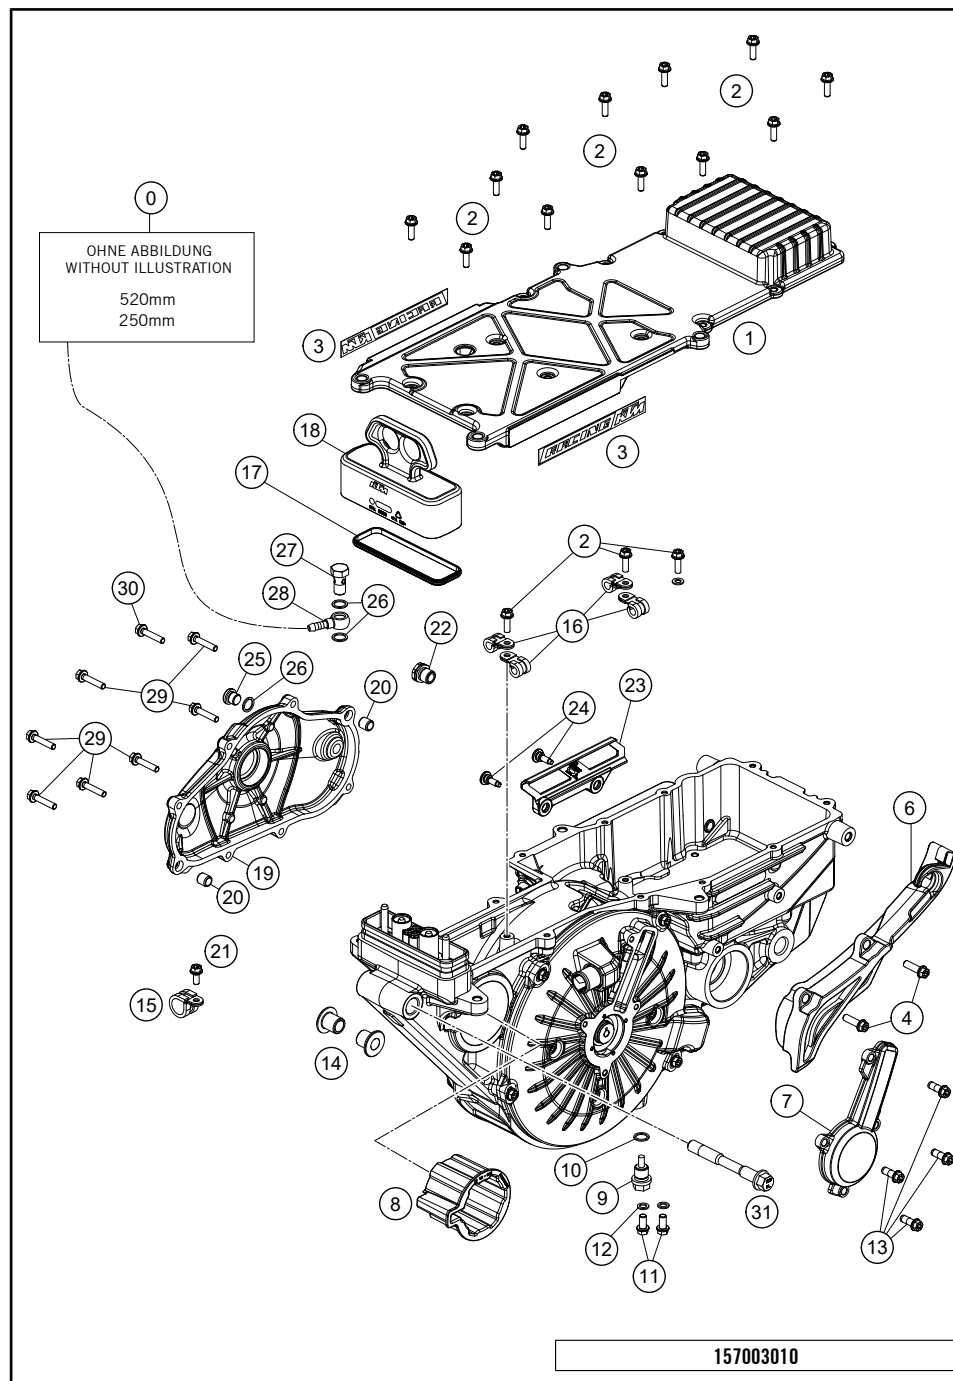

POS	PARTNUMBER	PARTNAME	PIECE
0	50335030001	PVC-HOSE 6X9	1
1	70045062200	ENGINE COVER	1
2	0025050166	HH collar screw M5x16 TX30	15
3	70045099000	DECAL ENGINE COVER	1
4	0025060206	HH collar screw M6x20 TX30	2
6	70003096000	CHAIN SPROCKET GUARD	1
7	70045001200	ROTOR COVER OUTER	1
8	70035158000	WATER PUMP SUPPORT	1
9	58030021000	OILDRAIN PLUG W.MAG. M 12X1,5	1
10	58038022000	CU-SEAL RING DIN7603-12X18X1,5	1
11	0025060126	HH collar screw M6x12 TX30	2
12	0603061001	CU-SEAL RING DIN7603-6X10X1	2
13	0025060166S	HH collar screw M6x16 TX30 SL	4
14	70045058000	BUSHING	2
15	59007439000	CLAMP RSGU 18/15 03	1
16	45001070000	BRAKE CABLE CLAMP RSGU 9/12	4
17	70045002100	SEAL HV-PLUG	1
18	70029001005	HV-PLUG COVER CAP	1
19	70045012200	GEAR BOX COVER	1
20	49030090000	DOWEL 9,8 X 7 X 10	2
21	0025050166	HH collar screw M5x16 TX30	1
22	70045084000	BLEEDER VALVE M12X1,5	1
23	70045005000	CABLE COVER	1
24	69008021060	special screw M5x17	2
25	0908100000	PLUG DIN0908-M10X1 A2	1
26	0603100141	sealing ring DIN 7603 10x14x1	3
27	54313025000	HOLLOW SCREW M10 X 1	1
28	49138493000	RING COMPONENT 10/6MM	1
29	0025050256	HH COLLAR SCREW M5X25 ISA30	7
30	0025050206	HH collar screw M5x20 TX30	1
31	47003013000	ENGINE BRACKET SCREW 85 SX	1

157003010

16192

* NEW PART X ON DEMAND