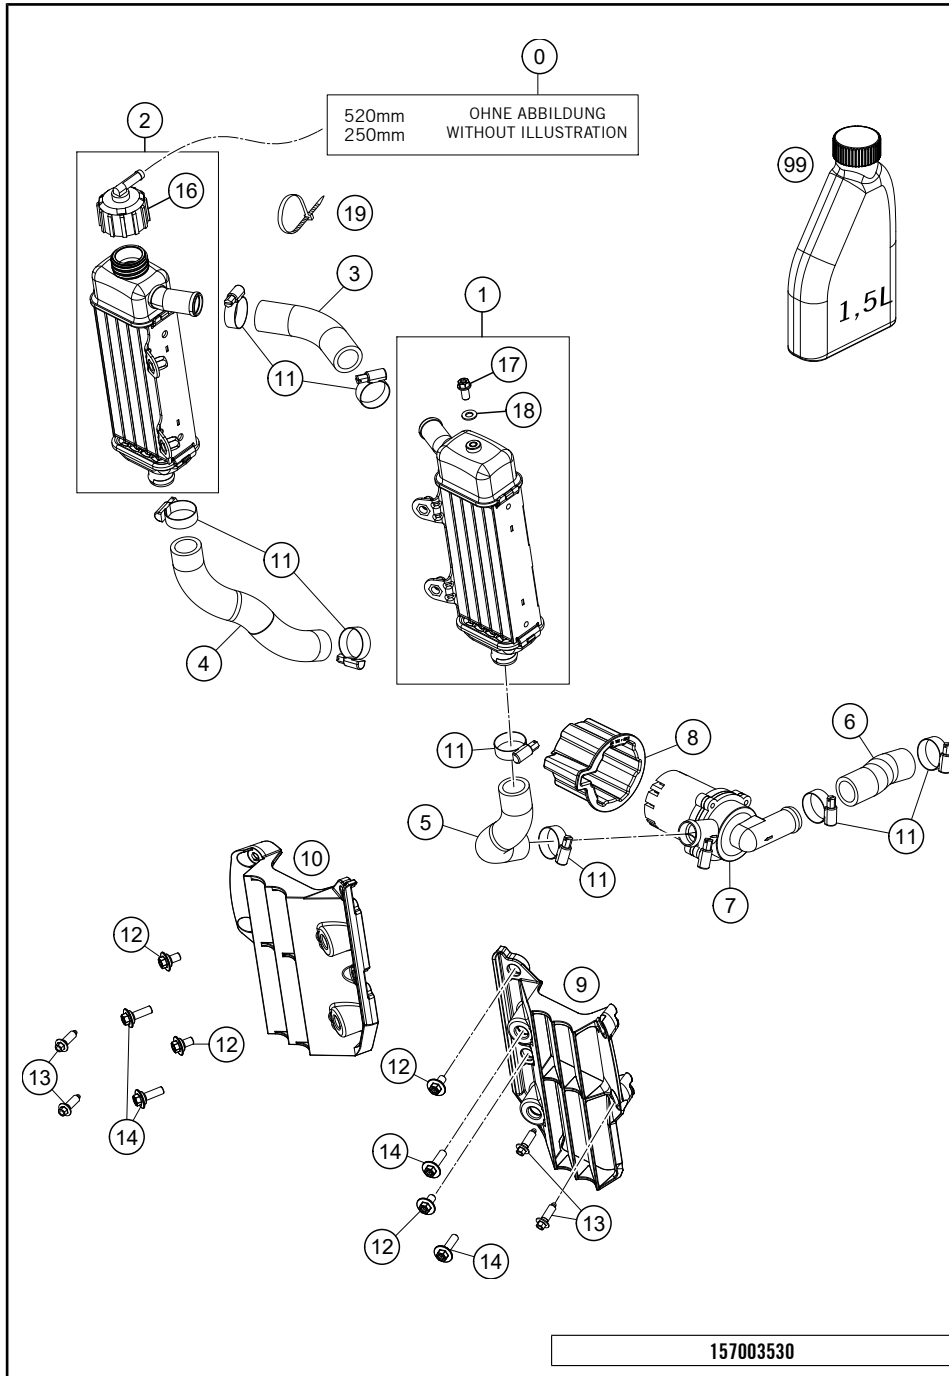

COOLING SYSTEM

Enginge Freeride E-XC 2021 2021

POS	PARTNUMBER	PARTNAME	PIECE
0	50335030001	PVC-HOSE 6X9	1
1	70035007100	Radiator left	1
2	70035008100	Radiator right	1
3	70035028000	RADIATOR HOSE RADIATOR-RADIAT.	1
4	70035025000	RADIATOR HOSE CASE-RADIATOR	1
5	70035024000	RADIATOR HOSE RADIATOR-WAPU	1
6	70035027000	RADIATOR HOSE WAPU-ROTORCOVER	1
7	70035150100	WATER PUMP	1
8	70035158000	WATER PUMP SUPPORT	1
9	7003503400030	RADIATOR PROTECTOR L/S BLACK	1
10	7003503500030	RADIATOR PROTECTOR R/S BLACK	1
11	10001020300	hose clamp 18-29	8
12	83008000012	special screw M6x12x3	4
13	0017060204	EJOT PT SCREW K60X20 ALU WS=6	4
14	83008100020	SCREW M6X20X5,5	4
16	70035016000	RADIATOR CAP 0,5 BAR	1
17	0025060126	HH collar screw M6x12 TX30	1
18	60035048000	ALU-GASKET 6X10X1.5	1
19	44011076200	CABLE TIE 200/3,6MM BLACK	1
99	00062020203	COOLING FLUID 1,5L	1

* NEW PART

X ON DEMAND