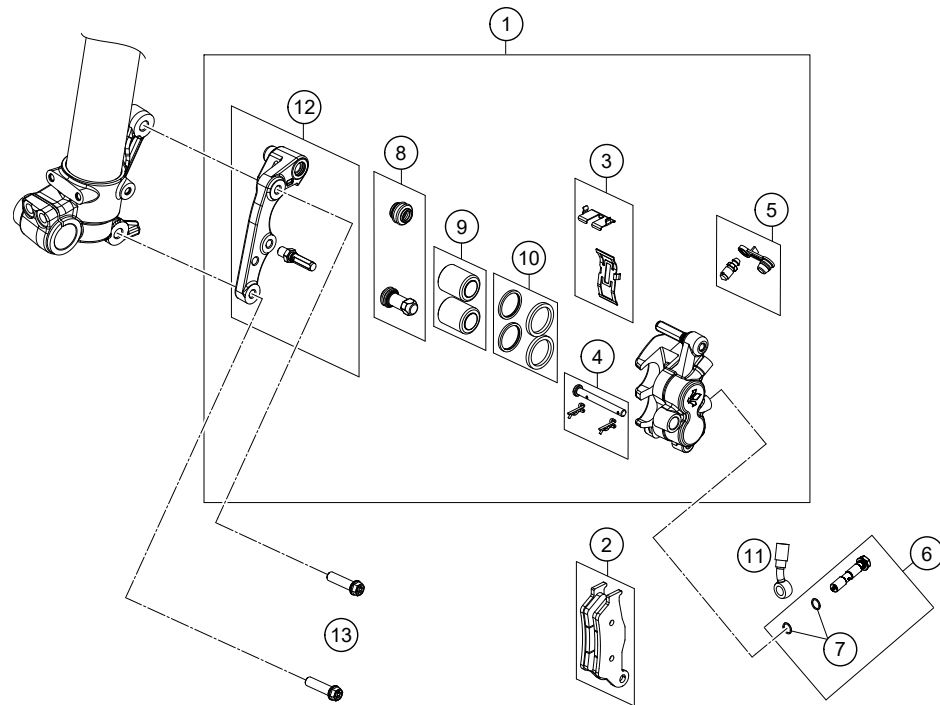

FRONT BRAKE CALIPER

FREERIDE E-XC 2021 EU 2021

POS	PARTNUMBER	PARTNAME	PIECE
1	47213015001	Complete caliper	1
2	72113030000	Brake pad set front	1
3	47213018000	Springs kit	1
4	47213017000	Pads screw kit	1
5	47213020000	Bleeding screw with cap	1
6	47213025000	Hose screws kit	1
7	0770080019	O-RING 8,00X1,00 FORMULA	2
8	47213016000	Cup set	1
9	47213019000	Piston	2
10	47213021000	Seals kit	1
11	47213110000	85cc. front hose	1
12	47213014000	Bracket	1
13	0025080306S	HH COLLAR SCREW M8X30 TX40	2

214721360

55670

* NEW PART

X ON DEMAND