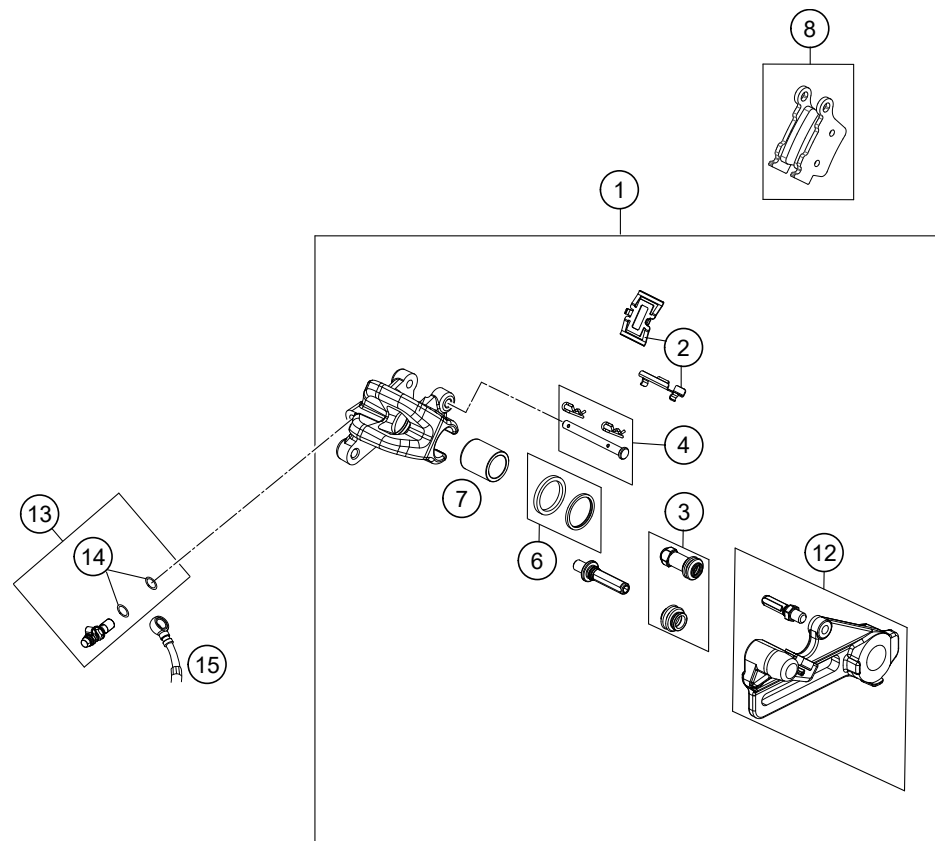

POS	PARTNUMBER	PARTNAME	PIECE
1	47213080001	Complete caliper	1
2	47213085000	Springs kit/	1
3	47213016000	Cup set	1
4	47213082000	Pads screw kit	1
6	47213021000	Seals kit	1
7	47213019000	Piston	1
8	47213090000	Pads kit	1
12	47213075000	Plate kit	1
13	47213084000	Hose screws kit	1
14	0770080019	O-RING 8,00X1,00 FORMULA	2
15	70113070000	brake front rear	1

214721390

55664

* NEW PART

X ON DEMAND