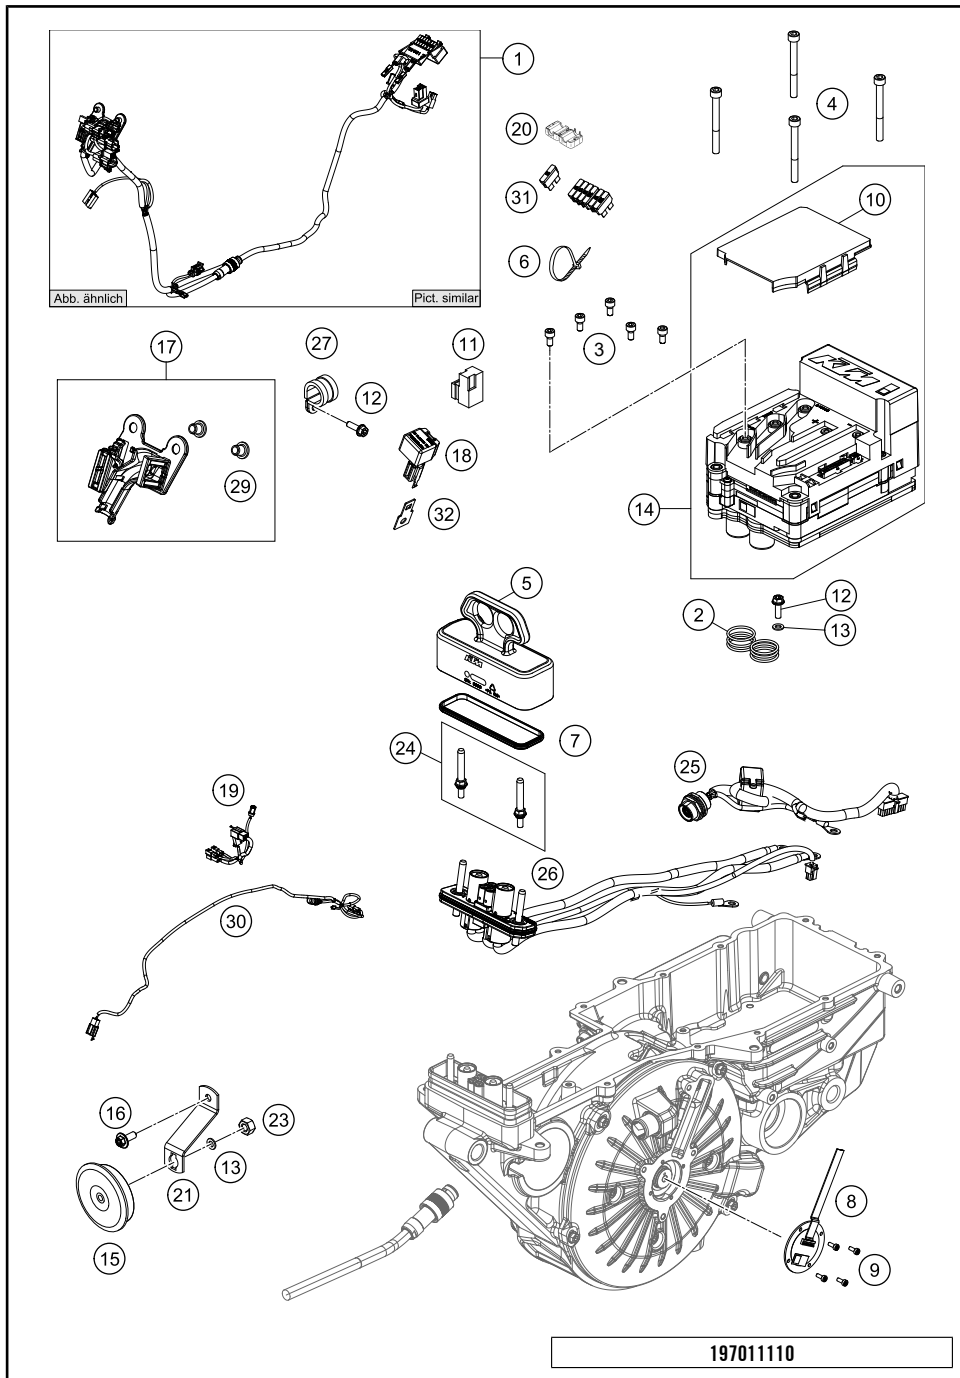

POS	PARTNUMBER	PARTNAME	PIECE
1	70111075144	main harness cpl. E-XC	1
2	0770220020	o-ring 22.00x2.00 NBR70	6
3	0912050107	AH SCREW DIN 0912 M5X10	5
4	0025060606	HH collar screw M6x60 TX30	4
5	70029001005	HV-PLUG COVER CAP	1
6	44011076140	CABLE TIE 140/2,5MM BLACK	x
6	44011076200	CABLE TIE 200/3,6MM BLACK	x
6	44011076305	CABLE TIE 300/4,8MM BLACK	x
7	70045002100	SEAL HV-PLUG	1
8	70045061000	SPEED SENSOR	1
9	0458030080	CYLIND.SCREW M3X8 ISO 14580 SS	4
10	70045160050	COVER SMALL ENGINE ELECTRONIC	1
11	61111057000	RELAY CM1A-R-12V-H80 07	1
12	0025050166	HH collar screw M5x16 TX30	2
13	0125050003	WASHER DIN0125-A 5,3	2
14	70045160100	ENGINE ELECTRONIC ASSY	1
15	50311060200	DC HORN 12V 07	1
16	0024060156	HH collar screw M6x15 TX30	1
17	77711083000	SUPPORT BRACKET	1
18	76511030000	FLASHER UNIT	1
19	72111080000	Flasher harness front	1
20	70011010000	SNAP FERRITE	1
21	78011061000	HORN BRACKET EXC 08	1
23	0934050003	HEXAGON NUT DIN0934-M 5	1
24	70045073050	CONTACT PIN (SET)	1
25	70145070044	Engine harness O/B electrical system cmp	1
26	70045073000	WIRING HARNESS ECU	1
27	49007439000	CLAMP RSGU 15/12	1
29	77714060050	Distanzbüchse Tachohalterung	2
30	72111081000	Flasher harness rear	1
31	58011109110	FUSE 10 A 2000	x
31	58011109120	FUSE 20 A	x
32	58211031100	BRACKET FOR FLASHER RELAY	1

19701110

55667

* NEW PART X ON DEMAND