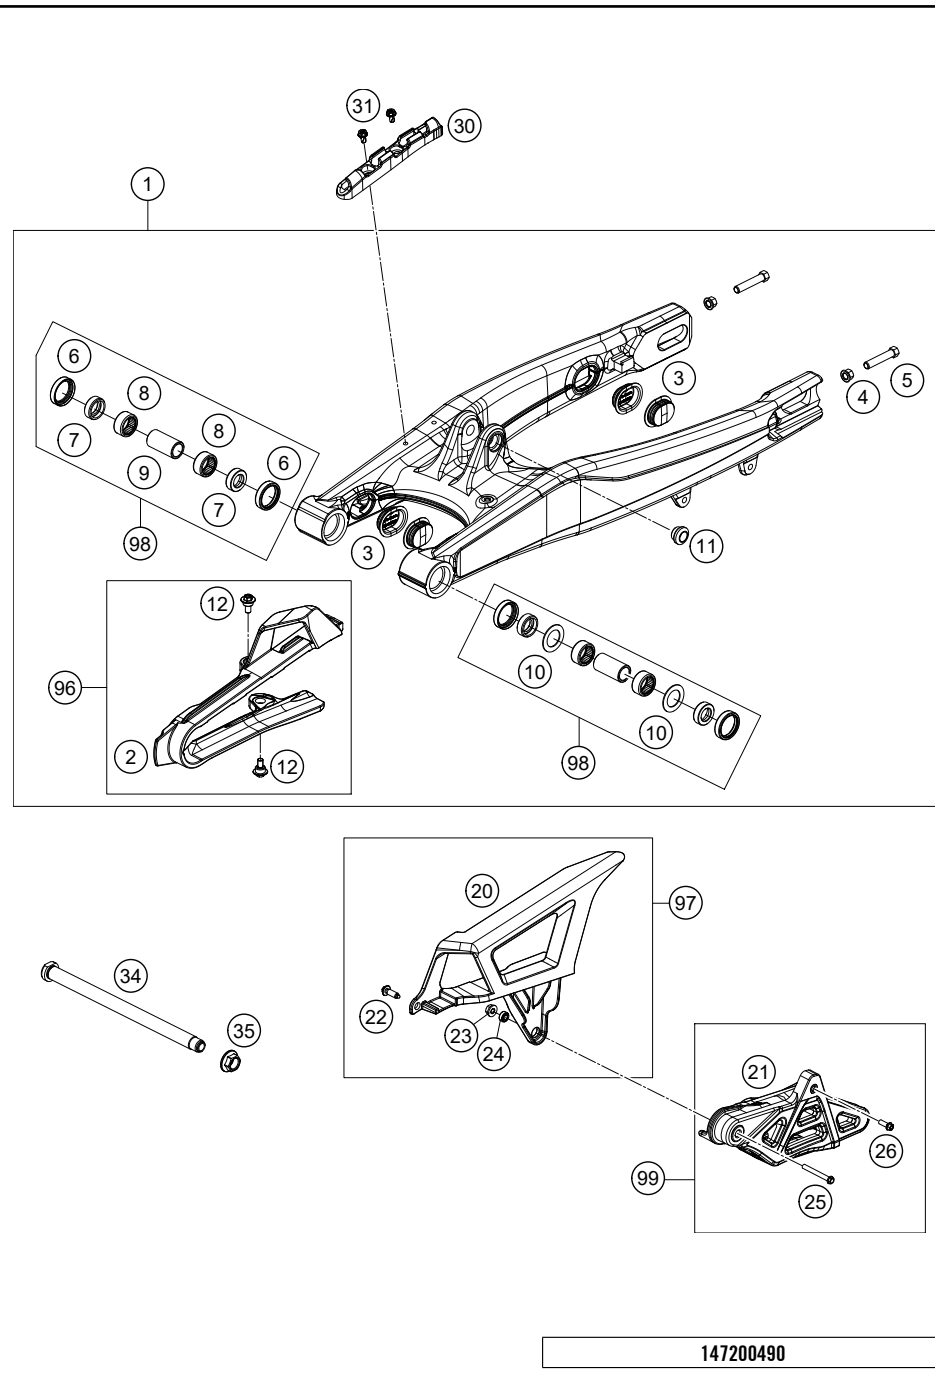

52137

* NEW PART

X ON DEMAND

147200490

POS	PARTNUMBER	PARTNAME	PIECE
1	70004030044	SWINGARM CPL.	1
2	70004066000	CHAIN GUIDE GUARD	1
3	77204041000	CLOSING COVER	4
4	46030045000	flanged nut M8 WS10	2
5	50203030090	HH SCREW M8X40 WS=10	2
6	0760253270	radial shaft seal 25x32x7	4
7	54603090000	BUCKET F.SHAFTSEALRING 15X25X9	4
8	59004031000	NEEDLE BUSH HK2012V	4
9	50203081700	BUSHING SLEEVE 15X20X38,75	2
10	59033080000	SHIM 20X32X1	2
11	50180105	Threaded bush M12 d20	1
12	83008100015	SPECIAL SCREW M6X15X5,5	2
20	70004060000	CHAIN GUARD	1
21	78104070100	CHAIN GUIDE EXC	1
22	0017060205	SCREW FOR PLASTIC K60X20 SW6	1
23	56509064100	SELF LOCKING NUT M6 10.9	1
24	54603055051	PRESS IN NUT M6 STEEL ZINC	1
25	0025060506	HH collar screw M6x50 TX30	1
26	0025060206	HH collar screw M6x20 TX30	1
30	70013047000	BRAKE HOSE GUIDE	1
31	0009050106	EJOT SPIRAL SCREW SF M5X10-K	2
34	70004037100	Swingarm pivot	1
35	77204087000	hex nut M14x1.5 WS17	1
96	70004066010	CHAIN GUARD KIT FREERIDE	x
97	70004060110	CHAIN PROTECTION KIT FREERIDE	x
98	47004230010	SWINGARM REP. KIT 105/85 SX	x
99	77304070310	Chain guide kit	x