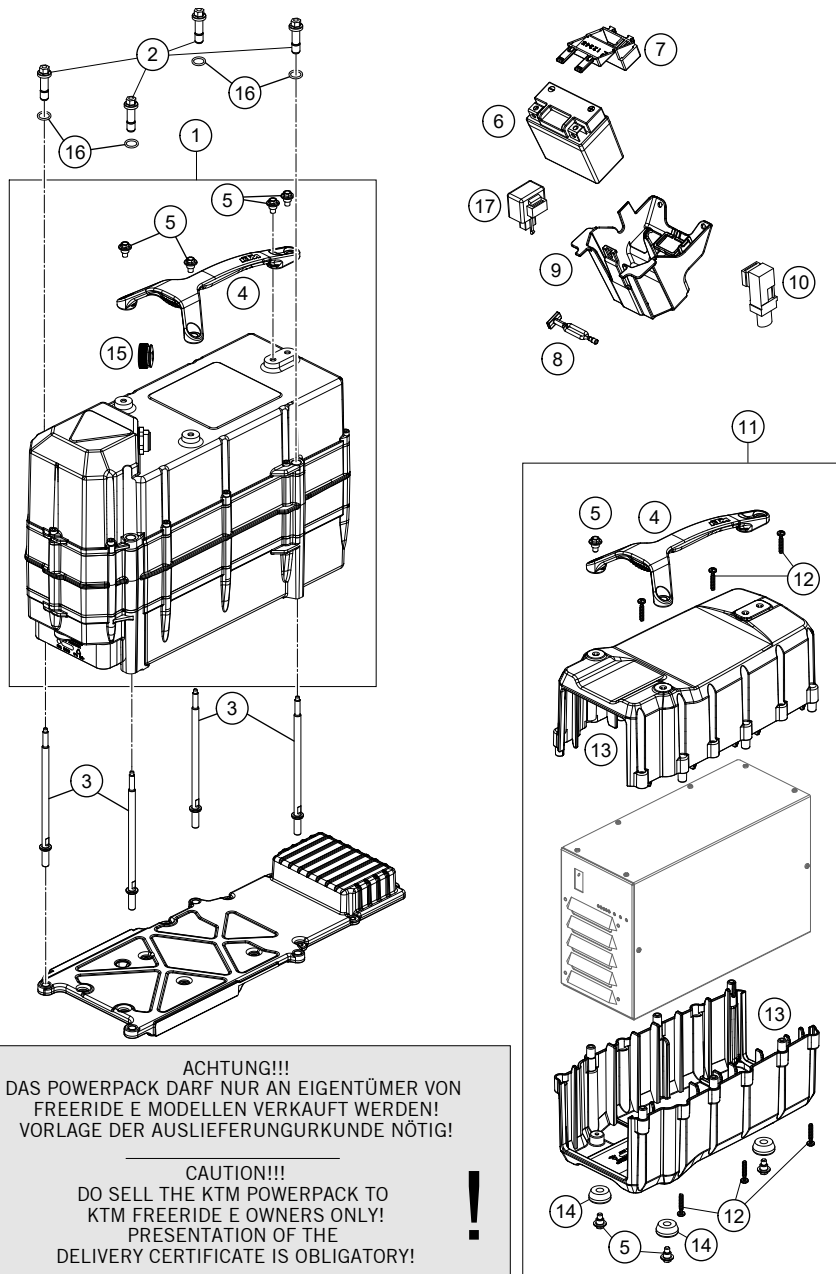

ACHTUNG!!!
DAS POWERPACK DARF NUR AN EIGENTÜMER VON
FREERIDE E MODELLEN VERKAUFT WERDEN!
VORLAGE DER AUSLIEFERUNGURKUNDE NÖTIG!

CAUTION!!!
DO SELL THE KTM POWERPACK TO
KTM FREERIDE E OWNERS ONLY!
PRESENTATION OF THE
DELIVERY CERTIFICATE IS OBLIGATORY!

POS	PARTNUMBER	PARTNAME	PIECE
1	70145053100	Power Pack Freeride E	1
2	70045060060	THREADED BUSH	4
3	70045060050	STUD M8	4
4	70045083000	CARRYING HANDLE F. AKKU	2
5	59001092050	SPECIAL SCREW M6X12,5 WS=8	11
6	70111053000	Battery 12V/1,9Ah Lithium/Ionen	1
7	58411087050	RUBBERCOVER F.LOCKHOLDER	1
8	75011054005	BRACKET RUBBER FOR BATTERY	1
9	70111054000	Battery compartment	1
10	61111057000	RELAY CM1A-R-12V-H80 07	1
11	70029074000	CHARGER ZE	1
12	0016050253	SCREW FOR PLASTIC 03	12
13	70029074050	SHELL CHARGER	2
14	70029074020	STAND CHARGER	3
15	000700000FX01	CAP CHARGER PLUG FX	1
16	07700900151	O-RING 9x1,5 V80 SH	4
17	76511030000	FLASHER UNIT	1

217001130

55666

* NEW PART

X ON DEMAND