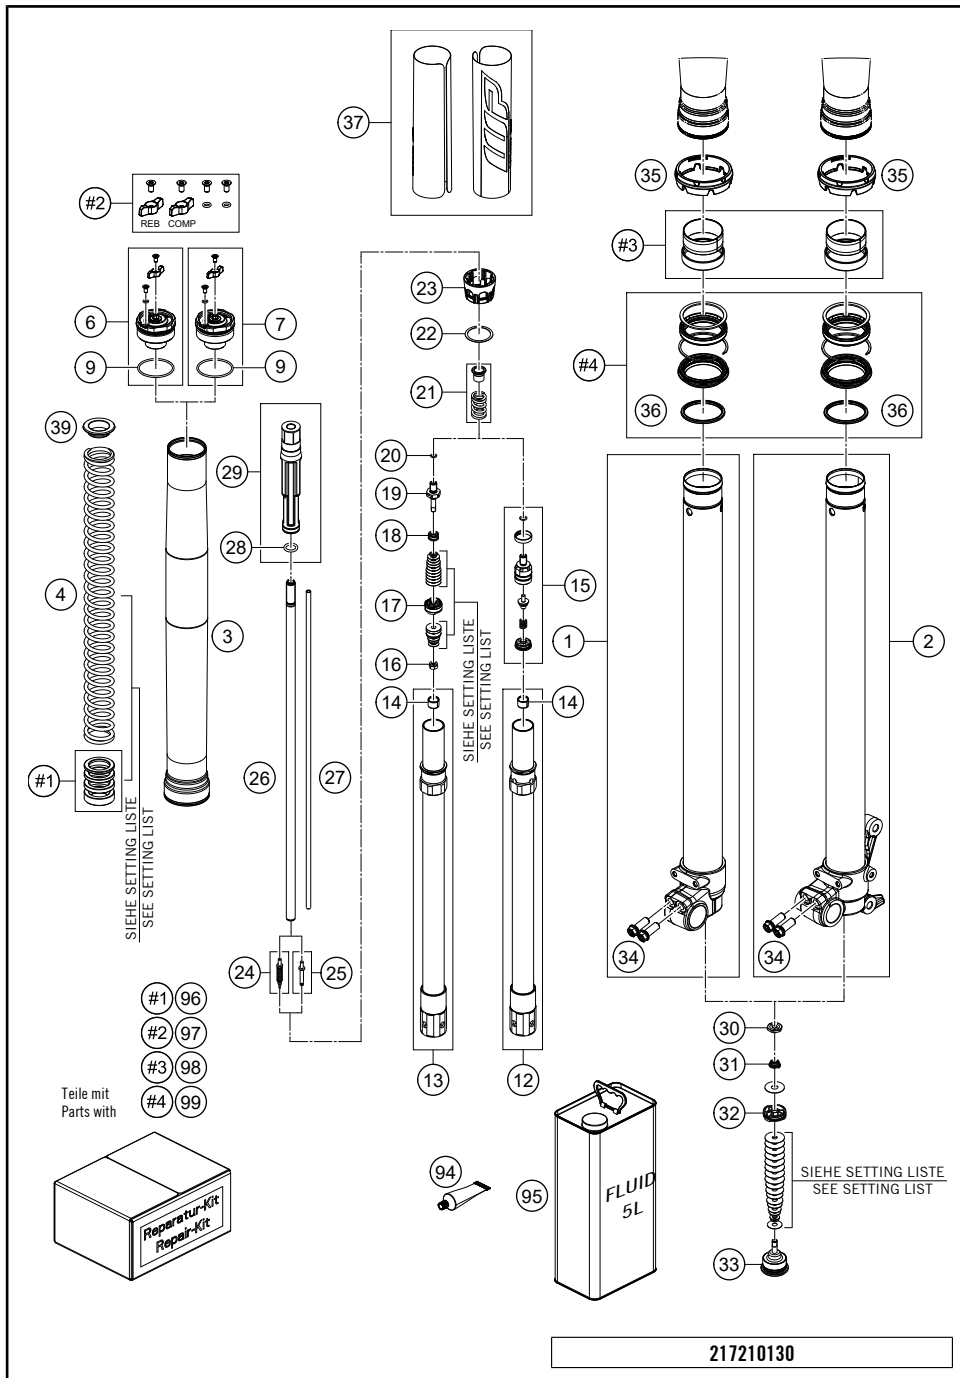

POS	PARTNUMBER	PARTNAME	PIECE
96	RP80005	Distanzscheibenkit Gabel	X
97	RP10021	Adjuster kit screw cap	X
98	R14042T	GUIDE BUSHING SET	X
99	R516T	Fork sealing kit 43mm	X

55172 * NEW PART X ON DEMAND