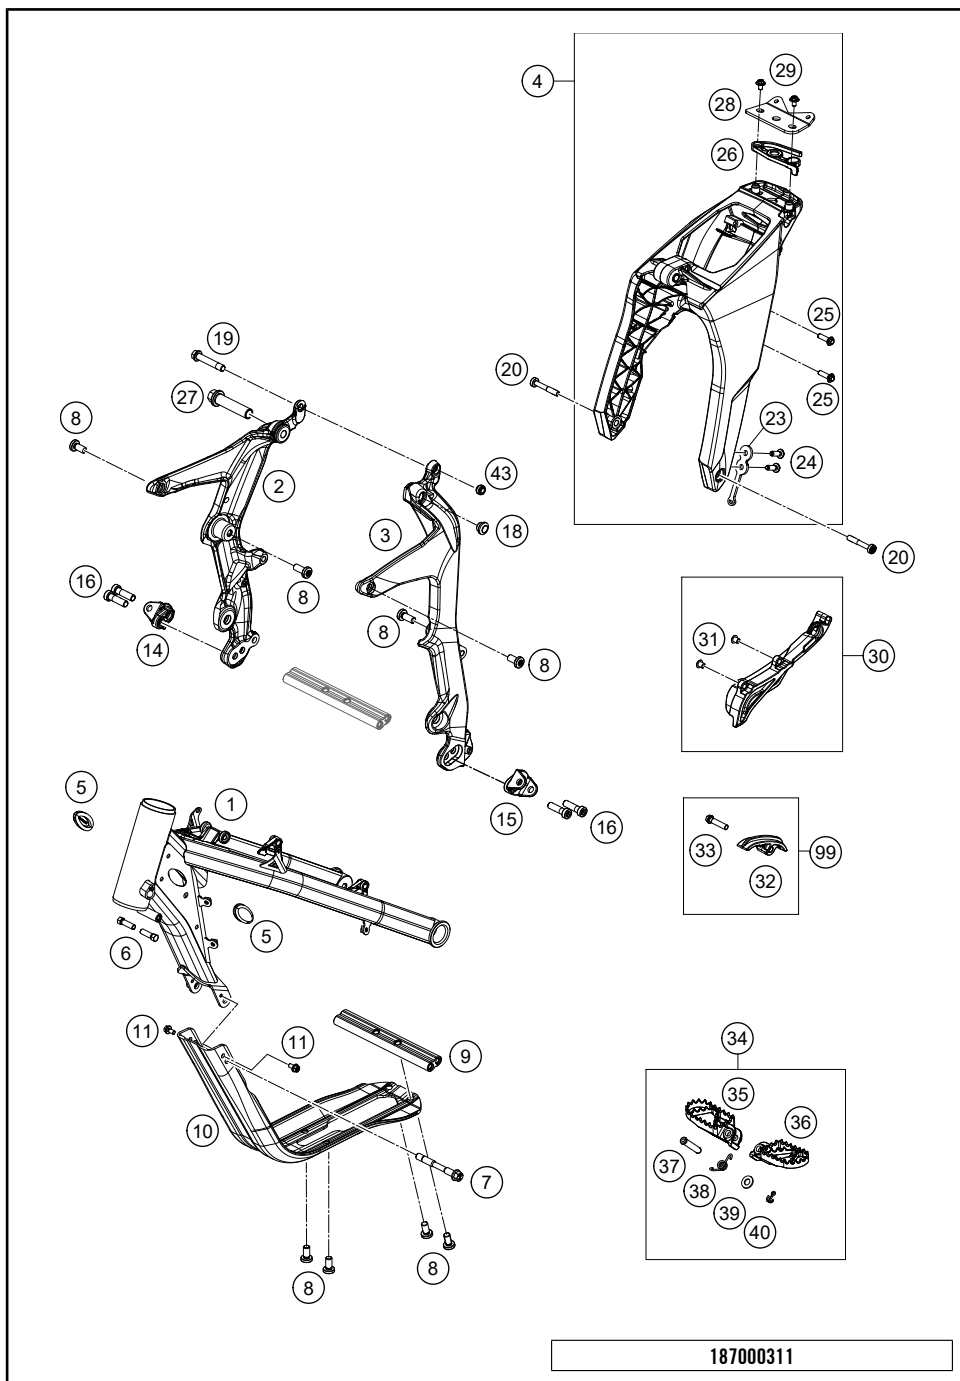

POS	PARTNUMBER	PARTNAME	PIECE
1	70103001000EB	Frame "701R1" elec. orange	1
2	72103001152	Connection support right	1
3	72103101051	Linkage bracket, left premount.	1
4	70003002033	SUBFRAME CPL.	1
5	58404041000	CLOSING COVER SWINGARM SM 03	2
6	0912080123	AH SCREW DIN912 M8X12	2
7	47003013000	ENGINE BRACKET SCREW 85 SX	1
8	0035100209	AH-COLLAR SCREW M10X20 ISA45	8
9	70003001060	CROSS PIPE	1
10	70003090144	ENGINE GUARD CPL.	1
11	0025050106	HH collar screw M5x10 TX30	2
14	70003039100	FOOTREST MOUNTING R/S '12	1
15	70003038100	FOOTREST MOUNTING L/S '12	1
16	0032100356S	AH-COLLAR SCREW M10X35 ISA45	4
18	50180105	Threaded bush M12 d20	1
19	69004094000	HH COLLAR SCREW M10X56 WS13 08	1
20	0035080506S	AH-COLLAR SCREW M8X50 ISA45	2
23	70003024050	SIDE STAND SPRING PLATE 12	1
24	0017060205	SCREW FOR PLASTIC K60X20 SW6	2
25	0016070253	PLASTIC SCREW K7X25 PT1447	2
26	70007039000	SEAT LOCKING MECHANISM	1
27	70004016000	MONOSHOCK SCREW TOP M12X80	1
28	70007039050	BRACKET QUICK LOCK	1
29	0024060106	HH COLLAR SCREW M6X10 TX30	2
30	70003096100	SPROCKET COVER	1
31	45239060050	COLLAR BUSHING 6,3X8X13X9,5	2
32	70003053000	CHAIN SLIDING PIECE BELOW CPL.	1
33	0025080356	HH collar screw M8x35 TX40	1
34	78003040033	FOOTREST L/S + R/S CPL. 09	1
35	78003041050	FOOTREST R/S 08	1
36	78003040050	FOOTREST L/S 08	1
37	54803044000	PIN FOR FOOT PED 51.5X9.8 MM	2
38	54603041000	FOOTREST SPRING L/S & R/S	2
39	0125100003	washer DIN 125 A 10.5	2
40	0094032253	PIN DIN0094-3,2X25 STEEL	2
43	69004095000	ADAPTOR NUT M10	1
99	70003053010	CHAIN SLIDING KIT BELOW	x

187000311

49130

* NEW PART

X ON DEMAND