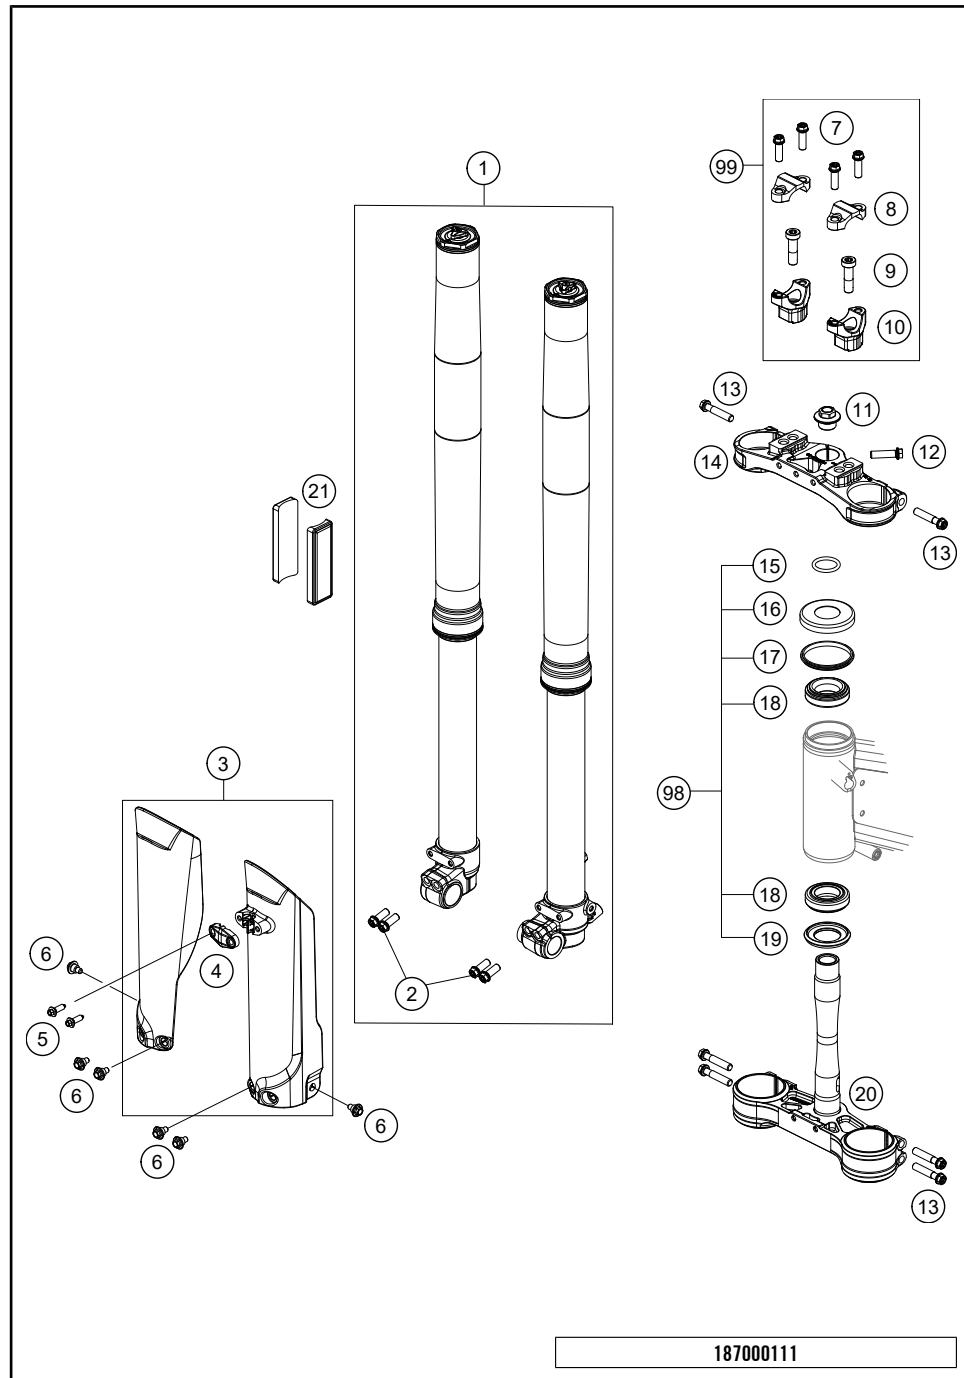

187000111

POS	PARTNUMBER	PARTNAME	PIECE
1	05188U4001	Fork Freeride 250F/E-XC 21	1
2	0025080206	HH collar screw M8x20	4
3	4720109400028C	Fork protection set freeride E-XC NB	1
4	7770108510028	CLAMP BRAKE HOSE	1
5	0017060206	SCREW F. PLASTIC K60X20AL SW6	2
6	59001092050	SPECIAL SCREW M6X12,5 WS=8	6
7	0025080256	HH collar screw M8x25	4
8	77201038000	HANDLEBAR CLAMP 28MM	2
9	0032100356S	AH-COLLAR SCREW M10X35 ISA45	2
10	59401039037	HANDLEB.SUPP. D=28MM H=37MM 05	2
11	70009082000	AXLESCREW M20X1.5 SW17	1
12	0015080256S	HH COLLAR SCREW M8X25 WS=10	1
13	0025080406	HH COLLAR SCREW M8X40 TX40	6
14	7210103402030	Upper fork crown	1
15	0770025035	O-RING 25X3,55 NBR70 05	1
16	78101086000	STEERING HEAD COVER	1
17	54601184000	STEARING HEAD GASKET TOP	1
18	54201081100	TAPERED ROLLER BEARING CPL. 06	2
19	77701084000	O-RING SUPPORT W. SEALING LIP	1
20	7210103202030	Bottom triple clamp cpl.	1
21	58412080300	REFLECTOR YELLOW "CEV"	2
98	00050000930	STEARING HEAD REP. KIT 06-15	x
99	59401039044	HANDLEBAR SUPPORT D=28MM/H=37	x