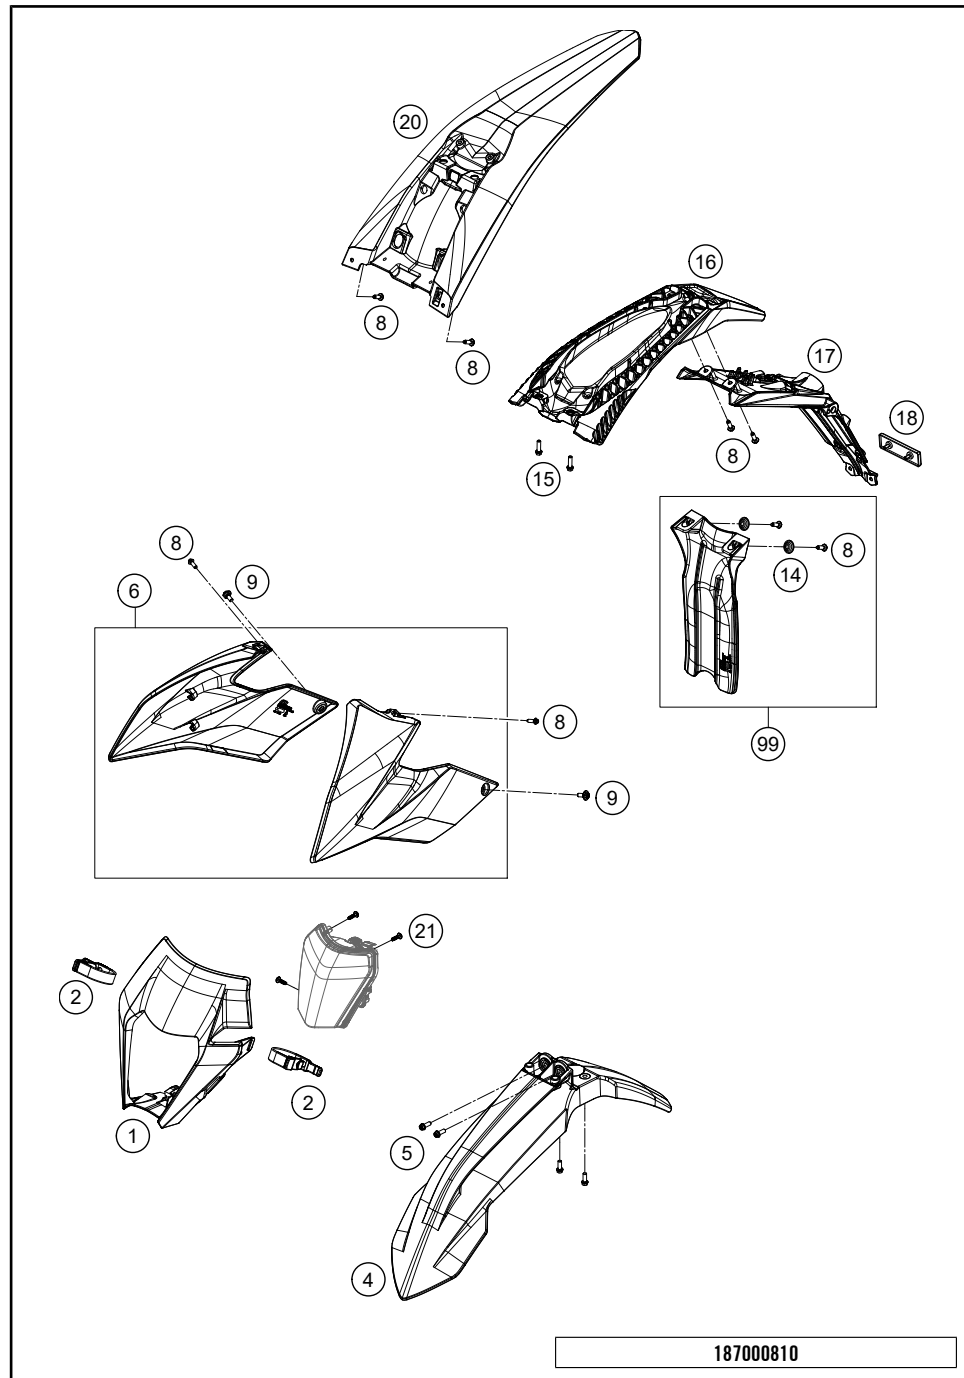

53330

* NEW PART

X ON DEMAND

POS	PARTNUMBER	PARTNAME	PIECE
5	7000702505128D	Batt. Cov. Ri. Wt. Freeride E-XC NB 18 WITH DECAL	1
6	7000702505028D	Battery cover L 18 WITH DECAL	1
7	0017060206	SCREW F. PLASTIC K60X20AL SW6	6
8	0019080266S	COUNTER-SUNK SCREW ISA45 M8X26	2
9	70003001057	BUSHING	2
10	70007040100	SEAT HIGH CPL. '13	1
11	70007040150	SEAT COVER	1

157000711

49200

* NEW PART

X ON DEMAND

POS	PARTNUMBER	PARTNAME	PIECE
1	72108001000EB	Headlamp mask	1
2	72108003000	Mask rubber	1
4	4720801000028	Front fender	1
5	0024060156	HH collar screw M6x15 TX30	4
6	7000805400030F	Spoiler kit Freeride E 18 WITH DECAL	1
8	0017060206	SCREW F. PLASTIC K60X20AL SW6	8
9	83008000012	special screw M6x12x3	2
14	77304066050	chain slider bushing	2
15	0025060206	HH collar screw M6x20 TX30	2
16	70008016000	NUMBER PLATE CARRIER TOP	1
17	70008016050	NUMBER PLATE CARRIER BOTTOM	1
18	58412080000	REFLECTOR RED	1
20	7000811310028	REAR PART WHITE	1
21	0081050181	SCREW FOR PLASTIC K50X18 T20	3
99	70006010010	SPLASH PROTECTOR KIT FREERIDE	x