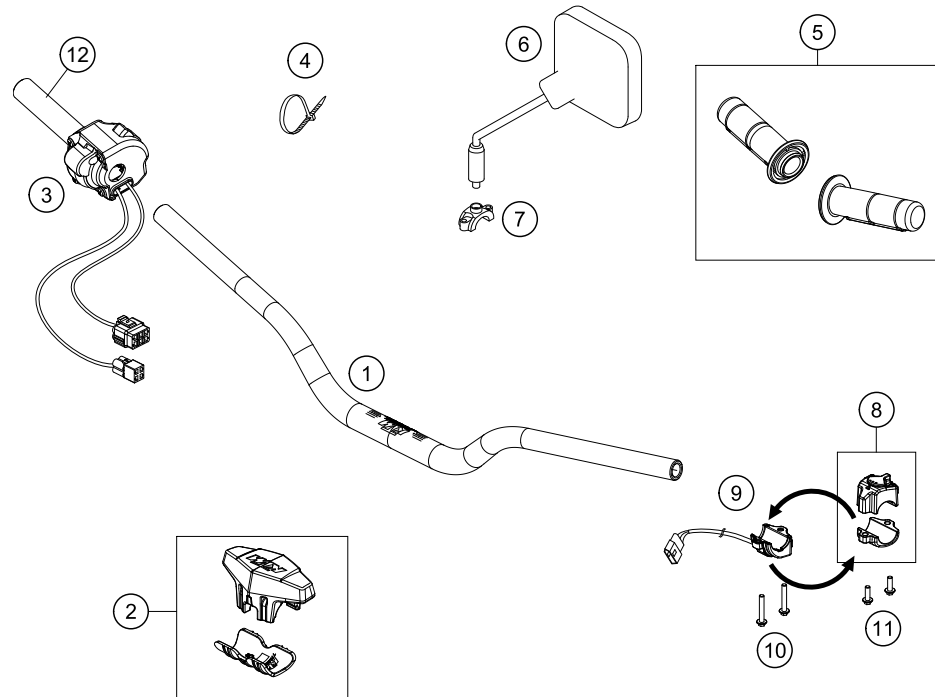

POS	PARTNUMBER	PARTNAME	PIECE
1	7800200100030	HANDLEBAR	1
2	77202002144	BAR PAD CPL.	1
3	70011073000	E-THROTTLE GRIP	1
4	44011076305	CABLE TIE 300/4,8MM BLACK	2
5	70102021000	Grip set	1
6	58012040000	REAR MIRROR L/S	1
6	58012140000	REAR MIRROR R/S	1
7	58012040150	CLAMP FOR MIRROR '94	2
8	78111070100	LIGHT SWITCH	1
9	78111029000	FLASHER SWITCH	1
10	0014050303	HH COLLAR SCREW M5X30 SW=6	2
11	0014050163	HH COLLAR SCREW M 5X16 WS=6	2
12	70002012000	THROTTLE HANDLE TUBE	1

157000211

49199

* NEW PART

X ON DEMAND