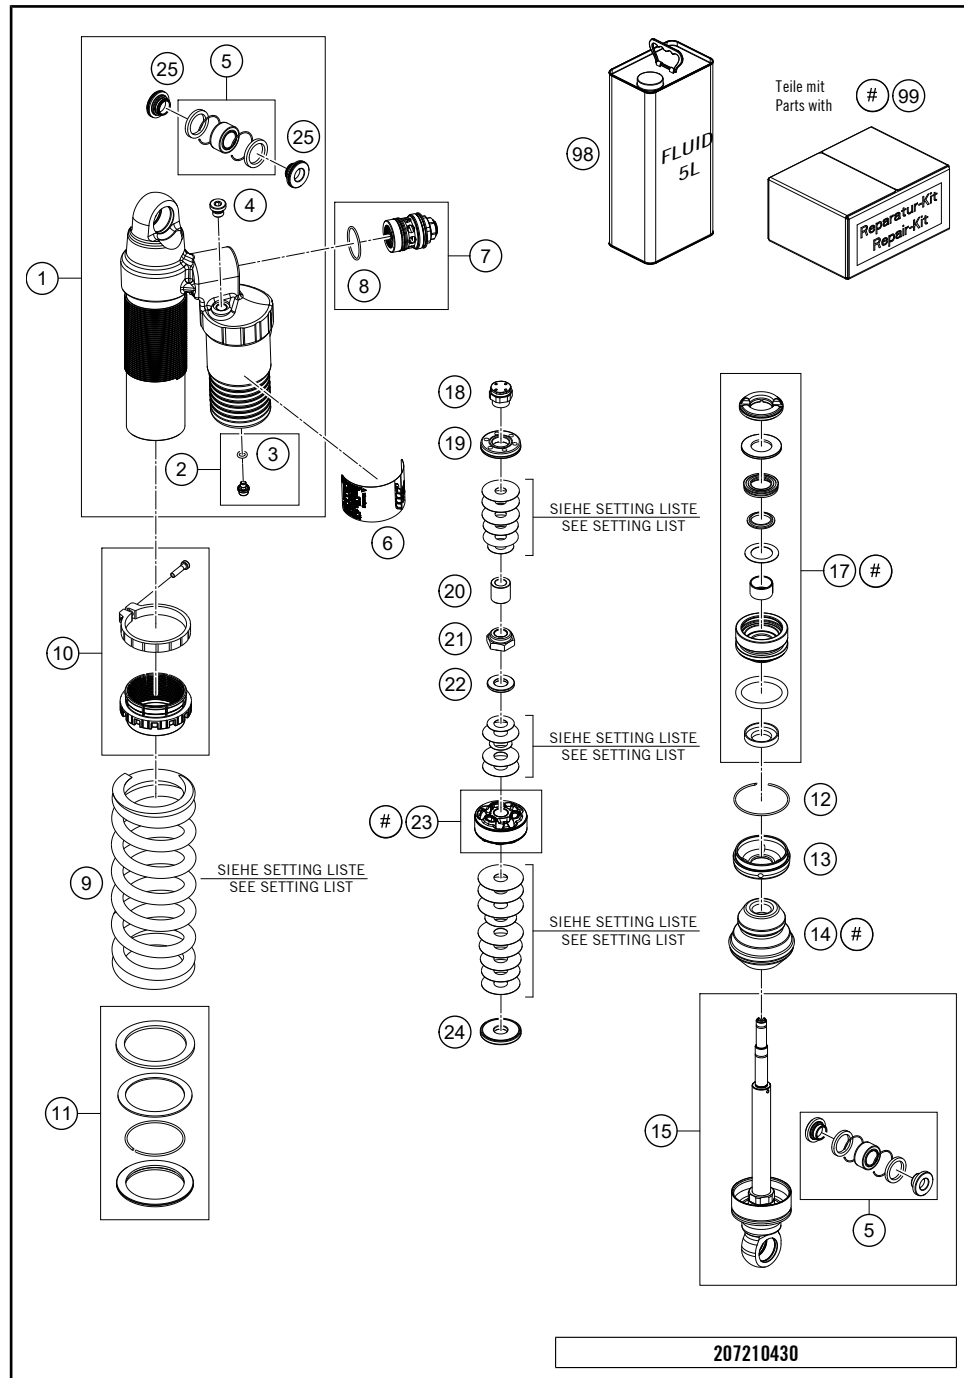

POS	PARTNUMBER	PARTNAME	PIECE
1	46181267S2	Shock housing M53x1 h56 cpl.	1
2	36120151S	PLUG SCREW M5X6 CPL.	1
3	46810893	O-ring 5,28x1,78 NBR70 black	1
4	50180095	HS cylinder-head screw R1/8 I8	1
5	R12012	Ball joint bearing kit top 12mm	2
6	52000233	Sticker XPLOR PDS 90x40	1
7	50181101S42	Compression PDS cpl. 2020	1
8	50180217	O-ring 27x1,5 Viton70 green ISO 3601-3S	1
9	91020027	Mainspring (59) 58-66-74-200 damper w.	x
9	91020028	Mainspring (59-61-59) 58/68/78-200 damp.	1
9	91010378	Spring l=200mm 69N/mm white	x
10	46181382S	Plastic Spring Retainer D46 cpl.	1
11	RP10005	SPRING CUP SET PDS 17	1
12	46810010	Round-wire snap ring 49x1,8	1
13	46181351	Cover 46,12x15 h5,5 red	1
14	46181237	Rubber pad 17x48x55	1
15	46181301S2	Schock absorber bot. cpl.	1
17	46180669S	Sealholder 46x28 cpl.	1
18	46181365S	Nut PDS M10x1 h17,2 WAF19 cpl.	1
19	46181416	Piston 15,4x35,4x6	1
20	46181025	Bush 10x17x17	1
21	46810474	Piston rod nut M12x1	1
22	46811258	Washer 12x24x2,5	1
23	46181328S	Piston 12x46x20 cpl.	1
24	46181194	Rebound disc 12x36x4 h0	1
25	RP10011	Ball joint bearing kit 12mm	x
98	50180751S1	SHOCK ABSORBER FLUID 5 LT	1
99	RP10020	Repairing kit shock absorber PDS 19	1

52137

* NEW PART

X ON DEMAND