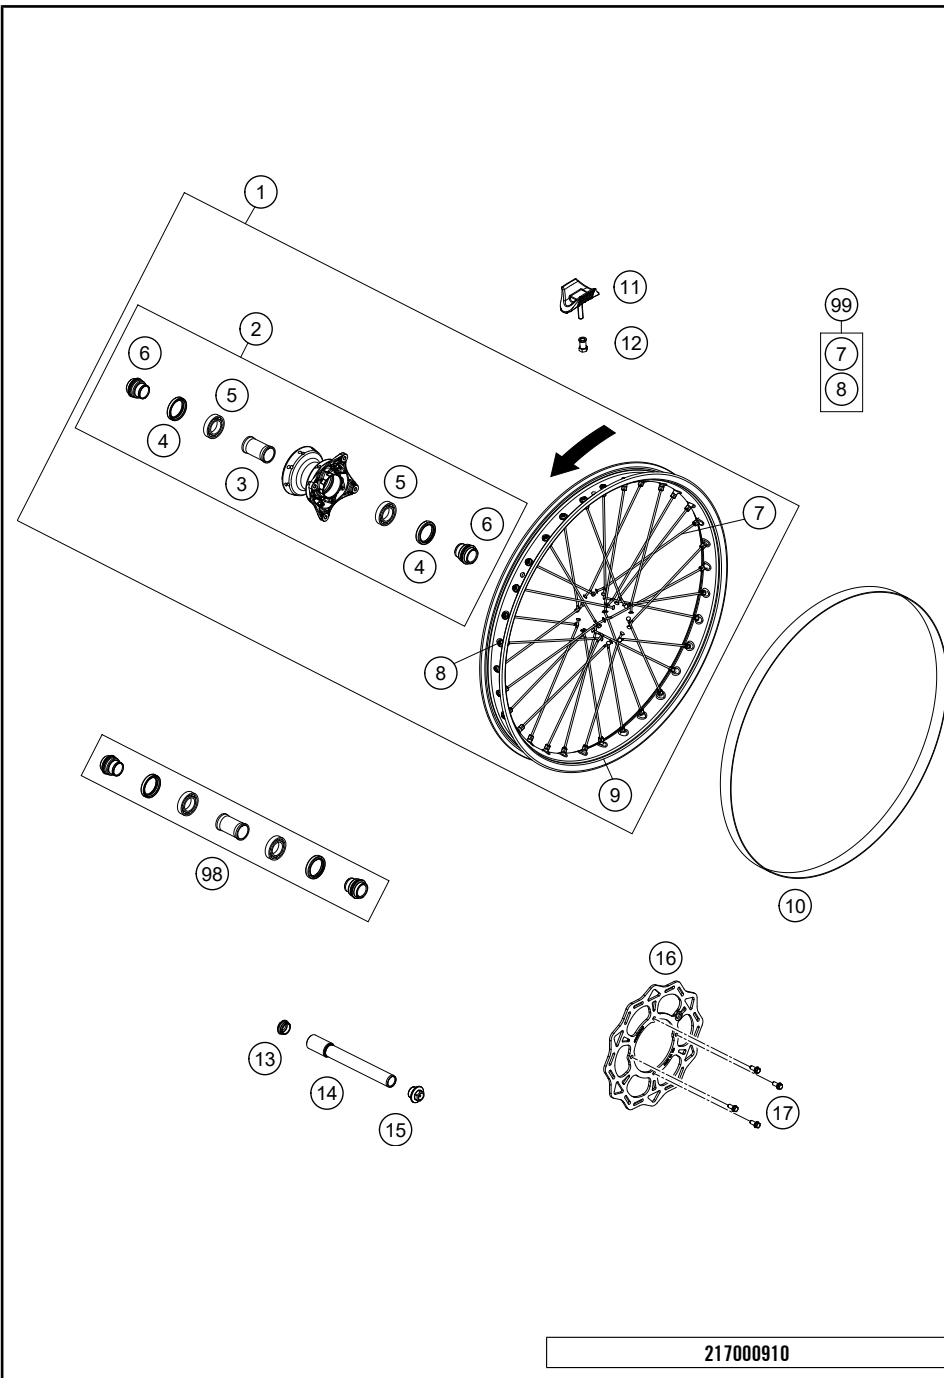

207010830

53335

* NEW PART

X ON DEMAND

FRONT WHEEL

FREERIDE E-XC 2021 EU 2021

POS	PARTNUMBER	PARTNAME	PIECE
1	7210900104433	Front wheel cpl black 18	1
2	70009010044	FRONT WHEEL HUB CPL. 12	1
3	70009011000	BEAR.SPACER TUBE FRONT D22MM	1
4	0760324271	SHAFT SEAL RING 32X42X7 BSL	2
5	0625069050	BALL BEARING 6905 J1LLUC3	2
6	70009012000	SPACER BUSHING D=22MM	2
7	7000907123230	SPOKE FRONT 232MM BLACK	32
8	77109072000	SPOKE NIPPLE M4,5 AL 11	32
9	7210907000033	"Rim front 21X1,6-32 ""Freeride"""	1
10	50309073000	RIM BAND 21"	1
11	78109090000	RIM LOCK 1,60"	1
12	77110090050	NUT FOR WHEEL HOLDER	1
13	70009081050	PLUG BUSHING SW17 '12	1
14	70009081000	AXLE FRONT D=22 '12	1
15	70009082000	AXLESCREW M20X1.5 SW17	1
16	47209160000	Front brake disc D=240mm	1
17	59009062013	SPECIAL SCREW M6X13 WS=8 10.9	4
98	70009015000	FRONT WHEEL REP. KIT	x
99	00050000961	SPOKE KIT FRONT '21'	x