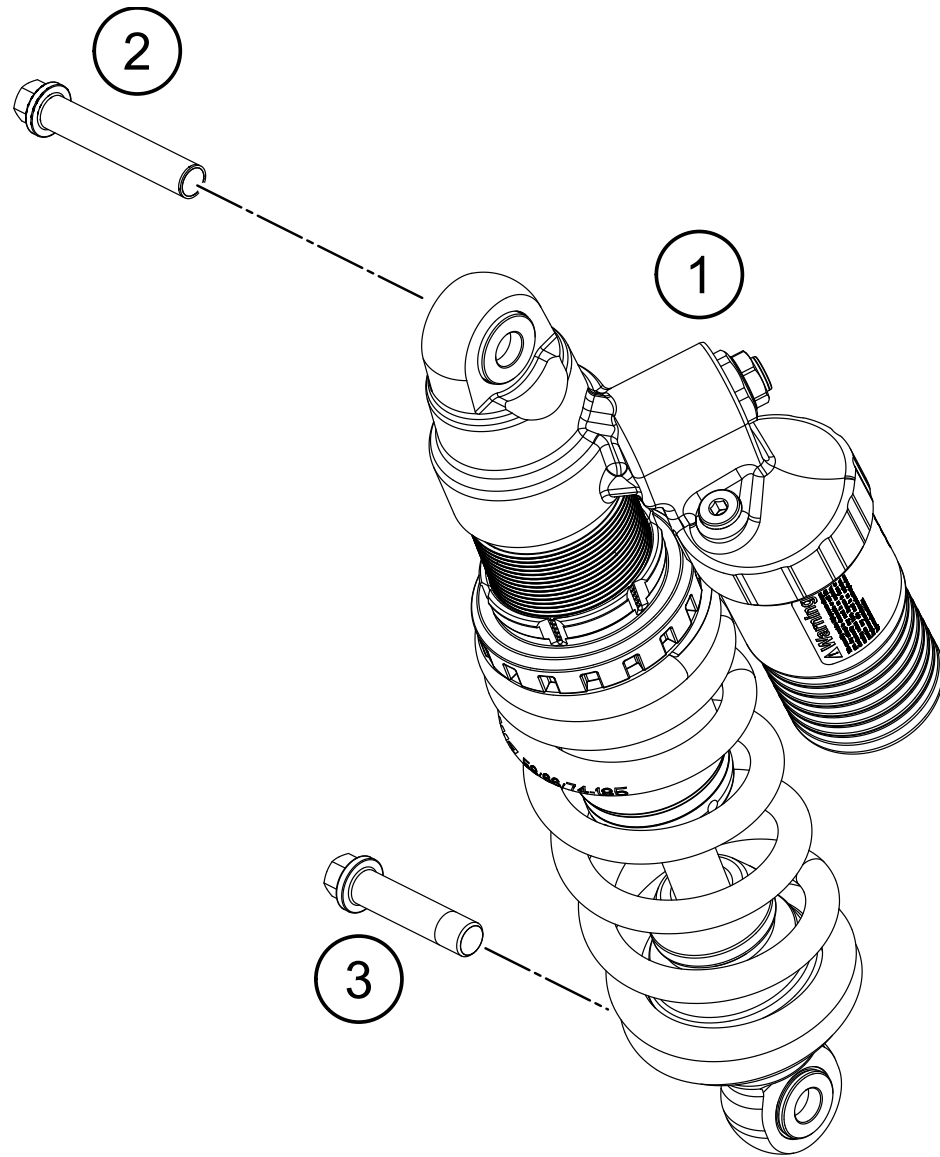

147250360

14708

* NEW PART

X ON DEMAND

SHOCK ABSORBER

FREERIDE E-XC 2021 EU 2021

POS	PARTNUMBER	PARTNAME	PIECE
1	12187T4001	Shock absorber Freeride 250F/E-XC 20	1
2	70004016000	MONOSHOCK SCREW TOP M12X80	1
3	0025120506S	HH COLLAR SCREW M12X50 TX45	1