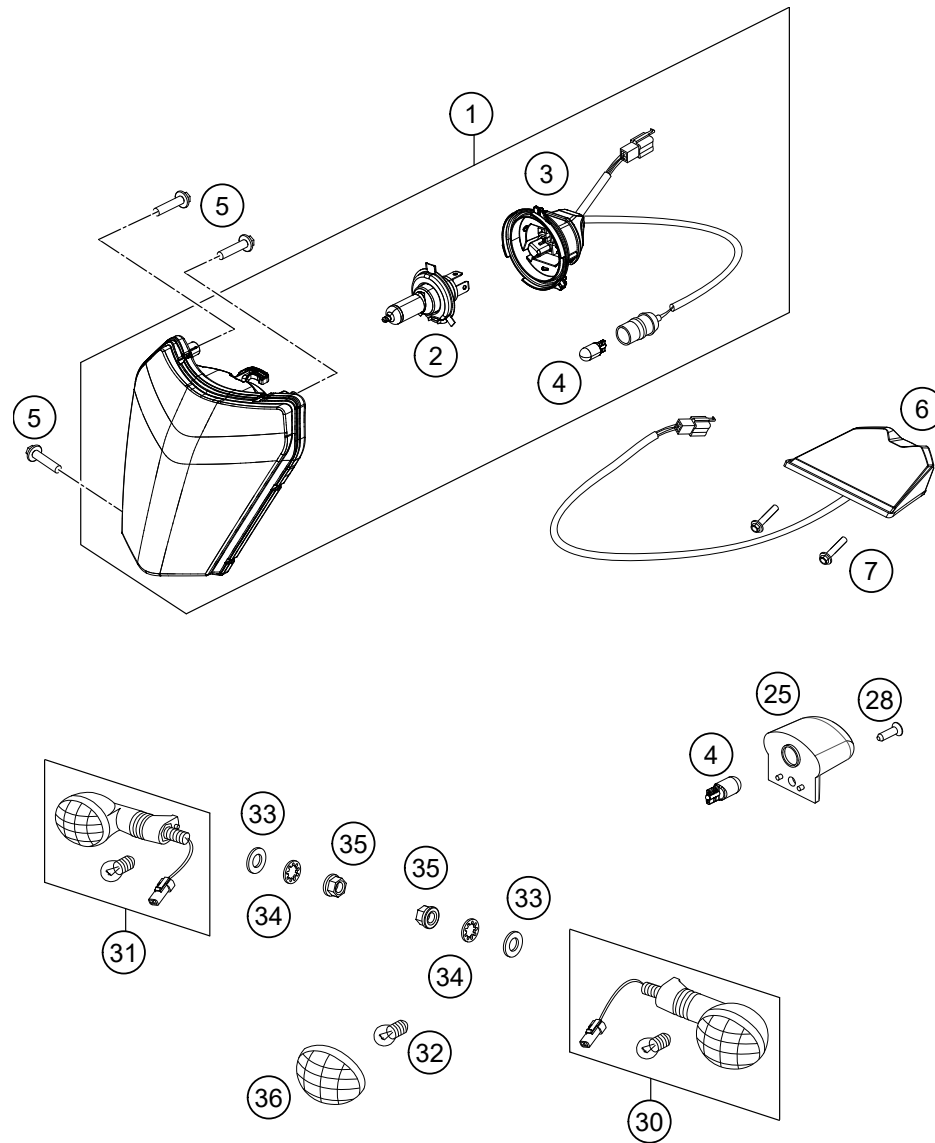

214721360

55670

* NEW PART

X ON DEMAND

POS	PARTNUMBER	PARTNAME	PIECE
1	47213080001	Complete caliper	1
2	47213085000	Springs kit/	1
3	47213016000	Cup set	1
4	47213082000	Pads screw kit	1
6	47213021000	Seals kit	1
7	47213019000	Piston	1
8	47213090000	Pads kit	1
12	47213075000	Plate kit	1
13	47213084000	Hose screws kit	1
14	0770080019	O-RING 8,00X1,00 FORMULA	2
15	70113070000	brake front rear	1

214721390

55664

* NEW PART

X ON DEMAND

POS	PARTNUMBER	PARTNAME	PIECE
1	78114001000	HEAD LIGHT CPL. 2013	1
2	54611038012	BULB HS1 12V 35/35W WHITE	1
3	78114001050	LAMP BRACKET CPL. 2014	1
4	49011435100	BULB 12V 5W (W2,1X9,5D) PHIL.	2
5	0081050181	SCREW FOR PLASTIC K50X18 T20	3
6	78114040000	REAR LIGHT	1
7	0017060255	EJOT PT SCREW K60X25-Z SW6	2
25	75014047100	Number plate light	1
28	0081250181	SCREW FOR PLASTIC 50X18 T20	1
30	54814025200	FLASHER CPL. FR.L/S RE.R/S 09	2
31	54814026200	FLASHER CPL. FR.R/S RE.L/S 09	2
32	44111015100	BULB 12V 10W (BA15S)	4
33	0125100003	washer DIN 125 A 10.5	4
34	0797100003	LOCK WASHER DIN6797-J10,5 ZI	4
35	58414030000	HH COLLAR NUT M10X1,25 WS=13	4
36	54814028000	FLASHER LENS L/S R/S 05	4