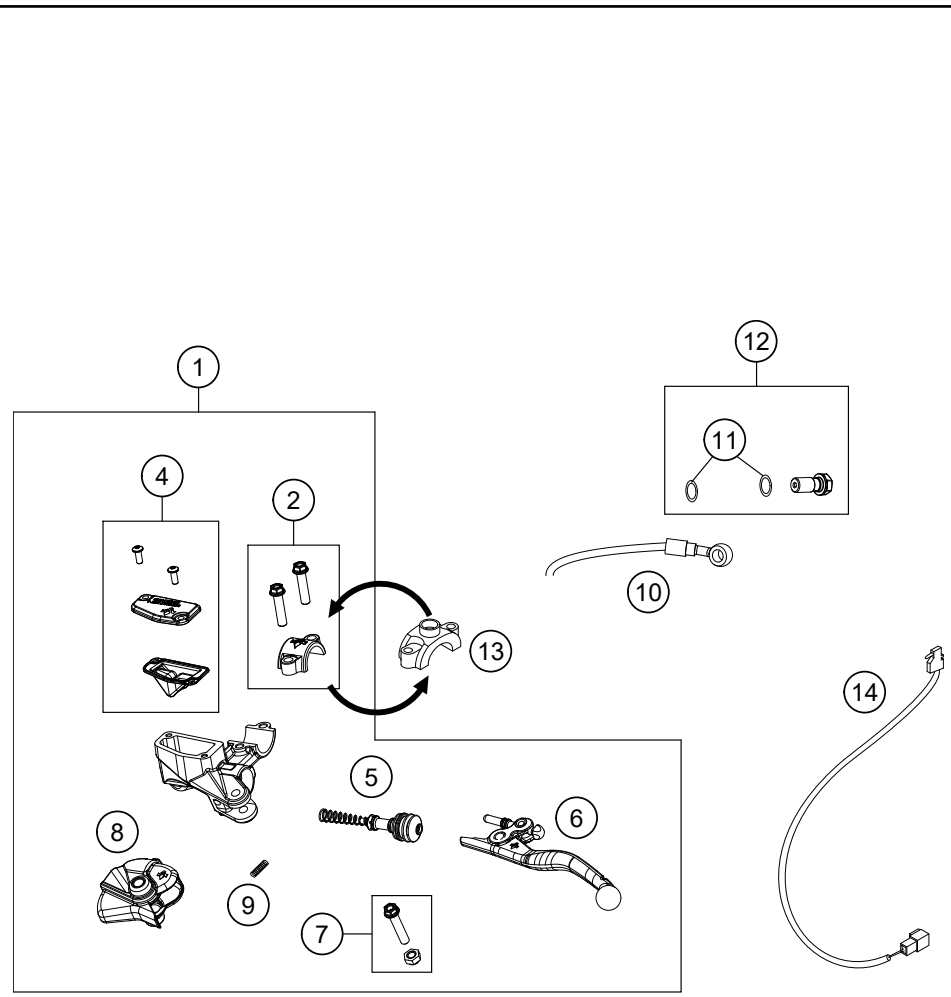

217001130

55666

* NEW PART

X ON DEMAND

POS	PARTNUMBER	PARTNAME	PIECE
1	72113001044	Front master cylinder compl.	1
2	72013002000	LEVER CPL.	1
3	70002038000	LEVER SCREW CPL.	1
4	.	DUMMY_SPC	1
5	47213003000	Reservoir kit	1
6	47213005000	Clamp Kit	1
7	70013004000	MUDCOVER HANDBRAKE LEVER	1
8	50311050100	BRAKE LIGHT SWITCH FRONT 2002	1
9	0770080019	O-RING 8,00X1,00 FORMULA	2
10	47213025000	Hose screws kit	1
11	72113110000	Brake hose front	1
15	00062030000	BRAKE FLUID DOT5.1 0,25L	1

217001310

55782

* NEW PART

X ON DEMAND

POS	PARTNUMBER	PARTNAME	PIECE
1	72102060044	master cylinder cpl.	1
2	47213005000	Clamp Kit	1
4	47202003000	Reservoir Kit	1
5	70013008000	REP. KIT PISTON	1
6	47202031000	Lever Kit	1
7	70002038000	LEVER SCREW CPL.	1
8	72002037000	MUDCOVER CLUTCH LEVER	1
9	72002035000	SPRING FOR CLUTCH LEVER	1
10	70113070000	brake front rear	1
11	0770080019	O-RING 8,00X1,00 FORMULA	2
12	47013025000	HOLLOW SCREW BRAKE CYLINDER 03	1
13	58012040150	CLAMP FOR MIRROR '94	1
14	70011050000	BRAKE LIGHT SWITCH FRONT L/S	1