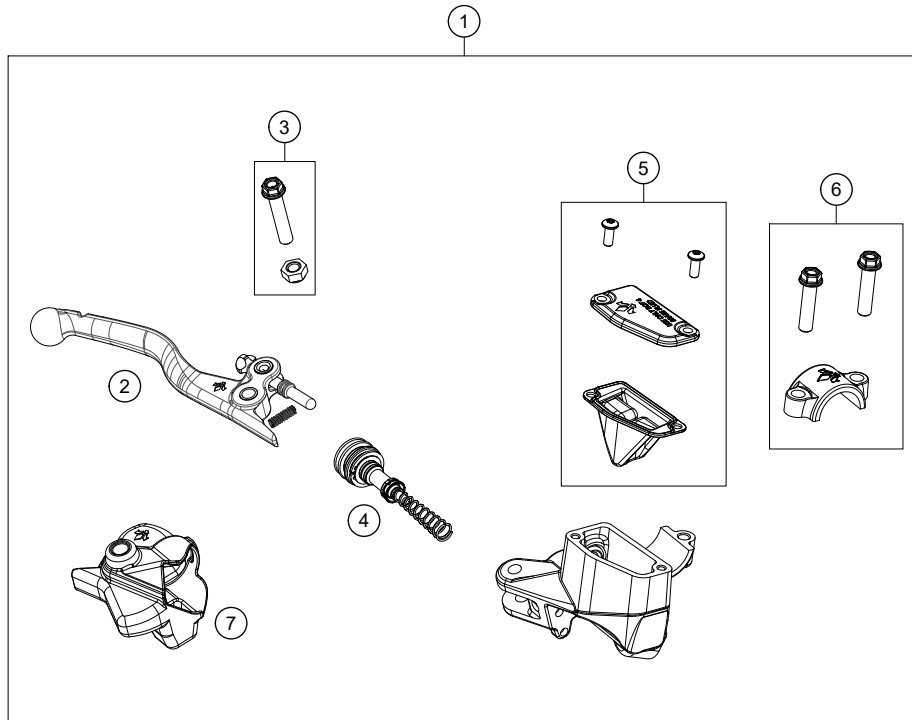

POS	PARTNUMBER	PARTNAME	PIECE
1	72113001044	Front master cylinder compl.	1
2	72013002000	LEVER CPL.	1
3	70002038000	LEVER SCREW CPL.	1
4	.	DUMMY_SPC	1
5	47213003000	Reservoir kit	1
6	47213005000	Clamp Kit	1
7	70013004000	MUDCOVER HANDBRAKE LEVER	1
8	50311050100	BRAKE LIGHT SWITCH FRONT 2002	1
9	0770080019	O-RING 8,00X1,00 FORMULA	2
10	47213025000	Hose screws kit	1
11	72113110000	Brake hose front	1
15	00062030000	BRAKE FLUID DOT5.1 0,25L	1