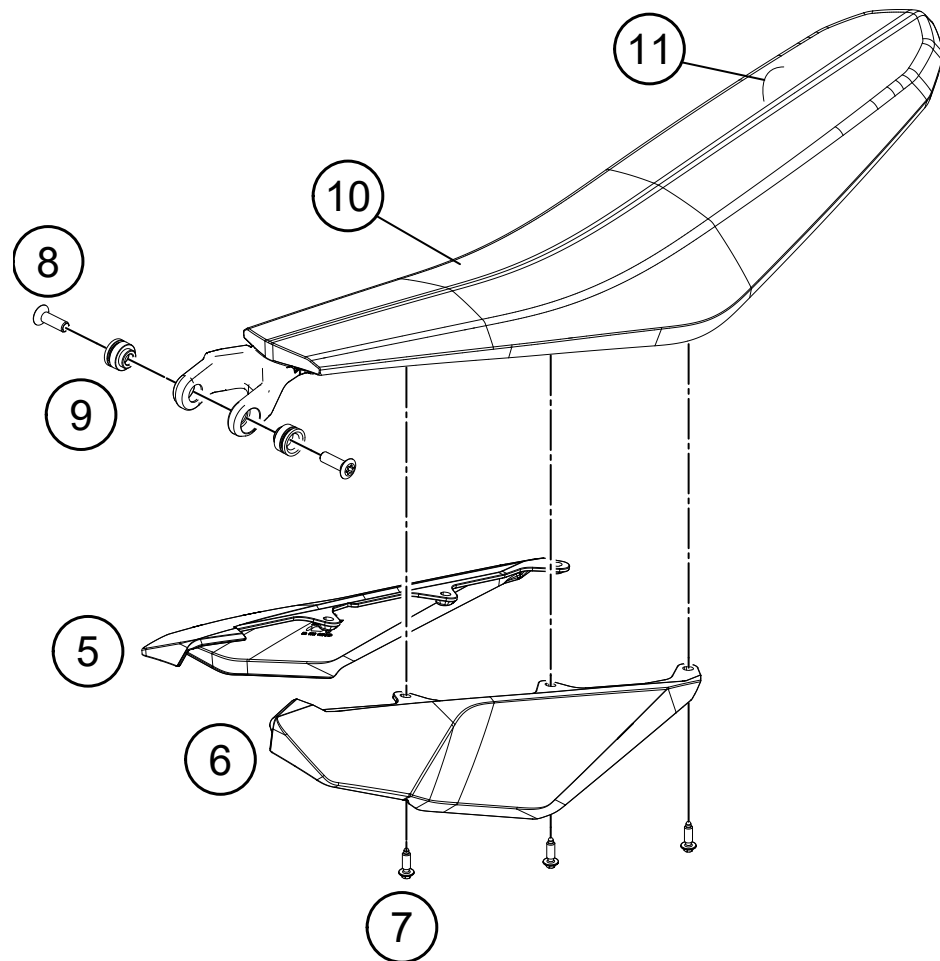

52137

* NEW PART

X ON DEMAND

147200490

POS	PARTNUMBER	PARTNAME	PIECE
1	70004030044	SWINGARM CPL.	1
2	70004066000	CHAIN GUIDE GUARD	1
3	77204041000	CLOSING COVER	4
4	46030045000	flanged nut M8 WS10	2
5	50203030090	HH SCREW M8X40 WS=10	2
6	0760253270	radial shaft seal 25x32x7	4
7	54603090000	BUCKET F.SHAFTSEALRING 15X25X9	4
8	59004031000	NEEDLE BUSH HK2012V	4
9	50203081700	BUSHING SLEEVE 15X20X38,75	2
10	59033080000	SHIM 20X32X1	2
11	50180105	Threaded bush M12 d20	1
12	83008100015	SPECIAL SCREW M6X15X5,5	2
20	70004060000	CHAIN GUARD	1
21	78104070100	CHAIN GUIDE EXC	1
22	0017060205	SCREW FOR PLASTIC K60X20 SW6	1
23	56509064100	SELF LOCKING NUT M6 10.9	1
24	54603055051	PRESS IN NUT M6 STEEL ZINC	1
25	0025060506	HH collar screw M6x50 TX30	1
26	0025060206	HH collar screw M6x20 TX30	1
30	70013047000	BRAKE HOSE GUIDE	1
31	0009050106	EJOT SPIRAL SCREW SF M5X10-K	2
34	70004037100	Swingarm pivot	1
35	77204087000	hex nut M14x1.5 WS17	1
96	70004066010	CHAIN GUARD KIT FREERIDE	x
97	70004060110	CHAIN PROTECTION KIT FREERIDE	x
98	47004230010	SWINGARM REP. KIT 105/85 SX	x
99	77304070310	Chain guide kit	x

53330

* NEW PART

X ON DEMAND

POS	PARTNUMBER	PARTNAME	PIECE
5	7000702505128D	Batt. Cov. Ri. Wt. Freeride E-XC NB 18 WITH DECAL	1
6	7000702505028D	Battery cover L 18 WITH DECAL	1
7	0017060206	SCREW F. PLASTIC K60X20AL SW6	6
8	0019080266S	COUNTER-SUNK SCREW ISA45 M8X26	2
9	70003001057	BUSHING	2
10	70007040100	SEAT HIGH CPL. '13	1
11	70007040150	SEAT COVER	1