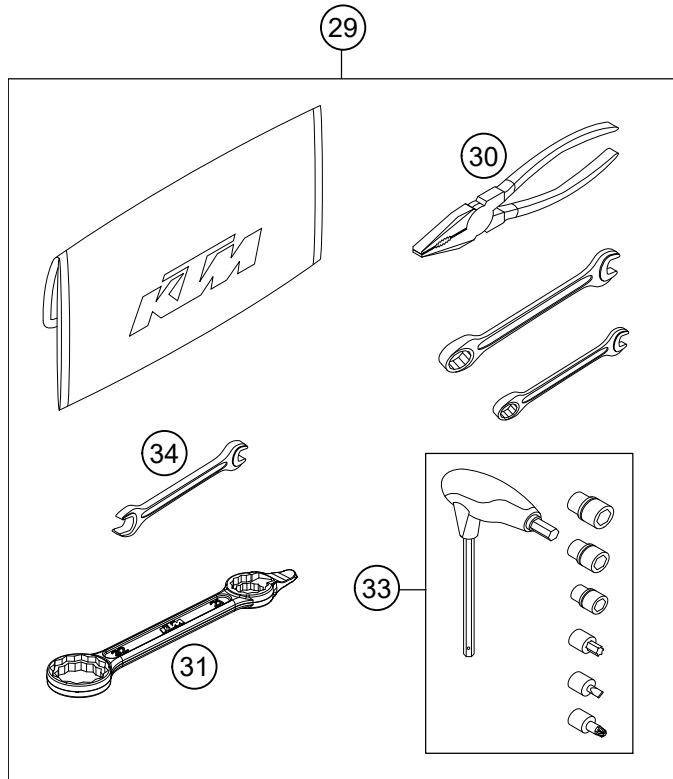

0
OHNE ABBILDUNG
WITHOUT ILLUSTRATION

1
TECHNISCHE DOKUMENTATION
TECHNICAL DOCUMENTATION
DOCUMENTACION TECNICA
DOCUMENTATION TECHNIQUE
NOTE TECNICHE

157002000

POS	PARTNUMBER	PARTNAME	PIECE
0	58412080400	Rear reflector red	1
0	58012040000	REAR MIRROR L/S	1
0	58012140000	REAR MIRROR R/S	1
0	58012040150	CLAMP FOR MIRROR '94	2
0	0019080306S	COUNTER-SUNK SCREW ISA45 M8X30	1
0	00063004012	HEADLIGHT MASK BOX	1
0	20180189INT	Sticker accessory kit	1
0	20180204INT	KTM Bypack Folder Offroad	1
0	00063004107	SPIRALHÜLSEN EXC	2
0	00063004108	Bubble wrap blanks 80MY	2
0	58412080300	REFLECTOR YELLOW "CEV"	2
0	83008100020	SCREW M6X20X5,5	1
0	70045002100	SEAL HV-PLUG	2
0	70112099000	Freeride-E NB turn signal accessory pack	1
0	70008016050	NUMBER PLATE CARRIER BOTTOM	1
0	312305	DOCUMENTS BAG 2006	1
0	3210917	NOTEPAD	1
0	312313	KTM BALLPOINT PEN ORANGE	1
0	00063004202	PRINT LABEL 60X51 MM	2
0	78003040033	FOOTREST L/S + R/S CPL. 09	1
0	70111053000	Battery 12V/1,9Ah Lithium/Ionen	1
0	77202002144	BAR PAD CPL.	1
0	0014050253	HH COLLAR SCREW M 5X25 WS=6	2
0	0014050353	HH COLLAR SCREW M5X35 SW=6	2
0	52000232SET	Sticker set XPLOR OC 214x161	1
0	72102979000EB	Handguard kit	1
1	3214229EN	Owner's manual FREERIDE E-XC 2021	1
29	54829099100	TOOL KIT 2012	1
30	53012028200	GRIP ORANGE B&F	1
31	50329080100	WRENCH SW=17/21/27/32 B&F	1
33	60029070300	T-WRENCH WS=6/8/10/TX45/SK4X1	1
34	50329072000	SPOKE-SPANNER WS 7/10	1

55673

* NEW PART

X ON DEMAND