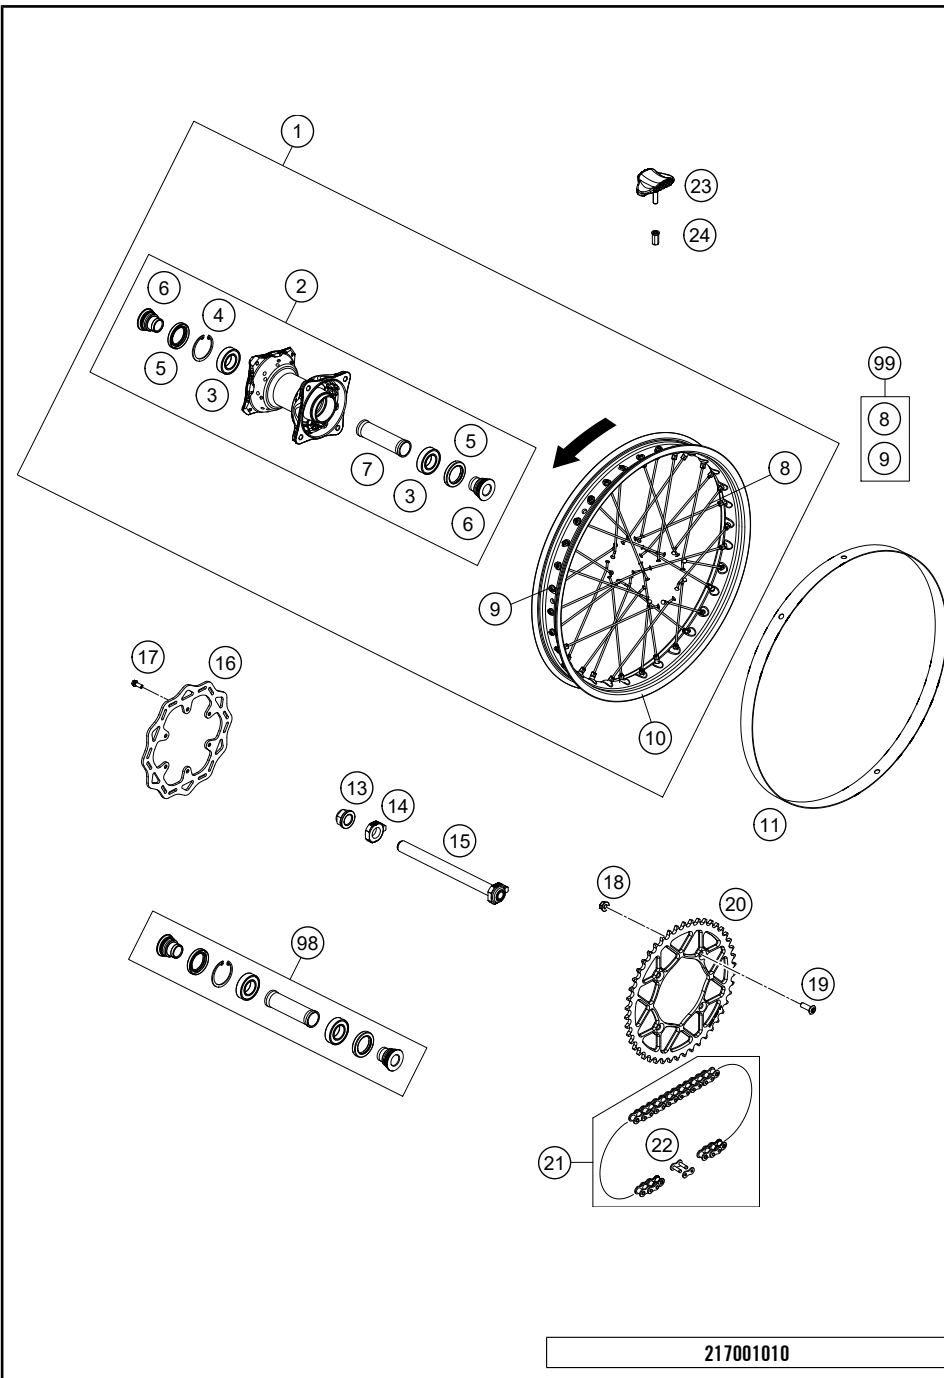

REAR WHEEL

FREERIDE E-XC 2021 EU 2021

POS	PARTNUMBER	PARTNAME	PIECE
1	7211000104433	Rear wheel cpl. black 18	1
2	70010010044	REAR WHEEL HUB CPL. 12	1
3	0625060058	GR.BALL BEAR.6005 DDU2CG23S6NM	2
4	0472047175	CIRCLIP DIN0472-47X1,75	1
5	0760324771	SHAFT SEAL RING 32X47X7 BSL	2
6	78010016000	BUSHING FOR HUB 08	2
7	70010011000	BEAR.SPACER TUBE 12	1
8	7001007119330	SPOKE REAR 193 MM BLACK	32
9	77109072000	SPOKE NIPPLE M4,5 AL 11	32
10	7211007000033	"Rim back ""Freeride KTM"""	1
11	72010073000	RIM BAND 18"	1
13	50310099000	HEXAGON NUT M20X1,5 '98	1
14	70010084000	CHAIN TENSIONER R/S 12	1
15	70010085044	WHEEL SPINDLE REAR CPL. 12	1
16	79010060000	BRAKE DISC REAR 220MM 16	1
17	59009062016	SPECIAL SCREW M6X16 WS=8 10.9	6
18	06923080003	hex nut EN 1661 M8 WS13	4
19	0019080266S	COUNTER-SUNK SCREW ISA45 M8X26	4
20	7201005104830	SPROCKET 48-T BLACK	x
21	50310165118	CHAIN 5/8X1/4" MX	1
22	50310166000	CONNECTING LINK F. 50310165118	1
23	78110090000	RIM LOCK 2,15"	1
24	77110090050	NUT FOR WHEEL HOLDER	1
98	70010015000	REAR WHEEL REP. KIT	x
99	00050000962	SPOKE KIT REAR '18'	x

217001010

55662

* NEW PART

X ON DEMAND