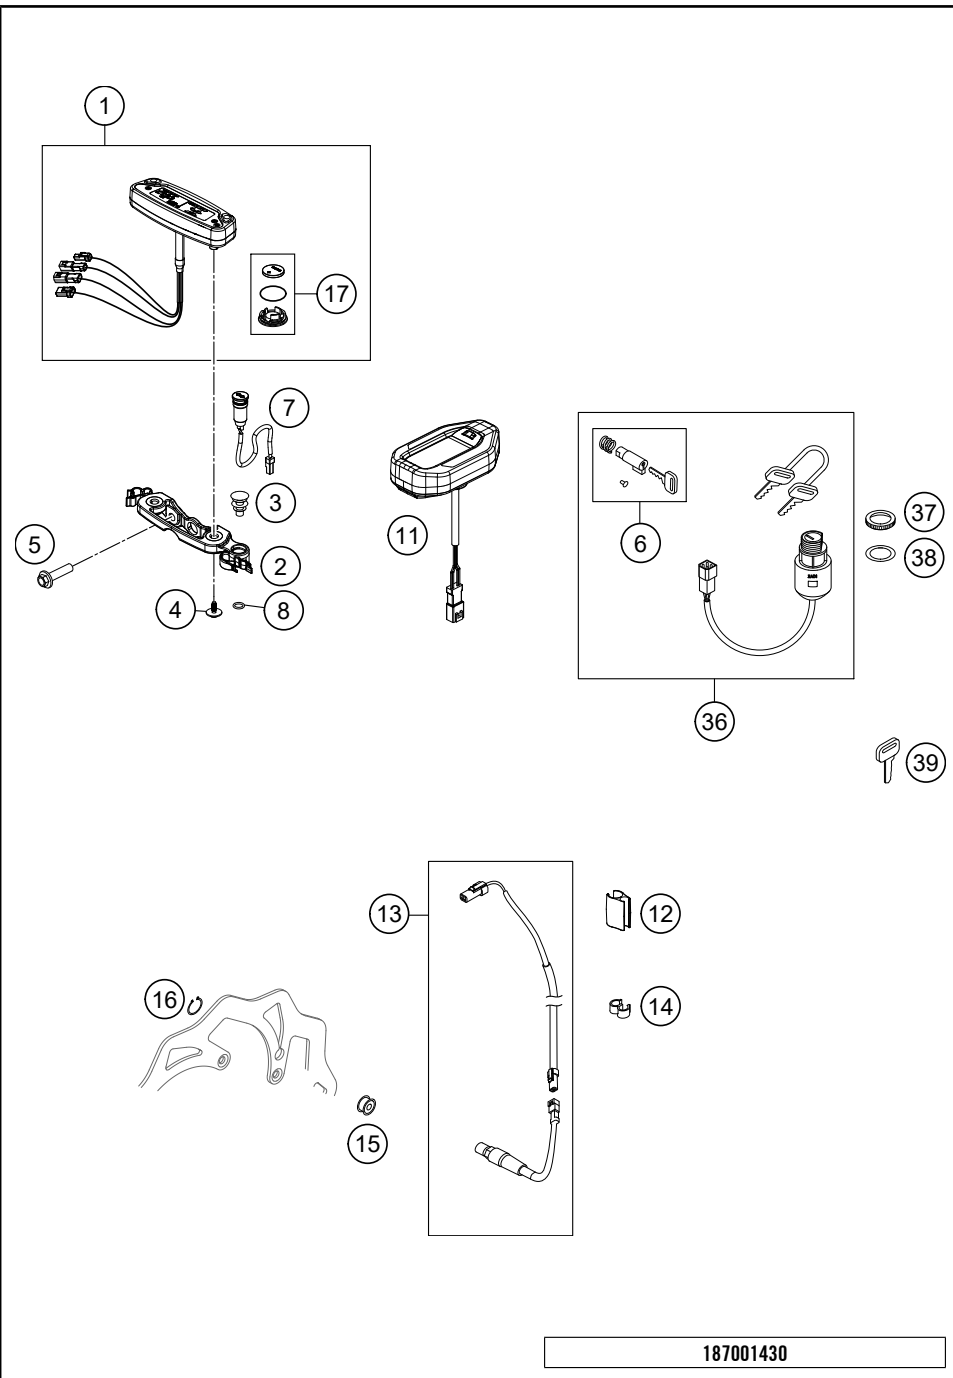

POS	PARTNUMBER	PARTNAME	PIECE
1	77714069600	Speedometer digital km/h f. 21"	1
2	77714060000	SPEEDOMETER BRACKET EXC/XCW 14	1
3	50210086000	COVERING CAP SFL16	1
4	0081645121	EJOT DELTA PT SCREW 45X12-Z	2
5	0025060206	HH collar screw M6x20 TX30	2
6	78003035000	STEERING HEAD LOCK 08	1
7	58011024300	FLASHER INDICAT.LIGHT GREEN'98	1
8	0770080015	O-RING 8,00X1,5 NBR 70	1
11	70045090000	BATTERY CHARGING-LEVEL CONTROL	1
12	54813026000	CABLE SUPPORT 10/6MM 06	1
13	54814068100	CABLE FOR DIGITAL SPEEDOM. 06	1
14	60111094000	CLIP 5/7 MM 06	1
15	81314069050	MAGNET FOR SPEEDOMETER	1
16	0471009104	CIRCLIP DIN0471- 9X1 INOX	1
17	81314069010	BATTERY COVER F. SPEEDOMETER	1
36	70011066044	LOCK SYSTEM	1
37	50311066050	IGNITION LOCK NUT M24X1	1
38	58411066450	WASHER F. IGNITION LOCK 03	1
39	40011166200	KEY BLANK BLACK "T" GRIP	x

49213 * NEW PART X ON DEMAND