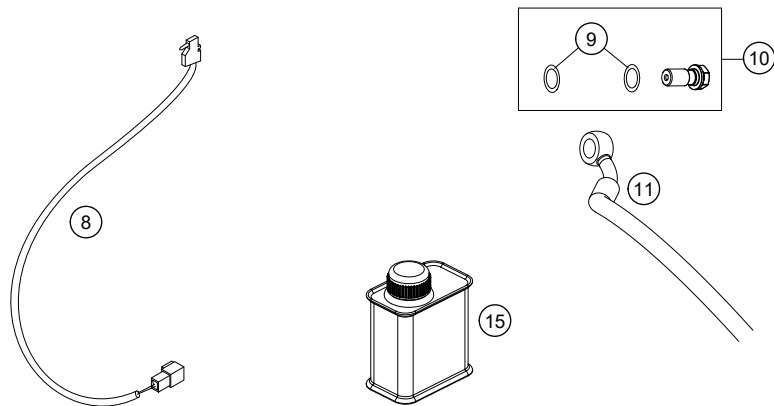

217001130

55666

* NEW PART

X ON DEMAND

POS	PARTNUMBER	PARTNAME	PIECE
1	72113001044	Front master cylinder compl.	1
2	72013002000	LEVER CPL.	1
3	70002038000	LEVER SCREW CPL.	1
4	.	DUMMY_SPC	1
5	47213003000	Reservoir kit	1
6	47213005000	Clamp Kit	1
7	70013004000	MUDCOVER HANDBRAKE LEVER	1
8	50311050100	BRAKE LIGHT SWITCH FRONT 2002	1
9	0770080019	O-RING 8,00X1,00 FORMULA	2
10	47213025000	Hose screws kit	1
11	72113110000	Brake hose front	1
15	00062030000	BRAKE FLUID DOT5.1 0,25L	1