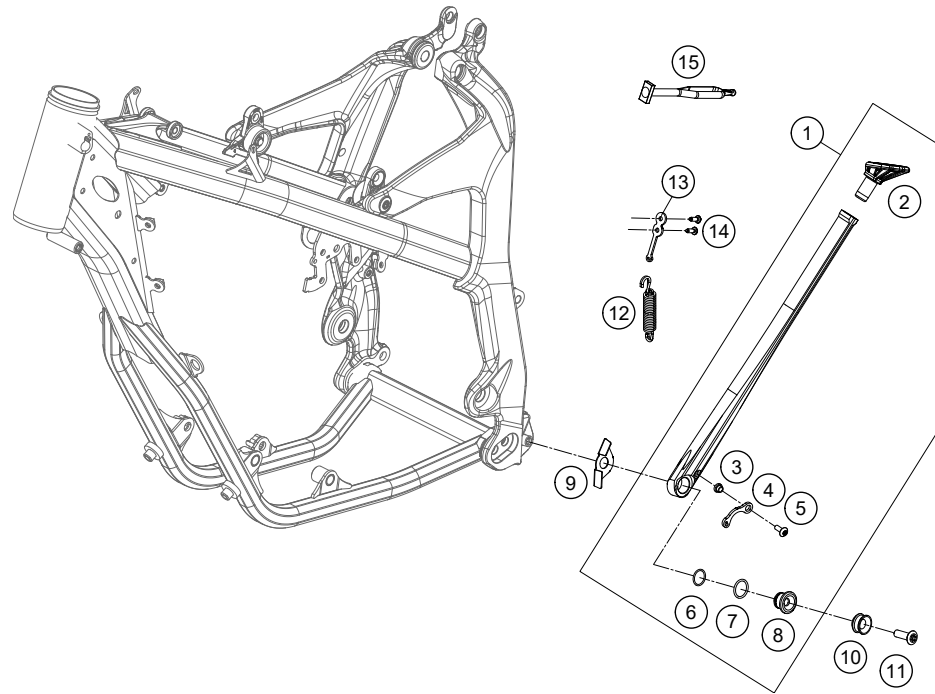

POS	PARTNUMBER	PARTNAME	PIECE
1	70003023044	SIDE STAND CPL. 2012	1
2	78003023155	STAND BASE	1
3	78003023070	SPACER BUSH. SPRING BRACKET	1
4	78003023090	SPRING BRACKET F. SIDE ST. 08	1
5	58605083014	SCREW M5X14 TORX 25 07	1
6	0770125015	O-RING 12,5X1,5 NBR	1
7	0770180020	o-ring 18.00x2.00 NBR70	1
8	78003023080	SIDE STAND BUSHING EXC USA 08	1
9	47003023050	STOP SHEET SST	1
10	78003023081	SIDE STAND BUSHING EXC-EU 08	1
11	0019080356	COUNTERSUNK SCREW ISA45 M8X35	1
12	81203024000	SIDE STAND SPRING EYE MOVEABLE	1
13	70003024050	SIDE STAND SPRING PLATE 12	1
14	0017060205	SCREW FOR PLASTIC K60X20 SW6	2
15	50303018000	RUBBER L=145MM	1

147250360

14708

* NEW PART

X ON DEMAND