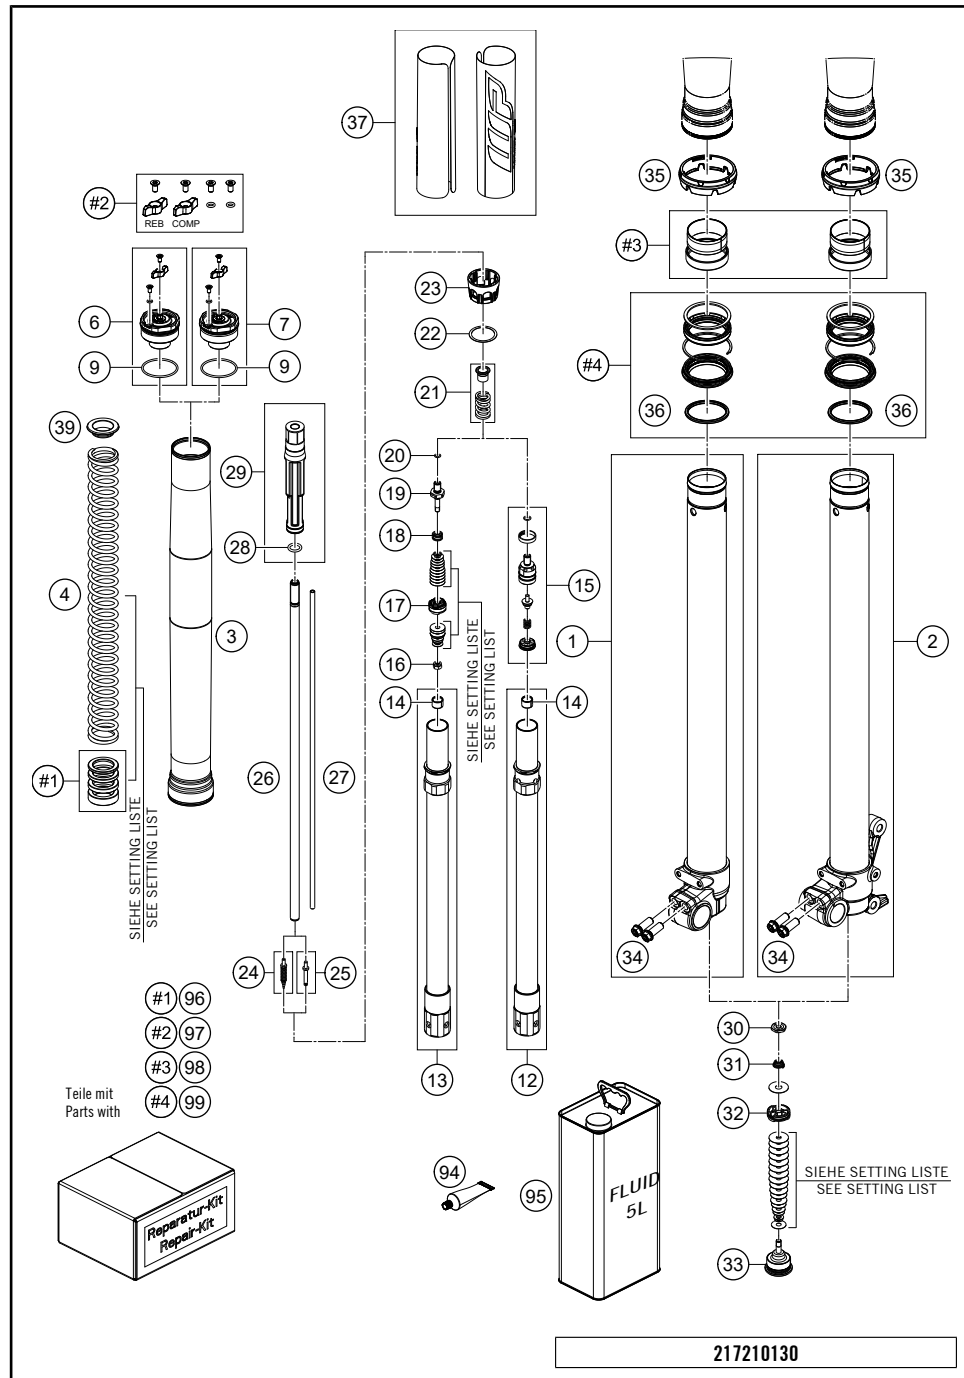

POS	PARTNUMBER	PARTNAME	PIECE
1	43570818S1	Axle clamp right + tube 85SX cpl.	1
2	43570964S1	GB- Faust Li + Rohr kpl	1
3	43570982	Fork outer tube 44.13x510 dt49 db53	2
4	95010050S	SPRING 4,6 N/MM SET	x
4	95010054S	SPRING 4,8 N/MM SET	1
4	95010087	Spring l=415mm 5,0 N/mm	x
6	43570928S	Screw cap M46x1,5 cpl.	1
7	43570951S	Screw cap M46x1,5 cpl.	1
9	43570023	O-ring 41x2 NBR70 siliconized yellow	2
12	48600870S8	Cartridge tube 23x330 cpl.	1
13	48600870S9	Cartridge tube 23x330 cpl.	1
14	48600430	Guide bushing 12x14x10	2
15	48601843S	Tap compression cpl.	1
16	40540486	Nut M6x0,5 h6,5 WAF10 rebound	1
17	48602002S	Midvalve piston assembly d23	1
18	35480377	Spring (11,7) 1,5-8 valve	1
19	48600576	Tap 6x46 rebound	1
20	48600299	O-ring 6x1,2 NBR70	1
21	48600578S	Spring (13,9) 37-32 rebound cpl.	2
22	48601702	Shim 27,5x33x0,3	2
23	43570808	Spring retainer 27,3x59,6x26,5	2
24	48600277S	Needle 4,5x43,6 cpl.	1
25	48601558S	Needle 4,5x38,2 cpl.	1
26	48601822	Piston rod 12x483	2
27	43570941	Adjustment tube 6x453,6	2
28	04500003	O-ring 11x2,5 NBR70 PTFE yellow	2
29	43570860S	Stop 12,4x28,6x167 cpl.	2
30	48600163	Nut valve M6x0,5 h6,5 WAF17	2
31	48600202	Spring (8,5) l6,5 valve	2
32	48601934S	Piston 6x27,3x9 compression cpl.	2
33	48601553S	Screw cap M29,3x1 OC split cpl.	2
34	0025080206	HH collar screw M8x20	4
35	43570915	Fork protection ring 55,1mm	2
36	43570926	Stroke indicator d43 red	2
37	52000232SET	Sticker set XPLOR OC 214x161	1
39	43570869	Spring retainer 26,2x40,5x2	2
94	T14034	Fuchs grease IPR (250g)	1
95	48601166S1	Fork Fluid Viscosity 4.0 5Lx4	1

217210130

55172

* NEW PART

X ON DEMAND