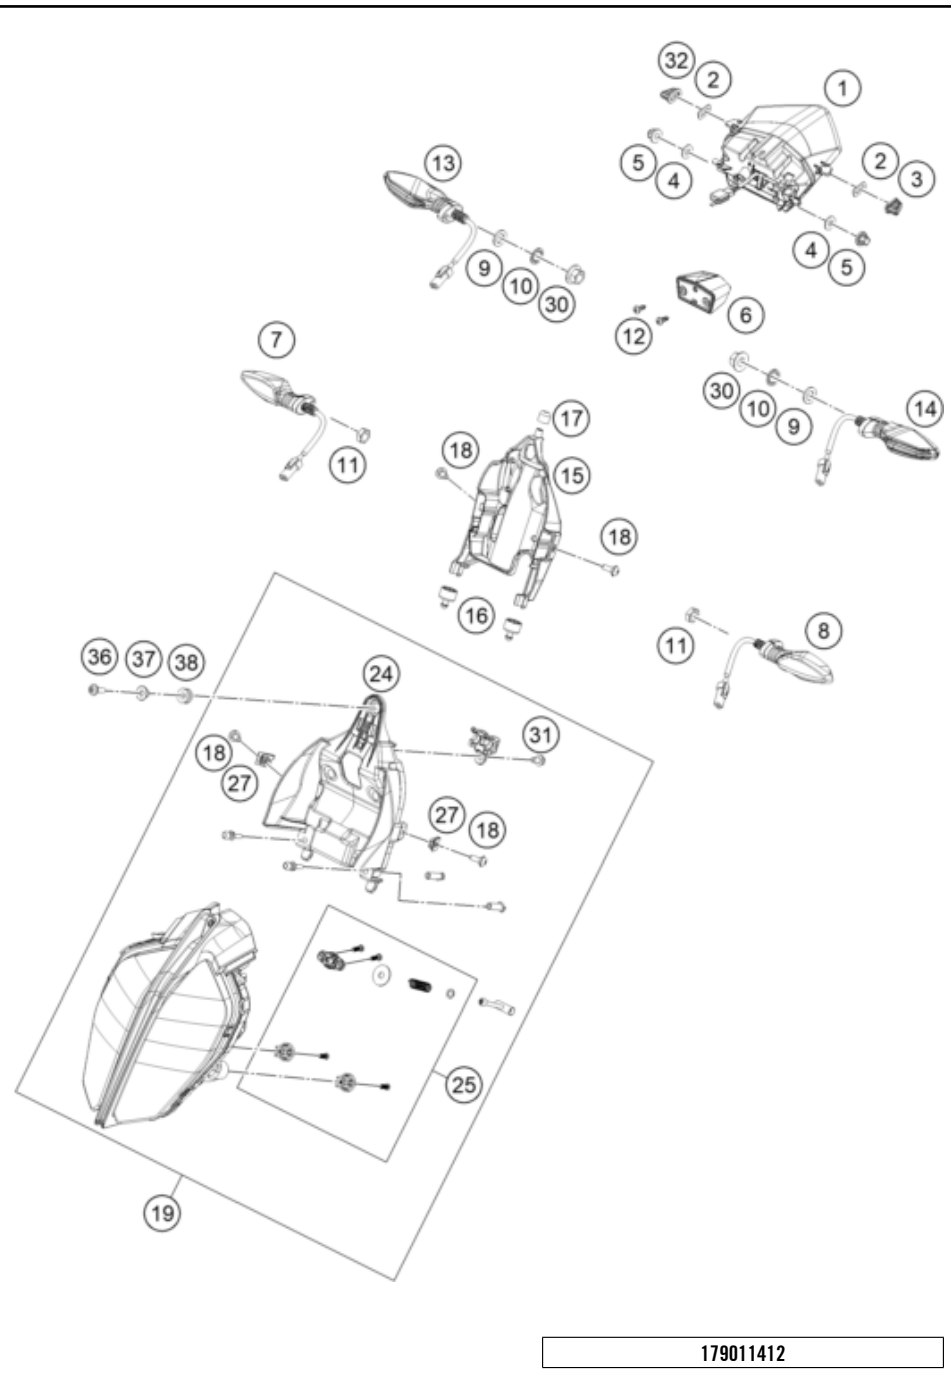

179011390

18356

* NEW PART

X ON DEMAND

POS	PARTNUMBER	PARTNAME	PIECE
1	93014040100	lamp tail MY17	1
2	93014040040	Washer	2
3	93014040020	Rubber grommet tail light left	1
4	93014040030	Washer	2
5	93014040010	Rubber bushing	2
6	90114047000	LICENSE PLATE ILLUMINATION	1
7	93014026000	Indicator front rh	1
8	93014025000	Indicator front lh	1
9	J125100003	WASHER PLAIN 10,5	2
10	J06797100183	Toothed washer, M10	2
11	J934100006	Nut hex thin-M10x1.25	2
12	J981420133	SHEET MET.SCR. DIN 7981 4,2X13	2
13	90514036100	FLASHER REAR R/S	1
14	90514035100	FLASHER REAR L/S	1
15	93014013000	Support	1
16	93014015000	Rubber bushing	2
17	93014014000	Rubber bushing	1
18	93008040000	Screw M6X1X13	4
19	94314001044	lamp head	1
24	93014019100	Holder headlamp LED	1
25	93014099000	Kit LED lamp Bush	1
27	93008084010	Range change metal nut M6	2
30	J934100001	Hex nut, M10	2
31	93008020060	Screw M6X1X9	1
32	93014049000	Rubber grommet tail light right	1
36	90508006003	AH SCREW M6X1X20	1
37	93014018100	Collar head lamp holder MTG	1
38	93014017000	Rubber bushing	1