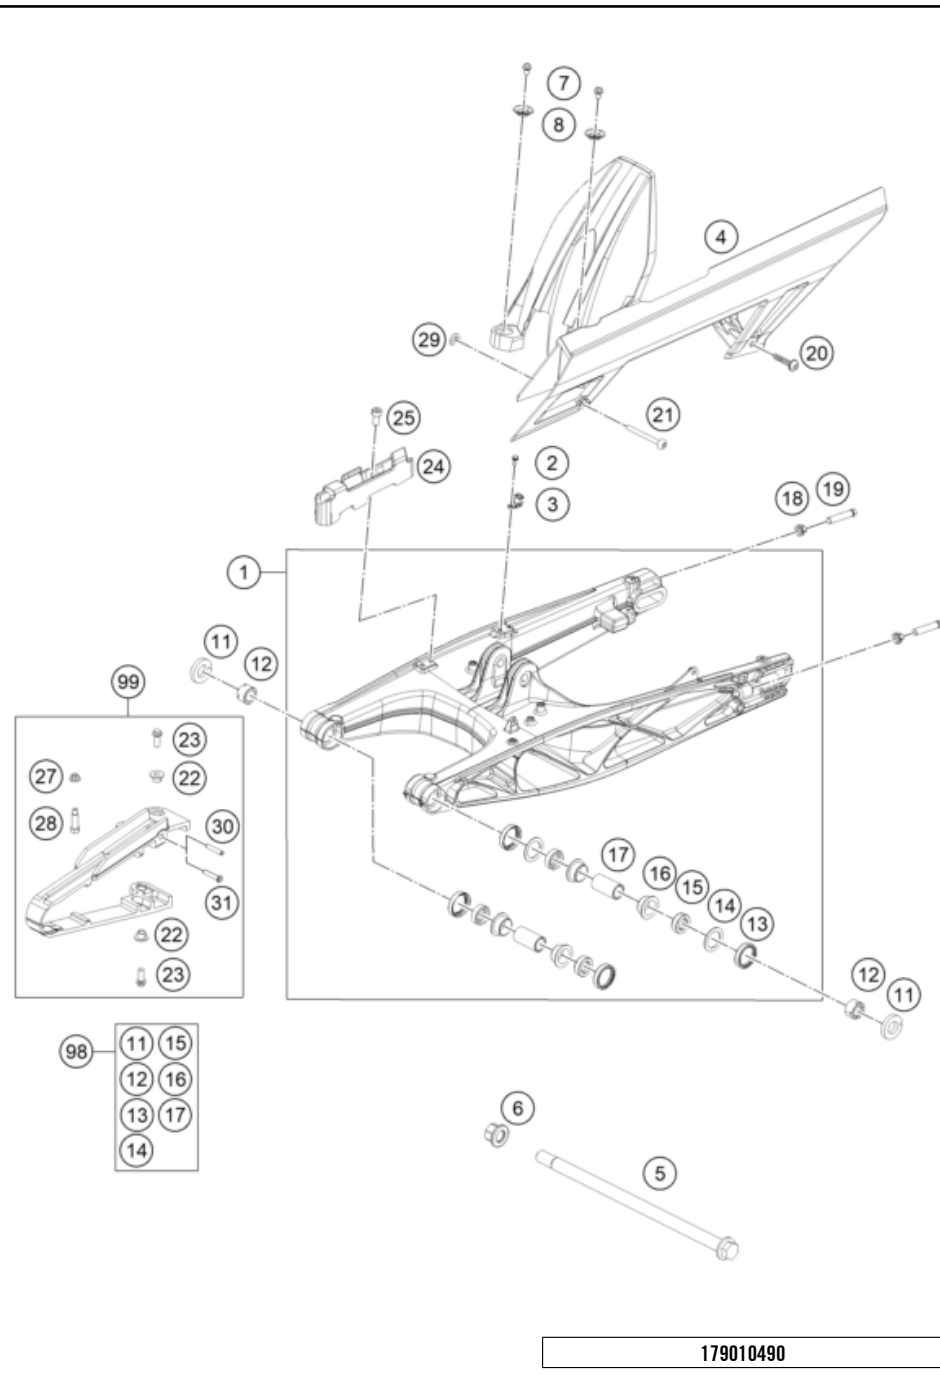

POS	PARTNUMBER	PARTNAME	PIECE
1	28104030044BA	Swing Arm Sub Assy Duke 390 MY20	1
2	J011050133	HH COLLAR SCREW M5X13 SW8	1
3	90113047000	brake hose guide	1
4	93004060100	Chain cover	1
5	90104037000	Shaft swing arm L=299mm	1
6	90104038000	FLANGED NUT M14X1.5	1
7	J025060081	Hex collar screw M6X8	2
8	93004051000	Supporting shell	2
11	93004042000	Special wahser	2
12	90104046000	swingarm adjusting ring	2
13	90104034001	OIL SEAL RING 25X32X7	4
14	90104036000	Thrust washer 22.2x31.7x1	2
15	90104034000	cup for radial shaft seal	4
16	90104031000	lgus plain bearing	4
17	90104032000	sleeve bushing 15.1x20x38	2
18	90104010002	flanged hex nut M10x1.25 WS13	2
19	90104040000	BOLT HEX M10X1.25X50 WS10	2
20	93004064000	Plastic screw 6x30	1
21	93004065000	hexagon socket screw M5X0.8X55	1
22	90604062000	chain slider bushing	2
23	J025060169	HH COLLAR SCREW M6X16 SW8	2
24	93013047000	Support	1
25	J912050102	bolt soket-m5x0.8x10xcl10.9xbl	1
27	90204060001	HH COLLAR NUT	1
28	90104040100	screw M5x0.8x30	1
29	90504067000	WASHER CHAIN SLIDING GUARD	1
30	90104070020	SLEEVE CHAIN GUARD	1
31	90904070020	SLEEVE CHAIN GUARD	1
98	90104230010	SWINGARM REP. KIT 11-17	x
99	90104066310	CHAIN GUARD KIT 125/200	x

179010490

53878

* NEW PART

X ON DEMAND