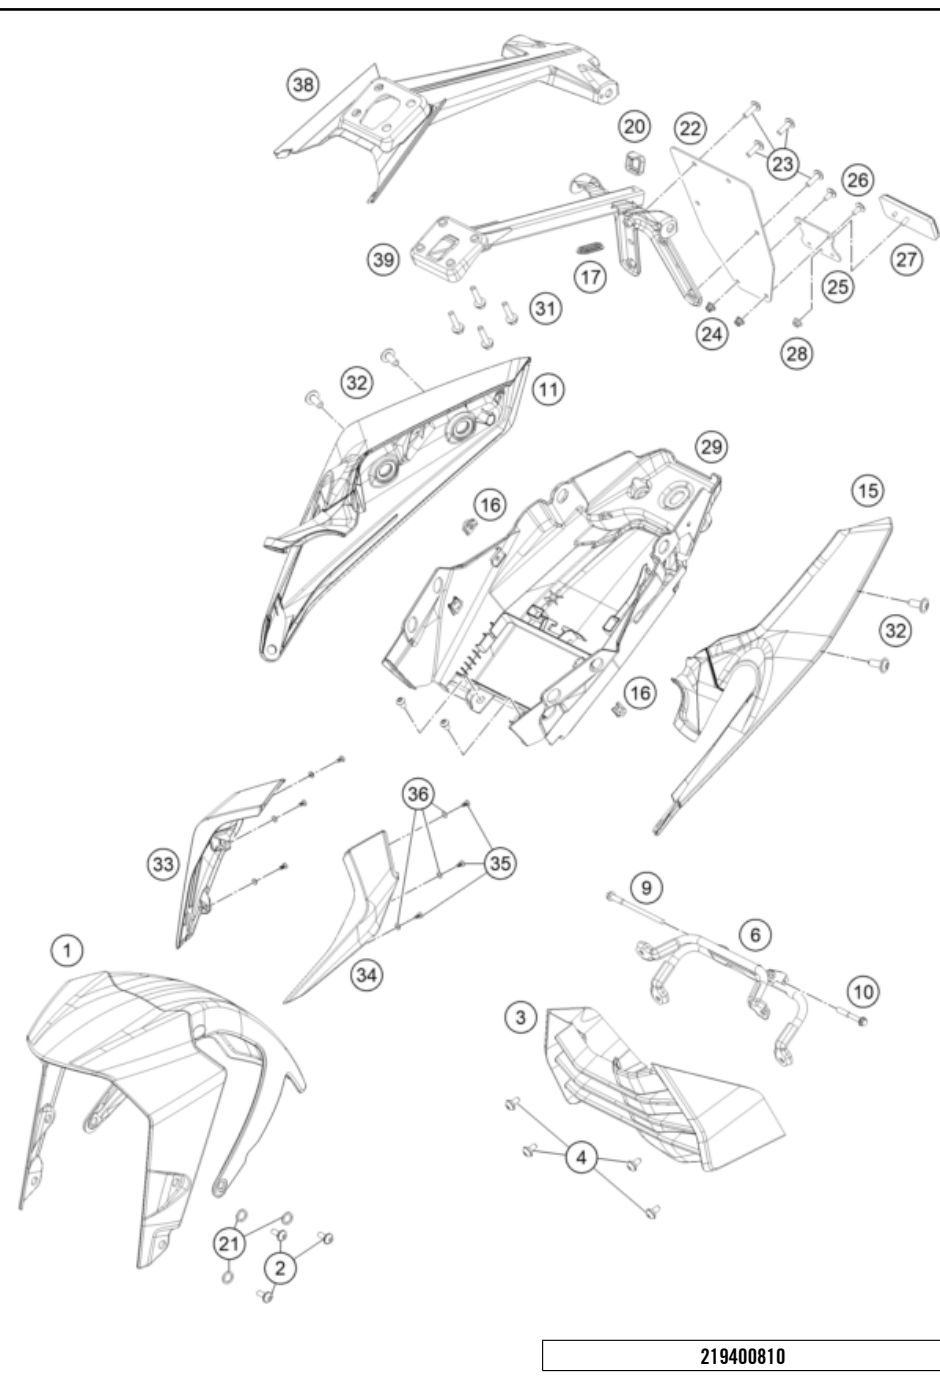

POS	PARTNUMBER	PARTNAME	PIECE
1	93008010033KC	ASSLY DUKE250 FRT FENDER DARK GALV MAT	1
2	J031050161	Panhead screw with shoulder	6
3	94108020000C1	DUKE125 BS6 BELLY PAN JP181342 EBONY BLK	1
4	93008020060	Screw M6X1X9	4
6	93008020050	Retaining bracket	1
9	J900000609000	BOLT-FLANGED-SMALL	1
10	J900000604502	BOLT-FLANGED-SMALL	1
11	93008039000KC	DUKE 250 SEATCOWL UP RH DARK GALVANO MAT	1
15	93008018010KC	DUKE 250 SEATCOWL UP LH DARK GALVANO MAT	1
16	90108050001	CLIP NUT M5	2
17	93008015060	grommet	1
20	93008015010	Protection rubber	1
21	93009059000	Washer nylon	6
22	90808016000	REAR FENDER EXT.	1
23	90508006003	AH SCREW M6X1X20	4
24	90102031010	HEX NUT M5 AF8	2
25	90514044000	REFLECTOR MOUNTING	1
26	J005050123	FLAT HEAD SCREW M5X12 PH	2
27	90514045000	REFLECTOR	1
28	J06923050053	Hex collar nut, M5	1
29	93008019000	Tail end lower part	1
31	J025060226	Hex collar screw M6X22	4
32	90508008001	AH SCREW M8X20	4
33	93008001000KC	SIDE MASK RH FR FAIRING DARK GALVAN MATT	1
34	93008002000KC	Headlight mask, right, LED	1
35	J981030101	Lens head screw M3,5X10	6
36	J125040003	Washer plain small 4.5X8X0.5XBLK	6
38	93008015150	License plate holder support, cover	1
39	93008015300	Licence plate holder support	1

219400810

56026

* NEW PART

X ON DEMAND