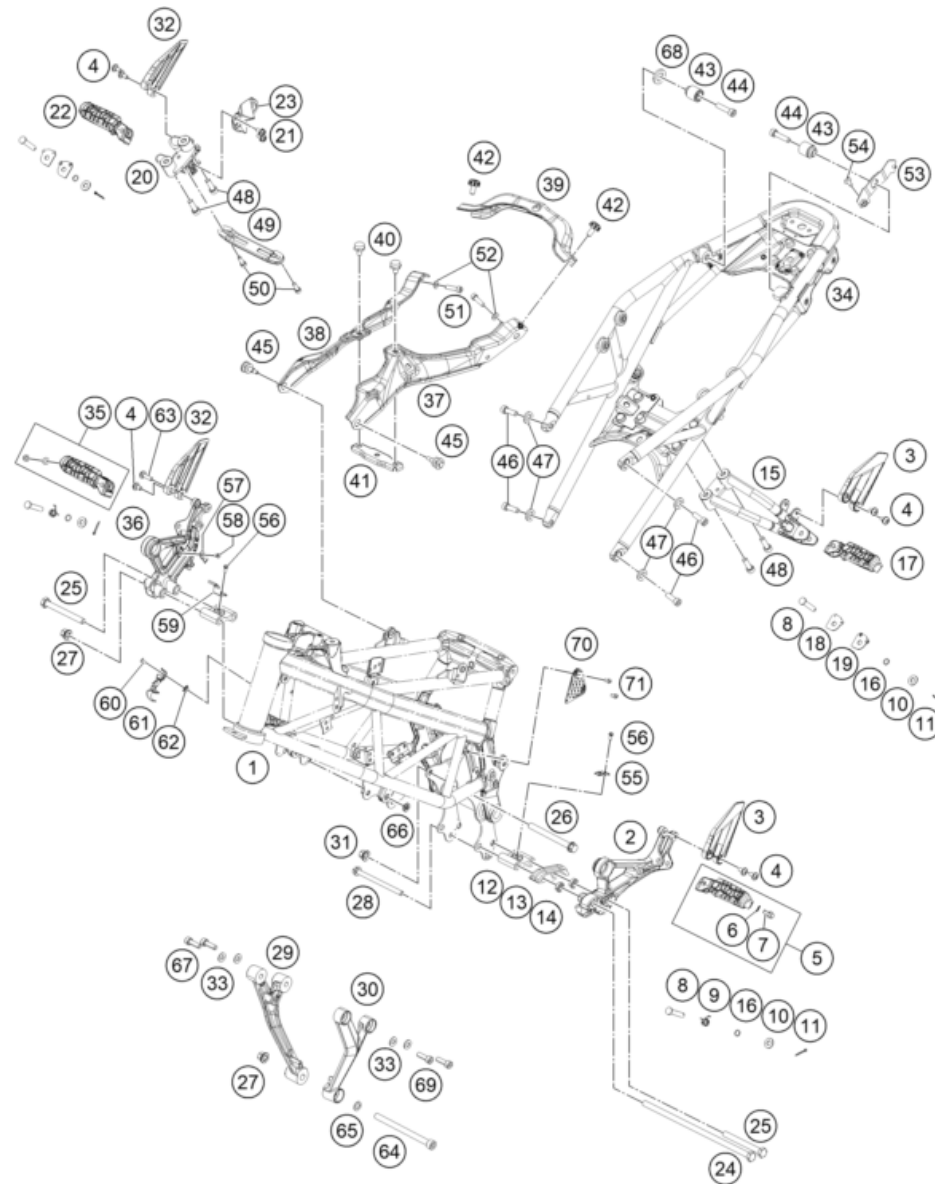

209300310

POS	PARTNUMBER	PARTNAME	PIECE
39	93003002030	Bracket seat mount loose	1
40	93007044000	Retaining pin	2
41	93003001070	Seat cowl front complete	1
42	93008023000	Rubber buffer	2
43	93007047033	Seat support complete	2
44	J912080303	hexagon socket screw M8X30	2
45	93007046050	Screw	2
46	93003002070	hexagon socket screwM8X1.25X25	4
47	J125080001	Washer M8	4
48	90103098000	BOLT	4
49	93003056000	Passenger footrest bracket	1
50	J912060143	Hex socket screw M6X14	2
51	93008019070	hexagon socket screw M8X31	2
52	J125080002	Washer plain	2
53	93006040060	Retaining bracket	1
54	J005050123	FLAT HEAD SCREW M5X12 PH	1
55	90111045050	CABLE BRACKET	1
56	90103032000	FLANGED BOLT M6X14	2
57	93013041000	Retaining bracket	1
58	J025060109	HH-COLLAR SCREW M6X10 SW8	1
59	93013026000	Support	1
60	J031050121	Roundhead screw M4X12	1
61	93032059010	Guide clutch cable	1
62	90108050001	CLIP NUT M5	1
63	93008043000	Screw M6X1X25	1
64	J912101283	Hexagon screw M10X128	1
65	J125100009	Washer M10	1
66	90108023100	Clip	2
67	J912080226	Bolt socket-M8X1.25X122Xcl8.8Xbl	2
68	J125140003	Washer - plain	1
69	J912080251	Hexagon screw M8X25	2
70	93008041060	guard ih	1
71	J031060106	SCREW BUTTON HEAD-M5X0.8XL 8XB	2

56140

* NEW PART

X ON DEMAND