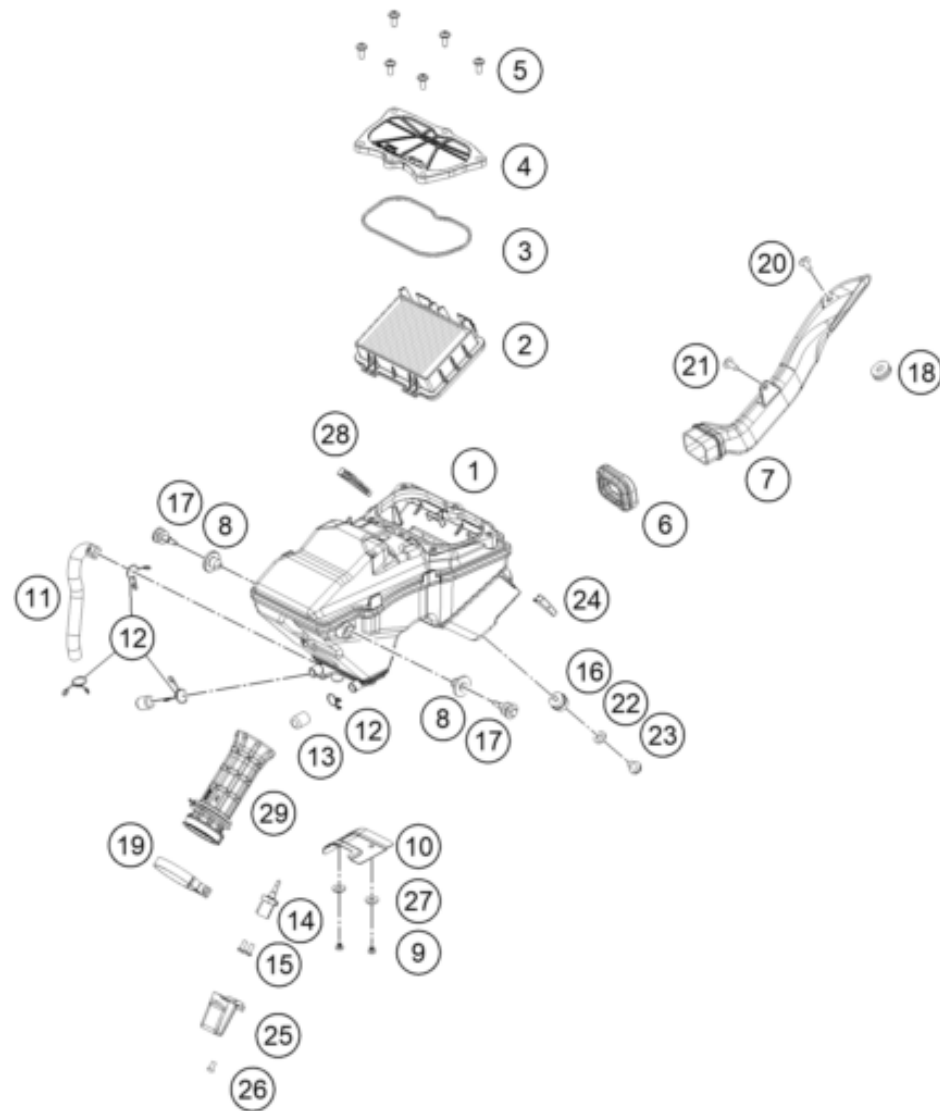

219400510

56035

* NEW PART

X ON DEMAND

POS	PARTNUMBER	PARTNAME	PIECE
1	94006001000	Air filter box	1
2	93006015000	FILTER	1
3	93006020050	Seal	1
4	93006002000	Air filter box cover	1
5	93006039000	Flat-head screw M6	4
6	93006001060	Carburetor connection boot	1
7	94306040033	Intake snorkel cmpl.	1
8	93006001080	Damping rubber	2
9	J031050103	Screw Truss M5X0.8	2
10	93006001070	Heat protection	1
11	93030087200	Engine vent hose	1
12	90130087001	HOSE CLAMP	4
13	93030089000	Plug	1
14	93041080000	Intake air temperature sensor	1
15	J005050126	Lens head screw M5X12	2
16	90106001007	SILENT BLOCK AIRFILTER	1
17	93007046050	Screw	2
18	93008019010	Rubber bushing	1
19	90106027100	HOSE CLAMP	1
20	J031050163	CHEESE-HEAD SCREW M5X16	1
21	J031050166	Screw truss M5X16	1
22	J125060004	Washer, M6	1
23	J026060083	HH COLLAR SCREW M6X8 SW10	1
24	93006001015	Rubber cowl pad	1
25	93041080060	SENSOR COVER	1
26	J005050101	Oval head screw M5X10	1
27	90505090050	WASHER ASBESTOS	2
28	93006021000	Distance piece air filter box right	1
29	93006026100	TUBE CONNECTING	1