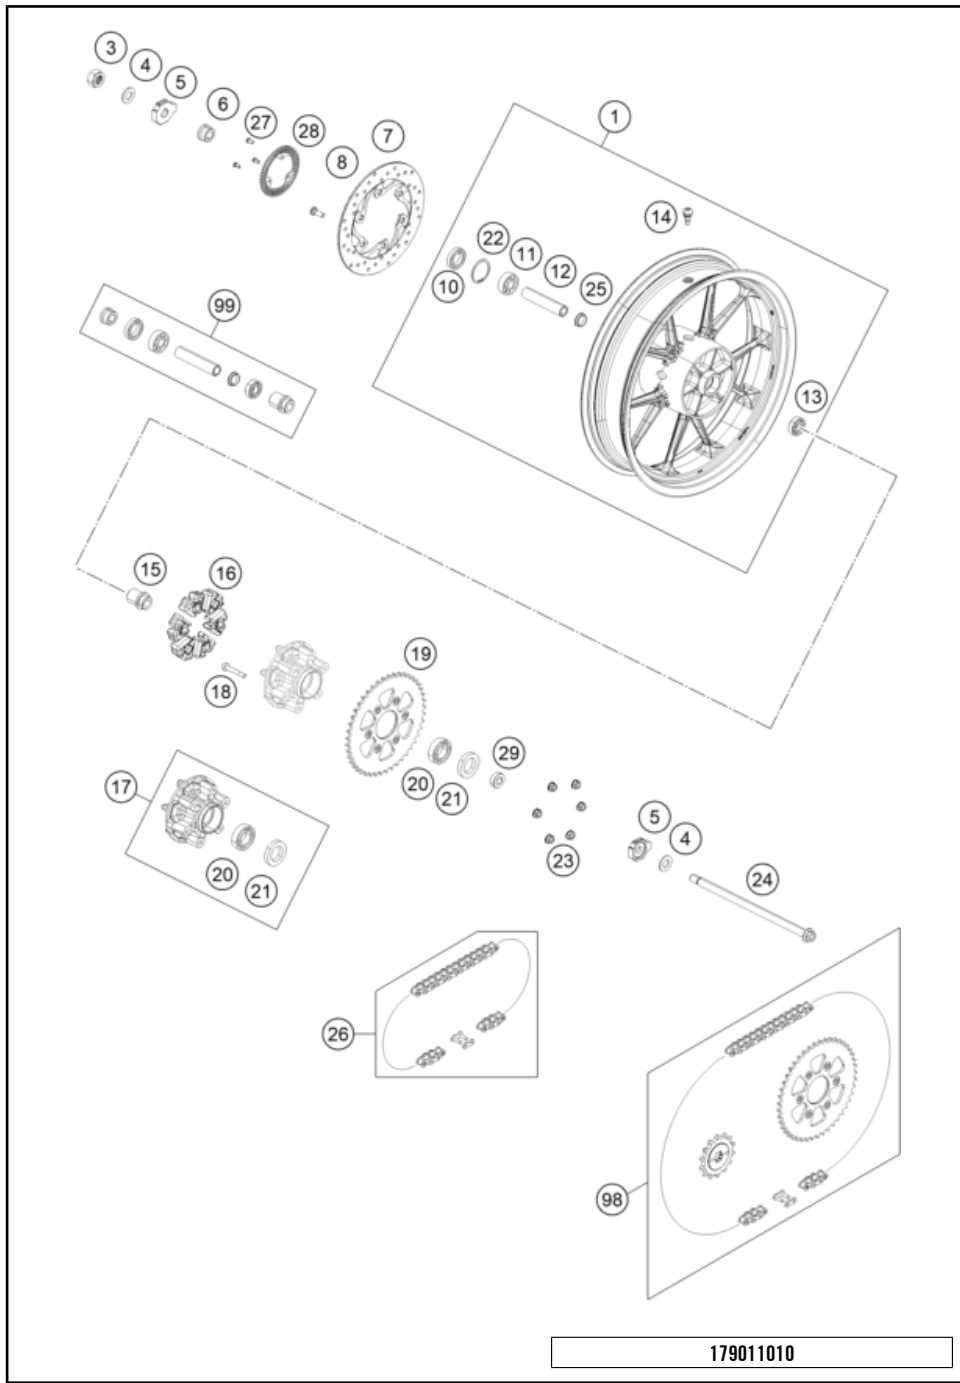

219400830

56141

* NEW PART

X ON DEMAND

FRONT WHEEL

125 DUKE, black 2021 EU 2021

POS	PARTNUMBER	PARTNAME	PIECE
1	93009001044EB	Front wheel cpl. orange	1
2	93309060000	Brake disc front 320MM	1
3	J760223508	SHAFT SEAL RING 22X35X8	2
4	J625062023	BALL BEARING 6202	2
5	90109011000	Spacer front wheel	1
6	93009081000	Front axle	1
7	90209083000	BEARING BUSHING	2
8	90109082000	flanged bolt M8	1
9	J472035150	Circlip 35X1,5	1
10	90110062000	SPECIAL SCREW M8X25 SELF LOCK.	6
11	90109076000	VALVE CPL.	1
12	90109011001	Fixation bearing spacer tube	1
13	93042020000	SENSORRING ABS	1
99	90109015100	FRONT WHEEL REP. KIT	1

179010910

56404

* NEW PART

X ON DEMAND

REAR WHEEL

125 DUKE, black 2021 EU 2021

POS	PARTNUMBER	PARTNAME	PIECE
1	93010001044EB	Rear wheel cpl. orange	1
3	90210086000	wheel spindle nut, rear	1
4	90610087000	washer 15.2x30x2	2
5	90110084000	chain tension adjuster, right	1
6	90110013000	SPACER BUSHING REAR WHEEL R/S	1
7	90110060000	rear brake disk D=230mm	1
8	90110062000	SPECIAL SCREW M8X25 SELF LOCK.	6
10	J760264208	SHAFT SEAL RING 26X42X8	2
11	J625063021	Grooved ball bearing 6302	1
12	90110011000	BEARING SPACER TUBE REAR	1
13	J625062023	BALL BEARING 6202	1
14	90109076000	VALVE CPL.	1
15	90610054000	SPACER BUSHING KRT INSIDE	1
16	90110059100	DAMPER	1
17	90210050000	SPROCKET SUPPORT	1
18	90810052000	SPECIAL SCREW M8X48	6
19	95810051045	Rear sprocket 45T	1
20	J625062050	BALL BEARING 6205	1
21	J760295207	SHAFT SEAL RING 29X52X7	1
22	J472042170	CIRCLIP	1
23	90510052000	FLANGED NUT M8X1,25	6
24	90210085000	Axle rear KT03	1
25	90109011001	Fixation bearing spacer tube	1
26	78010167118	CHAIN DID 118 LINKS	1
27	90142021001	SCREW FOR ABS	3
28	90142021000	SENSOR DISC REAR	1
29	90110053000	SPACER CHAIN WHEEL SUPPORT	1
98	Nr. Fr.	Dummy_SPC_Bajajteil	1
99	90110015100	REAR WHEEL REP. KIT 390 DUKE	1