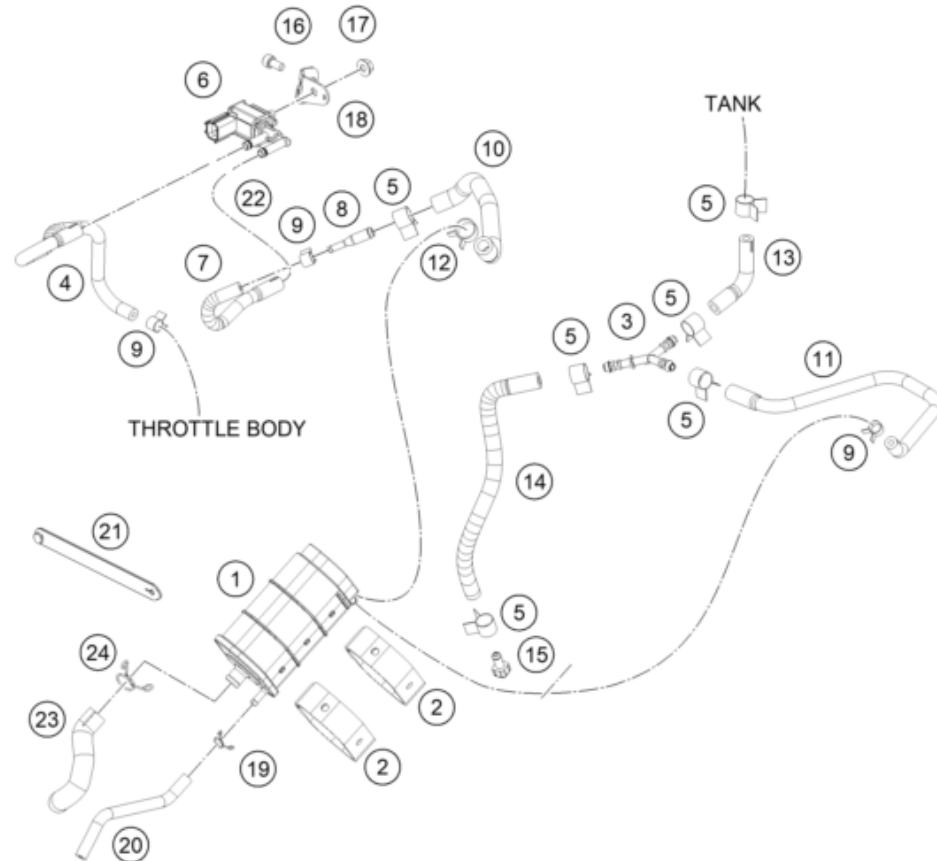

POS	PARTNUMBER	PARTNAME	PIECE
1	93015001000	Activated carbon filter	1
2	93015003000	Rubber band	2
3	90507015000	CONNECTOR Y SHAPE	1
4	J600000414000	Hose PV-DKK	1
5	90607017003	SPRING BAND CLAMP D13	6
6	90607830000	Valve purge	1
7	J600000412000	Hose Y-PV	1
8	90207016004	CONNECTOR TUBE EVAP	1
9	90607017002	CLAMP D9	3
10	J600000813700	Hose ACF-Y	1
11	93015017000	Y connection	1
12	90607017001	SPRING BAND CLAMP 15X10	1
13	93015026000	Pre-formed hose	1
14	90515023000	TUBE CONNECTOR TO PLUG	1
15	90515011000	PLUG FUEL DRAIN	1
16	J912060123	hexagon socket screw M6X12	1
17	J926060006	nut hex flanged	1
18	94115032050	BRACKET VALVE PURGE	1
19	90107013008	CLAMP	1
20	93015029000	Hose active carbon filter	1
21	J330000514900	Cable ties	2
22	J310000801300	Hose clamp 12.5 x 8 SW	2
23	J600001108800	Drain hose	1
24	J310000201300	Fastening clamp	1

219401510

56024

* NEW PART

X ON DEMAND