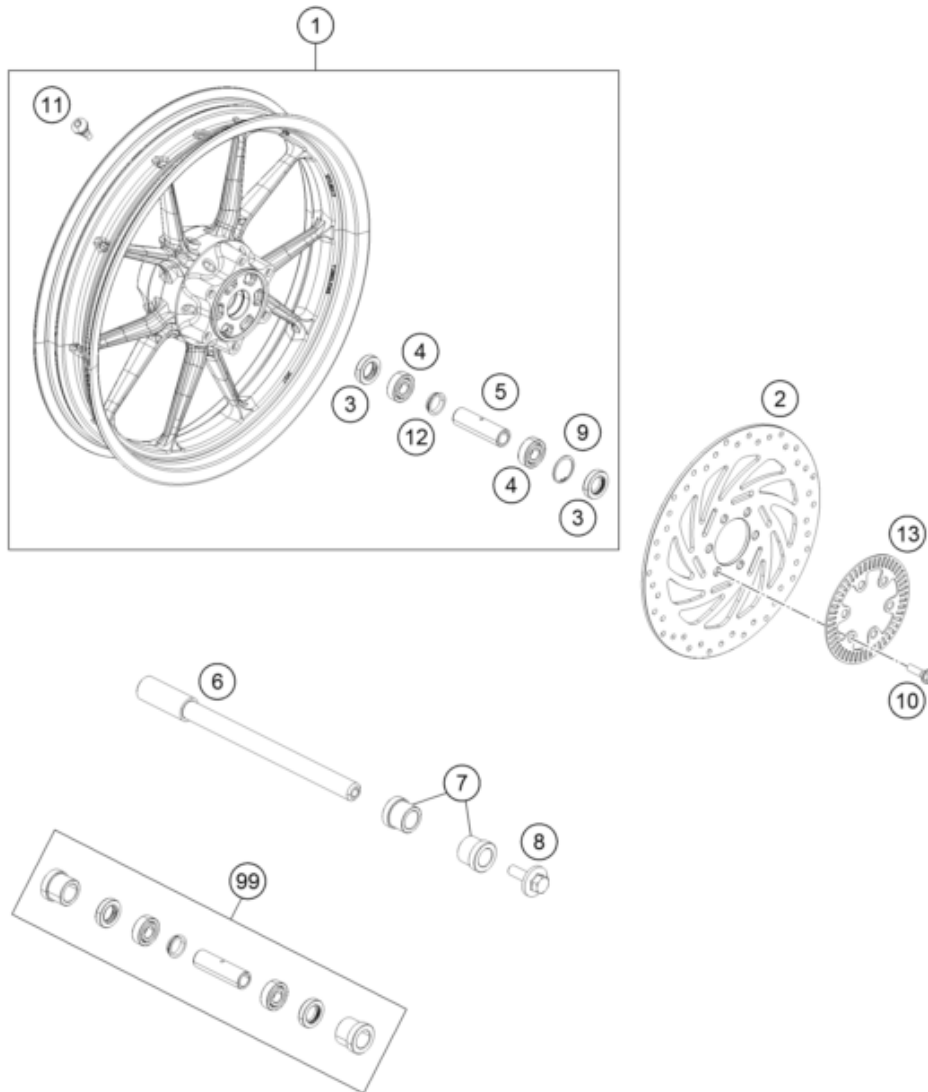

219400830

56141

* NEW PART

X ON DEMAND

FRONT WHEEL

125 DUKE, black 2021 EU 2021

POS	PARTNUMBER	PARTNAME	PIECE
1	93009001044EB	Front wheel cpl. orange	1
2	93309060000	Brake disc front 320MM	1
3	J760223508	SHAFT SEAL RING 22X35X8	2
4	J625062023	BALL BEARING 6202	2
5	90109011000	Spacer front wheel	1
6	93009081000	Front axle	1
7	90209083000	BEARING BUSHING	2
8	90109082000	flanged bolt M8	1
9	J472035150	Circlip 35X1,5	1
10	90110062000	SPECIAL SCREW M8X25 SELF LOCK.	6
11	90109076000	VALVE CPL.	1
12	90109011001	Fixation bearing spacer tube	1
13	93042020000	SENSORRING ABS	1
99	90109015100	FRONT WHEEL REP. KIT	1

179010910

56404

* NEW PART

X ON DEMAND

REAR WHEEL

125 DUKE, black 2021 EU 2021

POS	PARTNUMBER	PARTNAME	PIECE
1	93010001044EB	Rear wheel cpl. orange	1
3	90210086000	wheel spindle nut, rear	1
4	90610087000	washer 15.2x30x2	2
5	90110084000	chain tension adjuster, right	1
6	90110013000	SPACER BUSHING REAR WHEEL R/S	1
7	90110060000	rear brake disk D=230mm	1
8	90110062000	SPECIAL SCREW M8X25 SELF LOCK.	6
10	J760264208	SHAFT SEAL RING 26X42X8	2
11	J625063021	Grooved ball bearing 6302	1
12	90110011000	BEARING SPACER TUBE REAR	1
13	J625062023	BALL BEARING 6202	1
14	90109076000	VALVE CPL.	1
15	90610054000	SPACER BUSHING KRT INSIDE	1
16	90110059100	DAMPER	1
17	90210050000	SPROCKET SUPPORT	1
18	90810052000	SPECIAL SCREW M8X48	6
19	95810051045	Rear sprocket 45T	1
20	J625062050	BALL BEARING 6205	1
21	J760295207	SHAFT SEAL RING 29X52X7	1
22	J472042170	CIRCLIP	1
23	90510052000	FLANGED NUT M8X1,25	6
24	90210085000	Axle rear KT03	1
25	90109011001	Fixation bearing spacer tube	1
26	78010167118	CHAIN DID 118 LINKS	1
27	90142021001	SCREW FOR ABS	3
28	90142021000	SENSOR DISC REAR	1
29	90110053000	SPACER CHAIN WHEEL SUPPORT	1
98	Nr. Fr.	Dummy_SPC_Bajajteil	1
99	90110015100	REAR WHEEL REP. KIT 390 DUKE	1