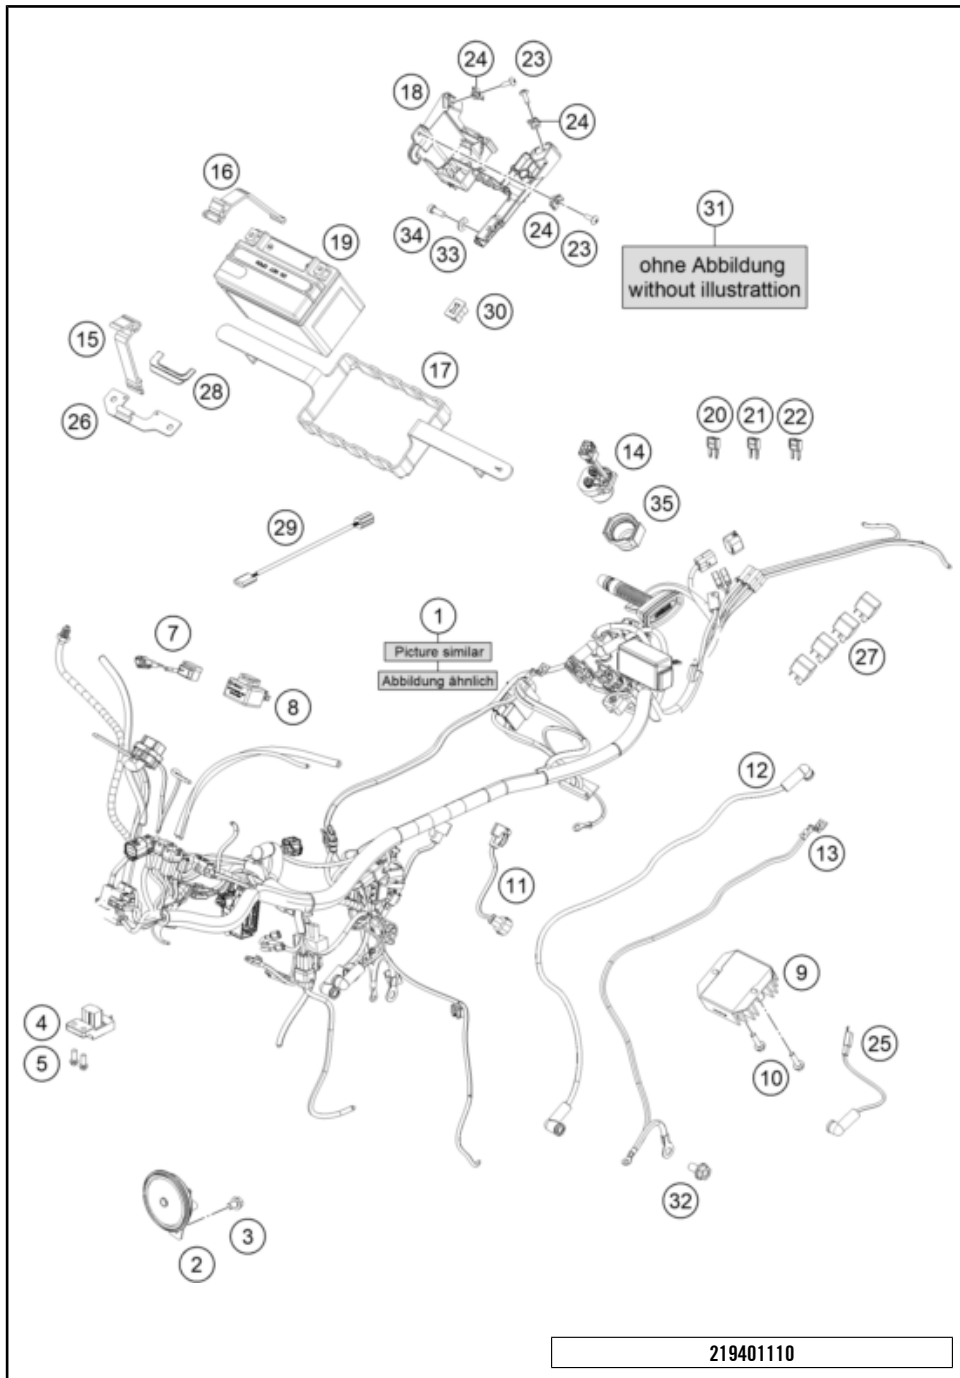

POS	PARTNUMBER	PARTNAME	PIECE
1	94011075000	Main wiring harness 125 Duke	1
2	93011060100	Horn	1
3	J025080123	HH COLLAR SCREW M8X12 SW12	1
4	93541088000	rollover sensor	1
5	J025060169	HH COLLAR SCREW M6X16 SW8	2
7	28111096000	Transil unit	1
8	90511030000	indicator relay	1
9	28111034000	Voltage regulator	1
10	J900000602600	BOLT FLANGED-M6X1XL26XCL 10.9XBRT	2
11	93041080050	Cable	1
12	93011059000	Starter cable 6MM	1
13	93011197000	Ground wire	1
14	93011058000	Starter relais	1
15	93011055060	Band batterie	1
16	93011055000	Battery rubber holder	1
17	93011054000	BOX BATTERY	1
18	93008018060	Cross brace cover	1
19	90611053000	BATTERY 12V/8AH	1
20	75011088010	FUSE 10A 07	8
21	75011088015	FUSE 15A 07	3
22	75011088030	FUSE 30A	2
23	J005050123	FLAT HEAD SCREW M5X12 PH	3
24	90108050001	CLIP NUT M5	3
25	93038091000	Pigteil oil pressure switch	1
26	93011056100	Bracket battery band	1
27	90611057000	relay (interlock)	4
28	93011026000	protector	1
29	93511084000	PIGTAIL PH-3 FUEL PUMP	1
30	93008078000	Rubber grommet	2
31	93042033000	Cable earth ABS	1
32	J025060122	Hex collar screw M6X12	2
33	90107088050	WASHER 5,2X14X2MM	1
34	J912050166	bolt socket-M5X0.8XL16XCL8.8XBRT	1
35	93311058000	Rubber damper starter relay	1

219401110

56051

* NEW PART X ON DEMAND