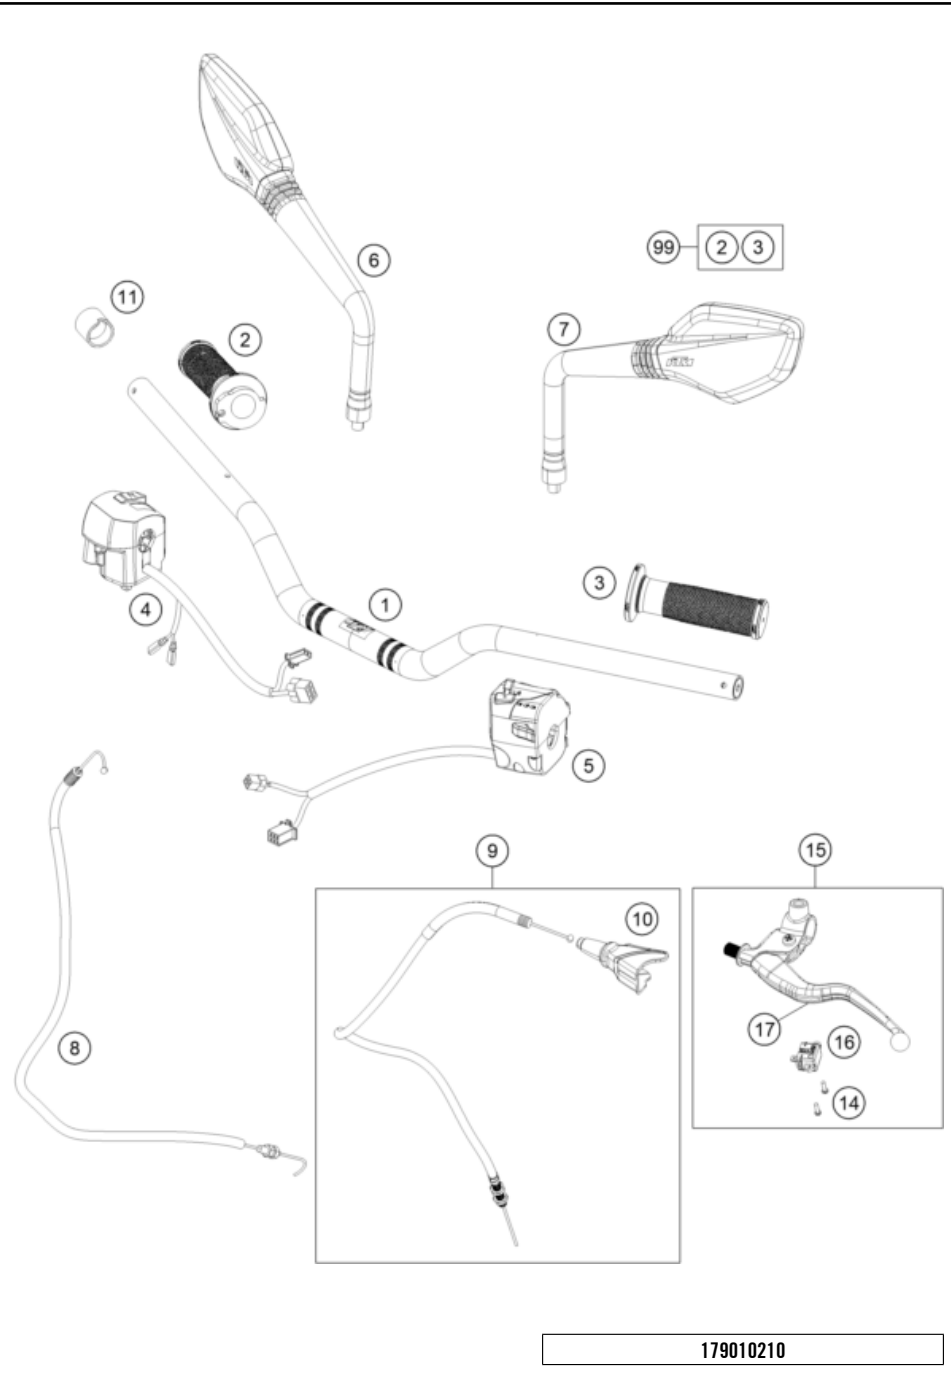

179010110

18344

* NEW PART

X ON DEMAND

HANDLEBAR, CONTROLS

125 DUKE, black 2021 EU 2021

179010210

POS	PARTNUMBER	PARTNAME	PIECE
1	93002001000	Handlebar	1
2	90102010100	THROTTLE GRIP	1
3	90502039000	FIXED GRIP	1
4	95802010000	Switch Control RH	1
5	93011070000	Light switch	1
6	93012041000	Mirror right	1
7	93012040000	Mirror left	1
8	93002091000	Throttle cable 125	1
9	93002090000	Clutch cable	1
10	90102016000	PROTECTION CAP THROTTLE CABLE	1
11	93011074010	Distance holder handlebar switch	1
14	90232014002	Screw pan cross M3x0.5	2
15	28302031033	Clutch assembly compl.	1
16	90111149000	Clutch switch	1
17	93002031000	Clutch lever - NON Adjustable	1
99	90102121000	GRIP SET	1