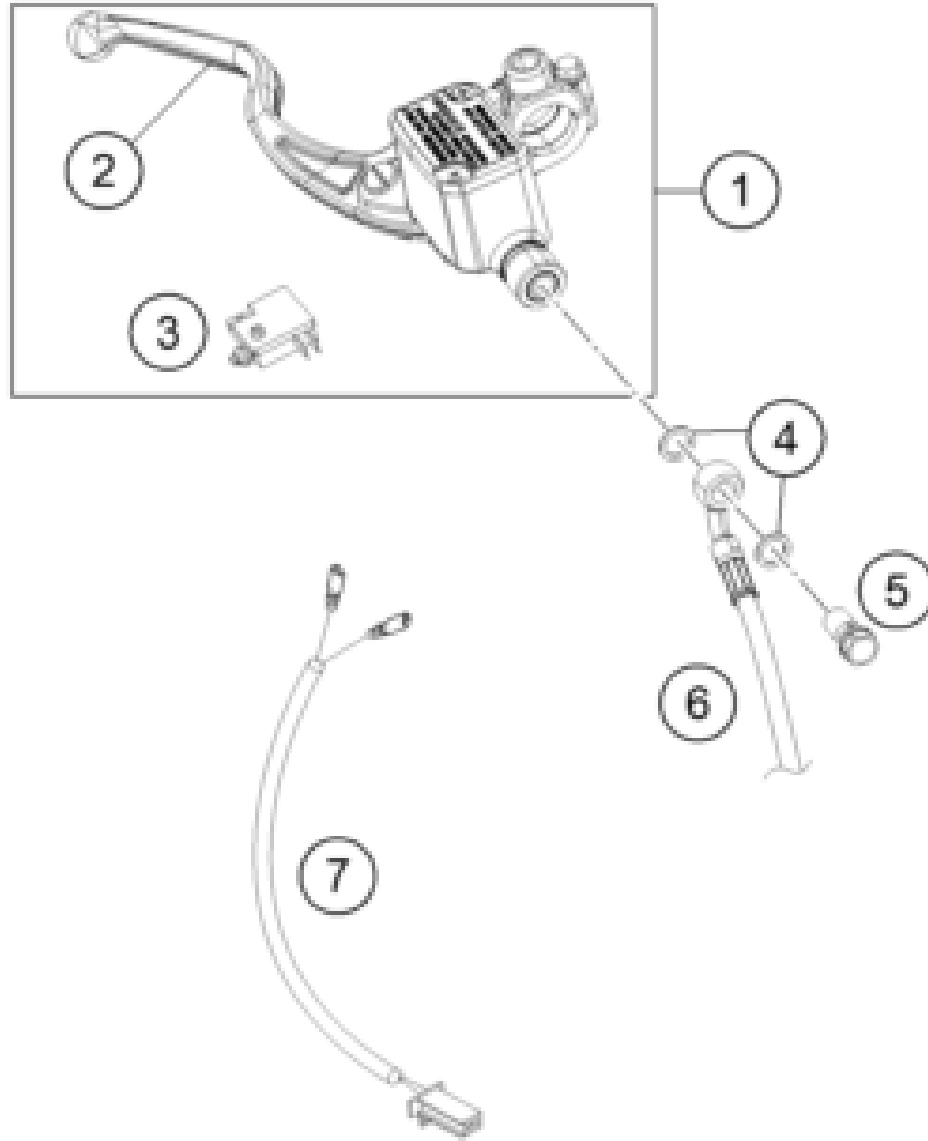

179011010

56405

* NEW PART

X ON DEMAND

POS	PARTNUMBER	PARTNAME	PIECE
1	94011075000	Main wiring harness 125 Duke	1
2	93011060100	Horn	1
3	J025080123	HH COLLAR SCREW M8X12 SW12	1
4	93541088000	rollover sensor	1
5	J025060169	HH COLLAR SCREW M6X16 SW8	2
7	28111096000	Transil unit	1
8	90511030000	indicator relay	1
9	28111034000	Voltage regulator	1
10	J900000602600	BOLT FLANGED-M6X1XL26XCL 10.9XBRT	2
11	93041080050	Cable	1
12	93011059000	Starter cable 6MM	1
13	93011197000	Ground wire	1
14	93011058000	Starter relais	1
15	93011055060	Band batterie	1
16	93011055000	Battery rubber holder	1
17	93011054000	BOX BATTERY	1
18	93008018060	Cross brace cover	1
19	90611053000	BATTERY 12V/8AH	1
20	75011088010	FUSE 10A 07	8
21	75011088015	FUSE 15A 07	3
22	75011088030	FUSE 30A	2
23	J005050123	FLAT HEAD SCREW M5X12 PH	3
24	90108050001	CLIP NUT M5	3
25	93038091000	Pigteil oil pressure switch	1
26	93011056100	Bracket battery band	1
27	90611057000	relay (interlock)	4
28	93011026000	protector	1
29	93511084000	PIGTAIL PH-3 FUEL PUMP	1
30	93008078000	Rubber grommet	2
31	93042033000	Cable earth ABS	1
32	J025060122	Hex collar screw M6X12	2
33	90107088050	WASHER 5,2X14X2MM	1
34	J912050166	bolt socket-M5X0.8XL16XCL8.8XBRT	1
35	93311058000	Rubber damper starter relay	1

219401110

56051

* NEW PART X ON DEMAND

FRONT BRAKE CONTROL

125 DUKE, black 2021 EU 2021

POS	PARTNUMBER	PARTNAME	PIECE
1	93013001044	Hand brake cylinder complete D13	1
2	93013002000	Hand brake lever loose	1
3	90111050000	brake light switch, front	1
4	90113026000	COPPER GASKET	2
5	90113013000	BANJO SCREW	1
6	93013035000	Brake hose	1
7	90111050050	WIRE BRAKE LIGHT SWITCH FRONT	1