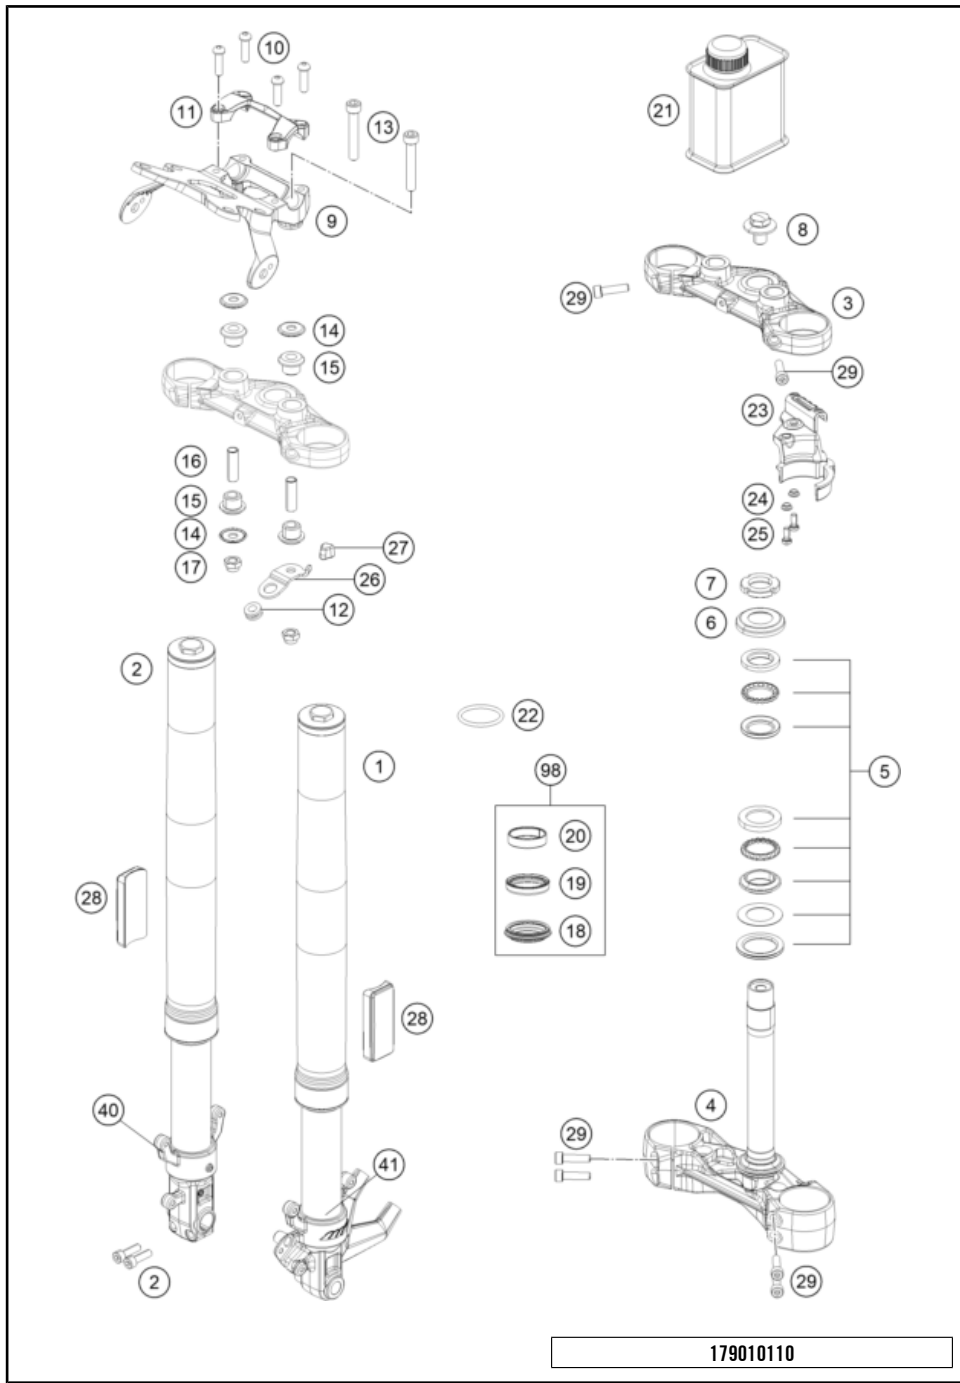

FRONT FORK, TRIPLE CLAMP

125 DUKE, black 2021 EU 2021

POS	PARTNUMBER	PARTNAME	PIECE
1	93101001100	Assembly leg lh 200 HD	1
2	93101002100	Fork leg r/s cpl.	1
3	93001034033	Upper triple clamp GDC	1
4	93001032133	assembly lower triple clamp GDC	1
5	90101080044	STEERING HEAD BEARING-KIT	1
6	90101086000	protection cap	1
7	90101036000	adjusting ring steering head	1
8	90501044000	steering head screw	1
9	93014064000	Holder handsbar CUM TFT speedo	1
10	J912080293	Bolt socket-M8X1.25XI 29Xblack	4
11	93001038000	Handlebar clamp	1
12	93032060030	Sleeve clutch cable guide	1
13	93001044000	hexagon socket screw M10X1.25X72 8.8	2
14	90101042000	WASHER 10,5X32X2	4
15	90101040000	RUBBER BUSHING	4
16	93001041000	Spacer tube 10.2X12X42	2
17	J982101253	SELF L. NUT M10X1,25 H11 WS17	1
18	43570624	Dirt scarper SKF 43mm black	2
19	43570623	Shaft seal SKF 43x52,9x11,4 black	2
20	43570618	Guide bushing 42x44x20	2
21	48601166S1	Fork Fluid Viscosity 4.0 5L	1
22	40140024	O-ring 43x2 NBR70 siliconized yellow	2
23	93013055000	Hose clamp	1
24	90113055010	sleeve for hose clamp	2
25	J021060156	AH SCREW M6X15 10.9	2
26	93032059000	Bracket clutch cable guide	1
27	93032060020	RUBBER CLUTCH CABLE GUIDE	1
28	90212582001	side reflector, front	2
29	90501045000	AH SCREW M8X1.25X30	8
40	93001007033	assembly fork pipe rh.	1
41	93001006033	assembly fork pipe lh.	1
98	90101000010	REP. KIT FORK KPL.	x