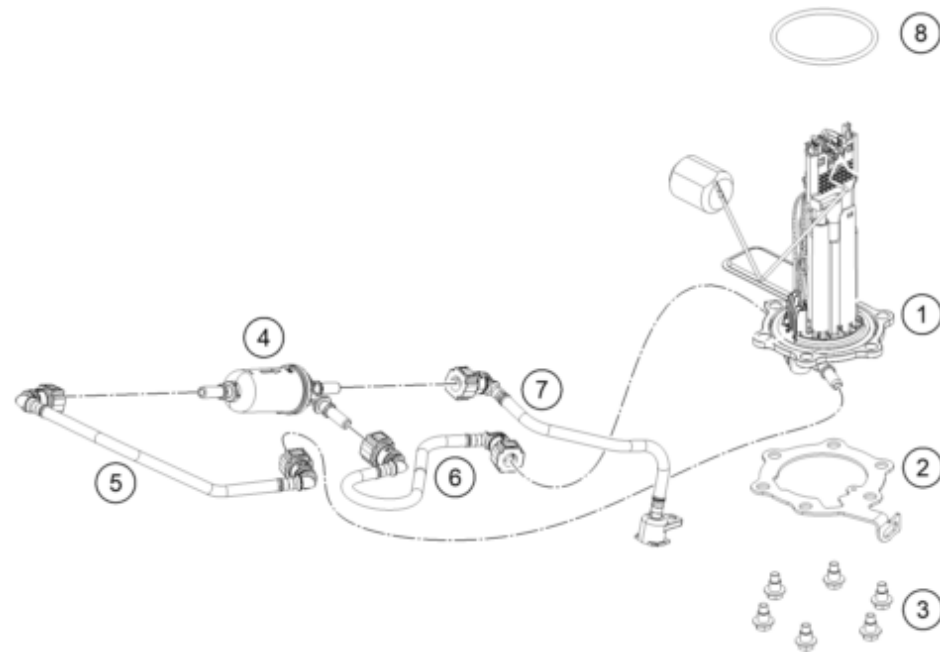

219400510

56035

* NEW PART

X ON DEMAND

POS	PARTNUMBER	PARTNAME	PIECE
1	94006001000	Air filter box	1
2	93006015000	FILTER	1
3	93006020050	Seal	1
4	93006002000	Air filter box cover	1
5	93006039000	Flat-head screw M6	4
6	93006001060	Carburetor connection boot	1
7	94306040033	Intake snorkel cmpl.	1
8	93006001080	Damping rubber	2
9	J031050103	Screw Truss M5X0.8	2
10	93006001070	Heat protection	1
11	93030087200	Engine vent hose	1
12	90130087001	HOSE CLAMP	4
13	93030089000	Plug	1
14	93041080000	Intake air temperature sensor	1
15	J005050126	Lens head screw M5X12	2
16	90106001007	SILENT BLOCK AIRFILTER	1
17	93007046050	Screw	2
18	93008019010	Rubber bushing	1
19	90106027100	HOSE CLAMP	1
20	J031050163	CHEESE-HEAD SCREW M5X16	1
21	J031050166	Screw truss M5X16	1
22	J125060004	Washer, M6	1
23	J026060083	HH COLLAR SCREW M6X8 SW10	1
24	93006001015	Rubber cowl pad	1
25	93041080060	SENSOR COVER	1
26	J005050101	Oval head screw M5X10	1
27	90505090050	WASHER ASBESTOS	2
28	93006021000	Distance piece air filter box right	1
29	93006026100	TUBE CONNECTING	1

209300611

56052

* NEW PART

X ON DEMAND

FUEL PUMP

125 DUKE, black 2021 EU 2021

POS	PARTNUMBER	PARTNAME	PIECE
1	93307088000	Fuel pump	1
2	93041007000	Flange for fuel pump	1
3	J025060128	BOLT FLANGE- M6 X 1 X L12.8 XBRT XST	6
4	93807018000	fuel filter	1
5	93007016100	Fuel hose	1
6	93007015000	Fuel hose	1
7	93141013000	Injector upper part with hose complete	1
8	93007089000	Fuel pump seal	1