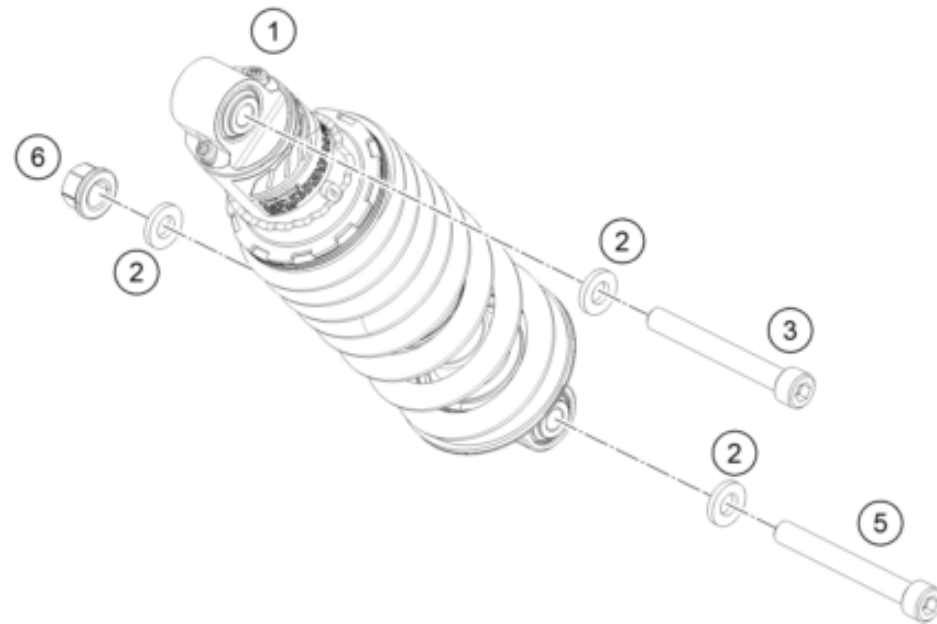

209300360

53798

* NEW PART

X ON DEMAND

SHOCK ABSORBER

125 DUKE, black 2021 EU 2021

POS	PARTNUMBER	PARTNAME	PIECE
1	93104010044	shockabsorber mono Duke 200 NHD MY17	1
2	90104010003	PLAIN WASHER 10,2X20X3MM	3
3	93004016100	hexagon socket screw M10X1.25X62	1
5	J020100806	SHCS M10x1.25x80 - 10.9	1
6	90104010002	flanged hex nut M10x1.25 WS13	1

179010410

18348

* NEW PART

X ON DEMAND

POS	PARTNUMBER	PARTNAME	PIECE
1	28104030044BA	Swing Arm Sub Assy Duke 390 MY20	1
2	J011050133	HH COLLAR SCREW M5X13 SW8	1
3	90113047000	brake hose guide	1
4	93004060100	Chain cover	1
5	90104037000	Shaft swing arm L=299mm	1
6	90104038000	FLANGED NUT M14X1.5	1
7	J025060081	Hex collar screw M6X8	2
8	93004051000	Supporting shell	2
11	93004042000	Special wahser	2
12	90104046000	swingarm adjusting ring	2
13	90104034001	OIL SEAL RING 25X32X7	4
14	90104036000	Thrust washer 22.2x31.7x1	2
15	90104034000	cup for radial shaft seal	4
16	90104031000	lgus plain bearing	4
17	90104032000	sleeve bushing 15.1x20x38	2
18	90104010002	flanged hex nut M10x1.25 WS13	2
19	90104040000	BOLT HEX M10X1.25X50 WS10	2
20	93004064000	Plastic screw 6x30	1
21	93004065000	hexagon socket screw M5X0.8X55	1
22	90604062000	chain slider bushing	2
23	J025060169	HH COLLAR SCREW M6X16 SW8	2
24	93013047000	Support	1
25	J912050102	bolt soket-m5x0.8x10xcl10.9xbl	1
27	90204060001	HH COLLAR NUT	1
28	90104040100	screw M5x0.8x30	1
29	90504067000	WASHER CHAIN SLIDING GUARD	1
30	90104070020	SLEEVE CHAIN GUARD	1
31	90904070020	SLEEVE CHAIN GUARD	1
98	90104230010	SWINGARM REP. KIT 11-17	x
99	90104066310	CHAIN GUARD KIT 125/200	x