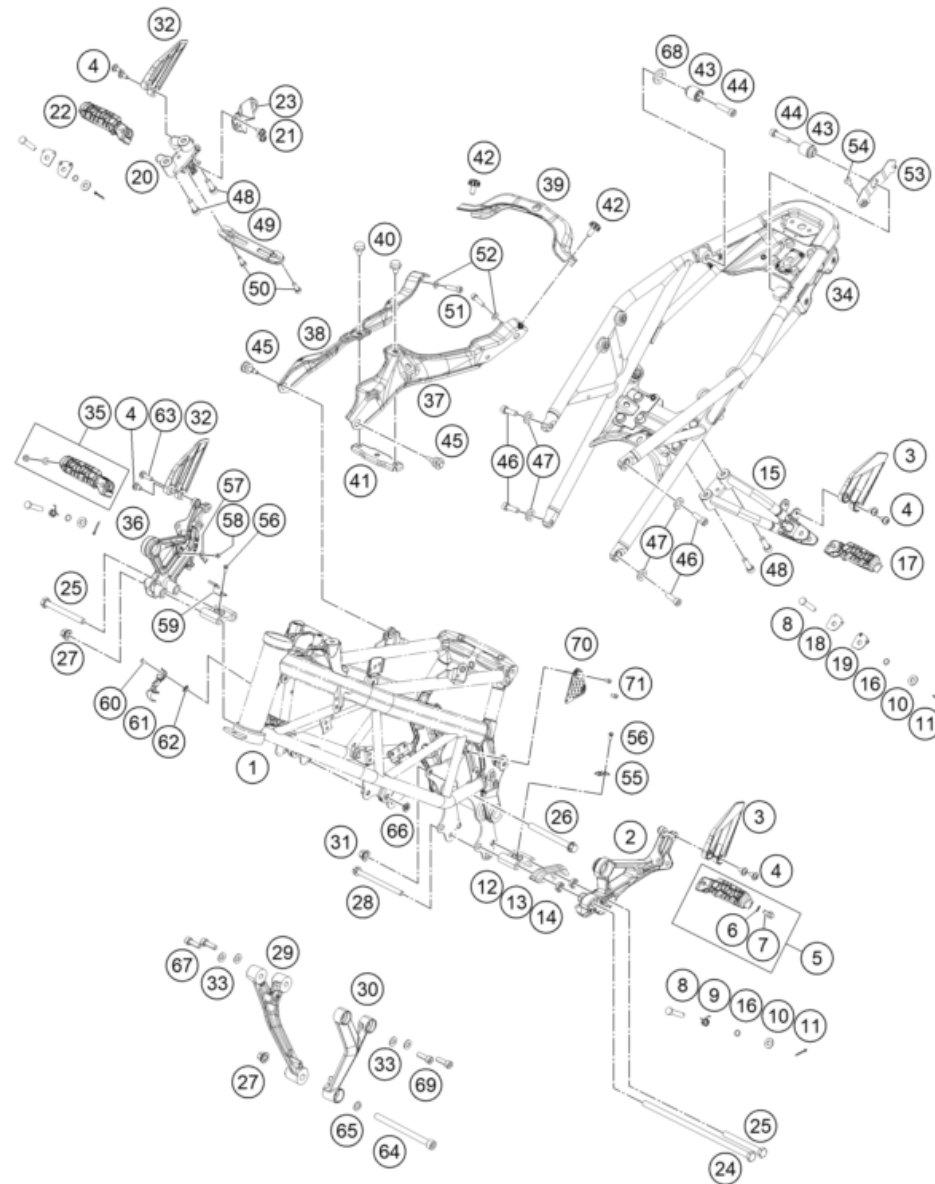

209300310

POS	PARTNUMBER	PARTNAME	PIECE
1	93003001100EB	Frame Duke 18 orange	1
2	93003038000	Footrest bracket front left	x
3	93003048050	Heel protector left	2
4	93008020060	Screw M6X1X9	x
5	93003140033	Front footpeg compl. left	1
6	90103040001	PLAIN WASHER 6,4X12X1	2
7	J029060103S	CAP SCREW M6X10 SS	2
8	93003054000	Pin footrest pivot black	4
9	93003042000	Footpeg spring	2
10	J125080004	WASHER M8	4
11	J094020186	pin cotter-dia. 2.5x1 18	4
12	90103038001	footrest support holder, front	2
13	90104070000	chainguide	1
14	90104066010	spacer chainguide	2
15	93003048000	Footrest bracket rear left	1
16	J770009015	O-RING 9X1,5	4
17	93003150033	Rear footpeg compl. left	1
18	93003053000	Plate lock pillion step bottom	2
19	93003052000	Plate lock pillion step top	2
20	93003049000	Footrest bracket rear right	1
21	J025060101	Hexagon screw M6X10	2
22	93003151033	Rear footpeg compl. right	1
23	93005084000	Retaining bracket	1
24	J025102656	HH COLLAR SCREW M10X1,25X265	1
25	J025100926	HH COLLAR SCREW M10X1,25X92	2
26	J025101103	HH COLLAR SCREW M10X110 WS14	1
27	90103038002	FLANGED NUT M10X1.25 WS14	2
28	J027081053	HH COLLAR SCREW M8X105 SW12	1
29	93003006000	Engine brace right	1
30	93003005000	Engine brace left 125/200	1
31	93003005100	Nut socket-M10x1.25	1
32	93003049050	Heel protector right	2
33	J125080006	Washer M8	4
34	93003002000KC	Subrame dark galvano matt	1
35	93003141033	Front footpeg compl. right	1
36	93003039000	Footrest bracket front right	1
37	93003002050	Bracket spider lh	1
38	93003002151	Bracket spider rh	1

56140

* NEW PART

X ON DEMAND