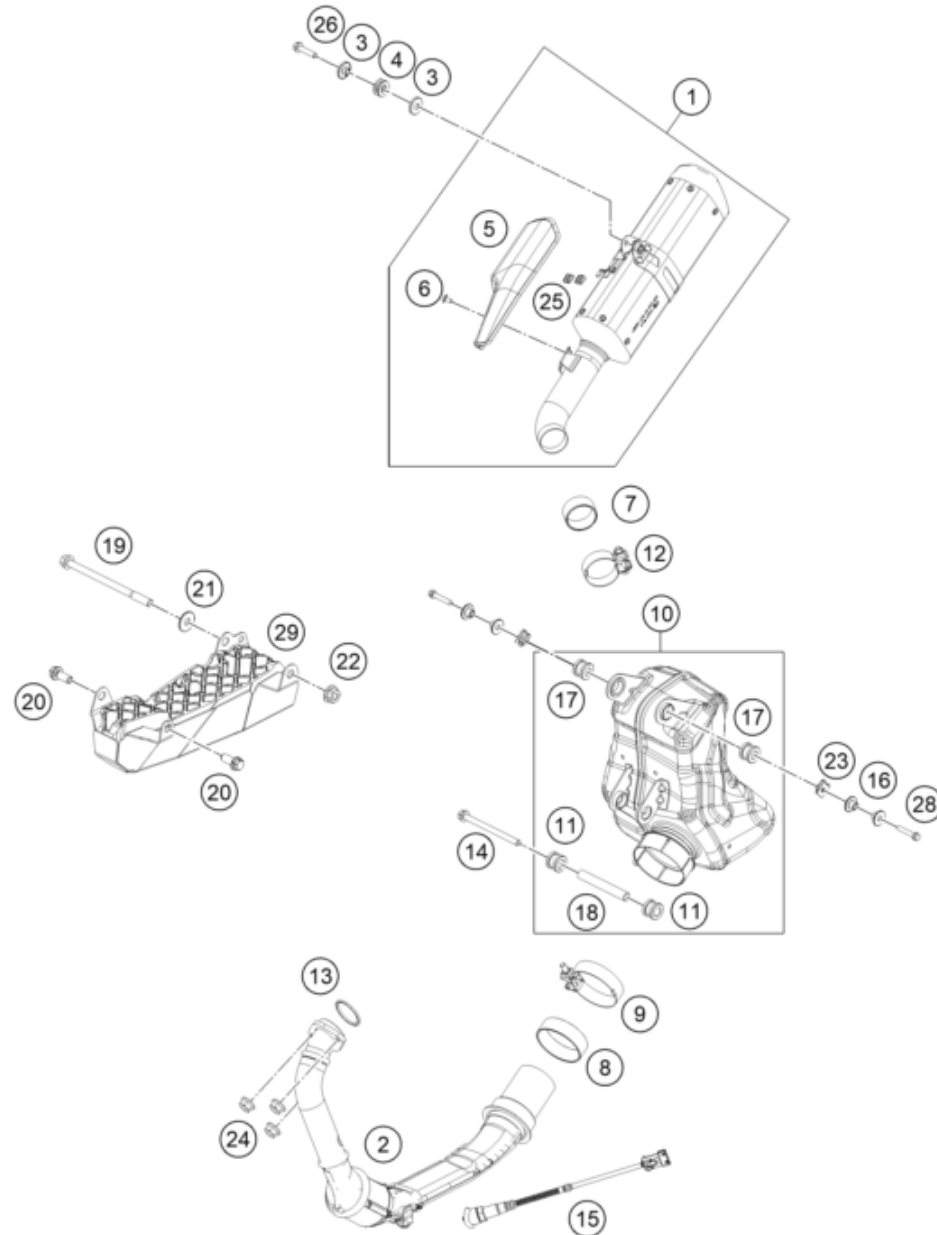

EXHAUST SYSTEM

125 DUKE, black 2021 EU 2021

POS	PARTNUMBER	PARTNAME	PIECE
1	94305083000	Muffler, compl.	1
2	94005007000	Header, inflow 1st catalytic converter	1
3	93805095000	BUSH MUFFLER	2
4	93805096000	DAMPER MUFFLER	1
5	93805011000	MUFFLER SHIELD	1
6	J031060103	Lens head screw M6X10	1
7	94305050071	Exhaust flange gasket, muffler	1
8	94305050072	Exhaust flange gasket, pre-muffler	1
9	94305051000	Exhaust clamp	2
10	28105050044	ASSEMBLY PREMUFLER	1
11	90105068100	damper, bottom	2
12	94305051045	Exhaust clamp	1
13	93805005000	GASKET PIPE B	1
14	J027081053	HH COLLAR SCREW M8X105 SW12	1
15	94341090000	Oxygen sensor	1
16	90205086001	muffler mounting spacer bushing	4
17	90205068000	damper, bottom	2
18	90105084000	muffler mounting tube	1
19	J026060903	HH COLLAR SCREW M6X90	1
20	J028060143	BOLT FLANGED M6X14	2
21	J126061252	WASHER 6,5X2 MM	1
22	J926060001	Hexagon nut M6	1
23	90103097000	clip nut	2
24	J926080003	Hex collar nut M6	3
25	93805011003	GROMMET MUFFLER SHIELD	2
26	J025080353	BOLT FLANGED M8X35	1
28	90105000002	BOLT SILENCER MTG	2
29	94005065033	Heat protection, compl.	1

219400510

56035

* NEW PART

X ON DEMAND