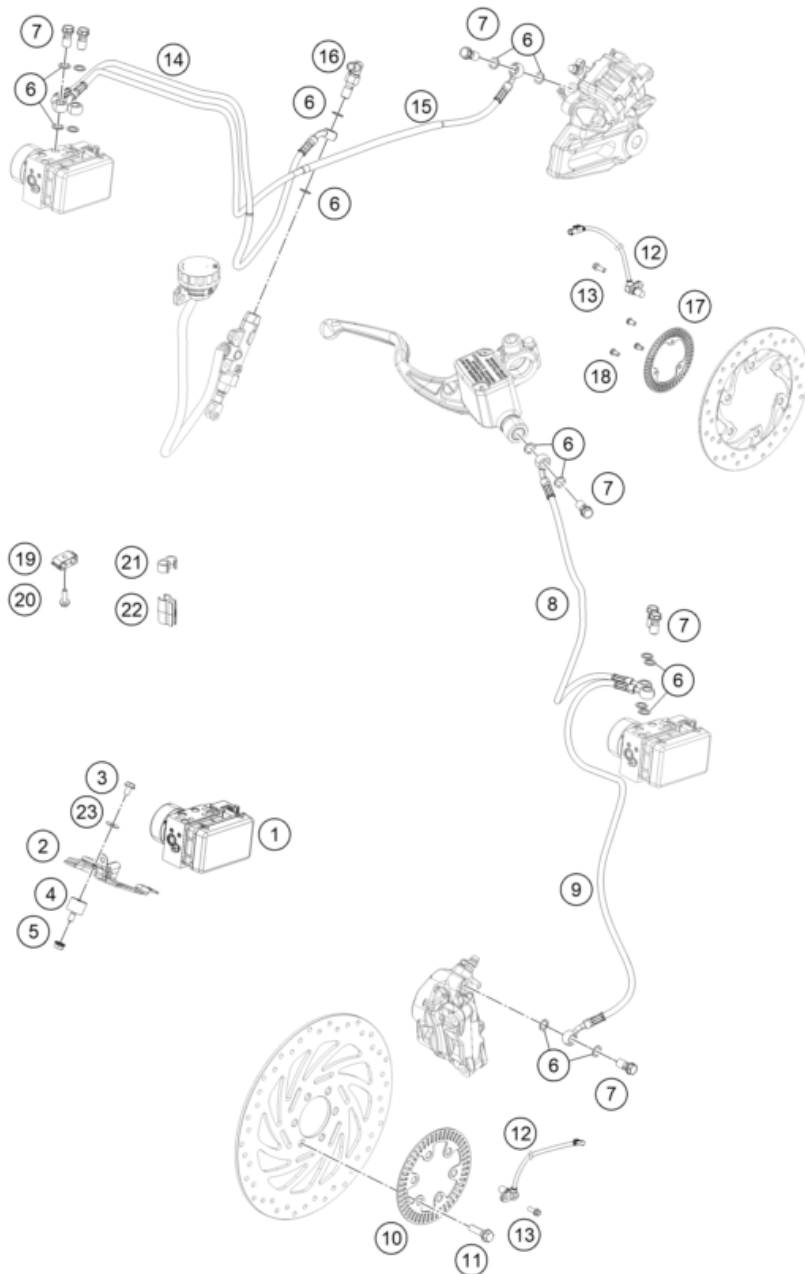

179011431

56048

* NEW PART

X ON DEMAND

POS	PARTNUMBER	PARTNAME	PIECE
1	93015001000	Activated carbon filter	1
2	93015003000	Rubber band	2
3	90507015000	CONNECTOR Y SHAPE	1
4	J600000414000	Hose PV-DKK	1
5	90607017003	SPRING BAND CLAMP D13	6
6	90607830000	Valve purge	1
7	J600000412000	Hose Y-PV	1
8	90207016004	CONNECTOR TUBE EVAP	1
9	90607017002	CLAMP D9	3
10	J600000813700	Hose ACF-Y	1
11	93015017000	Y connection	1
12	90607017001	SPRING BAND CLAMP 15X10	1
13	93015026000	Pre-formed hose	1
14	90515023000	TUBE CONNECTOR TO PLUG	1
15	90515011000	PLUG FUEL DRAIN	1
16	J912060123	hexagon socket screw M6X12	1
17	J926060006	nut hex flanged	1
18	94115032050	BRACKET VALVE PURGE	1
19	90107013008	CLAMP	1
20	93015029000	Hose active carbon filter	1
21	J330000514900	Cable ties	2
22	J310000801300	Hose clamp 12.5 x 8 SW	2
23	J600001108800	Drain hose	1
24	J310000201300	Fastening clamp	1

219401510

56024

* NEW PART

X ON DEMAND

POS	PARTNUMBER	PARTNAME	PIECE
1	94242031044	Unit ABS WET	1
2	93041030020	Retaining bracket	1
3	J026060083	HH COLLAR SCREW M6X8 SW10	3
4	90135001001	silentbloc M6	3
5	J926060000	FLANGED NUT M6 WS10 SELF LOCK.	3
6	90113026000	COPPER GASKET	16
7	90113013000	BANJO SCREW	7
8	93013035000	Brake hose	1
9	93013036000	Brake hose	1
10	93042020000	SENSORRING ABS	1
11	90110062000	SPECIAL SCREW M8X25 SELF LOCK.	6
12	90142125000	ABS SENSOR	2
13	J028060166	BOLT M6X16	2
14	93013037000	Brake hose	1
15	93013038000	Brake hose	1
16	90111051000	brake light switch, rear	1
17	90142021000	SENSOR DISC REAR	1
18	90142021001	SCREW FOR ABS	3
19	93813024000	brake hose clamp	3
20	J025050183	BOLT M5X18	1
21	93813035000	CLAMP SENSOR CABLE	4
22	93813147000	CLAMP FOR BRAKE HOSE	2
23	J125060003	PLAIN WASHER 6,5X13X1	3