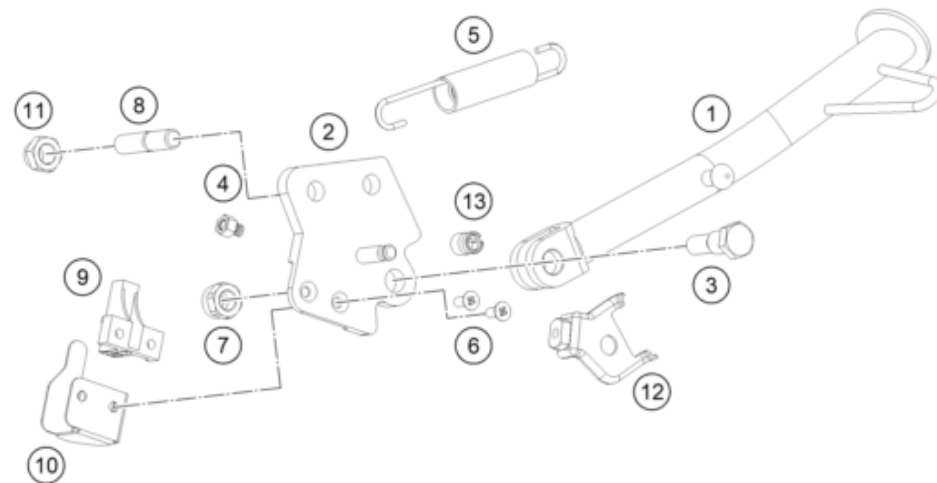

56140

* NEW PART

X ON DEMAND

209300310

POS	PARTNUMBER	PARTNAME	PIECE
39	93003002030	Bracket seat mount loose	1
40	93007044000	Retaining pin	2
41	93003001070	Seat cowl front complete	1
42	93008023000	Rubber buffer	2
43	93007047033	Seat support complete	2
44	J912080303	hexagon socket screw M8X30	2
45	93007046050	Screw	2
46	93003002070	hexagon socket screwM8X1.25X25	4
47	J125080001	Washer M8	4
48	90103098000	BOLT	4
49	93003056000	Passenger footrest bracket	1
50	J912060143	Hex socket screw M6X14	2
51	93008019070	hexagon socket screw M8X31	2
52	J125080002	Washer plain	2
53	93006040060	Retaining bracket	1
54	J005050123	FLAT HEAD SCREW M5X12 PH	1
55	90111045050	CABLE BRACKET	1
56	90103032000	FLANGED BOLT M6X14	2
57	93013041000	Retaining bracket	1
58	J025060109	HH-COLLAR SCREW M6X10 SW8	1
59	93013026000	Support	1
60	J031050121	Roundhead screw M4X12	1
61	93032059010	Guide clutch cable	1
62	90108050001	CLIP NUT M5	1
63	93008043000	Screw M6X1X25	1
64	J912101283	Hexagon screw M10X128	1
65	J125100009	Washer M10	1
66	90108023100	Clip	2
67	J912080226	Bolt socket-M8X1.25X122Xcl8.8Xbl	2
68	J125140003	Washer - plain	1
69	J912080251	Hexagon screw M8X25	2
70	93008041060	guard ih	1
71	J031060106	SCREW BUTTON HEAD-M5X0.8XL 8XB	2

56140

* NEW PART

X ON DEMAND

POS	PARTNUMBER	PARTNAME	PIECE
1	93003023100	Side stand	1
2	28111046000	Shield switch stand side	1
3	90103027000	SCREW F. SIDE STAND	1
4	93503029000	Magnet bracket	1
5	90603024000	SIDE STAND SPRING	1
6	J900000501200	screw csk cros-m5x0.8x12xbright	2
7	J982101253	SELF L. NUT M10X1,25 H11 WS17	1
8	93003027000	bolt stud-M10X1.25XL20XBRXPRECOAT	2
9	93511045000	SWITCH SIDE STAND	1
10	93003026100	Side stand bracket	1
11	93003034000	nut U flang-M10X1.25XHT.8.5XBRT	2
12	95803034000	BRACKET HOLDER MAGNET	1
13	90111040100	Bushing	1