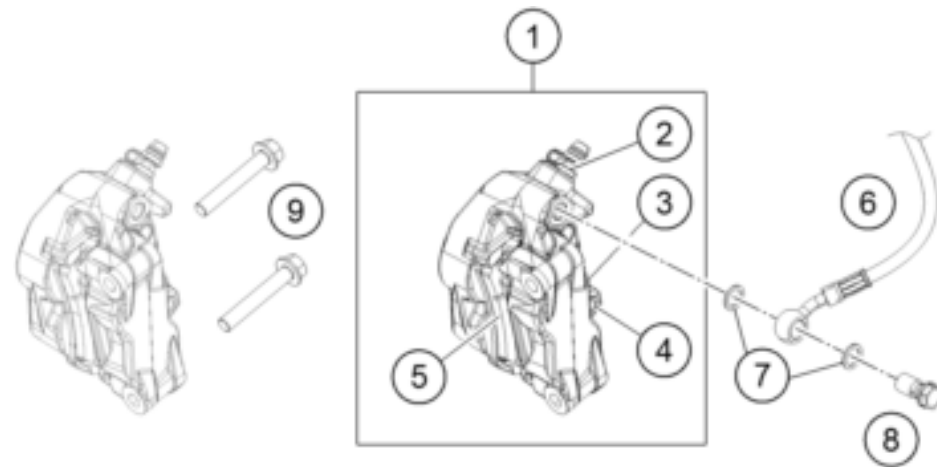

FRONT BRAKE CALIPER

125 DUKE, black 2021 EU 2021

POS	PARTNUMBER	PARTNAME	PIECE
1	90113015000	BRAKE CALIPER RADIAL	1
2	90113021000	BLEEDER SCREW	1
3	90113018000	SPRING CLIP	1
4	90113017000	BOLT F. BRAKE PADS	1
5	93813030044	KIT FRONT BRAKE PAD WITH SHIM	1
6	93013036000	Brake hose	1
7	90113026000	COPPER GASKET	2
8	90113013000	BANJO SCREW	1
9	J01008050S	HH COLLAR SCREW M8X1X50 SW12SS	2

179011360

18355

* NEW PART

X ON DEMAND