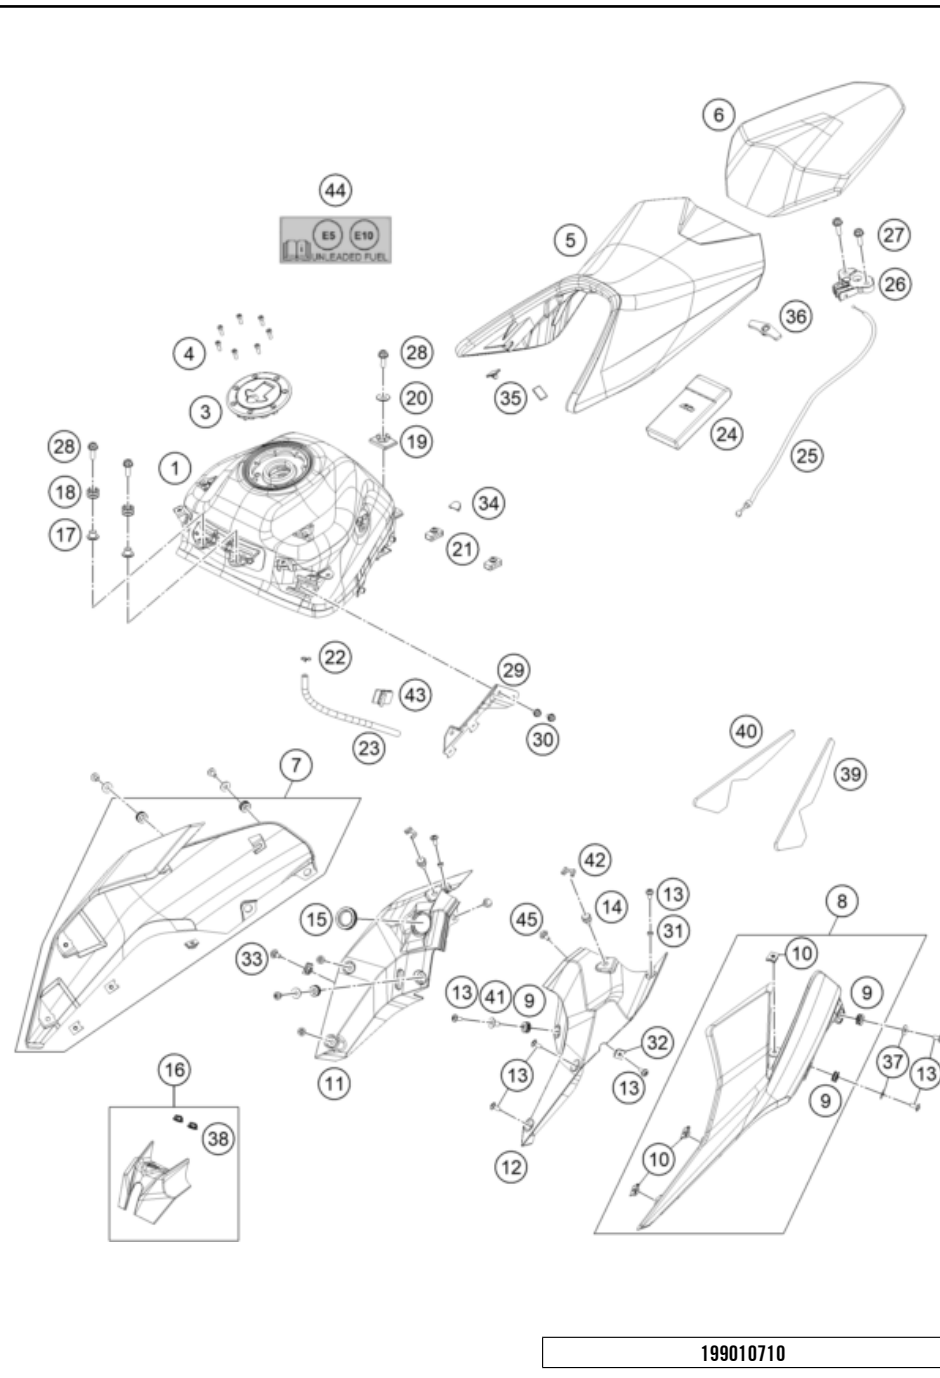

POS	PARTNUMBER	PARTNAME	PIECE
40	93007025010	Tape cover RH	1
41	93014051000	Sleeve-illumination bkt	2
42	93008065000	Rubber grommet tank spoiler	2
43	90107029000	BRACKET DRAIN TUBE CPL.	1
44	21007098000	Sticker fuel labelling	1
45	93008020060	Screw M6X1X9	2

199010710

56403

* NEW PART X ON DEMAND