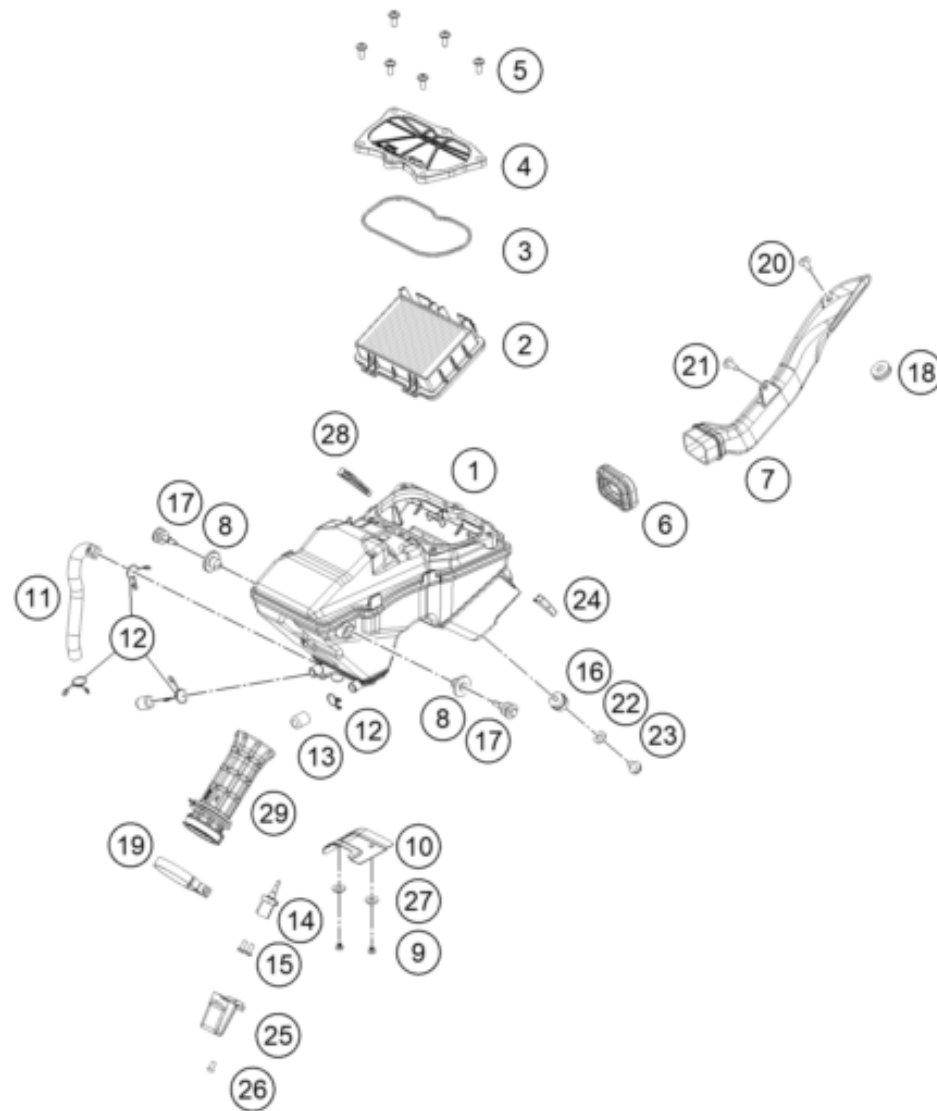

56035

* NEW PART

X ON DEMAND

POS	PARTNUMBER	PARTNAME	PIECE
1	94006001000	Air filter box	1
2	93006015000	FILTER	1
3	93006020050	Seal	1
4	93006002000	Air filter box cover	1
5	93006039000	Flat-head screw M6	4
6	93006001060	Carburetor connection boot	1
7	94306040033	Intake snorkel cmpl.	1
8	93006001080	Damping rubber	2
9	J031050103	Screw Truss M5X0.8	2
10	93006001070	Heat protection	1
11	93030087200	Engine vent hose	1
12	90130087001	HOSE CLAMP	4
13	93030089000	Plug	1
14	93041080000	Intake air temperature sensor	1
15	J005050126	Lens head screw M5X12	2
16	90106001007	SILENT BLOCK AIRFILTER	1
17	93007046050	Screw	2
18	93008019010	Rubber bushing	1
19	90106027100	HOSE CLAMP	1
20	J031050163	CHEESE-HEAD SCREW M5X16	1
21	J031050166	Screw truss M5X16	1
22	J125060004	Washer, M6	1
23	J026060083	HH COLLAR SCREW M6X8 SW10	1
24	93006001015	Rubber cowl pad	1
25	93041080060	SENSOR COVER	1
26	J005050101	Oval head screw M5X10	1
27	90505090050	WASHER ASBESTOS	2
28	93006021000	Distance piece air filter box right	1
29	93006026100	TUBE CONNECTING	1