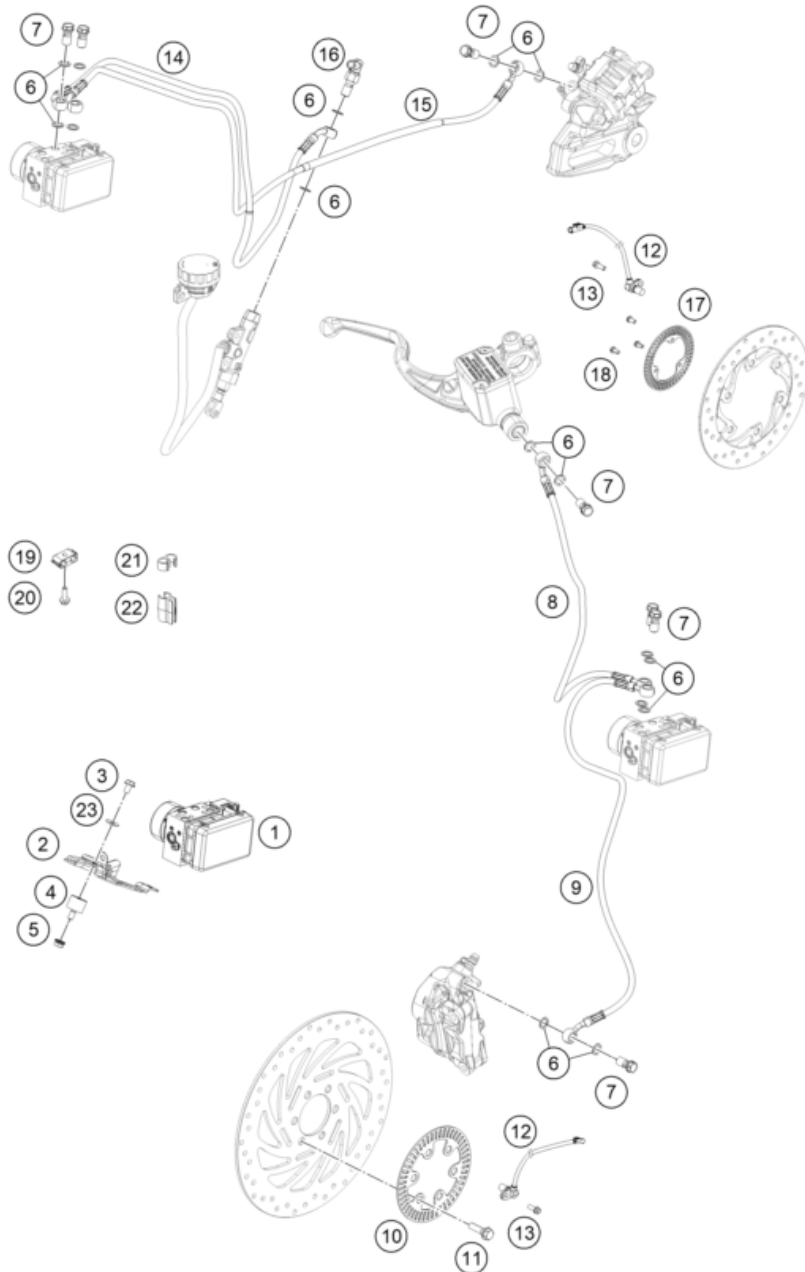

179011431

56048

* NEW PART

X ON DEMAND

POS	PARTNUMBER	PARTNAME	PIECE
1	93015001000	Activated carbon filter	1
2	93015003000	Rubber band	2
3	90507015000	CONNECTOR Y SHAPE	1
4	J600000414000	Hose PV-DKK	1
5	90607017003	SPRING BAND CLAMP D13	6
6	90607830000	Valve purge	1
7	J600000412000	Hose Y-PV	1
8	90207016004	CONNECTOR TUBE EVAP	1
9	90607017002	CLAMP D9	3
10	J600000813700	Hose ACF-Y	1
11	93015017000	Y connection	1
12	90607017001	SPRING BAND CLAMP 15X10	1
13	93015026000	Pre-formed hose	1
14	90515023000	TUBE CONNECTOR TO PLUG	1
15	90515011000	PLUG FUEL DRAIN	1
16	J912060123	hexagon socket screw M6X12	1
17	J926060006	nut hex flanged	1
18	94115032050	BRACKET VALVE PURGE	1
19	90107013008	CLAMP	1
20	93015029000	Hose active carbon filter	1
21	J330000514900	Cable ties	2
22	J310000801300	Hose clamp 12.5 x 8 SW	2
23	J600001108800	Drain hose	1
24	J310000201300	Fastening clamp	1

219401510

56024

* NEW PART

X ON DEMAND

POS	PARTNUMBER	PARTNAME	PIECE
1	94242031044	Unit ABS WET	1
2	93041030020	Retaining bracket	1
3	J026060083	HH COLLAR SCREW M6X8 SW10	3
4	90135001001	silentbloc M6	3
5	J926060000	FLANGED NUT M6 WS10 SELF LOCK.	3
6	90113026000	COPPER GASKET	16
7	90113013000	BANJO SCREW	7
8	93013035000	Brake hose	1
9	93013036000	Brake hose	1
10	93042020000	SENSORRING ABS	1
11	90110062000	SPECIAL SCREW M8X25 SELF LOCK.	6
12	90142125000	ABS SENSOR	2
13	J028060166	BOLT M6X16	2
14	93013037000	Brake hose	1
15	93013038000	Brake hose	1
16	90111051000	brake light switch, rear	1
17	90142021000	SENSOR DISC REAR	1
18	90142021001	SCREW FOR ABS	3
19	93813024000	brake hose clamp	3
20	J025050183	BOLT M5X18	1
21	93813035000	CLAMP SENSOR CABLE	4
22	93813147000	CLAMP FOR BRAKE HOSE	2
23	J125060003	PLAIN WASHER 6,5X13X1	3