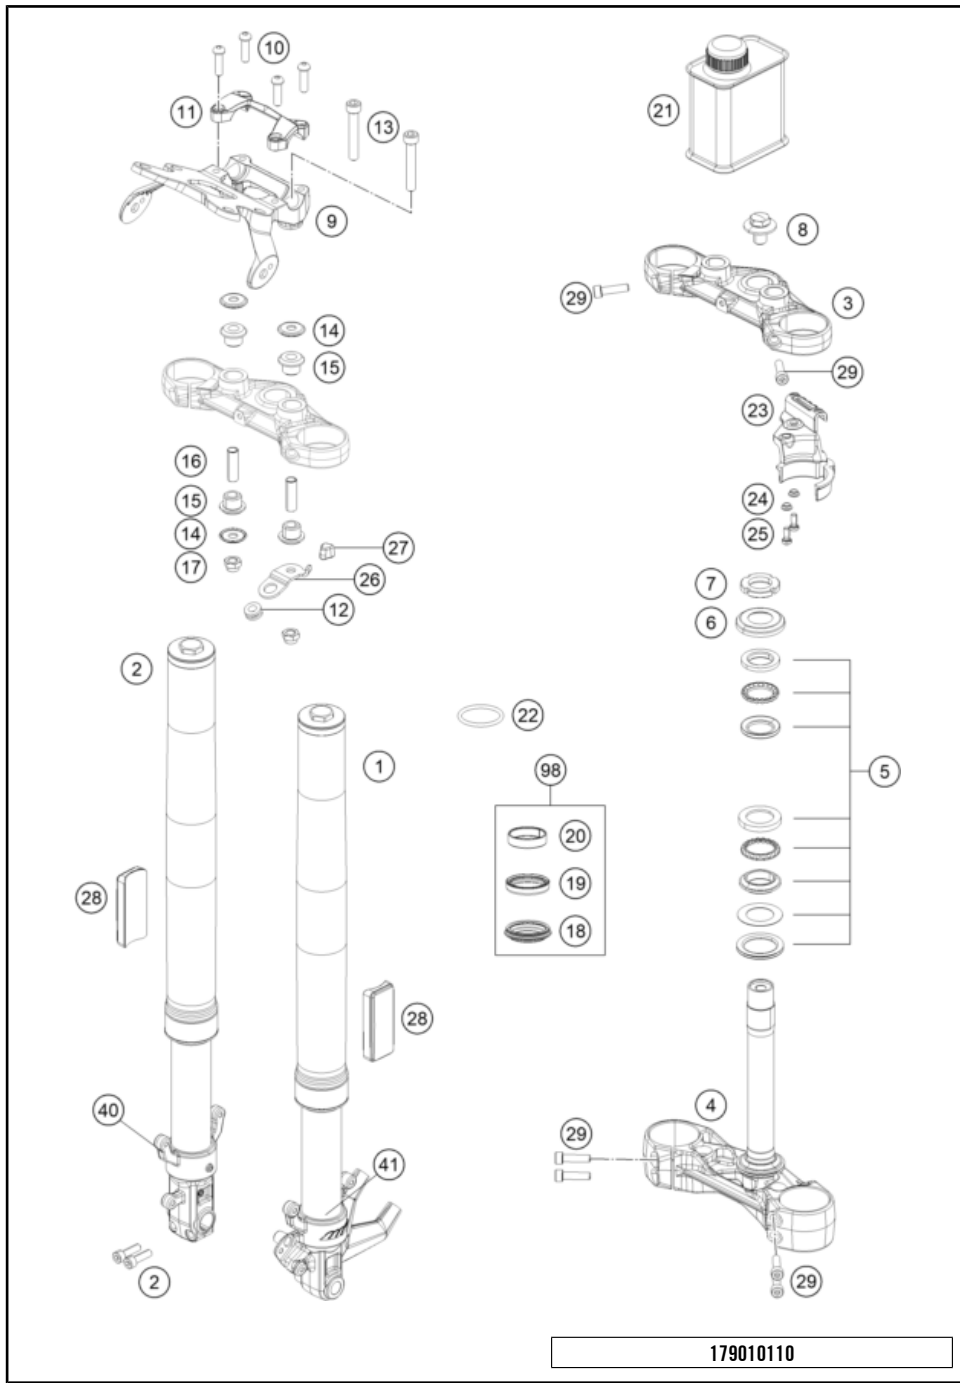

POS	PARTNUMBER	PARTNAME	PIECE
1	93101001100	Assembly leg lh 200 HD	1
2	93101002100	Fork leg r/s cpl.	1
3	93001034033	Upper triple clamp GDC	1
4	93001032133	assembly lower triple clamp GDC	1
5	90101080044	STEERING HEAD BEARING-KIT	1
6	90101086000	protection cap	1
7	90101036000	adjusting ring steering head	1
8	90501044000	steering head screw	1
9	93014064000	Holder handsbar CUM TFT speedo	1
10	J912080293	Bolt socket-M8X1.25XI 29Xblack	4
11	93001038000	Handlebar clamp	1
12	93032060030	Sleeve clutch cable guide	1
13	93001044000	hexagon socket screw M10X1.25X72 8.8	2
14	90101042000	WASHER 10,5X32X2	4
15	90101040000	RUBBER BUSHING	4
16	93001041000	Spacer tube 10.2X12X42	2
17	J982101253	SELF L. NUT M10X1,25 H11 WS17	1
18	43570624	Dirt scarper SKF 43mm black	2
19	43570623	Shaft seal SKF 43x52,9x11,4 black	2
20	43570618	Guide bushing 42x44x20	2
21	48601166S1	Fork Fluid Viscosity 4.0 5L	1
22	40140024	O-ring 43x2 NBR70 siliconized yellow	2
23	93013055000	Hose clamp	1
24	90113055010	sleeve for hose clamp	2
25	J021060156	AH SCREW M6X15 10.9	2
26	93032059000	Bracket clutch cable guide	1
27	93032060020	RUBBER CLUTCH CABLE GUIDE	1
28	90212582001	side reflector, front	2
29	90501045000	AH SCREW M8X1.25X30	8
40	93001007033	assembly fork pipe rh.	1
41	93001006033	assembly fork pipe lh.	1
98	90101000010	REP. KIT FORK KPL.	x

179010110

18344

* NEW PART

X ON DEMAND

POS	PARTNUMBER	PARTNAME	PIECE
1	93002001000	Handlebar	1
2	90102010100	THROTTLE GRIP	1
3	90502039000	FIXED GRIP	1
4	95802010000	Switch Control RH	1
5	93011070000	Light switch	1
6	93012041000	Mirror right	1
7	93012040000	Mirror left	1
8	93002091000	Throttle cable 125	1
9	93002090000	Clutch cable	1
10	90102016000	PROTECTION CAP THROTTLE CABLE	1
11	93011074010	Distance holder handlebar switch	1
14	90232014002	Screw pan cross M3x0.5	2
15	28302031033	Clutch assembly compl.	1
16	90111149000	Clutch switch	1
17	93002031000	Clutch lever - NON Adjustable	1
99	90102121000	GRIP SET	1