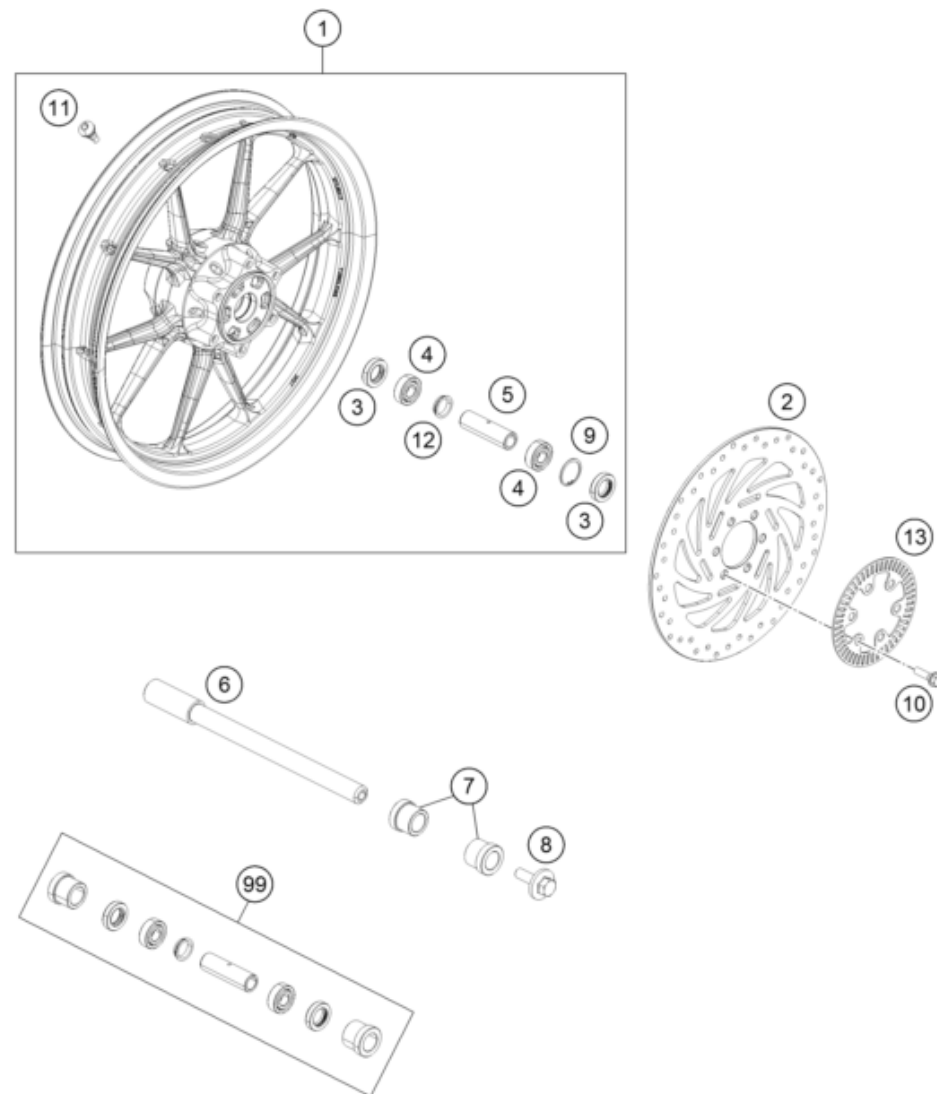

179010730

54489

* NEW PART

X ON DEMAND

POS	PARTNUMBER	PARTNAME	PIECE
1	9300801003330	Front fender cpl. black	1
2	J031050161	Panhead screw with shoulder	6
3	94108020000C1	DUKE125 BS6 BELLY PAN JP181342 EBONY BLK	1
4	93008020060	Screw M6X1X9	4
6	93008020050	Retaining bracket	1
9	J900000609000	BOLT-FLANGED-SMALL	1
10	J900000604502	BOLT-FLANGED-SMALL	1
11	93008042100C1	D250 MY20 ST COWL RH EB BL	1
15	93008041100C1	D250 MY20 ST COWL LH EB BL	1
16	90108050001	CLIP NUT M5	2
17	93008015060	grommet	1
20	93008015010	Protection rubber	1
21	93009059000	Washer nylon	6
22	90808016000	REAR FENDER EXT.	1
23	90508006003	AH SCREW M6X1X20	4
24	90102031010	HEX NUT M5 AF8	2
25	90514044000	REFLECTOR MOUNTING	1
26	J005050123	FLAT HEAD SCREW M5X12 PH	2
27	90514045000	REFLECTOR	1
28	J06923050053	Hex collar nut, M5	1
29	93008019000	Tail end lower part	1
31	J025060226	Hex collar screw M6X22	4
32	90508008001	AH SCREW M8X20	4
33	93008001000BH	Headlight mask left, LED	1
34	93008002000BH	Headlight mask, right, LED	1
35	J981030101	Lens head screw M3,5X10	6
36	J125040003	Washer plain small 4.5X8X0.5XBLK	6
38	93008015150	License plate holder support, cover	1
39	93008015300	Licence plate holder support	1

219400810

56406

* NEW PART X ON DEMAND

DECAL

125 DUKE, silver EU 2021

1

3

POS	PARTNUMBER	PARTNAME	PIECE
1	94008099100	Decal Set Duke 125 silver	1
3	93001045000	Decal Fork front WP	2

219400831

56142

* NEW PART

X ON DEMAND

POS	PARTNUMBER	PARTNAME	PIECE
1	9300900104430	Front wheel cpl. black	1
2	93309060000	Brake disc front 320MM	1
3	J760223508	SHAFT SEAL RING 22X35X8	2
4	J625062023	BALL BEARING 6202	2
5	90109011000	Spacer front wheel	1
6	93009081000	Front axle	1
7	90209083000	BEARING BUSHING	2
8	90109082000	flanged bolt M8	1
9	J472035150	Circlip 35X1,5	1
10	90110062000	SPECIAL SCREW M8X25 SELF LOCK.	6
11	90109076000	VALVE CPL.	1
12	90109011001	Fixation bearing spacer tube	1
13	93042020000	SENSORRING ABS	1
99	90109015100	FRONT WHEEL REP. KIT	1