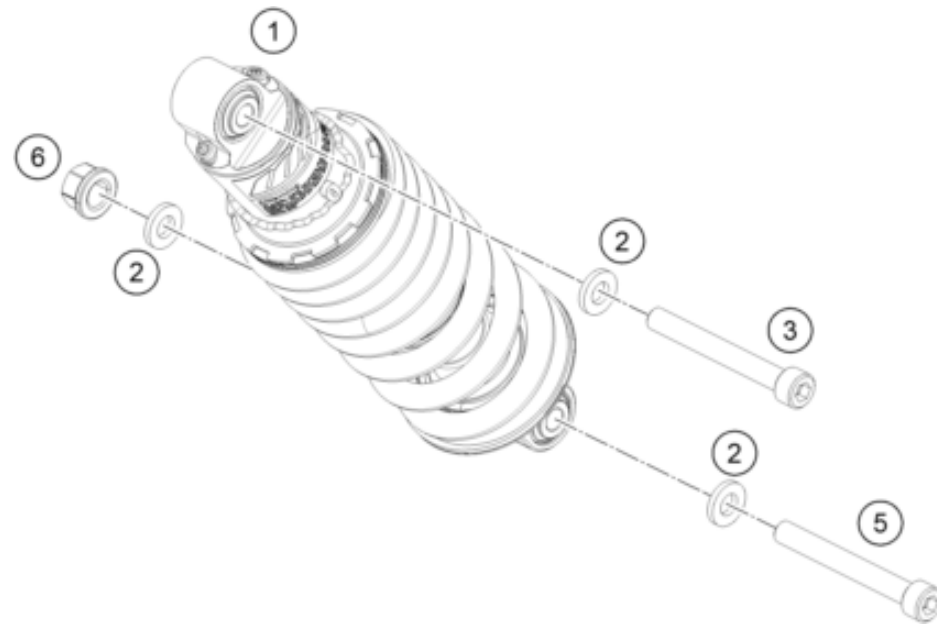

56626

* NEW PART

X ON DEMAND

POS	PARTNUMBER	PARTNAME	PIECE
1	93003023100	Side stand	1
2	28111046000	Shield switch stand side	1
3	90103027000	SCREW F. SIDE STAND	1
4	93503029000	Magnet bracket	1
5	90603024000	SIDE STAND SPRING	1
6	J900000501200	screw csk cros-m5x0.8x12xbright	2
7	J982101253	SELF L. NUT M10X1,25 H11 WS17	1
8	93003027000	bolt stud-M10X1.25XL20XBRXPRECOAT	2
9	93511045000	SWITCH SIDE STAND	1
10	93003026100	Side stand bracket	1
11	93003034000	nut U flang-M10X1.25XHT.8.5XBRT	2
12	95803034000	BRACKET HOLDER MAGNET	1
13	90111040100	Bushing	1

209300360

53798

* NEW PART

X ON DEMAND

SHOCK ABSORBER

125 DUKE, silver EU 2021

POS	PARTNUMBER	PARTNAME	PIECE
1	93104010044	shockabsorber mono Duke 200 NHD MY17	1
2	90104010003	PLAIN WASHER 10,2X20X3MM	3
3	93004016100	hexagon socket screw M10X1.25X62	1
5	J020100806	SHCS M10x1.25x80 - 10.9	1
6	90104010002	flanged hex nut M10x1.25 WS13	1