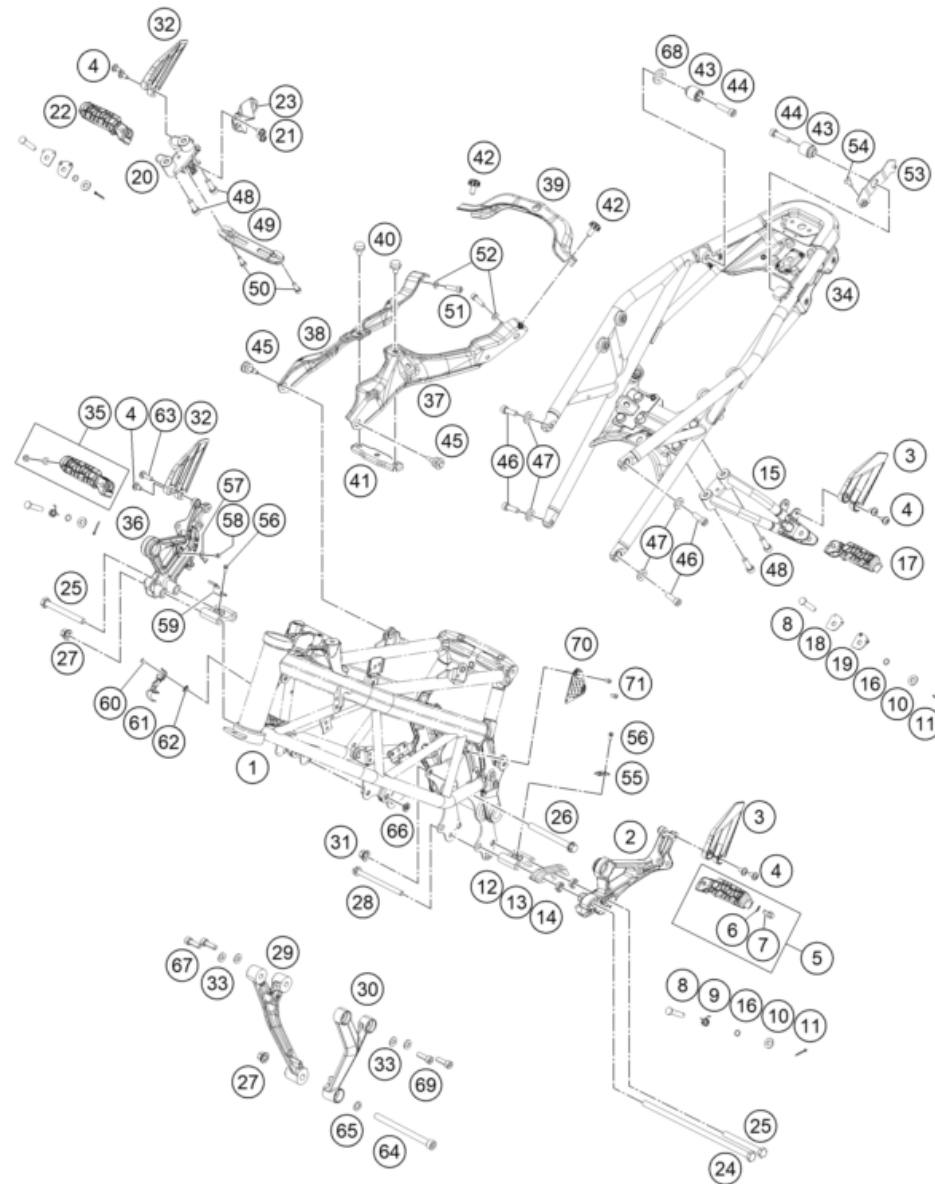

209300310

POS	PARTNUMBER	PARTNAME	PIECE
39	93003002030	Bracket seat mount loose	1
40	93007044000	Retaining pin	2
41	93003001070	Seat cowl front complete	1
42	93008023000	Rubber buffer	2
43	93007047033	Seat support complete	2
44	J912080303	hexagon socket screw M8X30	2
45	93007046050	Screw	2
46	93003002070	hexagon socket screwM8X1.25X25	4
47	J125080001	Washer M8	4
48	90103098000	BOLT	4
49	93003056000	Passenger footrest bracket	1
50	J912060143	Hex socket screw M6X14	2
51	93008019070	hexagon socket screw M8X31	2
52	J125080002	Washer plain	2
53	93006040060	Retaining bracket	1
54	J005050123	FLAT HEAD SCREW M5X12 PH	1
55	90111045050	CABLE BRACKET	1
56	90103032000	FLANGED BOLT M6X14	2
57	93013041000	Retaining bracket	1
58	J025060109	HH-COLLAR SCREW M6X10 SW8	1
59	93013026000	Support	1
60	J031050121	Roundhead screw M4X12	1
61	93032059010	Guide clutch cable	1
62	90108050001	CLIP NUT M5	1
63	93008043000	Screw M6X1X25	1
64	J912101283	Hexagon screw M10X128	1
65	J125100009	Washer M10	1
66	90108023100	Clip	2
67	J912080226	Bolt socket-M8X1.25X122Xcl8.8Xbl	2
68	J125140003	Washer - plain	1
69	J912080251	Hexagon screw M8X25	2
70	93008041060	guard ih	1
71	J031060106	SCREW BUTTON HEAD-M5X0.8XL 8XB	2

56626

* NEW PART

X ON DEMAND