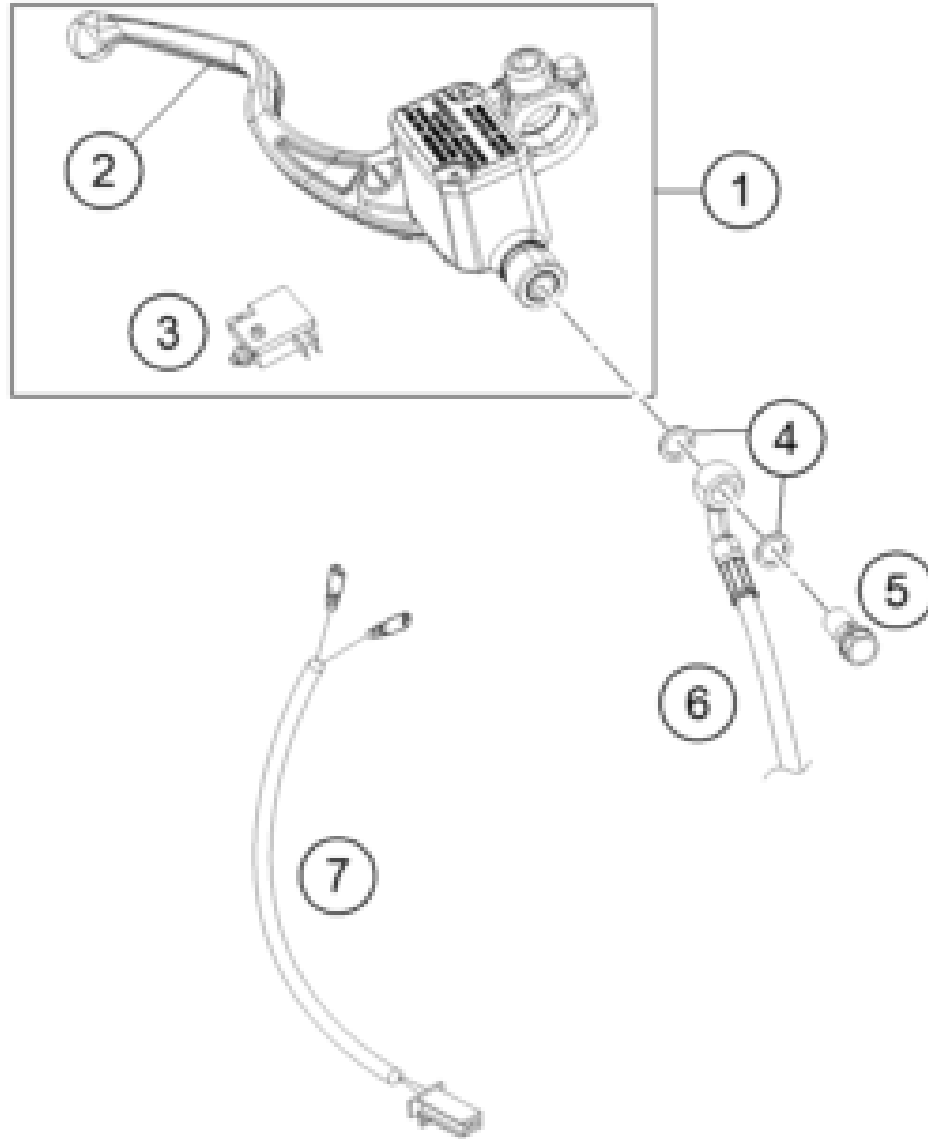

179011010

56145

* NEW PART

X ON DEMAND

POS	PARTNUMBER	PARTNAME	PIECE
1	94011075000	Main wiring harness 125 Duke	1
2	93011060100	Horn	1
3	J025080123	HH COLLAR SCREW M8X12 SW12	1
4	93541088000	rollover sensor	1
5	J025060169	HH COLLAR SCREW M6X16 SW8	2
7	28111096000	Transil unit	1
8	90511030000	indicator relay	1
9	28111034000	Voltage regulator	1
10	J900000602600	BOLT FLANGED-M6X1XL26XCL 10.9XBRT	2
11	93041080050	Cable	1
12	93011059000	Starter cable 6MM	1
13	93011197000	Ground wire	1
14	93011058000	Starter relais	1
15	93011055060	Band batterie	1
16	93011055000	Battery rubber holder	1
17	93011054000	BOX BATTERY	1
18	93008018060	Cross brace cover	1
19	90611053000	BATTERY 12V/8AH	1
20	75011088010	FUSE 10A 07	8
21	75011088015	FUSE 15A 07	3
22	75011088030	FUSE 30A	2
23	J005050123	FLAT HEAD SCREW M5X12 PH	3
24	90108050001	CLIP NUT M5	3
25	93038091000	Pigteil oil pressure switch	1
26	93011056100	Bracket battery band	1
27	90611057000	relay (interlock)	4
28	93011026000	protector	1
29	93511084000	PIGTAIL PH-3 FUEL PUMP	1
30	93008078000	Rubber grommet	2
31	93042033000	Cable earth ABS	1
32	J025060122	Hex collar screw M6X12	2
33	90107088050	WASHER 5,2X14X2MM	1
34	J912050166	bolt socket-M5X0.8XL16XCL8.8XBRT	1
35	93311058000	Rubber damper starter relay	1

219401110

56051

* NEW PART X ON DEMAND

FRONT BRAKE CONTROL

125 DUKE, silver EU 2021

POS	PARTNUMBER	PARTNAME	PIECE
1	93013001044	Hand brake cylinder complete D13	1
2	93013002000	Hand brake lever loose	1
3	90111050000	brake light switch, front	1
4	90113026000	COPPER GASKET	2
5	90113013000	BANJO SCREW	1
6	93013035000	Brake hose	1
7	90111050050	WIRE BRAKE LIGHT SWITCH FRONT	1