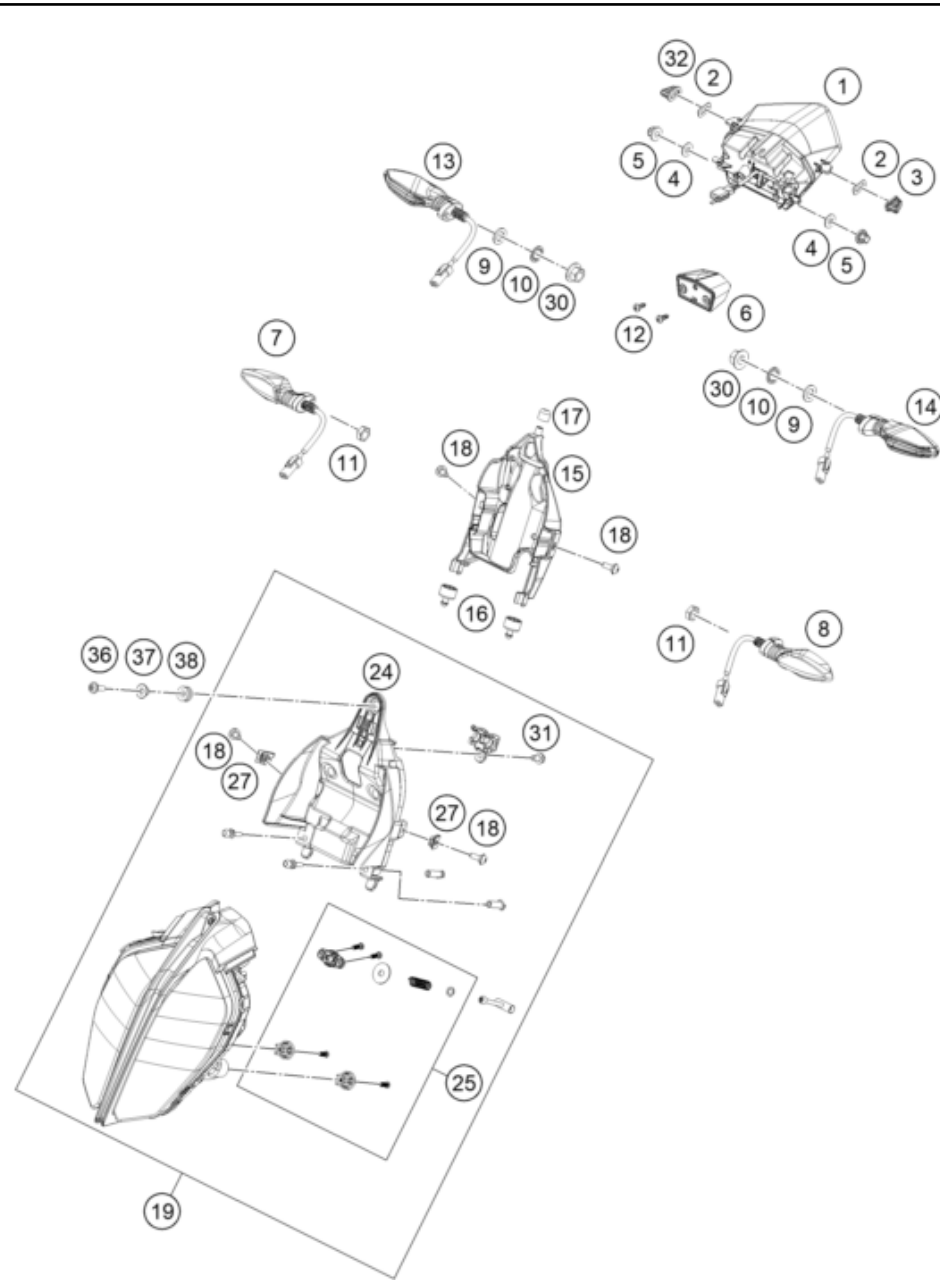

179011390

18356

* NEW PART

X ON DEMAND

POS	PARTNUMBER	PARTNAME	PIECE
1	93014040100	lamp tail MY17	1
2	93014040040	Washer	2
3	93014040020	Rubber grommet tail light left	1
4	93014040030	Washer	2
5	93014040010	Rubber bushing	2
6	90114047000	LICENSE PLATE ILLUMINATION	1
7	93014026000	Indicator front rh	1
8	93014025000	Indicator front lh	1
9	J125100003	WASHER PLAIN 10,5	2
10	J06797100183	Toothed washer, M10	2
11	J934100006	Nut hex thin-M10x1.25	2
12	J981420133	SHEET MET.SCR. DIN 7981 4,2X13	2
13	90514036100	FLASHER REAR R/S	1
14	90514035100	FLASHER REAR L/S	1
15	93014013000	Support	1
16	93014015000	Rubber bushing	2
17	93014014000	Rubber bushing	1
18	93008040000	Screw M6X1X13	4
19	94314001044	lamp head	1
24	93014019100	Holder headlamp LED	1
25	93014099000	Kit LED lamp Bush	1
27	93008084010	Range change metal nut M6	2
30	J934100001	Hex nut, M10	2
31	93008020060	Screw M6X1X9	1
32	93014049000	Rubber grommet tail light right	1
36	90508006003	AH SCREW M6X1X20	1
37	93014018100	Collar head lamp holder MTG	1
38	93014017000	Rubber bushing	1