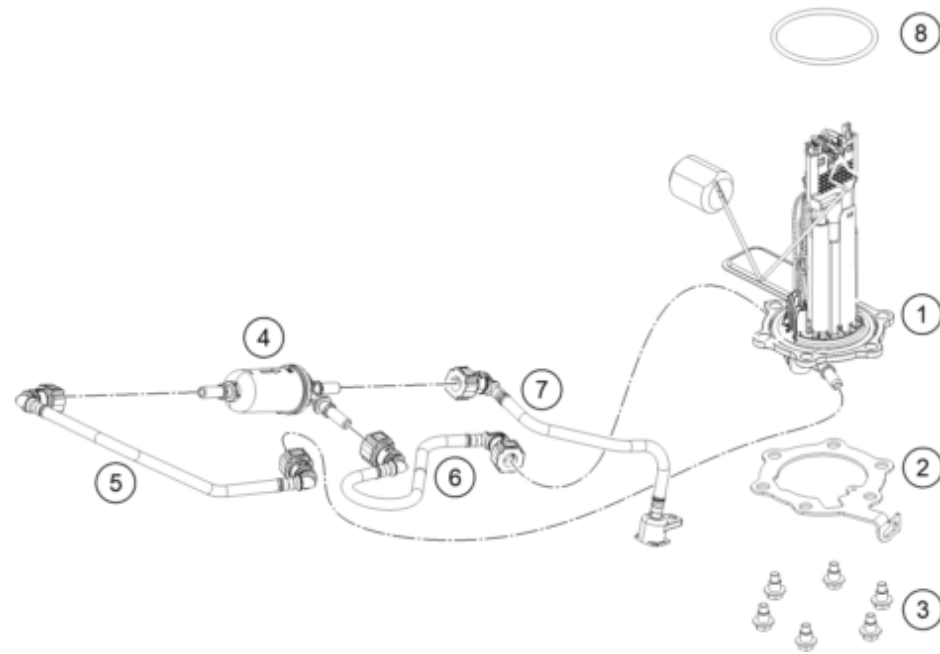

199010710

56403

* NEW PART

X ON DEMAND

POS	PARTNUMBER	PARTNAME	PIECE
40	93007025010	Tape cover RH	1
41	93014051000	Sleeve-illumination bkt	2
42	93008065000	Rubber grommet tank spoiler	2
43	90107029000	BRACKET DRAIN TUBE CPL.	1
44	21007098000	Sticker fuel labelling	1
45	93008020060	Screw M6X1X9	2

199010710

56403

* NEW PART X ON DEMAND

POS	PARTNUMBER	PARTNAME	PIECE
1	93307088000	Fuel pump	1
2	93041007000	Flange for fuel pump	1
3	J025060128	BOLT FLANGE- M6 X 1 X L12.8 XBRT XST	6
4	93807018000	fuel filter	1
5	93007016100	Fuel hose	1
6	93007015000	Fuel hose	1
7	93141013000	Injector upper part with hose complete	1
8	93007089000	Fuel pump seal	1