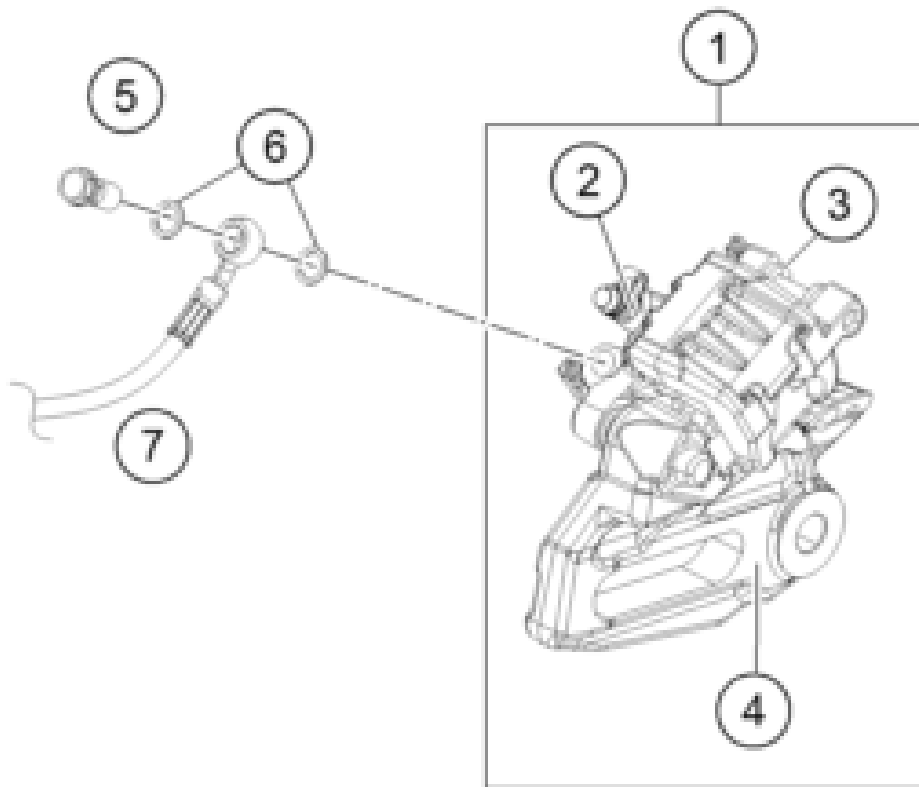

REAR BRAKE CALIPER

125 DUKE, silver EU 2021

POS	PARTNUMBER	PARTNAME	PIECE
1	90113080000	brake caliper, rear cpl.	1
2	90113121000	BLEEDER SCREW	1
3	90113090000	REAR BRAKE PADS - SET	1
4	90113075000	BRAKE CALIPER SUPPORT REAR	1
5	90113013000	BANJO SCREW	1
6	90113026000	COPPER GASKET	2
7	93013038000	Brake hose	1

179011390

18356

* NEW PART

X ON DEMAND