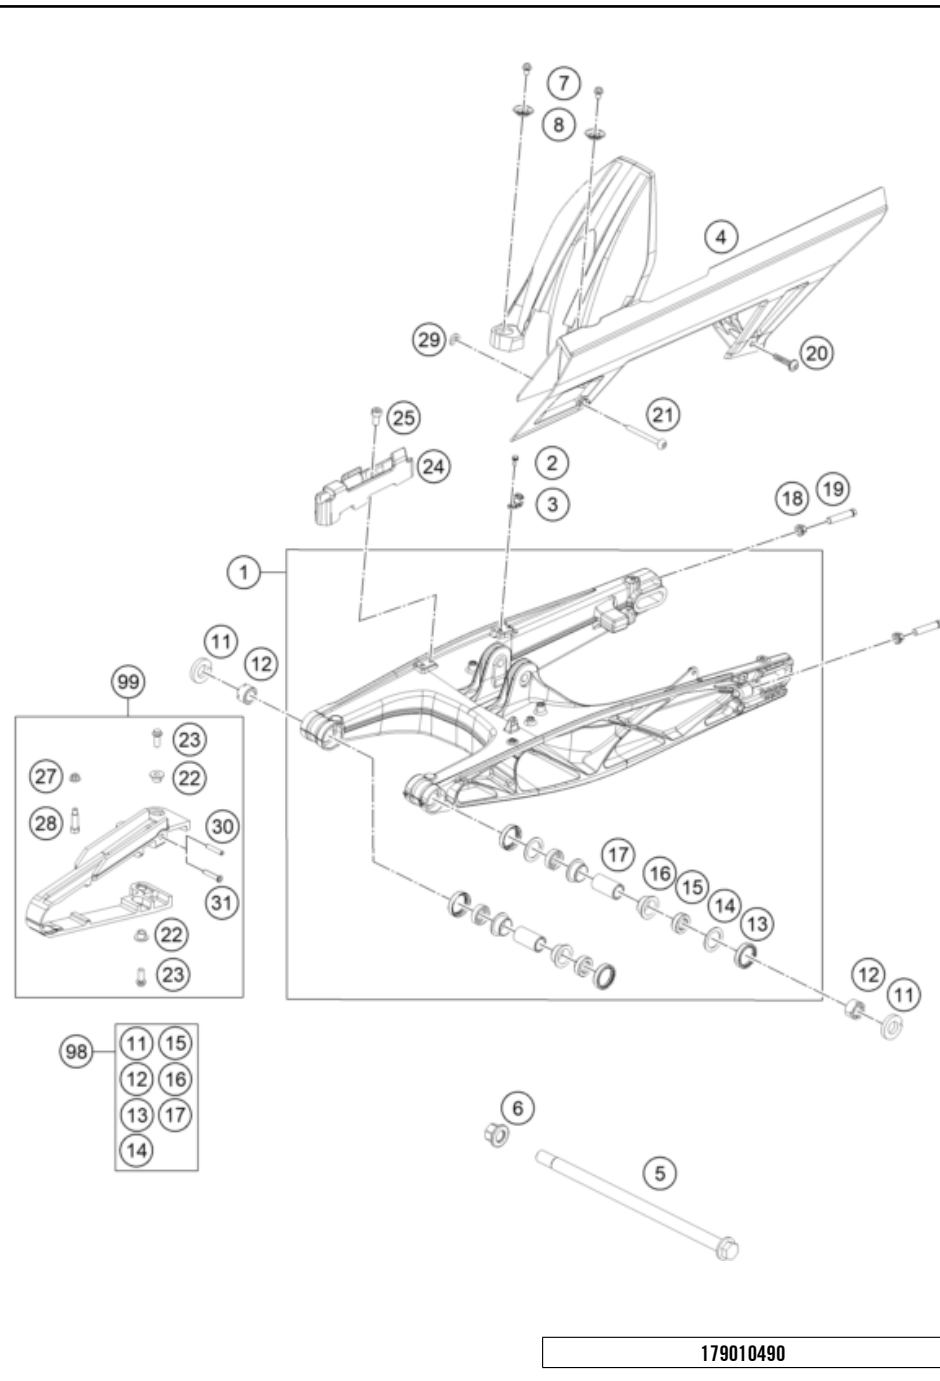

POS	PARTNUMBER	PARTNAME	PIECE
1	28104030044BA	Swing Arm Sub Assy Duke 390 MY20	1
2	J011050133	HH COLLAR SCREW M5X13 SW8	1
3	90113047000	brake hose guide	1
4	93004060100	Chain cover	1
5	90104037000	Shaft swing arm L=299mm	1
6	90104038000	FLANGED NUT M14X1.5	1
7	J025060081	Hex collar screw M6X8	2
8	93004051000	Supporting shell	2
11	93004042000	Special wahser	2
12	90104046000	swingarm adjusting ring	2
13	90104034001	OIL SEAL RING 25X32X7	4
14	90104036000	Thrust washer 22.2x31.7x1	2
15	90104034000	cup for radial shaft seal	4
16	90104031000	lgus plain bearing	4
17	90104032000	sleeve bushing 15.1x20x38	2
18	90104010002	flanged hex nut M10x1.25 WS13	2
19	90104040000	BOLT HEX M10X1.25X50 WS10	2
20	93004064000	Plastic screw 6x30	1
21	93004065000	hexagon socket screw M5X0.8X55	1
22	90604062000	chain slider bushing	2
23	J025060169	HH COLLAR SCREW M6X16 SW8	2
24	93013047000	Support	1
25	J912050102	bolt soket-m5x0.8x10xcl10.9xbl	1
27	90204060001	HH COLLAR NUT	1
28	90104040100	screw M5x0.8x30	1
29	90504067000	WASHER CHAIN SLIDING GUARD	1
30	90104070020	SLEEVE CHAIN GUARD	1
31	90904070020	SLEEVE CHAIN GUARD	1
98	90104230010	SWINGARM REP. KIT 11-17	x
99	90104066310	CHAIN GUARD KIT 125/200	x

179010490

53878

* NEW PART

X ON DEMAND