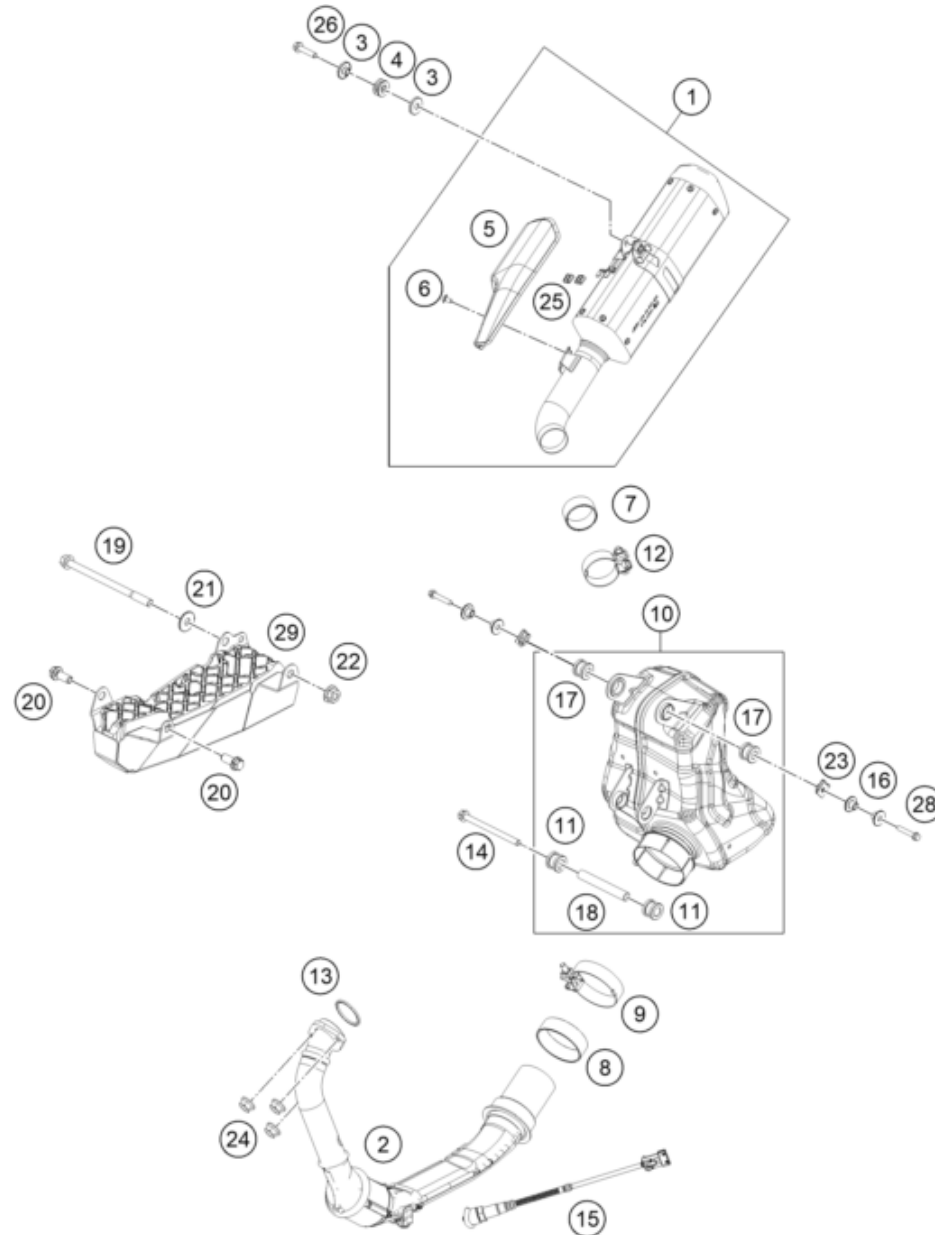

219400510

POS	PARTNUMBER	PARTNAME	PIECE
1	94305083000	Muffler, compl.	1
2	94005007000	Header, inflow 1st catalytic converter	1
3	93805095000	BUSH MUFFLER	2
4	93805096000	DAMPER MUFFLER	1
5	93805011000	MUFFLER SHIELD	1
6	J031060103	Lens head screw M6X10	1
7	94305050071	Exhaust flange gasket, muffler	1
8	94305050072	Exhaust flange gasket, premuffler	1
9	94305051000	Exhaust clamp	2
10	28105050044	ASSEMBLY PREMUFLER	1
11	90105068100	damper, bottom	2
12	94305051045	Exhaust clamp	1
13	93805005000	GASKET PIPE B	1
14	J027081053	HH COLLAR SCREW M8X105 SW12	1
15	94341090000	Oxygen sensor	1
16	90205086001	muffler mounting spacer bushing	4
17	90205068000	damper, bottom	2
18	90105084000	muffler mounting tube	1
19	J026060903	HH COLLAR SCREW M6X90	1
20	J028060143	BOLT FLANGED M6X14	2
21	J126061252	WASHER 6,5X2 MM	1
22	J926060001	Hexagon nut M6	1
23	90103097000	clip nut	2
24	J926080003	Hex collar nut M6	3
25	93805011003	GROMMET MUFFLER SHIELD	2
26	J025080353	BOLT FLANGED M8X35	1
28	90105000002	BOLT SILENCER MTG	2
29	94005065033	Heat protection, compl.	1

56035

* NEW PART

X ON DEMAND