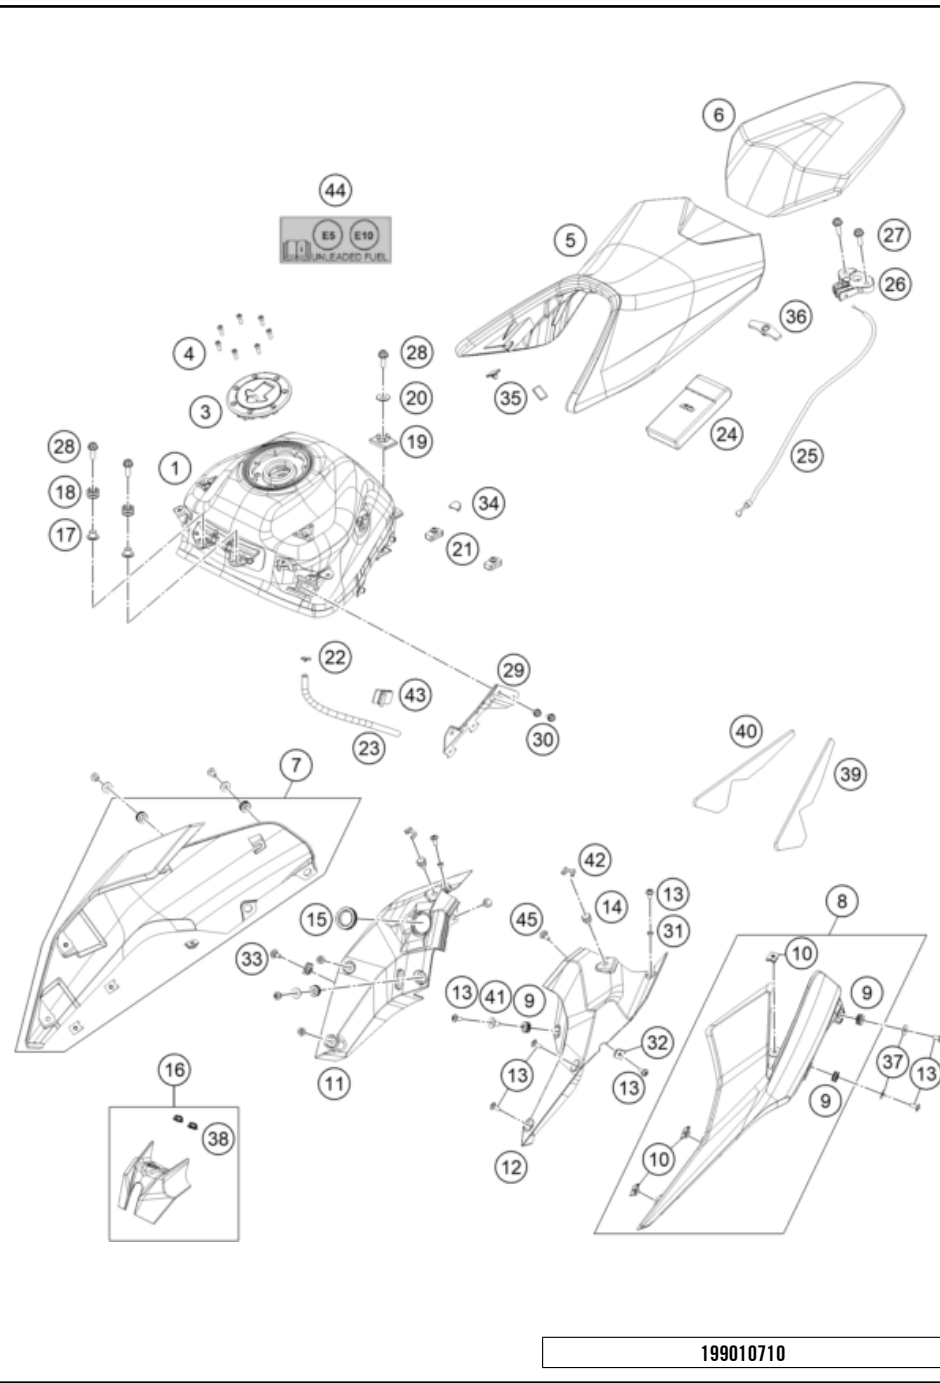

POS	PARTNUMBER	PARTNAME	PIECE
1	93007113000	Fuel tank	1
3	93807008000	Fuel tank cap	1
4	J912050151	AH SCREW M5X14 BLACK	7
5	93007040000	Rider seat	1
6	93007047000	Seat passenger complete	1
7	93008051000BH	Radiator shroud right	1
8	93008050000BH	Radiator shroud left	1
9	93008050040	Rubber bushing	6
10	93003077000	Clip nut M6	6
11	93008055000	Inner cover right	1
12	93008056000	Inner cover left	1
13	90508006001	SOCKET HEAD BOLT M6X12	12
14	93008048000	Special screw	2
15	93035065010	Rubber bushing	1
16	93008057033	Cover for ignition lock complete	1
17	93008034000	Bushing	2
18	90507013006	GROMMET TANK MOUNTING	2
19	93007014000	Tank guard rear	1
20	90111060010	WASHER PLAIN 8,4X25X2	1
21	93007040010	Seat cowl pad	2
22	90507017000	HOSE CLAMP	1
23	93015029050	Hose active carbon filter	1
24	90529099000	TOOLKIT	1
25	93007052000	Cable seat lock	1
26	93007050000	Sseat lock ZSB	1
27	J025060203	HH COLLAR SCREW M6X20 SW10	2
28	J025080253	Hexagon screw M8X25	3
29	93015102000	Fastening	1
30	J025060103	HH COLLAR SCREW M6X10 SW10	2
31	93008044000	Sleeve spoiler inner RR MTG	2
32	90103097000	clip nut	2
33	90108076000	SPECIAL SCREW M6X12X3	1
34	93008059000	Rubber cap tank	4
35	90507047041	SEAT DUMPER SOZIUS SEAT	2
36	93007046000	Seat cowl pad	1
37	93008050050	Washer 6.2X20X1.5	4
38	93011068010	Rubber grommet ignition lock cover	2
39	93007025020	Tape cover LH	1

199010710

56403

* NEW PART

X ON DEMAND