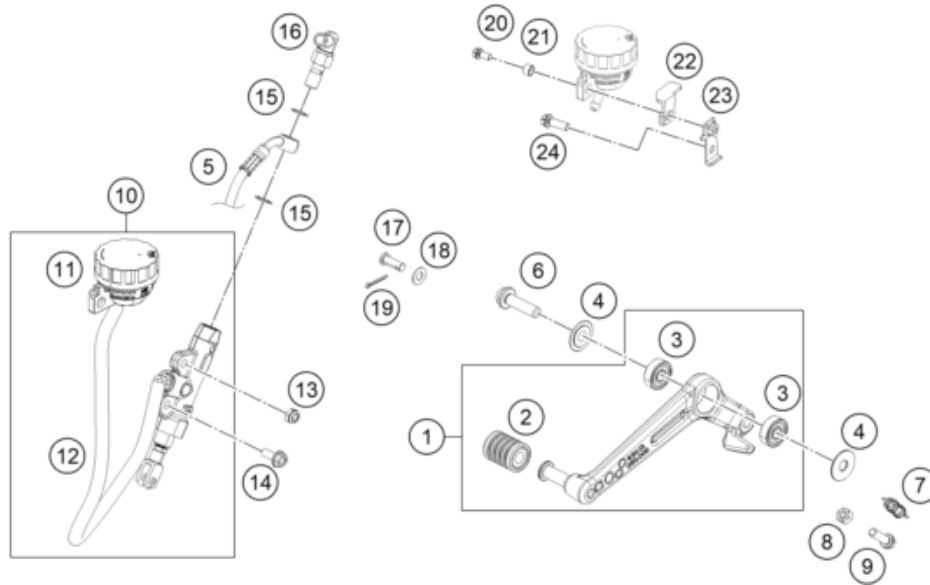

219401110

56051

* NEW PART X ON DEMAND

FRONT BRAKE CONTROL

125 DUKE, silver EU 2021

POS	PARTNUMBER	PARTNAME	PIECE
1	93013001044	Hand brake cylinder complete D13	1
2	93013002000	Hand brake lever loose	1
3	90111050000	brake light switch, front	1
4	90113026000	COPPER GASKET	2
5	90113013000	BANJO SCREW	1
6	93013035000	Brake hose	1
7	90111050050	WIRE BRAKE LIGHT SWITCH FRONT	1

179011310

49397

* NEW PART

X ON DEMAND

POS	PARTNUMBER	PARTNAME	PIECE
1	93013050033	Footbrake lever complete	1
2	90134035000	GEAR SHIFT LEVER RUBBER	1
3	J625060800	BALL BEARING 608	2
4	90134031020	thrust washer, gear shift lever	2
5	93013037000	Brake hose	1
6	90134034300	BOLT SHIFT LEVER silver	1
6	90534034300	BOLT SHIFT LEVER black	1
7	90113052000	brake pedal spring	1
8	J934060001	nut hex thick	1
9	J025060203	HH COLLAR SCREW M6X20 SW10	1
10	93013060000	Rear master cylinder	1
11	90113009000	BRAKE FLUID RESERVOIR CPL.	1
12	93313073000	reservoir tube kit	1
13	J926060006	nut hex flanged	1
14	90130059000	HH COLLAR SCREW M6X16	1
15	90113026000	COPPER GASKET	2
16	90111051000	brake light switch, rear	1
17	90113057000	pin for fork end	1
18	90103040001	PLAIN WASHER 6,4X12X1	1
19	J094020153	splint pin 2x15mm	1
20	J025060181	Hex collar screw M6X18	1
21	93035065020	Spacer bushing	1
22	93013068010	Bracket, reservoir	1
23	93013068000	Sheet	1
24	J025050103	HH-COLLAR SCREW M5X10	1