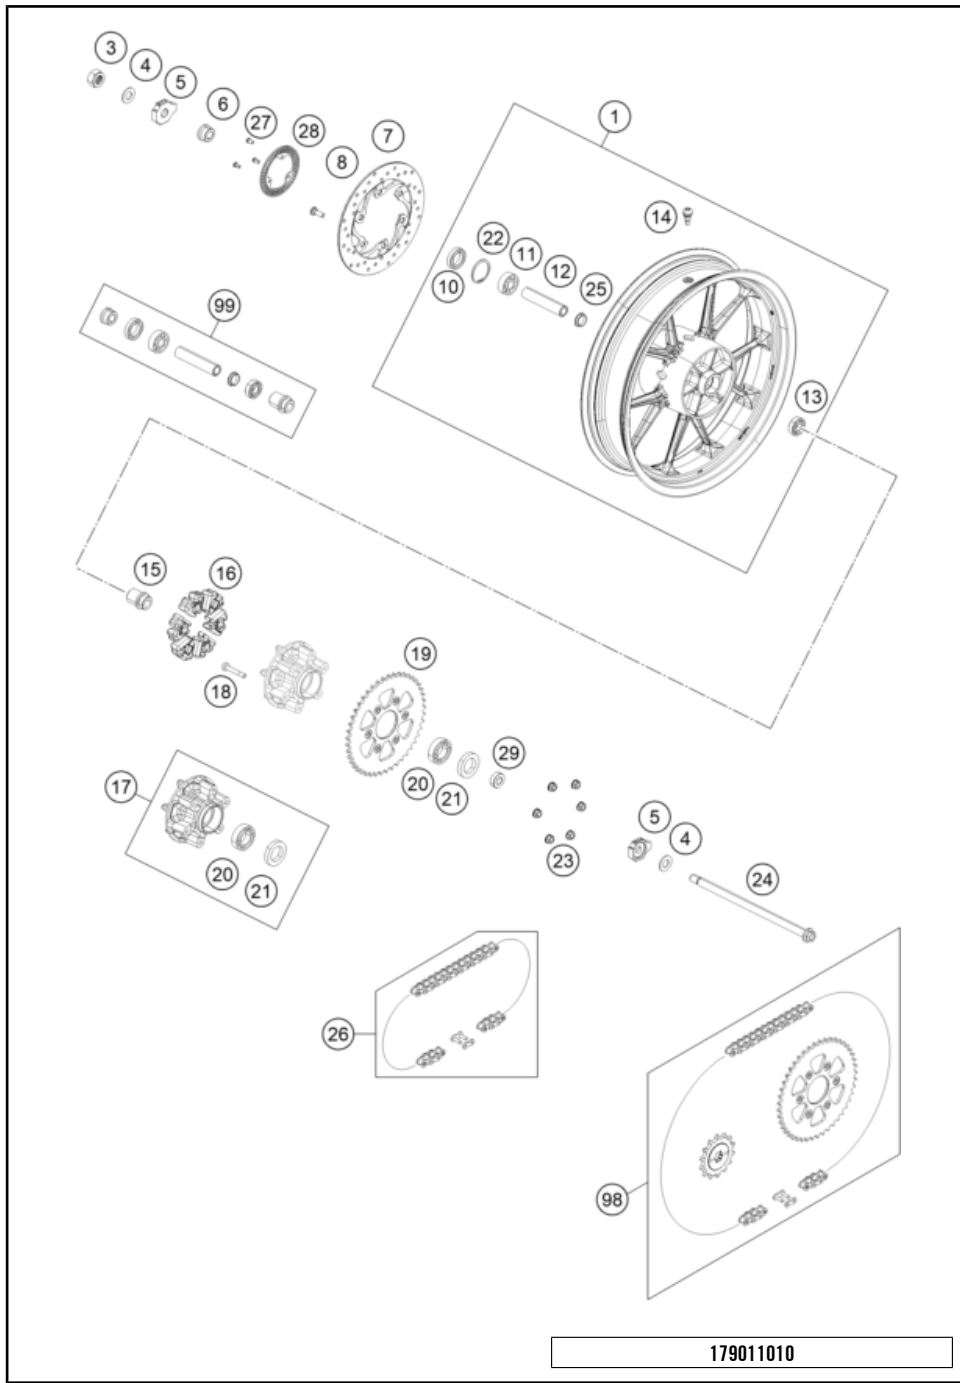

179010910

56144

* NEW PART

X ON DEMAND

REAR WHEEL

125 DUKE, silver EU 2021

POS	PARTNUMBER	PARTNAME	PIECE
1	9301000104430	Rear wheel cpl. black	1
3	90210086000	wheel spindle nut, rear	1
4	90610087000	washer 15.2x30x2	2
5	90110084000	chain tension adjuster, right	1
6	90110013000	SPACER BUSHING REAR WHEEL R/S	1
7	90110060000	rear brake disk D=230mm	1
8	90110062000	SPECIAL SCREW M8X25 SELF LOCK.	6
10	J760264208	SHAFT SEAL RING 26X42X8	2
11	J625063021	Grooved ball bearing 6302	1
12	90110011000	BEARING SPACER TUBE REAR	1
13	J625062023	BALL BEARING 6202	1
14	90109076000	VALVE CPL.	1
15	90610054000	SPACER BUSHING KRT INSIDE	1
16	90110059100	DAMPER	1
17	90210050000	SPROCKET SUPPORT	1
18	90810052000	SPECIAL SCREW M8X48	6
19	95810051045	Rear sprocket 45T	1
20	J625062050	BALL BEARING 6205	1
21	J760295207	SHAFT SEAL RING 29X52X7	1
22	J472042170	CIRCLIP	1
23	90510052000	FLANGED NUT M8X1,25	6
24	90210085000	Axle rear KT03	1
25	90109011001	Fixation bearing spacer tube	1
26	78010167118	CHAIN DID 118 LINKS	1
27	90142021001	SCREW FOR ABS	3
28	90142021000	SENSOR DISC REAR	1
29	90110053000	SPACER CHAIN WHEEL SUPPORT	1
98	Nr. Fr.	Dummy_SPC_Bajajteil	1
99	90110015100	REAR WHEEL REP. KIT 390 DUKE	1