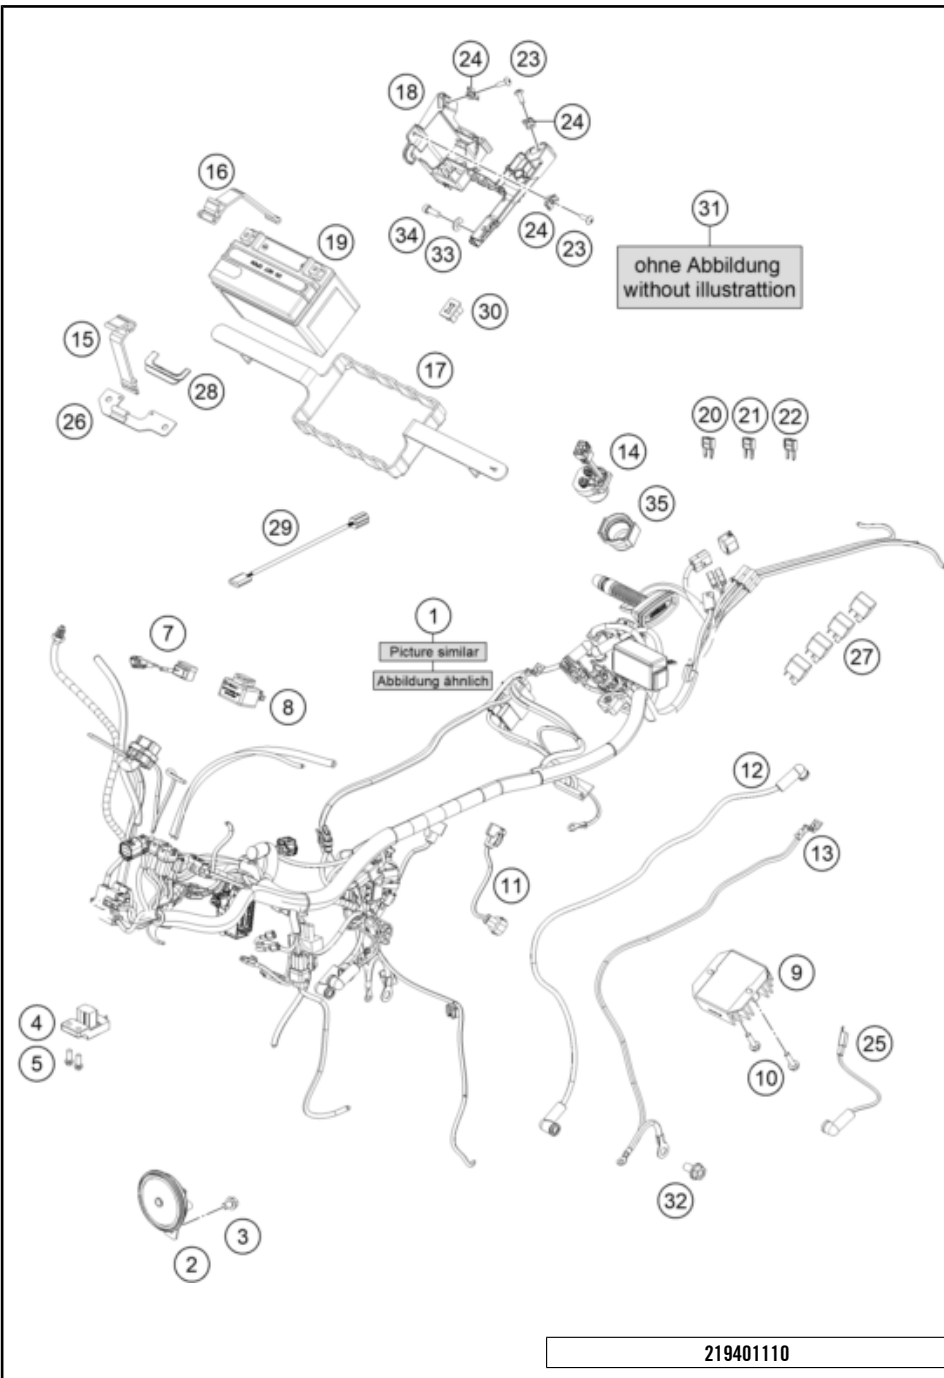

POS	PARTNUMBER	PARTNAME	PIECE
1	94011075000	Main wiring harness 125 Duke	1
2	93011060100	Horn	1
3	J025080123	HH COLLAR SCREW M8X12 SW12	1
4	93541088000	rollover sensor	1
5	J025060169	HH COLLAR SCREW M6X16 SW8	2
7	28111096000	Transil unit	1
8	90511030000	indicator relay	1
9	28111034000	Voltage regulator	1
10	J900000602600	BOLT FLANGED-M6X1XL26XCL 10.9XBRT	2
11	93041080050	Cable	1
12	93011059000	Starter cable 6MM	1
13	93011197000	Ground wire	1
14	93011058000	Starter relais	1
15	93011055060	Band batterie	1
16	93011055000	Battery rubber holder	1
17	93011054000	BOX BATTERY	1
18	93008018060	Cross brace cover	1
19	90611053000	BATTERY 12V/8AH	1
20	75011088010	FUSE 10A 07	8
21	75011088015	FUSE 15A 07	3
22	75011088030	FUSE 30A	2
23	J005050123	FLAT HEAD SCREW M5X12 PH	3
24	90108050001	CLIP NUT M5	3
25	93038091000	Pigteil oil pressure switch	1
26	93011056100	Bracket battery band	1
27	90611057000	relay (interlock)	4
28	93011026000	protector	1
29	93511084000	PIGTAIL PH-3 FUEL PUMP	1
30	93008078000	Rubber grommet	2
31	93042033000	Cable earth ABS	1
32	J025060122	Hex collar screw M6X12	2
33	90107088050	WASHER 5,2X14X2MM	1
34	J912050166	bolt socket-M5X0.8XL16XCL8.8XBRT	1
35	93311058000	Rubber damper starter relay	1

219401110

56051

* NEW PART X ON DEMAND