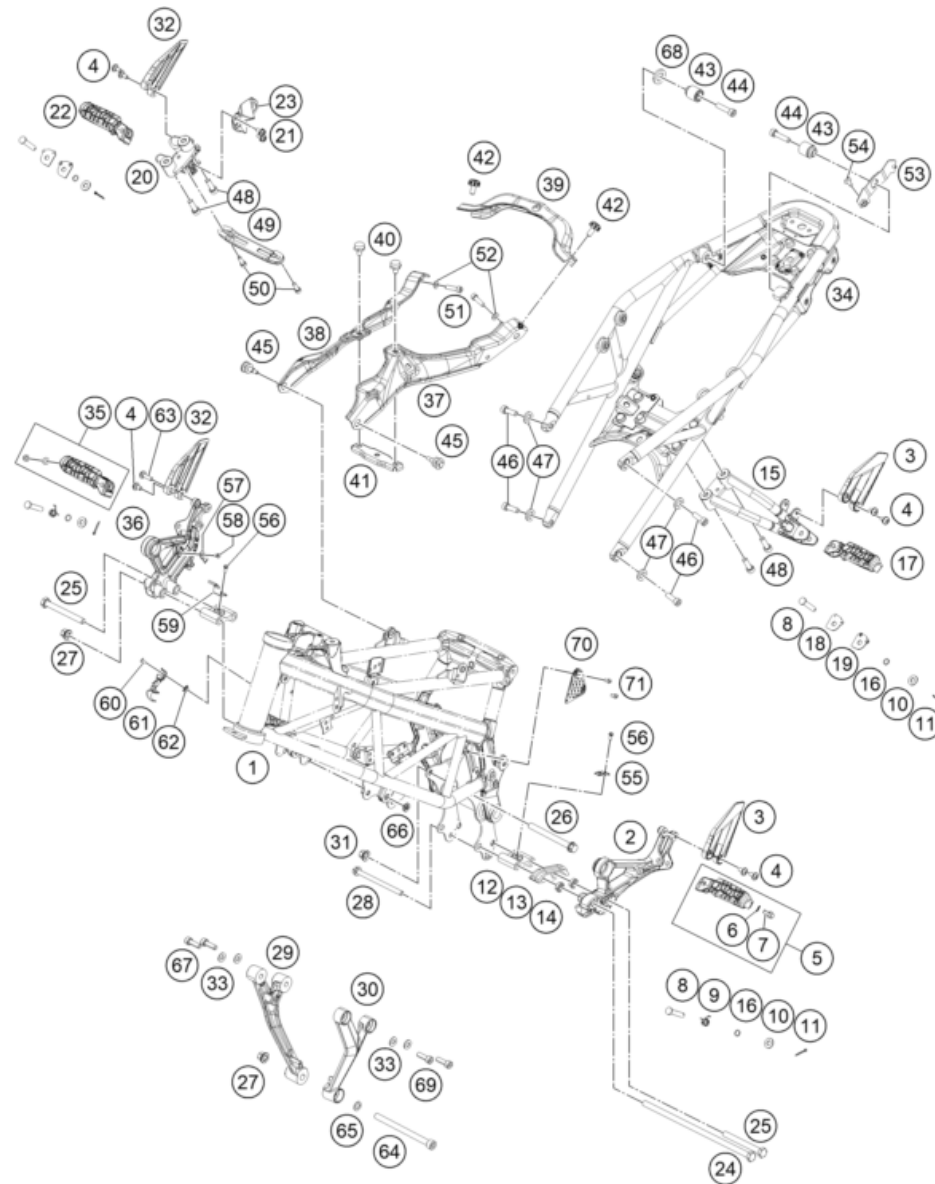

209300310

POS	PARTNUMBER	PARTNAME	PIECE
1	93003001100EB	Frame Duke 18 orange	1
2	93003038000	Footrest bracket front left	x
3	93003048050	Heel protector left	2
4	93008020060	Screw M6X1X9	x
5	93003140033	Front footpeg compl. left	1
6	90103040001	PLAIN WASHER 6,4X12X1	2
7	J029060103S	CAP SCREW M6X10 SS	2
8	93003054000	Pin footrest pivot black	4
9	93003042000	Footpeg spring	2
10	J125080004	WASHER M8	4
11	J094020186	pin cotter-dia. 2.5x1 18	4
12	90103038001	footrest support holder, front	2
13	90104070000	chainguide	1
14	90104066010	spacer chainguide	2
15	93003048000	Footrest bracket rear left	1
16	J770009015	O-RING 9X1,5	4
17	93003150033	Rear footpeg compl. left	1
18	93003053000	Plate lock pillion step bottom	2
19	93003052000	Plate lock pillion step top	2
20	93003049000	Footrest bracket rear right	1
21	J025060101	Hexagon screw M6X10	2
22	93003151033	Rear footpeg compl. right	1
23	93005084000	Retaining bracket	1
24	J025102656	HH COLLAR SCREW M10X1,25X265	1
25	J025100926	HH COLLAR SCREW M10X1,25X92	2
26	J025101103	HH COLLAR SCREW M10X110 WS14	1
27	90103038002	FLANGED NUT M10X1.25 WS14	2
28	J027081053	HH COLLAR SCREW M8X105 SW12	1
29	93003006000	Engine brace right	1
30	93003005000	Engine brace left 125/200	1
31	93003005100	Nut socket-M10x1.25	1
32	93003049050	Heel protector right	2
33	J125080006	Washer M8	4
34	93003002000BH	Subrame silver metallic matt	1
35	93003141033	Front footpeg compl. right	1
36	93003039000	Footrest bracket front right	1
37	93003002050	Bracket spider lh	1
38	93003002151	Bracket spider rh	1

56626

* NEW PART

X ON DEMAND