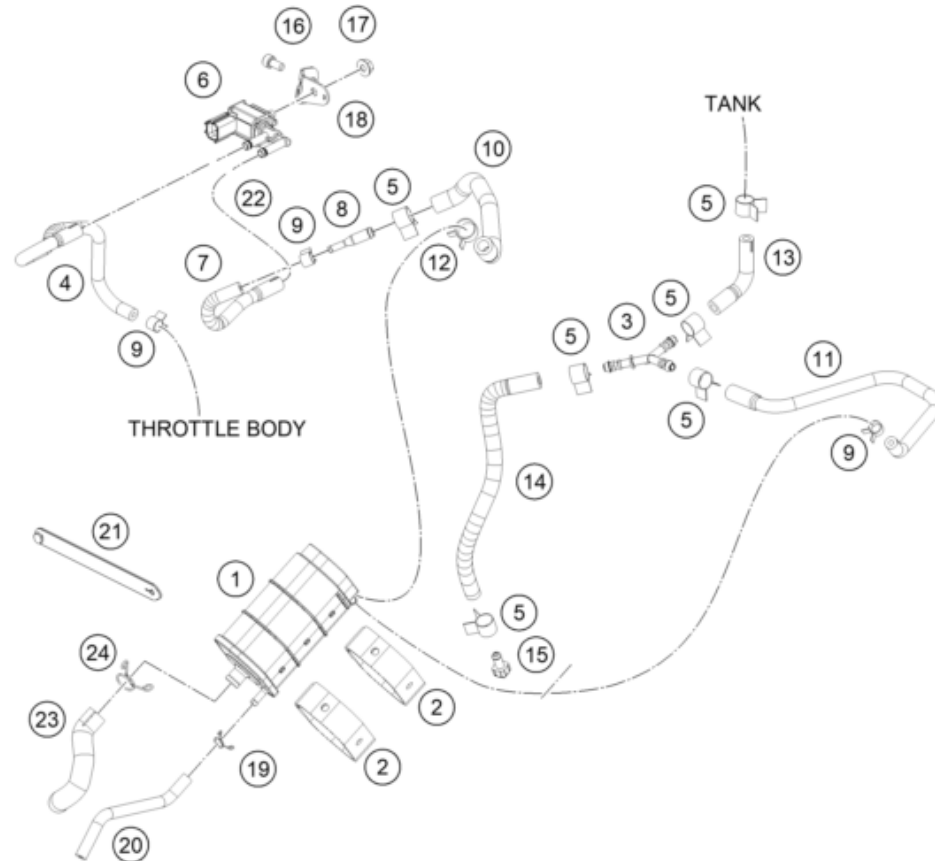

POS	PARTNUMBER	PARTNAME	PIECE
1	93015001000	Activated carbon filter	1
2	93015003000	Rubber band	2
3	90507015000	CONNECTOR Y SHAPE	1
4	J600000414000	Hose PV-DKK	1
5	90607017003	SPRING BAND CLAMP D13	6
6	90607830000	Valve purge	1
7	J600000412000	Hose Y-PV	1
8	90207016004	CONNECTOR TUBE EVAP	1
9	90607017002	CLAMP D9	3
10	J600000813700	Hose ACF-Y	1
11	93015017000	Y connection	1
12	90607017001	SPRING BAND CLAMP 15X10	1
13	93015026000	Pre-formed hose	1
14	90515023000	TUBE CONNECTOR TO PLUG	1
15	90515011000	PLUG FUEL DRAIN	1
16	J912060123	hexagon socket screw M6X12	1
17	J926060006	nut hex flanged	1
18	94115032050	BRACKET VALVE PURGE	1
19	90107013008	CLAMP	1
20	93015029000	Hose active carbon filter	1
21	J330000514900	Cable ties	2
22	J310000801300	Hose clamp 12.5 x 8 SW	2
23	J600001108800	Drain hose	1
24	J310000201300	Fastening clamp	1

219401510

56024

* NEW PART

X ON DEMAND