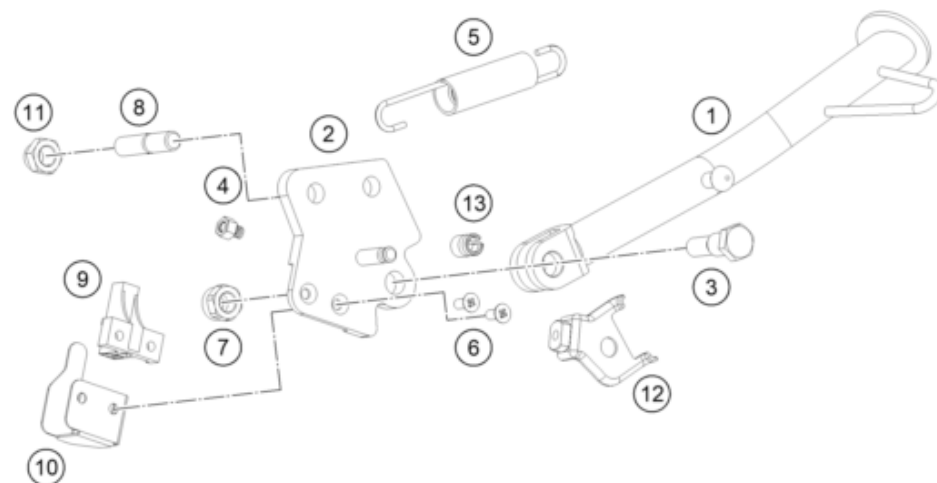

56626

* NEW PART

X ON DEMAND

209300310

POS	PARTNUMBER	PARTNAME	PIECE
39	93003002030	Bracket seat mount loose	1
40	93007044000	Retaining pin	2
41	93003001070	Seat cowl front complete	1
42	93008023000	Rubber buffer	2
43	93007047033	Seat support complete	2
44	J912080303	hexagon socket screw M8X30	2
45	93007046050	Screw	2
46	93003002070	hexagon socket screwM8X1.25X25	4
47	J125080001	Washer M8	4
48	90103098000	BOLT	4
49	93003056000	Passenger footrest bracket	1
50	J912060143	Hex socket screw M6X14	2
51	93008019070	hexagon socket screw M8X31	2
52	J125080002	Washer plain	2
53	93006040060	Retaining bracket	1
54	J005050123	FLAT HEAD SCREW M5X12 PH	1
55	90111045050	CABLE BRACKET	1
56	90103032000	FLANGED BOLT M6X14	2
57	93013041000	Retaining bracket	1
58	J025060109	HH-COLLAR SCREW M6X10 SW8	1
59	93013026000	Support	1
60	J031050121	Roundhead screw M4X12	1
61	93032059010	Guide clutch cable	1
62	90108050001	CLIP NUT M5	1
63	93008043000	Screw M6X1X25	1
64	J912101283	Hexagon screw M10X128	1
65	J125100009	Washer M10	1
66	90108023100	Clip	2
67	J912080226	Bolt socket-M8X1.25X122Xcl8.8Xbl	2
68	J125140003	Washer - plain	1
69	J912080251	Hexagon screw M8X25	2
70	93008041060	guard ih	1
71	J031060106	SCREW BUTTON HEAD-M5X0.8XL 8XB	2

56626

* NEW PART

X ON DEMAND

POS	PARTNUMBER	PARTNAME	PIECE
1	93003023100	Side stand	1
2	28111046000	Shield switch stand side	1
3	90103027000	SCREW F. SIDE STAND	1
4	93503029000	Magnet bracket	1
5	90603024000	SIDE STAND SPRING	1
6	J900000501200	screw csk cros-m5x0.8x12xbright	2
7	J982101253	SELF L. NUT M10X1,25 H11 WS17	1
8	93003027000	bolt stud-M10X1.25XL20XBRXPRECOAT	2
9	93511045000	SWITCH SIDE STAND	1
10	93003026100	Side stand bracket	1
11	93003034000	nut U flang-M10X1.25XHT.8.5XBRT	2
12	95803034000	BRACKET HOLDER MAGNET	1
13	90111040100	Bushing	1