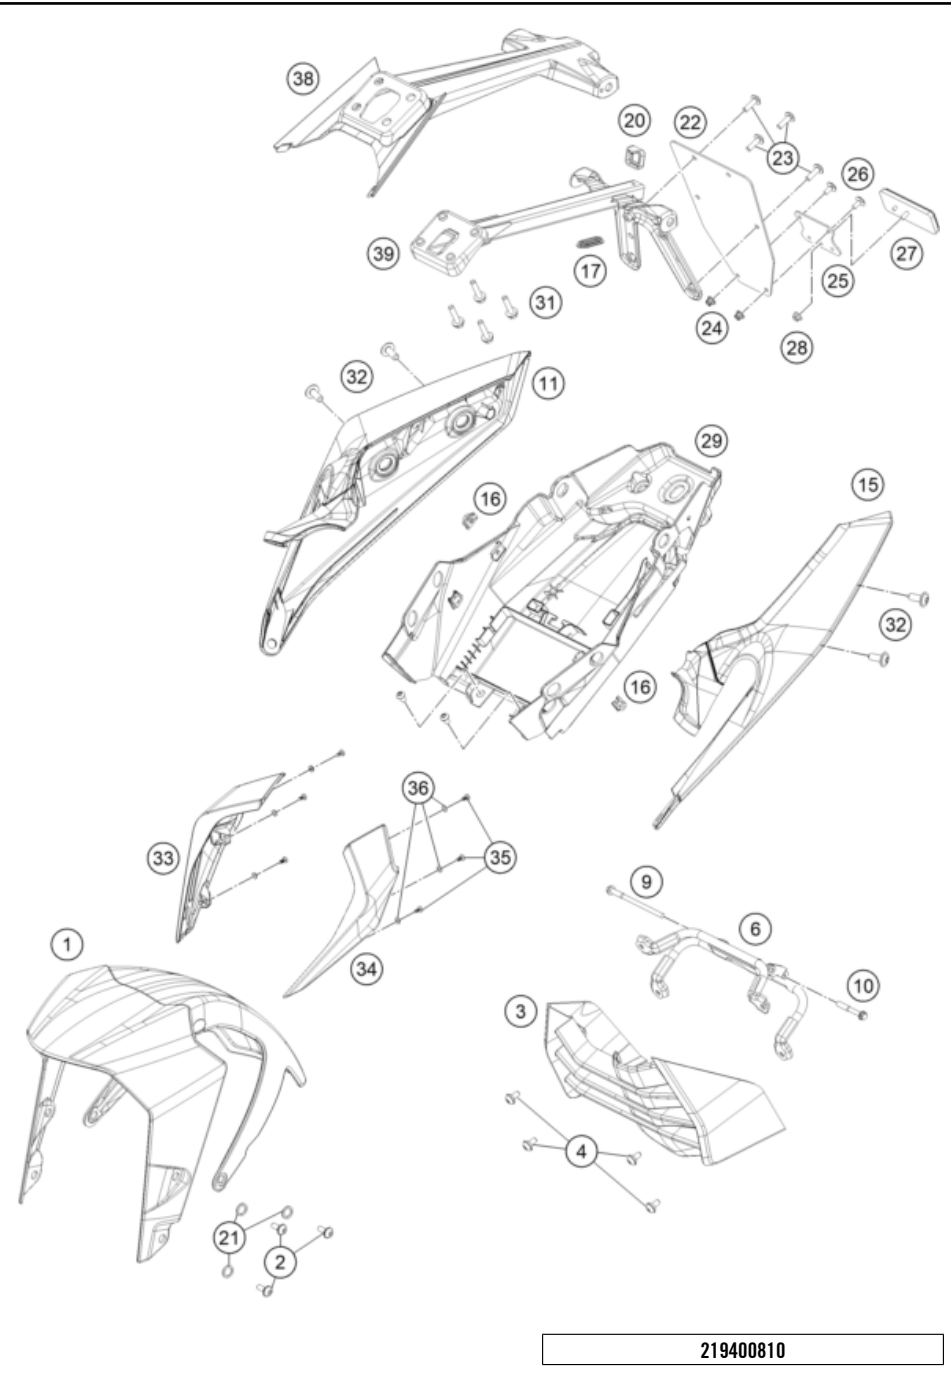

199010710

56403

* NEW PART X ON DEMAND

POS	PARTNUMBER	PARTNAME	PIECE
1	93307088000	Fuel pump	1
2	93041007000	Flange for fuel pump	1
3	J025060128	BOLT FLANGE- M6 X 1 X L12.8 XBRT XST	6
4	93807018000	fuel filter	1
5	93007016100	Fuel hose	1
6	93007015000	Fuel hose	1
7	93141013000	Injector upper part with hose complete	1
8	93007089000	Fuel pump seal	1

179010730

54489

* NEW PART

X ON DEMAND

POS	PARTNUMBER	PARTNAME	PIECE
1	9300801003330	Front fender cpl. black	1
2	J031050161	Panhead screw with shoulder	6
3	94108020000C1	DUKE125 BS6 BELLY PAN JP181342 EBONY BLK	1
4	93008020060	Screw M6X1X9	4
6	93008020050	Retaining bracket	1
9	J900000609000	BOLT-FLANGED-SMALL	1
10	J900000604502	BOLT-FLANGED-SMALL	1
11	93008042100C1	D250 MY20 ST COWL RH EB BL	1
15	93008041100C1	D250 MY20 ST COWL LH EB BL	1
16	90108050001	CLIP NUT M5	2
17	93008015060	grommet	1
20	93008015010	Protection rubber	1
21	93009059000	Washer nylon	6
22	90808016000	REAR FENDER EXT.	1
23	90508006003	AH SCREW M6X1X20	4
24	90102031010	HEX NUT M5 AF8	2
25	90514044000	REFLECTOR MOUNTING	1
26	J005050123	FLAT HEAD SCREW M5X12 PH	2
27	90514045000	REFLECTOR	1
28	J06923050053	Hex collar nut, M5	1
29	93008019000	Tail end lower part	1
31	J025060226	Hex collar screw M6X22	4
32	90508008001	AH SCREW M8X20	4
33	93008001000BH	Headlight mask left, LED	1
34	93008002000BH	Headlight mask, right, LED	1
35	J981030101	Lens head screw M3,5X10	6
36	J125040003	Washer plain small 4.5X8X0.5XBLK	6
38	93008015150	License plate holder support, cover	1
39	93008015300	Licence plate holder support	1