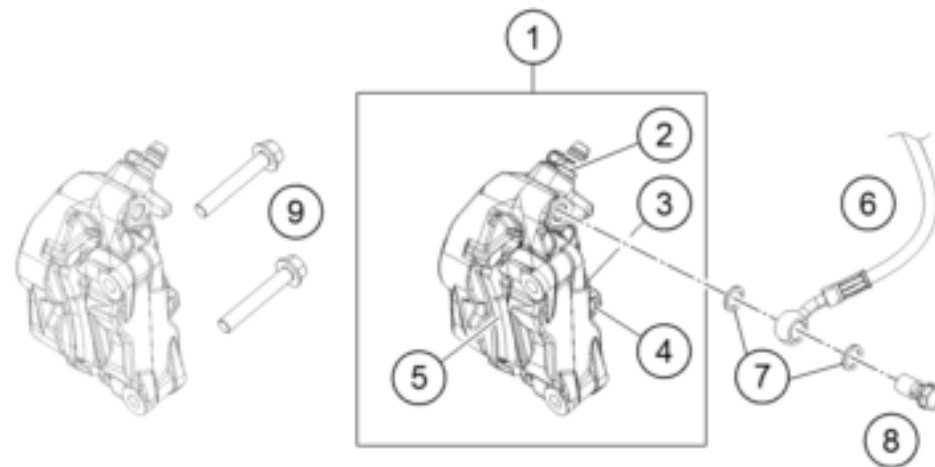

FRONT BRAKE CALIPER

125 DUKE, silver EU 2021

POS	PARTNUMBER	PARTNAME	PIECE
1	90113015000	BRAKE CALIPER RADIAL	1
2	90113021000	BLEEDER SCREW	1
3	90113018000	SPRING CLIP	1
4	90113017000	BOLT F. BRAKE PADS	1
5	93813030044	KIT FRONT BRAKE PAD WITH SHIM	1
6	93013036000	Brake hose	1
7	90113026000	COPPER GASKET	2
8	90113013000	BANJO SCREW	1
9	J01008050S	HH COLLAR SCREW M8X1X50 SW12SS	2

179011360

18355

* NEW PART

X ON DEMAND