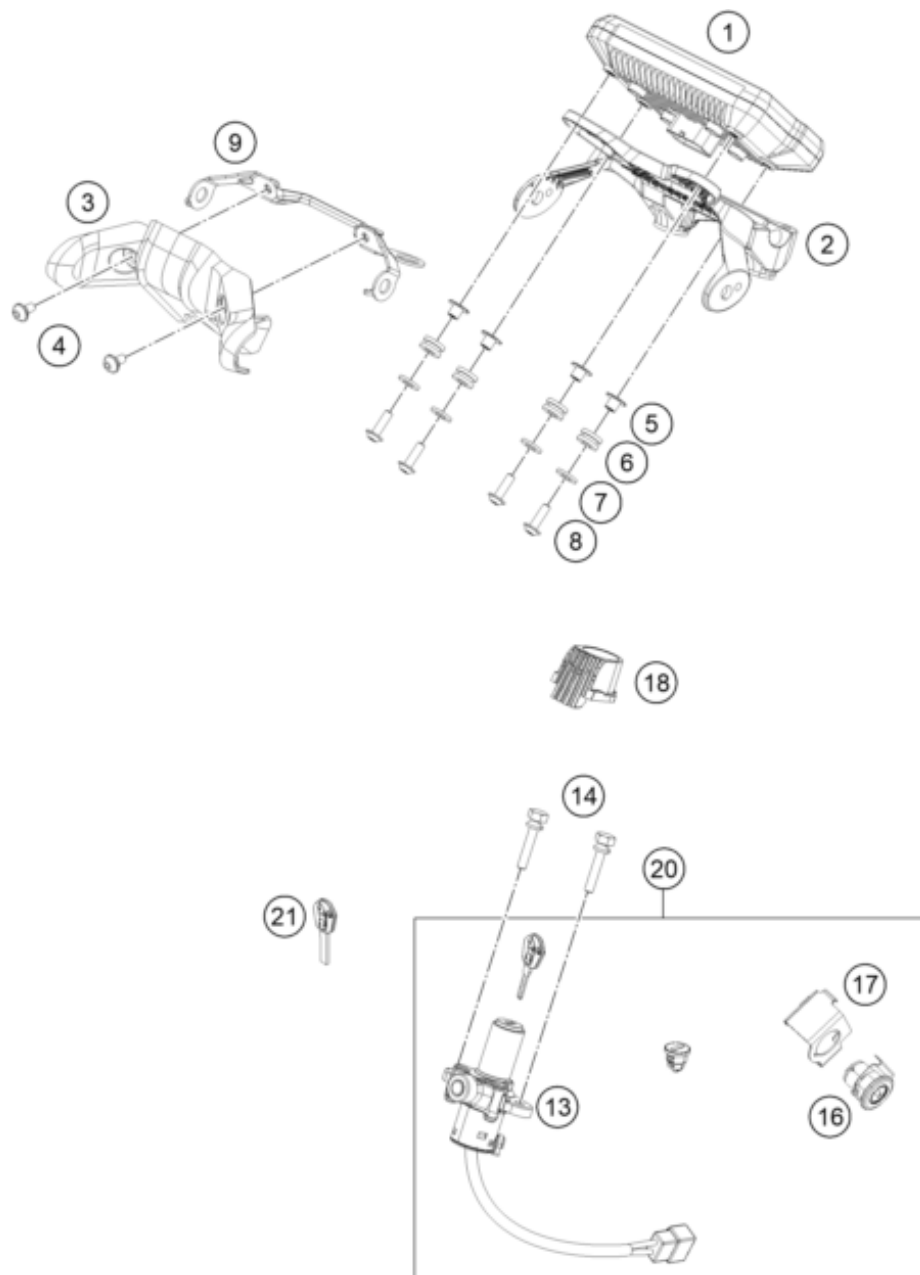

179011390

18356

* NEW PART

X ON DEMAND

POS	PARTNUMBER	PARTNAME	PIECE
1	93014040100	lamp tail MY17	1
2	93014040040	Washer	2
3	93014040020	Rubber grommet tail light left	1
4	93014040030	Washer	2
5	93014040010	Rubber bushing	2
6	90114047000	LICENSE PLATE ILLUMINATION	1
7	93014026000	Indicator front rh	1
8	93014025000	Indicator front lh	1
9	J125100003	WASHER PLAIN 10,5	2
10	J06797100183	Toothed washer, M10	2
11	J934100006	Nut hex thin-M10x1.25	2
12	J981420133	SHEET MET.SCR. DIN 7981 4,2X13	2
13	90514036100	FLASHER REAR R/S	1
14	90514035100	FLASHER REAR L/S	1
15	93014013000	Support	1
16	93014015000	Rubber bushing	2
17	93014014000	Rubber bushing	1
18	93008040000	Screw M6X1X13	4
19	94314001044	lamp head	1
24	93014019100	Holder headlamp LED	1
25	93014099000	Kit LED lamp Bush	1
27	93008084010	Range change metal nut M6	2
30	J934100001	Hex nut, M10	2
31	93008020060	Screw M6X1X9	1
32	93014049000	Rubber grommet tail light right	1
36	90508006003	AH SCREW M6X1X20	1
37	93014018100	Collar head lamp holder MTG	1
38	93014017000	Rubber bushing	1

179011412

56401

* NEW PART

X ON DEMAND

POS	PARTNUMBER	PARTNAME	PIECE
1	94314069000	Dashboard	1
2	93014064000	Holder handsbar CUM TFT speedo	1
3	93014064100	Back cover TFT holder	1
4	93008020060	Screw M6X1X9	2
5	93014062010	Collar TFT speedo small	4
6	90507040001	RUBBER SLEEVE	4
7	93308015010	Washer, license plate holder support	4
8	J031060183	Roundhead screw M5X18	4
9	93014064200	Bracket TFT Cover black	1
13	93011066044	Ignition lock complete	1
14	93011064100	Special screw for ignition lock	2
16	90107050050	SEAT LOCK	1
17	93007051000	Retaining bracket	1
18	93011066010	Positioning rubber	1
20	90111066144	Lock set	1
21	90111067100	BLANK KEY 125/200 DUKE	x