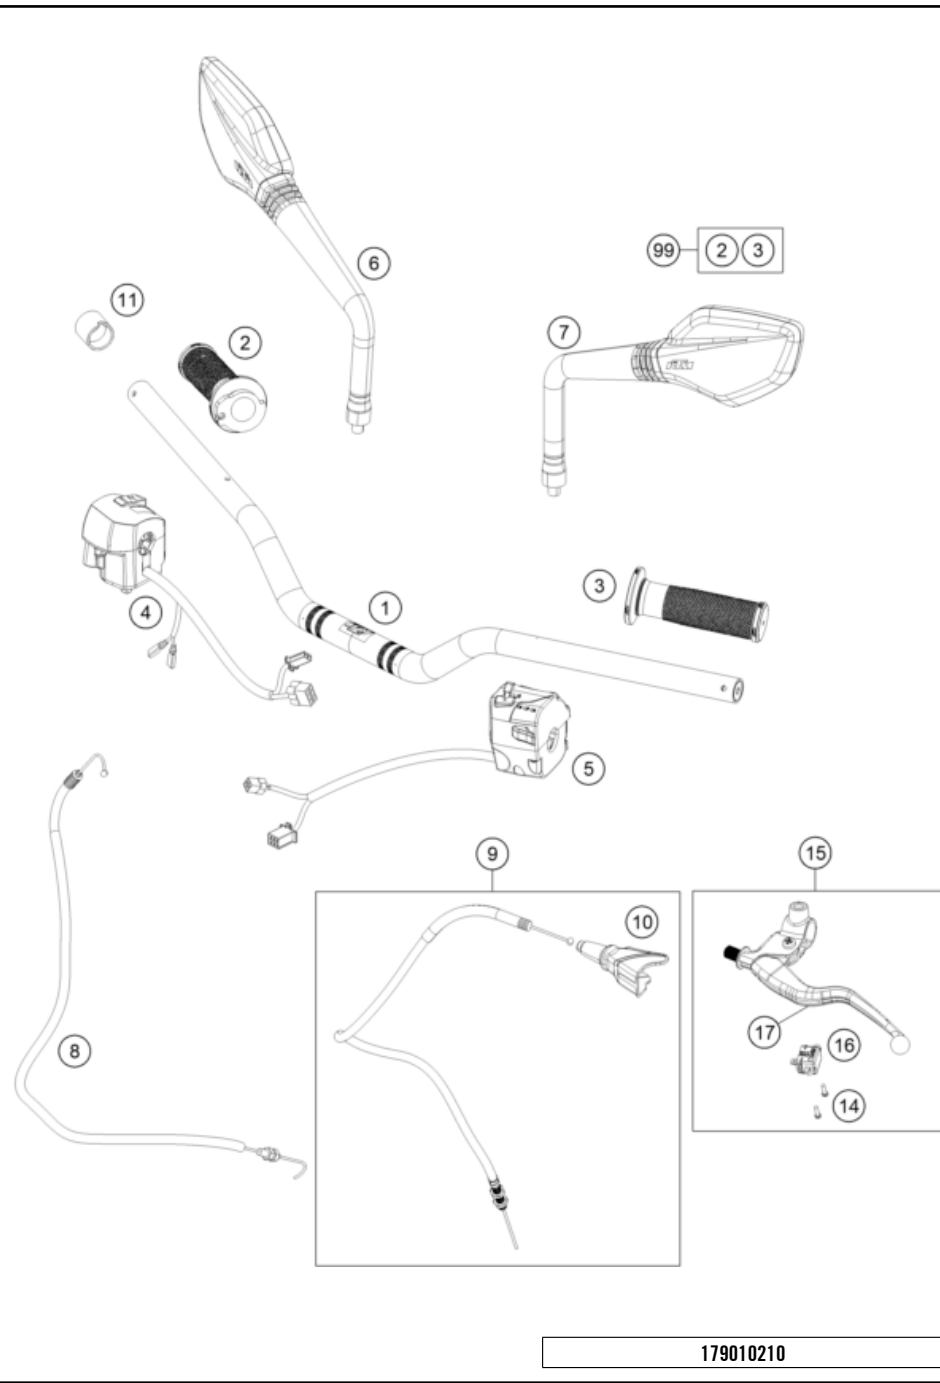

POS	PARTNUMBER	PARTNAME	PIECE
1	93101001100	Assembly leg lh 200 HD	1
2	93101002100	Fork leg r/s cpl.	1
3	93001034033	Upper triple clamp GDC	1
4	93001032133	assembly lower triple clamp GDC	1
5	90101080044	STEERING HEAD BEARING-KIT	1
6	90101086000	protection cap	1
7	90101036000	adjusting ring steering head	1
8	90501044000	steering head screw	1
9	93014064000	Holder handsbar CUM TFT speedo	1
10	J912080293	Bolt socket-M8X1.25XI 29Xblack	4
11	93001038000	Handlebar clamp	1
12	93032060030	Sleeve clutch cable guide	1
13	93001044000	hexagon socket screw M10X1.25X72 8.8	2
14	90101042000	WASHER 10,5X32X2	4
15	90101040000	RUBBER BUSHING	4
16	93001041000	Spacer tube 10.2X12X42	2
17	J982101253	SELF L. NUT M10X1,25 H11 WS17	1
18	43570624	Dirt scarper SKF 43mm black	2
19	43570623	Shaft seal SKF 43x52,9x11,4 black	2
20	43570618	Guide bushing 42x44x20	2
21	48601166S1	Fork Fluid Viscosity 4.0 5L	1
22	40140024	O-ring 43x2 NBR70 siliconized yellow	2
23	93013055000	Hose clamp	1
24	90113055010	sleeve for hose clamp	2
25	J021060156	AH SCREW M6X15 10.9	2
26	93032059000	Bracket clutch cable guide	1
27	93032060020	RUBBER CLUTCH CABLE GUIDE	1
28	90212582001	side reflector, front	2
29	90501045000	AH SCREW M8X1.25X30	8
40	93001007033	assembly fork pipe rh.	1
41	93001006033	assembly fork pipe lh.	1
98	90101000010	REP. KIT FORK KPL.	x

179010110

18344

* NEW PART

X ON DEMAND

POS	PARTNUMBER	PARTNAME	PIECE
1	93002001000	Handlebar	1
2	90102010100	THROTTLE GRIP	1
3	90502039000	FIXED GRIP	1
4	95802010000	Switch Control RH	1
5	93011070000	Light switch	1
6	93012041000	Mirror right	1
7	93012040000	Mirror left	1
8	93002091000	Throttle cable 125	1
9	93002090000	Clutch cable	1
10	90102016000	PROTECTION CAP THROTTLE CABLE	1
11	93011074010	Distance holder handlebar switch	1
14	90232014002	Screw pan cross M3x0.5	2
15	28302031033	Clutch assembly compl.	1
16	90111149000	Clutch switch	1
17	93002031000	Clutch lever - NON Adjustable	1
99	90102121000	GRIP SET	1