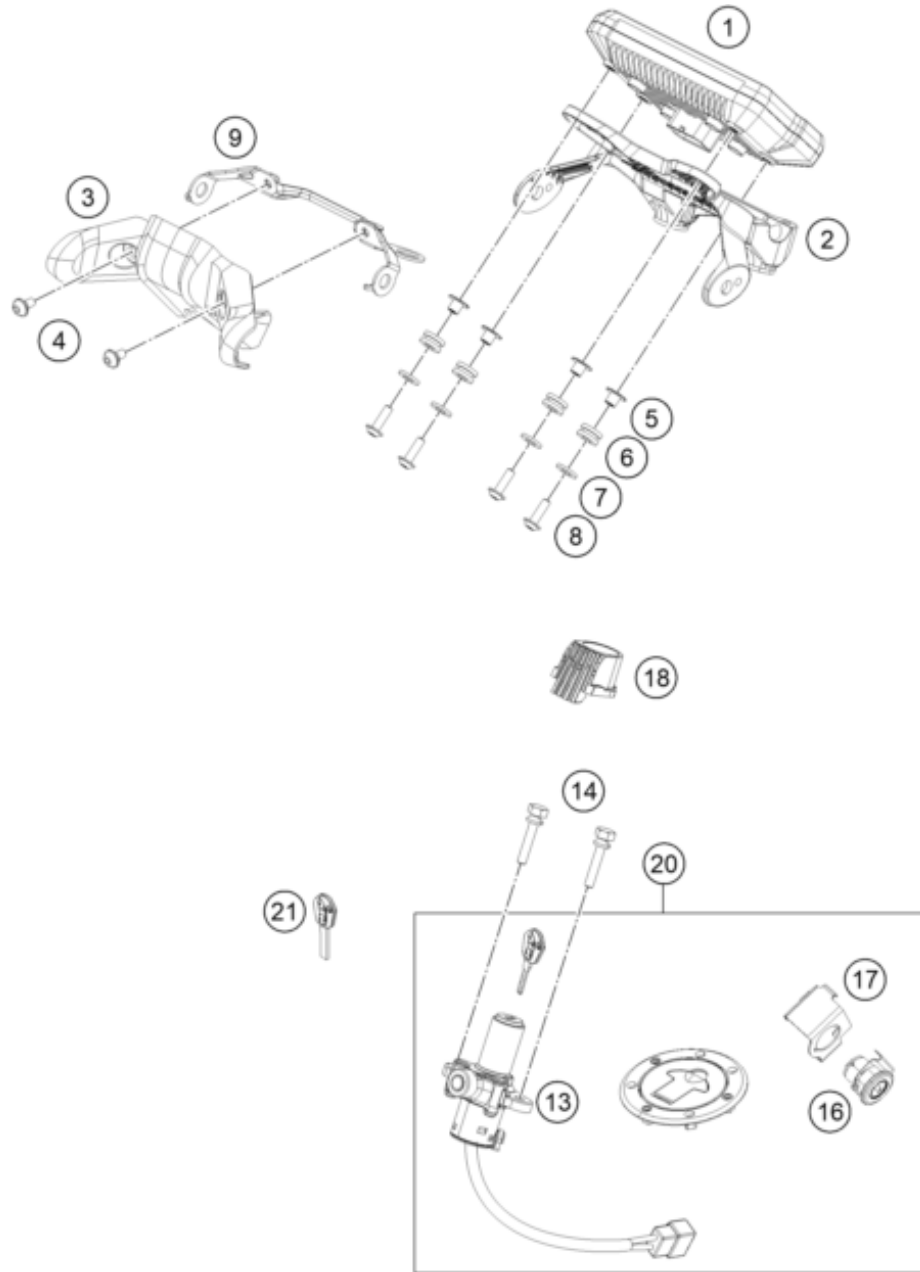

179011390

18356

* NEW PART

X ON DEMAND

POS	PARTNUMBER	PARTNAME	PIECE
1	93014040100	lamp tail MY17	1
2	93014040040	Washer	2
3	93014040020	Rubber grommet tail light left	1
4	93014040030	Washer	2
5	93014040010	Rubber bushing	2
6	90114047000	LICENSE PLATE ILLUMINATION	1
7	93014026000	Indicator front rh	1
8	93014025000	Indicator front lh	1
9	J125100003	WASHER PLAIN 10,5	2
10	J06797100183	Toothed washer, M10	2
11	J934100006	Nut hex thin-M10x1.25	2
12	J981420133	SHEET MET.SCR. DIN 7981 4,2X13	2
13	90514036100	FLASHER REAR R/S	1
14	90514035100	FLASHER REAR L/S	1
15	93014013000	Support	1
16	93014015000	Rubber bushing	2
17	93014014000	Rubber bushing	1
18	93008040000	Screw M6X1X13	4
19	94314001044	lamp head	1
24	93014019100	Holder headlamp LED	1
25	93014099000	Kit LED lamp Bush	1
27	93008084010	Range change metal nut M6	2
30	J934100001	Hex nut, M10	2
31	93008020060	Screw M6X1X9	1
32	93014049000	Rubber grommet tail light right	1
36	90508006003	AH SCREW M6X1X20	1
37	93014018100	Collar head lamp holder MTG	1
38	93014017000	Rubber bushing	1

219401410

56401

* NEW PART

X ON DEMAND

POS	PARTNUMBER	PARTNAME	PIECE
1	94314069000	Dashboard	1
2	93014064000	Holder handsbar CUM TFT speedo	1
3	93014064100	Back cover TFT holder	1
4	93008020060	Screw M6X1X9	2
5	93014062010	Collar TFT speedo small	4
6	90507040001	RUBBER SLEEVE	4
7	93308015010	Washer, license plate holder support	4
8	J031060183	Roundhead screw M5X18	4
9	93014064200	Bracket TFT Cover black	1
13	93011066044	Ignition lock complete	1
14	93011064100	Special screw for ignition lock	2
16	90107050050	SEAT LOCK	1
17	93007051000	Retaining bracket	1
18	93011066010	Positioning rubber	1
20	90211066144	Lock set cpl.	1
21	90111067100	BLANK KEY 125/200 DUKE	x
21	90111067000	KEY	1