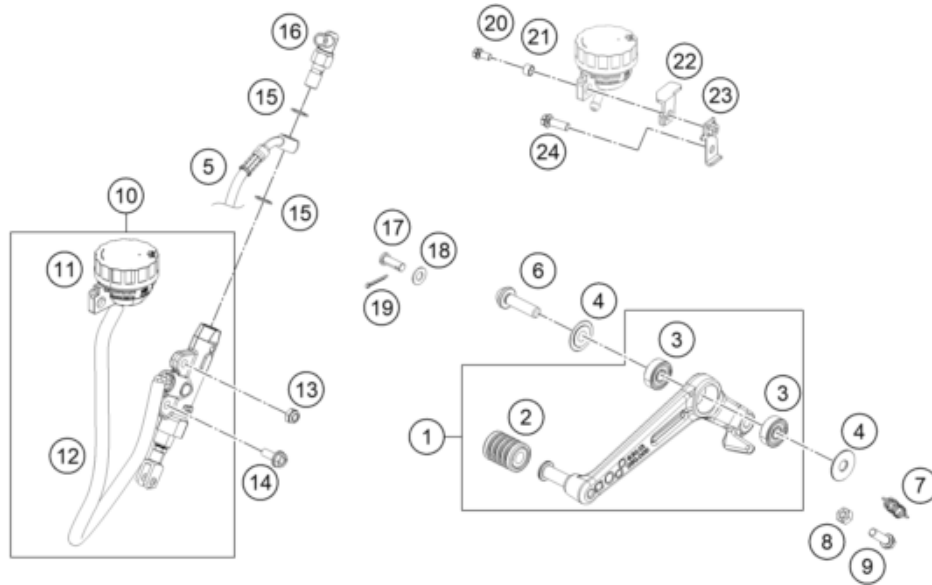

56051

* NEW PART

X ON DEMAND

FRONT BRAKE CONTROL

125 DUKE, black 2022 EU 2022

POS	PARTNUMBER	PARTNAME	PIECE
1	93013001044	Hand brake cylinder complete D13	1
2	93013002000	Hand brake lever loose	1
3	90111050000	brake light switch, front	1
4	90113026000	COPPER GASKET	2
5	90113013000	BANJO SCREW	1
6	93013035000	Brake hose	1
7	90111050050	WIRE BRAKE LIGHT SWITCH FRONT	1

179011310

49397

* NEW PART

X ON DEMAND

POS	PARTNUMBER	PARTNAME	PIECE
1	93013050033	Footbrake lever complete	1
2	90134035000	GEAR SHIFT LEVER RUBBER	1
3	J625060800	BALL BEARING 608	2
4	90134031020	thrust washer, gear shift lever	2
5	93013037000	Brake hose	1
6	90134034300	BOLT SHIFT LEVER silver	1
6	90534034300	BOLT SHIFT LEVER black	1
7	90113052000	brake pedal spring	1
8	J934060001	nut hex thick	1
9	J025060203	HH COLLAR SCREW M6X20 SW10	1
10	93013060000	Rear master cylinder	1
11	90113009000	BRAKE FLUID RESERVOIR CPL.	1
12	93313073000	reservoir tube kit	1
13	J926060006	nut hex flanged	1
14	90130059000	HH COLLAR SCREW M6X16	1
15	90113026000	COPPER GASKET	2
16	90111051000	brake light switch, rear	1
17	90113057000	pin for fork end	1
18	90103040001	PLAIN WASHER 6,4X12X1	1
19	J094020153	splint pin 2x15mm	1
20	J025060181	Hex collar screw M6X18	1
21	93035065020	Spacer bushing	1
22	93013068010	Bracket, reservoir	1
23	93013068000	Sheet	1
24	J025050103	HH-COLLAR SCREW M5X10	1