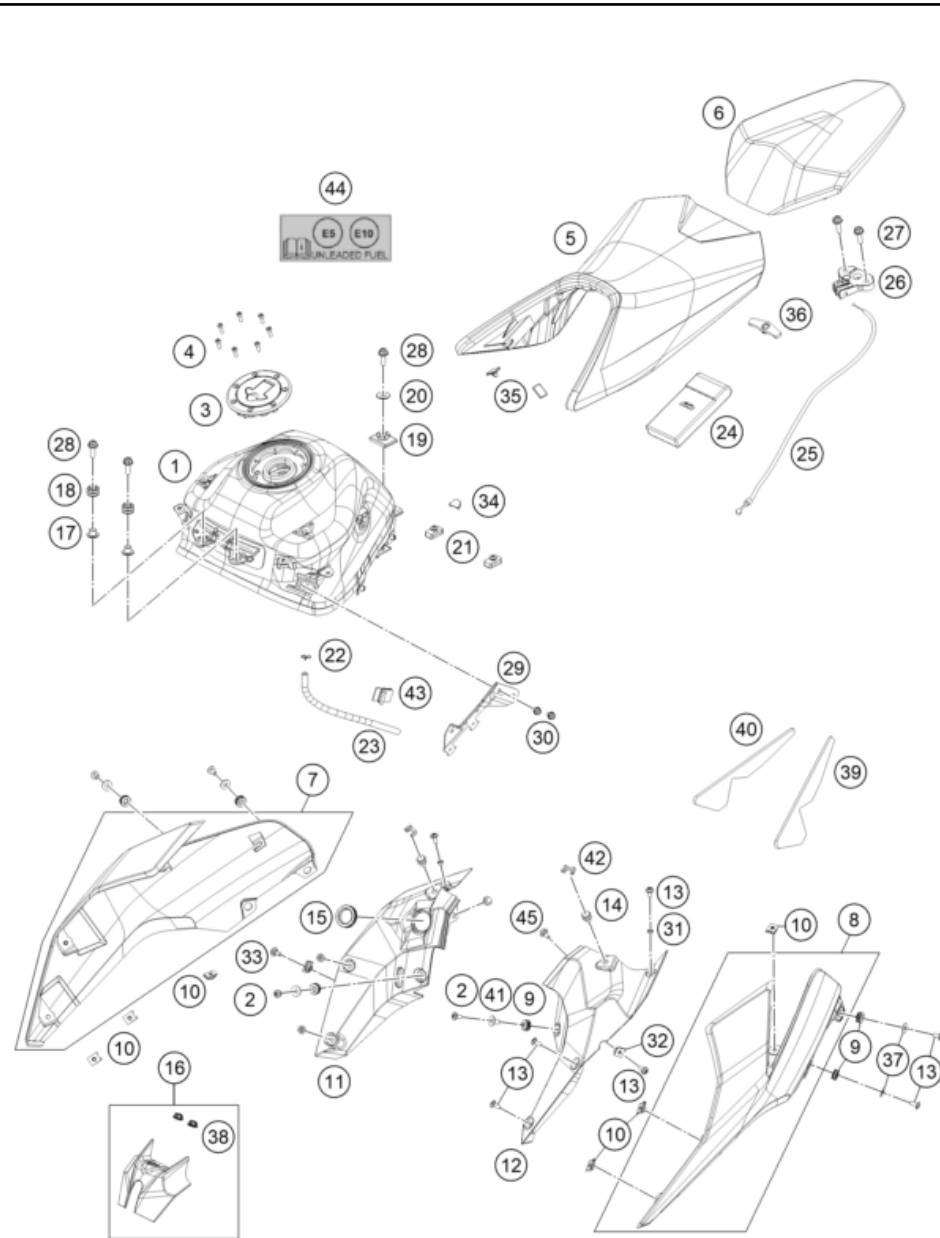

219430710

POS	PARTNUMBER	PARTNAME	PIECE
1	93007113000	Fuel tank	1
2	90508006003	AH SCREW M6X1X20	2
3	93807008000	Fuel tank cap	1
4	J912050151	AH SCREW M5X14 BLACK	7
5	93007040000	Rider seat	1
6	93007047000	Seat passenger complete	1
7	93008051000KC	DUKE 250 T.COVER RHJP181207 DARK GAL MAT	1
8	93008050000KC	DUKE 250 T.COVER LH JP181206 DARK GALVAN	1
9	93008050040	Rubber bushing	6
10	93003077000	Clip nut M6	6
11	93008055000	Inner cover right	1
12	93008056000	Inner cover left	1
13	90508006001	SOCKET HEAD BOLT M6X12	10
14	93008048000	Special screw	2
15	93035065010	Rubber bushing	1
16	93008057033	Cover for ignition lock complete	1
17	93008034000	Bushing	2
18	90507013006	GROMMET TANK MOUNTING	2
19	93007014000	Tank guard rear	1
20	90111060010	WASHER PLAIN 8,4X25X2	1
21	93007040010	Seat cowl pad	2
22	90507017000	HOSE CLAMP	1
23	93015029050	Hose active carbon filter	1
24	90529099000	TOOLKIT	1
25	93007052000	Cable seat lock	1
26	93007050000	Sseat lock ZSB	1
27	J025060203	HH COLLAR SCREW M6X20 SW10	2
28	J025080253	Hexagon screw M8X25	3
29	93015102000	Fastening	1
30	J025060103	HH COLLAR SCREW M6X10 SW10	2
31	93008044000	Sleeve spoiler inner RR MTG	2
32	90103097000	clip nut	2
33	90108076000	SPECIAL SCREW M6X12X3	1
34	93008059000	Rubber cap tank	4
35	90507047041	SEAT DUMPER SOZIUS SEAT	2
36	93007046000	Seat cowl pad	1
37	93008050050	Washer 6.2X20X1.5	4

56139

* NEW PART

X ON DEMAND