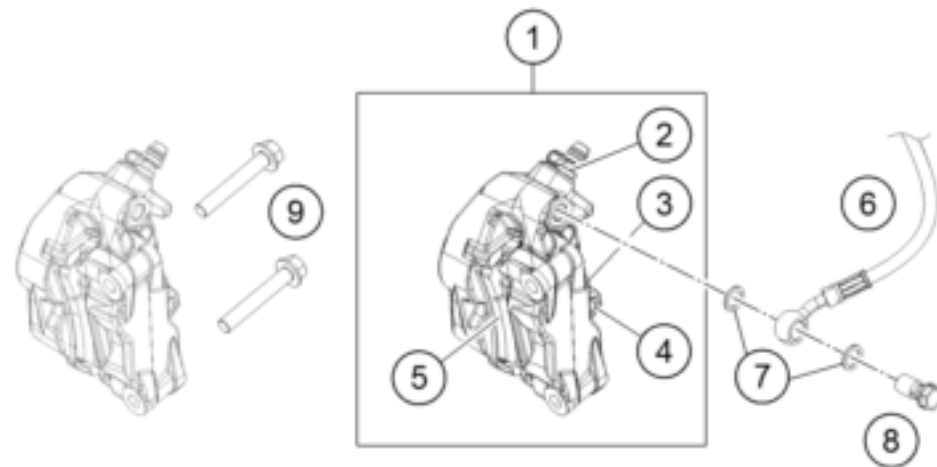

FRONT BRAKE CALIPER

125 DUKE, black 2022 EU 2022

POS	PARTNUMBER	PARTNAME	PIECE
1	90113015000	BRAKE CALIPER RADIAL	1
2	90113021000	BLEEDER SCREW	1
3	90113018000	SPRING CLIP	1
4	90113017000	BOLT F. BRAKE PADS	1
5	93813030044	KIT FRONT BRAKE PAD WITH SHIM	1
6	93013036000	Brake hose	1
7	90113026000	COPPER GASKET	2
8	90113013000	BANJO SCREW	1
9	J01008050S	HH COLLAR SCREW M8X1X50 SW12SS	2

179011360

18355

* NEW PART

X ON DEMAND