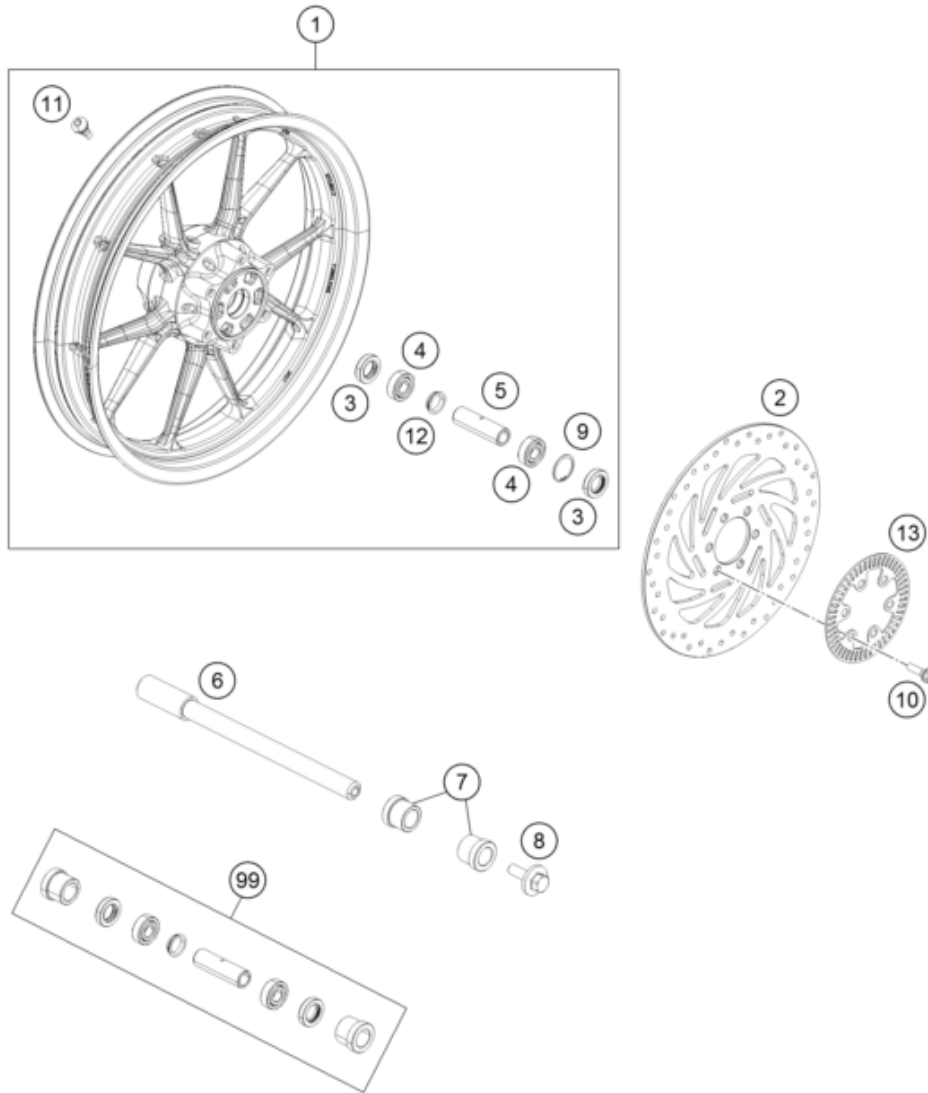

56026

* NEW PART

X ON DEMAND

DECAL

125 DUKE, black 2022 EU 2022

POS	PARTNUMBER	PARTNAME	PIECE
1	94008099200	DECAL KIT BLACK DUKE 125 MY21	1
3	93001045000	Decal Fork front WP	2

219400830

56141

* NEW PART

X ON DEMAND

FRONT WHEEL

125 DUKE, black 2022 EU 2022

POS	PARTNUMBER	PARTNAME	PIECE
1	93009001044EB	Front wheel cpl. orange	1
2	93309060000	Brake disc front 320MM	1
3	J760223508	SHAFT SEAL RING 22X35X8	2
4	J625062023	BALL BEARING 6202	2
5	90109011000	Spacer front wheel	1
6	93009081000	Front axle	1
7	90209083000	BEARING BUSHING	2
8	90109082000	flanged bolt M8	1
9	J472035150	Circlip 35X1,5	1
10	90110062000	SPECIAL SCREW M8X25 SELF LOCK.	6
11	90109076000	VALVE CPL.	1
12	90109011001	Fixation bearing spacer tube	1
13	93042020000	SENSORRING ABS	1
99	90109015100	FRONT WHEEL REP. KIT	1