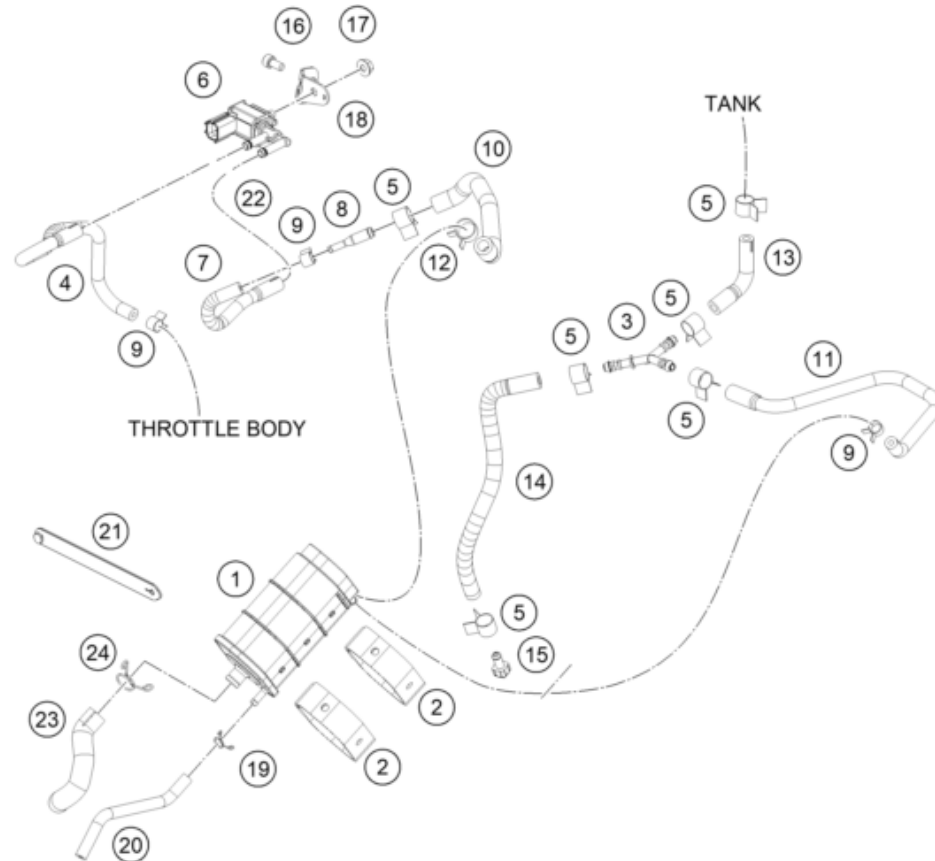

219401430

56048

* NEW PART

X ON DEMAND

EVAPORATIVE CANISTER

125 DUKE, black 2022 EU 2022

POS	PARTNUMBER	PARTNAME	PIECE
1	93015001000	Activated carbon filter	1
2	93015003000	Rubber band	2
3	90507015000	CONNECTOR Y SHAPE	1
4	J600000414000	Hose PV-DKK	1
5	90607017003	SPRING BAND CLAMP D13	6
6	90607830000	Valve purge	1
7	J600000412000	Hose Y-PV	1
8	90207016004	CONNECTOR TUBE EVAP	1
9	90607017002	CLAMP D9	3
10	J600000813700	Hose ACF-Y	1
11	93015017000	Y connection	1
12	90607017001	SPRING BAND CLAMP 15X10	1
13	93015026000	Pre-formed hose	1
14	90515023000	TUBE CONNECTOR TO PLUG	1
15	90515011000	PLUG FUEL DRAIN	1
16	J912060123	hexagon socket screw M6X12	1
17	J926060006	nut hex flanged	1
18	94115032050	BRACKET VALVE PURGE	1
19	90107013008	CLAMP	1
20	93015029000	Hose active carbon filter	1
21	J330000514900	Cable ties	2
22	J310000801300	Hose clamp 12.5 x 8 SW	2
23	J600001108800	Drain hose	1
24	J310000201300	clamp	1