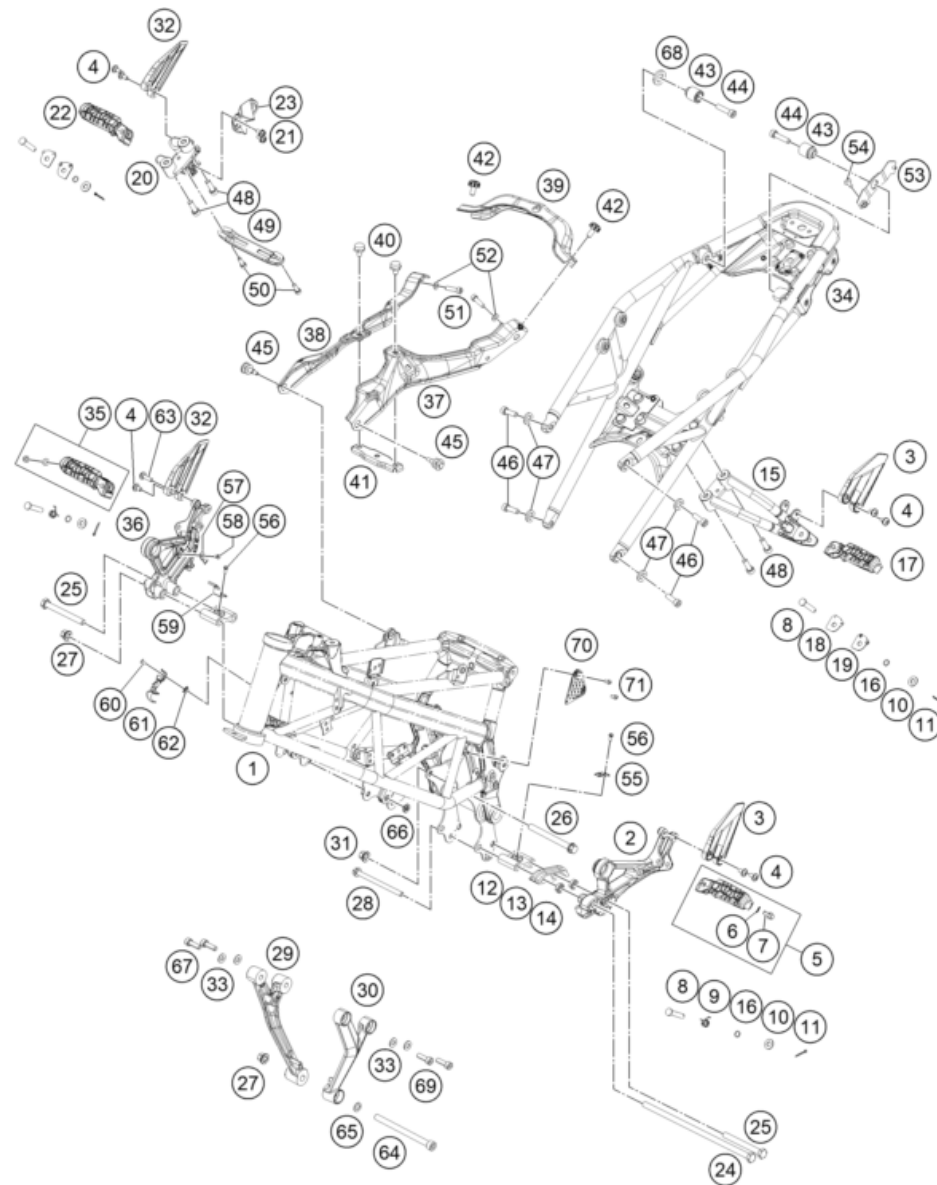

209300310

POS	PARTNUMBER	PARTNAME	PIECE
39	93003002030	Bracket seat mount loose	1
40	93007044000	Retaining pin	2
41	93003001070	Seat cowl front complete	1
42	93008023000	Rubber buffer	2
43	93007047033	Seat support complete	2
44	J912080303	hexagon socket screw M8X30	2
45	93007046050	Screw	2
46	93003002070	hexagon socket screwM8X1.25X25	4
47	J125080001	Washer M8	4
48	90103098000	BOLT	4
49	93003056000	Passenger footrest bracket	1
50	J912060143	Hex socket screw M6X14	2
51	93008019070	hexagon socket screw M8X31	2
52	J125080002	Washer plain	2
53	93006040060	Retaining bracket	1
54	J005050123	FLAT HEAD SCREW M5X12 PH	1
55	90111045050	CABLE BRACKET	1
56	90103032000	FLANGED BOLT M6X14	2
57	93013041000	Retaining bracket	1
58	J025060109	HH-COLLAR SCREW M6X10 SW8	1
59	93013026000	Support	1
60	J031050121	Roundhead screw M4X12	1
61	93032059010	Guide clutch cable	1
62	90108050001	CLIP NUT M5	1
63	93008043000	Screw M6X1X25	1
64	J912101283	Hexagon screw M10X128	1
65	J125100009	Washer M10	1
66	90108023100	Clip	2
67	J912080226	Bolt socket-M8X1.25X122Xcl8.8Xbl	2
68	J125140003	Washer - plain	1
69	J912080251	Hexagon screw M8X25	2
70	93008041060	guard ih	1
71	J031060106	SCREW BUTTON HEAD-M5X0.8XL 8XB	2

56140

* NEW PART

X ON DEMAND