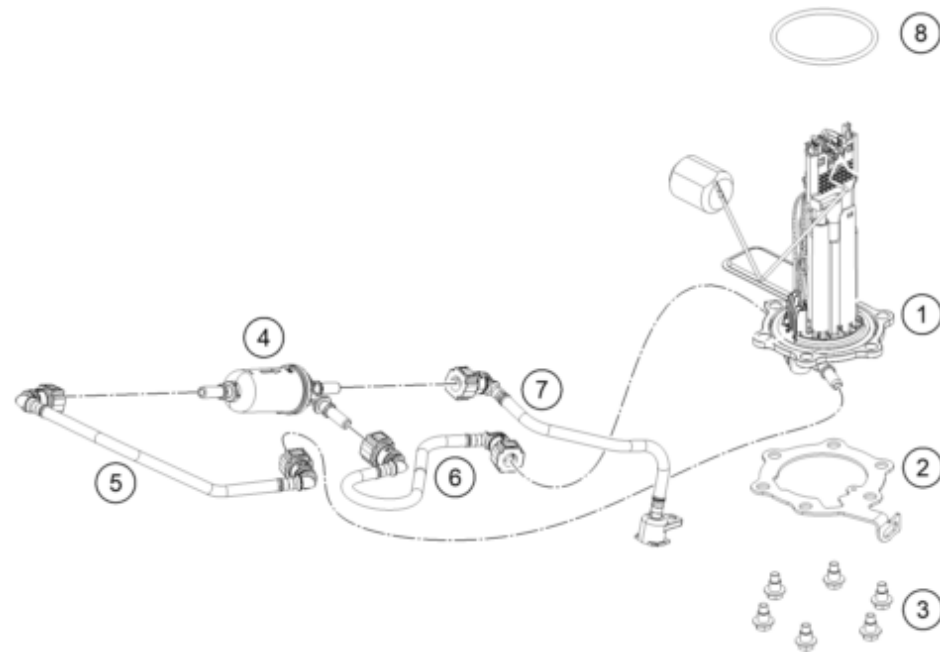

219430710

56139

* NEW PART

X ON DEMAND

FUEL PUMP

125 DUKE, black 2022 EU 2022

POS	PARTNUMBER	PARTNAME	PIECE
1	93307088000	Fuel pump	1
2	93041007000	Flange for fuel pump	1
3	J025060128	BOLT FLANGE- M6 X 1 X L12.8 XBRT XST	6
4	93807018000	fuel filter	1
5	93007016100	Fuel hose	1
6	93007015000	Fuel hose	1
7	93141013000	Injector upper part with hose complete	1
8	93007089000	Fuel pump seal	1