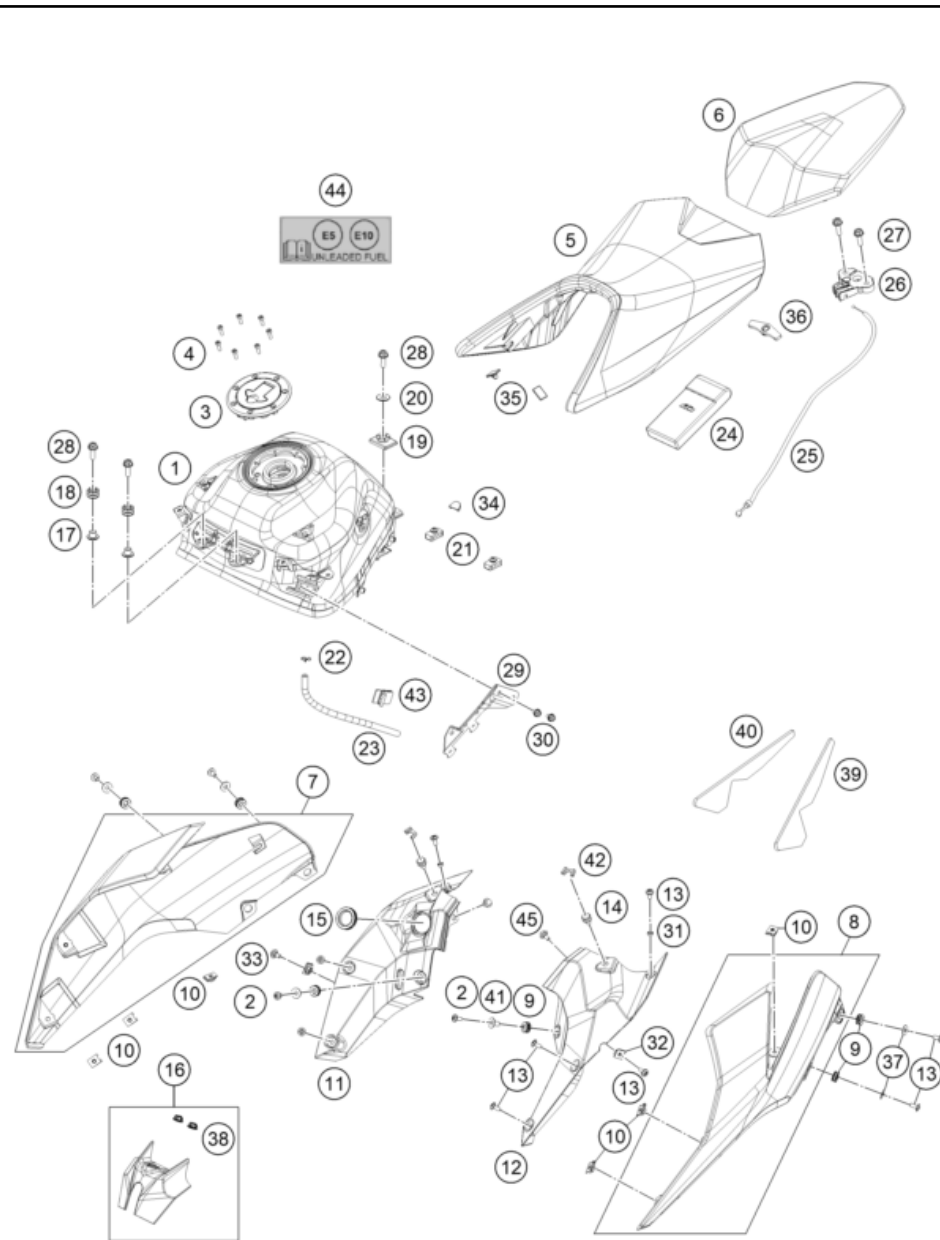

POS	PARTNUMBER	PARTNAME	PIECE
38	93011068010	Rubber grommet ignition lock cover	2
39	93007025020	Tape cover LH	1
40	93007025010	Tape cover RH	1
41	93014051000	Sleeve-illumination bkt	2
42	93008065000	Rubber grommet tank spoiler	2
43	90107029000	BRACKET DRAIN TUBE CPL.	1
44	21007098000	Sticker fuel labelling	1
45	93008020060	Screw M6X1X9	2

219430710

56139

* NEW PART

X ON DEMAND