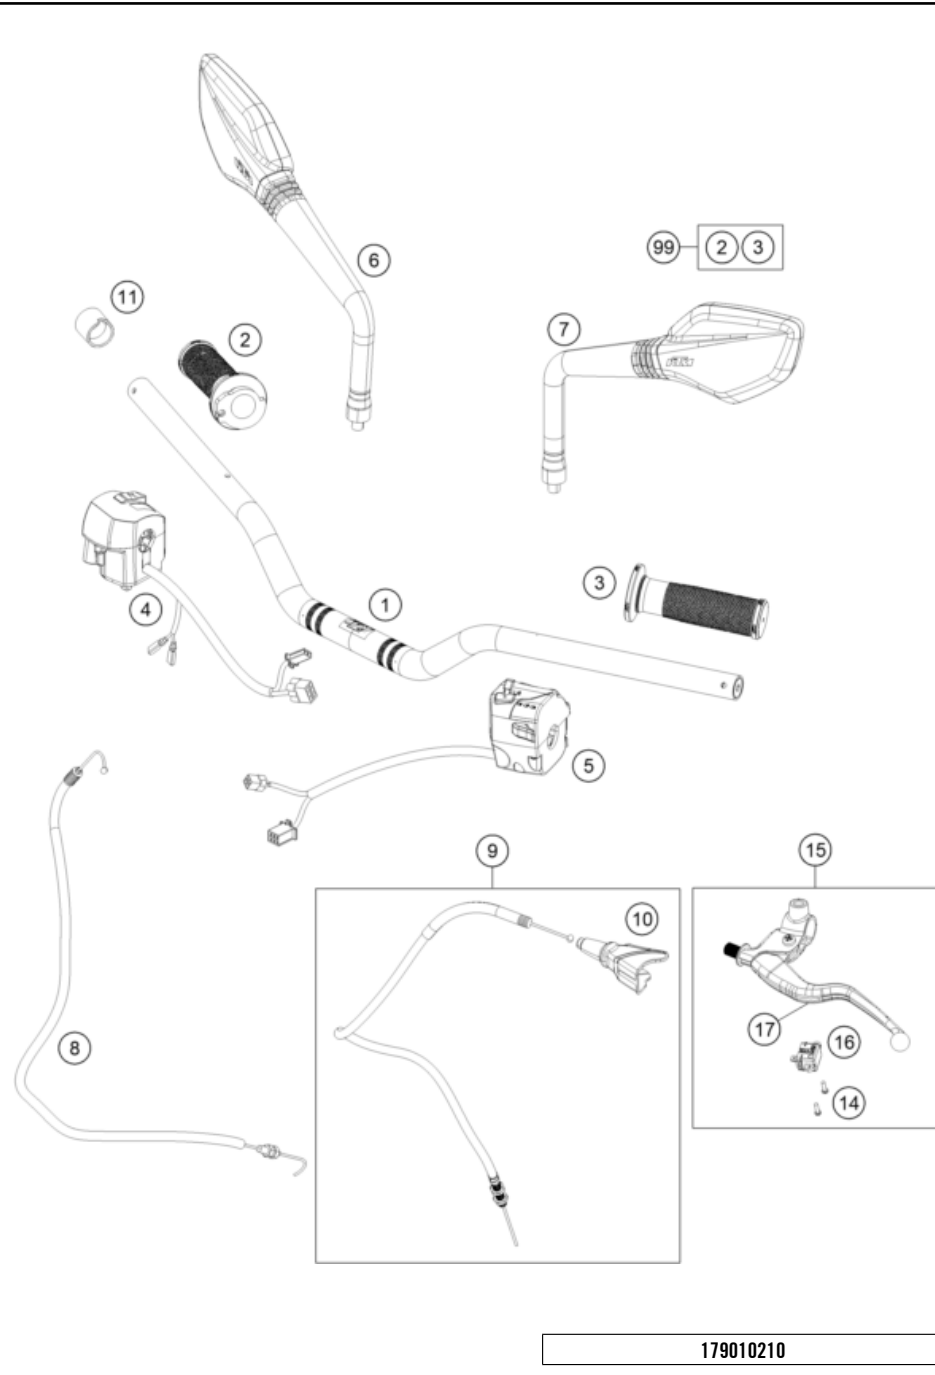

HANDLEBAR, CONTROLS

125 DUKE, black 2022 EU 2022

POS	PARTNUMBER	PARTNAME	PIECE
1	93002001000	Handlebar	1
2	90102010100	THROTTLE GRIP	1
3	90502039000	FIXED GRIP	1
4	95802010000	Switch Control RH	1
5	93011070000	Light switch	1
6	93012041000	Mirror right	1
7	93012040000	Mirror left	1
8	93002091000	Throttle cable 125	1
9	93002090000	Clutch cable	1
10	90102016000	PROTECTION CAP THROTTLE CABLE	1
11	93011074010	Distance holder handlebar switch	1
14	90232014002	Screw pan cross M3x0.5	2
15	28302031033	Clutch assembly compl.	1
16	90111149000	Clutch switch	1
17	93002031000	Clutch lever - NON Adjustable	1
99	90102121000	GRIP SET	1

179010210

56050

* NEW PART

X ON DEMAND