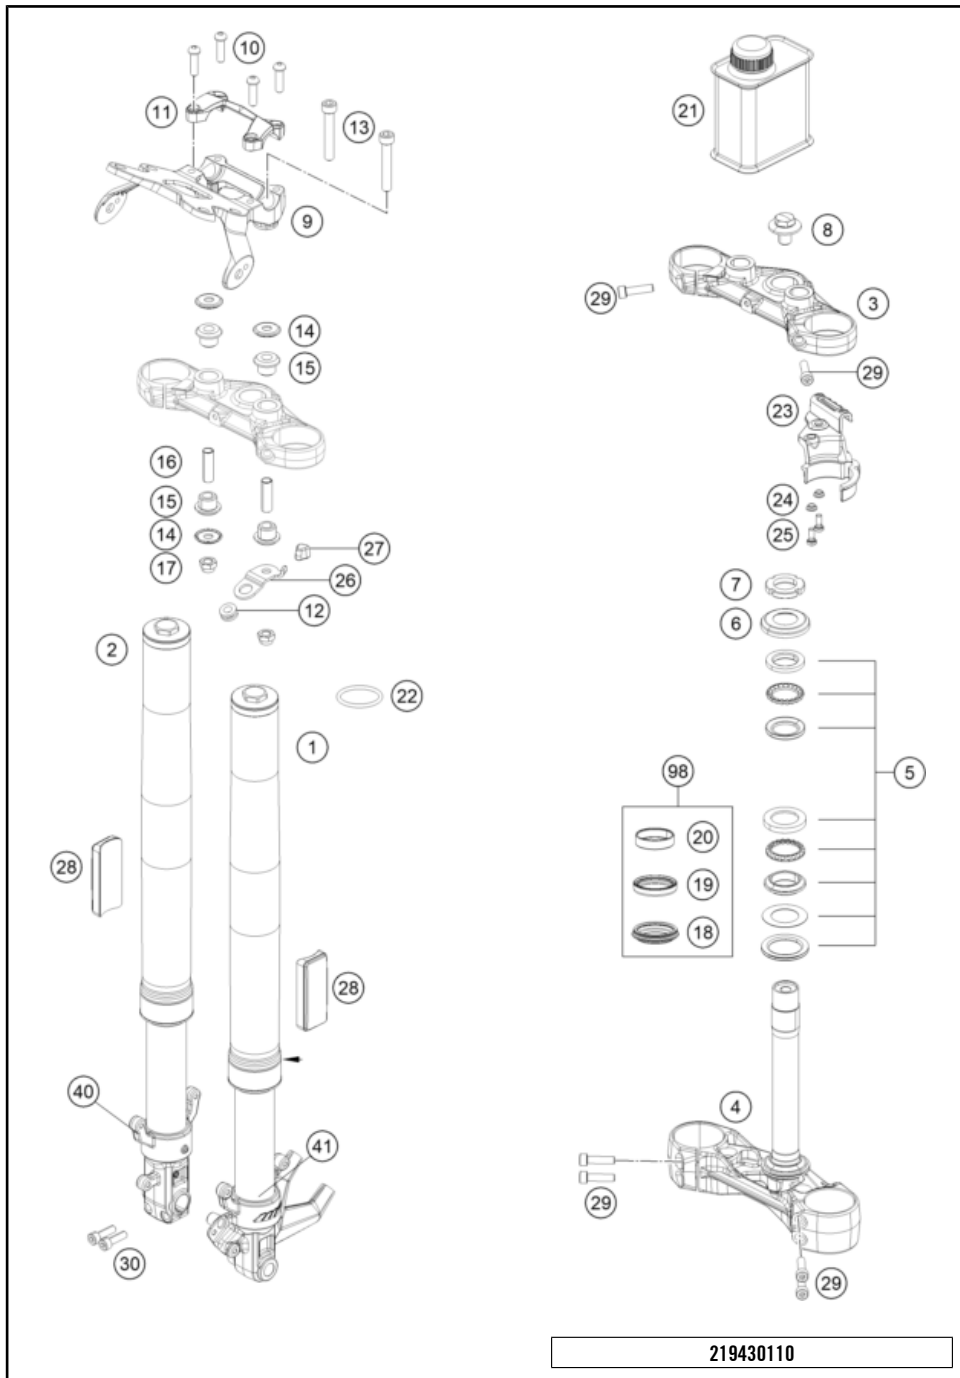

FRONT FORK, TRIPLE CLAMP

125 DUKE, black 2022 EU 2022

POS	PARTNUMBER	PARTNAME	PIECE
1	94301001000	Fork leg left	1
2	94301002000	Fork leg right	1
3	93001034033	Upper triple clamp GDC	1
4	93001032133	assembly lower triple clamp GDC	1
5	90101080044	STEERING HEAD BEARING-KIT	1
6	90101086000	protection cap	1
7	90101036000	adjusting ring steering head	1
8	90501044000	steering head screw	1
9	93014064000	Holder handsbar CUM TFT speedo	1
10	J912080293	Bolt socket-M8X1.25XI 29Xblack	4
11	93001038000	Handlebar clamp	1
12	93032060030	Sleeve clutch cable guide	1
13	93001044000	hexagon socket screw M10X1.25X72 8.8	2
14	90101042000	WASHER 10,5X32X2	4
15	90101040000	RUBBER BUSHING	4
16	93001041000	Spacer tube 10.2X12X42	2
17	J982101253	SELF L. NUT M10X1,25 H11 WS17	1
18	43570624	Dirt scarper SKF 43mm black	2
19	43570623	Shaft seal SKF 43x52,9x11,4 black	2
20	43570618	Guide bushing 42x44x20	2
21	48601166S1	Fork Fluid Viscosity 4.0 5L	1
22	40140024	O-ring 43x2 NBR70 siliconized yellow	2
23	93013055000	Hose clamp	1
24	90113055010	sleeve for hose clamp	2
25	J021060156	AH SCREW M6X15 10.9	2
26	93032059000	Bracket clutch cable guide	1
27	93032060020	RUBBER CLUTCH CABLE GUIDE	1
28	90212582001	side reflector, front	2
29	90501045000	AH SCREW M8X1.25X30	8
30	90501045000	AH SCREW M8X1.25X30	2
40	93001007033	assembly fork pipe rh.	1
41	93001006033	assembly fork pipe lh.	1
98	90101000010	REP. KIT FORK KPL.	1