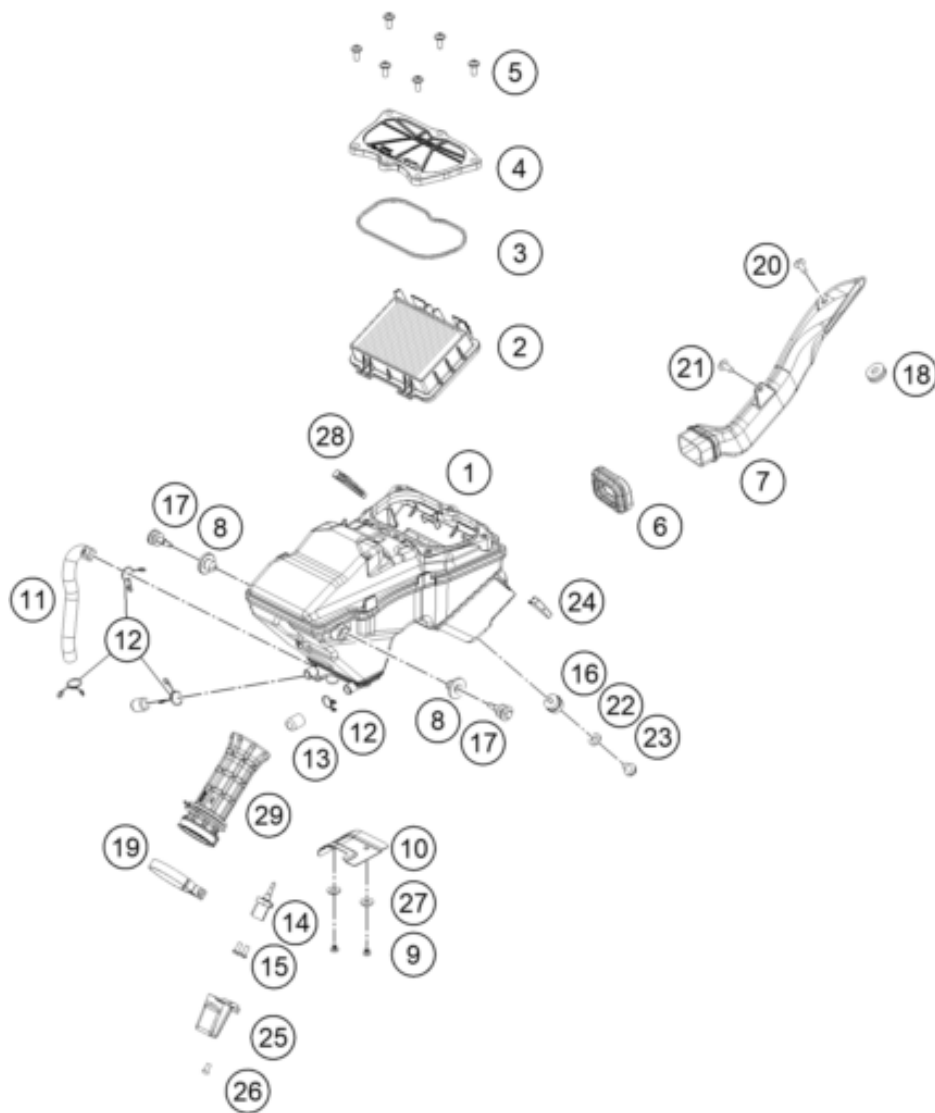

56035

* NEW PART

X ON DEMAND

POS	PARTNUMBER	PARTNAME	PIECE
1	94006001000	Air filter box	1
2	93006015000	FILTER	1
3	93006020050	Seal	1
4	93006002000	Air filter box cover	1
5	93006039000	Flat-head screw M6	4
6	93006001060	Carburetor connection boot	1
7	94306040033	Intake snorkel cmpl.	1
8	93006001080	Damping rubber	2
9	J031050103	Screw Truss M5X0.8	2
10	93006001070	Heat protection	1
11	93030087200	Engine vent hose	1
12	90130087001	HOSE CLAMP	4
13	93030089000	Plug	1
14	93041080000	Intake air temperature sensor	1
15	J005050126	Lens head screw M5X12	2
16	90106001007	SILENT BLOCK AIRFILTER	1
17	93007046050	Screw	2
18	93008019010	Rubber bushing	1
19	90106027100	HOSE CLAMP	1
20	J031050163	CHEESE-HEAD SCREW M5X16	1
21	J031050166	Screw truss M5X16	1
22	J125060004	Washer, M6	1
23	J026060083	HH COLLAR SCREW M6X8 SW10	1
24	93006001015	Rubber cowl pad	1
25	93041080060	SENSOR COVER	1
26	J005050101	Oval head screw M5X10	1
27	90505090050	WASHER ASBESTOS	2
28	93006021000	Distance piece air filter box right	1
29	93006026100	TUBE CONNECTING	1