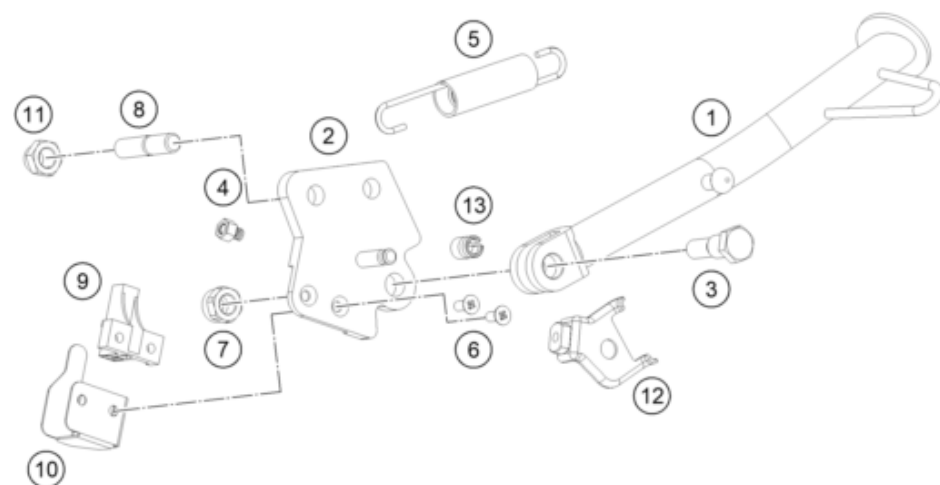

56140

* NEW PART

X ON DEMAND

209300310

POS	PARTNUMBER	PARTNAME	PIECE
39	93003002030	Bracket seat mount loose	1
40	93007044000	Retaining pin	2
41	93003001070	Seat cowl front complete	1
42	93008023000	Rubber buffer	2
43	93007047033	Seat support complete	2
44	J912080303	hexagon socket screw M8X30	2
45	93007046050	Screw	2
46	93003002070	hexagon socket screwM8X1.25X25	4
47	J125080001	Washer M8	4
48	90103098000	BOLT	4
49	93003056000	Passenger footrest bracket	1
50	J912060143	Hex socket screw M6X14	2
51	93008019070	hexagon socket screw M8X31	2
52	J125080002	Washer plain	2
53	93006040060	Retaining bracket	1
54	J005050123	FLAT HEAD SCREW M5X12 PH	1
55	90111045050	CABLE BRACKET	1
56	90103032000	FLANGED BOLT M6X14	2
57	93013041000	Retaining bracket	1
58	J025060109	HH-COLLAR SCREW M6X10 SW8	1
59	93013026000	Support	1
60	J031050121	Roundhead screw M4X12	1
61	93032059010	Guide clutch cable	1
62	90108050001	CLIP NUT M5	1
63	93008043000	Screw M6X1X25	1
64	J912101283	Hexagon screw M10X128	1
65	J125100009	Washer M10	1
66	90108023100	Clip	2
67	J912080226	Bolt socket-M8X1.25X122Xcl8.8Xbl	2
68	J125140003	Washer - plain	1
69	J912080251	Hexagon screw M8X25	2
70	93008041060	guard ih	1
71	J031060106	SCREW BUTTON HEAD-M5X0.8XL 8XB	2

56140

* NEW PART

X ON DEMAND

POS	PARTNUMBER	PARTNAME	PIECE
1	93003023100	Side stand	1
2	93003026100	Side stand bracket	1
3	90103027000	SCREW F. SIDE STAND	1
4	93503029000	Magnet bracket	1
5	90603024000	SIDE STAND SPRING	1
6	J900000501200	screw csk cros-m5x0.8x12xbright	2
7	J982101253	SELF L. NUT M10X1,25 H11 WS17	1
8	93003027000	bolt stud-M10X1.25XL20XBRXPRECOAT	2
9	93511045000	SWITCH SIDE STAND	1
10	28111046000	Shield switch stand side	1
11	93003034000	nut U flang-M10X1.25XHT.8.5XBRT	2
12	95803034000	BRACKET HOLDER MAGNET	1
13	90111040100	Bushing	1