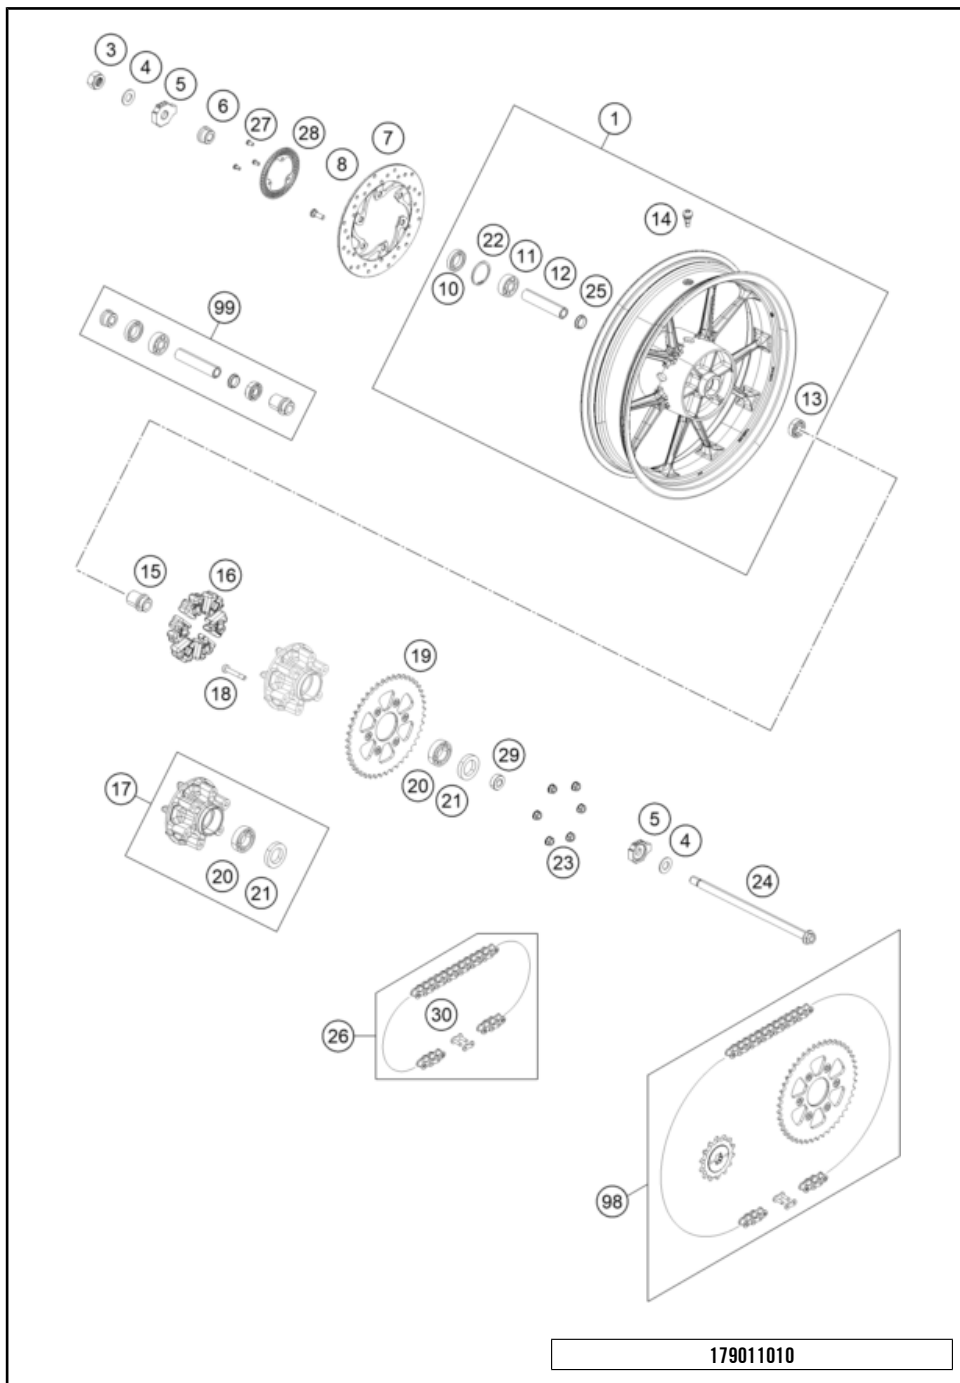

POS	PARTNUMBER	PARTNAME	PIECE
1	93010001044EB	Rear wheel cpl. orange	1
3	90210086000	wheel spindle nut, rear	1
4	90610087000	washer 15.2x30x2	2
5	90110084000	chain tension adjuster, right	1
6	90110013000	SPACER BUSHING REAR WHEEL R/S	1
7	90110060000	rear brake disk D=230mm	1
8	90110062000	SPECIAL SCREW M8X25 SELF LOCK.	6
10	J760264208	SHAFT SEAL RING 26X42X8	2
11	J625063021	Grooved ball bearing 6302	1
12	90110011000	BEARING SPACER TUBE REAR	1
13	J625062023	BALL BEARING 6202	1
14	90109076000	VALVE CPL.	1
15	90610054000	SPACER BUSHING KRT INSIDE	1
16	90110059100	DAMPER	1
17	90210050000	SPROCKET SUPPORT	1
18	90810052000	SPECIAL SCREW M8X48	6
19	95810051045	Rear sprocket 45T	1
20	J625062050	BALL BEARING 6205	1
21	J760295207	SHAFT SEAL RING 29X52X7	1
22	J472042170	CIRCLIP	1
23	90510052000	FLANGED NUT M8X1,25	6
24	90210085000	Axle rear KT03	1
25	90109011001	Fixation bearing spacer tube	1
26	78010167118	CHAIN DID 118 LINKS	1
27	90142021001	SCREW FOR ABS	3
28	90142021000	SENSOR DISC REAR	1
29	90110053000	SPACER CHAIN WHEEL SUPPORT	1
30	78010166000	CONNECTING LINK F. 78010167118	x
98	SPA2142453K118B	Drivetrain set 14Z/45Z	1
99	90110015100	REAR WHEEL REP. KIT 390 DUKE	1

179011010

56405

* NEW PART

X ON DEMAND