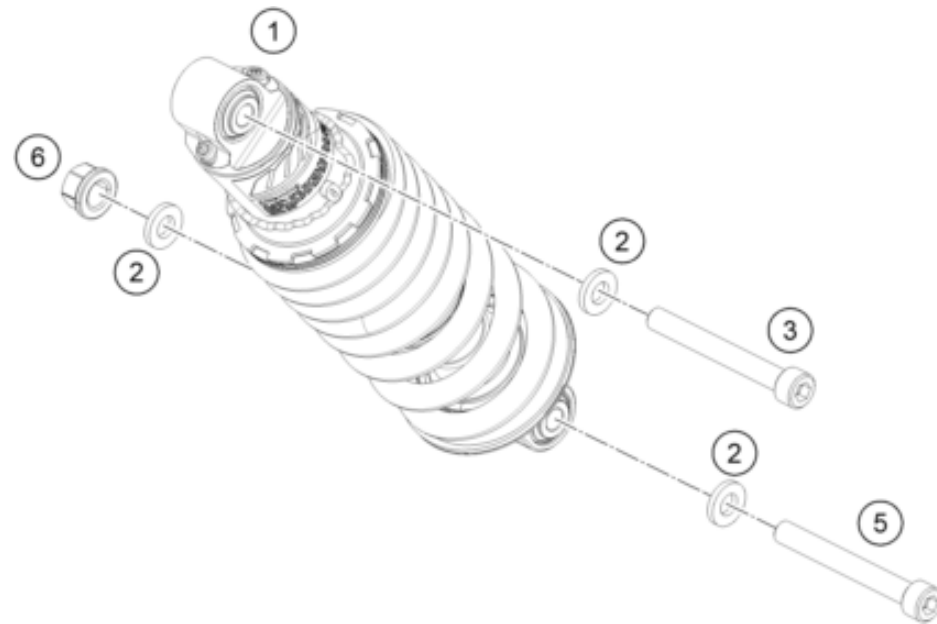

56140

* NEW PART

X ON DEMAND

POS	PARTNUMBER	PARTNAME	PIECE
1	93003023100	Side stand	1
2	93003026100	Side stand bracket	1
3	90103027000	SCREW F. SIDE STAND	1
4	93503029000	Magnet bracket	1
5	90603024000	SIDE STAND SPRING	1
6	J900000501200	screw csk cros-m5x0.8x12xbright	2
7	J982101253	SELF L. NUT M10X1,25 H11 WS17	1
8	93003027000	bolt stud-M10X1.25XL20XBRXPRECOAT	2
9	93511045000	SWITCH SIDE STAND	1
10	28111046000	Shield switch stand side	1
11	93003034000	nut U flang-M10X1.25XHT.8.5XBRT	2
12	95803034000	BRACKET HOLDER MAGNET	1
13	90111040100	Bushing	1

209300360

53798

* NEW PART

X ON DEMAND

SHOCK ABSORBER

125 DUKE, black 2022 EU 2022

POS	PARTNUMBER	PARTNAME	PIECE
1	94304010000	SHOCKABSORBER REAR	1
2	90104010003	PLAIN WASHER 10,2X20X3MM	3
3	93004016100	hexagon socket screw M10X1.25X62	1
5	J020100806	SHCS M10x1.25x80 - 10.9	1
6	90104010002	flanged hex nut M10x1.25 WS13	1