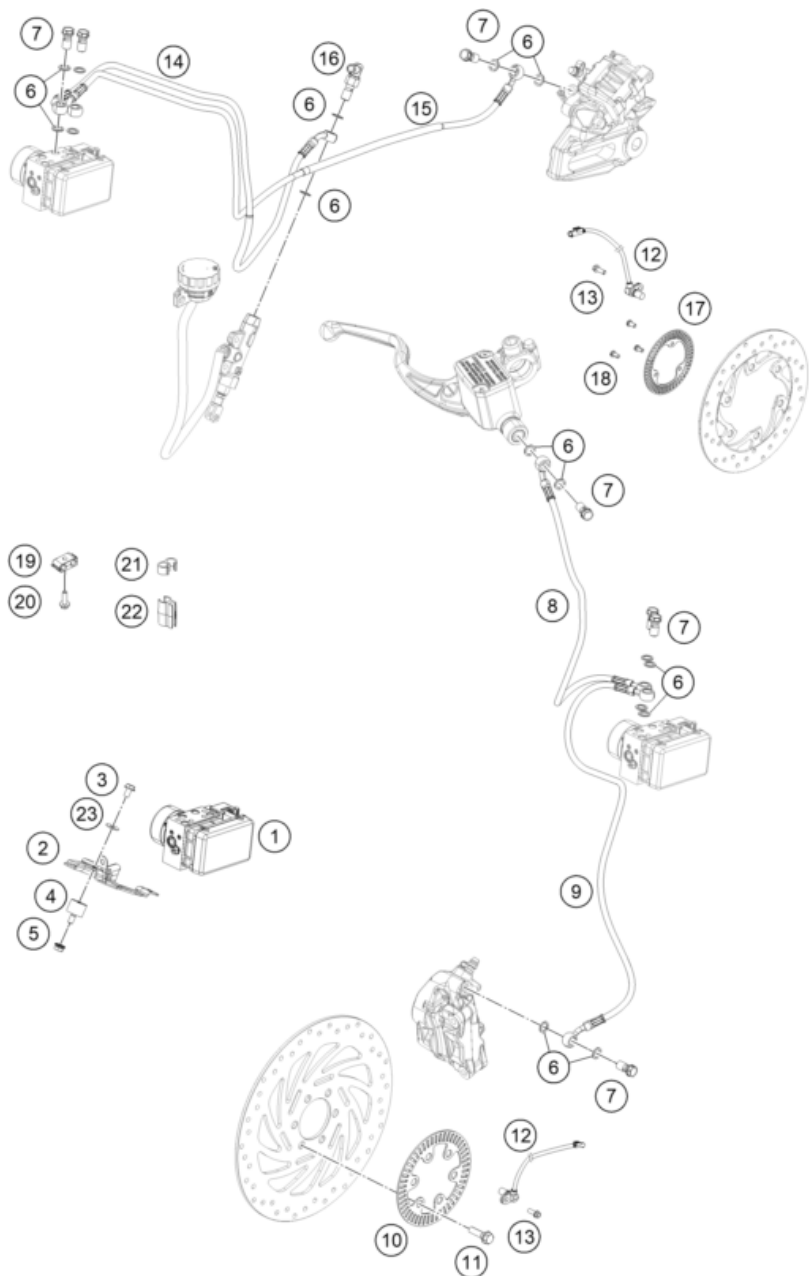

219401430

56048

* NEW PART

X ON DEMAND

EVAPORATIVE CANISTER

125 DUKE, black 2022 EU 2022

POS	PARTNUMBER	PARTNAME	PIECE
1	93015001000	Activated carbon filter	1
2	93015003000	Rubber band	2
3	90507015000	CONNECTOR Y SHAPE	1
4	J600000414000	Hose PV-DKK	1
5	90607017003	SPRING BAND CLAMP D13	6
6	90607830000	Valve purge	1
7	J600000412000	Hose Y-PV	1
8	90207016004	CONNECTOR TUBE EVAP	1
9	90607017002	CLAMP D9	3
10	J600000813700	Hose ACF-Y	1
11	93015017000	Y connection	1
12	90607017001	SPRING BAND CLAMP 15X10	1
13	93015026000	Pre-formed hose	1
14	90515023000	TUBE CONNECTOR TO PLUG	1
15	90515011000	PLUG FUEL DRAIN	1
16	J912060123	hexagon socket screw M6X12	1
17	J926060006	nut hex flanged	1
18	94115032050	BRACKET VALVE PURGE	1
19	90107013008	CLAMP	1
20	93015029000	Hose active carbon filter	1
21	J330000514900	Cable ties	2
22	J310000801300	Hose clamp 12.5 x 8 SW	2
23	J600001108800	Drain hose	1
24	J310000201300	clamp	1

219401510

56024

* NEW PART

X ON DEMAND

POS	PARTNUMBER	PARTNAME	PIECE
1	94242031044	Unit ABS WET	1
2	93041030020	Retaining bracket	1
3	J026060083	HH COLLAR SCREW M6X8 SW10	3
4	90135001001	silentbloc M6	3
5	J926060000	FLANGED NUT M6 WS10 SELF LOCK.	3
6	90113026000	COPPER GASKET	16
7	90113013000	BANJO SCREW	7
8	93013035000	Brake hose	1
9	93013036000	Brake hose	1
10	93042020000	SENSORRING ABS	1
11	90110062000	SPECIAL SCREW M8X25 SELF LOCK.	6
12	90142125000	ABS SENSOR	2
13	J028060166	BOLT M6X16	2
14	93013037000	Brake hose	1
15	93013038000	Brake hose	1
16	90111051000	brake light switch, rear	1
17	90142021000	SENSOR DISC REAR	1
18	90142021001	SCREW FOR ABS	3
19	93813024000	brake hose clamp	3
20	J025050183	BOLT M5X18	1
21	93813035000	CLAMP SENSOR CABLE	4
22	93813147000	CLAMP FOR BRAKE HOSE	2
23	J125060003	PLAIN WASHER 6,5X13X1	3