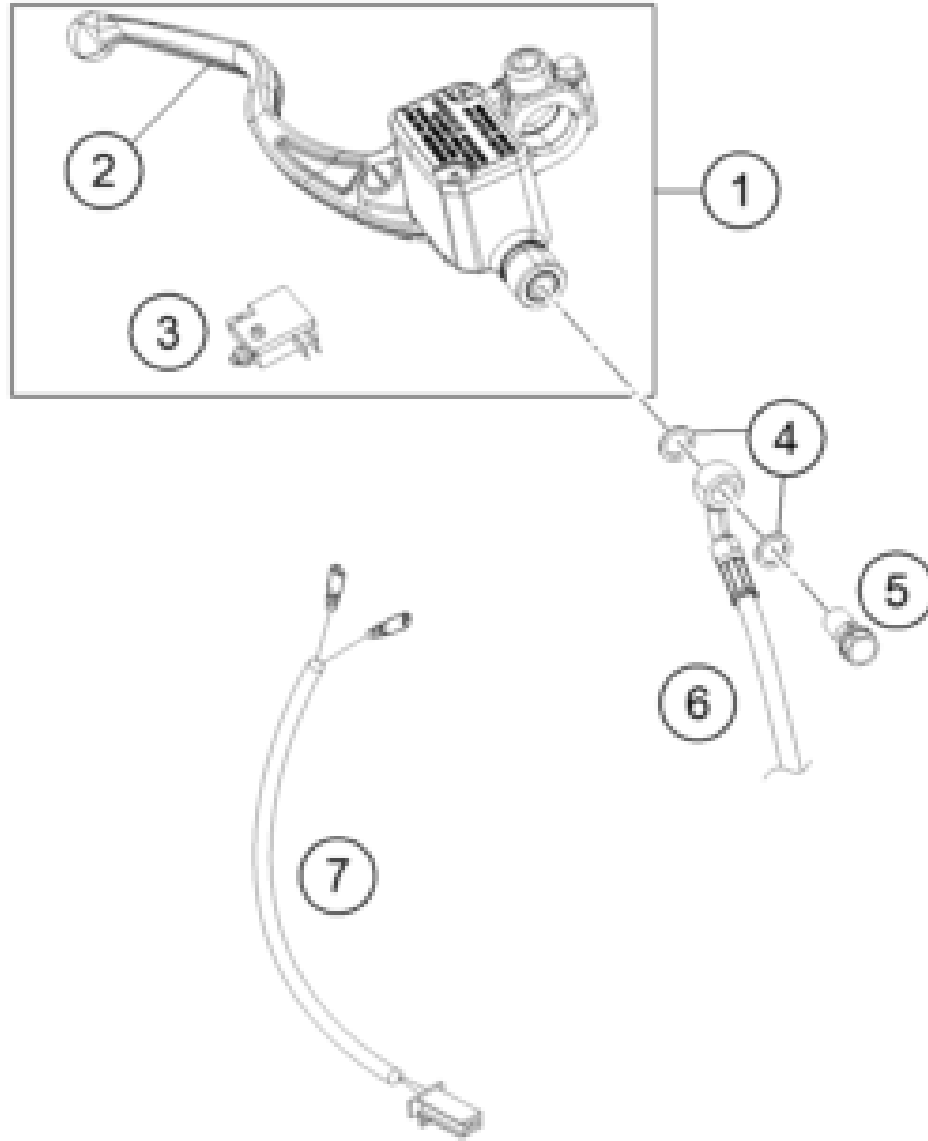

FRONT BRAKE CONTROL

125 DUKE, black 2022 EU 2022

POS	PARTNUMBER	PARTNAME	PIECE
1	93013001044	Hand brake cylinder complete D13	1
2	93013002000	Hand brake lever loose	1
3	90111050000	brake light switch, front	1
4	90113026000	COPPER GASKET	2
5	90113013000	BANJO SCREW	1
6	93013035000	Brake hose	1
7	90111050050	WIRE BRAKE LIGHT SWITCH FRONT	1

179011310

49397

* NEW PART

X ON DEMAND