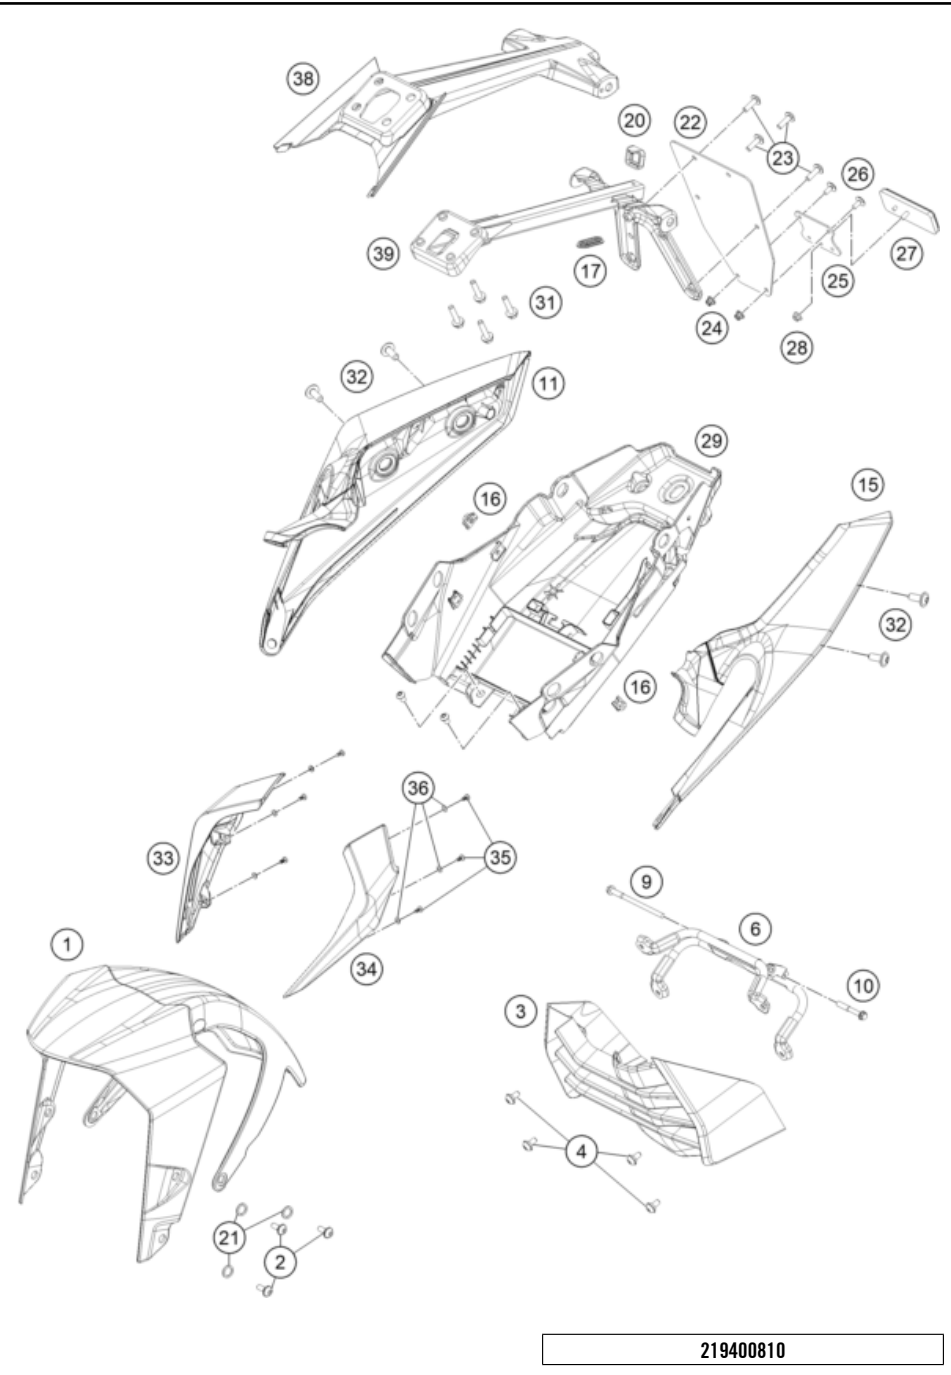

219400810

POS	PARTNUMBER	PARTNAME	PIECE
1	93008010033KC	ASSLY DUKE250 FRT FENDER DARK GALV MAT	1
2	J031050161	Panhead screw with shoulder	6
3	94108020000C1	DUKE125 BS6 BELLY PAN JP181342 EBONY BLK	1
4	93008020060	Screw M6X1X9	4
6	94108021000	STRUCTURE BELLY PAN	1
9	J900000609000	BOLT-FLANGED-SMALL	1
10	J900000604502	BOLT-FLANGED-SMALL	1
11	93008039000KC	DUKE 250 SEATCOWL UP RH DARK GALVANO MAT	1
15	93008018010KC	DUKE 250 SEATCOWL UP LH DARK GALVANO MAT	1
16	90108050001	CLIP NUT M5	2
17	93008015060	grommet	1
20	93008015010	Protection rubber	1
21	93009059000	Washer nylon	6
22	90808016000	REAR FENDER EXT.	1
23	90508006003	AH SCREW M6X1X20	4
24	90102031010	HEX NUT M5 AF8	2
25	90514044000	REFLECTOR MOUNTING	1
26	J005050123	FLAT HEAD SCREW M5X12 PH	2
27	90514045000	REFLECTOR	1
28	J06923050053	Hex collar nut, M5	1
29	93008019000	Tail end lower part	1
31	J025060226	Hex collar screw M6X22	4
32	90508008001	AH SCREW M8X20	4
33	93008002000KC	SIDE MASK RH FR FAIRING DARK GALVAN MATT	1
34	93008001000KC	SIDE MASK RH FR FAIRING DARK GALVAN MATT	1
35	J981030101	Lens head screw M3,5X10	6
36	J125040003	Washer plain small 4.5X8X0.5XBLK	6
38	93008015150	License plate holder support, cover	1
39	93008015300	Licence plate holder support	1

56026

* NEW PART

X ON DEMAND