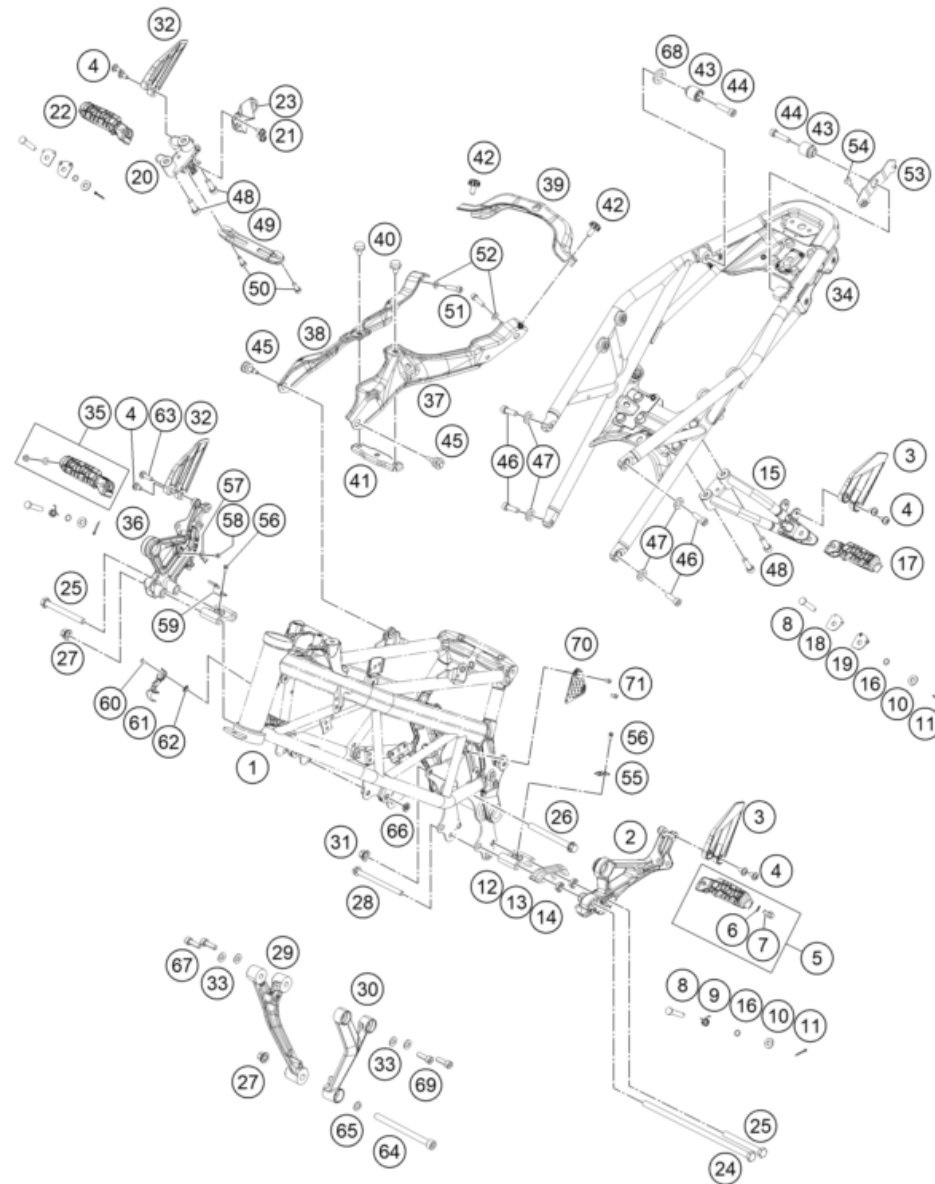

209300310

POS	PARTNUMBER	PARTNAME	PIECE
1	93003001100EB	Frame Duke 18 orange	1
2	93003038000	Footrest bracket front left	x
3	93003048050	Heel protector left	2
4	93008020060	Screw M6X1X9	x
5	93003140033	Front footpeg compl. left	1
6	90103040001	PLAIN WASHER 6,4X12X1	2
7	J029060103S	CAP SCREW M6X10 SS	2
8	93003054000	Pin footrest pivot black	4
9	93003042000	Footpeg spring	2
10	J125080004	WASHER M8	4
11	J094020186	pin cotter-dia. 2.5x1 18	4
12	90103038001	footrest support holder, front	2
13	90104070000	chainguide	1
14	90104066010	spacer chainguide	2
15	93003048000	Footrest bracket rear left	1
16	J770009015	O-RING 9X1,5	4
17	93003150033	Rear footpeg compl. left	1
18	93003053000	Plate lock pillion step bottom	2
19	93003052000	Plate lock pillion step top	2
20	93003049000	Footrest bracket rear right	1
21	J025060101	Hexagon screw M6X10	2
22	93003151033	Rear footpeg compl. right	1
23	93005084000	Retaining bracket	1
24	J025102656	HH COLLAR SCREW M10X1,25X265	1
25	J025100926	HH COLLAR SCREW M10X1,25X92	2
26	J025101103	HH COLLAR SCREW M10X110 WS14	1
27	90103038002	FLANGED NUT M10X1.25 WS14	2
28	J027081053	HH COLLAR SCREW M8X105 SW12	1
29	93003006000	Engine brace right	1
30	93003005000	Engine brace left 125/200	1
31	93003005100	Nut socket-M10x1.25	1
32	93003049050	Heel protector right	2
33	J125080006	Washer M8	4
34	93003002000KC	FRAME REAR-Dark Galvano Matt	1
35	93003141033	Front footpeg compl. right	1
36	93003039000	Footrest bracket front right	1
37	93003002050	Bracket spider lh	1
38	93003002151	Bracket spider rh	1

56140

* NEW PART

X ON DEMAND