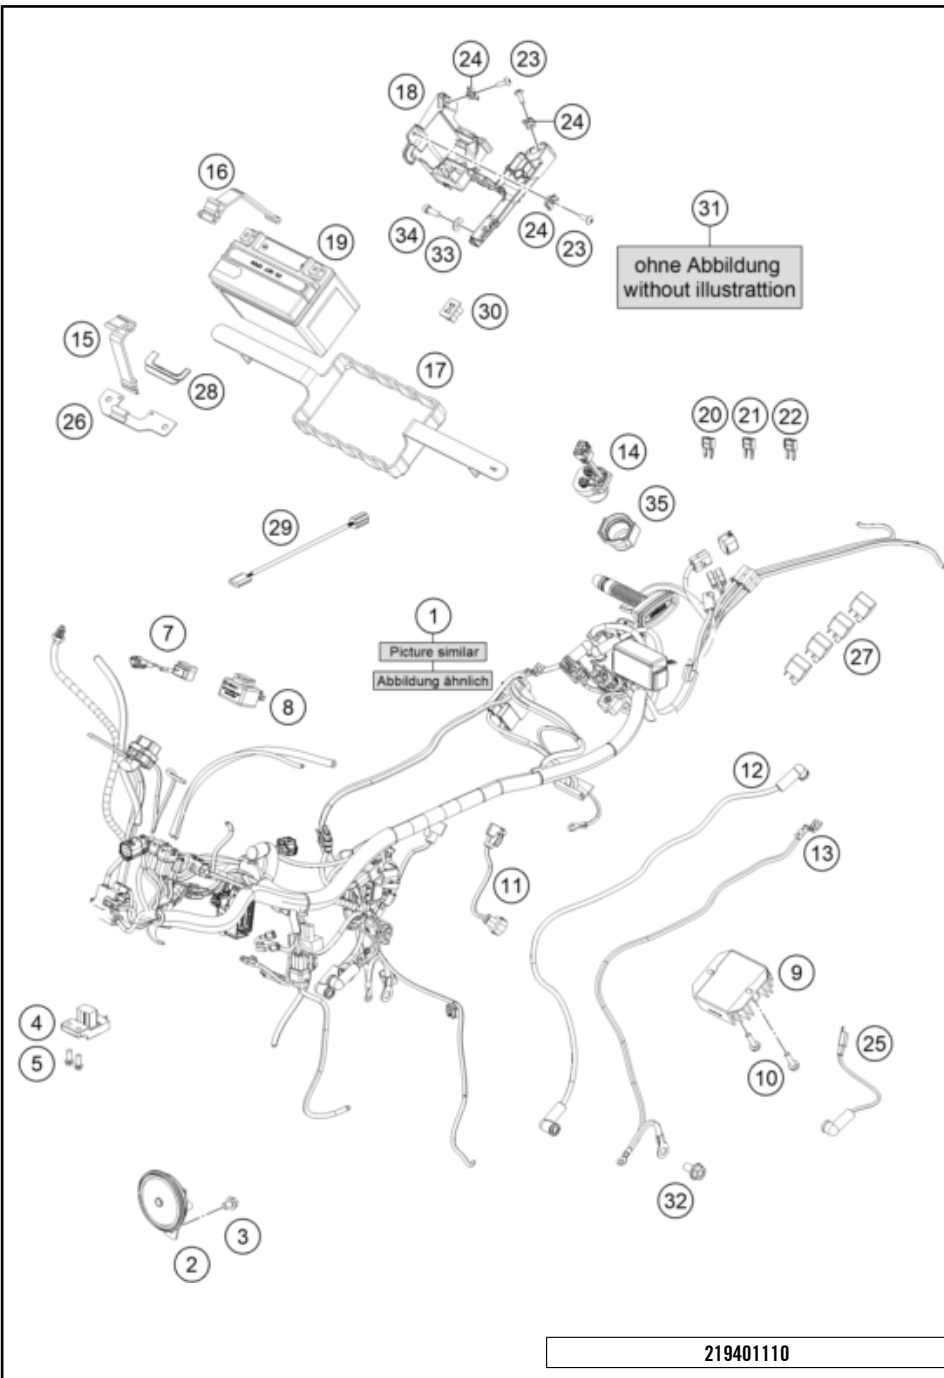

219401110

POS	PARTNUMBER	PARTNAME	PIECE
1	94011075000	Wiring Harness	1
2	93011060100	Horn	1
3	J025080123	HH COLLAR SCREW M8X12 SW12	1
4	93541088000	rollover sensor	1
5	J025060169	HH COLLAR SCREW M6X16 SW8	2
7	28111096000	Transil unit	1
8	90511030000	indicator relay	1
9	28111034000	Voltage regulator	1
10	J900000602600	BOLT FLANGED-M6X1XL26XCL 10.9XBRT	2
11	93041080050	Cable	1
12	93011059000	Starter cable 6MM	1
13	93011197000	Ground wire	1
14	93011058000	Starter relais	1
15	93011055060	Band batterie	1
16	93011055000	Battery rubber holder	1
17	93011054000	BOX BATTERY	1
18	93008018060	Cross brace cover	1
19	90611053000	BATTERY 12V/8AH	1
20	75011088010	FUSE 10A 07	8
21	75011088015	FUSE 15A 07	3
22	75011088030	FUSE 30A	2
23	J005050123	FLAT HEAD SCREW M5X12 PH	3
24	90108050001	CLIP NUT M5	3
25	93038091000	Pigteil oil pressure switch	1
26	93011056100	Bracket battery band	1
27	90611057000	relay (interlock)	4
28	93011026000	protector	1
29	93511084000	PIGTAIL PH-3 FUEL PUMP	1
30	93008078000	Rubber grommet	2
31	93042033000	Cable earth ABS	1
32	J025060122	Hex collar screw M6X12	2
33	90107088050	WASHER 5,2X14X2MM	1
34	J912050166	bolt socket-M5X0.8XL16XCL8.8XBRT	1
35	93311058000	Rubber damper starter relay	1

56051

* NEW PART

X ON DEMAND