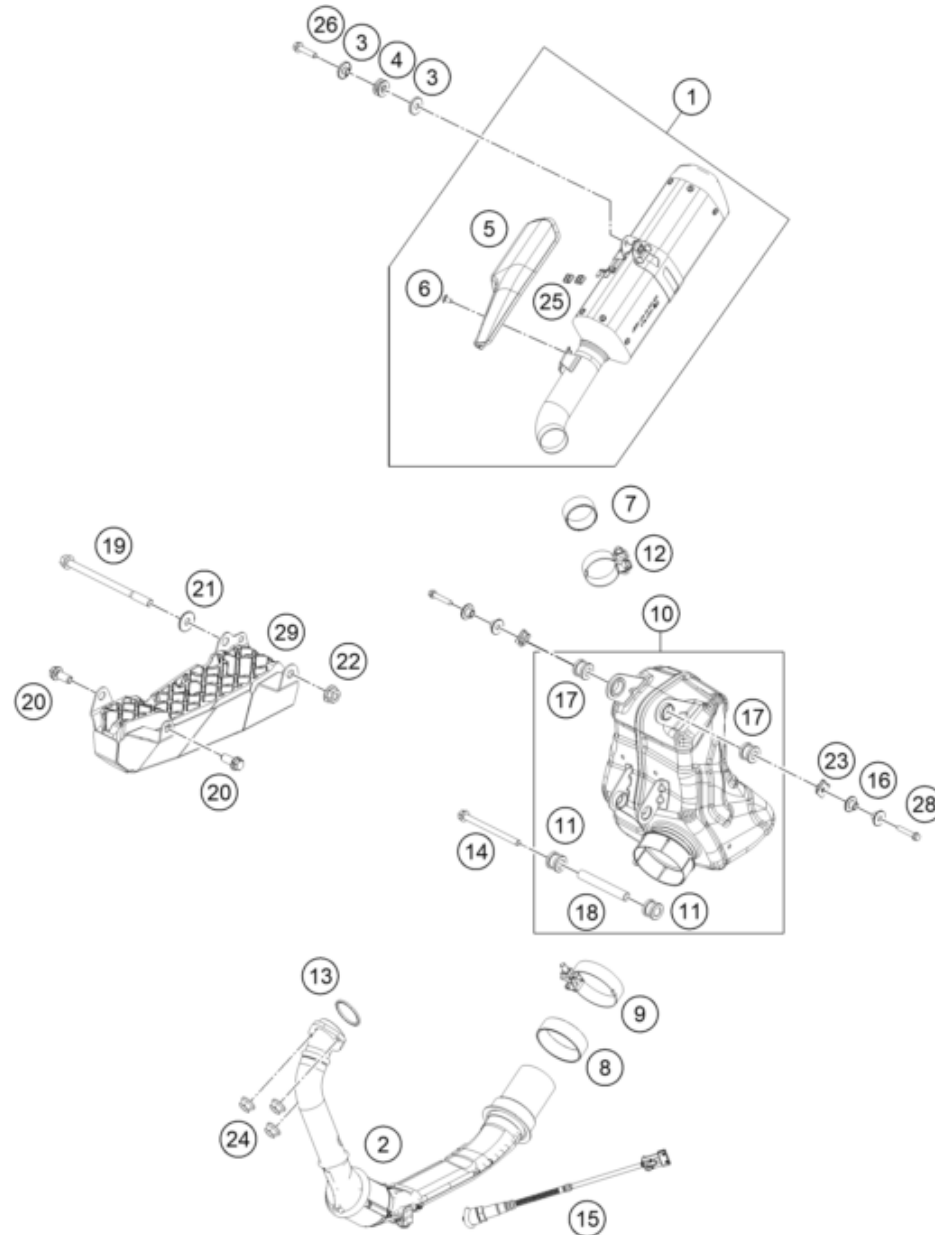

EXHAUST SYSTEM

125 DUKE, black 2022 EU 2022

219400510

POS	PARTNUMBER	PARTNAME	PIECE
1	94305083000	MUFFLER ASSEMBLY SECONDARY	1
2	94005007000	PIPE ASSEMBLY A	1
3	93805095000	BUSH MUFFLER	2
4	93805096000	DAMPER MUFFLER	1
5	93805011000	MUFFLER SHIELD	1
6	J031060103	Lens head screw M6X10	1
7	94305050071	Exhaust flange gasket, muffler	1
8	94305050072	Exhaust flange gasket, pre muffler	1
9	94305051000	Exhaust clamp	2
10	28105050044	ASSEMBLY PREMUFFLER	1
11	90105068100	damper, bottom	2
12	94305051045	Exhaust clamp	1
13	93805005000	GASKET PIPE B	1
14	J027081053	HH COLLAR SCREW M8X105 SW12	1
15	94341090000	Oxygen sensor	1
16	90205086001	muffler mounting spacer bushing	4
17	90205068000	damper, bottom	2
18	90105084000	muffler mounting tube	1
19	J026060903	HH COLLAR SCREW M6X90	1
20	J028060143	BOLT FLANGED M6X14	2
21	J126061252	WASHER 6,5X2 MM	1
22	J926060001	Hexagon nut M6	1
23	90103097000	clip nut	2
24	J926080003	Hex collar nut M6	3
25	93805011003	GROMMET MUFFLER SHIELD	2
26	J025080353	BOLT FLANGED M8X35	1
28	90105000002	BOLT SILENCER MTG	2
29	94005065033	Heat protection, compl.	1

56035

* NEW PART

X ON DEMAND