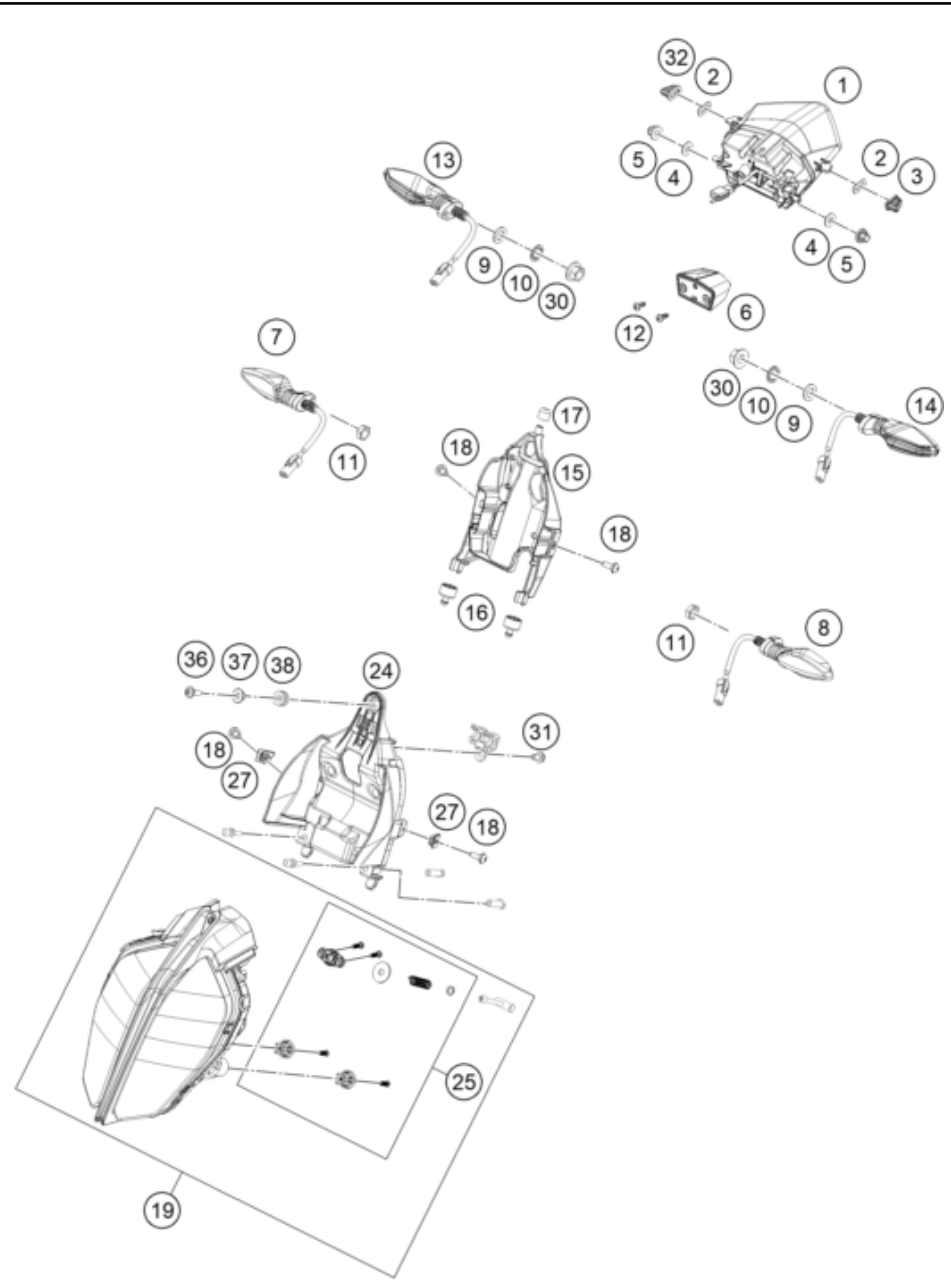

179011390

18356

* NEW PART

X ON DEMAND

POS	PARTNUMBER	PARTNAME	PIECE
1	93014040100	lamp tail MY17	1
2	93014040040	Washer	2
3	93014040020	Rubber grommet tail light left	1
4	93014040030	Washer	2
5	93014040010	Rubber bushing	2
6	90114047000	LICENSE PLATE ILLUMINATION	1
7	93014026000	Indicator front rh	1
8	93014025000	Indicator front lh	1
9	J125100003	WASHER PLAIN 10,5	2
10	J06797100183	Toothed washer, M10	2
11	J934100006	Nut hex thin-M10x1.25	2
12	J981420133	SHEET MET.SCR. DIN 7981 4,2X13	2
13	90514036100	FLASHER REAR R/S	1
14	90514035100	FLASHER REAR L/S	1
15	93014013000	Support	1
16	93014015000	Rubber bushing	2
17	93014014000	Rubber bushing	1
18	93008040000	Screw M6X1X13	4
19	94314001044	lamp head	1
24	93014019100	Holder headlamp LED	1
25	93014099000	Kit LED lamp Bush	1
27	93008084010	Range change metal nut M6	2
30	J934100001	Hex nut, M10	2
31	93008020060	Screw M6X1X9	1
32	93014049000	Rubber grommet tail light right	1
36	90508006003	AH SCREW M6X1X20	1
37	93014018100	Collar head lamp holder MTG	1
38	93014017000	Rubber bushing	1