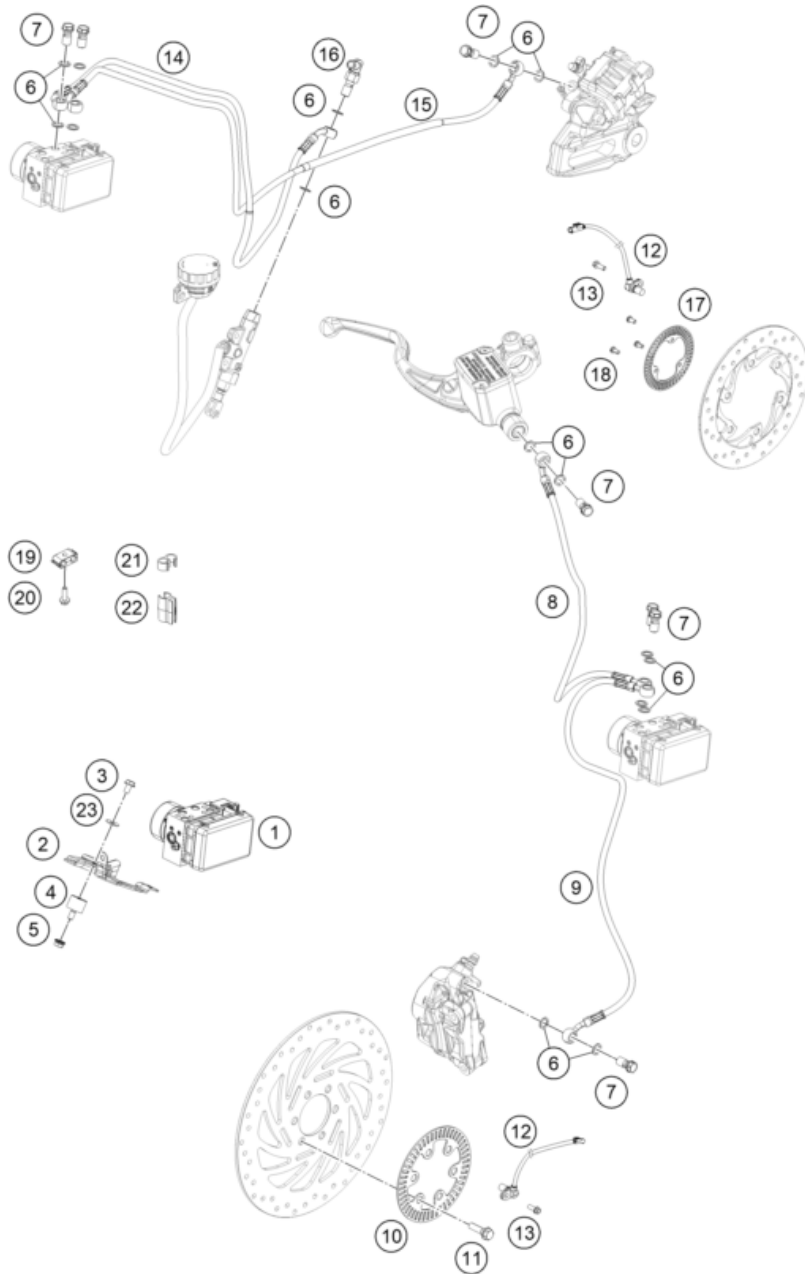

219401430

56048

* NEW PART

X ON DEMAND

POS	PARTNUMBER	PARTNAME	PIECE
1	93015001000	Activated carbon filter	1
2	93015003000	Rubber band	2
3	90507015000	CONNECTOR Y SHAPE	1
4	J600000414000	Hose PV-DKK	1
5	90607017003	SPRING BAND CLAMP D13	6
6	90607830000	Valve purge	1
7	J600000412000	Hose Y-PV	1
8	90207016004	CONNECTOR TUBE EVAP	1
9	90607017002	CLAMP D9	3
10	J600000813700	Hose ACF-Y	1
11	93015017000	Y connection	1
12	90607017001	SPRING BAND CLAMP 15X10	1
13	93015026000	Pre-formed hose	1
14	90515023000	TUBE CONNECTOR TO PLUG	1
15	90515011000	PLUG FUEL DRAIN	1
16	J912060123	hexagon socket screw M6X12	1
17	J926060006	nut hex flanged	1
18	94115032050	BRACKET VALVE PURGE	1
19	90107013008	CLAMP	1
20	93015029000	Hose active carbon filter	1
21	J330000514900	Cable ties	2
22	J310000801300	Hose clamp 12.5 x 8 SW	2
23	J600001108800	Drain hose	1
24	J310000201300	clamp	1

219401510

56024

* NEW PART

X ON DEMAND

POS	PARTNUMBER	PARTNAME	PIECE
1	94242031044	Unit ABS WET	1
2	93041030020	Retaining bracket	1
3	J026060083	HH COLLAR SCREW M6X8 SW10	3
4	90135001001	silentbloc M6	3
5	J926060000	FLANGED NUT M6 WS10 SELF LOCK.	3
6	90113026000	COPPER GASKET	16
7	90113013000	BANJO SCREW	7
8	93013035000	Brake hose	1
9	93013036000	Brake hose	1
10	93042020000	SENSORRING ABS	1
11	90110062000	SPECIAL SCREW M8X25 SELF LOCK.	6
12	90142125000	ABS SENSOR	2
13	J028060166	BOLT M6X16	2
14	93013037000	Brake hose	1
15	93013038000	Brake hose	1
16	90111051000	brake light switch, rear	1
17	90142021000	SENSOR DISC REAR	1
18	90142021001	SCREW FOR ABS	3
19	93813024000	brake hose clamp	3
20	J025050183	BOLT M5X18	1
21	93813035000	CLAMP SENSOR CABLE	4
22	93813147000	CLAMP FOR BRAKE HOSE	2
23	J125060003	PLAIN WASHER 6,5X13X1	3