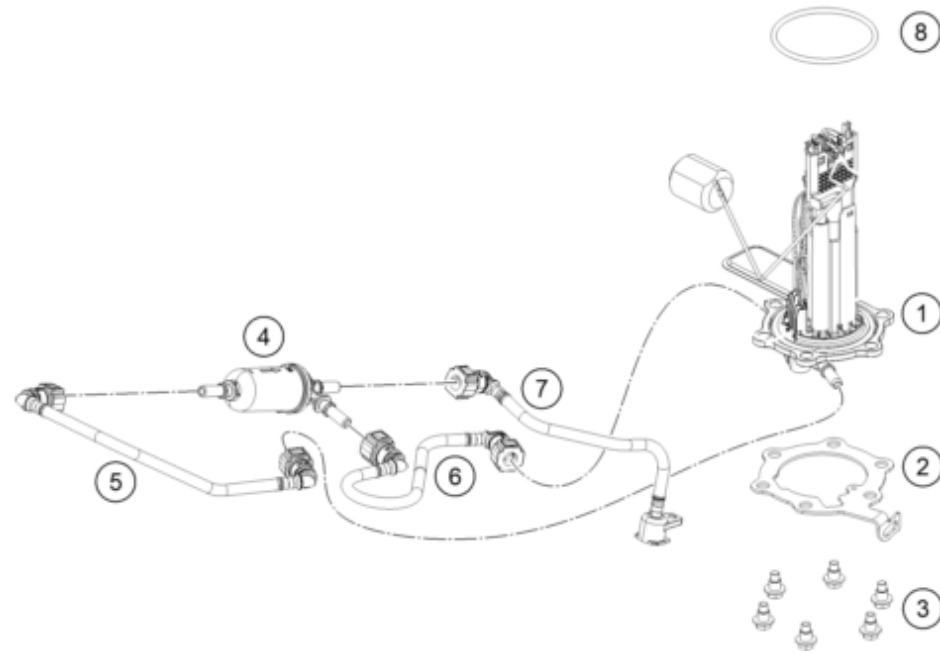

POS	PARTNUMBER	PARTNAME	PIECE
1	93307088000	Fuel pump	1
2	93041007000	Flange for fuel pump	1
3	J025060128	BOLT FLANGE- M6 X 1 X L12.8 XBRT XST	6
4	93807018000	fuel filter	1
5	93007016100	Fuel hose	1
6	93007015000	Fuel hose	1
7	93141013000	Injector upper part with hose complete	1
8	93007089000	Fuel pump seal	1

179010730

54489

* NEW PART

X ON DEMAND