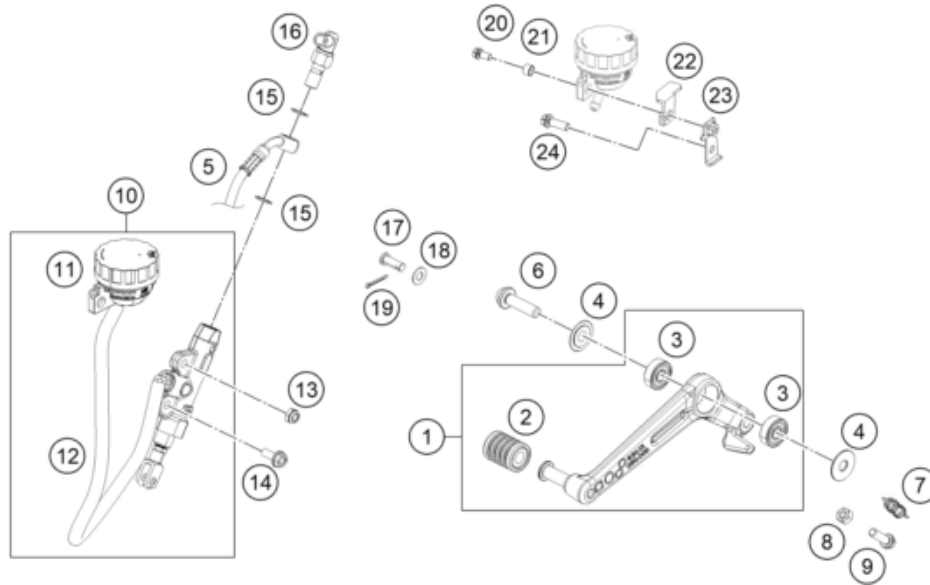

219401110

56051

* NEW PART

X ON DEMAND

POS	PARTNUMBER	PARTNAME	PIECE
1	93013001044	Hand brake cylinder complete D13	1
2	93013002000	Hand brake lever loose	1
3	90111050000	brake light switch, front	1
4	90113026000	COPPER GASKET	2
5	90113013000	BANJO SCREW	1
6	93013035000	Brake hose	1
7	90111050050	WIRE BRAKE LIGHT SWITCH FRONT	1

179011310

49397

* NEW PART

X ON DEMAND

POS	PARTNUMBER	PARTNAME	PIECE
1	93013050033	Footbrake lever complete	1
2	90134035000	GEAR SHIFT LEVER RUBBER	1
3	J625060800	BALL BEARING 608	2
4	90134031020	thrust washer, gear shift lever	2
5	93013037000	Brake hose	1
6	90134034300	BOLT SHIFT LEVER silver	1
6	90534034300	BOLT SHIFT LEVER black	1
7	90113052000	brake pedal spring	1
8	J934060001	nut hex thick	1
9	J025060203	HH COLLAR SCREW M6X20 SW10	1
10	93013060000	Rear master cylinder	1
11	90113009000	BRAKE FLUID RESERVOIR CPL.	1
12	93313073000	reservoir tube kit	1
13	J926060006	nut hex flanged	1
14	90130059000	HH COLLAR SCREW M6X16	1
15	90113026000	COPPER GASKET	2
16	90111051000	brake light switch, rear	1
17	90113057000	pin for fork end	1
18	90103040001	PLAIN WASHER 6,4X12X1	1
19	J094020153	splint pin 2x15mm	1
20	J025060181	Hex collar screw M6X18	1
21	93035065020	Spacer bushing	1
22	93013068010	Bracket, reservoir	1
23	93013068000	Sheet	1
24	J025050103	HH-COLLAR SCREW M5X10	1