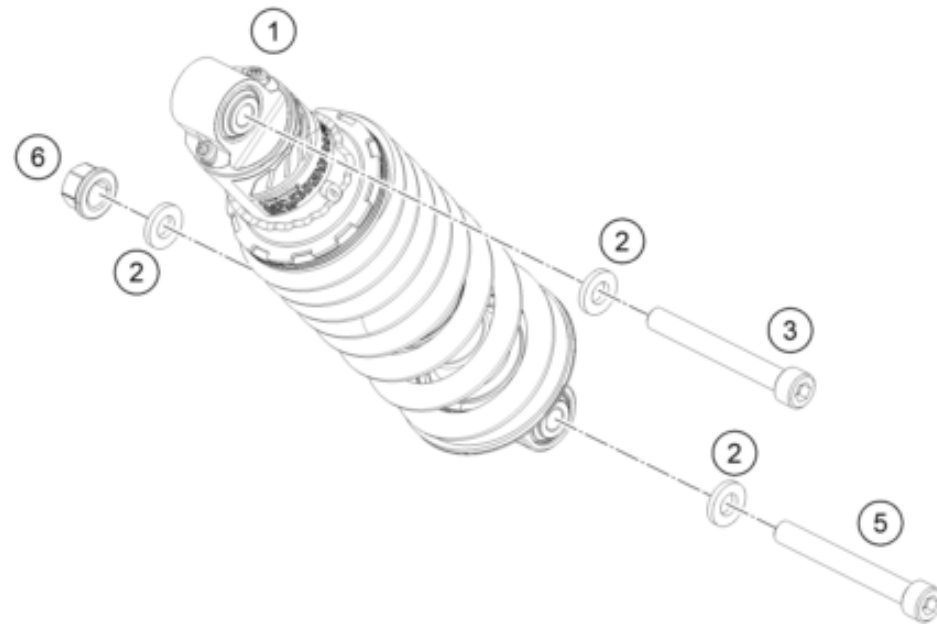

56626

* NEW PART

X ON DEMAND

POS	PARTNUMBER	PARTNAME	PIECE
1	93003023100	Side stand	1
2	93003026100	Side stand bracket	1
3	90103027000	SCREW F. SIDE STAND	1
4	93503029000	Magnet bracket	1
5	90603024000	SIDE STAND SPRING	1
6	J900000501200	screw csk cros-m5x0.8x12xbright	2
7	J982101253	SELF L. NUT M10X1,25 H11 WS17	1
8	93003027000	bolt stud-M10X1.25XL20XBRXPRECOAT	2
9	93511045000	SWITCH SIDE STAND	1
10	28111046000	Shield switch stand side	1
11	93003034000	nut U flang-M10X1.25XHT.8.5XBRT	2
12	95803034000	BRACKET HOLDER MAGNET	1
13	90111040100	Bushing	1

209300360

53798

* NEW PART

X ON DEMAND

SHOCK ABSORBER

125 DUKE, silver 2022 EU 2022

POS	PARTNUMBER	PARTNAME	PIECE
1	94304010000	SHOCKABSORBER REAR	1
2	90104010003	PLAIN WASHER 10,2X20X3MM	3
3	93004016100	hexagon socket screw M10X1.25X62	1
5	J020100806	SHCS M10x1.25x80 - 10.9	1
6	90104010002	flanged hex nut M10x1.25 WS13	1