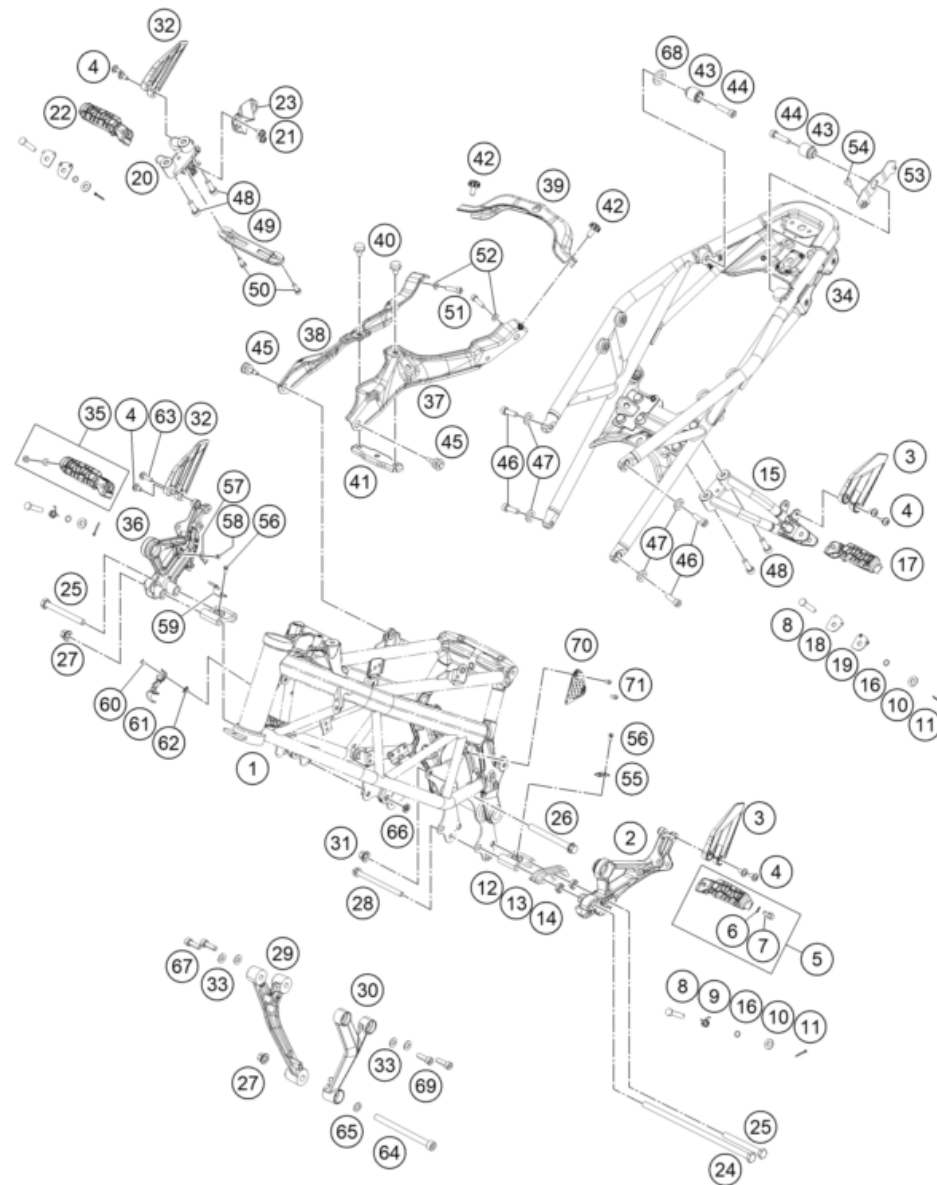

209300310

POS	PARTNUMBER	PARTNAME	PIECE
1	93003001100EB	Frame Duke 18 orange	1
2	93003038000	Footrest bracket front left	x
3	93003048050	Heel protector left	2
4	93008020060	Screw M6X1X9	x
5	93003140033	Front footpeg compl. left	1
6	90103040001	PLAIN WASHER 6,4X12X1	2
7	J029060103S	CAP SCREW M6X10 SS	2
8	93003054000	Pin footrest pivot black	4
9	93003042000	Footpeg spring	2
10	J125080004	WASHER M8	4
11	J094020186	pin cotter-dia. 2.5x1 18	4
12	90103038001	footrest support holder, front	2
13	90104070000	chainguide	1
14	90104066010	spacer chainguide	2
15	93003048000	Footrest bracket rear left	1
16	J770009015	O-RING 9X1,5	4
17	93003150033	Rear footpeg compl. left	1
18	93003053000	Plate lock pillion step bottom	2
19	93003052000	Plate lock pillion step top	2
20	93003049000	Footrest bracket rear right	1
21	J025060101	Hexagon screw M6X10	2
22	93003151033	Rear footpeg compl. right	1
23	93005084000	Retaining bracket	1
24	J025102656	HH COLLAR SCREW M10X1,25X265	1
25	J025100926	HH COLLAR SCREW M10X1,25X92	2
26	J025101103	HH COLLAR SCREW M10X110 WS14	1
27	90103038002	FLANGED NUT M10X1.25 WS14	2
28	J027081053	HH COLLAR SCREW M8X105 SW12	1
29	93003006000	Engine brace right	1
30	93003005000	Engine brace left 125/200	1
31	93003005100	Nut socket-M10x1.25	1
32	93003049050	Heel protector right	2
33	J125080006	Washer M8	4
34	93003002000BH	rear frame silver metallic matt	1
35	93003141033	Front footpeg compl. right	1
36	93003039000	Footrest bracket front right	1
37	93003002050	Bracket spider lh	1
38	93003002151	Bracket spider rh	1

56626

* NEW PART

X ON DEMAND