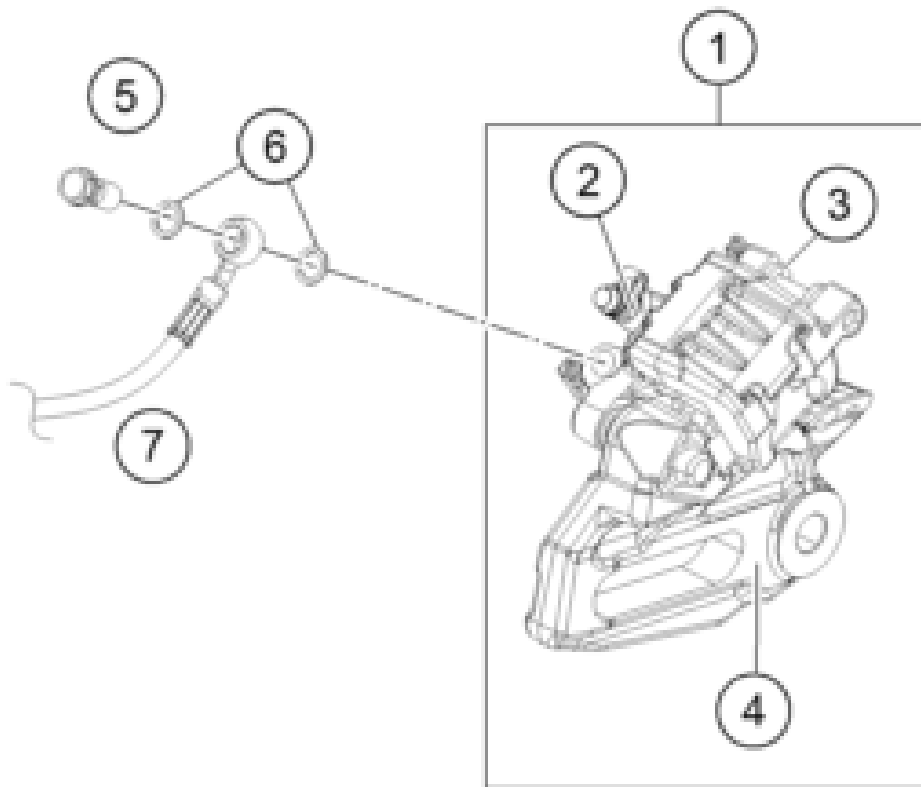

REAR BRAKE CALIPER

125 DUKE, silver 2022 EU 2022

POS	PARTNUMBER	PARTNAME	PIECE
1	90113080000	brake caliper, rear cpl.	1
2	90113121000	BLEEDER SCREW	1
3	90113090000	REAR BRAKE PADS - SET	1
4	90113075000	BRAKE CALIPER SUPPORT REAR	1
5	90113013000	BANJO SCREW	1
6	90113026000	COPPER GASKET	2
7	93013038000	Brake hose	1

179011390

18356

* NEW PART

X ON DEMAND