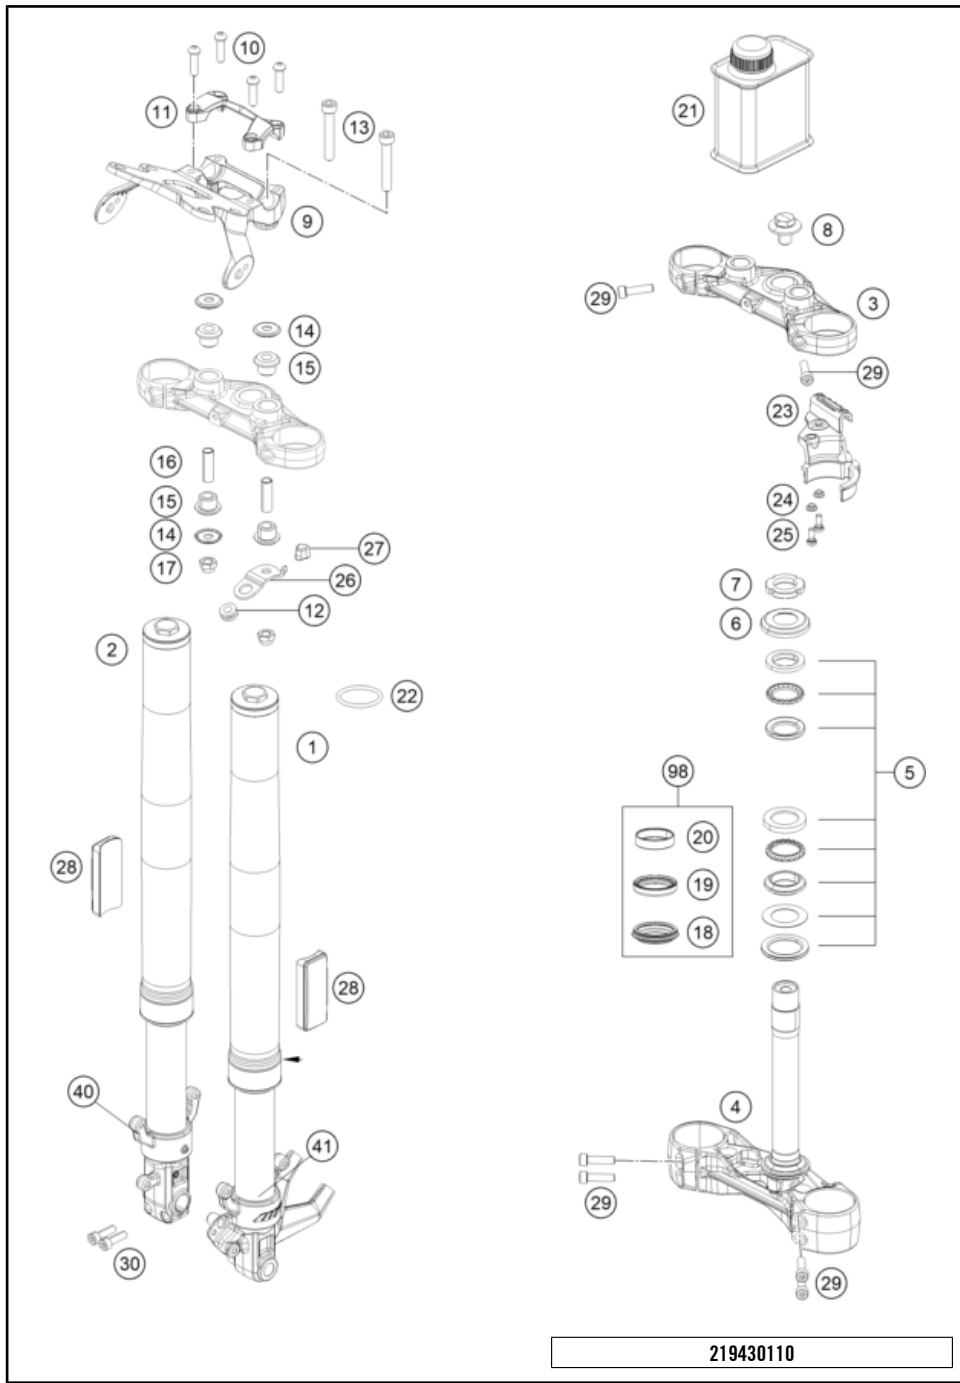

FRONT FORK, TRIPLE CLAMP

125 DUKE, silver 2022 EU 2022

POS	PARTNUMBER	PARTNAME	PIECE
1	94301001000	Fork leg left	1
2	94301002000	Fork leg right	1
3	93001034033	Upper triple clamp GDC	1
4	93001032133	assembly lower triple clamp GDC	1
5	90101080044	STEERING HEAD BEARING-KIT	1
6	90101086000	protection cap	1
7	90101036000	adjusting ring steering head	1
8	90501044000	steering head screw	1
9	93014064000	Holder handsbar CUM TFT speedo	1
10	J912080293	Bolt socket-M8X1.25XI 29Xblack	4
11	93001038000	Handlebar clamp	1
12	93032060030	Sleeve clutch cable guide	1
13	93001044000	hexagon socket screw M10X1.25X72 8.8	2
14	90101042000	WASHER 10,5X32X2	4
15	90101040000	RUBBER BUSHING	4
16	93001041000	Spacer tube 10.2X12X42	2
17	J982101253	SELF L. NUT M10X1,25 H11 WS17	1
18	43570624	Dirt scarper SKF 43mm black	2
19	43570623	Shaft seal SKF 43x52,9x11,4 black	2
20	43570618	Guide bushing 42x44x20	2
21	48601166S1	Fork Fluid Viscosity 4.0 5L	1
22	40140024	O-ring 43x2 NBR70 siliconized yellow	2
23	93013055000	Hose clamp	1
24	90113055010	sleeve for hose clamp	2
25	J021060156	AH SCREW M6X15 10.9	2
26	93032059000	Bracket clutch cable guide	1
27	93032060020	RUBBER CLUTCH CABLE GUIDE	1
28	90212582001	side reflector, front	2
29	90501045000	AH SCREW M8X1.25X30	8
30	90501045000	AH SCREW M8X1.25X30	2
40	93001007033	assembly fork pipe rh.	1
41	93001006033	assembly fork pipe lh.	1
98	90101000010	REP. KIT FORK KPL.	1