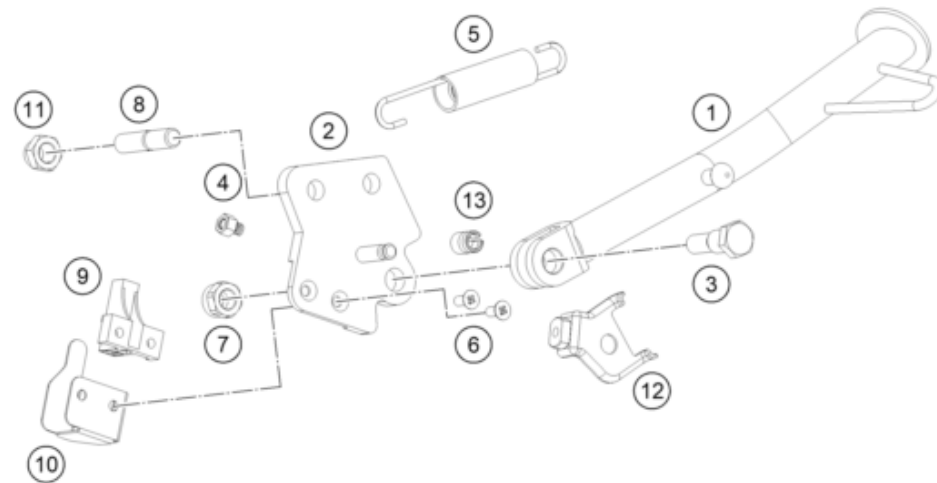

56626

* NEW PART

X ON DEMAND

209300310

POS	PARTNUMBER	PARTNAME	PIECE
39	93003002030	Bracket seat mount loose	1
40	93007044000	Retaining pin	2
41	93003001070	Seat cowl front complete	1
42	93008023000	Rubber buffer	2
43	93007047033	Seat support complete	2
44	J912080303	hexagon socket screw M8X30	2
45	93007046050	Screw	2
46	93003002070	hexagon socket screwM8X1.25X25	4
47	J125080001	Washer M8	4
48	90103098000	BOLT	4
49	93003056000	Passenger footrest bracket	1
50	J912060143	Hex socket screw M6X14	2
51	93008019070	hexagon socket screw M8X31	2
52	J125080002	Washer plain	2
53	93006040060	Retaining bracket	1
54	J005050123	FLAT HEAD SCREW M5X12 PH	1
55	90111045050	CABLE BRACKET	1
56	90103032000	FLANGED BOLT M6X14	2
57	93013041000	Retaining bracket	1
58	J025060109	HH-COLLAR SCREW M6X10 SW8	1
59	93013026000	Support	1
60	J031050121	Roundhead screw M4X12	1
61	93032059010	Guide clutch cable	1
62	90108050001	CLIP NUT M5	1
63	93008043000	Screw M6X1X25	1
64	J912101283	Hexagon screw M10X128	1
65	J125100009	Washer M10	1
66	90108023100	Clip	2
67	J912080226	Bolt socket-M8X1.25X122Xcl8.8Xbl	2
68	J125140003	Washer - plain	1
69	J912080251	Hexagon screw M8X25	2
70	93008041060	guard ih	1
71	J031060106	SCREW BUTTON HEAD-M5X0.8XL 8XB	2

56626

* NEW PART

X ON DEMAND

POS	PARTNUMBER	PARTNAME	PIECE
1	93003023100	Side stand	1
2	93003026100	Side stand bracket	1
3	90103027000	SCREW F. SIDE STAND	1
4	93503029000	Magnet bracket	1
5	90603024000	SIDE STAND SPRING	1
6	J900000501200	screw csk cros-m5x0.8x12xbright	2
7	J982101253	SELF L. NUT M10X1,25 H11 WS17	1
8	93003027000	bolt stud-M10X1.25XL20XBRXPRECOAT	2
9	93511045000	SWITCH SIDE STAND	1
10	28111046000	Shield switch stand side	1
11	93003034000	nut U flang-M10X1.25XHT.8.5XBRT	2
12	95803034000	BRACKET HOLDER MAGNET	1
13	90111040100	Bushing	1