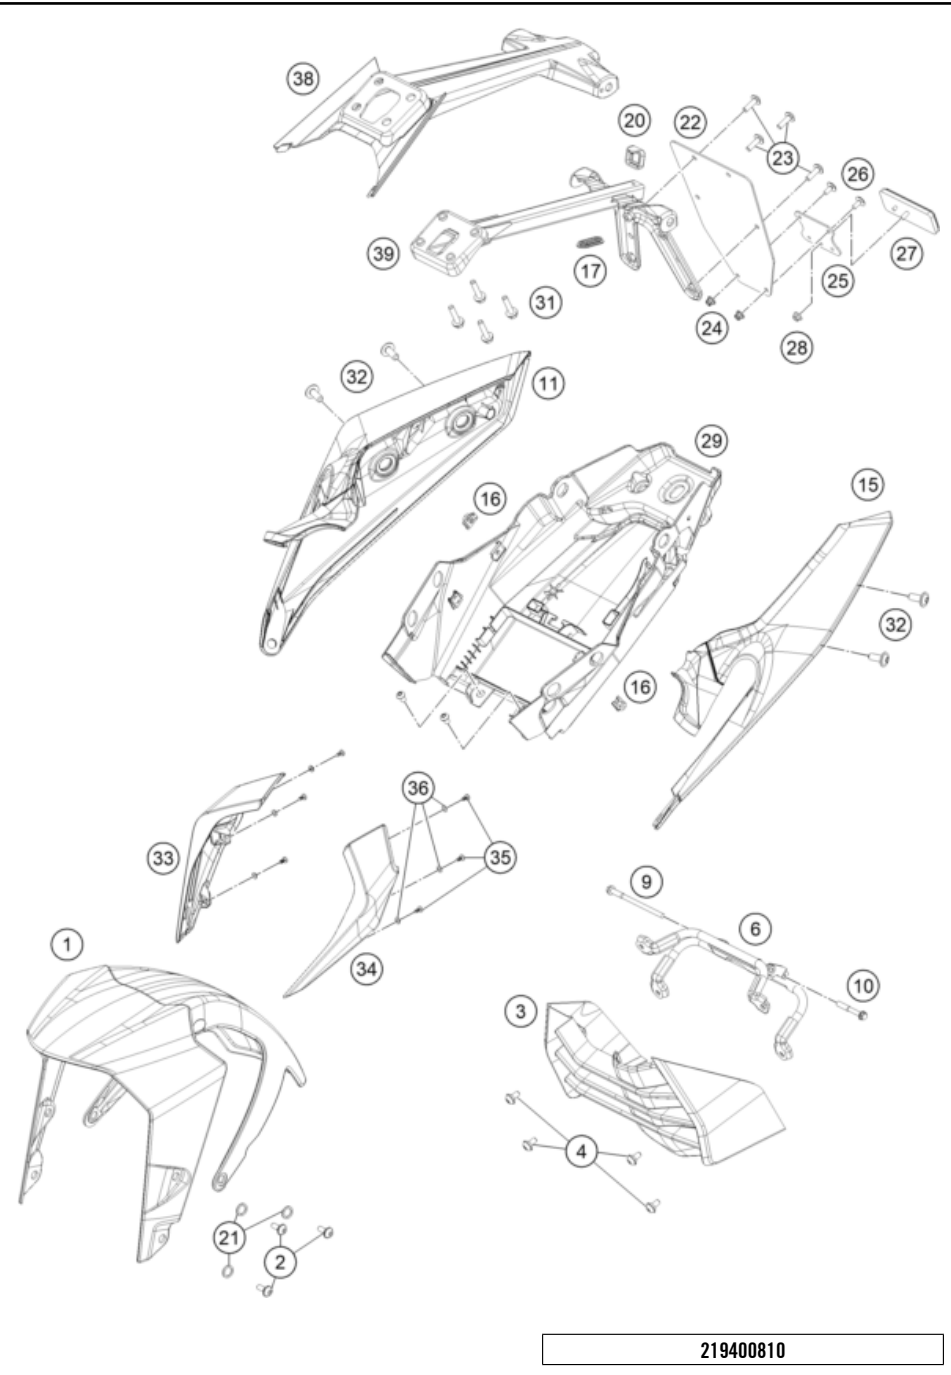

56403 * NEW PART X ON DEMAND

POS	PARTNUMBER	PARTNAME	PIECE
1	93307088000	Fuel pump	1
2	93041007000	Flange for fuel pump	1
3	J025060128	BOLT FLANGE- M6 X 1 X L12.8 XBRT XST	6
4	93807018000	fuel filter	1
5	93007016100	Fuel hose	1
6	93007015000	Fuel hose	1
7	93141013000	Injector upper part with hose complete	1
8	93007089000	Fuel pump seal	1

179010730

54489

* NEW PART

X ON DEMAND

POS	PARTNUMBER	PARTNAME	PIECE
1	9300801003330	Front fender cpl. black	1
2	J031050161	Panhead screw with shoulder	6
3	94108020000C1	DUKE125 BS6 BELLY PAN JP181342 EBONY BLK	1
4	93008020060	Screw M6X1X9	4
6	93008020050	Retaining bracket	1
9	J900000609000	BOLT-FLANGED-SMALL	1
10	J900000604502	BOLT-FLANGED-SMALL	1
11	93008042100C1	D250 MY20 ST COWL RH EB BL	1
15	93008041100C1	D250 MY20 ST COWL LH EB BL	1
16	90108050001	CLIP NUT M5	2
17	93008015060	grommet	1
20	93008015010	Protection rubber	1
21	93009059000	Washer nylon	6
22	90808016000	REAR FENDER EXT.	1
23	90508006003	AH SCREW M6X1X20	4
24	90102031010	HEX NUT M5 AF8	2
25	90514044000	REFLECTOR MOUNTING	1
26	J005050123	FLAT HEAD SCREW M5X12 PH	2
27	90514045000	REFLECTOR	1
28	J06923050053	Hex collar nut, M5	1
29	93008019000	Tail end lower part	1
31	J025060226	Hex collar screw M6X22	4
32	90508008001	AH SCREW M8X20	4
33	93008002000BH	Headlight mask left LED	1
34	93008001000BH	SIDEMASK RH FR FAIRING SIL METALLIC MATT	1
35	J981030101	Lens head screw M3,5X10	6
36	J125040003	Washer plain small 4.5X8X0.5XBLK	6
38	93008015150	License plate holder support, cover	1
39	93008015300	Licence plate holder support	1