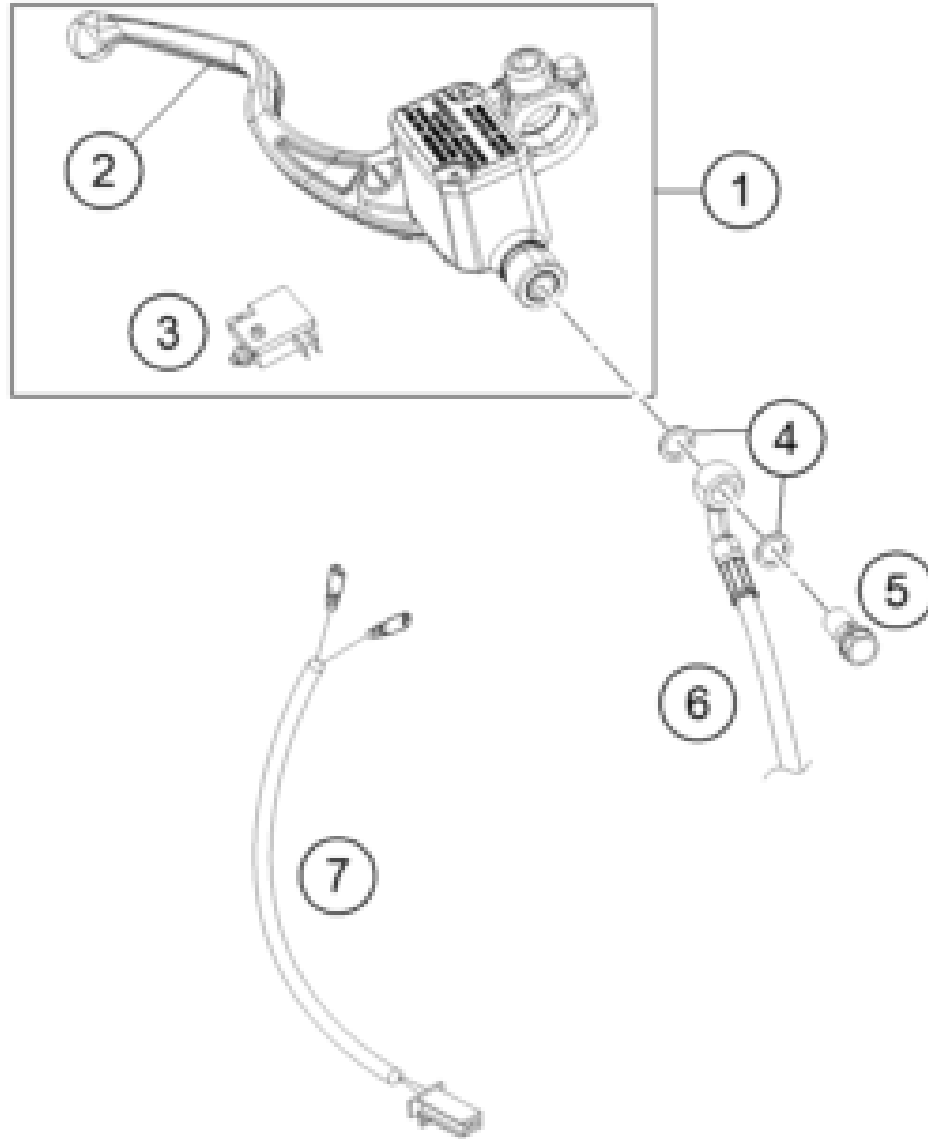

POS	PARTNUMBER	PARTNAME	PIECE
1	93013001044	Hand brake cylinder complete D13	1
2	93013002000	Hand brake lever loose	1
3	90111050000	brake light switch, front	1
4	90113026000	COPPER GASKET	2
5	90113013000	BANJO SCREW	1
6	93013035000	Brake hose	1
7	90111050050	WIRE BRAKE LIGHT SWITCH FRONT	1

179011310

49397

* NEW PART

X ON DEMAND