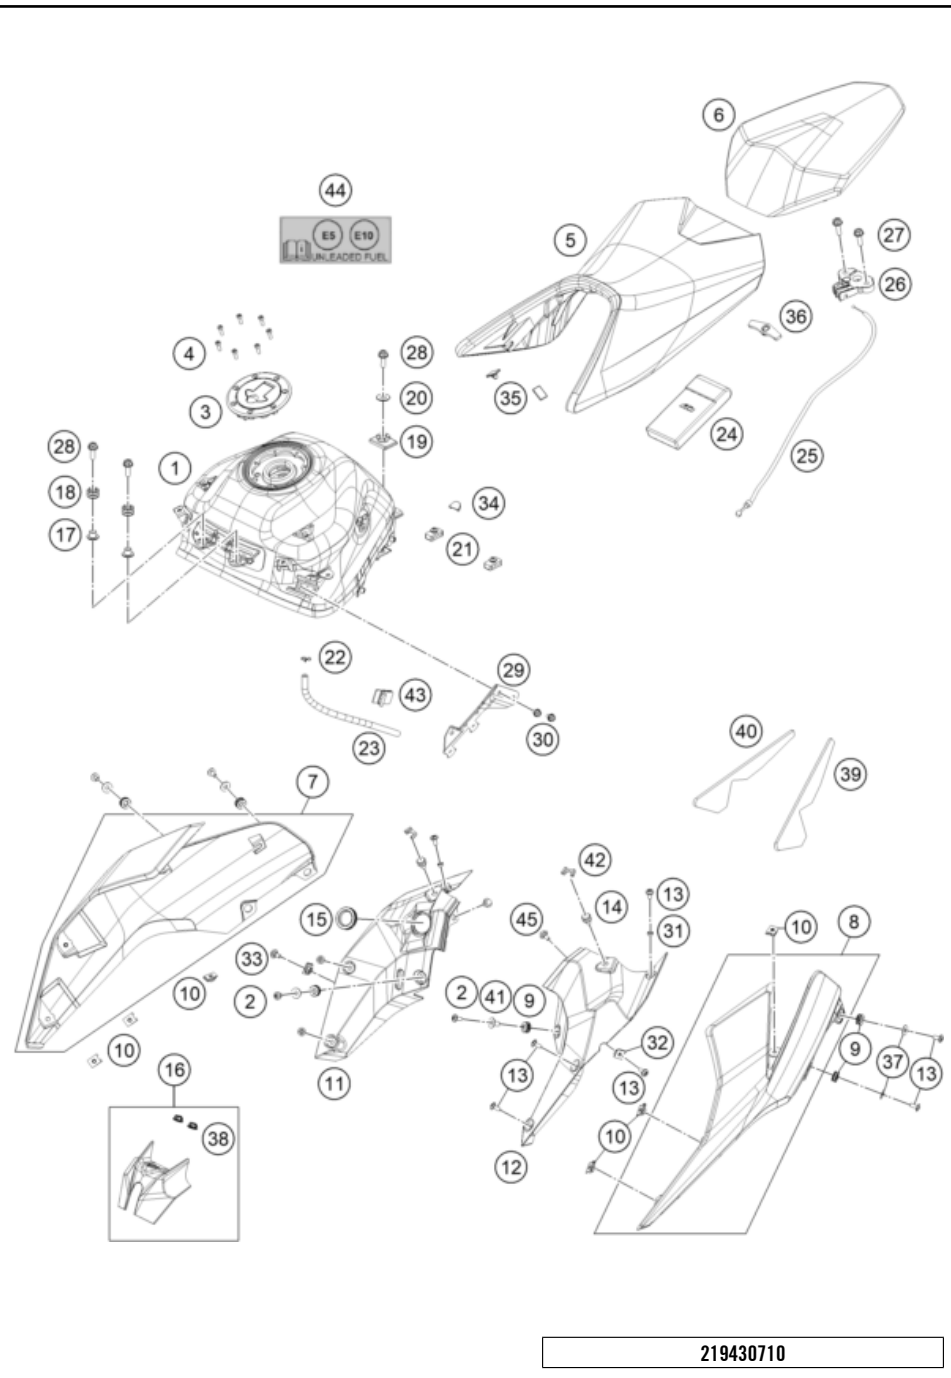

POS	PARTNUMBER	PARTNAME	PIECE
39	93007025020	Tape cover LH	1
40	93007025010	Tape cover RH	1
41	93014051000	Sleeve-illumination bkt	2
42	93008065000	Rubber grommet tank spoiler	2
43	90107029000	BRACKET DRAIN TUBE CPL.	1
44	21007098000	Sticker fuel labelling	1
45	93008020060	Screw M6X1X9	2

56403 * NEW PART X ON DEMAND