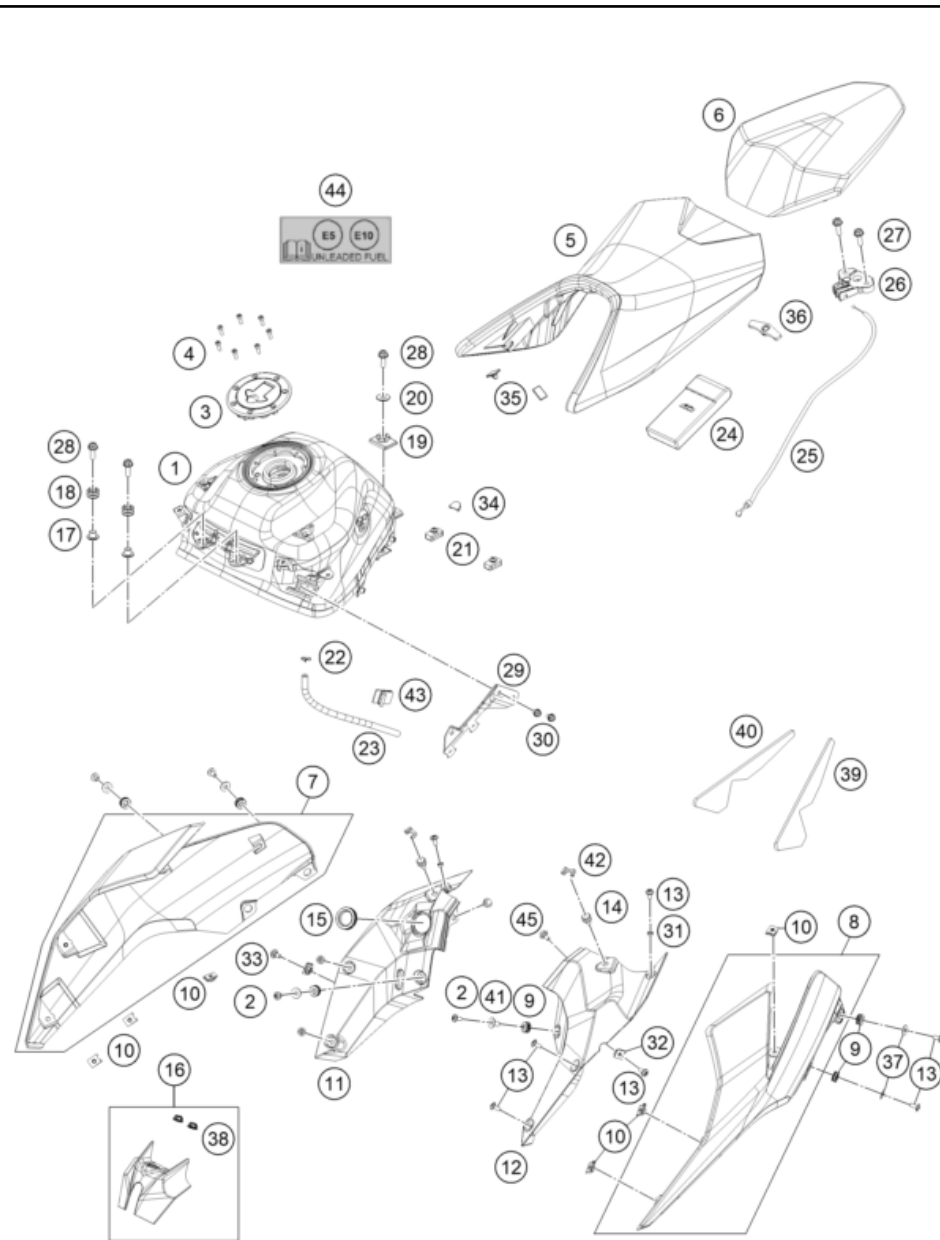

219430710

POS	PARTNUMBER	PARTNAME	PIECE
1	93007113000	Fuel tank	1
2	90508006003	AH SCREW M6X1X20	2
3	93807008000	Fuel tank cap	1
4	J912050151	AH SCREW M5X14 BLACK	7
5	93007040000	Rider seat	1
6	93007047000	Seat passenger complete	1
7	93008051000BH	DUKE 250 T.COVER RH SILVER METALLIC MATT	1
8	93008050000BH	DUKE 250 T.COVER LH SILVER METALLIC MATT	1
9	930080500040	Rubber bushing	6
10	93003077000	Clip nut M6	6
11	93008055000	Inner cover right	1
12	93008056000	Inner cover left	1
13	90508006001	SOCKET HEAD BOLT M6X12	10
14	93008048000	Special screw	2
15	93035065010	Rubber bushing	1
16	93008057033	Cover for ignition lock complete	1
17	93008034000	Bushing	2
18	90507013006	GROMMET TANK MOUNTING	2
19	93007014000	Tank guard rear	1
20	90111060010	WASHER PLAIN 8,4X25X2	1
21	93007040010	Seat cowl pad	2
22	90507017000	HOSE CLAMP	1
23	93015029050	Hose active carbon filter	1
24	90529099000	TOOLKIT	1
25	93007052000	Cable seat lock	1
26	93007050000	Sseat lock ZSB	1
27	J025060203	HH COLLAR SCREW M6X20 SW10	2
28	J025080253	Hexagon screw M8X25	3
29	93015102000	Fastening	1
30	J025060103	HH COLLAR SCREW M6X10 SW10	2
31	93008044000	Sleeve spoiler inner RR MTG	2
32	90103097000	clip nut	2
33	90108076000	SPECIAL SCREW M6X12X3	1
34	93008059000	Rubber cap tank	4
35	90507047041	SEAT DUMPER SOZIUS SEAT	2
36	93007046000	Seat cowl pad	1
37	930080500050	Washer 6.2X20X1.5	4
38	93011068010	Rubber grommet ignition lock cover	2

56403

* NEW PART

X ON DEMAND