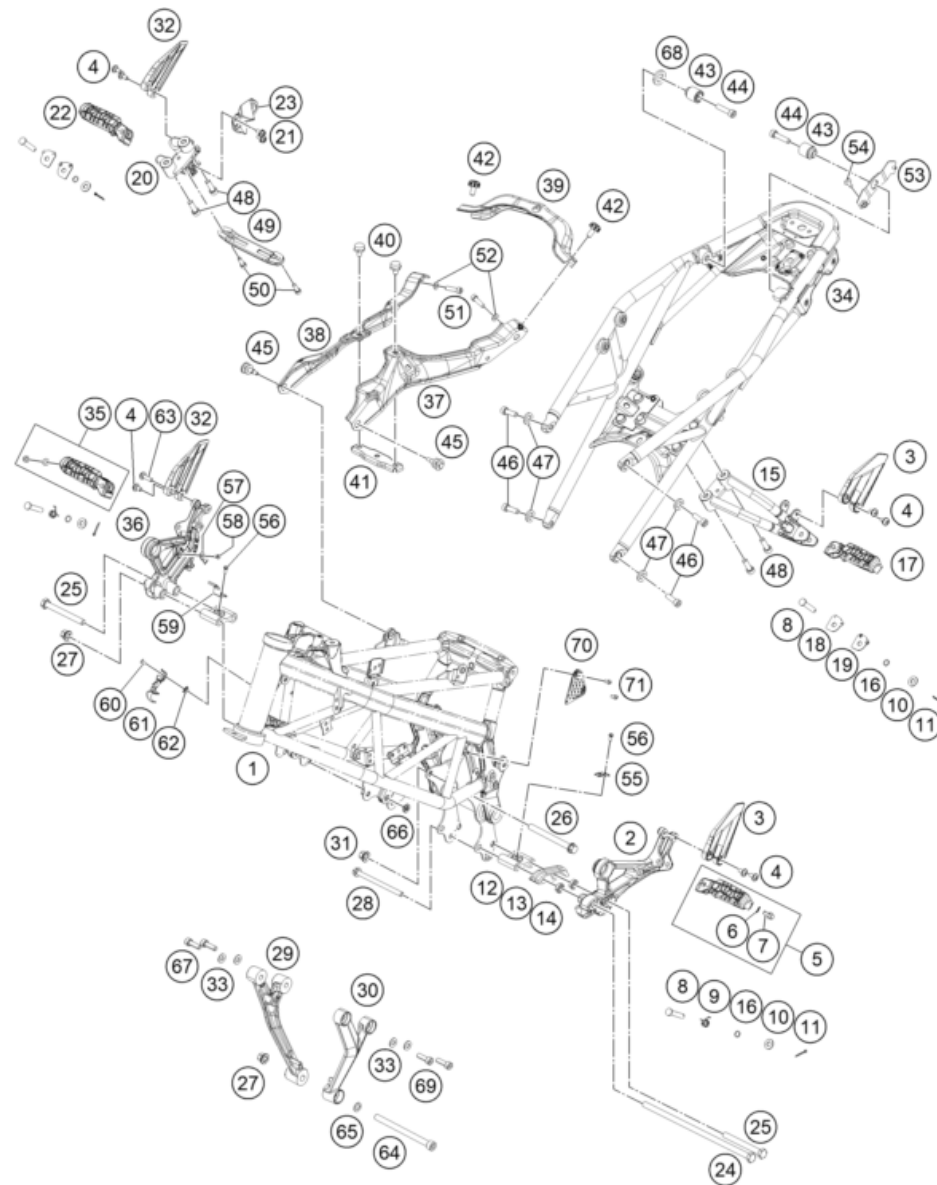

209300310

POS	PARTNUMBER	PARTNAME	PIECE
39	93003002030	Bracket seat mount loose	1
40	93007044000	Retaining pin	2
41	93003001070	Seat cowl front complete	1
42	93008023000	Rubber buffer	2
43	93007047033	Seat support complete	2
44	J912080303	hexagon socket screw M8X30	2
45	93007046050	Screw	2
46	93003002070	hexagon socket screwM8X1.25X25	4
47	J125080001	Washer M8	4
48	90103098000	BOLT	4
49	93003056000	Passenger footrest bracket	1
50	J912060143	Hex socket screw M6X14	2
51	93008019070	hexagon socket screw M8X31	2
52	J125080002	Washer plain	2
53	93006040060	Retaining bracket	1
54	J005050123	FLAT HEAD SCREW M5X12 PH	1
55	90111045050	CABLE BRACKET	1
56	90103032000	FLANGED BOLT M6X14	2
57	93013041000	Retaining bracket	1
58	J025060109	HH-COLLAR SCREW M6X10 SW8	1
59	93013026000	Support	1
60	J031050121	Roundhead screw M4X12	1
61	93032059010	Guide clutch cable	1
62	90108050001	CLIP NUT M5	1
63	93008043000	Screw M6X1X25	1
64	J912101283	Hexagon screw M10X128	1
65	J125100009	Washer M10	1
66	90108023100	Clip	2
67	J912080226	Bolt socket-M8X1.25X122Xcl8.8Xbl	2
68	J125140003	Washer - plain	1
69	J912080251	Hexagon screw M8X25	2
70	93008041060	guard ih	1
71	J031060106	SCREW BUTTON HEAD-M5X0.8XL 8XB	2

56626

* NEW PART

X ON DEMAND