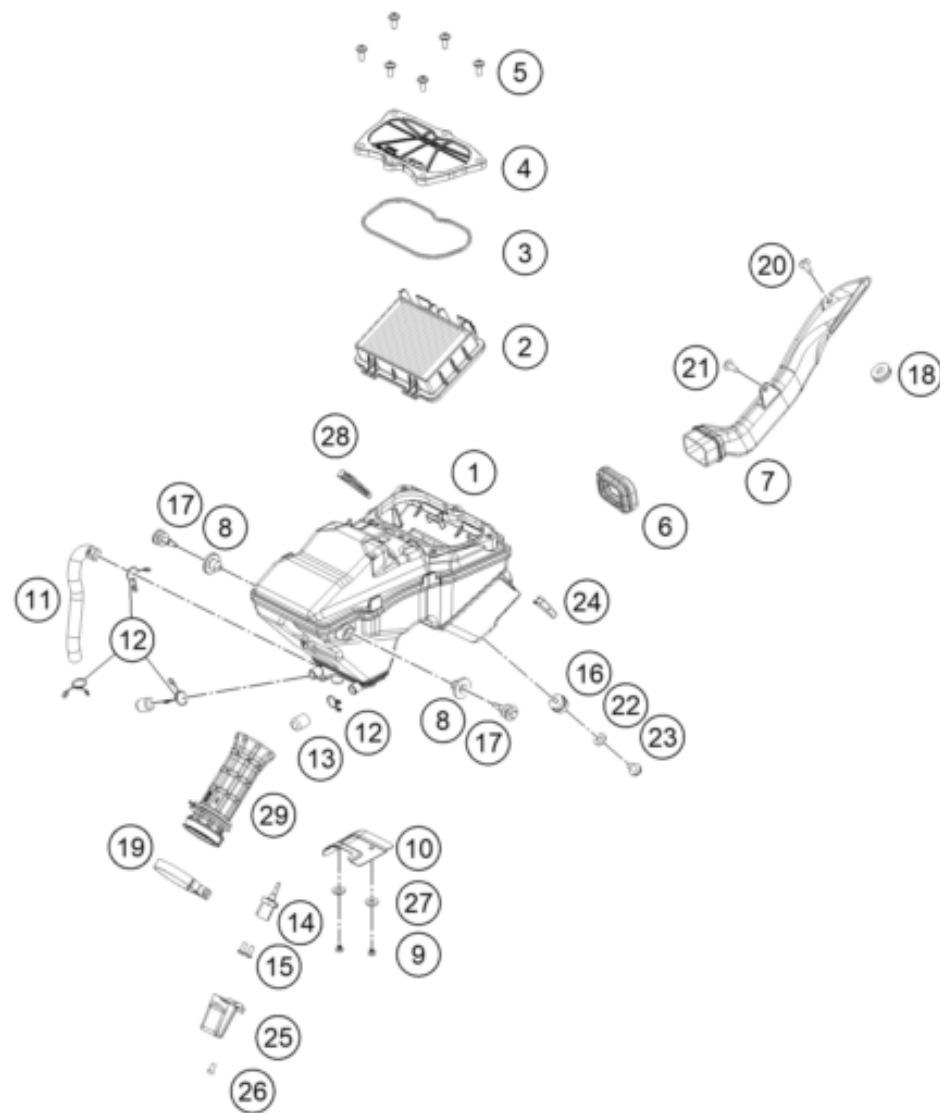

56035

* NEW PART

X ON DEMAND

POS	PARTNUMBER	PARTNAME	PIECE
1	94006001000	Air filter box	1
2	93006015000	FILTER	1
3	93006020050	Seal	1
4	93006002000	Air filter box cover	1
5	93006039000	Flat-head screw M6	4
6	93006001060	Carburetor connection boot	1
7	94306040033	Intake snorkel cmpl.	1
8	93006001080	Damping rubber	2
9	J031050103	Screw Truss M5X0.8	2
10	93006001070	Heat protection	1
11	93030087200	Engine vent hose	1
12	90130087001	HOSE CLAMP	4
13	93030089000	Plug	1
14	93041080000	Intake air temperature sensor	1
15	J005050126	Lens head screw M5X12	2
16	90106001007	SILENT BLOCK AIRFILTER	1
17	93007046050	Screw	2
18	93008019010	Rubber bushing	1
19	90106027100	HOSE CLAMP	1
20	J031050163	CHEESE-HEAD SCREW M5X16	1
21	J031050166	Screw truss M5X16	1
22	J125060004	Washer, M6	1
23	J026060083	HH COLLAR SCREW M6X8 SW10	1
24	93006001015	Rubber cowl pad	1
25	93041080060	SENSOR COVER	1
26	J005050101	Oval head screw M5X10	1
27	90505090050	WASHER ASBESTOS	2
28	93006021000	Distance piece air filter box right	1
29	93006026100	TUBE CONNECTING	1