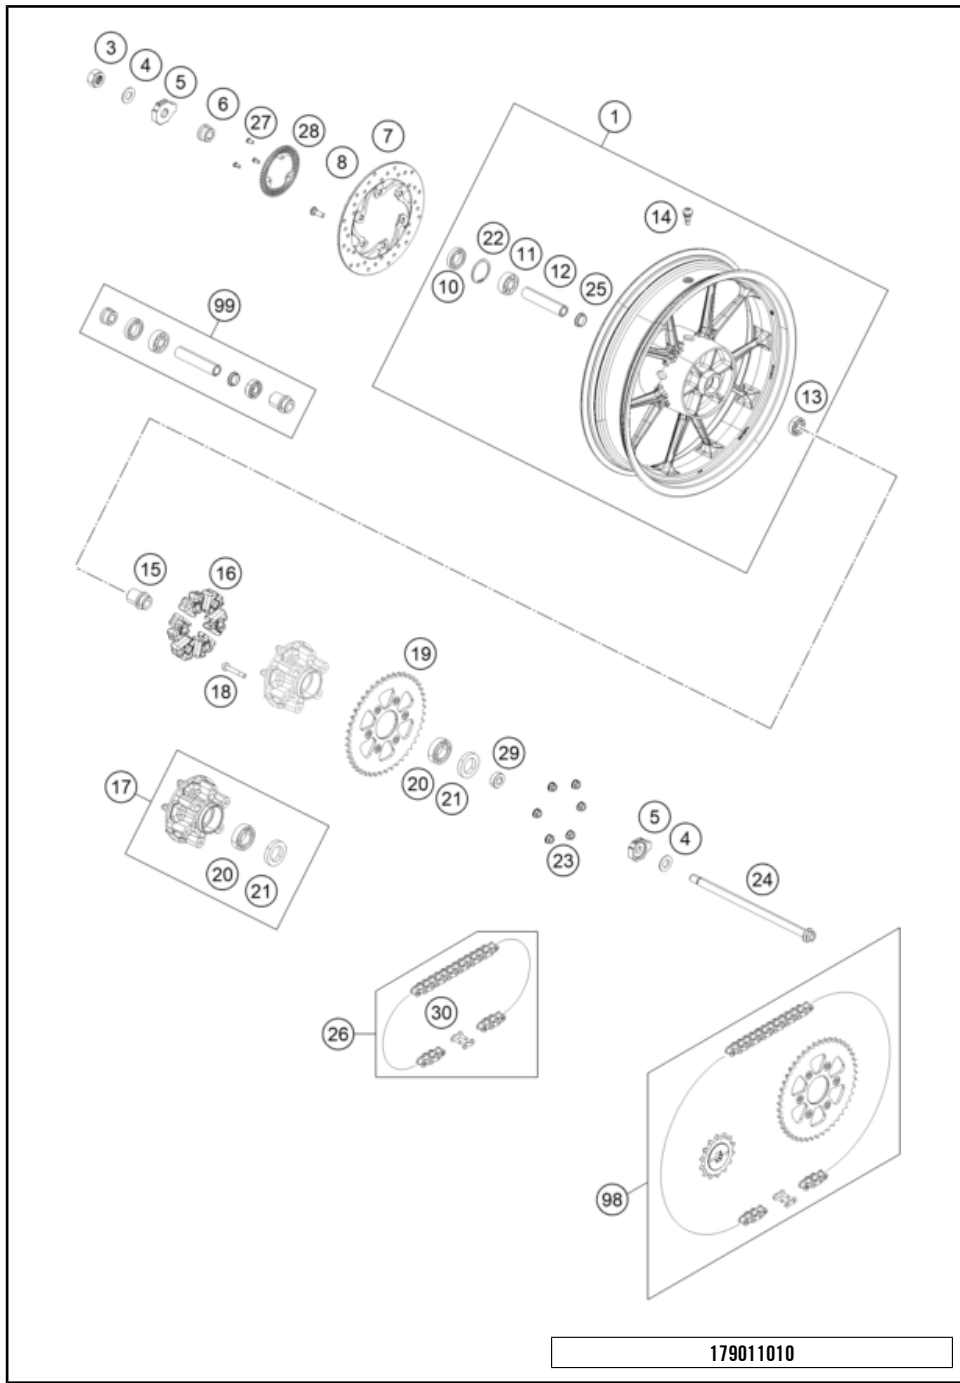

179010910

56144

* NEW PART

X ON DEMAND

REAR WHEEL

125 DUKE, silver 2022 EU 2022

POS	PARTNUMBER	PARTNAME	PIECE
1	9301000104430	Rear wheel cpl. black	1
3	90210086000	wheel spindle nut, rear	1
4	90610087000	washer 15.2x30x2	2
5	90110084000	chain tension adjuster, right	1
6	90110013000	SPACER BUSHING REAR WHEEL R/S	1
7	90110060000	rear brake disk D=230mm	1
8	90110062000	SPECIAL SCREW M8X25 SELF LOCK.	6
10	J760264208	SHAFT SEAL RING 26X42X8	2
11	J625063021	Grooved ball bearing 6302	1
12	90110011000	BEARING SPACER TUBE REAR	1
13	J625062023	BALL BEARING 6202	1
14	90109076000	VALVE CPL.	1
15	90610054000	SPACER BUSHING KRT INSIDE	1
16	90110059100	DAMPER	1
17	90210050000	SPROCKET SUPPORT	1
18	90810052000	SPECIAL SCREW M8X48	6
19	95810051045	Rear sprocket 45T	1
20	J625062050	BALL BEARING 6205	1
21	J760295207	SHAFT SEAL RING 29X52X7	1
22	J472042170	CIRCLIP	1
23	90510052000	FLANGED NUT M8X1,25	6
24	90210085000	Axle rear KT03	1
25	90109011001	Fixation bearing spacer tube	1
26	78010167118	CHAIN DID 118 LINKS	1
27	90142021001	SCREW FOR ABS	3
28	90142021000	SENSOR DISC REAR	1
29	90110053000	SPACER CHAIN WHEEL SUPPORT	1
30	78010166000	CONNECTING LINK F. 78010167118	x
98	SPA2142453K118B	Drivetrain set 14Z/45Z	1
99	90110015100	REAR WHEEL REP. KIT 390 DUKE	1