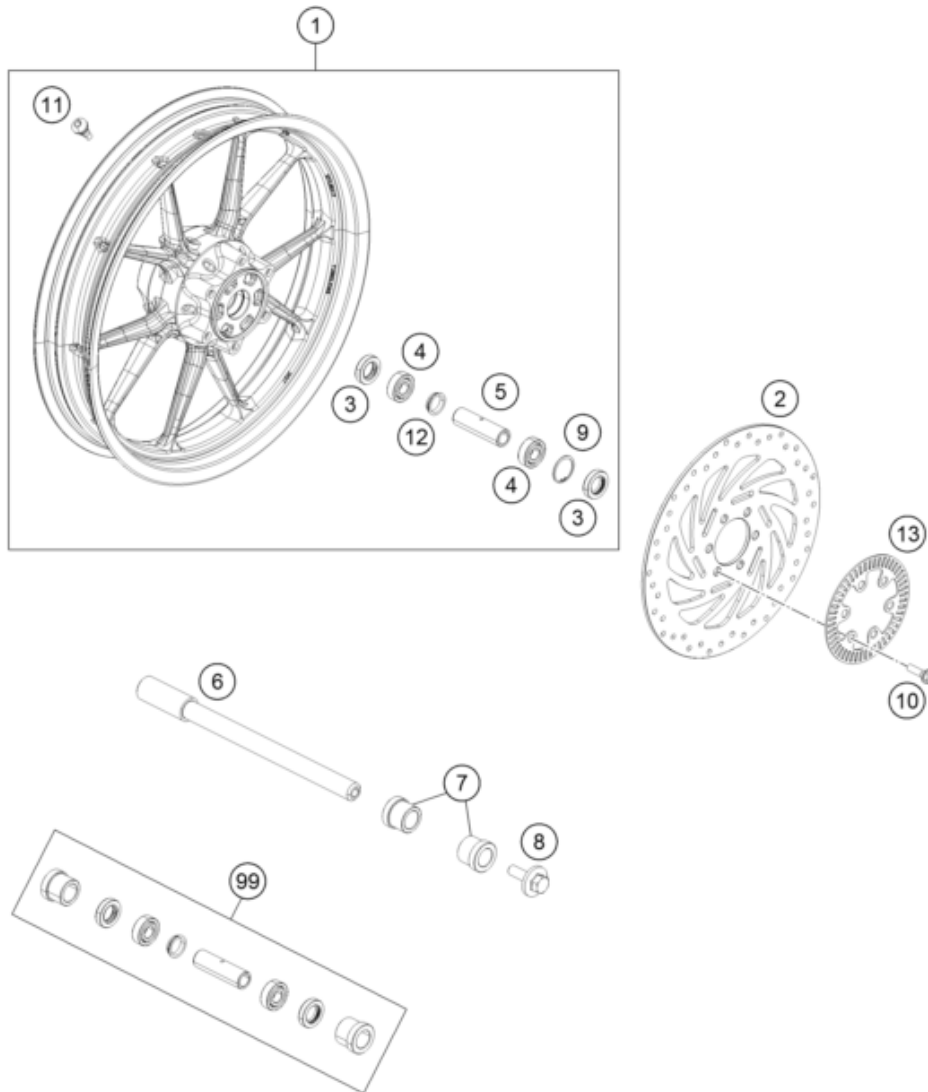

179010730

54489

* NEW PART

X ON DEMAND

POS	PARTNUMBER	PARTNAME	PIECE
1	9300801003330	Front fender cpl. black	1
2	J031050161	Panhead screw with shoulder	6
3	94108020000C1	DUKE125 BS6 BELLY PAN JP181342 EBONY BLK	1
4	93008020060	Screw M6X1X9	4
6	93008020050	Retaining bracket	1
9	J900000609000	BOLT-FLANGED-SMALL	1
10	J900000604502	BOLT-FLANGED-SMALL	1
11	93008042100C1	D250 MY20 ST COWL RH EB BL	1
15	93008041100C1	D250 MY20 ST COWL LH EB BL	1
16	90108050001	CLIP NUT M5	2
17	93008015060	grommet	1
20	93008015010	Protection rubber	1
21	93009059000	Washer nylon	6
22	90808016000	REAR FENDER EXT.	1
23	90508006003	AH SCREW M6X1X20	4
24	90102031010	HEX NUT M5 AF8	2
25	90514044000	REFLECTOR MOUNTING	1
26	J005050123	FLAT HEAD SCREW M5X12 PH	2
27	90514045000	REFLECTOR	1
28	J06923050053	Hex collar nut, M5	1
29	93008019000	Tail end lower part	1
31	J025060226	Hex collar screw M6X22	4
32	90508008001	AH SCREW M8X20	4
33	93008002000BH	Headlight mask left LED	1
34	93008001000BH	SIDEMASK RH FR FAIRING SIL METALLIC MATT	1
35	J981030101	Lens head screw M3,5X10	6
36	J125040003	Washer plain small 4.5X8X0.5XBLK	6
38	93008015150	License plate holder support, cover	1
39	93008015300	Licence plate holder support	1

219400810

56406

* NEW PART

X ON DEMAND

DECAL

125 DUKE, silver 2022 EU 2022

POS	PARTNUMBER	PARTNAME	PIECE
1	94008099100	DECAL KIT SILVER DUKE 125 MY21	1
3	93001045000	Decal Fork front WP	2

219400831

56142

* NEW PART

X ON DEMAND

POS	PARTNUMBER	PARTNAME	PIECE
1	9300900104430	Front wheel cpl. black	1
2	93309060000	Brake disc front 320MM	1
3	J760223508	SHAFT SEAL RING 22X35X8	2
4	J625062023	BALL BEARING 6202	2
5	90109011000	Spacer front wheel	1
6	93009081000	Front axle	1
7	90209083000	BEARING BUSHING	2
8	90109082000	flanged bolt M8	1
9	J472035150	Circlip 35X1,5	1
10	90110062000	SPECIAL SCREW M8X25 SELF LOCK.	6
11	90109076000	VALVE CPL.	1
12	90109011001	Fixation bearing spacer tube	1
13	93042020000	SENSORRING ABS	1
99	90109015100	FRONT WHEEL REP. KIT	1