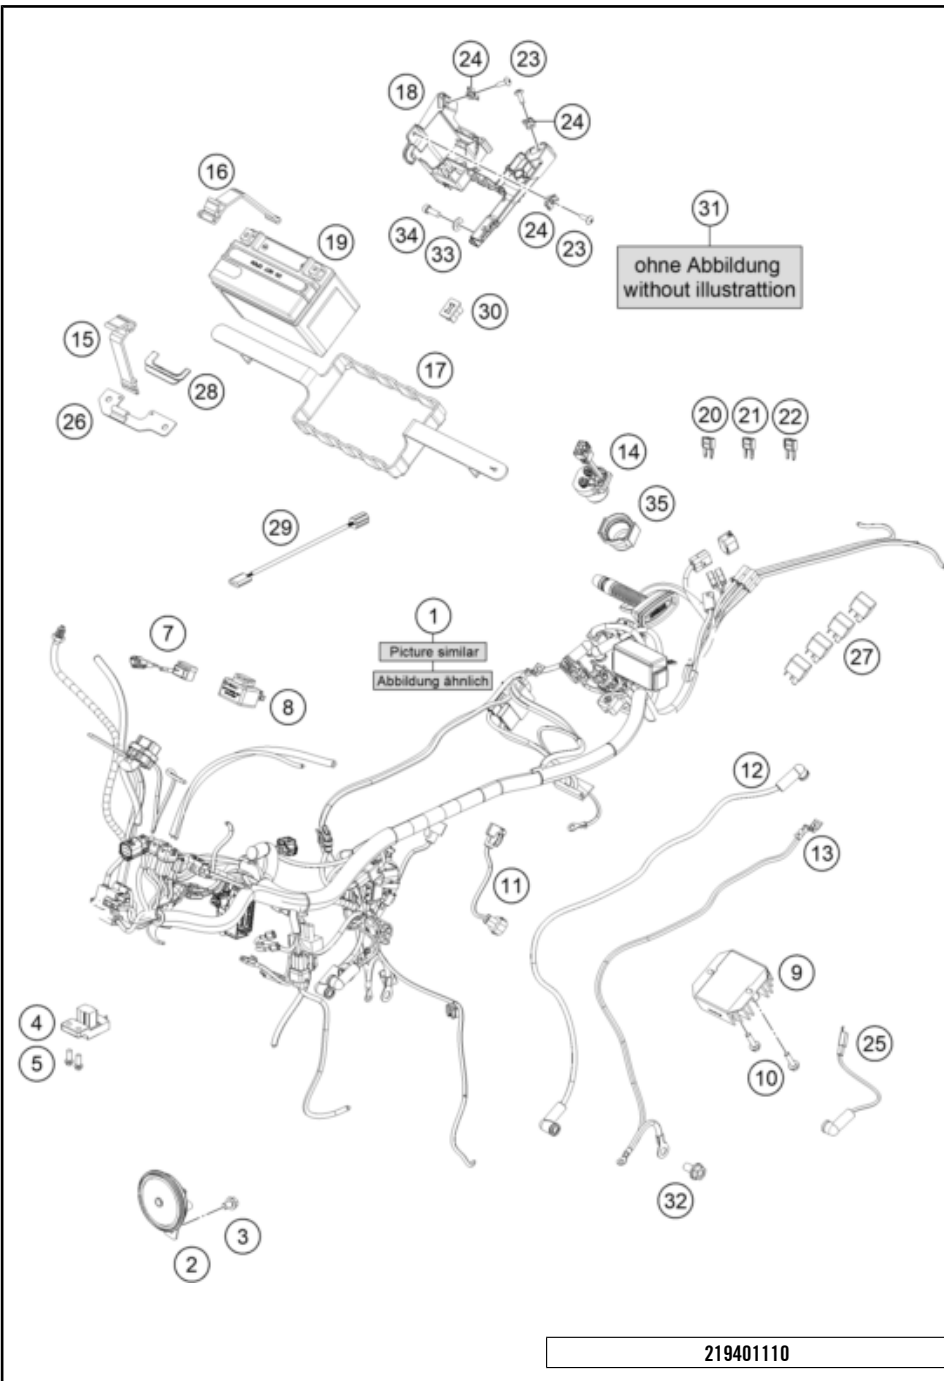

POS	PARTNUMBER	PARTNAME	PIECE
1	94011075000	Wiring Harness	1
2	93011060100	Horn	1
3	J025080123	HH COLLAR SCREW M8X12 SW12	1
4	93541088000	rollover sensor	1
5	J025060169	HH COLLAR SCREW M6X16 SW8	2
7	28111096000	Transil unit	1
8	90511030000	indicator relay	1
9	28111034000	Voltage regulator	1
10	J900000602600	BOLT FLANGED-M6X1XL26XCL 10.9XBRT	2
11	93041080050	Cable	1
12	93011059000	Starter cable 6MM	1
13	93011197000	Ground wire	1
14	93011058000	Starter relais	1
15	93011055060	Band batterie	1
16	93011055000	Battery rubber holder	1
17	93011054000	BOX BATTERY	1
18	93008018060	Cross brace cover	1
19	90611053000	BATTERY 12V/8AH	1
20	75011088010	FUSE 10A 07	8
21	75011088015	FUSE 15A 07	3
22	75011088030	FUSE 30A	2
23	J005050123	FLAT HEAD SCREW M5X12 PH	3
24	90108050001	CLIP NUT M5	3
25	93038091000	Pigteil oil pressure switch	1
26	93011056100	Bracket battery band	1
27	90611057000	relay (interlock)	4
28	93011026000	protector	1
29	93511084000	PIGTAIL PH-3 FUEL PUMP	1
30	93008078000	Rubber grommet	2
31	93042033000	Cable earth ABS	1
32	J025060122	Hex collar screw M6X12	2
33	90107088050	WASHER 5,2X14X2MM	1
34	J912050166	bolt socket-M5X0.8XL16XCL8.8XBRT	1
35	93311058000	Rubber damper starter relay	1

219401110

56051

* NEW PART

X ON DEMAND