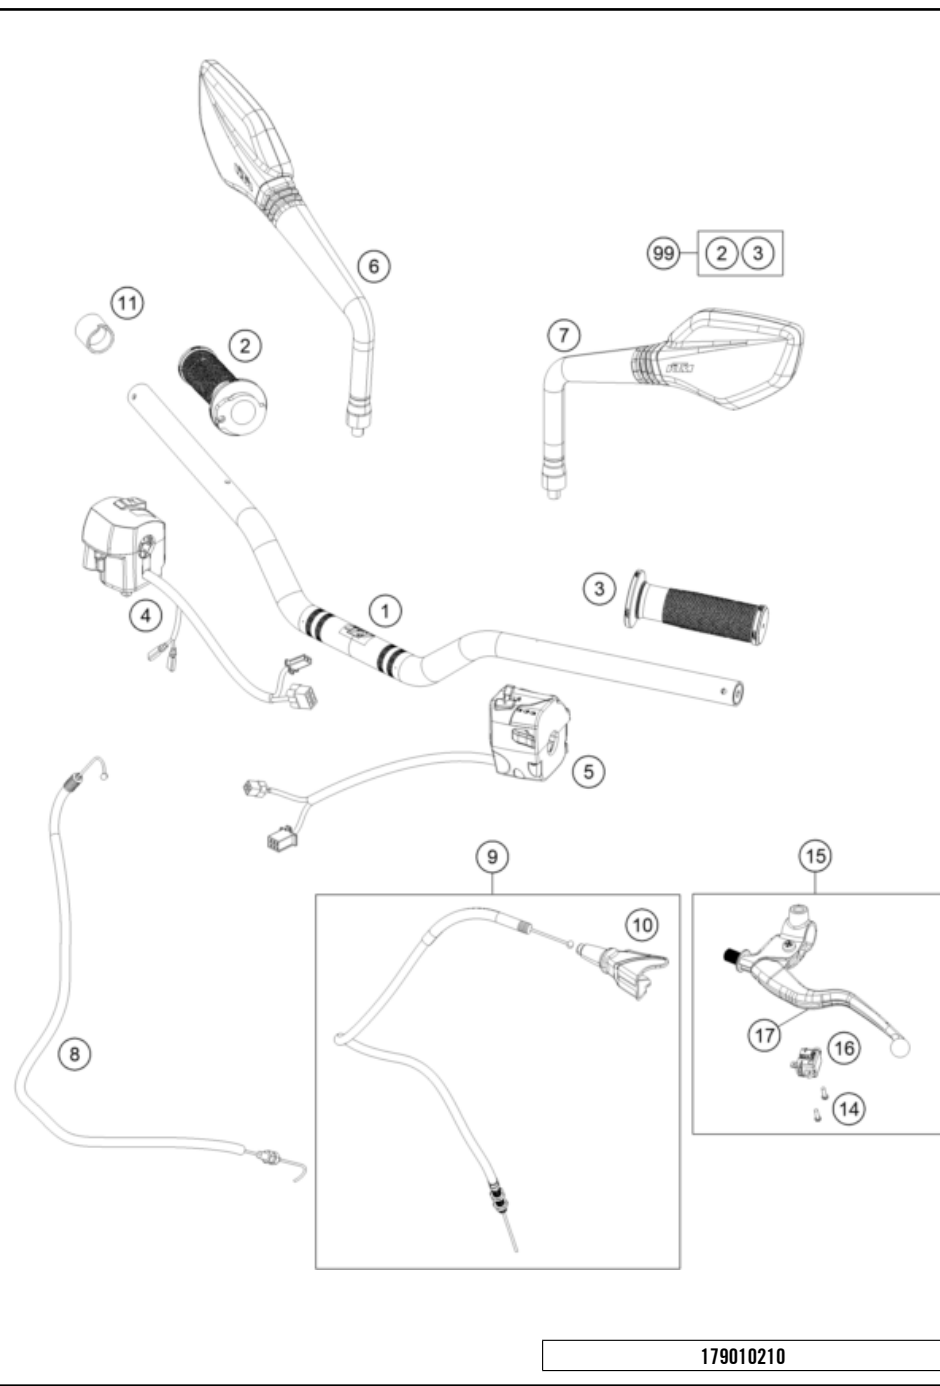

219430110

56408

* NEW PART

X ON DEMAND

HANDLEBAR, CONTROLS

125 DUKE, silver 2022 EU 2022

POS	PARTNUMBER	PARTNAME	PIECE
1	93002001000	Handlebar	1
2	90102010100	THROTTLE GRIP	1
3	90502039000	FIXED GRIP	1
4	95802010000	Switch Control RH	1
5	93011070000	Light switch	1
6	93012041000	Mirror right	1
7	93012040000	Mirror left	1
8	93002091000	Throttle cable 125	1
9	93002090000	Clutch cable	1
10	90102016000	PROTECTION CAP THROTTLE CABLE	1
11	93011074010	Distance holder handlebar switch	1
14	90232014002	Screw pan cross M3x0.5	2
15	28302031033	Clutch assembly compl.	1
16	90111149000	Clutch switch	1
17	93002031000	Clutch lever - NON Adjustable	1
99	90102121000	GRIP SET	1