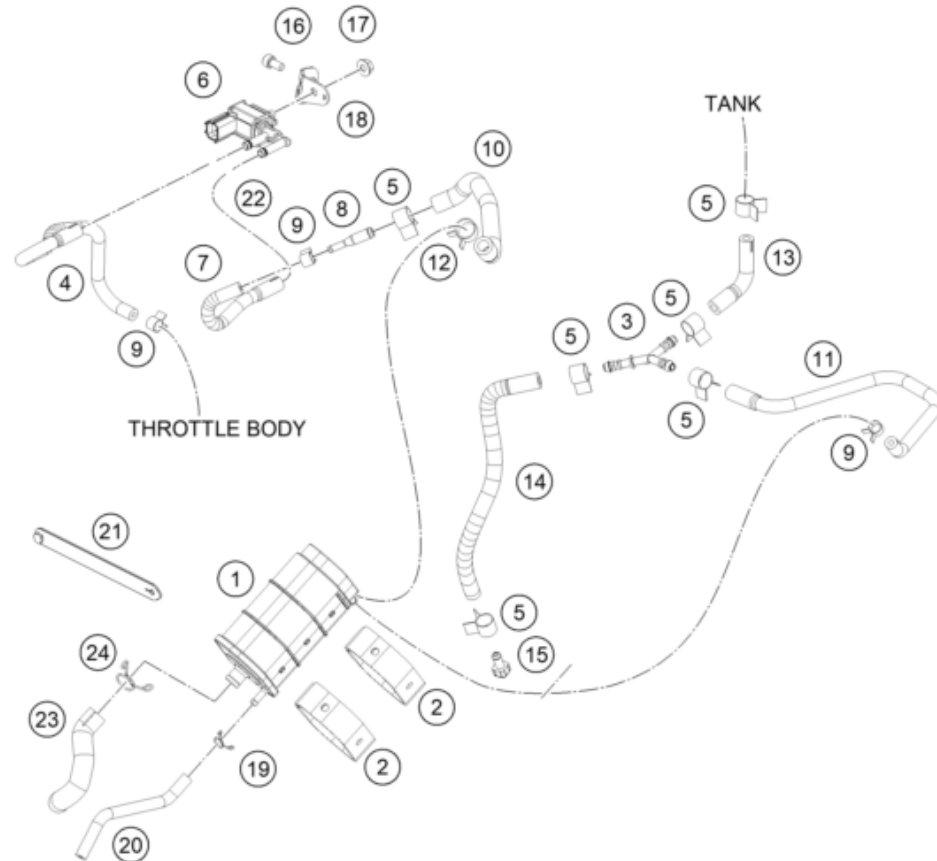

POS	PARTNUMBER	PARTNAME	PIECE
1	93015001000	Activated carbon filter	1
2	93015003000	Rubber band	2
3	90507015000	CONNECTOR Y SHAPE	1
4	J600000414000	Hose PV-DKK	1
5	90607017003	SPRING BAND CLAMP D13	6
6	90607830000	Valve purge	1
7	J600000412000	Hose Y-PV	1
8	90207016004	CONNECTOR TUBE EVAP	1
9	90607017002	CLAMP D9	3
10	J600000813700	Hose ACF-Y	1
11	93015017000	Y connection	1
12	90607017001	SPRING BAND CLAMP 15X10	1
13	93015026000	Pre-formed hose	1
14	90515023000	TUBE CONNECTOR TO PLUG	1
15	90515011000	PLUG FUEL DRAIN	1
16	J912060123	hexagon socket screw M6X12	1
17	J926060006	nut hex flanged	1
18	94115032050	BRACKET VALVE PURGE	1
19	90107013008	CLAMP	1
20	93015029000	Hose active carbon filter	1
21	J330000514900	Cable ties	2
22	J310000801300	Hose clamp 12.5 x 8 SW	2
23	J600001108800	Drain hose	1
24	J310000201300	clamp	1

219401510

56024

* NEW PART

X ON DEMAND