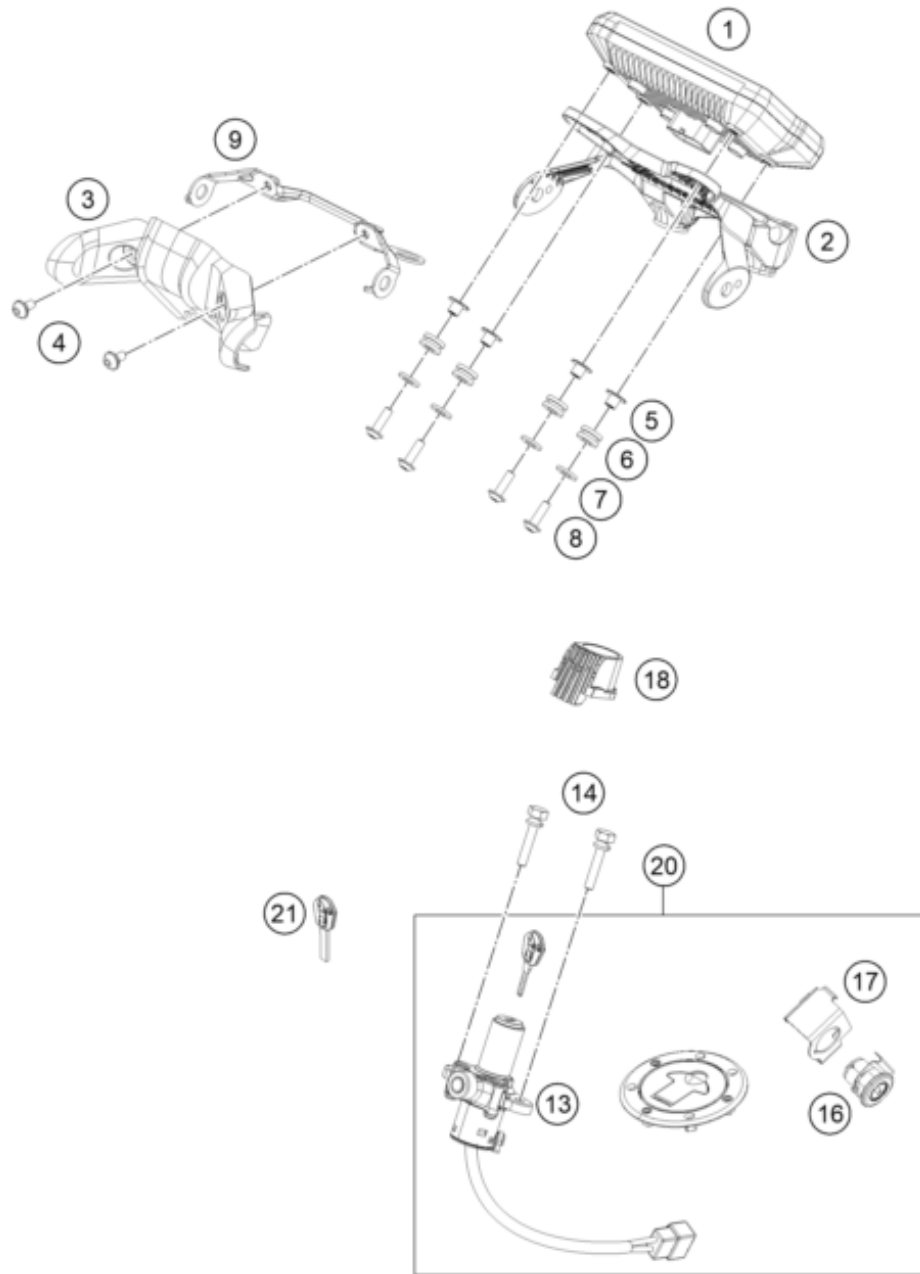

179011390

18356

* NEW PART

X ON DEMAND

POS	PARTNUMBER	PARTNAME	PIECE
1	93014040100	lamp tail MY17	1
2	93014040040	Washer	2
3	93014040020	Rubber grommet tail light left	1
4	93014040030	Washer	2
5	93014040010	Rubber bushing	2
6	90114047000	LICENSE PLATE ILLUMINATION	1
7	93014026000	Indicator front rh	1
8	93014025000	Indicator front lh	1
9	J125100003	WASHER PLAIN 10,5	2
10	J06797100183	Toothed washer, M10	2
11	J934100006	Nut hex thin-M10x1.25	2
12	J981420133	SHEET MET.SCR. DIN 7981 4,2X13	2
13	90514036100	FLASHER REAR R/S	1
14	90514035100	FLASHER REAR L/S	1
15	93014013000	Support	1
16	93014015000	Rubber bushing	2
17	93014014000	Rubber bushing	1
18	93008040000	Screw M6X1X13	4
19	94314001044	lamp head	1
24	93014019100	Holder headlamp LED	1
25	93014099000	Kit LED lamp Bush	1
27	93008084010	Range change metal nut M6	2
30	J934100001	Hex nut, M10	2
31	93008020060	Screw M6X1X9	1
32	93014049000	Rubber grommet tail light right	1
36	90508006003	AH SCREW M6X1X20	1
37	93014018100	Collar head lamp holder MTG	1
38	93014017000	Rubber bushing	1

219401410

56401

* NEW PART X ON DEMAND

POS	PARTNUMBER	PARTNAME	PIECE
1	94314069000	Dashboard	1
2	93014064000	Holder handsbar CUM TFT speedo	1
3	93014064100	Back cover TFT holder	1
4	93008020060	Screw M6X1X9	2
5	93014062010	Collar TFT speedo small	4
6	90507040001	RUBBER SLEEVE	4
7	93308015010	Washer, license plate holder support	4
8	J031060183	Roundhead screw M5X18	4
9	93014064200	Bracket TFT Cover black	1
13	93011066044	Ignition lock complete	1
14	93011064100	Special screw for ignition lock	2
16	90107050050	SEAT LOCK	1
17	93007051000	Retaining bracket	1
18	93011066010	Positioning rubber	1
20	90211066144	Lock set cpl.	1
21	90111067100	BLANK KEY 125/200 DUKE	x
21	90111067000	KEY	1