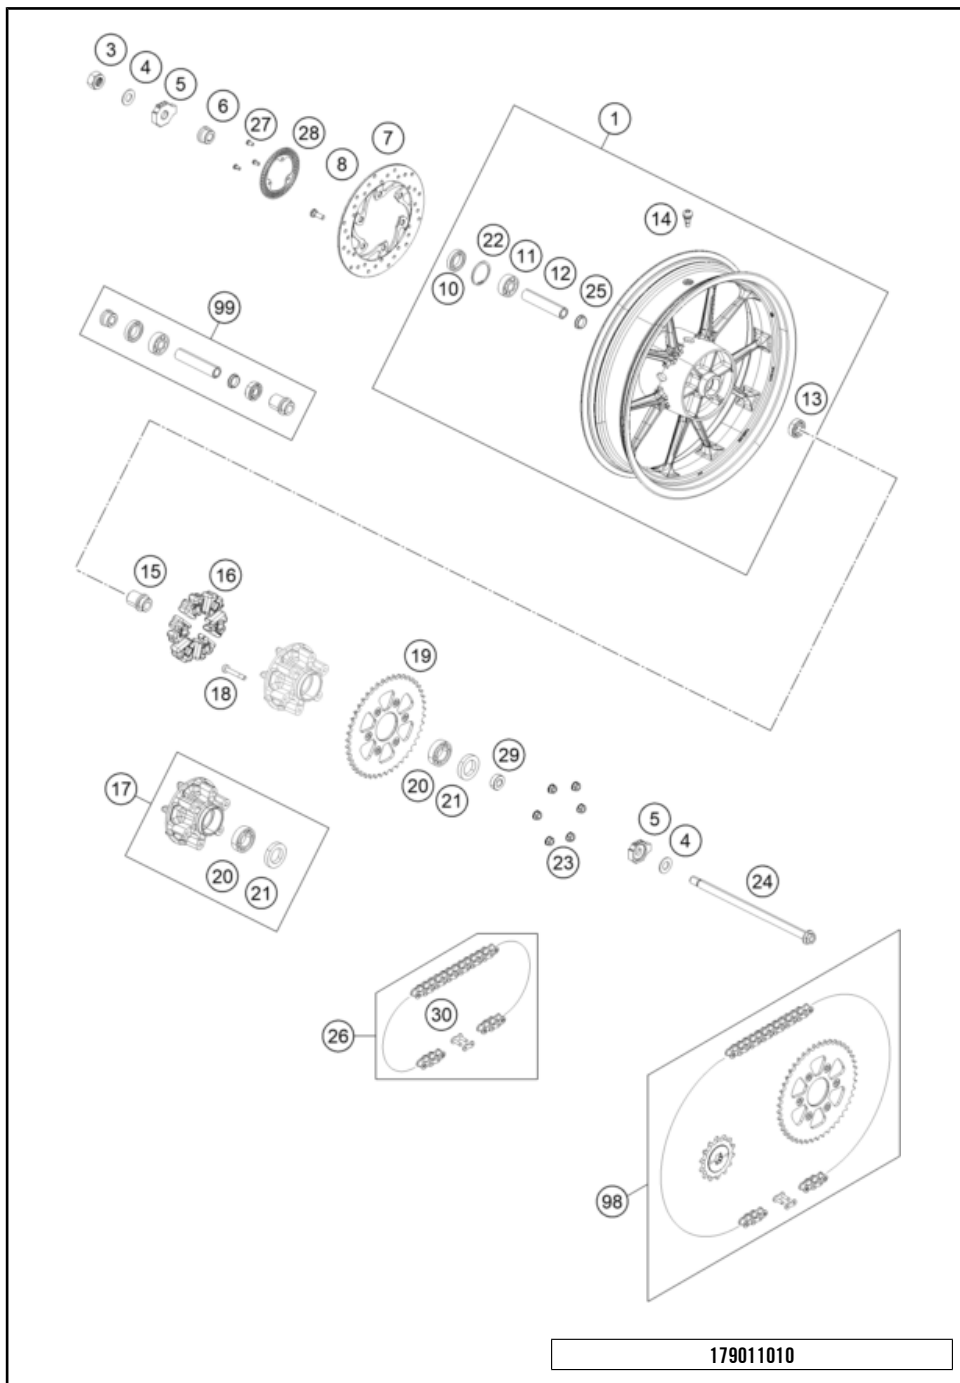

POS	PARTNUMBER		PIECE
1	93010001044EB	Rear wheel cpl. orange	1
3	90210086000	wheel spindle nut, rear	1
4	90610087000	washer 15.2x30x2	2
5	90110084000	chain tension adjuster, right	1
6	90110013000	SPACER BUSHING REAR WHEEL R/S	1
7	90110060000	rear brake disk D=230mm	1
8	90110062000	SPECIAL SCREW M8X25 SELF LOCK.	6
10	J760264208	SHAFT SEAL RING 26X42X8	2
11	J625063021	Grooved ball bearing 6302	1
12	90110011000	BEARING SPACER TUBE REAR	1
13	J625062023	BALL BEARING 6202	1
14	90109076000	VALVE CPL.	1
15	90610054000	SPACER BUSHING KRT INSIDE	1
16	90110059100	DAMPER	1
17	90210050000	SPROCKET SUPPORT	1
18	90810052000	SPECIAL SCREW M8X48	6
19	95810051045	Rear sprocket 45T	1
20	J625062050	BALL BEARING 6205	1
21	J760295207	SHAFT SEAL RING 29X52X7	1
22	J472042170	CIRCLIP	1
23	90510052000	FLANGED NUT M8X1,25	6
24	90210085000	Axle rear KT03	1
25	90109011001	Fixation bearing spacer tube	1
26	76910065118	chain DID 118 roll	1
27	90142021001	SCREW FOR ABS	3
28	90142021000	SENSOR DISC REAR	1
29	90110053000	SPACER CHAIN WHEEL SUPPORT	1
30	76910066000	Rivet link chain DID 520 VP2-T	x
98	SPA2142453K118B	Drivetrain set 14Z/45Z	1
99	90110015100	REAR WHEEL REP. KIT 390 DUKE	1

179011010

56405

* NEW PART

X ON DEMAND