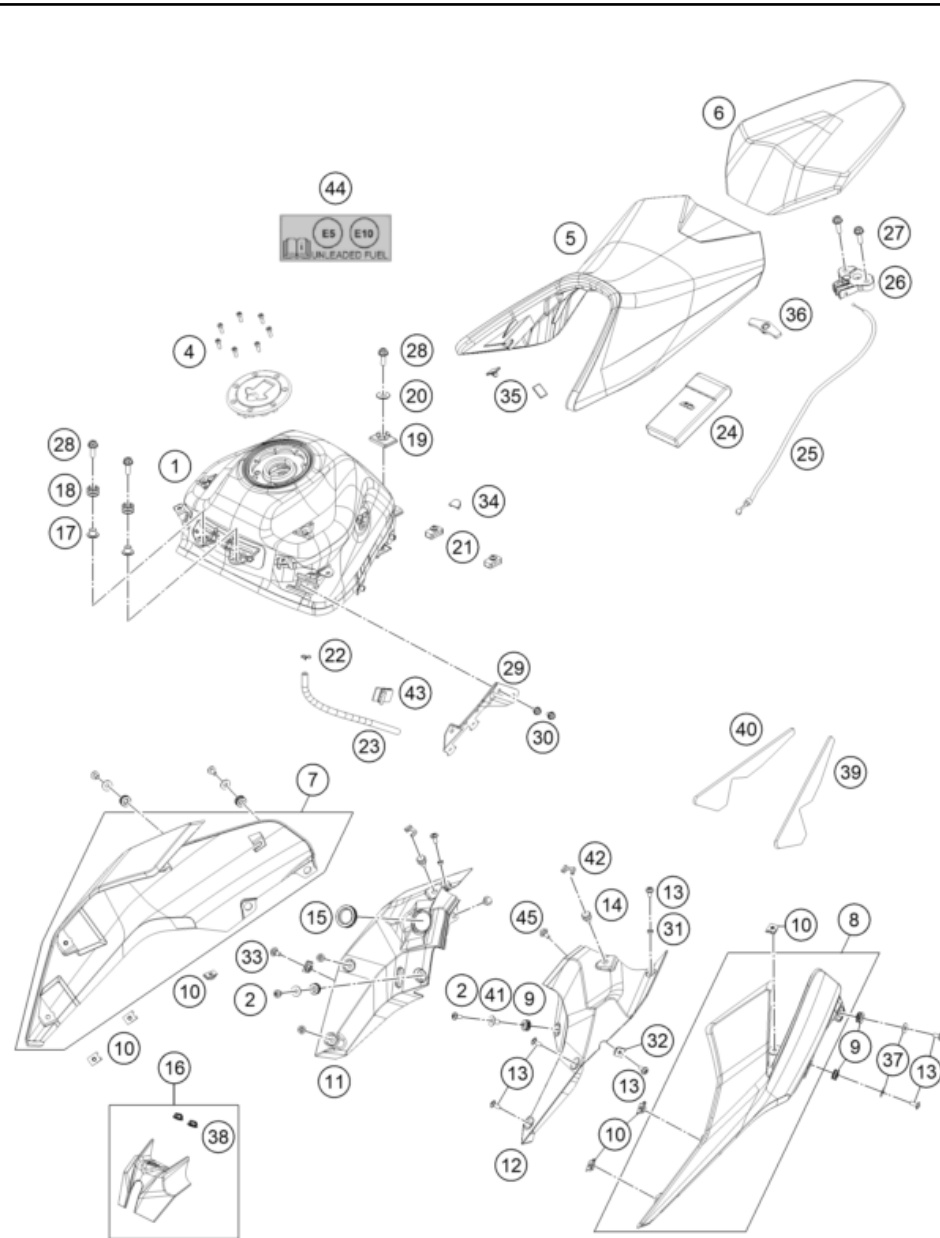

229430710

POS	PARTNUMBER		PIECE
1	93007113000	Fuel tank	1
2	90508006003	AH SCREW M6X1X20	2
4	J912050151	AH SCREW M5X14 BLACK	7
5	93007040000	Rider seat	1
6	93007047000	Seat passenger complete	1
7	93008051000KC	DUKE 250 T.COVER RHJP181207 DARK GAL MAT	1
8	93008050000KC	DUKE 250 T.COVER LH JP181206 DARK GALVAN	1
9	93008050040	Rubber bushing	6
10	93003077000	Clip nut M6	6
11	93008055000	Inner cover right	1
12	93008056000	Inner cover left	1
13	90508006001	SOCKET HEAD BOLT M6X12	10
14	93008048000	Special screw	2
15	93035065010	Rubber bushing	1
16	93008057033	Cover for ignition lock complete	1
17	93008034000	Bushing	2
18	90507013006	GROMMET TANK MOUNTING	2
19	93007014000	Tank guard rear	1
20	90111060010	WASHER PLAIN 8,4X25X2	1
21	93007040010	Seat cowl pad	2
22	90507017000	HOSE CLAMP	1
23	93015029050	Hose active carbon filter	1
24	90529099000	TOOLKIT	1
25	93007052000	Cable seat lock	1
26	93007050000	Sseat lock ZSB	1
27	J025060203	HH COLLAR SCREW M6X20 SW10	2
28	J025080253	Hexagon screw M8X25	3
29	93015102000	Fastening	1
30	J025060103	HH COLLAR SCREW M6X10 SW10	2
31	93008044000	Sleeve spoiler inner RR MTG	2
32	90103097000	clip nut	2
33	90108076000	SPECIAL SCREW M6X12X3	1
34	93008059000	Rubber cap tank	4
35	90507047041	SEAT DUMPER SOZIUS SEAT	2
36	93007046000	Seat cowl pad	1
37	93008050050	Washer 6.2X20X1.5	4
38	93011068010	Rubber grommet ignition lock cover	2

59683

* NEW PART

X ON DEMAND