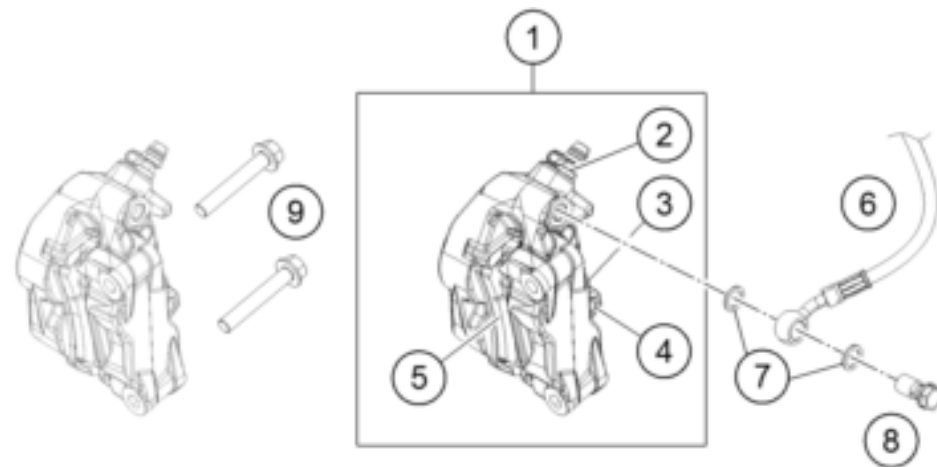

FRONT BRAKE CALIPER

125 DUKE, black 2023 EU 2023

POS	PARTNUMBER		PIECE
1	94513015000	CALIPER ASSEMBLY FRONT	1
2	90113021000	BLEEDER SCREW	1
3	90113018000	SPRING CLIP	1
4	90113017000	BOLT F. BRAKE PADS	1
5	93813030044	KIT FRONT BRAKE PAD WITH SHIM	1
6	93013036000	Brake hose	1
7	90113026000	COPPER GASKET	2
8	90113013000	BANJO SCREW	1
9	J01008050S	HH COLLAR SCREW M8X1X50 SW12SS	2

179011360

58077

* NEW PART

X ON DEMAND