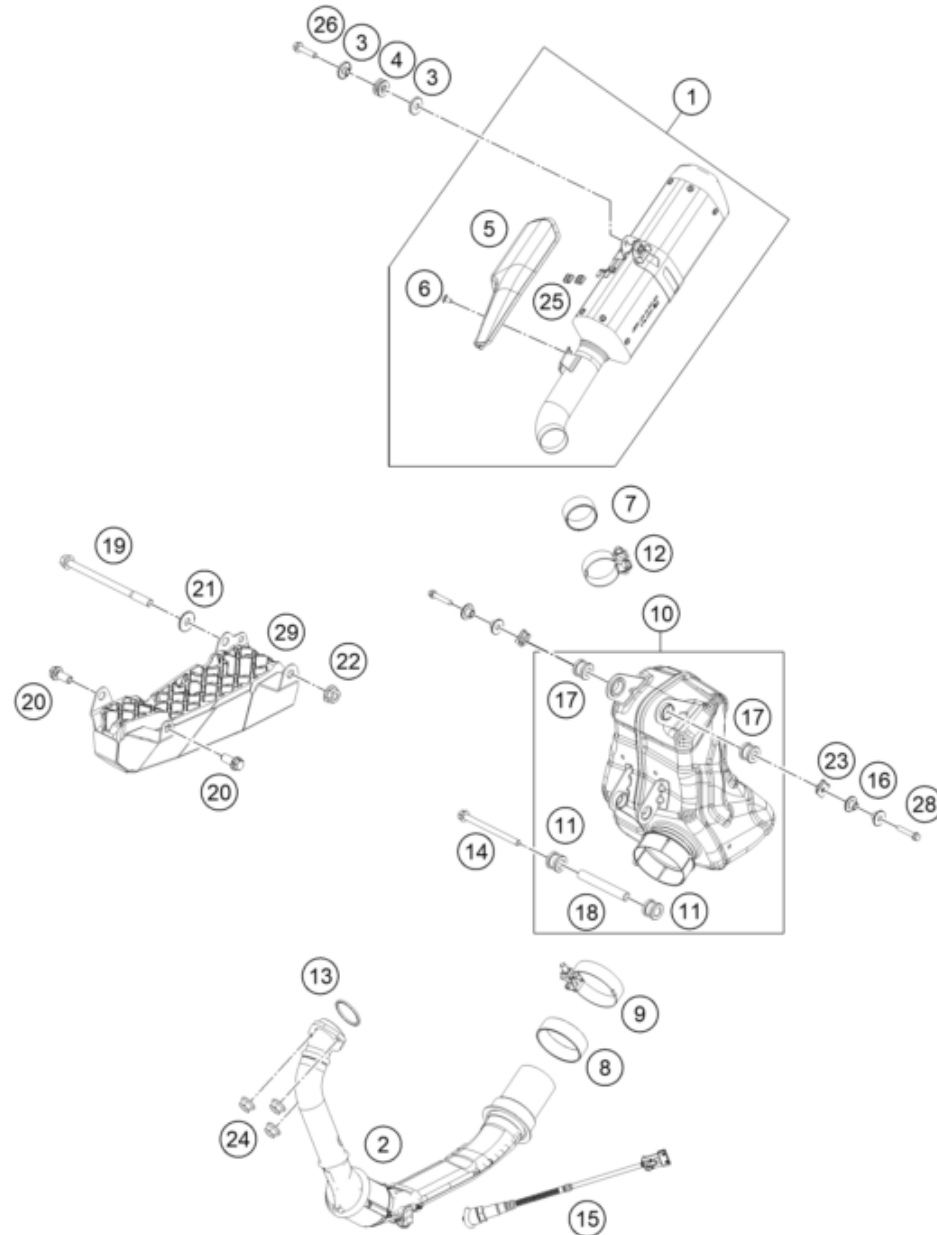

EXHAUST SYSTEM

125 DUKE, black 2023 EU 2023

POS	PARTNUMBER		PIECE
1	94305083000	MUFFLER ASSEMBLY SECONDARY	1
2	94005107000	PIPE ASSEMBLY A	1
3	93805095000	BUSH MUFFLER	2
4	93805096000	DAMPER MUFFLER	1
5	93805011000	MUFFLER SHIELD	1
6	J031060103	Lens head screw M6X10	1
7	94305050071	Exhaust flange gasket, muffler	1
8	94305050172	Gasket exhaust	1
9	94305051000	Exhaust clamp	2
10	28105050044	ASSEMBLY PREMUFLER	1
11	90105068100	damper, bottom	2
12	94305051045	Exhaust clamp	1
13	90105004100	Gasket exhaust	1
14	J027081053	HH COLLAR SCREW M8X105 SW12	1
15	94341090000	Oxygen sensor	1
16	90205086001	muffler mounting spacer bushing	4
17	90205068000	damper, bottom	2
18	90105084000	muffler mounting tube	1
19	J026060903	HH COLLAR SCREW M6X90	1
20	J028060143	BOLT FLANGED M6X14	2
21	J126061252	WASHER 6,5X2 MM	1
22	J926060001	Hexagon nut M6	1
23	90103097000	clip nut	2
24	J926080003	Hex collar nut M6	3
25	93805011003	GROMMET MUFFLER SHIELD	2
26	J025080353	BOLT FLANGED M8X35	1
28	90105000002	BOLT SILENCER MTG	2
29	94005065033	Heat protection, compl.	1

219400510

63808

* NEW PART

X ON DEMAND