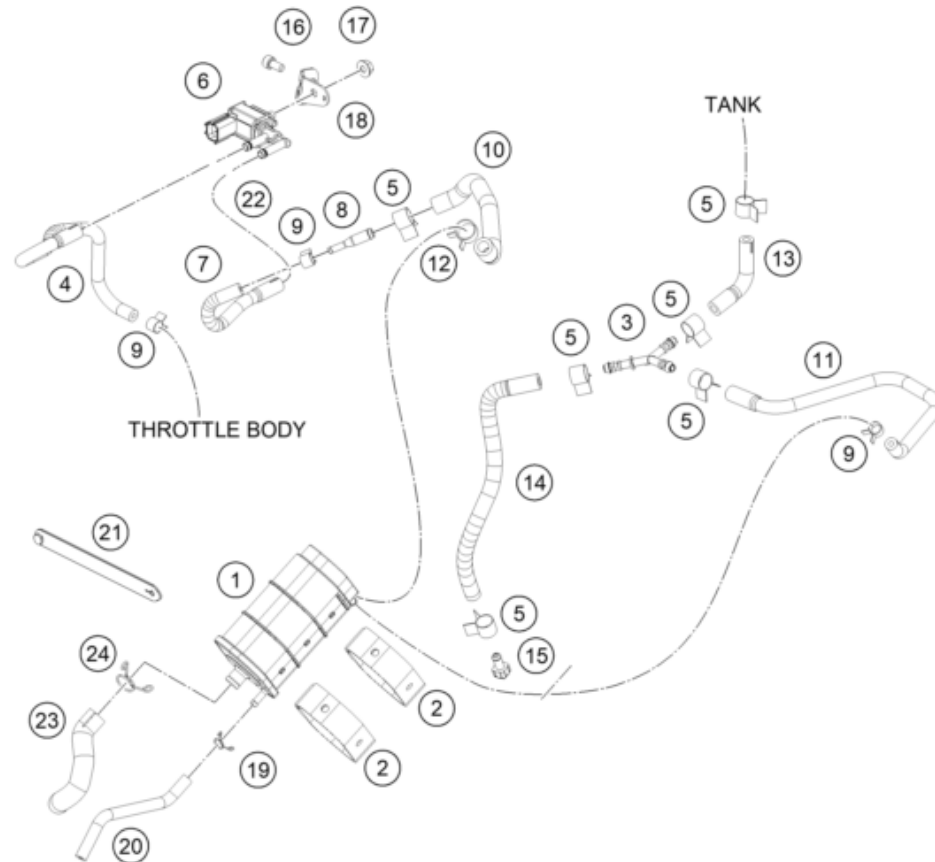

219401431

63814

* NEW PART

X ON DEMAND

EVAPORATIVE CANISTER

125 DUKE, black 2023 EU 2023

POS	PARTNUMBER		PIECE
1	93015001000	Activated carbon filter	1
2	93015003000	Rubber band	2
3	90507015000	CONNECTOR Y SHAPE	1
4	J600000414000	Hose PV-DKK	1
5	90607017003	SPRING BAND CLAMP D13	6
6	90607830000	Valve purge	1
7	J600000412000	Hose Y-PV	1
8	90207016004	CONNECTOR TUBE EVAP	1
9	90607017002	CLAMP D9	3
10	J600000813700	Hose ACF-Y	1
11	93015017000	Y connection	1
12	90607017001	SPRING BAND CLAMP 15X10	1
13	93015026000	Pre-formed hose	1
14	90515023000	TUBE CONNECTOR TO PLUG	1
15	90515011000	PLUG FUEL DRAIN	1
16	J912060123	hexagon socket screw M6X12	1
17	J926060006	nut hex flanged	1
18	94115032050	BRACKET VALVE PURGE	1
19	90107013008	CLAMP	1
20	93015029000	Hose active carbon filter	1
21	J330000514900	Cable ties	2
22	J310000801300	Hose clamp 12.5 x 8 SW	2
23	J600001108800	Drain hose	1
24	J310000201300	clamp	1