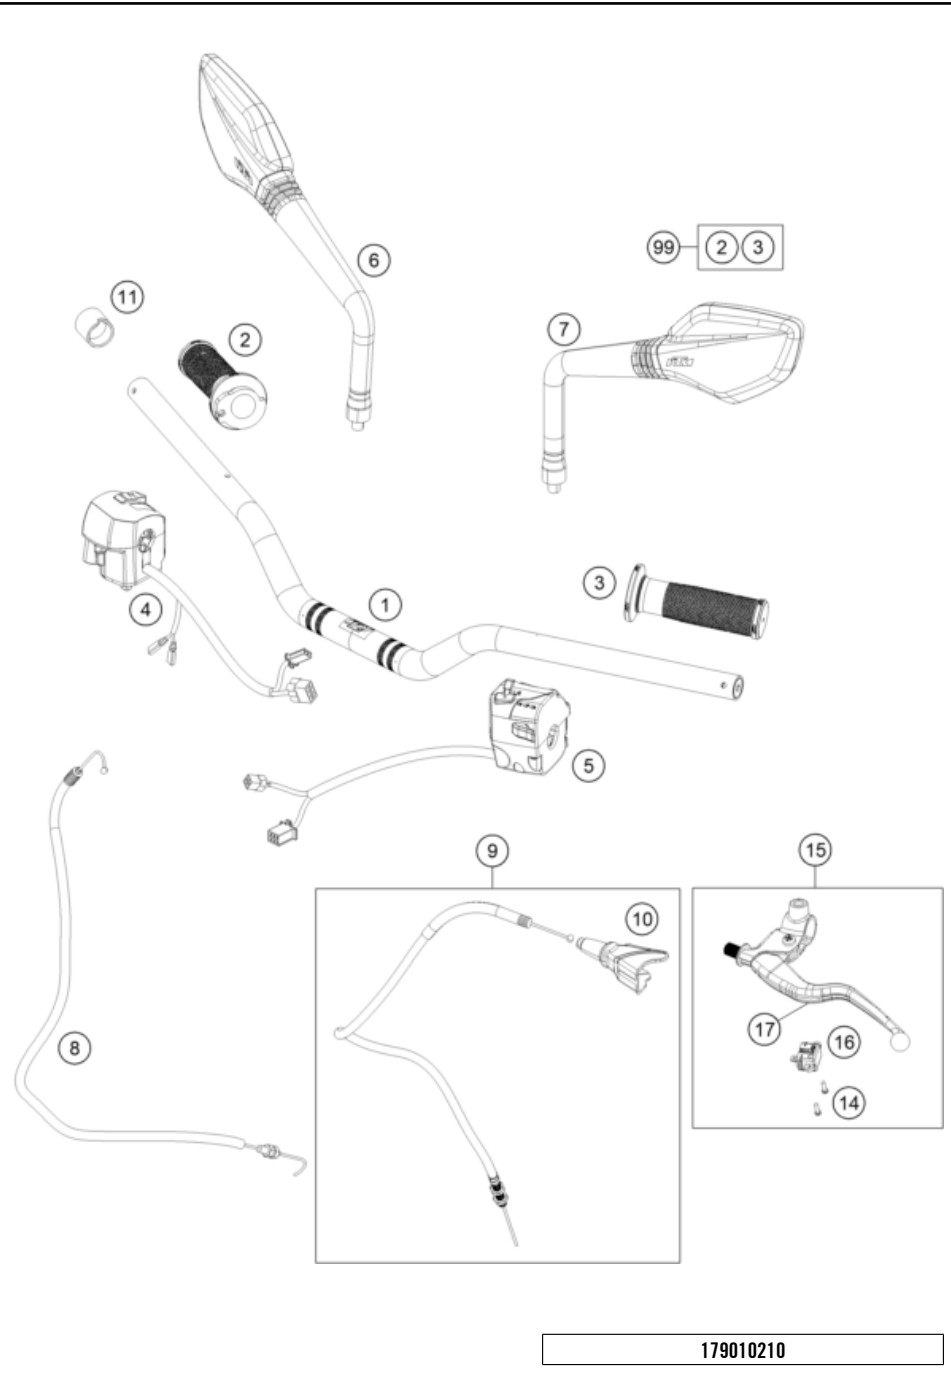

HANDLEBAR, CONTROLS

125 DUKE, black 2023 EU 2023

179010210

POS	PARTNUMBER		PIECE
1	93002001000	Handlebar	1
2	90102010100	THROTTLE GRIP	1
3	90502039000	FIXED GRIP	1
4	95802010000	Switch Control RH	1
5	93011070000	Light switch	1
6	93012041000	Mirror right	1
7	93012040000	Mirror left	1
8	93002091000	Throttle cable 125	1
9	93002090000	Clutch cable	1
10	90102016000	PROTECTION CAP THROTTLE CABLE	1
11	93011074010	Distance holder handlebar switch	1
14	90232014002	Screw pan cross M3x0.5	2
15	28302031033	Clutch assembly compl.	1
16	90111149000	Clutch switch	1
17	93002031000	Clutch lever - NON Adjustable	1
99	90102121000	GRIP SET	1

56050

* NEW PART

X ON DEMAND