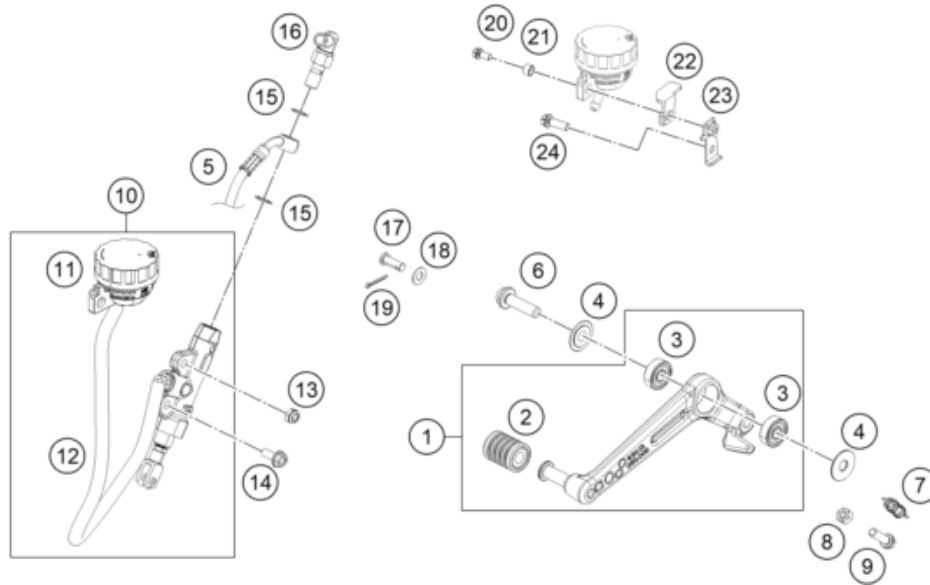

229401110

59680

* NEW PART X ON DEMAND

FRONT BRAKE CONTROL

125 DUKE, black 2023 EU 2023

POS	PARTNUMBER		PIECE
1	93013001044	Hand brake cylinder complete D13	1
2	93013002000	Hand brake lever loose	1
3	90111050000	brake light switch, front	1
4	90113026000	COPPER GASKET	2
5	90113013000	BANJO SCREW	1
6	93013035000	Brake hose	1
7	90111050050	WIRE BRAKE LIGHT SWITCH FRONT	1

179011310

49397

* NEW PART

X ON DEMAND

POS	PARTNUMBER		PIECE
1	93013050033	Footbrake lever complete	1
2	90134035000	GEAR SHIFT LEVER RUBBER	1
3	J625060800	BALL BEARING 608	2
4	90134031020	thrust washer, gear shift lever	2
5	93013037000	Brake hose	1
6	90134034300	BOLT SHIFT LEVER	1
6	90534034300	BOLT SHIFT LEVER	1
7	90113052000	brake pedal spring	1
8	J934060001	nut hex thick	1
9	J025060203	HH COLLAR SCREW M6X20 SW10	1
10	93013060000	Rear master cylinder	1
11	90113009000	BRAKE FLUID RESERVOIR CPL.	1
12	93313073000	reservoir tube kit	1
13	J926060006	nut hex flanged	1
14	90130059000	HH COLLAR SCREW M6X16	1
15	90113026000	COPPER GASKET	2
16	90111051000	brake light switch, rear	1
17	90113057000	pin for fork end	1
18	90103040001	PLAIN WASHER 6,4X12X1	1
19	J094020153	splint pin 2x15mm	1
20	J025060181	Hex collar screw M6X18	1
21	93035065020	Spacer bushing	1
22	93013068010	Bracket, reservoir	1
23	93013068000	Sheet	1
24	J025050103	HH-COLLAR SCREW M5X10	1