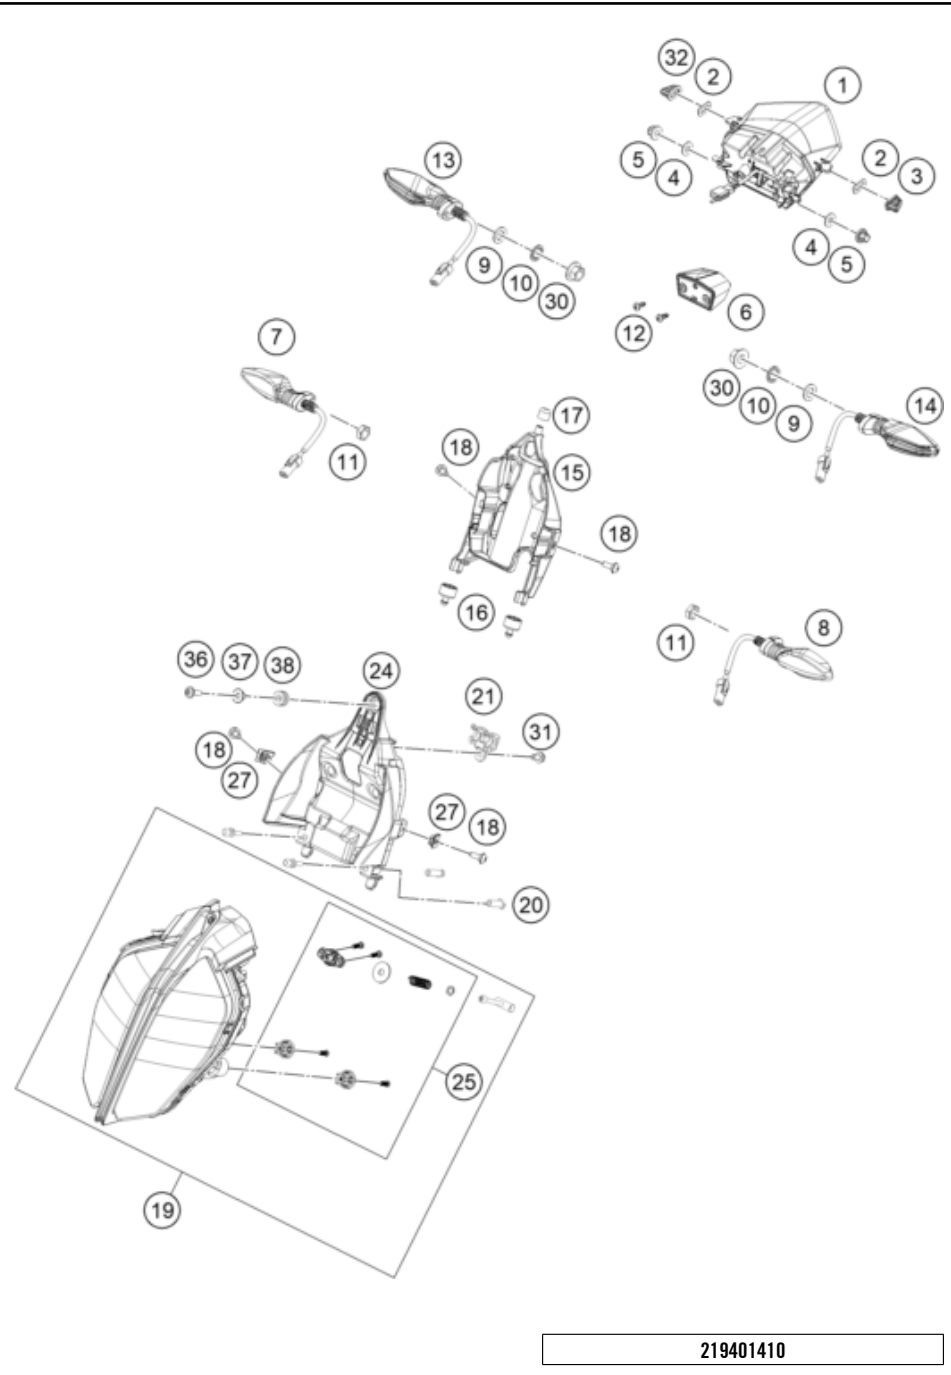

179011390

58078

* NEW PART

X ON DEMAND

POS	PARTNUMBER		PIECE
1	93014040100	lamp tail MY17	1
2	93014040040	Washer	2
3	93014040020	Rubber grommet tail light left	1
4	93014040030	Washer	2
5	93014040010	Rubber bushing	2
6	90114047000	LICENSE PLATE ILLUMINATION	1
7	93014026000	Indicator front rh	1
8	93014025000	Indicator front lh	1
9	J125100003	WASHER PLAIN 10,5	2
10	J06797100183	Toothed washer, M10	2
11	J934100006	Nut hex thin-M10x1.25	2
12	J981420133	SHEET MET.SCR. DIN 7981 4,2X13	2
13	90514036100	FLASHER REAR R/S	1
14	90514035100	FLASHER REAR L/S	1
15	93014013000	Support	1
16	93014015000	Rubber bushing	2
17	93014014000	Rubber bushing	1
18	93008040000	Screw M6X1X13	4
19	94314001044	lamp head	1
20	93014021000	Insert M6 LED HL holder	2
21	93014020000	Holder LED HL adjustment mechanism	2
24	93014019100	Holder headlamp LED	1
25	93014099000	Kit LED lamp Bush	1
27	93008084010	Range change metal nut M6	2
30	J934100001	Hex nut, M10	2
31	93008020060	Screw M6X1X9	1
32	93014049000	Rubber grommet tail light right	1
36	90508006003	AH SCREW M6X1X20	1
37	93014018100	Collar head lamp holder MTG	1
38	93014017000	Rubber bushing	1