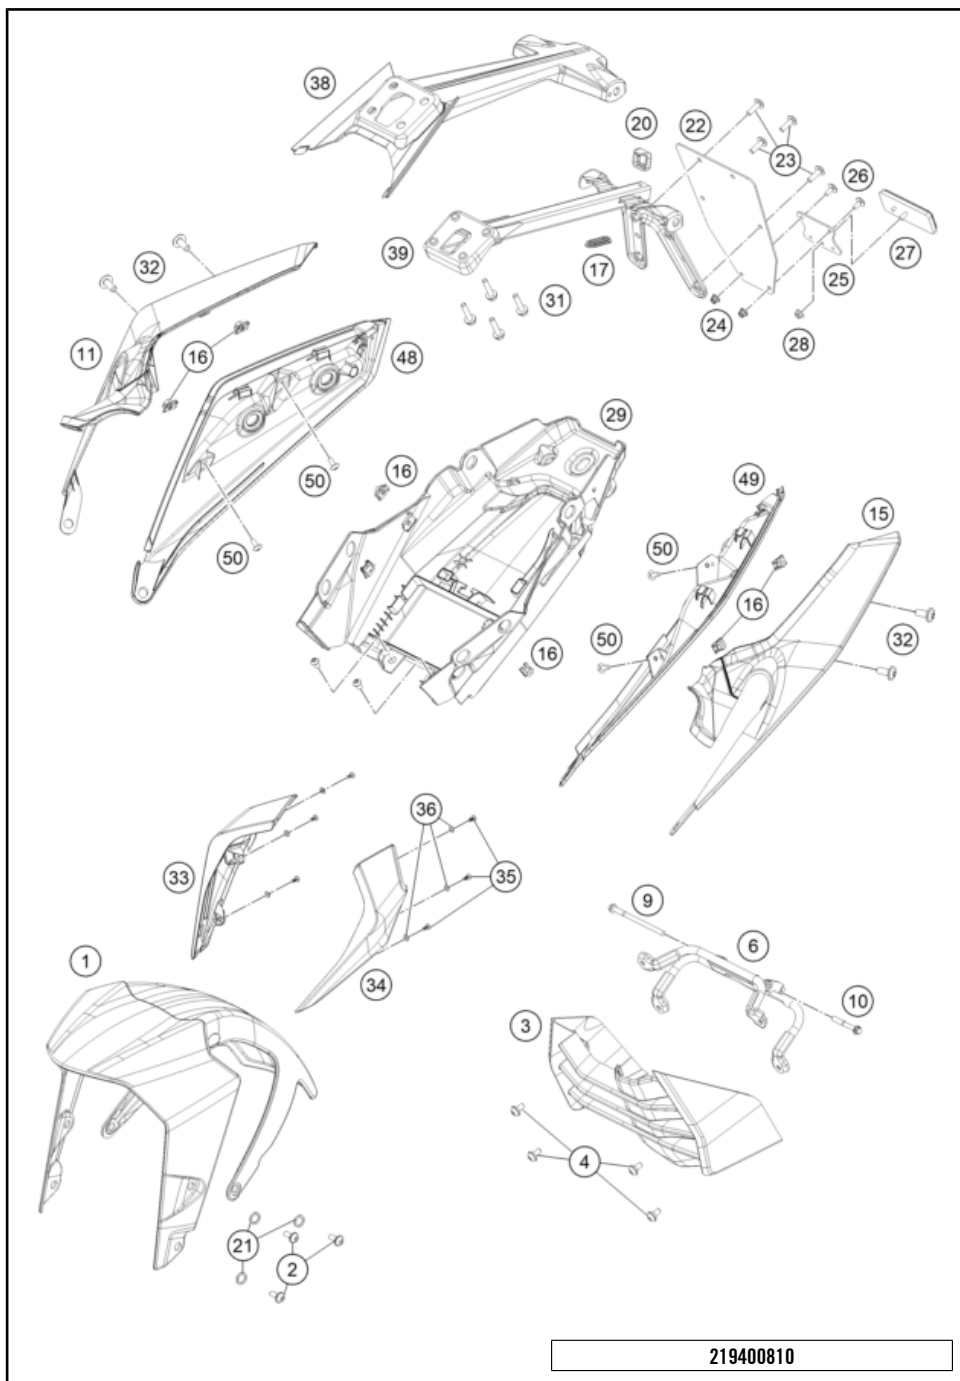

219400810

POS	PARTNUMBER	PIECE	
1	93008010033KC	ASSLY DUKE250 FRT FENDER DARK GALV MAT	1
2	J031050161	Panhead screw with shoulder	6
3	94108020000C1	DUKE125 BS6 BELLY PAN JP181342 EBONY BLK	1
4	93008020060	Screw M6X1X9	4
6	94108021000	STRUCTURE BELLY PAN	1
9	J900000609000	BOLT-FLANGED-SMALL	1
10	J900000604502	BOLT-FLANGED-SMALL	1
11	93008039000KC	DUKE 250 SEATCOWL UP RH DARK GALVANO MAT	1
15	93008018010KC	DUKE 250 SEATCOWL UP LH DARK GALVANO MAT	1
16	90108050001	CLIP NUT M5	6
17	93008015060	grommet	1
20	93008015010	Protection rubber	1
21	93009059000	Washer nylon	6
22	90808016000	REAR FENDER EXT.	1
23	90508006003	AH SCREW M6X1X20	4
24	90102031010	HEX NUT M5 AF8	2
25	90514044000	REFLECTOR MOUNTING	1
26	J005050123	FLAT HEAD SCREW M5X12 PH	2
27	90514045000	REFLECTOR	1
28	J06923050053	Hex collar nut, M5	1
29	93008019000	Tail end lower part	1
31	J025060226	Hex collar screw M6X22	4
32	90508008001	AH SCREW M8X20	4
33	93008002000KC	SIDE MASK RH FR FAIRING DARK GALVAN MATT	1
34	93008001000KC	SIDE MASK RH FR FAIRING DARK GALVAN MATT	1
35	J981030101	Lens head screw M3,5X10	6
36	J125040003	Washer plain small 4.5X8X0.5XBLK	6
38	93008015150	License plate holder support, cover	1
39	93008015300	Licence plate holder support	1
48	93008019030	SEAT COWL LOWER RH	1
49	93008019020	SEAT COWL LOWER LH	1
50	J031050123	Lens head screw M5X12	4

56026

* NEW PART

X ON DEMAND