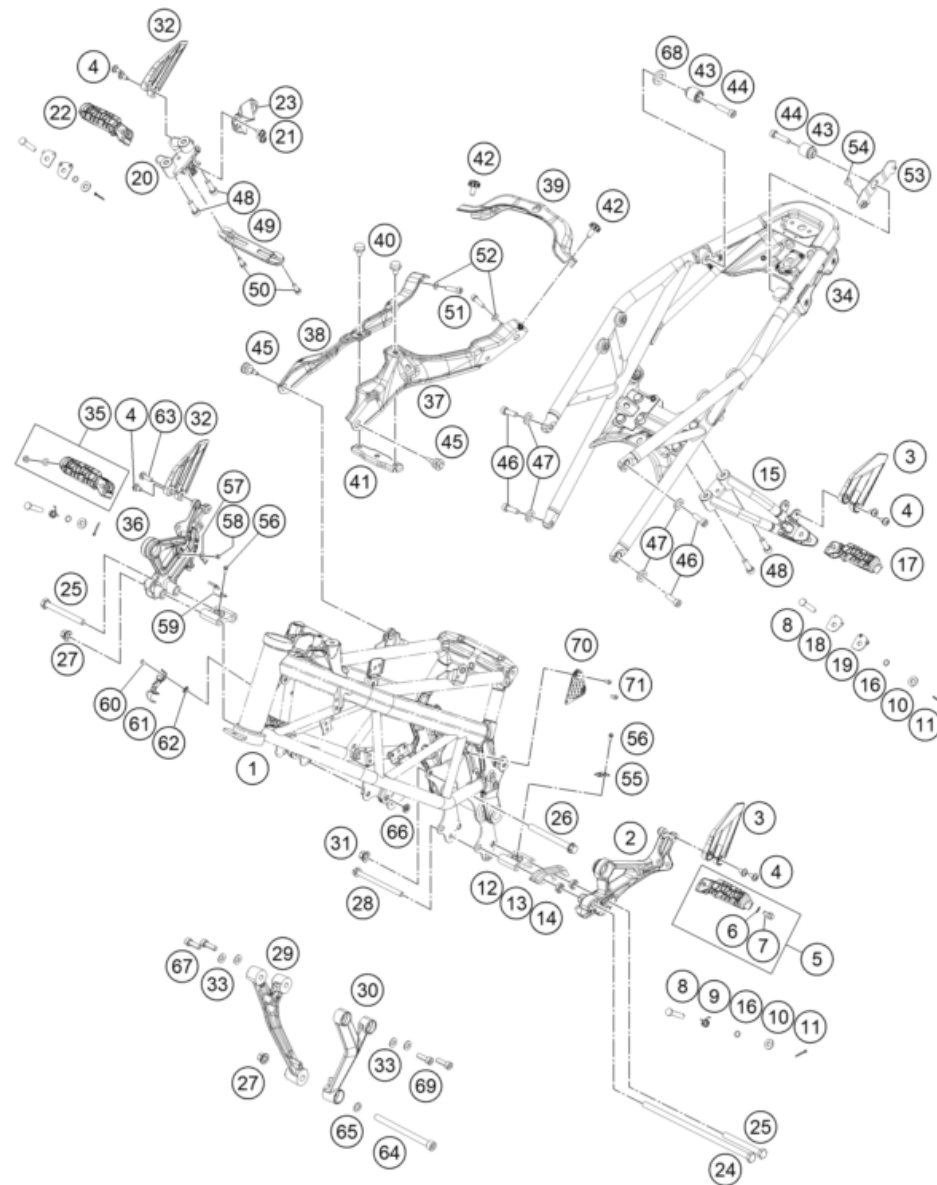

209300310

POS	PARTNUMBER		PIECE
39	93003002030	Bracket seat mount loose	1
40	93007044000	Retaining pin	2
41	93003001070	Seat cowl front complete	1
42	93008023000	Rubber buffer	2
43	93007047033	Seat support complete	2
44	J912080303	hexagon socket screw M8X30	2
45	93007046050	Screw	2
46	93003002070	hexagon socket screwM8X1.25X25	4
47	J125080001	Washer M8	4
48	90103098000	BOLT	4
49	93003056000	Passenger footrest bracket	1
50	J912060143	Hex socket screw M6X14	2
51	93008019070	hexagon socket screw M8X31	2
52	J125080002	Washer plain	2
53	93006040060	Retaining bracket	1
54	J005050123	FLAT HEAD SCREW M5X12 PH	1
55	90111045050	CABLE BRACKET	1
56	90103032000	FLANGED BOLT M6X14	2
57	93013041000	Retaining bracket	1
58	J025060109	HH-COLLAR SCREW M6X10 SW8	1
59	93013026000	Support	1
60	J031050121	Roundhead screw M4X12	1
61	93032059010	Guide clutch cable	1
62	90108050001	CLIP NUT M5	1
63	93008043000	Screw M6X1X25	1
64	J912101283	Hexagon screw M10X128	1
65	J125100009	Washer M10	1
66	90108023100	Clip	2
67	J912080226	Bolt socket-M8X1.25X122Xcl8.8Xbl	2
68	J125140003	Washer - plain	1
69	J912080251	Hexagon screw M8X25	2
70	93008041060	guard ih	1
71	J031060106	SCREW BUTTON HEAD-M5X0.8XL 8XB	2

56140

* NEW PART

X ON DEMAND