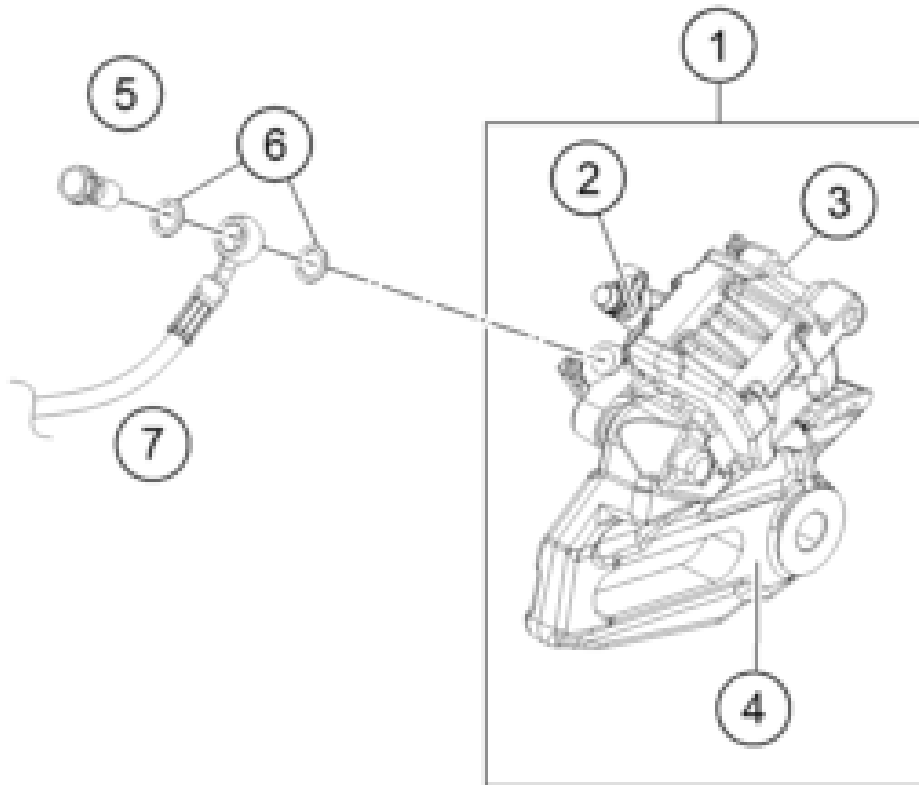

POS	PARTNUMBER		PIECE
1	94513080000	CALIPER ASSEMBLY REAR	1
2	90113121000	BLEEDER SCREW	1
3	90113090000	REAR BRAKE PADS - SET	1
4	90113075000	BRAKE CALIPER SUPPORT REAR	1
5	90113013000	BANJO SCREW	1
6	90113026000	COPPER GASKET	2
7	93013038000	Brake hose	1

179011390

58078

* NEW PART

X ON DEMAND