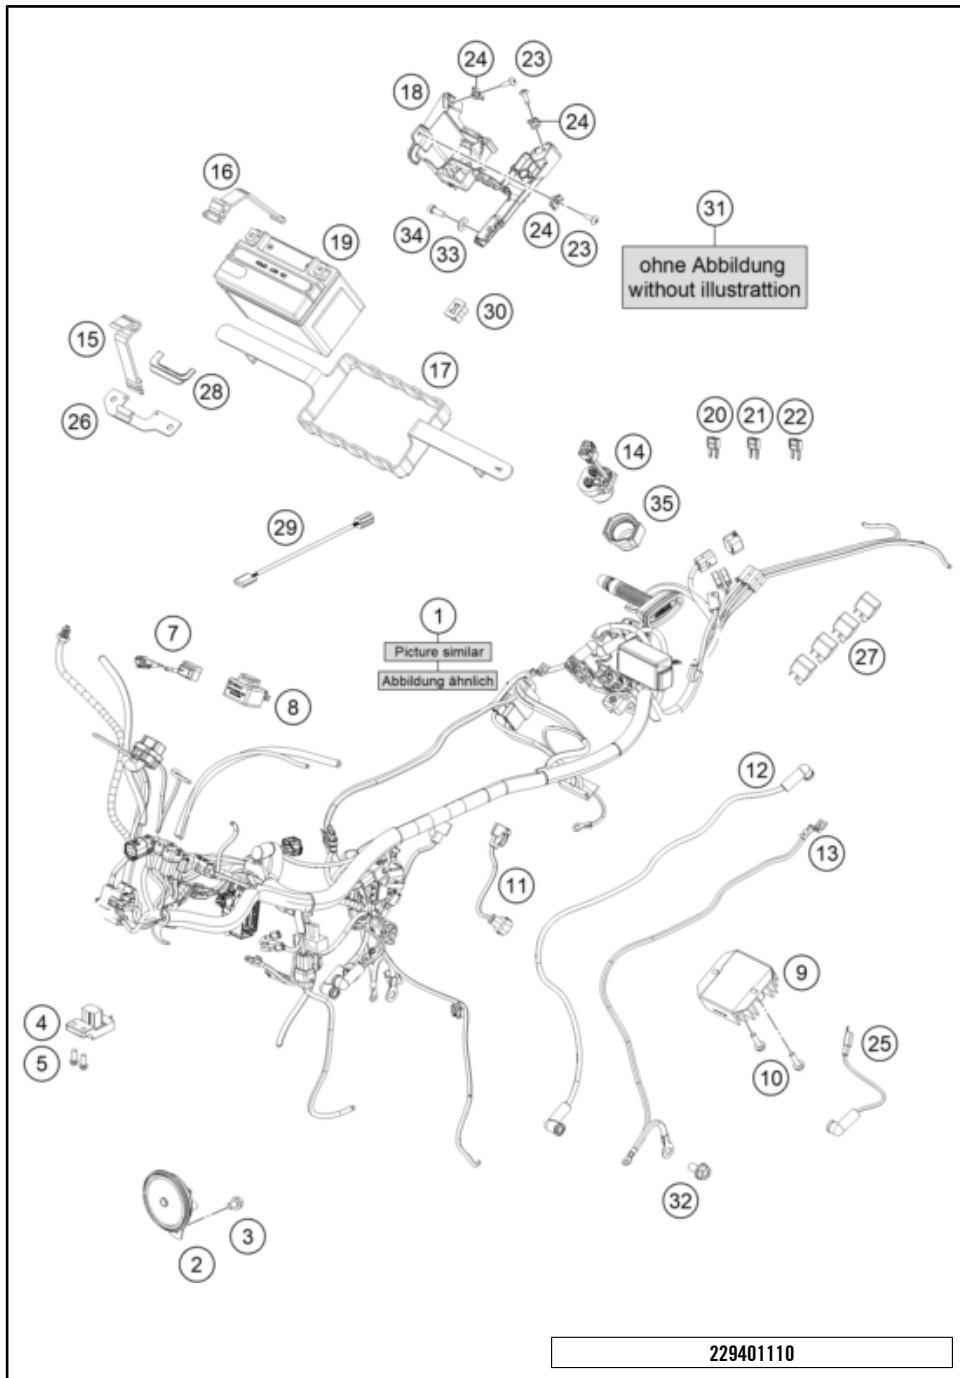

POS	PARTNUMBER		PIECE
1	94011075000	Wiring Harness	1
2	93011060100	Horn	1
3	J025080123	HH COLLAR SCREW M8X12 SW12	1
4	93541088000	rollover sensor	1
5	J025060169	HH COLLAR SCREW M6X16 SW8	2
7	28111096000	Transil unit	1
8	90511030000	indicator relay	1
9	28111034000	Voltage regulator	1
10	J900000602600	BOLT FLANGED-M6X1XL26XCL 10.9XBRT	2
11	93041080050	Cable	1
12	93011059000	Starter cable 6MM	1
13	93011197000	Ground wire	1
14	93011058000	Starter relais	1
15	93011055060	Band batterie	1
16	93011055000	Battery rubber holder	1
17	93011054000	BOX BATTERY	1
18	93008018060	Cross brace cover	1
19	90611053000	BATTERY 12V/8AH	1
20	75011088010	FUSE 10A 07	8
21	75011088015	FUSE 15A 07	3
22	75011088030	FUSE 30A	2
23	J005050123	FLAT HEAD SCREW M5X12 PH	3
24	90108050001	CLIP NUT M5	3
25	93038091000	Pigteil oil pressure switch	1
26	93011056100	Bracket battery band	1
27	90611057000	relay (interlock)	4
28	93011026000	protector	1
29	93511084000	PIGTAIL PH-3 FUEL PUMP	1
30	93008078000	Rubber grommet	2
31	93042033000	Cable earth ABS	1
32	J025060122	Hex collar screw M6X12	2
33	90107088050	WASHER 5,2X14X2MM	1
34	J912050166	bolt socket-M5X0.8XL16XCL8.8XBRT	1
35	93311058000	Rubber damper starter relay	1

229401110

59680

* NEW PART X ON DEMAND