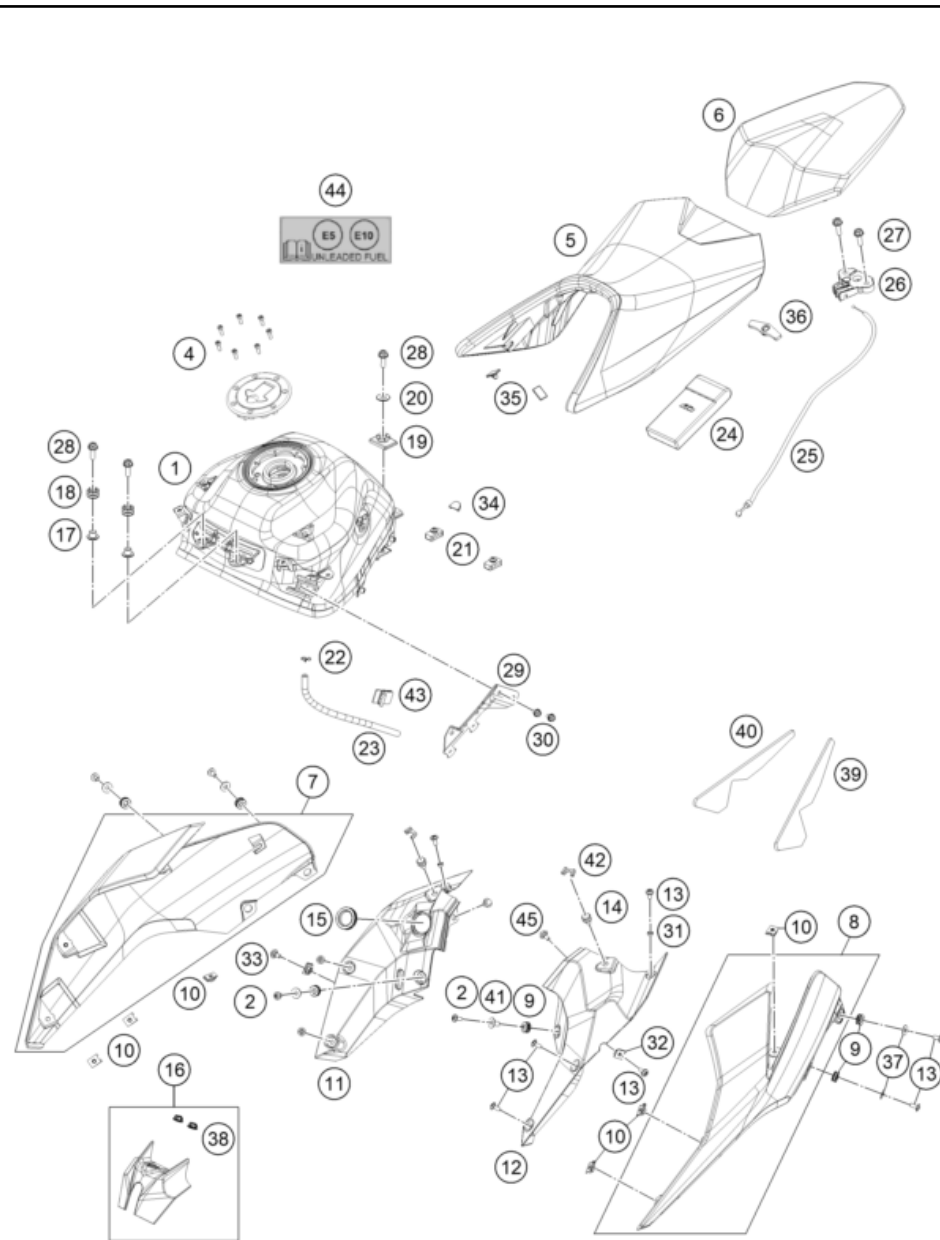

POS	PARTNUMBER		PIECE
39	93007025020	Tape cover LH	1
40	93007025010	Tape cover RH	1
41	93014051000	Sleeve-illumination bkt	2
42	93008065000	Rubber grommet tank spoiler	2
43	90107029000	BRACKET DRAIN TUBE CPL.	1
44	21007098000	Sticker fuel labelling	1
45	93008020060	Screw M6X1X9	2

229430710

59683

* NEW PART

X ON DEMAND