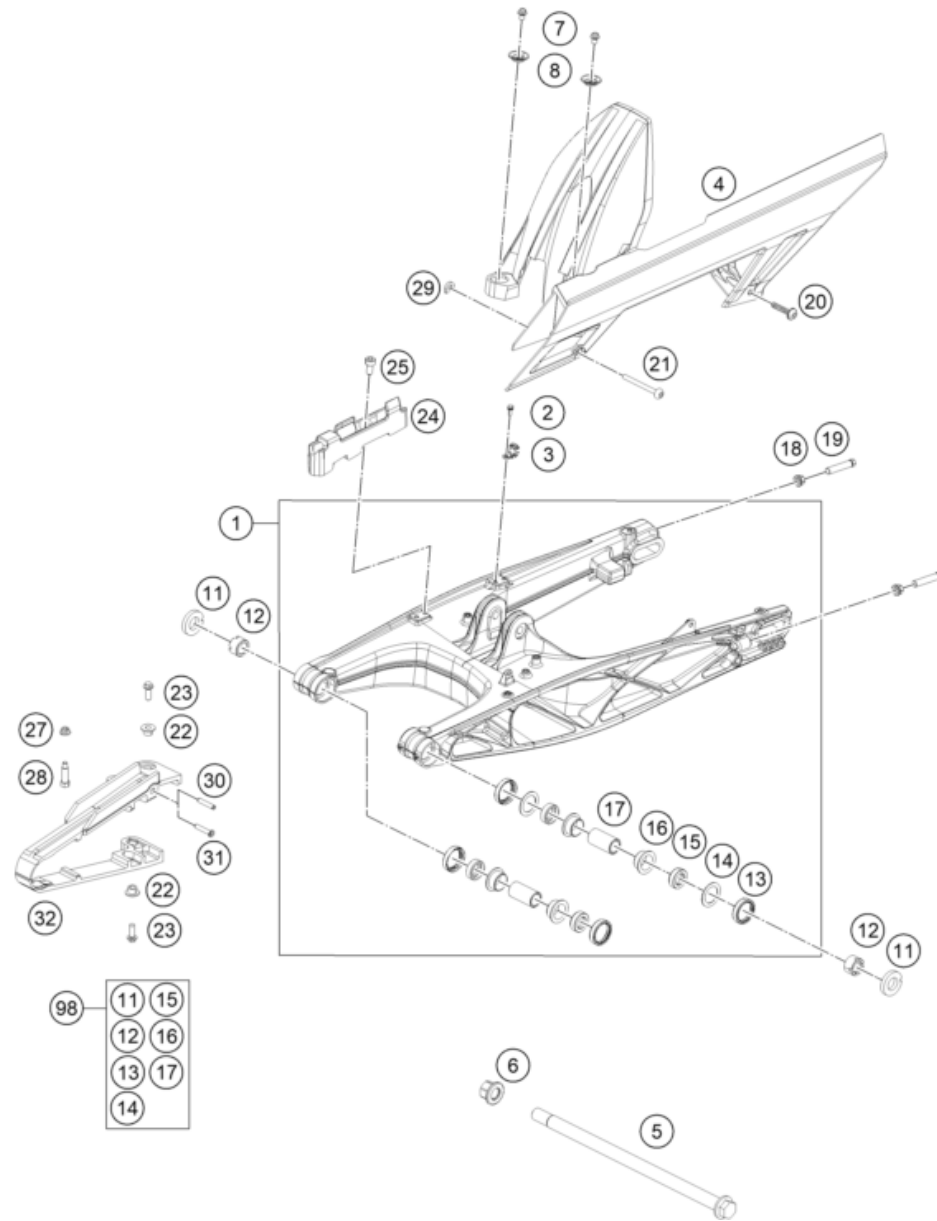

POS	PARTNUMBER		PIECE
1	28104030044BA	Swing Arm Sub Assy Duke 390 MY20	1
2	J011050133	HH COLLAR SCREW M5X13 SW8	1
3	94513047000	Brake hose bracket rear	1
4	93004060100	Chain cover	1
5	90104037000	Shaft swing arm L=299mm	1
6	90104038000	FLANGED NUT M14X1.5	1
7	J025060081	Hex collar screw M6X8	2
8	93004051000	Supporting shell	2
11	93004042000	Special wahser	2
12	90104046000	swingarm adjusting ring	2
13	90104034001	OIL SEAL RING 25X32X7	4
14	90104036000	Thrust washer 22.2x31.7x1	2
15	90104034000	cup for radial shaft seal	4
16	90104031000	Igus plain bearing	4
17	90104032000	sleeve bushing 15.1x20x38	2
18	90104010002	flanged hex nut M10x1.25 WS13	2
19	90104040000	BOLT HEX M10X1.25X50 WS10	2
20	93004064000	Plastic screw 6x30	1
21	93004065000	hexagon socket screw M5X0.8X55	1
22	90604062000	chain slider bushing	2
23	J025060169	HH COLLAR SCREW M6X16 SW8	2
24	94513047010	Brake hose bracket rear	1
25	J912050141	bolt socket-m5x0.8xl 14xprecoat	1
27	90204060001	HH COLLAR NUT	1
28	90104040100	screw M5x0.8x30	1
29	90504067000	WASHER CHAIN SLIDING GUARD	1
30	90104070020	SLEEVE CHAIN GUARD	1
31	90904070020	SLEEVE CHAIN GUARD	1
32	90804066000	chain slider	1
98	90104230010	SWINGARM REP. KIT 11-17	x

229410490

63730

* NEW PART

X ON DEMAND