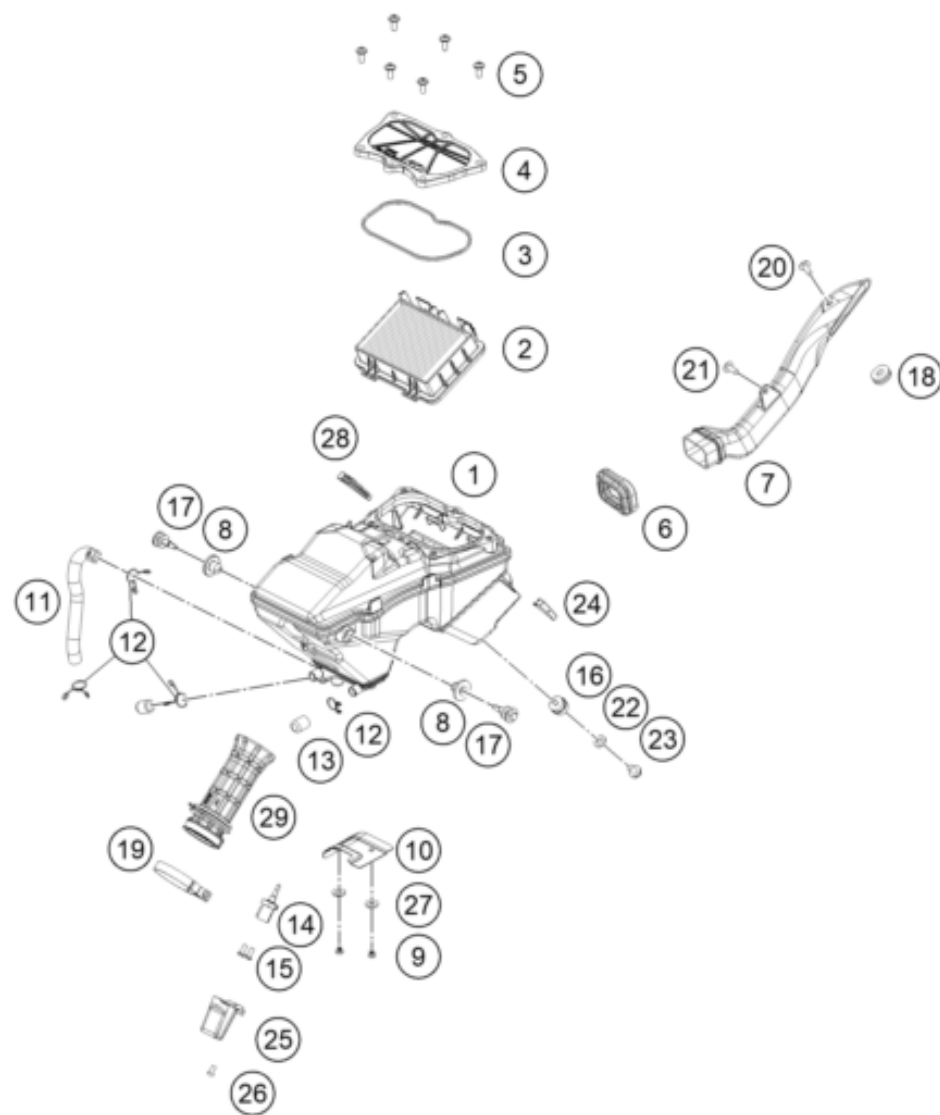

219400510

63808

* NEW PART

X ON DEMAND

POS	PARTNUMBER		PIECE
1	94006001000	Air filter box	1
2	93006015000	FILTER	1
3	93006020050	Seal	1
4	93006002000	Air filter box cover	1
5	93006039000	Flat-head screw M6	4
6	93006001060	Carburetor connection boot	1
7	94306040033	Intake snorkel cmpl.	1
8	93006001080	Damping rubber	2
9	J031050103	Screw Truss M5X0.8	2
10	93006001070	Heat protection	1
11	93030087200	Engine vent hose	1
12	90130087001	HOSE CLAMP	4
13	93030089000	Plug	1
14	93041080000	Intake air temperature sensor	1
15	J005050126	Lens head screw M5X12	2
16	90106001007	SILENT BLOCK AIRFILTER	1
17	93007046050	Screw	2
18	93008019010	Rubber bushing	1
19	90106027100	HOSE CLAMP	1
20	J031050163	CHEESE-HEAD SCREW M5X16	1
21	J031050166	Screw truss M5X16	1
22	J125060004	Washer, M6	1
23	J026060083	HH COLLAR SCREW M6X8 SW10	1
24	93006001015	Rubber cowl pad	1
25	93041080060	SENSOR COVER	1
26	J005050101	Oval head screw M5X10	1
27	90505090050	WASHER ASBESTOS	2
28	93006021000	Distance piece air filter box right	1
29	93006026100	TUBE CONNECTING	1