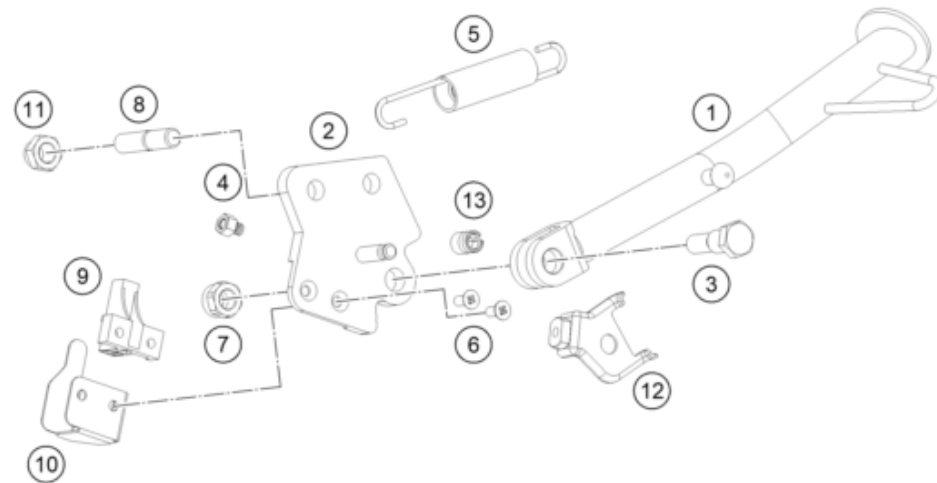

56140

* NEW PART

X ON DEMAND

209300310

POS	PARTNUMBER		PIECE
39	93003002030	Bracket seat mount loose	1
40	93007044000	Retaining pin	2
41	93003001070	Seat cowl front complete	1
42	93008023000	Rubber buffer	2
43	93007047033	Seat support complete	2
44	J912080303	hexagon socket screw M8X30	2
45	93007046050	Screw	2
46	93003002070	hexagon socket screwM8X1.25X25	4
47	J125080001	Washer M8	4
48	90103098000	BOLT	4
49	93003056000	Passenger footrest bracket	1
50	J912060143	Hex socket screw M6X14	2
51	93008019070	hexagon socket screw M8X31	2
52	J125080002	Washer plain	2
53	93006040060	Retaining bracket	1
54	J005050123	FLAT HEAD SCREW M5X12 PH	1
55	90111045050	CABLE BRACKET	1
56	90103032000	FLANGED BOLT M6X14	2
57	93013041000	Retaining bracket	1
58	J025060109	HH-COLLAR SCREW M6X10 SW8	1
59	93013026000	Support	1
60	J031050121	Roundhead screw M4X12	1
61	93032059010	Guide clutch cable	1
62	90108050001	CLIP NUT M5	1
63	93008043000	Screw M6X1X25	1
64	J912101283	Hexagon screw M10X128	1
65	J125100009	Washer M10	1
66	90108023100	Clip	2
67	J912080226	Bolt socket-M8X1.25X122Xcl8.8Xbl	2
68	J125140003	Washer - plain	1
69	J912080251	Hexagon screw M8X25	2
70	93008041060	guard ih	1
71	J031060106	SCREW BUTTON HEAD-M5X0.8XL 8XB	2

56140

* NEW PART

X ON DEMAND

POS	PARTNUMBER		PIECE
1	28103023000	Side stand	1
2	93003026100	Side stand bracket	1
3	90103027000	SCREW F. SIDE STAND	1
4	93503029000	Magnet bracket	1
5	90603024000	SIDE STAND SPRING	1
6	J900000501200	screw csk cros-m5x0.8x12xbright	2
7	J982101253	SELF L. NUT M10X1,25 H11 WS17	1
8	93003027000	bolt stud-M10X1.25XL20XBRXPRECOAT	2
9	93511045000	SWITCH SIDE STAND	1
10	28111046000	Shield switch stand side	1
11	93003034000	nut U flang-M10X1.25XHT.8.5XBRT	2
12	95803034000	BRACKET HOLDER MAGNET	1
13	90111040100	Bushing	1