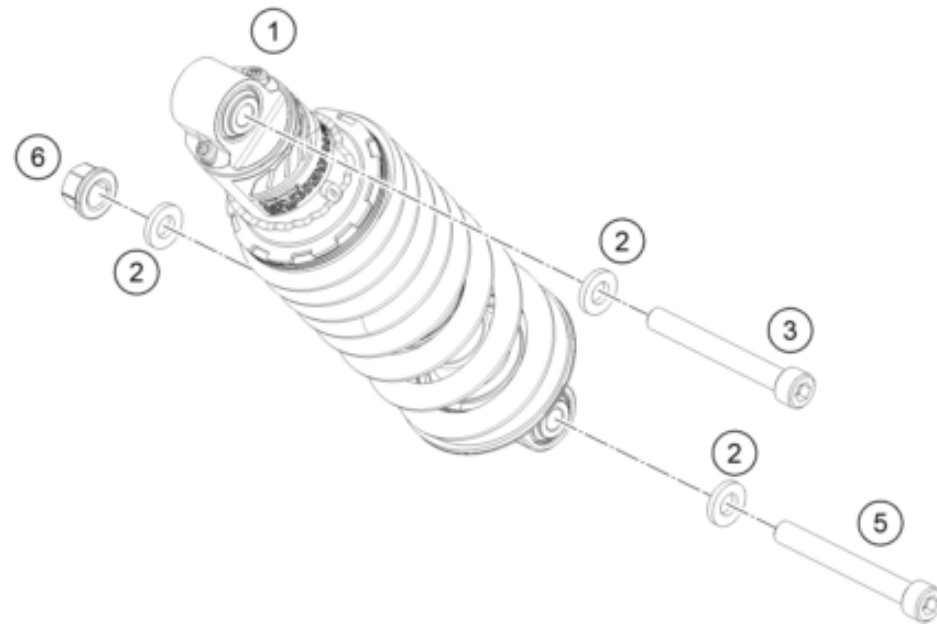

56140

* NEW PART

X ON DEMAND

POS	PARTNUMBER		PIECE
1	28103023000	Side stand	1
2	93003026100	Side stand bracket	1
3	90103027000	SCREW F. SIDE STAND	1
4	93503029000	Magnet bracket	1
5	90603024000	SIDE STAND SPRING	1
6	J900000501200	screw csk cros-m5x0.8x12xbright	2
7	J982101253	SELF L. NUT M10X1,25 H11 WS17	1
8	93003027000	bolt stud-M10X1.25XL20XBRXPRECOAT	2
9	93511045000	SWITCH SIDE STAND	1
10	28111046000	Shield switch stand side	1
11	93003034000	nut U flang-M10X1.25XHT.8.5XBRT	2
12	95803034000	BRACKET HOLDER MAGNET	1
13	90111040100	Bushing	1

209300360

58340

* NEW PART

X ON DEMAND

SHOCK ABSORBER

125 DUKE, black 2023 EU 2023

POS	PARTNUMBER		PIECE
1	94304010000	SHOCKABSORBER REAR	1
2	90104010003	PLAIN WASHER 10,2X20X3MM	3
3	93004016100	hexagon socket screw M10X1.25X62	1
5	J020100806	SHCS M10x1.25x80 - 10.9	1
6	90104010002	flanged hex nut M10x1.25 WS13	1