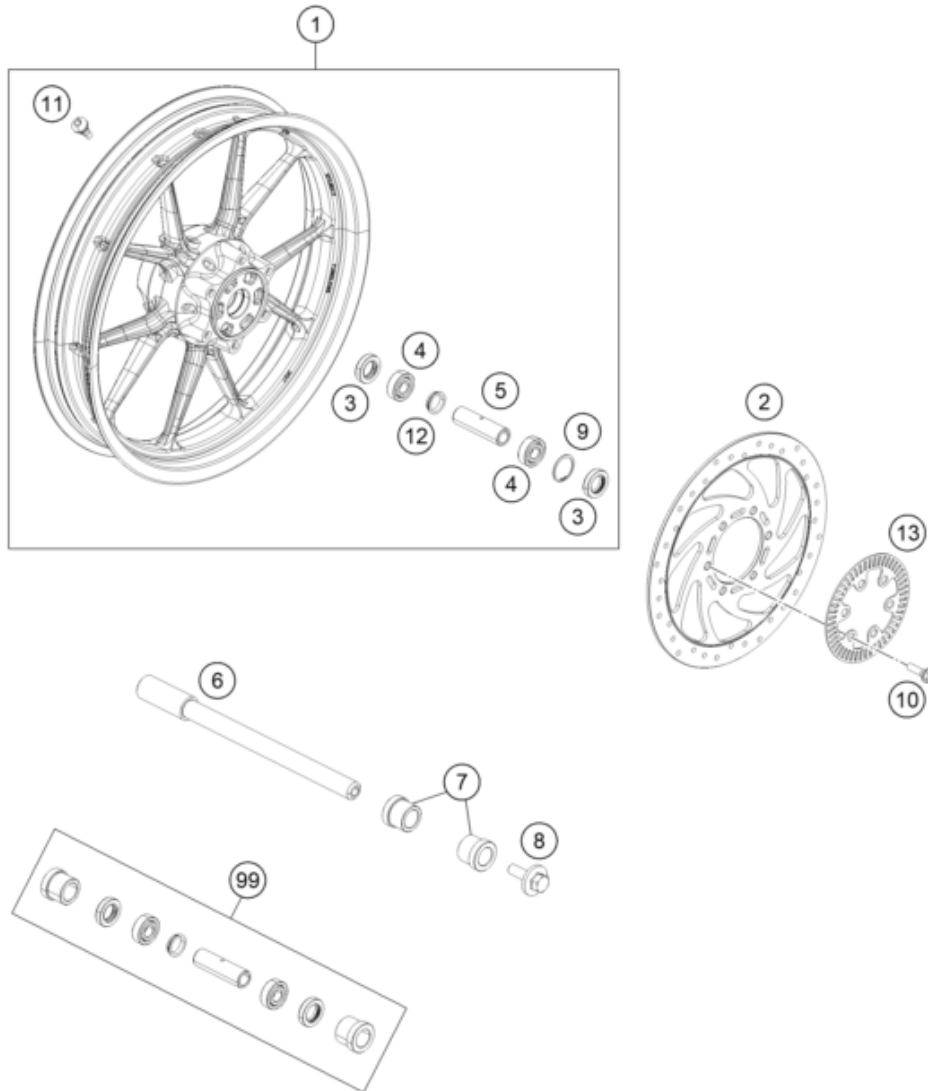

56026

* NEW PART

X ON DEMAND

3

POS	PARTNUMBER		PIECE
1	94008099200	DECAL KIT BLACK DUKE 125 MY21	1
3	93001045000	Decal Fork front WP	2

219400830

56141

* NEW PART

X ON DEMAND

FRONT WHEEL

125 DUKE, black 2023 EU 2023

POS	PARTNUMBER		PIECE
1	93009001044EB	Front wheel cpl. orange	1
2	93309160000	disc brake dia 320	1
3	J760223508	SHAFT SEAL RING 22X35X8	2
4	J625062023	BALL BEARING 6202	2
5	90109011000	Spacer front wheel	1
6	93009081000	Front axle	1
7	90209083000	BEARING BUSHING	2
8	90109082000	flanged bolt M8	1
9	J472035150	Circlip 35X1,5	1
10	90110062000	SPECIAL SCREW M8X25 SELF LOCK.	6
11	90109076000	VALVE CPL.	1
12	90109011001	Fixation bearing spacer tube	1
13	93042020000	SENSORRING ABS	1
99	90109015100	FRONT WHEEL REP. KIT	1

229430910

60200

* NEW PART

X ON DEMAND

POS	PARTNUMBER		PIECE
1	93010001044EB	Rear wheel cpl. orange	1
3	90210086000	wheel spindle nut, rear	1
4	90610087000	washer 15.2x30x2	2
5	90110084000	chain tension adjuster, right	1
6	90110013000	SPACER BUSHING REAR WHEEL R/S	1
7	90110060000	rear brake disk D=230mm	1
8	90110062000	SPECIAL SCREW M8X25 SELF LOCK.	6
10	J760264208	SHAFT SEAL RING 26X42X8	2
11	J625063021	Grooved ball bearing 6302	1
12	90110011000	BEARING SPACER TUBE REAR	1
13	J625062023	BALL BEARING 6202	1
14	90109076000	VALVE CPL.	1
15	90610054000	SPACER BUSHING KRT INSIDE	1
16	90110059100	DAMPER	1
17	90210050000	SPROCKET SUPPORT	1
18	90810052000	SPECIAL SCREW M8X48	6
19	95810051045	Rear sprocket 45T	1
20	J625062050	BALL BEARING 6205	1
21	J760295207	SHAFT SEAL RING 29X52X7	1
22	J472042170	CIRCLIP	1
23	90510052000	FLANGED NUT M8X1,25	6
24	90210085000	Axle rear KT03	1
25	90109011001	Fixation bearing spacer tube	1
26	76910065118	chain DID 118 roll	1
27	90142021001	SCREW FOR ABS	3
28	90142021000	SENSOR DISC REAR	1
29	90110053000	SPACER CHAIN WHEEL SUPPORT	1
30	76910066000	Rivet link chain DID 520 VP2-T	x
98	SPA2142453K118B	Drivetrain set 14Z/45Z	1
99	90110015100	REAR WHEEL REP. KIT 390 DUKE	1