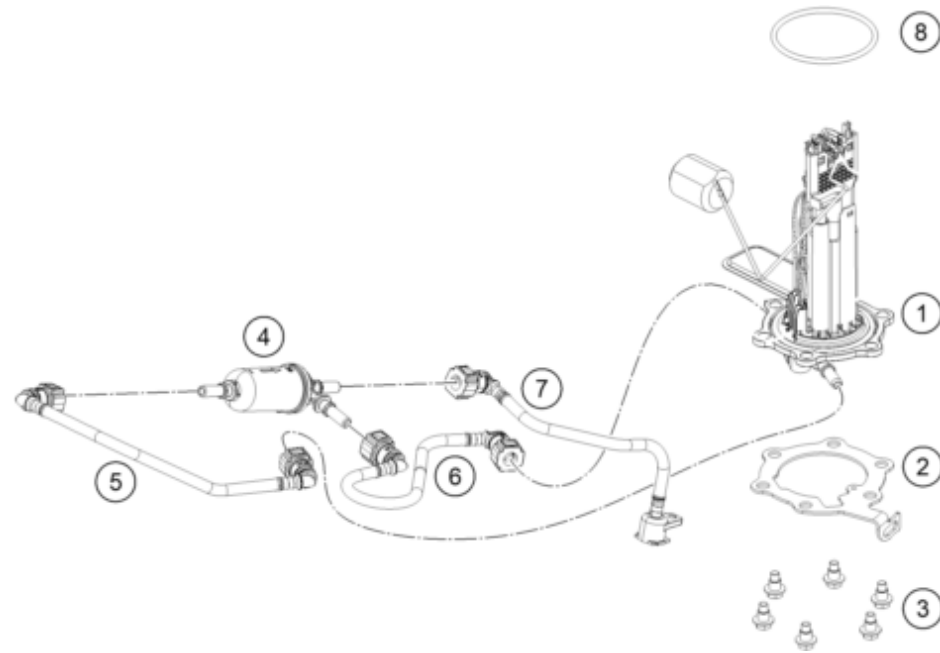

POS	PARTNUMBER		PIECE
1	93307088000	Fuel pump	1
2	93041007000	Flange for fuel pump	1
3	J025060128	BOLT FLANGE- M6 X 1 X L12.8 XBRT XST	6
4	93807018000	fuel filter	1
5	93007016100	Fuel hose	1
6	93007015000	Fuel hose	1
7	93141013000	Injector upper part with hose complete	1
8	93007089000	Fuel pump seal	1

179010730

54489

* NEW PART

X ON DEMAND