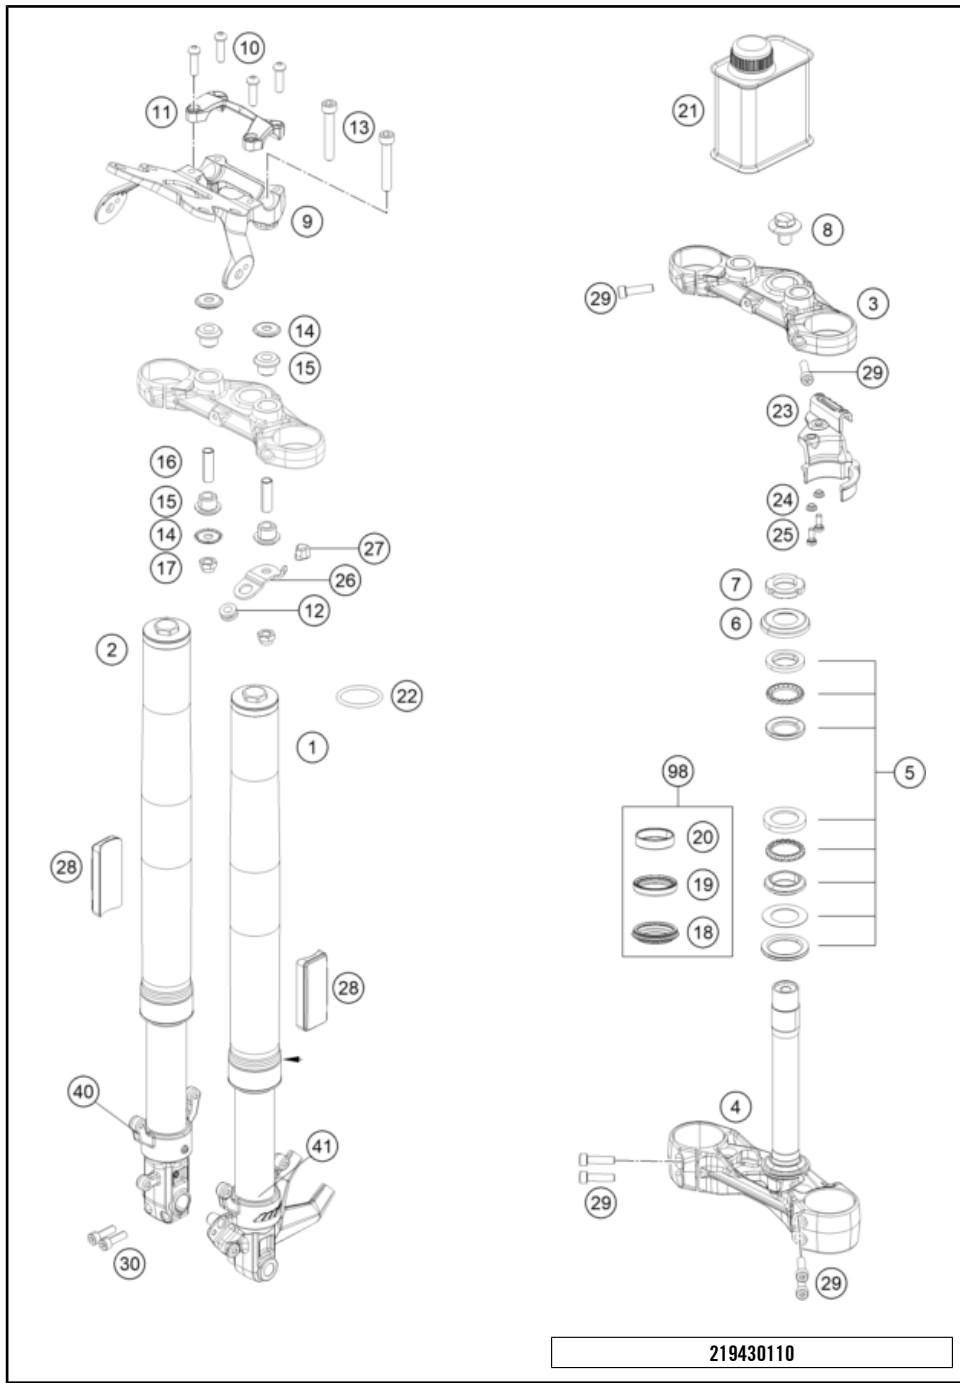

FRONT FORK, TRIPLE CLAMP

125 DUKE, black 2023 EU 2023

219430110

POS	PARTNUMBER	PIECE
1	94301001000	Fork leg left 1
2	94301002000	Fork leg right 1
3	94301034032	Triple clamp top 1
4	93001032133	assembly lower triple clamp GDC 1
5	90101080044	STEERING HEAD BEARING-KIT 1
6	90101086000	protection cap 1
7	90101036000	adjusting ring steering head 1
8	90501044000	steering head screw 1
9	93014064000	Holder handsbar CUM TFT speedo 1
10	J912080293	Bolt socket-M8X1.25XI 29Xblack 4
11	93001038000	Handlebar clamp 1
12	93032060030	Sleeve clutch cable guide 1
13	93001044000	hexagon socket screw M10X1.25X72 8.8 2
14	90101042000	WASHER 10,5X32X2 4
15	90101040000	RUBBER BUSHING 4
16	93001041000	Spacer tube 10.2X12X42 2
17	J982101253	SELF L. NUT M10X1,25 H11 WS17 1
18	43570624	Dirt scarper SKF 43mm black 2
19	43570623	Shaft seal SKF 43x52,9x11,4 black 2
20	43570618	Guide bushing 42x44x20 2
21	48601166S1	Fork Fluid Viscosity 4.0 5L 1
22	40140024	O-ring 43x2 NBR70 siliconized yellow 2
23	93013055000	Hose clamp 1
24	90113055010	sleeve for hose clamp 2
25	J021060156	AH SCREW M6X15 10.9 2
26	93032059000	Bracket clutch cable guide 1
27	93032060020	RUBBER CLUTCH CABLE GUIDE 1
28	90212582001	side reflector, front 2
29	90501045000	AH SCREW M8X1.25X30 8
30	90501045000	AH SCREW M8X1.25X30 2
40	93001007033	assembly fork pipe rh. 1
41	93001006033	assembly fork pipe lh. 1
98	90101000010	REP. KIT FORK KPL. 1