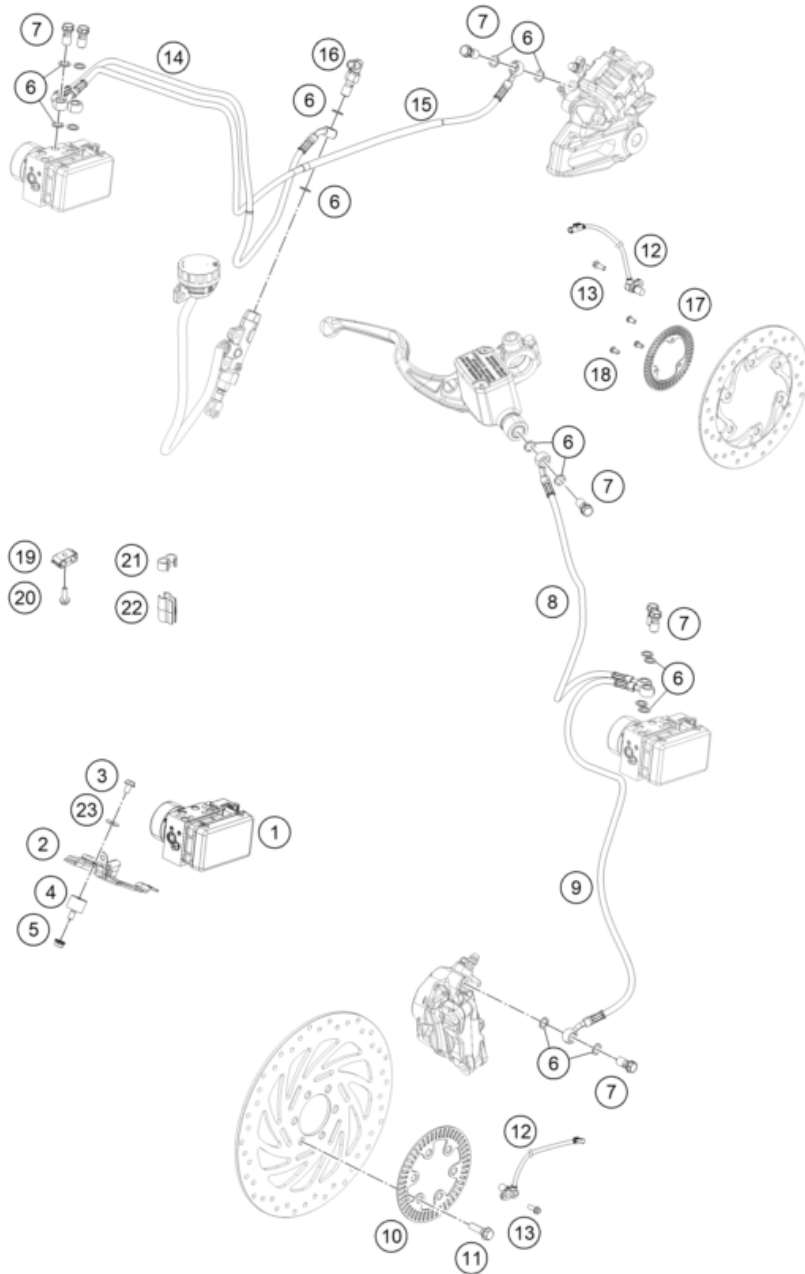

219401431

63814

* NEW PART

X ON DEMAND

EVAPORATIVE CANISTER

125 DUKE, black 2023 EU 2023

POS	PARTNUMBER		PIECE
1	93015001000	Activated carbon filter	1
2	93015003000	Rubber band	2
3	90507015000	CONNECTOR Y SHAPE	1
4	J600000414000	Hose PV-DKK	1
5	90607017003	SPRING BAND CLAMP D13	6
6	90607830000	Valve purge	1
7	J600000412000	Hose Y-PV	1
8	90207016004	CONNECTOR TUBE EVAP	1
9	90607017002	CLAMP D9	3
10	J600000813700	Hose ACF-Y	1
11	93015017000	Y connection	1
12	90607017001	SPRING BAND CLAMP 15X10	1
13	93015026000	Pre-formed hose	1
14	90515023000	TUBE CONNECTOR TO PLUG	1
15	90515011000	PLUG FUEL DRAIN	1
16	J912060123	hexagon socket screw M6X12	1
17	J926060006	nut hex flanged	1
18	94115032050	BRACKET VALVE PURGE	1
19	90107013008	CLAMP	1
20	93015029000	Hose active carbon filter	1
21	J330000514900	Cable ties	2
22	J310000801300	Hose clamp 12.5 x 8 SW	2
23	J600001108800	Drain hose	1
24	J310000201300	clamp	1

219401510

56024

* NEW PART

X ON DEMAND

POS	PARTNUMBER		PIECE
1	94242031044	Unit ABS WET	1
2	93041030020	Retaining bracket	1
3	J026060083	HH COLLAR SCREW M6X8 SW10	3
4	90135001001	silentbloc M6	3
5	J926060000	FLANGED NUT M6 WS10 SELF LOCK.	3
6	90113026000	COPPER GASKET	16
7	90113013000	BANJO SCREW	7
8	93013035000	Brake hose	1
9	93013036000	Brake hose	1
10	93042020000	SENSORRING ABS	1
11	90110062000	SPECIAL SCREW M8X25 SELF LOCK.	6
12	90142125000	ABS SENSOR	2
13	J028060166	BOLT M6X16	2
14	93013037000	Brake hose	1
15	93013038000	Brake hose	1
16	90111051000	brake light switch, rear	1
17	90142021000	SENSOR DISC REAR	1
18	90142021001	SCREW FOR ABS	3
19	93813024000	brake hose clamp	3
20	J025050183	BOLT M5X18	1
21	93813035000	CLAMP SENSOR CABLE	4
22	93813147000	CLAMP FOR BRAKE HOSE	2
23	J125060003	PLAIN WASHER 6,5X13X1	3