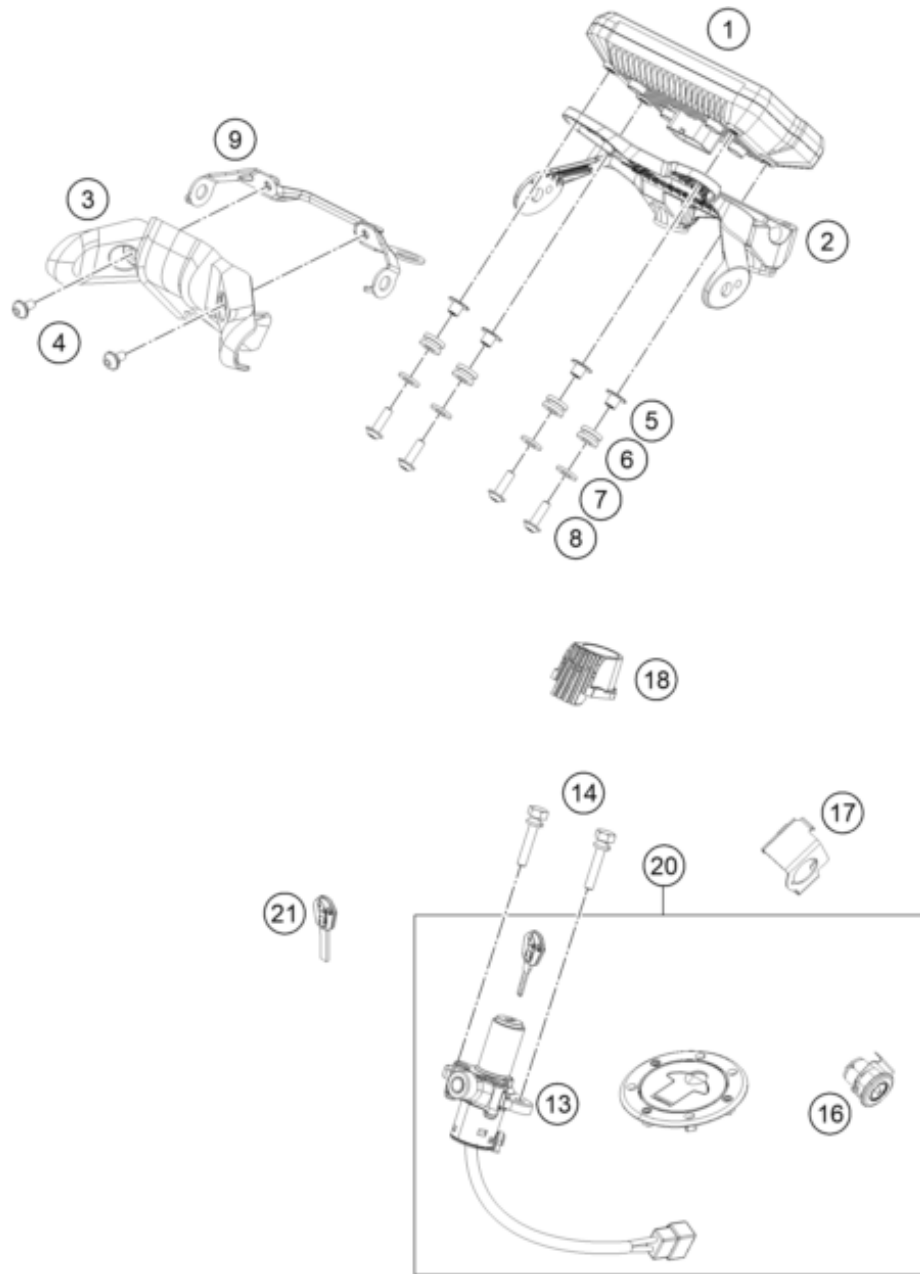

179011390

58078

* NEW PART

X ON DEMAND

POS	PARTNUMBER		PIECE
1	93014040100	lamp tail MY17	1
2	93014040040	Washer	2
3	93014040020	Rubber grommet tail light left	1
4	93014040030	Washer	2
5	93014040010	Rubber bushing	2
6	90114047000	LICENSE PLATE ILLUMINATION	1
7	93014026000	Indicator front rh	1
8	93014025000	Indicator front lh	1
9	J125100003	WASHER PLAIN 10,5	2
10	J06797100183	Toothed washer, M10	2
11	J934100006	Nut hex thin-M10x1.25	2
12	J981420133	SHEET MET.SCR. DIN 7981 4,2X13	2
13	90514036100	FLASHER REAR R/S	1
14	90514035100	FLASHER REAR L/S	1
15	93014013000	Support	1
16	93014015000	Rubber bushing	2
17	93014014000	Rubber bushing	1
18	93008040000	Screw M6X1X13	4
19	94314001044	lamp head	1
20	93014021000	Insert M6 LED HL holder	2
21	93014020000	Holder LED HL adjustment mechanism	2
24	93014019100	Holder headlamp LED	1
25	93014099000	Kit LED lamp Bush	1
27	93008084010	Range change metal nut M6	2
30	J934100001	Hex nut, M10	2
31	93008020060	Screw M6X1X9	1
32	93014049000	Rubber grommet tail light right	1
36	90508006003	AH SCREW M6X1X20	1
37	93014018100	Collar head lamp holder MTG	1
38	93014017000	Rubber bushing	1

219401410

56401

* NEW PART X ON DEMAND

POS	PARTNUMBER		PIECE
1	94314069000	Dashboard	1
2	93014064000	Holder handsbar CUM TFT speedo	1
3	93014064100	Back cover TFT holder	1
4	93008020060	Screw M6X1X9	2
5	93014062010	Collar TFT speedo small	4
6	90507040001	RUBBER SLEEVE	4
7	93308015010	Washer, license plate holder support	4
8	J031060183	Roundhead screw M5X18	4
9	93014064200	Bracket TFT Cover black	1
13	93011066044	Ignition lock complete	1
14	93011064100	Special screw for ignition lock	2
16	90107050050	SEAT LOCK	1
17	93007051000	Retaining bracket	1
18	93011066010	Positioning rubber	1
20	94311066044	Lock Set	1
21	90111067100	BLANK KEY 125/200 DUKE	x
21	90111067000	KEY	1