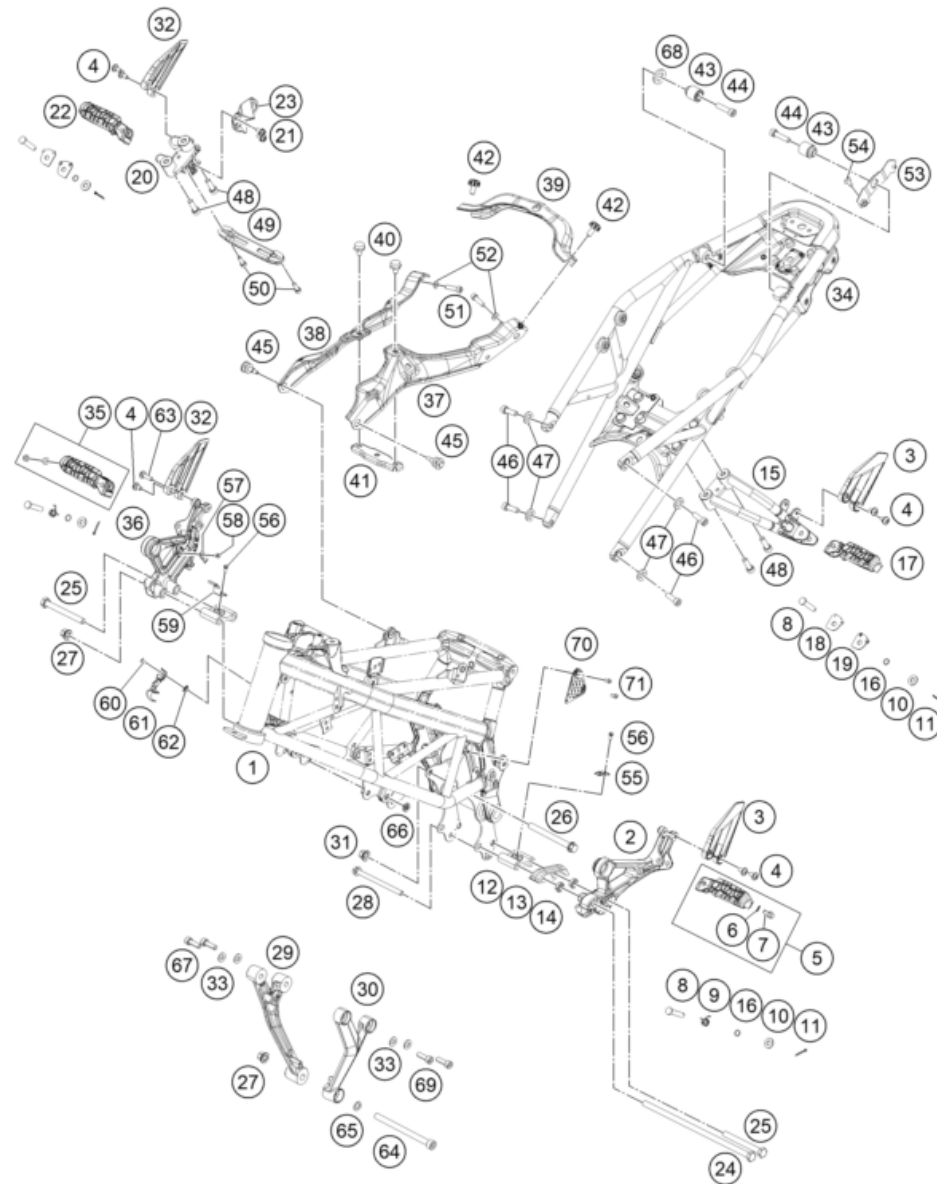

209300310

POS	PARTNUMBER		PIECE
1	93003001100EB	Frame Duke 18 orange	1
2	93003038000	Footrest bracket front left	x
3	93003048050	Heel protector left	2
4	93008020060	Screw M6X1X9	x
5	93003140033	Front footpeg compl. left	1
6	90103040001	PLAIN WASHER 6,4X12X1	2
7	J029060103S	CAP SCREW M6X10 SS	2
8	93003054000	Pin footrest pivot black	4
9	93003042000	Footpeg spring	2
10	J125080004	WASHER M8	4
11	J094020186	pin cotter-dia. 2.5x1 18	4
12	90103038001	footrest support holder, front	2
13	90104070000	chainguide	1
14	90104066010	spacer chainguide	2
15	93003048000	Footrest bracket rear left	1
16	J770009015	O-RING 9X1,5	4
17	93003150033	Rear footpeg compl. left	1
18	93003053000	Plate lock pillion step bottom	2
19	93003052000	Plate lock pillion step top	2
20	93003049000	Footrest bracket rear right	1
21	J025060101	Hexagon screw M6X10	2
22	93003151033	Rear footpeg compl. right	1
23	93005084000	Retaining bracket	1
24	J025102656	HH COLLAR SCREW M10X1,25X265	1
25	J025100926	HH COLLAR SCREW M10X1,25X92	2
26	J025101103	HH COLLAR SCREW M10X110 WS14	1
27	90103038002	FLANGED NUT M10X1.25 WS14	2
28	J027081053	HH COLLAR SCREW M8X105 SW12	1
29	93003006000	Engine brace right	1
30	93003005000	Engine brace left 125/200	1
31	93003005100	Nut socket-M10x1.25	1
32	93003049050	Heel protector right	2
33	J125080006	Washer M8	4
34	93003002000KC	FRAME REAR-Dark Galvano Matt	1
35	93003141033	Front footpeg compl. right	1
36	93003039000	Footrest bracket front right	1
37	93003002050	Bracket spider lh	1
38	93003002151	Bracket spider rh	1

56140

* NEW PART

X ON DEMAND