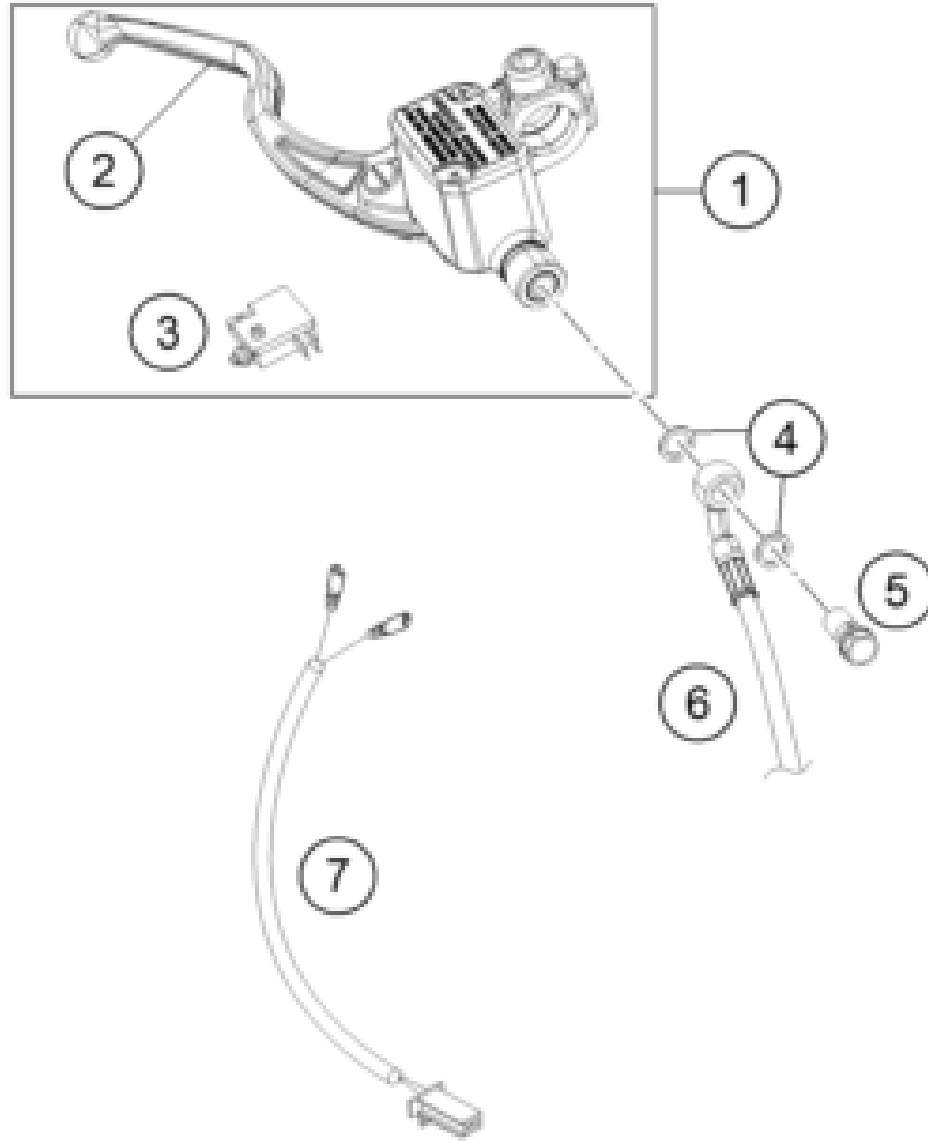

FRONT BRAKE CONTROL

125 DUKE, black 2023 EU 2023

POS	PARTNUMBER		PIECE
1	93013001044	Hand brake cylinder complete D13	1
2	93013002000	Hand brake lever loose	1
3	90111050000	brake light switch, front	1
4	90113026000	COPPER GASKET	2
5	90113013000	BANJO SCREW	1
6	93013035000	Brake hose	1
7	90111050050	WIRE BRAKE LIGHT SWITCH FRONT	1

179011310

49397

* NEW PART

X ON DEMAND