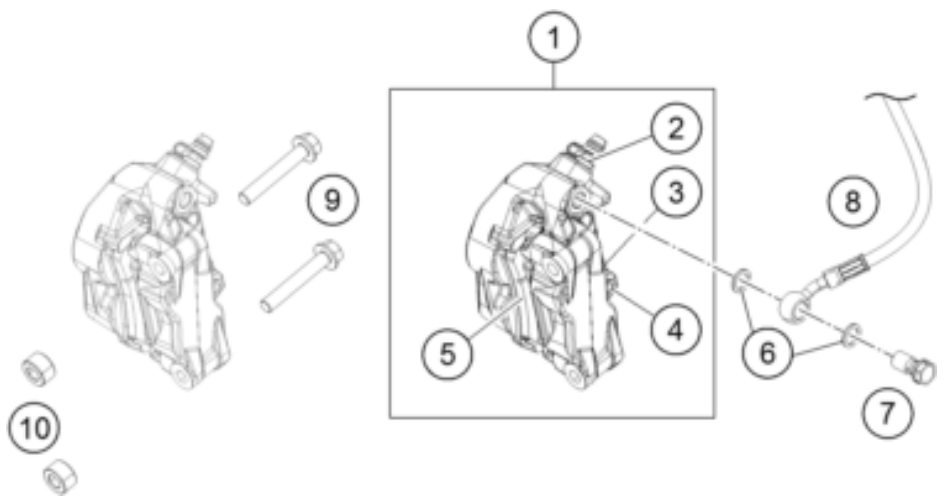

179011330

49399

* NEW PART

X ON DEMAND

FRONT BRAKE CALIPER

390 DUKE, white 2021 EU 2021

POS	PARTNUMBER	PARTNAME	PIECE
1	93713015000	brake caliper, radial	1
2	90113021000	BLEEDER SCREW	1
3	90113018000	SPRING CLIP	1
4	90113017000	BOLT F. BRAKE PADS	1
5	90813030000	BRAKE PAD FRONT TT2910HH	1
6	90113026000	COPPER GASKET	2
7	90113013000	BANJO SCREW	1
8	93013036000	Brake hose	1
9	J01008060S	HH collar screw M8x1x60	2
10	90613098150	brake caliper spacer sleeve	2