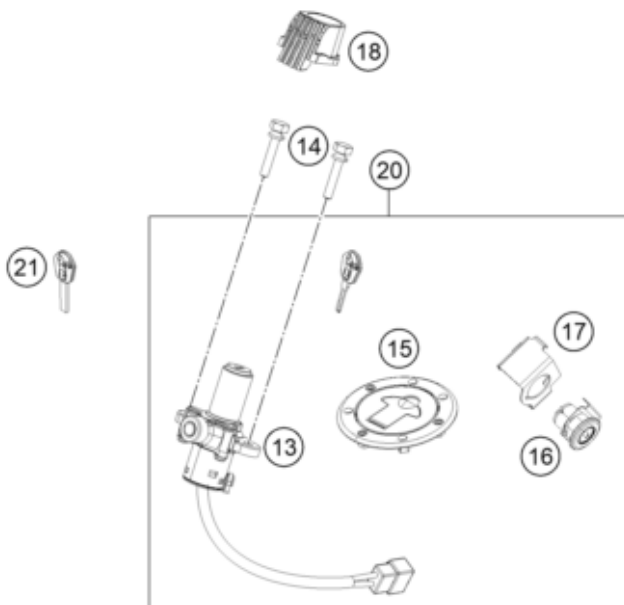

179011390

18356

* NEW PART

X ON DEMAND

POS	PARTNUMBER	PARTNAME	PIECE
1	93014040100	lamp tail MY17	1
2	93014040040	Washer	2
3	93014040020	Rubber grommet tail light left	1
4	93014040030	Washer	2
5	93014040010	Rubber bushing	2
6	90114047000	LICENSE PLATE ILLUMINATION	1
7	93014026000	Indicator front rh	1
8	93014025000	Indicator front lh	1
9	J125100003	WASHER PLAIN 10,5	2
10	J06797100183	Toothed washer, M10	2
11	J934100006	Nut hex thin-M10x1.25	2
12	J981420133	SHEET MET.SCR. DIN 7981 4,2X13	2
13	90514036100	FLASHER REAR R/S	1
14	90514035100	FLASHER REAR L/S	1
15	93014013000	Support	1
16	93014015000	Rubber bushing	2
17	93014014000	Rubber bushing	1
18	93008040000	Screw M6X1X13	4
19	94314001044	lamp head	1
24	93014019100	Holder headlamp LED	1
25	93014099000	Kit LED lamp Bush	1
27	93008084010	Range change metal nut M6	2
30	J934100001	Hex nut, M10	2
31	93008020060	Screw M6X1X9	1
32	93014049000	Rubber grommet tail light right	1
36	90508006003	AH SCREW M6X1X20	1
37	93014018100	Collar head lamp holder MTG	1
38	93014017000	Rubber bushing	1

219401410

56401

* NEW PART X ON DEMAND

POS	PARTNUMBER	PARTNAME	PIECE
1	94314069000	Dashboard	1
2	93014064000	Holder handsbar CUM TFT speedo	1
3	93014064100	Back cover TFT holder	1
4	93008020060	Screw M6X1X9	2
5	93014062010	Collar TFT speedo small	4
6	90507040001	RUBBER SLEEVE	4
7	93308015010	Washer, license plate holder support	4
8	J031060183	Roundhead screw M5X18	4
9	93014064200	Bracket TFT Cover black	1
13	93011066044	Ignition lock complete	1
14	93011064100	Special screw for ignition lock	2
15	93807008000	Fuel tank cap	1
16	90107050050	SEAT LOCK	1
17	93007051000	Retaining bracket	1
18	93011066010	Positioning rubber	1
20	90211066144	Lock set cpl.	1
21	90111067100	BLANK KEY 125/200 DUKE	x
21	90111067000	KEY	1