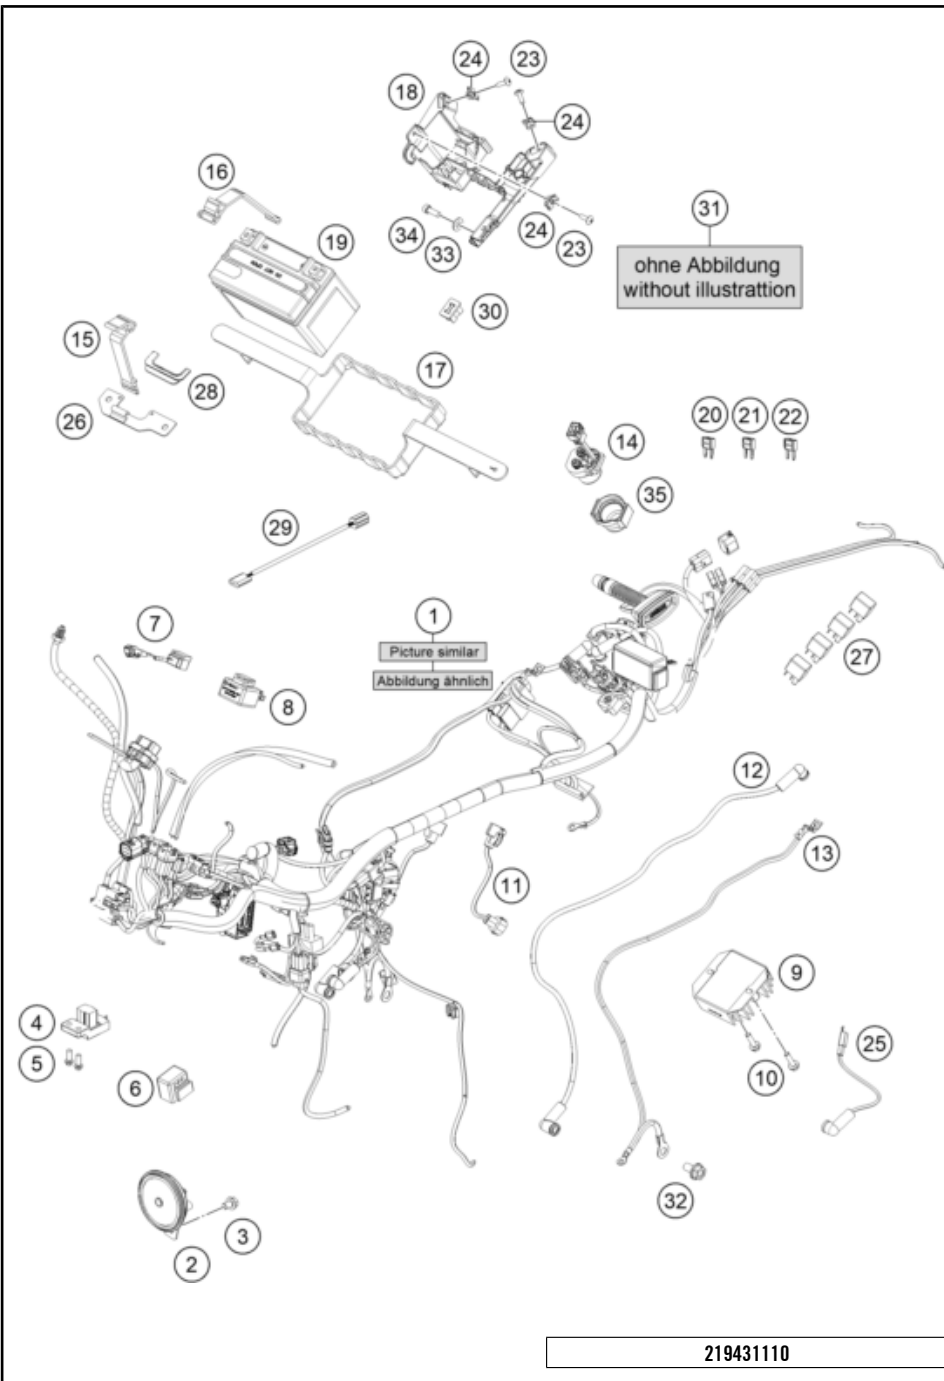

POS	PARTNUMBER	PARTNAME	PIECE
1	94311075000	Main wiring harness 390 Duke	1
2	93011060100	Horn	1
3	J025080123	HH COLLAR SCREW M8X12 SW12	1
4	93541088000	rollover sensor	1
5	J025060169	HH COLLAR SCREW M6X16 SW8	2
6	93811043000	resistor	1
7	28111096000	Transil unit	1
8	90511030000	indicator relay	1
9	28111034000	Voltage regulator	1
10	J900000602600	BOLT FLANGED-M6X1XL26XCL 10.9XBRT	2
11	93041080050	Cable	1
12	93011059000	Starter cable 6MM	1
13	93011197000	Ground wire	1
14	93011058000	Starter relais	1
15	93011055060	Band batterie	1
16	93011055000	Battery rubber holder	1
17	93011054000	BOX BATTERY	1
18	93008018060	Cross brace cover	1
19	90611053000	BATTERY 12V/8AH	1
20	75011088010	FUSE 10A 07	8
21	75011088015	FUSE 15A 07	3
22	75011088030	FUSE 30A	2
23	J005050123	FLAT HEAD SCREW M5X12 PH	3
24	90108050001	CLIP NUT M5	3
25	93038091000	Pigtail oil pressure switch	1
26	93011056100	Bracket battery band	1
27	90611057000	relay (interlock)	4
28	93011026000	protector	1
29	93511084000	PIGTAIL PH-3 FUEL PUMP	1
30	93008078000	Rubber grommet	2
31	93042033000	Cable earth ABS	1
31	93811099000	wiring harness temperatur sensor	1
32	J025060122	Hex collar screw M6X12	2
33	J125050008	Washer M5	1
34	J912050166	bolt socket-M5X0.8XL16XCL8.8XBRT	1
35	93311058000	Rubber damper starter relay	1

219431110

56435

* NEW PART

X ON DEMAND