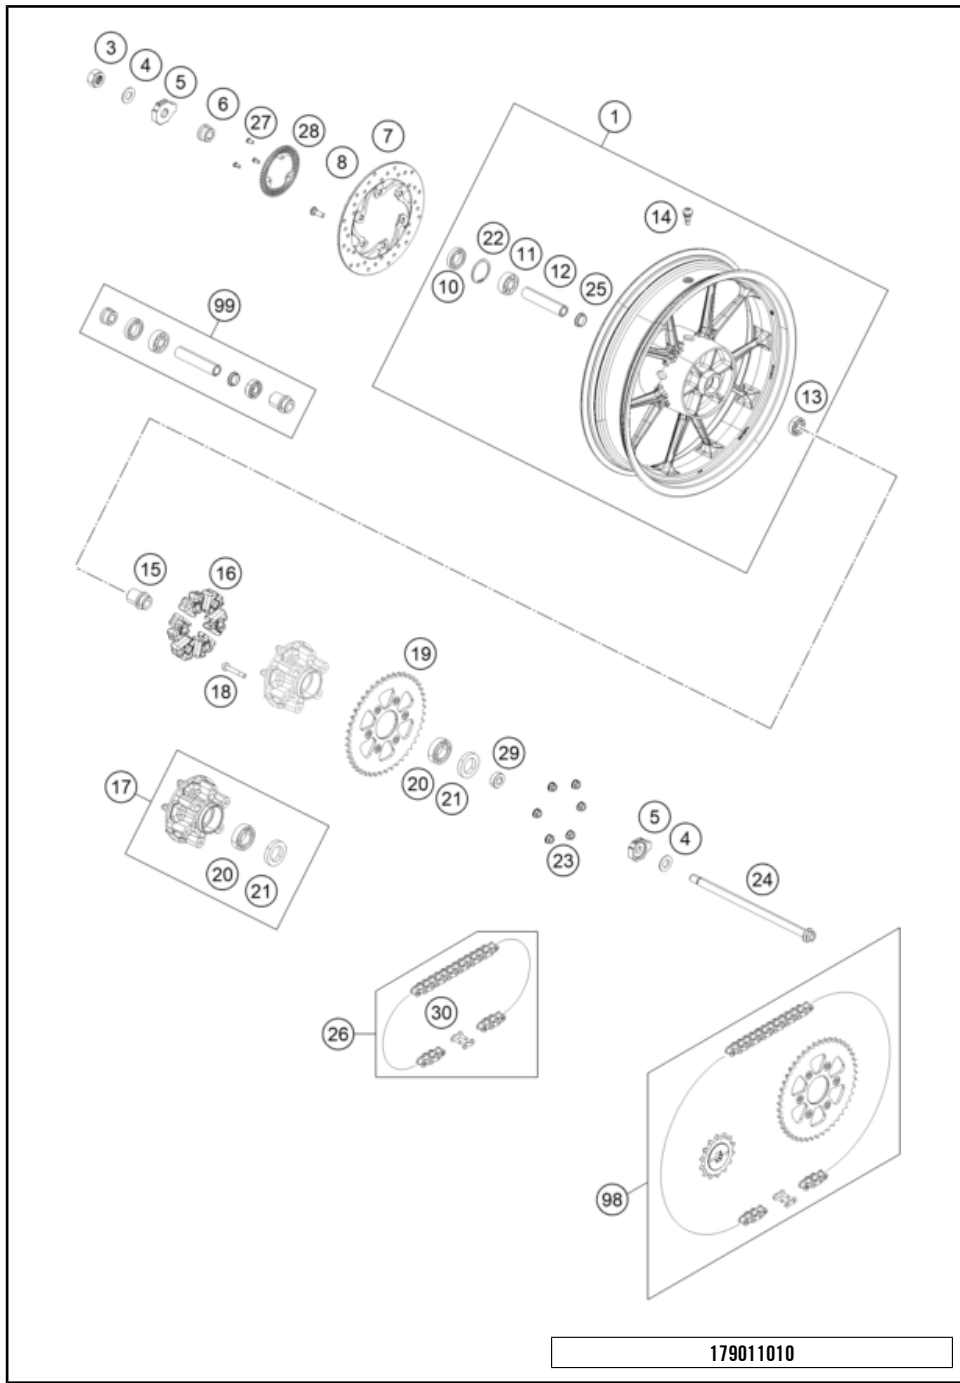

179010910

56287

* NEW PART

X ON DEMAND

REAR WHEEL

390 DUKE, white 2021 EU 2021

POS	PARTNUMBER	PARTNAME	PIECE
1	9301000104430	Rear wheel cpl. black	1
3	90210086000	wheel spindle nut, rear	1
4	90610087000	washer 15.2x30x2	2
5	90110084000	chain tension adjuster, right	1
6	90110013000	SPACER BUSHING REAR WHEEL R/S	1
7	90110060000	rear brake disk D=230mm	1
8	90110062000	SPECIAL SCREW M8X25 SELF LOCK.	6
10	J760264208	SHAFT SEAL RING 26X42X8	2
11	J625063021	Grooved ball bearing 6302	1
12	90110011000	BEARING SPACER TUBE REAR	1
13	J625062023	BALL BEARING 6202	1
14	90109076000	VALVE CPL.	1
15	90610054000	SPACER BUSHING KRT INSIDE	1
16	90210059100	rear wheel dampening rubber	6
17	90210050000	SPROCKET SUPPORT	1
18	90810052000	SPECIAL SCREW M8X48	6
19	95810051045	Rear sprocket 45T	1
20	J625062050	BALL BEARING 6205	1
21	J760295207	SHAFT SEAL RING 29X52X7	1
22	J472042170	CIRCLIP	1
23	90510052000	FLANGED NUT M8X1,25	6
24	90210085000	Axle rear KT03	1
25	90109011001	Fixation bearing spacer tube	1
26	76910065118	chain DID 118 roll	1
27	90142021001	SCREW FOR ABS	3
28	90142021000	SENSOR DISC REAR	1
29	90110053000	SPACER CHAIN WHEEL SUPPORT	1
30	76910066000	Rivet link chain DID 520 VP2-T	x
98	00050002114	Drivetrain kit 15Z/45Z	1
99	90110015100	REAR WHEEL REP. KIT 390 DUKE	1