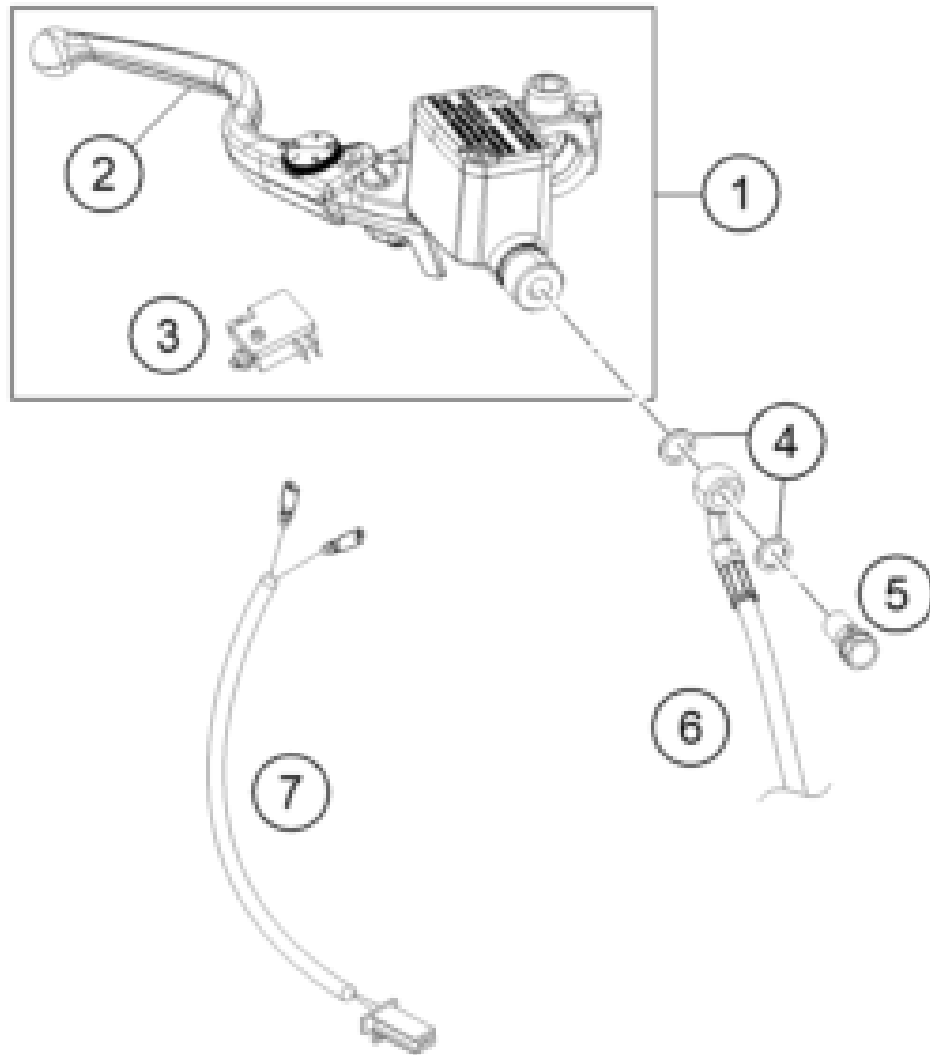

219431110

56435

* NEW PART

X ON DEMAND

FRONT BRAKE CONTROL

390 DUKE, white 2021 EU 2021

POS	PARTNUMBER	PARTNAME	PIECE
1	93313001033	Master cylinder front_adjustable lever	1
2	93713002033	Brake lever cpl.	1
3	90111050000	brake light switch, front	1
4	90113026000	COPPER GASKET	2
5	90113013000	BANJO SCREW	1
6	93013035000	Brake hose	1
7	90111050050	WIRE BRAKE LIGHT SWITCH FRONT	1

179021310

49400

* NEW PART

X ON DEMAND

POS	PARTNUMBER	PARTNAME	PIECE
1	93013050033	Footbrake lever complete	1
2	90134035000	GEAR SHIFT LEVER RUBBER	1
3	J625060800	BALL BEARING 608	2
4	90134031020	thrust washer, gear shift lever	2
5	93013037000	Brake hose	1
6	90134034300	BOLT SHIFT LEVER silver	1
6	90534034300	BOLT SHIFT LEVER black	1
7	90113052000	brake pedal spring	1
8	J934060001	nut hex thick	1
9	J025060203	HH COLLAR SCREW M6X20 SW10	1
10	93013060000	Rear master cylinder	1
11	90113009000	BRAKE FLUID RESERVOIR CPL.	1
12	93313073000	reservoir tube kit	1
13	J926060006	nut hex flanged	1
14	90130059000	HH COLLAR SCREW M6X16	1
15	90113026000	COPPER GASKET	2
16	90111051000	brake light switch, rear	1
17	90113057000	pin for fork end	1
18	90103040001	PLAIN WASHER 6,4X12X1	1
19	J094020153	splint pin 2x15mm	1
20	J025060181	Hex collar screw M6X18	1
21	93035065020	Spacer bushing	1
22	93013068010	Bracket, reservoir	1
23	93013068000	Sheet	1
24	J025050103	HH-COLLAR SCREW M5X10	1