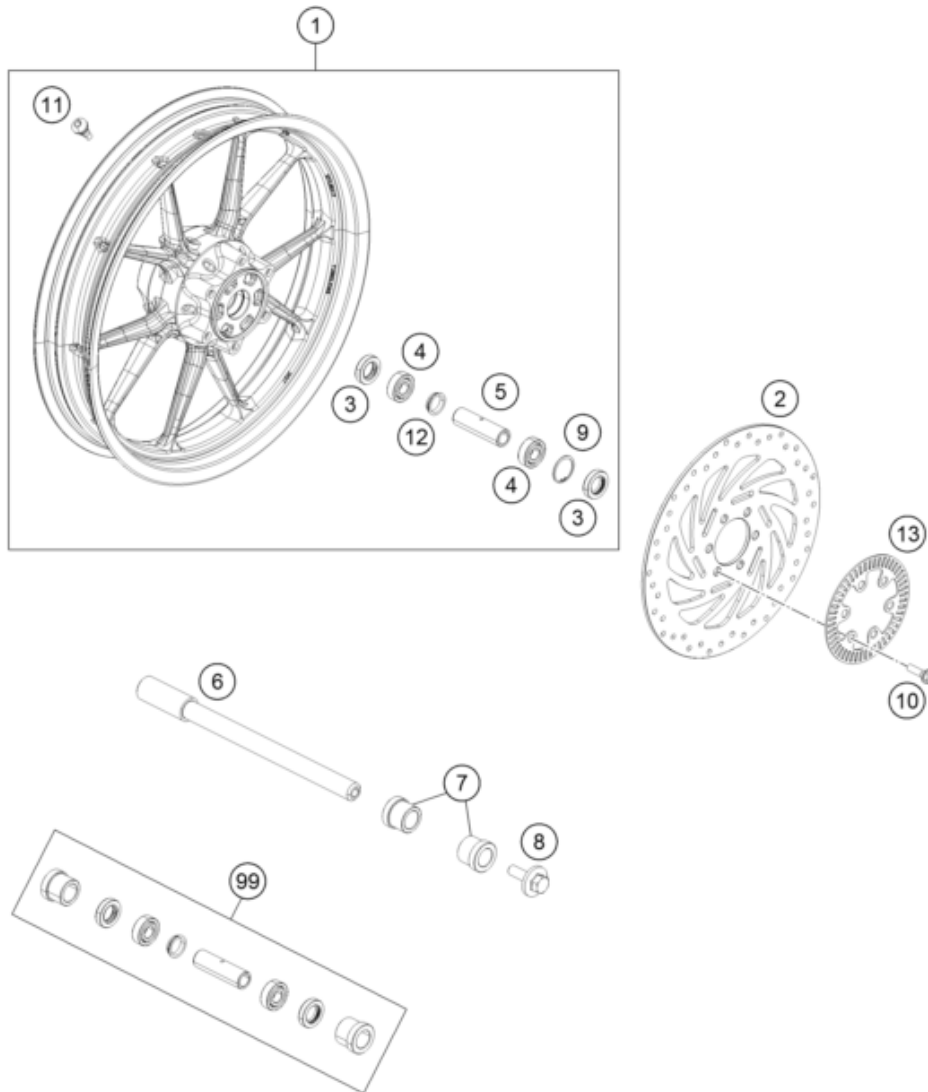

219430810

56461

* NEW PART

X ON DEMAND

DECAL

390 DUKE, white 2021 EU 2021

POS	PARTNUMBER	PARTNAME	PIECE
1	94308099200	DECAL KIT WHITE DUKE 390 MY21	1
3	93001045000	Decal Fork front WP	2

219330831

56283

* NEW PART

X ON DEMAND

FRONT WHEEL

390 DUKE, white 2021 EU 2021

POS	PARTNUMBER	PARTNAME	PIECE
1	9300900104430	Front wheel cpl. black	1
2	93309060000	Brake disc front 320MM	1
3	J760223508	SHAFT SEAL RING 22X35X8	2
4	J625062023	BALL BEARING 6202	2
5	90109011000	Spacer front wheel	1
6	93009081000	Front axle	1
7	90209083000	BEARING BUSHING	2
8	90109082000	flanged bolt M8	1
9	J472035150	Circlip 35X1,5	1
10	90110062000	SPECIAL SCREW M8X25 SELF LOCK.	6
11	90109076000	VALVE CPL.	1
12	90109011001	Fixation bearing spacer tube	1
13	93042020000	SENSORRING ABS	1
99	90109015100	FRONT WHEEL REP. KIT	1