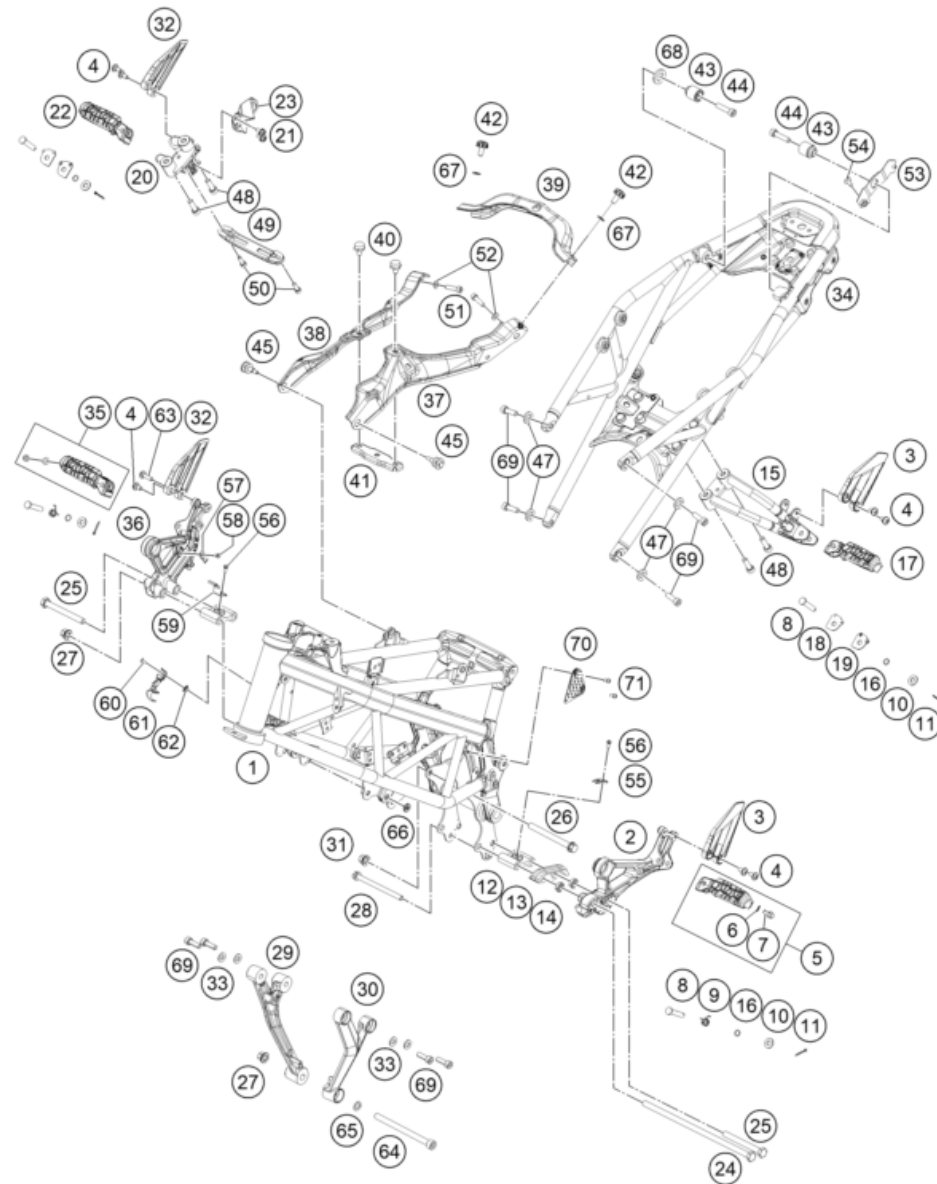

209020311

POS	PARTNUMBER	PARTNAME	PIECE
39	93003002030	Bracket seat mount loose	1
40	93007044000	Retaining pin	2
41	93003001070	Seat cowl front complete	1
42	93008023000	Rubber buffer	2
43	93007047033	Seat support complete	2
44	J912080303	hexagon socket screw M8X30	2
45	93007046050	Screw	2
47	J125080001	Washer M8	4
48	90103098000	BOLT	4
49	93003056000	Passenger footrest bracket	1
50	J912060143	Hex socket screw M6X14	2
51	93008019070	hexagon socket screw M8X31	2
52	J125080002	Washer plain	2
53	93006040060	Retaining bracket	1
54	J005050123	FLAT HEAD SCREW M5X12 PH	1
55	90111045050	CABLE BRACKET	1
56	90103032000	FLANGED BOLT M6X14	2
57	93013041000	Retaining bracket	1
58	J025060109	HH-COLLAR SCREW M6X10 SW8	1
59	93013026000	Support	1
60	J031050121	Roundhead screw M4X12	1
61	93032059010	Guide clutch cable	1
62	90108050001	CLIP NUT M5	1
63	93008043000	Screw M6X1X25	1
64	90203008000	BOLT M10X135	1
65	J125100009	Washer M10	1
66	90508026100	Clip	2
67	J125080005	WASHER M8	2
68	J125140003	Washer - plain	1
69	J912080251	Hexagon screw M8X25	8
70	93008041060	guard ih	1
71	J031060106	SCREW BUTTON HEAD-M5X0.8XL 8XB	2

56460

* NEW PART

X ON DEMAND