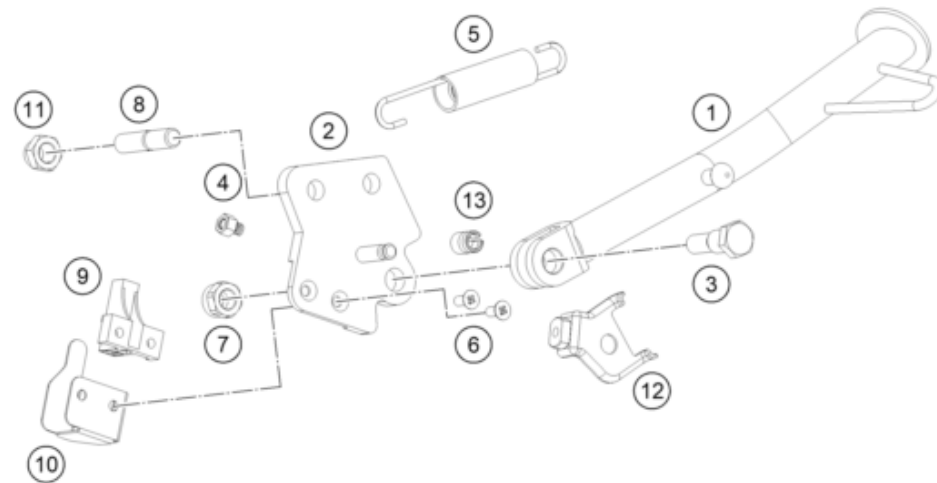

56460

* NEW PART

X ON DEMAND

209020311

POS	PARTNUMBER	PARTNAME	PIECE
39	93003002030	Bracket seat mount loose	1
40	93007044000	Retaining pin	2
41	93003001070	Seat cowl front complete	1
42	93008023000	Rubber buffer	2
43	93007047033	Seat support complete	2
44	J912080303	hexagon socket screw M8X30	2
45	93007046050	Screw	2
47	J125080001	Washer M8	4
48	90103098000	BOLT	4
49	93003056000	Passenger footrest bracket	1
50	J912060143	Hex socket screw M6X14	2
51	93008019070	hexagon socket screw M8X31	2
52	J125080002	Washer plain	2
53	93006040060	Retaining bracket	1
54	J005050123	FLAT HEAD SCREW M5X12 PH	1
55	90111045050	CABLE BRACKET	1
56	90103032000	FLANGED BOLT M6X14	2
57	93013041000	Retaining bracket	1
58	J025060109	HH-COLLAR SCREW M6X10 SW8	1
59	93013026000	Support	1
60	J031050121	Roundhead screw M4X12	1
61	93032059010	Guide clutch cable	1
62	90108050001	CLIP NUT M5	1
63	93008043000	Screw M6X1X25	1
64	90203008000	BOLT M10X135	1
65	J125100009	Washer M10	1
66	90508026100	Clip	2
67	J125080005	WASHER M8	2
68	J125140003	Washer - plain	1
69	J912080251	Hexagon screw M8X25	8
70	93008041060	guard ih	1
71	J031060106	SCREW BUTTON HEAD-M5X0.8XL 8XB	2

56460

* NEW PART

X ON DEMAND

POS	PARTNUMBER	PARTNAME	PIECE
1	93003023100	Side stand	1
2	93003026100	Side stand bracket	1
3	90103027000	SCREW F. SIDE STAND	1
4	93503029000	Magnet bracket	1
5	90603024000	SIDE STAND SPRING	1
6	J900000501200	screw csk cros-m5x0.8x12xbright	2
7	J982101253	SELF L. NUT M10X1,25 H11 WS17	1
8	93003027000	bolt stud-M10X1.25XL20XBRXPRECOAT	2
9	93511045000	SWITCH SIDE STAND	1
10	28111046000	Shield switch stand side	1
11	93003034000	nut U flang-M10X1.25XHT.8.5XBRT	2
12	95803034000	BRACKET HOLDER MAGNET	1
13	90111040100	Bushing	1