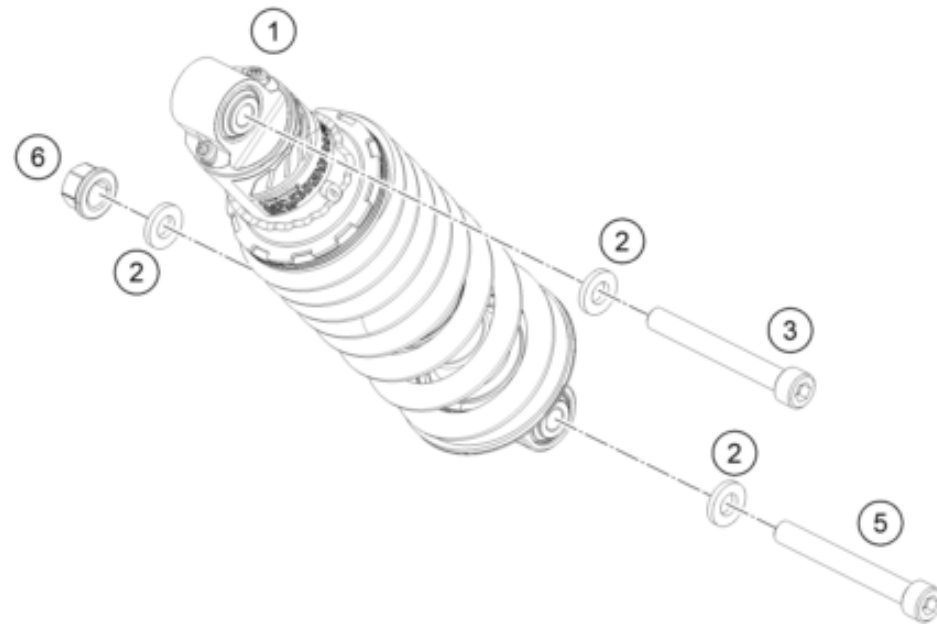

56460

* NEW PART

X ON DEMAND

POS	PARTNUMBER	PARTNAME	PIECE
1	93003023100	Side stand	1
2	93003026100	Side stand bracket	1
3	90103027000	SCREW F. SIDE STAND	1
4	93503029000	Magnet bracket	1
5	90603024000	SIDE STAND SPRING	1
6	J900000501200	screw csk cros-m5x0.8x12xbright	2
7	J982101253	SELF L. NUT M10X1,25 H11 WS17	1
8	93003027000	bolt stud-M10X1.25XL20XBRXPRECOAT	2
9	93511045000	SWITCH SIDE STAND	1
10	28111046000	Shield switch stand side	1
11	93003034000	nut U flang-M10X1.25XHT.8.5XBRT	2
12	95803034000	BRACKET HOLDER MAGNET	1
13	90111040100	Bushing	1

209300360

53798

* NEW PART

X ON DEMAND

SHOCK ABSORBER

390 DUKE, white 2021 EU 2021

POS	PARTNUMBER	PARTNAME	PIECE
1	94304010000	SHOCKABSORBER REAR	1
2	90104010003	PLAIN WASHER 10,2X20X3MM	3
3	93004016100	hexagon socket screw M10X1.25X62	1
5	J020100806	SHCS M10x1.25x80 - 10.9	1
6	90104010002	flanged hex nut M10x1.25 WS13	1