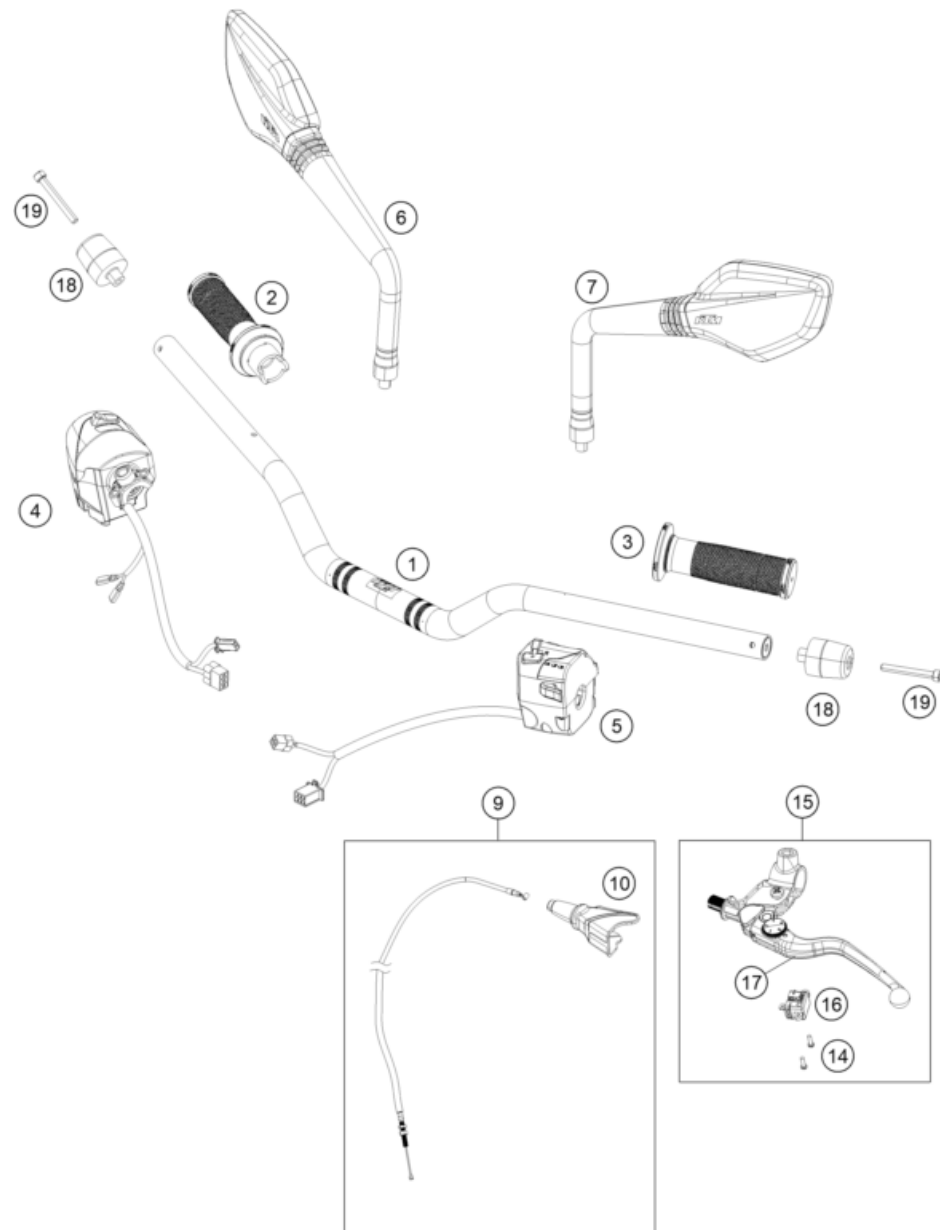

FRONT FORK, TRIPLE CLAMP

390 DUKE, white 2021 EU 2021

POS	PARTNUMBER	PARTNAME	PIECE
1	94301001000	Fork leg left	1
2	94301002000	Fork leg right	1
3	93001034033	Upper triple clamp GDC	1
4	93001032133	assembly lower triple clamp GDC	1
5	90101080044	STEERING HEAD BEARING-KIT	1
6	90101086000	protection cap	1
7	90101036000	adjusting ring steering head	1
8	90501044000	steering head screw	1
9	93014064000	Holder handsbar CUM TFT speedo	1
10	J912080293	Bolt socket-M8X1.25XI 29Xblack	4
11	93001038000	Handlebar clamp	1
12	93032060030	Sleeve clutch cable guide	1
13	93001044000	hexagon socket screw M10X1.25X72 8.8	2
14	90101042000	WASHER 10,5X32X2	4
15	90101040000	RUBBER BUSHING	4
16	93001041000	Spacer tube 10.2X12X42	2
17	J982101253	SELF L. NUT M10X1,25 H11 WS17	1
18	43570624	Dirt scarper SKF 43mm black	2
19	43570623	Shaft seal SKF 43x52,9x11,4 black	2
20	43570618	Guide bushing 42x44x20	2
21	48601166S1	Fork Fluid Viscosity 4.0 5L	1
22	40140024	O-ring 43x2 NBR70 siliconized yellow	2
23	93013055000	Hose clamp	1
24	90113055010	sleeve for hose clamp	2
25	J021060156	AH SCREW M6X15 10.9	2
26	93032059000	Bracket clutch cable guide	1
27	93032060020	RUBBER CLUTCH CABLE GUIDE	1
28	90212582001	side reflector, front	2
29	90501045000	AH SCREW M8X1.25X30	8
30	90501045000	AH SCREW M8X1.25X30	2
40	93001007033	assembly fork pipe rh.	1
41	93001006033	assembly fork pipe lh.	1
98	90101000010	REP. KIT FORK KPL.	1

* NEW PART X ON DEMAND

POS	PARTNUMBER	PARTNAME	PIECE
1	93002001000	Handlebar	1
2	93702010033	THROTTLE GRIP	1
3	90802039000	HAND GRIP L/S	1
4	95802010044	Throttle, cmpl.	1
5	93011070000	Light switch	1
6	93012041000	Mirror right	1
7	93012040000	Mirror left	1
9	90802090000	CLUTCH CABLE	1
10	93802016000	BOOT CLUTCH LEVER	1
14	90232014002	Screw pan cross M3x0.5	2
15	95802031000	Clutch assembly	1
16	90111149000	Clutch switch	1
17	93502031100	Clutch lever	1
18	90202004001	HANDLEBAR WEIGHT	2
19	J912060553	Hexagon screw M6X55	2