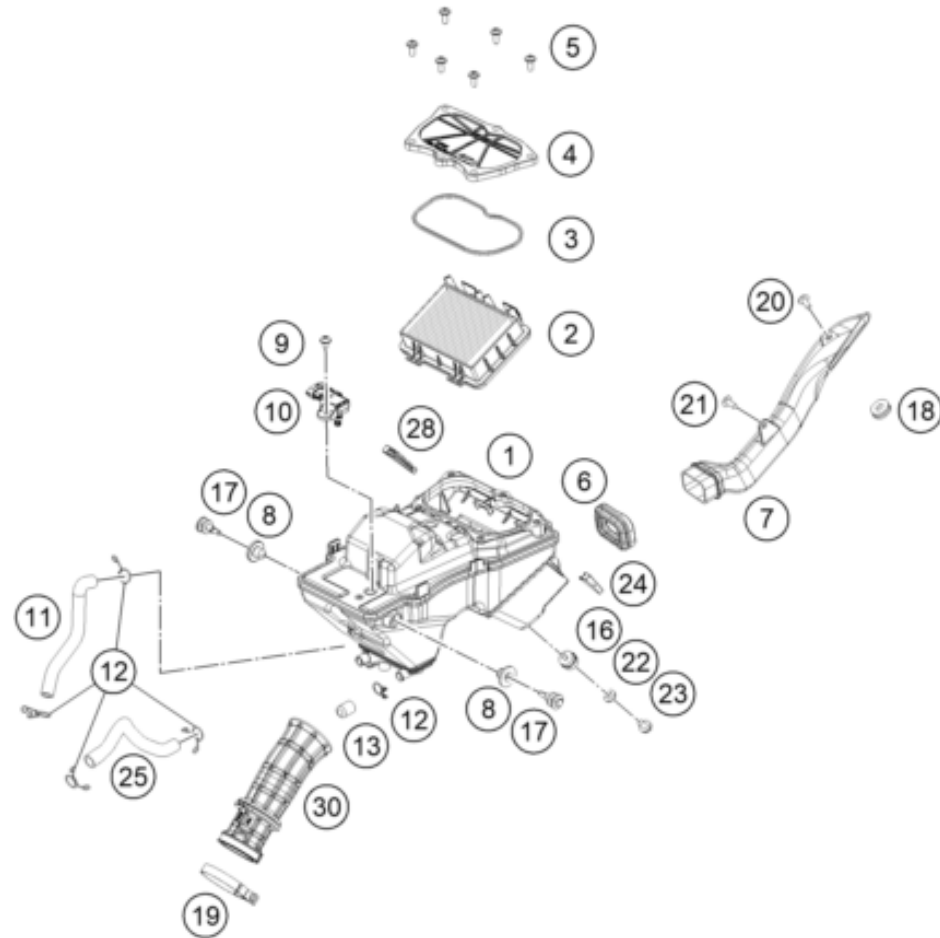

179010490

53972

* NEW PART

X ON DEMAND

POS	PARTNUMBER	PARTNAME	PIECE
1	94305083000	MUFFLER ASSEMBLY SECONDARY	1
2	94305007031	PIPE ASSEMBLY A	1
3	93805095000	BUSH MUFFLER	2
4	93805096000	DAMPER MUFFLER	1
5	93805011000	MUFFLER SHIELD	1
6	J031060103	Lens head screw M6X10	1
8	94305050072	Exhaust flange gasket, premuffler	1
9	94305051000	Exhaust clamp	1
10	28105050044	ASSEMBLY PREMUFFLER	1
11	90105068100	damper, bottom	2
14	J027081053	HH COLLAR SCREW M8X105 SW12	1
15	94341090000	Oxygen sensor	1
16	90205086001	muffler mounting spacer bushing	4
17	90205068000	damper, bottom	2
18	90105084000	muffler mounting tube	1
20	94305065033	Heat protection compl.	1
21	J028060143	BOLT FLANGED M6X14	6
23	90103097000	clip nut	2
24	J926080003	Hex collar nut M6	3
25	93805011003	GROMMET MUFFLER SHIELD	2
26	J025080353	BOLT FLANGED M8X35	1
27	94305051045	Exhaust clamp	1
28	90105000002	BOLT SILENCER MTG	2
29	94305050071	Exhaust flange gasket, muffler	1

219430510

56443

* NEW PART

X ON DEMAND

POS	PARTNUMBER	PARTNAME	PIECE
1	94306001000	Air filter box	1
2	93006015000	FILTER	1
3	93006020050	Seal	1
4	93006002000	Air filter box cover	1
5	93006039000	Flat-head screw M6	4
6	93006001060	Carburetor connection boot	1
7	94306040033	Intake snorkel cmpl.	1
8	93006001080	Damping rubber	2
9	J031060103	Lens head screw M6X10	1
10	90141071000	TMAP-SENSOR	1
11	93030087050	Engine vent hose	1
12	90130087001	HOSE CLAMP	5
13	93030089000	Plug	1
16	90106001007	SILENT BLOCK AIRFILTER	1
17	93007046050	Screw	2
18	93008019010	Rubber bushing	1
19	90241002010	hose clamp	1
20	J031050126	Screw truss M5X12	1
21	J031050166	Screw truss M5X16	1
22	J125060001	Washer - plain	1
23	J026060083	HH COLLAR SCREW M6X8 SW10	1
24	93006001015	Rubber cowl pad	1
25	93030088050	Engine vent hose	1
28	93006021000	Distance piece air filter box right	1
30	93306026000	CONNECTING TUBE	1