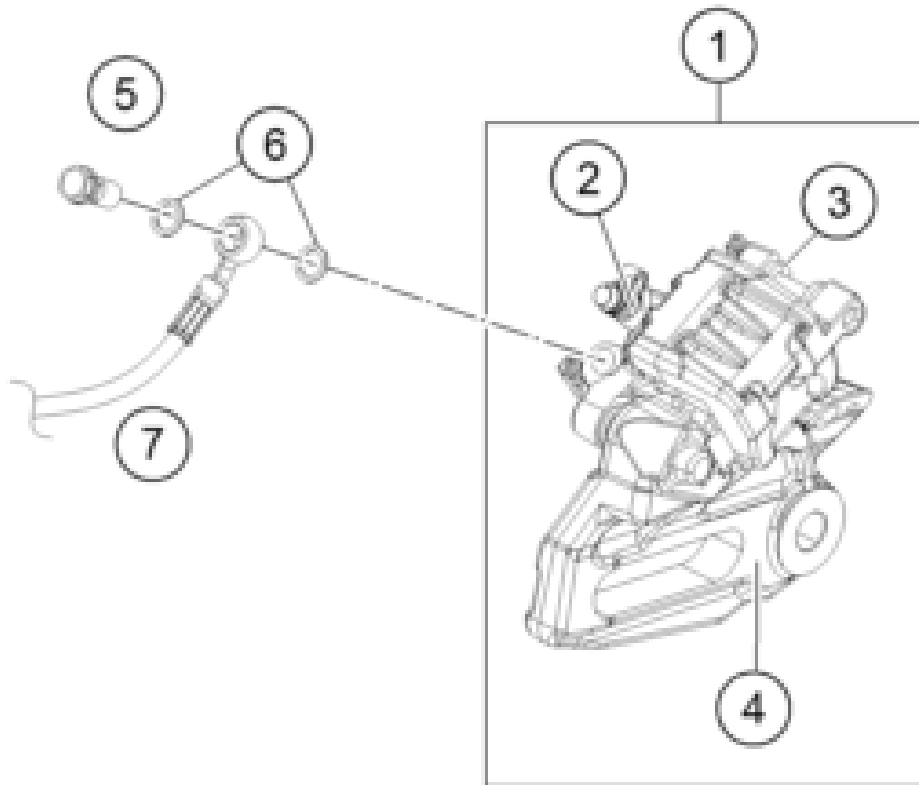

REAR BRAKE CALIPER

390 DUKE, white 2021 EU 2021

POS	PARTNUMBER	PARTNAME	PIECE
1	90113080000	brake caliper, rear cpl.	1
2	90113121000	BLEEDER SCREW	1
3	90113090000	REAR BRAKE PADS - SET	1
4	90113075000	BRAKE CALIPER SUPPORT REAR	1
5	90113013000	BANJO SCREW	1
6	90113026000	COPPER GASKET	2
7	93013038000	Brake hose	1

179011390

18356

* NEW PART

X ON DEMAND