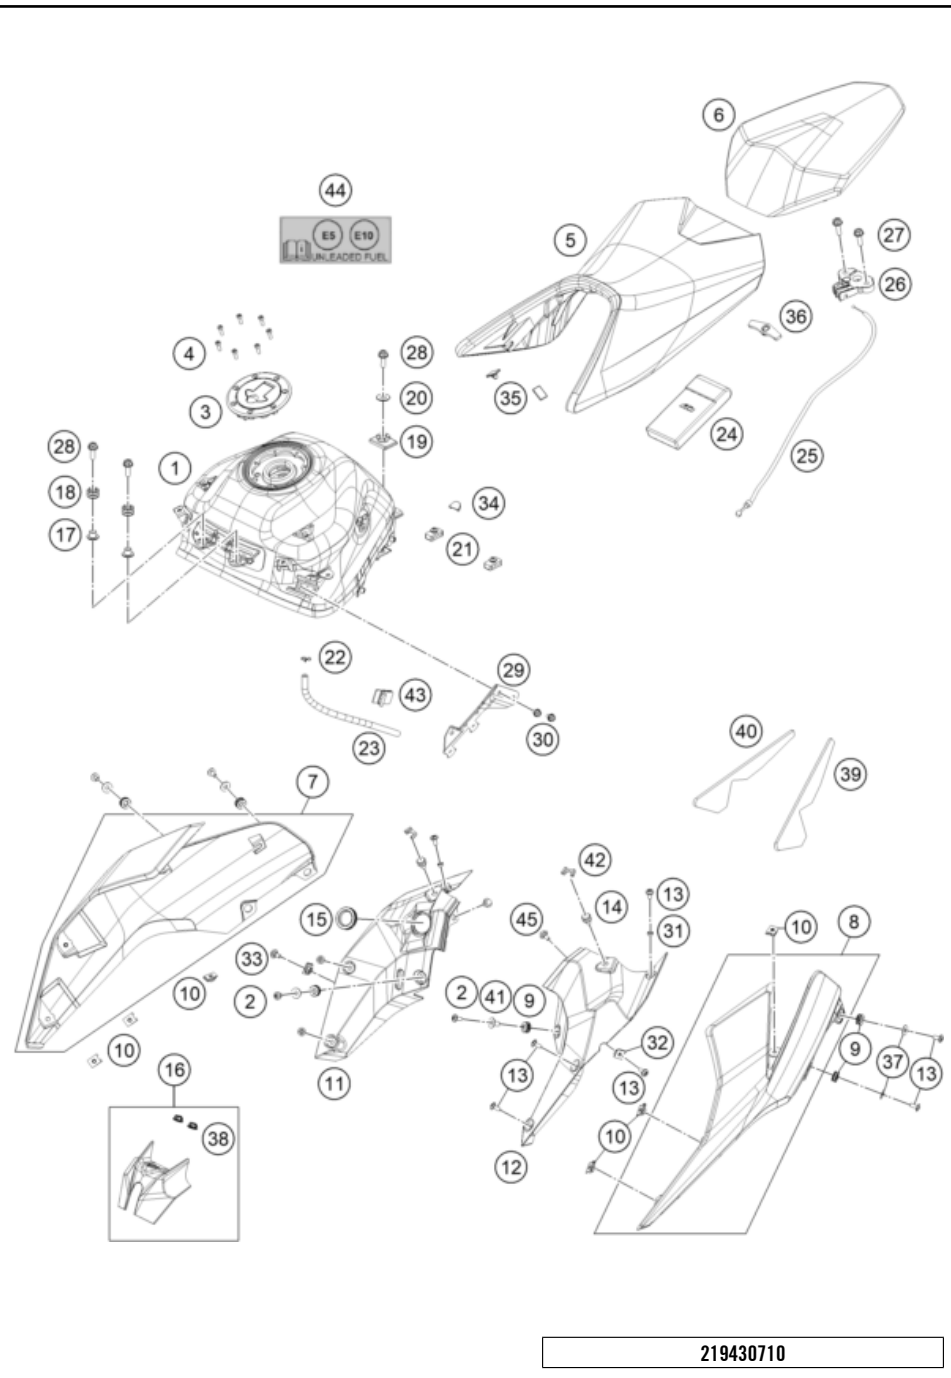

POS	PARTNUMBER	PARTNAME	PIECE
38	93011068010	Rubber grommet ignition lock cover	2
39	93007025020	Tape cover LH	1
40	93007025010	Tape cover RH	1
41	93014051000	Sleeve-illumination bkt	2
42	93008065000	Rubber grommet tank spoiler	2
43	90107029000	BRACKET DRAIN TUBE CPL.	1
44	21007098000	Sticker fuel labelling	1
45	93008020060	Screw M6X1X9	2

56286 * NEW PART X ON DEMAND