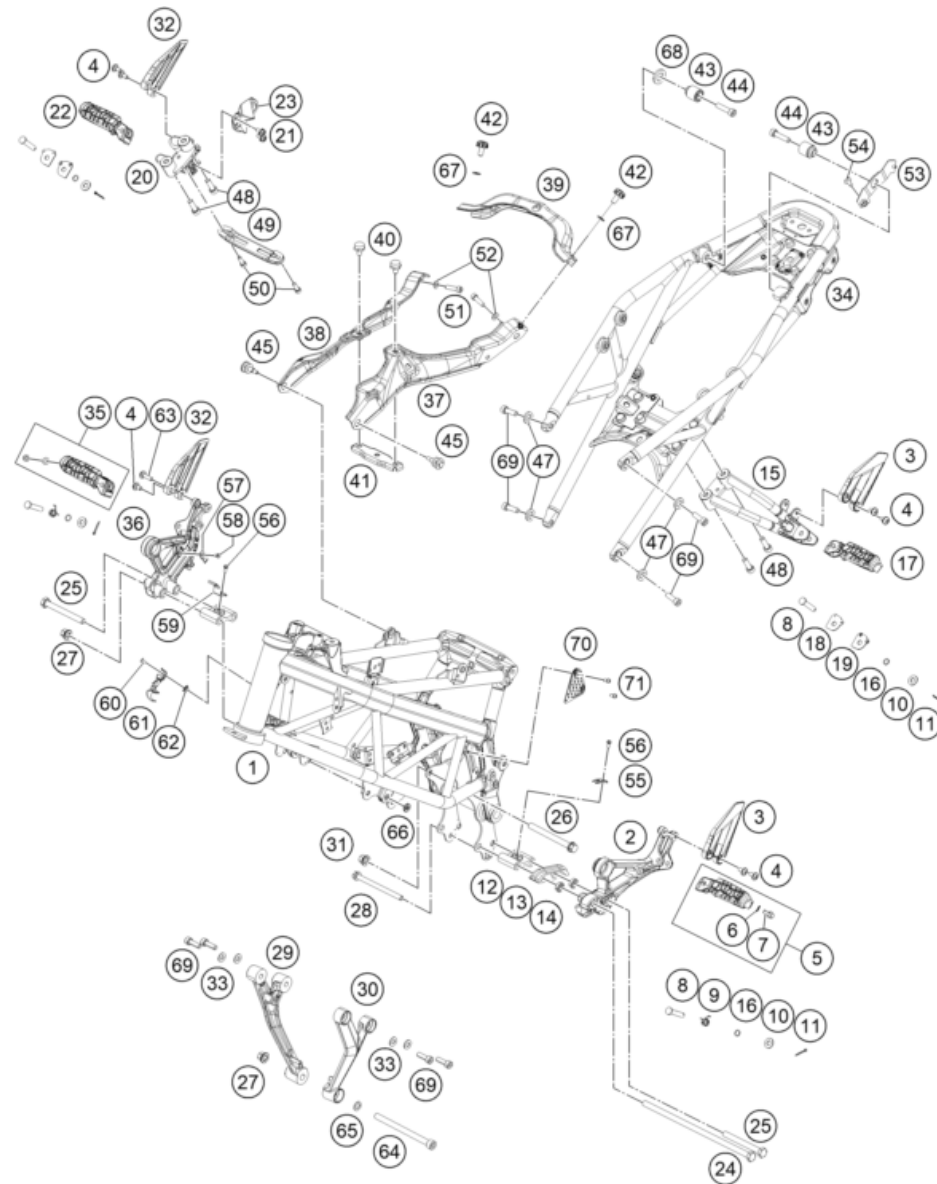

209020311

POS	PARTNUMBER	PARTNAME	PIECE
1	9300300110030	Frame Duke 18 black	1
2	93003038000	Footrest bracket front left	x
3	93003048050	Heel protector left	2
4	93008020060	Screw M6X1X9	x
5	93003140033	Front footpeg compl. left	1
6	90103040001	PLAIN WASHER 6,4X12X1	2
7	J029060103S	CAP SCREW M6X10 SS	2
8	93003054000	Pin footrest pivot black	4
9	93003042000	Footpeg spring	2
10	J125080004	WASHER M8	4
11	J094018250	PIN 25X1,8MM	4
12	90103038001	footrest support holder, front	2
13	90104070000	chainguide	1
14	90104066010	spacer chainguide	2
15	93003048000	Footrest bracket rear left	1
16	J770009015	O-RING 9X1,5	4
17	93003150033	Rear footpeg compl. left	1
18	93003053000	Plate lock pillion step bottom	2
19	93003052000	Plate lock pillion step top	2
20	93003049000	Footrest bracket rear right	1
21	J025060101	Hexagon screw M6X10	2
22	93003151033	Rear footpeg compl. right	1
23	93005084000	Retaining bracket	1
24	J025102656	HH COLLAR SCREW M10X1,25X265	1
25	J025100926	HH COLLAR SCREW M10X1,25X92	2
26	J025101103	HH COLLAR SCREW M10X110 WS14	1
27	90103038002	FLANGED NUT M10X1.25 WS14	3
28	J027081053	HH COLLAR SCREW M8X105 SW12	1
29	93303006000	Engine brace right	1
30	93303005000	Engine brace left250/390	1
31	93003005100	Nut socket-M10x1.25	1
32	93003049050	Heel protector right	2
33	J125080006	Washer M8	4
34	93003002000AB	FRAME REAR	1
35	93003141033	Front footpeg compl. right	1
36	93003039000	Footrest bracket front right	1
37	93003002050	Bracket spider lh	1
38	93003002151	Bracket spider rh	1

56460

* NEW PART

X ON DEMAND