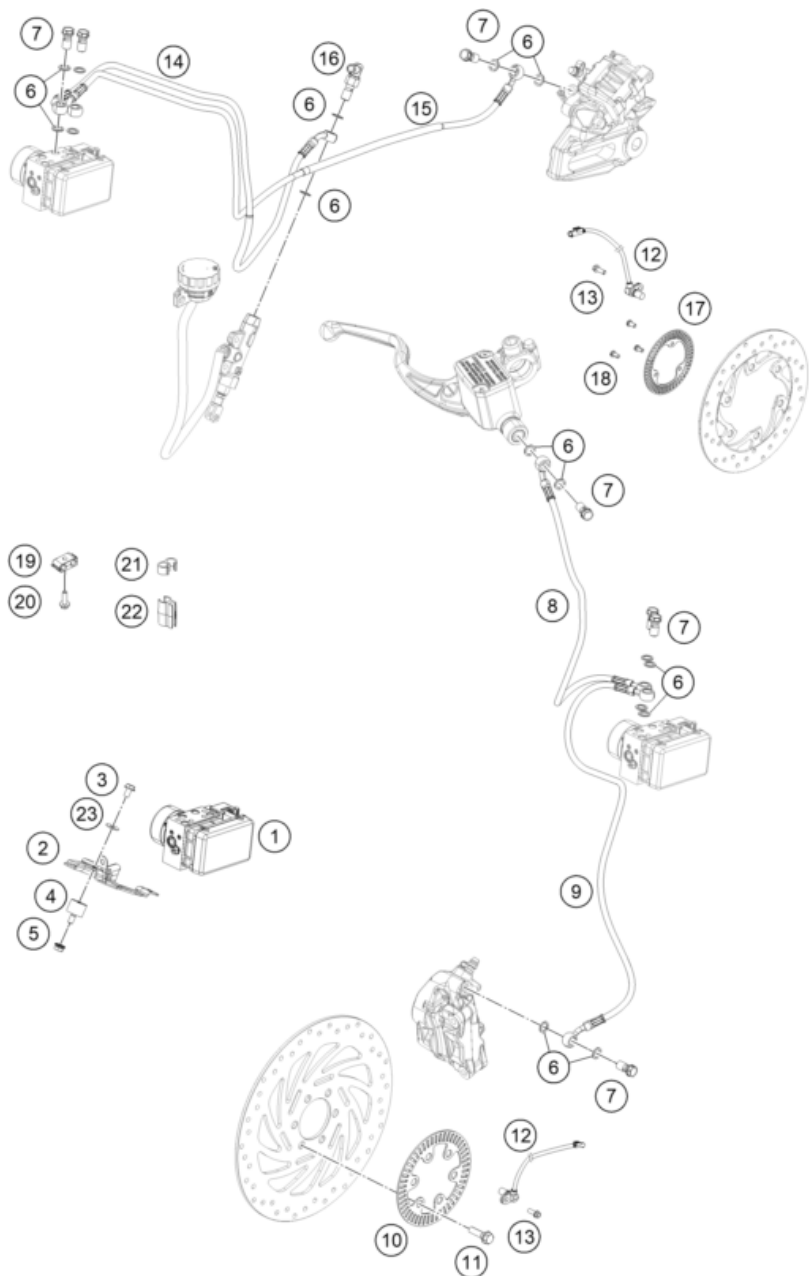

189011430

56409

* NEW PART

X ON DEMAND

POS	PARTNUMBER	PARTNAME	PIECE
1	93015001000	Activated carbon filter	1
2	93015003000	Rubber band	2
3	90507015000	CONNECTOR Y SHAPE	1
4	J600000428500	Fuel hose	1
5	90607017003	SPRING BAND CLAMP D13	6
6	90607830000	Valve purge	1
7	J600000412000	Hose Y-PV	1
8	90207016004	CONNECTOR TUBE EVAP	1
9	90607017002	CLAMP D9	3
10	J600000813700	Hose ACF-Y	1
11	93015017000	Y connection	1
12	90607017001	SPRING BAND CLAMP 15X10	1
13	93015026000	Pre-formed hose	1
14	90515023000	TUBE CONNECTOR TO PLUG	1
15	90515011000	PLUG FUEL DRAIN	1
16	J912060123	hexagon socket screw M6X12	1
17	J926060006	nut hex flanged	1
18	94115032050	BRACKET VALVE PURGE	1
19	90107013008	CLAMP	1
20	93015029000	Hose active carbon filter	1
21	J330000514900	Cable ties	2
22	J310000801300	Hose clamp 12.5 x 8 SW	2
23	93015029050	Hose active carbon filter	1
24	90507017000	HOSE CLAMP	1

219401510

56430

* NEW PART

X ON DEMAND

POS	PARTNUMBER	PARTNAME	PIECE
1	94342031044	Unit ABS WET	1
2	93041030020	Retaining bracket	1
3	J026060083	HH COLLAR SCREW M6X8 SW10	3
4	90135001001	silentbloc M6	3
5	J926060000	FLANGED NUT M6 WS10 SELF LOCK.	3
6	90113026000	COPPER GASKET	16
7	90113013000	BANJO SCREW	7
8	93013035000	Brake hose	1
9	93013036000	Brake hose	1
10	93042020000	SENSORRING ABS	1
11	90110062000	SPECIAL SCREW M8X25 SELF LOCK.	6
12	90142125000	ABS SENSOR	2
13	J028060166	BOLT M6X16	2
14	93013037000	Brake hose	1
15	93013038000	Brake hose	1
16	90111051000	brake light switch, rear	1
17	90142021000	SENSOR DISC REAR	1
18	90142021001	SCREW FOR ABS	3
19	93813024000	brake hose clamp	3
20	J025060209	HH COLLAR SCREW M6X20	1
21	93813035000	CLAMP SENSOR CABLE	4
22	93813147000	CLAMP FOR BRAKE HOSE	2
23	J125060003	PLAIN WASHER 6,5X13X1	3