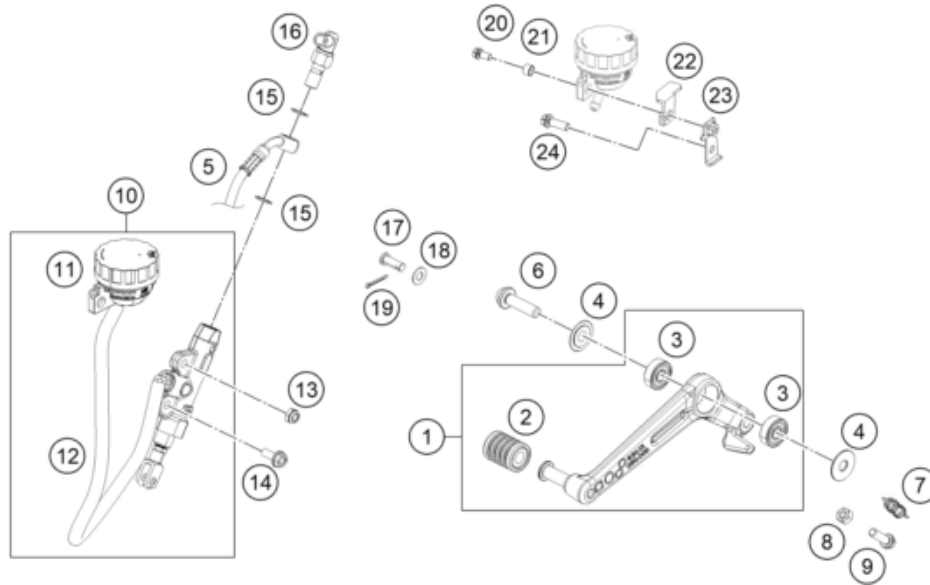

219431110

56435

* NEW PART

X ON DEMAND

FRONT BRAKE CONTROL

390 DUKE, white 2021 EU 2021

POS	PARTNUMBER	PARTNAME	PIECE
1	93313001033	Master cylinder front_adjustable lever	1
2	93713002033	Brake lever cpl.	1
3	90111050000	brake light switch, front	1
4	90113026000	COPPER GASKET	2
5	90113013000	BANJO SCREW	1
6	93013035000	Brake hose	1
7	90111050050	WIRE BRAKE LIGHT SWITCH FRONT	1

179021310

49400

* NEW PART

X ON DEMAND

POS	PARTNUMBER	PARTNAME	PIECE
1	93013050033	Footbrake lever complete	1
2	90134035000	GEAR SHIFT LEVER RUBBER	1
3	J625060800	BALL BEARING 608	2
4	90134031020	thrust washer, gear shift lever	2
5	93013037000	Brake hose	1
6	90134034300	BOLT SHIFT LEVER silver	1
6	90534034300	BOLT SHIFT LEVER black	1
7	90113052000	brake pedal spring	1
8	J934060001	nut hex thick	1
9	J025060203	HH COLLAR SCREW M6X20 SW10	1
10	93013060000	Rear master cylinder	1
11	90113009000	BRAKE FLUID RESERVOIR CPL.	1
12	93313073000	reservoir tube kit	1
13	J926060006	nut hex flanged	1
14	90130059000	HH COLLAR SCREW M6X16	1
15	90113026000	COPPER GASKET	2
16	90111051000	brake light switch, rear	1
17	90113057000	pin for fork end	1
18	90103040001	PLAIN WASHER 6,4X12X1	1
19	J094020153	splint pin 2x15mm	1
20	J025060181	Hex collar screw M6X18	1
21	93035065020	Spacer bushing	1
22	93013068010	Bracket, reservoir	1
23	93013068000	Sheet	1
24	J025050103	HH-COLLAR SCREW M5X10	1