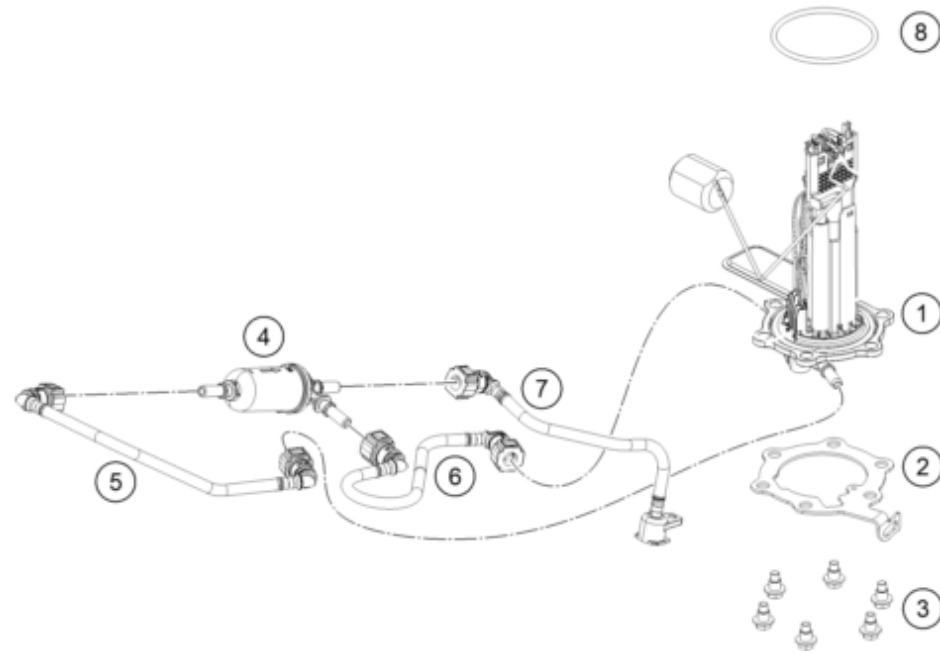

FUEL PUMP

390 DUKE, white 2021 EU 2021

POS	PARTNUMBER	PARTNAME	PIECE
1	93307088000	Fuel pump	1
2	93041007000	Flange for fuel pump	1
3	J025060128	BOLT FLANGE- M6 X 1 X L12.8 XBRT XST	6
4	93807018000	fuel filter	1
5	93007016100	Fuel hose	1
6	93007015000	Fuel hose	1
7	93341013044	Injector upper part with hose complete	1
8	93007089000	Fuel pump seal	1

179010730

57658

* NEW PART

X ON DEMAND