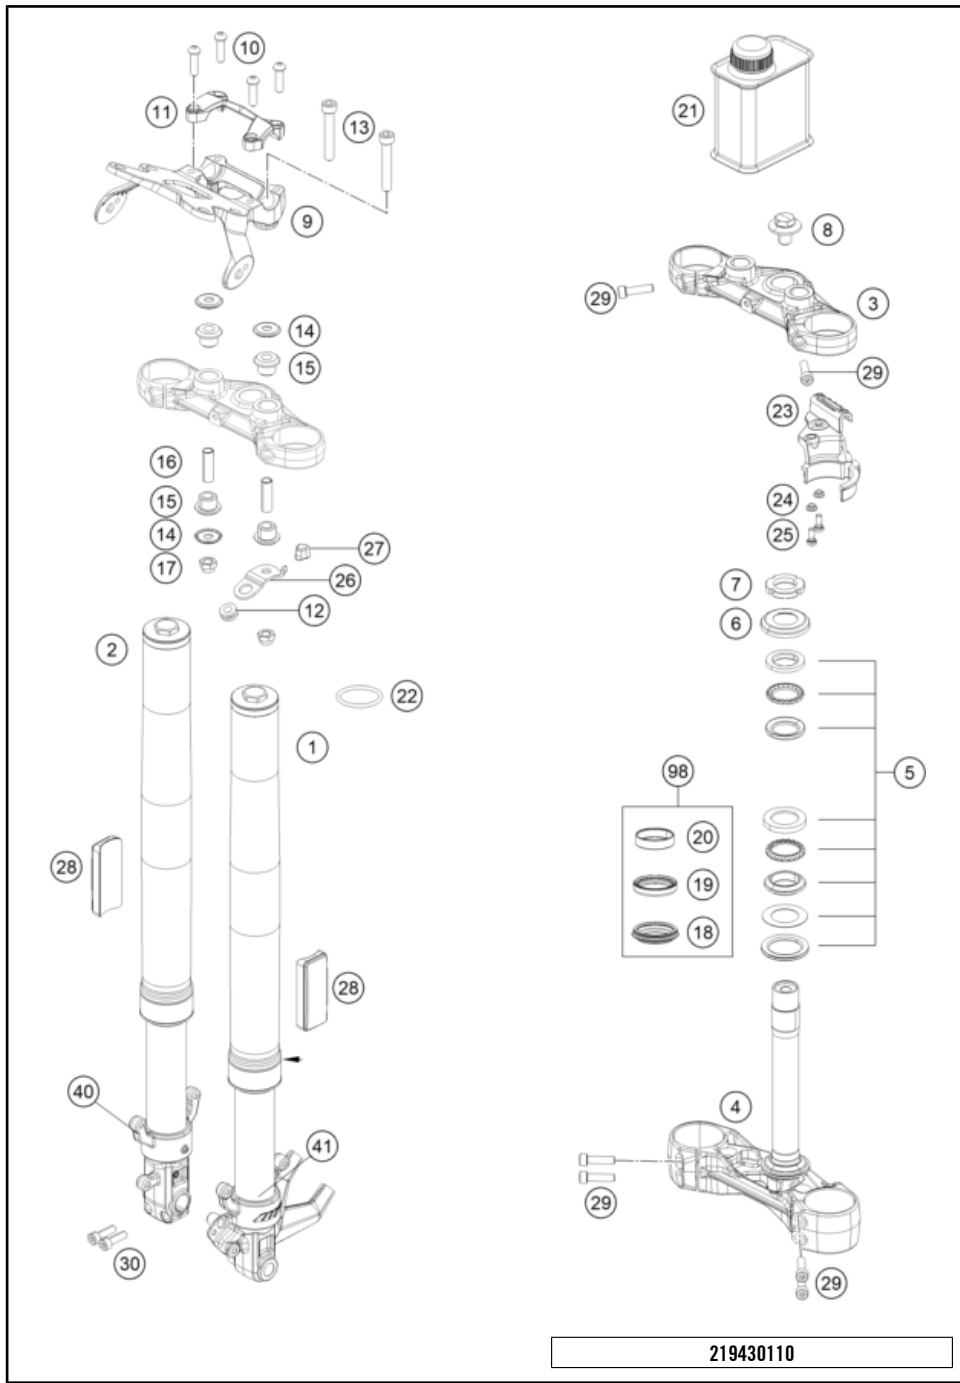

FRONT FORK, TRIPLE CLAMP

390 DUKE, white 2021 EU 2021

POS	PARTNUMBER	PARTNAME	PIECE
1	94301001000	Fork leg left	1
2	94301002000	Fork leg right	1
3	93001034033	Upper triple clamp GDC	1
4	93001032133	assembly lower triple clamp GDC	1
5	90101080044	STEERING HEAD BEARING-KIT	1
6	90101086000	protection cap	1
7	90101036000	adjusting ring steering head	1
8	90501044000	steering head screw	1
9	93014064000	Holder handsbar CUM TFT speedo	1
10	J912080293	Bolt socket-M8X1.25XI 29Xblack	4
11	93001038000	Handlebar clamp	1
12	93032060030	Sleeve clutch cable guide	1
13	93001044000	hexagon socket screw M10X1.25X72 8.8	2
14	90101042000	WASHER 10,5X32X2	4
15	90101040000	RUBBER BUSHING	4
16	93001041000	Spacer tube 10.2X12X42	2
17	J982101253	SELF L. NUT M10X1,25 H11 WS17	1
18	43570624	Dirt scarper SKF 43mm black	2
19	43570623	Shaft seal SKF 43x52,9x11,4 black	2
20	43570618	Guide bushing 42x44x20	2
21	48601166S1	Fork Fluid Viscosity 4.0 5L	1
22	40140024	O-ring 43x2 NBR70 siliconized yellow	2
23	93013055000	Hose clamp	1
24	90113055010	sleeve for hose clamp	2
25	J021060156	AH SCREW M6X15 10.9	2
26	93032059000	Bracket clutch cable guide	1
27	93032060020	RUBBER CLUTCH CABLE GUIDE	1
28	90212582001	side reflector, front	2
29	90501045000	AH SCREW M8X1.25X30	8
30	90501045000	AH SCREW M8X1.25X30	2
40	93001007033	assembly fork pipe rh.	1
41	93001006033	assembly fork pipe lh.	1
98	90101000010	REP. KIT FORK KPL.	1

* NEW PART X ON DEMAND

POS	PARTNUMBER	PARTNAME	PIECE
1	93002001000	Handlebar	1
2	93702010033	THROTTLE GRIP	1
3	90802039000	HAND GRIP L/S	1
4	95802010044	Throttle, cmpl.	1
5	93011070000	Light switch	1
6	93012041000	Mirror right	1
7	93012040000	Mirror left	1
9	90802090000	CLUTCH CABLE	1
10	93802016000	BOOT CLUTCH LEVER	1
14	90232014002	Screw pan cross M3x0.5	2
15	95802031000	Clutch assembly	1
16	90111149000	Clutch switch	1
17	93502031100	Clutch lever	1
18	90202004001	HANDLEBAR WEIGHT	2
19	J912060553	Hexagon screw M6X55	2