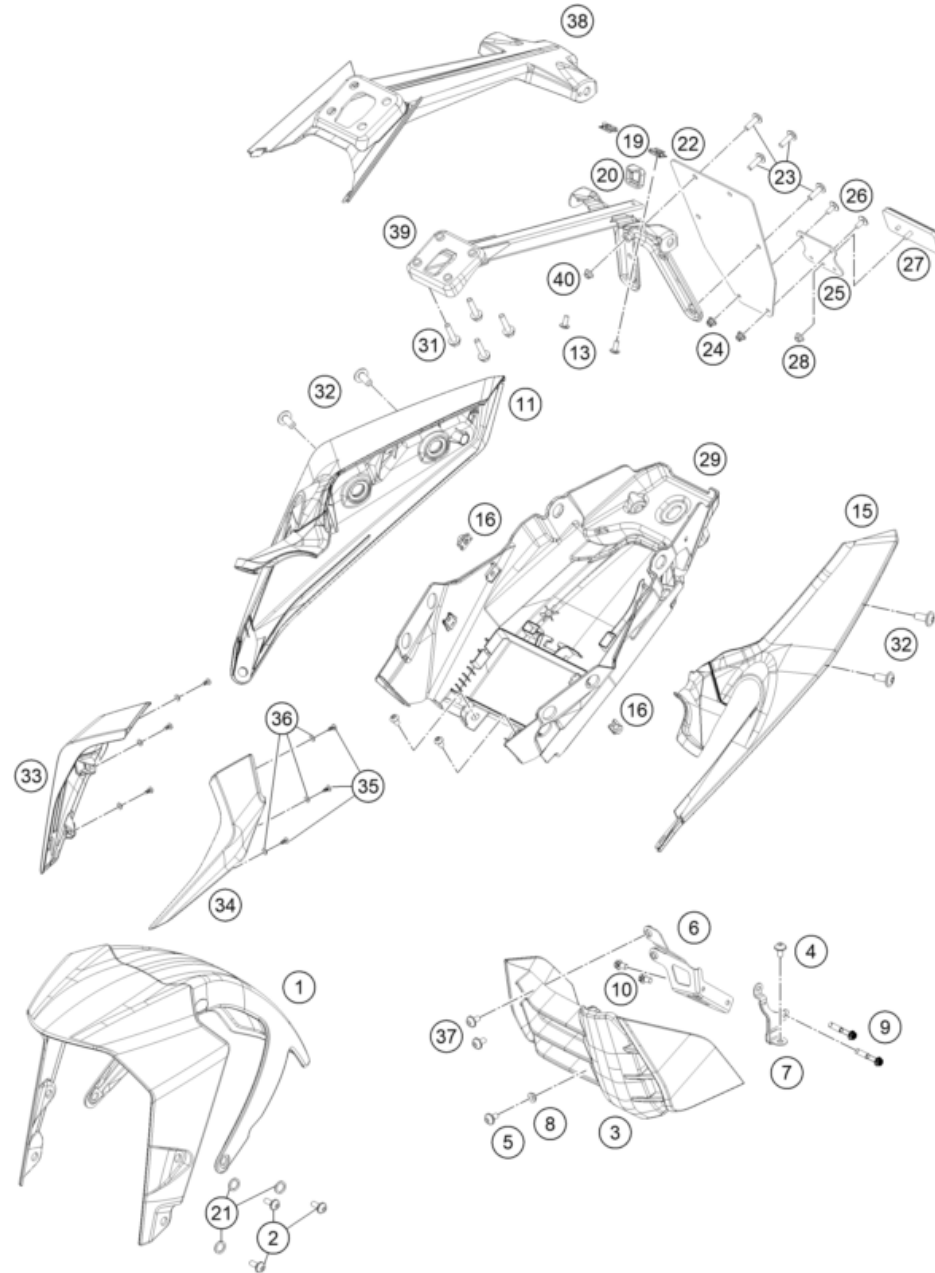

56286 * NEW PART X ON DEMAND

FUEL PUMP

390 DUKE, white 2021 EU 2021

POS	PARTNUMBER	PARTNAME	PIECE
1	93307088000	Fuel pump	1
2	93041007000	Flange for fuel pump	1
3	J025060128	BOLT FLANGE- M6 X 1 X L12.8 XBRT XST	6
4	93807018000	fuel filter	1
5	93007016100	Fuel hose	1
6	93007015000	Fuel hose	1
7	93341013044	Injector upper part with hose complete	1
8	93007089000	Fuel pump seal	1

179010730

57658

* NEW PART

X ON DEMAND

POS	PARTNUMBER	PARTNAME	PIECE
1	9300801003330	Front fender cpl. black	1
2	J031050161	Panhead screw with shoulder	6
3	93308020100	Belly Pan	1
4	93008020060	Screw M6X1X9	4
5	J031050106	screw butn hd-m5x0.8x10xprecoat	1
6	94308021020	Front spoiler bracket right	1
7	94308021010	Front spoiler bracket left	1
8	J800000600401	Sleeve 6.2x4x9	1
9	J025060144	Hexagon srew M6X14	4
10	J900000501001	Hexagon collar screw M5x10	2
11	93008039000AB	Seat cowl up rh cer white	1
13	J031050123	Lens head screw M5X12	2
15	93008018010AB	DUKE 390 SEATCOWL UP RHJP181007 CER WHIT	1
16	90108050001	CLIP NUT M5	6
19	93008083010	Clip Nut M5	2
20	93008015010	Protection rubber	1
21	93009059000	Washer nylon	6
22	90808016000	REAR FENDER EXT.	1
23	90508006003	AH SCREW M6X1X20	4
24	90102031010	HEX NUT M5 AF8	2
25	90514044000	REFLECTOR MOUNTING	1
26	J005050123	FLAT HEAD SCREW M5X12 PH	2
27	90514045000	REFLECTOR	1
28	90204060001	HH COLLAR NUT	1
29	93008019000	Tail end lower part	1
31	J025060226	Hex collar screw M6X22	4
32	90508008001	AH SCREW M8X20	4
33	93008001000EB	Side mask right LED orange	1
34	93008024000EB	Side mark left LED orange	1
35	J981030101	Lens head screw M3,5X10	6
36	J125040003	Washer plain small 4.5X8X0.5XBLK	6
37	90508006001	SOCKET HEAD BOLT M6X12	2
38	93008015150	License plate holder support, cover	1
39	93008015300	Licence plate holder support	1
40	90508016001	Nut nyloc flanged M6X1XHT.9.1	2