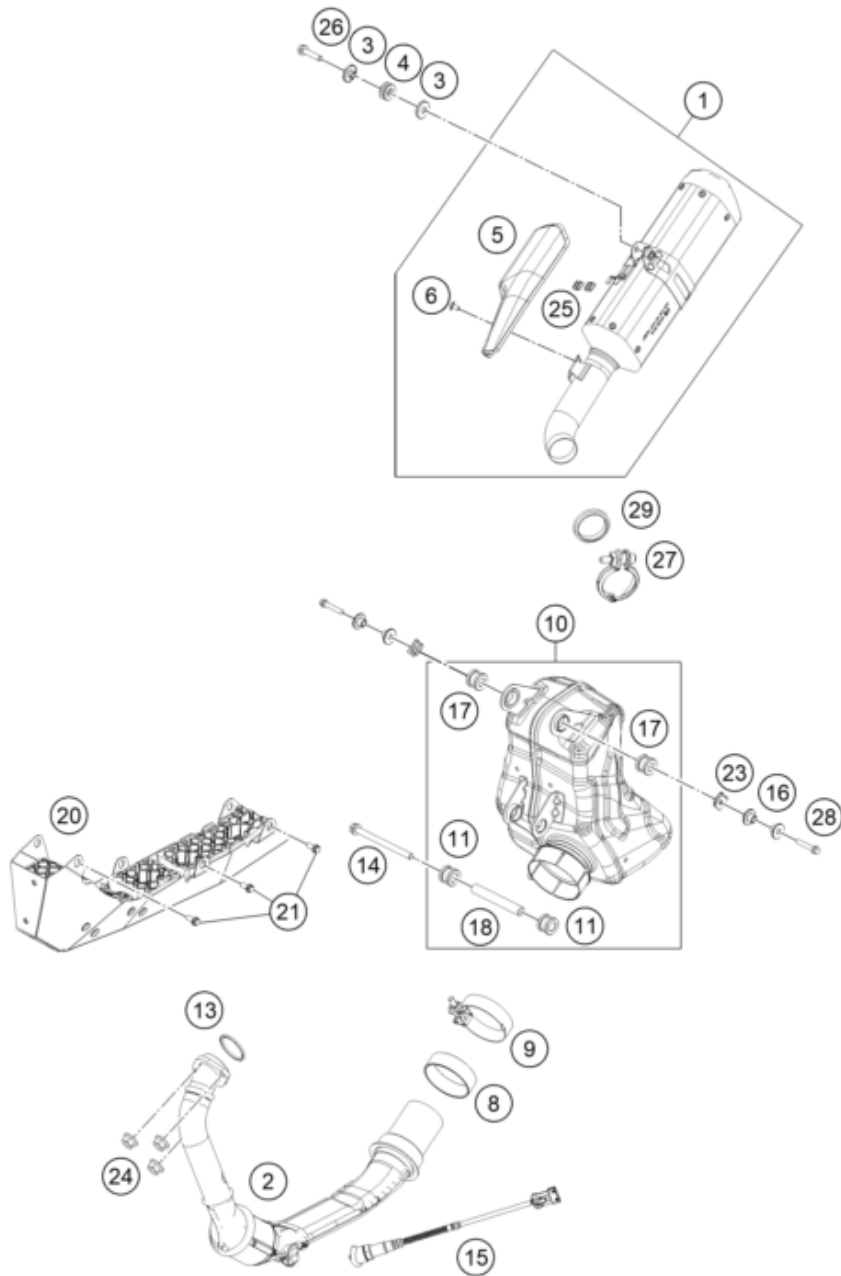

POS	PARTNUMBER	PARTNAME	PIECE
1	94305083000	MUFFLER ASSEMBLY SECONDARY	1
2	94305007031	PIPE ASSEMBLY A	1
3	93805095000	BUSH MUFFLER	2
4	93805096000	DAMPER MUFFLER	1
5	93805011000	MUFFLER SHIELD	1
6	J031060103	Lens head screw M6X10	1
8	94305050072	Exhaust flange gasket, premuffler	1
9	94305051000	Exhaust clamp	1
10	28105050044	ASSEMBLY PREMUFFLER	1
11	90105068100	damper, bottom	2
14	J027081053	HH COLLAR SCREW M8X105 SW12	1
15	94341090000	Oxygen sensor	1
16	90205086001	muffler mounting spacer bushing	4
17	90205068000	damper, bottom	2
18	90105084000	muffler mounting tube	1
20	94305065033	Heat protection compl.	1
21	J028060143	BOLT FLANGED M6X14	6
23	90103097000	clip nut	2
24	J926080003	Hex collar nut M6	3
25	93805011003	GROMMET MUFFLER SHIELD	2
26	J025080353	BOLT FLANGED M8X35	1
27	94305051045	Exhaust clamp	1
28	90105000002	BOLT SILENCER MTG	2
29	94305050071	Exhaust flange gasket, muffler	1

219430510

56443

* NEW PART

X ON DEMAND