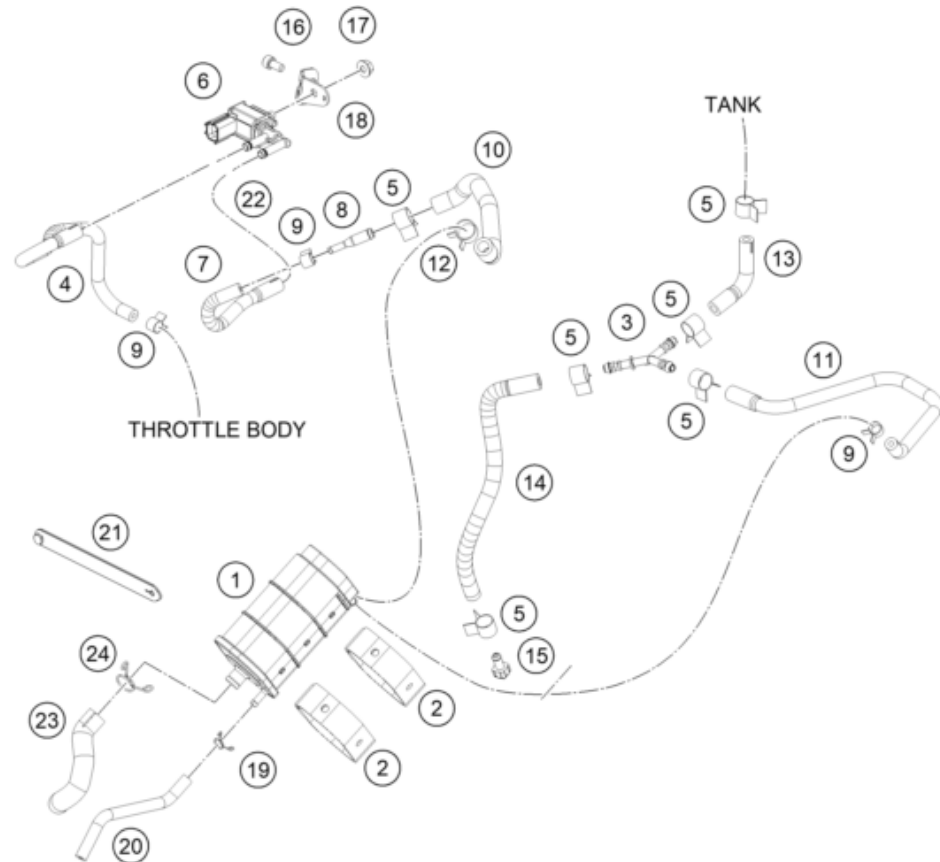

POS	PARTNUMBER	PARTNAME	PIECE
1	93015001000	Activated carbon filter	1
2	93015003000	Rubber band	2
3	90507015000	CONNECTOR Y SHAPE	1
4	J600000428500	Fuel hose	1
5	90607017003	SPRING BAND CLAMP D13	6
6	90607830000	Valve purge	1
7	J600000412000	Hose Y-PV	1
8	90207016004	CONNECTOR TUBE EVAP	1
9	90607017002	CLAMP D9	3
10	J600000813700	Hose ACF-Y	1
11	93015017000	Y connection	1
12	90607017001	SPRING BAND CLAMP 15X10	1
13	93015026000	Pre-formed hose	1
14	90515023000	TUBE CONNECTOR TO PLUG	1
15	90515011000	PLUG FUEL DRAIN	1
16	J912060123	hexagon socket screw M6X12	1
17	J926060006	nut hex flanged	1
18	94115032050	BRACKET VALVE PURGE	1
19	90107013008	CLAMP	1
20	93015029000	Hose active carbon filter	1
21	J330000514900	Cable ties	2
22	J310000801300	Hose clamp 12.5 x 8 SW	2
23	93015029050	Hose active carbon filter	1
24	90507017000	HOSE CLAMP	1

219401510

56430

* NEW PART

X ON DEMAND