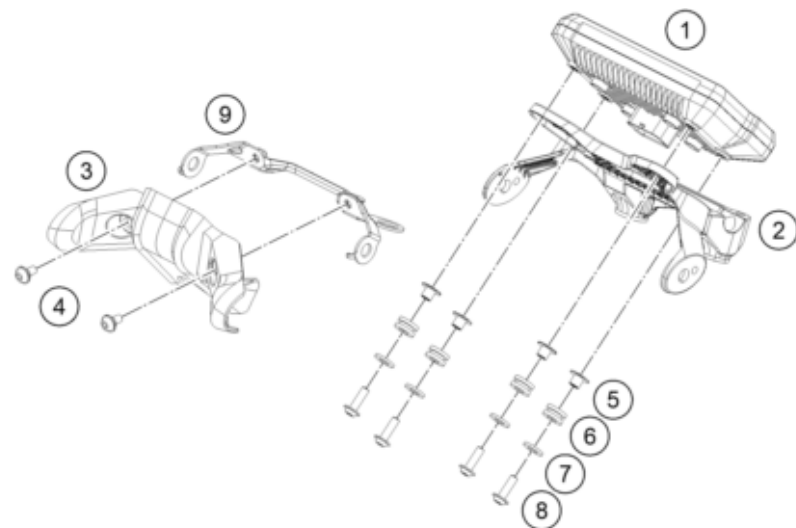

POS	PARTNUMBER	PARTNAME	PIECE
1	94314069000	Dashboard	1
2	93014064000	Holder handsbar CUM TFT speedo	1
3	93014064100	Back cover TFT holder	1
4	93008020060	Screw M6X1X9	2
5	93014062010	Collar TFT speedo small	4
6	90507040001	RUBBER SLEEVE	4
7	93308015010	Washer, license plate holder support	4
8	J031060183	Roundhead screw M5X18	4
9	93014064200	Bracket TFT Cover black	1
13	93011066044	Ignition lock complete	1
14	93011064100	Special screw for ignition lock	2
15	93807008000	Fuel tank cap	1
16	90107050050	SEAT LOCK	1
17	93007051000	Retaining bracket	1
18	93011066010	Positioning rubber	1
20	90211066144	Lock set cpl.	1
21	90111067100	BLANK KEY 125/200 DUKE	x
21	90111067000	KEY	1

189011430

56409

* NEW PART

X ON DEMAND