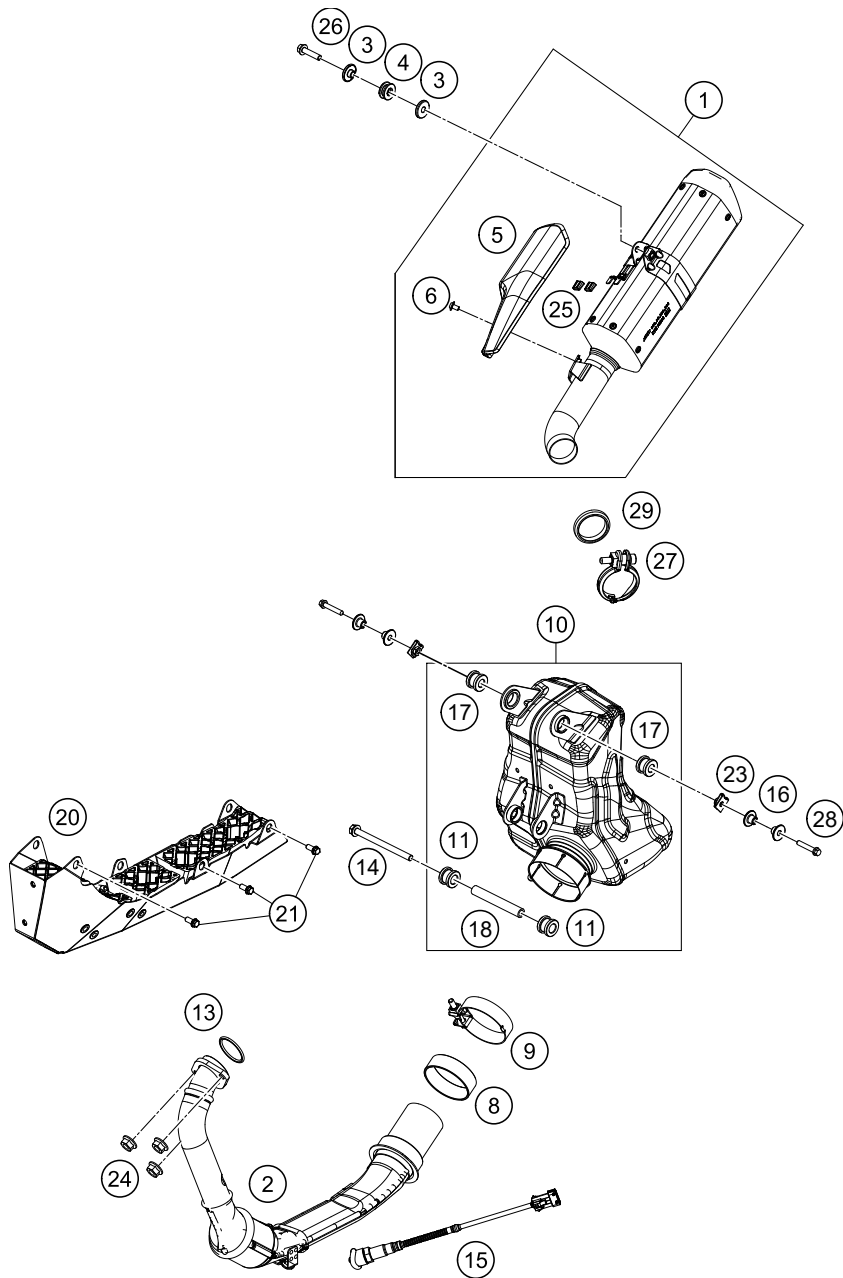

POS	PARTNUMBER	PARTNAME	PIECE
1	94305083000	MUFFLER ASSEMBLY SECONDARY	1
2	94305007031	PIPE ASSEMBLY A	1
3	93805095000	BUSH MUFFLER	2
4	93805096000	DAMPER MUFFLER	1
5	93805011000	MUFFLER SHIELD	1
6	J031060103	Lens head screw M6X10	1
8	94305050072	Exhaust flange gasket, premuffler	1
9	94305051000	Exhaust clamp	1
10	28105050044	ASSEMBLY PREMUFLER	1
11	90105068100	damper, bottom	2
14	J027081053	HH COLLAR SCREW M8X105 SW12	1
15	94341090000	Oxygen sensor	1
16	90205086001	muffler mounting spacer bushing	4
17	90205068000	damper, bottom	2
18	90105084000	muffler mounting tube	1
20	94305065033	Heat protection compl.	1
21	J028060143	BOLT FLANGED M6X14	6
23	90103097000	clip nut	2
24	J926080003	Hex collar nut M6	3
25	93805011003	GROMMET MUFFLER SHIELD	2
26	J025080353	BOLT FLANGED M8X35	1
27	94305051045	Exhaust clamp	1
28	90105000002	BOLT SILENCER MTG	2
29	94305050071	Exhaust flange gasket, muffler	1

219430510

56443

* NEW PART

X ON DEMAND