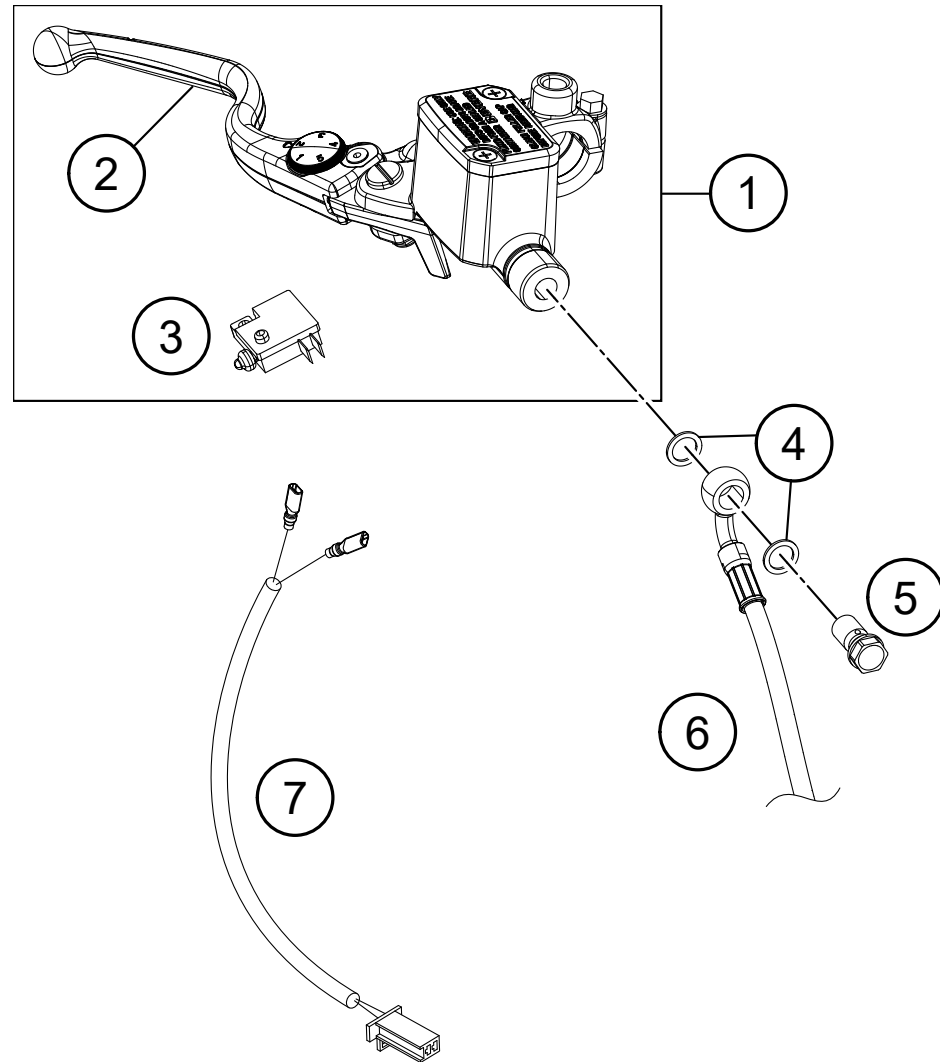

229431111

59478

* NEW PART

X ON DEMAND

FRONT BRAKE CONTROL

390 DUKE, silver 2022 EU 2022

POS	PARTNUMBER	PARTNAME	PIECE
1	93313001033	Master cylinder front_adjustable lever	1
2	93713002033	Brake lever cpl.	1
3	90111050000	brake light swtch, front	1
4	90113026000	COPPER GASKET	2
5	90113013000	BANJO SCREW	1
6	93013035000	Brake hose	1
7	90111050050	WIRE BRAKE LIGHT SWITCH FRONT	1

179021310

49400

* NEW PART

X ON DEMAND

POS	PARTNUMBER	PARTNAME	PIECE
1	93013050033	Footbrake lever complete	1
2	90134035000	GEAR SHIFT LEVER RUBBER	1
3	J625060800	BALL BEARING 608	2
4	90134031020	thrust washer, gear shift lever	2
5	93013037000	Brake hose	1
6	90134034300	BOLT SHIFT LEVER silver	1
6	90534034300	BOLT SHIFT LEVER black	1
7	90113052000	brake pedal spring	1
8	J934060001	nut hex thick	1
9	J025060203	HH COLLAR SCREW M6X20 SW10	1
10	93013060000	Rear master cylinder	1
11	90113009000	BRAKE FLUID RESERVOIR CPL.	1
12	93313073000	reservoir tube kit	1
13	J926060006	nut hex flanged	1
14	90130059000	HH COLLAR SCREW M6X16	1
15	90113026000	COPPER GASKET	2
16	90111051000	brake light switch, rear	1
17	90113057000	pin for fork end	1
18	90103040001	PLAIN WASHER 6,4X12X1	1
19	J094020153	splint pin 2x15mm	1
20	J025060181	Hex collar screw M6X18	1
21	93035065020	Spacer bushing	1
22	93013068010	Bracket, reservoir	1
23	93013068000	Sheet	1
24	J025050103	HH-COLLAR SCREW M5X10	1