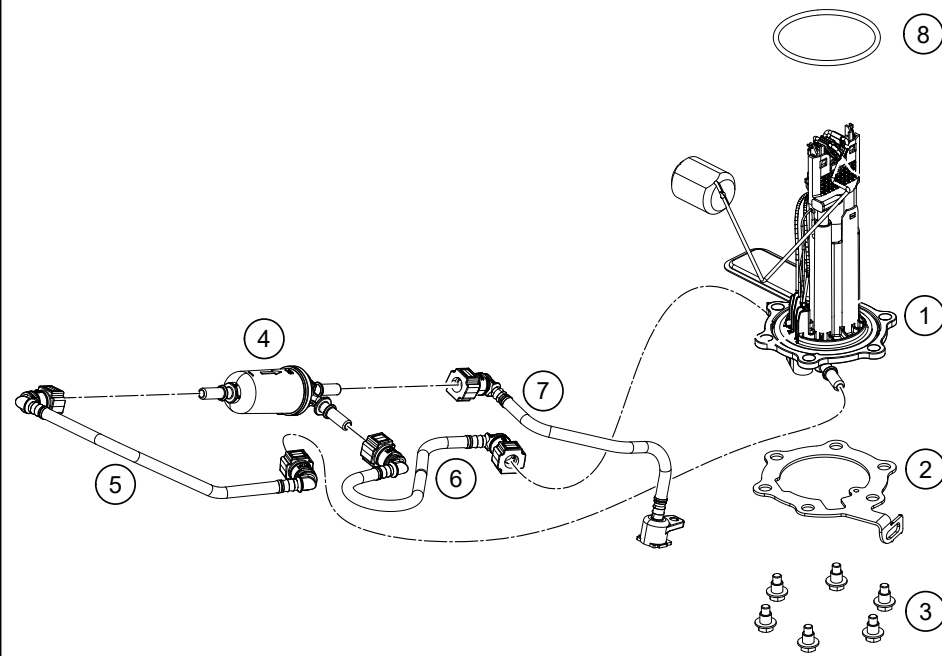

219430710

59424

* NEW PART

X ON DEMAND

TANK, SEAT

390 DUKE, silver 2022 EU 2022

POS	PARTNUMBER	PARTNAME	PIECE
38	93011068010	Rubber grommet ignition lock cover	2
39	93007025020	Tape cover LH	1
40	93007025010	Tape cover RH	1
41	93014051000	Sleeve-illumination bkt	2
42	93008065000	Rubber grommet tank spoiler	2
43	90107029000	BRACKET DRAIN TUBE CPL.	1
44	21007098000	Sticker fuel labelling	1
45	93008020060	Screw M6X1X9	2

219430710

59424

* NEW PART

X ON DEMAND

POS	PARTNUMBER	PARTNAME	PIECE
1	93307088000	Fuel pump	1
2	93041007000	Flange for fuel pump	1
3	J025060128	BOLT FLANGE- M6 X 1 X L12.8 XBRT XST	6
4	93807018000	fuel filter	1
5	93007016100	Fuel hose	1
6	93007015000	Fuel hose	1
7	93341013044	Injector upper part with hose complete	1
8	93007089000	Fuel pump seal	1