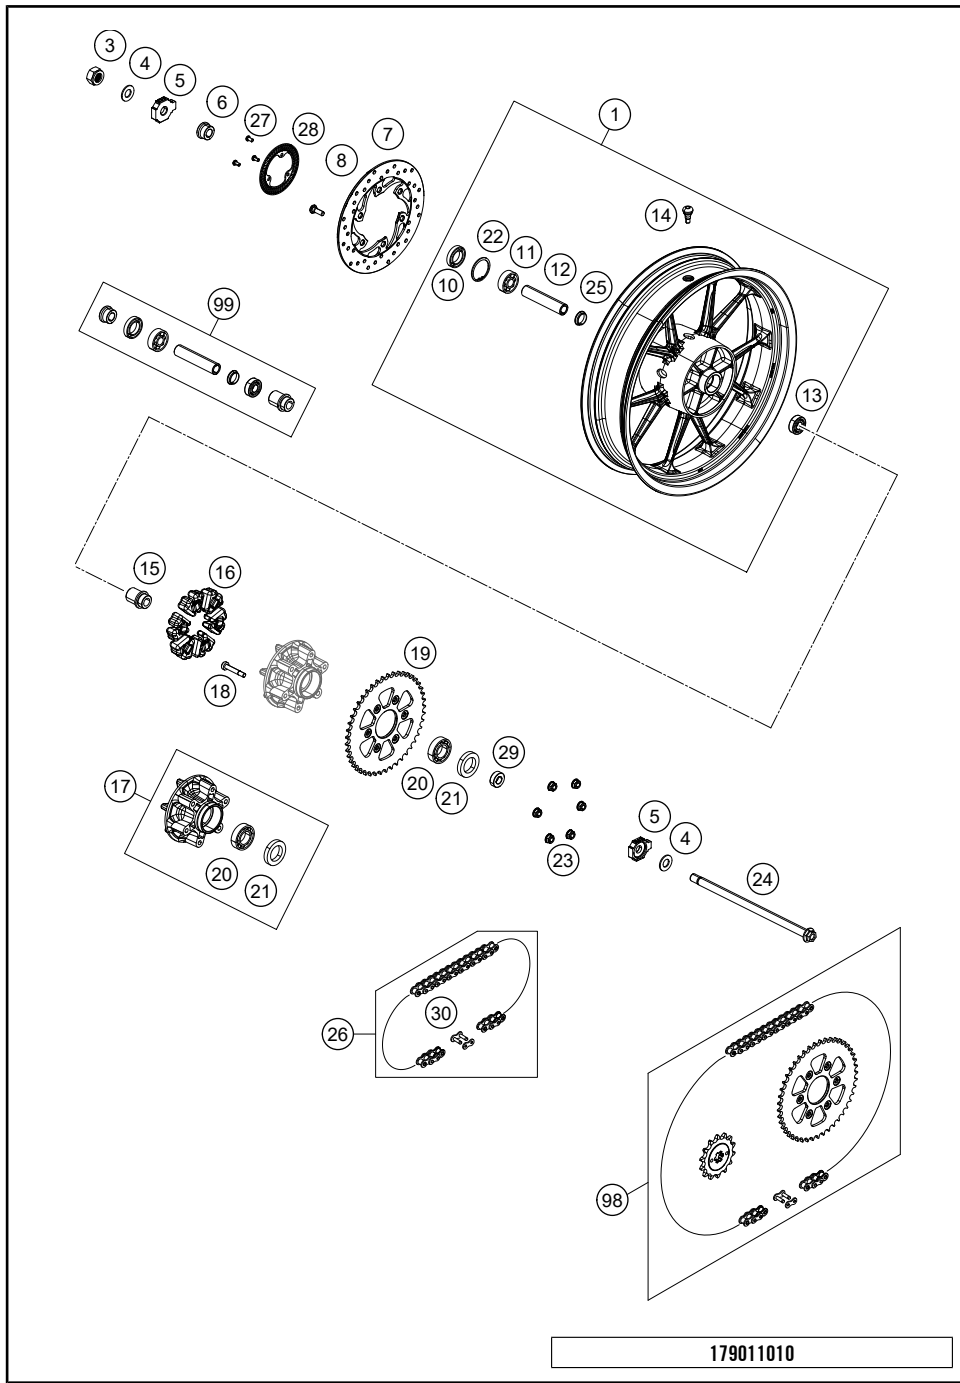

179010910

18468

* NEW PART

X ON DEMAND

REAR WHEEL

390 DUKE, silver 2022 EU 2022

POS	PARTNUMBER	PARTNAME	PIECE
1	93010001044EB	Rear wheel cpl. orange	1
3	90210086000	wheel spindle nut, rear	1
4	90610087000	washer 15.2x30x2	2
5	90110084000	chain tension adjuster, right	1
6	90110013000	SPACER BUSHING REAR WHEEL R/S	1
7	90110060000	rear brake disk D=230mm	1
8	90110062000	SPECIAL SCREW M8X25 SELF LOCK.	6
10	J760264208	SHAFT SEAL RING 26X42X8	2
11	J625063021	Grooved ball bearing 6302	1
12	90110011000	BEARING SPACER TUBE REAR	1
13	J625062023	BALL BEARING 6202	1
14	90109076000	VALVE CPL.	1
15	90610054000	SPACER BUSHING KRT INSIDE	1
16	90210059100	rear wheel dampening rubber	6
17	90210050000	SPROCKET SUPPORT	1
18	90810052000	SPECIAL SCREW M8X48	6
19	95810051045	Rear sprocket 45T	1
20	J625062050	BALL BEARING 6205	1
21	J760295207	SHAFT SEAL RING 29X52X7	1
22	J472042170	CIRCLIP	1
23	90510052000	FLANGED NUT M8X1,25	6
24	90210085000	Axle rear KT03	1
25	90109011001	Fixation bearing spacer tube	1
26	76910065118	chain DID 118 roll	1
27	90142021001	SCREW FOR ABS	3
28	90142021000	SENSOR DISC REAR	1
29	90110053000	SPACER CHAIN WHEEL SUPPORT	1
30	76910066000	Rivet link chain DID 520 VP2-T	x
98	00050002114	Drivetrain kit 15Z/45Z	1
99	90110015100	REAR WHEEL REP. KIT 390 DUKE	1