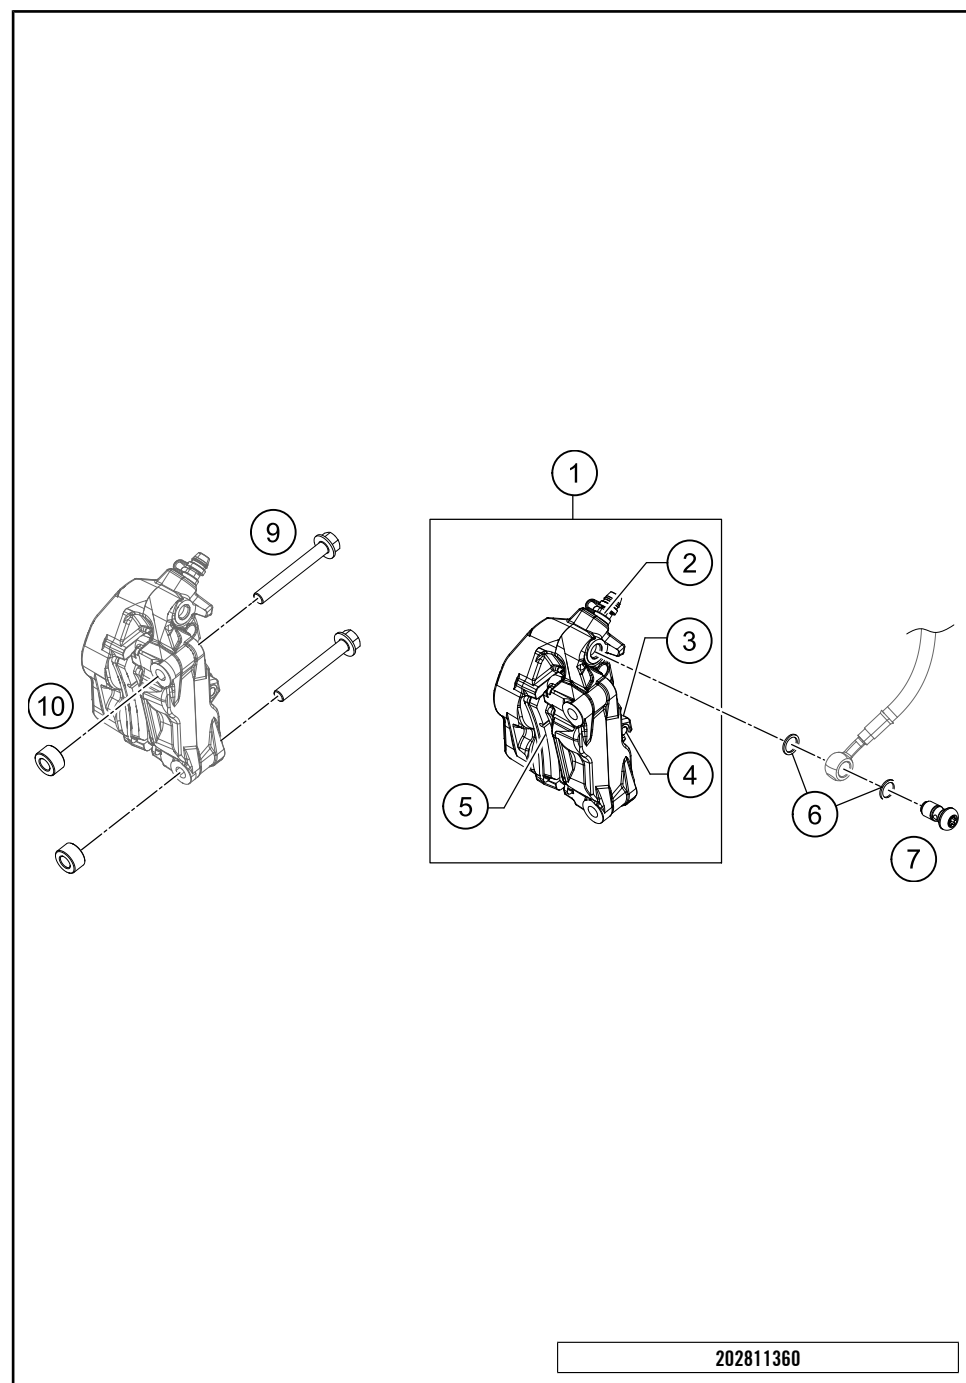

FRONT BRAKE CALIPER

390 DUKE, silver 2022 EU 2022

POS	PARTNUMBER	PARTNAME	PIECE
1	94813015000	CALIPER ASSEMBLY FRONT	1
2	90113021000	BLEEDER SCREW	1
3	90113018000	SPRING CLIP	1
4	90113017000	BOLT F. BRAKE PADS	1
5	90813030000	BRAKE PAD FRONT TT2910HH	1
6	90113026000	COPPER GASKET	2
7	90113121000	BLEEDER SCREW	1
9	J01008060S	HH collar screw M8x1x60	2
10	90613098150	brake caliper spacer sleeve	2

202811360

57965

* NEW PART

X ON DEMAND