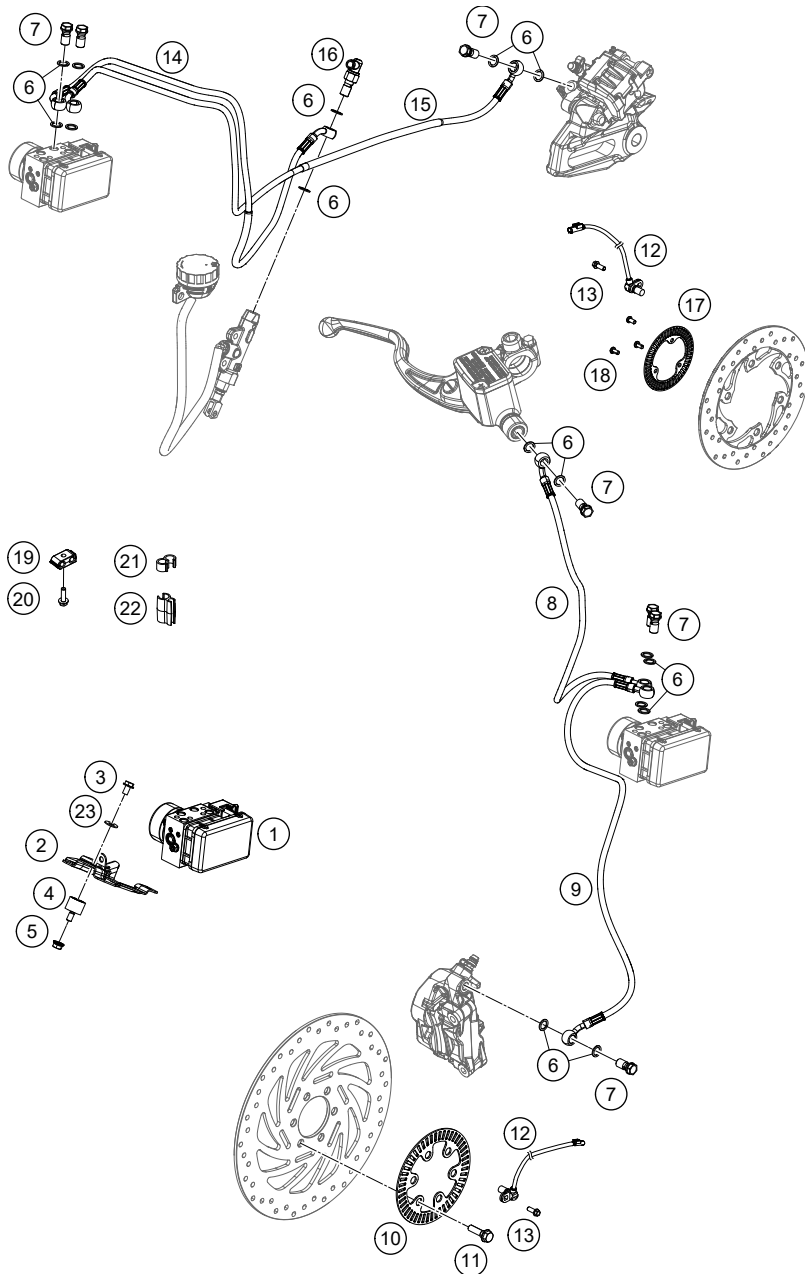

189011430

59479

* NEW PART

X ON DEMAND

POS	PARTNUMBER	PARTNAME	PIECE
1	93015001000	Activated carbon filter	1
2	93015003000	Rubber band	2
3	90507015000	CONNECTOR Y SHAPE	1
4	J600000428500	Fuel hose	1
5	90607017003	SPRING BAND CLAMP D13	6
6	90607830000	Valve purge	1
7	J600000412000	Hose Y-PV	1
8	90207016004	CONNECTOR TUBE EVAP	1
9	90607017002	CLAMP D9	3
10	J600000813700	Hose ACF-Y	1
11	93015017000	Y connection	1
12	90607017001	SPRING BAND CLAMP 15X10	1
13	93015026000	Pre-formed hose	1
14	90515023000	TUBE CONNECTOR TO PLUG	1
15	90515011000	PLUG FUEL DRAIN	1
16	J912060123	hexagon socket screw M6X12	1
17	J926060006	nut hex flanged	1
18	94115032050	BRACKET VALVE PURGE	1
19	90107013008	CLAMP	1
20	93015029000	Hose active carbon filter	1
21	J330000514900	Cable ties	2
22	J310000801300	Hose clamp 12.5 x 8 SW	2
23	93015029050	Hose active carbon filter	1
24	90507017000	HOSE CLAMP	1

219401510

56430

* NEW PART

X ON DEMAND

POS	PARTNUMBER	PARTNAME	PIECE
1	94342031044	Unit ABS WET	1
2	93041030020	Retaining bracket	1
3	J026060083	HH COLLAR SCREW M6X8 SW10	3
4	90135001001	silentbloc M6	3
5	J926060000	FLANGED NUT M6 WS10 SELF LOCK.	3
6	90113026000	COPPER GASKET	16
7	90113013000	BANJO SCREW	7
8	93013035000	Brake hose	1
9	93013036000	Brake hose	1
10	93042020000	SENSORRING ABS	1
11	90110062000	SPECIAL SCREW M8X25 SELF LOCK.	6
12	90142125000	ABS SENSOR	2
13	J028060166	BOLT M6X16	2
14	93013037000	Brake hose	1
15	93013038000	Brake hose	1
16	90111051000	brake light switch, rear	1
17	90142021000	SENSOR DISC REAR	1
18	90142021001	SCREW FOR ABS	3
19	93813024000	brake hose clamp	3
20	J025060209	HH COLLAR SCREW M6X20	1
21	93813035000	CLAMP SENSOR CABLE	4
22	93813147000	CLAMP FOR BRAKE HOSE	2
23	J125060003	PLAIN WASHER 6,5X13X1	3