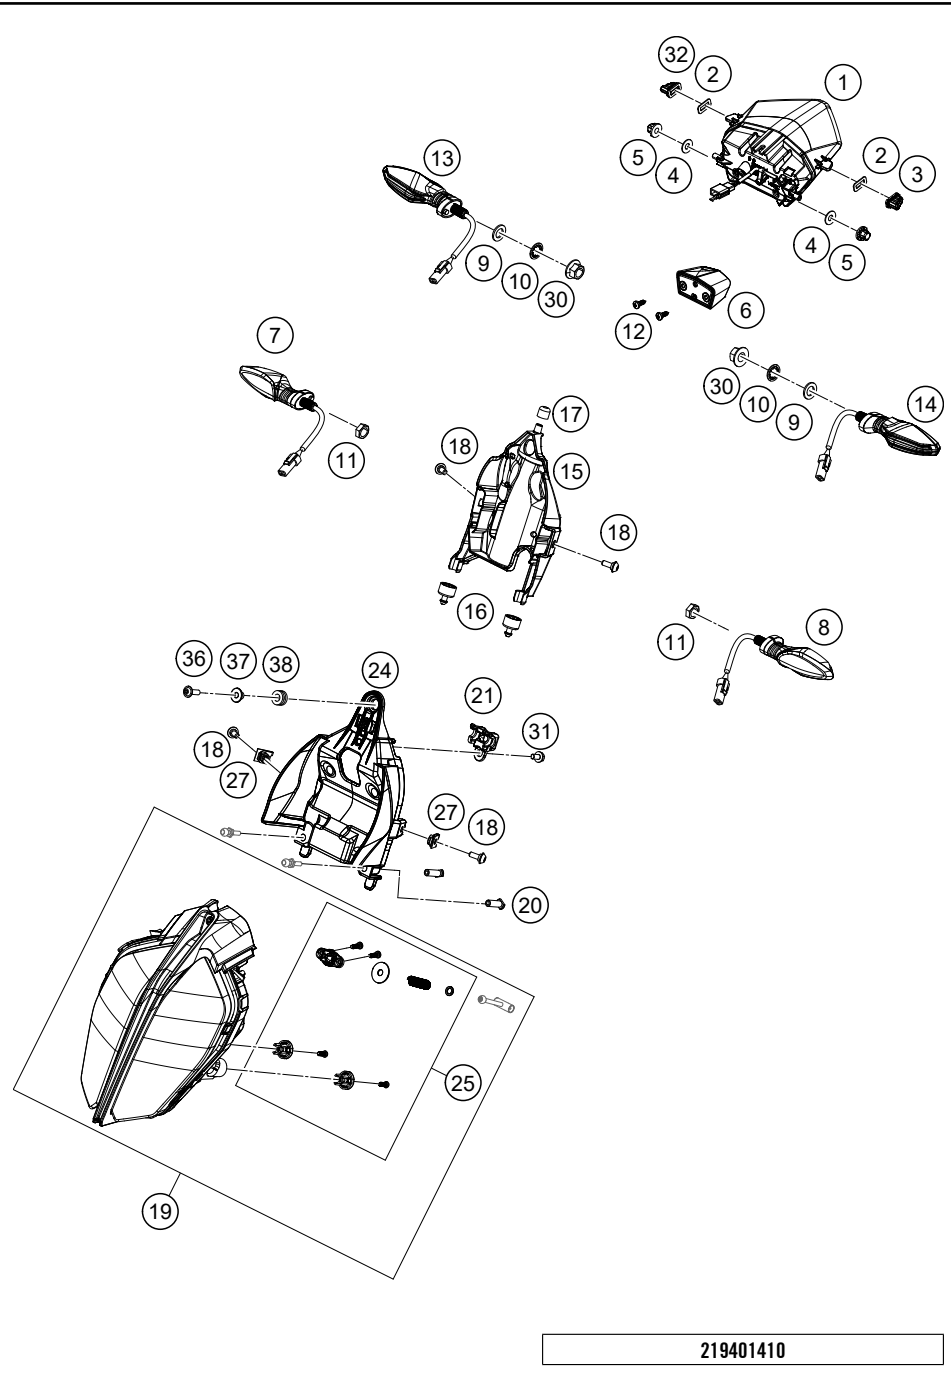

202811390

57969

* NEW PART

X ON DEMAND

POS	PARTNUMBER	PARTNAME	PIECE
1	93014040100	lamp tail MY17	1
2	93014040040	Washer	2
3	93014040020	Rubber grommet tail light left	1
4	93014040030	Washer	2
5	93014040010	Rubber bushing	2
6	90114047000	LICENSE PLATE ILLUMINATION	1
7	93014026000	Indicator front rh	1
8	93014025000	Indicator front lh	1
9	J125100003	WASHER PLAIN 10,5	2
10	J06797100183	Toothed washer, M10	2
11	J934100006	Nut hex thin-M10x1.25	2
12	J981420133	SHEET MET.SCR. DIN 7981 4,2X13	2
13	90514036100	FLASHER REAR R/S	1
14	90514035100	FLASHER REAR L/S	1
15	93014013000	Support	1
16	93014015000	Rubber bushing	2
17	93014014000	Rubber bushing	1
18	93008040000	Screw M6X1X13	4
19	94314001044	lamp head	1
20	93014021000	Insert M6 LED HL holder	2
21	93014020000	Holder LED HL adjustment mechanism	2
24	93014019100	Holder headlamp LED	1
25	93014099000	Kit LED lamp Bush	1
27	93008084010	Range change metal nut M6	2
30	J934100001	Hex nut, M10	2
31	93008020060	Screw M6X1X9	1
32	93014049000	Rubber grommet tail light right	1
36	90508006003	AH SCREW M6X1X20	1
37	93014018100	Collar head lamp holder MTG	1
38	93014017000	Rubber bushing	1