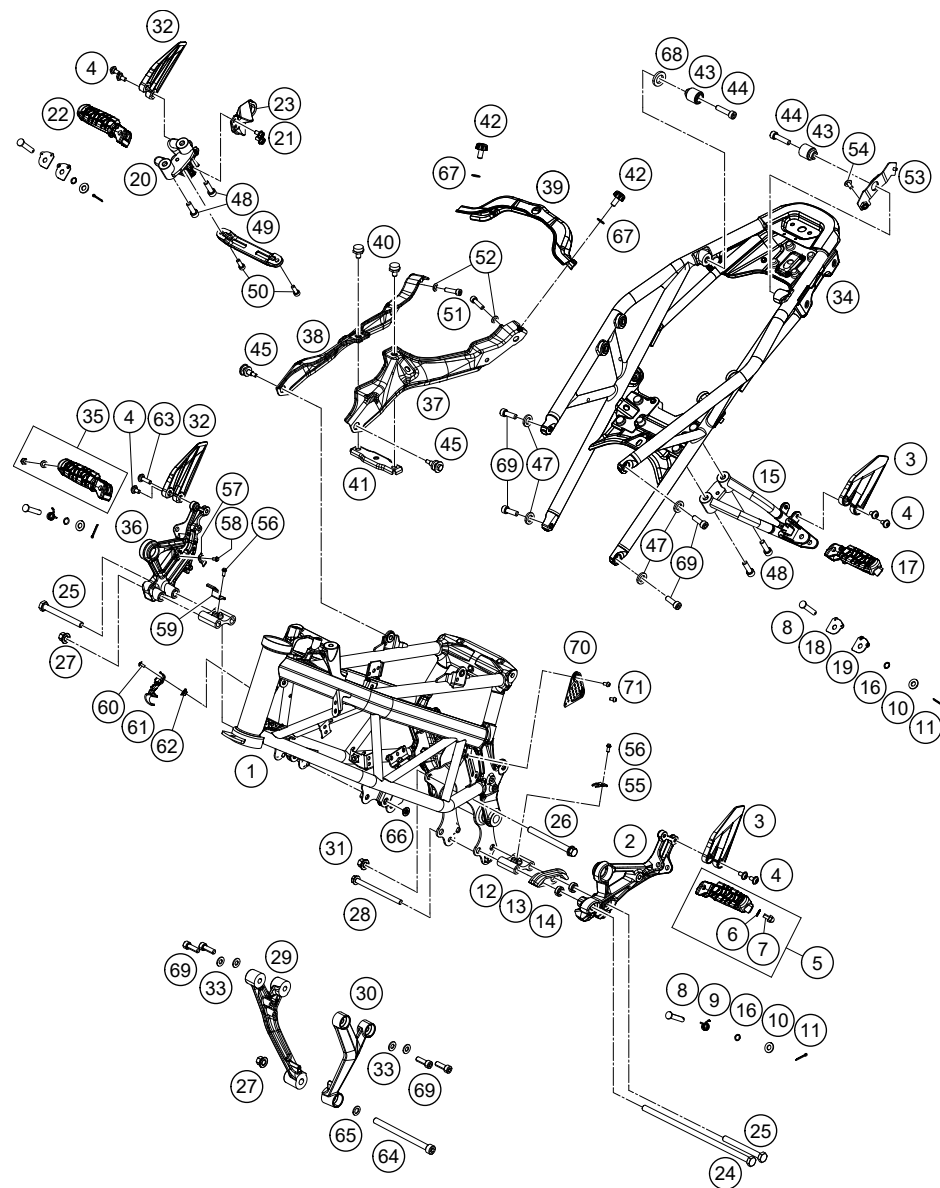

209020311

POS	PARTNUMBER	PARTNAME	PIECE
39	93003002030	Bracket seat mount loose	1
40	93007044000	Retaining pin	2
41	93003001070	Seat cowl front complete	1
42	93008023000	Rubber buffer	2
43	93007047033	Seat support complete	2
44	J912080303	hexagon socket screw M8X30	2
45	93007046050	Screw	2
47	J125080001	Washer M8	4
48	90103098000	BOLT	4
49	93003056000	Passenger footrest bracket	1
50	J912060143	Hex socket screw M6X14	2
51	93008019070	hexagon socket screw M8X31	2
52	J125080002	Washer plain	2
53	93006040060	Retaining bracket	1
54	J005050123	FLAT HEAD SCREW M5X12 PH	1
55	90111045050	CABLE BRACKET	1
56	90103032000	FLANGED BOLT M6X14	2
57	93013041000	Retaining bracket	1
58	J025060109	HH-COLLAR SCREW M6X10 SW8	1
59	93013026000	Support	1
60	J031050121	Roundhead screw M4X12	1
61	93032059010	Guide clutch cable	1
62	90108050001	CLIP NUT M5	1
63	93008043000	Screw M6X1X25	1
64	90203008000	BOLT M10X135	1
65	J125100009	Washer M10	1
66	90508026100	Clip	2
67	J125080005	WASHER M8	2
68	J125140003	Washer - plain	1
69	J912080251	Hexagon screw M8X25	8
70	93008041060	guard ih	1
71	J031060106	SCREW BUTTON HEAD-M5X0.8XL 8XB	2

56459

* NEW PART

X ON DEMAND