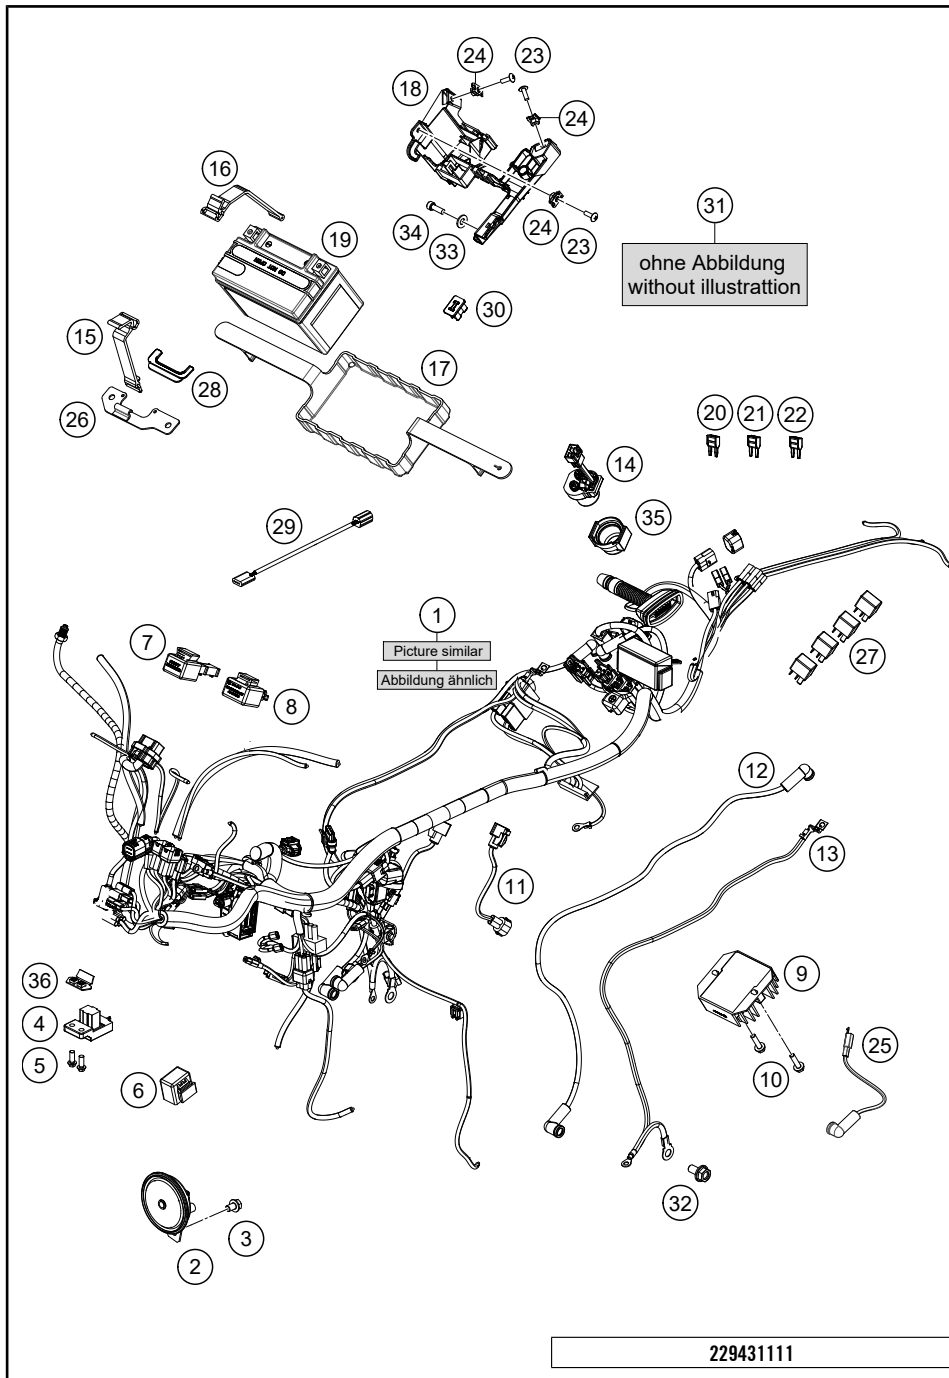

POS	PARTNUMBER	PARTNAME	PIECE
1	94311075000	Main wiring harness 390 Duke	1
2	93011060100	Horn	1
3	J025080123	HH COLLAR SCREW M8X12 SW12	1
4	93541088000	rollover sensor	1
5	J025060169	HH COLLAR SCREW M6X16 SW8	2
6	93811043000	resistor	1
7	28111096000	Transil unit	1
8	90511030000	indicator relay	1
9	28111034000	Voltage regulator	1
10	J90000602600	BOLT FLANGED-M6X1XL26XCL 10.9XBRT	2
11	93041080050	Cable	1
12	93011059000	Starter cable 6MM	1
13	93011197000	Ground wire	1
14	93011058000	Starter relais	1
15	93011055060	Band batterie	1
16	93011055000	Battery rubber holder	1
17	93011054000	BOX BATTERY	1
18	93008018060	Cross brace cover	1
19	90611053000	BATTERY 12V/8AH	1
20	75011088010	FUSE 10A 07	8
21	75011088015	FUSE 15A 07	3
22	75011088030	FUSE 30A	2
23	J005050123	FLAT HEAD SCREW M5X12 PH	3
24	90108050001	CLIP NUT M5	3
25	93038091000	Pigtail oil pressure switch	1
26	93011056100	Bracket battery band	1
27	90611057000	relay (interlock)	4
28	93011026000	protector	1
29	93511084000	PIGTAIL PH-3 FUEL PUMP	1
30	93008078000	Rubber grommet	2
31	93042033000	Cable earth ABS	1
31	93811099000	wiring harness temperatur sensor	1
32	J025060122	Hex collar screw M6X12	2
33	J125050008	Washer M5	1
34	J912050166	bolt socket-M5X0.8XL16XCL8.8XBRT	1
35	93311058000	Rubber damper starter relay	1
36	28503001077	VSG BLECH NEIGUNGSWINKELSENOR	1

229431111

59478

* NEW PART

X ON DEMAND