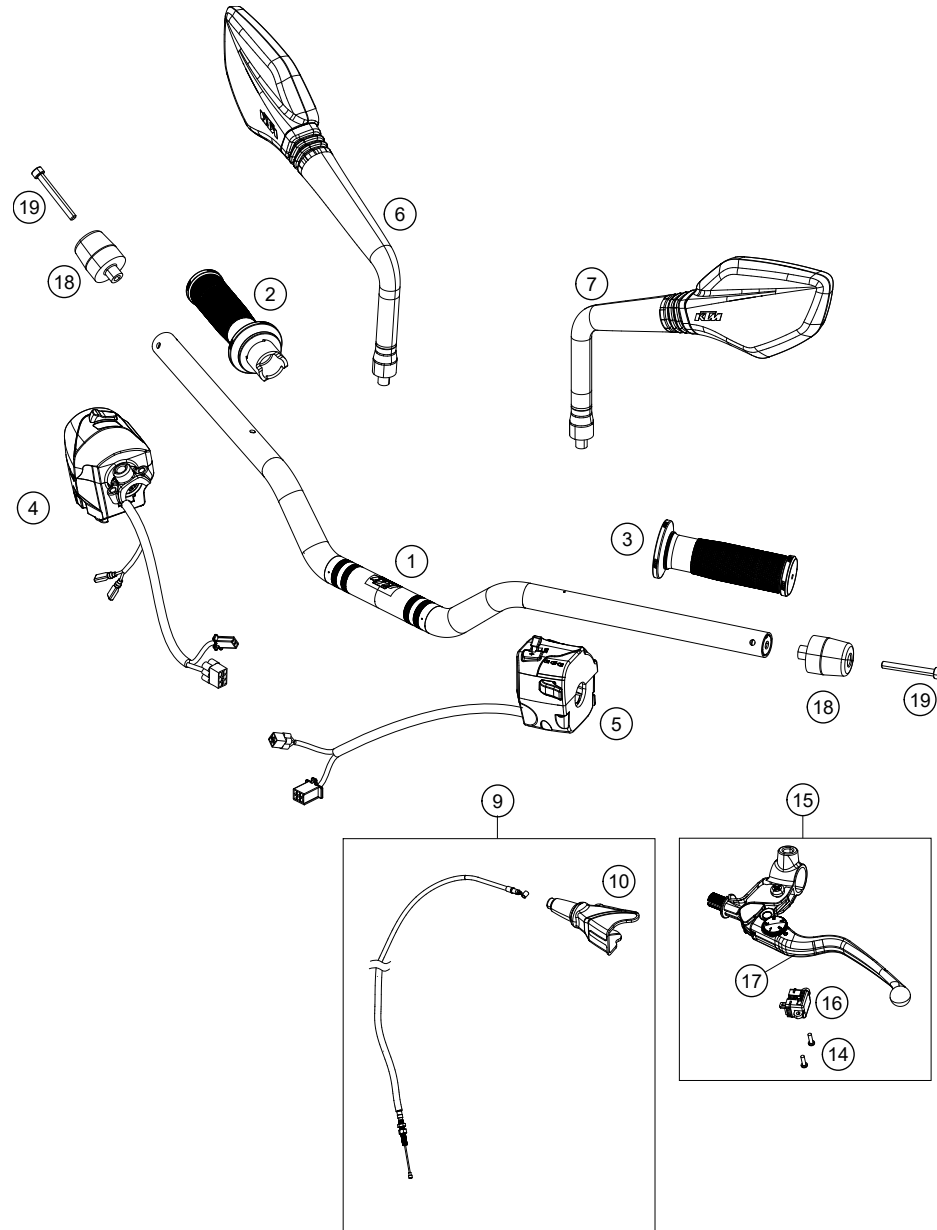

POS	PARTNUMBER	PARTNAME	PIECE
1	94301001000	Fork leg left	1
2	94301002000	Fork leg right	1
3	93001034033	Upper triple clamp GDC	1
4	93001032133	assembly lower triple clamp GDC	1
5	90101080044	STEERING HEAD BEARING-KIT	1
6	90101086000	protection cap	1
7	90101036000	adjusting ring steering head	1
8	90501044000	steering head screw	1
9	93014064000	Holder handsbar CUM TFT speedo	1
10	J912080293	Bolt socket-M8X1.25XI 29Xblack	4
11	93001038000	Handlebar clamp	1
12	93032060030	Sleeve clutch cable guide	1
13	93001044000	hexagon socket screw M10X1.25X72 8.8	2
14	90101042000	WASHER 10,5X32X2	4
15	90101040000	RUBBER BUSHING	4
16	93001041000	Spacer tube 10.2X12X42	2
17	J982101253	SELF L. NUT M10X1,25 H11 WS17	1
18	43570624	Dirt scarper SKF 43mm black	2
19	43570623	Shaft seal SKF 43x52,9x11,4 black	2
20	43570618	Guide bushing 42x44x20	2
21	48601166S1	Fork Fluid Viscosity 4.0 5L	1
22	40140024	O-ring 43x2 NBR70 siliconized yellow	2
23	93013055000	Hose clamp	1
24	90113055010	sleeve for hose clamp	2
25	J021060156	AH SCREW M6X15 10.9	2
26	93032059000	Bracket clutch cable guide	1
27	93032060020	RUBBER CLUTCH CABLE GUIDE	1
28	90212582001	side reflector, front	2
29	90501045000	AH SCREW M8X1.25X30	8
30	90501045000	AH SCREW M8X1.25X30	2
40	93001007033	assembly fork pipe rh.	1
41	93001006033	assembly fork pipe lh.	1
98	90101000010	REP. KIT FORK KPL.	1

* NEW PART X ON DEMAND

POS	PARTNUMBER	PARTNAME	PIECE
1	93002001000	Handlebar	1
2	93702010033	THROTTLE GRIP	1
3	90802039000	HAND GRIP L/S	1
4	95802010044	Throttle, cmpl.	1
5	93011070000	Light switch	1
6	93012041000	Mirror right	1
7	93012040000	Mirror left	1
9	90802090000	CLUTCH CABLE	1
10	93802016000	BOOT CLUTCH LEVER	1
14	90232014002	Screw pan cross M3x0.5	2
15	95802031000	Clutch assembly	1
16	90111149000	Clutch switch	1
17	93502031100	Clutch lever	1
18	90202004001	HANDLEBAR WEIGHT	2
19	J912060553	Hexagon screw M6X55	2