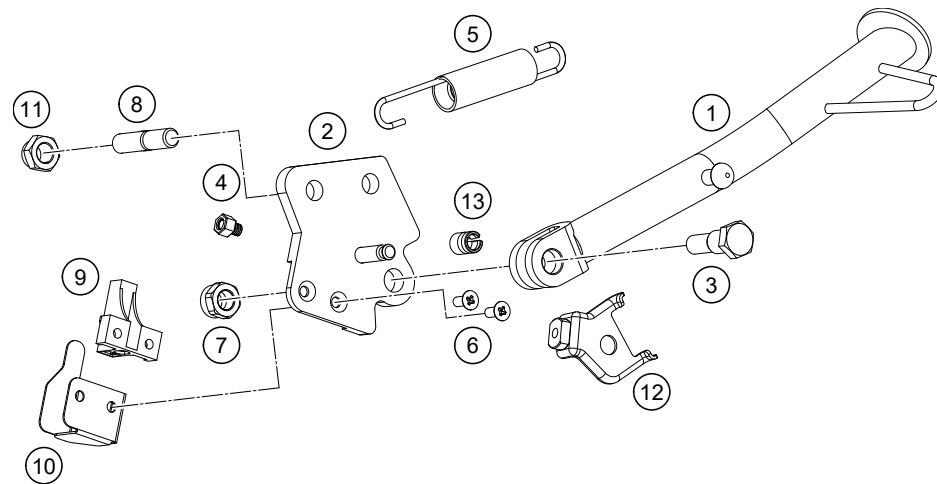

56459

* NEW PART

X ON DEMAND

209020311

POS	PARTNUMBER	PARTNAME	PIECE
39	93003002030	Bracket seat mount loose	1
40	93007044000	Retaining pin	2
41	93003001070	Seat cowl front complete	1
42	93008023000	Rubber buffer	2
43	93007047033	Seat support complete	2
44	J912080303	hexagon socket screw M8X30	2
45	93007046050	Screw	2
47	J125080001	Washer M8	4
48	90103098000	BOLT	4
49	93003056000	Passenger footrest bracket	1
50	J912060143	Hex socket screw M6X14	2
51	93008019070	hexagon socket screw M8X31	2
52	J125080002	Washer plain	2
53	93006040060	Retaining bracket	1
54	J005050123	FLAT HEAD SCREW M5X12 PH	1
55	90111045050	CABLE BRACKET	1
56	90103032000	FLANGED BOLT M6X14	2
57	93013041000	Retaining bracket	1
58	J025060109	HH-COLLAR SCREW M6X10 SW8	1
59	93013026000	Support	1
60	J031050121	Roundhead screw M4X12	1
61	93032059010	Guide clutch cable	1
62	90108050001	CLIP NUT M5	1
63	93008043000	Screw M6X1X25	1
64	90203008000	BOLT M10X135	1
65	J125100009	Washer M10	1
66	90508026100	Clip	2
67	J125080005	WASHER M8	2
68	J125140003	Washer - plain	1
69	J912080251	Hexagon screw M8X25	8
70	93008041060	guard ih	1
71	J031060106	SCREW BUTTON HEAD-M5X0.8XL 8XB	2

56459

* NEW PART

X ON DEMAND

POS	PARTNUMBER	PARTNAME	PIECE
1	28103023000	Side stand	1
2	93003026100	Side stand bracket	1
3	90103027000	SCREW F. SIDE STAND	1
4	93503029000	Magnet bracket	1
5	90603024000	SIDE STAND SPRING	1
6	J900000501200	screw csk cros-m5x0.8x12xbright	2
7	J982101253	SELF L. NUT M10X1,25 H11 WS17	1
8	93003027000	bolt stud-M10X1.25XL20XBRXPRECOAT	2
9	93511045000	SWITCH SIDE STAND	1
10	28111046000	Shield switch stand side	1
11	93003034000	nut U flang-M10X1.25XHT.8.5XBRT	2
12	95803034000	BRACKET HOLDER MAGNET	1
13	90111040100	Bushing	1