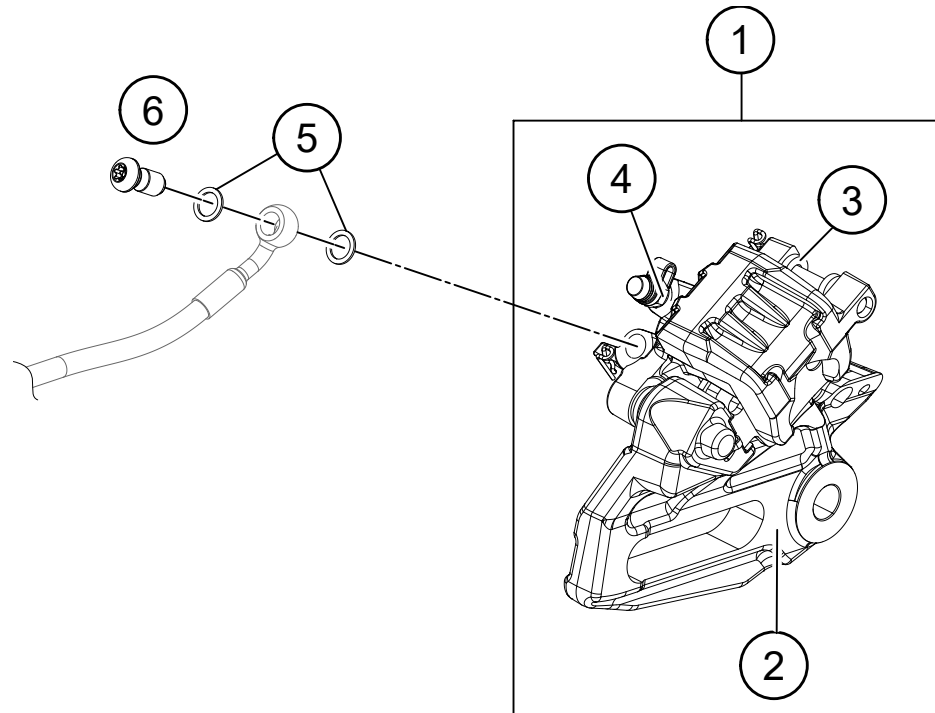

REAR BRAKE CALIPER

390 DUKE, silver 2022 EU 2022

POS	PARTNUMBER	PARTNAME	PIECE
1	94513080000	CALIPER ASSEMBLY REAR	1
2	90113075000	BRAKE CALIPER SUPPORT REAR	1
3	90113090000	REAR BRAKE PADS - SET	1
4	90113121000	BLEEDER SCREW	1
5	90113026000	COPPER GASKET	8
6	90113013000	BANJO SCREW	1

202811390

57969

* NEW PART

X ON DEMAND