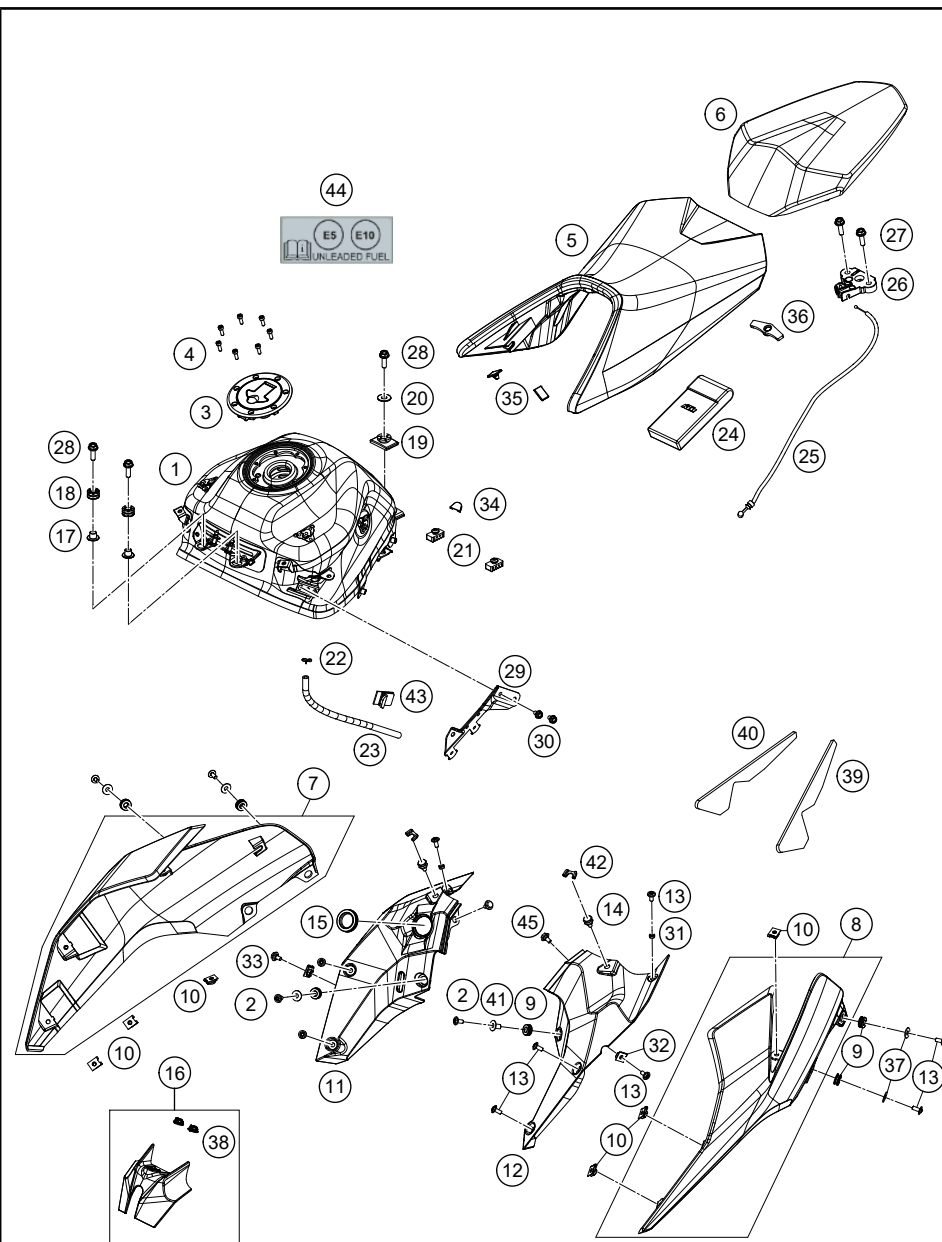

219430710

59424

* NEW PART

X ON DEMAND

TANK, SEAT

390 DUKE, silver 2022 EU 2022

POS	PARTNUMBER	PARTNAME	PIECE
38	93011068010	Rubber grommet ignition lock cover	2
39	93007025020	Tape cover LH	1
40	93007025010	Tape cover RH	1
41	93014051000	Sleeve-illumination bkt	2
42	93008065000	Rubber grommet tank spoiler	2
43	90107029000	BRACKET DRAIN TUBE CPL.	1
44	21007098000	Sticker fuel labelling	1
45	93008020060	Screw M6X1X9	2