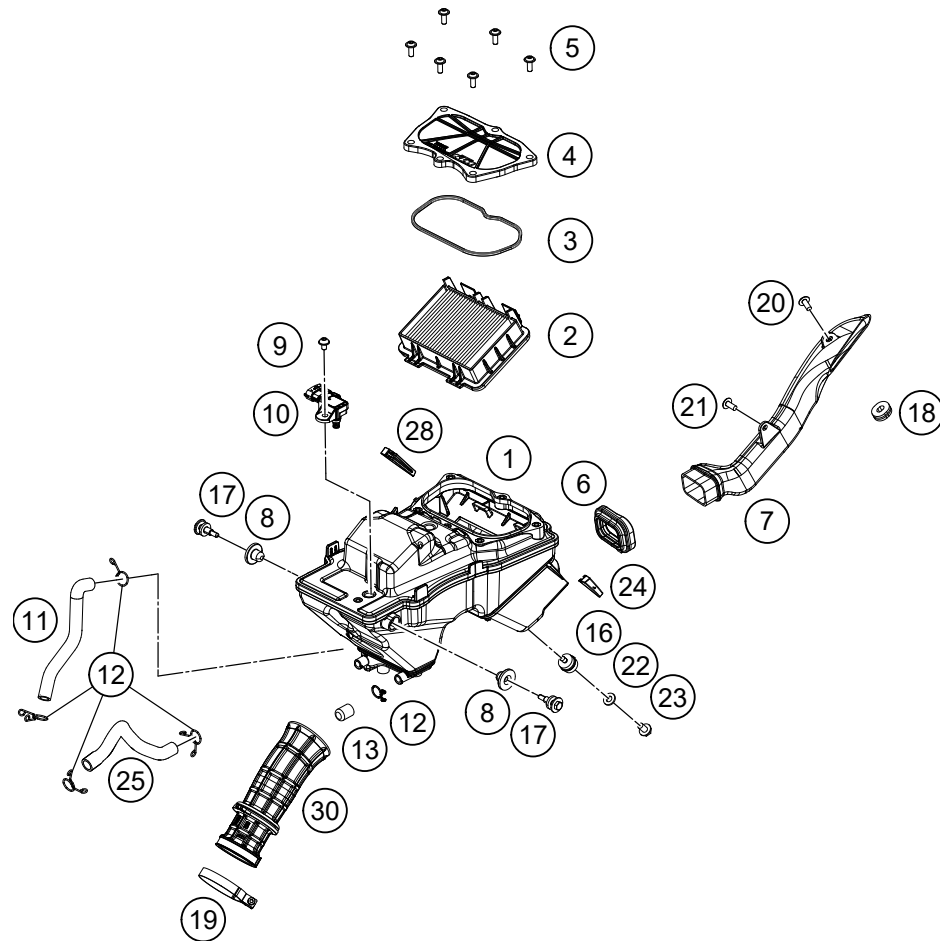

179010490

53972

* NEW PART

X ON DEMAND

POS	PARTNUMBER	PARTNAME	PIECE
1	94305083000	MUFFLER ASSEMBLY SECONDARY	1
2	94305007031	PIPE ASSEMBLY A	1
3	93805095000	BUSH MUFFLER	2
4	93805096000	DAMPER MUFFLER	1
5	93805011000	MUFFLER SHIELD	1
6	J031060103	Lens head screw M6X10	1
8	94305050072	Exhaust flange gasket, premuffler	1
9	94305051000	Exhaust clamp	1
10	28105050044	ASSEMBLY PREMUFLER	1
11	90105068100	damper, bottom	2
14	J027081053	HH COLLAR SCREW M8X105 SW12	1
15	94341090000	Oxygen sensor	1
16	90205086001	muffler mounting spacer bushing	4
17	90205068000	damper, bottom	2
18	90105084000	muffler mounting tube	1
20	94305065033	Heat protection compl.	1
21	J028060143	BOLT FLANGED M6X14	6
23	90103097000	clip nut	2
24	J926080003	Hex collar nut M6	3
25	93805011003	GROMMET MUFFLER SHIELD	2
26	J025080353	BOLT FLANGED M8X35	1
27	94305051045	Exhaust clamp	1
28	90105000002	BOLT SILENCER MTG	2
29	94305050071	Exhaust flange gasket, muffler	1

219430510

56443

* NEW PART

X ON DEMAND

POS	PARTNUMBER	PARTNAME	PIECE
1	94306001000	Air filter box	1
2	93006015000	FILTER	1
3	93006020050	Seal	1
4	93006002000	Air filter box cover	1
5	93006039000	Flat-head screw M6	4
6	93006001060	Carburetor connection boot	1
7	94306040033	Intake snorkel cmpl.	1
8	93006001080	Damping rubber	2
9	J031060103	Lens head screw M6X10	1
10	90141071000	TMAP-SENSOR	1
11	93030087050	Engine vent hose	1
12	90130087001	HOSE CLAMP	5
13	93030089000	Plug	1
16	90106001007	SILENT BLOCK AIRFILTER	1
17	93007046050	Screw	2
18	93008019010	Rubber bushing	1
19	90241002010	hose clamp	1
20	J031050126	Screw truss M5X12	1
21	J031050166	Screw truss M5X16	1
22	J125060001	Washer - plain	1
23	J026060083	HH COLLAR SCREW M6X8 SW10	1
24	93006001015	Rubber cowl pad	1
25	93030088050	Engine vent hose	1
28	93006021000	Distance piece air filter box right	1
30	93306026000	CONNECTING TUBE	1