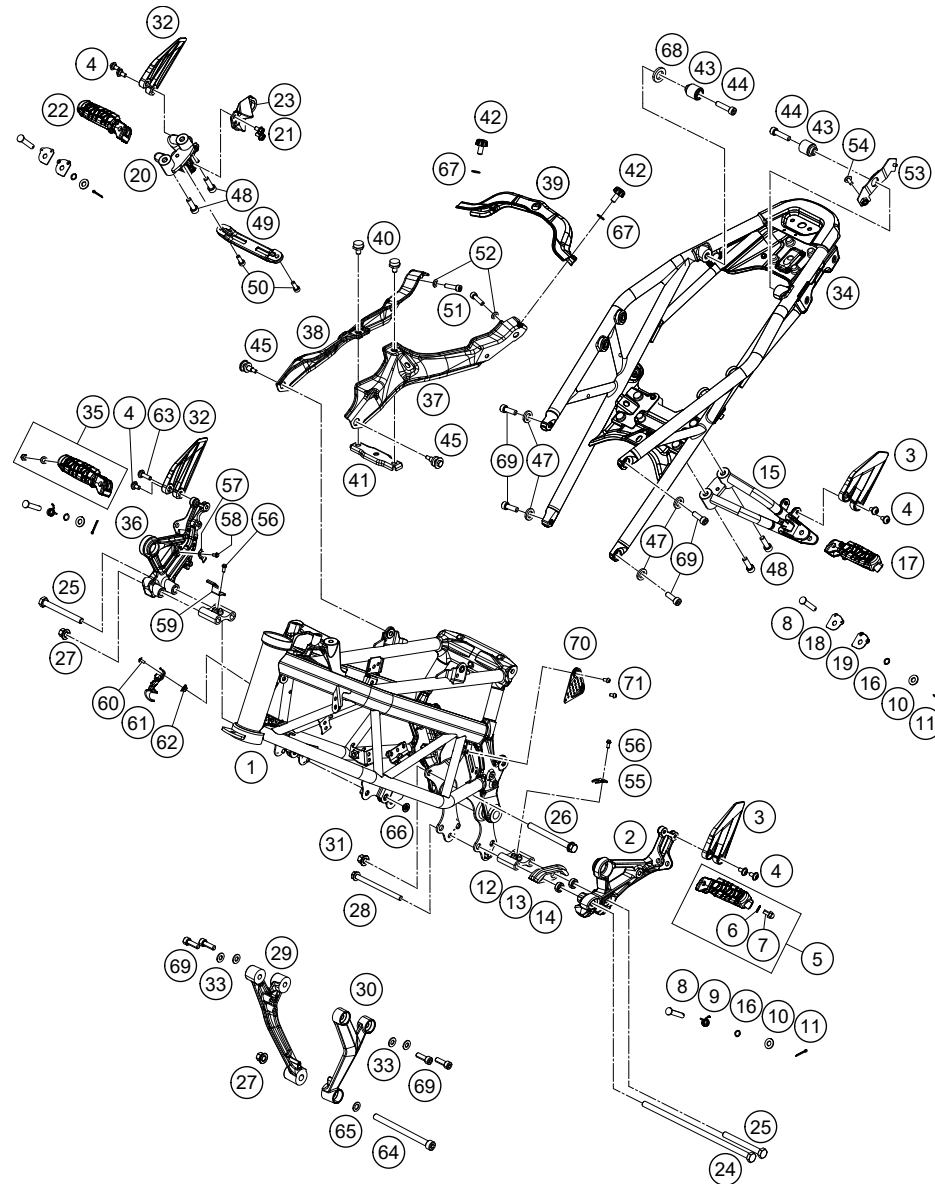

209020311

POS	PARTNUMBER	PARTNAME	PIECE
1	93003001100EB	Frame Duke 18 orange	1
2	93003038000	Footrest bracket front left	x
3	93003048050	Heel protector left	2
4	93008020060	Screw M6X1X9	x
5	93003140033	Front footpeg compl. left	1
6	90103040001	PLAIN WASHER 6,4X12X1	2
7	J029060103S	CAP SCREW M6X10 SS	2
8	93003054000	Pin footrest pivot black	4
9	93003042000	Footpeg spring	2
10	J125080004	WASHER M8	4
11	J094018250	PIN 25X1,8MM	4
12	90103038001	footrest support holder, front	2
13	90104070000	chainguide	1
14	90104066010	spacer chainguide	2
15	93003048000	Footrest bracket rear left	1
16	J770009015	O-RING 9X1,5	4
17	93003150033	Rear footpeg compl. left	1
18	93003053000	Plate lock pillion step bottom	2
19	93003052000	Plate lock pillion step top	2
20	93003049000	Footrest bracket rear right	1
21	J025060101	Hexagon screw M6X10	2
22	93003151033	Rear footpeg compl. right	1
23	93005084000	Retaining bracket	1
24	J025102656	HH COLLAR SCREW M10X1,25X265	1
25	J025100926	HH COLLAR SCREW M10X1,25X92	2
26	J025101103	HH COLLAR SCREW M10X110 WS14	1
27	90103038002	FLANGED NUT M10X1.25 WS14	3
28	J027081053	HH COLLAR SCREW M8X105 SW12	1
29	93303006000	Engine brace right	1
30	93303005000	Engine brace left250/390	1
31	93003005100	Nut socket-M10x1.25	1
32	93003049050	Heel protector right	2
33	J125080006	Washer M8	4
34	93003002000C1	Rear frame black	1
35	93003141033	Front footpeg compl. right	1
36	93003039000	Footrest bracket front right	1
37	93003002050	Bracket spider lh	1
38	93003002151	Bracket spider rh	1

56459

* NEW PART

X ON DEMAND