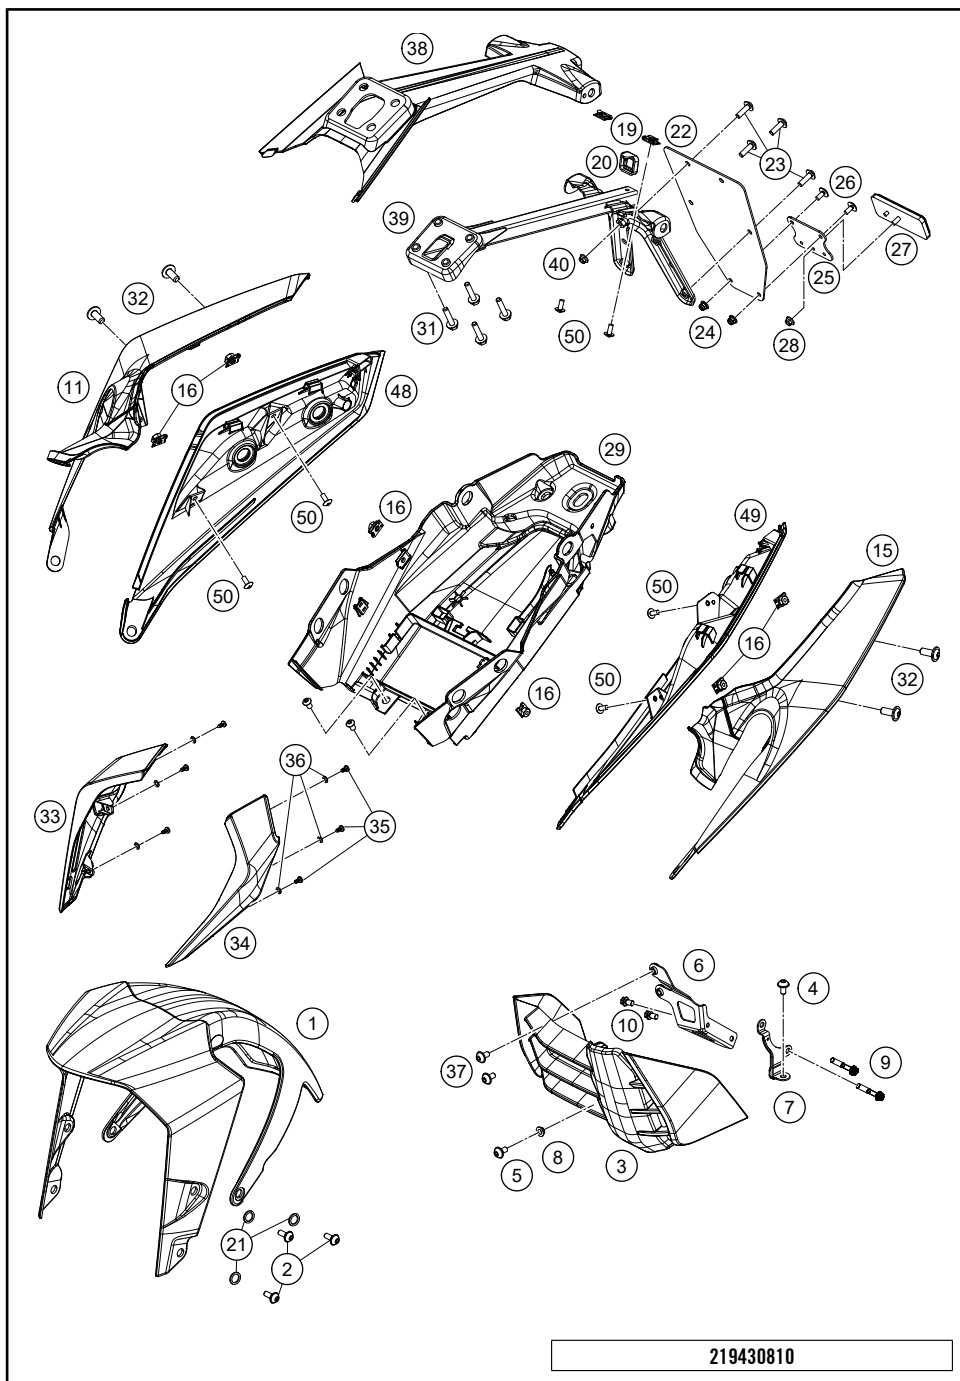

179010730

57658

* NEW PART

X ON DEMAND

219430810

POS	PARTNUMBER	PARTNAME	PIECE
1	9300801003330	Front fender cpl. black	1
2	J031050161	Panhead screw with shoulder	6
3	93308020100	Belly Pan	1
4	93008020060	Screw M6X1X9	4
5	J031050106	screw butn hd-m5x0.8x10xprecoat	1
6	94308021020	Front spoiler bracket right	1
7	94308021010	Front spoiler bracket left	1
8	J800000600401	Sleeve 6.2x4x9	1
9	J025060144	Hexagon srew M6X14	4
10	J900000501001	Hexagon collar screw M5x10	2
11	93008042100C1	D250 MY20 ST COWL RH EB BL	1
15	93008041100C1	D250 MY20 ST COWL LH EB BL	1
16	90108050001	CLIP NUT M5	10
19	93008083010	Clip Nut M5	2
20	93008015010	Protection rubber	1
21	93009059000	Washer nylon	6
22	90808016000	REAR FENDER EXT.	1
23	90508006003	AH SCREW M6X1X20	4
24	90102031010	HEX NUT M5 AF8	2
25	90514044000	REFLECTOR MOUNTING	1
26	J005050123	FLAT HEAD SCREW M5X12 PH	2
27	90514045000	REFLECTOR	1
28	90204060001	HH COLLAR NUT	1
29	93008019000	Tail end lower part	1
31	J025060226	Hex collar screw M6X22	4
32	90508008001	AH SCREW M8X20	4
33	9300800100030	Side mask right LED black	1
34	9300802400030	Side mask left LED black	1
35	J981030101	Lens head screw M3,5X10	6
36	J125040003	Washer plain small 4.5X8X0.5XBLK	6
37	90508006001	SOCKET HEAD BOLT M6X12	2
38	93008015150	License plate holder support, cover	1
39	93008015300	Licence plate holder support	1
40	90508016001	Nut nyloc flanged M6X1XHT.9.1	2
48	93008019030	SEAT COWL LOWER RH	1
49	93008019020	SEAT COWL LOWER LH	1
50	J031050123	Lens head screw M5X12	4