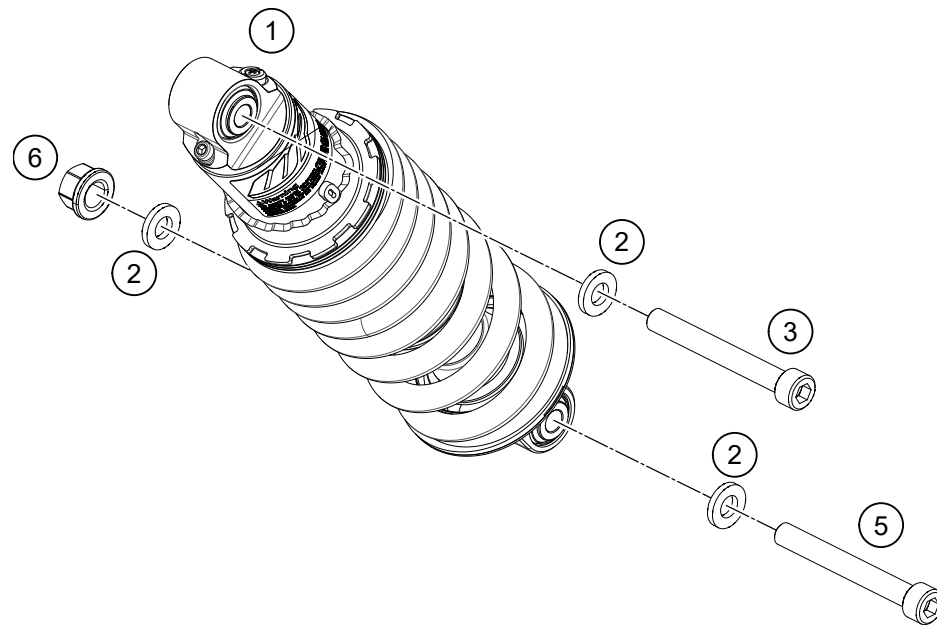

56459

* NEW PART

X ON DEMAND

POS	PARTNUMBER	PARTNAME	PIECE
1	28103023000	Side stand	1
2	93003026100	Side stand bracket	1
3	90103027000	SCREW F. SIDE STAND	1
4	93503029000	Magnet bracket	1
5	90603024000	SIDE STAND SPRING	1
6	J900000501200	screw csk cros-m5x0.8x12xbright	2
7	J982101253	SELF L. NUT M10X1,25 H11 WS17	1
8	93003027000	bolt stud-M10X1.25XL20XBRXPRECOAT	2
9	93511045000	SWITCH SIDE STAND	1
10	28111046000	Shield switch stand side	1
11	93003034000	nut U flang-M10X1.25XHT.8.5XBRT	2
12	95803034000	BRACKET HOLDER MAGNET	1
13	90111040100	Bushing	1

209300360

58340

* NEW PART

X ON DEMAND

SHOCK ABSORBER

390 DUKE, silver 2022 EU 2022

POS	PARTNUMBER	PARTNAME	PIECE
1	94304010000	SHOCKABSORBER REAR	1
2	90104010003	PLAIN WASHER 10,2X20X3MM	3
3	93004016100	hexagon socket screw M10X1.25X62	1
5	J020100806	SHCS M10x1.25x80 - 10.9	1
6	90104010002	flanged hex nut M10x1.25 WS13	1