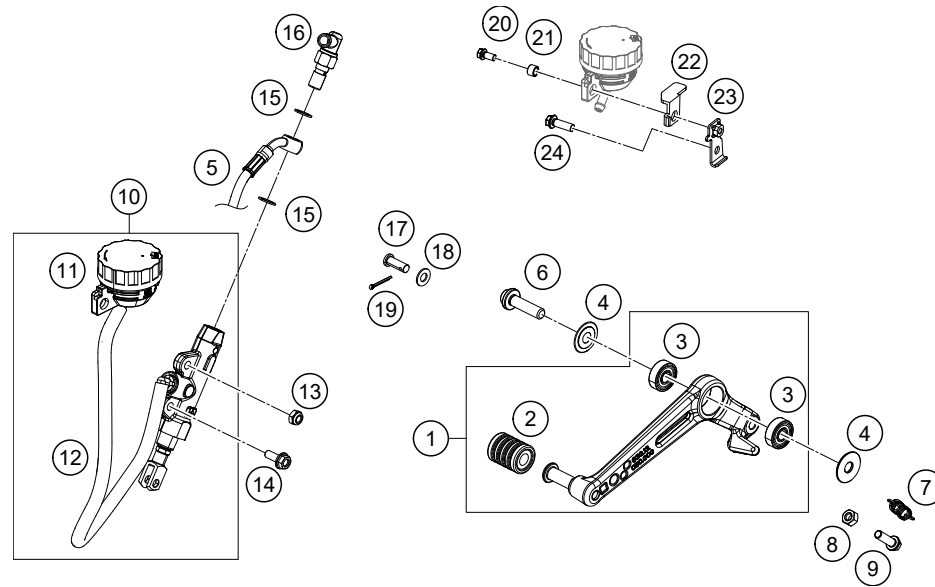

229431111

59478

* NEW PART

X ON DEMAND

FRONT BRAKE CONTROL

390 DUKE, silver 2022 EU 2022

POS	PARTNUMBER	PARTNAME	PIECE
1	93313001033	Master cylinder front_adjustable lever	1
2	93713002033	Brake lever cpl.	1
3	90111050000	brake light swtch, front	1
4	90113026000	COPPER GASKET	2
5	90113013000	BANJO SCREW	1
6	93013035000	Brake hose	1
7	90111050050	WIRE BRAKE LIGHT SWITCH FRONT	1

179021310

49400

* NEW PART

X ON DEMAND

POS	PARTNUMBER	PARTNAME	PIECE
1	93013050033	Footbrake lever complete	1
2	90134035000	GEAR SHIFT LEVER RUBBER	1
3	J625060800	BALL BEARING 608	2
4	90134031020	thrust washer, gear shift lever	2
5	93013037000	Brake hose	1
6	90134034300	BOLT SHIFT LEVER silver	1
6	90534034300	BOLT SHIFT LEVER black	1
7	90113052000	brake pedal spring	1
8	J934060001	nut hex thick	1
9	J025060203	HH COLLAR SCREW M6X20 SW10	1
10	93013060000	Rear master cylinder	1
11	90113009000	BRAKE FLUID RESERVOIR CPL.	1
12	93313073000	reservoir tube kit	1
13	J926060006	nut hex flanged	1
14	90130059000	HH COLLAR SCREW M6X16	1
15	90113026000	COPPER GASKET	2
16	90111051000	brake light switch, rear	1
17	90113057000	pin for fork end	1
18	90103040001	PLAIN WASHER 6,4X12X1	1
19	J094020153	splint pin 2x15mm	1
20	J025060181	Hex collar screw M6X18	1
21	93035065020	Spacer bushing	1
22	93013068010	Bracket, reservoir	1
23	93013068000	Sheet	1
24	J025050103	HH-COLLAR SCREW M5X10	1