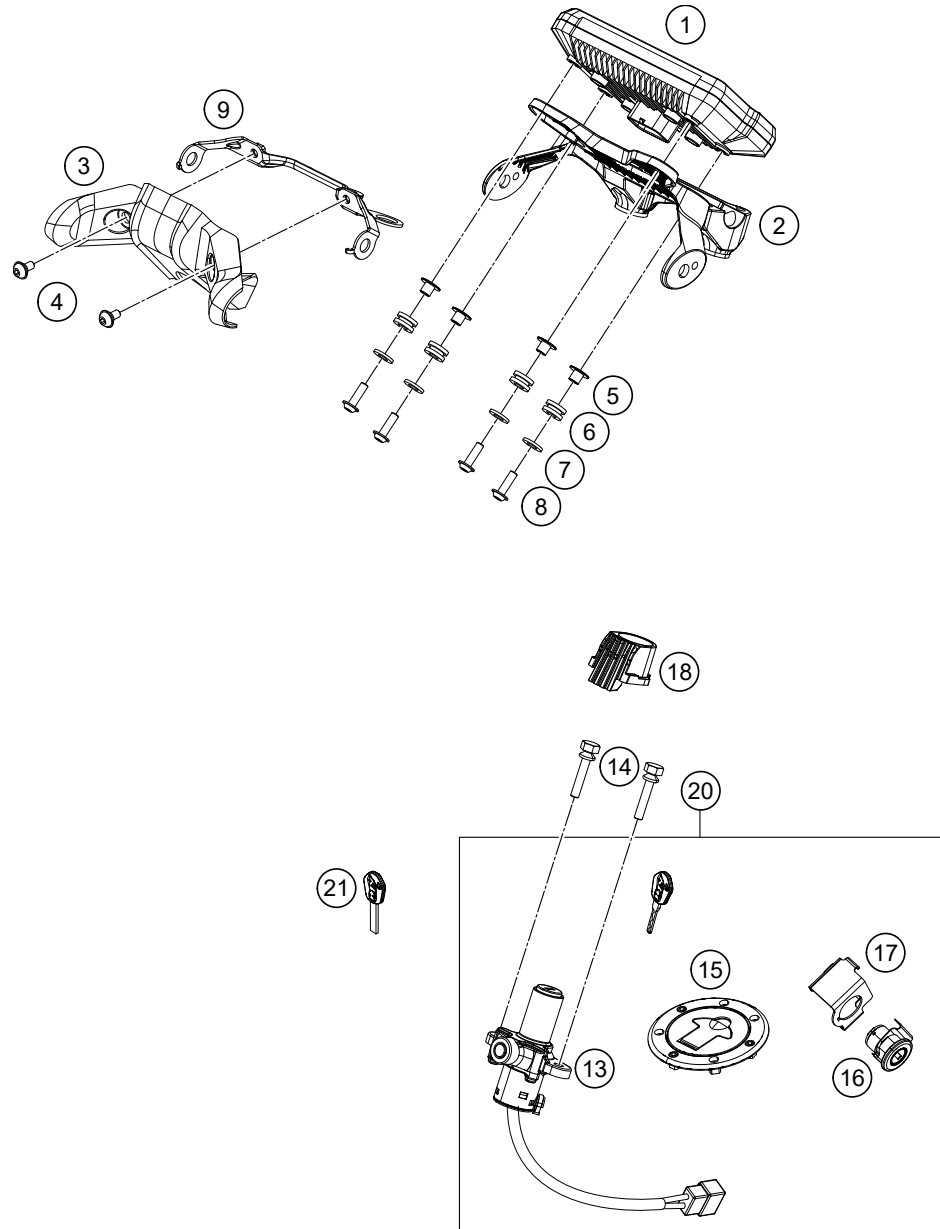

202811390

57969

* NEW PART

X ON DEMAND

POS	PARTNUMBER	PARTNAME	PIECE
1	93014040100	lamp tail MY17	1
2	93014040040	Washer	2
3	93014040020	Rubber grommet tail light left	1
4	93014040030	Washer	2
5	93014040010	Rubber bushing	2
6	90114047000	LICENSE PLATE ILLUMINATION	1
7	93014026000	Indicator front rh	1
8	93014025000	Indicator front lh	1
9	J125100003	WASHER PLAIN 10,5	2
10	J06797100183	Toothed washer, M10	2
11	J934100006	Nut hex thin-M10x1.25	2
12	J981420133	SHEET MET.SCR. DIN 7981 4,2X13	2
13	90514036100	FLASHER REAR R/S	1
14	90514035100	FLASHER REAR L/S	1
15	93014013000	Support	1
16	93014015000	Rubber bushing	2
17	93014014000	Rubber bushing	1
18	93008040000	Screw M6X1X13	4
19	94314001044	lamp head	1
20	93014021000	Insert M6 LED HL holder	2
21	93014020000	Holder LED HL adjustment mechanism	2
24	93014019100	Holder headlamp LED	1
25	93014099000	Kit LED lamp Bush	1
27	93008084010	Range change metal nut M6	2
30	J934100001	Hex nut, M10	2
31	93008020060	Screw M6X1X9	1
32	93014049000	Rubber grommet tail light right	1
36	90508006003	AH SCREW M6X1X20	1
37	93014018100	Collar head lamp holder MTG	1
38	93014017000	Rubber bushing	1

219401410

56401

* NEW PART X ON DEMAND

POS	PARTNUMBER	PARTNAME	PIECE
1	94314069000	Dashboard	1
2	93014064000	Holder handsbar CUM TFT speedo	1
3	93014064100	Back cover TFT holder	1
4	93008020060	Screw M6X1X9	2
5	93014062010	Collar TFT speedo small	4
6	90507040001	RUBBER SLEEVE	4
7	93308015010	Washer, license plate holder support	4
8	J031060183	Roundhead screw M5X18	4
9	93014064200	Bracket TFT Cover black	1
13	JP401413	Dummy_SPC_Bajajteil SWITCH IGNITION	1
14	93011064100	Special screw for ignition lock	2
15	JP171615	Dummy_SPC_Bajajteil CAP TANK FUEL	1
16	90107050050	SEAT LOCK	1
17	93007051000	Retaining bracket	1
18	93011066010	Positioning rubber	1
20	undefined	Dummy_SPC_Bajajteil undefined	1
21	90111067100	BLANK KEY 125/200 DUKE	x
21	90111067000	KEY	1