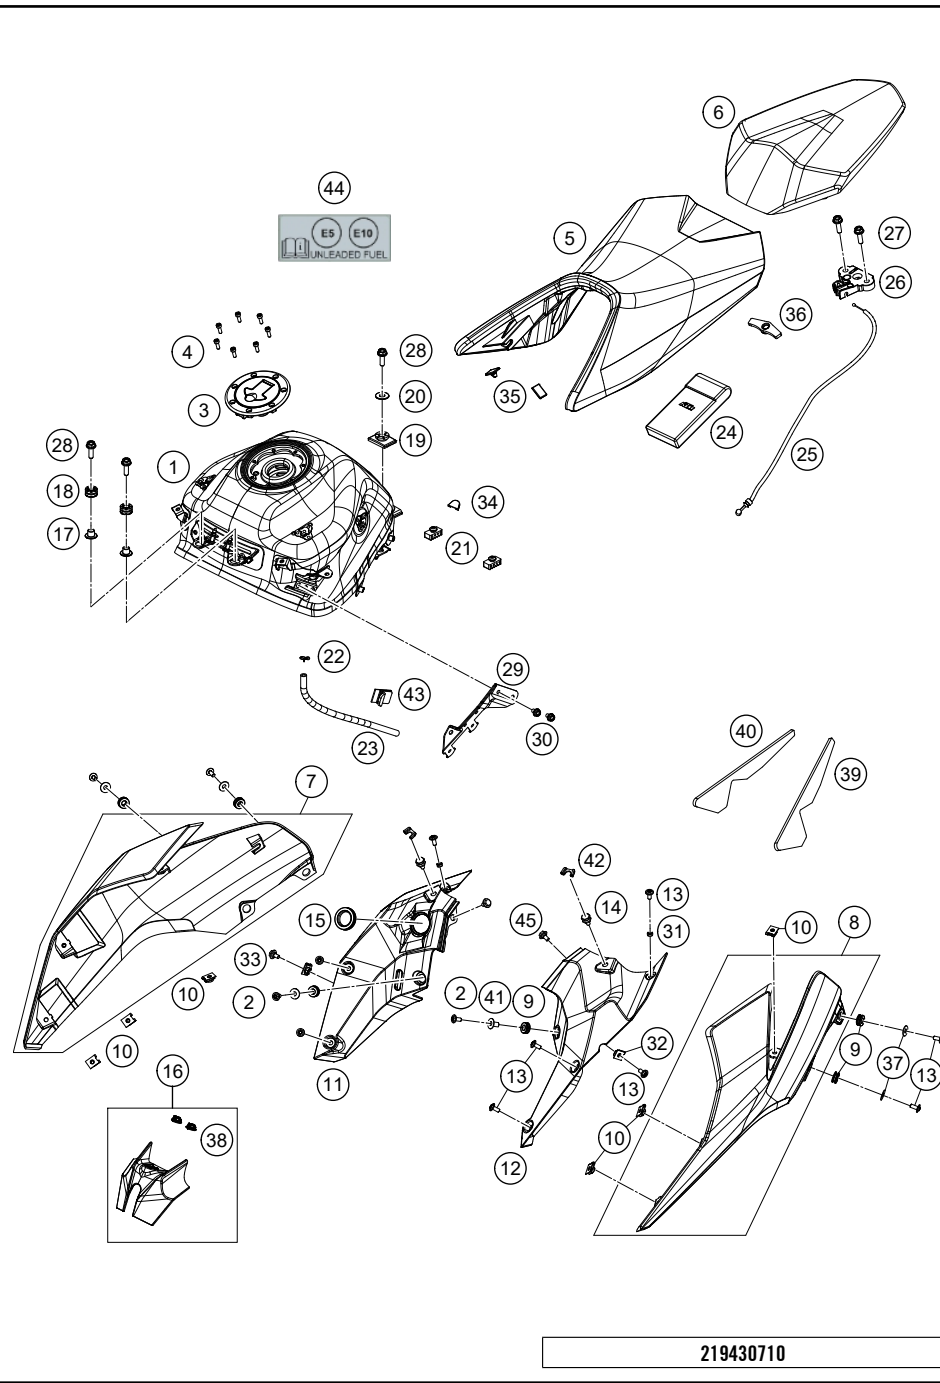

POS	PARTNUMBER	PARTNAME	PIECE
1	93007113000	Fuel tank	1
2	90508006003	AH SCREW M6X1X20	2
3	JP171615	Dummy_SPC_Bajajteil CAP TANK FUEL	1
4	J912050151	AH SCREW M5X14 BLACK	7
5	93007040000	Rider seat	1
6	93007047000	Seat passenger complete	1
7	93008051000BH	DUKE 250 T.COVER RH SILVER METALLIC MATT	1
8	93008050000BH	DUKE 250 T.COVER LH SILVER METALLIC MATT	1
9	93008050040	Rubber bushing	6
10	93003077000	Clip nut M6	6
11	93008055000	Inner cover right	1
12	93008056000	Inner cover left	1
13	90508006001	SOCKET HEAD BOLT M6X12	10
14	93008048000	Special screw	2
15	93035065010	Rubber bushing	1
16	93008057033	Cover for ignition lock complete	1
17	93008034000	Bushing	2
18	90507013006	GROMMET TANK MOUNTING	2
19	93007014000	Tank guard rear	1
20	90111060010	WASHER PLAIN 8,4X25X2	1
21	93007040010	Seat cowl pad	2
22	90507017000	HOSE CLAMP	1
23	93015029050	Hose active carbon filter	1
24	90529099000	TOOLKIT	1
25	93007052000	Cable seat lock	1
26	93007050000	Sseat lock ZSB	1
27	J025060203	HH COLLAR SCREW M6X20 SW10	2
28	J025080253	Hexagon screw M8X25	3
29	93015102000	Fastening	1
30	J025060103	HH COLLAR SCREW M6X10 SW10	2
31	93008044000	Sleeve spoiler inner RR MTG	2
32	90103097000	clip nut	2
33	90108076000	SPECIAL SCREW M6X12X3	1
34	93008059000	Rubber cap tank	4
35	90507047041	SEAT DUMPER SOZIUS SEAT	2
36	93007046000	Seat cowl pad	1
37	93008050050	Washer 6.2X20X1.5	6

219430710

59424

* NEW PART

X ON DEMAND