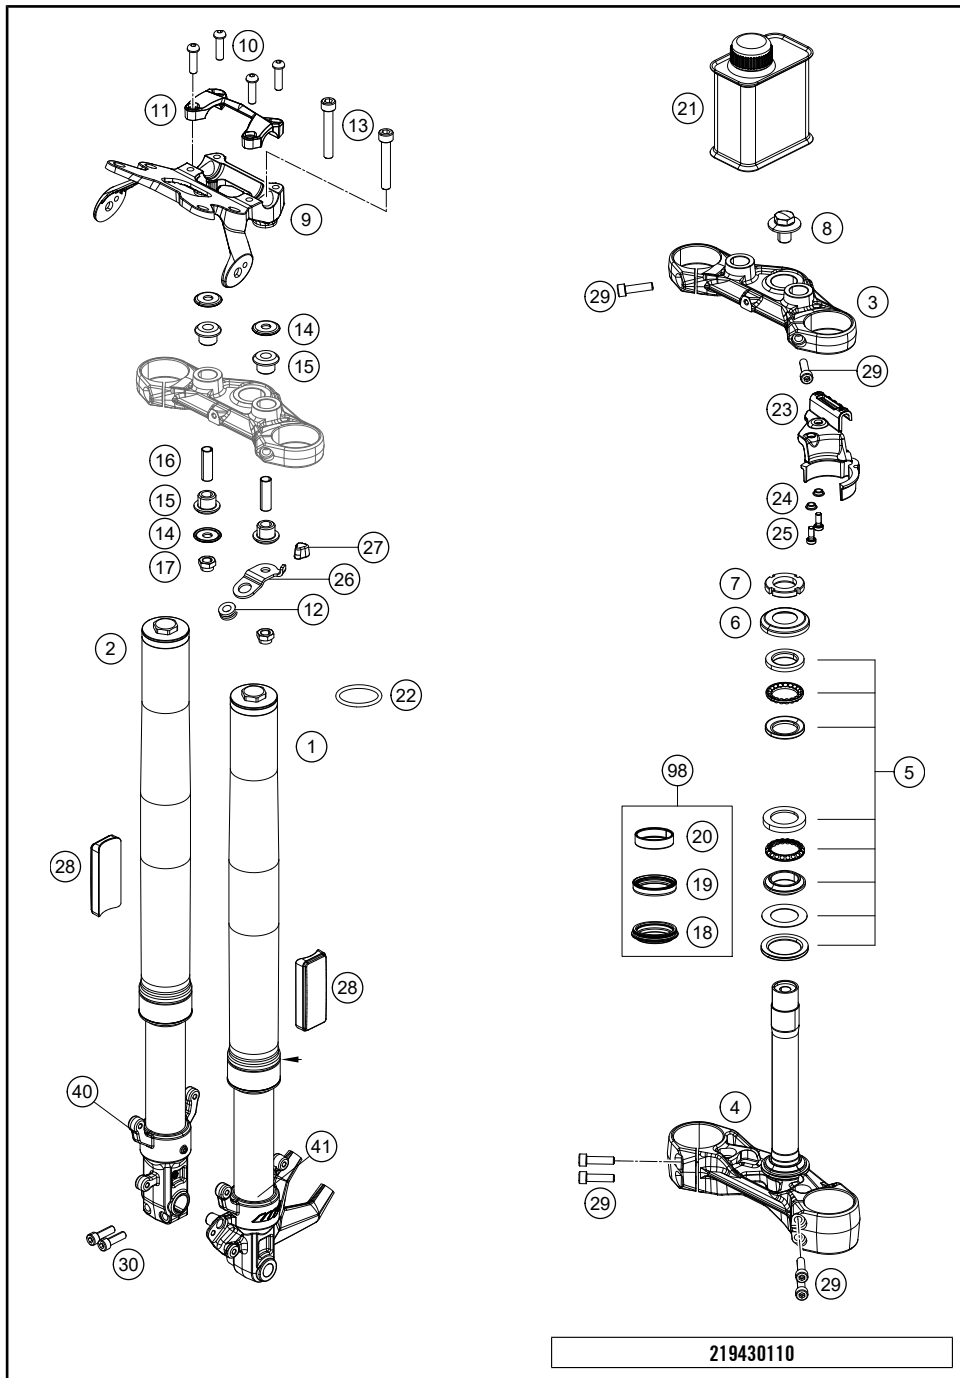

POS	PARTNUMBER	PARTNAME	PIECE
1	94301001000	Fork leg left	1
2	94301002000	Fork leg right	1
3	93001034033	Upper triple clamp GDC	1
4	93001032133	assembly lower triple clamp GDC	1
5	90101080044	STEERING HEAD BEARING-KIT	1
6	90101086000	protection cap	1
7	90101036000	adjusting ring steering head	1
8	90501044000	steering head screw	1
9	93014064000	Holder handsbar CUM TFT speedo	1
10	J912080293	Bolt socket-M8X1.25XI 29Xblack	4
11	93001038000	Handlebar clamp	1
12	93032060030	Sleeve clutch cable guide	1
13	93001044000	hexagon socket screw M10X1.25X72 8.8	2
14	90101042000	WASHER 10,5X32X2	4
15	90101040000	RUBBER BUSHING	4
16	93001041000	Spacer tube 10.2X12X42	2
17	J982101253	SELF L. NUT M10X1,25 H11 WS17	1
18	43570624	Dirt scarper SKF 43mm black	2
19	43570623	Shaft seal SKF 43x52,9x11,4 black	2
20	43570618	Guide bushing 42x44x20	2
21	48601166S1	Fork Fluid Viscosity 4.0 5L	1
22	40140024	O-ring 43x2 NBR70 siliconized yellow	2
23	93013055000	Hose clamp	1
24	90113055010	sleeve for hose clamp	2
25	J021060156	AH SCREW M6X15 10.9	2
26	93032059000	Bracket clutch cable guide	1
27	93032060020	RUBBER CLUTCH CABLE GUIDE	1
28	90212582001	side reflector, front	2
29	90501045000	AH SCREW M8X1.25X30	8
30	90501045000	AH SCREW M8X1.25X30	2
40	93001007033	assembly fork pipe rh.	1
41	93001006033	assembly fork pipe lh.	1
98	90101000010	REP. KIT FORK KPL.	1

* NEW PART X ON DEMAND

POS	PARTNUMBER	PARTNAME	PIECE
1	93002001000	Handlebar	1
2	93702010033	THROTTLE GRIP	1
3	90802039000	HAND GRIP L/S	1
4	95802010044	Throttle, cmpl.	1
5	93011070000	Light switch	1
6	93012041000	Mirror right	1
7	93012040000	Mirror left	1
9	90802090000	CLUTCH CABLE	1
10	93802016000	BOOT CLUTCH LEVER	1
14	90232014002	Screw pan cross M3x0.5	2
15	95802031000	Clutch assembly	1
16	90111149000	Clutch switch	1
17	93502031100	Clutch lever	1
18	90202004001	HANDLEBAR WEIGHT	2
19	J912060553	Hexagon screw M6X55	2