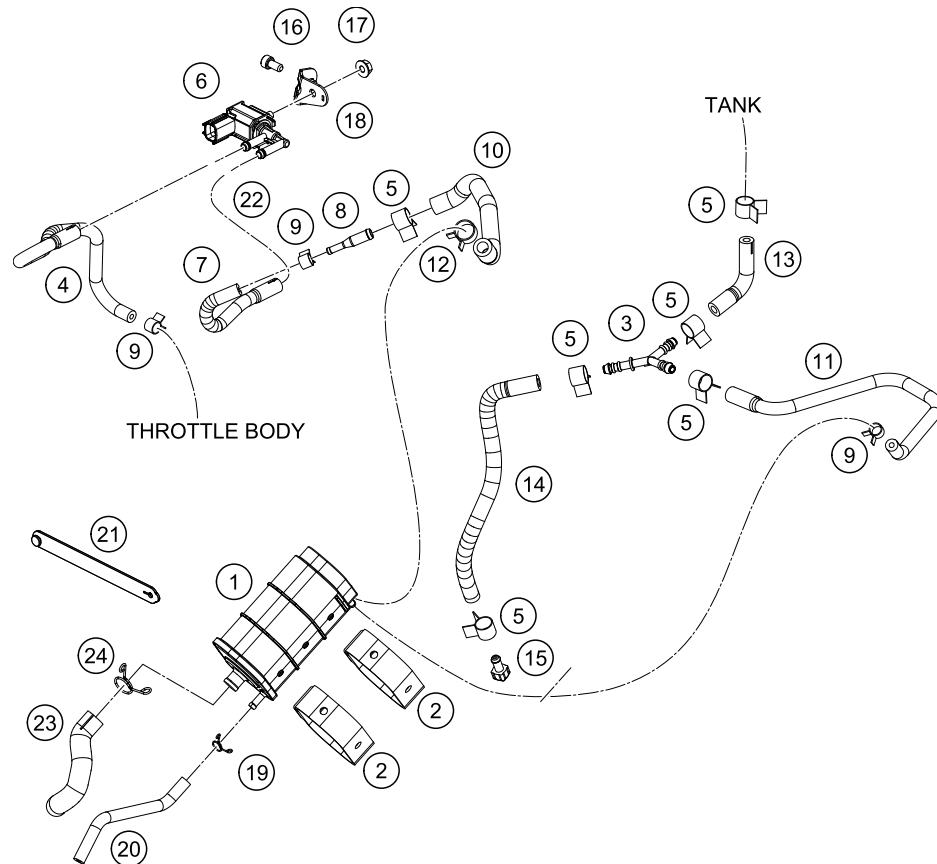

POS	PARTNUMBER	PARTNAME	PIECE
1	93015001000	Activated carbon filter	1
2	93015003000	Rubber band	2
3	90507015000	CONNECTOR Y SHAPE	1
4	J600000428500	Fuel hose	1
5	90607017003	SPRING BAND CLAMP D13	6
6	90607830000	Valve purge	1
7	J600000412000	Hose Y-PV	1
8	90207016004	CONNECTOR TUBE EVAP	1
9	90607017002	CLAMP D9	3
10	J600000813700	Hose ACF-Y	1
11	93015017000	Y connection	1
12	90607017001	SPRING BAND CLAMP 15X10	1
13	93015026000	Pre-formed hose	1
14	90515023000	TUBE CONNECTOR TO PLUG	1
15	90515011000	PLUG FUEL DRAIN	1
16	J912060123	hexagon socket screw M6X12	1
17	J926060006	nut hex flanged	1
18	94115032050	BRACKET VALVE PURGE	1
19	90107013008	CLAMP	1
20	93015029000	Hose active carbon filter	1
21	J330000514900	Cable ties	2
22	J310000801300	Hose clamp 12.5 x 8 SW	2
23	93015029050	Hose active carbon filter	1
24	90507017000	HOSE CLAMP	1

219401510

56430

* NEW PART

X ON DEMAND