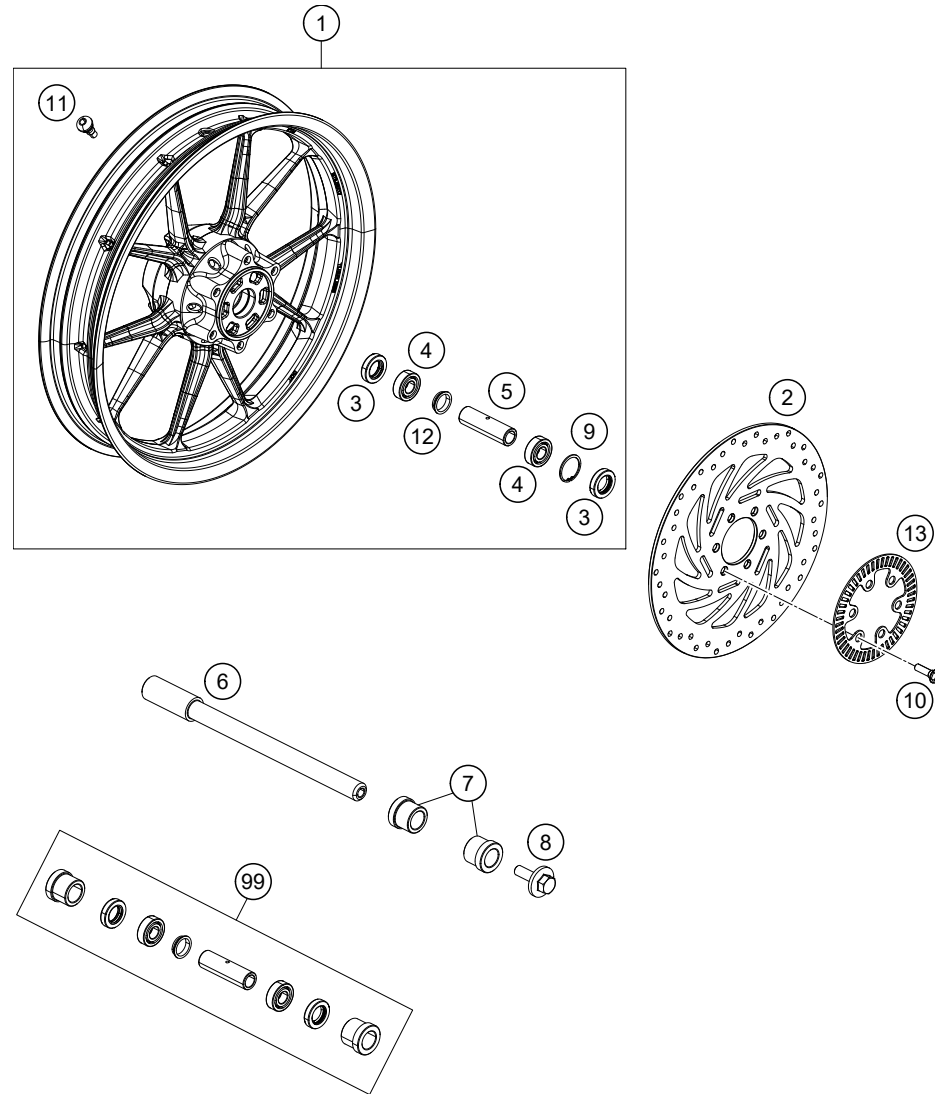

219330830

56282

* NEW PART

X ON DEMAND

FRONT WHEEL

390 DUKE, silver 2022 EU 2022

POS	PARTNUMBER	PARTNAME	PIECE
1	93009001044EB	Front wheel cpl. orange	1
2	93309060000	Brake disc front 320MM	1
3	J760223508	SHAFT SEAL RING 22X35X8	2
4	J625062023	BALL BEARING 6202	2
5	90109011000	Spacer front wheel	1
6	93009081000	Front axle	1
7	90209083000	BEARING BUSHING	2
8	90109082000	flanged bolt M8	1
9	J472035150	Circlip 35X1,5	1
10	90110062000	SPECIAL SCREW M8X25 SELF LOCK.	6
11	90109076000	VALVE CPL.	1
12	90109011001	Fixation bearing spacer tube	1
13	93042020000	SENSORRING ABS	1
99	90109015100	FRONT WHEEL REP. KIT	1

179010910

18468

* NEW PART

X ON DEMAND

REAR WHEEL

390 DUKE, silver 2022 EU 2022

POS	PARTNUMBER	PARTNAME	PIECE
1	93010001044EB	Rear wheel cpl. orange	1
3	90210086000	wheel spindle nut, rear	1
4	90610087000	washer 15.2x30x2	2
5	90110084000	chain tension adjuster, right	1
6	90110013000	SPACER BUSHING REAR WHEEL R/S	1
7	90110060000	rear brake disk D=230mm	1
8	90110062000	SPECIAL SCREW M8X25 SELF LOCK.	6
10	J760264208	SHAFT SEAL RING 26X42X8	2
11	J625063021	Grooved ball bearing 6302	1
12	90110011000	BEARING SPACER TUBE REAR	1
13	J625062023	BALL BEARING 6202	1
14	90109076000	VALVE CPL.	1
15	90610054000	SPACER BUSHING KRT INSIDE	1
16	90210059100	rear wheel dampening rubber	6
17	90210050000	SPROCKET SUPPORT	1
18	90810052000	SPECIAL SCREW M8X48	6
19	95810051045	Rear sprocket 45T	1
20	J625062050	BALL BEARING 6205	1
21	J760295207	SHAFT SEAL RING 29X52X7	1
22	J472042170	CIRCLIP	1
23	90510052000	FLANGED NUT M8X1,25	6
24	90210085000	Axle rear KT03	1
25	90109011001	Fixation bearing spacer tube	1
26	76910065118	chain DID 118 roll	1
27	90142021001	SCREW FOR ABS	3
28	90142021000	SENSOR DISC REAR	1
29	90110053000	SPACER CHAIN WHEEL SUPPORT	1
30	76910066000	Rivet link chain DID 520 VP2-T	x
98	00050002114	Drivetrain kit 15Z/45Z	1
99	90110015100	REAR WHEEL REP. KIT 390 DUKE	1