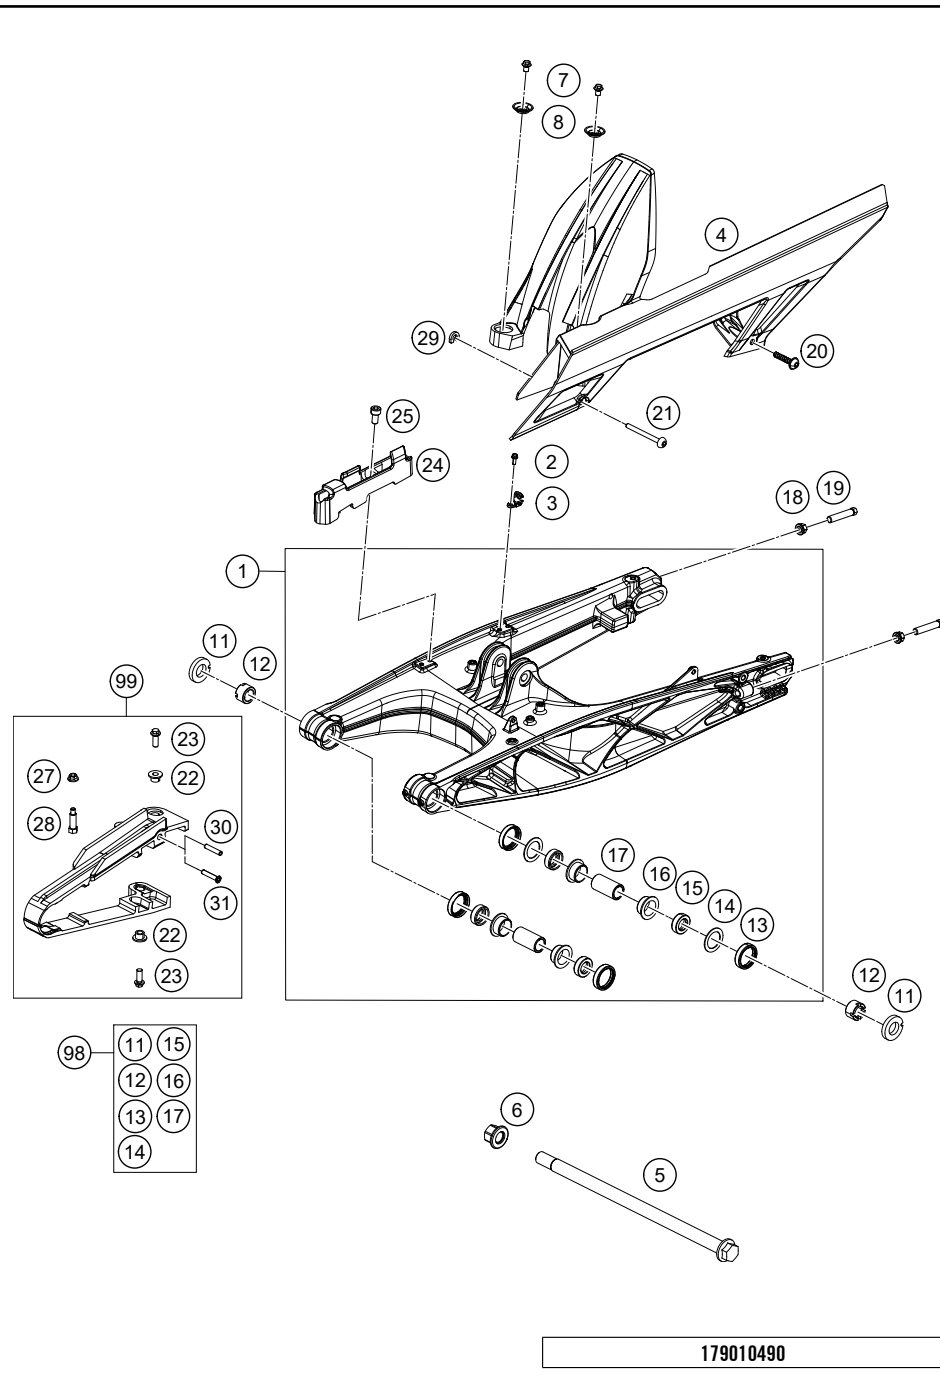

POS	PARTNUMBER	PARTNAME	PIECE
1	28104030044BA	Swing Arm Sub Assy Duke 390 MY20	1
2	J011050133	HH COLLAR SCREW M5X13 SW8	1
3	90113047000	brake hose guide	1
4	93004060100	Chain cover	1
5	90104037000	Shaft swing arm L=299mm	1
6	90104038000	FLANGED NUT M14X1.5	1
7	J025060081	Hex collar screw M6X8	2
8	93004051000	Supporting shell	2
11	93004042000	Special wahser	2
12	90104046000	swingarm adjusting ring	2
13	90104034001	OIL SEAL RING 25X32X7	4
14	90104036000	Thrust washer 22.2x31.7x1	2
15	90104034000	cup for radial shaft seal	4
16	90104031000	Igus plain bearing	4
17	90104032000	sleeve bushing 15.1x20x38	2
18	90104010002	flanged hex nut M10x1.25 WS13	2
19	90104040000	BOLT HEX M10X1.25X50 WS10	2
20	93004064000	Plastic screw 6x30	1
21	93004065000	hexagon socket screw M5X0.8X55	1
22	90604062000	chain slider bushing	2
23	J025060169	HH COLLAR SCREW M6X16 SW8	2
24	93013047000	Support	1
25	J912050102	bolt soket-m5x0.8x10xcl10.9xbl	1
27	90204060001	HH COLLAR NUT	1
28	90104040100	screw M5x0.8x30	1
29	90504067000	WASHER CHAIN SLIDING GUARD	1
30	90104070020	SLEEVE CHAIN GUARD	1
31	90904070020	SLEEVE CHAIN GUARD	1
98	90104230010	SWINGARM REP. KIT 11-17	x
99	90104066210	CHAIN GUARD KIT 250/390	x

179010490

53972

* NEW PART

X ON DEMAND