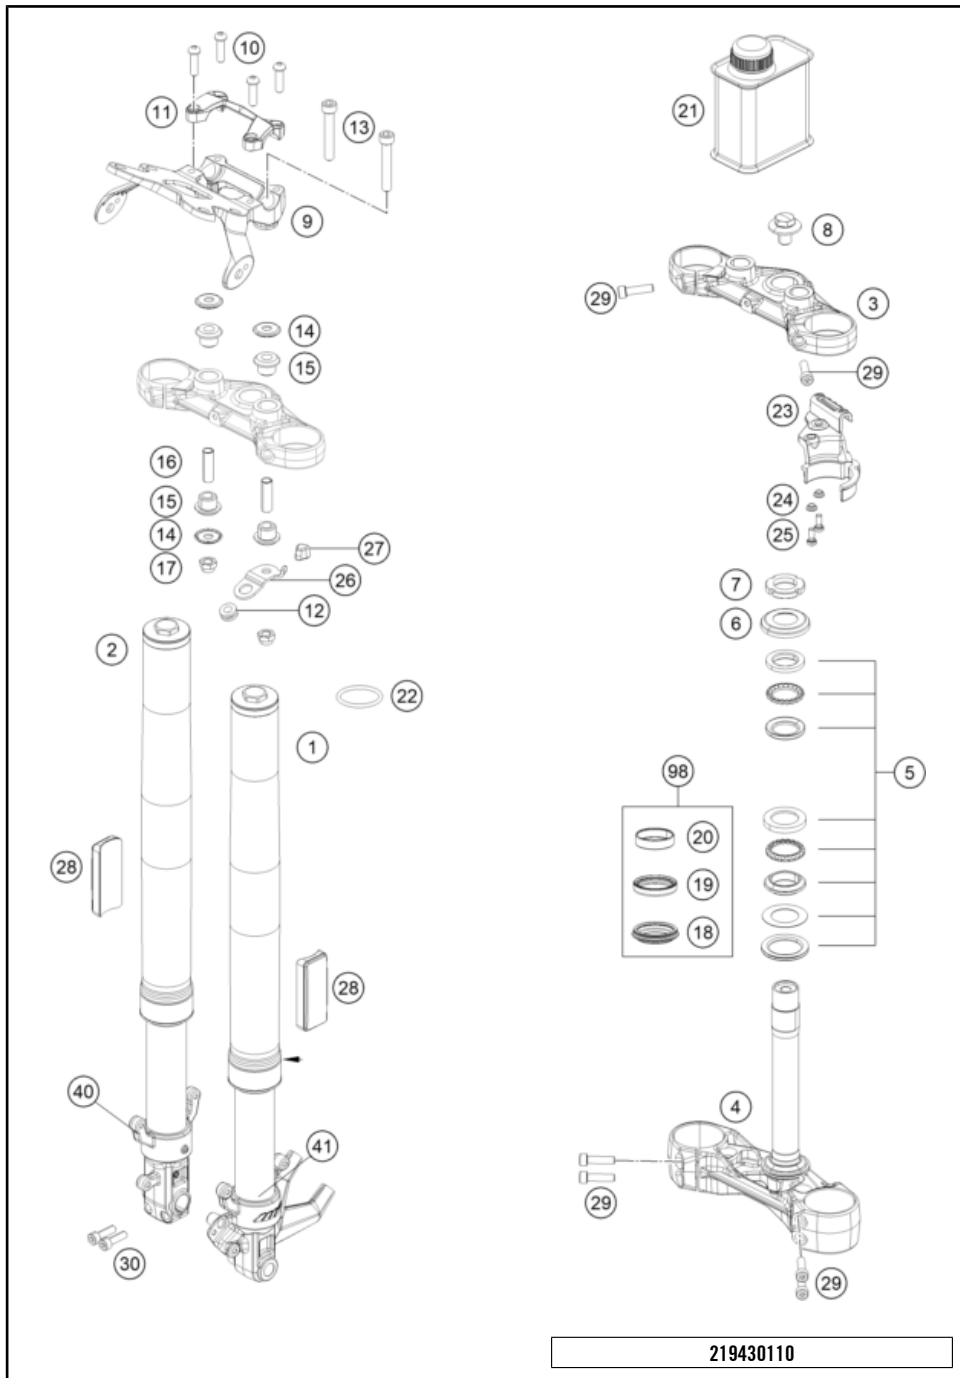

219430110

POS	PARTNUMBER	PIECE
1	94301001000	Fork leg left 1
2	94301002000	Fork leg right 1
3	94301034032	Triple clamp top 1
4	93001032133	assembly lower triple clamp GDC 1
5	90101080044	STEERING HEAD BEARING-KIT 1
6	90101086000	protection cap 1
7	90101036000	adjusting ring steering head 1
8	90501044000	steering head screw 1
9	93014064000	Holder handsbar CUM TFT speedo 1
10	J912080293	Bolt socket-M8X1.25XI 29Xblack 4
11	93001038000	Handlebar clamp 1
12	93032060030	Sleeve clutch cable guide 1
13	93001044000	hexagon socket screw M10X1.25X72 8.8 2
14	90101042000	WASHER 10,5X32X2 4
15	90101040000	RUBBER BUSHING 4
16	93001041000	Spacer tube 10.2X12X42 2
17	J982101253	SELF L. NUT M10X1,25 H11 WS17 1
18	43570624	Dirt scarper SKF 43mm black 2
19	43570623	Shaft seal SKF 43x52,9x11,4 black 2
20	43570618	Guide bushing 42x44x20 2
21	48601166S1	Fork Fluid Viscosity 4.0 5L 1
22	40140024	O-ring 43x2 NBR70 siliconized yellow 2
23	93013055000	Hose clamp 1
24	90113055010	sleeve for hose clamp 2
25	J021060156	AH SCREW M6X15 10.9 2
26	93032059000	Bracket clutch cable guide 1
27	93032060020	RUBBER CLUTCH CABLE GUIDE 1
28	90212582001	side reflector, front 2
29	90501045000	AH SCREW M8X1.25X30 8
30	90501045000	AH SCREW M8X1.25X30 2
40	93001007033	assembly fork pipe rh. 1
41	93001006033	assembly fork pipe lh. 1
98	90101000010	REP. KIT FORK KPL. 1

60335

* NEW PART

X ON DEMAND

POS	PARTNUMBER		PIECE
1	93002001000	Handlebar	1
2	93702010033	THROTTLE GRIP	1
3	90802039000	HAND GRIP L/S	1
4	95802010044	Throttle, compl.	1
5	93011070000	Light switch	1
6	93012041000	Mirror right	1
7	93012040000	Mirror left	1
9	90802090000	CLUTCH CABLE	1
10	93802016000	BOOT CLUTCH LEVER	1
14	90232014002	Screw pan cross M3x0.5	2
15	95802031000	Clutch assembly	1
16	90111149000	Clutch switch	1
17	93502031100	Clutch lever	1
18	90202004001	HANDLEBAR WEIGHT	2
19	J912060553	Hexagon screw M6X55	2