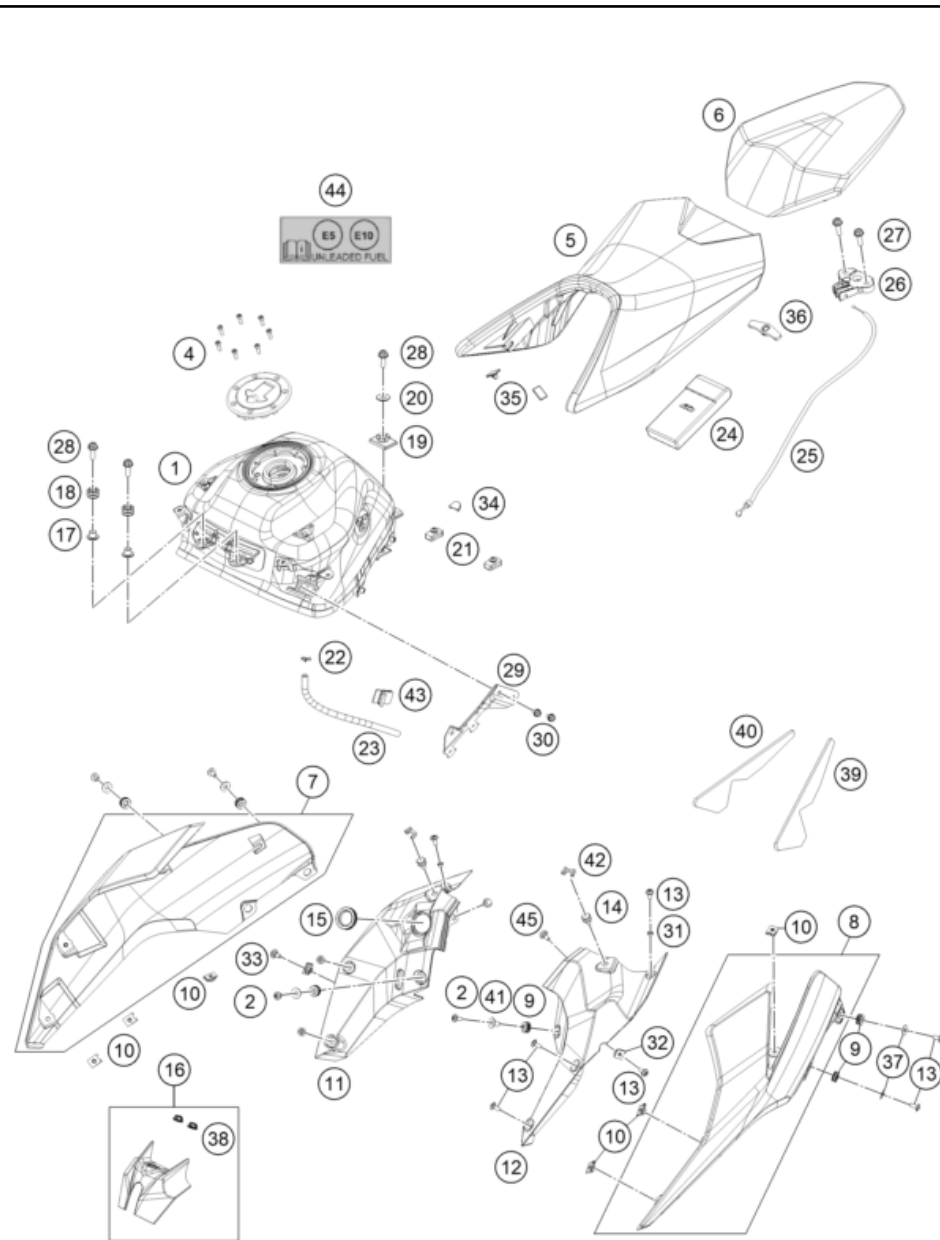

POS	PARTNUMBER		PIECE
39	93007025020	Tape cover LH	1
40	93007025010	Tape cover RH	1
41	93014051000	Sleeve-illumination bkt	2
42	93008065000	Rubber grommet tank spoiler	2
43	90107029000	BRACKET DRAIN TUBE CPL.	1
44	21007098000	Sticker fuel labelling	1
45	93008020060	Screw M6X1X9	2

229430710

62280

* NEW PART

X ON DEMAND