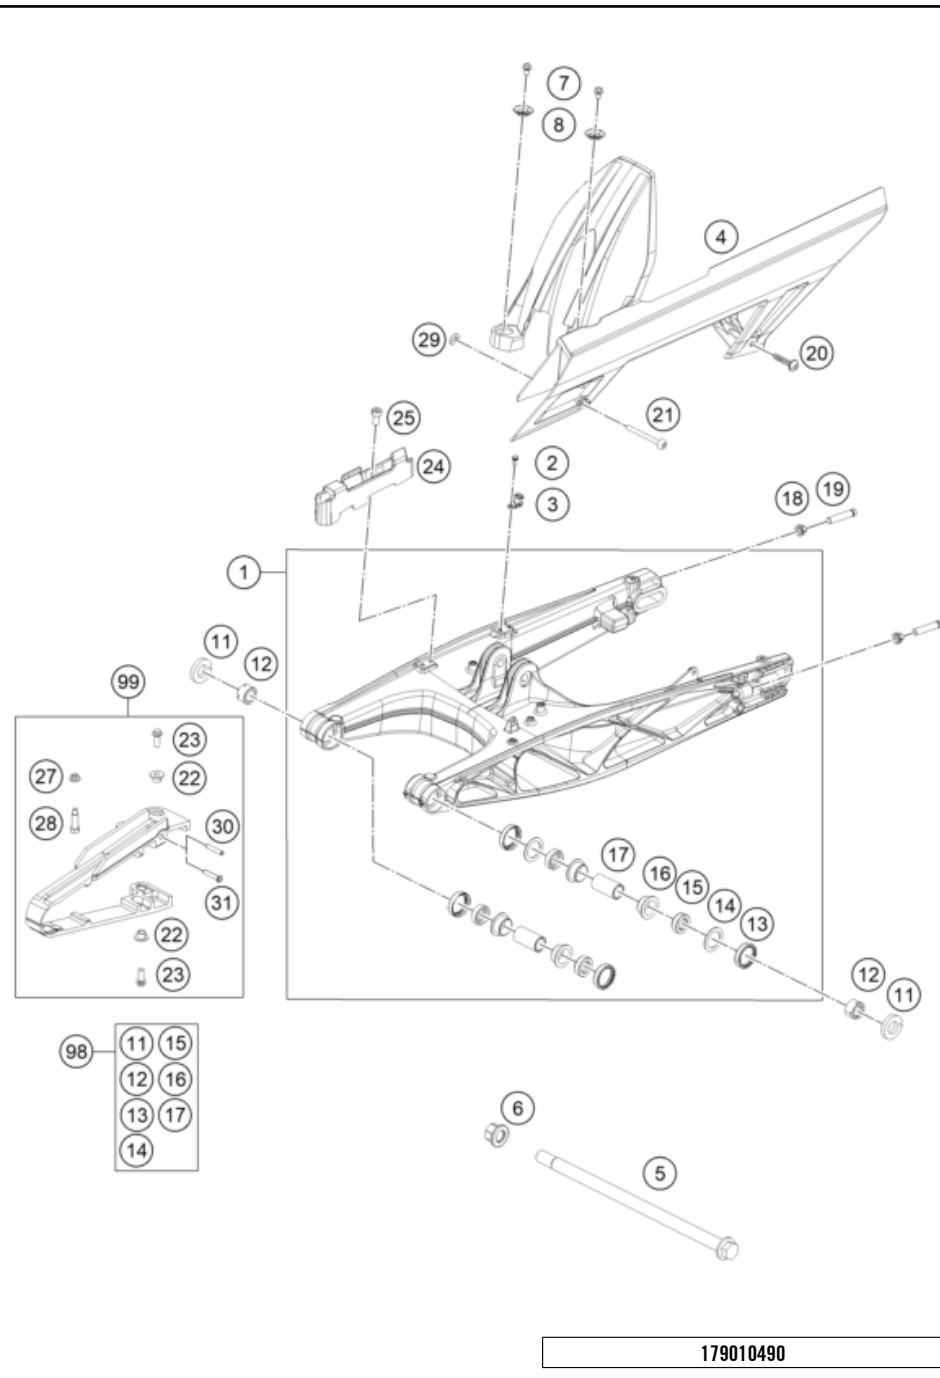

POS	PARTNUMBER		PIECE
1	28104030044BA	Swing Arm Sub Assy Duke 390 MY20	1
2	J011050133	HH COLLAR SCREW M5X13 SW8	1
3	90113047000	brake hose guide	1
4	93004060100	Chain cover	1
5	90104037000	Shaft swing arm L=299mm	1
6	90104038000	FLANGED NUT M14X1.5	1
7	J025060081	Hex collar screw M6X8	2
8	93004051000	Supporting shell	2
11	93004042000	Special wahser	2
12	90104046000	swingarm adjusting ring	2
13	90104034001	OIL SEAL RING 25X32X7	4
14	90104036000	Thrust washer 22.2x31.7x1	2
15	90104034000	cup for radial shaft seal	4
16	90104031000	lgus plain bearing	4
17	90104032000	sleeve bushing 15.1x20x38	2
18	90104010002	flanged hex nut M10x1.25 WS13	2
19	90104040000	BOLT HEX M10X1.25X50 WS10	2
20	93004064000	Plastic screw 6x30	1
21	93004065000	hexagon socket screw M5X0.8X55	1
22	90604062000	chain slider bushing	2
23	J025060169	HH COLLAR SCREW M6X16 SW8	2
24	93013047000	Support	1
25	J912050102	bolt soket-m5x0.8x10xcl10.9xbl	1
27	90204060001	HH COLLAR NUT	1
28	90104040100	screw M5x0.8x30	1
29	90504067000	WASHER CHAIN SLIDING GUARD	1
30	90104070020	SLEEVE CHAIN GUARD	1
31	90904070020	SLEEVE CHAIN GUARD	1
98	90104230010	SWINGARM REP. KIT 11-17	x
99	90104066210	CHAIN GUARD KIT 250/390	x

179010490

53972

* NEW PART

X ON DEMAND