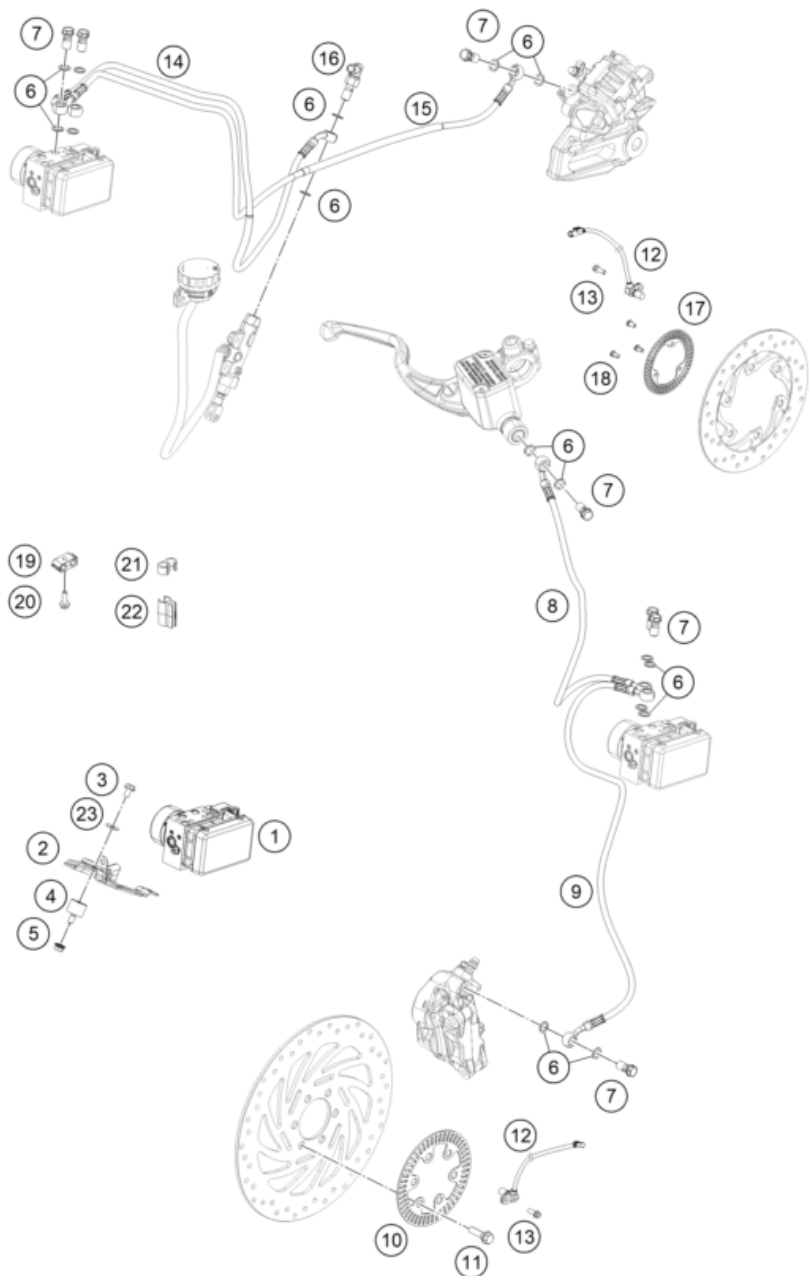

229401430

59479

* NEW PART

X ON DEMAND

POS	PARTNUMBER		PIECE
1	93015001000	Activated carbon filter	1
2	93015003000	Rubber band	2
3	90507015000	CONNECTOR Y SHAPE	1
4	J600000428500	Fuel hose	1
5	90607017003	SPRING BAND CLAMP D13	6
6	90607830000	Valve purge	1
7	J600000412000	Hose Y-PV	1
8	90207016004	CONNECTOR TUBE EVAP	1
9	90607017002	CLAMP D9	3
10	J600000813700	Hose ACF-Y	1
11	93015017000	Y connection	1
12	90607017001	SPRING BAND CLAMP 15X10	1
13	93015026000	Pre-formed hose	1
14	90515023000	TUBE CONNECTOR TO PLUG	1
15	90515011000	PLUG FUEL DRAIN	1
16	J912060123	hexagon socket screw M6X12	1
17	J926060006	nut hex flanged	1
18	94115032050	BRACKET VALVE PURGE	1
19	90107013008	CLAMP	1
20	93015029000	Hose active carbon filter	1
21	J330000514900	Cable ties	2
22	J310000801300	Hose clamp 12.5 x 8 SW	2
23	93015029050	Hose active carbon filter	1
24	90507017000	HOSE CLAMP	1

219401510

56430

* NEW PART

X ON DEMAND

POS	PARTNUMBER		PIECE
1	94342031044	Unit ABS WET	1
2	93041030020	Retaining bracket	1
3	J026060083	HH COLLAR SCREW M6X8 SW10	3
4	90135001001	silentbloc M6	3
5	J926060000	FLANGED NUT M6 WS10 SELF LOCK.	3
6	90113026000	COPPER GASKET	16
7	90113013000	BANJO SCREW	7
8	93013035000	Brake hose	1
9	93013036000	Brake hose	1
10	93042020000	SENSORRING ABS	1
11	90110062000	SPECIAL SCREW M8X25 SELF LOCK.	6
12	90142125000	ABS SENSOR	2
13	J028060166	BOLT M6X16	2
14	93013037000	Brake hose	1
15	93013038000	Brake hose	1
16	90111051000	brake light switch, rear	1
17	90142021000	SENSOR DISC REAR	1
18	90142021001	SCREW FOR ABS	3
19	93813024000	brake hose clamp	3
20	J025060209	HH COLLAR SCREW M6X20	1
21	93813035000	CLAMP SENSOR CABLE	4
22	93813147000	CLAMP FOR BRAKE HOSE	2
23	J125060003	PLAIN WASHER 6,5X13X1	3