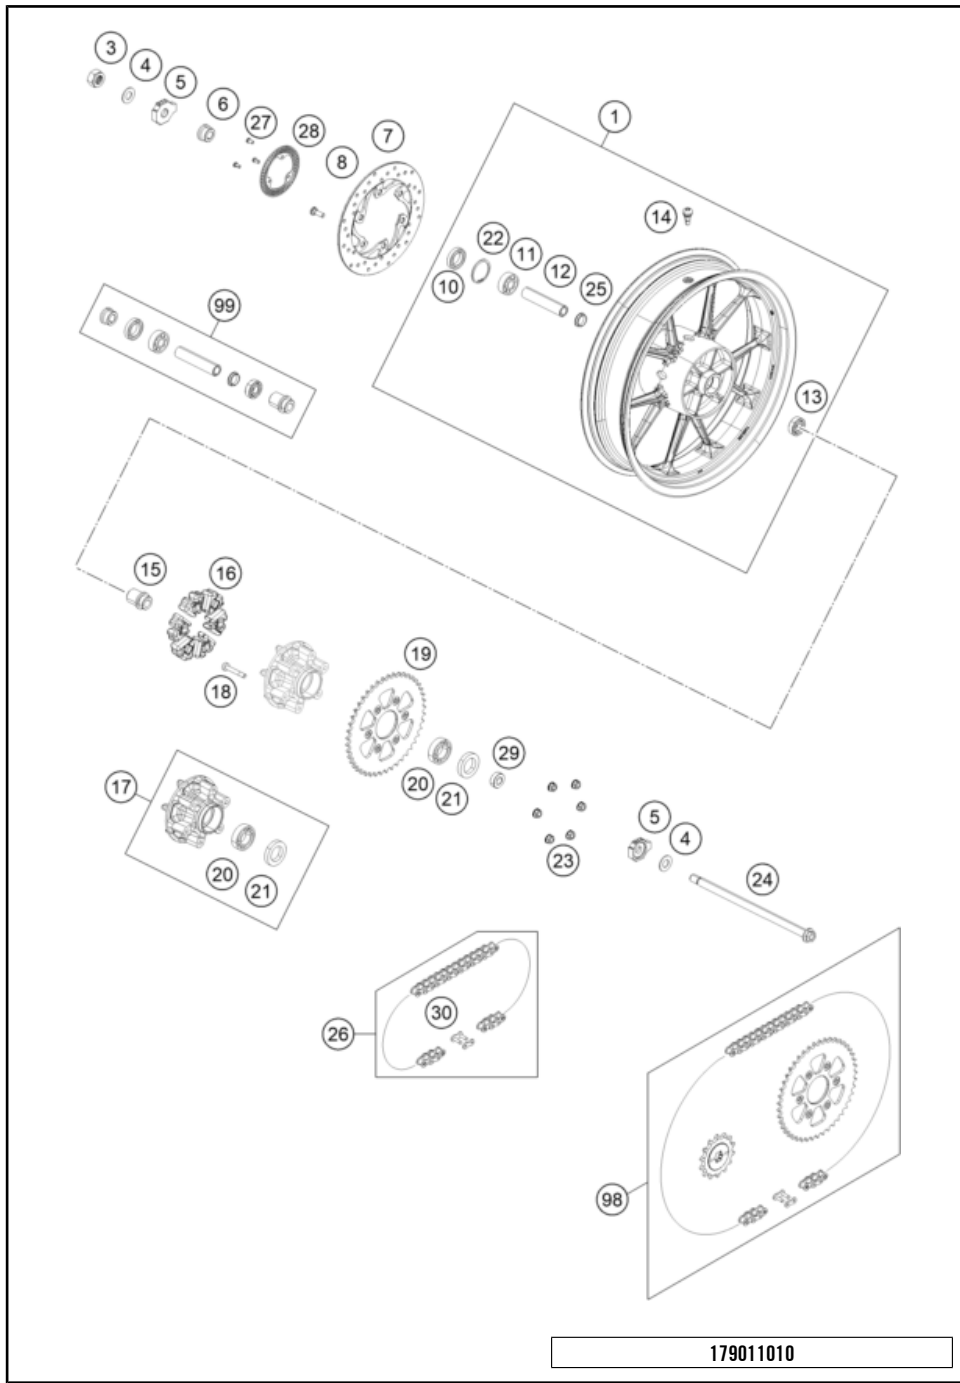

229430910

63688

* NEW PART

X ON DEMAND

REAR WHEEL

390 DUKE, grey EU 2023

POS	PARTNUMBER		PIECE
1	9301000104430	Rear wheel cpl. black	1
3	90210086000	wheel spindle nut, rear	1
4	90610087000	washer 15.2x30x2	2
5	90110084000	chain tension adjuster, right	1
6	90110013000	SPACER BUSHING REAR WHEEL R/S	1
7	90110060000	rear brake disk D=230mm	1
8	90110062000	SPECIAL SCREW M8X25 SELF LOCK.	6
10	J760264208	SHAFT SEAL RING 26X42X8	2
11	J625063021	Grooved ball bearing 6302	1
12	90110011000	BEARING SPACER TUBE REAR	1
13	J625062023	BALL BEARING 6202	1
14	90109076000	VALVE CPL.	1
15	90610054000	SPACER BUSHING KRT INSIDE	1
16	90210059100	rear wheel dampening rubber	6
17	90210050000	SPROCKET SUPPORT	1
18	90810052000	SPECIAL SCREW M8X48	6
19	95810051045	Rear sprocket 45T	1
20	J625062050	BALL BEARING 6205	1
21	J760295207	SHAFT SEAL RING 29X52X7	1
22	J472042170	CIRCLIP	1
23	90510052000	FLANGED NUT M8X1,25	6
24	90210085000	Axle rear KT03	1
25	90109011001	Fixation bearing spacer tube	1
26	76910065118	chain DID 118 roll	1
27	90142021001	SCREW FOR ABS	3
28	90142021000	SENSOR DISC REAR	1
29	90110053000	SPACER CHAIN WHEEL SUPPORT	1
30	76910066000	Rivet link chain DID 520 VP2-T	x
98	00050002114	Drivetrain kit 15Z/45Z	1
99	90110015100	REAR WHEEL REP. KIT 390 DUKE	1