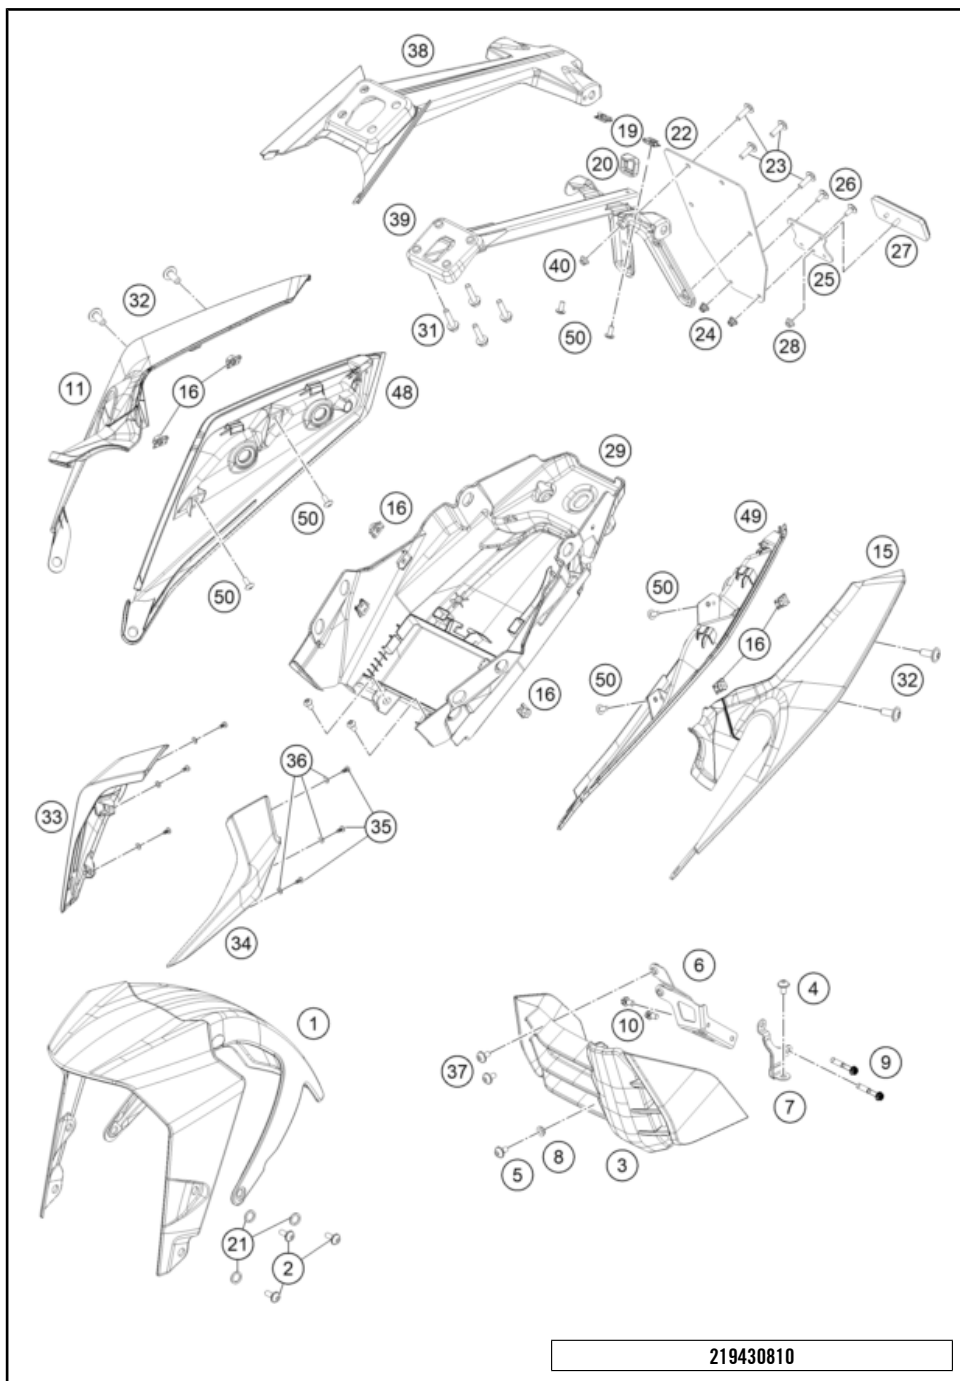

POS	PARTNUMBER		PIECE
1	9300801003330	Front fender cpl. black	1
2	J031050161	Panhead screw with shoulder	6
3	93308020100	Belly Pan	1
4	93008020060	Screw M6X1X9	4
5	J031050106	screw butn hd-m5x0.8x10xprecoat	1
6	94308021020	Front spoiler bracket right	1
7	94308021010	Front spoiler bracket left	1
8	J800000600401	Sleeve 6.2x4x9	1
9	J025060144	Hexagon srew M6X14	4
10	J900000501001	Hexagon collar screw M5x10	2
11	93008039000C1	DUKE 250 SEAT COWL UP RH EBONY BLACK	1
15	93008018010C1	DUKE 250 SEAT COWL UP LH EBONY BLACK	1
16	90108050001	CLIP NUT M5	10
19	93008083010	Clip Nut M5	2
20	93008015010	Protection rubber	1
21	93009059000	Washer nylon	6
22	90808016000	REAR FENDER EXT.	1
23	90508006003	AH SCREW M6X1X20	4
24	90102031010	HEX NUT M5 AF8	2
25	90514044000	REFLECTOR MOUNTING	1
26	J005050123	FLAT HEAD SCREW M5X12 PH	2
27	90514045000	REFLECTOR	1
28	90204060001	HH COLLAR NUT	1
29	93008019000	Tail end lower part	1
31	J025060226	Hex collar screw M6X22	4
32	90508008001	AH SCREW M8X20	4
33	93008002000KC	SIDE MASK RH FR FAIRING DARK GALVAN MATT	1
34	93008001000KC	SIDE MASK RH FR FAIRING DARK GALVAN MATT	1
35	J981030101	Lens head screw M3,5X10	6
36	J125040003	Washer plain small 4.5X8X0.5XBLK	6
37	90508006001	SOCKET HEAD BOLT M6X12	2
38	93008015150	License plate holder support, cover	1
39	93008015300	Licence plate holder support	1
40	90508016001	Nut nyloc flanged M6X1XHT.9.1	2
48	93008019030	SEAT COWL LOWER RH	1
49	93008019020	SEAT COWL LOWER LH	1
50	J031050123	Lens head screw M5X12	4

219430810

63687

* NEW PART

X ON DEMAND