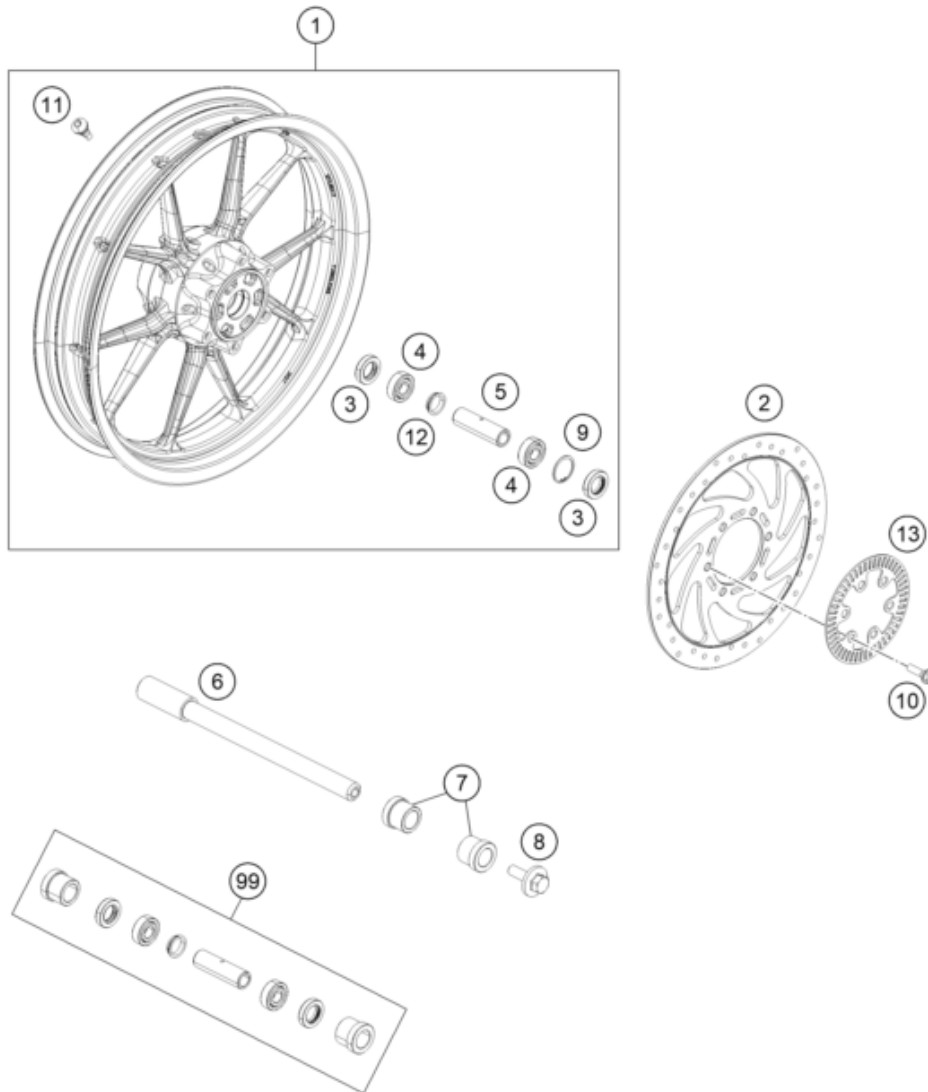

219430810

63687

* NEW PART

X ON DEMAND

POS	PARTNUMBER		PIECE
1	94308099600	KIT STICKER GREY DUKE 390 MY-23	1
3	93001045000	Decal Fork front WP	2

239330830

62281

* NEW PART

X ON DEMAND

POS	PARTNUMBER		PIECE
1	9300900104430	Front wheel cpl. black	1
2	93309160000	disc brake dia 320	1
3	J760223508	SHAFT SEAL RING 22X35X8	2
4	J625062023	BALL BEARING 6202	2
5	90109011000	Spacer front wheel	1
6	93009081000	Front axle	1
7	90209083000	BEARING BUSHING	2
8	90109082000	flanged bolt M8	1
9	J472035150	Circlip 35X1,5	1
10	90110062000	SPECIAL SCREW M8X25 SELF LOCK.	6
11	90109076000	VALVE CPL.	1
12	90109011001	Fixation bearing spacer tube	1
13	93042020000	SENSORRING ABS	1
99	90109015100	FRONT WHEEL REP. KIT	1