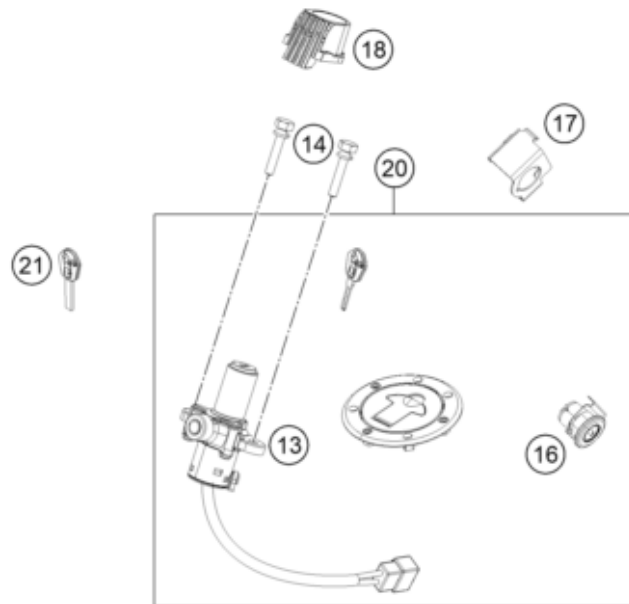

202811390

57969

* NEW PART

X ON DEMAND

POS	PARTNUMBER		PIECE
1	93014040100	lamp tail MY17	1
2	93014040040	Washer	2
3	93014040020	Rubber grommet tail light left	1
4	93014040030	Washer	2
5	93014040010	Rubber bushing	2
6	90114047000	LICENSE PLATE ILLUMINATION	1
7	93014026000	Indicator front rh	1
8	93014025000	Indicator front lh	1
9	J125100003	WASHER PLAIN 10,5	2
10	J06797100183	Toothed washer, M10	2
11	J934100006	Nut hex thin-M10x1.25	2
12	J981420133	SHEET MET.SCR. DIN 7981 4,2X13	2
13	90514036100	FLASHER REAR R/S	1
14	90514035100	FLASHER REAR L/S	1
15	93014013000	Support	1
16	93014015000	Rubber bushing	2
17	93014014000	Rubber bushing	1
18	93008040000	Screw M6X1X13	4
19	94314001044	lamp head	1
20	93014021000	Insert M6 LED HL holder	2
21	93014020000	Holder LED HL adjustment mechanism	2
24	93014019100	Holder headlamp LED	1
25	93014099000	Kit LED lamp Bush	1
27	93008084010	Range change metal nut M6	2
30	J934100001	Hex nut, M10	2
31	93008020060	Screw M6X1X9	1
32	93014049000	Rubber grommet tail light right	1
36	90508006003	AH SCREW M6X1X20	1
37	93014018100	Collar head lamp holder MTG	1
38	93014017000	Rubber bushing	1

219401410

56401

* NEW PART

X ON DEMAND

POS	PARTNUMBER		PIECE
1	94314069002	SPEEDOMETER	1
2	93014064000	Holder handsbar CUM TFT speedo	1
3	93014064100	Back cover TFT holder	1
4	93008020060	Screw M6X1X9	2
5	93014062010	Collar TFT speedo small	4
6	90507040001	RUBBER SLEEVE	4
7	93308015010	Washer, license plate holder support	4
8	J031060183	Roundhead screw M5X18	4
9	93014064200	Bracket TFT Cover black	1
13	93011066044	Ignition lock complete	1
14	93011064100	Special screw for ignition lock	2
16	90107050050	SEAT LOCK	1
17	93007051000	Retaining bracket	1
18	93011066010	Positioning rubber	1
20	94311066044	Lock Set	1
21	90111067100	BLANK KEY 125/200 DUKE	x
21	90111067000	KEY	1