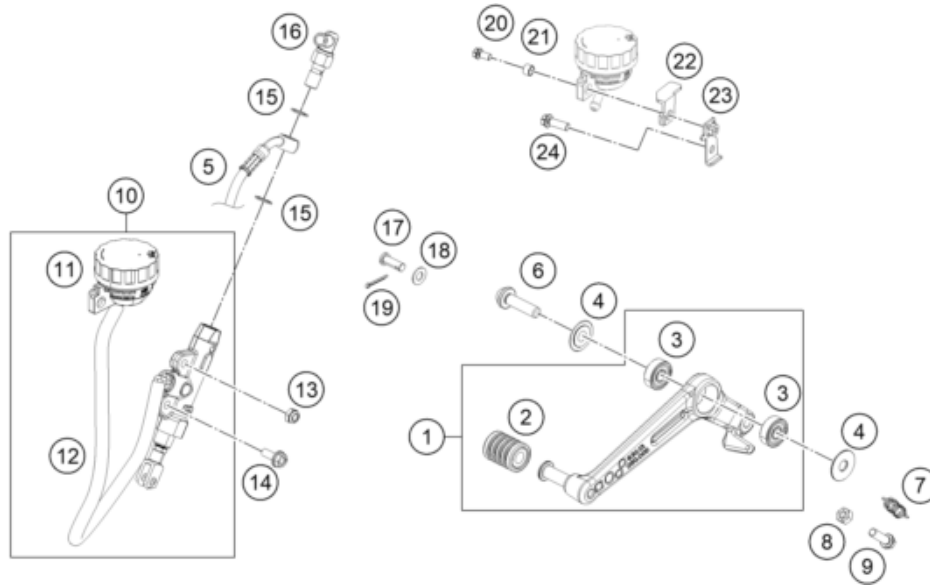

229431111

59478

* NEW PART

X ON DEMAND

POS	PARTNUMBER		PIECE
1	93313001033	Master cylinder front_adjustable lever	1
2	93713002033	Brake lever cpl.	1
3	90111050000	brake light switch, front	1
4	90113026000	COPPER GASKET	2
5	90113013000	BANJO SCREW	1
6	93013035000	Brake hose	1
7	90111050050	WIRE BRAKE LIGHT SWITCH FRONT	1

179021310

49400

* NEW PART

X ON DEMAND

POS	PARTNUMBER		PIECE
1	93013050033	Footbrake lever complete	1
2	90134035000	GEAR SHIFT LEVER RUBBER	1
3	J625060800	BALL BEARING 608	2
4	90134031020	thrust washer, gear shift lever	2
5	93013037000	Brake hose	1
6	90134034300	BOLT SHIFT LEVER silver	1
6	90534034300	BOLT SHIFT LEVER black	1
7	90113052000	brake pedal spring	1
8	J934060001	nut hex thick	1
9	J025060203	HH COLLAR SCREW M6X20 SW10	1
10	93013060000	Rear master cylinder	1
11	90113009000	BRAKE FLUID RESERVOIR CPL.	1
12	93313073000	reservoir tube kit	1
13	J926060006	nut hex flanged	1
14	90130059000	HH COLLAR SCREW M6X16	1
15	90113026000	COPPER GASKET	2
16	90111051000	brake light switch, rear	1
17	90113057000	pin for fork end	1
18	90103040001	PLAIN WASHER 6,4X12X1	1
19	J094020153	splint pin 2x15mm	1
20	J025060181	Hex collar screw M6X18	1
21	93035065020	Spacer bushing	1
22	93013068010	Bracket, reservoir	1
23	93013068000	Sheet	1
24	J025050103	HH-COLLAR SCREW M5X10	1

179011330

49399

* NEW PART

X ON DEMAND

POS	PARTNUMBER		PIECE
1	94813015000	CALIPER ASSEMBLY FRONT	1
2	90113021000	BLEEDER SCREW	1
3	90113018000	SPRING CLIP	1
4	90113017000	BOLT F. BRAKE PADS	1
5	90813030000	BRAKE PAD FRONT TT2910HH	1
6	90113026000	COPPER GASKET	2
7	90113121000	BLEEDER SCREW	1
9	J01008060S	HH collar screw M8x1x60	2
10	90613098150	brake caliper spacer sleeve	2