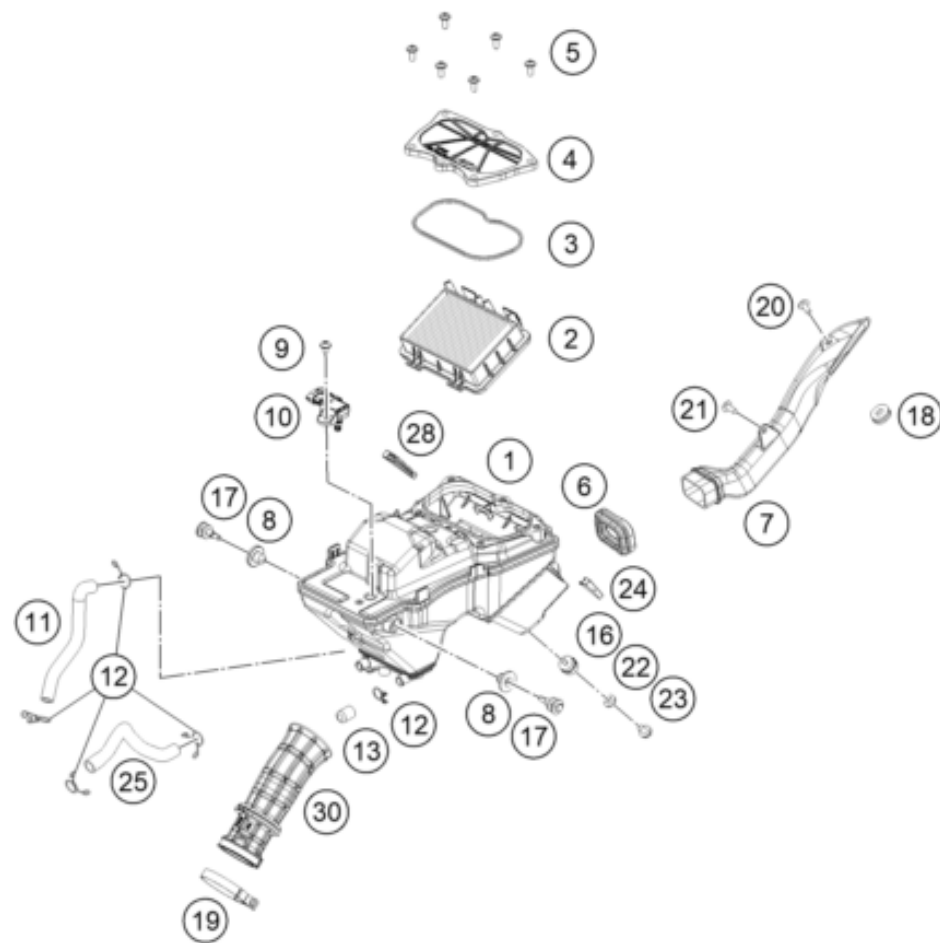

179010490

53972

* NEW PART

X ON DEMAND

POS	PARTNUMBER		PIECE
1	94305083000	MUFFLER ASSEMBLY SECONDARY	1
2	94305007031	PIPE ASSEMBLY A	1
3	93805095000	BUSH MUFFLER	2
4	93805096000	DAMPER MUFFLER	1
5	93805011000	MUFFLER SHIELD	1
6	J031060103	Lens head screw M6X10	1
8	94305050072	Exhaust flange gasket, pre-muffler	1
9	94305051000	Exhaust clamp	1
10	28105050044	ASSEMBLY PREMUFFLER	1
11	90105068100	damper, bottom	2
14	J027081053	HH COLLAR SCREW M8X105 SW12	1
15	94341090000	Oxygen sensor	1
16	90205086001	muffler mounting spacer bushing	4
17	90205068000	damper, bottom	2
18	90105084000	muffler mounting tube	1
20	94305065033	Heat protection compl.	1
21	J028060143	BOLT FLANGED M6X14	6
23	90103097000	clip nut	2
24	J926080003	Hex collar nut M6	3
25	93805011003	GROMMET MUFFLER SHIELD	2
26	J025080353	BOLT FLANGED M8X35	1
27	94305051045	Exhaust clamp	1
28	90105000002	BOLT SILENCER MTG	2
29	94305050071	Exhaust flange gasket, muffler	1

219430510

56443

* NEW PART

X ON DEMAND

POS	PARTNUMBER		PIECE
1	94306001000	Air filter box	1
2	93006015000	FILTER	1
3	93006020050	Seal	1
4	93006002000	Air filter box cover	1
5	93006039000	Flat-head screw M6	4
6	93006001060	Carburetor connection boot	1
7	94306040033	Intake snorkel compl.	1
8	93006001080	Damping rubber	2
9	J031060103	Lens head screw M6X10	1
10	90141071000	TMAP-SENSOR	1
11	93030087050	Engine vent hose	1
12	90130087001	HOSE CLAMP	5
13	93030089000	Plug	1
16	90106001007	SILENT BLOCK AIRFILTER	1
17	93007046050	Screw	2
18	93008019010	Rubber bushing	1
19	90241002010	hose clamp	1
20	J031050126	Screw truss M5X12	1
21	J031050166	Screw truss M5X16	1
22	J125060001	Washer - plain	1
23	J026060083	HH COLLAR SCREW M6X8 SW10	1
24	93006001015	Rubber cowl pad	1
25	93030088050	Engine vent hose	1
28	93006021000	Distance piece air filter box right	1
30	93306026000	CONNECTING TUBE	1