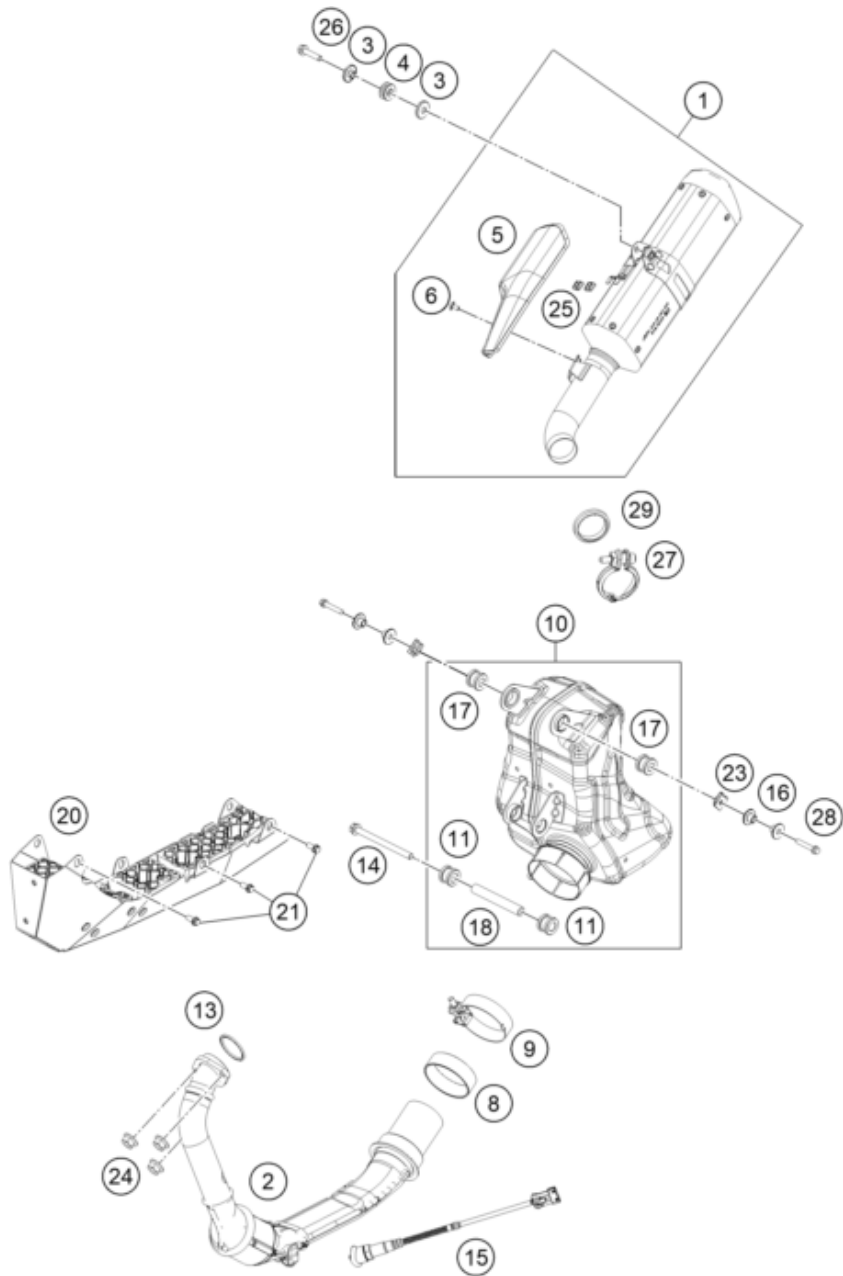

POS	PARTNUMBER		PIECE
1	94305083000	MUFFLER ASSEMBLY SECONDARY	1
2	94305007031	PIPE ASSEMBLY A	1
3	93805095000	BUSH MUFFLER	2
4	93805096000	DAMPER MUFFLER	1
5	93805011000	MUFFLER SHIELD	1
6	J031060103	Lens head screw M6X10	1
8	94305050072	Exhaust flange gasket, pre-muffler	1
9	94305051000	Exhaust clamp	1
10	28105050044	ASSEMBLY PREMUFFLER	1
11	90105068100	damper, bottom	2
14	J027081053	HH COLLAR SCREW M8X105 SW12	1
15	94341090000	Oxygen sensor	1
16	90205086001	muffler mounting spacer bushing	4
17	90205068000	damper, bottom	2
18	90105084000	muffler mounting tube	1
20	94305065033	Heat protection compl.	1
21	J028060143	BOLT FLANGED M6X14	6
23	90103097000	clip nut	2
24	J926080003	Hex collar nut M6	3
25	93805011003	GROMMET MUFFLER SHIELD	2
26	J025080353	BOLT FLANGED M8X35	1
27	94305051045	Exhaust clamp	1
28	90105000002	BOLT SILENCER MTG	2
29	94305050071	Exhaust flange gasket, muffler	1

219430510

56443

* NEW PART

X ON DEMAND