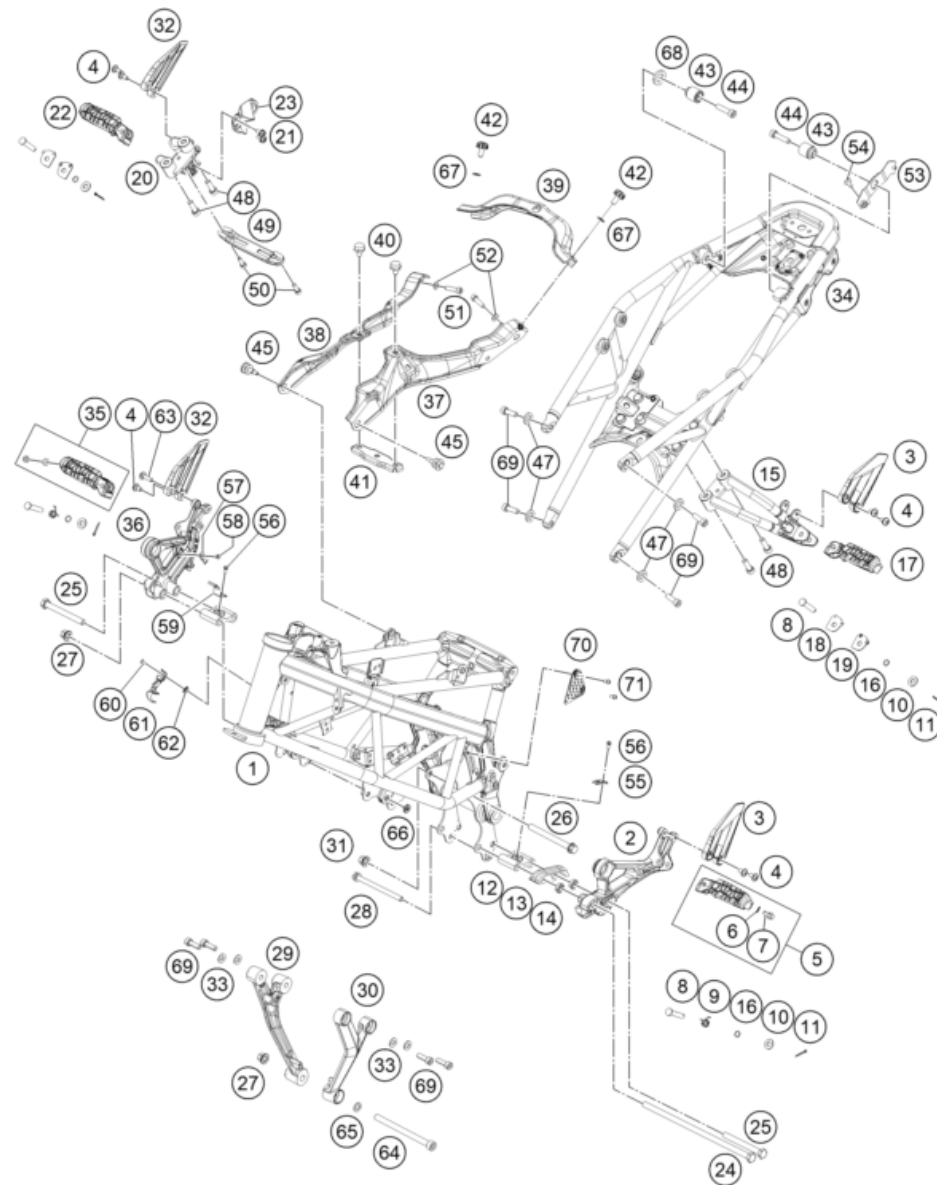

209020311

POS	PARTNUMBER		PIECE
1	93003001100EB	Frame Duke 18 orange	1
2	93003038000	Footrest bracket front left	x
3	93003048050	Heel protector left	2
4	93008020060	Screw M6X1X9	x
5	93003140033	Front footpeg compl. left	1
6	90103040001	PLAIN WASHER 6,4X12X1	2
7	J029060103S	CAP SCREW M6X10 SS	2
8	93003054000	Pin footrest pivot black	4
9	93003042000	Footpeg spring	2
10	J125080004	WASHER M8	4
11	J094018250	PIN 25X1,8MM	4
12	90103038001	footrest support holder, front	2
13	90104070000	chainguide	1
14	90104066010	spacer chainguide	2
15	93003048000	Footrest bracket rear left	1
16	J770009015	O-RING 9X1,5	4
17	93003150033	Rear footpeg compl. left	1
18	93003053000	Plate lock pillion step bottom	2
19	93003052000	Plate lock pillion step top	2
20	93003049000	Footrest bracket rear right	1
21	J025060101	Hexagon screw M6X10	2
22	93003151033	Rear footpeg compl. right	1
23	93005084000	Retaining bracket	1
24	J025102656	HH COLLAR SCREW M10X1,25X265	1
25	J025100926	HH COLLAR SCREW M10X1,25X92	2
26	J025101103	HH COLLAR SCREW M10X110 WS14	1
27	90103038002	FLANGED NUT M10X1.25 WS14	3
28	J027081053	HH COLLAR SCREW M8X105 SW12	1
29	93303006000	Engine brace right	1
30	93303005000	Engine brace left250/390	1
31	93003005100	Nut socket-M10x1.25	1
32	93003049050	Heel protector right	2
33	J125080006	Washer M8	4
34	93003002000C1	Rear frame black	1
35	93003141033	Front footpeg compl. right	1
36	93003039000	Footrest bracket front right	1
37	93003002050	Bracket spider lh	1
38	93003002151	Bracket spider rh	1

56459

* NEW PART

X ON DEMAND