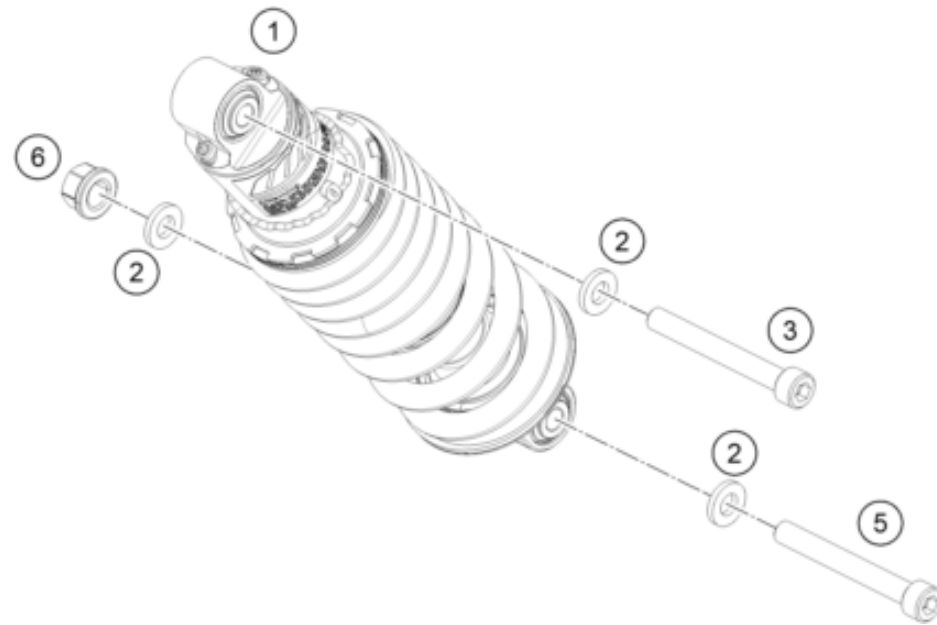

56459

* NEW PART

X ON DEMAND

POS	PARTNUMBER		PIECE
1	28103023000	Side stand	1
2	93003026100	Side stand bracket	1
3	90103027000	SCREW F. SIDE STAND	1
4	93503029000	Magnet bracket	1
5	90603024000	SIDE STAND SPRING	1
6	J900000501200	screw csk cros-m5x0.8x12xbright	2
7	J982101253	SELF L. NUT M10X1,25 H11 WS17	1
8	93003027000	bolt stud-M10X1.25XL20XBRXPRECOAT	2
9	93511045000	SWITCH SIDE STAND	1
10	28111046000	Shield switch stand side	1
11	93003034000	nut U flang-M10X1.25XHT.8.5XBRT	2
12	95803034000	BRACKET HOLDER MAGNET	1
13	90111040100	Bushing	1

209300360

58340

* NEW PART

X ON DEMAND

POS	PARTNUMBER		PIECE
1	94304010000	SHOCKABSORBER REAR	1
2	90104010003	PLAIN WASHER 10,2X20X3MM	3
3	93004016100	hexagon socket screw M10X1.25X62	1
5	J020100806	SHCS M10x1.25x80 - 10.9	1
6	90104010002	flanged hex nut M10x1.25 WS13	1