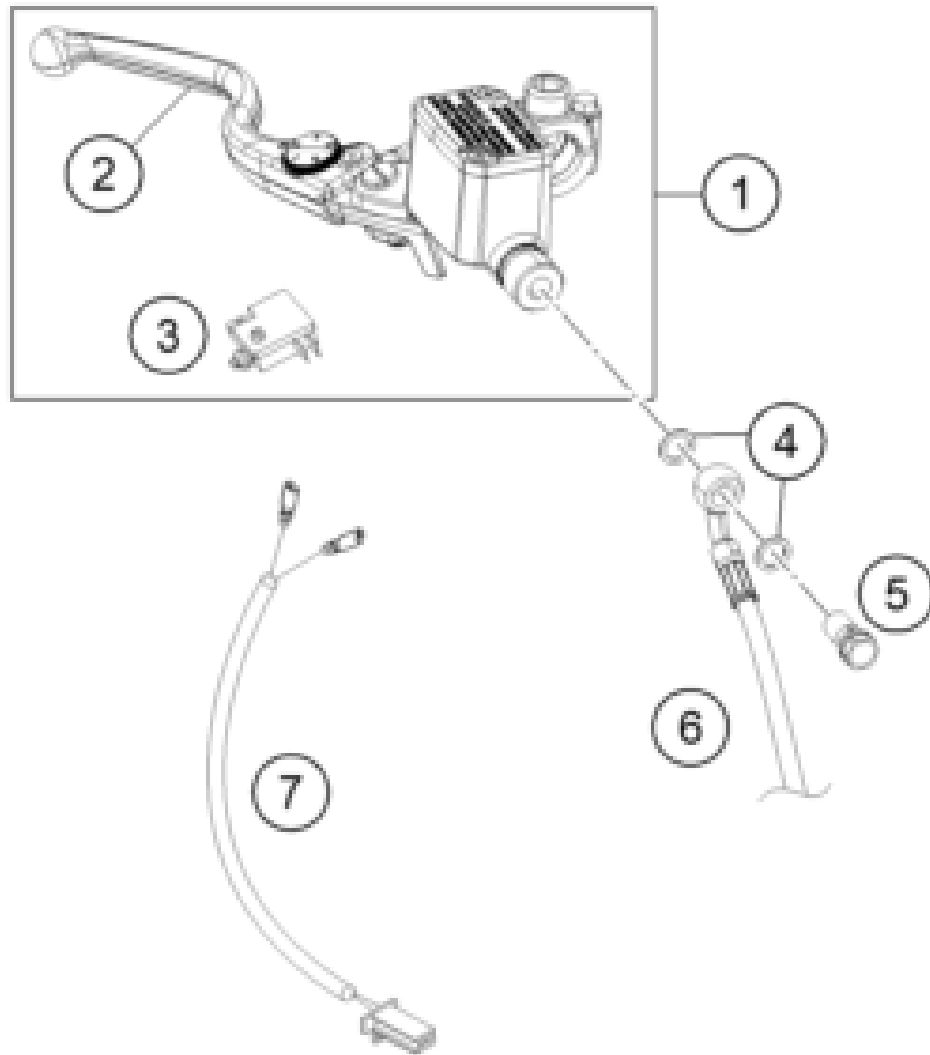

179011010

56289

* NEW PART

X ON DEMAND

POS	PARTNUMBER		PIECE
1	94311075000	Main wiring harness 390 Duke	1
2	93011060100	Horn	1
3	J025080123	HH COLLAR SCREW M8X12 SW12	1
4	93541088000	rollover sensor	1
5	J025060169	HH COLLAR SCREW M6X16 SW8	2
6	93811043000	resistor	1
7	28111096000	Transil unit	1
8	90511030000	indicator relay	1
9	28111034000	Voltage regulator	1
10	J900000602600	BOLT FLANGED-M6X1XL26XCL 10.9XBRT	2
11	93041080050	Cable	1
12	93011059000	Starter cable 6MM	1
13	93011197000	Ground wire	1
14	93011058000	Starter relais	1
15	93011055060	Band batterie	1
16	93011055000	Battery rubber holder	1
17	93011054000	BOX BATTERY	1
18	93008018060	Cross brace cover	1
19	90611053000	BATTERY 12V/8AH	1
20	75011088010	FUSE 10A 07	8
21	75011088015	FUSE 15A 07	3
22	75011088030	FUSE 30A	2
23	J005050123	FLAT HEAD SCREW M5X12 PH	3
24	90108050001	CLIP NUT M5	3
25	93038091000	Pigtail oil pressure switch	1
26	93011056100	Bracket battery band	1
27	90611057000	relay (interlock)	4
28	93011026000	protector	1
29	93511084000	PIGTAIL PH-3 FUEL PUMP	1
30	93008078000	Rubber grommet	2
31	93042033000	Cable earth ABS	1
31	93811099000	wiring harness temperatur sensor	1
32	J025060122	Hex collar screw M6X12	2
33	J125050008	Washer M5	1
34	J912050166	bolt socket-M5X0.8XL16XCL8.8XBRT	1
35	93311058000	Rubber damper starter relay	1

229431111

59478

* NEW PART

X ON DEMAND

POS	PARTNUMBER		PIECE
1	93313001033	Master cylinder front_adjustable lever	1
2	93713002033	Brake lever cpl.	1
3	90111050000	brake light switch, front	1
4	90113026000	COPPER GASKET	2
5	90113013000	BANJO SCREW	1
6	93013035000	Brake hose	1
7	90111050050	WIRE BRAKE LIGHT SWITCH FRONT	1