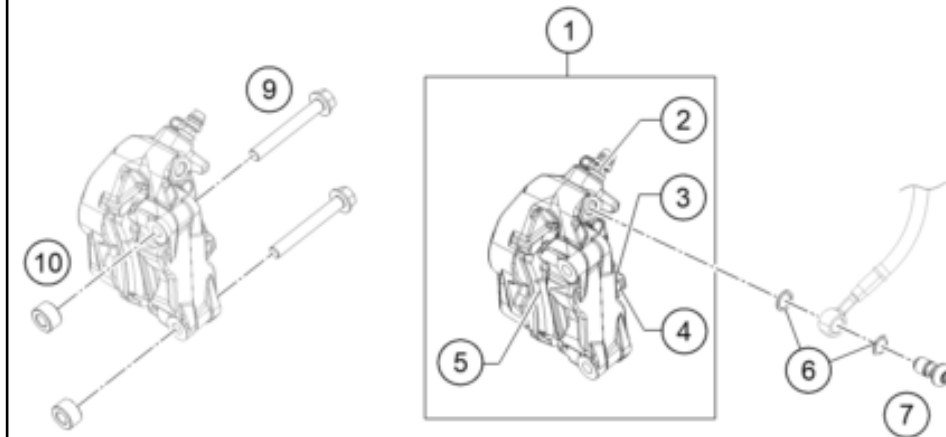

POS	PARTNUMBER		PIECE
1	94813015000	CALIPER ASSEMBLY FRONT	1
2	90113021000	BLEEDER SCREW	1
3	90113018000	SPRING CLIP	1
4	90113017000	BOLT F. BRAKE PADS	1
5	90813030000	BRAKE PAD FRONT TT2910HH	1
6	90113026000	COPPER GASKET	2
7	90113121000	BLEEDER SCREW	1
9	J01008060S	HH collar screw M8x1x60	2
10	90613098150	brake caliper spacer sleeve	2

202811360

57965

* NEW PART

X ON DEMAND