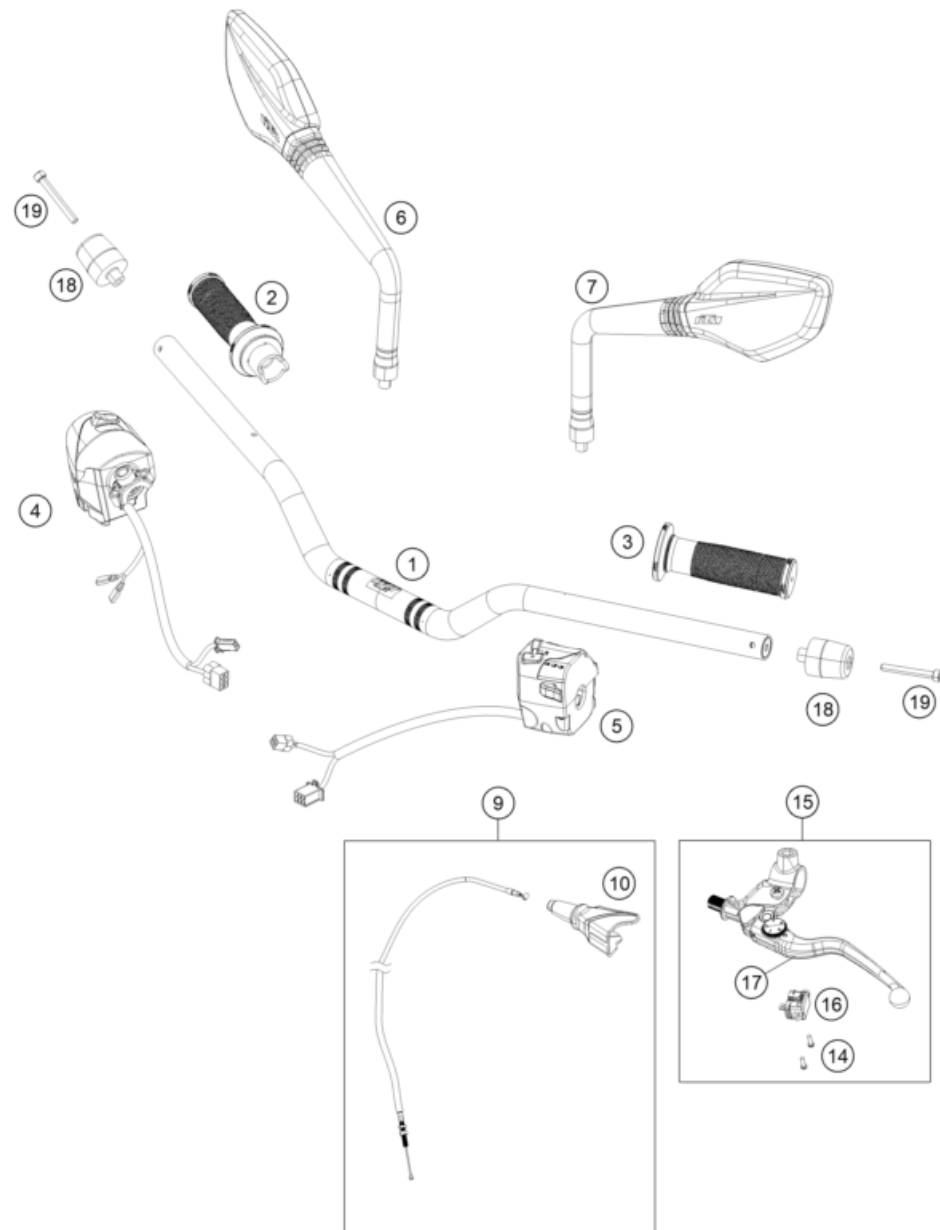

219430110

POS	PARTNUMBER	PIECE
1	94301001000	Fork leg left 1
2	94301002000	Fork leg right 1
3	94301034032	Triple clamp top 1
4	93001032133	assembly lower triple clamp GDC 1
5	90101080044	STEERING HEAD BEARING-KIT 1
6	90101086000	protection cap 1
7	90101036000	adjusting ring steering head 1
8	90501044000	steering head screw 1
9	93014064000	Holder handsbar CUM TFT speedo 1
10	J912080293	Bolt socket-M8X1.25XI 29Xblack 4
11	93001038000	Handlebar clamp 1
12	93032060030	Sleeve clutch cable guide 1
13	93001044000	hexagon socket screw M10X1.25X72 8.8 2
14	90101042000	WASHER 10,5X32X2 4
15	90101040000	RUBBER BUSHING 4
16	93001041000	Spacer tube 10.2X12X42 2
17	J982101253	SELF L. NUT M10X1,25 H11 WS17 1
18	43570624	Dirt scarper SKF 43mm black 2
19	43570623	Shaft seal SKF 43x52,9x11,4 black 2
20	43570618	Guide bushing 42x44x20 2
21	48601166S1	Fork Fluid Viscosity 4.0 5L 1
22	40140024	O-ring 43x2 NBR70 siliconized yellow 2
23	93013055000	Hose clamp 1
24	90113055010	sleeve for hose clamp 2
25	J021060156	AH SCREW M6X15 10.9 2
26	93032059000	Bracket clutch cable guide 1
27	93032060020	RUBBER CLUTCH CABLE GUIDE 1
28	90212582001	side reflector, front 2
29	90501045000	AH SCREW M8X1.25X30 8
30	90501045000	AH SCREW M8X1.25X30 2
40	93001007033	assembly fork pipe rh. 1
41	93001006033	assembly fork pipe lh. 1
98	90101000010	REP. KIT FORK KPL. 1

60335

* NEW PART

X ON DEMAND

POS	PARTNUMBER		PIECE
1	93002001000	Handlebar	1
2	93702010033	THROTTLE GRIP	1
3	90802039000	HAND GRIP L/S	1
4	95802010044	Throttle, compl.	1
5	93011070000	Light switch	1
6	93012041000	Mirror right	1
7	93012040000	Mirror left	1
9	90802090000	CLUTCH CABLE	1
10	93802016000	BOOT CLUTCH LEVER	1
14	90232014002	Screw pan cross M3x0.5	2
15	95802031000	Clutch assembly	1
16	90111149000	Clutch switch	1
17	93502031100	Clutch lever	1
18	90202004001	HANDLEBAR WEIGHT	2
19	J912060553	Hexagon screw M6X55	2