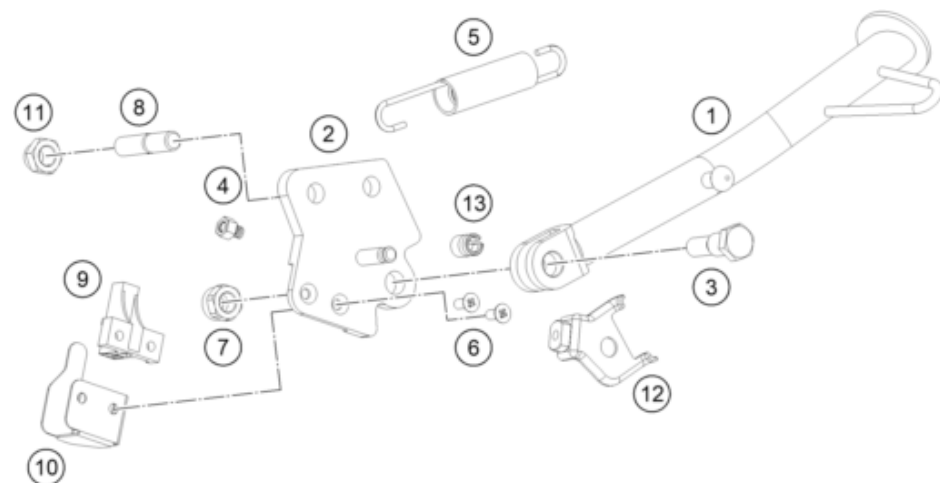

56459

* NEW PART

X ON DEMAND

209020311

POS	PARTNUMBER		PIECE
39	93003002030	Bracket seat mount loose	1
40	93007044000	Retaining pin	2
41	93003001070	Seat cowl front complete	1
42	93008023000	Rubber buffer	2
43	93007047033	Seat support complete	2
44	J912080303	hexagon socket screw M8X30	2
45	93007046050	Screw	2
47	J125080001	Washer M8	4
48	90103098000	BOLT	4
49	93003056000	Passenger footrest bracket	1
50	J912060143	Hex socket screw M6X14	2
51	93008019070	hexagon socket screw M8X31	2
52	J125080002	Washer plain	2
53	93006040060	Retaining bracket	1
54	J005050123	FLAT HEAD SCREW M5X12 PH	1
55	90111045050	CABLE BRACKET	1
56	90103032000	FLANGED BOLT M6X14	2
57	93013041000	Retaining bracket	1
58	J025060109	HH-COLLAR SCREW M6X10 SW8	1
59	93013026000	Support	1
60	J031050121	Roundhead screw M4X12	1
61	93032059010	Guide clutch cable	1
62	90108050001	CLIP NUT M5	1
63	93008043000	Screw M6X1X25	1
64	90203008000	BOLT M10X135	1
65	J125100009	Washer M10	1
66	90508026100	Clip	2
67	J125080005	WASHER M8	2
68	J125140003	Washer - plain	1
69	J912080251	Hexagon screw M8X25	8
70	93008041060	guard ih	1
71	J031060106	SCREW BUTTON HEAD-M5X0.8XL 8XB	2

56459

* NEW PART

X ON DEMAND

POS	PARTNUMBER		PIECE
1	28103023000	Side stand	1
2	93003026100	Side stand bracket	1
3	90103027000	SCREW F. SIDE STAND	1
4	93503029000	Magnet bracket	1
5	90603024000	SIDE STAND SPRING	1
6	J900000501200	screw csk cros-m5x0.8x12xbright	2
7	J982101253	SELF L. NUT M10X1,25 H11 WS17	1
8	93003027000	bolt stud-M10X1.25XL20XBRXPRECOAT	2
9	93511045000	SWITCH SIDE STAND	1
10	28111046000	Shield switch stand side	1
11	93003034000	nut U flang-M10X1.25XHT.8.5XBRT	2
12	95803034000	BRACKET HOLDER MAGNET	1
13	90111040100	Bushing	1