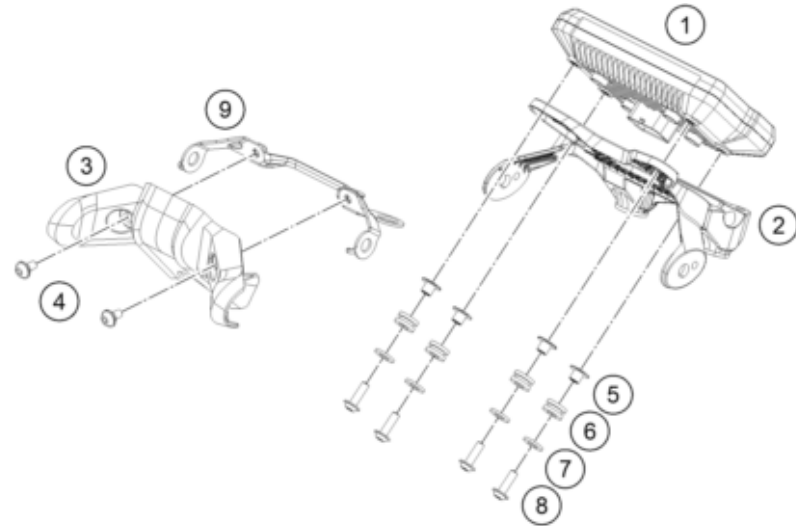

POS	PARTNUMBER		PIECE
1	94314069002	SPEEDOMETER	1
2	93014064000	Holder handsbar CUM TFT speedo	1
3	93014064100	Back cover TFT holder	1
4	93008020060	Screw M6X1X9	2
5	93014062010	Collar TFT speedo small	4
6	90507040001	RUBBER SLEEVE	4
7	93308015010	Washer, license plate holder support	4
8	J031060183	Roundhead screw M5X18	4
9	93014064200	Bracket TFT Cover black	1
13	93011066044	Ignition lock complete	1
14	93011064100	Special screw for ignition lock	2
16	90107050050	SEAT LOCK	1
17	93007051000	Retaining bracket	1
18	93011066010	Positioning rubber	1
20	94311066044	Lock Set	1
21	90111067100	BLANK KEY 125/200 DUKE	x
21	90111067000	KEY	1