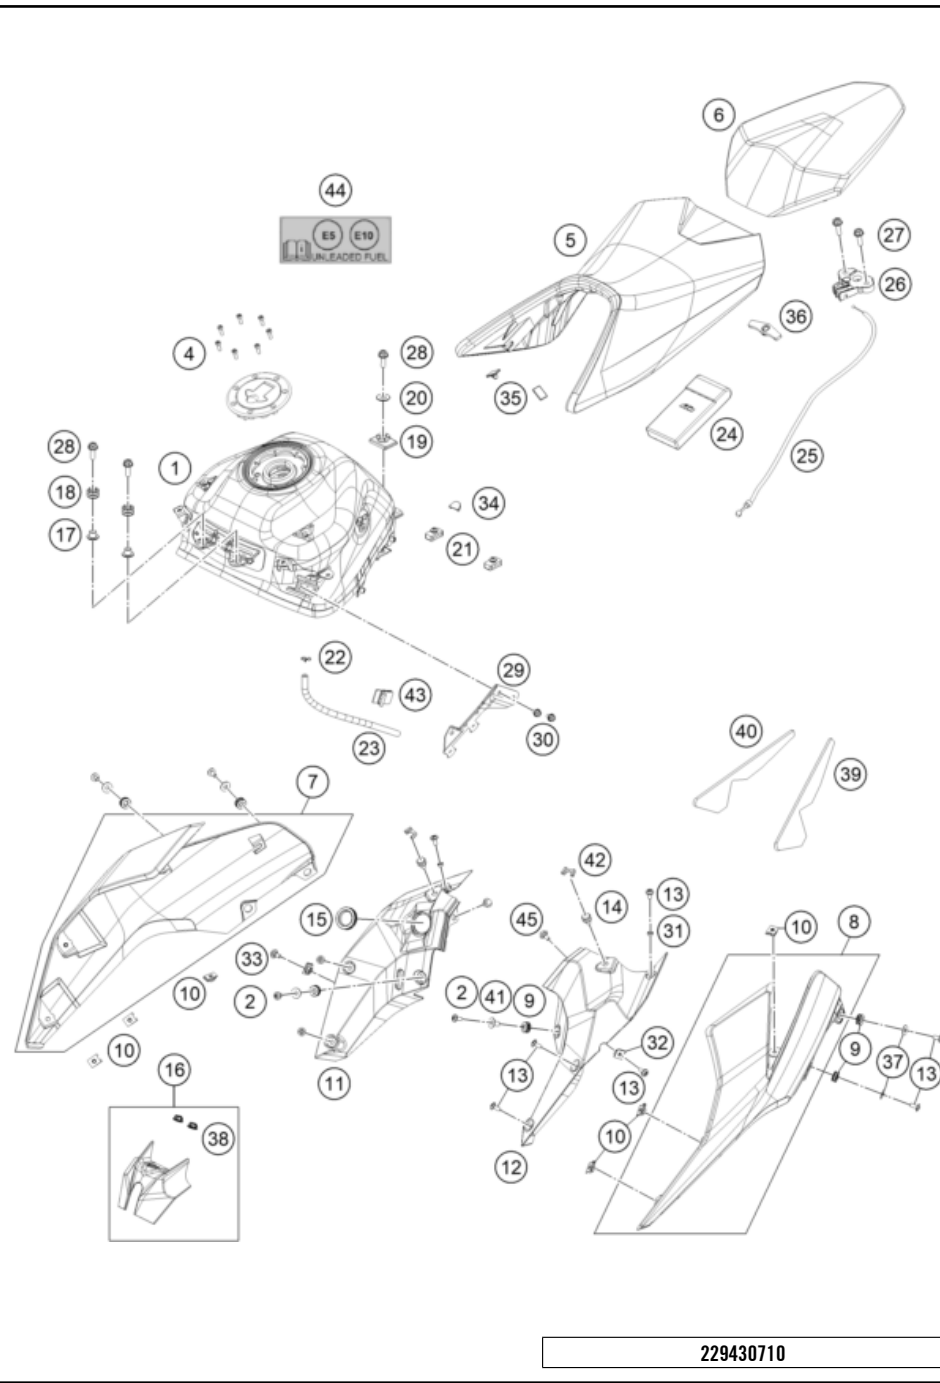

229430710

POS	PARTNUMBER		PIECE
1	93007113000	Fuel tank	1
2	90508006003	AH SCREW M6X1X20	2
4	J912050151	AH SCREW M5X14 BLACK	7
5	93007040000	Rider seat	1
6	93007047000	Seat passenger complete	1
7	93008051000KC	DUKE 250 T.COVER RHJP181207 DARK GAL MAT	1
8	93008050000KC	DUKE 250 T.COVER LH JP181206 DARK GALVAN	1
9	93008050040	Rubber bushing	6
10	93003077000	Clip nut M6	6
11	93008055000	Inner cover right	1
12	93008056000	Inner cover left	1
13	90508006001	SOCKET HEAD BOLT M6X12	10
14	93008048000	Special screw	2
15	93035065010	Rubber bushing	1
16	93008057033	Cover for ignition lock complete	1
17	93008034000	Bushing	2
18	90507013006	GROMMET TANK MOUNTING	2
19	93007014000	Tank guard rear	1
20	90111060010	WASHER PLAIN 8,4X25X2	1
21	93007040010	Seat cowl pad	2
22	90507017000	HOSE CLAMP	1
23	93015029050	Hose active carbon filter	1
24	90529099000	TOOLKIT	1
25	93007052000	Cable seat lock	1
26	93007050000	Sseat lock ZSB	1
27	J025060203	HH COLLAR SCREW M6X20 SW10	2
28	J025080253	Hexagon screw M8X25	3
29	93015102000	Fastening	1
30	J025060103	HH COLLAR SCREW M6X10 SW10	2
31	93008044000	Sleeve spoiler inner RR MTG	2
32	90103097000	clip nut	2
33	90108076000	SPECIAL SCREW M6X12X3	1
34	93008059000	Rubber cap tank	4
35	90507047041	SEAT DUMPER SOZIUS SEAT	2
36	93007046000	Seat cowl pad	1
37	93008050050	Washer 6.2X20X1.5	6
38	93011068010	Rubber grommet ignition lock cover	2

62280

* NEW PART

X ON DEMAND