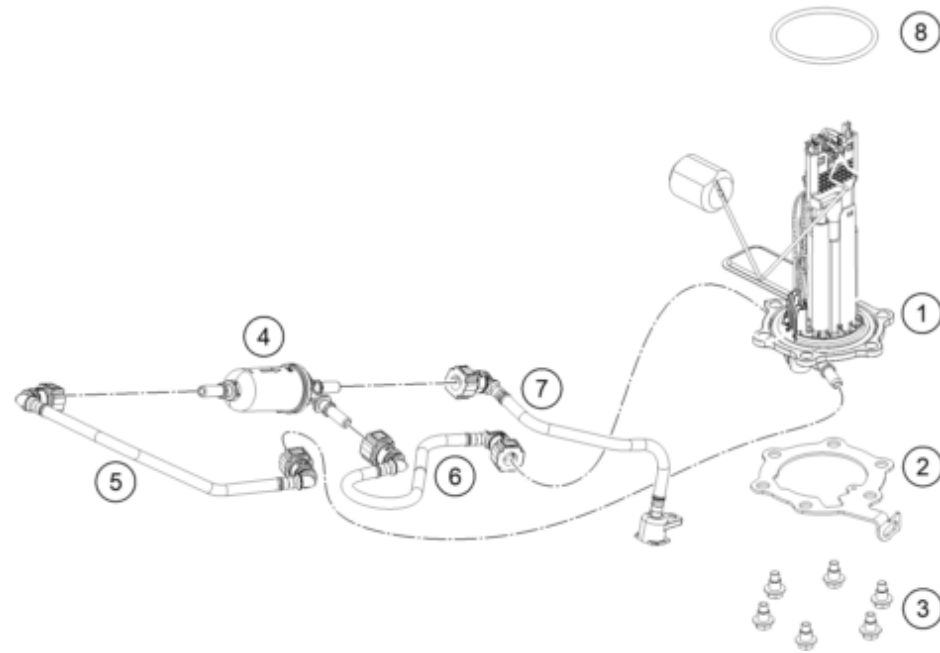

POS	PARTNUMBER		PIECE
1	93307088000	Fuel pump	1
2	93041007000	Flange for fuel pump	1
3	J025060128	BOLT FLANGE- M6 X 1 X L12.8 XBRT XST	6
4	93807018000	fuel filter	1
5	93007016100	Fuel hose	1
6	93007015000	Fuel hose	1
7	93341013044	Injector upper part with hose complete	1
8	93007089000	Fuel pump seal	1

179010730

57658

* NEW PART

X ON DEMAND