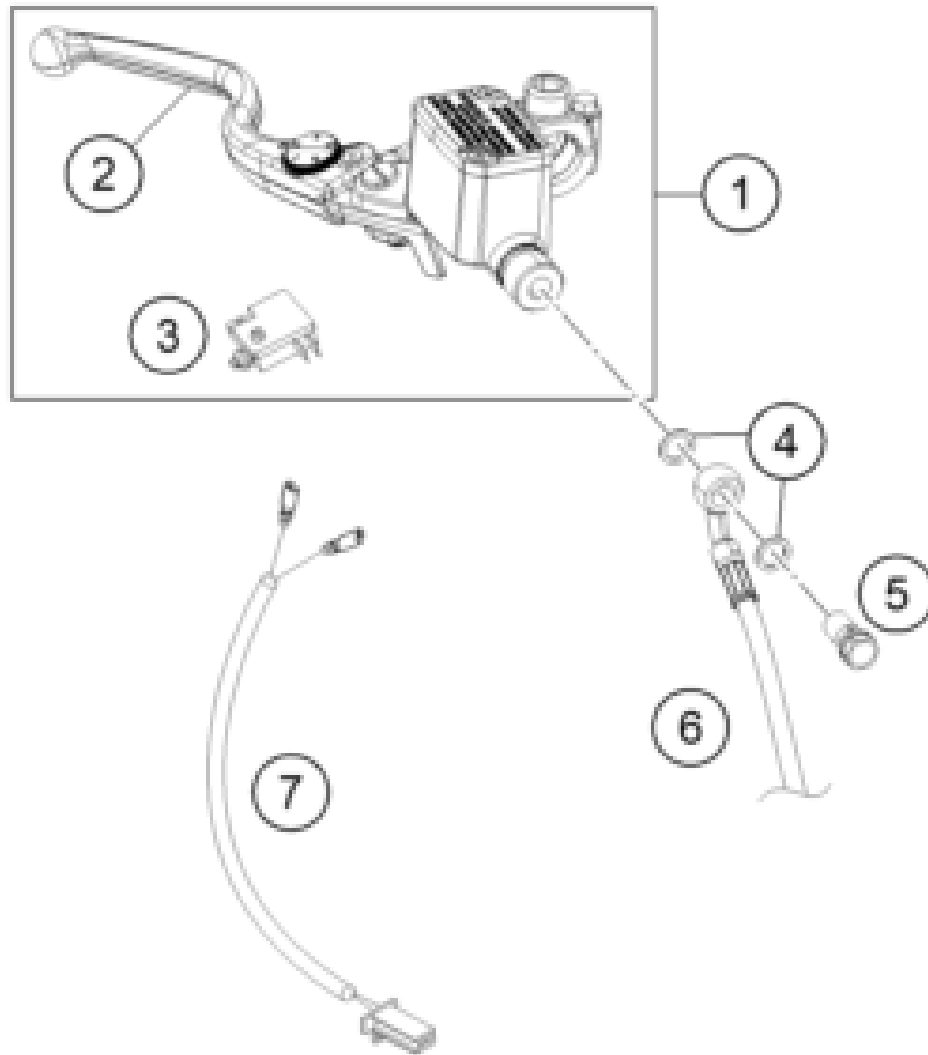

229431111

59478

* NEW PART

X ON DEMAND

FRONT BRAKE CONTROL

390 DUKE, black 2023 EU 2023

POS	PARTNUMBER		PIECE
1	93313001033	Master cylinder front_adjustable lever	1
2	93713002033	Brake lever cpl.	1
3	90111050000	brake light switch, front	1
4	90113026000	COPPER GASKET	2
5	90113013000	BANJO SCREW	1
6	93013035000	Brake hose	1
7	90111050050	WIRE BRAKE LIGHT SWITCH FRONT	1

179021310

49400

* NEW PART

X ON DEMAND

POS	PARTNUMBER		PIECE
1	93013050033	Footbrake lever complete	1
2	90134035000	GEAR SHIFT LEVER RUBBER	1
3	J625060800	BALL BEARING 608	2
4	90134031020	thrust washer, gear shift lever	2
5	93013037000	Brake hose	1
6	90134034300	BOLT SHIFT LEVER silver	1
6	90534034300	BOLT SHIFT LEVER black	1
7	90113052000	brake pedal spring	1
8	J934060001	nut hex thick	1
9	J025060203	HH COLLAR SCREW M6X20 SW10	1
10	93013060000	Rear master cylinder	1
11	90113009000	BRAKE FLUID RESERVOIR CPL.	1
12	93313073000	reservoir tube kit	1
13	J926060006	nut hex flanged	1
14	90130059000	HH COLLAR SCREW M6X16	1
15	90113026000	COPPER GASKET	2
16	90111051000	brake light switch, rear	1
17	90113057000	pin for fork end	1
18	90103040001	PLAIN WASHER 6,4X12X1	1
19	J094020153	splint pin 2x15mm	1
20	J025060181	Hex collar screw M6X18	1
21	93035065020	Spacer bushing	1
22	93013068010	Bracket, reservoir	1
23	93013068000	Sheet	1
24	J025050103	HH-COLLAR SCREW M5X10	1