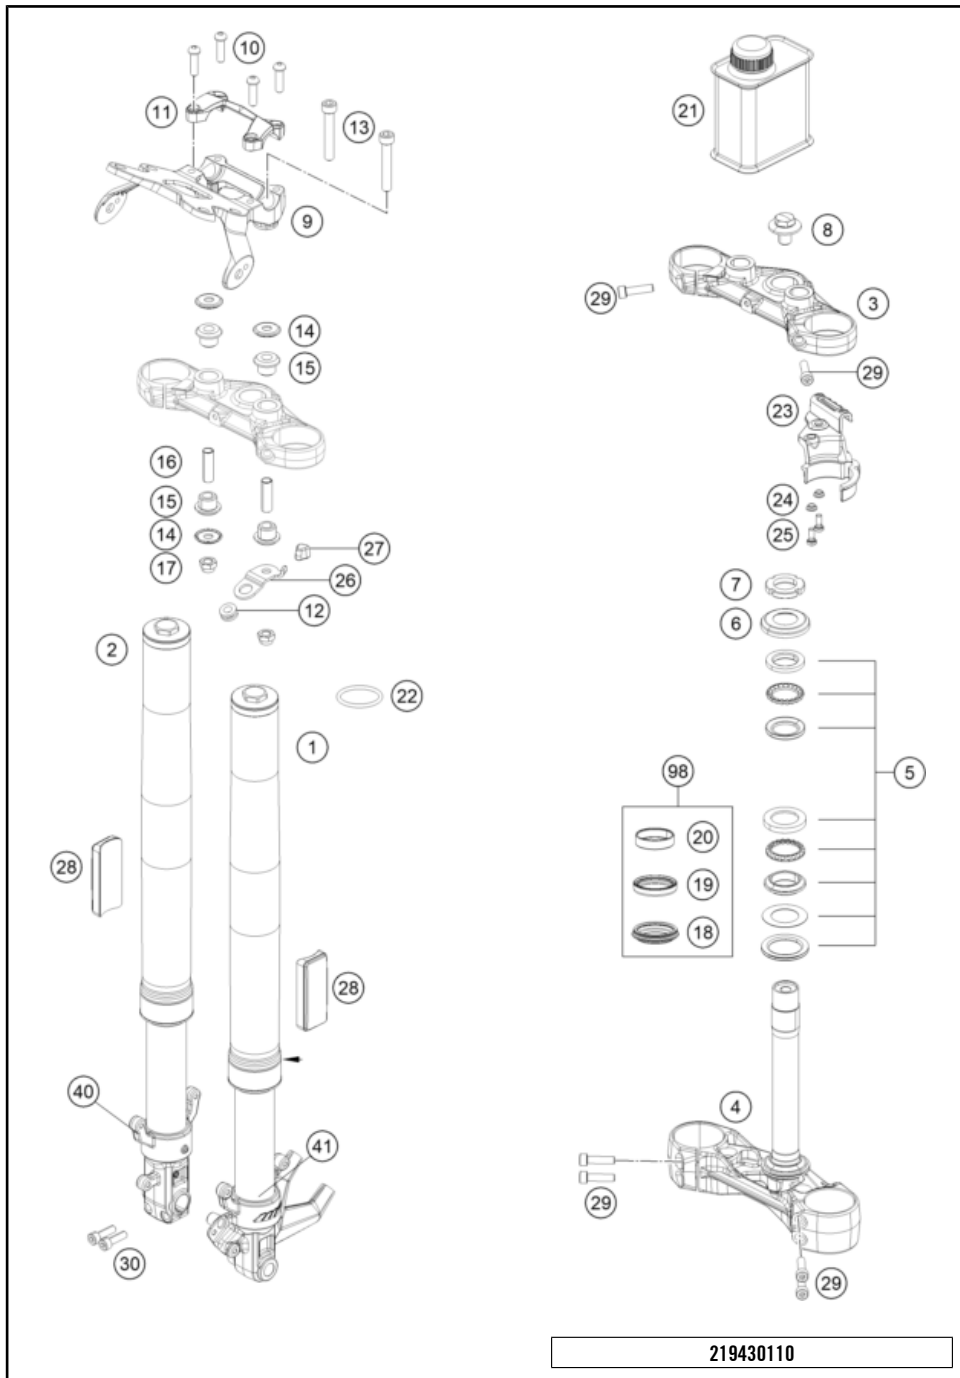

POS	PARTNUMBER	PIECE
1	94301001000	Fork leg left 1
2	94301002000	Fork leg right 1
3	94301034032	Triple clamp top 1
4	93001032133	assembly lower triple clamp GDC 1
5	90101080044	STEERING HEAD BEARING-KIT 1
6	90101086000	protection cap 1
7	90101036000	adjusting ring steering head 1
8	90501044000	steering head screw 1
9	93014064000	Holder handsbar CUM TFT speedo 1
10	J912080293	Bolt socket-M8X1.25XI 29Xblack 4
11	93001038000	Handlebar clamp 1
12	93032060030	Sleeve clutch cable guide 1
13	93001044000	hexagon socket screw M10X1.25X72 8.8 2
14	90101042000	WASHER 10,5X32X2 4
15	90101040000	RUBBER BUSHING 4
16	93001041000	Spacer tube 10.2X12X42 2
17	J982101253	SELF L. NUT M10X1,25 H11 WS17 1
18	43570624	Dirt scarper SKF 43mm black 2
19	43570623	Shaft seal SKF 43x52,9x11,4 black 2
20	43570618	Guide bushing 42x44x20 2
21	48601166S1	Fork Fluid Viscosity 4.0 5L 1
22	40140024	O-ring 43x2 NBR70 siliconized yellow 2
23	93013055000	Hose clamp 1
24	90113055010	sleeve for hose clamp 2
25	J021060156	AH SCREW M6X15 10.9 2
26	93032059000	Bracket clutch cable guide 1
27	93032060020	RUBBER CLUTCH CABLE GUIDE 1
28	90212582001	side reflector, front 2
29	90501045000	AH SCREW M8X1.25X30 8
30	90501045000	AH SCREW M8X1.25X30 2
40	93001007033	assembly fork pipe rh. 1
41	93001006033	assembly fork pipe lh. 1
98	90101000010	REP. KIT FORK KPL. 1

219430110

60335

* NEW PART

X ON DEMAND

POS	PARTNUMBER		PIECE
1	93002001000	Handlebar	1
2	93702010033	THROTTLE GRIP	1
3	90802039000	HAND GRIP L/S	1
4	95802010044	Throttle, compl.	1
5	93011070000	Light switch	1
6	93012041000	Mirror right	1
7	93012040000	Mirror left	1
9	90802090000	CLUTCH CABLE	1
10	93802016000	BOOT CLUTCH LEVER	1
14	90232014002	Screw pan cross M3x0.5	2
15	95802031000	Clutch assembly	1
16	90111149000	Clutch switch	1
17	93502031100	Clutch lever	1
18	90202004001	HANDLEBAR WEIGHT	2
19	J912060553	Hexagon screw M6X55	2