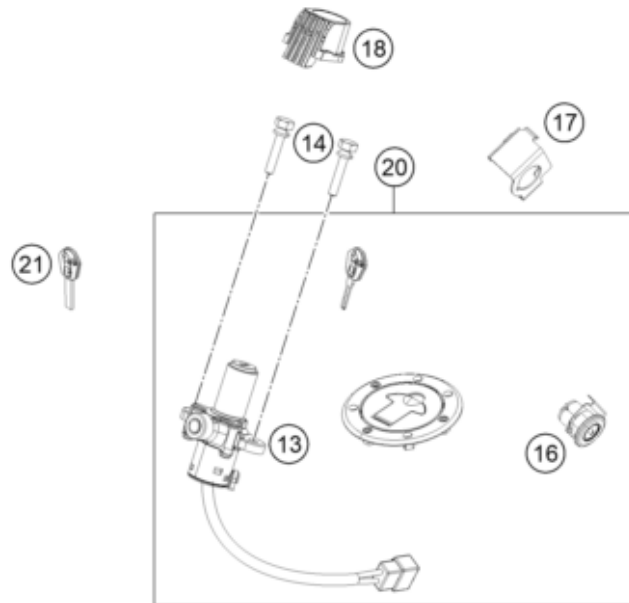

202811390

57969

* NEW PART

X ON DEMAND

POS	PARTNUMBER		PIECE
1	93014040100	lamp tail MY17	1
2	93014040040	Washer	2
3	93014040020	Rubber grommet tail light left	1
4	93014040030	Washer	2
5	93014040010	Rubber bushing	2
6	90114047000	LICENSE PLATE ILLUMINATION	1
7	93014026000	Indicator front rh	1
8	93014025000	Indicator front lh	1
9	J125100003	WASHER PLAIN 10,5	2
10	J06797100183	Toothed washer, M10	2
11	J934100006	Nut hex thin-M10x1.25	2
12	J981420133	SHEET MET.SCR. DIN 7981 4,2X13	2
13	90514036100	FLASHER REAR R/S	1
14	90514035100	FLASHER REAR L/S	1
15	93014013000	Support	1
16	93014015000	Rubber bushing	2
17	93014014000	Rubber bushing	1
18	93008040000	Screw M6X1X13	4
19	94314001044	lamp head	1
20	93014021000	Insert M6 LED HL holder	2
21	93014020000	Holder LED HL adjustment mechanism	2
24	93014019100	Holder headlamp LED	1
25	93014099000	Kit LED lamp Bush	1
27	93008084010	Range change metal nut M6	2
30	J934100001	Hex nut, M10	2
31	93008020060	Screw M6X1X9	1
32	93014049000	Rubber grommet tail light right	1
36	90508006003	AH SCREW M6X1X20	1
37	93014018100	Collar head lamp holder MTG	1
38	93014017000	Rubber bushing	1

219401410

56401

* NEW PART

X ON DEMAND

POS	PARTNUMBER		PIECE
1	94314069002	SPEEDOMETER	1
2	93014064000	Holder handsbar CUM TFT speedo	1
3	93014064100	Back cover TFT holder	1
4	93008020060	Screw M6X1X9	2
5	93014062010	Collar TFT speedo small	4
6	90507040001	RUBBER SLEEVE	4
7	93308015010	Washer, license plate holder support	4
8	J031060183	Roundhead screw M5X18	4
9	93014064200	Bracket TFT Cover black	1
13	93011066044	Ignition lock complete	1
14	93011064100	Special screw for ignition lock	2
16	90107050050	SEAT LOCK	1
17	93007051000	Retaining bracket	1
18	93011066010	Positioning rubber	1
20	94311066044	Lock Set	1
21	90111067100	BLANK KEY 125/200 DUKE	x
21	90111067000	KEY	1