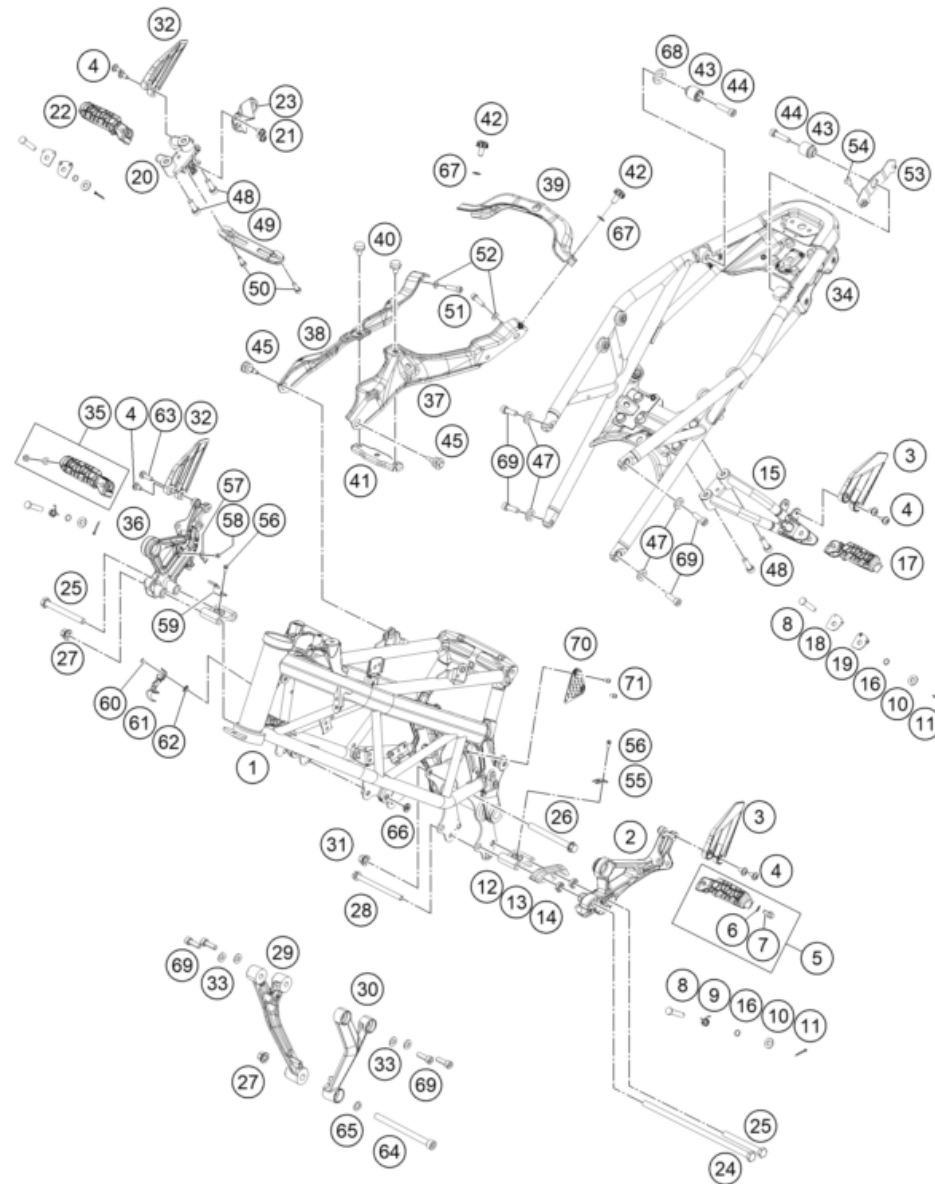

209020311

POS	PARTNUMBER		PIECE
1	93003001100EB	Frame Duke 18 orange	1
2	93003038000	Footrest bracket front left	x
3	93003048050	Heel protector left	2
4	93008020060	Screw M6X1X9	x
5	93003140033	Front footpeg compl. left	1
6	90103040001	PLAIN WASHER 6,4X12X1	2
7	J029060103S	CAP SCREW M6X10 SS	2
8	93003054000	Pin footrest pivot black	4
9	93003042000	Footpeg spring	2
10	J125080004	WASHER M8	4
11	J094018250	PIN 25X1,8MM	4
12	90103038001	footrest support holder, front	2
13	90104070000	chainguide	1
14	90104066010	spacer chainguide	2
15	93003048000	Footrest bracket rear left	1
16	J770009015	O-RING 9X1,5	4
17	93003150033	Rear footpeg compl. left	1
18	93003053000	Plate lock pillion step bottom	2
19	93003052000	Plate lock pillion step top	2
20	93003049000	Footrest bracket rear right	1
21	J025060101	Hexagon screw M6X10	2
22	93003151033	Rear footpeg compl. right	1
23	93005084000	Retaining bracket	1
24	J025102656	HH COLLAR SCREW M10X1,25X265	1
25	J025100926	HH COLLAR SCREW M10X1,25X92	2
26	J025101103	HH COLLAR SCREW M10X110 WS14	1
27	90103038002	FLANGED NUT M10X1.25 WS14	3
28	J027081053	HH COLLAR SCREW M8X105 SW12	1
29	93303006000	Engine brace right	1
30	93303005000	Engine brace left250/390	1
31	93003005100	Nut socket-M10x1.25	1
32	93003049050	Heel protector right	2
33	J125080006	Washer M8	4
34	93003002000C1	Rear frame black	1
35	93003141033	Front footpeg compl. right	1
36	93003039000	Footrest bracket front right	1
37	93003002050	Bracket spider lh	1
38	93003002151	Bracket spider rh	1

56459

* NEW PART

X ON DEMAND