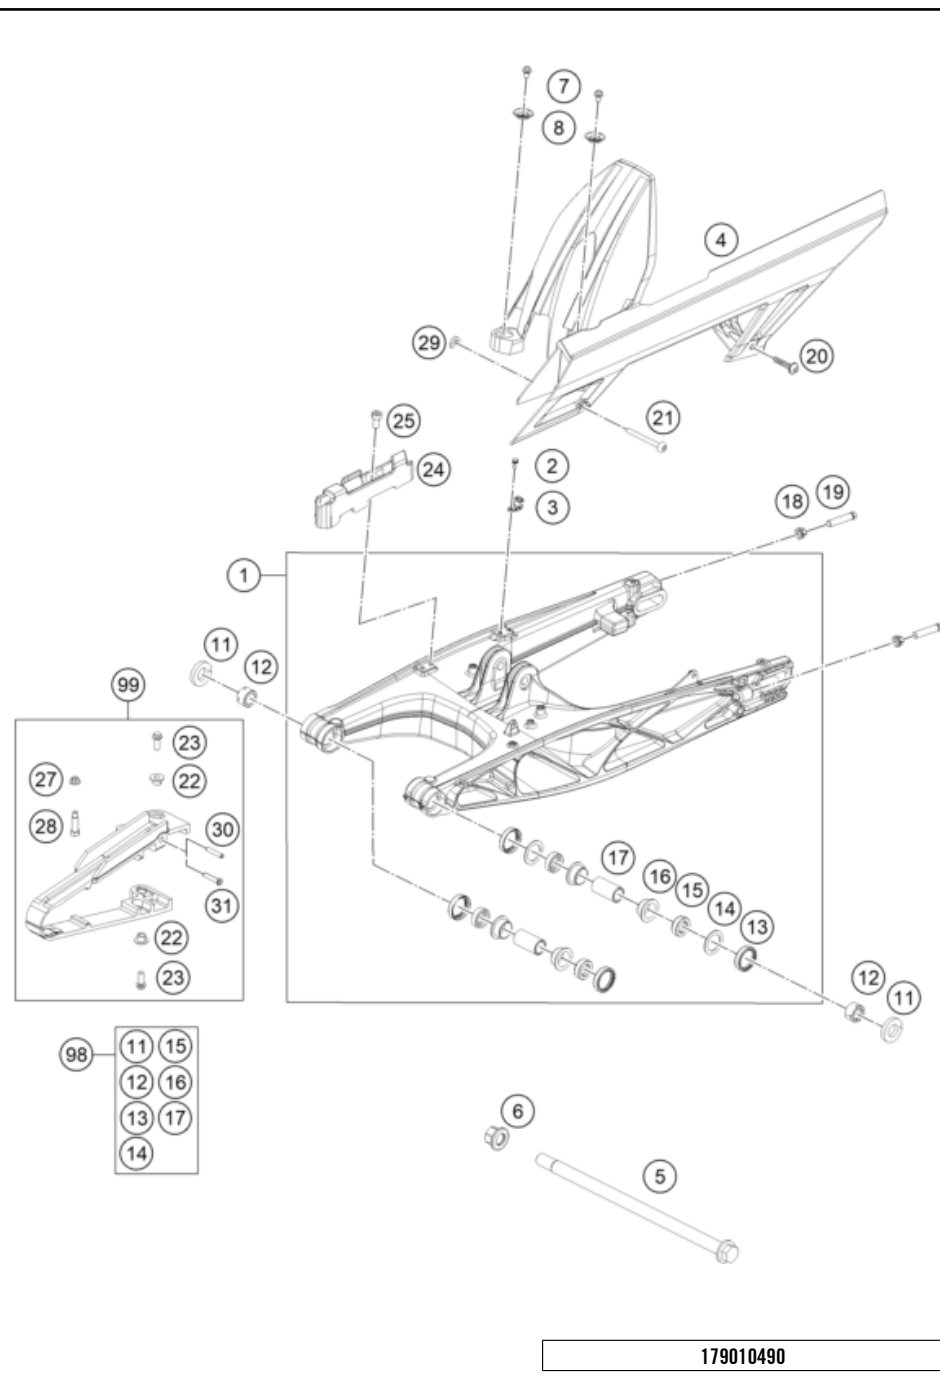

POS	PARTNUMBER		PIECE
1	28104030044BA	Swing Arm Sub Assy Duke 390 MY20	1
2	J011050133	HH COLLAR SCREW M5X13 SW8	1
3	90113047000	brake hose guide	1
4	93004060100	Chain cover	1
5	90104037000	Shaft swing arm L=299mm	1
6	90104038000	FLANGED NUT M14X1.5	1
7	J025060081	Hex collar screw M6X8	2
8	93004051000	Supporting shell	2
11	93004042000	Special wahser	2
12	90104046000	swingarm adjusting ring	2
13	90104034001	OIL SEAL RING 25X32X7	4
14	90104036000	Thrust washer 22.2x31.7x1	2
15	90104034000	cup for radial shaft seal	4
16	90104031000	lgus plain bearing	4
17	90104032000	sleeve bushing 15.1x20x38	2
18	90104010002	flanged hex nut M10x1.25 WS13	2
19	90104040000	BOLT HEX M10X1.25X50 WS10	2
20	93004064000	Plastic screw 6x30	1
21	93004065000	hexagon socket screw M5X0.8X55	1
22	90604062000	chain slider bushing	2
23	J025060169	HH COLLAR SCREW M6X16 SW8	2
24	93013047000	Support	1
25	J912050102	bolt soket-m5x0.8x10xcl10.9xbl	1
27	90204060001	HH COLLAR NUT	1
28	90104040100	screw M5x0.8x30	1
29	90504067000	WASHER CHAIN SLIDING GUARD	1
30	90104070020	SLEEVE CHAIN GUARD	1
31	90904070020	SLEEVE CHAIN GUARD	1
98	90104230010	SWINGARM REP. KIT 11-17	x
99	90104066210	CHAIN GUARD KIT 250/390	x

179010490

53972

* NEW PART X ON DEMAND