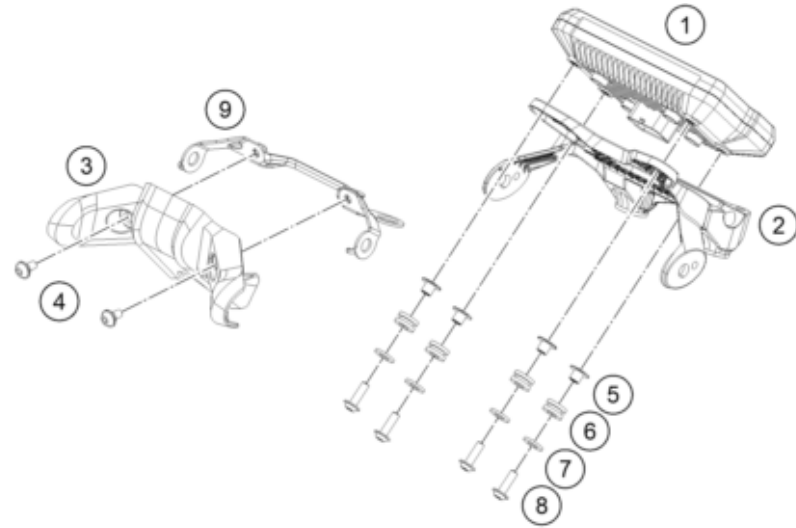

POS	PARTNUMBER		PIECE
1	94314069002	SPEEDOMETER	1
2	93014064000	Holder handsbar CUM TFT speedo	1
3	93014064100	Back cover TFT holder	1
4	93008020060	Screw M6X1X9	2
5	93014062010	Collar TFT speedo small	4
6	90507040001	RUBBER SLEEVE	4
7	93308015010	Washer, license plate holder support	4
8	J031060183	Roundhead screw M5X18	4
9	93014064200	Bracket TFT Cover black	1
13	93011066044	Ignition lock complete	1
14	93011064100	Special screw for ignition lock	2
16	90107050050	SEAT LOCK	1
17	93007051000	Retaining bracket	1
18	93011066010	Positioning rubber	1
20	94311066044	Lock Set	1
21	90111067100	BLANK KEY 125/200 DUKE	x
21	90111067000	KEY	1