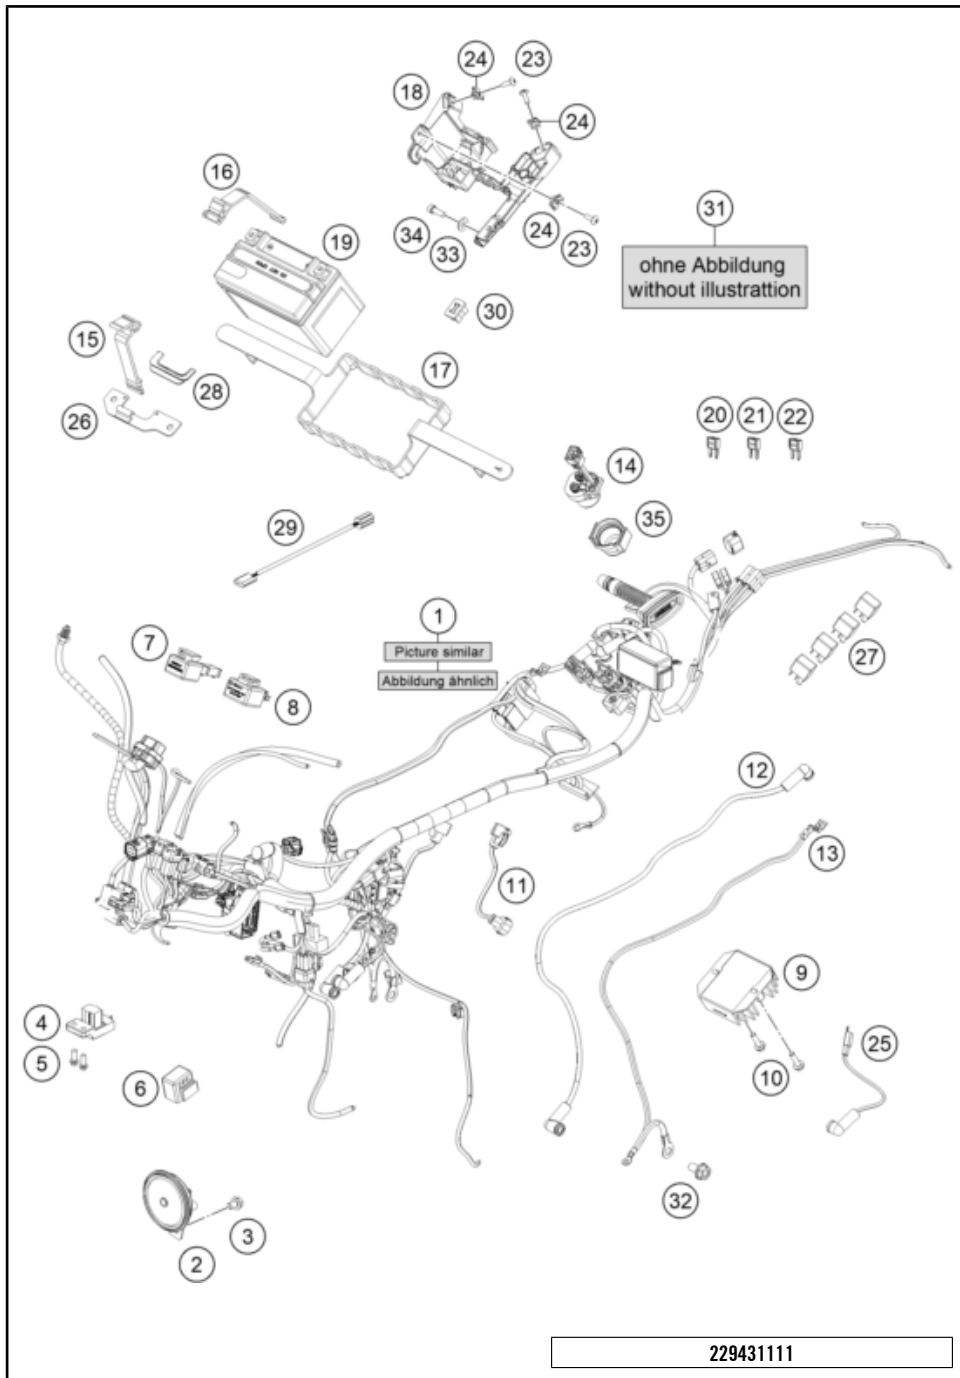

POS	PARTNUMBER		PIECE
1	94311075000	Main wiring harness 390 Duke	1
2	93011060100	Horn	1
3	J025080123	HH COLLAR SCREW M8X12 SW12	1
4	93541088000	rollover sensor	1
5	J025060169	HH COLLAR SCREW M6X16 SW8	2
6	93811043000	resistor	1
7	28111096000	Transil unit	1
8	90511030000	indicator relay	1
9	28111034000	Voltage regulator	1
10	J900000602600	BOLT FLANGED-M6X1XL26XCL 10.9XBRT	2
11	93041080050	Cable	1
12	93011059000	Starter cable 6MM	1
13	93011197000	Ground wire	1
14	93011058000	Starter relais	1
15	93011055060	Band batterie	1
16	93011055000	Battery rubber holder	1
17	93011054000	BOX BATTERY	1
18	93008018060	Cross brace cover	1
19	90611053000	BATTERY 12V/8AH	1
20	75011088010	FUSE 10A 07	8
21	75011088015	FUSE 15A 07	3
22	75011088030	FUSE 30A	2
23	J005050123	FLAT HEAD SCREW M5X12 PH	3
24	90108050001	CLIP NUT M5	3
25	93038091000	Pigtail oil pressure switch	1
26	93011056100	Bracket battery band	1
27	90611057000	relay (interlock)	4
28	93011026000	protector	1
29	93511084000	PIGTAIL PH-3 FUEL PUMP	1
30	93008078000	Rubber grommet	2
31	93042033000	Cable earth ABS	1
31	93811099000	wiring harness temperatur sensor	1
32	J025060122	Hex collar screw M6X12	2
33	J125050008	Washer M5	1
34	J912050166	bolt socket-M5X0.8XL16XCL8.8XBRT	1
35	93311058000	Rubber damper starter relay	1

229431111

59478

* NEW PART

X ON DEMAND