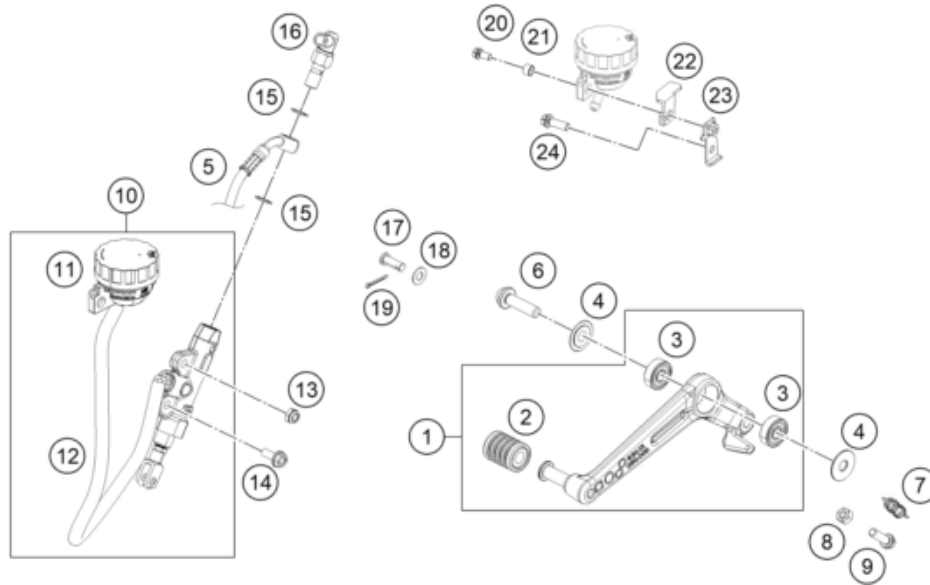

229431111

59478

* NEW PART

X ON DEMAND

FRONT BRAKE CONTROL

390 DUKE, black 2023 EU 2023

POS	PARTNUMBER		PIECE
1	93313001033	Master cylinder front_adjustable lever	1
2	93713002033	Brake lever cpl.	1
3	90111050000	brake light switch, front	1
4	90113026000	COPPER GASKET	2
5	90113013000	BANJO SCREW	1
6	93013035000	Brake hose	1
7	90111050050	WIRE BRAKE LIGHT SWITCH FRONT	1

179021310

49400

* NEW PART

X ON DEMAND

POS	PARTNUMBER		PIECE
1	93013050033	Footbrake lever complete	1
2	90134035000	GEAR SHIFT LEVER RUBBER	1
3	J625060800	BALL BEARING 608	2
4	90134031020	thrust washer, gear shift lever	2
5	93013037000	Brake hose	1
6	90134034300	BOLT SHIFT LEVER silver	1
6	90534034300	BOLT SHIFT LEVER black	1
7	90113052000	brake pedal spring	1
8	J934060001	nut hex thick	1
9	J025060203	HH COLLAR SCREW M6X20 SW10	1
10	93013060000	Rear master cylinder	1
11	90113009000	BRAKE FLUID RESERVOIR CPL.	1
12	93313073000	reservoir tube kit	1
13	J926060006	nut hex flanged	1
14	90130059000	HH COLLAR SCREW M6X16	1
15	90113026000	COPPER GASKET	2
16	90111051000	brake light switch, rear	1
17	90113057000	pin for fork end	1
18	90103040001	PLAIN WASHER 6,4X12X1	1
19	J094020153	splint pin 2x15mm	1
20	J025060181	Hex collar screw M6X18	1
21	93035065020	Spacer bushing	1
22	93013068010	Bracket, reservoir	1
23	93013068000	Sheet	1
24	J025050103	HH-COLLAR SCREW M5X10	1