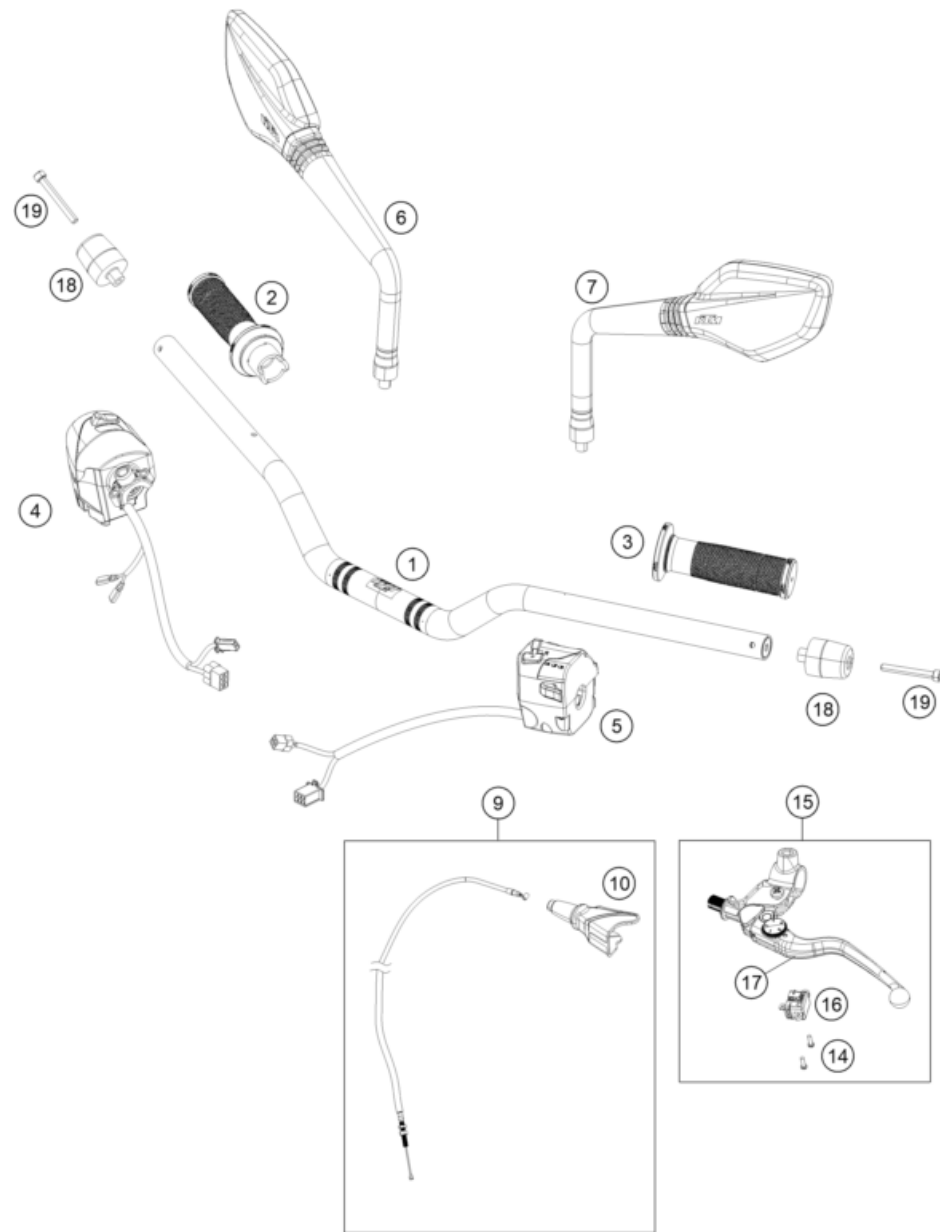

POS	PARTNUMBER	PIECE
1	94301001000	Fork leg left 1
2	94301002000	Fork leg right 1
3	94301034032	Triple clamp top 1
4	93001032133	assembly lower triple clamp GDC 1
5	90101080044	STEERING HEAD BEARING-KIT 1
6	90101086000	protection cap 1
7	90101036000	adjusting ring steering head 1
8	90501044000	steering head screw 1
9	93014064000	Holder handsbar CUM TFT speedo 1
10	J912080293	Bolt socket-M8X1.25XI 29Xblack 4
11	93001038000	Handlebar clamp 1
12	93032060030	Sleeve clutch cable guide 1
13	93001044000	hexagon socket screw M10X1.25X72 8.8 2
14	90101042000	WASHER 10,5X32X2 4
15	90101040000	RUBBER BUSHING 4
16	93001041000	Spacer tube 10.2X12X42 2
17	J982101253	SELF L. NUT M10X1,25 H11 WS17 1
18	43570624	Dirt scarper SKF 43mm black 2
19	43570623	Shaft seal SKF 43x52,9x11,4 black 2
20	43570618	Guide bushing 42x44x20 2
21	48601166S1	Fork Fluid Viscosity 4.0 5L 1
22	40140024	O-ring 43x2 NBR70 siliconized yellow 2
23	93013055000	Hose clamp 1
24	90113055010	sleeve for hose clamp 2
25	J021060156	AH SCREW M6X15 10.9 2
26	93032059000	Bracket clutch cable guide 1
27	93032060020	RUBBER CLUTCH CABLE GUIDE 1
28	90212582001	side reflector, front 2
29	90501045000	AH SCREW M8X1.25X30 8
30	90501045000	AH SCREW M8X1.25X30 2
40	93001007033	assembly fork pipe rh. 1
41	93001006033	assembly fork pipe lh. 1
98	90101000010	REP. KIT FORK KPL. 1

219430110

60335

* NEW PART

X ON DEMAND

POS	PARTNUMBER		PIECE
1	93002001000	Handlebar	1
2	93702010033	THROTTLE GRIP	1
3	90802039000	HAND GRIP L/S	1
4	95802010044	Throttle, compl.	1
5	93011070000	Light switch	1
6	93012041000	Mirror right	1
7	93012040000	Mirror left	1
9	90802090000	CLUTCH CABLE	1
10	93802016000	BOOT CLUTCH LEVER	1
14	90232014002	Screw pan cross M3x0.5	2
15	95802031000	Clutch assembly	1
16	90111149000	Clutch switch	1
17	93502031100	Clutch lever	1
18	90202004001	HANDLEBAR WEIGHT	2
19	J912060553	Hexagon screw M6X55	2