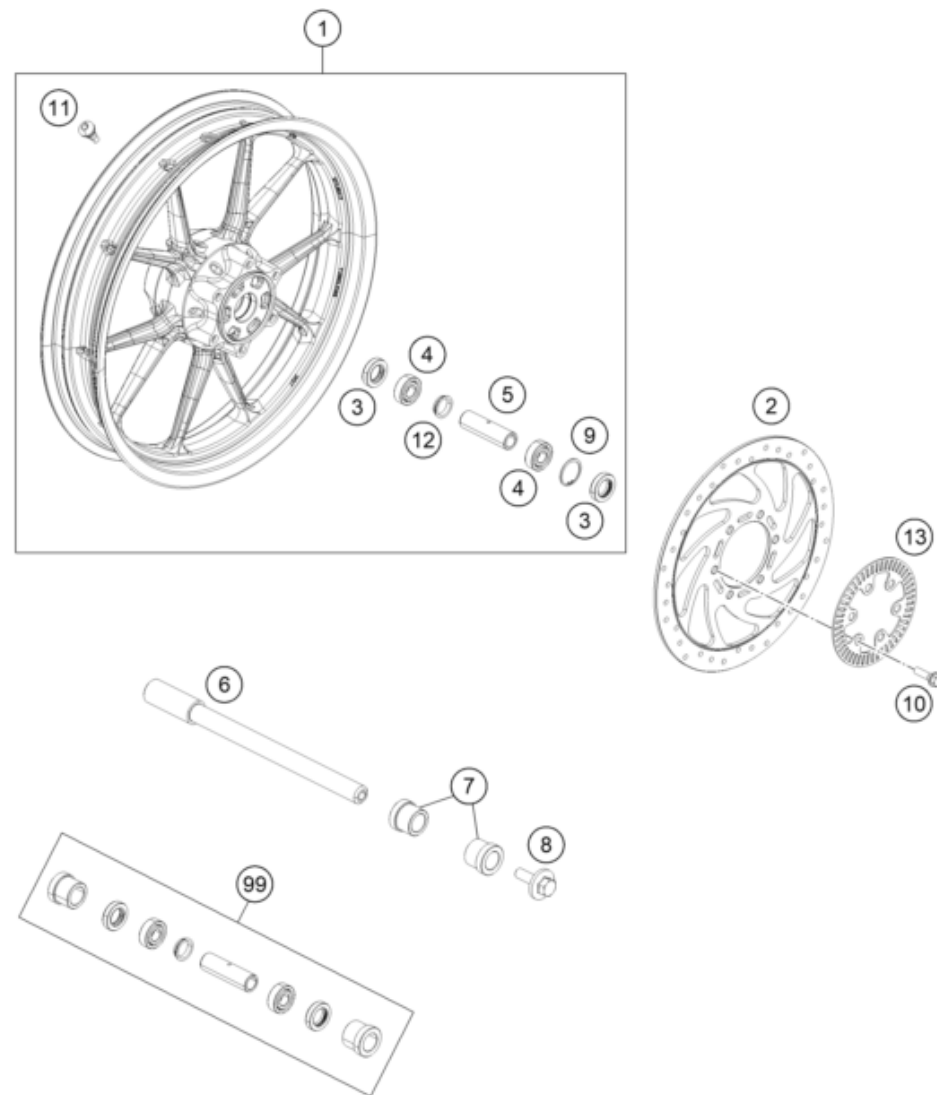

219430810

63693

* NEW PART X ON DEMAND

POS	PARTNUMBER		PIECE
1	94308099500	KIT STICKER Black DUKE 390 MY-23	1
3	93001045000	Decal Fork front WP	2

3

239330831

62335

* NEW PART

X ON DEMAND

POS	PARTNUMBER		PIECE
1	9300900104430	Front wheel cpl. black	1
2	93309160000	disc brake dia 320	1
3	J760223508	SHAFT SEAL RING 22X35X8	2
4	J625062023	BALL BEARING 6202	2
5	90109011000	Spacer front wheel	1
6	93009081000	Front axle	1
7	90209083000	BEARING BUSHING	2
8	90109082000	flanged bolt M8	1
9	J472035150	Circlip 35X1,5	1
10	90110062000	SPECIAL SCREW M8X25 SELF LOCK.	6
11	90109076000	VALVE CPL.	1
12	90109011001	Fixation bearing spacer tube	1
13	93042020000	SENSORRING ABS	1
99	90109015100	FRONT WHEEL REP. KIT	1

229430910

63688

* NEW PART

X ON DEMAND

POS	PARTNUMBER		PIECE
1	9301000104430	Rear wheel cpl. black	1
3	90210086000	wheel spindle nut, rear	1
4	90610087000	washer 15.2x30x2	2
5	90110084000	chain tension adjuster, right	1
6	90110013000	SPACER BUSHING REAR WHEEL R/S	1
7	90110060000	rear brake disk D=230mm	1
8	90110062000	SPECIAL SCREW M8X25 SELF LOCK.	6
10	J760264208	SHAFT SEAL RING 26X42X8	2
11	J625063021	Grooved ball bearing 6302	1
12	90110011000	BEARING SPACER TUBE REAR	1
13	J625062023	BALL BEARING 6202	1
14	90109076000	VALVE CPL.	1
15	90610054000	SPACER BUSHING KRT INSIDE	1
16	90210059100	rear wheel dampening rubber	6
17	90210050000	SPROCKET SUPPORT	1
18	90810052000	SPECIAL SCREW M8X48	6
19	95810051045	Rear sprocket 45T	1
20	J625062050	BALL BEARING 6205	1
21	J760295207	SHAFT SEAL RING 29X52X7	1
22	J472042170	CIRCLIP	1
23	90510052000	FLANGED NUT M8X1,25	6
24	90210085000	Axle rear KT03	1
25	90109011001	Fixation bearing spacer tube	1
26	76910065118	chain DID 118 roll	1
27	90142021001	SCREW FOR ABS	3
28	90142021000	SENSOR DISC REAR	1
29	90110053000	SPACER CHAIN WHEEL SUPPORT	1
30	76910066000	Rivet link chain DID 520 VP2-T	x
98	00050002114	Drivetrain kit 15Z/45Z	1
99	90110015100	REAR WHEEL REP. KIT 390 DUKE	1