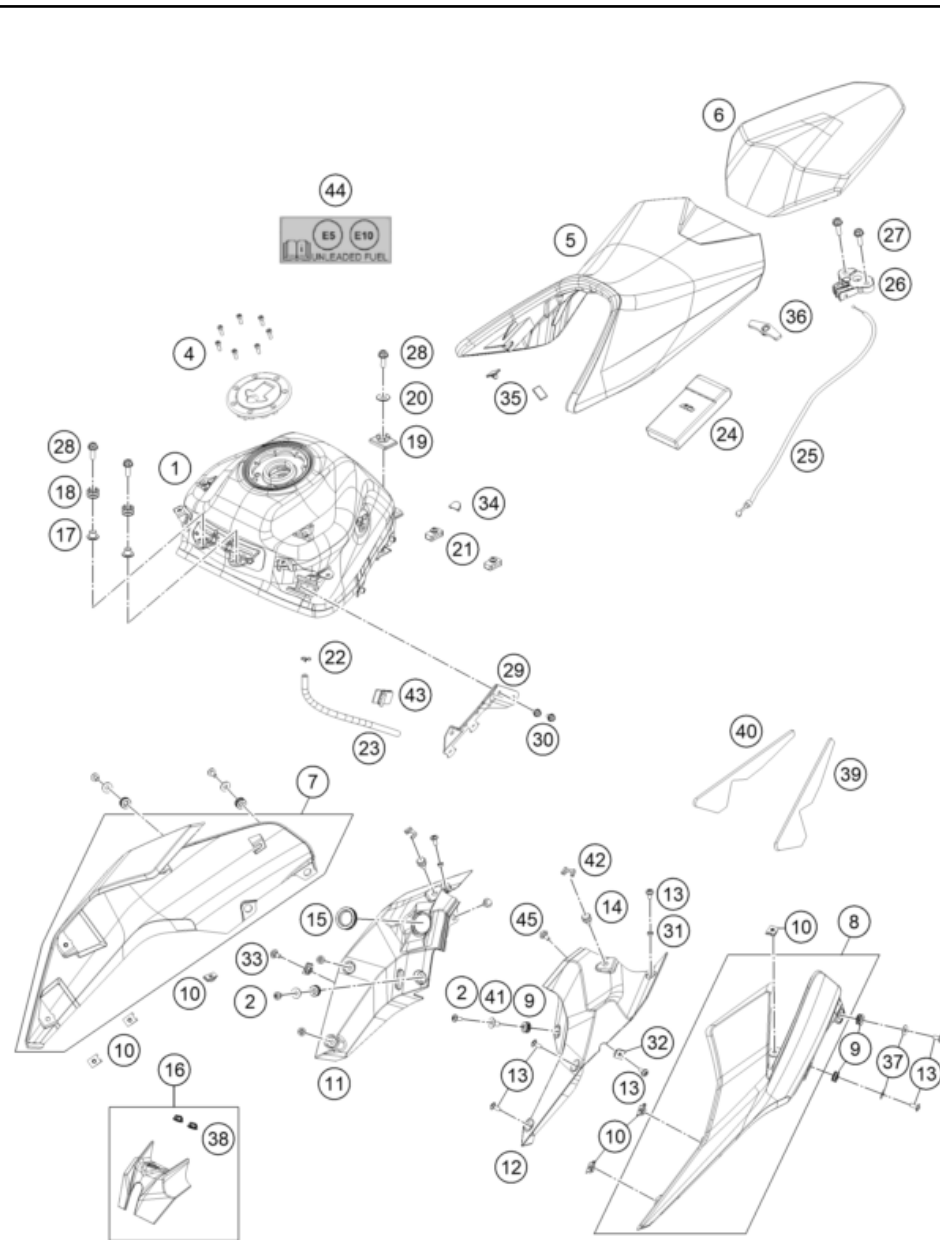

POS	PARTNUMBER		PIECE
38	93011068010	Rubber grommet ignition lock cover	2
39	93007025020	Tape cover LH	1
40	93007025010	Tape cover RH	1
41	93014051000	Sleeve-illumination bkt	2
42	93008065000	Rubber grommet tank spoiler	2
43	90107029000	BRACKET DRAIN TUBE CPL.	1
44	21007098000	Sticker fuel labelling	1
45	93008020060	Screw M6X1X9	2

229430710

62376

* NEW PART

X ON DEMAND