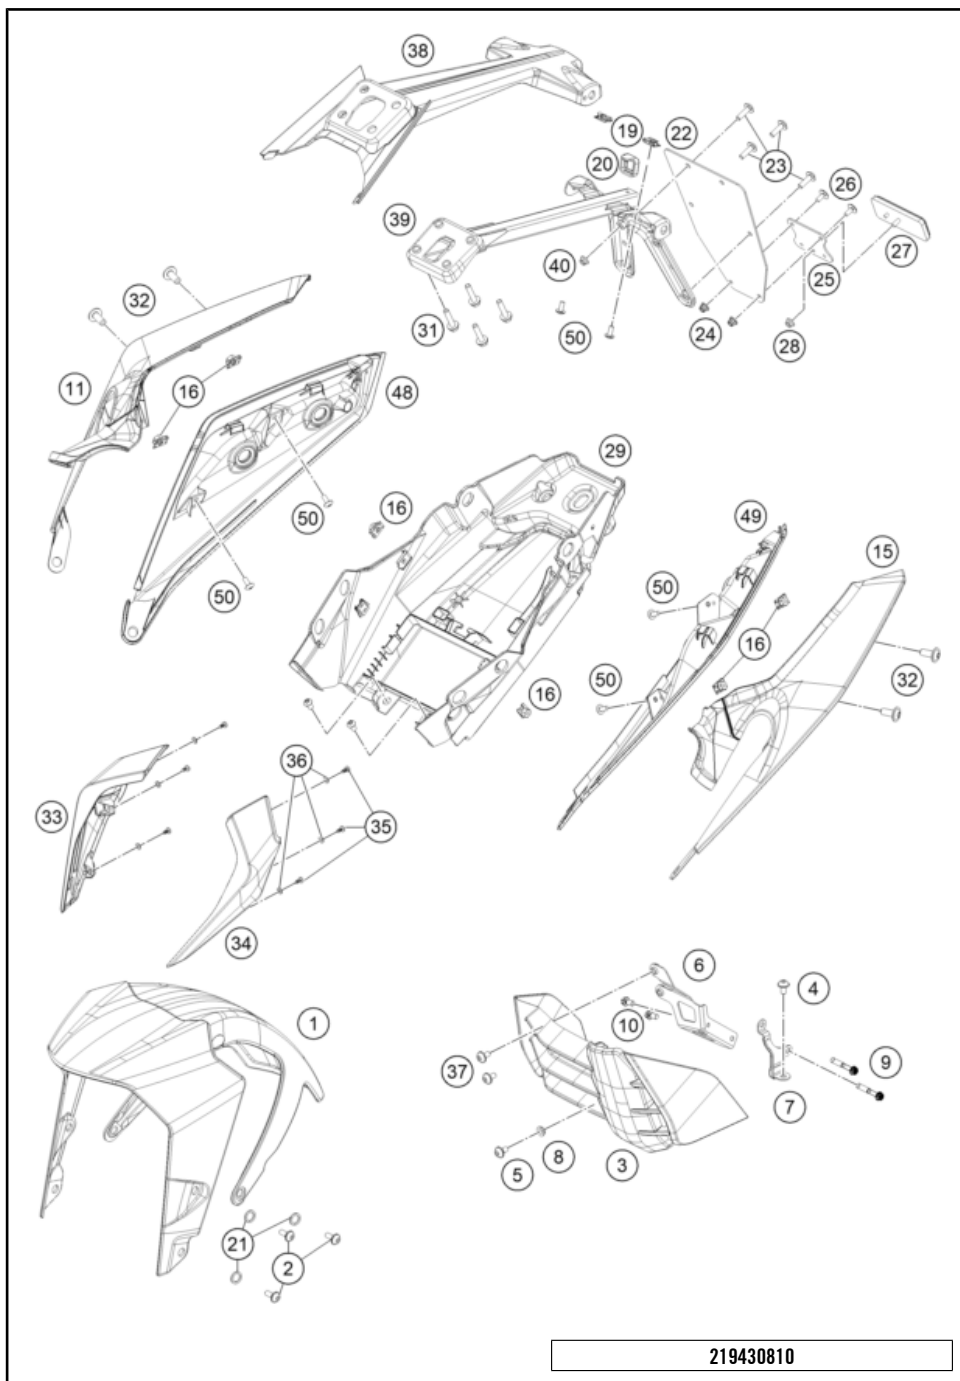

POS	PARTNUMBER		PIECE
1	93008010033BK	D390 DOM FR FENDER ASSLY LIQ METAL MAT	1
2	J031050161	Panhead screw with shoulder	6
3	93308020100	Belly Pan	1
4	93008020060	Screw M6X1X9	4
5	J031050106	screw butn hd-m5x0.8x10xprecoat	1
6	94308021020	Front spoiler bracket right	1
7	94308021010	Front spoiler bracket left	1
8	J800000600401	Sleeve 6.2x4x9	1
9	J025060144	Hexagon srew M6X14	4
10	J900000501001	Hexagon collar screw M5x10	2
11	93008039000EB	SEAT COWL UPR RH JP181007 EB ORG GLOSS	1
15	93008018010EB	SEAT COWL UPR LH JP181006 EB ORG GLOSS	1
16	90108050001	CLIP NUT M5	10
19	93008083010	Clip Nut M5	2
20	93008015010	Protection rubber	1
21	93009059000	Washer nylon	6
22	90808016000	REAR FENDER EXT.	1
23	90508006003	AH SCREW M6X1X20	4
24	90102031010	HEX NUT M5 AF8	2
25	90514044000	REFLECTOR MOUNTING	1
26	J005050123	FLAT HEAD SCREW M5X12 PH	2
27	90514045000	REFLECTOR	1
28	90204060001	HH COLLAR NUT	1
29	93008019000	Tail end lower part	1
31	J025060226	Hex collar screw M6X22	4
32	90508008001	AH SCREW M8X20	4
33	93008001000EB	KTM DUKE MY17 SIDE MASK RH EB ORANGE	1
34	93008024000EB	KTM DUKE MY17 SIDE MASK LH EB ORANGE	1
35	J981030101	Lens head screw M3,5X10	6
36	J125040003	Washer plain small 4.5X8X0.5XBLK	6
37	90508006001	SOCKET HEAD BOLT M6X12	2
38	93008015150	License plate holder support, cover	1
39	93008015300	Licence plate holder support	1
40	90508016001	Nut nyloc flanged M6X1XHT.9.1	2
48	93008019030	SEAT COWL LOWER RH	1
49	93008019020	SEAT COWL LOWER LH	1
50	J031050123	Lens head screw M5X12	4

219430810

63693

* NEW PART X ON DEMAND