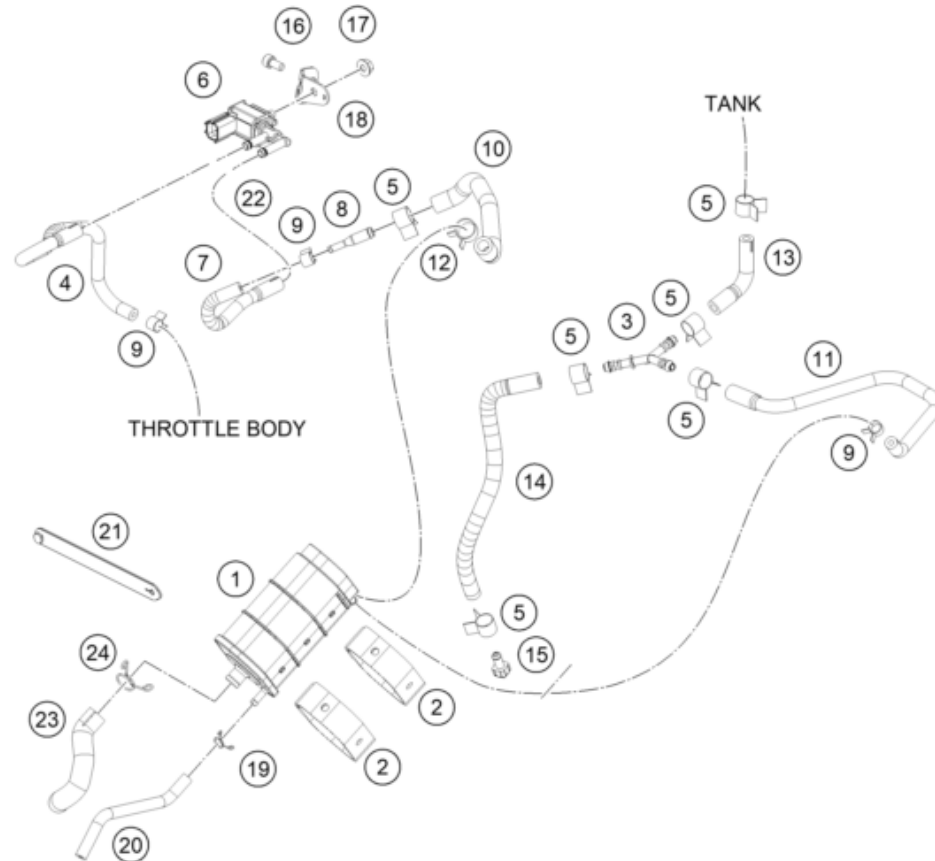

229401430

59479

* NEW PART

X ON DEMAND

POS	PARTNUMBER		PIECE
1	93015001000	Activated carbon filter	1
2	93015003000	Rubber band	2
3	90507015000	CONNECTOR Y SHAPE	1
4	J600000428500	Fuel hose	1
5	90607017003	SPRING BAND CLAMP D13	6
6	90607830000	Valve purge	1
7	J600000412000	Hose Y-PV	1
8	90207016004	CONNECTOR TUBE EVAP	1
9	90607017002	CLAMP D9	3
10	J600000813700	Hose ACF-Y	1
11	93015017000	Y connection	1
12	90607017001	SPRING BAND CLAMP 15X10	1
13	93015026000	Pre-formed hose	1
14	90515023000	TUBE CONNECTOR TO PLUG	1
15	90515011000	PLUG FUEL DRAIN	1
16	J912060123	hexagon socket screw M6X12	1
17	J926060006	nut hex flanged	1
18	94115032050	BRACKET VALVE PURGE	1
19	90107013008	CLAMP	1
20	93015029000	Hose active carbon filter	1
21	J330000514900	Cable ties	2
22	J310000801300	Hose clamp 12.5 x 8 SW	2
23	93015029050	Hose active carbon filter	1
24	90507017000	HOSE CLAMP	1