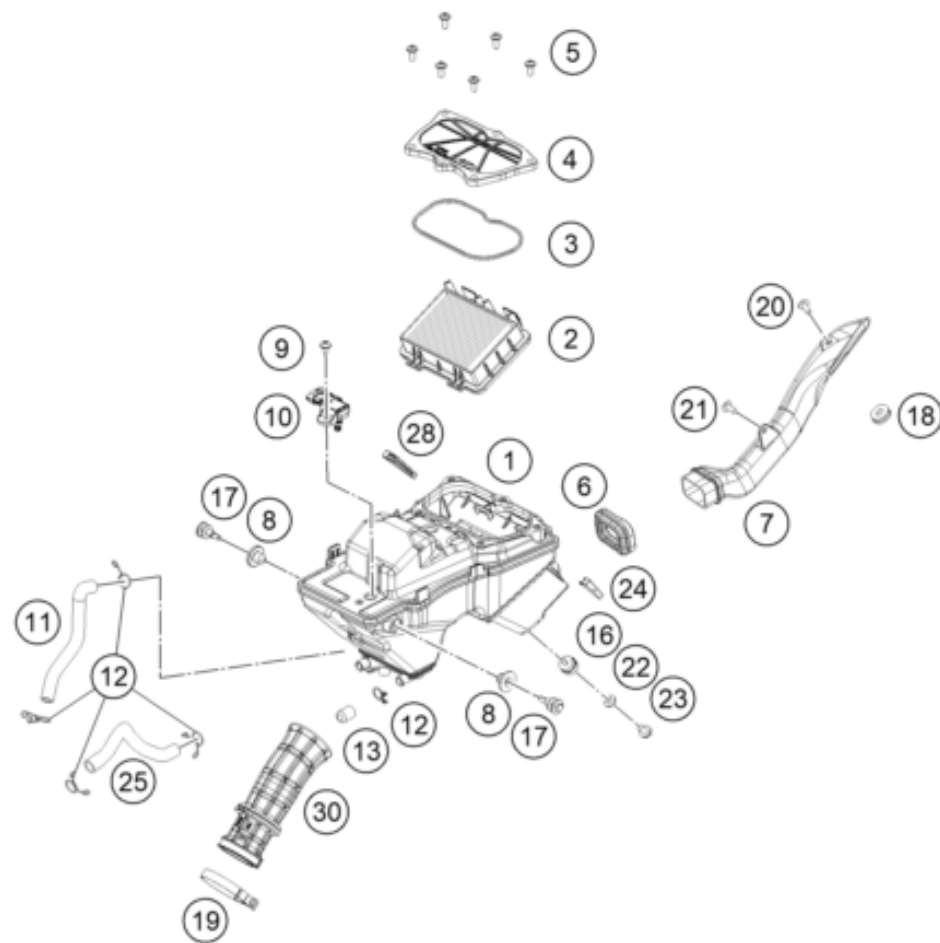

179010490

53972

* NEW PART X ON DEMAND

POS	PARTNUMBER		PIECE
1	94305083000	MUFFLER ASSEMBLY SECONDARY	1
2	94305007031	PIPE ASSEMBLY A	1
3	93805095000	BUSH MUFFLER	2
4	93805096000	DAMPER MUFFLER	1
5	93805011000	MUFFLER SHIELD	1
6	J031060103	Lens head screw M6X10	1
8	94305050072	Exhaust flange gasket, premuffler	1
9	94305051000	Exhaust clamp	1
10	28105050044	ASSEMBLY PREMUFFLER	1
11	90105068100	damper, bottom	2
14	J027081053	HH COLLAR SCREW M8X105 SW12	1
15	94341090000	Oxygen sensor	1
16	90205086001	muffler mounting spacer bushing	4
17	90205068000	damper, bottom	2
18	90105084000	muffler mounting tube	1
20	94305065033	Heat protection compl.	1
21	J028060143	BOLT FLANGED M6X14	6
23	90103097000	clip nut	2
24	J926080003	Hex collar nut M6	3
25	93805011003	GROMMET MUFFLER SHIELD	2
26	J025080353	BOLT FLANGED M8X35	1
27	94305051045	Exhaust clamp	1
28	90105000002	BOLT SILENCER MTG	2
29	94305050071	Exhaust flange gasket, muffler	1

219430510

56443

* NEW PART

X ON DEMAND

POS	PARTNUMBER	PIECE
1	94306001000	Air filter box 1
2	93006015000	FILTER 1
3	93006020050	Seal 1
4	93006002000	Air filter box cover 1
5	93006039000	Flat-head screw M6 4
6	93006001060	Carburetor connection boot 1
7	94306040033	Intake snorkel compl. 1
8	93006001080	Damping rubber 2
9	J031060103	Lens head screw M6X10 1
10	90141071000	TMAP-SENSOR 1
11	93030087050	Engine vent hose 1
12	90130087001	HOSE CLAMP 5
13	93030089000	Plug 1
16	90106001007	SILENT BLOCK AIRFILTER 1
17	93007046050	Screw 2
18	93008019010	Rubber bushing 1
19	90241002010	hose clamp 1
20	J031050126	Screw truss M5X12 1
21	J031050166	Screw truss M5X16 1
22	J125060001	Washer - plain 1
23	J026060083	HH COLLAR SCREW M6X8 SW10 1
24	93006001015	Rubber cowl pad 1
25	93030088050	Engine vent hose 1
28	93006021000	Distance piece air filter box right 1
30	93306026000	CONNECTING TUBE 1