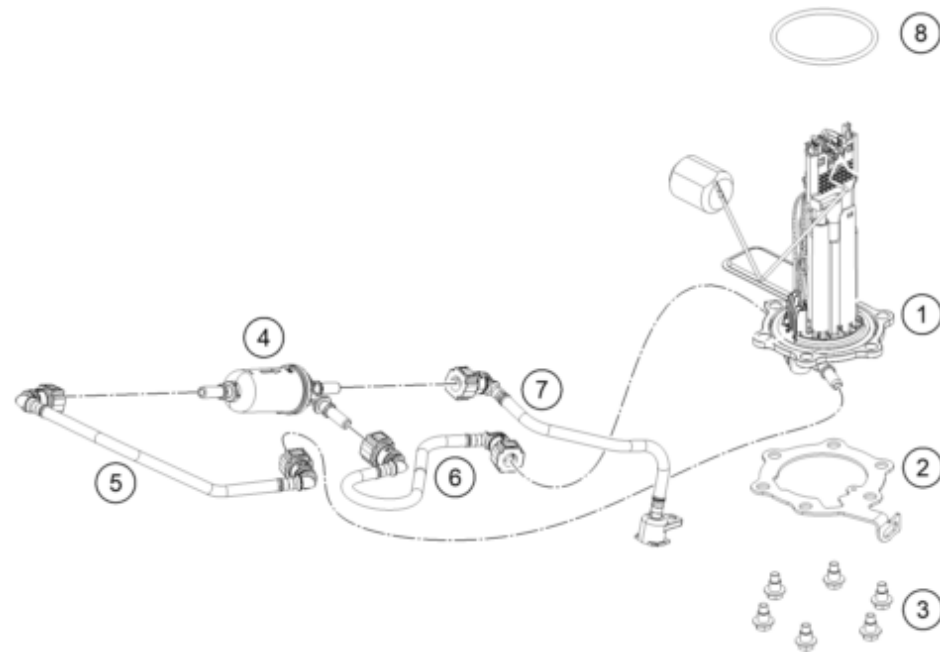

229430710

62376

* NEW PART

X ON DEMAND

POS	PARTNUMBER		PIECE
1	93307088000	Fuel pump	1
2	93041007000	Flange for fuel pump	1
3	J025060128	BOLT FLANGE- M6 X 1 X L12.8 XBRT XST	6
4	93807018000	fuel filter	1
5	93007016100	Fuel hose	1
6	93007015000	Fuel hose	1
7	93341013044	Injector upper part with hose complete	1
8	93007089000	Fuel pump seal	1