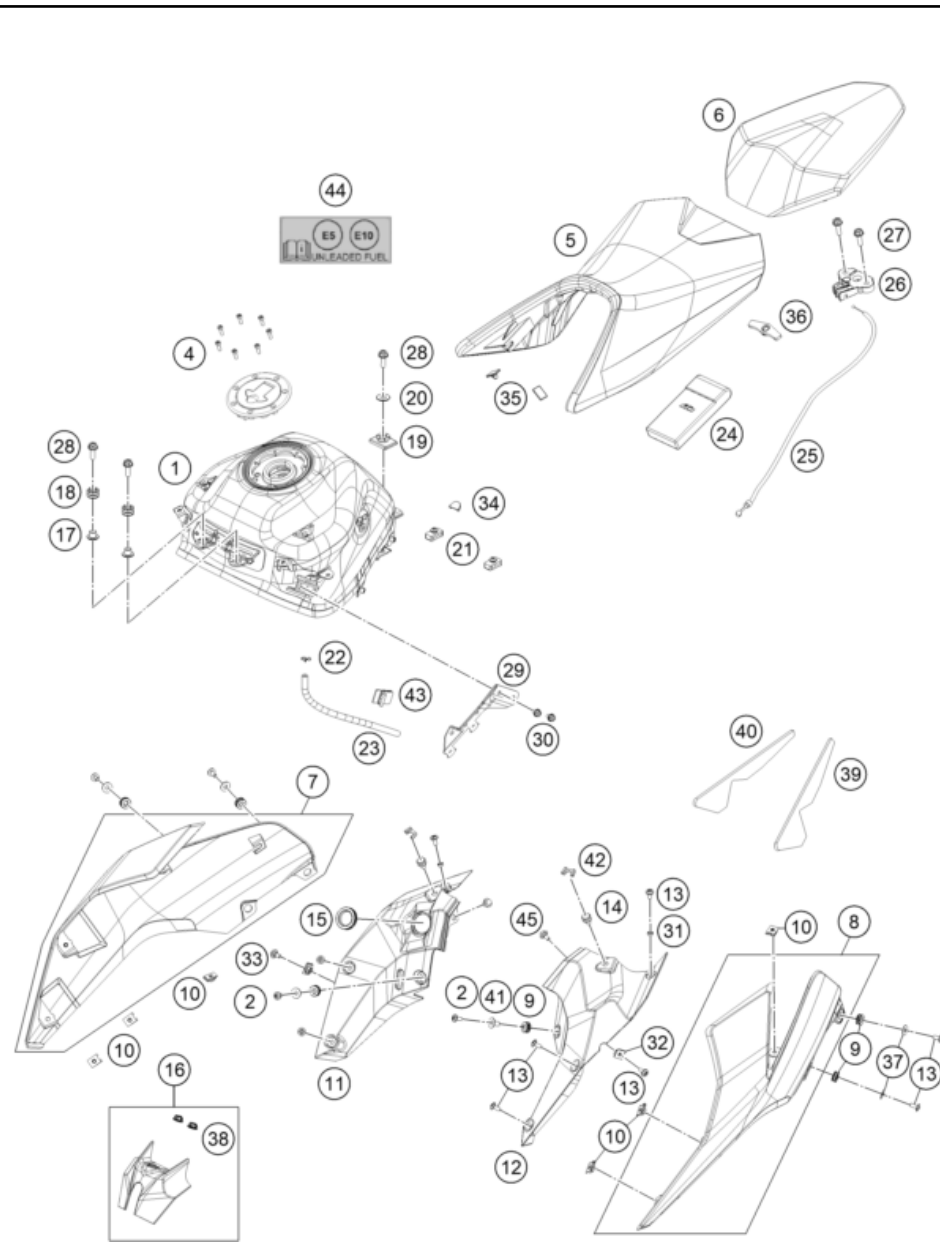

229430710

POS	PARTNUMBER		PIECE
1	93007113000EB	MY22 TANK JP171001 DUKE EB ORG GLOSS +LQR	1
2	90508006003	AH SCREW M6X1X20	2
4	J912050151	AH SCREW M5X14 BLACK	7
5	93007040000	Rider seat	1
6	93007047000	Seat passenger complete	1
7	93008051000BK	D390T COVER RH JP181207 LIQUID METAL MAT	1
8	93008050000BK	D390T COVER LH JP181206 LIQUID METAL MAT	1
9	93008050040	Rubber bushing	6
10	93003077000	Clip nut M6	6
11	93008055000	Inner cover right	1
12	93008056000	Inner cover left	1
13	90508006001	SOCKET HEAD BOLT M6X12	10
14	93008048000	Special screw	2
15	93035065010	Rubber bushing	1
16	93008057033	Cover for ignition lock complete	1
17	93008034000	Bushing	2
18	90507013006	GROMMET TANK MOUNTING	2
19	93007014000	Tank guard rear	1
20	90111060010	WASHER PLAIN 8,4X25X2	1
21	93007040010	Seat cowl pad	2
22	90507017000	HOSE CLAMP	1
23	93015029050	Hose active carbon filter	1
24	90529099000	TOOLKIT	1
25	93007052000	Cable seat lock	1
26	93007050000	Sseat lock ZSB	1
27	J025060203	HH COLLAR SCREW M6X20 SW10	2
28	J025080253	Hexagon screw M8X25	3
29	93015102000	Fastening	1
30	J025060103	HH COLLAR SCREW M6X10 SW10	2
31	93008044000	Sleeve spoiler inner RR MTG	2
32	90103097000	clip nut	2
33	90108076000	SPECIAL SCREW M6X12X3	1
34	93008059000	Rubber cap tank	4
35	90507047041	SEAT DUMPER SOZIUS SEAT	2
36	93007046000	Seat cowl pad	1
37	93008050050	Washer 6.2X20X1.5	6

62376

* NEW PART

X ON DEMAND