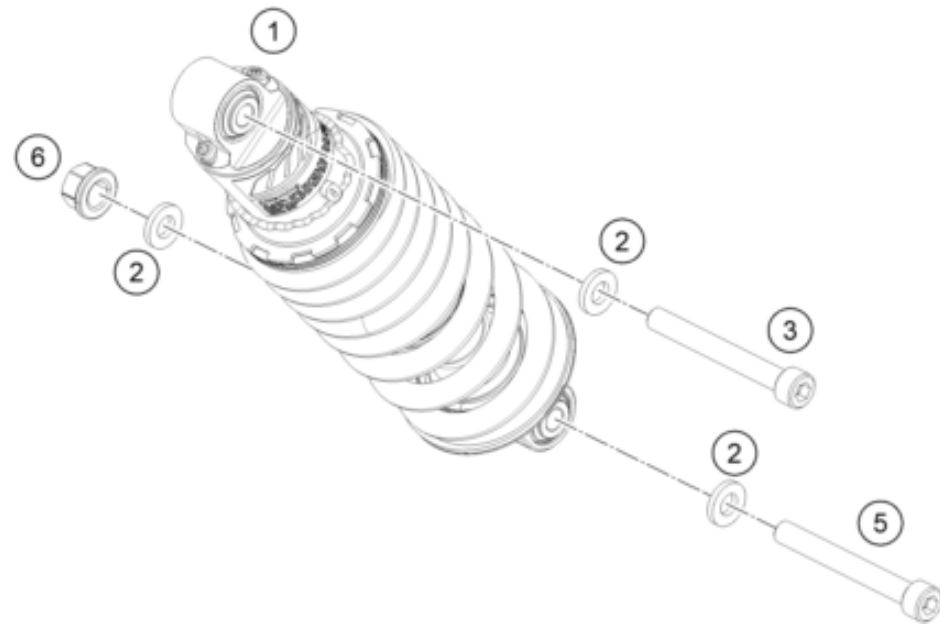

56459

* NEW PART

X ON DEMAND

POS	PARTNUMBER		PIECE
1	28103023000	Side stand	1
2	93003026100	Side stand bracket	1
3	90103027000	SCREW F. SIDE STAND	1
4	93503029000	Magnet bracket	1
5	90603024000	SIDE STAND SPRING	1
6	J900000501200	screw csk cros-m5x0.8x12xbright	2
7	J982101253	SELF L. NUT M10X1,25 H11 WS17	1
8	93003027000	bolt stud-M10X1.25XL20XBRXPRECOAT	2
9	93511045000	SWITCH SIDE STAND	1
10	28111046000	Shield switch stand side	1
11	93003034000	nut U flang-M10X1.25XHT.8.5XBRT	2
12	95803034000	BRACKET HOLDER MAGNET	1
13	90111040100	Bushing	1

209300360

58340

* NEW PART

X ON DEMAND

POS	PARTNUMBER		PIECE
1	94304010000	SHOCKABSORBER REAR	1
2	90104010003	PLAIN WASHER 10,2X20X3MM	3
3	93004016100	hexagon socket screw M10X1.25X62	1
5	J020100806	SHCS M10x1.25x80 - 10.9	1
6	90104010002	flanged hex nut M10x1.25 WS13	1