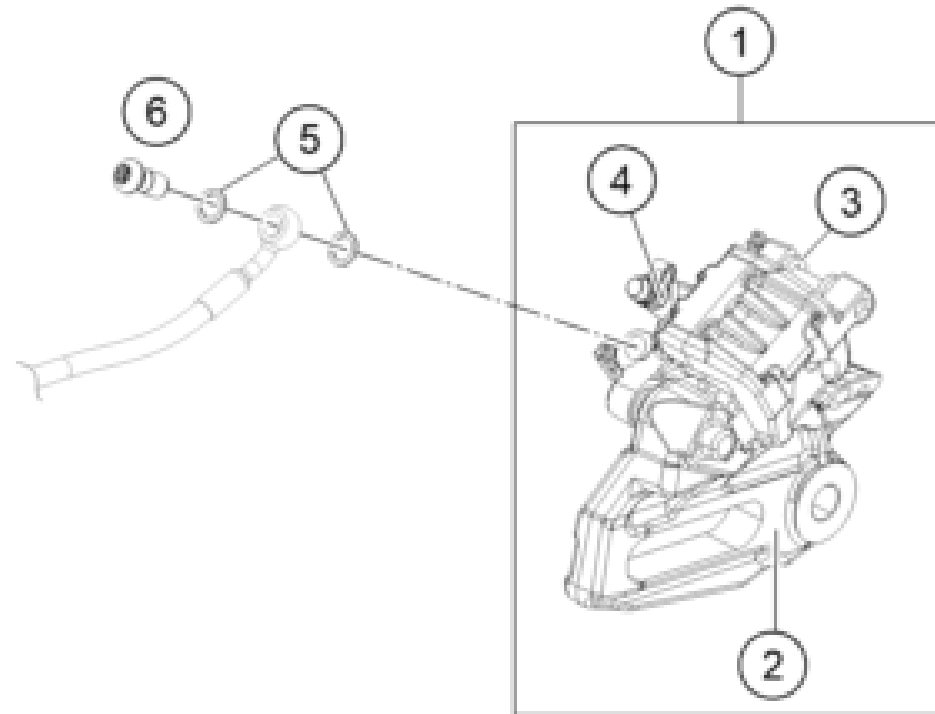

POS	PARTNUMBER		PIECE
1	94513080000	CALIPER ASSEMBLY REAR	1
2	90113075000	BRAKE CALIPER SUPPORT REAR	1
3	90113090000	REAR BRAKE PADS - SET	1
4	90113121000	BLEEDER SCREW	1
5	90113026000	COPPER GASKET	8
6	90113013000	BANJO SCREW	1

202811390

57969

* NEW PART

X ON DEMAND