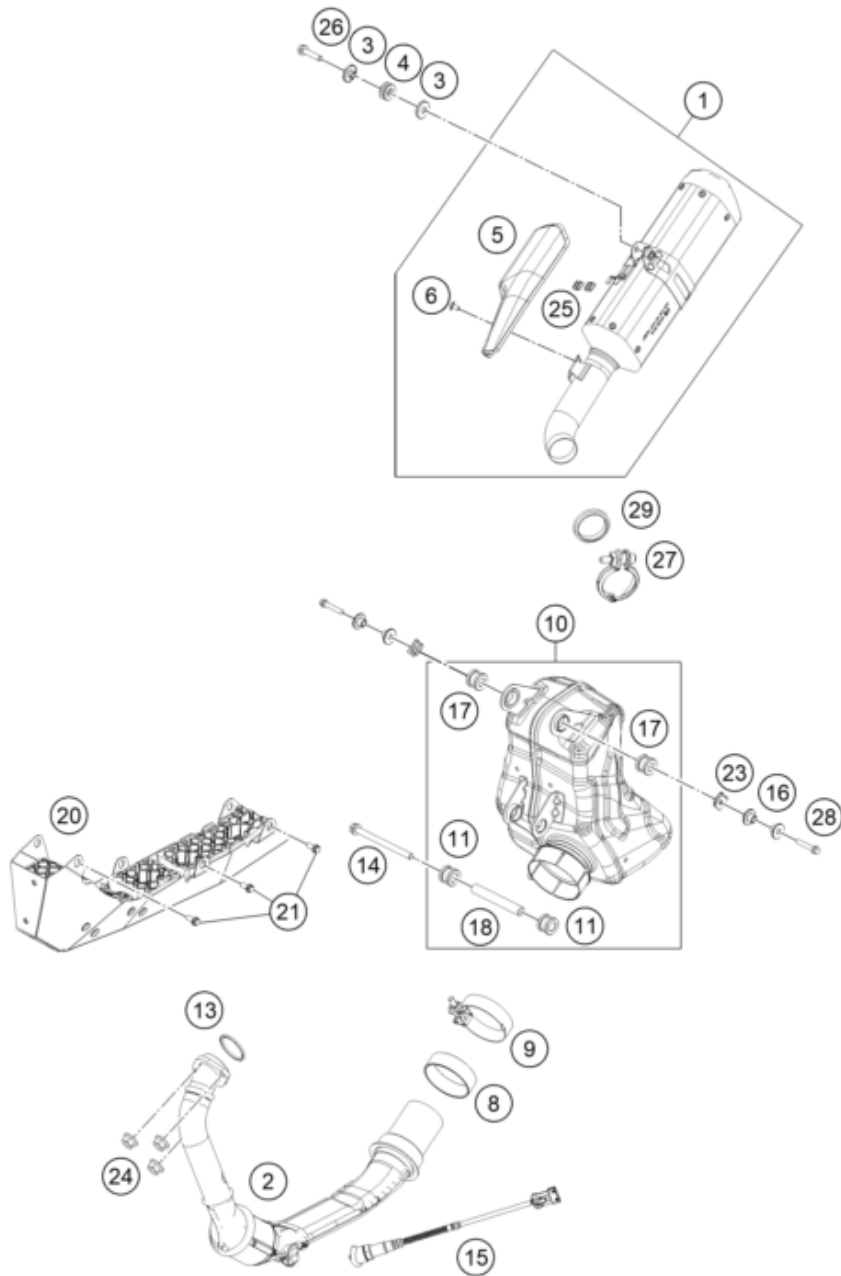

POS	PARTNUMBER		PIECE
1	94305083000	MUFFLER ASSEMBLY SECONDARY	1
2	94305007031	PIPE ASSEMBLY A	1
3	93805095000	BUSH MUFFLER	2
4	93805096000	DAMPER MUFFLER	1
5	93805011000	MUFFLER SHIELD	1
6	J031060103	Lens head screw M6X10	1
8	94305050072	Exhaust flange gasket, premuffler	1
9	94305051000	Exhaust clamp	1
10	28105050044	ASSEMBLY PREMUFFLER	1
11	90105068100	damper, bottom	2
14	J027081053	HH COLLAR SCREW M8X105 SW12	1
15	94341090000	Oxygen sensor	1
16	90205086001	muffler mounting spacer bushing	4
17	90205068000	damper, bottom	2
18	90105084000	muffler mounting tube	1
20	94305065033	Heat protection compl.	1
21	J028060143	BOLT FLANGED M6X14	6
23	90103097000	clip nut	2
24	J926080003	Hex collar nut M6	3
25	93805011003	GROMMET MUFFLER SHIELD	2
26	J025080353	BOLT FLANGED M8X35	1
27	94305051045	Exhaust clamp	1
28	90105000002	BOLT SILENCER MTG	2
29	94305050071	Exhaust flange gasket, muffler	1

219430510

56443

* NEW PART

X ON DEMAND