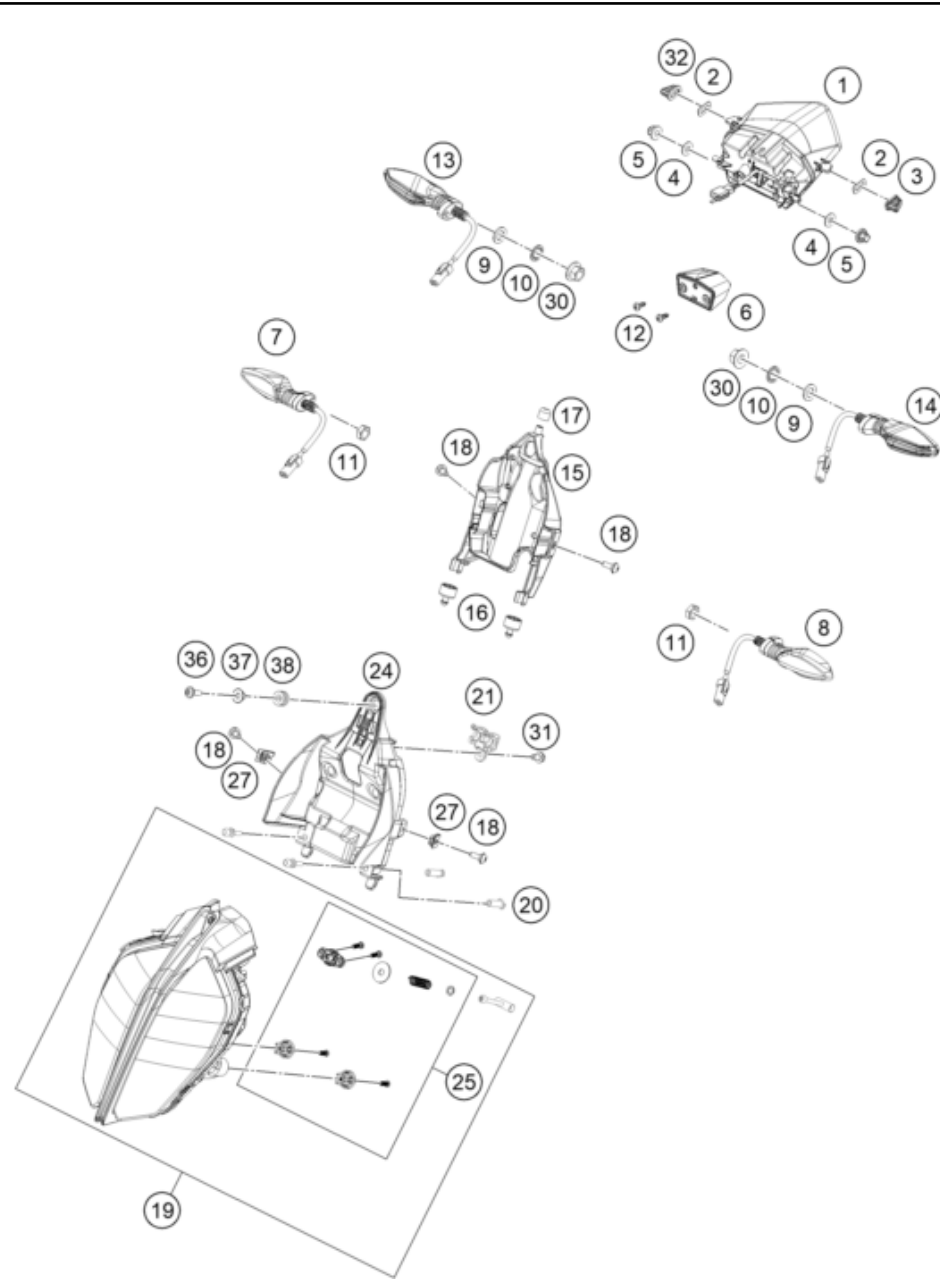

202811390

57969

* NEW PART

X ON DEMAND

POS	PARTNUMBER		PIECE
1	93014040100	lamp tail MY17	1
2	93014040040	Washer	2
3	93014040020	Rubber grommet tail light left	1
4	93014040030	Washer	2
5	93014040010	Rubber bushing	2
6	90114047000	LICENSE PLATE ILLUMINATION	1
7	93014026000	Indicator front rh	1
8	93014025000	Indicator front lh	1
9	J125100003	WASHER PLAIN 10,5	2
10	J06797100183	Toothed washer, M10	2
11	J934100006	Nut hex thin-M10x1.25	2
12	J981420133	SHEET MET.SCR. DIN 7981 4,2X13	2
13	90514036100	FLASHER REAR R/S	1
14	90514035100	FLASHER REAR L/S	1
15	93014013000	Support	1
16	93014015000	Rubber bushing	2
17	93014014000	Rubber bushing	1
18	93008040000	Screw M6X1X13	4
19	94314001044	lamp head	1
20	93014021000	Insert M6 LED HL holder	2
21	93014020000	Holder LED HL adjustment mechanism	2
24	93014019100	Holder headlamp LED	1
25	93014099000	Kit LED lamp Bush	1
27	93008084010	Range change metal nut M6	2
30	J934100001	Hex nut, M10	2
31	93008020060	Screw M6X1X9	1
32	93014049000	Rubber grommet tail light right	1
36	90508006003	AH SCREW M6X1X20	1
37	93014018100	Collar head lamp holder MTG	1
38	93014017000	Rubber bushing	1