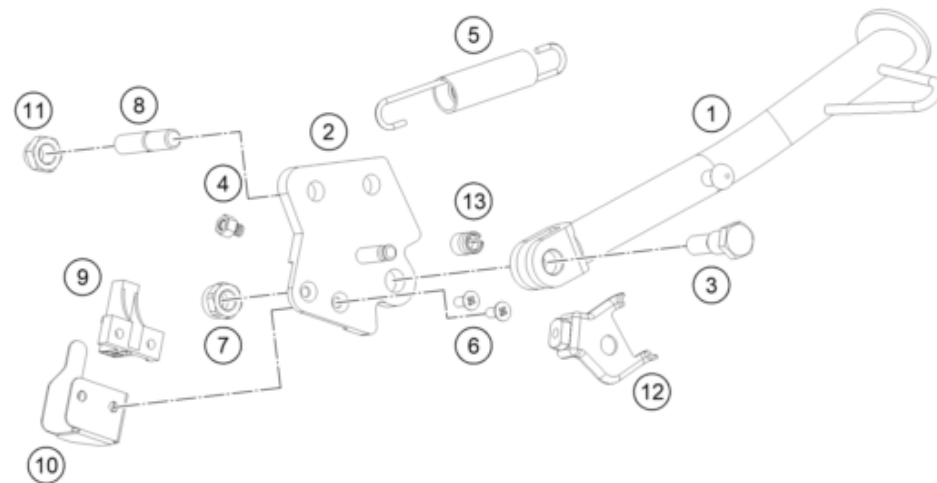

56459

* NEW PART

X ON DEMAND

209020311

POS	PARTNUMBER		PIECE
39	93003002030	Bracket seat mount loose	1
40	93007044000	Retaining pin	2
41	93003001070	Seat cowl front complete	1
42	93008023000	Rubber buffer	2
43	93007047033	Seat support complete	2
44	J912080303	hexagon socket screw M8X30	2
45	93007046050	Screw	2
47	J125080001	Washer M8	4
48	90103098000	BOLT	4
49	93003056000	Passenger footrest bracket	1
50	J912060143	Hex socket screw M6X14	2
51	93008019070	hexagon socket screw M8X31	2
52	J125080002	Washer plain	2
53	93006040060	Retaining bracket	1
54	J005050123	FLAT HEAD SCREW M5X12 PH	1
55	90111045050	CABLE BRACKET	1
56	90103032000	FLANGED BOLT M6X14	2
57	93013041000	Retaining bracket	1
58	J025060109	HH-COLLAR SCREW M6X10 SW8	1
59	93013026000	Support	1
60	J031050121	Roundhead screw M4X12	1
61	93032059010	Guide clutch cable	1
62	90108050001	CLIP NUT M5	1
63	93008043000	Screw M6X1X25	1
64	90203008000	BOLT M10X135	1
65	J125100009	Washer M10	1
66	90508026100	Clip	2
67	J125080005	WASHER M8	2
68	J125140003	Washer - plain	1
69	J912080251	Hexagon screw M8X25	8
70	93008041060	guard ih	1
71	J031060106	SCREW BUTTON HEAD-M5X0.8XL 8XB	2

56459

* NEW PART

X ON DEMAND

POS	PARTNUMBER		PIECE
1	28103023000	Side stand	1
2	93003026100	Side stand bracket	1
3	90103027000	SCREW F. SIDE STAND	1
4	93503029000	Magnet bracket	1
5	90603024000	SIDE STAND SPRING	1
6	J900000501200	screw csk cros-m5x0.8x12xbright	2
7	J982101253	SELF L. NUT M10X1,25 H11 WS17	1
8	93003027000	bolt stud-M10X1.25XL20XBRXPRECOAT	2
9	93511045000	SWITCH SIDE STAND	1
10	28111046000	Shield switch stand side	1
11	93003034000	nut U flang-M10X1.25XHT.8.5XBRT	2
12	95803034000	BRACKET HOLDER MAGNET	1
13	90111040100	Bushing	1