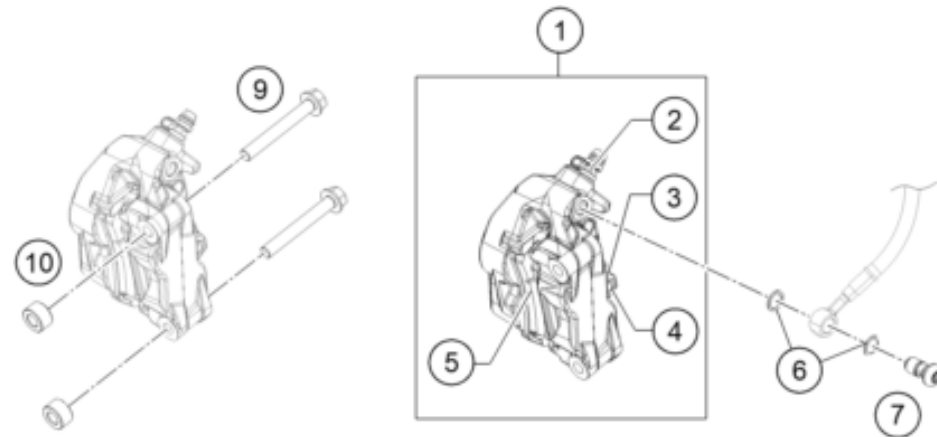

179011330

49399

* NEW PART

X ON DEMAND

FRONT BRAKE CALIPER

390 DUKE, black 2023 EU 2023

POS	PARTNUMBER		PIECE
1	94813015000	CALIPER ASSEMBLY FRONT	1
2	90113021000	BLEEDER SCREW	1
3	90113018000	SPRING CLIP	1
4	90113017000	BOLT F. BRAKE PADS	1
5	90813030000	BRAKE PAD FRONT TT2910HH	1
6	90113026000	COPPER GASKET	2
7	90113121000	BLEEDER SCREW	1
9	J01008060S	HH collar screw M8x1x60	2
10	90613098150	brake caliper spacer sleeve	2