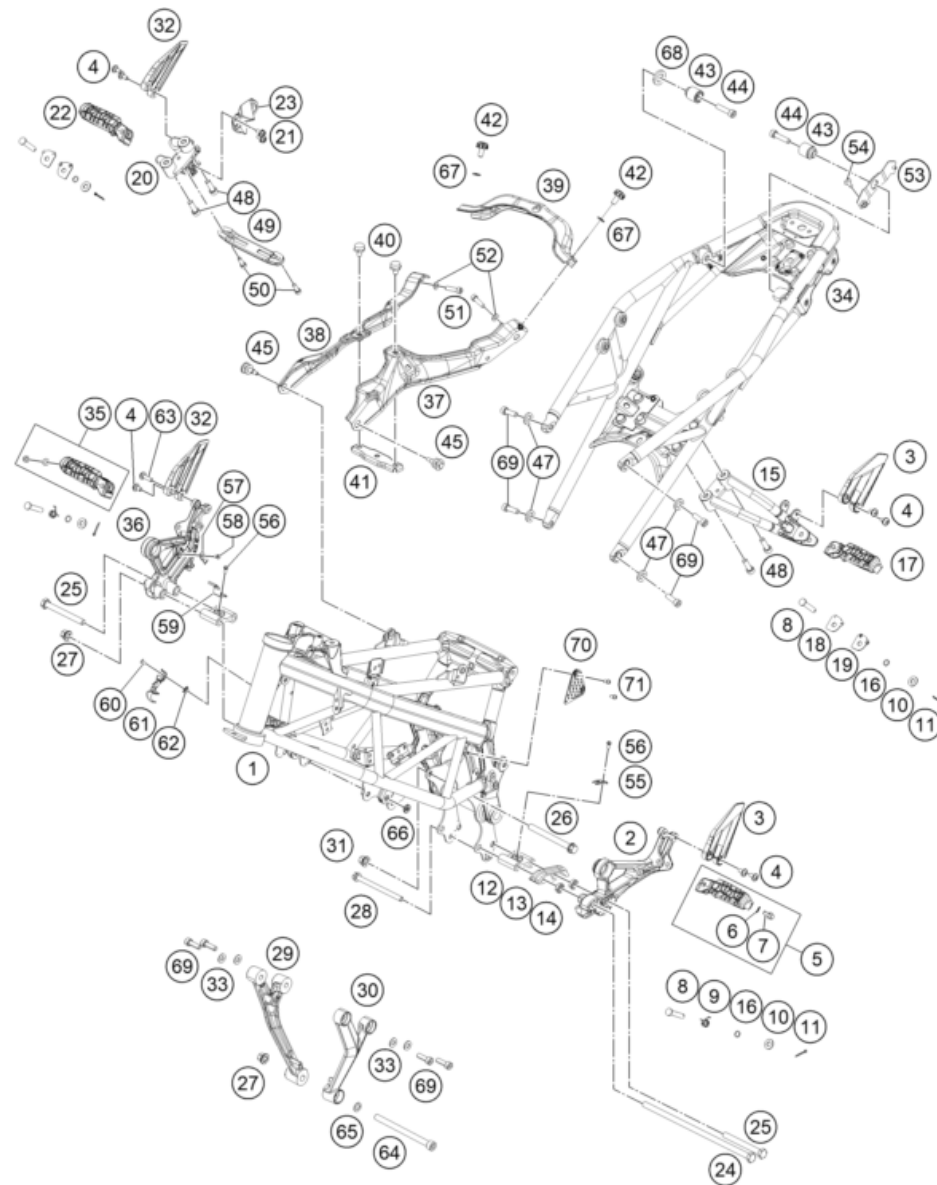

209020311

POS	PARTNUMBER		PIECE
39	93003002030	Bracket seat mount loose	1
40	93007044000	Retaining pin	2
41	93003001070	Seat cowl front complete	1
42	93008023000	Rubber buffer	2
43	93007047033	Seat support complete	2
44	J912080303	hexagon socket screw M8X30	2
45	93007046050	Screw	2
47	J125080001	Washer M8	4
48	90103098000	BOLT	4
49	93003056000	Passenger footrest bracket	1
50	J912060143	Hex socket screw M6X14	2
51	93008019070	hexagon socket screw M8X31	2
52	J125080002	Washer plain	2
53	93006040060	Retaining bracket	1
54	J005050123	FLAT HEAD SCREW M5X12 PH	1
55	90111045050	CABLE BRACKET	1
56	90103032000	FLANGED BOLT M6X14	2
57	93013041000	Retaining bracket	1
58	J025060109	HH-COLLAR SCREW M6X10 SW8	1
59	93013026000	Support	1
60	J031050121	Roundhead screw M4X12	1
61	93032059010	Guide clutch cable	1
62	90108050001	CLIP NUT M5	1
63	93008043000	Screw M6X1X25	1
64	90203008000	BOLT M10X135	1
65	J125100009	Washer M10	1
66	90508026100	Clip	2
67	J125080005	WASHER M8	2
68	J125140003	Washer - plain	1
69	J912080251	Hexagon screw M8X25	8
70	93008041060	guard ih	1
71	J031060106	SCREW BUTTON HEAD-M5X0.8XL 8XB	2

56459

* NEW PART

X ON DEMAND