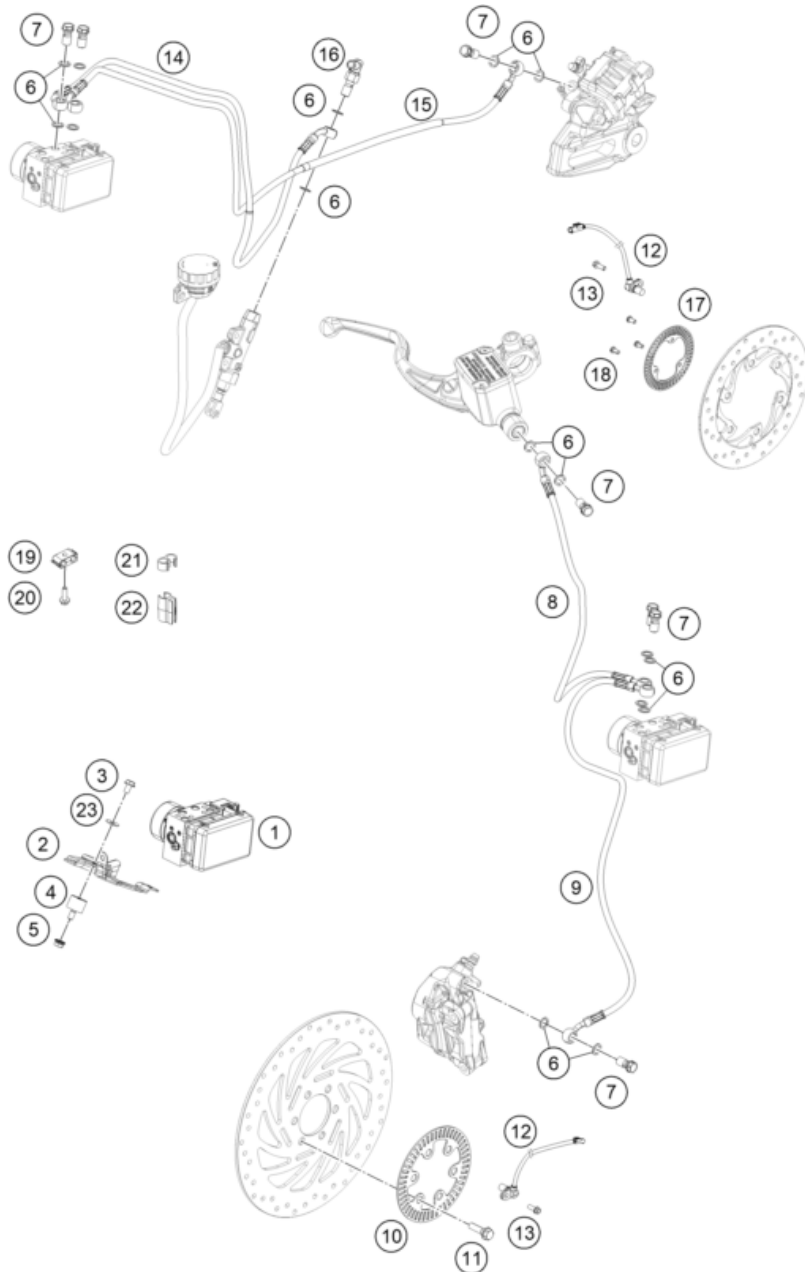

229401430

59479

* NEW PART

X ON DEMAND

POS	PARTNUMBER		PIECE
1	93015001000	Activated carbon filter	1
2	93015003000	Rubber band	2
3	90507015000	CONNECTOR Y SHAPE	1
4	J600000428500	Fuel hose	1
5	90607017003	SPRING BAND CLAMP D13	6
6	90607830000	Valve purge	1
7	J600000412000	Hose Y-PV	1
8	90207016004	CONNECTOR TUBE EVAP	1
9	90607017002	CLAMP D9	3
10	J600000813700	Hose ACF-Y	1
11	93015017000	Y connection	1
12	90607017001	SPRING BAND CLAMP 15X10	1
13	93015026000	Pre-formed hose	1
14	90515023000	TUBE CONNECTOR TO PLUG	1
15	90515011000	PLUG FUEL DRAIN	1
16	J912060123	hexagon socket screw M6X12	1
17	J926060006	nut hex flanged	1
18	94115032050	BRACKET VALVE PURGE	1
19	90107013008	CLAMP	1
20	93015029000	Hose active carbon filter	1
21	J330000514900	Cable ties	2
22	J310000801300	Hose clamp 12.5 x 8 SW	2
23	93015029050	Hose active carbon filter	1
24	90507017000	HOSE CLAMP	1

219401510

56430

* NEW PART

X ON DEMAND

POS	PARTNUMBER		PIECE
1	94342031044	Unit ABS WET	1
2	93041030020	Retaining bracket	1
3	J026060083	HH COLLAR SCREW M6X8 SW10	3
4	90135001001	silentbloc M6	3
5	J926060000	FLANGED NUT M6 WS10 SELF LOCK.	3
6	90113026000	COPPER GASKET	16
7	90113013000	BANJO SCREW	7
8	93013035000	Brake hose	1
9	93013036000	Brake hose	1
10	93042020000	SENSORRING ABS	1
11	90110062000	SPECIAL SCREW M8X25 SELF LOCK.	6
12	90142125000	ABS SENSOR	2
13	J028060166	BOLT M6X16	2
14	93013037000	Brake hose	1
15	93013038000	Brake hose	1
16	90111051000	brake light switch, rear	1
17	90142021000	SENSOR DISC REAR	1
18	90142021001	SCREW FOR ABS	3
19	93813024000	brake hose clamp	3
20	J025060209	HH COLLAR SCREW M6X20	1
21	93813035000	CLAMP SENSOR CABLE	4
22	93813147000	CLAMP FOR BRAKE HOSE	2
23	J125060003	PLAIN WASHER 6,5X13X1	3