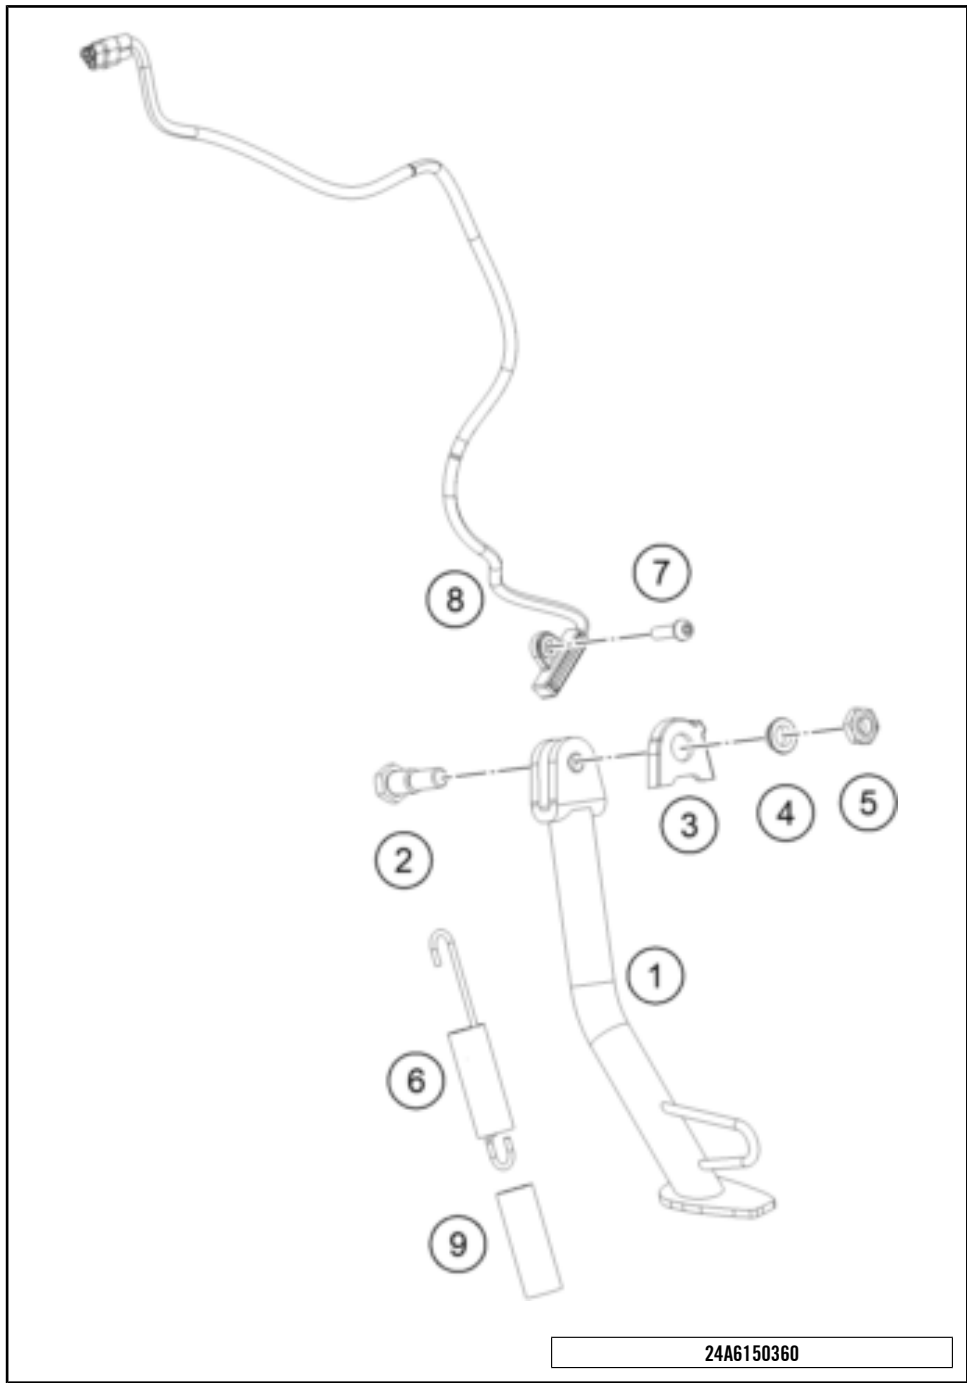

249630315

68361

* NEW PART

X ON DEMAND

POS	PARTNUMBER		PIECE
1	96303039000C1	HOLDER STEP RH BLACK MATT ANODZ JP113063	1
2	96303038000C1	HOLDER STEP LH BLACK MATT ANODZ JP113075	1
3	96303039020	Heelguard right driver	1
4	96303038020	Heelguard left driver	1
5	96303049000C1	PILLION HOLDR RH BLCK MAT ANODZ JP113066	1
6	96303048000C1	PILLION HOLDR LH BLCK MAT ANODZ JP113065	1
7	96303049010	pillion heel guard right	1
8	96303048010	pillion heel guard left	1
9	J900000601805	SCREW BUTTON HEAD STEP M6X1	6
10	J900000802003	bolt socket M8x1.25	8
11	93003141033	Front footpeg compl. right	1
12	93003140033	Front footpeg compl. left	1
13	93003151033	Rear footpeg compl. right	1
14	93003150033	Rear footpeg compl. left	1
15	28103044000	Pin for front footpeg	4
16	93003042000	Footpeg spring	2
17	90503048010	WASHER D=8,5	2
18	J770009015	O-RING 9X1,5	4
19	J125080006	Washer M8	2
20	J094020186	pin cotter-dia. 2.5x1 18	4
21	96303037010	PLATE LOCK LOWER	2
22	96303037020	PLATE LOCK UPPER	2
23	J690000600101	WASHER PLAIN SMALL	4
24	93003140010	Footpeg rubber	4
25	J900000602101	SCREW BUTTON HEAD STEP M6X1	2
26	J029060103S	CAP SCREW M6X10 SS	4

249630320

68216

* NEW PART

X ON DEMAND

24A6150360

POS	PARTNUMBER		PIECE
1	96303023000	Side stand	1
2	90103027000	SCREW F. SIDE STAND	1
3	96303029000	Side stand sensor retaining plate	1
4	J800001000600	collar	1
5	J910001000801	NUT U M10X1.25	1
6	96303024000	Side stand spring	1
7	J900000602100	screw button head M6x1	1
8	96311045000	side stand sensor	1
9	94103024060	Side stand spring protection	1