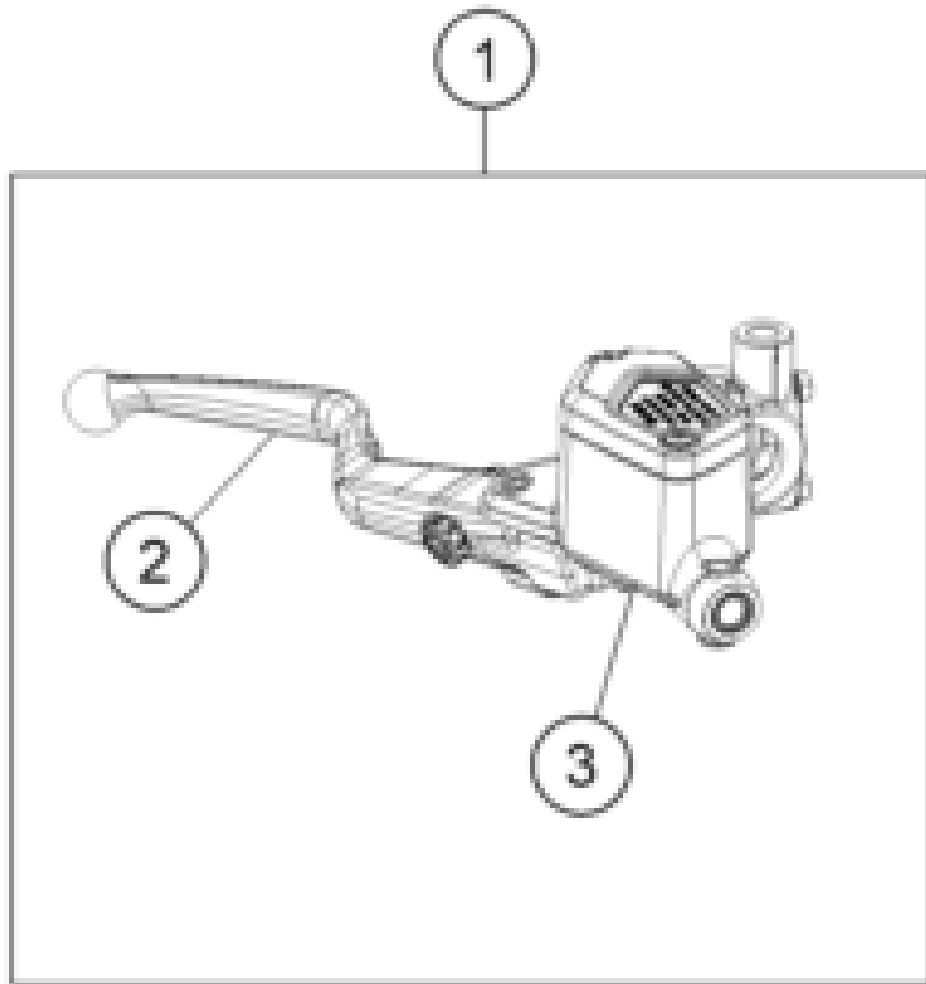

POS	PARTNUMBER		PIECE
1	96313001033	Front Master Cylinder cpl.	1
2	93713002033	Brake lever cpl.	1
3	90111050000	brake light switch, front	1

24A6151310

64100

* NEW PART

X ON DEMAND