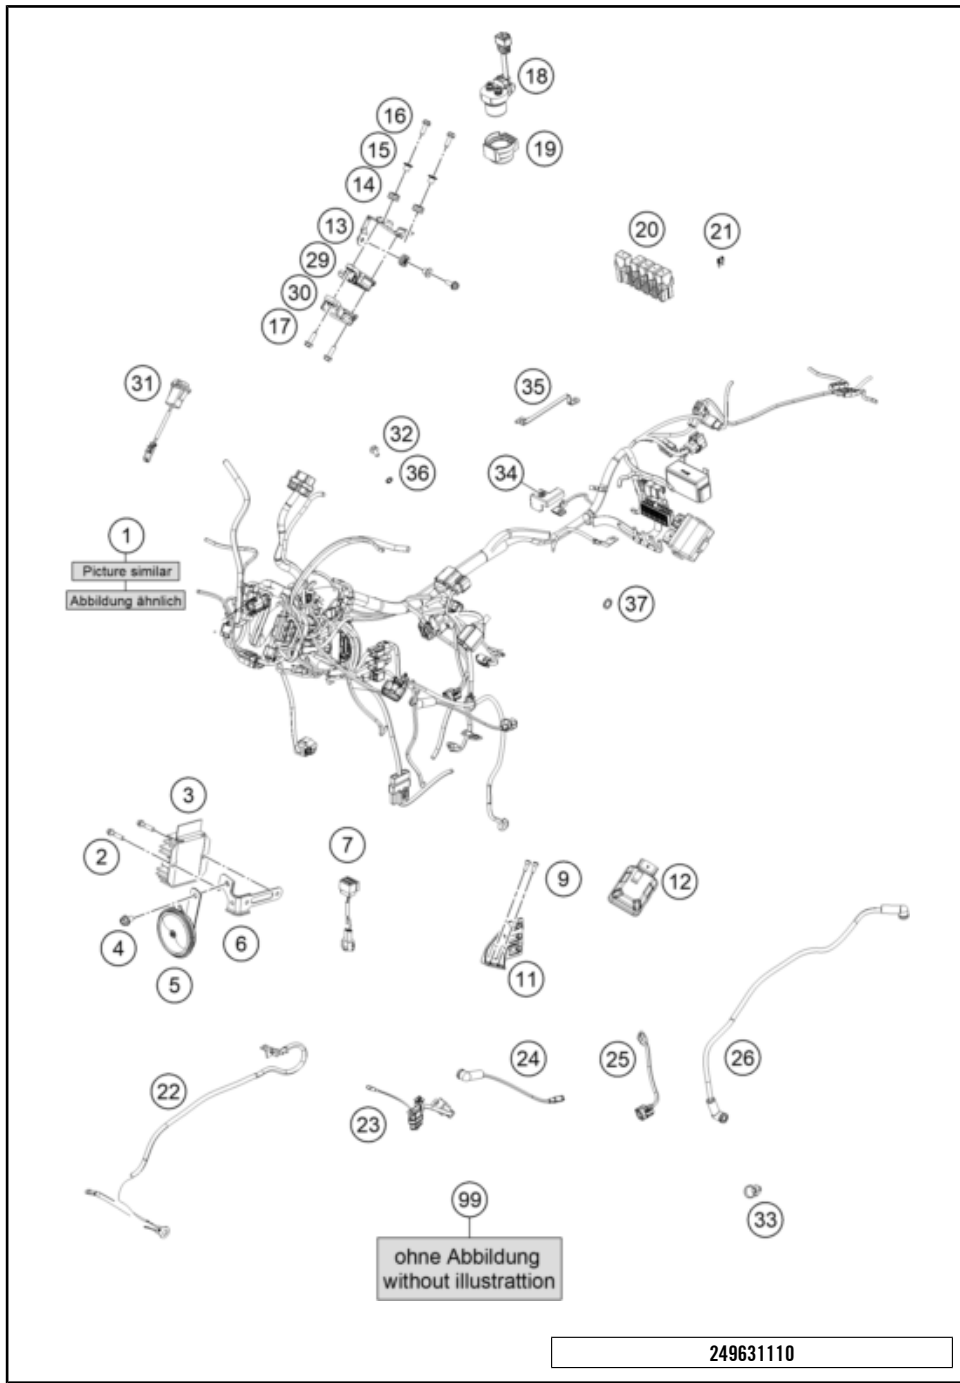

POS	PARTNUMBER		PIECE
99	96311081000	Rear turn signal wiring harness	1
99	96311093000	wiring harness BCCU	1

249631110

68244

* NEW PART

X ON DEMAND