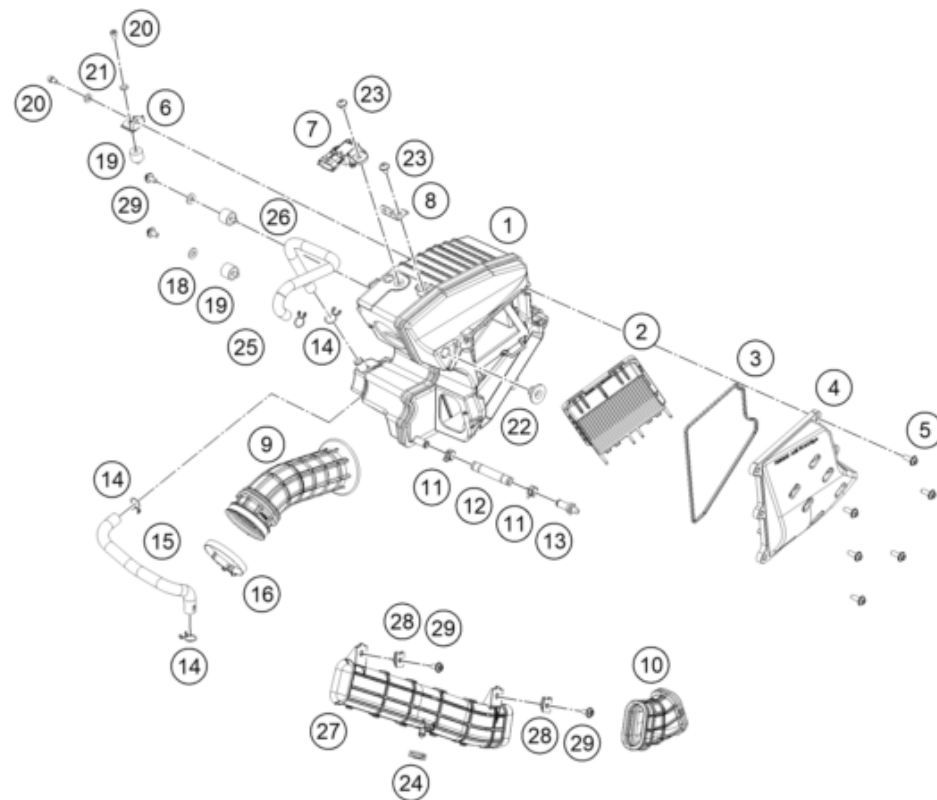

POS	PARTNUMBER		PIECE
1	96306001000	BOX ASSEMBLY FILTER AIR	1
2	96306015000	ELEMENT FILTER AIR	1
3	96306090000	SEAL COVER SIDE	1
4	96306003010	COVER SIDE	1
5	J900000601607	SCREW SOCKET M6X1	6
6	96306017000	BRACKET FILTER AIR	1
7	90141071000	TMAP-SENSOR	1
8	96307030010	bracket purge valve	1
9	96306026000	TUBE CONNECTING	1
10	96306041000	GROMMET DUCT	1
11	96330087001	CLAMP	2
12	96330087020	drain pipe	1
13	90106000001	PLUG DRAINAGE	1
14	90130087001	HOSE CLAMP	3
15	96330087010	oil pipe	1
16	90241002010	hose clamp	1
18	J690000720000	WASHER PLAIN	2
19	90106001007	SILENT BLOCK AIRFILTER	3
20	J900000601002	BOLT SOCKET M6X1	2
21	J690000620000	WASHER PLAIN	2
22	93006001080	Damping rubber	1
23	J031060103	Lens head screw M6X10	2
24	J650002201401	GROMMET	1
25	90607017000	CLAMP 16MM	1
26	96330087000	breather pipe	1
27	96306040000	DUCT INTAKE	1
28	93008084010	Range change metal nut M6	2
29	J900000601206	Allen head screw M6x12	4

249630610

68218

* NEW PART

X ON DEMAND