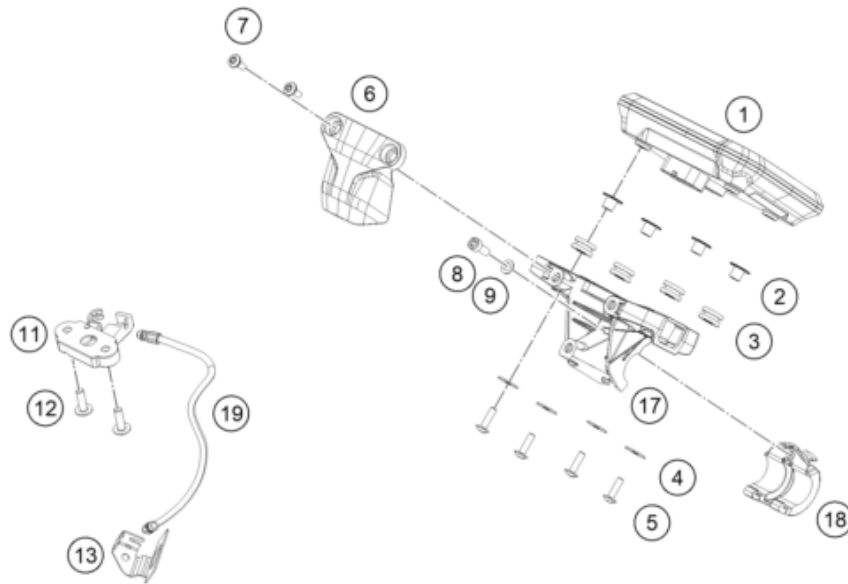

POS	PARTNUMBER		PIECE
1	96314069000	SPEEDOMETER	1
2	93014062010	Collar TFT speedo small	4
3	90507040001	RUBBER SLEEVE	4
4	93308015010	Washer, license plate holder support	4
5	J031060183	Roundhead screw M5X18	4
6	96014061000	instruments cover	1
7	J900000501204	screw button head step M5x0.8	2
8	J900000601603	ISK-Schraube M6x16	1
9	J690000600100	WASHER PLAIN SMALL-6.5X11.5XT0.8	1
10	96311066044	Lock kit	1
11	90507050000	LOCK ASSY. SEAT	1
12	90508006003	AH SCREW M6X1X20	2
13	96307051000	seat lock bracket	1
14	J900000601601	screw m6x1	2
15	J900000501404	Linsenkopf-Schraube M5x14	4
17	96314060000	holder speedometer lower	1
18	96314060010	holder speedometer upper	1
19	94507050190	cable latch seat	1
20	96312026000	Spare Key	1