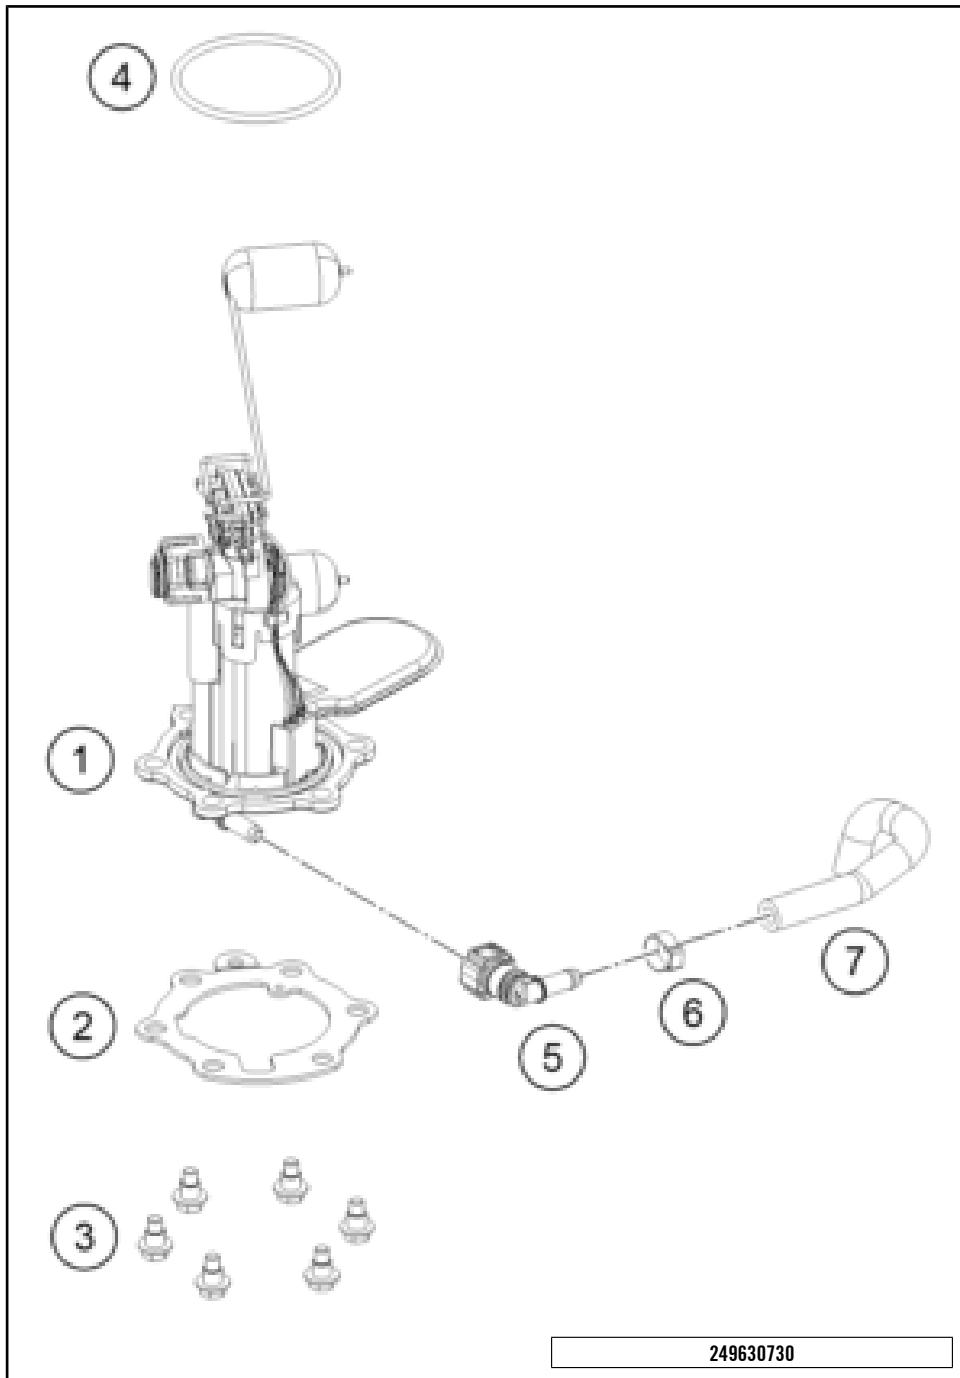

FUEL PUMP

390 DUKE, blue 2024 EU 2024

POS	PARTNUMBER		PIECE
1	96307088000	fuel pump	1
2	96341007000	fuel pump plate	1
3	J025060128	BOLT FLANGE- M6 X 1 X L12.8 XBRT XST	6
4	96307091000	Fuel pump seal	1
5	28107028000	Angle piece	1
6	00050148706	clamp quick connector end permanent	1
7	96307016000	fuel pipe	1

249630730

68237

* NEW PART

X ON DEMAND