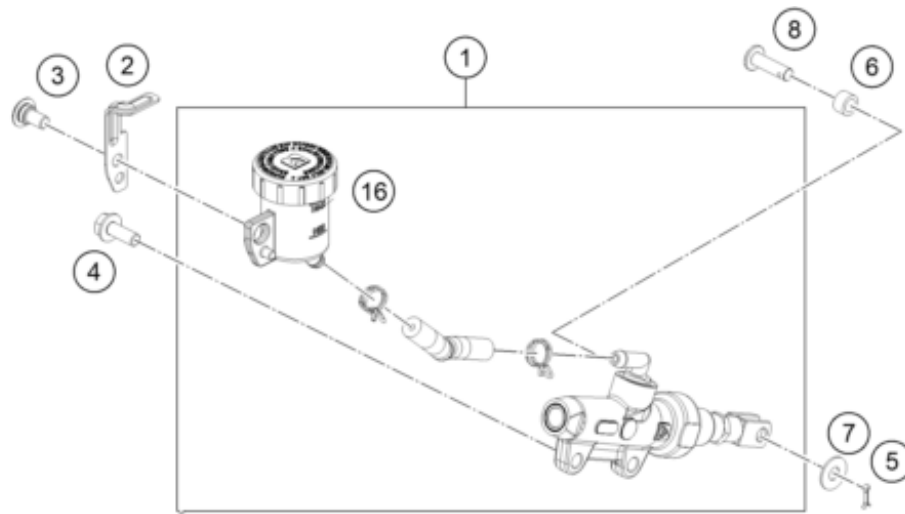

POS	PARTNUMBER		PIECE
1	96313060033	Rear Master Cylinder Assembly	1
2	96313068000	Retaining bracket brake reservoir rear	1
3	J900000601403	BOLT SOCKET STEP M6X1	1
4	90130059000	HH COLLAR SCREW M6X16	2
5	J094020153	splint pin 2x15mm	1
6	J650001000700	grommet	1
7	J125070001	Washer nylon 6.5X16X1	1
8	J920000602100	pin clevis dia 6	1
9	96313050033	Lever Assembly Brake	1
10	90134035000	GEAR SHIFT LEVER RUBBER	1
11	J625060800	BALL BEARING 608	2
12	90534031020	WASHER SHIFTING LEVER	2
13	J520000900100	Spring	1
14	90534034300	BOLT SHIFT LEVER	1
15	93035065020	Spacer bushing	1
16	96313029005	Kit Rear Reservoir	1

249631330

68241

* NEW PART

X ON DEMAND