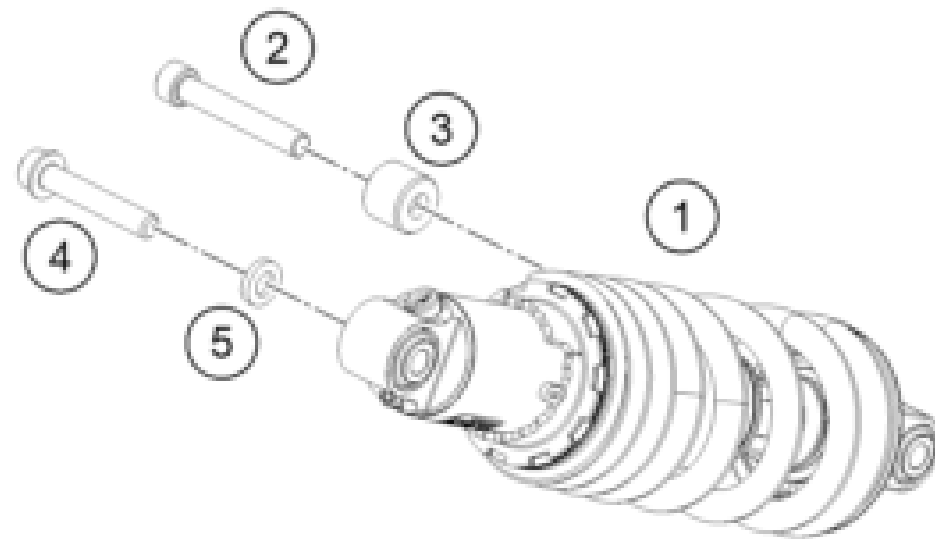

SHOCK ABSORBER

390 DUKE, blue 2024 EU 2024

POS	PARTNUMBER		PIECE
1	96304010033	SHOCKABSORBER REAR	1
2	J900001006501	Hexagon socket M10x65	1
3	J800001801900	BUSH	1
4	J900001005800	bolt socket M10x1.25	1
5	J690001100200	washer plain	1

249630410

68259

* NEW PART

X ON DEMAND