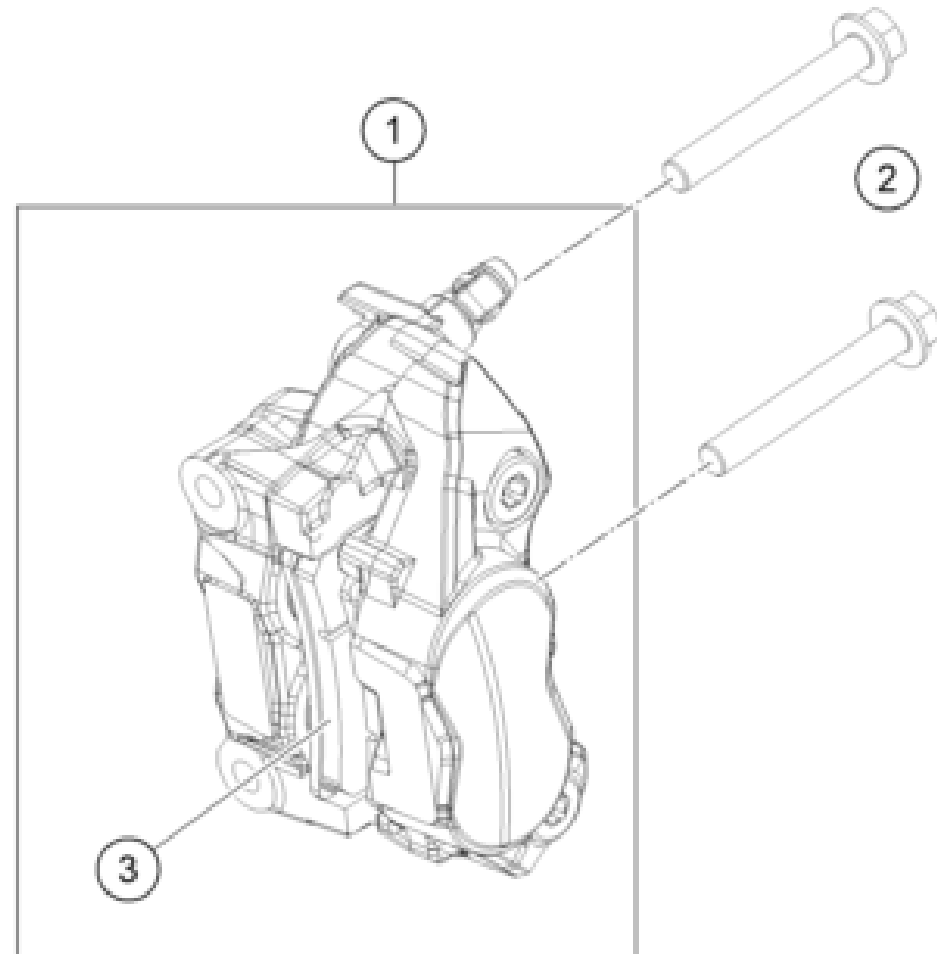

249631330

68241

* NEW PART

X ON DEMAND

FRONT BRAKE CALIPER

390 DUKE, blue 2024 EU 2024

POS	PARTNUMBER		PIECE
1	96313015000	Brake caliper front	1
2	J01008060S	HH collar screw M8x1x60	2
3	93813030000	PADS (sintered)	1