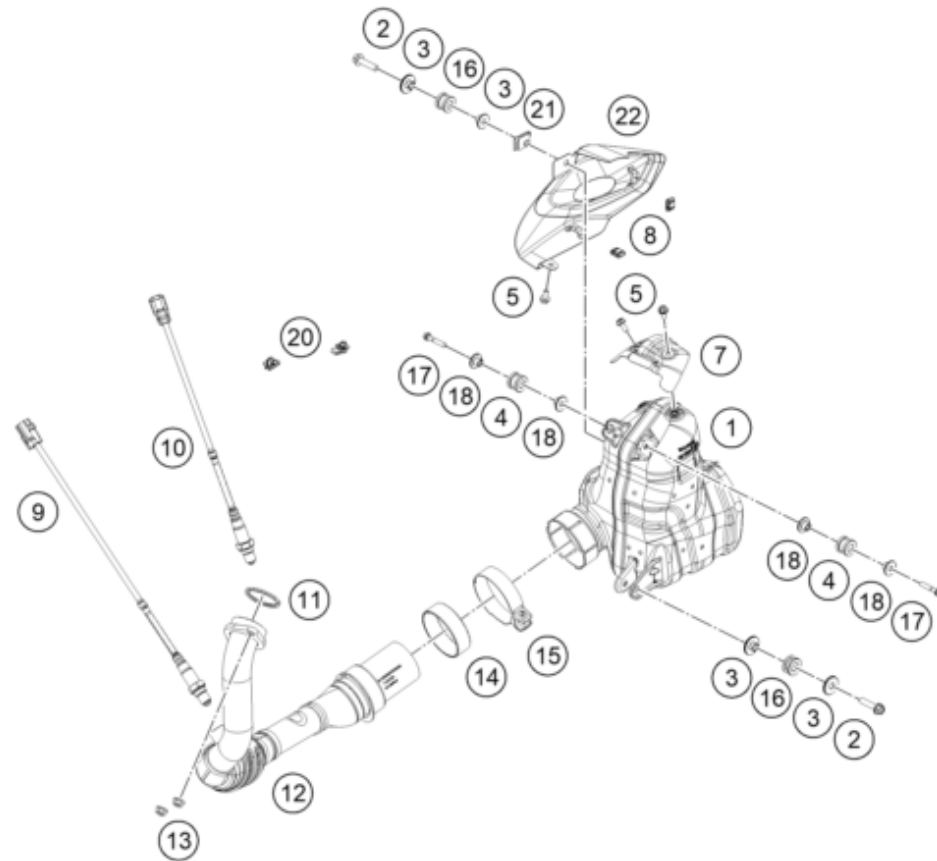

POS	PARTNUMBER		PIECE
1	96305050000	premuffler assembly	1
2	J025080353	BOLT FLANGED M8X35	2
3	J800000901001	COLLAR	4
4	90205068000	damper, bottom	2
5	J025060147	Hex collar screw M6X14	3
7	96305090000	SHIELD MUFFLER	1
8	93805011003	GROMMET MUFFLER SHIELD	3
9	96341190000	oxygen sensor	1
10	96341090000	oxygen sensor	1
11	96305004000	exhaust flange gasket	1
12	96305007000	PIPE ASSEMBLY A	1
13	90136038000	FLANGED NUT M8 H7,5 WS12	2
14	94305050172	Gasket exhaust	1
15	96305051000	muffler clamp	1
16	93805096000	DAMPER MUFFLER	2
17	90105000002	BOLT SILENCER MTG	2
18	90205086001	muffler mounting spacer bushing	4
20	J340000600700	CLAMP	2
21	96305097000	clip nut M8	1
22	96305032033	SHIELD ASSEMBLY MUFFLER	1

249630510

68231

* NEW PART

X ON DEMAND