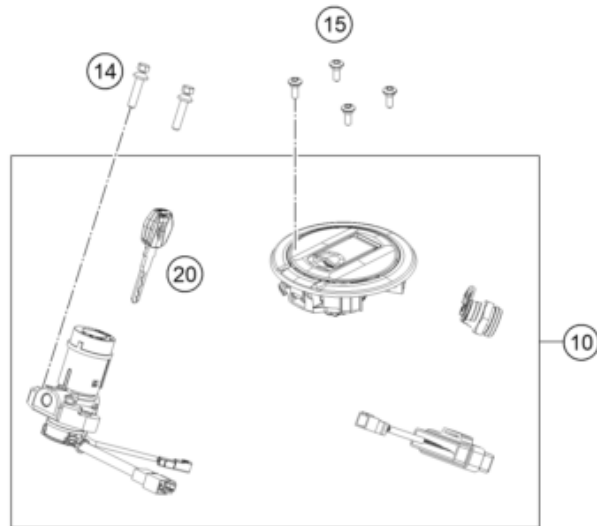

POS	PARTNUMBER		PIECE
1	96314069000	SPEEDOMETER	1
2	93014062010	Collar TFT speedo small	4
3	90507040001	RUBBER SLEEVE	4
4	93308015010	Washer, license plate holder support	4
5	J031060183	Roundhead screw M5X18	4
6	96014061000	instruments cover	1
7	J900000501204	screw button head step M5x0.8	2
8	J900000601603	ISK-Schraube M6x16	1
9	J690000600100	WASHER PLAIN SMALL-6.5X11.5XT0.8	1
10	96311066044	Lock kit	1
11	90507050000	LOCK ASSY. SEAT	1
12	90508006003	AH SCREW M6X1X20	2
13	96307051000	seat lock bracket	1
14	J900000601601	screw m6x1	2
15	J900000501404	Linsenkopf-Schraube M5x14	4
17	96314060000	holder speedometer lower	1
18	96314060010	holder speedometer upper	1
19	94507050190	cable latch seat	1
20	96312026000	Spare Key	1