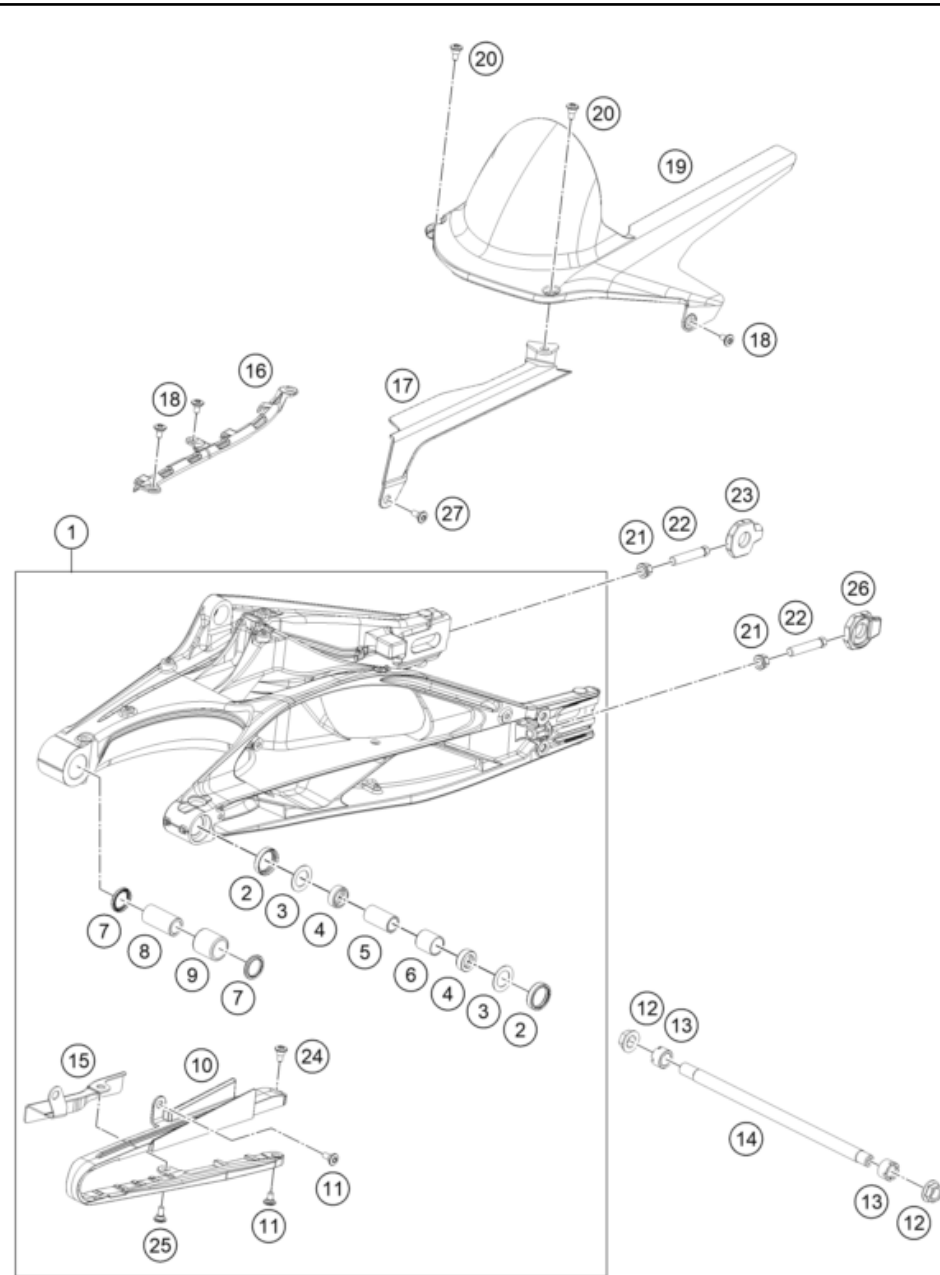

249630320

68216

* NEW PART

X ON DEMAND

24A6150360

POS	PARTNUMBER		PIECE
1	96303023000	Side stand	1
2	90103027000	SCREW F. SIDE STAND	1
3	96303029000	Side stand sensor retaining plate	1
4	J800001000600	collar	1
5	J910001000801	NUT U M10X1.25	1
6	96303024000	Side stand spring	1
7	J900000602100	screw button head M6x1	1
8	96311045000	side stand sensor	1
9	94103024060	Side stand spring protection	1

64084

* NEW PART

X ON DEMAND

SHOCK ABSORBER

390 DUKE, blue 2024 EU 2024

POS	PARTNUMBER		PIECE
1	96304010033	SHOCKABSORBER REAR	1
2	J900001006501	Hexagon socket M10x65	1
3	J800001801900	BUSH	1
4	J900001005800	bolt socket M10x1.25	1
5	J690001100200	washer plain	1

249630410

68259

* NEW PART

X ON DEMAND

POS	PARTNUMBER		PIECE
1	96304030044C1	Schwingarm kpl.	1
2	90104034001	OIL SEAL RING 25X32X7	2
3	90104036000	Thrust washer 22.2x31.7x1	2
4	90104034000	cup for radial shaft seal	2
5	90104032000	sleeve bushing 15.1x20x38	1
6	96304031000	BUSH	1
7	96304034001	Seal oil	2
8	96304032000	swingarm bush	1
9	96304033000	swingarm needle bearing	1
10	96304066000	SLIDER CHAIN	1
11	J900000601207	SCREW SOCKET STEP M6X1	2
12	J910001401000	nut swingarm axle	2
13	90104046000	swingarm adjusting ring	2
14	96304037000	swingarm axle	1
15	96304066010	SHIELD SLIDER CHAIN	1
16	96313026000	GUIDE CABLE	1
17	96304060000	COVER CHAIN OUTER	1
18	J900000601207	SCREW SOCKET STEP M6X1	3
19	96304050000	COVER CHAIN	1
20	J900000600904	special screw M6x15-8.8-hexagon socket 5	2
21	90104010002	flanged hex nut M10x1.25 WS13	2
22	90104040000	BOLT HEX M10X1.25X50 WS10	2
23	96310084000	chain tensioner right	1
24	J900000600904	special screw M6x15-8.8-hexagon socket 5	1
25	J900000601502	SCREW SOCKET STEP M6X1	1
26	96310083000	chain tensioner left	1
27	J900000601502	SCREW SOCKET STEP M6X1	1