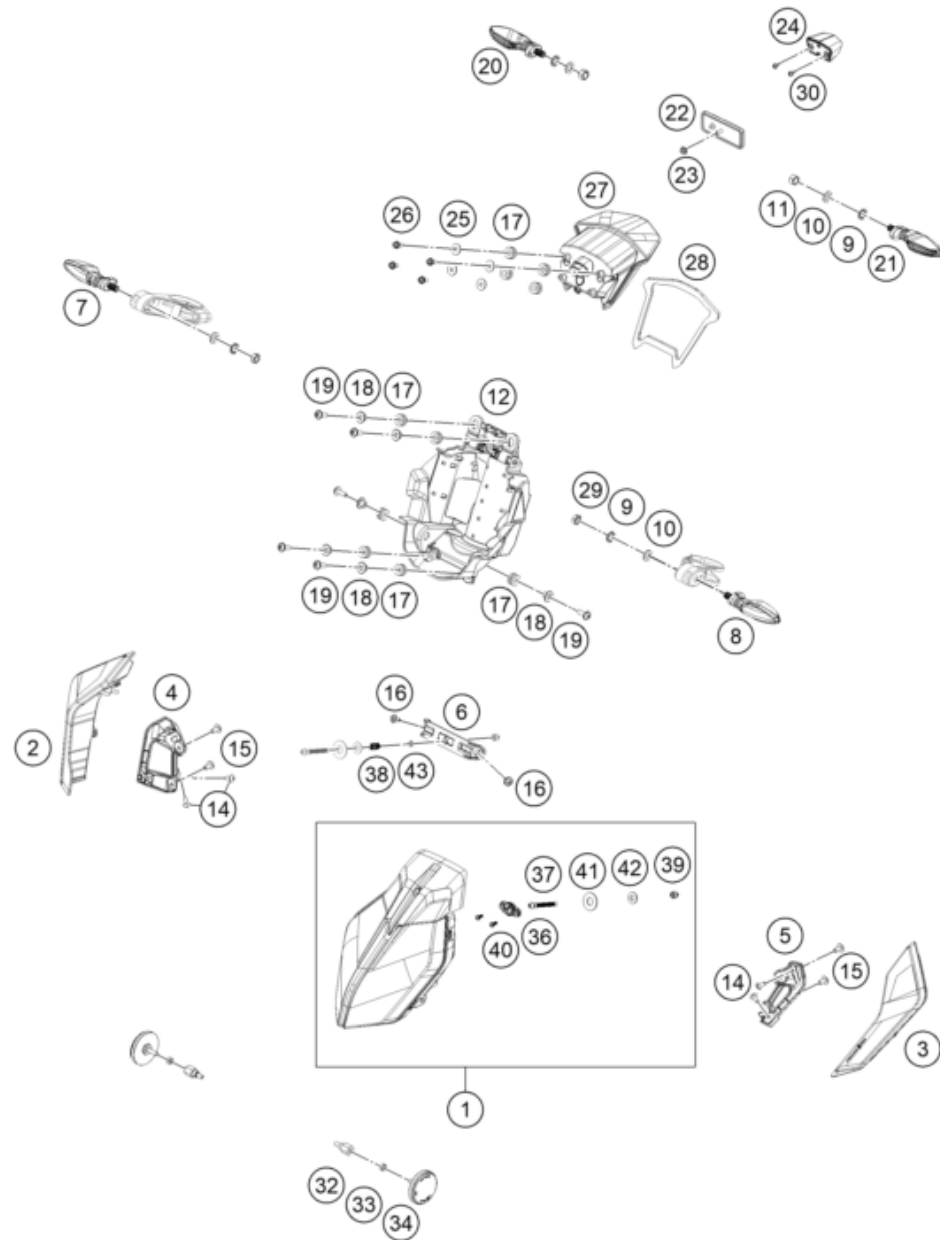

POS	PARTNUMBER		PIECE
42	J690000710001	Washer plain	1
43	J125062006	washer plain-ID 6.2XOD 9.5XTHK 1	1

249631410

68245

* NEW PART

X ON DEMAND