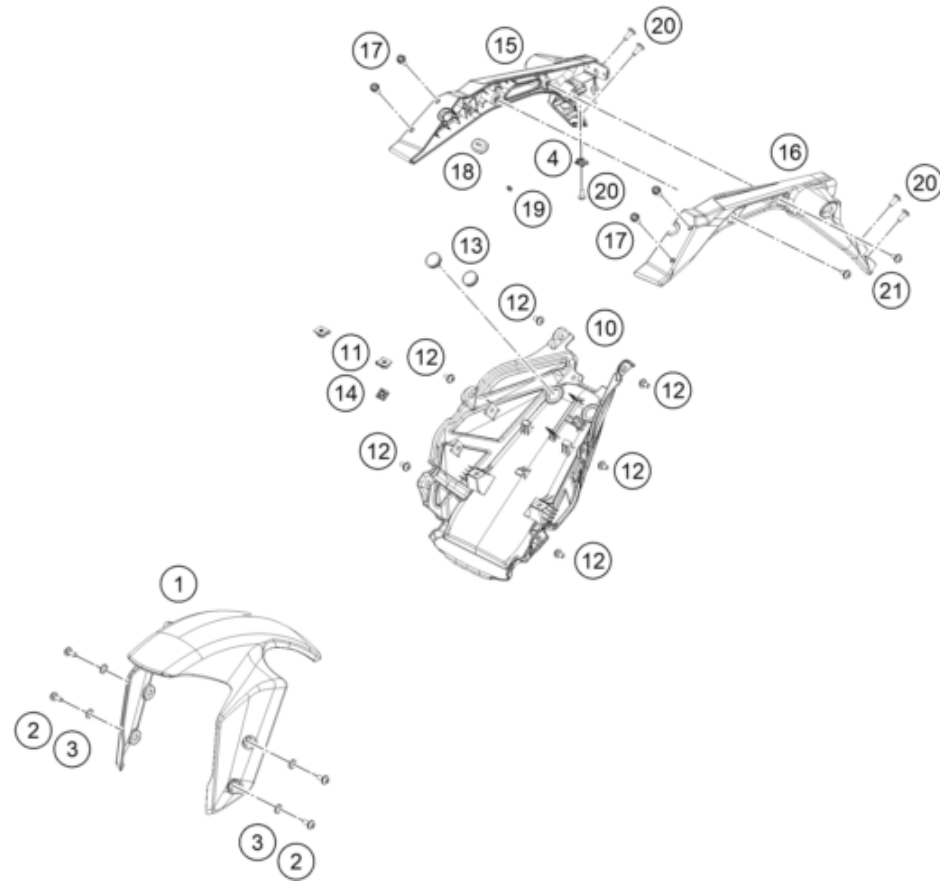

POS	PARTNUMBER		PIECE
1	96308010000BK	FENDR FR DUKE MY23 JP181429 LIQ METL MAT	1
2	J031050161	Panhead screw with shoulder	4
3	93009059000	Washer nylon	4
4	90108050001	CLIP NUT M5	1
10	96308019000	Undertray	1
11	93003077000	Clip nut M6	2
12	J900000601501	screw socket step M6x1	6
13	J650002502000	grommet undertray	2
14	93011093010	Cable tie, fastening base	1
15	96308015020	License plate holder support right	1
16	96308015010	License plate holder support left	1
17	J900000601405	bolt flanged M6x1	4
18	J650002902100	grommet license plate holder	1
19	96308015030	plug	4
20	J900000501603	lens head screw M5x16	1
21	93008020060	Screw M6X1X9	2

249630810

68363

* NEW PART

X ON DEMAND