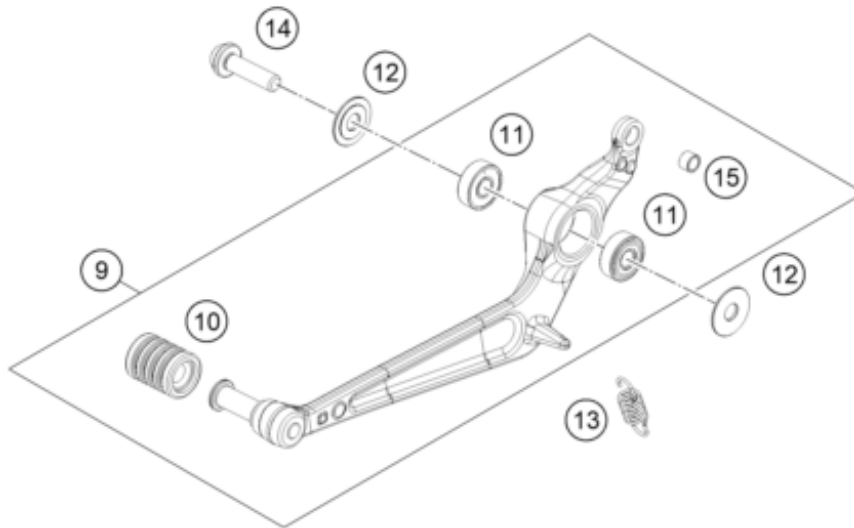

POS	PARTNUMBER		PIECE
1	96313060033	Rear Master Cylinder Assembly	1
2	96313068000	Retaining bracket brake reservoir rear	1
3	J900000601403	BOLT SOCKET STEP M6X1	1
4	90130059000	HH COLLAR SCREW M6X16	2
5	J094020153	splint pin 2x15mm	1
6	J650001000700	grommet	1
7	J125070001	Washer nylon 6.5X16X1	1
8	J920000602100	pin clevis dia 6	1
9	96313050033	Lever Assembly Brake	1
10	90134035000	GEAR SHIFT LEVER RUBBER	1
11	J625060800	BALL BEARING 608	2
12	90534031020	WASHER SHIFTING LEVER	2
13	J520000900100	Spring	1
14	90534034300	BOLT SHIFT LEVER	1
15	93035065020	Spacer bushing	1
16	96313029005	Kit Rear Reservoir	1

249631330

68241

* NEW PART

X ON DEMAND