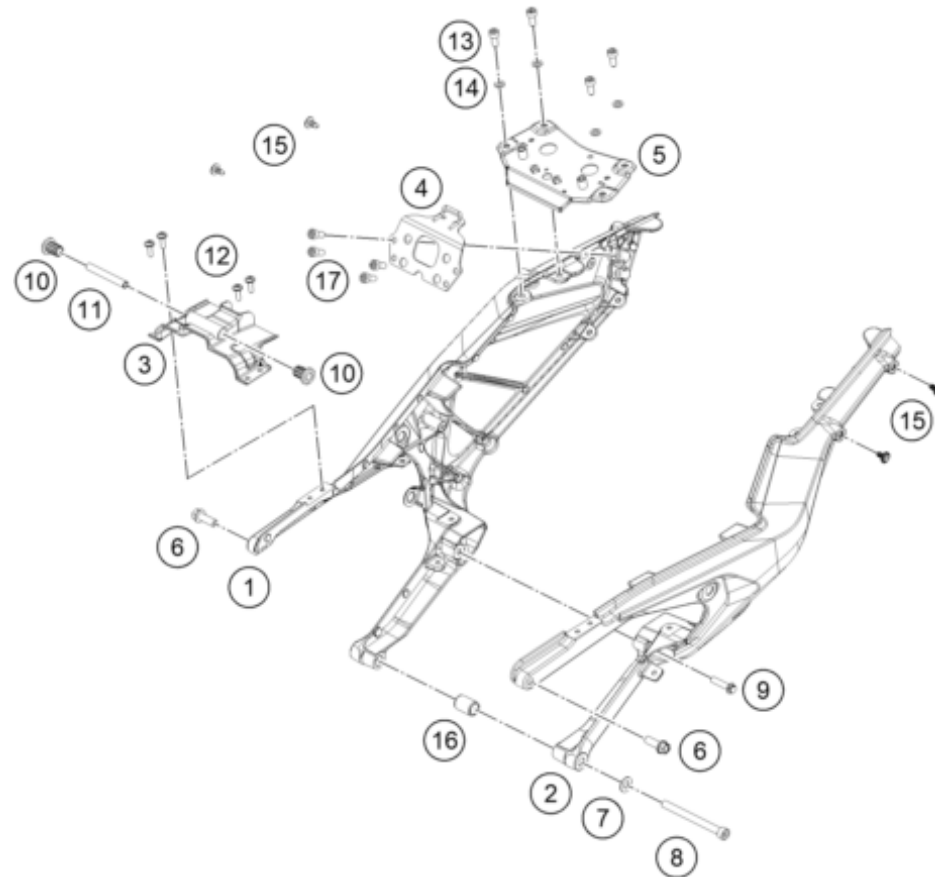

249630210

68222

* NEW PART

X ON DEMAND

POS	PARTNUMBER		PIECE
1	96303001000EB	FRAME ASSLY FRONT JP111113 ELE.ORG GLOSS	1
2	96303006000C1	ENGINE HANGER RH JP113410 BLK MATT	1
3	96303005000C1	ENGINE HANGER LH JP113409 BLK MATT	1
4	96335001011	radiator bracket right	1
5	96335001010	radiator bracket left	1
6	J912060146	Hexagon socket screw, M6X14	4
7	J900000802503	bolt socket M8x1.25	4
8	J910001001001	nut hex flanged M10x1.25	1
9	J800001001200	spacer	2
10	J900001022400	bolt flanged M10x224	1
11	96303001020	Beading	3
14	J900000600802	bolt flanged M6x1	1
15	96303099000	hose bracket	1
16	90108023100	Clip	2
17	96303088000	PLUG	2
18	J900001011000	bolt flanged M10x112	2
21	90803009000	NUT-U-M10X1,25XA/F 17	1
22	J340001000700	plastic cable clip 2x6,5	1
23	95813046000	Hose guide	1
24	94513026000	Brake hose bracket	1
25	93803001022	Cable tie	1
26	J900000601205	bolt flanged M6x12	1
27	96303001030	BRACKET COVER SIDE RH	1
28	96303070000	GUARD CHAIN	1
29	J900000602100	screw button head M6x1	1
30	96303083020	frame cover right front	1
31	96303083010	frame cover left front	1
32	96303083030	frame cover left	1
33	J900000601207	SCREW SOCKET STEP M6X1	3
34	J800000601200	SLEEVE	1

249630310

68214

* NEW PART

X ON DEMAND

POS	PARTNUMBER		PIECE
1	9630300200224	SUB FRAME REAR RH JP111122 GRAU MATT	1
2	9630300200124	SUB FRAME REAR LH JP111121 GRAU MATT	1
3	96303002060	fuel tank bracket rear	1
4	96303002080	rear subframe bracket	1
5	96303002071	lower subframe mounting	1
6	90130028000	FLANGED BOLT M10X1,25X30	2
7	J690001100200	washer plain	1
8	J900001011800	bolt socket M10x1.25	1
9	J900000803501	bolt flanged M8x1,25	1
10	J650001601500	grommet tank mount	2
11	J800000707400	tank mount bushing	1
12	J900000601900	AH oval head screw M6x19	4
13	J912060181	bolt master kac	4
14	J690000620000	WASHER PLAIN	4
16	90130003007	DOWEL D14	1
17	90103007000	Bolt Socket Head M8	4