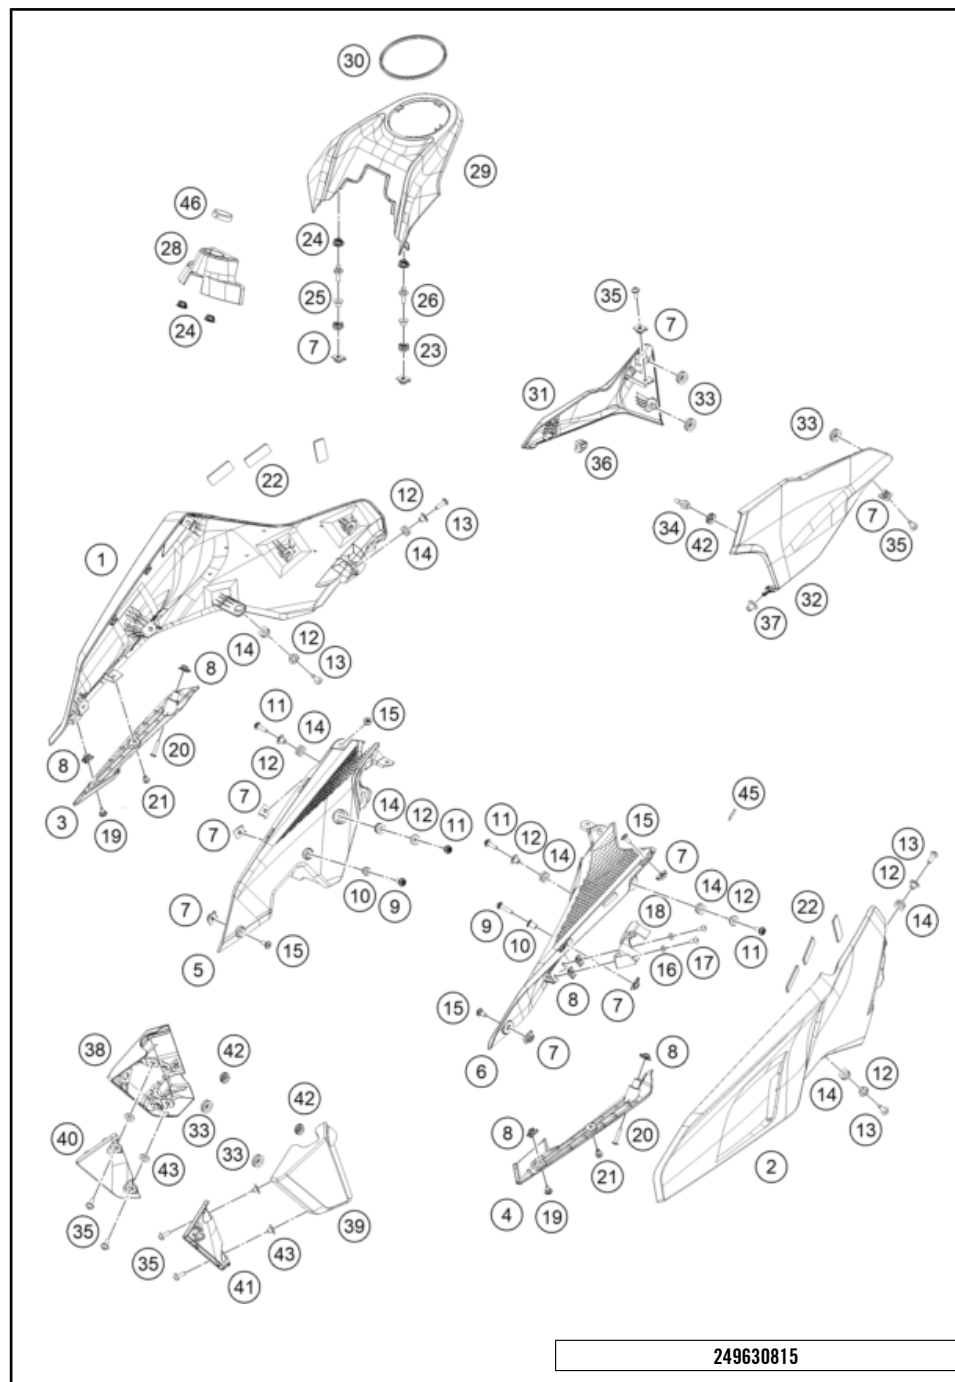

249630815

POS	PARTNUMBER		PIECE
1	96308051000HCA	SPOILER TANK RH JP181732 ALTC BLU GL +DCL with decal	1
2	96308050000HCA	SPOILER TANK LH JP181731ALTC BLU GL+DCL with decal	1
3	96308061000	SPOILER TANK BOTTOM RH	1
4	96308060000	SPOILER TANK BOTTOM LH	1
5	96308063000	Fuel tank fairing right	1
6	96308062000	Fuel tank fairing left	1
7	93008084010	Range change metal nut M6	10
8	90108050001	CLIP NUT M5	6
9	J900000602507	screw socket M6x1	2
10	J800000701501	COLLAR WIND SHIELD	2
11	J900000602005	socket screw M6x20	4
12	93014018100	Collar head lamp holder MTG	8
13	90508006003	AH SCREW M6X1X20	4
14	93014017000	Rubber bushing	8
15	J900000601501	screw socket step M6x1	4
16	J690000600102	washer M5x0,8	2
17	J900000501405	screw truss M5x0.8x14xcl4.8xblk	2
18	96308062010	BCCU bracket	1
19	J900000501300	socket screw M5x12,7	2
20	J900000503100	screw buton HD+collar- M5x8x31L	2
21	93814050000	RIVET	2
22	95807012020	Tank support rubber	6
23	J650001801400	grommet	2
24	93011068010	Rubber grommet ignition lock cover	4
25	J800000701001	bushing fuel tank spoiler	2
26	96307064100	pin quick release M6	2
28	96311068000	Ignition lock cover	1
29	96307058000	COVER CAP	1
30	96307058010	seal fuel tank cover	1
31	96308042000C1A	COVER SIDE RH JP181738 + DECAL LIQ METAL with decal	1
32	96308041000C1A	COVER SIDE LH JP181737 + DECAL LIQ METAL with decal	1
33	J650002201400	GROMMET	5
34	96308077000	pin quick release M8	1

68364

* NEW PART

X ON DEMAND