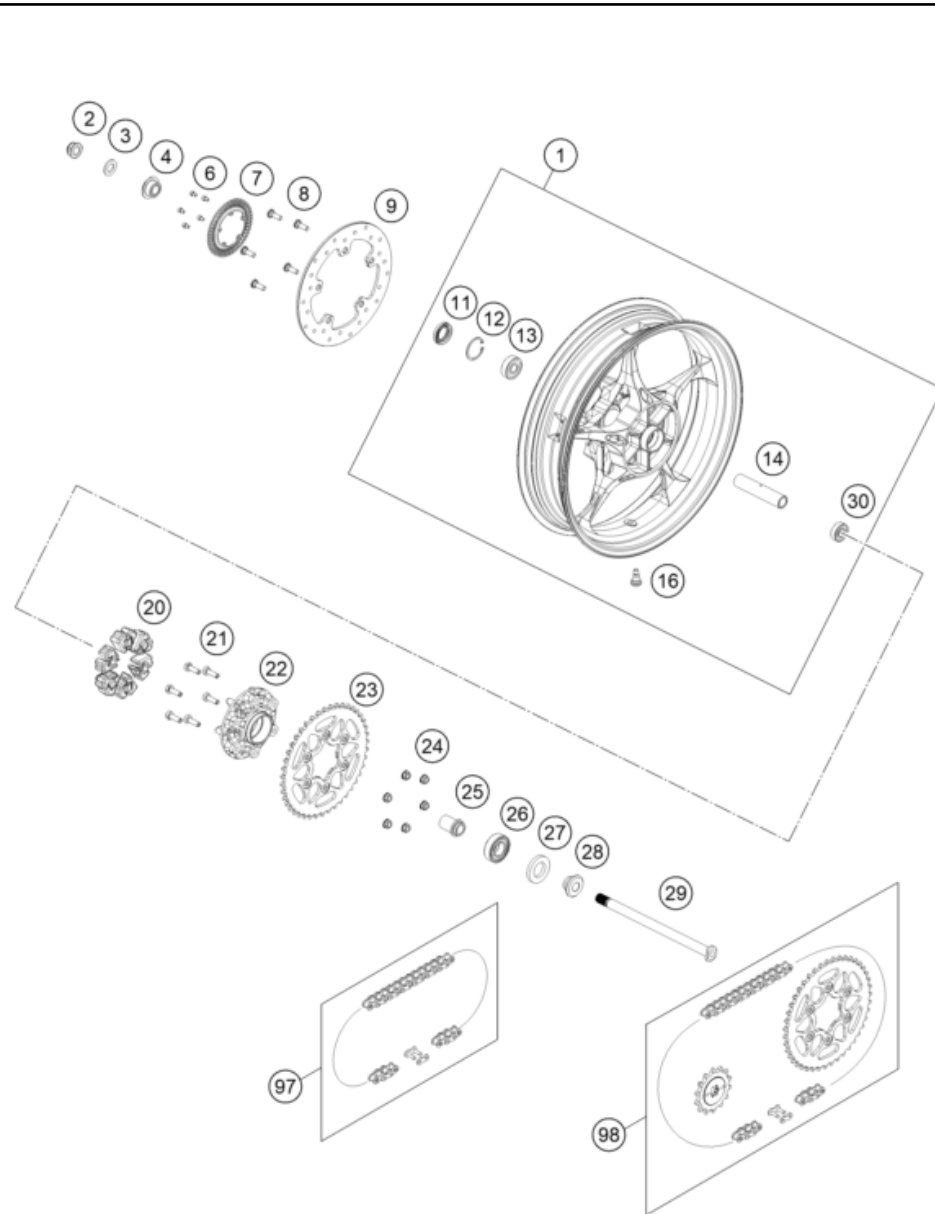

68364

* NEW PART X ON DEMAND

FRONT WHEEL

390 DUKE, blue 2024 EU 2024

POS	PARTNUMBER		PIECE
1	96309097044EB	Vorderrad kpl.	1
2	J780003955000	seal oil	2
3	J710005520000	INTERNAL CIRCLIP	1
4	J410003001300	BEARING 30X55X13	2
5	94509011000	SPACER	1
6	90109076000	VALVE CPL.	1
7	94509082000	BOLT FLANGED M24X1.5	1
8	94509012000	COLLAR	2
9	93009081100	AXLE FRONT MY17	1
10	J900000500800	BOLT SOCKET M5X0.8	5
11	94542020000	Sensor wheel, front	1
12	J900000602504	bolt socket M6x25	5
13	94509060000	DISC BRAKE DIA 320	1

249630910

68223

* NEW PART

X ON DEMAND

REAR WHEEL

390 DUKE, blue 2024 EU 2024

POS	PARTNUMBER		PIECE
1	96310097044EB	Hinterrad kpl.	1
2	96310086000	nut rear wheel axle	1
3	J690001700300	washer 17x2.6	1
4	J800001701700	collar	1
6	J900000500800	BOLT SOCKET M5X0.8	5
7	94542020000	Sensor wheel, front	1
8	90110062000	SPECIAL SCREW M8X25 SELF LOCK.	5
9	96310060000	DISC BRAKE DIA 240	1
11	J760304708	SHAFT SEAL RING 30X47X8	1
12	J710004717501	CIRCLIP 47X17	1
13	J410001701400	Ball bearing 17x47x14	1
14	96310111000	Bearing spacing tube	1
16	90109076000	VALVE CPL.	1
20	90910059000	DAMPER RUBBER REAR WHEEL	6
21	90810052000	SPECIAL SCREW M8X48	6
22	90210050000	SPROCKET SUPPORT	1
23	96310051043	rear sprocket 43T	1
24	90510052000	FLANGED NUT M8X1,25	6
25	96310013000	rear wheel bushing	1
26	J625062050	BALL BEARING 6205	1
27	J760295207	SHAFT SEAL RING 29X52X7	1
28	96310011000	rear wheel bushing	1
29	96310085000	rear wheel axle	1
30	J410001701200	Ball bearing	1
97	76910065118	chain DID 118 roll	1
98	SPA214G433K118B	drivetrain kit 14Z/43Z	1