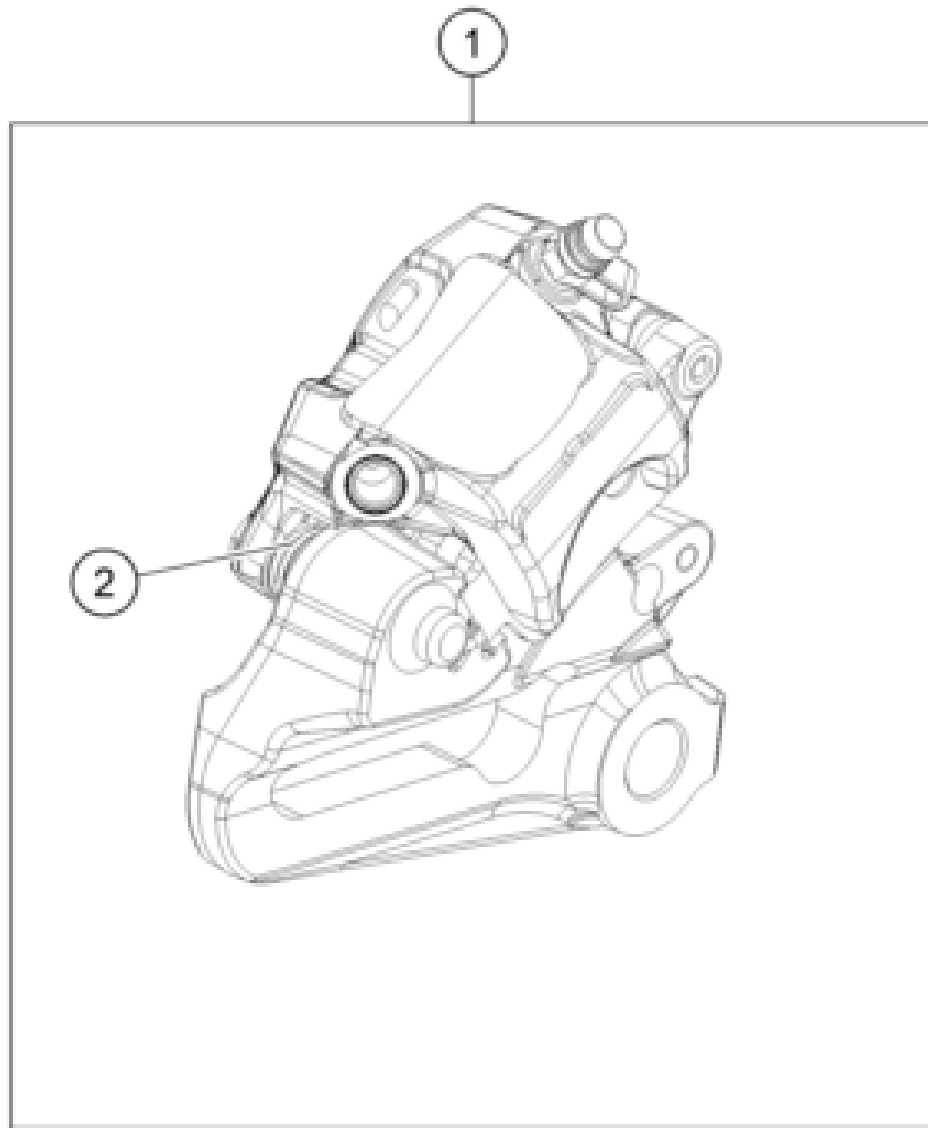

REAR BRAKE CALIPER

390 DUKE, blue 2024 EU 2024

POS	PARTNUMBER		PIECE
1	96313080000	Rear Brake Caliper	1
2	90113090000	REAR BRAKE PADS - SET	1

24A6151390

64103

* NEW PART

X ON DEMAND