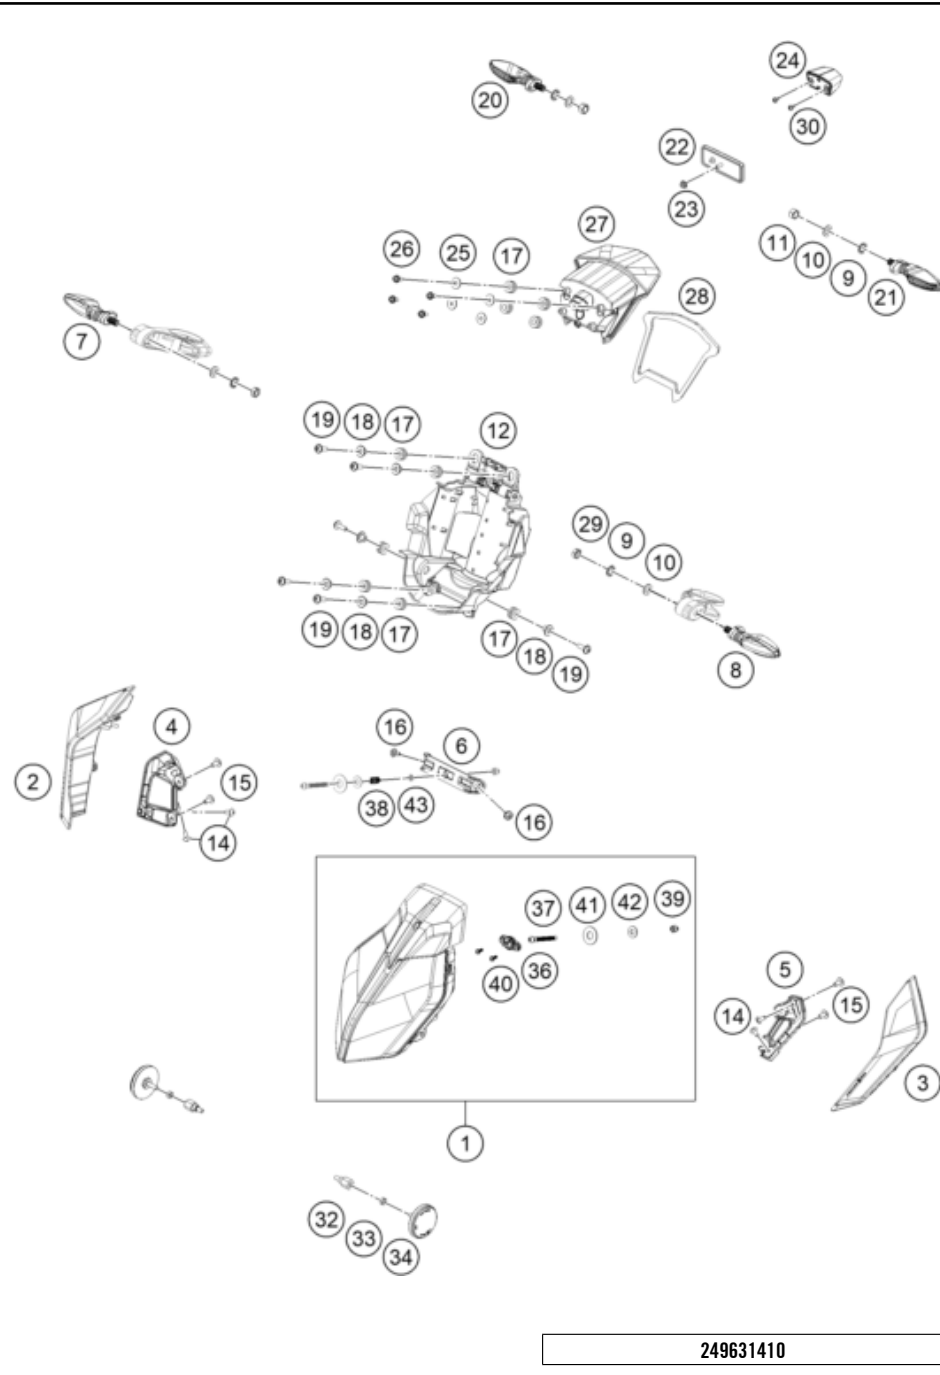

24A6151390

64103

* NEW PART

X ON DEMAND

249631410

POS	PARTNUMBER		PIECE
1	96314001000	Headlight	1
2	96311004030	Position light right	1
3	96311004040	Position light left	1
4	96314004010	position light holder right	1
5	96314004020	position light holder Left	1
6	96314002000	headlight adjuster plate	1
7	93014026000	Indicator front rh	1
8	93014025000	Indicator front lh	1
9	J06797100183	Toothed washer, M10	4
10	J125100009	Washer M10	4
11	J910001000800	Nut hex M10x1.25	4
12	96314010000	Headlight carrier front	1
14	J900000501202	Linsenkopf-Schraube M5x12	4
15	J900000601204	Roundhead screw, M6x12	4
16	J900000500900	Screw button head step M5x6.5	2
17	93014017000	Rubber bushing	10
18	93014018100	Collar head lamp holder MTG	6
19	J900000601900	AH oval head screw M6x19	6
20	90114025000	FLASHER CPL. RE. R/S	1
21	90114026000	FLASHER CPL. RE. L/S	1
22	96314045000	REFLECTOR REFLEX	1
23	J910000501100	nut hex flanged M5x0.8	1
24	28114047000	License plate lighting	2
25	93308015010	Washer, license plate holder support	4
26	J025050126	HH-COLLAR SCREW M5X12	4
27	96314040000	Rear Light	1
28	96314043000	rubber support taillight	1
29	J934100006	Nut hex thin-M10x1.25	2
30	J981420133	SHEET MET.SCR. DIN 7981 4,2X13	2
32	94512082010	Reflector holder	2
33	J910000600505	NUT HEX THICK	2
34	94512082000	Side reflector	2
36	93014024100	bush	1
37	J900000605400	Aiming bolt (m6)	1
38	93014001010	Spring 1 x 8.5 x 30	1
39	J910000601200	Dome nut (m6x1)	1
40	93014024110	Screw M4X14	2
41	J690001210000	Washer plain	1