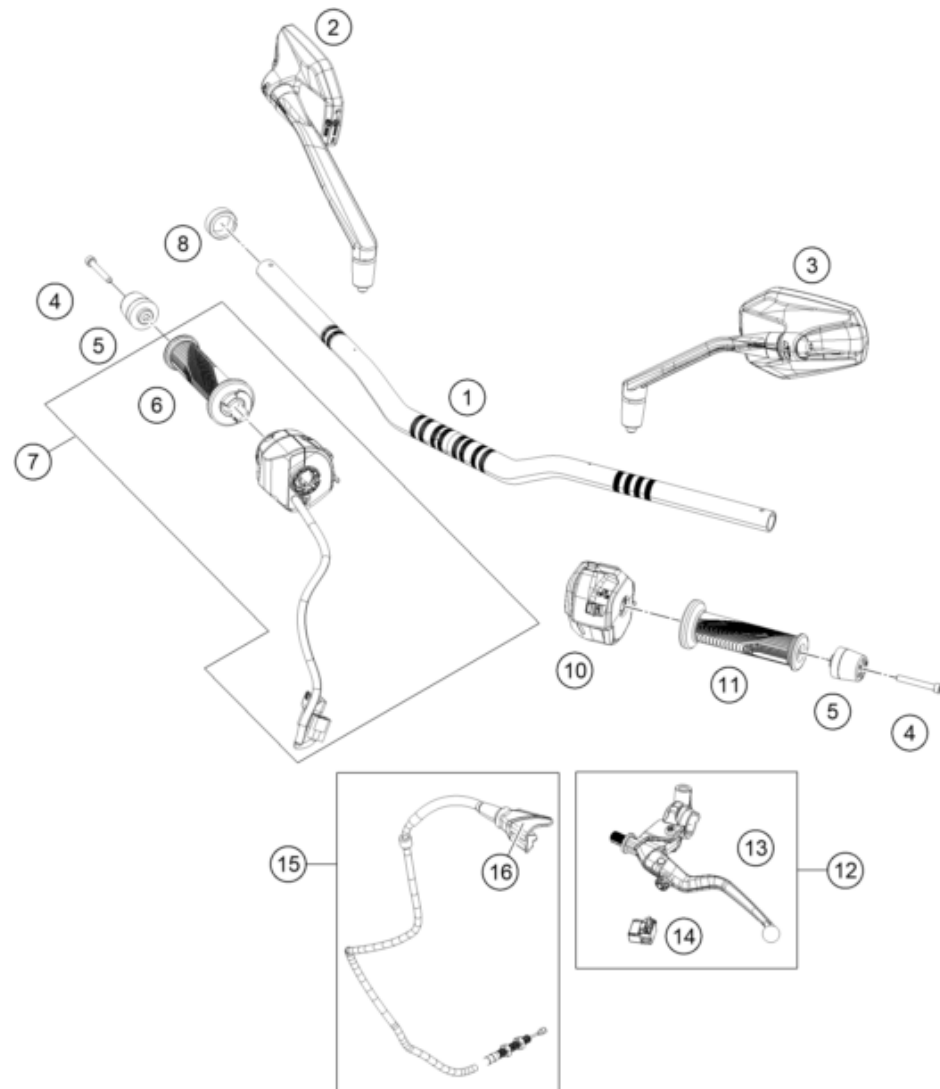

HANDLEBAR, CONTROLS

390 DUKE, blue 2024 EU 2024

POS	PARTNUMBER		PIECE
1	96302001000	Handlebar	1
2	96312041000	mirror right	1
3	96312040000	mirror left	1
4	J900000604504	bolt socket M6x1	2
5	96302004001	handlebar weight	2
6	96302010033	GRIP ASSEMBLY RH	1
7	96311012044	E-Throttle set w/o gripheater	1
8	96313001060	spacer brake cylinder	1
10	96311070000	Handlebar Switch Left	1
11	96302039000	grip left	1
12	96302031000	clutch lever assembly	1
13	96302042000	clutch lever	1
14	94811049000	clutch switch	1
15	96302090000	cable clutch	1
16	93802016000	BOOT CLUTCH LEVER	1

249630210

68222

* NEW PART

X ON DEMAND