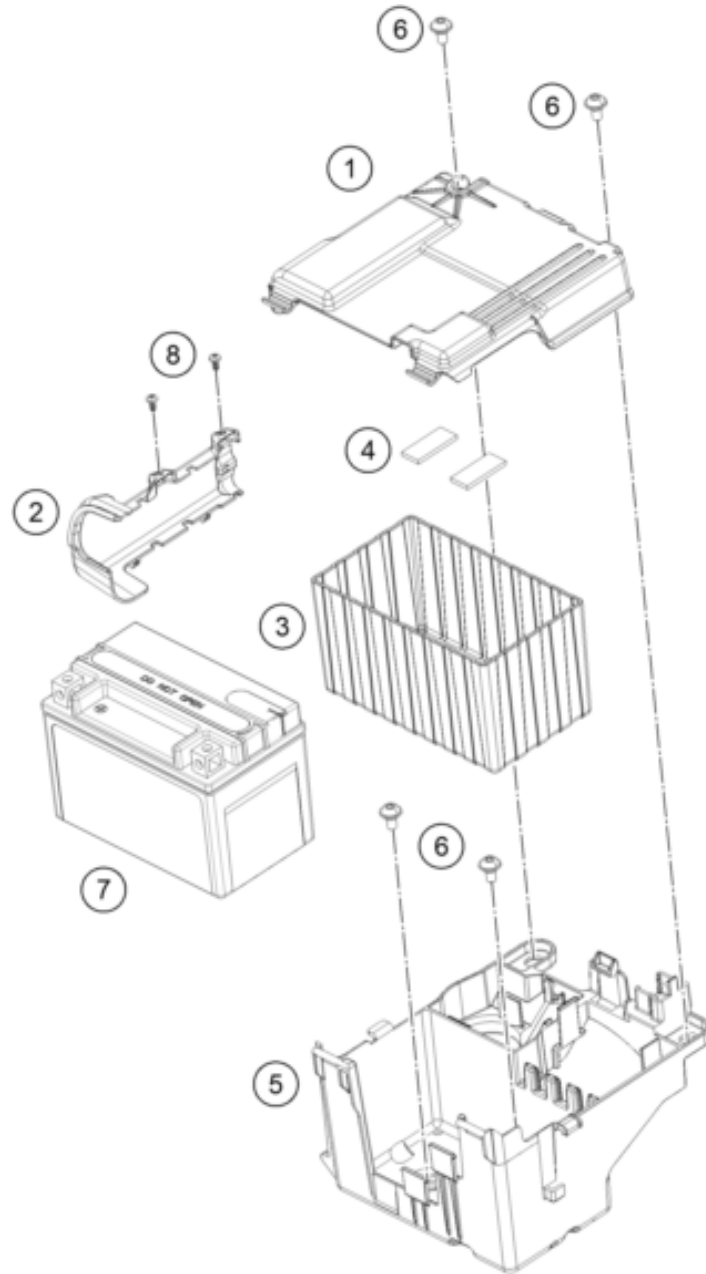

249631010

68224

* NEW PART

X ON DEMAND

POS	PARTNUMBER		PIECE
1	96311075000	main harness	1
2	J900000602800	SK-Bundschraube M6x28	2
3	96311034000	Regulator assembly	1
4	J900000801402	Hex collar screw, M8x14	1
5	96311060000	Horn	1
6	96311061000	Bracket horn	1
7	28111096000	Transil unit	1
9	90508006001	SOCKET HEAD BOLT M6X12	2
11	96311083000	connector support	1
12	96314086000	UNIT CONNECTIVITY	1
13	96342091010	6-D sensor retaining bracket	1
14	J650001801400	grommet	3
15	J800000601000	collar number plate mounting	3
16	J900000601803	Hex screw with collar M6x18	3
17	J900000602202	BOLT FLANGED M6X1	2
18	93011058000	Starter relais	1
19	93311058000	Rubber damper starter relay	1
20	90611057000	relay (interlock)	5
21	93511088000	Fuse 10a	7
21	90111088015	Fuse 15A	5
21	90111088030	Fuse 30A	1
21	90111088020	Fuse 20A	2
21	90111088025	FUSE 25A	2
22	96311097000	CABLE EARTH	1
23	96311007000	CABLE PUMP FUEL	1
24	96338091000	cable switch pressure oil	1
25	93811099000	wiring harness temperatur sensor	1
26	90811059000	STARTER CABLE	1
29	95842090000	SENSOR LEAN ANGLE	1
30	95842092020	cover sensor lean angle upper	1
31	96311041000	socket charger USB	1
32	J025060122	Hex collar screw M6X12	2
33	93803001022	Cable tie	3
34	96311058010	cap relay starter	1
35	96311097002	busbar plate	1
36	J797060003	TOOTHED WASHER M6	3
37	J797100006	washer toothed internal	1
99	96311098000	CABLE EARTH	1

249631110

68244

* NEW PART

X ON DEMAND

POS	PARTNUMBER		PIECE
99	96311081000	Rear turn signal wiring harness	1
99	96311093000	wiring harness BCCU	1

249631110

68244

* NEW PART

X ON DEMAND

POS	PARTNUMBER		PIECE
1	96311055000	COVER CASE BATTERY	1
2	96311052010	main wiring harness cable channel	1
3	96311054010	battery rubber holder	1
4	90611155000	FOAM BATTERY BKT 35X15X3	2
5	96311054000	CASE BATTERY	1
6	J900000601203	Linsenkopf-Schraube M6x20	4
7	90611053000	BATTERY 12V/8AH	1
8	J900000401000	Kunststoffschraube 3,5x10	2