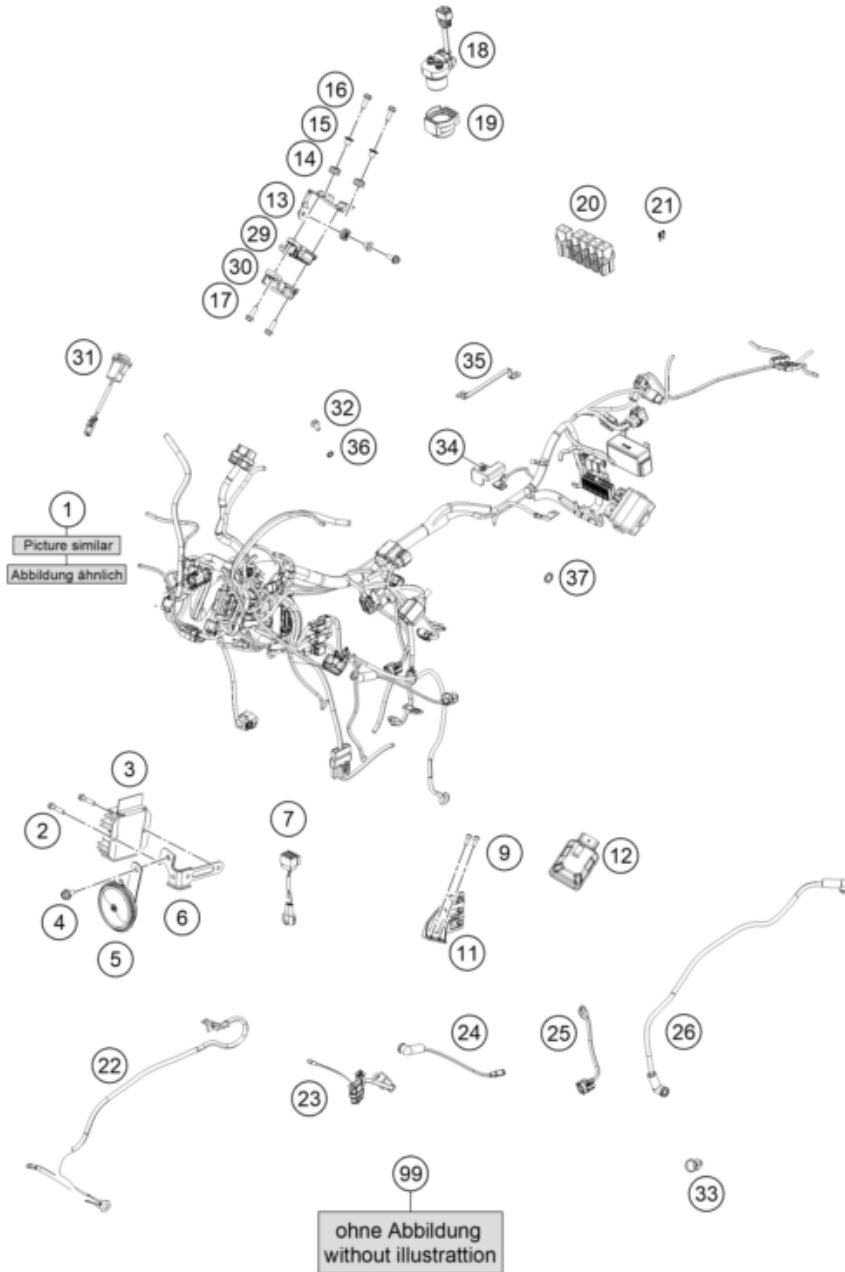

POS	PARTNUMBER		PIECE
1	96311075000	main harness	1
2	J900000602800	SK-Bundschraube M6x28	2
3	96311034000	Regulator assembly	1
4	J900000801402	Hex collar screw, M8x14	1
5	96311060000	Horn	1
6	96311061000	Bracket horn	1
7	28111096000	Transil unit	1
9	90508006001	SOCKET HEAD BOLT M6X12	2
11	96311083000	connector support	1
12	96314086000	UNIT CONNECTIVITY	1
13	96342091010	6-D sensor retaining bracket	1
14	J650001801400	grommet	3
15	J800000601000	collar number plate mounting	3
16	J900000601803	Hex screw with collar M6x18	3
17	J900000602202	BOLT FLANGED M6X1	2
18	93011058000	Starter relais	1
19	93311058000	Rubber damper starter relay	1
20	90611057000	relay (interlock)	5
21	93511088000	Fuse 10a	7
21	90111088015	Fuse 15A	5
21	90111088030	Fuse 30A	1
21	90111088020	Fuse 20A	2
21	90111088025	FUSE 25A	2
22	96311097000	CABLE EARTH	1
23	96311007000	CABLE PUMP FUEL	1
24	96338091000	cable switch pressure oil	1
25	93811099000	wiring harness temperatur sensor	1
26	90811059000	STARTER CABLE	1
29	95842090000	SENSOR LEAN ANGLE	1
30	95842092020	cover sensor lean angle upper	1
31	96311041000	socket charger USB	1
32	J025060122	Hex collar screw M6X12	2
33	93803001022	Cable tie	3
34	96311058010	cap relay starter	1
35	96311097002	busbar plate	1
36	J797060003	TOOTHED WASHER M6	3
37	J797100006	washer toothed internal	1
99	96311098000	CABLE EARTH	1

249631110

68244

* NEW PART

X ON DEMAND