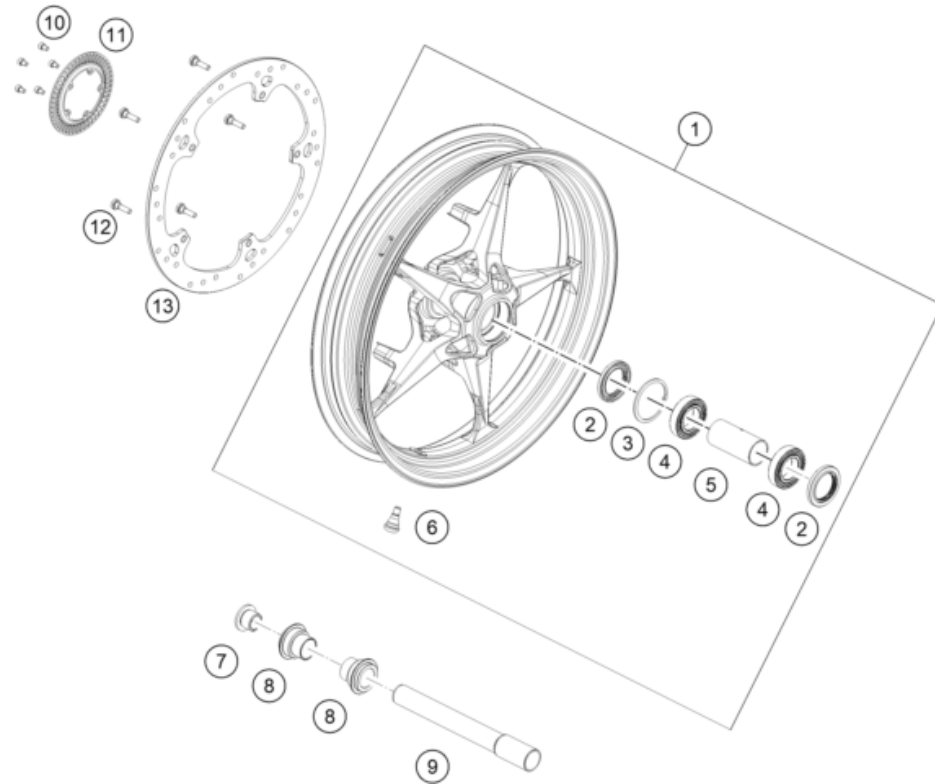

68364

* NEW PART X ON DEMAND

FRONT WHEEL

390 DUKE, blue 2024 EU 2024

POS	PARTNUMBER		PIECE
1	96309097044EB	Vorderrad kpl.	1
2	J780003955000	seal oil	2
3	J710005520000	INTERNAL CIRCLIP	1
4	J410003001300	BEARING 30X55X13	2
5	94509011000	SPACER	1
6	90109076000	VALVE CPL.	1
7	94509082000	BOLT FLANGED M24X1.5	1
8	94509012000	COLLAR	2
9	93009081100	AXLE FRONT MY17	1
10	J900000500800	BOLT SOCKET M5X0.8	5
11	94542020000	Sensor wheel, front	1
12	J900000602504	bolt socket M6x25	5
13	94509060000	DISC BRAKE DIA 320	1

249630910

68223

* NEW PART

X ON DEMAND

REAR WHEEL

390 DUKE, blue 2024 EU 2024

POS	PARTNUMBER		PIECE
1	96310097044EB	Hinterrad kpl.	1
2	96310086000	nut rear wheel axle	1
3	J690001700300	washer 17x2.6	1
4	J800001701700	collar	1
6	J900000500800	BOLT SOCKET M5X0.8	5
7	94542020000	Sensor wheel, front	1
8	90110062000	SPECIAL SCREW M8X25 SELF LOCK.	5
9	96310060000	DISC BRAKE DIA 240	1
11	J760304708	SHAFT SEAL RING 30X47X8	1
12	J710004717501	CIRCLIP 47X17	1
13	J410001701400	Ball bearing 17x47x14	1
14	96310111000	Bearing spacing tube	1
16	90109076000	VALVE CPL.	1
20	90910059000	DAMPER RUBBER REAR WHEEL	6
21	90810052000	SPECIAL SCREW M8X48	6
22	90210050000	SPROCKET SUPPORT	1
23	96310051043	rear sprocket 43T	1
24	90510052000	FLANGED NUT M8X1,25	6
25	96310013000	rear wheel bushing	1
26	J625062050	BALL BEARING 6205	1
27	J760295207	SHAFT SEAL RING 29X52X7	1
28	96310011000	rear wheel bushing	1
29	96310085000	rear wheel axle	1
30	J410001701200	Ball bearing	1
97	76910065118	chain DID 118 roll	1
98	SPA214G433K118B	drivetrain kit 14Z/43Z	1