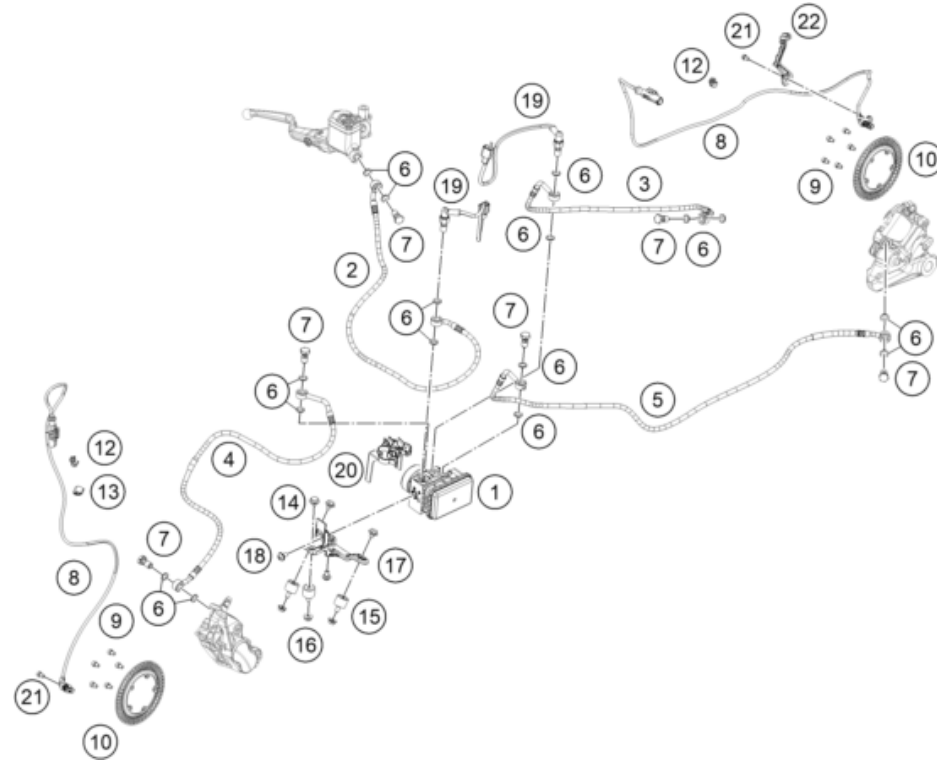

POS	PARTNUMBER		PIECE
1	96342031044	UNIT ABS - WET	1
2	96342001000	Brake line front master cylinder	1
3	96342002000	Brake line, rear master cylinder	1
4	96342003000	Brake line, front brake caliper	1
5	96342004000	Brake line, rear brake caliper	1
6	90113026000	COPPER GASKET	16
7	90113013000	BANJO SCREW	6
8	96342025000	Wheel speed sensor	2
9	J900000500800	BOLT SOCKET M5X0.8	12
10	94542020000	Sensor wheel, front	2
12	93813035000	CLAMP SENSOR CABLE	3
13	94313026010	CLIP SEPARATOR	2
14	J900000600801	SK-Bundschrabe M6x8	3
15	90135001001	silentbloc M6	3
16	J910000600601	Hex collar nut M6	3
17	96342040000	ABS unit holder	1
18	93008020060	Screw M6X1X9	2
19	28111051000	switch brake	2
20	96342033000	Hose guide	1
21	J025060169	HH COLLAR SCREW M6X16 SW8	2
22	96342026000	Rear wheel speed sensor cable holder	1

249634210

68240

* NEW PART

X ON DEMAND