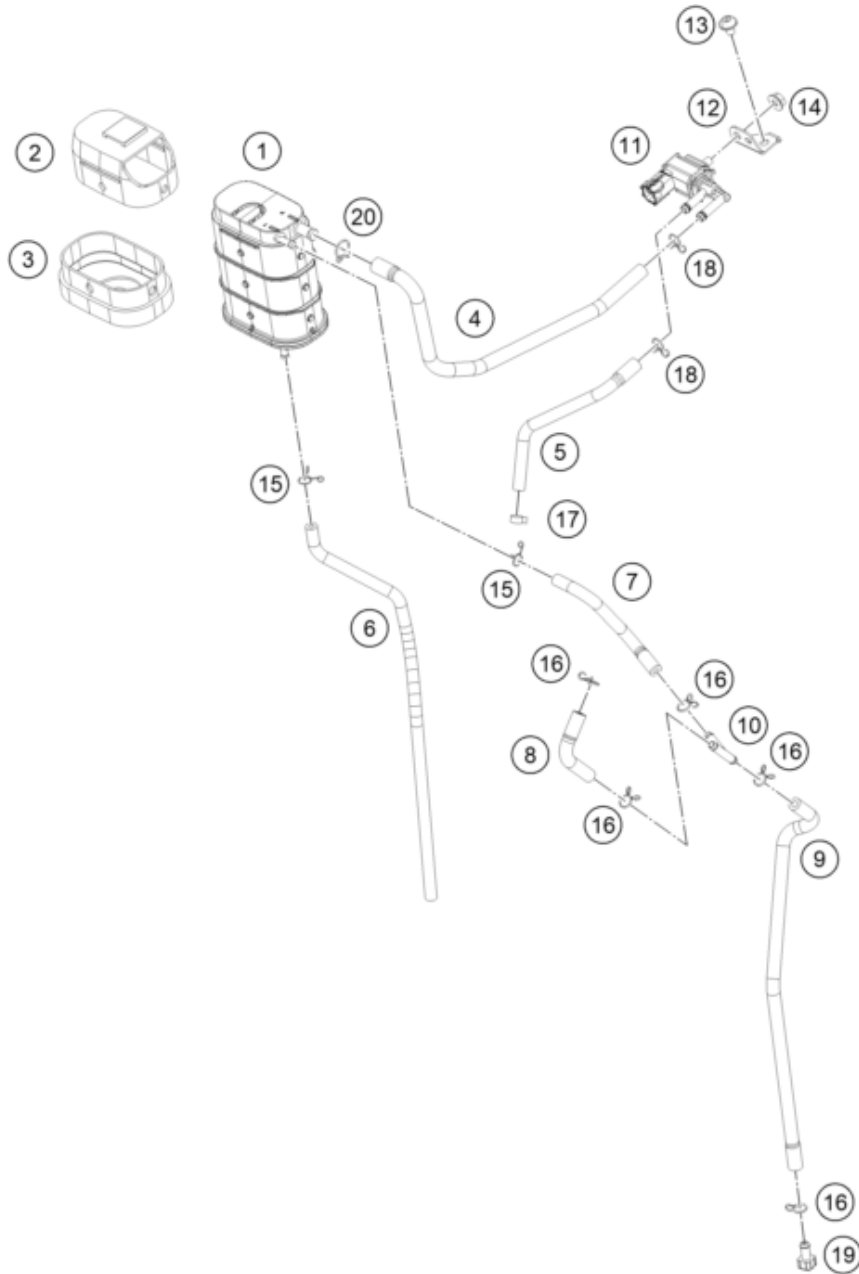

249631430

68250

* NEW PART

X ON DEMAND

EVAPORATIVE CANISTER

390 DUKE, blue 2024 EU 2024

POS	PARTNUMBER		PIECE
1	96315001000	Evaporative canister hosing compl.	1
2	96315013000	EVAP canister strap top	1
3	96315003000	EVAP canister strap bottom	1
4	96315021000	fuel pipe EVAP	1
5	96315027000	fuel pipe EVAP	1
6	96315029000	Drain pipe EVAP	1
7	96315017000	fuel pipe EVAP	1
8	96315026000	fuel pipe EVAP	1
9	96315023000	PIPE FUEL	1
10	J610000600400	CONNECTOR FOR BREATHER AND VAPOR TUBE	1
11	90607830000	Valve purge	1
12	96307030010	bracket purge valve	1
13	J031060103	Lens head screw M6X10	1
14	J926060001	Hexagon nut M6	1
15	J310000100900	CLAMP .P.COK OUT+F.FLTR IN,OUT+CARBU. IN	2
16	90107013008	CLAMP	5
17	J300000801000	Spring clip 9.5	1
18	90507017000	HOSE CLAMP	2
19	90515011000	PLUG FUEL DRAIN	1
20	J310000101200	clamp	1