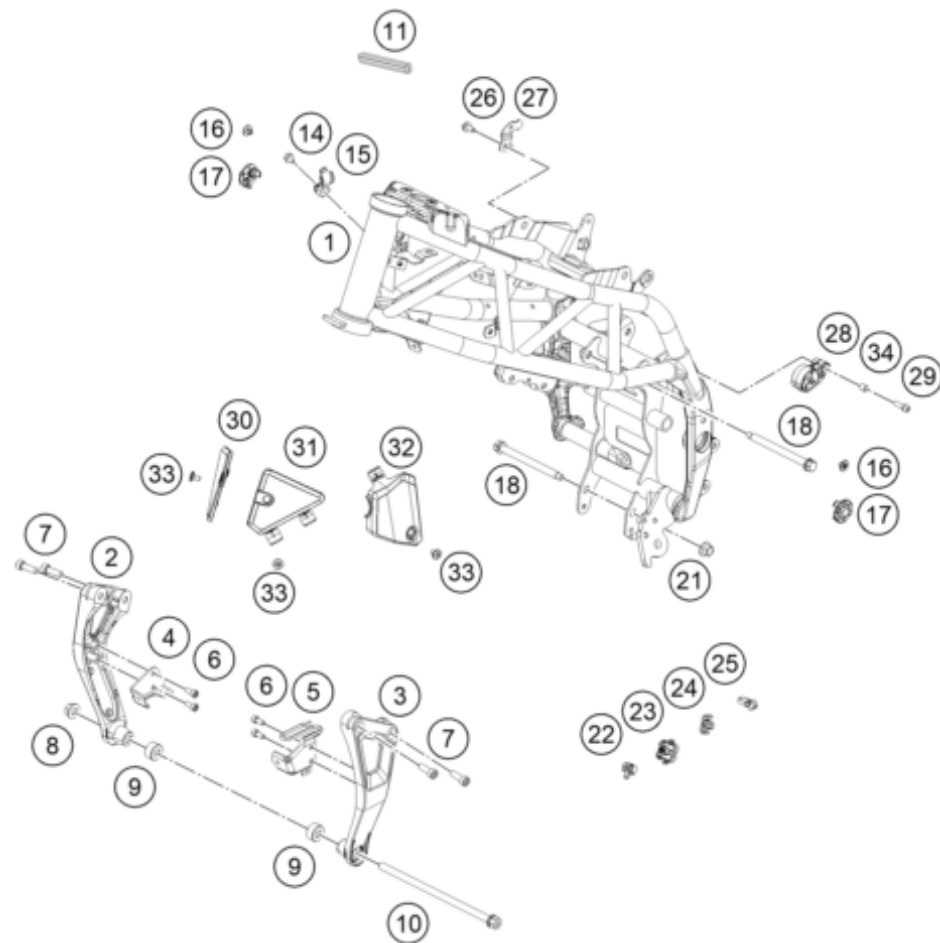

POS	PARTNUMBER		PIECE
1	96303001000EB	FRAME ASSLY FRONT JP111113 ELE.ORG GLOSS	1
2	96303006000C1	ENGINE HANGER RH JP113410 BLK MATT	1
3	96303005000C1	ENGINE HANGER LH JP113409 BLK MATT	1
4	96335001011	radiator bracket right	1
5	96335001010	radiator bracket left	1
6	J912060146	Hexagon socket screw, M6X14	4
7	J900000802503	bolt socket M8x1.25	4
8	J910001001001	nut hex flanged M10x1.25	1
9	J800001001200	spacer	2
10	J900001022400	bolt flanged M10x224	1
11	96303001020	Beading	3
14	J900000600802	bolt flanged M6x1	1
15	96303099000	hose bracket	1
16	90108023100	Clip	2
17	96303088000	PLUG	2
18	J900001011000	bolt flanged M10x112	2
21	90803009000	NUT-U-M10X1,25XA/F 17	1
22	J340001000700	plastic cable clip 2x6,5	1
23	95813046000	Hose guide	1
24	94513026000	Brake hose bracket	1
25	93803001022	Cable tie	1
26	J900000601205	bolt flanged M6x12	1
27	96303001030	BRACKET COVER SIDE RH	1
28	96303070000	GUARD CHAIN	1
29	J900000602100	screw button head M6x1	1
30	96303083020	frame cover right front	1
31	96303083010	frame cover left front	1
32	96303083030	frame cover left	1
33	J900000601207	SCREW SOCKET STEP M6X1	3
34	J800000601200	SLEEVE	1

249630310

68214

* NEW PART

X ON DEMAND