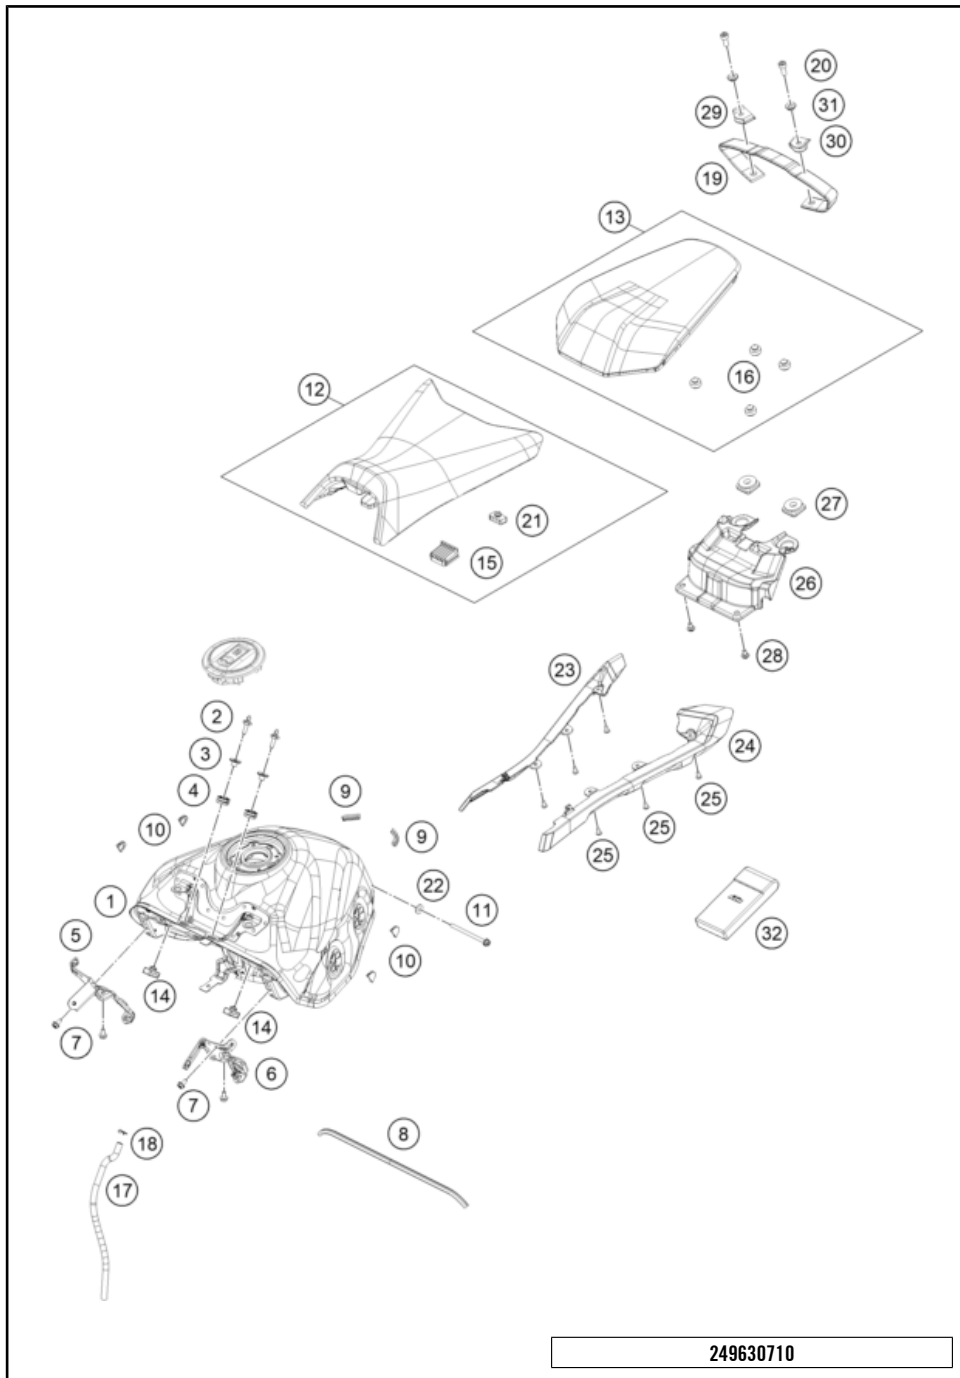

249630710

POS	PARTNUMBER		PIECE
1	96307013000BK	MY23 TANK FUEL JP171091BLU LIQ METAL DCL	1
2	96307064100	pin quick release M6	2
3	93035065030	distance sleeve	2
4	J650002401800	grommet	2
5	96307013041	bracket fuel tank spoiler right	1
6	96307013042	bracket fuel tank spoiler left	1
7	J900000601205	bolt flanged M6x12	4
8	96307013045	beading lower grill central	1
9	96307013046	beading	2
10	93008059000	Rubber cap tank	4
11	J900000609002	bolt flanged M6x1	1
12	96307040000C1	SEAT RIDER RIDER JP191028 BLACK REXINE	1
13	96307047000	Pillion seat	1
14	96307013043	damper	2
15	96307040020	DAMPER SEAT FRONT	1
16	J660002000900	pillion seat base bobbin	4
17	96315019000	drain pipe	1
18	J310000101100	clamp	1
19	96307048000	Strap	1
20	J900000802200	Set screw w.hexagon socket M8x22	2
21	93007040010	Seat cowl pad	6
22	J690000615000	WASHER PLAIN-ID 6XOD 18XTHK 1.5	1
23	96307040070EB	SPACER SEAT RH JP191031 ELE ORG GLOSS	1
24	96307040080EB	SPACER SEAT LH JP191030 ELE ORG GLOSS	1
25	J081050121	SELF TAPPING SCREW K50X12 T20	6
26	96307047040EB	COWL SEAT MIDDL JP181722 ELE ORG GLOSS	1
27	J650003302400	grommet	2
28	93008020060	Screw M6X1X9	2
29	J340003200900	BRACKET STRAP RH	1
30	J340003200901	Staple left	1
31	J800000900700	collar	2
32	90529099000	TOOLKIT	1

68362

* NEW PART

X ON DEMAND