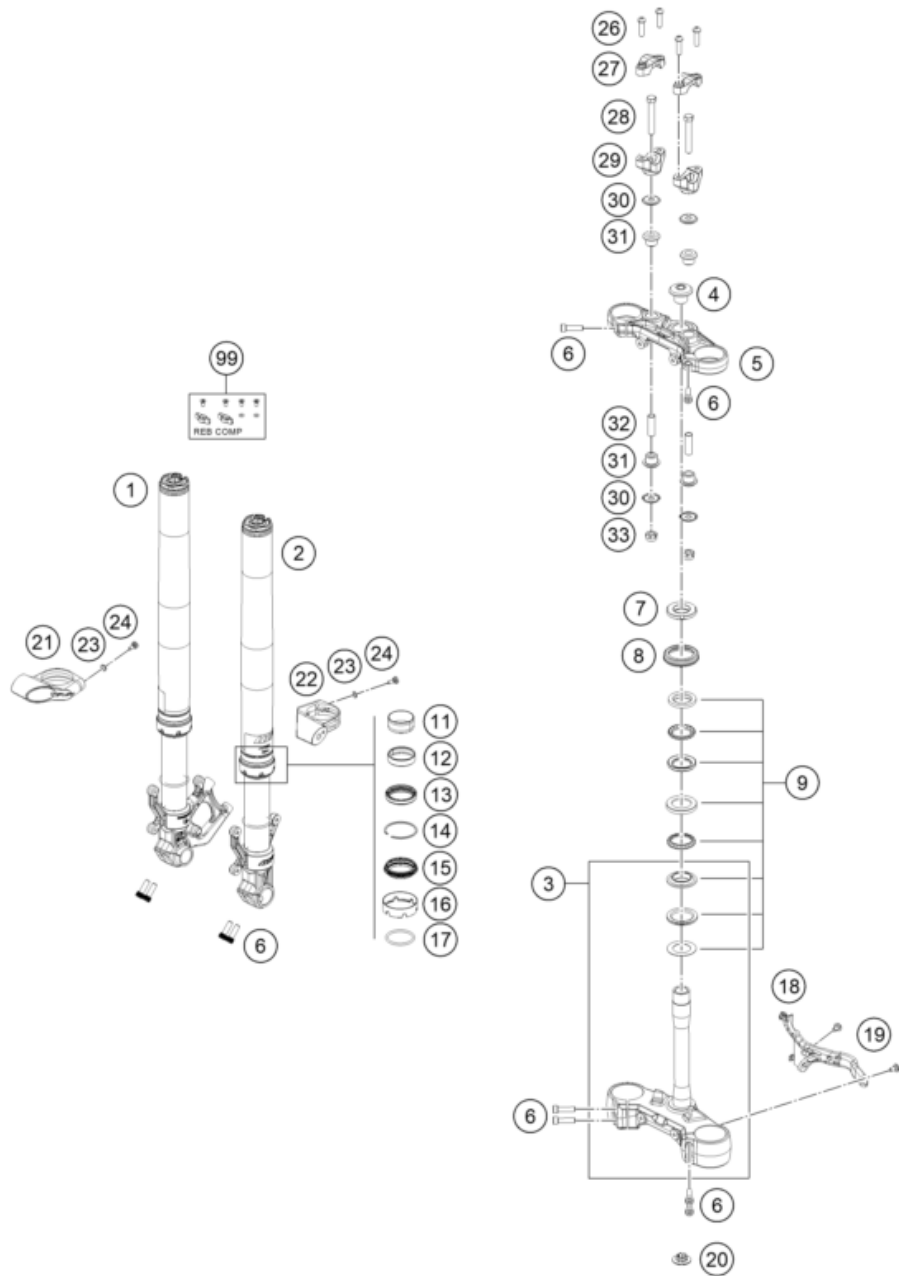

249630110

POS	PARTNUMBER		PIECE
1	96301002000	Rebound damping cartridge	1
2	96301001000	Compression damping cartridge	1
3	96301031032C1	Bottom triple clamp 32 mm	1
4	J900002202000	screw socket M22x1.5	1
5	96301034032C1	BRACKET UPPER JP151052 BLCK MTT ANODZD	1
6	90501045000	AH SCREW M8X1.25X30	10
7	90101036100	Adjusting ring steering head	1
8	90101086000	protection cap	1
9	90101080044	STEERING HEAD BEARING-KIT	1
11	43578016	GUIDE BUSH UPPER	2
12	43578014	GUIDE BUSH LOWER	2
13	43570623	Shaft seal SKF 43x52,9x11,4 black	2
14	43578044	CIRCLIP	2
15	43570723	Dirt scarper SKF 43mm red	2
16	43578206	Fork protection ring d43	2
17	43578219	O-ring 40x2,5 VMQ70 red ISO 3601	2
18	96313025000	Brake hose guide	1
19	93008020060	Screw M6X1X9	2
20	90501046000	PLUG STEERING TUBE	1
21	96314033000	indicator holder front right	1
22	96314034000	indicator holder front left	1
23	J125070002	WASHER PLAIN-ID7.5XOD11.5XT1XBLK	2
24	J900000501500	screw button head step M5x0.8	2
26	J912080293	Bolt socket-M8X1.25XI 29Xblack	4
27	95801038000C1	HANDLE HOLDR UPPR JG151043 PC BLCK MTT	2
28	J900001006500	bolt M10x65	2
29	96301039000C1	HB HOLDR DUKE JP151073 BLK MT PEARL BLST	2
30	90101042000	WASHER 10,5X32X2	4
31	90101040000	RUBBER BUSHING	4
32	90101041000	SPACER TUBE	2
33	J982101253	SELF L. NUT M10X1,25 H11 WS17	2
99	RP10021	Adjuster kit screw cap	x

68225

* NEW PART

X ON DEMAND