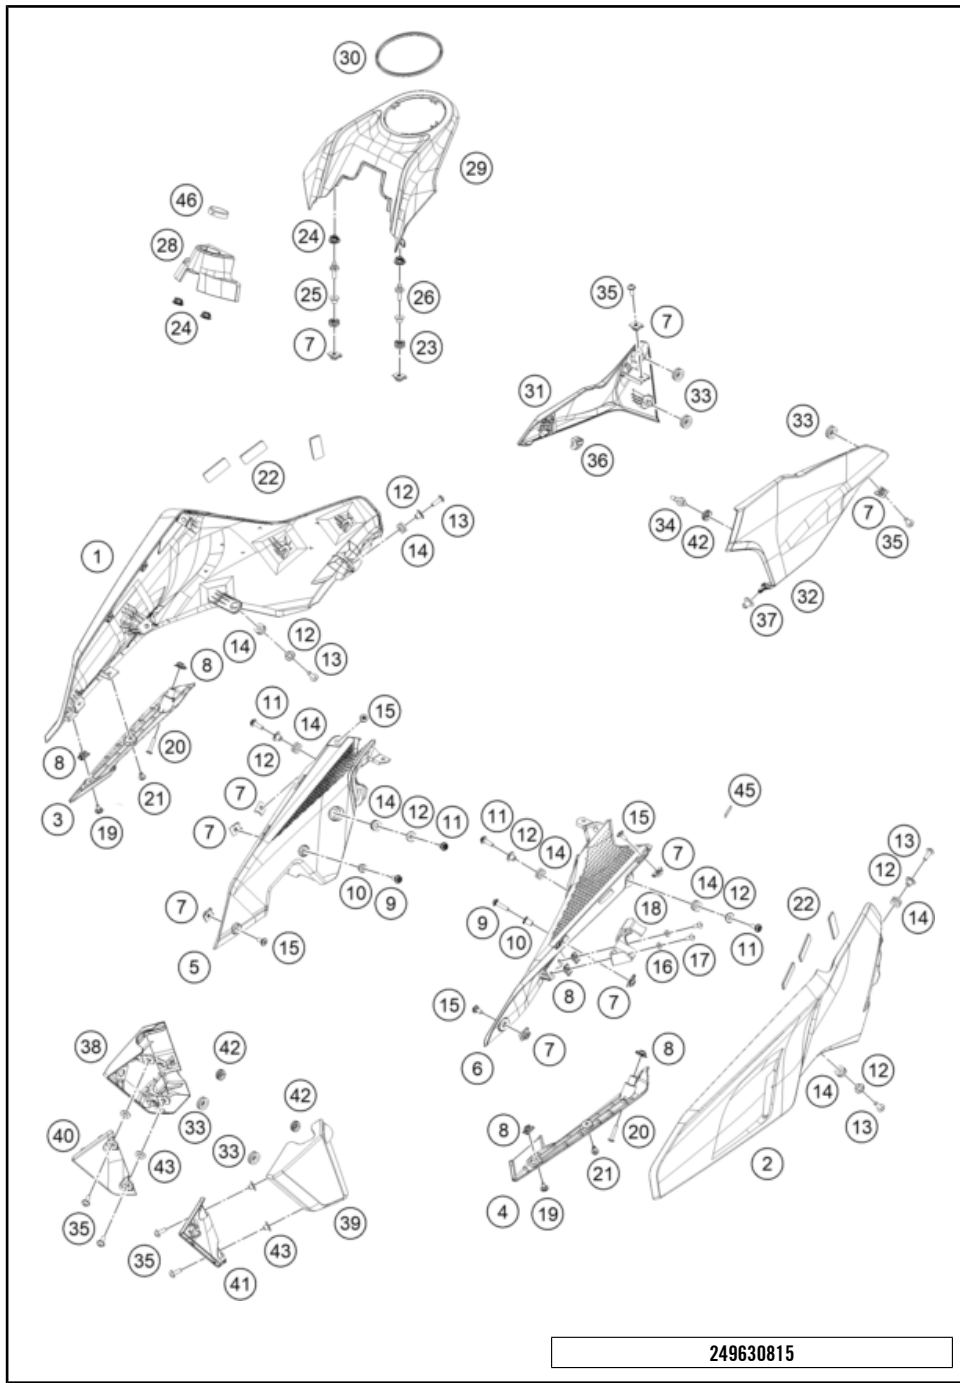

POS	PARTNUMBER		PIECE
35	90808043000	SPECIAL SCREW M6X1X16	6
36	96308042010	cap	1
37	J660002001500	CAP	1
38	96335032000C1A	COVER RADIATOR RH DUKE 400 WITH DECAL with decal	1
39	96335031000C1A	COVER RADIATOR LH DUKE 400 WITH DECAL with decal	1
40	96335035000	Radiator inner cover right	1
41	96335034000	Radiator inner cover left	1
42	J650002001400	Rubber grommet	3
43	J800000600901	bushing radiator cover	4
45	90135065090	SCHAUM	1
46	96311066010	grommet cover switch ignition	1

68364

* NEW PART X ON DEMAND