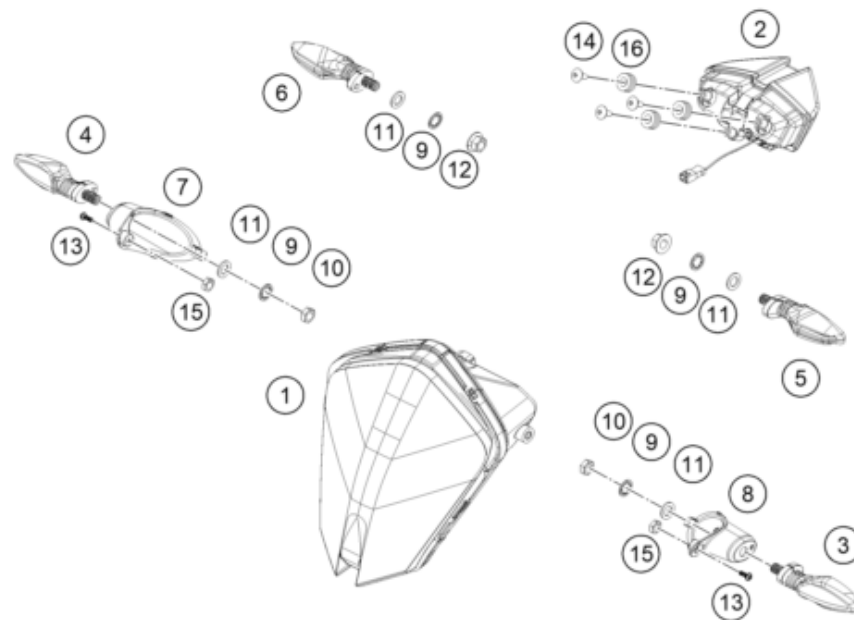

# REAR BRAKE CALIPER

390 ADVENTURE, white 2021 EU 2021

POS	PARTNUMBER	PARTNAME	PIECE
1	90113080000	brake caliper, rear cpl.	1
2	90113121000	BLEEDER SCREW	1
3	90113090000	REAR BRAKE PADS - SET	1
4	90113075000	BRAKE CALIPER SUPPORT REAR	1

209581390

52780

\* NEW PART

X ON DEMAND

Skalierung: 25% 75%

POS	PARTNUMBER	PARTNAME	PIECE
1	95814001000	LAMP HEAD	1
2	63514040000	Tail light	1
3	91214025000	FLASHER L/S	1
4	91214026000	FLASHER R/S	1
5	76014026000	FLASHER CPL. FR.RS/REAR L/S	1
6	76014025000	FLASHER CPL. FR.LS/REAR R/S	1
7	95814011090	Turn signal bracket, right, EU	1
8	95814010090	Turn signal bracket, left	1
9	J06797100183	Toothed washer, M10	4
10	J934100006	Nut hex thin-M10x1.25	2
11	J125100009	Washer M10	4
12	J926100003	nut-hex-flanged	2
13	J005050121	Oval head screw M5X12	2
14	J900000401200	screw tapping-dia. 4.5xl 12xbrt	3
15	J934050003	nut hex thin-m5x0.8xht.3.2xbright	2
16	93014017000	Rubber bushing	4