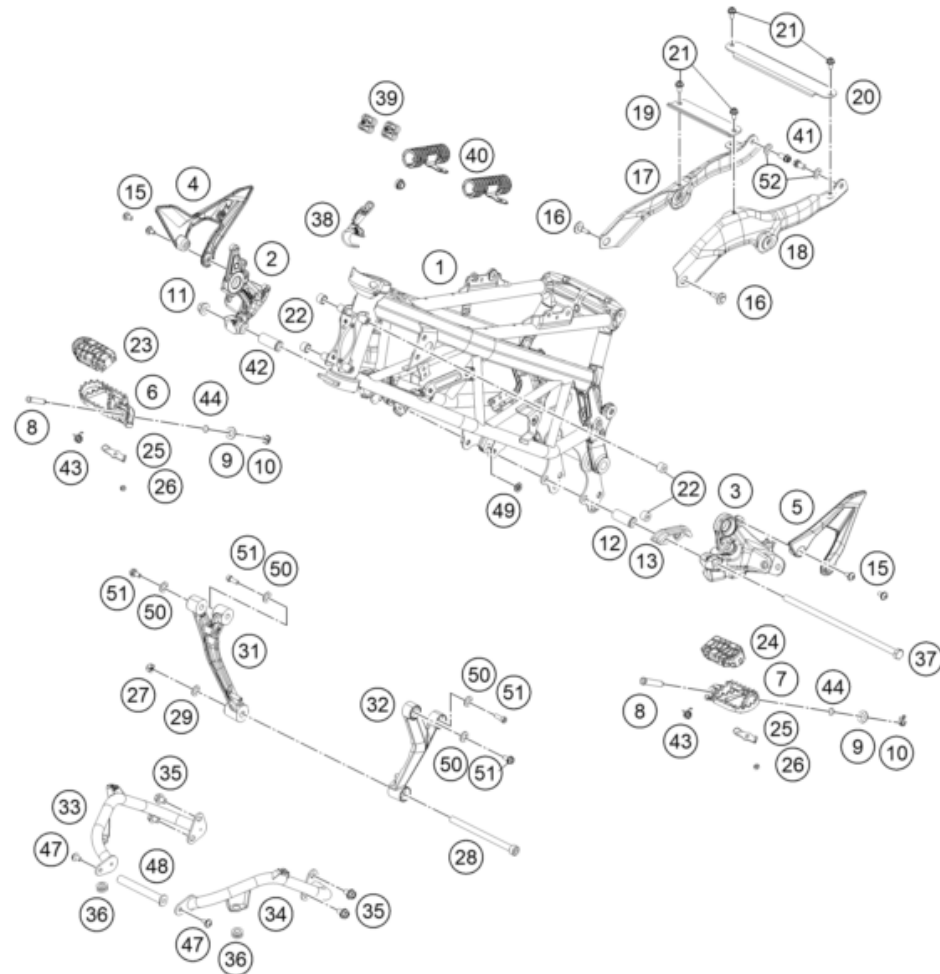

POS	PARTNUMBER	PARTNAME	PIECE
43	90103042000	footrest return spring	2
44	J770009015	O-RING 9X1,5	2
47	90808043000	SPECIAL SCREW M6X1X16	2
48	95814010040	Wheel spindle mask support	1
49	90108023100	Clip	1
50	J125080006	Washer M8	4
51	J912080251	Hexagon screw M8X25	2
52	J125100002	Washer, M8	2

209580311

53492

* NEW PART

X ON DEMAND