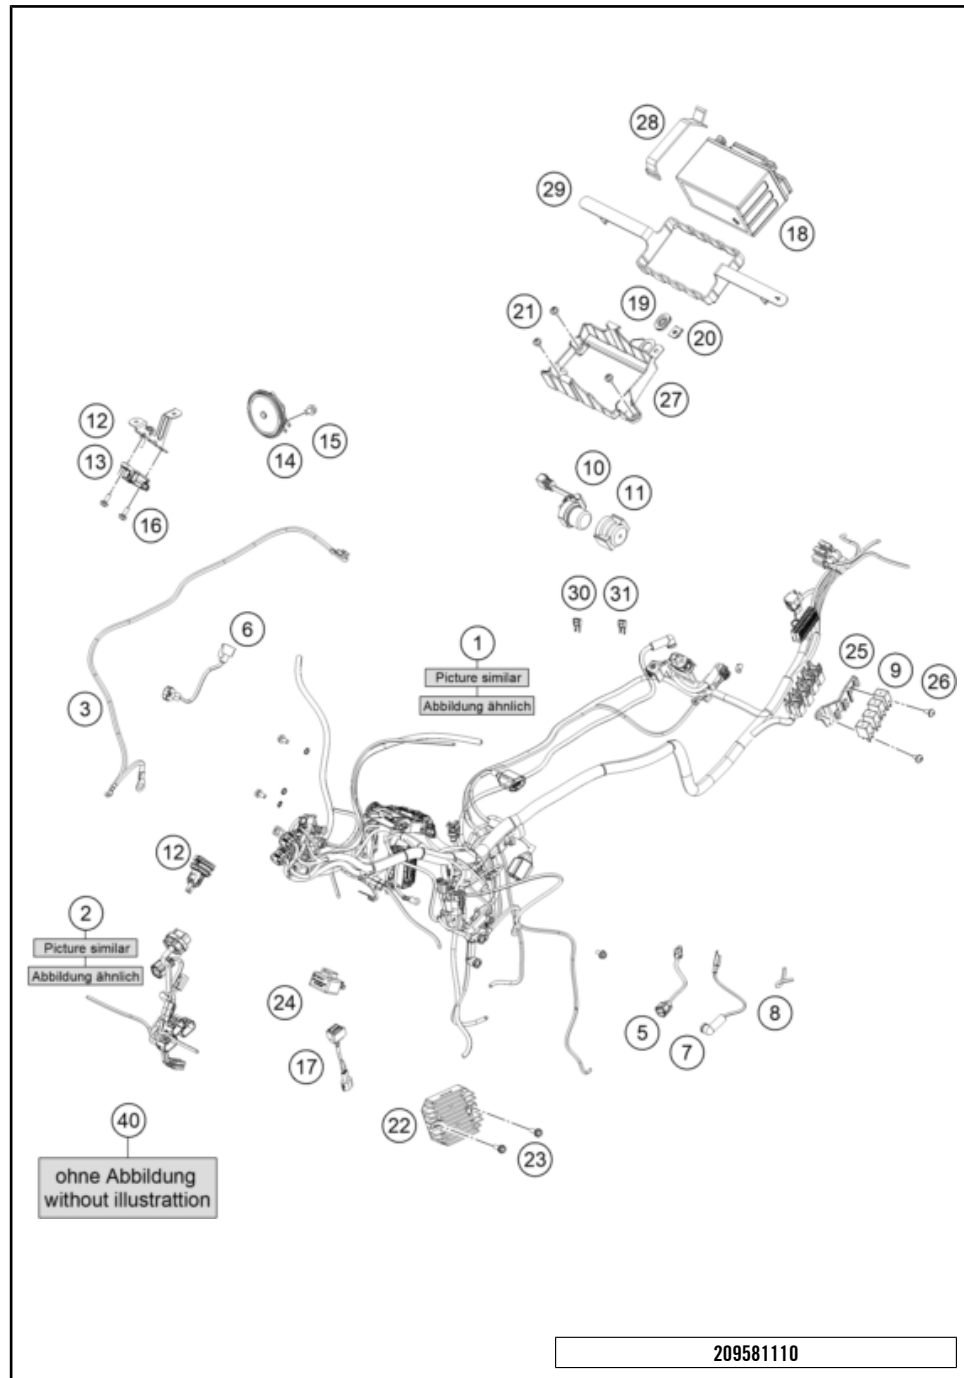

POS	PARTNUMBER	PARTNAME	PIECE
1	95811075000	Main wiring harness	1
2	95811078000	Wiring harness mask	1
3	95811097000	Earth wire	1
5	93811099000	wiring harness temperatur sensor	1
6	93041080050	Cable	1
7	93038091000	Pigtail oil pressure switch	1
8	93511084000	PIGTAIL PH-3 FUEL PUMP	1
9	90611057000	relay (interlock)	4
10	93011058000	Starter relais	1
11	95811058050	Rubber grommet, starter relay	1
12	95811042033	Power socket, cmpl.	1
13	95842090000	SENSOR LEAN ANGLE	1
14	95811060100	Horn	1
15	J025080123	HH COLLAR SCREW M8X12 SW12	1
16	J025060167	bolt flanged-m6x1x16xcl8.8xblak	2
17	28111096000	Transil unit	1
18	90611053000	BATTERY 12V/8AH	1
19	95811055010	Rubber grommet	1
20	93008084010	Range change metal nut M6	1
21	90808073000	SPECIAL SCREW M6X1X10	3
22	90511034000	voltage regulator	1
23	J025060303	FLANGED BOLT M6X30 WS10	2
24	90511030000	indicator relay	1
25	95811031000	Relay bracket	1
26	90508006001	SOCKET HEAD BOLT M6X12	2
27	95811055000	battery holder plate	1
28	95811055070	Battery retaining pin top	1
29	95811055060	Battery retaining pin	1
30	93511088000	Fuse 10a	6
31	75011088015	FUSE 15A 07	4
40	93042033000	Cable earth ABS	1

209581110

52259

* NEW PART

X ON DEMAND