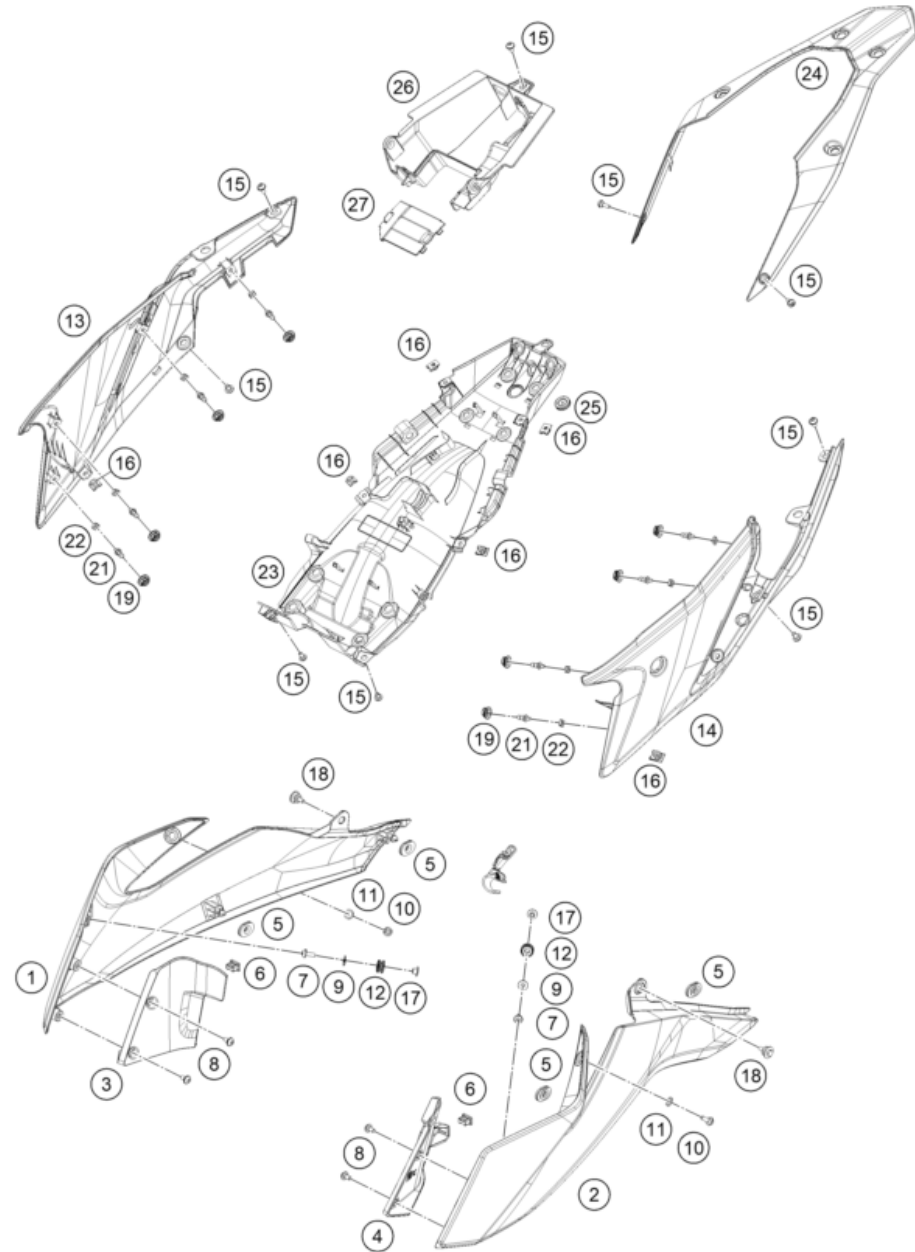

Skalierung: 25%, 75%, 75

POS	PARTNUMBER	PARTNAME	PIECE
1	95808051000ABA	Tank spoiler right	1
2	95808050000ABA	Tank spoiler left	1
3	95808026000	Inside cover right	1
4	95808025000	SPOILER TANK INNER RH	1
5	90108060003	GROMMET	4
6	90108060002	DAMP. RUBBER II RADIATOR PROT	2
7	90808043000	SPECIAL SCREW M6X1X16	2
8	93008040000	Screw M6X1X13	4
9	J125060005	washer plain id-6.2xod16xthk1xblk	2
10	J031060166	screw butn hd-m6x1xl 16xblkxstep	2
11	93009059000	Washer nylon	2
12	95807013060	Tank bushing	2
13	95808042000	COWL SEAT LOWER RH	1
14	95808041000	rear cover	1
15	93008020060	Screw M6X1X9	9
16	93008084010	Range change metal nut M6	2
17	95807013070	Tank bushing	2
18	J025060196	bolt flange-m6x1xl19xbrightxstep	2
19	93011068010	Rubber grommet ignition lock cover	6
21	95808041010	Pin quick release	8
22	95808041020	Special nut	8
23	95808019000	rear lower part	1
24	95808013000ABA	ADV.390 SEATCOWL UPPER CERA WHITE + DCL	1
25	95808019010	Rubber grommet, wire support sleeve	1
26	95808023000	Rear part inner cover	1
27	95808023010	Starter relay cover	1

209580820

49811

* NEW PART

X ON DEMAND