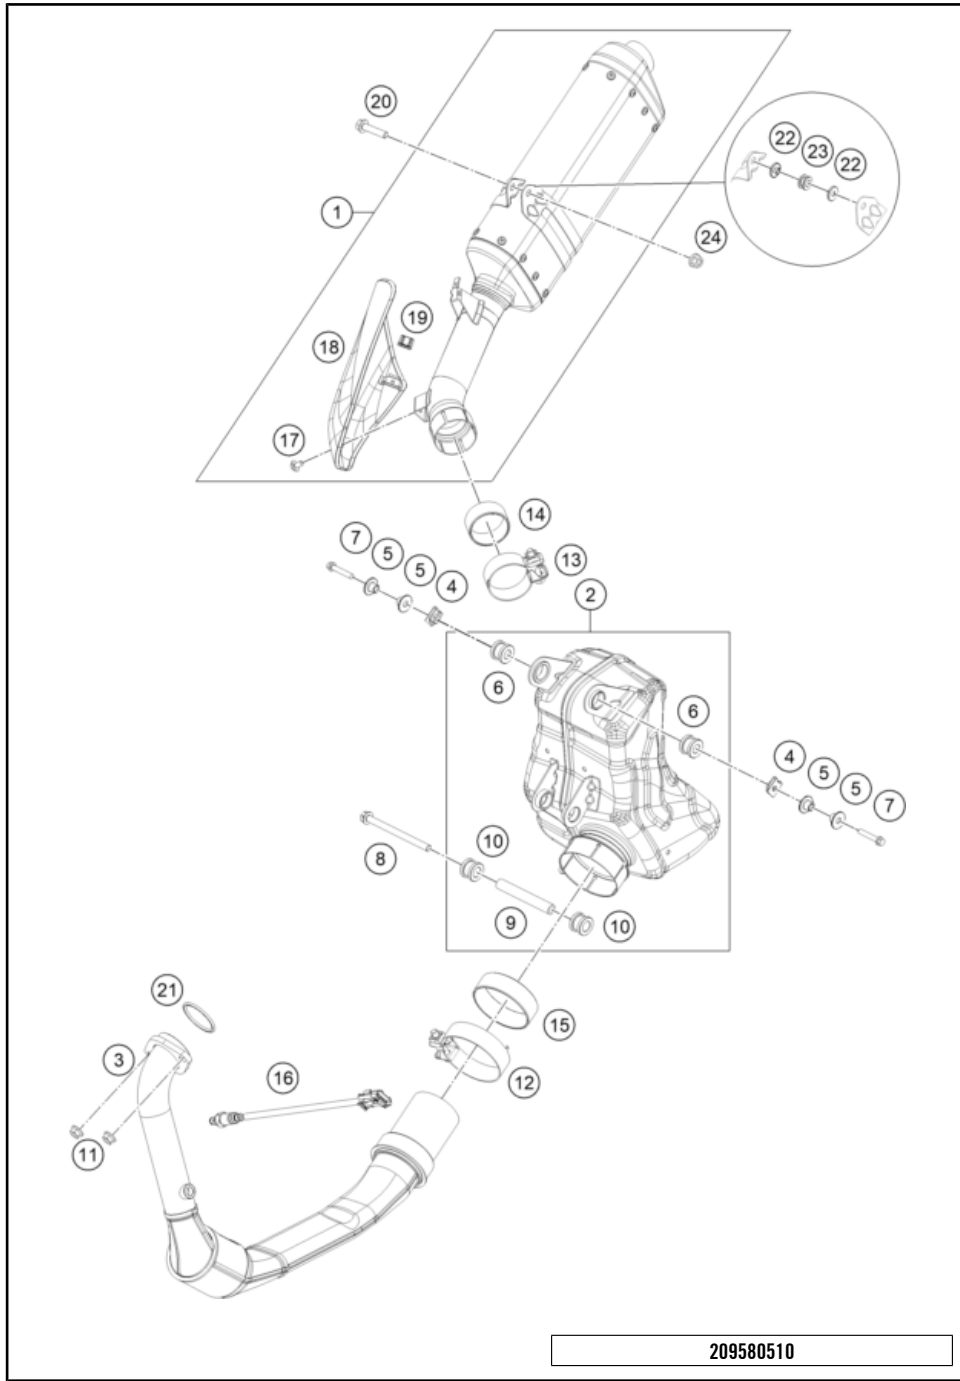

EXHAUST SYSTEM

390 ADVENTURE, white 2021 EU 2021

POS	PARTNUMBER	PARTNAME	PIECE
1	95805083000	Muffler	1
2	28105050044	ASSEMBLY PREMUFFLER	1
3	94305007031	PIPE ASSEMBLY A	1
4	90103097000	clip nut	2
5	90205086001	muffler mounting spacer bushing	4
6	90205068000	damper, bottom	2
7	90105000002	BOLT SILENCER MTG	2
8	J027081053	HH COLLAR SCREW M8X105 SW12	1
9	90105084000	muffler mounting tube	1
10	90105068100	damper, bottom	2
11	J926080003	Hex collar nut M6	2
12	94305051000	Exhaust clamp	1
13	95805051010	Exhaust pipe clamp	1
14	94305050071	Exhaust flange gasket, muffler	1
15	94305050072	Exhaust flange gasket, pre-muffler	1
16	94341090000	Oxygen sensor	1
17	J031060103	Lens head screw M6X10	1
18	95805090033	Heat protection, rear	1
19	93805011003	GROMMET MUFFLER SHIELD	2
20	J025080353	BOLT FLANGED M8X35	1
21	90105004000	exhaust flange gasket	1
22	93805095000	BUSH MUFFLER	2
23	93805096000	DAMPER MUFFLER	1
24	J692080006	nut hex flange-M8x1.25xcl8xdacro	1

209580510

18448

* NEW PART

X ON DEMAND