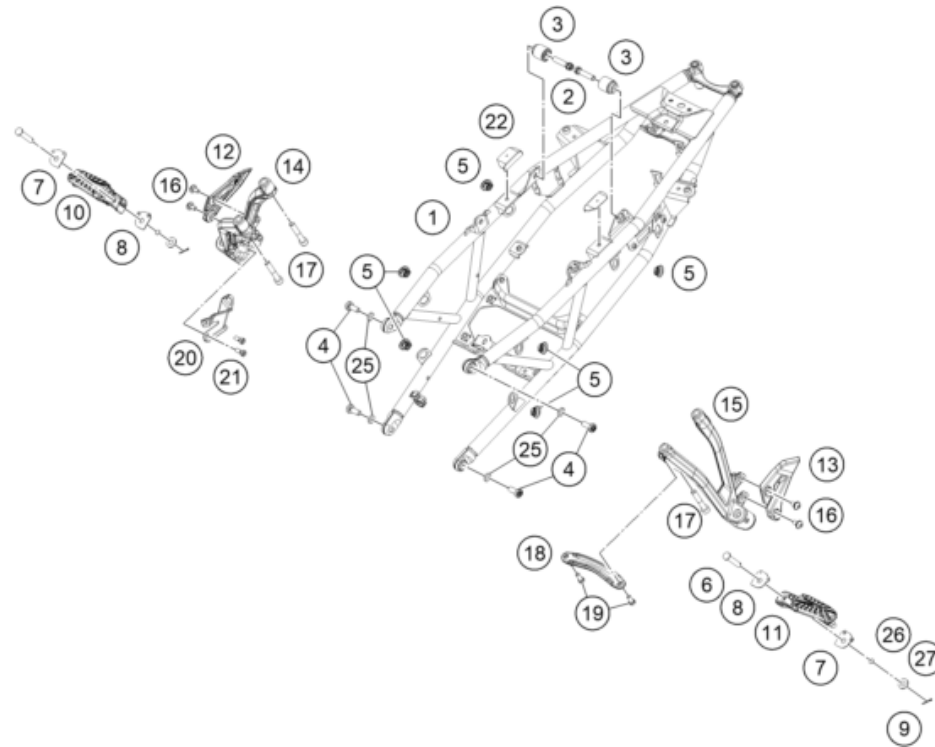

209580311

53492

\* NEW PART

X ON DEMAND

POS	PARTNUMBER	PARTNAME	PIECE
43	90103042000	footrest return spring	2
44	J770009015	O-RING 9X1,5	2
47	90808043000	SPECIAL SCREW M6X1X16	2
48	95814010040	Wheel spindle mask support	1
49	90108023100	Clip	1
50	J125080006	Washer M8	4
51	J912080251	Hexagon screw M8X25	2
52	J125100002	Washer, M8	2

# SUBFRAME

390 ADVENTURE, white 2021 EU 2021

POS	PARTNUMBER	PARTNAME	PIECE
1	95803002044C1	Subframe jet black	1
2	J900000803500	bolt soket-m8x1.25xl35xcl8.8xbrt	2
3	93007047033	Seat support complete	2
4	J912080251	Hexagon screw M8X25	4
5	93011068010	Rubber grommet ignition lock cover	6
6	93003054000	Pin footrest pivot black	2
7	93003052000	Plate lock pillion step top	2
8	93003053000	Plate lock pillion step bottom	2
9	J094018250	PIN 25X1,8MM	2
10	93003151033	Rear footpeg cmpl. right	1
11	93003150033	Rear footpeg cmpl. left	1
12	95805089000	Heel protector, rear right	1
13	95805088000	Heel protector, rear left	1
14	95803049000	Footpeg bracket, rear right	1
15	95803048000	Footpeg bracket, rear left	1
16	93008020060	Screw M6X1X9	4
17	J047620804000S	Cap head bolt ISO 4762-M8x40-10.9	4
18	95803056000	Reinforcement footrest carrier	1
19	90134098000	Bolt socket head M6X1X20 L-precoated	2
20	95805084000	Silencer retaining bracket cmpl.	1
21	90511006100	BOLT SOCKET M6X1X14	2
22	95803002070	Protection cap	2
25	J690000801500	washer plain-id8.2xod15xt2xblack	4
26	J770009015	O-RING 9X1,5	2
27	J125080005	WASHER M8	2

209580315

18563

\* NEW PART

X ON DEMAND

POS	PARTNUMBER	PARTNAME	PIECE
1	95803023000	Side stand	1
2	95803026000	Side stand bracket	1
3	J011050133	HH COLLAR SCREW M5X13 SW8	2
4	90103027000	SCREW F. SIDE STAND	1
5	95803027000	Threaded bolt M10	2
6	93011045110	Protection, side stand switch	1
7	93511045000	SWITCH SIDE STAND	1
8	93003034000	nut U flang-M10X1.25XHT.8.5XBRT	2
9	J982101253	SELF L. NUT M10X1,25 H11 WS17	1
10	90111040100	Bushing	1
11	90603024000	SIDE STAND SPRING	1
12	93503029000	Magnet bracket	1
13	95803023010	Magnet support	1