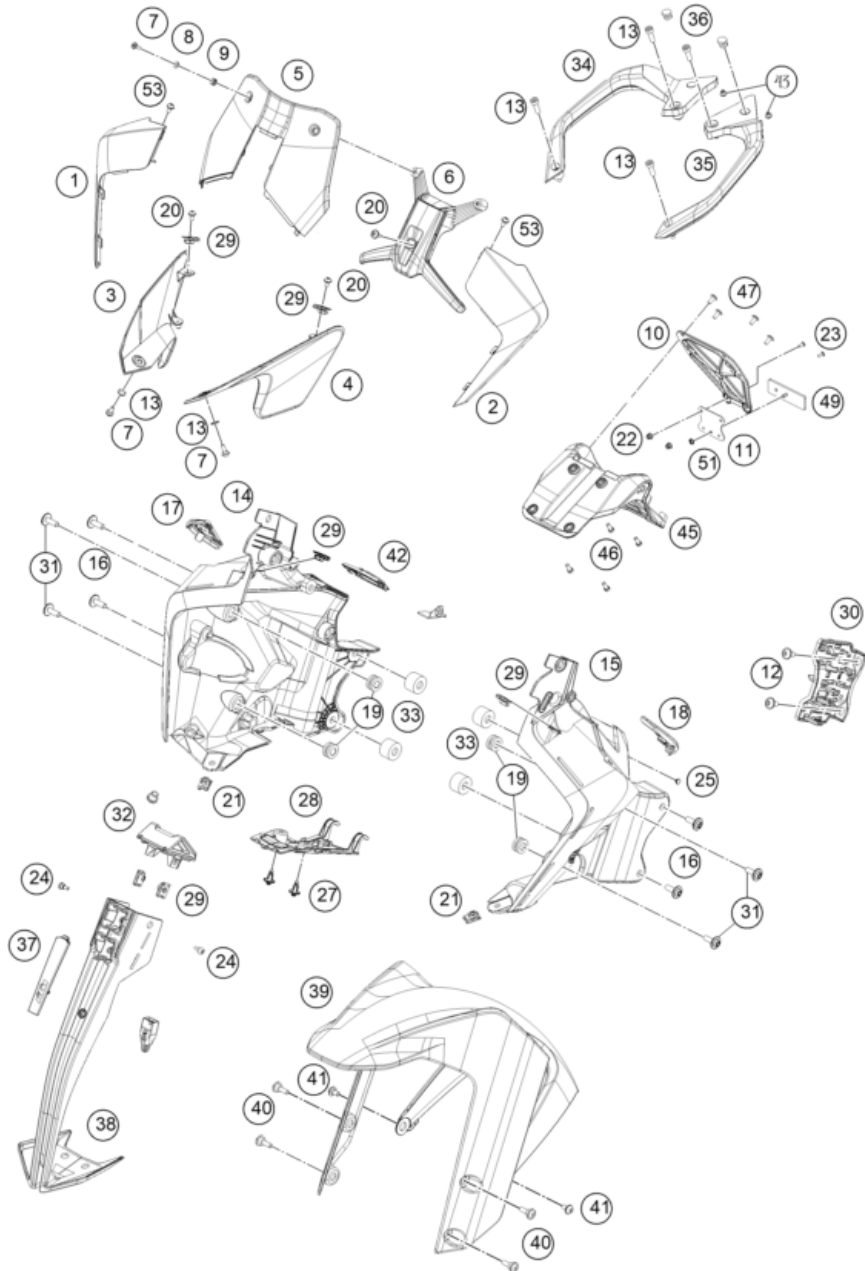

209580730

55896

\* NEW PART

X ON DEMAND

209580810

POS	PARTNUMBER	PARTNAME	PIECE
1	95808001020	headlight mask right	1
2	95808001010	Headlight mask, left	1
3	95808004000	spoiler right	1
4	95808003000	spoiler left	1
5	95808108000	Windshield R EU	1
6	95808008050	Windshield holder	1
7	J031060183	Roundhead screw M5X18	2
8	93014062010	Collar TFT speedo small	2
9	90507040001	RUBBER SLEEVE	2
10	95812181000	Reflector holder	1
11	90514044000	REFLECTOR MOUNTING	1
12	93008020060	Screw M6X1X9	2
13	J912080306	Bolt soket-M8X1.25XL30XBLXPRECOT	4
14	95814011000	Mask support, right	1
15	95814010000	Maskcarrier left	1
16	90508006003	AH SCREW M6X1X20	4
17	95814011080	Connector cover, right	1
18	95814010080	Connector cover, left	1
19	93014017000	Rubber bushing	4
20	J031050101	screw butn hd-m5x0.8x110xblxstep	5
21	93008084010	Range change metal nut M6	2
22	90102031010	HEX NUT M5 AF8	2
23	J005050123	FLAT HEAD SCREW M5X12 PH	2
24	95814013010	Oval head screw M5x10	2
25	J650001000200	Plug	1
27	93814050000	RIVET	2
28	95814010020	Cable cover, mask support	1
29	93008083010	Clip Nut M5	6
30	95811048000	Front connector support	1
31	J031060101	screw butn hd-m6x1x110xblxstep	4
32	95814011020	Cover mask support	1
33	95803001088	Bushing	4
34	95812009000	Holding bracket, right	1
35	95812008000	Holding bracket, left	1
36	95812008030	Cover	2
37	95814012010	Headlight mask cover	1
38	9581401200056	ADV390 COVR MASK MIDDLE GUNMETAL METALIC	1