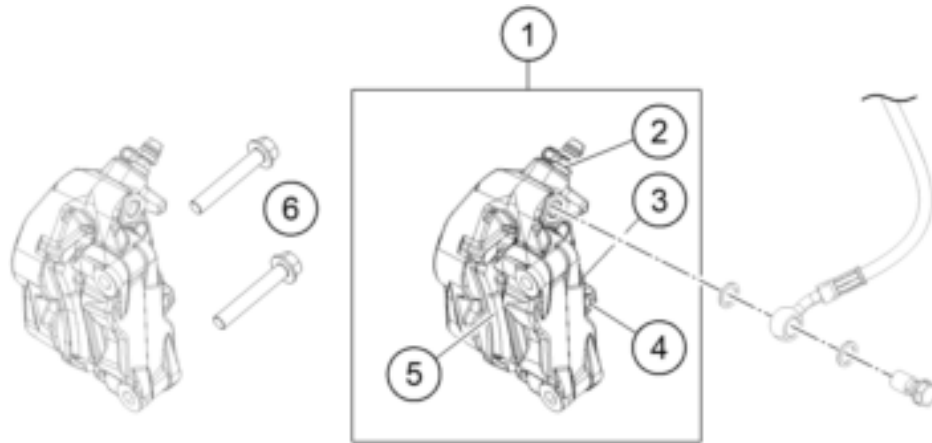

FRONT BRAKE CALIPER

390 ADVENTURE, white 2021 EU 2021

POS	PARTNUMBER	PARTNAME	PIECE
1	93713015000	brake caliper, radial	1
2	90113021000	BLEEDER SCREW	1
3	90113018000	SPRING CLIP	1
4	90113017000	BOLT F. BRAKE PADS	1
5	90813030000	BRAKE PAD FRONT TT2910HH	1
6	J01008060S	HH collar screw M8x1x60	2

209581360

52778

* NEW PART

X ON DEMAND