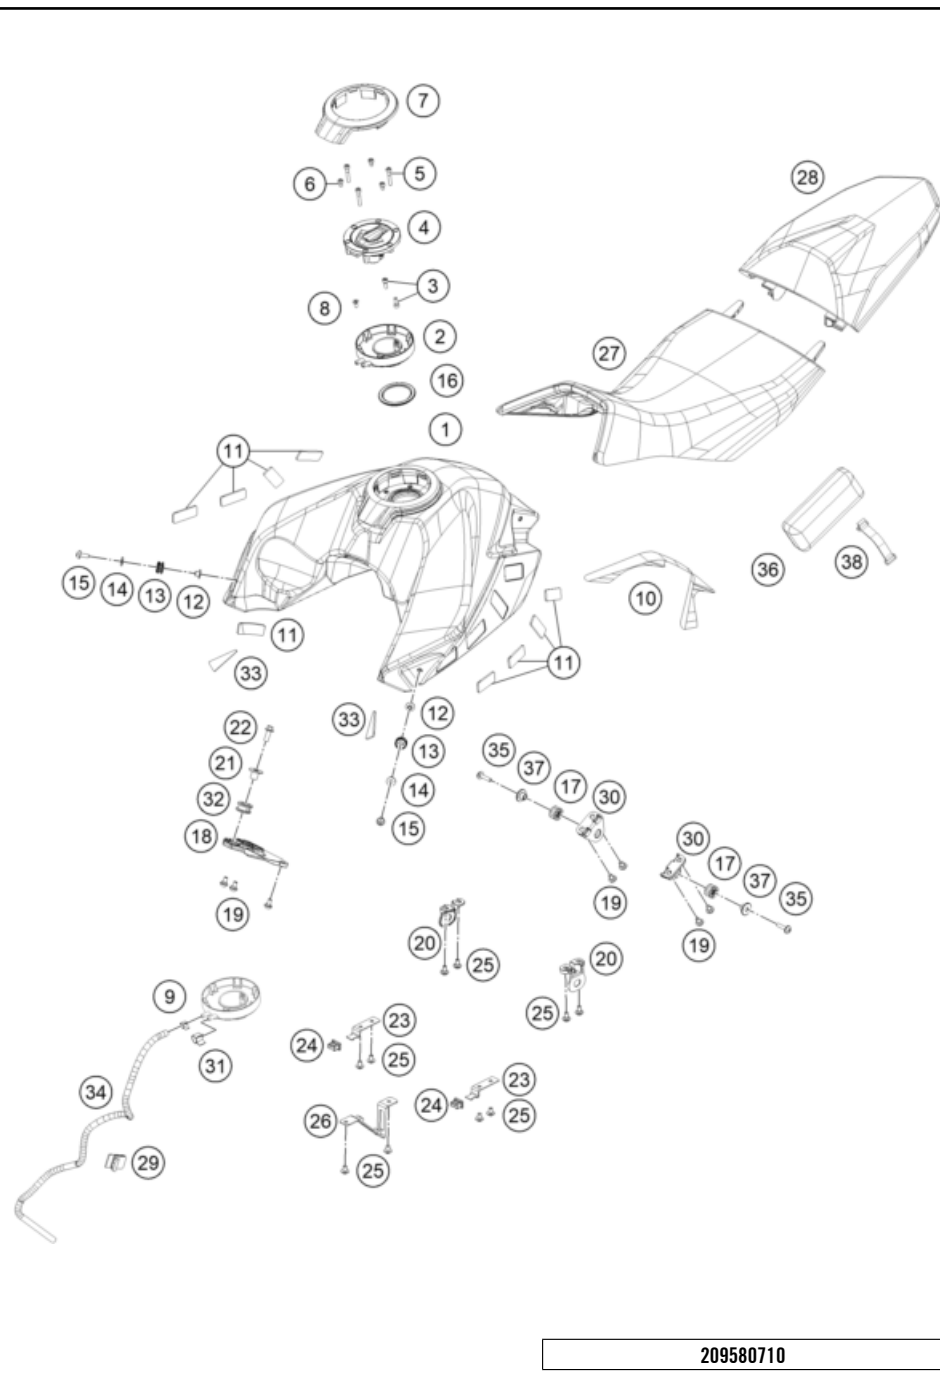

POS	PARTNUMBER	PARTNAME	PIECE
37	J800000701500	Collar bushing	2
38	95808023020	Rubber band, tool set	1

209580710

50235

* NEW PART

X ON DEMAND