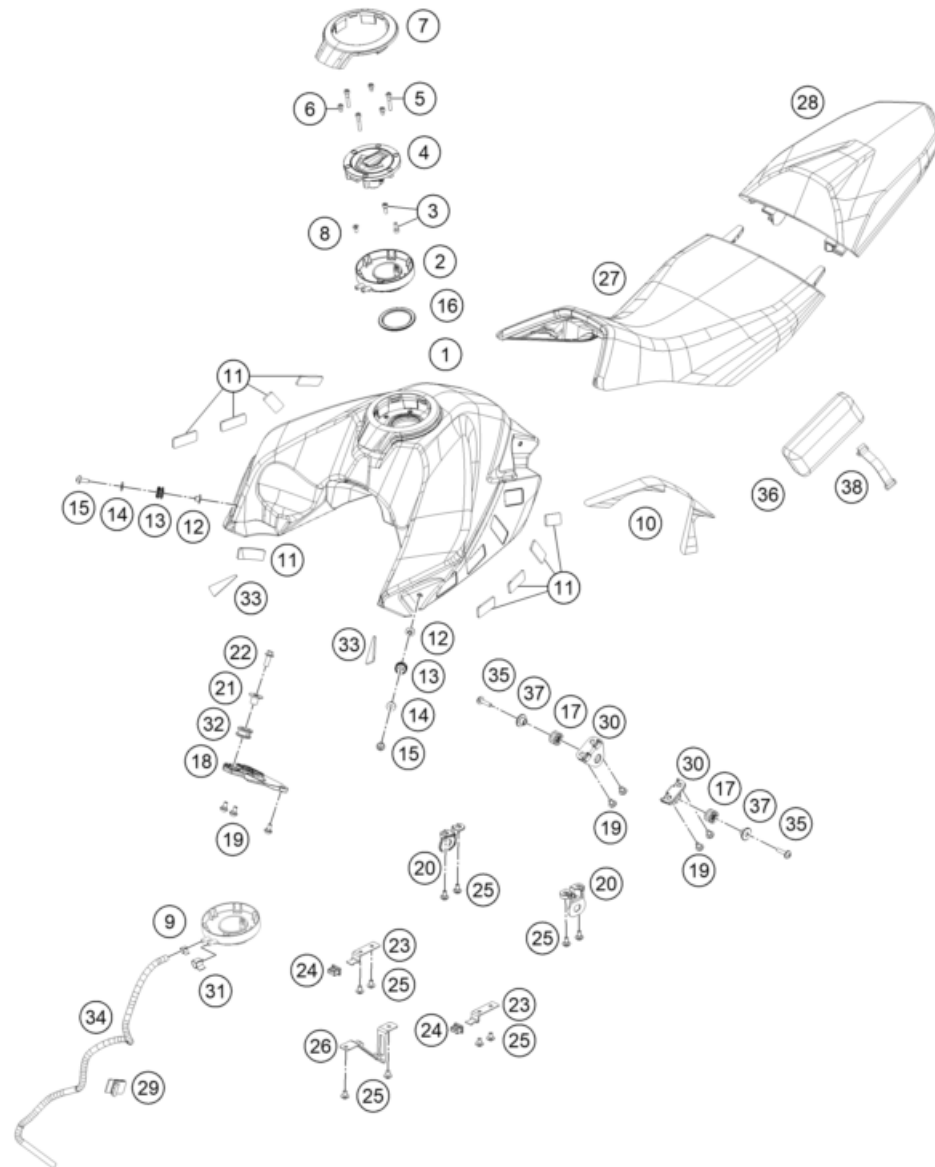

POS	PARTNUMBER	PARTNAME	PIECE
1	95807013000CA	ADV 390 BS6 TANK JG171135 BLACK MET MATT	1
2	95807008050	Tank insert	1
3	90508018001	SOCKET HEAD BOLT M5X12	2
4	63507008000	ADV. 390 TANK CAP	1
5	J912050303	bolt master kac	3
6	J912050106	BOLT MASTER KAC	3
7	95807058000	Fuel tank fairing	1
8	J900000501201	screw csk socket m5x0.8	1
9	90607017002	CLAMP D9	1
10	95807011000	Tank pad	1
11	95807012020	Tank support rubber	10
12	95807013070	Tank bushing	2
13	95807013060	Tank bushing	2
14	J125060005	washer plain id-6.2xod16xthk1xblk	2
15	90808043000	SPECIAL SCREW M6X1X16	2
16	95807008052	Fuel tank cap seal	1
17	69007027000	rubber grommet, tank mounting	3
18	95807013040	bottom tank mounting	1
19	93008020060	Screw M6X1X9	7
20	95807013015	Spoilerbracket	2
21	95807028000	Collar bushing	1
22	J025080256	Hex collar screw. M8x25	1
23	95807013025	Inside cover retaining bracket	2
24	90108060002	DAMP. RUBBER II RADIATOR PROT	2
25	J031060103	Lens head screw M6X10	10
26	95842091000	Retaining bracket 3D sensor cmpl.	1
27	95807040000	Seat 390 Adventure	1
28	95807047000	seat passenger 390 Adv.	1
29	90107029000	BRACKET DRAIN TUBE CPL.	1
30	95807013030	tank lug	2
31	90607017003	SPRING BAND CLAMP D13	1
32	95807027000	Rubber grommet	1
33	95807012010	Tank support rubber, spoiler	2
34	95815000680	Act. charcoal filter hose L=680mm	1
35	J031060253	screw button head-m6x1x125xbrt	2
36	95829099000	Tool set	1

209580710

50235

* NEW PART

X ON DEMAND