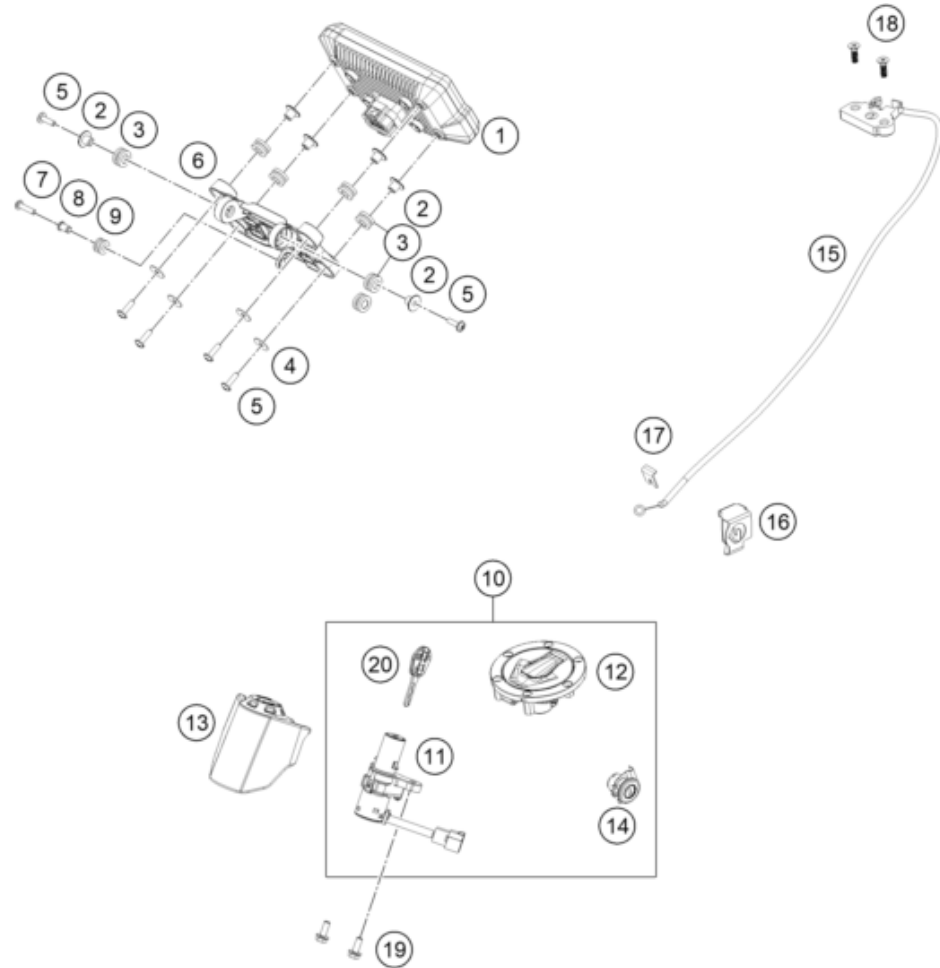

POS	PARTNUMBER	PARTNAME	PIECE
1	95814069000	SPEEDOMETER	1
2	93014062010	Collar TFT speedo small	6
3	90507040001	RUBBER SLEEVE	6
4	93308015010	Washer, license plate holder support	4
5	J031060183	Roundhead screw M5X18	6
6	95814062000	Instrument support	1
7	J031050206	screw button head-m5x0.8x120xblk	1
8	95814062020	Collar bushing, comb. instr. brckt	1
9	95814062010	Rubber grommet, comb. instr. brckt	1
10	95811066044	Lock kit cmpl.	1
11	21011066000	ADV. 390 IGNITION SWITCH	1
12	63507008000	ADV. 390 TANK CAP	1
13	95811066010	Carbon ignition lock cover	1
14	90107050050	SEAT LOCK	1
15	95807050000	Seat lock	1
16	93007051000	Retaining bracket	1
17	90107050151	PLATE SEAT LOCK	1
18	J900000602001	screw csk cros-m6x1x120xcl4.8xbr	2
19	90130059000	HH COLLAR SCREW M6X16	2
20	90111067100	BLANK KEY 125/200 DUKE	1

209581430

18479

* NEW PART

X ON DEMAND