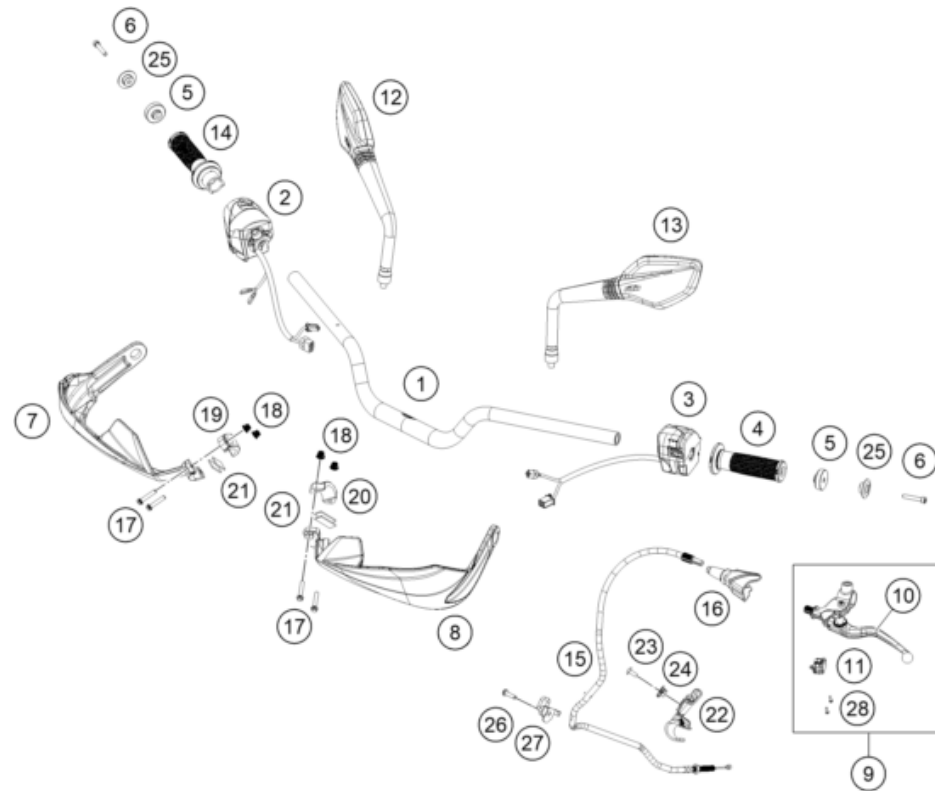

POS	PARTNUMBER	PARTNAME	PIECE
1	95802001000	Handlebar L=760mm, Dia.=28,5mm	1
2	95802010044	Throttle, cmpl.	1
3	95811070000	Light switch	1
4	90802039000	HAND GRIP L/S	1
5	95802080052	COLLAR	2
6	J900000603500	Hexagon socket screw, M6x35	2
7	95802081000CA	Handguard right	1
8	95802080000CA	Handguard left	1
9	95802031000	Clutch assembly	1
10	93502031100	Clutch lever	1
11	90111149000	Clutch switch	1
12	93012041000	Mirror right	1
13	93012040000	Mirror left	1
14	93702010033	THROTTLE GRIP	1
15	95802090000	clutch cable wire	1
16	93802016000	BOOT CLUTCH LEVER	1
17	J000150603000	bolt-flange-kae st-f dia-06 l-30	4
18	J910000600900	nut nyloc flanged	4
19	95802081010	Clamp, handguard, right	1
20	95802080010	Clamp, handguard, left	1
21	95802080020	Cellular rubber band 15x35 mm	4
22	95832060050	Guide clutch cable	1
23	J031050121	Roundhead screw M4X12	1
24	90108050001	CLIP NUT M5	1
25	95802080051	Collar	2
26	J912080251	Hexagon screw M8X25	1
27	95803001086	Clutch cable guide	1
28	90232014002	Screw pan cross M3x0.5	2

209580210

49550

* NEW PART

X ON DEMAND