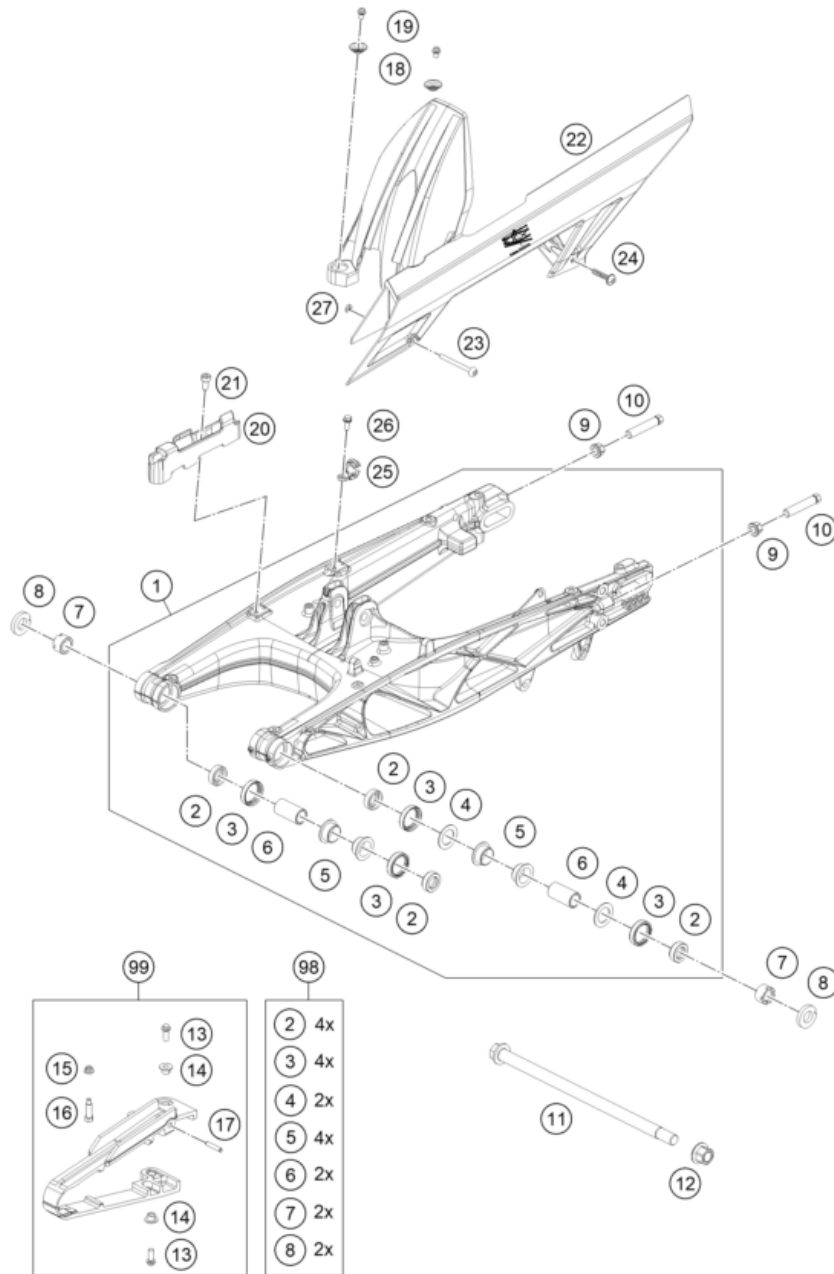

SWING ARM

390 ADVENTURE, white 2021 EU 2021

POS	PARTNUMBER	PARTNAME	PIECE
1	95804030044	ADV 390 SWING ARM ASSLY 36xxx	1
2	90104034000	cup for radial shaft seal	4
3	90104034001	OIL SEAL RING 25X32X7	4
4	90104036000	Thrust washer 22.2x31.7x1	2
5	90104031000	Igus plain bearing	4
6	90104032000	sleeve bushing 15.1x20x38	2
7	90104046000	swingarm adjusting ring	2
8	93004042000	Special wahser	2
9	90104010002	flanged hex nut M10x1.25 WS13	2
10	90104040000	BOLT HEX M10X1.25X50 WS10	2
11	90104037000	Shaft swing arm L=299mm	1
12	90104038000	FLANGED NUT M14X1.5	1
13	J025060169	HH COLLAR SCREW M6X16 SW8	2
14	90604062000	chain slider bushing	2
15	J06923050053	Hex collar nut, M5	1
16	90104040100	screw M5x0.8x30	1
17	90904070020	SLEEVE CHAIN GUARD	1
18	93004051000	Supporting shell	2
19	J025060081	Hex collar screw M6X8	2
20	93013047000	Support	1
21	J912050102	bolt soket-m5x0.8x10xcl10.9xbl	1
22	93004060100	Chain cover	1
23	93004065000	hexagon socket screw M5X0.8X55	1
24	93004064000	Plastic screw 6x30	1
25	90113047000	brake hose guide	1
26	J011050133	HH COLLAR SCREW M5X13 SW8	1
27	90504067000	WASHER CHAIN SLIDING GUARD	1
98	90104230010	SWINGARM REP. KIT 11-17	x
99	90104066210	CHAIN GUARD KIT 250/390	x

209580490

52002

* NEW PART

X ON DEMAND