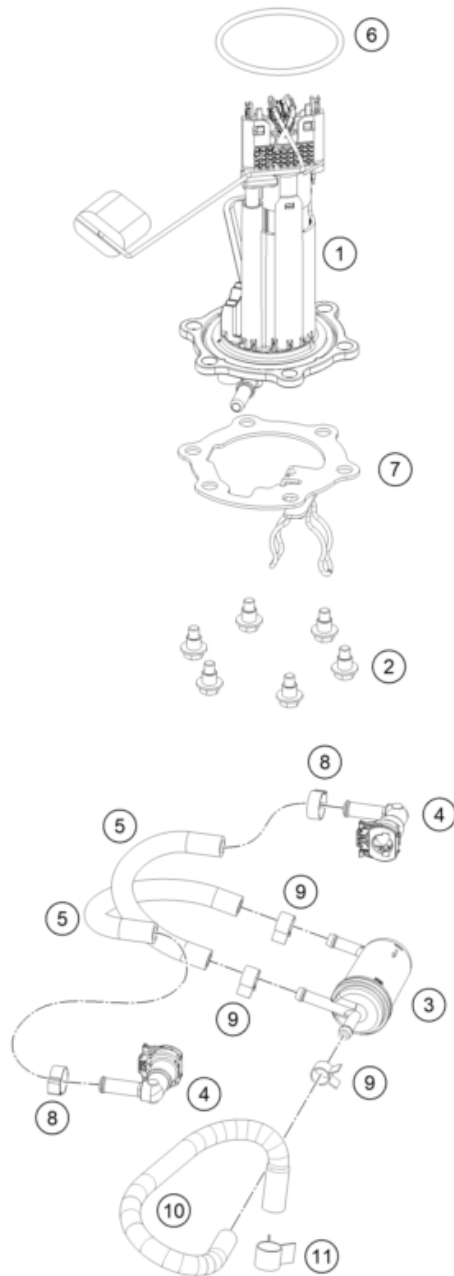

FUEL PUMP

390 ADVENTURE, white 2021 EU 2021

POS	PARTNUMBER	PARTNAME	PIECE
1	95807088000	Fuel pump	1
2	J031060186	screw butn head-m6x1x18xbrxstep	6
3	90107018000	FUEL FILTER	1
4	28107028000	Angle piece	2
5	95807016050	Hose, gasoline resistant	2
6	93007089000	Fuel pump seal	1
7	95807013050	Fuel pump flange	1
8	00050148706	clamp quick connector end permanent	2
9	90107018011	CLAMP 10MM	3
10	J600000626600	Fuel hose	1
11	90607017003	SPRING BAND CLAMP D13	1

209580730

55896

* NEW PART

X ON DEMAND