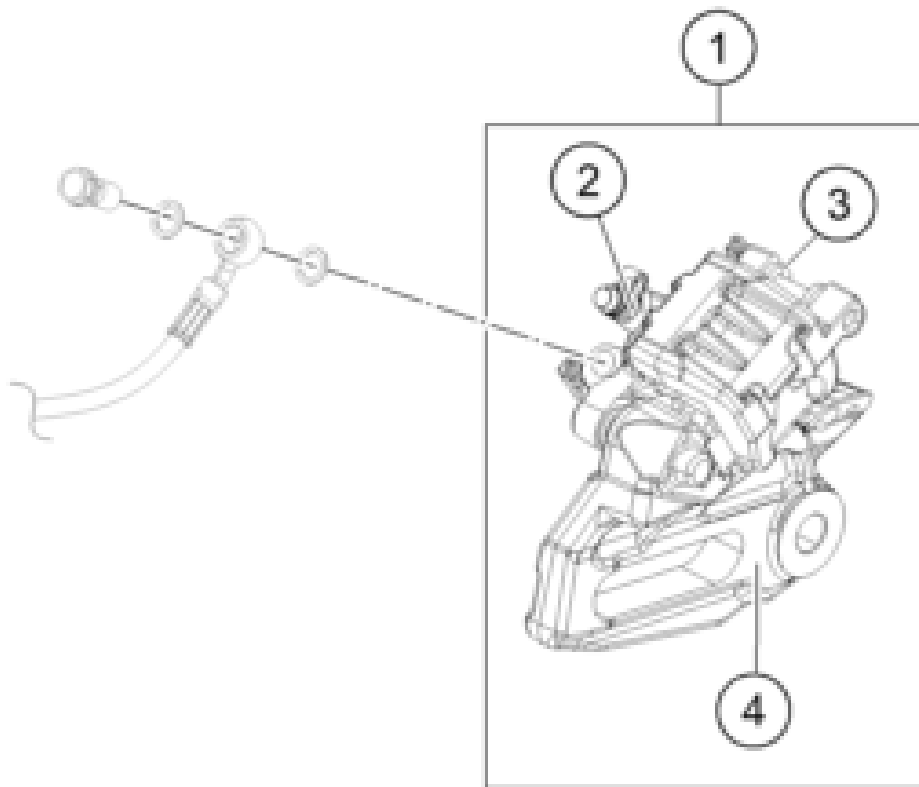

REAR BRAKE CALIPER

390 ADVENTURE, white 2021 EU 2021

POS	PARTNUMBER	PARTNAME	PIECE
1	90113080000	brake caliper, rear cpl.	1
2	90113121000	BLEEDER SCREW	1
3	90113090000	REAR BRAKE PADS - SET	1
4	90113075000	BRAKE CALIPER SUPPORT REAR	1

209581390

52780

* NEW PART

X ON DEMAND