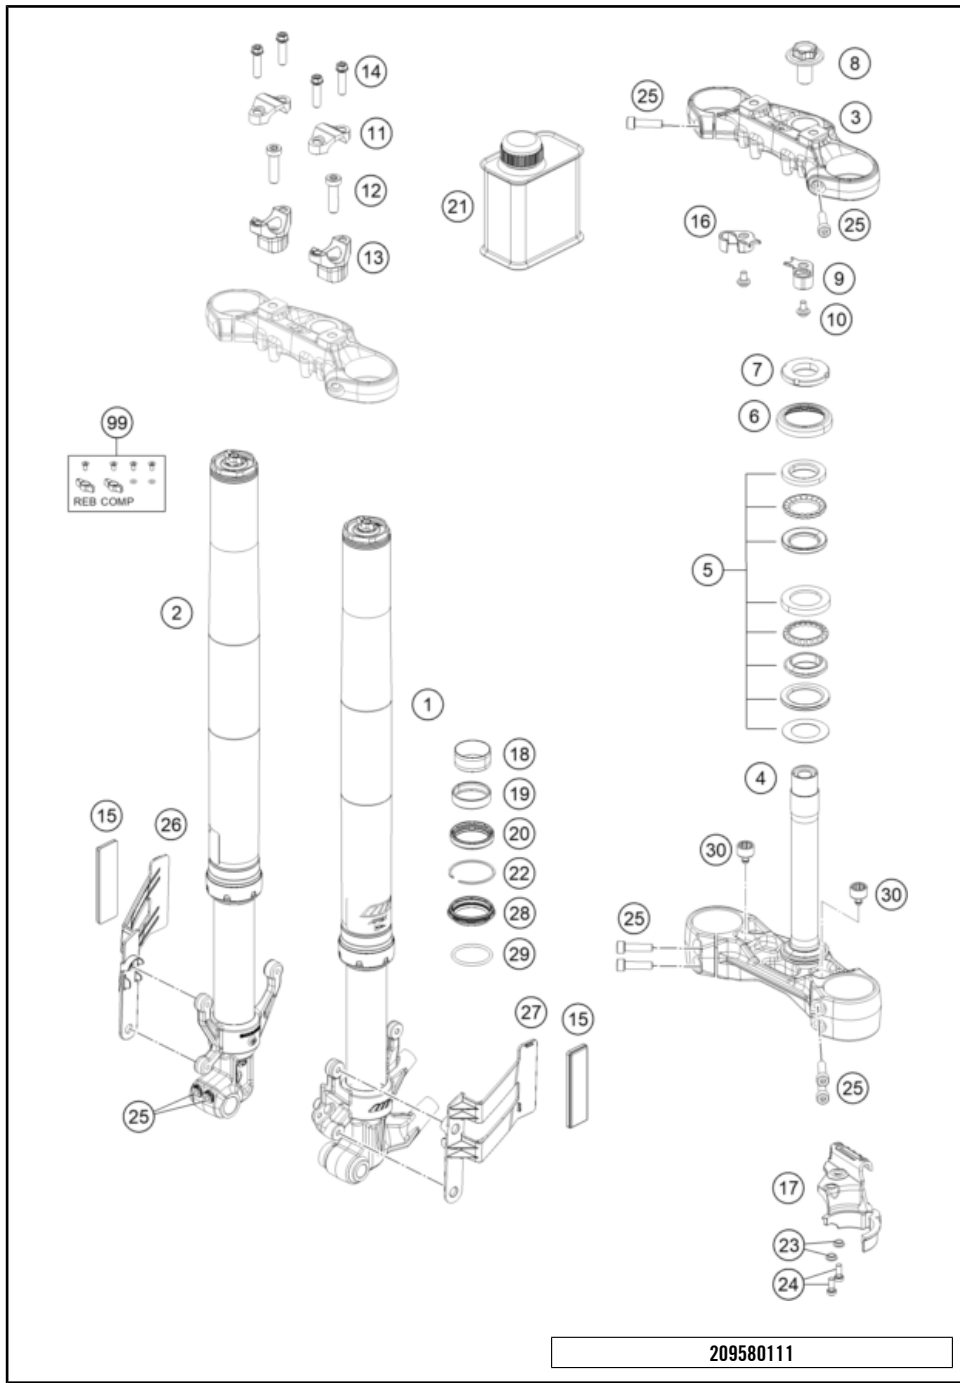

# FRONT FORK, TRIPLE CLAMP

390 ADVENTURE, white 2021 EU 2021

POS	PARTNUMBER	PARTNAME	PIECE
1	95801001000	Fork leg left	1
2	95801002000	Fork leg right	1
3	95801034033	Top triple clamp	1
4	93001032133	assembly lower triple clamp GDC	1
5	90101080044	STEERING HEAD BEARING-KIT	1
6	90101086000	protection cap	1
7	90101036100	Adjusting ring steering head	1
8	90501044000	steering head screw	1
9	95801070000	Brake hose bracket left	1
10	93008020060	Screw M6X1X9	2
11	95801038000	Handlebar clamp	2
12	J912100303	bolt socket-m10x1.25xl 30xbright	2
13	95801039041	Handlebar mount, 41 mm	2
14	J912080293	Bolt socket-M8X1.25XI 29Xblack	4
15	90512082000	SIDE REFLECTOR FRONT	2
16	95801071000	Clutch cable wire bracket right	1
17	93013055000	Hose clamp	1
18	43578014	GUIDE BUSH LOWER	2
19	43578016	GUIDE BUSH UPPER	2
20	43570623	Shaft seal SKF 43x52,9x11,4 black	2
21	48600765S1	FORK OIL SAE5 5L 2008	x
22	43578044	CIRCLIP	2
23	90113055010	sleeve for hose clamp	2
24	J021060156	AH SCREW M6X15 10.9	2
25	90501045000	AH SCREW M8X1.25X30	8
26	95812084000	Reflector holder right	1
27	95812083000	Reflector holder left	1
28	43570624	Dirt scarper SKF 43mm black	2
29	43578219	O-ring 40x2,5 VMQ70 red ISO 3601	2
30	93014015000	Rubber bushing	2
99	RP10021	Adjuster kit screw cap	x