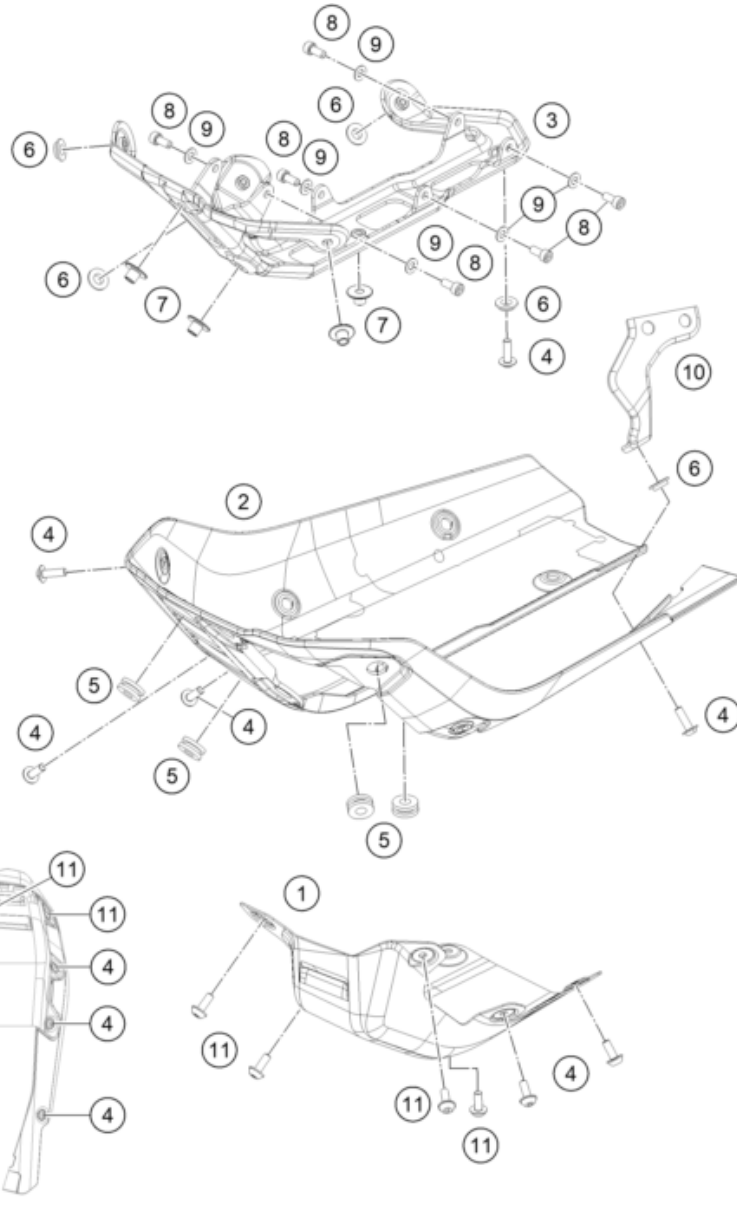

POS	PARTNUMBER	PARTNAME	PIECE
1	95808020010	Front spoiler, front part	1
2	95808020000	Front spoiler	1
3	95808020050	Retaining bracket, front spoiler	1
4	90508006003	AH SCREW M6X1X20	7
5	93008028050	Rubber bushing	4
6	95808020030	Bushing	5
7	93035065030	distance sleeve	4
8	90502012001	BOLT SOCKET-M6X1XL14XCL 10.9XB	6
9	J125060006	Washer M6	6
10	95808020025	Rear retaining bracket, front spoiler	1
11	J031060256	Screw M6x25	4

209580815

49551

* NEW PART

X ON DEMAND