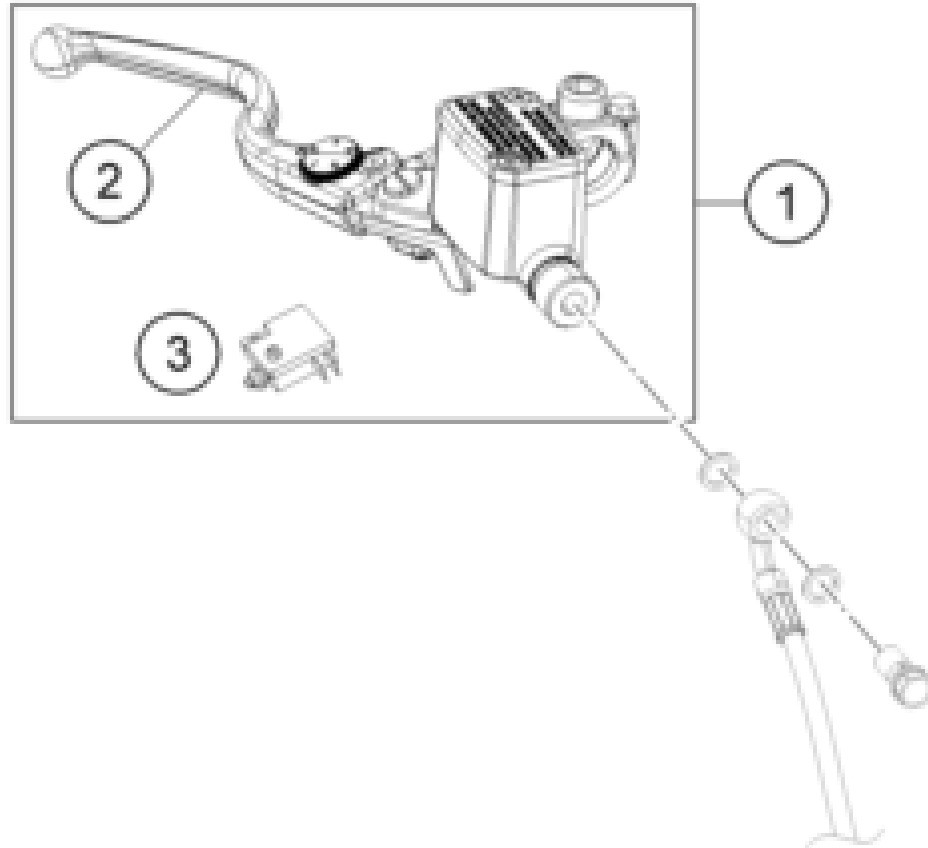

# FRONT BRAKE CONTROL

390 ADVENTURE, white 2021 EU 2021

POS	PARTNUMBER	PARTNAME	PIECE
1	28513001033	Front master cylinder PAU	1
2	93713002033	Brake lever cpl.	1
3	90111050000	brake light switch, front	1