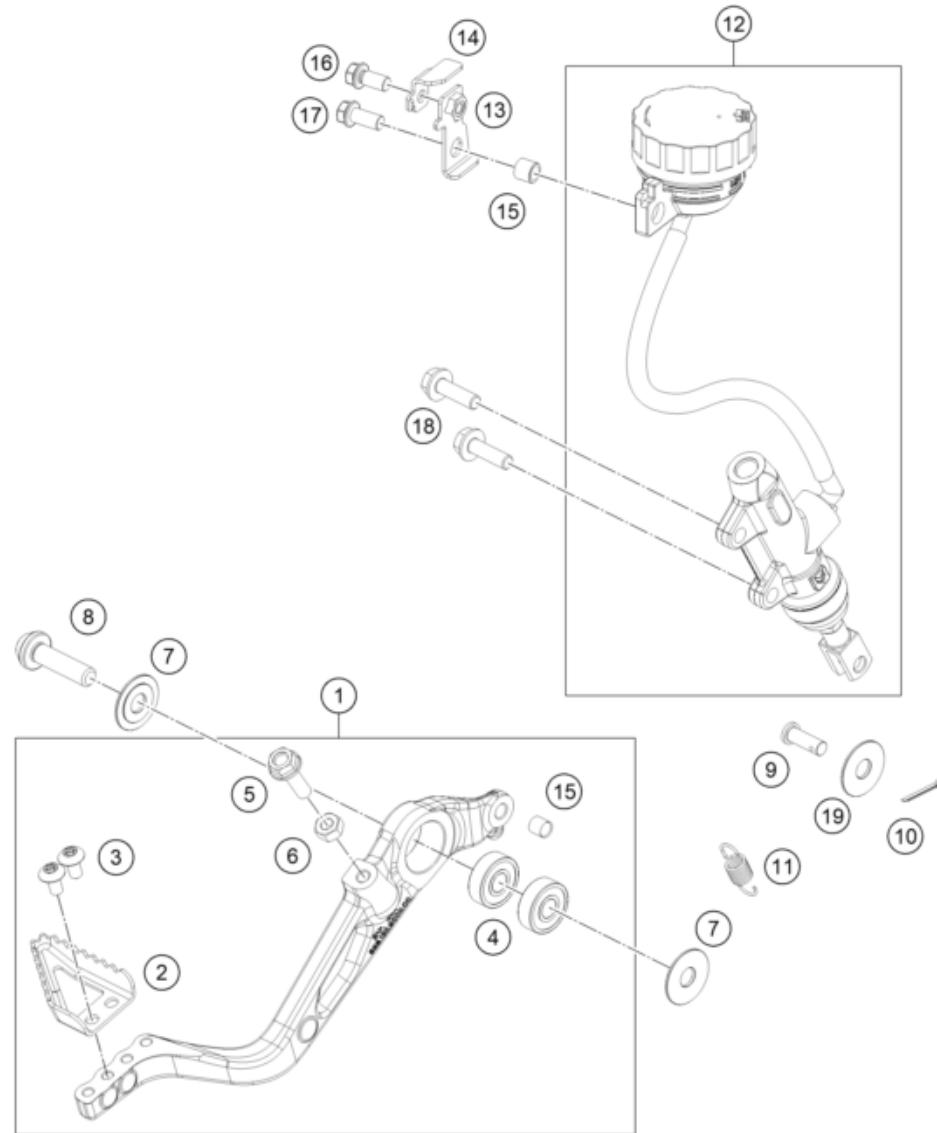

# FRONT BRAKE CONTROL

390 ADVENTURE, white 2021 EU 2021

POS	PARTNUMBER	PARTNAME	PIECE
1	28513001033	Front master cylinder PAU	1
2	93713002033	Brake lever cpl.	1
3	90111050000	brake light switch, front	1

209581310

52777

\* NEW PART

X ON DEMAND

POS	PARTNUMBER	PARTNAME	PIECE
1	95813050044	PEDAL ASSLY BRAKE ADVENTURE	1
2	95813051000	Brake pedal step plate	1
3	J031050106	screw butn hd-m5x0.8x10xprecoat	2
4	J625060800	BALL BEARING 608	2
5	J025060203	HH COLLAR SCREW M6X20 SW10	1
6	J934060001	nut hex thick	1
7	90534031020	WASHER SHIFTING LEVER	2
8	90534034300	BOLT SHIFT LEVER	1
9	90113057000	pin for fork end	1
10	J094020153	splint pin 2x15mm	1
11	J500000700100	SPRING	1
12	95813060044	Rear master cylinder, cmpl.	1
13	93013068000	Sheet	1
14	93013068010	Bracket, reservoir	1
15	93035065020	Spacer bushing	2
16	J025050103	HH-COLLAR SCREW M5X10	1
17	J025060181	Hex collar screw M6X18	1
18	90130059000	HH COLLAR SCREW M6X16	2
19	J125070001	Washer nylon 6.5X16X1	1