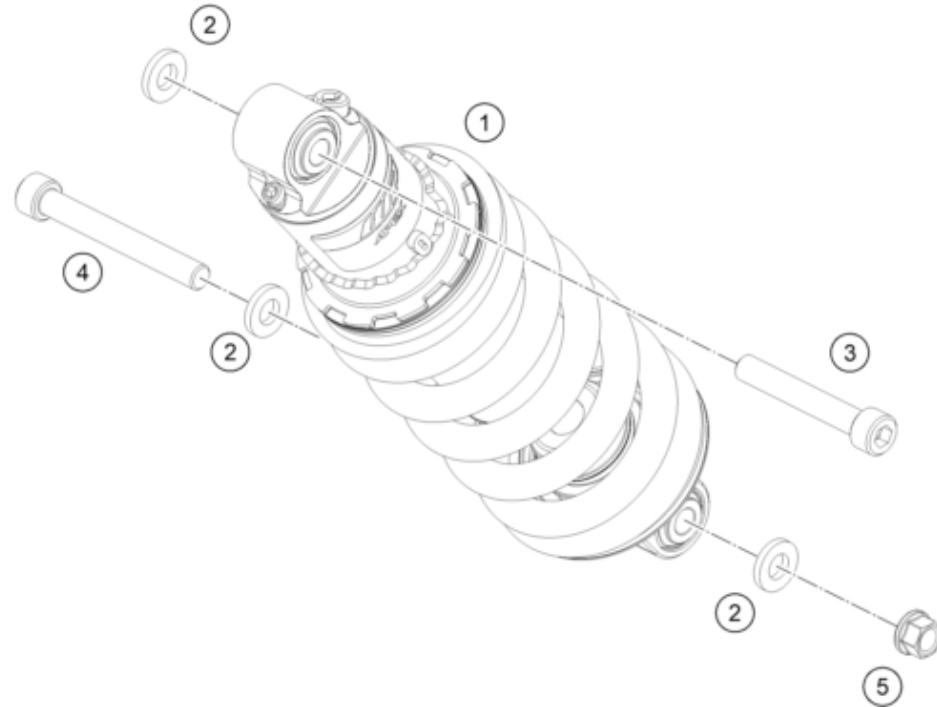

SHOCK ABSORBER

390 ADVENTURE, white 2021 EU 2021

POS	PARTNUMBER	PARTNAME	PIECE
1	95804010000	Shock absorber	1
2	90104010003	PLAIN WASHER 10,2X20X3MM	3
3	93004016100	hexagon socket screw M10X1.25X62	1
4	J020100806	SHCS M10x1.25x80 - 10.9	1
5	90104010002	flanged hex nut M10x1.25 WS13	1

209580410

53194

* NEW PART

X ON DEMAND