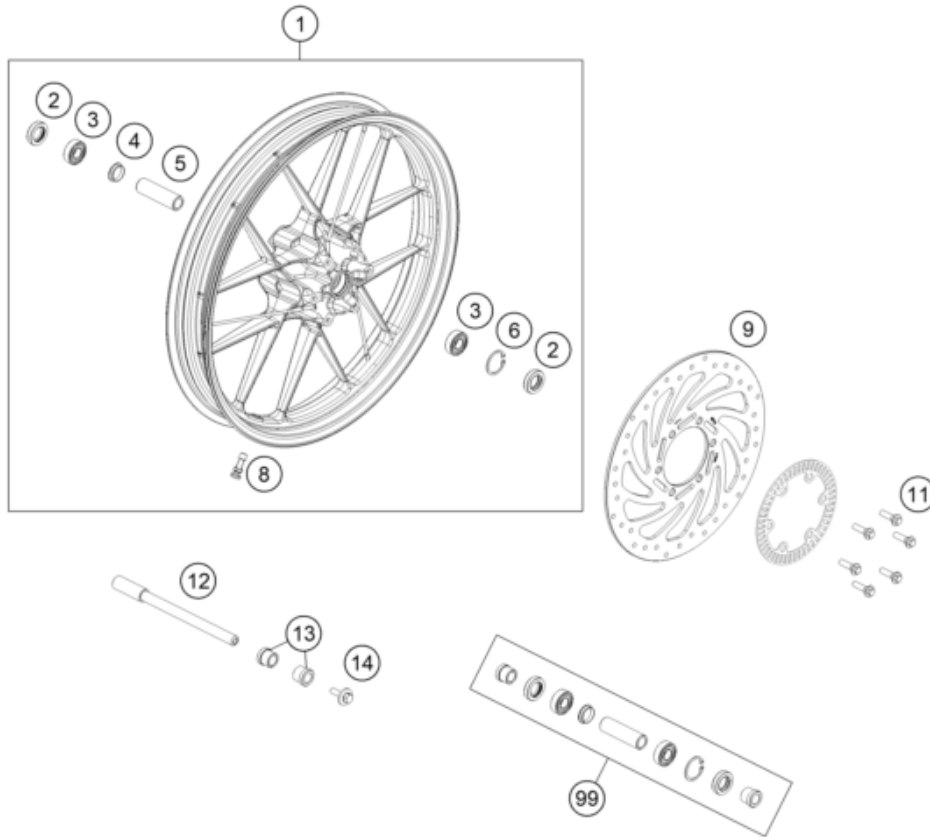

209580815

49551

\* NEW PART

X ON DEMAND

Skalierung: 25%, 75%, 75

POS	PARTNUMBER	PARTNAME	PIECE
1	95808051000ABA	Tank spoiler right	1
2	95808050000ABA	Tank spoiler left	1
3	95808026000	Inside cover right	1
4	95808025000	SPOILER TANK INNER RH	1
5	90108060003	GROMMET	4
6	90108060002	DAMP. RUBBER II RADIATOR PROT	2
7	90808043000	SPECIAL SCREW M6X1X16	2
8	93008040000	Screw M6X1X13	4
9	J125060005	washer plain id-6.2xod16xthk1xblk	2
10	J031060166	screw butn hd-m6x1xl 16xblkxstep	2
11	93009059000	Washer nylon	2
12	95807013060	Tank bushing	2
13	95808042000	COWL SEAT LOWER RH	1
14	95808041000	rear cover	1
15	93008020060	Screw M6X1X9	9
16	93008084010	Range change metal nut M6	2
17	95807013070	Tank bushing	2
18	J025060196	bolt flange-m6x1xl19xbrightxstep	2
19	93011068010	Rubber grommet ignition lock cover	6
21	95808041010	Pin quick release	8
22	95808041020	Special nut	8
23	95808019000	rear lower part	1
24	95808013000ABA	ADV.390 SEATCOWL UPPER CERA WHITE + DCL	1
25	95808019010	Rubber grommet, wire support sleeve	1
26	95808023000	Rear part inner cover	1
27	95808023010	Starter relay cover	1

# FRONT WHEEL

390 ADVENTURE, white 2021 EU 2021

POS	PARTNUMBER	PARTNAME	PIECE
1	95809001044C1	Front wheel cpl. black 36xxx	1
2	J760223508	SHAFT SEAL RING 22X35X8	2
3	J625062023	BALL BEARING 6202	2
4	90109011001	Fixation bearing spacer tube	1
5	90109011000	Spacer front wheel	1
6	J472035150	Circlip 35X1,5	1
8	90109076000	VALVE CPL.	1
9	95809060000	Front brake disc	1
11	90110062000	SPECIAL SCREW M8X25 SELF LOCK.	6
12	93009081000	Front axle	1
13	90209083000	BEARING BUSHING	2
14	90109082000	flanged bolt M8	1
99	90109015100	FRONT WHEEL REP. KIT	1