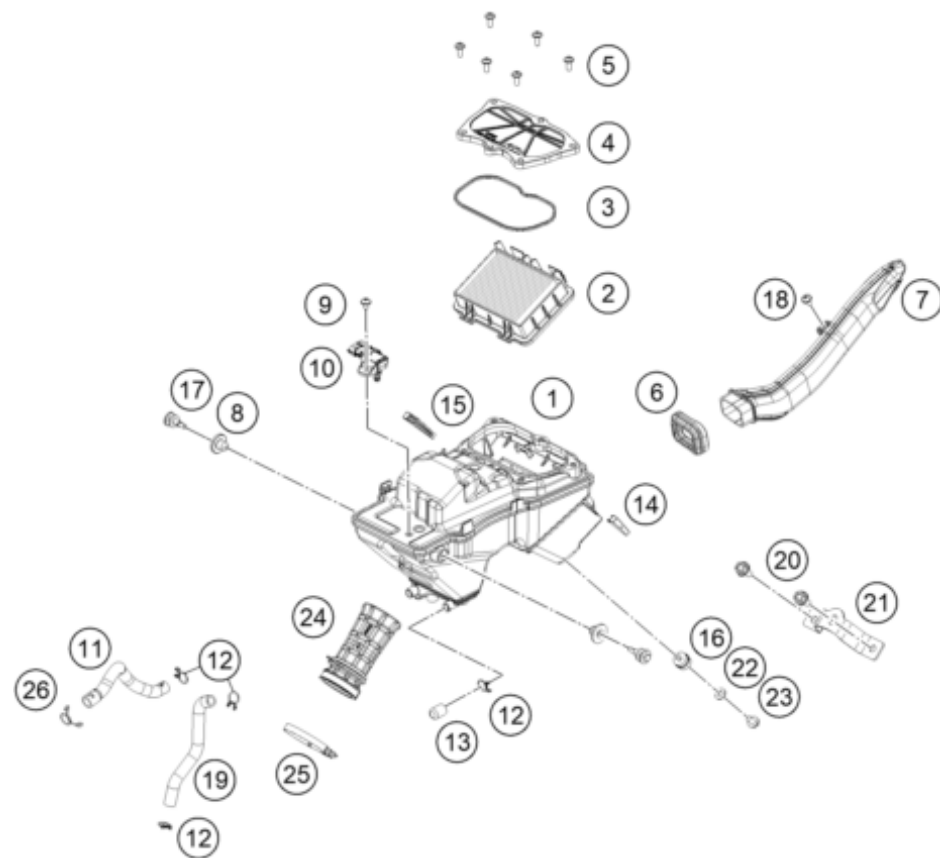

# AIR FILTER

390 ADVENTURE, white 2021 EU 2021

POS	PARTNUMBER	PARTNAME	PIECE
1	94306001000	Air filter box	1
2	93006015000	FILTER	1
3	93006020050	Seal	1
4	93006002000	Air filter box cover	1
5	93006039000	Flat-head screw M6	6
6	93006001060	Carburetor connection boot	1
7	95806040000	Intake snorkel	1
8	93006001080	Damping rubber	2
9	J031060103	Lens head screw M6X10	1
10	90141071000	TMAP-SENSOR	1
11	93030087050	Engine vent hose	1
12	90130087001	HOSE CLAMP	4
13	93030089000	Plug	1
14	93006001015	Rubber cowl pad	1
15	93006021000	Distance piece air filter box right	1
16	90106001007	SILENT BLOCK AIRFILTER	1
17	J025080246	Hex collar screw. M8x23.5	2
18	90508006001	SOCKET HEAD BOLT M6X12	1
19	93030088050	Engine vent hose	1
20	J025060122	Hex collar screw M6X12	2
21	95803002021	Retaining bracket, air filter box	1
22	J125060004	Washer, M6	1
23	J025060082	bolt-flanged-small	1
24	93306026000	CONNECTING TUBE	1
25	90241002010	hose clamp	1
26	90607017000	CLAMP 16MM	1