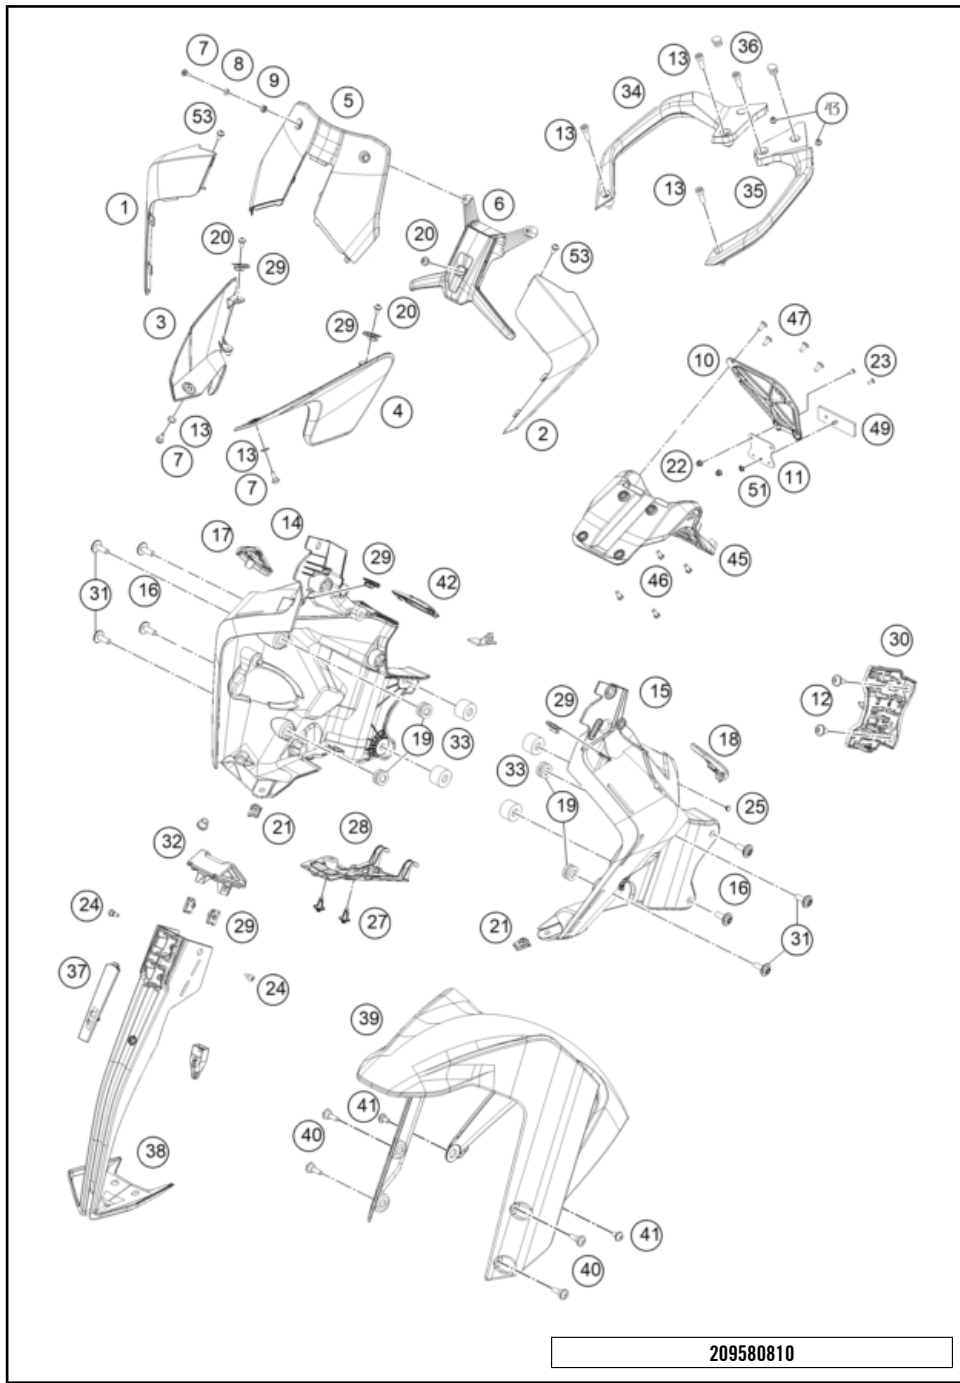

209580810

POS	PARTNUMBER	PARTNAME	PIECE
39	95808010000	Front fender	1
40	95808010070	Roundhead screw, M6x16	4
41	J900000601200	Oval head screw M6x12	2
42	95811042050	Cover, 12#V power socket	1
43	J650001200500	Rubber buffer	2
45	95808015000	numberplate carrier	1
46	J900000601601S	Cyl.screw M6x16-8.8	4
47	93008037000	Panhead screw M6	4
49	90514045000	REFLECTOR	1
51	J06923050053	Hex collar nut, M5	1
53	J031050136	screw butn hd-m5x0.8xl13xblkxstep	2

49957

* NEW PART

X ON DEMAND