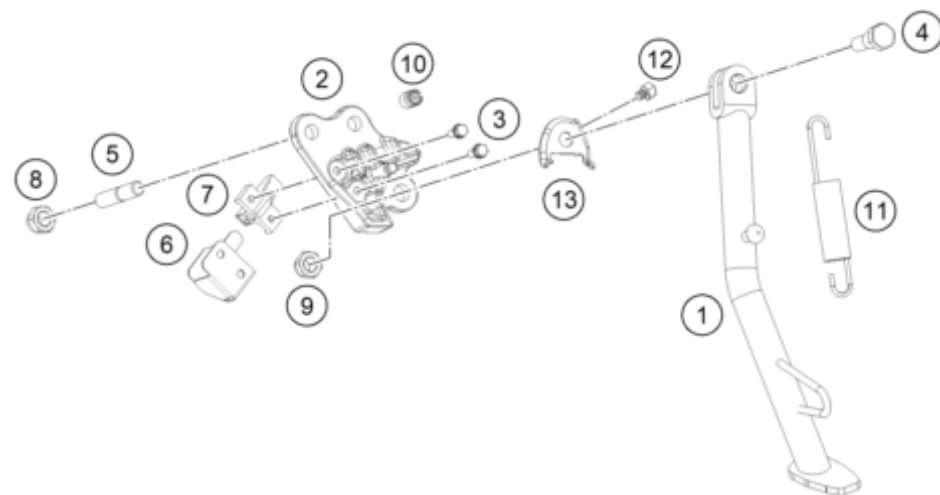

# SUBFRAME

390 ADVENTURE, white 2021 EU 2021

POS	PARTNUMBER	PARTNAME	PIECE
1	95803002044C1	Subframe jet black	1
2	J900000803500	bolt soket-m8x1.25xl35xcl8.8xbrt	2
3	93007047033	Seat support complete	2
4	J912080251	Hexagon screw M8X25	4
5	93011068010	Rubber grommet ignition lock cover	6
6	93003054000	Pin footrest pivot black	2
7	93003052000	Plate lock pillion step top	2
8	93003053000	Plate lock pillion step bottom	2
9	J094018250	PIN 25X1,8MM	2
10	93003151033	Rear footpeg cmpl. right	1
11	93003150033	Rear footpeg cmpl. left	1
12	95805089000	Heel protector, rear right	1
13	95805088000	Heel protector, rear left	1
14	95803049000	Footpeg bracket, rear right	1
15	95803048000	Footpeg bracket, rear left	1
16	93008020060	Screw M6X1X9	4
17	J047620804000S	Cap head bolt ISO 4762-M8x40-10.9	4
18	95803056000	Reinforcement footrest carrier	1
19	90134098000	Bolt socket head M6X1X20 L-precoated	2
20	95805084000	Silencer retaining bracket cmpl.	1
21	90511006100	BOLT SOCKET M6X1X14	2
22	95803002070	Protection cap	2
25	J690000801500	washer plain-id8.2xod15xt2xblack	4
26	J770009015	O-RING 9X1,5	2
27	J125080005	WASHER M8	2

209580315

18563

\* NEW PART

X ON DEMAND

POS	PARTNUMBER	PARTNAME	PIECE
1	95803023000	Side stand	1
2	95803026000	Side stand bracket	1
3	J011050133	HH COLLAR SCREW M5X13 SW8	2
4	90103027000	SCREW F. SIDE STAND	1
5	95803027000	Threaded bolt M10	2
6	93011045110	Protection, side stand switch	1
7	93511045000	SWITCH SIDE STAND	1
8	93003034000	nut U flang-M10X1.25XHT.8.5XBRT	2
9	J982101253	SELF L. NUT M10X1,25 H11 WS17	1
10	90111040100	Bushing	1
11	90603024000	SIDE STAND SPRING	1
12	93503029000	Magnet bracket	1
13	95803023010	Magnet support	1