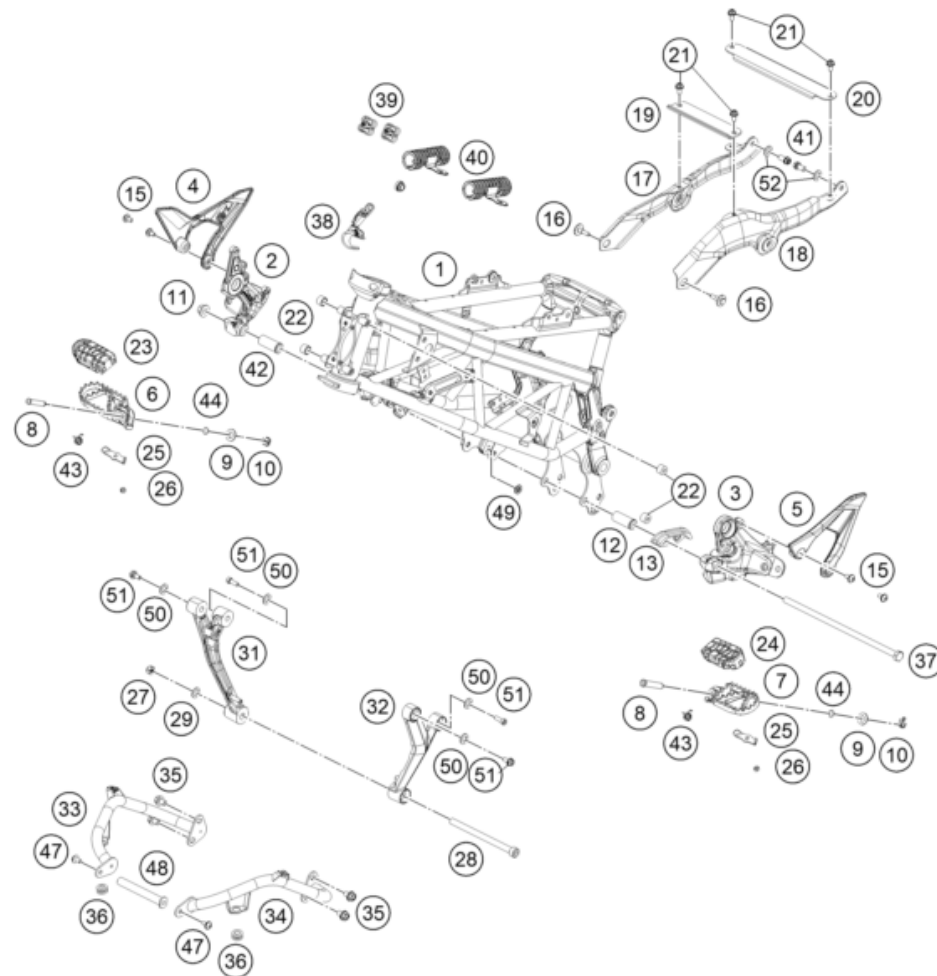

POS	PARTNUMBER	PARTNAME	PIECE
1	95803001044C1	Frame jet black	1
2	95803039000	Front footpeg bracket, right	1
3	95803038000	Front footpeg bracket, left	1
4	95803139050	Front heel protector right	1
5	95803138040	Front heel protector left	1
6	95803041133	Footpeg, front right, compl.	1
7	95803040050	Footpeg tread, front left	1
8	93003054000	Pin footrest pivot black	2
9	J125080005	WASHER M8	2
10	J094020186	pin cotter-dia. 2.5x1 18	2
11	90103038002	FLANGED NUT M10X1.25 WS14	1
12	95803038010	Spacer	2
13	95804070000	Chain sliding guard	1
15	93008020060	Screw M6X1X9	8
16	J025080246	Hex collar screw. M8x23.5	1
17	95803001072	seat support side panel right cpl.	1
18	95803001071	seat support side panel left cpl.	1
19	95803001081	seat support cross connection front	1
20	95803001082	seat support cross connection rear	1
21	J025060122	Hex collar screw M6X12	4
22	95803001088	Bushing	4
23	95803040010	Damper, front right	1
24	95803041010	Damper, front left	1
25	95803044010	Retaining bracket, damper	2
26	J910000800500	NUT NYLOC-M5X0.8XHT. 4.5XCL6XBLK	2
27	J910001001000	NUT HEX FLANGED	1
28	J900001013500	BOLT SOCKET M10X1.25	1
29	J125100009	Washer M10	1
31	93303006000	Engine brace right	1
32	93303005000	Engine brace left250/390	1
33	95808005000	Mask support pipe, right	1
34	95808006000	Mask support left	1
35	J031080146	screw button head-m8x1.25x14xbl	4
36	93014017000	Rubber bushing	2
37	J025102656	HH COLLAR SCREW M10X1,25X265	1
40	95807012000	Tank support rubber	2
41	90103007000	Bolt Socket Head M8	2
42	95803039010	Distance sleeve	1

209580311

53492

* NEW PART

X ON DEMAND