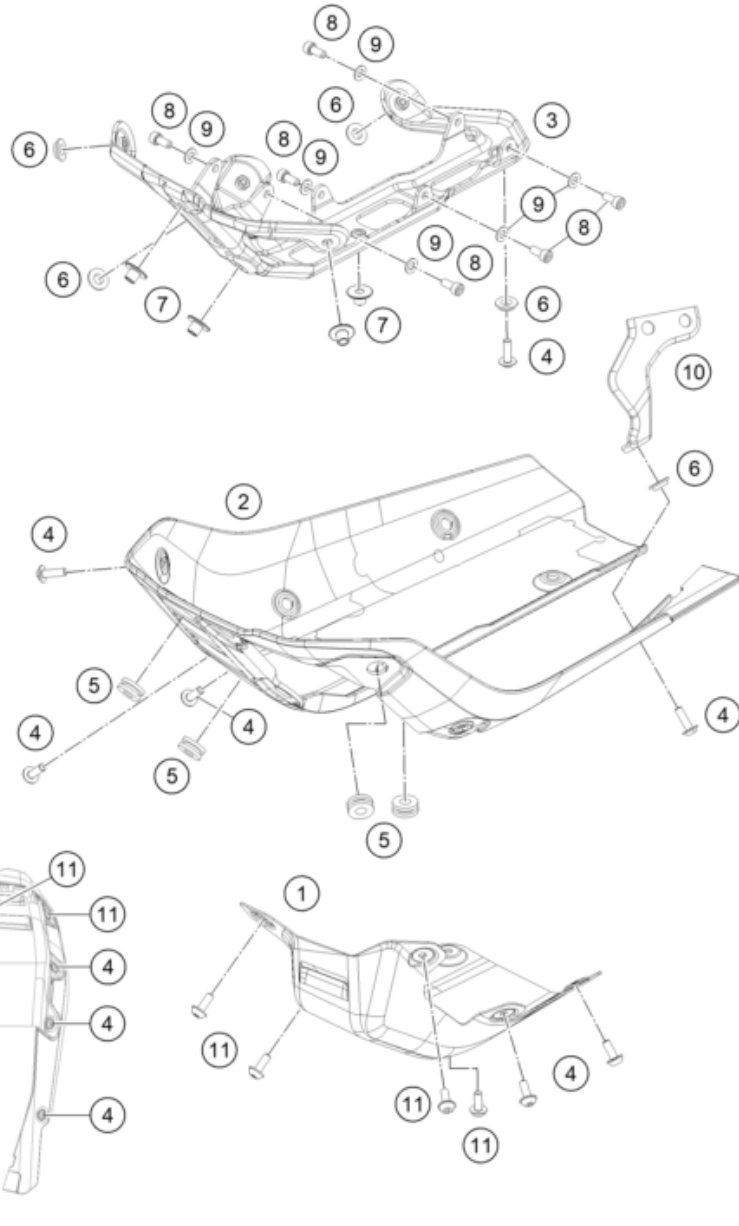

209580810

59556

\* NEW PART

X ON DEMAND

POS	PARTNUMBER	PARTNAME	PIECE
39	95808010000	Front fender	1
40	95808010070	Roundhead screw, M6x16	4
41	J900000601200	Oval head screw M6x12	2
42	95811042050	Cover, 12#V power socket	1
43	J650001200500	Rubber buffer	2
45	95808015000	numberplate carrier	1
46	J900000601601S	Cyl.screw M6x16-8.8	4
47	93008037000	Panhead screw M6	4
49	90514045000	REFLECTOR	1
51	J06923050053	Hex collar nut, M5	1
53	J031050136	screw butn hd-m5x0.8xl13xblkxstep	2

209580810

59556

\* NEW PART X ON DEMAND

POS	PARTNUMBER	PARTNAME	PIECE
1	95808020010	Front spoiler, front part	1
2	95808020000	Front spoiler	1
3	95808020050	Bracket Assembly Belly Pan front	1
4	90508006003	AH SCREW M6X1X20	7
5	93008028050	Rubber bushing	4
6	95808020030	Bushing	5
7	93035065030	distance sleeve	4
8	90502012001	BOLT SOCKET-M6X1XL14XCL 10.9XB	6
9	J125060006	Washer M6	6
10	95808020025	Rear retaining bracket, front spoiler	1
11	J031060256	Screw M6x25	4