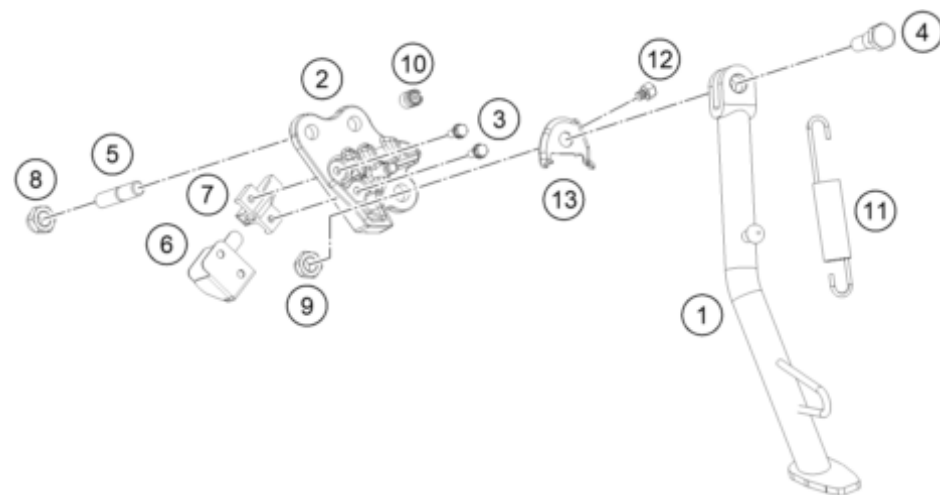

# SUBFRAME

390 ADVENTURE, black 2022 EU 2022

POS	PARTNUMBER	PARTNAME	PIECE
1	95803002044C1	Subframe jet black	1
2	J900000803500	bolt soket-m8x1.25xl35xcl8.8xbrt	2
3	93007047033	Seat support complete	2
4	J912080251	Hexagon screw M8X25	4
5	93011068010	Rubber grommet ignition lock cover	6
6	93003054000	Pin footrest pivot black	2
7	93003052000	Plate lock pillion step top	2
8	93003053000	Plate lock pillion step bottom	2
9	J094018250	PIN 25X1,8MM	2
10	93003151033	Rear footpeg cmpl. right	1
11	93003150033	Rear footpeg cmpl. left	1
12	95805089000	Heel protector, rear right	1
13	95805088000	Heel protector, rear left	1
14	95803049000C1	FuBrastenträger hi. re.	1
15	95803048000C1	FuBrastenträger hi. li.	1
16	93008020060	Screw M6X1X9	4
17	J047620804000S	Cap head bolt ISO 4762-M8x40-10.9	4
18	95803056000	Reinforcement footrest carrier	1
19	90134098000	Bolt socket head M6X1X20 L-precoated	2
20	95805084000	Silencer retaining bracket cmpl.	1
21	90511006100	BOLT SOCKET M6X1X14	2
22	95803002070	Protection cap	2
25	J690000801500	washer plain-id8.2xod15xt2xblack	4
26	J770009015	O-RING 9X1,5	2
27	J125080005	WASHER M8	2

209580315

59557

\* NEW PART

X ON DEMAND

POS	PARTNUMBER	PARTNAME	PIECE
1	95803023000	Side stand	1
2	95803026000	Side stand bracket	1
3	J011050133	HH COLLAR SCREW M5X13 SW8	2
4	90103027000	SCREW F. SIDE STAND	1
5	95803027000	Threaded bolt M10	2
6	93011045110	Protection, side stand switch	1
7	93511045000	SWITCH SIDE STAND	1
8	93003034000	nut U flang-M10X1.25XHT.8.5XBRT	2
9	J982101253	SELF L. NUT M10X1,25 H11 WS17	1
10	90111040100	Bushing	1
11	90603024000	SIDE STAND SPRING	1
12	93503029000	Magnet bracket	1
13	95803023010	Magnet support	1