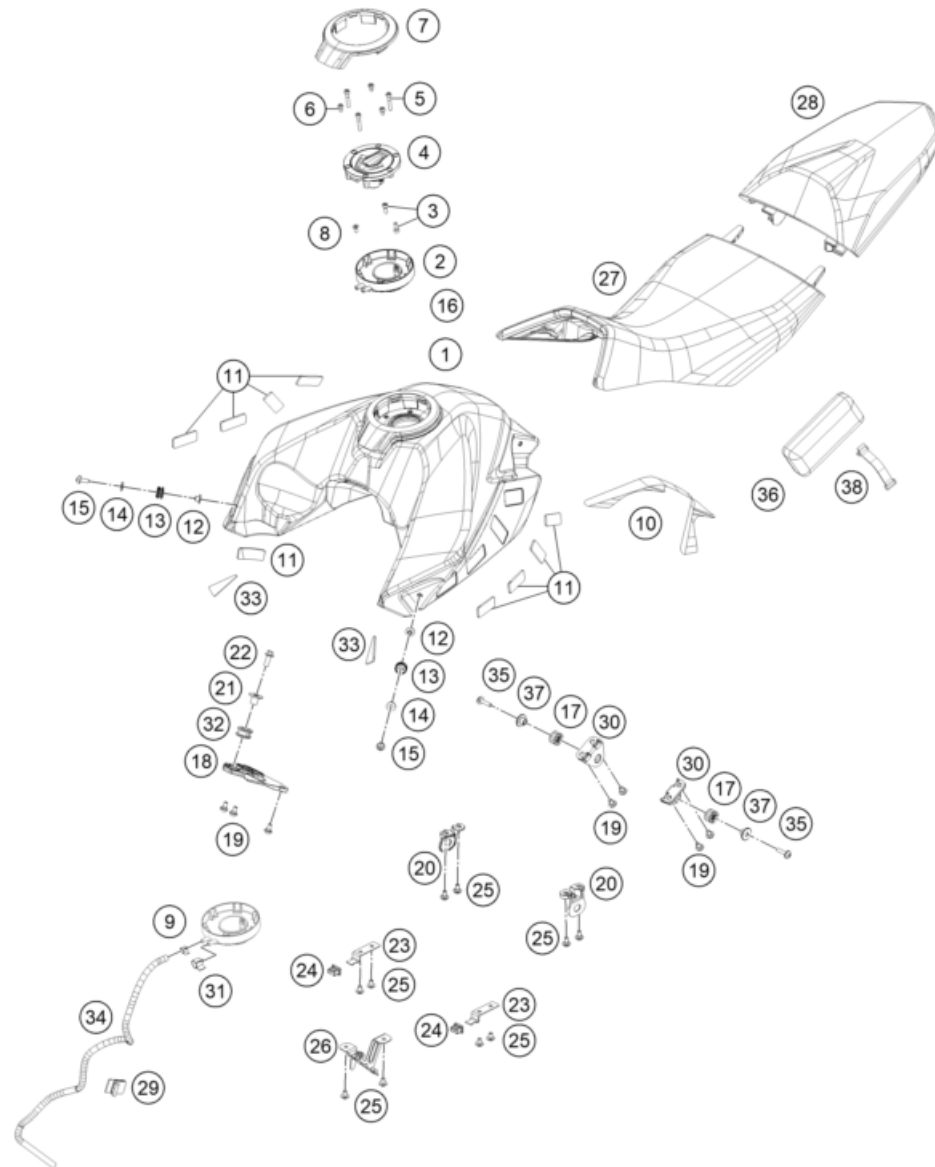

POS	PARTNUMBER	PARTNAME	PIECE
1	95807013100C1	Kraftstofftank	1
2	95807008050	Tank insert	1
3	90508018001	SOCKET HEAD BOLT M5X12	2
4	95807108000	Fuel tank cap	1
5	J912050303	bolt master kac	3
6	J912050106	BOLT MASTER KAC	3
7	95807058000	Fuel tank fairing	1
8	J900000501201	screw csk socket m5x0.8	1
9	90607017002	CLAMP D9	1
10	95807011000	Tank pad	1
11	95807012020	Tank support rubber	10
12	95807013070	Tank bushing	2
13	95807013060	Tank bushing	2
14	J125060005	washer plain id-6.2xod16xthk1xblk	2
15	90808043000	SPECIAL SCREW M6X1X16	2
16	95807008052	Fuel tank cap seal	1
17	69007027000	rubber grommet, tank mounting	3
18	95807013040	bottom tank mounting	1
19	93008020060	Screw M6X1X9	7
20	95807013015	Spoilerbracket	2
21	95807028000	Collar bushing	1
22	J025080256	Hex collar screw. M8x25	1
23	95807013025	Inside cover retaining bracket	2
24	90108060002	DAMP. RUBBER II RADIATOR PROT	2
25	J031060103	Lens head screw M6X10	10
26	95842091100	Bracket sensor lean angle	1
27	95807040000	Seat 390 Adventure	1
28	95807047000	seat passenger 390 Adv.	1
29	90107029000	BRACKET DRAIN TUBE CPL.	1
30	95807013030	tank lug	2
31	90607017003	SPRING BAND CLAMP D13	1
32	95807027000	Rubber grommet	1
33	95807012010	Tank support rubber, spoiler	2
34	95815000680	Act. charcoal filter hose L=680mm	1
35	J031060253	screw button head-m6x1x125xbrt	2
36	95829099000	Tool set	1
37	J800000701500	Collar bushing	2
38	95808023020	Rubber band, tool set	1

229580710

57980

* NEW PART

X ON DEMAND