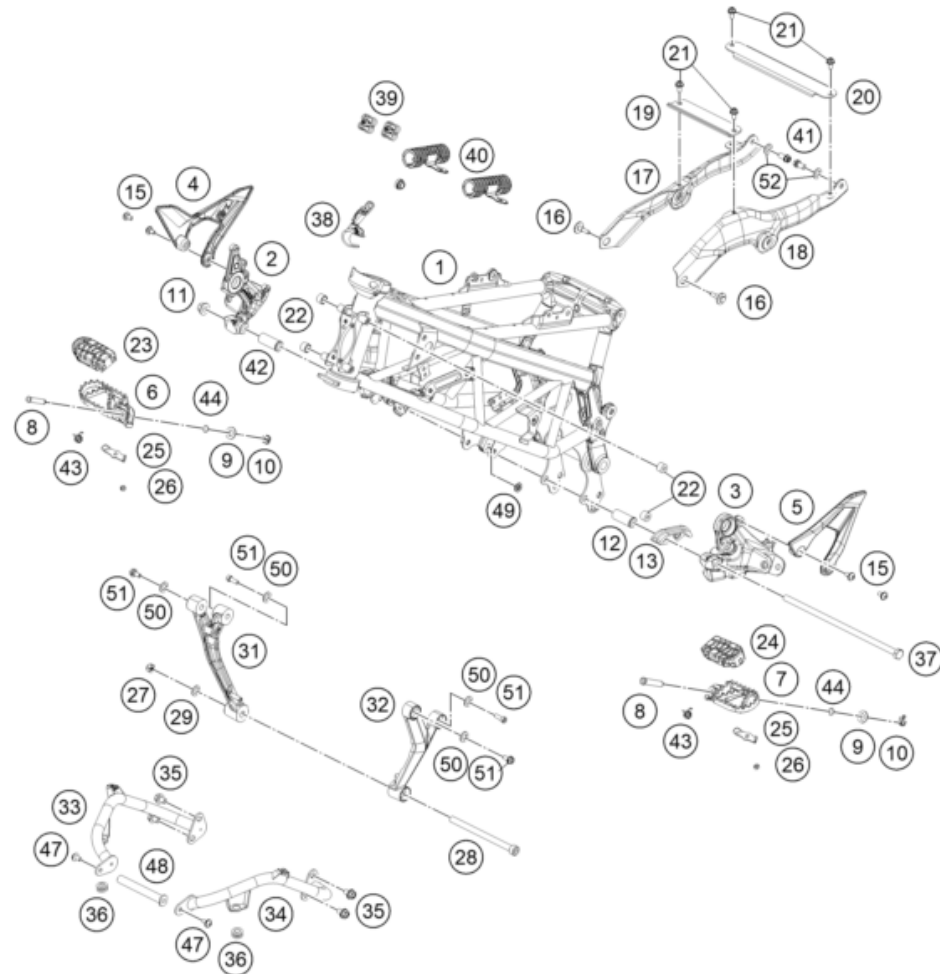

POS	PARTNUMBER	PARTNAME	PIECE
43	90103042000	footrest return spring	2
44	J770009015	O-RING 9X1,5	2
47	90808043000	SPECIAL SCREW M6X1X16	2
48	95814010040	Wheel spindle mask support	1
49	90108023100	Clip	1
50	J125080006	Washer M8	4
51	J912080251	Hexagon screw M8X25	2
52	J125100002	Washer, M8	2

209580311

59555

* NEW PART

X ON DEMAND