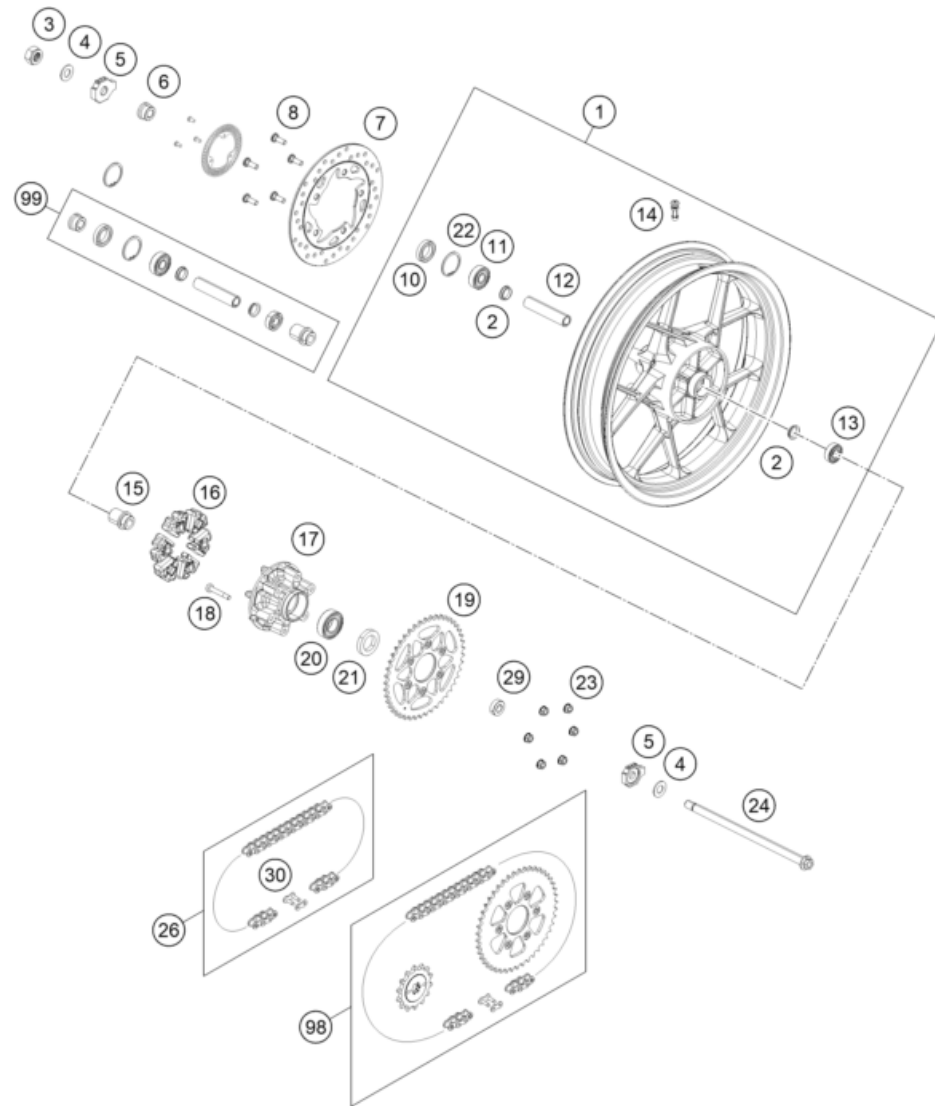

REAR WHEEL

390 ADVENTURE, black 2022 EU 2022

POS	PARTNUMBER	PARTNAME	PIECE
1	95810101144C1	Hinterrad kpl. schwarz 36xxx	1
2	90109011001	Fixation bearing spacer tube	2
3	90210086000	wheel spindle nut, rear	1
4	90610087000	washer 15.2x30x2	2
5	90110084000	chain tension adjuster, right	2
6	90110013000	SPACER BUSHING REAR WHEEL R/S	1
7	95810060000	disc brake dia 230	1
8	90110062000	SPECIAL SCREW M8X25 SELF LOCK.	5
10	J760264208	SHAFT SEAL RING 26X42X8	1
11	J625063021	Grooved ball bearing 6302	1
12	90110011000	BEARING SPACER TUBE REAR	1
13	J625062023	BALL BEARING 6202	1
14	90109076000	VALVE CPL.	1
15	90610054000	SPACER BUSHING KRT INSIDE	1
16	90210059100	rear wheel dampening rubber	6
17	90210050000	SPROCKET SUPPORT	1
18	90810052000	SPECIAL SCREW M8X48	6
19	95810051045	Rear sprocket 45T	1
20	J625062050	BALL BEARING 6205	1
21	J760295207	SHAFT SEAL RING 29X52X7	1
22	J472042170	CIRCLIP	1
23	90510052000	FLANGED NUT M8X1,25	6
24	90210085000	Axle rear KT03	1
26	76910065118	chain DID 118 roll	1
29	90110053000	SPACER CHAIN WHEEL SUPPORT	1
30	76910066000	Rivet link chain DID 520 VP2-T	x
98	00050002114	Drivetrain kit 15Z/45Z	1
99	00050002115	Repair kit rear wheel	x

229581010

57975

* NEW PART

X ON DEMAND