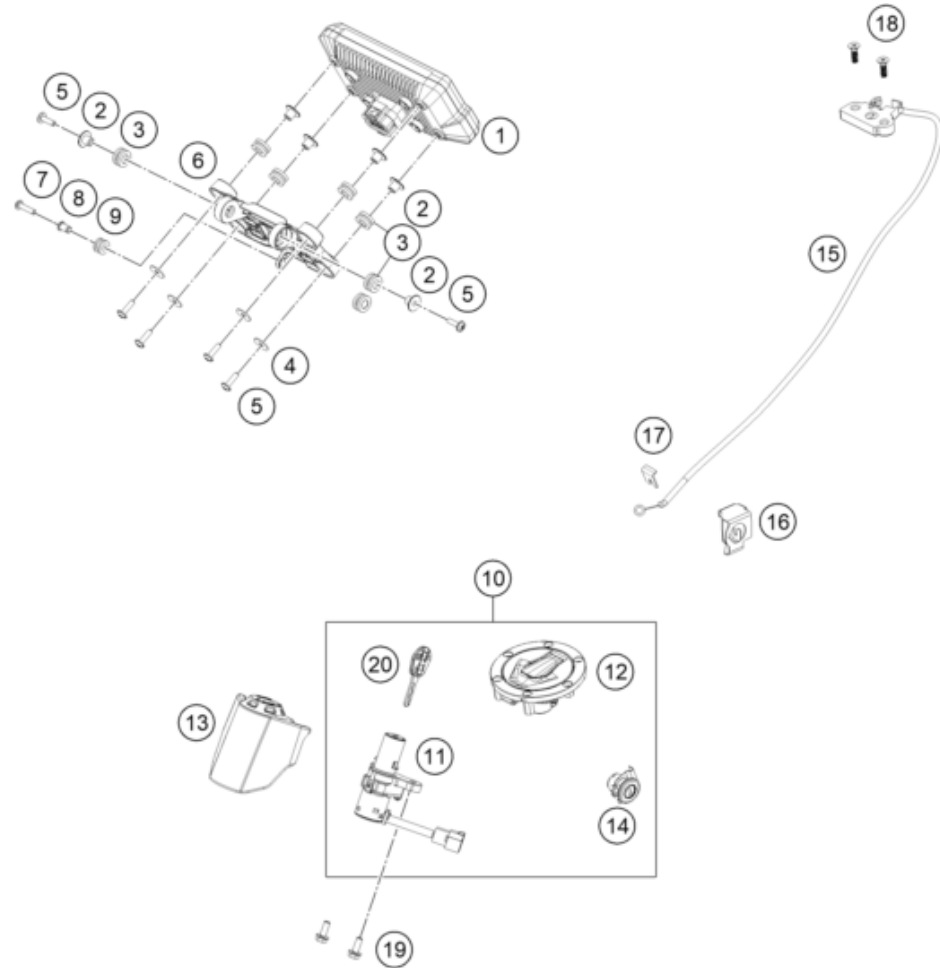

POS	PARTNUMBER	PARTNAME	PIECE
1	95814069000	SPEEDOMETER	1
2	93014062010	Collar TFT speedo small	6
3	90507040001	RUBBER SLEEVE	6
4	93308015010	Washer, license plate holder support	4
5	J031060183	Roundhead screw M5X18	6
6	95814062000	Instrument support	1
7	J031050206	screw button head-m5x0.8x120xblk	1
8	95814062020	Collar bushing, comb. instr. brckt	1
9	95814062010	Rubber grommet, comb. instr. brckt	1
10	95811066044	Lock kit cmpl.	1
11	21011066000	ADV. 390 IGNITION SWITCH	1
12	63507008000	ADV. 390 TANK CAP	1
13	95811066010	Carbon ignition lock cover	1
14	90107050050	SEAT LOCK	1
15	95807050000	Seat lock	1
16	93007051000	Retaining bracket	1
17	90107050151	PLATE SEAT LOCK	1
18	J900000602001	screw csk cros-m6x1x120xcl4.8xbr	2
19	90130059000	HH COLLAR SCREW M6X16	2
20	90111067100	BLANK KEY 125/200 DUKE	1
20	90111067000	KEY	1

209581430

18479

* NEW PART

X ON DEMAND