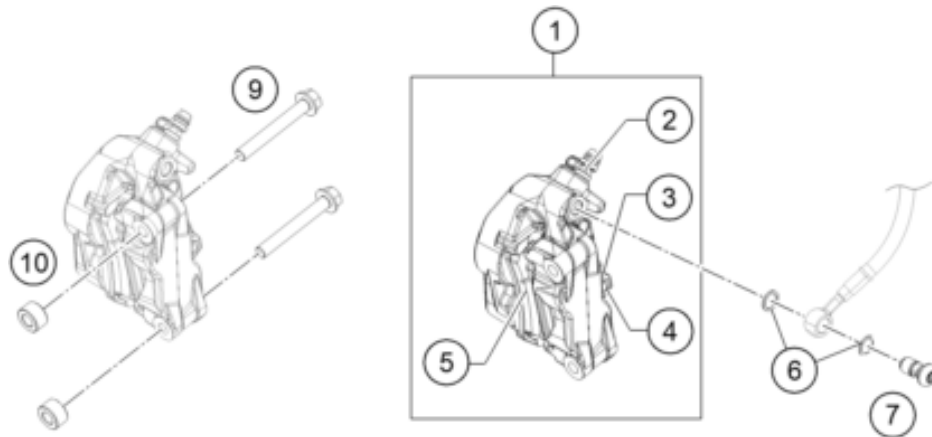

FRONT BRAKE CALIPER

390 ADVENTURE, black 2022 EU 2022

POS	PARTNUMBER	PARTNAME	PIECE
1	94813015000	CALIPER ASSEMBLY FRONT	1
2	90113021000	BLEEDER SCREW	1
3	90113018000	SPRING CLIP	1
4	90113017000	BOLT F. BRAKE PADS	1
5	90813030000	BRAKE PAD FRONT TT2910HH	1
6	90113026000	COPPER GASKET	2
7	90113121000	BLEEDER SCREW	1
9	J01008060S	HH collar screw M8x1x60	2
10	90613098150	brake caliper spacer sleeve	2

202811360

57965

* NEW PART

X ON DEMAND