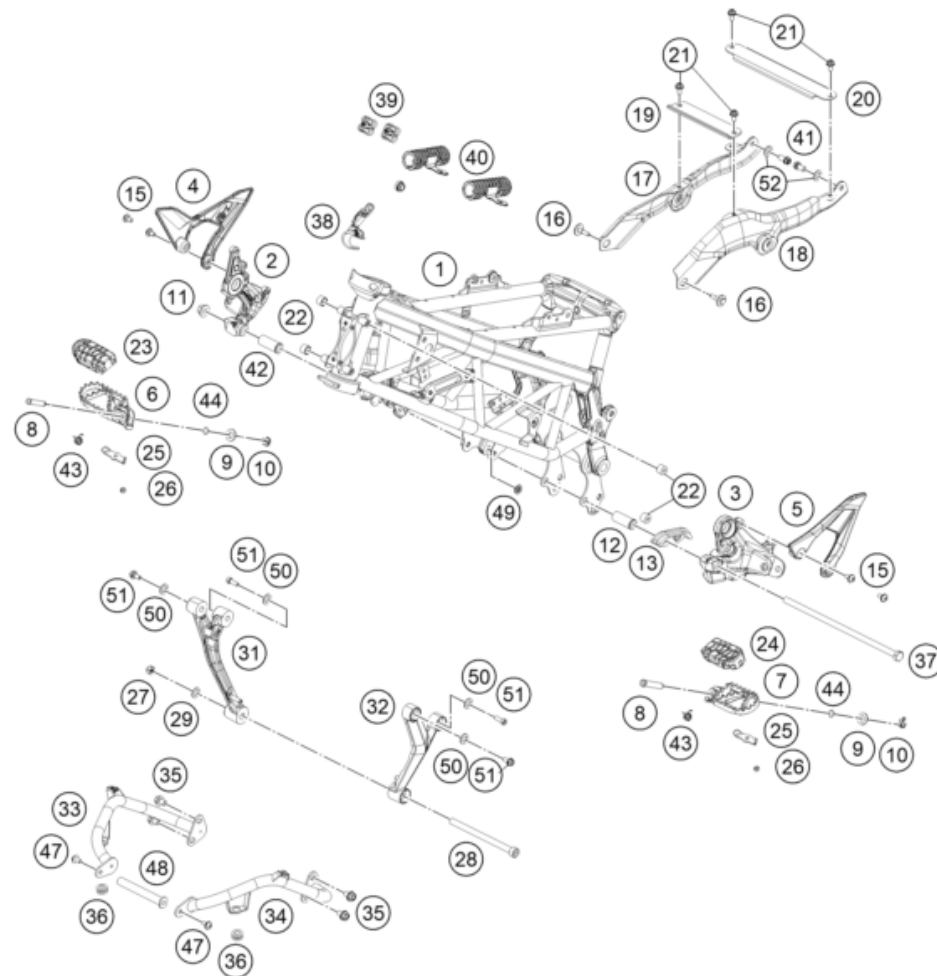

POS	PARTNUMBER	PARTNAME	PIECE
1	95803001044C1	Frame jet black	1
2	95803039000C1	Fußrastenträger vo/re	1
3	95803038000C1	Fußrastenträger vo/li	1
4	95803139050	Front heel protector right	1
5	95803138040	Front heel protector left	1
6	95803041133	Footpeg, front right, compl.	1
7	95803040050	Footpeg tread, front left	1
8	93003054000	Pin footrest pivot black	2
9	J125080005	WASHER M8	2
10	J094020186	pin cotter-dia. 2.5xl 18	2
11	90103038002	FLANGED NUT M10X1.25 WS14	1
12	95803038010	Spacer	2
13	95804070000	Chain sliding guard	1
15	93008020060	Screw M6X1X9	8
16	J025080246	Hex collar screw. M8x23.5	1
17	95803001072	seat support side panel right cpl.	1
18	95803001071	seat support side panel left cpl.	1
19	95803001081	seat support cross connection front	1
20	95803001082	seat support cross connection rear	1
21	J025060122	Hex collar screw M6X12	4
22	95803001088	Bushing	4
23	95803040010	Damper, front right	1
24	95803041010	Damper, front left	1
25	95803044010	Retaining bracket, damper	2
26	J910000800500	NUT NYLOC-M5X0.8XHT. 4.5XCL6XBLK	2
27	J910001001000	NUT HEX FLANGED	1
28	J900001013500	BOLT SOCKET M10X1.25	1
29	J125100009	Washer M10	1
31	93303006000	Engine brace right	1
32	93303005000	Engine brace left250/390	1
33	95808005000	Mask support pipe, right	1
34	95808006000	Mask support left	1
35	J031080146	screw button head-m8x1.25xl14xbl	4
36	93014017000	Rubber bushing	2
37	J025102656	HH COLLAR SCREW M10X1,25X265	1
40	95807012000	Tank support rubber	2
41	90103007000	Bolt Socket Head M8	2
42	95803039010	Distance sleeve	1

209580311

59555

* NEW PART

X ON DEMAND