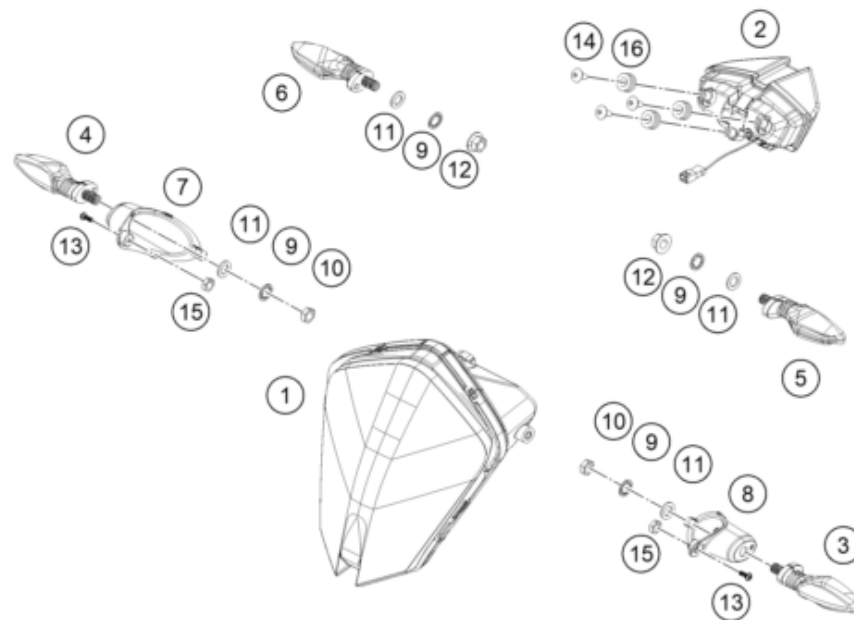

# REAR BRAKE CALIPER

390 ADVENTURE, black 2022 EU 2022

POS	PARTNUMBER	PARTNAME	PIECE
1	94513080000	CALIPER ASSEMBLY REAR	1
2	90113075000	BRAKE CALIPER SUPPORT REAR	1
3	90113090000	REAR BRAKE PADS - SET	1
4	90113121000	BLEEDER SCREW	1
5	90113026000	COPPER GASKET	8
6	90113013000	BANJO SCREW	1

202811390

57969

\* NEW PART

X ON DEMAND

Skalierung: 25% 75%

POS	PARTNUMBER	PARTNAME	PIECE
1	95814001000	LAMP HEAD	1
2	63514040000	Tail light	1
3	91214025000	FLASHER L/S	1
4	91214026000	FLASHER R/S	1
5	95814026000	INDICATOR REAR LH	1
6	95814025000	INDICATOR REAR RH	1
7	95814011090	Turn signal bracket, right, EU	1
8	95814010090	Turn signal bracket, left	1
9	J06797100183	Toothed washer, M10	4
10	J934100006	Nut hex thin-M10x1.25	2
11	J125100009	Washer M10	4
12	J926100003	nut-hex-flanged	2
13	J005050121	Oval head screw M5X12	2
14	J900000401200	screw tapping-dia. 4.5xl 12xbrt	3
15	J934050003	nut hex thin-m5x0.8xht.3.2xbright	2
16	93014017000	Rubber bushing	4