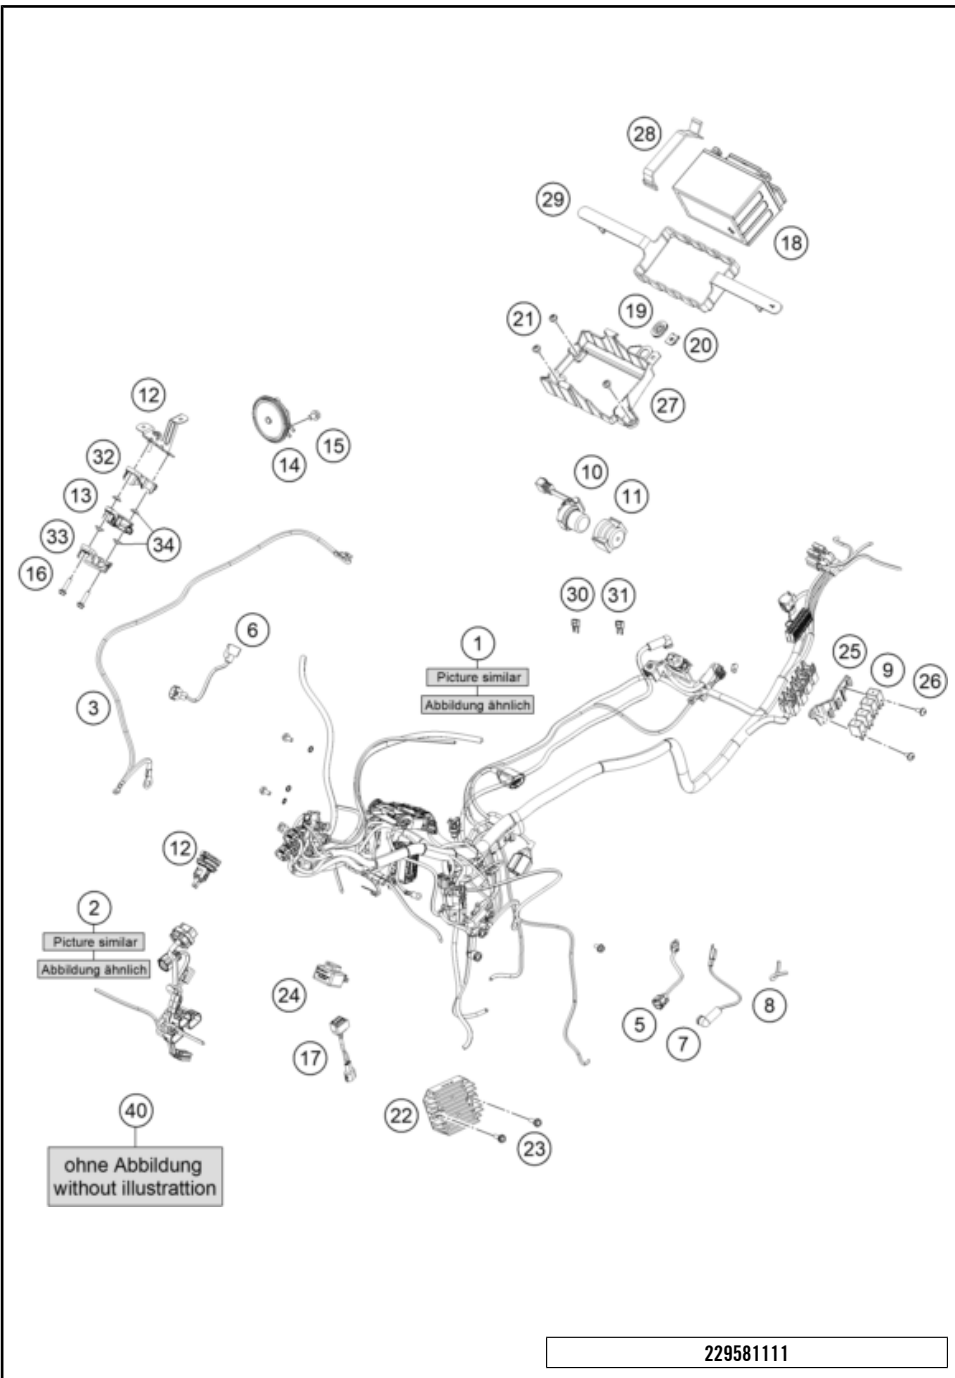

POS	PARTNUMBER	PARTNAME	PIECE
1	95811075000	Main wiring harness	1
2	95811078000	Wiring harness mask	1
3	95811097000	Earth wire	1
5	93811099000	wiring harness temperatur sensor	1
6	93041080050	Cable	1
7	93038091000	Pigtail oil pressure switch	1
8	93511084000	PIGTAIL PH-3 FUEL PUMP	1
9	90611057000	relay (interlock)	4
10	93011058000	Starter relais	1
11	95811058050	Rubber grommet, starter relay	1
12	95811042033	Power socket, cmpl.	1
13	95842090000	SENSOR LEAN ANGLE	1
14	95811060000	HORN	1
15	J025080123	HH COLLAR SCREW M8X12 SW12	1
16	KAEF0640	Dummy_SPC_Bajajteil BOLT-FLANGE-KAE ST-F DIA-06 L-	2
17	28111096000	Transil unit	1
18	90611053000	BATTERY 12V/8AH	1
19	95811055010	Rubber grommet	1
20	93008084010	Range change metal nut M6	1
21	90808073000	SPECIAL SCREW M6X1X10	3
22	90511034000	voltage regulator	1
23	J025060303	FLANGED BOLT M6X30 WS10	2
24	90511030000	indicator relay	1
25	95811031000	Relay bracket	1
26	90508006001	SOCKET HEAD BOLT M6X12	2
27	95811055000	battery holder plate	1
28	95811055070	Battery retaining pin top	1
29	95811055060	Battery retaining pin	1
30	93511088000	Fuse 10a	6
31	75011088015	FUSE 15A 07	4
32	95842092010	cover sensor lean angle lower	1
33	95842092020	cover sensor lean angle upper	1
34	93035033010	Washer	4
40	93042033000	Cable earth ABS	1

229581111

57993

* NEW PART X ON DEMAND