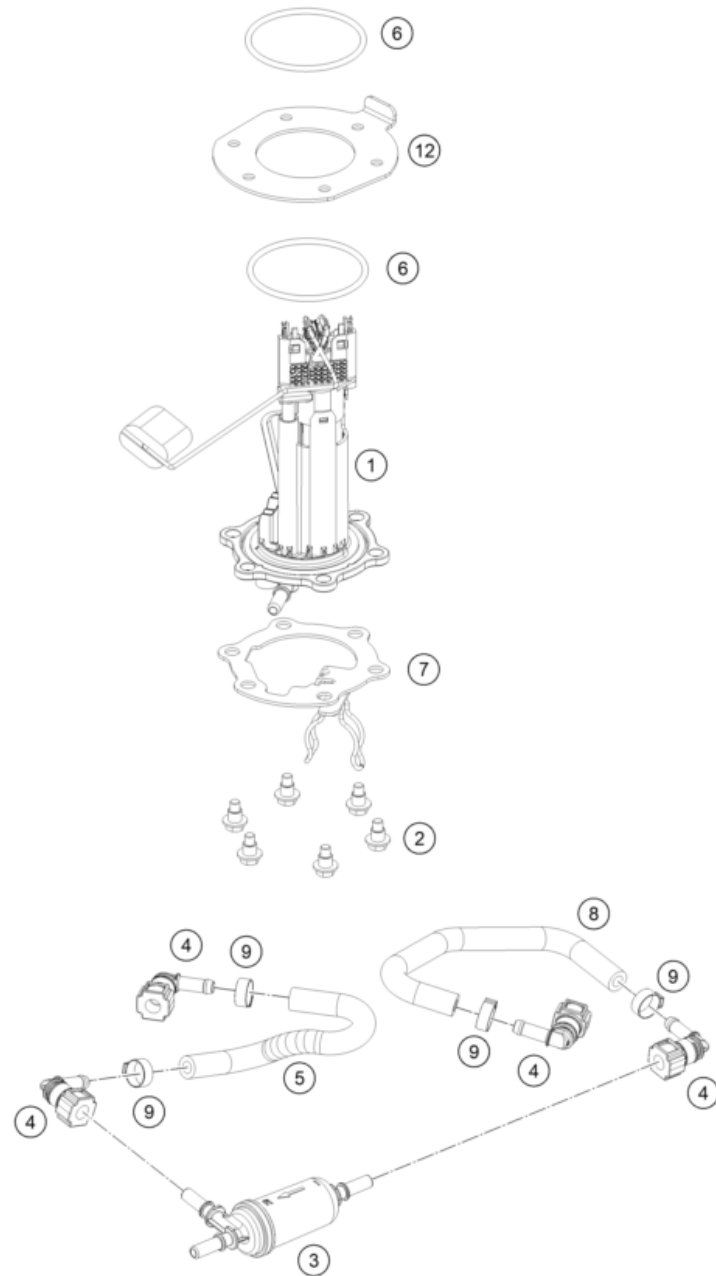

209580611

49081

\* NEW PART

X ON DEMAND

POS	PARTNUMBER	PARTNAME	PIECE
1	95807013100C1	Kraftstofftank	1
2	95807008050	Tank insert	1
3	90508018001	SOCKET HEAD BOLT M5X12	2
4	95807108000	Fuel tank cap	1
5	J912050303	bolt master kac	3
6	J912050106	BOLT MASTER KAC	3
7	95807058000	Fuel tank fairing	1
8	J900000501201	screw csk socket m5x0.8	1
9	90607017002	CLAMP D9	1
10	95807011000	Tank pad	1
11	95807012020	Tank support rubber	10
12	95807013070	Tank bushing	2
13	95807013060	Tank bushing	2
14	J125060005	washer plain id-6.2xod16xthk1xblk	2
15	90808043000	SPECIAL SCREW M6X1X16	2
16	95807008052	Fuel tank cap seal	1
17	69007027000	rubber grommet, tank mounting	3
18	95807013040	bottom tank mounting	1
19	93008020060	Screw M6X1X9	7
20	95807013015	Spoilerbracket	2
21	95807028000	Collar bushing	1
22	J025080256	Hex collar screw. M8x25	1
23	95807013025	Inside cover retaining bracket	2
24	90108060002	DAMP. RUBBER II RADIATOR PROT	2
25	J031060103	Lens head screw M6X10	10
26	95842091100	Bracket sensor lean angle	1
27	95807040000	Seat 390 Adventure	1
28	95807047000	seat passenger 390 Adv.	1
29	90107029000	BRACKET DRAIN TUBE CPL.	1
30	95807013030	tank lug	2
31	90607017003	SPRING BAND CLAMP D13	1
32	95807027000	Rubber grommet	1
33	95807012010	Tank support rubber, spoiler	2
34	95815000680	Act. charcoal filter hose L=680mm	1
35	J031060253	screw button head-m6x1x125xbrt	2
36	95829099000	Tool set	1
37	J800000701500	Collar bushing	2
38	95808023020	Rubber band, tool set	1

# FUEL PUMP

390 ADVENTURE, black 2022 EU 2022

POS	PARTNUMBER	PARTNAME	PIECE
1	95807088000	Fuel pump	1
2	J031060186	screw butn head-m6x1x18xbrxstep	6
3	93807018000	fuel filter	1
4	28107028000	Angle piece	4
5	J600000820000	Pre-formed hose L = 200 mm	2
6	93007089000	Fuel pump seal	1
7	JG171823	Dummy_SPC_Bajajteil PLATE PUMP FUEL	1
8	J600000824800	Pre-formed hose L = 248 mm	2
9	J300000701600	Oetiker clamp D=14	4
12	95807088020	Fuel pump reinforcement plate	1