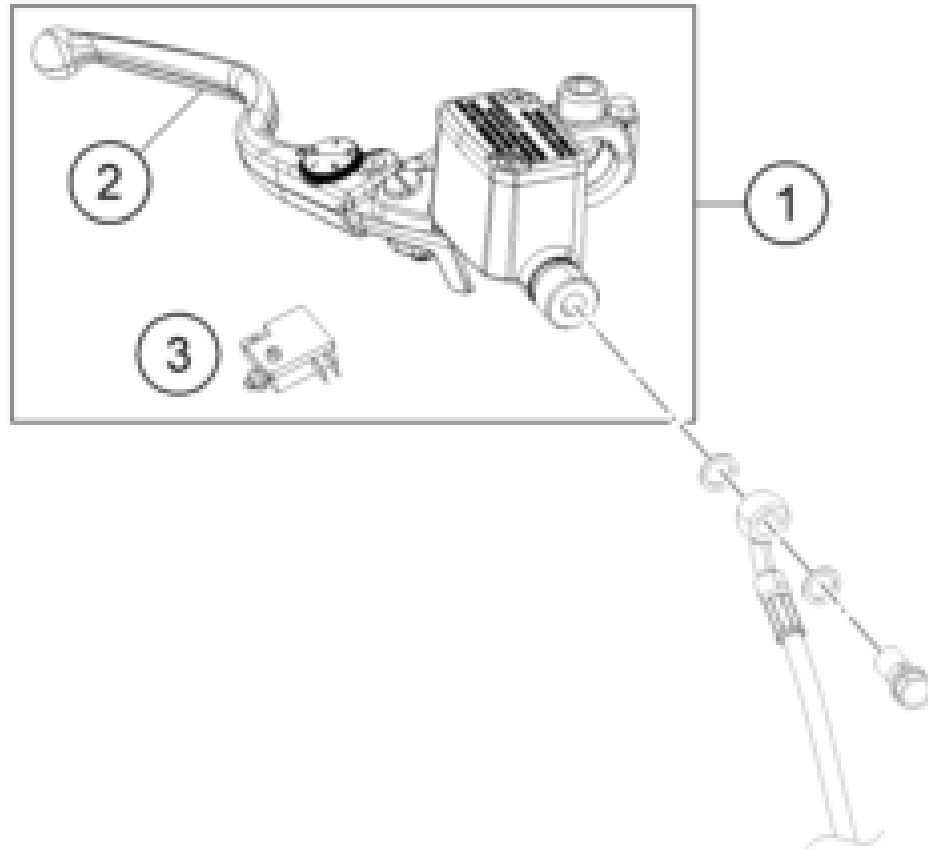

FRONT BRAKE CONTROL

390 ADVENTURE, black 2022 EU 2022

POS	PARTNUMBER	PARTNAME	PIECE
1	28513001033	Front master cylinder PAU	1
2	93713002033	Brake lever cpl.	1
3	90111050000	brake light switch, front	1

209581310

52777

* NEW PART

X ON DEMAND