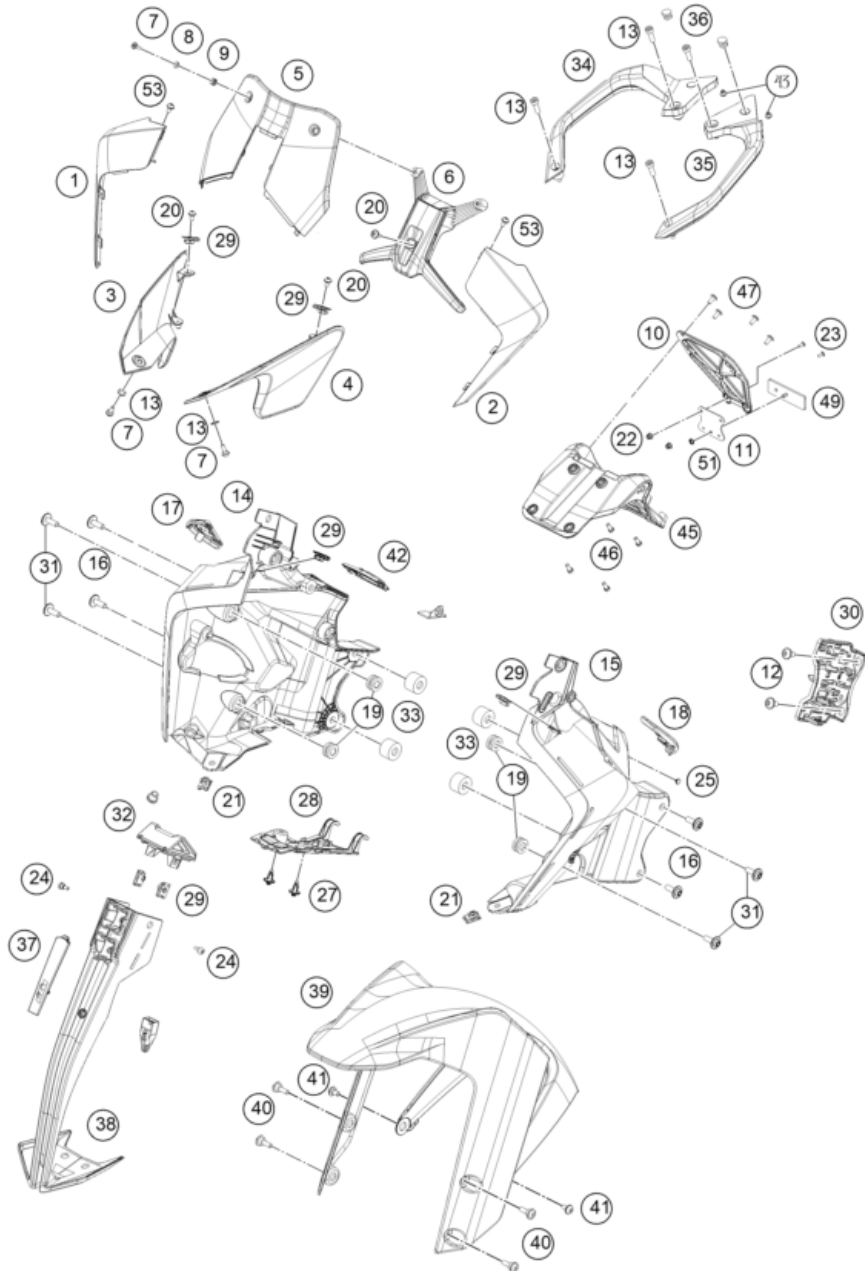

POS	PARTNUMBER	PARTNAME	PIECE
39	95808010000	Front fender	1
40	95808010070	Roundhead screw, M6x16	4
41	J900000601200	Oval head screw M6x12	2
42	95811042050	Cover, 12#V power socket	1
43	J650001200500	Rubber buffer	2
45	95808015000	numberplate carrier	1
46	J900000601601S	Cyl.screw M6x16-8.8	4
47	93008037000	Panhead screw M6	4
49	90514045000	REFLECTOR	1
51	J06923050053	Hex collar nut, M5	1
53	J031050136	screw butn hd-m5x0.8xl13xblkxstep	2

209580810

59556

* NEW PART X ON DEMAND