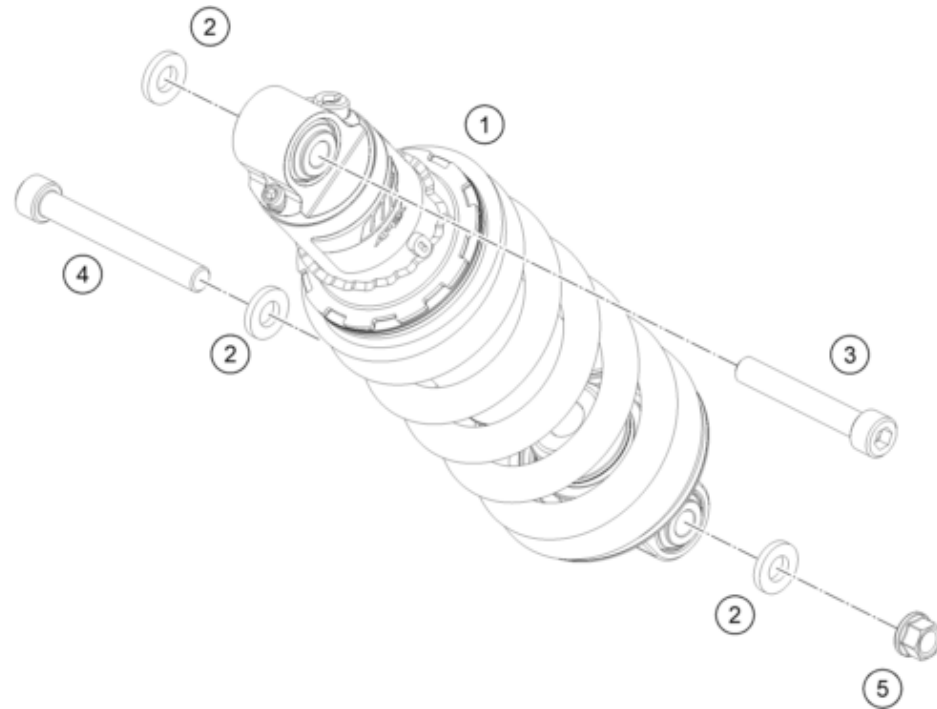

SHOCK ABSORBER

390 ADVENTURE, black 2022 EU 2022

POS	PARTNUMBER	PARTNAME	PIECE
1	95804010000	Shock absorber	1
2	90104010003	PLAIN WASHER 10,2X20X3MM	3
3	93004016100	hexagon socket screw M10X1.25X62	1
4	J020100806	SHCS M10x1.25x80 - 10.9	1
5	90104010002	flanged hex nut M10x1.25 WS13	1

209580410

53194

* NEW PART

X ON DEMAND