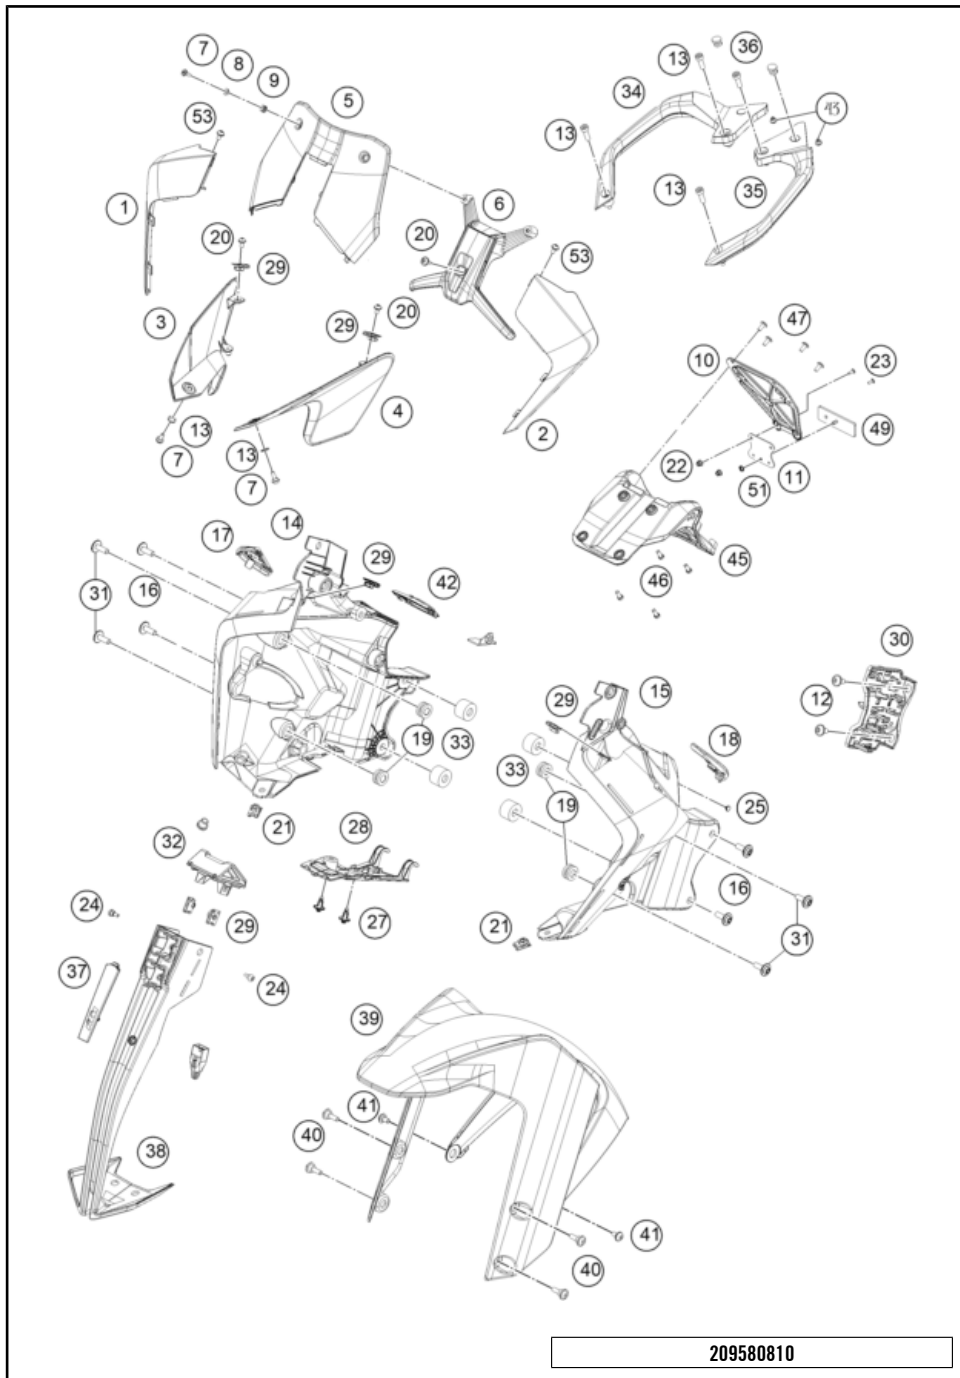

POS	PARTNUMBER	PARTNAME	PIECE
1	95808001020	headlight mask right	1
2	95808001010	Headlight mask, left	1
3	95808004000	spoiler right	1
4	95808003000	spoiler left	1
5	95808108000	Windshield R EU	1
6	95808008050	Windshield holder	1
7	J031060183	Roundhead screw M5X18	2
8	93014062010	Collar TFT speedo small	2
9	90507040001	RUBBER SLEEVE	2
10	95812181000	Reflector holder	1
11	90514044000	REFLECTOR MOUNTING	1
12	93008020060	Screw M6X1X9	2
13	J912080306	Bolt soket-M8X1.25XL30XBLXPRECOT	4
14	95814011000	Mask support, right	1
15	95814010000	Maskcarrier left	1
16	95814013020	screw button head-m6x1xl 16xstep	4
17	95814011080	Connector cover, right	1
18	95814010080	Connector cover, left	1
19	93014017000	Rubber bushing	4
20	J031050101	screw butn hd-m5x0.8xl10xblkxstep	5
21	93008084010	Range change metal nut M6	2
22	90102031010	HEX NUT M5 AF8	2
23	J005050123	FLAT HEAD SCREW M5X12 PH	2
24	95814013010	Oval head screw M5x10	2
25	J650001000200	Plug	1
27	93814050000	RIVET	2
28	95814010020	Cable cover, mask support	1
29	93008083010	Clip Nut M5	6
30	95811048000	Front connector support	1
31	J031060101	screw butn hd-m6x1xl10xblkxstep	4
32	95814011020	Cover mask support	1
33	95803001088	Bushing	4
34	95812009000	Holding bracket, right	1
35	95812008000	Holding bracket, left	1
36	95812008030	Cover	2
37	95814012010	Headlight mask cover	1
38	9581401200056	ADV390 COVR MASK MIDDLE GUNMETAL METALIC	1

209580810

59556

* NEW PART

X ON DEMAND