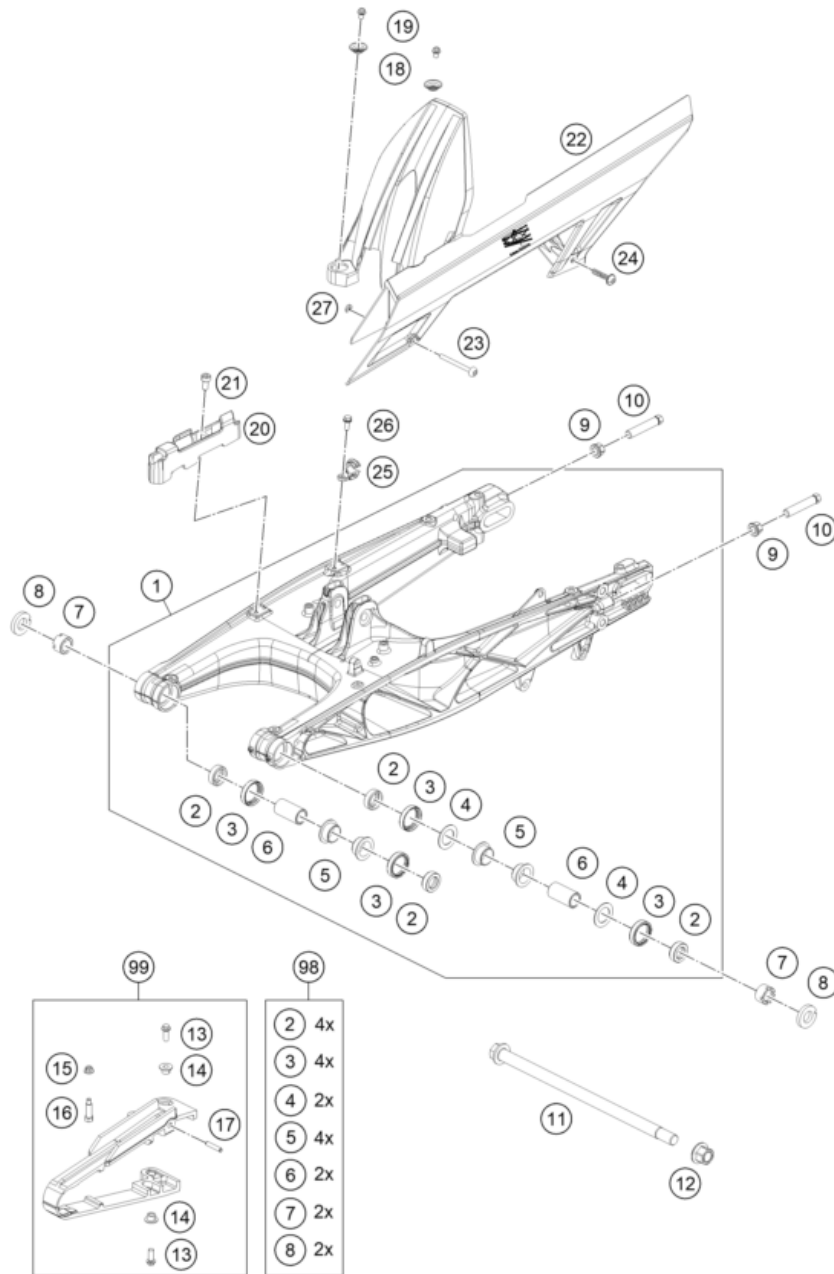

SWING ARM

390 ADVENTURE, black 2022 EU 2022

POS	PARTNUMBER	PARTNAME	PIECE
1	95804030044	ADV 390 SWING ARM ASSLY 36xxx	1
2	90104034000	cup for radial shaft seal	4
3	90104034001	OIL SEAL RING 25X32X7	4
4	90104036000	Thrust washer 22.2x31.7x1	2
5	90104031000	Igus plain bearing	4
6	90104032000	sleeve bushing 15.1x20x38	2
7	90104046000	swingarm adjusting ring	2
8	93004042000	Special wahser	2
9	90104010002	flanged hex nut M10x1.25 WS13	2
10	90104040000	BOLT HEX M10X1.25X50 WS10	2
11	90104037000	Shaft swing arm L=299mm	1
12	90104038000	FLANGED NUT M14X1.5	1
13	J025060169	HH COLLAR SCREW M6X16 SW8	2
14	90604062000	chain slider bushing	2
15	J06923050053	Hex collar nut, M5	1
16	90104040100	screw M5x0.8x30	1
17	90904070020	SLEEVE CHAIN GUARD	1
18	93004051000	Supporting shell	2
19	J025060081	Hex collar screw M6X8	2
20	93013047000	Support	1
21	J912050102	bolt soket-m5x0.8x10xcl10.9xbl	1
22	93004060100	Chain cover	1
23	93004065000	hexagon socket screw M5X0.8X55	1
24	93004064000	Plastic screw 6x30	1
25	90113047000	brake hose guide	1
26	J011050133	HH COLLAR SCREW M5X13 SW8	1
27	90504067000	WASHER CHAIN SLIDING GUARD	1
98	90104230010	SWINGARM REP. KIT 11-17	x
99	90104066210	CHAIN GUARD KIT 250/390	x

209580490

52002

* NEW PART

X ON DEMAND