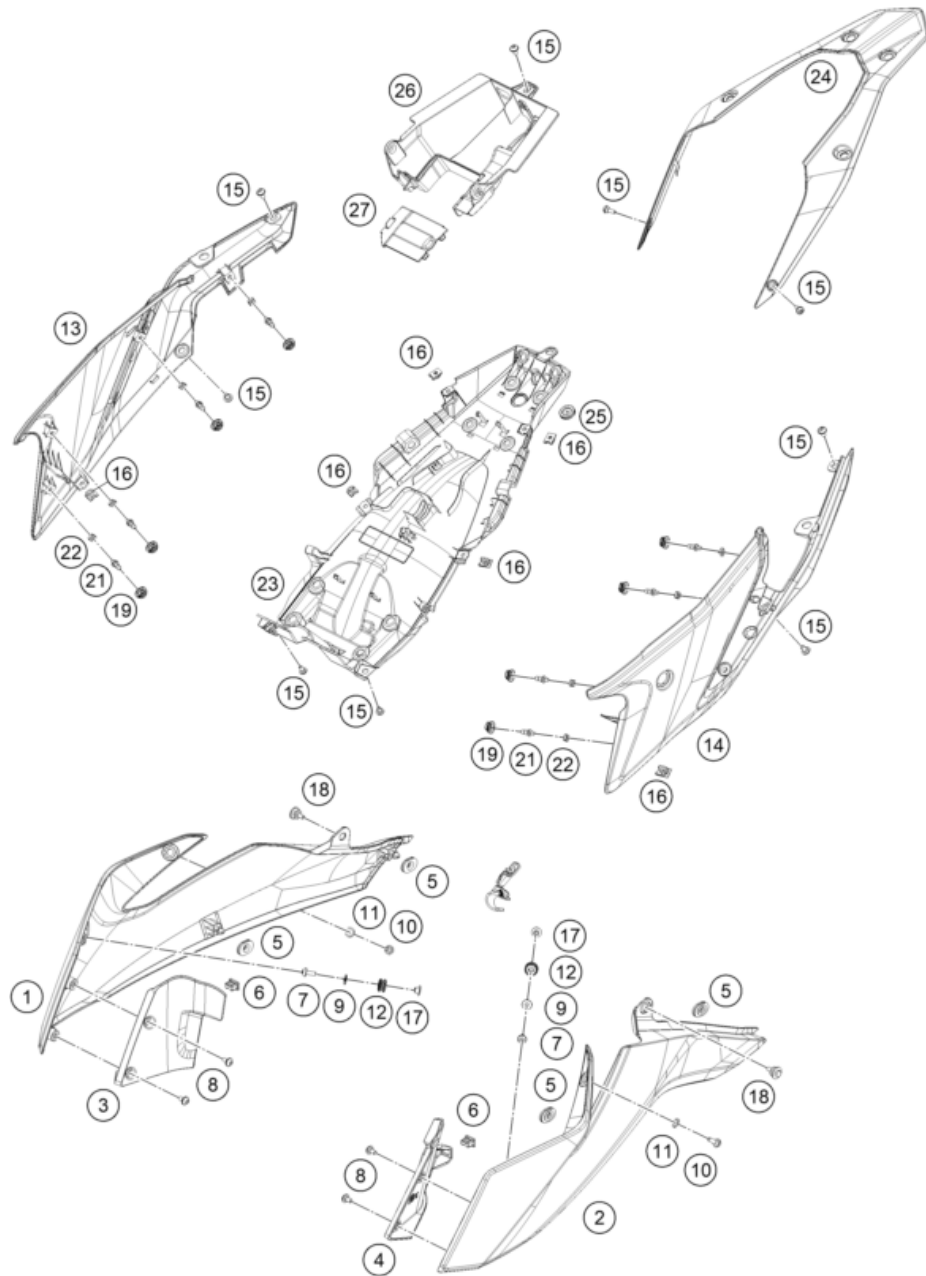

POS	PARTNUMBER	PARTNAME	PIECE
1	95808051000BKA	Tankspoiler rechts with decal	1
2	95808050000BKA	Tankspoiler links with decal	1
3	95808026000	Inside cover right	1
4	95808025000	Inner cover, top, left	1
5	90108060003	GROMMET	4
6	90108060002	DAMP. RUBBER II RADIATOR PROT	2
7	90808043000	SPECIAL SCREW M6X1X16	2
8	93008040000	Screw M6X1X13	4
9	J125060005	washer plain id-6.2xod16xthk1xblk	2
10	J031060166	screw butn hd-m6x1xl 16xblkxstep	2
11	93009059000	Washer nylon	2
12	95807013060	Tank bushing	2
13	95808042000	COWL SEAT LOWER RH	1
14	95808041000	rear cover	1
15	93008020060	Screw M6X1X9	9
16	93008084010	Range change metal nut M6	2
17	95807013070	Tank bushing	2
18	J025060196	bolt flange-m6x1xl19xbrightxstep	2
19	93011068010	Rubber grommet ignition lock cover	6
21	95808041010	Pin quick release	8
22	95808041020	Special nut	8
23	95808019000	rear lower part	1
24	95808013000BKA	Kotflügel hinten with decal	1
25	95808019010	Rubber grommet, wire support sleeve	1
26	95808023000	Rear part inner cover	1
27	95808023010	Starter relay cover	1

209580820

59560

* NEW PART

X ON DEMAND