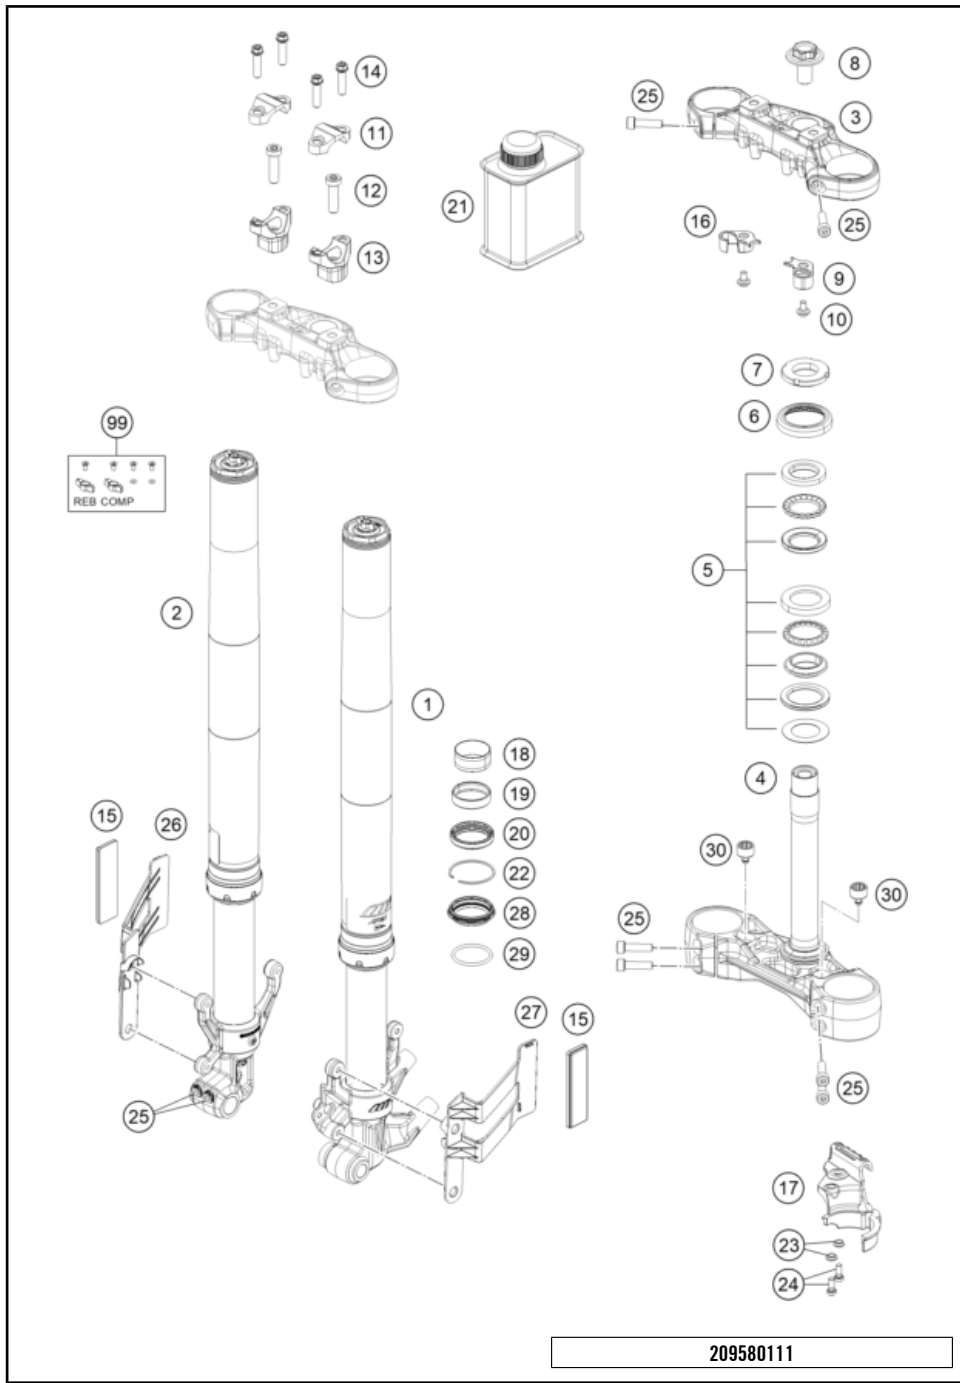

# FRONT FORK, TRIPLE CLAMP

390 ADVENTURE, black 2022 EU 2022

POS	PARTNUMBER	PARTNAME	PIECE
1	95801001000	Fork leg left	1
2	95801002000	Fork leg right	1
3	95801034033	Top triple clamp	1
4	93001032133	assembly lower triple clamp GDC	1
5	90101080044	STEERING HEAD BEARING-KIT	1
6	90101086000	protection cap	1
7	90101036100	Adjusting ring steering head	1
8	90501044000	steering head screw	1
9	95801070000	Brake hose bracket left	1
10	93008020060	Screw M6X1X9	2
11	95801038000	Handlebar clamp	2
12	J912100303	bolt socket-m10x1.25xl 30xbright	2
13	95801039041	Handlebar mount, 41 mm	2
14	J912080293	Bolt socket-M8X1.25XI 29Xblack	4
15	90512082000	SIDE REFLECTOR FRONT	2
16	95801071000	Clutch cable wire bracket right	1
17	93013055000	Hose clamp	1
18	43578014	GUIDE BUSH LOWER	2
19	43578016	GUIDE BUSH UPPER	2
20	43570623	Shaft seal SKF 43x52,9x11,4 black	2
21	48600765S1	FORK OIL SAE5 5L 2008	x
22	43578044	CIRCLIP	2
23	90113055010	sleeve for hose clamp	2
24	J021060156	AH SCREW M6X15 10.9	2
25	90501045000	AH SCREW M8X1.25X30	8
26	95812084000	Reflector holder right	1
27	95812083000	Reflector holder left	1
28	43570624	Dirt scarper SKF 43mm black	2
29	43578219	O-ring 40x2,5 VMQ70 red ISO 3601	2
30	93014015000	Rubber bushing	2
99	RP10021	Adjuster kit screw cap	x