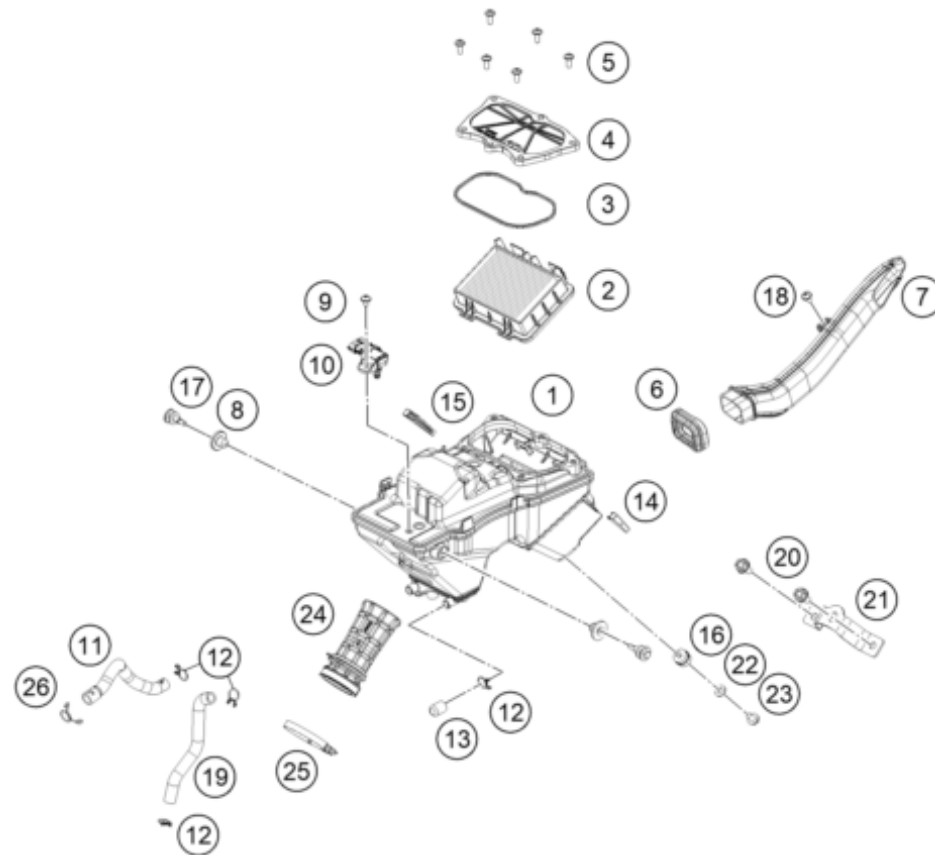

# AIR FILTER

390 ADVENTURE, black 2022 EU 2022

POS	PARTNUMBER	PARTNAME	PIECE
1	94306001000	Air filter box	1
2	93006015000	FILTER	1
3	93006020050	Seal	1
4	93006002000	Air filter box cover	1
5	93006039000	Flat-head screw M6	6
6	93006001060	Carburetor connection boot	1
7	95806040000	Intake snorkel	1
8	93006001080	Damping rubber	2
9	J031060103	Lens head screw M6X10	1
10	90141071000	TMAP-SENSOR	1
11	93030087050	Engine vent hose	1
12	90130087001	HOSE CLAMP	4
13	93030089000	Plug	1
14	93006001015	Rubber cowl pad	1
15	93006021000	Distance piece air filter box right	1
16	90106001007	SILENT BLOCK AIRFILTER	1
17	J025080246	Hex collar screw. M8x23.5	2
18	90508006001	SOCKET HEAD BOLT M6X12	1
19	93030088050	Engine vent hose	1
20	J025060122	Hex collar screw M6X12	2
21	95803002021	Retaining bracket, air filter box	1
22	J125060004	Washer, M6	1
23	J025060082	bolt-flanged-small	1
24	93306026000	CONNECTING TUBE	1
25	90241002010	hose clamp	1
26	90607017000	CLAMP 16MM	1