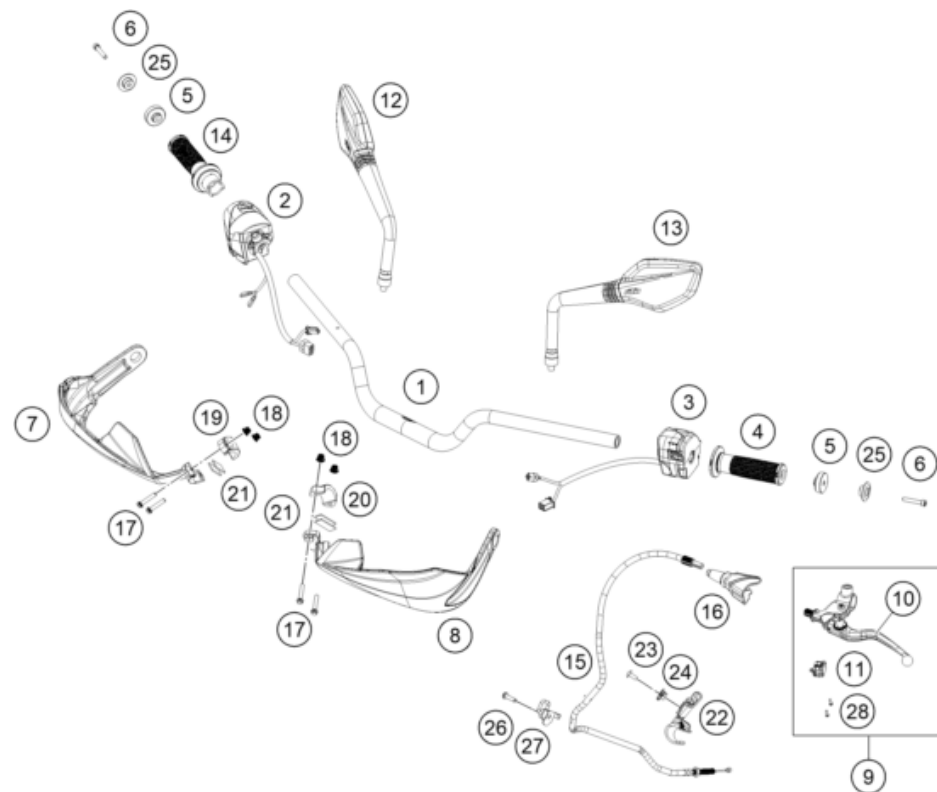

HANDLEBAR, CONTROLS

390 ADVENTURE, black 2022 EU 2022

POS	PARTNUMBER	PARTNAME	PIECE
1	95802001000	Handlebar L=760mm, Dia.=28,5mm	1
2	95802010044	Throttle, cmpl.	1
3	95811070000	Light switch	1
4	90802039000	HAND GRIP L/S	1
5	95802080052	COLLAR	2
6	J900000603500	Hexagon socket screw, M6x35	2
7	95802081000C1	Handschutz rechts	1
8	95802080000C1	Handschutz links	1
9	95802031000	Clutch assembly	1
10	93502031100	Clutch lever	1
11	90111149000	Clutch switch	1
12	93012041000	Mirror right	1
13	93012040000	Mirror left	1
14	93702010033	THROTTLE GRIP	1
15	95802090000	clutch cable wire	1
16	93802016000	BOOT CLUTCH LEVER	1
17	J000150603000	bolt-flange-kae st-f dia-06 l-30	4
18	J910000600900	nut nyloc flanged	4
19	95802081010	Clamp, handguard, right	1
20	95802080010	Clamp, handguard, left	1
21	95802080020	Cellular rubber band 15x35 mm	4
22	95832060050	Guide clutch cable	1
23	J031050121	Roundhead screw M4X12	1
24	90108050001	CLIP NUT M5	1
25	95802080051	Collar	2
26	J912080251	Hexagon screw M8X25	1
27	95803001086	Clutch cable guide	1
28	90232014002	Screw pan cross M3x0.5	2

209580210

59558

* NEW PART

X ON DEMAND