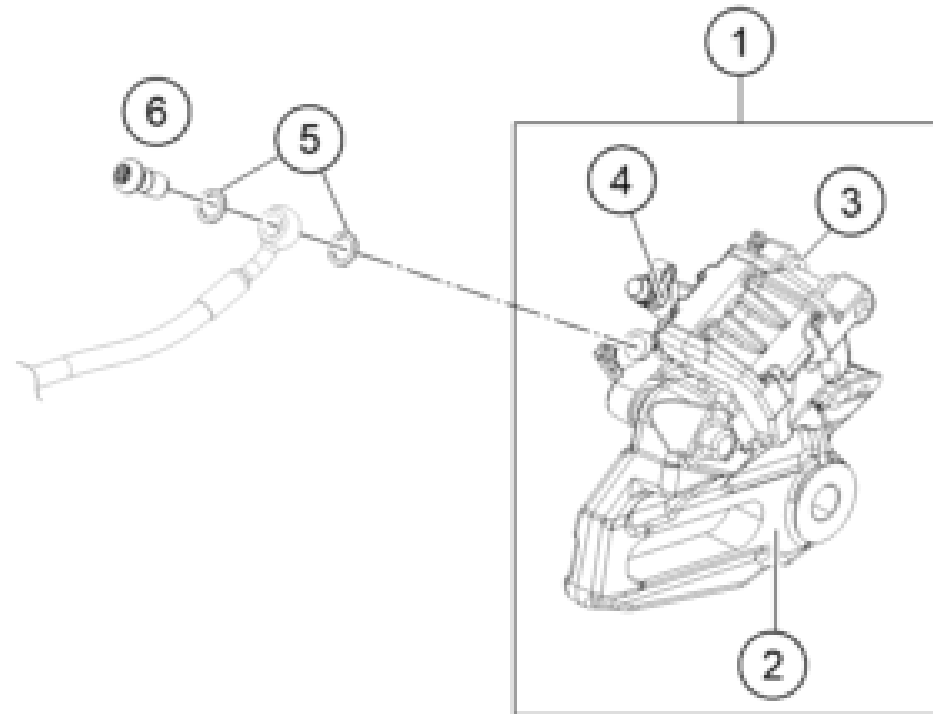

REAR BRAKE CALIPER

390 ADVENTURE, black 2022 EU 2022

POS	PARTNUMBER	PARTNAME	PIECE
1	94513080000	CALIPER ASSEMBLY REAR	1
2	90113075000	BRAKE CALIPER SUPPORT REAR	1
3	90113090000	REAR BRAKE PADS - SET	1
4	90113121000	BLEEDER SCREW	1
5	90113026000	COPPER GASKET	8
6	90113013000	BANJO SCREW	1

202811390

57969

* NEW PART

X ON DEMAND