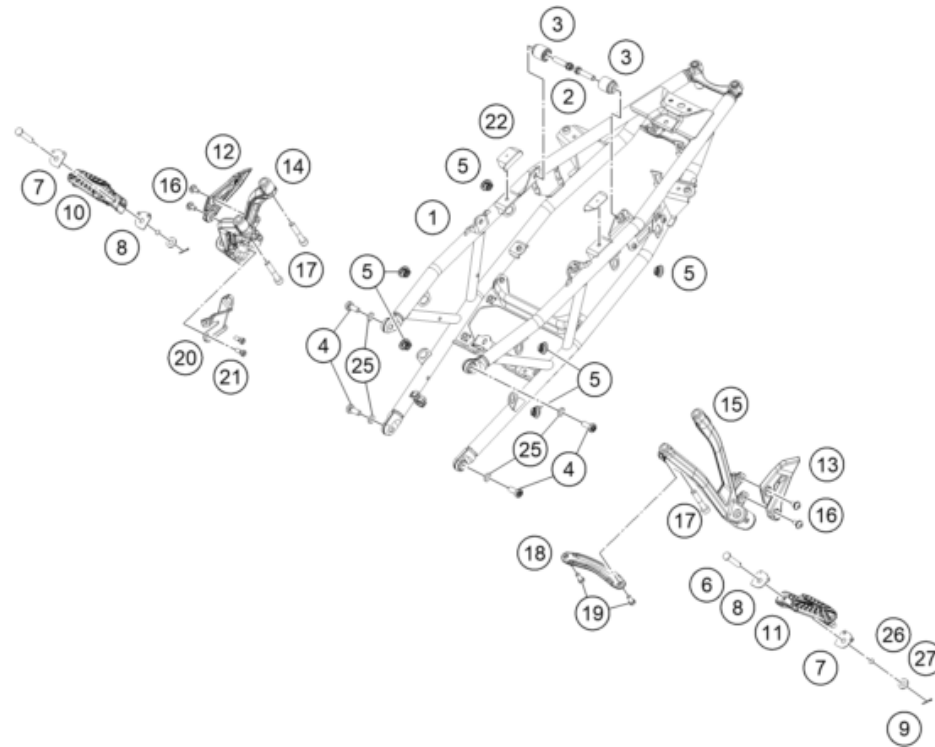

209580311

59555

\* NEW PART

X ON DEMAND

POS	PARTNUMBER	PARTNAME	PIECE
43	90103042000	footrest return spring	2
44	J770009015	O-RING 9X1,5	2
47	90808043000	SPECIAL SCREW M6X1X16	2
48	95814010040	Wheel spindle mask support	1
49	90108023100	Clip	1
50	J125080006	Washer M8	4
51	J912080251	Hexagon screw M8X25	2
52	J125100002	Washer, M8	2

# SUBFRAME

390 ADVENTURE, black 2022 EU 2022

POS	PARTNUMBER	PARTNAME	PIECE
1	95803002044C1	Subframe jet black	1
2	J900000803500	bolt soket-m8x1.25xl35xcl8.8xbrt	2
3	93007047033	Seat support complete	2
4	J912080251	Hexagon screw M8X25	4
5	93011068010	Rubber grommet ignition lock cover	6
6	93003054000	Pin footrest pivot black	2
7	93003052000	Plate lock pillion step top	2
8	93003053000	Plate lock pillion step bottom	2
9	J094018250	PIN 25X1,8MM	2
10	93003151033	Rear footpeg cmpl. right	1
11	93003150033	Rear footpeg cmpl. left	1
12	95805089000	Heel protector, rear right	1
13	95805088000	Heel protector, rear left	1
14	95803049000C1	FuBrastenträger hi. re.	1
15	95803048000C1	FuBrastenträger hi. li.	1
16	93008020060	Screw M6X1X9	4
17	J047620804000S	Cap head bolt ISO 4762-M8x40-10.9	4
18	95803056000	Reinforcement footrest carrier	1
19	90134098000	Bolt socket head M6X1X20 L-precoated	2
20	95805084000	Silencer retaining bracket cmpl.	1
21	90511006100	BOLT SOCKET M6X1X14	2
22	95803002070	Protection cap	2
25	J690000801500	washer plain-id8.2xod15xt2xblack	4
26	J770009015	O-RING 9X1,5	2
27	J125080005	WASHER M8	2

209580315

59557

\* NEW PART

X ON DEMAND

POS	PARTNUMBER	PARTNAME	PIECE
1	95803023000	Side stand	1
2	95803026000	Side stand bracket	1
3	J011050133	HH COLLAR SCREW M5X13 SW8	2
4	90103027000	SCREW F. SIDE STAND	1
5	95803027000	Threaded bolt M10	2
6	93011045110	Protection, side stand switch	1
7	93511045000	SWITCH SIDE STAND	1
8	93003034000	nut U flang-M10X1.25XHT.8.5XBRT	2
9	J982101253	SELF L. NUT M10X1,25 H11 WS17	1
10	90111040100	Bushing	1
11	90603024000	SIDE STAND SPRING	1
12	93503029000	Magnet bracket	1
13	95803023010	Magnet support	1