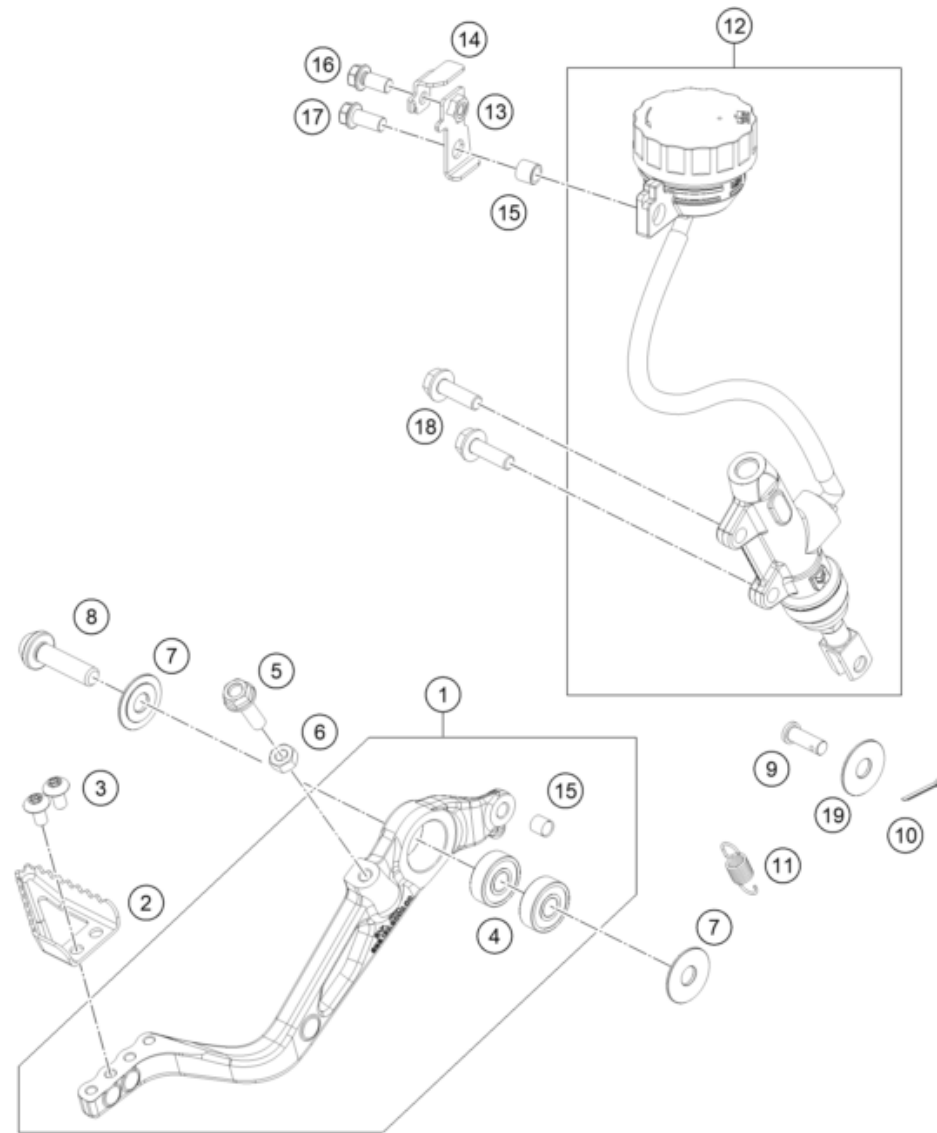

209581310

52777

\* NEW PART

X ON DEMAND

# REAR BRAKE CONTROL

390 ADVENTURE, black 2022 EU 2022

POS	PARTNUMBER	PARTNAME	PIECE
1	95813050144	PEDAL ASSLY BRAKE ADVENTURE	1
2	95813051000	Brake pedal step plate	1
3	J031050106	screw butn hd-m5x0.8x10xprecoat	2
4	J625060800	BALL BEARING 608	2
5	J025060203	HH COLLAR SCREW M6X20 SW10	1
6	J934060001	nut hex thick	1
7	90534031020	WASHER SHIFTING LEVER	2
8	90534034300	BOLT SHIFT LEVER	1
9	90113057000	pin for fork end	1
10	J094020153	splint pin 2x15mm	1
11	J500000700100	SPRING	1
12	95813060044	Rear master cylinder, cmpl.	1
13	93013068000	Sheet	1
14	93013068010	Bracket, reservoir	1
15	93035065020	Spacer bushing	2
16	J025050103	HH-COLLAR SCREW M5X10	1
17	J025060181	Hex collar screw M6X18	1
18	90130059000	HH COLLAR SCREW M6X16	2
19	J125070001	Washer nylon 6.5X16X1	1