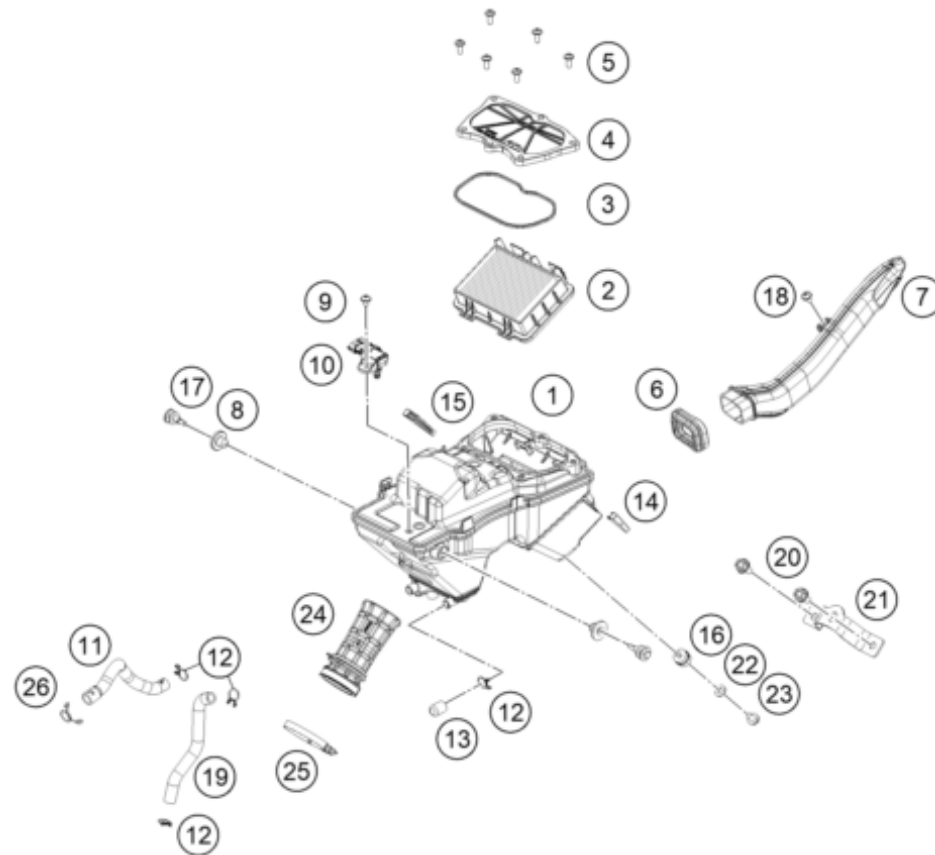

209580510

18448

* NEW PART X ON DEMAND

POS	PARTNUMBER	PARTNAME	PIECE
1	94306001000	Air filter box	1
2	93006015000	FILTER	1
3	93006020050	Seal	1
4	93006002000	Air filter box cover	1
5	93006039000	Flat-head screw M6	6
6	93006001060	Carburetor connection boot	1
7	95806040000	Intake snorkel	1
8	93006001080	Damping rubber	2
9	J031060103	Lens head screw M6X10	1
10	90141071000	TMAP-SENSOR	1
11	93030087050	Engine vent hose	1
12	90130087001	HOSE CLAMP	4
13	93030089000	Plug	1
14	93006001015	Rubber cowl pad	1
15	93006021000	Distance piece air filter box right	1
16	90106001007	SILENT BLOCK AIRFILTER	1
17	J025080246	Hex collar screw. M8x23.5	2
18	90508006001	SOCKET HEAD BOLT M6X12	1
19	93030088050	Engine vent hose	1
20	J025060122	Hex collar screw M6X12	2
21	95803002021	Retaining bracket, air filter box	1
22	J125060004	Washer, M6	1
23	J025060082	bolt-flanged-small	1
24	93306026000	CONNECTING TUBE	1
25	90241002010	hose clamp	1
26	90607017000	CLAMP 16MM	1