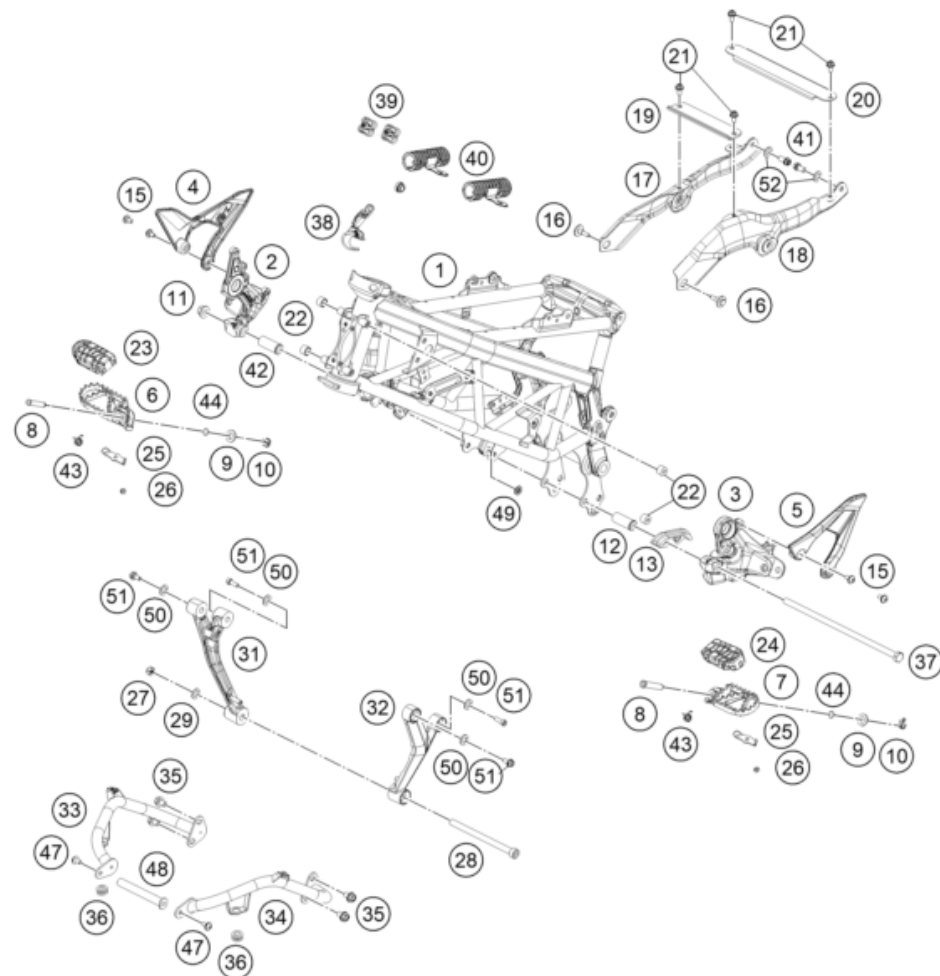

POS	PARTNUMBER	PARTNAME	PIECE
1	95803001044C1	Frame jet black	1
2	95803039000C1	FuBrastenträger vo/re	1
3	95803038000C1	FuBrastenträger vo/li	1
4	95803139050	Front heel protector right	1
5	95803138040	Front heel protector left	1
6	95803041133	Footpeg, front right, compl.	1
7	95803040050	Footpeg tread, front left	1
8	93003054000	Pin footrest pivot black	2
9	J125080005	WASHER M8	2
10	J094020186	pin cotter-dia. 2.5x18	2
11	90103038002	FLANGED NUT M10X1.25 WS14	1
12	95803038010	Spacer	2
13	95804070000	Chain sliding guard	1
15	93008020060	Screw M6X1X9	8
16	J025080246	Hex collar screw. M8x23.5	1
17	95803001072	seat support side panel right cpl.	1
18	95803001071	seat support side panel left cpl.	1
19	95803001081	seat support cross connection front	1
20	95803001082	seat support cross connection rear	1
21	J025060122	Hex collar screw M6X12	4
22	95803001088	Bushing	4
23	95803040010	Damper, front right	1
24	95803041010	Damper, front left	1
25	95803044010	Retaining bracket, damper	2
26	J910000800500	NUT NYLOC-M5X0.8XHT. 4.5XCL6XBLK	2
27	J910001001000	NUT HEX FLANGED	1
28	J900001013500	BOLT SOCKET M10X1.25	1
29	J125100009	Washer M10	1
31	93303006000	Engine brace right	1
32	93303005000	Engine brace left250/390	1
33	95808005000	Mask support pipe, right	1
34	95808006000	Mask support left	1
35	J031080146	screw button head-m8x1.25x14xbl	4
36	93014017000	Rubber bushing	2
37	J025102656	HH COLLAR SCREW M10X1,25X265	1
40	95807012000	Tank support rubber	2
41	90103007000	Bolt Socket Head M8	2
42	95803039010	Distance sleeve	1

209580311

59555

* NEW PART

X ON DEMAND