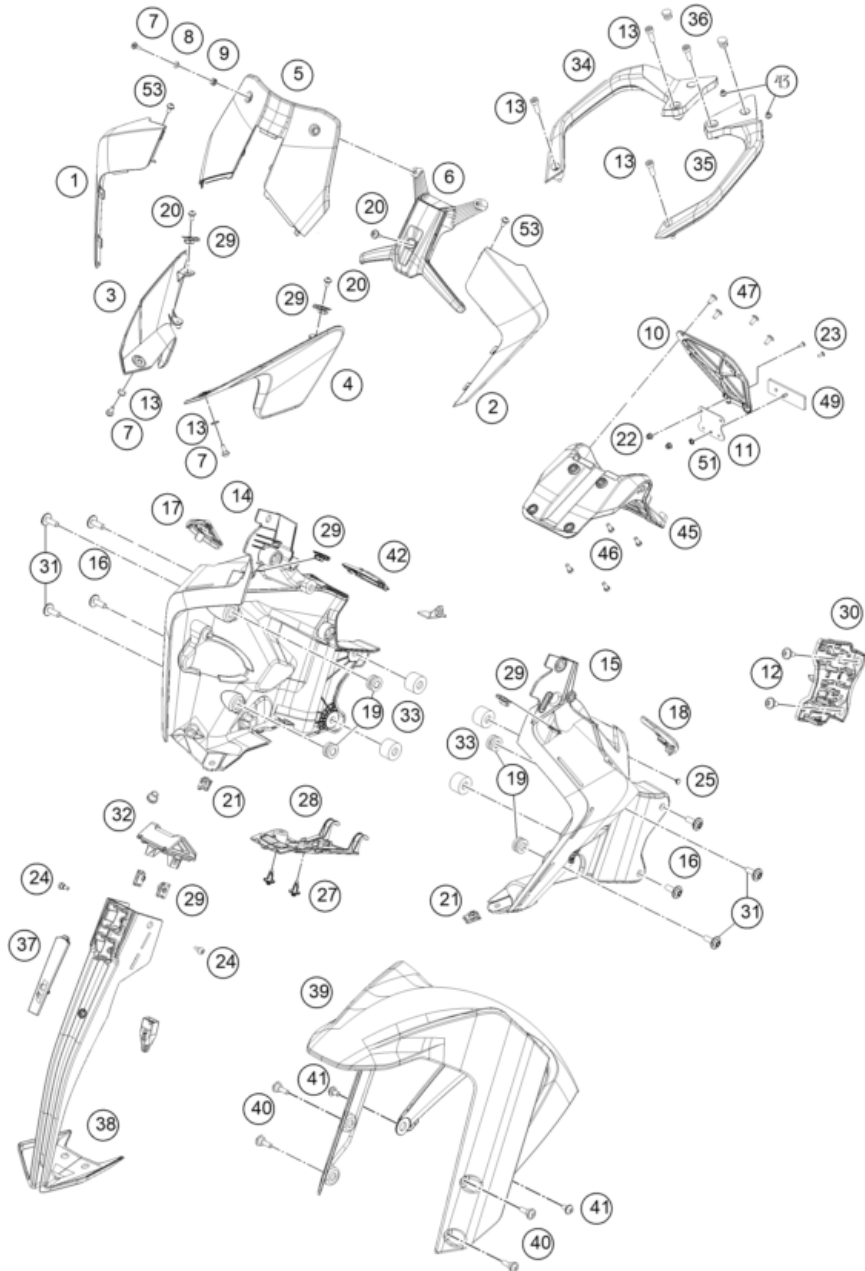

229580710

59559

* NEW PART

X ON DEMAND

FUEL PUMP

390 ADVENTURE, orange 2022 EU 2022

POS	PARTNUMBER	PARTNAME	PIECE
1	95807088000	Fuel pump	1
2	J031060186	screw butn head-m6x1x18xbrxstep	6
3	93807018000	fuel filter	1
4	28107028000	Angle piece	4
5	J600000820000	Pre-formed hose L = 200 mm	2
6	93007089000	Fuel pump seal	1
7	JG171823	Dummy_SPC_Bajajteil PLATE PUMP FUEL	1
8	J600000824800	Pre-formed hose L = 248 mm	2
9	J300000701600	Oetiker clamp D=14	4
12	95807088020	Fuel pump reinforcement plate	1

229580730

57981

* NEW PART

X ON DEMAND

209580810

POS	PARTNUMBER	PARTNAME	PIECE
1	95808001020	headlight mask right	1
2	95808001010	Headlight mask, left	1
3	95808004000	spoiler right	1
4	95808003000	spoiler left	1
5	95808108000	Windshield R EU	1
6	95808008050	Windshield holder	1
7	J031060183	Roundhead screw M5X18	2
8	93014062010	Collar TFT speedo small	2
9	90507040001	RUBBER SLEEVE	2
10	95812181000	Reflector holder	1
11	90514044000	REFLECTOR MOUNTING	1
12	93008020060	Screw M6X1X9	2
13	J912080306	Bolt soket-M8X1.25XL30XBLXPRECOT	4
14	95814011000	Mask support, right	1
15	95814010000	Maskcarrier left	1
16	95814013020	screw button head-m6x1xl 16xstep	4
17	95814011080	Connector cover, right	1
18	95814010080	Connector cover, left	1
19	93014017000	Rubber bushing	4
20	J031050101	screw butn hd-m5x0.8xl10xblkxstep	5
21	93008084010	Range change metal nut M6	2
22	90102031010	HEX NUT M5 AF8	2
23	J005050123	FLAT HEAD SCREW M5X12 PH	2
24	95814013010	Oval head screw M5x10	2
25	J650001000200	Plug	1
27	93814050000	RIVET	2
28	95814010020	Cable cover, mask support	1
29	93008083010	Clip Nut M5	6
30	95811048000	Front connector support	1
31	J031060101	screw butn hd-m6x1xl10xblkxstep	4
32	95814011020	Cover mask support	1
33	95803001088	Bushing	4
34	95812009000	Holding bracket, right	1
35	95812008000	Holding bracket, left	1
36	95812008030	Cover	2
37	95814012010	Headlight mask cover	1
38	9581401200056	ADV390 COVR MASK MIDDLE GUNMETAL METALIC	1