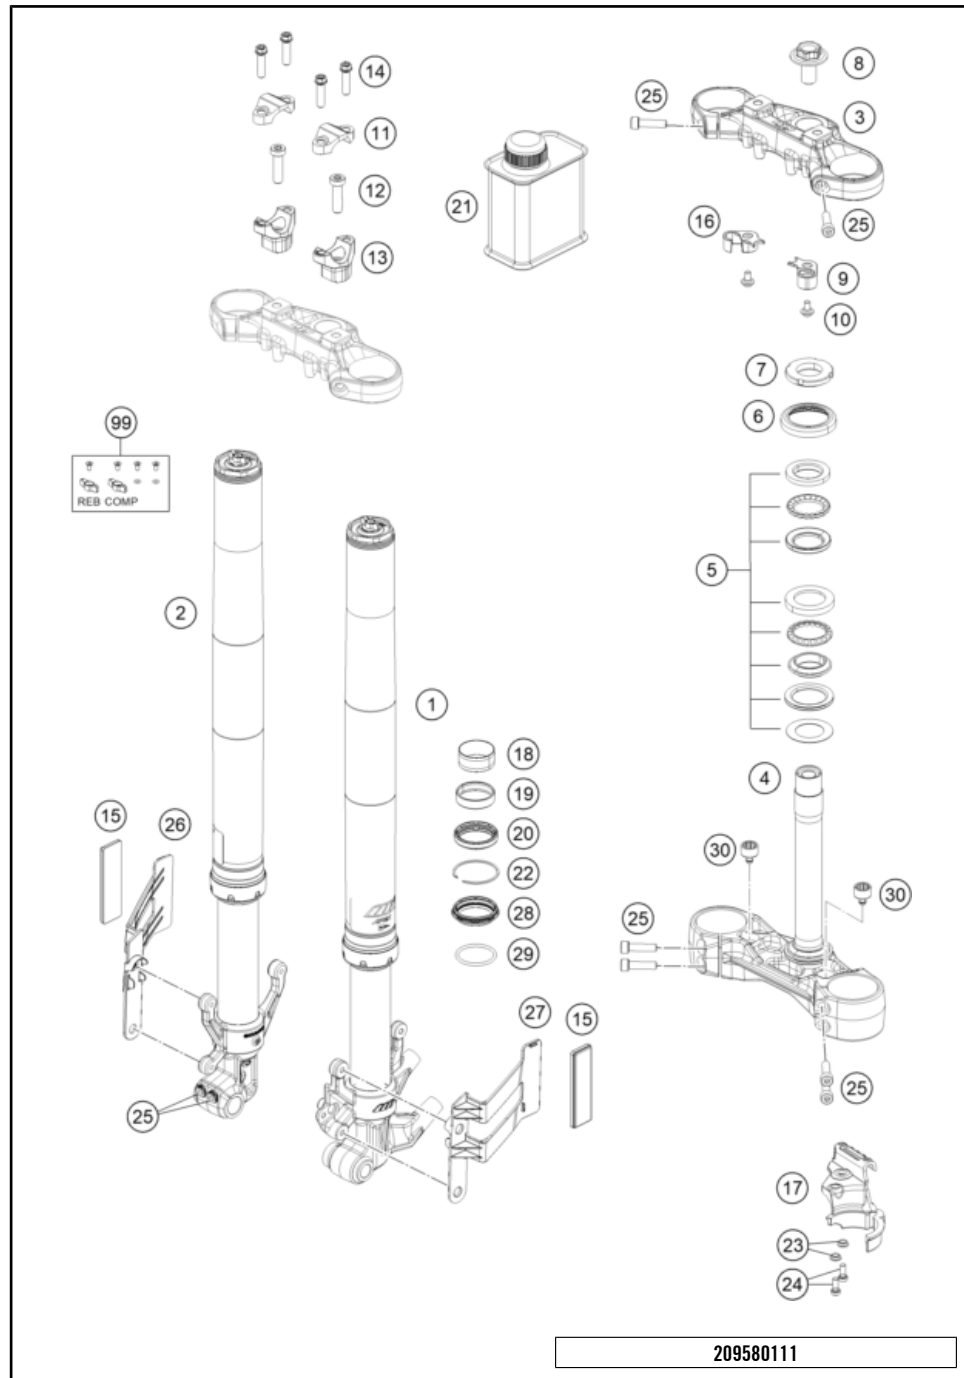

<p>EVAPORATIVE CANISTER</p> <p>Skalierung: 25%, 75%</p>  <p>30</p>	<p>ANTIBLOCK SYSTEM ABS</p>  <p>31</p>		

FRONT FORK, TRIPLE CLAMP

390 ADVENTURE, orange 2022 EU 2022

POS	PARTNUMBER	PARTNAME	PIECE
1	95801001000	Fork leg left	1
2	95801002000	Fork leg right	1
3	95801034033	Top triple clamp	1
4	93001032133	assembly lower triple clamp GDC	1
5	90101080044	STEERING HEAD BEARING-KIT	1
6	90101086000	protection cap	1
7	90101036100	Adjusting ring steering head	1
8	90501044000	steering head screw	1
9	95801070000	Brake hose bracket left	1
10	93008020060	Screw M6X1X9	2
11	95801038000	Handlebar clamp	2
12	J912100303	bolt socket-m10x1.25xl 30xbright	2
13	95801039041	Handlebar mount, 41 mm	2
14	J912080293	Bolt socket-M8X1.25XI 29Xblack	4
15	90512082000	SIDE REFLECTOR FRONT	2
16	95801071000	Clutch cable wire bracket right	1
17	93013055000	Hose clamp	1
18	43578014	GUIDE BUSH LOWER	2
19	43578016	GUIDE BUSH UPPER	2
20	43570623	Shaft seal SKF 43x52,9x11,4 black	2
21	48600765S1	FORK OIL SAE5 5L 2008	x
22	43578044	CIRCLIP	2
23	90113055010	sleeve for hose clamp	2
24	J021060156	AH SCREW M6X15 10.9	2
25	90501045000	AH SCREW M8X1.25X30	8
26	95812084000	Reflector holder right	1
27	95812083000	Reflector holder left	1
28	43570624	Dirt scarper SKF 43mm black	2
29	43578219	O-ring 40x2,5 VMQ70 red ISO 3601	2
30	93014015000	Rubber bushing	2
99	RP10021	Adjuster kit screw cap	x