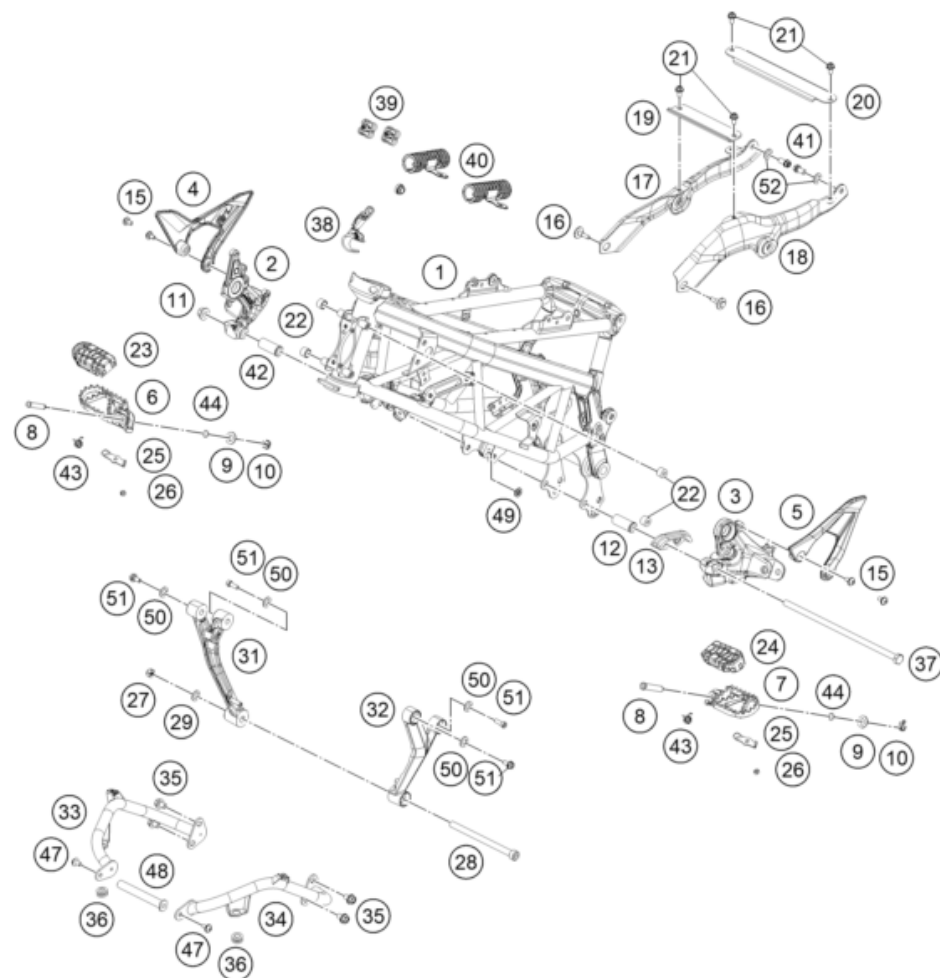

POS	PARTNUMBER	PARTNAME	PIECE
43	90103042000	footrest return spring	2
44	J770009015	O-RING 9X1,5	2
47	90808043000	SPECIAL SCREW M6X1X16	2
48	95814010040	Wheel spindle mask support	1
49	90108023100	Clip	1
50	J125080006	Washer M8	4
51	J912080251	Hexagon screw M8X25	2
52	J125100002	Washer, M8	2

209580311

59555

* NEW PART

X ON DEMAND