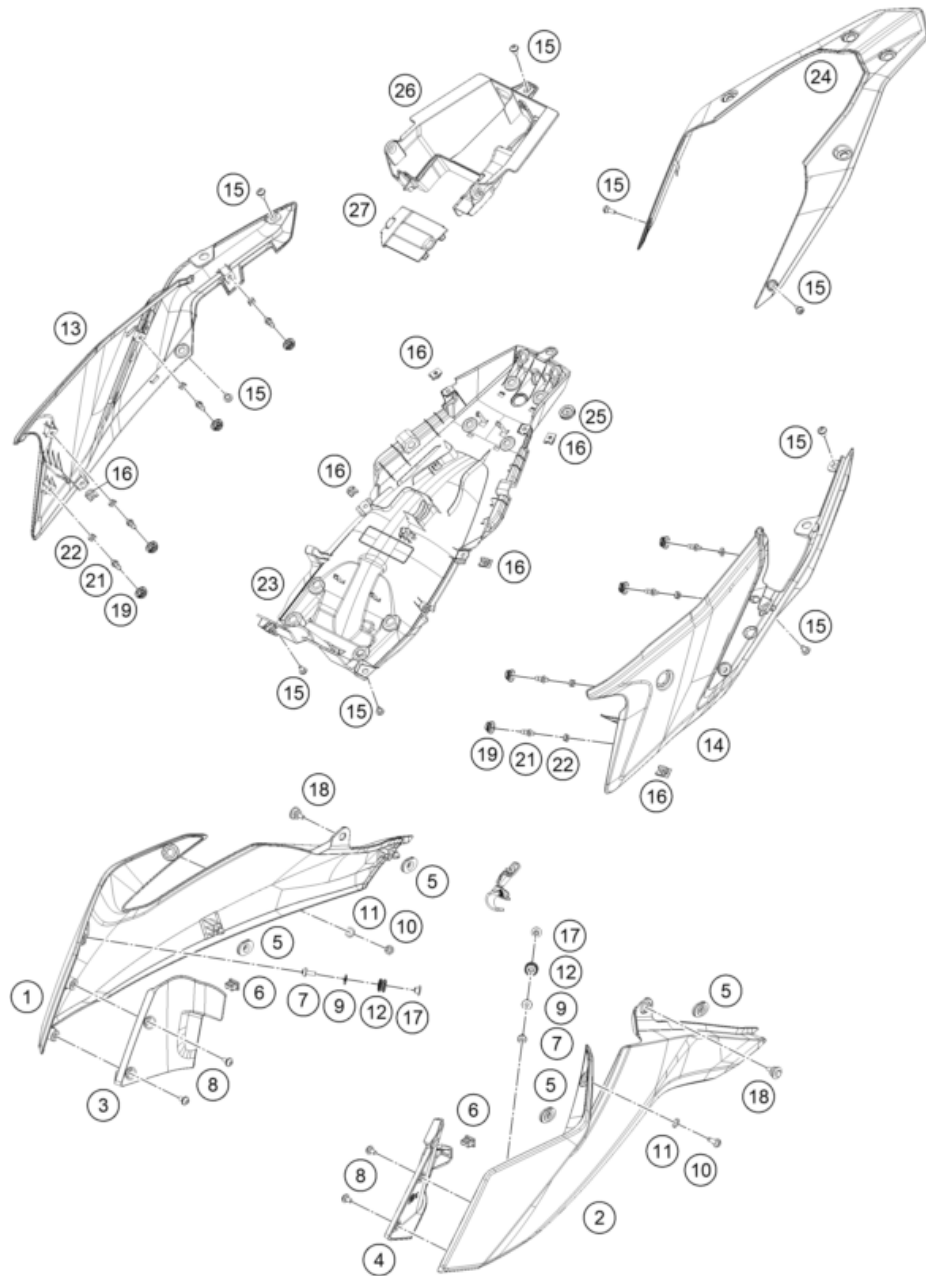

POS	PARTNUMBER	PARTNAME	PIECE
1	95808051000EBB	Tankspoiler rechts with decal	1
2	95808050000EBB	Tankspoiler links with decal	1
3	95808026000	Inside cover right	1
4	95808025000	Inner cover, top, left	1
5	90108060003	GROMMET	4
6	90108060002	DAMP. RUBBER II RADIATOR PROT	2
7	90808043000	SPECIAL SCREW M6X1X16	2
8	93008040000	Screw M6X1X13	4
9	J125060005	washer plain id-6.2xod16xthk1xblk	2
10	J031060166	screw butn hd-m6x1xl 16xblkxstep	2
11	93009059000	Washer nylon	2
12	95807013060	Tank bushing	2
13	95808042000	COWL SEAT LOWER RH	1
14	95808041000	rear cover	1
15	93008020060	Screw M6X1X9	9
16	93008084010	Range change metal nut M6	2
17	95807013070	Tank bushing	2
18	J025060196	bolt flange-m6x1xl19xbrightxstep	2
19	93011068010	Rubber grommet ignition lock cover	6
21	95808041010	Pin quick release	8
22	95808041020	Special nut	8
23	95808019000	rear lower part	1
24	95808013000ABD	Kotflügel hinten with decal	1
25	95808019010	Rubber grommet, wire support sleeve	1
26	95808023000	Rear part inner cover	1
27	95808023010	Starter relay cover	1

209580820

59561

* NEW PART

X ON DEMAND