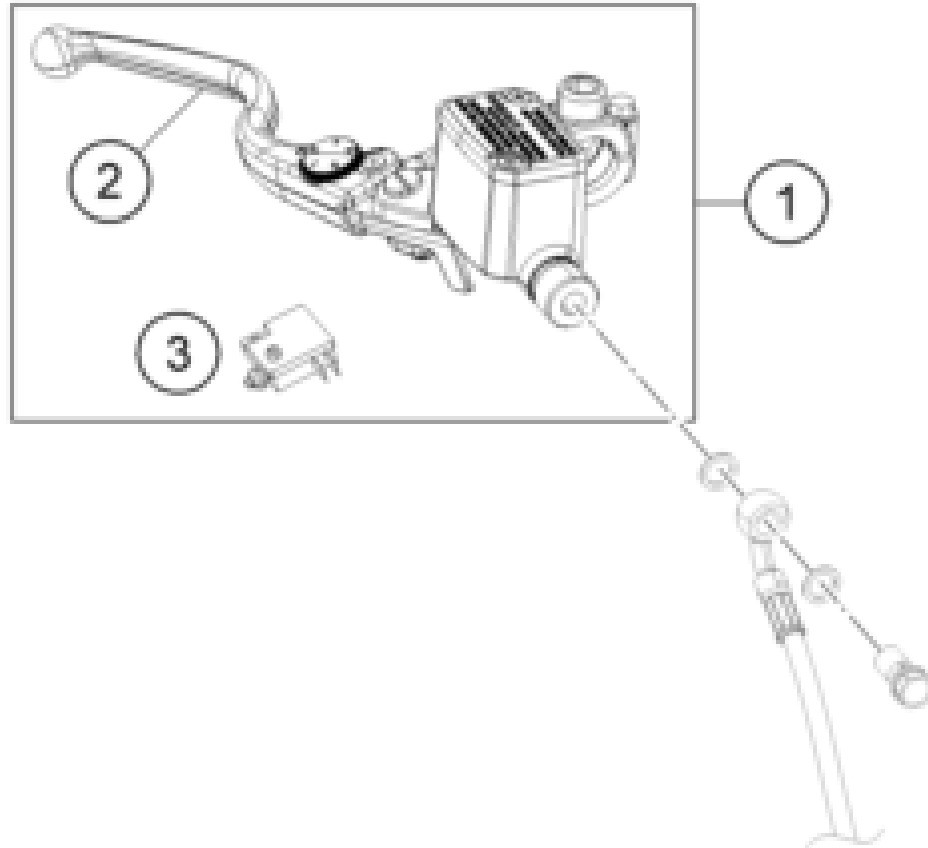

229581111

57993

* NEW PART

X ON DEMAND

FRONT BRAKE CONTROL

390 ADVENTURE, orange 2022 EU 2022

POS	PARTNUMBER	PARTNAME	PIECE
1	28513001033	Front master cylinder PAU	1
2	93713002033	Brake lever cpl.	1
3	90111050000	brake light switch, front	1

209581310

52777

* NEW PART

X ON DEMAND

REAR BRAKE CONTROL

390 ADVENTURE, orange 2022 EU 2022

POS	PARTNUMBER	PARTNAME	PIECE
1	95813050144	PEDAL ASSLY BRAKE ADVENTURE	1
2	95813051000	Brake pedal step plate	1
3	J031050106	screw butn hd-m5x0.8x10xprecoat	2
4	J625060800	BALL BEARING 608	2
5	J025060203	HH COLLAR SCREW M6X20 SW10	1
6	J934060001	nut hex thick	1
7	90534031020	WASHER SHIFTING LEVER	2
8	90534034300	BOLT SHIFT LEVER	1
9	90113057000	pin for fork end	1
10	J094020153	splint pin 2x15mm	1
11	J500000700100	SPRING	1
12	95813060044	Rear master cylinder, cmpl.	1
13	93013068000	Sheet	1
14	93013068010	Bracket, reservoir	1
15	93035065020	Spacer bushing	2
16	J025050103	HH-COLLAR SCREW M5X10	1
17	J025060181	Hex collar screw M6X18	1
18	90130059000	HH COLLAR SCREW M6X16	2
19	J125070001	Washer nylon 6.5X16X1	1