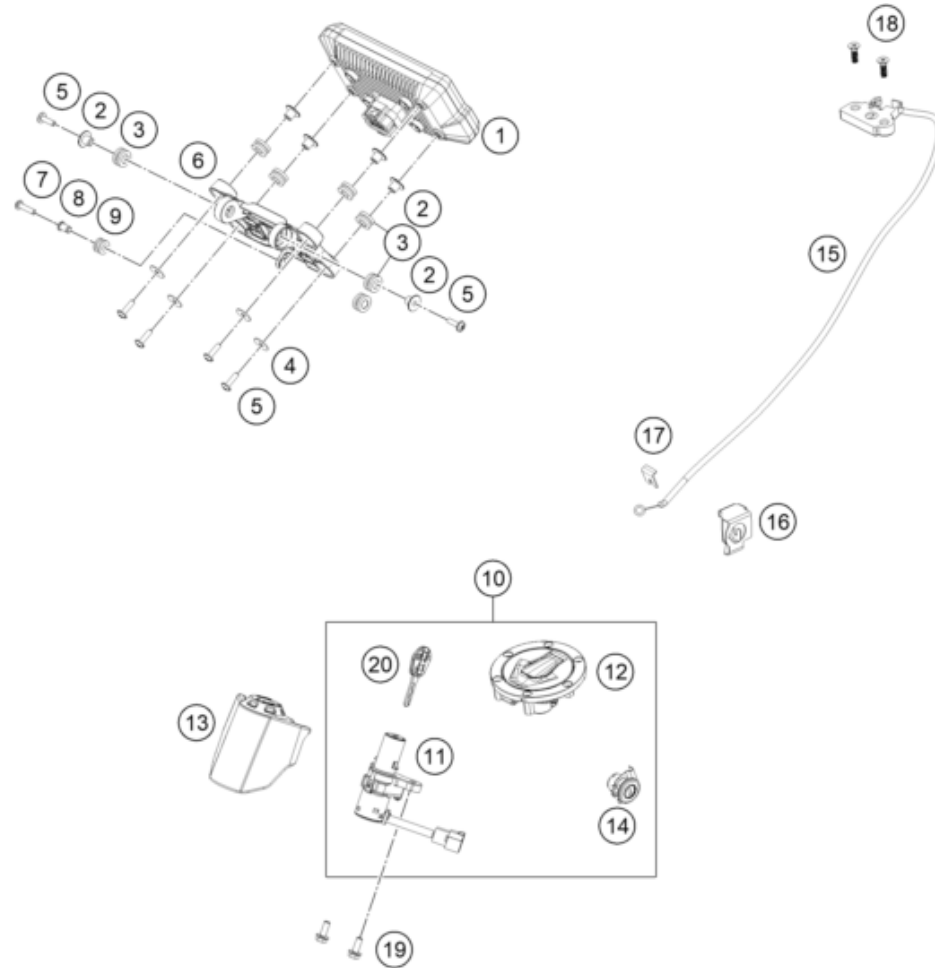

202811390

57969

* NEW PART

X ON DEMAND

Skalierung: 25% 75%

POS	PARTNUMBER	PARTNAME	PIECE
1	95814001000	LAMP HEAD	1
2	63514040000	Tail light	1
3	91214025000	FLASHER L/S	1
4	91214026000	FLASHER R/S	1
5	95814026000	INDICATOR REAR LH	1
6	95814025000	INDICATOR REAR RH	1
7	95814011090	Turn signal bracket, right, EU	1
8	95814010090	Turn signal bracket, left	1
9	J06797100183	Toothed washer, M10	4
10	J934100006	Nut hex thin-M10x1.25	2
11	J125100009	Washer M10	4
12	J926100003	nut-hex-flanged	2
13	J005050121	Oval head screw M5X12	2
14	J900000401200	screw tapping-dia. 4.5xl 12xbrt	3
15	J934050003	nut hex thin-m5x0.8xht.3.2xbright	2
16	93014017000	Rubber bushing	4

209581410

18459

* NEW PART

X ON DEMAND

POS	PARTNUMBER	PARTNAME	PIECE
1	95814069000	SPEEDOMETER	1
2	93014062010	Collar TFT speedo small	6
3	90507040001	RUBBER SLEEVE	6
4	93308015010	Washer, license plate holder support	4
5	J031060183	Roundhead screw M5X18	6
6	95814062000	Instrument support	1
7	J031050206	screw button head-m5x0.8x120xblk	1
8	95814062020	Collar bushing, comb. instr. brckt	1
9	95814062010	Rubber grommet, comb. instr. brckt	1
10	95811066044	Lock kit cmpl.	1
11	21011066000	ADV. 390 IGNITION SWITCH	1
12	63507008000	ADV. 390 TANK CAP	1
13	95811066010	Carbon ignition lock cover	1
14	90107050050	SEAT LOCK	1
15	95807050000	Seat lock	1
16	93007051000	Retaining bracket	1
17	90107050151	PLATE SEAT LOCK	1
18	J900000602001	screw csk cros-m6x1x120xcl4.8xbr	2
19	90130059000	HH COLLAR SCREW M6X16	2
20	90111067100	BLANK KEY 125/200 DUKE	1
20	90111067000	KEY	1