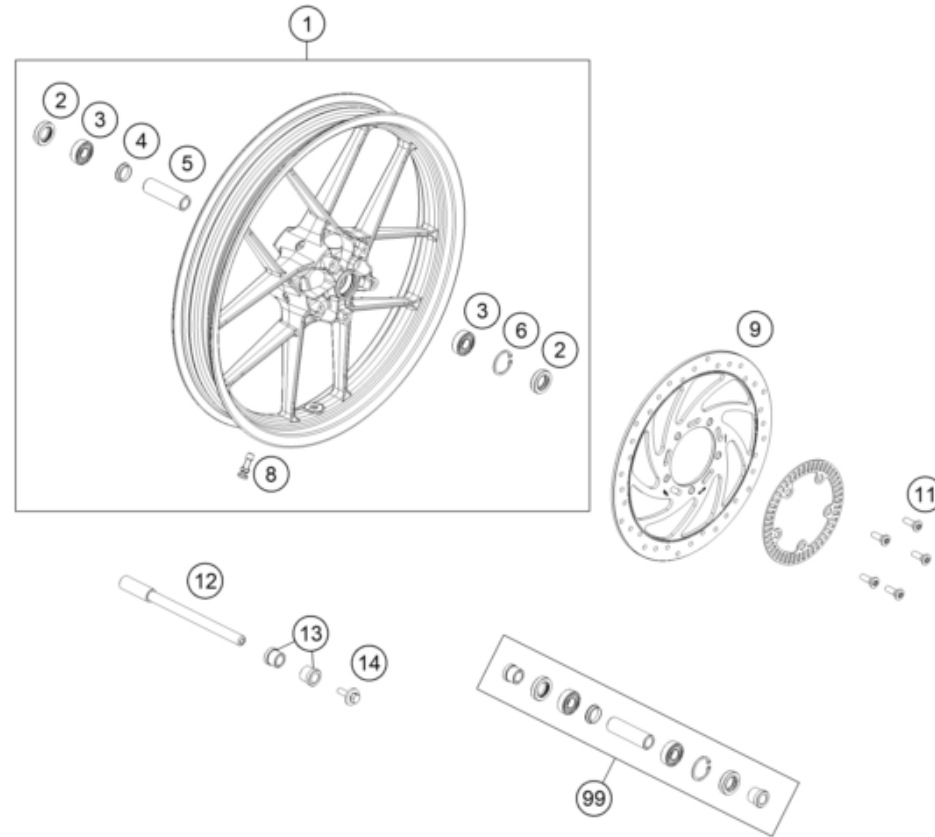

229580831

58354

* NEW PART

X ON DEMAND

FRONT WHEEL

390 ADVENTURE, orange 2022 EU 2022

POS	PARTNUMBER	PARTNAME	PIECE
1	95809001144C1	Vorderrad kpl. schwarz	1
2	J760223508	SHAFT SEAL RING 22X35X8	2
3	J625062023	BALL BEARING 6202	2
4	90109011001	Fixation bearing spacer tube	1
5	90109011000	Spacer front wheel	1
6	J472035150	Circlip 35X1,5	1
8	90109076000	VALVE CPL.	1
9	95809060100	disc brake dia 320	1
11	90110062000	SPECIAL SCREW M8X25 SELF LOCK.	5
12	93009081000	Front axle	1
13	90209083000	BEARING BUSHING	2
14	90109082000	flanged bolt M8	1
99	90109015100	FRONT WHEEL REP. KIT	1

229580910

57974

* NEW PART

X ON DEMAND

REAR WHEEL

390 ADVENTURE, orange 2022 EU 2022

POS	PARTNUMBER	PARTNAME	PIECE
1	95810101144C1	Hinterrad kpl. schwarz 36xxx	1
2	90109011001	Fixation bearing spacer tube	2
3	90210086000	wheel spindle nut, rear	1
4	90610087000	washer 15.2x30x2	2
5	90110084000	chain tension adjuster, right	2
6	90110013000	SPACER BUSHING REAR WHEEL R/S	1
7	95810060000	disc brake dia 230	1
8	90110062000	SPECIAL SCREW M8X25 SELF LOCK.	5
10	J760264208	SHAFT SEAL RING 26X42X8	1
11	J625063021	Grooved ball bearing 6302	1
12	90110011000	BEARING SPACER TUBE REAR	1
13	J625062023	BALL BEARING 6202	1
14	90109076000	VALVE CPL.	1
15	90610054000	SPACER BUSHING KRT INSIDE	1
16	90210059100	rear wheel dampening rubber	6
17	90210050000	SPROCKET SUPPORT	1
18	90810052000	SPECIAL SCREW M8X48	6
19	95810051045	Rear sprocket 45T	1
20	J625062050	BALL BEARING 6205	1
21	J760295207	SHAFT SEAL RING 29X52X7	1
22	J472042170	CIRCLIP	1
23	90510052000	FLANGED NUT M8X1,25	6
24	90210085000	Axle rear KT03	1
26	76910065118	chain DID 118 roll	1
29	90110053000	SPACER CHAIN WHEEL SUPPORT	1
30	76910066000	Rivet link chain DID 520 VP2-T	x
98	00050002114	Drivetrain kit 15Z/45Z	1
99	00050002115	Repair kit rear wheel	x