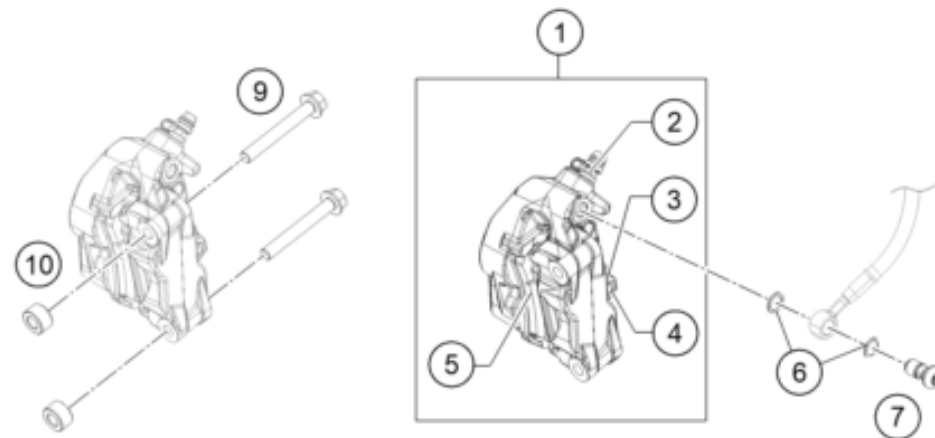

209581310

52777

* NEW PART

X ON DEMAND

REAR BRAKE CONTROL

390 ADVENTURE, orange 2022 EU 2022

POS	PARTNUMBER	PARTNAME	PIECE
1	95813050144	PEDAL ASSLY BRAKE ADVENTURE	1
2	95813051000	Brake pedal step plate	1
3	J031050106	screw butn hd-m5x0.8x10xprecoat	2
4	J625060800	BALL BEARING 608	2
5	J025060203	HH COLLAR SCREW M6X20 SW10	1
6	J934060001	nut hex thick	1
7	90534031020	WASHER SHIFTING LEVER	2
8	90534034300	BOLT SHIFT LEVER	1
9	90113057000	pin for fork end	1
10	J094020153	splint pin 2x15mm	1
11	J500000700100	SPRING	1
12	95813060044	Rear master cylinder, cmpl.	1
13	93013068000	Sheet	1
14	93013068010	Bracket, reservoir	1
15	93035065020	Spacer bushing	2
16	J025050103	HH-COLLAR SCREW M5X10	1
17	J025060181	Hex collar screw M6X18	1
18	90130059000	HH COLLAR SCREW M6X16	2
19	J125070001	Washer nylon 6.5X16X1	1

209581330

18454

* NEW PART

X ON DEMAND

FRONT BRAKE CALIPER

390 ADVENTURE, orange 2022 EU 2022

POS	PARTNUMBER	PARTNAME	PIECE
1	94813015000	CALIPER ASSEMBLY FRONT	1
2	90113021000	BLEEDER SCREW	1
3	90113018000	SPRING CLIP	1
4	90113017000	BOLT F. BRAKE PADS	1
5	90813030000	BRAKE PAD FRONT TT2910HH	1
6	90113026000	COPPER GASKET	2
7	90113121000	BLEEDER SCREW	1
9	J01008060S	HH collar screw M8x1x60	2
10	90613098150	brake caliper spacer sleeve	2