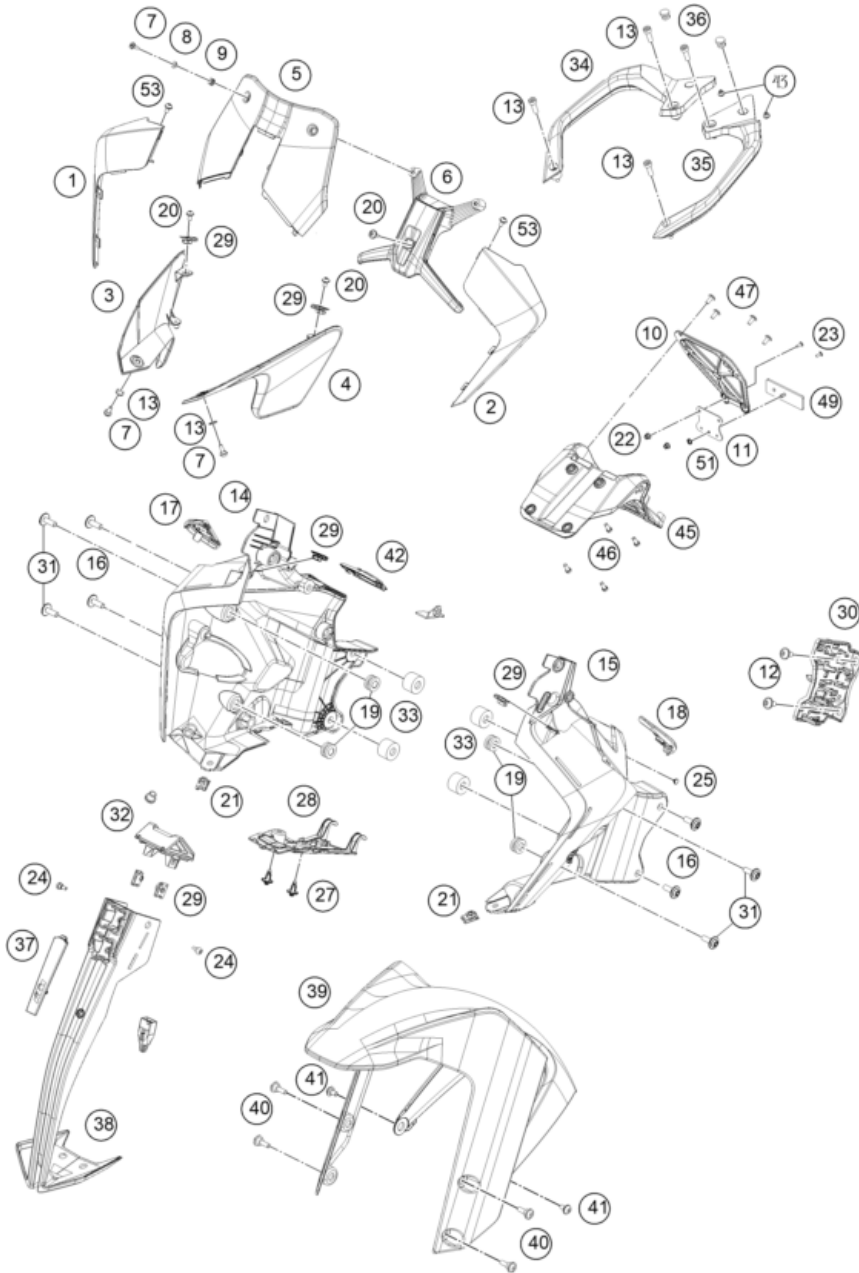

POS	PARTNUMBER	PARTNAME	PIECE
39	95808010000	Front fender	1
40	95808010070	Roundhead screw, M6x16	4
41	J900000601200	Oval head screw M6x12	2
42	95811042050	Cover, 12#V power socket	1
43	J650001200500	Rubber buffer	2
45	95808015000	numberplate carrier	1
46	J900000601601S	Cyl.screw M6x16-8.8	4
47	93008037000	Panhead screw M6	4
49	90514045000	REFLECTOR	1
51	J06923050053	Hex collar nut, M5	1
53	J031050136	screw butn hd-m5x0.8xl13xblxstep	2

209580810

59556

* NEW PART

X ON DEMAND