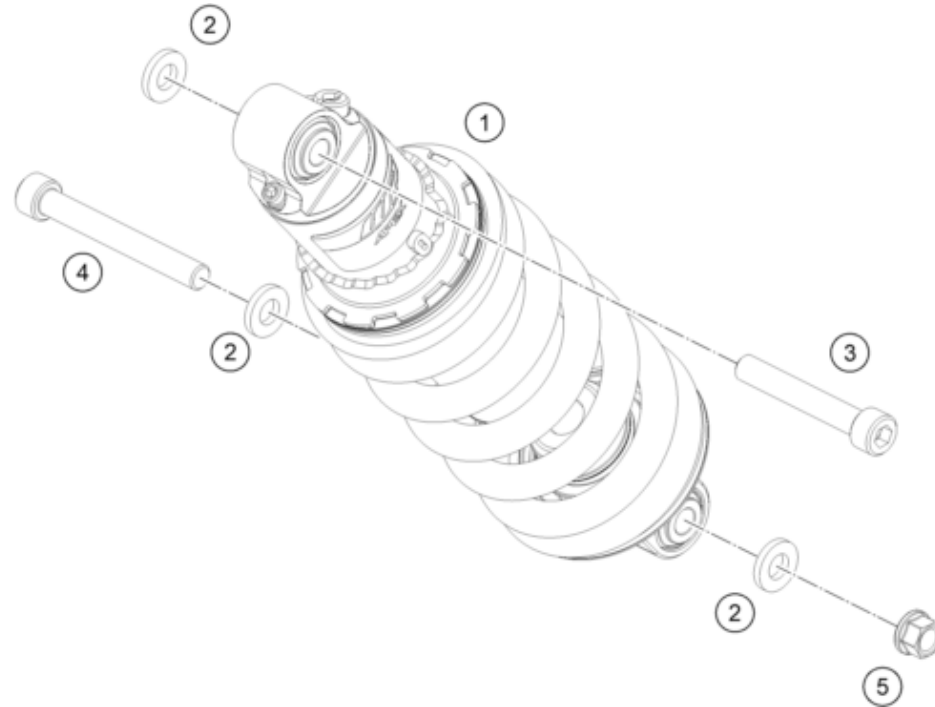

209580315

59557

* NEW PART

X ON DEMAND

POS	PARTNUMBER	PARTNAME	PIECE
1	95803023000	Side stand	1
2	95803026000	Side stand bracket	1
3	J011050133	HH COLLAR SCREW M5X13 SW8	2
4	90103027000	SCREW F. SIDE STAND	1
5	95803027000	Threaded bolt M10	2
6	93011045110	Protection, side stand switch	1
7	93511045000	SWITCH SIDE STAND	1
8	93003034000	nut U flang-M10X1.25XHT.8.5XBRT	2
9	J982101253	SELF L. NUT M10X1,25 H11 WS17	1
10	90111040100	Bushing	1
11	90603024000	SIDE STAND SPRING	1
12	93503029000	Magnet bracket	1
13	95803023010	Magnet support	1

209580360

49971

* NEW PART

X ON DEMAND

SHOCK ABSORBER

390 ADVENTURE, orange 2022 EU 2022

POS	PARTNUMBER	PARTNAME	PIECE
1	95804010000	Shock absorber	1
2	90104010003	PLAIN WASHER 10,2X20X3MM	3
3	93004016100	hexagon socket screw M10X1.25X62	1
4	J020100806	SHCS M10x1.25x80 - 10.9	1
5	90104010002	flanged hex nut M10x1.25 WS13	1