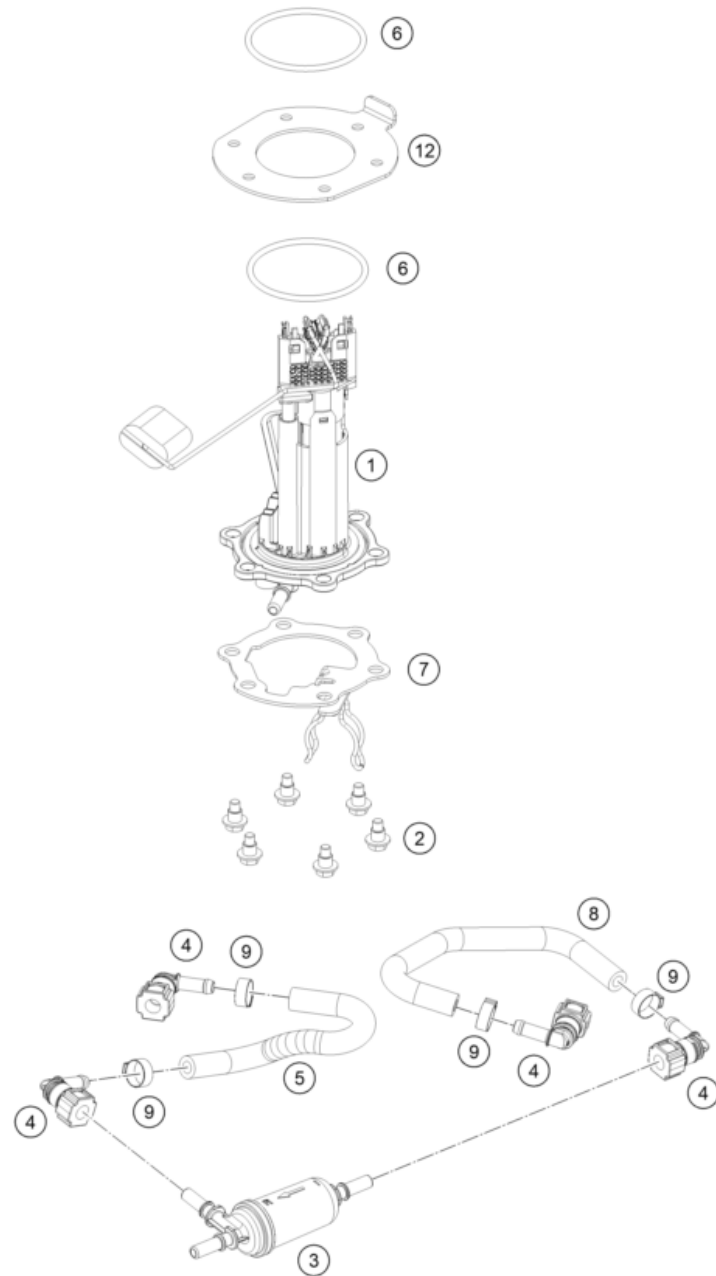

229580710

59559

* NEW PART

X ON DEMAND

FUEL PUMP

390 ADVENTURE, orange 2022 EU 2022

POS	PARTNUMBER	PARTNAME	PIECE
1	95807088000	Fuel pump	1
2	J031060186	screw butn head-m6x1x18xbrxstep	6
3	93807018000	fuel filter	1
4	28107028000	Angle piece	4
5	J600000820000	Pre-formed hose L = 200 mm	2
6	93007089000	Fuel pump seal	1
7	JG171823	Dummy_SPC_Bajajteil PLATE PUMP FUEL	1
8	J600000824800	Pre-formed hose L = 248 mm	2
9	J300000701600	Oetiker clamp D=14	4
12	95807088020	Fuel pump reinforcement plate	1

229580730

57981

* NEW PART

X ON DEMAND

209580810

POS	PARTNUMBER	PARTNAME	PIECE
1	95808001020	headlight mask right	1
2	95808001010	Headlight mask, left	1
3	95808004000	spoiler right	1
4	95808003000	spoiler left	1
5	95808108000	Windshield R EU	1
6	95808008050	Windshield holder	1
7	J031060183	Roundhead screw M5X18	2
8	93014062010	Collar TFT speedo small	2
9	90507040001	RUBBER SLEEVE	2
10	95812181000	Reflector holder	1
11	90514044000	REFLECTOR MOUNTING	1
12	93008020060	Screw M6X1X9	2
13	J912080306	Bolt soket-M8X1.25XL30XBLXPRECOT	4
14	95814011000	Mask support, right	1
15	95814010000	Maskcarrier left	1
16	95814013020	screw button head-m6x1xl 16xstep	4
17	95814011080	Connector cover, right	1
18	95814010080	Connector cover, left	1
19	93014017000	Rubber bushing	4
20	J031050101	screw butn hd-m5x0.8xl10xblkxstep	5
21	93008084010	Range change metal nut M6	2
22	90102031010	HEX NUT M5 AF8	2
23	J005050123	FLAT HEAD SCREW M5X12 PH	2
24	95814013010	Oval head screw M5x10	2
25	J650001000200	Plug	1
27	93814050000	RIVET	2
28	95814010020	Cable cover, mask support	1
29	93008083010	Clip Nut M5	6
30	95811048000	Front connector support	1
31	J031060101	screw butn hd-m6x1xl10xblkxstep	4
32	95814011020	Cover mask support	1
33	95803001088	Bushing	4
34	95812009000	Holding bracket, right	1
35	95812008000	Holding bracket, left	1
36	95812008030	Cover	2
37	95814012010	Headlight mask cover	1
38	9581401200056	ADV390 COVR MASK MIDDLE GUNMETAL METALIC	1