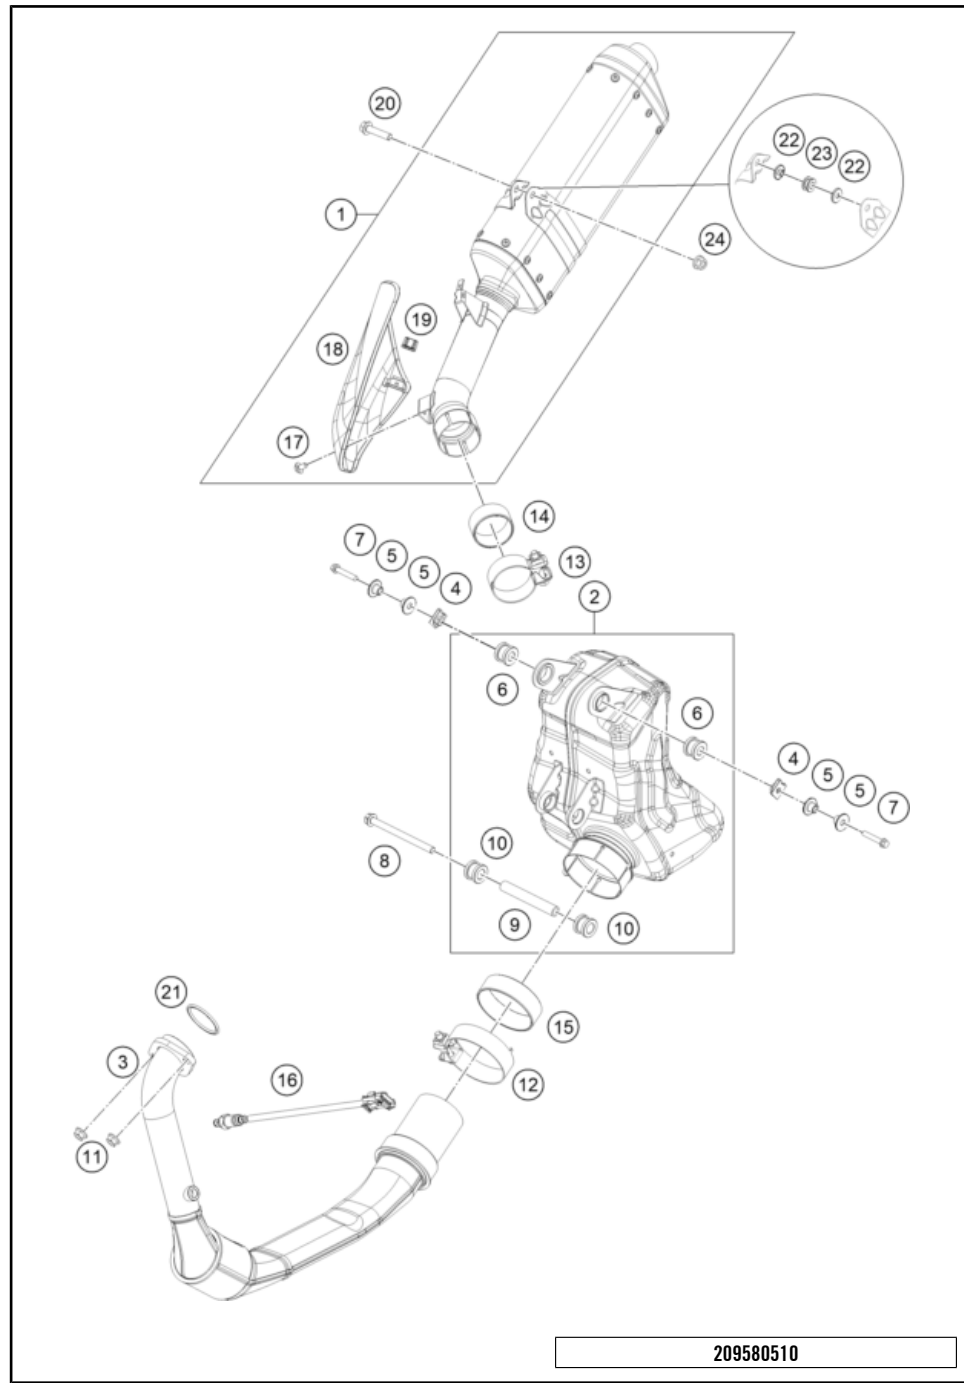

EXHAUST SYSTEM

390 ADVENTURE, orange 2022 EU 2022

POS	PARTNUMBER	PARTNAME	PIECE
1	95805083000	Muffler	1
2	28105050044	ASSEMBLY PREMUFFLER	1
3	94305007031	PIPE ASSEMBLY A	1
4	90103097000	clip nut	2
5	90205086001	muffler mounting spacer bushing	4
6	90205068000	damper, bottom	2
7	90105000002	BOLT SILENCER MTG	2
8	J027081053	HH COLLAR SCREW M8X105 SW12	1
9	90105084000	muffler mounting tube	1
10	90105068100	damper, bottom	2
11	J926080003	Hex collar nut M6	2
12	94305051000	Exhaust clamp	1
13	95805051010	Exhaust pipe clamp	1
14	94305050071	Exhaust flange gasket, muffler	1
15	94305050072	Exhaust flange gasket, pre-muffler	1
16	94341090000	Oxygen sensor	1
17	J031060103	Lens head screw M6X10	1
18	95805090033	Heat protection, rear	1
19	93805011003	GROMMET MUFFLER SHIELD	2
20	J025080353	BOLT FLANGED M8X35	1
21	90105004000	exhaust flange gasket	1
22	93805095000	BUSH MUFFLER	2
23	93805096000	DAMPER MUFFLER	1
24	J692080006	nut hex flange-M8x1.25xcl8xdacro	1

209580510

18448

* NEW PART X ON DEMAND