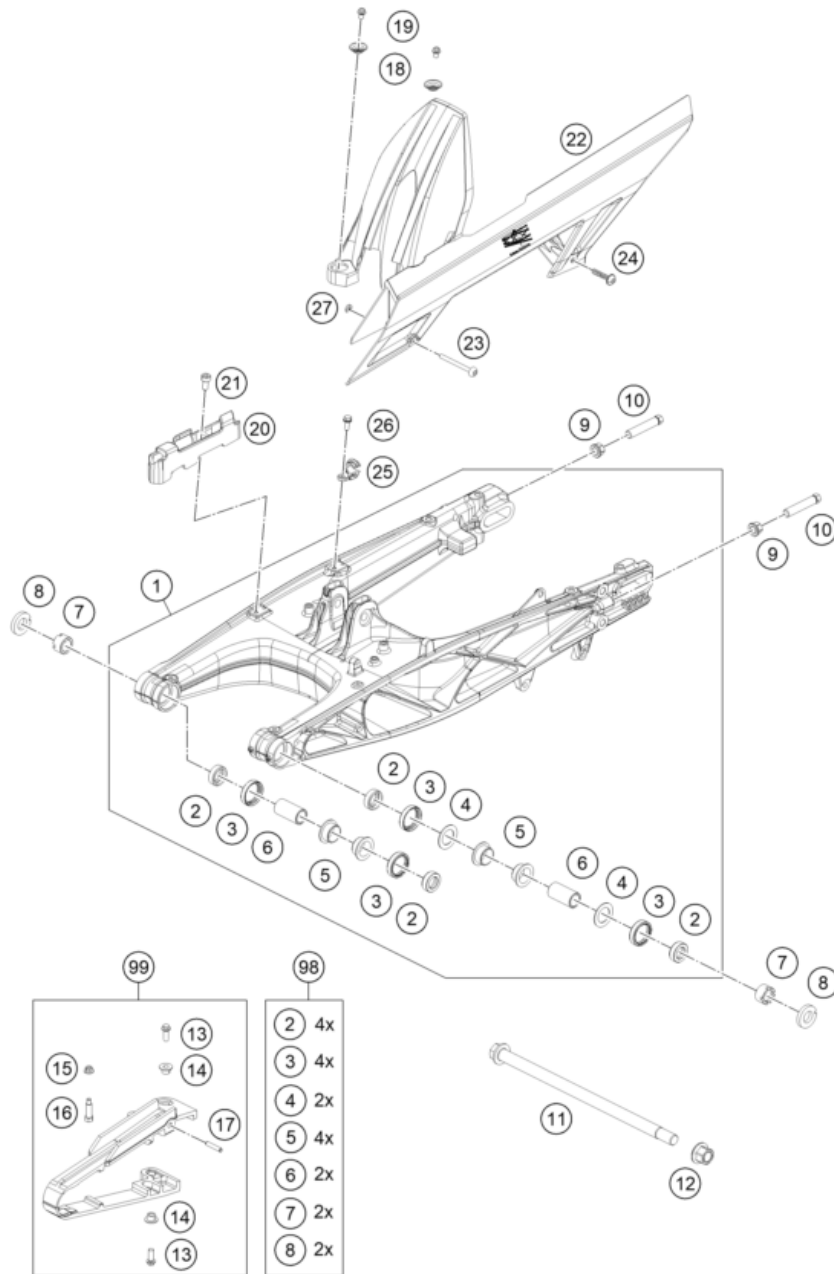

209580315

59557

* NEW PART

X ON DEMAND

POS	PARTNUMBER	PARTNAME	PIECE
1	95803023000	Side stand	1
2	95803026000	Side stand bracket	1
3	J011050133	HH COLLAR SCREW M5X13 SW8	2
4	90103027000	SCREW F. SIDE STAND	1
5	95803027000	Threaded bolt M10	2
6	93011045110	Protection, side stand switch	1
7	93511045000	SWITCH SIDE STAND	1
8	93003034000	nut U flang-M10X1.25XHT.8.5XBRT	2
9	J982101253	SELF L. NUT M10X1,25 H11 WS17	1
10	90111040100	Bushing	1
11	90603024000	SIDE STAND SPRING	1
12	93503029000	Magnet bracket	1
13	95803023010	Magnet support	1

209580410

53194

* NEW PART

X ON DEMAND

SWING ARM

390 ADVENTURE, orange 2022 EU 2022

POS	PARTNUMBER	PARTNAME	PIECE
1	95804030044	ADV 390 SWING ARM ASSLY 36xxx	1
2	90104034000	cup for radial shaft seal	4
3	90104034001	OIL SEAL RING 25X32X7	4
4	90104036000	Thrust washer 22.2x31.7x1	2
5	90104031000	Igus plain bearing	4
6	90104032000	sleeve bushing 15.1x20x38	2
7	90104046000	swingarm adjusting ring	2
8	93004042000	Special wahser	2
9	90104010002	flanged hex nut M10x1.25 WS13	2
10	90104040000	BOLT HEX M10X1.25X50 WS10	2
11	90104037000	Shaft swing arm L=299mm	1
12	90104038000	FLANGED NUT M14X1.5	1
13	J025060169	HH COLLAR SCREW M6X16 SW8	2
14	90604062000	chain slider bushing	2
15	J06923050053	Hex collar nut, M5	1
16	90104040100	screw M5x0.8x30	1
17	90904070020	SLEEVE CHAIN GUARD	1
18	93004051000	Supporting shell	2
19	J025060081	Hex collar screw M6X8	2
20	93013047000	Support	1
21	J912050102	bolt soket-m5x0.8x10xcl10.9xbl	1
22	93004060100	Chain cover	1
23	93004065000	hexagon socket screw M5X0.8X55	1
24	93004064000	Plastic screw 6x30	1
25	90113047000	brake hose guide	1
26	J011050133	HH COLLAR SCREW M5X13 SW8	1
27	90504067000	WASHER CHAIN SLIDING GUARD	1
98	90104230010	SWINGARM REP. KIT 11-17	x
99	90104066210	CHAIN GUARD KIT 250/390	x