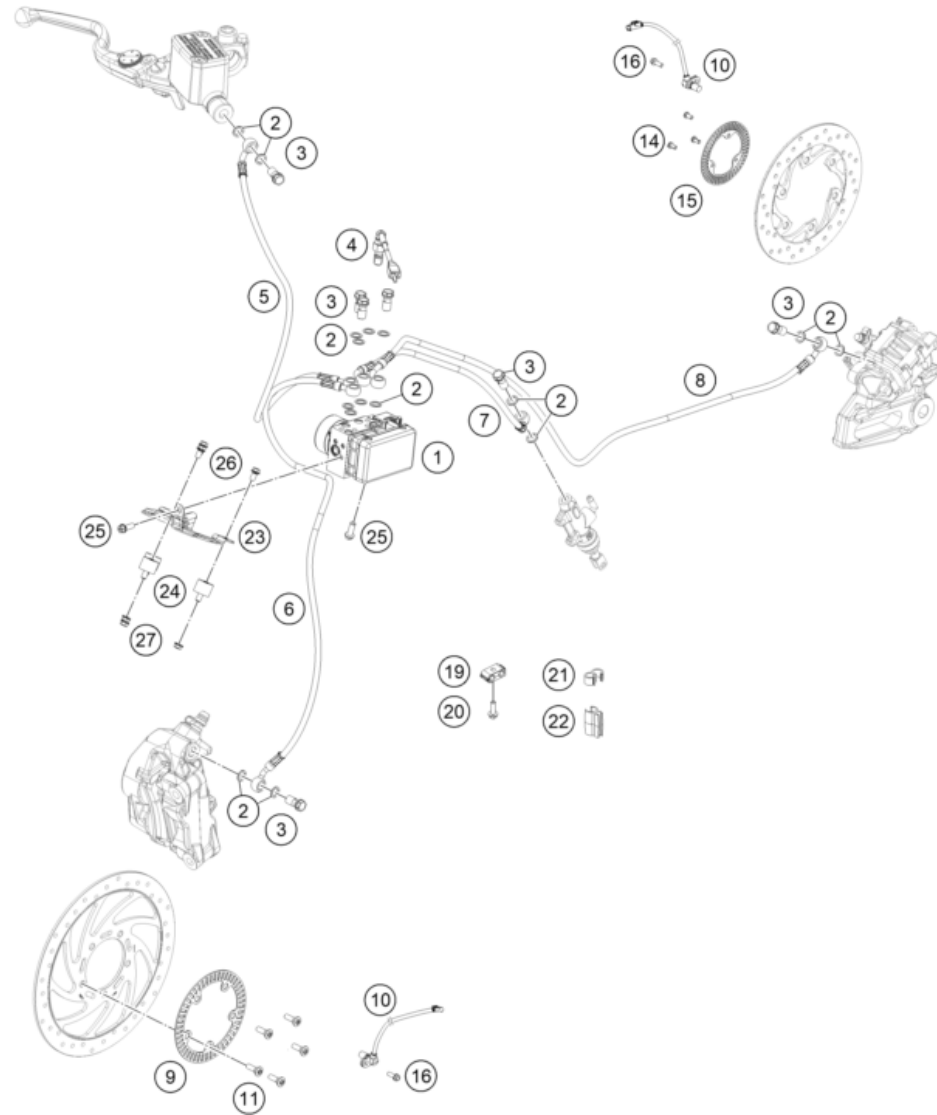

POS	PARTNUMBER	PARTNAME	PIECE
1	95842031044	ABS modulator	1
2	90113026000	COPPER GASKET	16
3	90113013000	BANJO SCREW	7
4	50311051100	BRAKE LIGHT SWITCH REAR '98	1
5	95842003000	Brake line, ABS, front master cylinder	1
6	95842004000	Brake line, front brake caliper	1
7	95842002000	Brake line, ABS, rear master cylinder	1
8	95842001000	Brake line, rear brake caliper	1
9	95842020000	Wheel speed sensor wheel, front	1
10	90142125000	ABS SENSOR	1
11	90110062000	SPECIAL SCREW M8X25 SELF LOCK.	5
14	90142021001	SCREW FOR ABS	3
15	90142021000	SENSOR DISC REAR	1
16	J000150601200	bolt-flange-kae st-f dia-06 l-12	2
19	93813024000	brake hose clamp	1
20	J025060209	HH COLLAR SCREW M6X20	1
21	93813035000	CLAMP SENSOR CABLE	2
22	93813147000	CLAMP FOR BRAKE HOSE	2
23	93041030020	Retaining bracket	1
24	90135001001	silentbloc M6	3
25	J025060109	HH-COLLAR SCREW M6X10 SW8	2
26	J025060082	bolt-flanged-small	3
27	J926060000	FLANGED NUT M6 WS10 SELF LOCK.	3

229584210

57976

* NEW PART

X ON DEMAND