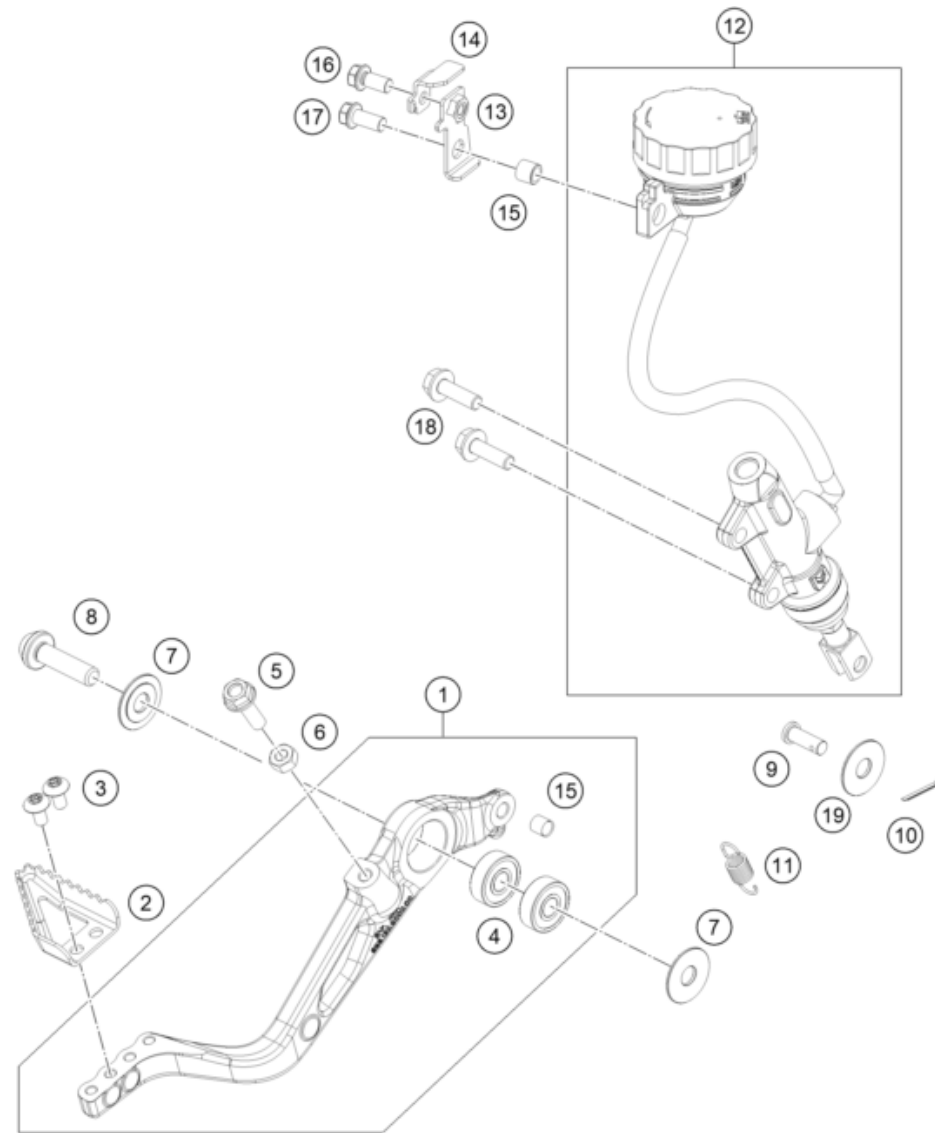

209581310

52777

* NEW PART

X ON DEMAND

REAR BRAKE CONTROL

390 ADVENTURE, orange 2022 EU 2022

POS	PARTNUMBER	PARTNAME	PIECE
1	95813050144	PEDAL ASSLY BRAKE ADVENTURE	1
2	95813051000	Brake pedal step plate	1
3	J031050106	screw butn hd-m5x0.8x10xprecoat	2
4	J625060800	BALL BEARING 608	2
5	J025060203	HH COLLAR SCREW M6X20 SW10	1
6	J934060001	nut hex thick	1
7	90534031020	WASHER SHIFTING LEVER	2
8	90534034300	BOLT SHIFT LEVER	1
9	90113057000	pin for fork end	1
10	J094020153	splint pin 2x15mm	1
11	J500000700100	SPRING	1
12	95813060044	Rear master cylinder, cmpl.	1
13	93013068000	Sheet	1
14	93013068010	Bracket, reservoir	1
15	93035065020	Spacer bushing	2
16	J025050103	HH-COLLAR SCREW M5X10	1
17	J025060181	Hex collar screw M6X18	1
18	90130059000	HH COLLAR SCREW M6X16	2
19	J125070001	Washer nylon 6.5X16X1	1

202811390

57969

* NEW PART

X ON DEMAND

Skalierung: 25% 75%

POS	PARTNUMBER	PARTNAME	PIECE
1	95814001000	LAMP HEAD	1
2	63514040000	Tail light	1
3	91214025000	FLASHER L/S	1
4	91214026000	FLASHER R/S	1
5	95814026000	INDICATOR REAR LH	1
6	95814025000	INDICATOR REAR RH	1
7	95814011090	Turn signal bracket, right, EU	1
8	95814010090	Turn signal bracket, left	1
9	J06797100183	Toothed washer, M10	4
10	J934100006	Nut hex thin-M10x1.25	2
11	J125100009	Washer M10	4
12	J926100003	nut-hex-flanged	2
13	J005050121	Oval head screw M5X12	2
14	J900000401200	screw tapping-dia. 4.5xl 12xbrt	3
15	J934050003	nut hex thin-m5x0.8xht.3.2xbright	2
16	93014017000	Rubber bushing	4