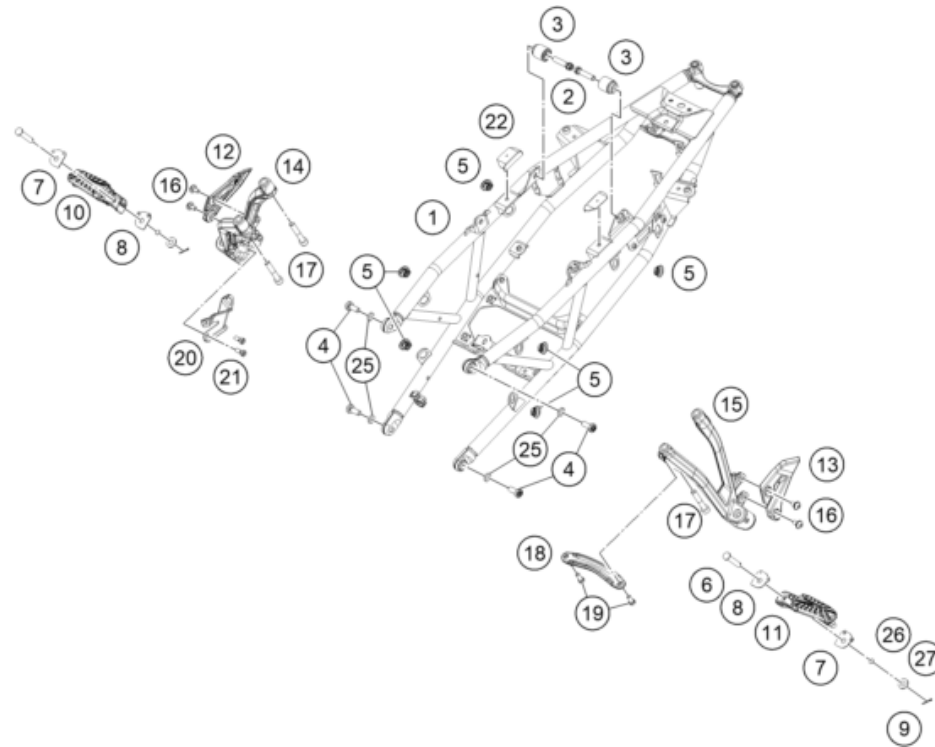

POS	PARTNUMBER	PARTNAME	PIECE
1	95803002044C1	Subframe jet black	1
2	J900000803500	bolt soket-m8x1.25xl35xcl8.8xbrt	2
3	93007047033	Seat support complete	2
4	J912080251	Hexagon screw M8X25	4
5	93011068010	Rubber grommet ignition lock cover	6
6	93003054000	Pin footrest pivot black	2
7	93003052000	Plate lock pillion step top	2
8	93003053000	Plate lock pillion step bottom	2
9	J094018250	PIN 25X1,8MM	2
10	93003151033	Rear footpeg cmpl. right	1
11	93003150033	Rear footpeg cmpl. left	1
12	95805089000	Heel protector, rear right	1
13	95805088000	Heel protector, rear left	1
14	95803049000C1	FuBrastenträger hi. re.	1
15	95803048000C1	FuBrastenträger hi. li.	1
16	93008020060	Screw M6X1X9	4
17	J047620804000S	Cap head bolt ISO 4762-M8x40-10.9	4
18	95803056000	Reinforcement footrest carrier	1
19	90134098000	Bolt socket head M6X1X20 L-precoated	2
20	95805084000	Silencer retaining bracket cmpl.	1
21	90511006100	BOLT SOCKET M6X1X14	2
22	95803002070	Protection cap	2
25	J690000801500	washer plain-id8.2xod15xt2xblack	4
26	J770009015	O-RING 9X1,5	2
27	J125080005	WASHER M8	2

209580315

59557

* NEW PART

X ON DEMAND