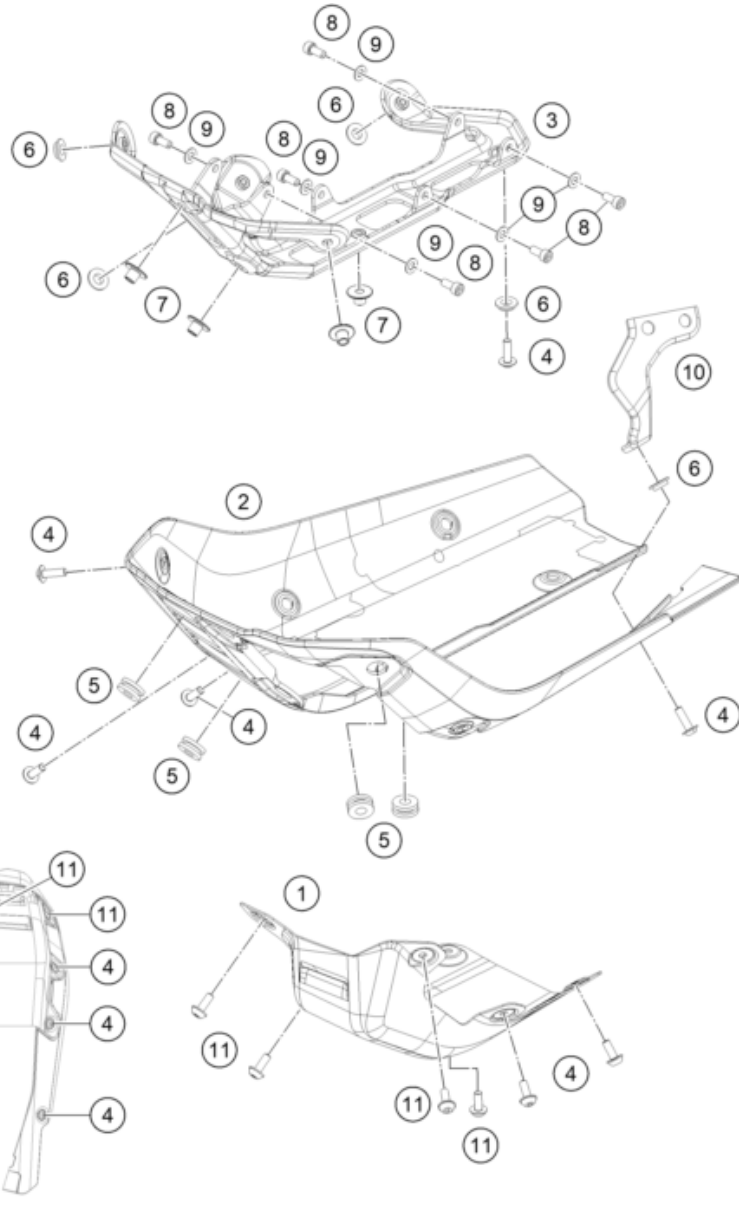

59556

* NEW PART

X ON DEMAND

POS	PARTNUMBER	PARTNAME	PIECE
39	95808010000	Front fender	1
40	95808010070	Roundhead screw, M6x16	4
41	J900000601200	Oval head screw M6x12	2
42	95811042050	Cover, 12#V power socket	1
43	J650001200500	Rubber buffer	2
45	95808015000	numberplate carrier	1
46	J900000601601S	Cyl.screw M6x16-8.8	4
47	93008037000	Panhead screw M6	4
49	90514045000	REFLECTOR	1
51	J06923050053	Hex collar nut, M5	1
53	J031050136	screw butn hd-m5x0.8xl13xblxstep	2

209580810

59556

* NEW PART

X ON DEMAND

POS	PARTNUMBER	PARTNAME	PIECE
1	95808020010	Front spoiler, front part	1
2	95808020000	Front spoiler	1
3	95808020050	Bracket Assembly Belly Pan front	1
4	90508006003	AH SCREW M6X1X20	7
5	93008028050	Rubber bushing	4
6	95808020030	Bushing	5
7	93035065030	distance sleeve	4
8	90502012001	BOLT SOCKET-M6X1XL14XCL 10.9XB	6
9	J125060006	Washer M6	6
10	95808020025	Rear retaining bracket, front spoiler	1
11	J031060256	Screw M6x25	4