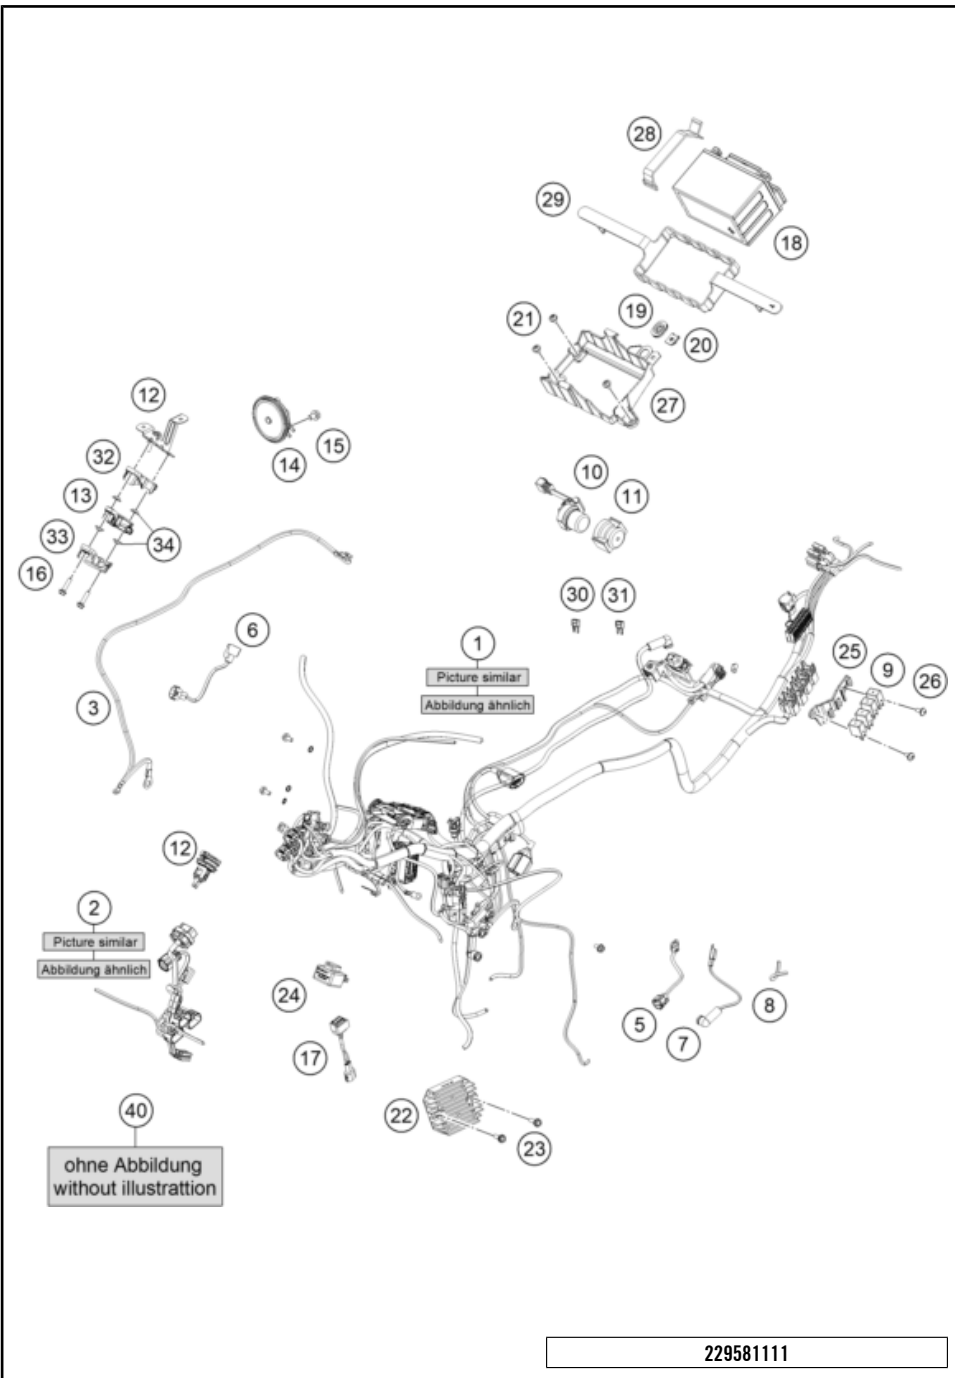

POS	PARTNUMBER	PARTNAME	PIECE
1	95811075000	Main wiring harness	1
2	95811078000	Wiring harness mask	1
3	95811097000	Earth wire	1
5	93811099000	wiring harness temperatur sensor	1
6	93041080050	Cable	1
7	93038091000	Pigtail oil pressure switch	1
8	93511084000	PIGTAIL PH-3 FUEL PUMP	1
9	90611057000	relay (interlock)	4
10	93011058000	Starter relais	1
11	95811058050	Rubber grommet, starter relay	1
12	95811042033	Power socket, cmpl.	1
13	95842090000	SENSOR LEAN ANGLE	1
14	95811060000	HORN	1
15	J025080123	HH COLLAR SCREW M8X12 SW12	1
16	KAEF0640	Dummy_SPC_Bajajteil BOLT-FLANGE-KAE ST-F DIA-06 L-	2
17	28111096000	Transil unit	1
18	90611053000	BATTERY 12V/8AH	1
19	95811055010	Rubber grommet	1
20	93008084010	Range change metal nut M6	1
21	90808073000	SPECIAL SCREW M6X1X10	3
22	90511034000	voltage regulator	1
23	J025060303	FLANGED BOLT M6X30 WS10	2
24	90511030000	indicator relay	1
25	95811031000	Relay bracket	1
26	90508006001	SOCKET HEAD BOLT M6X12	2
27	95811055000	battery holder plate	1
28	95811055070	Battery retaining pin top	1
29	95811055060	Battery retaining pin	1
30	93511088000	Fuse 10a	6
31	75011088015	FUSE 15A 07	4
32	95842092010	cover sensor lean angle lower	1
33	95842092020	cover sensor lean angle upper	1
34	93035033010	Washer	4
40	93042033000	Cable earth ABS	1

229581111

57993

* NEW PART

X ON DEMAND