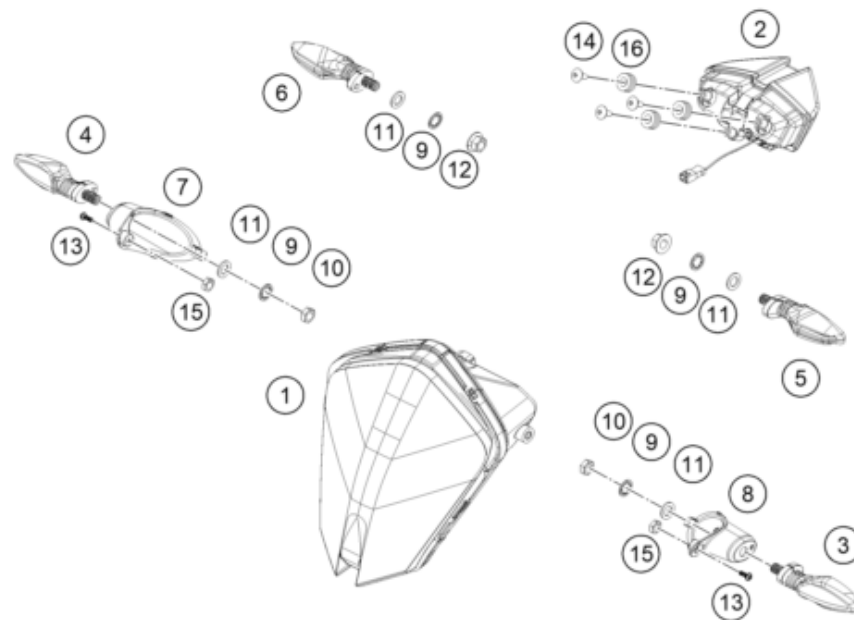

202811360

57965

* NEW PART

X ON DEMAND

REAR BRAKE CALIPER

390 ADVENTURE, orange 2022 EU 2022

POS	PARTNUMBER	PARTNAME	PIECE
1	94513080000	CALIPER ASSEMBLY REAR	1
2	90113075000	BRAKE CALIPER SUPPORT REAR	1
3	90113090000	REAR BRAKE PADS - SET	1
4	90113121000	BLEEDER SCREW	1
5	90113026000	COPPER GASKET	8
6	90113013000	BANJO SCREW	1

202811390

57969

* NEW PART

X ON DEMAND

Skalierung: 25% 75%

POS	PARTNUMBER	PARTNAME	PIECE
1	95814001000	LAMP HEAD	1
2	63514040000	Tail light	1
3	91214025000	FLASHER L/S	1
4	91214026000	FLASHER R/S	1
5	95814026000	INDICATOR REAR LH	1
6	95814025000	INDICATOR REAR RH	1
7	95814011090	Turn signal bracket, right, EU	1
8	95814010090	Turn signal bracket, left	1
9	J06797100183	Toothed washer, M10	4
10	J934100006	Nut hex thin-M10x1.25	2
11	J125100009	Washer M10	4
12	J926100003	nut-hex-flanged	2
13	J005050121	Oval head screw M5X12	2
14	J900000401200	screw tapping-dia. 4.5xl 12xbrt	3
15	J934050003	nut hex thin-m5x0.8xht.3.2xbright	2
16	93014017000	Rubber bushing	4