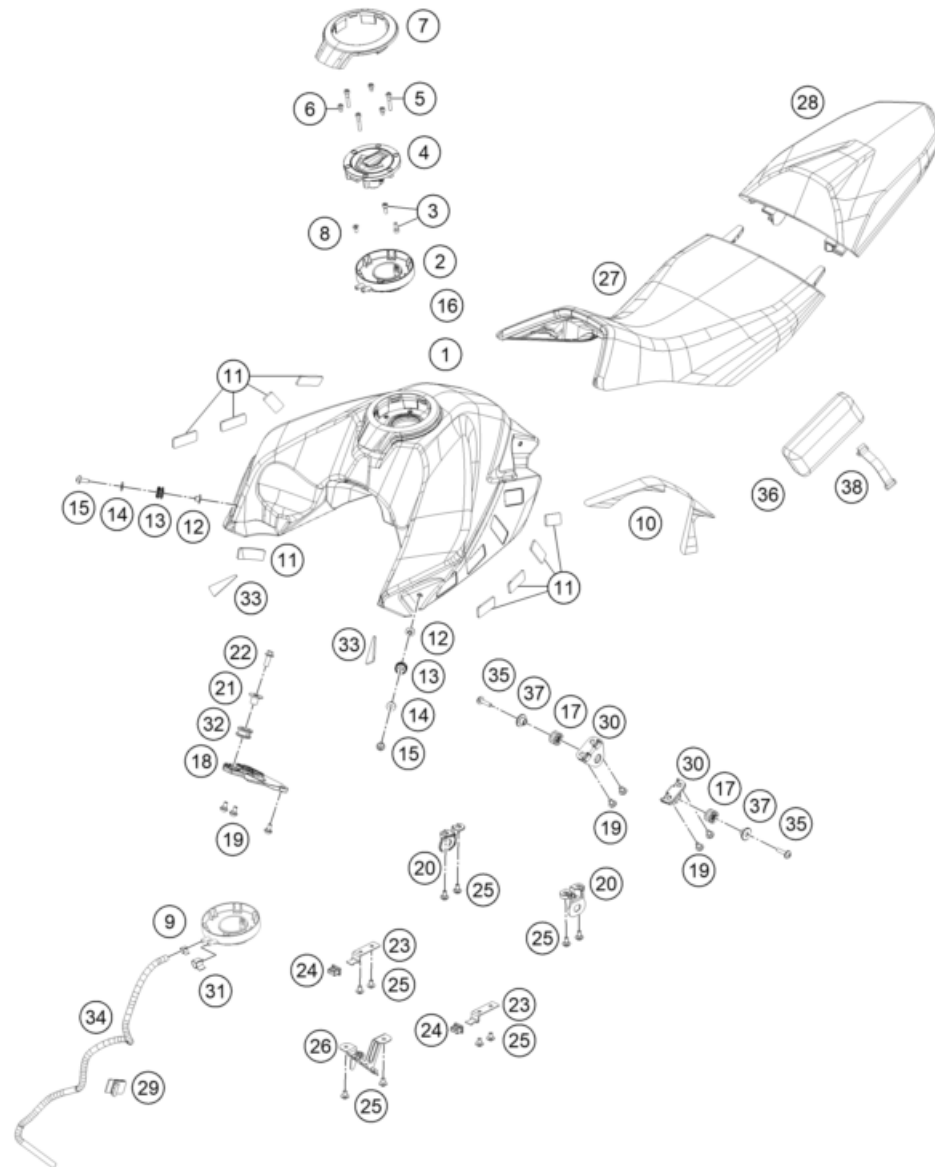

POS	PARTNUMBER	PARTNAME	PIECE
1	95807013100HC	Kraftstofftank	1
2	95807008050	Tank insert	1
3	90508018001	SOCKET HEAD BOLT M5X12	2
4	95807108000	Fuel tank cap	1
5	J912050303	bolt master kac	3
6	J912050106	BOLT MASTER KAC	3
7	95807058000	Fuel tank fairing	1
8	J900000501201	screw csk socket m5x0.8	1
9	90607017002	CLAMP D9	1
10	95807011000	Tank pad	1
11	95807012020	Tank support rubber	10
12	95807013070	Tank bushing	2
13	95807013060	Tank bushing	2
14	J125060005	washer plain id-6.2xod16xthk1xblk	2
15	90808043000	SPECIAL SCREW M6X1X16	2
16	95807008052	Fuel tank cap seal	1
17	69007027000	rubber grommet, tank mounting	3
18	95807013040	bottom tank mounting	1
19	93008020060	Screw M6X1X9	7
20	95807013015	Spoilerbracket	2
21	95807028000	Collar bushing	1
22	J025080256	Hex collar screw. M8x25	1
23	95807013025	Inside cover retaining bracket	2
24	90108060002	DAMP. RUBBER II RADIATOR PROT	2
25	J031060103	Lens head screw M6X10	10
26	95842091100	Bracket sensor lean angle	1
27	95807040000	Seat 390 Adventure	1
28	95807047000	seat passenger 390 Adv.	1
29	90107029000	BRACKET DRAIN TUBE CPL.	1
30	95807013030	tank lug	2
31	90607017003	SPRING BAND CLAMP D13	1
32	95807027000	Rubber grommet	1
33	95807012010	Tank support rubber, spoiler	2
34	95815000680	Act. charcoal filter hose L=680mm	1
35	J031060253	screw button head-m6x1x125xbrt	2
36	95829099000	Tool set	1
37	J800000701500	Collar bushing	2
38	95808023020	Rubber band, tool set	1

229580710

59559

* NEW PART

X ON DEMAND