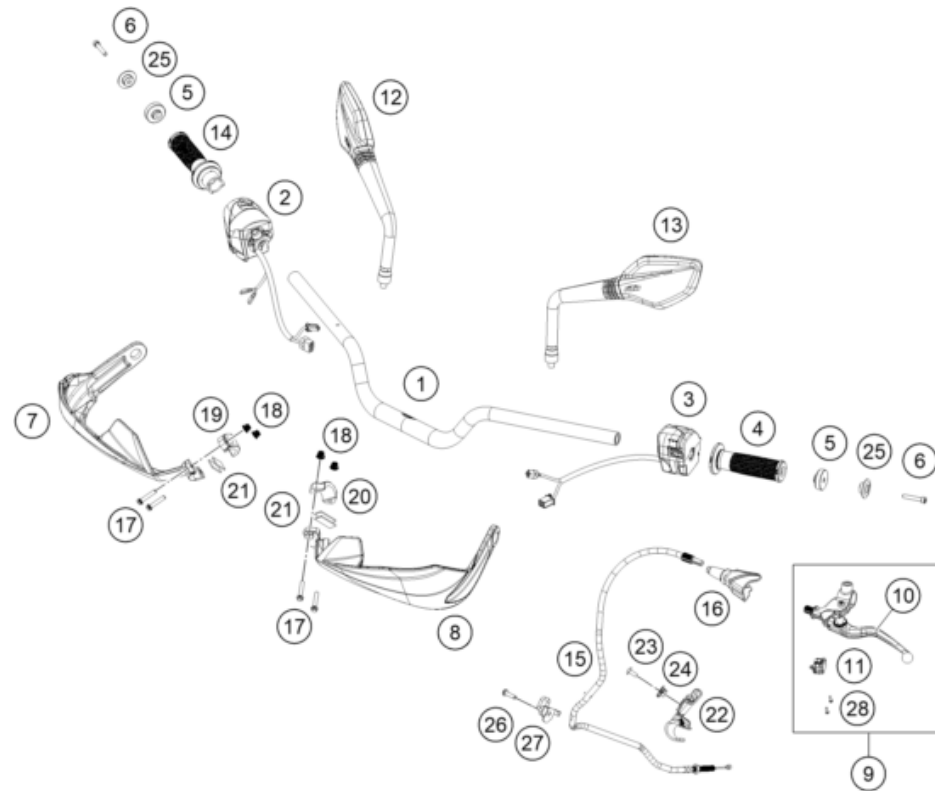

209580111

49963

* NEW PART

X ON DEMAND

HANDLEBAR, CONTROLS

390 ADVENTURE, orange 2022 EU 2022

POS	PARTNUMBER	PARTNAME	PIECE
1	95802001000	Handlebar L=760mm, Dia.=28,5mm	1
2	95802010044	Throttle, cmpl.	1
3	95811070000	Light switch	1
4	90802039000	HAND GRIP L/S	1
5	95802080052	COLLAR	2
6	J900000603500	Hexagon socket screw, M6x35	2
7	95802081000C1	Handschutz rechts	1
8	95802080000C1	Handschutz links	1
9	95802031000	Clutch assembly	1
10	93502031100	Clutch lever	1
11	90111149000	Clutch switch	1
12	93012041000	Mirror right	1
13	93012040000	Mirror left	1
14	93702010033	THROTTLE GRIP	1
15	95802090000	clutch cable wire	1
16	93802016000	BOOT CLUTCH LEVER	1
17	J000150603000	bolt-flange-kae st-f dia-06 l-30	4
18	J910000600900	nut nyloc flanged	4
19	95802081010	Clamp, handguard, right	1
20	95802080010	Clamp, handguard, left	1
21	95802080020	Cellular rubber band 15x35 mm	4
22	95832060050	Guide clutch cable	1
23	J031050121	Roundhead screw M4X12	1
24	90108050001	CLIP NUT M5	1
25	95802080051	Collar	2
26	J912080251	Hexagon screw M8X25	1
27	95803001086	Clutch cable guide	1
28	90232014002	Screw pan cross M3x0.5	2