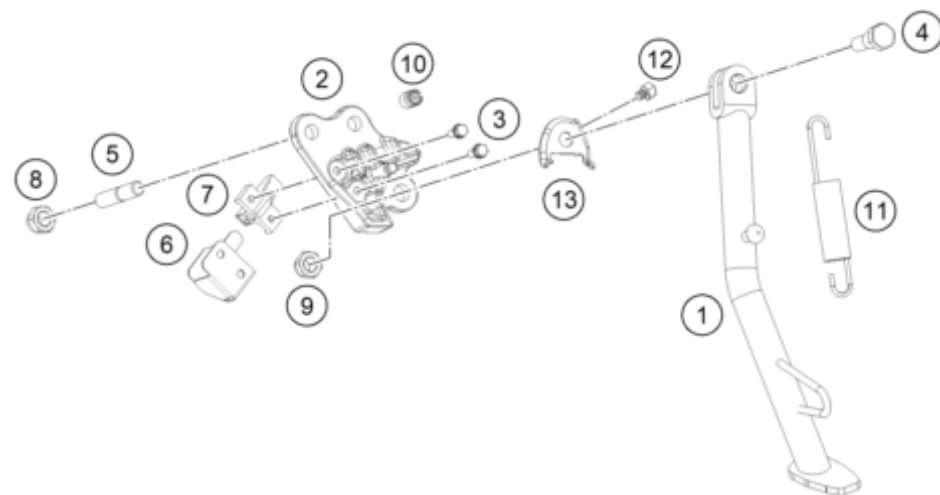

209580311

59555

* NEW PART

X ON DEMAND

POS	PARTNUMBER	PARTNAME	PIECE
43	90103042000	footrest return spring	2
44	J770009015	O-RING 9X1,5	2
47	90808043000	SPECIAL SCREW M6X1X16	2
48	95814010040	Wheel spindle mask support	1
49	90108023100	Clip	1
50	J125080006	Washer M8	4
51	J912080251	Hexagon screw M8X25	2
52	J125100002	Washer, M8	2

209580311

59555

* NEW PART

X ON DEMAND

POS	PARTNUMBER	PARTNAME	PIECE
1	95803002044C1	Subframe jet black	1
2	J900000803500	bolt soket-m8x1.25xl35xcl8.8xbrt	2
3	93007047033	Seat support complete	2
4	J912080251	Hexagon screw M8X25	4
5	93011068010	Rubber grommet ignition lock cover	6
6	93003054000	Pin footrest pivot black	2
7	93003052000	Plate lock pillion step top	2
8	93003053000	Plate lock pillion step bottom	2
9	J094018250	PIN 25X1,8MM	2
10	93003151033	Rear footpeg cmpl. right	1
11	93003150033	Rear footpeg cmpl. left	1
12	95805089000	Heel protector, rear right	1
13	95805088000	Heel protector, rear left	1
14	95803049000C1	FuBrastenträger hi. re.	1
15	95803048000C1	FuBrastenträger hi. li.	1
16	93008020060	Screw M6X1X9	4
17	J047620804000S	Cap head bolt ISO 4762-M8x40-10.9	4
18	95803056000	Reinforcement footrest carrier	1
19	90134098000	Bolt socket head M6X1X20 L-precoated	2
20	95805084000	Silencer retaining bracket cmpl.	1
21	90511006100	BOLT SOCKET M6X1X14	2
22	95803002070	Protection cap	2
25	J690000801500	washer plain-id8.2xod15xt2xblack	4
26	J770009015	O-RING 9X1,5	2
27	J125080005	WASHER M8	2

209580315

59557

* NEW PART

X ON DEMAND

POS	PARTNUMBER	PARTNAME	PIECE
1	95803023000	Side stand	1
2	95803026000	Side stand bracket	1
3	J011050133	HH COLLAR SCREW M5X13 SW8	2
4	90103027000	SCREW F. SIDE STAND	1
5	95803027000	Threaded bolt M10	2
6	93011045110	Protection, side stand switch	1
7	93511045000	SWITCH SIDE STAND	1
8	93003034000	nut U flang-M10X1.25XHT.8.5XBRT	2
9	J982101253	SELF L. NUT M10X1,25 H11 WS17	1
10	90111040100	Bushing	1
11	90603024000	SIDE STAND SPRING	1
12	93503029000	Magnet bracket	1
13	95803023010	Magnet support	1