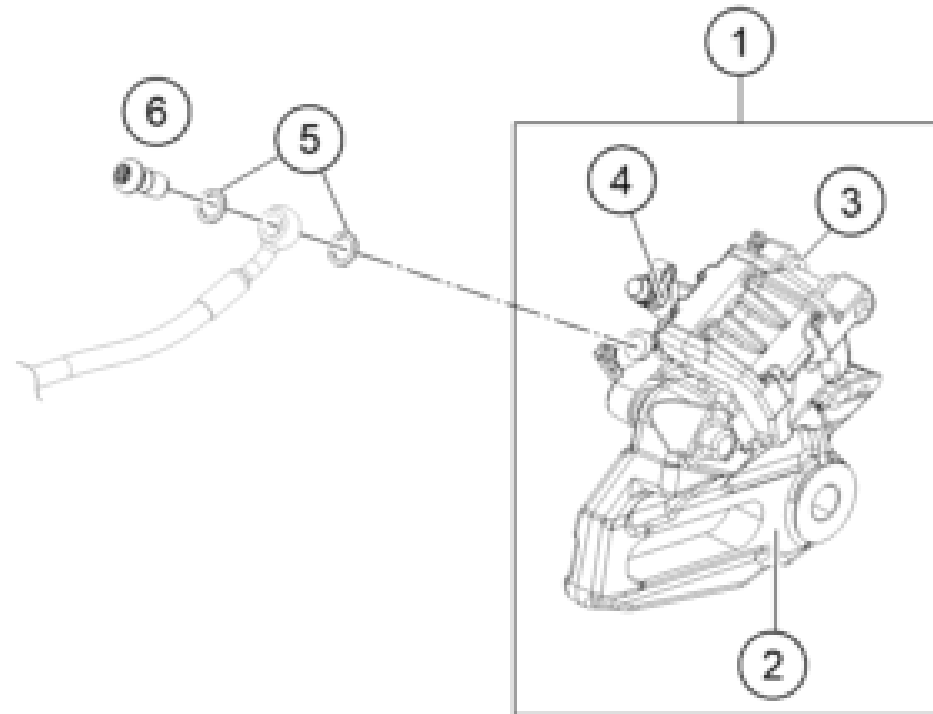

REAR BRAKE CALIPER

390 ADVENTURE, orange 2022 EU 2022

POS	PARTNUMBER	PARTNAME	PIECE
1	94513080000	CALIPER ASSEMBLY REAR	1
2	90113075000	BRAKE CALIPER SUPPORT REAR	1
3	90113090000	REAR BRAKE PADS - SET	1
4	90113121000	BLEEDER SCREW	1
5	90113026000	COPPER GASKET	8
6	90113013000	BANJO SCREW	1

202811390

57969

* NEW PART

X ON DEMAND