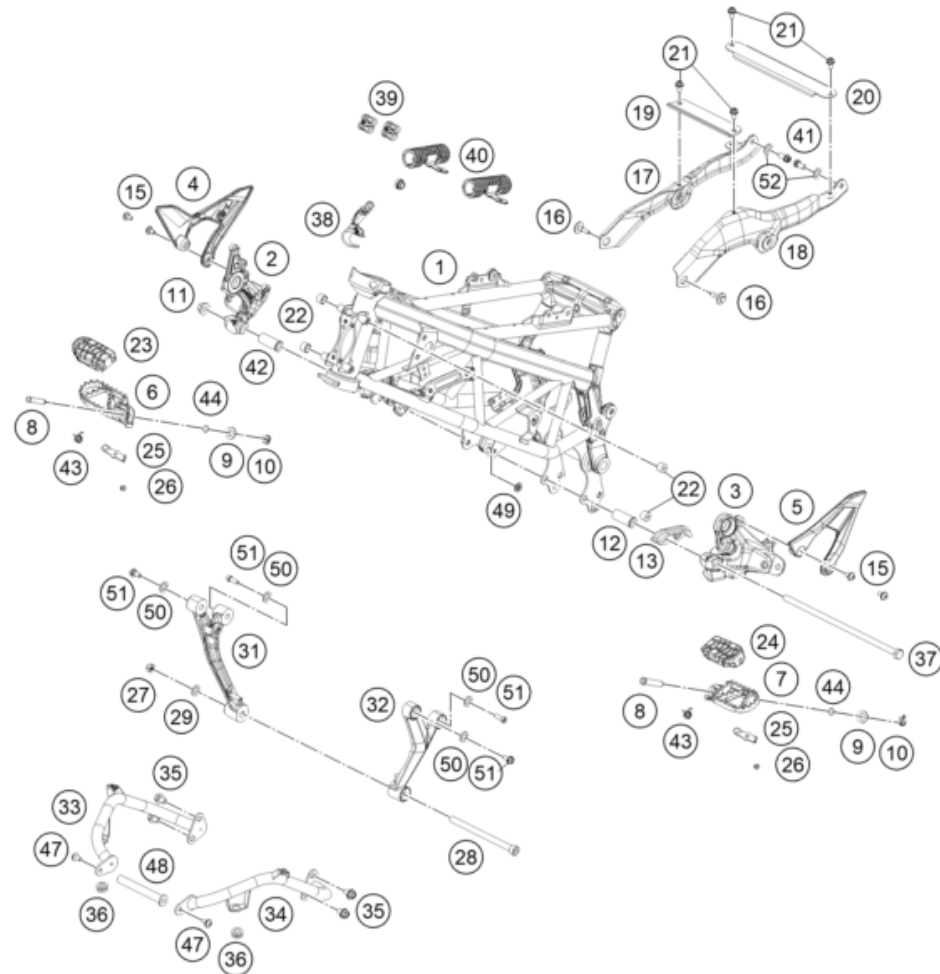

209580210

59558

\* NEW PART X ON DEMAND

POS	PARTNUMBER	PIECE
1	95803001044C1	Frame jet black
2	95803039000C1	S HOLD RIDER RHJG113085 BL MATT ANODIZED
3	95803038000C1	S HOLD RIDER LHJG113084 BL MATT ANODIZED
4	95803139050	Front heel protector right
5	95803138040	Front heel protector left
6	95803041133	Footpeg, front right, cmpl.
7	95803040050	Footpeg tread, front left
8	93003054000	Pin footrest pivot black
9	J125080005	WASHER M8
10	J094020186	pin cotter-dia. 2.5x18
11	90103038002	FLANGED NUT M10X1.25 WS14
12	95803038010	Spacer
13	95804070000	Chain sliding guard
15	93008020060	Screw M6X1X9
16	J025080246	Hex collar screw. M8x23.5
17	95803001072	seat support side panel right cpl.
18	95803001071	seat support side panel left cpl.
19	95803001081	seat support cross connection front
20	95803001082	seat support cross connection rear
21	J025060122	Hex collar screw M6X12
22	95803001088	Bushing
23	95803040010	Damper, front right
24	95803041010	Damper, front left
25	95803044010	Retaining bracket, damper
26	J910000800500	NUT NYLOC-M5X0.8XHT. 4.5XCL6XBLK
27	J910001001000	NUT HEX FLANGED
28	J900001013500	BOLT SOCKET M10X1.25
29	J125100009	Washer M10
31	93303006000	Engine brace right
32	93303005000	Engine brace left250/390
33	95808005000	Mask support pipe, right
34	95808006000	Mask support left
35	J031080146	screw button head-m8x1.25x14xbl
36	93014017000	Rubber bushing
37	J025102656	HH COLLAR SCREW M10X1,25X265
38	95832060050	Guide clutch cable
38	95832060050	Guide clutch cable

209580311

59555

\* NEW PART

X ON DEMAND

POS	PARTNUMBER		PIECE
39	95813046000	Hose guide	1
40	95807012000	Tank support rubber	2
41	90103007000	Bolt Socket Head M8	2
42	95803039010	Distance sleeve	1
43	90103042000	footrest return spring	2
44	J770009015	O-RING 9X1,5	2
47	90808043000	SPECIAL SCREW M6X1X16	2
48	95814010040	Wheel spindle mask support	1
49	90108023100	Clip	1
50	J125080006	Washer M8	4
51	J912080251	Hexagon screw M8X25	2
52	J125100002	Washer, M8	2