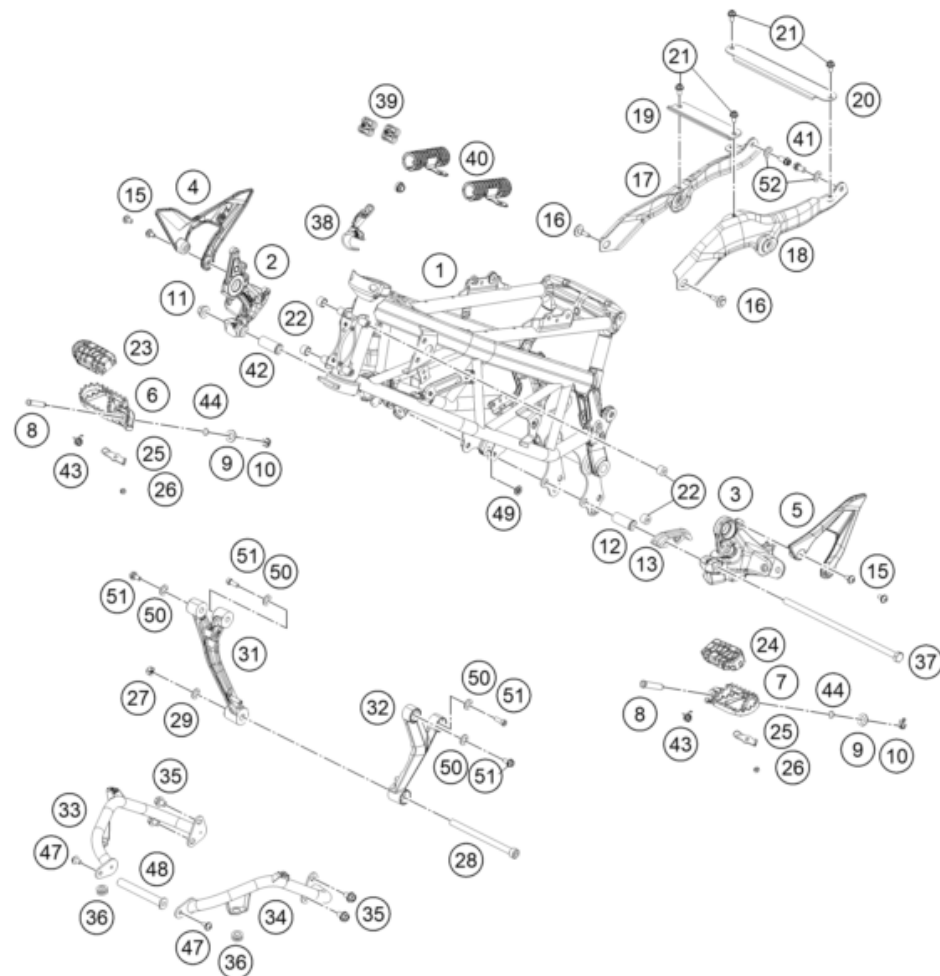

POS	PARTNUMBER	PIECE
1	95803001044C1	Frame jet black
2	95803039000C1	S HOLD RIDER RHJG113085 BL MATT ANODIZED
3	95803038000C1	S HOLD RIDER LHJG113084 BL MATT ANODIZED
4	95803139050	Front heel protector right
5	95803138040	Front heel protector left
6	95803041133	Footpeg, front right, cmpl.
7	95803040050	Footpeg tread, front left
8	93003054000	Pin footrest pivot black
9	J125080005	WASHER M8
10	J094020186	pin cotter-dia. 2.5x18
11	90103038002	FLANGED NUT M10X1.25 WS14
12	95803038010	Spacer
13	95804070000	Chain sliding guard
15	93008020060	Screw M6X1X9
16	J025080246	Hex collar screw. M8x23.5
17	95803001072	seat support side panel right cpl.
18	95803001071	seat support side panel left cpl.
19	95803001081	seat support cross connection front
20	95803001082	seat support cross connection rear
21	J025060122	Hex collar screw M6X12
22	95803001088	Bushing
23	95803040010	Damper, front right
24	95803041010	Damper, front left
25	95803044010	Retaining bracket, damper
26	J910000800500	NUT NYLOC-M5X0.8XHT. 4.5XCL6XBLK
27	J910001001000	NUT HEX FLANGED
28	J900001013500	BOLT SOCKET M10X1.25
29	J125100009	Washer M10
31	93303006000	Engine brace right
32	93303005000	Engine brace left250/390
33	95808005000	Mask support pipe, right
34	95808006000	Mask support left
35	J031080146	screw button head-m8x1.25x14xbl
36	93014017000	Rubber bushing
37	J025102656	HH COLLAR SCREW M10X1,25X265
38	95832060050	Guide clutch cable
38	95832060050	Guide clutch cable

209580311

59555

* NEW PART

X ON DEMAND