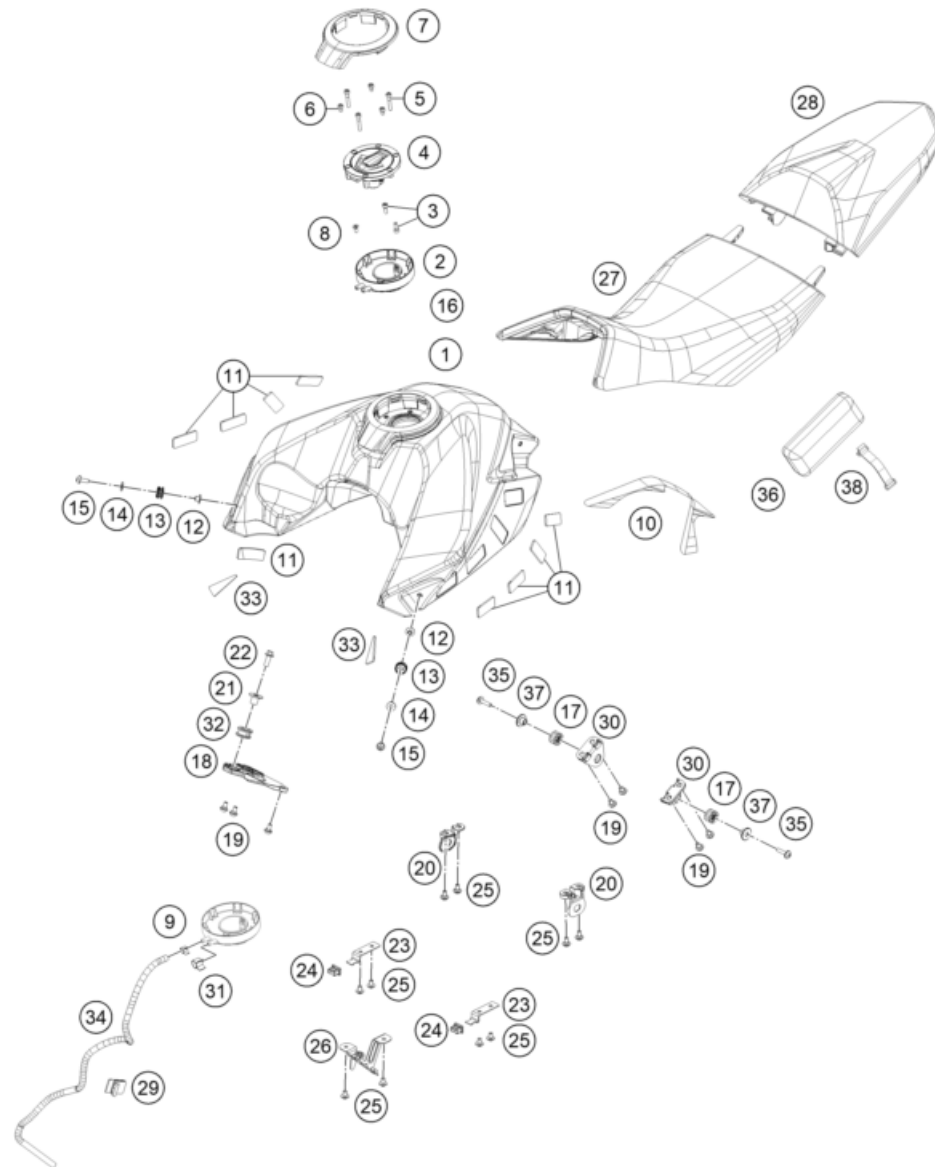

POS	PARTNUMBER		PIECE
1	95807013100HC	Fuel tank	1
2	95807008050	Tank insert	1
3	90508018001	SOCKET HEAD BOLT M5X12	2
4	95807108000	cap tank fuel	1
5	J912050303	bolt master kac	3
6	J912050106	BOLT MASTER KAC	3
7	95807058000	Fuel tank fairing	1
8	J900000501201	screw csk socket m5x0.8	1
9	90607017002	CLAMP D9	1
10	95807011000	Tank pad	1
11	95807012020	Tank support rubber	10
12	95807013070	Tank bushing	2
13	95807013060	Tank bushing	2
14	J125060005	washer plain id-6.2xod16xthk1xblk	2
15	90808043000	SPECIAL SCREW M6X1X16	2
16	95807008052	Fuel tank cap seal	1
17	69007027000	rubber grommet, tank mounting	3
18	95807013040	bottom tank mounting	1
19	93008020060	Screw M6X1X9	7
20	95807013015	Spoilerbracket	2
21	95807028000	Collar bushing	1
22	J025080256	Hex collar screw. M8x25	1
23	95807013025	Inside cover retaining bracket	2
24	90108060002	DAMP. RUBBER II RADIATOR PROT	2
25	J031060103	Lens head screw M6X10	10
26	95842091100	Bracket sensor lean angle	1
27	95807040000	Seat 390 Adventure	1
28	95807047000	seat passenger 390 Adv.	1
29	90107029000	BRACKET DRAIN TUBE CPL.	1
30	95807013030	tank lug	2
31	90607017003	SPRING BAND CLAMP D13	1
32	95807027000	Rubber grommet	1
33	95807012010	Tank support rubber, spoiler	2
34	95815000680	Act. charcoal filter hose L=680mm	1
35	J031060253	screw button head-m6x1x125xbrt	2
36	95829099000	Tool set	1
37	J800000701500	Collar bushing	2
38	95808023020	Rubber band, tool set	1

229580710

59559

* NEW PART

X ON DEMAND