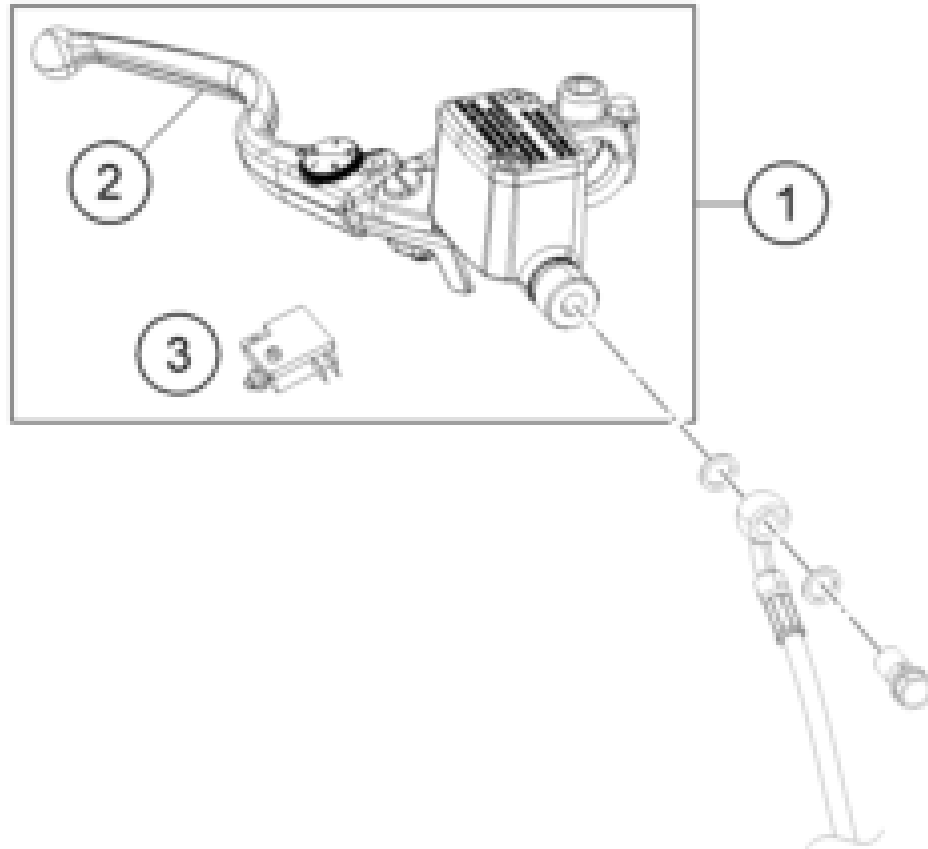

FRONT BRAKE CONTROL

390 ADVENTURE, orange 2023 2023

POS	PARTNUMBER		PIECE
1	28513001033	Front master cylinder PAU	1
2	93713002033	Brake lever cpl.	1
3	90111050000	brake light switch, front	1

209581310

52777

* NEW PART

X ON DEMAND