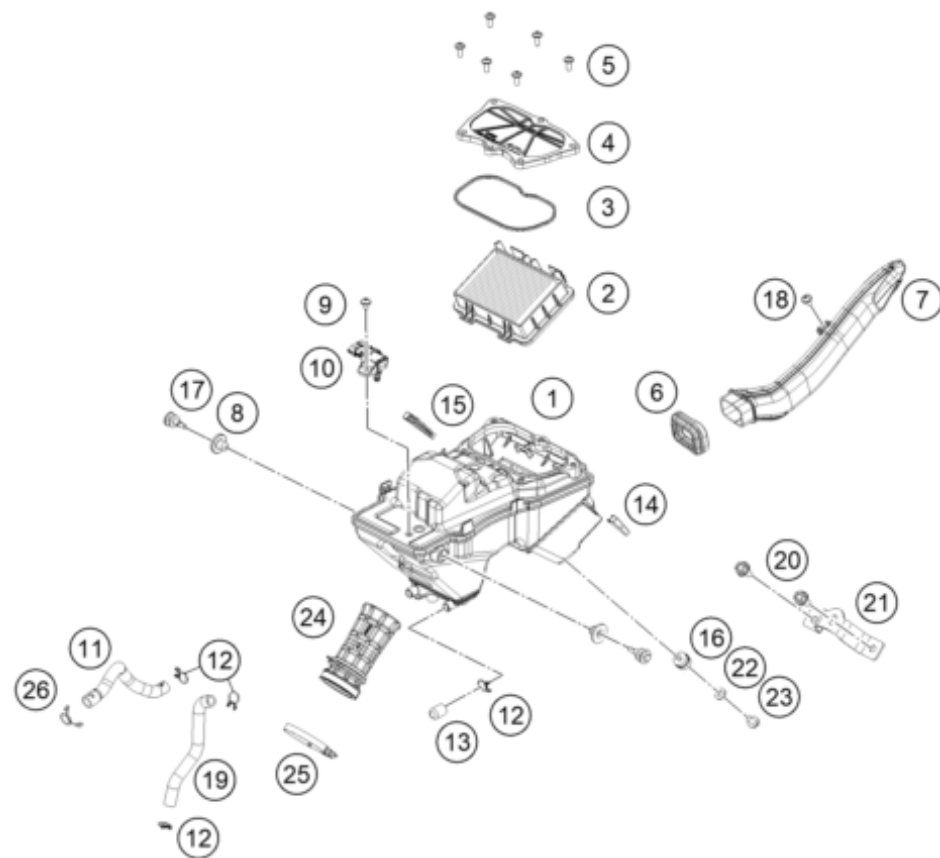

# EXHAUST SYSTEM

390 ADVENTURE, orange 2023 2023

209580510

POS	PARTNUMBER		PIECE
1	95805083000	Muffler	1
2	28105050044	ASSEMBLY PREMUFFLER	1
3	94305007031	PIPE ASSEMBLY A	1
4	90103097000	clip nut	2
5	90205086001	muffler mounting spacer bushing	4
6	90205068000	damper, bottom	2
7	90105000002	BOLT SILENCER MTG	2
8	J027081053	HH COLLAR SCREW M8X105 SW12	1
9	90105084000	muffler mounting tube	1
10	90105068100	damper, bottom	2
11	J926080003	Hex collar nut M6	2
12	94305051000	Exhaust clamp	1
13	95805051010	Exhaust pipe clamp	1
14	94305050071	Exhaust flange gasket, muffler	1
15	94305050072	Exhaust flange gasket, pre-muffler	1
16	94341090000	Oxygen sensor	1
17	J031060103	Lens head screw M6X10	1
18	95805090033	Heat protection, rear	1
19	93805011003	GROMMET MUFFLER SHIELD	2
20	J025080353	BOLT FLANGED M8X35	1
21	90105004000	exhaust flange gasket	1
22	93805095000	BUSH MUFFLER	2
23	93805096000	DAMPER MUFFLER	1
24	J692080006	nut hex flange-M8x1.25xcl8xdacro	1

18448

\* NEW PART

X ON DEMAND

POS	PARTNUMBER	PIECE	
1	94306001000	Air filter box	1
2	93006015000	FILTER	1
3	93006020050	Seal	1
4	93006002000	Air filter box cover	1
5	93006039000	Flat-head screw M6	6
6	93006001060	Carburetor connection boot	1
7	95806040000	Intake snorkel	1
8	93006001080	Damping rubber	2
9	J031060103	Lens head screw M6X10	1
10	90141071000	TMAP-SENSOR	1
11	93030087050	Engine vent hose	1
12	90130087001	HOSE CLAMP	4
13	93030089000	Plug	1
14	93006001015	Rubber cowl pad	1
15	93006021000	Distance piece air filter box right	1
16	90106001007	SILENT BLOCK AIRFILTER	1
17	J025080246	Hex collar screw. M8x23.5	2
18	90508006001	SOCKET HEAD BOLT M6X12	1
19	93030088050	Engine vent hose	1
20	J025060122	Hex collar screw M6X12	2
21	95803002021	Retaining bracket, air filter box	1
22	J125060004	Washer, M6	1
23	J025060082	bolt-flanged-small	1
24	93306026000	CONNECTING TUBE	1
25	90241002010	hose clamp	1
26	90607017000	CLAMP 16MM	1