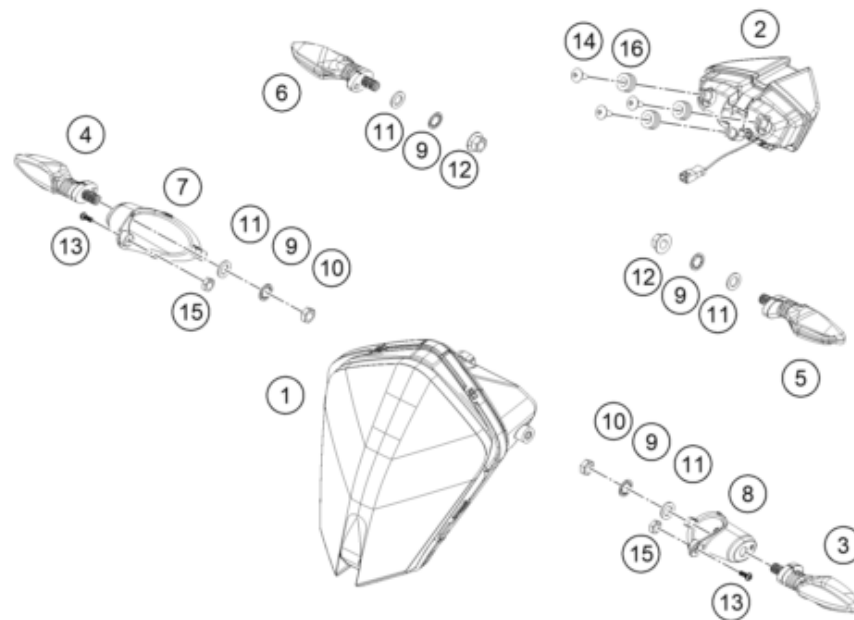

# REAR BRAKE CALIPER

390 ADVENTURE, orange 2023 2023

POS	PARTNUMBER		PIECE
1	94513080000	CALIPER ASSEMBLY REAR	1
2	90113075000	BRAKE CALIPER SUPPORT REAR	1
3	90113090000	REAR BRAKE PADS - SET	1
4	90113121000	BLEEDER SCREW	1
5	90113026000	COPPER GASKET	8
6	90113013000	BANJO SCREW	1

202811390

57969

\* NEW PART

X ON DEMAND

Skalierung: 25% 75%

POS	PARTNUMBER		PIECE
1	95814001000	LAMP HEAD	1
2	63514040000	Tail light	1
3	91214025000	FLASHER L/S	1
4	91214026000	FLASHER R/S	1
5	95814026000	INDICATOR REAR LH	1
6	95814025000	INDICATOR REAR RH	1
7	95814011090	Turn signal bracket, right, EU	1
8	95814010090	Turn signal bracket, left	1
9	J06797100183	Toothed washer, M10	4
10	J934100006	Nut hex thin-M10x1.25	2
11	J125100009	Washer M10	4
12	J926100003	nut-hex-flanged	2
13	J005050121	Oval head screw M5X12	2
14	J900000401200	screw tapping-dia. 4.5xl 12xbrt	3
15	J934050003	nut hex thin-m5x0.8xht.3.2xbright	2
16	93014017000	Rubber bushing	4