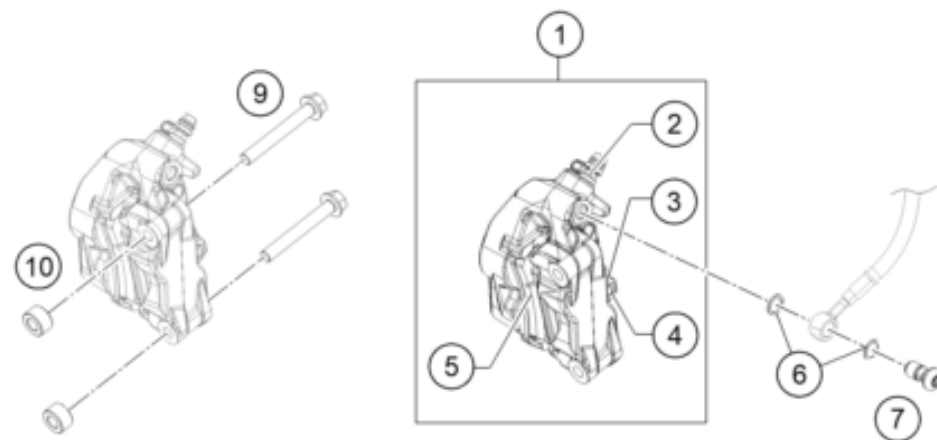

FRONT BRAKE CALIPER

390 ADVENTURE, orange 2023 2023

POS	PARTNUMBER		PIECE
1	94813015000	CALIPER ASSEMBLY FRONT	1
2	90113021000	BLEEDER SCREW	1
3	90113018000	SPRING CLIP	1
4	90113017000	BOLT F. BRAKE PADS	1
5	90813030000	BRAKE PAD FRONT TT2910HH	1
6	90113026000	COPPER GASKET	2
7	90113121000	BLEEDER SCREW	1
9	J01008060S	HH collar screw M8x1x60	2
10	90613098150	brake caliper spacer sleeve	2

202811360

57965

* NEW PART

X ON DEMAND