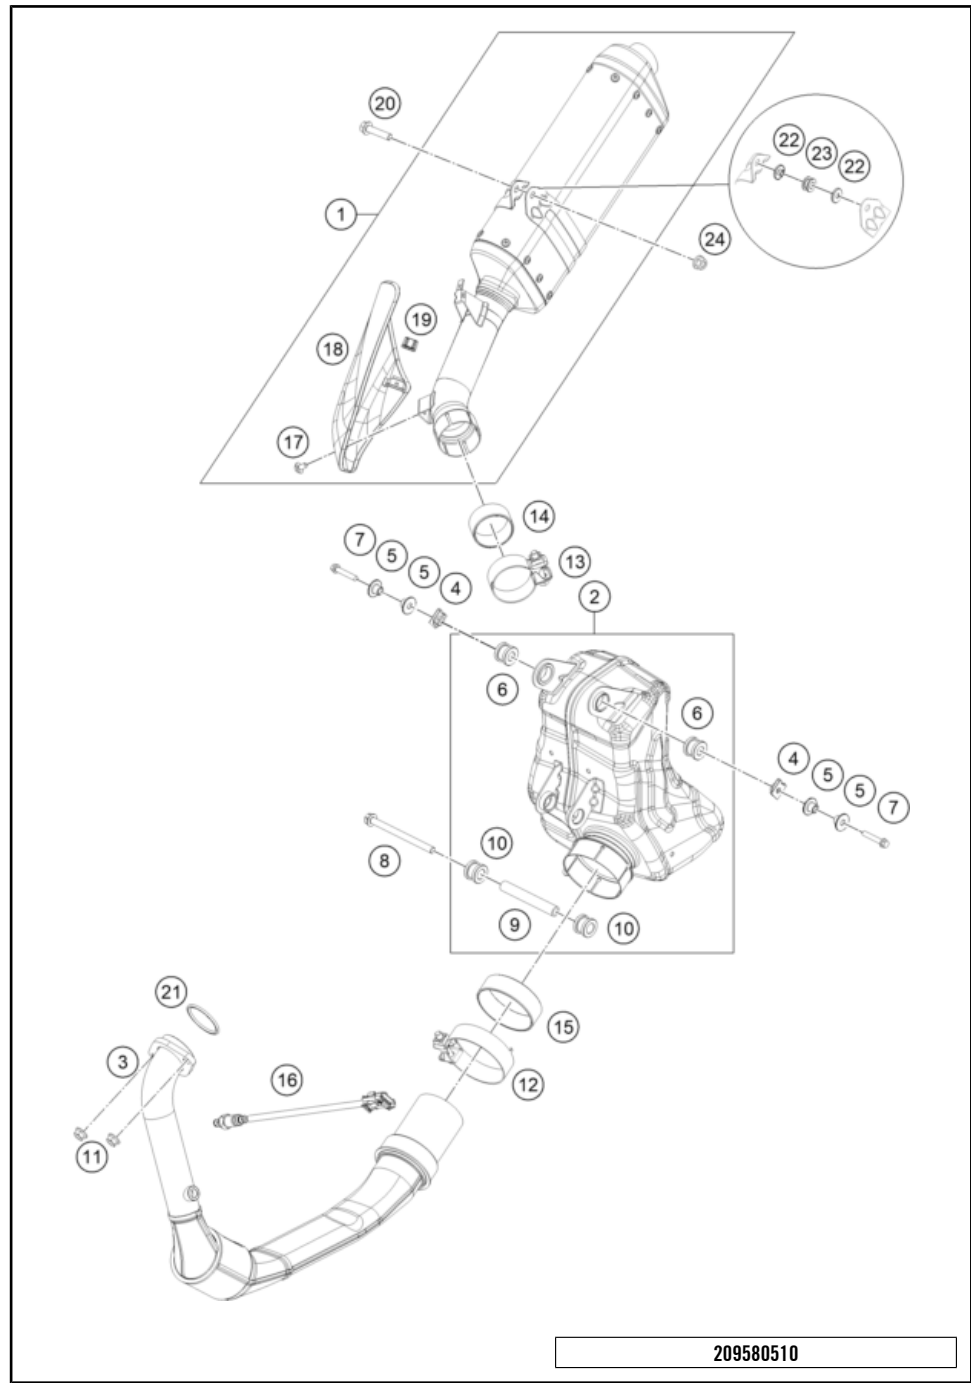

EXHAUST SYSTEM

390 ADVENTURE, orange 2023 2023

209580510

POS	PARTNUMBER		PIECE
1	95805083000	Muffler	1
2	28105050044	ASSEMBLY PREMUFFLER	1
3	94305007031	PIPE ASSEMBLY A	1
4	90103097000	clip nut	2
5	90205086001	muffler mounting spacer bushing	4
6	90205068000	damper, bottom	2
7	90105000002	BOLT SILENCER MTG	2
8	J027081053	HH COLLAR SCREW M8X105 SW12	1
9	90105084000	muffler mounting tube	1
10	90105068100	damper, bottom	2
11	J926080003	Hex collar nut M6	2
12	94305051000	Exhaust clamp	1
13	95805051010	Exhaust pipe clamp	1
14	94305050071	Exhaust flange gasket, muffler	1
15	94305050072	Exhaust flange gasket, pre-muffler	1
16	94341090000	Oxygen sensor	1
17	J031060103	Lens head screw M6X10	1
18	95805090033	Heat protection, rear	1
19	93805011003	GROMMET MUFFLER SHIELD	2
20	J025080353	BOLT FLANGED M8X35	1
21	90105004000	exhaust flange gasket	1
22	93805095000	BUSH MUFFLER	2
23	93805096000	DAMPER MUFFLER	1
24	J692080006	nut hex flange-M8x1.25xcl8xdacro	1

18448

* NEW PART

X ON DEMAND