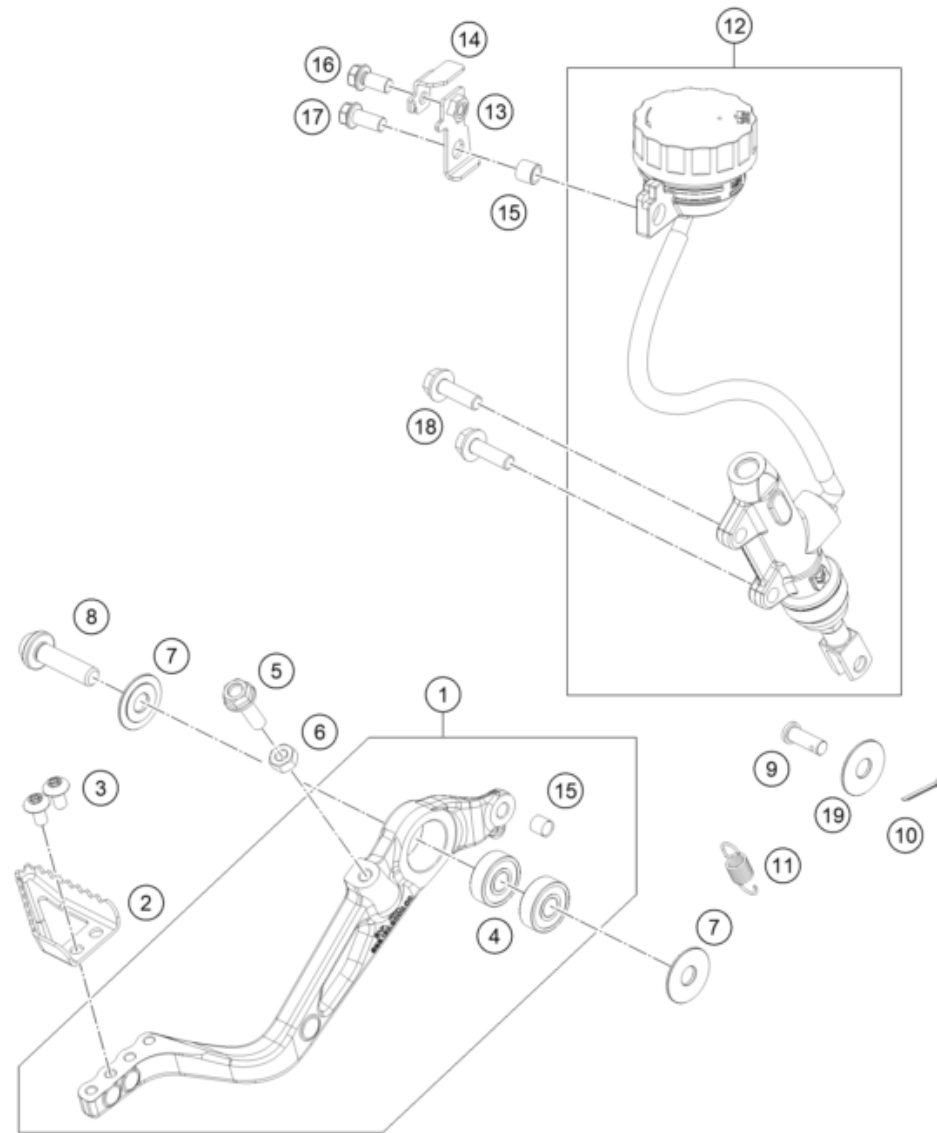

REAR BRAKE CONTROL

390 ADVENTURE, orange 2023 2023

POS	PARTNUMBER		PIECE
1	95813050144	PEDAL ASSLY BRAKE ADVENTURE	1
2	95813051000	Brake pedal step plate	1
3	J031050106	screw butn hd-m5x0.8x10xprecoat	2
4	J625060800	BALL BEARING 608	2
5	J025060203	HH COLLAR SCREW M6X20 SW10	1
6	J934060001	nut hex thick	1
7	90534031020	WASHER SHIFTING LEVER	2
8	90534034300	BOLT SHIFT LEVER	1
9	90113057000	pin for fork end	1
10	J094020153	splint pin 2x15mm	1
11	J500000700100	SPRING	1
12	95813060044	Rear master cylinder, cmpl.	1
13	93013068000	Sheet	1
14	93013068010	Bracket, reservoir	1
15	93035065020	Spacer bushing	2
16	J025050103	HH-COLLAR SCREW M5X10	1
17	J025060181	Hex collar screw M6X18	1
18	90130059000	HH COLLAR SCREW M6X16	2
19	J125070001	Washer nylon 6.5X16X1	1

209581330

18454

* NEW PART

X ON DEMAND