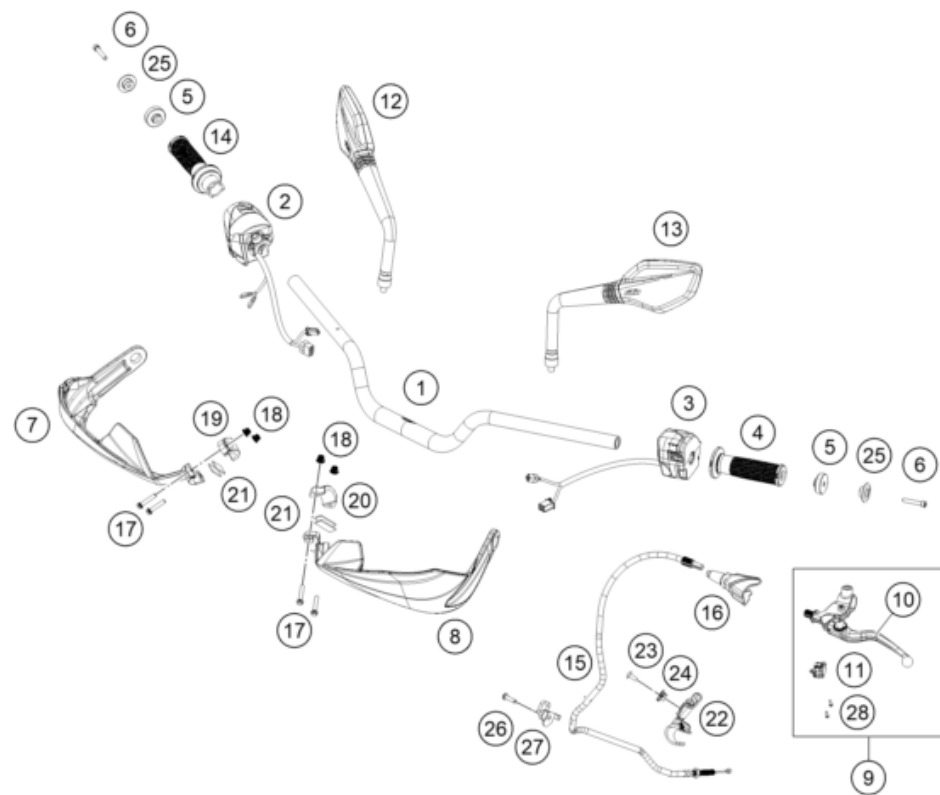

HANDLEBAR, CONTROLS

390 ADVENTURE, orange 2023 2023

POS	PARTNUMBER		PIECE
1	95802001000	Handlebar L=760mm, Dia.=28,5mm	1
2	95802010044	Throttle, cmpl.	1
3	95811070000	Light switch	1
4	90802039000	HAND GRIP L/S	1
5	95802080052	COLLAR	2
6	J900000603500	Hexagon socket screw, M6x35	2
7	95802081000C1	Right handguard	1
8	95802080000C1	Left handguard	1
9	95802031000	Clutch assembly	1
10	93502031100	Clutch lever	1
11	90111149000	Clutch switch	1
12	93012041000	Mirror right	1
13	93012040000	Mirror left	1
14	93702010033	THROTTLE GRIP	1
15	95802090000	clutch cable wire	1
16	93802016000	BOOT CLUTCH LEVER	1
17	J000150603000	bolt-flange-kae st-f dia-06 l-30	4
18	J910000600900	nut nyloc flanged	4
19	95802081010	Clamp, handguard, right	1
20	95802080010	Clamp, handguard, left	1
21	95802080020	Cellular rubber band 15x35 mm	4
22	95832060050	Guide clutch cable	1
23	J031050121	Roundhead screw M4X12	1
24	90108050001	CLIP NUT M5	1
25	95802080051	Collar	2
26	J912080251	Hexagon screw M8X25	1
27	95803001086	Clutch cable guide	1
28	90232014002	Screw pan cross M3x0.5	2

209580210

59558

* NEW PART X ON DEMAND