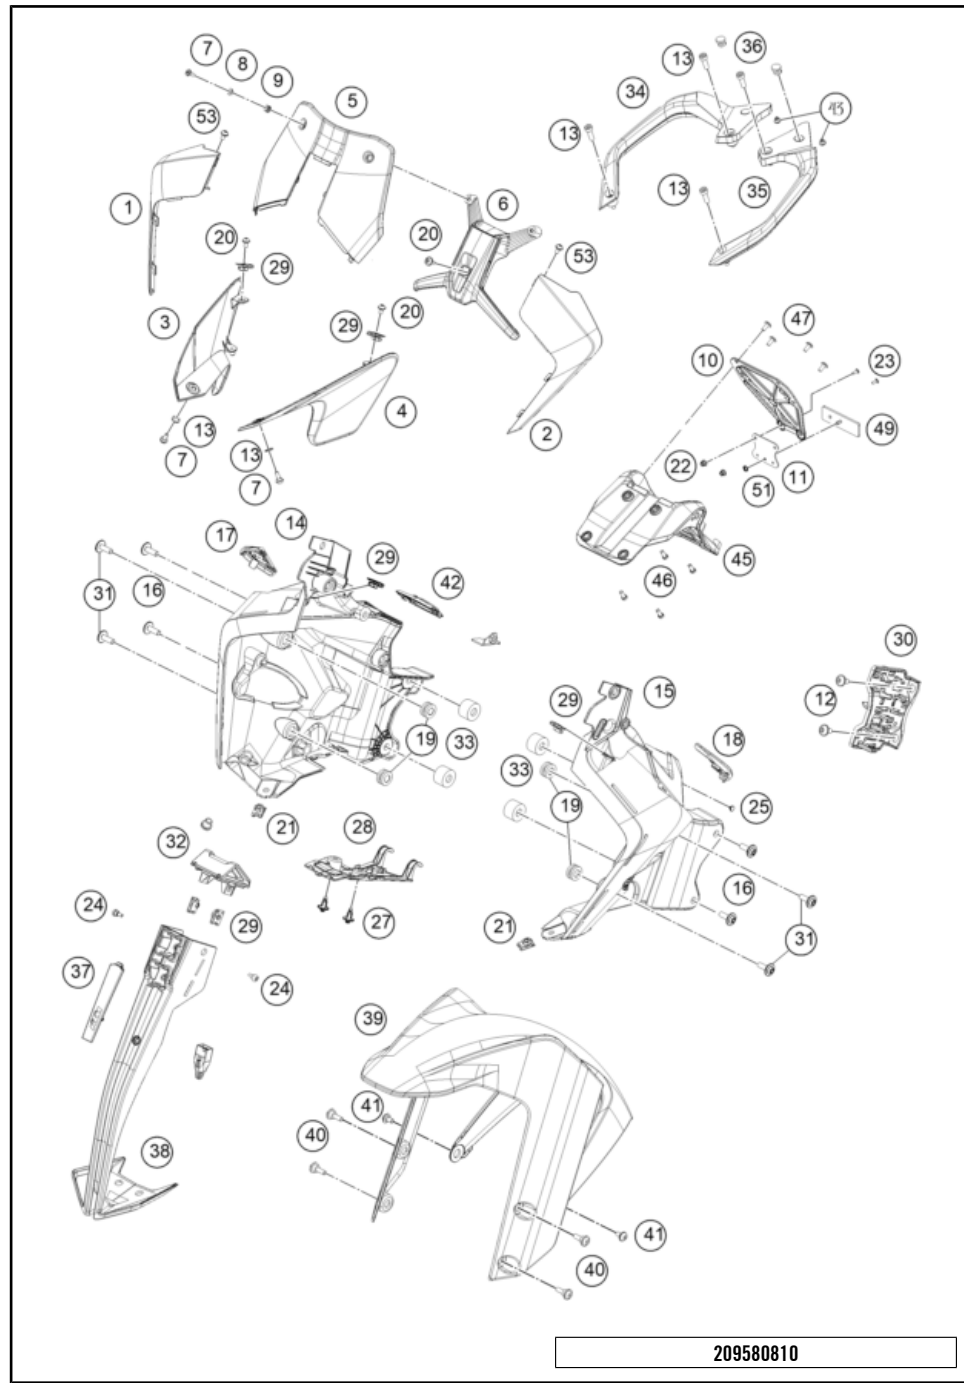

209580810

POS	PARTNUMBER		PIECE
1	95808001020	headlight mask right	1
2	95808001010	Headlight mask, left	1
3	95808004000	spoiler right	1
4	95808003000	spoiler left	1
5	95808108000	Windshield R EU	1
6	95808008050	Windshield holder	1
7	J031060183	Roundhead screw M5X18	2
8	93014062010	Collar TFT speedo small	2
9	90507040001	RUBBER SLEEVE	2
10	95812181000	Reflector holder	1
11	90514044000	REFLECTOR MOUNTING	1
12	93008020060	Screw M6X1X9	2
13	J912080306	Bolt soket-M8X1.25XL30XBLXPRECOT	4
14	95814011000	Mask support, right	1
15	95814010000	Maskcarrier left	1
16	95814013020	screw button head-m6x1xl 16xstep	4
17	95814011080	Connector cover, right	1
18	95814010080	Connector cover, left	1
19	93014017000	Rubber bushing	4
20	J031050101	screw butn hd-m5x0.8xl10xblkxstep	5
21	93008084010	Range change metal nut M6	2
22	90102031010	HEX NUT M5 AF8	2
23	J005050123	FLAT HEAD SCREW M5X12 PH	2
24	95814013010	Oval head screw M5x10	2
25	J650001000200	Plug	1
27	93814050000	RIVET	2
28	95814010020	Cable cover, mask support	1
29	93008083010	Clip Nut M5	6
30	95811048000	Front connector support	1
31	J031060101	screw butn hd-m6x1xl10xblkxstep	4
32	95814011020	Cover mask support	1
33	95803001088	Bushing	4
34	95812009000	Holding bracket, right	1
35	95812008000	Holding bracket, left	1
36	95812008030	Cover	2
37	95814012010	Headlight mask cover	1
38	9581401200056	ADV390 COVR MASK MIDDLE GUNMETAL METALIC	1

59556

* NEW PART

X ON DEMAND