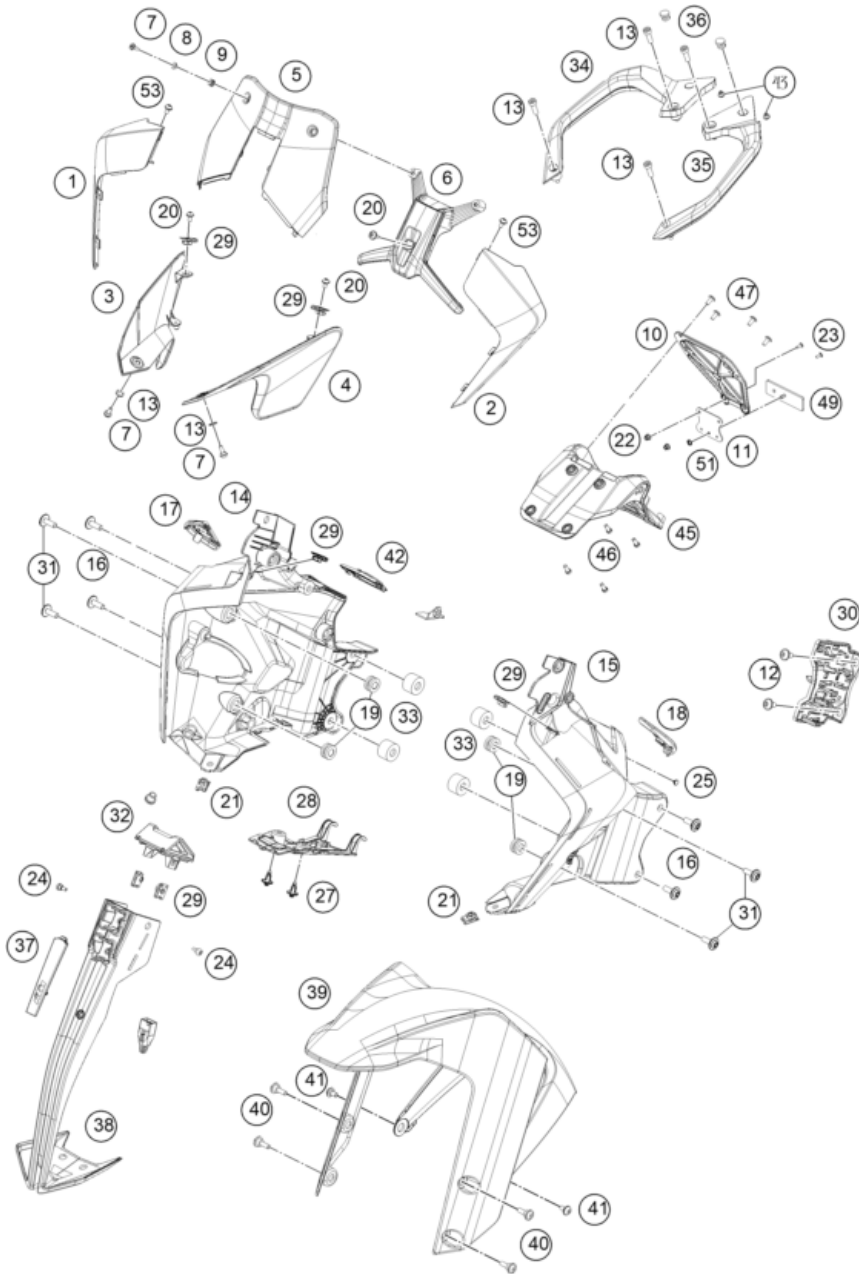

POS	PARTNUMBER		PIECE
39	95808010000	Front fender	1
40	95808010070	Roundhead screw, M6x16	4
41	J900000601200	Oval head screw M6x12	2
42	95811042050	Cover, 12#V power socket	1
43	J650001200500	Rubber buffer	2
45	95808015000	numberplate carrier	1
46	J900000601601S	Cyl.screw M6x16-8.8	4
47	93008037000	Panhead screw M6	4
49	90514045000	REFLECTOR	1
51	J06923050053	Hex collar nut, M5	1
53	J031050136	screw butn hd-m5x0.8xl13xblxstep	2

209580810

59556

* NEW PART

X ON DEMAND