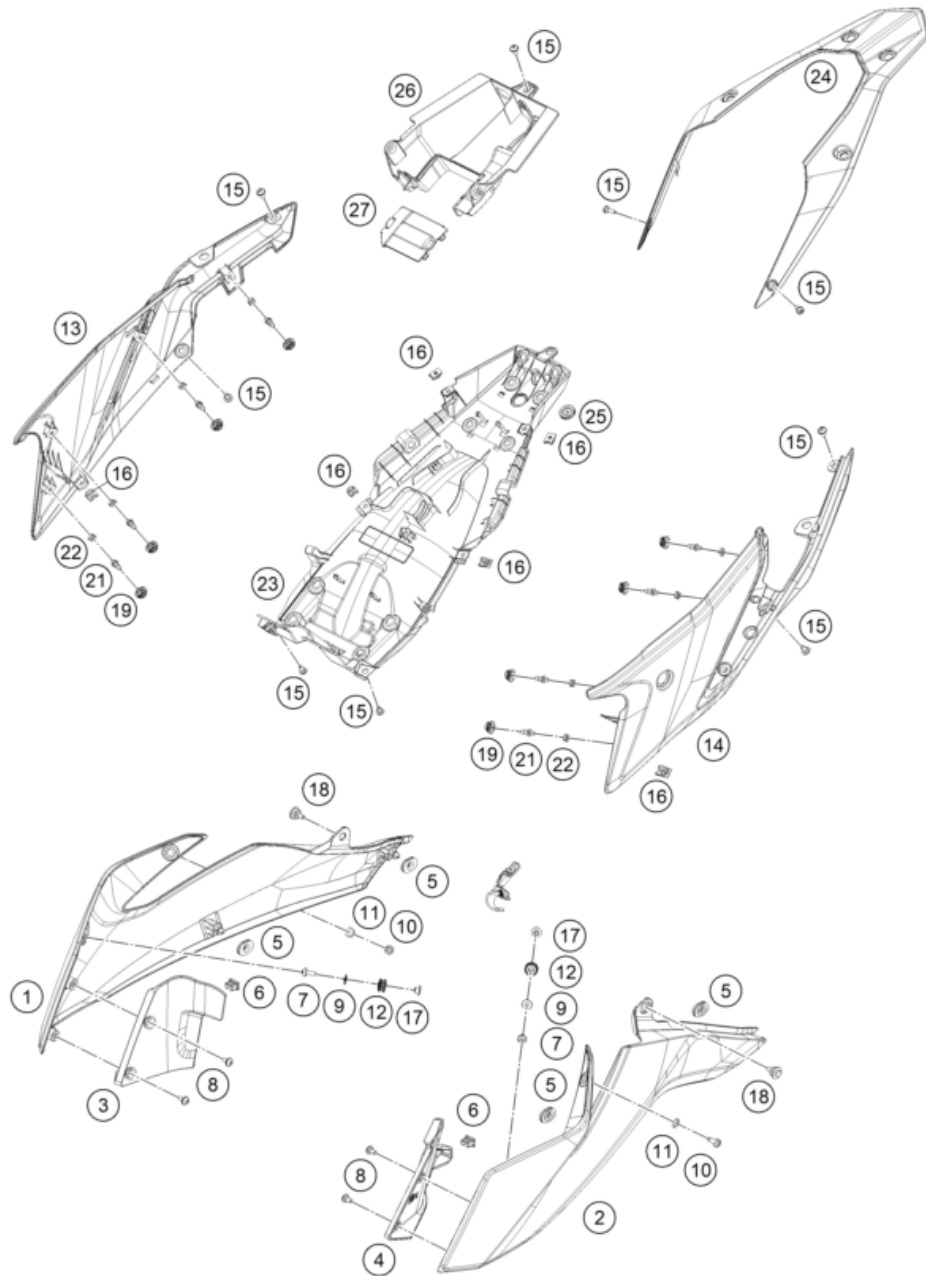

POS	PARTNUMBER		PIECE
1	95808051000EBB	ADV 390 TANK SPOILER RH EB ORG GLOSS +DCL with decal	1
2	95808050000EBB	ADV 390 TANK SPOILER LH EB ORG GLOSS +DCL with decal	1
3	95808025000	Inner cover, top right	1
4	95808026000	Inside cover left	1
5	90108060003	GROMMET	4
6	90108060002	DAMP. RUBBER II RADIATOR PROT	2
7	90808043000	SPECIAL SCREW M6X1X16	2
8	93008040000	Screw M6X1X13	4
9	J125060005	washer plain id-6.2xod16xthk1xblk	2
10	J031060166	screw butn hd-m6x1xl 16xblkxstep	2
11	93009059000	Washer nylon	2
12	95807013060	Tank bushing	2
13	95808042000	COWL SEAT LOWER RH	1
14	95808041000	rear cover	1
15	93008020060	Screw M6X1X9	9
16	93008084010	Range change metal nut M6	2
17	95807013070	Tank bushing	2
18	J025060196	bolt flange-m6x1xl19xbrightxstep	2
19	93011068010	Rubber grommet ignition lock cover	6
21	95808041010	Pin quick release	8
22	95808041020	Special nut	8
23	95808019000	rear lower part	1
24	95808013000ABD	ADV.390 SEATCOWL UPPRJG181309 CERA WHITE with decal	1
25	95808019010	Rubber grommet, wire support sleeve	1
26	95808023000	Rear part inner cover	1
27	95808023010	Starter relay cover	1

209580820

59561

* NEW PART

X ON DEMAND