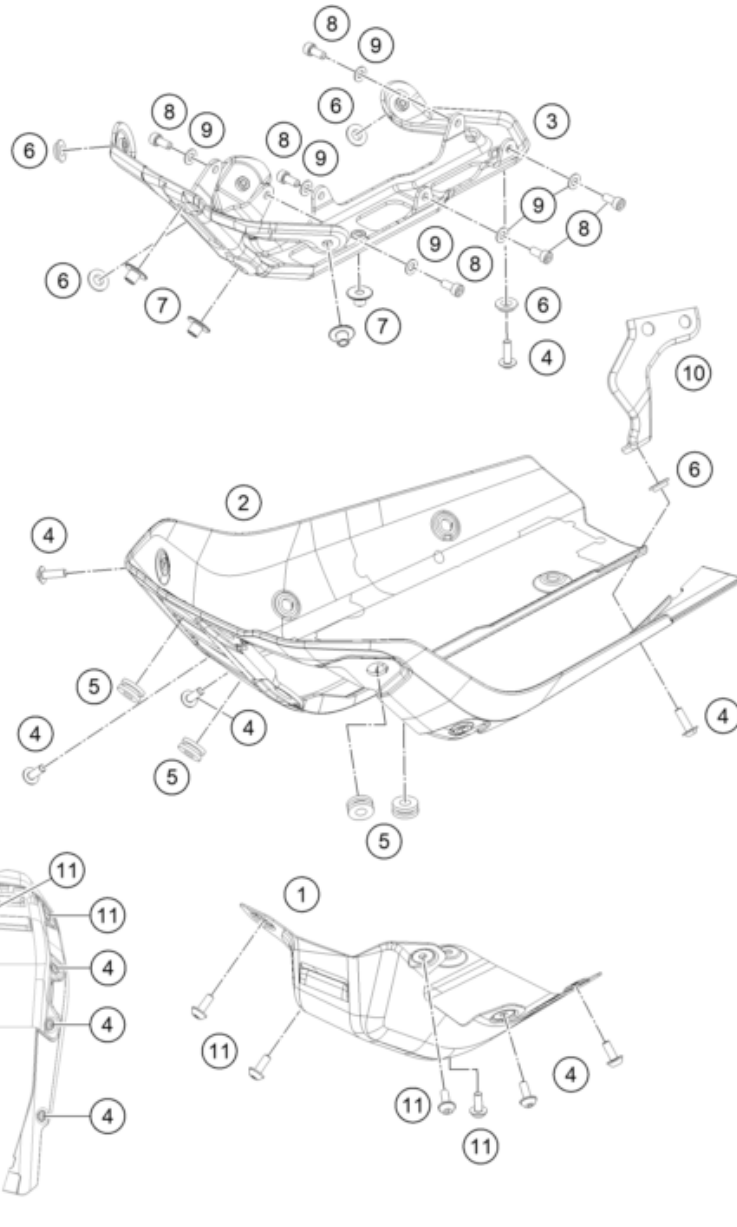

59556

\* NEW PART

X ON DEMAND

POS	PARTNUMBER		PIECE
39	95808010000	Front fender	1
40	95808010070	Roundhead screw, M6x16	4
41	J900000601200	Oval head screw M6x12	2
42	95811042050	Cover, 12#V power socket	1
43	J650001200500	Rubber buffer	2
45	95808015000	numberplate carrier	1
46	J900000601601S	Cyl.screw M6x16-8.8	4
47	93008037000	Panhead screw M6	4
49	90514045000	REFLECTOR	1
51	J06923050053	Hex collar nut, M5	1
53	J031050136	screw butn hd-m5x0.8xl13xblxstep	2

209580810

59556

\* NEW PART

X ON DEMAND

POS	PARTNUMBER		PIECE
1	95808020010	Front spoiler, front part	1
2	95808020000	Front spoiler	1
3	95808020050	Bracket Assembly Belly Pan front	1
4	90508006003	AH SCREW M6X1X20	7
5	93008028050	Rubber bushing	4
6	95808020030	Bushing	5
7	93035065030	distance sleeve	4
8	90502012001	BOLT SOCKET-M6X1XL14XCL 10.9XB	6
9	J125060006	Washer M6	6
10	95808020025	Rear retaining bracket, front spoiler	1
11	J031060256	Screw M6x25	4