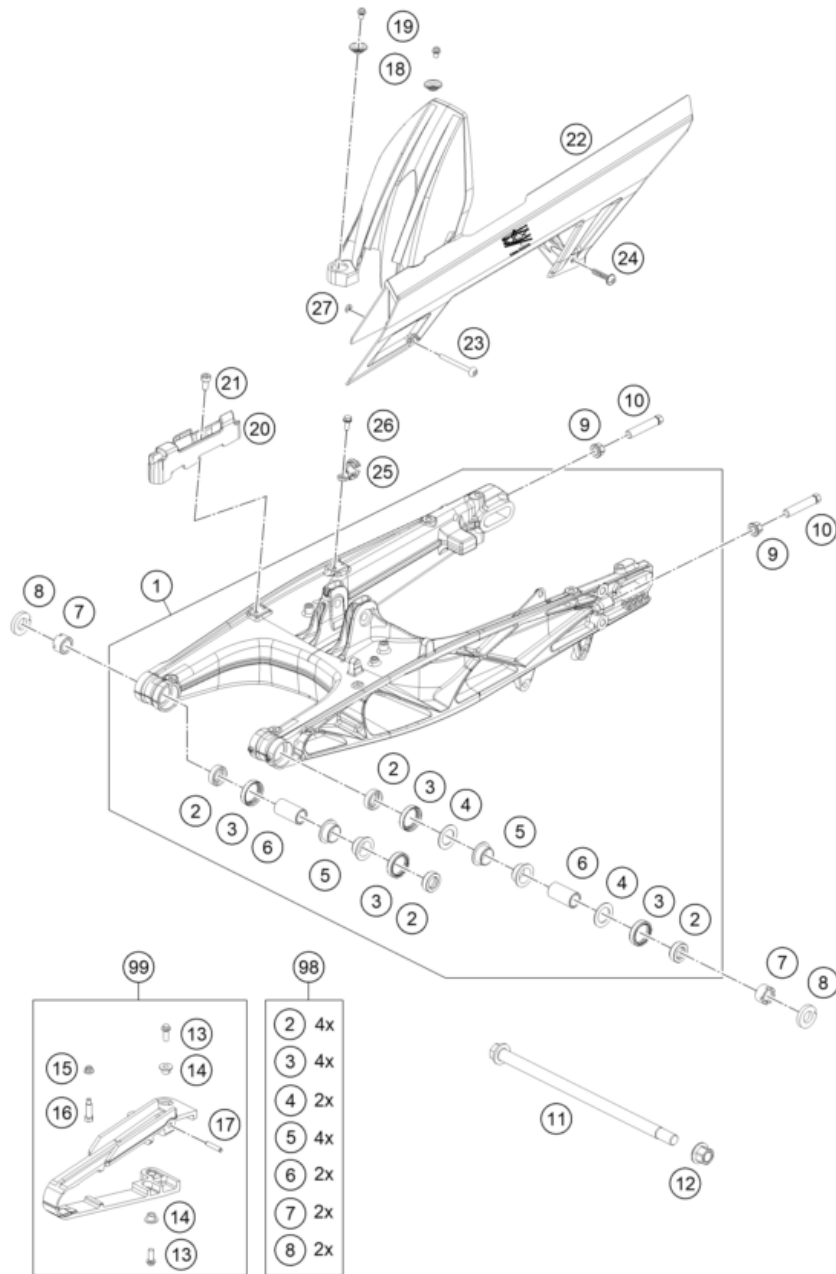

# SHOCK ABSORBER

390 ADVENTURE, orange 2023 2023

POS	PARTNUMBER		PIECE
1	95804010000	Shock absorber	1
2	90104010003	PLAIN WASHER 10,2X20X3MM	3
3	93004016100	hexagon socket screw M10X1.25X62	1
4	J020100806	SHCS M10x1.25x80 - 10.9	1
5	90104010002	flanged hex nut M10x1.25 WS13	1

209580410

53194

\* NEW PART

X ON DEMAND

POS	PARTNUMBER		PIECE
1	95804030044	ADV 390 SWING ARM ASSLY 36xxx	1
2	90104034000	cup for radial shaft seal	4
3	90104034001	OIL SEAL RING 25X32X7	4
4	90104036000	Thrust washer 22.2x31.7x1	2
5	90104031000	Igus plain bearing	4
6	90104032000	sleeve bushing 15.1x20x38	2
7	90104046000	swingarm adjusting ring	2
8	93004042000	Special wahser	2
9	90104010002	flanged hex nut M10x1.25 WS13	2
10	90104040000	BOLT HEX M10X1.25X50 WS10	2
11	90104037000	Shaft swing arm L=299mm	1
12	90104038000	FLANGED NUT M14X1.5	1
13	J025060169	HH COLLAR SCREW M6X16 SW8	2
14	90604062000	chain slider bushing	2
15	J06923050053	Hex collar nut, M5	1
16	90104040100	screw M5x0.8x30	1
17	90904070020	SLEEVE CHAIN GUARD	1
18	93004051000	Supporting shell	2
19	J025060081	Hex collar screw M6X8	2
20	93013047000	Support	1
21	J912050102	bolt soket-m5x0.8x10xcl10.9xbl	1
22	93004060100	Chain cover	1
23	93004065000	hexagon socket screw M5X0.8X55	1
24	93004064000	Plastic screw 6x30	1
25	90113047000	brake hose guide	1
26	J011050133	HH COLLAR SCREW M5X13 SW8	1
27	90504067000	WASHER CHAIN SLIDING GUARD	1
98	90104230010	SWINGARM REP. KIT 11-17	x
99	90104066210	CHAIN GUARD KIT 250/390	x