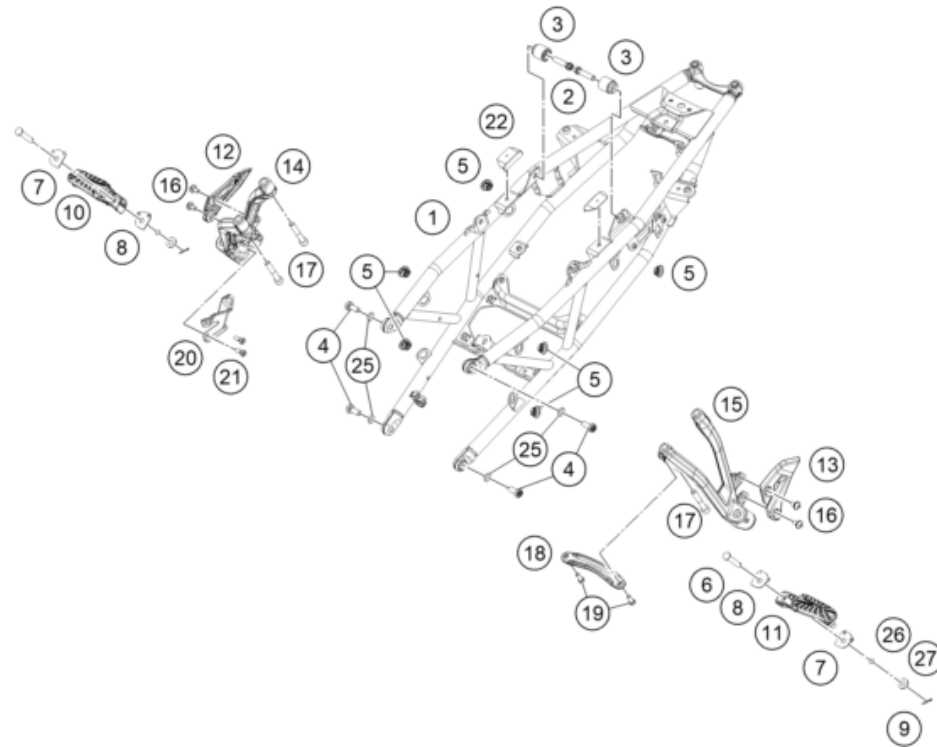

SUBFRAME

390 ADVENTURE, orange 2023 2023

POS	PARTNUMBER		PIECE
1	95803002044C1	Subframe jet black	1
2	J900000803500	bolt soket-m8x1.25xl35xcl8.8xbrt	2
3	93007047033	Seat support complete	2
4	J912080251	Hexagon screw M8X25	4
5	93011068010	Rubber grommet ignition lock cover	6
6	93003054000	Pin footrest pivot black	2
7	93003052000	Plate lock pillion step top	2
8	93003053000	Plate lock pillion step bottom	2
9	J094018250	PIN 25X1,8MM	2
10	93003151033	Rear footpeg cmpl. right	1
11	93003150033	Rear footpeg cmpl. left	1
12	95805089000	Heel protector, rear right	1
13	95805088000	Heel protector, rear left	1
14	95803049000C1	S HOL PILLION RHJG113083 BL MAT ANODIZED	1
15	95803048000C1	S HOL PILLION LHJG113081 BL MAT ANODIZED	1
16	93008020060	Screw M6X1X9	4
17	J047620804000S	Cap head bolt ISO 4762-M8x40-10.9	4
18	95803056000	Reinforcement footrest carrier	1
19	90134098000	Bolt socket head M6X1X20 L-precoated	2
20	95805084000	Silencer retaining bracket cmpl.	1
21	90511006100	BOLT SOCKET M6X1X14	2
22	95803002070	Protection cap	2
25	J690000801500	washer plain-id8.2xod15xt2xblack	4
26	J770009015	O-RING 9X1,5	2
27	J125080005	WASHER M8	2

209580315

59557

* NEW PART

X ON DEMAND