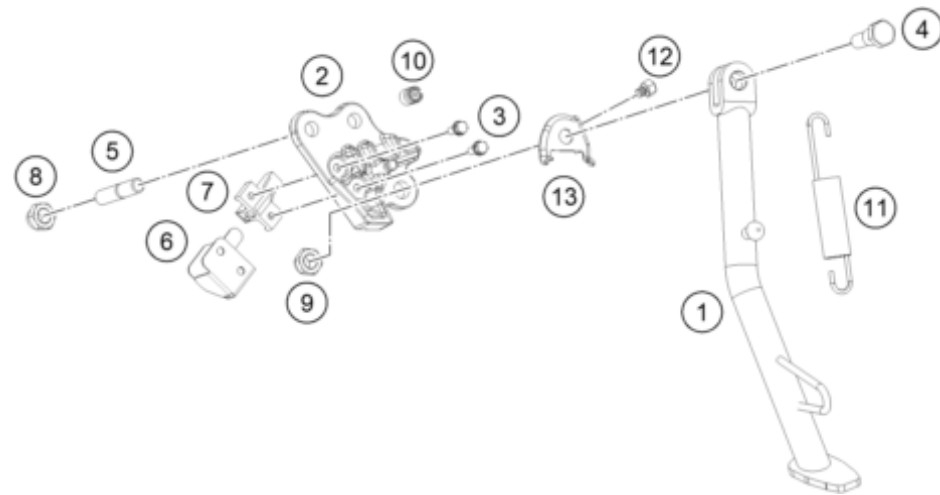

# SUBFRAME

390 ADVENTURE, orange 2023 2023

POS	PARTNUMBER		PIECE
1	95803002044C1	Subframe jet black	1
2	J900000803500	bolt soket-m8x1.25xl35xcl8.8xbrt	2
3	93007047033	Seat support complete	2
4	J912080251	Hexagon screw M8X25	4
5	93011068010	Rubber grommet ignition lock cover	6
6	93003054000	Pin footrest pivot black	2
7	93003052000	Plate lock pillion step top	2
8	93003053000	Plate lock pillion step bottom	2
9	J094018250	PIN 25X1,8MM	2
10	93003151033	Rear footpeg cmpl. right	1
11	93003150033	Rear footpeg cmpl. left	1
12	95805089000	Heel protector, rear right	1
13	95805088000	Heel protector, rear left	1
14	95803049000C1	S HOL PILLION RHJG113083 BL MAT ANODIZED	1
15	95803048000C1	S HOL PILLION LHJG113081 BL MAT ANODIZED	1
16	93008020060	Screw M6X1X9	4
17	J047620804000S	Cap head bolt ISO 4762-M8x40-10.9	4
18	95803056000	Reinforcement footrest carrier	1
19	90134098000	Bolt socket head M6X1X20 L-precoated	2
20	95805084000	Silencer retaining bracket cmpl.	1
21	90511006100	BOLT SOCKET M6X1X14	2
22	95803002070	Protection cap	2
25	J690000801500	washer plain-id8.2xod15xt2xblack	4
26	J770009015	O-RING 9X1,5	2
27	J125080005	WASHER M8	2

209580315

59557

\* NEW PART

X ON DEMAND

POS	PARTNUMBER		PIECE
1	95803023000	Side stand	1
2	95803026000	Side stand bracket	1
3	J011050133	HH COLLAR SCREW M5X13 SW8	2
4	90103027000	SCREW F. SIDE STAND	1
5	95803027000	Threaded bolt M10	2
6	93011045110	Protection, side stand switch	1
7	93511045000	SWITCH SIDE STAND	1
8	93003034000	nut U flang-M10X1.25XHT.8.5XBRT	2
9	J982101253	SELF L. NUT M10X1,25 H11 WS17	1
10	90111040100	Bushing	1
11	90603024000	SIDE STAND SPRING	1
12	93503029000	Magnet bracket	1
13	95803023010	Magnet support	1