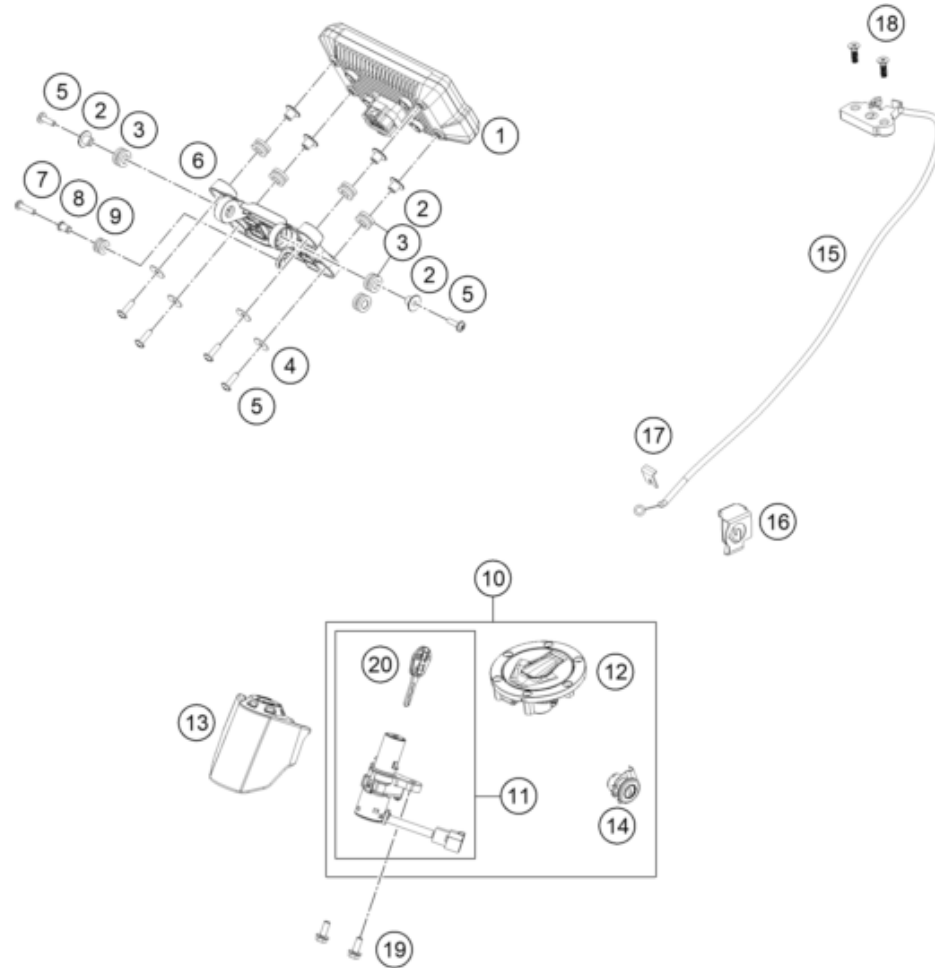

POS	PARTNUMBER		PIECE
1	95814069000	SPEEDOMETER	1
2	93014062010	Collar TFT speedo small	6
3	90507040001	RUBBER SLEEVE	6
4	93308015010	Washer, license plate holder support	4
5	J031060183	Roundhead screw M5X18	6
6	95814062000	Instrument support	1
7	J031050206	screw button head-m5x0.8x120xblk	1
8	95814062020	Collar bushing, comb. instr. brckt	1
9	95814062010	Rubber grommet, comb. instr. brckt	1
10	95811066044	Lock kit cmpl.	1
11	21011066000	ADV. 390 IGNITION SWITCH	1
12	63507008000	ADV. 390 TANK CAP	1
13	95811066010	Carbon ignition lock cover	1
14	90107050050	SEAT LOCK	1
15	95807050000	Seat lock	1
16	93007051000	Retaining bracket	1
17	90107050151	PLATE SEAT LOCK	1
18	J900000602001	screw csk cros-m6x1x120xcl4.8xbr	2
19	90130059000	HH COLLAR SCREW M6X16	2
20	90111067100	BLANK KEY 125/200 DUKE	1
20	90111067000	KEY	1

209581430

18479

* NEW PART

X ON DEMAND