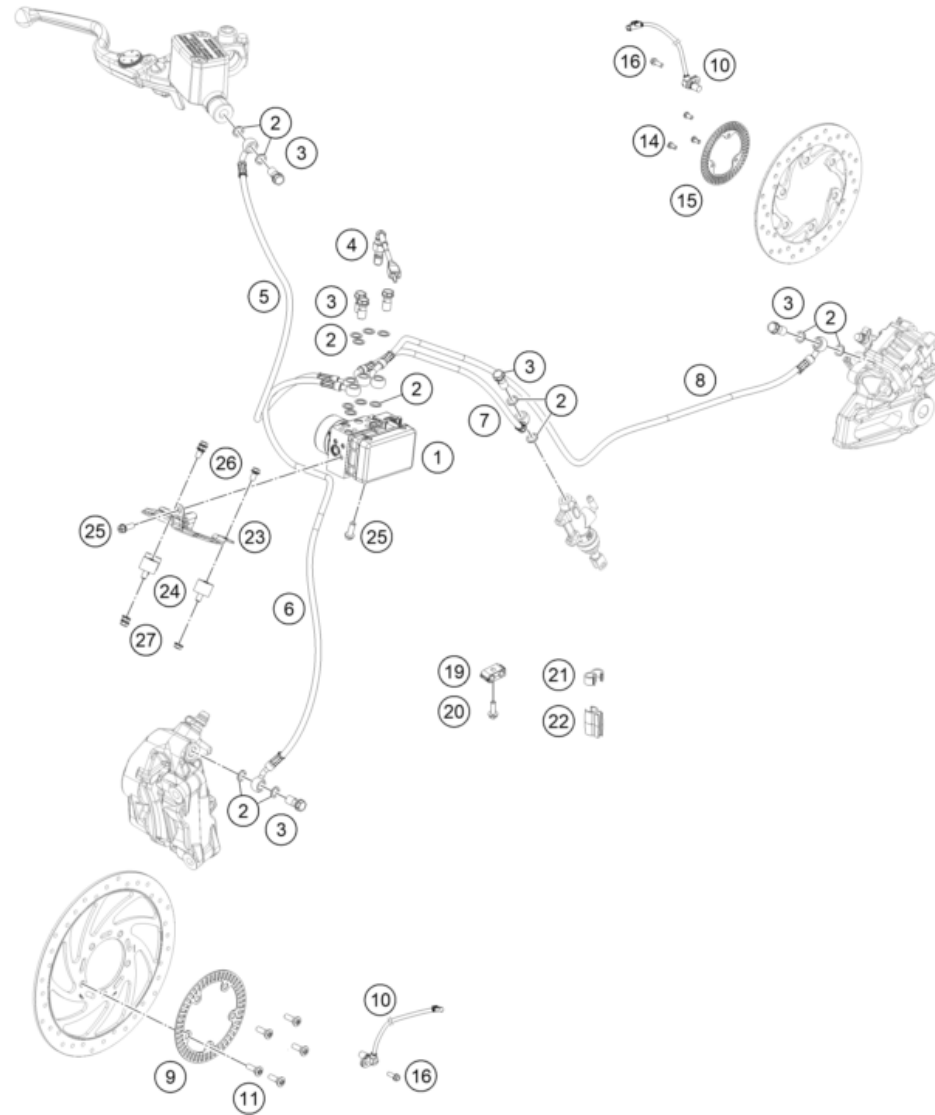

POS	PARTNUMBER		PIECE
1	95842031044	ABS modulator	1
2	90113026000	COPPER GASKET	16
3	90113013000	BANJO SCREW	7
4	28111051000	switch brake	1
5	95842003000	Brake line, ABS, front master cylinder	1
6	95842004000	Brake line, front brake caliper	1
7	95842002000	Brake line, ABS, rear master cylinder	1
8	95842001000	Brake line, rear brake caliper	1
9	95842020000	sensor disc front	1
10	90142125000	ABS SENSOR	1
11	90110062000	SPECIAL SCREW M8X25 SELF LOCK.	5
14	90142021001	SCREW FOR ABS	3
15	90142021000	SENSOR DISC REAR	1
16	J000150601200	bolt-flange-kae st-f dia-06 l-12	2
19	93813024000	brake hose clamp	1
20	J025060209	HH COLLAR SCREW M6X20	1
21	93813035000	CLAMP SENSOR CABLE	2
22	93813147000	CLAMP FOR BRAKE HOSE	2
23	93041030020	Retaining bracket	1
24	90135001001	silentbloc M6	3
25	J025060109	HH-COLLAR SCREW M6X10 SW8	2
26	J025060082	bolt-flanged-small	3
27	J926060000	FLANGED NUT M6 WS10 SELF LOCK.	3

229584210

57976

* NEW PART

X ON DEMAND