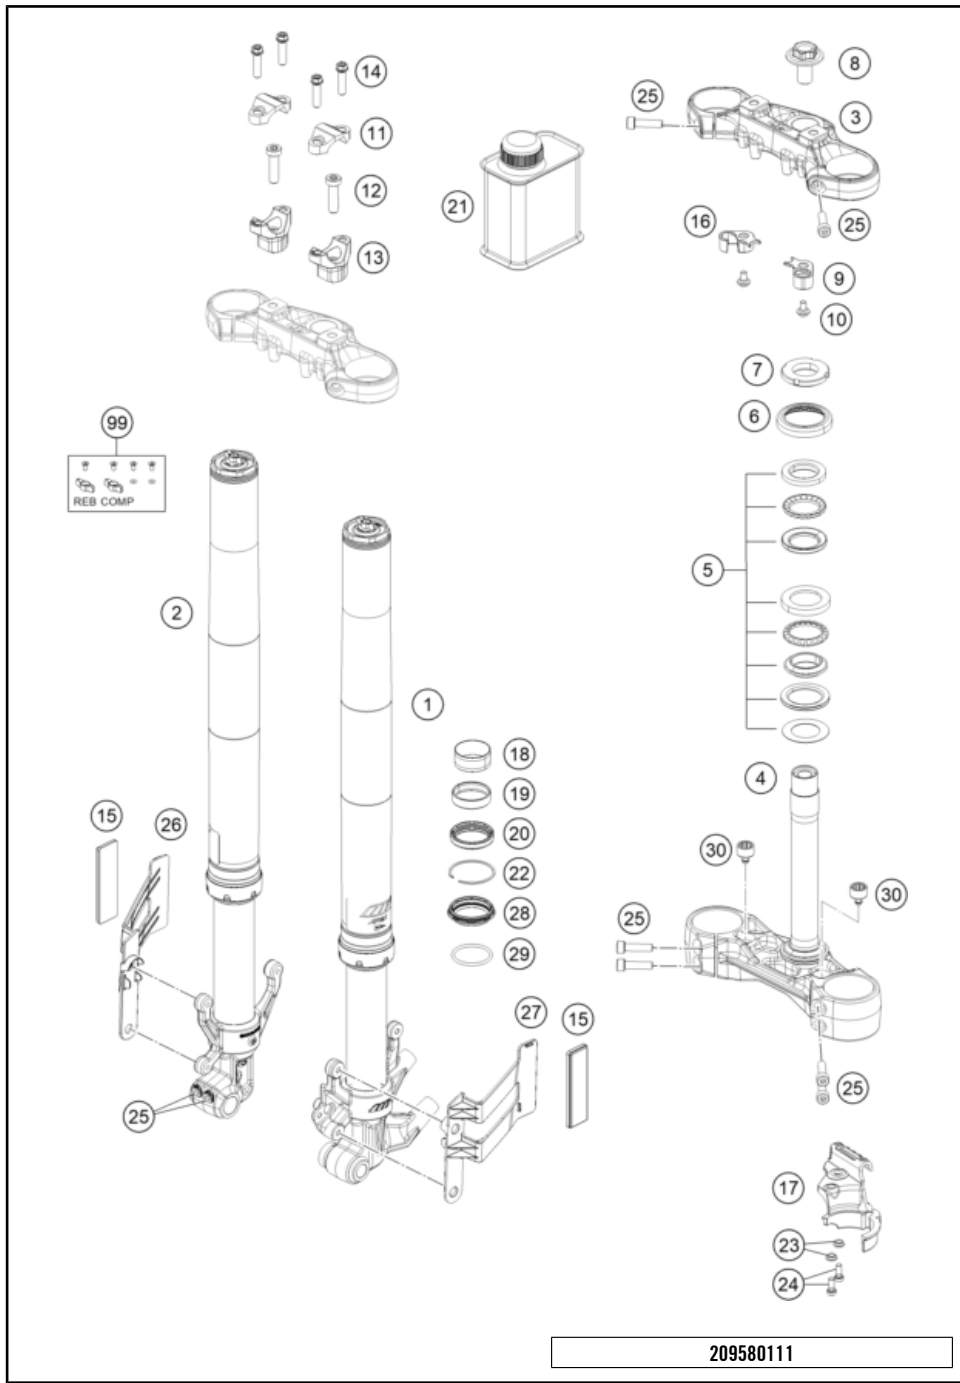

# FRONT FORK, TRIPLE CLAMP

390 ADVENTURE, orange 2023 2023

POS	PARTNUMBER	PIECE
1	95801001000	Fork leg left 1
2	95801002000	Fork leg right 1
3	95801034033	Top triple clamp 1
4	93001032133	assembly lower triple clamp GDC 1
5	90101080044	STEERING HEAD BEARING-KIT 1
6	90101086000	protection cap 1
7	90101036100	Adjusting ring steering head 1
8	90501044000	steering head screw 1
9	95801070000	Brake hose bracket left 1
10	93008020060	Screw M6X1X9 2
11	95801038000	Handlebar clamp 2
12	J912100303	bolt socket-m10x1.25xl 30xbright 2
13	95801039041	Handlebar mount, 41 mm 2
14	J912080293	Bolt socket-M8X1.25XI 29Xblack 4
15	90512082000	SIDE REFLECTOR FRONT 2
16	95801071000	Clutch cable wire bracket right 1
17	93013055000	Hose clamp 1
18	43578014	GUIDE BUSH LOWER 2
19	43578016	GUIDE BUSH UPPER 2
20	43570623	Shaft seal SKF 43x52,9x11,4 black 2
21	48600765S1	FORK OIL SAE5 5L 2008 x
22	43578044	CIRCLIP 2
23	90113055010	sleeve for hose clamp 2
24	J021060156	AH SCREW M6X15 10.9 2
25	90501045000	AH SCREW M8X1.25X30 8
26	95812084000	Reflector holder right 1
27	95812083000	Reflector holder left 1
28	43570624	Dirt scarper SKF 43mm black 2
29	43578219	O-ring 40x2,5 VMQ70 red ISO 3601 2
30	93014015000	Rubber bushing 2
99	RP10021	Adjuster kit screw cap x