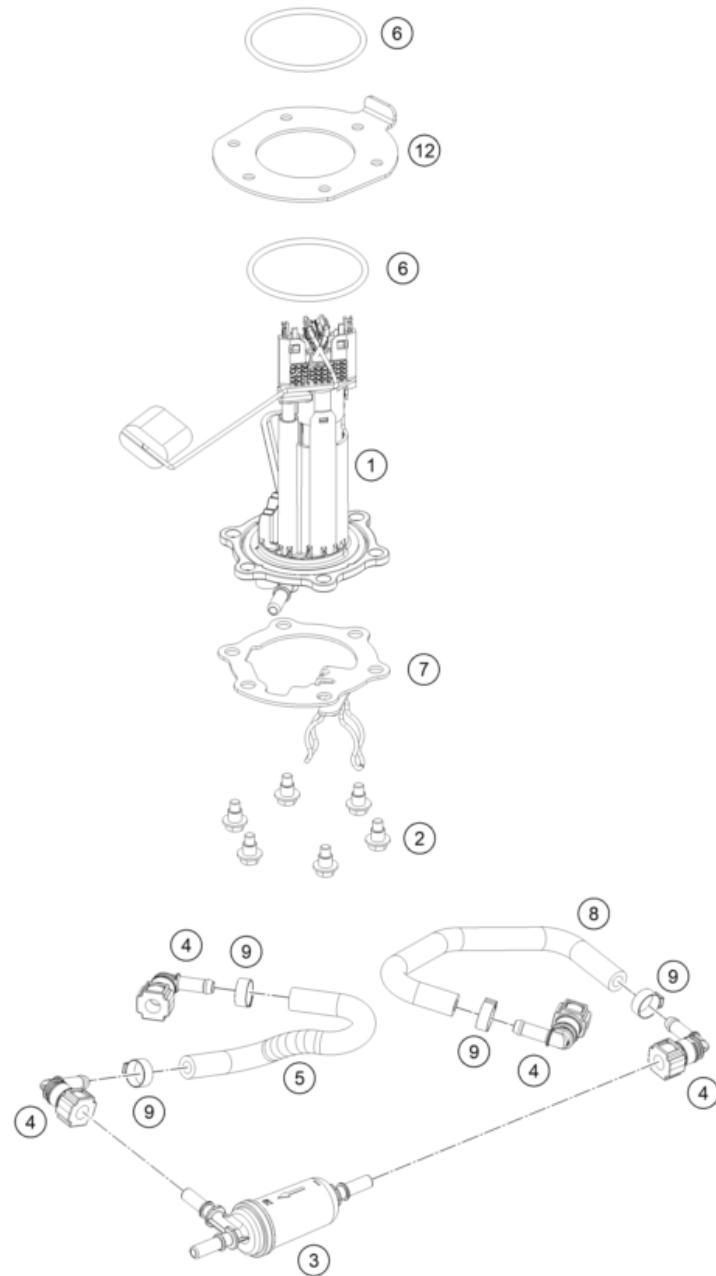

FUEL PUMP

390 ADVENTURE, orange 2023 2023

POS	PARTNUMBER		PIECE
1	95807088000	Fuel pump	1
2	J031060186	screw butn head-m6x1x18xbrxstep	6
3	93807018000	fuel filter	1
4	28107028000	Angle piece	4
5	J600000820000	pipe fuel	2
6	93007089000	Fuel pump seal	1
7	95807013150	PLATE PUMP FUEL	1
8	J600000824800	pipe fuel	2
9	J300000701600	Oetiker clamp D=14	4
12	95807088020	Fuel pump reinforcement plate	1

229580730

57981

* NEW PART

X ON DEMAND