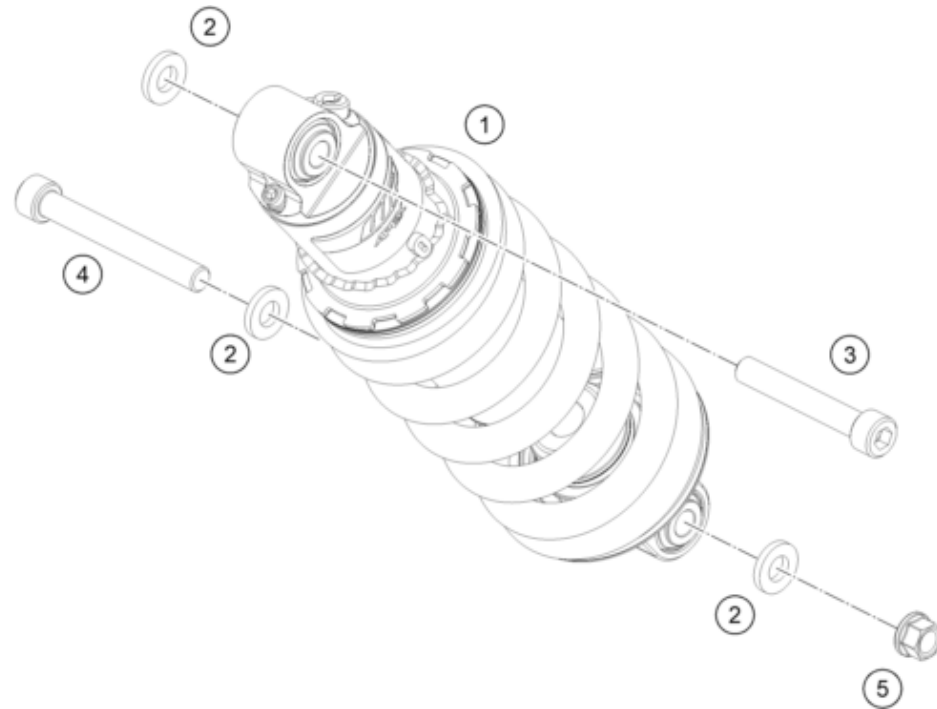

SHOCK ABSORBER

390 ADVENTURE, orange 2023 2023

POS	PARTNUMBER		PIECE
1	95804010000	Shock absorber	1
2	90104010003	PLAIN WASHER 10,2X20X3MM	3
3	93004016100	hexagon socket screw M10X1.25X62	1
4	J020100806	SHCS M10x1.25x80 - 10.9	1
5	90104010002	flanged hex nut M10x1.25 WS13	1

209580410

53194

* NEW PART

X ON DEMAND