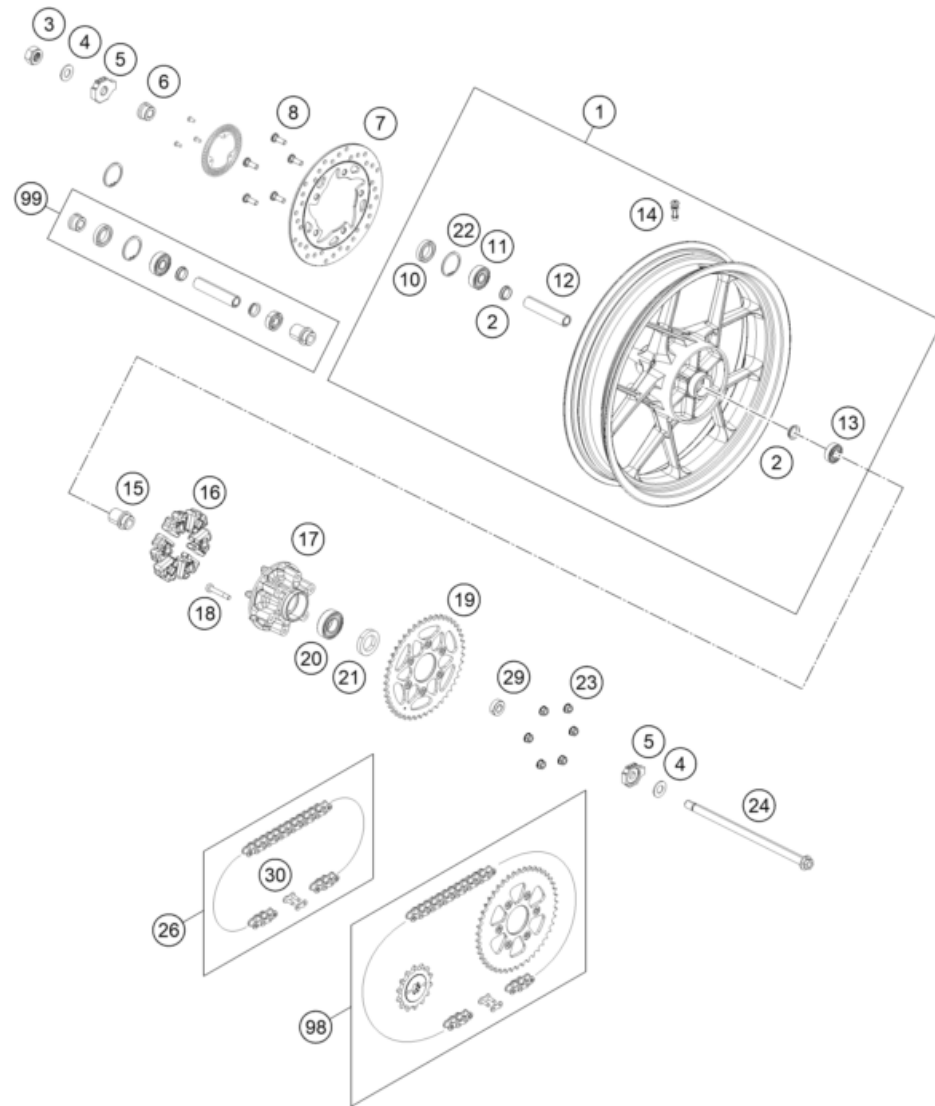

REAR WHEEL

390 ADVENTURE, orange 2023 2023

POS	PARTNUMBER		PIECE
1	95810101144C1	Rear Wheel ? ADV 22 Black 36xxx	1
2	90109011001	Fixation bearing spacer tube	2
3	90210086000	wheel spindle nut, rear	1
4	90610087000	washer 15.2x30x2	2
5	90110084000	chain tension adjuster, right	2
6	90110013000	SPACER BUSHING REAR WHEEL R/S	1
7	95810060000	disc brake dia 230	1
8	90110062000	SPECIAL SCREW M8X25 SELF LOCK.	5
10	J760264208	SHAFT SEAL RING 26X42X8	1
11	J625063021	Grooved ball bearing 6302	1
12	90110011000	BEARING SPACER TUBE REAR	1
13	J625062023	BALL BEARING 6202	1
14	90109076000	VALVE CPL.	1
15	90610054000	SPACER BUSHING KRT INSIDE	1
16	90210059100	rear wheel dampening rubber	6
17	90210050000	SPROCKET SUPPORT	1
18	90810052000	SPECIAL SCREW M8X48	6
19	95810051045	Rear sprocket 45T	1
20	J625062050	BALL BEARING 6205	1
21	J760295207	SHAFT SEAL RING 29X52X7	1
22	J472042170	CIRCLIP	1
23	90510052000	FLANGED NUT M8X1,25	6
24	90210085000	Axle rear KT03	1
26	76910065118	chain DID 118 roll	1
29	90110053000	SPACER CHAIN WHEEL SUPPORT	1
30	76910066000	Rivet link chain DID 520 VP2-T	x
98	00050002114	Drivetrain kit 15Z/45Z	1
99	00050002115	Repair kit rear wheel	x

229581010

57975

* NEW PART

X ON DEMAND