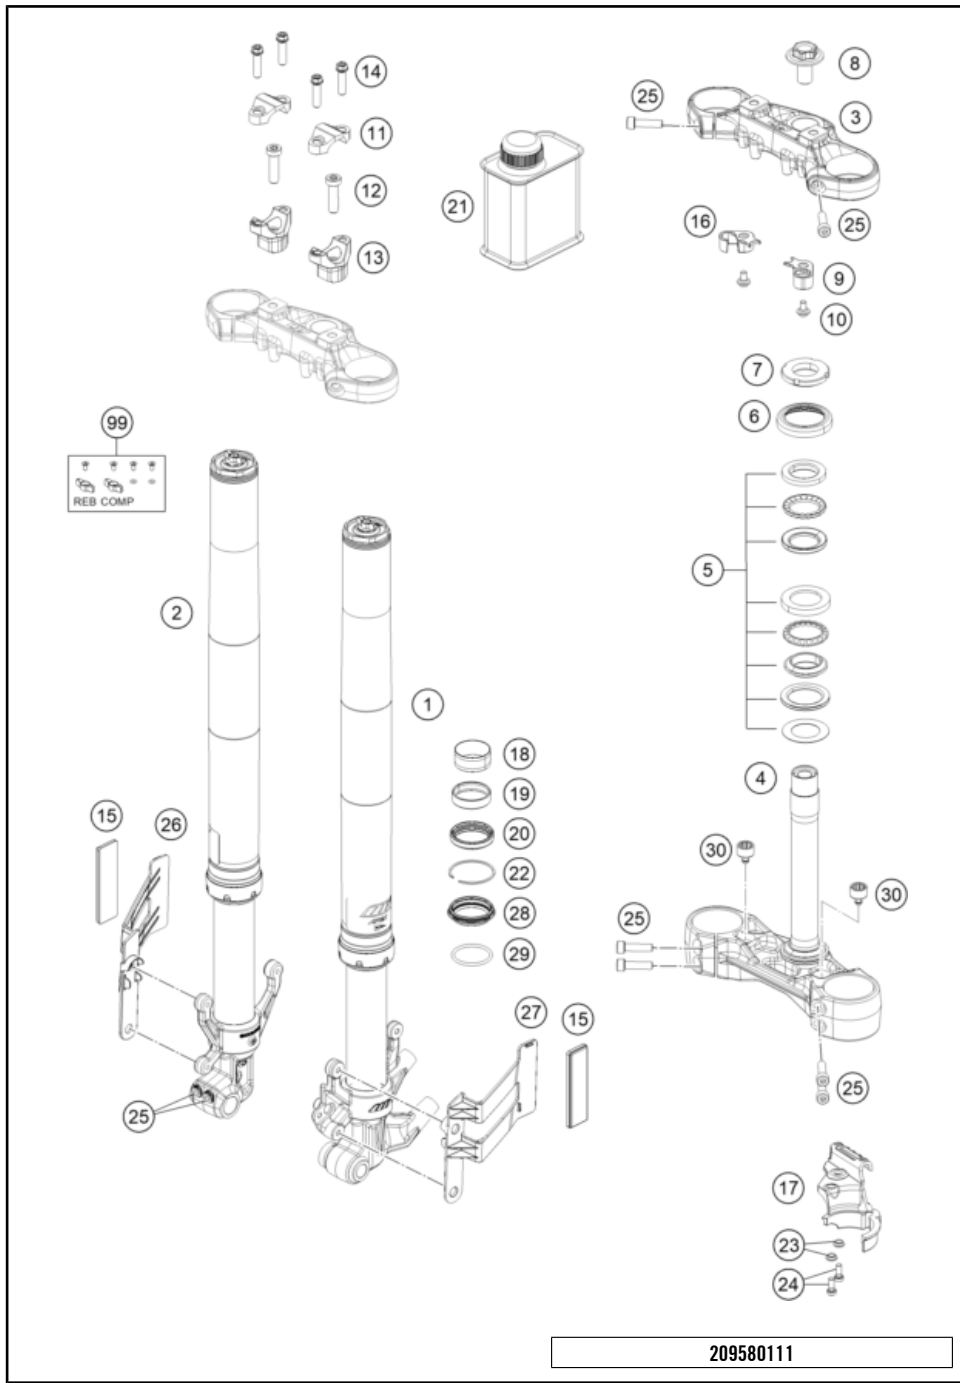

# FRONT FORK, TRIPLE CLAMP

390 ADVENTURE, black 2023 2023

209580111

POS	PARTNUMBER	PIECE
1	95801001000	Fork leg left 1
2	95801002000	Fork leg right 1
3	95801034033	Top triple clamp 1
4	93001032133	assembly lower triple clamp GDC 1
5	90101080044	STEERING HEAD BEARING-KIT 1
6	90101086000	protection cap 1
7	90101036100	Adjusting ring steering head 1
8	90501044000	steering head screw 1
9	95801070000	Brake hose bracket left 1
10	93008020060	Screw M6X1X9 2
11	95801038000	Handlebar clamp 2
12	J912100303	bolt socket-m10x1.25xl 30xbright 2
13	95801039041	Handlebar mount, 41 mm 2
14	J912080293	Bolt socket-M8X1.25XI 29Xblack 4
15	90512082000	SIDE REFLECTOR FRONT 2
16	95801071000	Clutch cable wire bracket right 1
17	93013055000	Hose clamp 1
18	43578014	GUIDE BUSH LOWER 2
19	43578016	GUIDE BUSH UPPER 2
20	43570623	Shaft seal SKF 43x52,9x11,4 black 2
21	48600765S1	FORK OIL SAE5 5L 2008 x
22	43578044	CIRCLIP 2
23	90113055010	sleeve for hose clamp 2
24	J021060156	AH SCREW M6X15 10.9 2
25	90501045000	AH SCREW M8X1.25X30 8
26	95812084000	Reflector holder right 1
27	95812083000	Reflector holder left 1
28	43570624	Dirt scarper SKF 43mm black 2
29	43578219	O-ring 40x2,5 VMQ70 red ISO 3601 2
30	93014015000	Rubber bushing 2
99	RP10021	Adjuster kit screw cap x