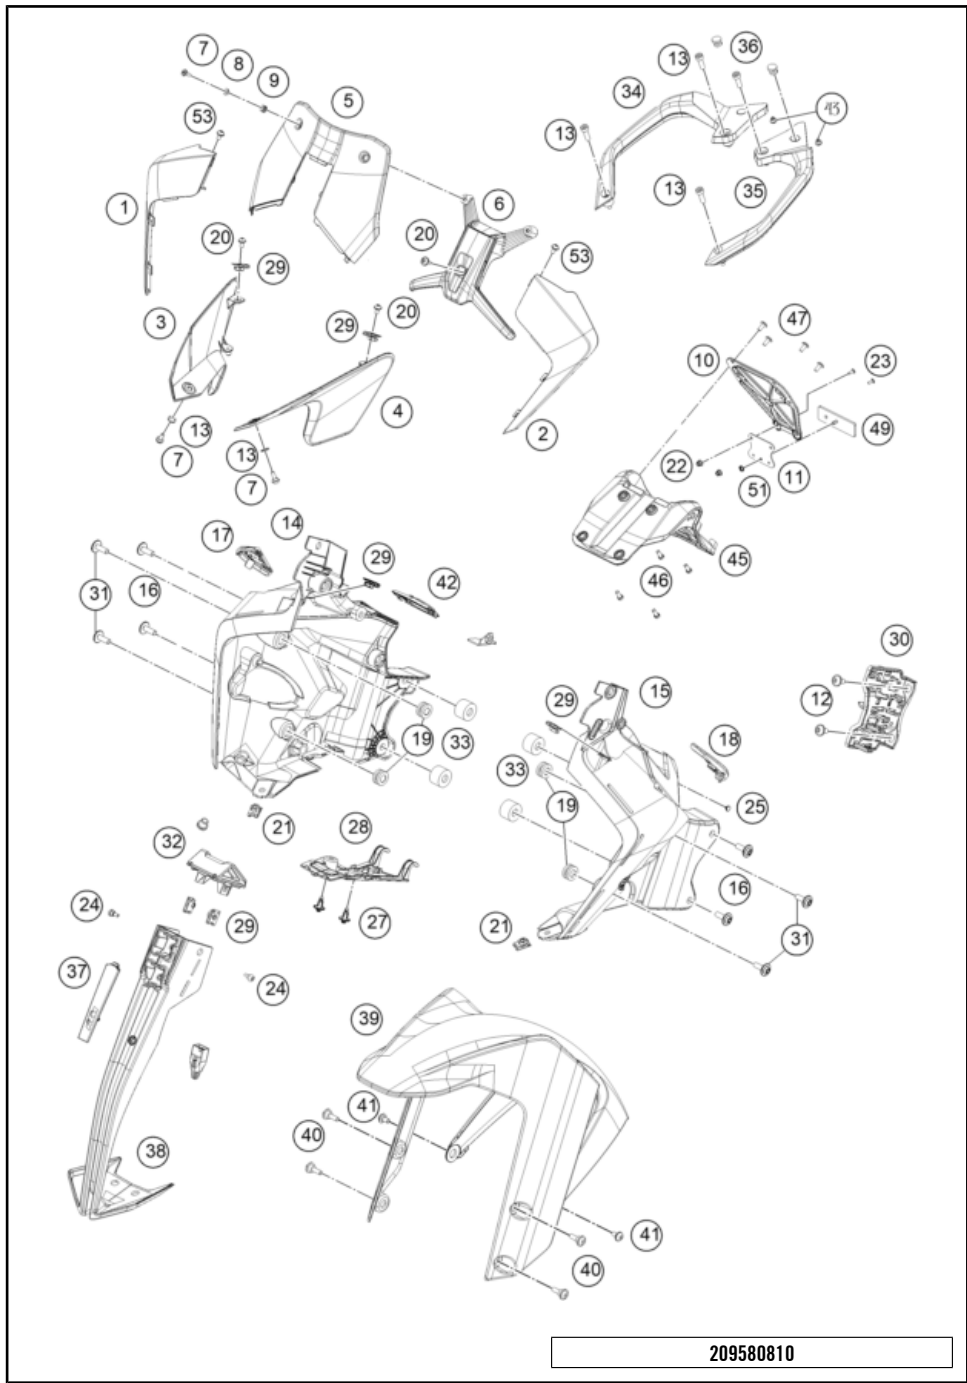

POS	PARTNUMBER		PIECE
39	95808010000	Front fender	1
40	95808010070	Roundhead screw, M6x16	4
41	J900000601200	Oval head screw M6x12	2
42	95811042050	Cover, 12#V power socket	1
43	J650001200500	Rubber buffer	2
45	95808015000	numberplate carrier	1
46	J900000601601S	Cyl.screw M6x16-8.8	4
47	93008037000	Panhead screw M6	4
49	90514045000	REFLECTOR	1
51	J06923050053	Hex collar nut, M5	1
53	J031050136	screw butn hd-m5x0.8xl13xblkxstep	2

209580810

59556

* NEW PART

X ON DEMAND