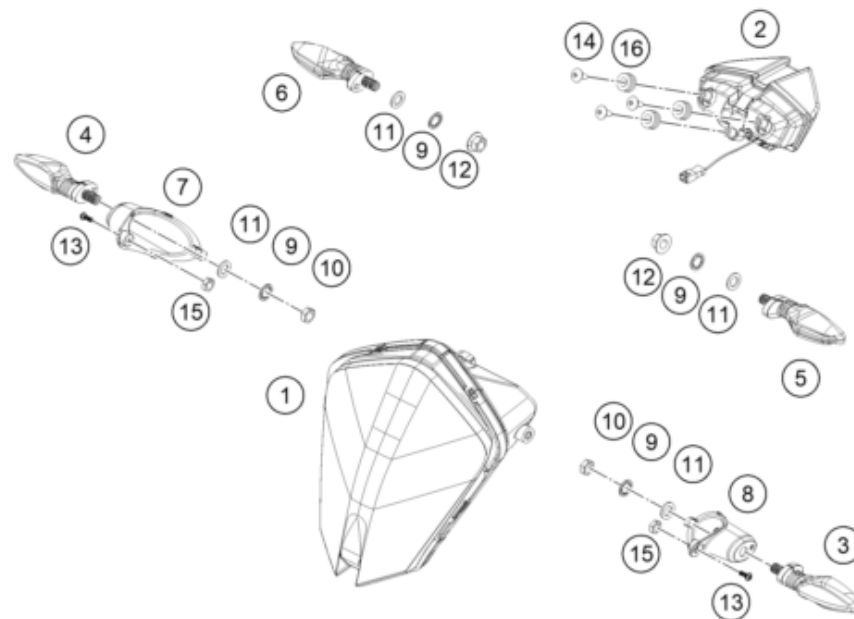

# REAR BRAKE CALIPER

390 ADVENTURE, black 2023 2023

POS	PARTNUMBER		PIECE
1	94513080000	CALIPER ASSEMBLY REAR	1
2	90113075000	BRAKE CALIPER SUPPORT REAR	1
3	90113090000	REAR BRAKE PADS - SET	1
4	90113121000	BLEEDER SCREW	1
5	90113026000	COPPER GASKET	8
6	90113013000	BANJO SCREW	1

202811390

57969

\* NEW PART

X ON DEMAND

Skalierung: 25% 75%

POS	PARTNUMBER		PIECE
1	95814001000	LAMP HEAD	1
2	63514040000	Tail light	1
3	91214025000	FLASHER L/S	1
4	91214026000	FLASHER R/S	1
5	95814026000	INDICATOR REAR LH	1
6	95814025000	INDICATOR REAR RH	1
7	95814011090	Turn signal bracket, right, EU	1
8	95814010090	Turn signal bracket, left	1
9	J06797100183	Toothed washer, M10	4
10	J934100006	Nut hex thin-M10x1.25	2
11	J125100009	Washer M10	4
12	J926100003	nut-hex-flanged	2
13	J005050121	Oval head screw M5X12	2
14	J900000401200	screw tapping-dia. 4.5xl 12xbrt	3
15	J934050003	nut hex thin-m5x0.8xht.3.2xbright	2
16	93014017000	Rubber bushing	4