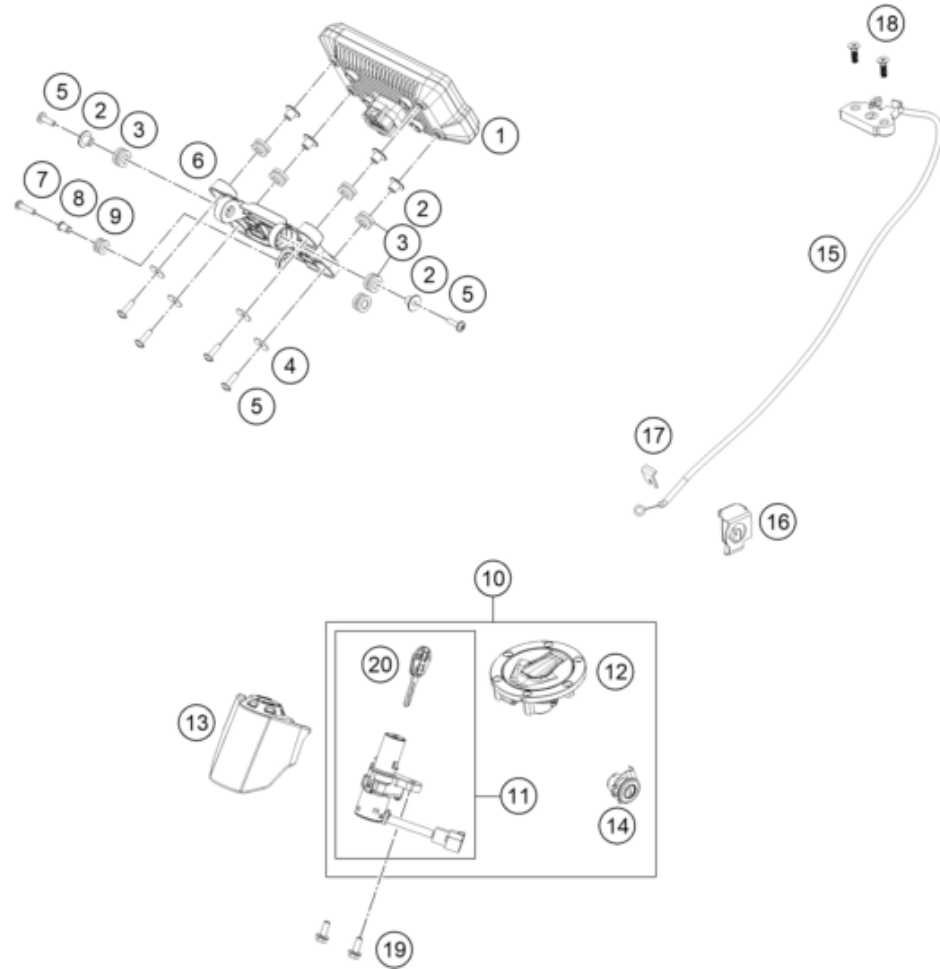

POS	PARTNUMBER		PIECE
1	95814069000	SPEEDOMETER	1
2	93014062010	Collar TFT speedo small	6
3	90507040001	RUBBER SLEEVE	6
4	93308015010	Washer, license plate holder support	4
5	J031060183	Roundhead screw M5X18	6
6	95814062000	Instrument support	1
7	J031050206	screw button head-m5x0.8x120xblk	1
8	95814062020	Collar bushing, comb. instr. brckt	1
9	95814062010	Rubber grommet, comb. instr. brckt	1
10	95811066044	Lock kit cmpl.	1
11	21011066000	ADV. 390 IGNITION SWITCH	1
12	63507008000	ADV. 390 TANK CAP	1
13	95811066010	Carbon ignition lock cover	1
14	90107050050	SEAT LOCK	1
15	95807050000	Seat lock	1
16	93007051000	Retaining bracket	1
17	90107050151	PLATE SEAT LOCK	1
18	J900000602001	screw csk cros-m6x1x120xcl4.8xbr	2
19	90130059000	HH COLLAR SCREW M6X16	2
20	90111067100	BLANK KEY 125/200 DUKE	1
20	90111067000	KEY	1

209581430

18479

* NEW PART

X ON DEMAND