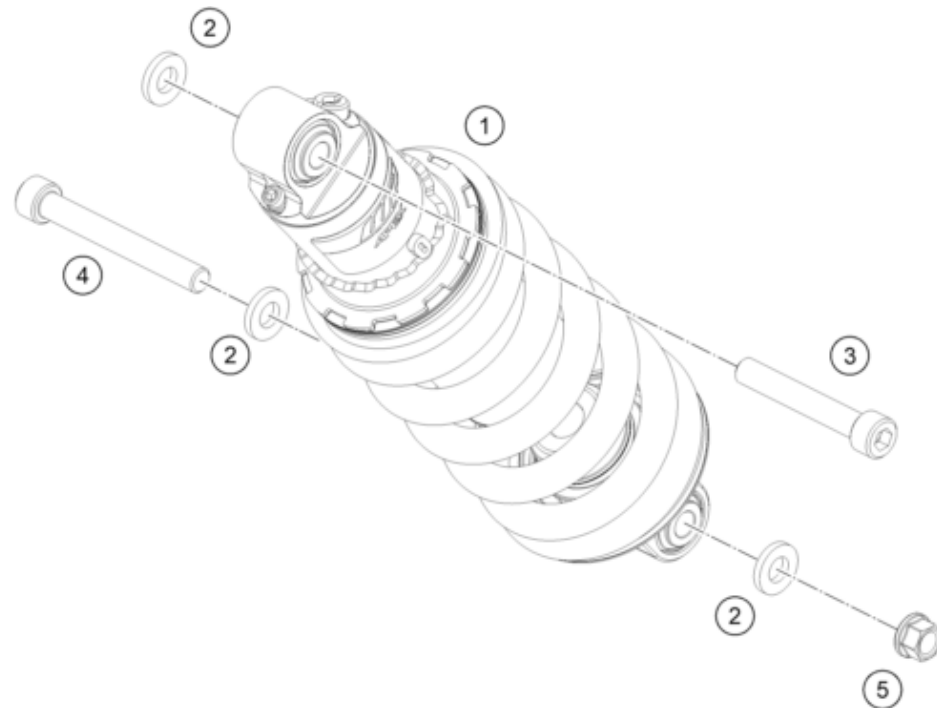

SHOCK ABSORBER

390 ADVENTURE, black 2023 2023

POS	PARTNUMBER		PIECE
1	95804010000	Shock absorber	1
2	90104010003	PLAIN WASHER 10,2X20X3MM	3
3	93004016100	hexagon socket screw M10X1.25X62	1
4	J020100806	SHCS M10x1.25x80 - 10.9	1
5	90104010002	flanged hex nut M10x1.25 WS13	1

209580410

53194

* NEW PART

X ON DEMAND