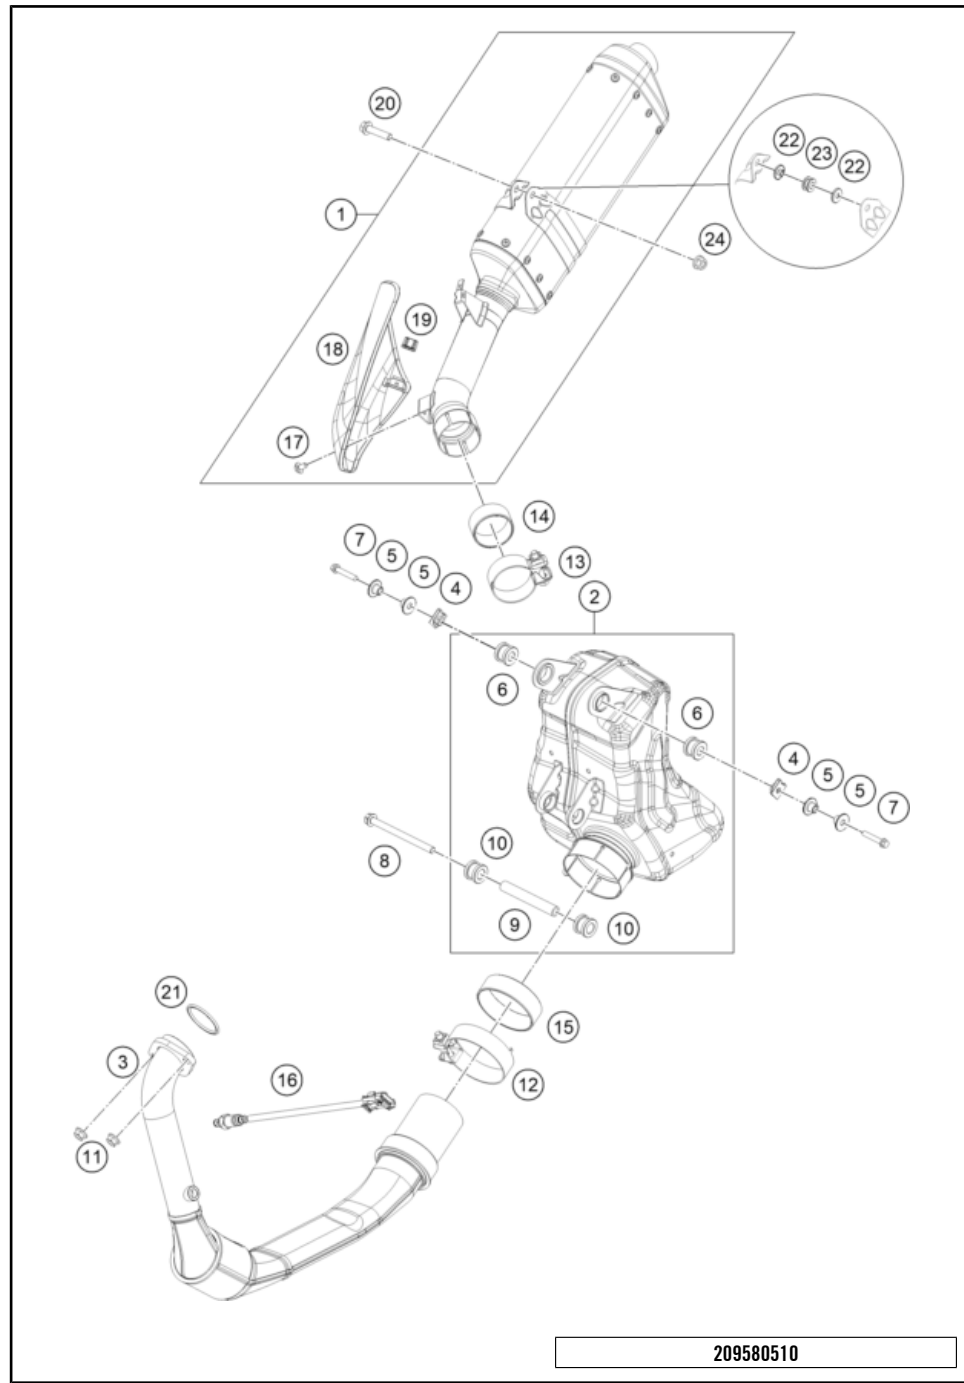

EXHAUST SYSTEM

390 ADVENTURE, black 2023 2023

209580510

POS	PARTNUMBER		PIECE
1	95805083000	Muffler	1
2	28105050044	ASSEMBLY PREMUFFLER	1
3	94305007031	PIPE ASSEMBLY A	1
4	90103097000	clip nut	2
5	90205086001	muffler mounting spacer bushing	4
6	90205068000	damper, bottom	2
7	90105000002	BOLT SILENCER MTG	2
8	J027081053	HH COLLAR SCREW M8X105 SW12	1
9	90105084000	muffler mounting tube	1
10	90105068100	damper, bottom	2
11	J926080003	Hex collar nut M6	2
12	94305051000	Exhaust clamp	1
13	95805051010	Exhaust pipe clamp	1
14	94305050071	Exhaust flange gasket, muffler	1
15	94305050072	Exhaust flange gasket, pre-muffler	1
16	94341090000	Oxygen sensor	1
17	J031060103	Lens head screw M6X10	1
18	95805090033	Heat protection, rear	1
19	93805011003	GROMMET MUFFLER SHIELD	2
20	J025080353	BOLT FLANGED M8X35	1
21	90105004000	exhaust flange gasket	1
22	93805095000	BUSH MUFFLER	2
23	93805096000	DAMPER MUFFLER	1
24	J692080006	nut hex flange-M8x1.25xcl8xdacro	1

18448

* NEW PART

X ON DEMAND