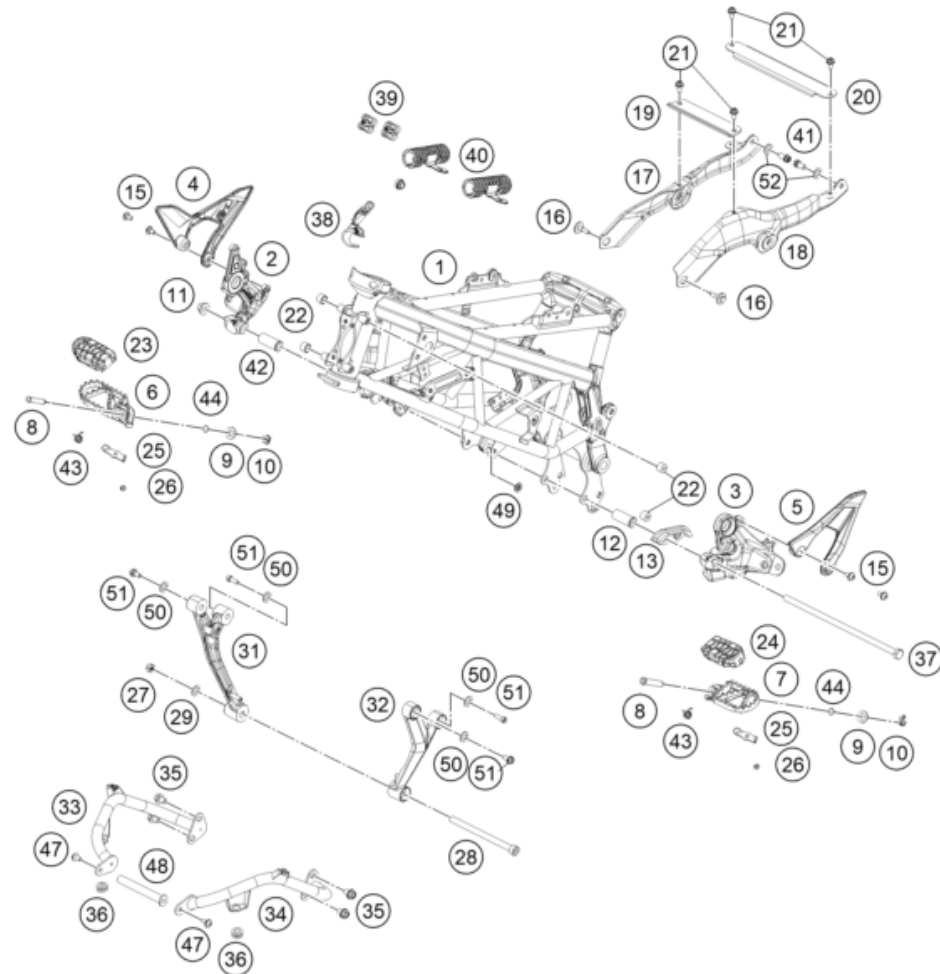

209580311

POS	PARTNUMBER		PIECE
39	95813046000	Hose guide	1
40	95807012000	Tank support rubber	2
41	90103007000	Bolt Socket Head M8	2
42	95803039010	Distance sleeve	1
43	90103042000	footrest return spring	2
44	J770009015	O-RING 9X1,5	2
47	90808043000	SPECIAL SCREW M6X1X16	2
48	95814010040	Wheel spindle mask support	1
49	90108023100	Clip	1
50	J125080006	Washer M8	4
51	J912080251	Hexagon screw M8X25	2
52	J125100002	Washer, M8	2

59555

* NEW PART

X ON DEMAND