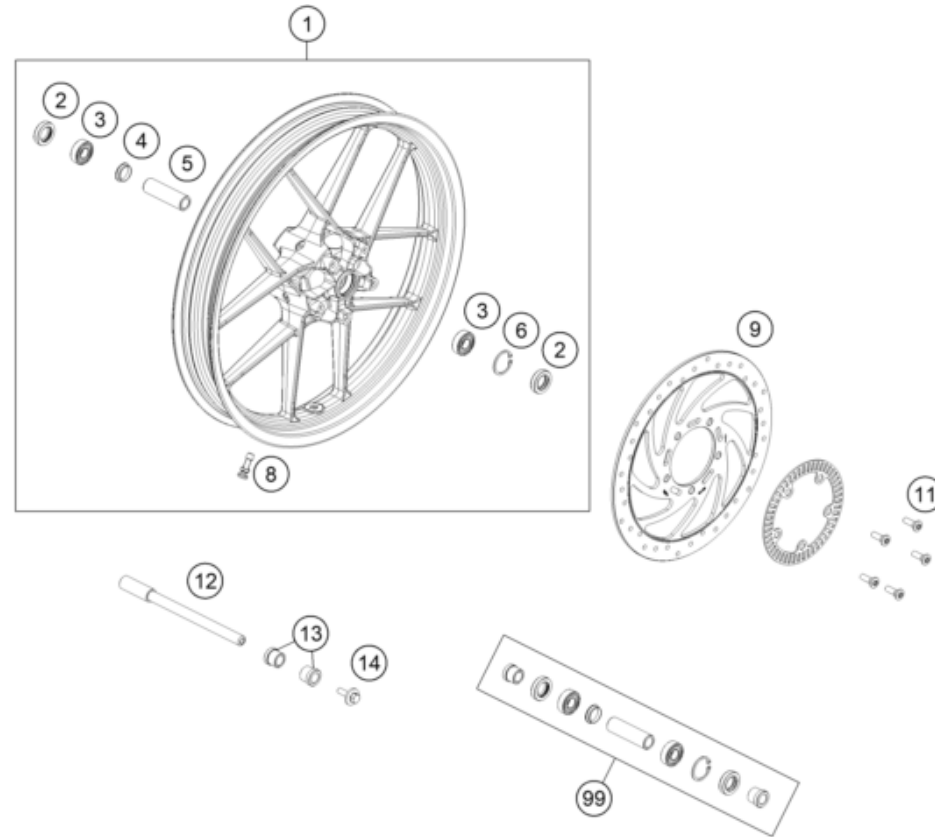

FRONT WHEEL

390 ADVENTURE, black 2023 2023

POS	PARTNUMBER		PIECE
1	95809001144C1	Front Wheel Adv 22 -Black	1
2	J760223508	SHAFT SEAL RING 22X35X8	2
3	J625062023	BALL BEARING 6202	2
4	90109011001	Fixation bearing spacer tube	1
5	90109011000	Spacer front wheel	1
6	J472035150	Circlip 35X1,5	1
8	90109076000	VALVE CPL.	1
9	95809060100	disc brake dia 320	1
11	90110062000	SPECIAL SCREW M8X25 SELF LOCK.	5
12	93009081000	Front axle	1
13	90209083000	BEARING BUSHING	2
14	90109082000	flanged bolt M8	1
99	90109015100	FRONT WHEEL REP. KIT	1

229580910

57974

* NEW PART

X ON DEMAND