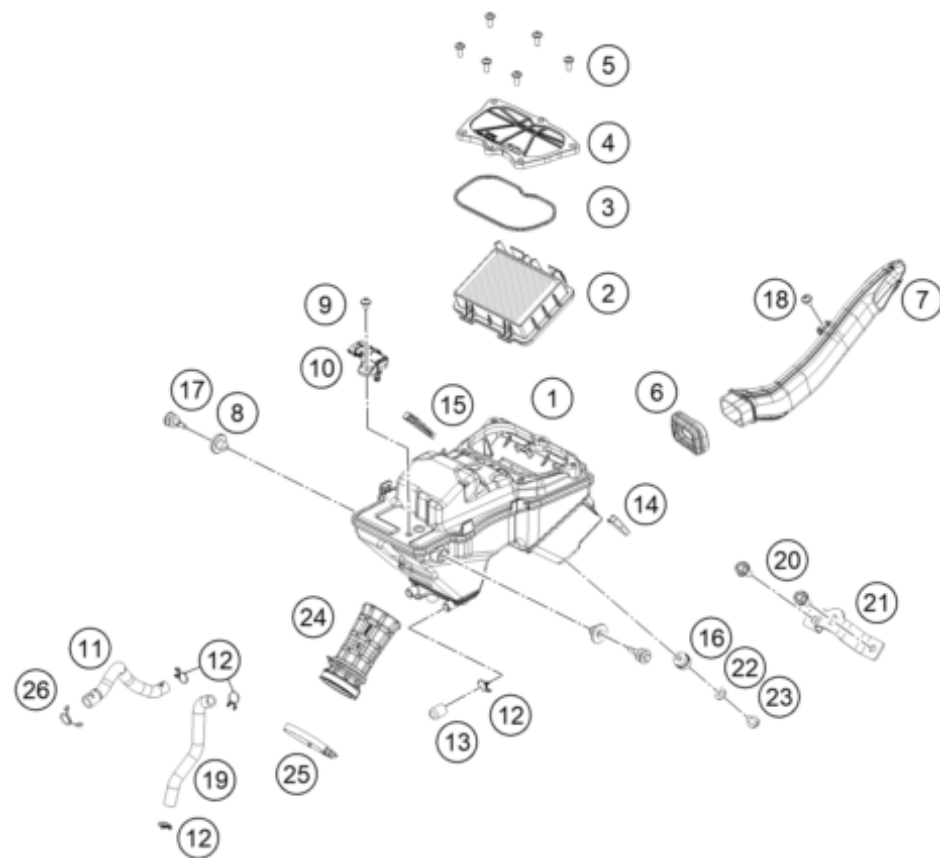

# EXHAUST SYSTEM

390 ADVENTURE, black 2023 2023

209580510

POS	PARTNUMBER		PIECE
1	95805083000	Muffler	1
2	28105050044	ASSEMBLY PREMUFFLER	1
3	94305007031	PIPE ASSEMBLY A	1
4	90103097000	clip nut	2
5	90205086001	muffler mounting spacer bushing	4
6	90205068000	damper, bottom	2
7	90105000002	BOLT SILENCER MTG	2
8	J027081053	HH COLLAR SCREW M8X105 SW12	1
9	90105084000	muffler mounting tube	1
10	90105068100	damper, bottom	2
11	J926080003	Hex collar nut M6	2
12	94305051000	Exhaust clamp	1
13	95805051010	Exhaust pipe clamp	1
14	94305050071	Exhaust flange gasket, muffler	1
15	94305050072	Exhaust flange gasket, pre-muffler	1
16	94341090000	Oxygen sensor	1
17	J031060103	Lens head screw M6X10	1
18	95805090033	Heat protection, rear	1
19	93805011003	GROMMET MUFFLER SHIELD	2
20	J025080353	BOLT FLANGED M8X35	1
21	90105004000	exhaust flange gasket	1
22	93805095000	BUSH MUFFLER	2
23	93805096000	DAMPER MUFFLER	1
24	J692080006	nut hex flange-M8x1.25xcl8xdacro	1

18448

\* NEW PART

X ON DEMAND

POS	PARTNUMBER		PIECE
1	94306001000	Air filter box	1
2	93006015000	FILTER	1
3	93006020050	Seal	1
4	93006002000	Air filter box cover	1
5	93006039000	Flat-head screw M6	6
6	93006001060	Carburetor connection boot	1
7	95806040000	Intake snorkel	1
8	93006001080	Damping rubber	2
9	J031060103	Lens head screw M6X10	1
10	90141071000	TMAP-SENSOR	1
11	93030087050	Engine vent hose	1
12	90130087001	HOSE CLAMP	4
13	93030089000	Plug	1
14	93006001015	Rubber cowl pad	1
15	93006021000	Distance piece air filter box right	1
16	90106001007	SILENT BLOCK AIRFILTER	1
17	J025080246	Hex collar screw. M8x23.5	2
18	90508006001	SOCKET HEAD BOLT M6X12	1
19	93030088050	Engine vent hose	1
20	J025060122	Hex collar screw M6X12	2
21	95803002021	Retaining bracket, air filter box	1
22	J125060004	Washer, M6	1
23	J025060082	bolt-flanged-small	1
24	93306026000	CONNECTING TUBE	1
25	90241002010	hose clamp	1
26	90607017000	CLAMP 16MM	1