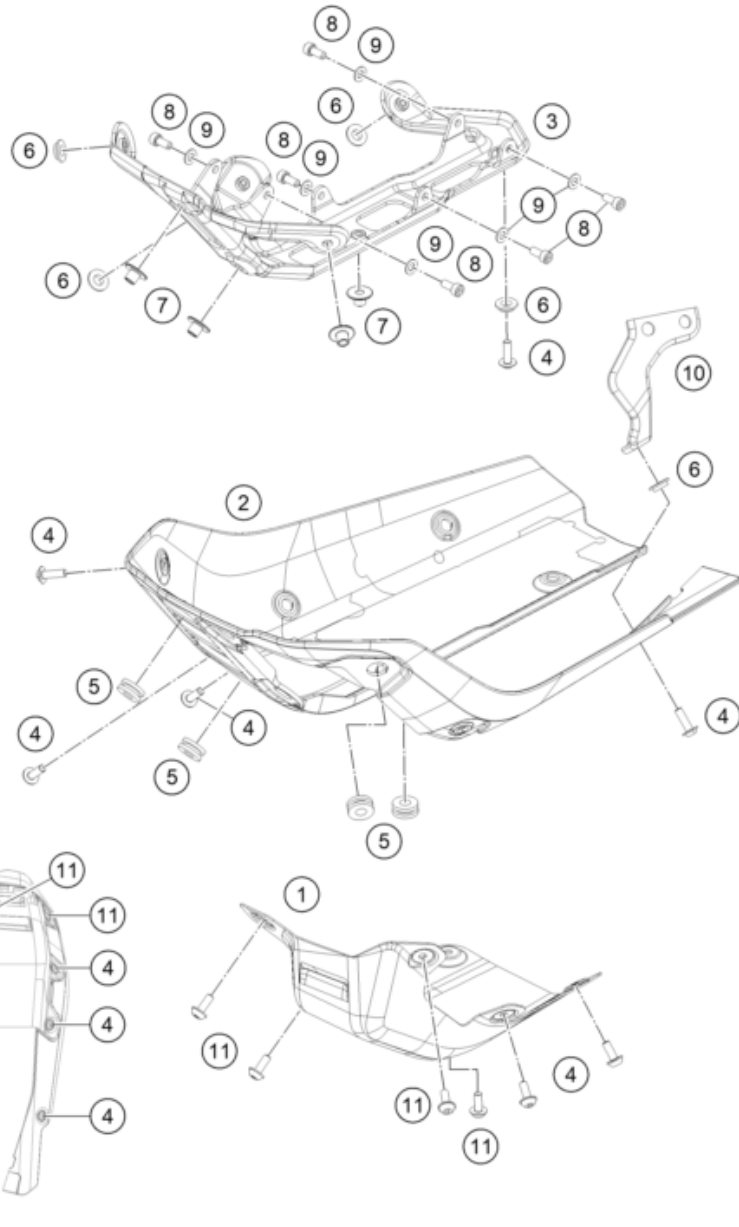

59556

\* NEW PART      X ON DEMAND

POS	PARTNUMBER		PIECE
39	95808010000	Front fender	1
40	95808010070	Roundhead screw, M6x16	4
41	J900000601200	Oval head screw M6x12	2
42	95811042050	Cover, 12#V power socket	1
43	J650001200500	Rubber buffer	2
45	95808015000	numberplate carrier	1
46	J900000601601S	Cyl.screw M6x16-8.8	4
47	93008037000	Panhead screw M6	4
49	90514045000	REFLECTOR	1
51	J06923050053	Hex collar nut, M5	1
53	J031050136	screw butn hd-m5x0.8xl13xblkxstep	2

209580810

59556

\* NEW PART

X ON DEMAND

POS	PARTNUMBER		PIECE
1	95808020010	Front spoiler, front part	1
2	95808020000	Front spoiler	1
3	95808020050	Bracket Assembly Belly Pan front	1
4	90508006003	AH SCREW M6X1X20	7
5	93008028050	Rubber bushing	4
6	95808020030	Bushing	5
7	93035065030	distance sleeve	4
8	90502012001	BOLT SOCKET-M6X1XL14XCL 10.9XB	6
9	J125060006	Washer M6	6
10	95808020025	Rear retaining bracket, front spoiler	1
11	J031060256	Screw M6x25	4