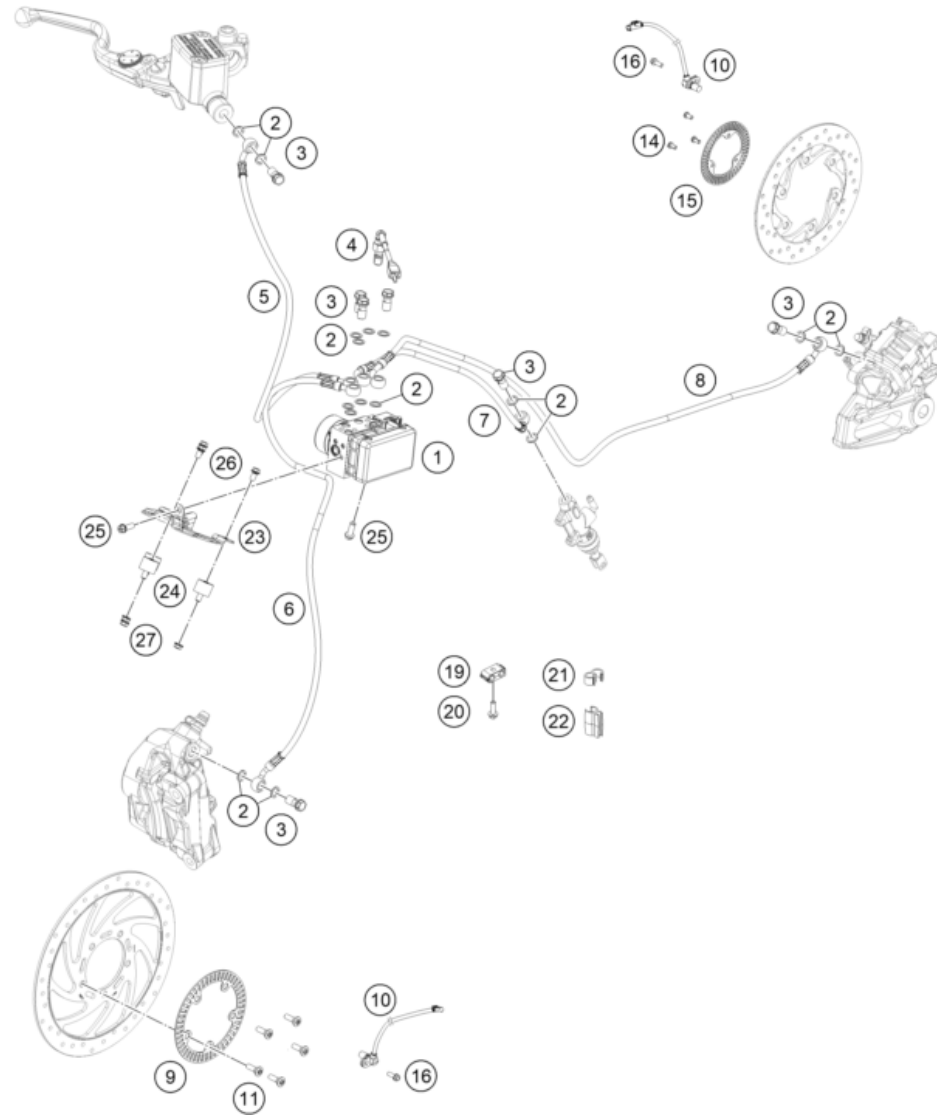

POS	PARTNUMBER		PIECE
1	95842031044	ABS modulator	1
2	90113026000	COPPER GASKET	16
3	90113013000	BANJO SCREW	7
4	28111051000	switch brake	1
5	95842003000	Brake line, ABS, front master cylinder	1
6	95842004000	Brake line, front brake caliper	1
7	95842002000	Brake line, ABS, rear master cylinder	1
8	95842001000	Brake line, rear brake caliper	1
9	95842020000	sensor disc front	1
10	90142125000	ABS SENSOR	1
11	90110062000	SPECIAL SCREW M8X25 SELF LOCK.	5
14	90142021001	SCREW FOR ABS	3
15	90142021000	SENSOR DISC REAR	1
16	J000150601200	bolt-flange-kae st-f dia-06 l-12	2
19	93813024000	brake hose clamp	1
20	J025060209	HH COLLAR SCREW M6X20	1
21	93813035000	CLAMP SENSOR CABLE	2
22	93813147000	CLAMP FOR BRAKE HOSE	2
23	93041030020	Retaining bracket	1
24	90135001001	silentbloc M6	3
25	J025060109	HH-COLLAR SCREW M6X10 SW8	2
26	J025060082	bolt-flanged-small	3
27	J926060000	FLANGED NUT M6 WS10 SELF LOCK.	3

229584210

57976

* NEW PART

X ON DEMAND