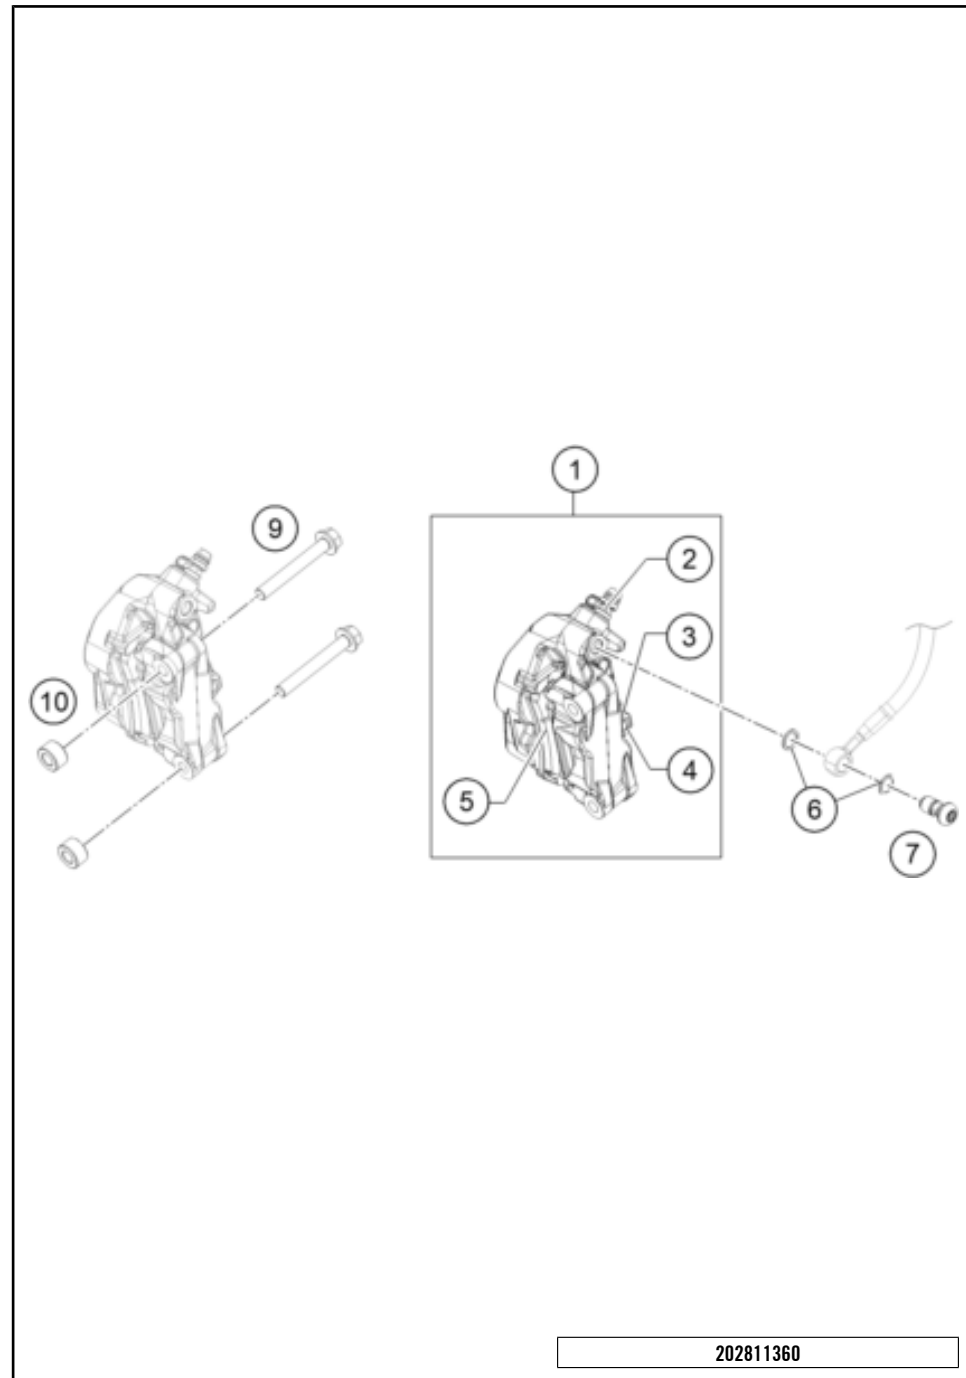

FRONT BRAKE CALIPER

390 ADVENTURE, black 2023 2023

POS	PARTNUMBER		PIECE
1	94813015000	CALIPER ASSEMBLY FRONT	1
2	90113021000	BLEEDER SCREW	1
3	90113018000	SPRING CLIP	1
4	90113017000	BOLT F. BRAKE PADS	1
5	90813030000	BRAKE PAD FRONT TT2910HH	1
6	90113026000	COPPER GASKET	2
7	90113121000	BLEEDER SCREW	1
9	J01008060S	HH collar screw M8x1x60	2
10	90613098150	brake caliper spacer sleeve	2

202811360

57965

* NEW PART

X ON DEMAND