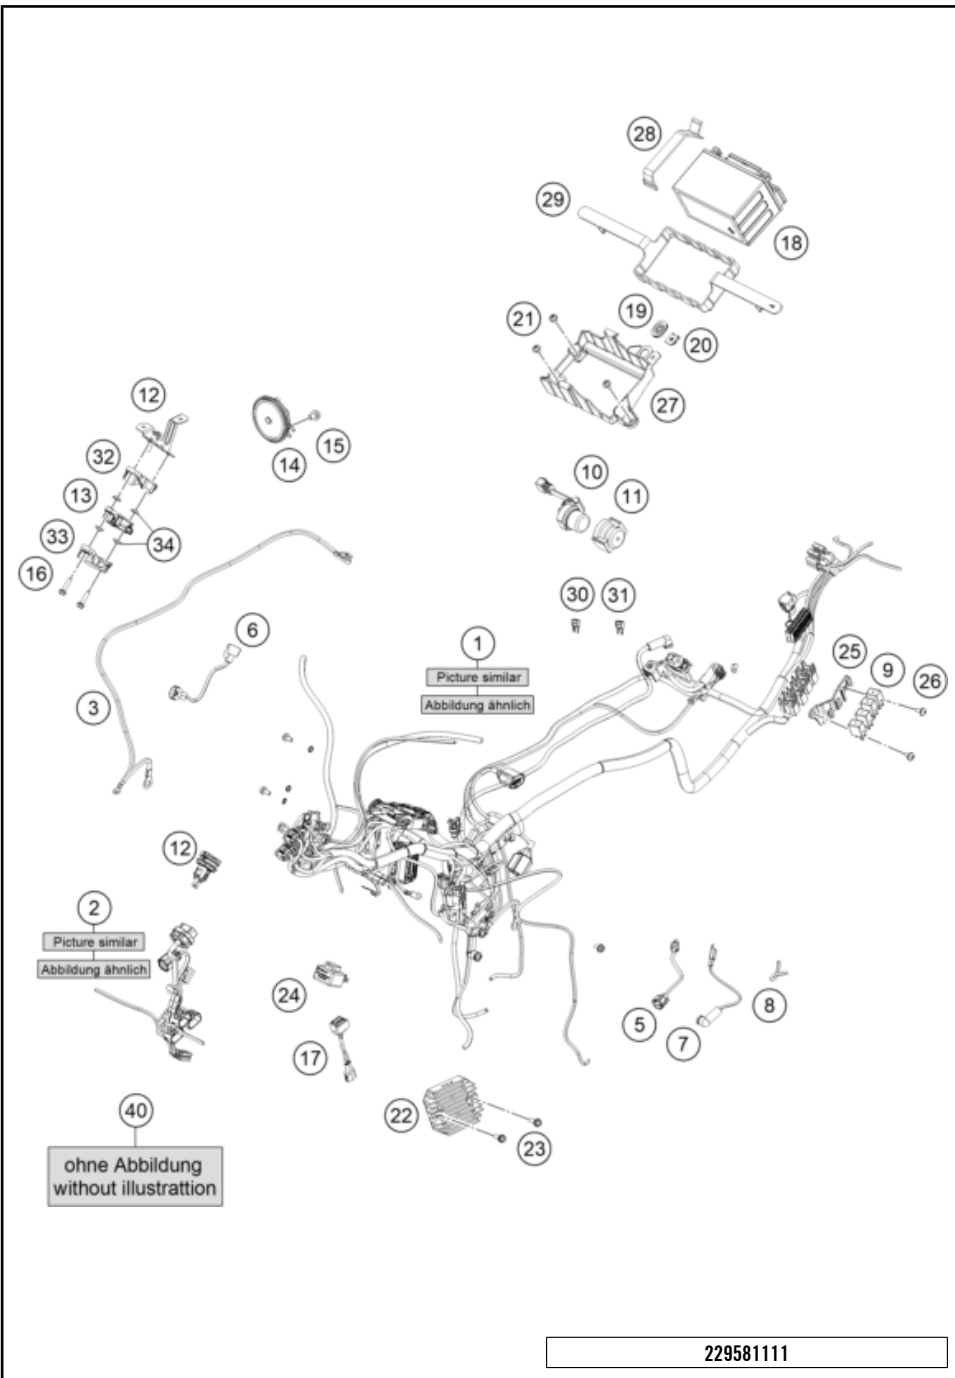

POS	PARTNUMBER		PIECE
1	95811075000	Main wiring harness	1
2	95811078000	Wiring harness mask	1
3	95811097000	Earth wire	1
5	93811099000	wiring harness temperatur sensor	1
6	93041080050	Cable	1
7	93038091000	Pigtail oil pressure switch	1
8	93511084000	PIGTAIL PH-3 FUEL PUMP	1
9	90611057000	relay (interlock)	4
10	93011058000	Starter relais	1
11	95811058050	Rubber grommet, starter relay	1
12	95811042033	Power socket, cmpl.	1
13	95842090000	SENSOR LEAN ANGLE	1
14	95811060000	HORN	1
15	J025080123	HH COLLAR SCREW M8X12 SW12	1
16	J900000604003	BOLT-FLANGE-KAE ST-F DIA-06 L-40	2
17	28111096000	Transil unit	1
18	90611053000	BATTERY 12V/8AH	1
19	95811055010	Rubber grommet	1
20	93008084010	Range change metal nut M6	1
21	90808073000	SPECIAL SCREW M6X1X10	3
22	90511034000	voltage regulator	1
23	J025060303	FLANGED BOLT M6X30 WS10	2
24	90511030000	indicator relay	1
25	95811031000	Relay bracket	1
26	90508006001	SOCKET HEAD BOLT M6X12	2
27	95811055000	battery holder plate	1
28	95811055070	Battery retaining pin top	1
29	95811055060	Battery retaining pin	1
30	93511088000	Fuse 10a	6
31	75011088015	FUSE 15A 07	4
32	95842092010	cover sensor lean angle lower	1
33	95842092020	cover sensor lean angle upper	1
34	93035033010	Washer	4
40	93042033000	Cable earth ABS	1

229581111

57993

* NEW PART

X ON DEMAND