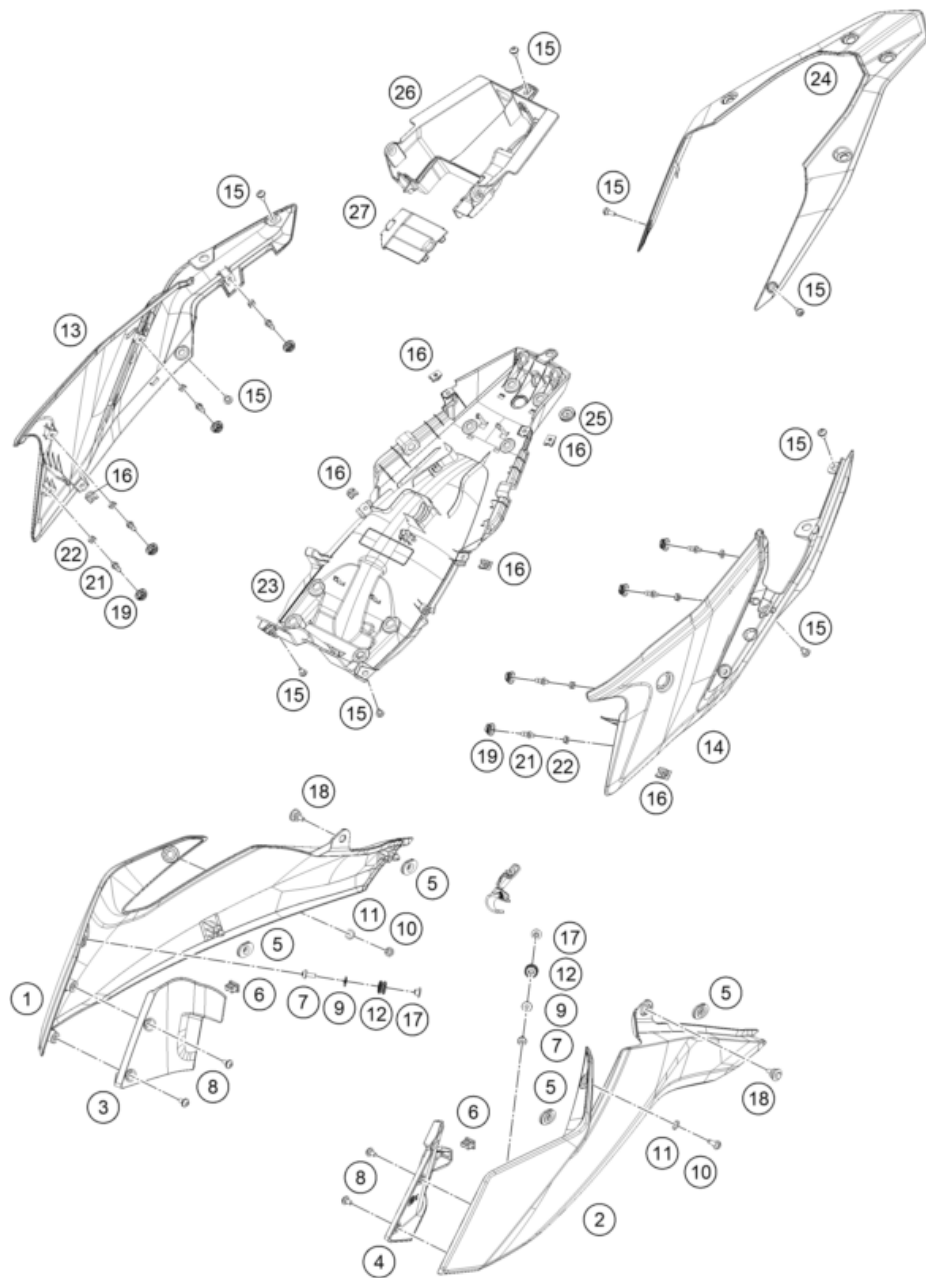

209580820

POS	PARTNUMBER		PIECE
1	95808051000BKA	ADV390 TANK SPOILR RH LIQ METALGLOSS +DCL with decal	1
2	95808050000BKA	ADV390 TANK SPOILR LH LIQ METALGLOSS +DCL with decal	1
3	95808025000	Inner cover, top right	1
4	95808026000	Inside cover left	1
5	90108060003	GROMMET	4
6	90108060002	DAMP. RUBBER II RADIATOR PROT	2
7	90808043000	SPECIAL SCREW M6X1X16	2
8	93008040000	Screw M6X1X13	4
9	J125060005	washer plain id-6.2xod16xthk1xblk	2
10	J031060166	screw butn hd-m6x1xl 16xblkxstep	2
11	93009059000	Washer nylon	2
12	95807013060	Tank bushing	2
13	95808042000	COWL SEAT LOWER RH	1
14	95808041000	rear cover	1
15	93008020060	Screw M6X1X9	9
16	93008084010	Range change metal nut M6	2
17	95807013070	Tank bushing	2
18	J025060196	bolt flange-m6x1xl19xbrightxstep	2
19	93011068010	Rubber grommet ignition lock cover	6
21	95808041010	Pin quick release	8
22	95808041020	Special nut	8
23	95808019000	rear lower part	1
24	95808013000BKA	S.COWL UPR LIQ METAL GLOSS+DCL ADV 390 with decal	1
25	95808019010	Rubber grommet, wire support sleeve	1
26	95808023000	Rear part inner cover	1
27	95808023010	Starter relay cover	1

59560

* NEW PART

X ON DEMAND