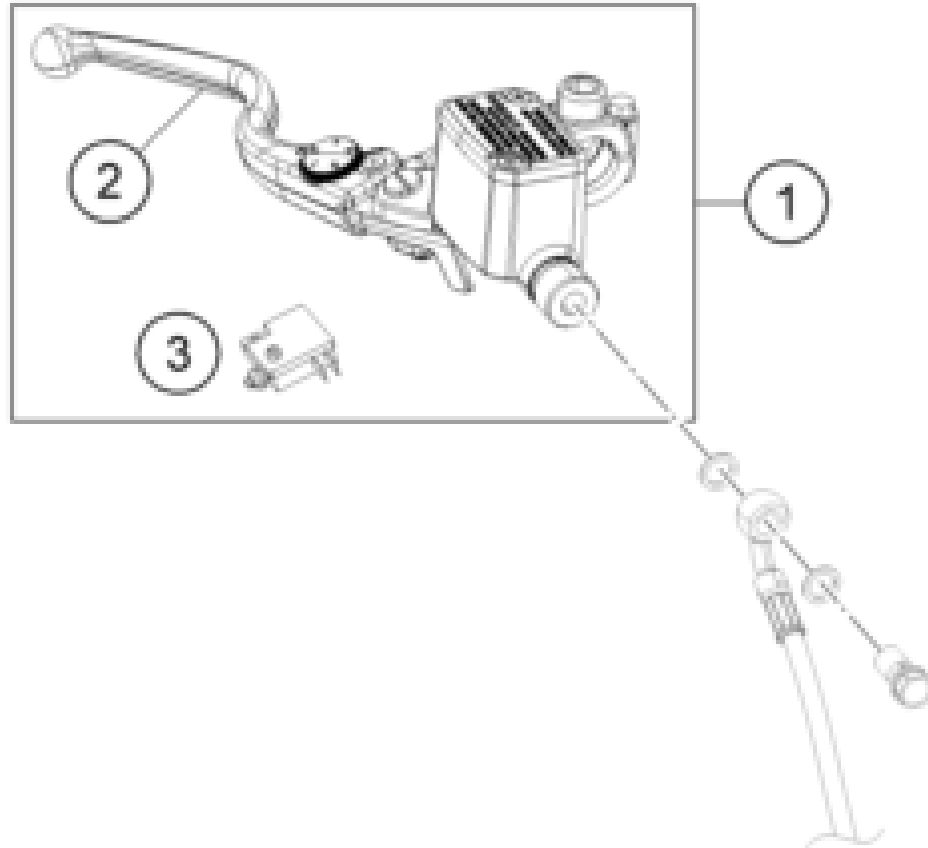

FRONT BRAKE CONTROL

390 ADVENTURE, black 2023 2023

POS	PARTNUMBER		PIECE
1	28513001033	Front master cylinder PAU	1
2	93713002033	Brake lever cpl.	1
3	90111050000	brake light switch, front	1

209581310

52777

* NEW PART

X ON DEMAND