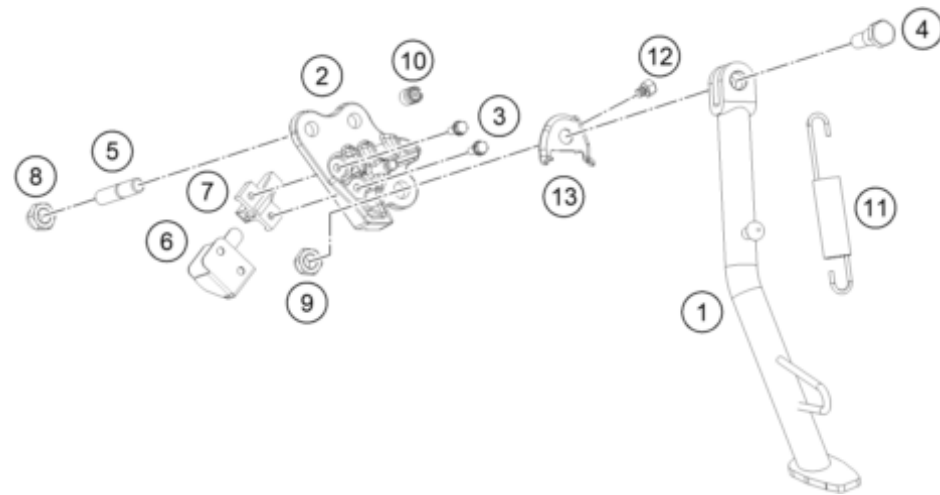

59555

\* NEW PART

X ON DEMAND

POS	PARTNUMBER		PIECE
1	95803002044C1	Subframe jet black	1
2	J900000803500	bolt soket-m8x1.25xl35xcl8.8xbrt	2
3	93007047033	Seat support complete	2
4	J912080251	Hexagon screw M8X25	4
5	93011068010	Rubber grommet ignition lock cover	6
6	93003054000	Pin footrest pivot black	2
7	93003052000	Plate lock pillion step top	2
8	93003053000	Plate lock pillion step bottom	2
9	J094018250	PIN 25X1,8MM	2
10	93003151033	Rear footpeg cmpl. right	1
11	93003150033	Rear footpeg cmpl. left	1
12	95805089000	Heel protector, rear right	1
13	95805088000	Heel protector, rear left	1
14	95803049000C1	S HOL PILLION RHJG113083 BL MAT ANODIZED	1
15	95803048000C1	S HOL PILLION LHJG113081 BL MAT ANODIZED	1
16	93008020060	Screw M6X1X9	4
17	J047620804000S	Cap head bolt ISO 4762-M8x40-10.9	4
18	95803056000	Reinforcement footrest carrier	1
19	90134098000	Bolt socket head M6X1X20 L-precoated	2
20	95805084000	Silencer retaining bracket cmpl.	1
21	90511006100	BOLT SOCKET M6X1X14	2
22	95803002070	Protection cap	2
25	J690000801500	washer plain-id8.2xod15xt2xblack	4
26	J770009015	O-RING 9X1,5	2
27	J125080005	WASHER M8	2

209580315

59557

\* NEW PART

X ON DEMAND

POS	PARTNUMBER		PIECE
1	95803023000	Side stand	1
2	95803026000	Side stand bracket	1
3	J011050133	HH COLLAR SCREW M5X13 SW8	2
4	90103027000	SCREW F. SIDE STAND	1
5	95803027000	Threaded bolt M10	2
6	93011045110	Protection, side stand switch	1
7	93511045000	SWITCH SIDE STAND	1
8	93003034000	nut U flang-M10X1.25XHT.8.5XBRT	2
9	J982101253	SELF L. NUT M10X1,25 H11 WS17	1
10	90111040100	Bushing	1
11	90603024000	SIDE STAND SPRING	1
12	93503029000	Magnet bracket	1
13	95803023010	Magnet support	1