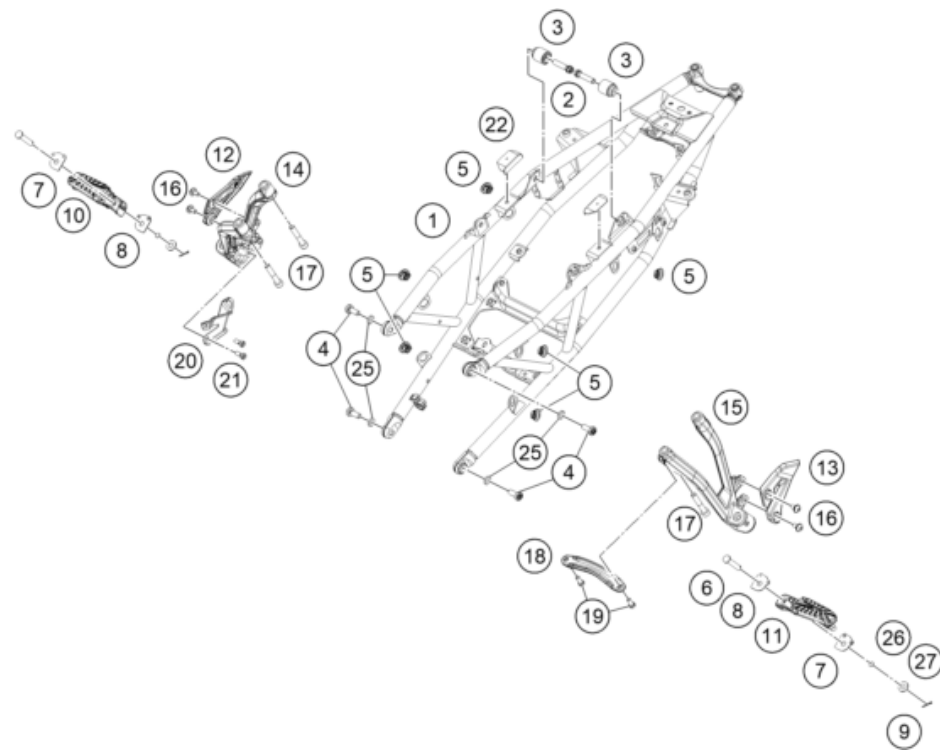

POS	PARTNUMBER		PIECE
1	95803002044C1	Subframe jet black	1
2	J900000803500	bolt soket-m8x1.25xl35xcl8.8xbrt	2
3	93007047033	Seat support complete	2
4	J912080251	Hexagon screw M8X25	4
5	93011068010	Rubber grommet ignition lock cover	6
6	93003054000	Pin footrest pivot black	2
7	93003052000	Plate lock pillion step top	2
8	93003053000	Plate lock pillion step bottom	2
9	J094018250	PIN 25X1,8MM	2
10	93003151033	Rear footpeg cmpl. right	1
11	93003150033	Rear footpeg cmpl. left	1
12	95805089000	Heel protector, rear right	1
13	95805088000	Heel protector, rear left	1
14	95803049000C1	S HOL PILLION RHJG113083 BL MAT ANODIZED	1
15	95803048000C1	S HOL PILLION LHJG113081 BL MAT ANODIZED	1
16	93008020060	Screw M6X1X9	4
17	J047620804000S	Cap head bolt ISO 4762-M8x40-10.9	4
18	95803056000	Reinforcement footrest carrier	1
19	90134098000	Bolt socket head M6X1X20 L-precoated	2
20	95805084000	Silencer retaining bracket cmpl.	1
21	90511006100	BOLT SOCKET M6X1X14	2
22	95803002070	Protection cap	2
25	J690000801500	washer plain-id8.2xod15xt2xblack	4
26	J770009015	O-RING 9X1,5	2
27	J125080005	WASHER M8	2

209580315

59557

* NEW PART

X ON DEMAND