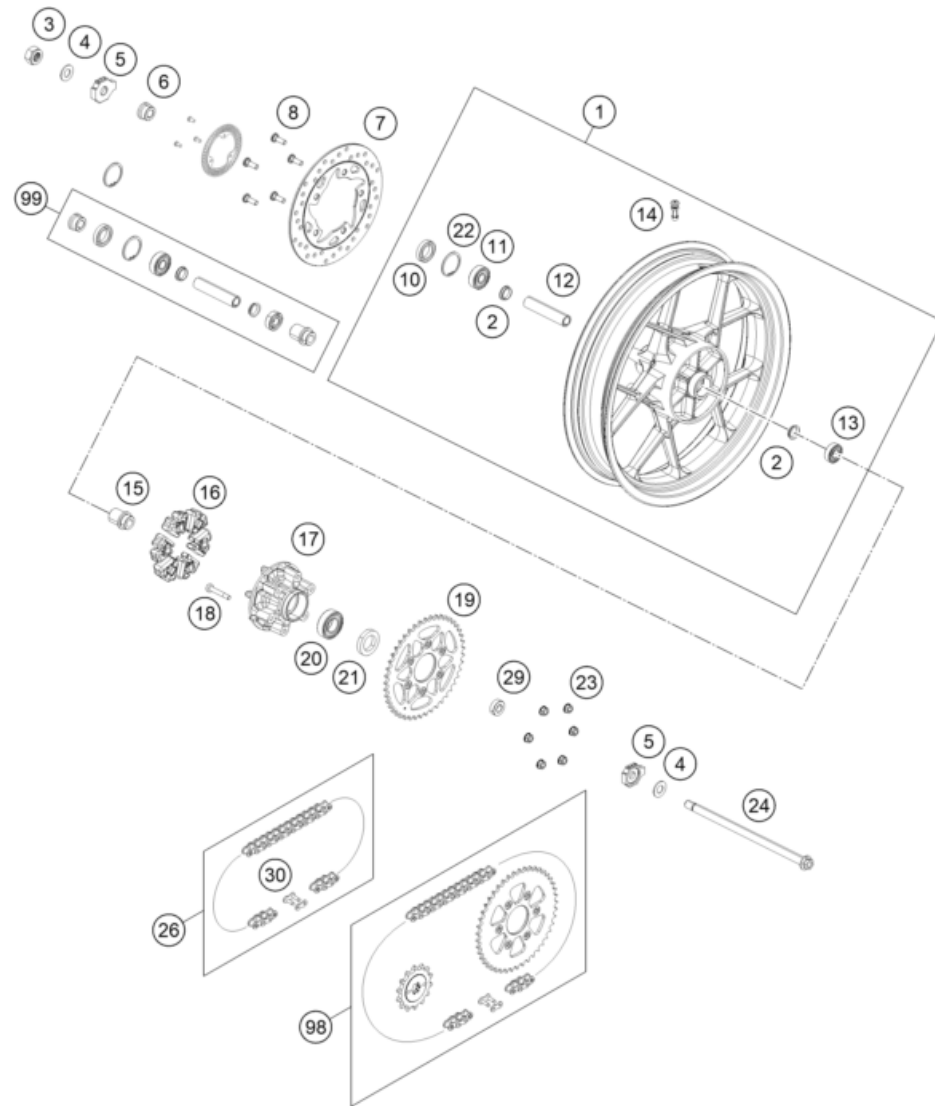

REAR WHEEL

390 ADVENTURE, black 2023 2023

POS	PARTNUMBER		PIECE
1	95810101144C1	Rear Wheel ? ADV 22 Black 36xxx	1
2	90109011001	Fixation bearing spacer tube	2
3	90210086000	wheel spindle nut, rear	1
4	90610087000	washer 15.2x30x2	2
5	90110084000	chain tension adjuster, right	2
6	90110013000	SPACER BUSHING REAR WHEEL R/S	1
7	95810060000	disc brake dia 230	1
8	90110062000	SPECIAL SCREW M8X25 SELF LOCK.	5
10	J760264208	SHAFT SEAL RING 26X42X8	1
11	J625063021	Grooved ball bearing 6302	1
12	90110011000	BEARING SPACER TUBE REAR	1
13	J625062023	BALL BEARING 6202	1
14	90109076000	VALVE CPL.	1
15	90610054000	SPACER BUSHING KRT INSIDE	1
16	90210059100	rear wheel dampening rubber	6
17	90210050000	SPROCKET SUPPORT	1
18	90810052000	SPECIAL SCREW M8X48	6
19	95810051045	Rear sprocket 45T	1
20	J625062050	BALL BEARING 6205	1
21	J760295207	SHAFT SEAL RING 29X52X7	1
22	J472042170	CIRCLIP	1
23	90510052000	FLANGED NUT M8X1,25	6
24	90210085000	Axle rear KT03	1
26	76910065118	chain DID 118 roll	1
29	90110053000	SPACER CHAIN WHEEL SUPPORT	1
30	76910066000	Rivet link chain DID 520 VP2-T	x
98	00050002114	Drivetrain kit 15Z/45Z	1
99	00050002115	Repair kit rear wheel	x

229581010

57975

* NEW PART

X ON DEMAND