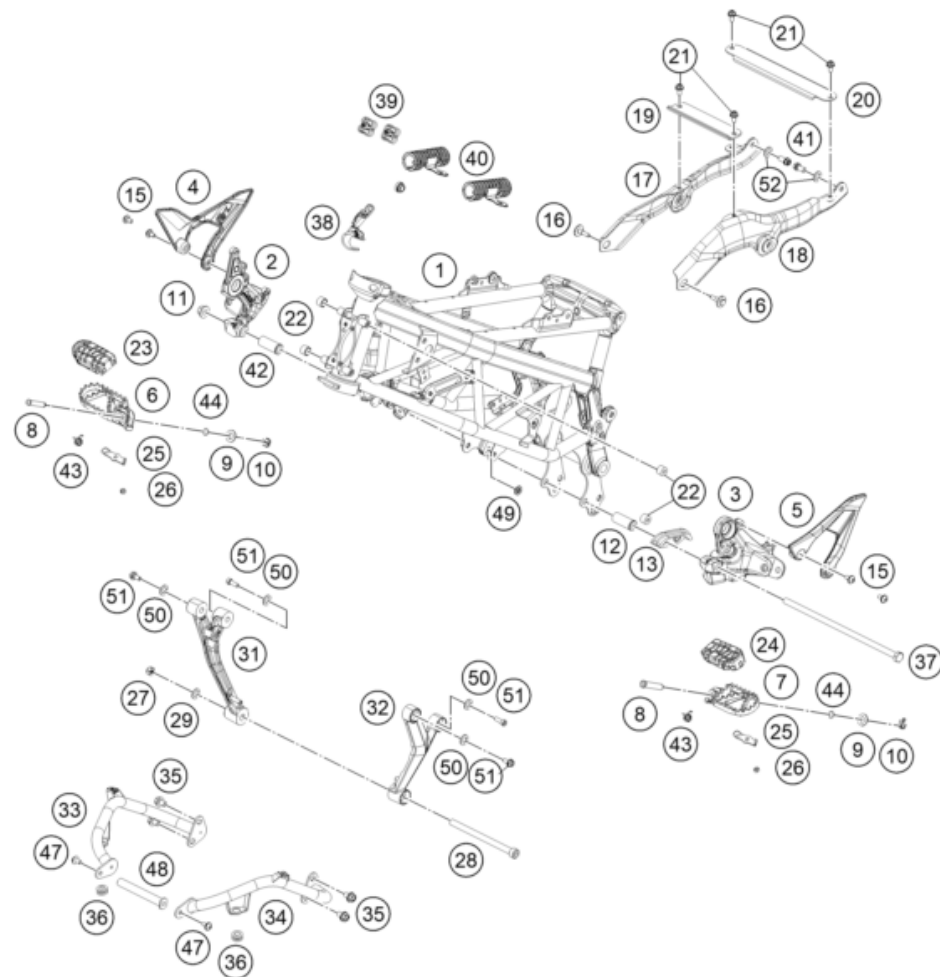

POS	PARTNUMBER	PIECE
1	95803001044C1	Frame jet black 1
2	95803039000C1	S HOLD RIDER RHJG113085 BL MATT ANODIZED 1
3	95803038000C1	S HOLD RIDER LHJG113084 BL MATT ANODIZED 1
4	95803139050	Front heel protector right 1
5	95803138040	Front heel protector left 1
6	95803041133	Footpeg, front right, cmpl. 1
7	95803040050	Footpeg tread, front left 1
8	93003054000	Pin footrest pivot black 2
9	J125080005	WASHER M8 2
10	J094020186	pin cotter-dia. 2.5x18 2
11	90103038002	FLANGED NUT M10X1.25 WS14 1
12	95803038010	Spacer 2
13	95804070000	Chain sliding guard 1
15	93008020060	Screw M6X1X9 8
16	J025080246	Hex collar screw. M8x23.5 1
17	95803001072	seat support side panel right cpl. 1
18	95803001071	seat support side panel left cpl. 1
19	95803001081	seat support cross connection front 1
20	95803001082	seat support cross connection rear 1
21	J025060122	Hex collar screw M6X12 4
22	95803001088	Bushing 4
23	95803040010	Damper, front right 1
24	95803041010	Damper, front left 1
25	95803044010	Retaining bracket, damper 2
26	J910000800500	NUT NYLOC-M5X0.8XHT. 4.5XCL6XBLK 2
27	J910001001000	NUT HEX FLANGED 1
28	J900001013500	BOLT SOCKET M10X1.25 1
29	J125100009	Washer M10 1
31	93303006000	Engine brace right 1
32	93303005000	Engine brace left250/390 1
33	95808005000	Mask support pipe, right 1
34	95808006000	Mask support left 1
35	J031080146	screw button head-m8x1.25x14xbl 4
36	93014017000	Rubber bushing 2
37	J025102656	HH COLLAR SCREW M10X1,25X265 1
38	95832060050	Guide clutch cable 1
38	95832060050	Guide clutch cable 1

209580311

59555

* NEW PART

X ON DEMAND