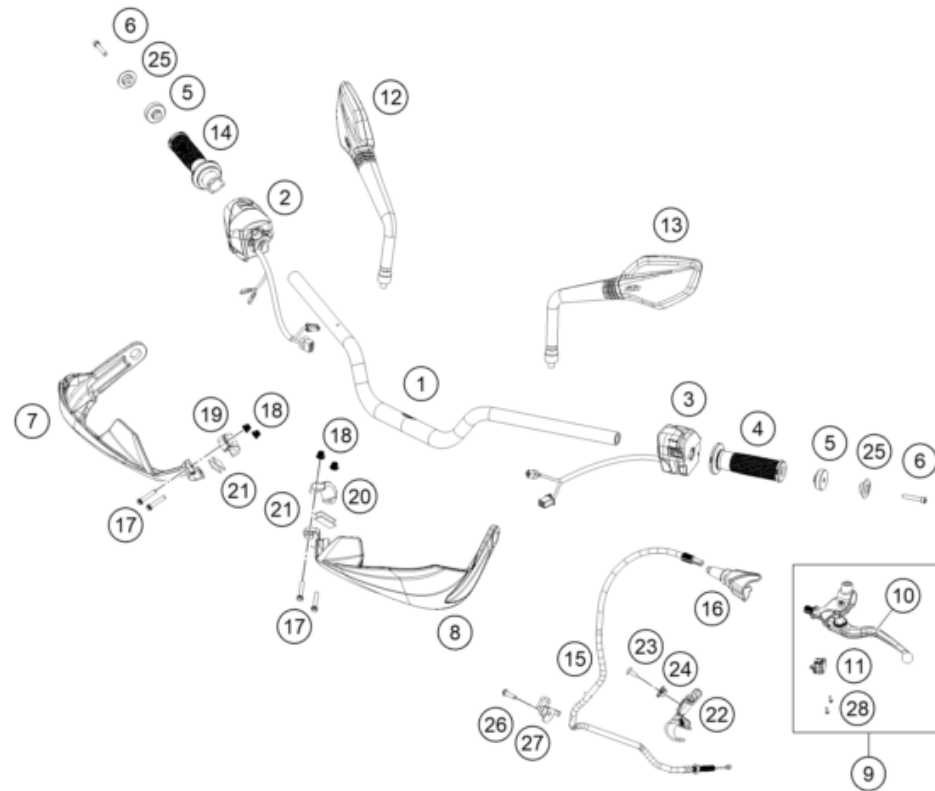

HANDLEBAR, CONTROLS

390 ADVENTURE, black 2023 2023

POS	PARTNUMBER		PIECE
1	95802001000	Handlebar L=760mm, Dia.=28,5mm	1
2	95802010044	Throttle, cmpl.	1
3	95811070000	Light switch	1
4	90802039000	HAND GRIP L/S	1
5	95802080052	COLLAR	2
6	J900000603500	Hexagon socket screw, M6x35	2
7	95802081000C1	Right handguard	1
8	95802080000C1	Left handguard	1
9	95802031000	Clutch assembly	1
10	93502031100	Clutch lever	1
11	90111149000	Clutch switch	1
12	93012041000	Mirror right	1
13	93012040000	Mirror left	1
14	93702010033	THROTTLE GRIP	1
15	95802090000	clutch cable wire	1
16	93802016000	BOOT CLUTCH LEVER	1
17	J000150603000	bolt-flange-kae st-f dia-06 l-30	4
18	J910000600900	nut nyloc flanged	4
19	95802081010	Clamp, handguard, right	1
20	95802080010	Clamp, handguard, left	1
21	95802080020	Cellular rubber band 15x35 mm	4
22	95832060050	Guide clutch cable	1
23	J031050121	Roundhead screw M4X12	1
24	90108050001	CLIP NUT M5	1
25	95802080051	Collar	2
26	J912080251	Hexagon screw M8X25	1
27	95803001086	Clutch cable guide	1
28	90232014002	Screw pan cross M3x0.5	2

209580210

59558

* NEW PART

X ON DEMAND