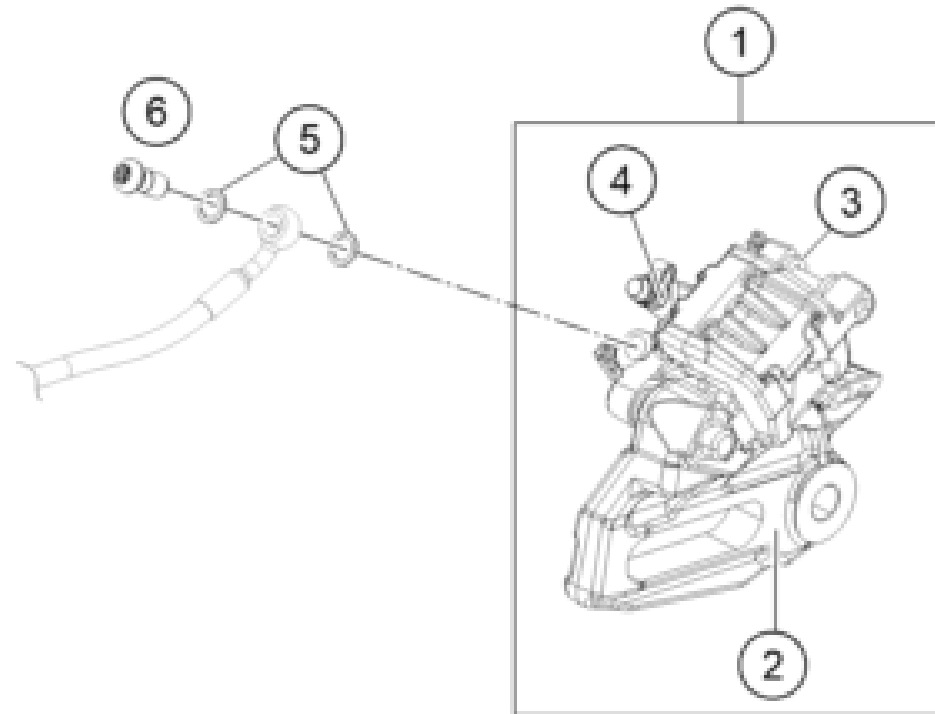

REAR BRAKE CALIPER

390 ADVENTURE, black 2023 2023

POS	PARTNUMBER		PIECE
1	94513080000	CALIPER ASSEMBLY REAR	1
2	90113075000	BRAKE CALIPER SUPPORT REAR	1
3	90113090000	REAR BRAKE PADS - SET	1
4	90113121000	BLEEDER SCREW	1
5	90113026000	COPPER GASKET	8
6	90113013000	BANJO SCREW	1

202811390

57969

* NEW PART

X ON DEMAND