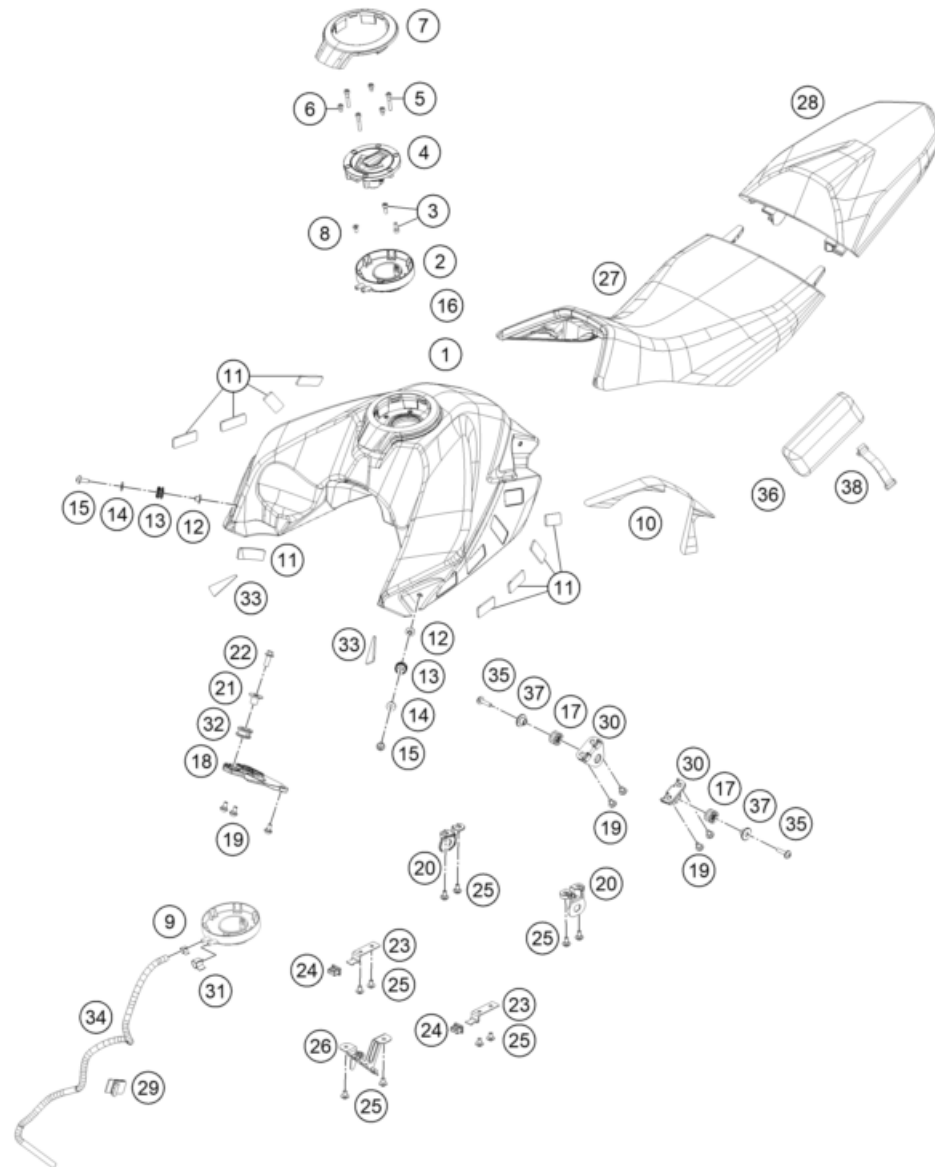

POS	PARTNUMBER		PIECE
1	95807013100C1	Fuel tank	1
2	95807008050	Tank insert	1
3	90508018001	SOCKET HEAD BOLT M5X12	2
4	95807108000	cap tank fuel	1
5	J912050303	bolt master kac	3
6	J912050106	BOLT MASTER KAC	3
7	95807058000	Fuel tank fairing	1
8	J900000501201	screw csk socket m5x0.8	1
9	90607017002	CLAMP D9	1
10	95807011000	Tank pad	1
11	95807012020	Tank support rubber	10
12	95807013070	Tank bushing	2
13	95807013060	Tank bushing	2
14	J125060005	washer plain id-6.2xod16xthk1xblk	2
15	90808043000	SPECIAL SCREW M6X1X16	2
16	95807008052	Fuel tank cap seal	1
17	69007027000	rubber grommet, tank mounting	3
18	95807013040	bottom tank mounting	1
19	93008020060	Screw M6X1X9	7
20	95807013015	Spoilerbracket	2
21	95807028000	Collar bushing	1
22	J025080256	Hex collar screw. M8x25	1
23	95807013025	Inside cover retaining bracket	2
24	90108060002	DAMP. RUBBER II RADIATOR PROT	2
25	J031060103	Lens head screw M6X10	10
26	95842091100	Bracket sensor lean angle	1
27	95807040000	Seat 390 Adventure	1
28	95807047000	seat passenger 390 Adv.	1
29	90107029000	BRACKET DRAIN TUBE CPL.	1
30	95807013030	tank lug	2
31	90607017003	SPRING BAND CLAMP D13	1
32	95807027000	Rubber grommet	1
33	95807012010	Tank support rubber, spoiler	2
34	95815000680	Act. charcoal filter hose L=680mm	1
35	J031060253	screw button head-m6x1x125xbrt	2
36	95829099000	Tool set	1
37	J800000701500	Collar bushing	2
38	95808023020	Rubber band, tool set	1

229580710

57980

* NEW PART

X ON DEMAND