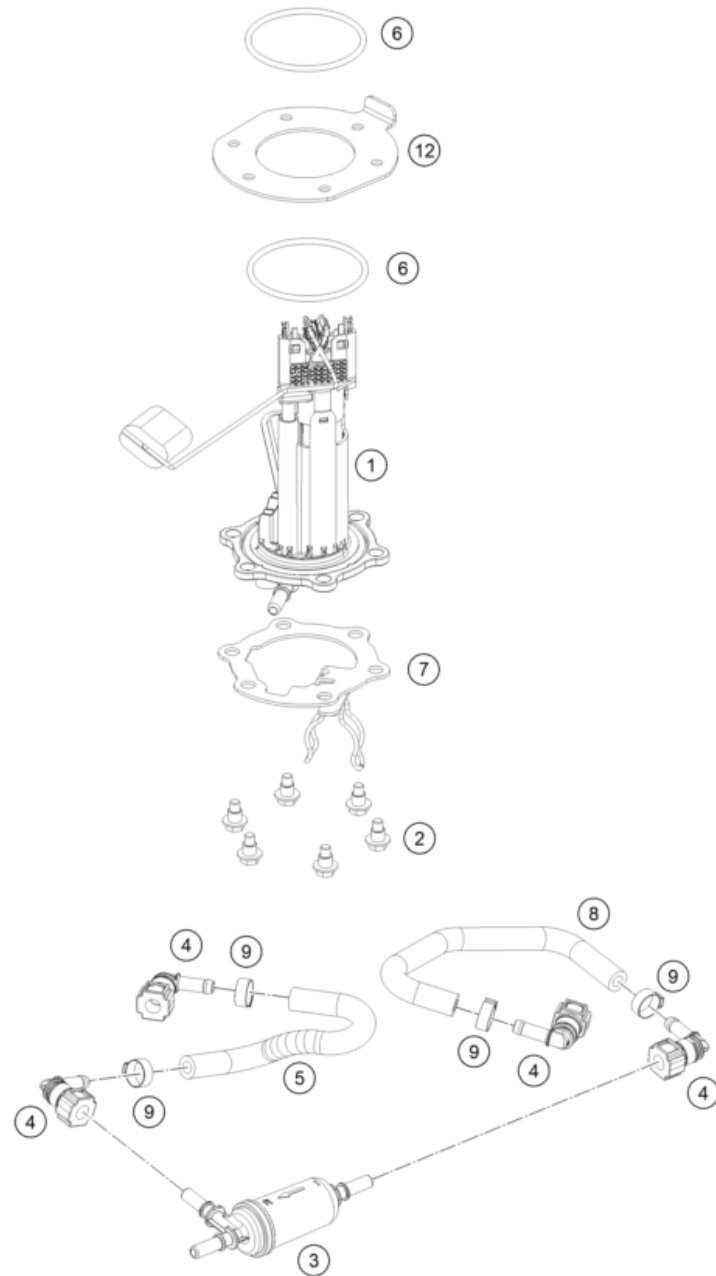

209580611

49081

\* NEW PART X ON DEMAND

POS	PARTNUMBER		PIECE
1	95807013100C1	Fuel tank	1
2	95807008050	Tank insert	1
3	90508018001	SOCKET HEAD BOLT M5X12	2
4	95807108000	cap tank fuel	1
5	J912050303	bolt master kac	3
6	J912050106	BOLT MASTER KAC	3
7	95807058000	Fuel tank fairing	1
8	J900000501201	screw csk socket m5x0.8	1
9	90607017002	CLAMP D9	1
10	95807011000	Tank pad	1
11	95807012020	Tank support rubber	10
12	95807013070	Tank bushing	2
13	95807013060	Tank bushing	2
14	J125060005	washer plain id-6.2xod16xthk1xblk	2
15	90808043000	SPECIAL SCREW M6X1X16	2
16	95807008052	Fuel tank cap seal	1
17	69007027000	rubber grommet, tank mounting	3
18	95807013040	bottom tank mounting	1
19	93008020060	Screw M6X1X9	7
20	95807013015	Spoilerbracket	2
21	95807028000	Collar bushing	1
22	J025080256	Hex collar screw. M8x25	1
23	95807013025	Inside cover retaining bracket	2
24	90108060002	DAMP. RUBBER II RADIATOR PROT	2
25	J031060103	Lens head screw M6X10	10
26	95842091100	Bracket sensor lean angle	1
27	95807040000	Seat 390 Adventure	1
28	95807047000	seat passenger 390 Adv.	1
29	90107029000	BRACKET DRAIN TUBE CPL.	1
30	95807013030	tank lug	2
31	90607017003	SPRING BAND CLAMP D13	1
32	95807027000	Rubber grommet	1
33	95807012010	Tank support rubber, spoiler	2
34	95815000680	Act. charcoal filter hose L=680mm	1
35	J031060253	screw button head-m6x1x125xbrt	2
36	95829099000	Tool set	1
37	J800000701500	Collar bushing	2
38	95808023020	Rubber band, tool set	1

# FUEL PUMP

390 ADVENTURE, black 2023 2023

POS	PARTNUMBER		PIECE
1	95807088000	Fuel pump	1
2	J031060186	screw butn head-m6x1x18xbrxstep	6
3	93807018000	fuel filter	1
4	28107028000	Angle piece	4
5	J600000820000	pipe fuel	2
6	93007089000	Fuel pump seal	1
7	95807013150	PLATE PUMP FUEL	1
8	J600000824800	pipe fuel	2
9	J300000701600	Oetiker clamp D=14	4
12	95807088020	Fuel pump reinforcement plate	1