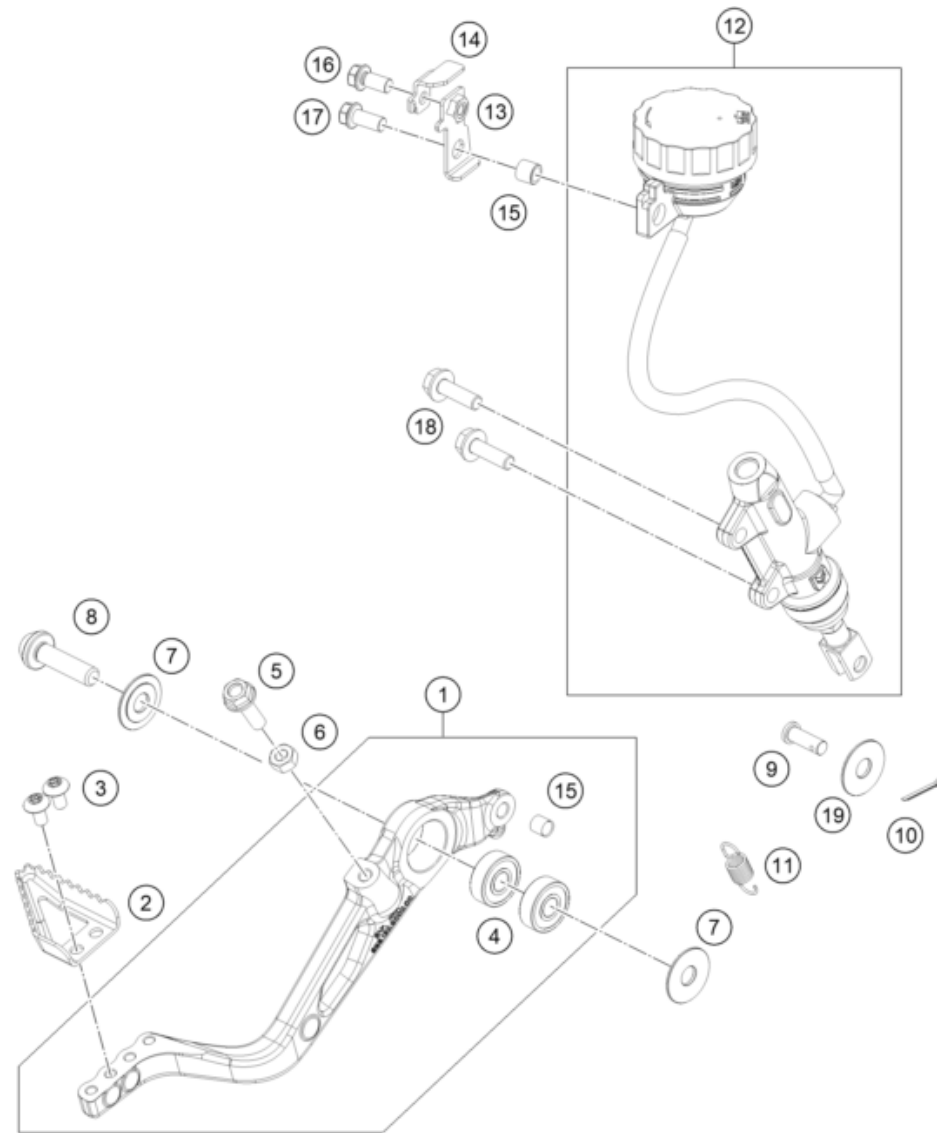

REAR BRAKE CONTROL

390 ADVENTURE, black 2023 2023

209581330

POS	PARTNUMBER		PIECE
1	95813050144	PEDAL ASSLY BRAKE ADVENTURE	1
2	95813051000	Brake pedal step plate	1
3	J031050106	screw butn hd-m5x0.8x10xprecoat	2
4	J625060800	BALL BEARING 608	2
5	J025060203	HH COLLAR SCREW M6X20 SW10	1
6	J934060001	nut hex thick	1
7	90534031020	WASHER SHIFTING LEVER	2
8	90534034300	BOLT SHIFT LEVER	1
9	90113057000	pin for fork end	1
10	J094020153	splint pin 2x15mm	1
11	J500000700100	SPRING	1
12	95813060044	Rear master cylinder, cmpl.	1
13	93013068000	Sheet	1
14	93013068010	Bracket, reservoir	1
15	93035065020	Spacer bushing	2
16	J025050103	HH-COLLAR SCREW M5X10	1
17	J025060181	Hex collar screw M6X18	1
18	90130059000	HH COLLAR SCREW M6X16	2
19	J125070001	Washer nylon 6.5X16X1	1

18454

* NEW PART

X ON DEMAND