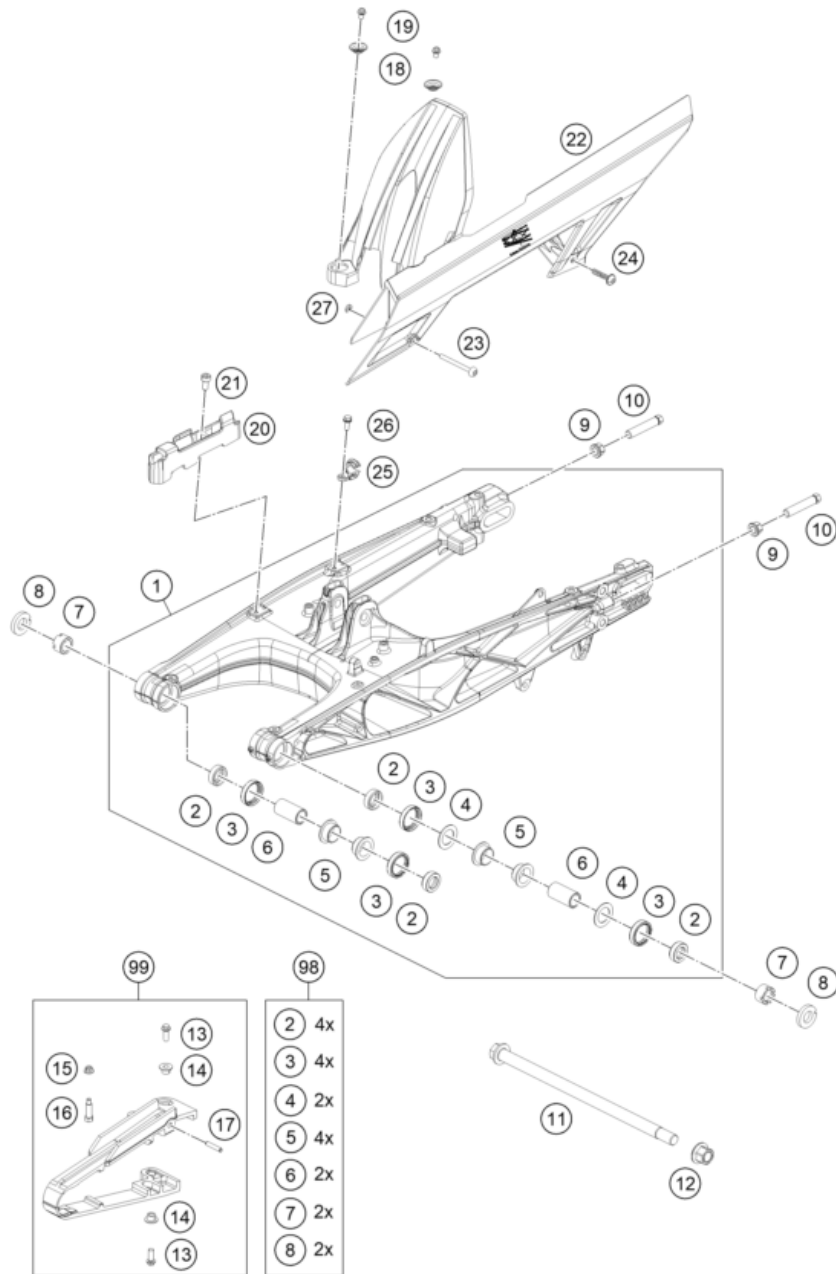

# SHOCK ABSORBER

390 ADVENTURE, black 2023 2023

POS	PARTNUMBER		PIECE
1	95804010000	Shock absorber	1
2	90104010003	PLAIN WASHER 10,2X20X3MM	3
3	93004016100	hexagon socket screw M10X1.25X62	1
4	J020100806	SHCS M10x1.25x80 - 10.9	1
5	90104010002	flanged hex nut M10x1.25 WS13	1

209580410

53194

\* NEW PART

X ON DEMAND

POS	PARTNUMBER		PIECE
1	95804030044	ADV 390 SWING ARM ASSLY 36xxx	1
2	90104034000	cup for radial shaft seal	4
3	90104034001	OIL SEAL RING 25X32X7	4
4	90104036000	Thrust washer 22.2x31.7x1	2
5	90104031000	Igus plain bearing	4
6	90104032000	sleeve bushing 15.1x20x38	2
7	90104046000	swingarm adjusting ring	2
8	93004042000	Special wahser	2
9	90104010002	flanged hex nut M10x1.25 WS13	2
10	90104040000	BOLT HEX M10X1.25X50 WS10	2
11	90104037000	Shaft swing arm L=299mm	1
12	90104038000	FLANGED NUT M14X1.5	1
13	J025060169	HH COLLAR SCREW M6X16 SW8	2
14	90604062000	chain slider bushing	2
15	J06923050053	Hex collar nut, M5	1
16	90104040100	screw M5x0.8x30	1
17	90904070020	SLEEVE CHAIN GUARD	1
18	93004051000	Supporting shell	2
19	J025060081	Hex collar screw M6X8	2
20	93013047000	Support	1
21	J912050102	bolt soket-m5x0.8x10xcl10.9xbl	1
22	93004060100	Chain cover	1
23	93004065000	hexagon socket screw M5X0.8X55	1
24	93004064000	Plastic screw 6x30	1
25	90113047000	brake hose guide	1
26	J011050133	HH COLLAR SCREW M5X13 SW8	1
27	90504067000	WASHER CHAIN SLIDING GUARD	1
98	90104230010	SWINGARM REP. KIT 11-17	x
99	90104066210	CHAIN GUARD KIT 250/390	x