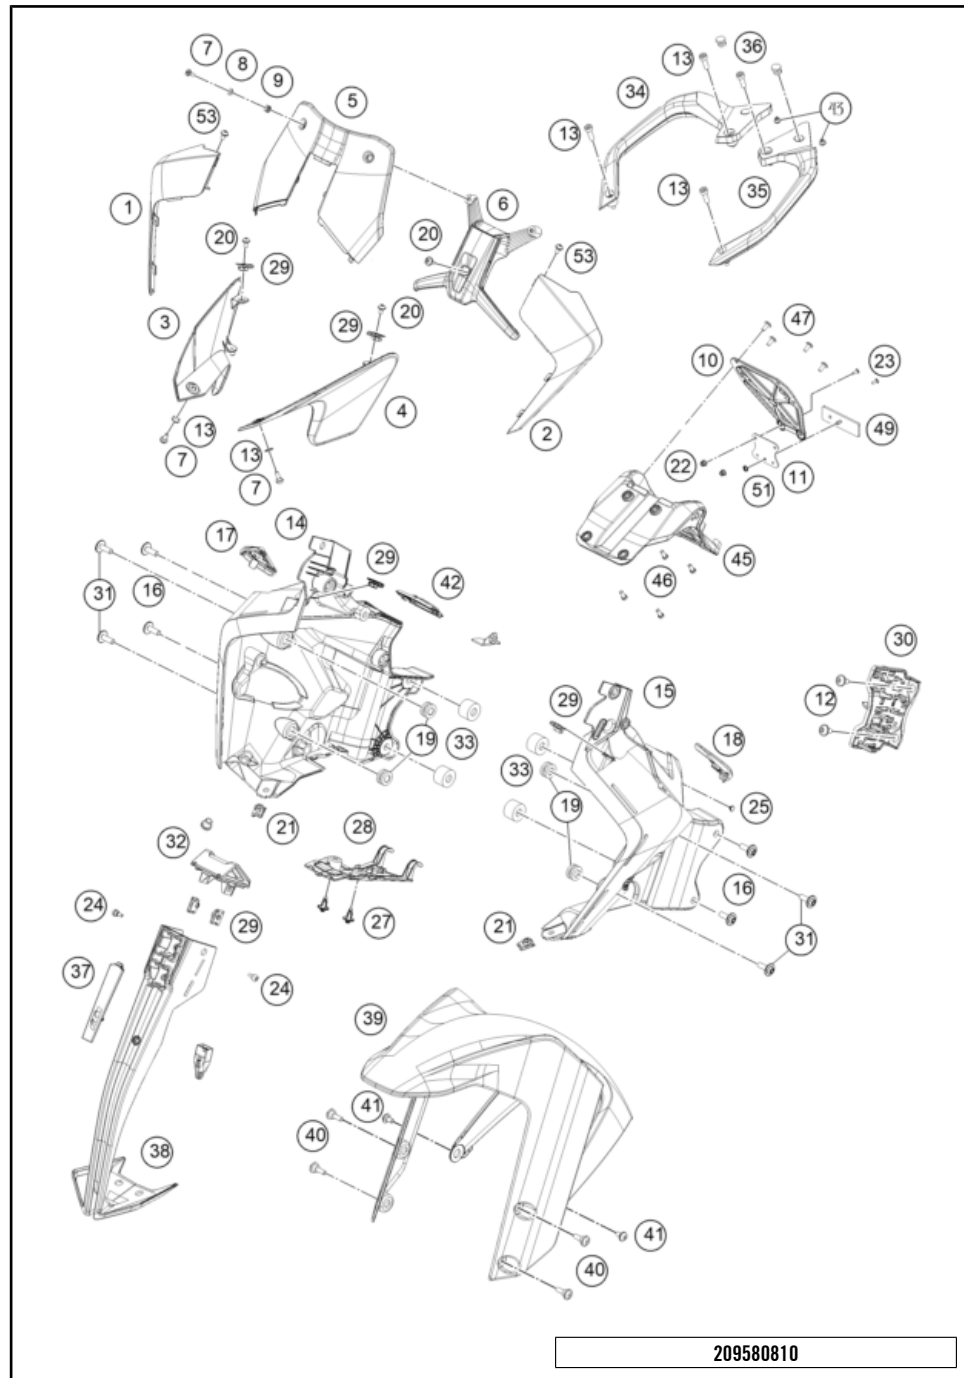

POS	PARTNUMBER		PIECE
1	95808001020	headlight mask right	1
2	95808001010	Headlight mask, left	1
3	95808004000	spoiler right	1
4	95808003000	spoiler left	1
5	95808108000	Windshield R EU	1
6	95808008050	Windshield holder	1
7	J031060183	Roundhead screw M5X18	2
8	93014062010	Collar TFT speedo small	2
9	90507040001	RUBBER SLEEVE	2
10	95812181000	Reflector holder	1
11	90514044000	REFLECTOR MOUNTING	1
12	93008020060	Screw M6X1X9	2
13	J912080306	Bolt soket-M8X1.25XL30XBLXPRECOT	4
14	95814011000	Mask support, right	1
15	95814010000	Maskcarrier left	1
16	95814013020	screw button head-m6x1xl 16xstep	4
17	95814011080	Connector cover, right	1
18	95814010080	Connector cover, left	1
19	93014017000	Rubber bushing	4
20	J031050101	screw butn hd-m5x0.8xl10xblkxstep	5
21	93008084010	Range change metal nut M6	2
22	90102031010	HEX NUT M5 AF8	2
23	J005050123	FLAT HEAD SCREW M5X12 PH	2
24	95814013010	Oval head screw M5x10	2
25	J650001000200	Plug	1
27	93814050000	RIVET	2
28	95814010020	Cable cover, mask support	1
29	93008083010	Clip Nut M5	6
30	95811048000	Front connector support	1
31	J031060101	screw butn hd-m6x1xl10xblkxstep	4
32	95814011020	Cover mask support	1
33	95803001088	Bushing	4
34	95812009000	Holding bracket, right	1
35	95812008000	Holding bracket, left	1
36	95812008030	Cover	2
37	95814012010	Headlight mask cover	1
38	9581401200056	ADV390 COVR MASK MIDDLE GUNMETAL METALIC	1

59556

* NEW PART   X ON DEMAND