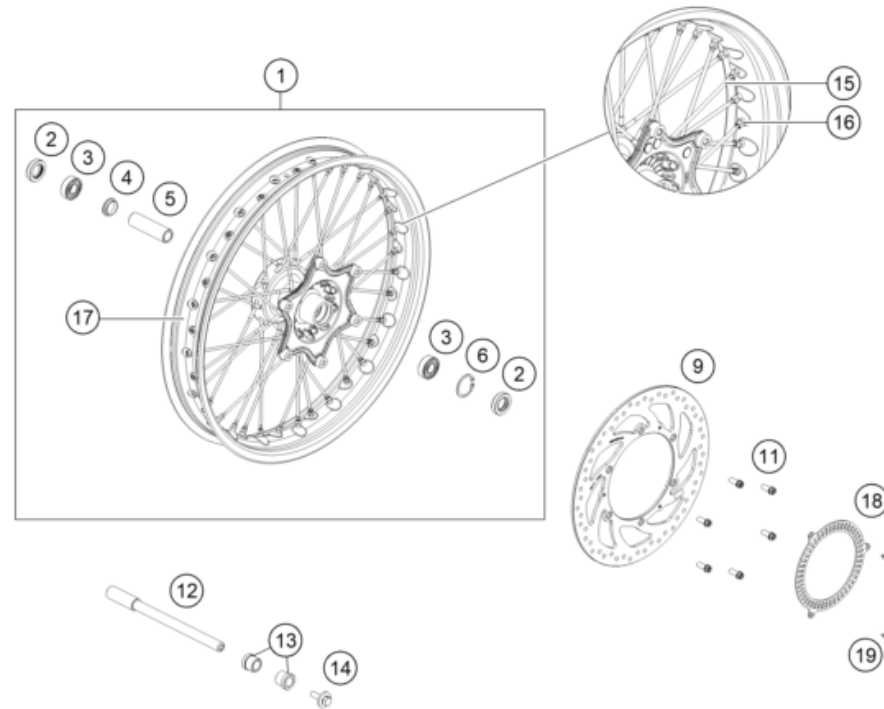

FRONT WHEEL

390 ADVENTURE SPOKE W, orange 2023

POS	PARTNUMBER		PIECE
1	95809002133C1	Front wheel	1
2	J760223508	SHAFT SEAL RING 22X35X8	2
3	J625062023	BALL BEARING 6202	2
4	90109011001	Fixation bearing spacer tube	1
5	90109011000	Spacer front wheel	1
6	J472035156	Lock ring, 35x1.5	1
9	28109060000	disc-brake-front 320 mm	1
11	J025080206	Hex collar screw, M8x20	6
12	93009081000	Front axle	1
13	28109083000	Spacer, front wheel	2
14	90109082000	flanged bolt M8	1
15	95809071197C1	Spoke M5 / 3.9 x 197.3	36
16	28510072100	Spoke nipple M5x0.8	36
17	95809973000	Tube protector 197/35 1350	1
18	28142020000	Sensor wheel ABS front	1
19	J07046040086	Countersunk screw, M4X08	3

239580910

63674

* NEW PART

X ON DEMAND