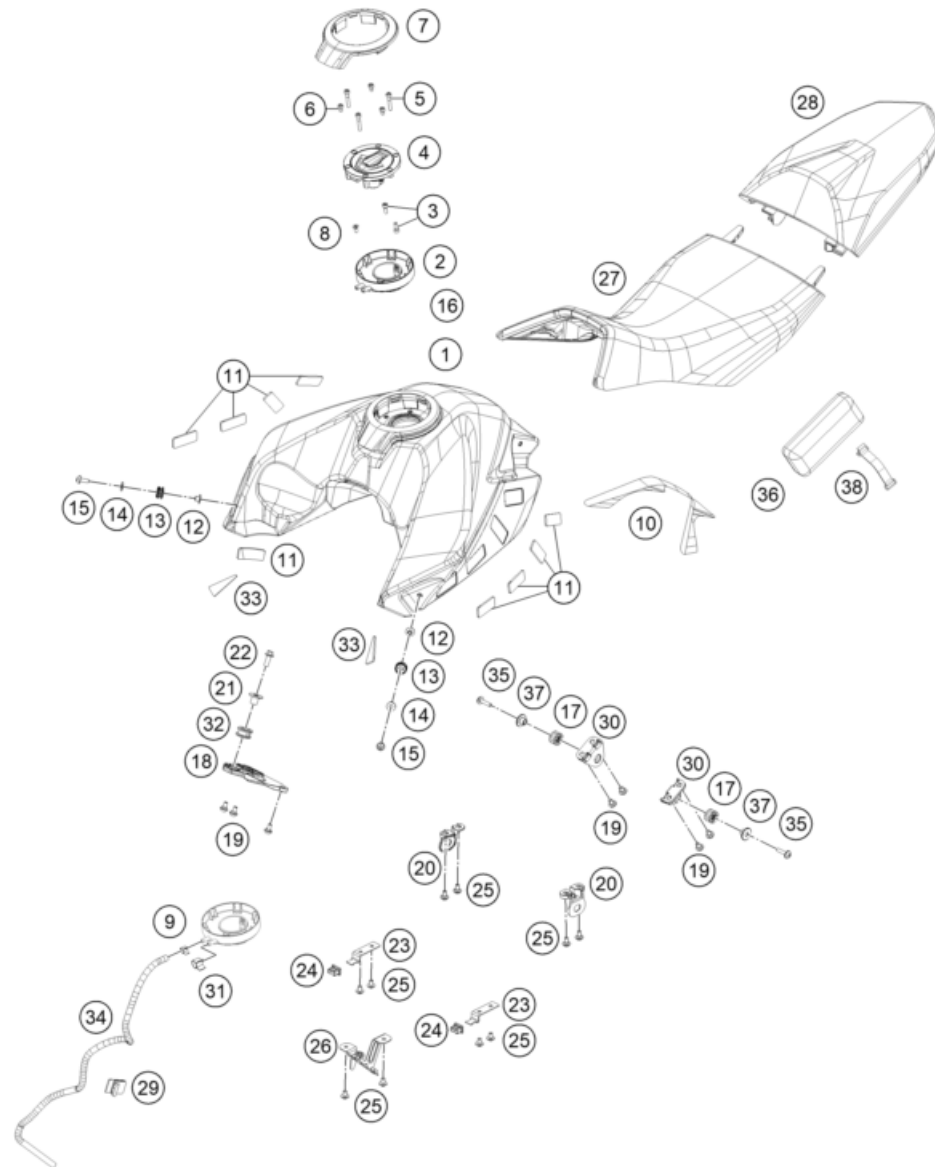

POS	PARTNUMBER		PIECE
1	95807013144EB	fuel tank	1
2	95807008050	Tank insert	1
3	90508018001	SOCKET HEAD BOLT M5X12	2
4	95807108000	cap tank fuel	1
5	J912050303	bolt master kac	3
6	J912050106	BOLT MASTER KAC	3
7	95807058000	Fuel tank fairing	1
8	J900000501201	screw csk socket m5x0.8	1
9	90607017002	CLAMP D9	1
10	95807011000	Tank pad	1
11	95807012020	Tank support rubber	10
12	95807013070	Tank bushing	2
13	95807013060	Tank bushing	2
14	J125060005	washer plain id-6.2xod16xthk1xblk	2
15	90808043000	SPECIAL SCREW M6X1X16	2
16	95807008052	Fuel tank cap seal	1
17	69007027000	rubber grommet, tank mounting	3
18	95807013040	bottom tank mounting	1
19	93008020060	Screw M6X1X9	7
20	95807013015	Spoilerbracket	2
21	95807028000	Collar bushing	1
22	J025080256	Hex collar screw. M8x25	1
23	95807013025	Inside cover retaining bracket	2
24	90108060002	DAMP. RUBBER II RADIATOR PROT	2
25	J031060103	Lens head screw M6X10	10
26	95842091100	Bracket sensor lean angle	1
27	95807040000	Seat 390 Adventure	1
28	95807047000	seat passenger 390 Adv.	1
29	90107029000	BRACKET DRAIN TUBE CPL.	1
30	95807013030	tank lug	2
31	90607017003	SPRING BAND CLAMP D13	1
32	95807027000	Rubber grommet	1
33	95807012010	Tank support rubber, spoiler	2
34	95815000680	Act. charcoal filter hose L=680mm	1
35	J031060253	screw button head-m6x1x125xbrt	2
36	95829099000	Tool set	1
37	J800000701500	Collar bushing	2
38	95808023020	Rubber band, tool set	1

229580710

63660

* NEW PART

X ON DEMAND