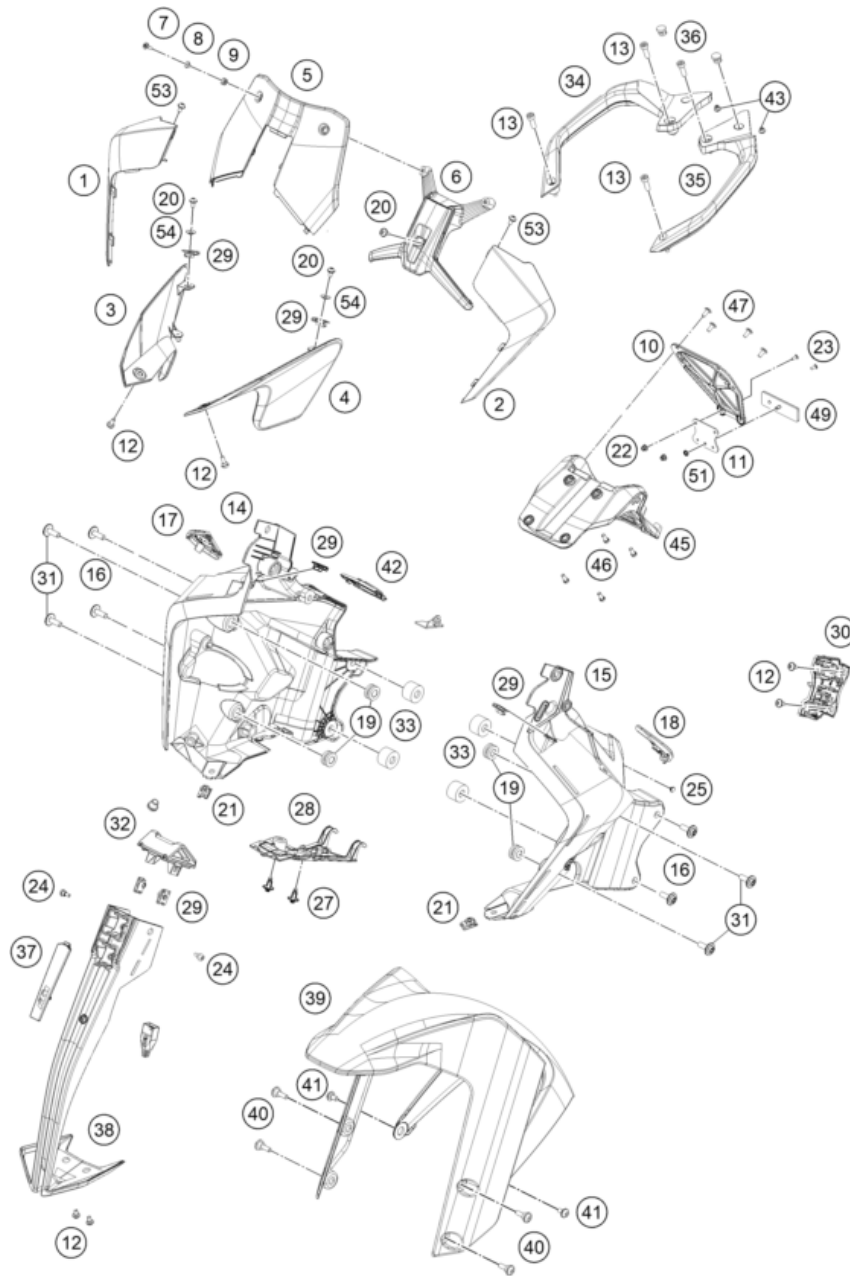

MASK, FENDERS

390 ADVENTURE SPOKE W, orange 2023

209580810

POS	PARTNUMBER		PIECE
1	95808001020	headlight mask right	1
2	95808001010	Headlight mask, left	1
3	95808104000	FLAP LAMP HEAD RH	1
4	95808103000	FLAP LAMP HEAD LH	1
5	95808108000	Windshield R EU	1
6	95808008050	Windshield holder	1
7	J031060183	Roundhead screw M5X18	2
8	93014062010	Collar TFT speedo small	2
9	90507040001	RUBBER SLEEVE	2
10	95812181000	Reflector holder	1
11	90514044000	REFLECTOR MOUNTING	1
12	93008020060	Screw M6X1X9	6
13	J912080306	Bolt soket-M8X1.25XL30XBLXPRECOT	4
14	95814011000	Mask support, right	1
15	95814010000	Maskcarrier left	1
16	95814013020	screw button head-m6x1xl 16xstep	4
17	95814011080	Connector cover, right	1
18	95814010080	Connector cover, left	1
19	93014017000	Rubber bushing	4
20	J031050101	screw butn hd-m5x0.8xl10xblkxstep	5
21	93008084010	Range change metal nut M6	2
22	90102031010	HEX NUT M5 AF8	2
23	J005050123	FLAT HEAD SCREW M5X12 PH	2
24	95814013010	Oval head screw M5x10	2
25	J650001000200	Plug	1
27	93814050000	RIVET	2
28	95814010020	Cable cover, mask support	1
29	93008083010	Clip Nut M5	6
30	95811048000	Front connector support	1
31	J031060101	screw butn hd-m6x1xl10xblkxstep	4
32	95814011020	Cover mask support	1
33	95803001088	Bushing	4
34	95812009000	Holding bracket, right	1
35	95812008000	Holding bracket, left	1
36	95812008030	Cover	2
37	95814012010	Headlight mask cover	1
38	9581401200056	ADV390 COVR MASK MIDDLE GUNMETAL METALIC	1

63653

* NEW PART

X ON DEMAND