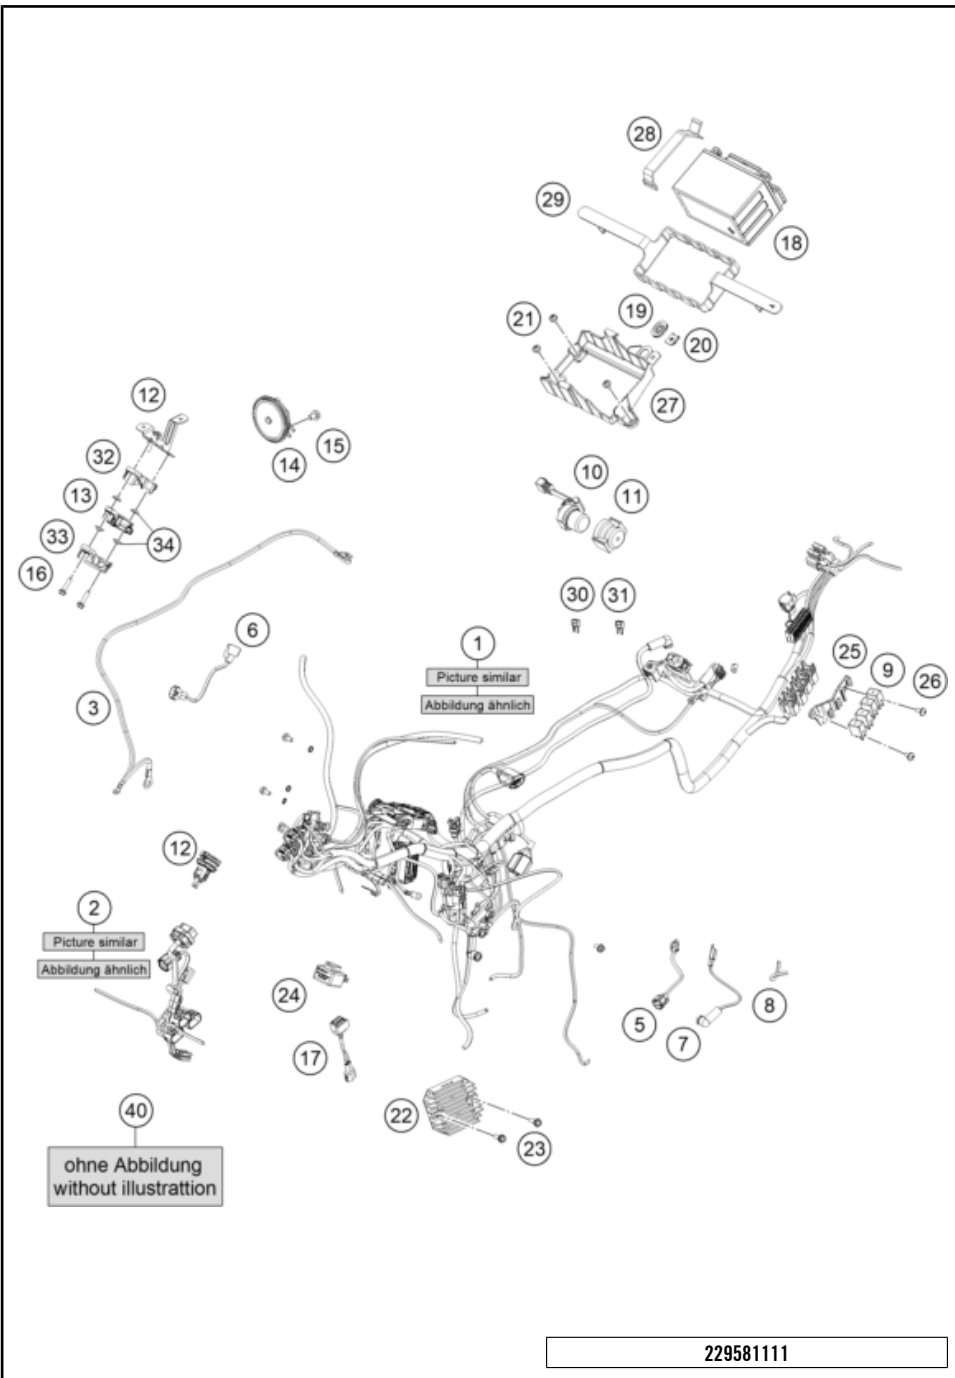

POS	PARTNUMBER		PIECE
1	95811075000	Main wiring harness	1
2	95811078000	Wiring harness mask	1
3	95811097000	Earth wire	1
5	93811099000	wiring harness temperatur sensor	1
6	93041080050	Cable	1
7	93038091000	Pigtail oil pressure switch	1
8	93511084000	PIGTAIL PH-3 FUEL PUMP	1
9	90611057000	relay (interlock)	4
10	93011058000	Starter relais	1
11	95811058050	Rubber grommet, starter relay	1
12	95811042033	Power socket, cmpl.	1
13	95842090000	SENSOR LEAN ANGLE	1
14	95811060000	HORN	1
15	J025080123	HH COLLAR SCREW M8X12 SW12	1
16	J900000604003	BOLT-FLANGE-KAE ST-F DIA-06 L-40	2
17	28111096000	Transil unit	1
18	90611053000	BATTERY 12V/8AH	1
19	95811055010	Rubber grommet	1
20	93008084010	Range change metal nut M6	1
21	90808073000	SPECIAL SCREW M6X1X10	3
22	90511034000	voltage regulator	1
23	J025060303	FLANGED BOLT M6X30 WS10	2
24	90511030000	indicator relay	1
25	95811031000	Relay bracket	1
26	90508006001	SOCKET HEAD BOLT M6X12	2
27	95811055000	battery holder plate	1
28	95811055070	Battery retaining pin top	1
29	95811055060	Battery retaining pin	1
30	93511088000	Fuse 10a	6
31	75011088015	FUSE 15A 07	4
32	95842092010	cover sensor lean angle lower	1
33	95842092020	cover sensor lean angle upper	1
34	93035033010	Washer	4
40	93042033000	Cable earth ABS	1

229581111

57993

* NEW PART X ON DEMAND