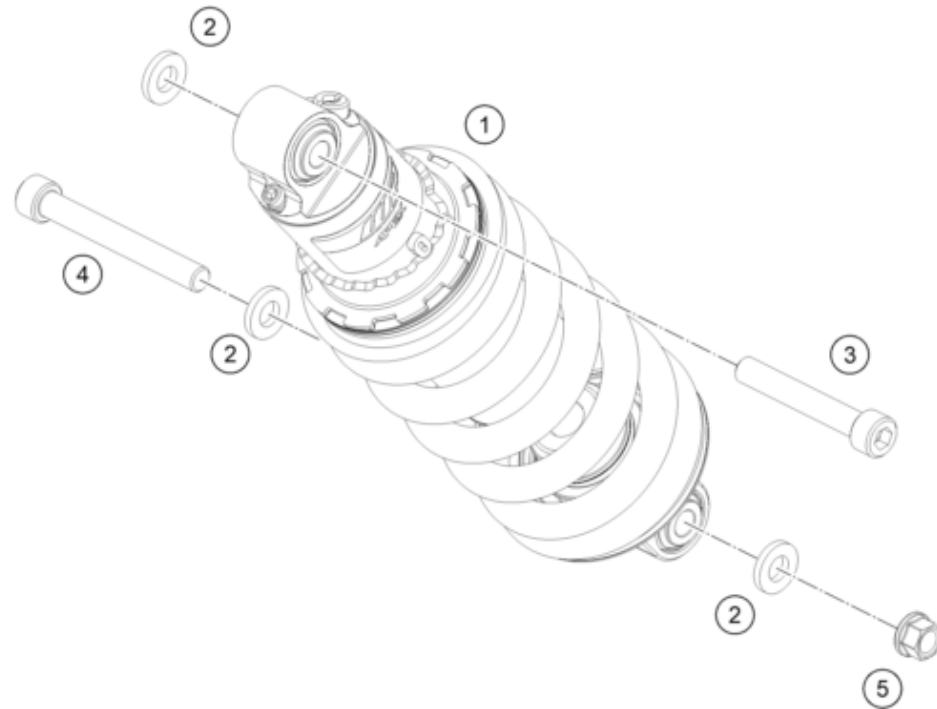

SHOCK ABSORBER

390 ADVENTURE SPOKE W, orange 2023

POS	PARTNUMBER		PIECE
1	95804010000	Shock absorber	1
2	90104010003	PLAIN WASHER 10,2X20X3MM	3
3	93004016100	hexagon socket screw M10X1.25X62	1
4	J020100806	SHCS M10x1.25x80 - 10.9	1
5	90104010002	flanged hex nut M10x1.25 WS13	1

209580410

53194

* NEW PART

X ON DEMAND