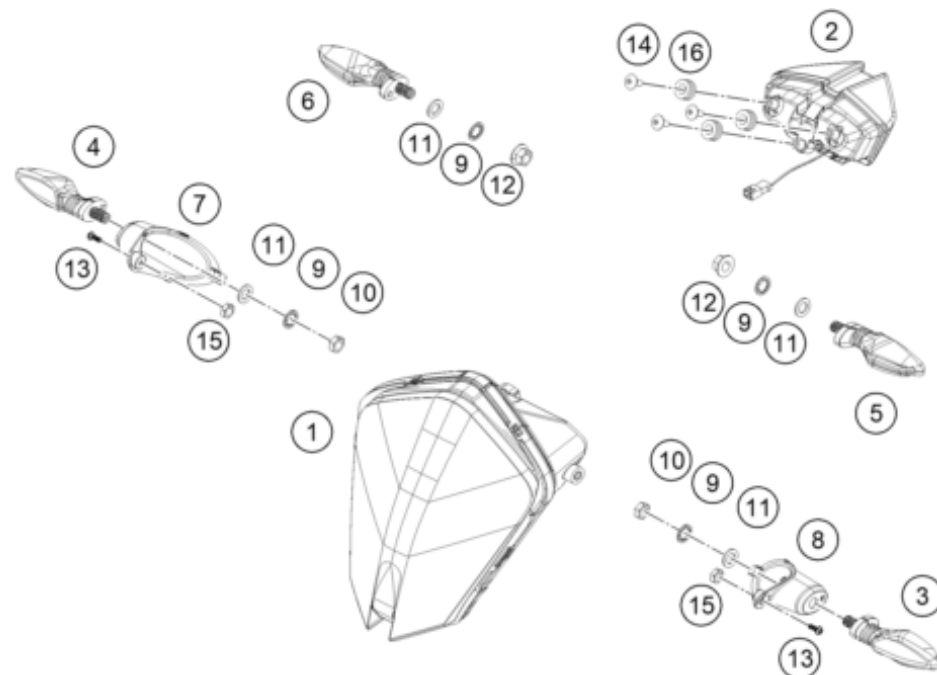

202811390

57969

\* NEW PART

X ON DEMAND

POS	PARTNUMBER		PIECE
1	95814001000	LAMP HEAD	1
2	63514040000	Tail light	1
3	91214025000	FLASHER L/S	1
4	91214026000	FLASHER R/S	1
5	95814026000	INDICATOR REAR LH	1
6	95814025000	INDICATOR REAR RH	1
7	95814011090	Turn signal bracket, right, EU	1
8	95814010090	Turn signal bracket, left	1
9	J06797100183	Toothed washer, M10	4
10	J934100006	Nut hex thin-M10x1.25	2
11	J125100009	Washer M10	4
12	J926100003	nut-hex-flanged	2
13	J005050121	Oval head screw M5X12	2
14	J900000401200	screw tapping-dia. 4.5xl 12xbrt	3
15	J934050003	nut hex thin-m5x0.8xht.3.2xbright	2
16	93014017000	Rubber bushing	4