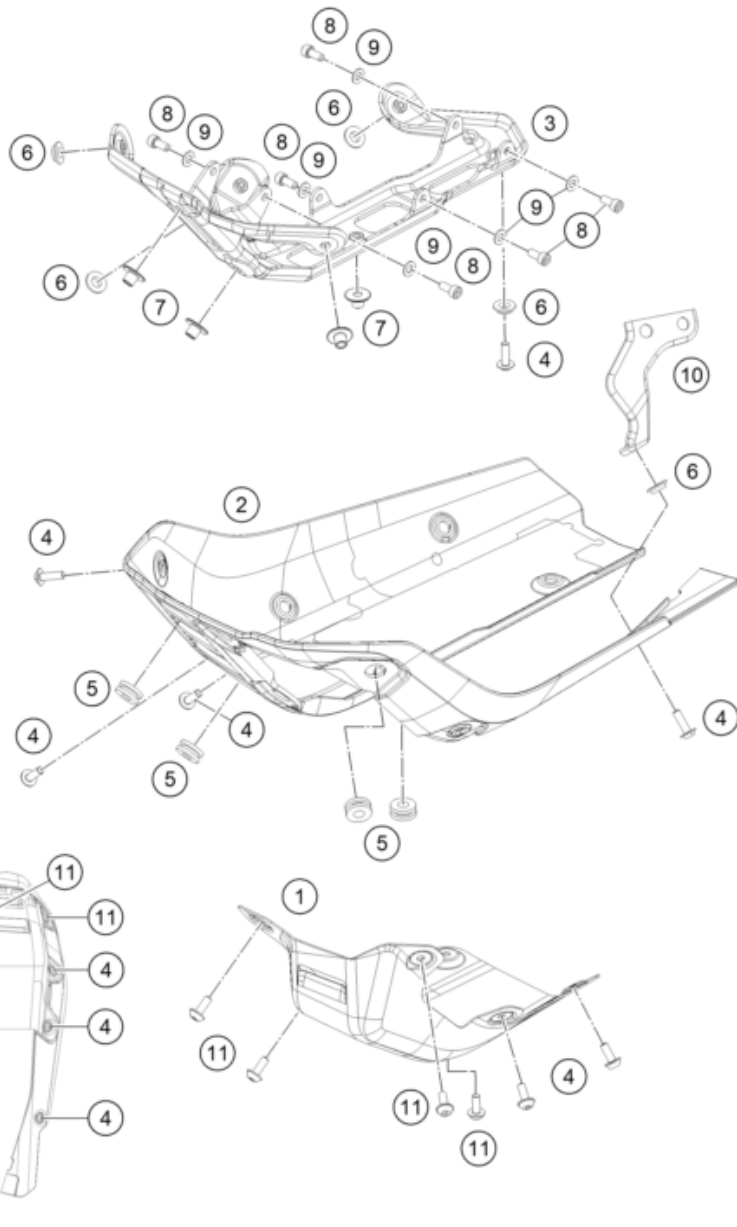

POS	PARTNUMBER		PIECE
1	95808020010	Front spoiler, front part	1
2	95808020000	Front spoiler	1
3	95808020050	Bracket Assembly Belly Pan front	1
4	90508006003	AH SCREW M6X1X20	7
5	93008028050	Rubber bushing	4
6	95808020030	Bushing	5
7	93035065030	distance sleeve	4
8	90502012001	BOLT SOCKET-M6X1XL14XCL 10.9XB	6
9	J125060006	Washer M6	6
10	95808020025	Rear retaining bracket, front spoiler	1
11	J031060256	Screw M6x25	4

209580815

49551

* NEW PART

X ON DEMAND