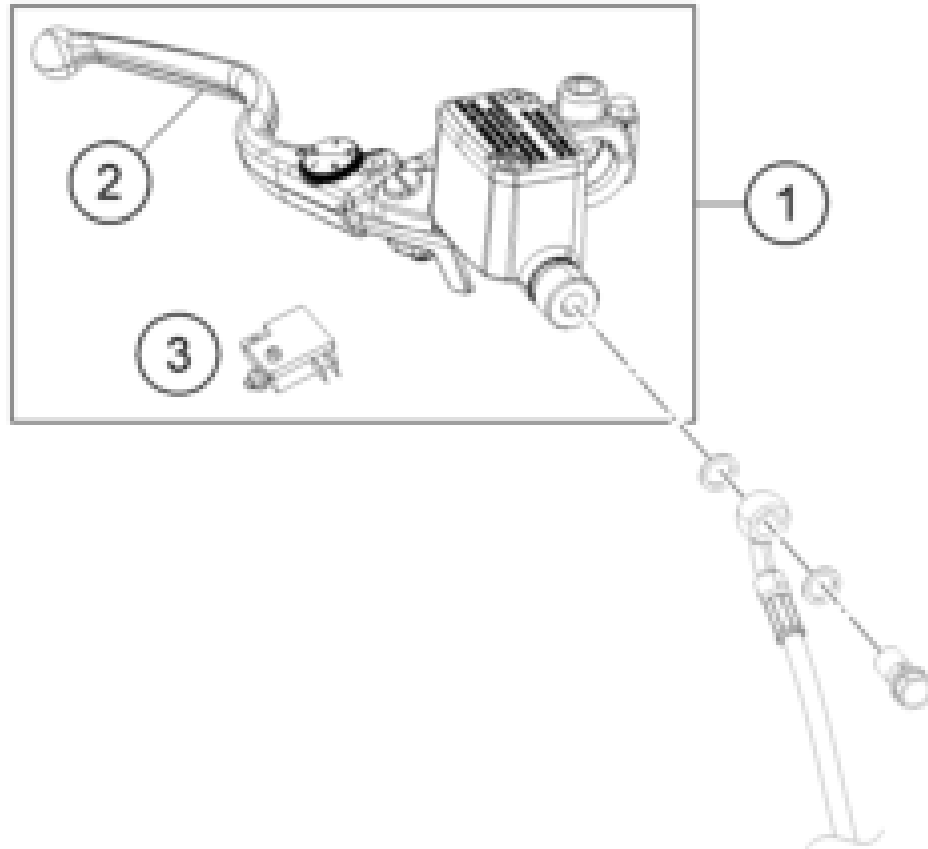

FRONT BRAKE CONTROL

390 ADVENTURE SPOKE W, orange 2023

POS	PARTNUMBER		PIECE
1	28513001033	Front master cylinder PAU	1
2	93713002033	Brake lever cpl.	1
3	90111050000	brake light switch, front	1

209581310

52777

* NEW PART

X ON DEMAND