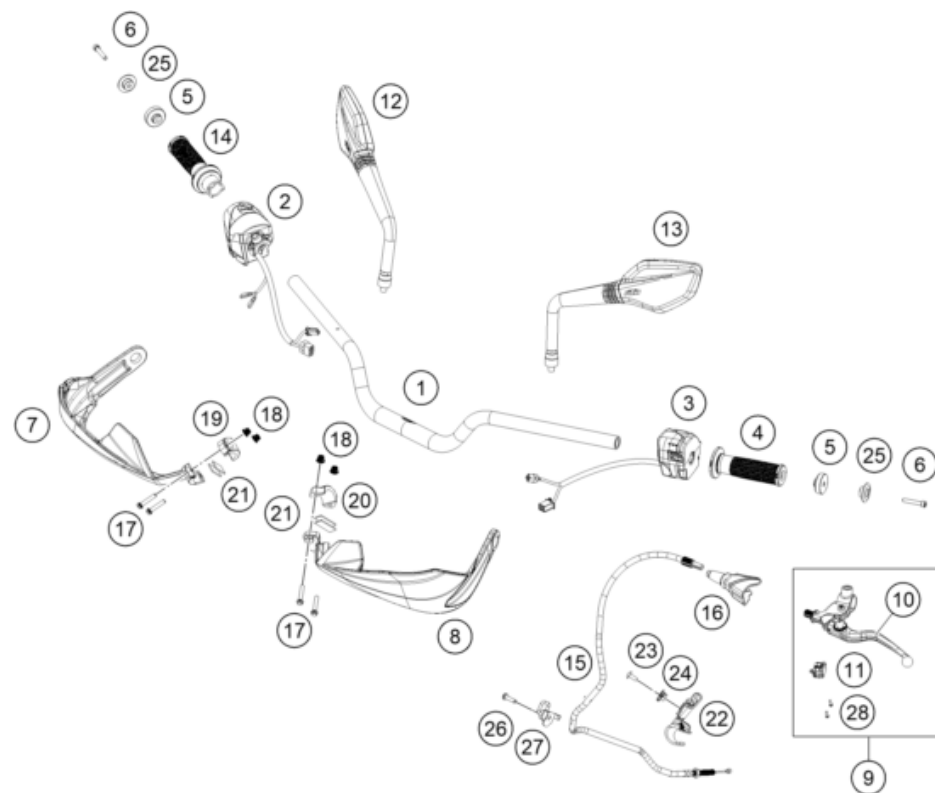

HANDLEBAR, CONTROLS

390 ADVENTURE SPOKE W, orange 2023

POS	PARTNUMBER		PIECE
1	95802001000	Handlebar L=760mm, Dia.=28,5mm	1
2	95802010044	Throttle, compl.	1
3	95811070000	Light switch	1
4	90802039000	HAND GRIP L/S	1
5	95802080052	COLLAR	2
6	J900000603500	Hexagon socket screw, M6x35	2
7	95802081000C11	HAND GUARD RH JG231213 BLACK MATT	1
8	95802080000C11	HAND GUARD LH JG231212 BLACK MATT	1
9	95802031000	Clutch assembly	1
10	93502031100	Clutch lever	1
11	90111149000	Clutch switch	1
12	93012041000	Mirror right	1
13	93012040000	Mirror left	1
14	93702010033	THROTTLE GRIP	1
15	95802090000	clutch cable wire	1
16	93802016000	BOOT CLUTCH LEVER	1
17	J000150603000	bolt-flange-kae st-f dia-06 l-30	4
18	J910000600900	nut nyloc flanged	4
19	95802081010	Clamp, handguard, right	1
20	95802080010	Clamp, handguard, left	1
21	95802080020	Cellular rubber band 15x35 mm	4
22	95832060050	Guide clutch cable	1
23	J031050121	Roundhead screw M4X12	1
24	90108050001	CLIP NUT M5	1
25	95802080051	Collar	2
26	J912080251	Hexagon screw M8X25	1
27	95803001086	Clutch cable guide	1
28	90232014002	Screw pan cross M3x0.5	2

209580210

63659

* NEW PART

X ON DEMAND