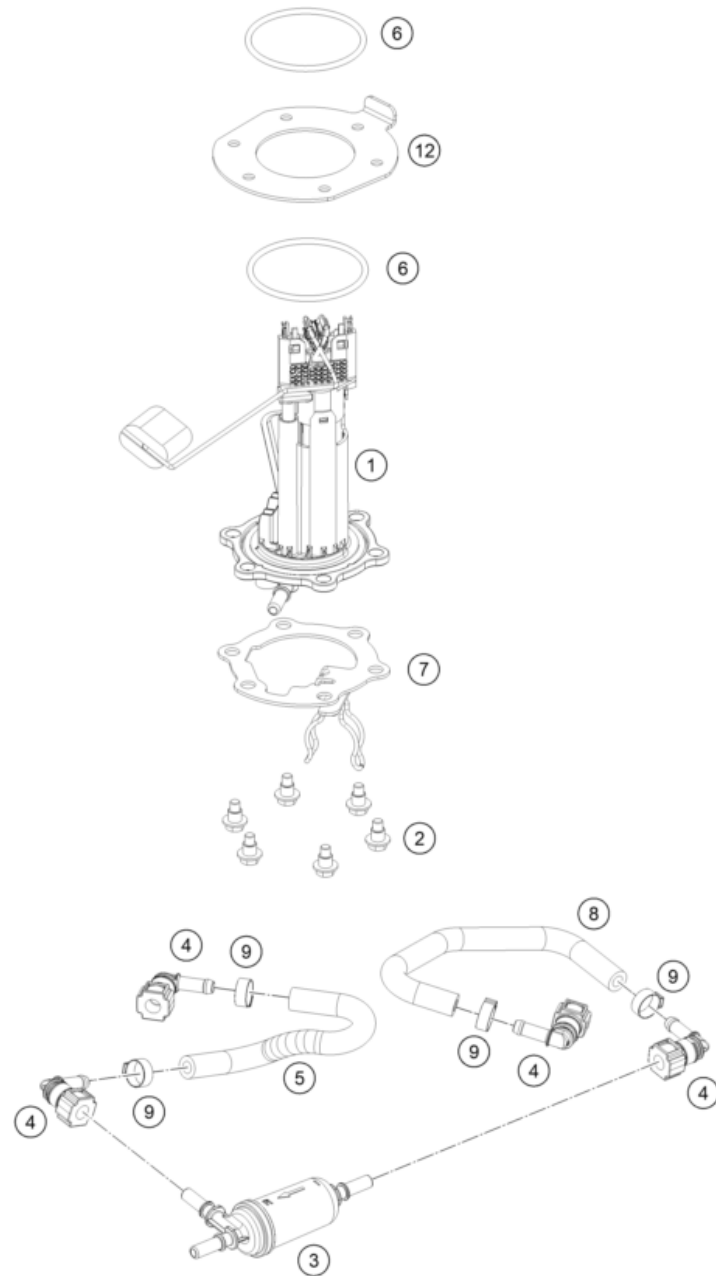

FUEL PUMP

390 ADVENTURE SPOKE W, orange 2023

POS	PARTNUMBER		PIECE
1	95807088000	Fuel pump	1
2	J031060186	screw butn head-m6x1x18xbrxstep	6
3	93807018000	fuel filter	1
4	28107028000	Angle piece	4
5	J600000820000	pipe fuel	2
6	93007089000	Fuel pump seal	1
7	95807013150	PLATE PUMP FUEL	1
8	J600000824800	pipe fuel	2
9	J300000701600	Oetiker clamp D=14	4
12	95807088020	Fuel pump reinforcement plate	1

229580730

57981

* NEW PART

X ON DEMAND