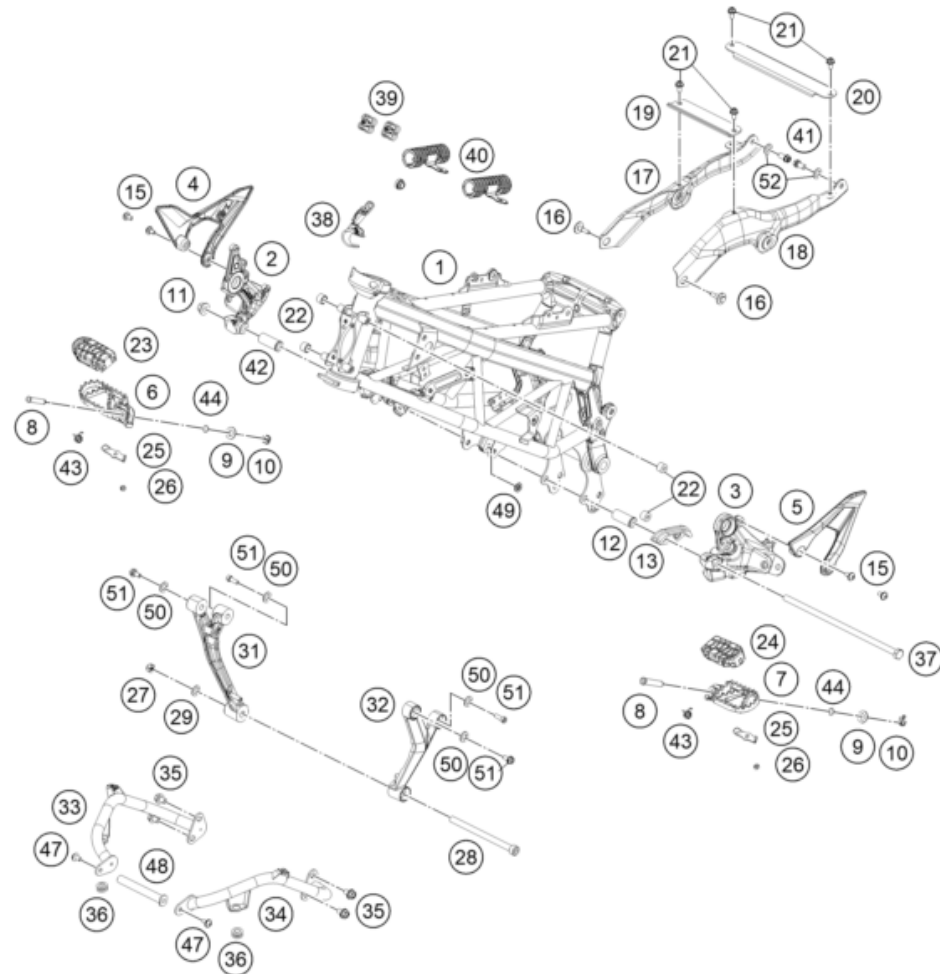

POS	PARTNUMBER		PIECE
39	95813046000	Hose guide	1
40	95807012000	Tank support rubber	2
41	90103007000	Bolt Socket Head M8	2
42	95803039010	Distance sleeve	1
43	90103042000	footrest return spring	2
44	J770009015	O-RING 9X1,5	2
47	90808043000	SPECIAL SCREW M6X1X16	2
48	95814010040	Wheel spindle mask support	1
49	90108023100	Clip	1
50	J125080006	Washer M8	4
51	J912080251	Hexagon screw M8X25	2
52	J125100002	Washer, M8	2

209580311

63658

* NEW PART

X ON DEMAND