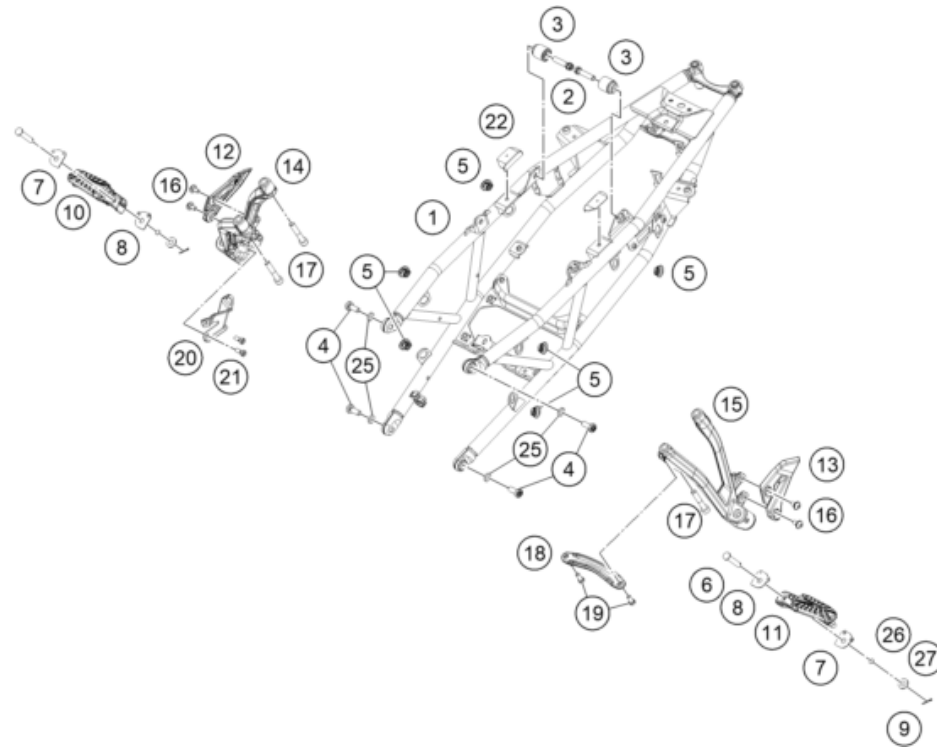

POS	PARTNUMBER		PIECE
1	95803002044C1	Subframe jet black	1
2	J900000803500	bolt soket-m8x1.25xl35xcl8.8xbrt	2
3	93007047033	Seat support complete	2
4	J912080251	Hexagon screw M8X25	4
5	93011068010	Rubber grommet ignition lock cover	6
6	93003054000	Pin footrest pivot black	2
7	93003052000	Plate lock pillion step top	2
8	93003053000	Plate lock pillion step bottom	2
9	J094018250	PIN 25X1,8MM	2
10	93003151033	Rear footpeg cmpl. right	1
11	93003150033	Rear footpeg cmpl. left	1
12	95805089000	Heel protector, rear right	1
13	95805088000	Heel protector, rear left	1
14	95803049000C1	S HOL PILLION RHJG113083 BL MAT ANODIZED	1
15	95803048000C1	S HOL PILLION LHJG113081 BL MAT ANODIZED	1
16	93008020060	Screw M6X1X9	4
17	J047620804000S	Cap head bolt ISO 4762-M8x40-10.9	4
18	95803056000	Reinforcement footrest carrier	1
19	90134098000	Bolt socket head M6X1X20 L-precoated	2
20	95805084000	Silencer retaining bracket cmpl.	1
21	90511006100	BOLT SOCKET M6X1X14	2
22	95803002070	Protection cap	2
25	J690000801500	washer plain-id8.2xod15xt2xblack	4
26	J770009015	O-RING 9X1,5	2
27	J125080005	WASHER M8	2

209580315

59557

* NEW PART

X ON DEMAND