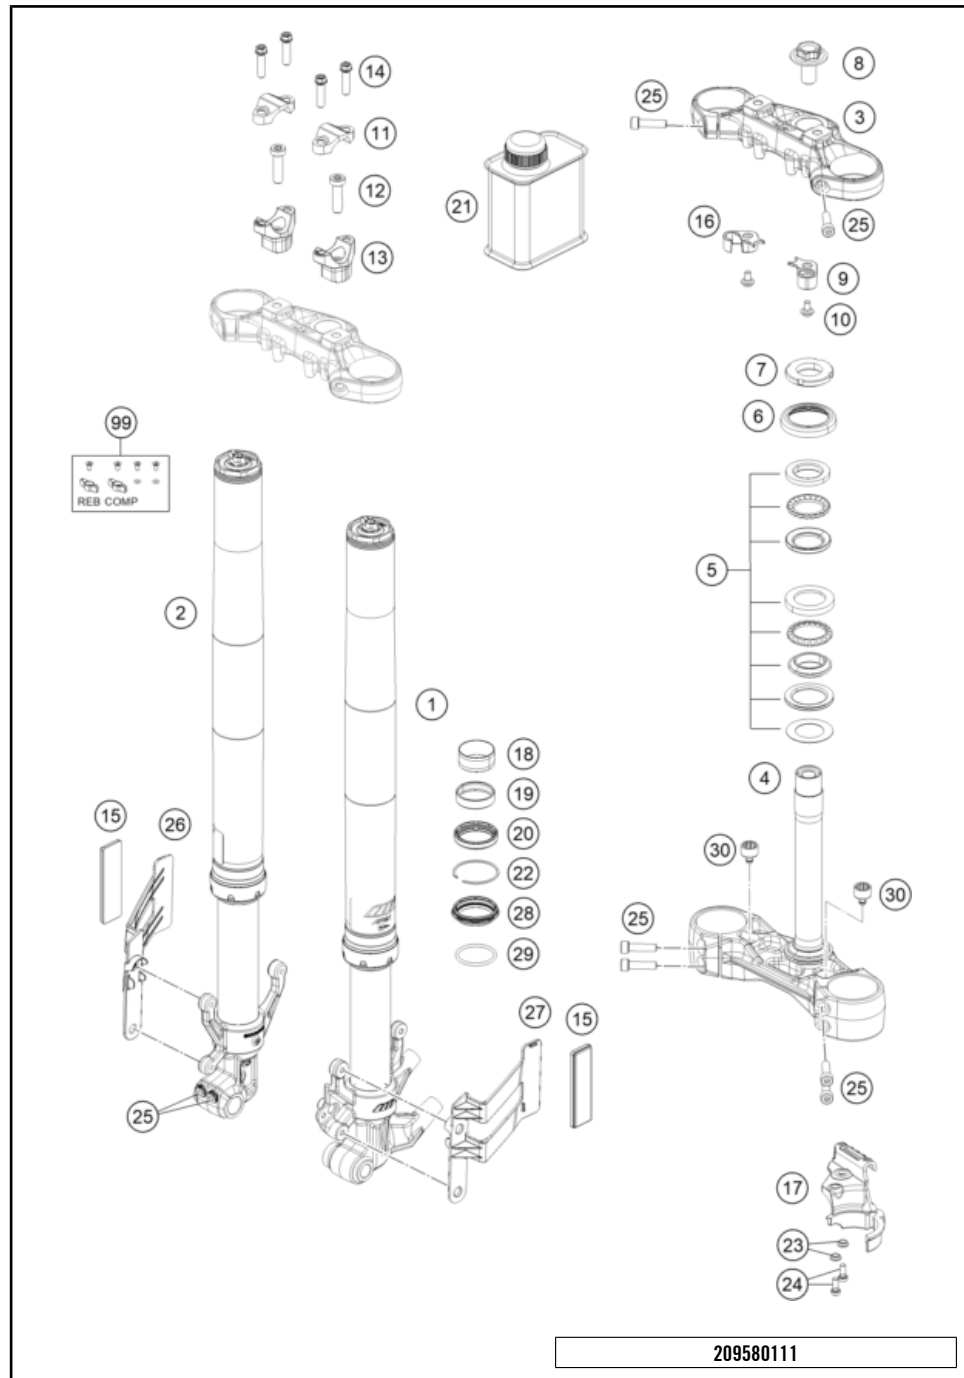

# 390 ADVENTURE SPOKE W, orange 2023

POS	PARTNUMBER	PIECE
1	95801001000	Fork leg left 1
2	95801002000	Fork leg right 1
3	95801034033	Top triple clamp 1
4	93001032133	assembly lower triple clamp GDC 1
5	90101080044	STEERING HEAD BEARING-KIT 1
6	90101086000	protection cap 1
7	90101036100	Adjusting ring steering head 1
8	90501044000	steering head screw 1
9	95801070000	Brake hose bracket left 1
10	93008020060	Screw M6X1X9 2
11	95801038000	Handlebar clamp 2
12	J912100303	bolt socket-m10x1.25xl 30xbright 2
13	95801039041	Handlebar mount, 41 mm 2
14	J912080293	Bolt socket-M8X1.25XI 29Xblack 4
15	90512082000	SIDE REFLECTOR FRONT 2
16	95801071000	Clutch cable wire bracket right 1
17	93013055000	Hose clamp 1
18	43578014	GUIDE BUSH LOWER 2
19	43578016	GUIDE BUSH UPPER 2
20	43570623	Shaft seal SKF 43x52,9x11,4 black 2
21	48600765S1	FORK OIL SAE5 5L 2008 x
22	43578044	CIRCLIP 2
23	90113055010	sleeve for hose clamp 2
24	J021060156	AH SCREW M6X15 10.9 2
25	90501045000	AH SCREW M8X1.25X30 8
26	95812084000	Reflector holder right 1
27	95812083000	Reflector holder left 1
28	43570624	Dirt scarper SKF 43mm black 2
29	43578219	O-ring 40x2,5 VMQ70 red ISO 3601 2
30	93014015000	Rubber bushing 2
99	RP10021	Adjuster kit screw cap x