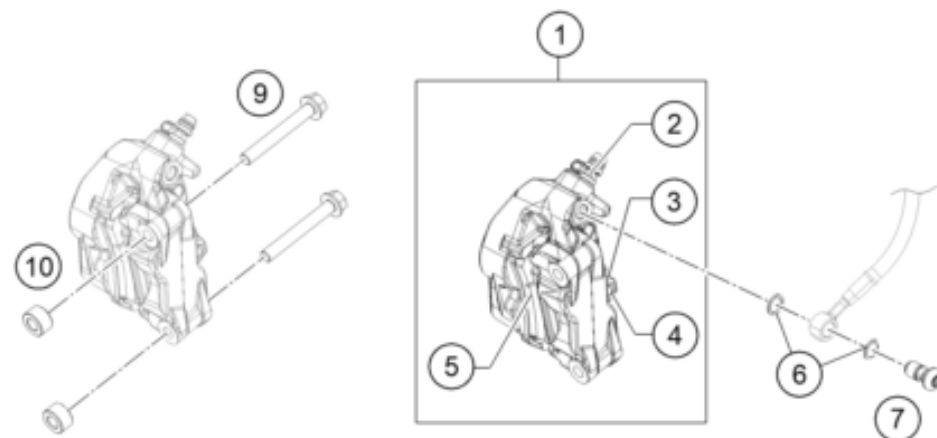

FRONT BRAKE CALIPER

390 ADVENTURE SPOKE W, orange 2023

POS	PARTNUMBER		PIECE
1	94813015000	CALIPER ASSEMBLY FRONT	1
2	90113021000	BLEEDER SCREW	1
3	90113018000	SPRING CLIP	1
4	90113017000	BOLT F. BRAKE PADS	1
5	90813030000	BRAKE PAD FRONT TT2910HH	1
6	90113026000	COPPER GASKET	2
7	90113121000	BLEEDER SCREW	1
9	J01008060S	HH collar screw M8x1x60	2
10	90613098150	brake caliper spacer sleeve	2

202811360

57965

* NEW PART

X ON DEMAND