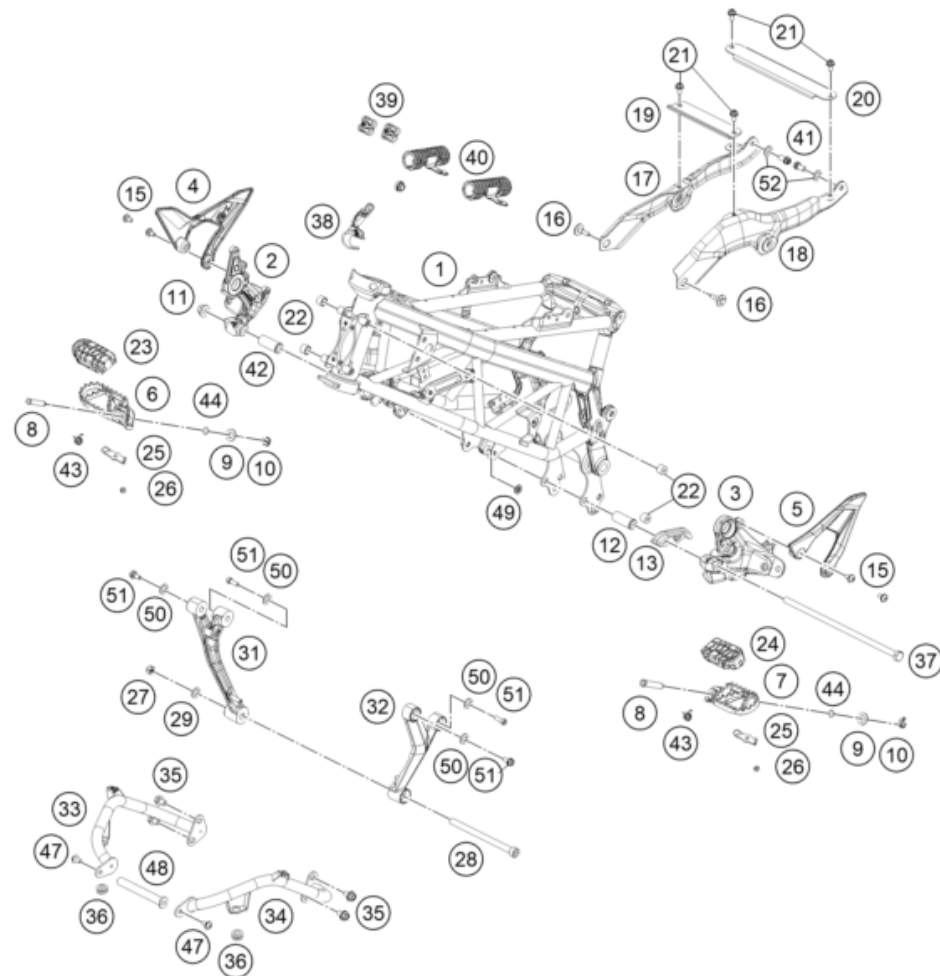

POS	PARTNUMBER	PIECE	
1	95803001044EB	KIT FRAME FRONT ADV 390 ORANGE	1
2	95803039000C1	S HOLD RIDER RHJG113085 BL MATT ANODIZED	1
3	95803038000C1	S HOLD RIDER LHJG113084 BL MATT ANODIZED	1
4	95803139050	Front heel protector right	1
5	95803138040	Front heel protector left	1
6	95803041133	Footpeg, front right, cmpl.	1
7	95803040050	Footpeg tread, front left	1
8	93003054000	Pin footrest pivot black	2
9	J125080005	WASHER M8	2
10	J094020186	pin cotter-dia. 2.5x18	2
11	90103038002	FLANGED NUT M10X1.25 WS14	1
12	95803038010	Spacer	2
13	95804070000	Chain sliding guard	1
15	93008020060	Screw M6X1X9	8
16	J025080246	Hex collar screw. M8x23.5	1
17	95803001072	seat support side panel right cpl.	1
18	95803001071	seat support side panel left cpl.	1
19	95803001081	seat support cross connection front	1
20	95803001082	seat support cross connection rear	1
21	J025060122	Hex collar screw M6X12	4
22	95803001088	Bushing	4
23	95803040010	Damper, front right	1
24	95803041010	Damper, front left	1
25	95803044010	Retaining bracket, damper	2
26	J910000800500	NUT NYLOC-M5X0.8XHT. 4.5XCL6XBLK	2
27	J910001001000	NUT HEX FLANGED	1
28	J900001013500	BOLT SOCKET M10X1.25	1
29	J125100009	Washer M10	1
31	93303006000	Engine brace right	1
32	93303005000	Engine brace left250/390	1
33	95808005000	Mask support pipe, right	1
34	95808006000	Mask support left	1
35	J031080146	screw button head-m8x1.25x14xbl	4
36	93014017000	Rubber bushing	2
37	J025102656	HH COLLAR SCREW M10X1,25X265	1
38	95832060050	Guide clutch cable	1
38	95832060050	Guide clutch cable	1

209580311

63658

* NEW PART

X ON DEMAND