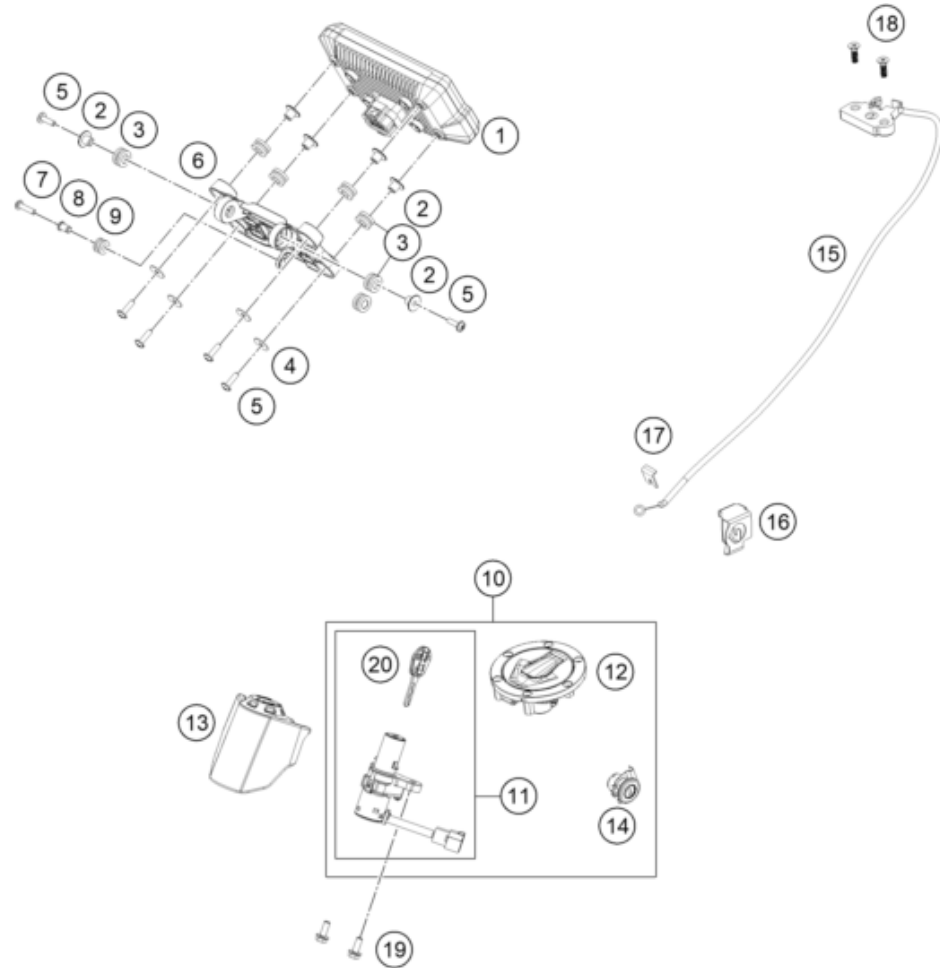

POS	PARTNUMBER		PIECE
1	95814069000	SPEEDOMETER	1
2	93014062010	Collar TFT speedo small	6
3	90507040001	RUBBER SLEEVE	6
4	93308015010	Washer, license plate holder support	4
5	J031060183	Roundhead screw M5X18	6
6	95814062000	Instrument support	1
7	J031050206	screw button head-m5x0.8x120xblk	1
8	95814062020	Collar bushing, comb. instr. brckt	1
9	95814062010	Rubber grommet, comb. instr. brckt	1
10	95811066044	Lock kit cmpl.	1
11	21011066000	ADV. 390 IGNITION SWITCH	1
12	95807108000	cap tank fuel	1
13	95811066010	Carbon ignition lock cover	1
14	90107050050	SEAT LOCK	1
15	95807050000	Seat lock	1
16	93007051000	Retaining bracket	1
17	90107050151	PLATE SEAT LOCK	1
18	J900000602001	screw csk cros-m6x1x120xcl4.8xbr	2
19	90130059000	HH COLLAR SCREW M6X16	2
20	90111067100	BLANK KEY 125/200 DUKE	1
20	90111067000	KEY	1

209581430

18479

* NEW PART

X ON DEMAND