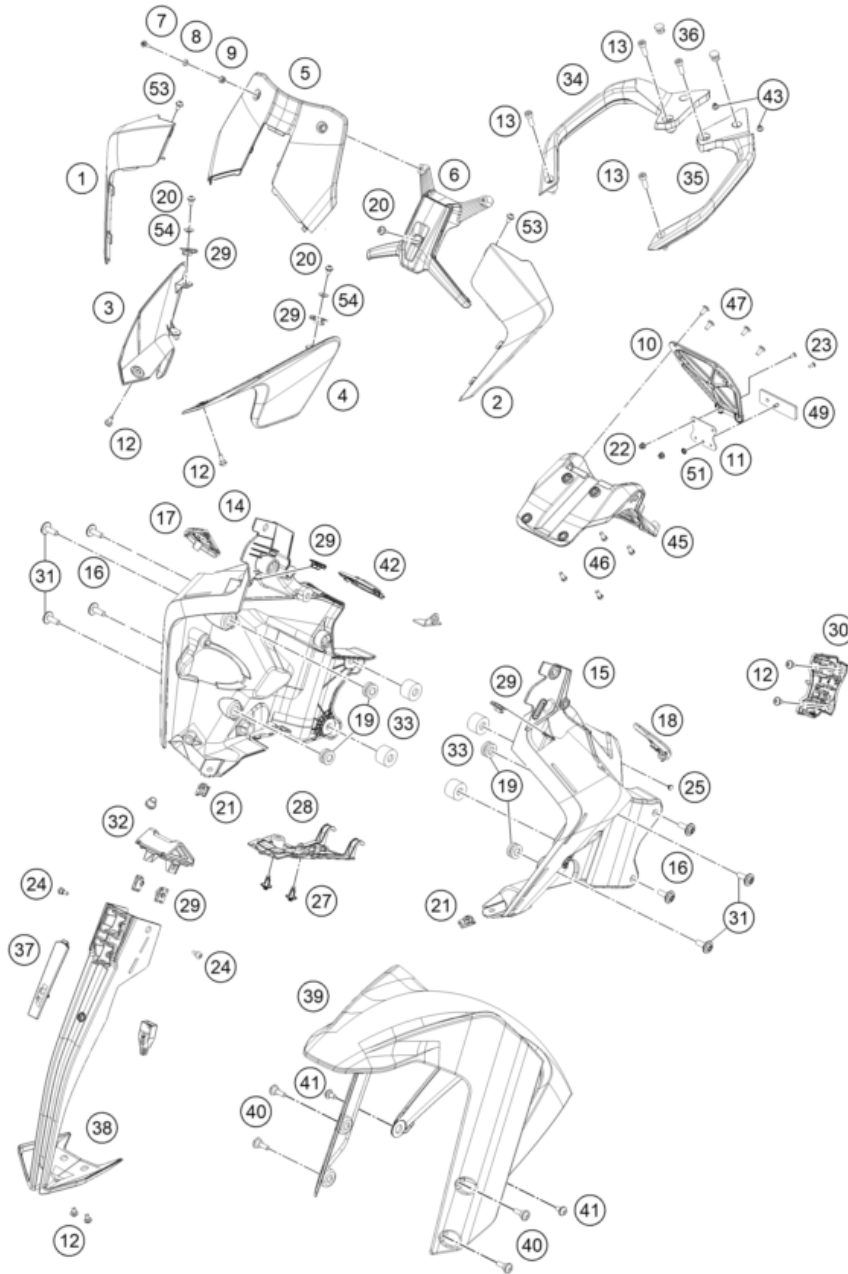

MASK, FENDERS

390 ADVENTURE SPOKE W, orange 2023

POS	PARTNUMBER		PIECE
39	95808010000	Front fender	1
40	95808010070	Roundhead screw, M6x16	4
41	J900000601200	Oval head screw M6x12	2
42	95811042050	Cover, 12#V power socket	1
43	J650001200500	Rubber buffer	2
45	95808015000	numberplate carrier	1
46	J900000601601S	Cyl.screw M6x16-8.8	4
47	93008037000	Panhead screw M6	4
49	90514045000	REFLECTOR	1
51	J06923050053	Hex collar nut, M5	1
53	J031050136	screw butn hd-m5x0.8x13xblkxstep	2
54	J800000600400	Collar bushing 6.2x4x9	2

209580810

63653

* NEW PART

X ON DEMAND