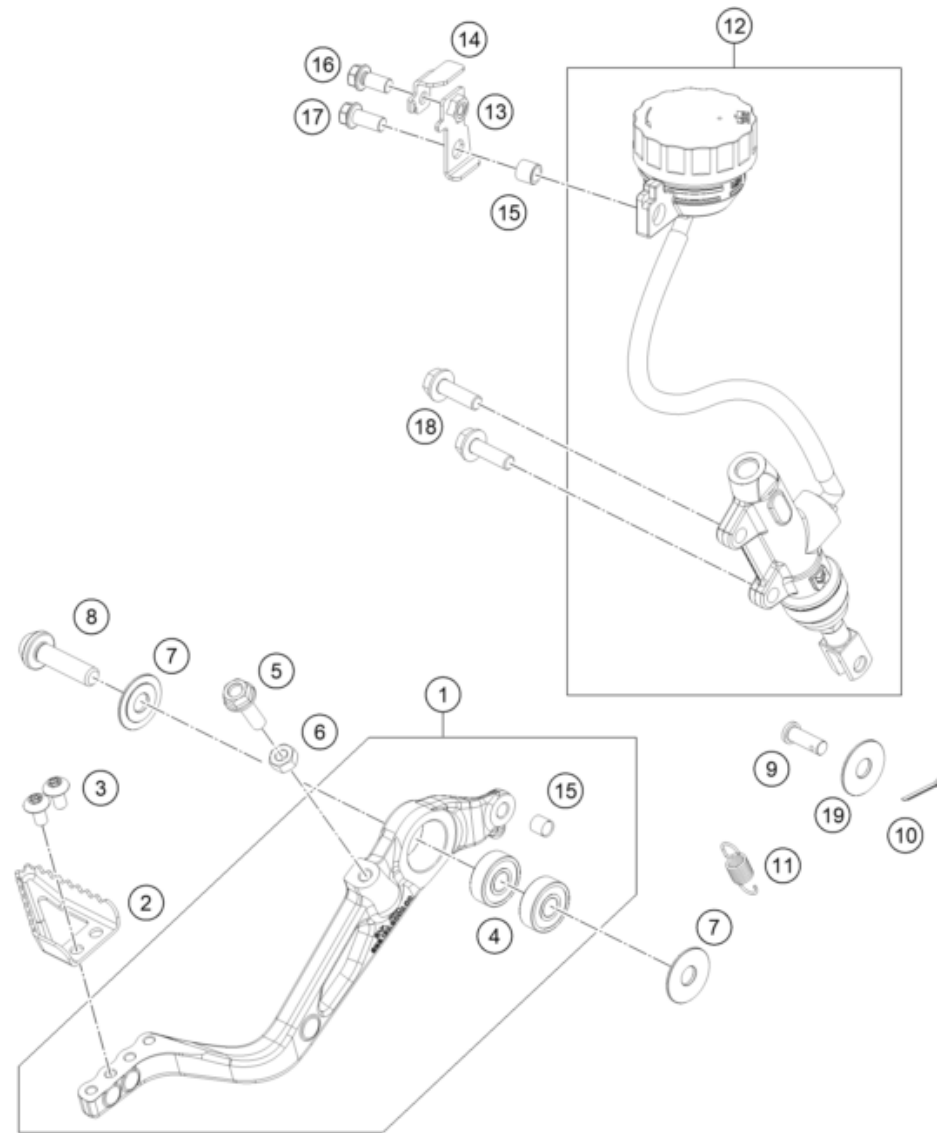

REAR BRAKE CONTROL

390 ADVENTURE SPOKE W, orange 2023

209581330

POS	PARTNUMBER		PIECE
1	95813050144	PEDAL ASSLY BRAKE ADVENTURE	1
2	95813051000	Brake pedal step plate	1
3	J031050106	screw butn hd-m5x0.8x10xprecoat	2
4	J625060800	BALL BEARING 608	2
5	J025060203	HH COLLAR SCREW M6X20 SW10	1
6	J934060001	nut hex thick	1
7	90534031020	WASHER SHIFTING LEVER	2
8	90534034300	BOLT SHIFT LEVER	1
9	90113057000	pin for fork end	1
10	J094020153	splint pin 2x15mm	1
11	J500000700100	SPRING	1
12	95813060044	Rear master cylinder, cmpl.	1
13	93013068000	Sheet	1
14	93013068010	Bracket, reservoir	1
15	93035065020	Spacer bushing	2
16	J025050103	HH-COLLAR SCREW M5X10	1
17	J025060181	Hex collar screw M6X18	1
18	90130059000	HH COLLAR SCREW M6X16	2
19	J125070001	Washer nylon 6.5X16X1	1

18454

* NEW PART

X ON DEMAND