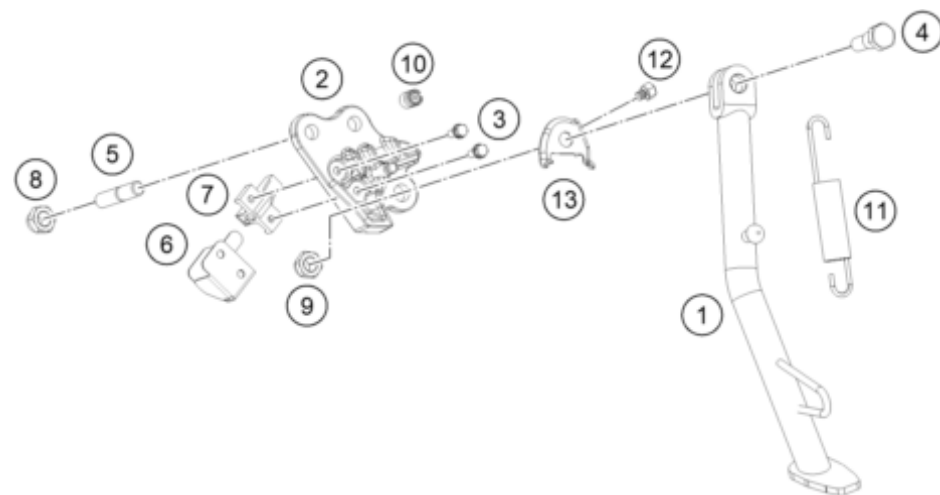

209580311

63658

\* NEW PART

X ON DEMAND

POS	PARTNUMBER		PIECE
1	95803002044C1	Subframe jet black	1
2	J900000803500	bolt soket-m8x1.25xl35xcl8.8xbrt	2
3	93007047033	Seat support complete	2
4	J912080251	Hexagon screw M8X25	4
5	93011068010	Rubber grommet ignition lock cover	6
6	93003054000	Pin footrest pivot black	2
7	93003052000	Plate lock pillion step top	2
8	93003053000	Plate lock pillion step bottom	2
9	J094018250	PIN 25X1,8MM	2
10	93003151033	Rear footpeg cmpl. right	1
11	93003150033	Rear footpeg cmpl. left	1
12	95805089000	Heel protector, rear right	1
13	95805088000	Heel protector, rear left	1
14	95803049000C1	S HOL PILLION RHJG113083 BL MAT ANODIZED	1
15	95803048000C1	S HOL PILLION LHJG113081 BL MAT ANODIZED	1
16	93008020060	Screw M6X1X9	4
17	J047620804000S	Cap head bolt ISO 4762-M8x40-10.9	4
18	95803056000	Reinforcement footrest carrier	1
19	90134098000	Bolt socket head M6X1X20 L-precoated	2
20	95805084000	Silencer retaining bracket cmpl.	1
21	90511006100	BOLT SOCKET M6X1X14	2
22	95803002070	Protection cap	2
25	J690000801500	washer plain-id8.2xod15xt2xblack	4
26	J770009015	O-RING 9X1,5	2
27	J125080005	WASHER M8	2

209580315

59557

\* NEW PART

X ON DEMAND

POS	PARTNUMBER		PIECE
1	95803023000	Side stand	1
2	95803026000	Side stand bracket	1
3	J011050133	HH COLLAR SCREW M5X13 SW8	2
4	90103027000	SCREW F. SIDE STAND	1
5	95803027000	Threaded bolt M10	2
6	93011045110	Protection, side stand switch	1
7	93511045000	SWITCH SIDE STAND	1
8	93003034000	nut U flang-M10X1.25XHT.8.5XBRT	2
9	J982101253	SELF L. NUT M10X1,25 H11 WS17	1
10	90111040100	Bushing	1
11	90603024000	SIDE STAND SPRING	1
12	93503029000	Magnet bracket	1
13	95803023010	Magnet support	1