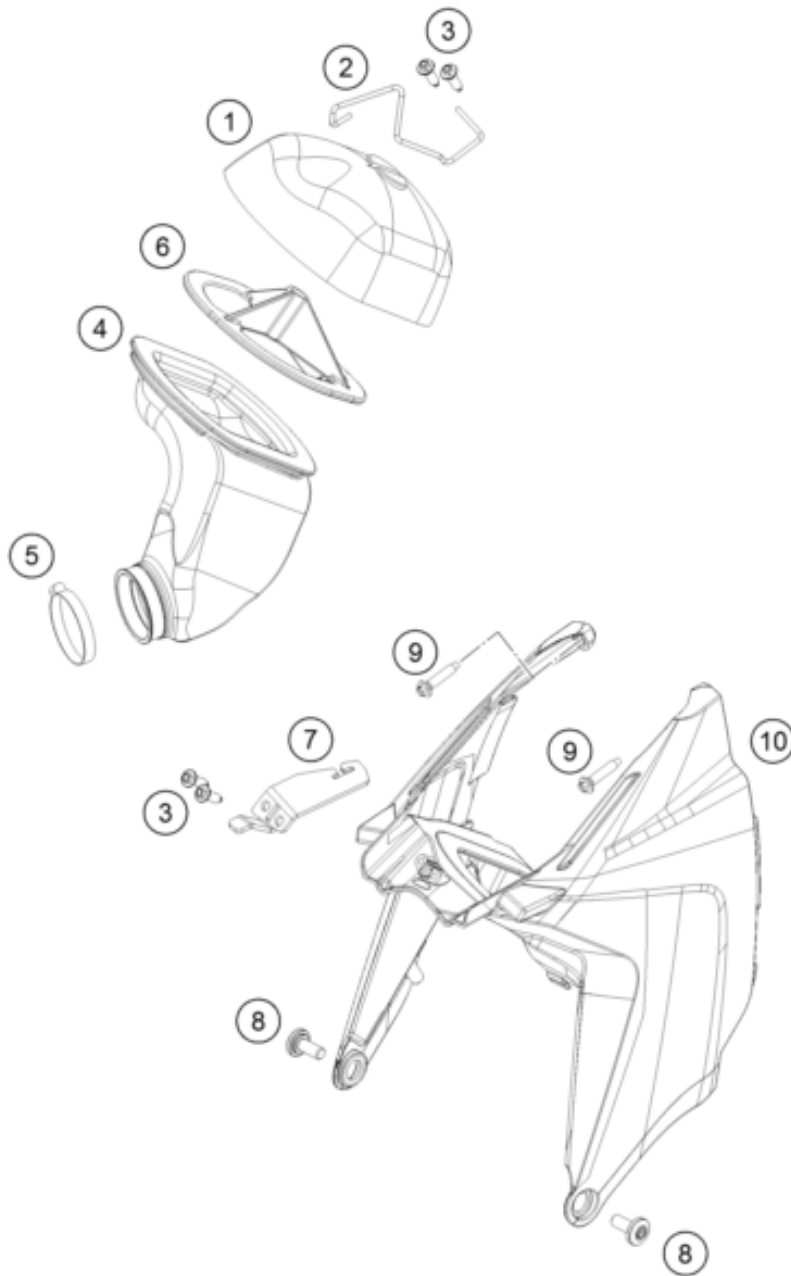

POS	PARTNUMBER	PARTNAME	PIECE
1	58406015100	AIR FILTER	1
2	46206017000	FILTER BOW 65 SX 2009	1
3	0017060205	SCREW FOR PLASTIC K60X20 SW6	4
4	46206026000	CARBURETOR CONN. BOOT 65 SX 09	1
5	78006027000	HOSE CLAMP 45-65MM	1
6	58406016000	FILTER CARRIER '97	1
7	46206017050	AIR FILTER BOW PANEL 65SX 2009	1
8	79003003000	SPECIAL SCREW M8X18 TORX45 SS	2
9	0017060305	SPECIAL SCREW K60X30 WS=6	2
10	46306001000AB	Air filter box 65SX	1

164630610

52065

* NEW PART

X ON DEMAND