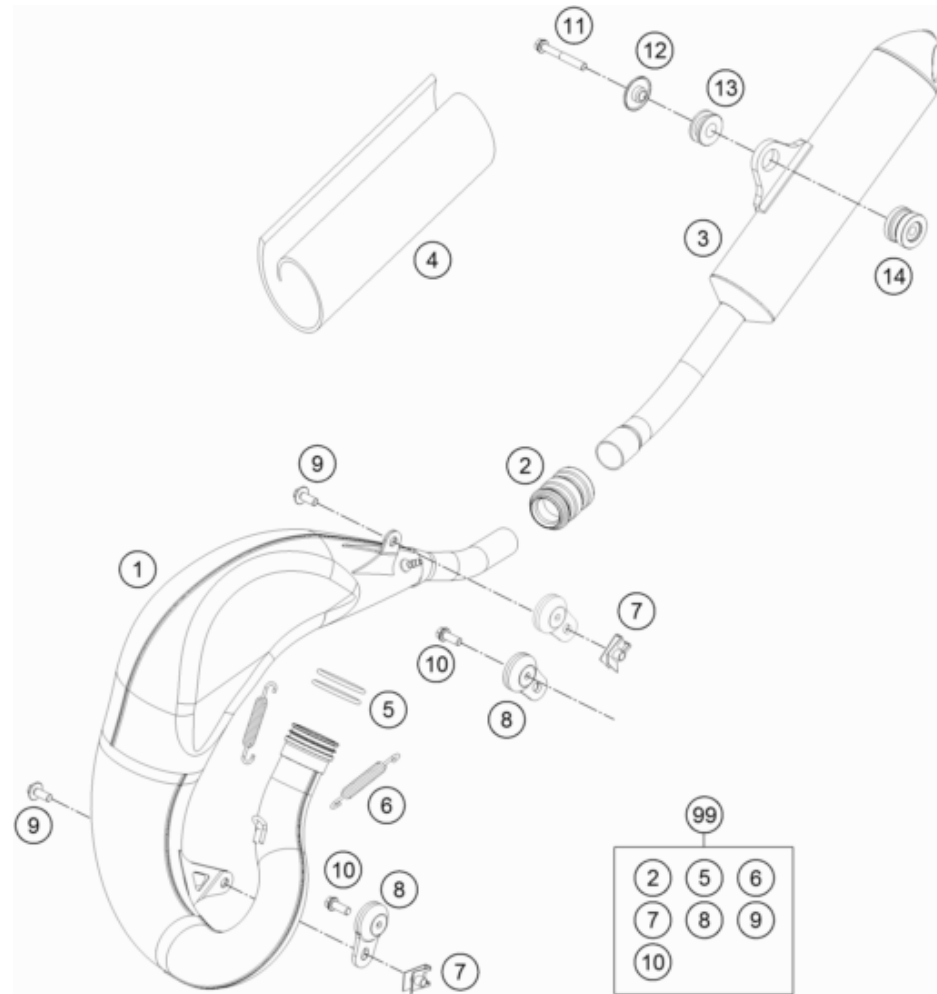

POS	PARTNUMBER	PARTNAME	PIECE
1	46305007000	EXHAUST PIPE CPL.	1
2	54605057000	RUBBER SLEEVE D=21MM/23MM '93	1
3	46305079100	Muffler 65 SX	1
4	46305079185	Damping material	1
5	0770350030	O-RING 35,00X3,00 VITON	2
6	50305016000	TEN.SPRING L=62MM EY.MOVEABLE	2
7	54603048100	clip nut M6	2
8	50305012000	SWINGELEMENT FOR EXHAUST PIPE	2
9	0024060156	HH collar screw M6x15 TX30	2
10	0025060166	HH collar screw M6x16 TX30	2
11	0025060456	HH COLLAR SCREW M6X45 TX30	1
12	46205169000	BUSHING 7.5X12X28X7.6	1
13	77205068000	DAMP. COMPON. BLACK	1
14	46205069100	BUSHING 7.5X12X28X23.6	1
99	00050000812	EXHAUST HARDWARE KIT MINI	1

164630510

52064

* NEW PART

X ON DEMAND