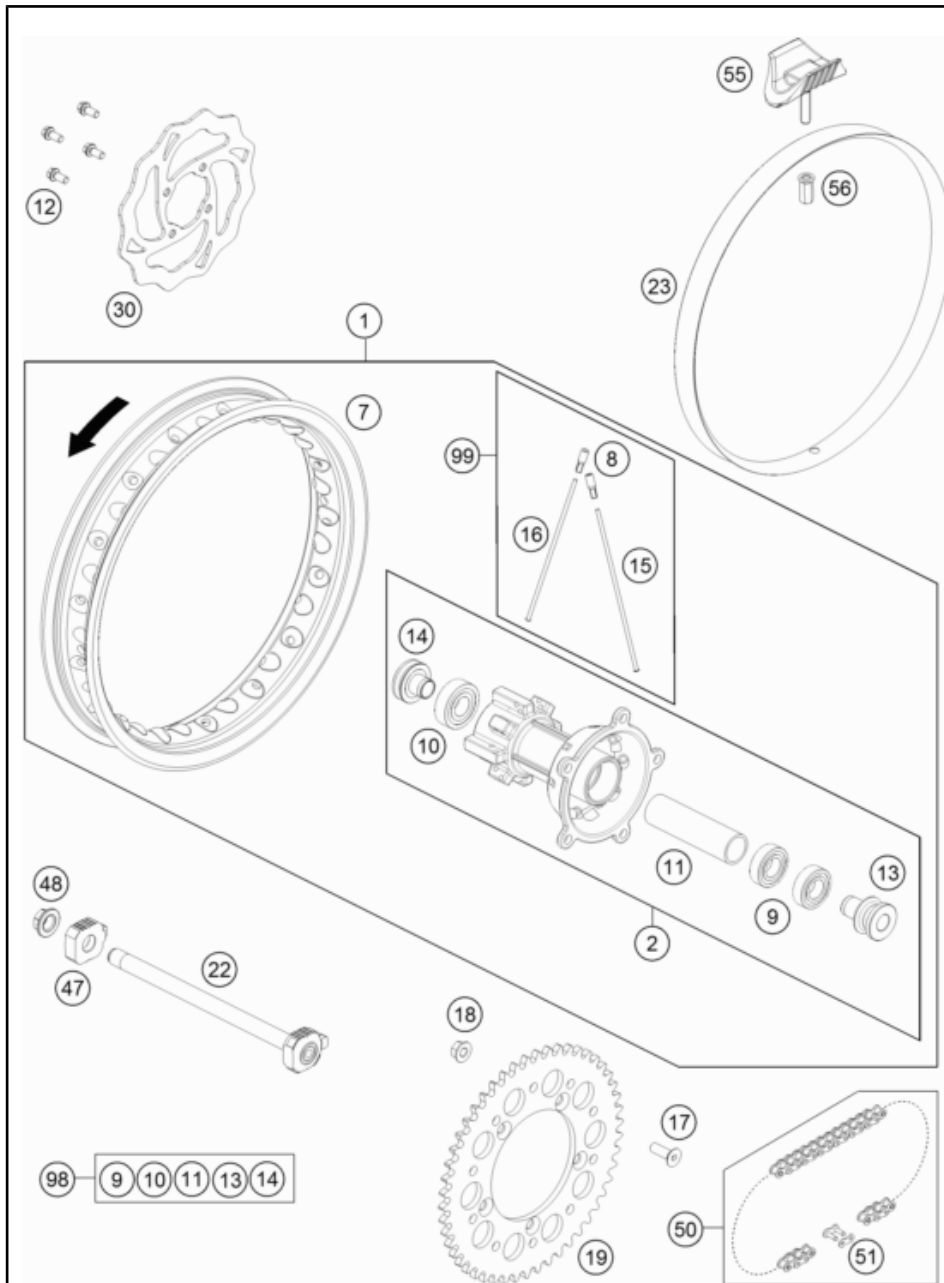

164630910

52068

* NEW PART

X ON DEMAND

REAR WHEEL

65 SX 2022 EU 2022

POS	PARTNUMBER	PARTNAME	PIECE
1	46310001344	Rear wheel KTM 65 SX 2019	1
2	46310010144	Rear hub compl. KTM 65 SX 2016	1
7	4621007010033	"Rear rim 1,6x12""	1
8	46210072000	SPOKE NIPPLE ALU	32
9	0625060037	GR.BALL BEAR. 6003-2RSH/C3HMTF	2
10	0625062032	GR.BALL BEAR. 6203-2RSHC3HMTF	1
11	46010011000	BEAR.SPACER TUBE REAR SX 60/65	1
12	59009062016	SPECIAL SCREW M6X16 WS=8 10.9	4
13	46310013000	SPACER BUSHING L/S	1
14	46310014000	SPACER BUSHING R/S	1
15	46210071140	SPOKE 3X140 C. 150° C.5 Zinc	16
16	46210071133	SPOKE 3X133 C.161 C.4 Zinc	16
17	0019080266S	COUNTER-SUNK SCREW ISA45 M8X26	5
18	54310086200	SELF LOCKING NUT M8 10.9	5
19	46010051046	REAR SPROCKET 46-T	x
19	46010051048	REAR SPROCKET 48-T	x
19	46010051050	REAR SPROCKET 50-T	x
22	46310085044	AXLE REAR CPL. 2016	1
23	45109073100	RIM BAND 12"	1
30	46210060000	BRAKE DISC REAR 65 SX 09	1
47	46310084000	CHAIN TENSIONER R/S	1
48	77204087000	hex nut M14x1.5 WS17	1
50	46110165112	CHAIN 1/2X1/4" 65 SX	1
51	46110166000	CONNECTING LINK 1/2X1/4"	1
55	51009100100	RIM LOCK VM1 (1,60")	1
56	77110090050	NUT FOR WHEEL HOLDER	1
98	46310015000	REAR WHEEL REP. KIT 65 SX 2016	x
99	00050000919	SPOKE KIT REAR 12" '12	x