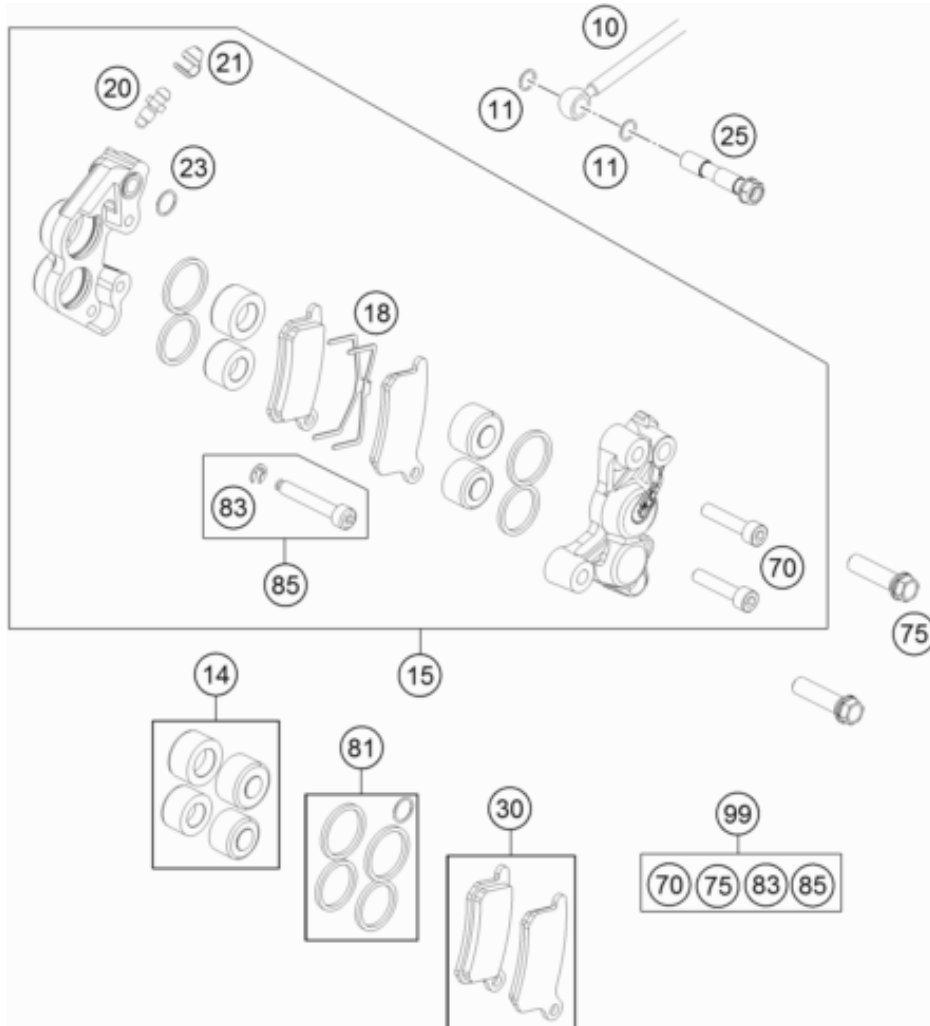

FRONT BRAKE CALIPER

65 SX 2022 EU 2022

POS	PARTNUMBER	PARTNAME	PIECE
10	46213010000	BRAKE HOSE FRONT 65 SX 2012	1
11	0770080019	O-RING 8,00X1,00 FORMULA	2
14	46213019000	REPAIR KIT BRAKEPISTON	1
15	46213015100	BRAKE CALIPER	1
18	46213018000	RETAINING SPRING 65 SX	1
20	47013085000	BLEEDER SCREW M8X1	1
21	47013021000	CAP FOR BLEEDER SCREW	1
23	0770100019	O-RING 10X1 EPDM	1
25	47013025000	HOLLOW SCREW BRAKE CYLINDER 03	1
30	46213030000	BRAKE PAD SET FRONT 2012	1
70	0912060283	AH SCREW DIN0912-M 6X28	2
75	0025080356S	HH COLLAR SCREW M8X35 TX40	2
81	46213021000	REPAIR KIT SEAL RING 2012	1
83	0799040009	TAB WASHER DIN6799-RA 4,0	1
85	46113125000	AH SCREW + CIRCLIP 2002	1
99	46213017000	CALIPER SCREW CPL.	1

134621360

12855

* NEW PART

X ON DEMAND