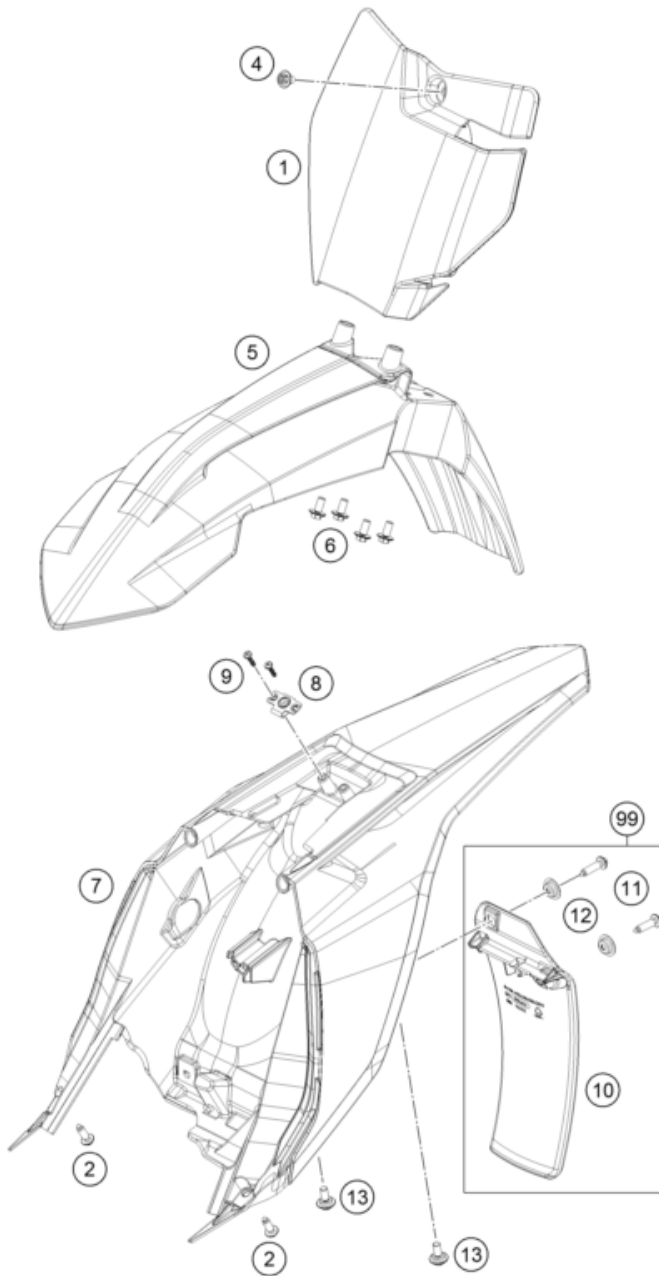

164630510

52064

* NEW PART

X ON DEMAND

POS	PARTNUMBER	PARTNAME	PIECE
1	58406015100	AIR FILTER	1
2	46206017000	FILTER BOW 65 SX 2009	1
3	0017060205	SCREW FOR PLASTIC K60X20 SW6	4
4	46206026000	CARBURETOR CONN. BOOT 65 SX 09	1
5	78006027000	HOSE CLAMP 45-65MM	1
6	58406016000	FILTER CARRIER '97	1
7	46206017050	AIR FILTER BOW PANEL 65SX 2009	1
8	79003003000	SPECIAL SCREW M8X18 TORX45 SS	2
9	0017060305	SPECIAL SCREW K60X30 WS=6	2
10	46306001000AB	Air filter box 65SX	1

164630610

52065

* NEW PART

X ON DEMAND

POS	PARTNUMBER	PARTNAME	PIECE
1	4630701303330	FUEL TANK CPL. 3L 2016	1
2	78107008044X4	TANK PLUG CPL. 14	1
3	58507003200	FUEL COCK CPL.	1
4	0770020130	O-RING 1,78x10,82x14,38 2-013	1
5	0017060205	SCREW FOR PLASTIC K60X20 SW6	2
6	46307016000	FUEL HOSE 65SX 2016	1
7	58007117000	YDNAC-CLAMP 10107 10MM	2
8	78007000270	PVC-HOSE 5,6X10X270MM	1
9	0024060273	COLLAR SCREW M6X27 TX	1
10	77307026000	TANK BUSHING 07	1
11	46307040000	SEAT	1
12	45007040051	QUICK RELEASE CPL. 50 SXR '97	1
13	50307014000	TANK ROLLER 12X26X12 '98	3
14	0025060126	HH collar screw M6x12 TX30	2
15	46308054000ABB	Spoiler set 65 SX 2021 WITH DECAL	1
16	0017060206	SCREW F. PLASTIC K60X20AL SW6	8
17	79608052000	BUSH 6X11X16X5 MM	2
18	0025060206	HH collar screw M6x20 TX30	2

174630710

54358

* NEW PART

X ON DEMAND

164630810

POS	PARTNUMBER	PARTNAME	PIECE
1	46308007000AB	Start number plate 65SX white	1
2	0017060205	SCREW FOR PLASTIC K60X20 SW6	2
4	0024060106	HH COLLAR SCREW M6X10 TX30	1
5	46308010000EB	FRONT FENDER 65SX ORANGE	1
6	0024060136	HH collar screw M6x13 TX30	4
7	46308013000ABB	Tail section 65SX 2021	1
8	45007040050	QUICK RELEASE LATCHPLATE	1
9	0981350133	SHEET MET.SCR.DIN7981-3,5X13	2
10	46306010000	SPLASH PROTECTION 65SX 2016	1
11	0017060255	EJOT PT SCREW K60X25-Z SW6	2
12	46104066050	BUSH FOR CHAINSLIDER GUARD 02	2
13	83008000015	SPECIAL SCREW M6X15X3	2
99	46306010010	SPLASH PROTECTION KIT	x