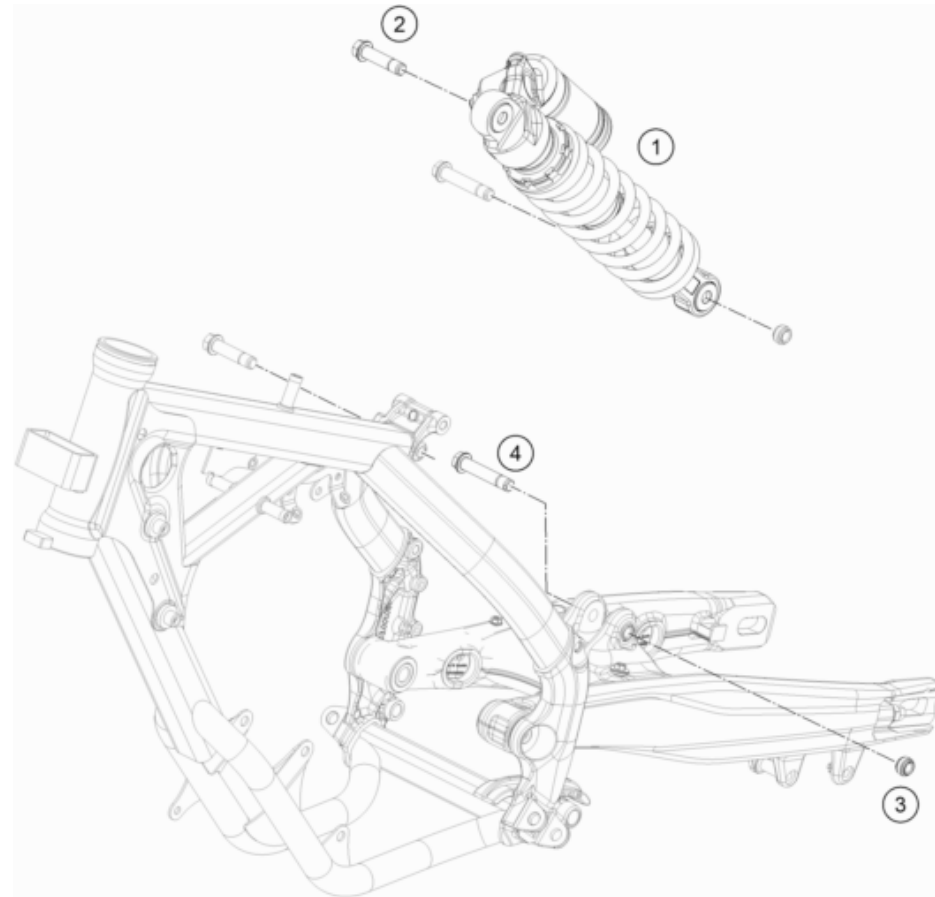

214630131

54139

* NEW PART X ON DEMAND

POS	PARTNUMBER	PARTNAME	PIECE
1	46302101000	Handlebar 65 SX/TC	1
3	51702010044	Housing throttle twist grip cpl.	1
4	79002021200	Grip set	1
5	46302091000	Throttle cable, cmpl. 65SX/TC	1
6	50311089200	SHORT CIRCUIT BUTTON 02	1
7	45402002044	handlebar pad cpl.	1
8	0770080019	O-RING 8,00X1,00 FORMULA	2
9	47013025000	HOLLOW SCREW BRAKE CYLINDER 03	1
10	47132063000	CLUTCH PIPE	1
11	72002030100	MASTER CYLINDER CPL. 10MM	1
12	72013005000	CLAMP	1
13	72002003000	COVER F. MASTER CYLINDER CPL.	1
14	70002038000	LEVER SCREW CPL.	1
15	72013002000	LEVER CPL.	1
16	72002032000	REP. KIT PISTON 10MM	1
17	72002037000	MUDCOVER CLUTCH LEVER	1
18	72002035000	SPRING FOR CLUTCH LEVER	1

214630210

54362

* NEW PART X ON DEMAND

POS	PARTNUMBER	PARTNAME	PIECE
1	46303001300EB	Frame "463V5"	1
2	54310086200	SELF LOCKING NUT M8 10.9	2
3	01665080806	Hexagonal bolt EN 1665-M8x80-10.9	2
5	79003003000	SPECIAL SCREW M8X18 TORX45 SS	2
6	78112920000	HOUR METER KTM	1
7	50307012000	ADH. FOIL TRANSP. 80X80 MM 04	2
8	47103040033	FOOTREST CPL. 14	1
9	47103040000	FOOTREST L/S	1
10	47103041000	FOOTREST R/S	1
11	54803044000	PIN FOR FOOT PED 51.5X9.8 MM	2
12	0125100003	washer DIN 125 A 10.5	2
13	54603041000	FOOTREST SPRING L/S & R/S	2
14	0094032253	PIN DIN0094-3,2X25 STEEL	2
15	46303002000	SUBFRAME 65SX 2016	1
16	0019080206S	FLAT HEAD SCREW M. ISA45 M8X20	2
17	77303053000	CHAIN SLIDING PIECE BELOW 07	1
18	0025080356	HH collar screw M8x35 TX40	1
19	36003014000	LOCK WASHER 8MM	2
20	78103002010	SUB FRAME APPLICATION LEFT	1
21	78103002020	SUB FRAME APPLICATION RIGHT	1
99	77303053110	CHAIN SLIDING KIT BELOW 09-15	1

204630310

56768

* NEW PART

X ON DEMAND

POS	PARTNUMBER	PARTNAME	PIECE
1	03187T0301	Monoshock 65 SX 20	1
2	69004089000	HH COLLAR SCREW M10X42 WS13 08	1
3	69004095000	ADAPTOR NUT M10	1
4	77204089000	HH COLLAR SCREW M10X52 SW13	1