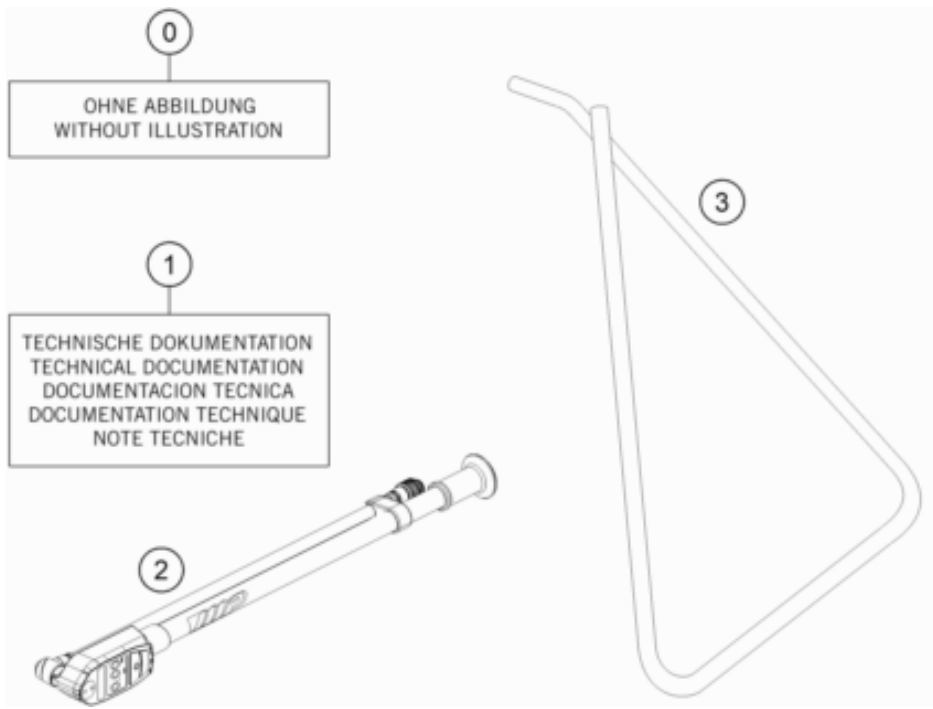

204532001

POS	PARTNUMBER	PARTNAME	PIECE
0	20180189INT	Sticker accessory kit	1
0	20180204INT	KTM Bypack Folder Offroad	1
0	50203098000	Sticker "Warning label 4"	1
0	00063004204	Self-ad. stkr. 100X200 mm, perf., art. 3	2
0	47103040033	FOOTREST CPL. 14	1
0	45402002044	handlebar pad cpl.	1
0	312313	KTM BALLPOINT PEN ORANGE	1
0	312305	DOCUMENTS BAG 2006	1
0	52000227SET	Sticker set XACT AER 142x171	1
0	3210917	NOTEPAD	1
0	45229073000	SPARK PLUG WRENCH	1
0	44011076140	CABLE TIE 140/2,5MM BLACK	2
0	44011076200	CABLE TIE 200/3,6MM BLACK	3
0	78112920000	HOUR METER KTM	1
0	46308010000EB	FRONT FENDER 65SX ORANGE	1
0	0024060136	HH collar screw M6x13 TX30	4
0	46231000033	Vergaser-Beipack 65	1
1	3214407EN	Owner Manual 65 SX '22	1
1	322000	SAFETY BROCHURES SPORTMINICYC.	1
2	79412966100	Fork pump	1
3	47003020000	PLUG IN STAND SX 85 2003	1

56769

* NEW PART X ON DEMAND