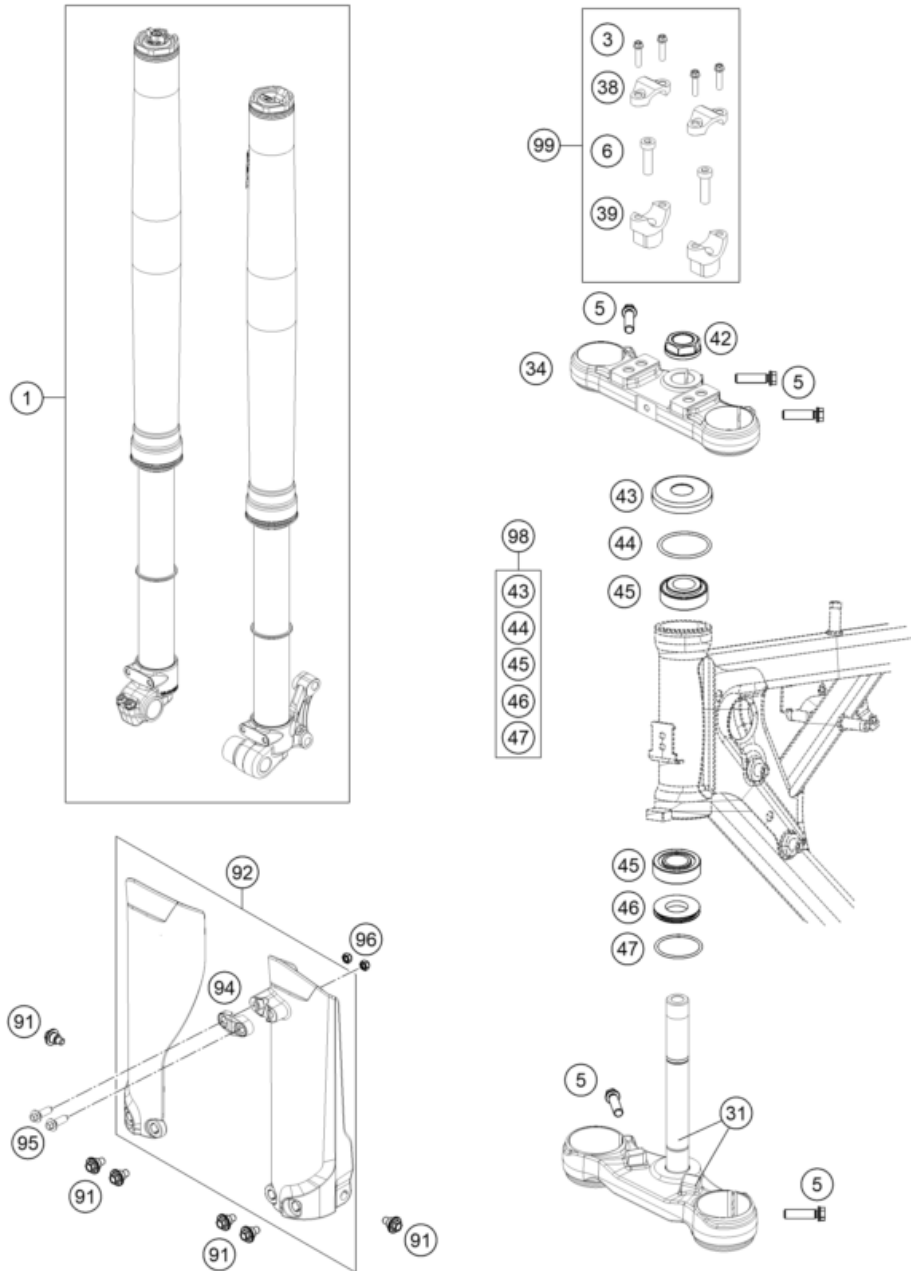

POS	PARTNUMBER	PARTNAME	PIECE
1	07186U0301	Fork 65 SX/TC 21	1
3	0025080256	HH collar screw M8x25	4
5	0025080306	HH collar screw M8x30	7
6	0032100356S	AH-COLLAR SCREW M10X35 ISA45	2
31	46301032022	Triple clamp bottom compl.	1
34	45301034022	Top triple clamp	1
38	77201038000	HANDLEBAR CLAMP 28MM	2
39	59401039037	HANDLEB.SUPP. D=28MM H=37MM 05	2
42	59030029000	HH NUT M20X1,5 WS=27 RIGHT	1
43	49001086000	COVERING CAP	1
44	0770049025	O-RING 49,00X2,50 NBR	1
45	49001081000	TAPERED ROLLER BEARING 32004X	2
46	46001086000	PROTECTION RING 20,1X39X5	1
47	0770360030	O-RING 36,00X3,00 NBR	1
91	59001092050	SPECIAL SCREW M6X12,5 WS=8	6
92	46301094000C1A	Fork Protection kit 50/65 SX 2021 with Decal	1
94	46301085000C1	Clamp for brake hose	1
95	0017060206	SCREW F. PLASTIC K60X20AL SW6	2
96	0985050003	SELF LOCKING NUT DIN0985-M 5	2
98	00050000931	STEARING HEAD REP. KIT MINI	x
99	00050000921	HANDLEBAR SUPPORT KIT D28/H37	1

214630210

54362

* NEW PART X ON DEMAND

POS	PARTNUMBER	PARTNAME	PIECE
1	46303001300EB	Frame "463V5"	1
2	54310086200	SELF LOCKING NUT M8 10.9	2
3	01665080806	Hexagonal bolt EN 1665-M8x80-10.9	2
5	79003003000	SPECIAL SCREW M8X18 TORX45 SS	2
6	78112920000	HOUR METER KTM	1
7	50307012000	ADH. FOIL TRANSP. 80X80 MM 04	2
8	47103040033	FOOTREST CPL. 14	1
9	47103040000	FOOTREST L/S	1
10	47103041000	FOOTREST R/S	1
11	54803044000	PIN FOR FOOT PED 51.5X9.8 MM	2
12	0125100003	washer DIN 125 A 10.5	2
13	54603041000	FOOTREST SPRING L/S & R/S	2
14	0094032253	PIN DIN0094-3,2X25 STEEL	2
15	46303002000	SUBFRAME 65SX 2016	1
16	0019080206S	FLAT HEAD SCREW M. ISA45 M8X20	2
17	77303053000	CHAIN SLIDING PIECE BELOW 07	1
18	0025080356	HH collar screw M8x35 TX40	1
19	36003014000	LOCK WASHER 8MM	2
20	78103002010	SUB FRAME APPLICATION LEFT	1
21	78103002020	SUB FRAME APPLICATION RIGHT	1
99	77303053110	CHAIN SLIDING KIT BELOW 09-15	1