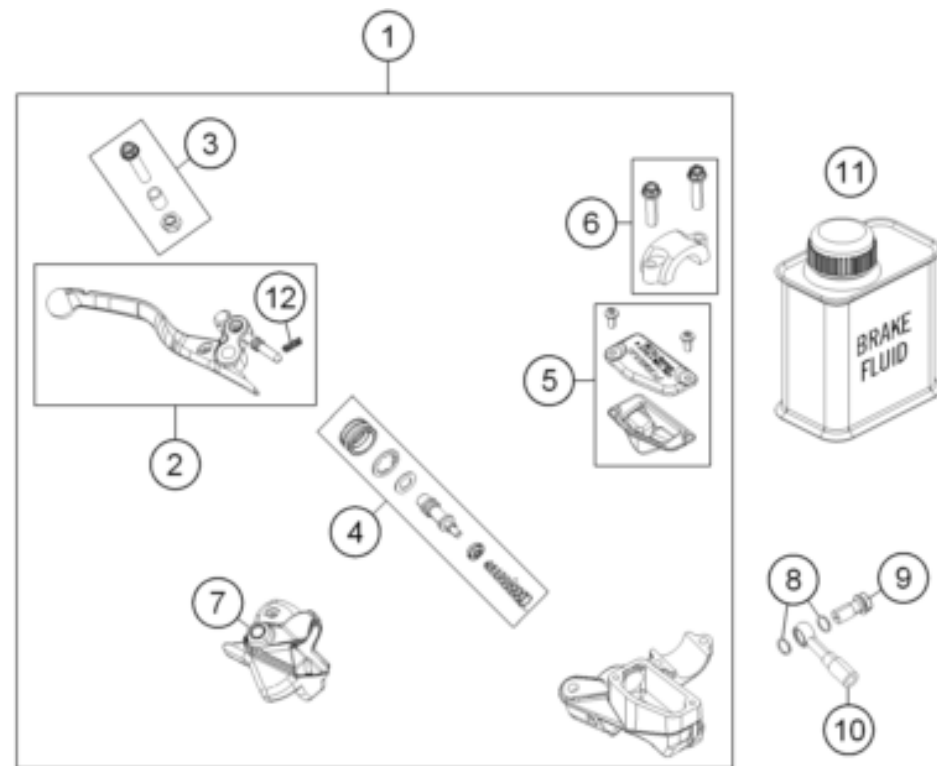

164631010

52069

* NEW PART

X ON DEMAND

POS	PARTNUMBER	PARTNAME	PIECE
1	47113001100	HAND BRAKE CYLINDER CPL. 10 MM	1
2	72013002000	LEVER CPL.	1
3	70002038000	LEVER SCREW CPL.	1
4	72002032000	REP. KIT PISTON 10MM	1
5	70013003000	COVER HAND BRAKE CYLINDER CPL.	1
6	72013005000	CLAMP	1
7	70013004000	MUDCOVER HANDBRAKE LEVER	1
8	0770080019	O-RING 8,00X1,00 FORMULA	2
9	47013025000	HOLLOW SCREW BRAKE CYLINDER 03	1
10	46213010000	BRAKE HOSE FRONT 65 SX 2012	1
11	00062030000	BRAKE FLUID DOT5.1 0,25L	1
12	72002035000	SPRING FOR CLUTCH LEVER	1