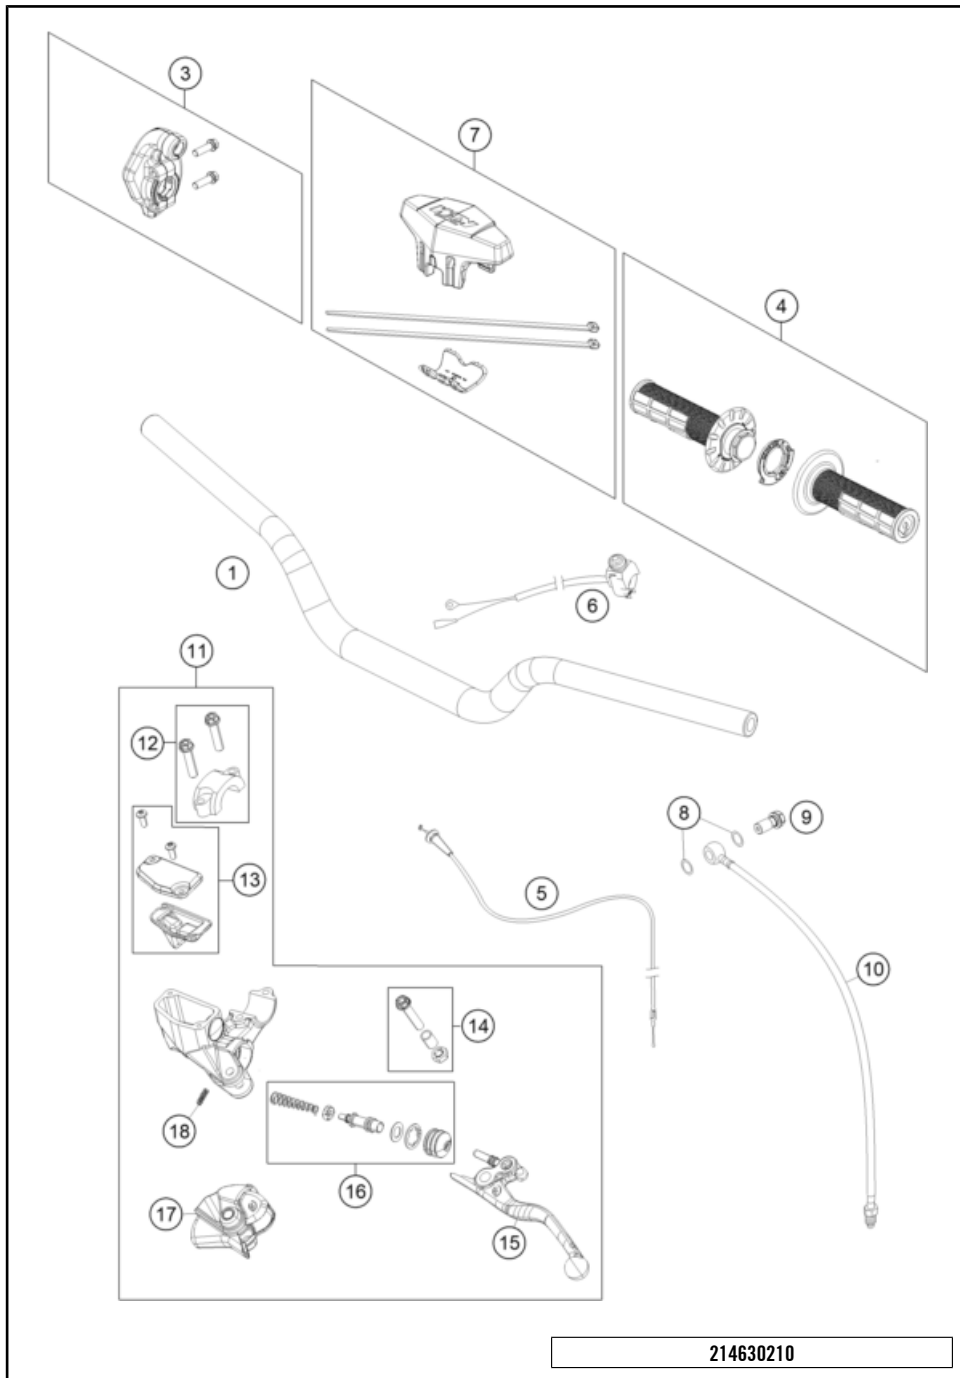

POS	PARTNUMBER	PARTNAME	PIECE
1	46302101000	Handlebar 65 SX/TC	1
3	51702010044	Housing throttle twist grip cpl.	1
4	79002021200	Grip set	1
5	46302091000	Throttle cable, cmpl. 65SX/TC	1
6	50311089200	SHORT CIRCUIT BUTTON 02	1
7	45402002044	handlebar pad cpl.	1
8	0770080019	O-RING 8,00X1,00 FORMULA	2
9	47013025000	HOLLOW SCREW BRAKE CYLINDER 03	1
10	47132063000	CLUTCH PIPE	1
11	72002030100	MASTER CYLINDER CPL. 10MM	1
12	72013005000	CLAMP	1
13	72002003000	COVER F. MASTER CYLINDER CPL.	1
14	70002038000	LEVER SCREW CPL.	1
15	72013002000	LEVER CPL.	1
16	72002032000	REP. KIT PISTON 10MM	1
17	72002037000	MUDCOVER CLUTCH LEVER	1
18	72002035000	SPRING FOR CLUTCH LEVER	1

214630210

54362

* NEW PART X ON DEMAND