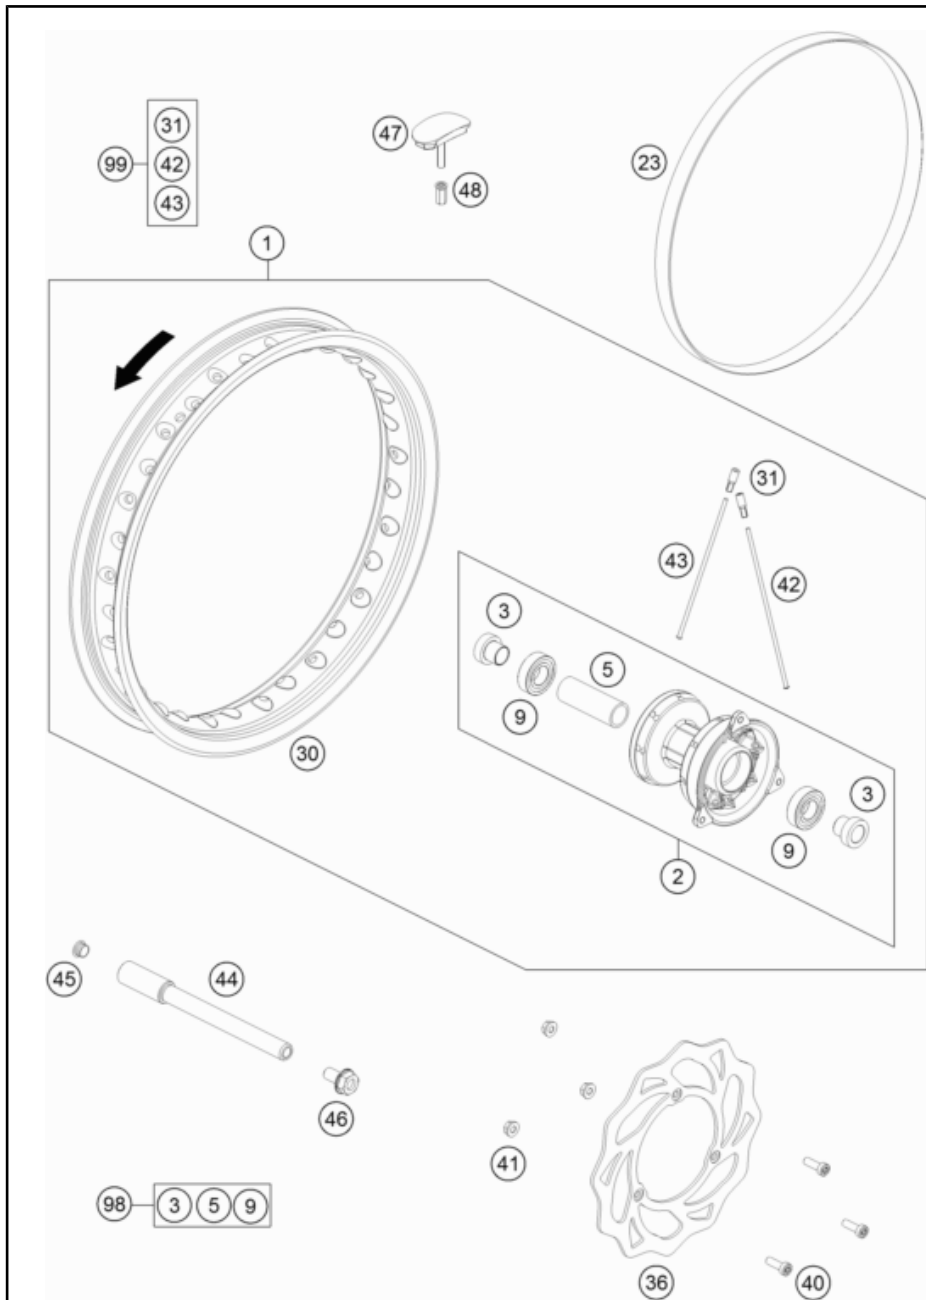

54356

* NEW PART

X ON DEMAND

POS	PARTNUMBER	PARTNAME	PIECE
1	46308099500	Graphics kit 65 SX 2021	1

214630830

54558

* NEW PART

X ON DEMAND