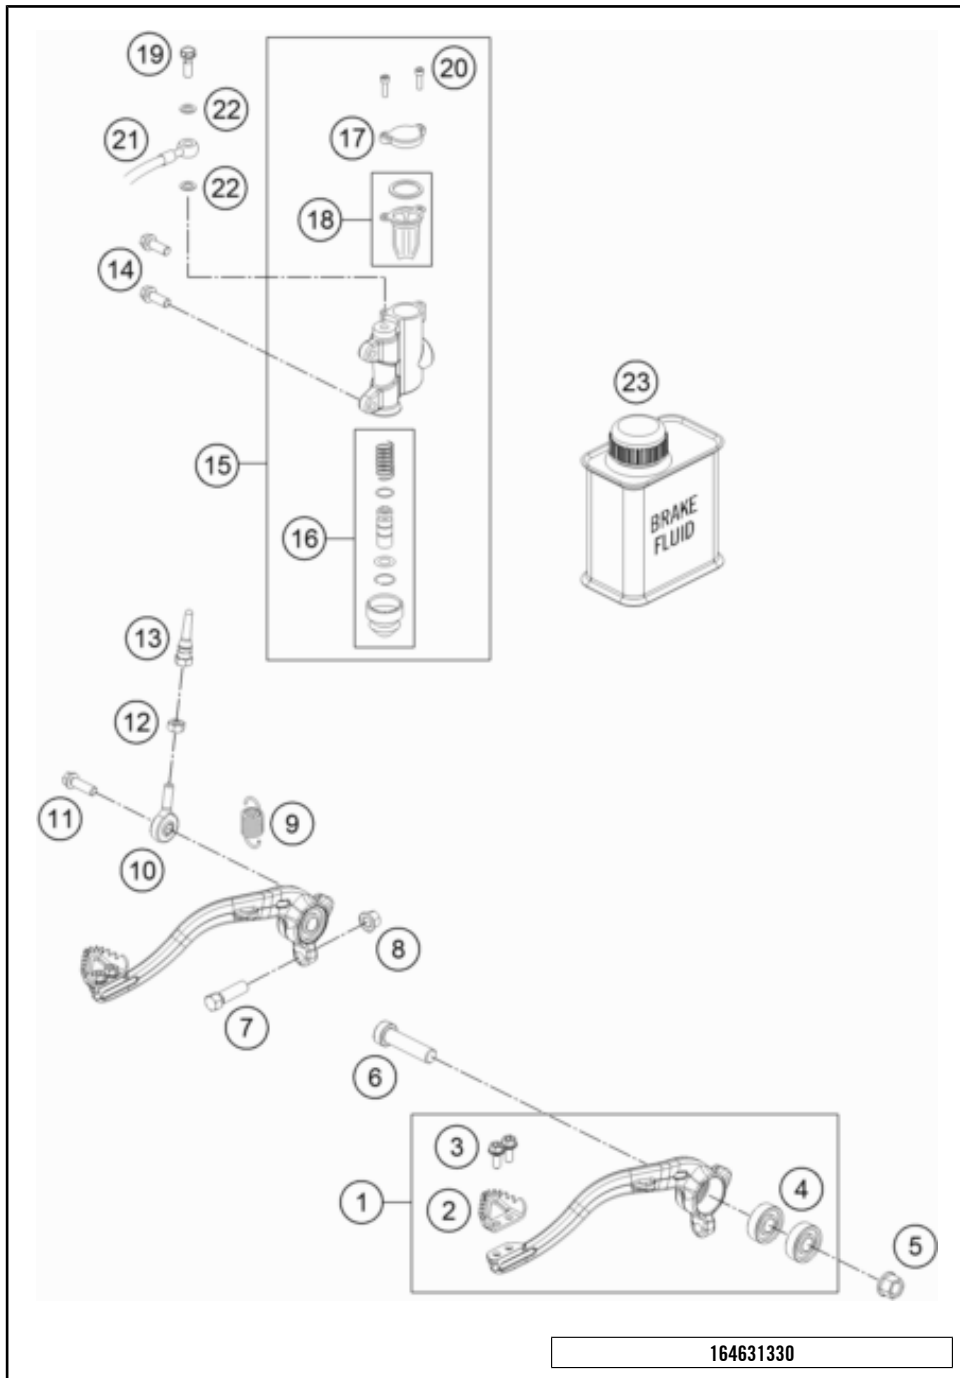

164631330

POS	PARTNUMBER	PARTNAME	PIECE
1	46213050044	FOOT BRAKE LEVER 65SX CPL.	1
2	54813051000	STEP PLATE FOR BRAKE LEVER	1
3	0025050126	HH collar screw M5x12 TX30	2
4	0625060002	deep groove ball bearing SKF 6000-2RS1	2
5	54630044000	COLLAR NUT M10 WS=13	1
6	0032100406S	AH-COLLAR SCREW M10X40 ISA45	1
7	59001037000	SPECIAL SCREW M8X26 WS=10	1
8	46030045000	flanged nut M8 WS10	1
9	54603062100	RETURN SPRING FOR BRAKE LEVER	1
10	46213055000	SWIVEL HEAD KA6 INNOX	1
11	0025060206	HH collar screw M6x20 TX30	1
12	0934060003	hex nut DIN 934 M6	1
13	46213056000	PUSH ROD	1
14	0025060166	HH collar screw M6x16 TX30	2
15	4701306030001S	FOOT BRAKE CYL. REAR CPL. D=12	1
16	47013061100	REP. SET PISTON REAR D=12 2004	1
17	47013062000	CYLINDER COVER REAR 85 SX 03	1
18	47013063000	GASKET CYLINDER COVER REAR 03	1
19	47013025000	HOLLOW SCREW BRAKE CYLINDER 03	1
20	0912040103	AH.SCREW DIN0912-M 4X10	2
21	46213070000	BRAKE HOSE REAR 65 SX 09	1
22	0770080019	O-RING 8,00X1,00 FORMULA	2
23	00062030000	BRAKE FLUID DOT5.1 0,25L	1

17072

* NEW PART

X ON DEMAND