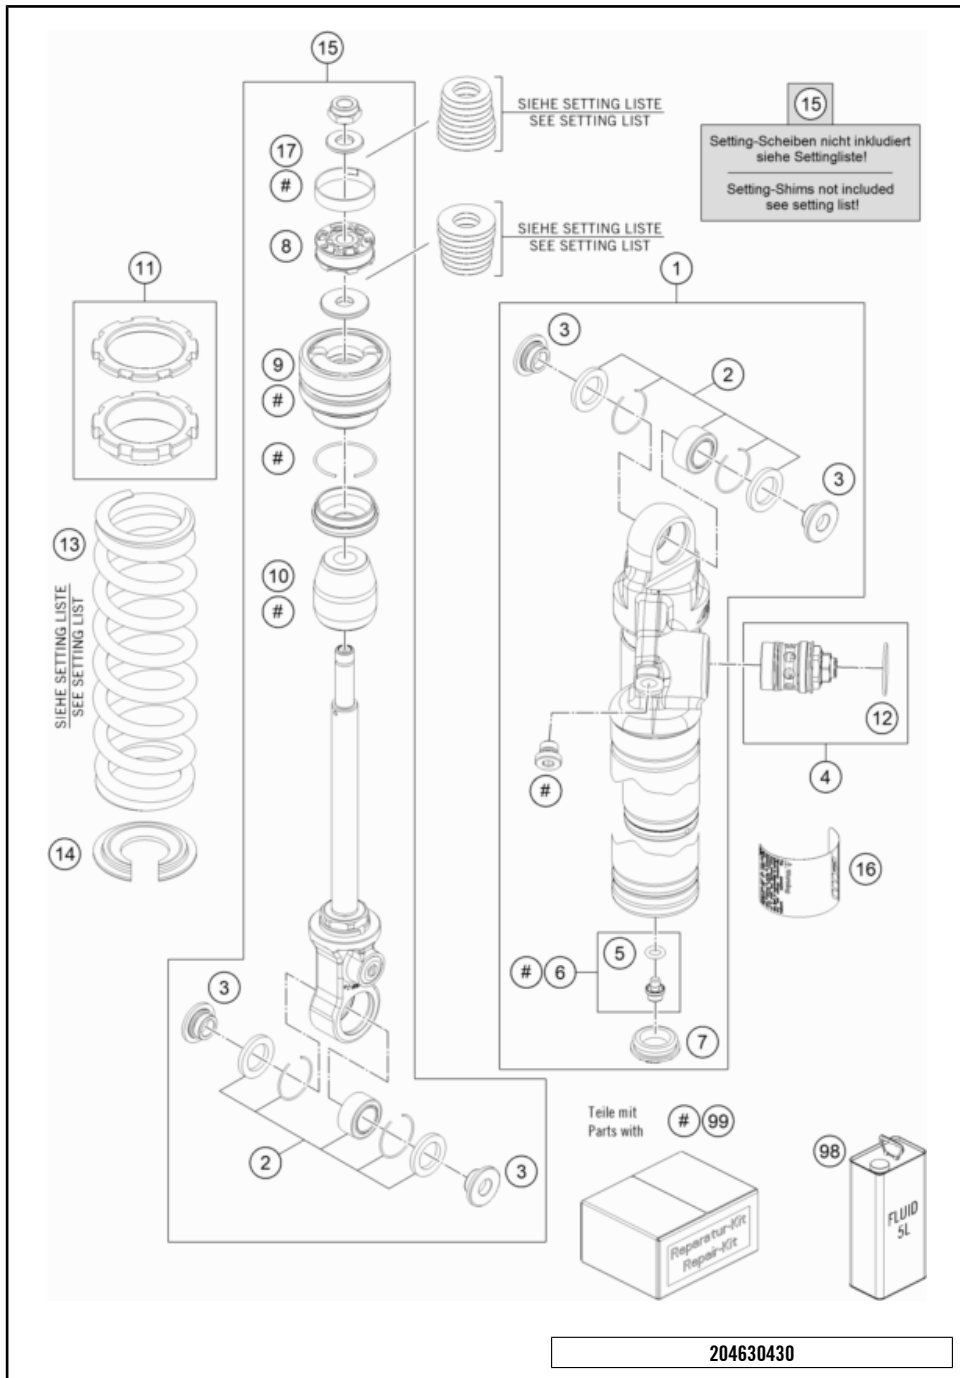

POS	PARTNUMBER	PARTNAME	PIECE
1	36120846S2	Shock housing cpl.	1
2	R12012	Ball joint bearing kit top 12mm	2
3	46180009	Distance bush 10x15/18/24,5x9,5	4
4	50181101S39	Compression cpl.	1
5	46810893	O-ring 5,28x1,78 NBR70 black	1
6	36120151S	PLUG SCREW M5X6 CPL.	1
7	46811208	Rubber cap do not open 22x5,5 NBR	1
8	36120071	Piston 10,5x35,6x13,65 3,5/5,5	1
9	36120787S	Sealholder 36x26,6 cpl.	1
10	36120799	Rubber pad 13,9x38x43 black	1
11	36120418S	ADJUSTING NUT CPL.	1
12	50180217	O-ring 27x1,5 Viton70 green ISO 3601-3S	1
13	93010225S	SHOCK SPRING 40N/MM - 210MM	1
13	93010224S	SHOCK SPRING 35N/MM - 210MM	x
13	93010226S	SHOCK SPRING 45N/MM - 210MM	x
14	36120386	Spring retainer 27x57x2	1
15	36120781S18	Bottom part cpl.	1
16	52000222	Sticker XACT 65SX	1
17	36120040	Pistonring 33x35x8	1
98	50180751S1	SHOCK ABSORBER FLUID 5 LT	1
99	R308	REPAIR-KIT	1

204630430

51897

* NEW PART X ON DEMAND