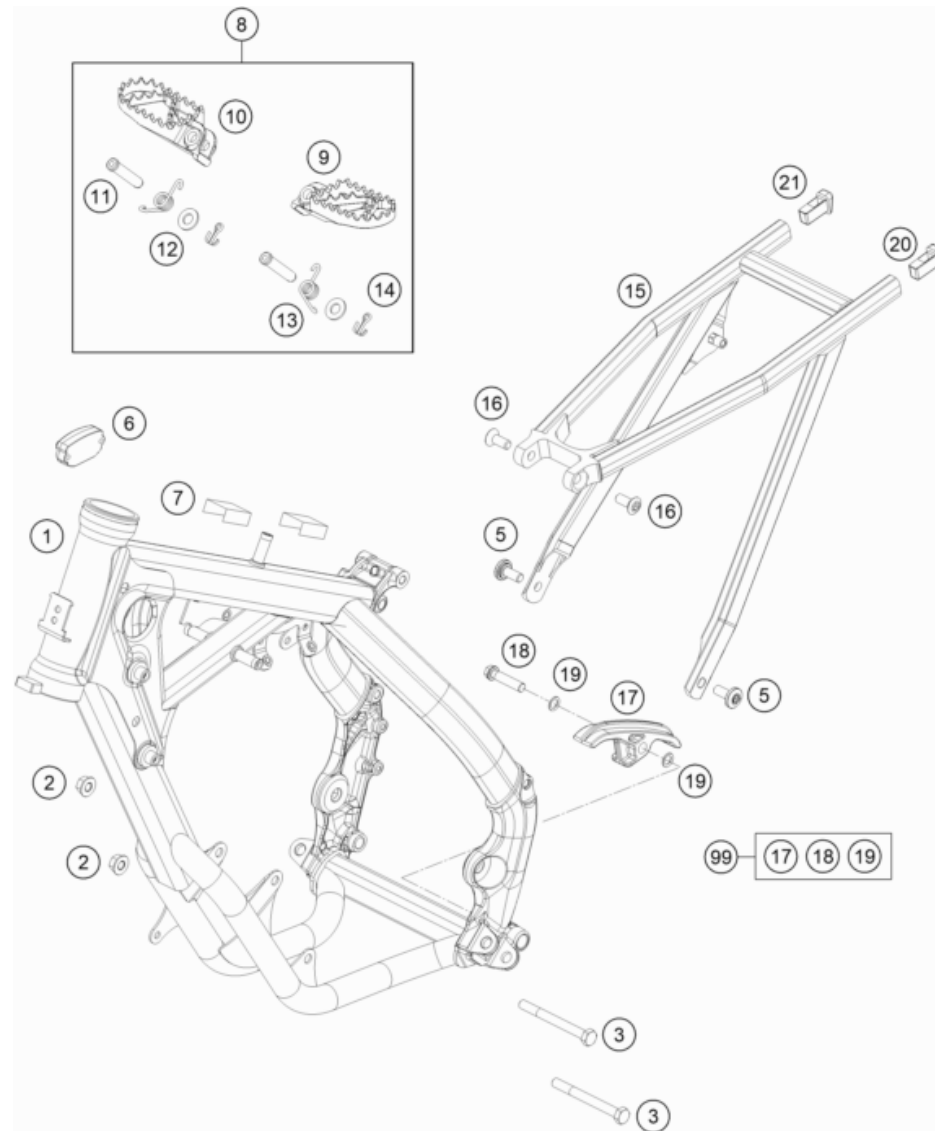

214630131

54139

* NEW PART X ON DEMAND

POS	PARTNUMBER	PARTNAME	PIECE
1	46302101000	Handlebar 65 SX/TC	1
3	51702010044	Housing throttle twist grip cpl.	1
4	79002021200	Grip set	1
5	46302091000	Throttle cable, cmpl. 65SX/TC	1
6	50311089200	SHORT CIRCUIT BUTTON 02	1
7	45402002044	handlebar pad cpl.	1
8	0770080019	O-RING 8,00X1,00 FORMULA	2
9	47013025000	HOLLOW SCREW BRAKE CYLINDER 03	1
10	47132063000	CLUTCH PIPE	1
11	72002030100	MASTER CYLINDER CPL. 10MM	1
12	72013005000	CLAMP	1
13	72002003000	COVER F. MASTER CYLINDER CPL.	1
14	70002038000	LEVER SCREW CPL.	1
15	72013002000	LEVER CPL.	1
16	72002032000	REP. KIT PISTON 10MM	1
17	72002037000	MUDCOVER CLUTCH LEVER	1
18	72002035000	SPRING FOR CLUTCH LEVER	1

214630210

54362

* NEW PART X ON DEMAND

POS	PARTNUMBER	PARTNAME	PIECE
1	46303001300EB	Frame "463V5"	1
2	54310086200	SELF LOCKING NUT M8 10.9	2
3	01665080806	Hexagonal bolt EN 1665-M8x80-10.9	2
5	79003003000	SPECIAL SCREW M8X18 TORX45 SS	2
6	78112920000	HOUR METER KTM	1
7	50307012000	ADH. FOIL TRANSP. 80X80 MM 04	2
8	47103040033	FOOTREST CPL. 14	1
9	47103040000	FOOTREST L/S	1
10	47103041000	FOOTREST R/S	1
11	54803044000	PIN FOR FOOT PED 51.5X9.8 MM	2
12	0125100003	washer DIN 125 A 10.5	2
13	54603041000	FOOTREST SPRING L/S & R/S	2
14	0094032253	PIN DIN0094-3,2X25 STEEL	2
15	46303002000	SUBFRAME 65SX 2016	1
16	0019080206S	FLAT HEAD SCREW M. ISA45 M8X20	2
17	77303053000	CHAIN SLIDING PIECE BELOW 07	1
18	0025080356	HH collar screw M8x35 TX40	1
19	36003014000	LOCK WASHER 8MM	2
20	78103002010	SUB FRAME APPLICATION LEFT	1
21	78103002020	SUB FRAME APPLICATION RIGHT	1
99	77303053110	CHAIN SLIDING KIT BELOW 09-15	1

204630310

56768

* NEW PART

X ON DEMAND

POS	PARTNUMBER	PARTNAME	PIECE
1	03187T0301	Monoshock 65 SX 20	1
2	69004089000	HH COLLAR SCREW M10X42 WS13 08	1
3	69004095000	ADAPTOR NUT M10	1
4	77204089000	HH COLLAR SCREW M10X52 SW13	1