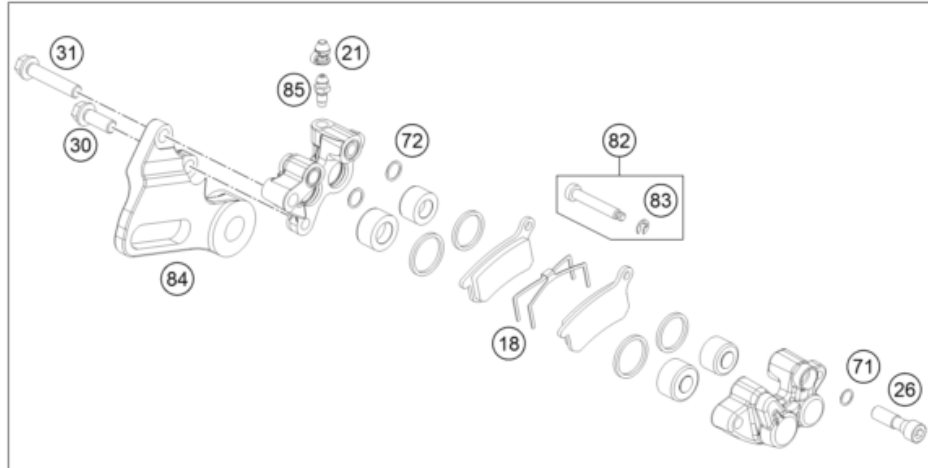

134621360

12855

* NEW PART

X ON DEMAND

REAR BRAKE CALIPER

65 SX 2022 EU 2022

POS	PARTNUMBER	PARTNAME	PIECE
18	46213018000	RETAINING SPRING 65 SX	1
21	47013021000	CAP FOR BLEEDER SCREW	1
22	47013083100	REPAIR KIT BRAKEPISTON	1
25	47013225000	HOLLOW SCREW REAR 85 SX 2003	1
26	47013325000	HOLLOW SCREW REAR 85 SX 2003	1
30	0025080206	HH collar screw M8x20	1
31	0025080406	HH COLLAR SCREW M8X40 TX40	1
70	46213070000	BRAKE HOSE REAR 65 SX 09	1
71	0770080019	O-RING 8,00X1,00 FORMULA	3
72	0770100019	O-RING 10X1 EPDM	2
80	46313080000	BRAKE CALIPER R. CPL. 65SX 16	1
81	47013081000	REPAIR KIT SEAL RING REAR 03	1
82	47013425000	AH SCREW + CIRCLIP 85/105	1
83	0799040009	TAB WASHER DIN6799-RA 4,0	1
84	46313075000	BRAKE CALIPER REAR SUPPORT 16	1
85	47013085000	BLEEDER SCREW M8X1	1
90	47013090200	BRAKE PADS REAR SINTER 85SX 08	1