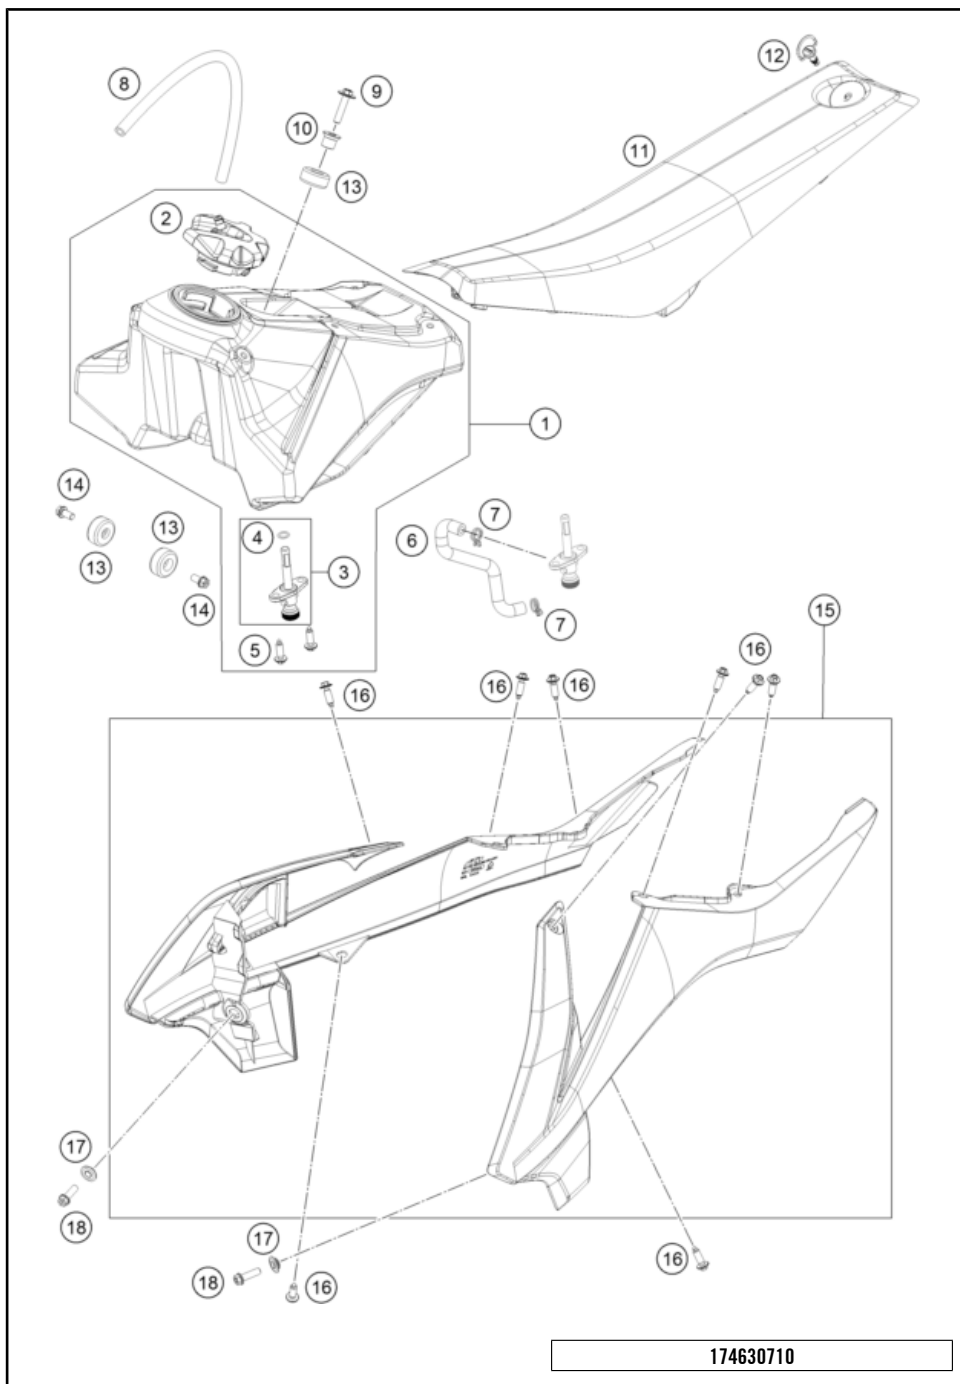

POS	PARTNUMBER	PARTNAME	PIECE
1	4630701303330	FUEL TANK CPL. 3L 2016	1
2	78107008044X4	TANK PLUG CPL. 14	1
3	58507003200	FUEL COCK CPL.	1
4	0770020130	O-RING 1,78x10,82x14,38 2-013	1
5	0017060205	SCREW FOR PLASTIC K60X20 SW6	2
6	46307016000	FUEL HOSE 65SX 2016	1
7	58007117000	YDNAC-CLAMP 10107 10MM	2
8	78007000270	PVC-HOSE 5,6X10X270MM	1
9	0024060273	COLLAR SCREW M6X27 TX	1
10	77307026000	TANK BUSHING 07	1
11	46307040000	SEAT	1
12	45007040051	QUICK RELEASE CPL. 50 SXR '97	1
13	50307014000	TANK ROLLER 12X26X12 '98	3
14	0025060126	HH collar screw M6x12 TX30	2
15	46308054000ABB	Spoiler set 65 SX 2021 WITH DECAL	1
16	0017060206	SCREW F. PLASTIC K60X20AL SW6	8
17	79608052000	BUSH 6X11X16X5 MM	2
18	0025060206	HH collar screw M6x20 TX30	2

174630710

54358

* NEW PART

X ON DEMAND