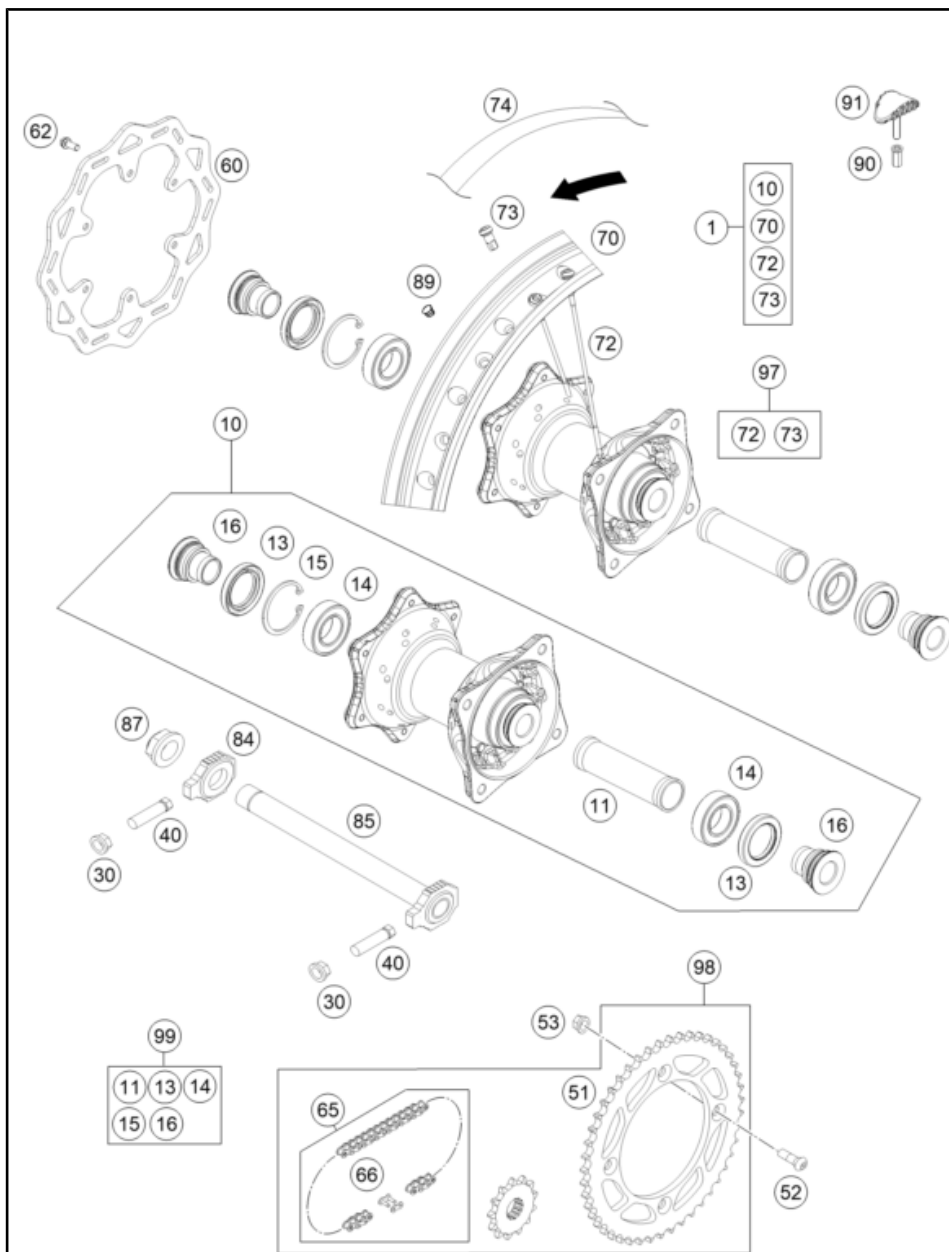

184720910

56063

* NEW PART

X ON DEMAND

REAR WHEEL

85 SX 19/16 2022 EU 2022

POS	PARTNUMBER	PARTNAME	PIECE
1	4721010104430	Rear wheel cmpl. 1,85x16" 85SX	1
10	70110010044	Rear wheel hub cmpl.	1
11	70010011000	BEAR.SPACER TUBE `12	1
13	0760324771	SHAFT SEAL RING 32X47X7 BSL	2
14	0625060058	GR.BALL BEAR.6005 DDU2CG23S6NM	2
15	0472047175	CIRCLIP DIN0472-47X1,75	1
16	78010016000	BUSHING FOR HUB 08	2
30	46030045000	flanged nut M8 WS10	2
40	50203030090	HH SCREW M8X40 WS=10	2
51	47210051044	Sprocket 44-t	x
51	47210051045	Sprocket 45-t	x
51	47210051046	Sprocket 46-t	x
51	47210051047	Sprocket 47-t	x
51	47210051048	Sprocket 48-t	x
51	47210051049	Sprocket 49-t	1
51	47210051050	Sprocket 50-t	x
51	47210051051	Sprocket 51-t	x
52	0019080266S	COUNTER-SUNK SCREW ISA45 M8X26	4
53	06923080003	hex nut EN 1661 M8 WS13	4
60	79010060000	BRAKE DISC REAR 220MM 16	1
62	59009062016	SPECIAL SCREW M6X16 WS=8 10.9	6
65	47010165124	CHAIN 124 ROLLS 85 SX	1
66	47010166000	CONNECTING LINK 85 SX	1
70	2351007050030	Rear Rim 16x1.85	1
72	4711007116830	SPOKE M4,5X168-16" BLACK	32
73	79109072000	Spoke nipple M4.5	32
74	47010073200	RIM BAND 85 SX 16" 2003	1
84	70010084000	CHAIN TENSIONER R/S 12	1
85	70010085044	WHEEL SPINDLE REAR CPL. 12	1
87	50310099000	HEXAGON NUT M20X1,5 `98	1
89	55003135000	PLUG FOR RIM	x
90	77110090050	NUT FOR WHEEL HOLDER	1
91	70010090000	RIM LOCK 1,85"	1
97	00050000980	SPOKE KIT REAR 19/16	x
98	00050002091	Drivetrain kit 13t/46t	x
99	70010015000	REAR WHEEL REP. KIT	x