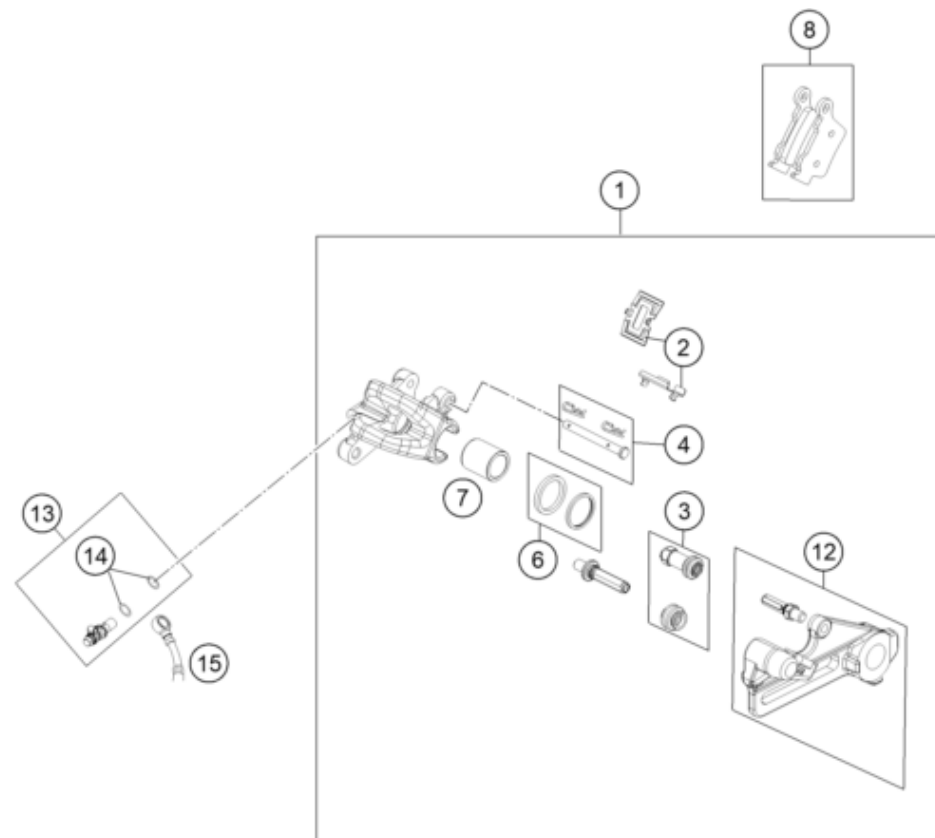

214721360

54525

* NEW PART

X ON DEMAND

POS	PARTNUMBER	PARTNAME	PIECE
1	47213080001	Complete caliper	1
2	47213085000	Springs kit/	1
3	47213016000	Cup set	1
4	47213082000	Pads screw kit	1
6	47213021000	Seals kit	1
7	47213019000	Piston	1
8	47213090000	Pads kit	1
12	47213075000	Plate kit	1
13	47213084000	Hose screws kit	1
14	0770080019	O-RING 8,00X1,00 FORMULA	2
15	47213070000	85cc. rear hose	1