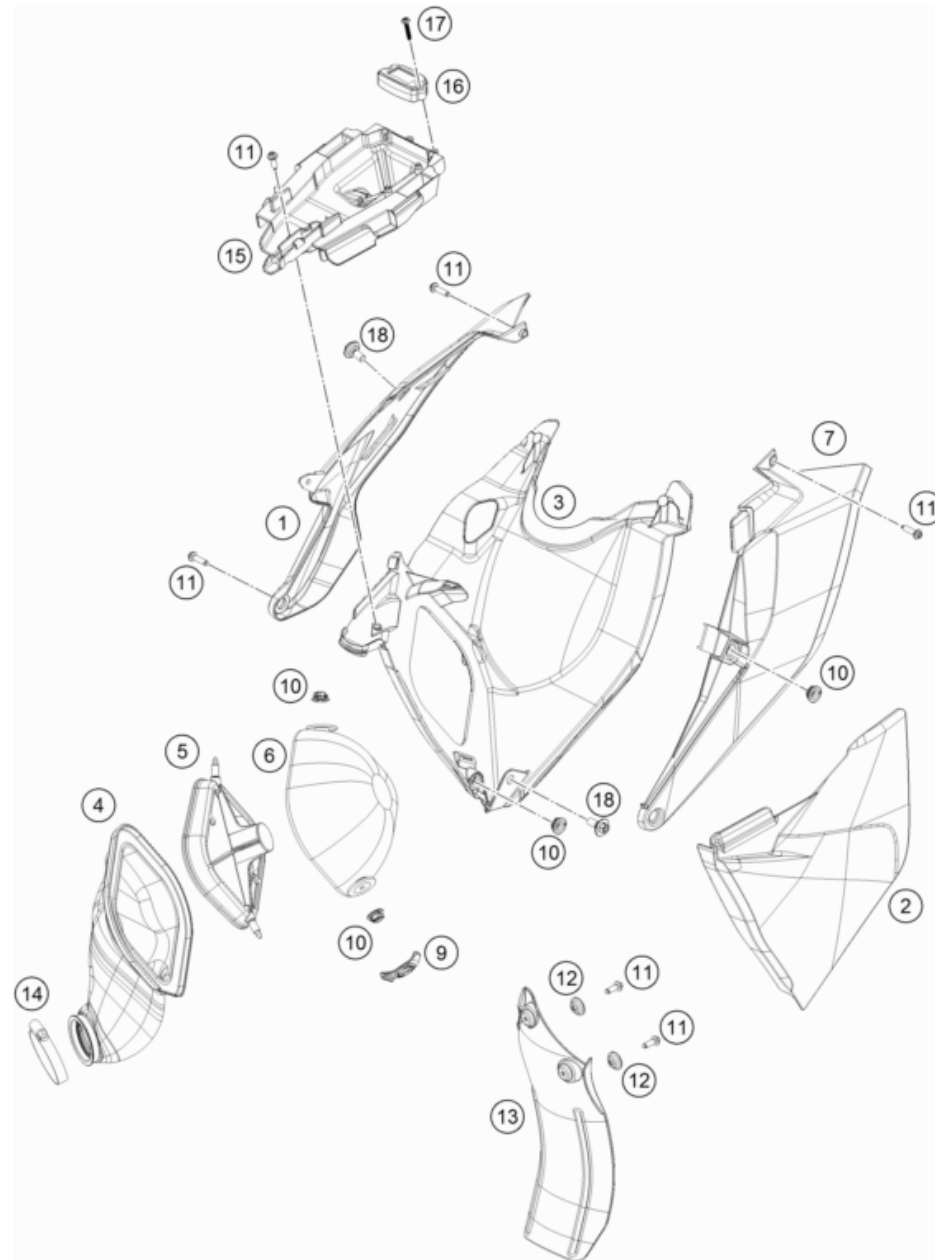

* NEW PART X ON DEMAND

POS	PARTNUMBER	PARTNAME	PIECE
2	47104030144	Swing arm cpl. 85 SX/TC 18	1
3	50180105	Threaded bush M12 d20	1
4	47104037000	SWING ARM BOLT 85 SX	1
5	54603090000	BUCKET F.SHAFTSEALRING 15X25X9	4
6	0760253270	radial shaft seal 25x32x7	4
7	59033080000	SHIM 20X32X1	2
8	50203097000	NEEDLE BUSH HK 2012	4
9	50203081700	BUSHING SLEEVE 15X20X38,75	2
10	77204087000	hex nut M14x1.5 WS17	1
11	54603055051	PRESS IN NUT M6 STEEL ZINC	1
12	47113047000	BRAKE HOSE GUIDE	1
13	0009050106	EJOT SPIRAL SCREW SF M5X10-K	2
14	78104070100	CHAIN GUIDE EXC	1
15	0025060456	HH COLLAR SCREW M6X45 TX30	1
16	0025060206	HH collar screw M6x20 TX30	1
17	83008000015	SPECIAL SCREW M6X15X3	2
18	77204041000	CLOSING COVER	4
99	47104066010	CHAIN GUARD KIT 85 SX 15	1

54539

* NEW PART

X ON DEMAND

POS	PARTNUMBER	PARTNAME	PIECE
1	47206004000AB	Air filter cover right	1
2	47206003000AB	Air filter cover	1
3	47206001000AB	Air filter box white	1
4	47206026000	Airbox rubber	1
5	47206016000	Air filter carrier	1
6	47206015000	Air filter	1
7	47206005000AB	Air filter cover white	1
9	79006017000	FILTER MOUNTING BRACKET	1
10	47106003160	quick release rubber grommet	4
11	0017060205	SCREW FOR PLASTIC K60X20 SW6	6
12	77304066050	chain slider bushing	2
13	47206010000	Splash protection	1
14	78006027000	HOSE CLAMP 45-65MM	1
15	47211094000	Electric compartment	1
16	78112020050	HOUR METER	1
17	0081035183	Ejot delta PT screw 35X18	2
18	83008000015	SPECIAL SCREW M6X15X3	2