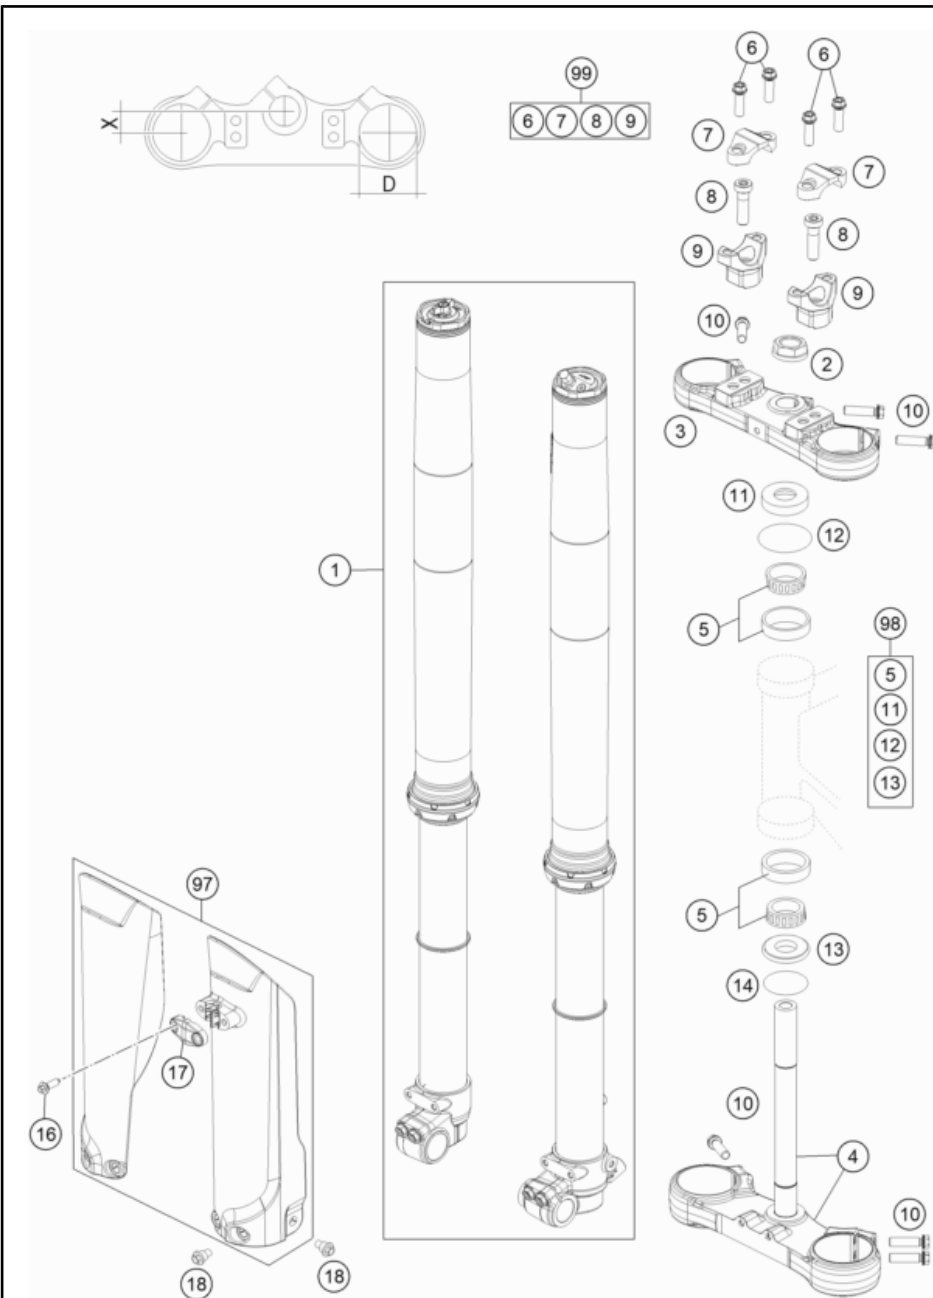

FRONT FORK, TRIPLE CLAMP

85 SX 19/16 2022 EU 2022

POS	PARTNUMBER	PARTNAME	PIECE
1	43188U0401	Fork 85 SX/TC 2021	1
2	59030029000	HH NUT M20X1,5 WS=27 RIGHT	1
3	47101034214	upper triple clamp	1
4	47101032214	Compl. lower triple clamp	1
5	49001081000	TAPERED ROLLER BEARING 32004X	2
6	0025080256	HH collar screw M8x25	4
7	77201038000	HANDLEBAR CLAMP 28MM	2
8	0032100356S	AH-COLLAR SCREW M10X35 ISA45	2
9	59401039037	HANDLEB.SUPP. D=28MM H=37MM 05	2
10	0025080306	HH collar screw M8x30	7
11	49001086000	COVERING CAP	1
12	0770021300	O-RING 40,94X2,62 NBR70	1
13	46001086000	PROTECTION RING 20,1X39X5	1
14	0770360030	O-RING 36,00X3,00 NBR	1
16	0017060206	SCREW F. PLASTIC K60X20AL SW6	2
17	77701085100C1	Clamp for brake hose	1
18	59001092050	SPECIAL SCREW M6X12,5 WS=8	6
97	47201094000C1A	Fork protection kit 85SX 2021	1
98	00050000931	STEERING HEAD REP. KIT MINI	x
99	00050000921	HANDLEBAR SUPPORT KIT D28/H37	x

204720110

54466

* NEW PART X ON DEMAND