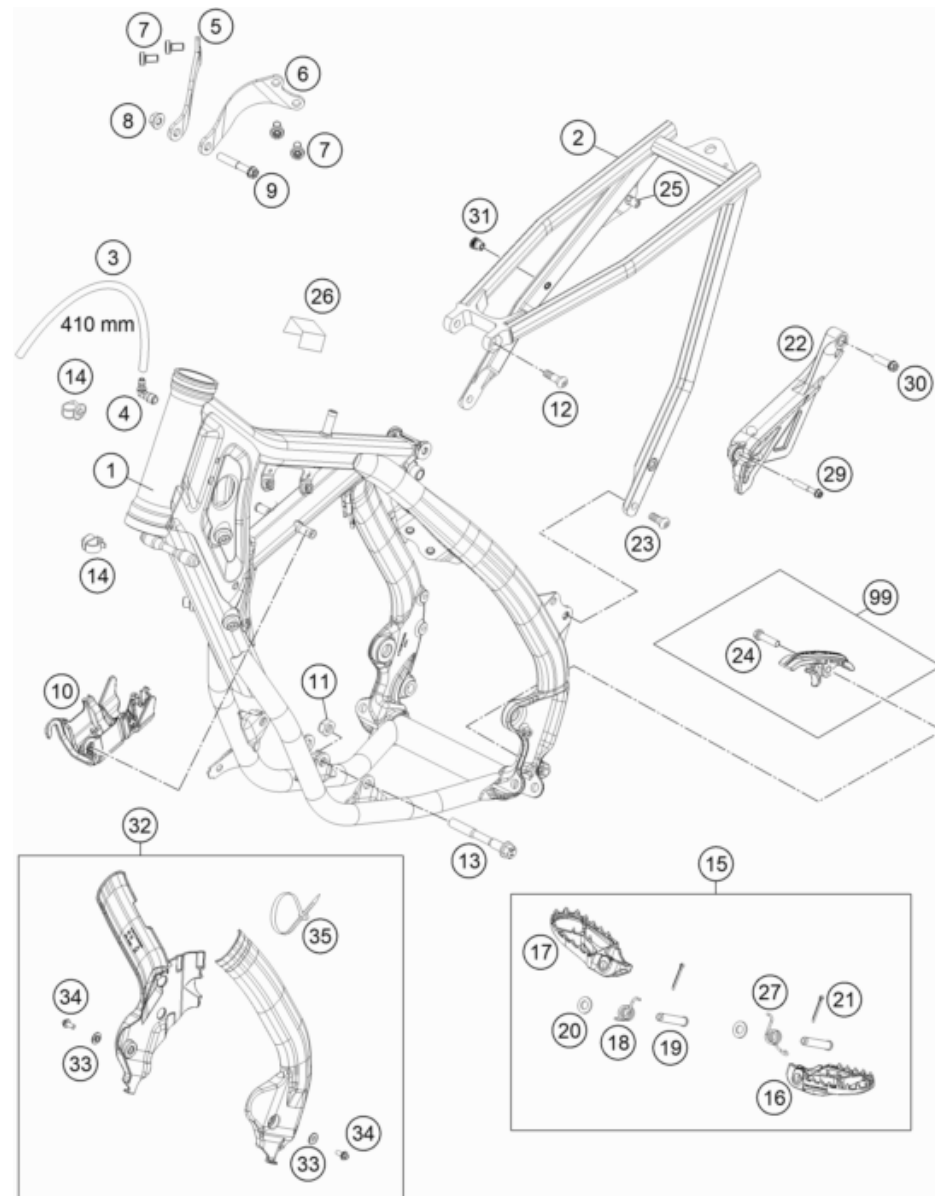

POS	PARTNUMBER	PARTNAME	PIECE
1	47203001200EB	Frame 472T3	1
2	47203002000	Subframe	1
3	50335030001	PVC-HOSE 6X9	1
4	51030022000	ANGLE PIECE 90 DEGREE M10X1	1
5	47203014000	MOTORSTREBE RECHTS	1
6	47203013000	Motorbracket left	1
7	0035080156S	AH-COLLAR SCREW M8X15 TORX45	4
8	54310086200	SELF LOCKING NUT M8 10.9	1
9	0025080506	HH collar screw M8x50 TX40	1
10	47211095000	Cable compartment	1
11	54310086100	SELF LOCKING NUT M10 CU WS=14	2
12	0019080206S	FLAT HEAD SCREW M. ISA45 M8X20	2
13	47003013000	ENGINE BRACKET SCREW 85 SX	2
14	57013072100	WIRING HOLDER 16MM	2
15	79003040033	FOOT PEGS SET CPL. 2016	1
16	79003040000	FOOTREST L/S 2016	1
17	79003041000	FOOTREST R/S 2016	1
18	79003044000	FOOTREST SPRING R/S 2016	1
19	54803044000	PIN FOR FOOT PED 51.5X9.8 MM	2
20	0125100003	washer DIN 125 A 10.5	2
21	0094032253	PIN DIN0094-3,2X25 STEEL	2
22	47203096000	Sprocket cover 85	1
23	79003003000	SPECIAL SCREW M8X18 TORX45 SS	2
24	0025080306	HH collar screw M8x30	1
25	77303139000	BLIND RIVET NUT EM6-60LF/HX	2
26	50307012000	ADH. FOIL TRANSP. 80X80 MM 04	1
27	79003045000	FOOTREST SPRING L/S 2016	1
29	0025060406	HH collar screw M6x40 TX30	1
30	0025080256	HH collar screw M8x25	1
31	79003002080	BLIND RIVET NUT M6 KNURLED	2
32	47203094000EB	Frame protector set	1
33	54803092060	BUSH F. FRAME PROTECTION 03	2
34	0014050123	HH COLLAR SCREW M 5X12 WS=6	2
35	44011076305	CABLE TIE 300/4,8MM BLACK	3
99	79003053010	CHAIN SLIDING KIT BELOW CPL.16	1

204720310

52329

* NEW PART

X ON DEMAND