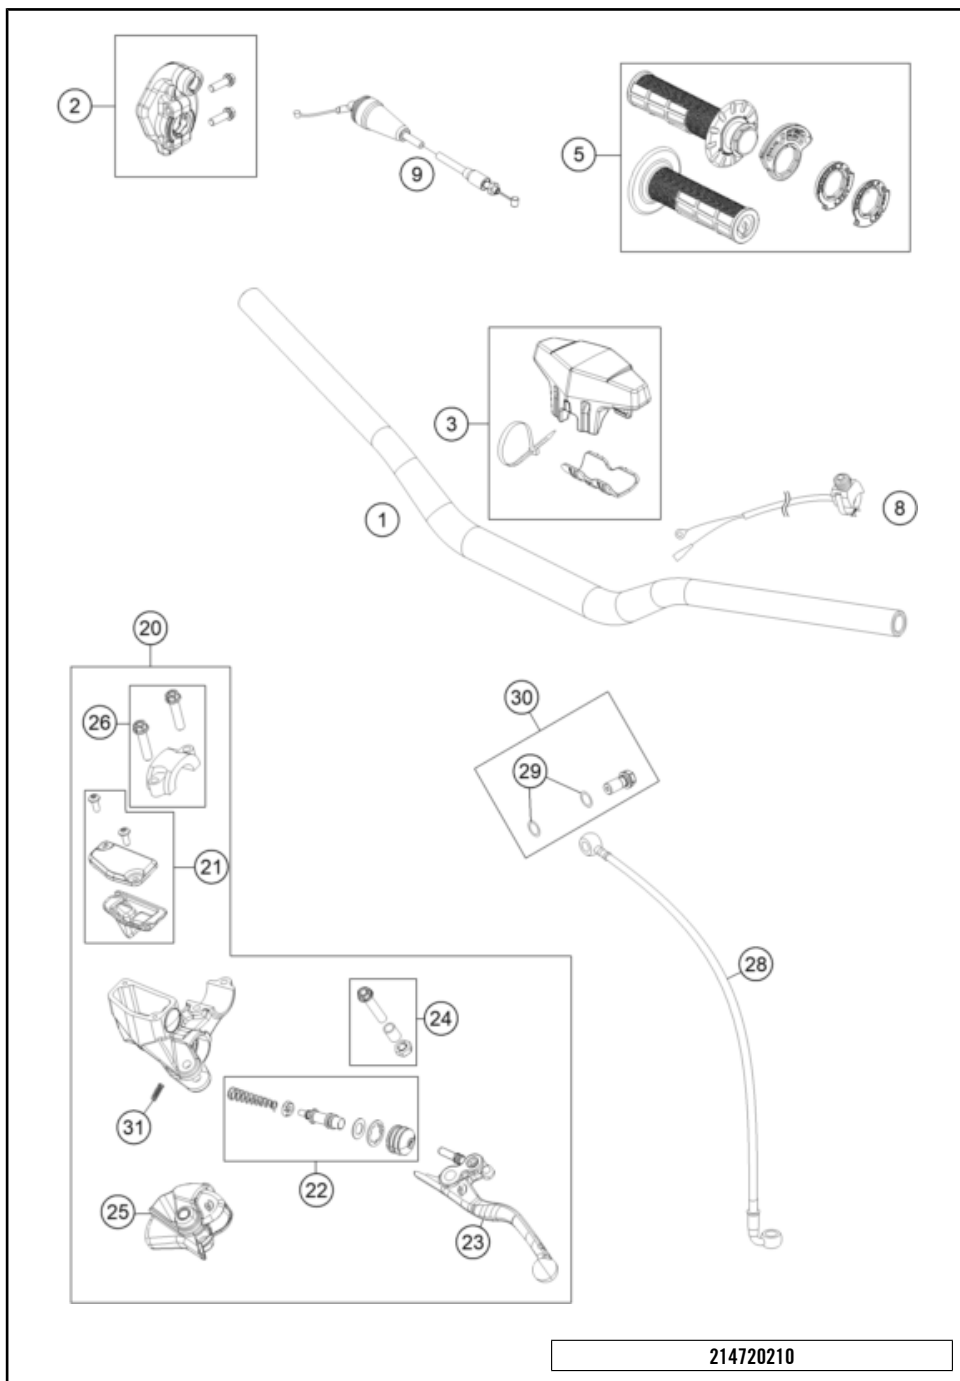

POS	PARTNUMBER	PARTNAME	PIECE
1	47102001000	HANDLEBAR 85SX 2013	1
2	51702010044	Housing throttle twist grip cpl.	1
3	77202002144	BAR PAD CPL.	1
5	79002021100	GRIP SET	1
8	50311089200	SHORT CIRCUIT BUTTON 02	1
9	47202191000	Throttle cable, cmpl. 85SX/TC	1
20	47202030044	Complete master cylinder	1
21	47202003000	Reservoir Kit	1
22	72002032000	REP. KIT PISTON 10MM	1
23	47202031000	Lever Kit	1
24	70002038000	LEVER SCREW CPL.	1
25	72002037000	MUDCOVER CLUTCH LEVER	1
26	47213005000	Clamp Kit	1
28	47232063000	85cc. clutch hose	1
29	0770080019	O-RING 8,00X1,00 FORMULA	2
30	47213025000	Hose screws kit	1
31	72002035000	SPRING FOR CLUTCH LEVER	1

214720210

54464

* NEW PART

X ON DEMAND