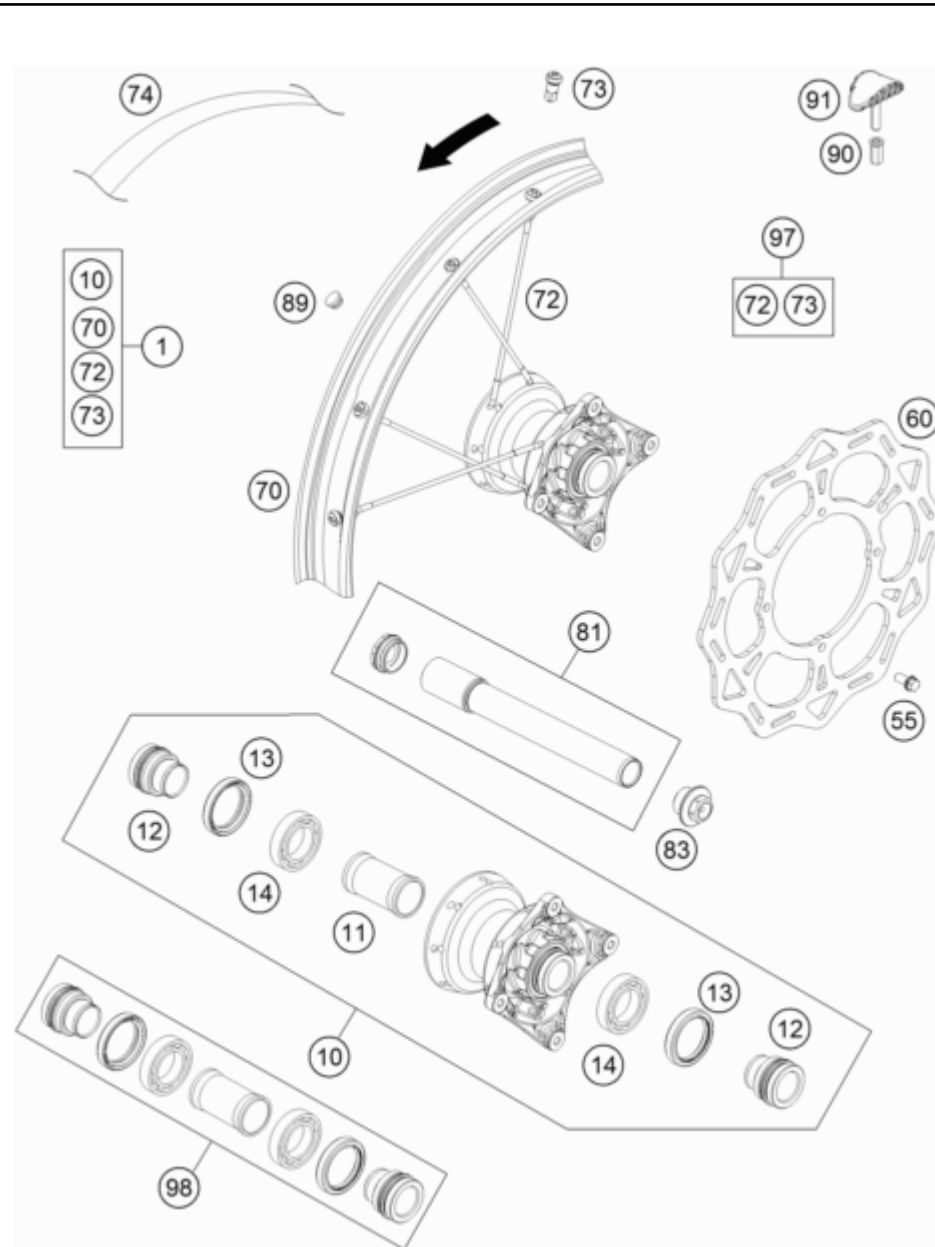

184720710

54534

* NEW PART

X ON DEMAND

POS	PARTNUMBER	PARTNAME	PIECE
1	47208007000AB	Start number plate 85SX	1
2	0024060106	HH COLLAR SCREW M6X10 TX30	1
3	47208010000EB	Front fender	1
4	0025060166	HH collar screw M6x16 TX30	6
5	47208013000ABB	TAIL TOP	1
6	50314057050	COLLAR NUT M12X1/WS17 H=5MM	1
7	54807048000	BUSHING FOR SEAT FASTENING 03	1
8	0025060256	HH collar screw M6x25 TX30	1

54578

* NEW PART

X ON DEMAND

POS	PARTNUMBER	PARTNAME	PIECE
1	4710900174430	"Front wheel cmpl. 19"" 85SX 2019"	1
10	70009010044	FRONT WHEEL HUB CPL. 12	1
11	70009011000	BEAR.SPACER TUBE FRONT D22MM	1
12	70009012000	SPACER BUSHING D=22MM	2
13	0760324271	SHAFT SEAL RING 32X42X7 BSL	2
14	0625069050	BALL BEARING 6905 J1LLUC3	2
55	59009062013	SPECIAL SCREW M6X13 WS=8 10.9	4
60	47209060000	BRAKE DISC FRONT D=240MM	1
70	2350907050030	Front Rim 19x1.60	1
72	4710907120630	SPOKE M4,5X206-19" BLACK	32
73	79109072000	Spoke nipple M4.5	32
74	47009073100	RIM BAND 85 SX 19" 2003	1
81	70009081033	Front axle cpl. '12	1
83	70009082000	AXLESCREW M20X1.5 SW17	1
89	55003135000	PLUG FOR RIM	x
90	77110090050	NUT FOR WHEEL HOLDER	x
91	78109090000	RIM LOCK 1,60"	x
97	00050000967	SPOKE KIT FRONT "19" 85 SX 13	x
98	70009015000	FRONT WHEEL REP. KIT	x