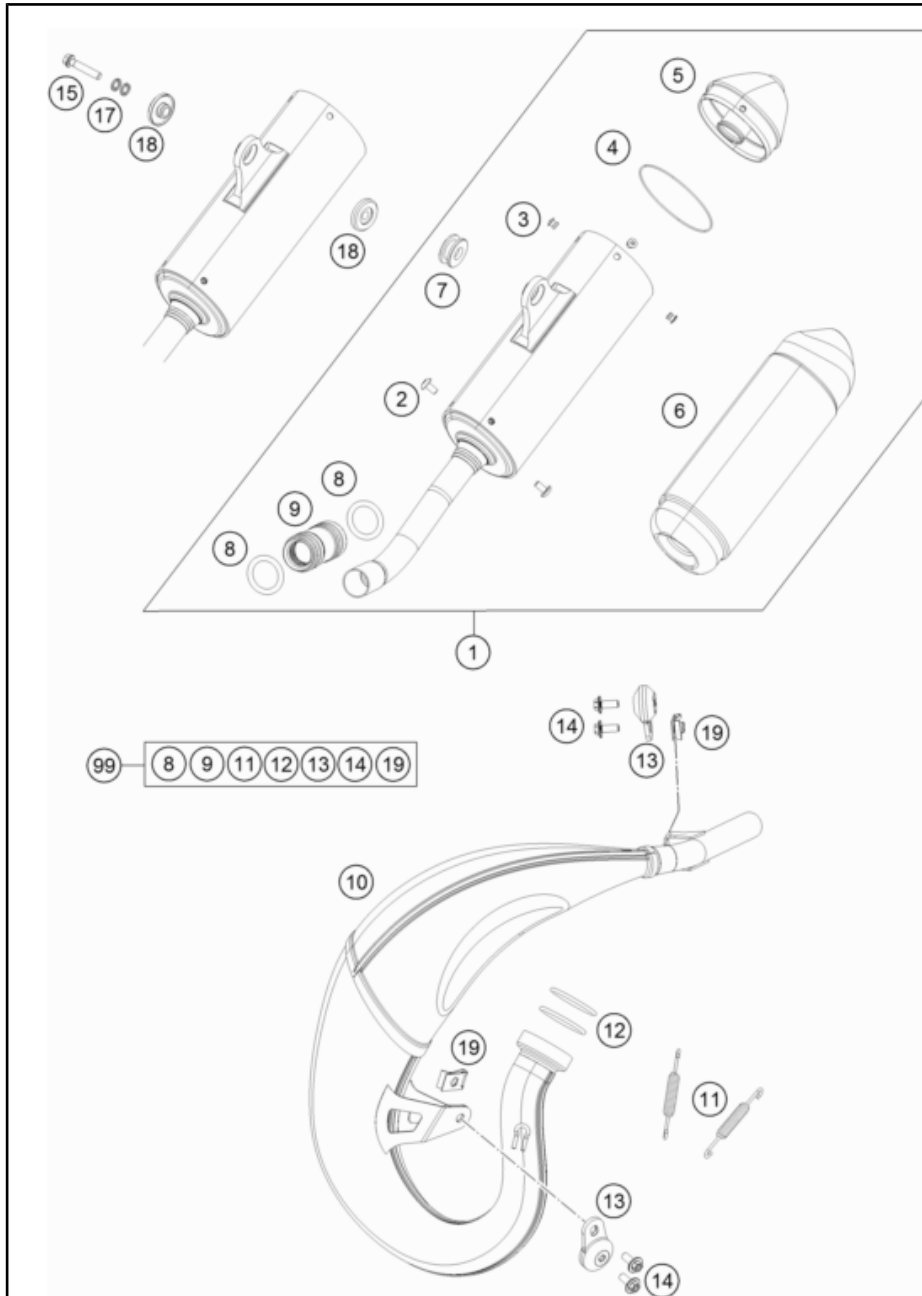

184720510

POS	PARTNUMBER	PARTNAME	PIECE
1	47205079100	Silencer 85 SX	1
2	78105081010	SCREW TORX M5X10	4
3	0011480800	DUMMY RIVET 4,8X 8 NIRO	4
4	0770740015	O-RING 74,00X1,50 FKM 75SH	1
5	47205079060	Endcap cpl.	1
6	47205078165	stuffingyarn package 165g	1
7	77205068000	DAMP. COMPON. BLACK	1
8	47205058000	Hose spring	2
9	47205057000	Exhaust rubber	1
10	47205007000	Manifold	1
11	50305016000	TEN.SPRING L=62MM EY.MOVEABLE	2
12	0770380030	O-RING 38,00X3,00 VITON	2
13	50305012000	SWINGELEMENT FOR EXHAUST PIPE	2
14	0024060156	HH collar screw M6x15 TX30	4
15	0025060356	HH collar screw M6x35 TX30	1
17	50233041000	PAIR OF WASHERS M 6 NORDLOCK	1
18	77205169000	BUSHING 7.5x12x28x8.3 11	2
19	54603048100	clip nut M6	2
99	00050000812	EXHAUST HARDWARE KIT MINI	1

54539

* NEW PART

X ON DEMAND