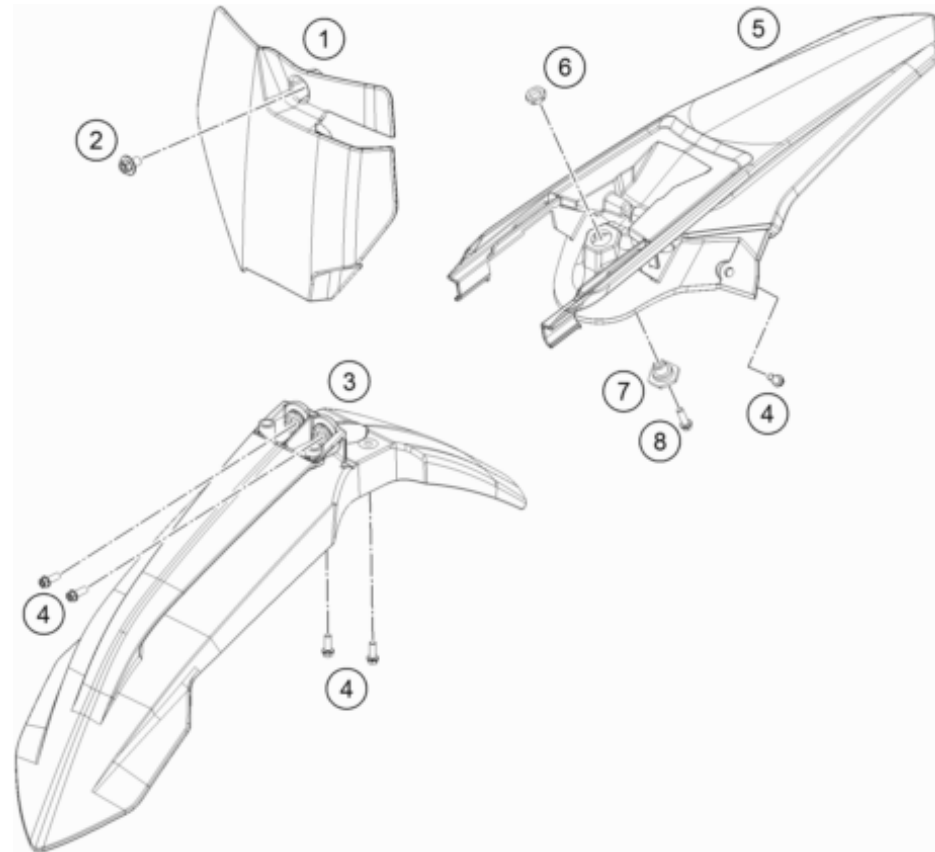

54539

* NEW PART

X ON DEMAND

POS	PARTNUMBER	PARTNAME	PIECE
1	47206004000AB	Air filter cover right	1
2	47206003000AB	Air filter cover	1
3	47206001000AB	Air filter box white	1
4	47206026000	Airbox rubber	1
5	47206016000	Air filter carrier	1
6	47206015000	Air filter	1
7	47206005000AB	Air filter cover white	1
9	79006017000	FILTER MOUNTING BRACKET	1
10	47106003160	quick release rubber grommet	4
11	0017060205	SCREW FOR PLASTIC K60X20 SW6	6
12	77304066050	chain slider bushing	2
13	47206010000	Splash protection	1
14	78006027000	HOSE CLAMP 45-65MM	1
15	47211094000	Electric compartment	1
16	78112020050	HOUR METER	1
17	0081035183	Ejot delta PT screw 35X18	2
18	83008000015	SPECIAL SCREW M6X15X3	2

184720610

54392

* NEW PART

X ON DEMAND

POS	PARTNUMBER	PARTNAME	PIECE
1	47208054000ABB	Spoiler set 85SX 2021 with Decal	1
2	47207013033	Fuel tank asm.	1
3	77707008144	TANK PLUG CPL. 2014	1
4	0017060205	SCREW FOR PLASTIC K60X20 SW6	2
5	50307005000	GAS COCK MIKUNI ON/OFF 2001	1
6	0770130023	O-RING 13,00X2,30	1
7	47207040100	Seat	1
8	47207040050	Seat cover SX 85 2019	1
10	50307014000	TANK ROLLER 12X26X12 '98	3
11	45031005000	YDNAC-CLAMP FUEL HOSE (8MM)	2
12	58307016001	FUEL HOSE VITON 6X1,5 PER/M	1
13	83008000012	special screw M6x12x3	2
14	0017060206	SCREW F. PLASTIC K60X20AL SW6	8
15	0026060136	COLLAR SCREW M6X13 ISA30	3
16	78007000270	PVC-HOSE 5,6X10X270MM	1
17	50307011000	SCREW SEAT FASTENING D=6X23/18	1

184720710

54534

* NEW PART

X ON DEMAND

POS	PARTNUMBER	PARTNAME	PIECE
1	47208007000AB	Start number plate 85SX	1
2	0024060106	HH COLLAR SCREW M6X10 TX30	1
3	47208010000EB	Front fender	1
4	0025060166	HH collar screw M6x16 TX30	6
5	47208013000ABB	TAIL TOP	1
6	50314057050	COLLAR NUT M12X1/WS17 H=5MM	1
7	54807048000	BUSHING FOR SEAT FASTENING 03	1
8	0025060256	HH collar screw M6x25 TX30	1