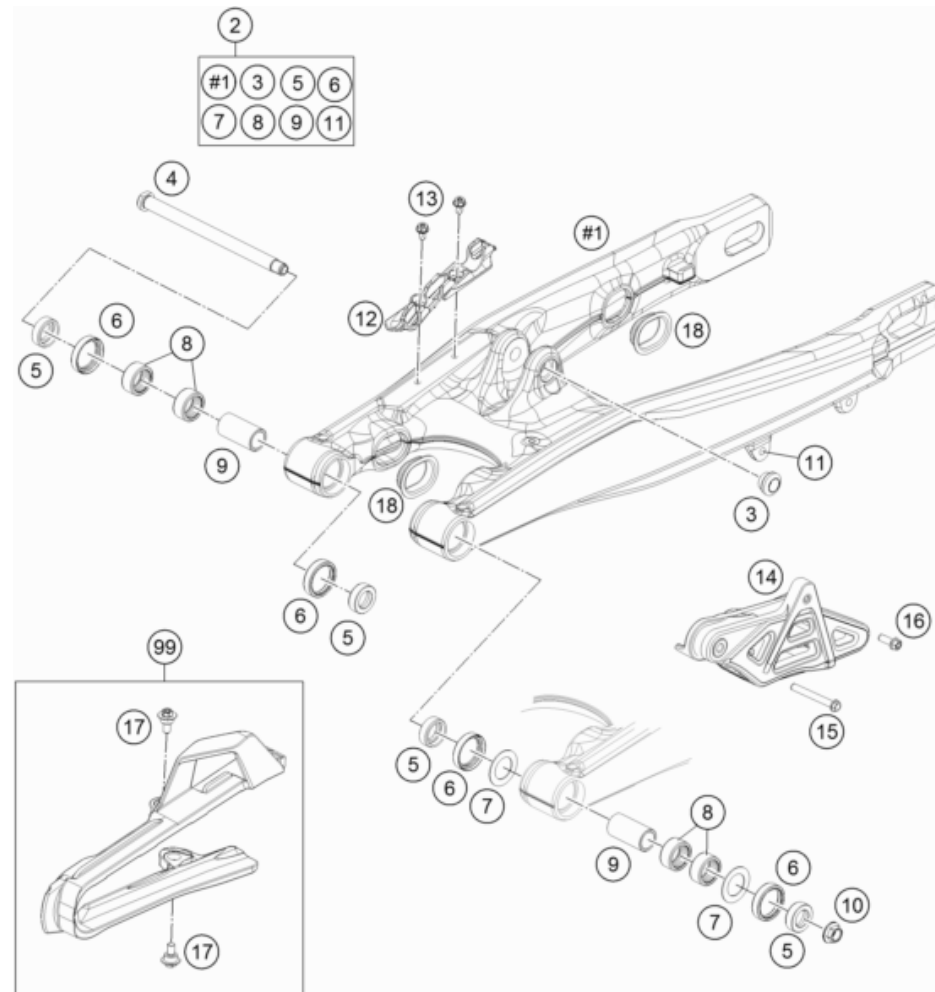

* NEW PART X ON DEMAND

POS	PARTNUMBER	PARTNAME	PIECE
2	47104030144	Swing arm cpl. 85 SX/TC 18	1
3	50180105	Threaded bush M12 d20	1
4	47104037000	SWING ARM BOLT 85 SX	1
5	54603090000	BUCKET F.SHAFTSEALRING 15X25X9	4
6	0760253270	radial shaft seal 25x32x7	4
7	59033080000	SHIM 20X32X1	2
8	50203097000	NEEDLE BUSH HK 2012	4
9	50203081700	BUSHING SLEEVE 15X20X38,75	2
10	77204087000	hex nut M14x1.5 WS17	1
11	54603055051	PRESS IN NUT M6 STEEL ZINC	1
12	47113047000	BRAKE HOSE GUIDE	1
13	0009050106	EJOT SPIRAL SCREW SF M5X10-K	2
14	78104070100	CHAIN GUIDE EXC	1
15	0025060456	HH COLLAR SCREW M6X45 TX30	1
16	0025060206	HH collar screw M6x20 TX30	1
17	83008000015	SPECIAL SCREW M6X15X3	2
18	77204041000	CLOSING COVER	4
99	47104066010	CHAIN GUARD KIT 85 SX 15	1