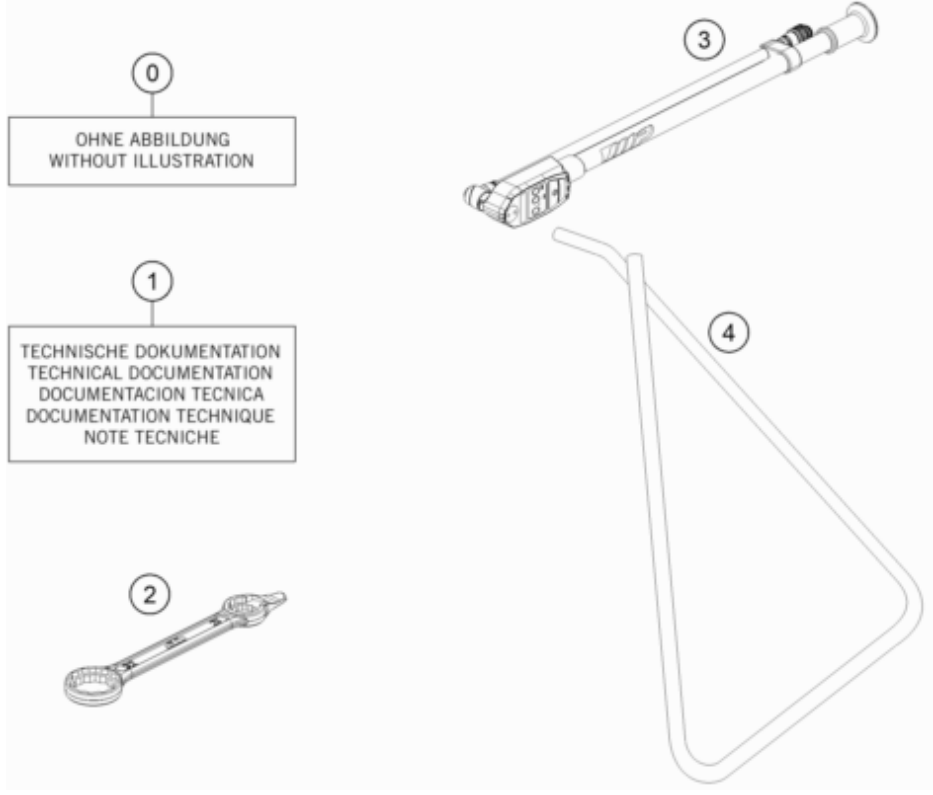

POS	PARTNUMBER	PARTNAME	PIECE
0	312305	DOCUMENTS BAG 2006	1
0	312313	KTM BALLPOINT PEN ORANGE	1
0	3210039	CUSTOMER WELCOME LETTER	1
0	3210917	NOTEPAD	1
0	79003040033	FOOT PEGS SET CPL. 2016	1
0	00063004012	HEADLIGHT MASK BOX	1
0	00063004107	SPIRALHÜLSEN EXC	2
0	00063004108	Bubble wrap blanks 80MY	2
0	00063004204	Self-ad. stkr. 100X200 mm, perf., art. 3	2
0	47203094000EB	Frame protector set	1
0	78112020050	HOUR METER	1
0	0081035183	Ejot delta PT screw 35X18	2
0	47208010000EB	Front fender	1
0	0025060166	HH collar screw M6x16 TX30	4
0	77202002144	BAR PAD CPL.	1
0	20180189INT	Sticker accessory kit	1
0	20180204INT	KTM Bypack Folder Offroad	1
0	47231000033	Vergaser-Beipack 85	1
0	52000229SET	Sticker XAXT AER OC 161x214	1
0	44011076140	CABLE TIE 140/2,5MM BLACK	2
0	44011076200	CABLE TIE 200/3,6MM BLACK	1
0	47235033000	Radiator cover full	1
0	47235033100	Radiator cover half	1
1	3214408EN	Bed.-Anl. 85 SX 2022	1
1	322000	SAFETY BROCHURES SPORTMINICYC.	1
2	50329080100	WRENCH SW=17/21/27/32 B&F	1
3	79412966100	Fork pump	1
4	47003020000	PLUG IN STAND SX 85 2003	1

204722000

56783

* NEW PART X ON DEMAND