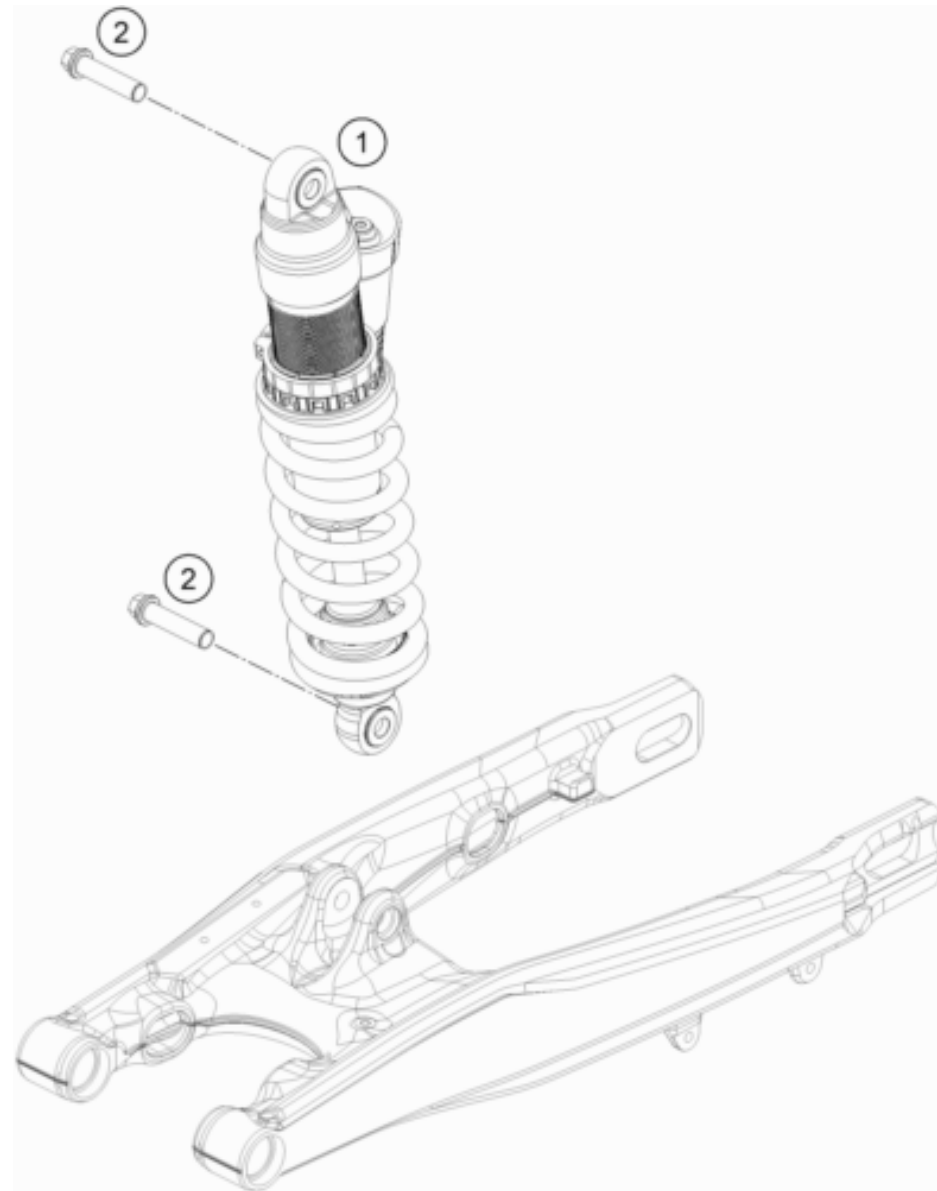

204720310

52329

* NEW PART

X ON DEMAND

SHOCK ABSORBER

85 SX 19/16 2022 EU 2022

POS	PARTNUMBER	PARTNAME	PIECE
1	12187U0401	Shock 85 SX/TC 21	1
2	0025120506S	HH COLLAR SCREW M12X50 TX45	2

184720410

* NEW PART X ON DEMAND

POS	PARTNUMBER	PARTNAME	PIECE
2	47104030144	Swing arm cpl. 85 SX/TC 18	1
3	50180105	Threaded bush M12 d20	1
4	47104037000	SWING ARM BOLT 85 SX	1
5	54603090000	BUCKET F.SHAFTSEALRING 15X25X9	4
6	0760253270	radial shaft seal 25x32x7	4
7	59033080000	SHIM 20X32X1	2
8	50203097000	NEEDLE BUSH HK 2012	4
9	50203081700	BUSHING SLEEVE 15X20X38,75	2
10	77204087000	hex nut M14x1.5 WS17	1
11	54603055051	PRESS IN NUT M6 STEEL ZINC	1
12	47113047000	BRAKE HOSE GUIDE	1
13	0009050106	EJOT SPIRAL SCREW SF M5X10-K	2
14	78104070100	CHAIN GUIDE EXC	1
15	0025060456	HH COLLAR SCREW M6X45 TX30	1
16	0025060206	HH collar screw M6x20 TX30	1
17	83008000015	SPECIAL SCREW M6X15X3	2
18	77204041000	CLOSING COVER	4
99	47104066010	CHAIN GUARD KIT 85 SX 15	1