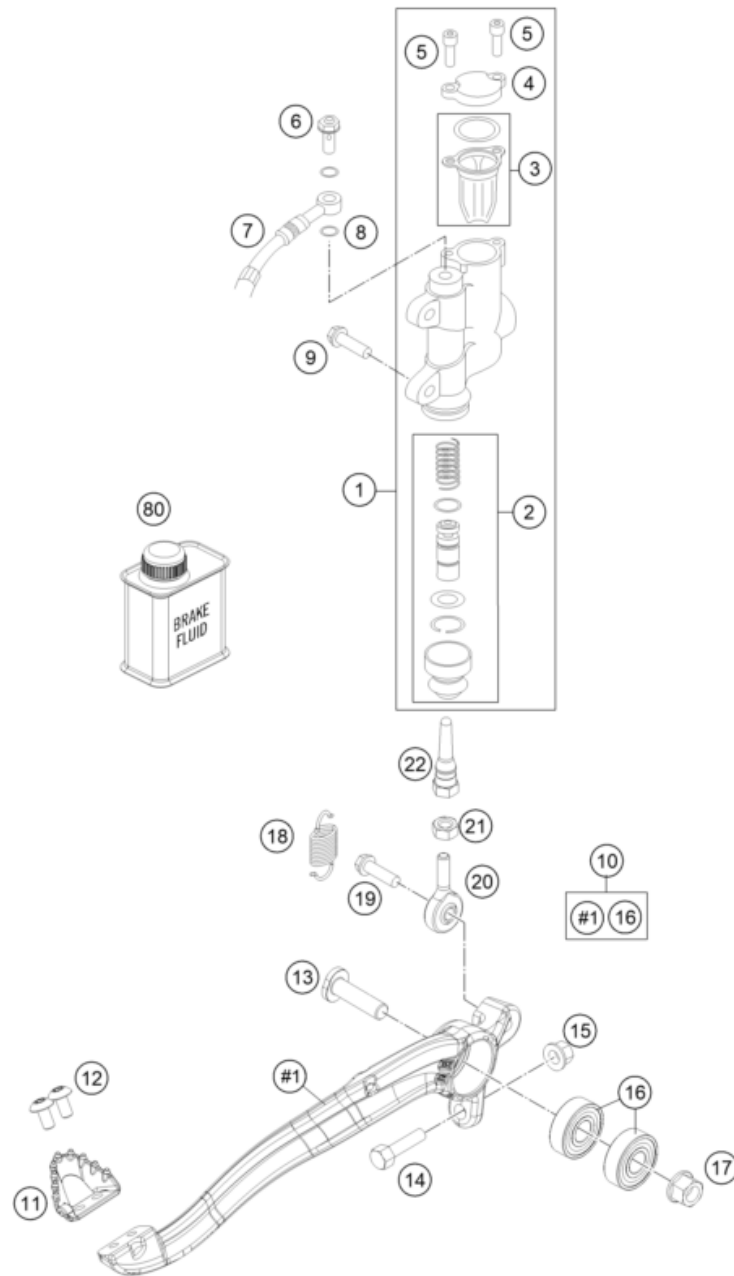

214721010

55111

* NEW PART

X ON DEMAND

POS	PARTNUMBER	PARTNAME	PIECE
1	47213001044	Complete master cylinder	1
2	72013002000	LEVER CPL.	1
3	70002038000	LEVER SCREW CPL.	1
4	72002032000	REP. KIT PISTON 10MM	1
5	47213003000	Reservoir kit	1
6	47213005000	Clamp Kit	1
7	70013004000	MUDCOVER HANDBRAKE LEVER	1
8	0770080019	O-RING 8,00X1,00 FORMULA	2
9	47213025000	Hose screws kit	1
10	47213110000	85cc. front hose	1
11	00062030000	BRAKE FLUID DOT5.1 0,25L	1
12	72002035000	SPRING FOR CLUTCH LEVER	1

214721310

54518

* NEW PART

X ON DEMAND

214721330

POS	PARTNUMBER	PARTNAME	PIECE
1	47213060044	Complete master cylinder	1
2	47013061100	REP. SET PISTON REAR D=12 2004	1
3	47013063000	GASKET CYLINDER COVER REAR 03	1
4	47013062000	CYLINDER COVER REAR 85 SX 03	1
5	0912040103	AH.SCREW DIN0912-M 4X10	2
6	47013025000	HOLLOW SCREW BRAKE CYLINDER 03	1
7	47213070000	85cc. rear hose	1
8	0770080019	O-RING 8,00X1,00 FORMULA	2
9	0025060166	HH collar screw M6x16 TX30	2
10	47213050044	Foot brake lever kpl.	1
11	55413051000	STEP PLATE FOOT BRAKE LEVER	1
12	58605083010	SCREW TORX M5X10 05	2
13	47213054000	Screw foot brake lever	1
14	59001037000	SPECIAL SCREW M8X26 WS=10	1
15	46030045000	flanged nut M8 WS10	1
16	0625060002	deep groove ball bearing SKF 6000-2RS1	2
17	54630044000	COLLAR NUT M10 WS=13	1
18	79003062000	RETURN SPRING F. BRAKE LEVER	1
19	0025060206S	HH collar screw M6x20 TX30	1
20	54813055100	Joint head CMP6	1
21	0934060003	hex nut DIN 934 M6	1
22	47013056100	PRESSURE ROD 85 SX 06	1
80	00062030000	BRAKE FLUID DOT5.1 0,25L	1