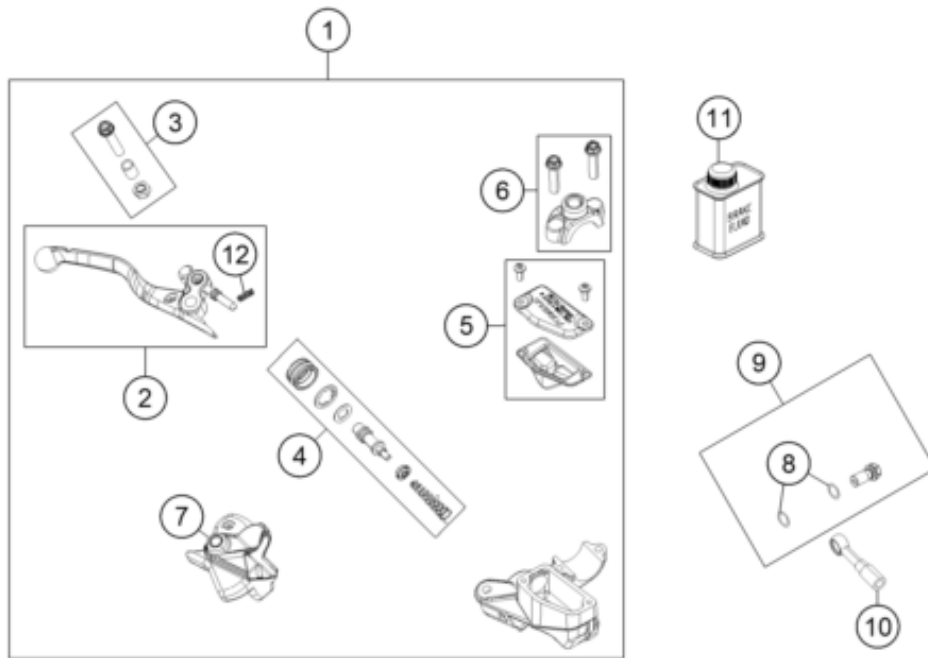

POS	PARTNUMBER	PARTNAME	PIECE
1	47213001044	Complete master cylinder	1
2	72013002000	LEVER CPL.	1
3	70002038000	LEVER SCREW CPL.	1
4	72002032000	REP. KIT PISTON 10MM	1
5	47213003000	Reservoir kit	1
6	47213005000	Clamp Kit	1
7	70013004000	MUDCOVER HANDBRAKE LEVER	1
8	0770080019	O-RING 8,00X1,00 FORMULA	2
9	47213025000	Hose screws kit	1
10	47213110000	85cc. front hose	1
11	00062030000	BRAKE FLUID DOT5.1 0,25L	1
12	72002035000	SPRING FOR CLUTCH LEVER	1

214721310

54518

* NEW PART

X ON DEMAND