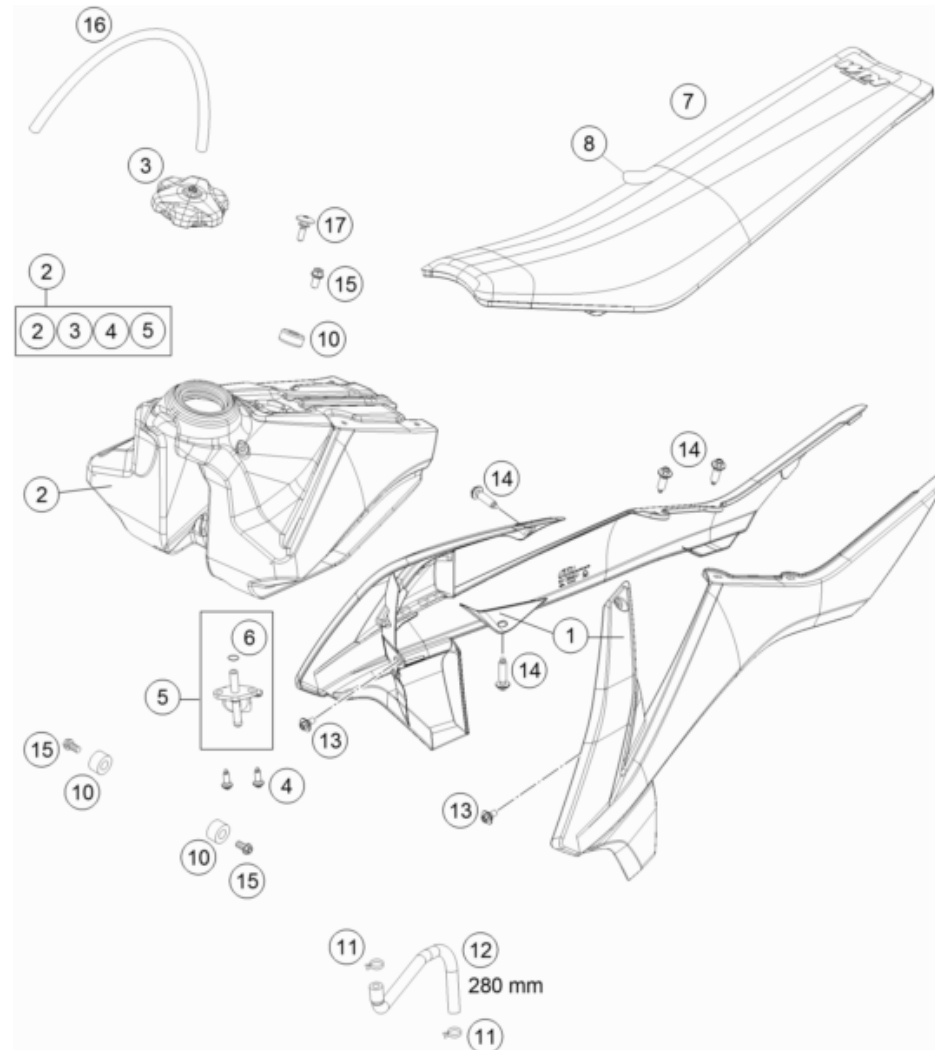

POS	PARTNUMBER	PARTNAME	PIECE
1	47208054000ABB	Spoiler set 85SX 2021 with Decal	1
2	47207013033	Fuel tank asm.	1
3	77707008144	TANK PLUG CPL. 2014	1
4	0017060205	SCREW FOR PLASTIC K60X20 SW6	2
5	50307005000	GAS COCK MIKUNI ON/OFF 2001	1
6	0770130023	O-RING 13,00X2,30	1
7	47207040100	Seat	1
8	47207040050	Seat cover SX 85 2019	1
10	50307014000	TANK ROLLER 12X26X12 '98	3
11	45031005000	YDNAC-CLAMP FUEL HOSE (8MM)	2
12	58307016001	FUEL HOSE VITON 6X1,5 PER/M	1
13	83008000012	special screw M6x12x3	2
14	0017060206	SCREW F. PLASTIC K60X20AL SW6	8
15	0026060136	COLLAR SCREW M6X13 ISA30	3
16	78007000270	PVC-HOSE 5,6X10X270MM	1
17	50307011000	SCREW SEAT FASTENING D=6X23/18	1

184720710

54534

* NEW PART

X ON DEMAND