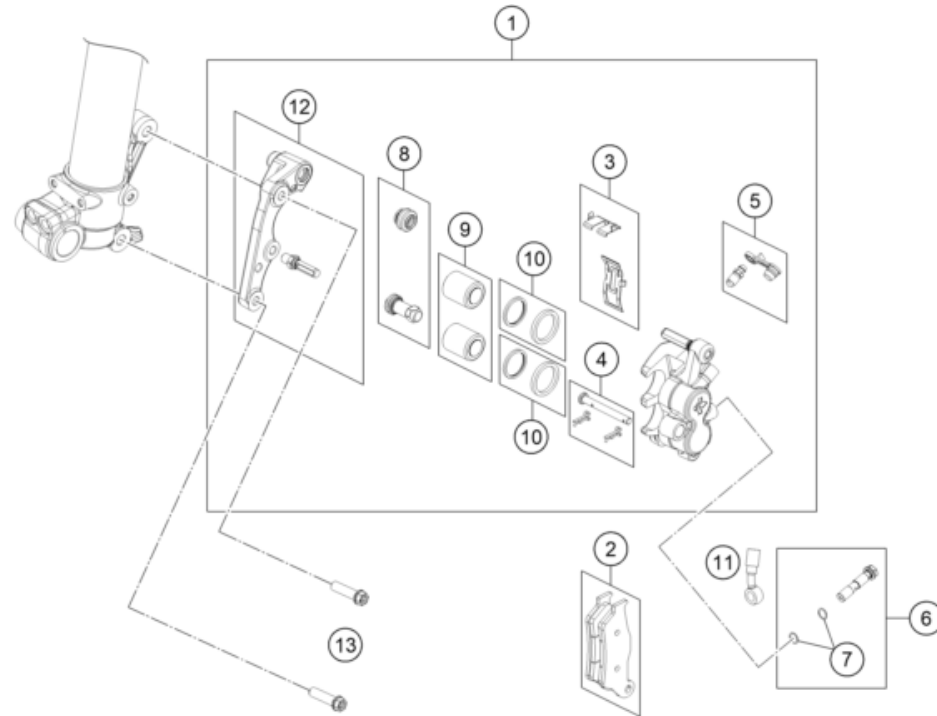

FRONT BRAKE CALIPER

85 SX 19/16 2022 EU 2022

POS	PARTNUMBER	PARTNAME	PIECE
1	47213015001	Complete caliper	1
2	47213030000	Pads kit	1
3	47213018000	Springs kit	1
4	47213017000	Pads screw kit	1
5	47213020000	Bleeding screw with cap	1
6	47213025000	Hose screws kit	1
7	0770080019	O-RING 8,00X1,00 FORMULA	2
8	47213016000	Cup set	1
9	47213019000	Piston	2
10	47213021000	Seals kit	2
11	47213110000	85cc. front hose	1
12	47213014000	Bracket	1
13	0025080306S	HH COLLAR SCREW M8X30 TX40	2

214721360

54525

* NEW PART

X ON DEMAND