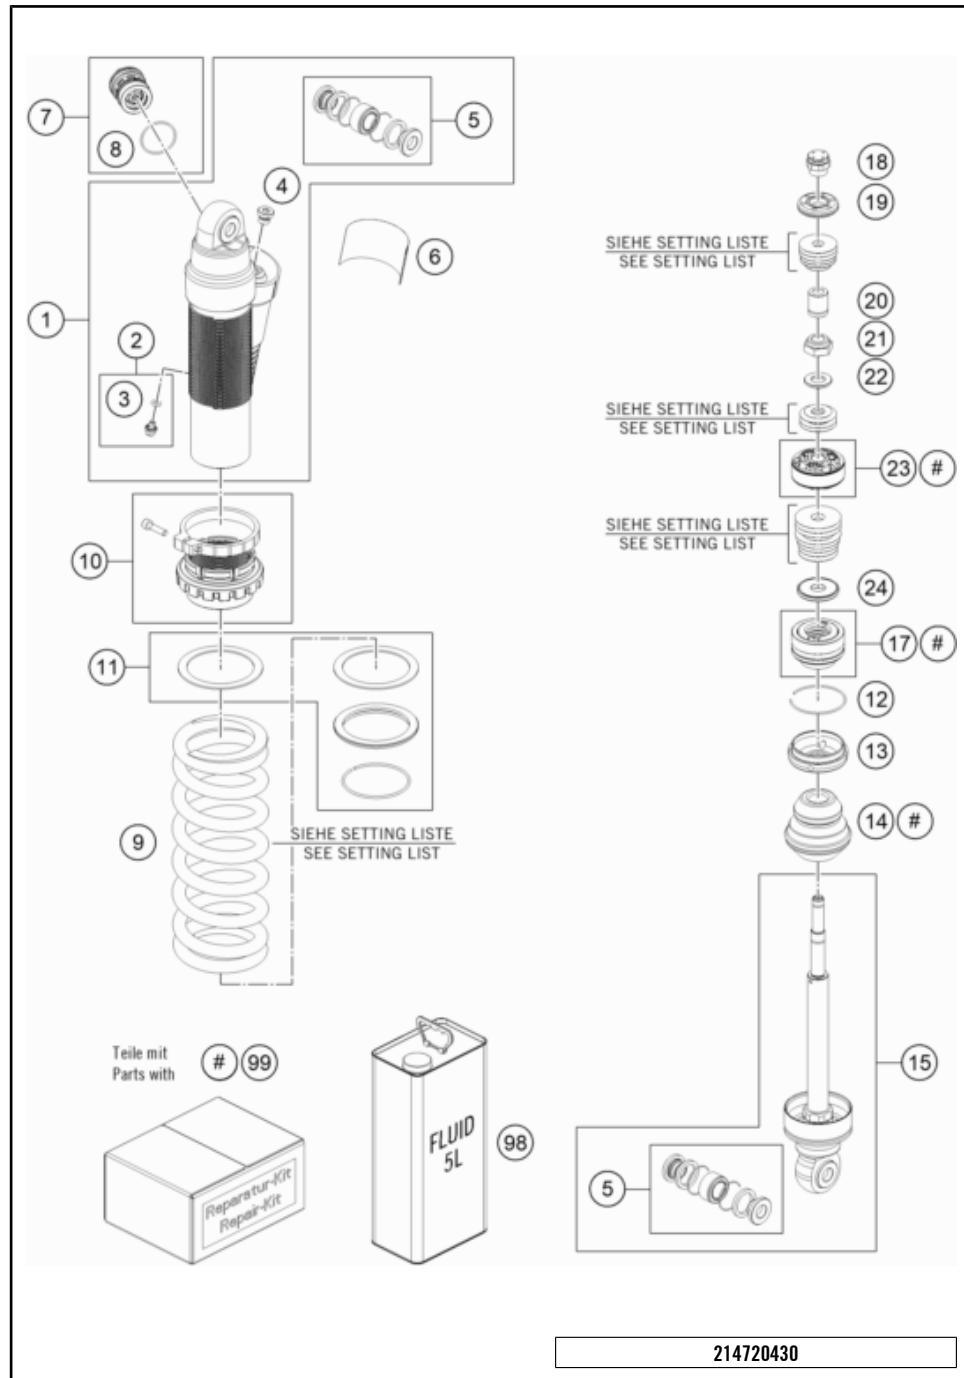

POS	PARTNUMBER	PARTNAME	PIECE
1	46181242S6	Monoshock case M53x1 with pipe cpl.	1
2	36120151S	PLUG SCREW M5X6 CPL.	1
3	46810893	O-ring 5,28x1,78 NBR70 black	1
4	50180095	HS cylinder-head screw R1/8 I8	1
5	RP10011	Ball joint bearing kit 12mm	2
6	52000230	Sticker XACT 85 SX	1
7	50181101S40	Compression cpl.	1
8	50180217	O-ring 27x1,5 Viton70 green ISO 3601-3S	1
9	91010271S	SPRING (59) 215 30 N/MM	x
9	91010240S	SPRING (59) 215 35 N/MM D=9,25	x
9	91010161S	SPRING (59) 215 40 N/MM D=9,5	1
9	91010201	Mainspring (59) 45-215 damper white	x
9	91010080	Mainspring (59) 50-215 damper white	x
9	91010170S	SPRING 55 N/MM	x
10	46181382S	Plastic Spring Retainer D46 cpl.	1
11	RP10005	SPRING CUP SET PDS 17	1
12	46810010	Round-wire snap ring 49x1,8	1
13	46181351	Cover 46,12x15 h5,5 red	1
14	46181237	Rubber pad 17x48x55	1
15	46181301S3	Bottom part M18x1 h54,5 cpl.	1
17	46180669S	Sealholder 46x28 cpl.	1
18	46181365S	Nut PDS M10x1 h17,2 WAF19 cpl.	1
19	46181416	Piston 15,4x35,4x6	1
20	46181561	Bushing 10x17x21	1
21	46810474	Piston rod nut M12x1	1
22	46811258	Washer 12x24x2,5	1
23	46181328S	Piston 12x46x20 cpl.	1
24	46181194	Rebound disc 12x36x4 h0	1
98	50180751S1	SHOCK ABSORBER FLUID 5 LT	1
99	RP10020	Repairing kit shock absorber PDS 19	1

* NEW PART X ON DEMAND