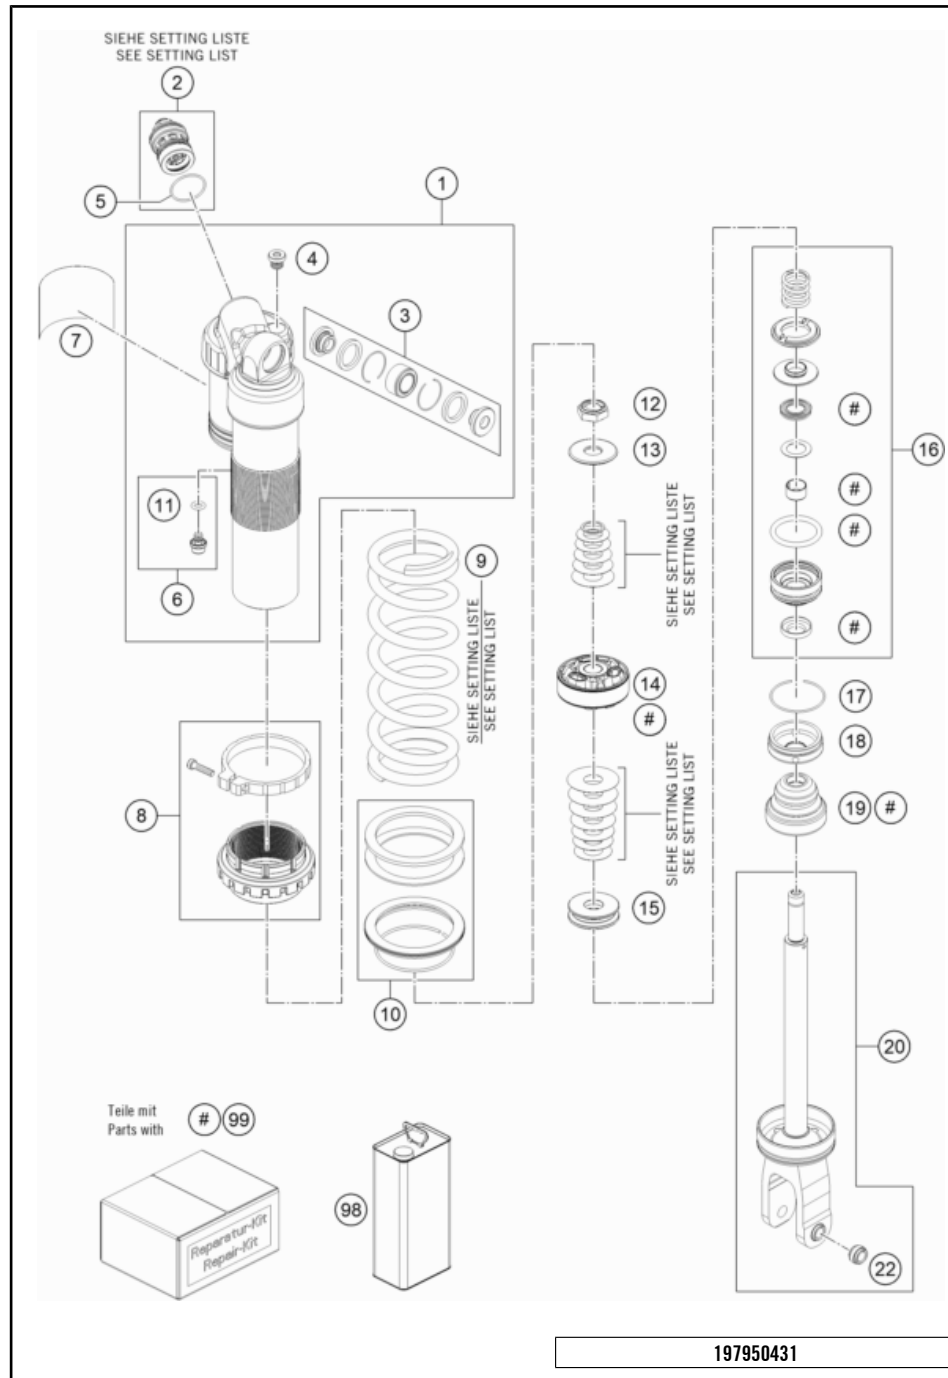

# SHOCK ABSORBER

125 SX 2022 2022

POS	PARTNUMBER	PARTNAME	PIECE
1	18187U0101	Monoshock 125/150 SX 2021	1
2	77204089000	HH COLLAR SCREW M10X52 SW13	2

54271

\* NEW PART

X ON DEMAND

POS	PARTNUMBER	PARTNAME	PIECE
1	50181144S3	Shock housing M57,5x1 h30,5 cpl.	1
2	50181101S47	Basevalve cpl.	x
2	50181101S46	compression cpl.	x
2	50181101S45	compression cpl.	x
2	50181101S37	compression cpl.	x
3	R15006	REPAIR KIT BEARINGS 07	x
4	50180095	HS cylinder-head screw R1/8 I8	1
5	50180217	O-ring 27x1,5 Viton70 green ISO 3601-3S	1
6	36120151S	PLUG SCREW M5X6 CPL.	1
7	52000239	sticker XACT 90x54	1
8	50181347S	Plastic Spring Retainer cpl.	1
9	91210129	Mainspring (62/65) 30-250 damper white	x
9	91210126	Mainspring (62/65) 33-250 damper white	x
9	91210128S	Spring 255 36 N/MM	x
9	91210123S	SPRING 260 39 N/MM	x
9	91210124S	SPRING 260 42 N/MM	x
9	91210100S	SPRING 260 45 N/MM	x
9	91210101S	SPRING 260 48 N/MM	x
9	91210102S	SPRING 260 51 N/MM	x
9	91210103S	SPRING 260 54 N/MM	x
9	91210104S	SPRING 260 57 N/MM	x
9	91210105S	SPRING 260 60 N/MM	x
10	50180824S	SPRING PLATE SET	1
11	46810893	O-ring 5,28x1,78 NBR70 black	1
12	50181207	Locking nut M12x1 h9 WAF19	1
13	50181092	Rebound disc 12x34x2 h0	1
14	50181255S	Piston 12x50x20 cpl.	1
15	50181091	Rebound disc 12x43x12,5 h8	1
16	50180603SA	Sealholder 50x28 cpl.	1
17	50180126	Round-wire snap ring 53x1,75	1
18	50181349	Cap 50,12x16 h6	1
19	50181100	Rubber pad 18x58x46 black	1
20	50181148S1	MONOSHOCK BOTTOM PART CPL.	1
22	46811205	Bush M10x12/15/13x9,5	1
98	50180751S1	SHOCK ABSORBER FLUID 5 LT	x
99	RP10019	Rebuild kit 5018 Link 2019	x