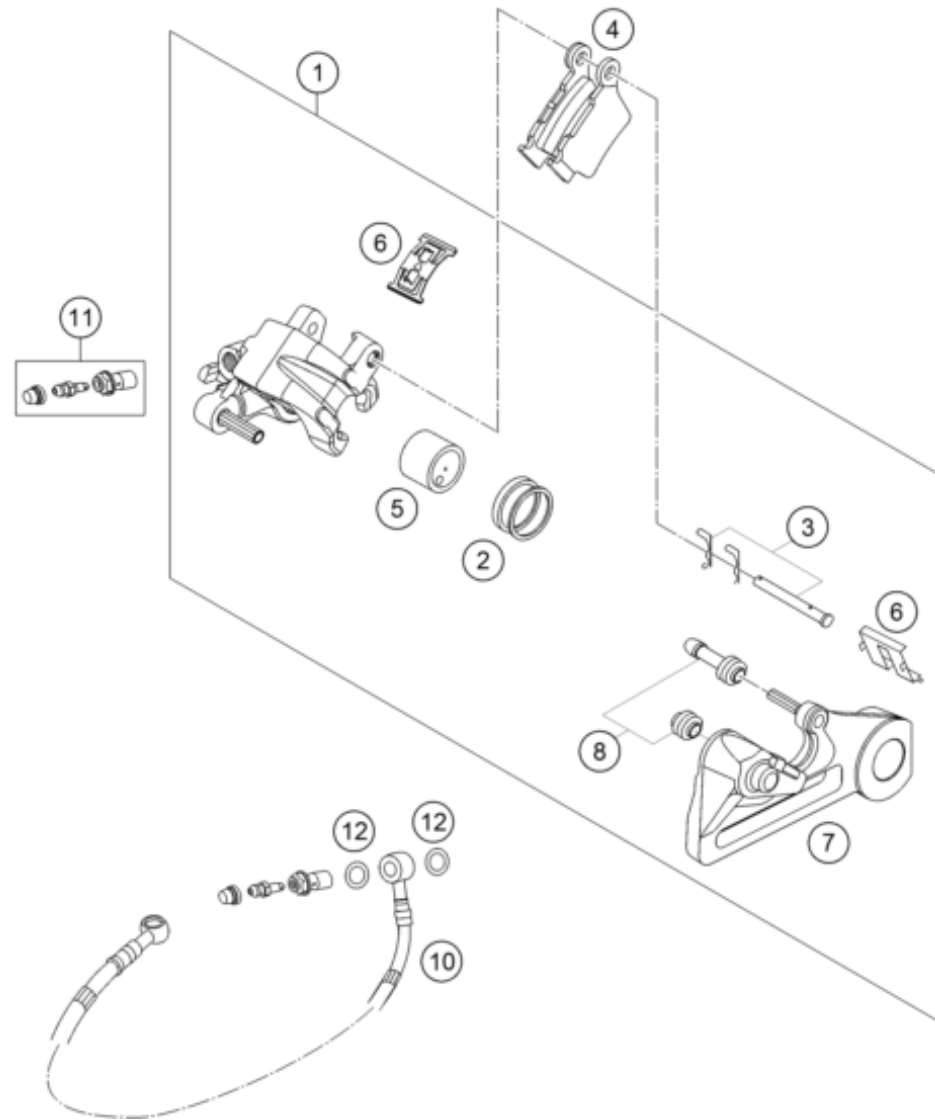

REAR BRAKE CALIPER

125 SX 2022 2022

POS	PARTNUMBER	PARTNAME	PIECE
1	77713080001	BRAKE CAL. REAR - WITHOUT PADS	1
2	50313081200	REPAIR KIT SEALING RINGS 26MM	1
3	54813082000	BOLT SET FOR BRAKE CALIPER 03	1
4	54813090300	BRAKE PAD SET REAR TOYO	x
4	79013090000	BRAKE PAD REAR TOYO B204	1
5	77713083000	BRAKE PISTON 26MM 2013	1
6	54813018000	RETAINING SPRING SET 2003	1
7	77713075000	BRAKE CALIPER BRACKET REAR	1
8	54613218100	CUP SET SHORT	1
10	77213070300	Rear Brakehose	1
11	62513020000	BLEEDER SCREW CPL. 05	1
12	0603100141	sealing ring DIN 7603 10x14x1	2

187901390

52161

* NEW PART

X ON DEMAND