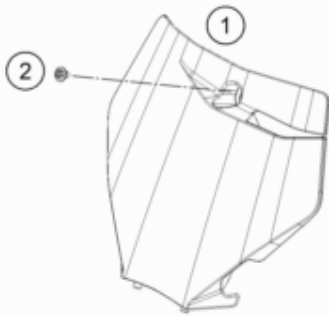

195050710

56303

\* NEW PART

X ON DEMAND

POS	PARTNUMBER	PARTNAME	PIECE
1	79108007100AB	Start number plate	1
2	0024060106	HH COLLAR SCREW M6X10 TX30	1
3	79008010000EB	FRONT FENDER ORANGE 15	1
4	0025060166	HH collar screw M6x16 TX30	5
5	83008000015	SPECIAL SCREW M6X15X3	2
6	79107040010	Seat screw	1
7	79108013000AB	Tail section SX	1