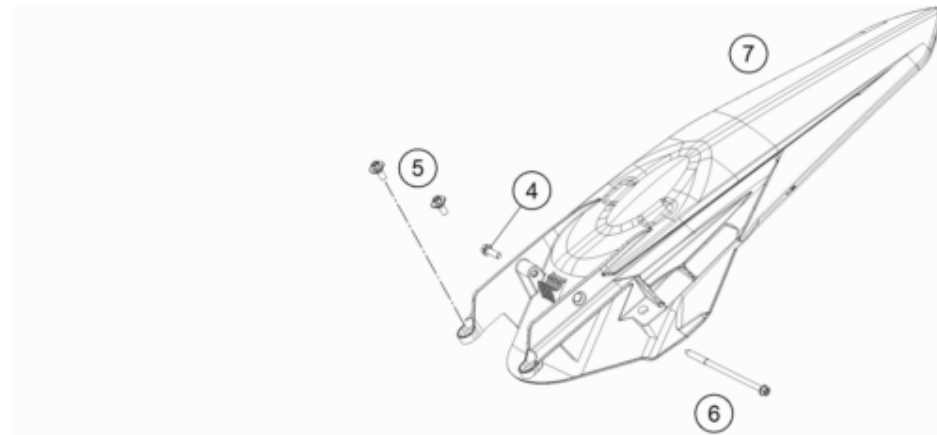

195050710

56303

\* NEW PART

X ON DEMAND

POS	PARTNUMBER	PARTNAME	PIECE
1	79108007100AB	Start number plate	1
2	0024060106	HH COLLAR SCREW M6X10 TX30	1
3	79008010000EB	FRONT FENDER ORANGE 15	1
4	0025060166	HH collar screw M6x16 TX30	5
5	83008000015	SPECIAL SCREW M6X15X3	2
6	79107040010	Seat screw	1
7	79108013000AB	Tail section SX	1