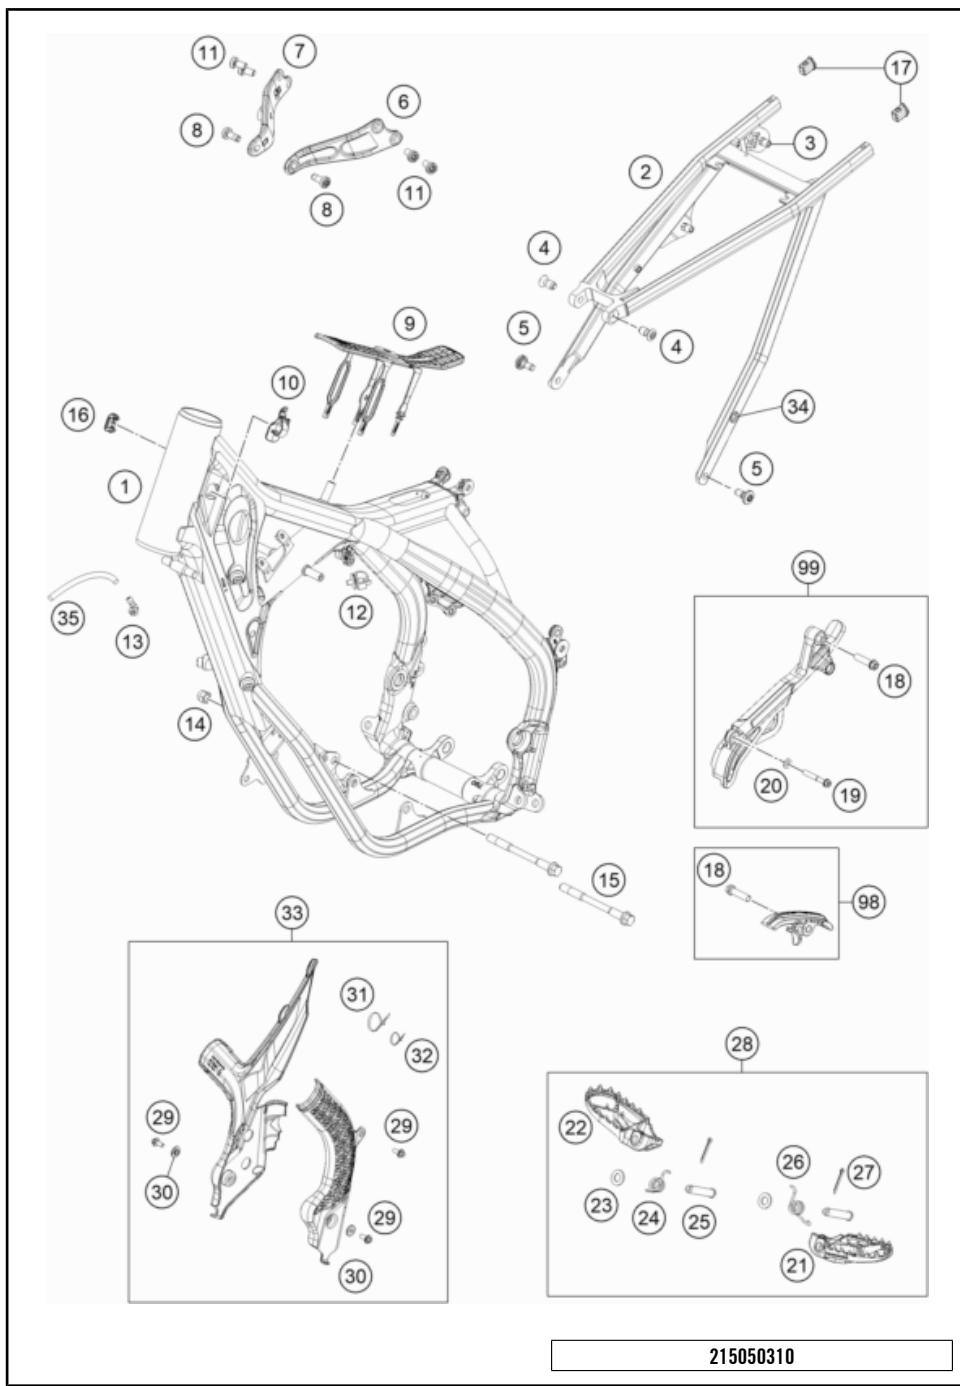

215050310

POS	PARTNUMBER	PARTNAME	PIECE
1	50503001000EB	Frame 505S3	1
2	79103002000	Subframe	1
3	77303139000	BLIND RIVET NUT EM6-60LF/HX	2
4	0019080206S	FLAT HEAD SCREW M. ISA45 M8X20	2
5	79003003000	SPECIAL SCREW M8X18 TORX45 SS	2
6	5050301300001S	Engine brace, left	1
7	5050301400001S	Engine brace, right	1
8	0035080206S	SHCS M8x20 TX45	2
9	79607012000	TANK REST RUBBER	1
10	79111093000	wire holder le 19	1
11	0035080156S	AH-COLLAR SCREW M8X15 TORX45	4
12	58111076000	CABLE SUPPORT KHS NR.150-47610	1
13	50303089000	ANGLE PIECE '97	2
14	54310086100	SELF LOCKING NUT M10 CU WS=14	2
15	77203014000	engine brac.scr. M10x115	2
16	79111013010	Cover control head sheet	1
17	79103002010	Rear frame bit	2
18	0025080306	HH collar screw M8x30	2
19	0025060406	HH collar screw M6x40 TX30	1
20	0125060003	WASHER DIN0125-A 6,4	1
21	79003040000	FOOTREST L/S 2016	1
22	79003041000	FOOTREST R/S 2016	1
23	0125100003	washer DIN 125 A 10.5	2
24	79003044000	FOOTREST SPRING R/S 2016	1
25	54803044000	PIN FOR FOOT PED 51.5X9.8 MM	2
26	79003045000	FOOTREST SPRING L/S 2016	1
27	0094032253	PIN DIN0094-3,2X25 STEEL	2
28	79003040033	FOOT PEGS SET CPL. 2016	1
29	0025050106	HH collar screw M5x10 TX30	4
30	54803092060	BUSH F. FRAME PROTECTION 03	2
31	44011076305	CABLE TIE 300/4,8MM BLACK	2
32	44011076140	CABLE TIE 140/2,5MM BLACK	1
33	79103094100EB	Frame protection set	1
34	79003002080	BLIND RIVET NUT M6 KNURLED	2
35	50335030001	PVC-HOSE 6X9	x
98	79003053010	CHAIN SLIDING KIT BELOW CPL.16	1
99	50403096010	SPROCKET COVER KIT	1

56301

* NEW PART

X ON DEMAND