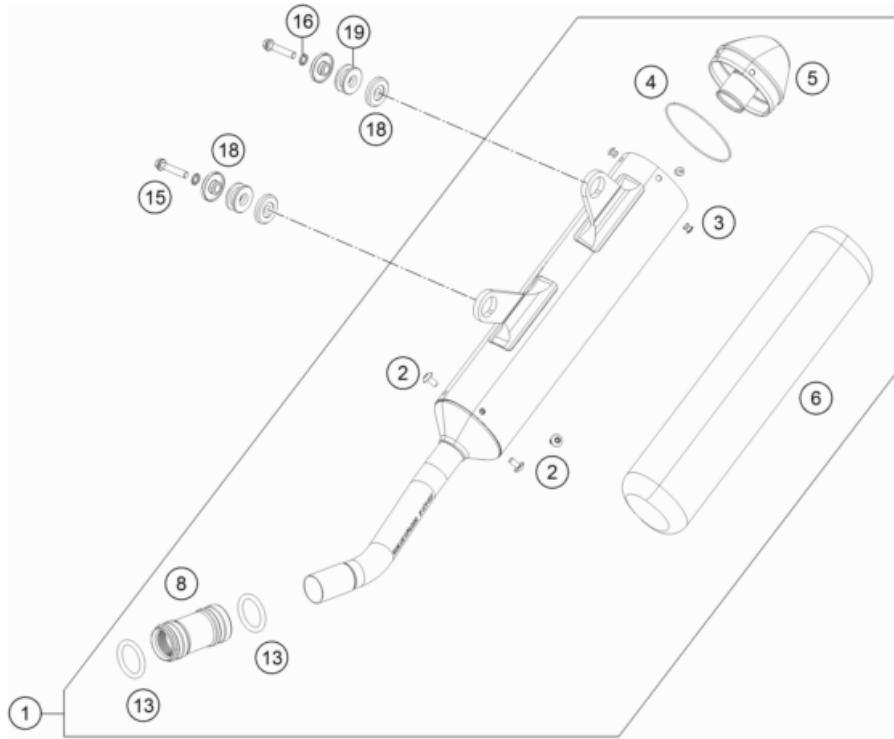

EXHAUST SYSTEM

125 SX 2022 2022

POS	PARTNUMBER	PARTNAME	PIECE
1	50505079100	Silencer SX	1
2	78105081010	SCREW TORX M5X10	4
3	0011480800	DUMMY RIVET 4,8X 8 NIRO	4
4	0770740015	O-RING 74,00X1,50 FKM 75SH	1
5	50305083260	END CAP CPL.	1
6	50505078160	Damping material 160g	1
7	50505007100	Mainfold 125/150 SX	1
8	50405057000	exhaust rubber	1
9	0770380030	O-RING 38,00X3,00 VITON	2
10	50305016000	TEN.SPRING L=62MM EY.MOVEABLE	2
11	54603048000	RANGE CHANGE METAL NUT M8	2
12	77805069000	BUSHING 8.5x12x28x8.3	4
13	50405058000	Hose spring	2
14	0025080306	HH collar screw M8x30	2
15	0025060356	HH collar screw M6x35 TX30	2
16	50233041000	PAIR OF WASHERS M 6 NORDLOCK	2
17	79105068000	Damper gray	2
18	77205169000	BUSHING 7.5x12x28x8.3 11	4
19	77205068000	DAMP. COMPON. BLACK	2

195050510

54279

* NEW PART

X ON DEMAND