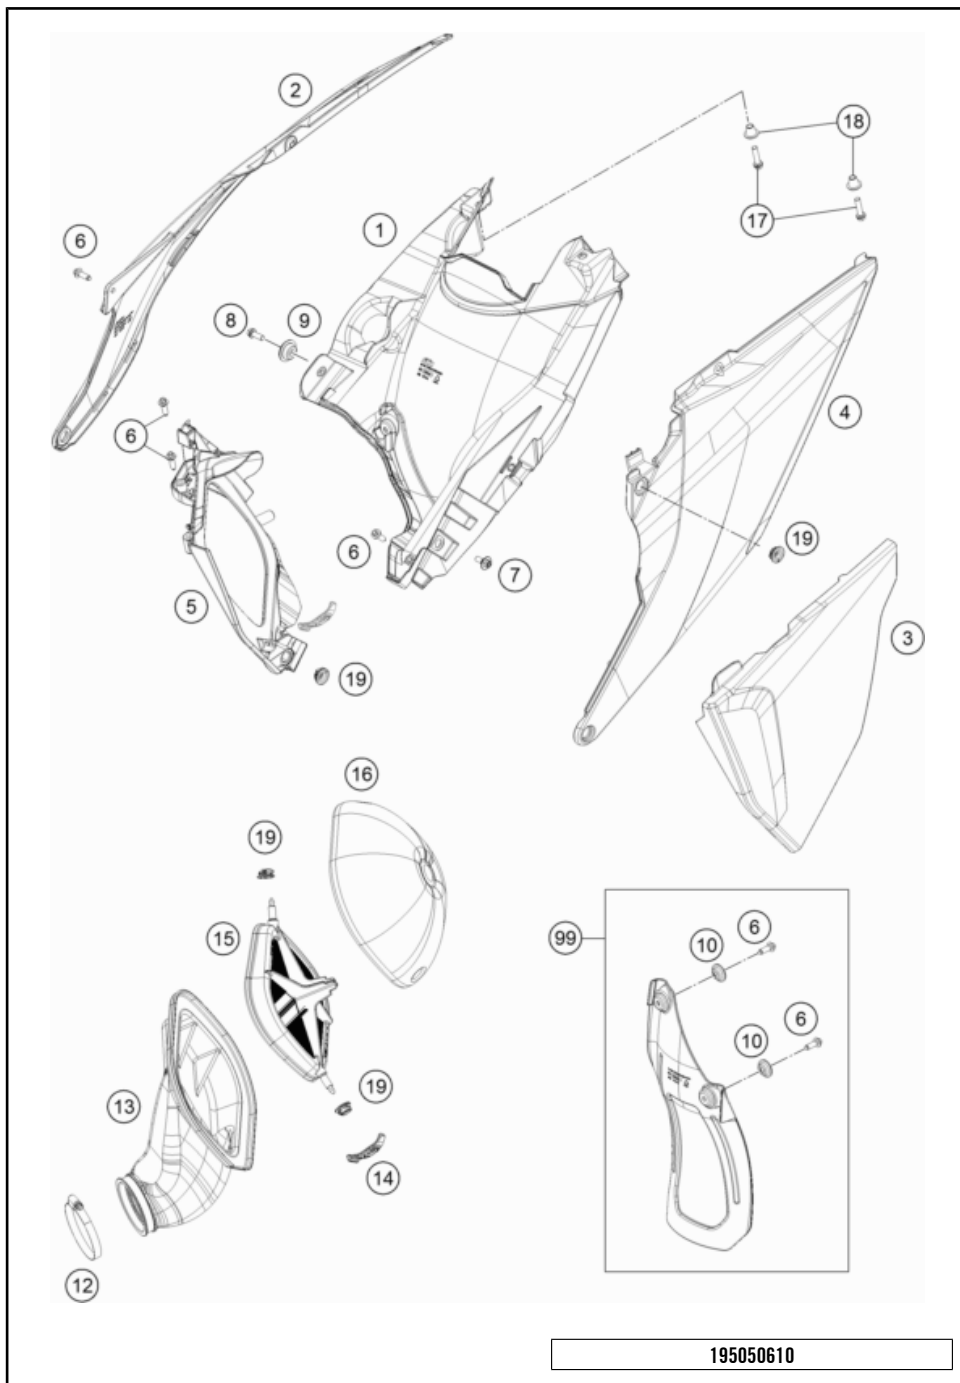

# EXHAUST SYSTEM

125 SX 2022 2022

POS	PARTNUMBER	PARTNAME	PIECE
1	50505079100	Silencer SX	1
2	78105081010	SCREW TORX M5X10	4
3	0011480800	DUMMY RIVET 4,8X 8 NIRO	4
4	0770740015	O-RING 74,00X1,50 FKM 75SH	1
5	50305083260	END CAP CPL.	1
6	50505078160	Damping material 160g	1
7	50505007100	Mainfold 125/150 SX	1
8	50405057000	exhaust rubber	1
9	0770380030	O-RING 38,00X3,00 VITON	2
10	50305016000	TEN.SPRING L=62MM EY.MOVEABLE	2
11	54603048000	RANGE CHANGE METAL NUT M8	2
12	77805069000	BUSHING 8.5x12x28x8.3	4
13	50405058000	Hose spring	2
14	0025080306	HH collar screw M8x30	2
15	0025060356	HH collar screw M6x35 TX30	2
16	50233041000	PAIR OF WASHERS M 6 NORDLOCK	2
17	79105068000	Damper gray	2
18	77205169000	BUSHING 7.5x12x28x8.3 11	4
19	77205068000	DAMP. COMPON. BLACK	2

195050510

54279

\* NEW PART

X ON DEMAND

POS	PARTNUMBER	PARTNAME	PIECE
1	79106001000AB	Air filter box	1
2	79106004000AB	Filter box cover right	1
3	79106003000ABI	Air filter box cover left with decal	1
4	79106005000ABI	Air filter cover left with decal	1
5	79106001010AB	Air filter box front part	1
6	0017060206	SCREW F. PLASTIC K60X20AL SW6	6
7	83008000015	SPECIAL SCREW M6X15X3	1
8	0025080166	HH COLLAR SCREW M8X16 TX40	1
9	77308013010	COLLAR BUSH. F.REAR FENDER 07	1
10	77304066050	chain slider bushing	2
12	51006027000	HOSE CLAMP 50-70MM	1
13	50406026000	AIRBOX RUBBER	1
14	79006017000	FILTER MOUNTING BRACKET	1
15	50406016000	AIR FILTER SUPPORT	1
16	79006015000	AIR FILTER	1
17	0025060256	HH collar screw M6x25 TX30	2
18	79103002020	Subframe bush	2
19	47106003160	quick release rubber grommet	4
99	79006010010	SPLASH PROTECTOR KIT	x