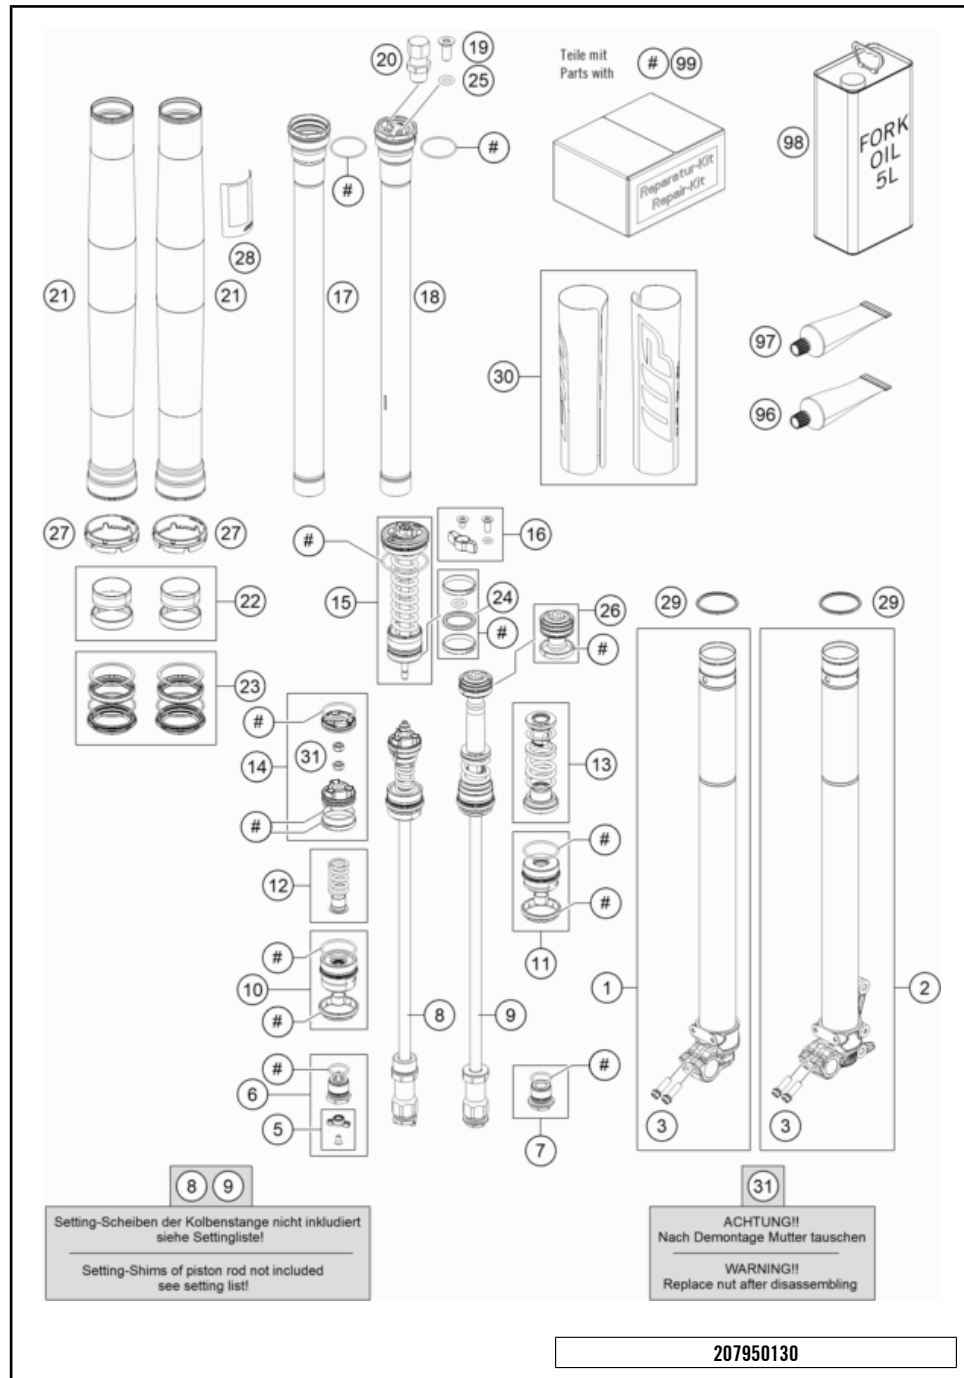

POS	PARTNUMBER	PARTNAME	PIECE
1	48602046S2	Axle clamp ri. with inner tube cpl.	1
2	48602045S2	Axle clamp le. with inner tube cpl.	1
3	0025080256	HH collar screw M8x25	4
5	RP10033T	Repair kit adjuster rebound red	x
6	48602052S	adjuster housing M20x1 cpl.	1
7	48601533S	HH collar screw M20x1x18 cpl.	1
8	48601574S5	Pistonrod D12 M9x1 L385 cpl.	1
9	48601501S2	piston rod 12x470 cpl.	1
10	48602131S2	Screw sleeve M35,5x0,8 cpl	1
11	48602138S2	Screw sleeve M35,5x0,8 cpl.	1
12	48600578S	Spring (13,9) 37-32 rebound cpl.	1
13	48601820S	Spring (22) 60-30 rebound cpl.	1
14	RP10035T	Repair kit piston air fork	x
15	48602049S3	Basevalve cpl.	1
16	RP10029	adjuster kit screw cap compression	x
17	48602048S1	screw cap M51x1,5 cpl.	1
18	48602047S2	screw cap M51x1,5 cpl.	1
19	00600003	ISA countersunk head screw M4x10 DIN7991	1
20	48601494S	VALVE M8X1 INCL. SCREW CAP	1
21	48602096	fork outer tube 49.13x577 dt54 db60	2
22	R14047	Guide bushing set fork 48mm	x
23	RP10012	Sealkit 48mm SKF black	x
24	04100002	X-ring 26,57x3,53 FKM80	1
25	50180222	O-ring 4x1,5 NBR70	1
26	48602135S	Piston 33,6x35,4 cpl.	1
27	48601948	Fork protection ring 60,1mm	2
28	52000248	sticker "warning"	1
29	48602007	Stroke indicator 48mm red	2
30	52000235SET	Sticker set XACT 5 AER CC 182.5x238	1
31	48602128	Nut M6 h5,4 SW10	2
96	T14034	Fuchs grease IPR (250g)	x
97	00062010053	special grease AER Fork 400g	x
98	48601166S1	Fork Fluid Viscosity 4.0 5L	x
99	RP10034T	Gasket kit air fork	x

* NEW PART X ON DEMAND