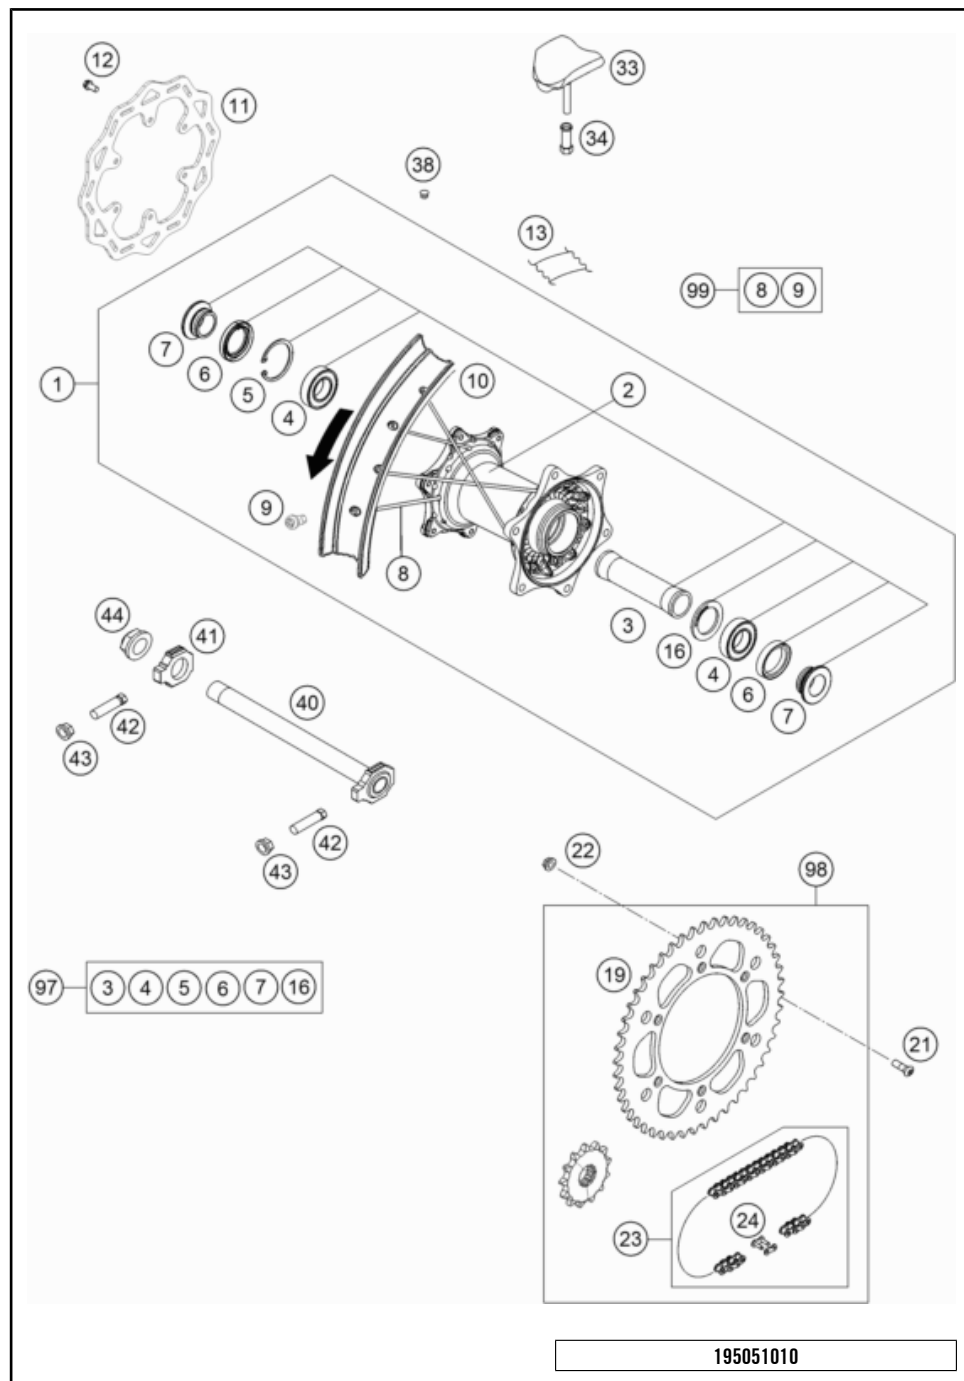

POS	PARTNUMBER	PARTNAME	PIECE
1	7901000134430	REAR WHEEL Cmpl. 2.15X19"EXCEL	1
2	78010010244	REAR WHEEL HUB CPL. 2013	1
3	77710011000	BEARING DISTANCE TUBE 121,5MM	1
4	0625060058	GR.BALL BEAR.6005 DDU2CG23S6NM	2
5	0472047175	CIRCLIP DIN0472-47X1,75	1
6	0760324771	SHAFT SEAL RING 32X47X7 BSL	2
7	77710016000	DISTANCE BUSHING REAR WHEEL	2
8	7901007120530	SPOKE M4,5X205-19" BLACK 16	36
9	79109072000	Spoke nipple M4.5	36
10	7911007000030	Rear rim 19x2.15	1
11	79010060000	BRAKE DISC REAR 220MM 16	1
12	59009062013	SPECIAL SCREW M6X13 WS=8 10.9	6
13	50310073200	RIM BAND 18" AND 19"	1
16	77710015000	DISTANCE RING	1
19	7771015104801	REAR SPROCKET 48-T	x
19	7771015105001	REAR SPROCKET 50-T	x
19	7771015105101	SPROCKET 51-Z NATURE	1
19	7771015105201	REAR SPROCKET 52-T	x
21	0019080266S	COUNTER-SUNK SCREW ISA45 M8X26	6
22	06923080003	hex nut EN 1661 M8 WS13	6
23	50310165118	CHAIN 5/8X1/4" MX	1
24	50310166000	CONNECTING LINK F. 50310165118	1
33	78110090000	RIM LOCK 2,15"	1
34	77110090050	NUT FOR WHEEL HOLDER	1
38	55003135000	PLUG FOR RIM	x
40	77710085044	WHEEL SPINDLE CPL. '13	1
41	77710084000	CHAIN TENSIONER R/S	1
42	50304040100	screw M10x1.25x50 WS10	2
43	58414030000	HH COLLAR NUT M10X1,25 WS=13	2
44	61010086000	COLLAR NUT M25X1,5 WS=32 05	1
97	77710015010	REAR WHEEL REP. KIT	x
98	00050002042	DRIVETRAIN KIT SX 13T/48T	x
99	00050000975	SPOKE KIT REAR '19' BLACK	x

195051010

54357

* NEW PART X ON DEMAND