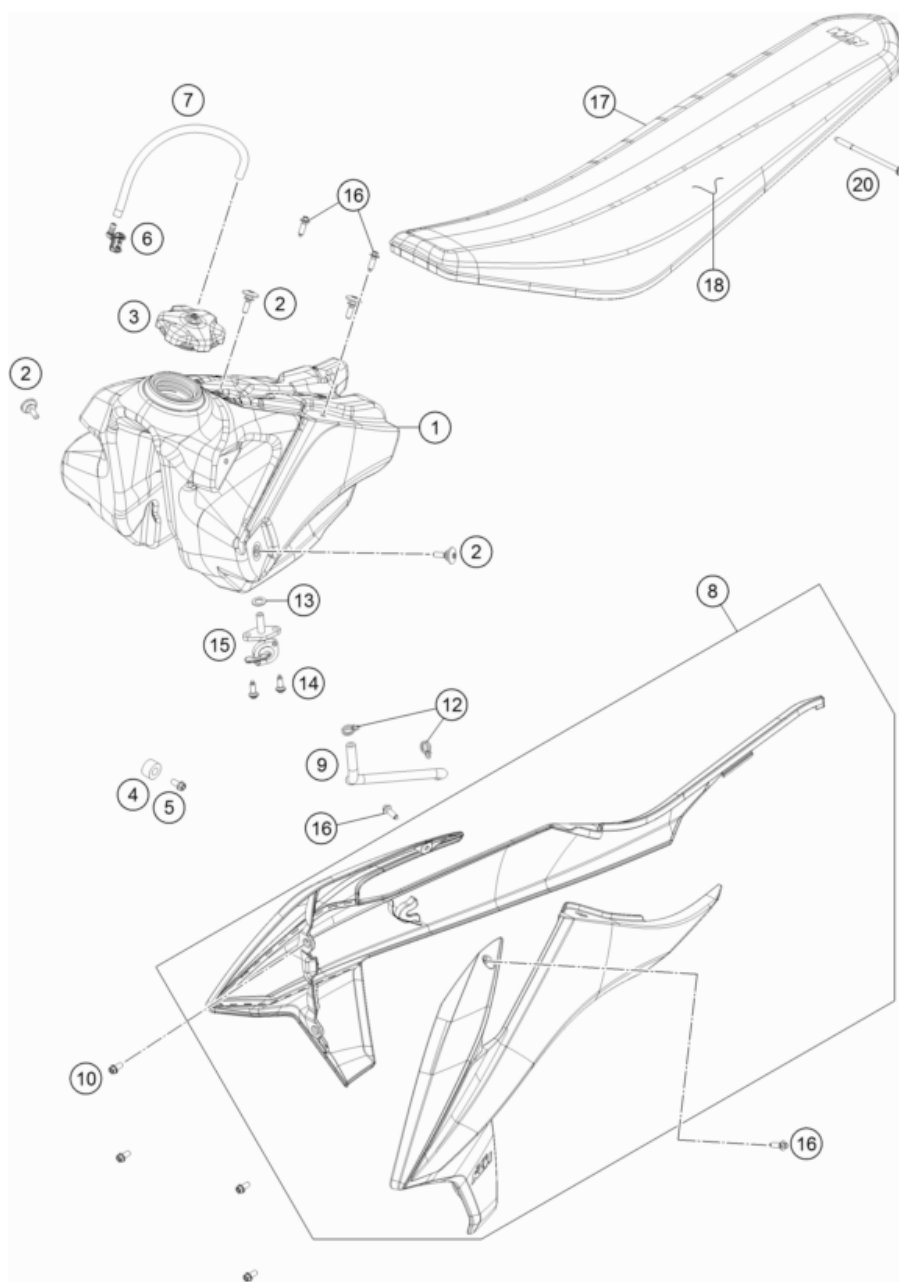

POS	PARTNUMBER	PARTNAME	PIECE
1	5050701300030	Fuel Tank	1
2	79107011000	Seat holder screw	4
3	7770700814404	TANK PLUG CPL. 2014	1
4	50307014000	TANK ROLLER 12X26X12 '98	3
5	0026060136	COLLAR SCREW M6X13 ISA30	3
6	79107013010	wire holder / fuel ventilation	1
7	78007000270	PVC-HOSE 5,6X10X270MM	1
8	79108054000ABE	spoiler set SX/XC 2022 With Decal	1
9	50507016000	Pre-formed fuel hose SX	1
10	0025060126	HH collar screw M6x12 TX30	4
12	58031005000	CLAMP YDNAC 10128 12MM	2
13	0770130023	O-RING 13,00X2,30	1
14	0017060205	SCREW FOR PLASTIC K60X20 SW6	2
15	50307005000	GAS COCK MIKUNI ON/OFF 2001	1
16	0017060206	SCREW F. PLASTIC K60X20AL SW6	4
17	79107040300	Seat compl.	1
18	79107040350	Seat cover	1
20	79107040010	Seat screw	1

195050710

56303

* NEW PART

X ON DEMAND