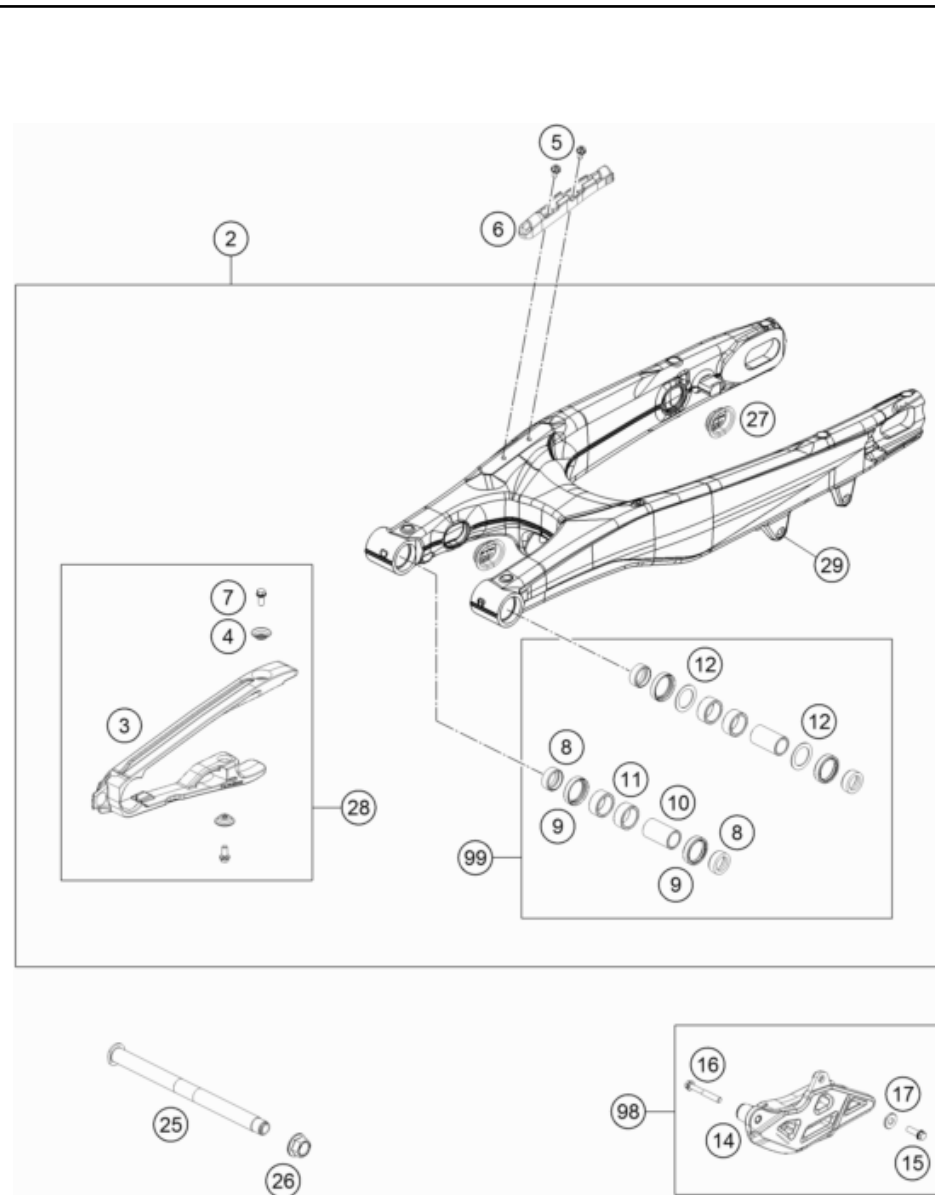

POS	PARTNUMBER	PARTNAME	PIECE
2	79104030044	Swingarm cpl. 2019	1
3	77204066100	CHAIN SLIDING PROTECTION	1
4	77304066050	chain slider bushing	2
5	0009050106	EJOT SPIRAL SCREW SF M5X10-K	2
6	79004042000	BRAKE HOSE GUIDE	1
7	59009062013	SPECIAL SCREW M6X13 WS=8 10.9	2
8	77704034000	SUPPORT F. SHAFT SEAL RING 16	4
9	0760253270	radial shaft seal 25x32x7	4
10	59404032000	BEARING SLEEVE 17X22X38,7 03	2
11	0618222812	NEEDLEBEAR HK2212V 22/28/12 MB	4
12	54603036000	STOP DISK 22,2X31,7X1	2
14	79004070000	CHAIN GUIDE	1
15	59009062019	SPECIAL SCREW M6X19 WS=8 10.9	1
16	0025060456	HH COLLAR SCREW M6X45 TX30	1
17	77304070130	BUSH. F. CHAIN FAIL. PROT. 07	1
25	79004037000	SWING ARM M16X1,5 2016	1
26	54804038000	SELF LOCK.NUT M16X1,5 WS=19 03	1
27	77204041000	CLOSING COVER	4
28	77204066010	Chain guard cpl.	1
29	54603055051	PRESS IN NUT M6 STEEL ZINC	1
98	77704070210	CHAIN GUIDE KIT REAR SX-F 14	1
99	79004030110	Repair kit swingarm bearing	x

195050490

54631

* NEW PART

X ON DEMAND