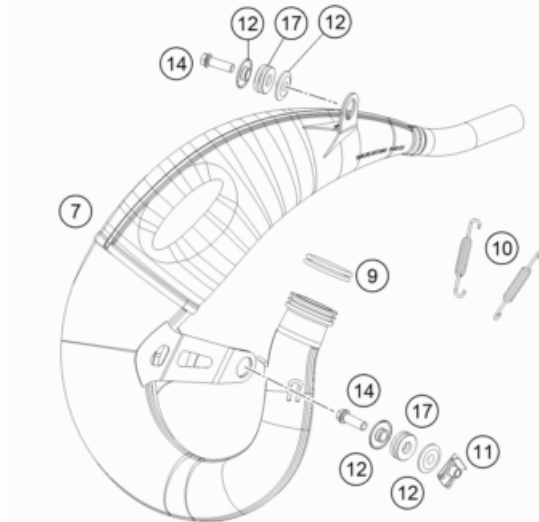

EXHAUST SYSTEM

125 SX 2022 2022

POS	PARTNUMBER	PARTNAME	PIECE
1	50505079100	Silencer SX	1
2	78105081010	SCREW TORX M5X10	4
3	0011480800	DUMMY RIVET 4,8X 8 NIRO	4
4	0770740015	O-RING 74,00X1,50 FKM 75SH	1
5	50305083260	END CAP CPL.	1
6	50505078160	Damping material 160g	1
7	50505007100	Mainfold 125/150 SX	1
8	50405057000	exhaust rubber	1
9	0770380030	O-RING 38,00X3,00 VITON	2
10	50305016000	TEN.SPRING L=62MM EY.MOVEABLE	2
11	54603048000	RANGE CHANGE METAL NUT M8	2
12	77805069000	BUSHING 8.5x12x28x8.3	4
13	50405058000	Hose spring	2
14	0025080306	HH collar screw M8x30	2
15	0025060356	HH collar screw M6x35 TX30	2
16	50233041000	PAIR OF WASHERS M 6 NORDLOCK	2
17	79105068000	Damper gray	2
18	77205169000	BUSHING 7.5x12x28x8.3 11	4
19	77205068000	DAMP. COMPON. BLACK	2

195050510

54279

* NEW PART

X ON DEMAND