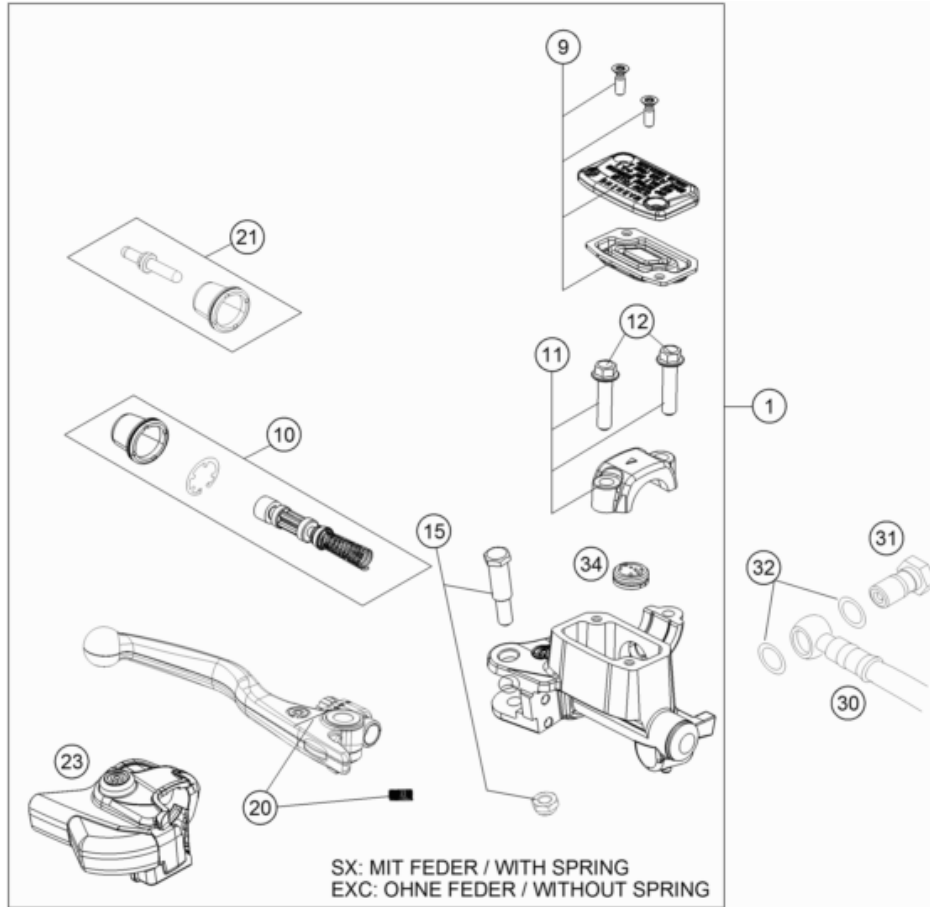

POS	PARTNUMBER	PARTNAME	PIECE
1	77713001044	HAND BRAKE CYLIND. CPL. SX 2014	1
9	77713003000	HAND BRAKE CYL. COVER	1
10	77713008000	REPAIR KIT PISTON SX 2014	1
11	54802005100	CLAMP CPL. 06	1
12	0025060256	HH collar screw M6x25 TX30	2
15	77713006000	LEVER SCREW	1
20	77713002000	HAND BRAKE LEVER +SPRING SX 14 SX WITH SPRING, EXC WITHOUT SP	1
21	77713007000	PUSH ROD CPL. SX 2014	1
23	77713004000	PROTECTION CAP HAND BRAKE CYL.	1
30	59013010000	BRAKEHO. FRONT 1235MM 2000	1
31	54813020100	banjo bolt M10x1x19 black	1
32	0603100141	sealing ring DIN 7603 10x14x1	2
34	54802051000	VALVE	1
80	00062030000	BRAKE FLUID DOT5.1 0,25L	1

147781310

15050

* NEW PART

X ON DEMAND