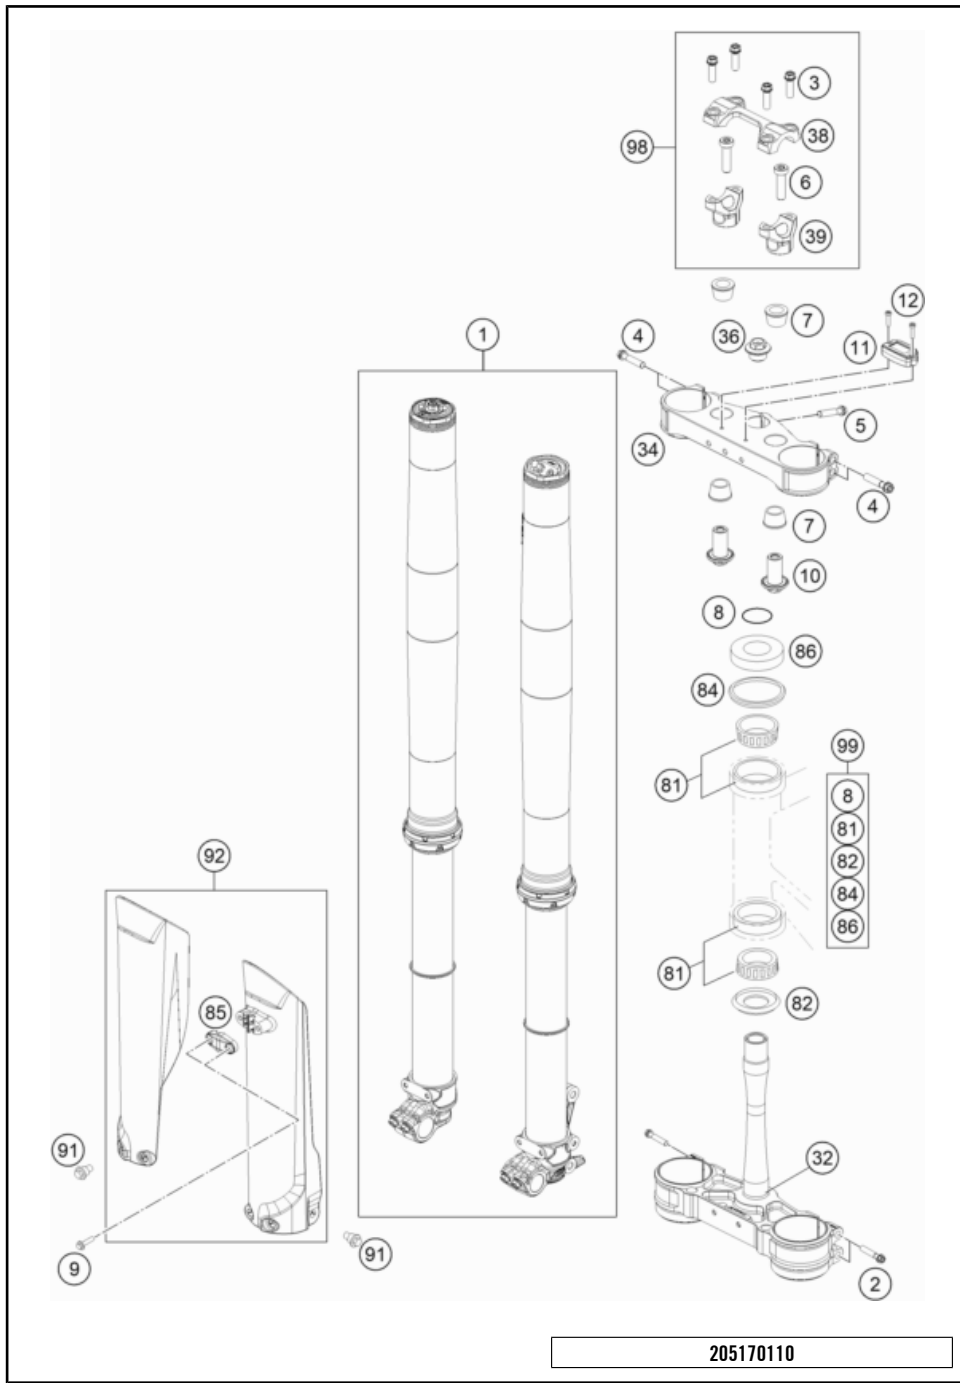

# FRONT FORK, TRIPLE CLAMP

125 SX 2022 2022

205170110

POS	PARTNUMBER	PARTNAME	PIECE
1	34188U0101	Fork 125/150 SX 2021	1
2	0025080506	HH collar screw M8x50 TX40	4
3	0025080256	HH collar screw M8x25	4
4	0025080406	HH COLLAR SCREW M8X40 TX40	4
5	0015080256S	HH COLLAR SCREW M8X25 WS=10	1
6	0032100356S	AH-COLLAR SCREW M10X35 ISA45	2
7	83001040000	RUBBER BUSH	4
8	0770025035	O-RING 25X3,55 NBR70 05	1
9	0017060206	SCREW F. PLASTIC K60X20AL SW6	2
10	79001037034	HANDLEBAR SUPPORT LOWER PART	2
11	78112020050	HOUR METER	1
12	0912040163	AH SCREW DIN0912-M 4X16	2
32	7900103202230	LOWER TRIPLE CLAMP CPL. 16	1
34	7910103402230	Top triple clamp X=22 mm 2019	1
36	72001036000	COLLAR SCREW M20X1,5 WS17 AL	1
38	79001038000	HANDLEBAR CLAMP 28MM	1
39	79001039136	HANDLEBAR SUPPORT D28MM-H36MM	2
81	54201081100	TAPERED ROLLER BEARING CPL. 06	2
82	77701084000	O-RING SUPPORT W. SEALING LIP	1
84	54601184000	STEERING HEAD GASKET TOP	1
85	77701085100AB	Clamp for brake hose	1
86	78101086000	STEERING HEAD COVER	1
91	59001092050	SPECIAL SCREW M6X12,5 WS=8	6
92	77701094100ABC	Fork protector kit SX/XC 2022 With Decal	1
98	00050000929	HANDLEBAR SUPPORT KIT D28/H36	x
99	00050000930	STEERING HEAD REP. KIT 06-15	x