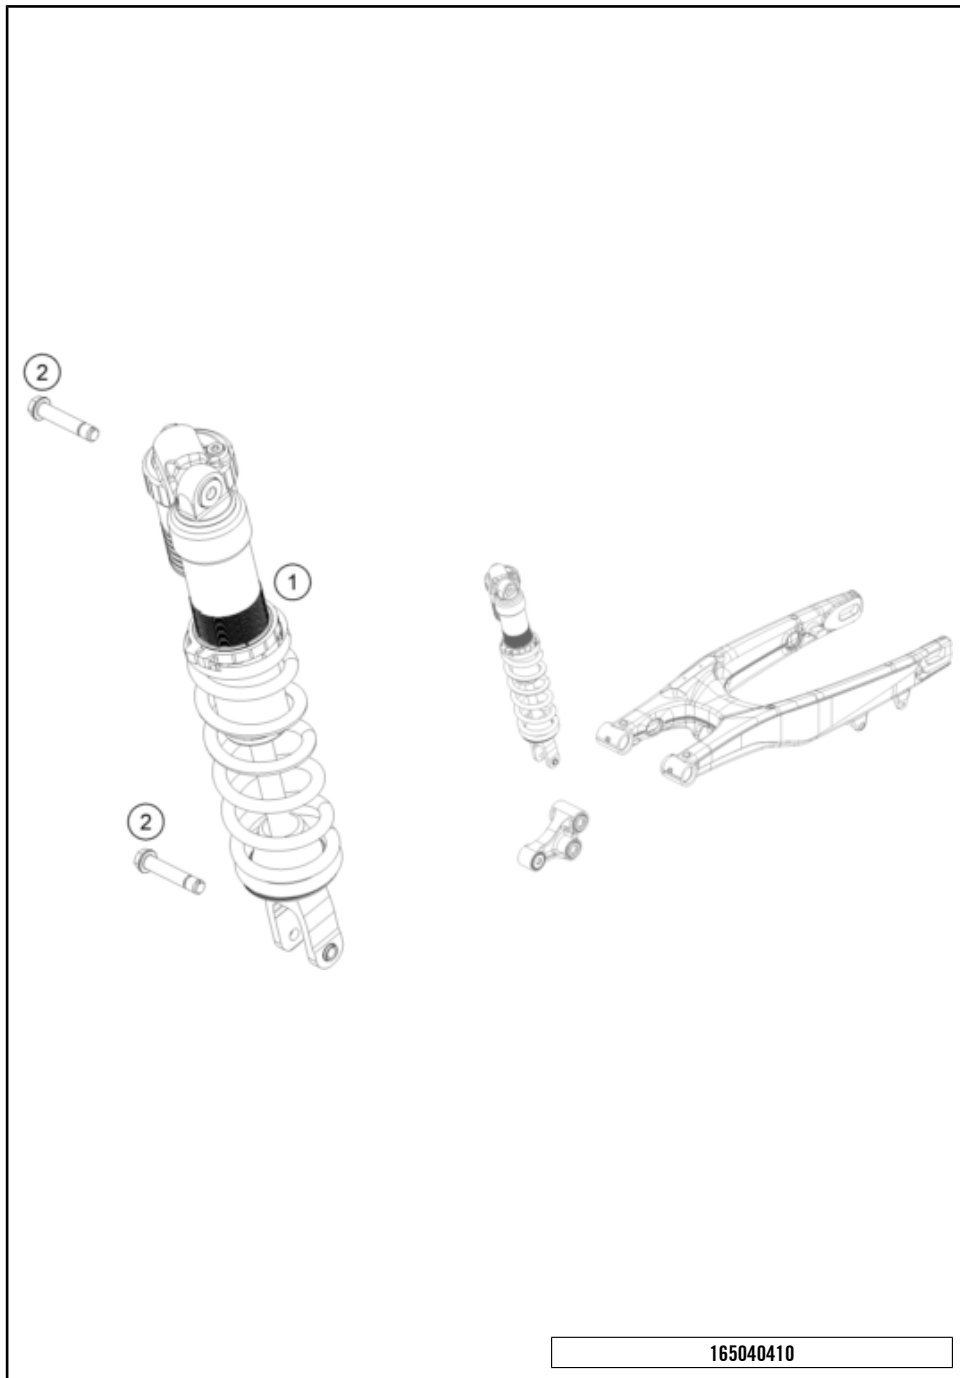

# SHOCK ABSORBER

125 SX 2022 2022

POS	PARTNUMBER	PARTNAME	PIECE
1	18187U0101	Monoshock 125/150 SX 2021	1
2	77204089000	HH COLLAR SCREW M10X52 SW13	2

54271

\* NEW PART

X ON DEMAND

POS	PARTNUMBER	PARTNAME	PIECE
1	50181144S3	Shock housing M57,5x1 h30,5 cpl.	1
2	50181101S47	Basevalve cpl.	x
2	50181101S46	compression cpl.	x
2	50181101S45	compression cpl.	x
2	50181101S37	compression cpl.	x
3	R15006	REPAIR KIT BEARINGS 07	x
4	50180095	HS cylinder-head screw R1/8 I8	1
5	50180217	O-ring 27x1,5 Viton70 green ISO 3601-3S	1
6	36120151S	PLUG SCREW M5X6 CPL.	1
7	52000239	sticker XACT 90x54	1
8	50181347S	Plastic Spring Retainer cpl.	1
9	91210129	Mainspring (62/65) 30-250 damper white	x
9	91210126	Mainspring (62/65) 33-250 damper white	x
9	91210128S	Spring 255 36 N/MM	x
9	91210123S	SPRING 260 39 N/MM	x
9	91210124S	SPRING 260 42 N/MM	x
9	91210100S	SPRING 260 45 N/MM	x
9	91210101S	SPRING 260 48 N/MM	x
9	91210102S	SPRING 260 51 N/MM	x
9	91210103S	SPRING 260 54 N/MM	x
9	91210104S	SPRING 260 57 N/MM	x
9	91210105S	SPRING 260 60 N/MM	x
10	50180824S	SPRING PLATE SET	1
11	46810893	O-ring 5,28x1,78 NBR70 black	1
12	50181207	Locking nut M12x1 h9 WAF19	1
13	50181092	Rebound disc 12x34x2 h0	1
14	50181255S	Piston 12x50x20 cpl.	1
15	50181091	Rebound disc 12x43x12,5 h8	1
16	50180603SA	Sealholder 50x28 cpl.	1
17	50180126	Round-wire snap ring 53x1,75	1
18	50181349	Cap 50,12x16 h6	1
19	50181100	Rubber pad 18x58x46 black	1
20	50181148S1	MONOSHOCK BOTTOM PART CPL.	1
22	46811205	Bush M10x12/15/13x9,5	1
98	50180751S1	SHOCK ABSORBER FLUID 5 LT	x
99	RP10019	Rebuild kit 5018 Link 2019	x