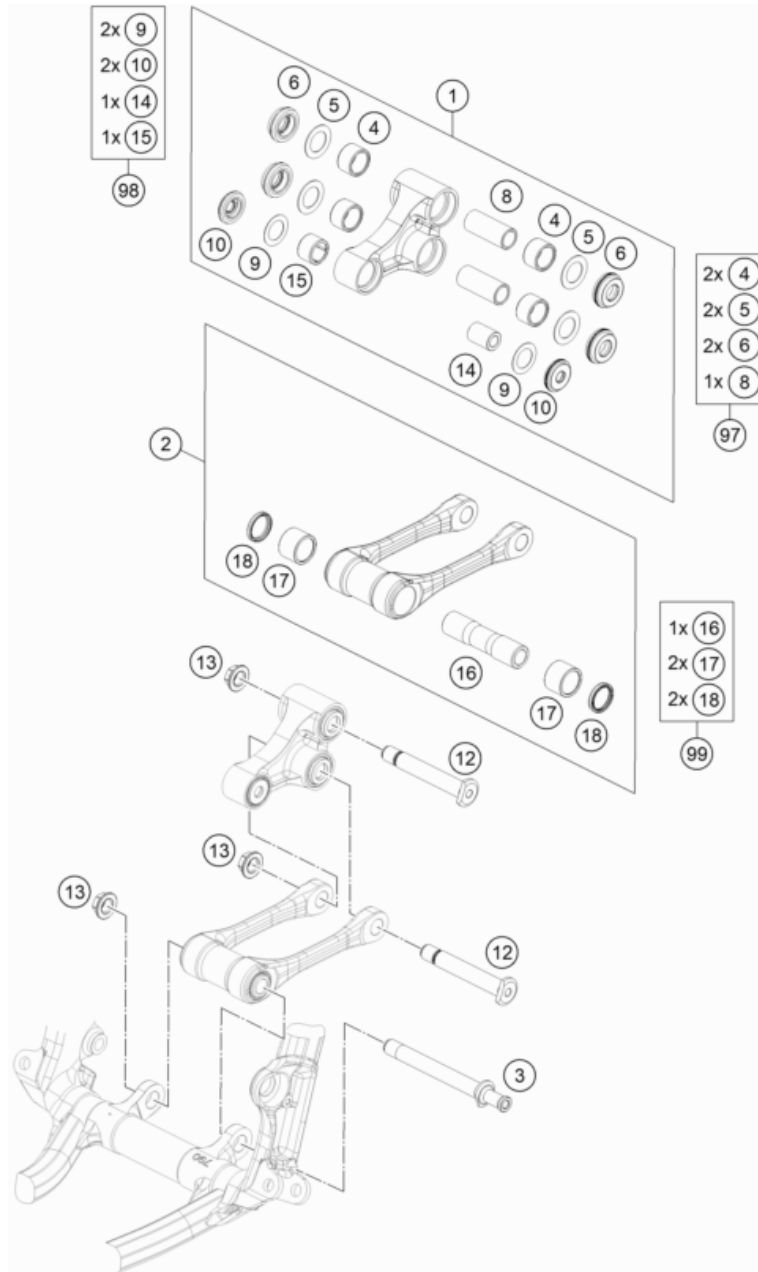

POS	PARTNUMBER	PARTNAME	PIECE
1	7910408004401	Triangular cantilever SX compl.	1
2	7900408304401	PULLROD CPL. SX 2016	1
3	79004084100	Pin pull rod M14x1.5	1
4	54603097000	NEEDLE BUSH HK 2016	4
5	59033080000	SHIM 20X32X1	4
6	79104082032	Seal triangular cantilever	4
8	54603081000	BUSHING SLEEVE 15 X 20 X 48	2
9	50180604	Shim 29,75x19x0,4	2
10	79104082030	Seal triangular cantilever	2
12	77204085000	BOLT FOR CANTILEVER M14	2
13	77204087000	hex nut M14x1.5 WS17	3
14	77204080010	BEARING SLEEVE 10X18X25,5	1
15	0618182416	NEEDLE BUSH HN1816 RS 18/24/16	1
16	79004084010	BEARING SLEEVE F. TIE-ROD 16	1
17	0618222820	NEEDLE BEARING HK2220 22X28X20	2
18	0760222841	SHAFT SEAL RING G22x28x4	2
97	00050002113	repair kit triangular cantilever back	x
98	00050002112	repair kit triangular cantilever front	x
99	79004083010	PULL ROD REP. KIT SX-F	x

207950460

53658

* NEW PART

X ON DEMAND