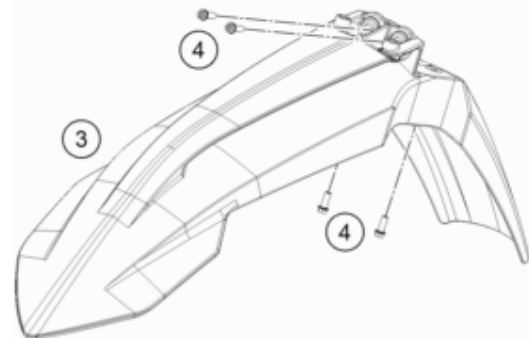

195050710

56303

\* NEW PART

X ON DEMAND

POS	PARTNUMBER	PARTNAME	PIECE
1	79108007100AB	Start number plate	1
2	0024060106	HH COLLAR SCREW M6X10 TX30	1
3	79008010000EB	FRONT FENDER ORANGE 15	1
4	0025060166	HH collar screw M6x16 TX30	5
5	83008000015	SPECIAL SCREW M6X15X3	2
6	79107040010	Seat screw	1
7	79108013000AB	Tail section SX	1