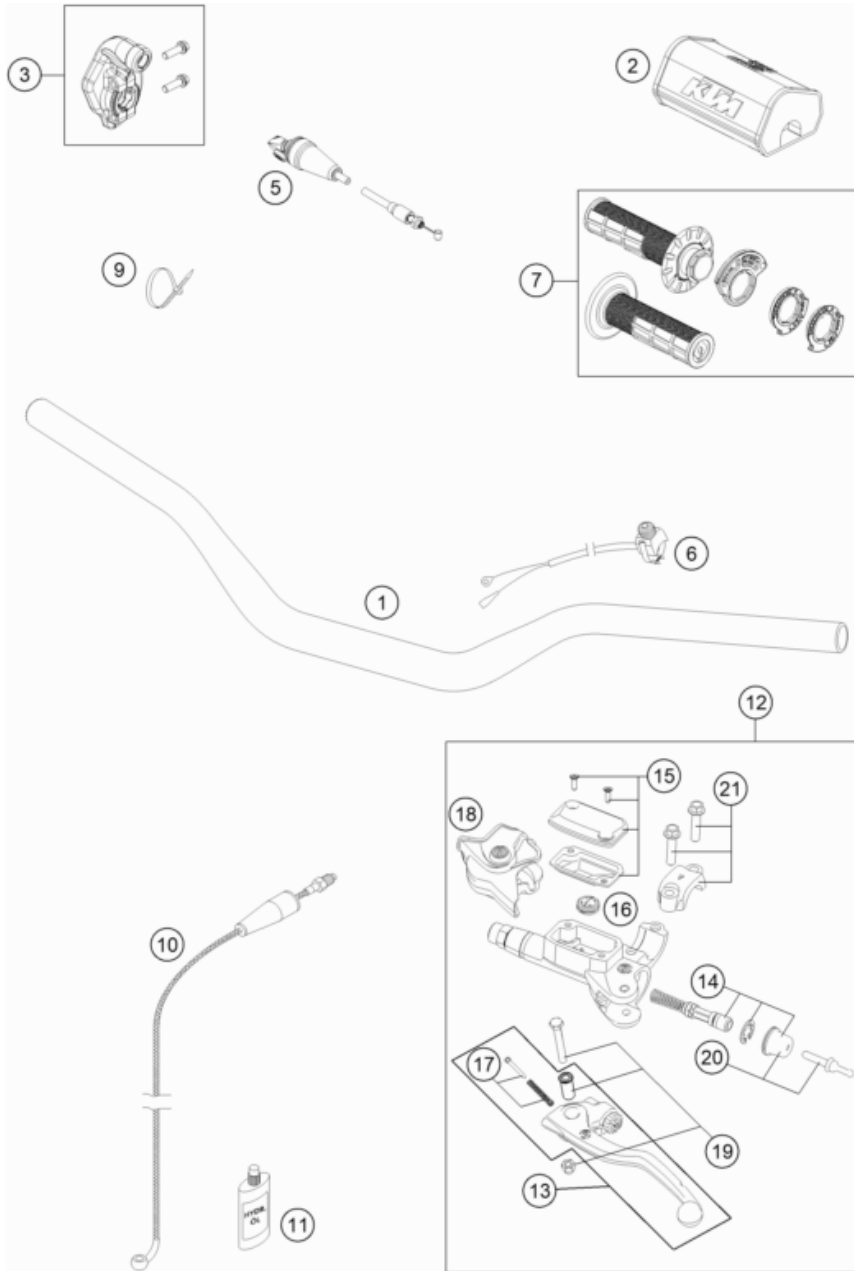

POS	PARTNUMBER	PARTNAME	PIECE
1	7900200100030	HANDLEBAR D=28MM	1
2	79102002044	Handlebar pad compl.	1
3	51702010044	Housing throttle twist grip cpl.	1
5	51702091000	Throttle cable compl. 2 stroke	1
6	50311089200	SHORT CIRCUIT BUTTON 02	1
7	79002021100	GRIP SET	1
9	44011076200	CABLE TIE 200/3,6MM BLACK	1
10	79232063000	CLUTCH PIPE	1
11	00062030000	BRAKE FLUID DOT5.1 0,25L	1
12	79202030044	MASTER CYLINDER CPL.	1
13	54802031000	CLUTCH LEVER CPL. BREMBO 06	1
14	79202032044	REP. KIT PISTON 9MM	1
15	5480200310030	COVER HYD. CLUTCH CPL. 2014	1
16	54802051000	VALVE	1
17	54802052000	BOLT KPL.	1
18	54802037000	PROTECTION CAP 06	1
19	54802038100	LEVER SCREW CPL. 06	1
20	54802046000	PUSH ROD CPL.	1
21	54802005100	CLAMP CPL. 06	1

215170210

54260

* NEW PART

X ON DEMAND