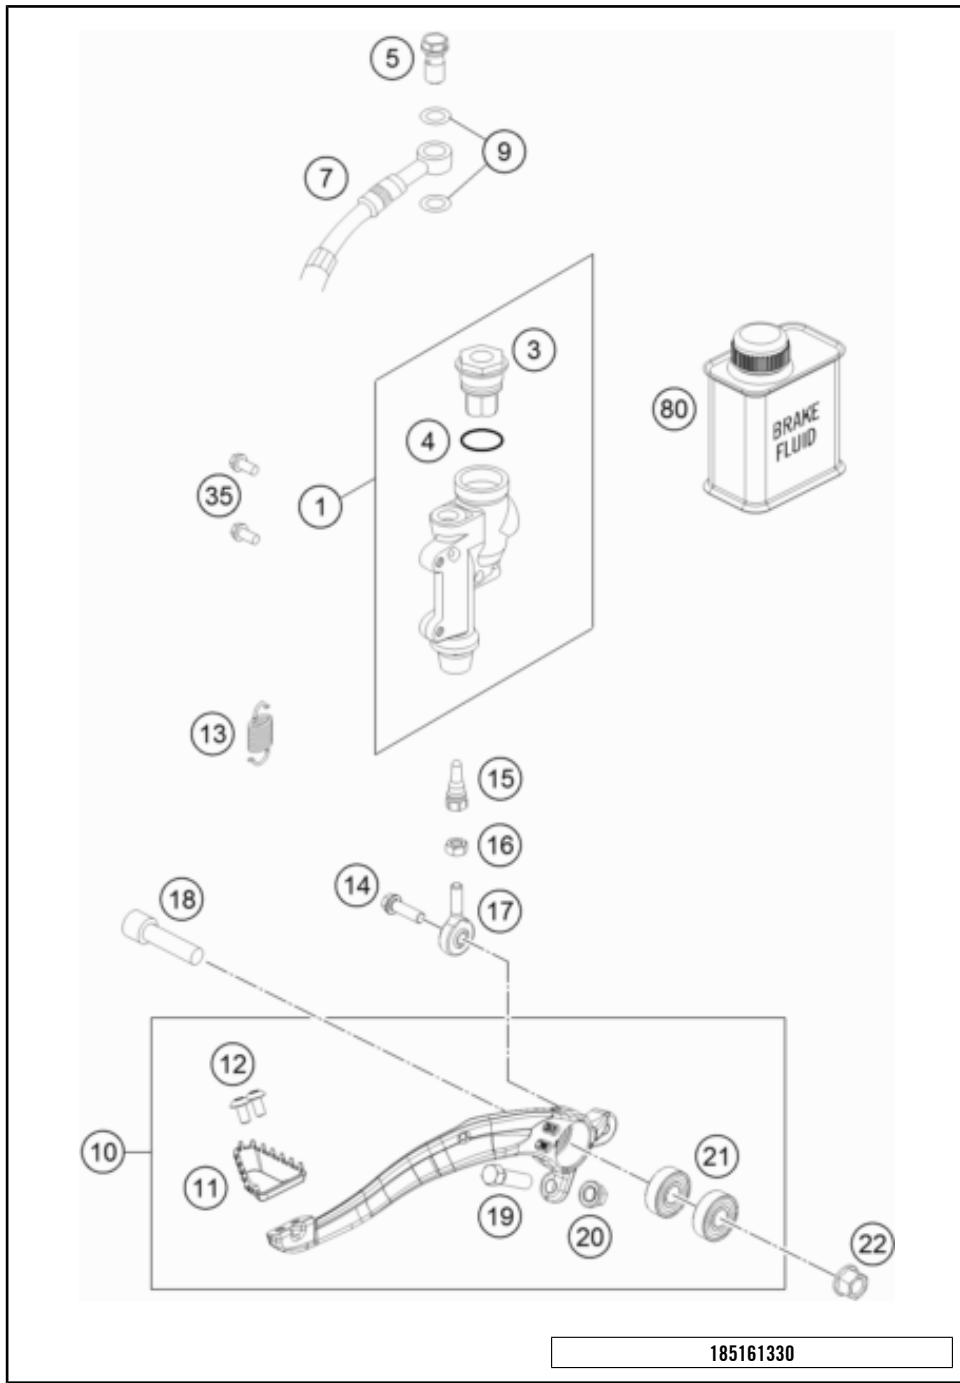

POS	PARTNUMBER	PARTNAME	PIECE
1	77013060044	REAR BRAKE CYLINDER CPL.SX 09	1
3	54813062100	REAR BRAKE CYL. COVER CPL. 04	1
4	54813063000	FOOT-BRAKE CYL. GASKET SX 03	1
5	54813020200	BANJO SCREW 08	1
7	77213070200	Brake hose rear	1
9	0603100141	sealing ring DIN 7603 10x14x1	2
10	79413050044	FOOT BRAKE LEVER CPL.	1
11	79413051000	STEP BRAKE LEVER 16	1
12	78105081010	SCREW TORX M5X10	2
13	79003062000	RETURN SPRING F. BRAKE LEVER	1
14	0025060206S	HH collar screw M6x20 TX30	1
15	54813056000	PUSH ROD L=28MM 03	1
16	0934060003	hex nut DIN 934 M6	1
17	54813055100	Joint head CMP6	1
18	0032100356S	AH-COLLAR SCREW M10X35 ISA45	1
19	59001037000	SPECIAL SCREW M8X26 WS=10	1
20	46030045000	flanged nut M8 WS10	1
21	0625060002	deep groove ball bearing SKF 6000-2RS1	2
22	54630044000	COLLAR NUT M10 WS=13	1
35	0025060126	HH collar screw M6x12 TX30	2
80	00062030000	BRAKE FLUID DOT5.1 0,25L	1

185161330

50395

* NEW PART

X ON DEMAND