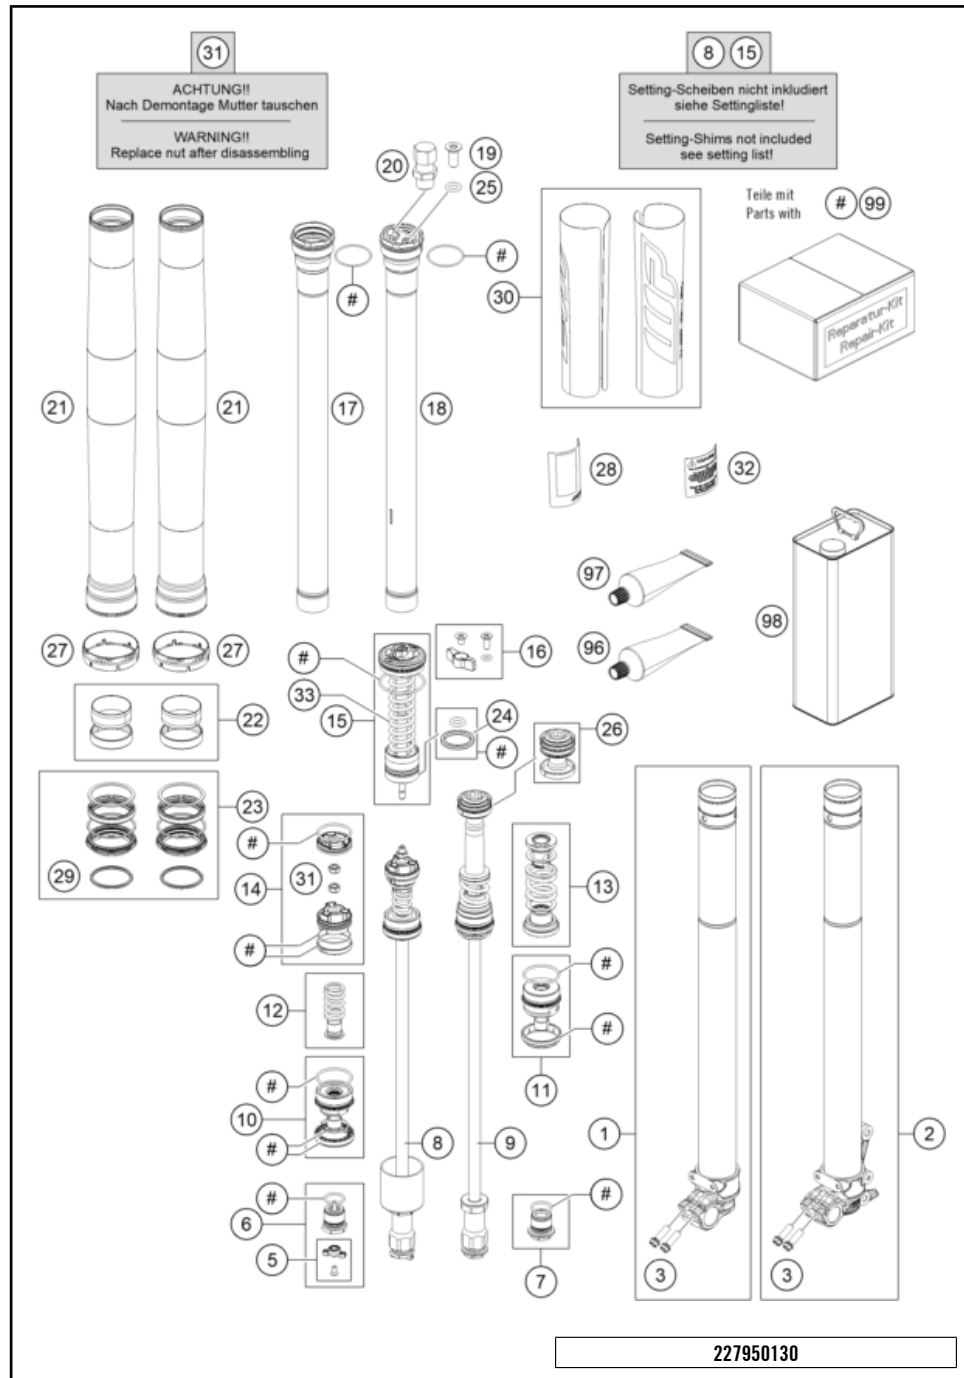

POS	PARTNUMBER	PARTNAME	PIECE
1	48602046S2	Axle clamp ri. with inner tube cpl.	1
2	48602045S2	Axle clamp le. with inner tube cpl.	1
3	0025080256	HH collar screw M8x25	4
5	RP10033T	Repair kit adjuster rebound red	x
6	48602052S	adjuster housing M20x1 cpl.	1
7	48601533S	HH collar screw M20x1x18 cpl.	1
8	S501200001S0300	Pistonrod D12 M9x1 L385 cpl.	1
9	48601501S2	piston rod 12x470 cpl.	1
10	48601462S2	Screw sleeve M35,5 x 0.8 cpl.	1
11	48602138S2	Screw sleeve M35,5x0,8 cpl.	1
12	48600578S	Spring (13,9) 37-32 rebound cpl.	1
13	48601820S	Spring (22) 60-30 rebound cpl.	1
14	RP10035T	Repair kit piston air fork	x
15	48602049S5	Basevalve cpl.	1
16	RP10029T	adjuster kit screw cap compression	x
17	48602048S1	screw cap M51x1,5 cpl.	1
18	48602047S2	screw cap M51x1,5 cpl.	1
19	00700007	ISA countersunk head screw M4x8 acc draw	1
20	48601494S	VALVE M8X1 INCL. SCREW CAP	1
21	48602096	fork outer tube 49.13x577 dt54 db60	2
22	R14047	Guide bushing set fork 48mm	x
23	RP10012	Sealkit 48mm SKF black	x
24	04100002	X-ring 26,57x3,53 FKM80	1
25	50180222	O-ring 4x1,5 NBR70	1
26	48602135S	Piston 33,6x35,4 cpl.	1
27	S639200001000FA	Fork protection ring 59,8mm	2
28	52000331	model sticker	1
29	48602007	Stroke indicator 48mm red	2
30	52000235SET	Sticker set XACT 5 AER CC 182.5x238	1
31	48602128	Nut M6 h5,4 SW10	2
32	52000328	Sticker warning 40x40	1
33	48601727	Spring (19,5) 8-114 optional part	x
33	48601588	Spring (19,5) 12-114 optional part	x
33	48602157	Spring (19,5) 14-114 optional part	x
33	48601258	Spring (19,5) 16-114	1
33	48601851	Spring (19,5) 18-114 reservoir	x

58355 * NEW PART X ON DEMAND