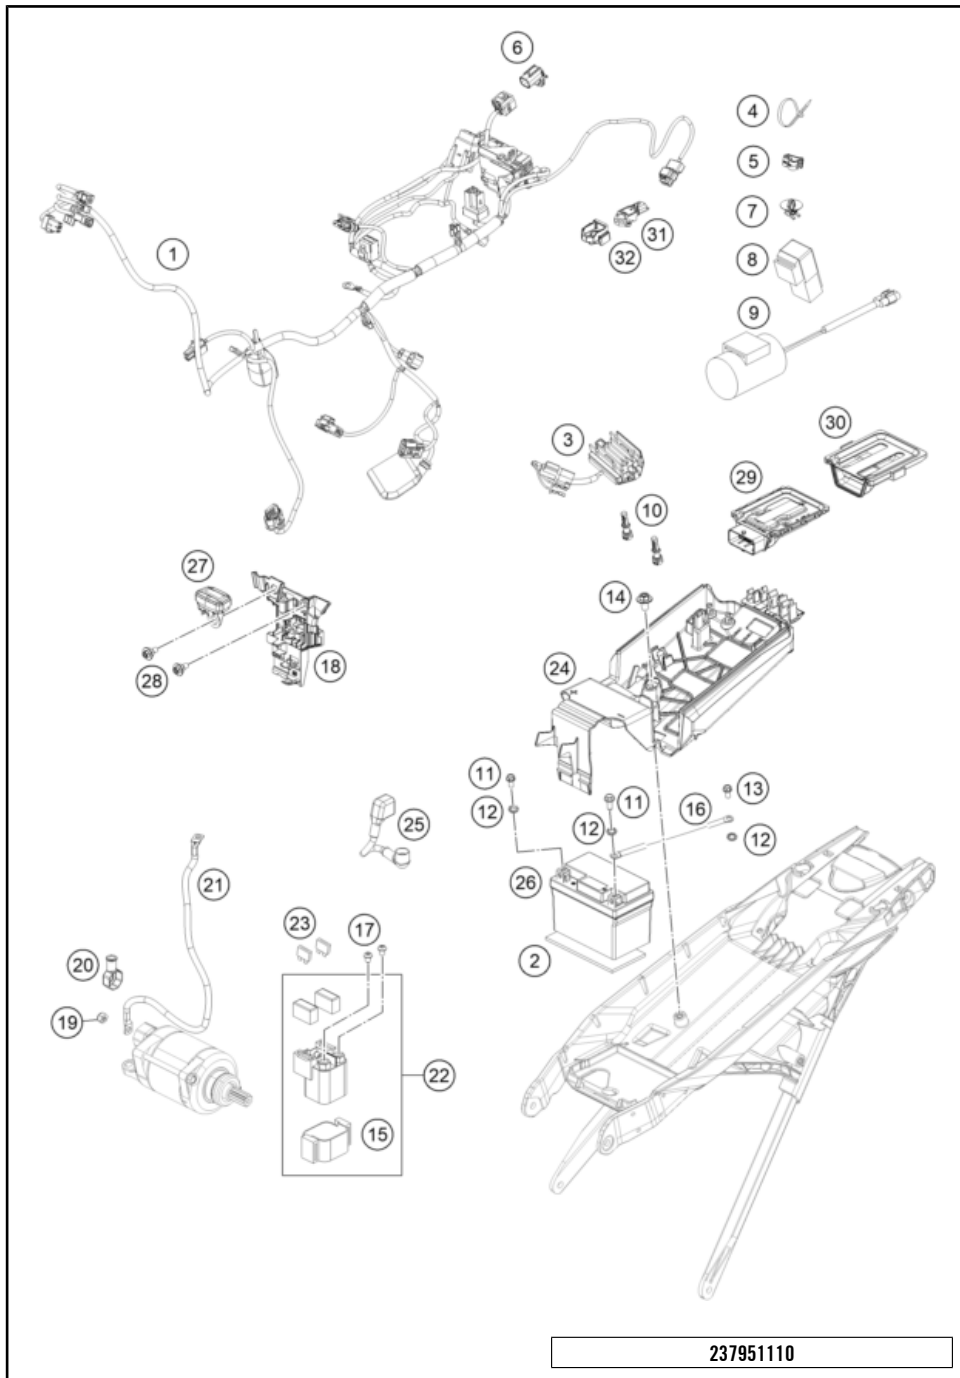

POS	PARTNUMBER	PARTNAME	PIECE
1	A44011075100	Main wiring harness	1
2	59003001099	METAMOLL 90X45X3MM 03	1
3	77211034000	VOLTAGE REGULATOR 09	1
4	44011076140	CABLE TIE 140/2,5MM BLACK	x
4	44011076200	CABLE TIE 200/3,6MM BLACK	x
4	44011076305	CABLE TIE 300/4,8MM BLACK	x
5	83013026000	CABLE GUIDE	2
6	0007000000U002	Plug cap	1
7	79711013010	Cable bracket d8	1
8	61111057000	RELAY CM1A-R-12V-H80 07	1
9	77711035000	CONDENSATOR	1
10	55641030000	Holder control unit	2
11	0025050126	HH collar screw M5x12 TX30	2
12	58411098100	CONTACT WASHER M6 VSV-K6	3
13	0026060136	COLLAR SCREW M6X13 ISA30	1
14	0024060106	HH COLLAR SCREW M6X10 TX30	1
15	58211058050	BRACKET RUBBER F.STARTRELAY 07	1
16	75011097100	Ground wire	1
17	0902060083	AH OVAL SCREW ISO 7380 M 6X8	2
18	A46011083000	Connector support	1
19	0985060003	SELF LOCK. NUT DIN0985-M 6	1
20	77240099000	PROTECTION CAP F. STARTER ENG.	1
21	A44011059000	Starter cable	1
22	58211058000	STARTER RELAY 12V '99	1
23	58011109110	FUSE 10 A 2000	2
24	A46011055000	Battery holding bracket	1
25	A46011059050	Battery cable compl.	1
26	79111053000	battery 12V/24Wh	1
27	A46014069000	Dashboard	1
28	83008100015	SPECIAL SCREW M6X15X5,5	2
29	55641031000	Control device EFI	1
30	A45041031050	Engine control unit rubber band	1
31	A45041075000	crank case pressure sensor	1
32	A45041075010	Rubber band, crankcase pressure sensor	1

237951110

60320

* NEW PART

X ON DEMAND