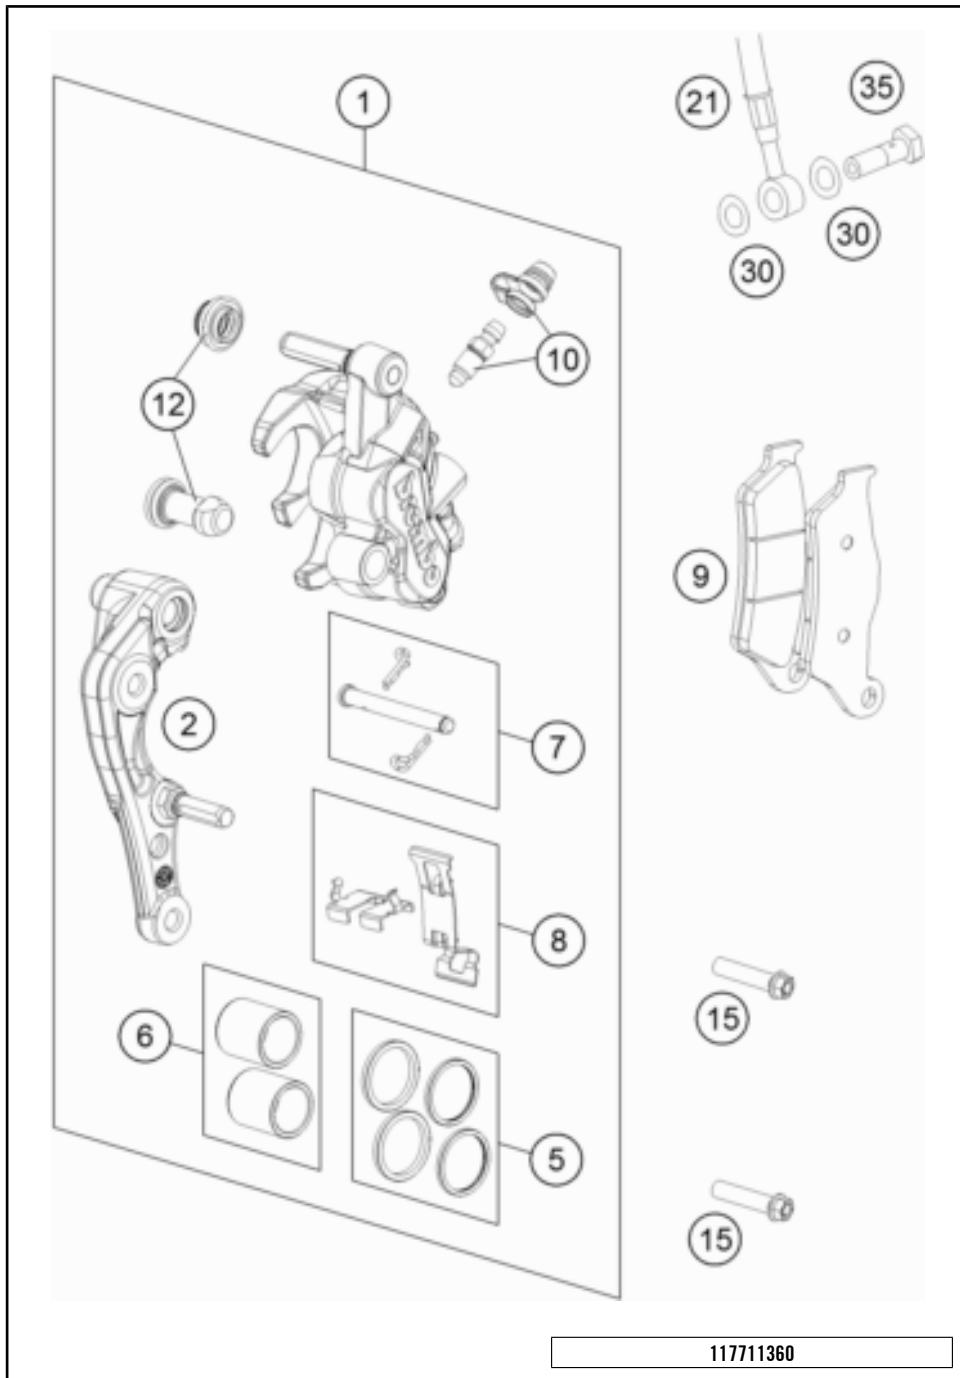

227951330

58255

* NEW PART

X ON DEMAND

FRONT BRAKE CALIPER

125 SX 2023 2023

POS	PARTNUMBER	PARTNAME	PIECE
1	7701301500101	CALIPER NAT. WITHOUT PADS	1
2	77013014000	BRAKE CALIPER SUPPORT FRONT 09	1
5	77013021000	REP. KIT SEALS 24MM	1
6	77013019000	REP. KIT PISTON 24MM	1
7	77013017000	BOLT CPL. 09	1
8	77013018000	RETAINING PLATE SET BREMBO	1
9	77713030000	BRAKE PADS FRONT	1
10	61013020100	BLEEDER SCREW WITH CAP	1
12	54613218000	CUP SET SHORT	1
15	0025080306S	HH COLLAR SCREW M8X30 TX40	2
21	59013010000	BRAKEHO. FRONT 1235MM 2000	1
30	0603100141	sealing ring DIN 7603 10x14x1	2
35	50213025000	HOLLOW SCREW M10X1X19	1