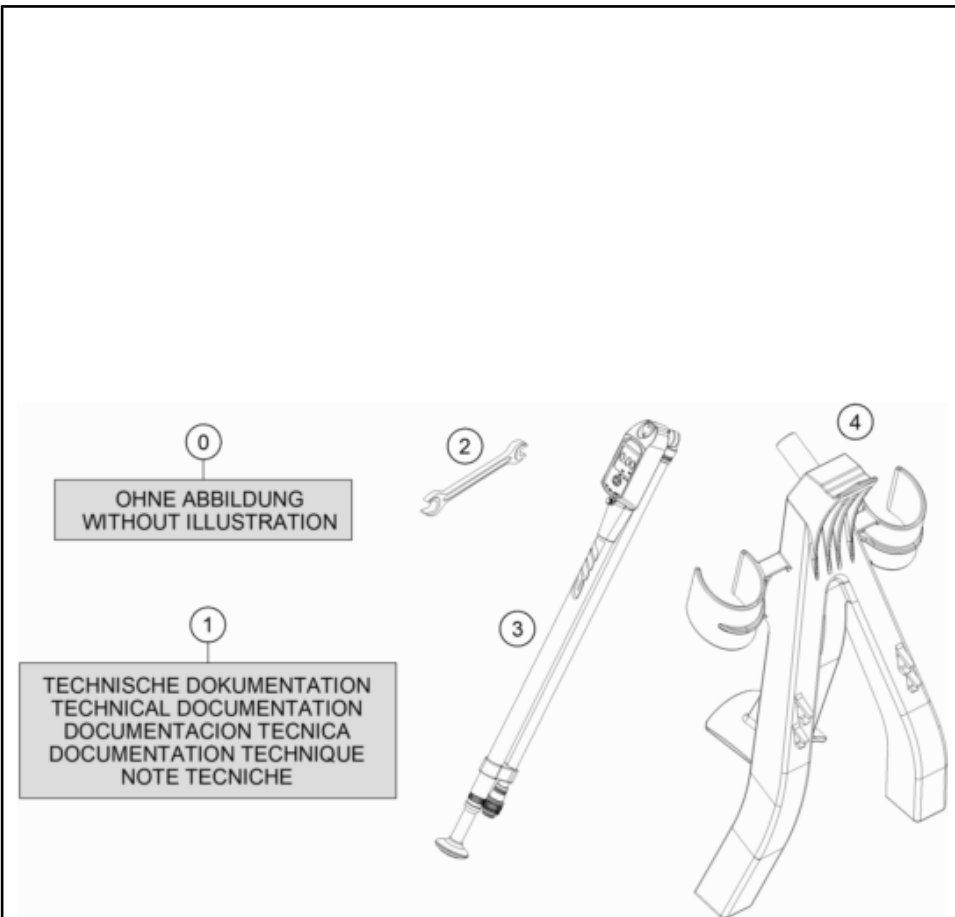

227951390

58280

* NEW PART

X ON DEMAND

POS	PARTNUMBER	PARTNAME	PIECE
0	A46001038010	Rigid handlebar clamp bushing	2
0	A46003037033	Footpeg set	1
0	81212016100	WASH CAP SET	1
0	A46008078001	Displacement sticker set FS 450	1
0	00063004107	SPIRALHÜLSEN EXC	1
0	00063004108	Bubble wrap blanks 80MY	1
0	A46002002044C1A	Handlebar pad compl.	1
0	A46003094000C1	Frame protection set	1
0	0025050126	HH collar screw M5x12 TX30	2
0	A46006903000AB	Air filter cover	1
0	58411098100	CONTACT WASHER M6 VSV-K6	2
0	78141013190	FUEL FILTER	3
0	00063004202	PRINT LABEL 60X51 MM	1
0	52000235SET	Sticker set XACT 5 AER CC 182.5x238	1
0	00063004012	HEADLIGHT MASK BOX	1
1	3214638EN	Owner's manual 125 SX '23	1
2	50329072000	SPOKE-SPANNER WS 7/10	1
3	79412966100	Fork pump	1
4	A46029094000	Stand/fork support	1