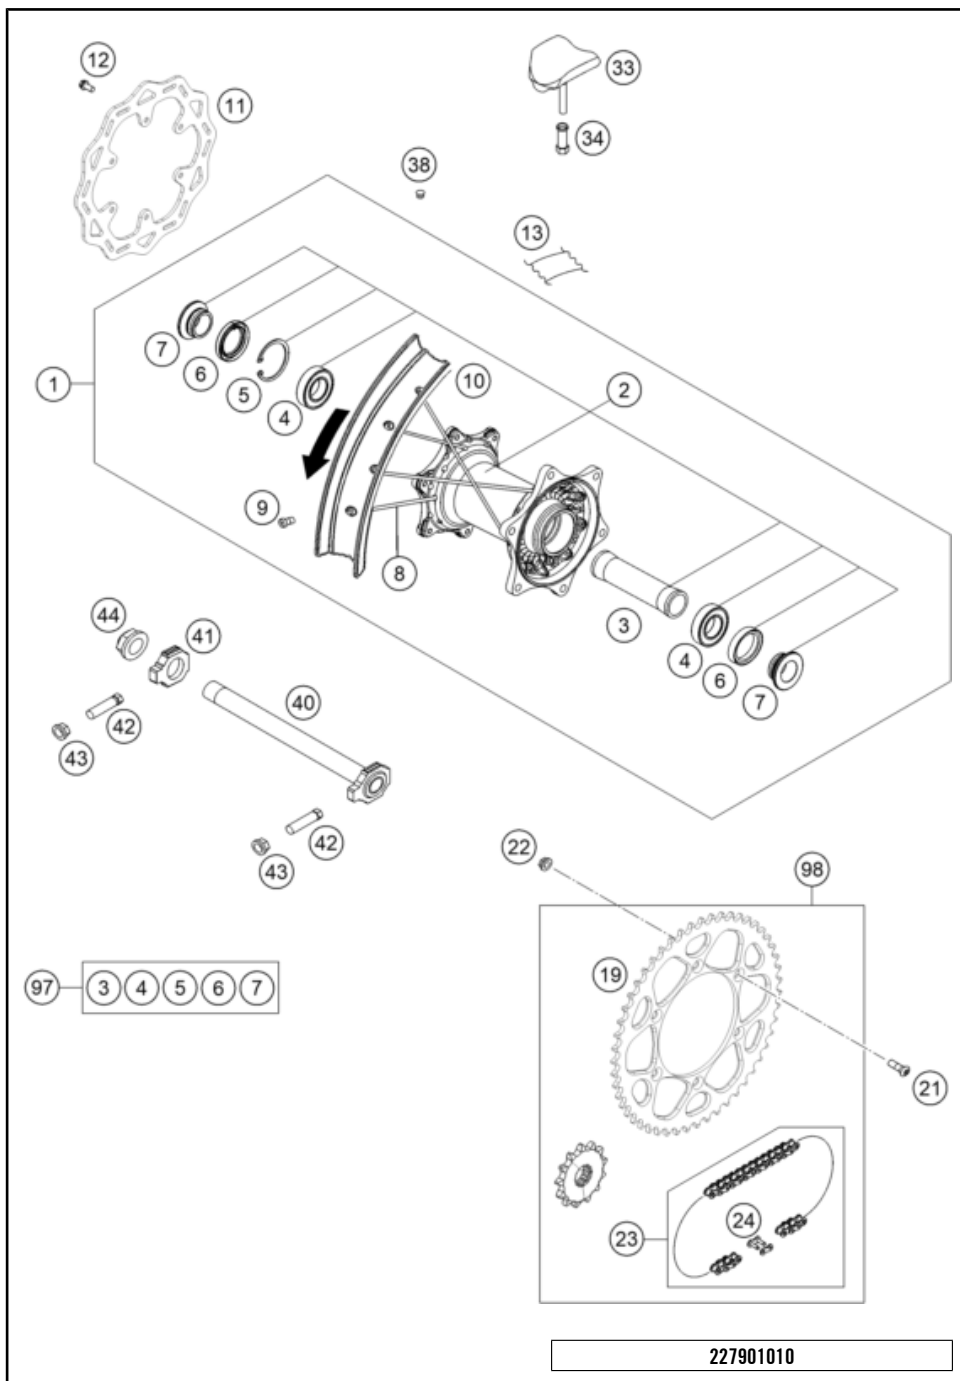

POS	PARTNUMBER	PARTNAME	PIECE
1	A4601090104404	Factory rear wheel 2.15x19"	1
2	A46010010044	Rear wheel hub compl.	1
3	A46010011000	Bearing spacer tube 121.5mm	1
4	0625060058	GR.BALL BEAR.6005 DDU2CG23S6NM	2
5	0472047175	CIRCLIP DIN0472-47X1,75	1
6	0760354771	SHAFT SEAL RING 35X47X7 TC	2
7	A46010016000	Spacing tube rear wheel	2
8	7901007120530	SPOKE M4,5X205-19" BLACK 16	36
9	79109072000	Spoke nipple M4.5	36
10	7911007000030	Rear rim 19x2.15	1
11	79010060000	BRAKE DISC REAR 220MM 16	1
12	59009062013	SPECIAL SCREW M6X13 WS=8 10.9	6
13	50310073200	RIM BAND 18" AND 19"	1
19	7771015104830	SPROCKET 48-T BLACK	x
19	7771015105030	SPROCKET 50-T BLACK	x
19	7771015105130	SPROCKET 51T BLACK	1
19	7771015105230	SPROCKET 52-T BLACK	x
21	0019080266S	COUNTER-SUNK SCREW ISA45 M8X26	6
22	06923080003	hex nut EN 1661 M8 WS13	6
23	50310165118	CHAIN 5/8X1/4" MX	1
24	50310166000	CONNECTING LINK F. 50310165118	1
33	78110090200	Tyre locker 2,15"	1
34	77110090050	NUT FOR WHEEL HOLDER	1
38	55003135000	PLUG FOR RIM	x
40	A46010085044	Wheel spindle rear wheel compl.	1
41	A46010084000	Chain tension adjuster right	1
42	50304040100	screw M10x1.25x50 WS10	2
43	58414030000	HH COLLAR NUT M10X1,25 WS=13	2
44	A46010086000	Collar nut M22x1,5 WS=30	1
97	A46010015010	wheel bearing repair kit	x
98	SPAA13U51AM1186	Drivetrain set SX 13T/51T	x

227901010

60087

* NEW PART X ON DEMAND