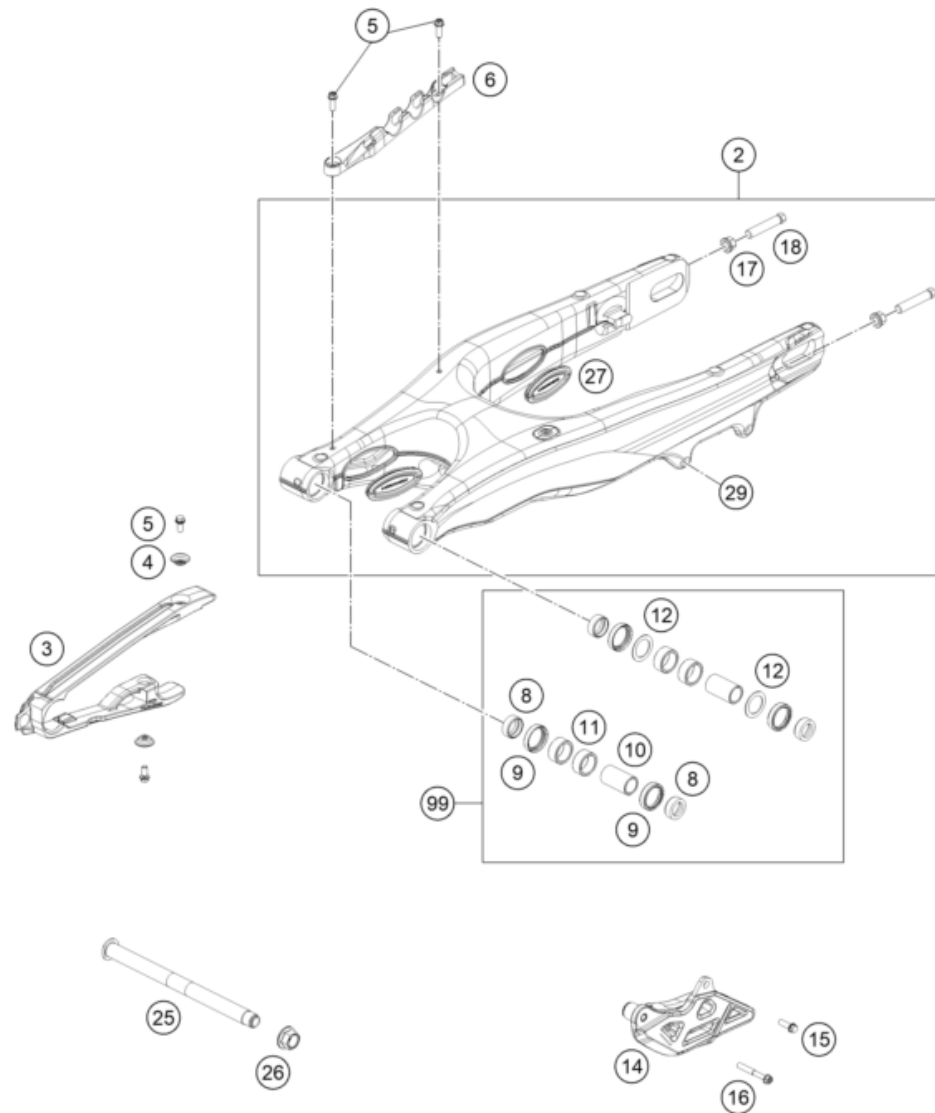

* NEW PART X ON DEMAND

POS	PARTNUMBER	PARTNAME	PIECE
1	A46004080044	triangular lever SX	1
2	A46004083044	pullrod cpl.	1
3	0800001704800	Bearing sleeve 17x22x48	2
4	0618222812	NEEDLEBEAR HK2212V 22/28/12 MB	5
5	0800000902900	Spacer	2
6	54603036000	STOP DISK 22,2X31,7X1	6
7	0760253270	radial shaft seal 25x32x7	6
8	77704034000	SUPPORT F. SHAFT SEAL RING 16	4
9	A46004134000	Bucket for shaft seal ring	2
10	0800001002501	Bearing sleeve 10x22x24.5	1
11	0800001708900	Bearing sleeve for pull rod	1
12	0760222841	SHAFT SEAL RING G22x28x4	2
13	54804038000	SELF LOCK.NUT M16X1,5 WS=19 03	3
14	A46004085000	Pin, triangle lever M14x1.5	2
15	A46004084000	Pin pull rod M14x1.5	1
16	58033097000	NEEDLE BEARING HK 2216	2
97	A46004080010	repair kit triangular cenitlever front	x
98	A46004080020	repair kit triangular cenitlever back	x
99	A46004083010	repair kit pull rod	x

222620460

58232

* NEW PART

X ON DEMAND

POS	PARTNUMBER	PARTNAME	PIECE
2	A46004230066	Swingarm compl.	1
3	A46004066000	Chain slider, left	1
4	77304066150	Chain slider bushing	2
5	0025060166S	HH collar screw M6x16 TX30 SL	4
6	A46004042000	Brake line guide	1
8	77704034000	SUPPORT F. SHAFT SEAL RING 16	4
9	0760253270	radial shaft seal 25x32x7	4
10	59404032000	BEARING SLEEVE 17X22X38,7 03	2
11	0618222812	NEEDLEBEAR HK2212V 22/28/12 MB	4
12	54603036000	STOP DISK 22,2X31,7X1	2
14	A46004070000	Chainguide SX	1
15	59009062016	SPECIAL SCREW M6X16 WS=8 10.9	1
16	0025060456	HH COLLAR SCREW M6X45 TX30	1
17	58414030000	HH COLLAR NUT M10X1,25 WS=13	2
18	50304040100	screw M10x1.25x50 WS10	2
25	A46004037000	Swingarm pivot	1
26	54804038000	SELF LOCK.NUT M16X1,5 WS=19 03	1
27	A46004041000	Locking cap swingarm	4
29	54603055051	PRESS IN NUT M6 STEEL ZINC	1
99	79004030110	Repair kit swingarm bearing	x