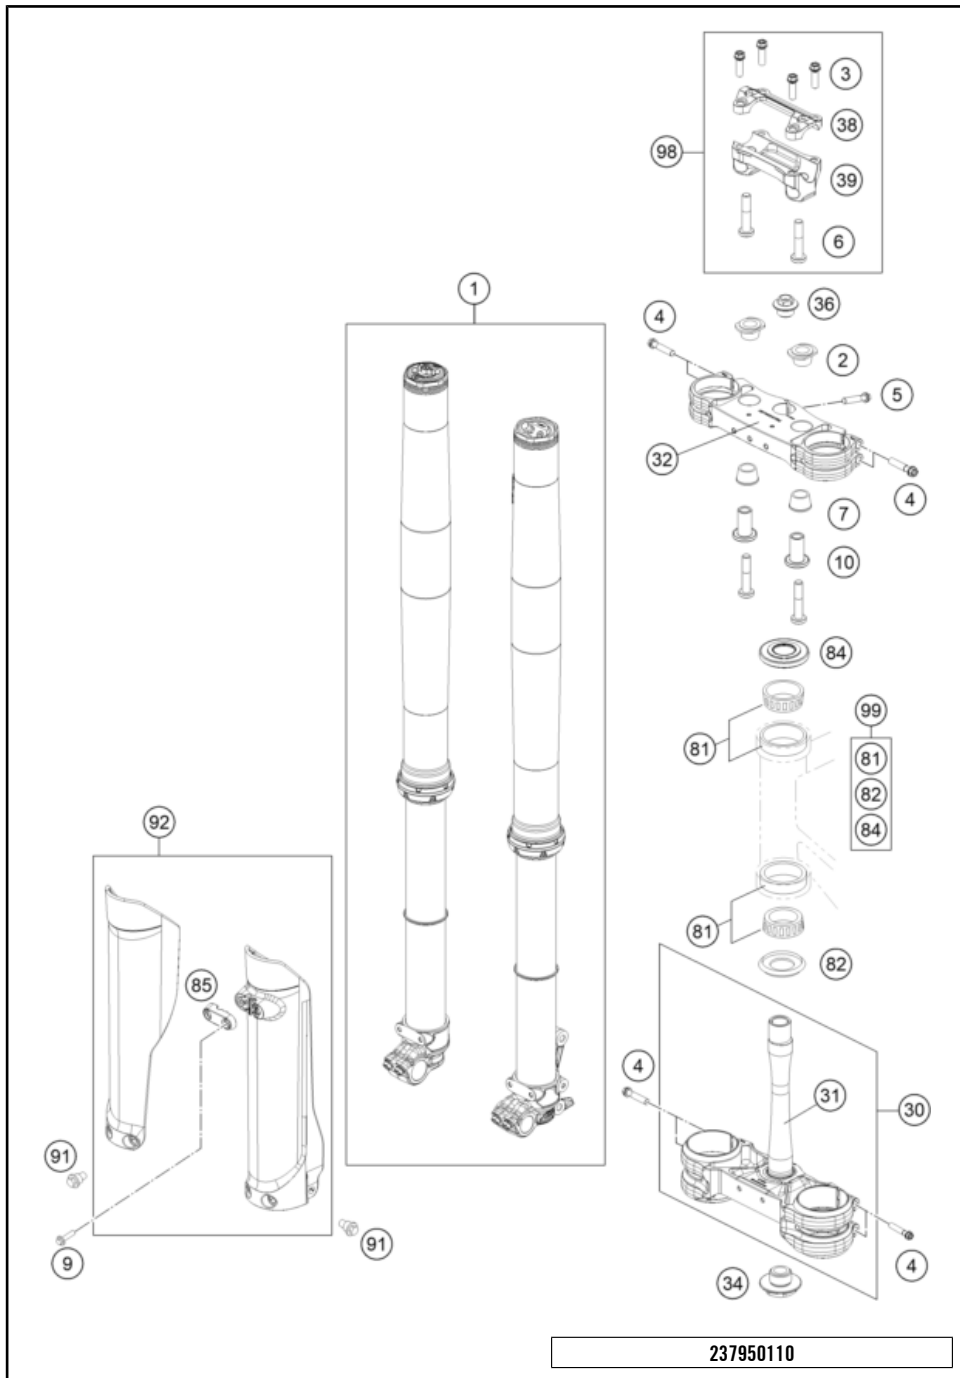

POS	PARTNUMBER	PARTNAME	PIECE
1	A460C101W406000	Fork KTM 125 SX 2023	1
2	A46001035001	Rubber bushing	2
3	0025080256	HH collar screw M8x25	4
4	0025080406	HH COLLAR SCREW M8X40 TX40	8
5	0015080256S	HH COLLAR SCREW M8X25 WS=10	1
6	0035100509S	AH-COLLAR SCREW M10X50 ISA45	2
7	83001040000	RUBBER BUSH	2
9	0017060206	SCREW F. PLASTIC K60X20AL SW6	2
10	A46001039034	HANDLEBAR SUPPORT LOWER PART	2
30	A46001132022C1	Bottom triple clamp, cmpl. X=22mm	1
31	79101933000	Steering stem	1
32	A46001135022C1	Top triple clamp, cmpl. X=22mm	1
34	54801036100	STE.HEAD SCR. M20X1,5 WS=27 SL	1
36	A46009082000	Collar screw M20x1.5 SW17 Al	1
38	79001038000	HANDLEBAR CLAMP 28MM	1
39	A48001039036	Handlebar mount D28 mm-H36 mm	1
81	54201081100	TAPERED ROLLER BEARING CPL. 06	2
82	77701084000	O-RING SUPPORT W. SEALING LIP	1
84	A46001086000	Steering head seal	1
85	77701085100EB	CLAMP FOR BRAKEHOSE	1
91	59001092050	SPECIAL SCREW M6X12,5 WS=8	6
92	A46001094000EBB	Fork protection kit SX 2023	1
98	A48001039010	handlebar mount kit D28mm-H36mm	x
99	A46001081044	Repair Kit steering head bearing	x

237950110

60334

* NEW PART

X ON DEMAND