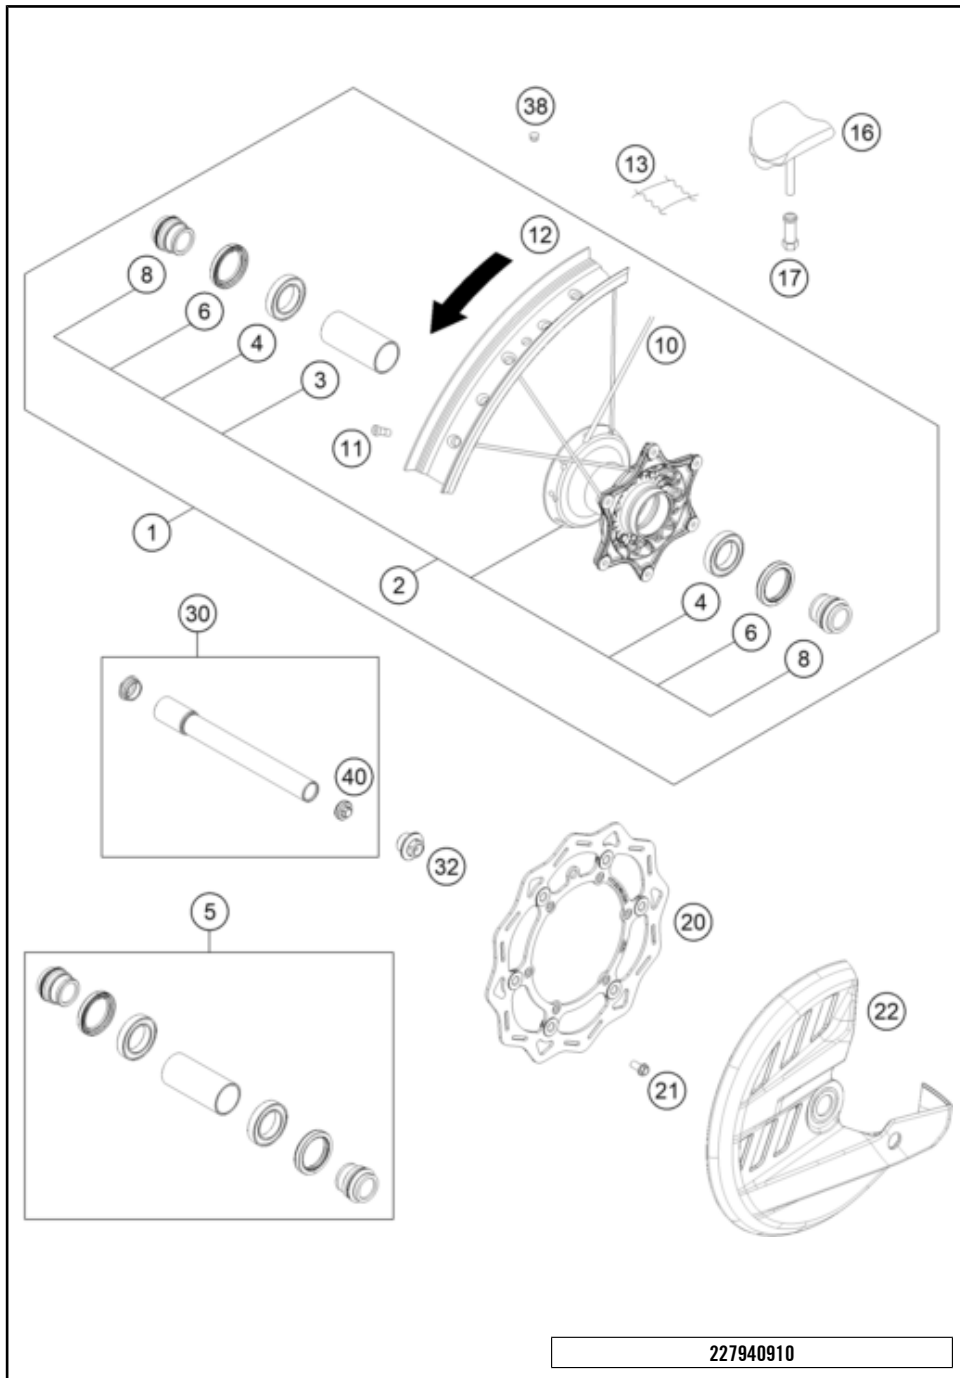

X ON DEMAND

FRONT WHEEL

125 SX 2023 2023

POS	PARTNUMBER	PARTNAME	PIECE
1	A4600990104404	Factory front wheel 1.6x21"	1
2	77709010144	FRONT WHEEL HUB CPL.	1
3	54809011000	BEA.SPACERTUBE 35X2 L=79,4 03	1
4	0625069068	GR.BALL BEAR.6906 DDU2CG23S6NM	2
5	77709015000	wheel bearing repair kit	1
6	0760354771	SHAFT SEAL RING 35X47X7 TC	2
8	77709012000	SPACER BUSHING F. FR. WHEEL	2
10	7710907122630	SPOKE M4,5X226- 21" BLACK 12	36
11	79109072000	Spoke nipple M4.5	36
12	7910907000030	Front Rim 21x1.60	1
13	50309073000	RIM BAND 21"	1
16	78109090200	Tyre locker 1,60"	1
17	77110090050	NUT FOR WHEEL HOLDER	1
20	79009060000	BRAKE DISC FRONT 260MM 16	1
21	59009062013	SPECIAL SCREW M6X13 WS=8 10.9	6
22	79109961000	Brake disc guard	1
30	79109081033	Wheel spindle front cmpl, 2019	1
32	A46009082000	Collar screw M20x1.5 SW17 Al	1
38	55003135000	PLUG FOR RIM	x
40	7770908107055	AUXILIARY SCREW FRONT	1