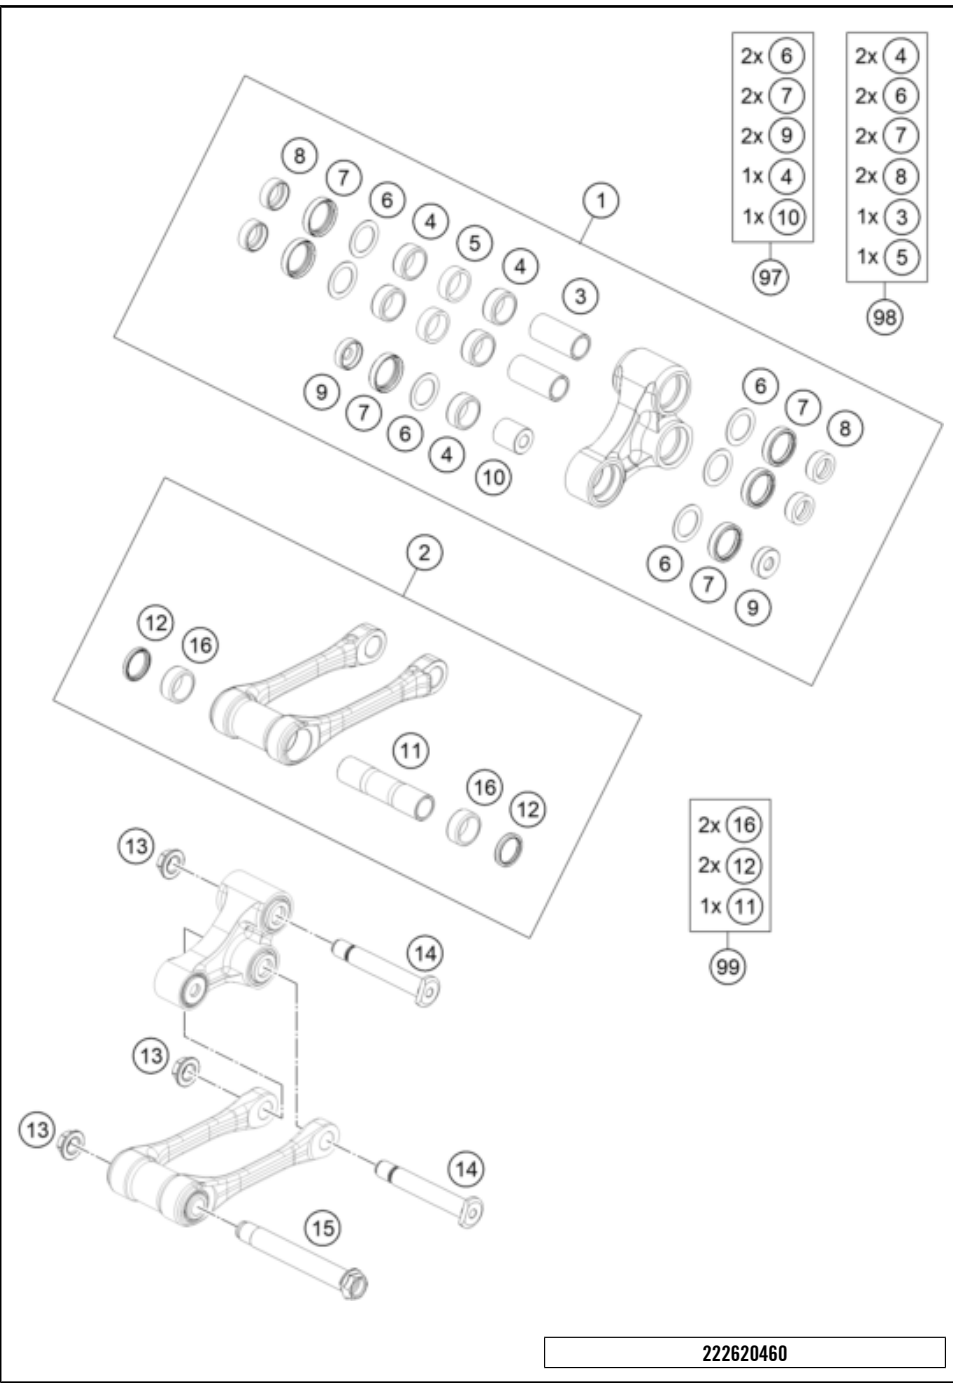

POS	PARTNUMBER	PARTNAME	PIECE
1	A46004080044	triangular lever SX	1
2	A46004083044	pullrod cpl.	1
3	0800001704800	Bearing sleeve 17x22x48	2
4	0618222812	NEEDLEBEAR HK2212V 22/28/12 MB	5
5	0800000902900	Spacer	2
6	54603036000	STOP DISK 22,2X31,7X1	6
7	0760253270	radial shaft seal 25x32x7	6
8	77704034000	SUPPORT F. SHAFT SEAL RING 16	4
9	A46004134000	Bucket for shaft seal ring	2
10	0800001002501	Bearing sleeve 10x22x24.5	1
11	0800001708900	Bearing sleeve for pull rod	1
12	0760222841	SHAFT SEAL RING G22x28x4	2
13	54804038000	SELF LOCK.NUT M16X1,5 WS=19 03	3
14	A46004085000	Pin, triangle lever M14x1.5	2
15	A46004084000	Pin pull rod M14x1.5	1
16	58033097000	NEEDLE BEARING HK 2216	2
97	A46004080010	repair kit triangular cenitlever front	x
98	A46004080020	repair kit triangular cenitlever back	x
99	A46004083010	repair kit pull rod	x

222620460

58232

* NEW PART

X ON DEMAND