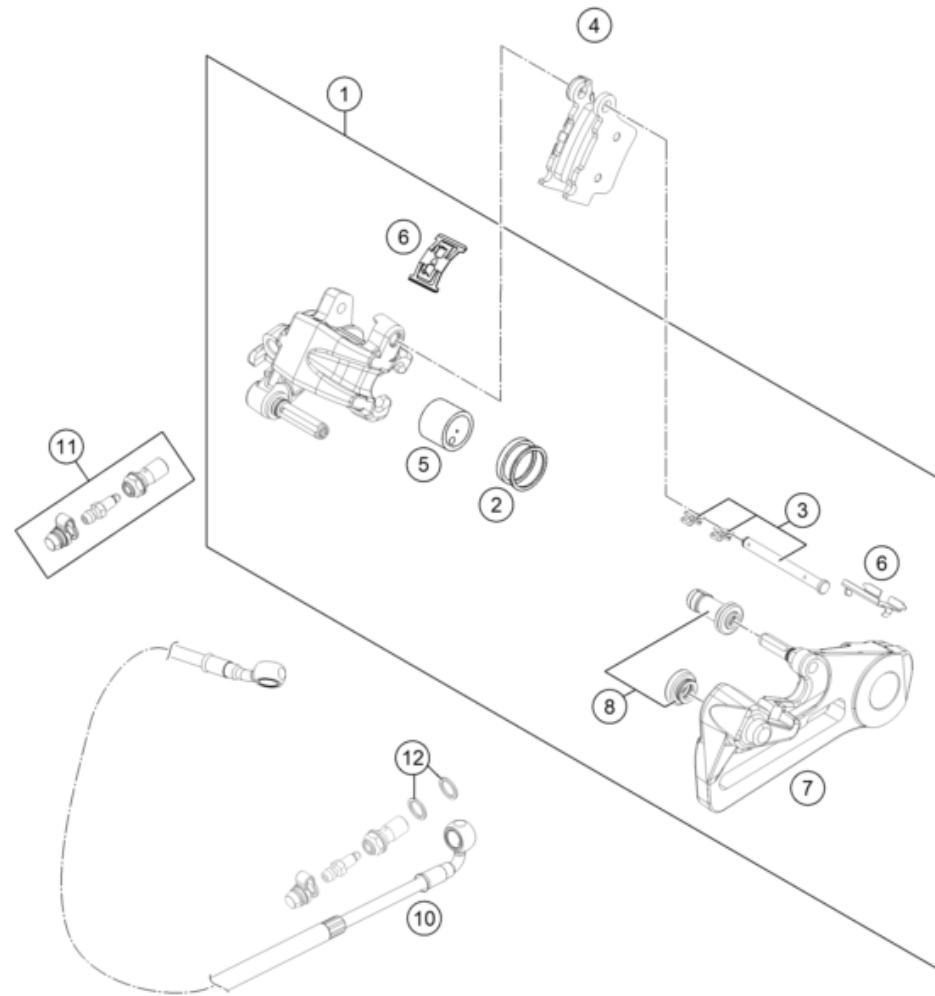

117711360

10680

* NEW PART

X ON DEMAND

REAR BRAKE CALIPER

125 SX 2023 2023

POS	PARTNUMBER	PARTNAME	PIECE
1	A46013080001	Rear brake caliper PF 26 b cml.	1
2	50313081200	REPAIR KIT SEALING RINGS 26MM	1
3	54813082000	BOLT SET FOR BRAKE CALIPER 03	1
4	54813090300	BRAKE PAD SET REAR TOYO	x
4	79013090000	BRAKE PAD REAR TOYO B204	1
5	77713083000	BRAKE PISTON 26MM 2013	1
6	54813018000	RETAINING SPRING SET 2003	1
7	A46013075000	Brake caliper support	1
8	54613218100	CUP SET SHORT	1
10	77213070300	Rear Brakehose	1
11	62513020000	BLEEDER SCREW CPL. 05	1
12	0603100141	sealing ring DIN 7603 10x14x1	2