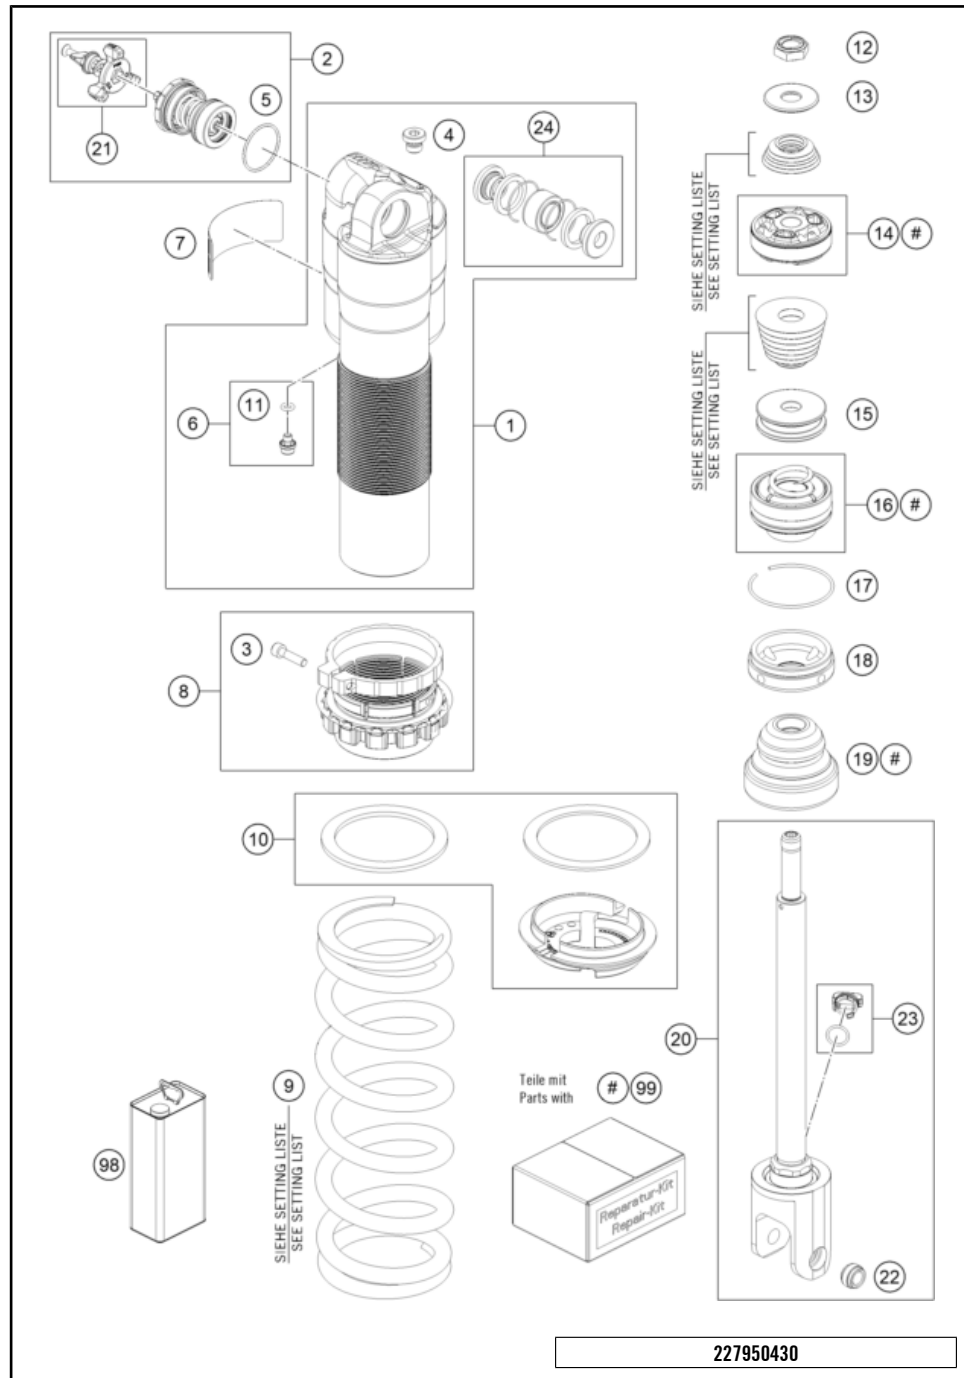

POS	PARTNUMBER	PARTNAME	PIECE
1	S455000003S0100	Monoshock case M51x1 h19 with pipe cpl.	1
2	S012900000S0700	Compression cpl.	x
3	14460042	HS cylinder-head screw M5x20 DIN 912	1
4	50180095	HS cylinder-head screw R1/8 I8	1
5	50180217	O-ring 27x1,5 Viton70 green ISO 3601-3S	1
6	36120151S1	screw fill M5x6 cpl.	1
7	52000312	Sticker XACT LDS 80x29	1
8	S938100001S0000	Plastic Spring Retainer cpl.	1
9	91210130	mainspring (62/65) 36-240 muffle white	x
9	91210131	mainspring (62/65) 39-240 muffle white	x
9	91210132	mainspring (62/65) 42-240 muffle white	x
9	91210133	mainspring (62/65) 45-240 muffle white	x
9	91210134	mainspring (62/65) 48-240 muffle white	x
9	91210135	mainspring (62/65) 51-245 muffle white	x
9	91210136	Mainspring (62) 54-250.0 shock white	x
10	S828800000S01BQ	spring retainer 26,5x76,5x22,3 cpl.	1
11	S208600003000FB	O-ring 5,28x1,78 HNBR70 red	1
12	50181207	Locking nut M12x1 h9 WAF19	1
13	50181344	Rebound disc 12x34x3,5 h0	1
14	S625000000S0000	Piston 12x49.4x18 cpl.	1
15	50181091	Rebound disc 12x43x12,5 h8	1
16	50180603S7	Dichtungsträger 50x28 cpl.	1
17	50180126	Round-wire snap ring 53x1,75	1
18	50181349	Cap 50,12x16 h6	1
19	50181100	Rubber pad 18x58x46 black	1
20	S421800010S0100	Mounting fork with piston rod cpl. Link	1
21	RP10044T	Repair kit adjuster DCC 2023	x
22	46811205	Bush M10x12/15/13x9,5	1
23	S918100006S0000	adjuster rebound red cpl.	1
98	R15006	REPAIR KIT BEARINGS 07	x
99	50180751S1	SHOCK ABSORBER FLUID 5 LT	x
99	RP10043T	shock absorber rebuild kit	x

* NEW PART X ON DEMAND