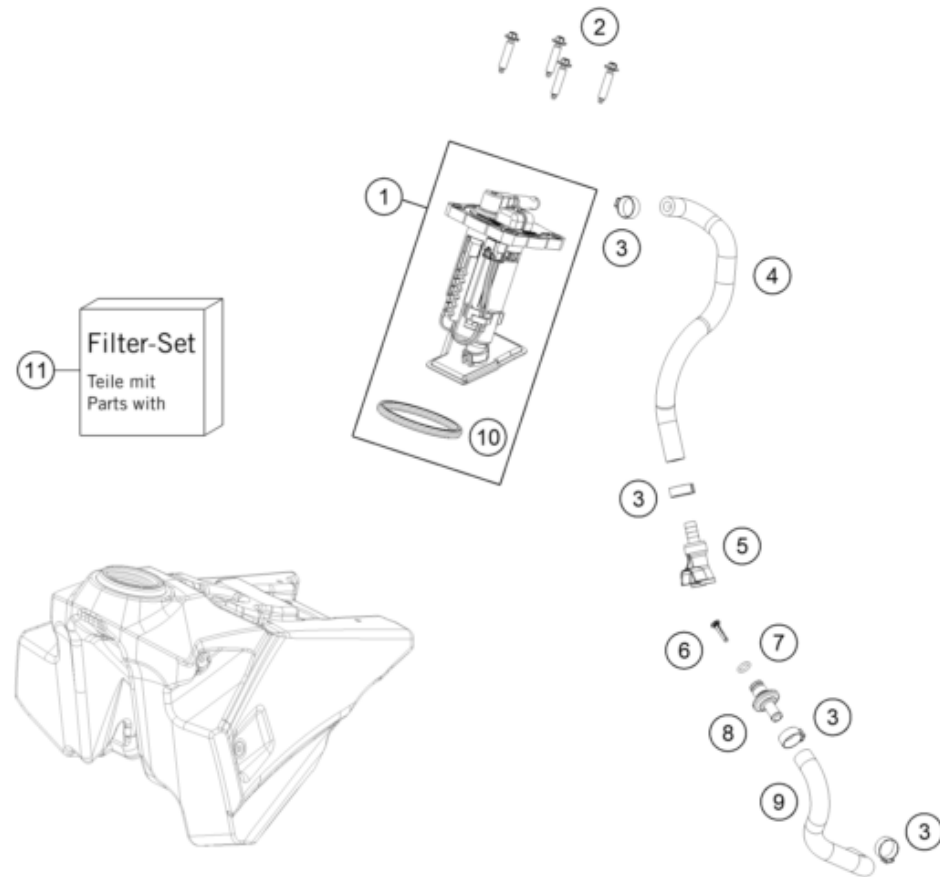

237910512

60117

* NEW PART

X ON DEMAND

POS	PARTNUMBER	PARTNAME	PIECE
1	A46006001000AB	Lower section of the air filter	1
2	A46006004000AB	Air filter panel	1
3	A46006003000AB	Air filter cover	1
4	A46006005000AB	Side fairing	1
5	A46006001010AB	Air filter box front part	1
7	0025060206	HH collar screw M6x20 TX30	2
9	0017060206	SCREW F. PLASTIC K60X20AL SW6	5
10	77304066150	Chain slider bushing	2
11	79105098000	exhaust spacer	1
12	78006027000	HOSE CLAMP 45-65MM	1
13	A44006026000	Air boot	1
14	A46006017000	Air filter holding bracket	1
15	A42006016000	Air filter support	1
16	A46006015000	Air filter	1
19	47106003160	quick release rubber grommet	5
23	A46004050000	Splash protection	1
24	0081050141	EJOT PT screw K50x14	2
26	79003003000	SPECIAL SCREW M8X18 TORX45 SS	2
27	83008000012	special screw M6x12x3	1

237910610

60337

* NEW PART

X ON DEMAND

POS	PARTNUMBER	PARTNAME	PIECE
1	A46007013000	Fuel tank	1
2	79107011000	Seat holder screw	4
3	77707008144C1	Fuel tank cap	1
4	A46007014000	Fuel tank role	3
5	0026060136	COLLAR SCREW M6X13 ISA30	3
6	79107013010	wire holder / fuel ventilation	1
7	78007000270	PVC-HOSE 5,6X10X270MM	1
8	A46008054000ABA	Spoiler kit SX/XC 2023 with decal	1
10	0025060126	HH collar screw M6x12 TX30	4
11	0025060256	HH collar screw M6x25 TX30	1
12	0017060205	SCREW FOR PLASTIC K60X20 SW6	4
13	A46007040000EB	Seat	1
14	A46007040050EB	Seat cover	1

23A4600711

60341

* NEW PART

X ON DEMAND

POS	PARTNUMBER	PARTNAME	PIECE
1	A46007088000	Fuel pump	1
2	0017060305	SPECIAL SCREW K60X30 WS=6	4
3	00050157706	VARIABLE ONE-EAR CLAMP 15,7MM	4
4	A46007016000	Fuel hose DKK	1
5	5850701050030	CLUTCH CPC BLACK 05	1
6	78141013190	FUEL FILTER	1
7	58507012000	O-RING VITON F. PLUG CPC 05	1
8	77707010000	CONNECTOR FUEL PUMP	1
9	A46007017000	Fuel hose	1
10	A46007088050	Fuel pump seal	1
11	A46007018044	Fuel pump filter kit	1