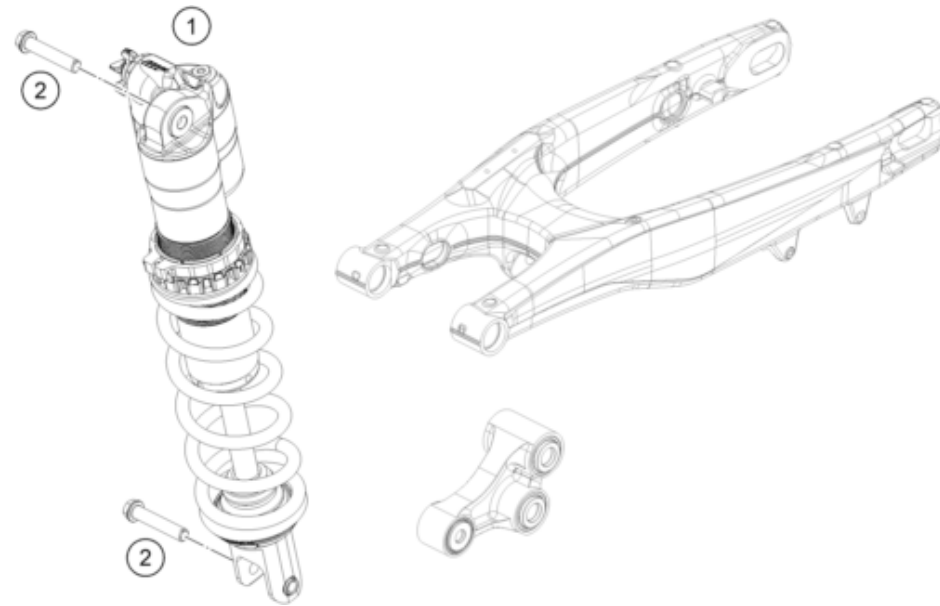

SHOCK ABSORBER

125 SX 2023 2023

POS	PARTNUMBER	PARTNAME	PIECE
1	A460C401W408000	Monoshock 125 SX/TC/MC 2023	1
2	77204089000	HH COLLAR SCREW M10X52 SW13	2

227950410

60333

* NEW PART

X ON DEMAND