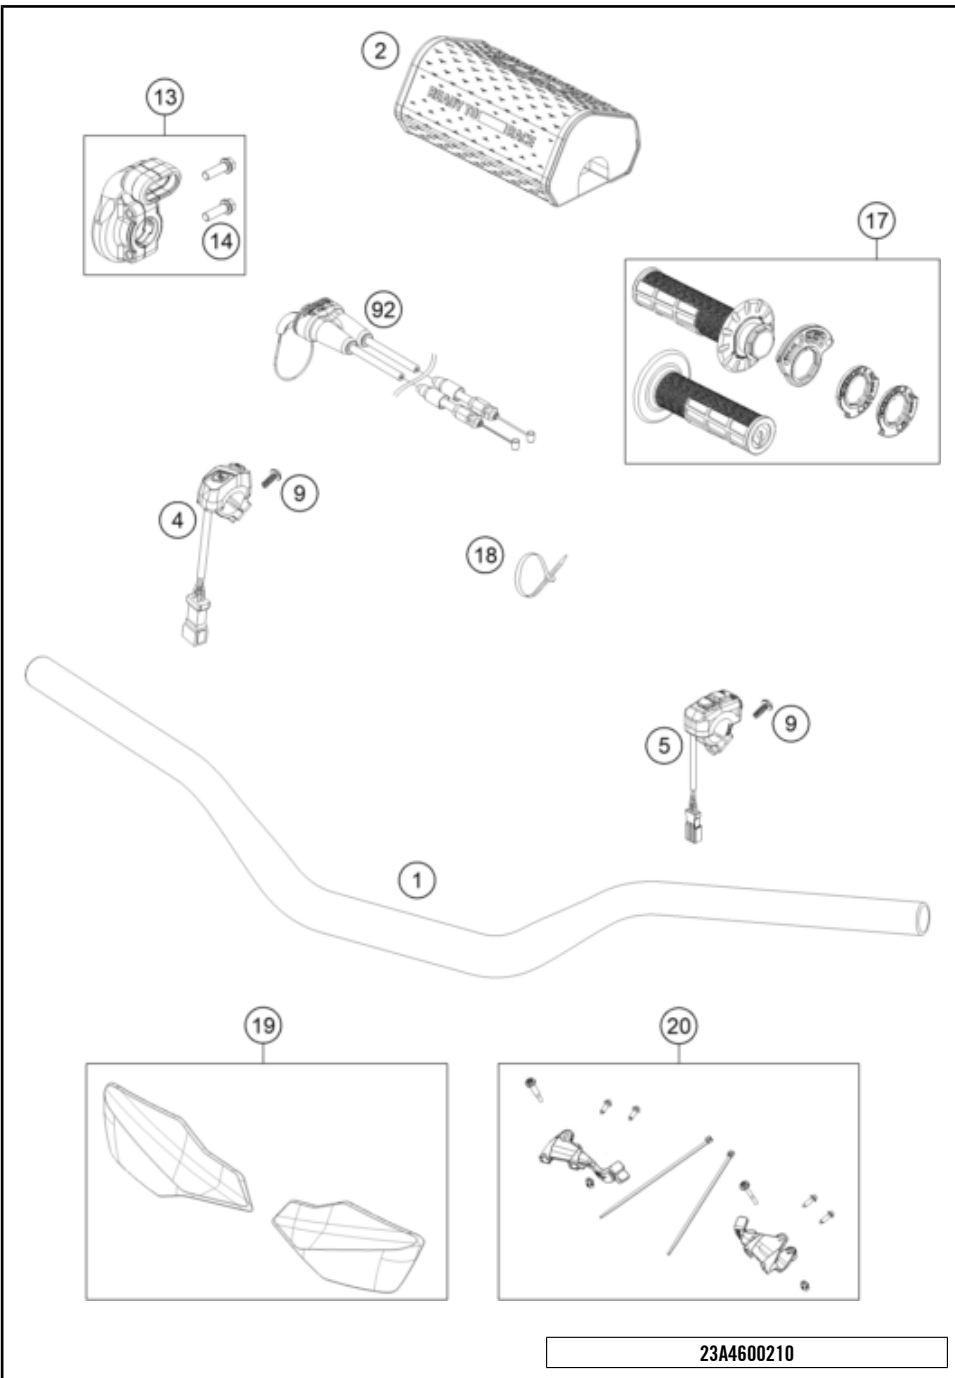

POS	PARTNUMBER	PARTNAME	PIECE
1	7900200100030	HANDLEBAR D=28MM	1
2	A46002002044C1A	Handlebar pad cpl.	1
4	A46011074000	Start/stop button	1
5	A44039074000	Combination switch	1
9	0081050181	SCREW FOR PLASTIC K50X18 T20	2
13	A46002010025	Housing throttle twist grip cpl.	1
14	0025060206	HH collar screw M6x20 TX30	2
17	A46002921000C1	Grip set black	1
18	44011076140	CABLE TIE 140/2,5MM BLACK	x
18	44011076200	CABLE TIE 200/3,6MM BLACK	x
19	A49002082044EB	Handguard cpl.	1
20	79602084144	Mounting kit, handguard, right and left	1
92	A44002091000	Throttle cable complete 2 stroke	1

23A4600210

60136

* NEW PART X ON DEMAND