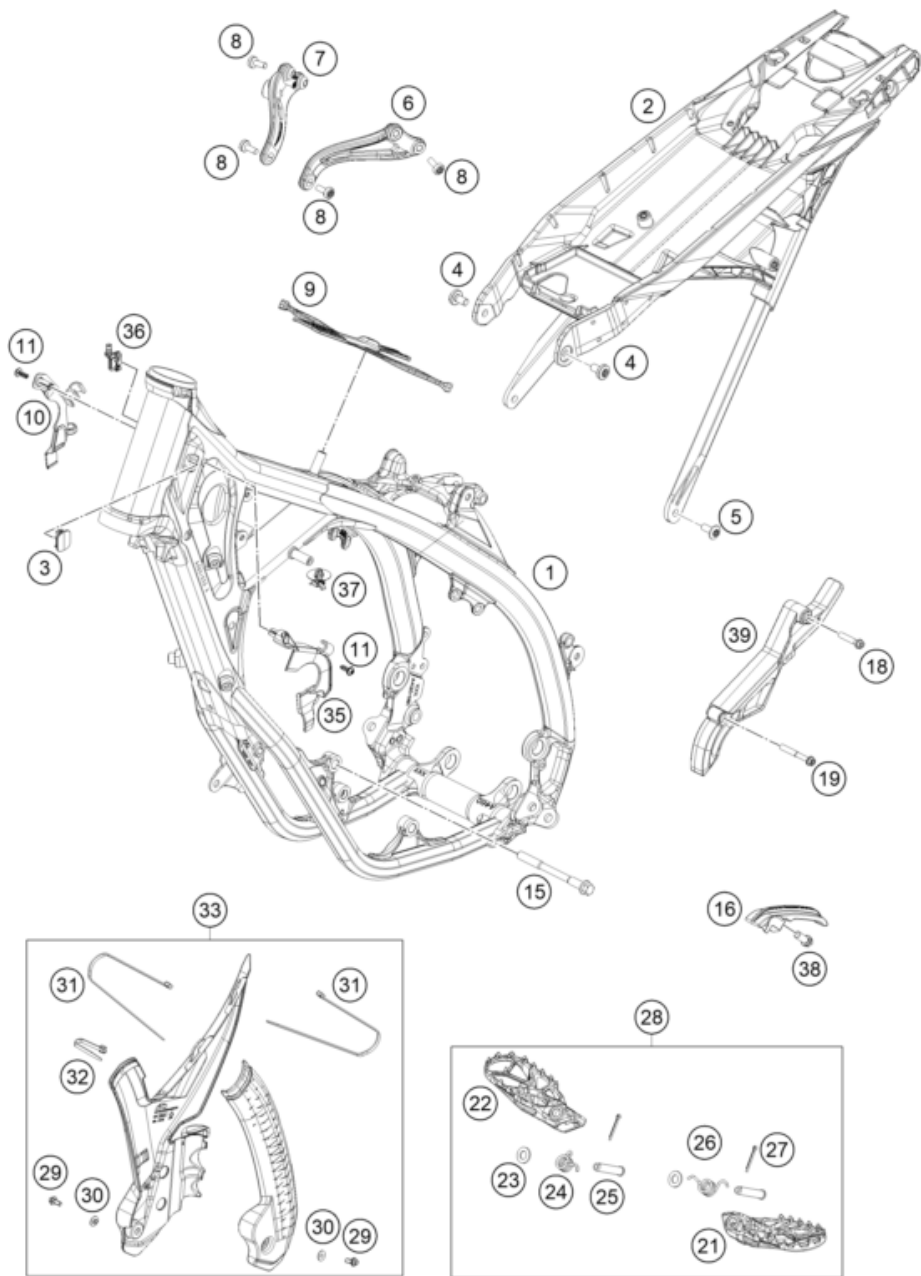

58355

* NEW PART

X ON DEMAND

POS	PARTNUMBER	PARTNAME	PIECE
1	7900200100030	HANDLEBAR D=28MM	1
2	A46002002044C1A	Handlebar pad cpl.	1
4	A46011074000	Start/stop button	1
5	A44039074000	Combination switch	1
9	0081050181	SCREW FOR PLASTIC K50X18 T20	2
13	A46002010025	Housing throttle twist grip cpl.	1
14	0025060206	HH collar screw M6x20 TX30	2
17	A46002921000C1	Grip set black	1
18	44011076140	CABLE TIE 140/2,5MM BLACK	x
18	44011076200	CABLE TIE 200/3,6MM BLACK	x
19	A49002082044EB	Handguard cpl.	1
20	79602084144	Mounting kit, handguard, right and left	1
92	A44002091000	Throttle cable complete 2 stroke	1

23A4600210

60136

* NEW PART X ON DEMAND

23A4600310

POS	PARTNUMBER	PARTNAME	PIECE
1	A42003001000C1	Frame	1
2	A46003002000	Subframe	1
3	79111013010	Cover control head sheet	1
4	09000008016U0	Special screw M8x16 ISA45 self-locking	2
5	79003003000	SPECIAL SCREW M8X18 TORX45 SS	2
6	A42003013000	Engine brace left	1
7	A42003014000	Engine brace right	1
8	0035080206S	SHCS M8x20 TX45	6
9	A46007012000	Tank support rubber	1
10	A46003099020	Cable bracket/throttle cable guide	1
11	0081050141	EJOT PT screw K50x14	2
15	59003013000	ENGINEBRAC.SCREW M10X123 WS=13	2
16	A46003053000	Chain slider below	1
18	0025080206	HH collar screw M8x20	1
19	0025060456	HH COLLAR SCREW M6X45 TX30	1
21	A46003040000	Foot grid left	1
22	A46003041000	Foot peg right	1
23	0125100003	washer DIN 125 A 10.5	2
24	A46003045000	Footrest spring right	1
25	54803044000	PIN FOR FOOT PED 51.5X9.8 MM	2
26	A46003044000	Footrest spring left	1
27	0094032253	PIN DIN0094-3,2X25 STEEL	2
28	A46003037033	Footpeg set	1
29	0025050106	HH collar screw M5x10 TX30	2
30	54803092060	BUSH F. FRAME PROTECTION 03	2
31	44011076200	CABLE TIE 200/3,6MM BLACK	2
32	44011076140	CABLE TIE 140/2,5MM BLACK	1
33	A46003094000C1	Frame protection set	1
35	A46003099010	Cable bracket	1
36	79107013010	wire holder / fuel ventilation	1
37	79711013010	Cable bracket d8	1
38	0025080206	HH collar screw M8x20	1
39	A42003096000	Front sprocket cover	1