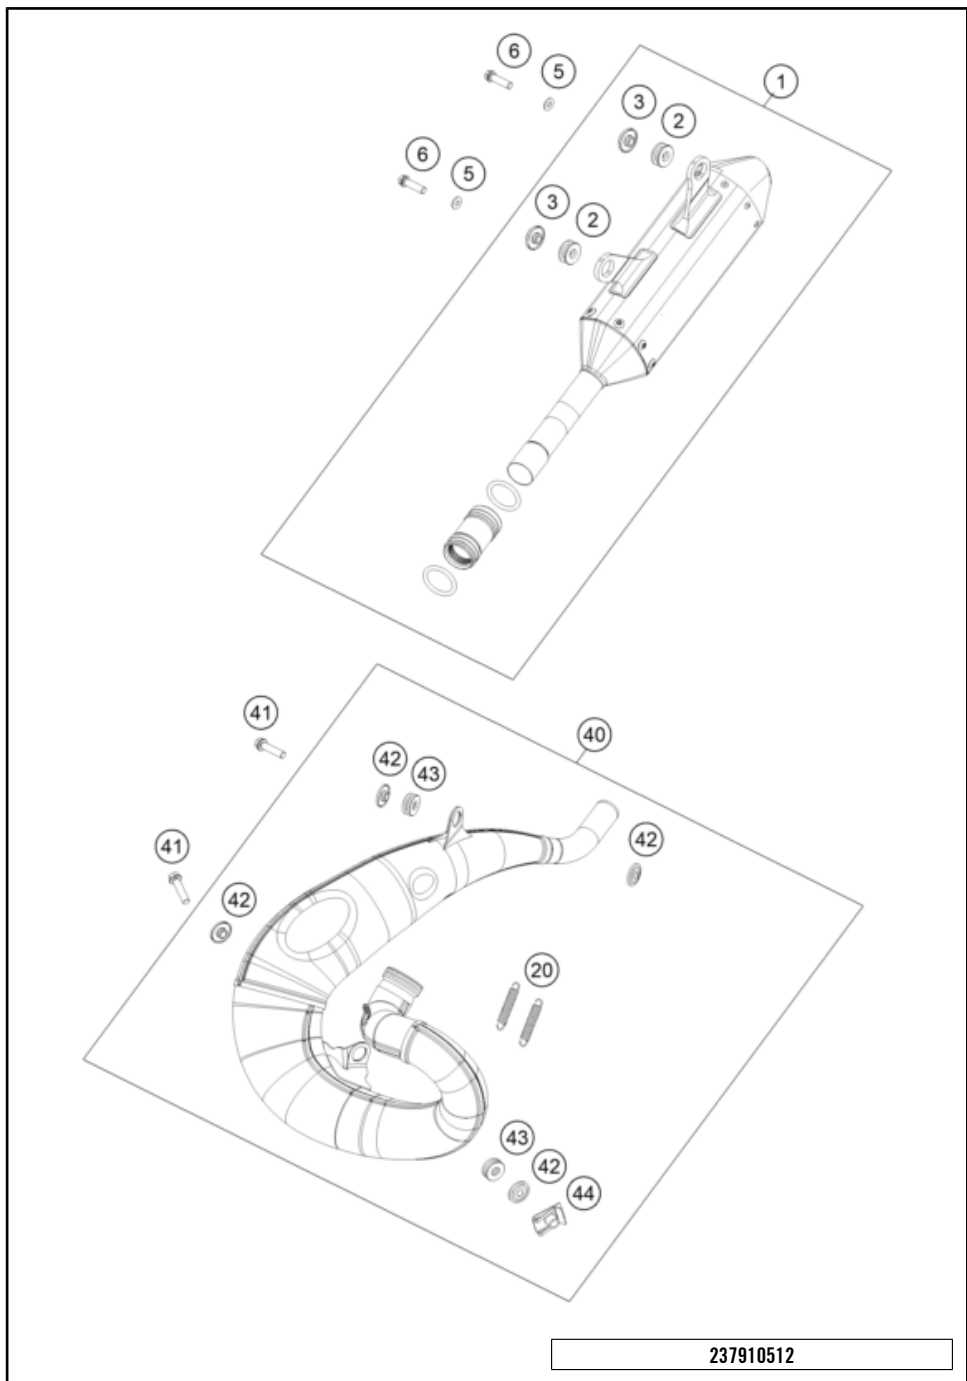

POS	PARTNUMBER	PARTNAME	PIECE
1	A44005079033	Silencer 250 SX	1
2	77205068000	DAMP. COMPON. BLACK	2
3	77205169000	BUSHING 7.5x12x28x8.3 11	2
5	50233041000	PAIR OF WASHERS M 6 NORDLOCK	2
6	0025080306	HH collar screw M8x30	2
20	50305016200	Tension spring L=65 mm	2
40	A44005007033	Header preassembled	1
41	0025060256	HH collar screw M6x25 TX30	2
42	77805069000	BUSHING 8.5x12x28x8.3	2
43	79105068000	Damper gray	1
44	54603048000	RANGE CHANGE METAL NUT M8	1

237910512

60117

* NEW PART

X ON DEMAND