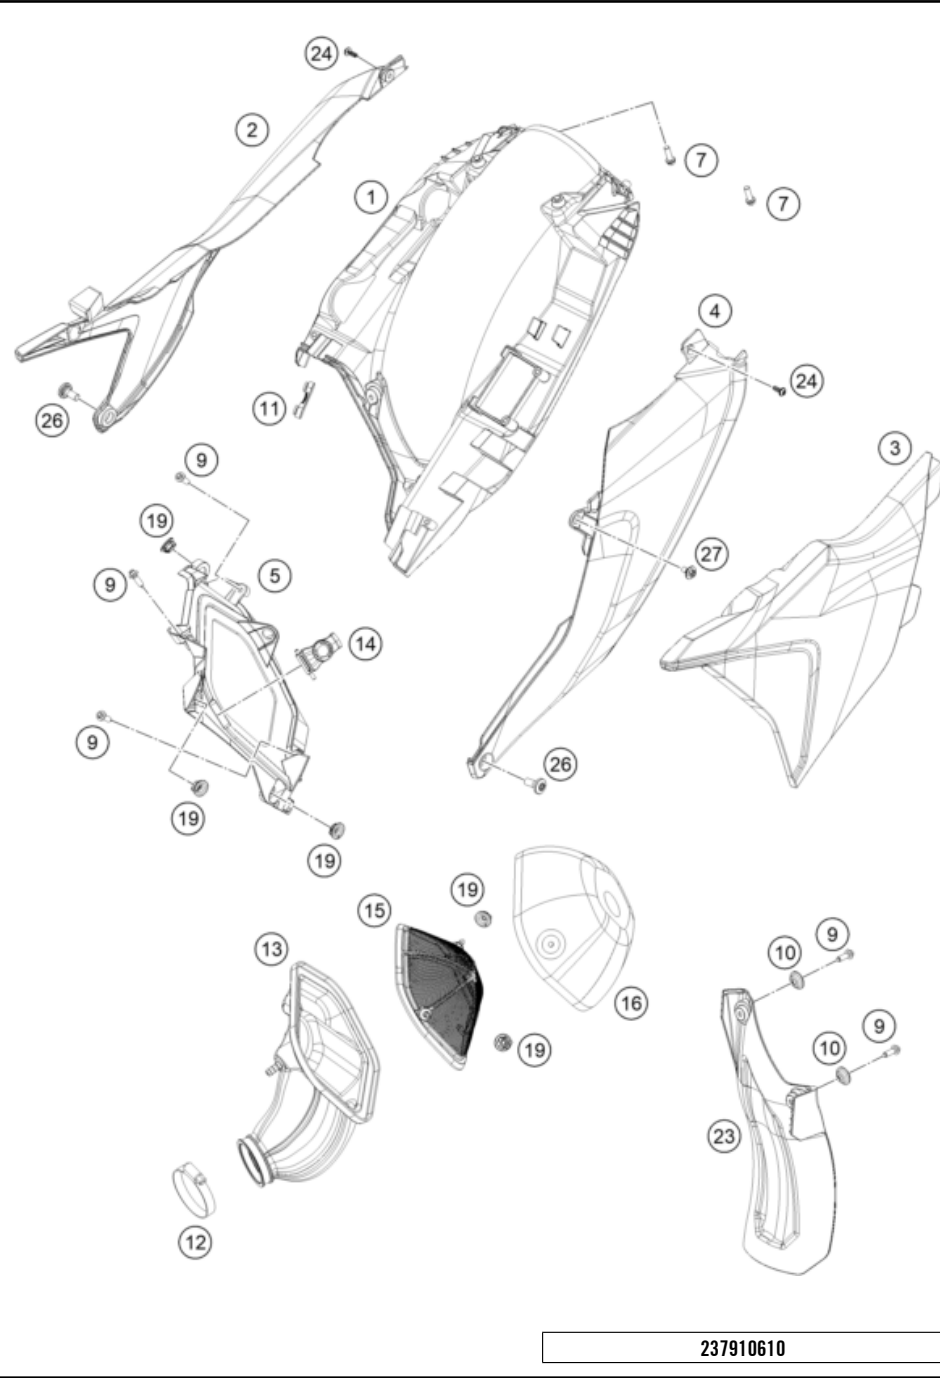

222620460

58232

* NEW PART

X ON DEMAND

POS	PARTNUMBER	PARTNAME	PIECE
2	A46004230066	Swingarm compl.	1
3	A46004066000	Chain slider, left	1
4	77304066150	Chain slider bushing	2
5	0025060166S	HH collar screw M6x16 TX30 SL	4
6	A46004042000	Brake line guide	1
8	77704034000	SUPPORT F. SHAFT SEAL RING 16	4
9	0760253270	radial shaft seal 25x32x7	4
10	59404032000	BEARING SLEEVE 17X22X38,7 03	2
11	0618222812	NEEDLEBEAR HK2212V 22/28/12 MB	4
12	54603036000	STOP DISK 22,2X31,7X1	2
14	A46004070000	Chainguide SX	1
15	59009062016	SPECIAL SCREW M6X16 WS=8 10.9	1
16	0025060456	HH COLLAR SCREW M6X45 TX30	1
17	58414030000	HH COLLAR NUT M10X1,25 WS=13	2
18	50304040100	screw M10x1.25x50 WS10	2
25	A46004037000	Swingarm pivot	1
26	54804038000	SELF LOCK.NUT M16X1,5 WS=19 03	1
27	A46004041000	Locking cap swingarm	4
29	54603055051	PRESS IN NUT M6 STEEL ZINC	1
99	79004030110	Repair kit swingarm bearing	x

237910512

60117

* NEW PART

X ON DEMAND

POS	PARTNUMBER	PARTNAME	PIECE
1	A46006001000AB	Lower section of the air filter	1
2	A46006004000AB	Air filter panel	1
3	A46006003000AB	Air filter cover	1
4	A46006005000AB	Side fairing	1
5	A46006001010AB	Air filter box front part	1
7	0025060206	HH collar screw M6x20 TX30	2
9	0017060206	SCREW F. PLASTIC K60X20AL SW6	5
10	77304066150	Chain slider bushing	2
11	79105098000	exhaust spacer	1
12	78006027000	HOSE CLAMP 45-65MM	1
13	A44006026000	Air boot	1
14	A46006017000	Air filter holding bracket	1
15	A42006016000	Air filter support	1
16	A46006015000	Air filter	1
19	47106003160	quick release rubber grommet	5
23	A46004050000	Splash protection	1
24	0081050141	EJOT PT screw K50x14	2
26	79003003000	SPECIAL SCREW M8X18 TORX45 SS	2
27	83008000012	special screw M6x12x3	1