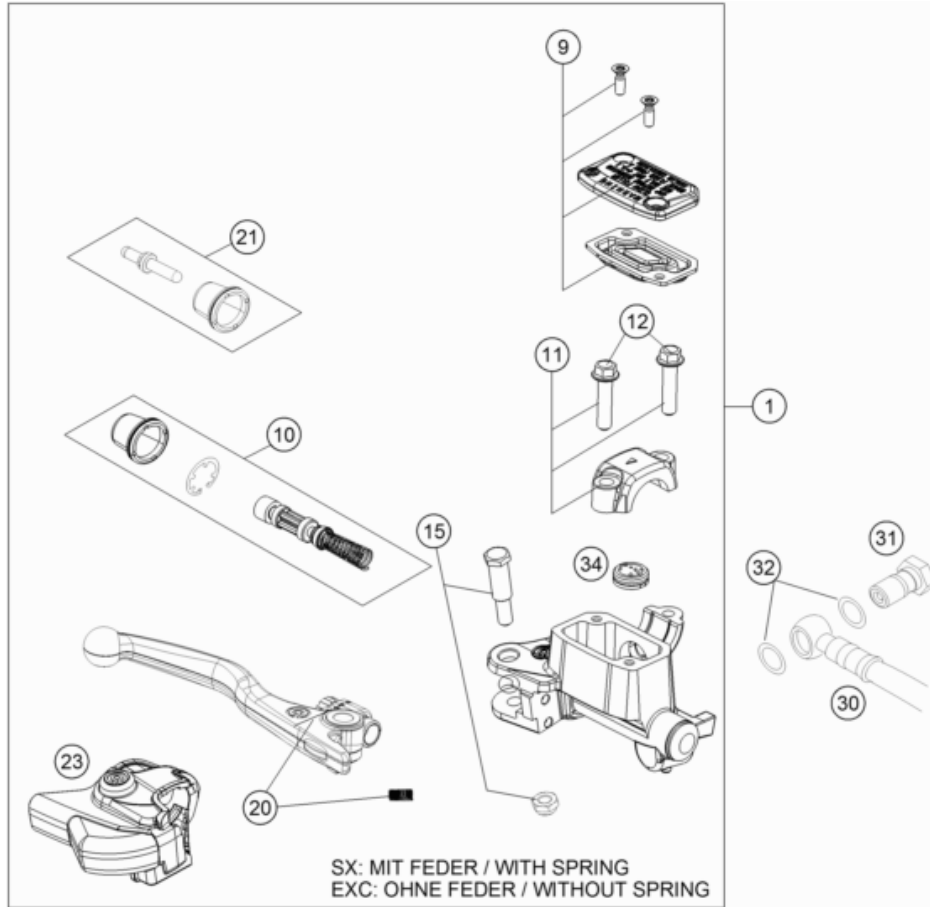

POS	PARTNUMBER	PARTNAME	PIECE
1	77713001044	HAND BRAKE CYLIND. CPL. SX 2014	1
9	77713003000	HAND BRAKE CYL. COVER	1
10	77713008000	REPAIR KIT PISTON SX 2014	1
11	54802005100	CLAMP CPL. 06	1
12	0025060256	HH collar screw M6x25 TX30	2
15	77713006000	LEVER SCREW	1
20	77713002000	HAND BRAKE LEVER +SPRING SX 14 SX WITH SPRING, EXC WITHOUT SP	1
21	77713007000	PUSH ROD CPL. SX 2014	1
23	77713004000	PROTECTION CAP HAND BRAKE CYL.	1
30	59013010000	BRAKEHO. FRONT 1235MM 2000	1
31	54813020100	banjo bolt M10x1x19 black	1
32	0603100141	sealing ring DIN 7603 10x14x1	2
34	54802051000	VALVE	1
80	00062030000	BRAKE FLUID DOT5.1 0,25L	1

147781310

15055

* NEW PART

X ON DEMAND