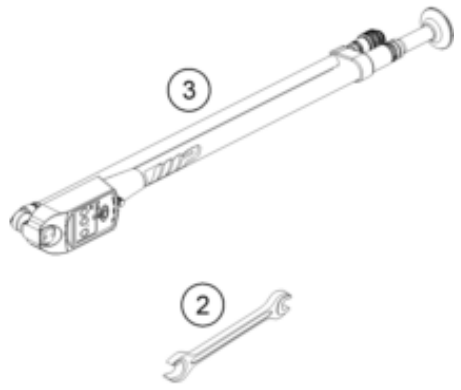

187901390

52297

* NEW PART

X ON DEMAND

0
OHNE ABBILDUNG
WITHOUT ILLUSTRATION

1
TECHNISCHE DOKUMENTATION
TECHNICAL DOCUMENTATION
DOCUMENTACION TECNICA
DOCUMENTATION TECHNIQUE
NOTE TECNICHE

175042000

POS	PARTNUMBER	PARTNAME	PIECE
0	312313	KTM BALLPOINT PEN ORANGE	1
0	312305	DOCUMENTS BAG 2006	1
0	3210917	NOTEPAD	1
0	79003040033	FOOT PEGS SET CPL. 2016	1
0	79103094100EB	Frame protection set	1
0	79106903000AB	Air filter cover left	1
0	79102002044	Handlebar pad cmpl.	1
0	00063004202	PRINT LABEL 60X51 MM	1
0	52000235SET	Sticker set XACT 5 AER CC 182.5x238	1
0	00063004012	HEADLIGHT MASK BOX	1
0	55531000033	Vergaser-Beipack 250 SX	1
0	79108085400	Sticker, left air filter box cover TA	1
0	79108078016	Displacement label 250 SX	1
0	0025060166	HH collar screw M6x16 TX30	4
0	79008010000EB	FRONT FENDER ORANGE 15	1
1	.	DUMMY_SPC	1
2	50329072000	SPOKE-SPANNER WS 7/10	1
3	79412966100	Fork pump	1