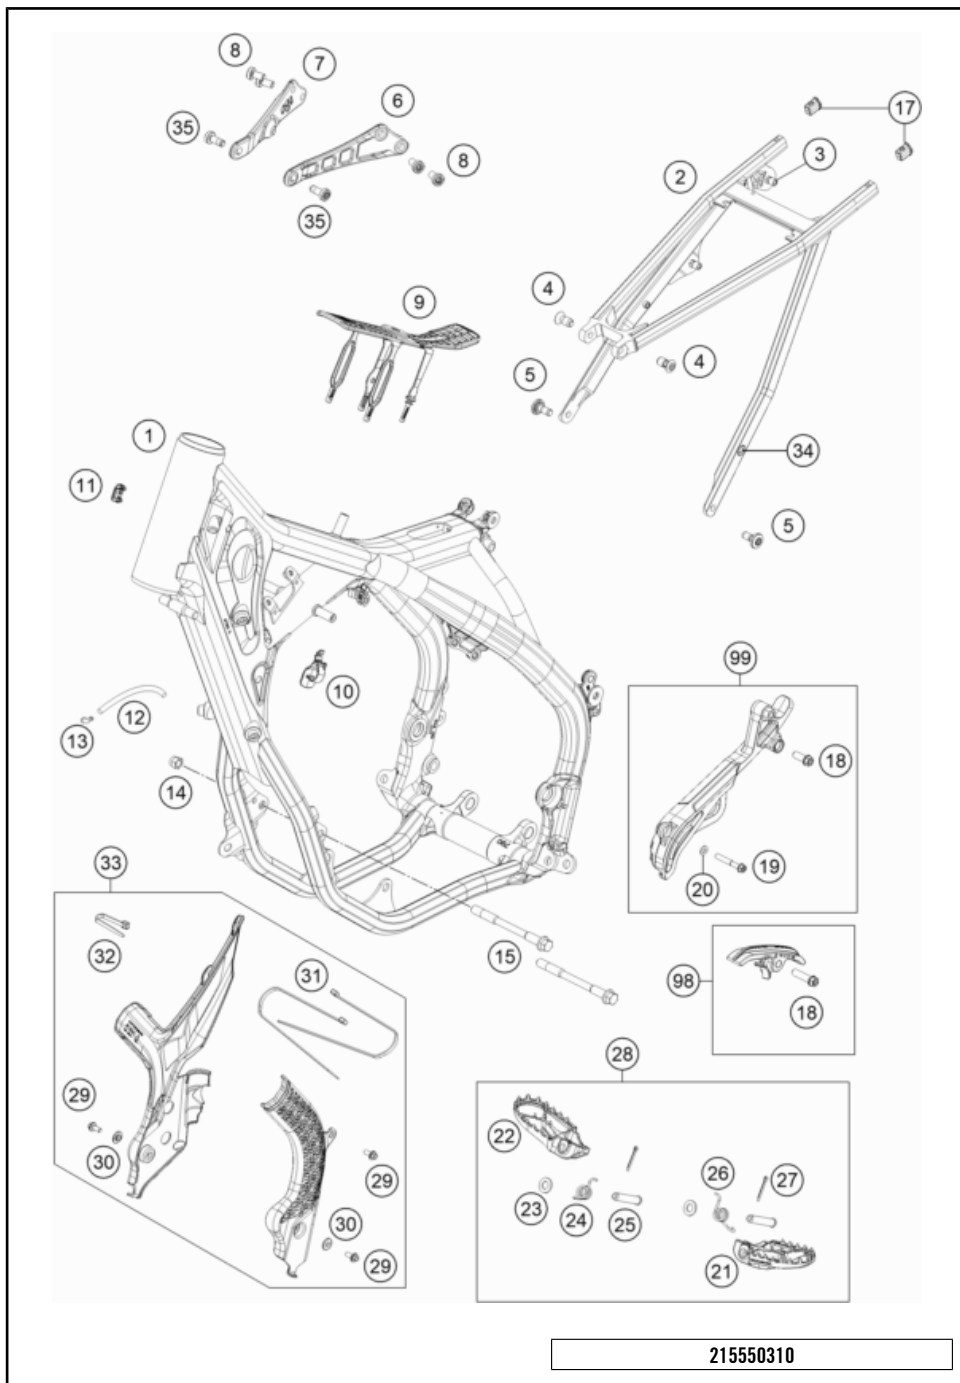

215550310

POS	PARTNUMBER	PARTNAME	PIECE
1	55503001000EB	Frame 555S3	1
2	79103002000	Subframe	1
3	77303139000	BLIND RIVET NUT EM6-60LF/HX	2
4	0019080206S	FLAT HEAD SCREW M. ISA45 M8X20	2
5	79003003000	SPECIAL SCREW M8X18 TORX45 SS	2
6	5550301300001S	Engine brace, left KTM 250 SX	1
7	5550301400001S	Engine brace, right KTM 250 SX	1
8	0035080156S	AH-COLLAR SCREW M8X15 TORX45	4
9	79607012000	TANK REST RUBBER	1
10	79111093000	wire holder le 19	1
11	79111013010	Cover control head sheet	1
12	50335030001	PVC-HOSE 6X9	x
13	50303089000	ANGLE PIECE '97	2
14	54310086100	SELF LOCKING NUT M10 CU WS=14	2
15	77203014000	engine brac.scr. M10x115	2
17	79103002010	Rear frame bit	2
18	0025080306	HH collar screw M8x30	2
19	0025060406	HH collar screw M6x40 TX30	1
20	0125060003	WASHER DIN0125-A 6,4	1
21	79003040000	FOOTREST L/S 2016	1
22	79003041000	FOOTREST R/S 2016	1
23	0125100003	washer DIN 125 A 10.5	2
24	79003044000	FOOTREST SPRING R/S 2016	1
25	54803044000	PIN FOR FOOT PED 51.5X9.8 MM	2
26	79003045000	FOOTREST SPRING L/S 2016	1
27	0094032253	PIN DIN0094-3,2X25 STEEL	2
28	79003040033	FOOT PEGS SET CPL. 2016	1
29	0025050106	HH collar screw M5x10 TX30	3
30	54803092060	BUSH F. FRAME PROTECTION 03	2
31	44011076305	CABLE TIE 300/4,8MM BLACK	3
32	44011076140	CABLE TIE 140/2,5MM BLACK	1
33	79103094100EB	Frame protection set	1
34	79003002080	BLIND RIVET NUT M6 KNURLED	2
35	0035080206S	SHCS M8x20 TX45	2
98	79003053010	CHAIN SLIDING KIT BELOW CPL.16	1
99	55403096010	SPROCKET COVER KIT	1

56338

* NEW PART

X ON DEMAND