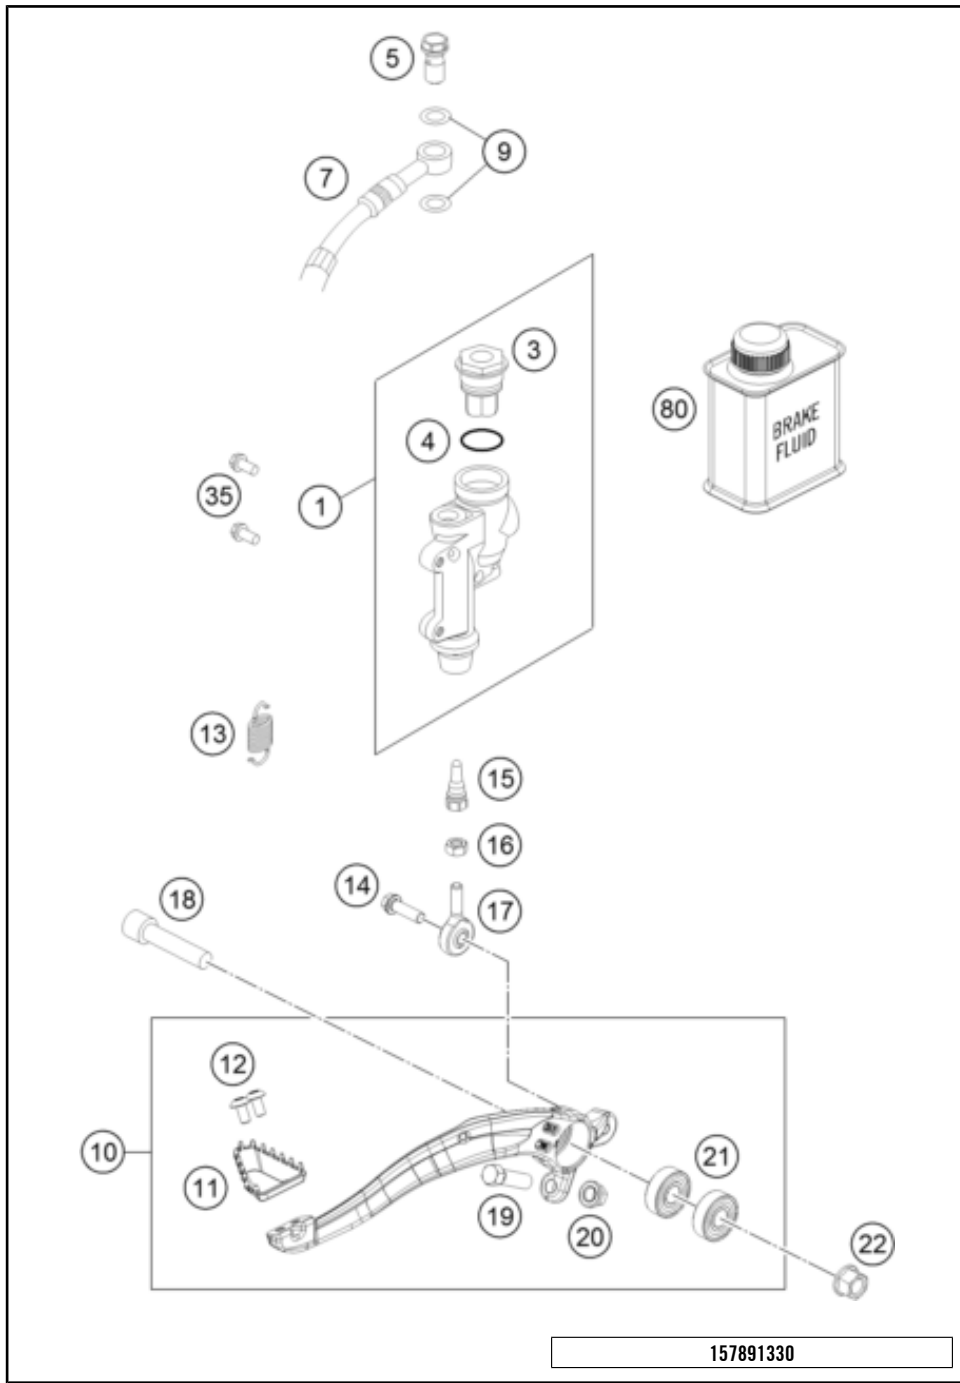

157891330

POS	PARTNUMBER	PARTNAME	PIECE
1	77013060044	REAR BRAKE CYLINDER CPL.SX 09	1
3	54813062100	REAR BRAKE CYL. COVER CPL. 04	1
4	54813063000	FOOT-BRAKE CYL. GASKET SX 03	1
5	54813020100	banjo bolt M10x1x19 black	1
7	77213070200	Brake hose rear	1
9	0603100141	sealing ring DIN 7603 10x14x1	2
10	55413050044	FOOT BRAKE LEVER CPL.	1
11	55413051000	STEP PLATE FOOT BRAKE LEVER	1
12	78105081010	SCREW TORX M5X10	2
13	79003062000	RETURN SPRING F. BRAKE LEVER	1
14	0025060206S	HH collar screw M6x20 TX30	1
15	54813056000	PUSH ROD L=28MM 03	1
16	0934060003	hex nut DIN 934 M6	1
17	54813055000	SWIVEL HEAD KA6 03	1
18	0032100356S	AH-COLLAR SCREW M10X35 ISA45	1
19	59001037000	SPECIAL SCREW M8X26 WS=10	1
20	46030045000	flanged nut M8 WS10	1
21	0625060002	deep groove ball bearing SKF 6000-2RS1	2
22	54630044000	COLLAR NUT M10 WS=13	1
35	0025060126	HH collar screw M6x12 TX30	2
80	00062030000	BRAKE FLUID DOT5.1 0,25L	1

53050

* NEW PART

X ON DEMAND