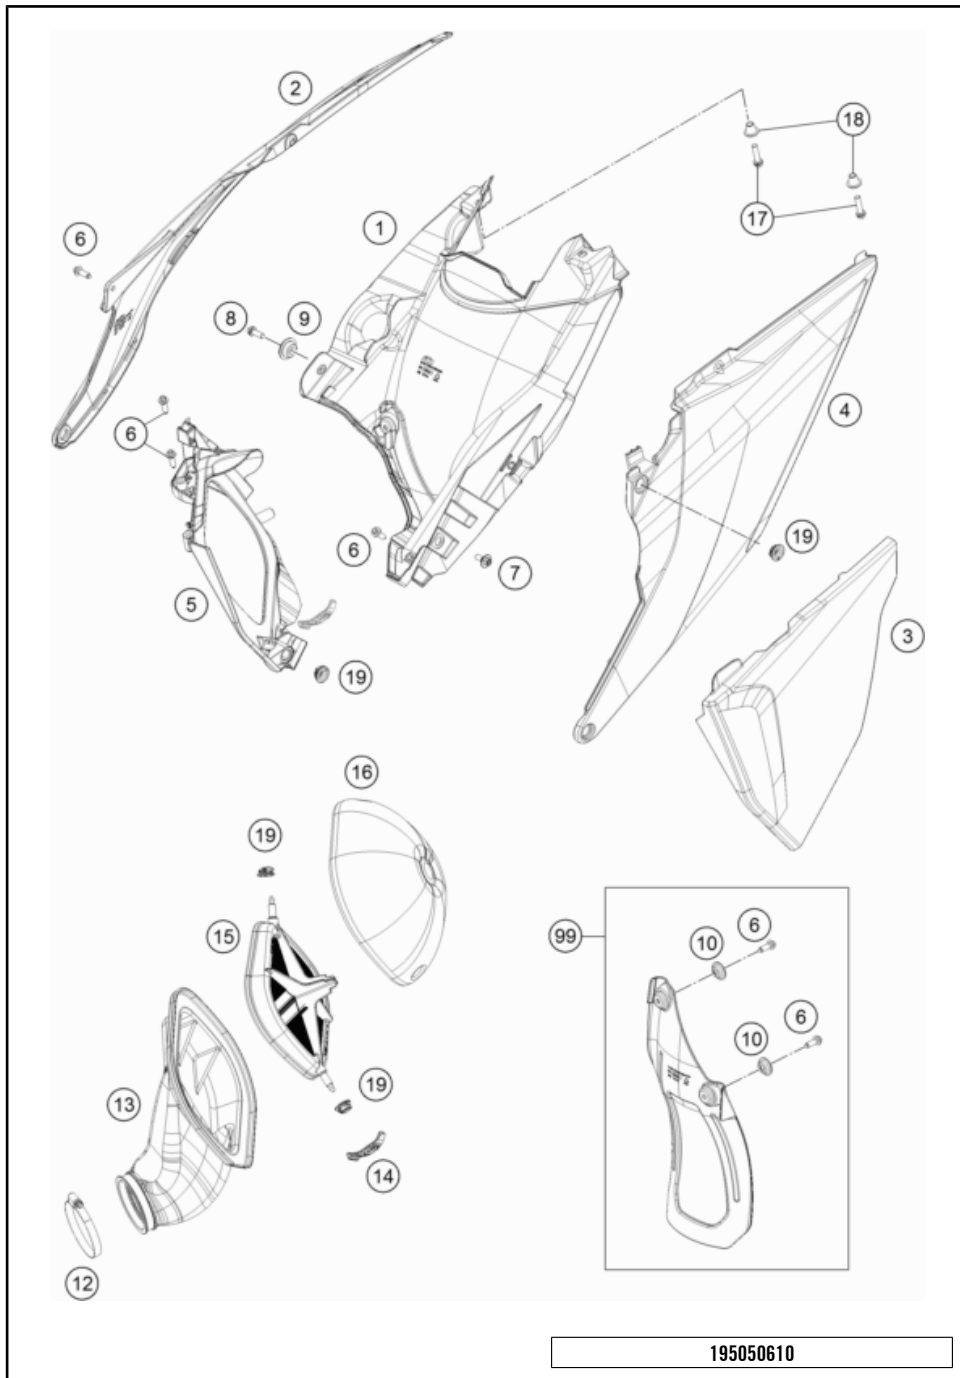

POS	PARTNUMBER	PARTNAME	PIECE
1	79106001000AB	Air filter box	1
2	79106004000AB	Filter box cover right	1
3	79106003000ABI	Air filter box cover left with decal	1
4	79106005000ABI	Air filter cover left with decal	1
5	79106001010AB	Air filter box front part	1
6	0017060206	SCREW F. PLASTIC K60X20AL SW6	6
7	83008000015	SPECIAL SCREW M6X15X3	1
8	0025080166	HH COLLAR SCREW M8X16 TX40	1
9	77308013010	COLLAR BUSH. F.REAR FENDER 07	1
10	77304066050	chain slider bushing	2
12	51006027000	HOSE CLAMP 50-70MM	1
13	55506026000	Intake manifold	1
14	79006017000	FILTER MOUNTING BRACKET	1
15	50406016000	AIR FILTER SUPPORT	1
16	79006015000	AIR FILTER	1
17	0025060256	HH collar screw M6x25 TX30	2
18	79103002020	Subframe bush	2
19	47106003160	quick release rubber grommet	4
99	79006010010	SPLASH PROTECTOR KIT	x

195050610

56339

* NEW PART

X ON DEMAND