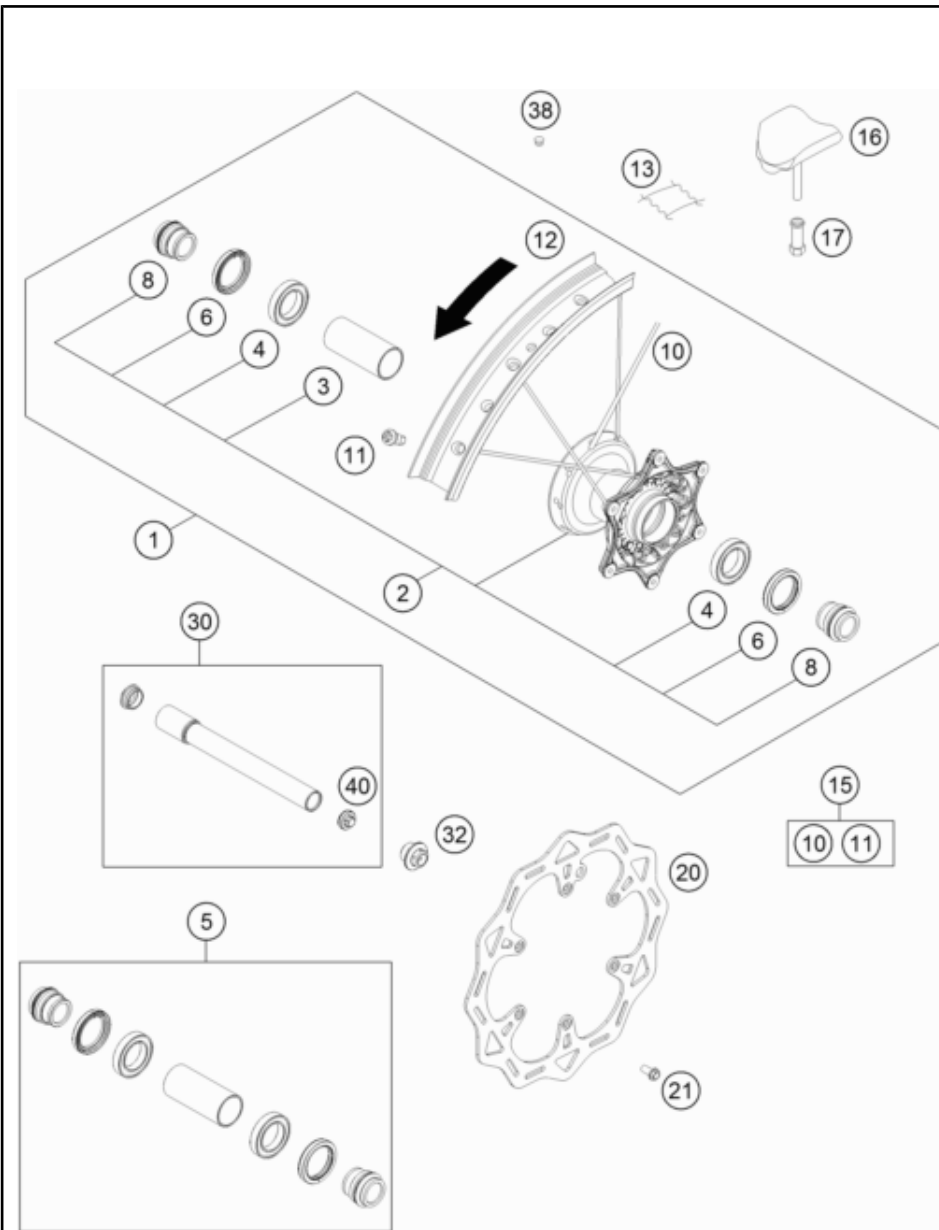

225550830

56342

* NEW PART

X ON DEMAND

FRONT WHEEL

250 SX 2022 2022

POS	PARTNUMBER	PARTNAME	PIECE
1	7900900144430	FRONT WHEEL Cmpl. 1.6X21"EXCEL	1
2	77709010144	FRONT WHEEL HUB CPL.	1
3	54809011000	BEA.SPACERTUBE 35X2 L=79,4 03	1
4	0625069068	GR.BALL BEAR.6906 DDU2CG23S6NM	2
5	77709015000	FRONT WHEEL REP. KIT SX-F USA	1
6	0760354771	SHAFT SEAL RING 35X47X7 TC	2
8	77709012000	SPACER BUSHING F. FR. WHEEL	2
10	7710907122630	SPOKE M4,5X226- 21" BLACK 12	36
11	79109072000	Spoke nipple M4.5	36
12	7910907000030	Front Rim 21x1.60	1
13	50309073000	RIM BAND 21"	1
15	00050000954	SPOKE KIT FRONT "21" BLACK	x
16	78109090000	RIM LOCK 1,60"	1
17	77110090050	NUT FOR WHEEL HOLDER	1
20	79009060000	BRAKE DISC FRONT 260MM 16	1
21	59009062013	SPECIAL SCREW M6X13 WS=8 10.9	6
30	79109081033	Wheel spindle front cmpl, 2019	1
32	70009082000	AXLESCREW M20X1.5 SW17	1
38	55003135000	PLUG FOR RIM	x
40	7770908107055	AUXILIARY SCREW FRONT	1