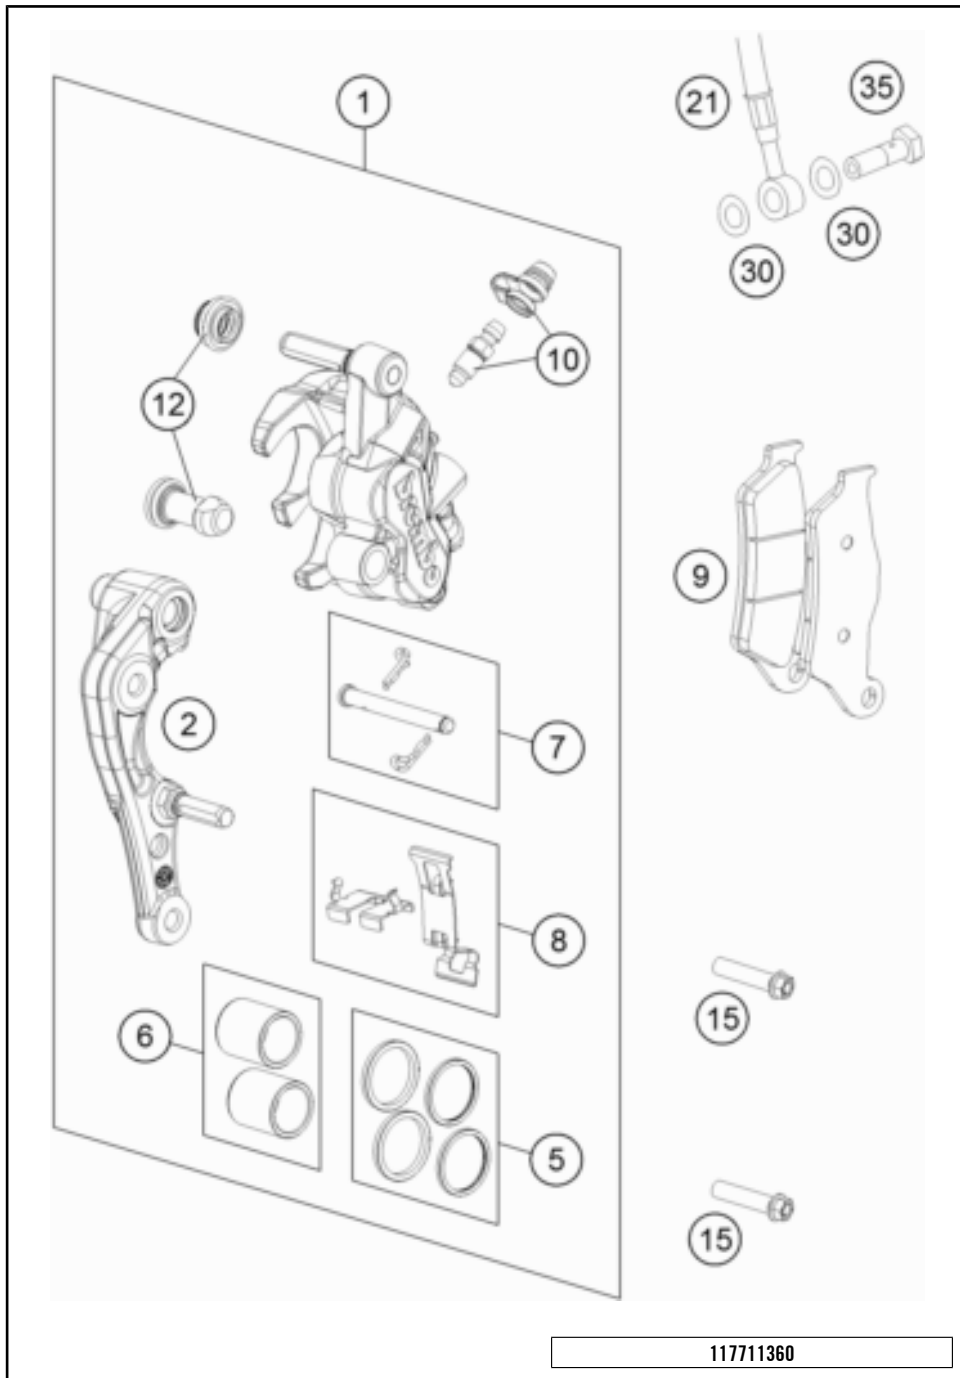

FRONT BRAKE CALIPER

250 SX 2022 2022

POS	PARTNUMBER	PARTNAME	PIECE
1	7701301500101	CALIPER NAT. WITHOUT PADS	1
2	77013014000	BRAKE CALIPER SUPPORT FRONT 09	1
5	77013021000	REP. KIT SEALS 24MM	1
6	77013019000	REP. KIT PISTON 24MM	1
7	77013017000	BOLT CPL. 09	1
8	77013018000	RETAINING PLATE SET BREMBO	1
9	77713030000	BRAKE PADS FRONT	1
10	61013020100	BLEEDER SCREW WITH CAP	1
12	54613218000	CUP SET SHORT	1
15	0025080306S	HH COLLAR SCREW M8X30 TX40	2
21	59013010000	BRAKEHO. FRONT 1235MM 2000	1
30	0603100141	sealing ring DIN 7603 10x14x1	2
35	50213025000	HOLLOW SCREW M10X1X19	1

117711360

10685

* NEW PART X ON DEMAND