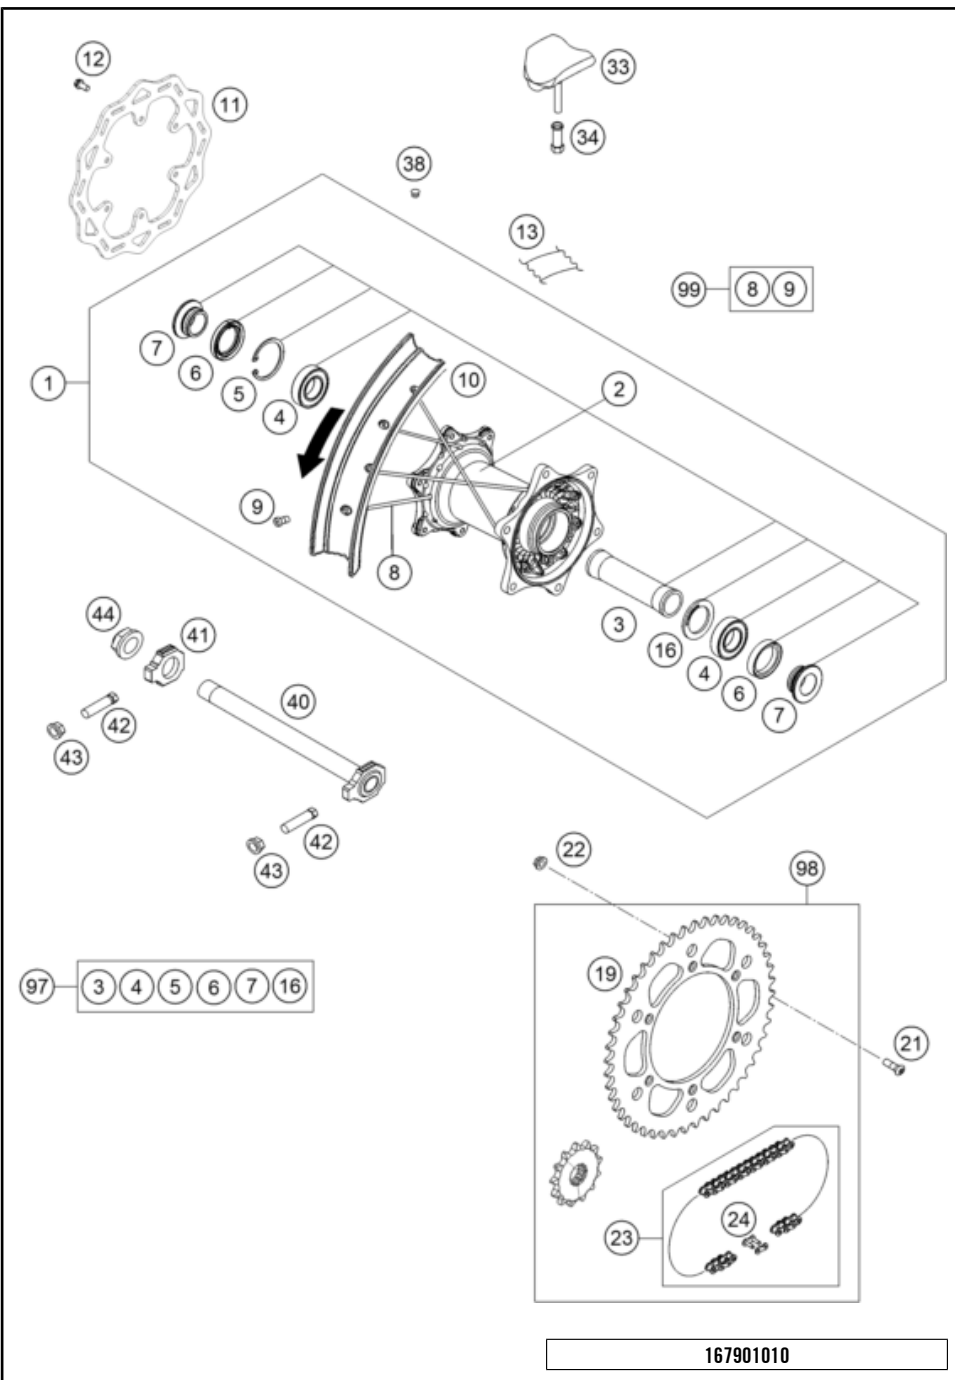

167901010

POS	PARTNUMBER	PARTNAME	PIECE
1	7901000134430	REAR WHEEL Cmpl. 2.15X19"EXCEL	1
2	78010010244	REAR WHEEL HUB CPL. 2013	1
3	77710011000	BEARING DISTANCE TUBE 121,5MM	1
4	0625060058	GR.BALL BEAR.6005 DDU2CG23S6NM	2
5	0472047175	CIRCLIP DIN0472-47X1,75	1
6	0760324771	SHAFT SEAL RING 32X47X7 BSL	2
7	77710016000	DISTANCE BUSHING REAR WHEEL	2
8	7901007120530	SPOKE M4,5X205-19" BLACK 16	36
9	79109072000	Spoke nipple M4.5	36
10	7911007000030	Rear rim 19x2.15	1
11	79010060000	BRAKE DISC REAR 220MM 16	1
12	59009062013	SPECIAL SCREW M6X13 WS=8 10.9	6
13	50310073200	RIM BAND 18" AND 19"	1
16	77710015000	DISTANCE RING	1
19	7771015104801	REAR SPROCKET 48-T	x
19	7771015104901	SPROCKET 49-Z	1
19	7771015105001	REAR SPROCKET 50-T	x
19	7771015105201	REAR SPROCKET 52-T	x
21	0019080266S	COUNTER-SUNK SCREW ISA45 M8X26	6
22	06923080003	hex nut EN 1661 M8 WS13	6
23	50310165118	CHAIN 5/8X1/4" MX	1
24	50310166000	CONNECTING LINK F. 50310165118	1
33	78110090000	RIM LOCK 2,15"	1
34	77110090050	NUT FOR WHEEL HOLDER	1
38	55003135000	PLUG FOR RIM	x
40	77710085044	WHEEL SPINDLE CPL. '13	1
41	77710084000	CHAIN TENSIONER R/S	1
42	50304040100	screw M10x1.25x50 WS10	2
43	58414030000	HH COLLAR NUT M10X1,25 WS=13	2
44	61010086000	COLLAR NUT M25X1,5 WS=32 05	1
97	77710015010	REAR WHEEL REP. KIT	x
98	00050002077	DRIVETRAIN KIT SX 14Z/50Z	x
99	00050000975	SPOKE KIT REAR '19' BLACK	x

52283

* NEW PART

X ON DEMAND