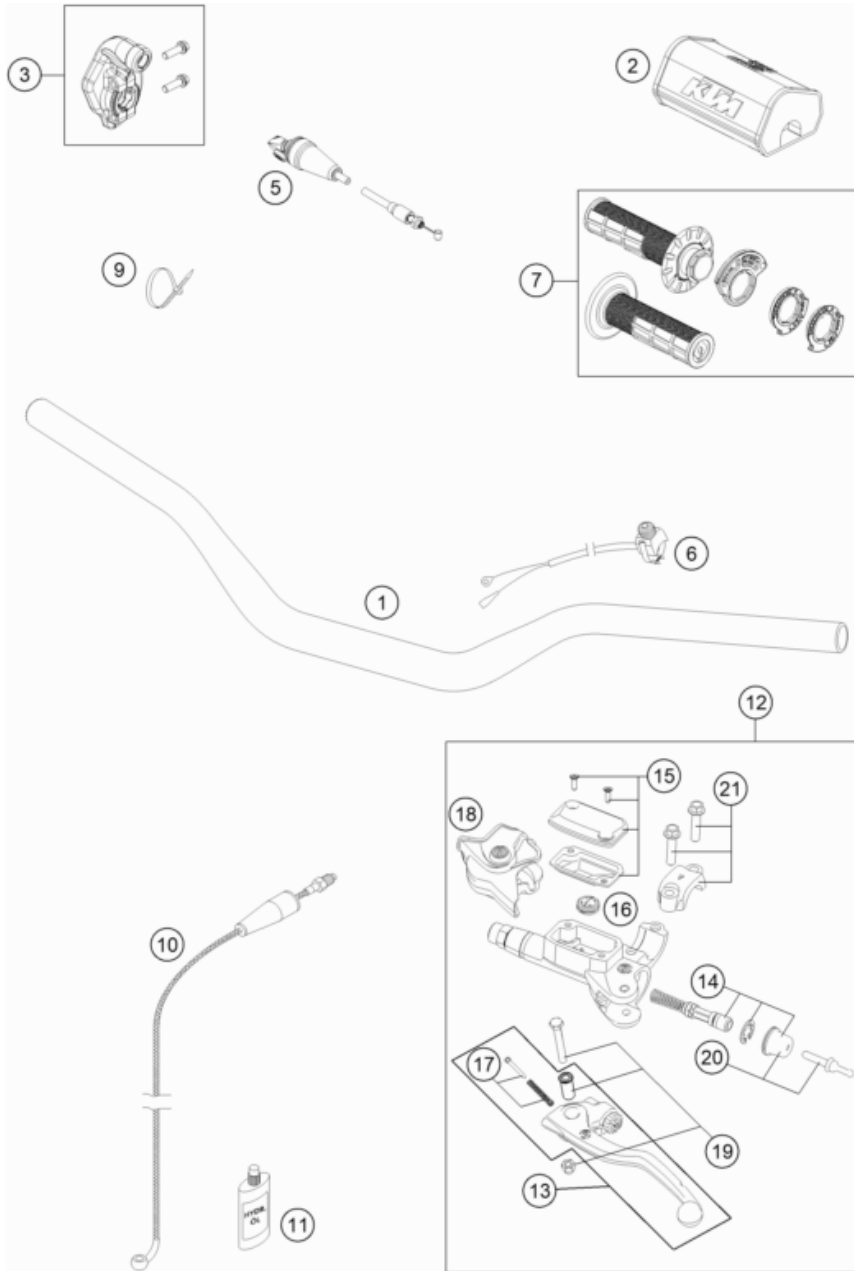

FRONT FORK, TRIPLE CLAMP

250 SX 2022 2022

POS	PARTNUMBER	PARTNAME	PIECE
1	34188U0301	Fork 250 SX 2021	1
2	0025080506	HH collar screw M8x50 TX40	4
3	0025080256	HH collar screw M8x25	4
4	0025080406	HH COLLAR SCREW M8X40 TX40	4
5	0015080256S	HH COLLAR SCREW M8X25 WS=10	1
6	0032100356S	AH-COLLAR SCREW M10X35 ISA45	2
7	83001040000	RUBBER BUSH	4
8	0770025035	O-RING 25X3,55 NBR70 05	1
9	0017060206	SCREW F. PLASTIC K60X20AL SW6	2
10	79001037034	HANDLEBAR SUPPORT LOWER PART	2
11	78112020050	HOUR METER	1
12	0912040163	AH SCREW DIN0912-M 4X16	2
32	7900103202230	LOWER TRIPLE CLAMP CPL. 16	1
34	7910103402230	Top triple clamp X=22 mm 2019	1
36	72001036000	COLLAR SCREW M20X1,5 WS17 AL	1
38	79001038000	HANDLEBAR CLAMP 28MM	1
39	79001039136	HANDLEBAR SUPPORT D28MM-H36MM	2
81	54201081100	TAPERED ROLLER BEARING CPL. 06	2
82	77701084000	O-RING SUPPORT W. SEALING LIP	1
84	54601184000	STEERING HEAD GASKET TOP	1
85	77701085100AB	Clamp for brake hose	1
86	78101086000	STEERING HEAD COVER	1
91	59001092050	SPECIAL SCREW M6X12,5 WS=8	6
92	77701094100ABC	Fork protector kit SX/XC 2022 With Decal	1
98	00050000929	HANDLEBAR SUPPORT KIT D28/H36	x
99	00050000930	STEERING HEAD REP. KIT 06-15	x

205170110

56337

* NEW PART

X ON DEMAND

POS	PARTNUMBER	PARTNAME	PIECE
1	7900200100030	HANDLEBAR D=28MM	1
2	79102002044	Handlebar pad cpl.	1
3	51702010044	Housing throttle twist grip cpl.	1
5	51702091000	Throttle cable cpl. 2 stroke	1
6	50311089200	SHORT CIRCUIT BUTTON 02	1
7	79002021100	GRIP SET	1
9	44011076200	CABLE TIE 200/3,6MM BLACK	1
10	79232063000	CLUTCH PIPE	1
11	50302036200	OIL FOR HYD. CLUTCH 100 ML	1
12	54802030144	MASTER CYLINDER CPL.	1
13	54802031000	CLUTCH LEVER CPL. BREMBO 06	1
14	54802032000	REP. KIT PISTON 06	1
15	5480200310030	COVER HYD. CLUTCH CPL. 2014	1
16	54802051000	VALVE	1
17	54802052000	BOLT KPL.	1
18	54802037000	PROTECTION CAP 06	1
19	54802038100	LEVER SCREW CPL. 06	1
20	54802046000	PUSH ROD CPL.	1
21	54802005100	CLAMP CPL. 06	1