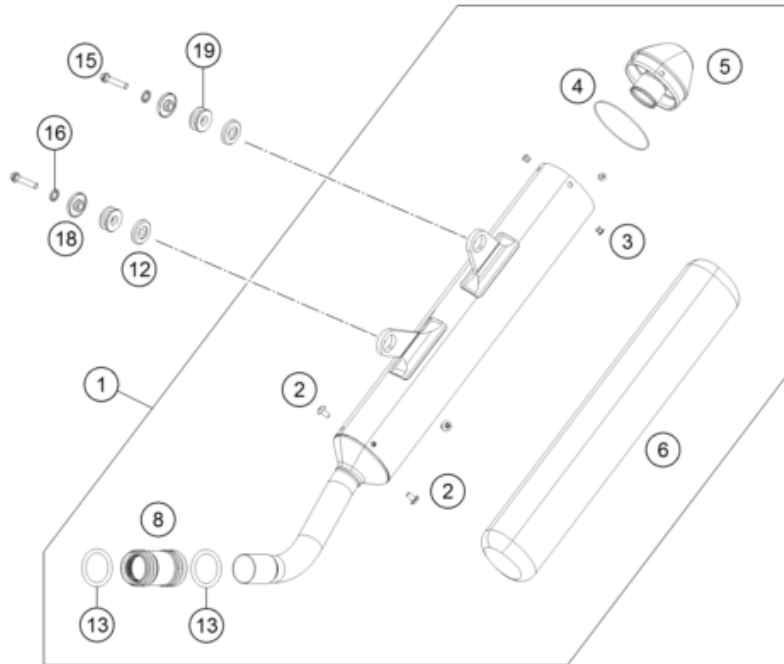

EXHAUST SYSTEM

250 SX 2022 2022

POS	PARTNUMBER	PARTNAME	PIECE
1	55505079100	Silencer SX	1
2	78105081010	SCREW TORX M5X10	4
3	0011480800	DUMMY RIVET 4,8X 8 NIRO	4
4	0770740015	O-RING 74,00X1,50 FKM 75SH	1
5	55505079060	End Cap cpl.	1
6	55505078210	Damping material 210g	1
7	55505007100	Mainfold	1
8	55405057000	exhaust rubber	1
9	0770440030	O-RING 44,00X3,00 VITON	2
10	50305016000	TEN.SPRING L=62MM EY.MOVEABLE	2
11	54603048000	RANGE CHANGE METAL NUT M8	2
12	77805069000	BUSHING 8.5x12x28x8.3	6
13	55405058000	hose spring	2
14	0025080256	HH collar screw M8x25	2
15	0025060306	HH collar screw M6x30 TX30	2
16	50233041000	PAIR OF WASHERS M 6 NORDLOCK	2
17	79105068000	Damper gray	2
18	77205169000	BUSHING 7.5x12x28x8.3 11	2
19	77205068000	DAMP. COMPON. BLACK	2

195550510

54416

* NEW PART

X ON DEMAND