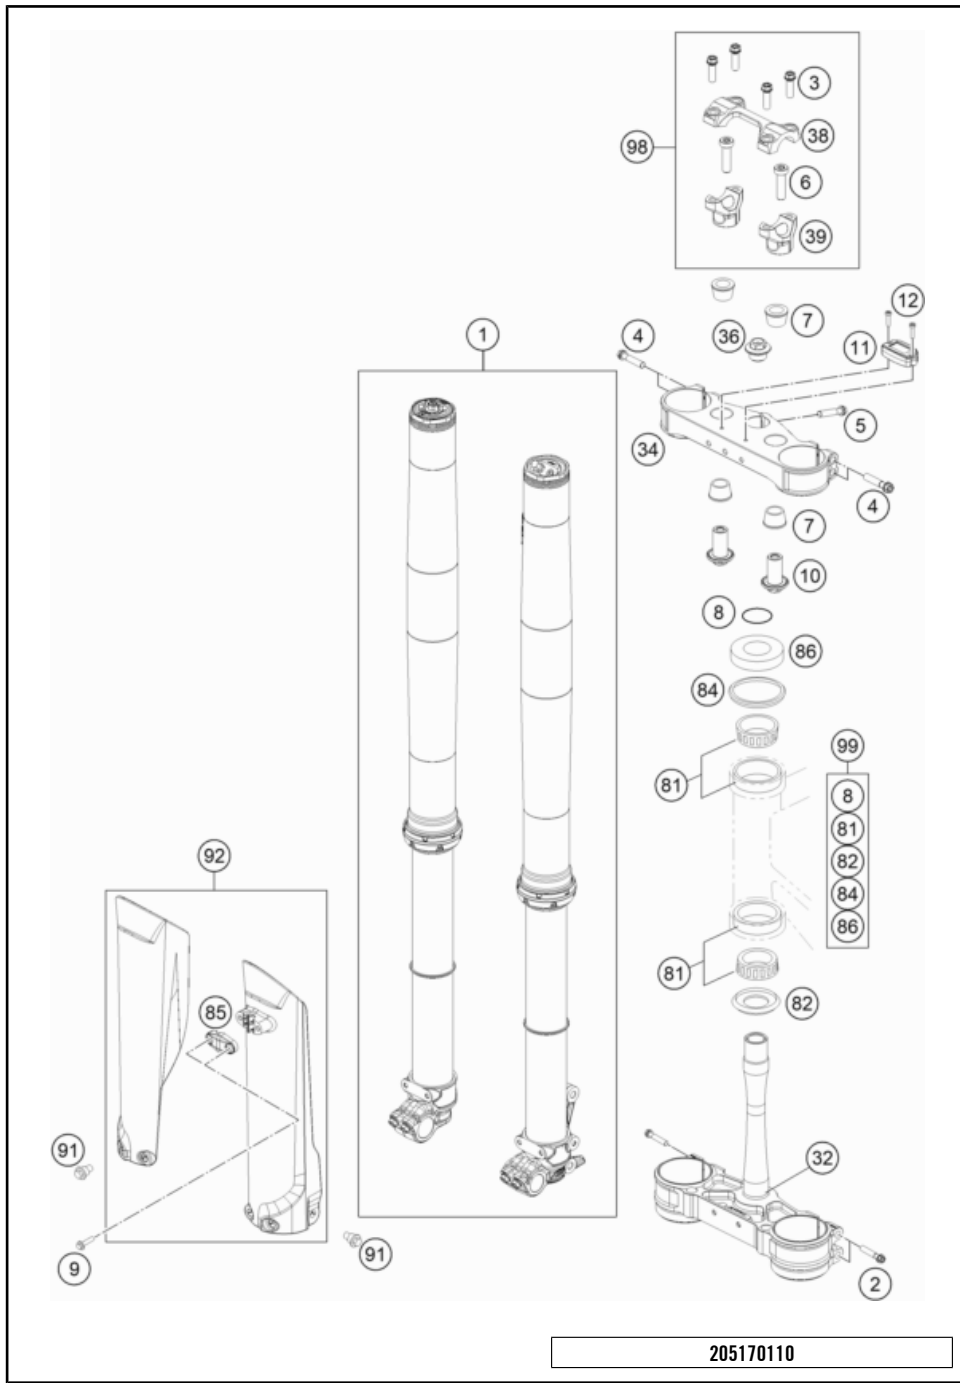

FRONT FORK, TRIPLE CLAMP

250 SX 2022 2022

POS	PARTNUMBER	PARTNAME	PIECE
1	34188U0301	Fork 250 SX 2021	1
2	0025080506	HH collar screw M8x50 TX40	4
3	0025080256	HH collar screw M8x25	4
4	0025080406	HH COLLAR SCREW M8X40 TX40	4
5	0015080256S	HH COLLAR SCREW M8X25 WS=10	1
6	0032100356S	AH-COLLAR SCREW M10X35 ISA45	2
7	83001040000	RUBBER BUSH	4
8	0770025035	O-RING 25X3,55 NBR70 05	1
9	0017060206	SCREW F. PLASTIC K60X20AL SW6	2
10	79001037034	HANDLEBAR SUPPORT LOWER PART	2
11	78112020050	HOUR METER	1
12	0912040163	AH SCREW DIN0912-M 4X16	2
32	7900103202230	LOWER TRIPLE CLAMP CPL. 16	1
34	7910103402230	Top triple clamp X=22 mm 2019	1
36	72001036000	COLLAR SCREW M20X1,5 WS17 AL	1
38	79001038000	HANDLEBAR CLAMP 28MM	1
39	79001039136	HANDLEBAR SUPPORT D28MM-H36MM	2
81	54201081100	TAPERED ROLLER BEARING CPL. 06	2
82	77701084000	O-RING SUPPORT W. SEALING LIP	1
84	54601184000	STEERING HEAD GASKET TOP	1
85	77701085100AB	Clamp for brake hose	1
86	78101086000	STEERING HEAD COVER	1
91	59001092050	SPECIAL SCREW M6X12,5 WS=8	6
92	77701094100ABC	Fork protector kit SX/XC 2022 With Decal	1
98	00050000929	HANDLEBAR SUPPORT KIT D28/H36	x
99	00050000930	STEERING HEAD REP. KIT 06-15	x

205170110

56337

* NEW PART

X ON DEMAND

POS	PARTNUMBER	PARTNAME	PIECE
1	7900200100030	HANDLEBAR D=28MM	1
2	79102002044	Handlebar pad cpl.	1
3	51702010044	Housing throttle twist grip cpl.	1
5	51702091000	Throttle cable cpl. 2 stroke	1
6	50311089200	SHORT CIRCUIT BUTTON 02	1
7	79002021100	GRIP SET	1
9	44011076200	CABLE TIE 200/3,6MM BLACK	1
10	79232063000	CLUTCH PIPE	1
11	50302036200	OIL FOR HYD. CLUTCH 100 ML	1
12	54802030144	MASTER CYLINDER CPL.	1
13	54802031000	CLUTCH LEVER CPL. BREMBO 06	1
14	54802032000	REP. KIT PISTON 06	1
15	5480200310030	COVER HYD. CLUTCH CPL. 2014	1
16	54802051000	VALVE	1
17	54802052000	BOLT KPL.	1
18	54802037000	PROTECTION CAP 06	1
19	54802038100	LEVER SCREW CPL. 06	1
20	54802046000	PUSH ROD CPL.	1
21	54802005100	CLAMP CPL. 06	1