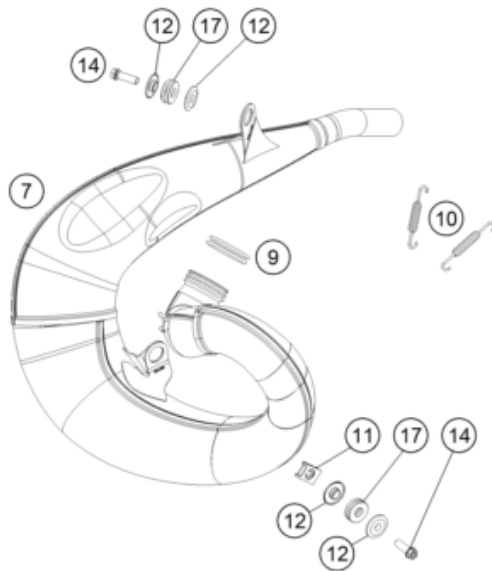

EXHAUST SYSTEM

250 SX 2022 2022

POS	PARTNUMBER	PARTNAME	PIECE
1	55505079100	Silencer SX	1
2	78105081010	SCREW TORX M5X10	4
3	0011480800	DUMMY RIVET 4,8X 8 NIRO	4
4	0770740015	O-RING 74,00X1,50 FKM 75SH	1
5	55505079060	End Cap cpl.	1
6	55505078210	Damping material 210g	1
7	55505007100	Mainfold	1
8	55405057000	exhaust rubber	1
9	0770440030	O-RING 44,00X3,00 VITON	2
10	50305016000	TEN.SPRING L=62MM EY.MOVEABLE	2
11	54603048000	RANGE CHANGE METAL NUT M8	2
12	77805069000	BUSHING 8.5x12x28x8.3	6
13	55405058000	hose spring	2
14	0025080256	HH collar screw M8x25	2
15	0025060306	HH collar screw M6x30 TX30	2
16	50233041000	PAIR OF WASHERS M 6 NORDLOCK	2
17	79105068000	Damper gray	2
18	77205169000	BUSHING 7.5x12x28x8.3 11	2
19	77205068000	DAMP. COMPON. BLACK	2

195550510

54416

* NEW PART

X ON DEMAND