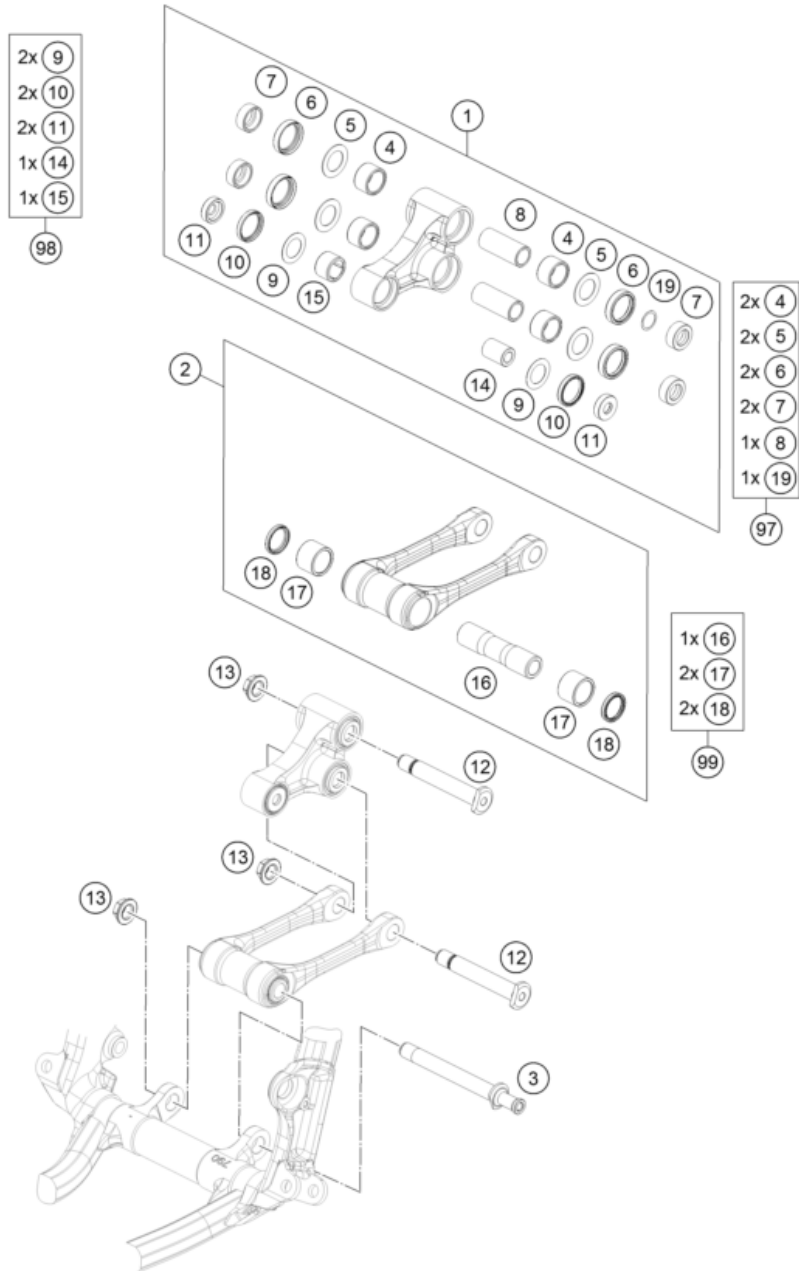

POS	PARTNUMBER	PARTNAME	PIECE
1	7900408014401	TRIANGLE LEVER CPL. SX 2017	1
2	7900408304401	PULLROD CPL. SX 2016	1
3	79004084000	BOLT TIE-ROD BEARING M14X1,5	1
4	54603097000	NEEDLE BUSH HK 2016	4
5	59033080000	SHIM 20X32X1	4
6	0760253270	radial shaft seal 25x32x7	4
7	77204080130	BUCKET SHAFT SEAL RING 25X11	4
8	54603081000	BUSHING SLEEVE 15 X 20 X 48	2
9	50180604	Shim 29,75x19x0,4	2
10	0760243050	SHAFT SEAL RING 24X30X5	2
11	77204080020	BUCKET FOR SHAFT SEAL RING	2
12	77204085000	BOLT FOR CANTILEVER M14	2
13	77204087000	hex nut M14x1.5 WS17	3
14	77204080010	BEARING SLEEVE 10X18X25,5	1
15	0618182416	NEEDLE BUSH HN1816 RS 18/24/16	1
16	79004084010	BEARING SLEEVE F. TIE-ROD 16	1
17	0618222820	NEEDLE BEARING HK2220 22X28X20	2
18	0760222841	SHAFT SEAL RING G22x28x4	2
19	54603090010	STEEL WASHER 15,2X19X0,1	x
19	54603090020	STEEL WASHER 15,2X19X0,2	x
19	54603090030	STEEL WASHER 15,2X19X0,3	x
97	77204080110	TRIANGLE LEVER REP. KIT REAR	x
98	77204080090	TRIANGLE LEVER REP. KIT FRONT	x
99	79004083010	PULL ROD REP. KIT SX-F	x

157890460

19201

* NEW PART X ON DEMAND