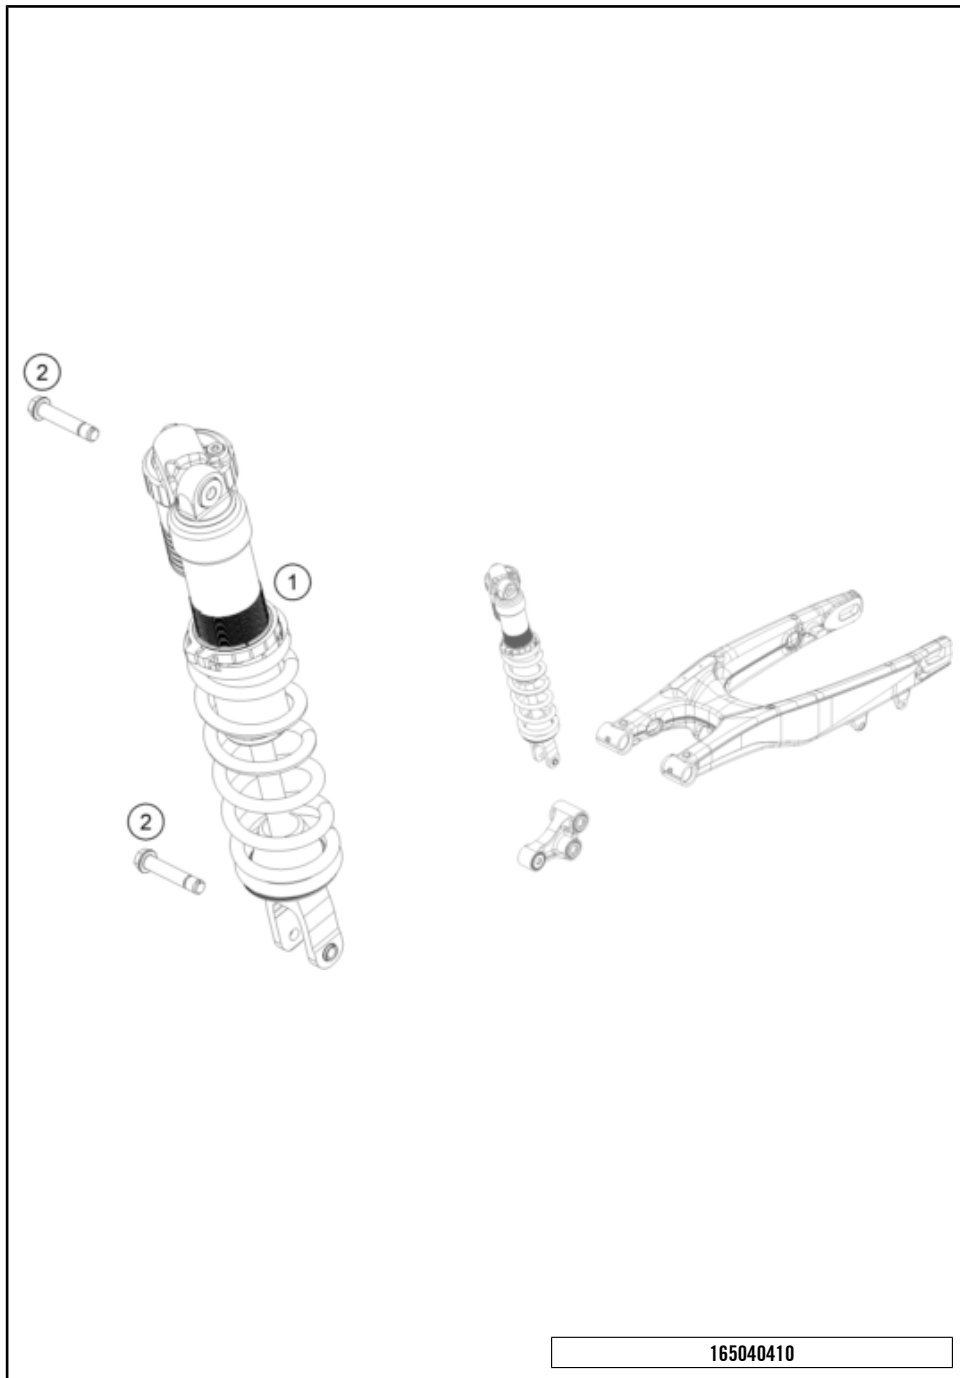

205170110

56337

* NEW PART

X ON DEMAND

POS	PARTNUMBER	PARTNAME	PIECE
1	7900200100030	HANDLEBAR D=28MM	1
2	79102002044	Handlebar pad cpl.	1
3	51702010044	Housing throttle twist grip cpl.	1
5	51702091000	Throttle cable cpl. 2 stroke	1
6	50311089200	SHORT CIRCUIT BUTTON 02	1
7	79002021100	GRIP SET	1
9	44011076200	CABLE TIE 200/3,6MM BLACK	1
10	79232063000	CLUTCH PIPE	1
11	50302036200	OIL FOR HYD. CLUTCH 100 ML	1
12	54802030144	MASTER CYLINDER CPL.	1
13	54802031000	CLUTCH LEVER CPL. BREMBO 06	1
14	54802032000	REP. KIT PISTON 06	1
15	5480200310030	COVER HYD. CLUTCH CPL. 2014	1
16	54802051000	VALVE	1
17	54802052000	BOLT KPL.	1
18	54802037000	PROTECTION CAP 06	1
19	54802038100	LEVER SCREW CPL. 06	1
20	54802046000	PUSH ROD CPL.	1
21	54802005100	CLAMP CPL. 06	1

56338

* NEW PART

X ON DEMAND

SHOCK ABSORBER

250 SX 2022 2022

POS	PARTNUMBER	PARTNAME	PIECE
1	18187U0301	Shock absorber 250 SX 2021	1
2	77204089000	HH COLLAR SCREW M10X52 SW13	2

54407

* NEW PART