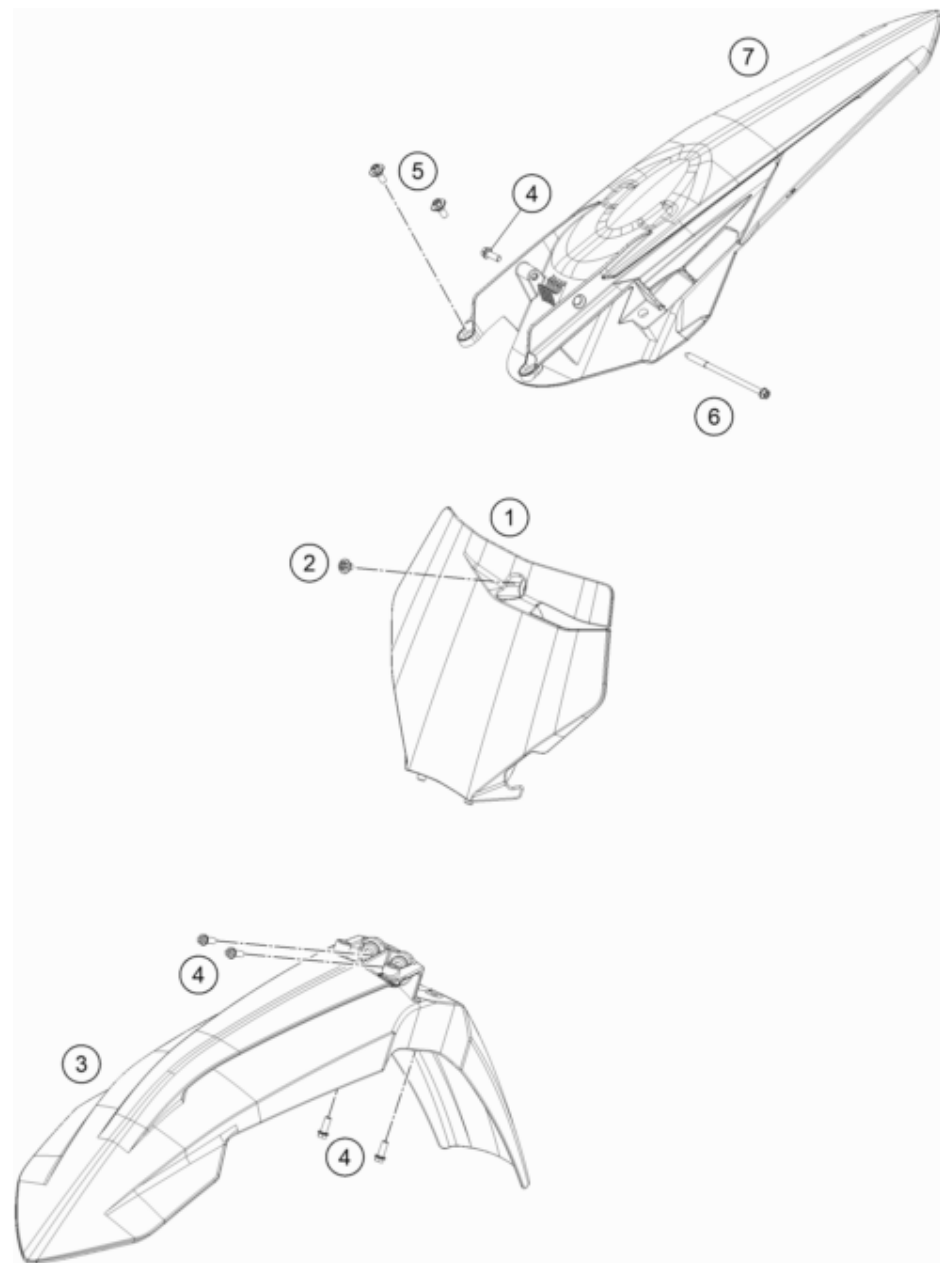

195550510

54416

* NEW PART

X ON DEMAND

POS	PARTNUMBER	PARTNAME	PIECE
1	79106001000AB	Air filter box	1
2	79106004000AB	Filter box cover right	1
3	79106003000ABI	Air filter box cover left with decal	1
4	79106005000ABI	Air filter cover left with decal	1
5	79106001010AB	Air filter box front part	1
6	0017060206	SCREW F. PLASTIC K60X20AL SW6	6
7	83008000015	SPECIAL SCREW M6X15X3	1
8	0025080166	HH COLLAR SCREW M8X16 TX40	1
9	77308013010	COLLAR BUSH. F.REAR FENDER 07	1
10	77304066050	chain slider bushing	2
12	51006027000	HOSE CLAMP 50-70MM	1
13	55506026000	Intake manifold	1
14	79006017000	FILTER MOUNTING BRACKET	1
15	50406016000	AIR FILTER SUPPORT	1
16	79006015000	AIR FILTER	1
17	0025060256	HH collar screw M6x25 TX30	2
18	79103002020	Subframe bush	2
19	47106003160	quick release rubber grommet	4
99	79006010010	SPLASH PROTECTOR KIT	x

195050610

56339

* NEW PART

X ON DEMAND

POS	PARTNUMBER	PARTNAME	PIECE
1	5050701300030	Fuel Tank	1
2	79107011000	Seat holder screw	4
3	7770700814404	TANK PLUG CPL. 2014	1
4	50307014000	TANK ROLLER 12X26X12 '98	3
5	0026060136	COLLAR SCREW M6X13 ISA30	3
6	79107013010	wire holder / fuel ventilation	1
7	78007000270	PVC-HOSE 5,6X10X270MM	1
8	79108054000ABE	spoiler set SX/XC 2022 With Decal	1
9	50507016000	Pre-formed fuel hose SX	1
10	0025060126	HH collar screw M6x12 TX30	4
12	58031005000	CLAMP YDNAC 10128 12MM	2
13	0770130023	O-RING 13,00X2,30	1
14	0017060205	SCREW FOR PLASTIC K60X20 SW6	2
15	50307005000	GAS COCK MIKUNI ON/OFF 2001	1
16	0017060206	SCREW F. PLASTIC K60X20AL SW6	4
17	79107040300	Seat compl.	1
18	79107040350	Seat cover	1
20	79107040010	Seat screw	1

195050710

56303

* NEW PART

X ON DEMAND

POS	PARTNUMBER	PARTNAME	PIECE
1	79108007100AB	Start number plate	1
2	0024060106	HH COLLAR SCREW M6X10 TX30	1
3	79008010000EB	FRONT FENDER ORANGE 15	1
4	0025060166	HH collar screw M6x16 TX30	5
5	83008000015	SPECIAL SCREW M6X15X3	2
6	79107040010	Seat screw	1
7	79108013000AB	Tail section SX	1