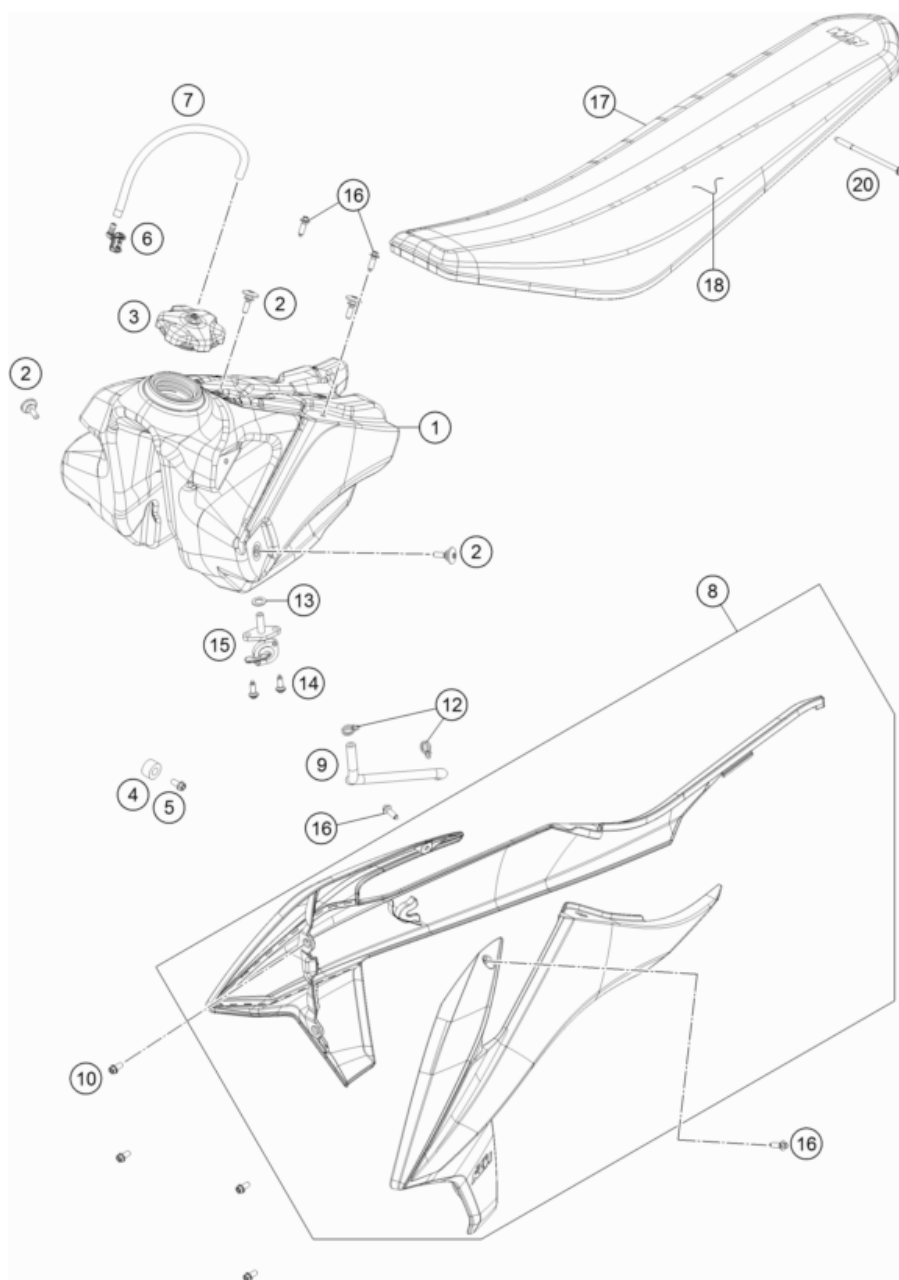

195550510

54416

* NEW PART

X ON DEMAND

POS	PARTNUMBER	PARTNAME	PIECE
1	79106001000AB	Air filter box	1
2	79106004000AB	Filter box cover right	1
3	79106003000ABI	Air filter box cover left with decal	1
4	79106005000ABI	Air filter cover left with decal	1
5	79106001010AB	Air filter box front part	1
6	0017060206	SCREW F. PLASTIC K60X20AL SW6	6
7	83008000015	SPECIAL SCREW M6X15X3	1
8	0025080166	HH COLLAR SCREW M8X16 TX40	1
9	77308013010	COLLAR BUSH. F.REAR FENDER 07	1
10	77304066050	chain slider bushing	2
12	51006027000	HOSE CLAMP 50-70MM	1
13	55506026000	Intake manifold	1
14	79006017000	FILTER MOUNTING BRACKET	1
15	50406016000	AIR FILTER SUPPORT	1
16	79006015000	AIR FILTER	1
17	0025060256	HH collar screw M6x25 TX30	2
18	79103002020	Subframe bush	2
19	47106003160	quick release rubber grommet	4
99	79006010010	SPLASH PROTECTOR KIT	x

195050610

56339

* NEW PART

X ON DEMAND

POS	PARTNUMBER	PARTNAME	PIECE
1	5050701300030	Fuel Tank	1
2	79107011000	Seat holder screw	4
3	7770700814404	TANK PLUG CPL. 2014	1
4	50307014000	TANK ROLLER 12X26X12 '98	3
5	0026060136	COLLAR SCREW M6X13 ISA30	3
6	79107013010	wire holder / fuel ventilation	1
7	78007000270	PVC-HOSE 5,6X10X270MM	1
8	79108054000ABE	spoiler set SX/XC 2022 With Decal	1
9	50507016000	Pre-formed fuel hose SX	1
10	0025060126	HH collar screw M6x12 TX30	4
12	58031005000	CLAMP YDNAC 10128 12MM	2
13	0770130023	O-RING 13,00X2,30	1
14	0017060205	SCREW FOR PLASTIC K60X20 SW6	2
15	50307005000	GAS COCK MIKUNI ON/OFF 2001	1
16	0017060206	SCREW F. PLASTIC K60X20AL SW6	4
17	79107040300	Seat compl.	1
18	79107040350	Seat cover	1
20	79107040010	Seat screw	1

195050710

56303

* NEW PART

X ON DEMAND

POS	PARTNUMBER	PARTNAME	PIECE
1	79108007100AB	Start number plate	1
2	0024060106	HH COLLAR SCREW M6X10 TX30	1
3	79008010000EB	FRONT FENDER ORANGE 15	1
4	0025060166	HH collar screw M6x16 TX30	5
5	83008000015	SPECIAL SCREW M6X15X3	2
6	79107040010	Seat screw	1
7	79108013000AB	Tail section SX	1