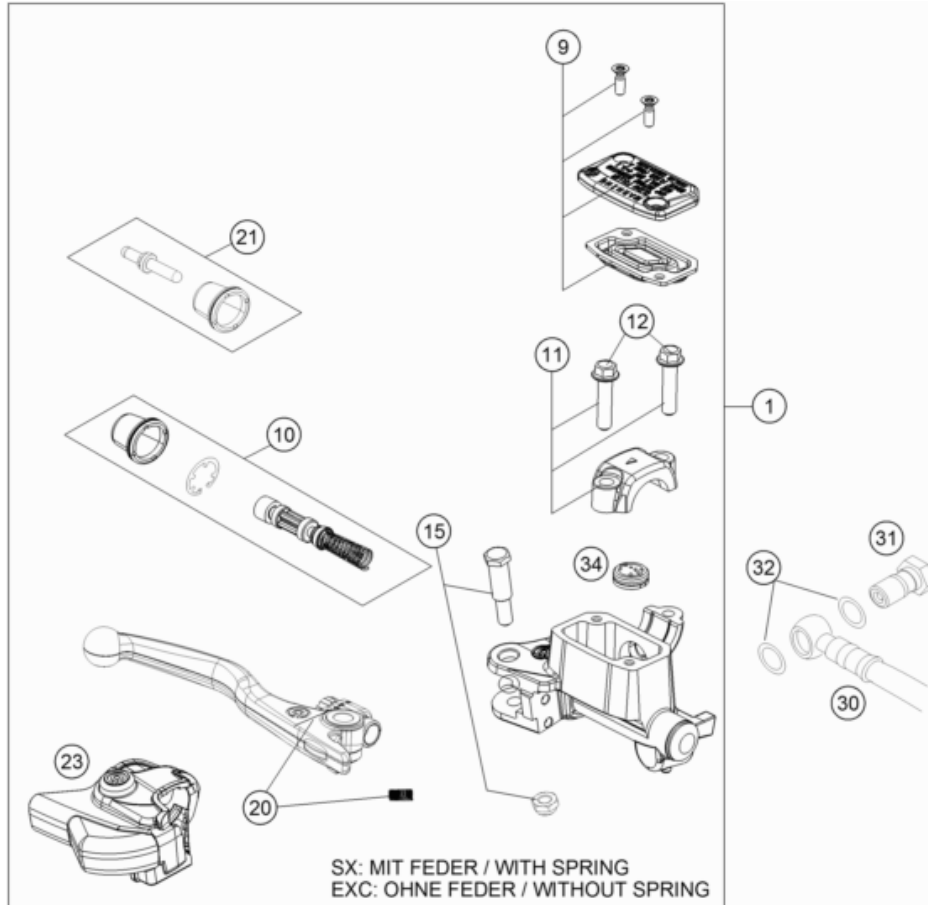

POS	PARTNUMBER	PARTNAME	PIECE
1	77713001044	HAND BRAKE CYLIND. CPL. SX 2014	1
9	77713003000	HAND BRAKE CYL. COVER	1
10	77713008000	REPAIR KIT PISTON SX 2014	1
11	54802005100	CLAMP CPL. 06	1
12	0025060256	HH collar screw M6x25 TX30	2
15	77713006000	LEVER SCREW	1
20	77713002000	HAND BRAKE LEVER +SPRING SX 14 SX WITH SPRING, EXC WITHOUT SP	1
21	77713007000	PUSH ROD CPL. SX 2014	1
23	77713004000	PROTECTION CAP HAND BRAKE CYL.	1
30	59013010000	BRAKEHO. FRONT 1235MM 2000	1
31	54813020100	banjo bolt M10x1x19 black	1
32	0603100141	sealing ring DIN 7603 10x14x1	2
34	54802051000	VALVE	1
80	00062030000	BRAKE FLUID DOT5.1 0,25L	1

147781310

15050

* NEW PART

X ON DEMAND