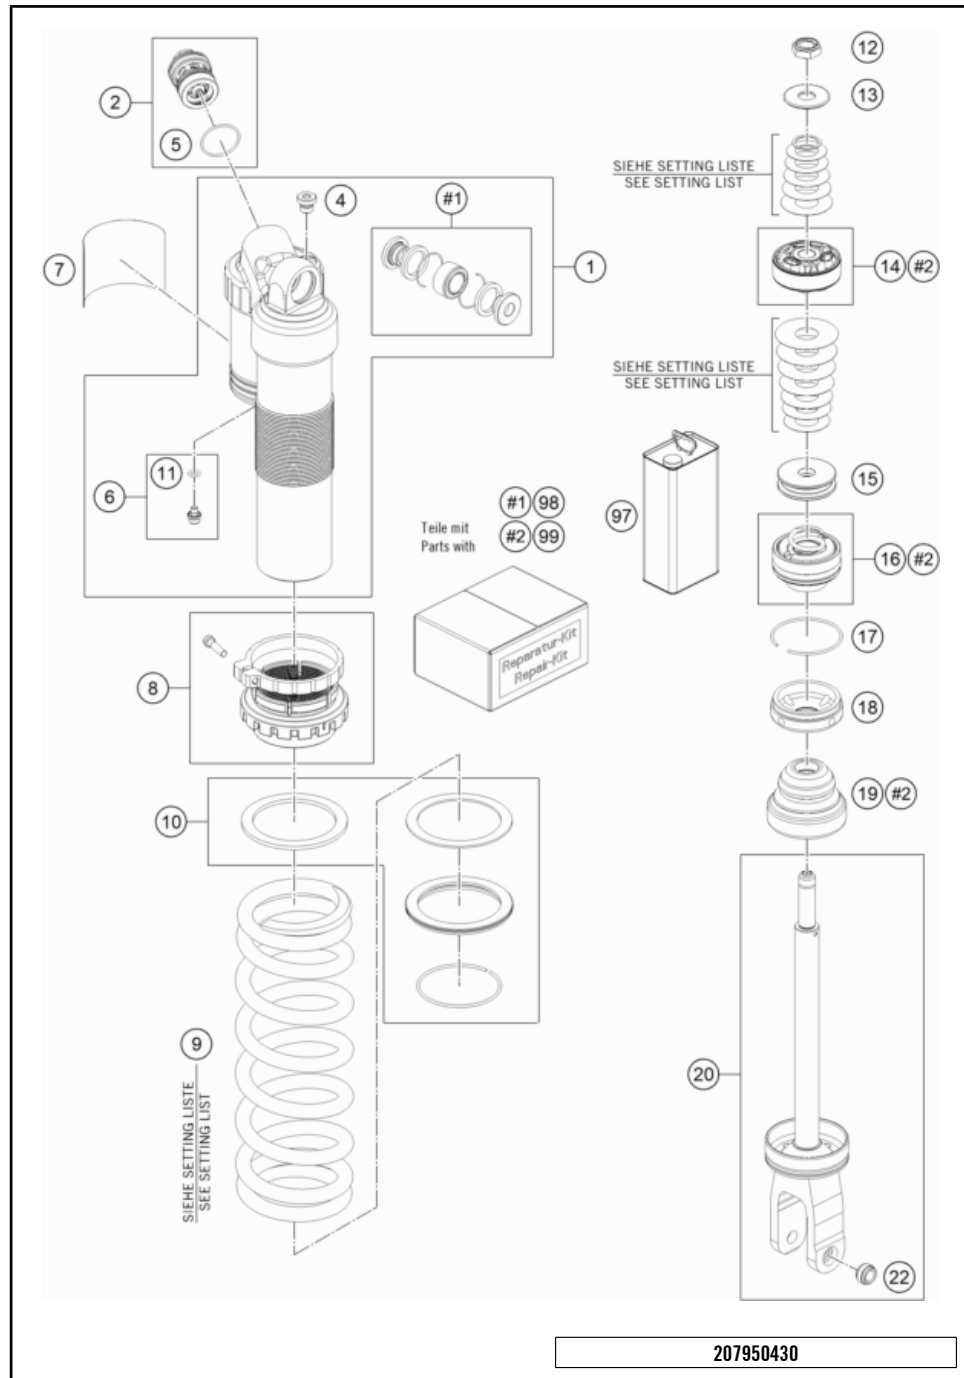

X ON DEMAND

POS	PARTNUMBER	PARTNAME	PIECE
1	50181144S3	Shock housing M57,5x1 h30,5 cpl.	1
2	50181101S49	Basevalve cpl.	x
4	50180095	HS cylinder-head screw R1/8 I8	1
5	50180217	O-ring 27x1,5 Viton70 green ISO 3601-3S	1
6	36120151S	PLUG SCREW M5X6 CPL.	1
7	52000239	sticker XACT 90x54	1
8	50181347S	Plastic Spring Retainer cpl.	1
9	91210129	Mainspring (62/65) 30-250 damper white	x
9	91210126	Mainspring (62/65) 33-250 damper white	x
9	91210128S	Spring 255 36 N/MM	x
9	91210123S	SPRING 260 39 N/MM	x
9	91210124S	SPRING 260 42 N/MM	1
9	91210100S	SPRING 260 45 N/MM	x
9	91210101S	SPRING 260 48 N/MM	x
9	91210102S	SPRING 260 51 N/MM	x
9	91210103S	SPRING 260 54 N/MM	x
9	91210104S	SPRING 260 57 N/MM	x
9	91210105S	SPRING 260 60 N/MM	x
10	50180824S	SPRING PLATE SET	1
11	46810893	O-ring 5,28x1,78 NBR70 black	1
12	50181207	Locking nut M12x1 h9 WAF19	1
13	50181092	Rebound disc 12x34x2 h0	1
14	50181255S1	Piston 12x50x20 cpl.	1
15	50181091	Rebound disc 12x43x12,5 h8	1
16	50180603SA	Sealholder 50x28 cpl.	1
17	50180126	Round-wire snap ring 53x1,75	1
18	50181349	Cap 50,12x16 h6	1
19	50181100	Rubber pad 18x58x46 black	1
20	50181148S1	MONOSHOCK BOTTOM PART CPL.	1
22	46811205	Bush M10x12/15/13x9,5	1
97	50180751S1	SHOCK ABSORBER FLUID 5 LT	x
98	R15006	REPAIR KIT BEARINGS 07	x
99	RP10032T	shock absorber repair kit	x