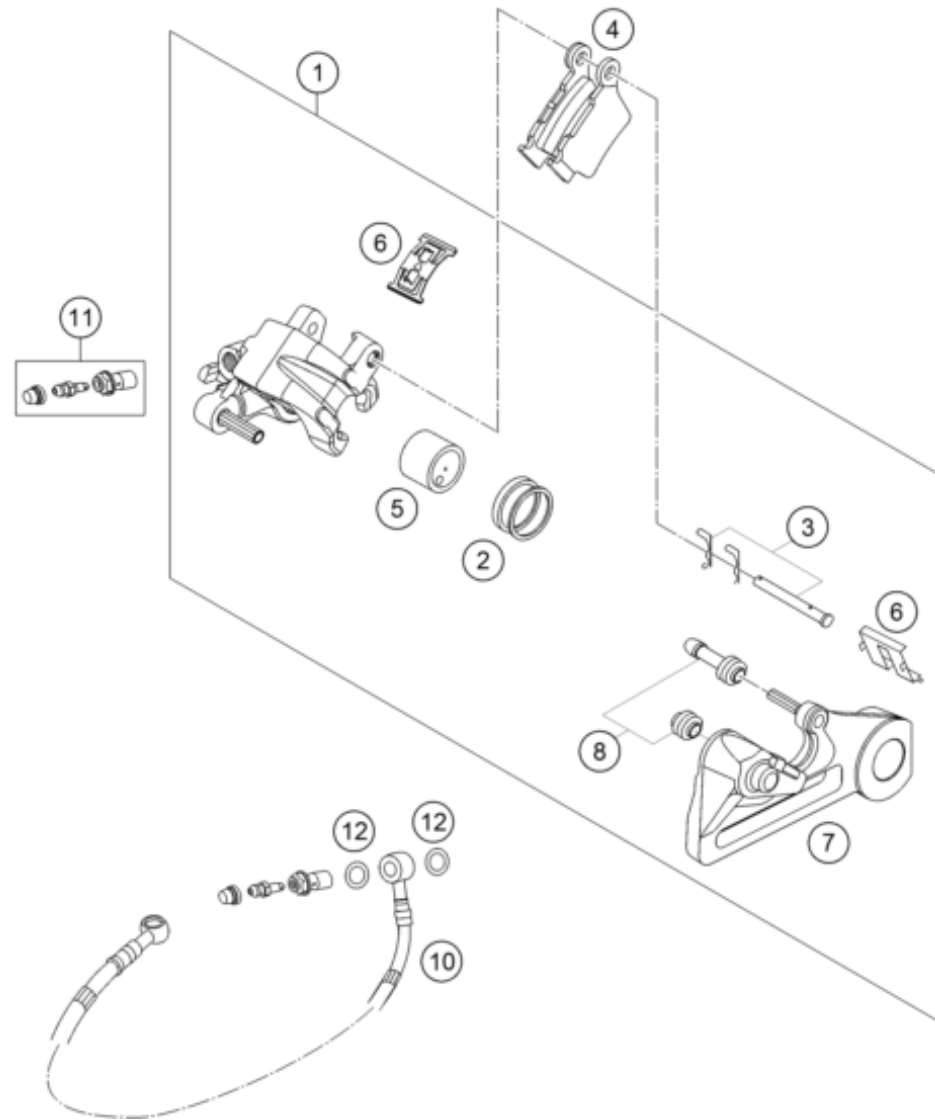

REAR BRAKE CALIPER

250 SX 2022 2022

POS	PARTNUMBER	PARTNAME	PIECE
1	77713080001	BRAKE CAL. REAR - WITHOUT PADS	1
2	50313081200	REPAIR KIT SEALING RINGS 26MM	1
3	54813082000	BOLT SET FOR BRAKE CALIPER 03	1
4	54813090300	BRAKE PAD SET REAR TOYO	x
4	79013090000	BRAKE PAD REAR TOYO B204	1
5	77713083000	BRAKE PISTON 26MM 2013	1
6	54813018000	RETAINING SPRING SET 2003	1
7	77713075000	BRAKE CALIPER BRACKET REAR	1
8	54613218100	CUP SET SHORT	1
10	77213070300	Rear Brakehose	1
11	62513020000	BLEEDER SCREW CPL. 05	1
12	0603100141	sealing ring DIN 7603 10x14x1	2

187901390

52297

* NEW PART

X ON DEMAND