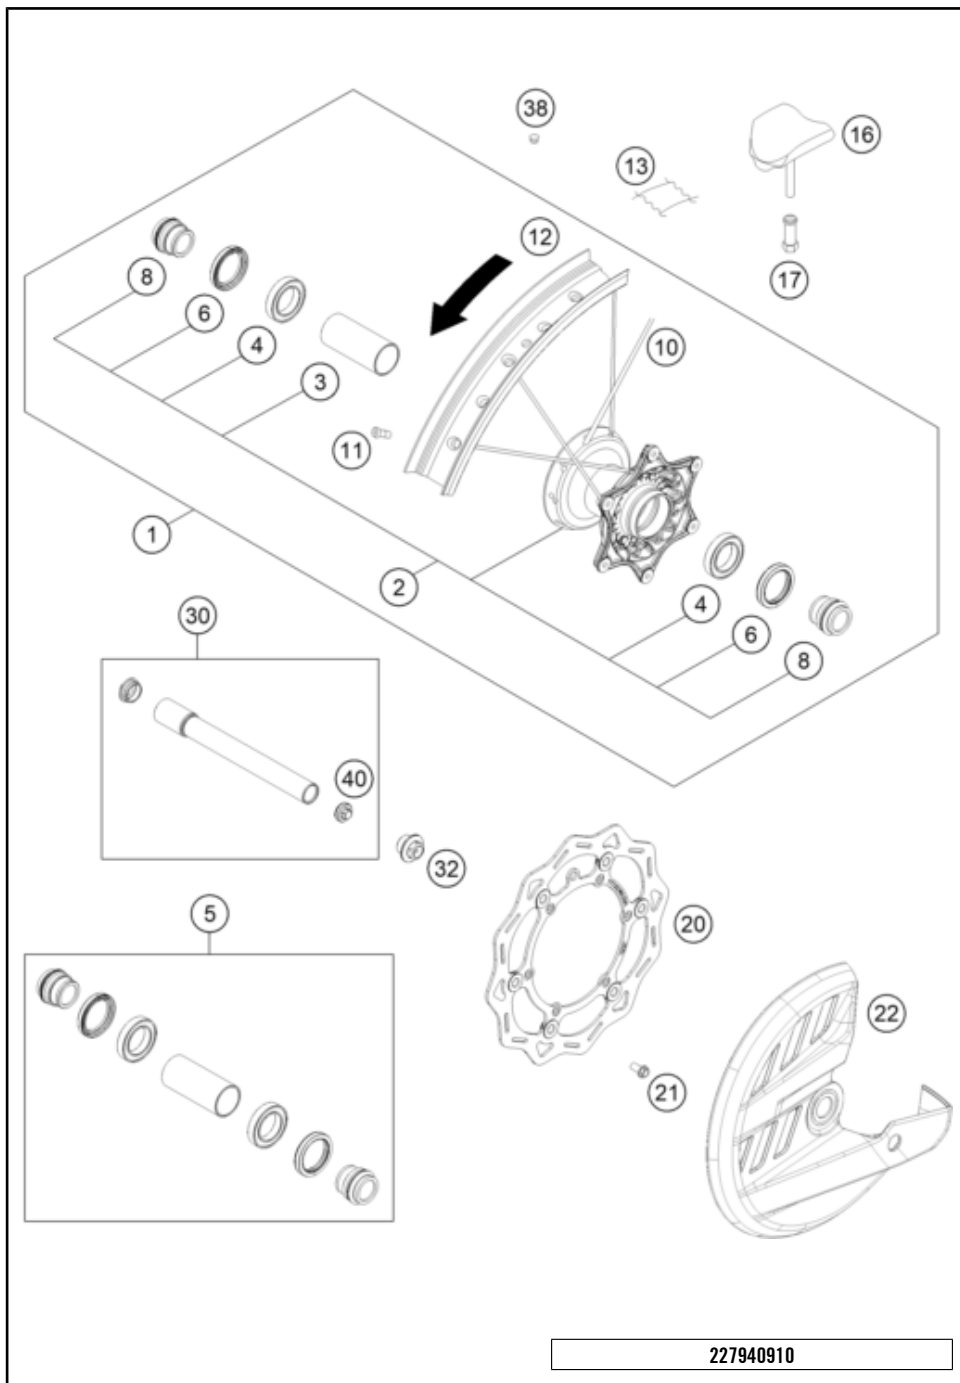

FRONT WHEEL

250 SX 2023 2023

POS	PARTNUMBER	PARTNAME	PIECE
1	A4600990104404	Factory front wheel 1.6x21"	1
2	77709010144	FRONT WHEEL HUB CPL.	1
3	54809011000	BEA.SPACERTUBE 35X2 L=79,4 03	1
4	0625069068	GR.BALL BEAR.6906 DDU2CG23S6NM	2
5	77709015000	wheel bearing repair kit	1
6	0760354771	SHAFT SEAL RING 35X47X7 TC	2
8	77709012000	SPACER BUSHING F. FR. WHEEL	2
10	7710907122630	SPOKE M4,5X226- 21" BLACK 12	36
11	79109072000	Spoke nipple M4.5	36
12	7910907000030	Front Rim 21x1.60	1
13	50309073000	RIM BAND 21"	1
16	78109090200	Tyre locker 1,60"	1
17	77110090050	NUT FOR WHEEL HOLDER	1
20	79009060000	BRAKE DISC FRONT 260MM 16	1
21	59009062013	SPECIAL SCREW M6X13 WS=8 10.9	6
22	79109961000	Brake disc guard	1
30	79109081033	Wheel spindle front cmpl, 2019	1
32	A46009082000	Collar screw M20x1.5 SW17 Al	1
38	55003135000	PLUG FOR RIM	x
40	7770908107055	AUXILIARY SCREW FRONT	1

227940910

59849

* NEW PART X ON DEMAND