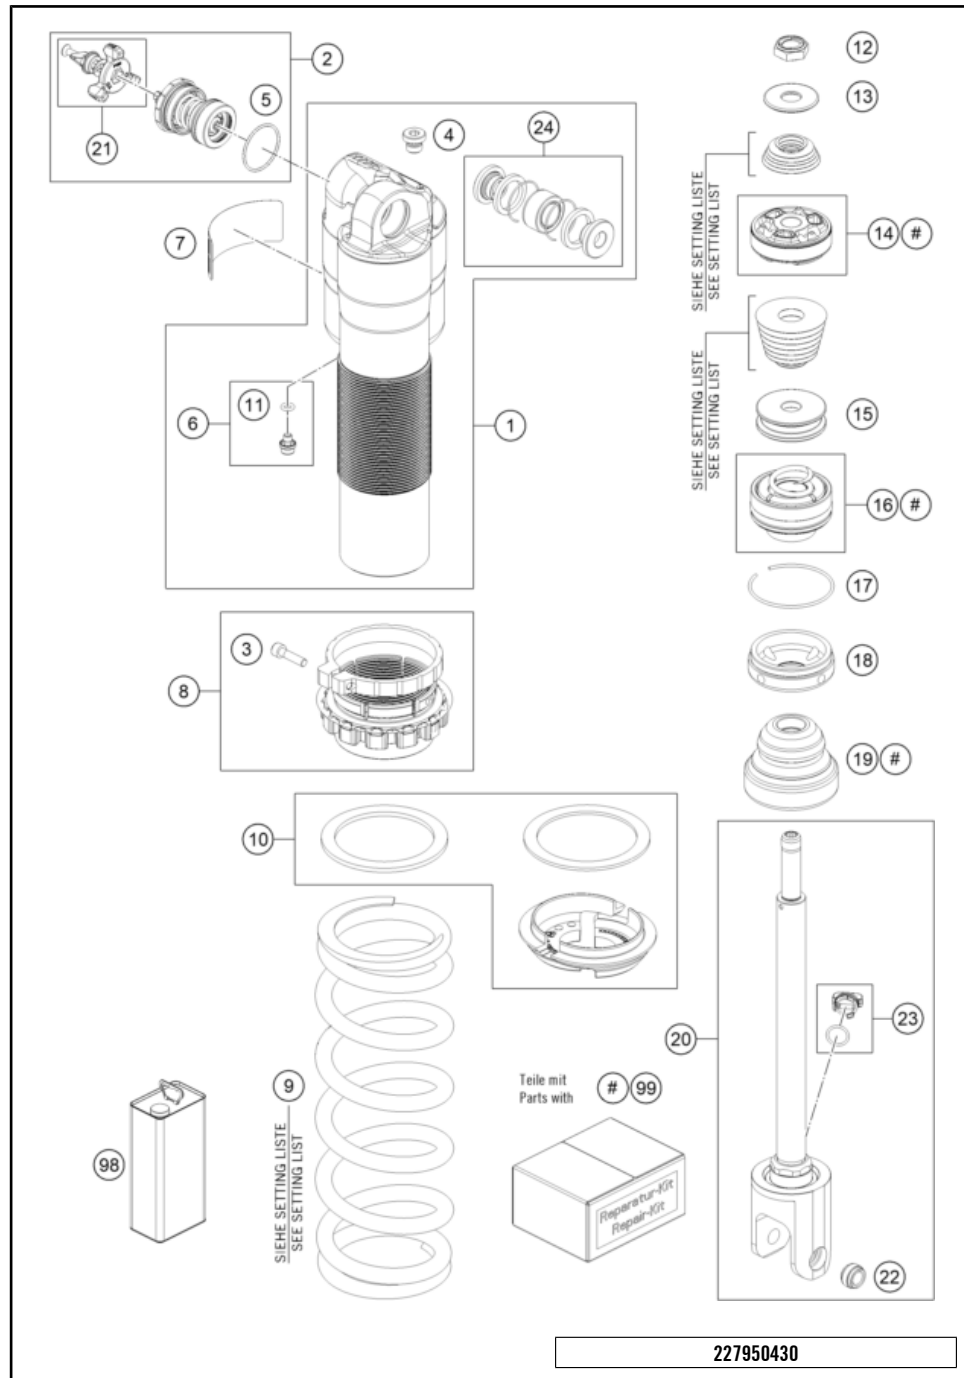

# SHOCK ABSORBER

250 SX 2023 2023

POS	PARTNUMBER	PARTNAME	PIECE
1	A460C403W408000	Monoshock 250/300 SX/TC 2023	1
2	77204089000	HH COLLAR SCREW M10X52 SW13	2

227950410

60350

\* NEW PART

X ON DEMAND

POS	PARTNUMBER	PARTNAME	PIECE
1	S455000003S0100	Monoshock case M51x1 h19 with pipe cpl.	1
2	S012900000S0300	Basevalve cpl.	x
3	14460042	HS cylinder-head screw M5x20 DIN 912	1
4	50180095	HS cylinder-head screw R1/8 I8	1
5	50180217	O-ring 27x1,5 Viton70 green ISO 3601-3S	1
6	36120151S1	screw fill M5x6 cpl.	1
7	52000312	Sticker XACT LDS 80x29	1
8	S938100001S0000	Plastic Spring Retainer cpl.	1
9	91210130	mainspring (62/65) 36-240 muffle white	x
9	91210131	mainspring (62/65) 39-240 muffle white	x
9	91210132	mainspring (62/65) 42-240 muffle white	x
9	91210133	mainspring (62/65) 45-240 muffle white	x
9	91210134	mainspring (62/65) 48-240 muffle white	x
9	91210135	mainspring (62/65) 51-245 muffle white	x
9	91210136	Mainspring (62) 54-250.0 shock white	x
10	S828800000S01BQ	spring retainer 26,5x76,5x22,3 cpl.	1
11	S208600003000FB	O-ring 5,28x1,78 HNBR70 red	1
12	50181207	Locking nut M12x1 h9 WAF19	1
13	50181344	Rebound disc 12x34x3,5 h0	1
14	S625000000S0000	Piston 12x49.4x18 cpl.	1
15	50181091	Rebound disc 12x43x12,5 h8	1
16	50180603S7	Dichtungsträger 50x28 cpl.	1
17	50180126	Round-wire snap ring 53x1,75	1
18	50181349	Cap 50,12x16 h6	1
19	50181100	Rubber pad 18x58x46 black	1
20	S421800010S0100	Mounting fork with piston rod cpl. Link	1
21	RP10044T	Repair kit adjuster DCC 2023	x
22	46811205	Bush M10x12/15/13x9,5	1
23	S918100006S0000	adjuster rebound red cpl.	1
98	R15006	REPAIR KIT BEARINGS 07	x
99	50180751S1	SHOCK ABSORBER FLUID 5 LT	x
	RP10043T	shock absorber rebuild kit	x