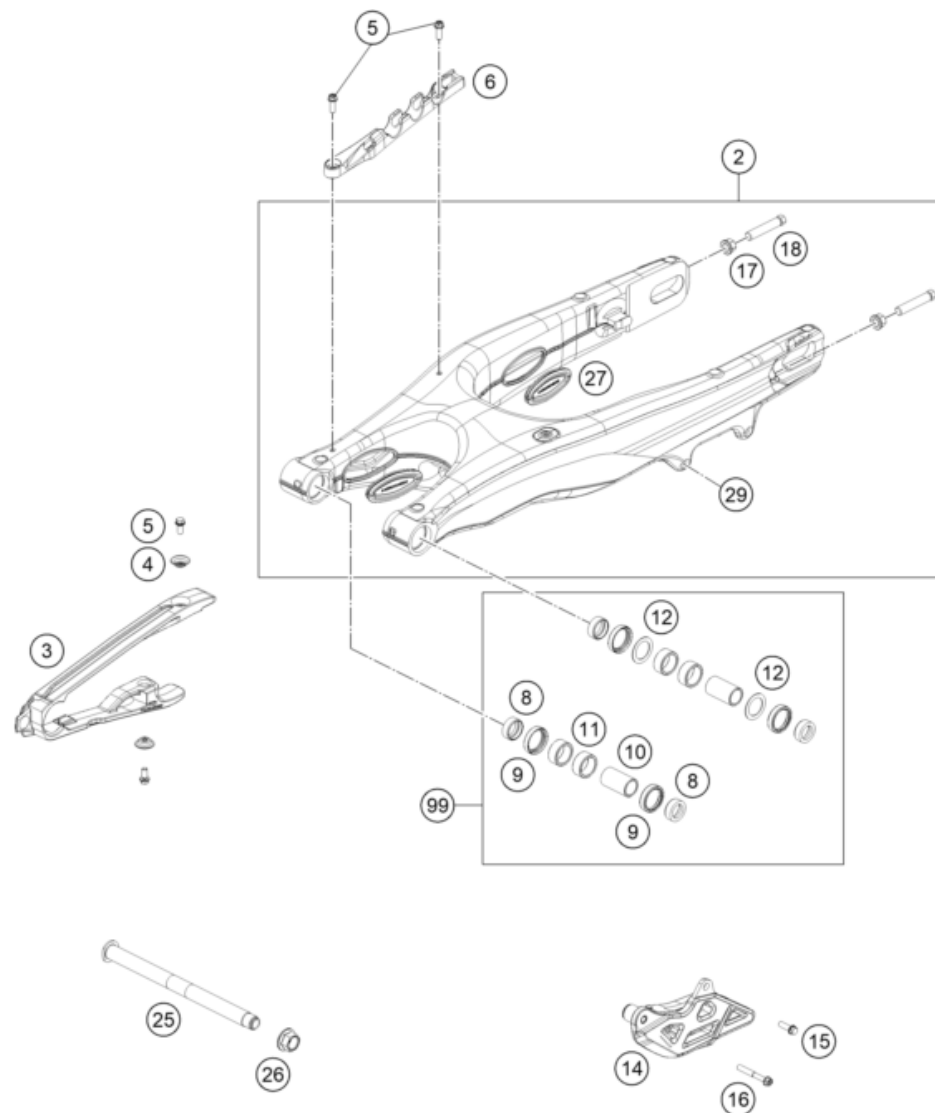

227950430

57666

\* NEW PART

X ON DEMAND

POS	PARTNUMBER	PARTNAME	PIECE
1	A46004080044	triangular lever SX	1
2	A46004083044	pullrod cpl.	1
3	0800001704800	Bearing sleeve 17x22x48	2
4	0618222812	NEEDLEBEAR HK2212V 22/28/12 MB	5
5	0800000902900	Spacer	2
6	54603036000	STOP DISK 22,2X31,7X1	6
7	0760253270	radial shaft seal 25x32x7	6
8	77704034000	SUPPORT F. SHAFT SEAL RING 16	4
9	A46004134000	Bucket for shaft seal ring	2
10	0800001002501	Bearing sleeve 10x22x24.5	1
11	0800001708900	Bearing sleeve for pull rod	1
12	0760222841	SHAFT SEAL RING G22x28x4	2
13	54804038000	SELF LOCK.NUT M16X1,5 WS=19 03	3
14	A46004085000	Pin, triangle lever M14x1.5	2
15	A46004084000	Pin pull rod M14x1.5	1
16	58033097000	NEEDLE BEARING HK 2216	2
97	A46004080010	repair kit triangular cenitlever front	x
98	A46004080020	repair kit triangular cenitlever back	x
99	A46004083010	repair kit pull rod	x

222620460

58232

\* NEW PART

X ON DEMAND

POS	PARTNUMBER	PARTNAME	PIECE
2	A46004230066	Swingarm compl.	1
3	A46004066000	Chain slider, left	1
4	77304066150	Chain slider bushing	2
5	0025060166S	HH collar screw M6x16 TX30 SL	4
6	A46004042000	Brake line guide	1
8	77704034000	SUPPORT F. SHAFT SEAL RING 16	4
9	0760253270	radial shaft seal 25x32x7	4
10	59404032000	BEARING SLEEVE 17X22X38,7 03	2
11	0618222812	NEEDLEBEAR HK2212V 22/28/12 MB	4
12	54603036000	STOP DISK 22,2X31,7X1	2
14	A46004070000	Chainguide SX	1
15	59009062016	SPECIAL SCREW M6X16 WS=8 10.9	1
16	0025060456	HH COLLAR SCREW M6X45 TX30	1
17	58414030000	HH COLLAR NUT M10X1,25 WS=13	2
18	50304040100	screw M10x1.25x50 WS10	2
25	A46004037000	Swingarm pivot	1
26	54804038000	SELF LOCK.NUT M16X1,5 WS=19 03	1
27	A46004041000	Locking cap swingarm	4
29	54603055051	PRESS IN NUT M6 STEEL ZINC	1
99	79004030110	Repair kit swingarm bearing	x