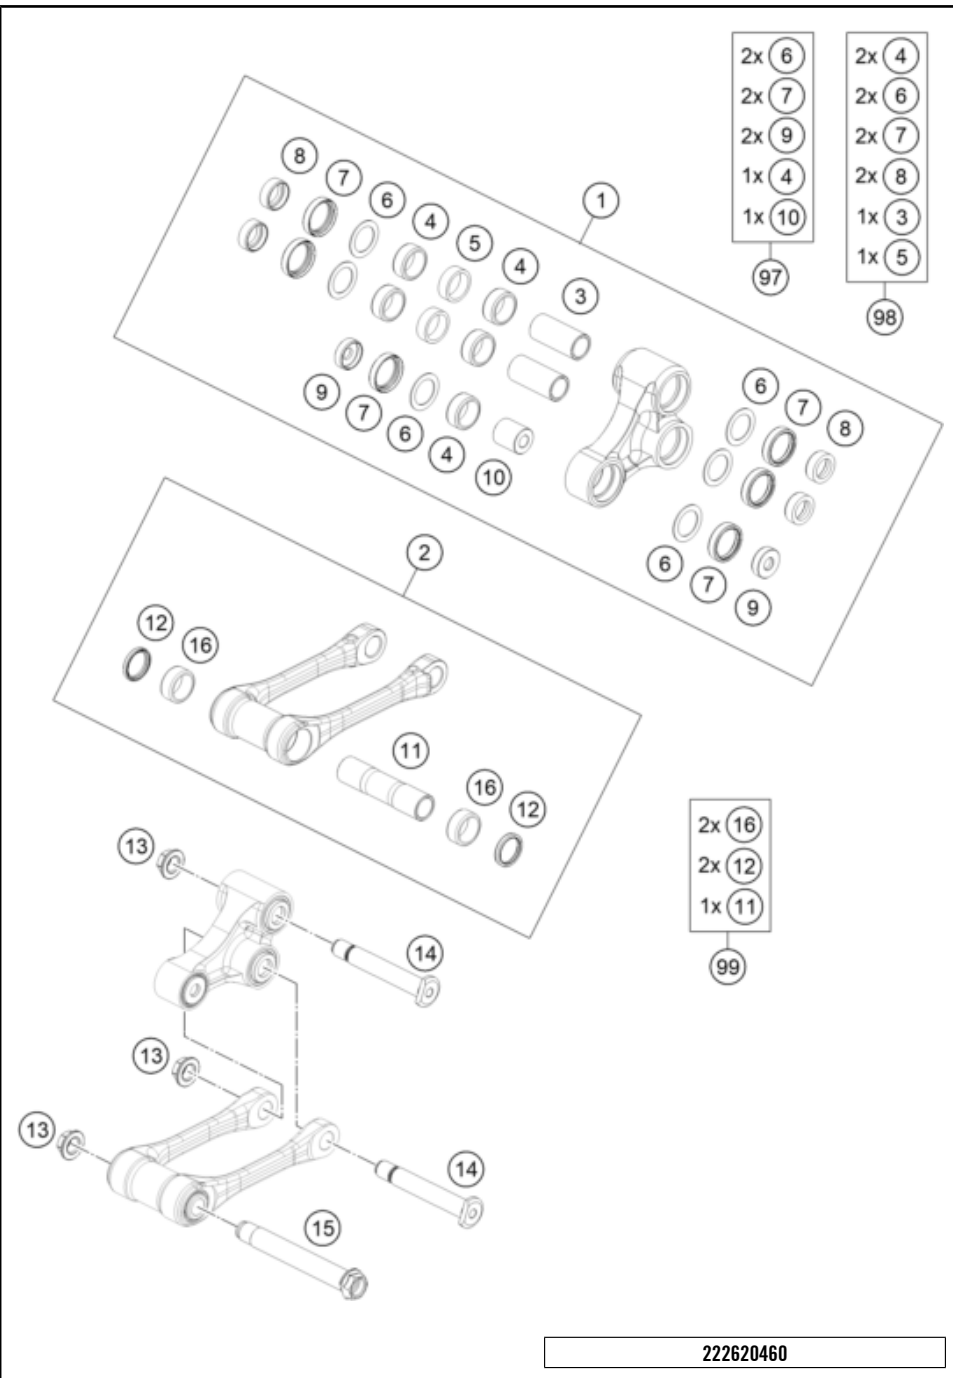

227950430

57666

\* NEW PART

X ON DEMAND

POS	PARTNUMBER	PARTNAME	PIECE
1	A46004080044	triangular lever SX	1
2	A46004083044	pullrod cpl.	1
3	0800001704800	Bearing sleeve 17x22x48	2
4	0618222812	NEEDLEBEAR HK2212V 22/28/12 MB	5
5	0800000902900	Spacer	2
6	54603036000	STOP DISK 22,2X31,7X1	6
7	0760253270	radial shaft seal 25x32x7	6
8	77704034000	SUPPORT F. SHAFT SEAL RING 16	4
9	A46004134000	Bucket for shaft seal ring	2
10	0800001002501	Bearing sleeve 10x22x24.5	1
11	0800001708900	Bearing sleeve for pull rod	1
12	0760222841	SHAFT SEAL RING G22x28x4	2
13	54804038000	SELF LOCK.NUT M16X1,5 WS=19 03	3
14	A46004085000	Pin, triangle lever M14x1.5	2
15	A46004084000	Pin pull rod M14x1.5	1
16	58033097000	NEEDLE BEARING HK 2216	2
97	A46004080010	repair kit triangular cenitlever front	x
98	A46004080020	repair kit triangular cenitlever back	x
99	A46004083010	repair kit pull rod	x