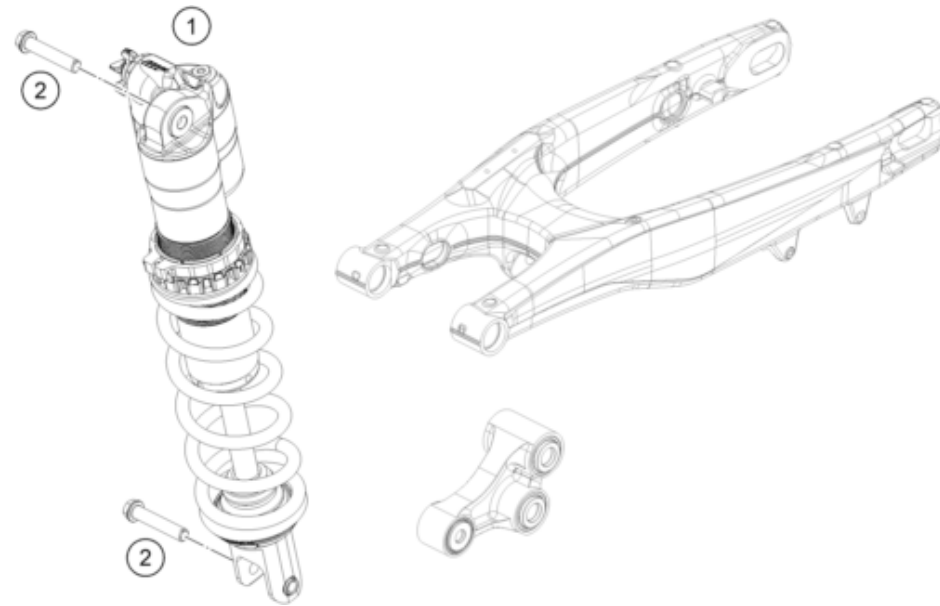

SHOCK ABSORBER

250 SX 2023 2023

POS	PARTNUMBER	PARTNAME	PIECE
1	A460C403W408000	Monoshock 250/300 SX/TC 2023	1
2	77204089000	HH COLLAR SCREW M10X52 SW13	2

227950410

60350

* NEW PART

X ON DEMAND