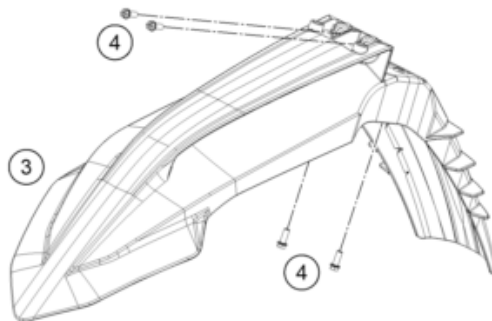

POS	PARTNUMBER	PARTNAME	PIECE
1	A46008007033EBC	Number plate	1
2	0017060206	SCREW F. PLASTIC K60X20AL SW6	3
3	A46008010000EB	Fender	1
4	0025060166	HH collar screw M6x16 TX30	4
5	A46008013000ABA	Fender, rear with decal	1
6	83008000012	special screw M6x12x3	2
7	79608052000	BUSH 6X11X16X5 MM	1