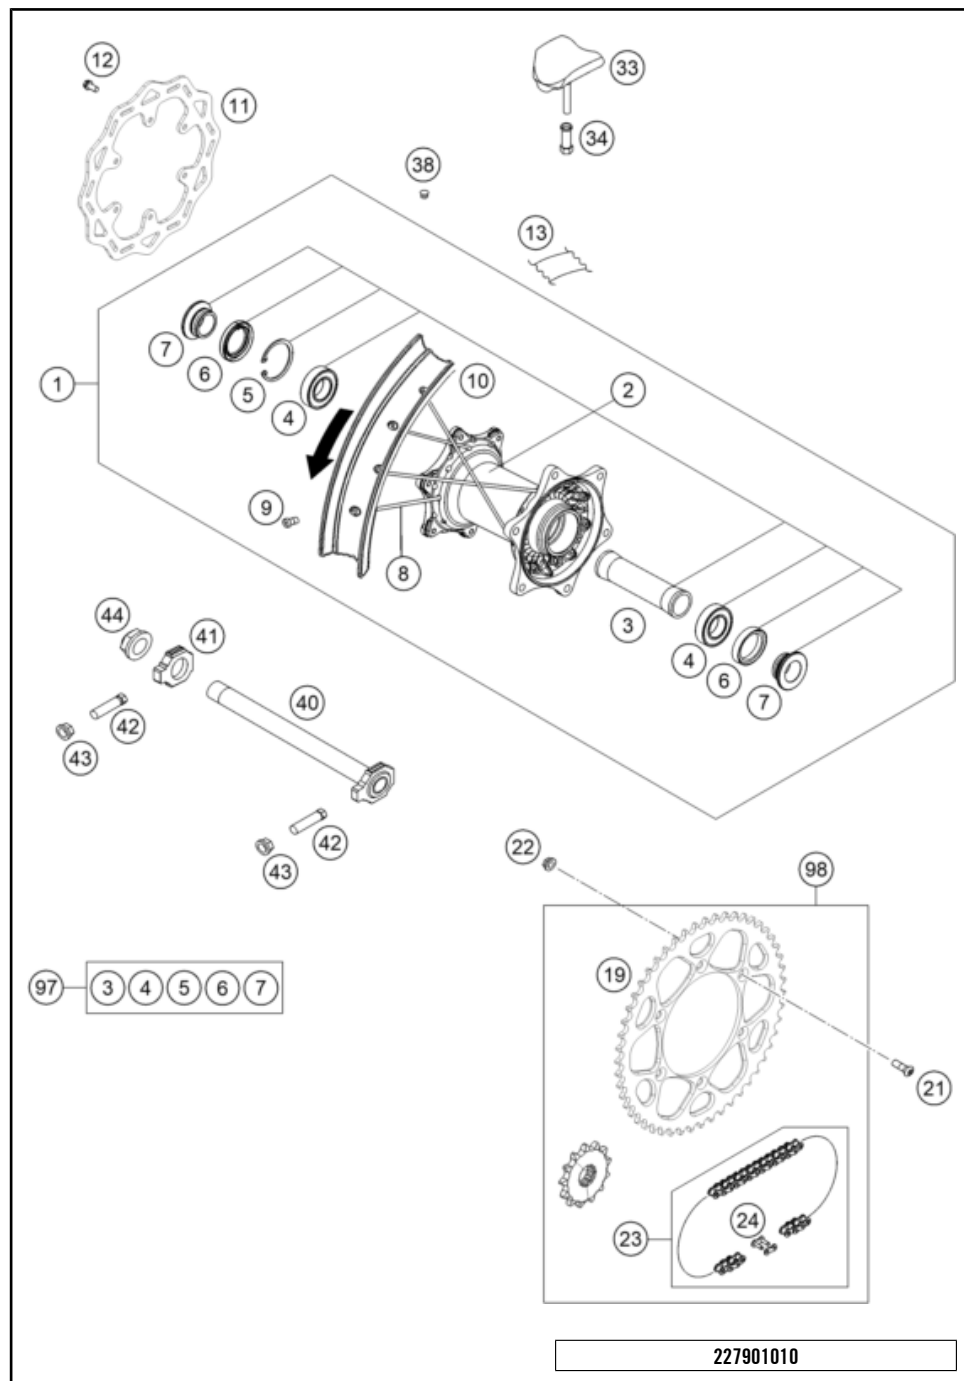

POS	PARTNUMBER	PARTNAME	PIECE
1	A4601090104404	Factory rear wheel 2.15x19"	1
2	A46010010044	Rear wheel hub compl.	1
3	A46010011000	Bearing spacer tube 121.5mm	1
4	0625060058	GR.BALL BEAR.6005 DDU2CG23S6NM	2
5	0472047175	CIRCLIP DIN0472-47X1,75	1
6	0760354771	SHAFT SEAL RING 35X47X7 TC	2
7	A46010016000	Spacing tube rear wheel	2
8	7901007120530	SPOKE M4,5X205-19" BLACK 16	36
9	79109072000	Spoke nipple M4.5	36
10	7911007000030	Rear rim 19x2.15	1
11	79010060000	BRAKE DISC REAR 220MM 16	1
12	59009062013	SPECIAL SCREW M6X13 WS=8 10.9	6
13	50310073200	RIM BAND 18" AND 19"	1
19	7771015104830	SPROCKET 48-T BLACK	x
19	7771015104930	SPROCKET 49-Z	1
19	7771015105030	SPROCKET 50-T BLACK	x
19	7771015105130	SPROCKET 51T BLACK	x
19	7771015105230	SPROCKET 52-T BLACK	x
21	0019080266S	COUNTER-SUNK SCREW ISA45 M8X26	6
22	06923080003	hex nut EN 1661 M8 WS13	6
23	50310165118	CHAIN 5/8X1/4" MX	1
24	50310166000	CONNECTING LINK F. 50310165118	1
33	78110090200	Tyre locker 2,15"	1
34	77110090050	NUT FOR WHEEL HOLDER	1
38	55003135000	PLUG FOR RIM	x
40	A46010085044	Wheel spindle rear wheel compl.	1
41	A46010084000	Chain tension adjuster right	1
42	50304040100	screw M10x1.25x50 WS10	2
43	58414030000	HH COLLAR NUT M10X1,25 WS=13	2
44	A46010086000	Collar nut M22x1,5 WS=30	1
97	A46010015010	wheel bearing repair kit	x
98	SPAA14U49AC1243	drivetrain kit SX 14T/49T	x

227901010

60348

* NEW PART

X ON DEMAND