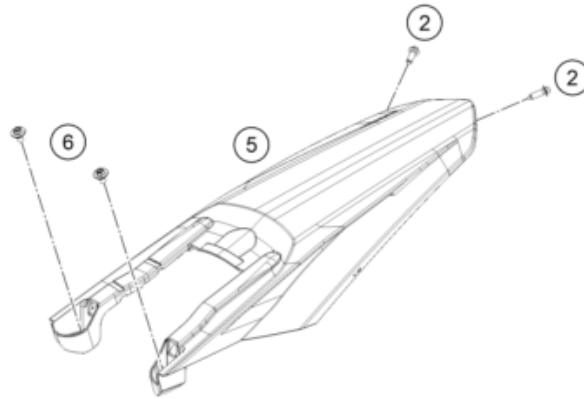

Nur gegen Austausch erhältlich!
Lieferung erfolgt nur nach Rückgabe des beschädigten Aufklebers
an die länderspezifische Kontaktperson!

Only for replacement!
Delivery only follows after returning the damaged sticker
to your After Sales contact person!