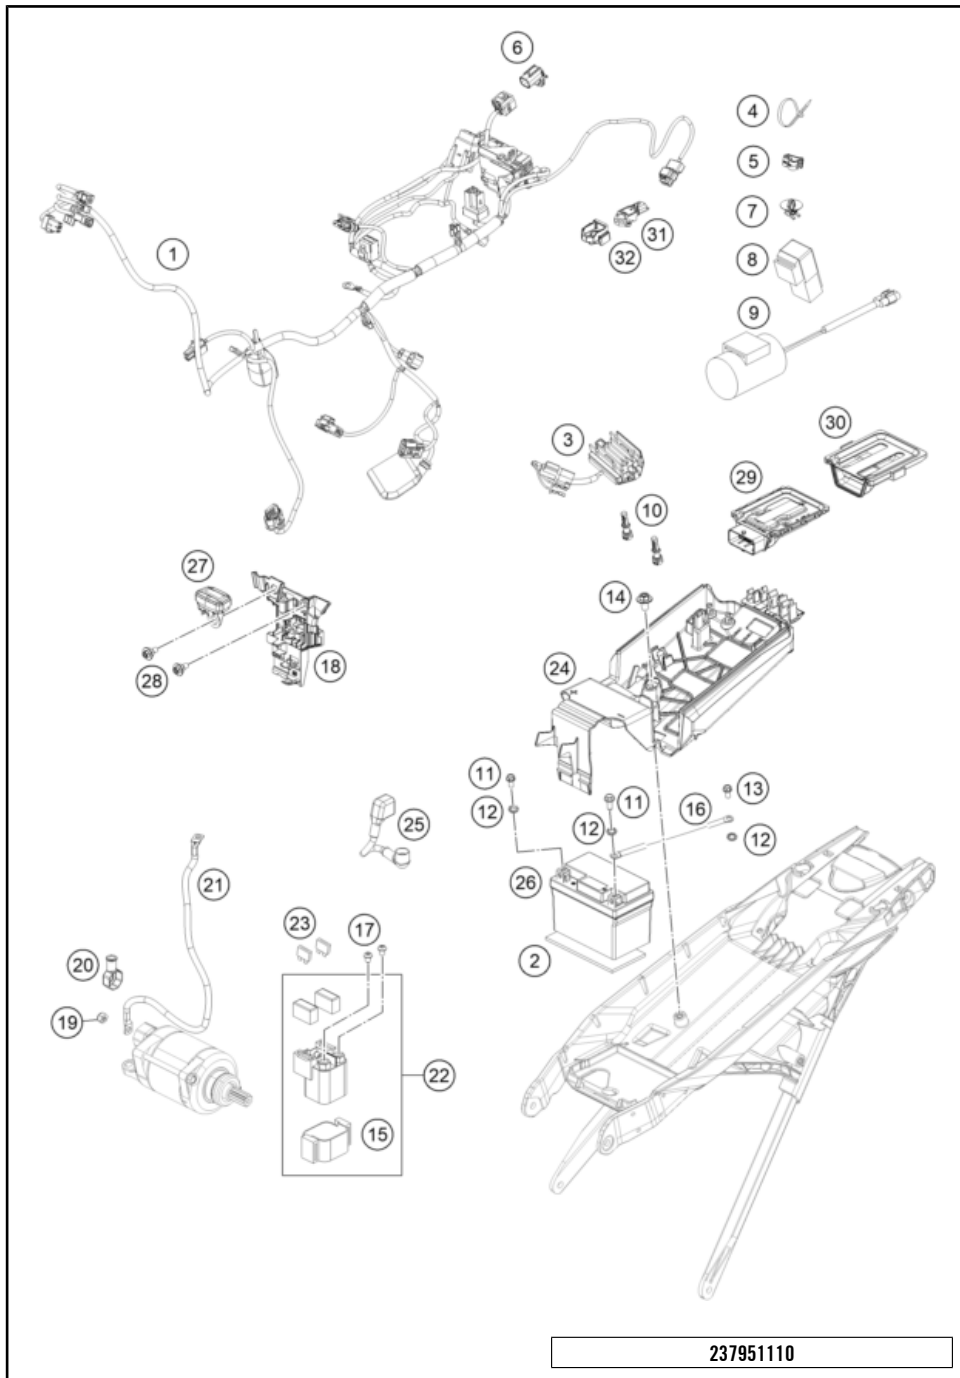

POS	PARTNUMBER	PARTNAME	PIECE
1	A44011075000	Main wiring harness	1
2	59003001099	METAMOLL 90X45X3MM 03	1
3	77211034000	VOLTAGE REGULATOR 09	1
4	44011076140	CABLE TIE 140/2,5MM BLACK	x
4	44011076200	CABLE TIE 200/3,6MM BLACK	x
4	44011076305	CABLE TIE 300/4,8MM BLACK	x
5	83013026000	CABLE GUIDE	2
6	0007000000U002	Plug cap	1
7	79711013010	Cable bracket d8	1
8	61111057000	RELAY CM1A-R-12V-H80 07	1
9	77711035000	CONDENSATOR	1
10	55641030000	Holder control unit	2
11	0025050126	HH collar screw M5x12 TX30	2
12	58411098100	CONTACT WASHER M6 VSV-K6	3
13	0026060136	COLLAR SCREW M6X13 ISA30	1
14	0024060106	HH COLLAR SCREW M6X10 TX30	1
15	58211058050	BRACKET RUBBER F.STARTRELAY 07	1
16	75011097100	Ground wire	1
17	0902060083	AH OVAL SCREW ISO 7380 M 6X8	2
18	A46011083000	Connector support	1
19	0985060003	SELF LOCK. NUT DIN0985-M 6	1
20	77240099000	PROTECTION CAP F. STARTER ENG.	1
21	A44011059000	Starter cable	1
22	58211058000	STARTER RELAY 12V '99	1
23	58011109110	FUSE 10 A 2000	2
24	A46011055000	Battery holding bracket	1
25	A46011059050	Battery cable cpl.	1
26	79111053000	battery 12V/24Wh	1
27	A46014069000	Dashboard	1
28	83008100015	SPECIAL SCREW M6X15X5,5	2
29	55641031000	Control device EFI	1
30	A45041031050	Engine control unit rubber band	1
31	A45041075000	crank case pressure sensor	1
32	A45041075010	Rubber band, crankcase pressure sensor	1

237951110

60138

* NEW PART X ON DEMAND