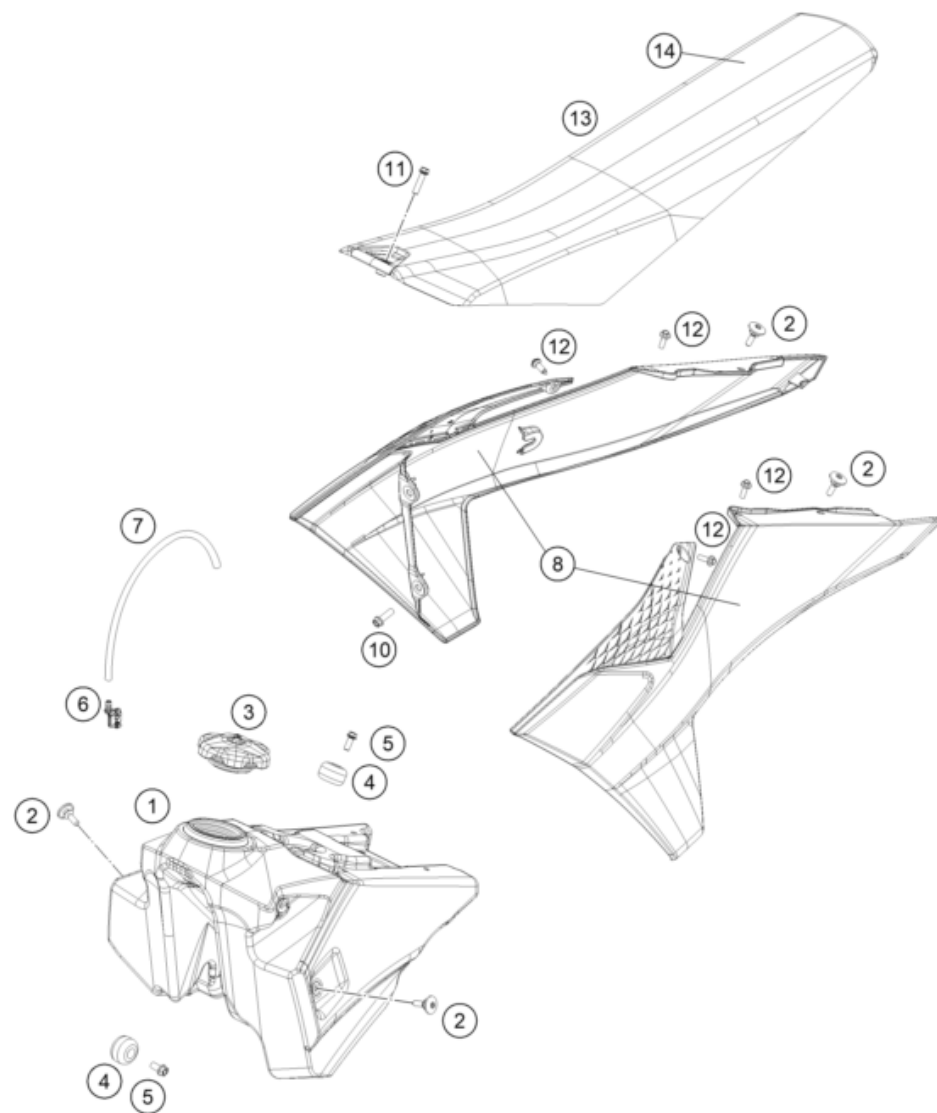

POS	PARTNUMBER	PARTNAME	PIECE
1	A46007013000	Fuel tank	1
2	79107011000	Seat holder screw	4
3	77707008144C1	Fuel tank cap	1
4	A46007014000	Fuel tank role	3
5	0026060136	COLLAR SCREW M6X13 ISA30	3
6	79107013010	wire holder / fuel ventilation	1
7	78007000270	PVC-HOSE 5,6X10X270MM	1
8	A46008054000ABA	Spoiler kit SX/XC 2023 with decal	1
10	0025060126	HH collar screw M6x12 TX30	4
11	0025060256	HH collar screw M6x25 TX30	1
12	0017060205	SCREW FOR PLASTIC K60X20 SW6	4
13	A46007040000EB	Seat	1
14	A46007040050EB	Seat cover	1

23A4600711

60341

* NEW PART

X ON DEMAND