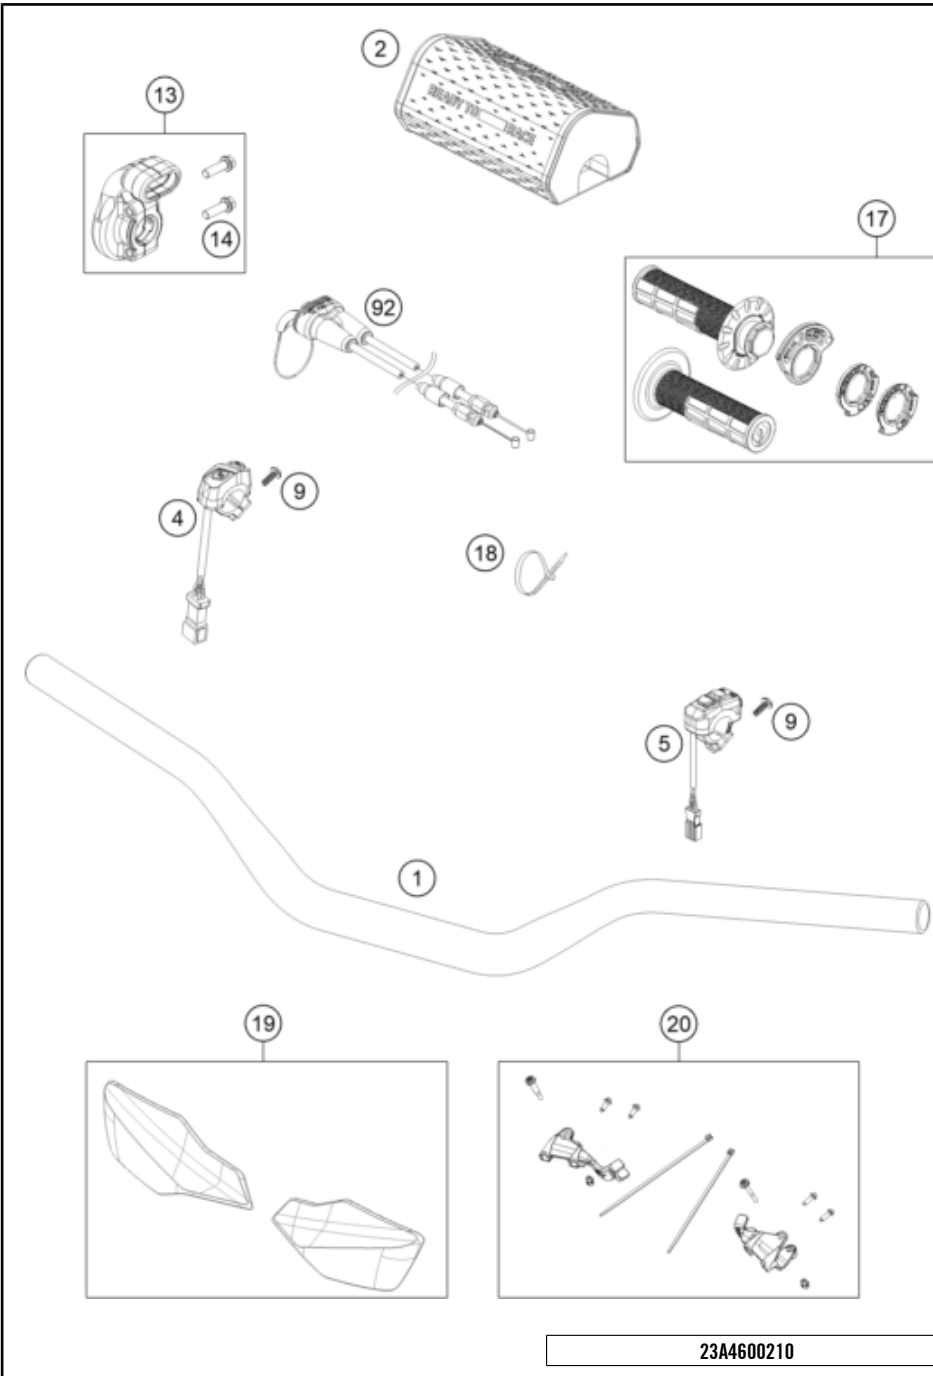

POS	PARTNUMBER	PARTNAME	PIECE
1	7900200100030	HANDLEBAR D=28MM	1
2	A46002002044C1A	Handlebar pad cpl.	1
4	A46011074000	Start/stop button	1
5	A44039074000	Combination switch	1
9	0081050181	SCREW FOR PLASTIC K50X18 T20	2
13	A46002010025	Housing throttle twist grip cpl.	1
14	0025060206	HH collar screw M6x20 TX30	2
17	A46002921000C1	Grip set black	1
18	44011076140	CABLE TIE 140/2,5MM BLACK	x
18	44011076200	CABLE TIE 200/3,6MM BLACK	x
19	A49002082044EB	Handguard cpl.	1
20	79602084144	Mounting kit, handguard, right and left	1
92	A44002091000	Throttle cable complete 2 stroke	1

23A4600210

60136

* NEW PART

X ON DEMAND