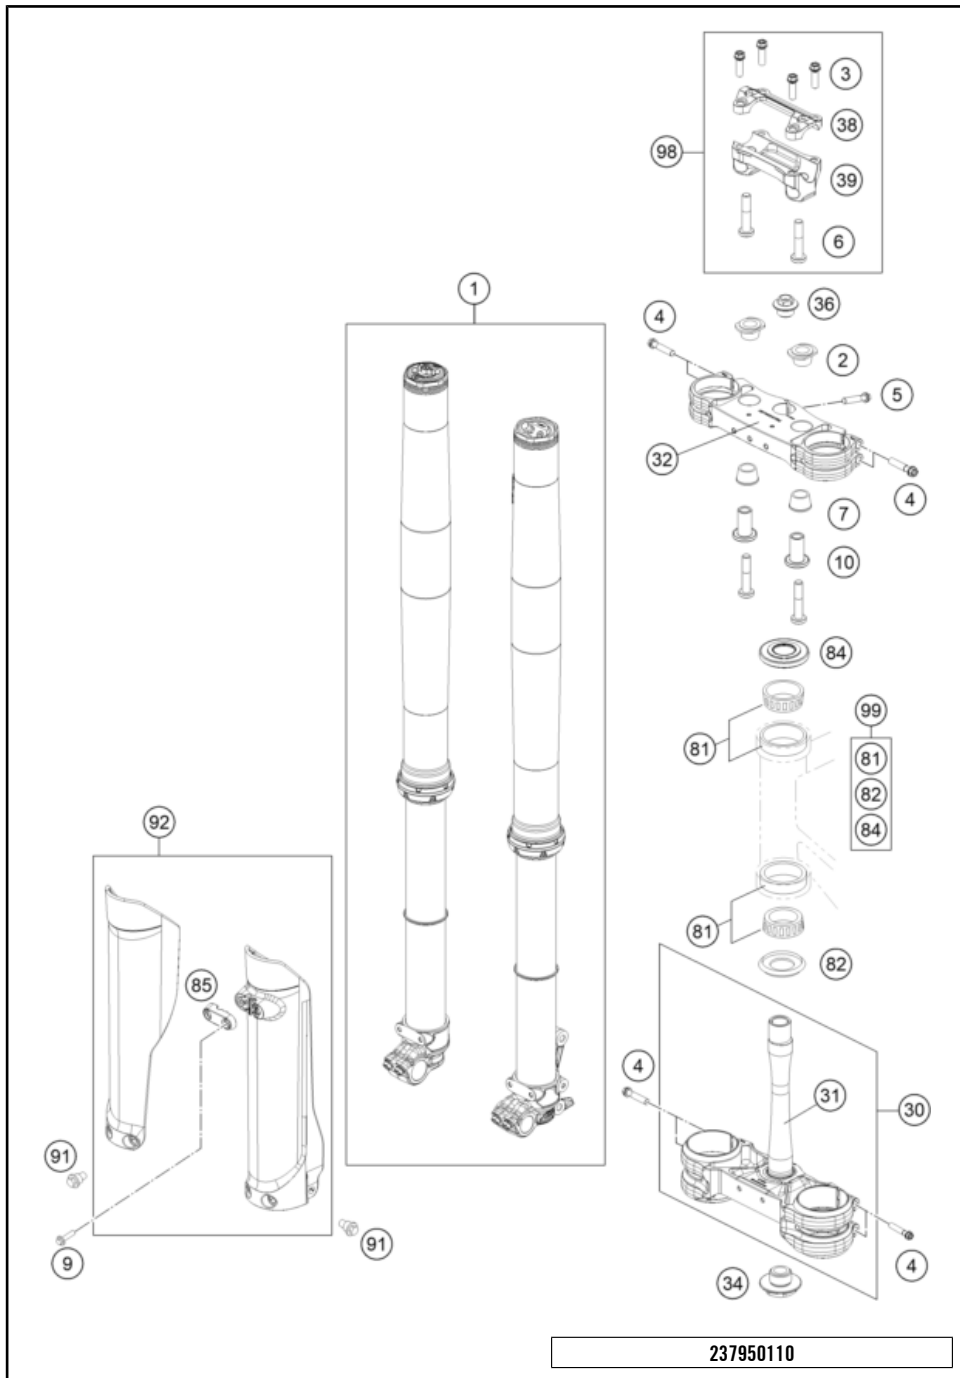

POS	PARTNUMBER	PARTNAME	PIECE
1	A460C103W406000	Fork KTM 250/300 SX 2023	1
2	A46001035001	Rubber bushing	2
3	0025080256	HH collar screw M8x25	4
4	0025080406	HH COLLAR SCREW M8X40 TX40	8
5	0015080256S	HH COLLAR SCREW M8X25 WS=10	1
6	0035100509S	AH-COLLAR SCREW M10X50 ISA45	2
7	83001040000	RUBBER BUSH	2
9	0017060206	SCREW F. PLASTIC K60X20AL SW6	2
10	A46001039034	HANDLEBAR SUPPORT LOWER PART	2
30	A46001132022C1	Bottom triple clamp, cmpl. X=22mm	1
31	79101933000	Steering stem	1
32	A46001135022C1	Top triple clamp, cmpl. X=22mm	1
34	54801036100	STE.HEAD SCR. M20X1,5 WS=27 SL	1
36	A46009082000	Collar screw M20x1.5 SW17 Al	1
38	79001038000	HANDLEBAR CLAMP 28MM	1
39	A48001039036	Handlebar mount D28 mm-H36 mm	1
81	54201081100	TAPERED ROLLER BEARING CPL. 06	2
82	77701084000	O-RING SUPPORT W. SEALING LIP	1
84	A46001086000	Steering head seal	1
85	77701085100EB	CLAMP FOR BRAKEHOSE	1
91	59001092050	SPECIAL SCREW M6X12,5 WS=8	6
92	A46001094000EBB	Fork protection kit SX 2023	1
98	A48001039010	handlebar mount kit D28mm-H36mm	x
99	A46001081044	Repair Kit steering head bearing	x