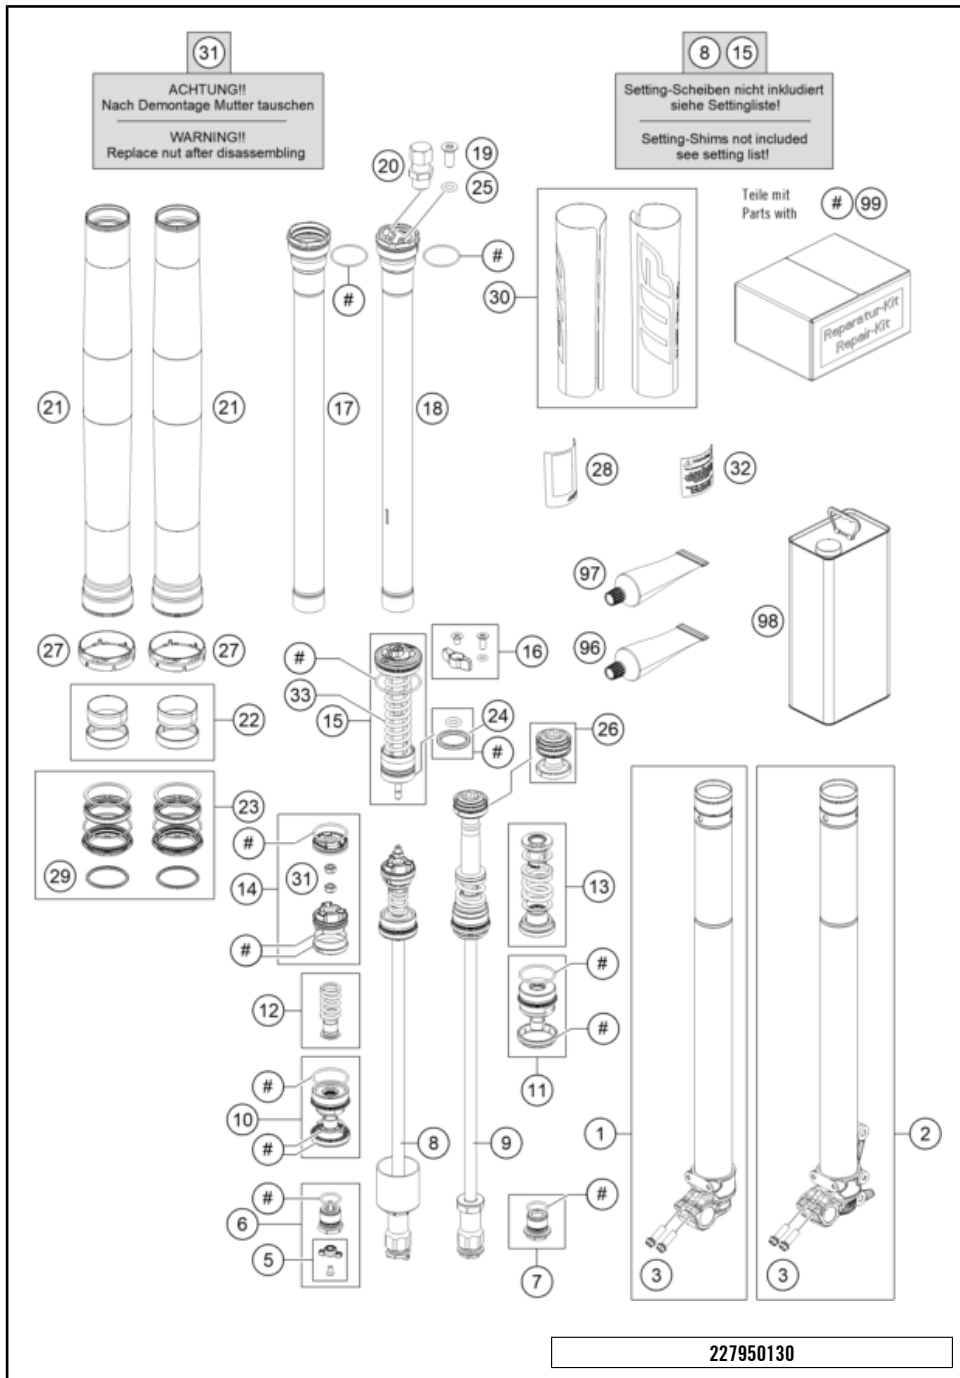

POS	PARTNUMBER	PARTNAME	PIECE
		optional part	
33	48601749	Spring (19,5) 20-114	X
		optional part	
96	T14034	Fuchs grease IPR (250g)	X
97	00062010053	special grease AER Fork 400g	X
98	48601166S1	Fork Fluid Viscosity 4.0 5L	X
99	RP10042T	Gasket kit air fork	X

58355

* NEW PART

X ON DEMAND