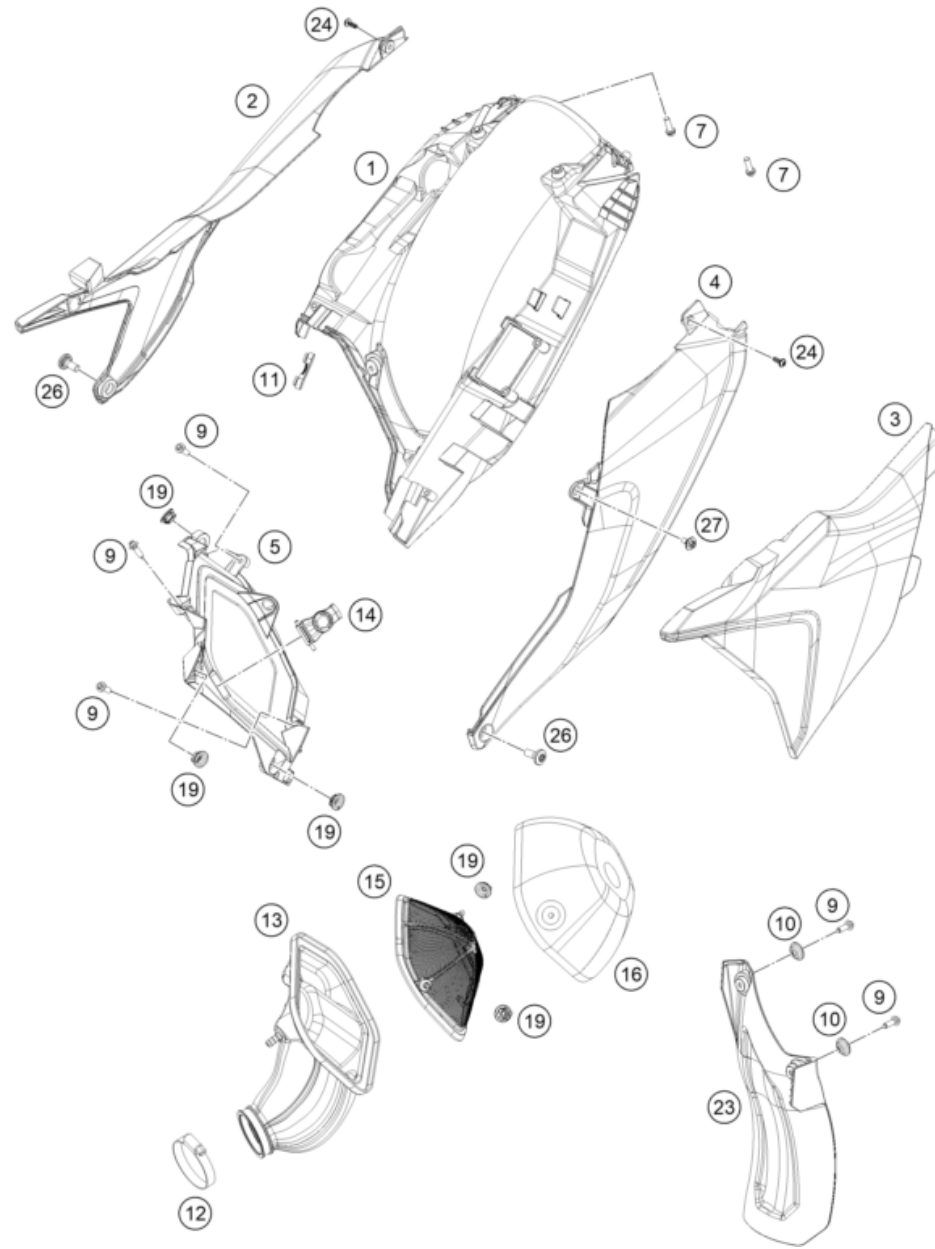

222620460

58232

\* NEW PART

X ON DEMAND

POS	PARTNUMBER	PARTNAME	PIECE
2	A46004230066	Swingarm compl.	1
3	A46004066000	Chain slider, left	1
4	77304066150	Chain slider bushing	2
5	0025060166S	HH collar screw M6x16 TX30 SL	4
6	A46004042000	Brake line guide	1
8	77704034000	SUPPORT F. SHAFT SEAL RING 16	4
9	0760253270	radial shaft seal 25x32x7	4
10	59404032000	BEARING SLEEVE 17X22X38,7 03	2
11	0618222812	NEEDLEBEAR HK2212V 22/28/12 MB	4
12	54603036000	STOP DISK 22,2X31,7X1	2
14	A46004070000	Chainguide SX	1
15	59009062016	SPECIAL SCREW M6X16 WS=8 10.9	1
16	0025060456	HH COLLAR SCREW M6X45 TX30	1
17	58414030000	HH COLLAR NUT M10X1,25 WS=13	2
18	50304040100	screw M10x1.25x50 WS10	2
25	A46004037000	Swingarm pivot	1
26	54804038000	SELF LOCK.NUT M16X1,5 WS=19 03	1
27	A46004041000	Locking cap swingarm	4
29	54603055051	PRESS IN NUT M6 STEEL ZINC	1
99	79004030110	Repair kit swingarm bearing	x

237910512

60117

\* NEW PART

X ON DEMAND

POS	PARTNUMBER	PARTNAME	PIECE
1	A46006001000AB	Lower section of the air filter	1
2	A46006004000AB	Air filter panel	1
3	A46006003000AB	Air filter cover	1
4	A46006005000AB	Side fairing	1
5	A46006001010AB	Air filter box front part	1
7	0025060206	HH collar screw M6x20 TX30	2
9	0017060206	SCREW F. PLASTIC K60X20AL SW6	5
10	77304066150	Chain slider bushing	2
11	79105098000	exhaust spacer	1
12	78006027000	HOSE CLAMP 45-65MM	1
13	A44006026000	Air boot	1
14	A46006017000	Air filter holding bracket	1
15	A42006016000	Air filter support	1
16	A46006015000	Air filter	1
19	47106003160	quick release rubber grommet	5
23	A46004050000	Splash protection	1
24	0081050141	EJOT PT screw K50x14	2
26	79003003000	SPECIAL SCREW M8X18 TORX45 SS	2
27	83008000012	special screw M6x12x3	1