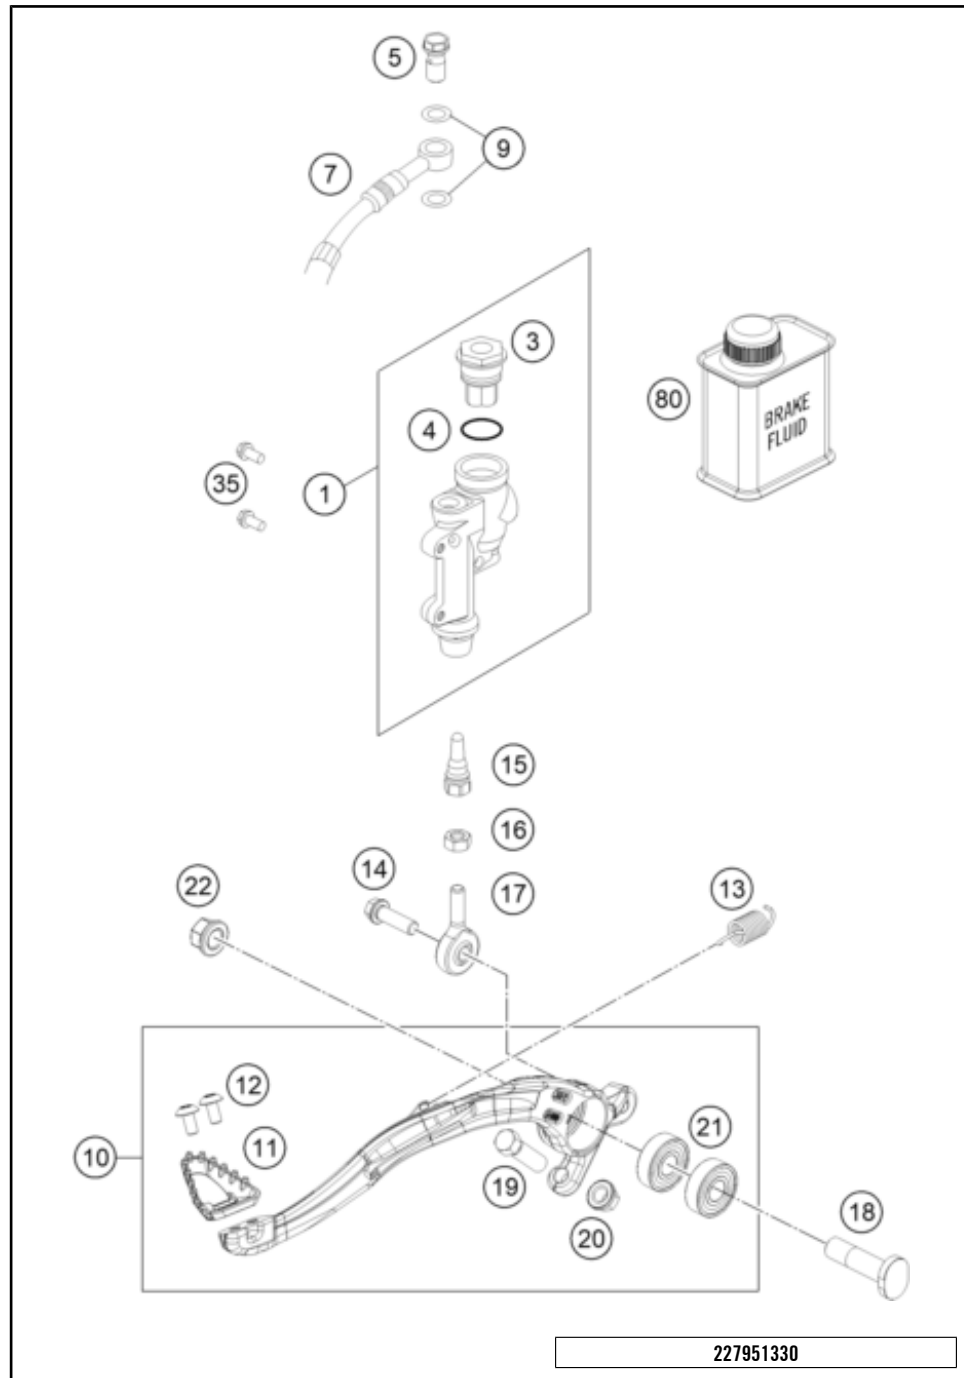

POS	PARTNUMBER	PARTNAME	PIECE
1	77013060044	REAR BRAKE CYLINDER CPL.SX 09	1
3	54813062100	REAR BRAKE CYL. COVER CPL. 04	1
4	54813063000	FOOT-BRAKE CYL. GASKET SX 03	1
5	54813020100	banjo bolt M10x1x19 black	1
7	77213070300	Rear Brakehose	1
9	0603100141	sealing ring DIN 7603 10x14x1	2
10	A46013050044	foot brake lever cpl	1
11	79413051000	STEP BRAKE LEVER 16	1
12	58605083010	SCREW TORX M5X10 05	2
13	A46003062000	Retracting spring	1
14	0025060206S	HH collar screw M6x20 TX30	1
15	54813056000	PUSH ROD L=28MM 03	1
16	0934060003	hex nut DIN 934 M6	1
17	54813055100	Joint head CMP6	1
18	47213054000	Screw foot brake lever	1
19	59001037000	SPECIAL SCREW M8X26 WS=10	1
20	46030045000	flanged nut M8 WS10	1
21	0625060002	deep groove ball bearing SKF 6000-2RS1	2
22	54630044000	COLLAR NUT M10 WS=13	1
35	0025060126	HH collar screw M6x12 TX30	2
80	00062030000	BRAKE FLUID DOT5.1 0,25L	1

227951330

58255

* NEW PART

X ON DEMAND