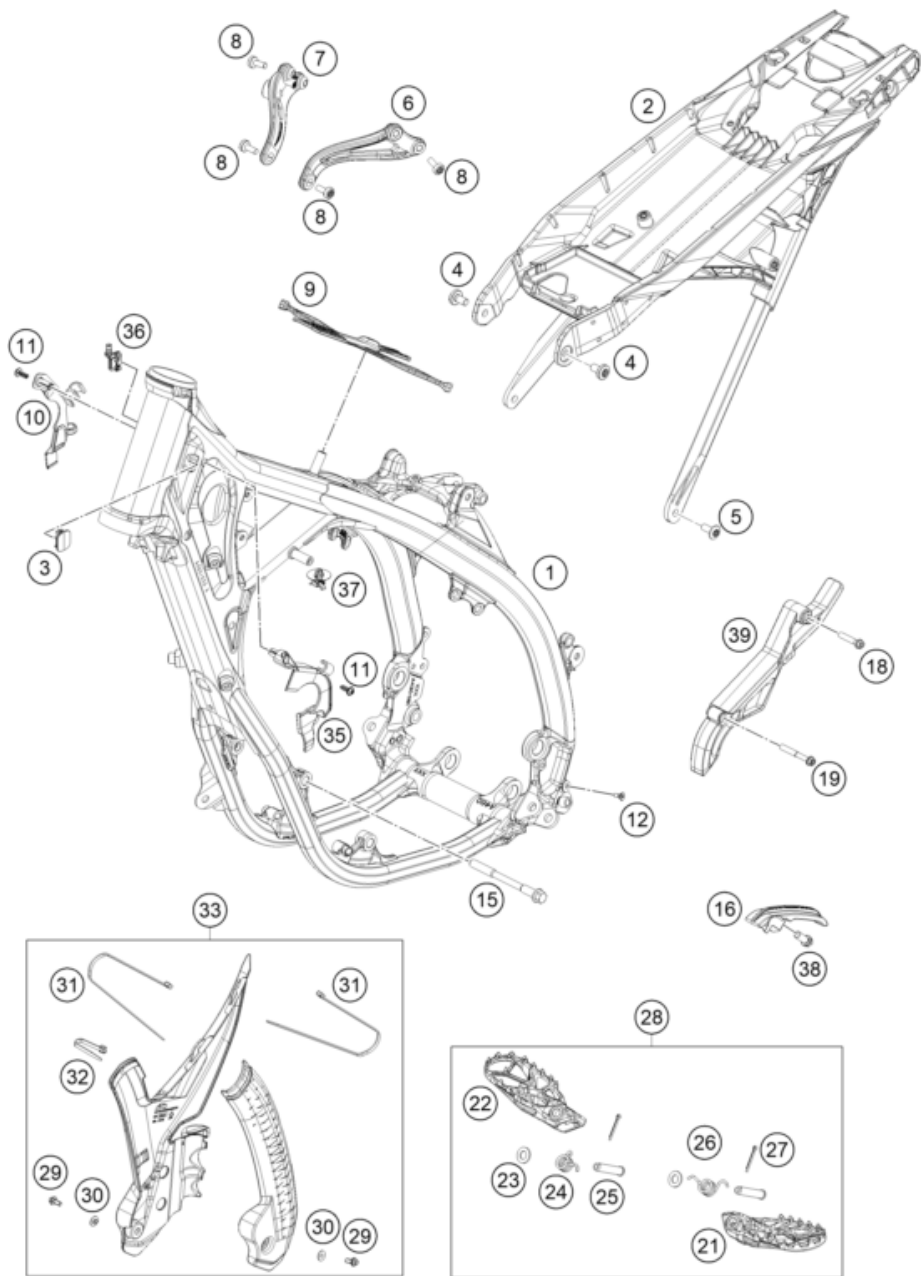

237950310

POS	PARTNUMBER	PARTNAME	PIECE
1	A44003001000C1	Frame	1
2	A46003002000	Subframe	1
3	79111013010	Cover control head sheet	1
4	09000008016U0	Special screw M8x16 ISA45 self-locking	2
5	79003003000	SPECIAL SCREW M8X18 TORX45 SS	2
6	A42003013000	Engine brace left	1
7	A42003014000	Engine brace right	1
8	0035080206S	SHCS M8x20 TX45	6
9	A46007012000	Tank support rubber	1
10	A46003099020	Cable bracket/throttle cable guide	1
11	0081050141	EJOT PT screw K50x14	2
12	69013099050	SCREW F. EXPANSION TANK	1
15	59003013000	ENGINEBRAC.SCREW M10X123 WS=13	2
16	A46003053000	Chain slider below	1
18	0025080206	HH collar screw M8x20	1
19	0025060456	HH COLLAR SCREW M6X45 TX30	1
21	A46003040000	Foot grid left	1
22	A46003041000	Foot peg right	1
23	0125100003	washer DIN 125 A 10.5	2
24	A46003045000	Footrest spring right	1
25	54803044000	PIN FOR FOOT PED 51.5X9.8 MM	2
26	A46003044000	Footrest spring left	1
27	0094032253	PIN DIN0094-3,2X25 STEEL	2
28	A46003037033	Footpeg set	1
29	0025050106	HH collar screw M5x10 TX30	2
30	54803092060	BUSH F. FRAME PROTECTION 03	2
31	44011076200	CABLE TIE 200/3,6MM BLACK	2
32	44011076140	CABLE TIE 140/2,5MM BLACK	1
33	A46003094000C1	Frame protection set	1
35	A46003099010	Cable bracket	1
36	79107013010	wire holder / fuel ventilation	1
37	79711013010	Cable bracket d8	1
38	0025080206	HH collar screw M8x20	1
39	A44003096000	Front sprocket cover	1

60349

* NEW PART

X ON DEMAND