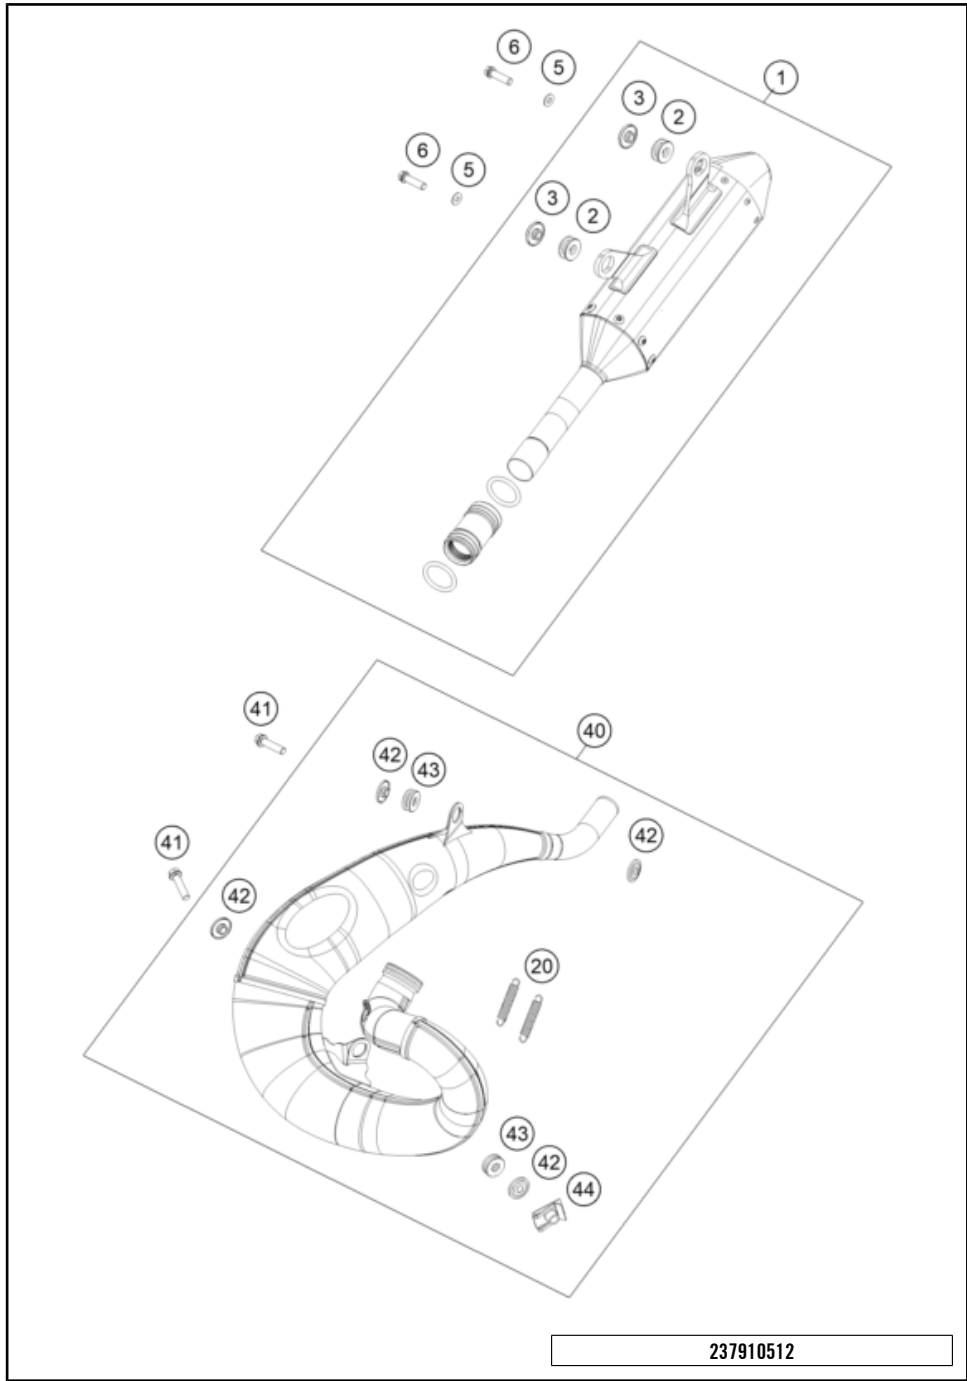

POS	PARTNUMBER	PARTNAME	PIECE
1	A44005079033	Silencer 250 SX	1
2	77205068000	DAMP. COMPON. BLACK	2
3	77205169000	BUSHING 7.5x12x28x8.3 11	2
5	50233041000	PAIR OF WASHERS M 6 NORDLOCK	2
6	0025080306	HH collar screw M8x30	2
20	50305016200	Tension spring L=65 mm	2
40	A44005007033	Header preassembled	1
41	0025060256	HH collar screw M6x25 TX30	2
42	77805069000	BUSHING 8.5x12x28x8.3	2
43	79105068000	Damper gray	1
44	54603048000	RANGE CHANGE METAL NUT M8	1

237910512

60117

* NEW PART

X ON DEMAND