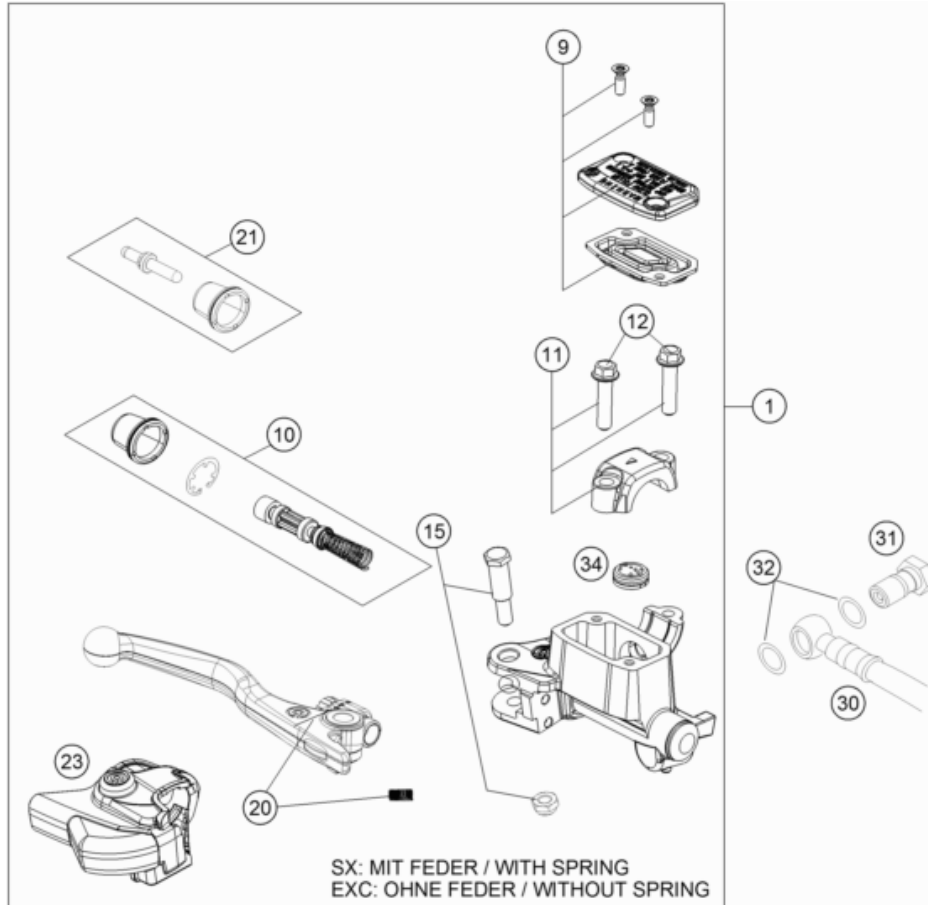

POS	PARTNUMBER	PARTNAME	PIECE
1	77713001044	HAND BRAKE CYLIND. CPL. SX 2014	1
9	77713003000	HAND BRAKE CYL. COVER	1
10	77713008000	REPAIR KIT PISTON SX 2014	1
11	54802005100	CLAMP CPL. 06	1
12	0025060256	HH collar screw M6x25 TX30	2
15	77713006000	LEVER SCREW	1
20	77713002000	HAND BRAKE LEVER +SPRING SX 14 SX WITH SPRING, EXC WITHOUT SP	1
21	77713007000	PUSH ROD CPL. SX 2014	1
23	77713004000	PROTECTION CAP HAND BRAKE CYL.	1
30	59013010000	BRAKEHO. FRONT 1235MM 2000	1
31	54813020100	banjo bolt M10x1x19 black	1
32	0603100141	sealing ring DIN 7603 10x14x1	2
34	54802051000	VALVE	1
80	00062030000	BRAKE FLUID DOT5.1 0,25L	1

147781310

15055

* NEW PART

X ON DEMAND