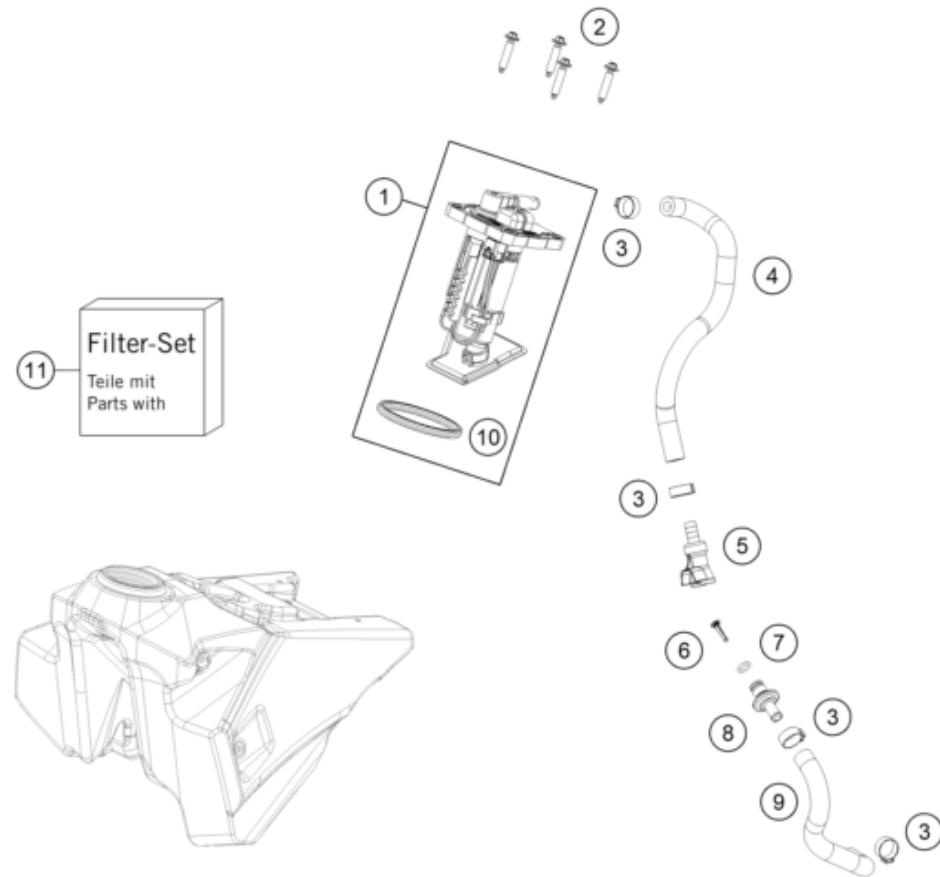

237910512

60117

\* NEW PART

X ON DEMAND

POS	PARTNUMBER	PARTNAME	PIECE
1	A46006001000AB	Lower section of the air filter	1
2	A46006004000AB	Air filter panel	1
3	A46006003000AB	Air filter cover	1
4	A46006005000AB	Side fairing	1
5	A46006001010AB	Air filter box front part	1
7	0025060206	HH collar screw M6x20 TX30	2
9	0017060206	SCREW F. PLASTIC K60X20AL SW6	5
10	77304066150	Chain slider bushing	2
11	79105098000	exhaust spacer	1
12	78006027000	HOSE CLAMP 45-65MM	1
13	A44006026000	Air boot	1
14	A46006017000	Air filter holding bracket	1
15	A42006016000	Air filter support	1
16	A46006015000	Air filter	1
19	47106003160	quick release rubber grommet	5
23	A46004050000	Splash protection	1
24	0081050141	EJOT PT screw K50x14	2
26	79003003000	SPECIAL SCREW M8X18 TORX45 SS	2
27	83008000012	special screw M6x12x3	1

237910610

60337

\* NEW PART

X ON DEMAND

POS	PARTNUMBER	PARTNAME	PIECE
1	A46007013000	Fuel tank	1
2	79107011000	Seat holder screw	4
3	77707008144C1	Fuel tank cap	1
4	A46007014000	Fuel tank role	3
5	0026060136	COLLAR SCREW M6X13 ISA30	3
6	79107013010	wire holder / fuel ventilation	1
7	78007000270	PVC-HOSE 5,6X10X270MM	1
8	A46008054000ABA	Spoiler kit SX/XC 2023 with decal	1
10	0025060126	HH collar screw M6x12 TX30	4
11	0025060256	HH collar screw M6x25 TX30	1
12	0017060205	SCREW FOR PLASTIC K60X20 SW6	4
13	A46007040000EB	Seat	1
14	A46007040050EB	Seat cover	1

23A4600711

60341

\* NEW PART

X ON DEMAND

POS	PARTNUMBER	PARTNAME	PIECE
1	A49007088000	Fuel pump	1
2	0017060305	SPECIAL SCREW K60X30 WS=6	4
3	00050157706	VARIABLE ONE-EAR CLAMP 15,7MM	4
4	A44007016000	Fuel hose, tank	1
5	5850701050030	CLUTCH CPC BLACK 05	1
6	78141013190	FUEL FILTER	1
7	58507012000	O-RING VITON F. PLUG CPC 05	1
8	77707010000	CONNECTOR FUEL PUMP	1
9	A44007017000	Fuel hose, tank	1
10	A46007088050	Fuel pump seal	1
11	A46007018044	Fuel pump filter kit	1