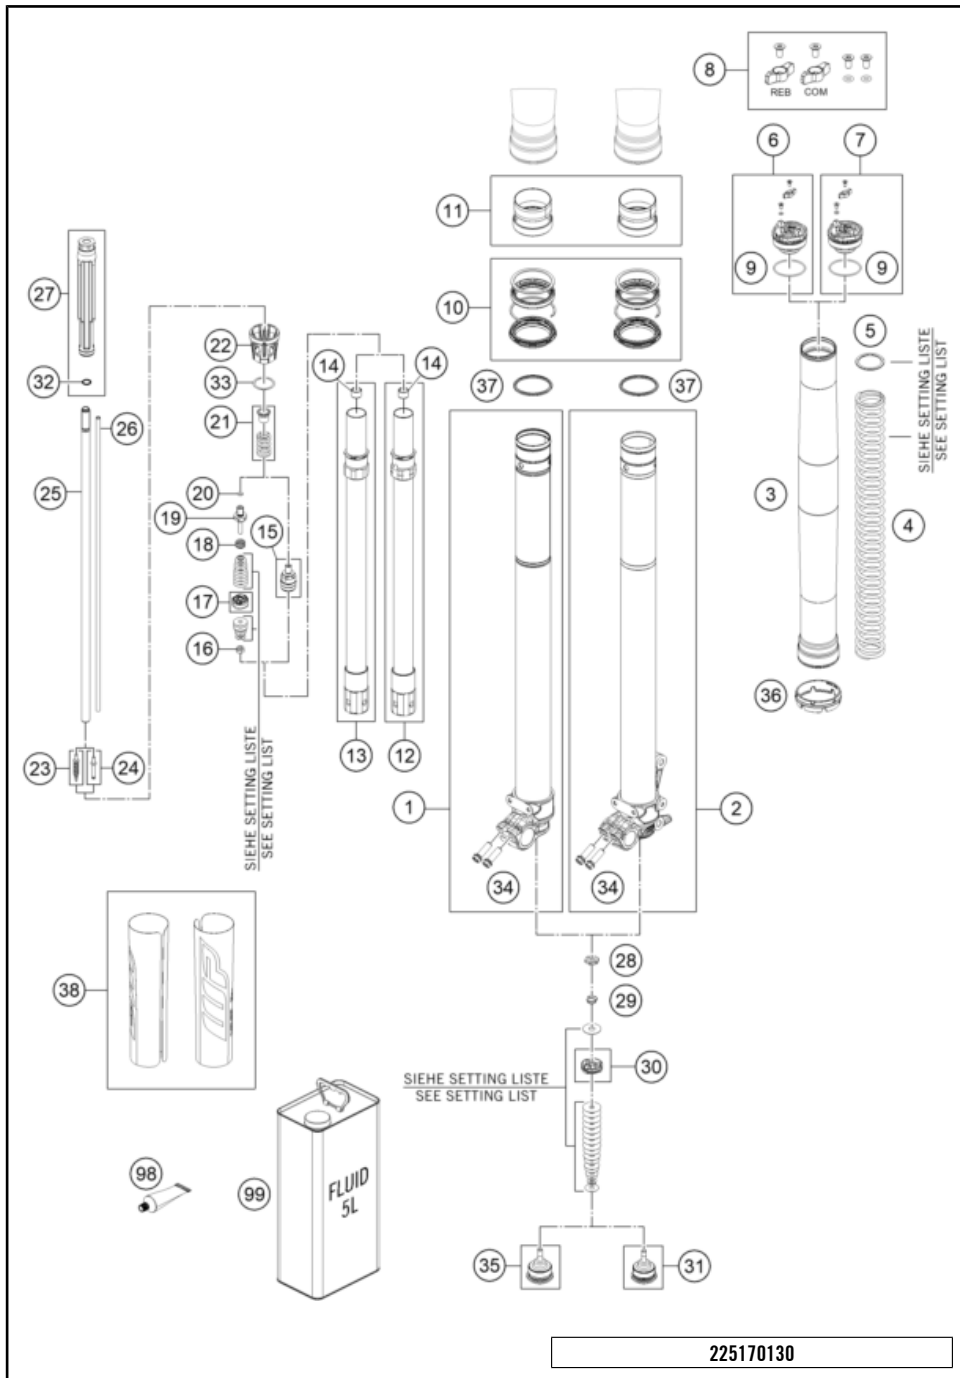

225170130

56128

* NEW PART

X ON DEMAND

FRONT FORK DISASSEMBLED

300 EXC TPI ERZBERGRODEO 2022 EU 2022

POS	PARTNUMBER	PARTNAME	PIECE
29	48600611	Spring (10,2) l5 check valve	2
30	48601934S	Piston 6x27,3x9 compression cpl.	2
31	48601553S	Screw cap M29,3x1 OC split cpl.	1
32	04500003	O-ring 11x2,5 NBR70 PTFE yellow	2
33	48601702	Shim 27,5x33x0,3	2
34	0025080256	HH collar screw M8x25	4
35	48601980S	Screw cap M29,3x1	1
36	48601948	Fork protection ring 60,1mm	2
37	48602007	Stroke indicator 48mm red	2
38	52000238SET	Sticker set Xplor OC 238x182.5	1
98	T14034	Fuchs grease IPR (250g)	1
99	48601166S1	Fork Fluid Viscosity 4.0 5L	1