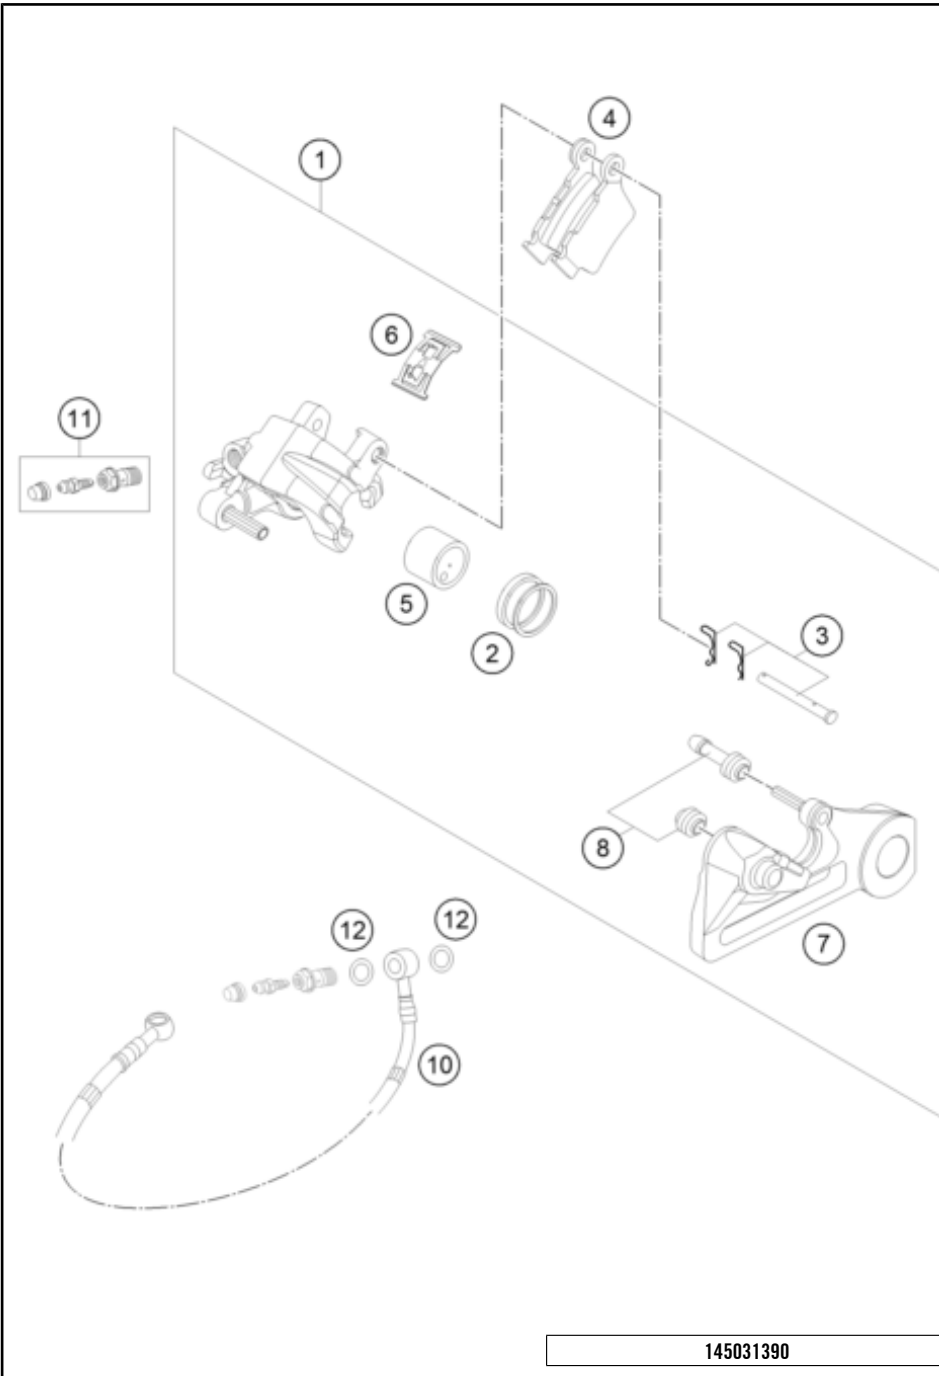

POS	PARTNUMBER	PARTNAME	PIECE
1	79613080001	BRAKE CALIPER REAR	1
2	79013081000	REPAIR KIT SEAL RING 24MM	1
3	54813082000	BOLT SET FOR BRAKE CALIPER 03	1
4	54813090300	BRAKE PAD SET REAR TOYO	1
5	79013083000	BRAKE PISTON 24MM	1
6	54813018000	RETAINING SPRING SET 2003	1
7	54813075000	BRAKE CALIPER SUPPORT REAR	1
8	54613218100	CUP SET SHORT	1
10	54813070200	Brake hose rear 655 mm	1
11	62513020000	BLEEDER SCREW CPL. 05	1
12	0603100141	sealing ring DIN 7603 10x14x1	2

145031390

49341

* NEW PART

X ON DEMAND