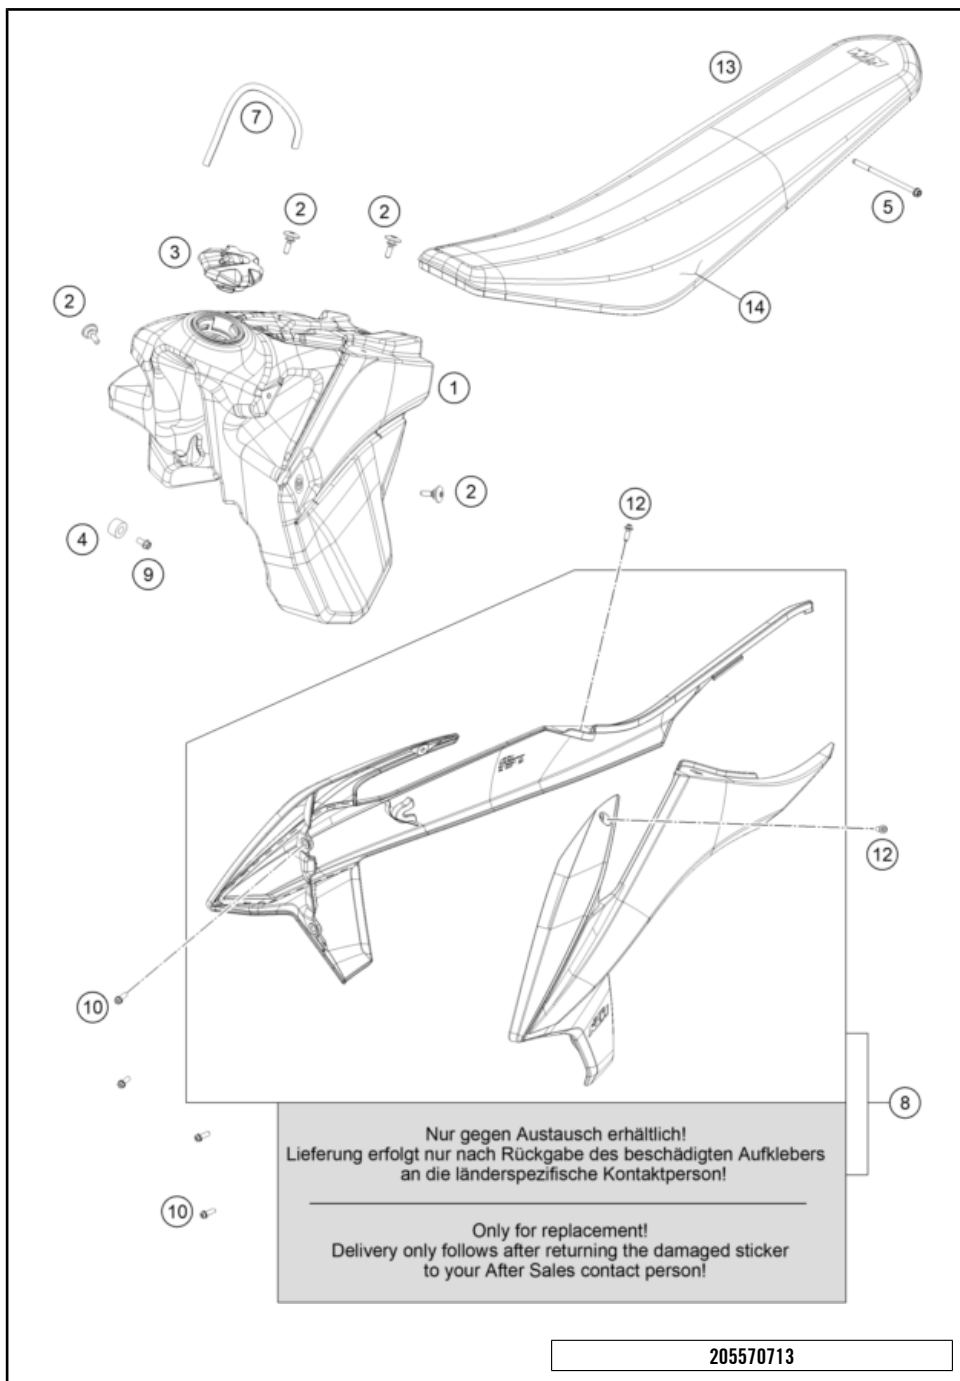

Only for replacement!
Delivery only follows after returning the damaged sticker
to your After Sales contact person!

205570611

POS	PARTNUMBER	PARTNAME	PIECE
1	79106104000ABC	Air filter cover right with decal	1
2	79106001000AB	Air filter box	1
3	79106103000ABB	Air filter cover left with decal	1
4	79106105000ABC	Air filter cover left with decal	1
5	79106001010AB	Air filter box front part	1
6	55706026000	air boot	1
7	50406016000	AIR FILTER SUPPORT	1
8	79006015000	AIR FILTER	1
9	79006010000	SPLASH GUARD	1
10	79006017000	FILTER MOUNTING BRACKET	1
11	77308013010	COLLAR BUSH. F.REAR FENDER 07	3
12	0025060256	HH collar screw M6x25 TX30	2
13	83008000015	SPECIAL SCREW M6X15X3	1
14	79103002020	Subframe bush	2
15	47106003160	quick release rubber grommet	5
16	0025060166	HH collar screw M6x16 TX30	1
17	78006027000	HOSE CLAMP 45-65MM	1
18	0017060206	SCREW F. PLASTIC K60X20AL SW6	4
19	77304066050	chain slider bushing	2
21	50406012040	THROTTLE CAP	1
22	61041080000	AMBIENT-AIR TEMPERATURE SENSOR	1
23	0081050181	SCREW FOR PLASTIC K50X18 T20	2
24	79106004050	Buchse 6,1x8,1x8	2

57437

* NEW PART

X ON DEMAND

POS	PARTNUMBER	PARTNAME	PIECE
1	5570701300099	fuel tank	1
2	79107011000	Seat holder screw	4
3	78107008044X4	TANK PLUG CPL. 14	1
4	50307014000	TANK ROLLER 12X26X12 '98	3
5	79107040010	Seat screw	1
7	78015019425	hose EPA d=6/10 l=425	1
8	79108154000ABC	Spoiler set Erzbergrodeo 22 with decal	1
9	0026060136	COLLAR SCREW M6X13 ISA30	3
10	0025060166	HH collar screw M6x16 TX30	4
12	0017060206	SCREW F. PLASTIC K60X20AL SW6	2
13	79707240000	Seat	1
14	79707240050	Seat cover	1