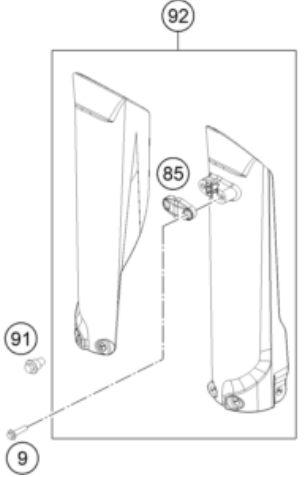

Only for replacement!
Delivery only follows after returning the damaged sticker
to your After Sales contact person!

92

98

POS	PARTNUMBER	PARTNAME	PIECE
1	0797C164V401000	Fork KTM 250/300 EXC/XC-W 22	1
2	0025080406	HH COLLAR SCREW M8X40 TX40	2
3	0025080256	HH collar screw M8x25	4
4	0025080506	HH collar screw M8x50 TX40	4
5	0015080256	SK.COLLAR WASHER M 8X25 SW=10	1
6	0032100356S	AH-COLLAR SCREW M10X35 ISA45	2
8	0770025035	O-RING 25X3,55 NBR70 05	1
9	0017060206	SCREW F. PLASTIC K60X20AL SW6	2
32	7770123202204	Triple clamp bottom compl.	1
34	7720113402204	Triple clamp X=22mm	1
36	70009082000	AXLESCREW M20X1.5 SW17	1
38	77201038000	HANDLEBAR CLAMP 28MM	2
39	59401039032	HANDLEB.SUPP. D=28MM H=32MM 05	x
39	59401039037	HANDLEB.SUPP. D=28MM H=37MM 05	2
39	59401039042	HANDLEB.SUPP. D=28MM H=42MM 05	x
81	54201081100	TAPERED ROLLER BEARING CPL. 06	2
82	77701084000	O-RING SUPPORT W. SEALING LIP	1
84	54601184000	STEERING HEAD GASKET TOP	1
85	7770108510030	Clamp for brake hose, black	1
86	78101086000	STEERING HEAD COVER	1
91	59001092050	SPECIAL SCREW M6X12,5 WS=8	6
92	77701094100C1H	Fork protection kit Erzbergrodeo 22 with decal	1
98	00050000921	HANDLEBAR SUPPORT KIT D28/H37	x
99	00050000930	STEERING HEAD REP. KIT 06-15	x