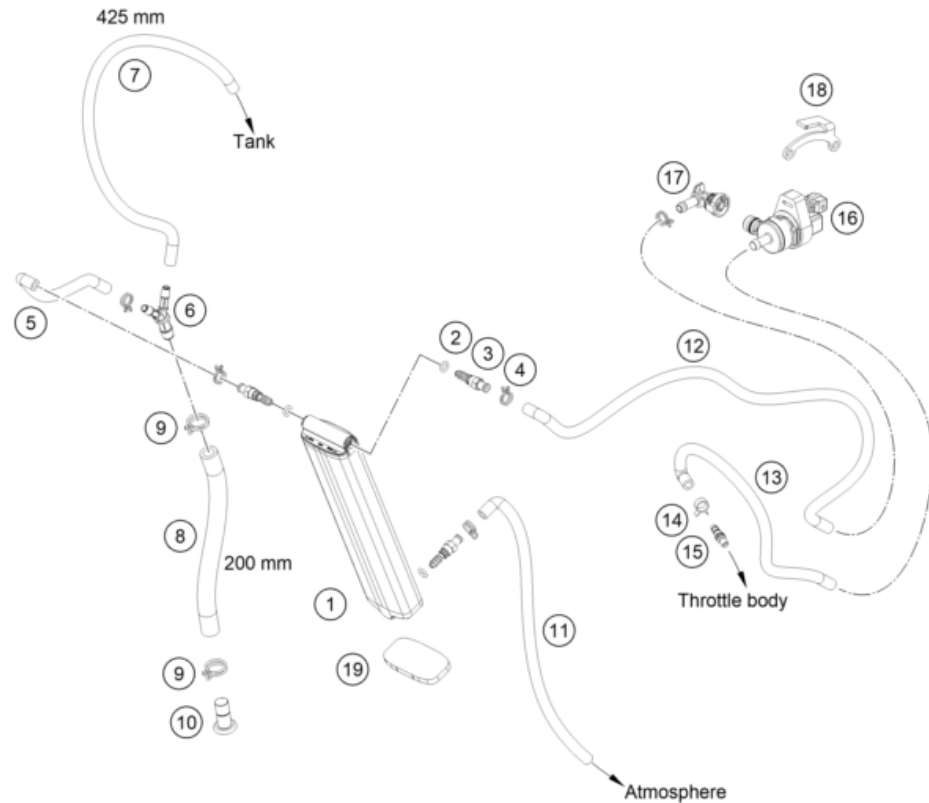

205571430

52677

* NEW PART

X ON DEMAND

EVAPORATIVE CANISTER

300 EXC TPI ERZBERGRODEO 2022 EU 2022

POS	PARTNUMBER	PARTNAME	PIECE
1	79615001200	Evaporative canister	1
2	0770060020	O-RING 6,00X2,00 NBR 70	3
3	79615019100	Hose connector	3
4	58007017000	YDNAC CLAMP 10101 (10,4MM)	4
5	79615021000	PREFORMED HOSE 6X10 ECO	1
6	61315028100	Y-CONNECTOR YS 6-10-6	1
7	78015019000	HOSE EPA D=6/10 L=2000MM	1
8	78015119000	HOSE EPA D=10/16 L=2000MM	1
9	58431082100	YDNAC-CLAMP 10173 (16MM) '98	2
10	61315026100	Screw plug ACF	1
11	79615025000	PREFORMED HOSE 6X10 ECO	1
12	79615023000	PREFORMED HOSE 6X10 ECO	1
13	79615024000	PREFORMED HOSE 6X10 ECO	1
14	59007017000	CLAMP YDNAC 10096F (9,6MM)	1
15	60036023100	VACUUM CONECTION M6/0,5MM	1
16	61115015000	VALVE FOR CARBON CANISTER 07	1
17	61115016000	FITTING PIECE NQV2 NW7 90°	1
18	55715002000	Active charcoal filter valve, ret. brckt	1
19	79615001090	Thermal protection foil	1