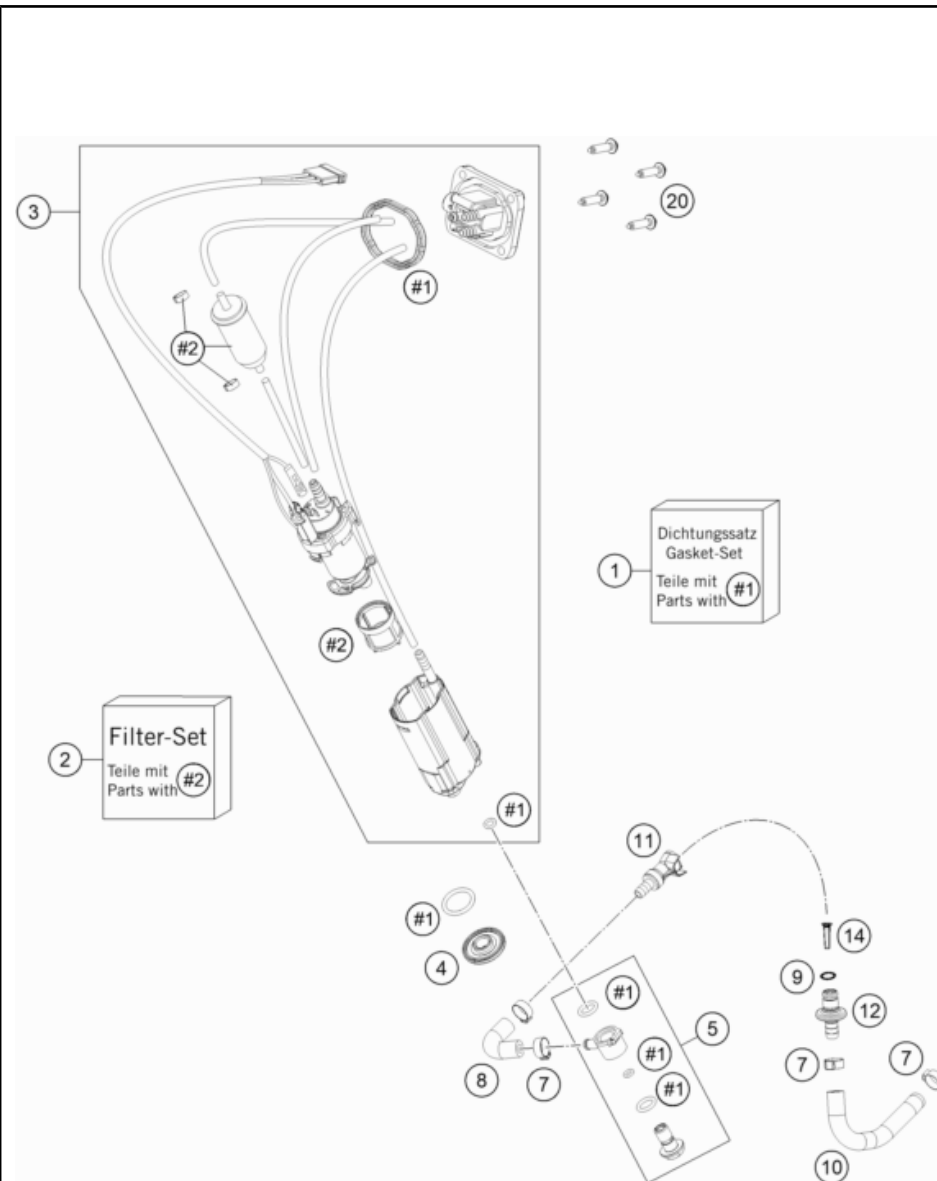

FUEL PUMP

300 EXC TPI ERZBERGRODEO 2022 EU 2022

POS	PARTNUMBER	PARTNAME	PIECE
1	78107089100	GASKET KIT	1
2	81207090100	FILTER KIT	1
3	79707088100	Fuel pump	1
4	78107088014	NUT F. FUEL PUMP M12	1
5	55707090044	Fuel connection compl.	1
7	00050157706	VARIABLE ONE-EAR CLAMP 15,7MM	4
8	77407116000	FUEL HOSE TANK	1
9	58507012000	O-RING VITON F. PLUG CPC 05	1
10	55441020000	TPI supply hose	1
11	5850701050030	CLUTCH CPC BLACK 05	1
12	77707010000	CONNECTOR FUEL PUMP	1
14	78141013190	FUEL FILTER	1
20	0017060255	EJOT PT SCREW K60X25-Z SW6	4

205570730

52695

* NEW PART

X ON DEMAND