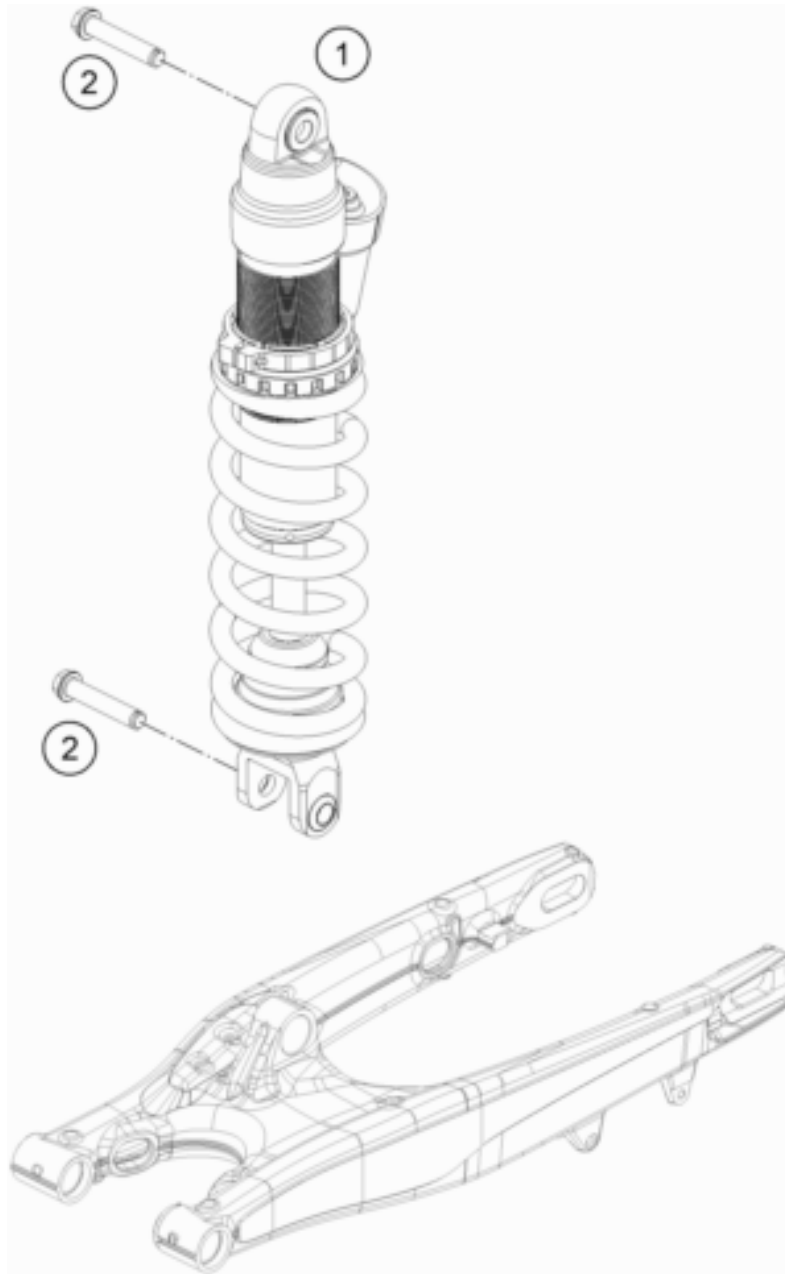

215570310

54996

* NEW PART

X ON DEMAND

POS	PARTNUMBER	PARTNAME	PIECE
1	79003023044	SIDE STAND CPL. EXC 16	1
2	58605083014	SCREW M5X14 TORX 25 07	1
3	79003023090	SPRING BRACKET EXC 16	1
5	0770180020	o-ring 18.00x2.00 NBR70	1
6	78003023070	SPACER BUSH. SPRING BRACKET	1
8	79003023050	SIDE STAND STOP PLATE	1
9	0019080266S	COUNTER-SUNK SCREW ISA45 M8X26	1
10	78003023081	SIDE STAND BUSHING EXC-EU 08	1
12	0770125015	O-RING 12,5X1,5 NBR	1
14	79003024000	SIDESTAND SPRING EXC 16	1
15	78003023155	STAND BASE	1
29	50303018000	RUBBER L=145MM	1

187960360

49783

* NEW PART

X ON DEMAND

SHOCK ABSORBER

300 EXC TPI ERZBERGRODEO 2022 EU 2022

POS	PARTNUMBER	PARTNAME	PIECE
1	0797C463V305000	shock 250/300 EXC/XC-W TPI 22	1
2	0025120506S	HH COLLAR SCREW M12X50 TX45	2

197960410

56708

* NEW PART

X ON DEMAND

SHOCK ABSORBER DISASSEMBLED

300 EXC TPI ERZBERGRODEO 2022 EU 2022

Exploded view diagram of a shock absorber. The diagram shows the main shock housing (1) with various internal components including a ball joint bearing kit (5), compression PDS cpl. (8), O-ring (9), HS cylinder-head screw (4), sticker (7), plastic spring retainer (11), spring cup set (12), round-wire snap ring (13), cover (14), rubber pad (15), threaded bush (16), sealholder (19), nut (20), piston (21), bush (22), rebound disc (23), washer (24), and piston rod nut (25). A fluid reservoir (98) and a repair kit (99) are also shown. The diagram includes sub-assemblies 19, 24, and 25. Text labels include 'SIEHE SETTING LISTE SEE SETTING LIST' and 'Teile mit Parts with # 99'.