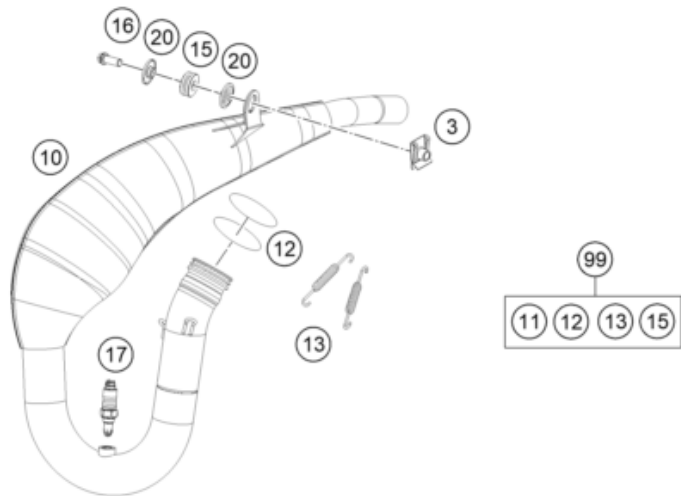

205570510

56713

* NEW PART

X ON DEMAND