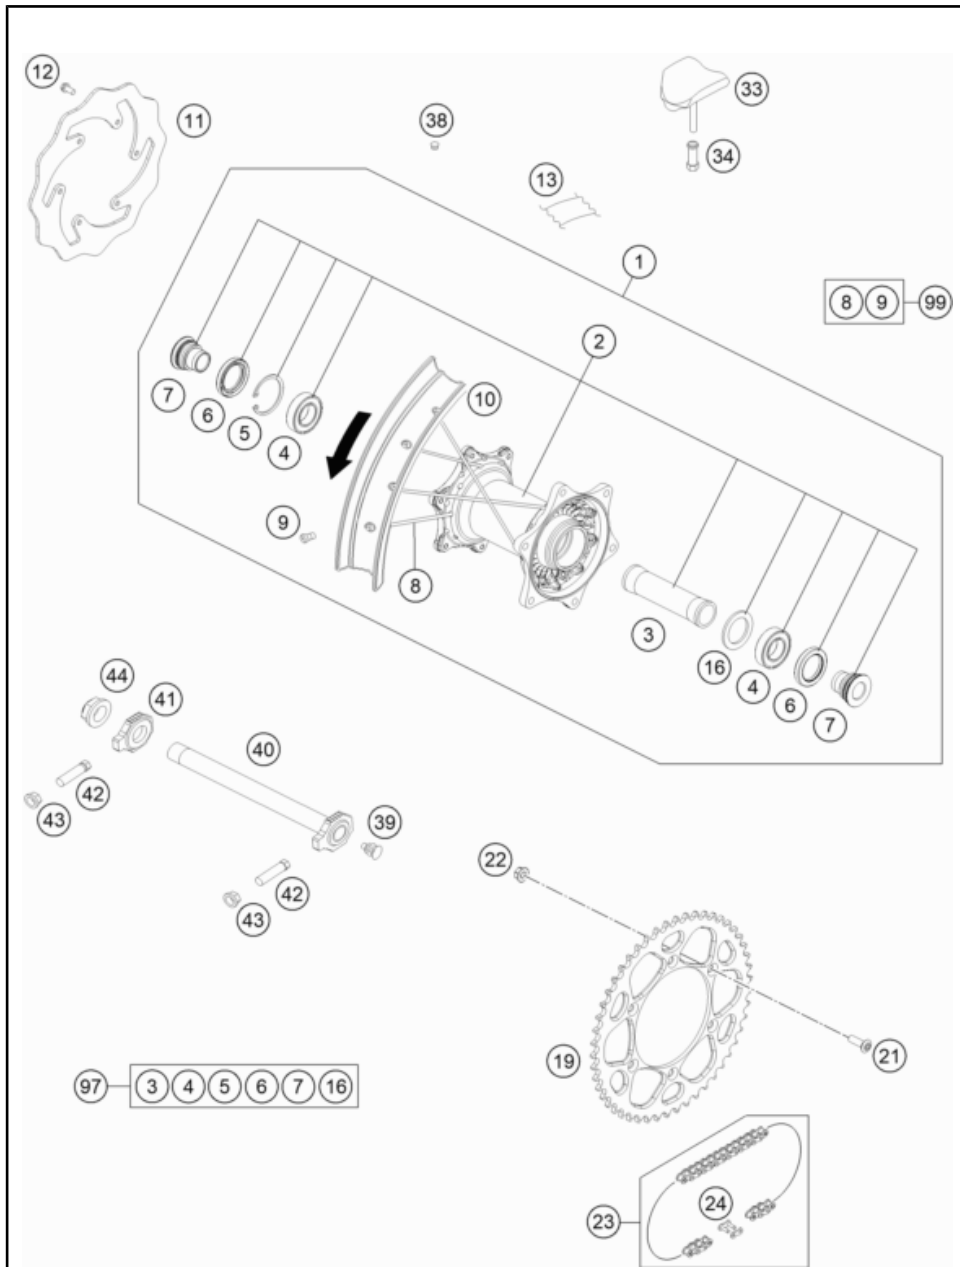

187940910

55018

* NEW PART

X ON DEMAND

REAR WHEEL

300 EXC TPI ERZBERGRODEO 2022 EU 2022

POS	PARTNUMBER	PARTNAME	PIECE
1	7901090214404	Rear wheel cpl.	1
2	7901091034404	rear wheel hub cpl.	1
3	77710011000	BEARING DISTANCE TUBE 121,5MM	1
4	0625060058	GR.BALL BEAR.6005 DDU2CG23S6NM	2
5	0472047175	CIRCLIP DIN0472-47X1,75	1
6	0760324771	SHAFT SEAL RING 32X47X7 BSL	2
7	78010016000	BUSHING FOR HUB Ø8	2
8	7901007119330	SPOKE M4,5X193-18" BLACK 16	36
9	7910907200004S	Spoke nipple M4,5 orange	36
10	8121007010030A	rear rim 2,15x18" DID	1
11	25010960000	BRAKE DISC REAR D=220MM	1
12	59009062013	SPECIAL SCREW M6X13 WS=8 10.9	6
13	50310073200	RIM BAND 18" AND 19"	1
16	77710015000	DISTANCE RING	1
19	5841005104804	REAR SPROCKET ORANGE 48-T	x
19	5841005105004	REAR SPROCKET ORANGE 50-T	1
19	5841005105204	REAR SPROCKET ORANGE 52-T	x
21	0019080266S	COUNTER-SUNK SCREW ISA45 M8X26	6
22	06923080003	hex nut EN 1661 M8 WS13	6
23	78010167118	CHAIN DID 118 LINKS	1
24	78010166000	CONNECTING LINK F. 78010167118	1
33	78110090000	RIM LOCK 2,15"	1
34	77110090050	NUT FOR WHEEL HOLDER	1
38	55003135000	PLUG FOR RIM	x
39	50210086000	COVERING CAP SFL16	x
40	77310085044	WHEEL SPINDLE RE. CPL.265MM Ø7	1
41	50310084000	CHAIN TENSIONER R/S 2000	1
42	50304040100	screw M10x1.25x50 WS10	2
43	58414030000	HH COLLAR NUT M10X1,25 WS=13	2
44	50310099000	HEXAGON NUT M20X1,5 '98	1
97	78010015010	REAR WHEEL REP. KIT	x
99	00050000994	Spoke kit rear 18"	x