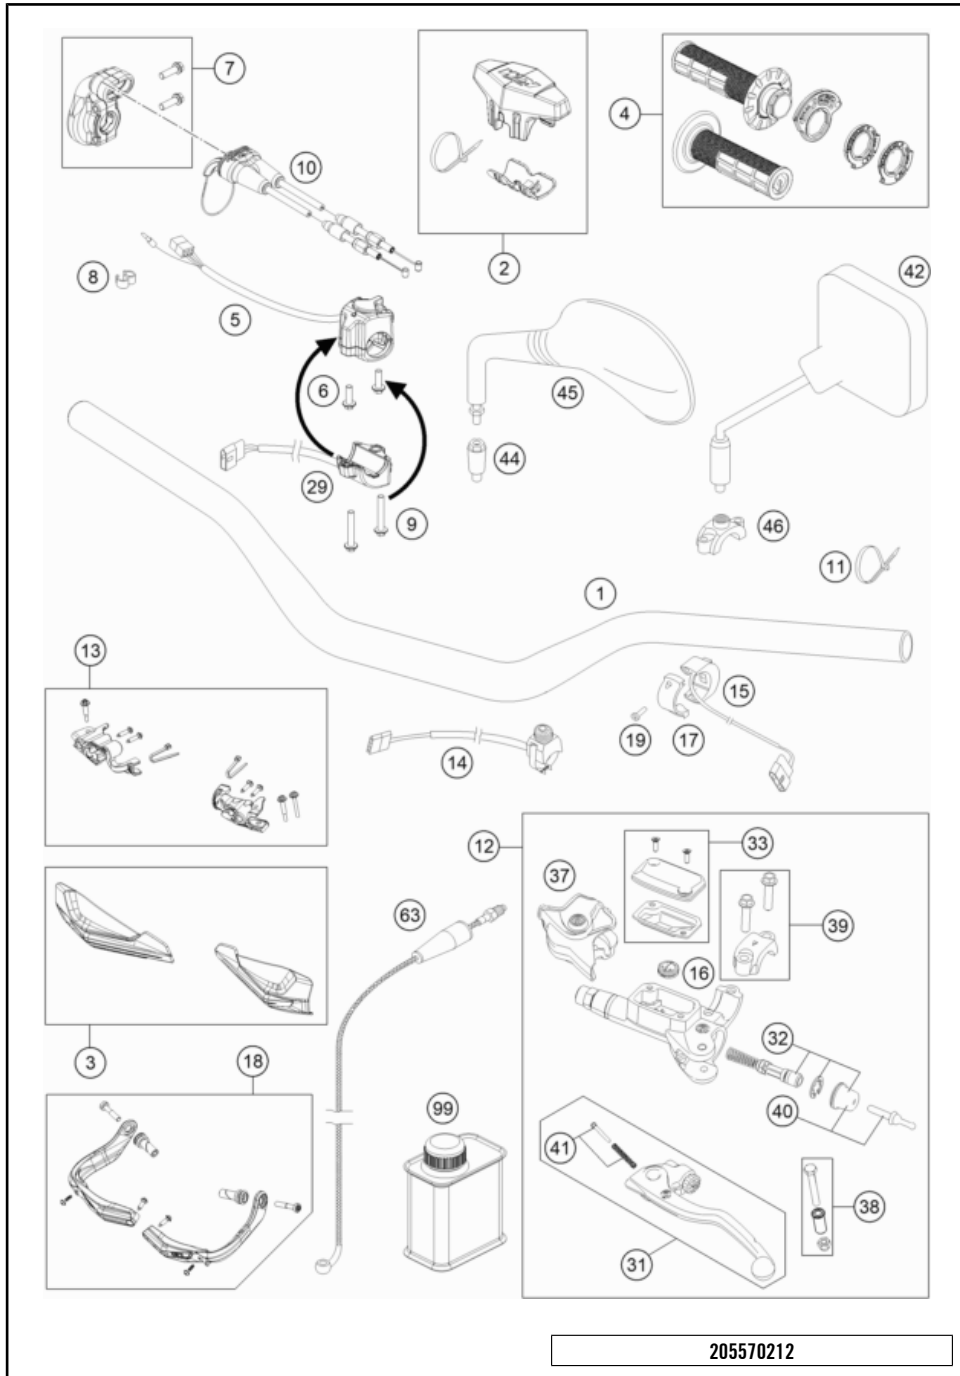

HANDLEBAR, CONTROLS

300 EXC TPI ERZBERGRODEO 2022 EU 2022

205570212

POS	PARTNUMBER	PARTNAME	PIECE
1	7800200100030	HANDLEBAR	1
2	77202002144	BAR PAD CPL.	1
3	7960218204430	Handguard	1
4	79002121100	GRIP SET SM	1
5	78111070000	LIGHT SWITCH	1
6	0014050163	HH COLLAR SCREW M 5X16 WS=6	2
7	79002010125	Throttle control casing cpl.	1
8	83013026000	CABLE GUIDE	2
9	0014050303	HH COLLAR SCREW M5X30 SW=6	2
10	55702191000	Throttle cable cmpl. 2T DI	1
11	44011076200	CABLE TIE 200/3,6MM BLACK	1
12	54802030144	MASTER CYLINDER CPL.	1
13	79602084044	Handguard assembly kit	1
14	78111074000	STARTER BUTTON GREY 13	1
15	50311074000	ENGINE STOP SWITCH CEV	1
16	54802051000	VALVE	1
17	50311074050	CLAMP ENGINE STOP SWITCH	1
18	79602979044	Wrap-around handguard	1
19	0912040203	AH SCREW DIN 912-M 4X20	2
29	78111029000	FLASHER SWITCH	1
31	54802031000	CLUTCH LEVER CPL. BREMBO 06	1
32	54802032000	REP. KIT PISTON 06	1
33	5480200310030	COVER HYD. CLUTCH CPL. 2014	1
37	54802037000	PROTECTION CAP 06	1
38	54802038100	LEVER SCREW CPL. 06	1
39	54802005100	CLAMP CPL. 06	1
40	54802046000	PUSH ROD CPL.	1
41	54802052000	BOLT KPL.	1
42	58012040000	REAR MIRROR L/S	1
42	58012140000	REAR MIRROR R/S	1
44	58412040050	SUPPORT FOR MIRROR LC4 '98	2
45	58412040000	MIRROR L/S 98	x
45	58412041000	MIRROR R/S 98	x
46	58012040150	CLAMP FOR MIRROR '94	2
63	79232063000	CLUTCH PIPE	1
99	00062030000	BRAKE FLUID DOT5.1 0,25L	1

57435

* NEW PART

X ON DEMAND