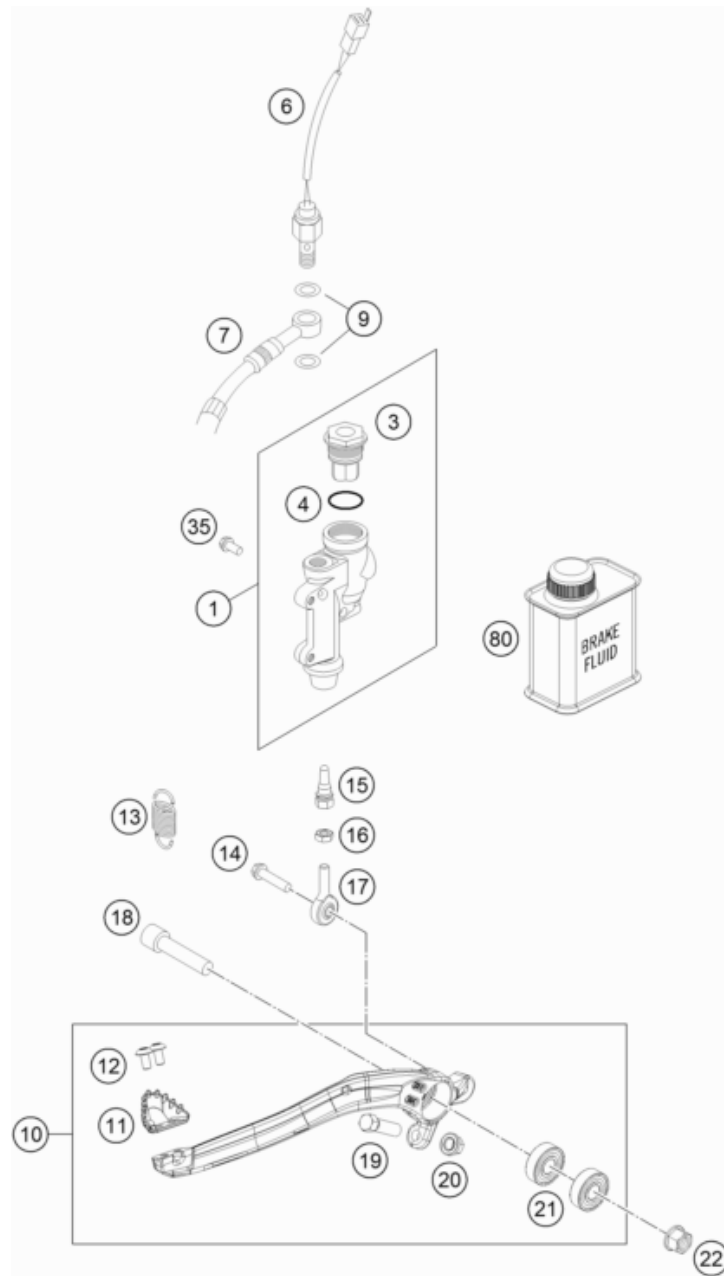

22571110

56711

* NEW PART

X ON DEMAND

POS	PARTNUMBER	PARTNAME	PIECE
56	25111059050	Batteriekabel	1
57	58211058050	BRACKET RUBBER F.STARTRELAY 07	1
58	58211058000	STARTER RELAY 12V '99	1
59	55711059000	Starter cable	1
69	77240099000	PROTECTION CAP F. STARTER ENG.	1
73	0985060003	SELF LOCK. NUT DIN0985-M 6	1
88	0902060083	AH OVAL SCREW ISO 7380 M 6X8	2

* NEW PART

X ON DEMAND

POS	PARTNUMBER	PARTNAME	PIECE
1	77713001144	HAND BREAK CYLIND. CPL. EXC 14	1
9	77713003000	HAND BRAKE CYL. COVER	1
10	77713008100	REPAIR KIT PISTON EXC 2014	1
11	50313005000	CLAMP CPL. NATURE	1
15	77713006000	LEVER SCREW	1
20	77713002000	HAND BRAKE LEVER +SPRING SX 14	1
21	77713007100	PUSH ROD CPL. EXC 2014	1
23	77713004000	PROTECTION CAP HAND BRAKE CYL.	1
24	77711050000	BRAKE LIGHT SWITCH FRONT 2014	1
25	58012040150	CLAMP FOR MIRROR '94	1
30	77713010000	BRAKE PIPE	1
31	54813020100	banjo bolt M10x1x19 black	1
32	0603100141	sealing ring DIN 7603 10x14x1	2
34	54802051000	VALVE	1
80	00062030000	BRAKE FLUID DOT5.1 0,25L	1

145031310

14388

* NEW PART

X ON DEMAND

POS	PARTNUMBER	PARTNAME	PIECE
1	77013060044	REAR BRAKE CYLINDER CPL.SX 09	1
3	54813062100	REAR BRAKE CYL. COVER CPL. 04	1
4	54813063000	FOOT-BRAKE CYL. GASKET SX 03	1
6	50311051100	BRAKE LIGHT SWITCH REAR '98	1
7	54813070200	Brake hose rear 655 mm	1
9	0603100141	sealing ring DIN 7603 10x14x1	2
10	55413050044	FOOT BRAKE LEVER CPL.	1
11	55413051000	STEP PLATE FOOT BRAKE LEVER	1
12	78105081010	SCREW TORX M5X10	2
13	79003062000	RETURN SPRING F. BRAKE LEVER	1
14	0025060206S	HH collar screw M6x20 TX30	1
15	54813056000	PUSH ROD L=28MM 03	1
16	0934060003	hex nut DIN 934 M6	1
17	54813055000	SWIVEL HEAD KA6 03	1
18	0032100406S	AH-COLLAR SCREW M10X40 ISA45	1
19	59001037000	SPECIAL SCREW M8X26 WS=10	1
20	46030045000	flanged nut M8 WS10	1
21	0625060002	deep groove ball bearing SKF 6000-2RS1	2
22	54630044000	COLLAR NUT M10 WS=13	1
35	0025060126	HH collar screw M6x12 TX30	2
80	00062030000	BRAKE FLUID DOT5.1 0,25L	1