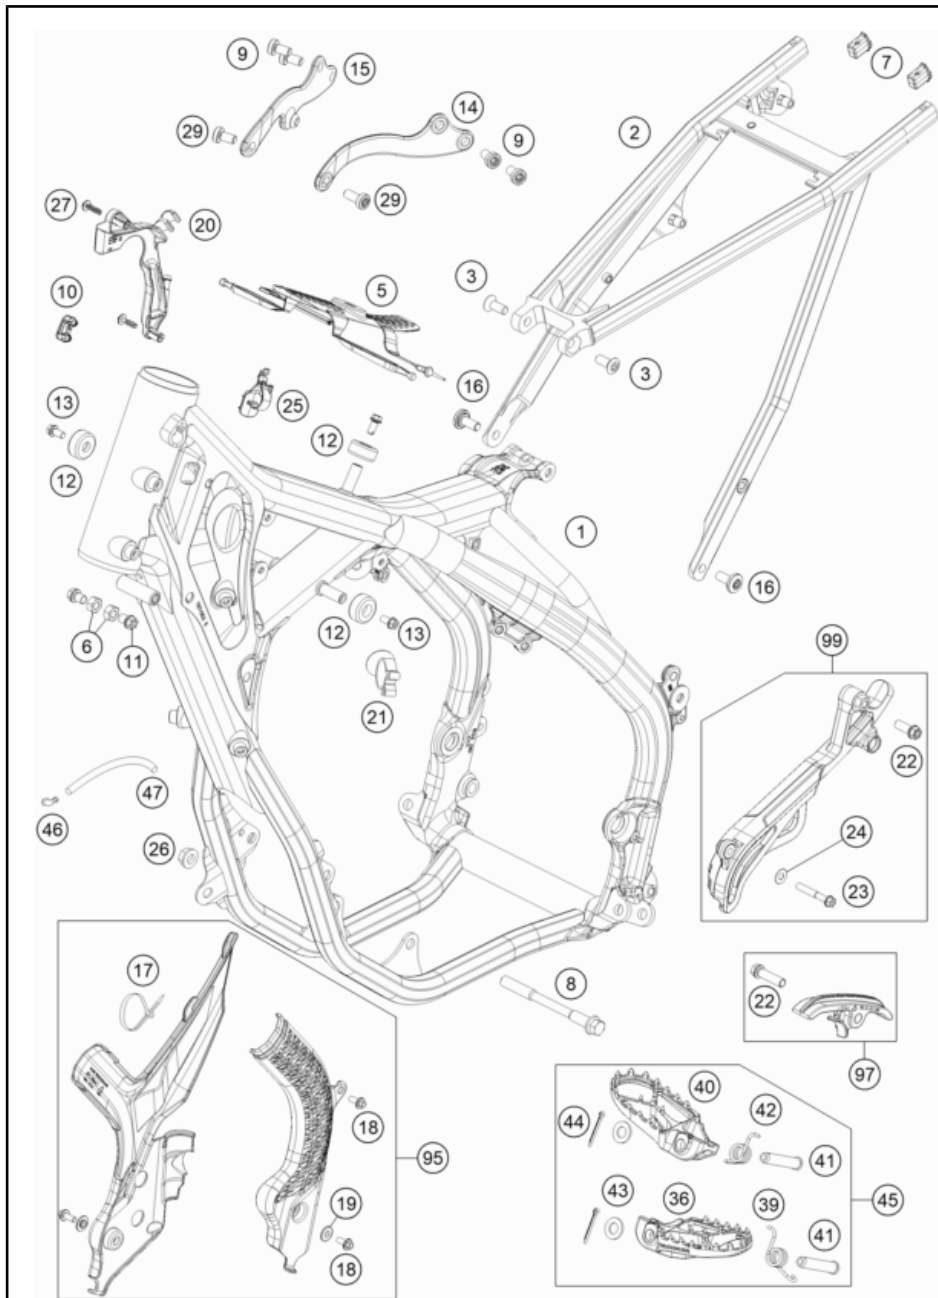

FRAME

300 EXC TPI ERZBERGRODEO 2022 EU 2022

POS	PARTNUMBER	PARTNAME	PIECE
95	7910309410030	Frame protection set	1
97	79003053010	CHAIN SLIDING KIT BELOW CPL.16	1
99	55403096010	SPROCKET COVER KIT	1

215570310

54996

* NEW PART

X ON DEMAND