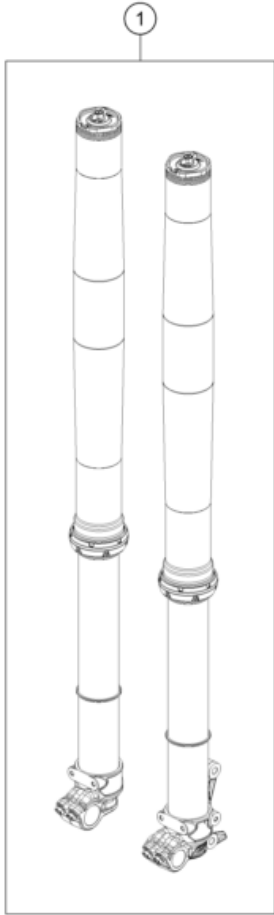

POS	PARTNUMBER	PARTNAME	PIECE
1	0797C164V401000	Fork KTM 250/300 EXC/XC-W 22	1
2	0025080406	HH COLLAR SCREW M8X40 TX40	2
3	0025080256	HH collar screw M8x25	4
4	0025080506	HH collar screw M8x50 TX40	4
5	0015080256	SK.COLLAR WASHER M 8X25 SW=10	1
6	0032100356S	AH-COLLAR SCREW M10X35 ISA45	2
8	0770025035	O-RING 25X3,55 NBR70 05	1
9	0017060206	SCREW F. PLASTIC K60X20AL SW6	2
32	7770123202204	Triple clamp bottom compl.	1
34	7720113402204	Triple clamp X=22mm	1
36	70009082000	AXLESCREW M20X1.5 SW17	1
38	77201038000	HANDLEBAR CLAMP 28MM	2
39	59401039032	HANDLEB.SUPP. D=28MM H=32MM 05	x
39	59401039037	HANDLEB.SUPP. D=28MM H=37MM 05	2
39	59401039042	HANDLEB.SUPP. D=28MM H=42MM 05	x
81	54201081100	TAPERED ROLLER BEARING CPL. 06	2
82	77701084000	O-RING SUPPORT W. SEALING LIP	1
84	54601184000	STEERING HEAD GASKET TOP	1
85	7770108510030	Clamp for brake hose, black	1
86	78101086000	STEERING HEAD COVER	1
91	59001092050	SPECIAL SCREW M6X12,5 WS=8	6
92	77701094100C1H	Fork protection kit Erzbergrodeo 22 with decal	1
98	00050000921	HANDLEBAR SUPPORT KIT D28/H37	x
99	00050000930	STEERING HEAD REP. KIT 06-15	x

215570110

57404

* NEW PART

X ON DEMAND