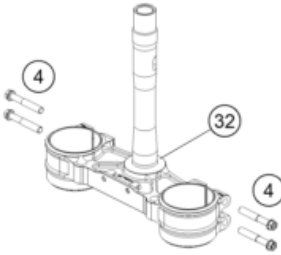

POS	PARTNUMBER	PARTNAME	PIECE
1	0797C164V401000	Fork KTM 250/300 EXC/XC-W 22	1
2	0025080406	HH COLLAR SCREW M8X40 TX40	2
3	0025080256	HH collar screw M8x25	4
4	0025080506	HH collar screw M8x50 TX40	4
5	0015080256	SK.COLLAR WASHER M 8X25 SW=10	1
6	0032100356S	AH-COLLAR SCREW M10X35 ISA45	2
8	0770025035	O-RING 25X3,55 NBR70 05	1
9	0017060206	SCREW F. PLASTIC K60X20AL SW6	2
32	7770123202204	Triple clamp bottom compl.	1
34	7720113402204	Triple clamp X=22mm	1
36	70009082000	AXLESCREW M20X1.5 SW17	1
38	77201038000	HANDLEBAR CLAMP 28MM	2
39	59401039032	HANDLEB.SUPP. D=28MM H=32MM 05	x
39	59401039037	HANDLEB.SUPP. D=28MM H=37MM 05	2
39	59401039042	HANDLEB.SUPP. D=28MM H=42MM 05	x
81	54201081100	TAPERED ROLLER BEARING CPL. 06	2
82	77701084000	O-RING SUPPORT W. SEALING LIP	1
84	54601184000	STEERING HEAD GASKET TOP	1
85	7770108510030	Clamp for brake hose, black	1
86	78101086000	STEERING HEAD COVER	1
91	59001092050	SPECIAL SCREW M6X12,5 WS=8	6
92	77701094100C1H	Fork protection kit Erzbergrodeo 22 with decal	1
98	00050000921	HANDLEBAR SUPPORT KIT D28/H37	x
99	00050000930	STEERING HEAD REP. KIT 06-15	x

215570110

57404

* NEW PART

X ON DEMAND