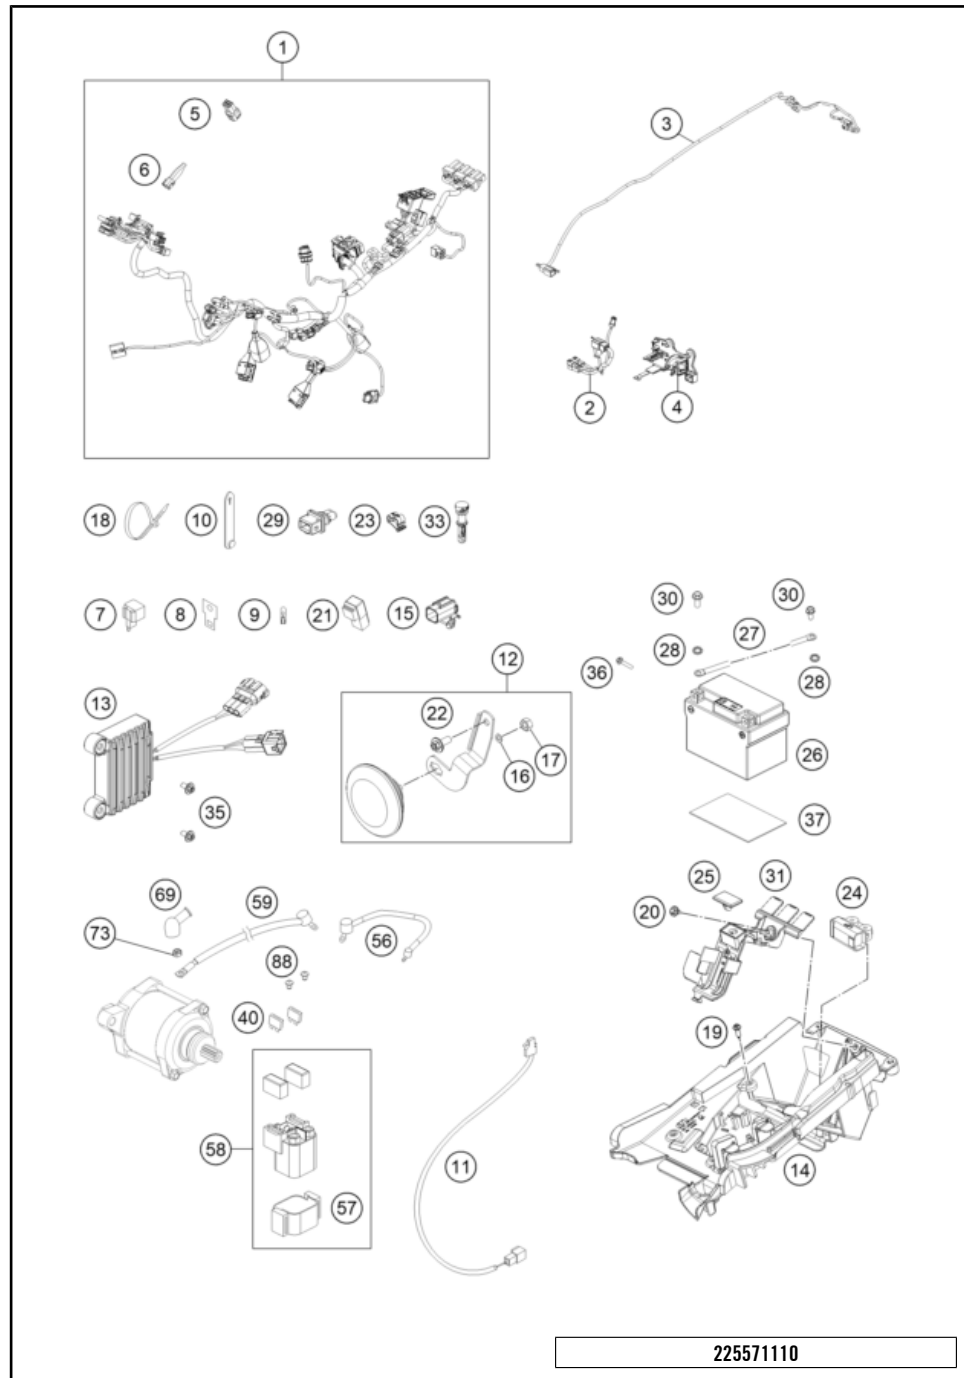

POS	PARTNUMBER	PARTNAME	PIECE
1	55711075100	Main wiring harness	1
2	72111080000	Flasher harness front	1
3	79711081000	flasher harness rear	1
4	79711083000	Connector support	1
5	000700000BH01	DUMMY PLUG 6-PIN	1
6	000700000AL001	Endconnector Can-Bus 2017	1
7	76511030000	FLASHER UNIT	1
8	58211031100	BRACKET FOR FLASHER RELAY	1
9	49111425200	BULB 12V 2,3W (W2X4,6D)	2
10	60011093075	RUBBER CABLE TIE 75MM 03	1
11	77711050000	BRAKE LIGHT SWITCH FRONT 2014	1
12	79711060033	Horn, cmpl.	1
13	79611034000	VOLTAGE REGULATOR	1
14	55711055000	battery box	1
15	0007000000U002	Plug cap	1
16	0125050003	WASHER DIN0125-A 5,3	1
17	0934050003	HEXAGON NUT DIN0934-M 5	1
18	44011076140	CABLE TIE 140/2,5MM BLACK	x
18	44011076200	CABLE TIE 200/3,6MM BLACK	x
18	44011076305	CABLE TIE 300/4,8MM BLACK	x
19	0017060206	SCREW F. PLASTIC K60X20AL SW6	1
20	59001092050	SPECIAL SCREW M6X12,5 WS=8	1
21	61111057000	RELAY CM1A-R-12V-H80 07	2
22	0024060156	HH collar screw M6x15 TX30	1
23	83013026000	CABLE GUIDE	1
24	61041088000	ROLLOVER SENSOR 05	1
25	77307040041	Isolation pad	1
26	79111053000	battery 12V/24Wh	1
27	58411097100	GROUND CABLE D=6MM L=140MM '97	1
28	58411098100	CONTACT WASHER M6 VSV-K6	3
29	000700000LV001	Dummy plug LV 2p/sealed	1
30	0025050126	HH collar screw M5x12 TX30	2
31	79711056000	battery support	1
33	55641030000	Holder control unit	4
35	0023060123	COLLAR SCREW M6X12 TX	1
36	0017060205	SCREW FOR PLASTIC K60X20 SW6	3
37	59003001099	METAMOLL 90X45X3MM 03	1
40	58011109120	FUSE 20 A	2

22571110

56711

* NEW PART

X ON DEMAND