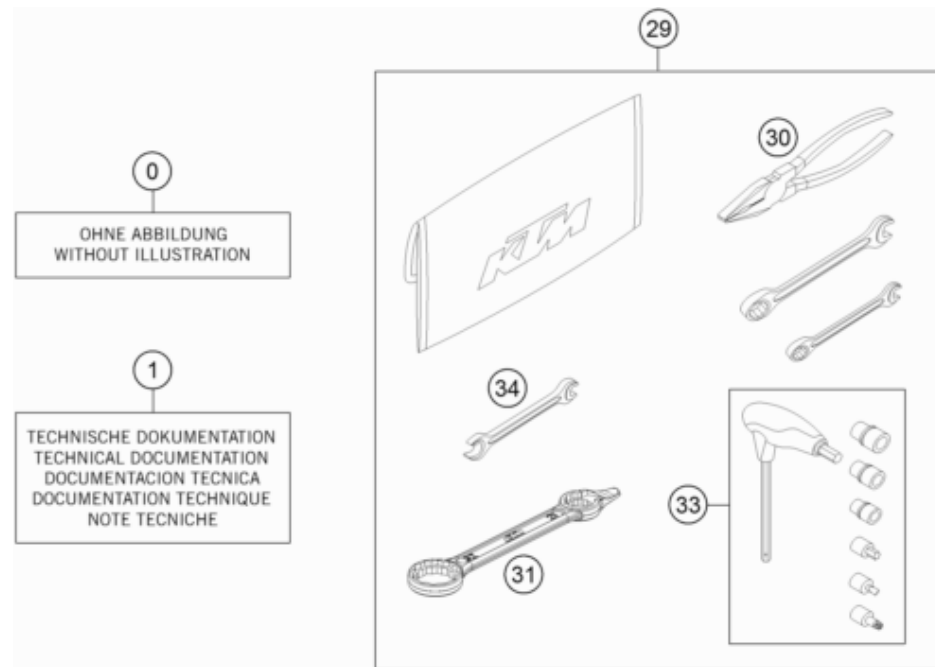

POS	PARTNUMBER	PARTNAME	PIECE
0	52000238SET	Sticker set Xplor OC 238x182.5	1
0	50203098002	Sticker "Warning Label 2" EXC	1
0	312313	KTM BALLPOINT PEN ORANGE	1
0	79603040033	FOOTREST-SET	1
0	7910309400030	Frame protection set	1
0	55705007000	Header	1
0	54603048000	RANGE CHANGE METAL NUT M8	1
0	0025080306	HH collar screw M8x30	3
0	78141013190	FUEL FILTER	3
0	60408061050	RUBBER 14X6.5X2.3MM	2
0	50406016000	AIR FILTER SUPPORT	1
0	58412080300	REFLECTOR YELLOW "CEV"	2
0	0025050126	HH collar screw M5x12 TX30	2
0	58411098100	CONTACT WASHER M6 VSV-K6	2
0	79002014100	CAM 4-T 39,5 MM	1
0	7960218204430	Handguard	1
0	79602084044	Handguard assembly kit	1
0	79602979044	Wrap-around handguard	1
0	58012040000	REAR MIRROR L/S	1
0	79708016000	License plate holder extension	1
0	58012140000	REAR MIRROR R/S	1
0	58012040150	CLAMP FOR MIRROR '94	2
0	58412080200	reflector, red	1
0	54814025200	FLASHER CPL. FR.L/S RE.R/S 09	2
0	54814026200	FLASHER CPL. FR.R/S RE.L/S 09	2
0	0125100003	washer DIN 125 A 10.5	4
0	0797100003	LOCK WASHER DIN6797-J10,5 ZI	4
0	58414030000	HH COLLAR NUT M10X1,25 WS=13	4
0	60314047000	license plate lighting	1
0	0017060205	SCREW FOR PLASTIC K60X20 SW6	1
0	0081050121	EJOT PT screw K50x12	2
0	58011024300	FLASHER INDICAT.LIGHT GREEN'98	1
0	49111425200	BULB 12V 2,3W (W2X4,6D)	1
0	78111029000	FLASHER SWITCH	1
0	0014050303	HH COLLAR SCREW M5X30 SW=6	1
0	76511030000	FLASHER UNIT	1
0	00063004134	BLINKERKARTON 270X100X80	1
0	00063099100	BUTTON CLASP BAG F.SMALL PARTS	2

155482000

57443

* NEW PART

X ON DEMAND