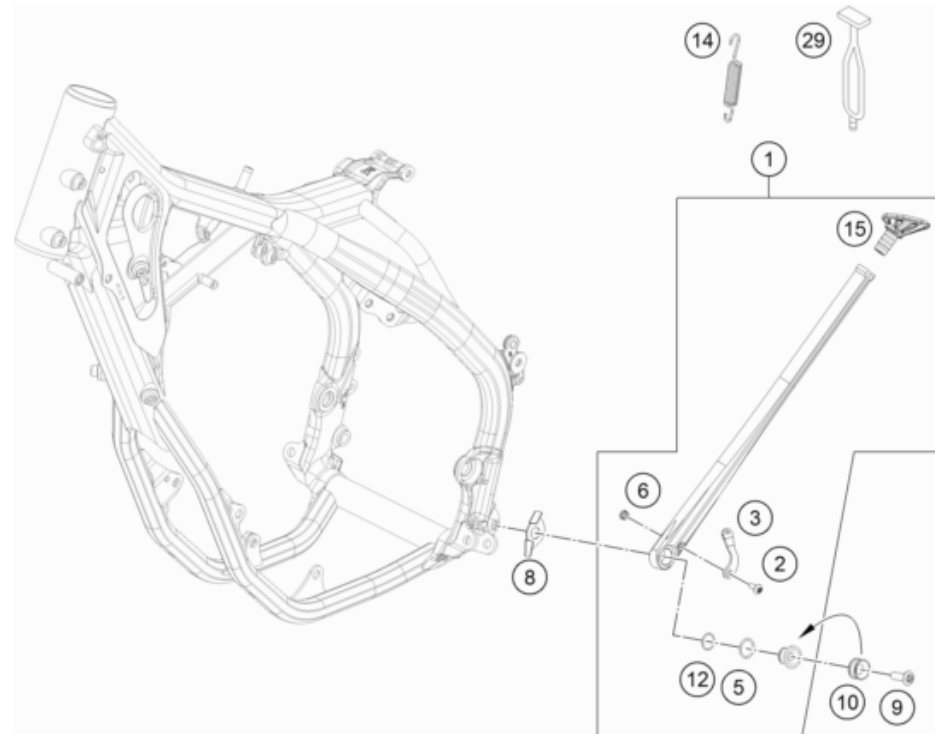

215570310

54996

* NEW PART

X ON DEMAND

POS	PARTNUMBER	PARTNAME	PIECE
1	79003023044	SIDE STAND CPL. EXC 16	1
2	58605083014	SCREW M5X14 TORX 25 07	1
3	79003023090	SPRING BRACKET EXC 16	1
5	0770180020	o-ring 18.00x2.00 NBR70	1
6	78003023070	SPACER BUSH. SPRING BRACKET	1
8	79003023050	SIDE STAND STOP PLATE	1
9	0019080266S	COUNTER-SUNK SCREW ISA45 M8X26	1
10	78003023081	SIDE STAND BUSHING EXC-EU 08	1
12	0770125015	O-RING 12,5X1,5 NBR	1
14	79003024000	SIDESTAND SPRING EXC 16	1
15	78003023155	STAND BASE	1
29	50303018000	RUBBER L=145MM	1