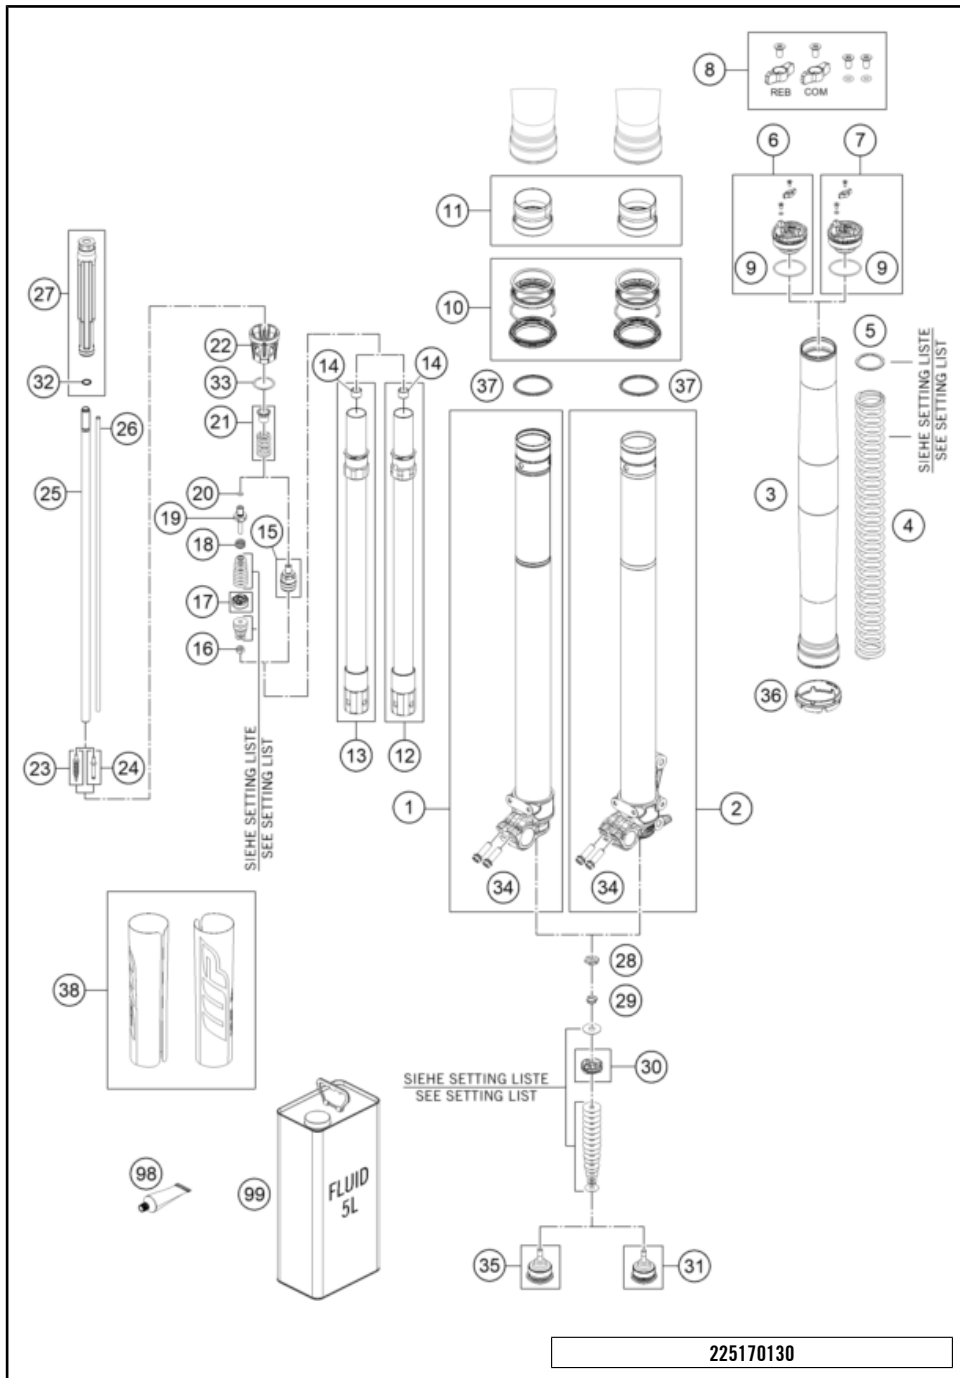

215570110

57404

* NEW PART

X ON DEMAND

FRONT FORK DISASSEMBLED

300 EXC TPI ERZBERGRODEO 2022 EU 2022

POS	PARTNUMBER	PARTNAME	PIECE
1	48601933S1	Axleclamp OC right cpl. with tube	1
2	48601932S1	Axleclamp OC left cpl. with tube	1
3	48602096	fork outer tube 49.13x577 dt54 db60	2
4	91410098S	Spring (43,8) 3,6-470	x
4	91410099S	SPRING 3,8N/MM SET D=4,9MM	x
4	91410100S	SPRING 4,0N/MM SET D=4,9MM	x
4	91410101S	SPRING 4,2N/MM SET D=4,9MM	x
4	91410102S	SPRING 4,4N/MM SET D=4,9MM	x
4	91410103S	FORK SPRING L= 470 4,6 N/MM SET	x
4	91410104S	SPRING 4,8N/MM SET D=4,9MM	x
4	91410105S	SPRING 5,0N/MM SET D=4,9MM	x
4	91410106S	SPRING 5,2N/MM SET	x
5	48600456	Washer 35x43x2,5 plastic	x
5	48600457	Preload bush 35x43x3,5	x
5	48600458	Washer 35x43x1,5 plastic	x
6	48602028S4	screw cap M51x1,5 rebound cpl.	1
7	48602028S3	screw cap M51x1,5 compression cpl.	1
8	RP10021	Adjuster kit screw cap	1
9	48600048	O-ring 46x2 NBR70 siliconized yellow	2
10	RP10012T	"Seal kit 48mm SKF black"	1
11	R14047T	Guide bushing set fork 48mm	1
12	48600763S7	Tube, including screw sleeve with hole	1
13	48600763S6	Tube with screwsleeve	1
14	48600430	Guide bushing 12x14x10	2
15	48601843S3	Tap compression cpl.	1
16	40540486	Nut M6x0,5 h6,5 WAF10 rebound	1
17	48602002S	Midvalve piston assembly d23	1
18	48600382	Spring (11,4) 0,4-8 valve	1
19	48600576	Tap 6x46 rebound	1
20	48600299	O-ring 6x1,2 NBR70	1
21	48600578S	Spring (13,9) 37-32 rebound cpl.	2
22	48601298	Spring retainer 27,08x43x45	2
23	48600277S	Needle 4,5x43,6 cpl.	1
24	48601558S	Needle 4,5x38,2 cpl.	1
25	48600568	Piston rod 12x554	2
26	48602036	Adjustment tube 6x524,6	2
27	S228700003S0100	Stop 12,4x31,9x200,3 kpl.	2
28	48600163	Nut valve M6x0,5 h6,5 WAF17	2