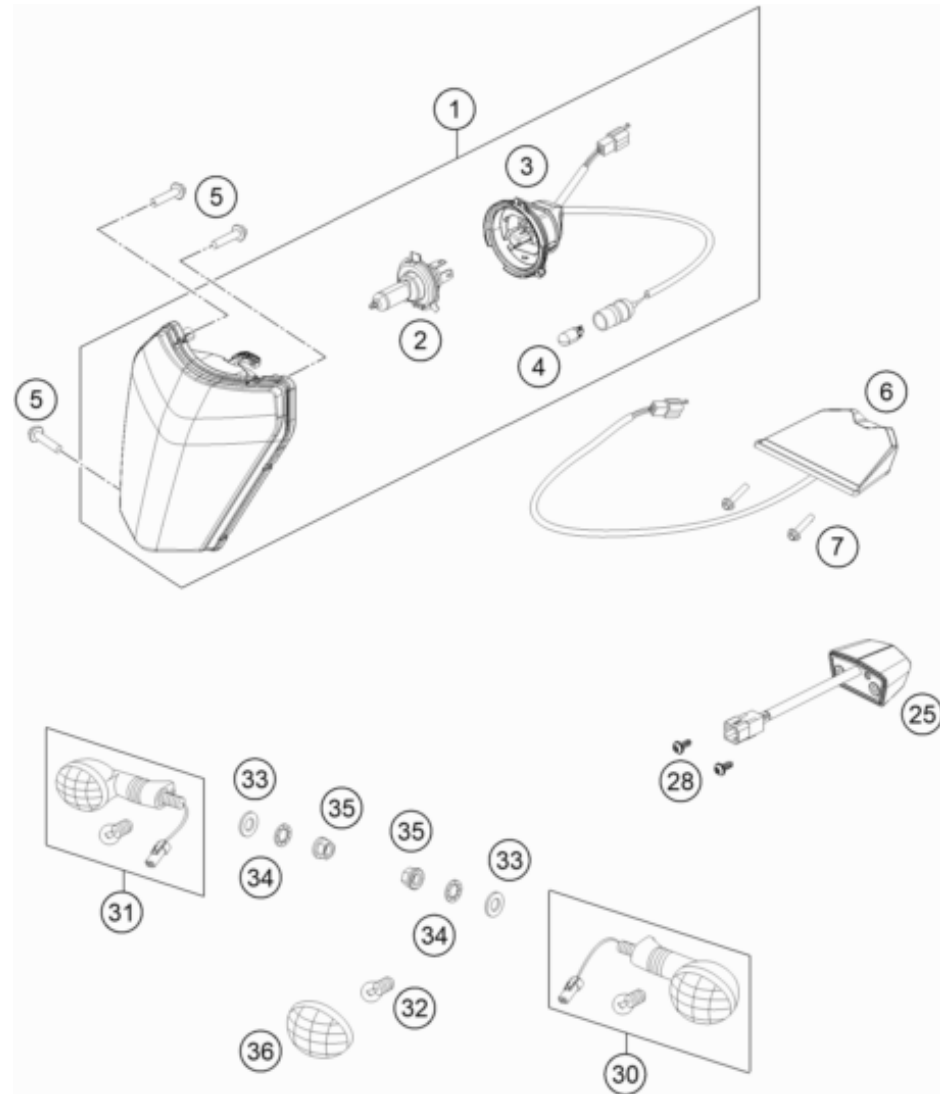

145031360

14399

* NEW PART

X ON DEMAND

POS	PARTNUMBER	PARTNAME	PIECE
1	79613080001	BRAKE CALIPER REAR	1
2	79013081000	REPAIR KIT SEAL RING 24MM	1
3	54813082000	BOLT SET FOR BRAKE CALIPER 03	1
4	54813090300	BRAKE PAD SET REAR TOYO	1
5	79013083000	BRAKE PISTON 24MM	1
6	54813018000	RETAINING SPRING SET 2003	1
7	54813075000	BRAKE CALIPER SUPPORT REAR	1
8	54613218100	CUP SET SHORT	1
10	54813070200	Brake hose rear 655 mm	1
11	62513020000	BLEEDER SCREW CPL. 05	1
12	0603100141	sealing ring DIN 7603 10x14x1	2

145031390

49341

* NEW PART

X ON DEMAND

POS	PARTNUMBER	PARTNAME	PIECE
1	78114001000	HEAD LIGHT CPL. 2013	1
2	54611038012	BULB HS1 12V 35/35W WHITE	1
3	78114001050	LAMP BRACKET CPL. 2014	1
4	49011435100	BULB 12V 5W (W2,1X9,5D) PHIL.	1
5	0081050181	SCREW FOR PLASTIC K50X18 T20	3
6	79714040000	Tail light	1
7	0017060255	EJOT PT SCREW K60X25-Z SW6	2
25	60314047000	license plate lighting	1
28	0081050121	EJOT PT screw K50x12	2
30	54814025200	FLASHER CPL. FR.L/S RE.R/S 09	2
31	54814026200	FLASHER CPL. FR.R/S RE.L/S 09	2
32	44111015100	BULB 12V 10W (BA15S)	4
33	0125100003	washer DIN 125 A 10.5	4
34	0797100003	LOCK WASHER DIN6797-J10,5 ZI	4
35	58414030000	HH COLLAR NUT M10X1,25 WS=13	4
36	54814028000	FLASHER LENS L/S R/S 05	4