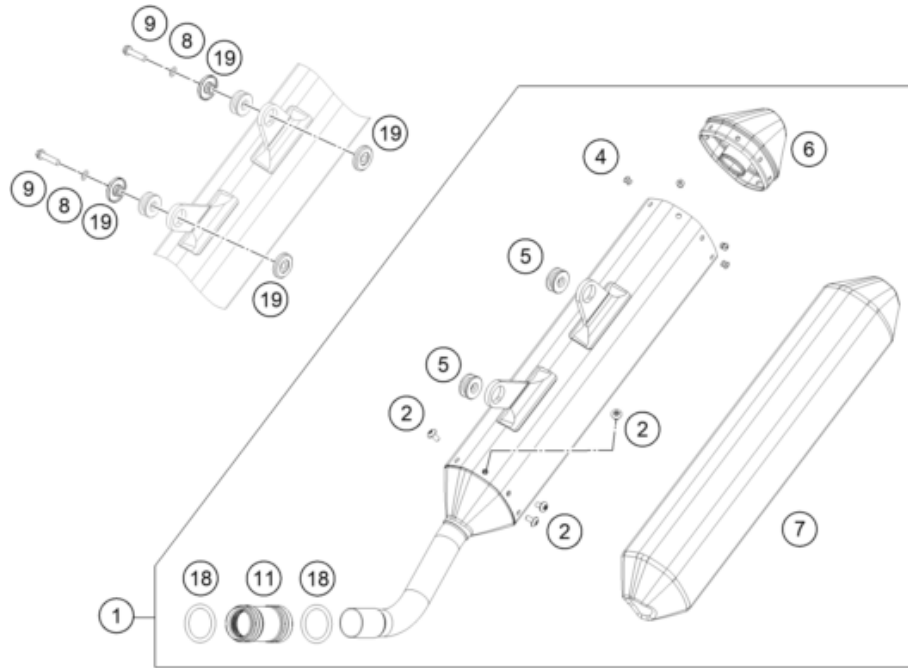

EXHAUST SYSTEM

300 EXC TPI ERZBERGRODEO 2022 EU 2022

POS	PARTNUMBER	PARTNAME	PIECE
1	55505083100	Silencer EXC	1
2	78105081010	SCREW TORX M5X10	7
3	54603048000	RANGE CHANGE METAL NUT M8	1
4	0011480800	DUMMY RIVET 4,8X 8 NIRO	7
5	77205068000	DAMP. COMPON. BLACK	2
6	55505083060	end cap cpl.	1
7	55505083085	stuffingyarn package	1
8	50233041000	PAIR OF WASHERS M 6 NORDLOCK	2
9	0025060306	HH collar screw M6x30 TX30	2
10	55705109000	exhaust manifold with KAT	1
11	55405057000	exhaust rubber	1
12	0770440030	O-RING 44,00X3,00 VITON	2
13	50305016000	TEN.SPRING L=62MM EY.MOVEABLE	2
15	79105068000	Damper gray	1
16	0025080306	HH collar screw M8x30	1
17	75041090200	LAMBDA SENSOR	1
18	55405058000	hose spring	2
19	77205169000	BUSHING 7.5x12x28x8.3 11	4
20	77805069000	BUSHING 8.5x12x28x8.3	2
99	00050000811	EXHAUST HARDWARE KIT 11-14	x