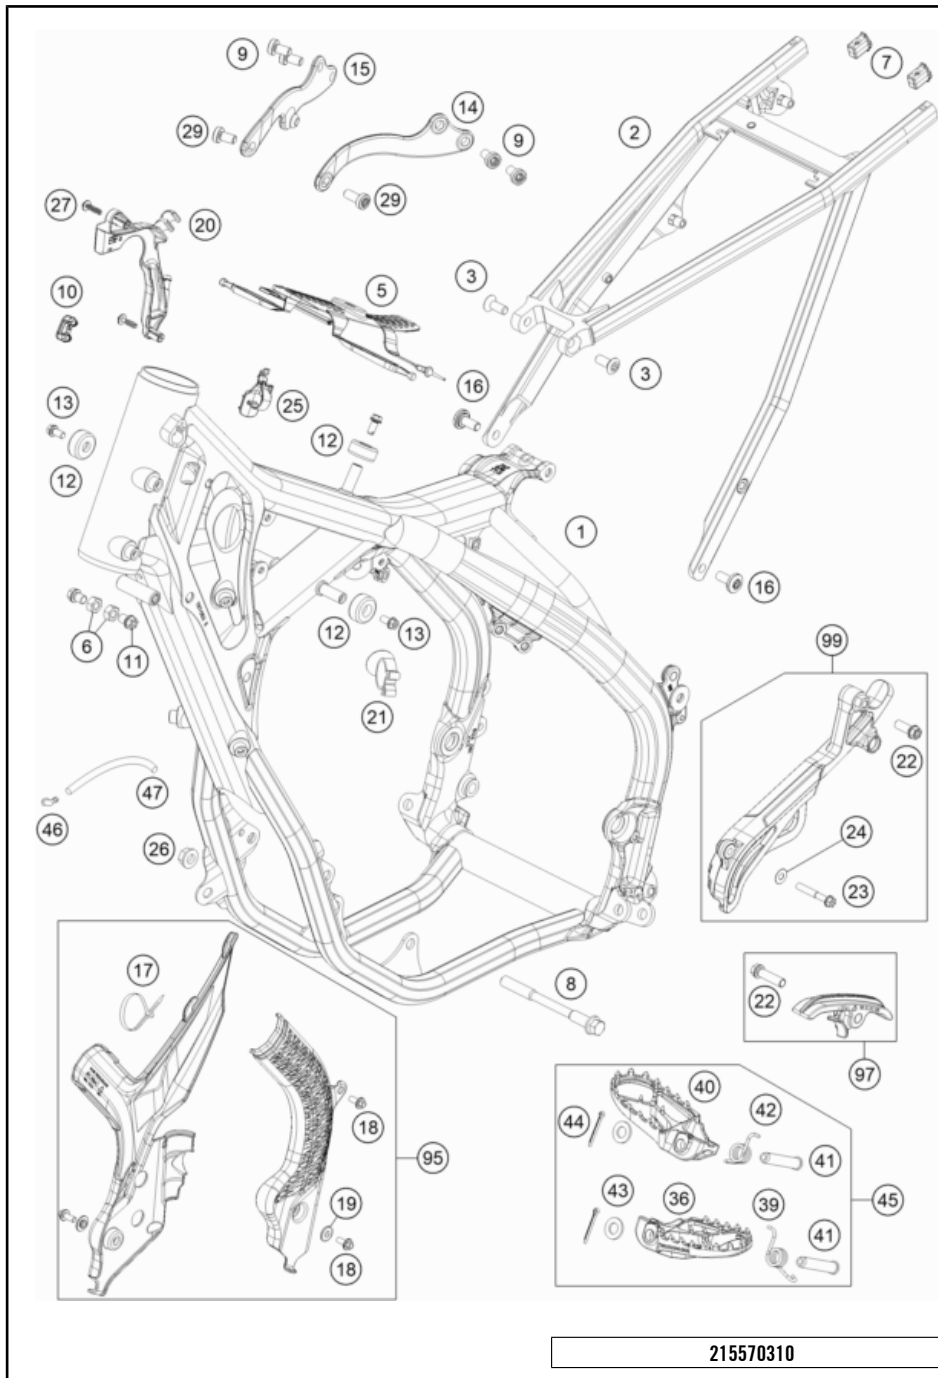

57435

* NEW PART

X ON DEMAND

FRAME

300 EXC TPI ERZBERGRODEO 2022 EU 2022

POS	PARTNUMBER	PARTNAME	PIECE
1	55703101100EB	Frame 557T1	1
2	79103002100	Subframe	1
3	0019080206S	FLAT HEAD SCREW M. ISA45 M8X20	2
5	79607012000	TANK REST RUBBER	1
6	0934080003	HEXAGON NUT DIN0934-M 8	2
7	79103002010	Rear frame bit	2
8	77203014000	engine brac.scr. M10x115	2
9	0035080156S	AH-COLLAR SCREW M8X15 TORX45	4
10	79111013010	Cover control head sheet	1
11	59001037000	SPECIAL SCREW M8X26 WS=10	2
12	50307014000	TANK ROLLER 12X26X12 '98	3
13	0026060136	COLLAR SCREW M6X13 ISA30	3
14	5570301300001S	Engine brace, left 250/300 TPI	1
15	5570301400001S	Engine brace, right 250/300 TPI	1
16	79003003000	SPECIAL SCREW M8X18 TORX45 SS	2
17	44011076305	CABLE TIE 300/4,8MM BLACK	x
17	44011176140	KABELBAND 140/3,5 MM SCHWARZ	x
18	0025050106	HH collar screw M5x10 TX30	3
19	54803092060	BUSH F. FRAME PROTECTION 03	2
20	79711013000	Cable holder throttle cable guide	1
21	79711013010	Cable bracket d8	1
22	0025080306	HH collar screw M8x30	2
23	0025060406	HH collar screw M6x40 TX30	1
24	0125060003	WASHER DIN0125-A 6,4	1
25	79111093000	wire holder le 19	1
26	54310086100	SELF LOCKING NUT M10 CU WS=14	2
27	0081050181	SCREW FOR PLASTIC K50X18 T20	2
29	0035080206S	SHCS M8x20 TX45	2
36	79603040000	FOOTREST L/S EXC 2017	1
39	79003045000	FOOTREST SPRING L/S 2016	1
40	79603041000	FOOTREST R/S EXC 2017	1
41	54803044000	PIN FOR FOOT PED 51.5X9.8 MM	2
42	79003044000	FOOTREST SPRING R/S 2016	1
43	0125100003	washer DIN 125 A 10.5	2
44	0094032253	PIN DIN0094-3,2X25 STEEL	2
45	79603040033	FOOTREST-SET	1
46	50303089000	ANGLE PIECE '97	1
47	50430087000	preformed hose 6x10 ECO	1