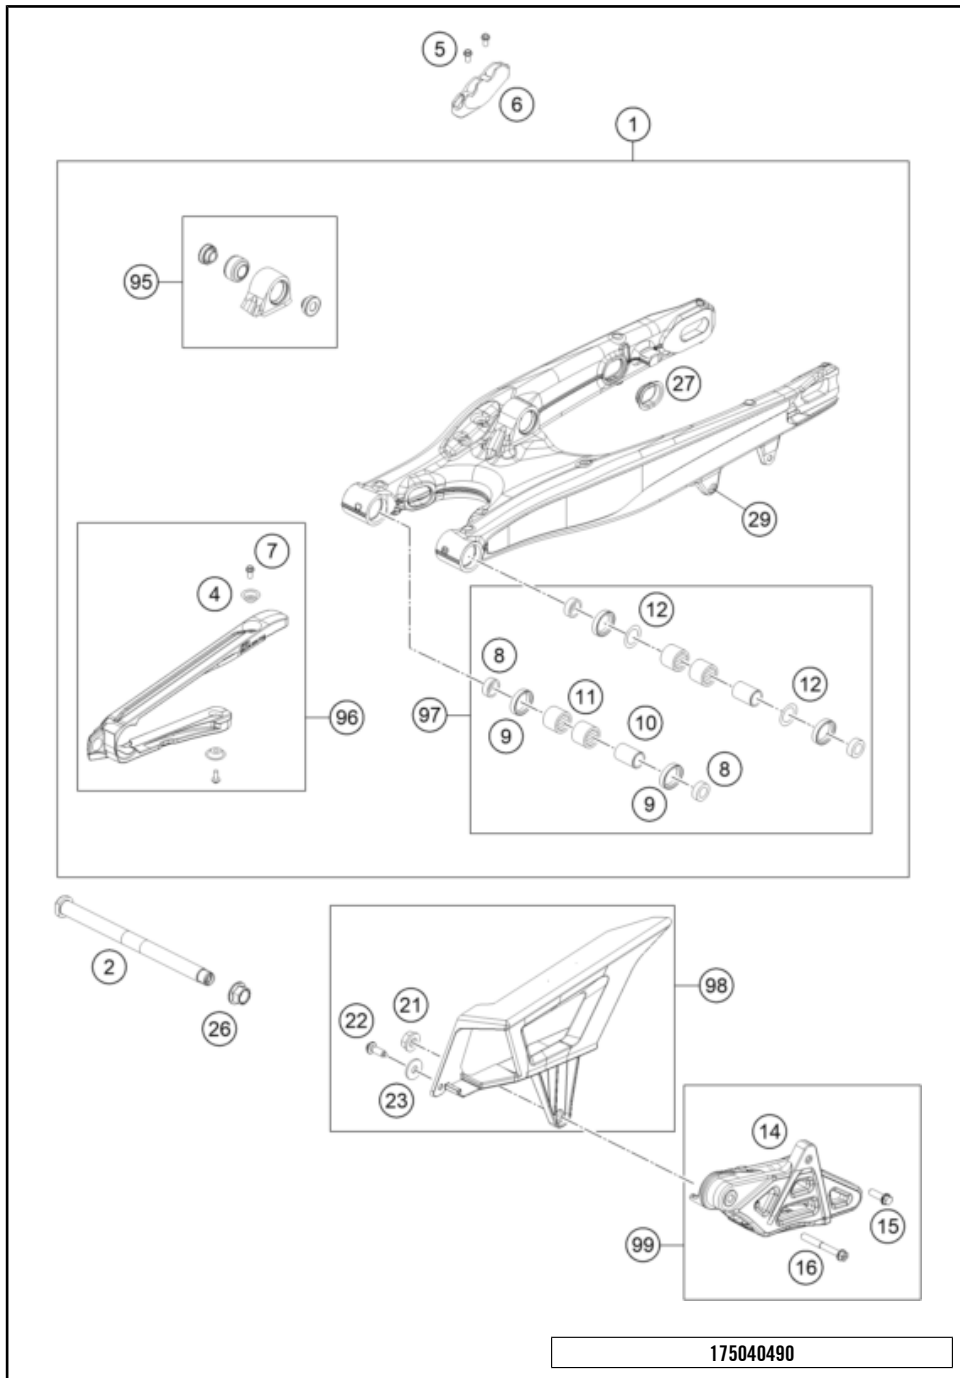

197960410

56708

* NEW PART

X ON DEMAND

SHOCK ABSORBER DISASSEMBLED

300 EXC TPI ERZBERGRODEO 2022 EU 2022

Exploded view diagram of a shock absorber. The diagram shows the main shock housing (1) with various internal components including a ball joint bearing kit (5), compression PDS cpl. (8), O-ring (9), HS cylinder-head screw (4), sticker (7), plastic spring retainer (11), spring cup set (12), round-wire snap ring (13), cover (14), rubber pad (15), threaded bush (16), sealholder (19), nut (20), piston (21), bush (22), rebound disc (23), washer (24), and piston rod nut (25). A fluid reservoir (98) and a repair kit (99) are also shown. The diagram includes sub-assemblies 19, 24, and 25. Text labels include 'SIEHE SETTING LISTE SEE SETTING LIST' and 'Teile mit Parts with # 99'.

225170430

56132

* NEW PART

X ON DEMAND

SWING ARM

300 EXC TPI ERZBERGRODEO 2022 EU 2022

POS	PARTNUMBER	PARTNAME	PIECE
1	79604030044	SWING ARM CPL. PDS 2017	1
2	79004037000	SWING ARM M16X1,5 2016	1
4	77304066050	chain slider bushing	2
5	0009050106	EJOT SPIRAL SCREW SF M5X10-K	2
6	77313047000	BRAKE HOSE GUIDE LOWER 07	1
7	59009062013	SPECIAL SCREW M6X13 WS=8 10.9	2
8	77704034000	SUPPORT F. SHAFT SEAL RING 16	4
9	0760253270	radial shaft seal 25x32x7	4
10	59404032000	BEARING SLEEVE 17X22X38,7 03	2
11	0618222812	NEEDLEBEAR HK2212V 22/28/12 MB	4
12	54603036000	STOP DISK 22,2X31,7X1	2
14	78104070100	CHAIN GUIDE EXC	1
15	59009062019	SPECIAL SCREW M6X19 WS=8 10.9	1
16	0025060506	HH collar screw M6x50 TX30	1
21	56509064100	SELF LOCKING NUT M6 10.9	1
22	0017060205	SCREW FOR PLASTIC K60X20 SW6	1
23	0021060003	WASHER DIN9021-A 6,4	1
26	54804038000	SELF LOCK.NUT M16X1,5 WS=19 03	1
27	77204041000	CLOSING COVER	4
29	54603055051	PRESS IN NUT M6 STEEL ZINC	1
95	79604090044	PIVOT BEARING+BUSH. PDS '17	1
96	51504066044	CHAIN SLIDING GUARD KIT 11-15	1
97	79004030110	Repair kit swingarm bearing	x
98	78104060010	CHAIN PROTECTION KIT EXC 12-14	x
99	78104070010	CHAIN GUIDE KIT EXC 14-15	x