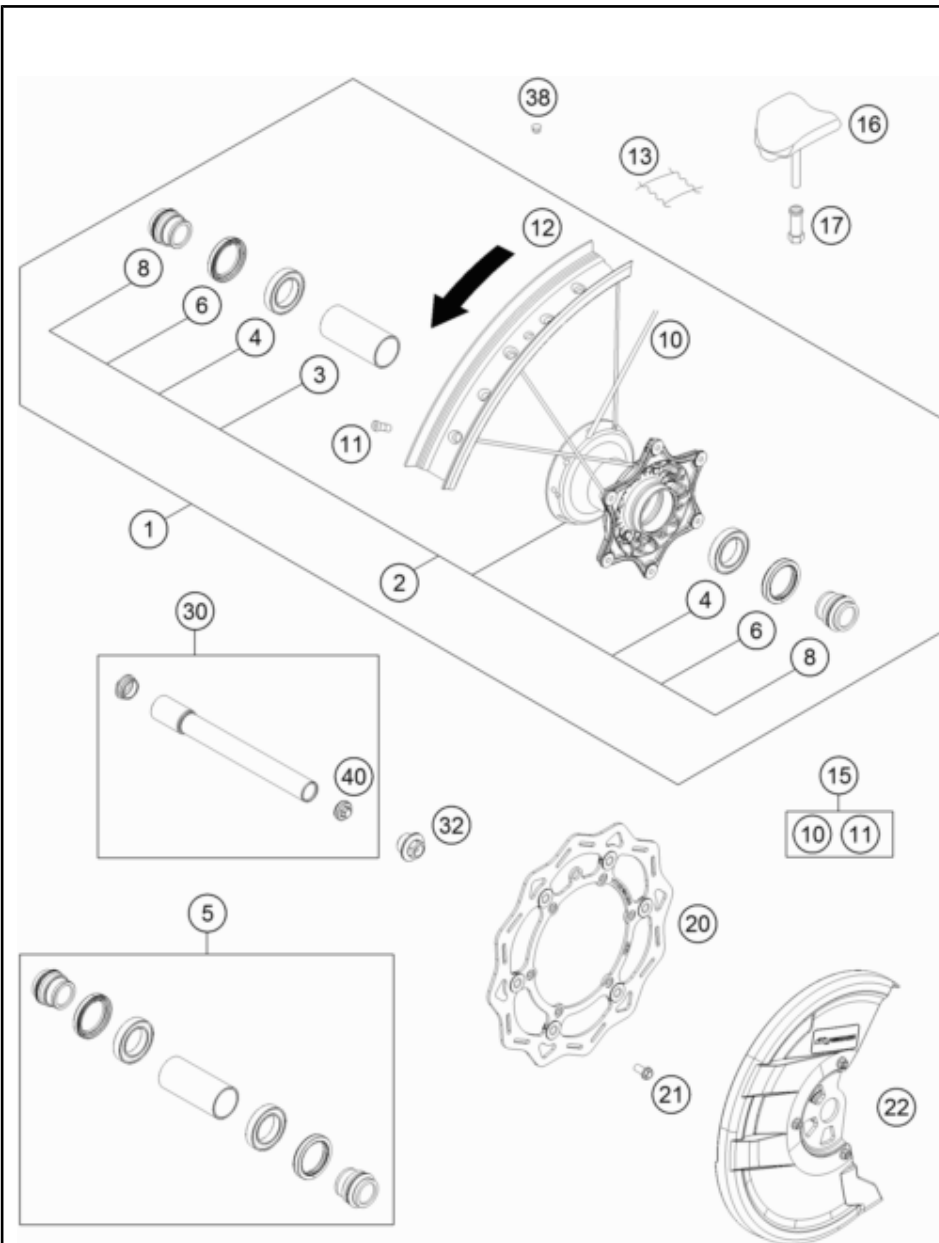

225570836

57440

* NEW PART

X ON DEMAND

FRONT WHEEL

300 EXC TPI ERZBERGRODEO 2022 EU 2022

POS	PARTNUMBER	PARTNAME	PIECE
1	7900990114404	Factory front wheel 21?	1
2	7900991014404	Front wheel hub compl.	1
3	54809011000	BEA.SPACERTUBE 35X2 L=79,4 03	1
4	0625069068	GR.BALL BEAR.6906 DDU2CG23S6NM	2
5	77709015000	FRONT WHEEL REP. KIT SX-F USA	1
6	0760354771	SHAFT SEAL RING 35X47X7 TC	2
8	77709012000	SPACER BUSHING F. FR. WHEEL	2
10	7900907124030	Front spoke	36
11	7910907200004S	Spoke nipple M4,5 orange	36
12	8120907010030A	"front rim 1,60x21"" DID"	1
13	50309073000	RIM BAND 21"	1
15	00050000986S	Spoke Kit front 21##	x
16	78109090100	RIM LOCK 1,60"	1
17	77110090050	NUT FOR WHEEL HOLDER	1
20	79009060000	BRAKE DISC FRONT 260MM 16	1
21	59009062013	SPECIAL SCREW M6X13 WS=8 10.9	6
22	7900996110030	Brake disc guard	1
30	79109081033	Wheel spindle front compl, 2019	1
32	70009082000	AXLESCREW M20X1.5 SW17	1
38	55003135000	PLUG FOR RIM	x
40	7770908107055	AUXILIARY SCREW FRONT	1