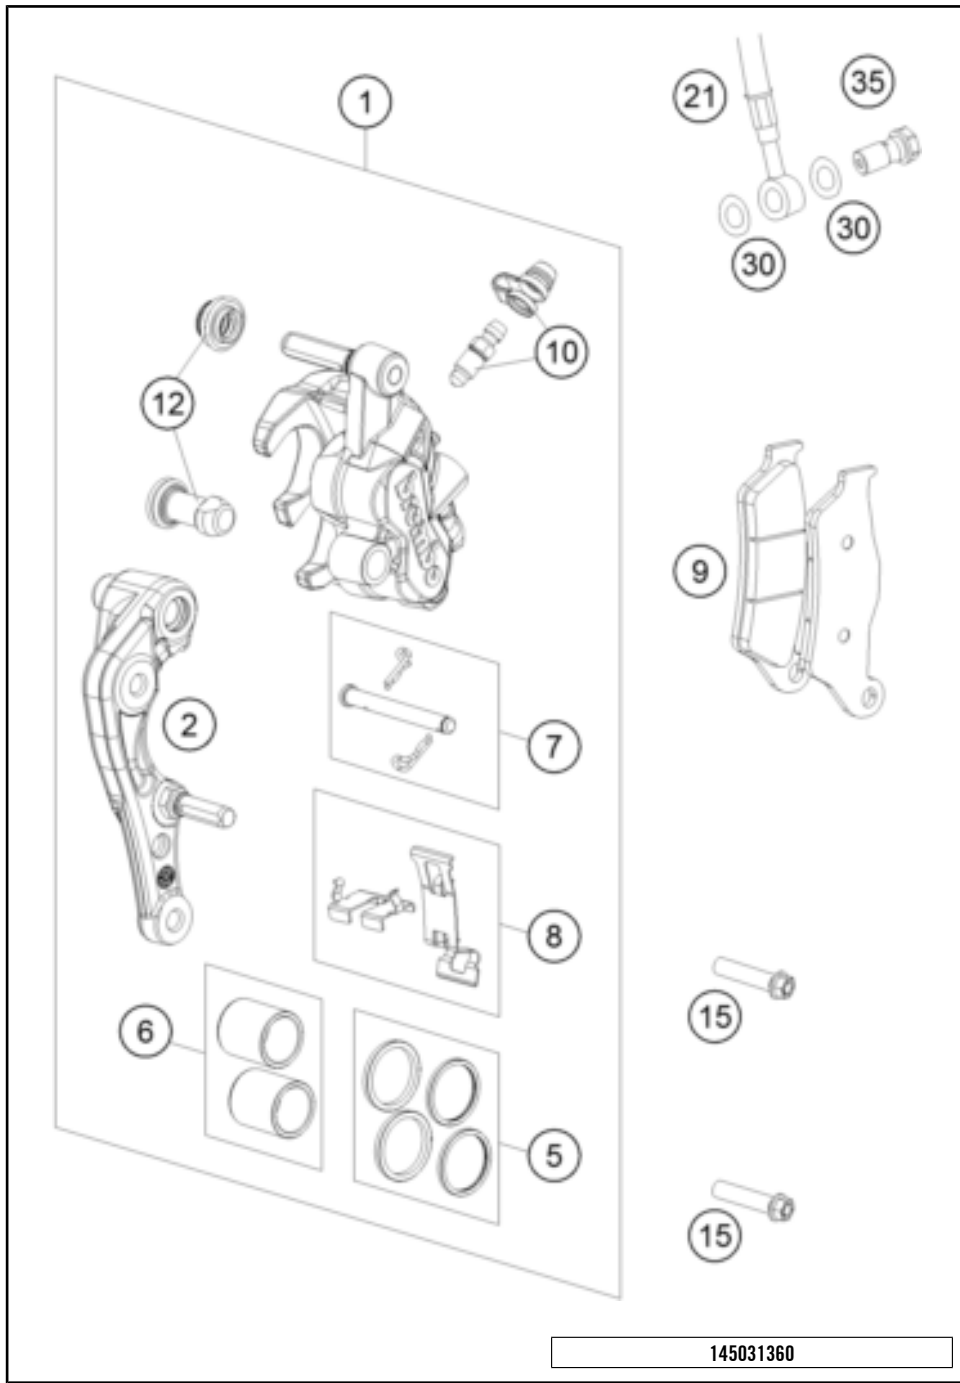

FRONT BRAKE CALIPER

300 EXC TPI ERZBERGRODEO 2022 EU 2022

POS	PARTNUMBER	PARTNAME	PIECE
1	7701301500101	CALIPER NAT. WITHOUT PADS	1
2	77013014000	BRAKE CALIPER SUPPORT FRONT 09	1
5	77013021000	REP. KIT SEALS 24MM	1
6	77013019000	REP. KIT PISTON 24MM	1
7	77013017000	BOLT CPL. 09	1
8	77013018000	RETAINING PLATE SET BREMBO	1
9	77713030000	BRAKE PADS FRONT	1
10	61013020100	BLEEDER SCREW WITH CAP	1
12	54613218000	CUP SET SHORT	1
15	0025080306S	HH COLLAR SCREW M8X30 TX40	2
21	77713010000	BRAKE PIPE	1
30	0603100141	sealing ring DIN 7603 10x14x1	2
35	54813020100	banjo bolt M10x1x19 black	1

145031360

14399

* NEW PART

X ON DEMAND