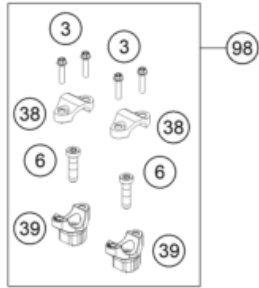

Only for replacement!
Delivery only follows after returning the damaged sticker
to your After Sales contact person!

92

98

POS	PARTNUMBER	PARTNAME	PIECE
1	0797C164V401000	Fork KTM 250/300 EXC/XC-W 22	1
2	0025080406	HH COLLAR SCREW M8X40 TX40	2
3	0025080256	HH collar screw M8x25	4
4	0025080506	HH collar screw M8x50 TX40	4
5	0015080256	SK.COLLAR WASHER M 8X25 SW=10	1
6	0032100356S	AH-COLLAR SCREW M10X35 ISA45	2
8	0770025035	O-RING 25X3,55 NBR70 05	1
9	0017060206	SCREW F. PLASTIC K60X20AL SW6	2
32	7770123202204	Triple clamp bottom compl.	1
34	7720113402204	Triple clamp X=22mm	1
36	70009082000	AXLESCREW M20X1.5 SW17	1
38	77201038000	HANDLEBAR CLAMP 28MM	2
39	59401039032	HANDLEB.SUPP. D=28MM H=32MM 05	x
39	59401039037	HANDLEB.SUPP. D=28MM H=37MM 05	2
39	59401039042	HANDLEB.SUPP. D=28MM H=42MM 05	x
81	54201081100	TAPERED ROLLER BEARING CPL. 06	2
82	77701084000	O-RING SUPPORT W. SEALING LIP	1
84	54601184000	STEERING HEAD GASKET TOP	1
85	7770108510030	Clamp for brake hose, black	1
86	78101086000	STEERING HEAD COVER	1
91	59001092050	SPECIAL SCREW M6X12,5 WS=8	6
92	77701094100C1H	Fork protection kit Erzbergrodeo 22 with decal	1
98	00050000921	HANDLEBAR SUPPORT KIT D28/H37	x
99	00050000930	STEERING HEAD REP. KIT 06-15	x