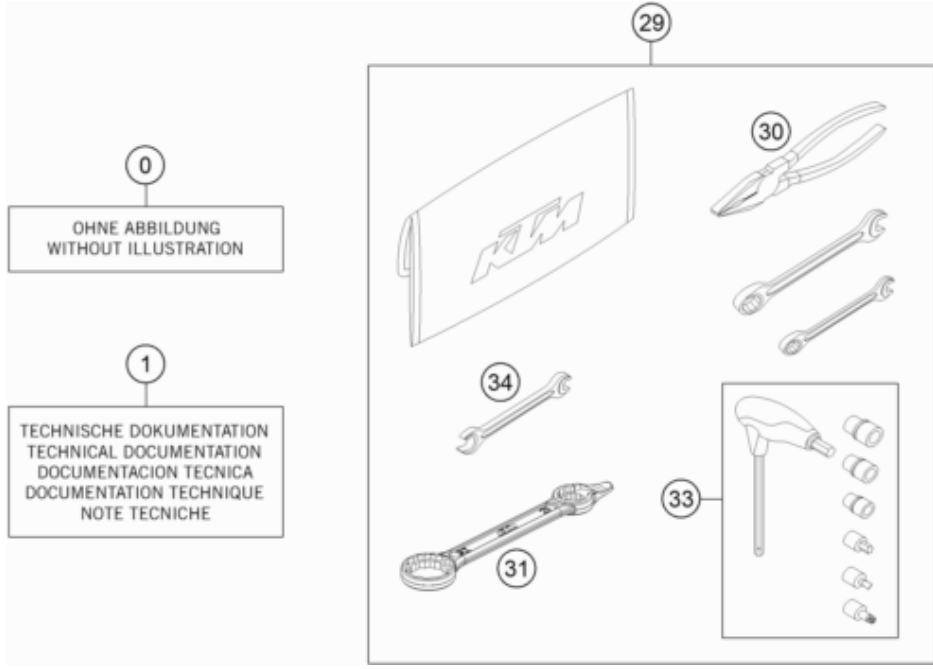

POS	PARTNUMBER	PARTNAME	PIECE
0	79711081000	flasher harness rear	1
0	72111080000	Flasher harness front	1
0	79708078022	Displace. stk. KTM 300 EXC Erzberg, l.	1
0	79708078021	Displace. stk. KTM 300 XC-W Erzberg, l.	1
0	79615020010	Locking cap evaporative canister	3
0	00063004105	950 ADV. CARTON F WIND PROT.	1
0	0019080206S	FLAT HEAD SCREW M. ISA45 M8X20	1
0	78003023081	SIDE STAND BUSHING EXC-EU 08	1
0	00063004202	PRINT LABEL 60X51 MM	1
0	312305	DOCUMENTS BAG 2006	1
0	3210917	NOTEPAD	1
0	77202002144	BAR PAD CPL.	1
0	81212016100	WASH CAP SET	1
0	20180204INT	KTM Bypack Folder Offroad	1
0	20180189INT	Sticker accessory kit	1
0	000700000PA001	dummy plug magnetic pump 2 str	1
0	000700000AN01	Dummy plug 4-pins	1
0	50033029012	FRONT SPROCKET 12-T	1
0	00063004012	HEADLIGHT MASK BOX	2
0	54739093000	SPARK PLUG NGK BR7ES	1
0	79002121100	GRIP SET SM	1
0	78104974100	chainguide bracket protection	1
0	51539974100	MAP SWITCH	1
0	79712917000	Supporting strap	1
0	78712916000	FRONT STRAP	1
0	79430920044	OIL PLUG CPL.	1
0	55403090144	Skid plate 250/300 cml.	1
0	54812063044	REAR BRAKE PEDAL SAFETY WIRE	1
0	55403996000	SPROCKET COVER	1
0	55432975000	CASE GUARD	1
0	7900996100030	BRAKE DISC GUARD CPL.	1
0	79613975033	Brake caliper support w. brake disc guar	1
0	24013086000	sliding plate	1
0	00063004204	Self-ad. stkr. 100X200 mm, perf., art. 3	2
1	3214421EN	Owner Manual 250 EXC TPI '22	1
29	A54029099000	Tool set	1
30	53012028200	GRIP ORANGE B&F	1
31	50329080100	WRENCH SW=17/21/27/32 B&F	1

155482000

57443

* NEW PART X ON DEMAND