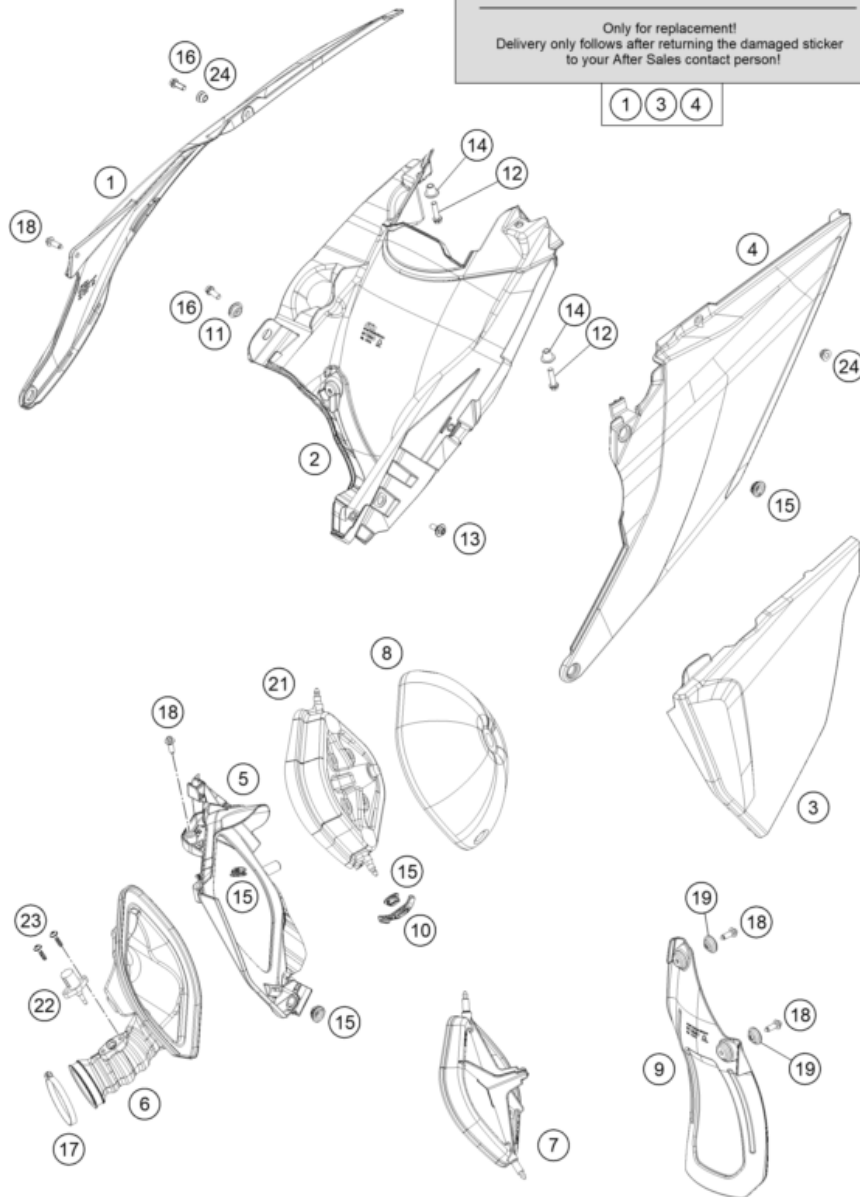

205570510

56713

* NEW PART

X ON DEMAND

AIR FILTER

300 EXC TPI ERZBERGRODEO 2022 EU 2022

Nur gegen Austausch erhältlich!
Lieferung erfolgt nur nach Rückgabe des beschädigten Aufklebers
an die länderspezifische Kontaktperson!

Only for replacement!
Delivery only follows after returning the damaged sticker
to your After Sales contact person!

205570611

POS	PARTNUMBER	PARTNAME	PIECE
1	79106104000ABC	Air filter cover right with decal	1
2	79106001000AB	Air filter box	1
3	79106103000ABB	Air filter cover left with decal	1
4	79106105000ABC	Air filter cover left with decal	1
5	79106001010AB	Air filter box front part	1
6	55706026000	air boot	1
7	50406016000	AIR FILTER SUPPORT	1
8	79006015000	AIR FILTER	1
9	79006010000	SPLASH GUARD	1
10	79006017000	FILTER MOUNTING BRACKET	1
11	77308013010	COLLAR BUSH. F.REAR FENDER 07	3
12	0025060256	HH collar screw M6x25 TX30	2
13	83008000015	SPECIAL SCREW M6X15X3	1
14	79103002020	Subframe bush	2
15	47106003160	quick release rubber grommet	5
16	0025060166	HH collar screw M6x16 TX30	1
17	78006027000	HOSE CLAMP 45-65MM	1
18	0017060206	SCREW F. PLASTIC K60X20AL SW6	4
19	77304066050	chain slider bushing	2
21	50406012040	THROTTLE CAP	1
22	61041080000	AMBIENT-AIR TEMPERATURE SENSOR	1
23	0081050181	SCREW FOR PLASTIC K50X18 T20	2
24	79106004050	Buchse 6,1x8,1x8	2