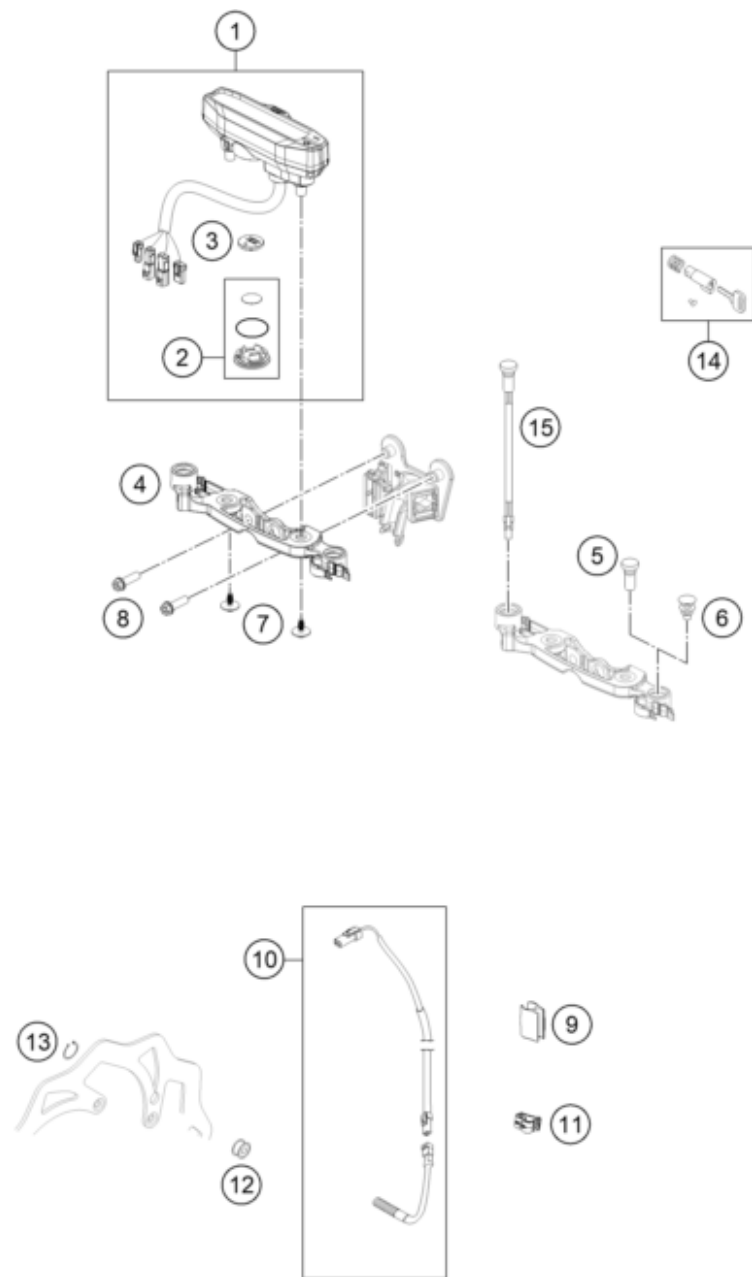

POS	PARTNUMBER	PARTNAME	PIECE
1	77714069600	Speedometer digital km/h f. 21" REPROGRAMMABLE: KM/H - MPH	1
2	77714069010	BATTERY COVER F. SPEEDOMETER	1
3	58314068000	BATTERY F. SPEEDOM. M.A.E. 02	1
4	55614060000	Speed indicator mount	1
5	58011024300	FLASHER INDICAT.LIGHT GREEN'98	1
6	50210086000	COVERING CAP SFL16	1
7	0081645121	EJOT DELTA PT SCREW 45X12-Z	2
8	0024060206	HH collar screw M6x20 TX30	2
9	54813026000	CABLE SUPPORT 10/6MM 06	2
10	54814068100	CABLE FOR DIGITAL SPEEDOM. 06	1
11	83013026000	CABLE GUIDE	2
12	54814069050	MAGNET FOR DIGITAL SPEEDOM. 03	1
13	0471009104	CIRCLIP DIN0471- 9X1 INOX	1
14	78003035100	Steering lock	1
15	55638063000	Oil Indicator	1

205571430

52677

* NEW PART

X ON DEMAND