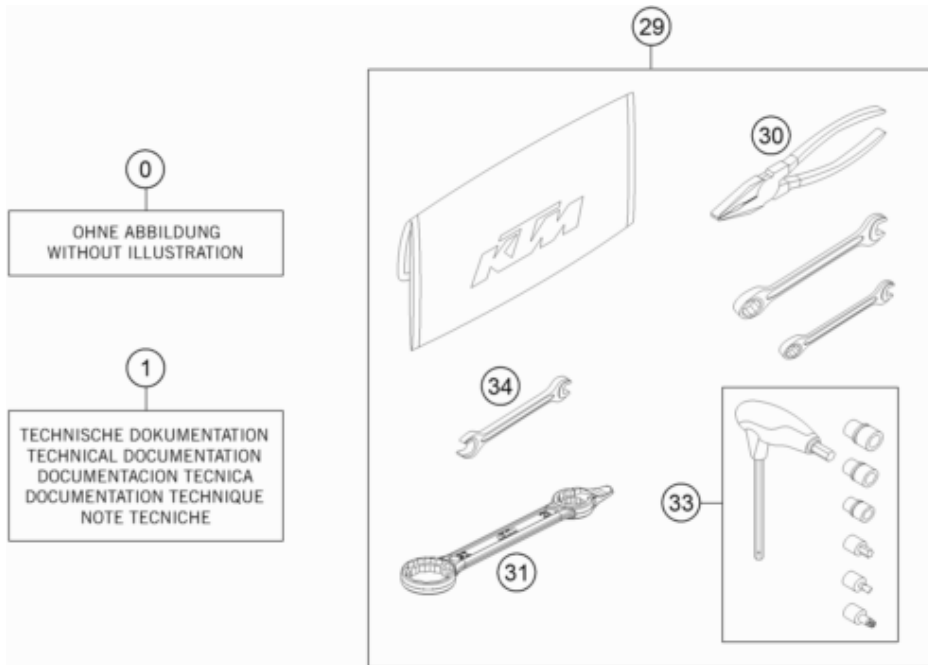

155482000

57443

* NEW PART X ON DEMAND

POS	PARTNUMBER	PARTNAME	PIECE
33	60029070300	T-WRENCH WS=6/8/10/TX45/SK4X1	1
34	50329072000	SPOKE-SPANNER WS 7/10	1

155482000

57443

* NEW PART

X ON DEMAND