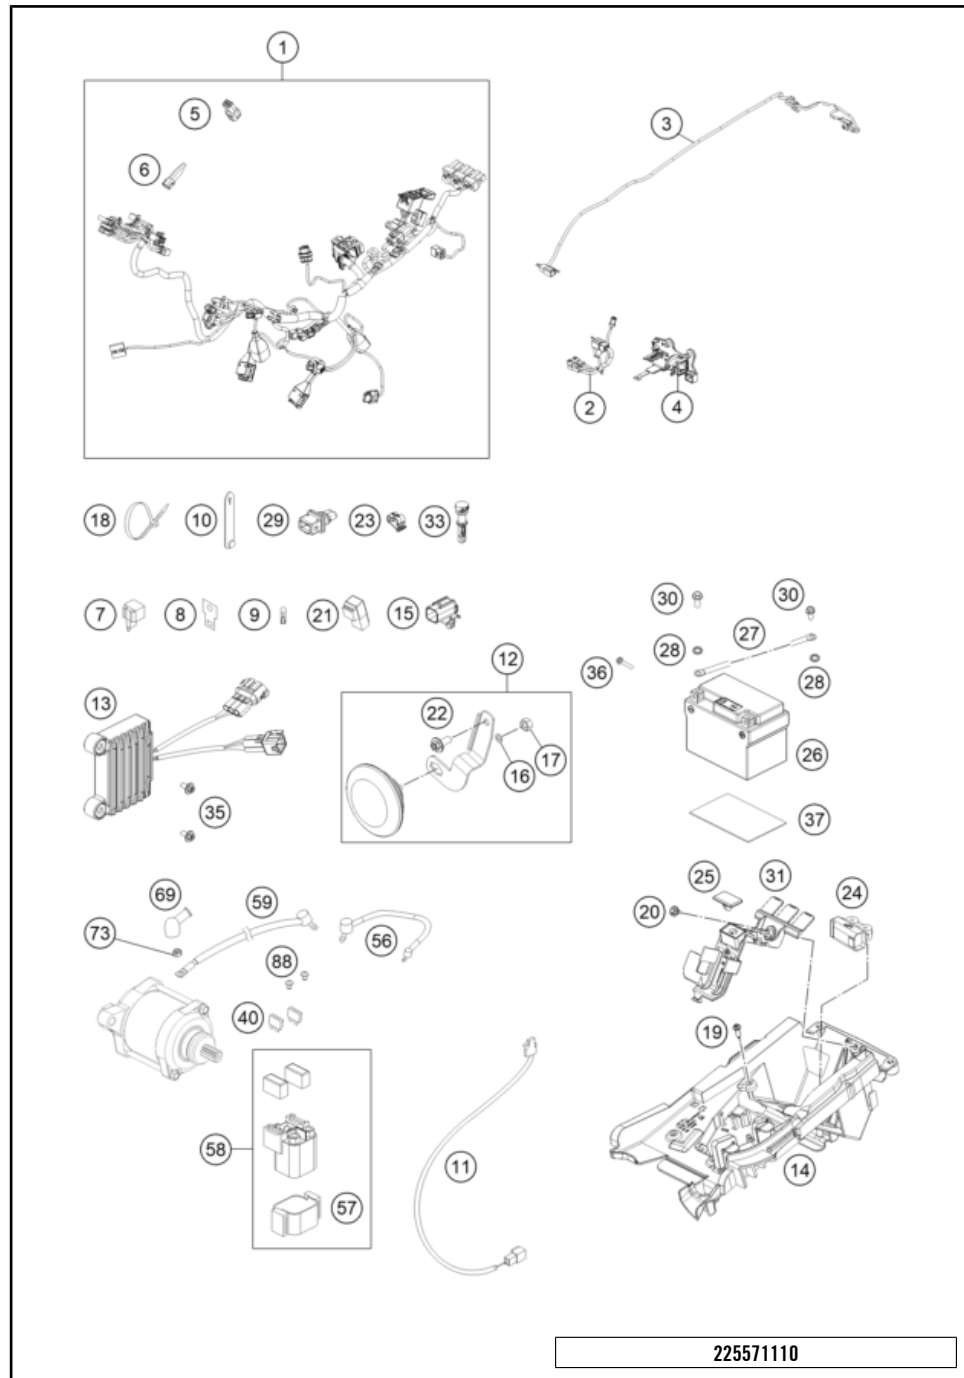

POS	PARTNUMBER	PARTNAME	PIECE
56	25111059050	Batteriekabel	1
57	58211058050	BRACKET RUBBER F.STARTRELAY 07	1
58	58211058000	STARTER RELAY 12V '99	1
59	55711059000	Starter cable	1
69	77240099000	PROTECTION CAP F. STARTER ENG.	1
73	0985060003	SELF LOCK. NUT DIN0985-M 6	1
88	0902060083	AH OVAL SCREW ISO 7380 M 6X8	2

* NEW PART

X ON DEMAND