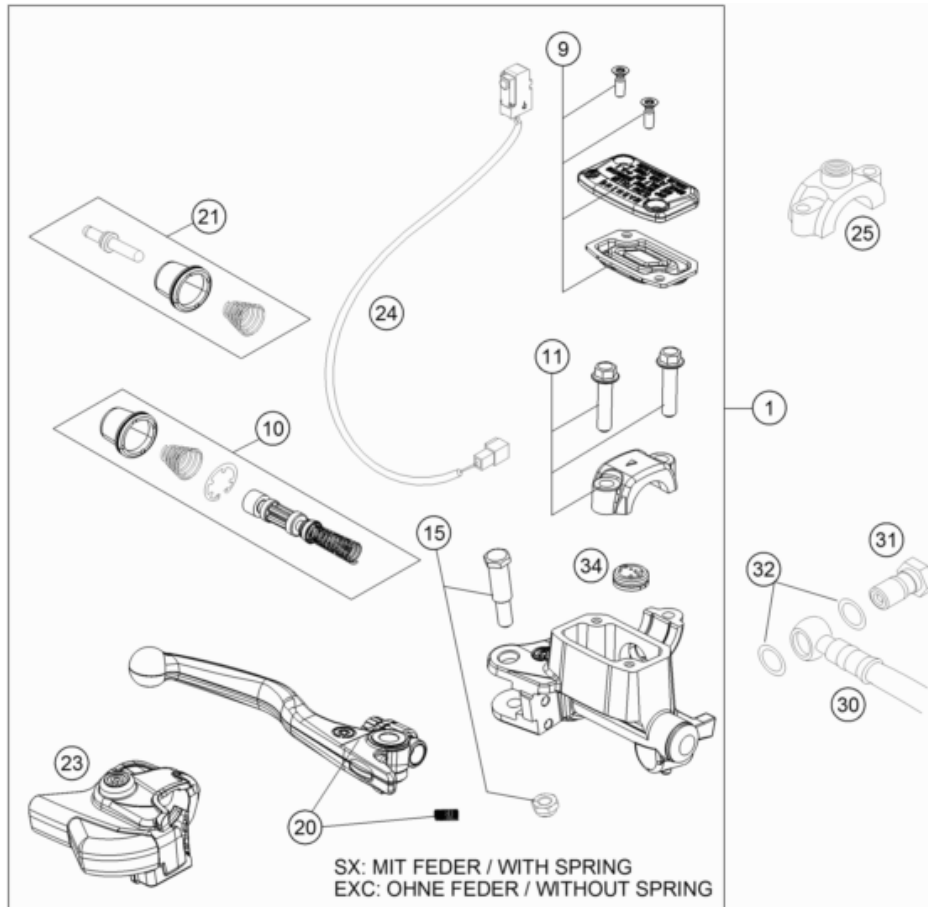

POS	PARTNUMBER	PARTNAME	PIECE
1	77713001144	HAND BREAK CYLIND. CPL. EXC 14	1
9	77713003000	HAND BRAKE CYL. COVER	1
10	77713008100	REPAIR KIT PISTON EXC 2014	1
11	50313005000	CLAMP CPL. NATURE	1
15	77713006000	LEVER SCREW	1
20	77713002000	HAND BRAKE LEVER +SPRING SX 14	1
21	77713007100	PUSH ROD CPL. EXC 2014	1
23	77713004000	PROTECTION CAP HAND BRAKE CYL.	1
24	77711050000	BRAKE LIGHT SWITCH FRONT 2014	1
25	58012040150	CLAMP FOR MIRROR '94	1
30	77713010000	BRAKE PIPE	1
31	54813020100	banjo bolt M10x1x19 black	1
32	0603100141	sealing ring DIN 7603 10x14x1	2
34	54802051000	VALVE	1
80	00062030000	BRAKE FLUID DOT5.1 0,25L	1

145031310

14388

* NEW PART

X ON DEMAND