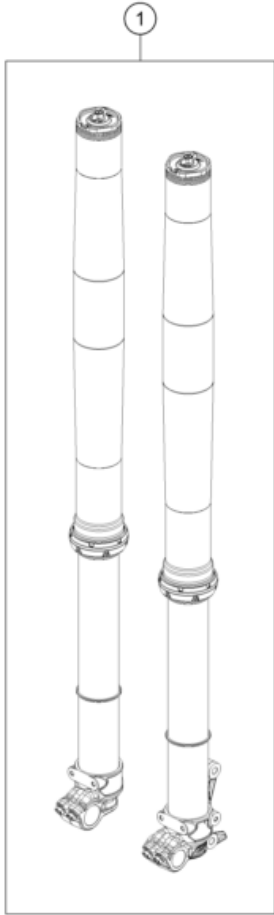

92

98

POS	PARTNUMBER	PARTNAME	PIECE
1	0797C164V401000	Fork 250/300 EXC-F/EXC TPI Sixdays 22	1
2	0025080406	HH COLLAR SCREW M8X40 TX40	4
3	0025080256	HH collar screw M8x25	4
4	0025080506	HH collar screw M8x50 TX40	4
5	0015080256	SK.COLLAR WASHER M 8X25 SW=10	1
6	0032100356S	AH-COLLAR SCREW M10X35 ISA45	2
8	0770025035	O-RING 25X3,55 NBR70 05	1
9	0017060206	SCREW F. PLASTIC K60X20AL SW6	2
32	7770123202204	Triple clamp bottom compl.	1
34	7720113402204	Triple clamp X=22mm	1
36	70009082000	AXLESCREW M20X1.5 SW17	1
38	77201038000	HANDLEBAR CLAMP 28MM	2
39	59401039032	HANDLEB.SUPP. D=28MM H=32MM 05	x
39	59401039037	HANDLEB.SUPP. D=28MM H=37MM 05	2
39	59401039042	HANDLEB.SUPP. D=28MM H=42MM 05	x
81	54201081100	TAPERED ROLLER BEARING CPL. 06	2
82	77701084000	O-RING SUPPORT W. SEALING LIP	1
84	54601184000	STEERING HEAD GASKET TOP	1
85	7770108510030	Clamp for brake hose, black	1
86	78101086000	STEERING HEAD COVER	1
91	59001092050	SPECIAL SCREW M6X12,5 WS=8	6
92	77701094100EBR	Fork protection kit Erzbergrodeo 23 with decal	1
98	00050000921	HANDLEBAR SUPPORT KIT D28/H37	x
99	00050000930	STEERING HEAD REP. KIT 06-15	x

# 300 EXC ERZBERGRODEO 2023 2023

POS	PARTNUMBER	PARTNAME	PIECE
29	48600611	Spring (10,2) I5 check valve	2
30	48601934S	Piston 6x27,3x9 compression cpl.	2
31	48601553S	Screw cap M29,3x1 OC split cpl.	1
32	04500003	O-ring 11x2,5 NBR70 PTFE yellow	2
33	48601702	Shim 27,5x33x0,3	2
34	0025080256	HH collar screw M8x25	4
35	48601980S	Screw cap M29,3x1	1
36	48601948	Fork protection ring 60,1mm	2
37	48602007	Stroke indicator 48mm red	2
38	52000238SET	Sticker set Xplor OC 238x182.5	1
98	T14034	Fuchs grease IPR (250g)	1
99	48601166S1	Fork Fluid Viscosity 4.0 5L	1