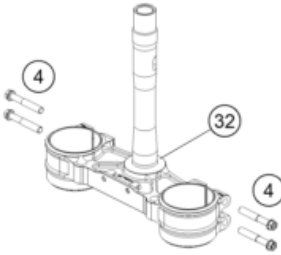

92

98

POS	PARTNUMBER	PARTNAME	PIECE
1	0797C164V401000	Fork 250/300 EXC-F/EXC TPI Sixdays 22	1
2	0025080406	HH COLLAR SCREW M8X40 TX40	4
3	0025080256	HH collar screw M8x25	4
4	0025080506	HH collar screw M8x50 TX40	4
5	0015080256	SK.COLLAR WASHER M 8X25 SW=10	1
6	0032100356S	AH-COLLAR SCREW M10X35 ISA45	2
8	0770025035	O-RING 25X3,55 NBR70 05	1
9	0017060206	SCREW F. PLASTIC K60X20AL SW6	2
32	7770123202204	Triple clamp bottom compl.	1
34	7720113402204	Triple clamp X=22mm	1
36	70009082000	AXLESCREW M20X1.5 SW17	1
38	77201038000	HANDLEBAR CLAMP 28MM	2
39	59401039032	HANDLEB.SUPP. D=28MM H=32MM 05	x
39	59401039037	HANDLEB.SUPP. D=28MM H=37MM 05	2
39	59401039042	HANDLEB.SUPP. D=28MM H=42MM 05	x
81	54201081100	TAPERED ROLLER BEARING CPL. 06	2
82	77701084000	O-RING SUPPORT W. SEALING LIP	1
84	54601184000	STEERING HEAD GASKET TOP	1
85	7770108510030	Clamp for brake hose, black	1
86	78101086000	STEERING HEAD COVER	1
91	59001092050	SPECIAL SCREW M6X12,5 WS=8	6
92	77701094100EBR	Fork protection kit Erzbergrodeo 23 with decal	1
98	00050000921	HANDLEBAR SUPPORT KIT D28/H37	x
99	00050000930	STEERING HEAD REP. KIT 06-15	x