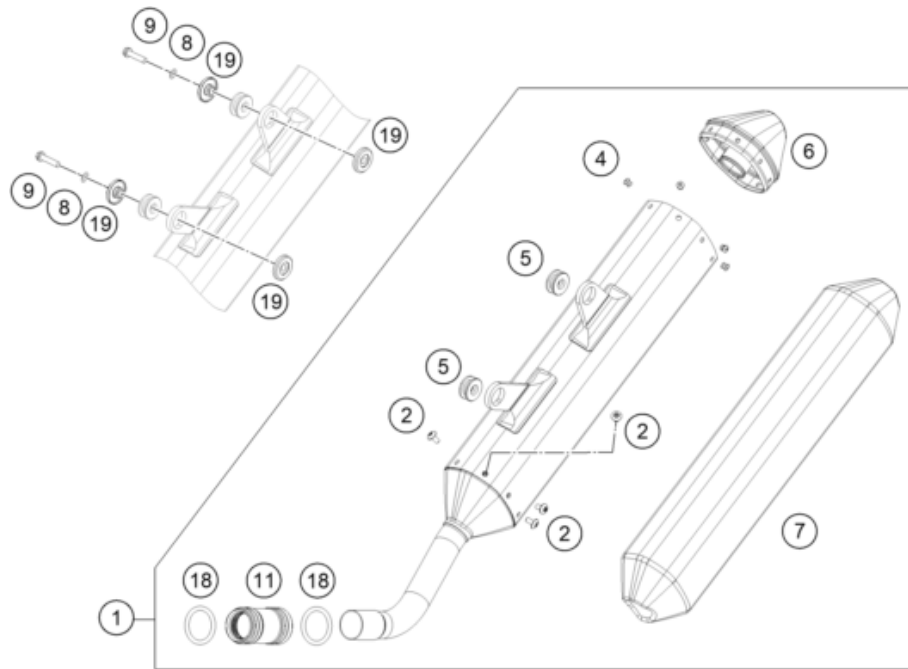

EXHAUST SYSTEM

300 EXC ERZBERGRODEO 2023 2023

POS	PARTNUMBER	PARTNAME	PIECE
1	55505083100	Silencer EXC	1
2	78105081010	SCREW TORX M5X10	7
3	54603048000	RANGE CHANGE METAL NUT M8	1
4	0011480800	DUMMY RIVET 4,8X 8 NIRO	7
5	77205068000	DAMP. COMPON. BLACK	2
6	55505083060	end cap cpl.	1
7	55505083085	stuffingyarn package	1
8	50233041000	PAIR OF WASHERS M 6 NORDLOCK	2
9	0025060306	HH collar screw M6x30 TX30	2
10	55705109000	exhaust manifold with KAT	1
11	55405057000	exhaust rubber	1
12	0770440030	O-RING 44,00X3,00 VITON	2
13	50305016000	TEN.SPRING L=62MM EY.MOVEABLE	2
15	79105068000	Damper gray	1
16	0025080306	HH collar screw M8x30	1
17	75041090200	LAMBDA SENSOR	1
18	55405058000	hose spring	2
19	77205169000	BUSHING 7.5x12x28x8.3 11	4
20	77805069000	BUSHING 8.5x12x28x8.3	2
99	00050000811	EXHAUST HARDWARE KIT 11-14	x