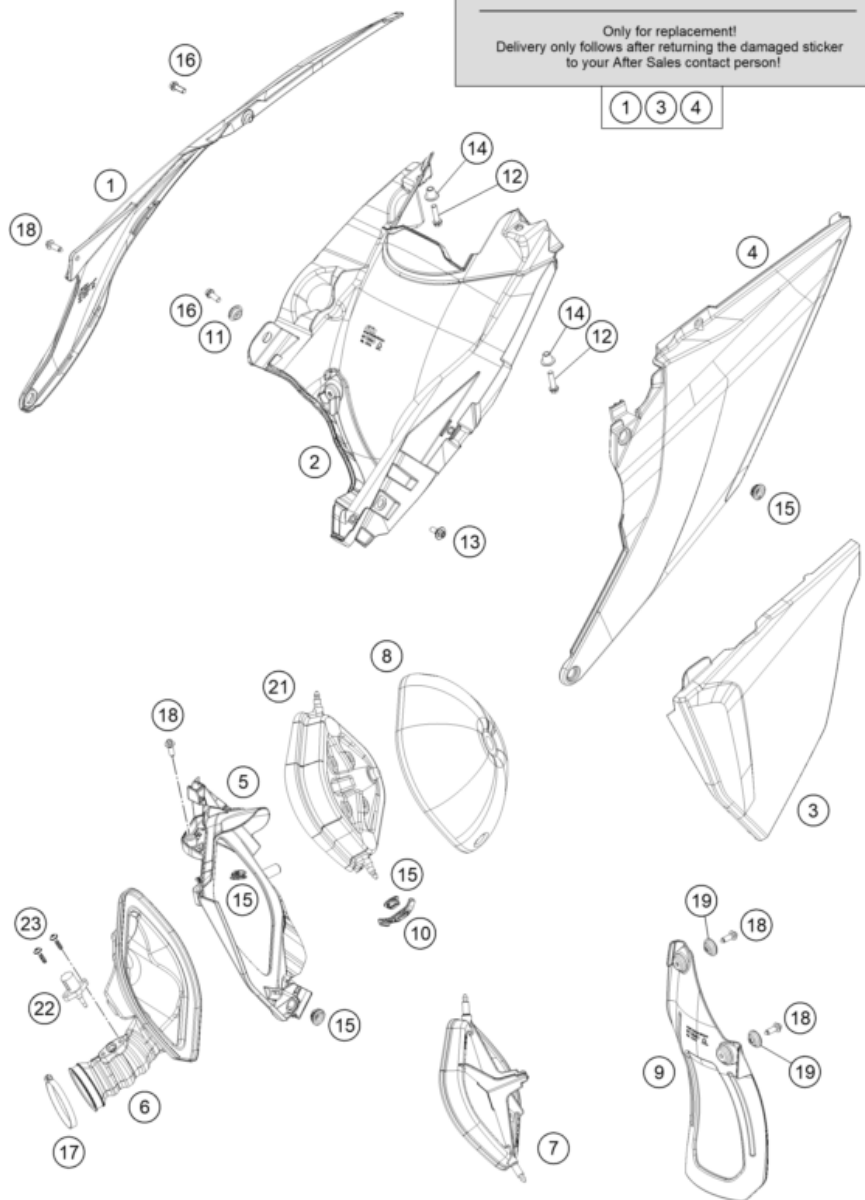

205570611

POS	PARTNUMBER	PARTNAME	PIECE
1	79106104000BJB	Air filter cover right with decal	1
2	79106001000BJ	Air filter box	1
3	79106103000BJB	Air filter box cover left with decal	1
4	79106105000BJB	Air filter cover left with decal	1
5	79106001010BJ	Filter box front	1
6	55706026000	air boot	1
7	50406016000	AIR FILTER SUPPORT	1
8	79006015000	AIR FILTER	1
9	79006010000	SPLASH GUARD	1
10	79006017000	FILTER MOUNTING BRACKET	1
11	77308013010	COLLAR BUSH. F.REAR FENDER 07	3
12	0025060256	HH collar screw M6x25 TX30	2
13	83008000015	SPECIAL SCREW M6X15X3	1
14	79103002020	Subframe bush	2
15	47106003160	quick release rubber grommet	5
16	0025060166	HH collar screw M6x16 TX30	1
17	78006027000	HOSE CLAMP 45-65MM	1
18	0017060206	SCREW F. PLASTIC K60X20AL SW6	4
19	77304066050	chain slider bushing	2
21	50406012040	THROTTLE CAP	1
22	61041080000	AMBIENT-AIR TEMPERATURE SENSOR	1
23	0081050181	SCREW FOR PLASTIC K50X18 T20	2