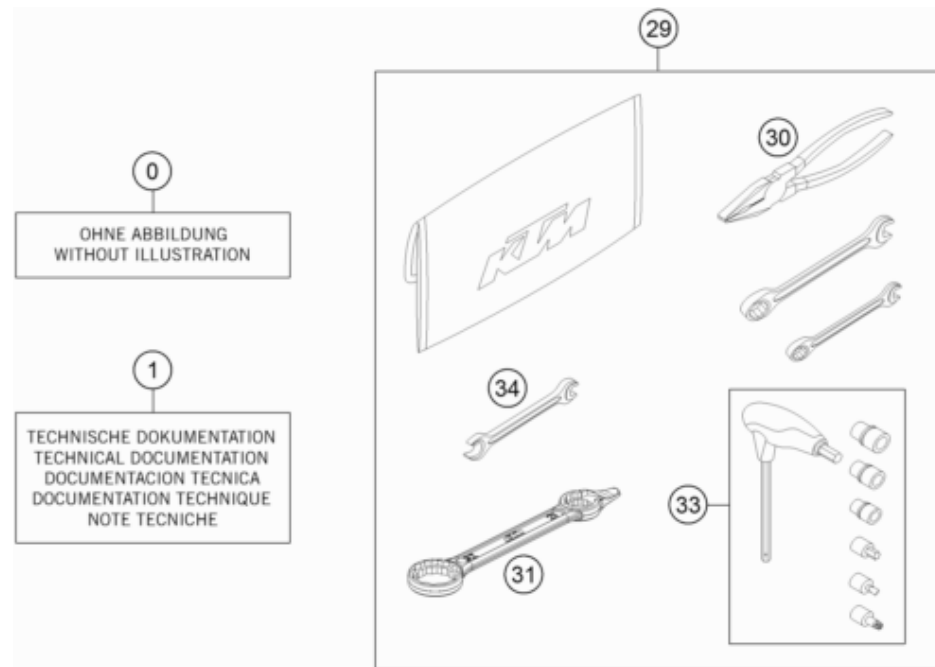

POS	PARTNUMBER	PARTNAME	PIECE
0	72111080000	Flasher harness front	1
0	55741101010	Locking cap	1
0	000700000LV001	Dummy plug LV 2p/sealed	1
0	79615020010	Locking cap evaporative canister	3
0	00063004105	950 ADV. CARTON F WIND PROT.	1
0	79002113044	handle rubber cpl.	1
0	79002139000	grip clutch side	1
0	0019080206S	FLAT HEAD SCREW M. ISA45 M8X20	1
0	78003023081	SIDE STAND BUSHING EXC-EU 08	1
0	77805069000	BUSHING 8.5x12x28x8.3	2
0	00063004202	PRINT LABEL 60X51 MM	1
0	77202002144	BAR PAD CPL.	1
0	81212016100	WASH CAP SET	1
0	000700000PA001	dummy plug magnetic pump 2 str	1
0	000700000AN01	Dummy plug 4-pins	1
0	50033029012	FRONT SPROCKET 12-T	1
0	00063004012	HEADLIGHT MASK BOX	2
0	54739093000	SPARK PLUG	1
0	79708078058	Sticker, displacement, 300 EXC Erzberg 2	1
0	78104974100	chainguide bracket protection	1
0	51539974100	MAP SWITCH	1
0	79712917000	Supporting strap	1
0	78712916000	FRONT STRAP	1
0	79430920044	OIL PLUG CPL.	1
0	55403090144	Skid plate 250/300 cmpl.	1
0	54812063044	REAR BRAKE PEDAL SAFETY WIRE	1
0	55403996000	SPROCKET COVER	1
0	55432975000	CASE GUARD	1
0	7900996100030	BRAKE DISC GUARD CPL.	1
0	79613975033	Brake caliper support w. brake disc guar	1
0	24013086000	sliding plate	1
0	00063004204	Self-ad. stkr. 100X200 mm, perf., art. 3	2
1	79635036033	Radiator protection left + right	1
1	3214644EN	Owner Manual 250/350 EXC/SIX DAYS, XC-W	1
29	A54029099100	On-board tool kit	1
30	53012028200	GRIP ORANGE B&F	1
31	50329080100	WRENCH SW=17/21/27/32 B&F	1

155482000

60494

* NEW PART

X ON DEMAND