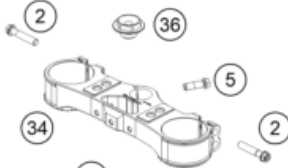

92

98

POS	PARTNUMBER	PARTNAME	PIECE
1	0797C164V401000	Fork 250/300 EXC-F/EXC TPI Sixdays 22	1
2	0025080406	HH COLLAR SCREW M8X40 TX40	4
3	0025080256	HH collar screw M8x25	4
4	0025080506	HH collar screw M8x50 TX40	4
5	0015080256	SK.COLLAR WASHER M 8X25 SW=10	1
6	0032100356S	AH-COLLAR SCREW M10X35 ISA45	2
8	0770025035	O-RING 25X3,55 NBR70 05	1
9	0017060206	SCREW F. PLASTIC K60X20AL SW6	2
32	7770123202204	Triple clamp bottom compl.	1
34	7720113402204	Triple clamp X=22mm	1
36	70009082000	AXLESCREW M20X1.5 SW17	1
38	77201038000	HANDLEBAR CLAMP 28MM	2
39	59401039032	HANDLEB.SUPP. D=28MM H=32MM 05	x
39	59401039037	HANDLEB.SUPP. D=28MM H=37MM 05	2
39	59401039042	HANDLEB.SUPP. D=28MM H=42MM 05	x
81	54201081100	TAPERED ROLLER BEARING CPL. 06	2
82	77701084000	O-RING SUPPORT W. SEALING LIP	1
84	54601184000	STEERING HEAD GASKET TOP	1
85	7770108510030	Clamp for brake hose, black	1
86	78101086000	STEERING HEAD COVER	1
91	59001092050	SPECIAL SCREW M6X12,5 WS=8	6
92	77701094100EBR	Fork protection kit Erzbergrodeo 23 with decal	1
98	00050000921	HANDLEBAR SUPPORT KIT D28/H37	x
99	00050000930	STEERING HEAD REP. KIT 06-15	x