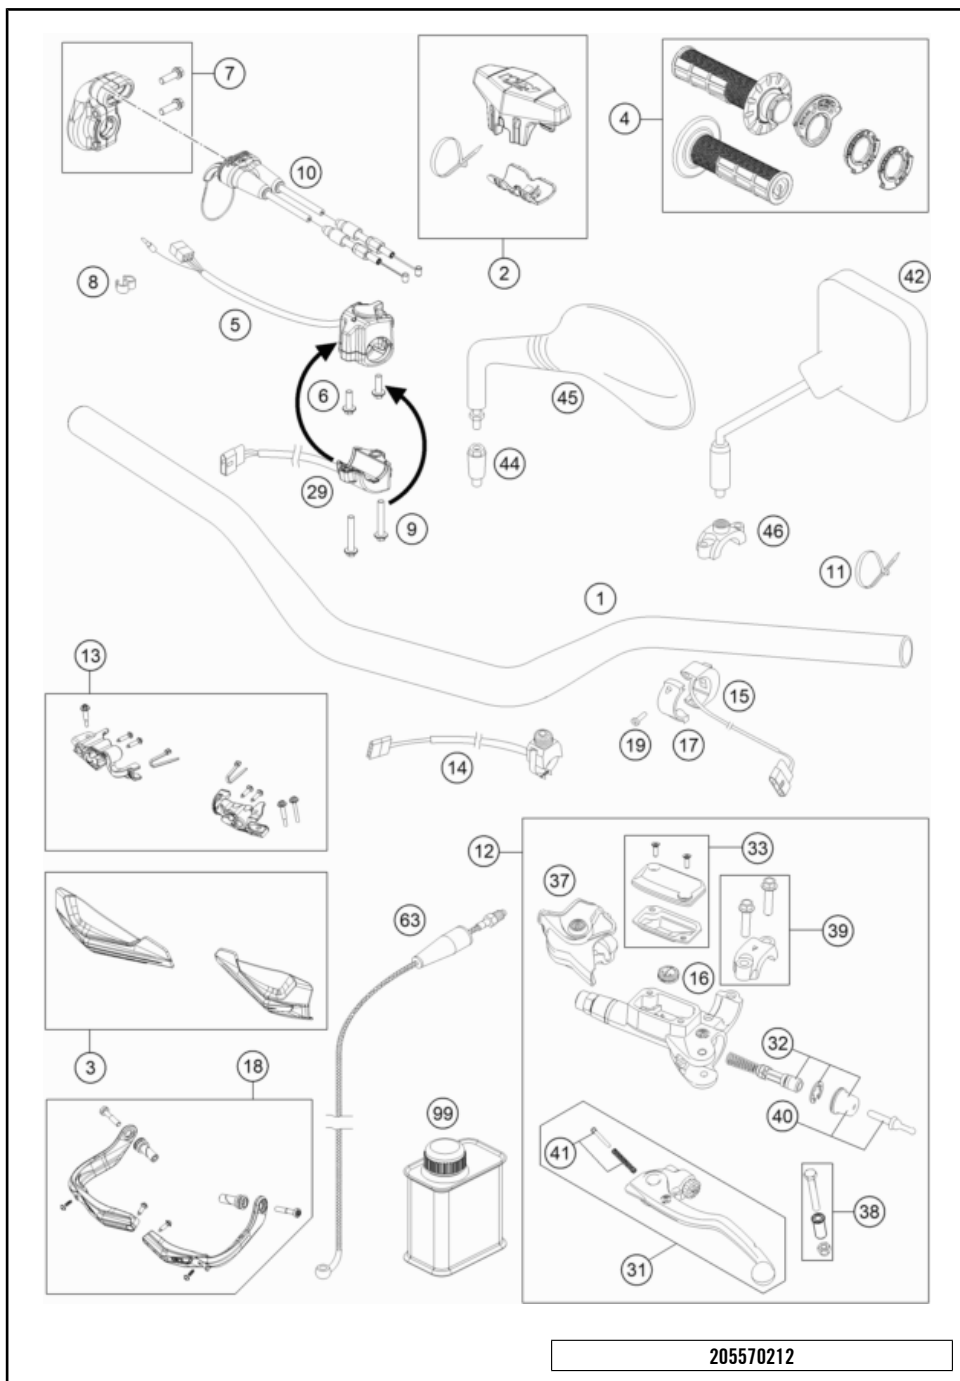

HANDLEBAR, CONTROLS

300 EXC ERZBERGRODEO 2023 2023

POS	PARTNUMBER	PARTNAME	PIECE
1	7800200100030	HANDLEBAR	1
2	77202002144	BAR PAD CPL.	1
3	7960218204430	Handguard	1
4	79002121100	GRIP SET SM	1
5	78111070000	LIGHT SWITCH	1
6	0014050163	HH COLLAR SCREW M 5X16 WS=6	2
7	79002010125	Throttle control casing cpl.	1
8	83013026000	CABLE GUIDE	2
9	0014050303	HH COLLAR SCREW M5X30 SW=6	2
10	55702191000	Throttle cable cmpl. 2T DI	1
11	44011076200	CABLE TIE 200/3,6MM BLACK	1
12	54802030144	MASTER CYLINDER CPL.	1
13	79602084044	Handguard assembly kit	1
14	78111074000	STARTER BUTTON GREY 13	1
15	50311074000	ENGINE STOP SWITCH CEV	1
16	54802051000	VALVE	1
17	50311074050	CLAMP ENGINE STOP SWITCH	1
18	79602979044	Wrap-around handguard	1
19	0912040203	AH SCREW DIN 912-M 4X20	2
29	78111029000	FLASHER SWITCH	1
31	54802031000	CLUTCH LEVER CPL. BREMBO 06	1
32	54802032000	REP. KIT PISTON 06	1
33	5480200310030	COVER HYD. CLUTCH CPL. 2014	1
37	54802037000	PROTECTION CAP 06	1
38	54802038100	LEVER SCREW CPL. 06	1
39	54802005100	CLAMP CPL. 06	1
40	54802046000	PUSH ROD CPL.	1
41	54802052000	BOLT KPL.	1
42	58012040000	REAR MIRROR L/S	1
42	58012140000	REAR MIRROR R/S	1
44	58412040050	SUPPORT FOR MIRROR LC4 '98	2
45	58412040000	MIRROR L/S 98	x
45	58412041000	MIRROR R/S 98	x
46	58012040150	CLAMP FOR MIRROR '94	2
63	79232063000	CLUTCH PIPE	1
99	00062030000	BRAKE FLUID DOT5.1 0,25L	1

205570212

57435

* NEW PART X ON DEMAND