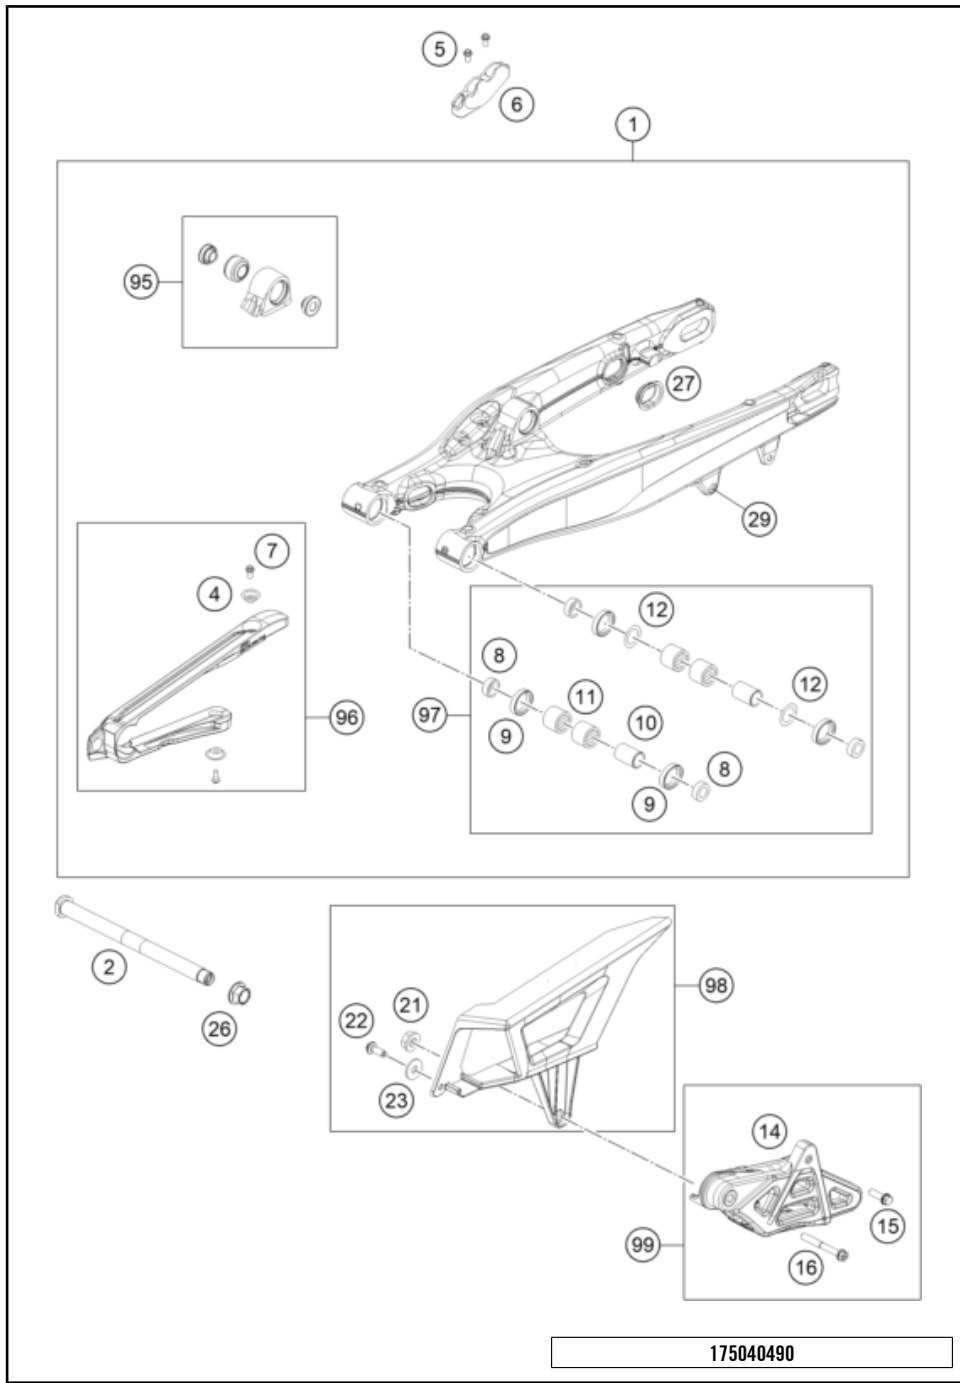

# SWING ARM

300 EXC ERZBERGRODEO 2023 2023

POS	PARTNUMBER	PARTNAME	PIECE
1	79604030044	SWING ARM CPL. PDS 2017	1
2	79004037000	SWING ARM M16X1,5 2016	1
4	77304066150	Chain slider bushing	2
5	0009050106	EJOT SPIRAL SCREW SF M5X10-K	2
6	77313047000	BRAKE HOSE GUIDE LOWER 07	1
7	59009062013	SPECIAL SCREW M6X13 WS=8 10.9	2
8	77704034000	SUPPORT F. SHAFT SEAL RING 16	4
9	0760253270	radial shaft seal 25x32x7	4
10	59404032000	BEARING SLEEVE 17X22X38,7 03	2
11	0618222812	NEEDLEBEAR HK2212V 22/28/12 MB	4
12	54603036000	STOP DISK 22,2X31,7X1	2
14	78104070100	CHAIN GUIDE EXC	1
15	59009062019	SPECIAL SCREW M6X19 WS=8 10.9	1
16	0025060506	HH collar screw M6x50 TX30	1
21	56509064100	SELF LOCKING NUT M6 10.9	1
22	0017060205	SCREW FOR PLASTIC K60X20 SW6	1
23	0021060003	WASHER DIN9021-A 6,4	1
26	54804038000	SELF LOCK.NUT M16X1,5 WS=19 03	1
27	77204041000	CLOSING COVER	4
29	54603055051	PRESS IN NUT M6 STEEL ZINC	1
95	79604090044	PIVOT BEARING+BUSH. PDS '17	1
96	51504066044	CHAIN SLIDING GUARD KIT 11-15	1
97	79004030110	Repair kit swingarm bearing	x
98	78104060010	CHAIN PROTECTION KIT EXC 12-14	x
99	78104070010	CHAIN GUIDE KIT EXC 14-15	x