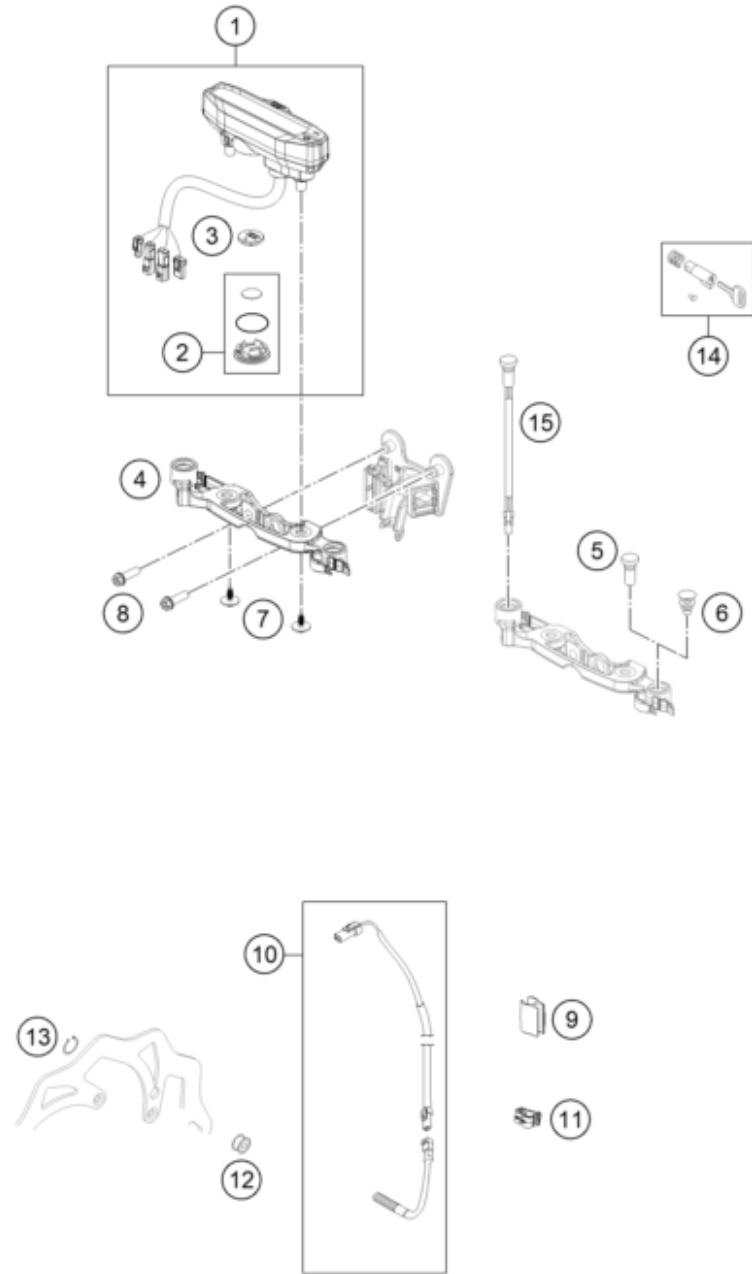

POS	PARTNUMBER	PARTNAME	PIECE
1	77714069600	Speedometer digital km/h f. 21" REPROGRAMMABLE: KM/H - MPH	1
2	77714069010	BATTERY COVER F. SPEEDOMETER	1
3	58314068000	BATTERY F. SPEEDOM. M.A.E. 02	1
4	55614060000	Speed indicator mount	1
5	58011024300	FLASHER INDICAT.LIGHT GREEN'98	1
6	50210086000	COVERING CAP SFL16	1
7	0081645121	EJOT DELTA PT SCREW 45X12-Z	2
8	0024060206	HH collar screw M6x20 TX30	2
9	54813026000	CABLE SUPPORT 10/6MM 06	2
10	54814068100	CABLE FOR DIGITAL SPEEDOM. 06	1
11	83013026000	CABLE GUIDE	2
12	54814069050	MAGNET FOR DIGITAL SPEEDOM. 03	1
13	0471009104	CIRCLIP DIN0471- 9X1 INOX	1
14	78003035100	Steering lock	1
15	55638063000	Oil Indicator	1

205571430

52677

* NEW PART

X ON DEMAND