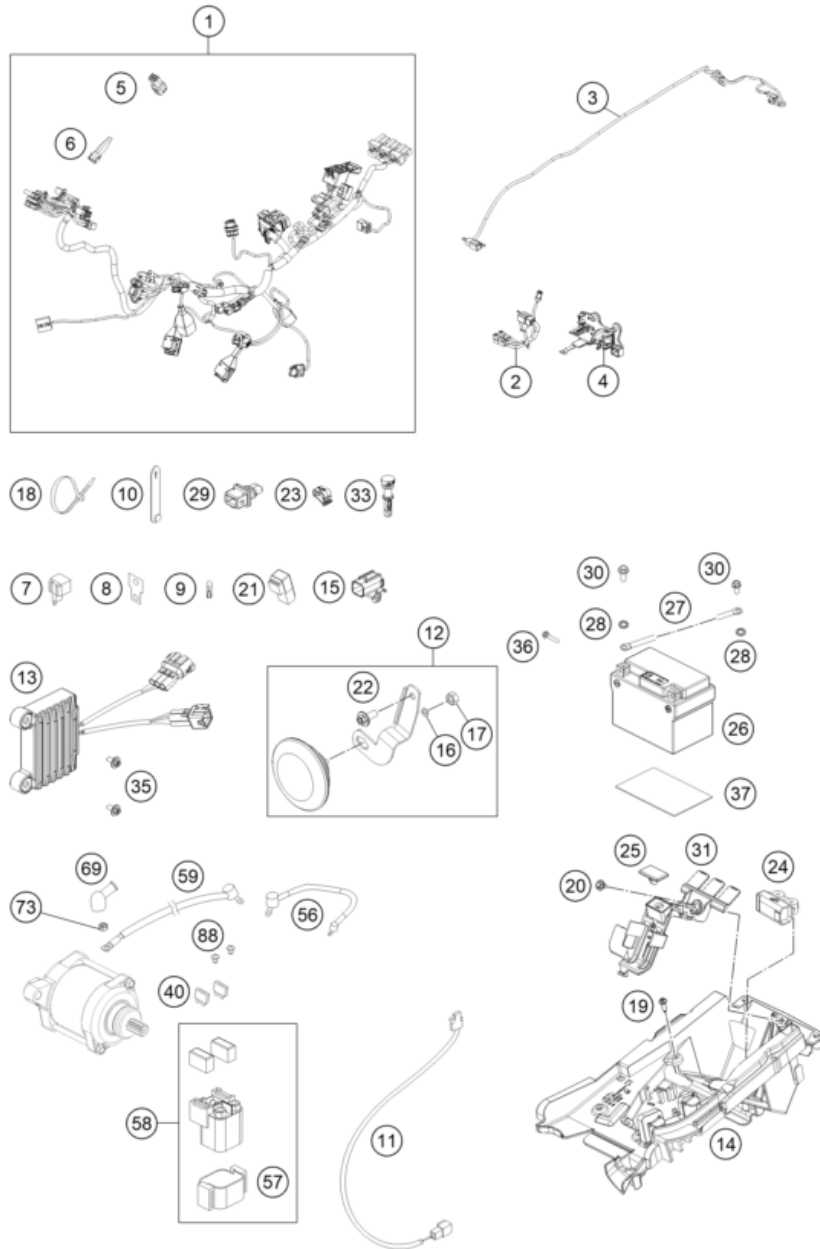

POS	PARTNUMBER	PARTNAME	PIECE
1	55711075100	Main wiring harness	1
2	72111080000	Flasher harness front	1
3	79711081000	flasher harness rear	1
4	79711083000	Connector support	1
5	0007000000BH01	DUMMY PLUG 6-PIN	1
6	0007000000AL001	Endconnector Can-Bus 2017	1
7	76511030000	FLASHER UNIT	1
8	58211031100	BRACKET FOR FLASHER RELAY	1
9	49111425200	BULB 12V 2,3W (W2X4,6D)	2
10	60011093075	RUBBER CABLE TIE 75MM 03	1
11	77711050000	BRAKE LIGHT SWITCH FRONT 2014	1
12	79711060033	Horn, cmpl.	1
13	79611034000	VOLTAGE REGULATOR	1
14	55711055000	battery box	1
15	0007000000U002	Plug cap	1
16	0125050003	WASHER DIN0125-A 5,3	1
17	0934050003	HEXAGON NUT DIN0934-M 5	1
18	44011076140	CABLE TIE 140/2,5MM BLACK	x
18	44011076200	CABLE TIE 200/3,6MM BLACK	x
18	44011076305	CABLE TIE 300/4,8MM BLACK	x
19	0017060206	SCREW F. PLASTIC K60X20AL SW6	1
20	59001092050	SPECIAL SCREW M6X12,5 WS=8	1
21	61111057000	RELAY CM1A-R-12V-H80 07	2
22	0024060156	HH collar screw M6x15 TX30	1
23	83013026000	CABLE GUIDE	1
24	61041088000	ROLLOVER SENSOR 05	1
25	77307040041	Isolation pad	1
26	79111053000	battery 12V/24Wh	1
27	58411097100	GROUND CABLE D=6MM L=140MM '97	1
28	58411098100	CONTACT WASHER M6 VSV-K6	3
29	0007000000LV001	Dummy plug LV 2p/sealed	1
30	0025050126	HH collar screw M5x12 TX30	2
31	79711056000	battery support	1
33	55641030000	Holder control unit	4
35	0023060123	COLLAR SCREW M6X12 TX	1
36	0017060205	SCREW FOR PLASTIC K60X20 SW6	3
37	59003001099	METAMOLL 90X45X3MM 03	1
40	58011109120	FUSE 20 A	2

225571110

56711

* NEW PART

X ON DEMAND