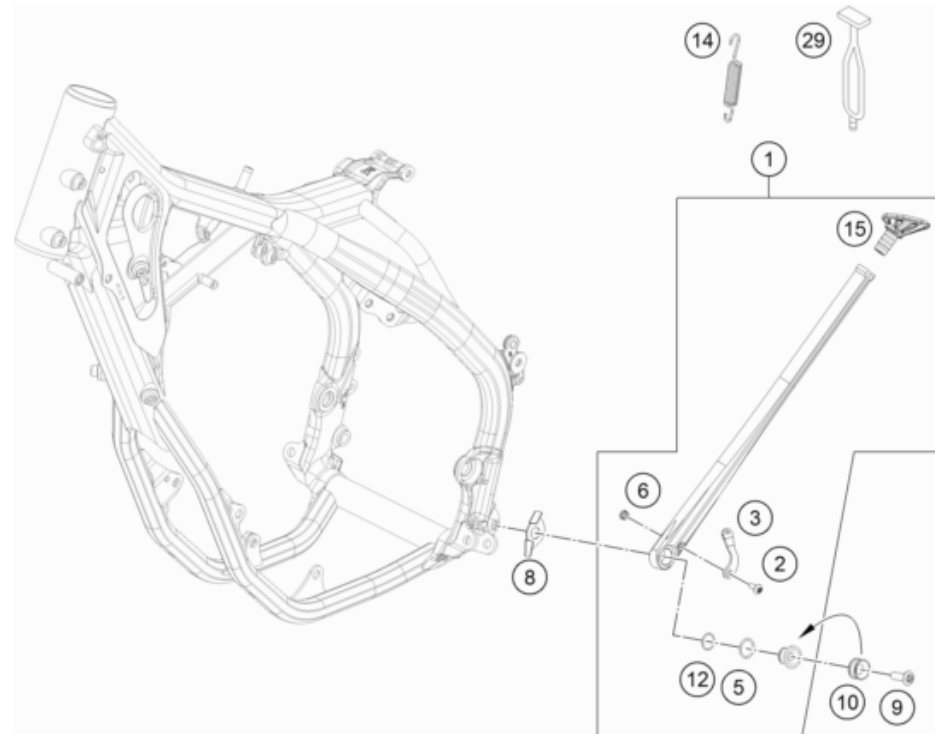

POS	PARTNUMBER	PARTNAME	PIECE
1	79003023044	SIDE STAND CPL. EXC 16	1
2	58605083014	SCREW M5X14 TORX 25 07	1
3	79003023090	SPRING BRACKET EXC 16	1
5	0770180020	o-ring 18.00x2.00 NBR70	1
6	78003023070	SPACER BUSH. SPRING BRACKET	1
8	79003023050	SIDE STAND STOP PLATE	1
9	0019080266S	COUNTER-SUNK SCREW ISA45 M8X26	1
10	78003023081	SIDE STAND BUSHING EXC-EU 08	1
12	0770125015	O-RING 12,5X1,5 NBR	1
14	79003024000	SIDESTAND SPRING EXC 16	1
15	78003023155	STAND BASE	1
29	50303018000	RUBBER L=145MM	1