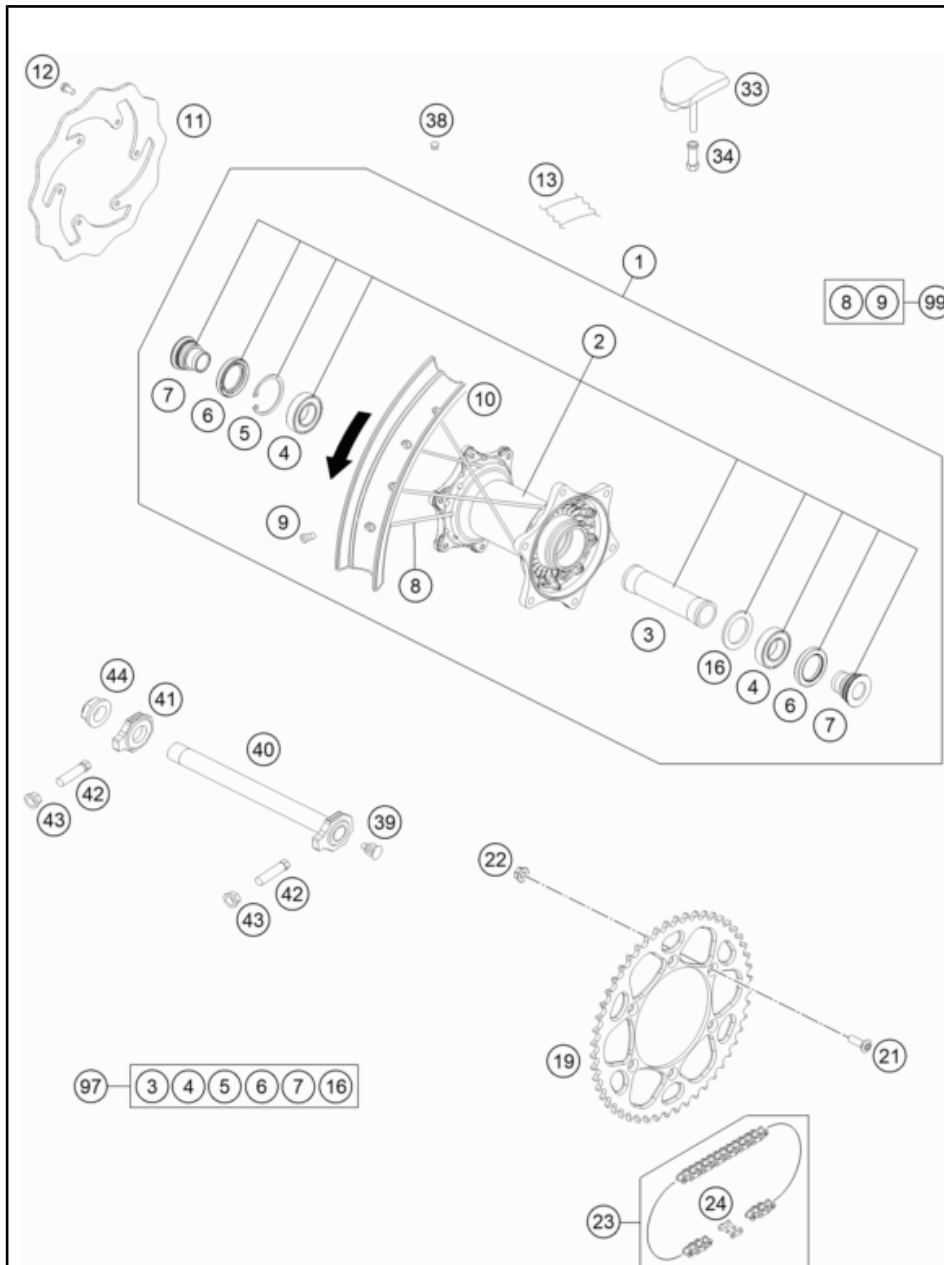

REAR WHEEL

300 EXC ERZBERGRODEO 2023 2023

POS	PARTNUMBER	PARTNAME	PIECE
1	7901090214404	Rear wheel compl.	1
2	7901091034404	rear wheel hub cpl.	1
3	77710011000	BEARING DISTANCE TUBE 121,5MM	1
4	0625060058	GR.BALL BEAR.6005 DDU2CG23S6NM	2
5	0472047175	CIRCLIP DIN0472-47X1,75	1
6	0760324771	SHAFT SEAL RING 32X47X7 BSL	2
7	78010016000	BUSHING FOR HUB Ø8	2
8	7901007119330	SPOKE M4,5X193-18" BLACK 16	36
9	7910907200004S	Spoke nipple M4,5 orange	36
10	8121007010030A	rear rim 2,15x18" DID	1
11	25010960000	BRAKE DISC REAR D=220MM	1
12	59009062013	SPECIAL SCREW M6X13 WS=8 10.9	6
13	50310073200	RIM BAND 18" AND 19"	1
16	77710015000	DISTANCE RING	1
19	5841005104804	REAR SPROCKET ORANGE 48-T	x
19	5841005105004	REAR SPROCKET ORANGE 50-T	1
19	5841005105204	REAR SPROCKET ORANGE 52-T	x
21	0019080266S	COUNTER-SUNK SCREW ISA45 M8X26	6
22	06923080003	hex nut EN 1661 M8 WS13	6
23	78010167118	CHAIN DID 118 LINKS	1
24	78010166000	CONNECTING LINK F. 78010167118	1
33	78110090000	RIM LOCK 2,15"	1
34	77110090050	NUT FOR WHEEL HOLDER	1
38	55003135000	PLUG FOR RIM	x
39	50210086000	COVERING CAP SFL16	x
40	77310085044	WHEEL SPINDLE RE. CPL.265MM Ø7	1
41	50310084000	CHAIN TENSIONER R/S 2000	1
42	50304040100	screw M10x1.25x50 WS10	2
43	58414030000	HH COLLAR NUT M10X1,25 WS=13	2
44	50310099000	HEXAGON NUT M20X1,5 '98	1
97	78010015010	REAR WHEEL REP. KIT	x
99	00050000994	Spoke kit rear 18"	x

215571010

55019

* NEW PART

X ON DEMAND