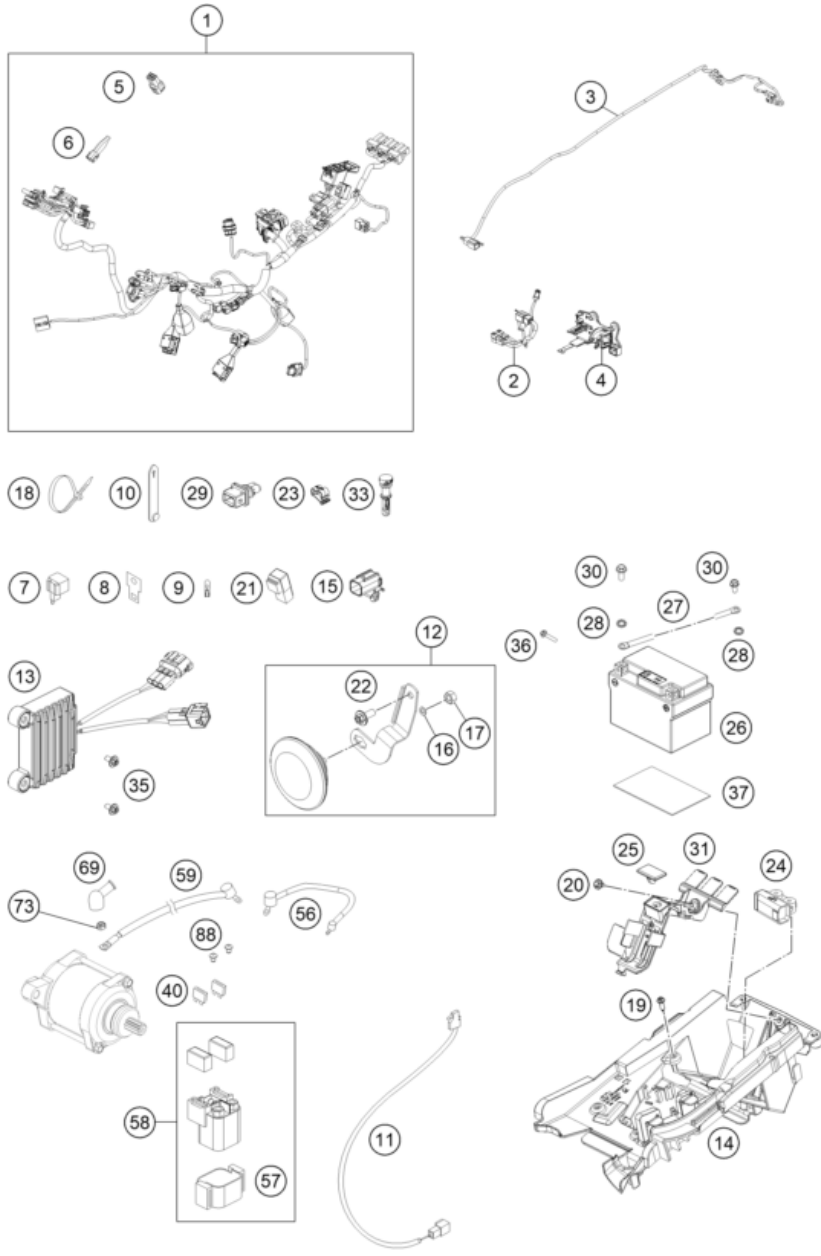

POS	PARTNUMBER	PARTNAME	PIECE
56	25111059050	Batteriekabel	1
57	58211058050	BRACKET RUBBER F.STARTRELAY 07	1
58	58211058000	STARTER RELAY 12V '99	1
59	55711059000	Starter cable	1
69	77240099000	PROTECTION CAP F. STARTER ENG.	1
73	0985060003	SELF LOCK. NUT DIN0985-M 6	1
88	0902060083	AH OVAL SCREW ISO 7380 M 6X8	2

225571110

56711

* NEW PART X ON DEMAND