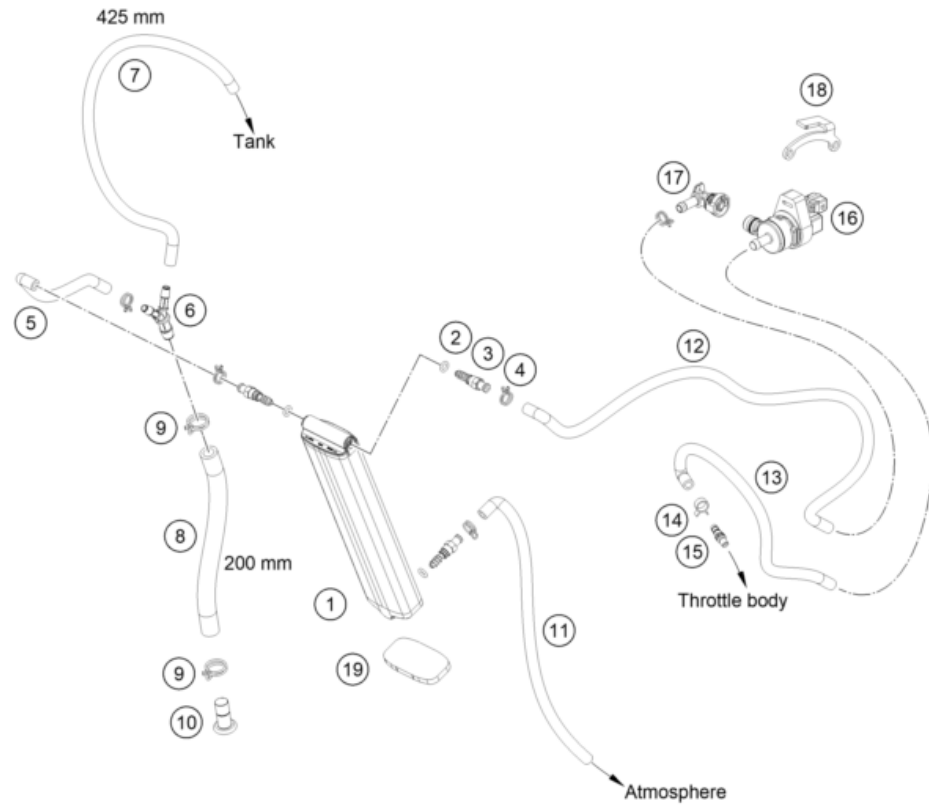

# EVAPORATIVE CANISTER

300 EXC ERZBERGRODEO 2023 2023

POS	PARTNUMBER	PARTNAME	PIECE
1	79615001200	Activated charcoal filter	1
2	0770060020	O-RING 6,00X2,00 NBR 70	3
3	79615019100	Hose connector	3
4	58007017000	YDNAC CLAMP 10101 (10,4MM)	4
5	79615021000	PREFORMED HOSE 6X10 ECO	1
6	61315028100	Y-CONNECTOR YS 6-10-6	1
7	78015019000	HOSE EPA D=6/10 L=2000MM	1
8	78015119000	HOSE EPA D=10/16 L=2000MM	1
9	58431082100	YDNAC-CLAMP 10173 (16MM) '98	2
10	61315026100	Screw plug ACF	1
11	79615025000	PREFORMED HOSE 6X10 ECO	1
12	79615023000	PREFORMED HOSE 6X10 ECO	1
13	79615024000	PREFORMED HOSE 6X10 ECO	1
14	59007017000	CLAMP YDNAC 10096F (9,6MM)	1
15	60036023100	VACUUM CONECTION M6/0,5MM	1
16	61115015000	VALVE FOR CARBON CANISTER 07	1
17	61115016000	FITTING PIECE NQV2 NW7 90°	1
18	55715002000	Active charcoal filter valve, ret. brckt	1
19	79615001090	Thermal protection foil	1