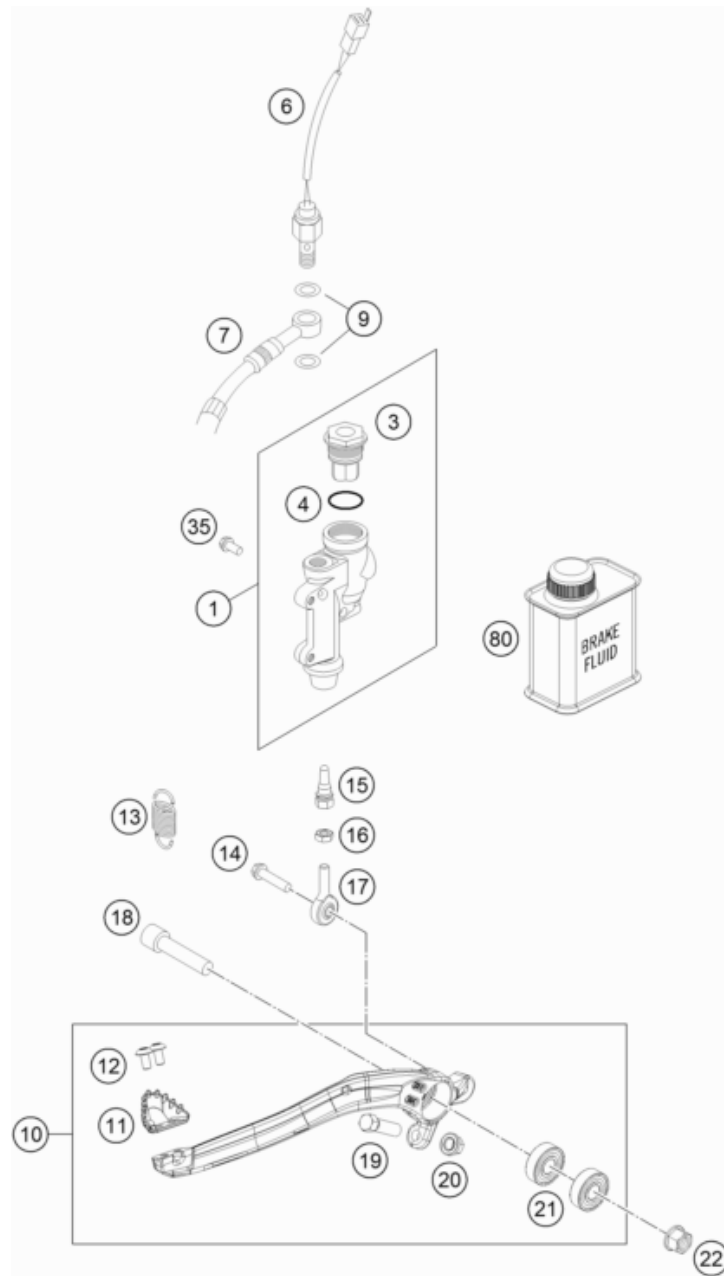

# REAR BRAKE CONTROL

300 EXC ERZBERGRODEO 2023 2023

POS	PARTNUMBER	PARTNAME	PIECE
1	77013060044	REAR BRAKE CYLINDER CPL.SX 09	1
3	54813062100	REAR BRAKE CYL. COVER CPL. 04	1
4	54813063000	FOOT-BRAKE CYL. GASKET SX 03	1
6	50311051100	BRAKE LIGHT SWITCH REAR '98	1
7	54813070200	Brake hose rear 655 mm	1
9	0603100141	sealing ring DIN 7603 10x14x1	2
10	55413050044	FOOT BRAKE LEVER CPL.	1
11	55413051000	STEP PLATE FOOT BRAKE LEVER	1
12	78105081010	SCREW TORX M5X10	2
13	79003062000	RETURN SPRING F. BRAKE LEVER	1
14	0025060206S	HH collar screw M6x20 TX30	1
15	54813056000	PUSH ROD L=28MM 03	1
16	0934060003	hex nut DIN 934 M6	1
17	54813055100	Joint head CMP6	1
18	0032100406S	AH-COLLAR SCREW M10X40 ISA45	1
19	59001037000	SPECIAL SCREW M8X26 WS=10	1
20	46030045000	flanged nut M8 WS10	1
21	0625060002	deep groove ball bearing SKF 6000-2RS1	2
22	54630044000	COLLAR NUT M10 WS=13	1
35	0025060126	HH collar screw M6x12 TX30	2
80	00062030000	BRAKE FLUID DOT5.1 0,25L	1