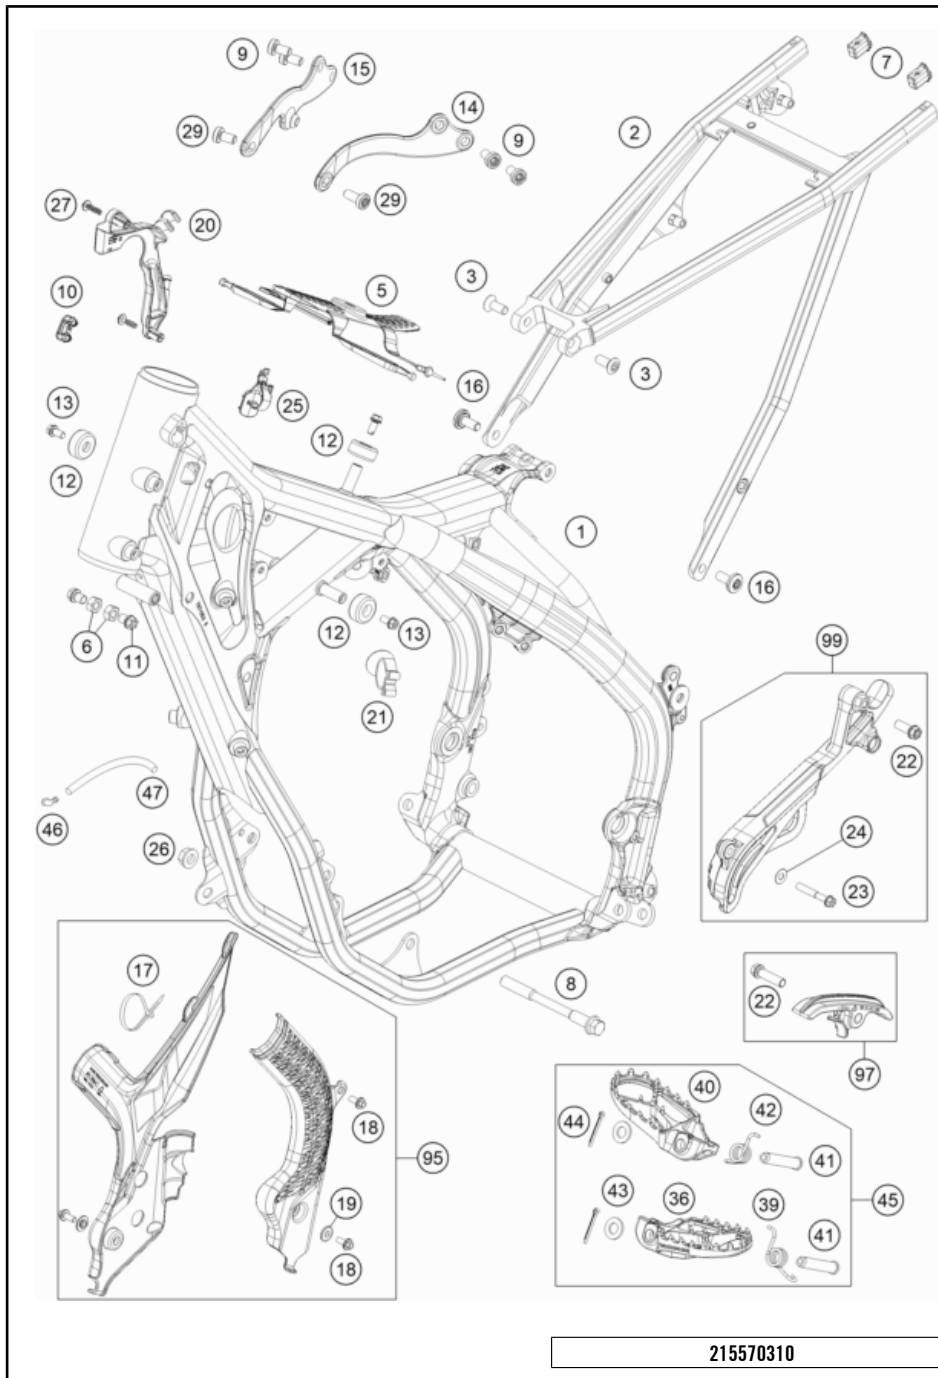

205570212

57435

\* NEW PART X ON DEMAND

215570310

POS	PARTNUMBER	PARTNAME	PIECE
1	55703101100EB	Frame 557T1	1
2	79103002100	Subframe	1
3	0019080206S	FLAT HEAD SCREW M. ISA45 M8X20	2
5	79607012000	TANK REST RUBBER	1
6	0934080003	HEXAGON NUT DIN0934-M 8	2
7	79103002010	Rear frame bit	2
8	77203014000	engine brac.scr. M10x115	2
9	0035080156S	AH-COLLAR SCREW M8X15 TORX45	4
10	79111013010	Cover control head sheet	1
11	59001037000	SPECIAL SCREW M8X26 WS=10	2
12	50307014000	TANK ROLLER 12X26X12 '98	3
13	0026060136	COLLAR SCREW M6X13 ISA30	3
14	5570301300001S	Engine brace, left 250/300 TPI	1
15	5570301400001S	Engine brace, right 250/300 TPI	1
16	79003003000	SPECIAL SCREW M8X18 TORX45 SS	2
17	44011076305	CABLE TIE 300/4,8MM BLACK	x
17	44011176140	KABELBAND 140/3,5 MM SCHWARZ	x
18	0025050106	HH collar screw M5x10 TX30	3
19	54803092060	BUSH F. FRAME PROTECTION 03	2
20	79711013000	Cable holder throttle cable guide	1
21	79711013010	Cable bracket d8	1
22	0025080306	HH collar screw M8x30	2
23	0025060406	HH collar screw M6x40 TX30	1
24	0125060003	WASHER DIN0125-A 6,4	1
25	79111093000	wire holder le 19	1
26	54310086100	SELF LOCKING NUT M10 CU WS=14	2
27	0081050181	SCREW FOR PLASTIC K50X18 T20	2
29	0035080206S	SHCS M8x20 TX45	2
36	79603040000	FOOTREST L/S EXC 2017	1
39	79003045000	FOOTREST SPRING L/S 2016	1
40	79603041000	FOOTREST R/S EXC 2017	1
41	54803044000	PIN FOR FOOT PED 51.5X9.8 MM	2
42	79003044000	FOOTREST SPRING R/S 2016	1
43	0125100003	washer DIN 125 A 10.5	2
44	0094032253	PIN DIN0094-3,2X25 STEEL	2
45	79603040033	FOOTREST-SET	1
46	50303089000	ANGLE PIECE '97	1
47	50430087000	preformed hose 6x10 ECO	1