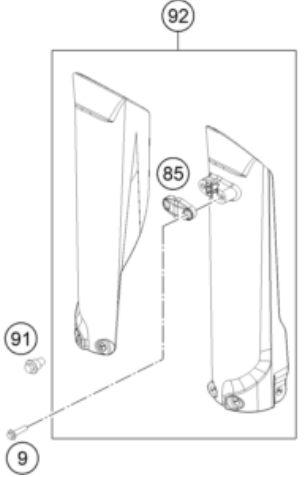

92

98

POS	PARTNUMBER	PARTNAME	PIECE
1	0797C164V401000	Fork 250/300 EXC-F/EXC TPI Sixdays 22	1
2	0025080406	HH COLLAR SCREW M8X40 TX40	4
3	0025080256	HH collar screw M8x25	4
4	0025080506	HH collar screw M8x50 TX40	4
5	0015080256	SK.COLLAR WASHER M 8X25 SW=10	1
6	0032100356S	AH-COLLAR SCREW M10X35 ISA45	2
8	0770025035	O-RING 25X3,55 NBR70 05	1
9	0017060206	SCREW F. PLASTIC K60X20AL SW6	2
32	7770123202204	Triple clamp bottom compl.	1
34	7720113402204	Triple clamp X=22mm	1
36	70009082000	AXLESCREW M20X1.5 SW17	1
38	77201038000	HANDLEBAR CLAMP 28MM	2
39	59401039032	HANDLEB.SUPP. D=28MM H=32MM 05	x
39	59401039037	HANDLEB.SUPP. D=28MM H=37MM 05	2
39	59401039042	HANDLEB.SUPP. D=28MM H=42MM 05	x
81	54201081100	TAPERED ROLLER BEARING CPL. 06	2
82	77701084000	O-RING SUPPORT W. SEALING LIP	1
84	54601184000	STEERING HEAD GASKET TOP	1
85	7770108510030	Clamp for brake hose, black	1
86	78101086000	STEERING HEAD COVER	1
91	59001092050	SPECIAL SCREW M6X12,5 WS=8	6
92	77701094100EBR	Fork protection kit Erzbergrodeo 23 with decal	1
98	00050000921	HANDLEBAR SUPPORT KIT D28/H37	x
99	00050000930	STEERING HEAD REP. KIT 06-15	x