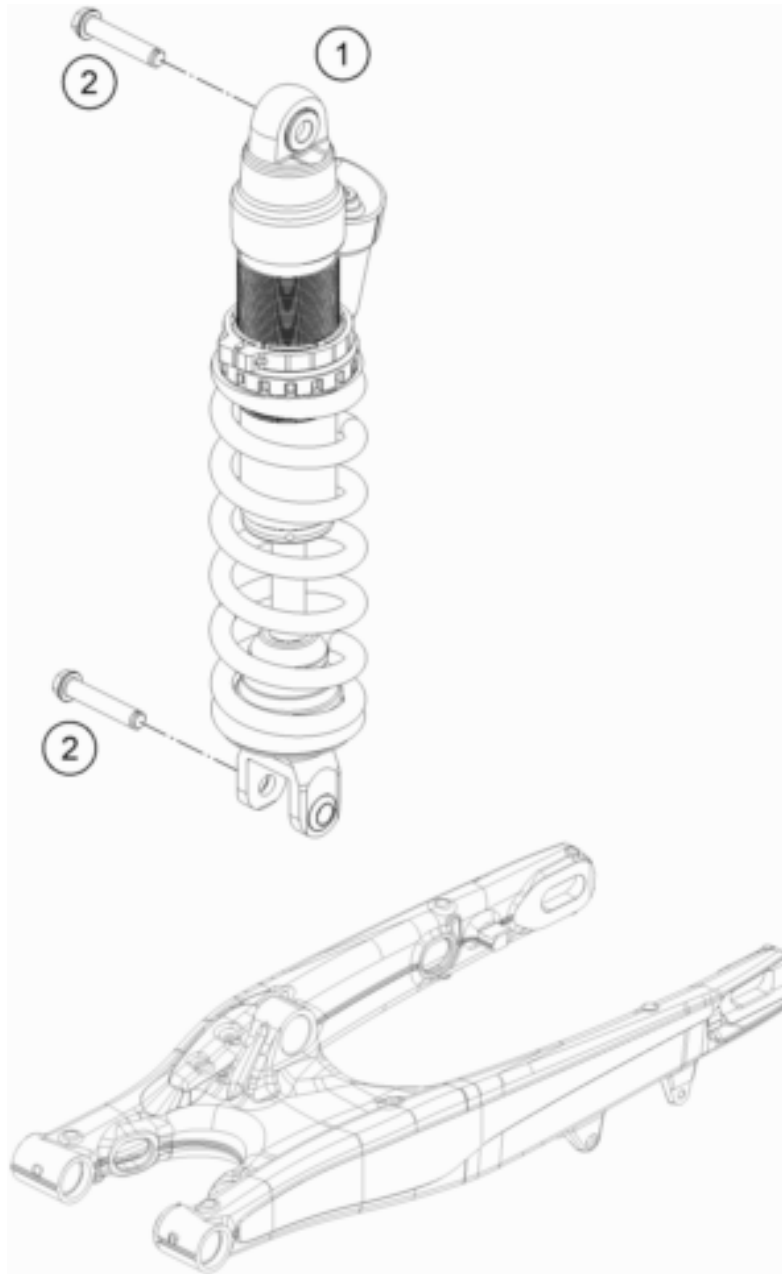

SHOCK ABSORBER

300 EXC ERZBERGRODEO 2023 2023

POS	PARTNUMBER	PARTNAME	PIECE
1	0797C463V305000	Sk abs KTM 250/300 EXC-F/EXC/XC-W TPI 22	1
2	0025120506S	HH COLLAR SCREW M12X50 TX45	2

197960410

56708

* NEW PART

X ON DEMAND