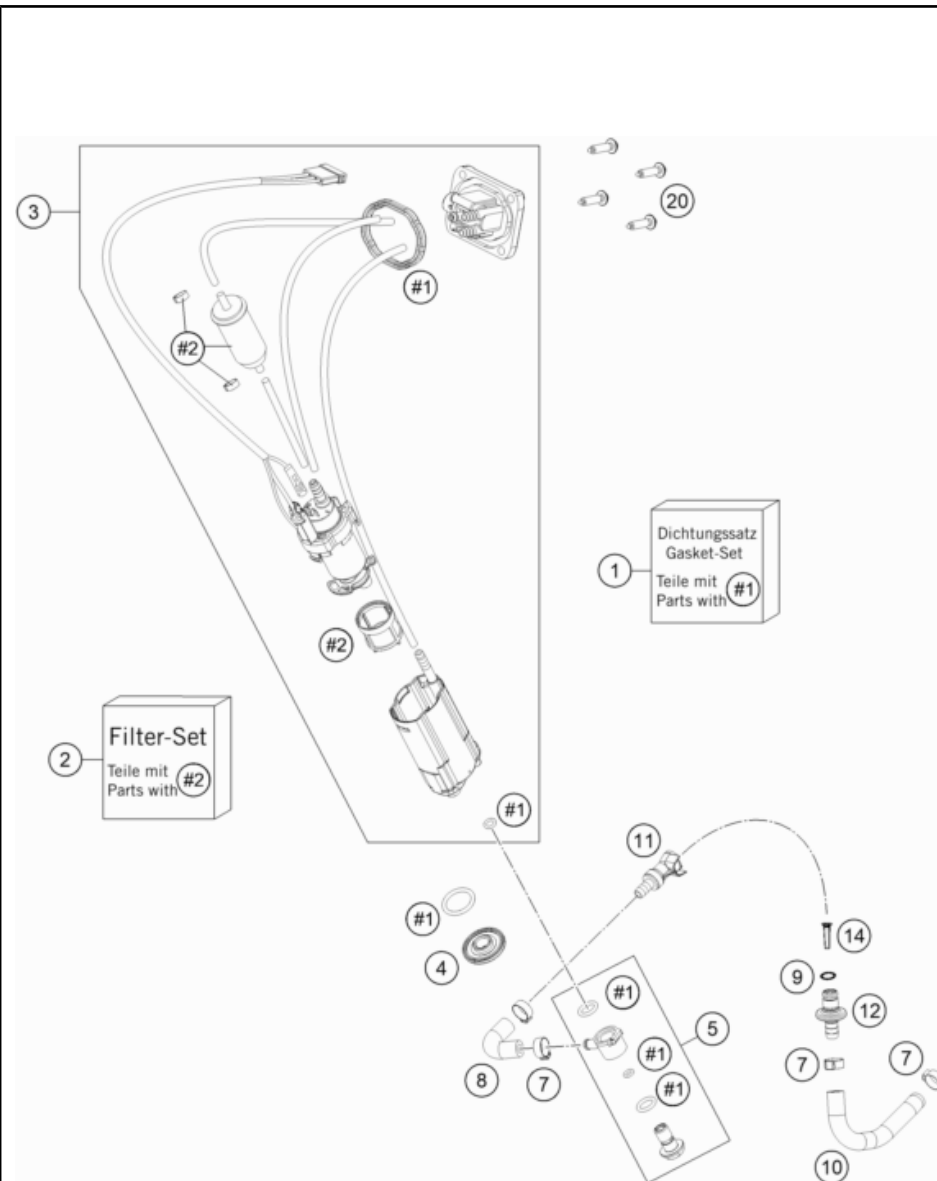

FUEL PUMP

300 EXC ERZBERGRODEO 2023 2023

POS	PARTNUMBER	PARTNAME	PIECE
1	78107089100	GASKET KIT	1
2	81207090100	FILTER KIT	1
3	79707088100	Fuel pump	1
4	78107088014	NUT F. FUEL PUMP M12	1
5	55707090044	Fuel connection compl.	1
7	00050157706	VARIABLE ONE-EAR CLAMP 15,7MM	4
8	77407116000	FUEL HOSE TANK	1
9	58507012000	O-RING VITON F. PLUG CPC 05	1
10	55441020000	TPI supply hose	1
11	5850701050030	CLUTCH CPC BLACK 05	1
12	77707010000	CONNECTOR FUEL PUMP	1
14	78141013190	FUEL FILTER	1
20	0017060255	EJOT PT SCREW K60X25-Z SW6	4

205570730

52695

* NEW PART

X ON DEMAND