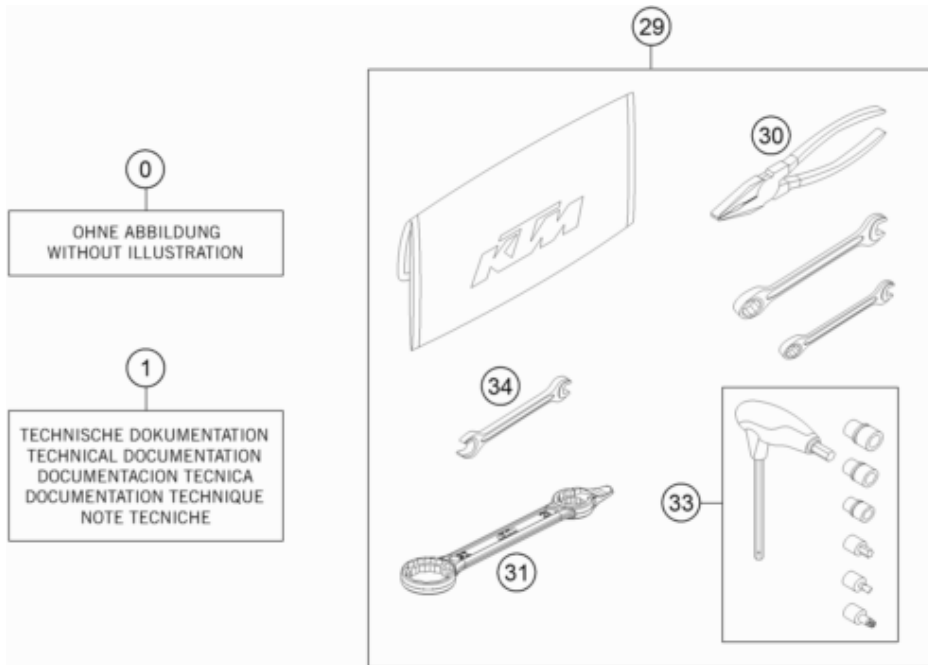

POS	PARTNUMBER	PARTNAME	PIECE
33	60029070300	T-WRENCH WS=6/8/10/TX45/SK4X1	1
34	50329072000	SPOKE-SPANNER WS 7/10	1

155482000

60494

* NEW PART

X ON DEMAND