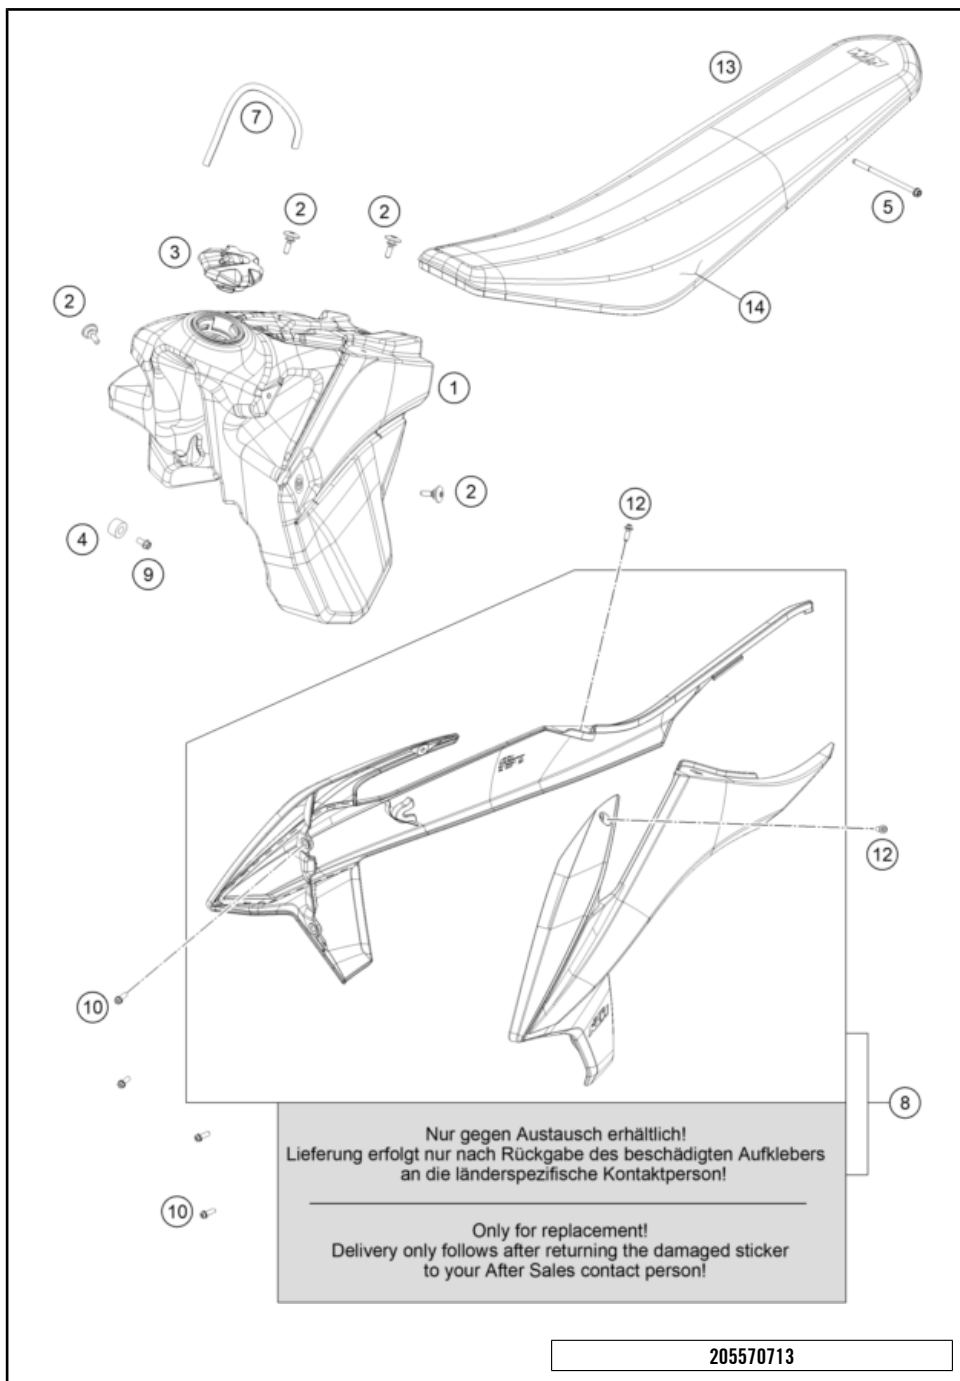

POS	PARTNUMBER	PARTNAME	PIECE
1	5570701300099	fuel tank	1
2	79107011000	Seat holder screw	4
3	78107008044C1	Fuel cap cmpl. 14	1
4	50307014000	TANK ROLLER 12X26X12 '98	3
5	79107040010	Seat screw	1
7	78015019425	hose EPA d=6/10 l=425	1
8	79108154000BJB	Spoiler kit Erzbergrodeo 23 with decal	1
9	0026060136	COLLAR SCREW M6X13 ISA30	3
10	0025060166	HH collar screw M6x16 TX30	4
12	0017060206	SCREW F. PLASTIC K60X20AL SW6	2
13	79707240000EBA	Seat	1
14	79707240050EBA	Seat cover	1

60491 * NEW PART X ON DEMAND