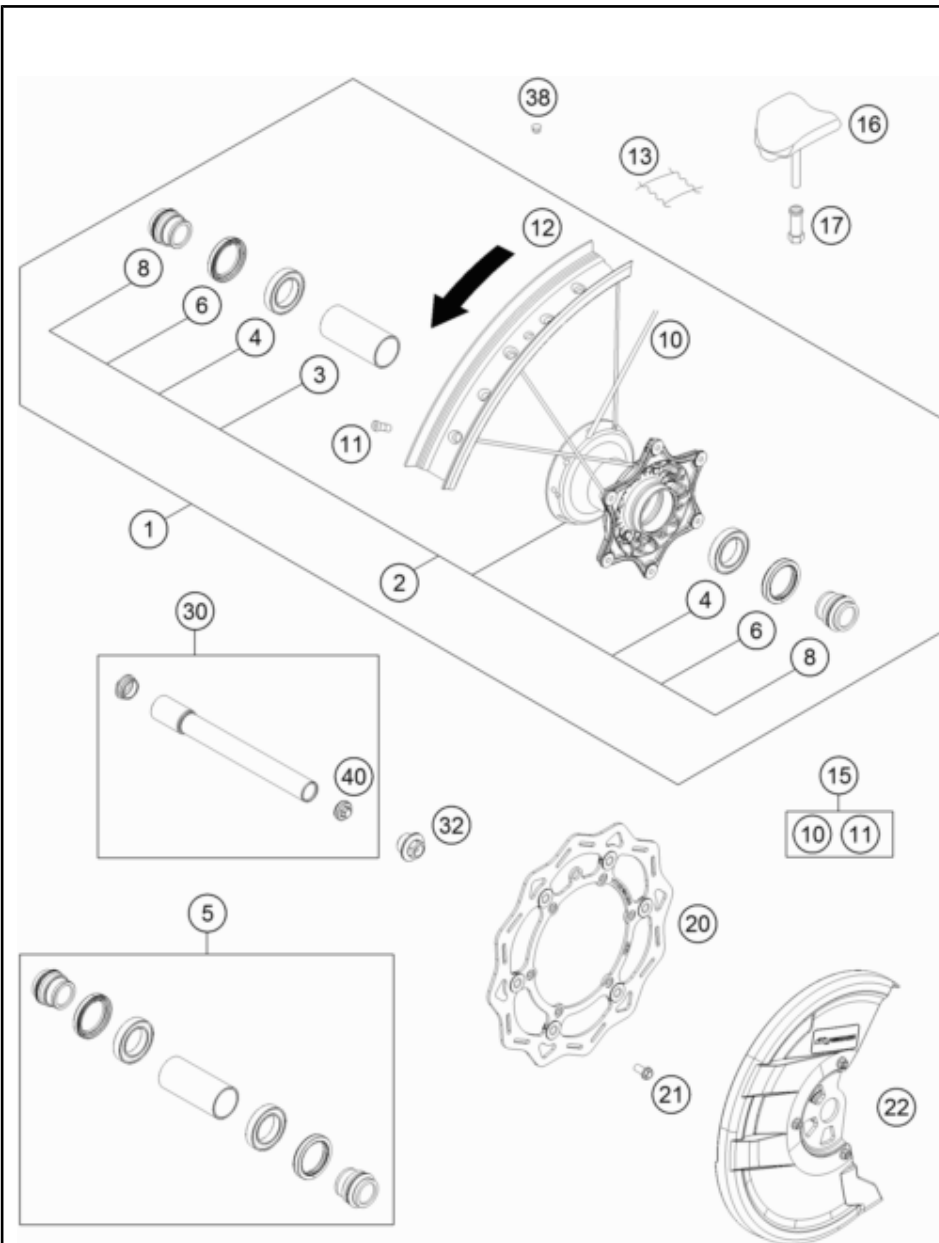

FRONT WHEEL

300 EXC ERZBERGRODEO 2023 2023

POS	PARTNUMBER	PARTNAME	PIECE
1	A4600990104404	Factory front wheel 1.6x21"	1
2	A4600991004404	front wheel hub	1
3	54809011000	BEA.SPACERTUBE 35X2 L=79,4 03	1
4	0625069068	GR.BALL BEAR.6906 DDU2CG23S6NM	2
5	77709015000	wheel bearing repair kit	1
6	0760354771	SHAFT SEAL RING 35X47X7 TC	2
8	77709012000	SPACER BUSHING F. FR. WHEEL	2
10	7900907124030	Front spoke	36
11	7710907200004S	Spoke nipple	36
12	8120907010030A	"front rim 1,60x21"" DID"	1
13	50309073000	RIM BAND 21"	1
15	00050000986S	Spoke Kit front 21##	x
16	78109090100	RIM LOCK 1,60"	1
17	77110090050	NUT FOR WHEEL HOLDER	1
20	79009060000	BRAKE DISC FRONT 260MM 16	1
21	59009062013	SPECIAL SCREW M6X13 WS=8 10.9	6
22	7900996110030	Brake disc guard	1
30	79109081033	Wheel spindle front cmpl, 2019	1
32	70009082000	AXLESCREW M20X1.5 SW17	1
38	55003135000	PLUG FOR RIM	x
40	7770908107055	AUXILIARY SCREW FRONT	1

187940910

60495

* NEW PART

X ON DEMAND