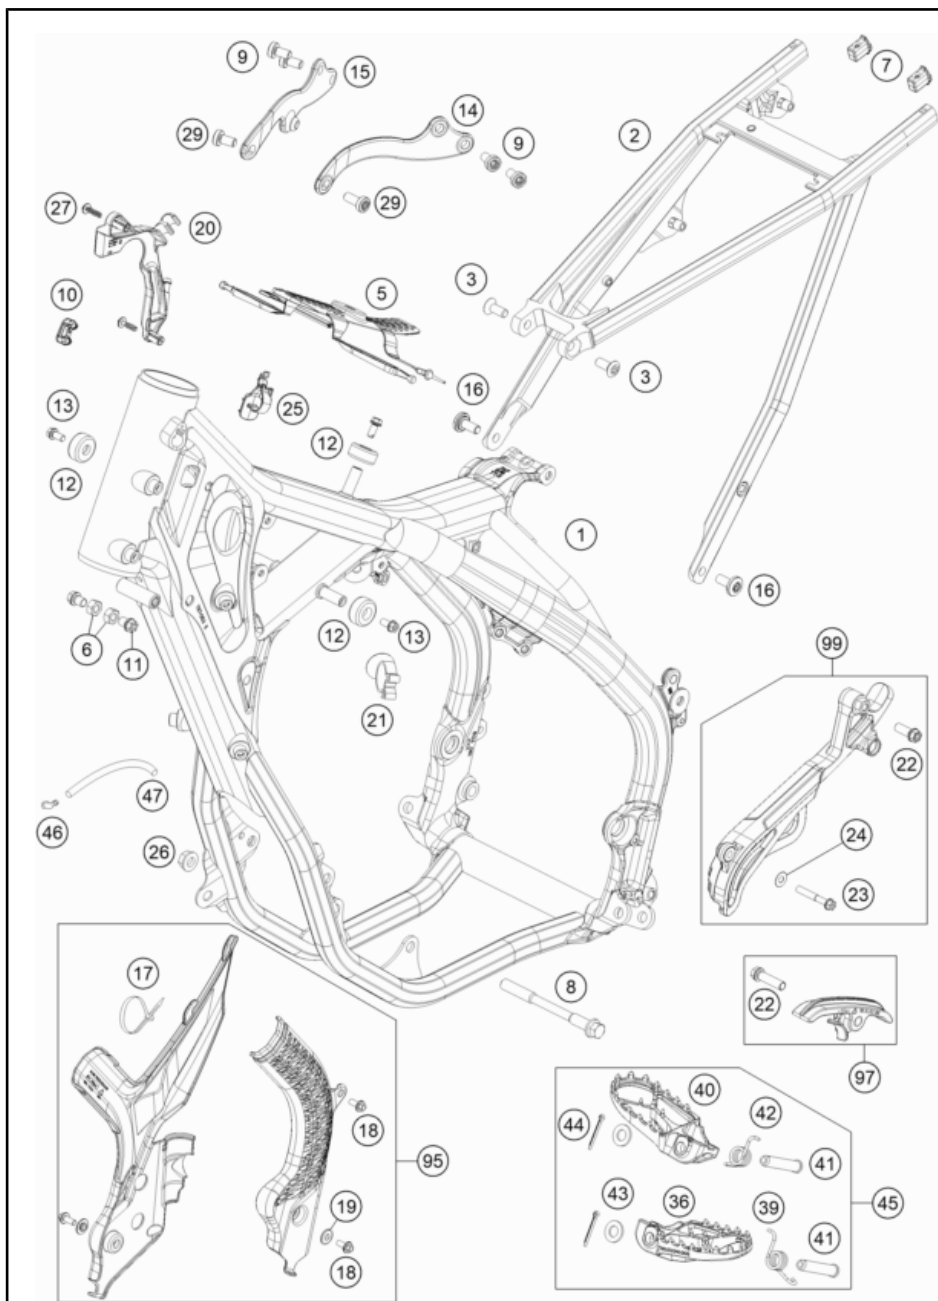

FRAME

300 EXC ERZBERGRODEO 2023 2023

POS	PARTNUMBER	PARTNAME	PIECE
95	79103094100EB	Frame protection set	1
97	79003053010	CHAIN SLIDING KIT BELOW CPL.16	1
99	55403096010	SPROCKET COVER KIT	1

215570310

54859

* NEW PART X ON DEMAND