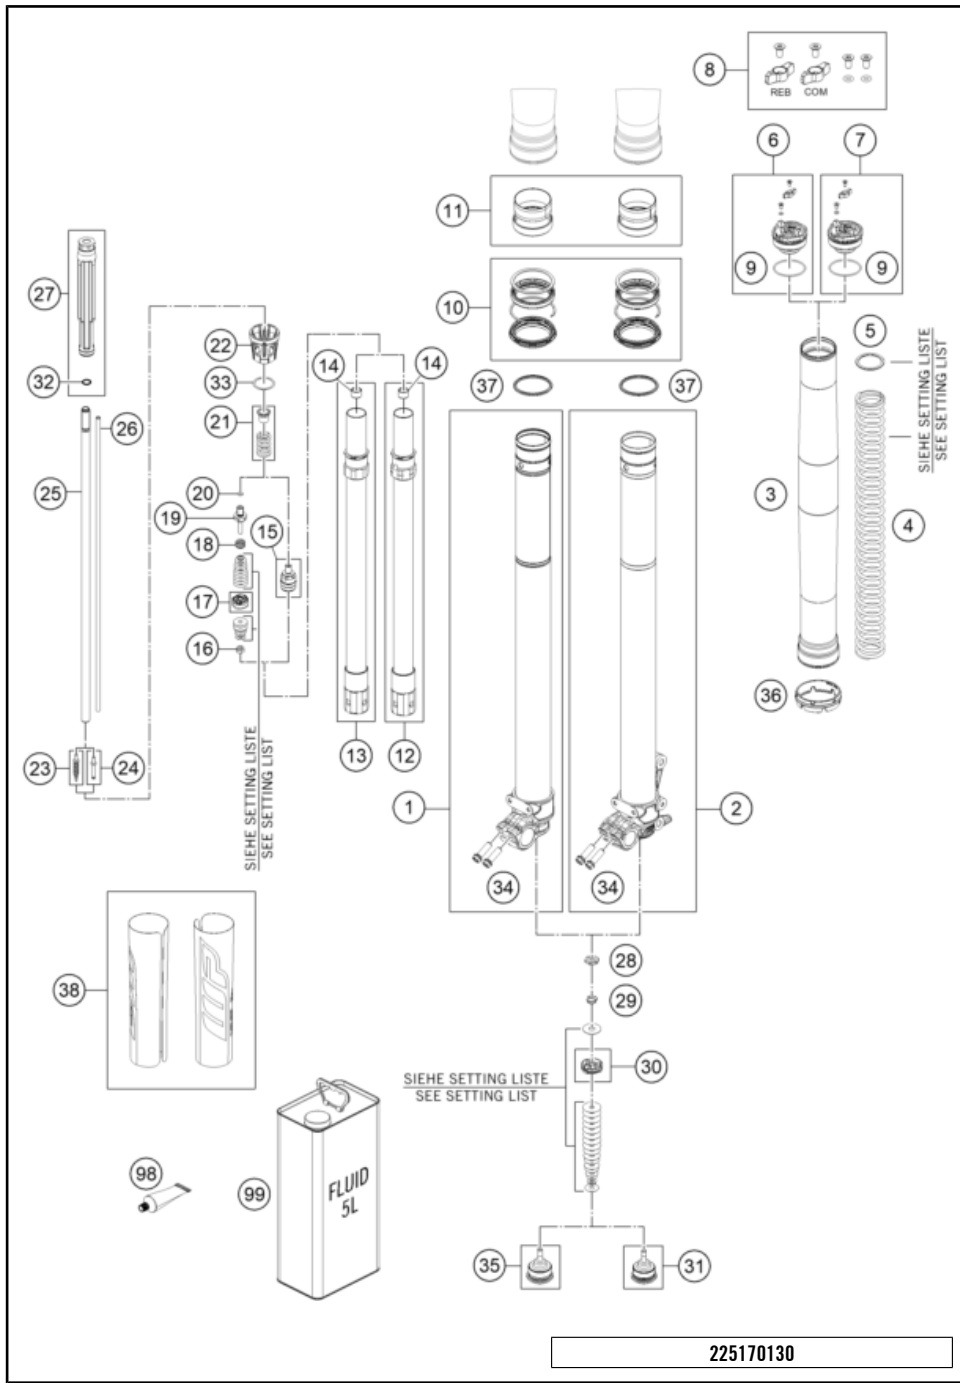

92

98

POS	PARTNUMBER	PARTNAME	PIECE
1	0797C164V401000	Fork 250/300 EXC-F/EXC TPI Sixdays 22	1
2	0025080406	HH COLLAR SCREW M8X40 TX40	4
3	0025080256	HH collar screw M8x25	4
4	0025080506	HH collar screw M8x50 TX40	4
5	0015080256	SK.COLLAR WASHER M 8X25 SW=10	1
6	0032100356S	AH-COLLAR SCREW M10X35 ISA45	2
8	0770025035	O-RING 25X3,55 NBR70 05	1
9	0017060206	SCREW F. PLASTIC K60X20AL SW6	2
32	7770123202204	Triple clamp bottom compl.	1
34	7720113402204	Triple clamp X=22mm	1
36	70009082000	AXLESCREW M20X1.5 SW17	1
38	77201038000	HANDLEBAR CLAMP 28MM	2
39	59401039032	HANDLEB.SUPP. D=28MM H=32MM 05	x
39	59401039037	HANDLEB.SUPP. D=28MM H=37MM 05	2
39	59401039042	HANDLEB.SUPP. D=28MM H=42MM 05	x
81	54201081100	TAPERED ROLLER BEARING CPL. 06	2
82	77701084000	O-RING SUPPORT W. SEALING LIP	1
84	54601184000	STEERING HEAD GASKET TOP	1
85	7770108510030	Clamp for brake hose, black	1
86	78101086000	STEERING HEAD COVER	1
91	59001092050	SPECIAL SCREW M6X12,5 WS=8	6
92	77701094100EBR	Fork protection kit Erzbergrodeo 23 with decal	1
98	00050000921	HANDLEBAR SUPPORT KIT D28/H37	x
99	00050000930	STEERING HEAD REP. KIT 06-15	x

# 300 EXC ERZBERGRODEO 2023 2023

POS	PARTNUMBER	PARTNAME	PIECE
29	48600611	Spring (10,2) I5 check valve	2
30	48601934S	Piston 6x27,3x9 compression cpl.	2
31	48601553S	Screw cap M29,3x1 OC split cpl.	1
32	04500003	O-ring 11x2,5 NBR70 PTFE yellow	2
33	48601702	Shim 27,5x33x0,3	2
34	0025080256	HH collar screw M8x25	4
35	48601980S	Screw cap M29,3x1	1
36	48601948	Fork protection ring 60,1mm	2
37	48602007	Stroke indicator 48mm red	2
38	52000238SET	Sticker set Xplor OC 238x182.5	1
98	T14034	Fuchs grease IPR (250g)	1
99	48601166S1	Fork Fluid Viscosity 4.0 5L	1