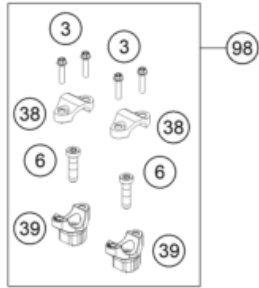

92

98

POS	PARTNUMBER	PARTNAME	PIECE
1	0797C164V401000	Fork 250/300 EXC-F/EXC TPI Sixdays 22	1
2	0025080406	HH COLLAR SCREW M8X40 TX40	4
3	0025080256	HH collar screw M8x25	4
4	0025080506	HH collar screw M8x50 TX40	4
5	0015080256	SK.COLLAR WASHER M 8X25 SW=10	1
6	0032100356S	AH-COLLAR SCREW M10X35 ISA45	2
8	0770025035	O-RING 25X3,55 NBR70 05	1
9	0017060206	SCREW F. PLASTIC K60X20AL SW6	2
32	7770123202204	Triple clamp bottom compl.	1
34	7720113402204	Triple clamp X=22mm	1
36	70009082000	AXLESCREW M20X1.5 SW17	1
38	77201038000	HANDLEBAR CLAMP 28MM	2
39	59401039032	HANDLEB.SUPP. D=28MM H=32MM 05	x
39	59401039037	HANDLEB.SUPP. D=28MM H=37MM 05	2
39	59401039042	HANDLEB.SUPP. D=28MM H=42MM 05	x
81	54201081100	TAPERED ROLLER BEARING CPL. 06	2
82	77701084000	O-RING SUPPORT W. SEALING LIP	1
84	54601184000	STEERING HEAD GASKET TOP	1
85	7770108510030	Clamp for brake hose, black	1
86	78101086000	STEERING HEAD COVER	1
91	59001092050	SPECIAL SCREW M6X12,5 WS=8	6
92	77701094100EBR	Fork protection kit Erzbergrodeo 23 with decal	1
98	00050000921	HANDLEBAR SUPPORT KIT D28/H37	x
99	00050000930	STEERING HEAD REP. KIT 06-15	x