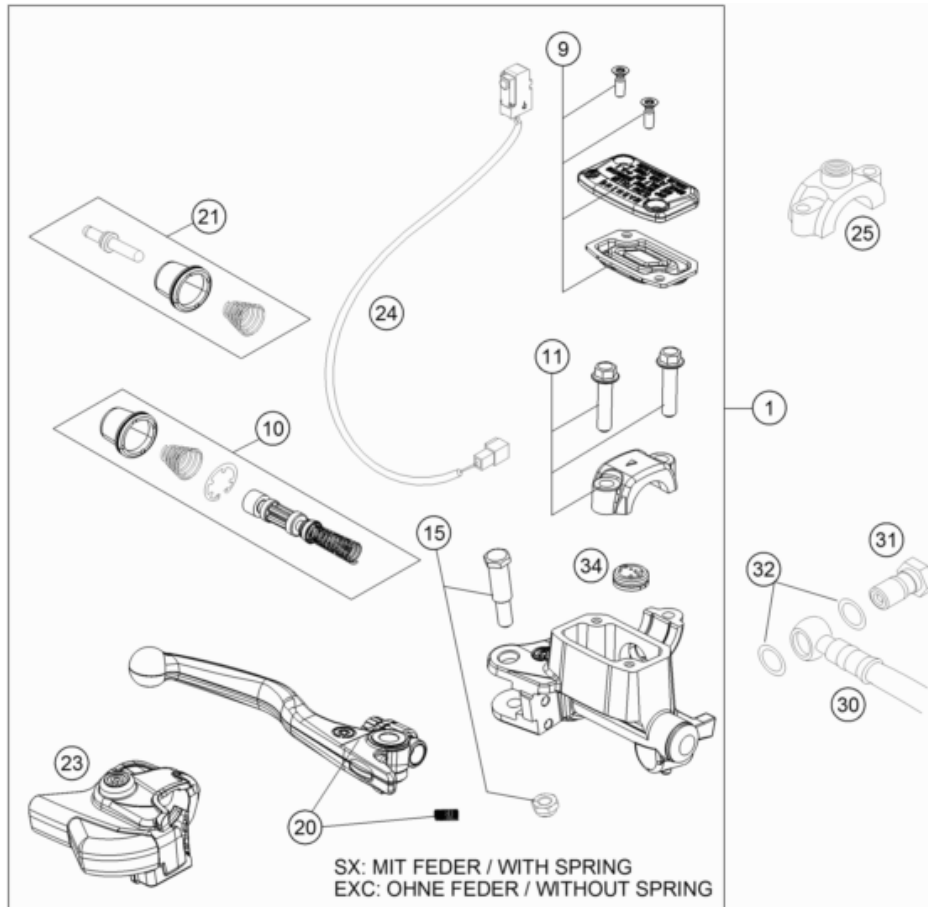

FRONT BRAKE CONTROL

300 EXC ERZBERGRODEO 2023 2023

POS	PARTNUMBER	PARTNAME	PIECE
1	77713001144	HAND BREAK CYLIND. CPL. EXC 14	1
9	77713003000	HAND BRAKE CYL. COVER	1
10	77713008100	REPAIR KIT PISTON EXC 2014	1
11	50313005000	CLAMP CPL. NATURE	1
15	77713006000	LEVER SCREW	1
20	77713002000	HAND BRAKE LEVER +SPRING SX 14	1
21	77713007100	PUSH ROD CPL. EXC 2014	1
23	77713004000	PROTECTION CAP HAND BRAKE CYL.	1
24	77711050000	BRAKE LIGHT SWITCH FRONT 2014	1
25	58012040150	CLAMP FOR MIRROR '94	1
30	77713010000	BRAKE PIPE	1
31	54813020100	banjo bolt M10x1x19 black	1
32	0603100141	sealing ring DIN 7603 10x14x1	2
34	54802051000	VALVE	1
80	00062030000	BRAKE FLUID DOT5.1 0,25L	1

145031310

14388

* NEW PART

X ON DEMAND