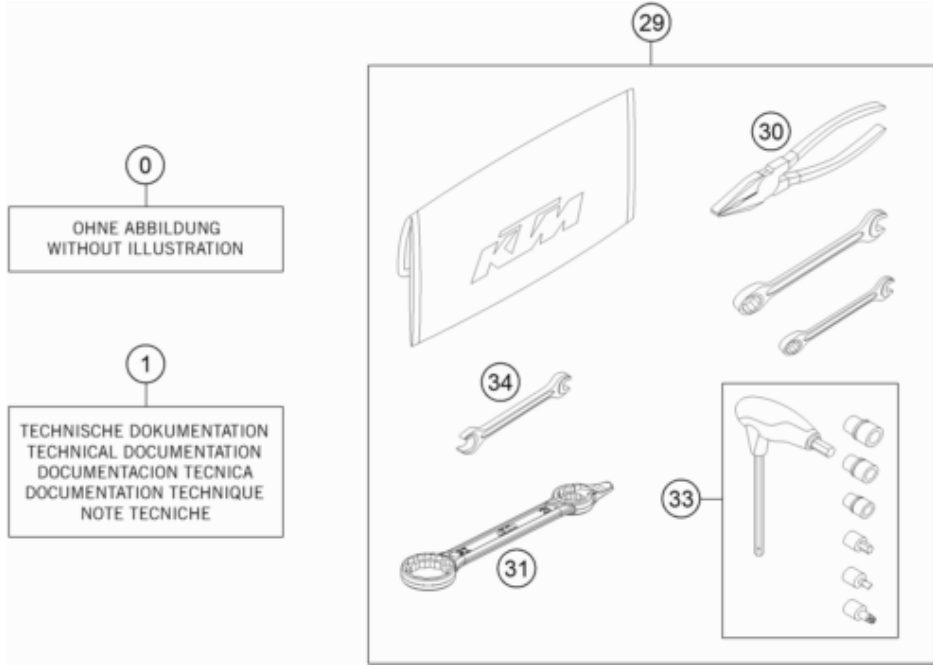

POS	PARTNUMBER	PARTNAME	PIECE
0	52000238SET	Sticker set Xplor OC 238x182.5	1
0	79708092200	Sticker set sep. enclosure Erzberg 23	1
0	79603040033	FOOTREST-SET	1
0	79103094100EB	Frame protection set	1
0	55705007000	Header	1
0	54603048000	RANGE CHANGE METAL NUT M8	1
0	0025080306	HH collar screw M8x30	3
0	78141013190	FUEL FILTER	3
0	60408061050	RUBBER 14X6.5X2.3MM	2
0	50406016000	AIR FILTER SUPPORT	1
0	58412080300	REFLECTOR YELLOW "CEV"	2
0	0025050126	HH collar screw M5x12 TX30	2
0	58411098100	CONTACT WASHER M6 VSV-K6	2
0	79002014100	CAM 4-T 39,5 MM	1
0	7960218204430	Handguard	1
0	79602084144	Mounting kit, handguard, right and left	1
0	79602979044	Wrap-around handguard	1
0	58012040000	REAR MIRROR L/S	1
0	79708016000	License plate holder extension	1
0	58012140000	REAR MIRROR R/S	1
0	58012040150	CLAMP FOR MIRROR '94	2
0	58412080400	Rear reflector red	1
0	54814025200	FLASHER CPL. FR.L/S RE.R/S 09	2
0	54814026200	FLASHER CPL. FR.R/S RE.L/S 09	2
0	0125100003	washer DIN 125 A 10.5	4
0	0797100003	LOCK WASHER DIN6797-J10,5 ZI	4
0	58414030000	HH COLLAR NUT M10X1,25 WS=13	4
0	60314047000	license plate lighting	1
0	0017060205	SCREW FOR PLASTIC K60X20 SW6	1
0	0081050121	EJOT PT screw K50x12	2
0	58011024300	FLASHER INDICAT.LIGHT GREEN'98	1
0	49111425200	BULB 12V 2,3W (W2X4,6D)	1
0	78111029000	FLASHER SWITCH	1
0	0014050303	HH COLLAR SCREW M5X30 SW=6	1
0	76511030000	FLASHER UNIT	1
0	00063004134	BLINKERKARTON 270X100X80	1
0	00063099100	BUTTON CLASP BAG F.SMALL PARTS	2
0	79711081000	flasher harness rear	1

155482000

60494

* NEW PART

X ON DEMAND