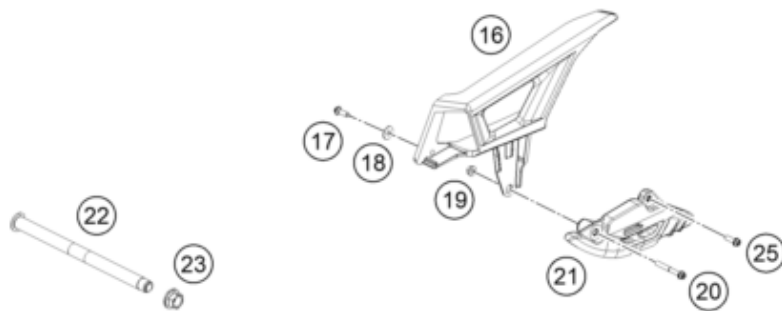

24A4900430 62097 * NEW PART X ON DEMAND

SWING ARM

350 EXC-F SIX DAYS 2024 EU 2024

POS	PARTNUMBER		PIECE
1	A49004230044	Schwinge Enduro 2024	1
2	A46004066000	Chain slider, left	1
3	77304066150	Chain slider bushing	2
4	0025060166S	HH collar screw M6x16 TX30 SL	4
5	54603055051	PRESS IN NUT M6 STEEL ZINC	1
6	A46004041000	Locking cap swingarm	4
7	58414030000	HH COLLAR NUT M10X1,25 WS=13	2
8	50304040100	screw M10x1.25x50 WS10	2
9	50180105	Threaded bush M12 d20	1
10	79004030110	Repair kit swingarm bearing	1
11	0618222812	NEEDLEBEAR HK2212V 22/28/12 MB	4
12	59404032000	BEARING SLEEVE 17X22X38,7 03	2
13	54603036000	STOP DISK 22,2X31,7X1	2
14	0760253270	radial shaft seal 25x32x7	4
15	77704034000	SUPPORT F. SHAFT SEAL RING 16	4
16	A49004060000	Chainguard	1
17	0017060205	SCREW FOR PLASTIC K60X20 SW6	1
18	0021060003	WASHER DIN9021-A 6,4	1
19	56509064100	SELF LOCKING NUT M6 10.9	1
20	0025060506	HH collar screw M6x50 TX30	1
21	A46004070000EB	Chain guide	1
22	A46004037000	Swingarm pivot	1
23	54804038000	Nut with flange M16X1,5 WS=19 03	1
24	A46004042000	Brake line guide	1
25	59009062016	SPECIAL SCREW M6X16 WS=8 10.9	1