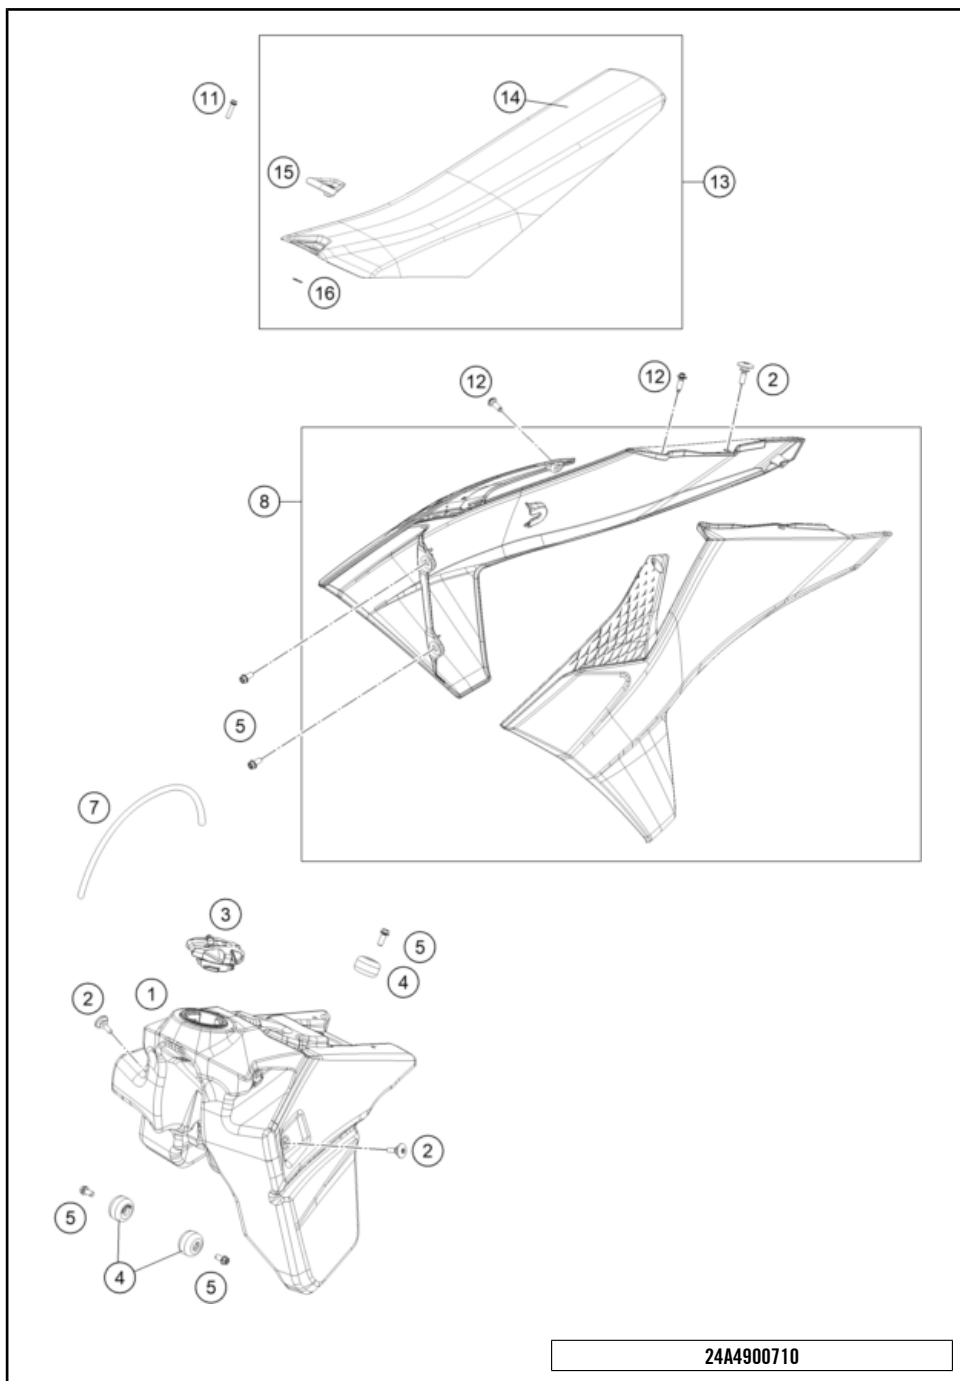

24A4900710

68092

* NEW PART

X ON DEMAND

POS	PARTNUMBER		PIECE
1	A49007013000	Fuel tank	1
2	79107011000	Seat holder screw	4
3	78107008044C1	Fuel cap cmpl. 14	1
4	A46007014000	Fuel tank role	3
5	0025060126	HH collar screw M6x12 TX30	7
7	0600000600000	Hose 5.5x9.5 NBR+PVC p. meter	1
8	A46008054000ABC	Spoiler kit Six Days 2024 with decal	1
11	0025060306	HH collar screw M6x30 TX30	1
12	0017060205	SCREW FOR PLASTIC K60X20 SW6	4
13	A46007040000HHB	Seat	1
14	A46007040050HHB	Seat cover	1
15	A46007046000	Seat installation	1
16	0004711200100	Lock ring DIN471 12x1	1