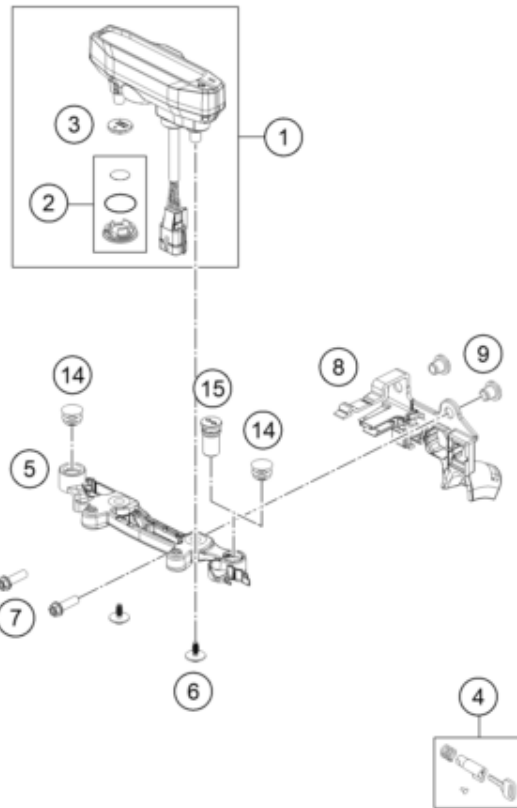

24A4901390

63835

* NEW PART

X ON DEMAND

POS	PARTNUMBER		PIECE
1	A49014001080	Headlamp KTM	1
2	A49014002000	LED-Unit	1
5	0081050181	SCREW FOR PLASTIC K50X18 T20	3
6	79714040000	Tail light	1
7	0017060255	EJOT PT SCREW K60X25-Z SW6	2
25	60314047000	license plate lighting	1
28	0081050121	EJOT PT screw K50x12	2
30	54814025200	FLASHER CPL. FR.L/S RE.R/S 09	2
31	54814026200	FLASHER CPL. FR.R/S RE.L/S 09	2
32	44111015100	BULB 12V 10W (BA15S)	4
33	0125100003	washer DIN 125 A 10.5	4
34	0797100003	LOCK WASHER DIN6797-J10,5 ZI	4
35	58414030000	HH COLLAR NUT M10X1,25 WS=13	4
36	54814028000	FLASHER LENS L/S R/S 05	4

24A4901410

63893

* NEW PART

X ON DEMAND

ACHTUNG !!! CAUTION !!!

Einbau von **10** ohne Muttern. **!** Mounting of **10** without nuts.

POS	PARTNUMBER		PIECE
1	A49014069000	Dashboard	1
2	77714069010	BATTERY COVER F. SPEEDOMETER	1
3	58314068000	BATTERY F. SPEEDOM. M.A.E. 02	1
4	78003035100	Steering lock	1
5	A49014060000	Instrument cluster	1
6	0081645121	EJOT DELTA PT SCREW 45X12-Z	2
7	0025060206	HH collar screw M6x20 TX30	2
8	A49011083000	Connector support	1
9	77714060050	Distanzbüchse Tachohalterung	2
10	54814068100	CABLE FOR DIGITAL SPEEDOM. 06	1
11	83013026000	CABLE GUIDE	2
12	54814069050	MAGNET FOR DIGITAL SPEEDOM. 03	1
13	0471009104	CIRCLIP DIN0471- 9X1 INOX	1
14	50210086000	COVERING CAP SFL16	2
15	58011024300	FLASHER INDICAT.LIGHT GREEN'98	1