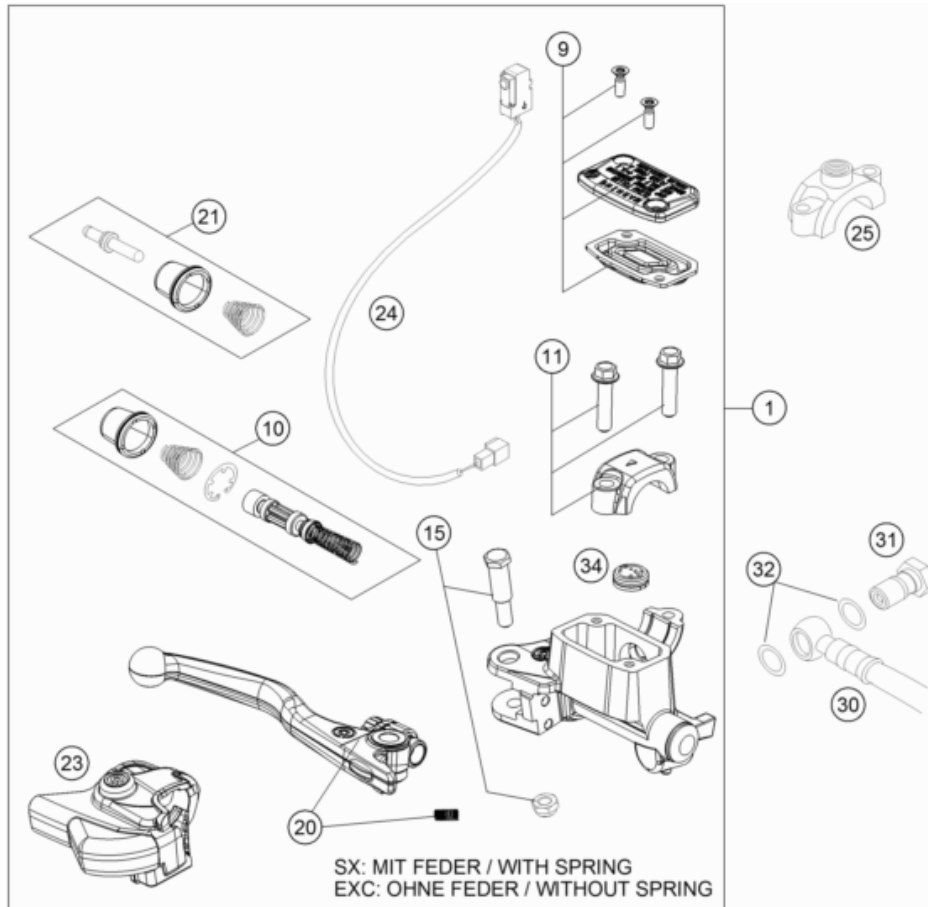

POS	PARTNUMBER		PIECE
1	77713001144	HAND BREAK CYLIND. CPL. EXC 14	1
9	77713003000	HAND BRAKE CYL. COVER	1
10	77713008100	REPAIR KIT PISTON EXC 2014	1
11	50313005000	CLAMP CPL. NATURE	1
15	77713006000	LEVER SCREW	1
20	77713002000	HAND BRAKE LEVER +SPRING SX 14	1
21	77713007100	PUSH ROD CPL. EXC 2014	1
23	77713004000	PROTECTION CAP HAND BRAKE CYL.	1
24	77711050000	BRAKE LIGHT SWITCH FRONT 2014	1
25	58012040150	CLAMP FOR MIRROR '94	1
30	77713010000	BRAKE PIPE	1
31	54813020100	banjo bolt M10x1x19 black	1
32	0603100141	sealing ring DIN 7603 10x14x1	2
34	54802051000	VALVE	1
80	00062030000	BRAKE FLUID DOT5.1 0,25L	1

145031310

14388

* NEW PART

X ON DEMAND