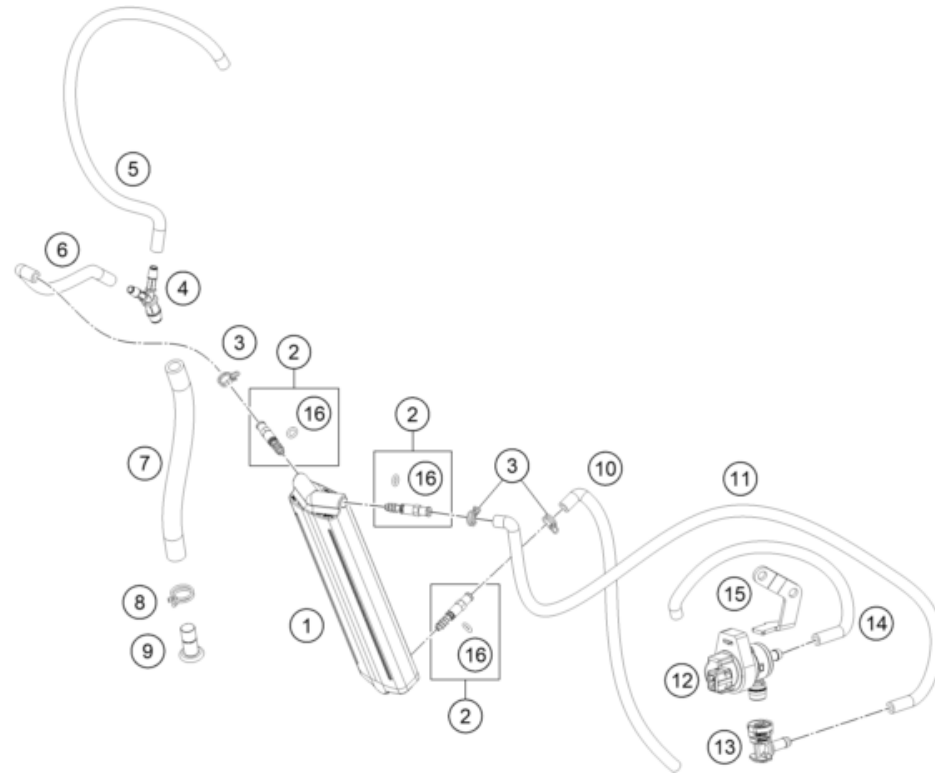

POS	PARTNUMBER		PIECE
1	A49015001000	Activated charcoal filter	1
2	A49015019044	Hose connector with O-ring	3
3	58007017000	YDNAC CLAMP 10101 (10,4MM)	3
4	61315028100	Y-CONNECTOR YS 6-10-6	1
5	78015019425	hose EPA d=6/10 l=425	1
6	79615021000	PREFORMED HOSE 6X10 ECO	1
7	78015119200	hose FPM/ECO 10x16 L=200	1
8	58431082100	YDNAC-CLAMP 10173 (16MM) '98	1
9	61315026100	Screw plug ACF	1
10	79615025000	PREFORMED HOSE 6X10 ECO	1
11	A49015023000	Pre-formed hose 6x10 ECO	1
12	61115015000	VALVE FOR CARBON CANISTER 07	1
13	61115016000	FITTING PIECE NQV2 NW7 90°	1
14	A49015024000	Pre-formed hose 6x10 ECO	1
15	A49015002000	Purge valve bracket	1
16	46810893	O-ring 5,28x1,78 NBR70 black	3

24A4901510

63875

* NEW PART

X ON DEMAND