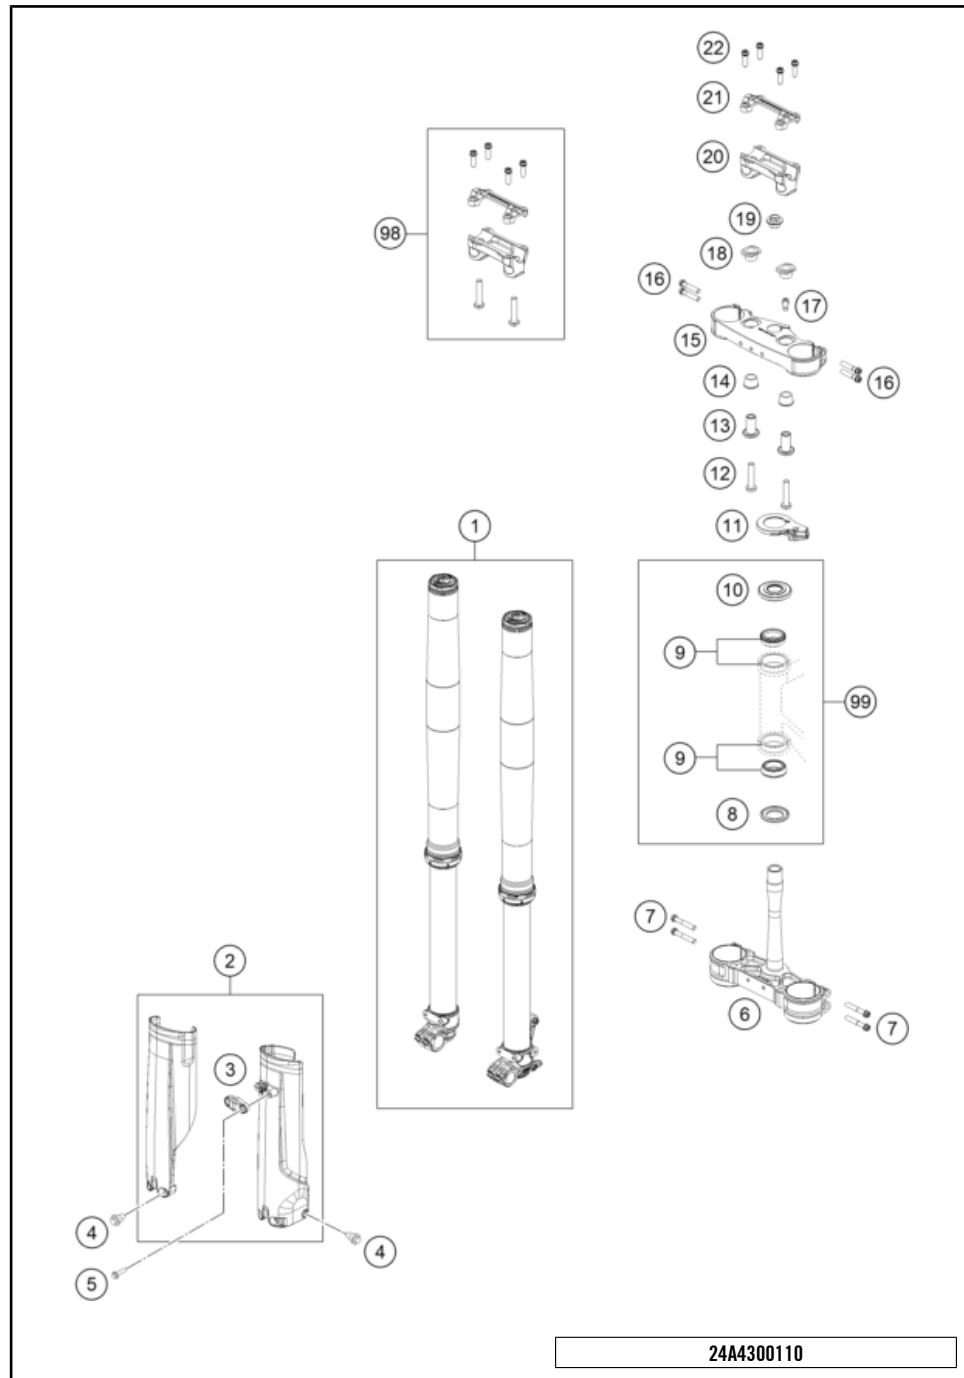

FRONT FORK, TRIPLE CLAMP

350 EXC-F SIX DAYS 2024 EU 2024

POS	PARTNUMBER		PIECE
1	A490C167X402000	Fork KTM 350 EXC-F 24	1
2	A46001094000ABE	Fork protection kit Six Days 2024 with decal	1
3	77701085100AB	Clamp for brake hose	1
4	59001092050	SPECIAL SCREW M6X12,5 WS=8	6
5	0017060206	SCREW F. PLASTIC K60X20AL SW6	2
6	A4600113202204	Triple clamp bottom, press., X=22mm	1
7	0025080506	HH collar screw M8x50 TX40	4
8	77701084000	O-RING SUPPORT W. SEALING LIP	1
9	54201081100	TAPERED ROLLER BEARING CPL. 06	2
10	A46001086000	Steering head seal	1
11	A49002065000	Steering lock	1
12	0035100509S	AH-COLLAR SCREW M10X50 ISA45	2
13	A46001139034	Handlebar mount, bottom part	2
14	83001040000	RUBBER BUSH	2
15	A4600113402204	Upper Triple Clamp X=22MM	1
16	0025080406	HH COLLAR SCREW M8X40 TX40	4
17	0015080256S	HH COLLAR SCREW M8X25 WS=10	1
18	A46001035001	Rubber bushing	2
19	A46009082000	Collar screw M20x1.5 SW17 Al	1
20	A48001139036	Handlebar mount D28 mm-H36 mm	1
21	79001038000	HANDLEBAR CLAMP 28MM	1
22	0025080256	HH collar screw M8x25	4
98	A48001039010	handlebar mount kit D28mm-H36mm	x
99	A46001081044	Repair Kit steering head bearing	x

24A4300110

68106

* NEW PART

X ON DEMAND