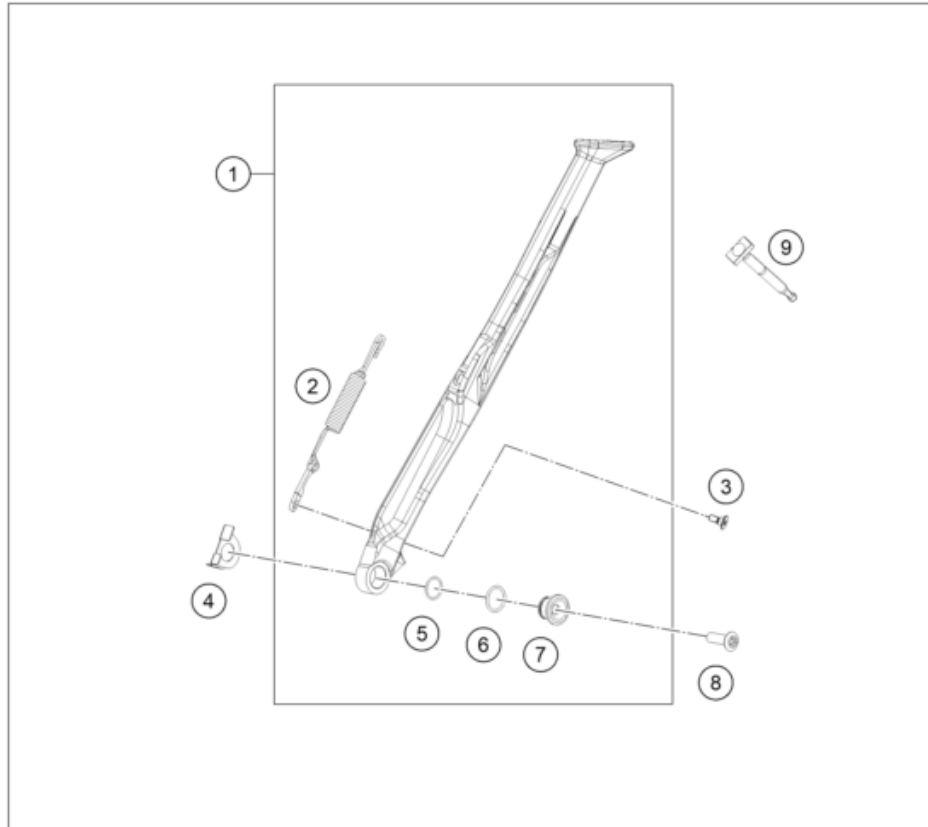

24A4900310

68086

* NEW PART

X ON DEMAND

POS	PARTNUMBER		PIECE
1	A46003090044	Skid plate	1
2	0025060256	HH collar screw M6x25 TX30	2
3	A46003090030	bushing skid plate	2
4	0025060166	HH collar screw M6x16 TX30	2

227950330

58219

* NEW PART

X ON DEMAND

POS	PARTNUMBER		PIECE
1	A46003023044	Side stand cml.	1
2	A46003024000	Side stand spring	1
3	69013099050	SCREW F. EXPANSION TANK	1
4	A46003023050	Side stand stopper sheet	1
5	0770125015	O-RING 12,5X1,5 NBR	1
6	0770180020	o-ring 18.00x2.00 NBR70	1
7	78003023080	SIDE STAND BUSHING EXC USA 08	1
8	0019080306S	COUNTER-SUNK SCREW ISA45 M8X30	1
9	A46003025000	Side stand, rubber strap	1