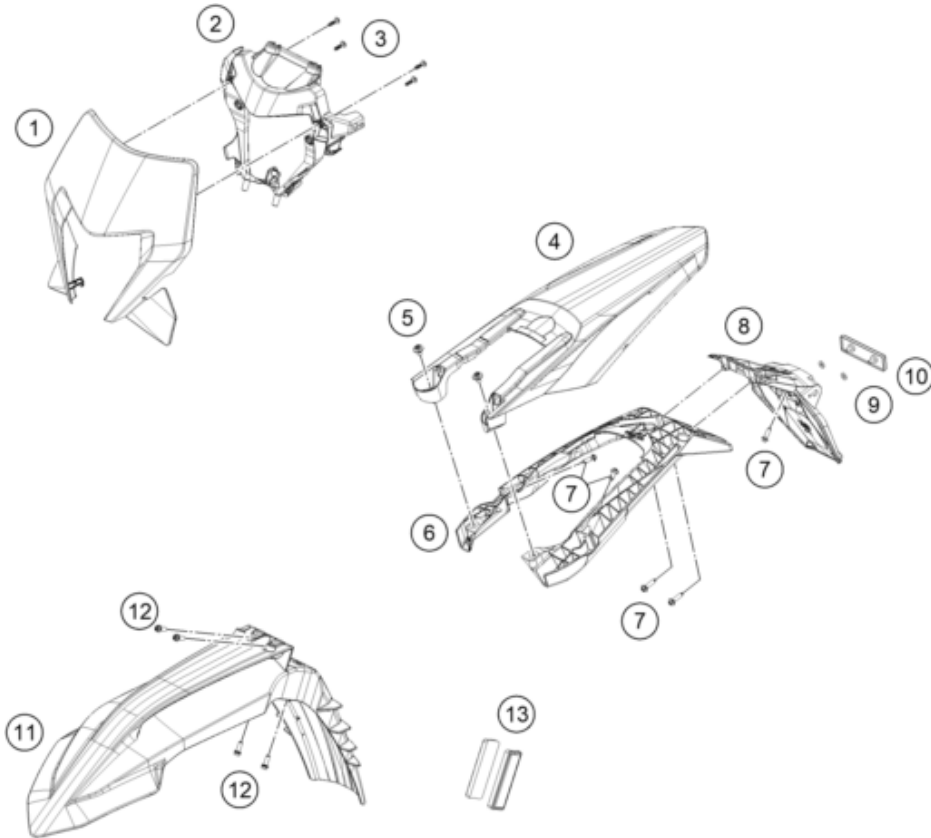

POS	PARTNUMBER		PIECE
1	A49008001000ABA	Headlight mask with decal	1
2	A49008001010C1	Headlight mask bottom part	1
3	0081050181	SCREW FOR PLASTIC K50X18 T20	4
4	A49008013000ABA	Rear fender EXC with decal	1
5	83008000012	special screw M6x12x3	2
6	A49008015000	License plate holder support	1
7	0017060205	SCREW FOR PLASTIC K60X20 SW6	5
8	79708016100	License plate holder support extension	1
9	60408061050	RUBBER 14X6.5X2.3MM	2
10	58412080000	REFLECTOR RED	1
11	A46008010000AB	Fender	1
12	0025060166	HH collar screw M6x16 TX30	4
13	58412080300	REFLECTOR YELLOW "CEV"	2

24A4900810

67098

* NEW PART

X ON DEMAND