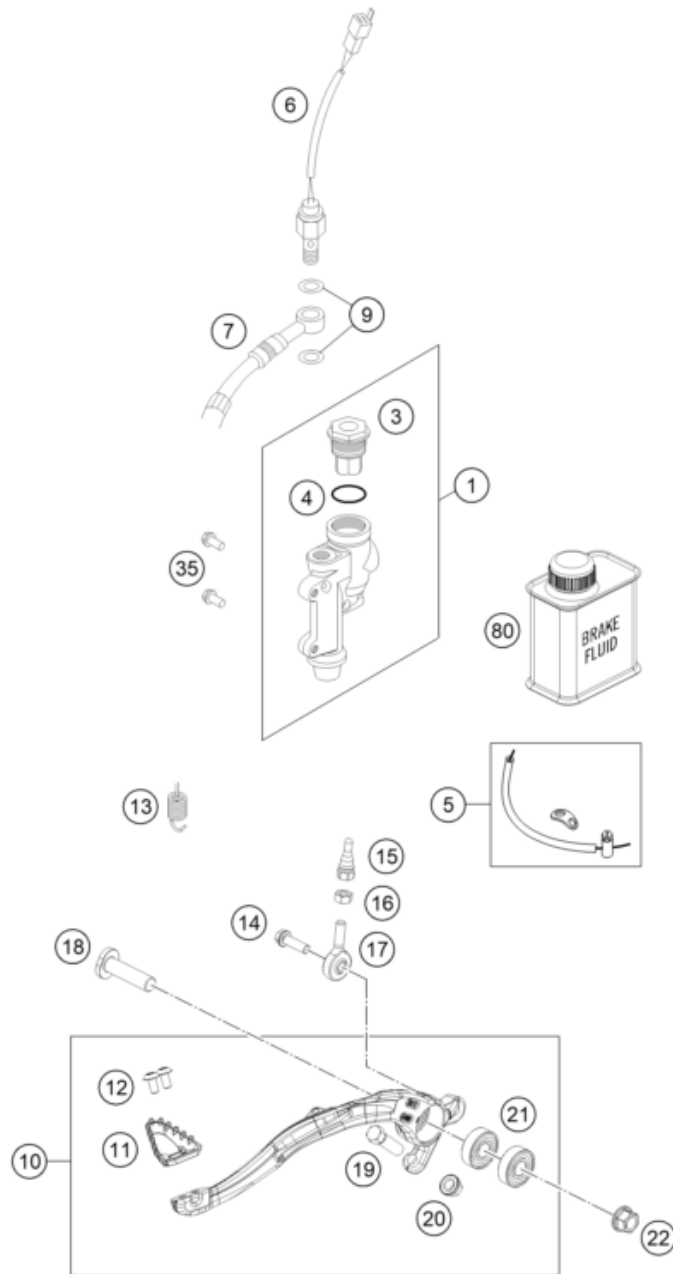

24A4901130

63879

* NEW PART

X ON DEMAND

POS	PARTNUMBER		PIECE
1	77713001144	HAND BREAK CYLIND. CPL. EXC 14	1
9	77713003000	HAND BRAKE CYL. COVER	1
10	77713008100	REPAIR KIT PISTON EXC 2014	1
11	50313005000	CLAMP CPL. NATURE	1
15	77713006000	LEVER SCREW	1
20	77713002000	HAND BRAKE LEVER +SPRING SX 14	1
21	77713007100	PUSH ROD CPL. EXC 2014	1
23	77713004000	PROTECTION CAP HAND BRAKE CYL.	1
24	77711050000	BRAKE LIGHT SWITCH FRONT 2014	1
25	58012040150	CLAMP FOR MIRROR '94	1
30	77713010000	BRAKE PIPE	1
31	54813020100	banjo bolt M10x1x19 black	1
32	0603100141	sealing ring DIN 7603 10x14x1	2
34	54802051000	VALVE	1
80	00062030000	BRAKE FLUID DOT5.1 0,25L	1

145031310

14388

* NEW PART

X ON DEMAND

24A4901331

POS	PARTNUMBER		PIECE
1	77013060044	REAR BRAKE CYLINDER CPL.SX 09	1
3	54813062100	REAR BRAKE CYL. COVER CPL. 04	1
4	54813063000	FOOT-BRAKE CYL. GASKET SX 03	1
5	54812063044	REAR BRAKE PEDAL SAFETY WIRE	1
6	50311051100	BRAKE LIGHT SWITCH REAR '98	1
7	77213070300	Rear Brakehose	1
9	0603100141	sealing ring DIN 7603 10x14x1	2
10	A46013050044	foot brake lever cpl	1
11	79413051000	STEP BRAKE LEVER 16	1
12	58605083010S	Torx hexagon socket screw M5x10 SS	2
13	A46003062000	Retracting spring	1
14	0025060206S	HH collar screw M6x20 TX30	1
15	54813056000	PUSH ROD L=28MM 03	1
16	0934060003	hex nut DIN 934 M6	1
17	54813055100	Joint head CMP6	1
18	47213054000	Screw foot brake lever	1
19	59001037000	SPECIAL SCREW M8X26 WS=10	1
20	46030045000	flanged nut M8 WS10	1
21	0625060002	deep groove ball bearing SKF 6000-2RS1	2
22	54630044000	COLLAR NUT M10 WS=13	1
35	0025060126	HH collar screw M6x12 TX30	2
80	00062030000	BRAKE FLUID DOT5.1 0,25L	1