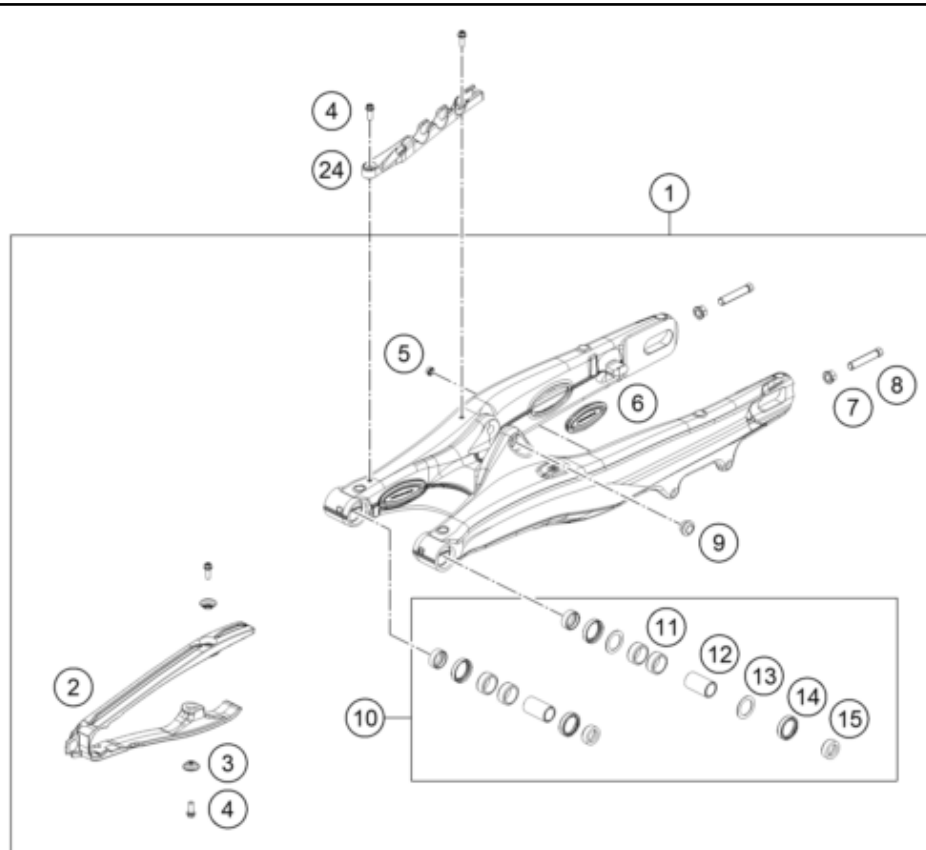

24A4900430 62097 * NEW PART X ON DEMAND

SWING ARM

350 EXC-F SIX DAYS 2024 EU 2024

POS	PARTNUMBER		PIECE
1	A49004230044	Schwinge Enduro 2024	1
2	A46004066000	Chain slider, left	1
3	77304066150	Chain slider bushing	2
4	0025060166S	HH collar screw M6x16 TX30 SL	4
5	54603055051	PRESS IN NUT M6 STEEL ZINC	1
6	A46004041000	Locking cap swingarm	4
7	58414030000	HH COLLAR NUT M10X1,25 WS=13	2
8	50304040100	screw M10x1.25x50 WS10	2
9	50180105	Threaded bush M12 d20	1
10	79004030110	Repair kit swingarm bearing	1
11	0618222812	NEEDLEBEAR HK2212V 22/28/12 MB	4
12	59404032000	BEARING SLEEVE 17X22X38,7 03	2
13	54603036000	STOP DISK 22,2X31,7X1	2
14	0760253270	radial shaft seal 25x32x7	4
15	77704034000	SUPPORT F. SHAFT SEAL RING 16	4
16	A49004060000	Chainguard	1
17	0017060205	SCREW FOR PLASTIC K60X20 SW6	1
18	0021060003	WASHER DIN9021-A 6,4	1
19	56509064100	SELF LOCKING NUT M6 10.9	1
20	0025060506	HH collar screw M6x50 TX30	1
21	A46004070000EB	Chain guide	1
22	A46004037000	Swingarm pivot	1
23	54804038000	Nut with flange M16X1,5 WS=19 03	1
24	A46004042000	Brake line guide	1
25	59009062016	SPECIAL SCREW M6X16 WS=8 10.9	1