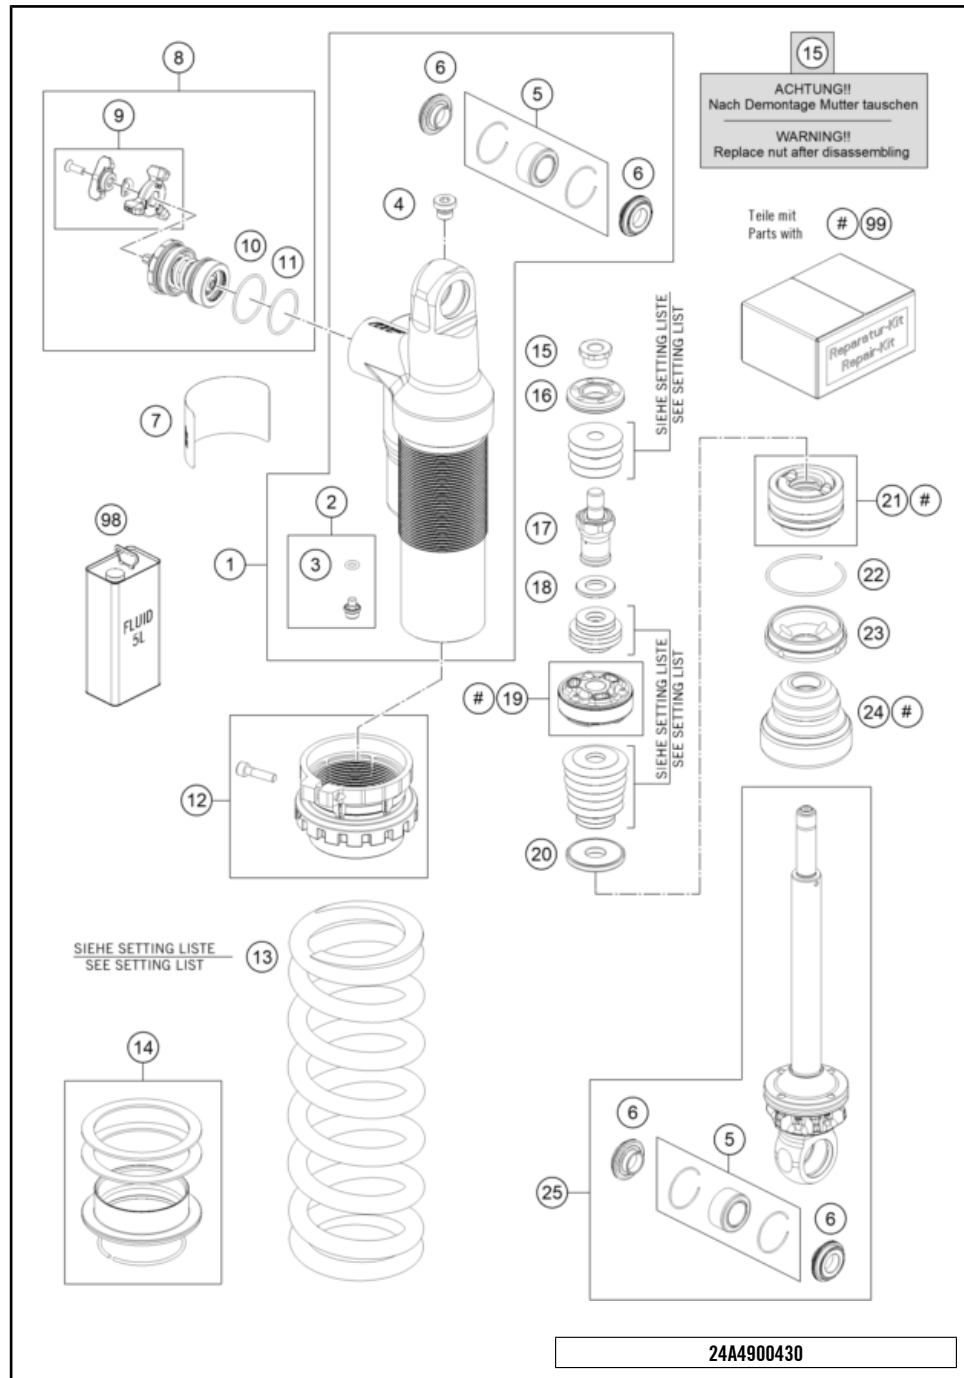

227950330

58219

* NEW PART

X ON DEMAND

POS	PARTNUMBER		PIECE
1	A46003023044	Side stand cml.	1
2	A46003024000	Side stand spring	1
3	69013099050	SCREW F. EXPANSION TANK	1
4	A46003023050	Side stand stopper sheet	1
5	0770125015	O-RING 12,5X1,5 NBR	1
6	0770180020	o-ring 18.00x2.00 NBR70	1
7	78003023080	SIDE STAND BUSHING EXC USA 08	1
8	0019080306S	COUNTER-SUNK SCREW ISA45 M8X30	1
9	A46003025000	Side stand, rubber strap	1

24A4900410

63961

* NEW PART

X ON DEMAND

POS	PARTNUMBER	PIECE
1	S454600000S0000	shock housing cpl. 1
2	36120151S	PLUG SCREW M5X6 CPL. 1
3	46810893	O-ring 5,28x1,78 NBR70 black 1
4	50180095	HS cylinder-head screw R1/8 I8 1
5	RP10051T	Ball bearing kit x
6	46181193	PIVOTSEAL Ø12X25,1 PDS 4
7	52000233	Sticker XPLOR PDS 90x40 1
8	S012900007S0300	Compression cpl. 1
9	RP10044T	Repair kit adjuster DCC 2023 x
10	50180217	O-ring 27x1,5 Viton70 green ISO 3601-3S 1
11	50180218	O-ring 25x1,5 Viton70 1
12	46181382S	Plastic Spring Retainer D46 cpl. 1
13	91010336	SHOCK SPRING L= 225 63 N/MM WHITE x
13	91010337	Mainspring (59/61) 66-225 damper white x
13	91010338S	SPRING 225MM 69 N/MM x
13	91010339	Mainspring (59/61) 72-225 damper white x
13	91010363	Mainspring (59/61) 75-225 damper white x
13	91010364	Mainspring (59/61) 78-225 damper white x
13	91010367	Mainspring (59/61) 81-225 damper white x
13	91010368	Mainspring (59/61) 84-225 damper white x
14	RP10052T	Spring plate repair kit x
15	46181656	nut M10x1 h10,5 SW19 1
16	46181416	Piston 15,4x35,4x6 1
17	S71100000500000	tap 10x48 compression 1
18	46811258	Washer 12x24x2,5 1
19	S624600000S0000	piston d46 cpl. 1
20	46181194	Rebound disc 12x36x4 h0 1
21	S614620000S0100	Sealholder 46x28 cpl. 1
22	S23902000000000	round-wire snap ring 49x1,75 1
23	S409000004000FA	Cover 46,12x6,2 h14,2 1
24	S9218000000000C1	Rubber pad 18x56x46 black 1
25	S421800001S0100	piston rod cpl. 1
98	50180751S1	SHOCK ABSORBER FLUID 5 LT x
99	RP10053T	Repair kit shock absorber x