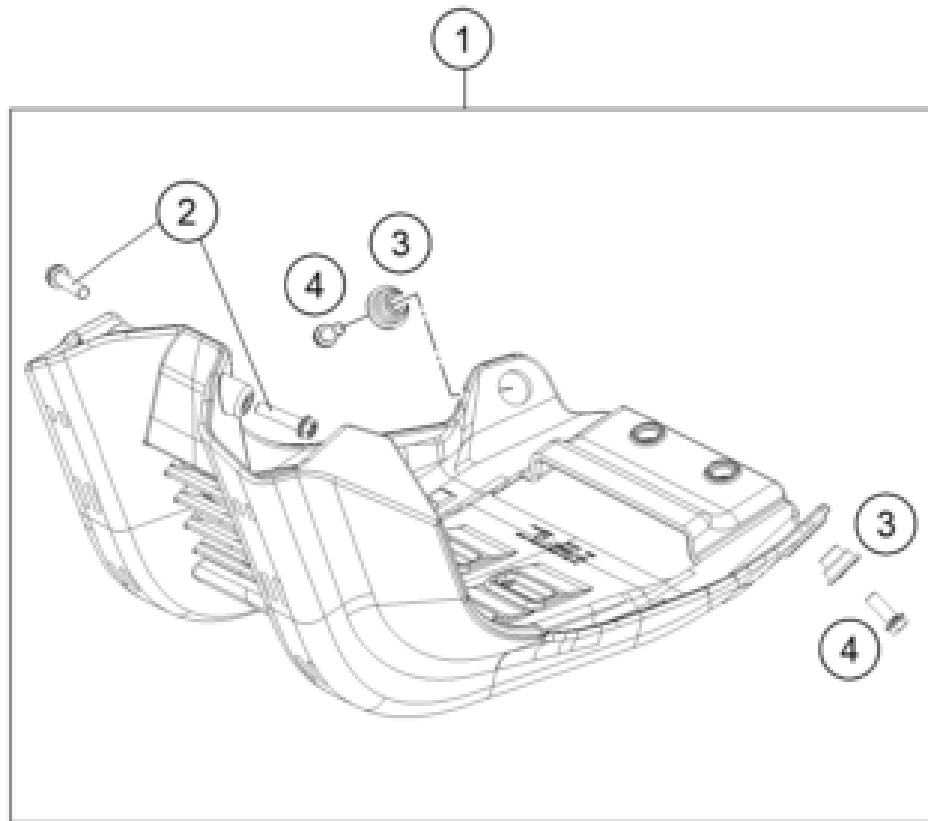

POS	PARTNUMBER		PIECE
1	A46003090044	Skid plate	1
2	0025060256	HH collar screw M6x25 TX30	2
3	A46003090030	bushing skid plate	2
4	0025060166	HH collar screw M6x16 TX30	2

227950330

58219

* NEW PART

X ON DEMAND