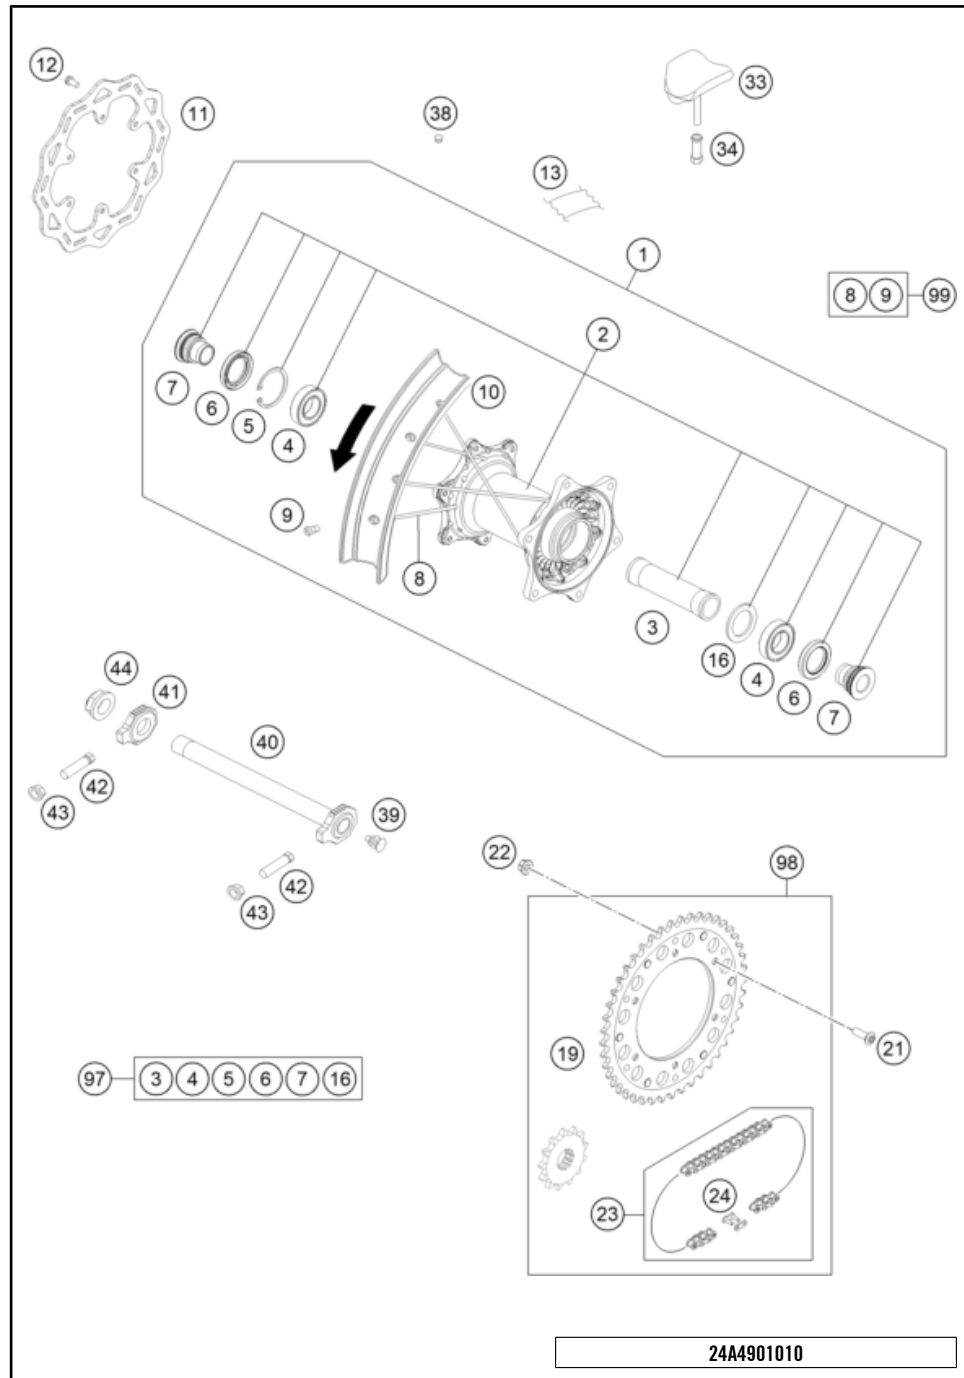

REAR WHEEL

350 EXC-F SIX DAYS 2024 EU 2024

POS	PARTNUMBER		PIECE
1	78110001644C1B	Rear wheel compl. 2.15x18" Giant 6D	1
2	A46010010044	Rear wheel hub compl.	1
3	A46010011000	Bearing spacer tube 121.5mm	1
4	0625060058	GR.BALL BEAR.6005 DDU2CG23S6NM	2
5	0472047175	CIRCLIP DIN0472-47X1,75	1
6	0760354771	SHAFT SEAL RING 35X47X7 TC	2
7	A46010016000	Spacing tube rear wheel	2
8	7901007119330	SPOKE M4,5X193-18" BLACK 16	36
9	77109072000	SPOKE NIPPLE M4,5 AL 11	36
10	78110070300C1B	Rear rim 2.15x18"	1
11	25010960000	BRAKE DISC REAR D=220MM	1
12	59009062013	SPECIAL SCREW M6X13 WS=8 10.9	6
13	50310073200	RIM BAND 18" AND 19"	1
16	77710015000	DISTANCE RING	1
19	5841005104504	Supersprox-Stealth rear sprocket	x
19	5841005104604	REAR SPROCKET ORANGE 46 T.	1
19	5841005104704	Rear sprocket 47 teeth	x
19	5841005104804	REAR SPROCKET ORANGE 48-T	x
19	5841005104904	REAR SPROCKET ORANGE 49-T	x
19	5841005105004	REAR SPROCKET ORANGE 50-T	x
19	5841005105104	REAR SPROCKET ORANGE 51-T	x
21	0019080266S	COUNTER-SUNK SCREW ISA45 M8X26	6
22	06923080003	hex nut EN 1661 M8 WS13	6
23	78010267118	CHAIN DID 118 LINKS	1
24	78010266000	CONNECTING LINK F. 78010267118	1
33	78110090200	Tyre locker 2,15"	1
34	77110090050	NUT FOR WHEEL HOLDER	1
38	55003135000	PLUG FOR RIM	x
39	50210086000	COVERING CAP SFL16	x
40	A46010085044	Wheel spindle rear wheel compl.	1
41	A46010084000	Chain tension adjuster right	1
42	50304040100	screw M10x1.25x50 WS10	2
43	58414030000	HH COLLAR NUT M10X1,25 WS=13	2
44	A46010086000	Collar nut M22x1,5 WS=30	1
97	A46010015010	wheel bearing repair kit	x
98	SPA113U46KM118A	Drivetrain kit 13Z/46Z	x
99	00050000981	SPOKE KIT REAR 18" EXC 17	x

* NEW PART X ON DEMAND