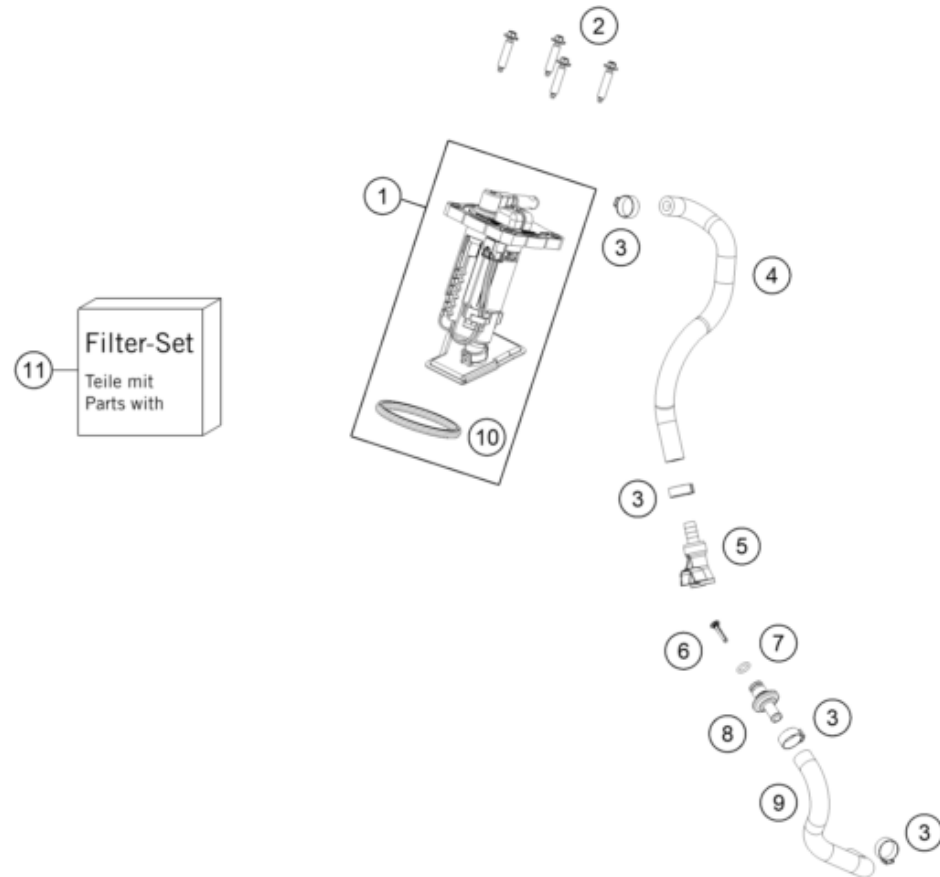

POS	PARTNUMBER		PIECE
1	A49007088200	Fuel pump	1
2	0017060305	SPECIAL SCREW K60X30 WS=6	4
3	00050157706	VARIABLE ONE-EAR CLAMP 15,7MM	4
4	A46007016000	Fuel hose DKK	1
5	5850701050030	CLUTCH CPC BLACK 05	1
6	78141013190	FUEL FILTER	1
7	58507012000	O-RING VITON F. PLUG CPC 05	1
8	77707010000	CONNECTOR FUEL PUMP	1
9	A46007017000	Fuel hose	1
10	A46007088050	Fuel pump seal	1
11	A46007018044	Fuel pump filter kit	1

227950730

60474

* NEW PART

X ON DEMAND