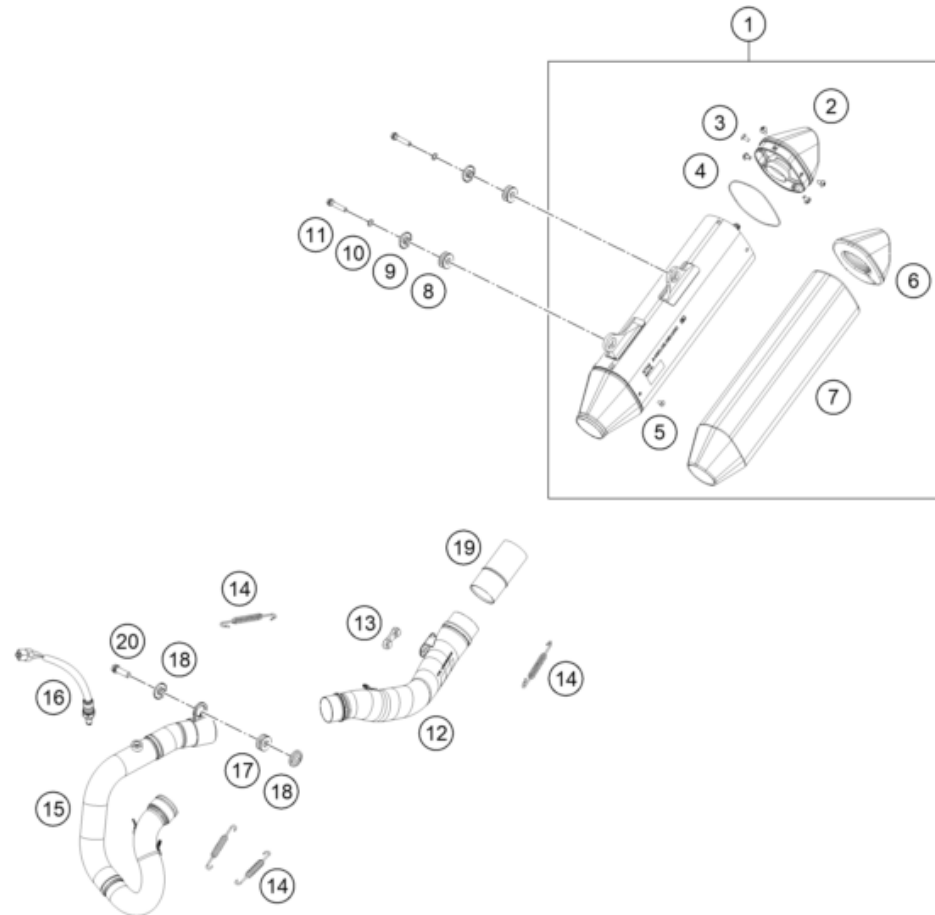

POS	PARTNUMBER		PIECE
1	A4900508100059	Silencer SIXDAYS	1
2	79105081160	Endcap cpl.	1
3	78105081010	SCREW TORX M5X10	5
4	0770800021	O-RING 80,00X2,00 VITON	1
5	0011480800	DUMMY RIVET 4,8X 8 NIRO	5
6	A46005078080	Rockwool preformed	1
7	79105081085	insulating material formed part	1
8	77205068000	DAMP. COMPON. BLACK	2
9	77205169000	BUSHING 7.5x12x28x8.3 11	2
10	50233041000	PAIR OF WASHERS M 6 NORDLOCK	2
11	0025060306	HH collar screw M6x30 TX30	2
12	A49005010000	exhaust manifold rear	1
13	79105098000	exhaust spacer	1
14	A46005016000	Tension spring L=65mm	4
15	A47005009000	Header EXC / FE 350	1
16	75041090200	LAMBDA SENSOR	1
17	79105068000	Damper gray	1
18	77805069000	BUSHING 8.5x12x28x8.3	2
19	A49005091000	Catalytic converter	1
20	0025080206	HH collar screw M8x20	1

24A4900510

68107

* NEW PART

X ON DEMAND