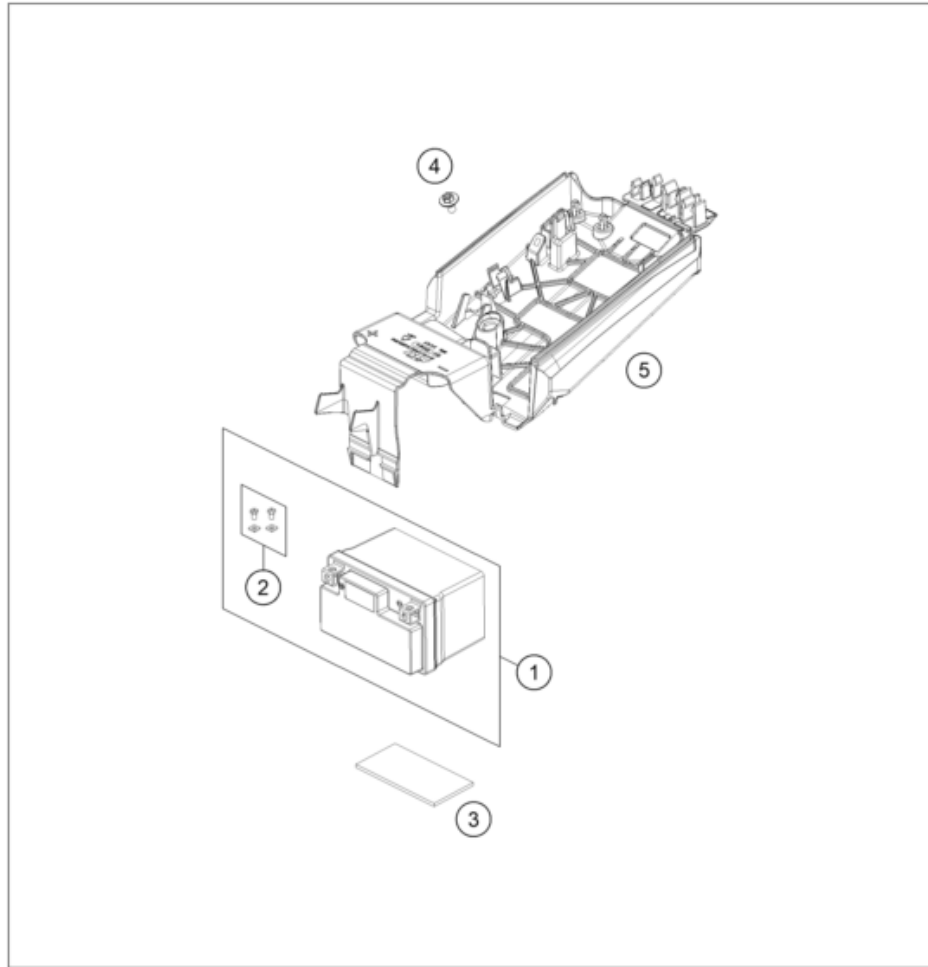

POS	PARTNUMBER		PIECE
1	79111053000	battery 12V/24Wh	1
2	79111053010	screw kit only for 79111053000	1
3	59003001099	METAMOLL 90X45X3MM 03	1
4	83008000012	special screw M6x12x3	1
5	A46011055100	Battery holding bracket	1

24A4901130

63879

* NEW PART

X ON DEMAND