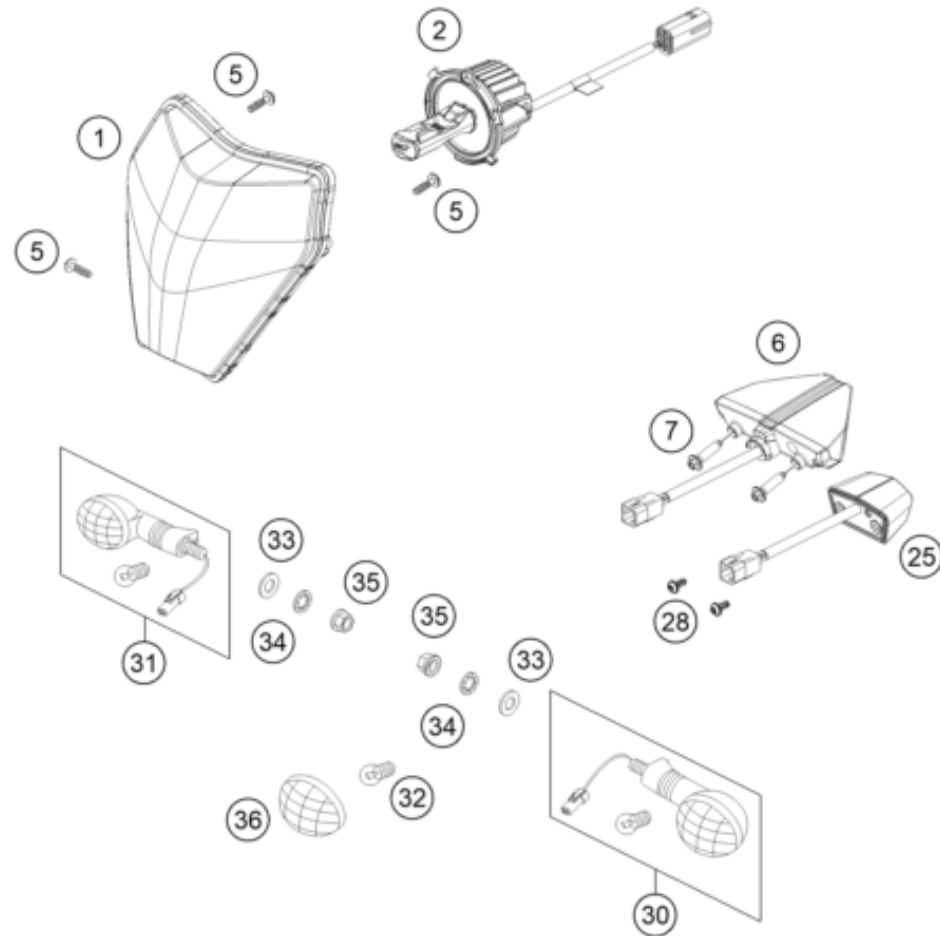

POS	PARTNUMBER		PIECE
1	A49014001080	Headlamp KTM	1
2	A49014002000	LED-Unit	1
5	0081050181	SCREW FOR PLASTIC K50X18 T20	3
6	79714040000	Tail light	1
7	0017060255	EJOT PT SCREW K60X25-Z SW6	2
25	60314047000	license plate lighting	1
28	0081050121	EJOT PT screw K50x12	2
30	54814025200	FLASHER CPL. FR.L/S RE.R/S 09	2
31	54814026200	FLASHER CPL. FR.R/S RE.L/S 09	2
32	44111015100	BULB 12V 10W (BA15S)	4
33	0125100003	washer DIN 125 A 10.5	4
34	0797100003	LOCK WASHER DIN6797-J10,5 ZI	4
35	58414030000	HH COLLAR NUT M10X1,25 WS=13	4
36	54814028000	FLASHER LENS L/S R/S 05	4

24A4901410

63893

* NEW PART

X ON DEMAND