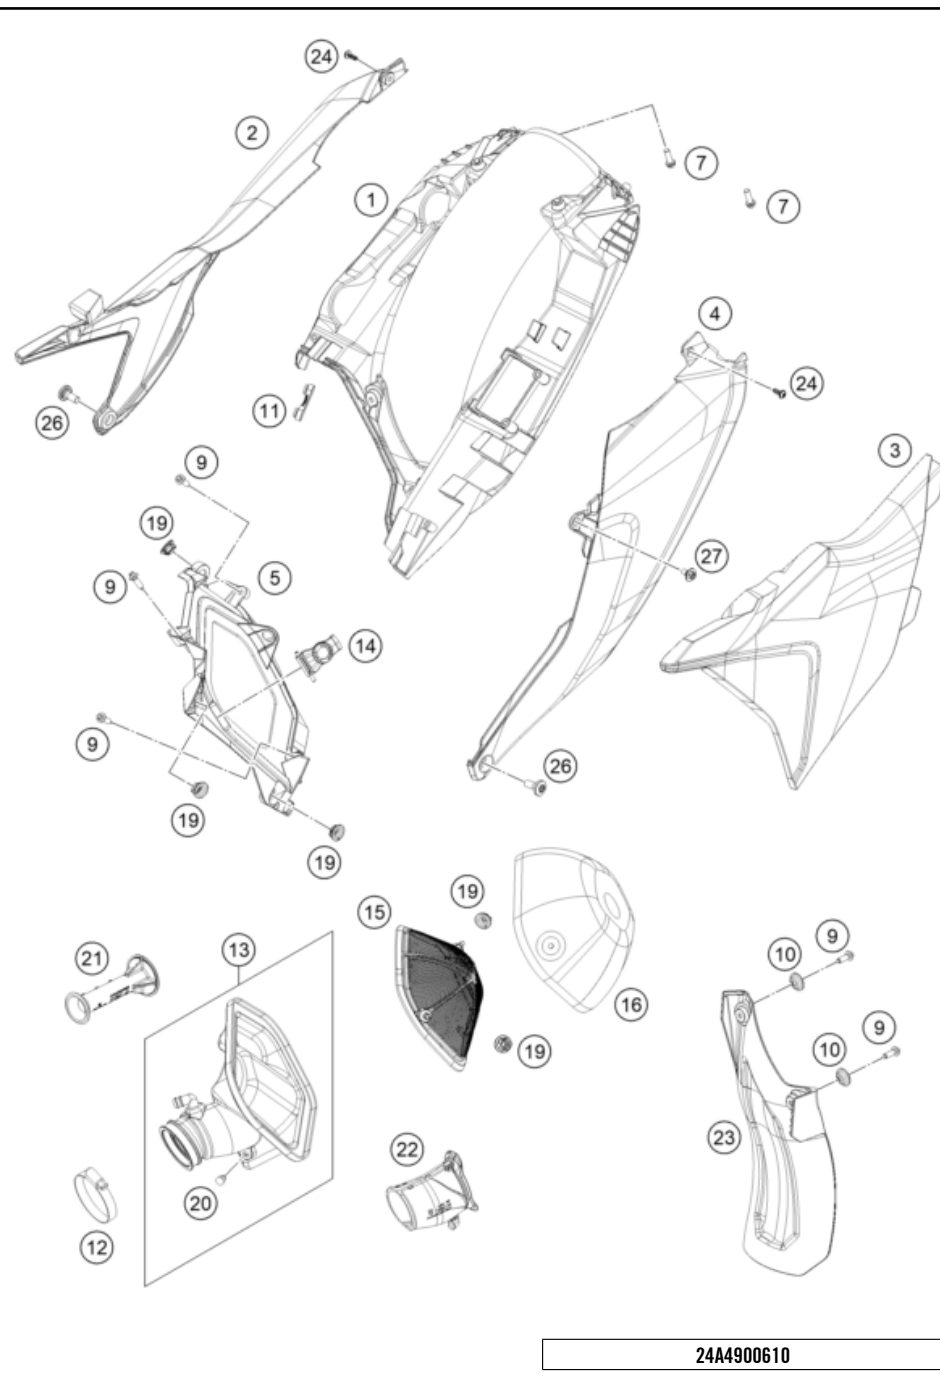

POS	PARTNUMBER		PIECE
1	A46006101000AB	Air filter box, bottom part	1
2	A46006004000ABB	Air filter box lid right with decal	1
3	A46006003000ABD	Air filter box cover with decal	1
4	A46006005000ABB	Air filter box lid left with decal	1
5	A46006001010AB	Air filter box front part	1
7	0025060206	HH collar screw M6x20 TX30	2
9	0017060206	SCREW F. PLASTIC K60X20AL SW6	5
10	77304066150	Chain slider bushing	2
11	79105098000	exhaust spacer	1
12	78006027000	HOSE CLAMP 45-65MM	1
13	A46006126033	Air boot cmpl.	1
14	A46006017000	Air filter holding bracket	1
15	A46006016000	Air filter support	1
16	A46006015000	Air filter	1
19	47106003160	quick release rubber grommet	5
20	54403135000	PLASTIC CAP SFL10	1
21	A49006012150	Air restrictor	1
22	A47006140044	Intake snorkel cmpl.	1
23	A46004050000	Splash protection	1
24	0081050141	EJOT PT screw K50x14	2
26	79003003000	SPECIAL SCREW M8X18 TORX45 SS	2
27	83008000012	special screw M6x12x3	1

24A4900610

68109

* NEW PART

X ON DEMAND