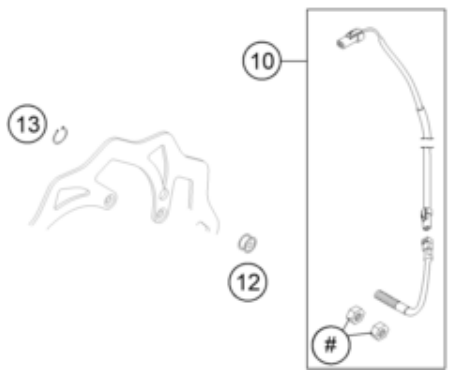

ACHTUNG !!! CAUTION !!!

Einbau von **10** ohne Muttern. **!** Mounting of **10** without nuts.

POS	PARTNUMBER		PIECE
1	A49014069000	Dashboard	1
2	77714069010	BATTERY COVER F. SPEEDOMETER	1
3	58314068000	BATTERY F. SPEEDOM. M.A.E. 02	1
4	78003035100	Steering lock	1
5	A49014060000	Instrument cluster	1
6	0081645121	EJOT DELTA PT SCREW 45X12-Z	2
7	0025060206	HH collar screw M6x20 TX30	2
8	A49011083000	Connector support	1
9	77714060050	Distanzbüchse Tachohalterung	2
10	54814068100	CABLE FOR DIGITAL SPEEDOM. 06	1
11	83013026000	CABLE GUIDE	2
12	54814069050	MAGNET FOR DIGITAL SPEEDOM. 03	1
13	0471009104	CIRCLIP DIN0471- 9X1 INOX	1
14	50210086000	COVERING CAP SFL16	2
15	58011024300	FLASHER INDICAT.LIGHT GREEN'98	1

24A4901430

63867

* NEW PART X ON DEMAND