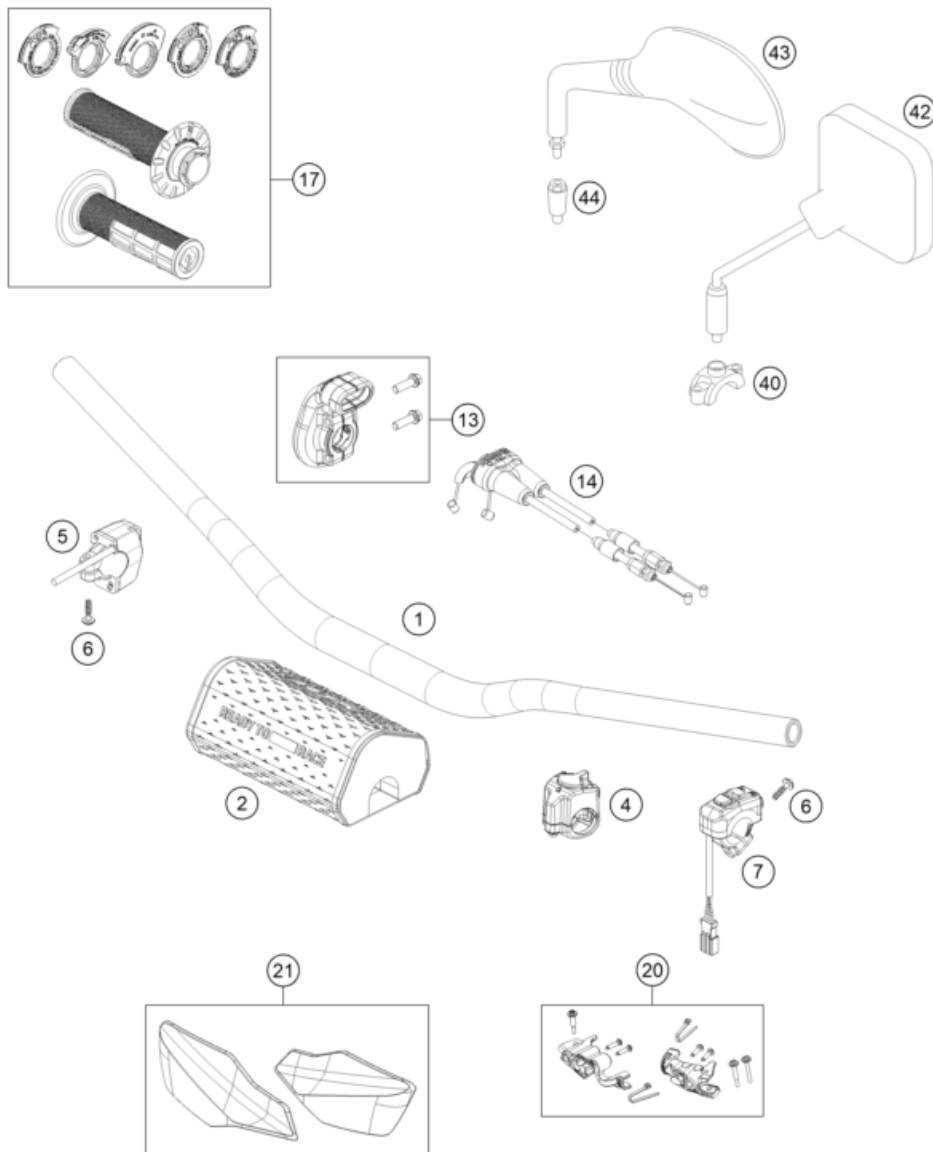

* NEW PART X ON DEMAND

POS	PARTNUMBER		PIECE
98	48601166S1	Fork Fluid Viscosity 4.0 5L	1
99	RP10055T	Seal kit CC spring fork	x

61839 * NEW PART X ON DEMAND

HANDLEBAR, CONTROLS

350 EXC-F SIX DAYS 2024 EU 2024

24A4900214

68087

* NEW PART

X ON DEMAND

POS	PARTNUMBER		PIECE
1	A49003001000EB	Frame	1
2	A46003002000	Subframe	1
3	79003003000	SPECIAL SCREW M8X18 TORX45 SS	2
4	09000008016U0	Special screw M8x16 ISA45 self-locking	2
5	A46003014000	Engine brace, right	1
6	A46003013000	Engine brace left	1
7	0035080206S	SHCS M8x20 TX45	6
8	A46007012000	Tank support rubber	1
9	79111013010	Cover control head sheet	2
10	58111076000	CABLE SUPPORT KHS NR.150-47610	1
11	79711013010	Cable bracket d8	1
12	A46003099020	Cable bracket/throttle cable guide	1
13	A46003099010	Cable bracket	1
14	0081050141	EJOT PT screw K50x14	2
15	59003013000	ENGINEBRAC.SCREW M10X123 WS=13	2
16	60011093075	RUBBER CABLE TIE 75MM 03	1
17	A46003096000	Front sprocket cover	1
18	0025060456	HH COLLAR SCREW M6X45 TX30	1
19	0025080206	HH collar screw M8x20	2
20	A46003053000	Chain slider below	1
21	A46003094000EB	Frame protection set	1
22	44011176140	KABELBAND 140/3,5 MM SCHWARZ	1
23	44011076200	CABLE TIE 200/3,6MM BLACK	2
24	0025050106	HH collar screw M5x10 TX30	2
25	54803092060	BUSH F. FRAME PROTECTION 03	2
26	A46003137033	Footpeg set	1
27	A46003141000	Footpeg right	1
28	A46003140000	Footpeg left	1
29	0094032253	PIN DIN0094-3,2X25 STEEL	2
30	0125100003	washer DIN 125 A 10.5	2
31	A46003044000	Footrest spring left	1
32	A46003045000	Footrest spring right	1
33	54803044000	PIN FOR FOOT PED 51.5X9.8 MM	2