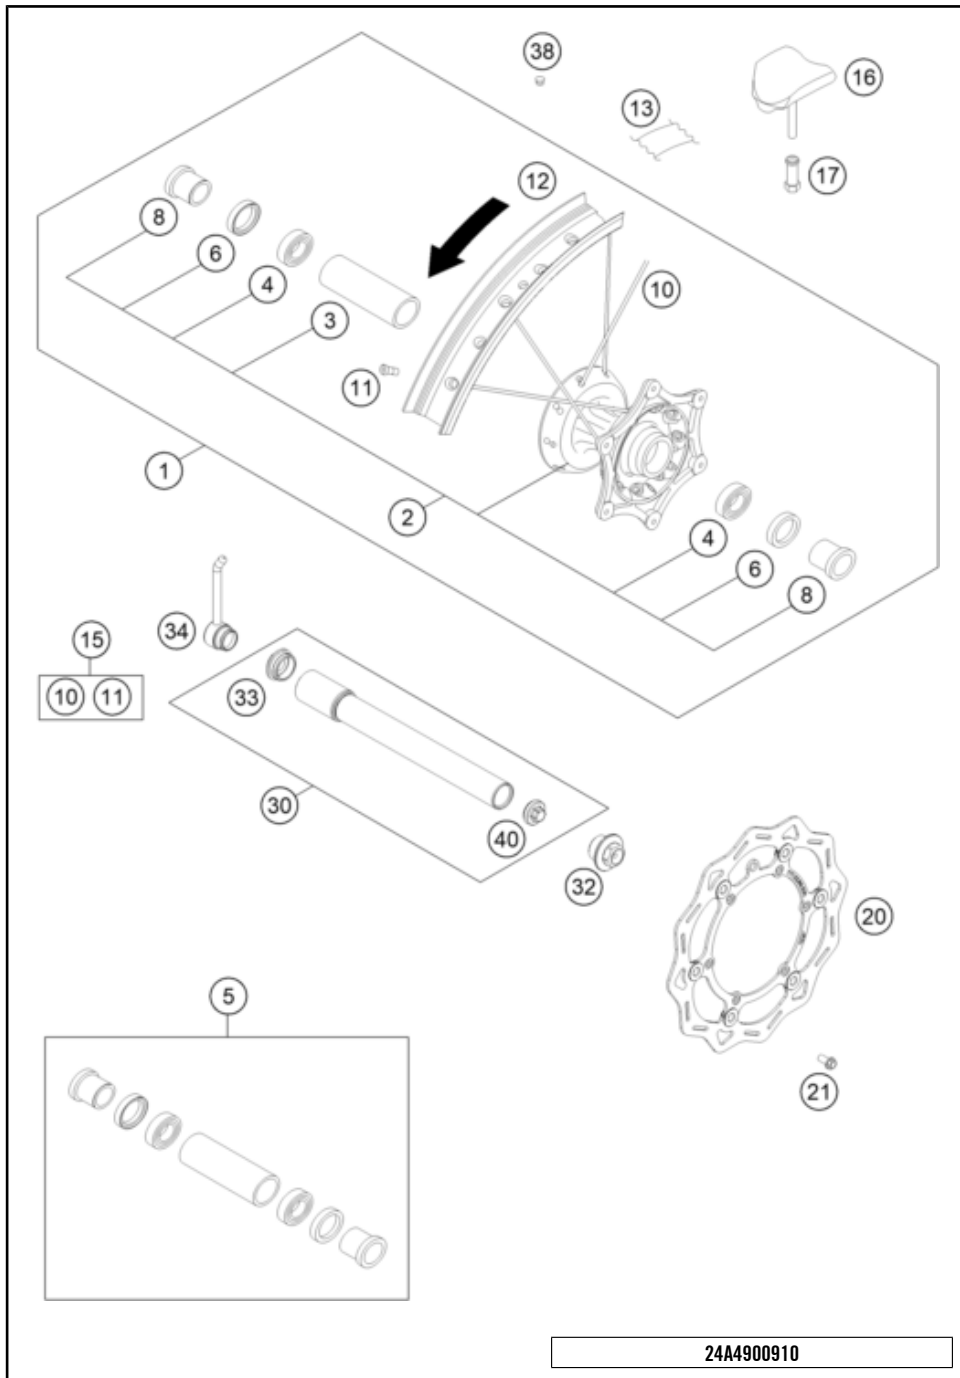

FRONT WHEEL

350 EXC-F SIX DAYS 2024 EU 2024

POS	PARTNUMBER		PIECE
1	78109101344C1B	Front wheel cmpl. 1.6x21" Giant 6D	1
2	77709010144	FRONT WHEEL HUB CPL.	1
3	54809011000	BEA.SPACERTUBE 35X2 L=79,4 03	1
4	0625069068	GR.BALL BEAR.6906 DDU2CG23S6NM	2
5	77709015000	wheel bearing repair kit	1
6	0760354771	SHAFT SEAL RING 35X47X7 TC	2
8	77709012000	SPACER BUSHING F. FR. WHEEL	2
10	7710907122630	SPOKE M4,5X226- 21" BLACK 12	36
11	77109072000	SPOKE NIPPLE M4,5 AL 11	36
12	78109070300C1B	Front rim 1.6x21"	1
13	50309073000	RIM BAND 21"	1
15	00050000954	SPOKE KIT FRONT "21" BLACK	x
16	78109090200	Tyre locker 1,60"	1
17	77110090050	NUT FOR WHEEL HOLDER	1
20	77709160000	BRAKE DISC FRONT D=260MM	1
21	59009062013	SPECIAL SCREW M6X13 WS=8 10.9	6
30	79109081033	Wheel spindle front cmpl, 2019	1
32	A46009082000	Collar screw M20x1.5 SW17 Al	1
33	70009081050	PLUG BUSHING SW17 '12	1
34	7900998116004	Front axle puller	1
38	55003135000	PLUG FOR RIM	x
40	7770908107055	AUXILIARY SCREW FRONT	1

24A4900910

67086

* NEW PART X ON DEMAND