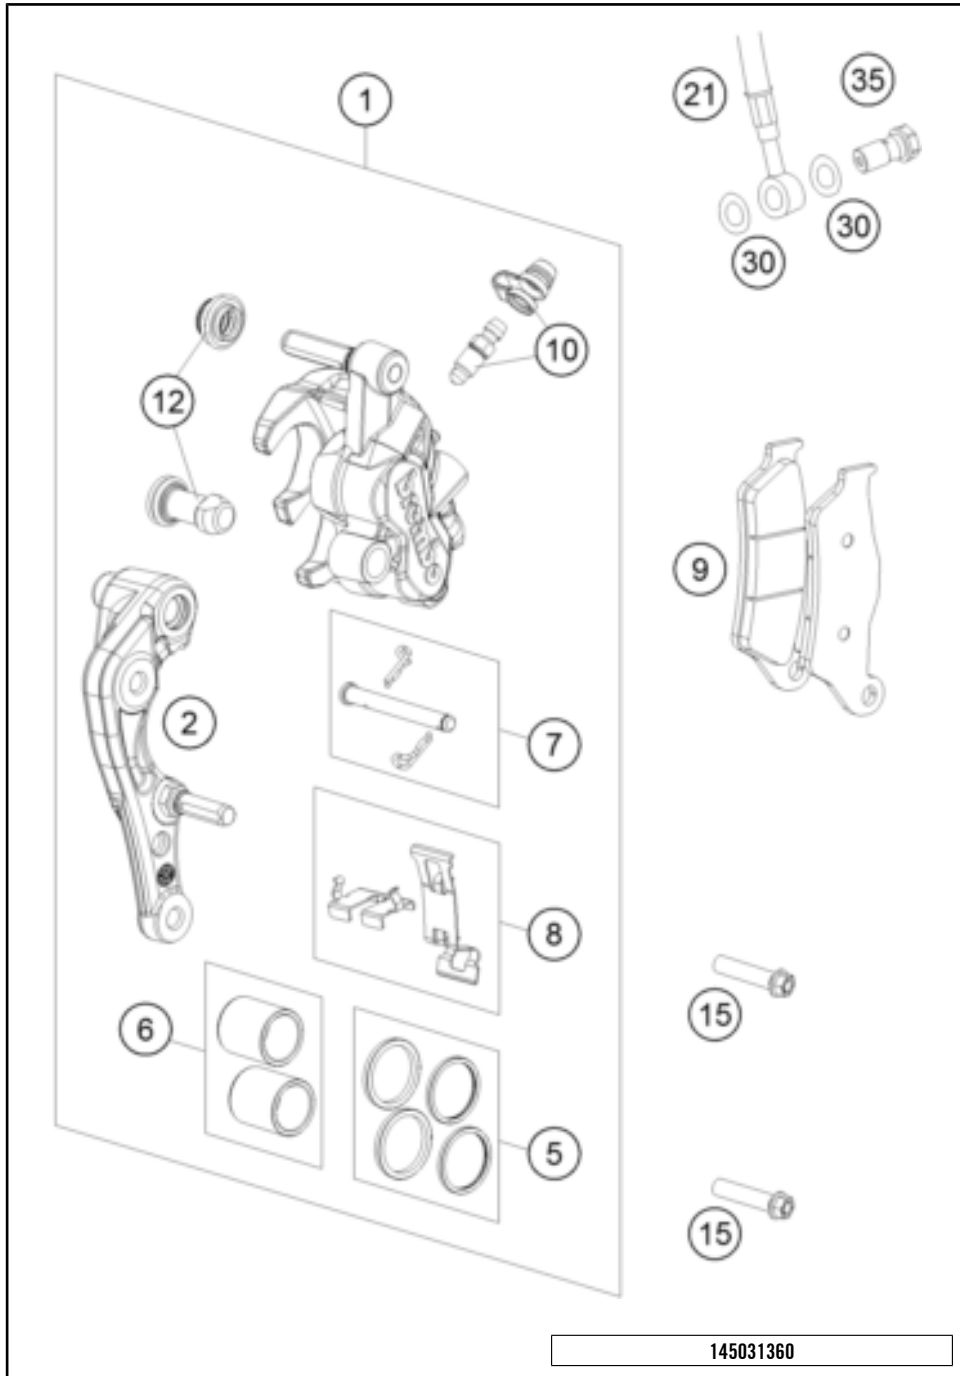

FRONT BRAKE CALIPER

350 EXC-F SIX DAYS 2024 EU 2024

POS	PARTNUMBER		PIECE
1	7701301500101	CALIPER NAT. WITHOUT PADS	1
2	77013014000	BRAKE CALIPER SUPPORT FRONT 09	1
5	77013021000	REP. KIT SEALS 24MM	1
6	77013019000	REP. KIT PISTON 24MM	1
7	77013017000	BOLT CPL. 09	1
8	77013018000	RETAINING PLATE SET BREMBO	1
9	77713030000	BRAKE PADS FRONT	1
10	61013020100	BLEEDER SCREW WITH CAP	1
12	54613218000	CUP SET SHORT	1
15	0025080306S	HH COLLAR SCREW M8X30 TX40	2
21	77713010000	BRAKE PIPE	1
30	0603100141	sealing ring DIN 7603 10x14x1	2
35	54813020100	banjo bolt M10x1x19 black	1

145031360

14399

* NEW PART

X ON DEMAND