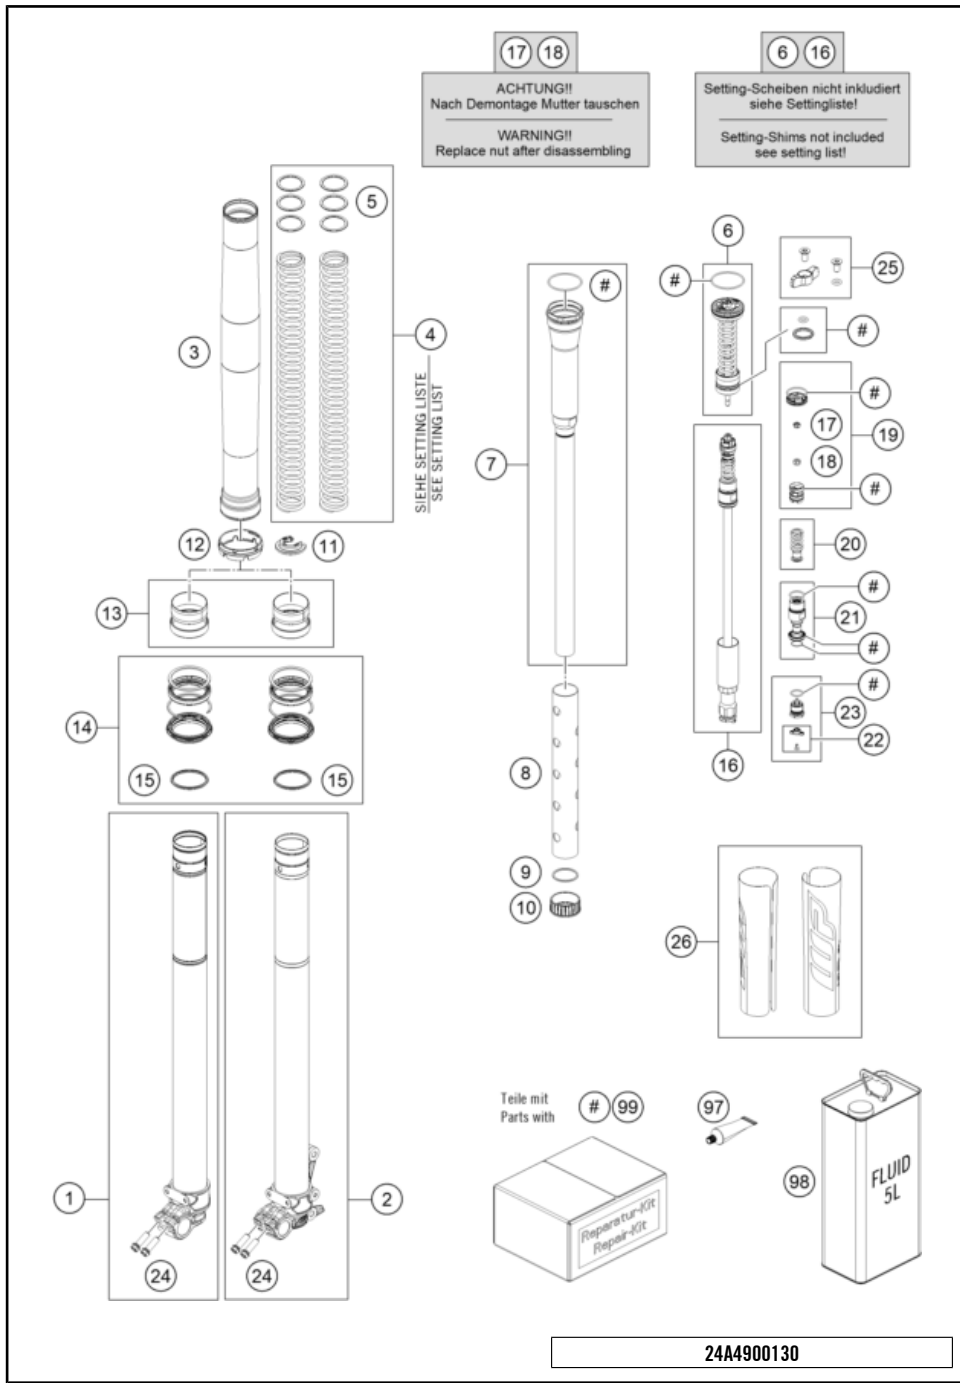

POS	PARTNUMBER		PIECE
98	48601166S1	Fork Fluid Viscosity 4.0 5L	1
99	RP10055T	Seal kit CC spring fork	x

61839 * NEW PART X ON DEMAND