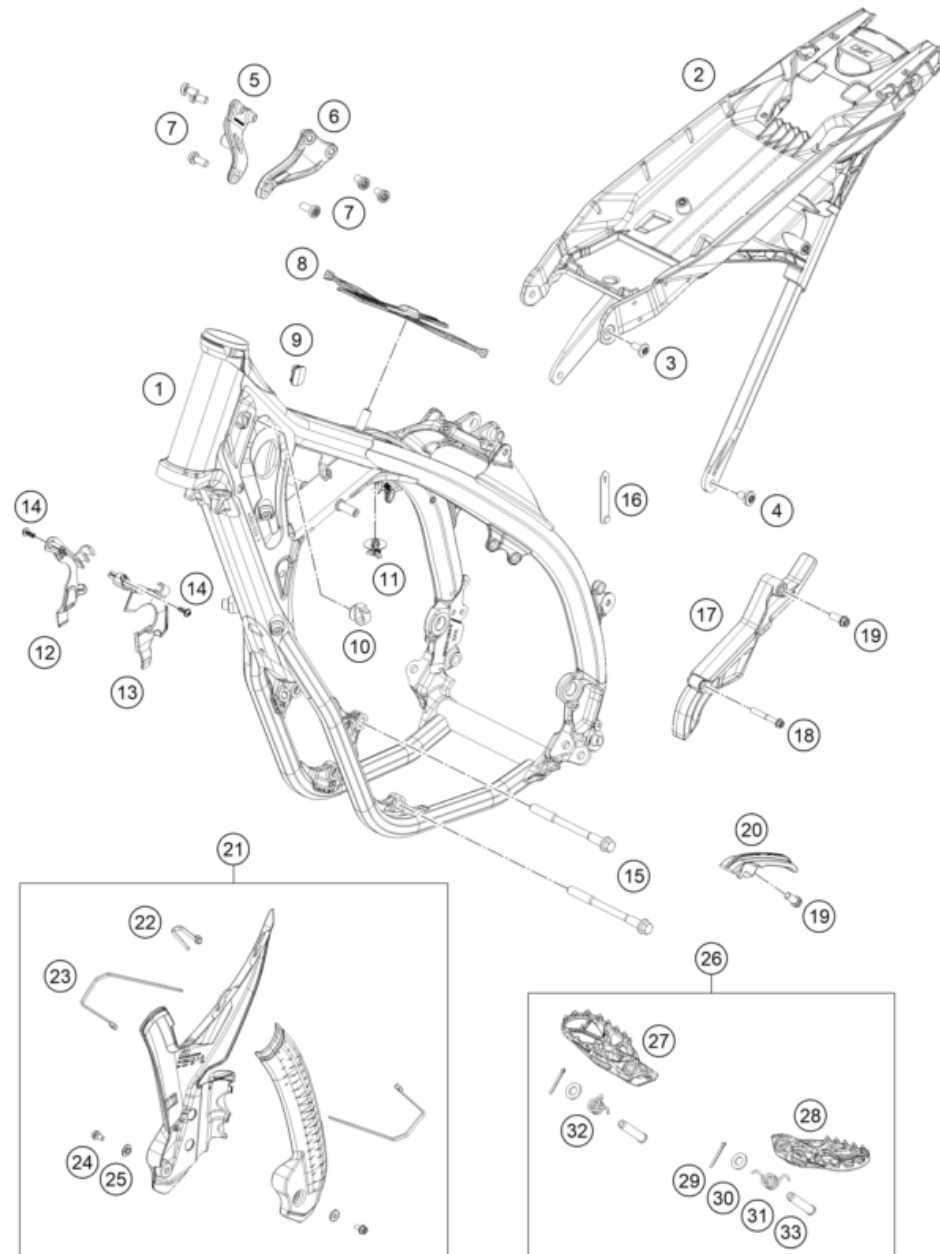

* NEW PART X ON DEMAND

POS	PARTNUMBER		PIECE
98	48601166S1	Fork Fluid Viscosity 4.0 5L	1
99	RP10055T	Seal kit CC spring fork	x

61839 * NEW PART X ON DEMAND

HANDLEBAR, CONTROLS

350 EXC-F SIX DAYS 2024 EU 2024

24A4900214

68087

* NEW PART

X ON DEMAND

POS	PARTNUMBER		PIECE
1	A49003001000EB	Frame	1
2	A46003002000	Subframe	1
3	79003003000	SPECIAL SCREW M8X18 TORX45 SS	2
4	09000008016U0	Special screw M8x16 ISA45 self-locking	2
5	A46003014000	Engine brace, right	1
6	A46003013000	Engine brace left	1
7	0035080206S	SHCS M8x20 TX45	6
8	A46007012000	Tank support rubber	1
9	79111013010	Cover control head sheet	2
10	58111076000	CABLE SUPPORT KHS NR.150-47610	1
11	79711013010	Cable bracket d8	1
12	A46003099020	Cable bracket/throttle cable guide	1
13	A46003099010	Cable bracket	1
14	0081050141	EJOT PT screw K50x14	2
15	59003013000	ENGINEBRAC.SCREW M10X123 WS=13	2
16	60011093075	RUBBER CABLE TIE 75MM 03	1
17	A46003096000	Front sprocket cover	1
18	0025060456	HH COLLAR SCREW M6X45 TX30	1
19	0025080206	HH collar screw M8x20	2
20	A46003053000	Chain slider below	1
21	A46003094000EB	Frame protection set	1
22	44011176140	KABELBAND 140/3,5 MM SCHWARZ	1
23	44011076200	CABLE TIE 200/3,6MM BLACK	2
24	0025050106	HH collar screw M5x10 TX30	2
25	54803092060	BUSH F. FRAME PROTECTION 03	2
26	A46003137033	Footpeg set	1
27	A46003141000	Footpeg right	1
28	A46003140000	Footpeg left	1
29	0094032253	PIN DIN0094-3,2X25 STEEL	2
30	0125100003	washer DIN 125 A 10.5	2
31	A46003044000	Footrest spring left	1
32	A46003045000	Footrest spring right	1
33	54803044000	PIN FOR FOOT PED 51.5X9.8 MM	2