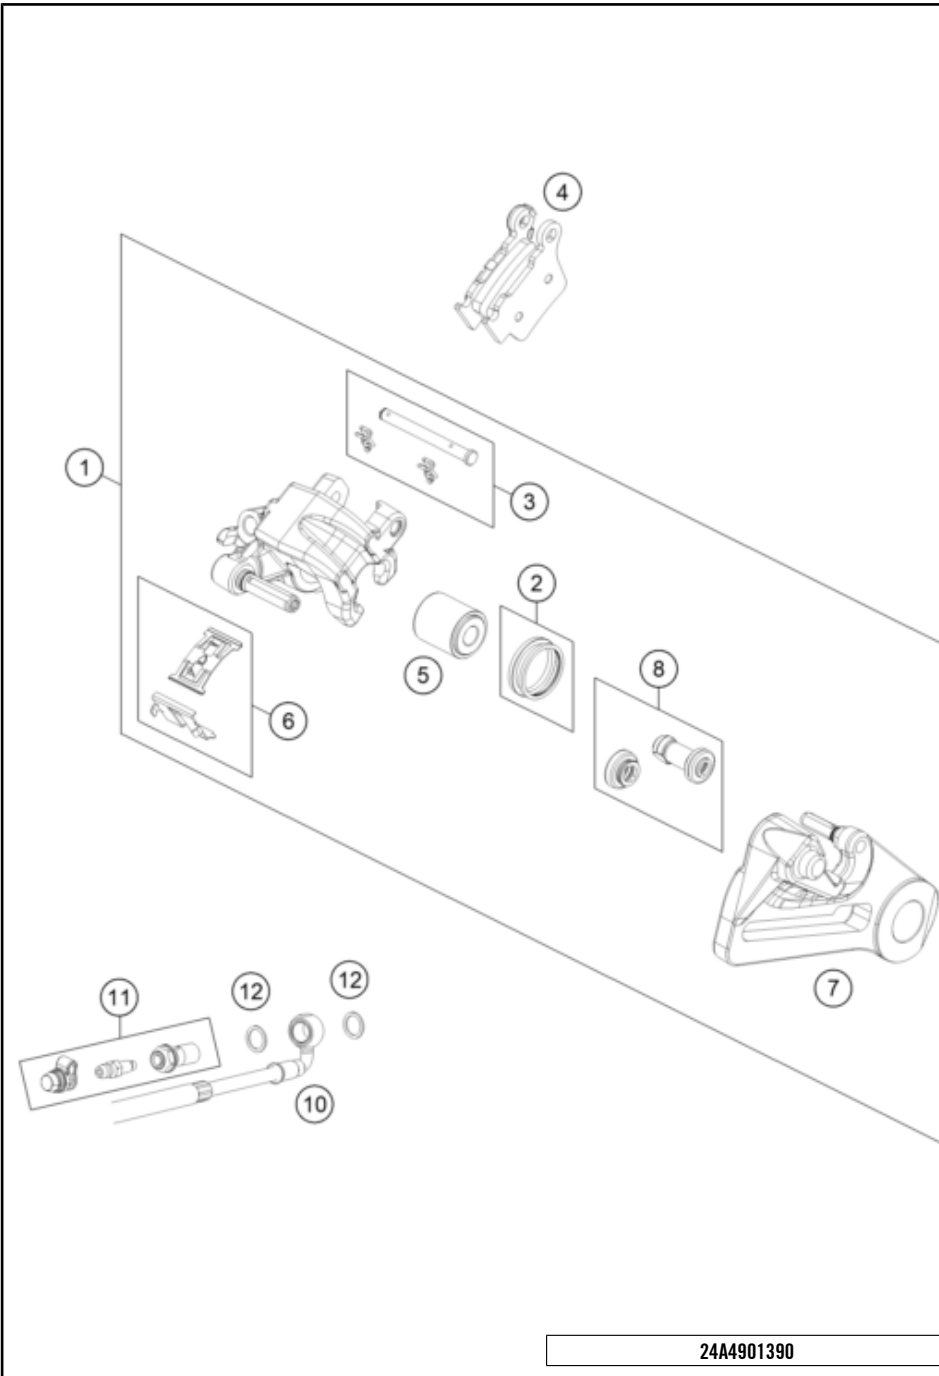

REAR BRAKE CALIPER

350 EXC-F SIX DAYS 2024 EU 2024

POS	PARTNUMBER		PIECE
1	A46013080001	Rear brake caliper PF 26 b cmpl.	1
2	50313081200	REPAIR KIT SEALING RINGS 26MM	1
3	54813082000	BOLT SET FOR BRAKE CALIPER 03	1
4	79013090000	BRAKE PAD REAR TOYO B204	1
5	77713083000	BRAKE PISTON 26MM 2013	1
6	54813018000	RETAINING SPRING SET 2003	1
7	A46013075000	Brake caliper support	1
8	54613218100	CUP SET SHORT	1
10	77213070300	Rear Brakehose	1
11	62513020000	BLEEDER SCREW CPL. 05	1
12	0603100141	sealing ring DIN 7603 10x14x1	2

24A4901390

63835

* NEW PART

X ON DEMAND