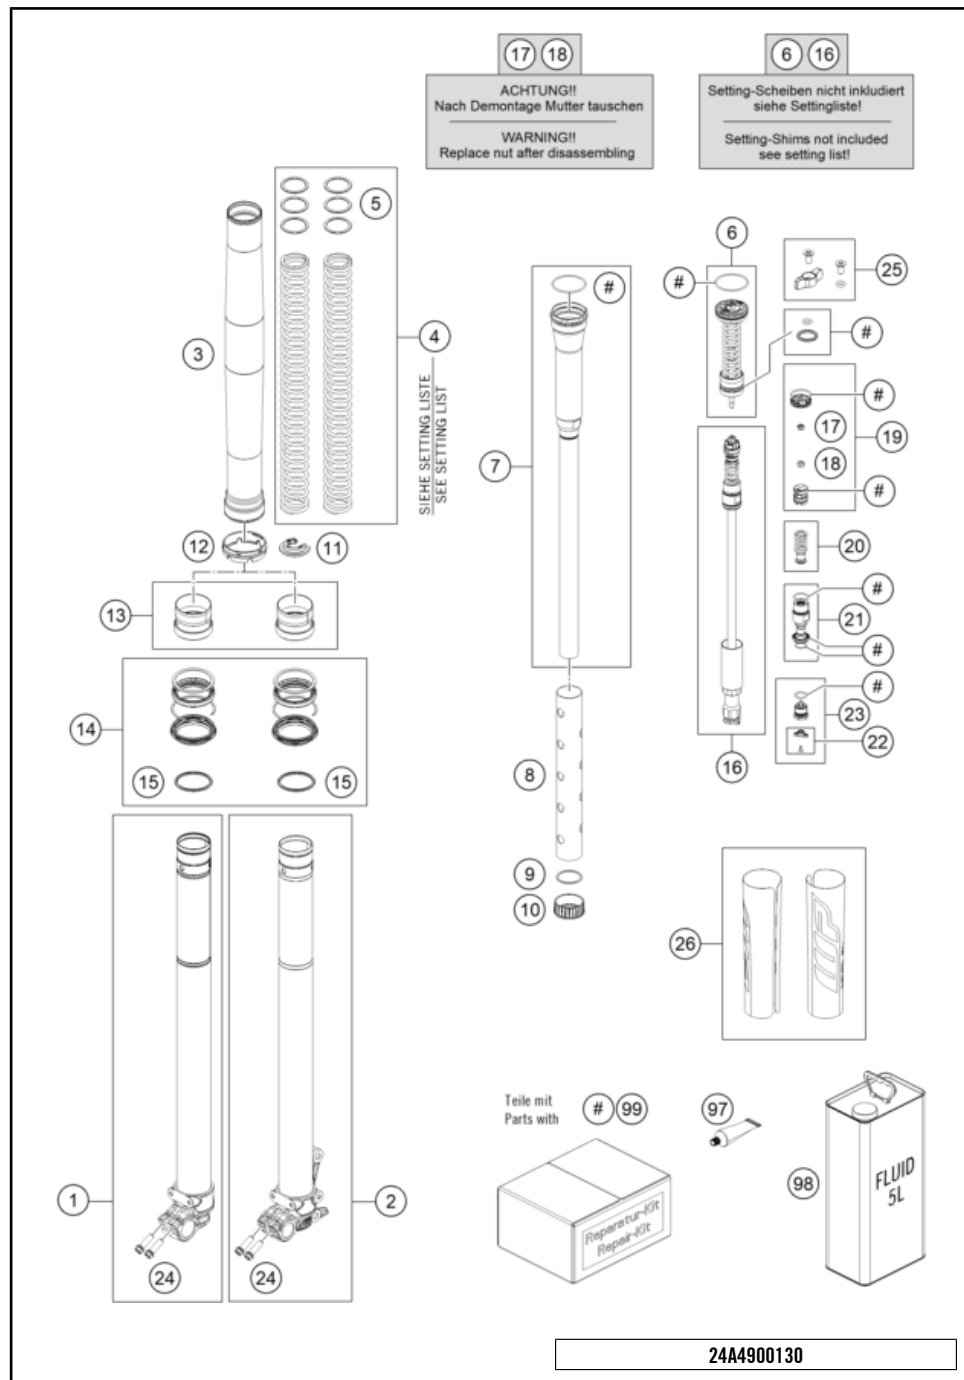

24A4300110

68106

* NEW PART

X ON DEMAND

POS	PARTNUMBER	PIECE
1	48602046S2	Axle clamp ri. with inner tube cpl.
2	48602045S2	Axle clamp le. with inner tube cpl.
3	48602096	fork outer tube 49.13x577 dt54 db60
4	S809900029S0000	main spring (43.8) 3.6-470 fork cpl.
4	S809900030S0000	main spring (43.8) 3.8-470 fork cpl.
4	S809900031S0000	main spring (43.8) 4.0-470 fork cpl.
4	S809900032S0000	main spring (43.8) 4.2-470 fork cpl.
4	S809900033S0000	main spring (43.8) 4.4-470 fork cpl.
4	S809900034S0000	main spring (43.8) 4.6-470 fork cpl.
4	S809900035S0000	main spring (43.8) 4.8-470 fork cpl.
4	S809900036S0000	main spring (43.8) 5.0-470 fork cpl.
4	S809900037S0000	main spring (43.8) 5.2-470 fork cpl.
5	48600456	Washer 35x43x2,5 plastic
5	48600457	Preload bush 35x43x3,5
5	48600458	Washer 35x43x1,5 plastic
6	S043400000S0200	Basevalve cpl.
7	S418900003S0100	Reservoir M38x0.5 kpl
8	S53360000000000	Tube 36x38x277
9	48600752	Washer 33,5x38x1,5
10	S82890000200000	Spring support 33.5x44.5x18.5
11	S82890000100000	Spring pad D44 Clip
12	S639200001000FA	Fork protection ring 59,8mm
13	R14047T	Guide bushing set fork 48mm
14	RP10012T	"Seal kit 48mm SKF black"
15	48602007	Stroke indicator 48mm red
16	S501200022S0000	pistonrod 12,0x397,5 cpl.
17	48602128	Nut M6 h5,4 SW10
18	40540486	Nut M6x0,5 h6,5 WAF10 rebound
19	RP10054T	Repair kit piston CC spring fork
20	48600578S	Spring (13,9) 37-32 rebound cpl.
21	S408800002S0000	Screw cap M24,5x1 cpl.
22	RP10033T	Repair kit adjuster rebound red
23	48602052S	adjuster housing M20x1 cpl.
24	0025080256	HH collar screw M8x25
25	RP10029T	adjuster kit screw cap compression
26	52000318SET	Sticker set, XACT CC 238x182.5
97	T14034	Fuchs grease IPR (250g)