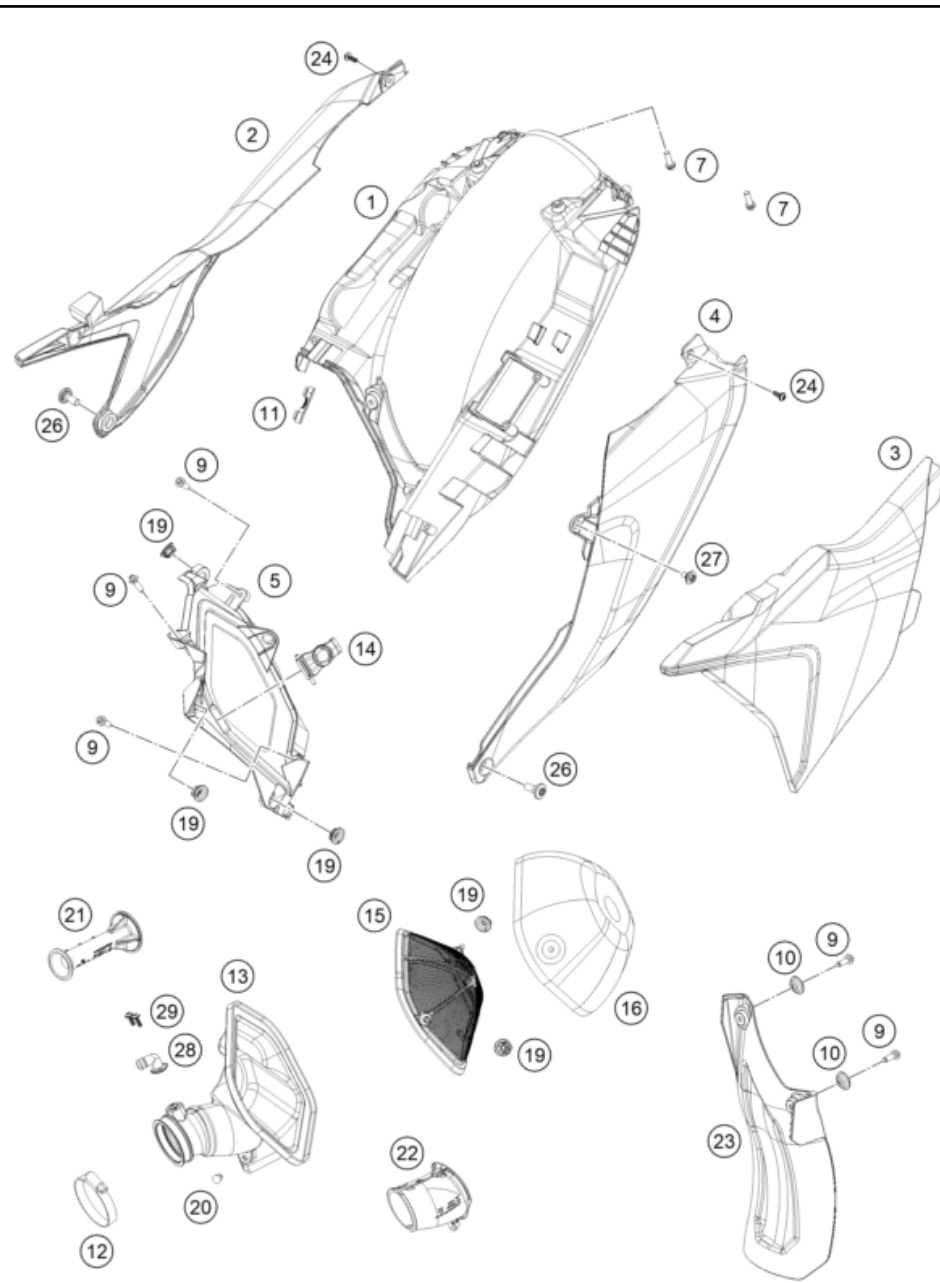

POS	PARTNUMBER		PIECE
1	A46006101000AB	Air filter box, bottom part	1
2	A46006004000ABB	Air filter box lid right with decal	1
3	A46006003000ABD	Air filter box cover with decal	1
4	A46006005000ABB	Air filter box lid left with decal	1
5	A46006001010AB	Air filter box front part	1
7	0025060206	HH collar screw M6x20 TX30	2
9	0017060206	SCREW F. PLASTIC K60X20AL SW6	5
10	77304066150	Chain slider bushing	2
11	79105098000	exhaust spacer	1
12	78006027000	HOSE CLAMP 45-65MM	1
13	A49006026000	Air boot	1
14	A46006017000	Air filter holding bracket	1
15	A46006016000	Air filter support	1
16	A46006015000	Air filter	1
19	47106003160	quick release rubber grommet	5
20	54403135000	PLASTIC CAP SFL10	1
21	A49006012150	Air restrictor	1
22	A49006040044	Intake snorkel compl.	1
23	A46004050000	Splash protection	1
24	0081050141	EJOT PT screw K50x14	2
26	79003003000	SPECIAL SCREW M8X18 TORX45 SS	2
27	83008000012	special screw M6x12x3	1
28	A49006026050	Bleeder flange air filter box	1
29	0081050121	EJOT PT screw K50x12	2

24A4900612

68143

* NEW PART X ON DEMAND