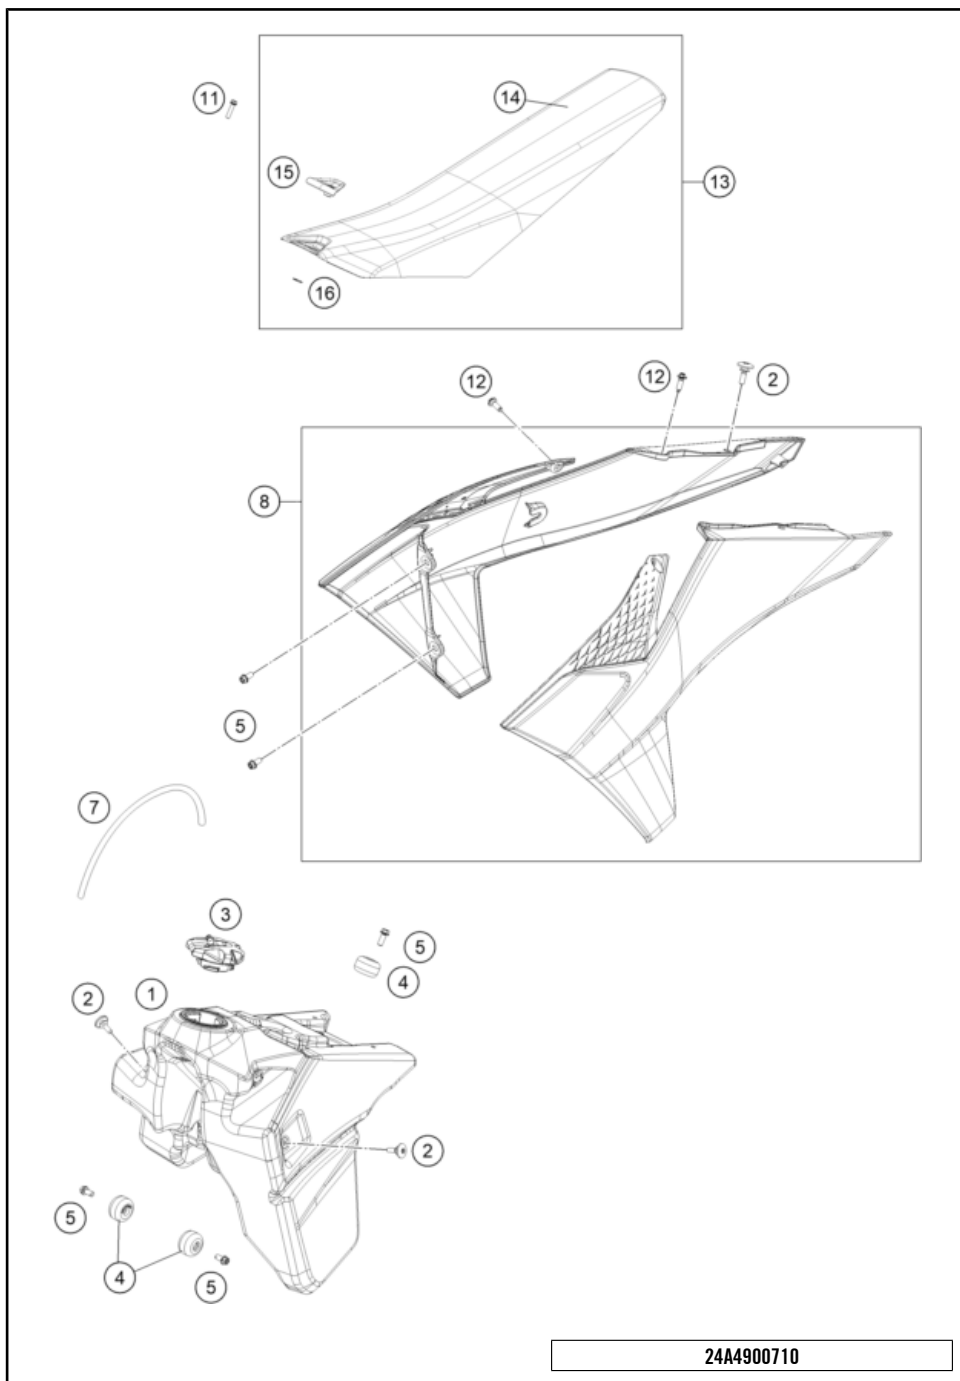

POS	PARTNUMBER		PIECE
1	A49007013000	Fuel tank	1
2	79107011000	Seat holder screw	4
3	78107008044C1	Fuel cap compl. 14	1
4	A46007014000	Fuel tank role	3
5	0025060126	HH collar screw M6x12 TX30	7
7	0600000600000	Hose 5.5x9.5 NBR+PVC p. meter	1
8	A46008054000ABC	Spoiler kit Six Days 2024 with decal	1
11	0025060306	HH collar screw M6x30 TX30	1
12	0017060205	SCREW FOR PLASTIC K60X20 SW6	4
13	A46007040000HHB	Seat	1
14	A46007040050HHB	Seat cover	1
15	A46007046000	Seat installation	1
16	0004711200100	Lock ring DIN471 12x1	1

68092

* NEW PART   X ON DEMAND