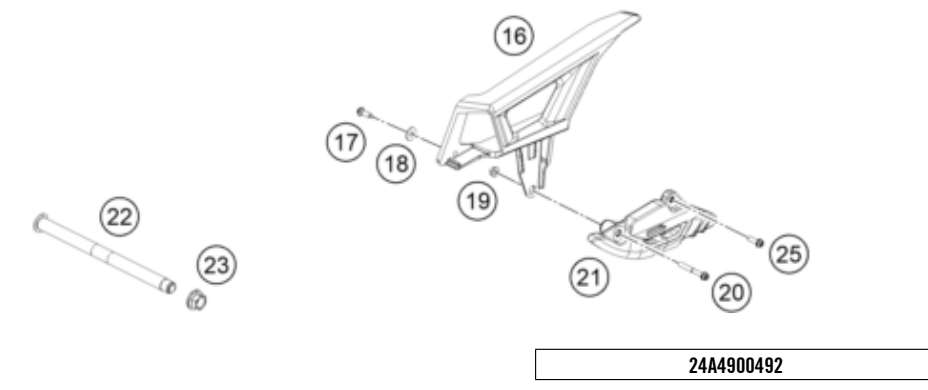

24A4900430 62097 * NEW PART X ON DEMAND

POS	PARTNUMBER		PIECE
1	A49004230044	Schwinge Enduro 2024	1
2	A46004066000	Chain slider, left	1
3	77304066150	Chain slider bushing	2
4	0025060166S	HH collar screw M6x16 TX30 SL	4
5	54603055051	PRESS IN NUT M6 STEEL ZINC	1
6	A46004041000	Locking cap swingarm	4
7	58414030000	HH COLLAR NUT M10X1,25 WS=13	2
8	50304040100	screw M10x1.25x50 WS10	2
9	50180105	Threaded bush M12 d20	1
10	79004030110	Repair kit swingarm bearing	1
11	0618222812	NEEDLEBEAR HK2212V 22/28/12 MB	4
12	59404032000	BEARING SLEEVE 17X22X38,7 03	2
13	54603036000	STOP DISK 22,2X31,7X1	2
14	0760253270	radial shaft seal 25x32x7	4
15	77704034000	SUPPORT F. SHAFT SEAL RING 16	4
16	A49004060000	Chainguard	1
17	0017060205	SCREW FOR PLASTIC K60X20 SW6	1
18	0021060003	WASHER DIN9021-A 6,4	1
19	56509064100	SELF LOCKING NUT M6 10.9	1
20	0025060506	HH collar screw M6x50 TX30	1
21	A46004070000EB	Chain guide	1
22	A46004037000	Swingarm pivot	1
23	54804038000	Nut with flange M16X1,5 WS=19 03	1
24	A46004042000	Brake line guide	1
25	59009062016	SPECIAL SCREW M6X16 WS=8 10.9	1