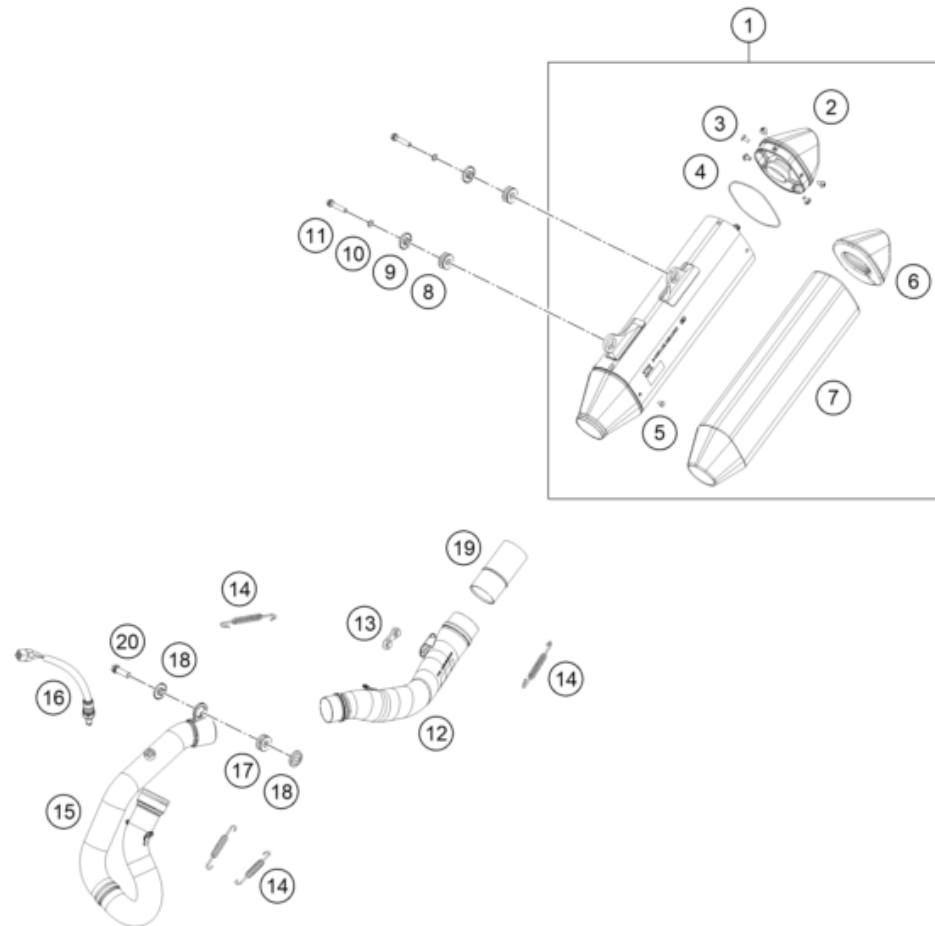

POS	PARTNUMBER		PIECE
1	A4900508100059	Silencer SIXDAYS	1
2	79105081160	Endcap cpl.	1
3	78105081010	SCREW TORX M5X10	5
4	0770800021	O-RING 80,00X2,00 VITON	1
5	0011480800	DUMMY RIVET 4,8X 8 NIRO	5
6	A46005078080	Rockwool preformed	1
7	79105081085	insulating material formed part	1
8	77205068000	DAMP. COMPON. BLACK	2
9	77205169000	BUSHING 7.5x12x28x8.3 11	2
10	50233041000	PAIR OF WASHERS M 6 NORDLOCK	2
11	0025060306	HH collar screw M6x30 TX30	2
12	A49005010000	exhaust manifold rear	1
13	79105098000	exhaust spacer	1
14	A46005016000	Tension spring L=65mm	4
15	A49005009000	Header EXC/FE 500	1
16	75041090200	LAMBDA SENSOR	1
17	79105068000	Damper gray	1
18	77805069000	BUSHING 8.5x12x28x8.3	2
19	A49005091000	Catalytic converter	1
20	0025080206	HH collar screw M8x20	1

24A4900512

68144

* NEW PART

X ON DEMAND