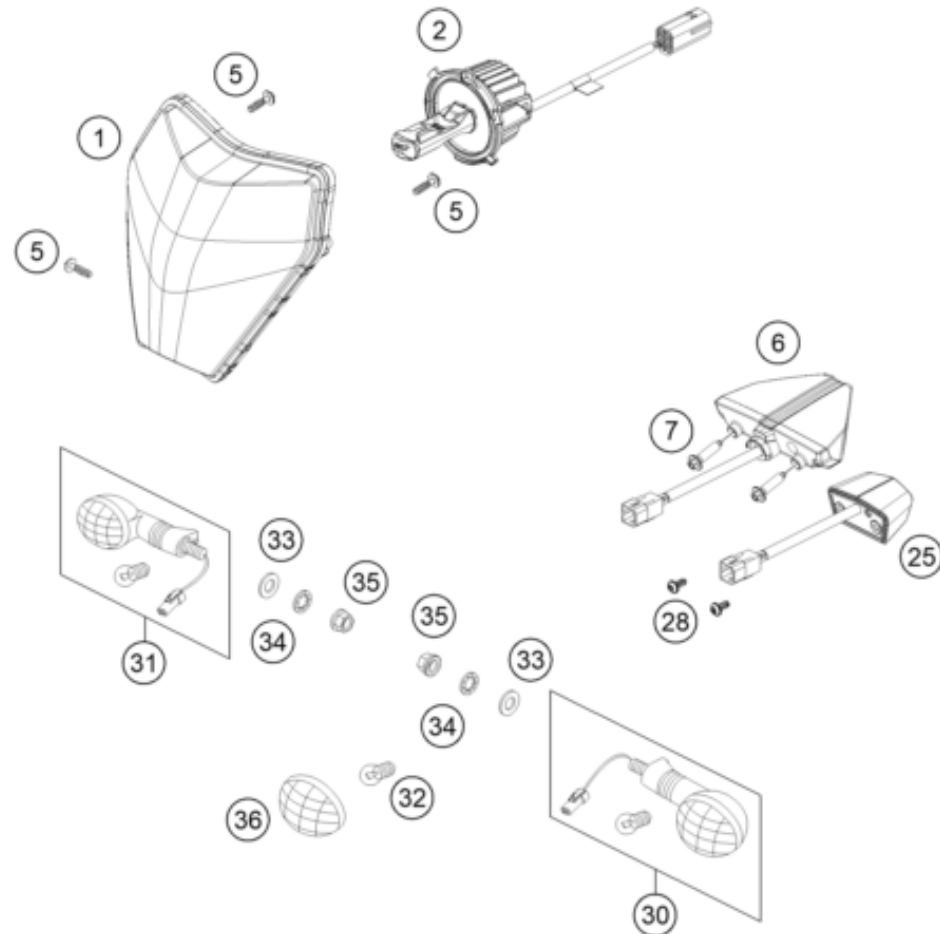

POS	PARTNUMBER		PIECE
1	A49014001080	Headlamp KTM	1
2	A49014002000	LED-Unit	1
5	0081050181	SCREW FOR PLASTIC K50X18 T20	3
6	79714040000	Tail light	1
7	0017060255	EJOT PT SCREW K60X25-Z SW6	2
25	60314047000	license plate lighting	1
28	0081050121	EJOT PT screw K50x12	2
30	54814025200	FLASHER CPL. FR.L/S RE.R/S 09	2
31	54814026200	FLASHER CPL. FR.R/S RE.L/S 09	2
32	44111015100	BULB 12V 10W (BA15S)	4
33	0125100003	washer DIN 125 A 10.5	4
34	0797100003	LOCK WASHER DIN6797-J10,5 ZI	4
35	58414030000	HH COLLAR NUT M10X1,25 WS=13	4
36	54814028000	FLASHER LENS L/S R/S 05	4

24A4901410

63893

* NEW PART

X ON DEMAND