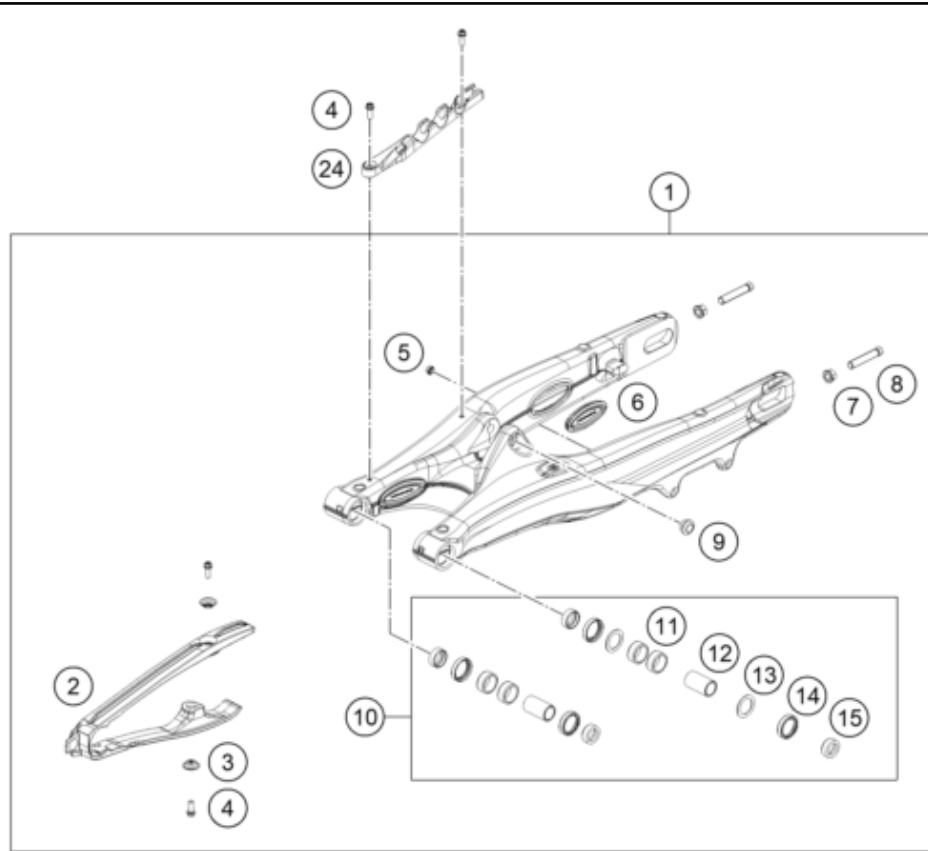

24A4900430 62097 * NEW PART X ON DEMAND

POS	PARTNUMBER		PIECE
1	A49004230044	Schwinge Enduro 2024	1
2	A46004066000	Chain slider, left	1
3	77304066150	Chain slider bushing	2
4	0025060166S	HH collar screw M6x16 TX30 SL	4
5	54603055051	PRESS IN NUT M6 STEEL ZINC	1
6	A46004041000	Locking cap swingarm	4
7	58414030000	HH COLLAR NUT M10X1,25 WS=13	2
8	50304040100	screw M10x1.25x50 WS10	2
9	50180105	Threaded bush M12 d20	1
10	79004030110	Repair kit swingarm bearing	1
11	0618222812	NEEDLEBEAR HK2212V 22/28/12 MB	4
12	59404032000	BEARING SLEEVE 17X22X38,7 03	2
13	54603036000	STOP DISK 22,2X31,7X1	2
14	0760253270	radial shaft seal 25x32x7	4
15	77704034000	SUPPORT F. SHAFT SEAL RING 16	4
16	A49004060000	Chainguard	1
17	0017060205	SCREW FOR PLASTIC K60X20 SW6	1
18	0021060003	WASHER DIN9021-A 6,4	1
19	56509064100	SELF LOCKING NUT M6 10.9	1
20	0025060506	HH collar screw M6x50 TX30	1
21	A46004070000EB	Chain guide	1
22	A46004037000	Swingarm pivot	1
23	54804038000	Nut with flange M16X1,5 WS=19 03	1
24	A46004042000	Brake line guide	1
25	59009062016	SPECIAL SCREW M6X16 WS=8 10.9	1