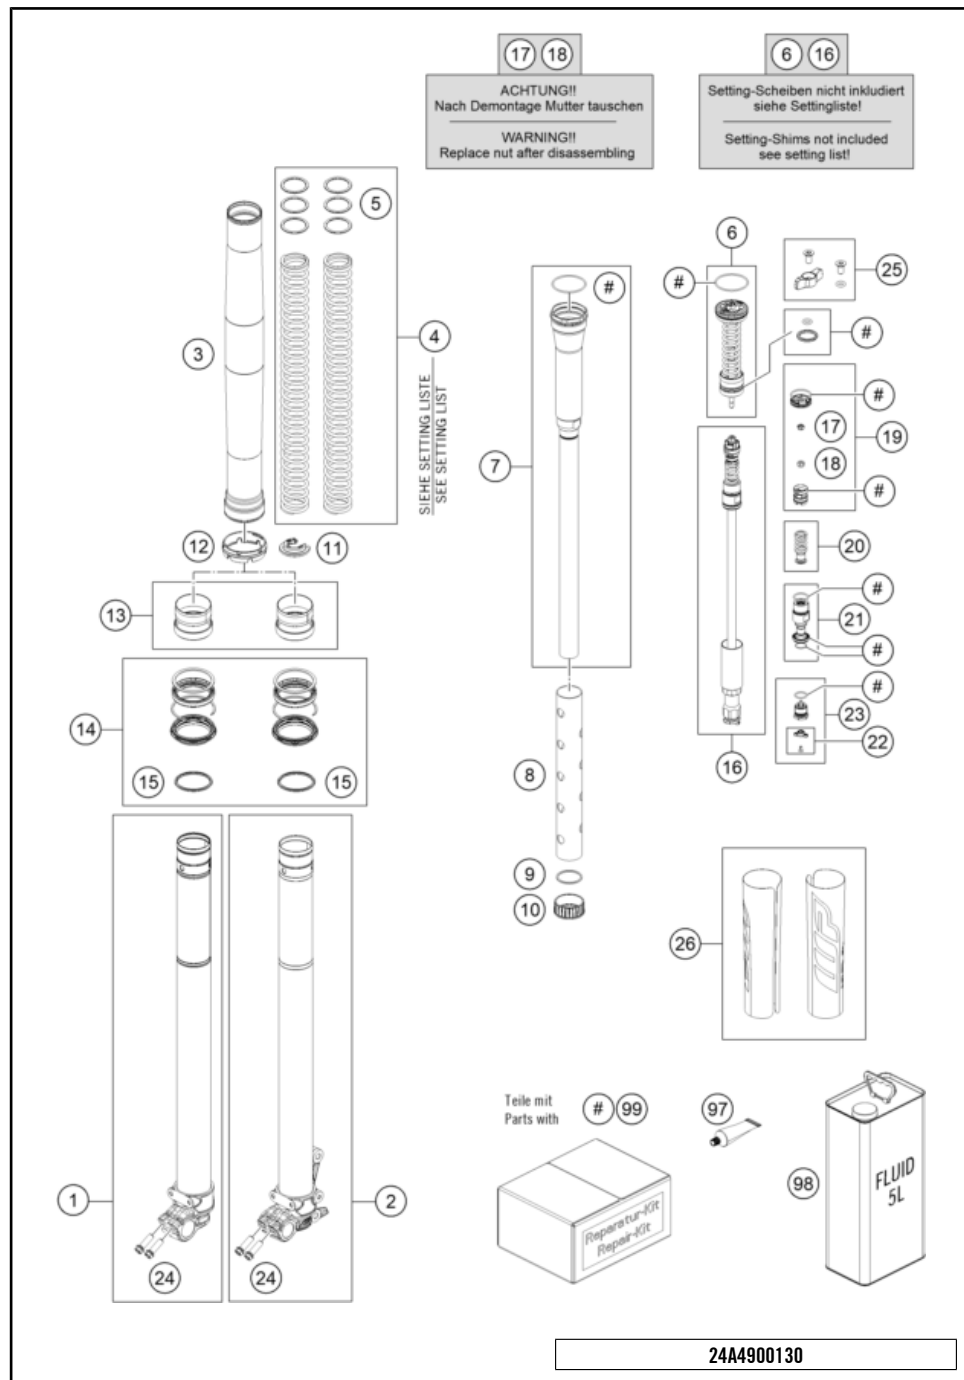

24A4300110

68131

* NEW PART X ON DEMAND

POS	PARTNUMBER	PIECE
1	48602046S2	Axle clamp ri. with inner tube cpl. 1
2	48602045S2	Axle clamp le. with inner tube cpl. 1
3	48602096	fork outer tube 49.13x577 dt54 db60 2
4	S809900029S0000	main spring (43.8) 3.6-470 fork cpl. x
4	S809900030S0000	main spring (43.8) 3.8-470 fork cpl. x
4	S809900031S0000	main spring (43.8) 4.0-470 fork cpl. x
4	S809900032S0000	main spring (43.8) 4.2-470 fork cpl. x
4	S809900033S0000	main spring (43.8) 4.4-470 fork cpl. x
4	S809900034S0000	main spring (43.8) 4.6-470 fork cpl. x
4	S809900035S0000	main spring (43.8) 4.8-470 fork cpl. x
4	S809900036S0000	main spring (43.8) 5.0-470 fork cpl. x
4	S809900037S0000	main spring (43.8) 5.2-470 fork cpl. x
5	48600456	Washer 35x43x2,5 plastic x
5	48600457	Preload bush 35x43x3,5 x
5	48600458	Washer 35x43x1,5 plastic x
6	S043400000S0200	Basevalve cpl. 2
7	S418900003S0100	Reservoir M38x0.5 kpl 2
8	S53360000000000	Tube 36x38x277 2
9	48600752	Washer 33,5x38x1,5 2
10	S82890000200000	Spring support 33.5x44.5x18.5 2
11	S82890000100000	Spring pad D44 Clip 2
12	S639200001000FA	Fork protection ring 59,8mm 2
13	R14047T	Guide bushing set fork 48mm 1
14	RP10012T	"Seal kit 48mm SKF black" 1
15	48602007	Stroke indicator 48mm red 2
16	S501200022S0000	pistonrod 12,0x397,5 cpl. 2
17	48602128	Nut M6 h5,4 SW10 2
18	40540486	Nut M6x0,5 h6,5 WAF10 rebound 2
19	RP10054T	Repair kit piston CC spring fork x
20	48600578S	Spring (13,9) 37-32 rebound cpl. 2
21	S408800002S0000	Screw cap M24,5x1 cpl. 2
22	RP10033T	Repair kit adjuster rebound red x
23	48602052S	adjuster housing M20x1 cpl. 2
24	0025080256	HH collar screw M8x25 4
25	RP10029T	adjuster kit screw cap compression 2
26	52000318SET	Sticker set, XACT CC 238x182.5 1
97	T14034	Fuchs grease IPR (250g) 1