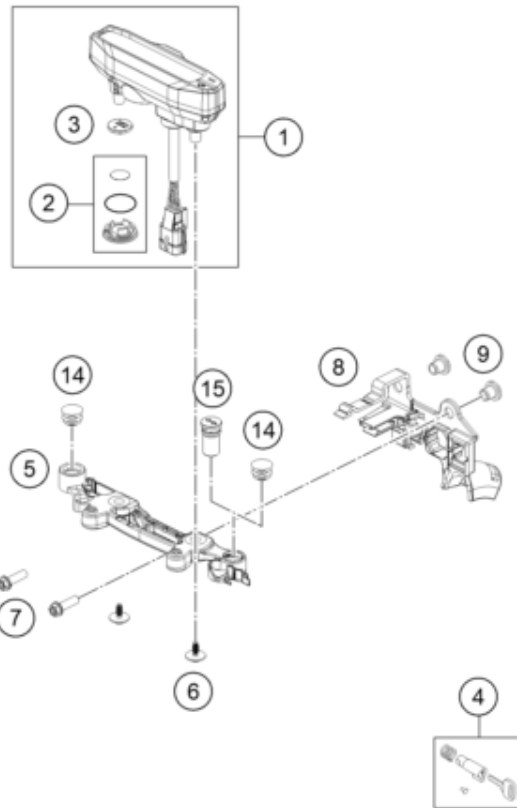

24A4901390

63835

* NEW PART

X ON DEMAND

POS	PARTNUMBER		PIECE
1	A49014001080	Headlamp KTM	1
2	A49014002000	LED-Unit	1
5	0081050181	SCREW FOR PLASTIC K50X18 T20	3
6	79714040000	Tail light	1
7	0017060255	EJOT PT SCREW K60X25-Z SW6	2
25	60314047000	license plate lighting	1
28	0081050121	EJOT PT screw K50x12	2
30	54814025200	FLASHER CPL. FR.L/S RE.R/S 09	2
31	54814026200	FLASHER CPL. FR.R/S RE.L/S 09	2
32	44111015100	BULB 12V 10W (BA15S)	4
33	0125100003	washer DIN 125 A 10.5	4
34	0797100003	LOCK WASHER DIN6797-J10,5 ZI	4
35	58414030000	HH COLLAR NUT M10X1,25 WS=13	4
36	54814028000	FLASHER LENS L/S R/S 05	4

24A4901410

63893

* NEW PART

X ON DEMAND

POS	PARTNUMBER		PIECE
1	A49014069000	Dashboard	1
2	77714069010	BATTERY COVER F. SPEEDOMETER	1
3	58314068000	BATTERY F. SPEEDOM. M.A.E. 02	1
4	78003035100	Steering lock	1
5	A49014060000	Instrument cluster	1
6	0081645121	EJOT DELTA PT SCREW 45X12-Z	2
7	0025060206	HH collar screw M6x20 TX30	2
8	A49011083000	Connector support	1
9	77714060050	Distanzbüchse Tachohalterung	2
10	54814068100	CABLE FOR DIGITAL SPEEDOM. 06	1
11	83013026000	CABLE GUIDE	2
12	54814069050	MAGNET FOR DIGITAL SPEEDOM. 03	1
13	0471009104	CIRCLIP DIN0471- 9X1 INOX	1
14	50210086000	COVERING CAP SFL16	2
15	58011024300	FLASHER INDICAT.LIGHT GREEN'98	1