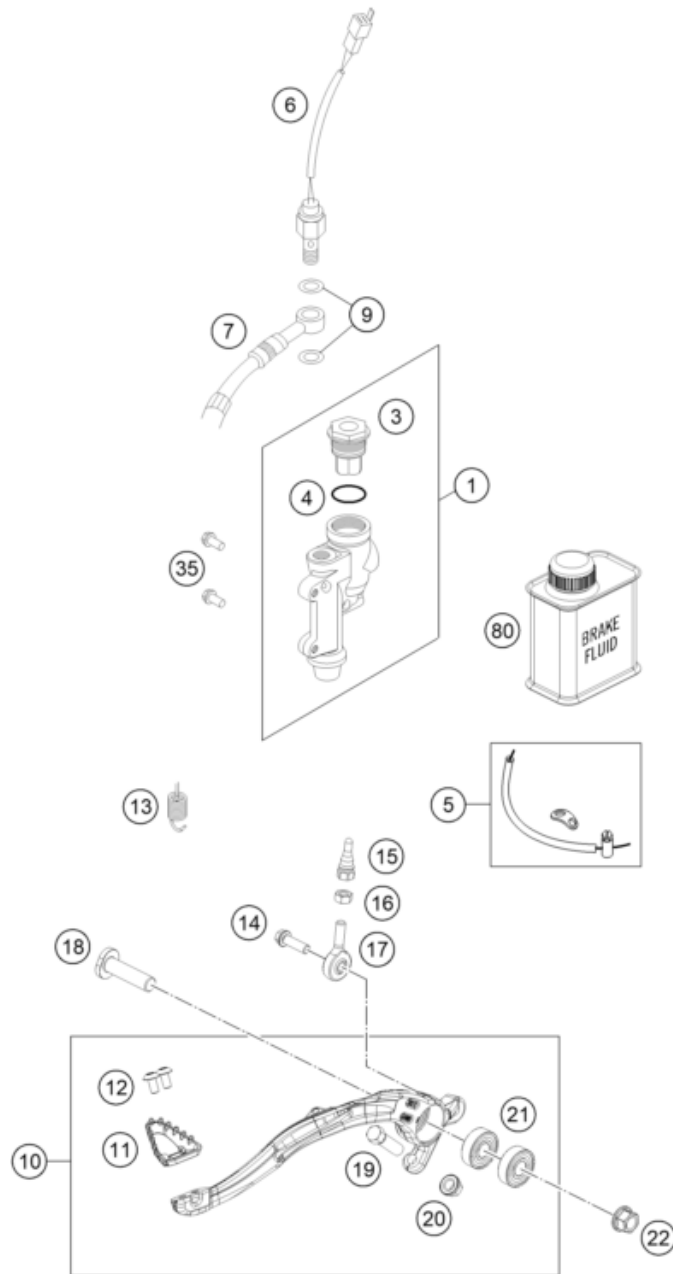

24A4901110

63878

* NEW PART

X ON DEMAND

POS	PARTNUMBER		PIECE
1	79111053000	battery 12V/24Wh	1
2	79111053010	screw kit only for 79111053000	1
3	59003001099	METAMOLL 90X45X3MM 03	1
4	83008000012	special screw M6x12x3	1
5	A46011055100	Battery holding bracket	1

24A4901130

63879

* NEW PART

X ON DEMAND

POS	PARTNUMBER		PIECE
1	77713001144	HAND BREAK CYLIND. CPL. EXC 14	1
9	77713003000	HAND BRAKE CYL. COVER	1
10	77713008100	REPAIR KIT PISTON EXC 2014	1
11	50313005000	CLAMP CPL. NATURE	1
15	77713006000	LEVER SCREW	1
20	77713002000	HAND BRAKE LEVER +SPRING SX 14	1
21	77713007100	PUSH ROD CPL. EXC 2014	1
23	77713004000	PROTECTION CAP HAND BRAKE CYL.	1
24	77711050000	BRAKE LIGHT SWITCH FRONT 2014	1
25	58012040150	CLAMP FOR MIRROR '94	1
30	77713010000	BRAKE PIPE	1
31	54813020100	banjo bolt M10x1x19 black	1
32	0603100141	sealing ring DIN 7603 10x14x1	2
34	54802051000	VALVE	1
80	00062030000	BRAKE FLUID DOT5.1 0,25L	1

145031310

14388

* NEW PART

X ON DEMAND

POS	PARTNUMBER		PIECE
1	77013060044	REAR BRAKE CYLINDER CPL.SX 09	1
3	54813062100	REAR BRAKE CYL. COVER CPL. 04	1
4	54813063000	FOOT-BRAKE CYL. GASKET SX 03	1
5	54812063044	REAR BRAKE PEDAL SAFETY WIRE	1
6	50311051100	BRAKE LIGHT SWITCH REAR '98	1
7	77213070300	Rear Brakehose	1
9	0603100141	sealing ring DIN 7603 10x14x1	2
10	A46013050044	foot brake lever cpl	1
11	79413051000	STEP BRAKE LEVER 16	1
12	58605083010S	Torx hexagon socket screw M5x10 SS	2
13	A46003062000	Retracting spring	1
14	0025060206S	HH collar screw M6x20 TX30	1
15	54813056000	PUSH ROD L=28MM 03	1
16	0934060003	hex nut DIN 934 M6	1
17	54813055100	Joint head CMP6	1
18	47213054000	Screw foot brake lever	1
19	59001037000	SPECIAL SCREW M8X26 WS=10	1
20	46030045000	flanged nut M8 WS10	1
21	0625060002	deep groove ball bearing SKF 6000-2RS1	2
22	54630044000	COLLAR NUT M10 WS=13	1
35	0025060126	HH collar screw M6x12 TX30	2
80	00062030000	BRAKE FLUID DOT5.1 0,25L	1