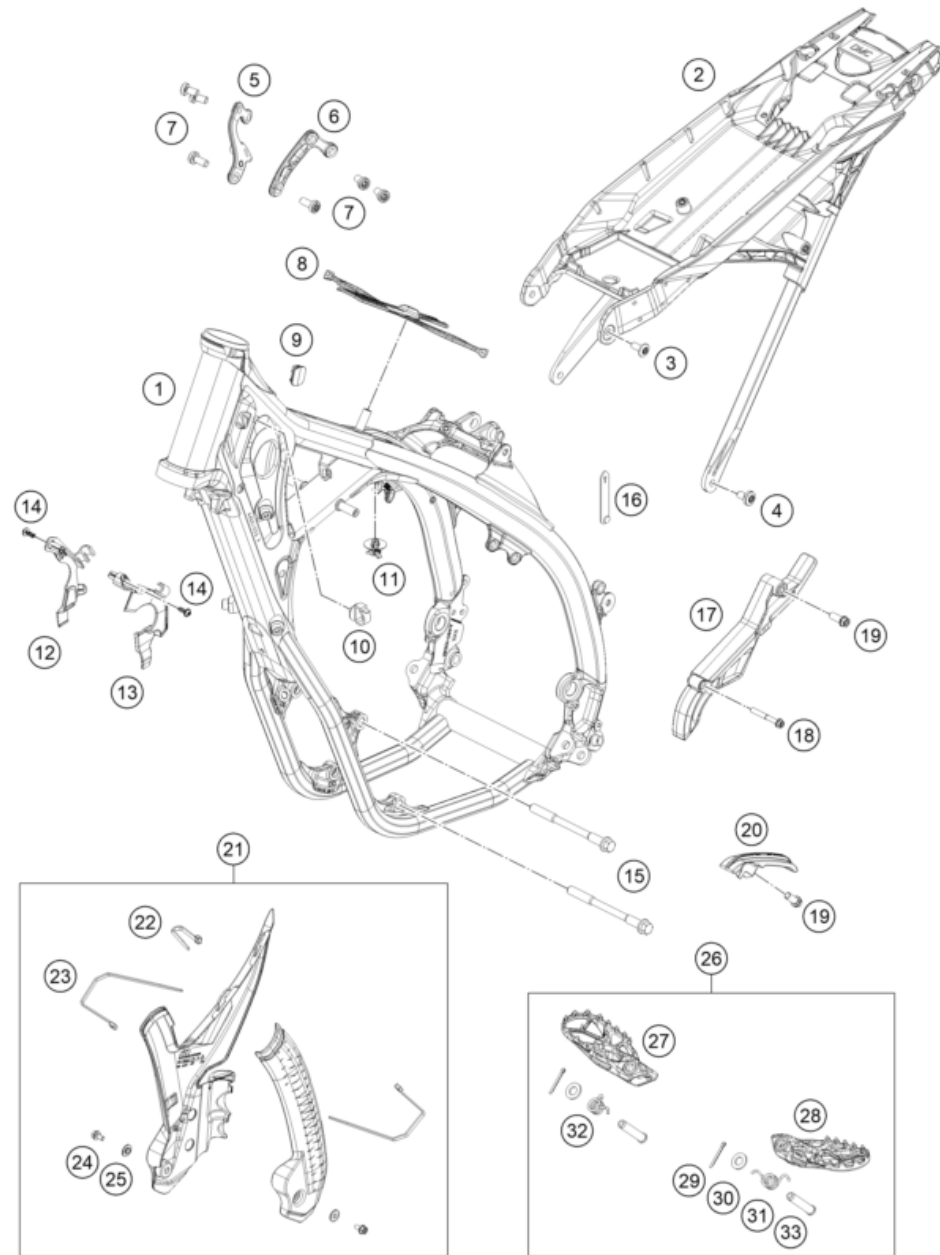

SIEHE SETTING LISTE
 SEE SETTING LIST

Teile mit
 Parts with # 99

Reparatur-Kit
 Repair-Kit

97

98 FLUID 5L

POS	PARTNUMBER	Fork Fluid Viscosity 4.0 5L	PIECE
98	48601166S1		1
99	RP10055T	Seal kit CC spring fork	x

24A4900214

68087

* NEW PART

X ON DEMAND

POS	PARTNUMBER		PIECE
1	A49003001000EB	Frame	1
2	A46003002000	Subframe	1
3	79003003000	SPECIAL SCREW M8X18 TORX45 SS	2
4	09000008016U0	Special screw M8x16 ISA45 self-locking	2
5	A49003014000	Engine brace right	1
6	A49003013000	Engine brace left	1
7	0035080206S	SHCS M8x20 TX45	6
8	A46007012000	Tank support rubber	1
9	79111013010	Cover control head sheet	2
10	58111076000	CABLE SUPPORT KHS NR.150-47610	1
11	79711013010	Cable bracket d8	1
12	A46003099020	Cable bracket/throttle cable guide	1
13	A46003099010	Cable bracket	1
14	0081050141	EJOT PT screw K50x14	2
15	59003013000	ENGINEBRAC.SCREW M10X123 WS=13	2
16	60011093075	RUBBER CABLE TIE 75MM 03	1
17	A46003096000	Front sprocket cover	1
18	0025060456	HH COLLAR SCREW M6X45 TX30	1
19	0025080206	HH collar screw M8x20	2
20	A46003053000	Chain slider below	1
21	A46003094000EB	Frame protection set	1
22	44011176140	KABELBAND 140/3,5 MM SCHWARZ	1
23	44011076200	CABLE TIE 200/3,6MM BLACK	2
24	0025050106	HH collar screw M5x10 TX30	2
25	54803092060	BUSH F. FRAME PROTECTION 03	2
26	A46003137033	Footpeg set	1
27	A46003141000	Footpeg right	1
28	A46003140000	Footpeg left	1
29	0094032253	PIN DIN0094-3,2X25 STEEL	2
30	0125100003	washer DIN 125 A 10.5	2
31	A46003044000	Footrest spring left	1
32	A46003045000	Footrest spring right	1
33	54803044000	PIN FOR FOOT PED 51.5X9.8 MM	2