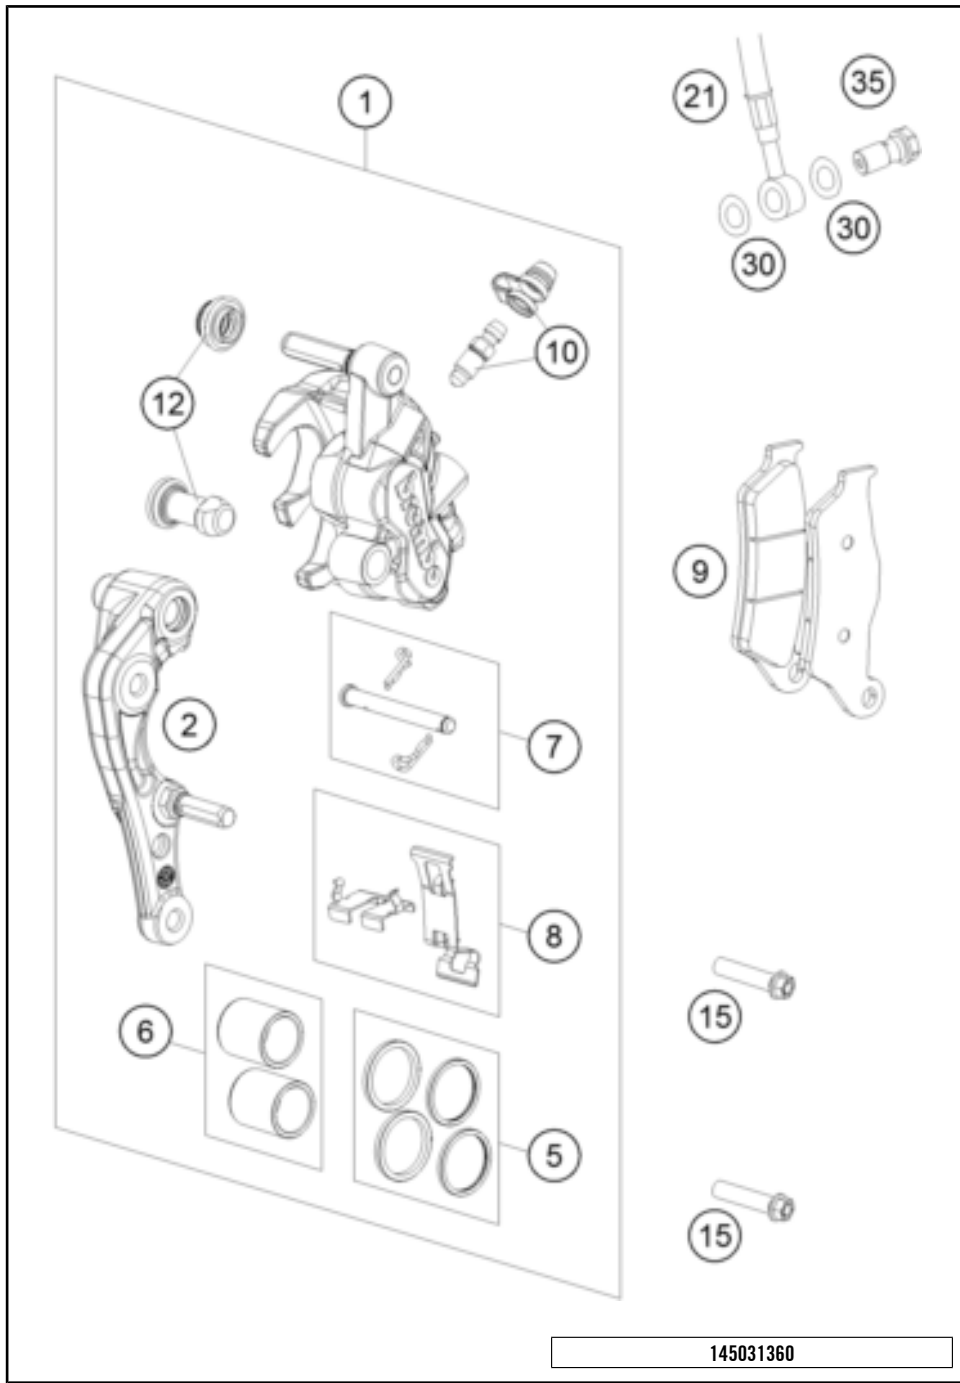

FRONT BRAKE CALIPER

500 EXC-F SIX DAYS 2024 EU 2024

POS	PARTNUMBER		PIECE
1	7701301500101	CALIPER NAT. WITHOUT PADS	1
2	77013014000	BRAKE CALIPER SUPPORT FRONT 09	1
5	77013021000	REP. KIT SEALS 24MM	1
6	77013019000	REP. KIT PISTON 24MM	1
7	77013017000	BOLT CPL. 09	1
8	77013018000	RETAINING PLATE SET BREMBO	1
9	77713030000	BRAKE PADS FRONT	1
10	61013020100	BLEEDER SCREW WITH CAP	1
12	54613218000	CUP SET SHORT	1
15	0025080306S	HH COLLAR SCREW M8X30 TX40	2
21	77713010000	BRAKE PIPE	1
30	0603100141	sealing ring DIN 7603 10x14x1	2
35	54813020100	banjo bolt M10x1x19 black	1

145031360

14399

* NEW PART

X ON DEMAND