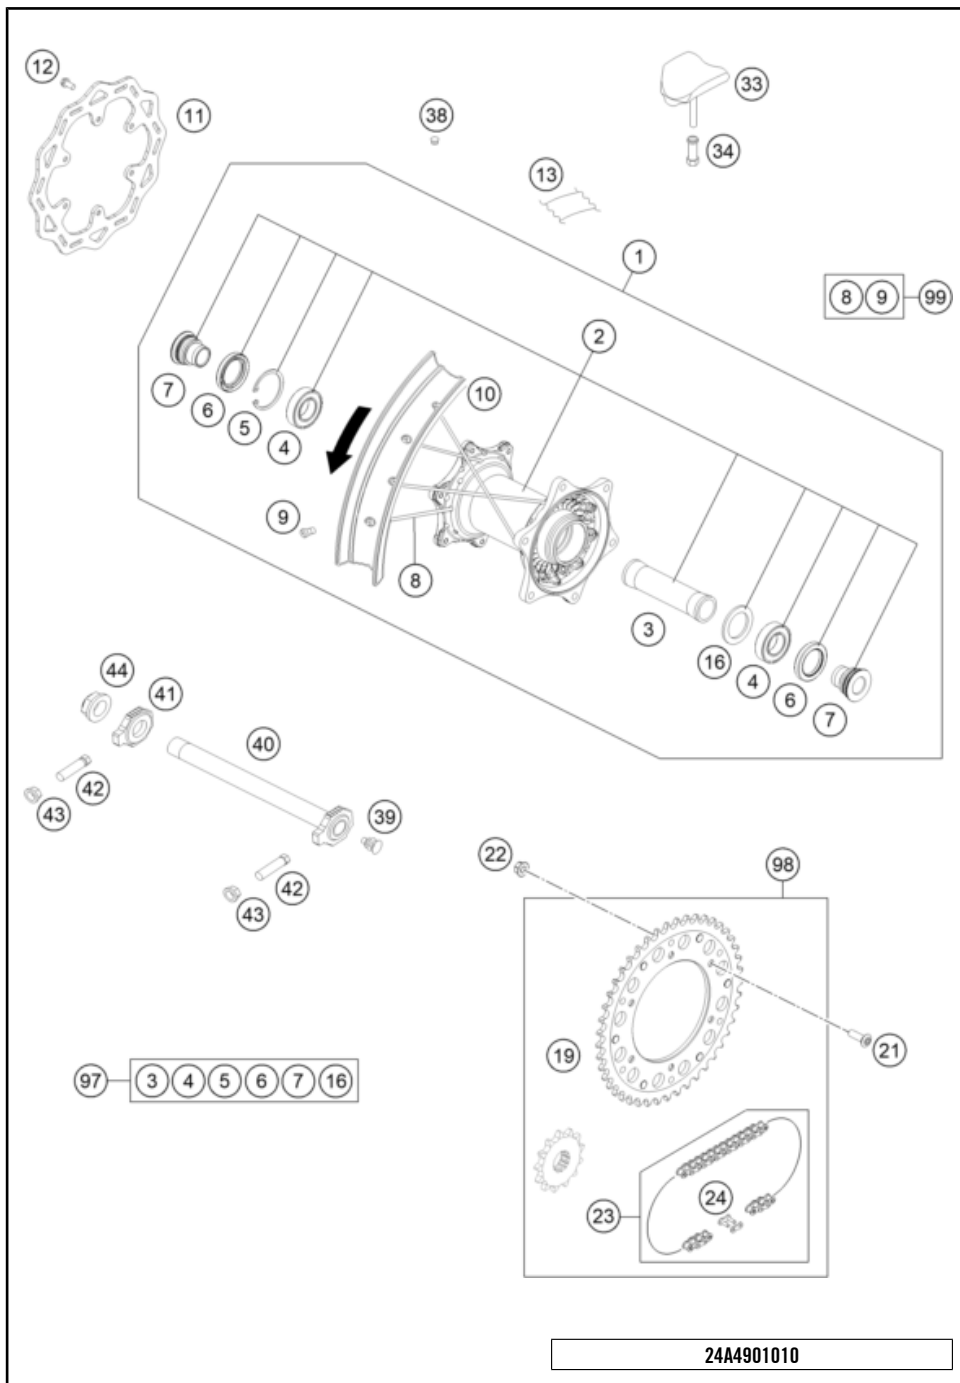

POS	PARTNUMBER		PIECE
1	78110001644C1B	Rear wheel cmpl. 2.15x18" Giant 6D	1
2	A46010010044	Rear wheel hub cmpl.	1
3	A46010011000	Bearing spacer tube 121.5mm	1
4	0625060058	GR.BALL BEAR.6005 DDU2CG23S6NM	2
5	0472047175	CIRCLIP DIN0472-47X1,75	1
6	0760354771	SHAFT SEAL RING 35X47X7 TC	2
7	A46010016000	Spacing tube rear wheel	2
8	7901007119330	SPOKE M4,5X193-18" BLACK 16	36
9	77109072000	SPOKE NIPPLE M4,5 AL 11	36
10	78110070300C1B	Rear rim 2.15x18"	1
11	25010960000	BRAKE DISC REAR D=220MM	1
12	59009062013	SPECIAL SCREW M6X13 WS=8 10.9	6
13	50310073200	RIM BAND 18" AND 19"	1
16	77710015000	DISTANCE RING	1
19	5841005104504	Supersprox-Stealth rear sprocket	x
19	5841005104604	REAR SPROCKET ORANGE 46 T.	x
19	5841005104704	Rear sprocket 47 teeth	x
19	5841005104804	REAR SPROCKET ORANGE 48-T	x
19	5841005104904	REAR SPROCKET ORANGE 49-T	x
19	5841005105004	REAR SPROCKET ORANGE 50-T	1
19	5841005105104	REAR SPROCKET ORANGE 51-T	x
19	5841005105204	REAR SPROCKET ORANGE 52-T	x
21	0019080266S	COUNTER-SUNK SCREW ISA45 M8X26	6
22	06923080003	hex nut EN 1661 M8 WS13	6
23	78010267118	CHAIN DID 118 LINKS	1
24	78010266000	CONNECTING LINK F. 78010267118	1
33	78110090200	Tyre locker 2,15"	1
34	77110090050	NUT FOR WHEEL HOLDER	1
38	55003135000	PLUG FOR RIM	x
39	50210086000	COVERING CAP SFL16	x
40	A46010085044	Wheel spindle rear wheel cmpl.	1
41	A46010084000	Chain tension adjuster right	1
42	50304040100	screw M10x1.25x50 WS10	2
43	58414030000	HH COLLAR NUT M10X1,25 WS=13	2
44	A46010086000	Collar nut M22x1,5 WS=30	1
97	A46010015010	wheel bearing repair kit	x
98	SPA113U50KM118A	Drivetrain kit 13Z/50Z	x
99	00050000981	SPOKE KIT REAR 18" EXC 17	x

24A4901010

68139

* NEW PART

X ON DEMAND