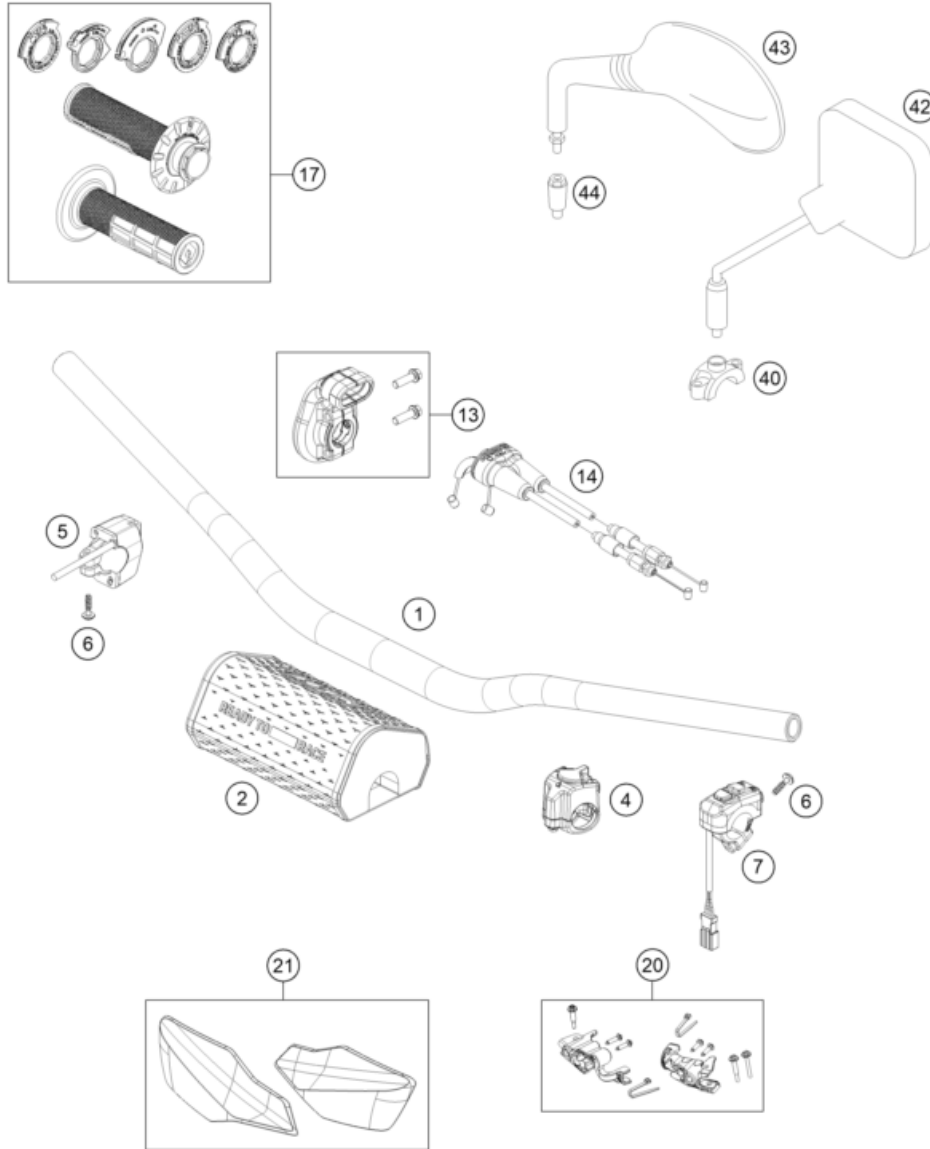

HANDLEBAR, CONTROLS

500 EXC-F SIX DAYS 2024 EU 2024

POS	PARTNUMBER		PIECE
1	A49002001000C1A	Handelbar D=28mm	1
2	A46002002044C1A	Handlebar pad compl.	1
4	A49011070000	Light switch	1
5	A49011074000	Start button/kill switch	1
6	0081050181	SCREW FOR PLASTIC K50X18 T20	2
7	A46039074000	Combination switch	1
13	A46002010025	Housing throttle twist grip cpl.	1
14	A46002191000	Throttle cable complete 4 stroke	1
17	A46002921000BJ	Lock-on grip set	1
20	79602084144	Mounting kit, handguard, right and left	1
21	A49002082044AB	Handguard cpl.	1
40	58012040150	CLAMP FOR MIRROR '94	2
42	58012040000	REAR MIRROR L/S	1
42	58012140000	REAR MIRROR R/S	1
43	58412040000	MIRROR L/S 98	x
43	58412041000	MIRROR R/S 98	x
44	58412040050	SUPPORT FOR MIRROR LC4 '98	x

24A4900214

68087

* NEW PART

X ON DEMAND