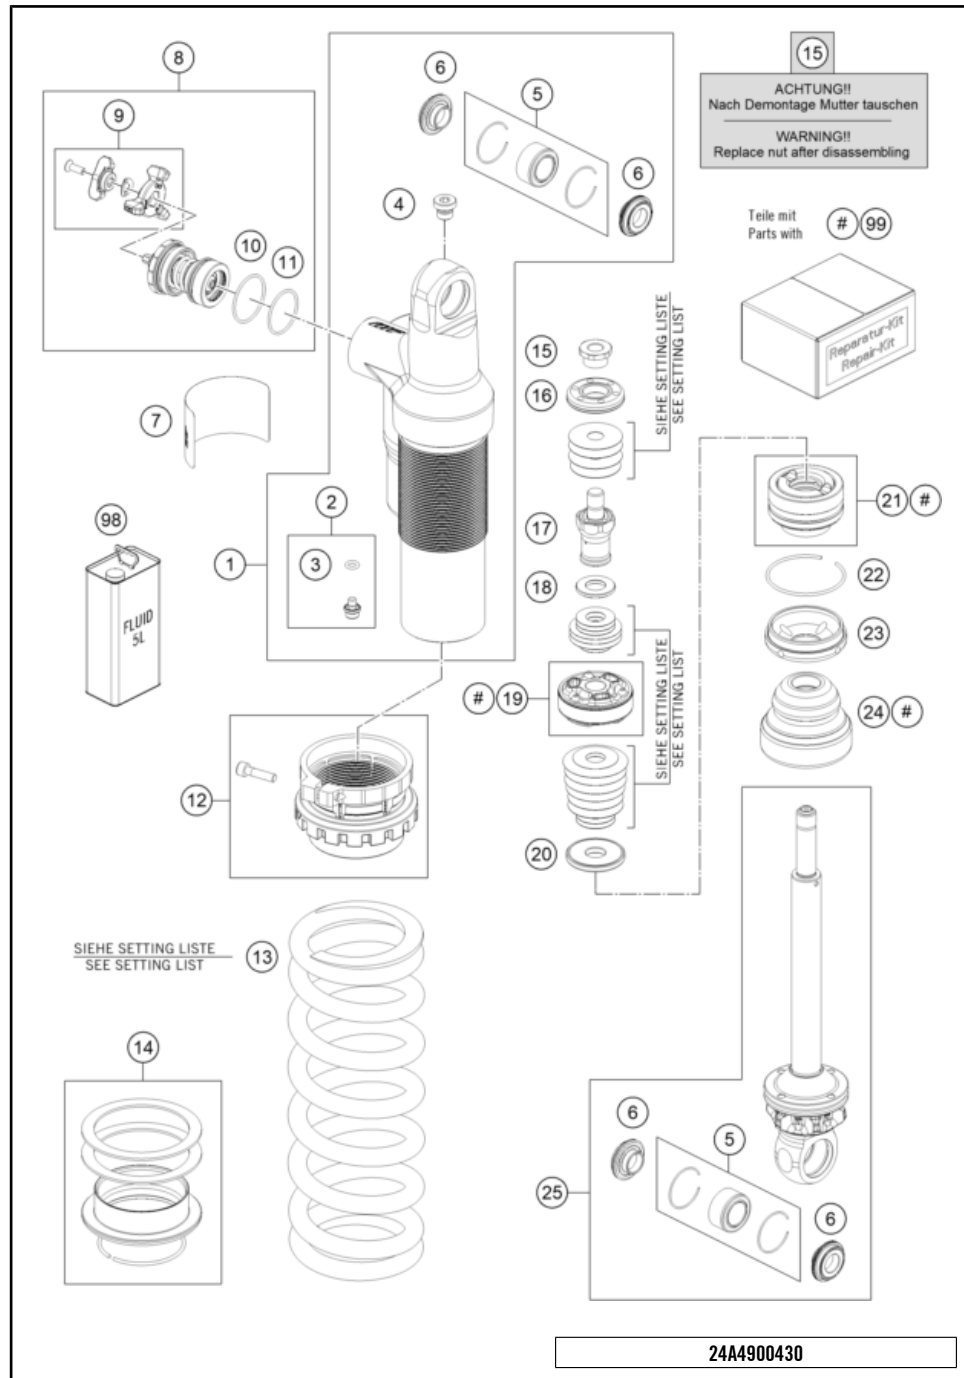

227950330

58219

* NEW PART

X ON DEMAND

POS	PARTNUMBER		PIECE
1	A46003023044	Side stand cmpl.	1
2	A46003024000	Side stand spring	1
3	69013099050	SCREW F. EXPANSION TANK	1
4	A46003023050	Side stand stopper sheet	1
5	0770125015	O-RING 12,5X1,5 NBR	1
6	0770180020	o-ring 18.00x2.00 NBR70	1
7	78003023080	SIDE STAND BUSHING EXC USA 08	1
8	0019080306S	COUNTER-SUNK SCREW ISA45 M8X30	1
9	A46003025000	Side stand, rubber strap	1

24A4900410

63961

* NEW PART

X ON DEMAND

POS	PARTNUMBER	PIECE
1	S454600000S0000	shock housing cpl. 1
2	36120151S	PLUG SCREW M5X6 CPL. 1
3	46810893	O-ring 5,28x1,78 NBR70 black 1
4	50180095	HS cylinder-head screw R1/8 I8 1
5	RP10051T	Ball bearing kit x
6	46181193	PIVOTSEAL Ø12X25,1 PDS 4
7	52000233	Sticker XPLOR PDS 90x40 1
8	S012900007S0300	Compression cpl. 1
9	RP10044T	Repair kit adjuster DCC 2023 x
10	50180217	O-ring 27x1,5 Viton70 green ISO 3601-3S 1
11	50180218	O-ring 25x1,5 Viton70 1
12	46181382S	Plastic Spring Retainer D46 cpl. 1
13	91010336	SHOCK SPRING L= 225 63 N/MM WHITE x
13	91010337	Mainspring (59/61) 66-225 damper white x
13	91010338S	SPRING 225MM 69 N/MM x
13	91010339	Mainspring (59/61) 72-225 damper white x
13	91010363	Mainspring (59/61) 75-225 damper white x
13	91010364	Mainspring (59/61) 78-225 damper white x
13	91010367	Mainspring (59/61) 81-225 damper white x
13	91010368	Mainspring (59/61) 84-225 damper white x
14	RP10052T	Spring plate repair kit x
15	46181656	nut M10x1 h10,5 SW19 1
16	46181416	Piston 15,4x35,4x6 1
17	S71100000500000	tap 10x48 compression 1
18	46811258	Washer 12x24x2,5 1
19	S624600000S0000	piston d46 cpl. 1
20	46181194	Rebound disc 12x36x4 h0 1
21	S614620000S0100	Sealholder 46x28 cpl. 1
22	S23902000000000	round-wire snap ring 49x1,75 1
23	S409000004000FA	Cover 46,12x6,2 h14,2 1
24	S9218000000000C1	Rubber pad 18x56x46 black 1
25	S421800001S0100	piston rod cpl. 1
98	50180751S1	SHOCK ABSORBER FLUID 5 LT x
99	RP10053T	Repair kit shock absorber x