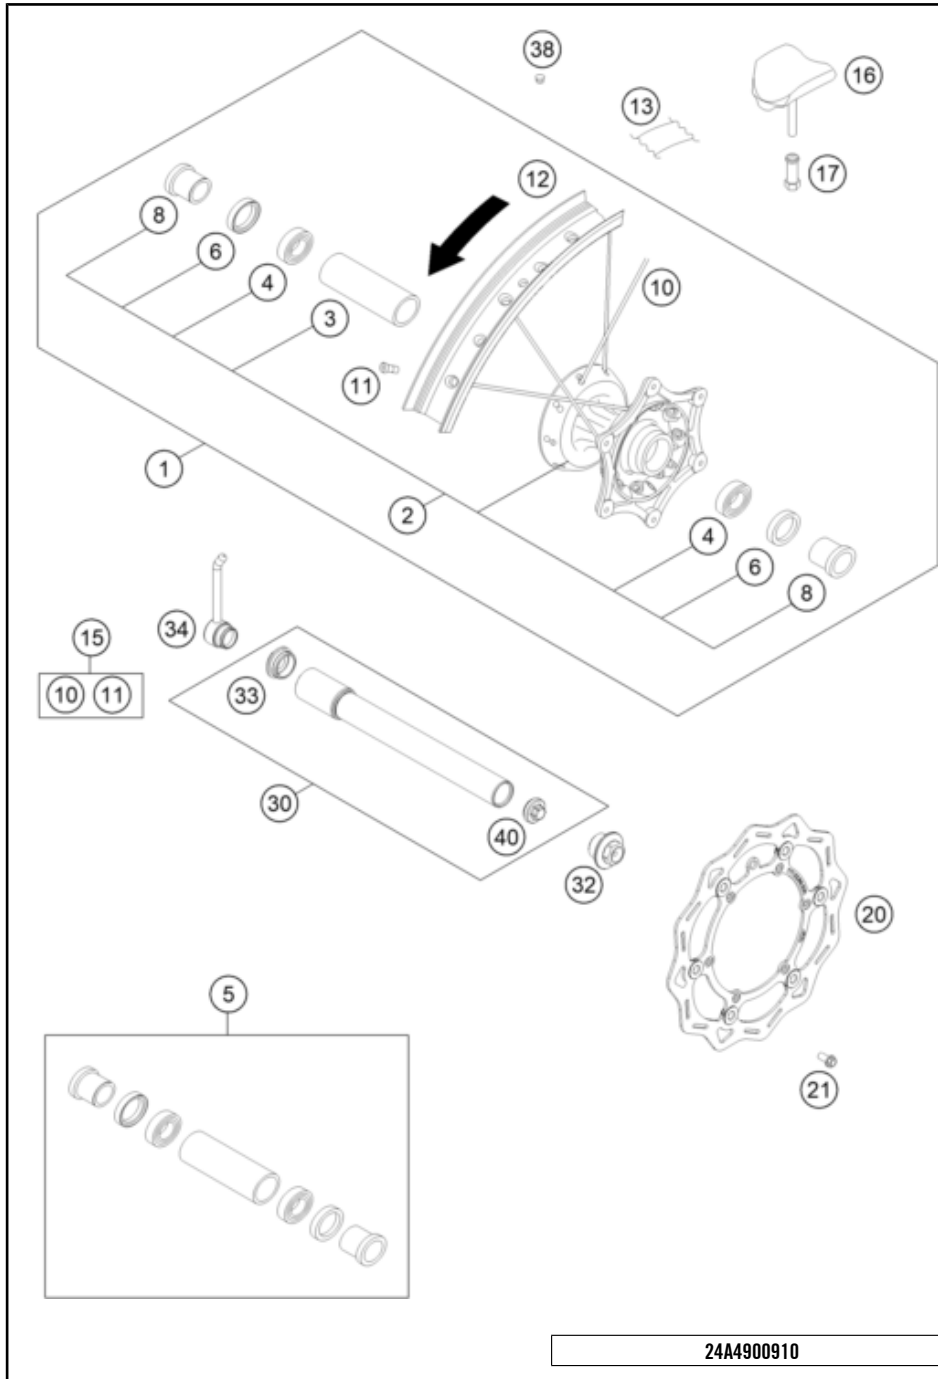

POS	PARTNUMBER		PIECE
1	78109101344C1B	Front wheel cmpl. 1.6x21" Giant 6D	1
2	77709010144	FRONT WHEEL HUB CPL.	1
3	54809011000	BEA.SPACERTUBE 35X2 L=79,4 03	1
4	0625069068	GR.BALL BEAR.6906 DDU2CG23S6NM	2
5	77709015000	wheel bearing repair kit	1
6	0760354771	SHAFT SEAL RING 35X47X7 TC	2
8	77709012000	SPACER BUSHING F. FR. WHEEL	2
10	7710907122630	SPOKE M4,5X226- 21" BLACK 12	36
11	77109072000	SPOKE NIPPLE M4,5 AL 11	36
12	78109070300C1B	Front rim 1.6x21"	1
13	50309073000	RIM BAND 21"	1
15	00050000954	SPOKE KIT FRONT "21" BLACK	x
16	78109090200	Tyre locker 1,60"	1
17	77110090050	NUT FOR WHEEL HOLDER	1
20	77709160000	BRAKE DISC FRONT D=260MM	1
21	59009062013	SPECIAL SCREW M6X13 WS=8 10.9	6
30	79109081033	Wheel spindle front cmpl, 2019	1
32	A46009082000	Collar screw M20x1.5 SW17 Al	1
33	70009081050	PLUG BUSHING SW17 '12	1
34	7900998116004	Front axle puller	1
38	55003135000	PLUG FOR RIM	x
40	7770908107055	AUXILIARY SCREW FRONT	1

24A4900910

67086

* NEW PART

X ON DEMAND