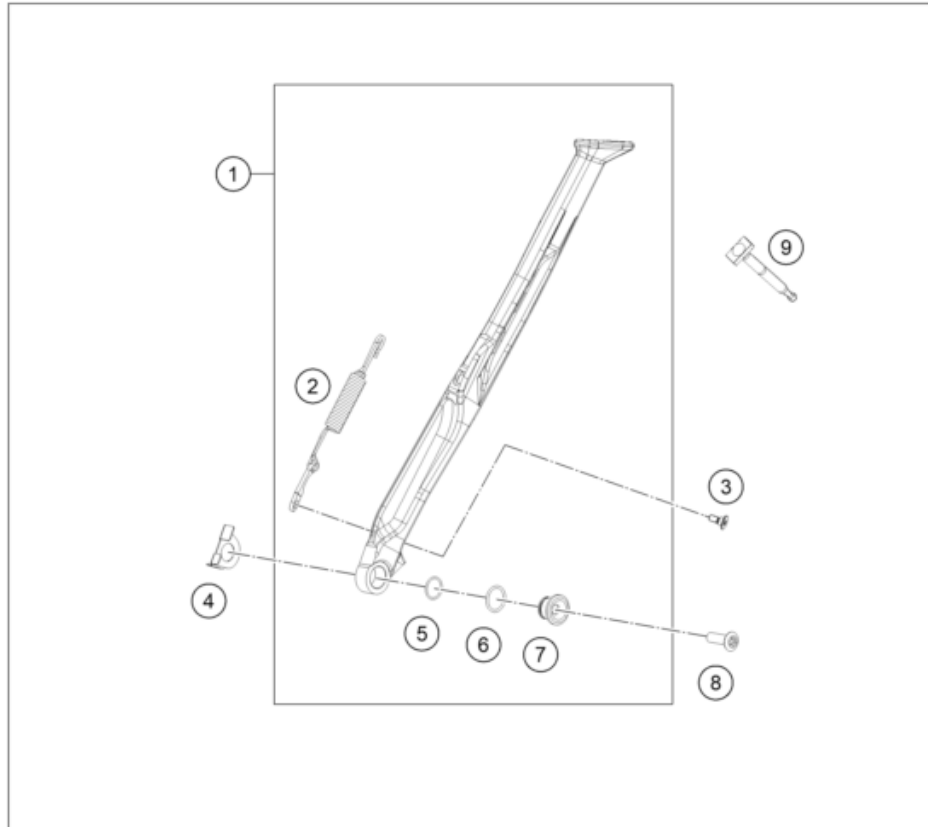

24A4900311

68140

* NEW PART

X ON DEMAND

POS	PARTNUMBER		PIECE
1	A46003090044	Skid plate	1
2	0025060256	HH collar screw M6x25 TX30	2
3	A46003090030	bushing skid plate	2
4	0025060166	HH collar screw M6x16 TX30	2

227950330

58219

* NEW PART

X ON DEMAND

POS	PARTNUMBER		PIECE
1	A46003023044	Side stand cmpl.	1
2	A46003024000	Side stand spring	1
3	69013099050	SCREW F. EXPANSION TANK	1
4	A46003023050	Side stand stopper sheet	1
5	0770125015	O-RING 12,5X1,5 NBR	1
6	0770180020	o-ring 18.00x2.00 NBR70	1
7	78003023080	SIDE STAND BUSHING EXC USA 08	1
8	0019080306S	COUNTER-SUNK SCREW ISA45 M8X30	1
9	A46003025000	Side stand, rubber strap	1