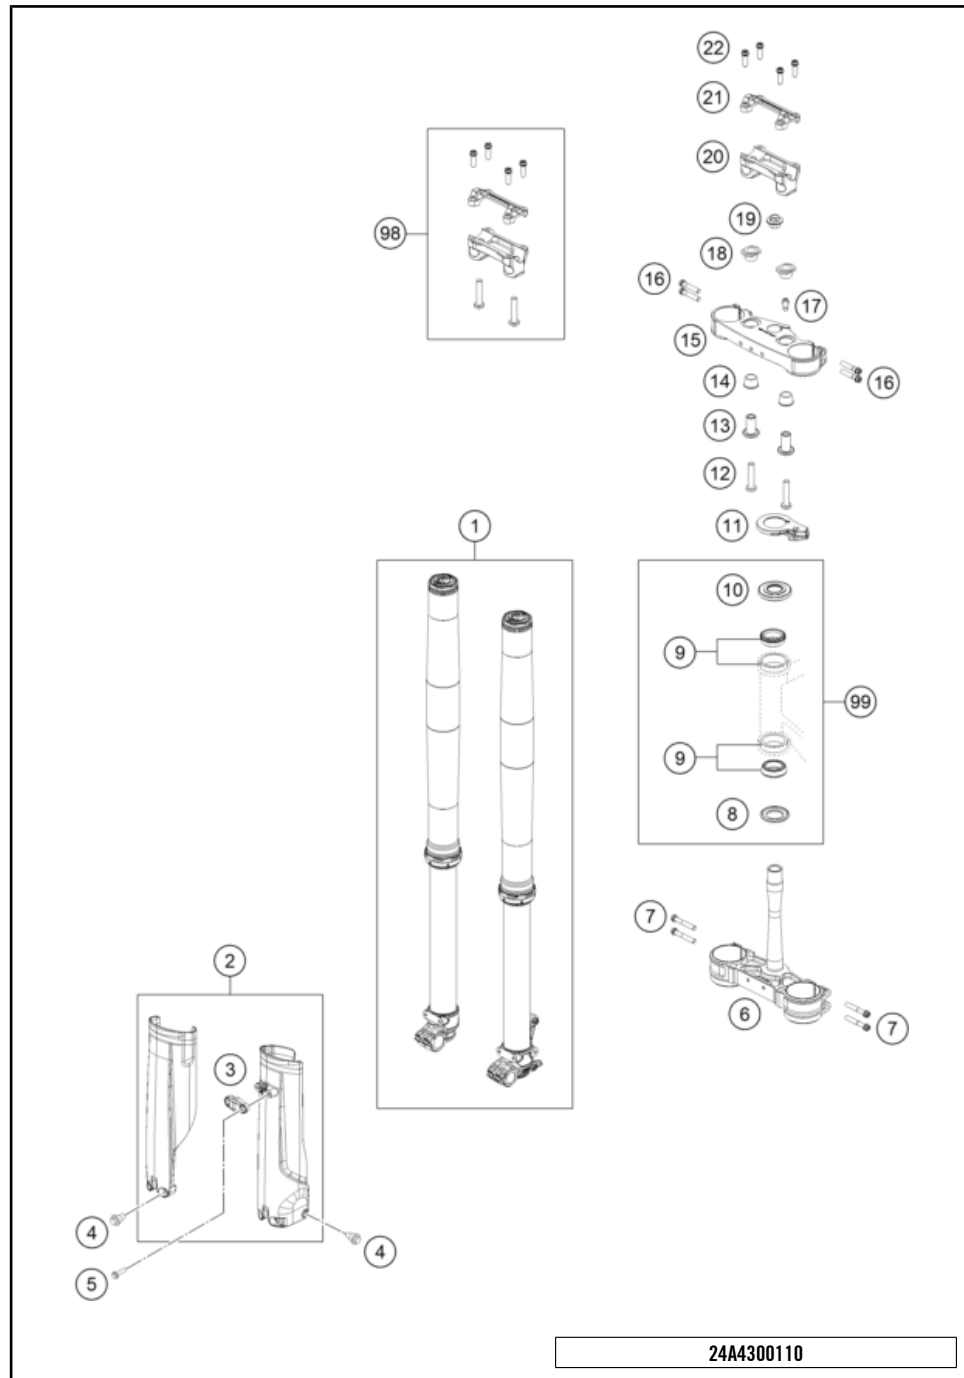

FRONT FORK, TRIPLE CLAMP

500 EXC-F SIX DAYS 2024 EU 2024

POS	PARTNUMBER		PIECE
1	A490C169X402000	Fork KTM 450/500 EXC-F/XCF-W 24	1
2	A46001094000ABE	Fork protection kit Six Days 2024 with decal	1
3	77701085100AB	Clamp for brake hose	1
4	59001092050	SPECIAL SCREW M6X12,5 WS=8	6
5	0017060206	SCREW F. PLASTIC K60X20AL SW6	2
6	A4600113202204	Triple clamp bottom, press., X=22mm	1
7	0025080506	HH collar screw M8x50 TX40	4
8	77701084000	O-RING SUPPORT W. SEALING LIP	1
9	54201081100	TAPERED ROLLER BEARING CPL. 06	2
10	A46001086000	Steering head seal	1
11	A49002065000	Steering lock	1
12	0035100509S	AH-COLLAR SCREW M10X50 ISA45	2
13	A46001139034	Handlebar mount, bottom part	2
14	83001040000	RUBBER BUSH	2
15	A4600113402204	Upper Triple Clamp X=22MM	1
16	0025080406	HH COLLAR SCREW M8X40 TX40	4
17	0015080256S	HH COLLAR SCREW M8X25 WS=10	1
18	A46001035001	Rubber bushing	2
19	A46009082000	Collar screw M20x1.5 SW17 Al	1
20	A48001139036	Handlebar mount D28 mm-H36 mm	1
21	79001038000	HANDLEBAR CLAMP 28MM	1
22	0025080256	HH collar screw M8x25	4
98	A48001039010	handlebar mount kit D28mm-H36mm	x
99	A46001081044	Repair Kit steering head bearing	x