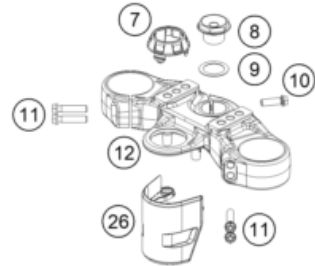

FRONT FORK, TRIPLE CLAMP

790 ADVENTURE, white 2023 EU 2023

POS	PARTNUMBER		PIECE
1	05586S2901	Fork KTM 790 Adventure S 19	1
3	C0000250802500	Hexagon collar screw M8x25	4
4	C90701038000C1	HANDLEBAR CLAMP 28MM	2
5	C0000351003501S	AH-COLLAR SCREW M10X35 ISA45	2
6	C90701039032C1	HANDLEBAR SUPPORT D=28 H=32 BL	2
7	C63501045010	Ignition lock cover top	1
8	C54801036000C1	Steering head screw M20x1.5 SW=27	1
9	C63601042000	Shim ring	1
10	N0000150802500S	HH collar screw, M8x25, SW10 SS	1
11	C0000250803000	Hex collar screw M8x30 ISA 40	4
12	C63701034030C1	Triple clamp top	1
13	C90701084000	Steering head gasket	2
14	C90701080000	Steering head bearing	2
15	C90701086000	PROT. RING STEER. HEAD BEARING	1
16	C63701032030C1	Gabelbrücke unten KPL.	1
17	C0000250803500	Hex collar screw M8x35 ISA40	4
18	C90701081010	Steering head rep. Kit	x
19	C0000250601000	Hex collar screw M6x10 ISA30	4
20	C63501072000	Halteblech Bremsleitung	1
21	C0000250802500S	HH COLLAR SCREW M8X25 TX40	3
22	16181S55E	Steering damper790 Adventure cpl.	1
23	C54601099000	Speedometer cable guide	2
24	N0009850500500	SELF LOCKING NUT DIN0985-M 5	2
25	C0000250502000	HH collar screw M5x20 TX30	2
26	C63511066010	Ignition lock cover	1
27	C63508026000C1	fender carrier right	1
28	C63508025000C1	fender carrier left	1
29	C0900000501700	Special screw M5x17	4
30	C0900000501701	Special screw M5x17 ISA30	2
31	C90712080000	SIDE REFLECTOR YELLOW "CEV"	2

23A6460110

62558

* NEW PART

X ON DEMAND