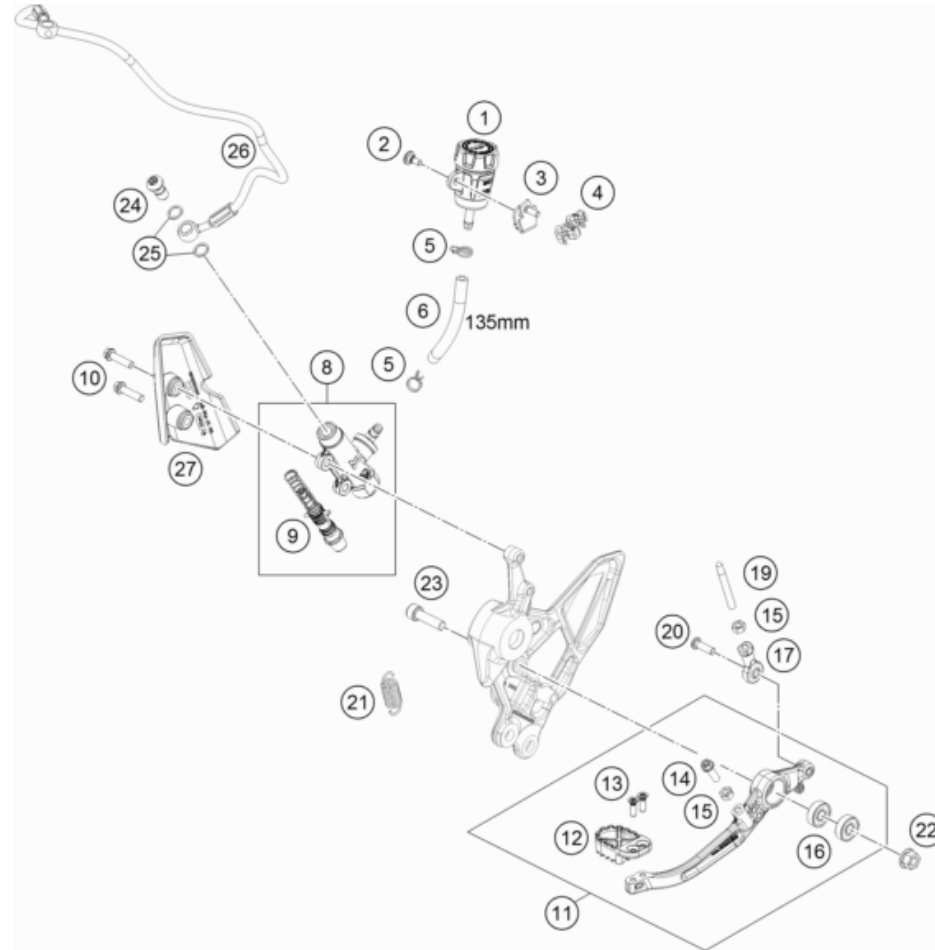

196351310

62566

* NEW PART

X ON DEMAND

POS	PARTNUMBER		PIECE
1	64113069000	Reservoir assembly	1
2	69013099050	SCREW F. EXPANSION TANK	1
3	C90713126000	Brake line holder	1
4	C90742046000	Bracket ABS line d7.5	1
5	58007017000	YDNAC CLAMP 10101 (10,4MM)	2
6	69013069001	HOSE FOR RESERVOIR 6X1,5	1
8	641130600030	Foot master cylinder cpl. black	1
9	64113061000	Piston assembly	1
10	C0000250602500S	Screw M6x25 10.9	2
11	C63513050033C1	Footbrake lever preassembled	1
12	63513151000	Foot peg, brake pedal	1
13	C0145810501600	Countersunk screw ISO14581-M5x16-A2-070	2
14	C0000250602000	HH collar screw M6x20 ISA30	1
15	C0009340600502	hexagon nut DIN 934 M6	2
16	C0410000800700	Bearing 608 2RS	2
17	C90703069200	rod end M6 silver	1
19	C90703068000	rear brake push bar	1
20	C0073800602000S	Oval head screw ISR M6x20-A2-70-MK	1
21	C0520001100200	Zugfeder Bremshebel	1
22	54310086200	SELF LOCKING NUT M8 10.9	1
23	014579080301S	screw ISO 14579-M8x30-10.9-MK black	1
24	C62113020100	banjo bolt M10x1x19.5	1
25	0603100141	sealing ring DIN 7603 10x14x1	2
26	A64642002000	Rear brake line	1
27	C63503039151	Rear master cylinder guard	1