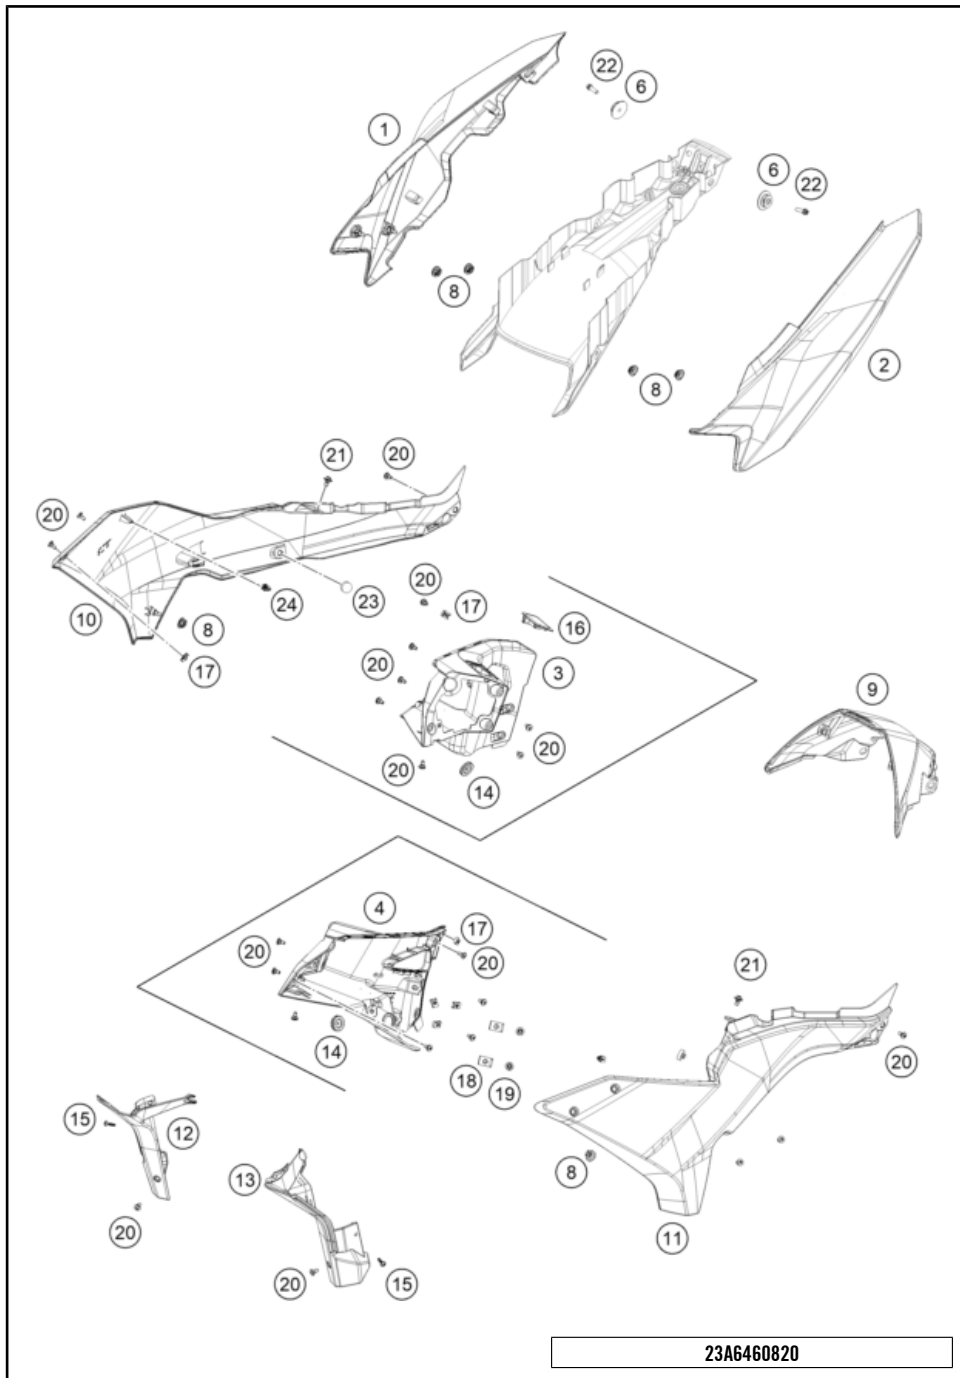

POS	PARTNUMBER		PIECE
1	C63508042000AB	Side fairing right	1
2	C63508041000AB	Side fairing left	1
3	C61008027000	Inner cover right	1
4	C61008026000	Inner cover left	1
6	C63508040120	Buchse Schiebesitz	2
8	C90706003060	Quick-lock coupling	6
9	C63711054010EB	Battery cover	1
10	A61008051000ABA	Fuel tank spoiler right with decal	1
11	A61008050000ABA	Fuel tank spoiler left with decal	1
12	C61008024000	fuel tank inner spoiler right	1
13	C61008023000	fuel tank inner spoiler left	1
14	C64106001025	Rubber grommet dia 22.5/5/2	2
15	0081050181	SCREW FOR PLASTIC K50X18 T20	2
16	C61008027010	Connector cover	1
17	54603048600	RANGE CHANGE METAL NUT M5 INOX	6
18	54603048100	clip nut M6	2
19	C0000240602000	HH COLLAR SCREW M6X20 TX30	2
20	69008121160	Special screw M5x12	21
21	C90708000015	SPECIAL SCREW M6X15X3	2
22	C0073800602000S	Oval head screw ISR M6x20-A2-70-MK	2
23	C54308042000	rubber buffer	2
24	61908040030	Bracket for side fairing	2