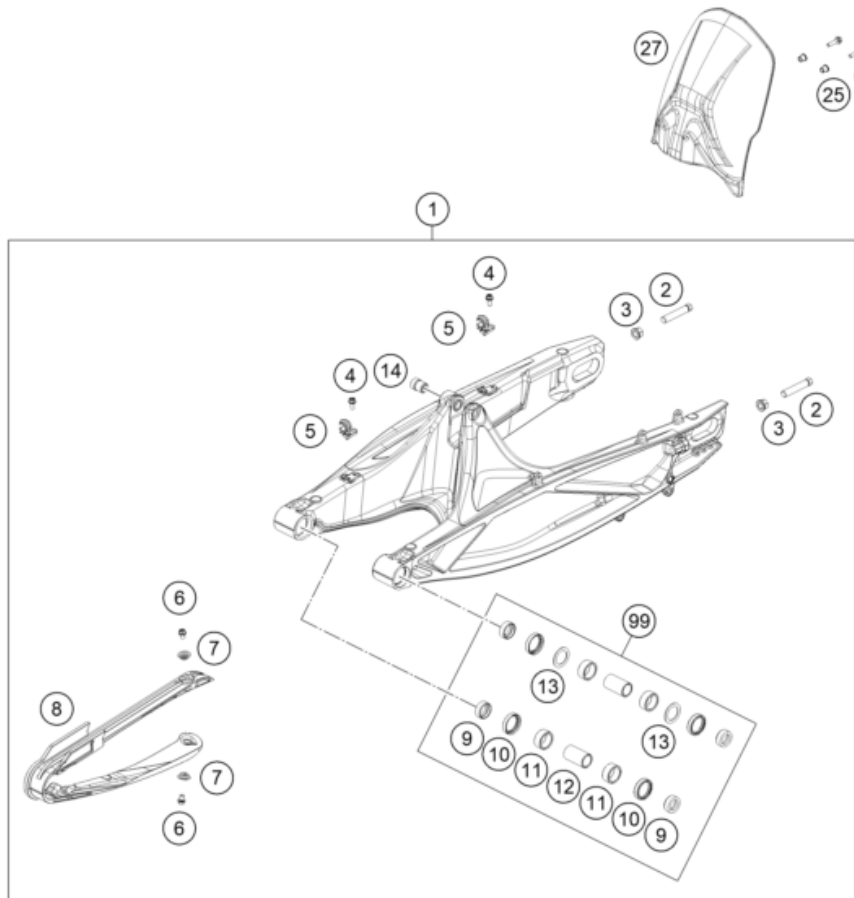

196350410

62585

* NEW PART

X ON DEMAND

POS	PARTNUMBER		PIECE
1	R12012	Ball joint bearing kit top 12mm	x
2	46180064	Bearing bush 12x15/18/24,5x13,5	2
3	46180007	Distance bush 12x15/18/24,5x10,5	2
4	46148166	PA adjuster	1
5	RP80004	Washer kit shock absorber	x
6	46148223	Spring retainer 50.7x74x3 black	1
7	46148256	main spring (59) 130-193.5 shock white	1
8	46148098	Spring retainer 21x54,8x-8	1
9	52000213	Sticker APEX 90x29	1

196410431

54079

* NEW PART

X ON DEMAND

196350490

POS	PARTNUMBER		PIECE
1	C63504030044C1	Swingarm cpml. Black	1
2	58414030000	HH COLLAR NUT M10X1,25 WS=13	2
3	50304040100	screw M10x1.25x50 WS10	2
4	C0000250501200	HH collar screw M5x12 TX30	2
5	C90704142000	Brake hose bracket	2
6	C0000250501200	HH collar screw M5x12 TX30	2
7	C90704066050	Bushing chain slider	2
8	C90704066000	chain slide protection	1
9	C90704034000	BUCKET F. SHAFT SEAL RING 03	4
10	C0760002532000	radial shaft seal 25x32x7	4
11	C0430002201200	Needle bushing 22x28x12	4
12	C90704032000	BEARING SLEEVE 17X22X38,7 03	2
13	C90703036000	Stop disk 22.2x31.7x1	2
14	C90704030020	Bushing Shock Mounting	1
15	64104037000	swing arm bolt	1
16	C90704038000	Special screw M12x40 WS19	2
17	C0000250601200	Hexagon collar screw M6x12 ISA30	2
18	C63504030010	Retaining bracket, chain guide	1
19	C0009340600502	hexagon nut DIN 934 M6	1
20	C0000250602000	HH collar screw M6x20 ISA30	1
21	C0000250604500	Hex collar screw M6x45 ISA30	1
22	78004070100	CHAIN GUIDE CPL.	1
23	69008121160	Special screw M5x12	2
24	C63504061000	Chainguard	1
25	C64104150010	Bushing 5.5x8.3x9	2
26	C0000250502000	HH collar screw M5x20 TX30	2
27	C63504050000	splash protection swingarm	1
99	C90704030010	Swing arm repair kit	1