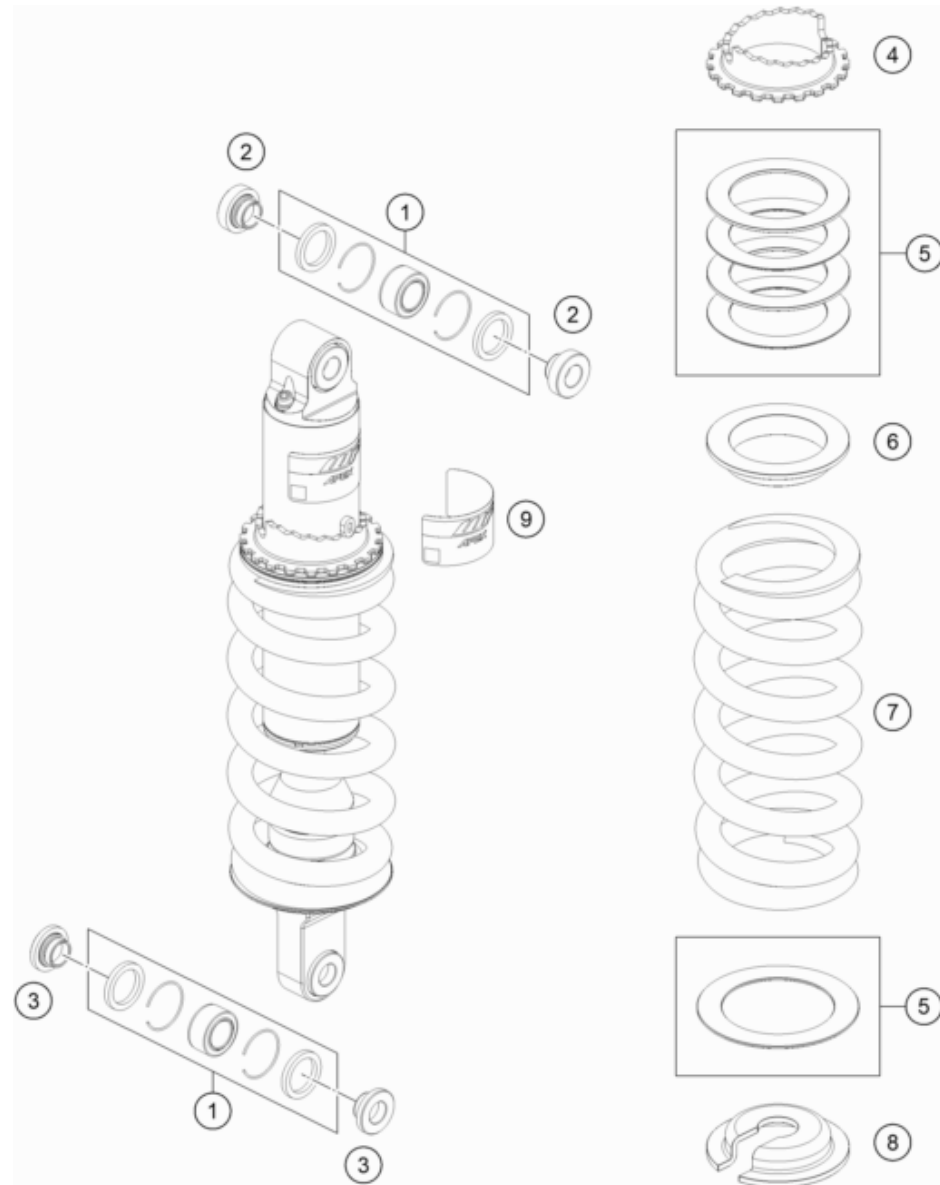

POS	PARTNUMBER		PIECE
1	R12012	Ball joint bearing kit top 12mm	x
2	46180064	Bearing bush 12x15/18/24,5x13,5	2
3	46180007	Distance bush 12x15/18/24,5x10,5	2
4	46148166	PA adjuster	1
5	RP80004	Washer kit shock absorber	x
6	46148223	Spring retainer 50.7x74x3 black	1
7	46148256	main spring (59) 130-193.5 shock white	1
8	46148098	Spring retainer 21x54,8x-8	1
9	52000213	Sticker APEX 90x29	1

196410431

54079

* NEW PART

X ON DEMAND