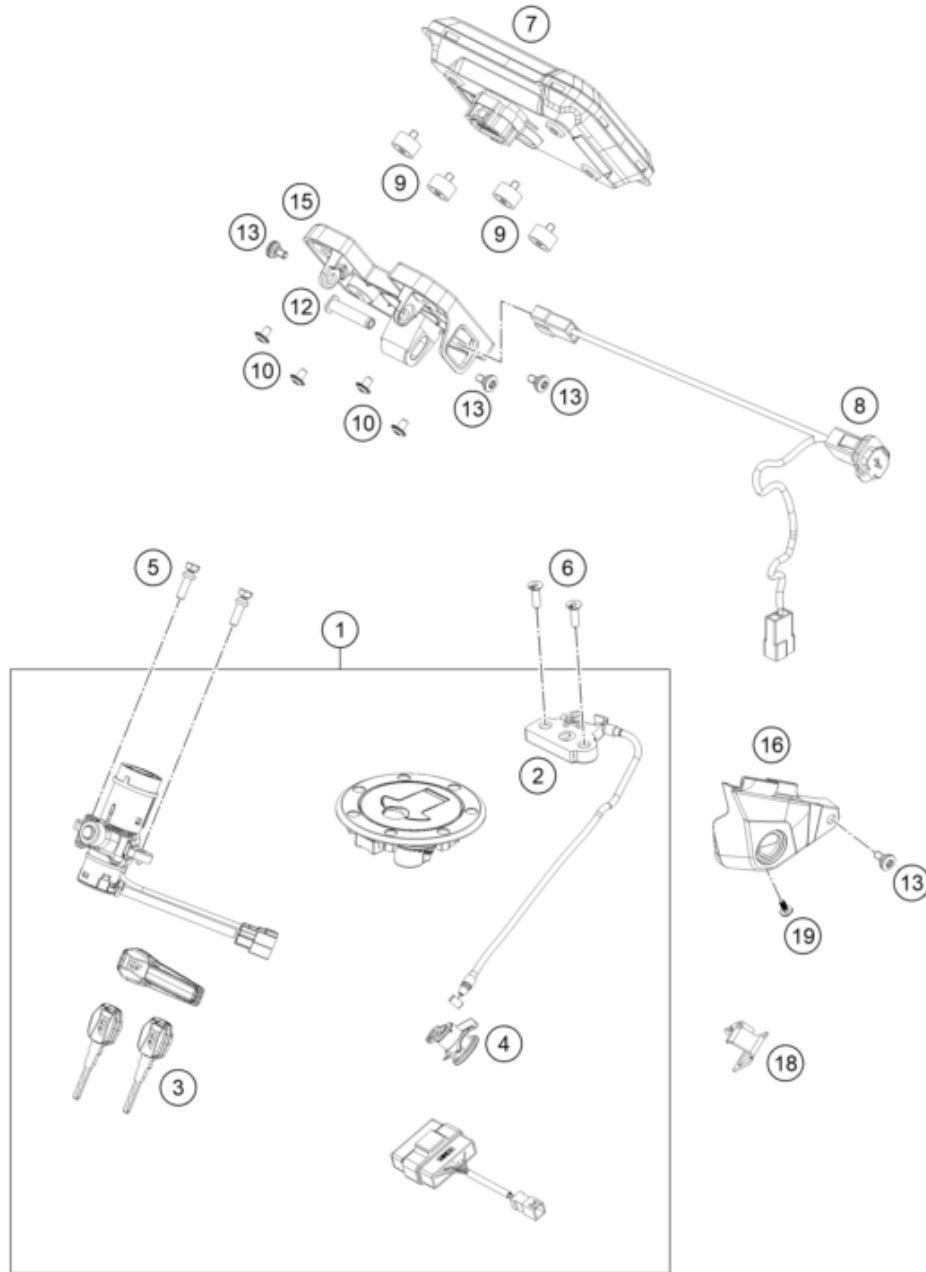

POS	PARTNUMBER		PIECE
1	A61011066044	Lock kit	1
2	63507050000	Seat lever assy	1
3	64111067000	KTM ignition key	1
3	64111067010	Blank Key KTM	x
4	90107050050	SEAT LOCK	1
5	76011064200	Tear-off screw M6 ignition lock ISA30 MK	2
6	C0073800602000S	Oval head screw ISR M6x20-A2-70-MK	2
7	22114069000	Combination instrument	1
8	64111043000	USB power socket 12 V	1
9	C61514069110	Damper dashboard	4
10	N0073800500800	Flat Head Screw ISO7380 M5x8 A2 TX25	4
12	C61914010020	Buchse Tachobefestigung	1
13	69008121160	Special screw M5x12	4
15	C61014060000	Dashboard support	1
16	C63507050050	Lock cover	1
18	C90707051000	Cable bracket lock	1
19	N0000814501200	SCREW FOR PLASTIC K45X12 T20	1

23A6461430

63651

* NEW PART

X ON DEMAND