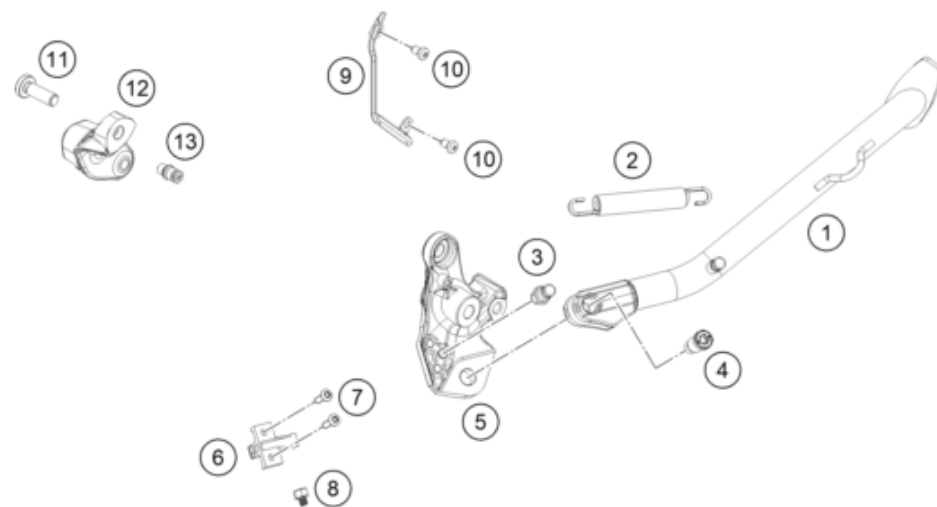

62574

* NEW PART

X ON DEMAND

POS	PARTNUMBER		PIECE
1	C6100309000001	Skid plate	1
2	C0900000501001	torx screw M5x10	4
3	C63503991090	engine protection cover	1
4	69008021080	clip nut M5	4
5	0024060106	HH COLLAR SCREW M6X10 TX30	7
6	C63503090016	Lower Alu Skidplate Support	1
7	C75007046010	seat rubber 10mm	2
8	C63503090050C1	Front skid plate linkage	1
9	C0000250804000S	Collar screw M8x40 ISA40 SS	2
10	C69014117000	flange screw M6x22-8.8 ISA30	6
11	C90742041000	Damper ABS modulator	6
12	61342041100	Collar bushing 6,5x9x18x8,5	6
13	54603048300	RANGE CHANGE METAL NUT M6 INOX	6
14	C61007025010	Tank protector left	1
15	C61007025020	Tank protector right	1
16	C90708000012	special screw M6x12x3	2
17	C60307020000	TANK RUBBER	2
18	N0000250600800	HH collar screw M6x8 TX30	2
19	C0660002001200	Silent block 20x12 M6x10/M6x8	2

23A6460330

62577

* NEW PART

X ON DEMAND

POS	PARTNUMBER		PIECE
1	C63503023000C1	side stand ADV-S	1
2	C61003024000	Feder L= 116 mm 05	1
3	C0900000801000	Sonderschraube Seitenständerfeder	1
4	C90703027200	SCREW FOR SIDE STAND M10X31,2	1
5	C63503026100C1	side stand bracket	1
6	93511045000	SWITCH SIDE STAND	1
7	0738050202	Lens head screw ISO 7380-M5X20A2	2
8	90103029000	MAGNET HOLDER	1
9	C90703001099	Racket side-stand-cable	1
10	N0079850501000S	Linsenschraube DIN7985 - M5x10-8.8 TX25	2
11	C0000351003000S	SHCS M10x30 TX45	1
12	C63503016040C1	Center stand console right	1
13	60303023111	RETAINING BOLT	1