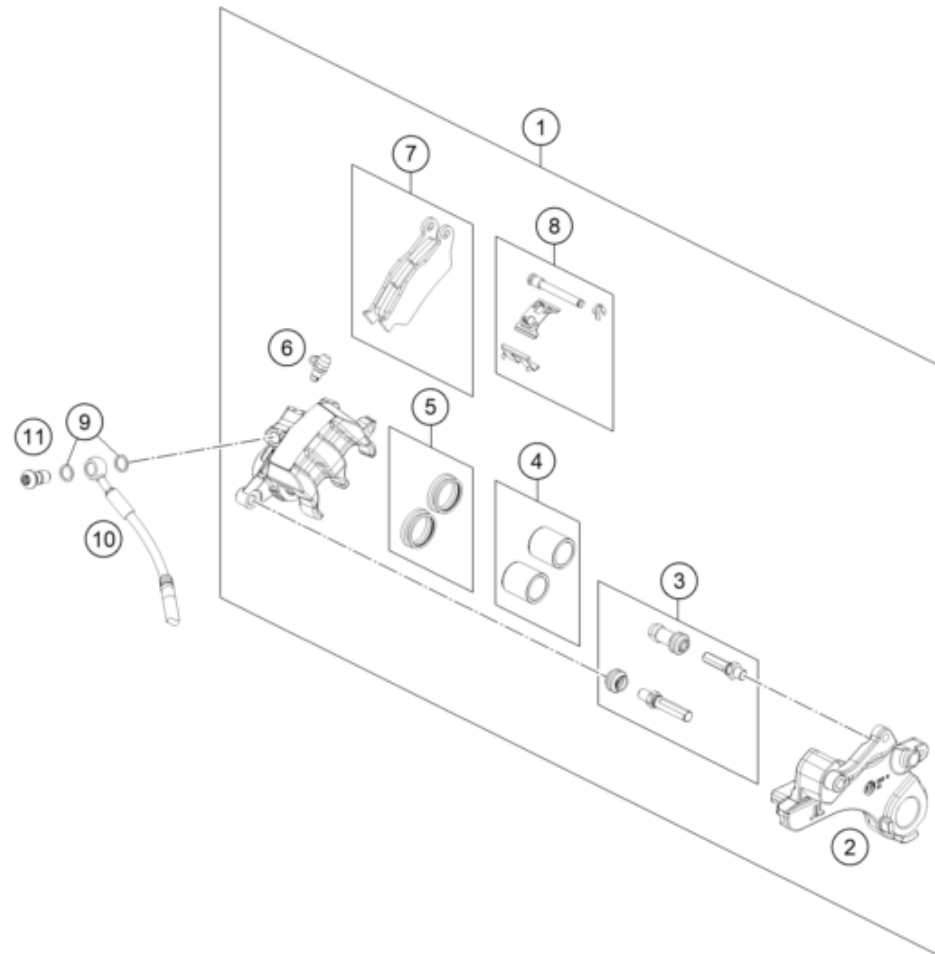

REAR BRAKE CALIPER

790 ADVENTURE, white 2023 EU 2023

POS	PARTNUMBER		PIECE
1	A64613180000	Brake caliper rear	1
2	63513075000	rear holder	1
3	64113084000	Cup set	1
4	63713083000	brake piston set	1
5	63513081000	Seal set	1
6	64113020000	Bleeder + cap	1
7	63713090000	rear brake pads	1
8	63513085000	Pad pin and spring	1
9	0603100141	sealing ring DIN 7603 10x14x1	2
10	A64642004000	Rear brake line	1
11	C62113020100	banjo bolt M10x1x19.5	1

196351390

63656

* NEW PART

X ON DEMAND