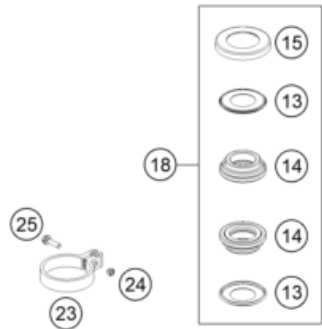

FRONT FORK, TRIPLE CLAMP

790 ADVENTURE, white 2023 EU 2023

POS	PARTNUMBER		PIECE
1	05586S2901	Fork KTM 790 Adventure S 19	1
3	C0000250802500	Hexagon collar screw M8x25	4
4	C90701038000C1	HANDLEBAR CLAMP 28MM	2
5	C0000351003501S	AH-COLLAR SCREW M10X35 ISA45	2
6	C90701039032C1	HANDLEBAR SUPPORT D=28 H=32 BL	2
7	C63501045010	Ignition lock cover top	1
8	C54801036000C1	Steering head screw M20x1.5 SW=27	1
9	C63601042000	Shim ring	1
10	N0000150802500S	HH collar screw, M8x25, SW10 SS	1
11	C0000250803000	Hex collar screw M8x30 ISA 40	4
12	C63701034030C1	Triple clamp top	1
13	C90701084000	Steering head gasket	2
14	C90701080000	Steering head bearing	2
15	C90701086000	PROT. RING STEER. HEAD BEARING	1
16	C63701032030C1	Gabelbrücke unten KPL.	1
17	C0000250803500	Hex collar screw M8x35 ISA40	4
18	C90701081010	Steering head rep. Kit	x
19	C0000250601000	Hex collar screw M6x10 ISA30	4
20	C63501072000	Halteblech Bremsleitung	1
21	C0000250802500S	HH COLLAR SCREW M8X25 TX40	3
22	16181S55E	Steering damper790 Adventure cpl.	1
23	C54601099000	Speedometer cable guide	2
24	N0009850500500	SELF LOCKING NUT DIN0985-M 5	2
25	C0000250502000	HH collar screw M5x20 TX30	2
26	C63511066010	Ignition lock cover	1
27	C63508026000C1	fender carrier right	1
28	C63508025000C1	fender carrier left	1
29	C0900000501700	Special screw M5x17	4
30	C0900000501701	Special screw M5x17 ISA30	2
31	C90712080000	SIDE REFLECTOR YELLOW "CEV"	2

23A6460110

62558

* NEW PART

X ON DEMAND