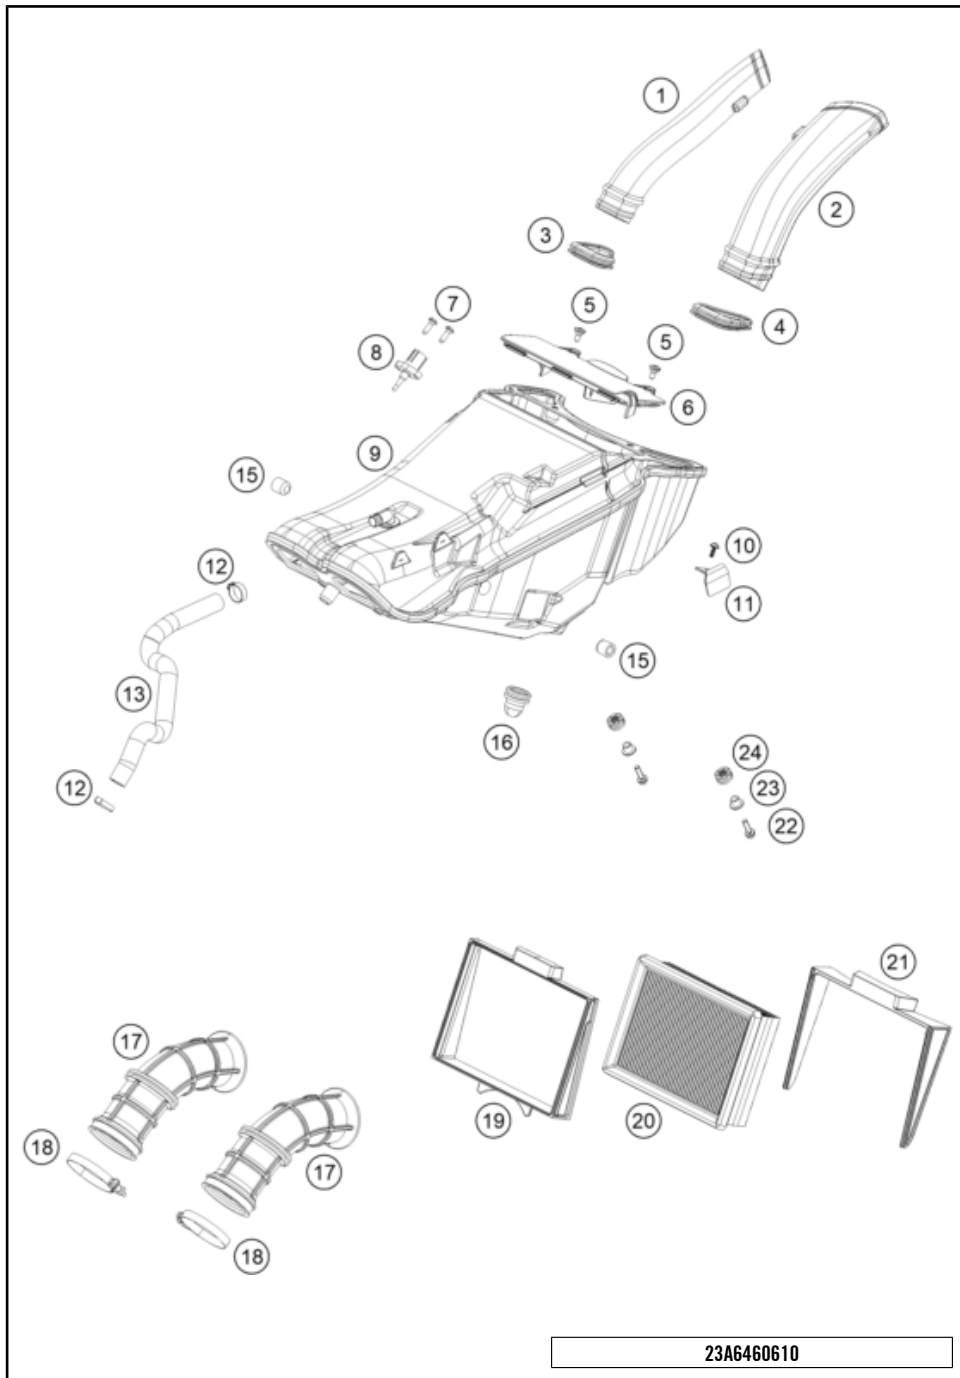

POS	PARTNUMBER		PIECE
1	63506041100	Right intake port	1
2	63506040100	Left intake port	1
3	63506040150	Gasket intake channel right	1
4	63506041150	Gasket intake channel left	1
5	69008121160	Special screw M5x12	2
6	63506002100	Air filter box cover	1
7	0081050161	EJOT PT SCREW K50X16 1451	2
8	C61041080000	Intake air temperature sensor	1
9	63506001200	Air filter box	1
10	0081050121	EJOT PT screw K50x12	1
11	63506002160	Cable holder airbox	1
12	C00050198706	variable one-year clamp 19.8mm	2
13	63530087000	Pre-formed hose engine breather	1
15	C90706014000	Rubber grommet	2
16	50206020200	Rubbercap slotted	1
17	63506026100	Intake channel	2
18	C77236048100	HOSE CLAMP 58MM	2
19	63506116000	Filter clamp frame	1
20	A61006015000	Air filter	1
21	63506117000	Filter wedge	1
22	C0000250502000	HH collar screw M5x20 TX30	2
23	61314062050	Collar bushing 5.5x9x15x8.5	2
24	C90742041000	Damper ABS modulator	2

23A6460610

62597

* NEW PART X ON DEMAND