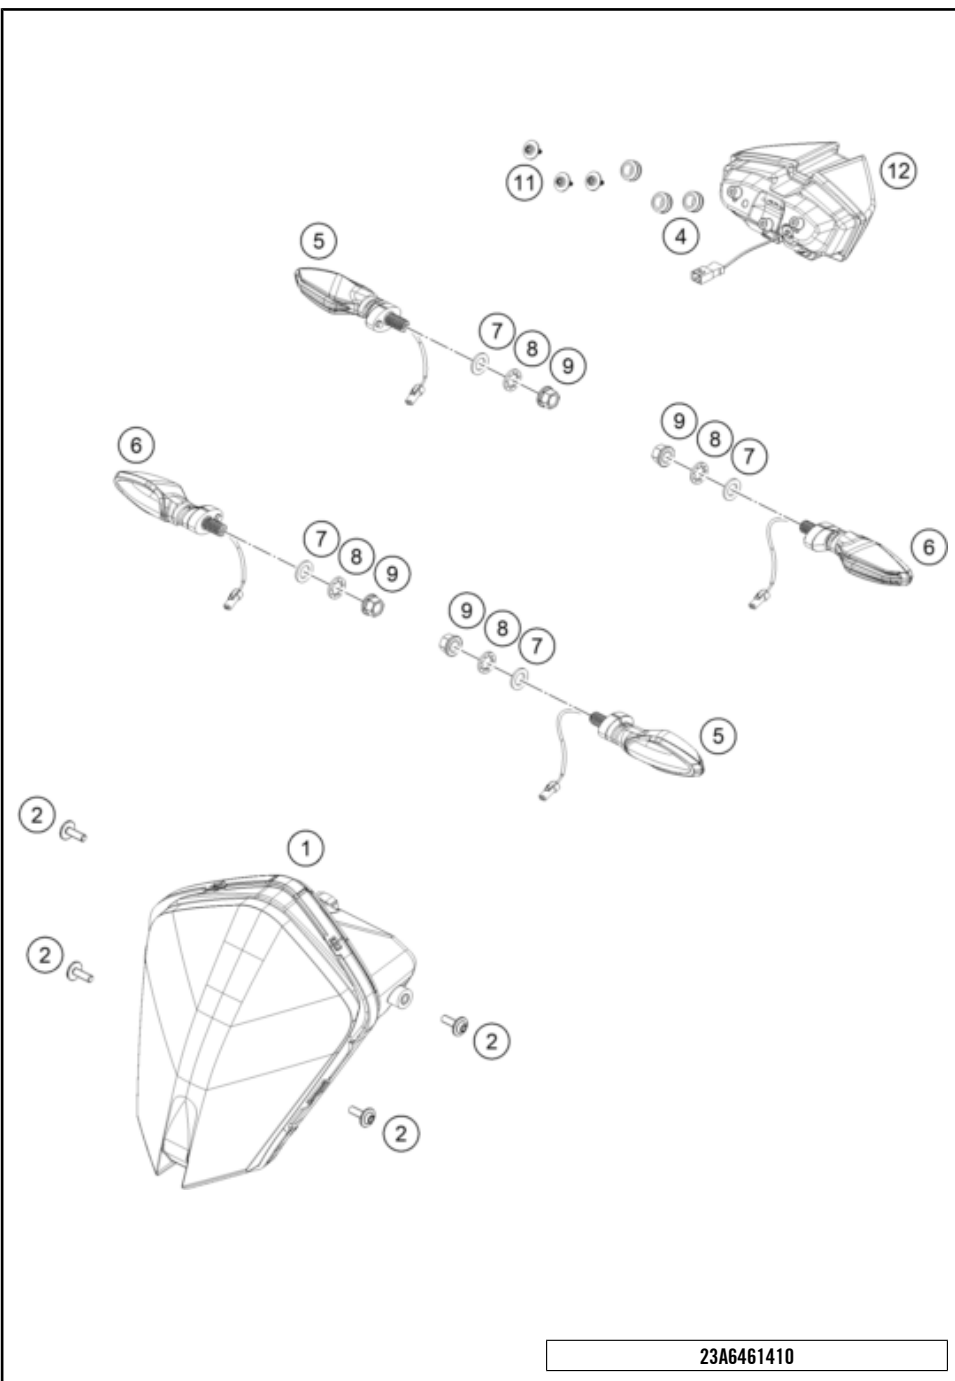

196351390

63656

* NEW PART

X ON DEMAND

POS	PARTNUMBER		PIECE
1	A61014001000	Headlight	1
2	C90714017000	SPECIAL SCREW M6X18 ISA30 08	4
4	C90706001022	Rubber grommet 9x11x16x8.5	3
5	C90714025000	turn signal front left/rear right	2
6	C90714026000	turn signal front right/rear left	2
7	0433100003	WASHER 18x10,5x1,6	4
8	0797100003	LOCK WASHER DIN6797-J10,5 ZI	4
9	58414030000	HH COLLAR NUT M10X1,25 WS=13	4
11	N0000814501201	EJOT DELTA PT SCREW 45X12-Z	3
12	63514040000	Tail light	1