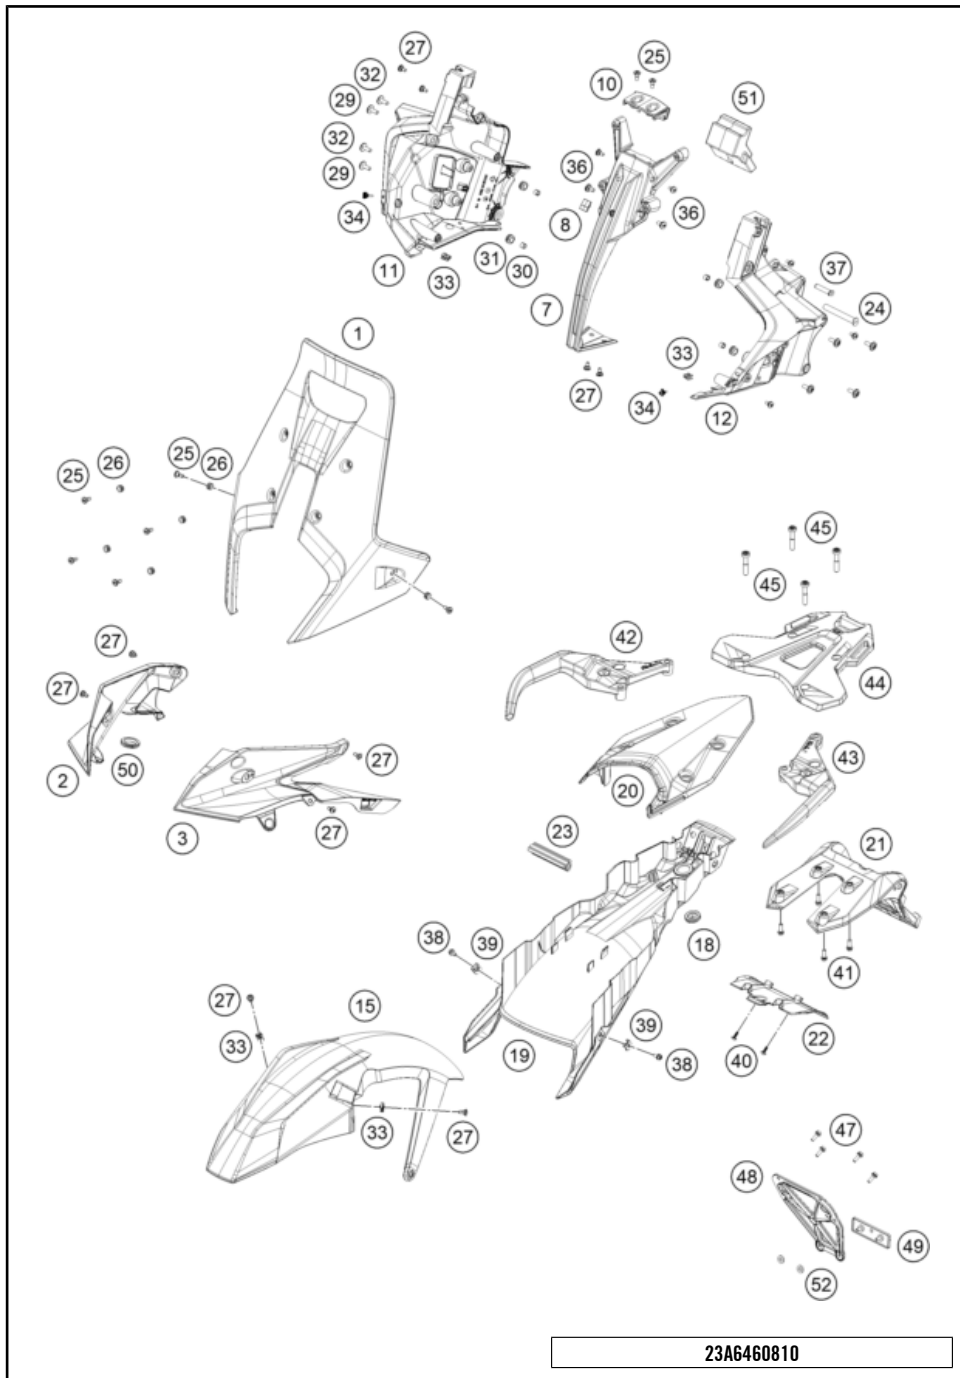

23A6460810

POS	PARTNUMBER		PIECE
1	C61008008000	Windshield	1
2	C61008004000	Mask spoiler right	1
3	C61008003000	Mask spoiler left	1
7	C61014012000CB	Headlight mask center part	1
8	C61014012010	Headlight mask cover	1
10	C61014012020	Cover mask support	1
11	C61014011000	Headlight carrier right	1
12	C61014010000	Headlight carrier left	1
15	C63508010000C1	front fender	1
18	C60006001023	Gummitülle Standgaseinstellung	1
19	C63508019000	Tail end lower part	1
20	C63508013000AB	Tail section	1
21	C63508015000	License plate holder support upper part	1
22	C63508016000	Kennzeichenträger Unterteil	1
23	63503002030	Brace subframe	1
24	C63514010040	Steckachse Maskenträger	1
25	C60708008071	Special screw M5x14	8
26	C60708008070	Gummibuchse Windschildbef.	6
27	69008121160	Special screw M5x12	11
29	C90714017000	SPECIAL SCREW M6X18 ISA30 08	4
30	C90714014000	BUSHING 6,1X9,2X7,5 08	4
31	C90706001022	Rubber grommet 9x11x16x8.5	4
32	C0900000601800S	Sonderschraube M6x18-8.8 ISA30 MK	4
33	69008021080	clip nut M5	2
34	C21008064010	Bump rubber	2
36	C0900000601400	Threaded insert M6 L = 13.5	4
37	C61914010020	Buchse Tachobefestigung	1
38	C0000250501000	HH collar screw M5x10 TX30	2
39	54603048200	RANGE CHANGE METAL NUT M5	2
40	0081050121	EJOT PT screw K50x12	2
41	C0000250601600	Hexagon collar screw M6x16 ISA30	4
42	C63512009100	Passenger grip, right	1
43	C63512008000	Passenger grip, left	1
44	C60612010000	BAGGAGE CARRIER BRIDGE	1
45	C0000350804000S	ISA collar screw M8x40 ISA45	4
47	C0000250501600S	HH Collar Screw M5x16 ISA30 SS	4
48	C90712085000	Bracket reflector	1
49	C90712082000	Rear reflector red	1

62611

* NEW PART

X ON DEMAND