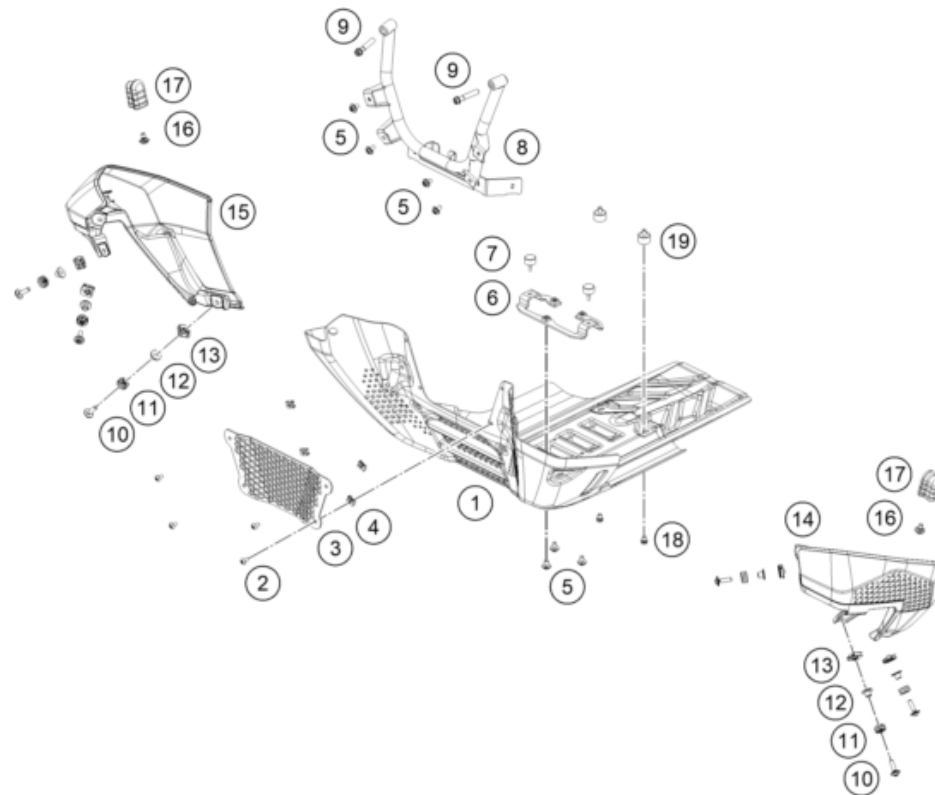

62574

* NEW PART

X ON DEMAND

POS	PARTNUMBER		PIECE
1	C6100309000001	Skid plate	1
2	C0900000501001	torx screw M5x10	4
3	C63503991090	engine protection cover	1
4	69008021080	clip nut M5	4
5	0024060106	HH COLLAR SCREW M6X10 TX30	7
6	C63503090016	Lower Alu Skidplate Support	1
7	C75007046010	seat rubber 10mm	2
8	C63503090050C1	Front skid plate linkage	1
9	C0000250804000S	Collar screw M8x40 ISA40 SS	2
10	C69014117000	flange screw M6x22-8.8 ISA30	6
11	C90742041000	Damper ABS modulator	6
12	61342041100	Collar bushing 6,5x9x18x8,5	6
13	54603048300	RANGE CHANGE METAL NUT M6 INOX	6
14	C61007025010	Tank protector left	1
15	C61007025020	Tank protector right	1
16	C90708000012	special screw M6x12x3	2
17	C60307020000	TANK RUBBER	2
18	N0000250600800	HH collar screw M6x8 TX30	2
19	C0660002001200	Silent block 20x12 M6x10/M6x8	2