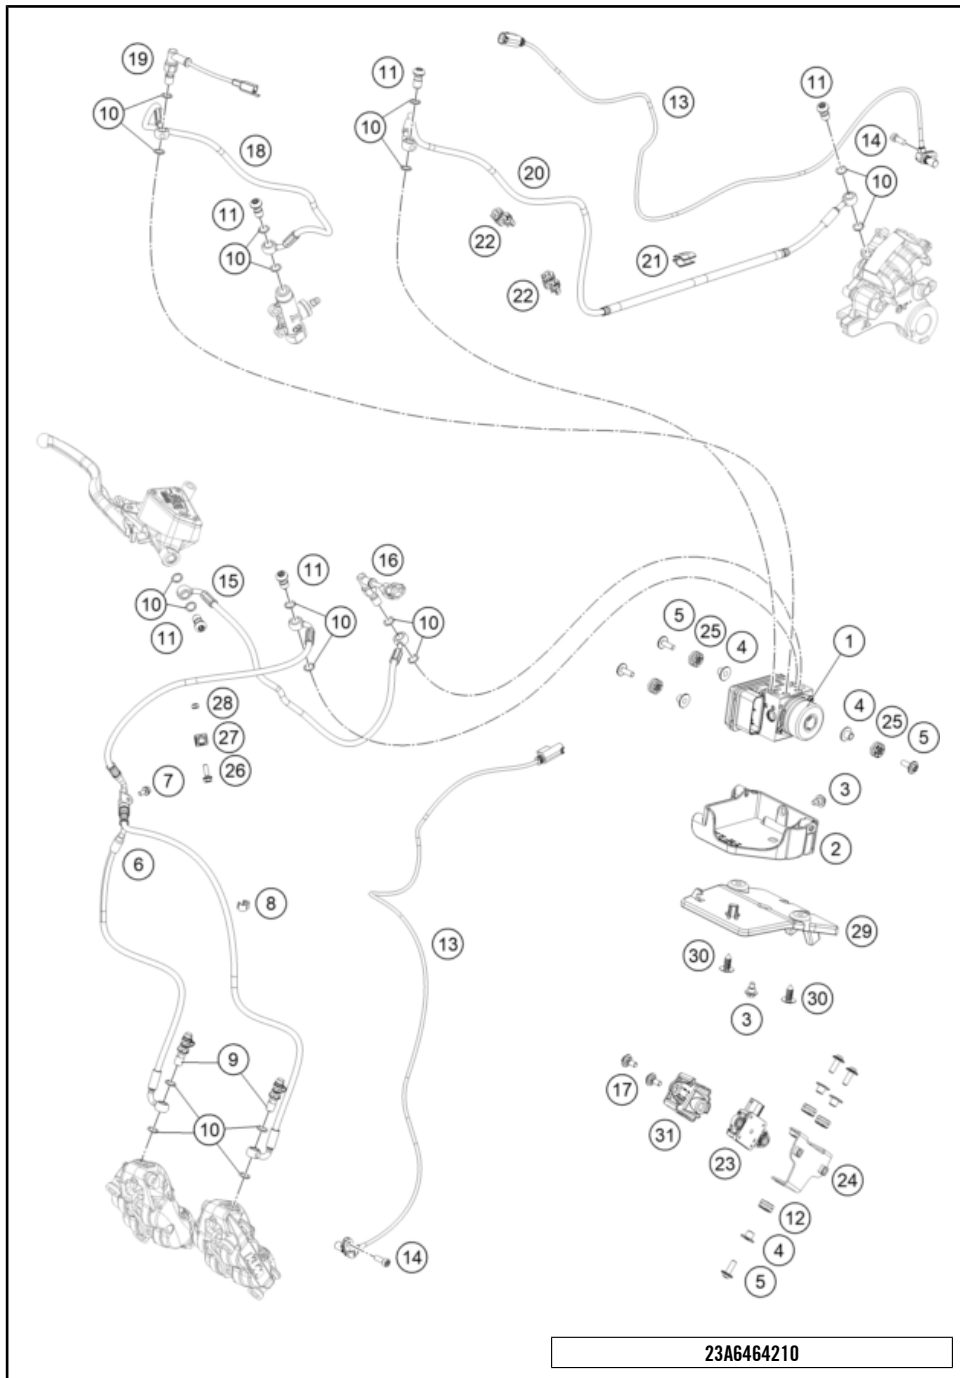

POS	PARTNUMBER		PIECE
1	A61042031044	ABS module filled	1
2	C63542040100	holder ABS module	1
3	59001092050	SPECIAL SCREW M6X12,5 WS=8	2
4	61342041100	Collar bushing 6,5x9x18x8,5	6
5	C90714017000	SPECIAL SCREW M6X18 ISA30 08	6
6	A64642003000	Brake line front	1
7	C0000250501000	HH collar screw M5x10 TX30	1
8	C90711094000	BAR SPACER 4/7 BLACK	8
9	62513020000	BLEEDER SCREW CPL. 05	2
10	0603100141	sealing ring DIN 7603 10x14x1	18
11	C62113020100	banjo bolt M10x1x19.5	5
12	C62142041100	Dämpfungselement 40 Shore	3
13	76042125000	ABS-SENSOR	2
14	C0145800601600	Cap head bolt ISO 14580 M6x16	2
15	A64642001000	Front brake line	1
16	63711051000	Brake light switch	1
17	C90708000015	SPECIAL SCREW M6X15X3	2
18	A64642002000	Rear brake line	1
19	62111051000	BRAKE LIGHT SWITCH REAR	1
20	A64642004000	Rear brake line	1
21	C90713026100	Hose bracket 10/4	1
22	C90742046000	Bracket ABS line d7.5	2
23	61542090000	Angle sensor	1
24	6354219003033	Retaining bracket, angle sensor compl.	1
25	C90742041000	Damper ABS modulator	3
26	N0000250501600	HH collar screw M5x16 TX30	1
27	C60113146000	SUPPORT FOR BRAKE HOSE M5	1
28	N0009850500500	SELF LOCKING NUT DIN0985-M 5	1
29	C61042040010	Heatshield ECU	1
30	C61103165000	Plug for M8	2
31	C61342090050	5D sensor cover	1

23A6464210

63668

* NEW PART

X ON DEMAND