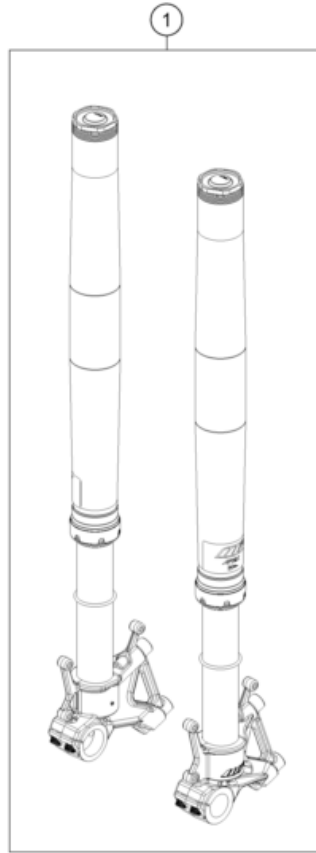

<p>FUEL PUMP</p>  <p>17</p>	<p>MASK, FENDERS</p>  <p>18</p>	<p>SIDE TRIM</p>  <p>20</p>	<p>DECAL</p>  <p>21</p>
<p>FRONT WHEEL</p>  <p>22</p>	<p>REAR WHEEL</p>  <p>23</p>	<p>WIRING HARNESS</p>  <p>24</p>	<p>BATTERY</p>  <p>25</p>
<p>FRONT BRAKE CONTROL</p>  <p>26</p>	<p>REAR BRAKE CONTROL</p>  <p>27</p>	<p>FRONT BRAKE CALIPER</p>  <p>28</p>	<p>REAR BRAKE CALIPER</p>  <p>29</p>

FRONT FORK, TRIPLE CLAMP

790 ADVENTURE, white 2023 EU 2023

POS	PARTNUMBER		PIECE
1	05586S2901	Fork KTM 790 Adventure S 19	1
3	C0000250802500	Hexagon collar screw M8x25	4
4	C90701038000C1	HANDLEBAR CLAMP 28MM	2
5	C0000351003501S	AH-COLLAR SCREW M10X35 ISA45	2
6	C90701039032C1	HANDLEBAR SUPPORT D=28 H=32 BL	2
7	C63501045010	Ignition lock cover top	1
8	C54801036000C1	Steering head screw M20x1.5 SW=27	1
9	C63601042000	Shim ring	1
10	N0000150802500S	HH collar screw, M8x25, SW10 SS	1
11	C0000250803000	Hex collar screw M8x30 ISA 40	4
12	C63701034030C1	Triple clamp top	1
13	C90701084000	Steering head gasket	2
14	C90701080000	Steering head bearing	2
15	C90701086000	PROT. RING STEER. HEAD BEARING	1
16	C63701032030C1	Gabelbrücke unten KPL.	1
17	C0000250803500	Hex collar screw M8x35 ISA40	4
18	C90701081010	Steering head rep. Kit	x
19	C0000250601000	Hex collar screw M6x10 ISA30	4
20	C63501072000	Halteblech Bremsleitung	1
21	C0000250802500S	HH COLLAR SCREW M8X25 TX40	3
22	16181S55E	Steering damper790 Adventure cpl.	1
23	C54601099000	Speedometer cable guide	2
24	N0009850500500	SELF LOCKING NUT DIN0985-M 5	2
25	C0000250502000	HH collar screw M5x20 TX30	2
26	C63511066010	Ignition lock cover	1
27	C63508026000C1	fender carrier right	1
28	C63508025000C1	fender carrier left	1
29	C0900000501700	Special screw M5x17	4
30	C0900000501701	Special screw M5x17 ISA30	2
31	C90712080000	SIDE REFLECTOR YELLOW "CEV"	2