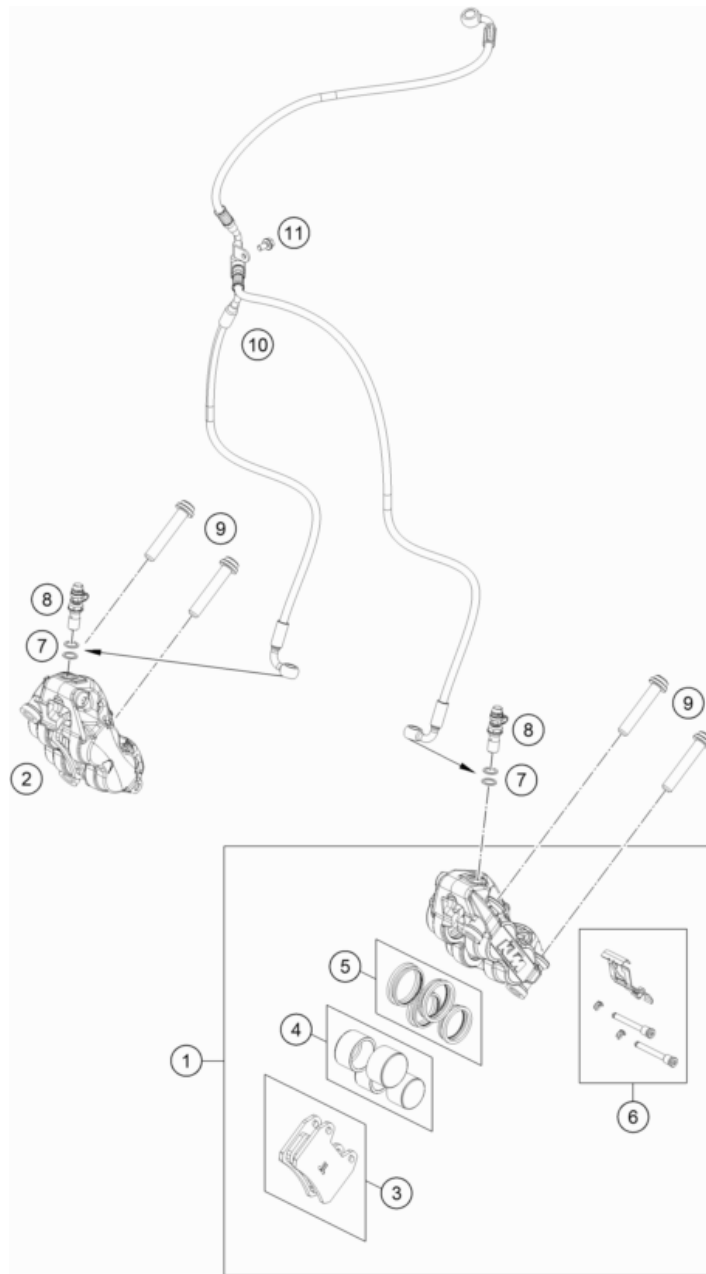

FRONT BRAKE CALIPER

790 ADVENTURE, white 2023 EU 2023

POS	PARTNUMBER		PIECE
1	A64613115000	Brake caliper front left	1
2	A64613116000	Brake caliper front right	1
3	63713030000	Front brake pad	2
4	63513019000	Piston set	2
5	63613021000	Seal set	2
6	64113017000	Retaining spring set	2
7	0603100141	sealing ring DIN 7603 10x14x1	4
8	62513020000	BLEEDER SCREW CPL. 05	2
9	C0000351005500S	AH-COLLAR SCREW M10X1,25X55SS	4
10	A64642003000	Brake line front	1
11	C0000250501000	HH collar screw M5x10 TX30	1

196351360

63655

* NEW PART

X ON DEMAND