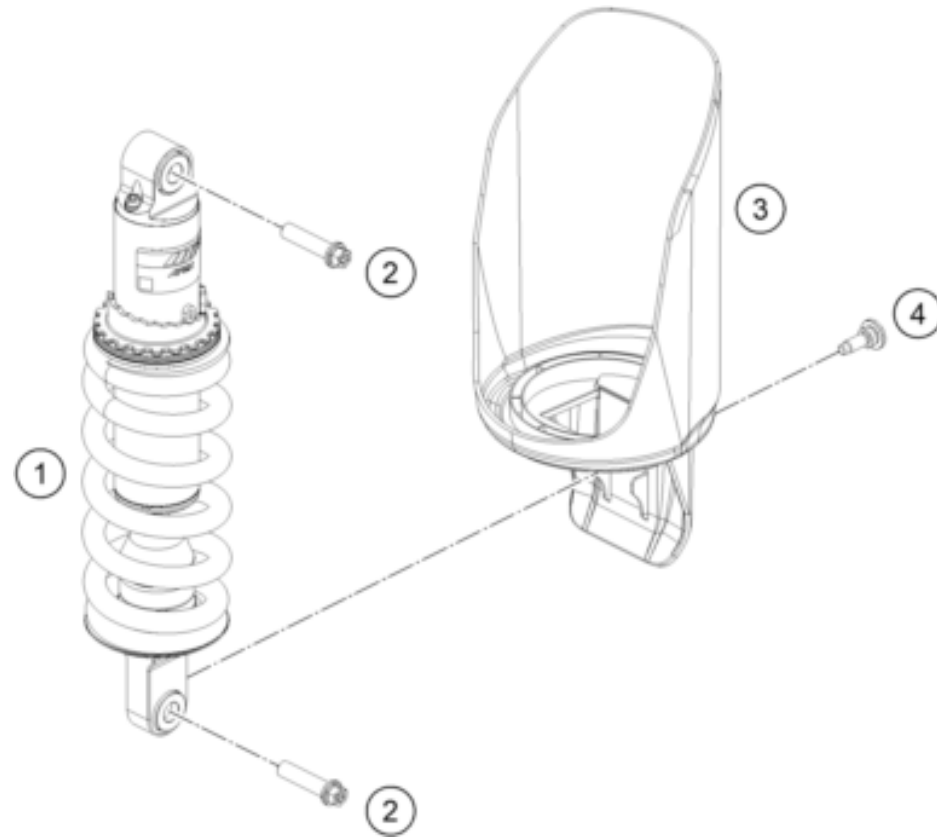

SHOCK ABSORBER

790 ADVENTURE, white 2023 EU 2023

POS	PARTNUMBER		PIECE
1	01584S2901	Shock KTM 790 Adventure S 19	1
2	C0000251205000S	HH COLLAR SCREW M12X50 TX45	2
3	C63508075000	Splash protection shock absorber	1
4	C0900000501700	Special screw M5x17	1

196350410

62585

* NEW PART

X ON DEMAND