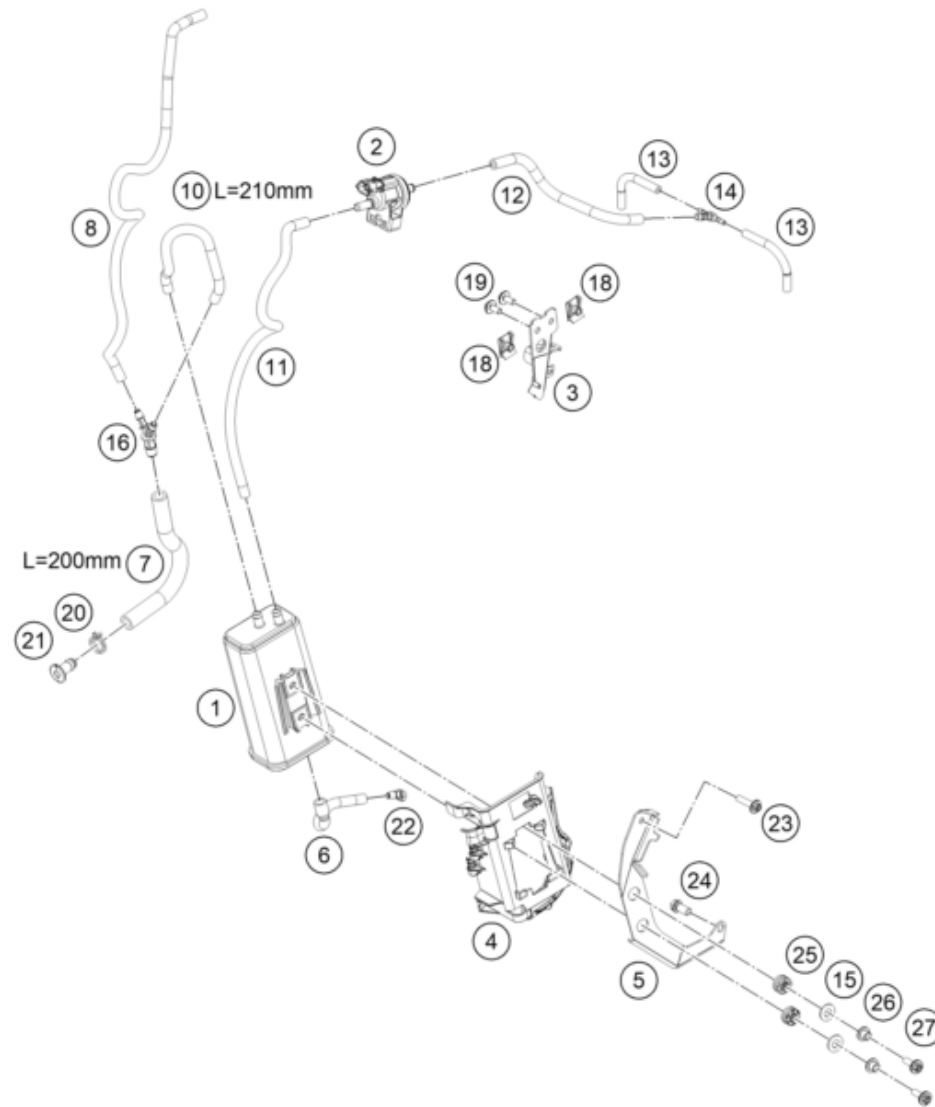

POS	PARTNUMBER		PIECE
1	75015001200	CARBON CANISTER	1
2	76015015000	EVAP valve	1
3	C63515026015C1	Retaining bracket ACF valve cpl.	1
4	C63515003010	Hose clip ACF	1
5	C63515002010C1	Retaining bracket ACF	1
6	C61015021000	Hose ACF venting	1
7	78015119000	HOSE EPA D=10/16 L=2000MM	1
8	C63515024100	hose tank vent 688mm	1
10	78015019000	HOSE EPA D=6/10 L=2000MM	1
11	C63515028000	Hose ACF purge valve	1
12	78015019000	HOSE EPA D=6/10 L=2000MM	1
13	78015021000	HOSE EPA D=4/8 L=2000MM	2
14	C90015126000	Tube conector	1
15	50337073000	shim	2
16	C0610001100400	Y-connector YS 6-10-6	1
18	54603048100	clip nut M6	2
19	C0000240601300	Hex collar screw M6x13 ISA30	2
20	C0310000801600	YDNAC-clip 10173 (16mm)	1
21	C90715026000	PLUG D=10	1
22	C63503098030	Angle piece for overrun	1
23	C0000240602500	Hex collar screw M6x25 ISA30	1
24	C0000250601600	Hexagon collar screw M6x16 ISA30	1
25	C62142041100	Dämpfungselement 40 Shore	2
26	C69014015000	collar bushing 6.1x9.2x15x8.5x1 Al	2
27	C0900000601800S	Sonderschraube M6x18-8.8 ISA30 MK	2

216351510

63664

* NEW PART

X ON DEMAND