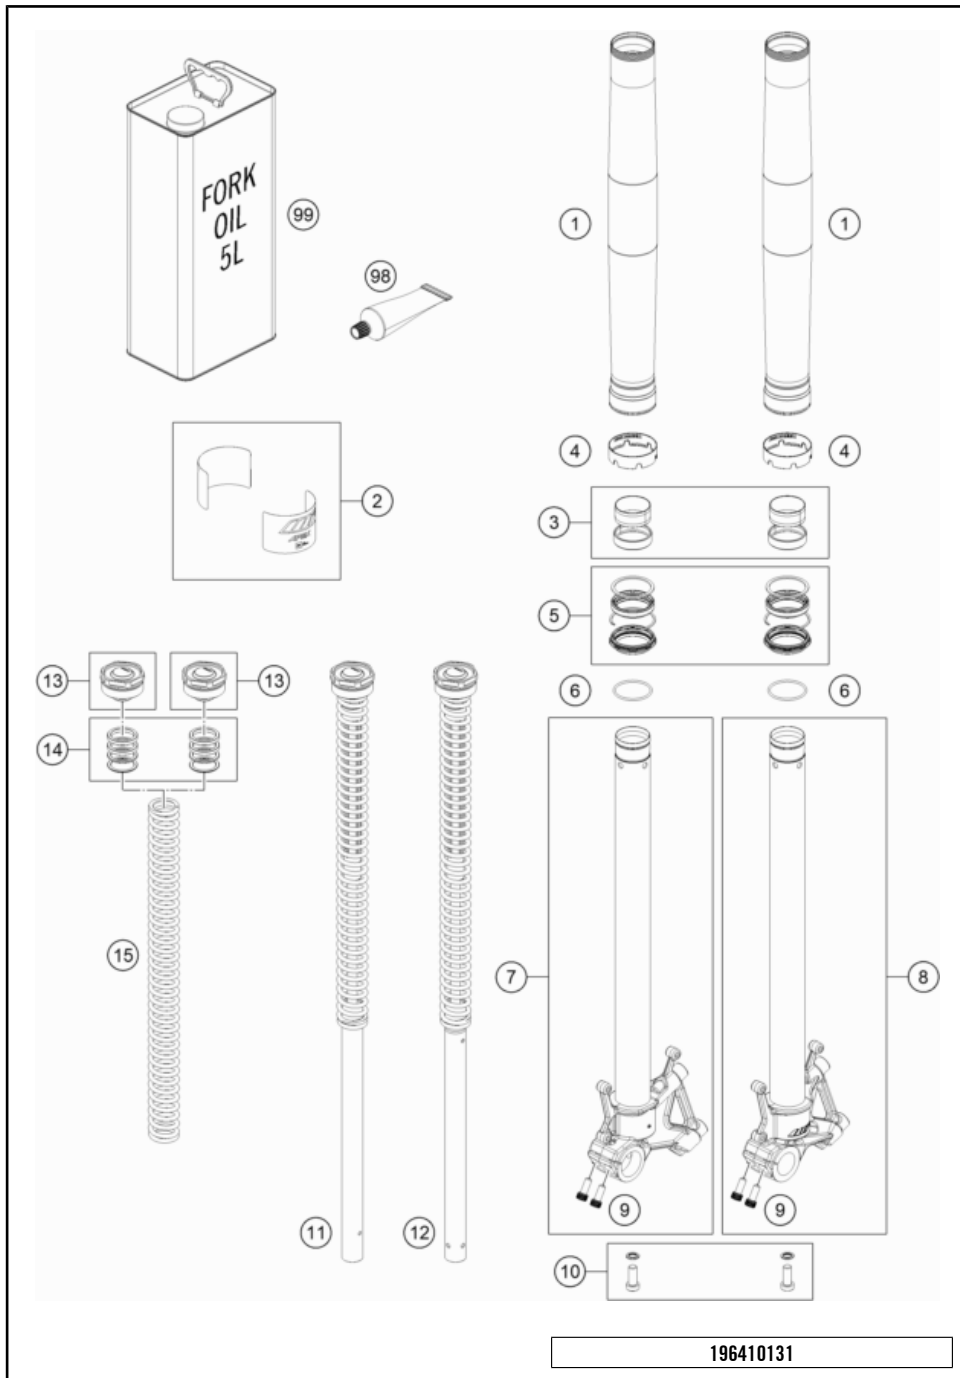

23A6460110

62558

* NEW PART

X ON DEMAND

FRONT FORK DISASSEMBLED

790 ADVENTURE, white 2023 EU 2023

POS	PARTNUMBER		PIECE
1	43578142	Fork outer tube 44x560 dt54 db60	2
2	52000210SET	Sticker set APEX OC 90x40	1
3	R14042	GUIDE BUSHING SET	x
4	43578206	Fork protection ring d43	2
5	R516	Fork sealing kit 43mm red	x
6	43578219	O-ring 40x2,5 VMQ70 red ISO 3601	2
7	43578198S1	axle clamp right d43mm black cpl.	1
8	43578197S1	axle clamp left d43mm black cpl.	1
9	0025080206	HH collar screw M8x20	4
10	R14032	AH bolt M10x25 set	x
11	43578176S6	Cartridge right 790 ADV low 20 cpl.	1
12	43578195S6	Cartridge left 790 ADV low 20 cpl.	1
13	43578209S1	screw cap M51x1.5 cpl.	2
14	RP80002	Shim Kit Fork	x
15	43578324S	Mainspring (38,3) 6,5-453 fork	1
98	T14034	Fuchs grease IPR (250g)	x
99	40540882S1	FORKOIL SAE 5 5L.	x

196410131

54077

* NEW PART X ON DEMAND

HANDLEBAR, CONTROLS

790 ADVENTURE, white 2023 EU 2023

POS	PARTNUMBER		PIECE
1	A64602001000C1	Handlebar L=813mm, Dk=28.5mm	1
2	A64602090000	Clutch cable wire	1
3	64132070000	PVC clamp 6.4 MM Heyman	2
4	C0000250501200	HH collar screw M5x12 TX30	2
6	60702012000	Grip tube (no heating)	1
7	60711012000	Ride-by-wire without throttle tube	1
8	76011073110	SCREW SET START-STOP SWITCH	1
9	A61011074000	Start / emergency stop switch right	1
10	61411174010	Screw set start-stop switch	1
11	76011270200	Combination switch	1
12	60702039100	Grip LHS w/o heater	1
13	C90712041000	MIRROR R/S	1
14	C90712040000	MIRROR L/S	1
15	A64602031000	Clutch lever compl.	1
16	6350204400030	Clamp cpl. incl. 2 screws	1
17	63502040000	Clutch lever	1
18	64102038000	Kit lever pin	1
19	63511049000	Switch	1
20	A61002082044C11	Handguard kit, left + right, compl.	1
21	C90713026000	Line guide	2
22	C90711093045	RUBBER CABLE TIE 45MM 03	x