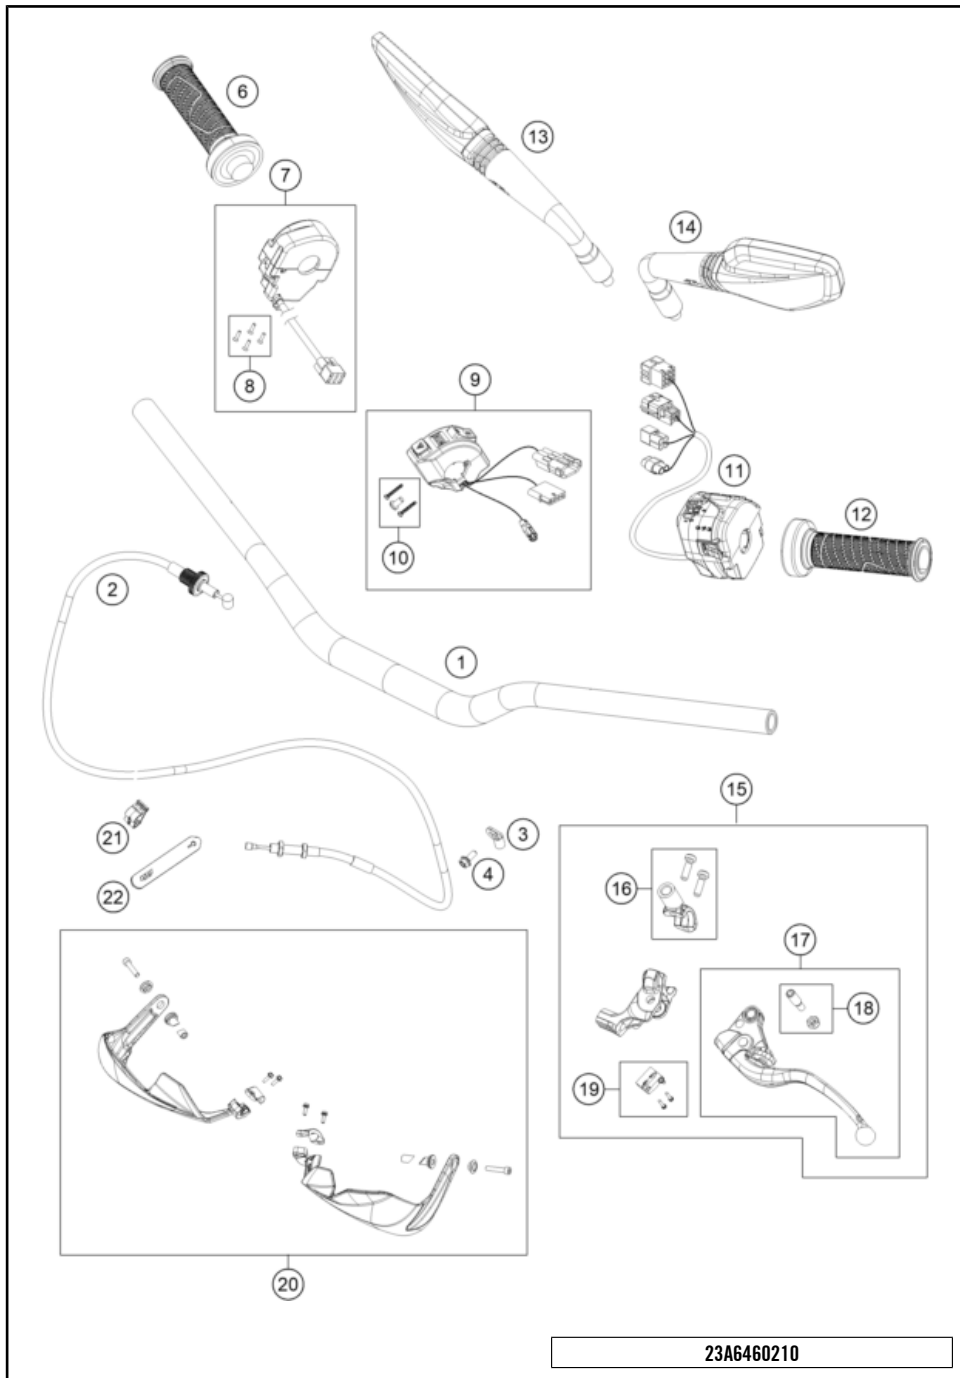

23A6460110

62558

* NEW PART

X ON DEMAND

FRONT FORK DISASSEMBLED

790 ADVENTURE, white 2023 EU 2023

POS	PARTNUMBER		PIECE
1	43578142	Fork outer tube 44x560 dt54 db60	2
2	52000210SET	Sticker set APEX OC 90x40	1
3	R14042	GUIDE BUSHING SET	x
4	43578206	Fork protection ring d43	2
5	R516	Fork sealing kit 43mm red	x
6	43578219	O-ring 40x2,5 VMQ70 red ISO 3601	2
7	43578198S1	axle clamp right d43mm black cpl.	1
8	43578197S1	axle clamp left d43mm black cpl.	1
9	0025080206	HH collar screw M8x20	4
10	R14032	AH bolt M10x25 set	x
11	43578176S6	Cartridge right 790 ADV low 20 cpl.	1
12	43578195S6	Cartridge left 790 ADV low 20 cpl.	1
13	43578209S1	screw cap M51x1.5 cpl.	2
14	RP80002	Shim Kit Fork	x
15	43578324S	Mainspring (38,3) 6,5-453 fork	1
98	T14034	Fuchs grease IPR (250g)	x
99	40540882S1	FORKOIL SAE 5 5L.	x

196410131

54077

* NEW PART X ON DEMAND

HANDLEBAR, CONTROLS

790 ADVENTURE, white 2023 EU 2023

POS	PARTNUMBER		PIECE
1	A64602001000C1	Handlebar L=813mm, Dk=28.5mm	1
2	A64602090000	Clutch cable wire	1
3	64132070000	PVC clamp 6.4 MM Heyman	2
4	C0000250501200	HH collar screw M5x12 TX30	2
6	60702012000	Grip tube (no heating)	1
7	60711012000	Ride-by-wire without throttle tube	1
8	76011073110	SCREW SET START-STOP SWITCH	1
9	A61011074000	Start / emergency stop switch right	1
10	61411174010	Screw set start-stop switch	1
11	76011270200	Combination switch	1
12	60702039100	Grip LHS w/o heater	1
13	C90712041000	MIRROR R/S	1
14	C90712040000	MIRROR L/S	1
15	A64602031000	Clutch lever compl.	1
16	6350204400030	Clamp cpl. incl. 2 screws	1
17	63502040000	Clutch lever	1
18	64102038000	Kit lever pin	1
19	63511049000	Switch	1
20	A61002082044C11	Handguard kit, left + right, compl.	1
21	C90713026000	Line guide	2
22	C90711093045	RUBBER CABLE TIE 45MM 03	x