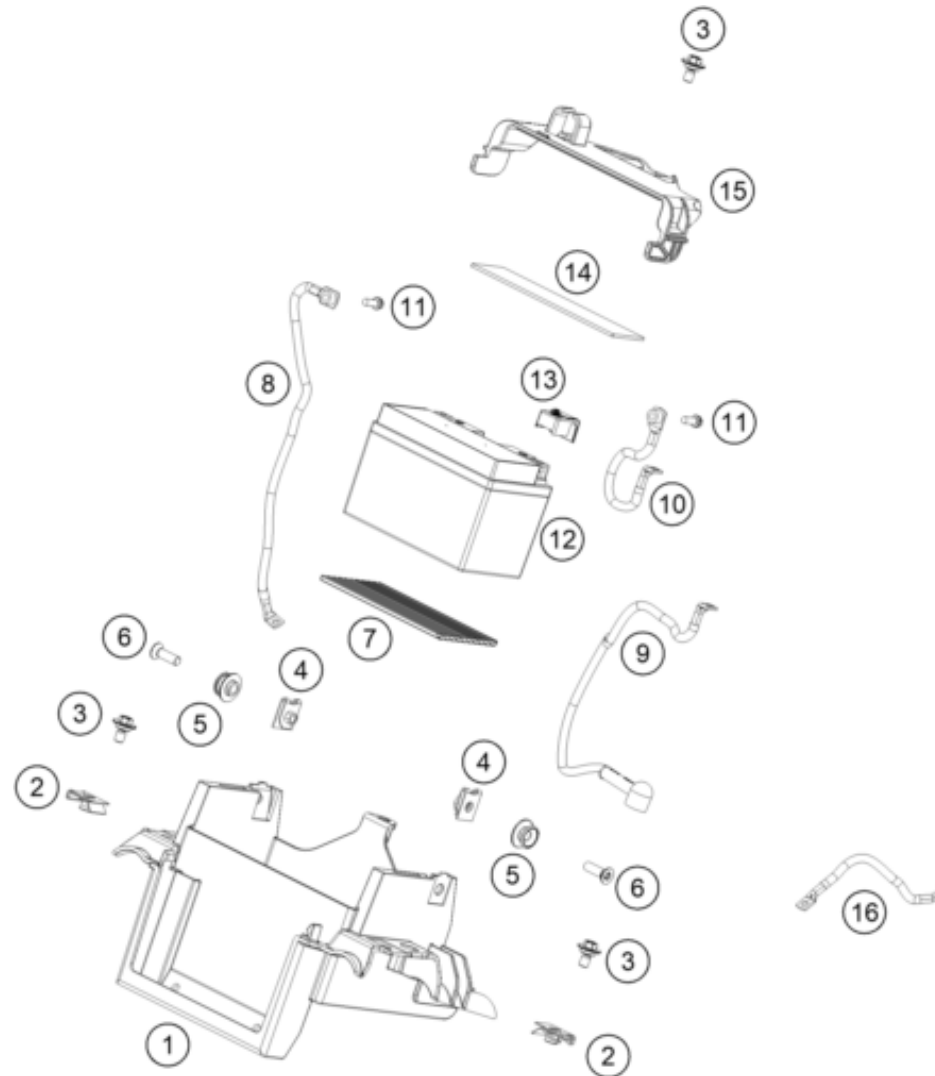

23A6461010

62630

* NEW PART

X ON DEMAND

POS	PARTNUMBER		PIECE
1	A61011075000	Main harness	1
3	63711085000	Engine wiring harness	1
4	C90711058010	Protection cap starter relay	1
5	76211058000	STARTER RELAY 07	1
6	C0330001409100	Kabelbinder Gummi 75mm	x
6	C90711093045	RUBBER CABLE TIE 45MM 03	x
7	C90711094000	BAR SPACER 4/7 BLACK	2
8	61111057000	RELAY CM1A-R-12V-H80 07	5
9	C90011076140	CABLE TIE 140/2,5MM BLACK	x
9	C90711076250	CABLE TIE 200/3,6MM BLACK	x
10	C90711109030	FUSE 30 A	1
11	C61111018100	TEMPERATURE SENSOR	1
12	64111059020	Cable holder, attachable	1
13	C76011060100	Gleichstromhorn 12V	1
14	C61011083000	Front connector support	1
15	C0000250602000	HH collar screw M6x20 ISA30	2
16	60311034000	VOLTAGE REGULATOR	1
17	58605083014	SCREW M5X14 TORX 25 07	2
19	60711042000	Power socket 12V	1
20	C60311042050	Lid 12V-socket	1
21	C61011083050	Hilfsteckerboard vorne	1
22	C61011034010	cabl bracket voltage regulator	1
23	C0073800600800	Oval head screw ISO 7380 - M6x8 - A2	2

23A6461110

63650

* NEW PART

X ON DEMAND

POS	PARTNUMBER		PIECE
1	C63508025110	Electrics bracket front	1
2	54603048100	clip nut M6	2
3	C90708000012	special screw M6x12x3	3
4	93008082010	Range change metal nut M6	2
5	C63507040070	Buchse Sitzbank	2
6	N0145810602000	Count.snk screw M6x20 TX30	2
7	C63511053050	rubber battery holder	1
8	C90011097000	Ground cable	1
9	C90011059000	Starter cable	1
10	C63511059050	battery cable	1
11	C0000250602000	HH collar screw M6x20 ISA30	2
12	C90111053000	Battery HTZ12A-BS(DA) charged	1
13	C90711059060	Positive terminal cover	1
14	C63508055010	cellular rubber 33x132	1
15	C63508055100	Clamping bracket	1
16	C90011096000	mass cable starter-frame	1