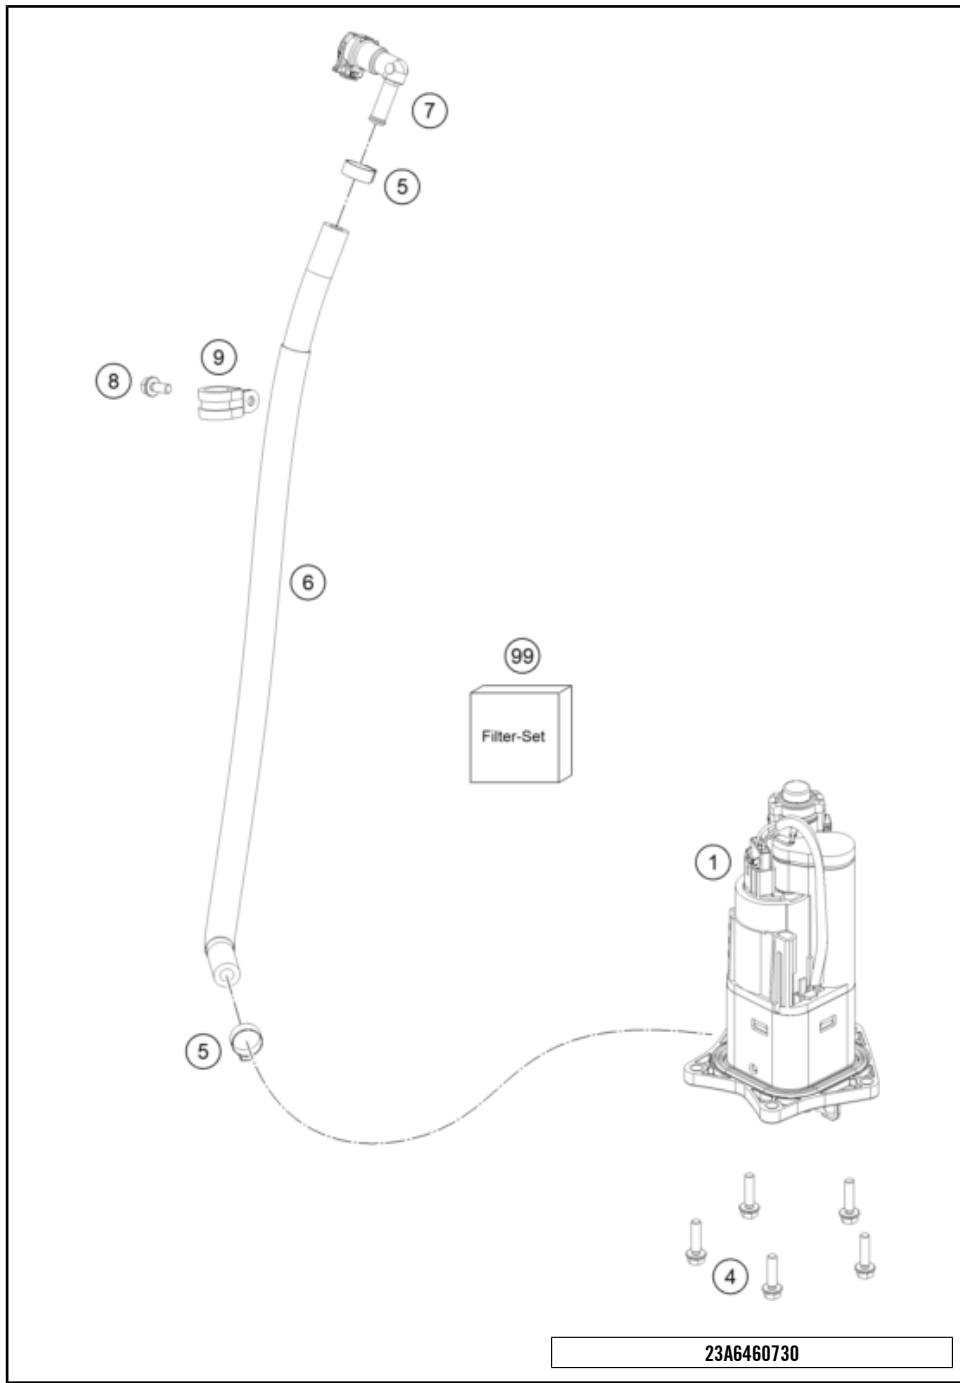

FUEL PUMP

790 ADVENTURE, white 2023 EU 2023

POS	PARTNUMBER		PIECE
1	C63507088100	Fuel pump	1
4	C0000250602000	HH collar screw M6x20 ISA30	5
5	C00050157706	variable one-year clamp 15.7mm	2
6	C63507017000	Fuel hose	1
7	C76007028000	ELBOW CONNECTOR	1
8	C0000250501200	HH collar screw M5x12 TX30	1
9	49007439000	CLAMP RSGU 15/12	1
99	63507090000	filter kit	x

62602

* NEW PART

X ON DEMAND