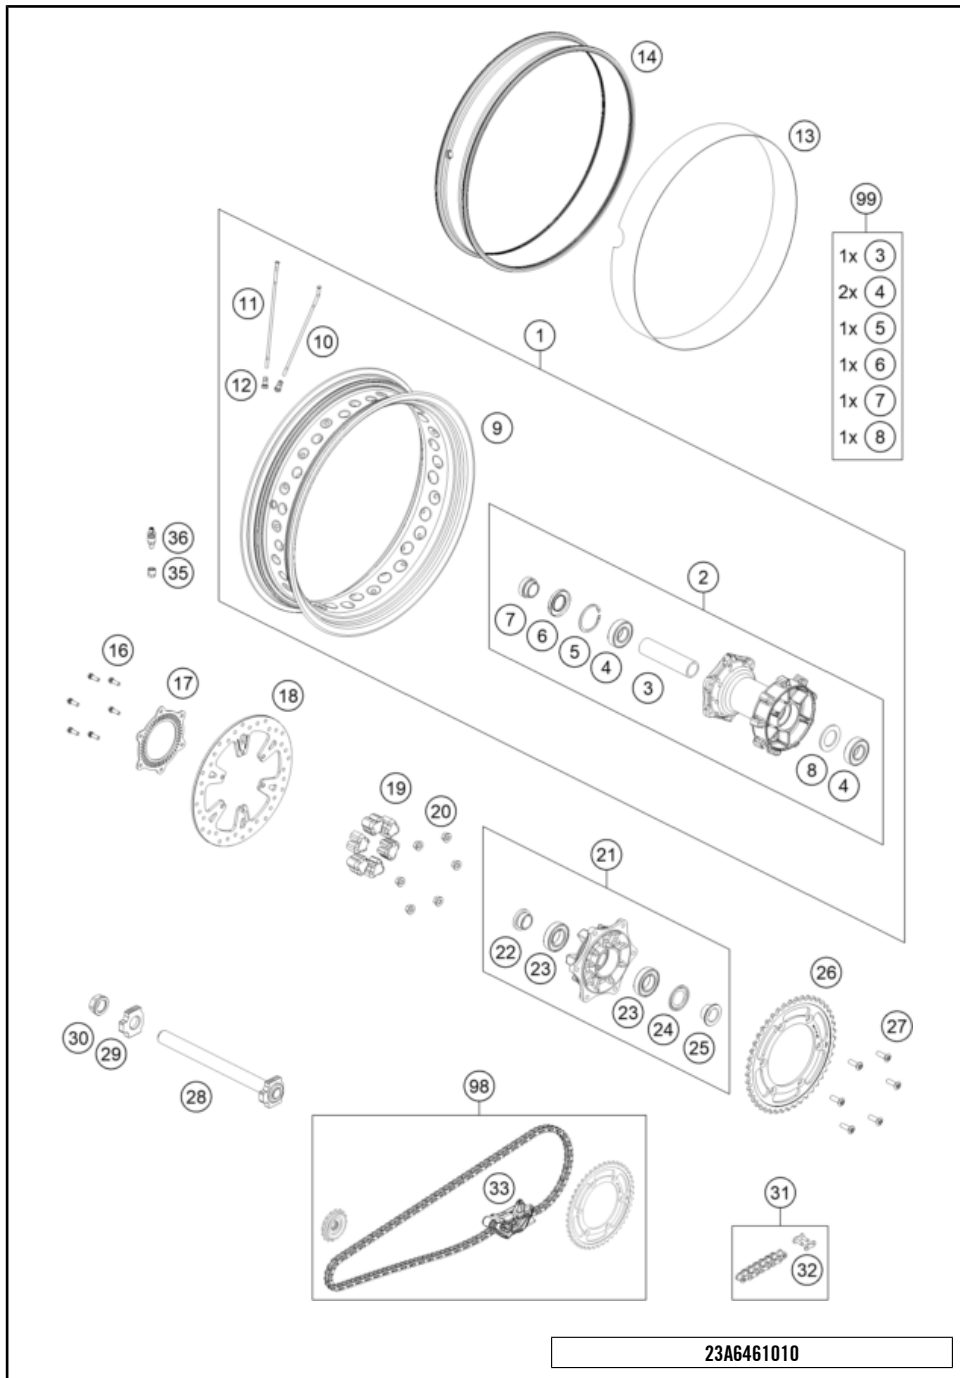

REAR WHEEL

790 ADVENTURE, white 2023 EU 2023

POS	PARTNUMBER		PIECE
1	C60309001244	"front wheel cpl. 2,5x21""	1
2	60310010244C1	Rear hub cpl.	1
3	60010011000	BEAR. SPACERTUBE L=124,8MM 03	1
4	0625062052	GR.BALL BEAR. 6205-2RSHC3HMTF7	2
5	0472052200	CIRCLIP DIN0472-52X2	1
6	0760305271	SHAFT SEAL RING 30X52X7	1
7	60310013000	SPACER BUSHING REAR WHEEL R/S	1
8	60010015000	SPACER RING 03	1
9	6031007010033A	Rim 4,5x18" TL bl.w.sticker	1
10	60310071000	SPOKE 5/4.37/M5	18
11	60310171000	SPOKE 5/4.37/M5	18
12	60310072200	Spoke nipple Quadrax M5	36
13	C60310073100	RIM BAND 18"	1
14	60310177100	GASKET RUBBER 4.5"X18"	1
16	C0900000601900	SPECIAL SCREW M6X19 WS=8 10.9	6
17	C60142021100	SENSOR GEAR ABS REAR	1
18	63510060100	Brake disc rear	1
19	C90710459000	RUBBER DAMPING BLOCK '91	6
20	06923080003	hex nut EN 1661 M8 WS13	6
21	C90710050044C1	Rear sprocket carrier black complete	1
22	C90710014000	SPACER BUSH. SPR. SUPP. IN.	1
23	C0410003001300	BALL BEARING 6006 DDU2CG23S6NM	2
24	C90710016000	NILOS RING 6006AV	1
25	C90710012000	SPACER BUSH. SPROCKET SUPP.	1
26	C75010051045	SPROCKET 45T 08	1
27	C0000190802600S	COUNTER-SUNK SCREW ISA45 M8X26	6
28	69010181044	Rear axel cpl.	1
29	C90710084000	CHAIN TENSIONER R/S LC8 03	1
30	C90710086000	COLLAR NUT M25X1,5 WS=32 05	1
31	76910065118	chain DID 118 roll	x
32	76910066000	Rivet link chain DID 520 VP2-T	x
33	63510067118	chain X-Ring 118 links with chain guide	1
35	60312033050	NUT AIR PRESSURE SENSOR	1
36	C60309176000	VALVE	1
98	00050002100	Drive set 16/45	x
99	60310015000	REAR WHEEL REP. KIT ADV 13-14	x

23A6461010

62630

* NEW PART

X ON DEMAND