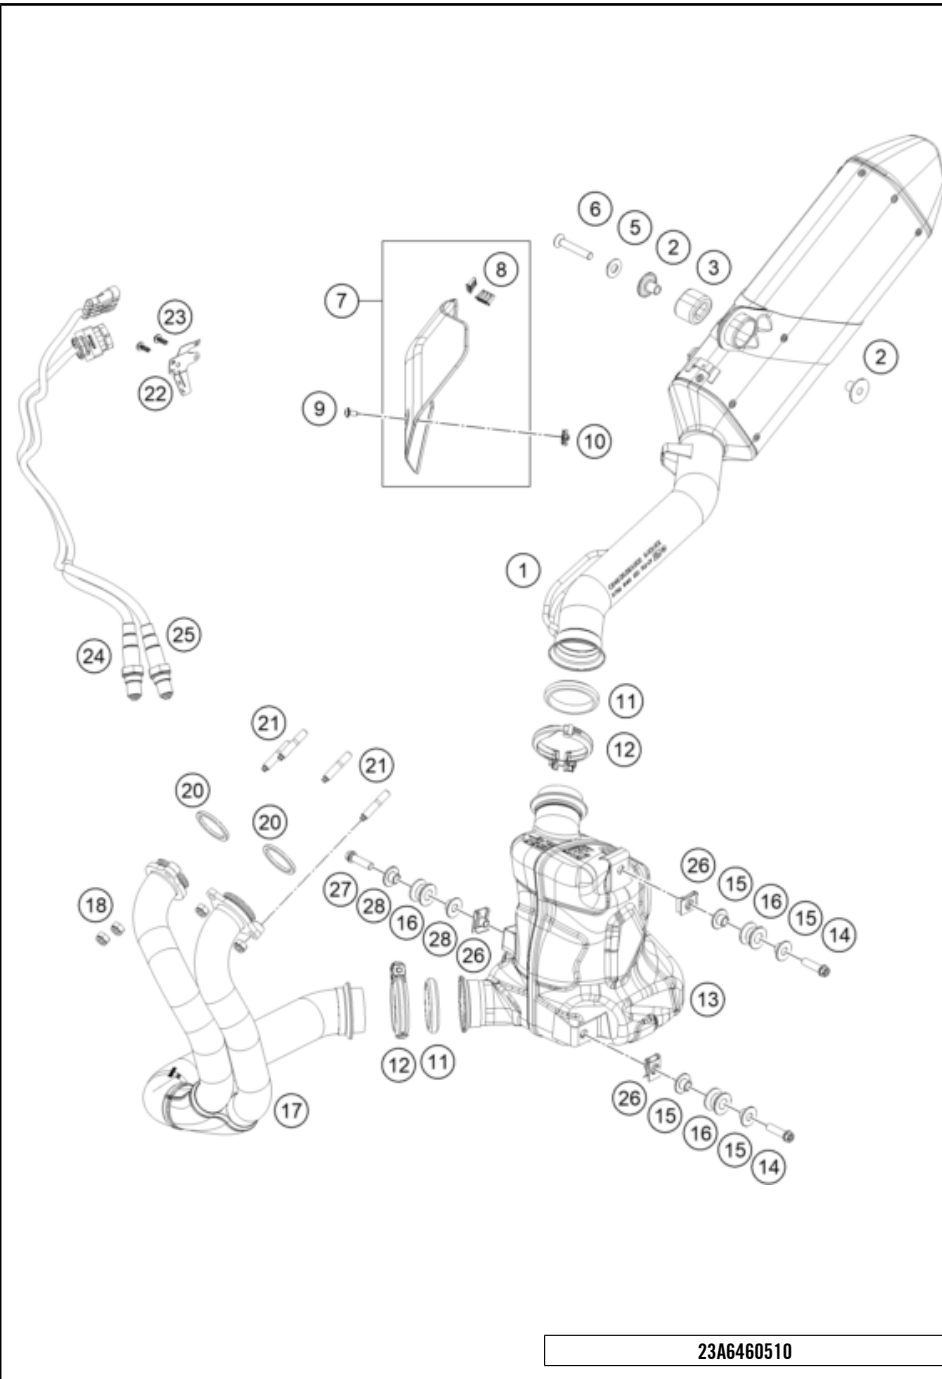

EXHAUST SYSTEM

790 ADVENTURE, white 2023 EU 2023

POS	PARTNUMBER		PIECE
1	C64605083000	silencer	1
2	C90705169000	BUSHING 8,5X11X29	2
3	C90705068000	DAMPING RUBBER	1
5	C90705069000	conical seat Alu	1
6	C0000190805000	COUN.-SUNK SCREW M8X50 ISA10.9	1
7	C63505111000C1	heat protection black cpl.	1
8	C90705011011	Damping element silicon	1
9	C0900000501000	torx screw M5x10 black	1
10	54603048600	RANGE CHANGE METAL NUT M5 INOX	1
11	C90705005005	Manifold gasket	2
12	C63605058100	Exhaust clamp tube 50 mm	2
13	C64605050000	Premuffler	1
14	C0000250803500S	HH COLLAR SCREW M8X35 TX40	2
15	C90705050065	Collar bushing 8.5x12x23.5x10	4
16	C90705067000	damp. component silicone grey	3
17	C64605007000	Header pipe	1
18	51010086100	self-locking nut M8 Cu	4
20	C907050050000	Exhaust gasket	2
21	63505015000	stud screw 835 M8x25 - 10.9	4
22	C90742040020	Bracket oxygen sensor socket connector	1
23	0081050141	EJOT PT screw K50x14	2
24	63541090000	O2 Sensor LSF 4	1
25	63541190000	O2 Sensor LSF 4	1
26	54603048000	RANGE CHANGE METAL NUT M8	3
27	C0000250804000S	Collar screw M8x40 ISA40 SS	1
28	C0800000901201	Collar bushing 8.5x12x23.5x11.5 black	2

23A6460510

62590

* NEW PART

X ON DEMAND