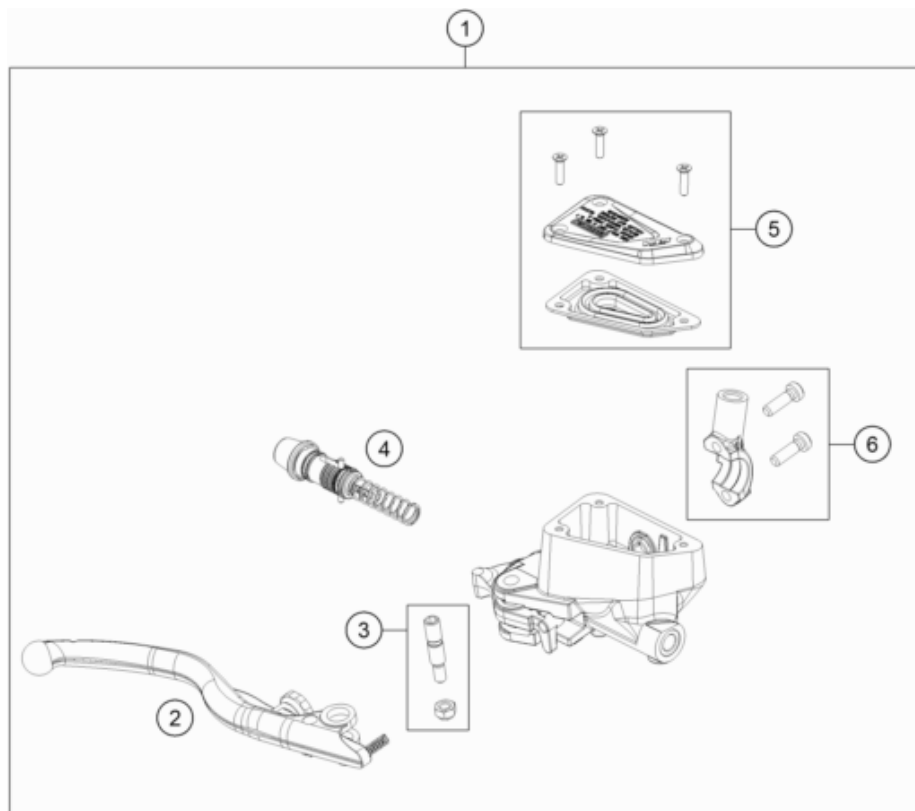

FRONT BRAKE CONTROL

790 ADVENTURE, white 2023 EU 2023

POS	PARTNUMBER		PIECE
1	A64613001033	Front master cylinder cpl.	1
2	63513002044	Brake lever	1
3	64113006000	Lever bolt cpl.	1
4	63713008000	Piston assembly	1
5	64113031100	Reservoir cap cpl.	1
6	6351300500030	mirror clamp incl. 2 screws	1
7	A64642001000	Front brake line	1
8	C62113020100	banjo bolt M10x1x19.5	1
9	0603100141	sealing ring DIN 7603 10x14x1	2

196351310

62566

* NEW PART

X ON DEMAND