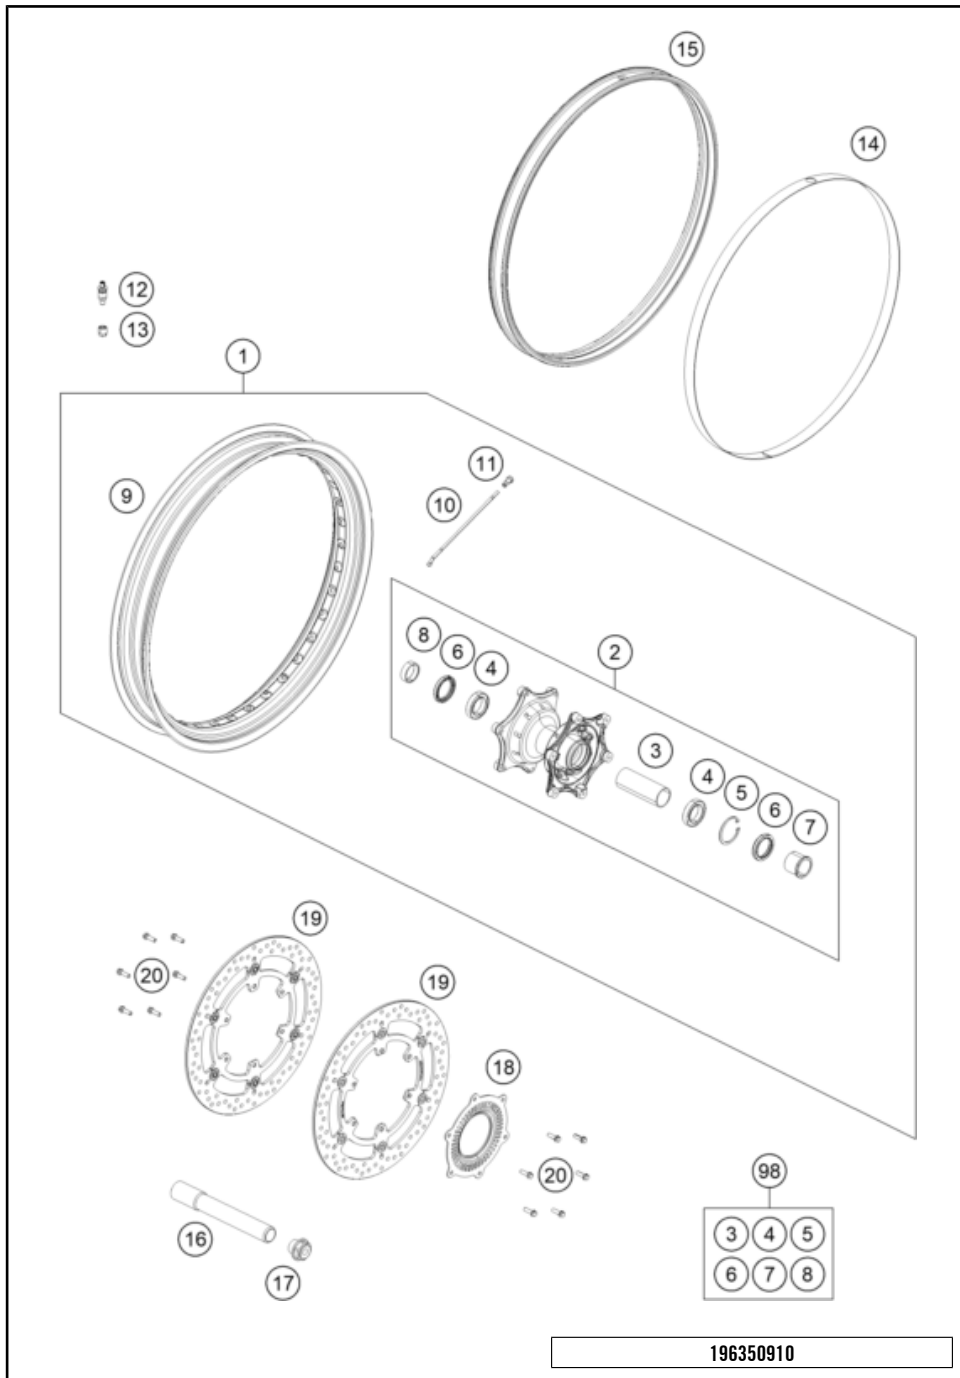

POS	PARTNUMBER		PIECE
1	C64608094000	sticker set side cover	1
2	C64608093000	sticker set frontfender	1

23A6460830

62618

* NEW PART

X ON DEMAND

FRONT WHEEL

790 ADVENTURE, white 2023 EU 2023

POS	PARTNUMBER		PIECE
1	C60309001244	"front wheel cpl. 2,5x21""	1
2	60309010244C1	front wheel hub cpl.	1
3	60309011000	BUSHING SPACER TUBE FRONT	1
4	0625069068	GR.BALL BEAR.6906 DDU2CG23S6NM	2
5	0472047175	CIRCLIP DIN0472-47X1,75	1
6	0760354771	SHAFT SEAL RING 35X47X7 TC	2
7	60309012100	SPACER BUSH. FRONT WHEEL L/S	1
8	60009013000	SPACER BUSH. FR. WHEEL R/S 03	1
9	6030917010033A	Rim 2.5x21"TL.bl.w.sticker	1
10	60309071000	SPOKE 5/4.37/M5	36
11	60310072200	Spoke nipple Quadrax M5	36
12	C60309176000	VALVE	1
13	60312033050	NUT AIR PRESSURE SENSOR	1
14	C60309073100	RIM BAND 21"	1
15	60309177000	GASKET RUBBER 2.5"X21"	1
16	60309081100	Wheel spindle, front	1
17	C6900103600001	STEERING HEAD SCREW 09	1
18	C60342020000	SENSOR GEAR ABS	1
19	63509060000	BRAKE DISC FRONT D=320	2
20	C0900000601900	SPECIAL SCREW M6X19 WS=8 10.9	12
98	60609015000	FRONT WHEEL REP. KIT ADV. 1050	x