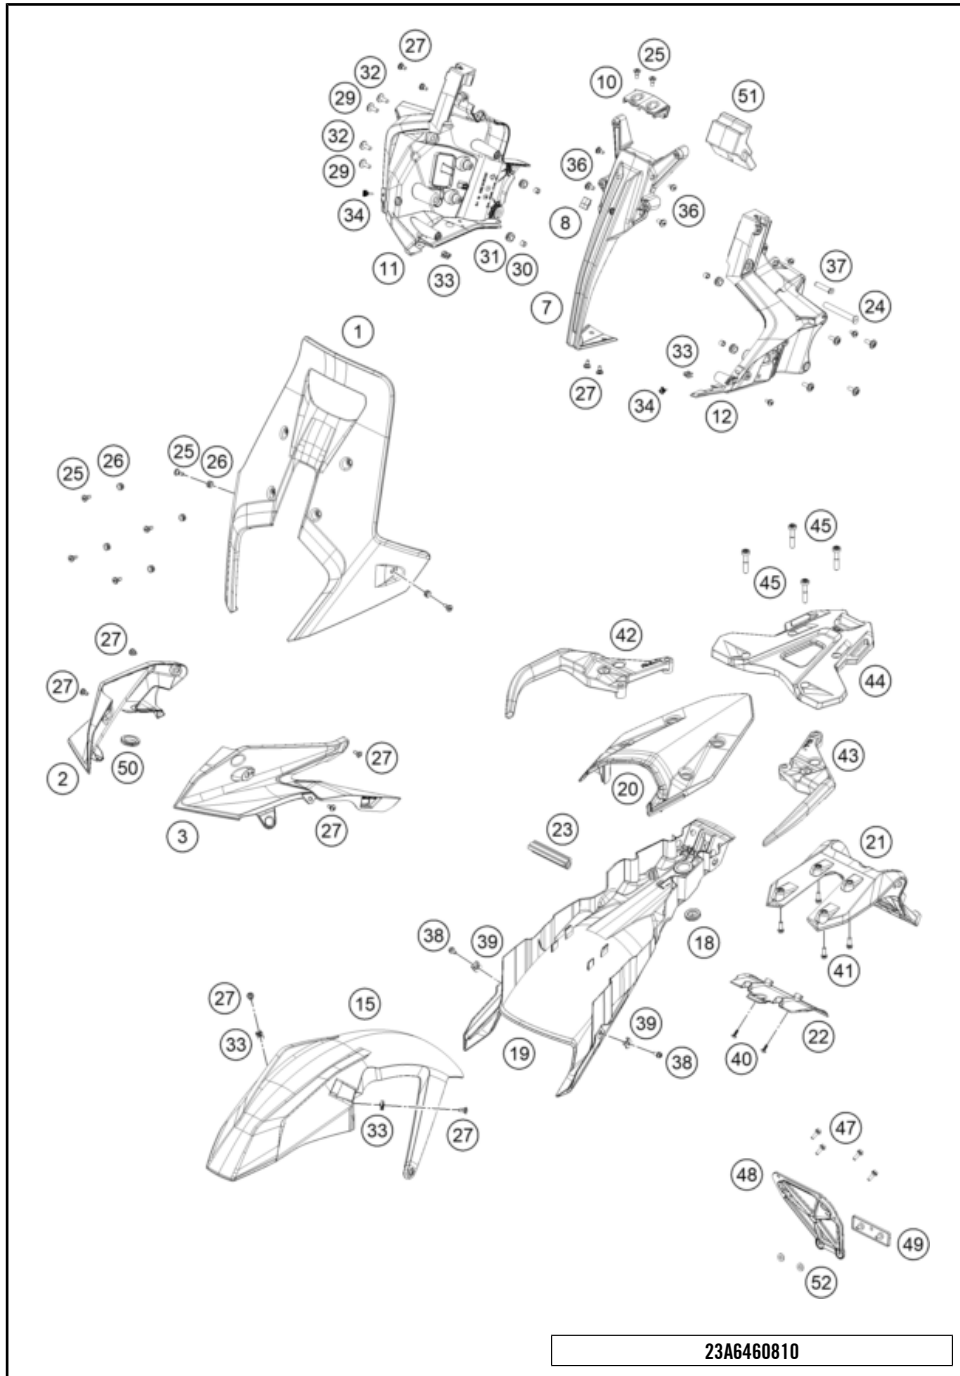

23A6460810

POS	PARTNUMBER		PIECE
50	C63508024010	Gummitülle Innenverkleidung	1
51	C61014010050	Mask carrier foam	1
52	C90708061050	Rubber washer 6.5x14x2.3	2

62611

* NEW PART

X ON DEMAND