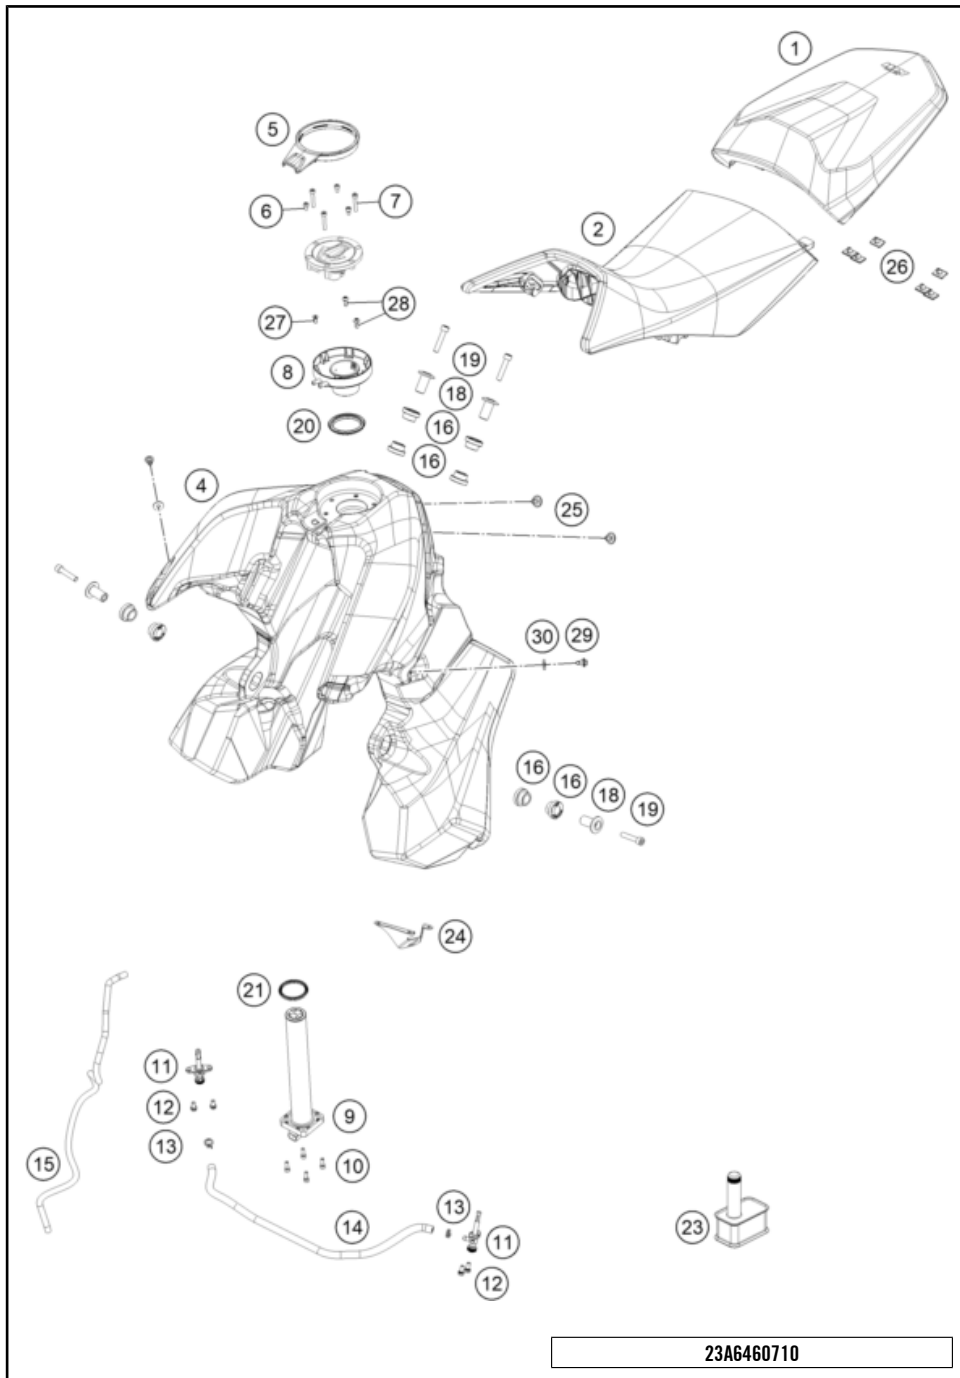

POS	PARTNUMBER		PIECE
1	C64607047000C1	seat passenger	1
2	C61007040000C1	Front rider's seat	1
4	C63507613000CB	Fuel tank	1
5	C63507058000	Fuel tank fairing	1
6	C0912050083	Cap head screw, ISO 14579, M5x8-10.9	3
7	C0009120503000	Set screw w.hex.socket DIN 912 M5x30	3
8	A61007008050	Fuel tank filler neck	1
9	63507080200	Fuel lever sensor	1
10	C0009120501600	ISK.Schraube DIN 912 M5x16	4
11	C58507003200	FUEL COCK CPL.	2
12	C0000250601200	Hexagon collar screw M6x12 ISA30	4
13	58031005000	CLAMP YDNAC 10128 12MM	2
14	C63507016000	Interconnection hose	1
15	C63515027100	Tank overflow hose 718mm	1
16	C61007065000	collar bushing, front tank holder	8
18	C61007060000	collar bushing, bearing, outside	4
19	N0009120804000	SHCS DIN 912 M8x40	4
20	C21007008251	Seal, tank insert	1
21	C90707080090	Gasket fuel level sensor	1
23	00001000015	Motorex Fuel Stabilizer 125ml	1
24	C64607087010	Cover fuel pump	1
25	N0900000601200	Seat screw M6x11.5 ISA30	2
26	C90707040041	Isolation pad	6
27	C0000190501200	Countersunk screw M5x12 T25	1
28	58605083014	SCREW M5X14 TORX 25 07	2
29	59001092050	SPECIAL SCREW M6X12,5 WS=8	2
30	0021060003	WASHER DIN9021-A 6,4	2

23A6460710

62598

* NEW PART X ON DEMAND