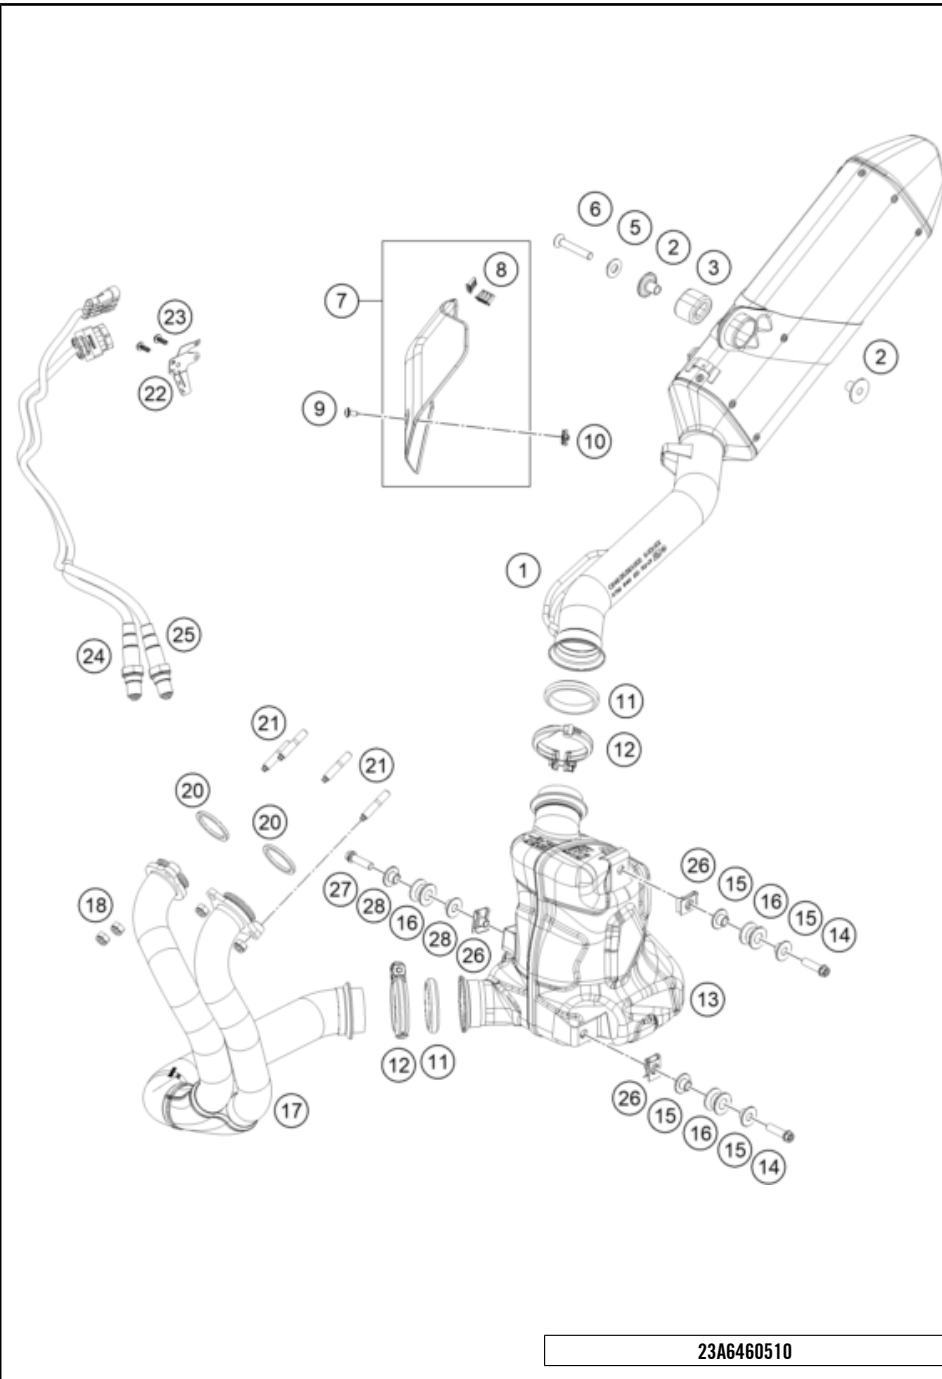

EXHAUST SYSTEM

790 ADVENTURE, black 2023 EU 2023

POS	PARTNUMBER		PIECE
1	C64605083000	silencer	1
2	C90705169000	BUSHING 8,5X11X29	2
3	C90705068000	DAMPING RUBBER	1
5	C90705069000	conical seat Alu	1
6	C0000190805000	COUN.-SUNK SCREW M8X50 ISA10.9	1
7	C63505111000C1	heat protection black cpl.	1
8	C90705011011	Damping element silicon	1
9	C0900000501000	torx screw M5x10 black	1
10	54603048600	RANGE CHANGE METAL NUT M5 INOX	1
11	C90705005005	Manifold gasket	2
12	C63605058100	Exhaust clamp tube 50 mm	2
13	C64605050000	Premuffler	1
14	C0000250803500S	HH COLLAR SCREW M8X35 TX40	2
15	C90705050065	Collar bushing 8.5x12x23.5x10	4
16	C90705067000	damp. component silicone grey	3
17	C64605007000	Header pipe	1
18	51010086100	self-locking nut M8 Cu	4
20	C907050050000	Exhaust gasket	2
21	63505015000	stud screw 835 M8x25 - 10.9	4
22	C90742040020	Bracket oxygen sensor socket connector	1
23	0081050141	EJOT PT screw K50x14	2
24	63541090000	O2 Sensor LSF 4	1
25	63541190000	O2 Sensor LSF 4	1
26	54603048000	RANGE CHANGE METAL NUT M8	3
27	C0000250804000S	Collar screw M8x40 ISA40 SS	1
28	C0800000901201	Collar bushing 8.5x12x23.5x11.5 black	2

23A6460510

62590

* NEW PART

X ON DEMAND