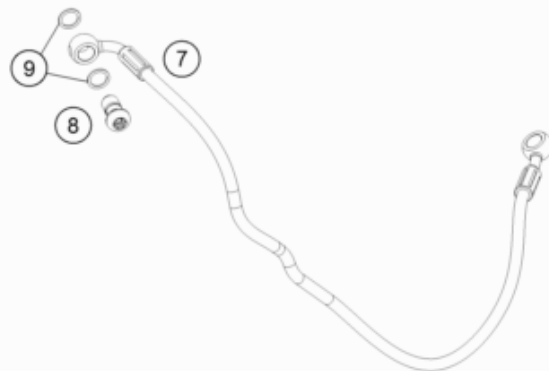

196351310

62566

* NEW PART

X ON DEMAND