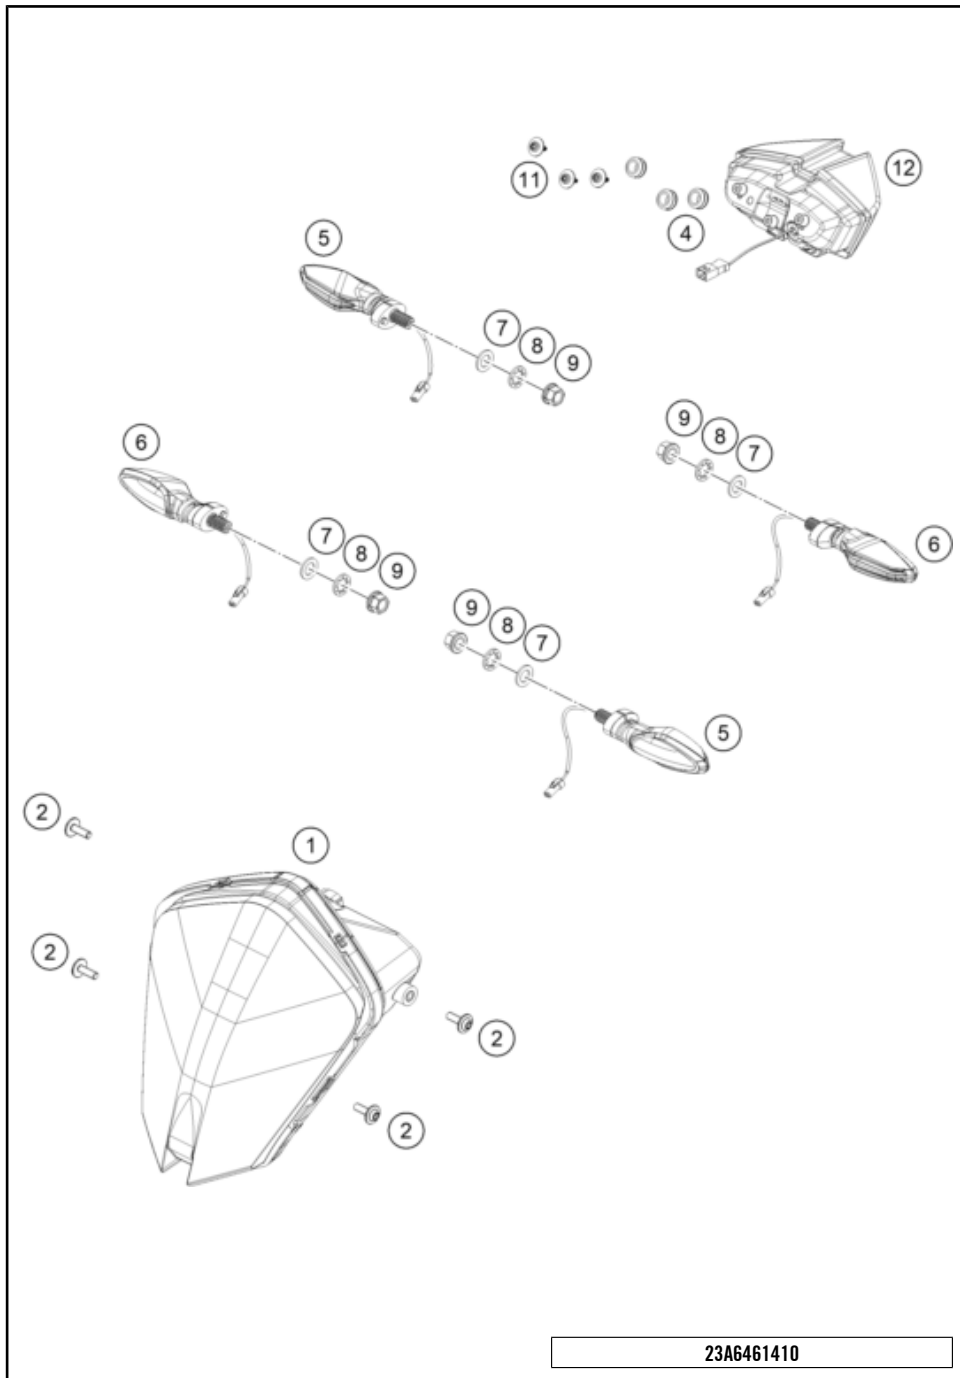

196351390

63656

* NEW PART

X ON DEMAND

POS	PARTNUMBER		PIECE
1	A61014001000	Headlight	1
2	C90714017000	SPECIAL SCREW M6X18 ISA30 08	4
4	C90706001022	Rubber grommet 9x11x16x8.5	3
5	C90714025000	turn signal front left/rear right	2
6	C90714026000	turn signal front right/rear left	2
7	0433100003	WASHER 18x10,5x1,6	4
8	0797100003	LOCK WASHER DIN6797-J10,5 ZI	4
9	58414030000	HH COLLAR NUT M10X1,25 WS=13	4
11	N0000814501201	EJOT DELTA PT SCREW 45X12-Z	3
12	63514040000	Tail light	1