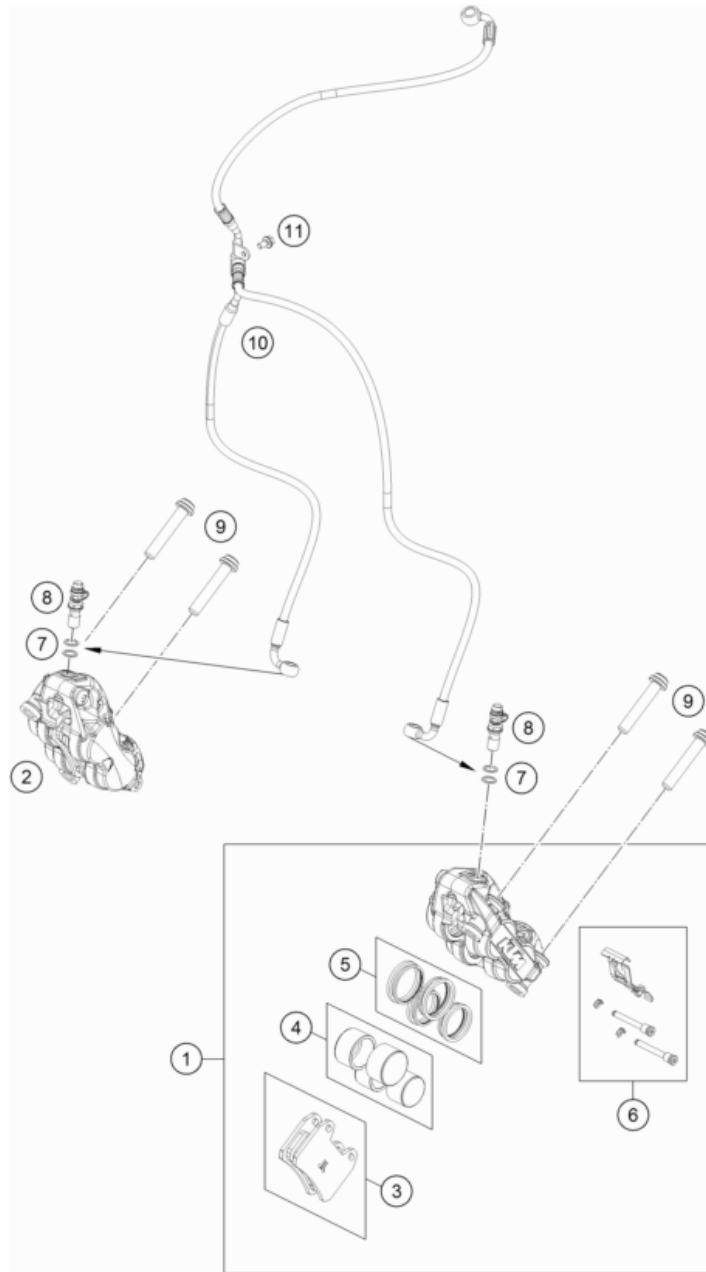

FRONT BRAKE CALIPER

790 ADVENTURE, black 2023 EU 2023

POS	PARTNUMBER		PIECE
1	A64613115000	Brake caliper front left	1
2	A64613116000	Brake caliper front right	1
3	63713030000	Front brake pad	2
4	63513019000	Piston set	2
5	63613021000	Seal set	2
6	64113017000	Retaining spring set	2
7	0603100141	sealing ring DIN 7603 10x14x1	4
8	62513020000	BLEEDER SCREW CPL. 05	2
9	C0000351005500S	AH-COLLAR SCREW M10X1,25X55SS	4
10	A64642003000	Brake line front	1
11	C0000250501000	HH collar screw M5x10 TX30	1

196351360

63655

* NEW PART

X ON DEMAND