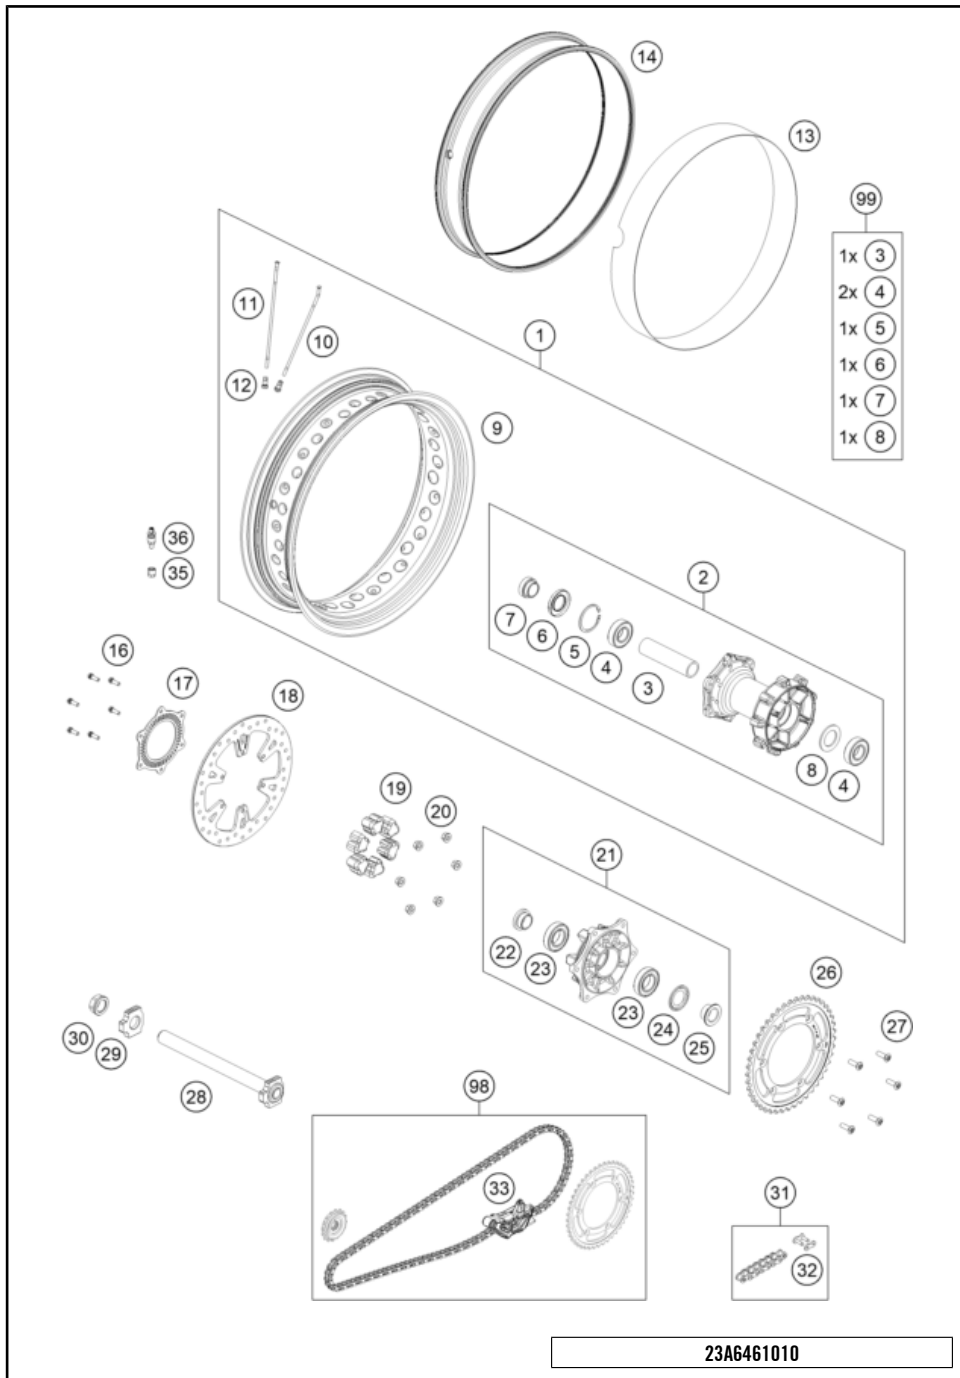

REAR WHEEL

790 ADVENTURE, black 2023 EU 2023

POS	PARTNUMBER		PIECE
1	C60309001244	"front wheel cpl. 2,5x21""	1
2	60310010244C1	Rear hub compl.	1
3	60010011000	BEAR. SPACERTUBE L=124,8MM 03	1
4	0625062052	GR.BALL BEAR. 6205-2RSHC3HMTF7	2
5	0472052200	CIRCLIP DIN0472-52X2	1
6	0760305271	SHAFT SEAL RING 30X52X7	1
7	60310013000	SPACER BUSHING REAR WHEEL R/S	1
8	60010015000	SPACER RING 03	1
9	6031007010033A	Rim 4,5x18" TL bl.w.sticker	1
10	60310071000	SPOKE 5/4.37/M5	18
11	60310171000	SPOKE 5/4.37/M5	18
12	60310072200	Spoke nipple Quadrax M5	36
13	C60310073100	RIM BAND 18"	1
14	60310177100	GASKET RUBBER 4.5"X18"	1
16	C0900000601900	SPECIAL SCREW M6X19 WS=8 10.9	6
17	C60142021100	SENSOR GEAR ABS REAR	1
18	63510060100	Brake disc rear	1
19	C90710459000	RUBBER DAMPING BLOCK '91	6
20	06923080003	hex nut EN 1661 M8 WS13	6
21	C90710050044C1	Rear sprocket carrier black complete	1
22	C90710014000	SPACER BUSH. SPR. SUPP. IN.	1
23	C0410003001300	BALL BEARING 6006 DDU2CG23S6NM	2
24	C90710016000	NILOS RING 6006AV	1
25	C90710012000	SPACER BUSH. SPROCKET SUPP.	1
26	C75010051045	SPROCKET 45T 08	1
27	C0000190802600S	COUNTER-SUNK SCREW ISA45 M8X26	6
28	69010181044	Rear axel cpl.	1
29	C90710084000	CHAIN TENSIONER R/S LC8 03	1
30	C90710086000	COLLAR NUT M25X1,5 WS=32 05	1
31	76910065118	chain DID 118 roll	x
32	76910066000	Rivet link chain DID 520 VP2-T	x
33	63510067118	chain X-Ring 118 links with chain guide	1
35	60312033050	NUT AIR PRESSURE SENSOR	1
36	C60309176000	VALVE	1
98	00050002100	Drive set 16/45	x
99	60310015000	REAR WHEEL REP. KIT ADV 13-14	x

23A6461010

62630

* NEW PART

X ON DEMAND