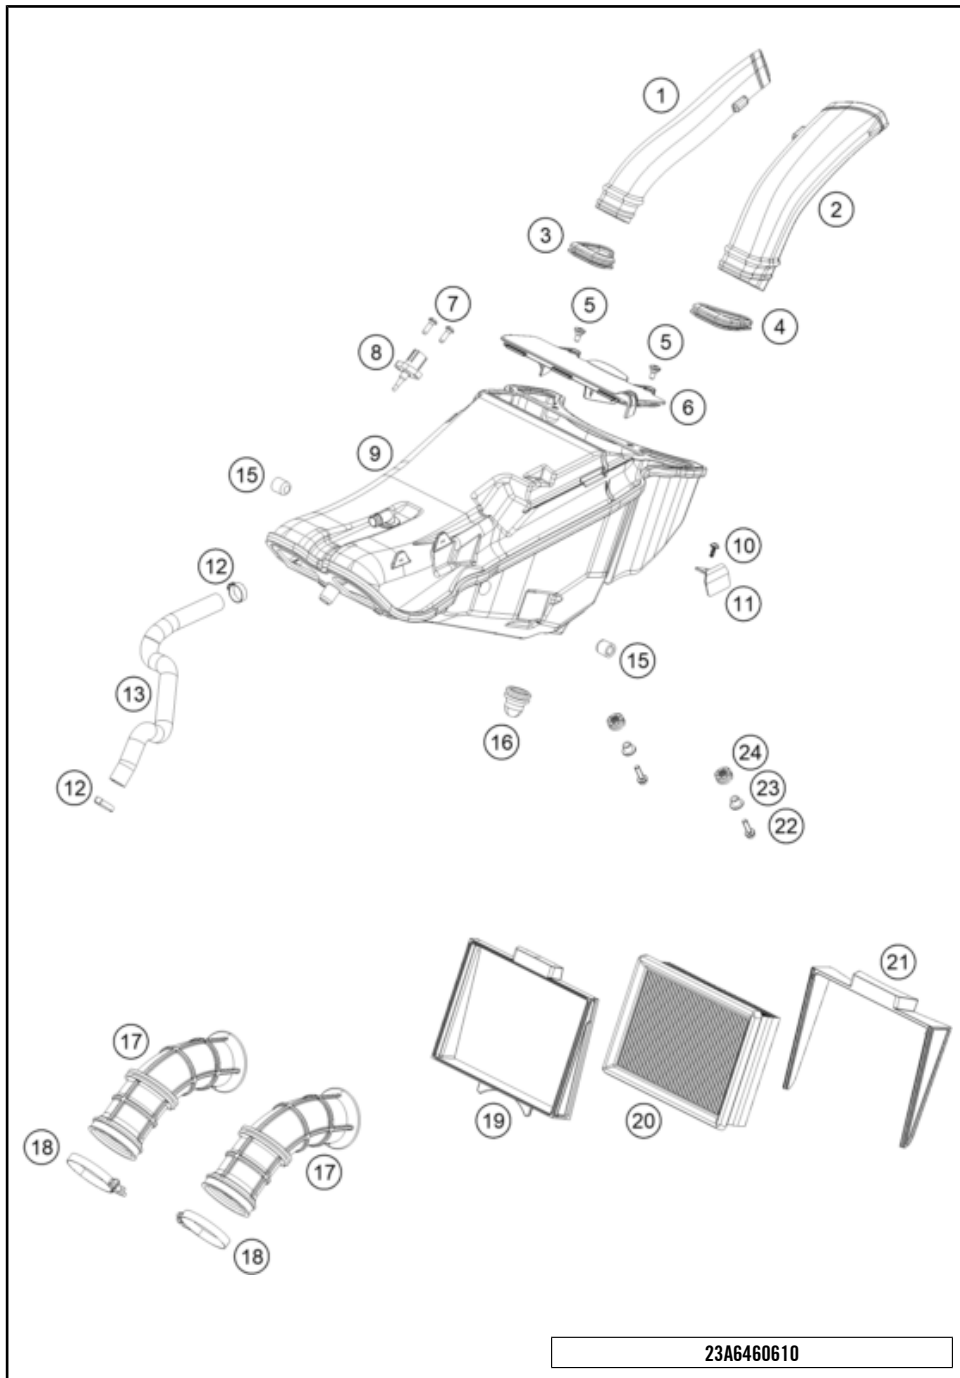

23A6460510

62590

* NEW PART

X ON DEMAND

POS	PARTNUMBER		PIECE
1	63506041100	Right intake port	1
2	63506040100	Left intake port	1
3	63506040150	Gasket intake channel right	1
4	63506041150	Gasket intake channel left	1
5	69008121160	Special screw M5x12	2
6	63506002100	Air filter box cover	1
7	0081050161	EJOT PT SCREW K50X16 1451	2
8	C61041080000	Intake air temperature sensor	1
9	63506001200	Air filter box	1
10	0081050121	EJOT PT screw K50x12	1
11	63506002160	Cable holder airbox	1
12	C00050198706	variable one-year clamp 19.8mm	2
13	63530087000	Pre-formed hose engine breather	1
15	C90706014000	Rubber grommet	2
16	50206020200	Rubbercap slotted	1
17	63506026100	Intake channel	2
18	C77236048100	HOSE CLAMP 58MM	2
19	63506116000	Filter clamp frame	1
20	A61006015000	Air filter	1
21	63506117000	Filter wedge	1
22	C0000250502000	HH collar screw M5x20 TX30	2
23	61314062050	Collar bushing 5.5x9x15x8.5	2
24	C90742041000	Damper ABS modulator	2