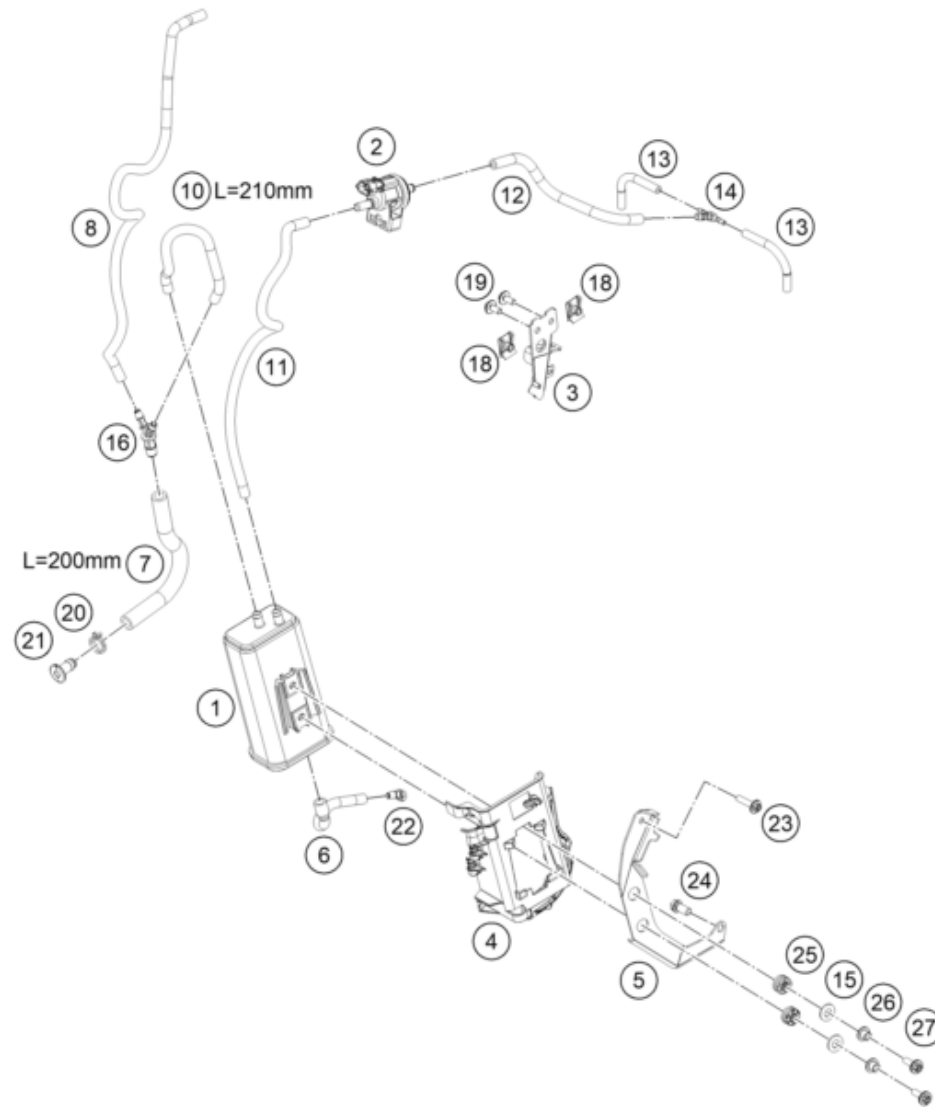

196351390

63656

* NEW PART

X ON DEMAND

POS	PARTNUMBER		PIECE
1	A61014001000	Headlight	1
2	C90714017000	SPECIAL SCREW M6X18 ISA30 08	4
4	C90706001022	Rubber grommet 9x11x16x8.5	3
5	C90714025000	turn signal front left/rear right	2
6	C90714026000	turn signal front right/rear left	2
7	0433100003	WASHER 18x10,5x1,6	4
8	0797100003	LOCK WASHER DIN6797-J10,5 ZI	4
9	58414030000	HH COLLAR NUT M10X1,25 WS=13	4
11	N0000814501201	EJOT DELTA PT SCREW 45X12-Z	3
12	63514040000	Tail light	1

23A6461430

63651

* NEW PART

X ON DEMAND

POS	PARTNUMBER		PIECE
1	75015001200	CARBON CANISTER	1
2	76015015000	EVAP valve	1
3	C63515026015C1	Retaining bracket ACF valve cpl.	1
4	C63515003010	Hose clip ACF	1
5	C63515002010C1	Retaining bracket ACF	1
6	C61015021000	Hose ACF venting	1
7	78015119000	HOSE EPA D=10/16 L=2000MM	1
8	C63515024100	hose tank vent 688mm	1
10	78015019000	HOSE EPA D=6/10 L=2000MM	1
11	C63515028000	Hose ACF purge valve	1
12	78015019000	HOSE EPA D=6/10 L=2000MM	1
13	78015021000	HOSE EPA D=4/8 L=2000MM	2
14	C90015126000	Tube conector	1
15	50337073000	shim	2
16	C0610001100400	Y-connector YS 6-10-6	1
18	54603048100	clip nut M6	2
19	C0000240601300	Hex collar screw M6x13 ISA30	2
20	C0310000801600	YDNAC-clip 10173 (16mm)	1
21	C90715026000	PLUG D=10	1
22	C63503098030	Angle piece for overrun	1
23	C0000240602500	Hex collar screw M6x25 ISA30	1
24	C0000250601600	Hexagon collar screw M6x16 ISA30	1
25	C62142041100	Dämpfungselement 40 Shore	2
26	C69014015000	collar bushing 6.1x9.2x15x8.5x1 Al	2
27	C0900000601800S	Sonderschraube M6x18-8.8 ISA30 MK	2