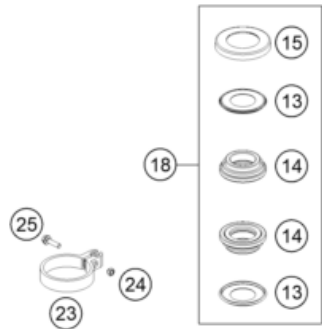

FRONT FORK, TRIPLE CLAMP

790 ADVENTURE, black 2023 EU 2023

POS	PARTNUMBER		PIECE
1	05586S2901	Fork KTM 790 Adventure S 19	1
3	C0000250802500	Hexagon collar screw M8x25	4
4	C90701038000C1	HANDLEBAR CLAMP 28MM	2
5	C0000351003501S	AH-COLLAR SCREW M10X35 ISA45	2
6	C90701039032C1	HANDLEBAR SUPPORT D=28 H=32 BL	2
7	C63501045010	Ignition lock cover top	1
8	C54801036000C1	Steering head screw M20x1.5 SW=27	1
9	C63601042000	Shim ring	1
10	N0000150802500S	HH collar screw, M8x25, SW10 SS	1
11	C0000250803000	Hex collar screw M8x30 ISA 40	4
12	C63701034030C1	Triple clamp top	1
13	C90701084000	Steering head gasket	2
14	C90701080000	Steering head bearing	2
15	C90701086000	PROT. RING STEER. HEAD BEARING	1
16	C63701032030C1	Gabelbrücke unten KPL.	1
17	C0000250803500	Hex collar screw M8x35 ISA40	4
18	C90701081010	Steering head rep. Kit	x
19	C0000250601000	Hex collar screw M6x10 ISA30	4
20	C63501072000	Halblech Bremsleitung	1
21	C0000250802500S	HH COLLAR SCREW M8X25 TX40	3
22	16181S55E	Steering damper790 Adventure cpl.	1
23	C54601099000	Speedometer cable guide	2
24	N0009850500500	SELF LOCKING NUT DIN0985-M 5	2
25	C0000250502000	HH collar screw M5x20 TX30	2
26	C63511066010	Ignition lock cover	1
27	C63508026000C1	fender carrier right	1
28	C63508025000C1	fender carrier left	1
29	C0900000501700	Special screw M5x17	4
30	C0900000501701	Special screw M5x17 ISA30	2
31	C90712080000	SIDE REFLECTOR YELLOW "CEV"	2

23A6460110

62558

* NEW PART

X ON DEMAND