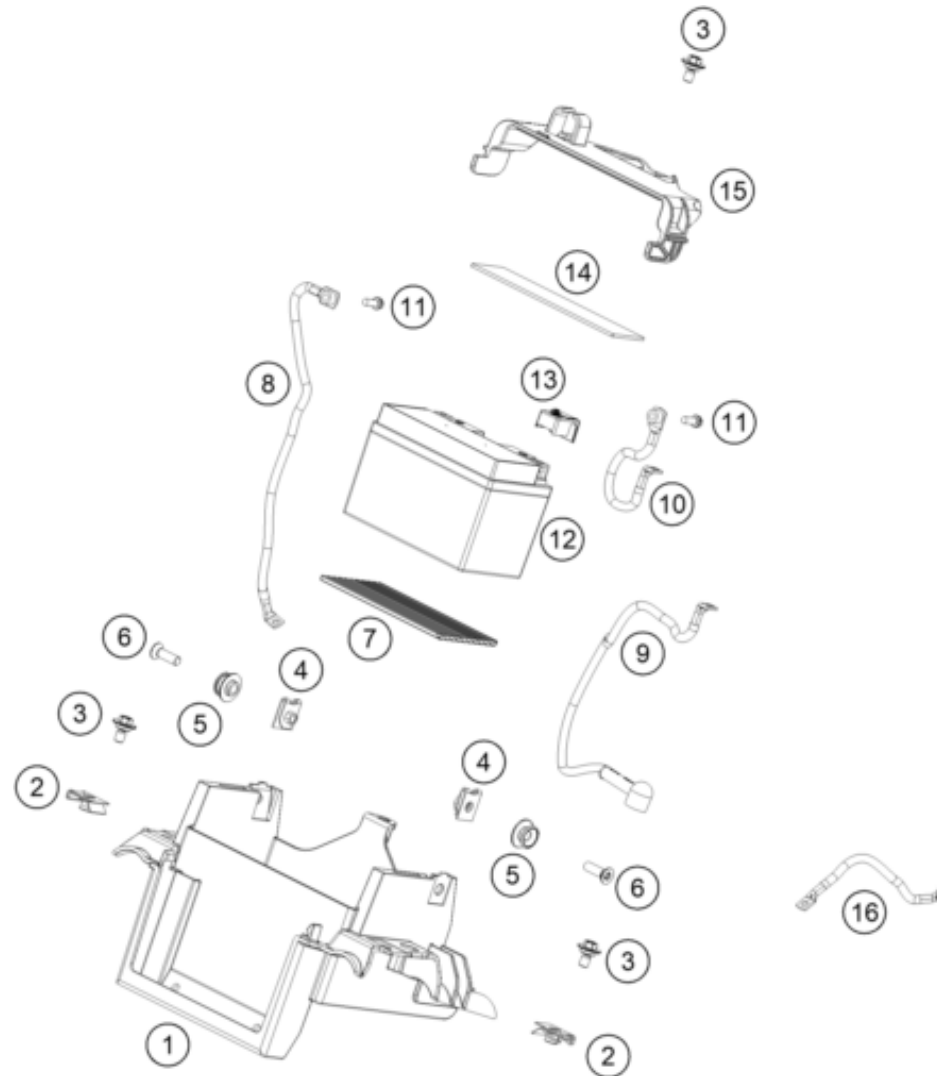

23A6461010

62630

* NEW PART

X ON DEMAND

POS	PARTNUMBER		PIECE
1	A61011075000	Main harness	1
3	63711085000	Engine wiring harness	1
4	C90711058010	Protection cap starter relay	1
5	76211058000	STARTER RELAY 07	1
6	C0330001409100	Kabelbinder Gummi 75mm	x
6	C90711093045	RUBBER CABLE TIE 45MM 03	x
7	C90711094000	BAR SPACER 4/7 BLACK	2
8	61111057000	RELAY CM1A-R-12V-H80 07	5
9	C90011076140	CABLE TIE 140/2,5MM BLACK	x
9	C90711076250	CABLE TIE 200/3,6MM BLACK	x
10	C90711109030	FUSE 30 A	1
11	C61111018100	TEMPERATURE SENSOR	1
12	64111059020	Cable holder, attachable	1
13	C76011060100	Gleichstromhorn 12V	1
14	C61011083000	Front connector support	1
15	C0000250602000	HH collar screw M6x20 ISA30	2
16	60311034000	VOLTAGE REGULATOR	1
17	58605083014	SCREW M5X14 TORX 25 07	2
19	60711042000	Power socket 12V	1
20	C60311042050	Lid 12V-socket	1
21	C61011083050	Hilfsteckerboard vorne	1
22	C61011034010	cable bracket voltage regulator	1
23	C0073800600800	Oval head screw ISO 7380 - M6x8 - A2	2

23A6461110

63650

* NEW PART

X ON DEMAND

POS	PARTNUMBER		PIECE
1	C63508025110	Electrics bracket front	1
2	54603048100	clip nut M6	2
3	C90708000012	special screw M6x12x3	3
4	93008082010	Range change metal nut M6	2
5	C63507040070	Buchse Sitzbank	2
6	N0145810602000	Count.snk screw M6x20 TX30	2
7	C63511053050	rubber battery holder	1
8	C90011097000	Ground cable	1
9	C90011059000	Starter cable	1
10	C63511059050	battery cable	1
11	C0000250602000	HH collar screw M6x20 ISA30	2
12	C90111053000	Battery HTZ12A-BS(DA) charged	1
13	C90711059060	Positive terminal cover	1
14	C63508055010	cellular rubber 33x132	1
15	C63508055100	Clamping bracket	1
16	C90011096000	mass cable starter-frame	1