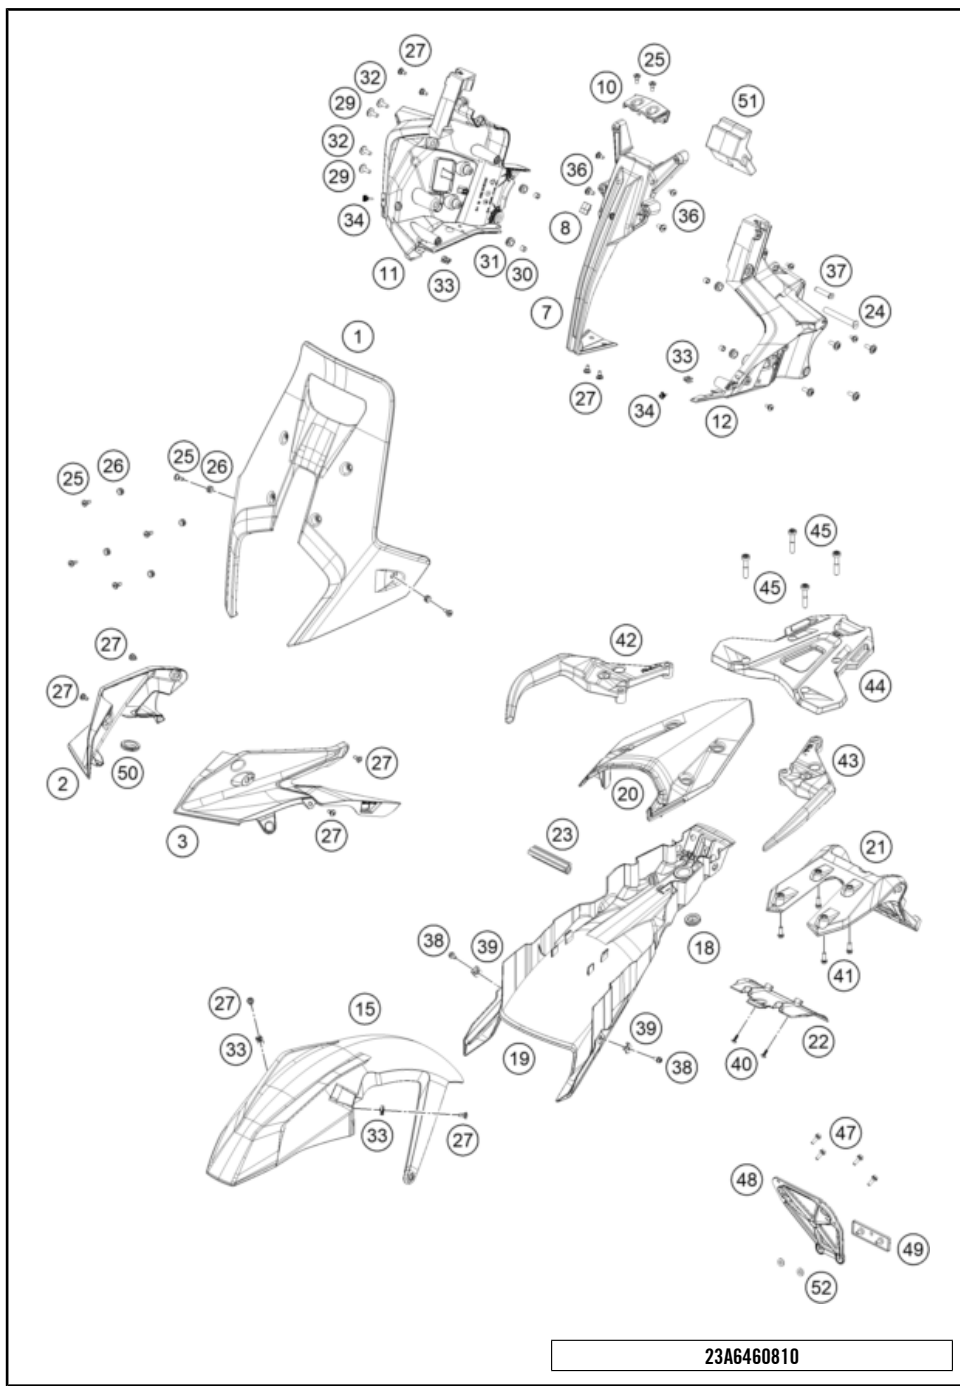

23A6460810

POS	PARTNUMBER		PIECE
1	C61008008000	Windshield	1
2	C61008004000	Mask spoiler right	1
3	C61008003000	Mask spoiler left	1
7	C61014012000CB	Headlight mask center part	1
8	C61014012010	Headlight mask cover	1
10	C61014012020	Cover mask support	1
11	C61014011000	Headlight carrier right	1
12	C61014010000	Headlight carrier left	1
15	C63508010000C1	front fender	1
18	C60006001023	Gummitülle Standgaseinstellung	1
19	C63508019000	Tail end lower part	1
20	C63508013000C1	Tail section	1
21	C63508015000	License plate holder support upper part	1
22	C63508016000	Kennzeichenträger Unterteil	1
23	63503002030	Brace subframe	1
24	C63514010040	Steckachse Maskenträger	1
25	C60708008071	Special screw M5x14	8
26	C60708008070	Gummibuchse Windschildbef.	6
27	69008121160	Special screw M5x12	11
29	C90714017000	SPECIAL SCREW M6X18 ISA30 08	4
30	C90714014000	BUSHING 6,1X9,2X7,5 08	4
31	C90706001022	Rubber grommet 9x11x16x8.5	4
32	C0900000601800S	Sonderschraube M6x18-8.8 ISA30 MK	4
33	69008021080	clip nut M5	2
34	C21008064010	Bump rubber	2
36	C0900000601400	Threaded insert M6 L = 13.5	4
37	C61914010020	Buchse Tachobefestigung	1
38	C0000250501000	HH collar screw M5x10 TX30	2
39	54603048200	RANGE CHANGE METAL NUT M5	2
40	0081050121	EJOT PT screw K50x12	2
41	C0000250601600	Hexagon collar screw M6x16 ISA30	4
42	C63512009100	Passenger grip, right	1
43	C63512008000	Passenger grip, left	1
44	C60612010000	BAGGAGE CARRIER BRIDGE	1
45	C0000350804000S	ISA collar screw M8x40 ISA45	4
47	C0000250501600S	HH Collar Screw M5x16 ISA30 SS	4
48	C90712085000	Bracket reflector	1
49	C90712082000	Rear reflector red	1

63705

* NEW PART

X ON DEMAND