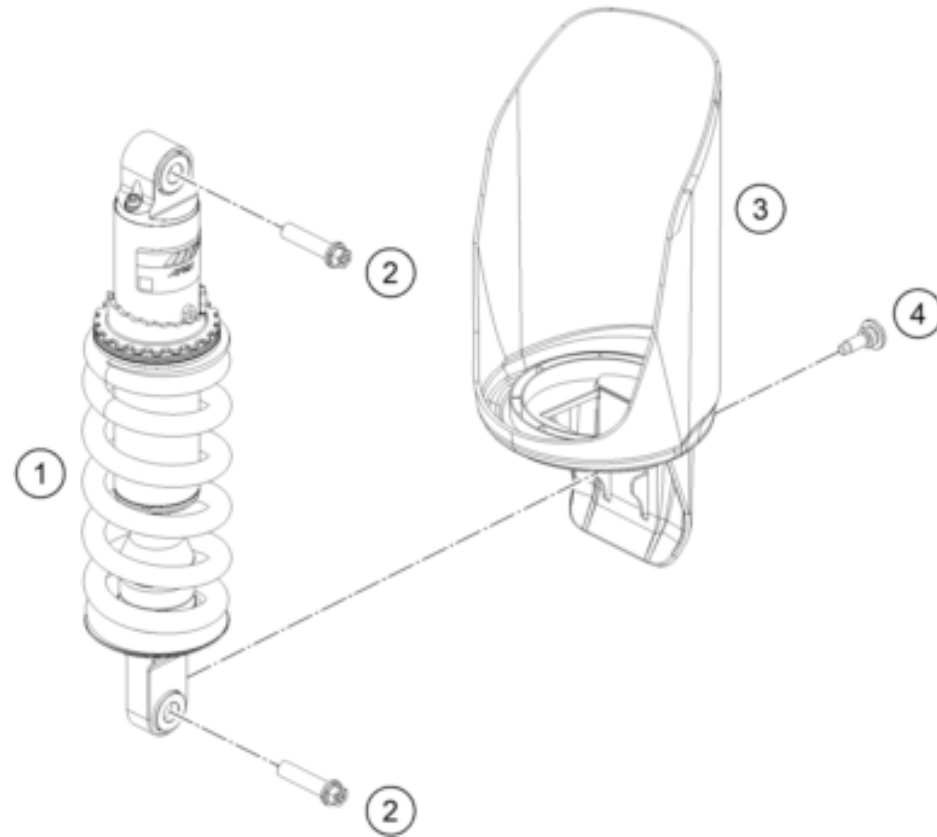

SHOCK ABSORBER

790 ADVENTURE, black 2023 EU 2023

POS	PARTNUMBER		PIECE
1	01584S2901	Shock KTM 790 Adventure S 19	1
2	C0000251205000S	HH COLLAR SCREW M12X50 TX45	2
3	C63508075000	Splash protection shock absorber	1
4	C0900000501700	Special screw M5x17	1

196350410

62585

* NEW PART

X ON DEMAND