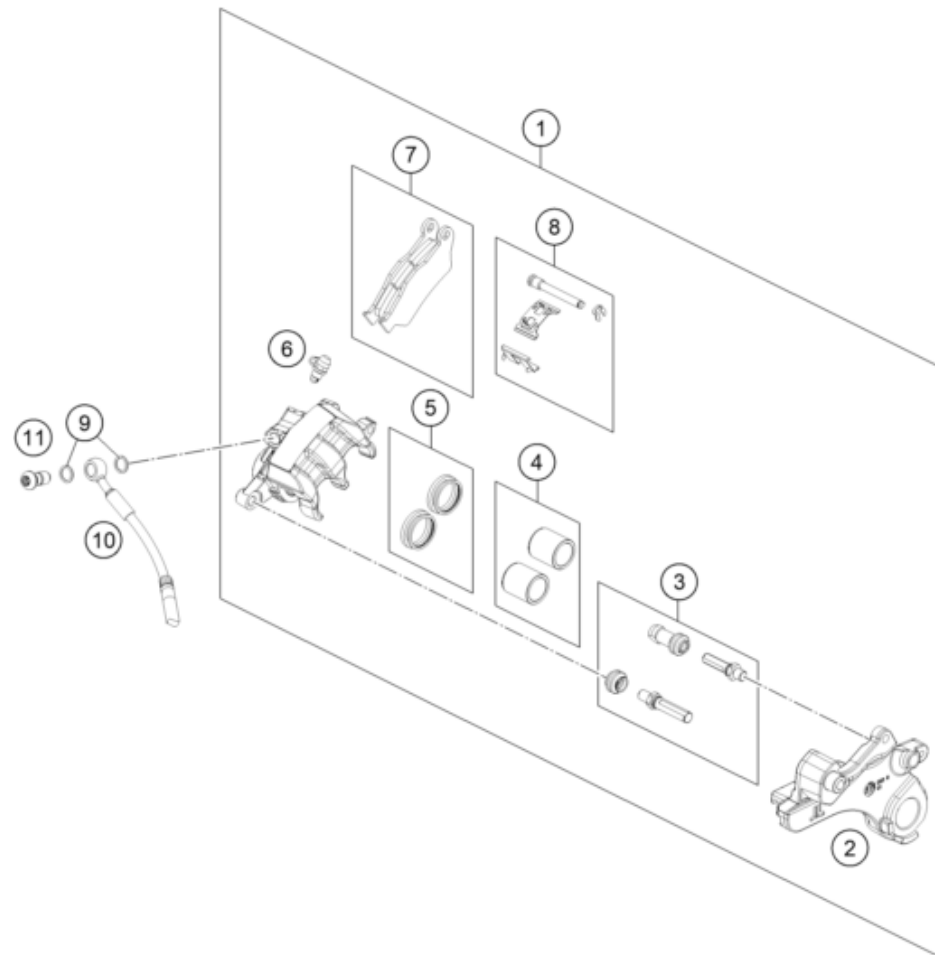

REAR BRAKE CALIPER

790 ADVENTURE, black 2023 EU 2023

POS	PARTNUMBER		PIECE
1	A64613180000	Brake caliper rear	1
2	63513075000	rear holder	1
3	64113084000	Cup set	1
4	63713083000	brake piston set	1
5	63513081000	Seal set	1
6	64113020000	Bleeder + cap	1
7	63713090000	rear brake pads	1
8	63513085000	Pad pin and spring	1
9	0603100141	sealing ring DIN 7603 10x14x1	2
10	A64642004000	Rear brake line	1
11	C62113020100	banjo bolt M10x1x19.5	1

196351390

63656

* NEW PART

X ON DEMAND