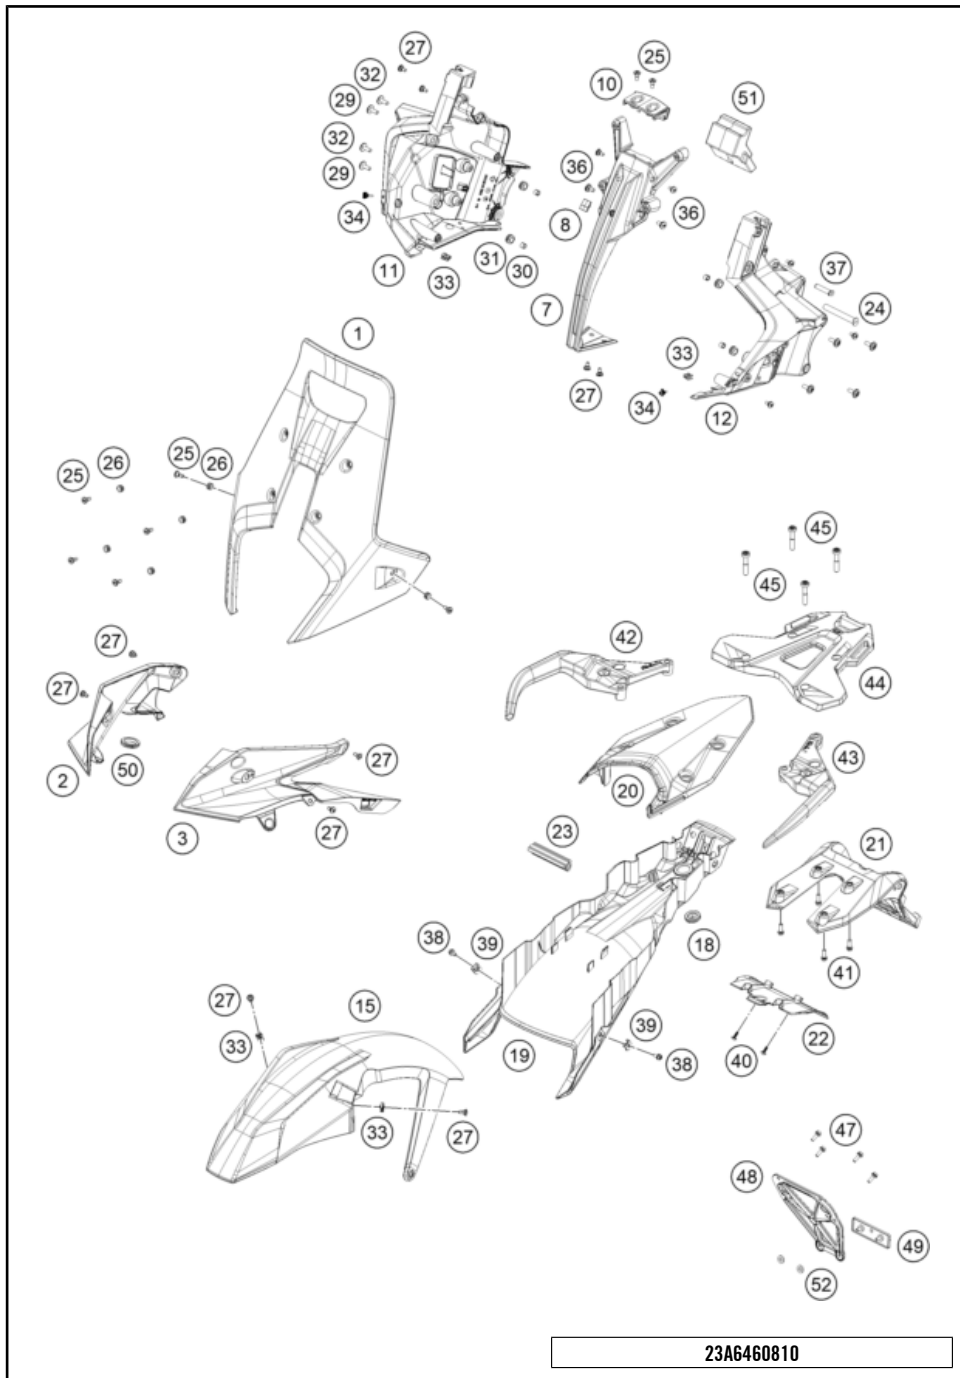

23A6460810

POS	PARTNUMBER		PIECE
50	C63508024010	Gummitülle Innenverkleidung	1
51	C61014010050	Mask carrier foam	1
52	C90708061050	Rubber washer 6.5x14x2.3	2

63705

* NEW PART

X ON DEMAND