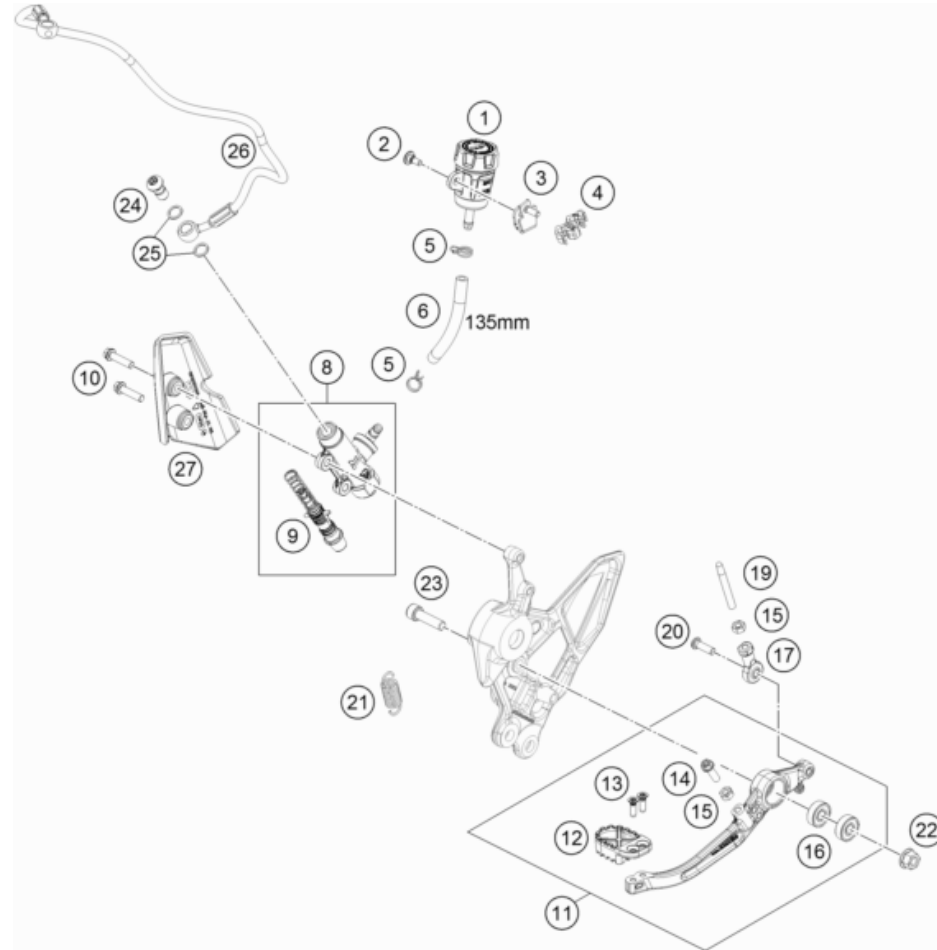

196351310

62566

* NEW PART

X ON DEMAND

REAR BRAKE CONTROL

790 ADVENTURE, black 2023 EU 2023

POS	PARTNUMBER		PIECE
1	64113069000	Reservoir assembly	1
2	69013099050	SCREW F. EXPANSION TANK	1
3	C90713126000	Brake line holder	1
4	C90742046000	Bracket ABS line d7.5	1
5	58007017000	YDNAC CLAMP 10101 (10,4MM)	2
6	69013069001	HOSE FOR RESERVOIR 6X1,5	1
8	6411306000030	Foot master cylinder cpl. black	1
9	64113061000	Piston assembly	1
10	C0000250602500S	Screw M6x25 10.9	2
11	C63513050033C1	Footbrake lever preassembled	1
12	63513151000	Foot peg, brake pedal	1
13	C0145810501600	Countersunk screw ISO14581-M5x16-A2-070	2
14	C0000250602000	HH collar screw M6x20 ISA30	1
15	C0009340600502	hexagon nut DIN 934 M6	2
16	C0410000800700	Bearing 608 2RS	2
17	C90703069200	rod end M6 silver	1
19	C90703068000	rear brake push bar	1
20	C0073800602000S	Oval head screw ISR M6x20-A2-70-MK	1
21	C0520001100200	Zugfeder Bremshebel	1
22	54310086200	SELF LOCKING NUT M8 10.9	1
23	014579080301S	screw ISO 14579-M8x30-10.9-MK black	1
24	C62113020100	banjo bolt M10x1x19.5	1
25	0603100141	sealing ring DIN 7603 10x14x1	2
26	A64642002000	Rear brake line	1
27	C63503039151	Rear master cylinder guard	1