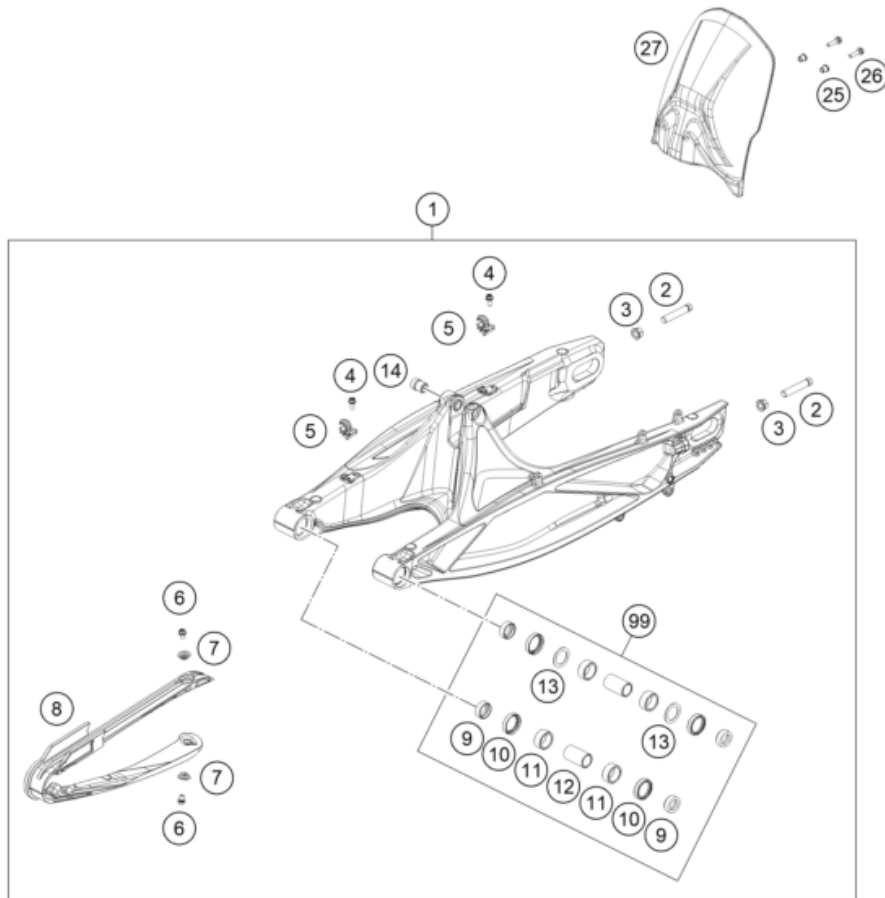

POS	PARTNUMBER		PIECE
1	C63504030044C1	Swingarm cpml. Black	1
2	58414030000	HH COLLAR NUT M10X1,25 WS=13	2
3	50304040100	screw M10x1.25x50 WS10	2
4	C0000250501200	HH collar screw M5x12 TX30	2
5	C90704142000	Brake hose bracket	2
6	C0000250501200	HH collar screw M5x12 TX30	2
7	C90704066050	Bushing chain slider	2
8	C90704066000	chain slide protection	1
9	C90704034000	BUCKET F. SHAFT SEAL RING 03	4
10	C0760002532000	radial shaft seal 25x32x7	4
11	C0430002201200	Needle bushing 22x28x12	4
12	C90704032000	BEARING SLEEVE 17X22X38,7 03	2
13	C90703036000	Stop disk 22.2x31.7x1	2
14	C90704030020	Bushing Shock Mounting	1
15	64104037000	swing arm bolt	1
16	C90704038000	Special screw M12x40 WS19	2
17	C0000250601200	Hexagon collar screw M6x12 ISA30	2
18	C63504030010	Retaining bracket, chain guide	1
19	C0009340600502	hexagon nut DIN 934 M6	1
20	C0000250602000	HH collar screw M6x20 ISA30	1
21	C0000250604500	Hex collar screw M6x45 ISA30	1
22	78004070100	CHAIN GUIDE CPL.	1
23	69008121160	Special screw M5x12	2
24	C63504061000	Chainguard	1
25	C64104150010	Bushing 5.5x8.3x9	2
26	C0000250502000	HH collar screw M5x20 TX30	2
27	C63504050000	splash protection swingarm	1
99	C90704030010	Swing arm repair kit	1

196350490

62583

* NEW PART

X ON DEMAND