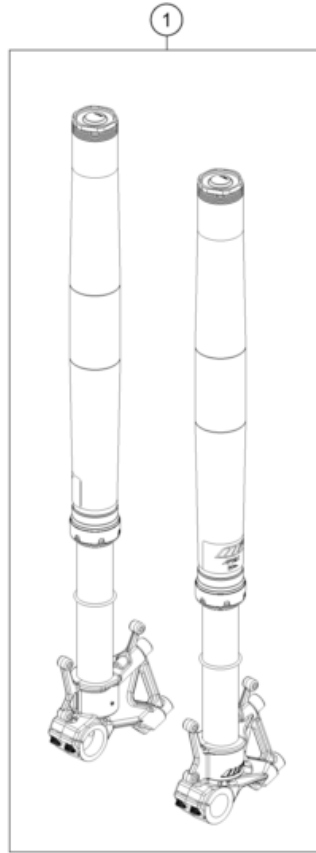

<p>FUEL PUMP</p>  <p>17</p>	<p>MASK, FENDERS</p>  <p>18</p>	<p>SIDE TRIM</p>  <p>20</p>	<p>DECAL</p>  <p>21</p>
<p>FRONT WHEEL</p>  <p>22</p>	<p>REAR WHEEL</p>  <p>23</p>	<p>WIRING HARNESS</p>  <p>24</p>	<p>BATTERY</p>  <p>25</p>
<p>FRONT BRAKE CONTROL</p>  <p>26</p>	<p>REAR BRAKE CONTROL</p>  <p>27</p>	<p>FRONT BRAKE CALIPER</p>  <p>28</p>	<p>REAR BRAKE CALIPER</p>  <p>29</p>

FRONT FORK, TRIPLE CLAMP

790 ADVENTURE, black 2023 EU 2023

POS	PARTNUMBER		PIECE
1	05586S2901	Fork KTM 790 Adventure S 19	1
3	C0000250802500	Hexagon collar screw M8x25	4
4	C90701038000C1	HANDLEBAR CLAMP 28MM	2
5	C0000351003501S	AH-COLLAR SCREW M10X35 ISA45	2
6	C90701039032C1	HANDLEBAR SUPPORT D=28 H=32 BL	2
7	C63501045010	Ignition lock cover top	1
8	C54801036000C1	Steering head screw M20x1.5 SW=27	1
9	C63601042000	Shim ring	1
10	N0000150802500S	HH collar screw, M8x25, SW10 SS	1
11	C0000250803000	Hex collar screw M8x30 ISA 40	4
12	C63701034030C1	Triple clamp top	1
13	C90701084000	Steering head gasket	2
14	C90701080000	Steering head bearing	2
15	C90701086000	PROT. RING STEER. HEAD BEARING	1
16	C63701032030C1	Gabelbrücke unten KPL.	1
17	C0000250803500	Hex collar screw M8x35 ISA40	4
18	C90701081010	Steering head rep. Kit	x
19	C0000250601000	Hex collar screw M6x10 ISA30	4
20	C63501072000	Halblech Bremsleitung	1
21	C0000250802500S	HH COLLAR SCREW M8X25 TX40	3
22	16181S55E	Steering damper790 Adventure cpl.	1
23	C54601099000	Speedometer cable guide	2
24	N0009850500500	SELF LOCKING NUT DIN0985-M 5	2
25	C0000250502000	HH collar screw M5x20 TX30	2
26	C63511066010	Ignition lock cover	1
27	C63508026000C1	fender carrier right	1
28	C63508025000C1	fender carrier left	1
29	C0900000501700	Special screw M5x17	4
30	C0900000501701	Special screw M5x17 ISA30	2
31	C90712080000	SIDE REFLECTOR YELLOW "CEV"	2