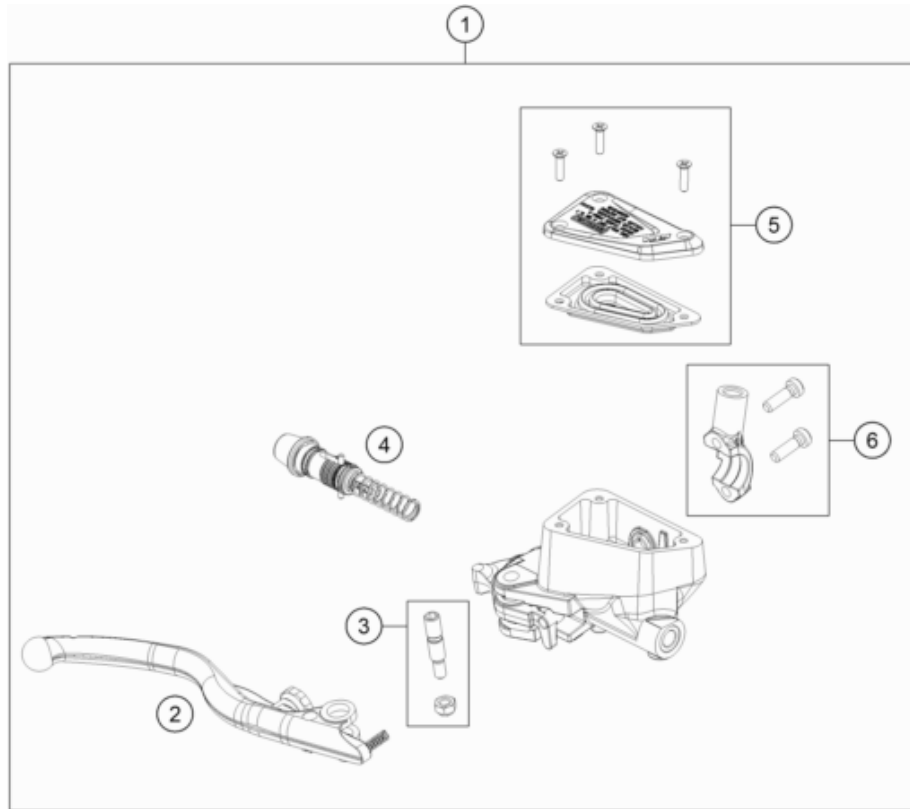

FRONT BRAKE CONTROL

790 ADVENTURE, black 2023 EU 2023

POS	PARTNUMBER		PIECE
1	A64613001033	Front master cylinder cpl.	1
2	63513002044	Brake lever	1
3	64113006000	Lever bolt cpl.	1
4	63713008000	Piston assembly	1
5	64113031100	Reservoir cap cpl.	1
6	6351300500030	mirror clamp incl. 2 screws	1
7	A64642001000	Front brake line	1
8	C62113020100	banjo bolt M10x1x19.5	1
9	0603100141	sealing ring DIN 7603 10x14x1	2