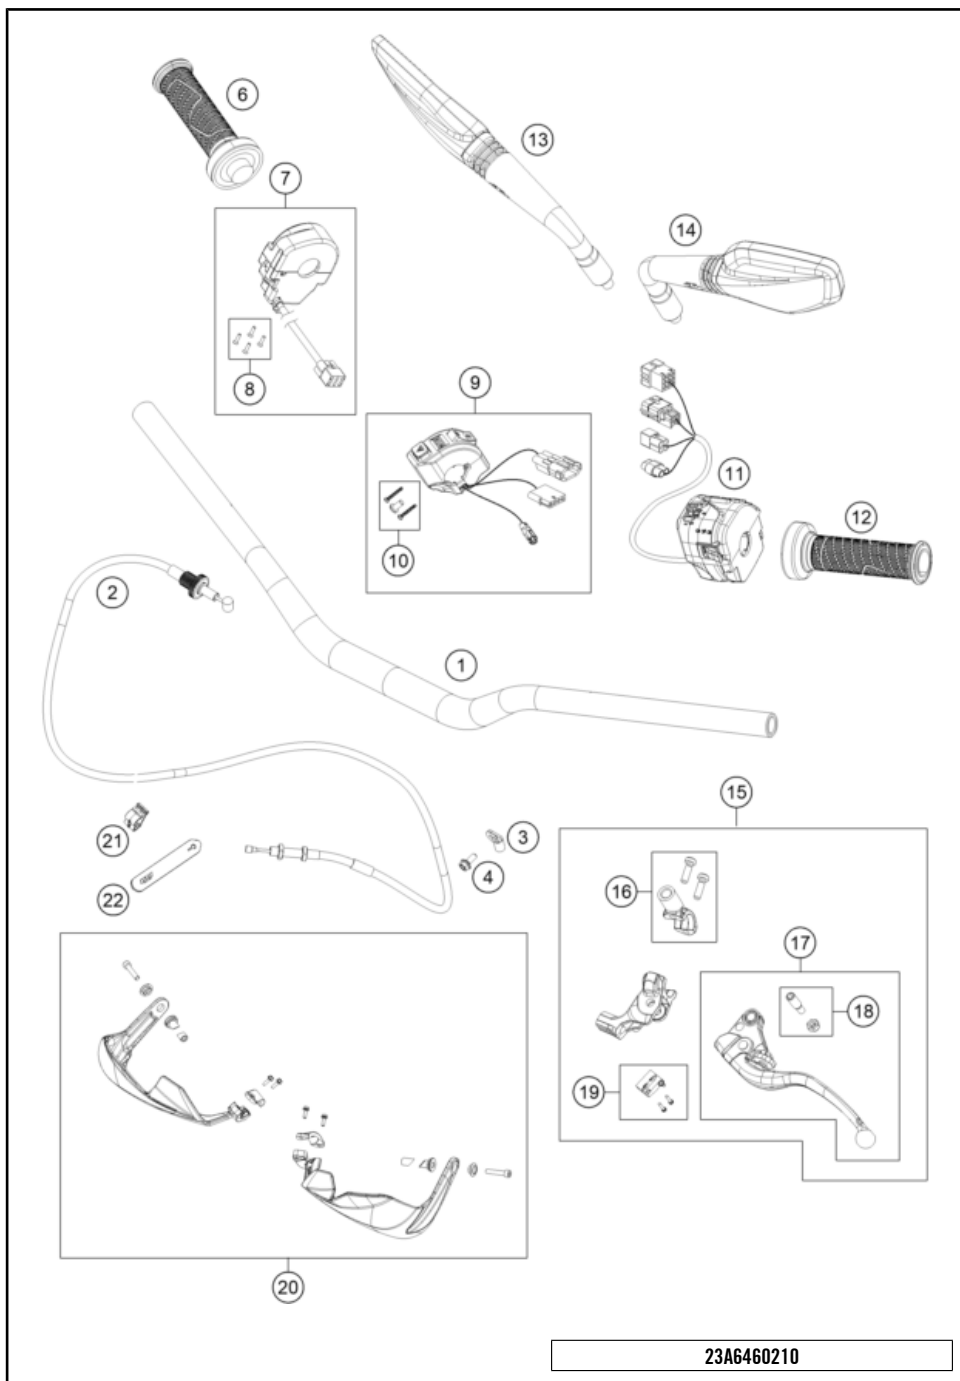

196410131

54077

* NEW PART

X ON DEMAND

HANDLEBAR, CONTROLS

790 ADVENTURE, black 2023 EU 2023

POS	PARTNUMBER		PIECE
1	A64602001000C1	Handlebar L=813mm, Dk=28.5mm	1
2	A64602090000	Clutch cable wire	1
3	64132070000	PVC clamp 6.4 MM Heyman	2
4	C0000250501200	HH collar screw M5x12 TX30	2
6	60702012000	Grip tube (no heating)	1
7	60711012000	Ride-by-wire without throttle tube	1
8	76011073110	SCREW SET START-STOP SWITCH	1
9	A61011074000	Start / emergency stop switch right	1
10	61411174010	Screw set start-stop switch	1
11	76011270200	Combination switch	1
12	60702039100	Grip LHS w/o heater	1
13	C90712041000	MIRROR R/S	1
14	C90712040000	MIRROR L/S	1
15	A64602031000	Clutch lever compl.	1
16	6350204400030	Clamp cpl. incl. 2 screws	1
17	63502040000	Clutch lever	1
18	64102038000	Kit lever pin	1
19	63511049000	Switch	1
20	A61002082044C11	Handguard kit, left + right, compl.	1
21	C90713026000	Line guide	2
22	C90711093045	RUBBER CABLE TIE 45MM 03	x