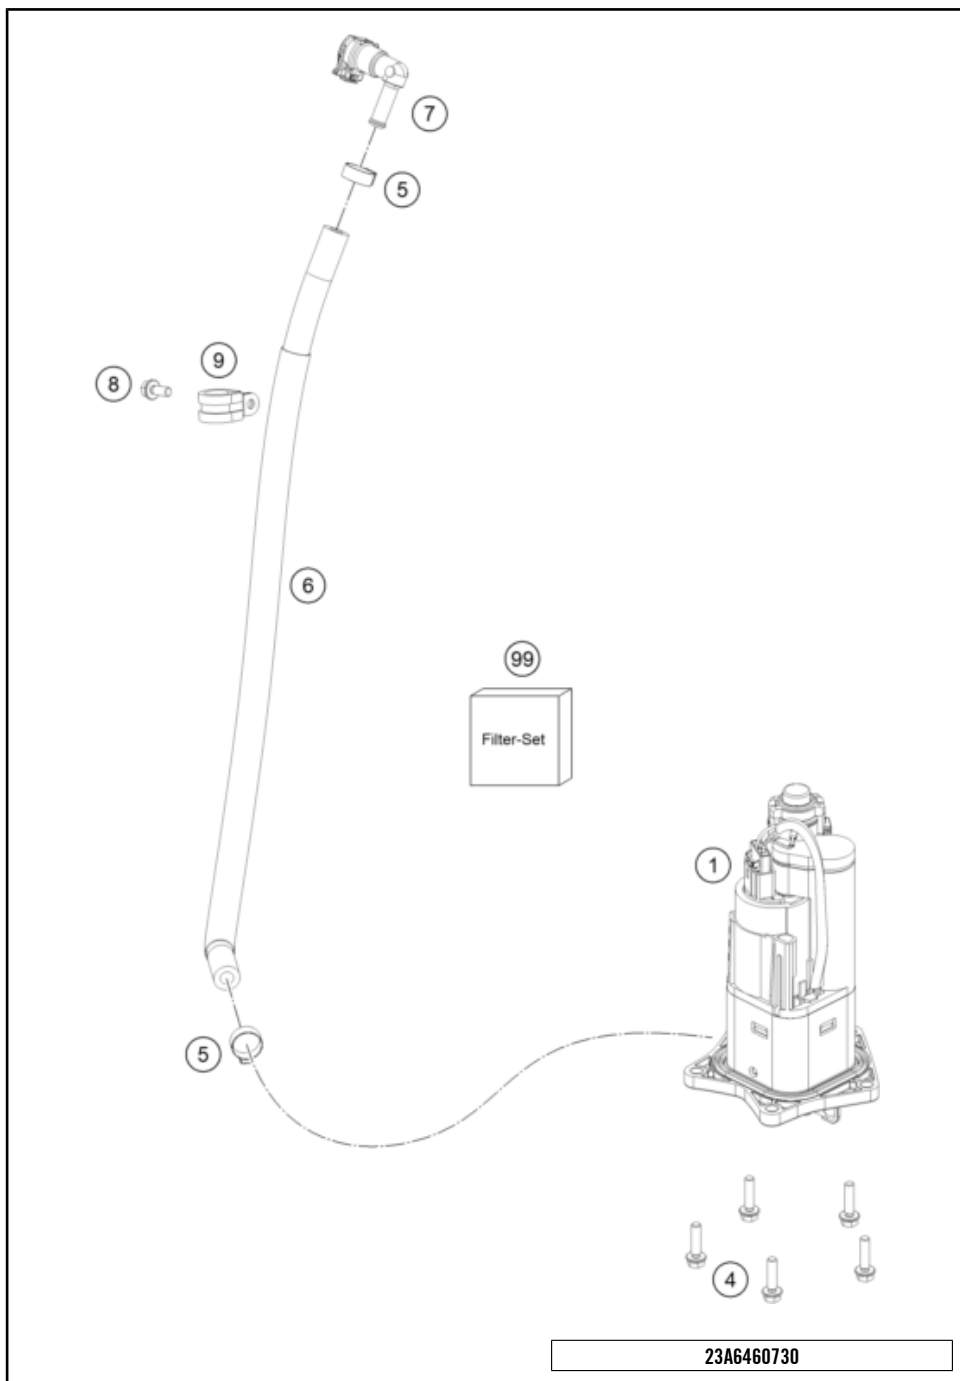

FUEL PUMP

790 ADVENTURE, black 2023 EU 2023

POS	PARTNUMBER		PIECE
1	C63507088100	Fuel pump	1
4	C0000250602000	HH collar screw M6x20 ISA30	5
5	C00050157706	variable one-year clamp 15.7mm	2
6	C63507017000	Fuel hose	1
7	C76007028000	ELBOW CONNECTOR	1
8	C0000250501200	HH collar screw M5x12 TX30	1
9	49007439000	CLAMP RSGU 15/12	1
99	63507090000	filter kit	x

62602

* NEW PART X ON DEMAND