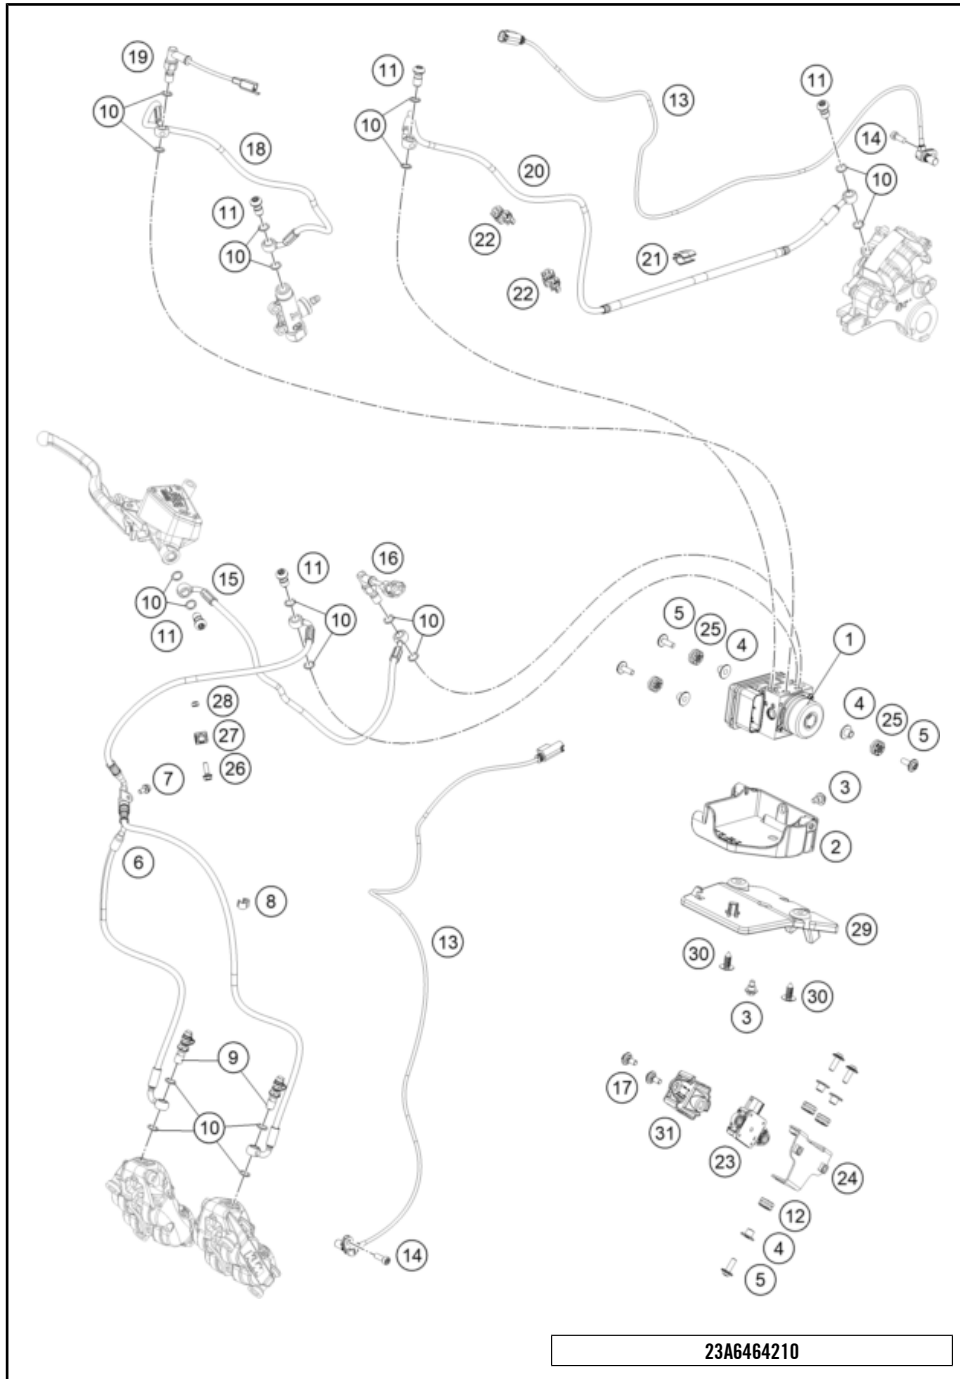

POS	PARTNUMBER		PIECE
1	A61042031044	ABS module filled	1
2	C63542040100	holder ABS module	1
3	59001092050	SPECIAL SCREW M6X12,5 WS=8	2
4	61342041100	Collar bushing 6,5x9x18x8,5	6
5	C90714017000	SPECIAL SCREW M6X18 ISA30 08	6
6	A64642003000	Brake line front	1
7	C0000250501000	HH collar screw M5x10 TX30	1
8	C90711094000	BAR SPACER 4/7 BLACK	8
9	62513020000	BLEEDER SCREW CPL. 05	2
10	0603100141	sealing ring DIN 7603 10x14x1	18
11	C62113020100	banjo bolt M10x1x19.5	5
12	C62142041100	Dämpfungselement 40 Shore	3
13	76042125000	ABS-SENSOR	2
14	C0145800601600	Cap head bolt ISO 14580 M6x16	2
15	A64642001000	Front brake line	1
16	63711051000	Brake light switch	1
17	C90708000015	SPECIAL SCREW M6X15X3	2
18	A64642002000	Rear brake line	1
19	62111051000	BRAKE LIGHT SWITCH REAR	1
20	A64642004000	Rear brake line	1
21	C90713026100	Hose bracket 10/4	1
22	C90742046000	Bracket ABS line d7.5	2
23	61542090000	Angle sensor	1
24	6354219003033	Retaining bracket, angle sensor cmpl.	1
25	C90742041000	Damper ABS modulator	3
26	N0000250501600	HH collar screw M5x16 TX30	1
27	C60113146000	SUPPORT FOR BRAKE HOSE M5	1
28	N0009850500500	SELF LOCKING NUT DIN0985-M 5	1
29	C61042040010	Heatshield ECU	1
30	C61103165000	Plug for M8	2
31	C61342090050	5D sensor cover	1

23A6464210

63668

* NEW PART

X ON DEMAND