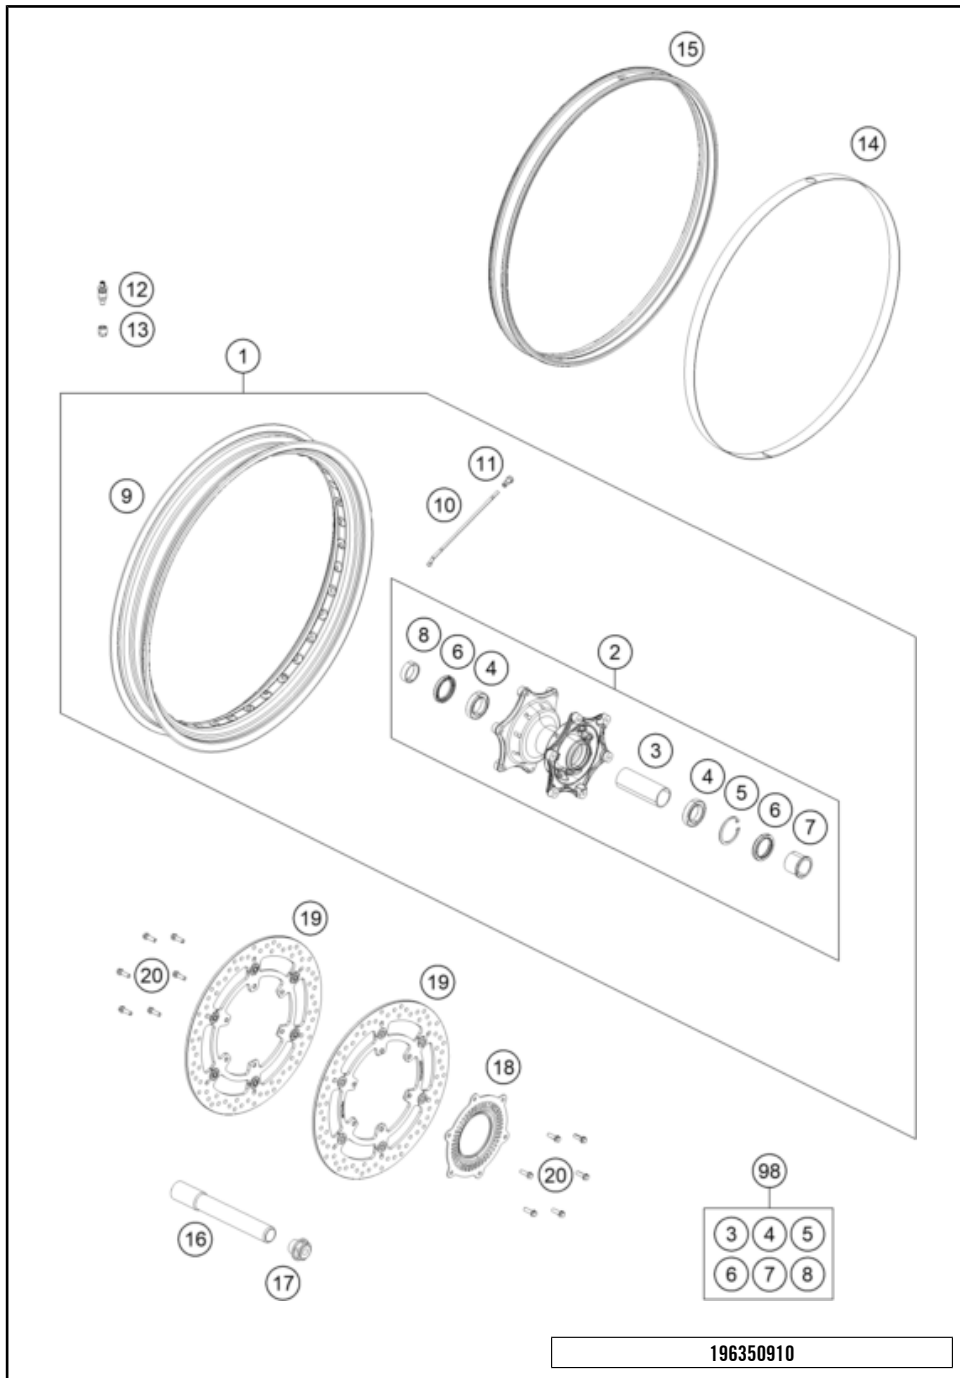

23A6460831

POS	PARTNUMBER		PIECE
1	C64608094100	sticker set side cover	1
2	C64608093000	sticker set frontfender	1

63706

* NEW PART

X ON DEMAND

FRONT WHEEL

790 ADVENTURE, black 2023 EU 2023

POS	PARTNUMBER		PIECE
1	C60309001244	"front wheel cpl. 2,5x21""	1
2	60309010244C1	front wheel hub cpl.	1
3	60309011000	BUSHING SPACER TUBE FRONT	1
4	0625069068	GR.BALL BEAR.6906 DDU2CG23S6NM	2
5	0472047175	CIRCLIP DIN0472-47X1,75	1
6	0760354771	SHAFT SEAL RING 35X47X7 TC	2
7	60309012100	SPACER BUSH. FRONT WHEEL L/S	1
8	60009013000	SPACER BUSH. FR. WHEEL R/S 03	1
9	6030917010033A	Rim 2.5x21" TL.bl.w.sticker	1
10	60309071000	SPOKE 5/4.37/M5	36
11	60310072200	Spoke nipple Quadrax M5	36
12	C60309176000	VALVE	1
13	60312033050	NUT AIR PRESSURE SENSOR	1
14	C60309073100	RIM BAND 21"	1
15	60309177000	GASKET RUBBER 2.5"X21"	1
16	60309081100	Wheel spindle, front	1
17	C6900103600001	STEERING HEAD SCREW 09	1
18	C60342020000	SENSOR GEAR ABS	1
19	63509060000	BRAKE DISC FRONT D=320	2
20	C0900000601900	SPECIAL SCREW M6X19 WS=8 10.9	12
98	60609015000	FRONT WHEEL REP. KIT ADV. 1050	x