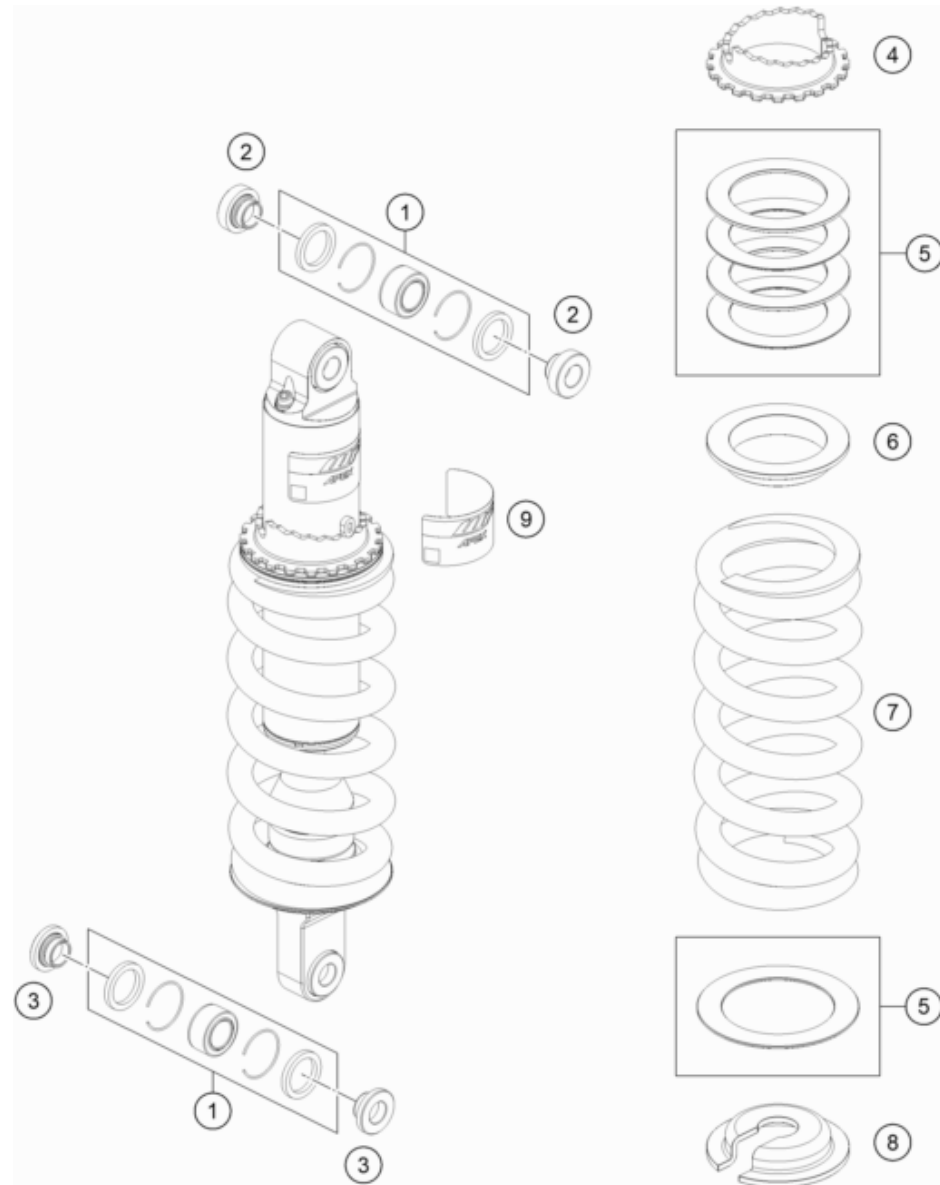

SHOCK ABSORBER DISASSEMBLED

790 ADVENTURE, black 2023 EU 2023

POS	PARTNUMBER		PIECE
1	R12012	Ball joint bearing kit top 12mm	x
2	46180064	Bearing bush 12x15/18/24,5x13,5	2
3	46180007	Distance bush 12x15/18/24,5x10,5	2
4	46148166	PA adjuster	1
5	RP80004	Washer kit shock absorber	x
6	46148223	Spring retainer 50.7x74x3 black	1
7	46148256	main spring (59) 130-193.5 shock white	1
8	46148098	Spring retainer 21x54,8x-8	1
9	52000213	Sticker APEX 90x29	1

196410431

54079

* NEW PART

X ON DEMAND