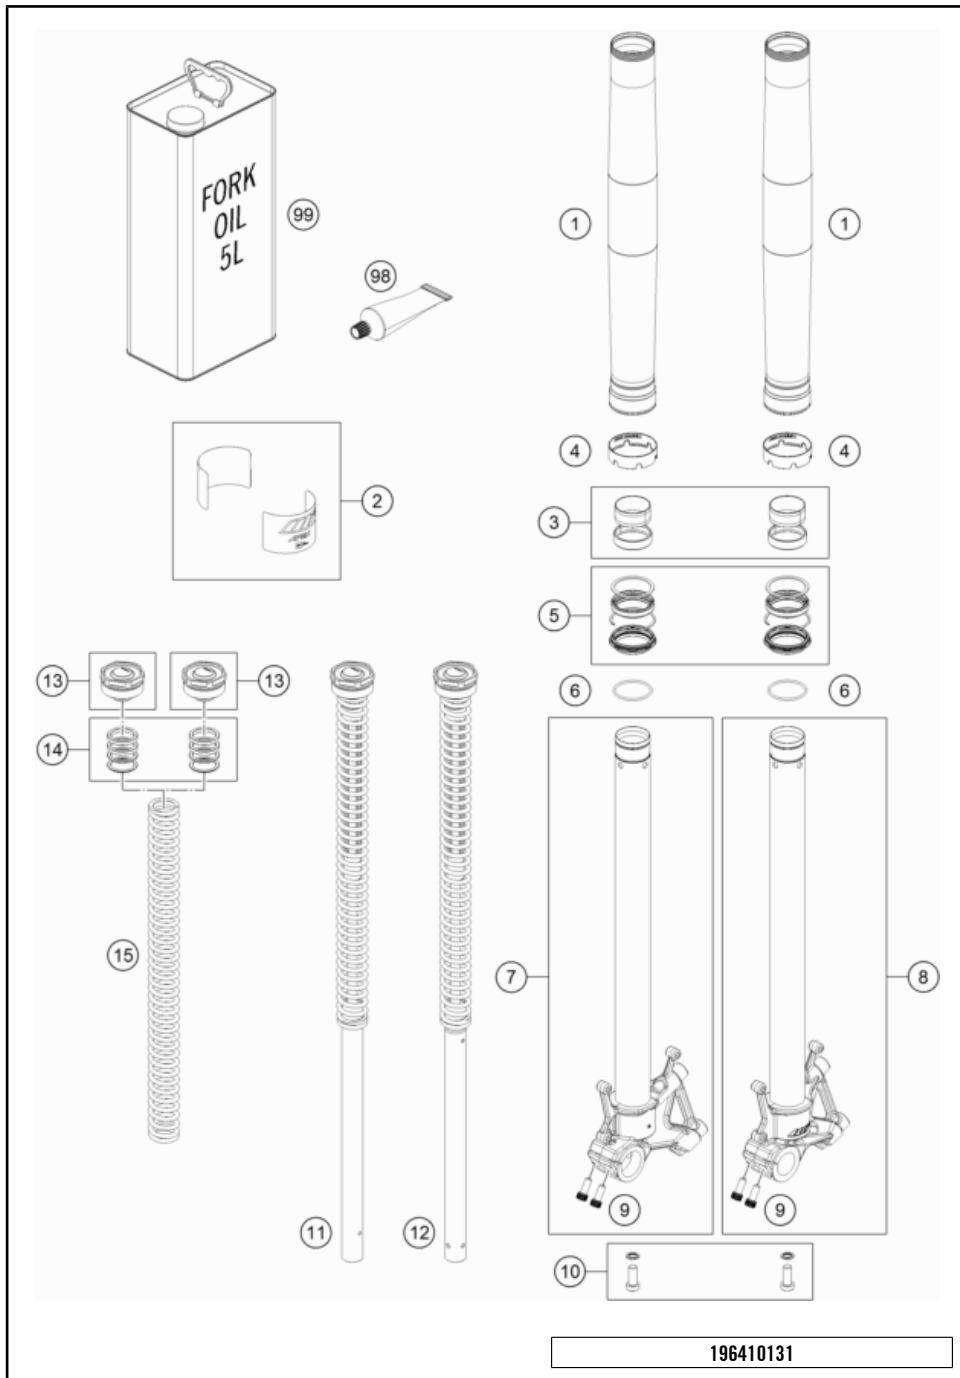

23A6460110

62558

* NEW PART

X ON DEMAND

FRONT FORK DISASSEMBLED

790 ADVENTURE, black 2023 EU 2023

POS	PARTNUMBER		PIECE
1	43578142	Fork outer tube 44x560 dt54 db60	2
2	52000210SET	Sticker set APEX OC 90x40	1
3	R14042	GUIDE BUSHING SET	x
4	43578206	Fork protection ring d43	2
5	R516	Fork sealing kit 43mm red	x
6	43578219	O-ring 40x2,5 VMQ70 red ISO 3601	2
7	43578198S1	axle clamp right d43mm black cpl.	1
8	43578197S1	axle clamp left d43mm black cpl.	1
9	0025080206	HH collar screw M8x20	4
10	R14032	AH bolt M10x25 set	x
11	43578176S6	Cartridge right 790 ADV low 20 cpl.	1
12	43578195S6	Cartridge left 790 ADV low 20 cpl.	1
13	43578209S1	screw cap M51x1.5 cpl.	2
14	RP80002	Shim Kit Fork	x
15	43578324S	Mainspring (38,3) 6,5-453 fork	1
98	T14034	Fuchs grease IPR (250g)	x
99	40540882S1	FORKOIL SAE 5 5L.	x

196410131

54077

* NEW PART

X ON DEMAND

HANDLEBAR, CONTROLS

790 ADVENTURE, black 2023 EU 2023

POS	PARTNUMBER		PIECE
1	A64602001000C1	Handlebar L=813mm, Dk=28.5mm	1
2	A64602090000	Clutch cable wire	1
3	64132070000	PVC clamp 6.4 MM Heyman	2
4	C0000250501200	HH collar screw M5x12 TX30	2
6	60702012000	Grip tube (no heating)	1
7	60711012000	Ride-by-wire without throttle tube	1
8	76011073110	SCREW SET START-STOP SWITCH	1
9	A61011074000	Start / emergency stop switch right	1
10	61411174010	Screw set start-stop switch	1
11	76011270200	Combination switch	1
12	60702039100	Grip LHS w/o heater	1
13	C90712041000	MIRROR R/S	1
14	C90712040000	MIRROR L/S	1
15	A64602031000	Clutch lever compl.	1
16	6350204400030	Clamp cpl. incl. 2 screws	1
17	63502040000	Clutch lever	1
18	64102038000	Kit lever pin	1
19	63511049000	Switch	1
20	A61002082044C11	Handguard kit, left + right, compl.	1
21	C90713026000	Line guide	2
22	C90711093045	RUBBER CABLE TIE 45MM 03	x