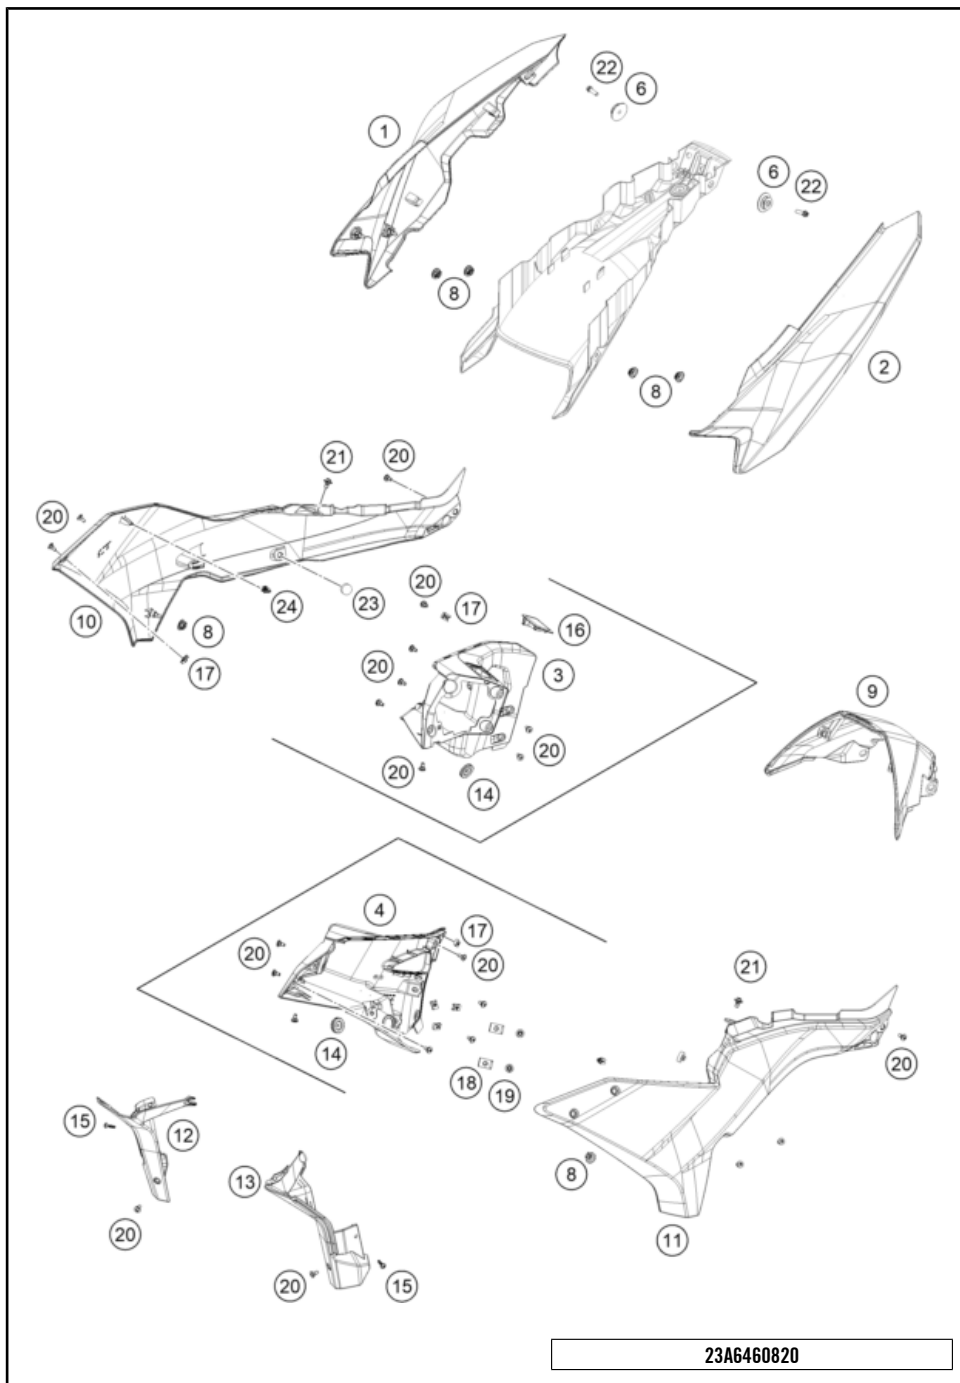

POS	PARTNUMBER		PIECE
1	C63508042000C1	Side fairing right	1
2	C63508041000C1	Side fairing left	1
3	C61008027000	Inner cover right	1
4	C61008026000	Inner cover left	1
6	C63508040120	Buchse Schiebesitz	2
8	C90706003060	Quick-lock coupling	6
9	C63711054010C1	Battery cover	1
10	A61008051000C1A	Fuel tank spoiler right with decal	1
11	A61008050000C1A	Fuel tank spoiler left with decal	1
12	C61008024000	fuel tank inner spoiler right	1
13	C61008023000	fuel tank inner spoiler left	1
14	C64106001025	Rubber grommet dia 22.5/5/2	2
15	0081050181	SCREW FOR PLASTIC K50X18 T20	2
16	C61008027010	Connector cover	1
17	54603048600	RANGE CHANGE METAL NUT M5 INOX	6
18	54603048100	clip nut M6	2
19	C0000240602000	HH COLLAR SCREW M6X20 TX30	2
20	69008121160	Special screw M5x12	21
21	C90708000015	SPECIAL SCREW M6X15X3	2
22	C0073800602000S	Oval head screw ISR M6x20-A2-70-MK	2
23	C54308042000	rubber buffer	2
24	61908040030	Bracket for side fairing	2