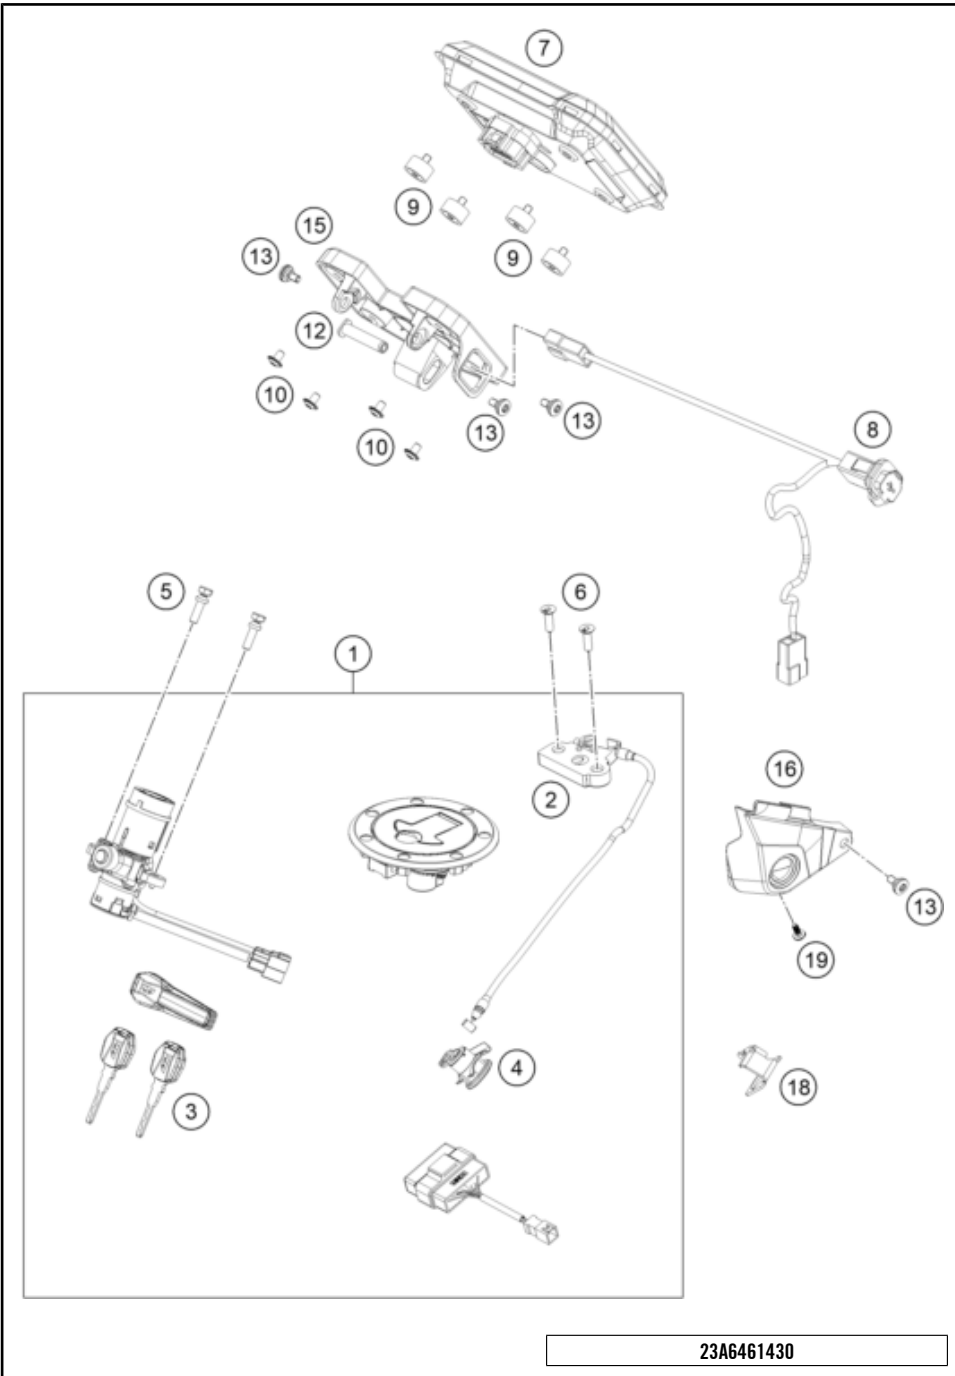

POS	PARTNUMBER		PIECE
1	A61011066044	Lock kit	1
2	63507050000	Seat lever assy	1
3	64111067000	KTM ignition key	1
3	64111067010	Blank Key KTM	x
4	90107050050	SEAT LOCK	1
5	76011064200	Tear-off screw M6 ignition lock ISA30 MK	2
6	C0073800602000S	Oval head screw ISR M6x20-A2-70-MK	2
7	22114069000	Combination instrument	1
8	64111043000	USB power socket 12 V	1
9	C61514069110	Damper dashboard	4
10	N0073800500800	Flat Head Screw ISO7380 M5x8 A2 TX25	4
12	C61914010020	Buchse Tachobefestigung	1
13	69008121160	Special screw M5x12	4
15	C61014060000	Dashboard support	1
16	C63507050050	Lock cover	1
18	C90707051000	Cable bracket lock	1
19	N0000814501200	SCREW FOR PLASTIC K45X12 T20	1

23A6461430

63651

* NEW PART

X ON DEMAND