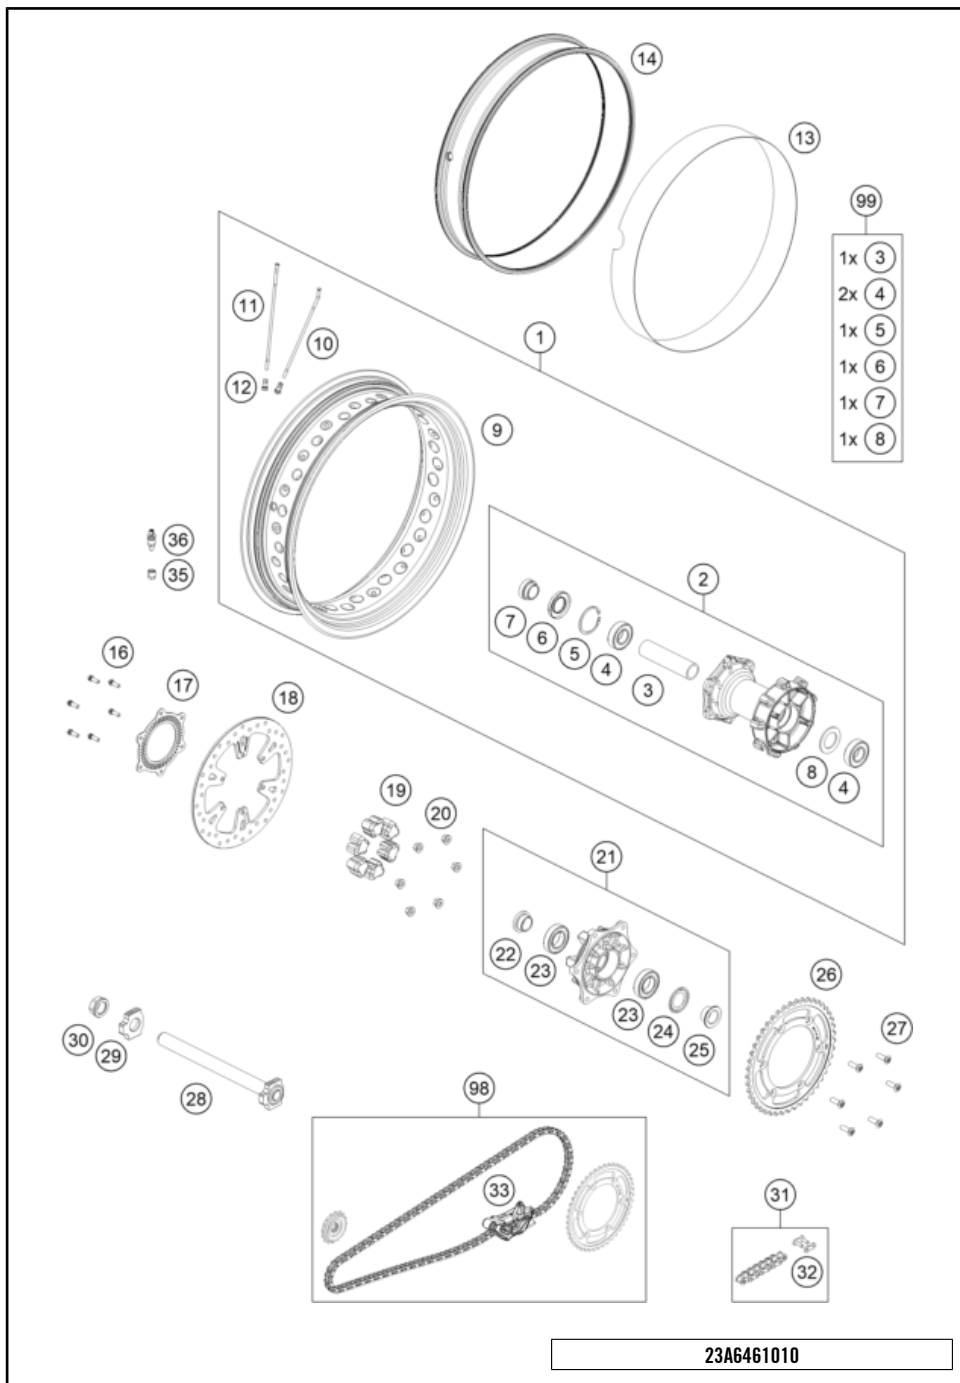

REAR WHEEL

790 ADVENTURE, white 2024 2024

POS	PARTNUMBER		PIECE
1	C60310001244	"rear wheel cpl. 4,5x18""	1
2	60310010244C1	Rear hub compl.	1
3	60010011000	BEAR. SPACERTUBE L=124,8MM 03	1
4	0625062052	GR.BALL BEAR. 6205-2RSHC3HMTF7	2
5	0472052200	CIRCLIP DIN0472-52X2	1
6	0760305271	SHAFT SEAL RING 30X52X7	1
7	60310013000	SPACER BUSHING REAR WHEEL R/S	1
8	60010015000	SPACER RING 03	1
9	6031007010033A	Rim 4,5x18" TL bl.w.sticker	1
10	60310071000	SPOKE 5/4.37/M5	18
11	60310171000	SPOKE 5/4.37/M5	18
12	60310072200	Spoke nipple Quadrax M5	36
13	C60310073100	RIM BAND 18"	1
14	60310177100	GASKET RUBBER 4.5"X18"	1
16	C0900000601900	SPECIAL SCREW M6X19 WS=8 10.9	6
17	C60142021100	SENSOR GEAR ABS REAR	1
18	63510060100	Brake disc rear	1
19	C90710459000	RUBBER DAMPING BLOCK '91	6
20	06923080003	hex nut EN 1661 M8 WS13	6
21	C90710050044C1	Rear sprocket carrier black complete	1
22	C90710014000	SPACER BUSH. SPR. SUPP. IN.	1
23	C0410003001300	BALL BEARING 6006 DDU2CG23S6NM	2
24	C90710016000	NILOS RING 6006AV	1
25	C90710012000	SPACER BUSH. SPROCKET SUPP.	1
26	C75010051045	SPROCKET 45T 08	1
27	C0000190802600S	COUNTER-SUNK SCREW ISA45 M8X26	6
28	69010181044	Rear axel cpl.	1
29	C90710084000	CHAIN TENSIONER R/S LC8 03	1
30	C90710086000	COLLAR NUT M25X1,5 WS=32 05	1
31	76910065118	chain DID 118 roll	x
32	76910066000	Rivet link chain DID 520 VP2-T	x
33	63510067118	chain X-Ring 118 links with chain guide	1
35	60312033050	NUT AIR PRESSURE SENSOR	1
36	C60309176000	VALVE	1
98	00050002100	Drive set 16/45	x
99	60310015000	REAR WHEEL REP. KIT ADV 13-14	x

23A6461010

62630

* NEW PART

X ON DEMAND