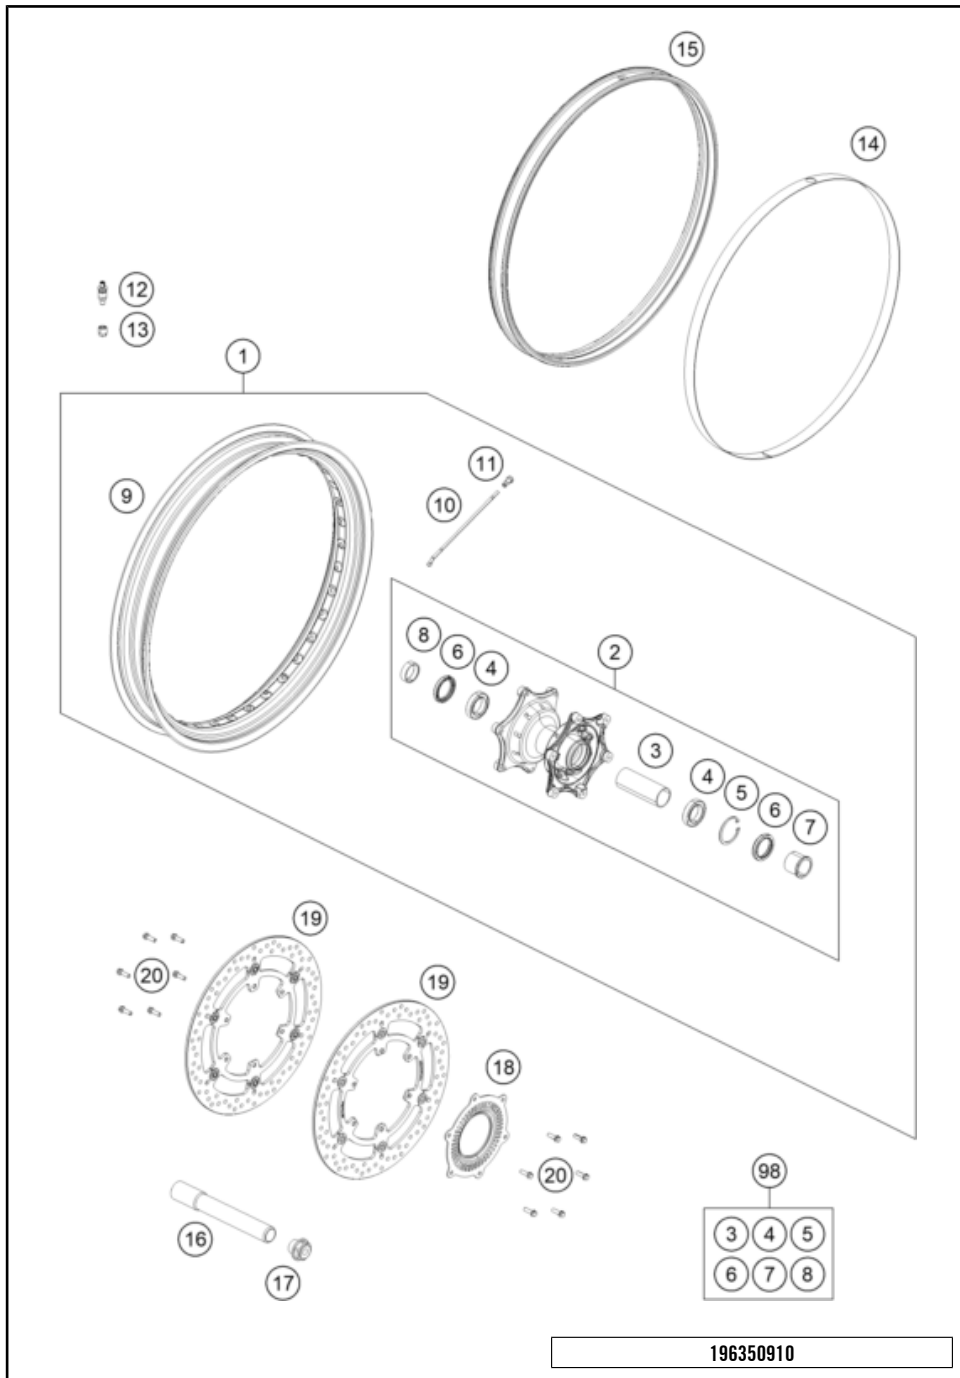

POS	PARTNUMBER		PIECE
1	C64608094000	sticker set side cover	1
2	C64608093000	sticker set frontfender	1

23A6460830

62618

* NEW PART

X ON DEMAND

FRONT WHEEL

790 ADVENTURE, white 2024 2024

POS	PARTNUMBER		PIECE
1	C60309001244	"front wheel cpl. 2,5x21""	1
2	60309010244C1	front wheel hub cpl.	1
3	60309011000	BUSHING SPACER TUBE FRONT	1
4	0625069068	GR.BALL BEAR.6906 DDU2CG23S6NM	2
5	0472047175	CIRCLIP DIN0472-47X1,75	1
6	0760354771	SHAFT SEAL RING 35X47X7 TC	2
7	60309012100	SPACER BUSH. FRONT WHEEL L/S	1
8	60009013000	SPACER BUSH. FR. WHEEL R/S 03	1
9	6030917010033A	Rim 2.5x21"TL.bl.w.sticker	1
10	60309071000	SPOKE 5/4.37/M5	36
11	60310072200	Spoke nipple Quadrax M5	36
12	C60309176000	VALVE	1
13	60312033050	NUT AIR PRESSURE SENSOR	1
14	C60309073100	RIM BAND 21"	1
15	60309177000	GASKET RUBBER 2.5"X21"	1
16	60309081100	Wheel spindle, front	1
17	C6900103600001	STEERING HEAD SCREW 09	1
18	C60342020000	SENSOR GEAR ABS	1
19	63509060000	BRAKE DISC FRONT D=320	2
20	C0900000601900	SPECIAL SCREW M6X19 WS=8 10.9	12
98	60609015000	FRONT WHEEL REP. KIT ADV. 1050	x