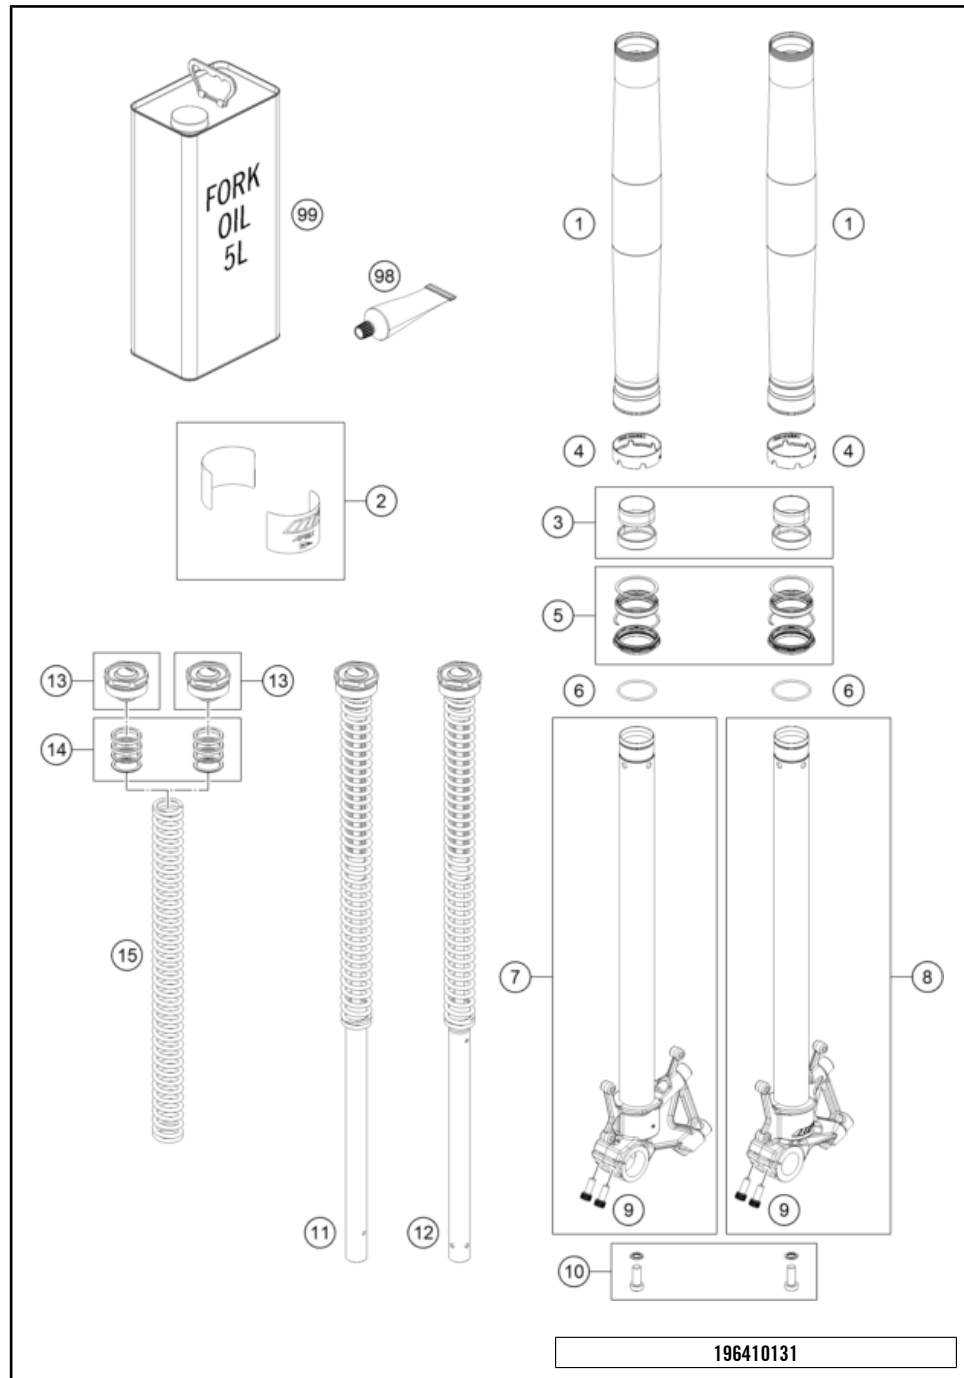

23A6460110

62558

* NEW PART

X ON DEMAND

FRONT FORK DISASSEMBLED

790 ADVENTURE, white 2024 2024

POS	PARTNUMBER		PIECE
1	43578142	Fork outer tube 44x560 dt54 db60	2
2	52000210SET	Sticker set APEX OC 90x40	1
3	R14042	GUIDE BUSHING SET	x
4	43578206	Fork protection ring d43	2
5	R516	Fork sealing kit 43mm red	x
6	43578219	O-ring 40x2,5 VMQ70 red ISO 3601	2
7	43578198S1	axle clamp right d43mm black cpl.	1
8	43578197S1	axle clamp left d43mm black cpl.	1
9	0025080206	HH collar screw M8x20	4
10	R14032	AH bolt M10x25 set	x
11	43578176S6	Cartridge right 790 ADV low 20 cpl.	1
12	43578195S6	Cartridge left 790 ADV low 20 cpl.	1
13	43578209S1	screw cap M51x1.5 cpl.	2
14	RP80002	Shim Kit Fork	x
15	43578324S	Mainspring (38,3) 6,5-453 fork	1
98	T14034	Fuchs grease IPR (250g)	x
99	40540882S1	FORKOIL SAE 5 5L.	x

* NEW PART

X ON DEMAND

HANDLEBAR, CONTROLS

790 ADVENTURE, white 2024 2024

POS	PARTNUMBER		PIECE
1	A64602001000C1	Handlebar L=813mm, Dk=28.5mm	1
2	A64602090000	Clutch cable wire	1
3	64132070000	PVC clamp 6.4 MM Heyman	2
4	C0000250501200	HH collar screw M5x12 TX30	2
6	60702012000	Grip tube (no heating)	1
7	60711012000	Ride-by-wire without throttle tube	1
8	76011073110	SCREW SET START-STOP SWITCH	1
9	A61011074000	Start / emergency stop switch right	1
10	61411174010	Screw set start-stop switch	1
11	76011270200	Combination switch	1
12	60702039100	Grip LHS w/o heater	1
13	C90712041000	MIRROR R/S	1
14	C90712040000	MIRROR L/S	1
15	A64602031000	Clutch lever compl.	1
16	6350204400030	Clamp cpl. incl. 2 screws	1
17	63502040000	Clutch lever	1
18	64102038000	Kit lever pin	1
19	63511049000	Switch	1
20	A61002082044C11	Handguard kit, left + right, compl.	1
21	C90713026000	Line guide	2
22	C90711093045	RUBBER CABLE TIE 45MM 03	x