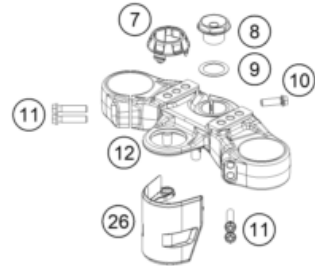

FRONT FORK, TRIPLE CLAMP

790 ADVENTURE, white 2024 2024

POS	PARTNUMBER	PIECE	
1	05586S2901	Fork KTM 790 Adventure S 19	1
3	C0000250802500	HH collar screw M8x25	4
4	C90701038000C1	HANDLEBAR CLAMP 28MM	2
5	C0000351003501S	AH-COLLAR SCREW M10X35 ISA45	2
6	C90701039032C1	HANDLEBAR SUPPORT D=28 H=32 BL	2
7	C63501045010	Ignition lock cover	1
8	C54801036000C1	Steering head screw M20x1,5 WS_27	1
9	C63601042000	Shim ring	1
10	N0000150802500S	Hex collar screw M8x25 SW10 SS	1
11	C0000250803000	HH collar screw M8x30	4
12	C63701034030C1	Triple clamp top	1
13	C90701084000	Steering head gasket	2
14	C90701080000	steering head bearing cpl.	2
15	C90701086000	PROT. RING STEER. HEAD BEARING	1
16	C63701032030C1	Bottom triple clamp cpl.	1
17	C0000250803500	HH collar screw M8x35 TX40	4
18	C90701081010	Steering head rep. Kit	x
19	C0000250601000	HH collar screw M6x10 TX30	4
20	C63501072000	Brake line retaining bracket	1
21	C0000250802500S	HH COLLAR SCREW M8X25 TX40	3
22	16181S55E	Steering damper790 Adventure cpl.	1
23	C54601099000	SPEEDOMETER CABLE GUIDE MARZO.	2
24	N0009850500500	Self-locking nut DIN 985 M5	2
25	C0000250502000	HH collar screw M5x20 TX30	2
26	C63511066010	Ignition lock cover	1
27	C63508026000C1	fender carrier right	1
28	C63508025000C1	fender carrier left	1
29	C0900000501700	special screw M5x17	4
30	C0900000501701	screw M5x17 ISA30	2
31	C90712080000	SIDE REFLECTOR YELLOW "CEV"	2

23A6460110

62558

* NEW PART

X ON DEMAND