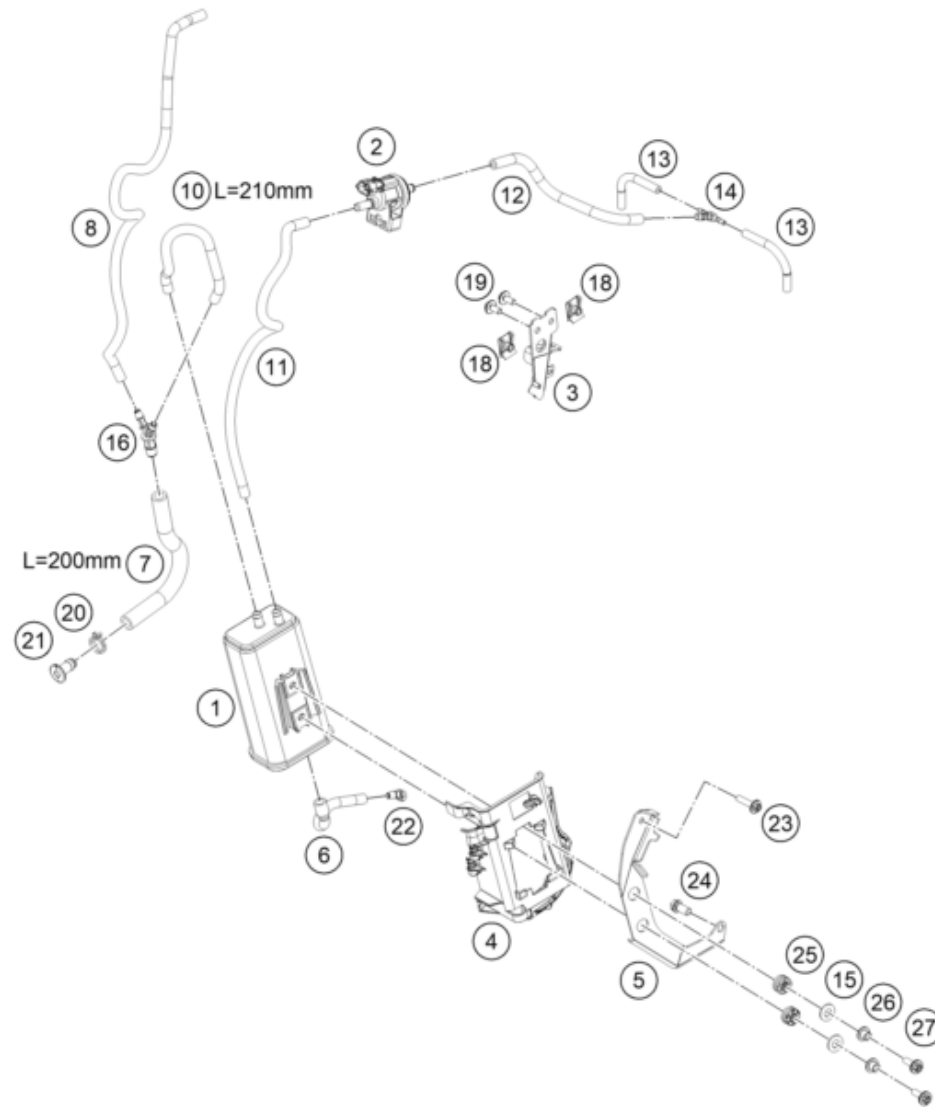

POS	PARTNUMBER		PIECE
1	75015001200	CARBON CANISTER	1
2	76015015000	EVAP valve	1
3	C63515026015C1	Retaining bracket ACF valve cpl.	1
4	C63515003010	Hose clip ACF	1
5	C63515002010C1	Retaining bracket ACF	1
6	C61015021000	Hose ACF venting	1
7	78015119000	HOSE EPA D=10/16 L=2000MM	1
8	C63515024100	hose tank vent 688mm	1
10	78015019000	HOSE EPA D=6/10 L=2000MM	1
11	C63515028000	Hose ACF purge valve	1
12	78015019000	HOSE EPA D=6/10 L=2000MM	1
13	78015021000	HOSE EPA D=4/8 L=2000MM	2
14	C90015126000	Tube conector	1
15	50337073000	shim	2
16	C0610001100400	Y-connector YS 6-10-6	1
18	54603048100	clip nut M6	2
19	C0000240601300	HH Collar screw M6x13 TX30	2
20	C0310000801600	YDNAC-clip 10173 (16mm)	1
21	C90715026000	ACF plug	1
22	C63503098030	Angle piece for overrun	1
23	C0000240602500	HH COLLAR SCREW M6X25 TX30	1
24	C0000250601600	HH collar screw M6x16 TX30	1
25	C62142041100	DUMPER 40 SHORE	2
26	C69014015000	collar bushing 6.1x9.2x15x8.5x1 Al	2
27	C0900000601800S	special screw M6x18-8.8 ISA30 MK	2

216351510

63664

* NEW PART

X ON DEMAND