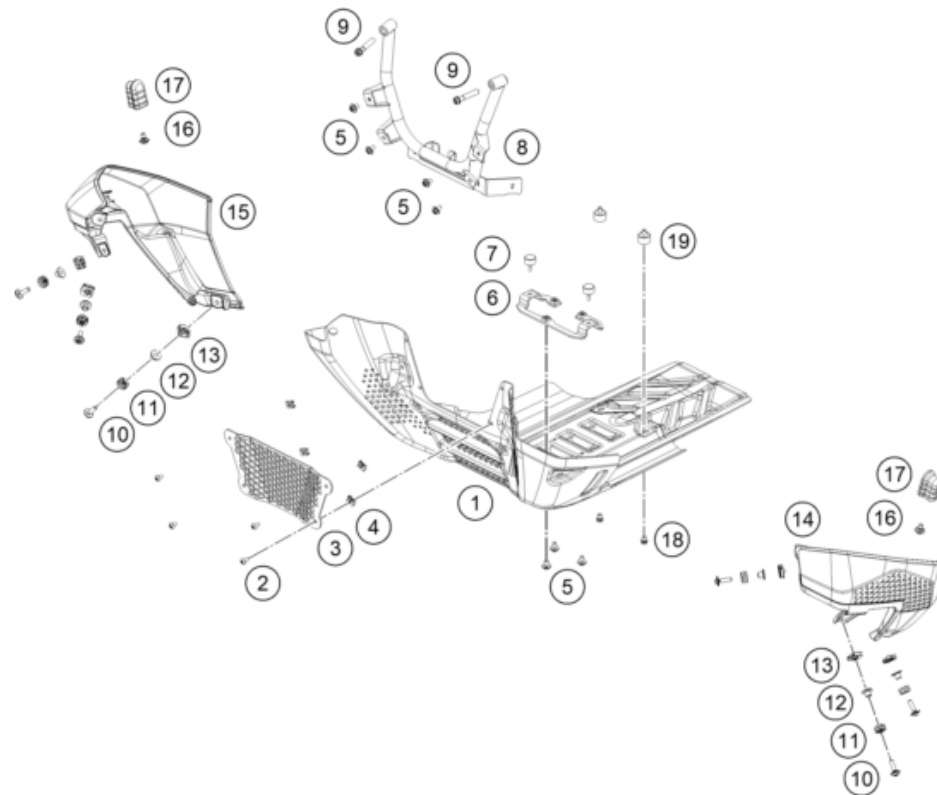

62574

* NEW PART

X ON DEMAND

POS	PARTNUMBER		PIECE
1	C6100309000001	Skid plate	1
2	C0900000501001	torx screw M5x10	4
3	C63503991090	engine protection cover	1
4	69008021080	clip nut M5	4
5	0024060106	HH COLLAR SCREW M6X10 TX30	7
6	C63503090016	Lower Alu Skidplate Support	1
7	C75007046010	seat rubber 10mm	2
8	C63503090050C1	Front skid plate linkage	1
9	C0000250804000S	Collar screw M8x40 ISA40 SS	2
10	C69014117000	flange screw M6x22-8.8 ISA30	6
11	C90742041000	Damper ABS modulator	6
12	61342041100	Collar bushing 6,5x9x18x8,5	6
13	54603048300	RANGE CHANGE METAL NUT M6 INOX	6
14	C61007025010	Tank protector left	1
15	C61007025020	Tank protector right	1
16	C90708000012	special screw M6x12x3	2
17	C60307020000	TANK RUBBER	2
18	N0000250600800	HH collar screw M6x8 TX30	2
19	C0660002001200	Silent block 20x12 M6x10/M6x8	2