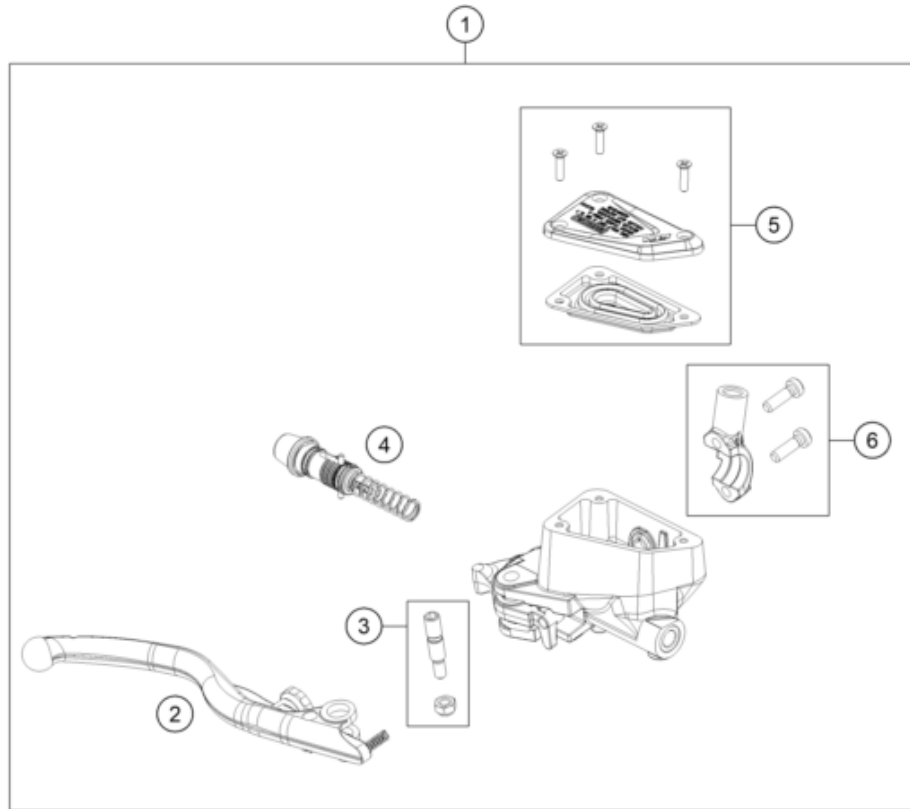

FRONT BRAKE CONTROL

790 ADVENTURE, white 2024 2024

POS	PARTNUMBER		PIECE
1	A64613001033	Front master cylinder cpl.	1
2	63513002044	Brake lever	1
3	64113006000	Lever bolt cpl.	1
4	63713008000	Piston assembly	1
5	64113031100	Reservoir cap cpl.	1
6	6351300500030	mirror clamp incl. 2 screws	1
7	A64642001000	Front brake line	1
8	C62113020100	banjo bolt M10x1x19.5	1
9	0603100141	sealing ring DIN 7603 10x14x1	2