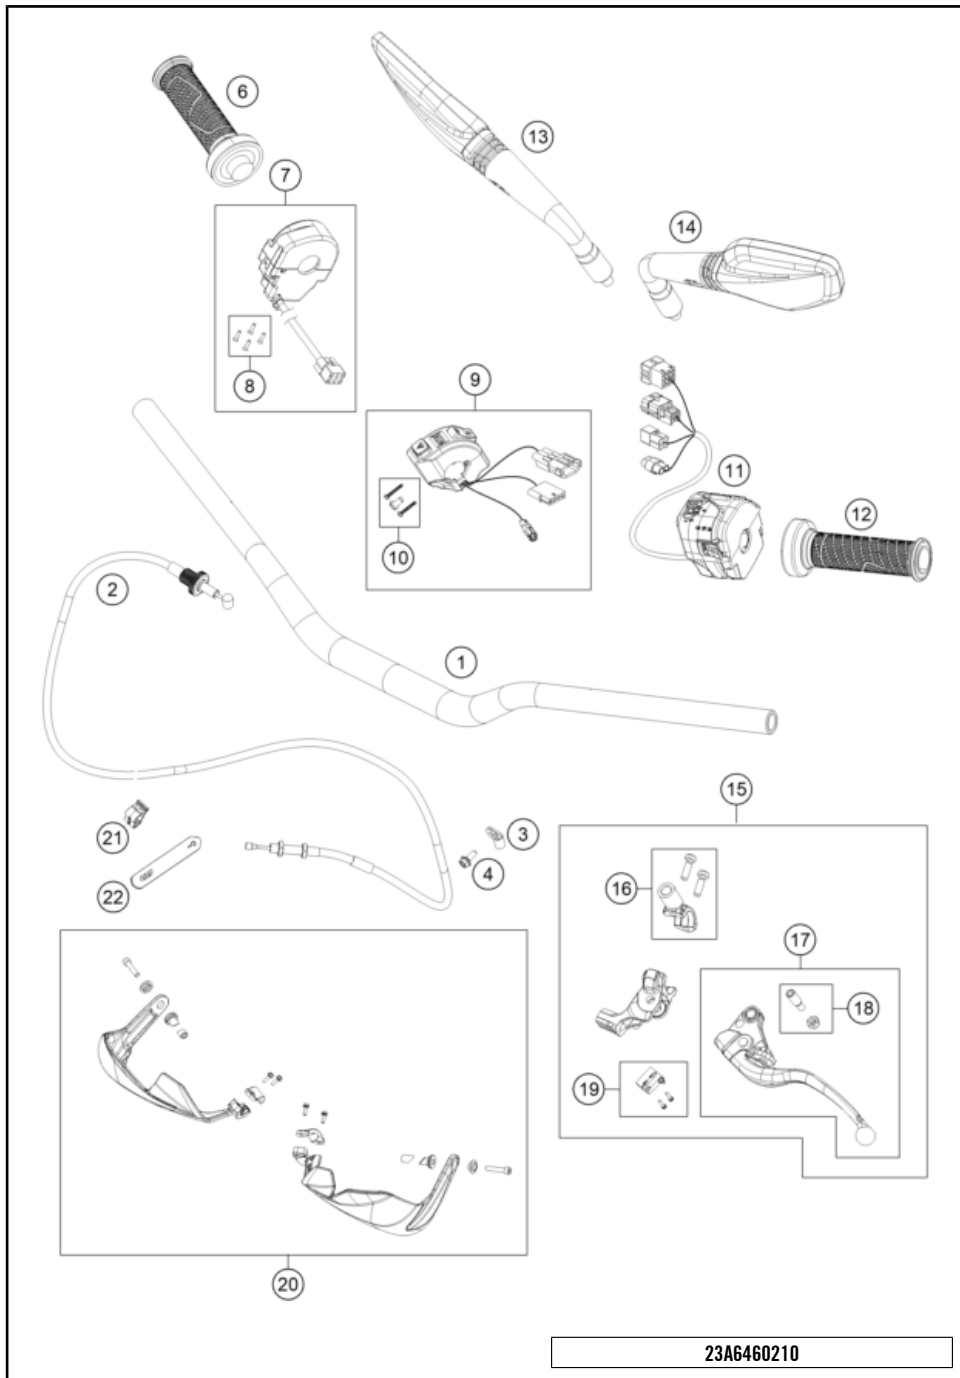

23A6460110

62558

* NEW PART

X ON DEMAND

FRONT FORK DISASSEMBLED

790 ADVENTURE, white 2024 2024

POS	PARTNUMBER		PIECE
1	43578142	Fork outer tube 44x560 dt54 db60	2
2	52000210SET	Sticker set APEX OC 90x40	1
3	R14042	GUIDE BUSHING SET	x
4	43578206	Fork protection ring d43	2
5	R516	Fork sealing kit 43mm red	x
6	43578219	O-ring 40x2,5 VMQ70 red ISO 3601	2
7	43578198S1	axle clamp right d43mm black cpl.	1
8	43578197S1	axle clamp left d43mm black cpl.	1
9	0025080206	HH collar screw M8x20	4
10	R14032	AH bolt M10x25 set	x
11	43578176S6	Cartridge right 790 ADV low 20 cpl.	1
12	43578195S6	Cartridge left 790 ADV low 20 cpl.	1
13	43578209S1	screw cap M51x1.5 cpl.	2
14	RP80002	Shim Kit Fork	x
15	43578324S	Mainspring (38,3) 6,5-453 fork	1
98	T14034	Fuchs grease IPR (250g)	x
99	40540882S1	FORKOIL SAE 5 5L.	x

* NEW PART

X ON DEMAND

HANDLEBAR, CONTROLS

790 ADVENTURE, white 2024 2024

POS	PARTNUMBER		PIECE
1	A64602001000C1	Handlebar L=813mm, Dk=28.5mm	1
2	A64602090000	Clutch cable wire	1
3	64132070000	PVC clamp 6.4 MM Heyman	2
4	C0000250501200	HH collar screw M5x12 TX30	2
6	60702012000	Grip tube (no heating)	1
7	60711012000	Ride-by-wire without throttle tube	1
8	76011073110	SCREW SET START-STOP SWITCH	1
9	A61011074000	Start / emergency stop switch right	1
10	61411174010	Screw set start-stop switch	1
11	76011270200	Combination switch	1
12	60702039100	Grip LHS w/o heater	1
13	C90712041000	MIRROR R/S	1
14	C90712040000	MIRROR L/S	1
15	A64602031000	Clutch lever compl.	1
16	6350204400030	Clamp cpl. incl. 2 screws	1
17	63502040000	Clutch lever	1
18	64102038000	Kit lever pin	1
19	63511049000	Switch	1
20	A61002082044C11	Handguard kit, left + right, compl.	1
21	C90713026000	Line guide	2
22	C90711093045	RUBBER CABLE TIE 45MM 03	x