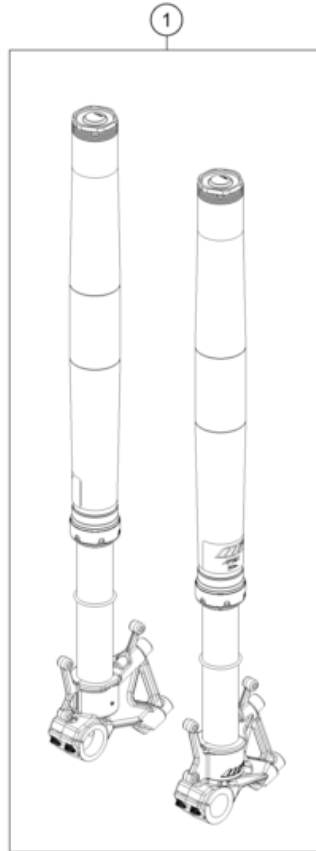

<p>FUEL PUMP</p>  <p>17</p>	<p>MASK, FENDERS</p>  <p>18</p>	<p>SIDE TRIM</p>  <p>20</p>	<p>DECAL</p>  <p>21</p>
<p>FRONT WHEEL</p>  <p>22</p>	<p>REAR WHEEL</p>  <p>23</p>	<p>WIRING HARNESS</p>  <p>24</p>	<p>BATTERY</p>  <p>25</p>
<p>FRONT BRAKE CONTROL</p>  <p>26</p>	<p>REAR BRAKE CONTROL</p>  <p>27</p>	<p>FRONT BRAKE CALIPER</p>  <p>28</p>	<p>REAR BRAKE CALIPER</p>  <p>29</p>

FRONT FORK, TRIPLE CLAMP

790 ADVENTURE, white 2024 2024

POS	PARTNUMBER	PIECE	
1	05586S2901	Fork KTM 790 Adventure S 19	1
3	C0000250802500	HH collar screw M8x25	4
4	C90701038000C1	HANDLEBAR CLAMP 28MM	2
5	C0000351003501S	AH-COLLAR SCREW M10X35 ISA45	2
6	C90701039032C1	HANDLEBAR SUPPORT D=28 H=32 BL	2
7	C63501045010	Ignition lock cover	1
8	C54801036000C1	Steering head screw M20x1,5 WS_27	1
9	C63601042000	Shim ring	1
10	N0000150802500S	Hex collar screw M8x25 SW10 SS	1
11	C0000250803000	HH collar screw M8x30	4
12	C63701034030C1	Triple clamp top	1
13	C90701084000	Steering head gasket	2
14	C90701080000	steering head bearing cpl.	2
15	C90701086000	PROT. RING STEER. HEAD BEARING	1
16	C63701032030C1	Bottom triple clamp cpl.	1
17	C0000250803500	HH collar screw M8x35 TX40	4
18	C90701081010	Steering head rep. Kit	x
19	C0000250601000	HH collar screw M6x10 TX30	4
20	C63501072000	Brake line retaining bracket	1
21	C0000250802500S	HH COLLAR SCREW M8X25 TX40	3
22	16181S55E	Steering damper790 Adventure cpl.	1
23	C54601099000	SPEEDOMETER CABLE GUIDE MARZO.	2
24	N0009850500500	Self-locking nut DIN 985 M5	2
25	C0000250502000	HH collar screw M5x20 TX30	2
26	C63511066010	Ignition lock cover	1
27	C63508026000C1	fender carrier right	1
28	C63508025000C1	fender carrier left	1
29	C0900000501700	special screw M5x17	4
30	C0900000501701	screw M5x17 ISA30	2
31	C90712080000	SIDE REFLECTOR YELLOW "CEV"	2