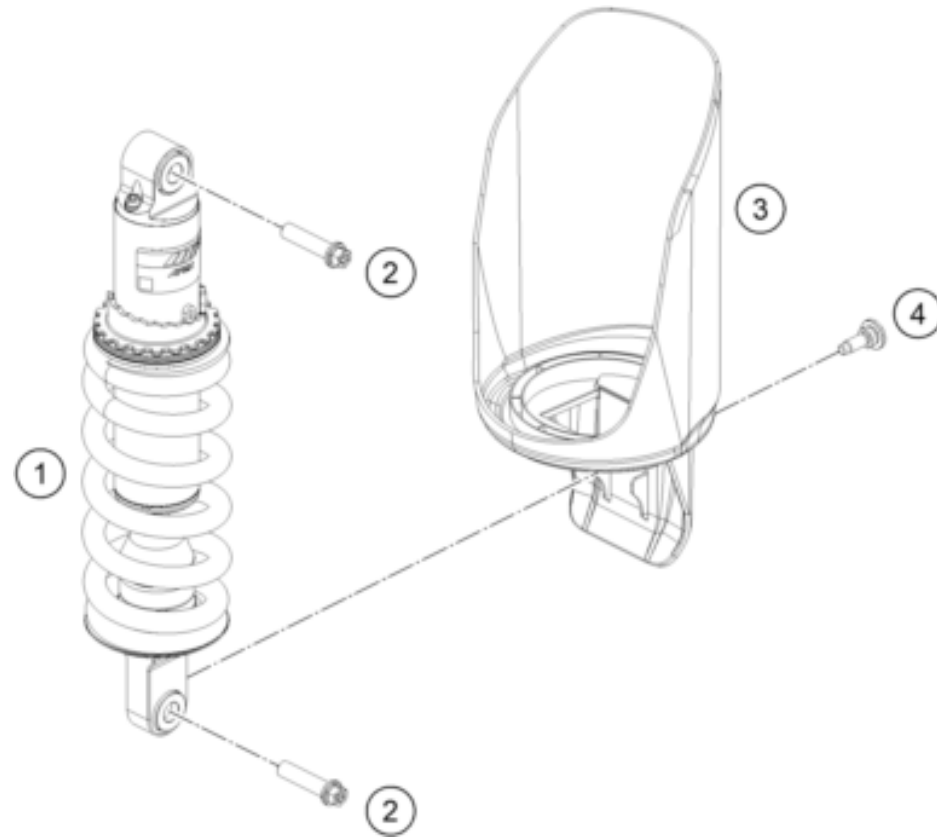

SHOCK ABSORBER

790 ADVENTURE, white 2024 2024

POS	PARTNUMBER		PIECE
1	01584S2901	Shock KTM 790 Adventure S 19	1
2	C0000251205000S	HH COLLAR SCREW M12X50 TX45	2
3	C63508075000	Splash protection shock absorber	1
4	C0900000501700	special screw M5x17	1

196350410

62585

* NEW PART

X ON DEMAND