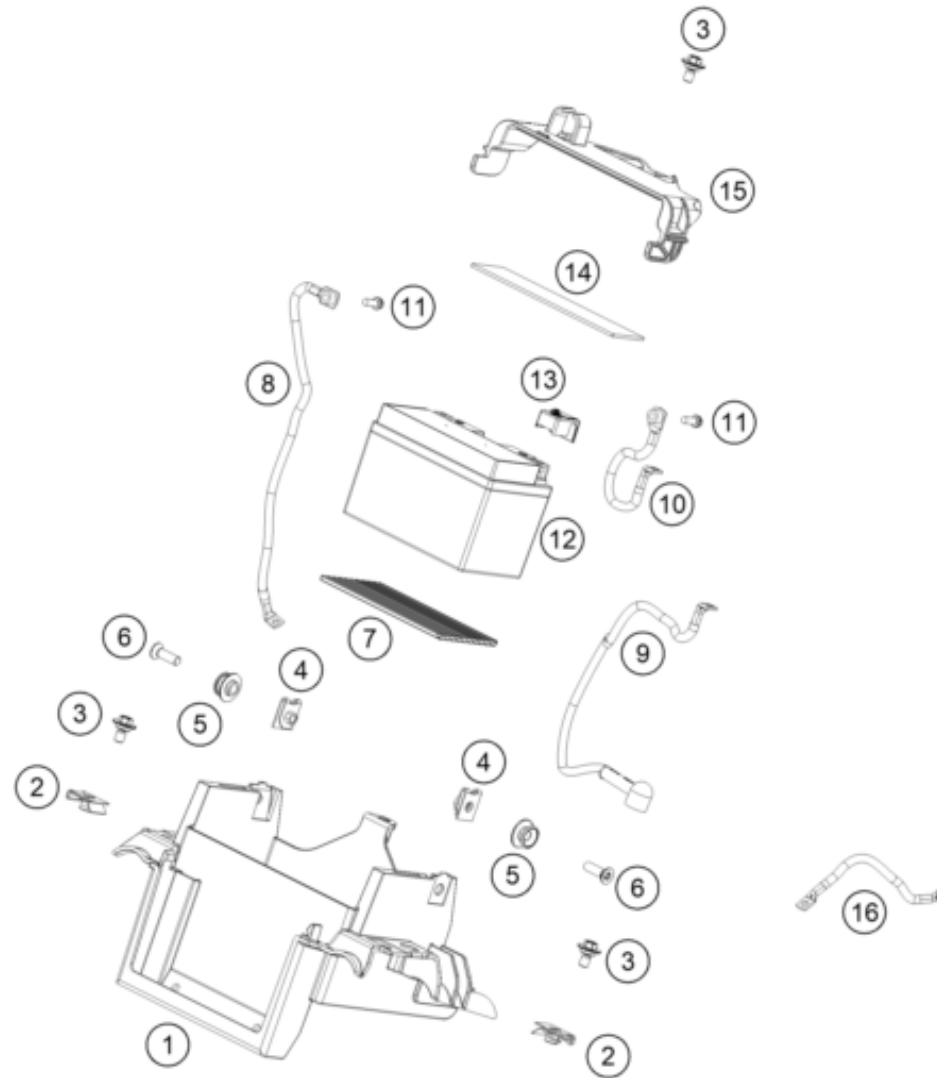

23A6461010

62630

* NEW PART

X ON DEMAND

POS	PARTNUMBER		PIECE
1	A61011075000	Main harness	1
3	63711085000	Engine wiring harness	1
4	C90711058010	Protection cap starter relay	1
5	76211058000	STARTER RELAY 07	1
6	C0330001409100	RUBBER CABLE TIE 75MM 03	x
6	C90711093045	RUBBER CABLE TIE 45MM 03	x
7	C90711094000	BAR SPACER 4/7 BLACK	2
8	61111057000	RELAY CM1A-R-12V-H80 07	5
9	C90011076140	CABLE TIE 140/2,5MM BLACK	x
9	C90711076250	CABLE TIE 250/4,8MM BLACK	x
10	C90711109030	FUSE 30 A	1
11	C61111018100	TEMPERATURE SENSOR	1
12	64111059020	Cable holder, attachable	1
13	C76011060100	Gleichstromhorn 12V	1
14	C61011083000	Connector support front	1
15	C0000250602000	HH collar screw M6x20 TX30	2
16	60311034000	VOLTAGE REGULATOR	1
17	58605083014	SCREW M5X14 TORX 25 07	2
19	60711042000	Power socket 12V	1
20	C60311042050	Lid 12V-socket	1
21	C61011083050	plug board front	1
22	C61011034010	cable bracket voltage regulator	1
23	C0073800600800	AH OVAL SCREW ISO 7380 M 6X8	2

23A6461110

63650

* NEW PART

X ON DEMAND

POS	PARTNUMBER		PIECE
1	C63508025110	Electrics bracket front	1
2	54603048100	clip nut M6	2
3	C90708000012	special screw M6x12x3	3
4	93008082010	Range change metal nut M6	2
5	C63507040070	Seat bushing	2
6	N0145810602000	Countersunk screw M6x20-A2-70 TX30	2
7	C63511053050	rubber battery holder	1
8	C90011097000	ground cable	1
9	C90011059000	starter cable	1
10	C63511059050	battery cable	1
11	C0000250602000	HH collar screw M6x20 TX30	2
12	C90111053000	Battery HTZ12A-BS(DA) charged	1
13	C90711059060	Positive terminal cover	1
14	C63508055010	cellular rubber 33x132	1
15	C63508055100	Clamping bracket	1
16	C90011096000	mass cable starter-frame	1