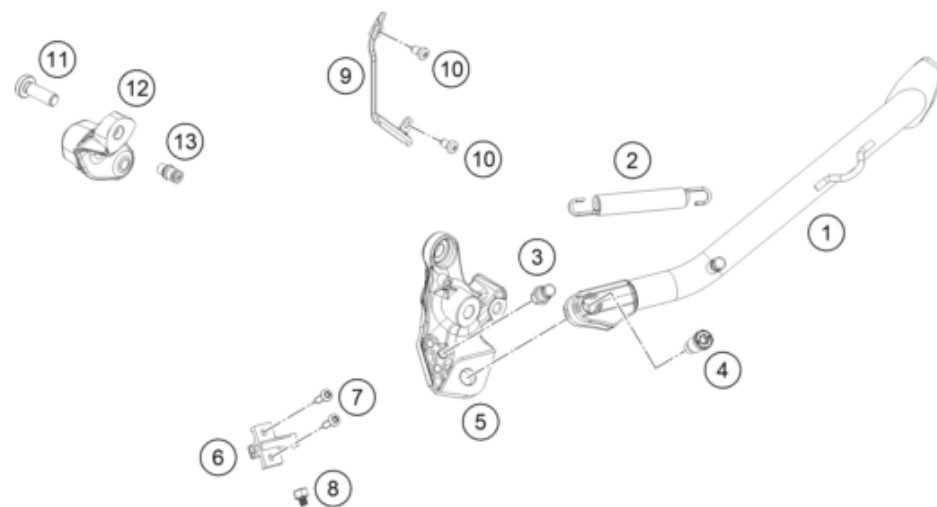

62574

* NEW PART

X ON DEMAND

POS	PARTNUMBER		PIECE
1	C6100309000001	Skid plate	1
2	C0900000501001	torx screw M5x10	4
3	C63503991090	engine protection cover	1
4	69008021080	clip nut M5	4
5	0024060106	HH COLLAR SCREW M6X10 TX30	7
6	C63503090016	Lower Alu Skidplate Support	1
7	C75007046010	seat rubber 10mm	2
8	C63503090050C1	Front skid plate linkage	1
9	C0000250804000S	Collar screw M8x40 ISA40 SS	2
10	C69014117000	flange screw M6x22-8.8 ISA30	6
11	C90742041000	Damper ABS modulator	6
12	61342041100	Collar bushing 6,5x9x18x8,5	6
13	54603048300	RANGE CHANGE METAL NUT M6 INOX	6
14	C61007025010	Tank protector left	1
15	C61007025020	Tank protector right	1
16	C90708000012	special screw M6x12x3	2
17	C60307020000	TANK RUBBER	2
18	N0000250600800	HH collar screw M6x8 TX30	2
19	C0660002001200	Silent block 20x12 M6x10/M6x8	2

23A6460330

62577

* NEW PART

X ON DEMAND

POS	PARTNUMBER		PIECE
1	C63503023000C1	side stand ADV-S	1
2	C61003024000	Feder L= 116 mm 05	1
3	C0900000801000	Special screw side stand spring	1
4	C90703027200	SCREW FOR SIDE STAND M10X31,2	1
5	C63503026100C1	side stand bracket	1
6	93511045000	SWITCH SIDE STAND	1
7	0738050202	Lens head screw ISO 7380-M5X20A2	2
8	90103029000	MAGNET HOLDER	1
9	C90703001099	Racket side-stand-cable	1
10	N0079850501000S	Oval head screw DIN7985 - M5x10-8.8 TX25	2
11	C0000351003000S	SHCS M10x30 TX45	1
12	C63503016040C1	Main stand console right	1
13	60303023111	RETAINING BOLT	1