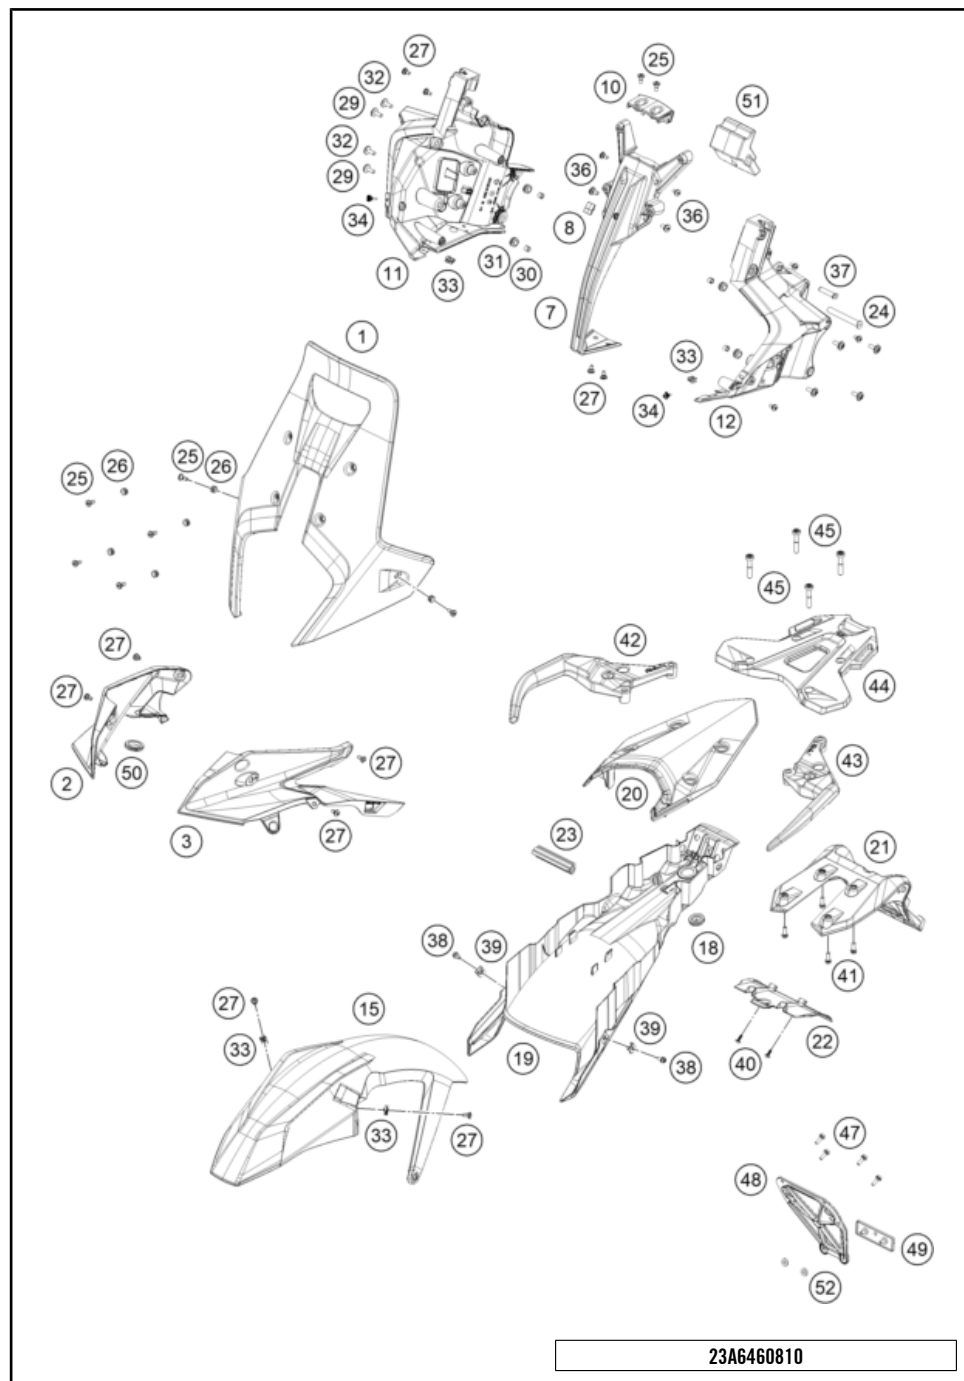

23A6460810

POS	PARTNUMBER		PIECE
1	C61008008000	windshield standard	1
2	C61008004000	mask spoiler right	1
3	C61008003000	mask spoiler left	1
7	C61014012000CB	Headlight mask center part	1
8	C61014012010	Cover headlight mask	1
10	C61014012020	Cap Mask Carrier	1
11	C61014011000	maskcarrier right	1
12	C61014010000	maskcarrier left	1
15	C63508010000C1	front fender	1
18	C60006001023	RUBBER SLEEVE STOP SCREW	1
19	C63508019000	Lower rear panel	1
20	C63508013000AB	Tail section	1
21	C63508015000	License plate holder support, upper part	1
22	C63508016000	License plate holder support lwr part	1
23	63503002030	Brace subframe	1
24	C63514010040	wheel spindle mask support	1
25	C60708008071	Special screw M5x14	8
26	C60708008070	rubber bush windshield fixation	6
27	69008121160	Special screw M5x12	11
29	C90714017000	SPECIAL SCREW M6X18 ISA30 08	4
30	C90714014000	BUSHING 6,1X9,2X7,5 08	4
31	C90706001022	Rubber grommet 9x11x16x8.5	4
32	C0900000601800S	special screw M6x18-8.8 ISA30 MK	4
33	69008021080	clip nut M5	2
34	C21008064010	Rubber stop	2
36	C0900000601400	special screw M6x14	4
37	C61914010020	Speedometer attachment bushing	1
38	C0000250501000	HH collar screw M5x10 TX30	2
39	54603048200	RANGE CHANGE METAL NUT M5	2
40	0081050121	EJOT PT screw K50x12	2
41	C0000250601600	HH collar screw M6x16 TX30	4
42	C63512009100	Passenger grip, right	1
43	C63512008000	Passenger grip left	1
44	C60612010000	BAGGAGE CARRIER BRIDGE	1
45	C0000350804000S	ISA collar screw M8x40 ISA45	4
47	C0000250501600S	HH Collar Screw M5x16 ISA30 SS	4
48	C90712085000	Bracket reflector	1
49	C90712082000	Rear reflector red	1

62611

* NEW PART

X ON DEMAND