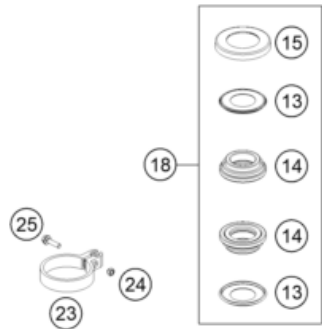

FRONT FORK, TRIPLE CLAMP

790 ADVENTURE, white 2024 2024

POS	PARTNUMBER	PIECE	
1	05586S2901	Fork KTM 790 Adventure S 19	1
3	C0000250802500	HH collar screw M8x25	4
4	C90701038000C1	HANDLEBAR CLAMP 28MM	2
5	C0000351003501S	AH-COLLAR SCREW M10X35 ISA45	2
6	C90701039032C1	HANDLEBAR SUPPORT D=28 H=32 BL	2
7	C63501045010	Ignition lock cover	1
8	C54801036000C1	Steering head screw M20x1,5 WS_27	1
9	C63601042000	Shim ring	1
10	N0000150802500S	Hex collar screw M8x25 SW10 SS	1
11	C0000250803000	HH collar screw M8x30	4
12	C63701034030C1	Triple clamp top	1
13	C90701084000	Steering head gasket	2
14	C90701080000	steering head bearing cpl.	2
15	C90701086000	PROT. RING STEER. HEAD BEARING	1
16	C63701032030C1	Bottom triple clamp cpl.	1
17	C0000250803500	HH collar screw M8x35 TX40	4
18	C90701081010	Steering head rep. Kit	x
19	C0000250601000	HH collar screw M6x10 TX30	4
20	C63501072000	Brake line retaining bracket	1
21	C0000250802500S	HH COLLAR SCREW M8X25 TX40	3
22	16181S55E	Steering damper790 Adventure cpl.	1
23	C54601099000	SPEEDOMETER CABLE GUIDE MARZO.	2
24	N0009850500500	Self-locking nut DIN 985 M5	2
25	C0000250502000	HH collar screw M5x20 TX30	2
26	C63511066010	Ignition lock cover	1
27	C63508026000C1	fender carrier right	1
28	C63508025000C1	fender carrier left	1
29	C0900000501700	special screw M5x17	4
30	C0900000501701	screw M5x17 ISA30	2
31	C90712080000	SIDE REFLECTOR YELLOW "CEV"	2

23A6460110

62558

* NEW PART

X ON DEMAND