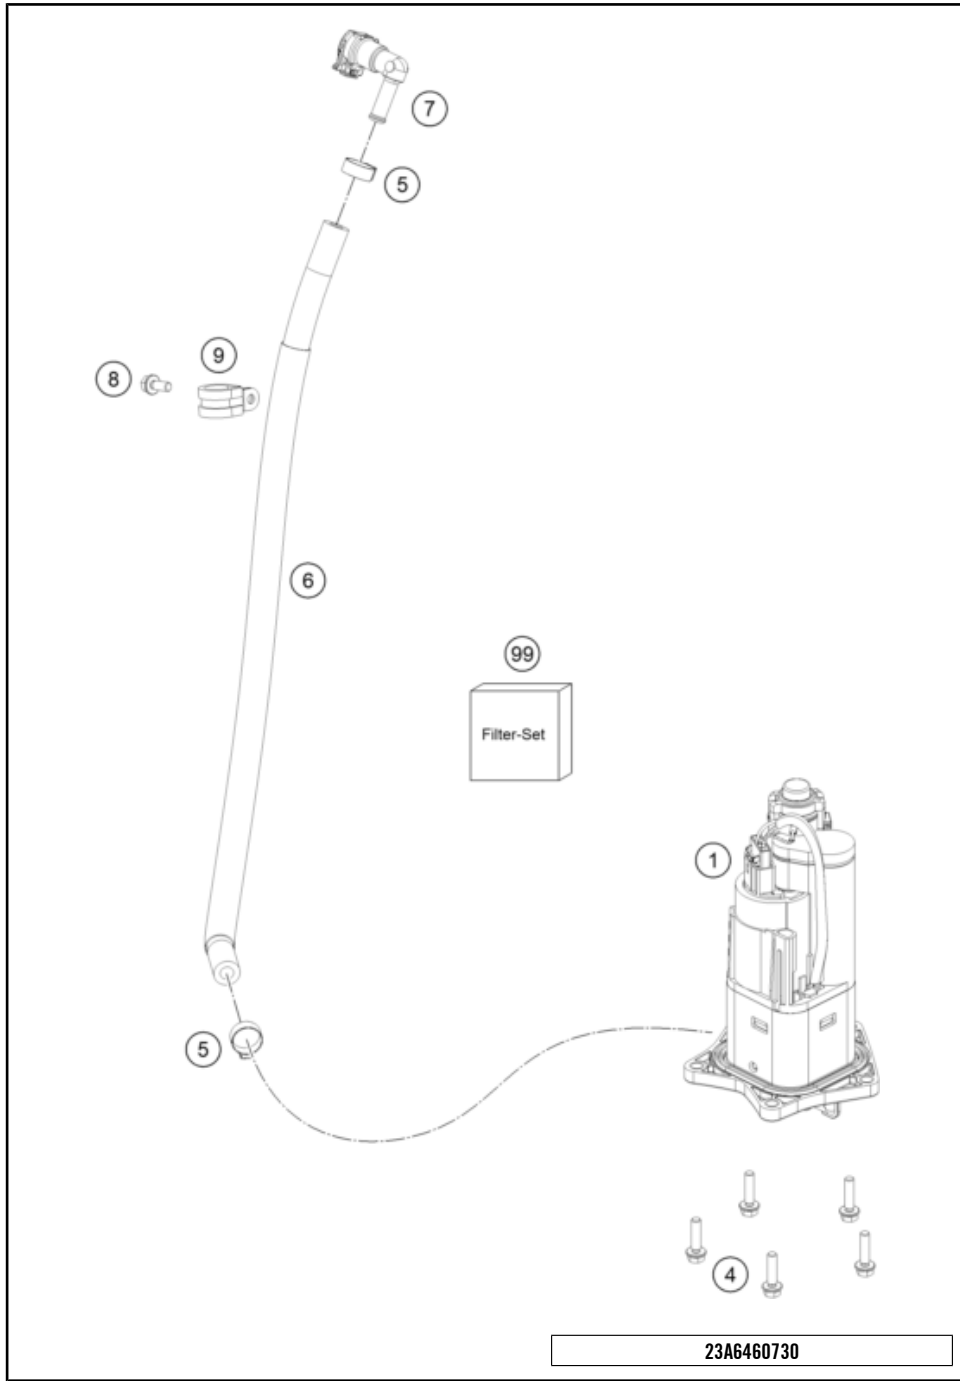

FUEL PUMP

790 ADVENTURE, white 2024 2024

POS	PARTNUMBER		PIECE
1	C63507088100	Fuel pump	1
4	C0000250602000	HH collar screw M6x20 TX30	5
5	C00050157706	variable one-year clamp 15.7mm	2
6	C63507017000	Fuel hose	1
7	C76007028000	ELBOW CONNECTOR	1
8	C0000250501200	HH collar screw M5x12 TX30	1
9	49007439000	CLAMP RSGU 15/12	1
99	63507090000	filter kit	x

62602

* NEW PART

X ON DEMAND