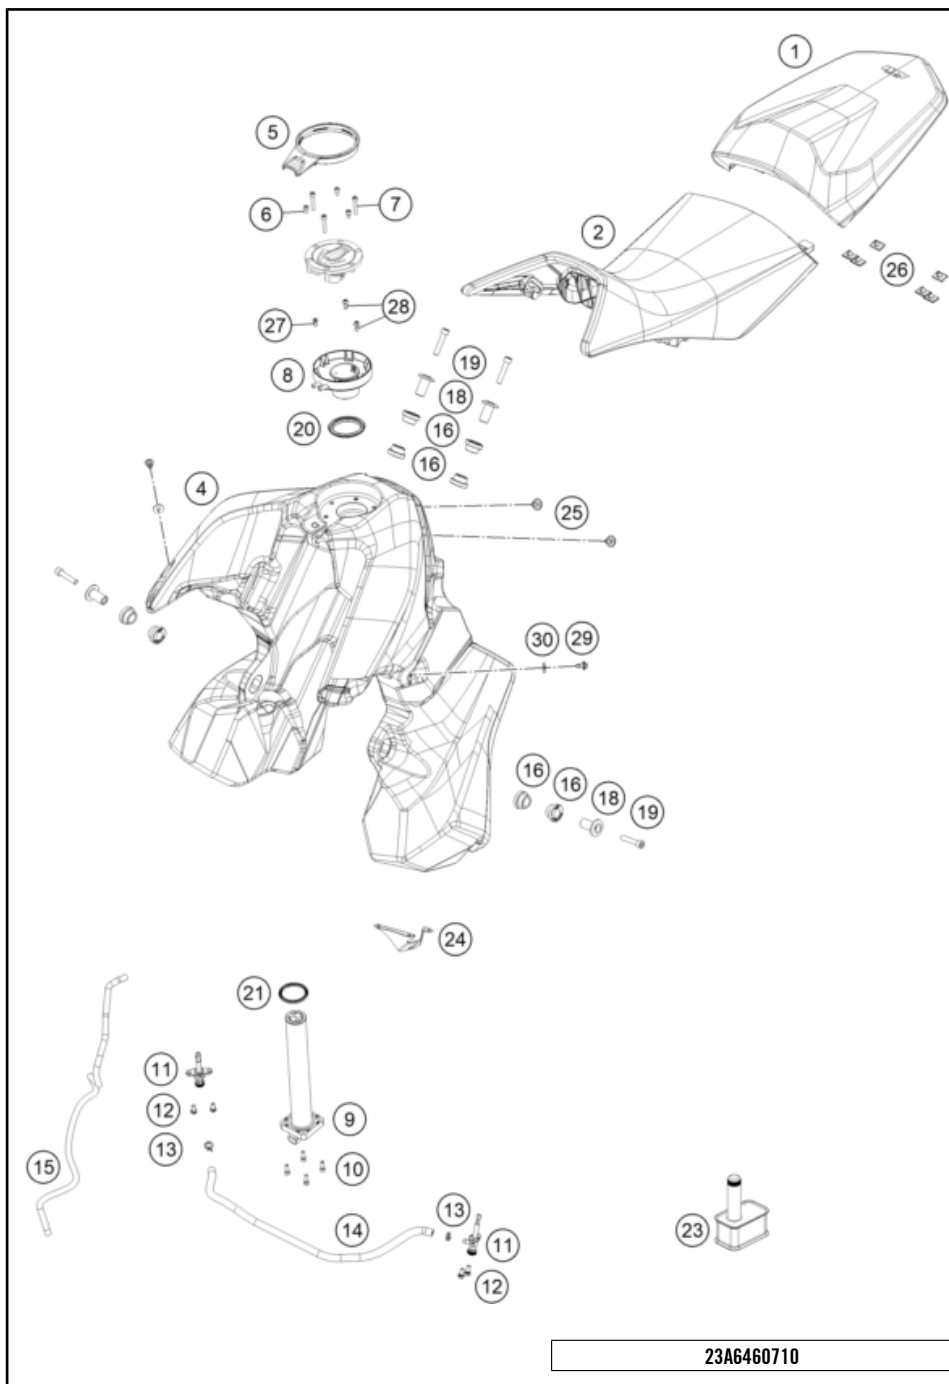

POS	PARTNUMBER		PIECE
1	C64607047000C1	seat passenger	1
2	C61007040000C1	Seat rider	1
4	C63507613000CB	Fuel tank	1
5	C63507058000	Fuel tank fairing	1
6	C0912050083	Cap head screw, ISO 14579, M5x8-10.9	3
7	C0009120503000	AH SCREW DIN0912-M 5X30	3
8	A61007008050	Fuel tank filler neck	1
9	63507080200	Fuel lever sensor	1
10	C0009120501600	AH SCREW DIN0912-M 5X16	4
11	C58507003200	FUEL COCK CPL.	2
12	C0000250601200	HH collar screw M6x12 TX30	4
13	58031005000	CLAMP YDNAC 10128 12MM	2
14	C63507016000	Interconnection hose	1
15	C63515027100	Tank overflow hose 718mm	1
16	C61007065000	collar bushing, front tank holder	8
18	C61007060000	collar bushing, bearing, outside	4
19	N0009120804000	SHCS DIN 912 M8x40	4
20	C21007008251	Seal, tank insert	1
21	C90707080090	Gasket fuel level sensor	1
23	00001000015	Motorex Fuel Stabilizer 125ml	1
24	C64607087010	Cover fuel pump	1
25	N0900000601200	Seat screw M6x11.5 ISA30	2
26	C90707040041	Isolation pad	6
27	C0000190501200	COUNTERSUNK SCREW ISA25 M5X12	1
28	58605083014	SCREW M5X14 TORX 25 07	2
29	59001092050	SPECIAL SCREW M6X12,5 WS=8	2
30	0021060003	WASHER DIN9021-A 6,4	2

23A6460710

62598

* NEW PART X ON DEMAND