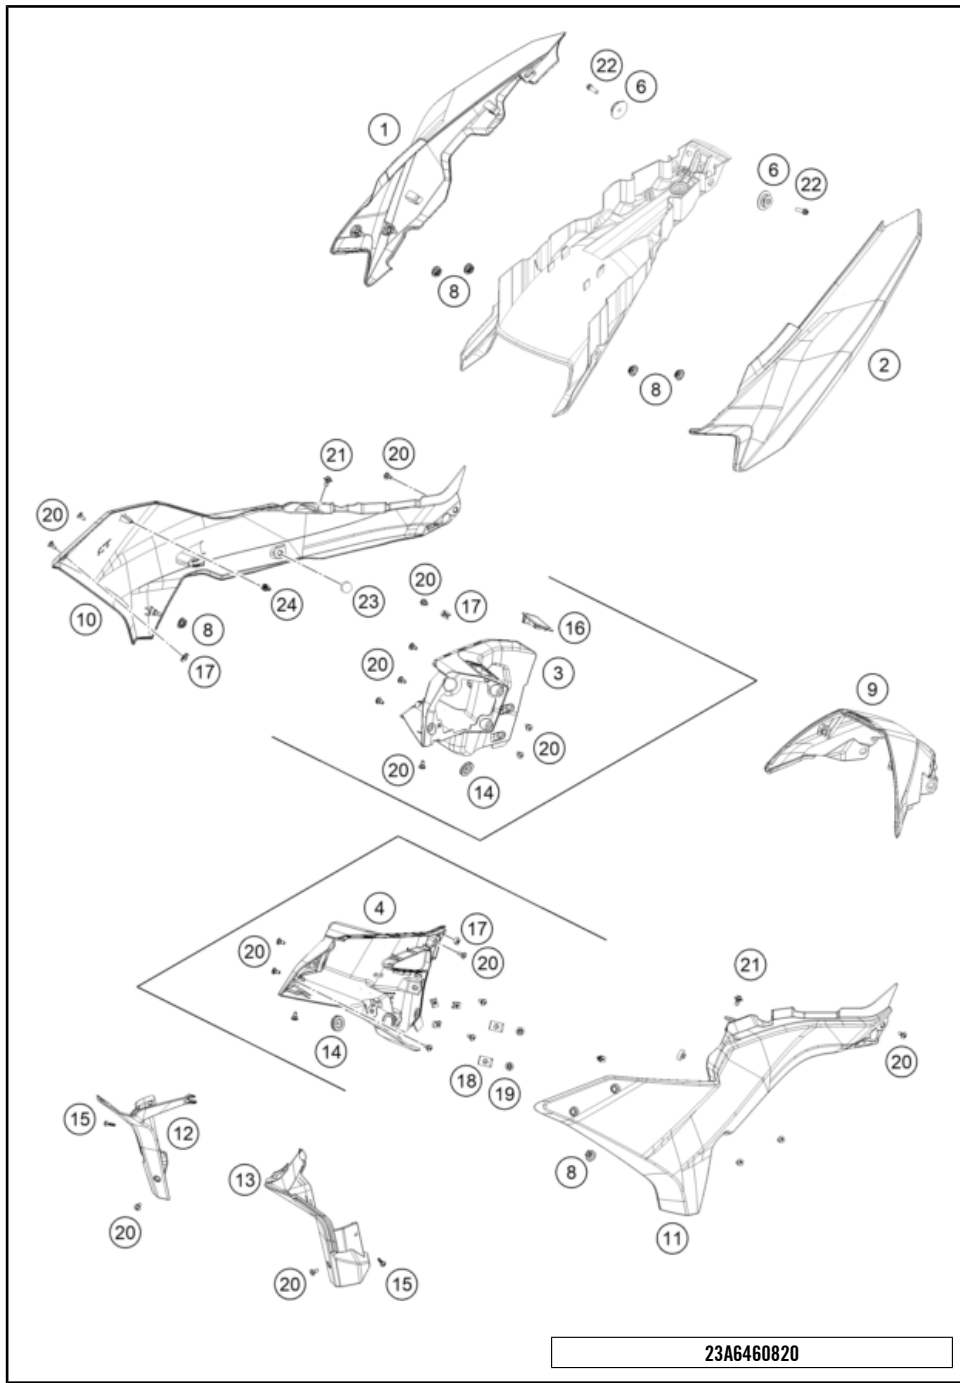

62611

* NEW PART

X ON DEMAND

23A6460810

POS	PARTNUMBER		PIECE
50	C63508024010	rubber gromet inner fairing	1
51	C61014010050	Mask carrier foam	1
52	C90708061050	Rubber washer 6.5x14x2.3	2

62611

* NEW PART

X ON DEMAND