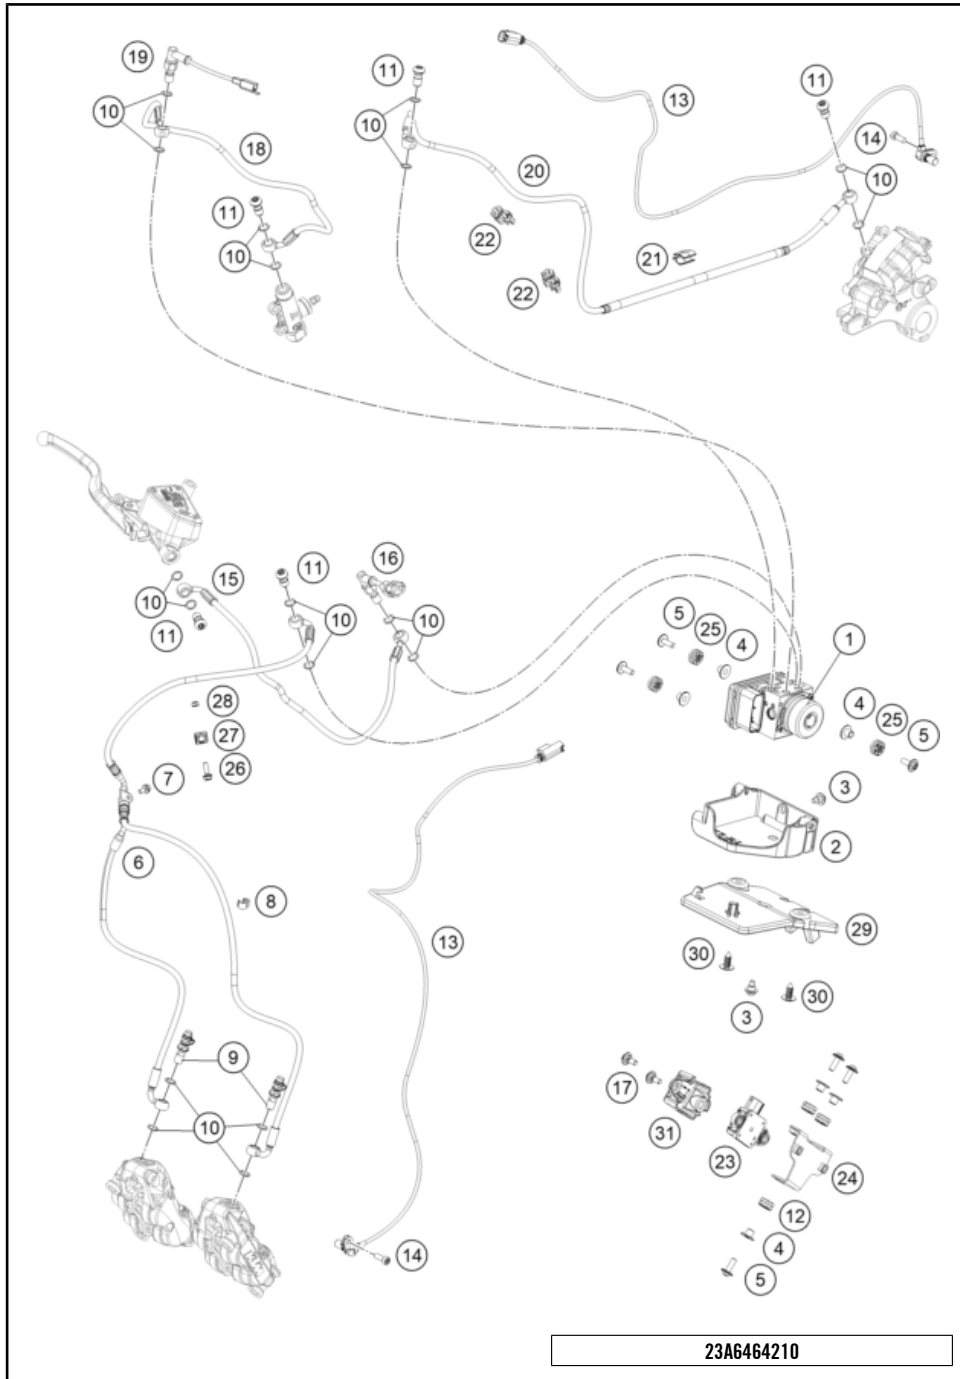

POS	PARTNUMBER		PIECE
1	A61042031044	ABS module filled	1
2	C63542040100	holder ABS module	1
3	59001092050	SPECIAL SCREW M6X12,5 WS=8	2
4	61342041100	Collar bushing 6,5x9x18x8,5	6
5	C90714017000	SPECIAL SCREW M6X18 ISA30 08	6
6	A64642003000	Brake line front	1
7	C0000250501000	HH collar screw M5x10 TX30	1
8	C90711094000	BAR SPACER 4/7 BLACK	8
9	62513020000	BLEEDER SCREW CPL. 05	2
10	0603100141	sealing ring DIN 7603 10x14x1	18
11	C62113020100	banjo bolt M10x1x19.5	5
12	C62142041100	DUMPER 40 SHORE	3
13	76042125000	ABS-SENSOR	2
14	C0145800601600	SHCS ISO 14580 M6x16	2
15	A64642001000	Front brake line	1
16	63711051000	Brake light switch	1
17	C90708000015	SPECIAL SCREW M6X15X3	2
18	A64642002000	Rear brake line	1
19	62111051000	BRAKE LIGHT SWITCH REAR	1
20	A64642004000	Rear brake line	1
21	C90713026100	Hose bracket 10/4	1
22	C90742046000	Bracket ABS line d7.5	2
23	61542090000	Angle sensor	1
24	6354219003033	Retaining bracket, angle sensor cmpl.	1
25	C90742041000	Damper ABS modulator	3
26	N0000250501600	HH collar screw M5x16 TX30	1
27	C60113146000	SUPPORT FOR BRAKE HOSE M5	1
28	N0009850500500	Self-locking nut DIN 985 M5	1
29	C61042040010	Heatshield ECU	1
30	C61103165000	Plug for M8	2
31	C61342090050	COVER SENSOR BOX	1

23A6464210

63668

* NEW PART

X ON DEMAND