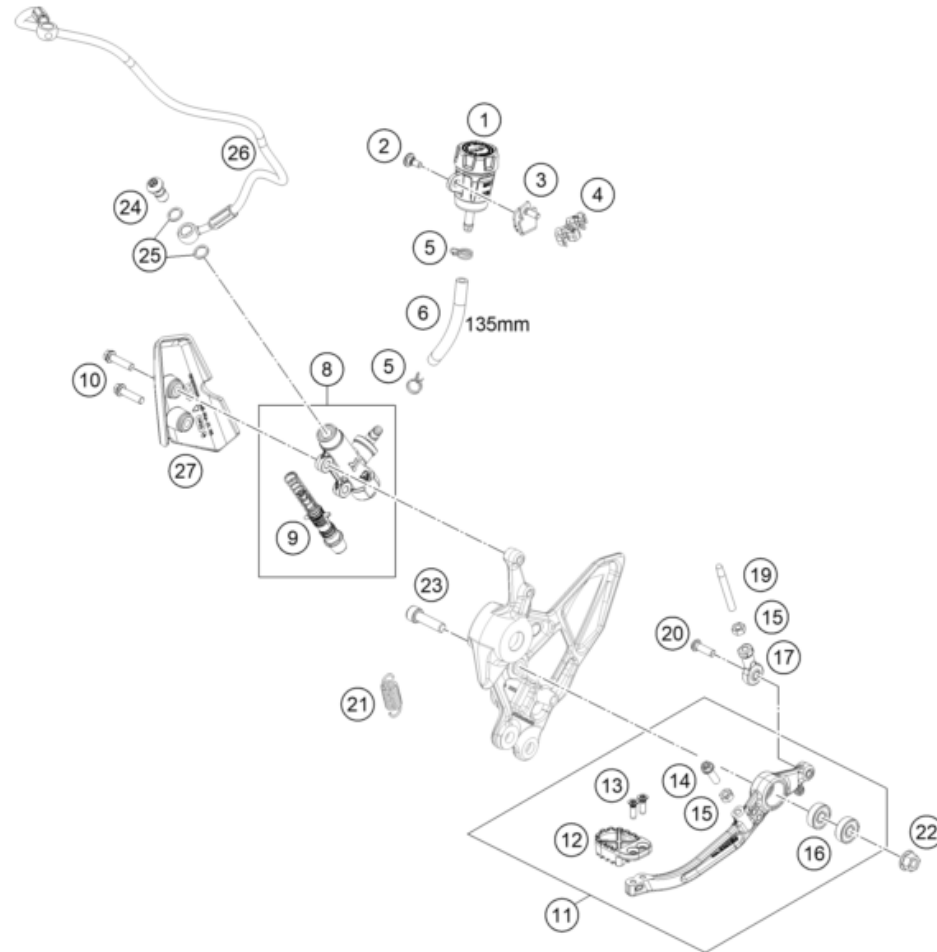

196351330

62581

* NEW PART

X ON DEMAND

POS	PARTNUMBER		PIECE
1	64113069000	Reservoir assembly	1
2	69013099050	SCREW F. EXPANSION TANK	1
3	C90713126000	Brake line holder	1
4	C90742046000	Bracket ABS line d7.5	1
5	58007017000	YDNAC CLAMP 10101 (10,4MM)	2
6	69013069001	HOSE FOR RESERVOIR 6X1,5	1
8	6411306000030	Foot master cylinder cpl. black	1
9	64113061000	Piston assembly	1
10	C0000250602500S	Screw M6x25 10.9	2
11	C63513050033C1	Footbrake lever preassembled	1
12	63513151000	Foot peg, brake pedal	1
13	C0145810501600	Countersunk screw ISO14581-M5x16-A2-070	2
14	C0000250602000	HH collar screw M6x20 TX30	1
15	C0009340600502	hexagon nut DIN 934 M6	2
16	C0410000800700	Bearing 608 2RS	2
17	C90703069200	rod end M6 silver	1
19	C90703068000	rear brake push bar	1
20	C0073800602000S	Oval head screw ISR M6x20-A2-70-MK	1
21	C0520001100200	Return spring for brake lever	1
22	54310086200	SELF LOCKING NUT M8 10.9	1
23	014579080301S	screw ISO 14579-M8x30-10.9-MK black	1
24	C62113020100	banjo bolt M10x1x19.5	1
25	0603100141	sealing ring DIN 7603 10x14x1	2
26	A64642002000	Rear brake line	1
27	C63503039151	Rear master cylinder guard	1