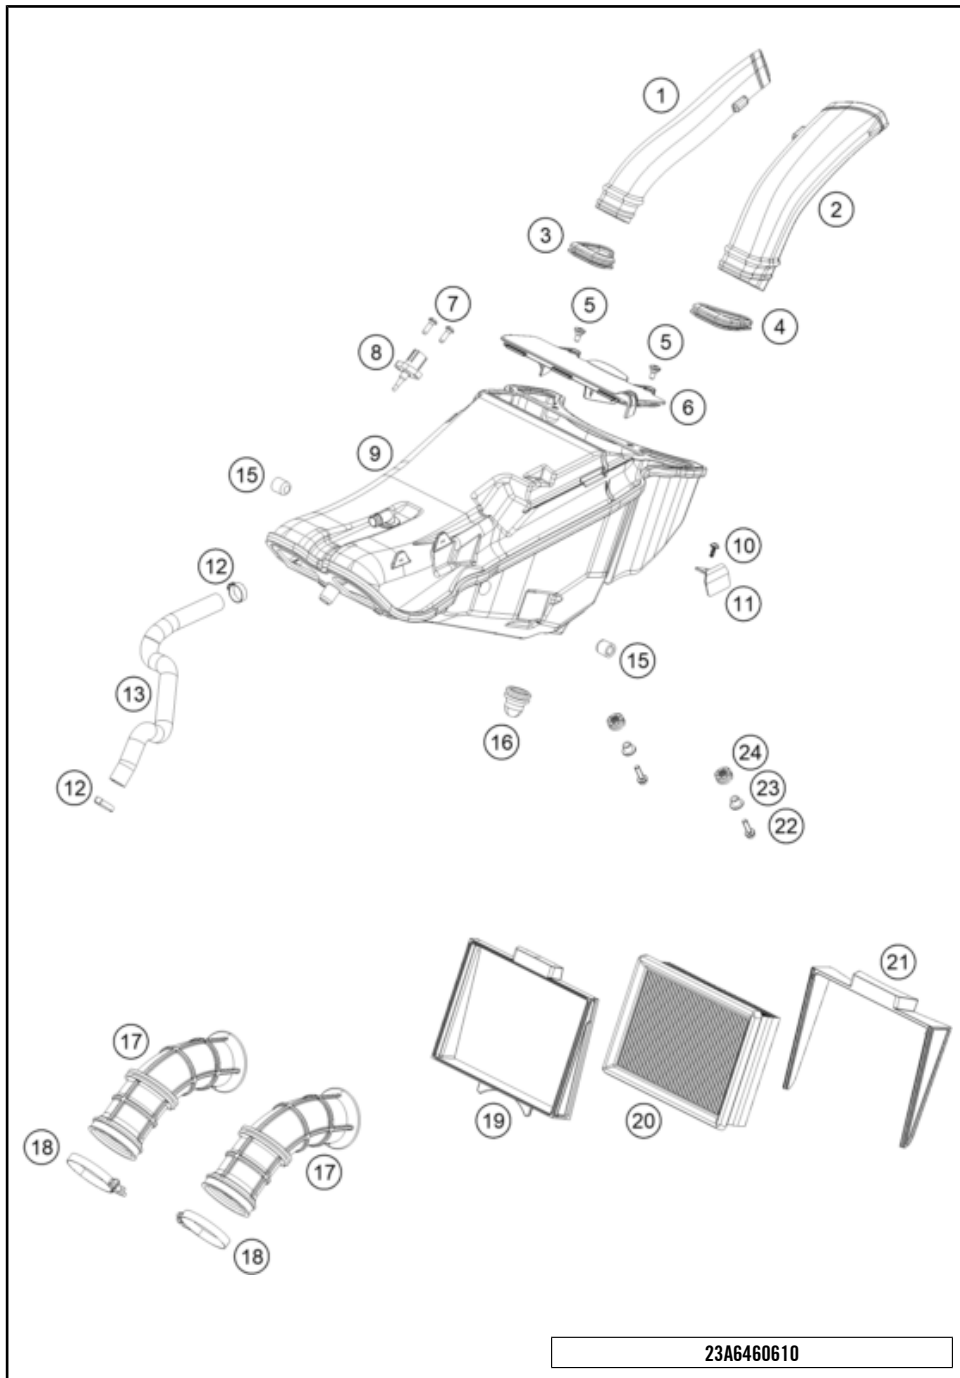

POS	PARTNUMBER		PIECE
1	63506041100	Right intake port	1
2	63506040100	Left intake port	1
3	63506040150	Intake port gasket right	1
4	63506041150	Intake port gasket left	1
5	69008121160	Special screw M5x12	2
6	63506002100	Air filter box cover	1
7	0081050161	EJOT PT SCREW K50X16 1451	2
8	C61041080000	Intake air temperature sensor	1
9	63506001200	Air filter box	1
10	0081050121	EJOT PT screw K50x12	1
11	63506002160	Cable bracket air filter box	1
12	C00050198706	variable one-year clamp 19.8mm	2
13	63530087000	Pre-formed hose engine breather	1
15	C90706014000	Rubber grommet	2
16	50206020200	Rubber grommet slotted	1
17	63506026100	Intake channel	2
18	C77236048100	HOSE CLAMP 58MM	2
19	63506116000	Filter clamp frame	1
20	A61006015000	Air filter	1
21	63506117000	Filter clamp wedge	1
22	C0000250502000	HH collar screw M5x20 TX30	2
23	61314062050	Collar bushing 5.5x9x15x8.5	2
24	C90742041000	Damper ABS modulator	2

23A6460610

62597

* NEW PART

X ON DEMAND