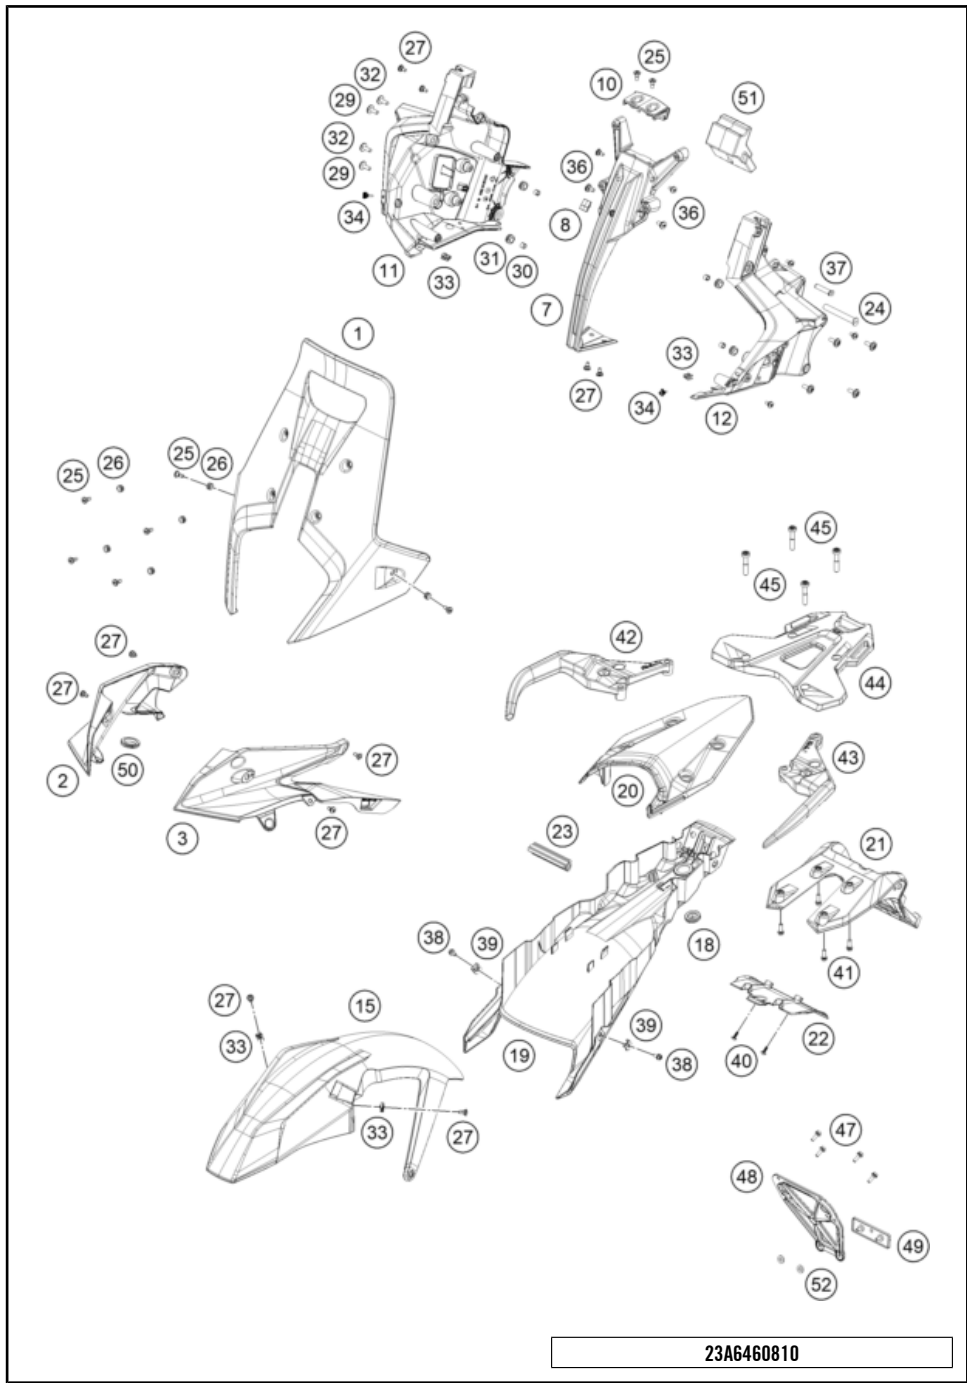

23A6460810

POS	PARTNUMBER		PIECE
50	C63508024010	rubber gromet inner fairing	1
51	C61014010050	Mask carrier foam	1
52	C90708061050	Rubber washer 6.5x14x2.3	2

62611

* NEW PART

X ON DEMAND