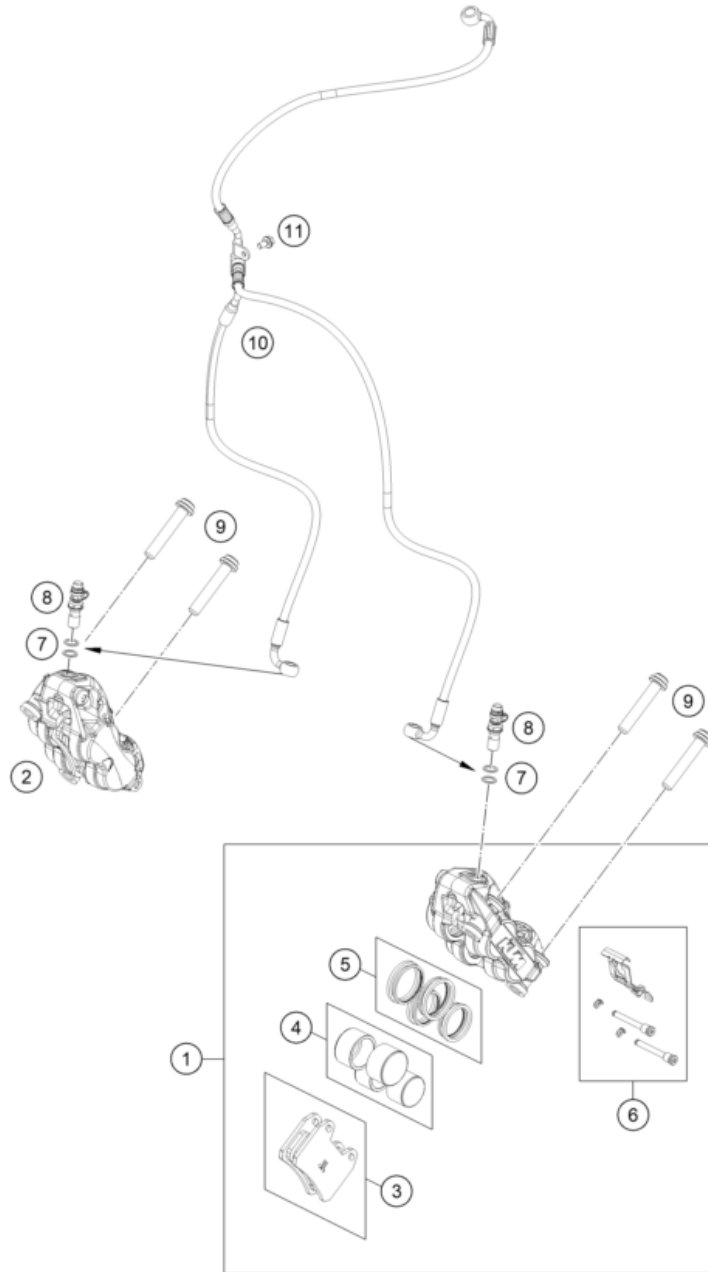

FRONT BRAKE CALIPER

790 ADVENTURE, white 2024 2024

POS	PARTNUMBER		PIECE
1	A64613115000	Brake caliper front left	1
2	A64613116000	Brake caliper front right	1
3	63713030000	Front brake pad	2
4	63513019000	Piston set	2
5	63613021000	Seal set	2
6	64113017000	Retaining spring set	2
7	0603100141	sealing ring DIN 7603 10x14x1	4
8	62513020000	BLEEDER SCREW CPL. 05	2
9	C0000351005500S	AH-COLLAR SCREW M10X1,25X55SS	4
10	A64642003000	Brake line front	1
11	C0000250501000	HH collar screw M5x10 TX30	1

196351360

63655

* NEW PART

X ON DEMAND