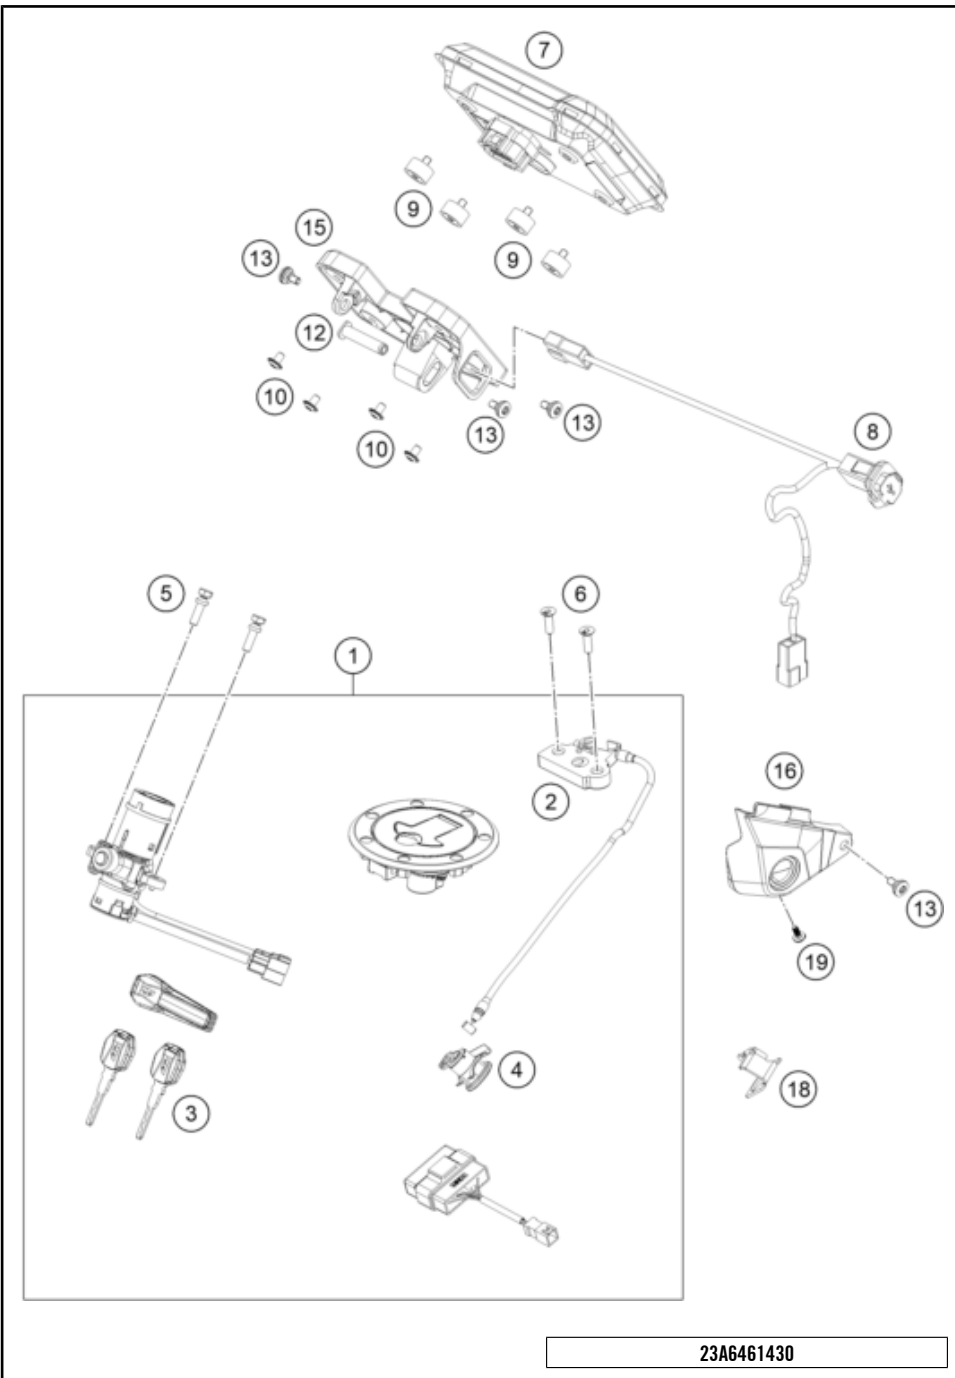

POS	PARTNUMBER		PIECE
1	A61011066044	Lock kit	1
2	63507050000	Seat lever assy	1
3	64111067000	KTM ignition key	1
3	64111067010	Blank Key KTM	x
4	90107050050	SEAT LOCK	1
5	76011064200	Tear-off screw M6 ignition lock ISA30 MK	2
6	C0073800602000S	Oval head screw ISR M6x20-A2-70-MK	2
7	22114069000	Combination instrument	1
8	64111043000	USB power socket 12 V	1
9	C61514069110	absorber speedometer	4
10	N0073800500800	Oval head scr. ISO 7380-M5x8A2	4
12	C61914010020	Speedometer attachment bushing	1
13	69008121160	Special screw M5x12	4
15	C61014060000	Dashboard support	1
16	C63507050050	Lock cover	1
18	C90707051000	Cable bracket lock	1
19	N0000814501200	EJOT Delta PT screw K45x12 T20	1

23A6461430

63651

* NEW PART

X ON DEMAND