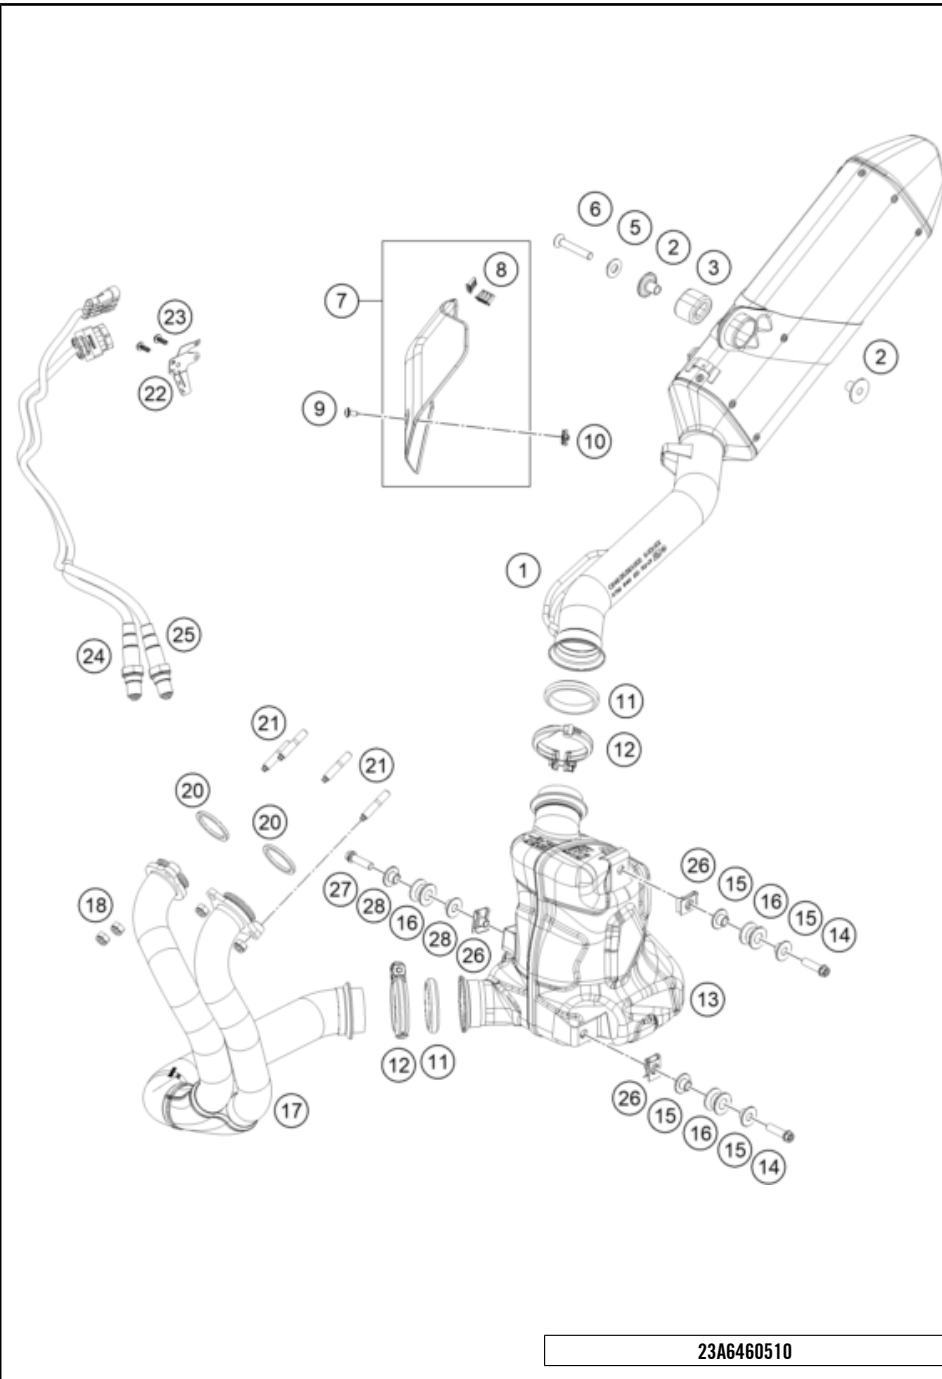

EXHAUST SYSTEM

790 ADVENTURE, white 2024 2024

POS	PARTNUMBER		PIECE
1	C64605083000	silencer	1
2	C90705169000	BUSHING 8,5X11X29	2
3	C90705068000	DAMPING RUBBER	1
5	C90705069000	conical seat Alu	1
6	C0000190805000	COUN.-SUNK SCREW M8X50 ISA10.9	1
7	C63505111000C1	heat protection black cpl.	1
8	C90705011011	Damping element silicon	1
9	C0900000501000	torx screw M5x10 black	1
10	54603048600	RANGE CHANGE METAL NUT M5 INOX	1
11	C90705005005	Manifold gasket	2
12	C63605058100	Exhaust clamp tube 50 mm	2
13	C64605050000	Premuffler	1
14	C0000250803500S	HH COLLAR SCREW M8X35 TX40	2
15	C90705050065	Collar bushing 8.5x12x23.5x10	4
16	C90705067000	damp. component silicone grey	3
17	C64605007000	Header pipe	1
18	51010086100	self-locking nut M8 Cu	4
20	C907050050000	Exhaust gasket	2
21	63505015000	stud screw 835 M8x25 - 10.9	4
22	C90742040020	Bracket oxygen sensor socket connector	1
23	0081050141	EJOT PT screw K50x14	2
24	63541090000	O2 Sensor LSF 4	1
25	63541190000	O2 Sensor LSF 4	1
26	54603048000	RANGE CHANGE METAL NUT M8	3
27	C0000250804000S	Collar screw M8x40 ISA40 SS	1
28	C0800000901201	Collar bushing 8.5x12x23.5x11.5 black	2

23A6460510

62590

* NEW PART

X ON DEMAND