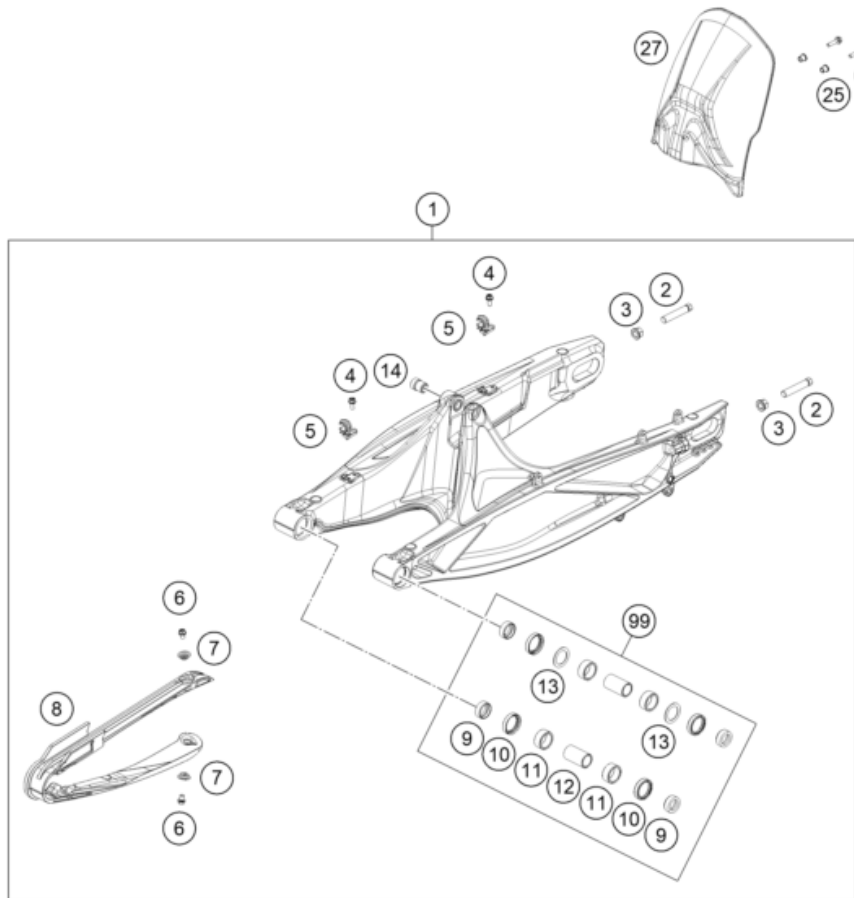

196350410

62585

* NEW PART

X ON DEMAND

SHOCK ABSORBER DISASSEMBLED

790 ADVENTURE, white 2024 2024

POS	PARTNUMBER		PIECE
1	R12012	Ball joint bearing kit top 12mm	x
2	46180064	Bearing bush 12x15/18/24,5x13,5	2
3	46180007	Distance bush 12x15/18/24,5x10,5	2
4	46148166	PA adjuster	1
5	RP80004	Washer kit shock absorber	x
6	46148223	Spring retainer 50.7x74x3 black	1
7	46148256	main spring (59) 130-193.5 shock white	1
8	46148098	Spring retainer 21x54,8x-8	1
9	52000213	Sticker APEX 90x29	1

196410431

54079

* NEW PART

X ON DEMAND

196350490

POS	PARTNUMBER		PIECE
1	C63504030044C1	Swingarm cpml. Black	1
2	58414030000	HH COLLAR NUT M10X1,25 WS=13	2
3	50304040100	screw M10x1.25x50 WS10	2
4	C0000250501200	HH collar screw M5x12 TX30	2
5	C90704142000	Brake hose bracket	2
6	C0000250501200	HH collar screw M5x12 TX30	2
7	C90704066050	Bushing chain slider	2
8	C90704066000	chain slide protection	1
9	C90704034000	BUCKET F. SHAFT SEAL RING 03	4
10	C0760002532000	radial shaft seal 25x32x7	4
11	C0430002201200	Needle bushing 22x28x12	4
12	C90704032000	BEARING SLEEVE 17X22X38,7 03	2
13	C90703036000	Stop disk 22.2x31.7x1	2
14	C90704030020	Bushing Shock Mounting	1
15	64104037000	swing arm bolt	1
16	C90704038000	Special screw M12x40 WS19	2
17	C0000250601200	HH collar screw M6x12 TX30	2
18	C63504030010	Retaining bracket, chain guide	1
19	C0009340600502	hexagon nut DIN 934 M6	1
20	C0000250602000	HH collar screw M6x20 TX30	1
21	C0000250604500	HH COLLAR SCREW M6X45 TX30	1
22	78004070100	CHAIN GUIDE CPL.	1
23	69008121160	Special screw M5x12	2
24	C63504061000	Chainguard	1
25	C64104150010	Bushing 5.5x8.3x9	2
26	C0000250502000	HH collar screw M5x20 TX30	2
27	C63504050000	splash protection swingarm	1
99	C90704030010	Swing arm repair kit	1