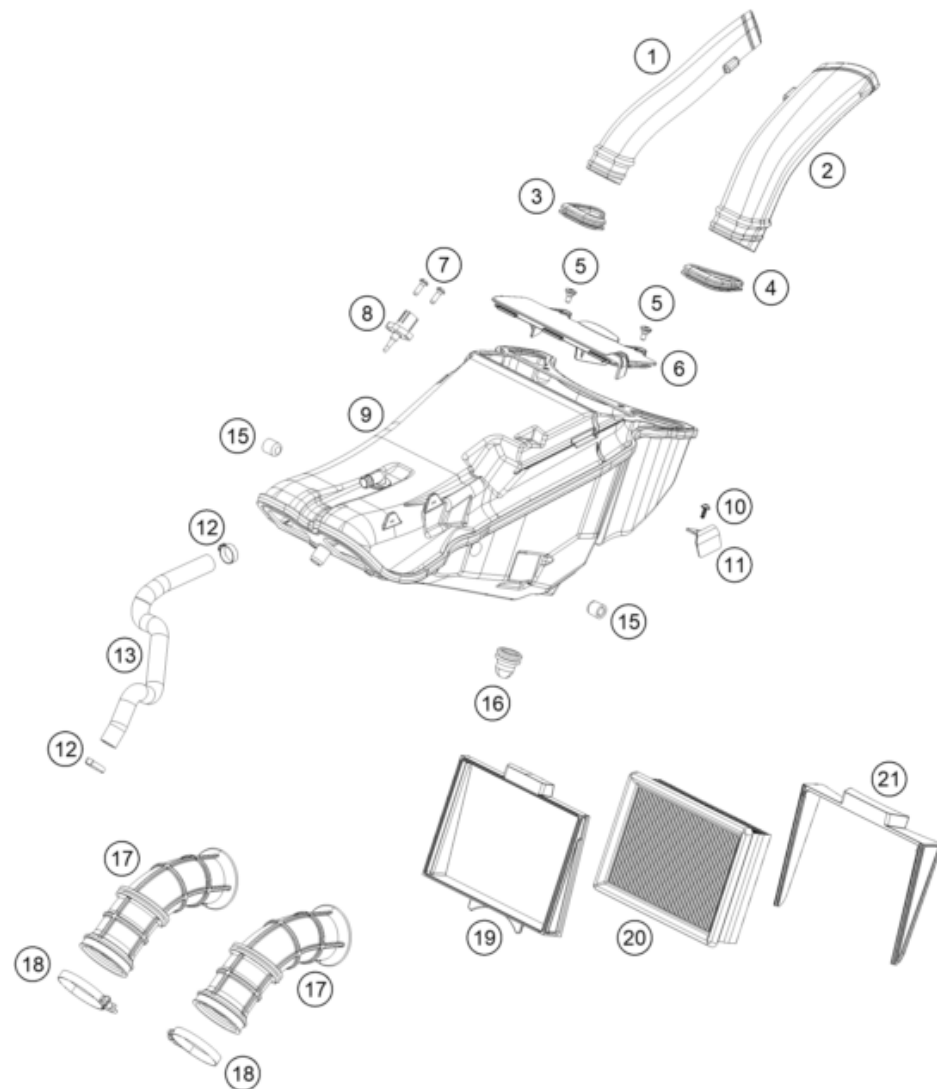

POS	PARTNUMBER		PIECE
1	63506041000	Intake duct, right	1
2	63506040000	Intake duct, left	1
3	63506040050	Intake duct gasket, right	1
4	63506041050	Intake duct gasket, left	1
5	69008021160	special screw M5x12	2
6	63506002000	Air filter box cover	1
7	0081050161	EJOT PT SCREW K50X16 1451	2
8	61041080000	AMBIENT-AIR TEMPERATURE SENSOR	1
9	63506001100	Air filter box	1
10	0081050121	EJOT PT screw K50x12	1
11	63506002060	Cable holder air filter box	1
12	00050198706	VARIABLE ONE-EAR CLAMP 19,8MM	2
13	63530087000	Pre-formed hose engine breather	1
15	76006014000	rubber grommet	2
16	50206020100	Rubber grommet, slotted	1
17	63506026000	Velocity stack	2
18	77236048000	HOSE CLAMP GEMI 58MM	2
19	63506016000	Filter clamp frame	1
20	60306015100	AIR FILTER	1
21	63506017000	Filter clamp wedge	1

24A6100610

68805

* NEW PART

X ON DEMAND