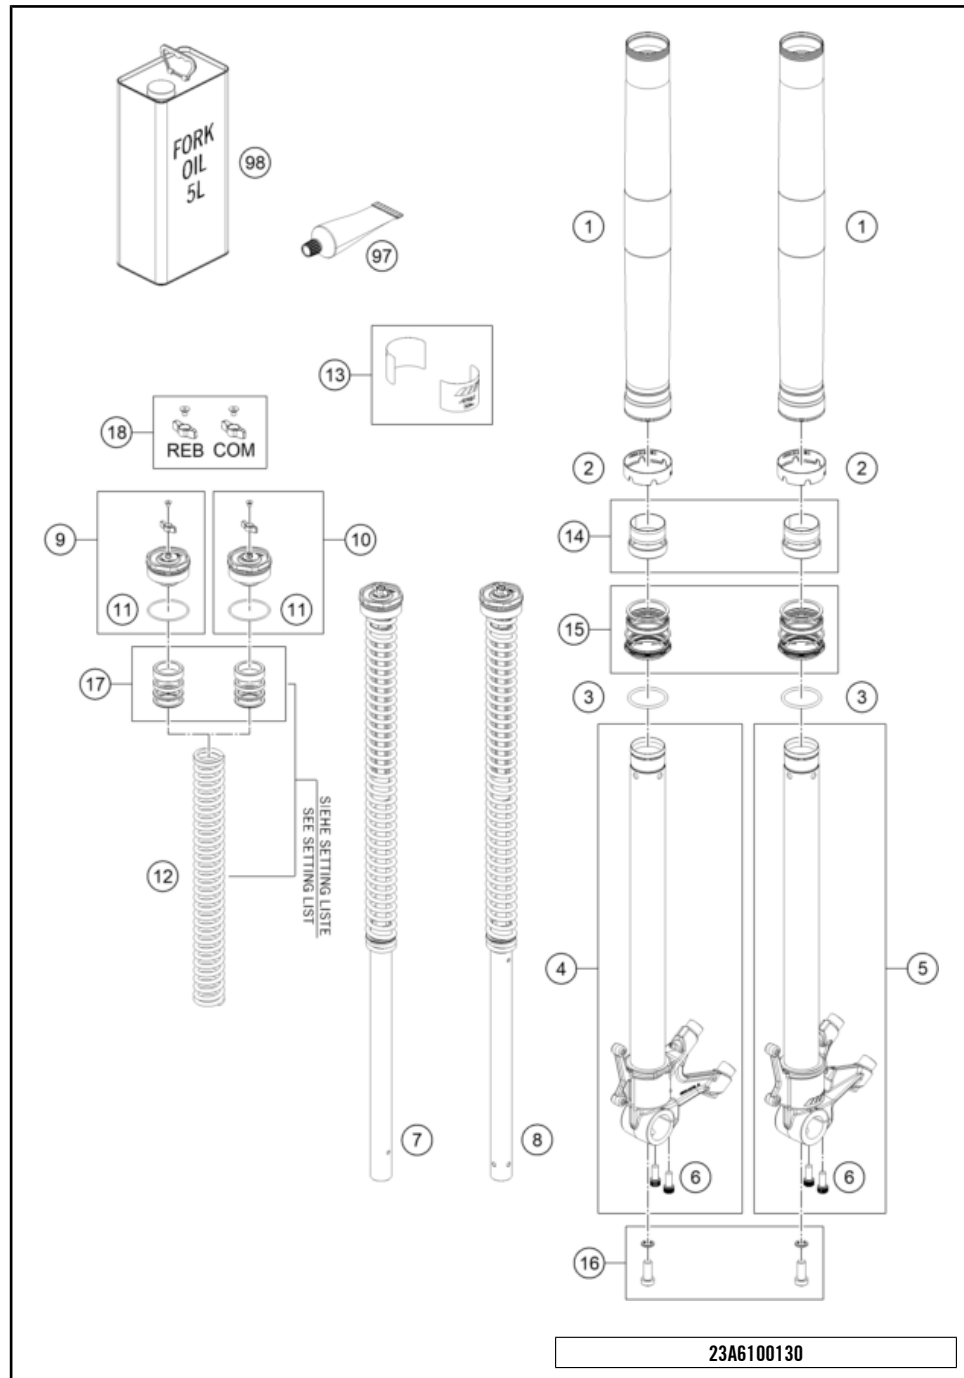

FRONT FORK DISASSEMBLED

890 ADVENTURE, black 2024 2024

POS	PARTNUMBER	PIECE	
1	43578142	Fork outer tube 44x560 dt54 db60	2
2	43578206	Fork protection ring d43	2
3	43578219	O-ring 40x2,5 VMQ70 red ISO 3601	2
4	43578198S1	axle clamp right d43mm black cpl.	1
5	43578197S1	axle clamp left d43mm black cpl.	1
6	0025080206	HH collar screw M8x20	4
7	43578176S8	Cartridge right 890 ADV 23 cpl.	1
8	43578195S8	Cartridge left 890 ADV 23 cpl.	1
9	43578240S	Screw cap M51x1.5 black right kpl.	1
10	43578239S	Screw cap M51x1.5 black left cpl.	1
11	46810340	O-ring 45x2 NBR70 siliconized	2
12	43578190	Mainspring (38,3) 6,5-480 fork	1
13	52000209SET	Sticker set, APEX PRO OC 90x40	1
14	R14042T	GUIDE BUSHING SET	x
15	R516T	Fork sealing kit 43mm	x
16	R14032	AH bolt M10x25 set	x
17	RP80002	Shim Kit Fork	x
18	RP10026	Adjuster kit fork	x
97	T14034	Fuchs grease IPR (250g)	x
98	48601166S1	Fork Fluid Viscosity 4.0 5L	x

23A6100130

60465

* NEW PART

X ON DEMAND