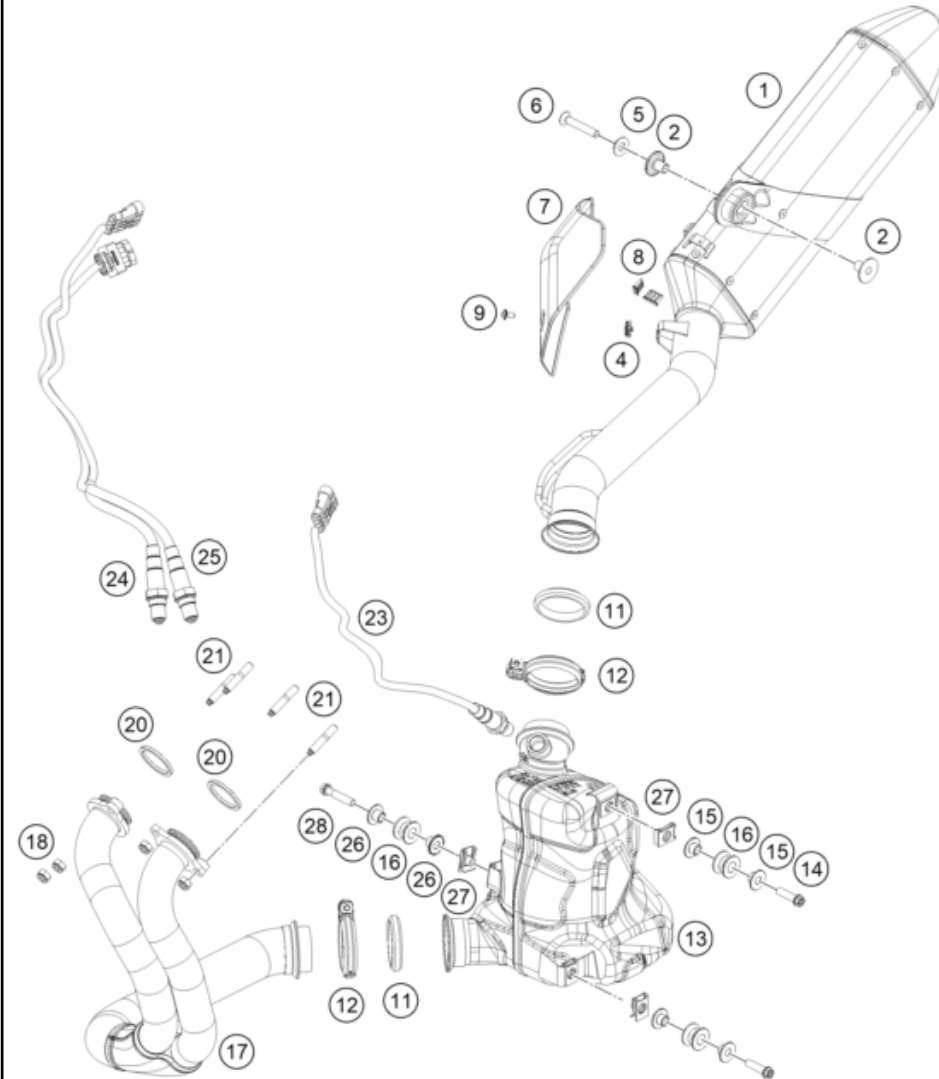

EXHAUST SYSTEM

890 ADVENTURE, black 2024 2024

POS	PARTNUMBER		PIECE
1	63505183000	Silencer	1
2	61305069000	BUSHING 8,5X11X29	2
4	54603048600	RANGE CHANGE METAL NUT M5 INOX	1
5	60405069000	Shape disc Alu	1
6	0019080506	COUN.-SUNK SCREW M8X50 ISA10.9	1
7	63505111000C1	Heat protection black compl.	1
8	27005011011	DAMPING ELEMENT SILICON	2
9	78105081010	SCREW TORX M5X10	1
11	69005105005	Manifold gasket	2
12	63605058100	Exhaust clamp tube 50 mm	2
13	A61005050000	Premuffler	1
14	0025080356S	HH COLLAR SCREW M8X35 TX40	2
15	58405050065	collar bushing 8.5x12x23.5x10	4
16	54305068100	damp. component silicone grey	3
17	63605007000	Manifold	1
18	51010086100	self-locking nut M8 Cu	4
20	64105005000	Exhaust gasket	2
21	63505015000	stud screw 835 M8x25 - 10.9	4
23	A60741090000	Oxygen sensor	1
24	63541090000	O2 Sensor LSF 4	1
25	63541190000	O2 Sensor LSF 4	1
26	0800000901200	Collar bushing, 8.5x12x23.5x11.5	2
27	54603048000	RANGE CHANGE METAL NUT M8	3
28	0025080356S	HH COLLAR SCREW M8X35 TX40	1

24A6100510

68808

* NEW PART

X ON DEMAND