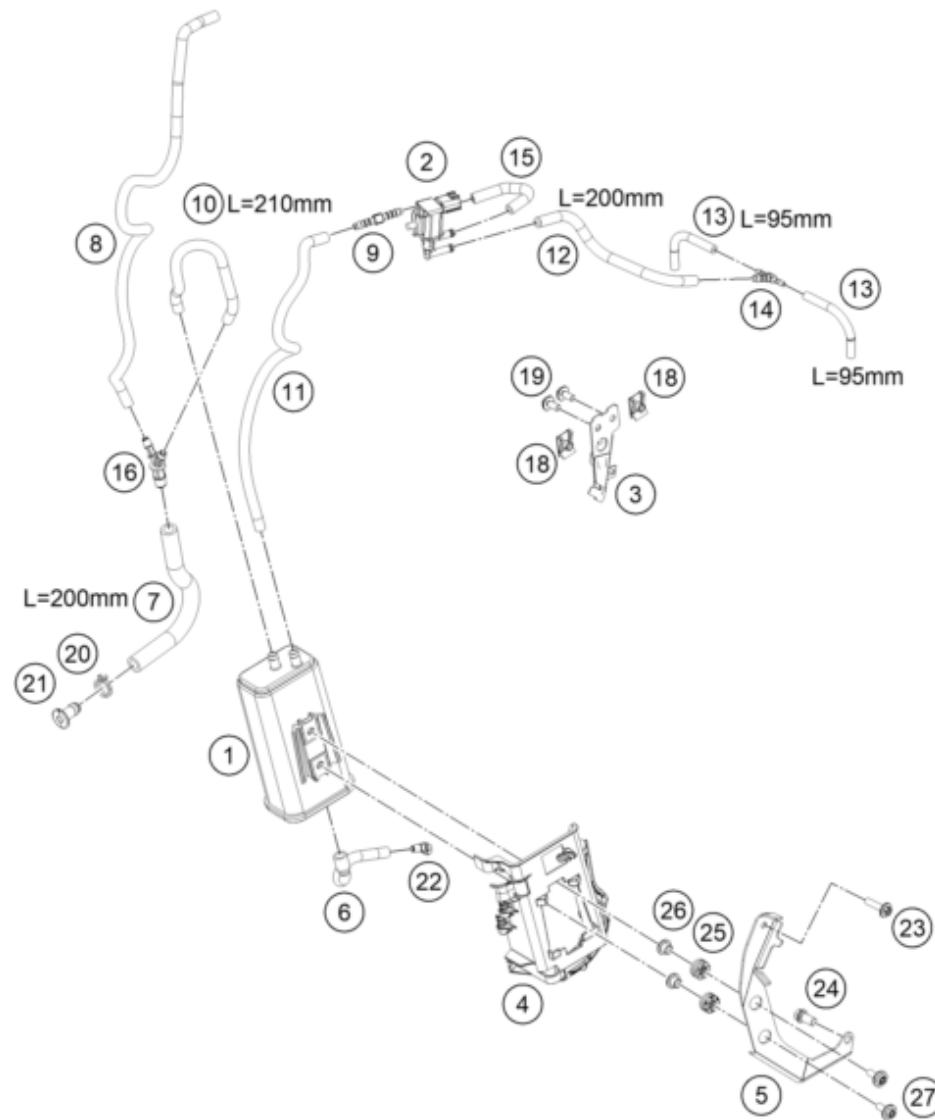

24A6101510

POS	PARTNUMBER		PIECE
1	75015001200	CARBON CANISTER	1
2	A62415015000	Purge valve	1
3	A61015126015	Retain. bracket evap. canis. valve cmpl.	1
4	63515003010	Hose clip ACF	1
5	6351500201033	Retaining bracket ACF	1
6	A61015021000	Pre-formed hose, evap. can., bleeder	1
7	78015119000	HOSE EPA D=10/16 L=2000MM	1
8	63515024100	Fuel tank vent hose 688mm	1
9	69015019010	HOSE CONNECTION STRAIGHT	1
10	78015019000	HOSE EPA D=6/10 L=2000MM	1
11	63515028100	Evaporative canister hose - purge valve	1
12	78015019000	HOSE EPA D=6/10 L=2000MM	1
13	78015021000	HOSE EPA D=4/8 L=2000MM	2
14	64115026000	Hose connection nozzles	1
15	61415021000	HOSE PURGE VALVE	1
16	61315028100	Y-CONNECTOR YS 6-10-6	1
18	54603048100	clip nut M6	2
19	0024060136	HH collar screw M6x13 TX30	2
20	58431082100	YDNAC-CLAMP 10173 (16MM) '98	1
21	61315026100	Screw plug ACF	1
22	63503098030	Angle piece for overrun	1
23	0024060256	HH COLLAR SCREW M6X25 TX30	1
24	0025060166	HH collar screw M6x16 TX30	1
25	62142041100	DUMPER 40 SHORE	2
26	61342041100	Collar bushing 6,5x9x18x8,5	2
27	0024060206S	HH collar screw M6x20 TX30	2

68815

* NEW PART

X ON DEMAND