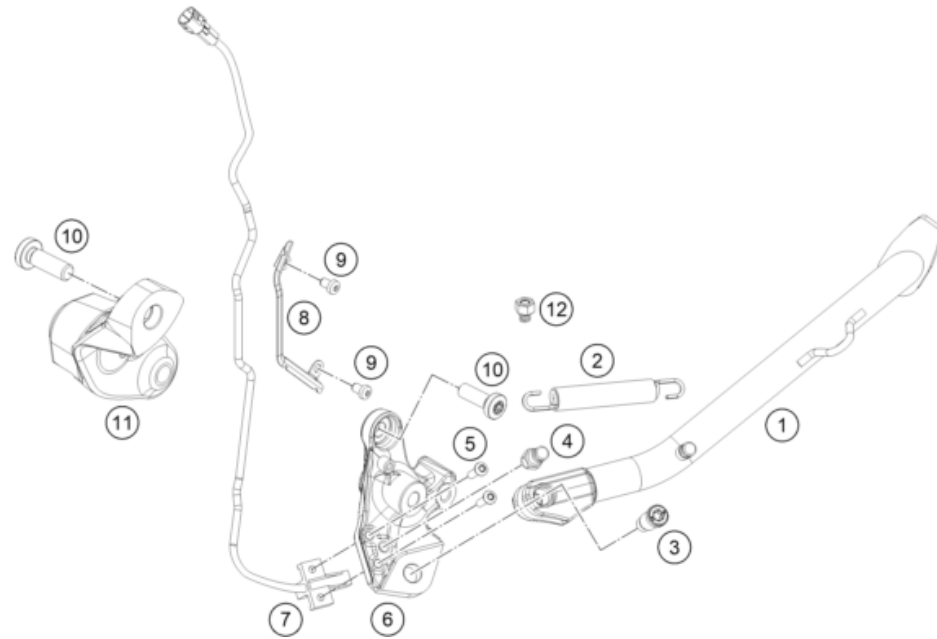

236370310

68856

\* NEW PART

X ON DEMAND

POS	PARTNUMBER		PIECE
1	A6100309000001	Skid plate	1
2	A61007025020	Tank protector right	1
3	A61007025010	Tank protector left	1
4	6350309005033	Front skid plate linkage	1
5	63503090016	Lower Alu Skidplate Support	1
6	0025060106	HH collar screw M6x10 TX30	7
7	0025060086	HH collar screw M6x8 TX30	2
8	0025080406S	Collar screw M8x40 ISA40 SS	2
10	61342041000	COLLAR BUSH 6,5X9X18X8,5	6
11	62142041000	DAMP. COMPONENT ABS MODUL	6
12	75007046010	SEAT RUBBER 10 MM	2
13	63503190017	Silent block 20x12 M6x10/M6x8	2
14	83008000012	special screw M6x12x3	2
15	60307020000	TANK RUBBER	2
16	54603048300	RANGE CHANGE METAL NUT M6 INOX	6
17	69014117000	Collar screw M6x22-8.8 ISA30	6

236370330

62161

\* NEW PART

X ON DEMAND

POS	PARTNUMBER		PIECE
1	63503323000C1	Side stand S	1
2	61003024000	SPRING L=116 MM 05	1
3	62503027200	SCREW FOR SIDE STAND M10X31,2	1
4	63503028010	Special screw side stand spring	1
5	0738050202	Lens head screw ISO 7380-M5X20A2	2
6	63503126100C1	Side stand bracket	1
7	93511045000	SWITCH SIDE STAND	1
8	64103001099	Racket side-stand-cable	1
9	0018050103	INT. TORX OVAL HEAD M 5X10 8.8	2
10	0035100309S	SHCS M10x30 TX45	2
11	63503016040C1	Main stand console right	1
12	90103029000	MAGNET HOLDER	1