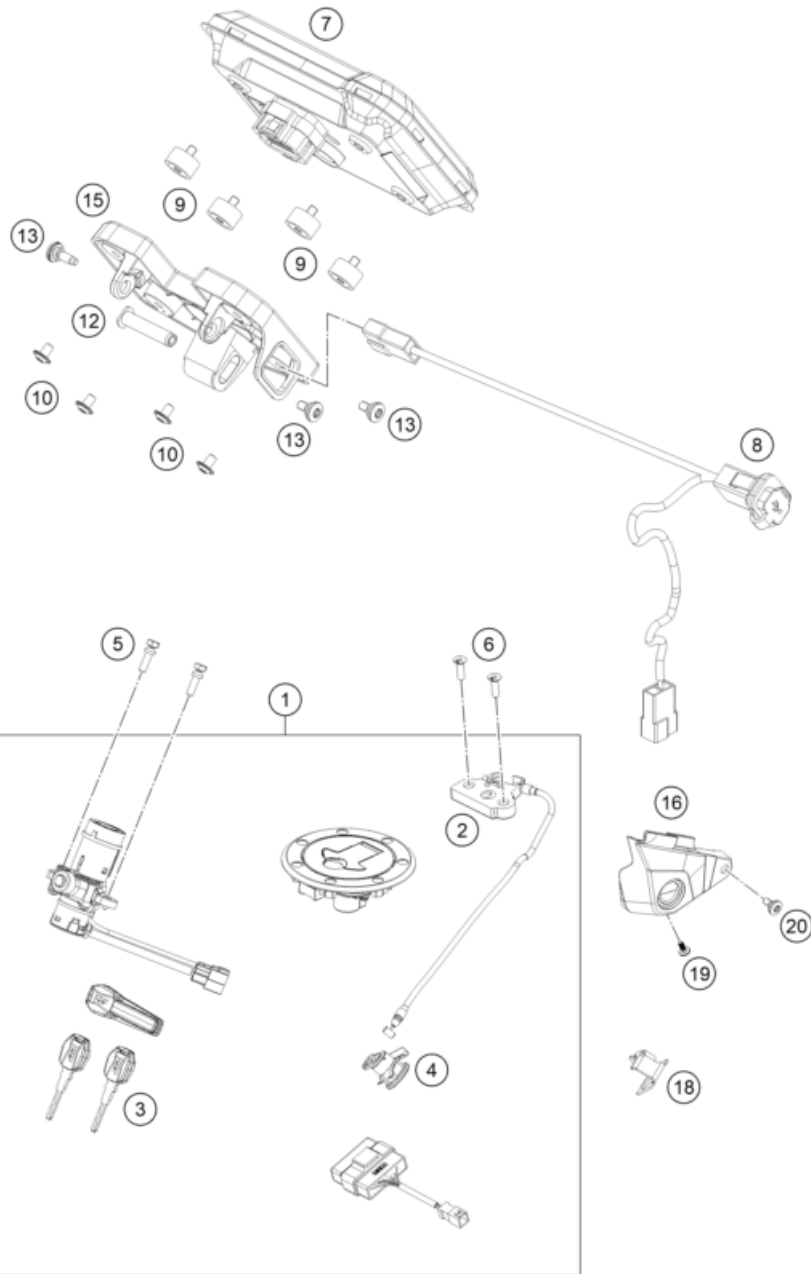

POS	PARTNUMBER		PIECE
1	A61011066044	Lock kit	1
2	63507050000	Seat lever assy	1
3	64111067000	KTM ignition key	1
3	64111067010	Blank Key KTM	x
4	90107050050	SEAT LOCK	1
5	76011064200	Tear-off screw M6 ignition lock ISA30 MK	2
6	0738060205S	Oval head screw ISR M6x20-A2-70-MK	2
7	22114069000	Combination instrument	1
8	64111043000	USB power socket 12 V	1
9	61614069010	Absorber Speedometer	4
10	073802050083	Oval head screw ISR M5x8-08.8	4
11	69008021060	special screw M5x17	2
12	61914010020	Bushing, speedometer attachment	1
13	69008021160	special screw M5x12	1
15	A61014060000	Dashboard support	1
16	63507050050	Lock cover	1
18	64107051000	Cable Bracket Lock	1
19	0081045121	SCREW FOR PLASTIC K45X12 T20	1
20	69008021160	special screw M5x12	1

236371430

62154

* NEW PART

X ON DEMAND