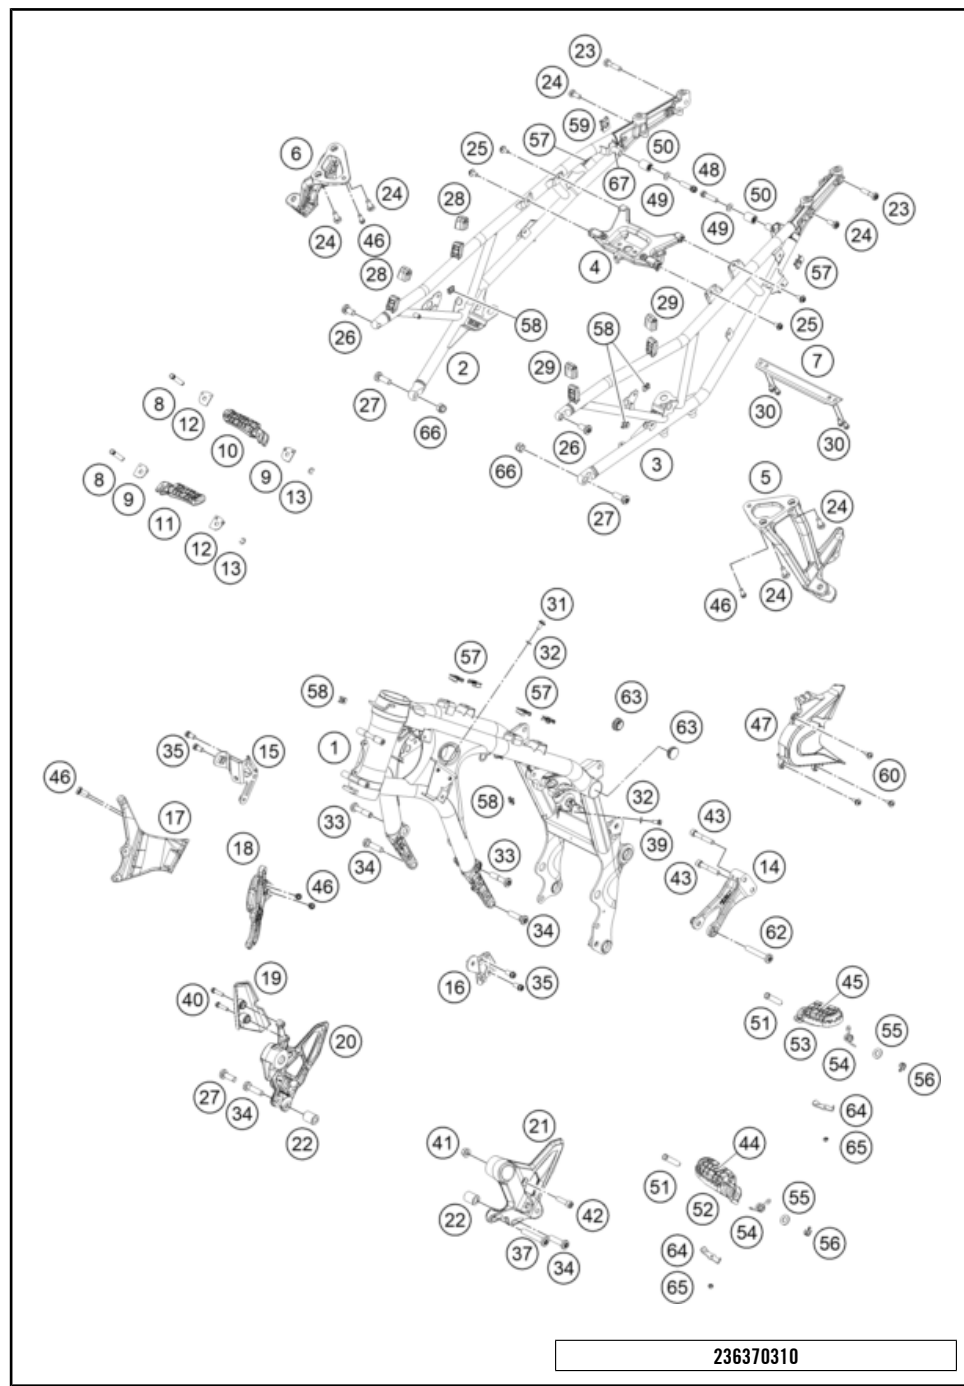

POS	PARTNUMBER		PIECE
41	54310086200	SELF LOCKING NUT M8 10.9	1
42	014579080301S	screw ISO 14579-M8x30-10.9-MK black	1
43	014579080506S	CYL. SCREW DIN14579 M8X50 SS	2
44	60003041010	FOOTREST RUBBER FRONT R/S 03	1
45	60003040010	FOOTREST RUBBER FRONT L/S 03	1
46	0025060166S	HH collar screw M6x16 TX30 SL	6
47	A61003096000	Sprocket Cover	1
48	0035080356	AH-COLLAR SCREW M8X35 ISA45	2
49	0125080003	washer DIN 125 A -8.4	2
50	60307048000	RUBBER SEAT-CONTACT SURFACE	2
51	54803044000	PIN FOR FOOT PED 51.5X9.8 MM	2
52	78003041050	FOOTREST R/S 08	1
53	78003040050	FOOTREST L/S 08	1
54	54603041000	FOOTREST SPRING L/S & R/S	2
55	0125100003	washer DIN 125 A 10.5	2
56	0094032253	PIN DIN0094-3,2X25 STEEL	2
57	54603048100	clip nut M6	6
58	54603048600	RANGE CHANGE METAL NUT M5 INOX	2
59	54603048000	RANGE CHANGE METAL NUT M8	2
60	69008021160	special screw M5x12	3
62	0035100656S	ISA screw, M10x65 ISA45	1
63	64103088000	Frame locking cap	2
64	60003044010	CLOSING PANEL FRONT L/S R/S 03	2
65	0985050003	SELF LOCKING NUT DIN0985-M 5	2
66	54310086100	SELF LOCKING NUT M10 CU WS=14	2
67	61407049000	BUSHING 8.4X12X21.5	2

236370310

68856

* NEW PART

X ON DEMAND