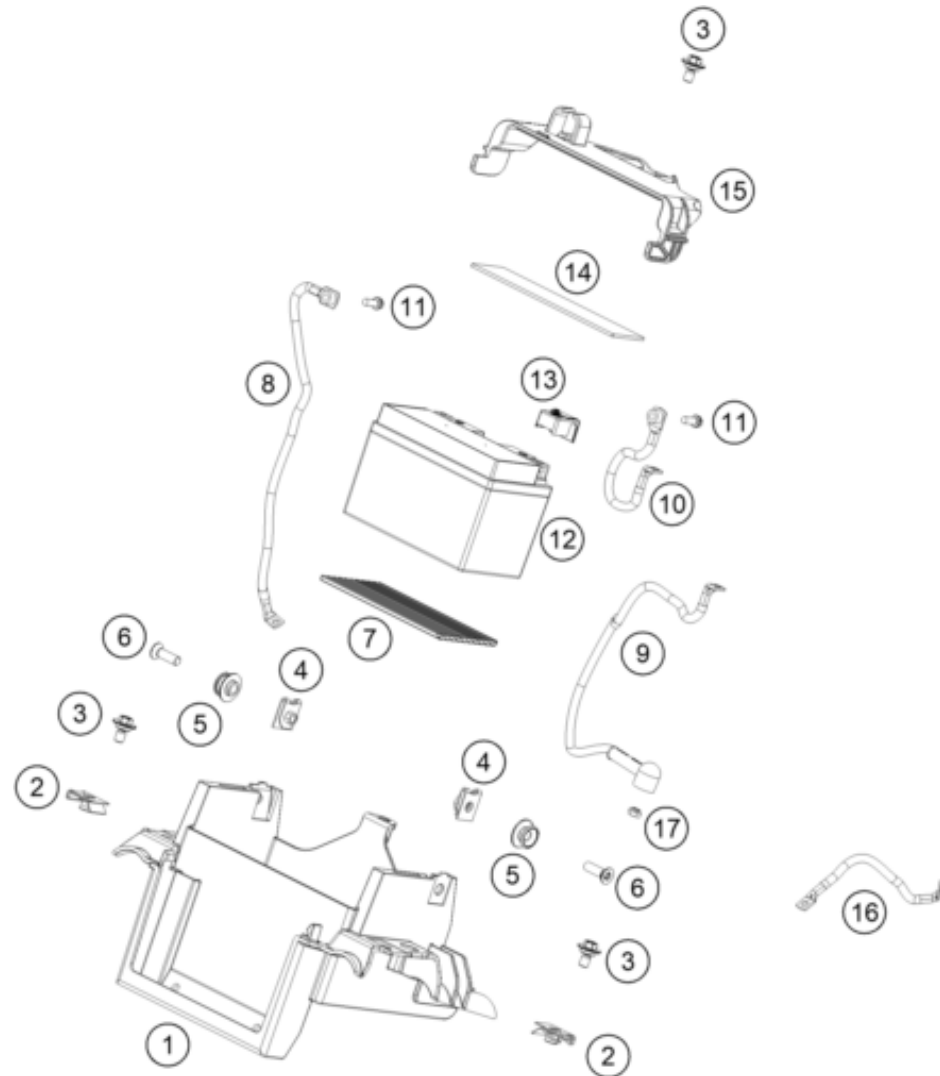

236371010

62208

\* NEW PART

X ON DEMAND

POS	PARTNUMBER		PIECE
1	A61011475000	Main wiring harness	1
2	63711085000	Engine wiring harness	1
3	64111058110	Cover flap, starter relay	1
4	76211058000	STARTER RELAY 07	1
5	60011093075	RUBBER CABLE TIE 75MM 03	x
5	60011093045	RUBBER CABLE TIE 45MM 03	x
6	60111094100	BAR SPACER 4/7 BLACK	2
7	61111057000	RELAY CM1A-R-12V-H80 07	5
8	44011076305	CABLE TIE 300/4,8MM BLACK	x
8	44011076140	CABLE TIE 140/2,5MM BLACK	x
8	44011076200	CABLE TIE 200/3,6MM BLACK	x
9	58011109130	FUSE 30 A	1
10	61111018100	TEMPERATURE SENSOR	1
11	64111059020	Cable holder, attachable	1
12	76011060100	DC HORN 12V	1
13	A61011083000	CCU control unit support	1
14	A61011083050	Front connector support	1
15	58605083014	SCREW M5X14 TORX 25 07	2
16	60311034000	VOLTAGE REGULATOR	1
17	0024060206	HH collar screw M6x20 TX30	2
18	76011030000	FLASHER UNIT LED 6,25W	1
19	60711042000	Power socket 12V	1
20	60311042050	Lid 12V-socket	1
21	0330000726000	Cable tie flexible 7x260	1

24A6101110

68810

\* NEW PART

X ON DEMAND

POS	PARTNUMBER		PIECE
1	63508025110	Electrics bracket front	1
2	54603048100	clip nut M6	2
3	83008000012	special screw M6x12x3	3
4	93008082010	Range change metal nut M6	2
5	63507040070	Seat bushing	2
6	014581060201	Count.snk screw M6x20 TX30	2
7	63511053050	rubber battery holder	1
8	63511097000	Ground wire	1
9	63511059000	Starter cable	1
10	63511059050	battery cable	1
11	0025060166	HH collar screw M6x16 TX30	2
12	64111053000	battery HTZ12A-BS(DA)	1
13	62111059060	COVER POSITIVE POLE	1
14	63508055010	Foam rubber 33x132	1
15	63508055000	Clamping bracket	1
16	64111096000	mass cable starter-frame	1
17	0985060003	SELF LOCK. NUT DIN0985-M 6	1