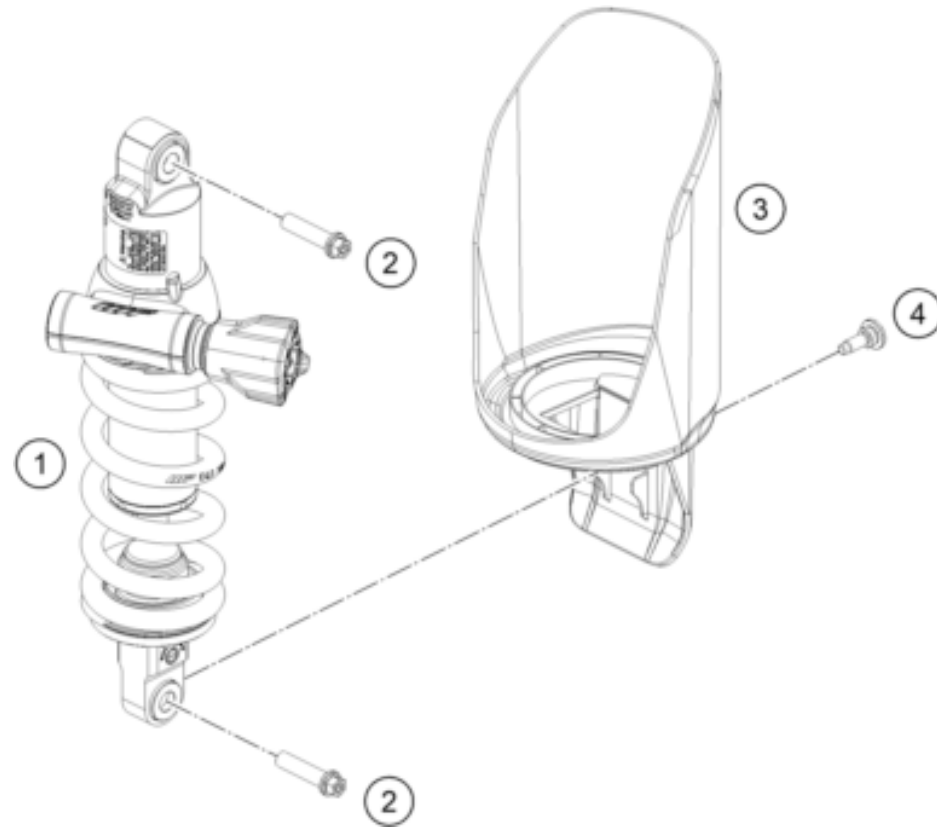

SHOCK ABSORBER

890 ADVENTURE, black 2024 2024

POS	PARTNUMBER		PIECE
1	0637C429U313000	Shock absorber KTM 890 ADV 2021	1
2	0025120506S	HH COLLAR SCREW M12X50 TX45	2
3	63508075000	Splash protection shock absorber	1
4	69008021160	special screw M5x12	1

216370410

55578

* NEW PART

X ON DEMAND