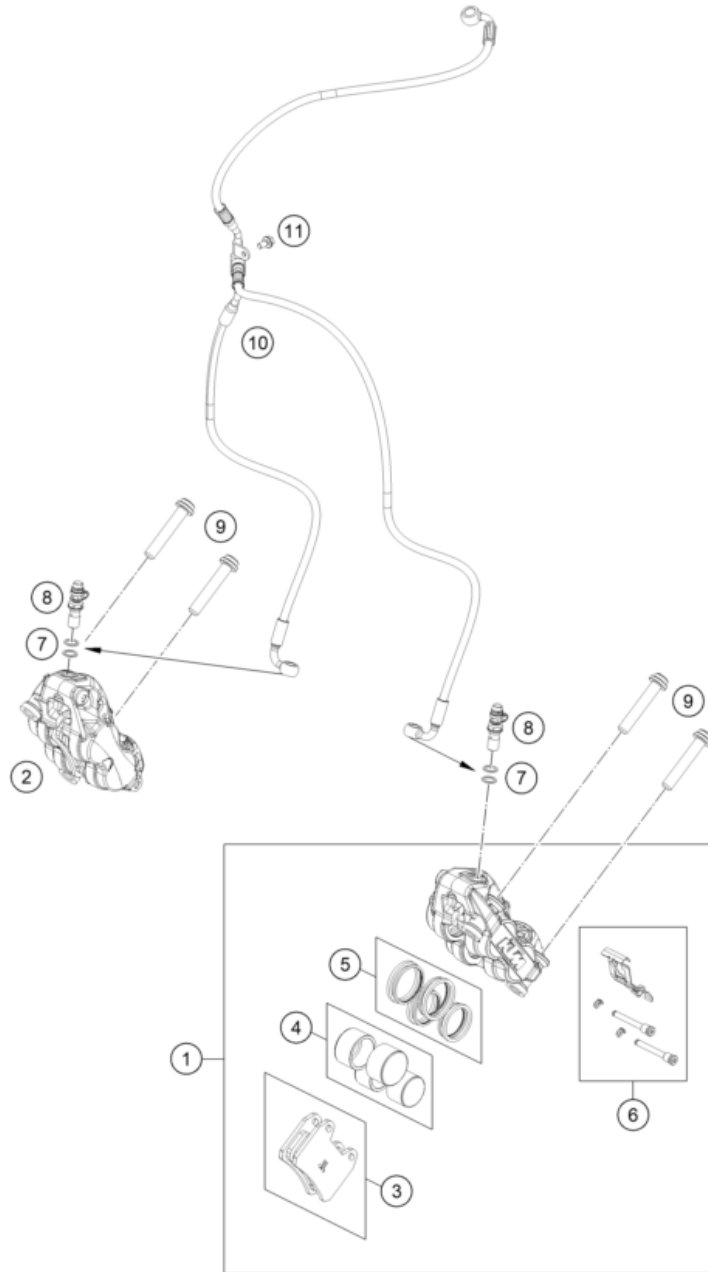

FRONT BRAKE CALIPER

890 ADVENTURE, black 2024 2024

POS	PARTNUMBER		PIECE
1	63713015000	Brake caliper, front left	1
2	63713016000	Brake caliper, front right	1
3	63713030000	Front brake pad	2
4	63513019000	Piston set	2
5	63613021000	Seal set	2
6	64113017000	Retaining spring set	2
7	0603100141	sealing ring DIN 7603 10x14x1	4
8	62513020000	BLEEDER SCREW CPL. 05	2
9	0035100559S	AH-COLLAR SCREW M10X1,25X55SS	4
10	63542003000	Brake line ABS-Caliper	1
11	0025050106	HH collar screw M5x10 TX30	1

196351360

55642

* NEW PART

X ON DEMAND