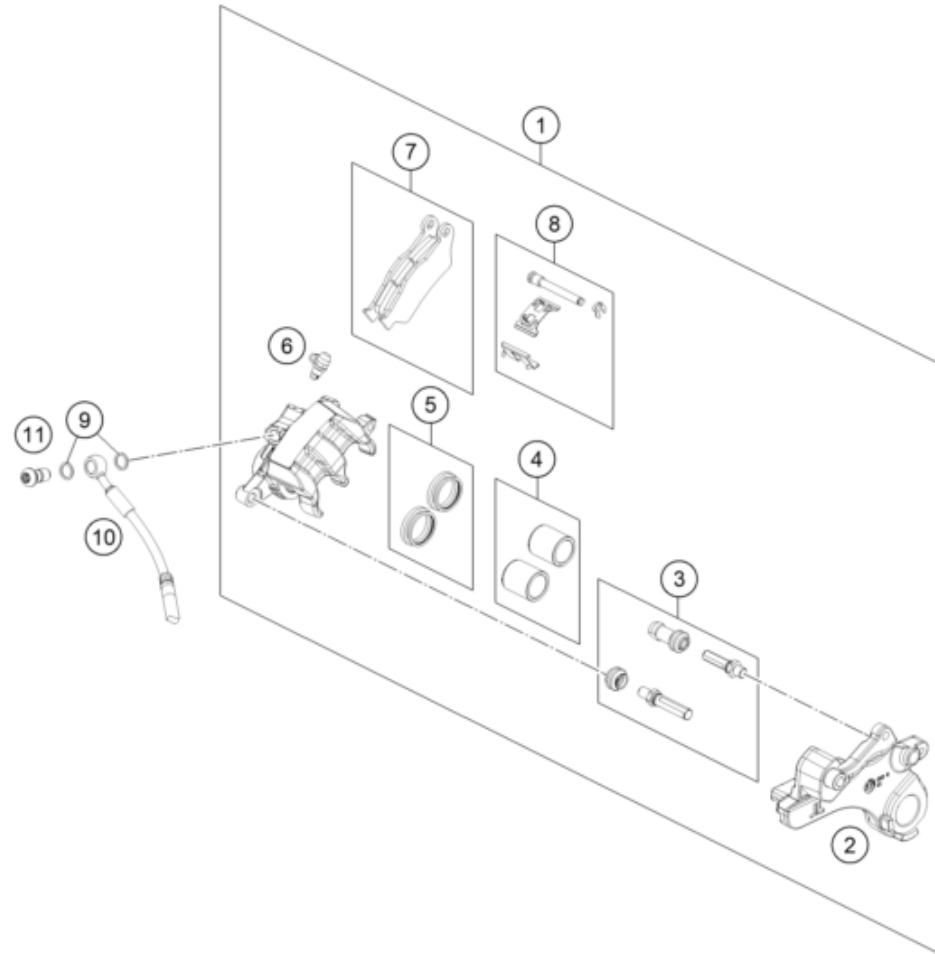

REAR BRAKE CALIPER

890 ADVENTURE, black 2024 2024

POS	PARTNUMBER		PIECE
1	63713080000	Rear brake caliper	1
2	63513075000	rear holder	1
3	64113084000	Cup set	1
4	63713083000	brake piston set	1
5	63513081000	Seal set	1
6	64113020000	Bleeder + cap	1
7	63713090000	rear brake pads	1
8	63513085000	Pad pin and spring	1
9	0603100141	sealing ring DIN 7603 10x14x1	2
10	63742004000	Brake line, rear brake caliper	1
11	62113020100	banjo bolt M10x1x19.5	1

196351390

57909

* NEW PART

X ON DEMAND