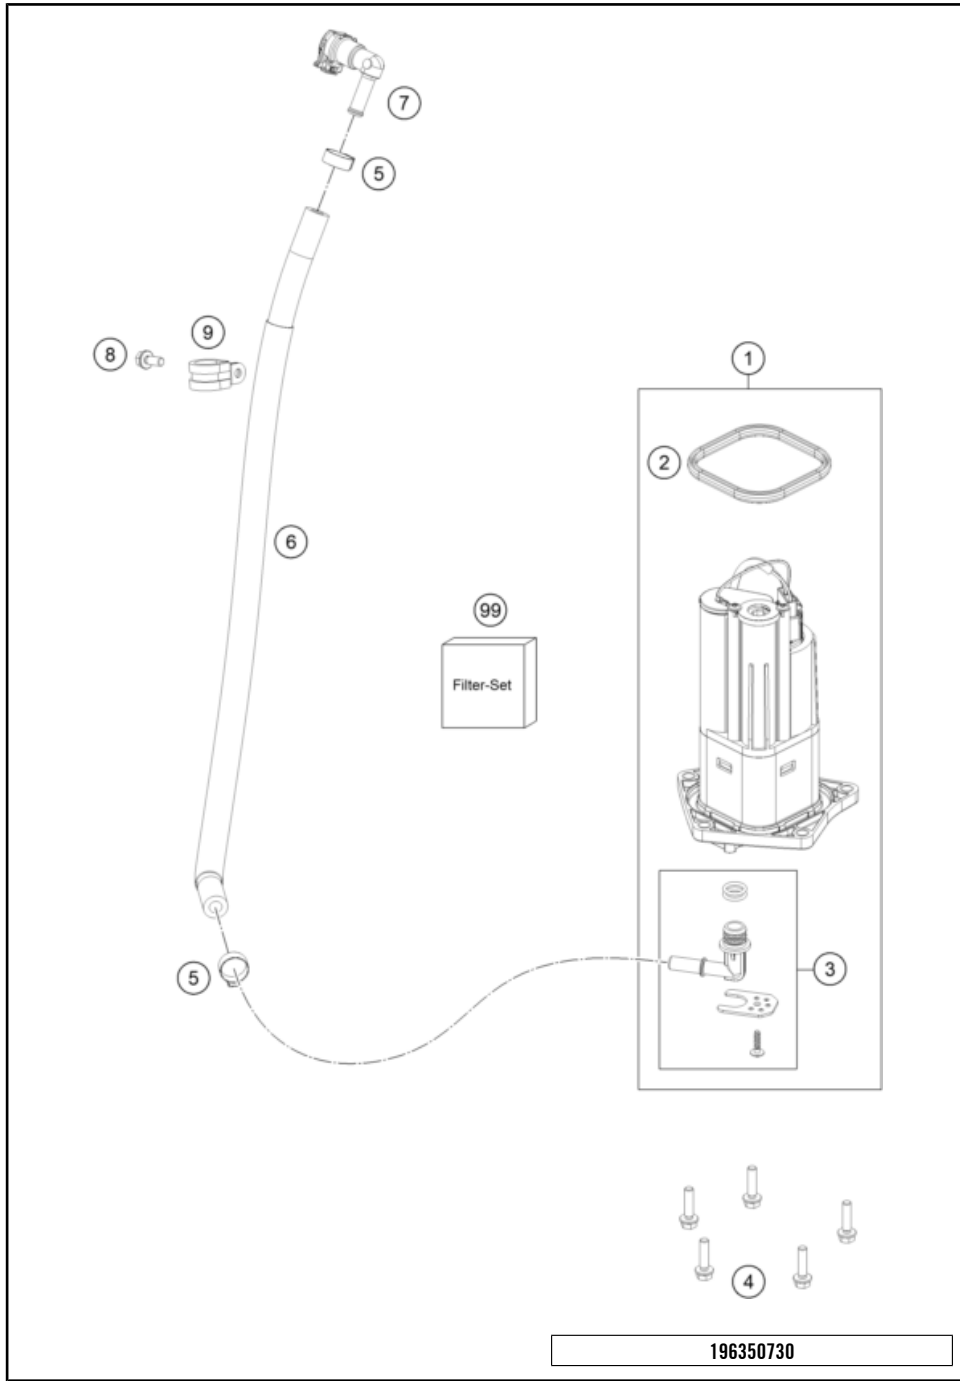

FUEL PUMP

890 ADVENTURE, black 2024 2024

POS	PARTNUMBER		PIECE
1	63507088000	fuel pump	1
2	64107189000	Sealing	1
3	75007092000	HYDRAULIC CONNECTOR CPL.	1
4	0025060206	HH collar screw M6x20 TX30	5
5	00050157706	VARIABLE ONE-EAR CLAMP 15,7MM	2
6	63507017000	Fuel hose	1
7	76007028000	ELBOW CONNECTOR	1
8	0025050126S	Hex collar screw M5x12 ISA30 SS	1
9	49007439000	CLAMP RSGU 15/12	1
99	63507090000	filter kit	x

51895

* NEW PART

X ON DEMAND