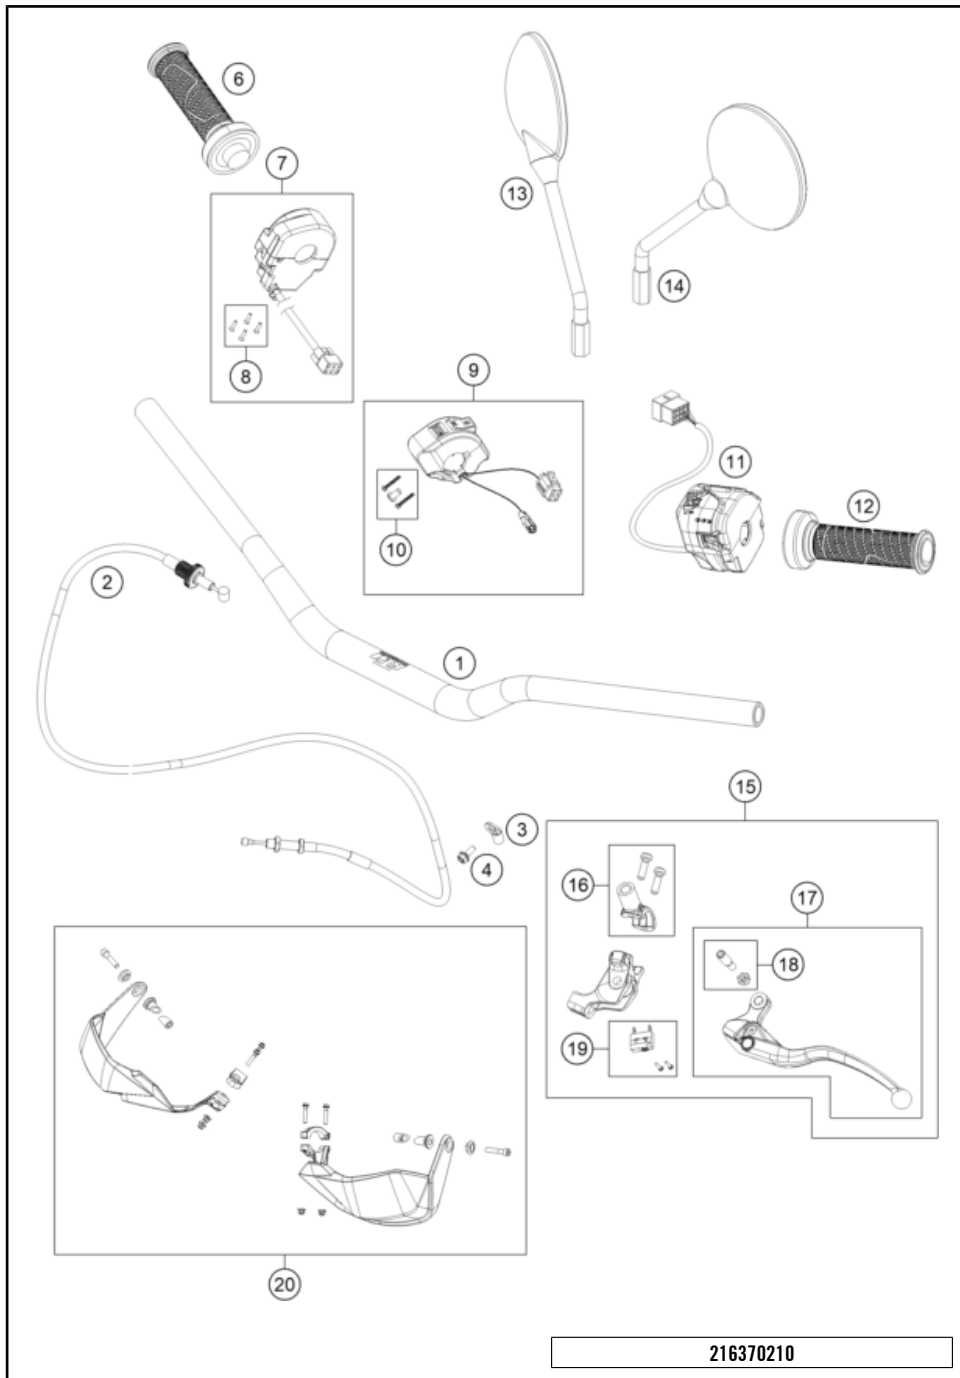

# 890 ADVENTURE, black 2024 2024

POS	PARTNUMBER	PIECE	
1	43578142	Fork outer tube 44x560 dt54 db60	2
2	43578206	Fork protection ring d43	2
3	43578219	O-ring 40x2,5 VMQ70 red ISO 3601	2
4	43578198S1	axle clamp right d43mm black cpl.	1
5	43578197S1	axle clamp left d43mm black cpl.	1
6	0025080206	HH collar screw M8x20	4
7	43578176S8	Cartridge right 890 ADV 23 cpl.	1
8	43578195S8	Cartridge left 890 ADV 23 cpl.	1
9	43578240S	Screw cap M51x1.5 black right kpl.	1
10	43578239S	Screw cap M51x1.5 black left cpl.	1
11	46810340	O-ring 45x2 NBR70 siliconized	2
12	43578190	Mainspring (38,3) 6,5-480 fork	1
13	52000209SET	Sticker set, APEX PRO OC 90x40	1
14	R14042T	GUIDE BUSHING SET	x
15	R516T	Fork sealing kit 43mm	x
16	R14032	AH bolt M10x25 set	x
17	RP80002	Shim Kit Fork	x
18	RP10026	Adjuster kit fork	x
97	T14034	Fuchs grease IPR (250g)	x
98	48601166S1	Fork Fluid Viscosity 4.0 5L	x

# HANDLEBAR, CONTROLS

890 ADVENTURE, black 2024 2024

POS	PARTNUMBER		PIECE
1	6070200100033	Handlebar	1
2	63502090000	Clutch cable	1
3	64132070000	PVC clamp 6.4 MM Heyman	1
4	0025050126	HH collar screw M5x12 TX30	2
6	60702012000	Grip tube (no heating)	1
7	60711012000	Ride-by-wire without throttle tube	1
8	76011073110	SCREW SET START-STOP SWITCH	1
9	A61011074000	Start / emergency stop switch right	1
10	61411174010	Screw set start-stop switch	1
11	76011270200	Combination switch	1
12	60702039100	Grip LHS w/o heater	1
13	28512040000	mirror, right	1
14	58412040100	mirror, left/right	1
15	63502031000	Clutch lever compl.	1
16	6350204400030	Clamp cpl. incl. 2 screws	1
17	63502040000	Clutch lever	1
18	64102038000	Kit lever pin	1
19	63511049000	Switch	1
20	6030217910030	HANDGUARD CLOSED BLACK HIGH	1