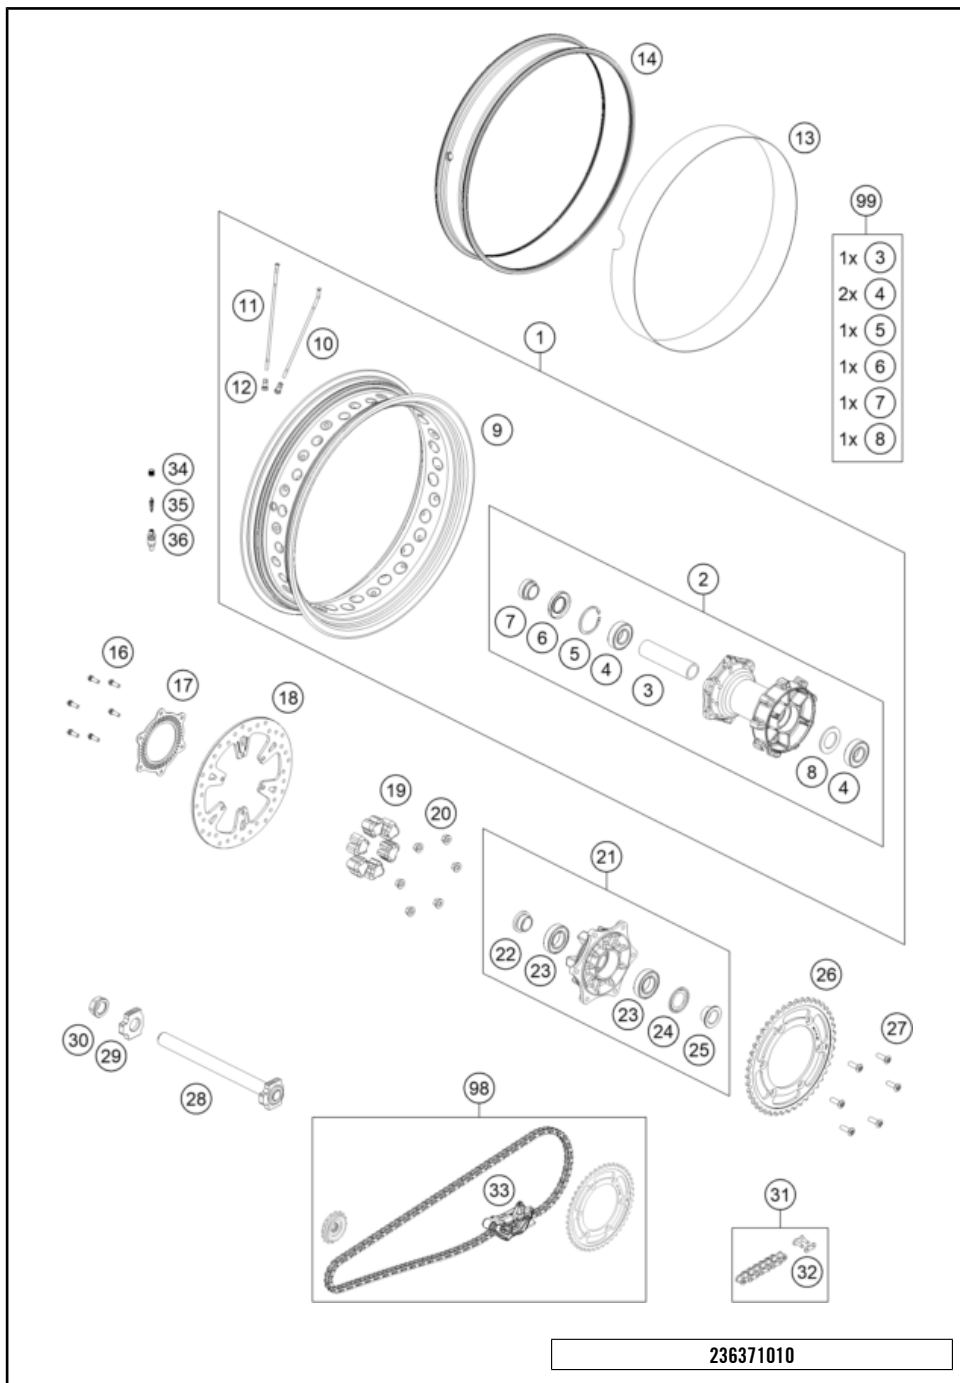

REAR WHEEL

890 ADVENTURE, black 2024 2024

POS	PARTNUMBER		PIECE
1	63710001044C1	"Rear wheel, cmpl. 4.5x18"" with anodized hub	1
1	6031000124433A	Rear wheel cpl. 4,5X18" with powder-coated hub	1
2	60310010244C1	Rear hub cmpl. anodized	1
2	6031001014433	REAR HUB CPL. powder-coated	1
3	60010011000	BEAR. SPACERTUBE L=124,8MM 03	1
4	0625062052	GR.BALL BEAR. 6205-2RSHC3HMTF7	2
5	0472052200	CIRCLIP DIN0472-52X2	1
6	0760305271	SHAFT SEAL RING 30X52X7	1
7	60310013000	SPACER BUSHING REAR WHEEL R/S	1
8	60010015000	SPACER RING 03	1
9	6031007010033A	Rim 4,5x18" TL bl.w.sticker	1
10	60310071000	SPOKE 5/4.37/M5	18
11	60310171000	SPOKE 5/4.37/M5	18
12	60310072200	Spoke nipple Quadrax M5	36
13	60310073100	RIM BAND 18"	1
14	60310177100	GASKET RUBBER 4.5"X18"	1
16	59009062019	SPECIAL SCREW M6X19 WS=8 10.9	6
17	60142021100	SENSOR GEAR ABS REAR	1
18	63510060100	Brake disc rear	1
19	54610459000	RUBBER DAMPING BLOCK '91	6
20	06923080003	hex nut EN 1661 M8 WS13	6
21	7501005004433	Sprocket wheel carrier cpl. Black	1
22	60110014000	SPACER BUSH. SPR. SUPP. IN. 06	1
23	0625060060	BALL BEARING 6006 DDU2CG23S6NM	2
24	60110016000	NILOS RING 6006AV	1
25	60110012000	SPACER BUSH. SPROCKET SUPP. 06	1
26	75010051045	SPROCKET 45T 08	1
27	0019080266S	COUNTER-SUNK SCREW ISA45 M8X26	6
28	69010181044	Rear axel cpl.	1
29	60010084000	CHAIN TENSIONER R/S LC8 03	1
30	61010086000	COLLAR NUT M25X1,5 WS=32 05	1
31	76910065118	chain DID 118 roll	x
32	76910066000	Rivet link chain DID 520 VP2-T	x
33	63510067118	chain X-Ring 118 links with chain guide	1
34	81210076020	Valve cap Schrader	1

236371010

62208

* NEW PART

X ON DEMAND