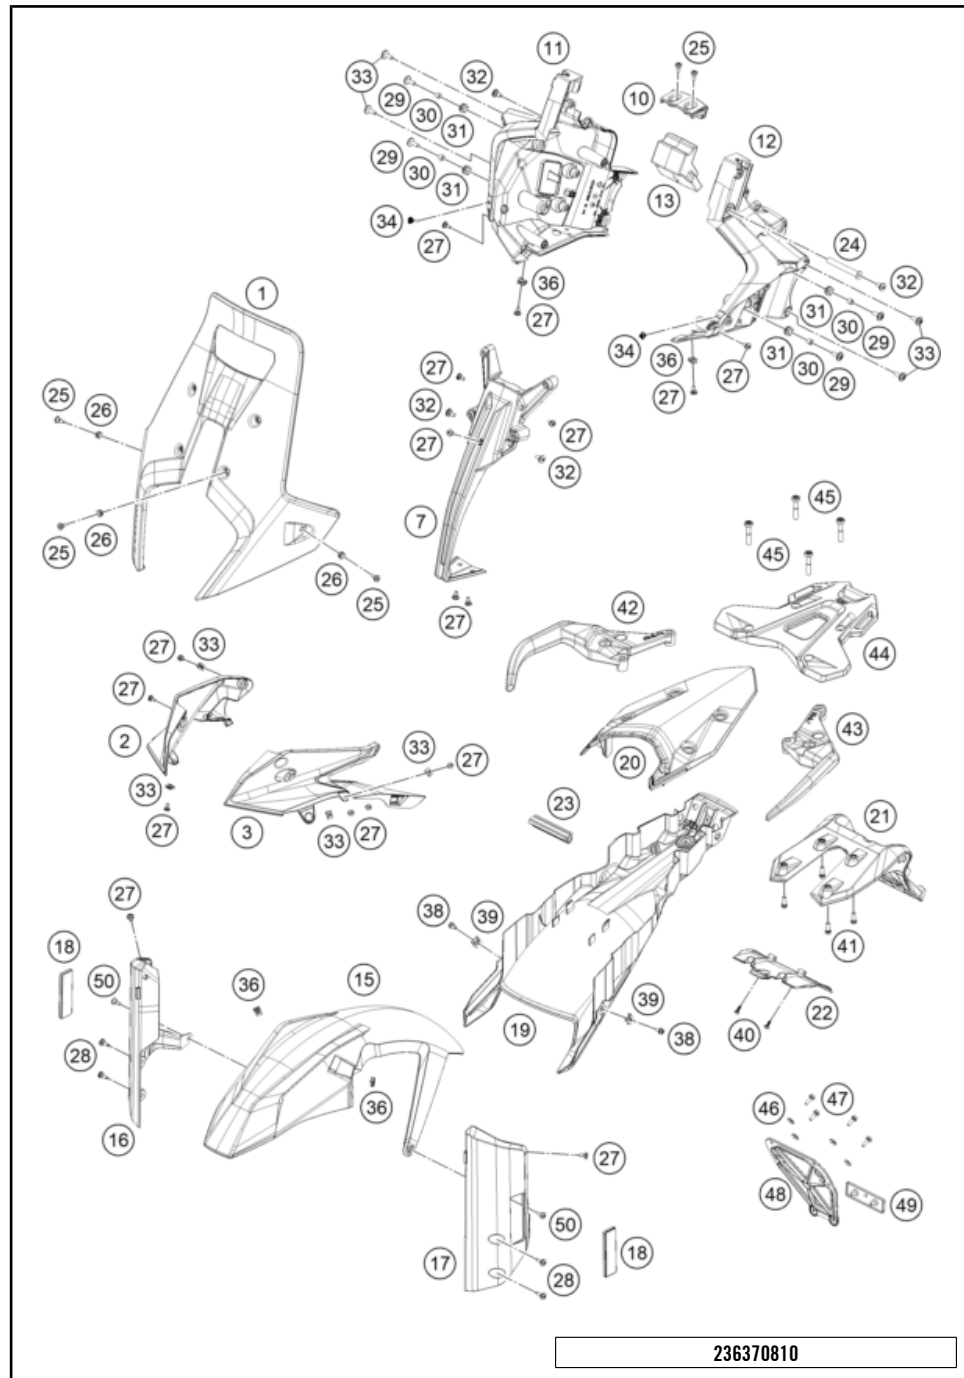

POS	PARTNUMBER		PIECE
1	A61008008000	Windshield	1
2	A61008004000C1	Mask spoiler right	1
3	A61008003000C1	Mask spoiler left	1
7	A61014012000	Headlightmask centerpart	1
10	A61014012020	Cover mask support	1
11	A61014011000	Mask support right	1
12	A61014010000	Mask support left	1
13	A61014010050	Mask support foam	1
15	63508010000C1	Front fender	1
16	63508026000C1C	Fender carrier right with decal	1
17	63508025000C1C	Fender carrier left with decal	1
18	60012080100	SIDE REFLECTOR YELLOW "CEV"	2
19	63508019000	Lower rear panel	1
20	63508013000BJ	Tail section	1
21	63508015000	License plate holder support, upper part	1
22	63508016000	License plate holder support, lower bott	1
23	63503002030	Brace subframe	1
24	63514010040	wheel spindle mask support	1
25	60708008071	Special screw M5x14	8
26	60708008070	rubber bush windshield fixation	6
27	69008021160	special screw M5x12	10
28	69008021060	special screw M5x17	4
29	69014017000	SPECIAL SCREW M6X18 ISA30 08	4
30	69014014000	BUSHING 6,1X9,2X7,5 08	4
31	60006001022	rubber grommet 9x11x16x8.5 mm	4
32	69008021040	special screw M6x14	4
33	69014017000S	special screw M6x18-8.8 ISA30 MK	4
34	21008064010	Bump rubber	2
36	69008021080	clip nut M5	4
38	0025050106	HH collar screw M5x10 TX30	2
39	54603048200	RANGE CHANGE METAL NUT M5	2
40	0081050121	EJOT PT screw K50x12	2
41	0025060166	HH collar screw M6x16 TX30	4
42	63512009100	Passenger grip, right	1
43	63512008000	Passenger grip left	1
44	6061201000030	BAGGAGE CARRIER BRIDGE	1
45	0035080406S	ISA collar screw M8x40 ISA45	4

236370810

62239

* NEW PART

X ON DEMAND