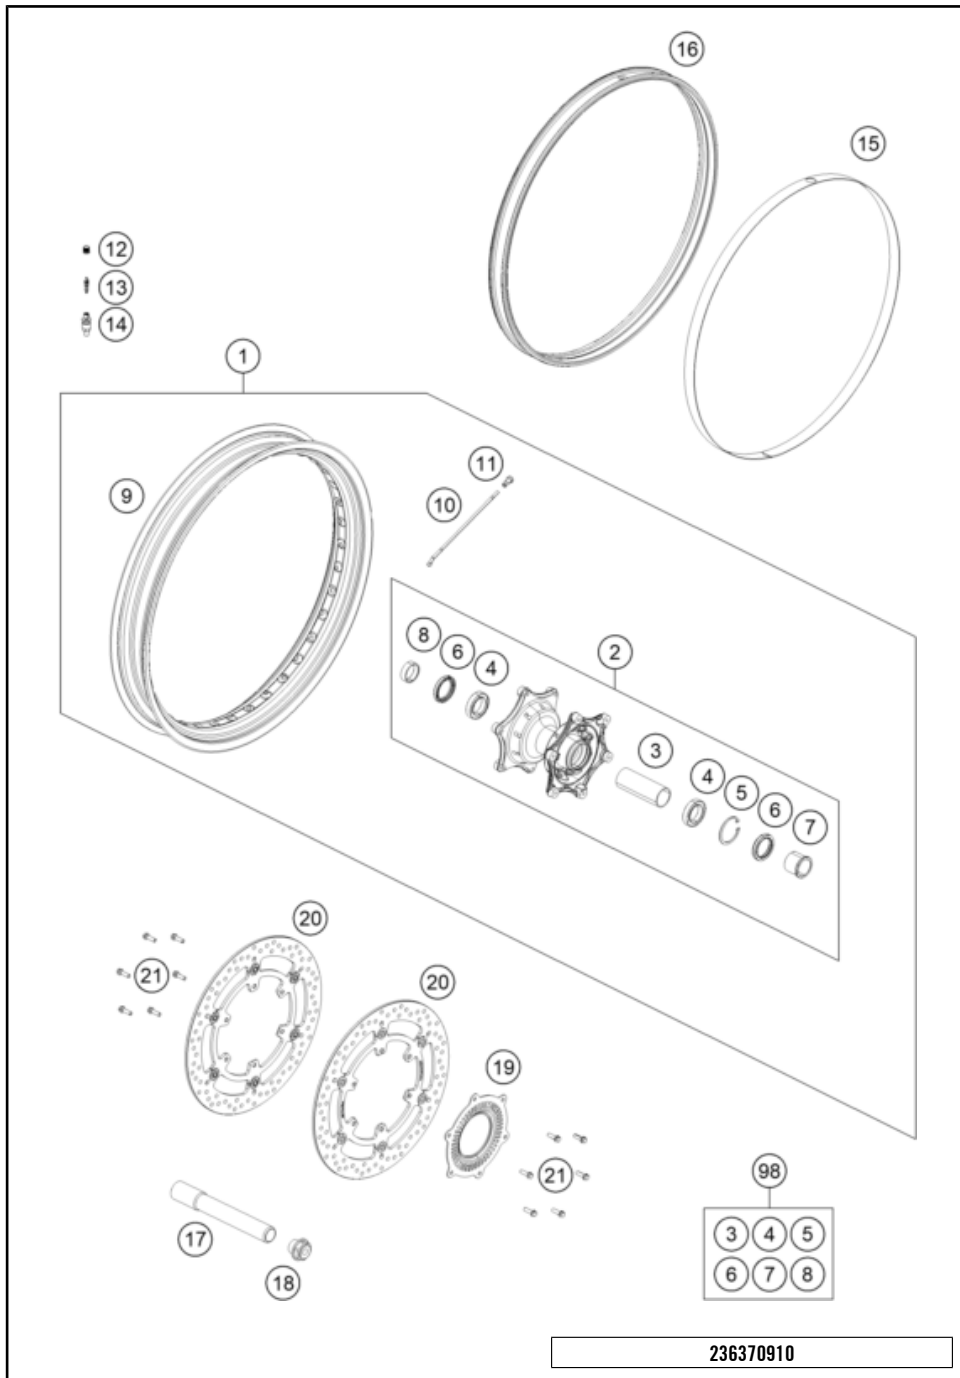

FRONT WHEEL

890 ADVENTURE, black 2024 2024

POS	PARTNUMBER		PIECE
1	63709001044C1	"Front wheel, cmpl. 2.15x21""	1
		with anodized hub	
1	6030900124433A	Front wheel cpl. 2,5X21"	1
		with powder-coated hub	
2	60309010244C1	front wheel hub cpl.	1
		anodized	
2	6030901014433	FRONT HUB CPL.	1
		powder-coated	
3	60309011000	BUSHING SPACER TUBE FRONT	1
4	0625069068	GR.BALL BEAR.6906 DDU2CG23S6NM	2
5	0472047175	CIRCLIP DIN0472-47X1,75	1
6	0760354771	SHAFT SEAL RING 35X47X7 TC	2
7	60309012100	SPACER BUSH. FRONT WHEEL L/S	1
8	60009013000	SPACER BUSH. FR. WHEEL R/S 03	1
9	6030917010033A	Rim 2.5x21"TL.bl.w.sticker	1
10	60309071000	SPOKE 5/4.37/M5	36
11	60310072200	Spoke nipple Quadrax M5	36
12	81210076020	Valve cap Schrader	1
13	81210076010	Valve insert Schrader	1
14	60309276000	Valve body cmpl.	1
15	60309073100	RIM BAND 21"	1
16	60309177000	GASKET RUBBER 2.5"X21"	1
17	60309081100	Wheel spindle, front	1
18	6900103600001	STEERING HEAD SCREW 09	1
19	60342020000	SENSOR GEAR ABS	1
20	63509060000	BRAKE DISC FRONT D=320	2
21	59009062019	SPECIAL SCREW M6X19 WS=8 10.9	12
98	60609015000	FRONT WHEEL REP. KIT ADV. 1050	x

236370910

62206

* NEW PART X ON DEMAND