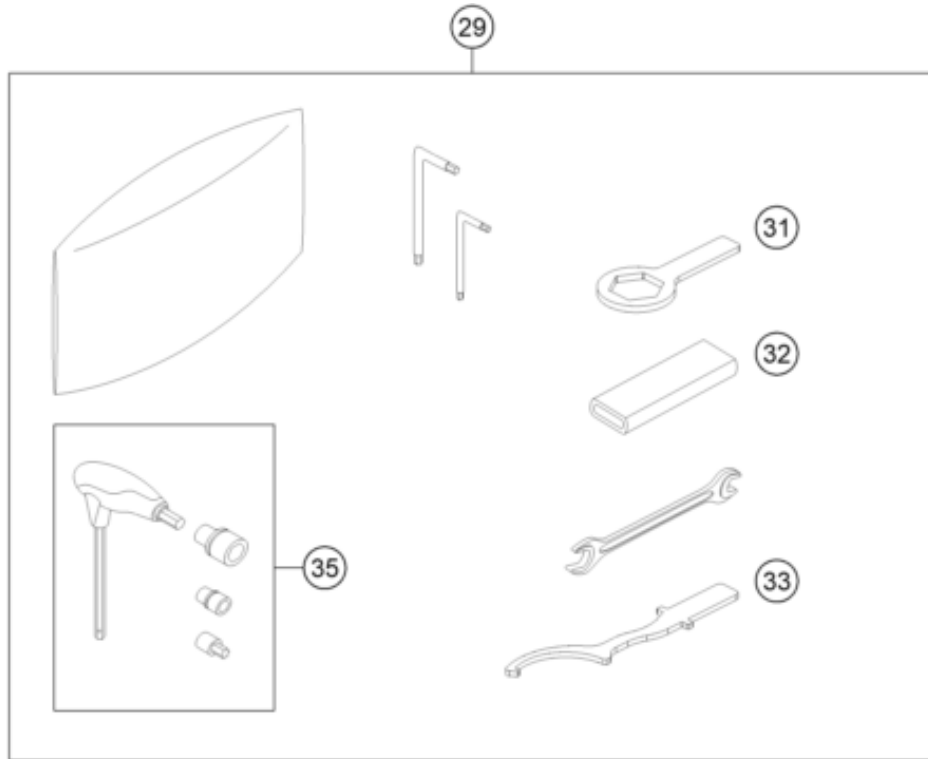

OHNE ABBILDUNG
WITHOUT ILLUSTRATION

0

TECHNISCHE DOKUMENTATION
TECHNICAL DOCUMENTATION
DOCUMENTACION TECNICA
DOCUMENTATION TECHNIQUE
NOTE TECNICHE

1

196352000

POS	PARTNUMBER		PIECE
0	58412040100	mirror, left/right	1
0	28512040000	mirror, right	1
0	0025060086	HH collar screw M6x8 TX30	2
0	A6100309000001	Skid plate	1
0	63503090016	Lower Alu Skidplate Support	1
0	0024060106	HH COLLAR SCREW M6X10 TX30	7
0	A61007025010	Tank protector left	1
0	83008000012	special screw M6x12x3	2
0	54603048300	RANGE CHANGE METAL NUT M6 INOX	3
0	62142041000	DAMP. COMPONENT ABS MODUL	3
0	A61007025020	Tank protector right	1
0	69014117000	Collar screw M6x22-8.8 ISA30	4
0	75007046010	SEAT RUBBER 10 MM	2
0	61342041100	Collar bushing 6,5x9x18x8,5	6
0	A610080080000	Windshield	1
0	60708008070	rubber bush windshield fixation	6
0	60708008071	Special screw M5x14	6
0	69008021160	special screw M5x12	1
0	00063004202	PRINT LABEL 60X51 MM	1
0	00063004012	HEADLIGHT MASK BOX	1
0	00063004105	950 ADV. CARTON F WIND PROT.	1
0	0025050166S	HH Collar Screw M5x16 ISA30 SS	4
0	58412080400	Rear reflector red	1
0	6030218004430	HANDSCHUTZ LI. KPL. M. BEFEST.	1
0	6030218104430	HANDSCHUTZ RE. KPL. M. BEFEST.	1
0	60408061050	RUBBER 14X6.5X2.3MM	2
0	63503190017	Silent block 20x12 M6x10/M6x8	2
0	64112181100	Bracket for reflector	1
1	3214751EN	Owner Manual 890 Adventure 2023	1
29	63729099000	Tool set	1
31	60012060032	RING WRENCH 32MM	1
32	60012060000	GRIP FOR RING WRENCH	1
33	76029062000	HOOK WRENCH F. SHOCK ABSORBER	1
35	50329070000	T-WRENCH WS=6/8/10 '97	1

62222

* NEW PART

X ON DEMAND