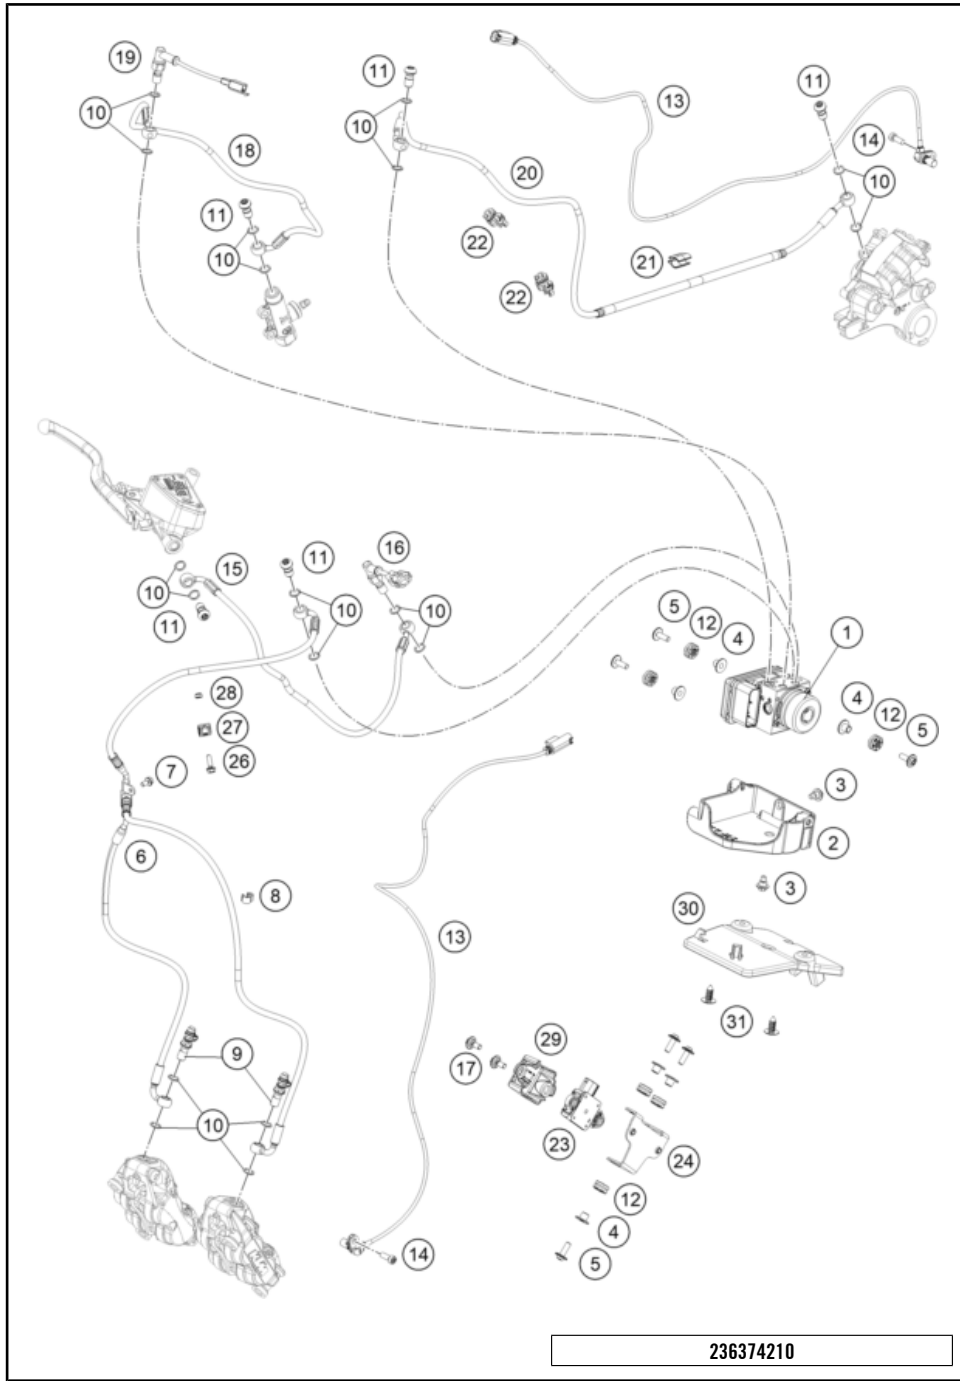

236374210

POS	PARTNUMBER		PIECE
1	A61042031044	ABS module filled	1
2	63542040200	ABS modulator bracket	1
3	59001092050	SPECIAL SCREW M6X12,5 WS=8	2
4	61342041000	COLLAR BUSH 6,5X9X18X8,5	6
5	69014017000S	special screw M6x18-8.8 ISA30 MK	6
6	63542003000	Brake line ABS-Caliper	1
7	0025050106	HH collar screw M5x10 TX30	1
8	60111094100	BAR SPACER 4/7 BLACK	8
9	62513020000	BLEEDER SCREW CPL. 05	2
10	0603100141	sealing ring DIN 7603 10x14x1	18
11	62113020100	banjo bolt M10x1x19.5	5
12	62142041100	DUMPER 40 SHORE	4
13	76042125000	ABS-SENSOR	2
14	014580060166	SHCS ISO 14580 M6x16	2
15	63542001000	Brake line MC-ABS	1
16	64111051100	Brake light switch	1
17	83008000015	SPECIAL SCREW M6X15X3	2
18	63542002000	Brake line MC-ABS	1
19	62111051000	BRAKE LIGHT SWITCH REAR	1
20	63542004000	Brake links ABS-Caliper	1
21	54813026100	CABLE SUPPORT 10/4MM 2014	1
22	64142046000	Bracket ABS line dia7.5	2
23	61542090000	Angle sensor	1
24	63742090015	Retaining bracket angle sensor compl.	1
26	0025050166	HH collar screw M5x16 TX30	1
27	60113146000	SUPPORT FOR BRAKE HOSE M5	1
28	0985050003	SELF LOCKING NUT DIN0985-M 5	1
29	61342090050	COVER SENSOR BOX	1
30	A61042040010	Heat protection	1
31	61103165000	PLUG FOR M8	2

62216

* NEW PART

X ON DEMAND