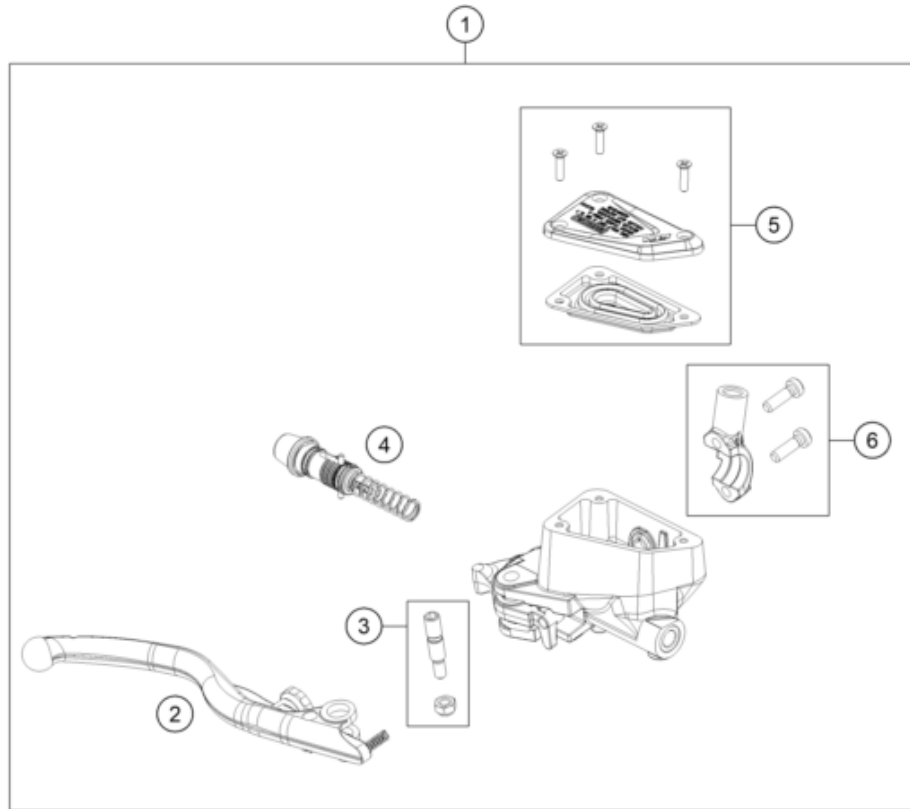

FRONT BRAKE CONTROL

890 ADVENTURE, black 2024 2024

POS	PARTNUMBER		PIECE
1	63713101033	Front master cylinder cpl.	1
2	63513002044	Brake lever	1
3	64113006000	Lever bolt cpl.	1
4	63713008000	Piston assembly	1
5	64113031100	Reservoir cap cpl.	1
6	6351300500030	mirror clamp incl. 2 screws	1
7	63542001000	Brake line MC-ABS	1
8	62113020100	banjo bolt M10x1x19.5	1
9	0603100141	sealing ring DIN 7603 10x14x1	2