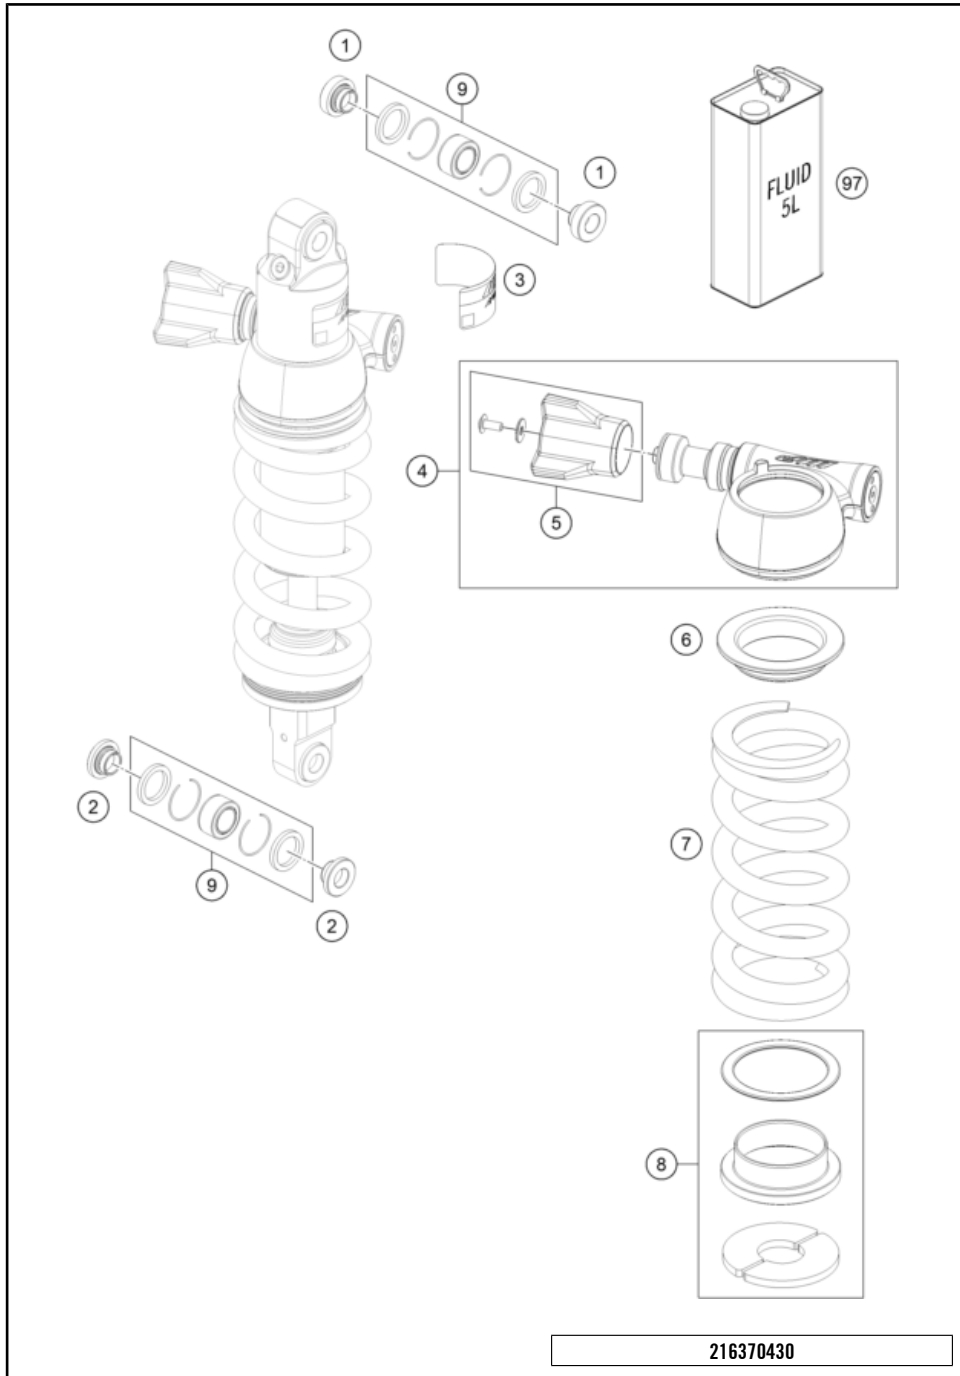

SHOCK ABSORBER DISASSEMBLED

890 ADVENTURE, black 2024 2024

POS	PARTNUMBER		PIECE
1	46180064	Bearing bush 12x15/18/24,5x13,5	2
2	46180007	Distance bush 12x15/18/24,5x10,5	2
3	52000213	Sticker APEX 90x29	1
4	S038300003S0000	PA KTM 890 ADV 21 with hand knob	1
5	60000323S	adjuster wheel PA cpl.	1
6	14460661	Spring retainer 52,5x78x3	1
7	91010430	ring (59) 115-188.0 shock white	1
8	RP10023	Repair kit spring retainer	x
9	R12012T	Ball joint bearing kit top 12mm	x
97	50180751S1	SHOCK ABSORBER FLUID 5 LT	1

55222 * NEW PART X ON DEMAND