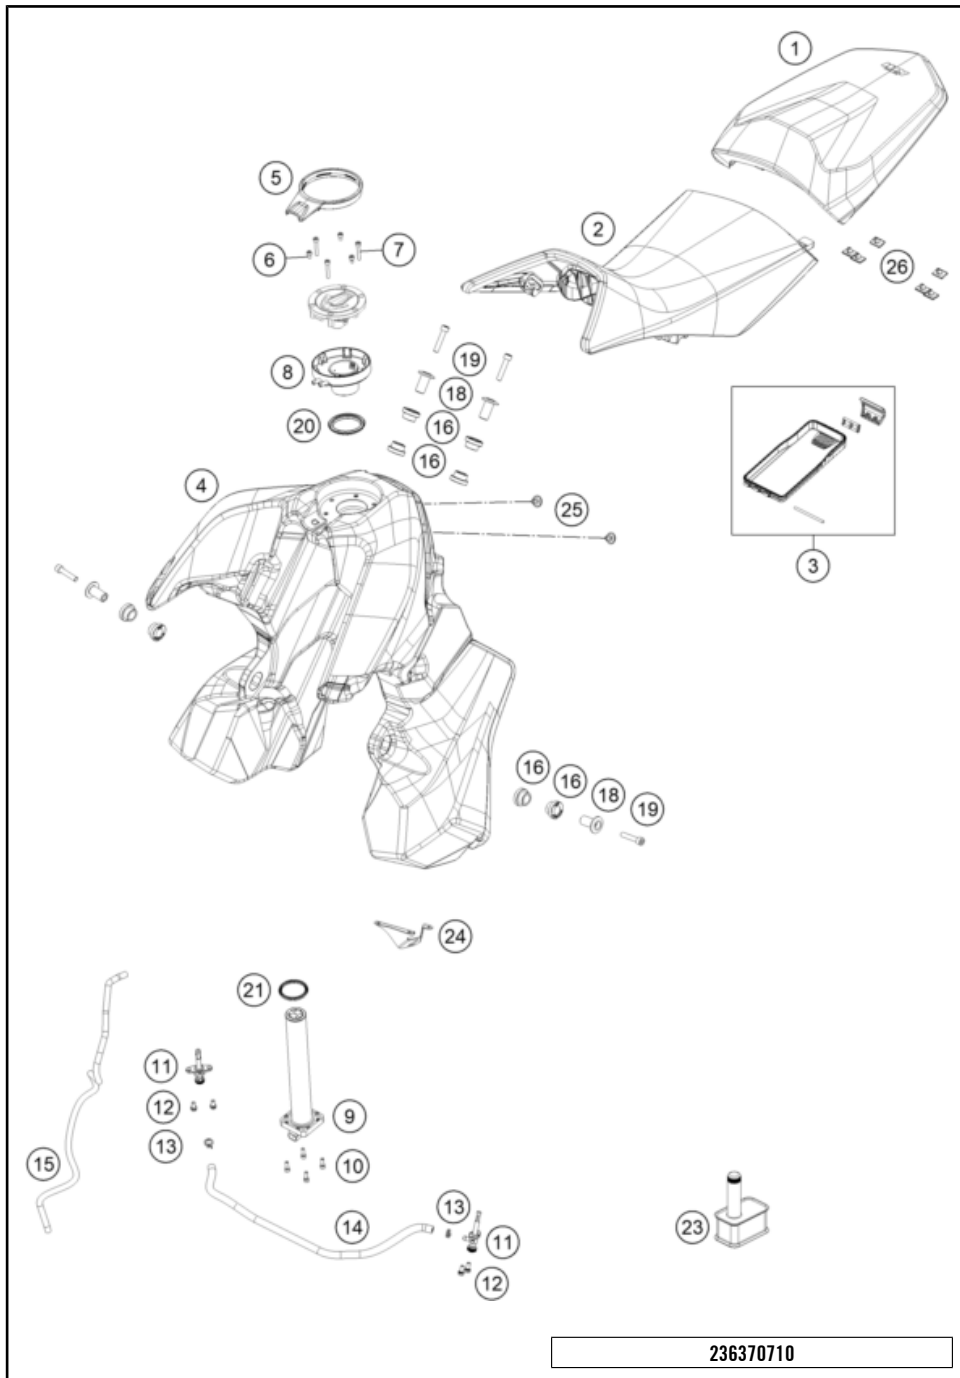

POS	PARTNUMBER		PIECE
1	A61007047000C1A	Passenger seat	1
2	A61007040000C1	Seat	1
3	63507047044	Tech-Box Kit	1
4	63507613000C1	Fuel tank	1
5	63507058000	Fuel tank fairing	1
6	0912050083	SHCS DIN 912 M5x8	3
7	0912050303	AH SCREW DIN0912-M 5X30	3
8	A61007108050	Fuel tank filler neck	1
9	63507080200	Fuel lever sensor	1
10	0912050163	AH SCREW DIN0912-M 5X16	4
11	58507003200	FUEL COCK CPL.	2
12	0025060126	HH collar screw M6x12 TX30	4
13	58031005000	CLAMP YDNAC 10128 12MM	2
14	63507016000	Interconnection hose	1
15	63515027100	Tank overflow hose 718mm	1
16	61007065000	collar bushing, front tank holder	8
18	6100716000001	Bearing sleeve, external	4
19	0912080403	SHCS DIN 912 M8x40	4
20	21007008151	gasket tank insert	1
21	60307080090	GASKET FUEL LEVEL SENSOR	1
23	00001000015	Motorex Fuel Stabilizer 125ml	1
24	63507087010	Cover fuel pump	1
25	0900000601200	Seat screw M6x11.5 ISA30	2
26	77307040041	Isolation pad	6

236370710

68806

* NEW PART X ON DEMAND