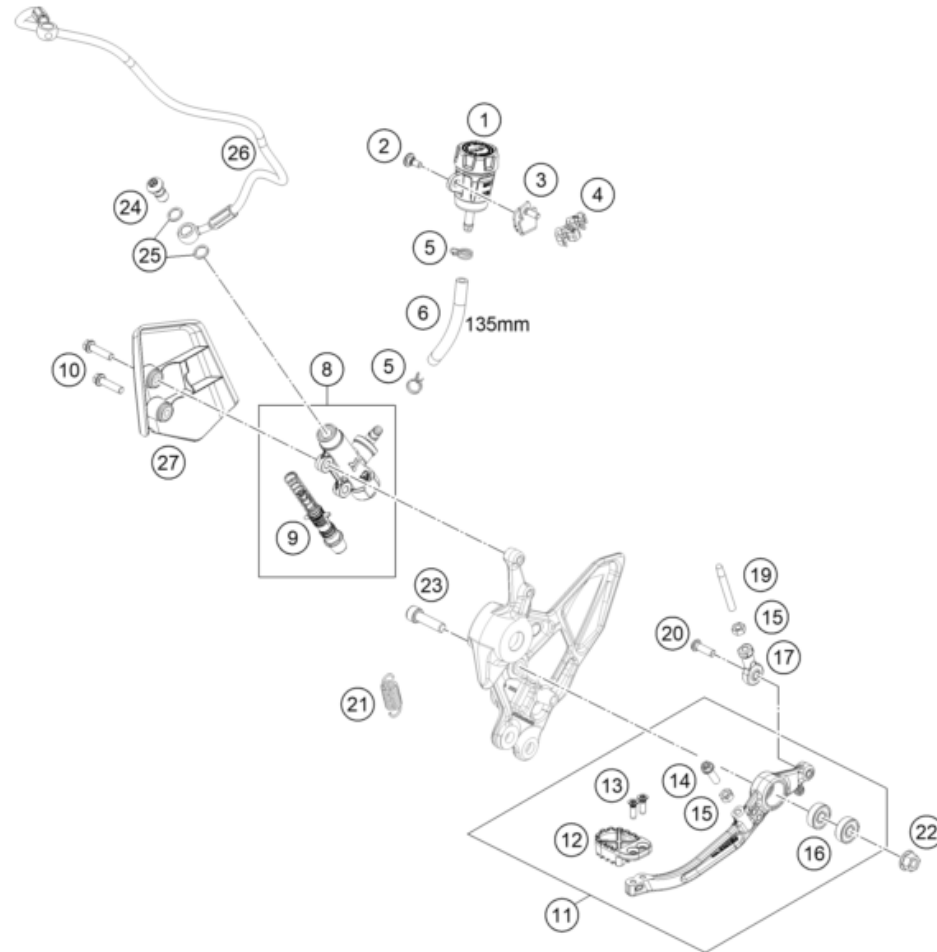

POS	PARTNUMBER		PIECE
1	64113069000	Reservoir assembly	1
2	69013099050	SCREW F. EXPANSION TANK	1
3	64113026000	Brake line holder	1
4	64142046000	Bracket ABS line dia7.5	1
5	58007017000	YDNAC CLAMP 10101 (10,4MM)	2
6	69013069001	HOSE FOR RESERVOIR 6X1,5	1
8	6411306000030	Foot master cylinder cpl. black	1
9	64113061000	Piston assembly	1
10	0025060256	HH collar screw M6x25 TX30	2
11	63513050033C1	Foot brake lever cpl. without push rod	1
12	63513051000	Footbrake lever step plate	1
13	014581050162	CS screw, ISO14581-M5x16-A2-070 ISA25	2
14	0025060206	HH collar screw M6x20 TX30	1
15	0934060003	hex nut DIN 934 M6	2
16	0625006087	GROOVED BALL BEAR. 608 2RS C3	2
17	54603069000	SWIVEL HEAD M6 FOOT BRAKE LEV.	1
19	54603068000	PRESSURE ROD ALU 250 '90	1
20	0738060205S	Oval head screw ISR M6x20-A2-70-MK	1
21	54603062200	Return spring for brake lever	1
22	54310086200	SELF LOCKING NUT M8 10.9	1
23	014579080301S	screw ISO 14579-M8x30-10.9-MK black	1
24	62113020100	banjo bolt M10x1x19.5	1
25	0603100141	sealing ring DIN 7603 10x14x1	2
26	63742002000	Brake line, rear master cylinder	1
27	A61003039051	Rear master cylinder guard	1

23A6751330

63676

* NEW PART

X ON DEMAND