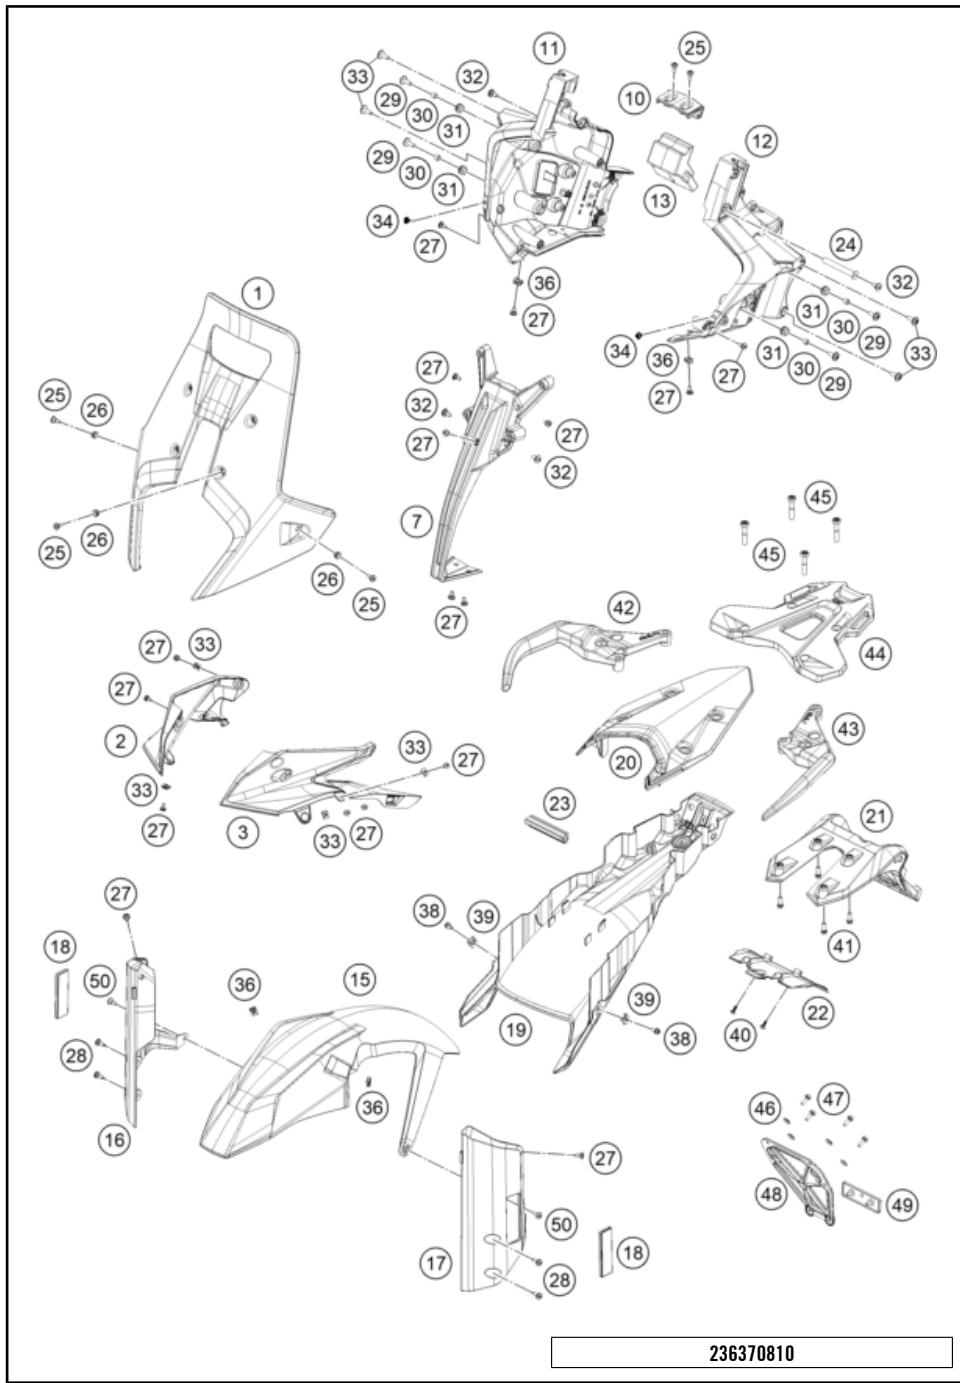

236370810

POS	PARTNUMBER		PIECE
46	75008023000	WASHER REAR-UT D=14MM	4
47	0025060166S	HH collar screw M6x16 TX30 SL	4
48	64112181100	Bracket for reflector	1
49	58412080400	Rear reflector red	1
50	60708025030	Special screw M5x17 TX30	2

62239

* NEW PART

X ON DEMAND