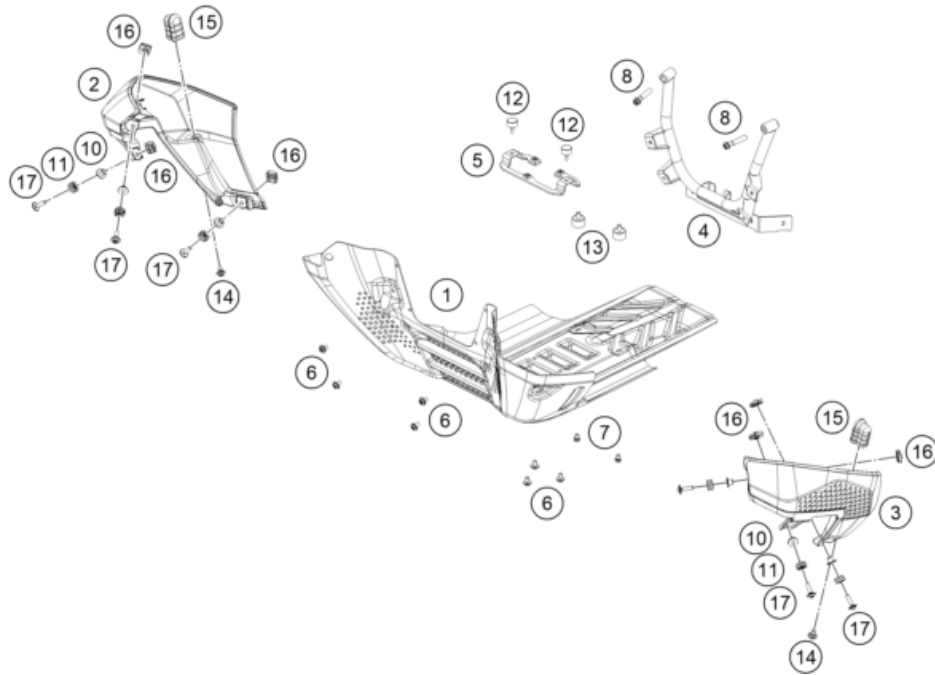

236370310

68856

\* NEW PART

X ON DEMAND

POS	PARTNUMBER		PIECE
1	A6100309000001	Skid plate	1
2	A61007025020	Tank protector right	1
3	A61007025010	Tank protector left	1
4	6350309005033	Front skid plate linkage	1
5	63503090016	Lower Alu Skidplate Support	1
6	0025060106	HH collar screw M6x10 TX30	7
7	0025060086	HH collar screw M6x8 TX30	2
8	0025080406S	Collar screw M8x40 ISA40 SS	2
10	61342041000	COLLAR BUSH 6,5X9X18X8,5	6
11	62142041000	DAMP. COMPONENT ABS MODUL	6
12	75007046010	SEAT RUBBER 10 MM	2
13	63503190017	Silent block 20x12 M6x10/M6x8	2
14	83008000012	special screw M6x12x3	2
15	60307020000	TANK RUBBER	2
16	54603048300	RANGE CHANGE METAL NUT M6 INOX	6
17	69014117000	Collar screw M6x22-8.8 ISA30	6