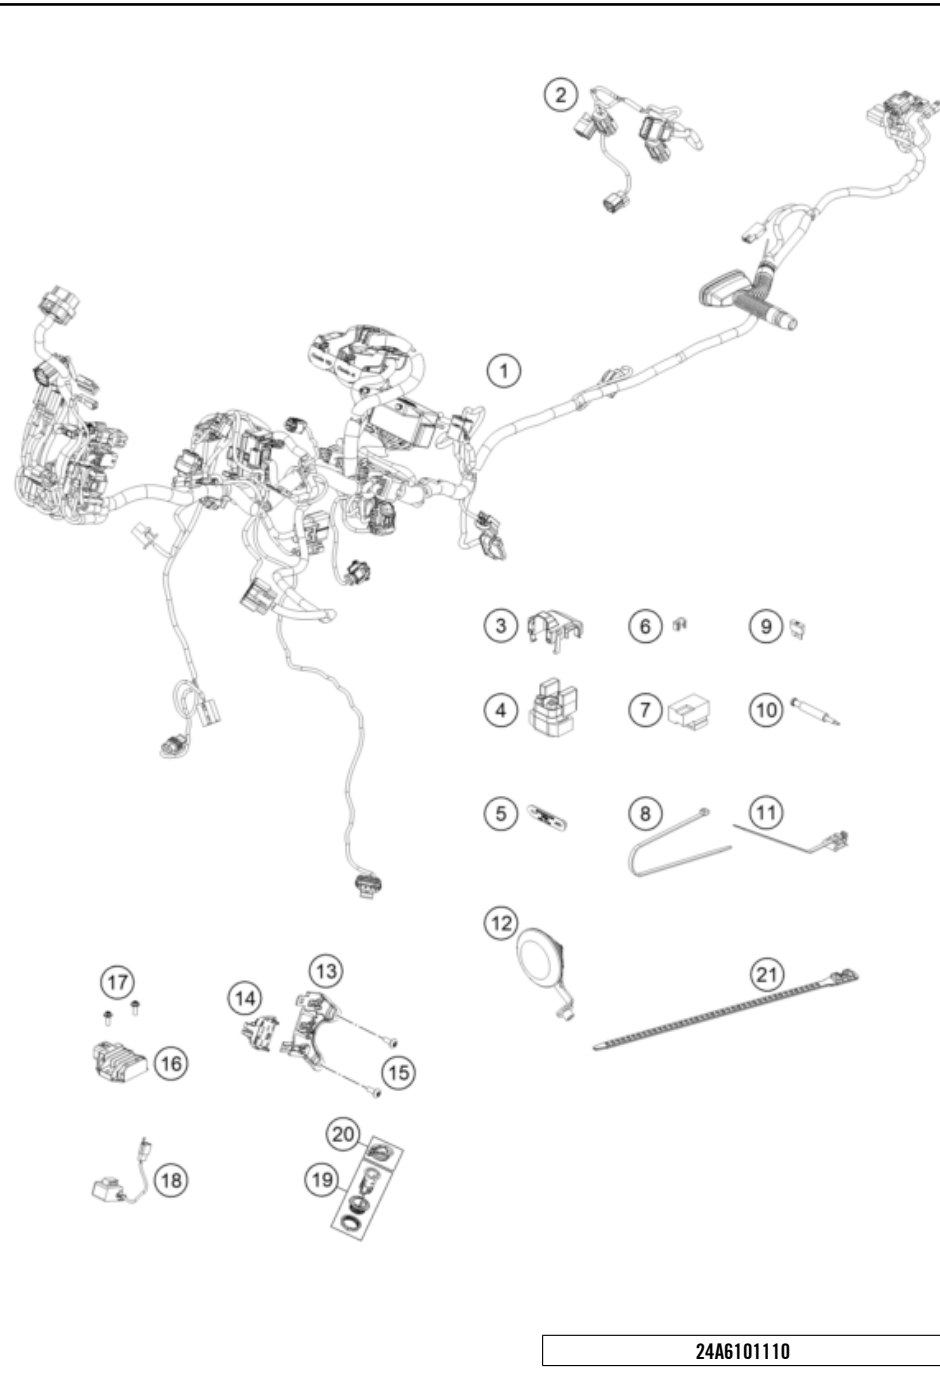

POS	PARTNUMBER		PIECE
1	A61011475000	Main wiring harness	1
2	63711085000	Engine wiring harness	1
3	64111058110	Cover flap, starter relay	1
4	76211058000	STARTER RELAY 07	1
5	60011093075	RUBBER CABLE TIE 75MM 03	x
5	60011093045	RUBBER CABLE TIE 45MM 03	x
6	60111094100	BAR SPACER 4/7 BLACK	2
7	61111057000	RELAY CM1A-R-12V-H80 07	5
8	44011076305	CABLE TIE 300/4,8MM BLACK	x
8	44011076140	CABLE TIE 140/2,5MM BLACK	x
8	44011076200	CABLE TIE 200/3,6MM BLACK	x
9	58011109130	FUSE 30 A	1
10	61111018100	TEMPERATURE SENSOR	1
11	64111059020	Cable holder, attachable	1
12	76011060100	DC HORN 12V	1
13	A61011083000	CCU control unit support	1
14	A61011083050	Front connector support	1
15	58605083014	SCREW M5X14 TORX 25 07	2
16	60311034000	VOLTAGE REGULATOR	1
17	0024060206	HH collar screw M6x20 TX30	2
18	76011030000	FLASHER UNIT LED 6,25W	1
19	60711042000	Power socket 12V	1
20	60311042050	Lid 12V-socket	1
21	0330000726000	Cable tie flexible 7x260	1

24A6101110

68810

* NEW PART

X ON DEMAND