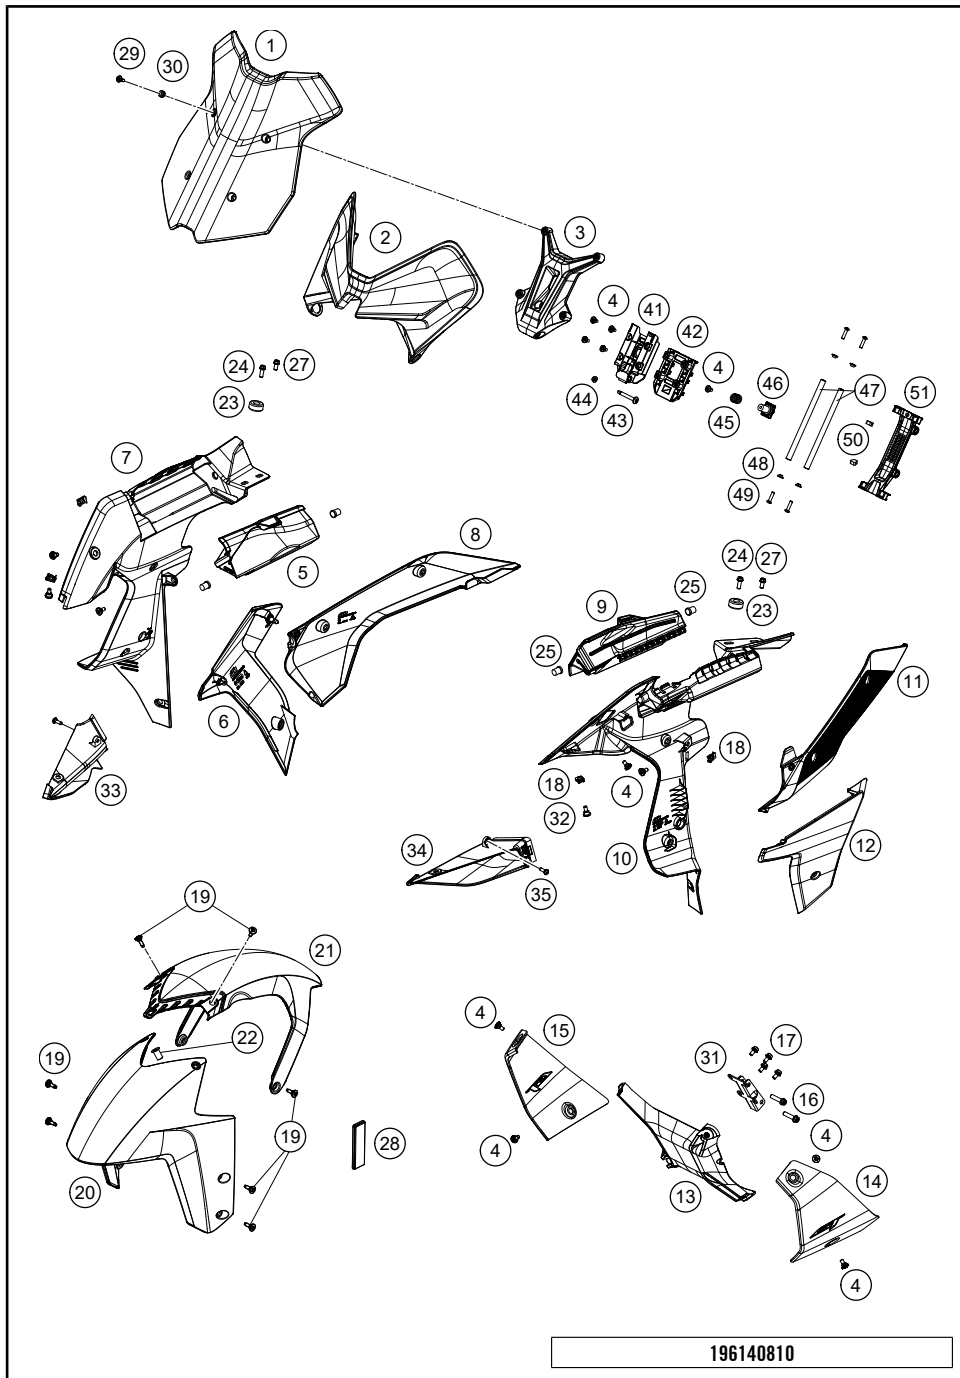

17313

* NEW PART

X ON DEMAND

POS	PARTNUMBER	PARTNAME	PIECE
1	61508008000	Windshield EU	1
2	61508001000	Headlight mask	1
3	61508008050	Windshield holder	1
4	69008021160	special screw M5x12	13
5	61514078033	Storage compartment, right compl.	1
6	61508061000	cooler spoiler right	1
7	61508026000	Inside cover, right	1
8	61408063000	LOWER TANKCOVER RIGHT	1
9	61514080033	Storage compartment, left compl.	1
10	61508027000	Inside cover, left	1
11	61408062000	LOWER TANKCOVER LEFT	1
12	61508060000	Radiator spoiler, left	1
13	61508021000	Front spoiler, bracket	1
14	6150802001033	front spoiler left	1
15	6150802002033	Front spoiler right	1
16	0025060256	HH collar screw M6x25 TX30	2
17	0025050106	HH collar screw M5x10 TX30	4
18	69008021080	clip nut M5	6
19	69008021060	special screw M5x17	10
20	61508010000CB	Fender, front part Pitch black	1
21	6130801100033	REAR FENDER BLACK	1
22	60008008050	blind plug nut M5 WN16A	2
23	50307014000	TANK ROLLER 12X26X12 '98	2
24	0025060166	HH collar screw M6x16 TX30	2
25	61508026010	Spring loaded pressure piece D10	4
27	0025060126	HH collar screw M6x12 TX30	2
28	60012080100	SIDE REFLECTOR YELLOW "CEV"	2
29	60708008071	Special screw M5x14	4
30	60708008070	rubber bush windshield fixation	4
31	61508021070	Retaining bracket front spoiler compl.	1
32	69007025014	Special screw M5X14 ISA30	2
33	61508002050	Air inlet, left	1
34	61508003050	Air inlet, right	1
35	0081050161	EJOT PT SCREW K50X16 1451	2
41	61508008040	Adapter, windshield bracket	1
42	61508008030	Slide bars, windshield adjust.	1
43	61508008054	Wheel spindle, windshield adjustment	1
44	06923050003	flanged hex nut EN 1661 M5	1