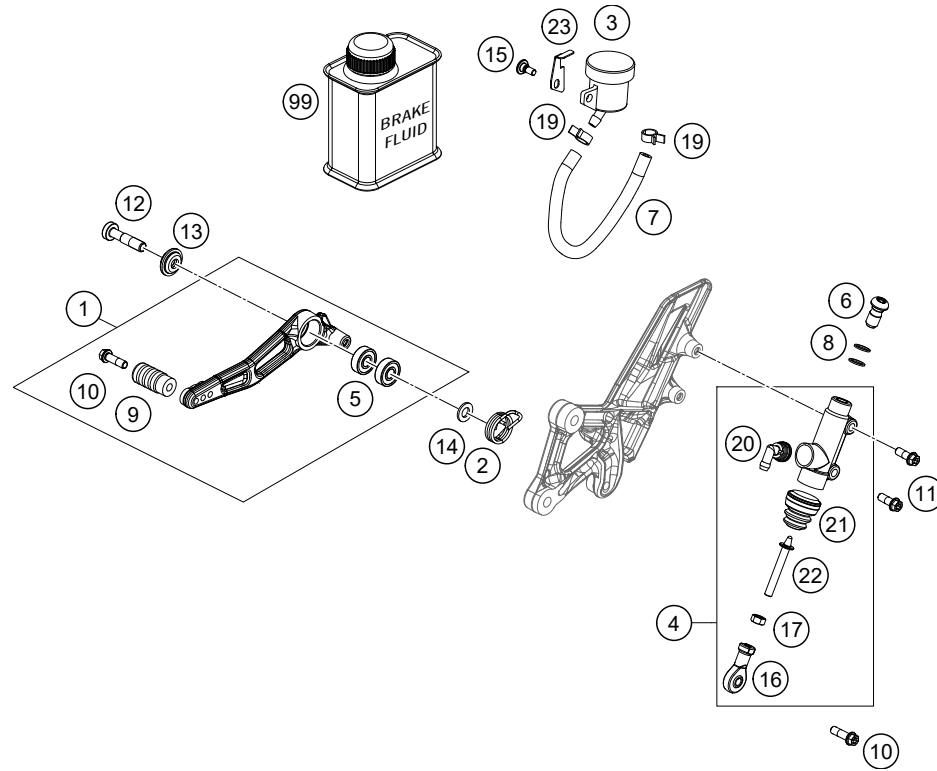

REAR BRAKE CONTROL

1290 SUPER DUKE GT, black 2021 2021

POS	PARTNUMBER	PARTNAME	PIECE
1	6131305004433S	FOOT BRAKE LEVER CPL.	1
2	61313052000	SPRING	1
3	61013069000	reservoir, rear cpl.	1
4	6031306000030	REAR BRAKE CONTROL	1
5	0625006087	GROOVED BALL BEAR. 608 2RS C3	2
6	62113020100	banjo bolt M10x1x19.5	1
7	69013069001	HOSE FOR RESERVOIR 6X1,5	1
8	0603100141	sealing ring DIN 7603 10x14x1	2
9	58303060051	BRAKE LEVER PEDAL DUKE'94	1
10	0025060206S	HH collar screw M6x20 TX30	2
11	0025060166S	HH collar screw M6x16 TX30 SL	2
12	0035080306S	AH-COLLAR SCREW M8X30 ISA45	1
13	61334041000	SPECIAL WASHER D=23X7,2MM	1
14	0125080003	washer DIN 125 A -8.4	1
15	69013099050	SCREW F. EXPANSION TANK	1
16	54603069000	SWIVEL HEAD M6 FOOT BRAKE LEV.	1
17	0934060003	hex nut DIN 934 M6	1
19	58007017000	YDNAC CLAMP 10101 (10,4MM)	2
20	54513155000	ANGLE PIECE	1
21	54513151000	RUBBER SLEEVE	1
22	60313056044	PUSH ROD CPL.	1
23	61713069020	Lock washer, brake fluid reservoir	1
99	00062030000	BRAKE FLUID DOT5.1 0,25L	1

206141330

53676

* NEW PART

X ON DEMAND