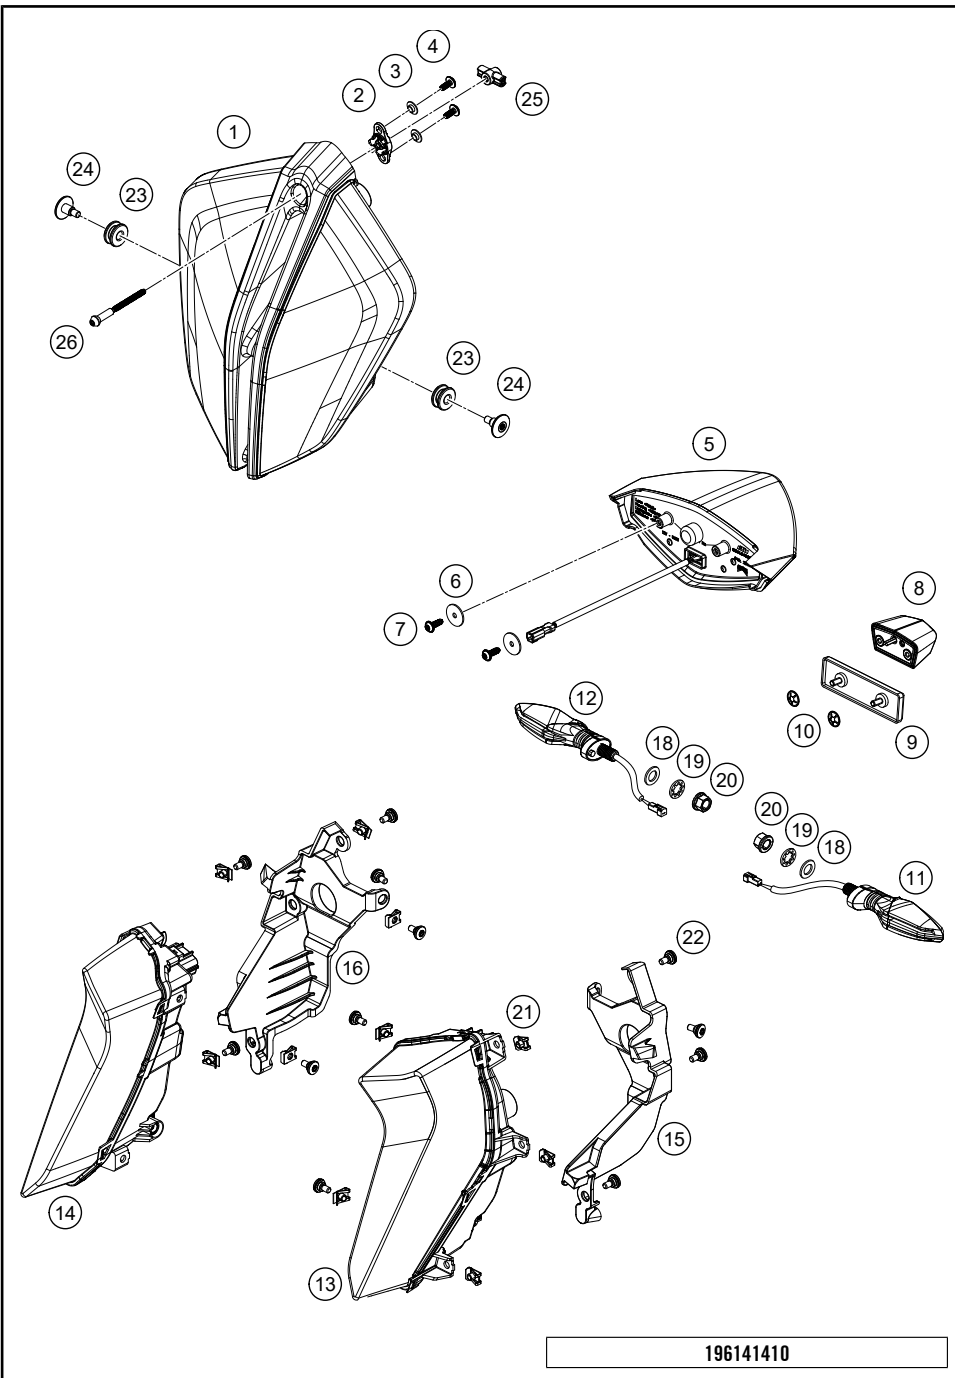

146131390

14626

* NEW PART

X ON DEMAND

LIGHTING SYSTEM

1290 SUPER DUKE GT, black 2021 2021

POS	PARTNUMBER	PARTNAME	PIECE
1	61614001000	Headlight LED	1
2	61614020100	Ballhead holder	1
3	61412032010	BUSH 13X7X3,3	2
4	61614018100	EJOT ALTRACS 50X12	2
5	61314140300	Rear light Superduke SAE	1
6	0522040003	WASHER DIN522 A2K 4.3X20X1.25	2
7	0081050141	EJOT PT screw K50x14	2
8	60314047000	license plate lighting	1
9	58412080400	Rear reflector red	1
10	60408061060	LOCK WASHER D5	2
11	60314025000	turn signal front left/rear right	1
12	60314026000	turn signal front right/rear left	1
13	61414007100	Cornering light left	1
14	61414008100	Cornering light right	1
15	61514007010	Bracket, cornering light left	1
16	61514008010	Bracket, cornering light right	1
18	0433100003	WASHER 18x10,5x1,6	2
19	0797100003	LOCK WASHER DIN6797-J10,5 ZI	2
20	58414030000	HH COLLAR NUT M10X1,25 WS=13	2
21	69008021080	clip nut M5	10
22	69008021160	special screw M5x12	12
23	61614013050	Rubber bushing	2
24	61514021000	Special screw M6x18	2
25	61514019000	Ball-head screw shaft	1
26	61514020010	Ball-head screw	1