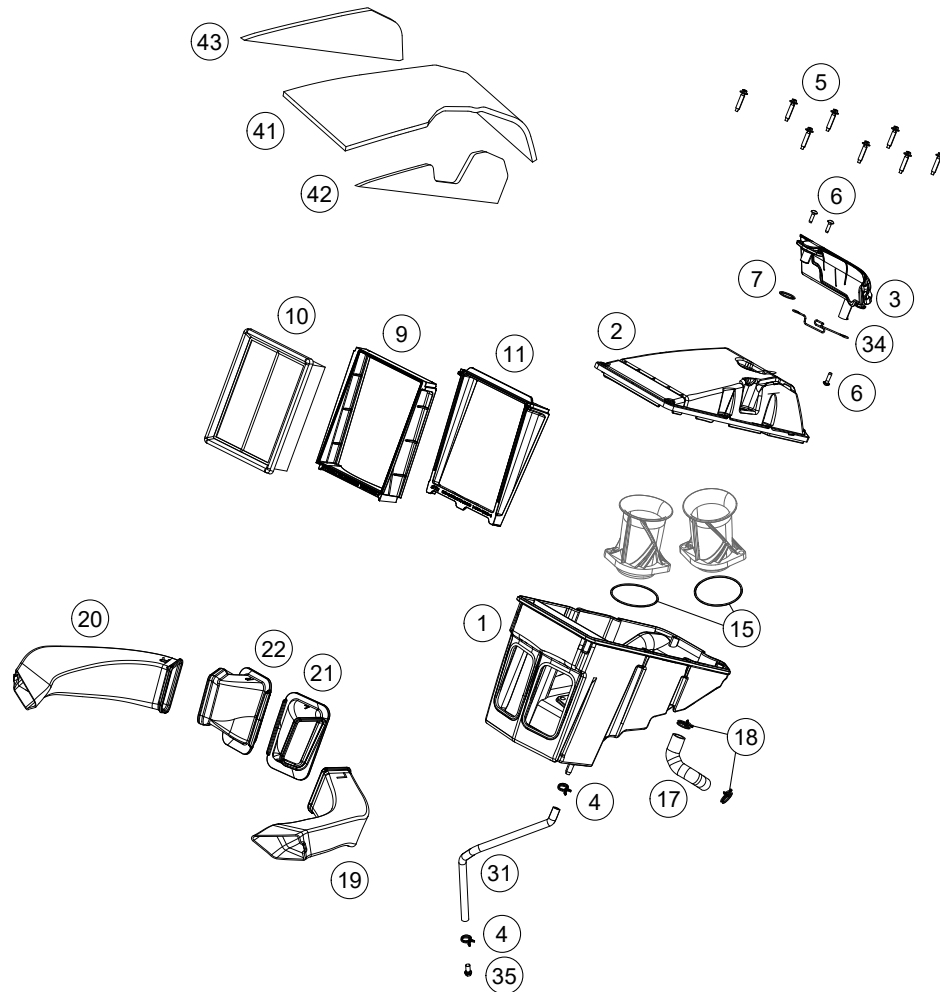

POS	PARTNUMBER	PARTNAME	PIECE
1	60306001200	AIR FILTER HOUSING LOWER PART	1
2	60306002000	AIR FILTER BOX COVER	1
3	60330088100	OIL SEPARATOR	1
4	58031005000	CLAMP YDNAC 10128 12MM	2
5	0017060305	SPECIAL SCREW K60X30 WS=6	8
6	0081050161	EJOT PT SCREW K50X16 1451	2
7	0770021020	O-RING 21,00X2,00 NBR70	1
9	60406016000	FILTERCLAMPING FRAME	x
10	60306015100	AIR FILTER	1
11	60406017000	FILTERCLAMPING LINER	1
15	0770066025	O-RING 66X2,5 FKM	2
17	60330088030	OIL SEPARATOR FOAM HOSE	1
18	58431082100	YDNAC-CLAMP 10173 (16MM) '98	2
19	61506041000	Intake duct, left	1
20	61506040000	Intake duct, right	1
21	61406040050	GASKET INTAKE CHANNEL	1
22	61406041050	GASKET INTAKE CHANNEL	1
31	60015019001	HOSE NBR 7X11 PER METER	1
34	61311099000	MOUNTING BRACKET PLUG	1
35	0025080126	HH collar screw M8x12 TX40	1
41	61306095010	INSULATION MAT MIDDLE	1
42	61306095020	INSULATION MAT L/S	1
43	61306095030	INSULATION MAT R/S	1

196140610

53683

* NEW PART

X ON DEMAND