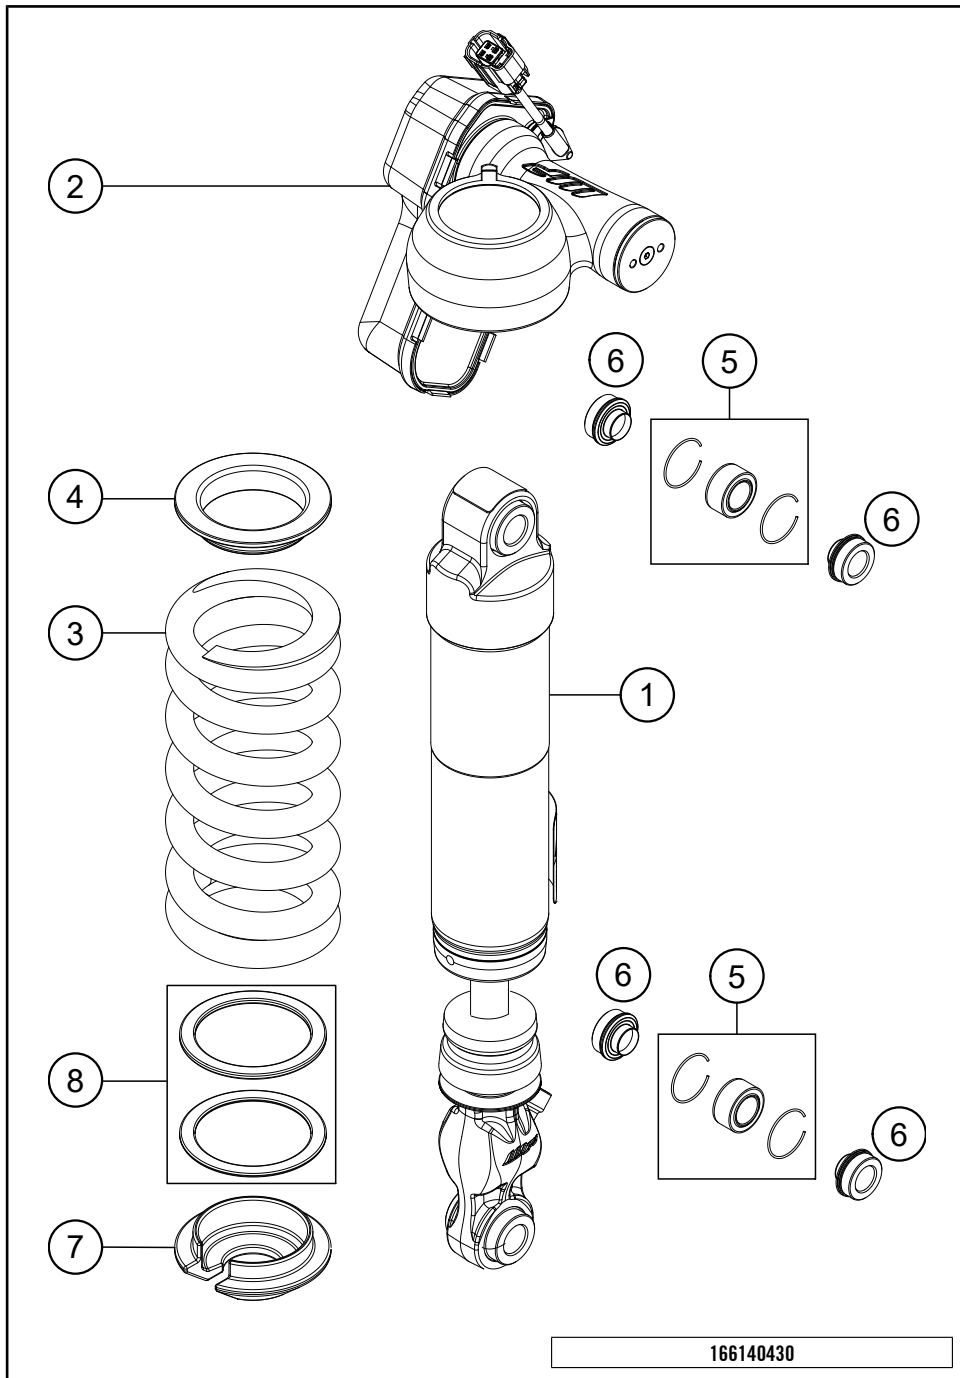

SHOCK ABSORBER DISASSEMBLED

1290 SUPER DUKE GT, black 2021 2021

POS	PARTNUMBER	PARTNAME	PIECE
1	46812014s2	Monoshock assembly group	1
2	11000P05	PA cpl. KTM EDS d46 s10	1
3	91010347	Mainspring (59) 185-185 damper	1
4	14460661	Spring retainer 52,5x78x3	1
5	R12012	Ball joint bearing kit top 12mm	2
6	46181307E	Bearing bush 14x15/23,5x14,45 cpl.	4
7	46181299	Spring retainer 28x73x15 black	1
8	RP10009	WASHER SET D73	1

166140430

18857

* NEW PART X ON DEMAND