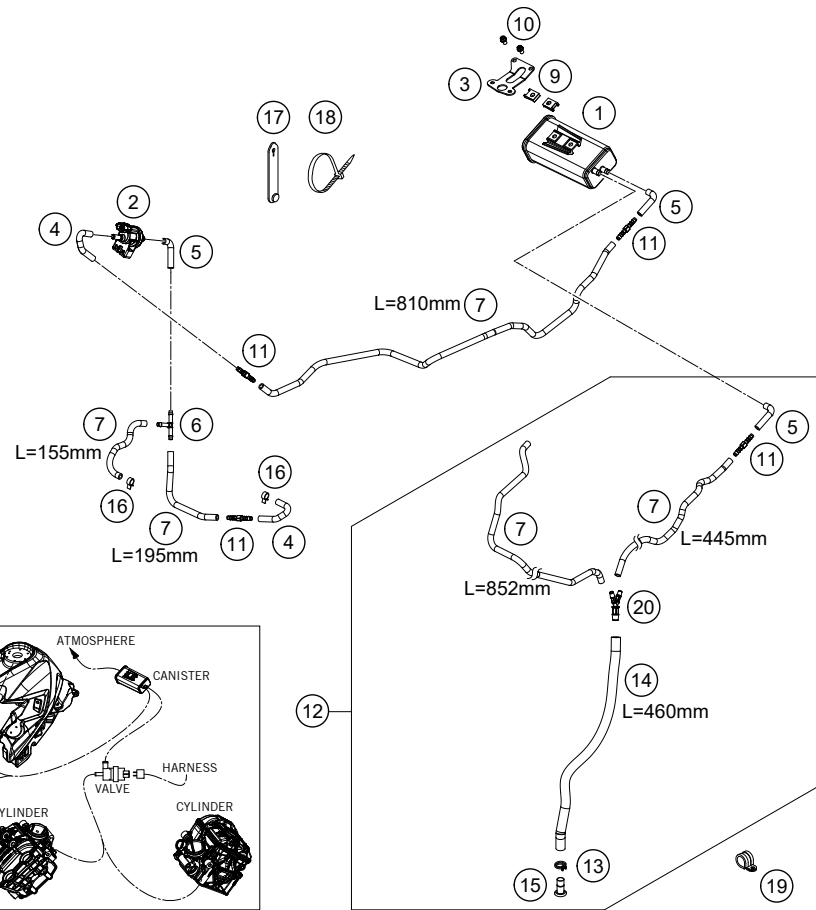

196141430

53691

* NEW PART

X ON DEMAND

POS	PARTNUMBER	PARTNAME	PIECE
1	75015001200	CARBON CANISTER	1
2	76015015000	EVAP valve	1
3	61415002000	BRACKET FOR CARBON CANISTER	1
4	61415021000	HOSE PURGE VALVE	2
5	61315022000	PREFORMED HOSE 6X10 FPM	3
6	60015022000	T-CONNECTOR TS-6 03	1
7	78015019000	HOSE EPA D=6/10 L=2000MM	x
9	54603048100	clip nut M6	2
10	0025060126	HH collar screw M6x12 TX30	2
11	69015019010	HOSE CONNECTION STRAIGHT	4
12	61415025033	TANK VENT. TUBE - AKF	1
13	58431082100	YDNAC-CLAMP 10173 (16MM) '98	1
14	78015119000	HOSE EPA D=10/16 L=2000MM	x
15	61315026000	PLUG D=10	1
16	59007017000	CLAMP YDNAC 10096F (9,6MM)	2
17	60011093075	RUBBER CABLE TIE 75MM 03	x
17	60011093060	RUBBER CABLE TIE 60MM 03	x
18	44011076140	CABLE TIE 140/2,5MM BLACK	x
19	61315027000	CABLE CLAMP D=16	1
20	61315028100	Y-CONNECTOR YS 6-10-6	1