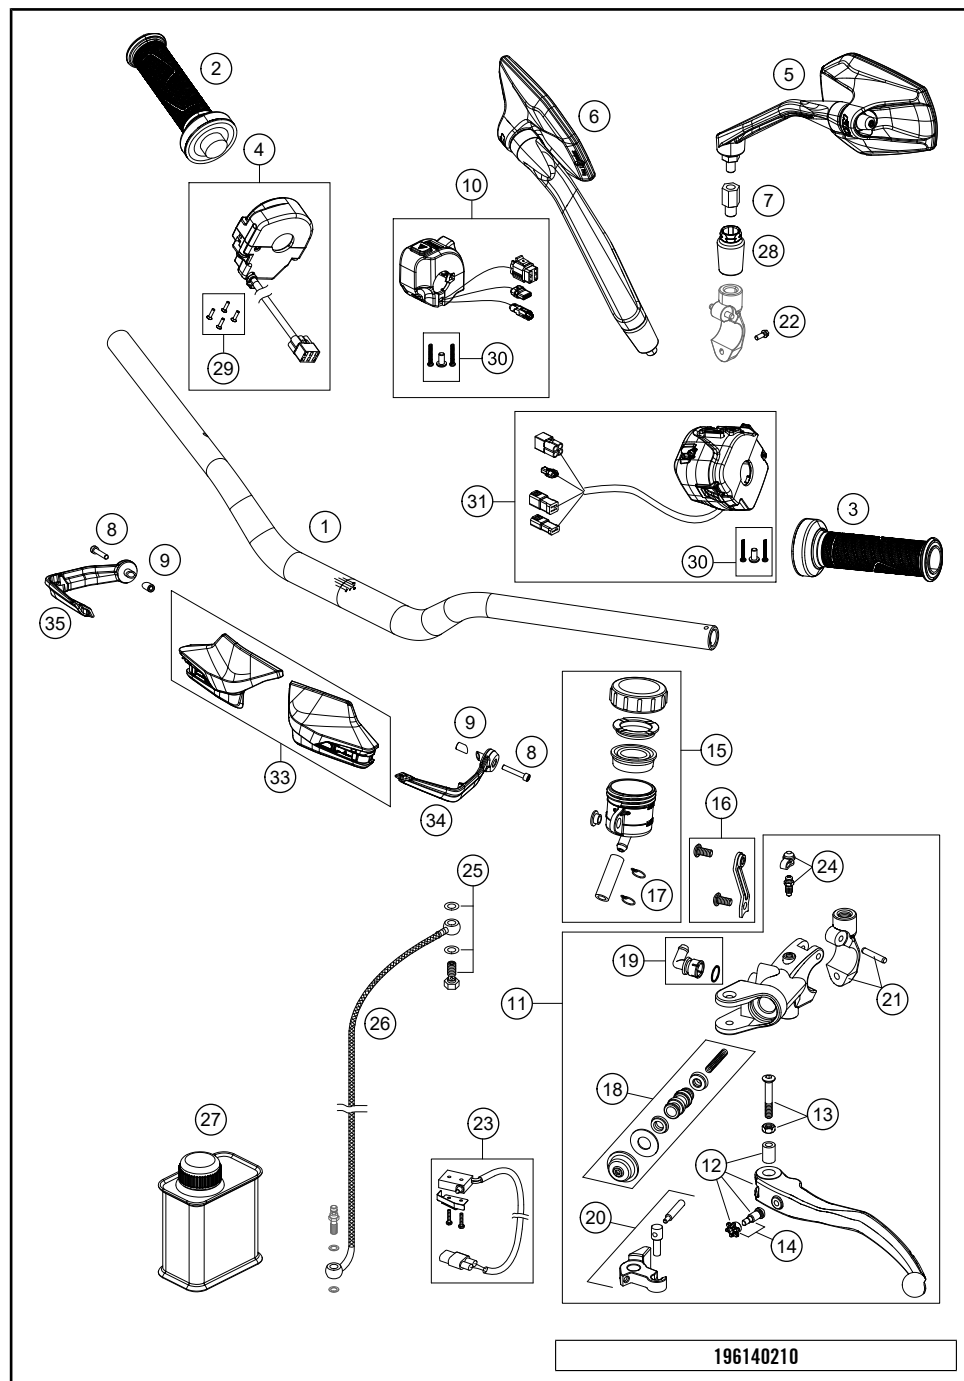

18853

* NEW PART

X ON DEMAND

HANDLEBAR, CONTROLS

1290 SUPER DUKE GT, black 2021 2021

POS	PARTNUMBER	PARTNAME	PIECE
1	61502001000	Handlebar d=28,5mm	1
2	60702112000	Handle gripheater R	1
3	60702139100	Handle Gripheater	1
4	60711012000	Ride-by-wire without throttle tube	1
5	61312040200	MIRROR LEFT CPL.	1
6	61312041200	MIRROR RIGHT CPL.	1
7	61312040050	ADAPTOR FOR MIRROR	2
8	0912080451	Screw w.hex.socket M8x45-8.8 black	2
9	62002080053	CLAMP INTERNAL	2
10	61411174100	Engine kill switch + HFS	1
11	6130203014430	MASTER CYLINDER CPL.	1
12	6130203100030	CLUTCH LEVER CPL.	1
13	50302038200	LEVER SCREW SHORT CPL. 09	1
14	61002043000	ADJUSTING SCREW CPL.	1
15	61002055144	RESERVOIR CPL.	1
16	61302055050	RETAINING PLATE RESERVOIR	1
17	58007117000	YDNAC-CLAMP 10107 10MM	2
18	59413008000	REP. SET PISTON D=12MM 2007	1
19	61002051144	ANGLE PIECE CPL. (DOT)	1
20	61002056000	ROCKER CPL. 05	1
21	6130204400030	CLAMP MIRROR W. TENSION PIN	1
22	0025060126	HH collar screw M6x12 TX30	1
23	83111049000	CLUTCH SWITCH ATV	1
24	61002054000	BLEEDER SCREW WITH CAP	1
25	59032062000	HOLLOW SCREW + COPPER GASKET	1
26	61032063100	CLUTCH PIPE	1
27	00062030000	BRAKE FLUID DOT5.1 0,25L	1
28	61312040030	RUBBER SLEEVE	2
29	76011073110	SCREW SET START-STOP SWITCH	1
30	61411174010	Screw set start-stop switch	2
31	61411170100	Handlebar switch left with CC	1
32	61502079000CB	Hand guard kit	1
33	61502082000C1	Handguard bracket left	1
34	61502082000C1	Handguard bracket left	1
35	61502083000C1	Handguard bracket right	1