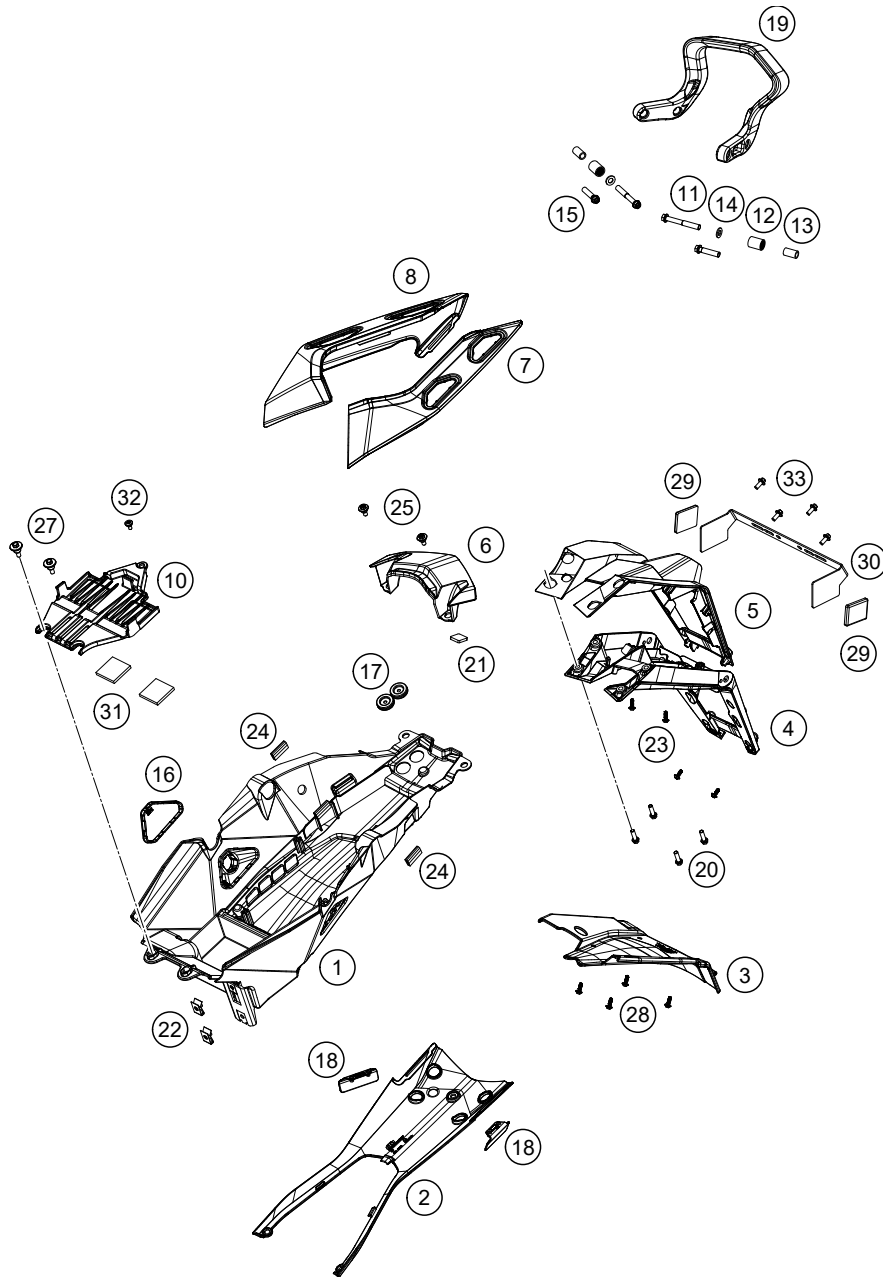

166140820

POS	PARTNUMBER	PARTNAME	PIECE
1	61408019000	TAIL UNDERPART	1
2	61408019050CB	Bottom rear fairing Pitch black	1
3	61408023010	SPLASH PROTECTOR	1
4	61408023000	NPC LOWER PART	1
5	61408022000	NPC UPPER PART	1
6	61408015020	TAIL LIGHT COVER	1
7	61408042000CAB	Rear fairing left anthracite SD-GT 19 with decal	1
8	61408041000CAB	Rear fairing right anthracite SD-GT19 with decal	1
10	61411054000	BATTERY HOLDER	1
11	0025080606	HH COLLAR SCREW M8x60 TX40	2
12	60307048000	RUBBER SEAT-CONTACT SURFACE	2
13	61407049000	BUSHING 8.4X12X21.5	2
14	0125080003	washer DIN 125 A -8.4	2
15	0025080356	HH collar screw M8x35 TX40	2
16	61408019040	HEATINGSWITCH COVER	1
17	60006001023	RUBBER SLEEVE STOP SCREW	2
18	61403002059	PANNIER HOOK DAMPING RUBBER	2
19	61412008000	PILLION HANDLE BAR	1
20	0025060206	HH collar screw M6x20 TX30	4
21	61408015030	METAMOLL F. TAIL LIGHT COVER	1
22	54603048100	clip nut M6	2
23	0081050121	EJOT PT screw K50x12	4
24	58312085100	EDGE PROTECTOR PER METER	1
25	83008100015	SPECIAL SCREW M6X15X5,5	2
27	60035001000	SPECIAL SCREW M6X21 WS=8	2
28	0081050141	EJOT PT screw K50x14	4
29	16512180100	SIDE REFLECTOR RED REAR only for US	2
30	62512081100	BRACKET SIDE REFLECTOR only for US	1
31	61411054050	BATTERY HOLDER ABSORBER	2
32	69008021160	special screw M5x12	1
33	0014050123	HH COLLAR SCREW M 5X12 WS=6	4

53701

* NEW PART

X ON DEMAND