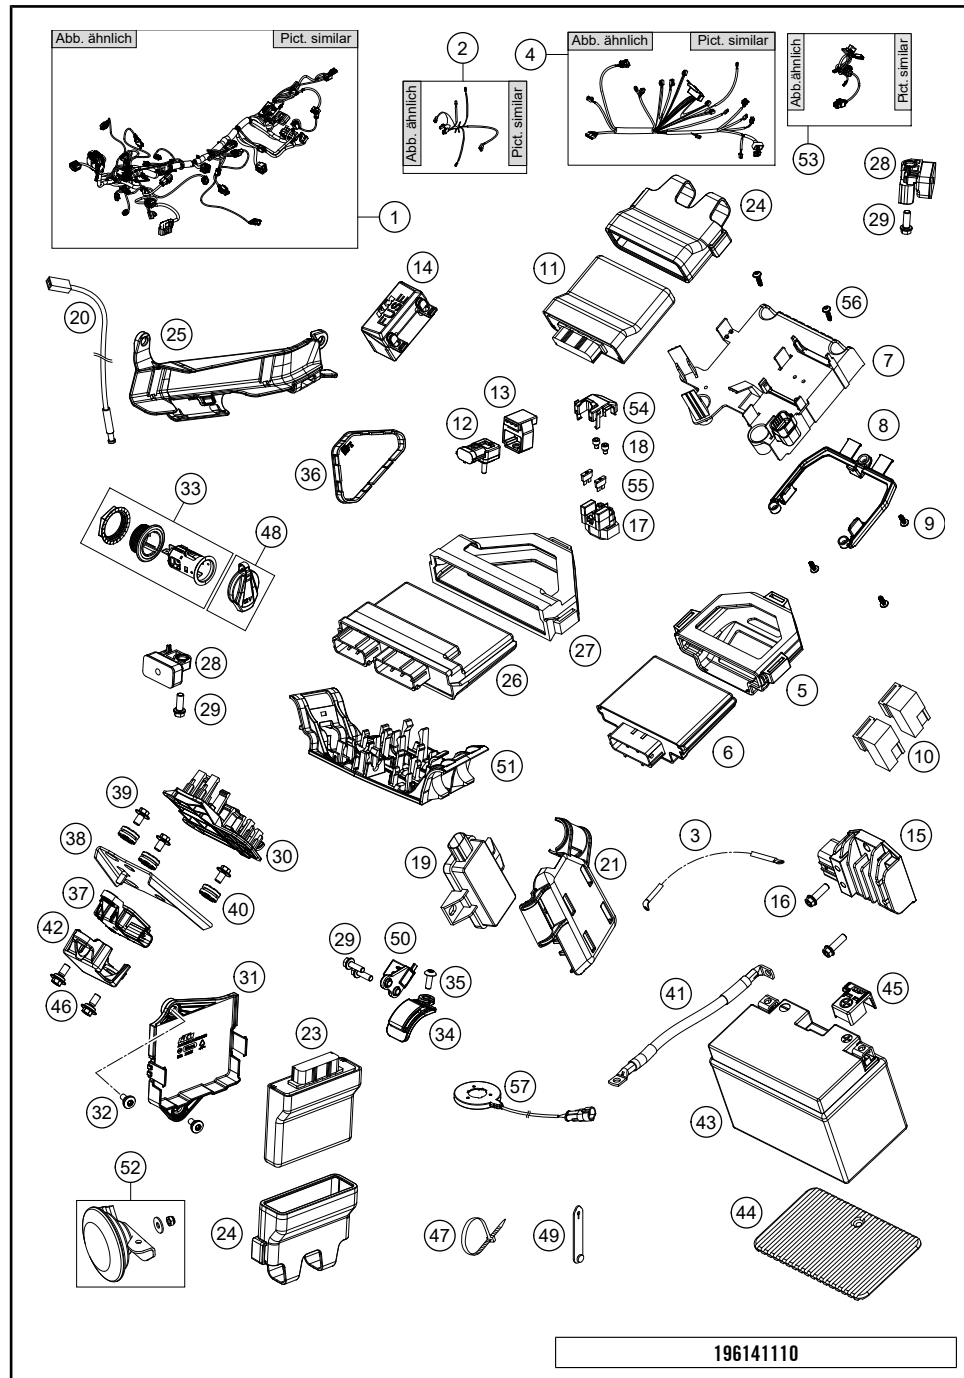

POS	PARTNUMBER	PARTNAME	PIECE
1	61511075033	Main wiring harness compl.	1
2	61511085000	Engine wiring harness	1
3	61311059050	BATTERY CABLE	1
4	61311076100	REAR WIRING HARNESS	1
5	60711033050	Rubber band	1
6	60711033000	Control unit MCU 3.0	1
7	61508018020	MCU bracket	1
8	61508018010	MCU bracket	1
9	0081050161	EJOT PT SCREW K50X16 1451	3
10	61111057000	RELAY CM1A-R-12V-H80 07	2
11	60416031000	ELECTRONIC CONTROL UNIT SAFE	1
12	61041085100	PRESSURE SENSOR 06	1
13	61041085150	RUBBER SUPP. PRESSURE SENS. 06	1
14	61311087050	RUBBER CASING FUSE BOX	1
15	60311034000	VOLTAGE REGULATOR	1
16	0025060206	HH collar screw M6x20 TX30	2
17	76211058000	STARTER RELAY 07	1
18	0738060101	COU.SUNK SCR. AH ISO7380 M6X10	2
19	60312032000	RECEIVER AIR PRESSURE SENSOR	1
20	61111018100	TEMPERATURE SENSOR	1
21	61412032040	TPMS holder	1
23	60414039000	CONTROL UNIT CURVE LIGHT	1
24	60316029000	RUBBER EDS-CONTROL UNIT	2
25	60311047000	CABLE CHANNEL R/S	1
26	61341031300	Control unit EFI	1
27	60341031050	ECU RUBBER BRACKET	1
28	60416063000	ACCELERATION SENSOR	2
29	0025060166	HH collar screw M6x16 TX30	4
30	61411083000	CONNECTOR BOARD FRONT	1
31	61414039050	LCU HOLDER	1
32	69008021060	special screw M5x17	2
33	60711042000	Power socket 12V	1
34	60416061000	MAGNET HOLDER	1
35	58605083014	SCREW M5X14 TORX 25 07	1
36	61408019040	HEATINGSWITCH COVER	1
37	61542090000	Angle sensor	1
38	61342090040	SUPPORT SLOPING POS. SENSOR	1
39	0024060106	HH COLLAR SCREW M6X10 TX30	3

196141110

53688

* NEW PART

X ON DEMAND