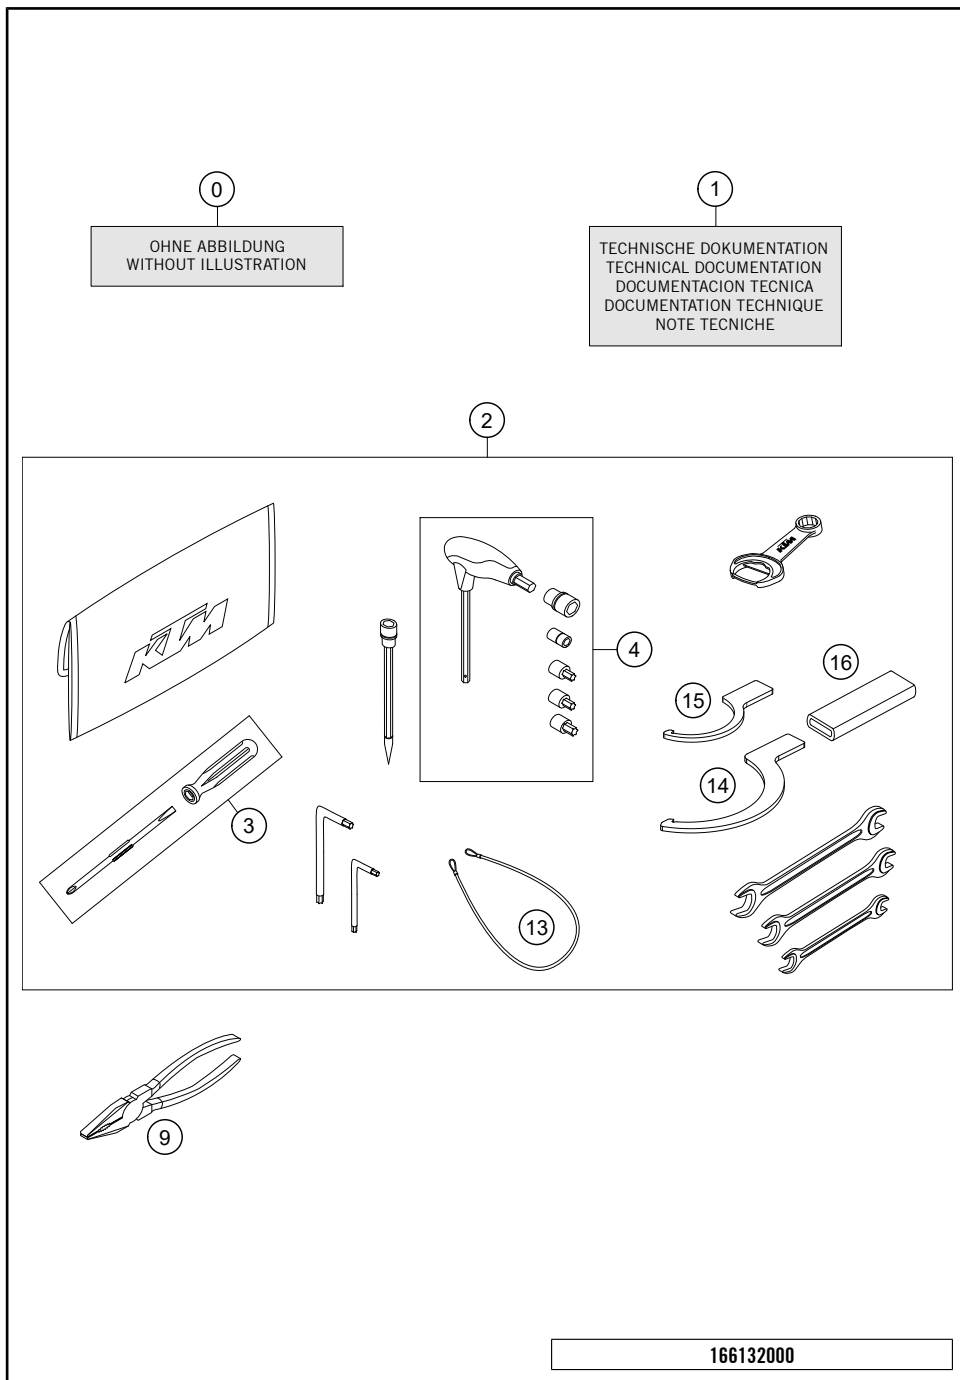

POS	PARTNUMBER	PARTNAME	PIECE
13	60012015000	HELMET LOCK 04	1
14	61329085000	HOOK WRENCH ECCENTRIC REAR WH.	1
15	61329083000	HOOK WRENCH MONOSHOCK	1
16	60012060000	GRIP FOR RING WRENCH	1

166132000

55152

* NEW PART

X ON DEMAND