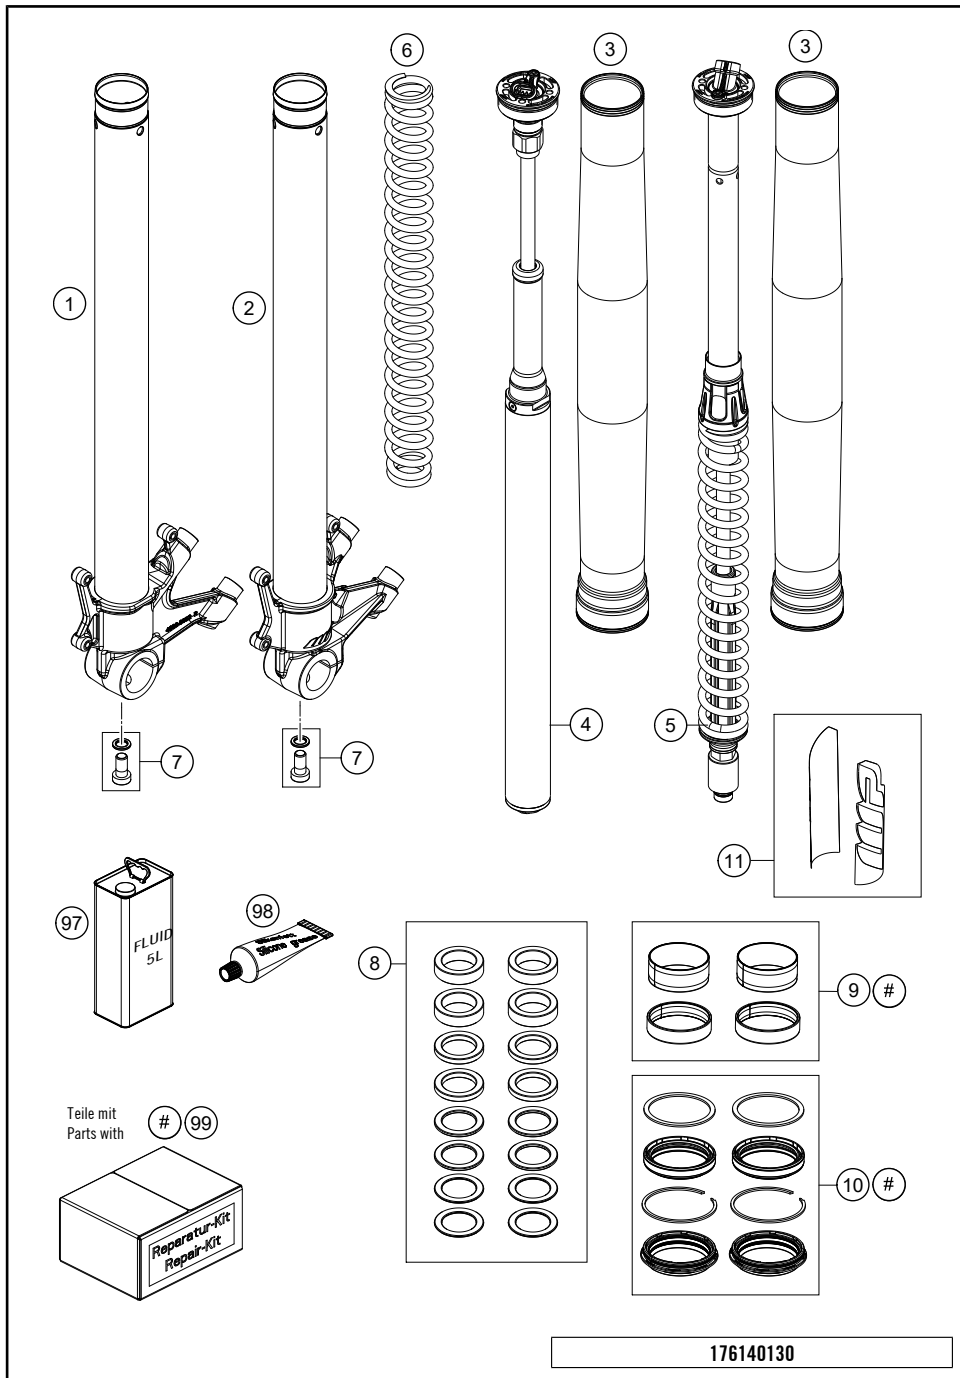

176140110

49870

* NEW PART

X ON DEMAND

FRONT FORK DISASSEMBLED

1290 SUPER DUKE GT, black 2021 2021

POS	PARTNUMBER	PARTNAME	PIECE
1	48601082S2	AXLE CLAMP W. INNER TUBE R/S	1
2	48601081S2	AXLE CLAMP W. INNER TUBE L/S	1
3	48601099	Fork outer tube 49,13x550 dt54 db60	2
4	48SAF1Q23R	Cartridge cpl.	1
5	48SAF1Q23L	Cartridge cpl.	1
6	91410122	Mainspring (43,8) 200-325 fork	1
7	00501020S1	AH SCREW M10X20 SET	2
8	R14054	REP. KIT SPACER	1
9	R14047	Guide bushing set fork 48mm	1
10	R14040	GASKET KIT CPL.	1
11	52000147	Sticker set WP fork 175x45	1
97	48601166S1	Fork Fluid Viscosity 4.0 5Lx4	1
98	T14034	Fuchs grease IPR (250g)	1
99	R14063	Fork repair kit 48mm offroad	1