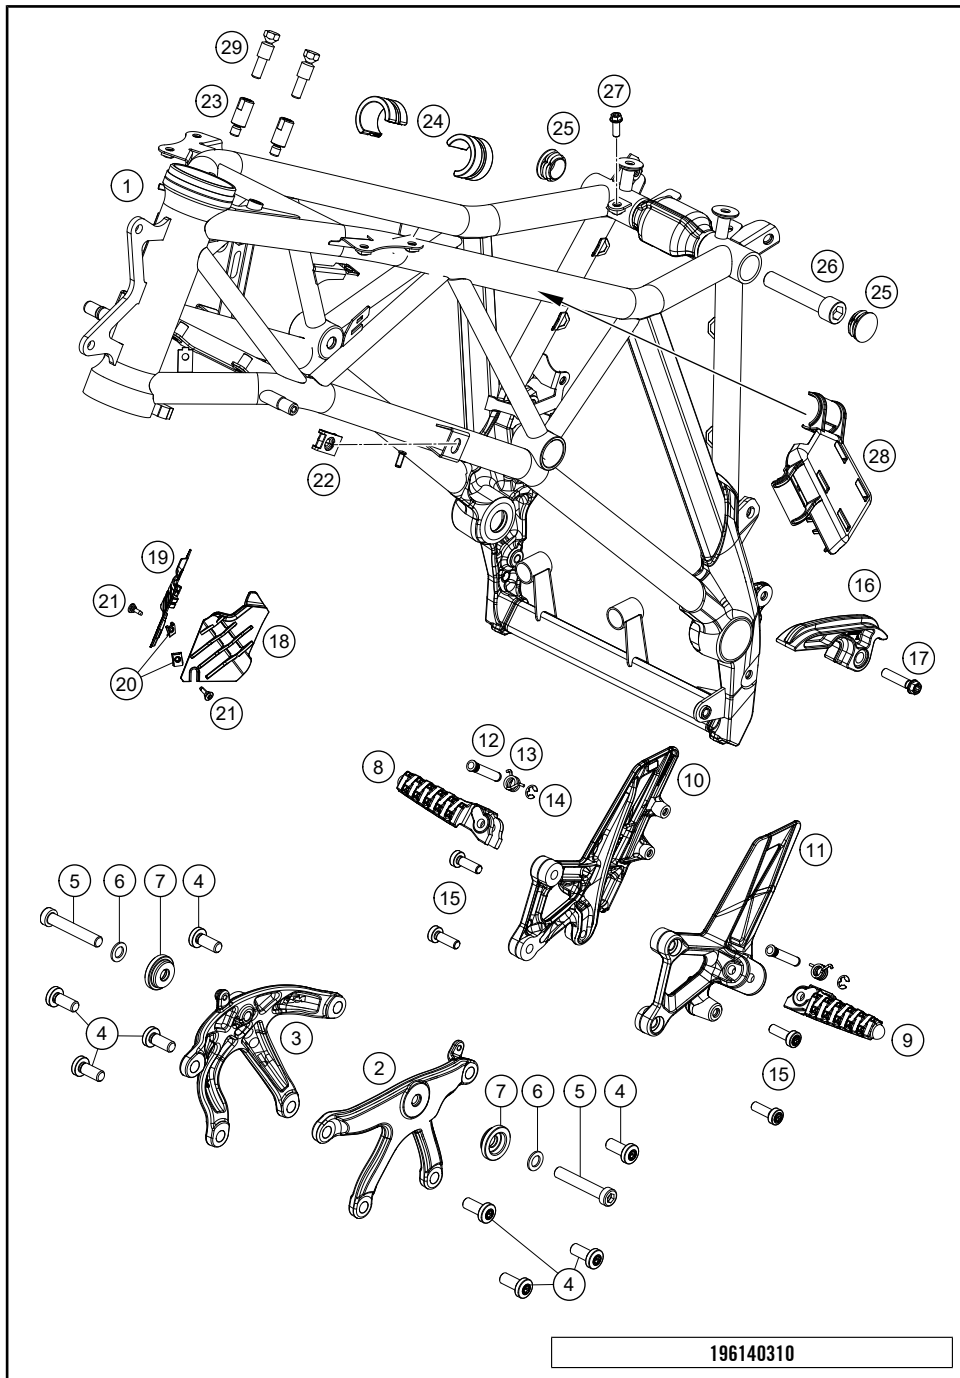

196140210

53679

* NEW PART

X ON DEMAND

FRAME

1290 SUPER DUKE GT, black 2021 2021

POS	PARTNUMBER	PARTNAME	PIECE
1	61503001000EB	Frame 615SA	1
2	6030300500033S	ENGINE SUPPORTL/S BLACK	1
3	6030300600033S	ENGINE SUPPORT R/S BLACK	1
4	0035100249	SHCS M10x24 TX45	8
5	0035100609S	AH-COLLAR SCREW M10X60 ISA45	2
6	0433100003	WASHER 18x10,5x1,6	2
7	60303010000	BUSHING MOTOR MOUNTING	2
8	6900314100033S	FOOTREST FRONT R/S 13	1
9	6900314000033S	FOOTREST FRONT L/S 13	1
10	6130303910033S	FOOTREST SUPPORT FRONT R/S BL.	1
11	6130313800033S	FOOTREST PLATE FR. L/S	1
12	60003044100	footrest bolt, rear	2
13	61003042000	SPRING FOOTREST FRONT 05	2
14	0799060003	retaining washer DIN 6799 - 6	2
15	0035080256	AH-COLLAR SCREW M8X25 ISA45	4
16	61304076000	CHAIN SLIDING BLOCK-FRAME	1
17	0025080356	HH collar screw M8x35 TX40	1
18	61503085000	Frame cover left	1
19	61403086000	FRAME COVER RIGHT	1
20	69008021080	clip nut M5	2
21	69008021060	special screw M5x17	2
22	54603048000	RANGE CHANGE METAL NUT M8	1
23	61503001013	Connecting piece keyless ignition lock	2
24	61007014000	SPACER FUEL TANK 05	2
25	61003088000	PLUG SFL28 05	2
26	60004017000	SCREW M14X1,5 L=73MM 03	1
27	0025060126	HH collar screw M6x12 TX30	1
28	61412032040	TPMS holder	1
29	61611064000	Tamper-proof screw	2