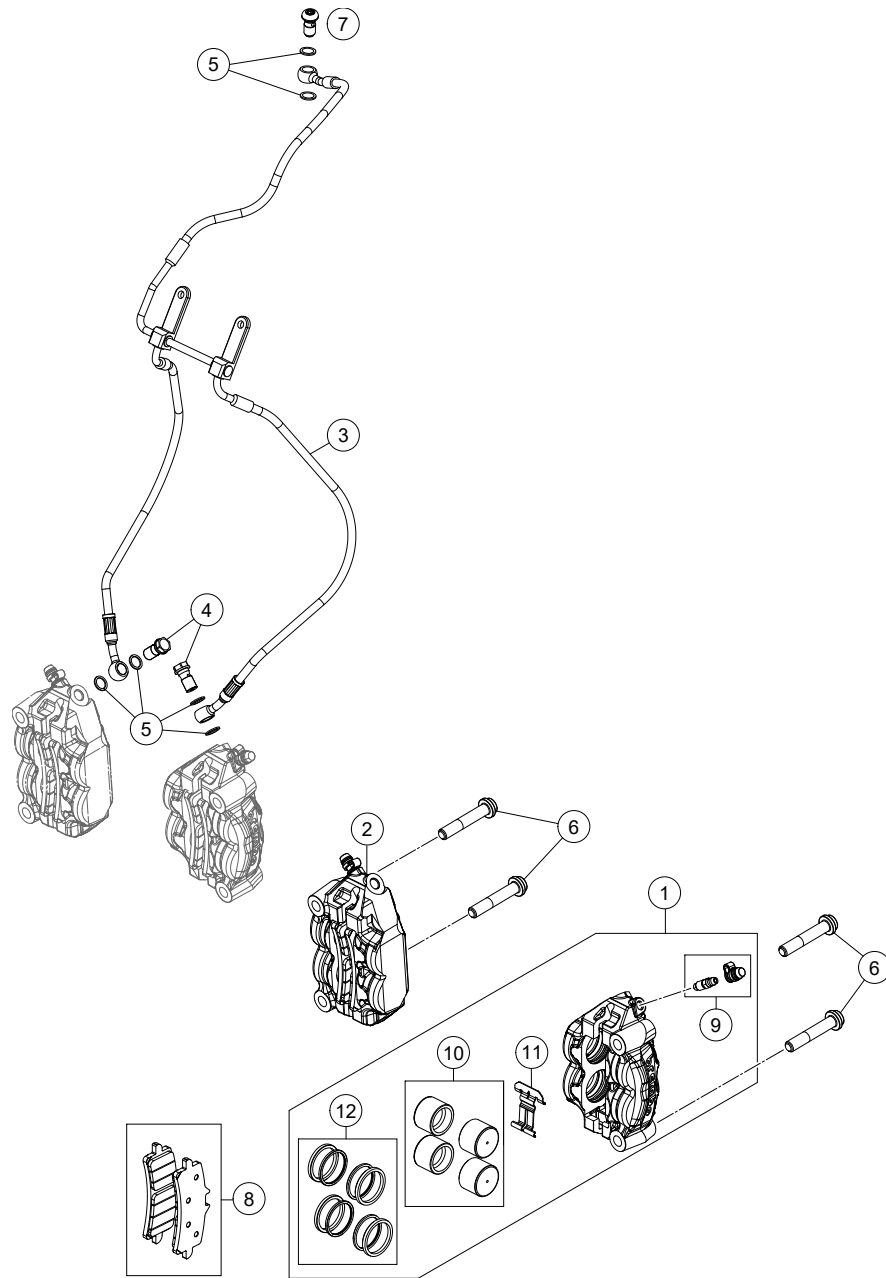

FRONT BRAKE CALIPER

1290 SUPER DUKE GT, black 2021 2021

POS	PARTNUMBER	PARTNAME	PIECE
1	6131301500158	BRAKE CALIPER FRONT - W/O PADS	1
2	6131301600158	BRAKE CALIPER FRONT W/O PADS	1
3	61442003000	BRAKE HOSE CALIPERS FRONT	1
4	69013025000	HOLLOW SCREW M10X1X19 SW12	2
5	0603100141	sealing ring DIN 7603 10x14x1	6
6	0035100559S	AH-COLLAR SCREW M10X1,25X55SS	4
7	62113020100	banjo bolt M10x1x19.5	1
8	61313030000	BRAKE PADS SET BRM10A-HH	2
9	61013020100	BLEEDER SCREW WITH CAP	2
10	61313019000	BRAKE PISTON CPL.	2
11	69013018000	SPRING PLATE	2
12	61313021000	SEAL RINGS CPL.	2

166141360

17324

* NEW PART

X ON DEMAND