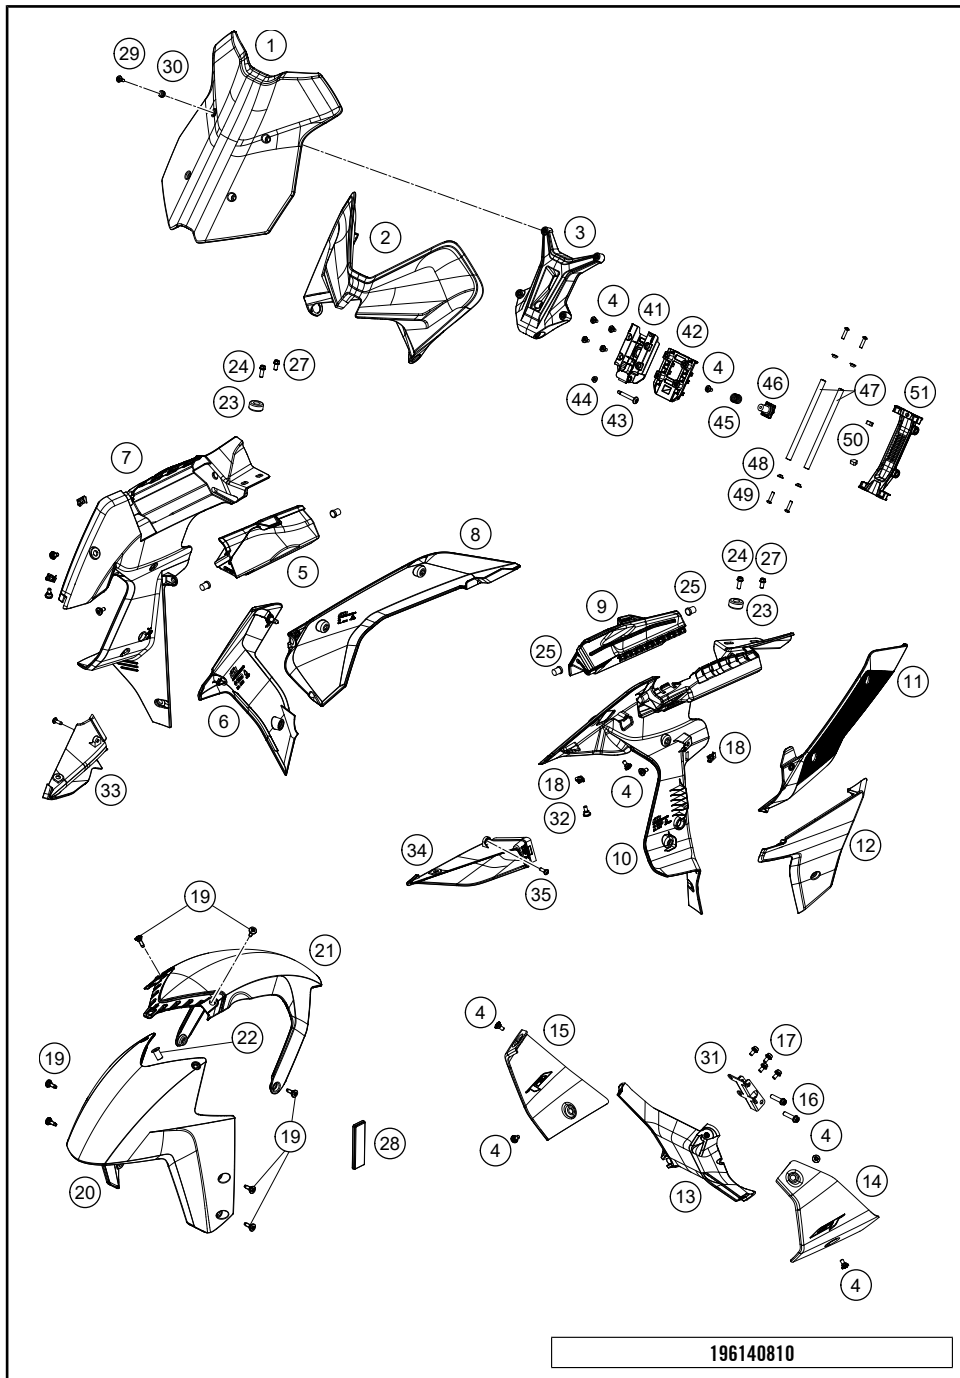

MASK, FENDERS

1290 SUPER DUKE GT, black 2021 2021

POS	PARTNUMBER	PARTNAME	PIECE
45	61508008062	Spring, windshield adjustment	1
46	61508008060	Locking mechanism, windshield adjust.	1
47	61508008022	Guide profile, windshield adjust.	2
48	61508008023	Bushing windshield fastening	4
49	0738050202	Lens head screw ISO 7380-M5X20A2	4
50	61508008032	Bump rubber	2
51	61508008020	Support, windshield adjustment	1

196140810

53685

* NEW PART X ON DEMAND