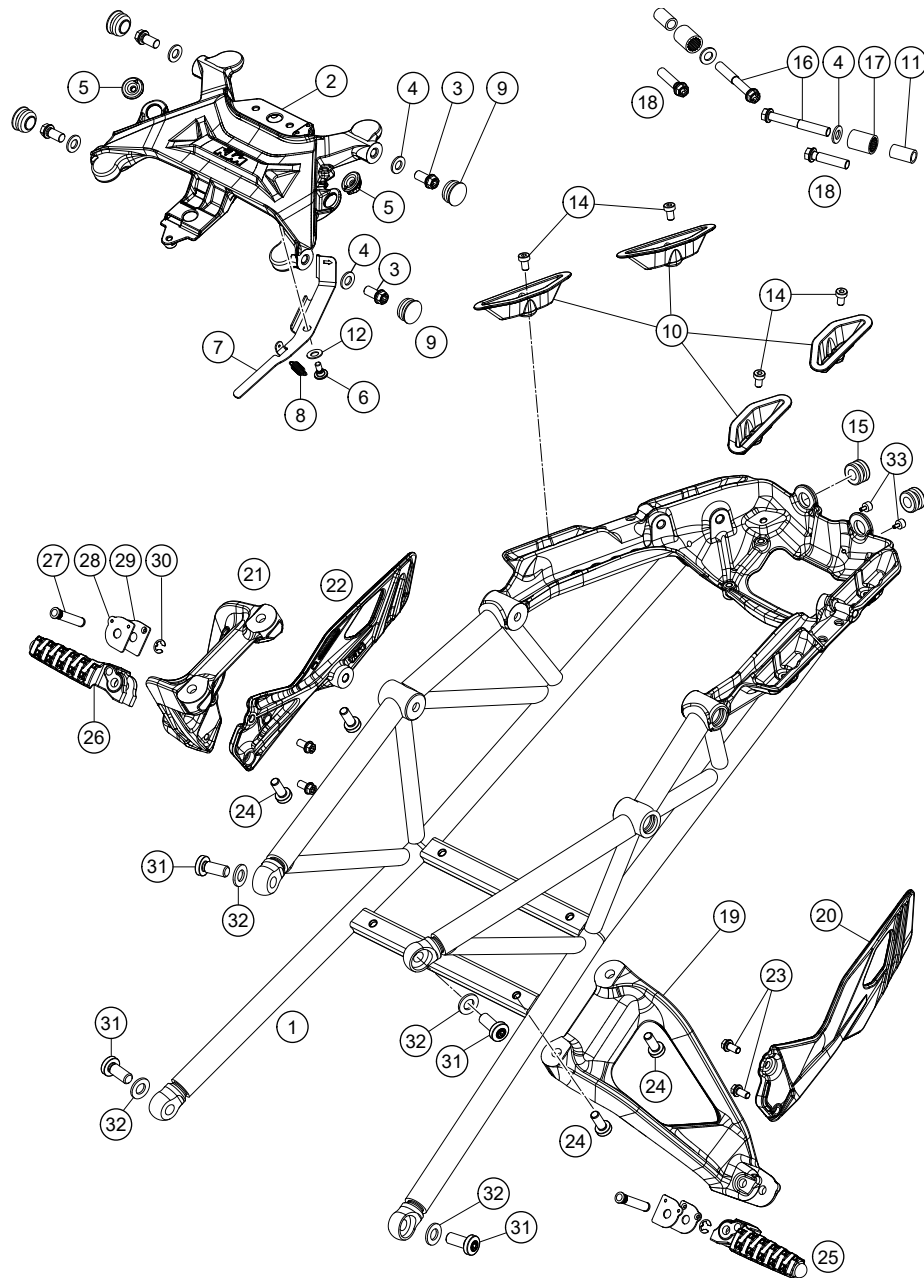

SUBFRAME

1290 SUPER DUKE GT, black 2021 2021

166140320

POS	PARTNUMBER	PARTNAME	PIECE
1	61503002000C1	Subframe	1
2	6140300213091	Cross stiffener back	1
3	0025080186S	HH collar screw M8x18 ISA40 SS	4
4	0125080003	washer DIN 125 A -8.4	6
5	47106003160	quick release rubber grommet	2
6	69013099050	SCREW F. EXPANSION TANK	1
7	61407050050	SEAT LOCK PLATE	1
8	69008025080	SPRING F. REAR SEAT LOCK	1
9	61303088000	PLUG SFL 22X0,8-3,0	4
10	61403002055	SHELL KIT SIDECASE	1
11	61407049000	BUSHING 8.4X12X21.5	2
12	61403002032	Wave spring	1
14	0984060103	AH SCREW DIN7984-M 6X10	4
15	61013013000	RUBBER BUSH 05	2
16	0025080606	HH COLLAR SCREW M8x60 TX40	2
17	60307048000	RUBBER SEAT-CONTACT SURFACE	2
18	0025080356	HH collar screw M8x35 TX40	2
19	6140304800033S	LEFT PILLION STEP HOLDER	1
20	6140304805033S	LEFT PILLION HEEL GUARD	1
21	6140304900033S	RIGHT PILLION STEP HOLDER	1
22	6140304905033S	RIGHT PILLION HEEL GUARD	1
23	0025060126	HH collar screw M6x12 TX30	4
24	0035080206S	SHCS M8x20 TX45	4
25	6900305003333S	FOOTREST REAR L/S CPL.	1
26	6900305103333S	FOOTREST REAR R/S CPL.	1
27	60003044100	footrest bolt, rear	2
28	60003052000	ENGAGE PANEL FOOTREST R/S 03	2
29	60003152000	ENGAGE PANEL FOOTREST L/S 03	2
30	0799060003	retaining washer DIN 6799 - 6	2
31	0035100249	SHCS M10x24 TX45	4
32	0125100003	washer DIN 125 A 10.5	4
33	61414040010	RUBBER MOUNTING	2

53681

* NEW PART

X ON DEMAND