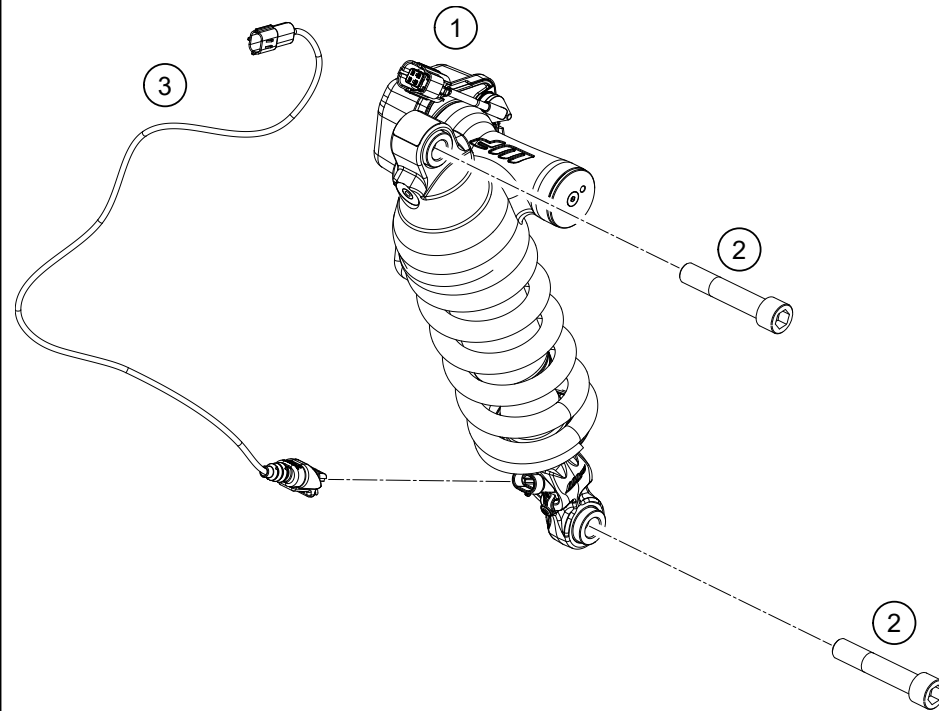

SHOCK ABSORBER

1290 SUPER DUKE GT, black 2021 2021

POS	PARTNUMBER	PARTNAME	PIECE
1	01181Q2301	Monoshock Safe SD GT 2017 WP	1
2	60004017000	SCREW M14X1,5 L=73MM 03	2
3	61411015000	HARNESS MONOSHOCK SAFE	1

166140410

18856

* NEW PART

X ON DEMAND