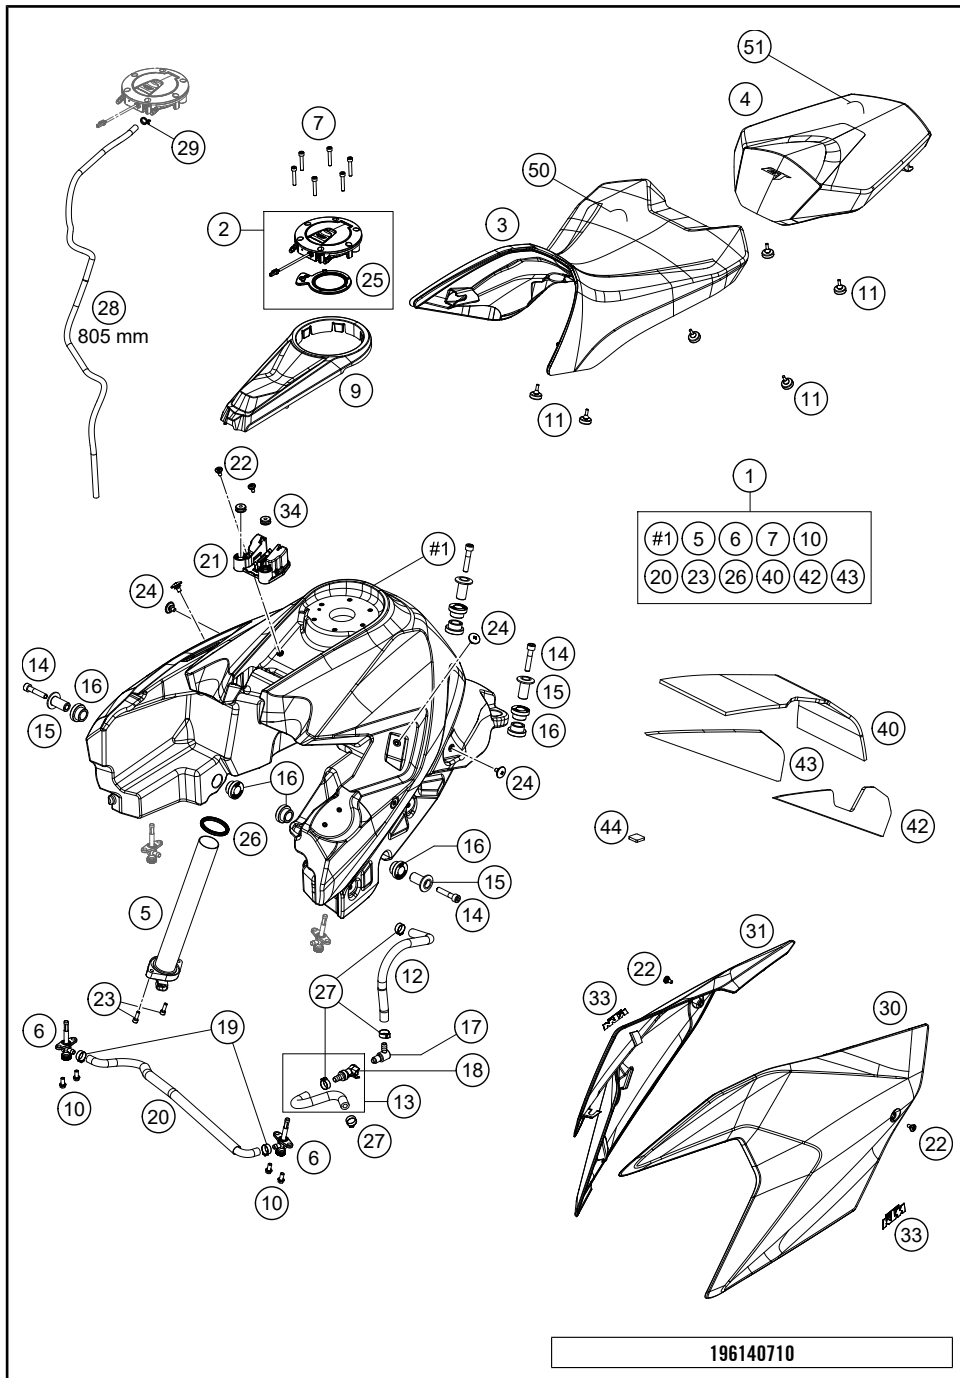

POS	PARTNUMBER	PARTNAME	PIECE
1	61507013044CB	Fuel tank SD-GT Pitch Black EU 19	1
2	61507008000	Fuel tank cap KTM RACE ON	1
3	61507040000	Driver seat complete	1
4	61507047000	Passenger seat	1
5	61407080000	FUEL LEVEL SENSOR	1
6	58507003200	FUEL COCK CPL.	2
7	0912050253	AH SCREW DIN0912-M 5X25	6
9	61507058000	Tank cover	1
10	0025060126	HH collar screw M6x12 TX30	4
11	60006001021	DISTANCE RUBBER AIRBOX 03	6
12	61407016050	FUEL HOSE DKK	1
13	62607016044	FUEL HOSE CPL.	1
14	0912080403	SHCS DIN 912 M8x40	4
15	61007060000	collar bushing, bearing, outside	4
16	61007065000	collar bushing, front tank holder	8
17	7720701000030	PLUG CPC	1
18	5850701050030	CLUTCH CPC BLACK 05	1
19	58031005000	CLAMP YDNAC 10128 12MM	2
20	61407018000	TANK COMPENSATION TUBE	1
21	61507058050	RRS antenna support	1
22	69008021160	special screw M5x12	2
23	0912050163	AH SCREW DIN0912-M 5X16	2
24	58407011100	SCREW FOR SEAT M6X11,5/8	4
25	60307008190	GASKET TANK CAP	1
26	60307080090	GASKET FUEL LEVEL SENSOR	1
27	00050157706	VARIABLE ONE-EAR CLAMP 15,7MM	5
28	60007126001	HOSE 5,4X9,4 NBR, METER	1
29	58007117000	YDNAC-CLAMP 10107 10MM	1
30	61508050000CAA	Tank spoiler, left with decal	1
31	61508051000CAA	Tank spoiler, right with decal	1
33	61608098000	Decal 3D "KTM" 17	2
34	76008052050	RUBBER SLEEVE 5X7.6X13MM	2
40	61306095010	INSULATION MAT MIDDLE	1
42	61306095020	INSULATION MAT L/S	1
43	61306095030	INSULATION MAT R/S	1
44	61408015030	METAMOLL F. TAIL LIGHT COVER	2

196140710

53700

* NEW PART

X ON DEMAND