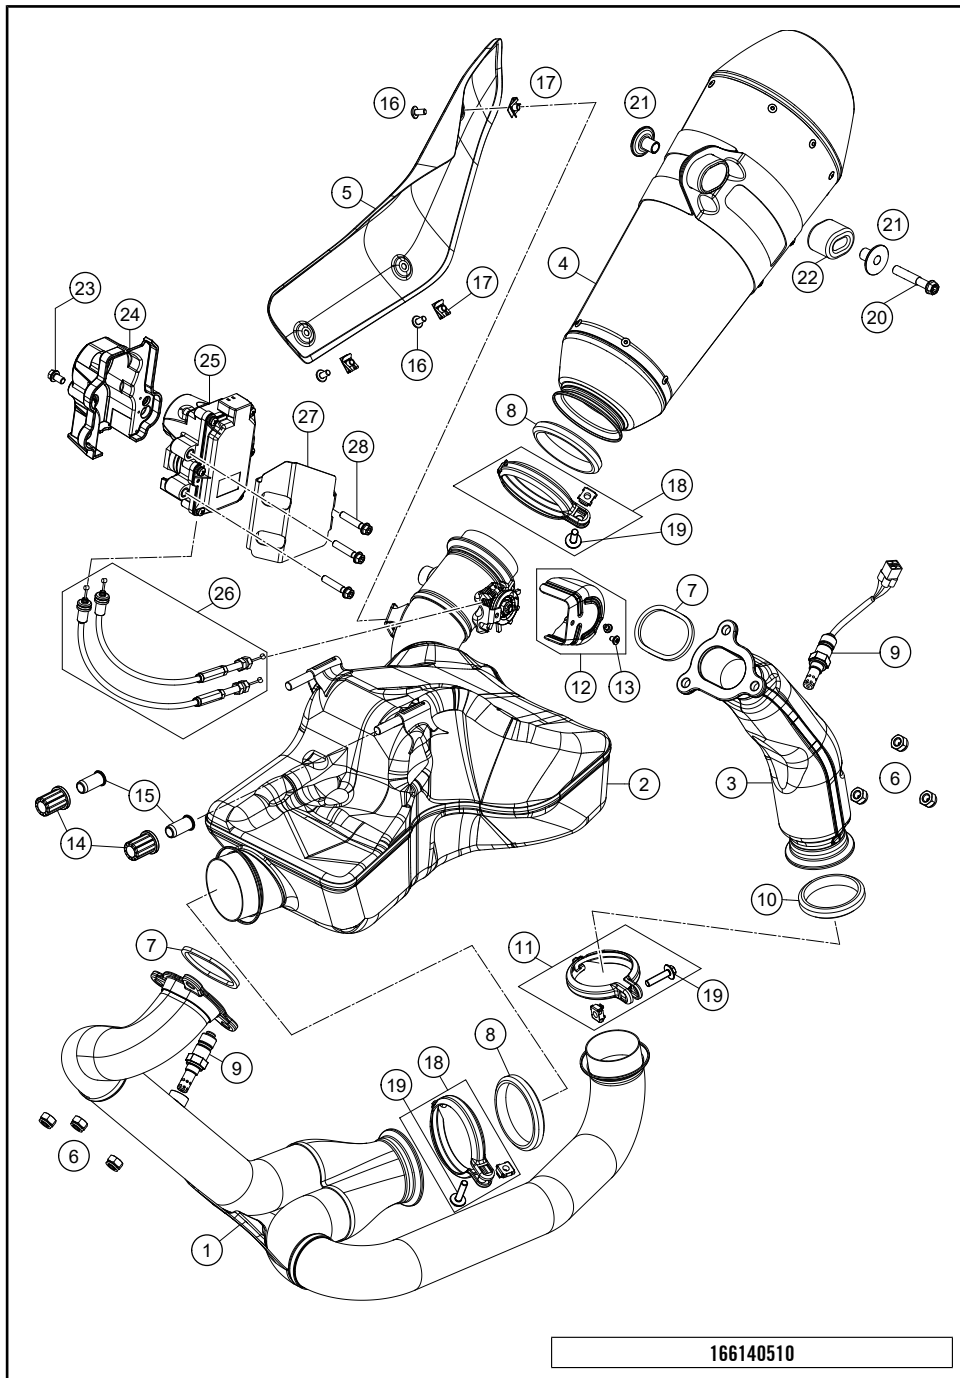

EXHAUST SYSTEM

1290 SUPER DUKE GT, black 2021 2021

POS	PARTNUMBER	PARTNAME	PIECE
1	61305007200	Manifold front	1
2	61405050100	Premuffler	1
3	60405008100	Header with integral isulation	1
4	61305083000	SILENCER CPL.	1
5	6140501100033	HEAT PROTECTOR BLACK	1
6	51010086100	self-locking nut M8 Cu	6
7	69005005100	EXHAUST PIPE FLANGE GASKET	2
8	61305005005	MANIFOLD GASKET 60MM	2
9	75041090200	LAMBDA SENSOR	2
10	69005005005	MANIFOLD GASKET	1
11	69005050000	CLAMP CPL.	1
12	61405095050	COVER FLUE GAS DAMPER	1
13	60402052010	EJOT SPIRAL SCREW SF M4X6-K	2
14	61005013000	RUBBER SILENCER SUPPORT 05	2
15	61005014000	SLEEVE SILENCER SUPPORT 05	2
16	78105081010	SCREW TORX M5X10	3
17	69008021080	clip nut M5	3
18	61305090000	EXHAUST CLAMP CPL. 60MM	2
19	0024060256	HH COLLAR SCREW M6X25 TX30	3
20	0025080506	HH collar screw M8x50 TX40	1
21	61305069000	BUSHING 8,5X11X29	2
22	61305068000	DAMPING RUBBER	1
23	0025060106	HH collar screw M6x10 TX30	1
24	61441070050	COVER EXHAUST FLAP CONTROL MOT	1
25	61441070100	Exhaust flap controll motor	1
26	61441071000	BOWDEN CABELS EXHAUST FLAP	1
27	61441070060	HEAT PROTECTION CAP SERVOMOTOR	1
28	0025060306	HH collar screw M6x30 TX30	3

166140510

53682

* NEW PART

X ON DEMAND