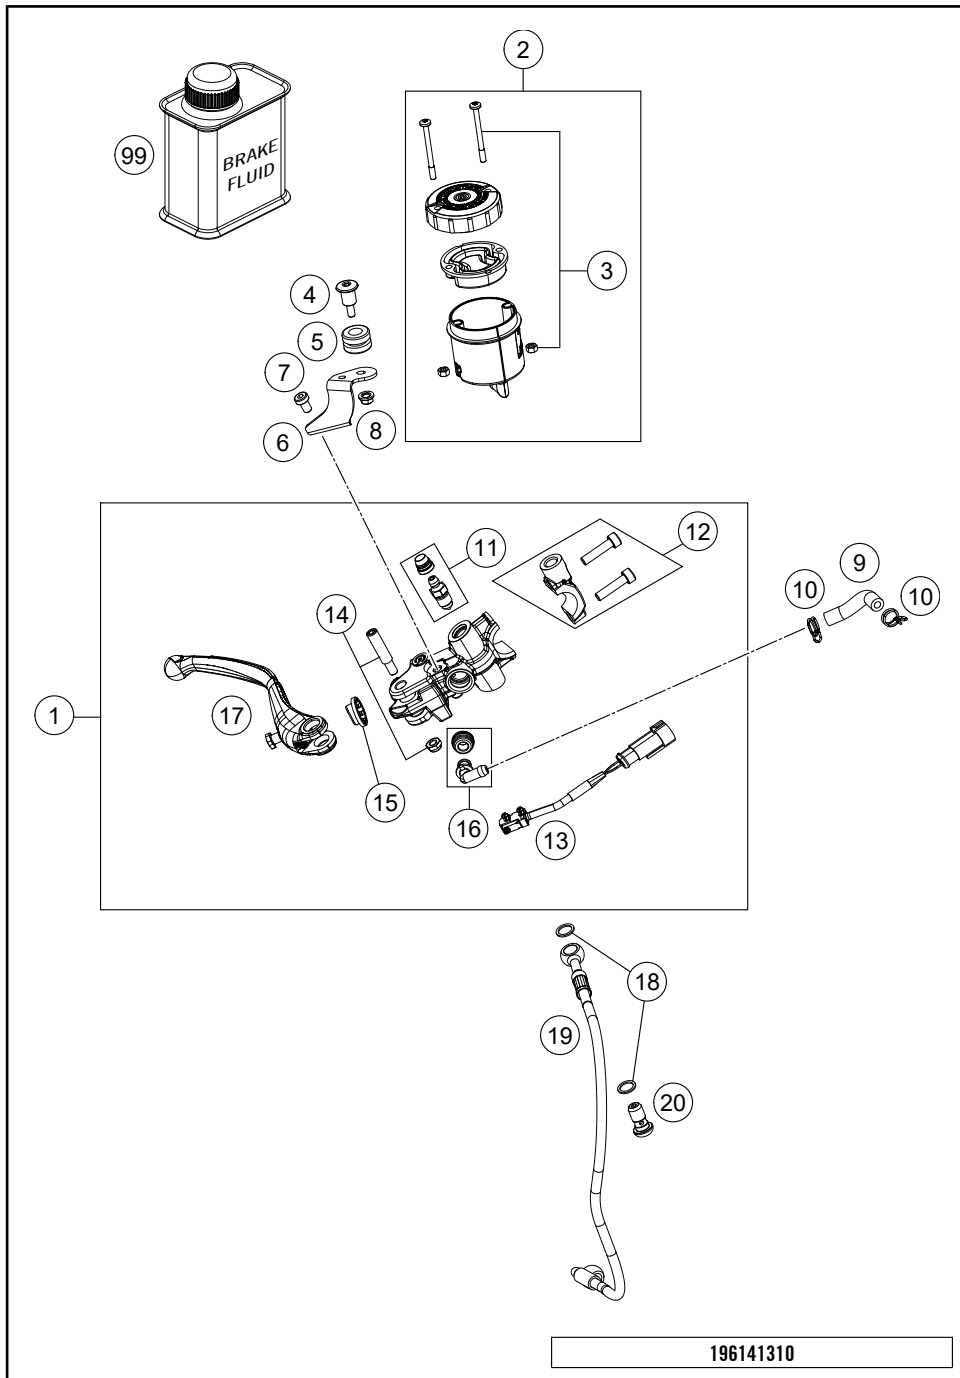

FRONT BRAKE CONTROL

1290 SUPER DUKE GT, black 2021 2021

POS	PARTNUMBER	PARTNAME	PIECE
1	6131310100030	Front master cylinder PR16/19	1
2	61313029000	BRAKE FLUID RESERV. BLACK CPL.	1
3	61013009203	SCREW + NUT F. RESERVOIR	1
4	61013013050	SCREW RET.PANEL-RESERVOIR	1
5	61013013000	RUBBER BUSH 05	1
6	61513028000	Retaining brkt., front brake fluid cont.	1
7	61013021000	SCREW RET.PANEL-BRAKE CYLINDER	1
8	61013009004	NUT FOR RESERVOIR	1
9	69013069001	HOSE FOR RESERVOIR 6X1,5	1
10	58007017000	YDNAC CLAMP 10101 (10,4MM)	2
11	60013020000	BLEEDER SCREW WITH CAP	1
12	76013005100	CLAMP CPL. 16	1
13	61311050000	BRAKE LIGHT SWITCH FRONT	1
14	61013006000	LEVER SCREW CPL. 05	1
15	61013008000	RUBBER CUP 05	1
16	54513155000	ANGLE PIECE	1
17	6101300200030	HAND BRAKE LEVER LOOSE BLACK	1
18	0603100141	sealing ring DIN 7603 10x14x1	2
19	61442001000	BRAKE HOSE HANDBREAK CYLINDER,	1
20	62113020100	banjo bolt M10x1x19.5	1
99	00062030000	BRAKE FLUID DOT5.1 0,25L	1

196141310

53689

* NEW PART X ON DEMAND