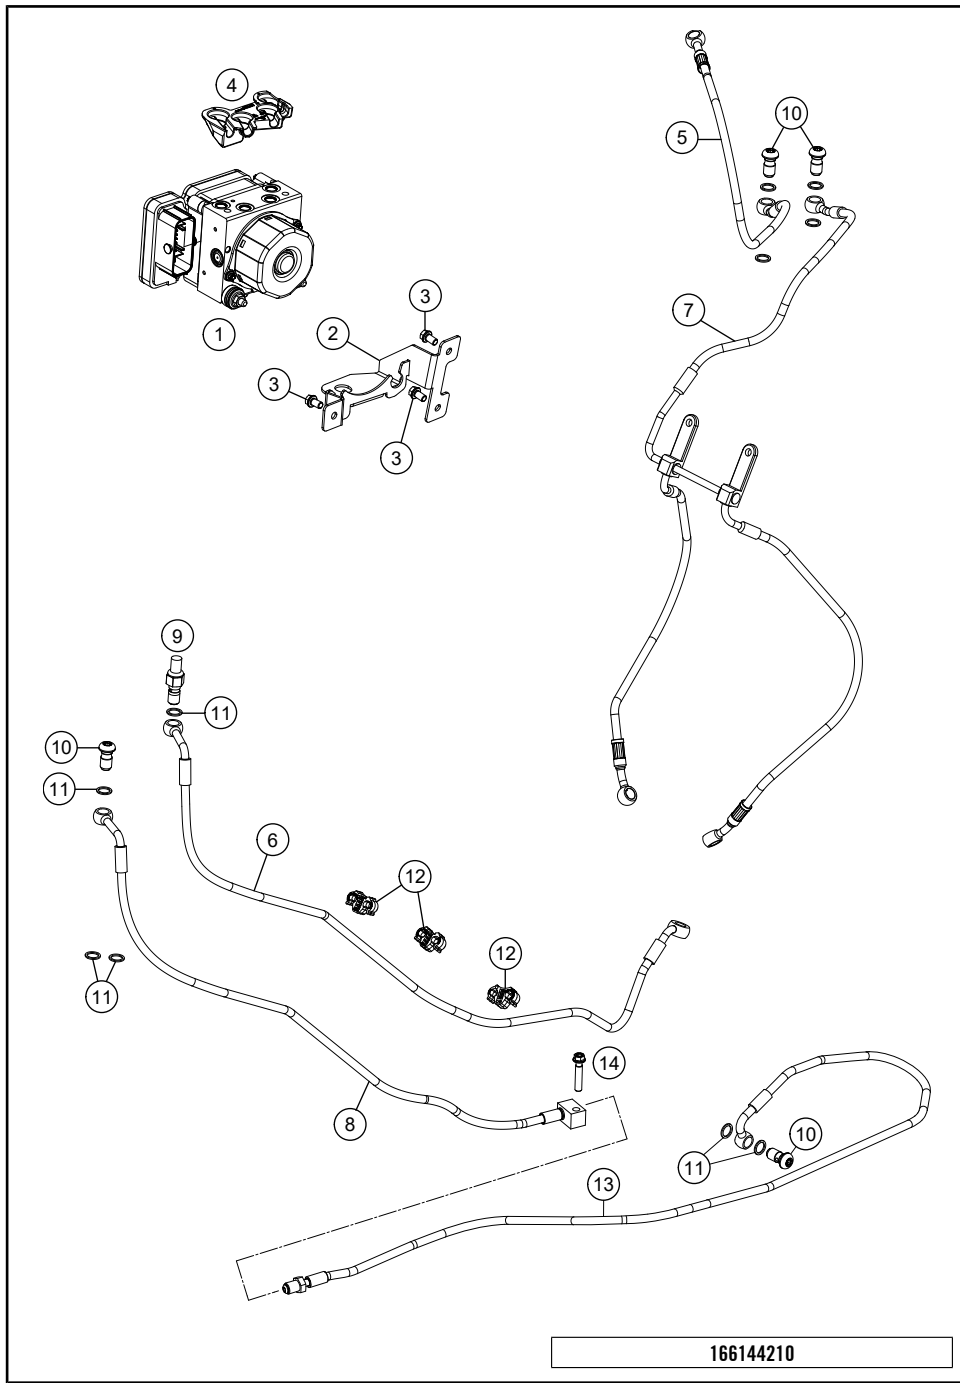

POS	PARTNUMBER	PARTNAME	PIECE
1	61542031044	ABS modulator filled	1
2	61442040000	SUPPORT ABS-MODULE	1
3	0025060106	HH collar screw M6x10 TX30	3
4	61442050000	BRAKE PIPE LOCKING	1
5	61442001000	BRAKE HOSE HANDBREAK CYLINDER,	1
6	61442002000	BRAKE HOSE FOOTBRAKECYLINDER	1
7	61442003000	BRAKE HOSE CALIPERS FRONT	1
8	61442004010	BRAKE HOSE	1
9	60311051000	BRAKE LIGHT SWITCH REAR	1
10	62113020100	banjo bolt M10x1x19.5	4
11	0603100141	sealing ring DIN 7603 10x14x1	7
12	61342046000	SUPPORT ABS-PIPE D7,5	4
13	61342004020	BRAKE HOSE CON. PIECE / R. CYL	1
14	0025060306S	HH collar screw M6x30 TX30	1

166144210

53693

* NEW PART

X ON DEMAND