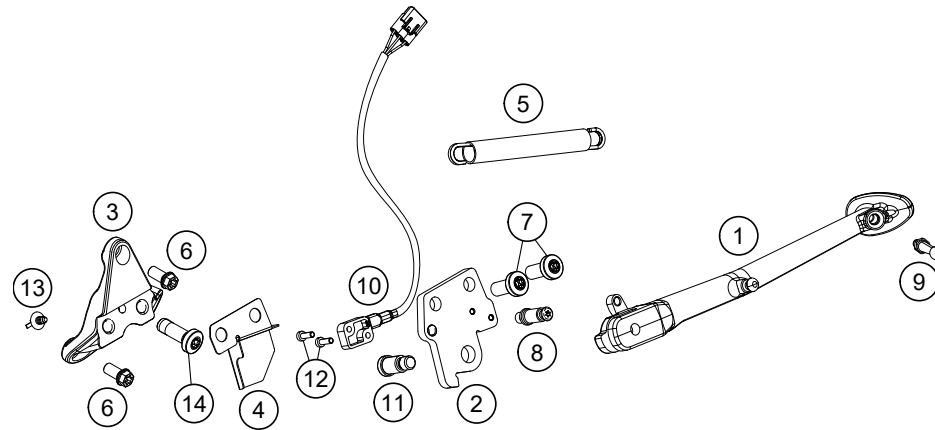

53681

* NEW PART

X ON DEMAND

POS	PARTNUMBER	PARTNAME	PIECE
1	610030232333S	Side stand w. magnet	1
2	61303028000	SIDE STAND MOUNTING	1
3	6130302600033S	SIDE STAND BRACKET	1
4	61303027000	SCREENING SHEET	1
5	60303024100	SIDE STAND SPRING	1
6	0025080166S	HH collar screw M8x16 TX40 SL	2
7	0035100249	SHCS M10x24 TX45	2
8	61303028001	SPEC. SCREW SIDE STAND SPRING	1
9	61303023230	Extender step plate side stand M8	1
10	60411045000	SIDE STAND SENSOR	1
11	62503027200	SCREW FOR SIDE STAND M10X31,2	1
12	0084040123	CYL.HEAD SCREW DIN84A M4x12	2
13	61011094000	CABLE TIE WITH PLUG M6	1
14	0035100309S	SHCS M10x30 TX45	1