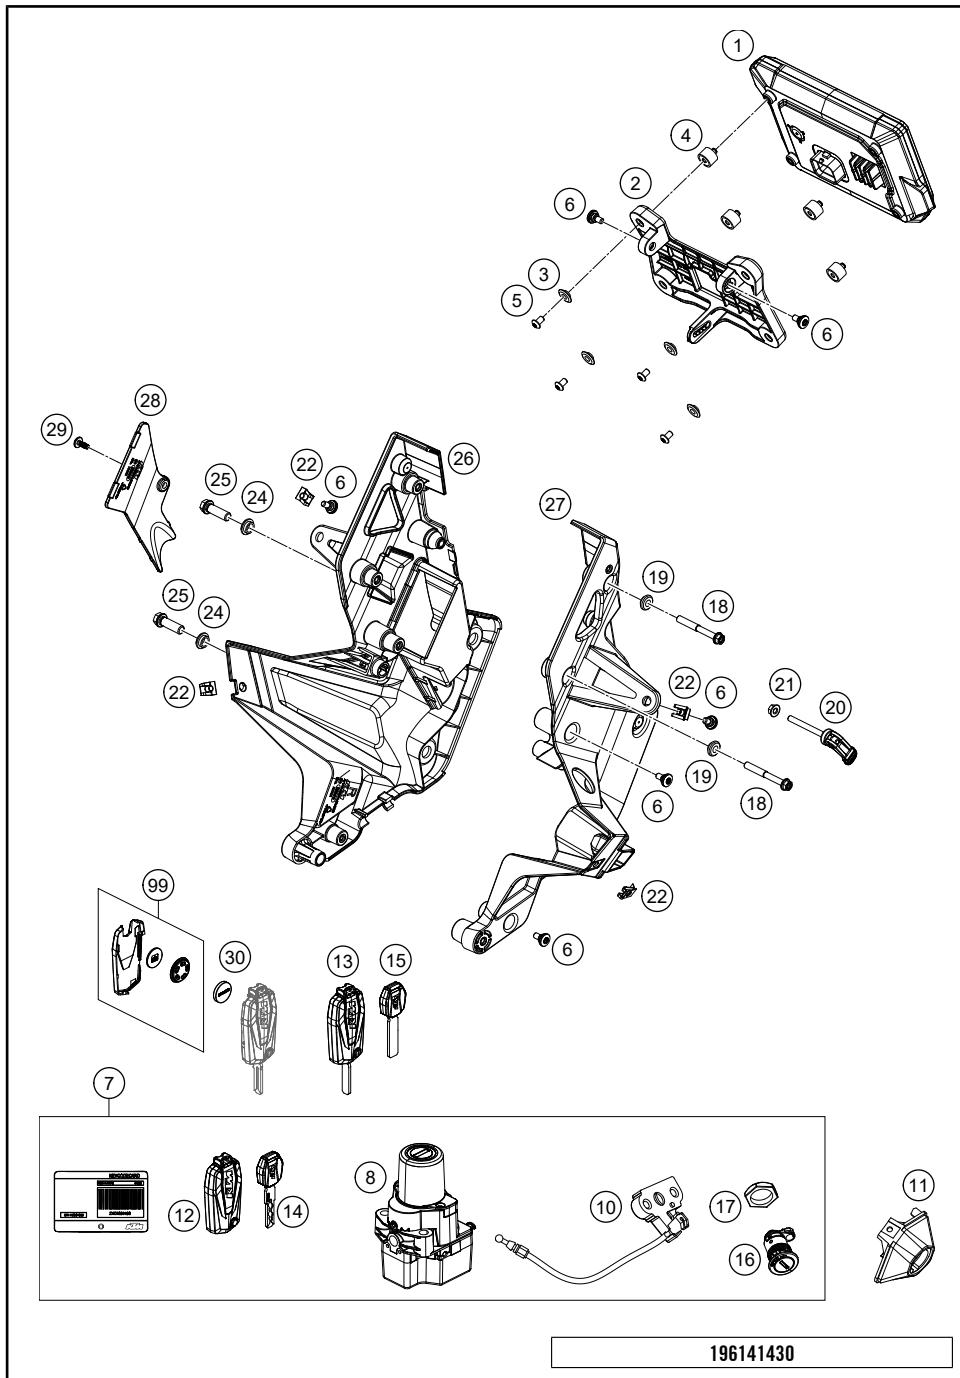

POS	PARTNUMBER	PARTNAME	PIECE
1	60714069000	TFT dashboard	1
2	61514062000	Instrument support	1
3	61614069020	Tachometer support bush	4
4	61514069010	Absorbing element	4
5	0738050082	Flat Head Screw ISO7380 M5x8 A2 TX25	4
6	69008021160	special screw M5x12	6
7	61611266044	Lockset Race-on 433MHz	1
8	61611266000	Ignition lock Race-on 433MHz	1
10	61307050000	SEAT LOCK MECHANISM CPL.	1
11	61407055000	PILLIONSEATLOCKHOLDER	1
12	60711267000	Race-on key 433 MHz	1
13	60711267010	Race on blank key 433MHz	x
14	60411067000	KTM ignition key	1
15	60411067010	Blank KTM ignition key	x
16	61307050020	LOCK CYLINDER SEAT LOCK	1
17	69007050050	NUT SEAT LOCK M22X1,5	1
18	0025060506	HH collar screw M6x50 TX30	2
19	61514010010	Collar bushing 6.3x9x14x4.5	2
20	60714071044	Excentric lever speedometer 607 ADV	1
21	06923050003	flanged hex nut EN 1661 M5	1
22	69008021080	clip nut M5	4
24	61414011040	BUSHING 8.2/11/4.75	2
25	0025080256	HH collar screw M8x25	2
26	61514011000	Mask support right	1
27	61514010000	Mask support left	1
28	61514011010	Cable cover, mask support	1
29	0081045121	SCREW FOR PLASTIC K45X12 T20	1
30	58512085160	BATTERY FOR ICO TRIPMASTER 04	x
99	60711067050	Cover-Kit for Race-on-Key	x

196141430

53691

* NEW PART

X ON DEMAND