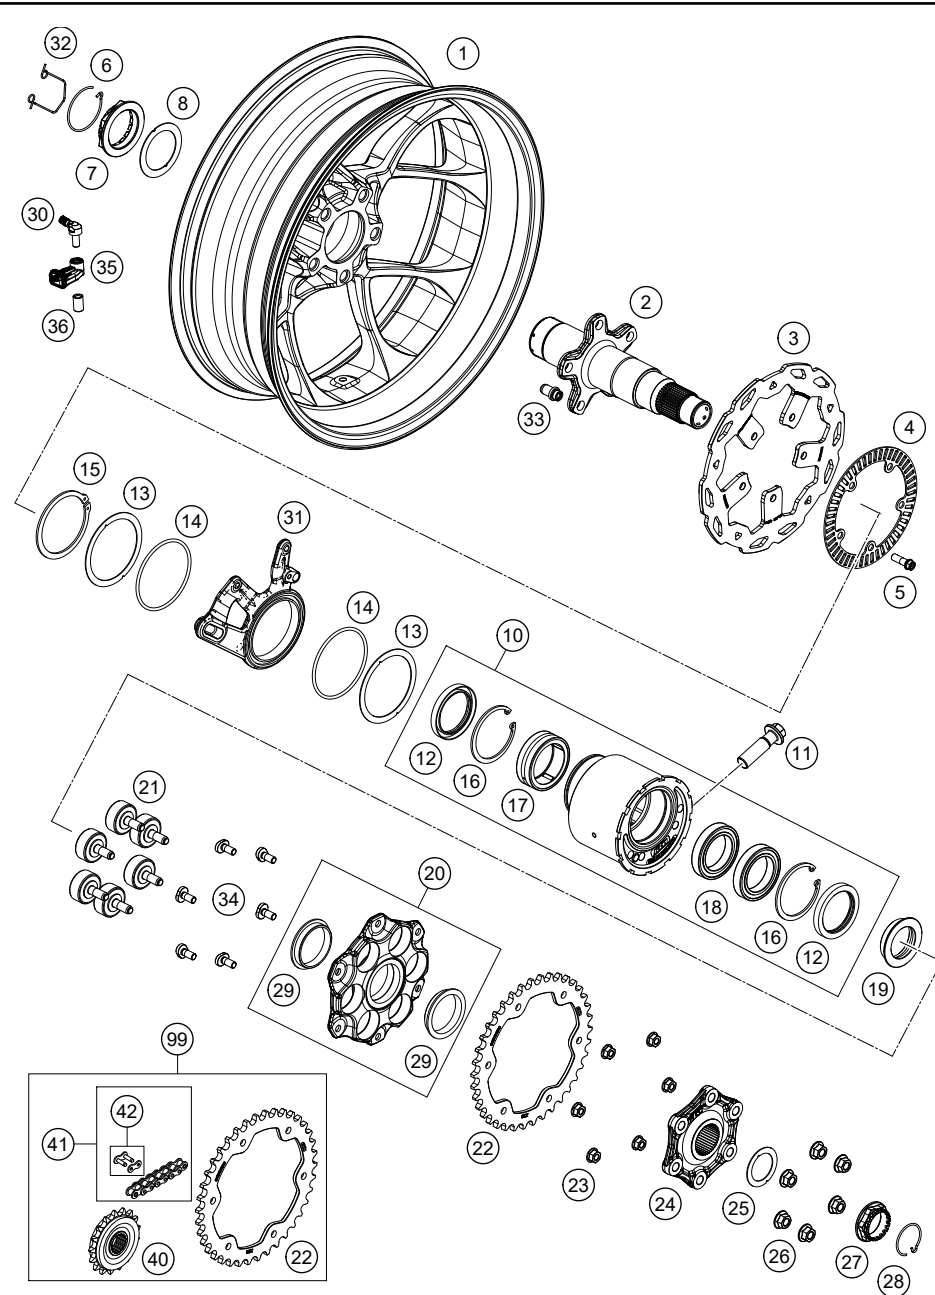

196140910

53698

* NEW PART

X ON DEMAND

REAR WHEEL

1290 SUPER DUKE GT, black 2021 2021

POS	PARTNUMBER	PARTNAME	PIECE
1	6161000100030	rear wheel 6x17	1
2	61310385100	Rear wheel axle	1
3	76010160000	BRAKE DISC 240MM	1
4	76042121000	SENSOR GEAR REAR	1
5	0025080256S	HH COLLAR SCREW M8X25 TX40	5
6	61310187000	SAFETY WIRE R/S	1
7	61310186100	AXLE NUT M50X1.5	1
8	61310016000	WASHER 69X1	1
10	61310010044	CLUTCH HUB HOUSING CPL.	1
11	61310021000	HH COLLAR SCREW M16X1,5X55	1
12	0760526880	SHAFT SEAL RING 52X68X8	2
13	61310019000	WASHER 94X1	2
14	0770840035	O-RING 84,00X3.5 NBR70	2
15	0471078250	CIRCLIP DIN471-78X2.5	1
16	0472068250	CIRCLIP DIN472-68X2.5	2
17	0617456822	NEEDLE BEARING RNA4909-2RSR-XL	1
18	0625061909	DEEP GROOVE BALL BEARING 61909	2
19	61310014000	SPACER RING	1
20	6131005404433S	SPROCKET SUPPORT CPL.	1
21	61310059000	JAR DAMPER	6
22	61310151038	SPROCKET STEEL DUKE 1290 Z38	1
23	54310086200	SELF LOCKING NUT M8 10.9	6
24	6131005000033S	JAR DAMPER CARRIER	1
25	76010116000	SHIM 50X1	1
26	06923100003	HEX. NUT DIN 6923 M10X1.25-10	6
27	61310086000	AXLE NUT M35X1.5	1
28	76010187000	SAFETY WIRE L/S	1
29	76010052000	IGUS BEARING D=50	2
30	61412033060	VALVE 8,5MM 90° F. TPMS SMALL	1
31	6131307500033S	BRAKE CALIPER ADAPTER BLACK	1
32	61310010011	SAFE ARMING WIRE	1
33	61310213000	Centering bolt M8	5
34	61310052000	SPROCKET SCREW	6
35	61412033000	TIRE PRESSURE SENSOR SMALL	1
36	61412033050	NUT F. TYRE-PRESSURE SENSOR SM	1
40	60033129017	CHAIN SPROCKET 17-T DAMPED 03	1
41	61310165118	CHAIN DID525 VAZ & MASTER LINK	1