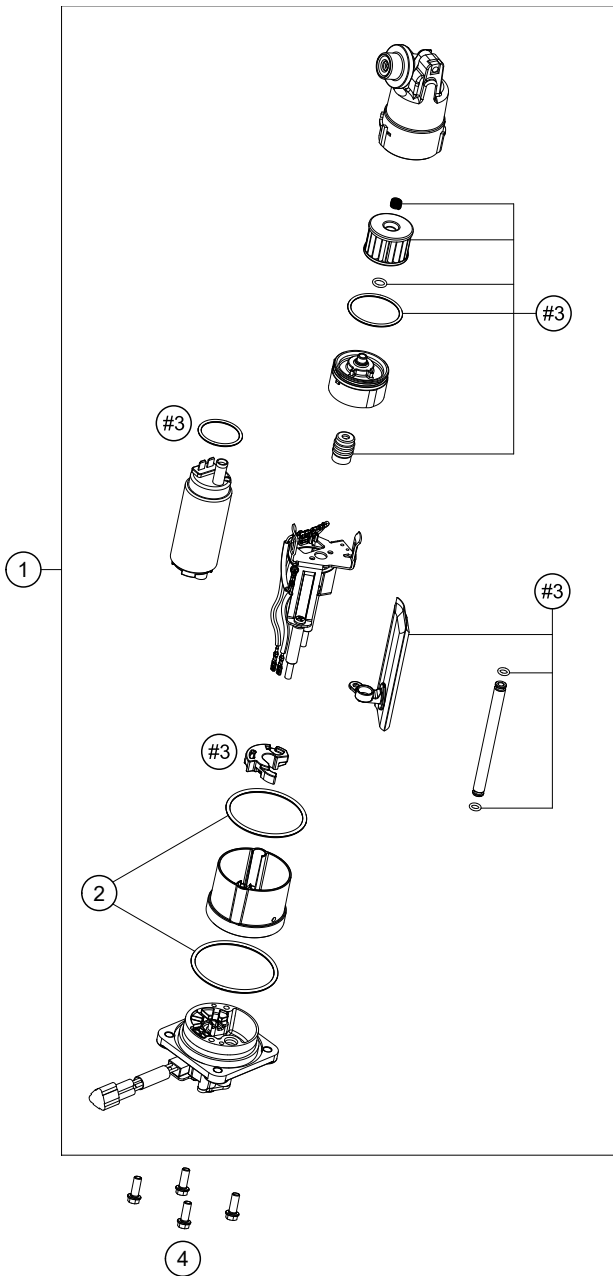

FUEL PUMP

1290 SUPER DUKE GT, black 2021 2021

Filter-Set
Teile mit #3
Parts with

3

166140730

POS	PARTNUMBER	PARTNAME	PIECE
1	60307088000	FUEL PUMP	1
2	61007089000	O-RING SET FOR FUEL PUMP 05	1
3	61007090100	FILTER-SET FUEL PUMP	1
4	0025060166	HH collar screw M6x16 TX30	4

17313

* NEW PART

X ON DEMAND