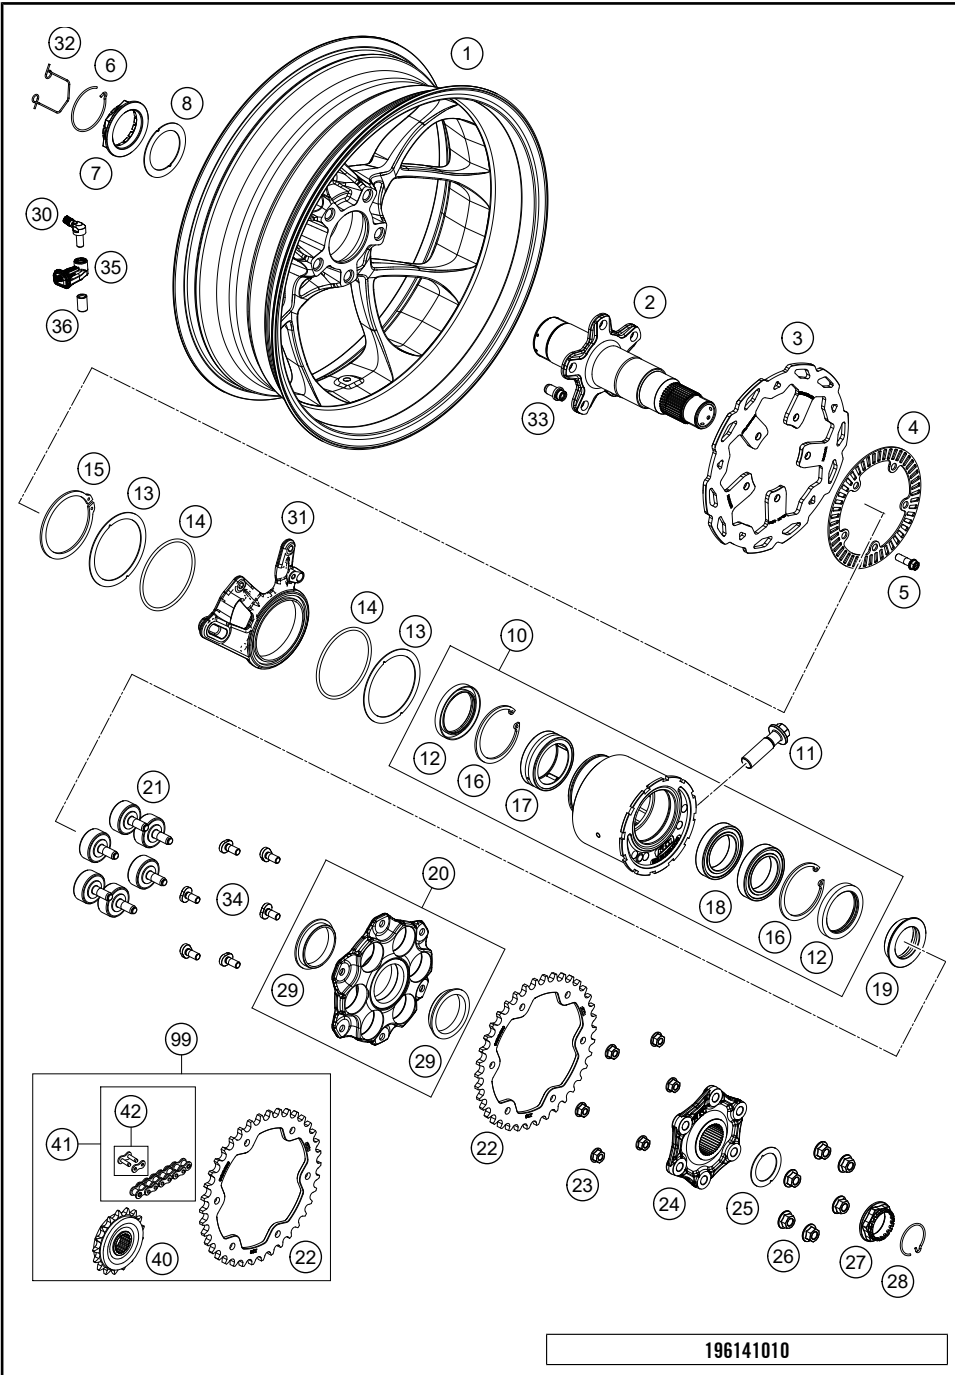

196141010

53699

* NEW PART

X ON DEMAND

REAR WHEEL

1290 SUPER DUKE GT, black 2021 2021

POS	PARTNUMBER	PARTNAME	PIECE
42	61310066000	MASTER LINK FOR CHAIN DID VAZ	1
99	00050002029	DRIVETRAIN KIT 1290 SD 17T/38T	1