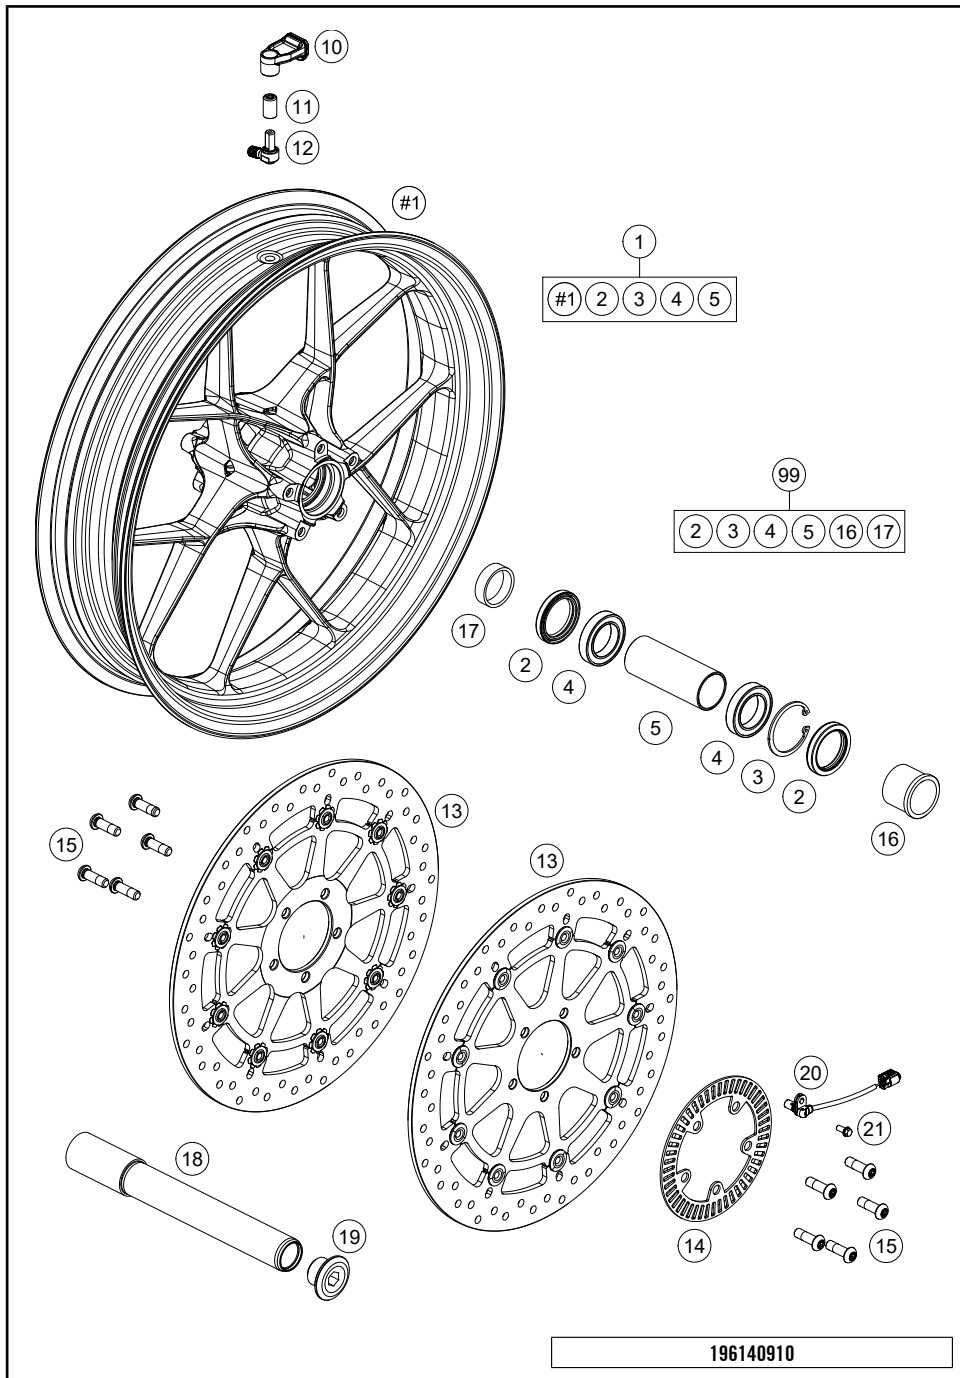

FRONT WHEEL

1290 SUPER DUKE GT, black 2021 2021

POS	PARTNUMBER	PARTNAME	PIECE
1	6160900113330	Front wheel cmpl. 3,5x17" black SD-GT 19	1
2	0760354771	SHAFT SEAL RING 35X47X7 TC	2
3	0472047175	CIRCLIP DIN0472-47X1,75	1
4	0625069068	GR.BALL BEAR.6906 DDU2CG23S6NM	2
5	61009011000	BEARING SPACER TUBE FRONT 05	1
10	61412033000	TIRE PRESSURE SENSOR SMALL	1
11	61412033050	NUT F. TYRE-PRESSURE SENSOR SM	1
12	61412033060	VALVE 8,5MM 90° F. TPMS SMALL	1
13	6130906000033	BRAKE DISK D=320/5	2
14	76042020000	Sensor wheel front	1
15	76009062000	SPECIAL SCREW M8X25 SS TX40	10
16	61009012000	SPACER BUSH. FR. WHEEL L/S 05	1
17	60009013000	SPACER BUSH. FR. WHEEL R/S 03	1
18	61009081000	WHEEL SPINDEL FRONT 05	1
19	61009082000	AH SCREW M25X1,5 WS=12 05	1
20	76042125000	ABS-SENSOR	1
21	59009062013	SPECIAL SCREW M6X13 WS=8 10.9	1
99	61009015000	FRONT WHEEL REP. KIT	x

196140910

53698

* NEW PART

X ON DEMAND