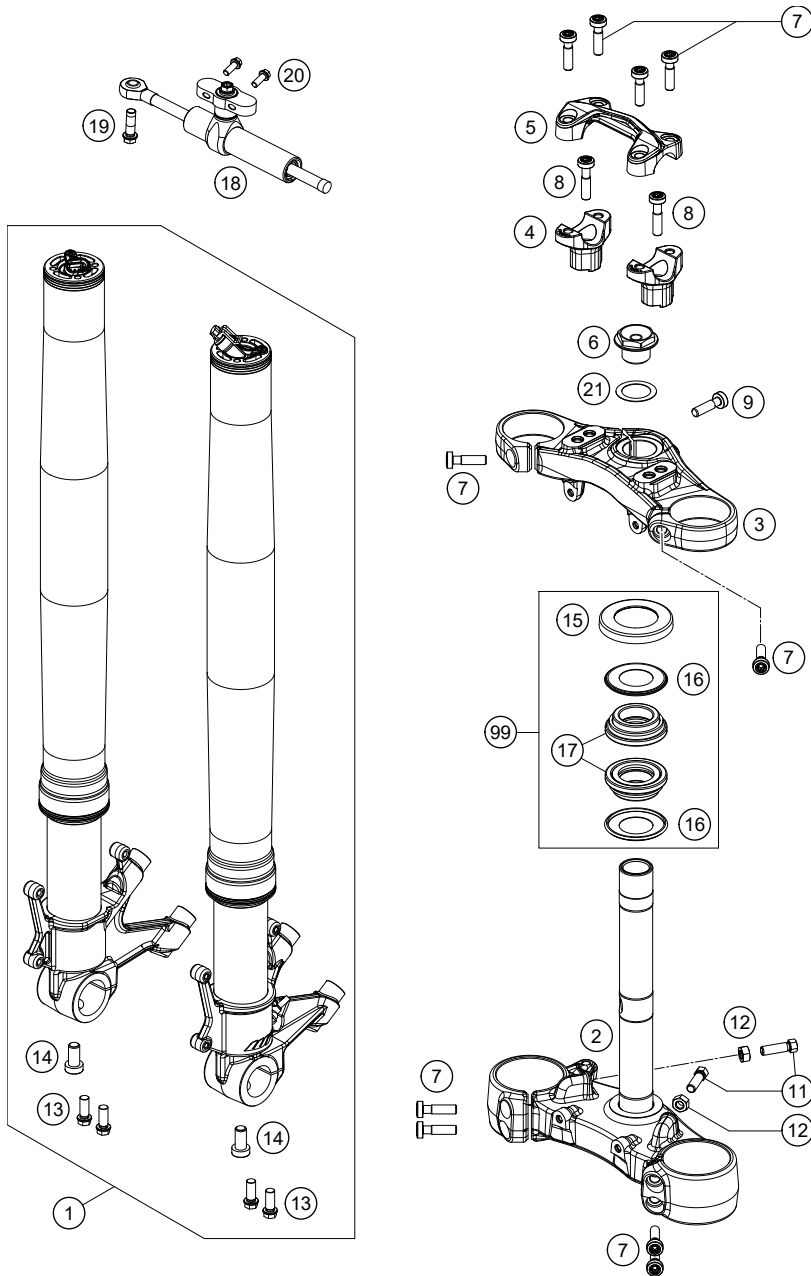

FRONT FORK, TRIPLE CLAMP

1290 SUPER DUKE GT, black 2021 2021

POS	PARTNUMBER	PARTNAME	PIECE
1	14181Q2301	Fork Safe SD GT 1290 2017	1
2	6140103202933S	BOTTOM TRIPLE CLAMP CPL.	1
3	6140103402933S	UPPER TRIPLE CLAMP	1
4	6140103904233S	HANDLE BAR SUPPORT	2
5	6130103800033S	HANDLEBAR CLAMP	1
6	6900103600001	STEERING HEAD SCREW 09	1
7	0035080306	SHCS M8x30 TX45	10
8	0032100356S	AH-COLLAR SCREW M10X35 ISA45	2
9	0035080306S	AH-COLLAR SCREW M8X30 ISA45	1
11	59001037000	SPECIAL SCREW M8X26 WS=10	2
12	0934080003	HEXAGON NUT DIN0934-M 8	2
13	0025080206	HH collar screw M8x20	4
14	00501020S1	AH SCREW M10X20 SET	2
15	69001086100	PROT. RING STEER. HEAD BEARING	1
16	69001084100	Steering head gasket	2
17	69001081000	STEERINGHEAD BEARING CPL.	2
18	16181N52ES	STEERING DAMPER CPL. STROKE 75	1
19	0025080256S	HH COLLAR SCREW M8X25 TX40	1
20	0025060206S	HH collar screw M6x20 TX30	2
21	0988253505	thrust wash DIN0988-25x35x0,5	1
99	69001081044	STEERING HEAD REP. KIT RC8	1

176140110

49870

* NEW PART

X ON DEMAND