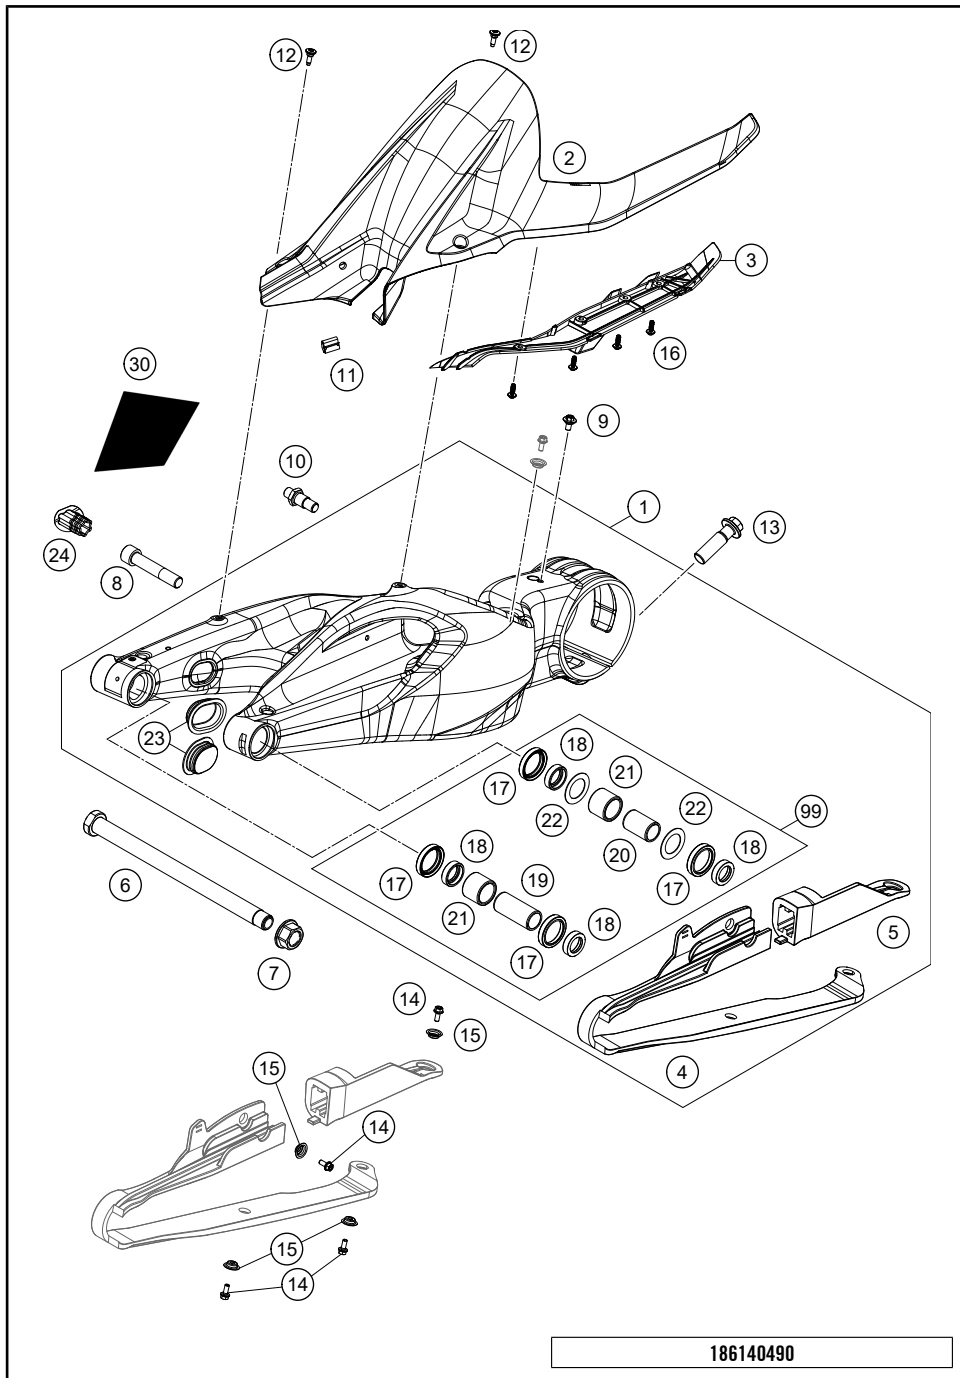

SWING ARM

1290 SUPER DUKE GT, black 2021 2021

POS	PARTNUMBER	PARTNAME	PIECE
1	6140403014433A	Swingarm cmpl. SD-GT	1
2	61304050100	REARFENDER	1
3	61304051000	BRACKET SPLASH PROTECTOR	1
4	61304060000	CHAIN SLIDING GUARD FRONT	1
5	61304070000	CHAIN SLIDING GUARD REAR	1
6	69004037344	Swingarm pivot	1
7	60004038200	COLLAR NUT M19X1,5 SW=27MM	1
8	60004017000	SCREW M14X1,5 L=73MM 03	1
9	83008000012	special screw M6x12x3	1
10	76004142000	BOLT BRAKE SADDLE BRACKET	1
11	61304042000	CABLE SUPPORT	1
12	69008021060	special screw M5x17	2
13	61310021000	HH COLLAR SCREW M16X1,5X55	1
14	0025050126	HH collar screw M5x12 TX30	4
15	46104066050	BUSH FOR CHAINSLIDER GUARD 02	4
16	0081050141	EJOT PT screw K50x14	4
17	0760304073	SHAFT SEAL RING 30X40X7	4
18	60004034000	BUCKET F. SHAFT SEAL RING 03	4
19	69004032000	INNER RING JR 20X25X56,5	1
20	60004032000	INNER RING JR20X25X38,5 03	1
21	60004031000	NEEDLE BUSH HK2526B 03	2
22	60004033000	STOP DISK 03	2
23	61304041100	CLOSING COVER SWINGARM	2
24	61604041040	Plug	1
30	61604030010	Swing protective foil sw.	1
99	69004230010	swingarm rep. kit	1

186140490

53675

* NEW PART X ON DEMAND