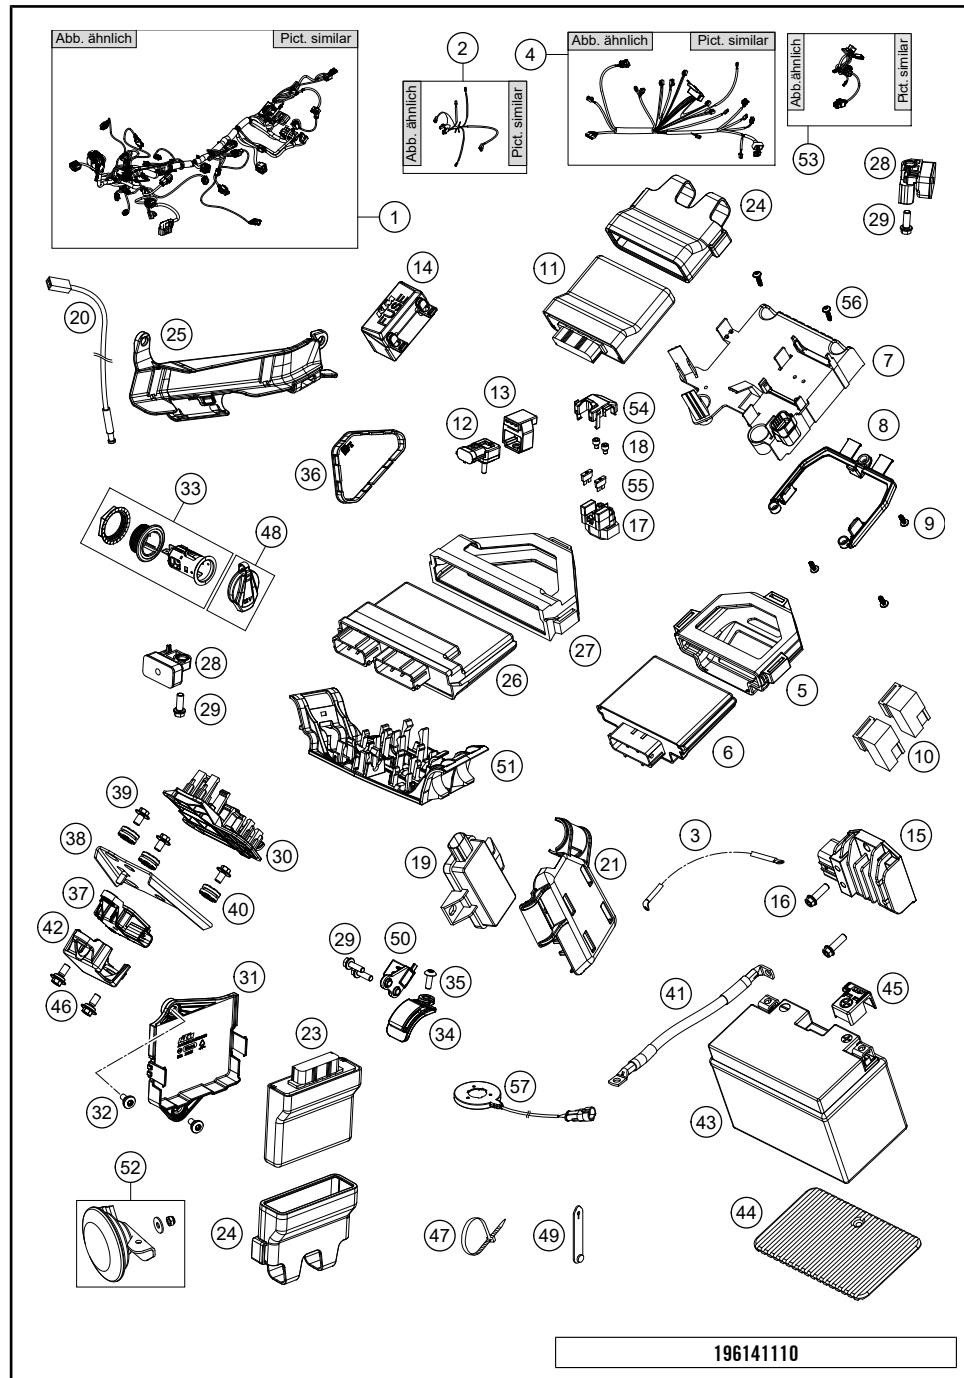

196141110

53688

* NEW PART

X ON DEMAND

WIRING HARNESS

1290 SUPER DUKE GT, black 2021 2021

POS	PARTNUMBER	PARTNAME	PIECE
40	62142041000	DAMP. COMPONENT ABS MODUL	3
41	61411098000	GROUND CABLE BATT.-FRAME 16MM	1
42	61342090050	COVER SENSOR BOX	1
43	60011053000	BATTERY 12V/11AH 03	1
44	61311053050	RUBBER PLATE FOR BATTERY	1
45	62111059060	COVER POSITIVE POLE	1
46	83008000015	SPECIAL SCREW M6X15X3	2
47	44011076140	CABLE TIE 140/2,5MM BLACK	x
47	44011076200	CABLE TIE 200/3,6MM BLACK	x
47	44011076305	CABLE TIE 300/4,8MM BLACK	x
48	60311042050	Lid 12V-socket	1
49	60011093075	RUBBER CABLE TIE 75MM 03	x
50	60416062000	WHEEL TRAVEL SENSOR	1
51	61411049000	CONNECTOR BOARD REAR	1
52	61611060033	Direct current horn complete	1
53	61511078000	Front wiring harness	1
54	64111058010	Cover cap starter relay	1
55	58011109130	FUSE 30 A	2
56	0081050181	SCREW FOR PLASTIC K50X18 T20	4
57	69011168000	Antenna keyless	1