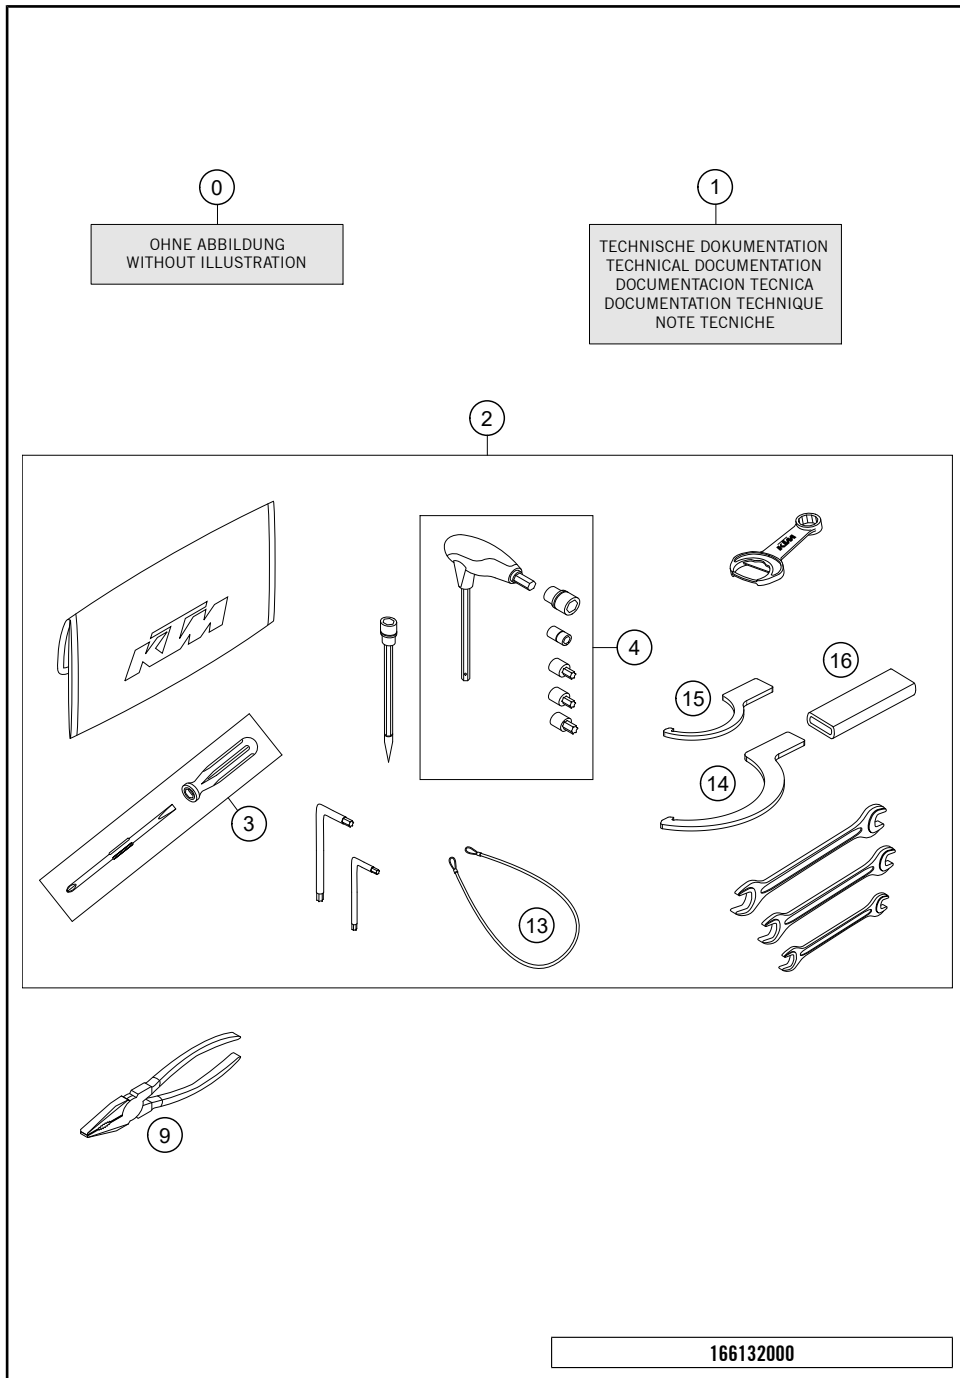

POS	PARTNUMBER	PARTNAME	PIECE
0	61508021000	Front spoiler, bracket	1
0	0025060256	HH collar screw M6x25 TX30	2
0	6150802001033	front spoiler left	1
0	6150802002033	Front spoiler right	1
0	69008021160	special screw M5x12	4
0	61508008000	Windshield EU	1
0	61408023010	SPLASH PROTECTOR	1
0	0081050141	EJOT PT screw K50x14	4
0	61312040300	Mirror left	1
0	61312041300	Mirror right	1
0	312305	DOCUMENTS BAG 2006	1
0	312313	KTM BALLPOINT PEN ORANGE	1
0	00063004202	PRINT LABEL 60X51 MM	1
0	20180195INT	KTM Bypack Folder Street	1
0	60708008070	rubber bush windshield fixation	4
0	60708008071	Special screw M5x14	4
0	61308192000	STICKER SET FORK WP SMALL	1
0	00063004012	HEADLIGHT MASK BOX	1
0	3210917	NOTEPAD	1
0	20180189INT	Sticker accessory kit	1
0	62002080053	CLAMP INTERNAL	2
0	0912080451	Screw w.hex.socket M8x45-8.8 black	2
0	61502083000C1	Handguard bracket right	1
0	61502082000C1	Handguard bracket left	1
0	61502080000CB	Handguard left	1
0	61502081000CB	Handguard right	1
0	0025050106	HH collar screw M5x10 TX30	4
0	61508021070	Retaining bracket front spoiler compl.	1
0	00063004105	950 ADV. CARTON F WIND PROT.	1
0	00063004204	Self-ad. stkr. 100X200 mm, perf., art. 3	1
0	00063099014	GRIFFSCHUTZ NOMAPACK 28/13	2
0	3214306EN	Bed.-Anl. 1290 Super Duke GT 2021	1
0	K5360002	foil	3
1	3214306EN	Bed.-Anl. 1290 Super Duke GT 2021	1
2	61329099200	Tool set	1
3	53012024100	SCREW DRIVER L=105MM	1
4	60029070300	T-WRENCH WS=6/8/10/TX45/SK4X1	1
9	53012028200	GRIP ORANGE B&F	1

55152

* NEW PART

X ON DEMAND