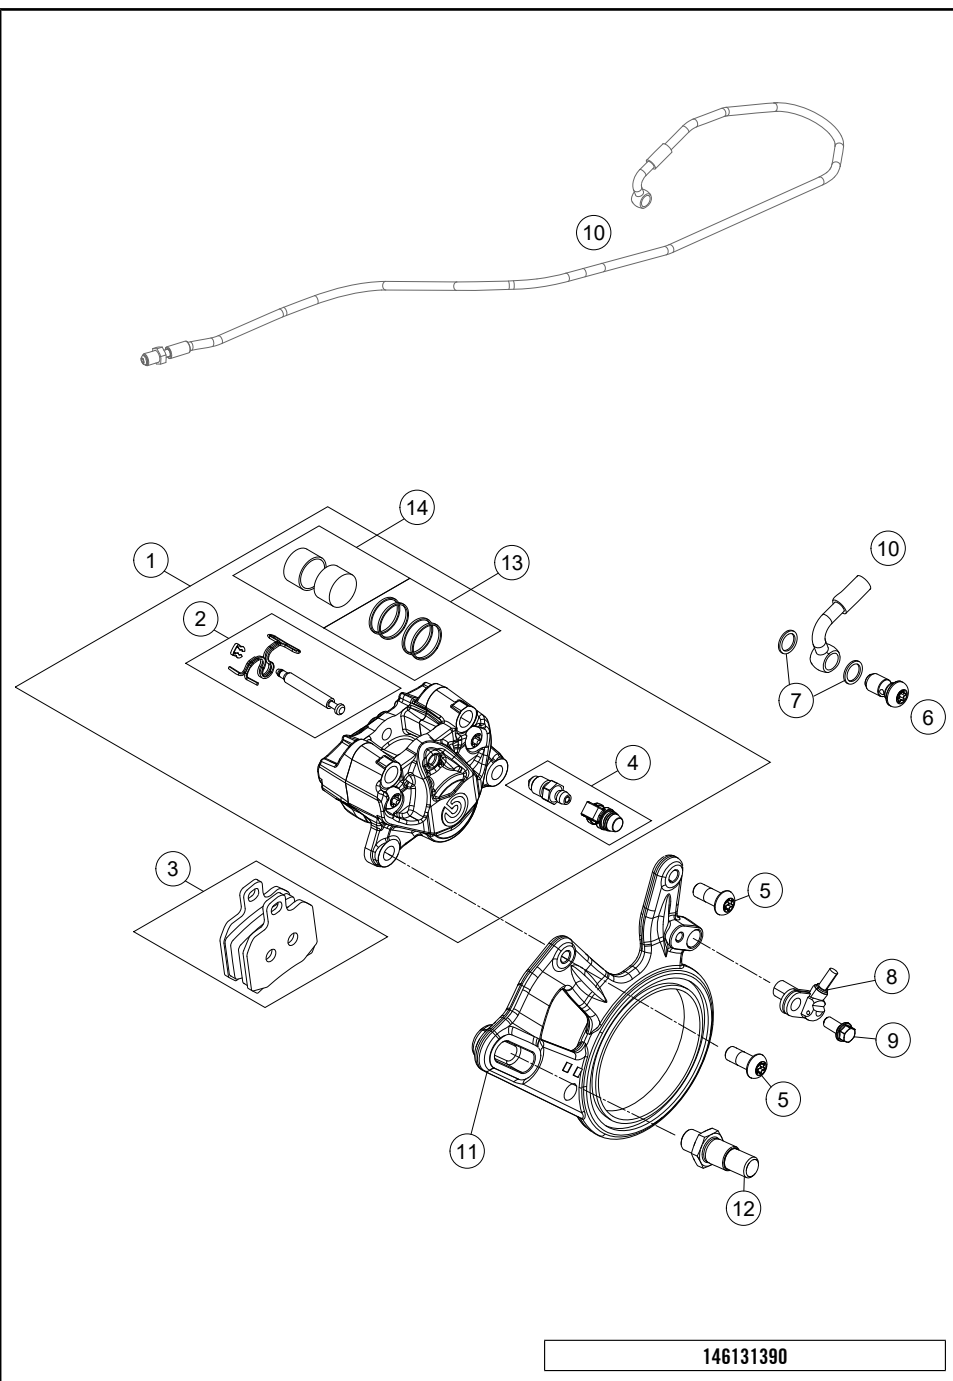

REAR BRAKE CALIPER

1290 SUPER DUKE GT, black 2021 2021

POS	PARTNUMBER	PARTNAME	PIECE
1	6131308000158	BRAKE CALIPER REAR W/O PADS BL	1
2	69013082000	BOLT KIT 08	1
3	61313090100	BRAKE PADS REAR TT2172HH	1
4	69013020000	BLEEDER SCREW WITH CAP	1
5	69013076000	brake caliper screw M8x20	2
6	62113020100	banjo bolt M10x1x19.5	1
7	0603100141	sealing ring DIN 7603 10x14x1	2
8	76042025000	ABS-SENSOR	1
9	59009062013	SPECIAL SCREW M6X13 WS=8 10.9	1
10	61342004020	BRAKE HOSE CON. PIECE / R. CYL	1
11	6131307500033S	BRAKE CALIPER ADAPTER BLACK	1
12	76004142000	BOLT BRAKE SADDLE BRACKET	1
13	69013081000	REPAIR KIT SEAL RING	1
14	61313083000	REPAIR KIT PISTON	1

146131390

14626

* NEW PART

X ON DEMAND