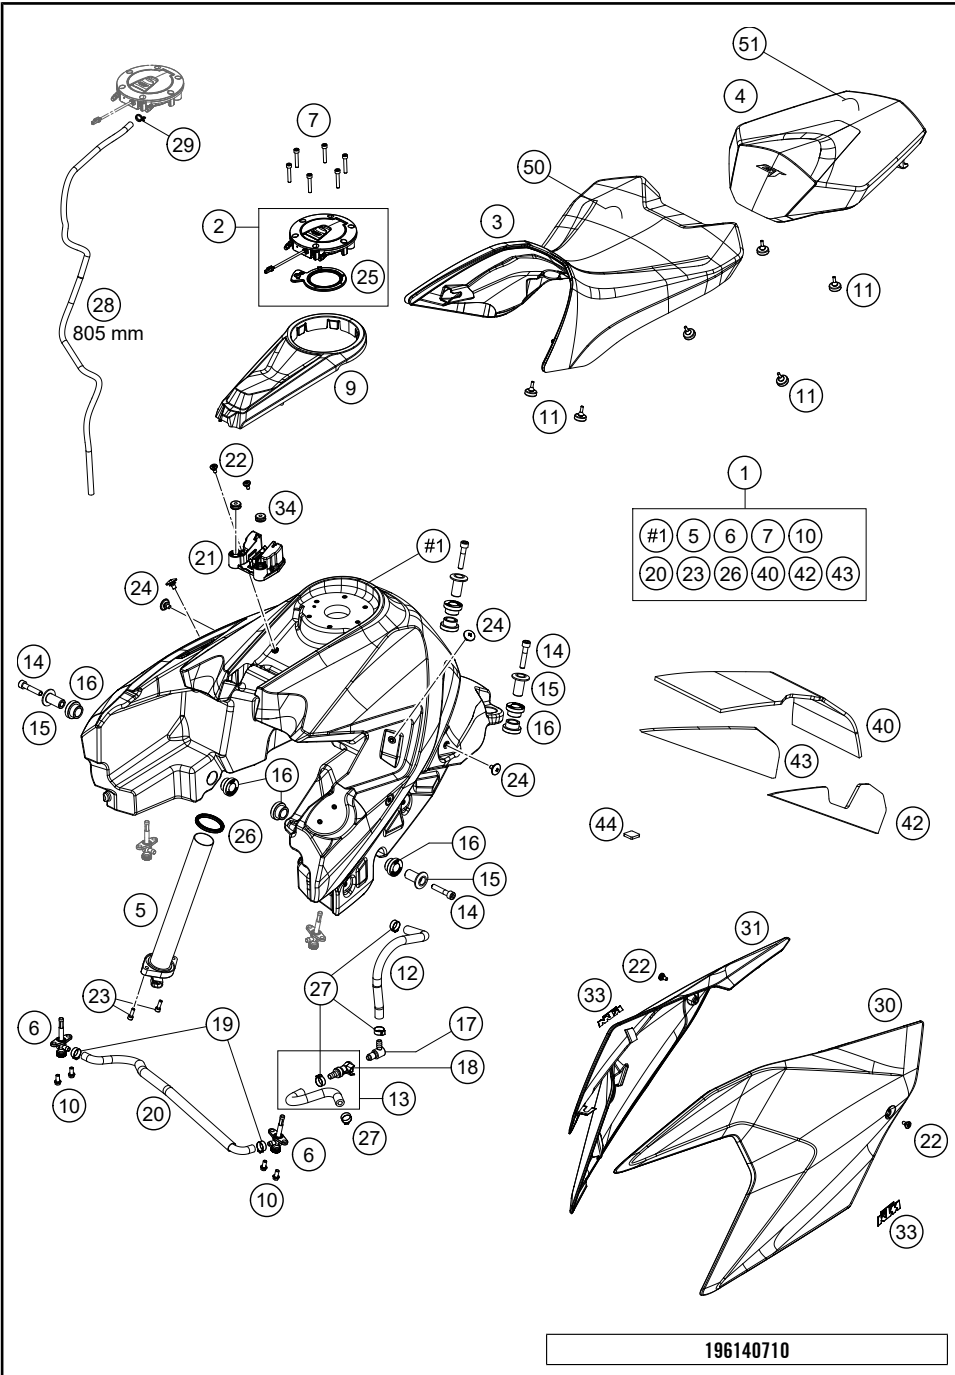

196140710

53700

* NEW PART

X ON DEMAND

POS	PARTNUMBER	PARTNAME	PIECE
50	61407040050	SEAT COVER DRIVER	1
51	61407047050	SEAT COVER SOZIUS	1

196140710

53700

* NEW PART