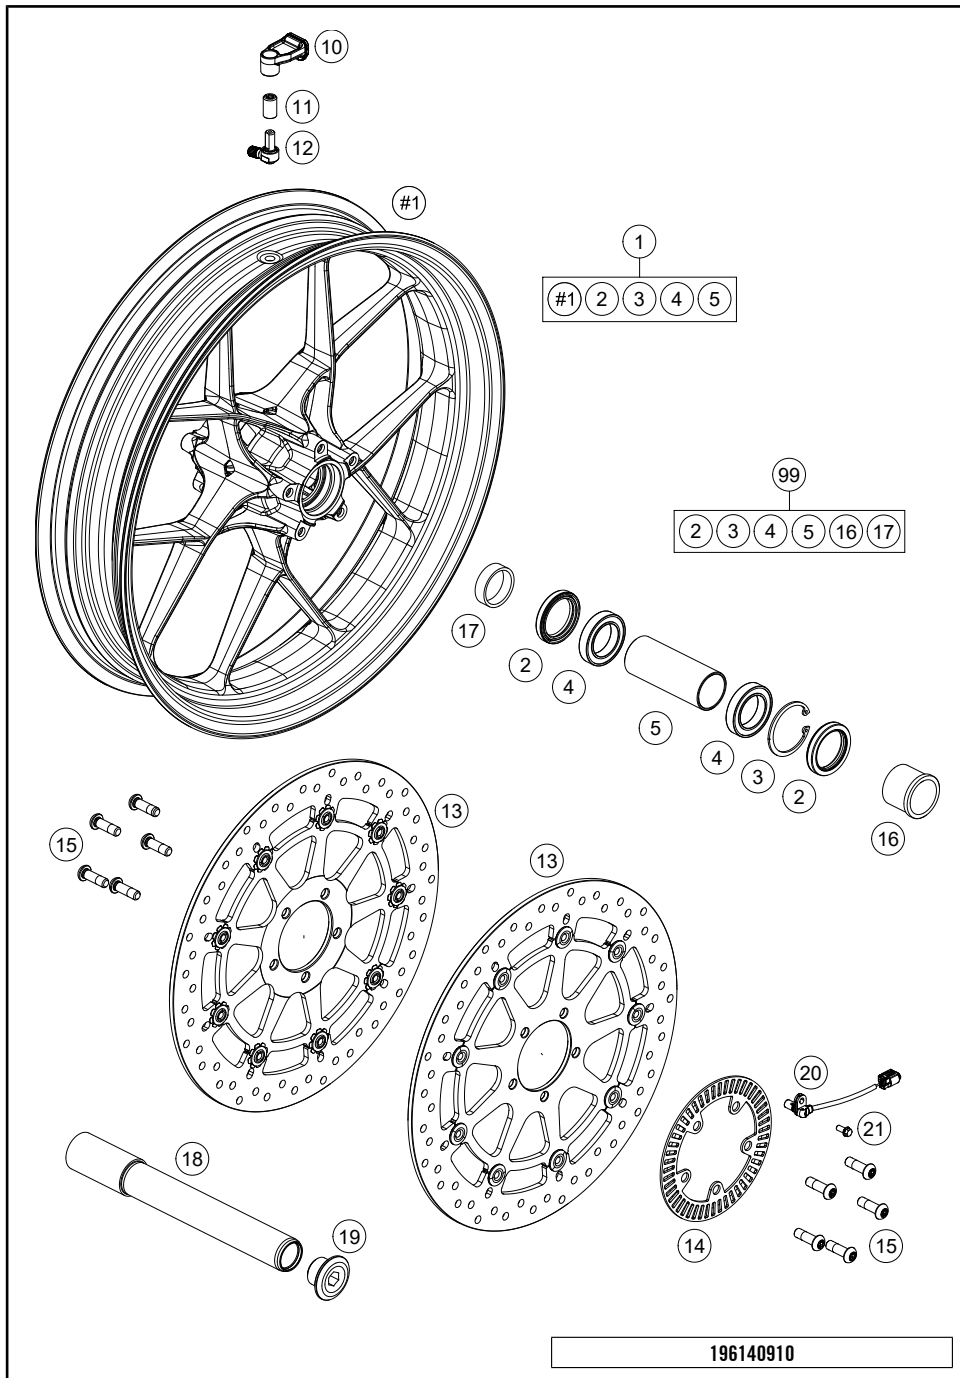

166140820

53686

* NEW PART

X ON DEMAND

FRONT WHEEL

1290 SUPER DUKE GT, white 2021 2021

POS	PARTNUMBER	PARTNAME	PIECE
1	61609001133EB	Front wheel cpl. 3,5x17" orange 19	1
2	0760354771	SHAFT SEAL RING 35X47X7 TC	2
3	0472047175	CIRCLIP DIN0472-47X1,75	1
4	0625069068	GR.BALL BEAR.6906 DDU2CG23S6NM	2
5	61009011000	BEARING SPACER TUBE FRONT 05	1
10	61412033000	TIRE PRESSURE SENSOR SMALL	1
11	61412033050	NUT F. TYRE-PRESSURE SENSOR SM	1
12	61412033060	VALVE 8,5MM 90° F. TPMS SMALL	1
13	6130906000033	BRAKE DISK D=320/5	2
14	76042020000	Sensor wheel front	1
15	76009062000	SPECIAL SCREW M8X25 SS TX40	10
16	61009012000	SPACER BUSH. FR. WHEEL L/S 05	1
17	60009013000	SPACER BUSH. FR. WHEEL R/S 03	1
18	61009081000	WHEEL SPINDEL FRONT 05	1
19	61009082000	AH SCREW M25X1,5 WS=12 05	1
20	76042125000	ABS-SENSOR	1
21	59009062013	SPECIAL SCREW M6X13 WS=8 10.9	1
99	61009015000	FRONT WHEEL REP. KIT	x