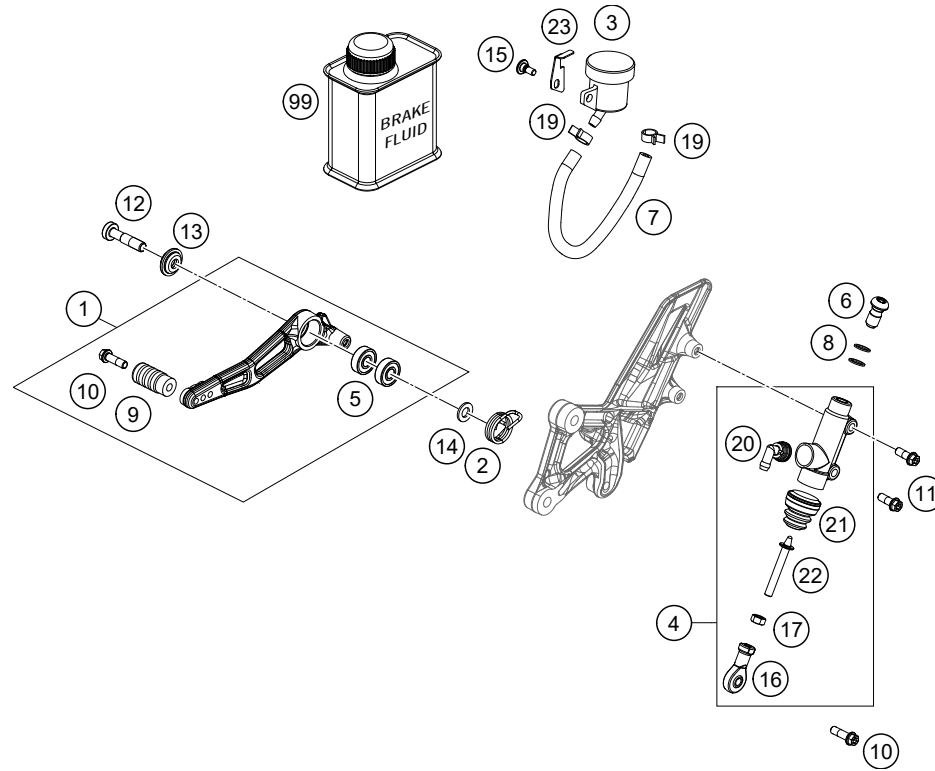

REAR BRAKE CONTROL

1290 SUPER DUKE GT, white 2021 2021

POS	PARTNUMBER	PARTNAME	PIECE
1	6131305004433S	FOOT BRAKE LEVER CPL.	1
2	61313052000	SPRING	1
3	61013069000	reservoir, rear cpl.	1
4	6031306000030	REAR BRAKE CONTROL	1
5	0625006087	GROOVED BALL BEAR. 608 2RS C3	2
6	62113020100	banjo bolt M10x1x19.5	1
7	69013069001	HOSE FOR RESERVOIR 6X1,5	1
8	0603100141	sealing ring DIN 7603 10x14x1	2
9	58303060051	BRAKE LEVER PEDAL DUKE'94	1
10	0025060206S	HH collar screw M6x20 TX30	2
11	0025060166S	HH collar screw M6x16 TX30 SL	2
12	0035080306S	AH-COLLAR SCREW M8X30 ISA45	1
13	61334041000	SPECIAL WASHER D=23X7,2MM	1
14	0125080003	washer DIN 125 A -8.4	1
15	69013099050	SCREW F. EXPANSION TANK	1
16	54603069000	SWIVEL HEAD M6 FOOT BRAKE LEV.	1
17	0934060003	hex nut DIN 934 M6	1
19	58007017000	YDNAC CLAMP 10101 (10,4MM)	2
20	54513155000	ANGLE PIECE	1
21	54513151000	RUBBER SLEEVE	1
22	60313056044	PUSH ROD CPL.	1
23	61713069020	Lock washer, brake fluid reservoir	1
99	00062030000	BRAKE FLUID DOT5.1 0,25L	1

206141330

53676

* NEW PART

X ON DEMAND