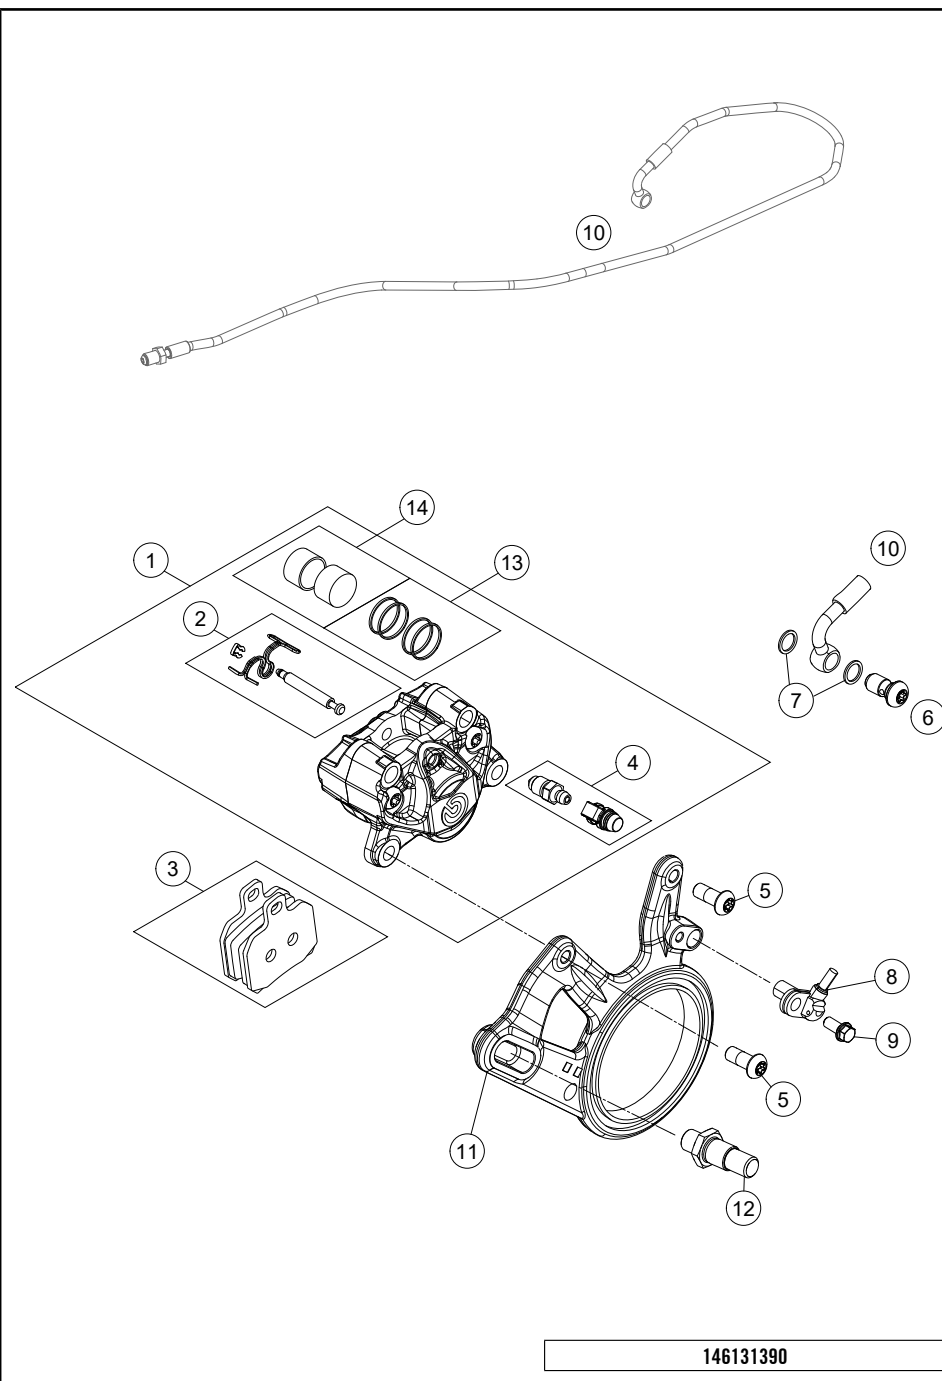

REAR BRAKE CALIPER

1290 SUPER DUKE GT, white 2021 2021

POS	PARTNUMBER	PARTNAME	PIECE
1	6131308000158	BRAKE CALIPER REAR W/O PADS BL	1
2	69013082000	BOLT KIT 08	1
3	61313090100	BRAKE PADS REAR TT2172HH	1
4	69013020000	BLEEDER SCREW WITH CAP	1
5	69013076000	brake caliper screw M8x20	2
6	62113020100	banjo bolt M10x1x19.5	1
7	0603100141	sealing ring DIN 7603 10x14x1	2
8	76042025000	ABS-SENSOR	1
9	59009062013	SPECIAL SCREW M6X13 WS=8 10.9	1
10	61342004020	BRAKE HOSE CON. PIECE / R. CYL	1
11	6131307500033S	BRAKE CALIPER ADAPTER BLACK	1
12	76004142000	BOLT BRAKE SADDLE BRACKET	1
13	69013081000	REPAIR KIT SEAL RING	1
14	61313083000	REPAIR KIT PISTON	1

146131390

14626

* NEW PART

X ON DEMAND