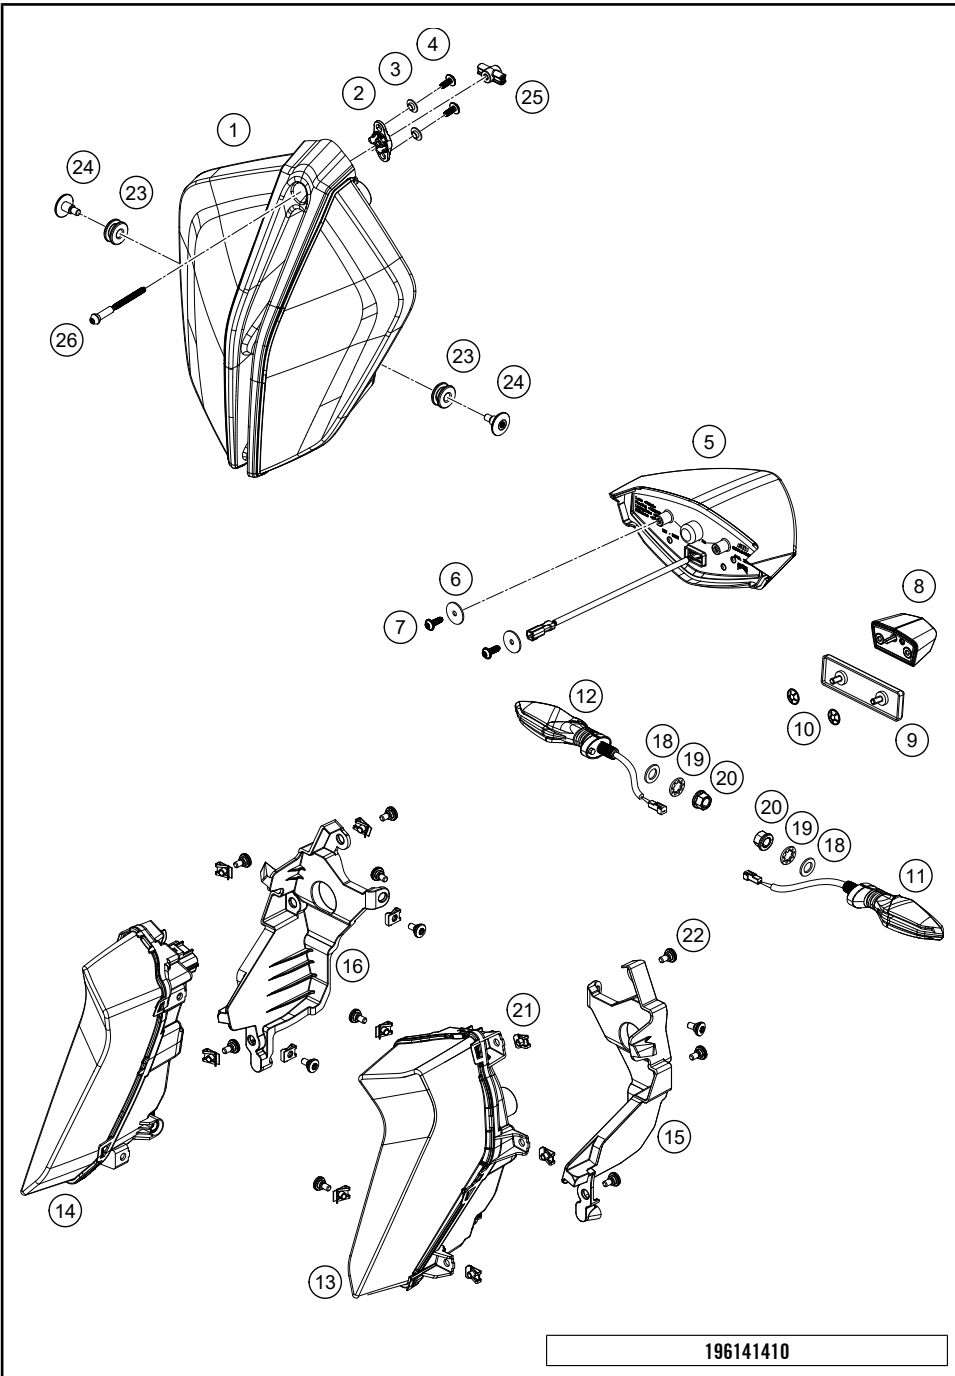

146131390

14626

* NEW PART

X ON DEMAND

LIGHTING SYSTEM

1290 SUPER DUKE GT, white 2021 2021

POS	PARTNUMBER	PARTNAME	PIECE
1	61614001000	Headlight LED	1
2	61614020100	Ballhead holder	1
3	61412032010	BUSH 13X7X3,3	2
4	61614018100	EJOT ALTRACS 50X12	2
5	61314140300	Rear light Superduke SAE	1
6	0522040003	WASHER DIN522 A2K 4.3X20X1.25	2
7	0081050141	EJOT PT screw K50x14	2
8	60314047000	license plate lighting	1
9	58412080400	Rear reflector red	1
10	60408061060	LOCK WASHER D5	2
11	60314025000	turn signal front left/rear right	1
12	60314026000	turn signal front right/rear left	1
13	61414007100	Cornering light left	1
14	61414008100	Cornering light right	1
15	61514007010	Bracket, cornering light left	1
16	61514008010	Bracket, cornering light right	1
18	0433100003	WASHER 18x10,5x1,6	2
19	0797100003	LOCK WASHER DIN6797-J10,5 ZI	2
20	58414030000	HH COLLAR NUT M10X1,25 WS=13	2
21	69008021080	clip nut M5	10
22	69008021160	special screw M5x12	12
23	61614013050	Rubber bushing	2
24	61514021000	Special screw M6x18	2
25	61514019000	Ball-head screw shaft	1
26	61514020010	Ball-head screw	1