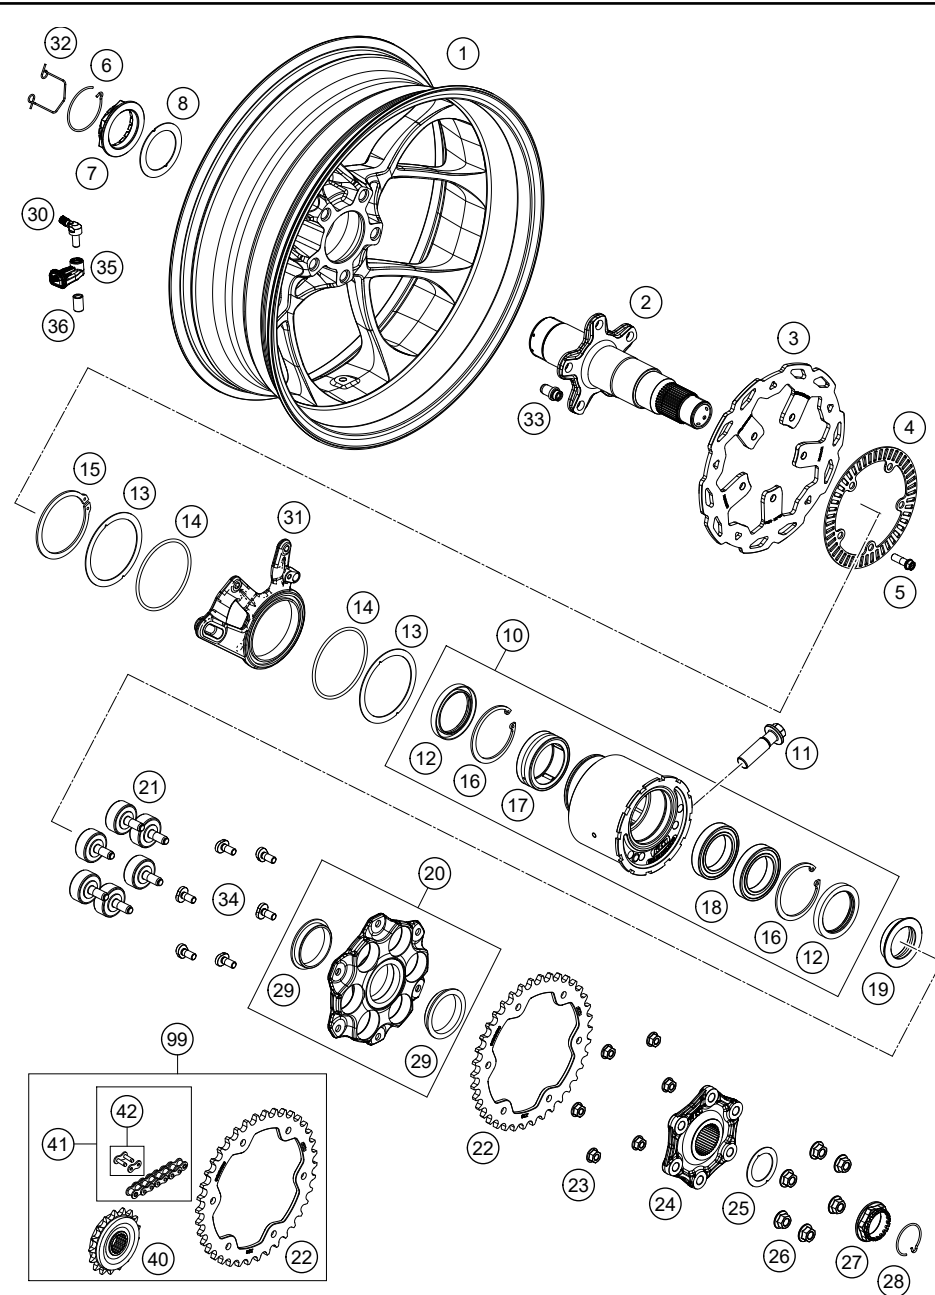

196141010

53677

* NEW PART

X ON DEMAND

REAR WHEEL

1290 SUPER DUKE GT, white 2021 2021

POS	PARTNUMBER	PARTNAME	PIECE
42	61310066000	MASTER LINK FOR CHAIN DID VAZ	1
99	00050002029	DRIVETRAIN KIT 1290 SD 17T/38T	1