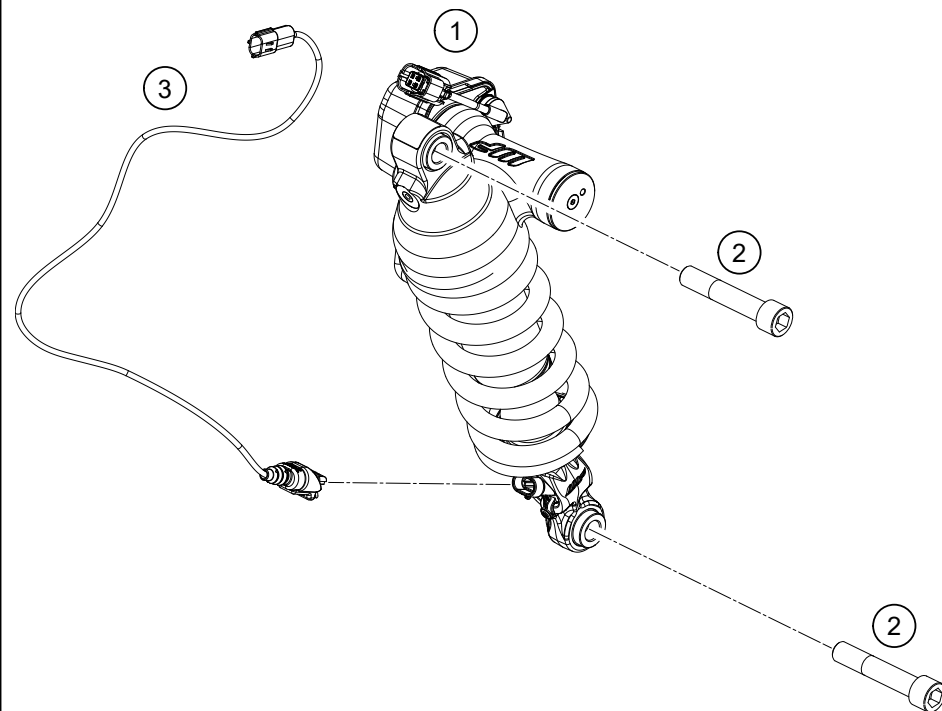

SHOCK ABSORBER

1290 SUPER DUKE GT, white 2021 2021

POS	PARTNUMBER	PARTNAME	PIECE
1	01181Q2301	Monoshock Safe SD GT 2017 WP	1
2	60004017000	SCREW M14X1,5 L=73MM 03	2
3	61411015000	HARNESS MONOSHOCK SAFE	1

166140410

18856

* NEW PART

X ON DEMAND