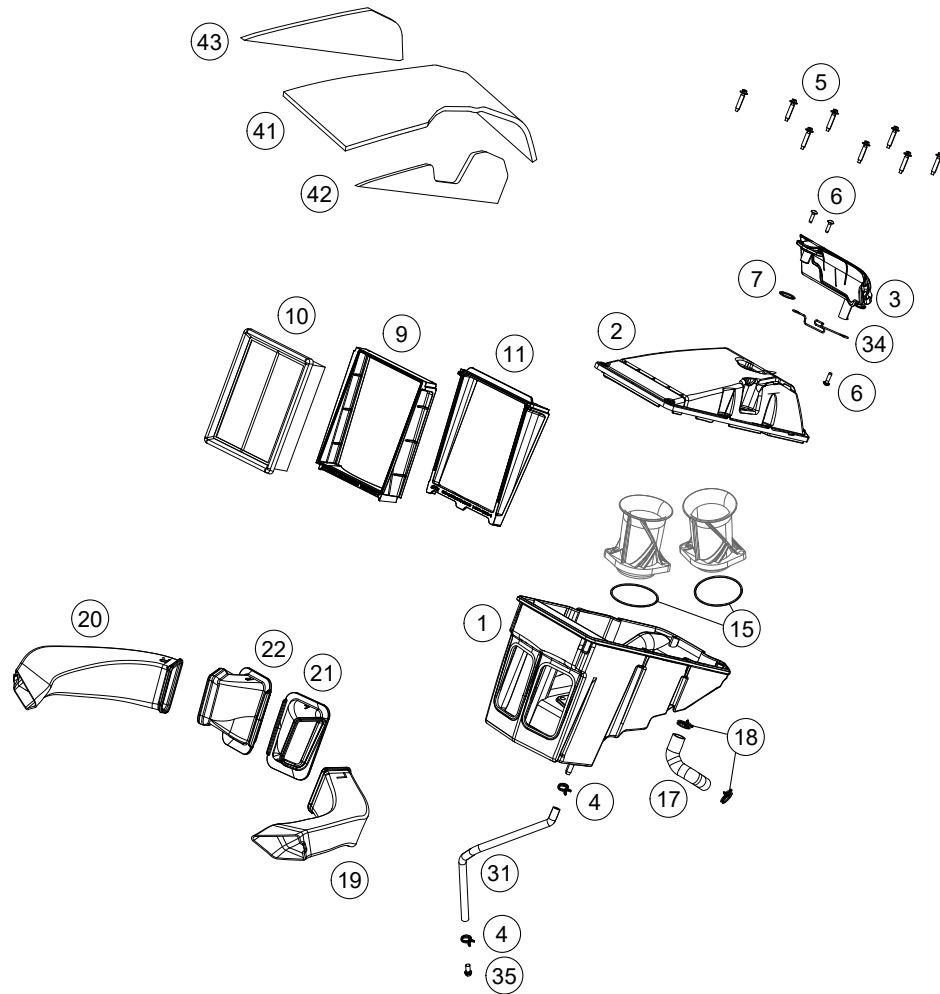

166140510

53682

* NEW PART

X ON DEMAND

AIR FILTER

1290 SUPER DUKE GT, white 2021 2021

POS	PARTNUMBER	PARTNAME	PIECE
1	60306001200	AIR FILTER HOUSING LOWER PART	1
2	60306002000	AIR FILTER BOX COVER	1
3	60330088100	OIL SEPARATOR	1
4	58031005000	CLAMP YDNAC 10128 12MM	2
5	0017060305	SPECIAL SCREW K60X30 WS=6	8
6	0081050161	EJOT PT SCREW K50X16 1451	2
7	0770021020	O-RING 21,00X2,00 NBR70	1
9	60406016000	FILTERCLAMPING FRAME	x
10	60306015100	AIR FILTER	1
11	60406017000	FILTERCLAMPING LINER	1
15	0770066025	O-RING 66X2,5 FKM	2
17	60330088030	OIL SEPARATOR FOAM HOSE	1
18	58431082100	YDNAC-CLAMP 10173 (16MM) '98	2
19	61506041000	Intake duct, left	1
20	61506040000	Intake duct, right	1
21	61406040050	GASKET INTAKE CHANNEL	1
22	61406041050	GASKET INTAKE CHANNEL	1
31	60015019001	HOSE NBR 7X11 PER METER	1
34	61311099000	MOUNTING BRACKET PLUG	1
35	0025080126	HH collar screw M8x12 TX40	1
41	61306095010	INSULATION MAT MIDDLE	1
42	61306095020	INSULATION MAT L/S	1
43	61306095030	INSULATION MAT R/S	1