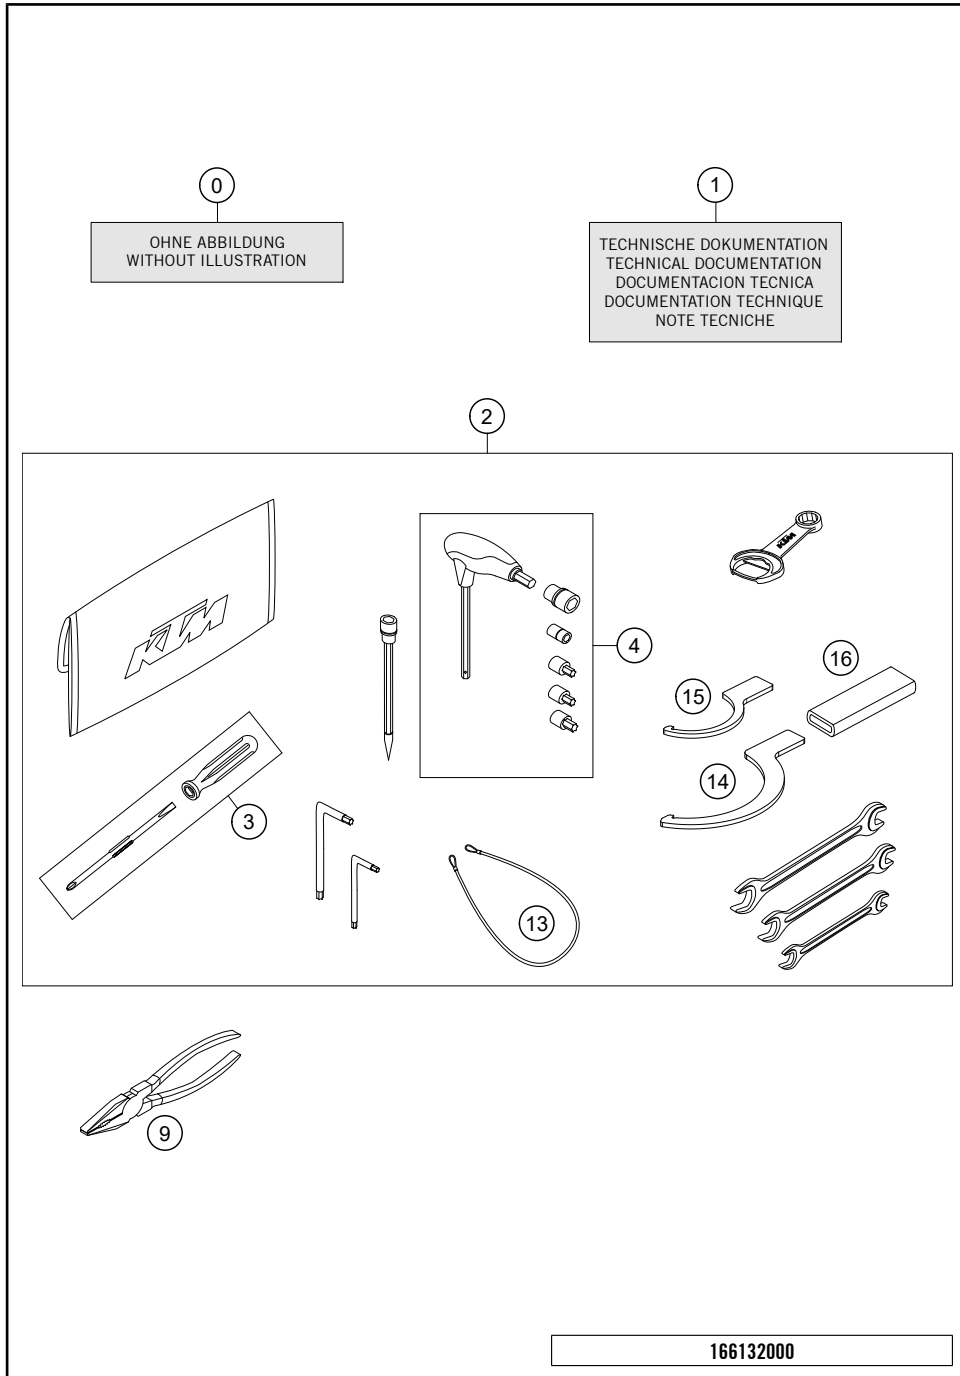

SEPERATE ENCLOSURE

1290 SUPER DUKE GT, white 2021 2021

166132000

55152

* NEW PART

X ON DEMAND

POS	PARTNUMBER	PARTNAME	PIECE
13	60012015000	HELMET LOCK 04	1
14	61329085000	HOOK WRENCH ECCENTRIC REAR WH.	1
15	61329083000	HOOK WRENCH MONOSHOCK	1
16	60012060000	GRIP FOR RING WRENCH	1