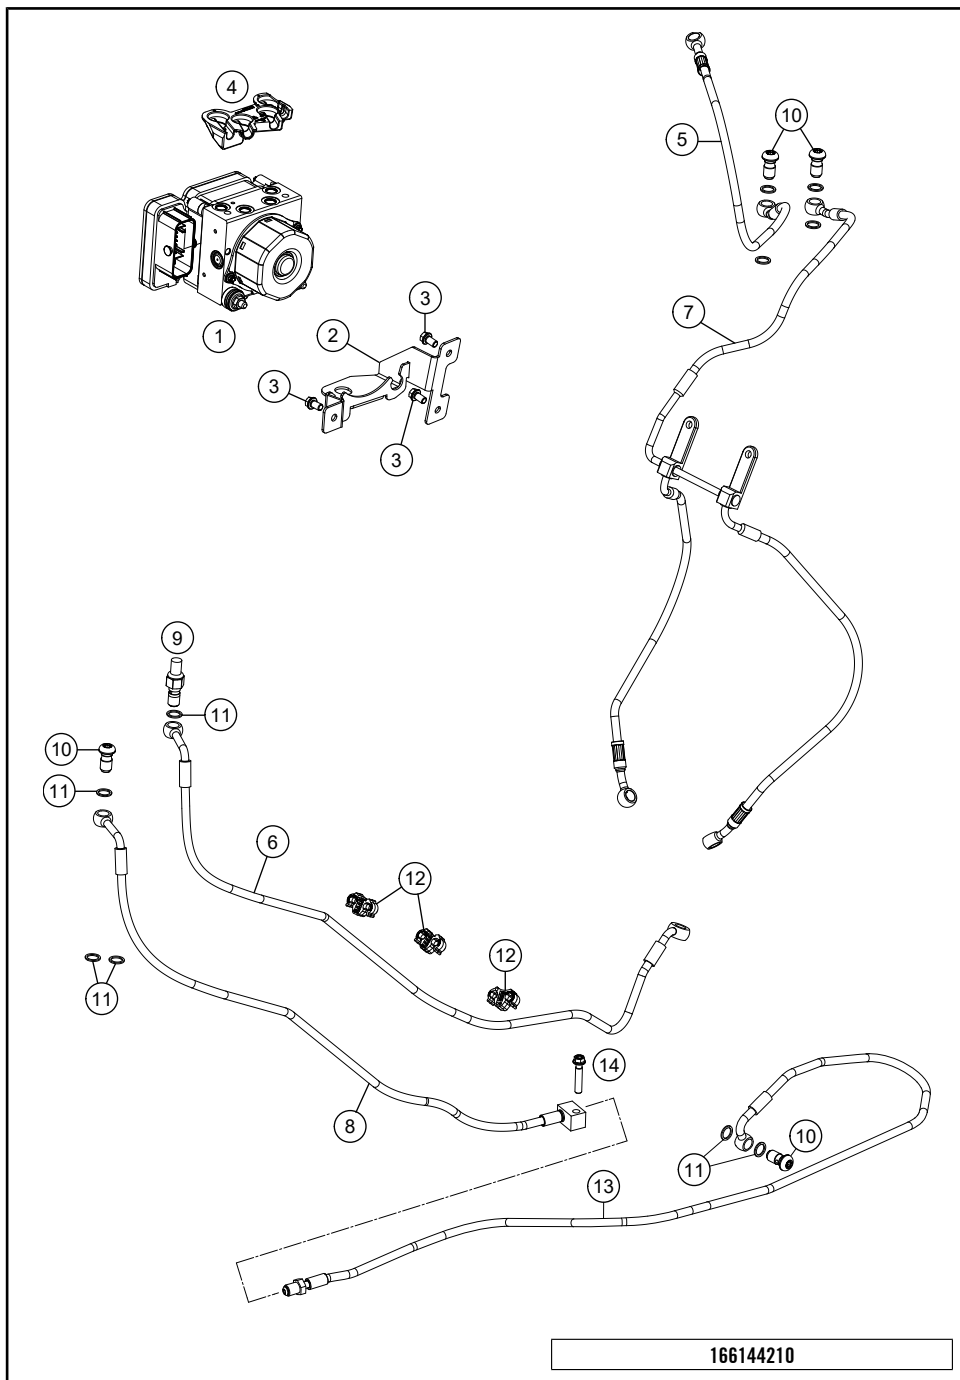

POS	PARTNUMBER	PARTNAME	PIECE
1	61542031044	ABS modulator filled	1
2	61442040000	SUPPORT ABS-MODULE	1
3	0025060106	HH collar screw M6x10 TX30	3
4	61442050000	BRAKE PIPE LOCKING	1
5	61442001000	BRAKE HOSE HANDBREAK CYLINDER,	1
6	61442002000	BRAKE HOSE FOOTBRAKECYLINDER	1
7	61442003000	BRAKE HOSE CALIPERS FRONT	1
8	61442004010	BRAKE HOSE	1
9	60311051000	BRAKE LIGHT SWITCH REAR	1
10	62113020100	banjo bolt M10x1x19.5	4
11	0603100141	sealing ring DIN 7603 10x14x1	7
12	61342046000	SUPPORT ABS-PIPE D7,5	4
13	61342004020	BRAKE HOSE CON. PIECE / R. CYL	1
14	0025060306S	HH collar screw M6x30 TX30	1

166144210

53693

* NEW PART X ON DEMAND