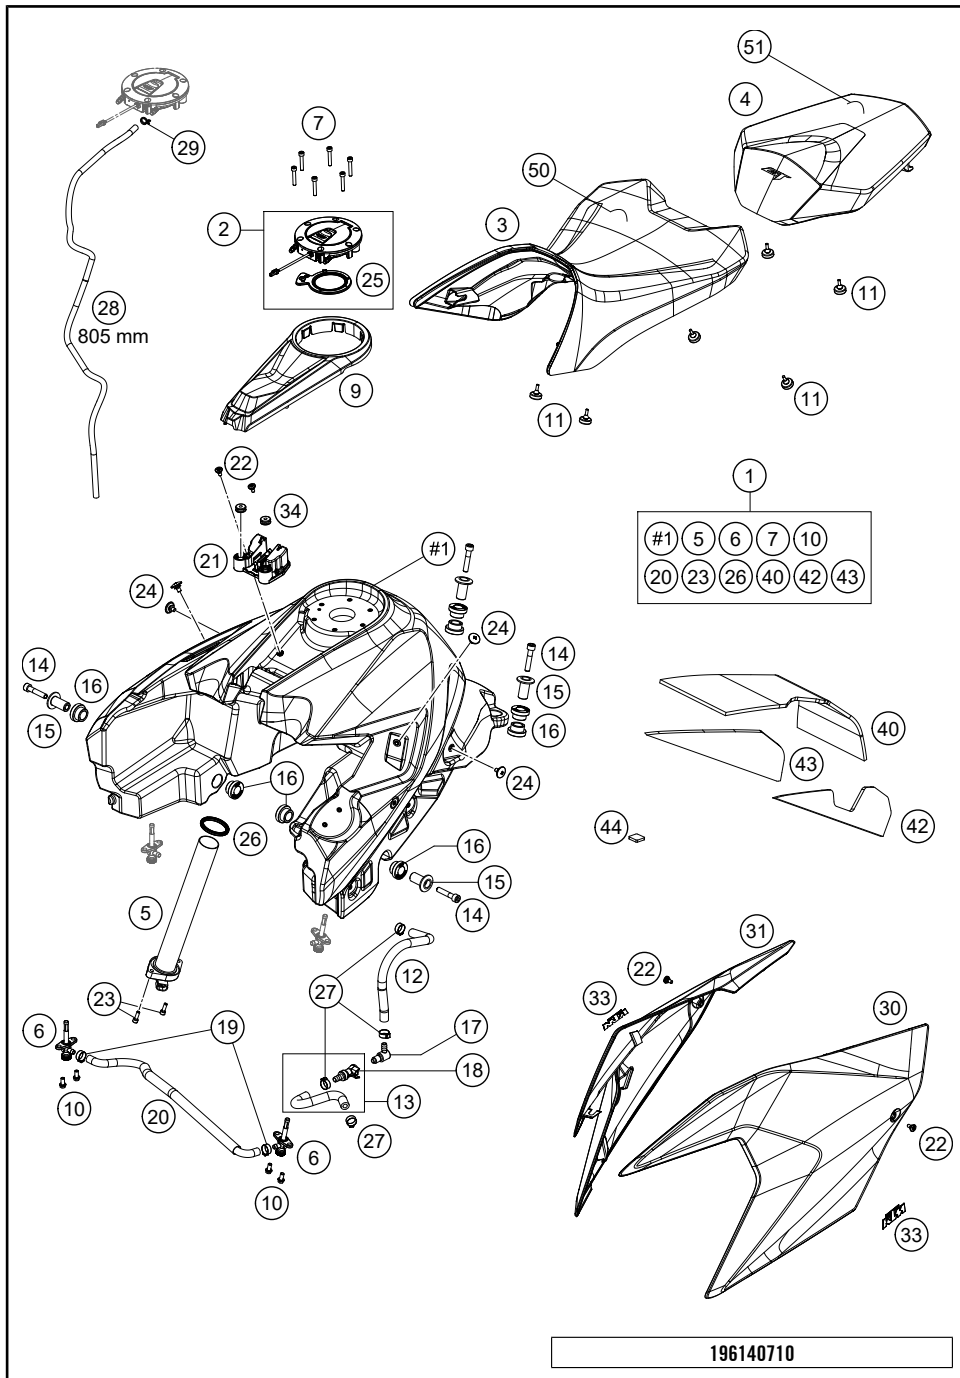

POS	PARTNUMBER	PARTNAME	PIECE
50	61407040050	SEAT COVER DRIVER	1
51	61407047050	SEAT COVER SOZIUS	1

196140710

53684

* NEW PART

X ON DEMAND