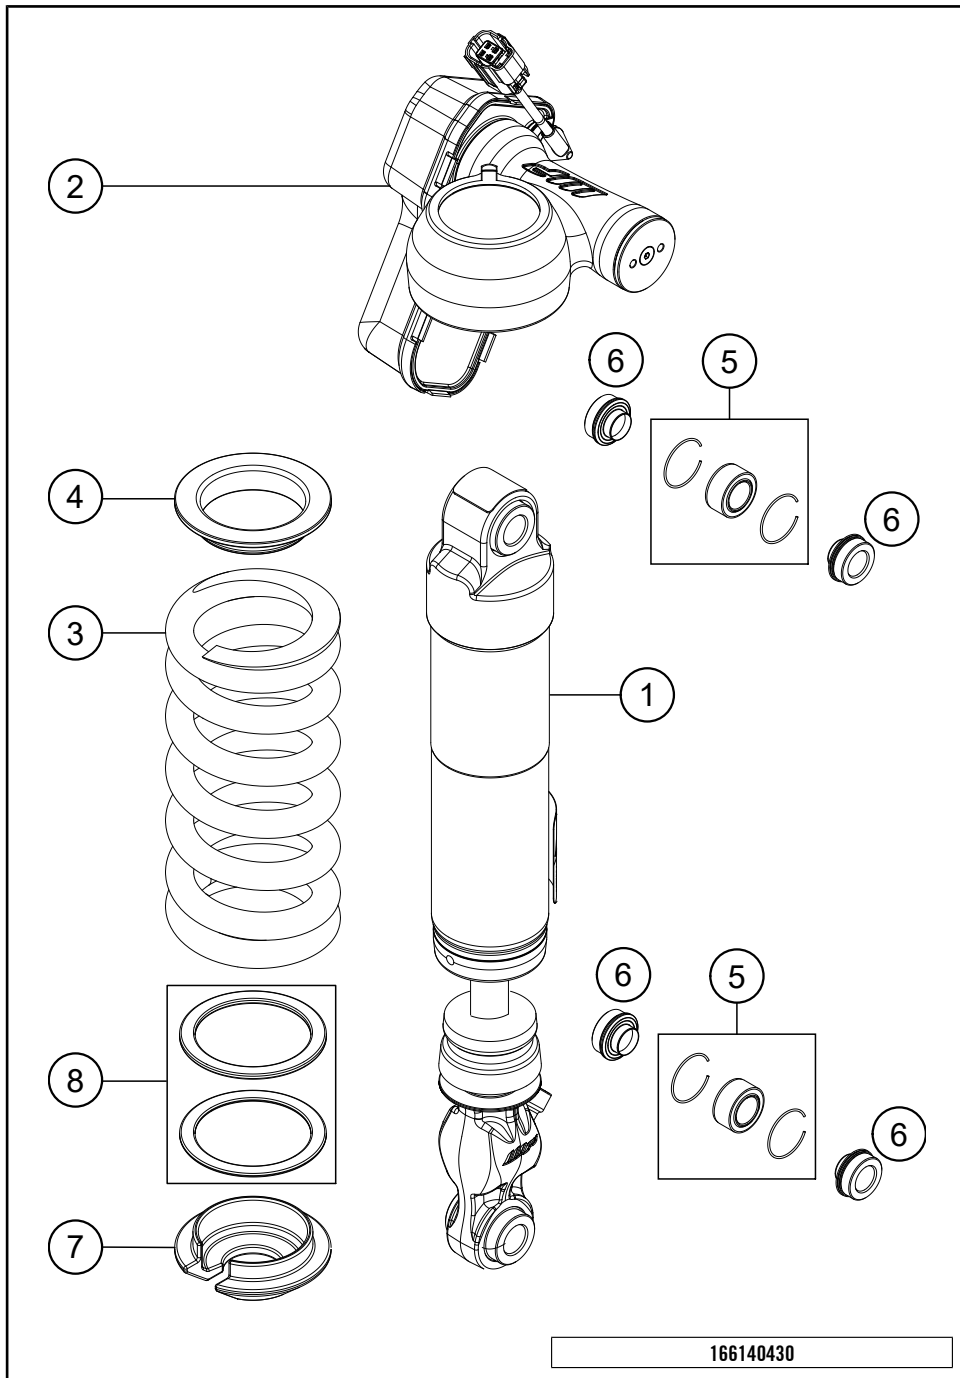

166140410

18856

* NEW PART

X ON DEMAND

SHOCK ABSORBER DISASSEMBLED

1290 SUPER DUKE GT, white 2021 2021

POS	PARTNUMBER	PARTNAME	PIECE
1	46812014s2	Monoshock assembly group	1
2	11000P05	PA cpl. KTM EDS d46 s10	1
3	91010347	Mainspring (59) 185-185 damper	1
4	14460661	Spring retainer 52,5x78x3	1
5	R12012	Ball joint bearing kit top 12mm	2
6	46181307E	Bearing bush 14x15/23,5x14,45 cpl.	4
7	46181299	Spring retainer 28x73x15 black	1
8	RP10009	WASHER SET D73	1