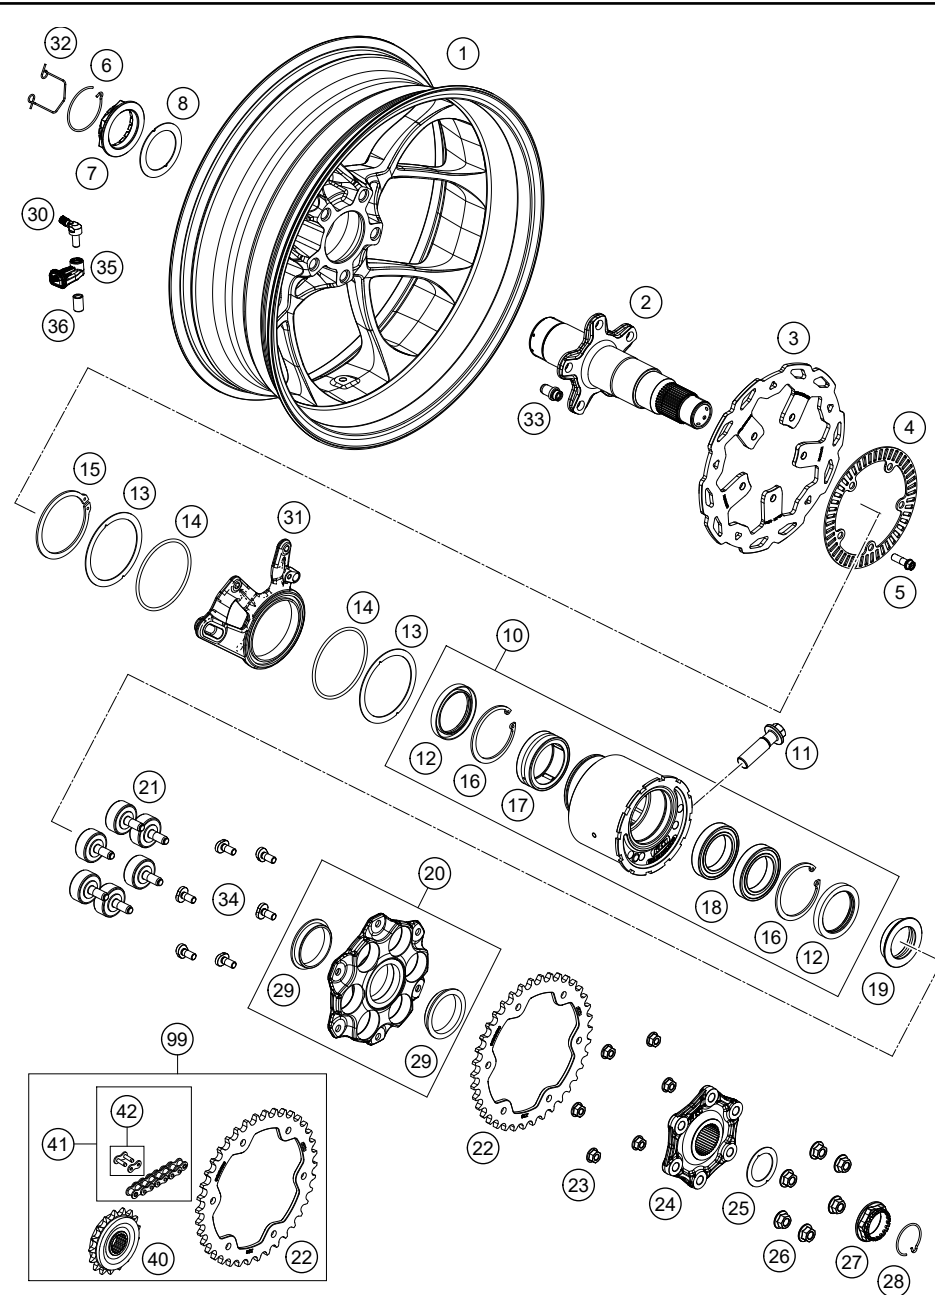

REAR WHEEL

1290 SUPER DUKE GT, white 2021 2021

POS	PARTNUMBER	PARTNAME	PIECE
1	61610001000EB	rear wheel 6x17 elec. or.	1
2	61310385100	Rear wheel axle	1
3	76010160000	BRAKE DISC 240MM	1
4	76042121000	SENSOR GEAR REAR	1
5	0025080256S	HH COLLAR SCREW M8X25 TX40	5
6	61310187000	SAFETY WIRE R/S	1
7	61310186100	AXLE NUT M50X1.5	1
8	61310016000	WASHER 69X1	1
10	61310010044	CLUTCH HUB HOUSING CPL.	1
11	61310021000	HH COLLAR SCREW M16X1,5X55	1
12	0760526880	SHAFT SEAL RING 52X68X8	2
13	61310019000	WASHER 94X1	2
14	0770840035	O-RING 84,00X3.5 NBR70	2
15	0471078250	CIRCLIP DIN471-78X2.5	1
16	0472068250	CIRCLIP DIN472-68X2.5	2
17	0617456822	NEEDLE BEARING RNA4909-2RSR-XL	1
18	0625061909	DEEP GROOVE BALL BEARING 61909	2
19	61310014000	SPACER RING	1
20	6131005404433S	SPROCKET SUPPORT CPL.	1
21	61310059100	Shock absorber	6
22	61310151038	SPROCKET STEEL DUKE 1290 Z38	1
23	06923080003	hex nut EN 1661 M8 WS13	6
24	6131005000033S	JAR DAMPER CARRIER	1
25	76010116000	SHIM 50X1	1
26	06923100003	HEX. NUT DIN 6923 M10X1.25-10	6
27	61310086000	AXLE NUT M35X1.5	1
28	76010187000	SAFETY WIRE L/S	1
29	76010052000	IGUS BEARING D=50	2
30	61412033060	VALVE 8,5MM 90° F. TPMS SMALL	1
31	6131307500033S	BRAKE CALIPER ADAPTER BLACK	1
32	61310010011	SAFE ARMING WIRE	1
33	61310213000	Centering bolt M8	5
34	61310052100	Rear sprocket screw M8x18 S	6
35	61412033000	TIRE PRESSURE SENSOR SMALL	1
36	61412033050	NUT F. TYRE-PRESSURE SENSOR SM	1
40	60033129017	CHAIN SPROCKET 17-T DAMPED 03	1
41	61310165118	CHAIN DID525 VAZ & MASTER LINK	1

196141010

53677

* NEW PART

X ON DEMAND