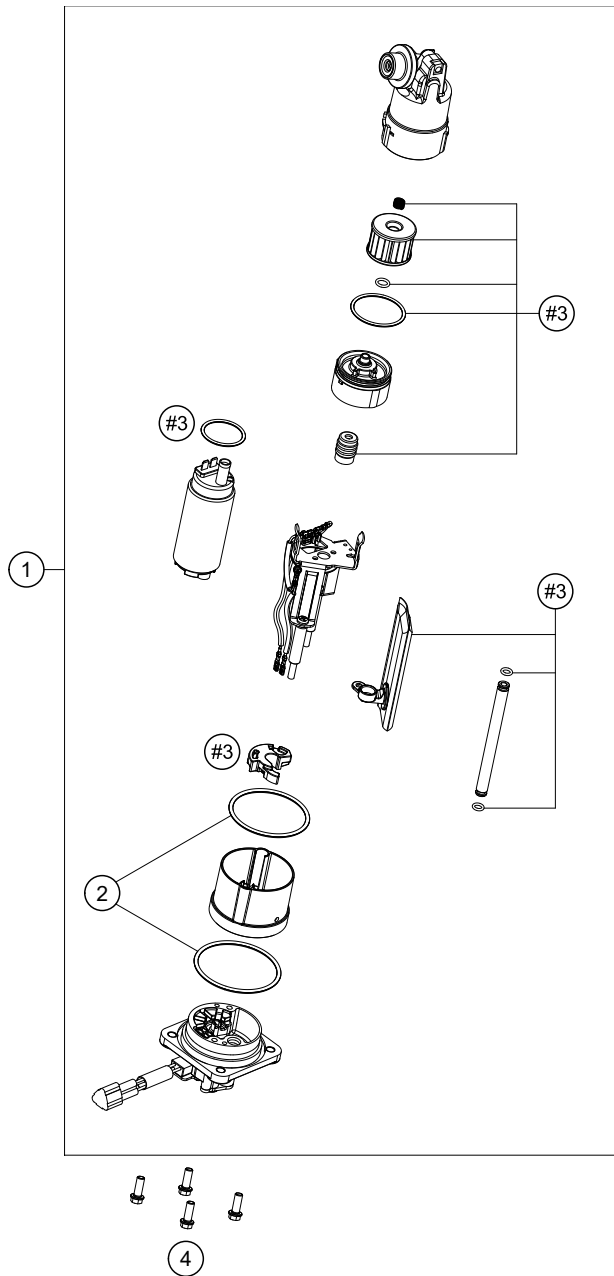

FUEL PUMP

1290 SUPER DUKE GT, white 2021 2021

Filter-Set
Teile mit
Parts with #3

3

4

166140730

POS	PARTNUMBER	PARTNAME	PIECE
1	60307088000	FUEL PUMP	1
2	61007089000	O-RING SET FOR FUEL PUMP 05	1
3	61007090100	FILTER-SET FUEL PUMP	1
4	0025060166	HH collar screw M6x16 TX30	4

17313

* NEW PART

X ON DEMAND