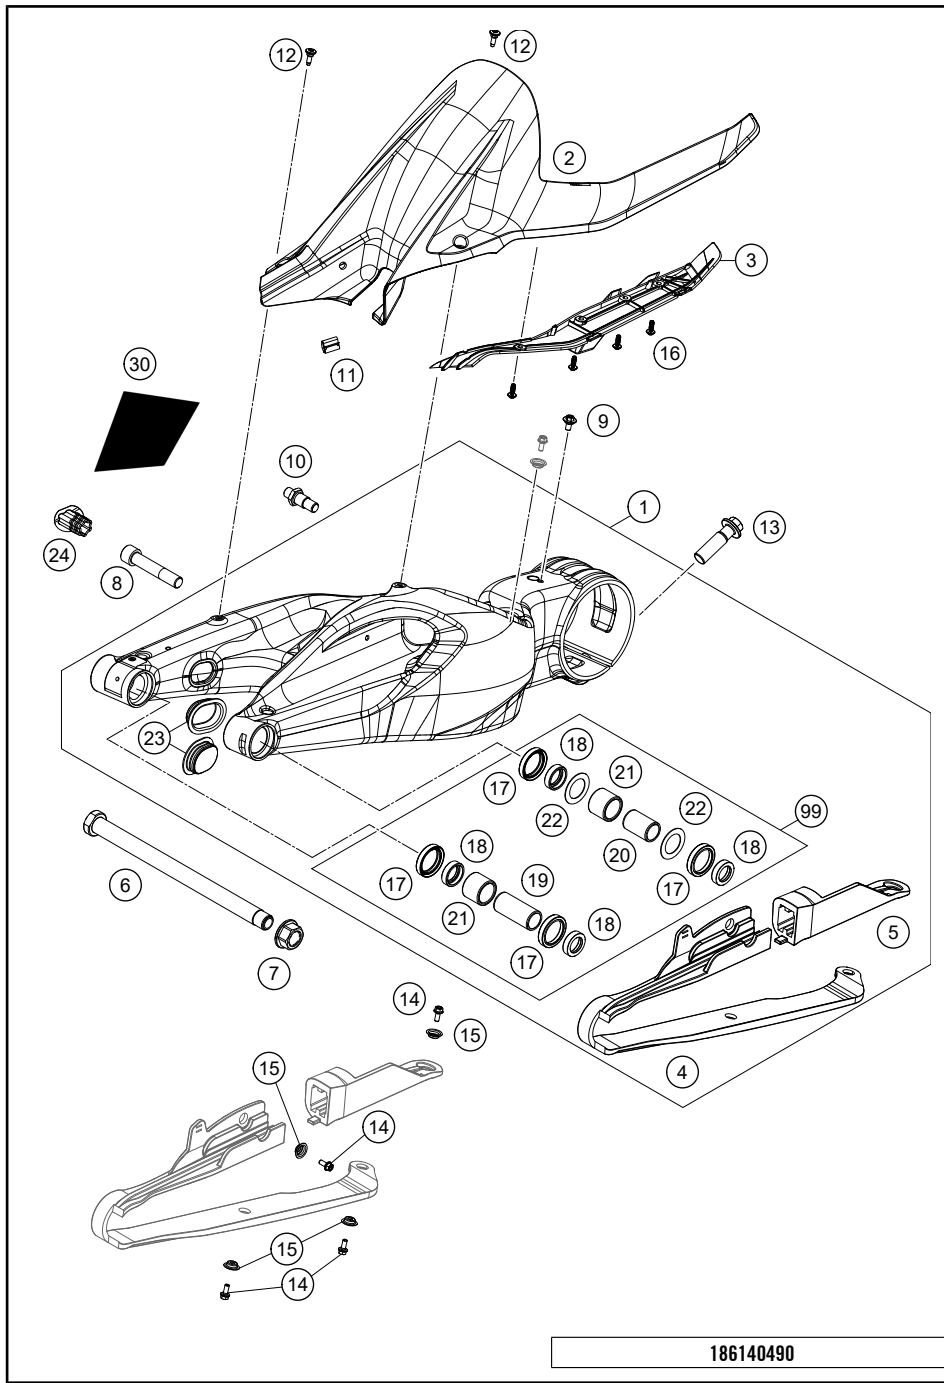

SWING ARM

1290 SUPER DUKE GT, white 2021 2021

186140490

POS	PARTNUMBER	PARTNAME	PIECE
1	6140403014433A	Swingarm cmpl. SD-GT	1
2	61304050100	REARFENDER	1
3	61304051000	BRACKET SPLASH PROTECTOR	1
4	61304060000	CHAIN SLIDING GUARD FRONT	1
5	61304070000	CHAIN SLIDING GUARD REAR	1
6	69004037344	Swingarm pivot	1
7	60004038200	COLLAR NUT M19X1,5 SW=27MM	1
8	60004017000	SCREW M14X1,5 L=73MM 03	1
9	83008000012	special screw M6x12x3	1
10	76004142000	BOLT BRAKE SADDLE BRACKET	1
11	61304042000	CABLE SUPPORT	1
12	69008021060	special screw M5x17	2
13	61310021000	HH COLLAR SCREW M16X1,5X55	1
14	0025050126	HH collar screw M5x12 TX30	4
15	46104066050	BUSH FOR CHAINSLIDER GUARD 02	4
16	0081050141	EJOT PT screw K50x14	4
17	0760304073	SHAFT SEAL RING 30X40X7	4
18	60004034000	BUCKET F. SHAFT SEAL RING 03	4
19	69004032000	INNER RING JR 20X25X56,5	1
20	60004032000	INNER RING JR20X25X38,5 03	1
21	60004031000	NEEDLE BUSH HK2526B 03	2
22	60004033000	STOP DISK 03	2
23	61304041100	CLOSING COVER SWINGARM	2
24	61604041040	Plug	1
30	61604030010	Swing protective foil sw.	1
99	69004230010	swingarm rep. kit	1

53675

* NEW PART

X ON DEMAND