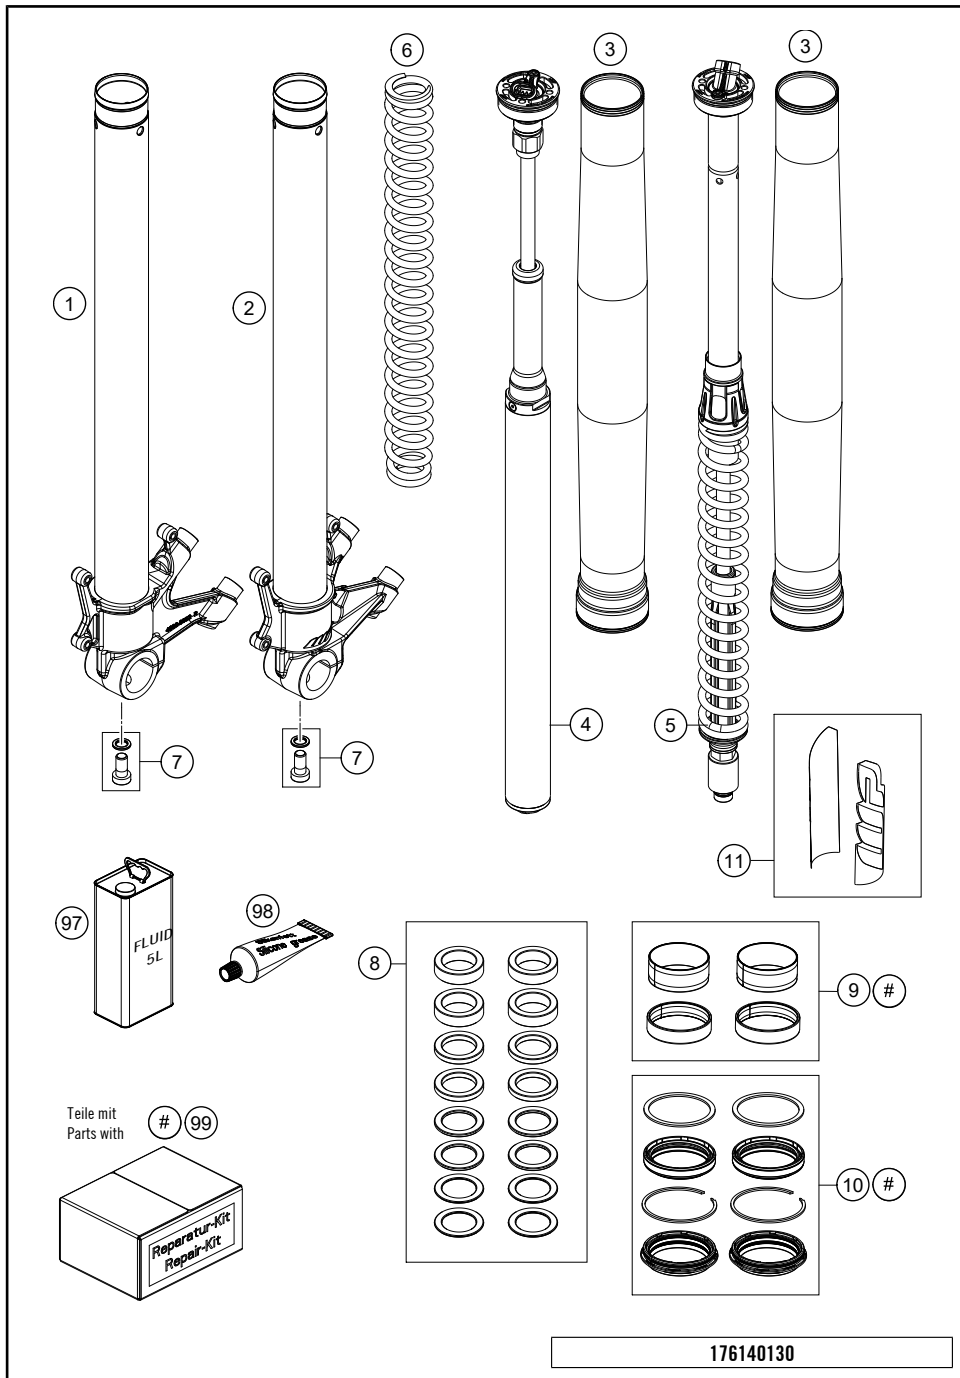

FRONT FORK DISASSEMBLED

1290 SUPER DUKE GT, white 2021 2021

POS	PARTNUMBER	PARTNAME	PIECE
1	48601082S2	AXLE CLAMP W. INNER TUBE R/S	1
2	48601081S2	AXLE CLAMP W. INNER TUBE L/S	1
3	48601099	Fork outer tube 49,13x550 dt54 db60	2
4	48SAF1Q23R	Cartridge cpl.	1
5	48SAF1Q23L	Cartridge cpl.	1
6	91410122	Mainspring (43,8) 200-325 fork	1
7	00501020S1	AH SCREW M10X20 SET	2
8	R14054	REP. KIT SPACER	1
9	R14047	Guide bushing set fork 48mm	1
10	R14040	GASKET KIT CPL.	1
11	52000147	Sticker set WP fork 175x45	1
97	48601166S1	Fork Fluid Viscosity 4.0 5Lx4	1
98	T14034	Fuchs grease IPR (250g)	1
99	R14063	Fork repair kit 48mm offroad	1

18853

* NEW PART

X ON DEMAND