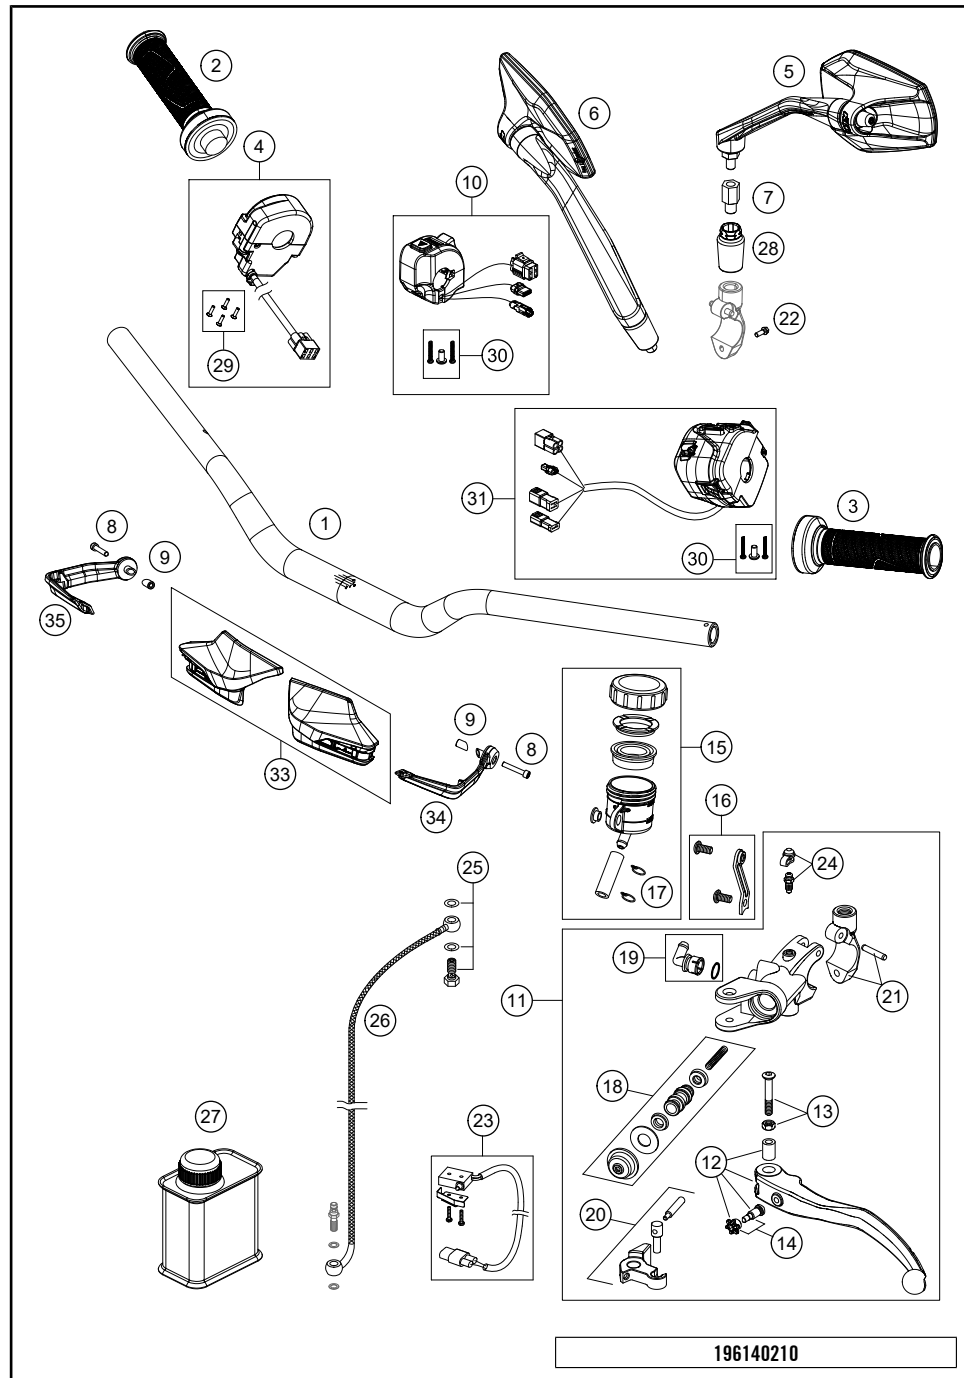

18853

* NEW PART

X ON DEMAND

HANDLEBAR, CONTROLS

1290 SUPER DUKE GT, white 2021 2021

POS	PARTNUMBER	PARTNAME	PIECE
1	61502001000	Handlebar d=28,5mm	1
2	60702112000	Handle gripheater R	1
3	60702139100	Handle Gripheater	1
4	60711012000	Ride-by-wire without throttle tube	1
5	61312040200	MIRROR LEFT CPL.	1
6	61312041200	MIRROR RIGHT CPL.	1
7	61312040050	ADAPTOR FOR MIRROR	2
8	0912080451	Screw w.hex.socket M8x45-8.8 black	2
9	62002080053	CLAMP INTERNAL	2
10	61411174100	Engine kill switch + HFS	1
11	6130203014430	MASTER CYLINDER CPL.	1
12	6130203100030	CLUTCH LEVER CPL.	1
13	50302038200	LEVER SCREW SHORT CPL. 09	1
14	61002043000	ADJUSTING SCREW CPL.	1
15	61002055144	RESERVOIR CPL.	1
16	61302055050	RETAINING PLATE RESERVOIR	1
17	58007117000	YDNAC-CLAMP 10107 10MM	2
18	59413008000	REP. SET PISTON D=12MM 2007	1
19	61002051144	ANGLE PIECE CPL. (DOT)	1
20	61002056000	ROCKER CPL. 05	1
21	6130204400030	CLAMP MIRROR W. TENSION PIN	1
22	0025060126	HH collar screw M6x12 TX30	1
23	83111049000	CLUTCH SWITCH ATV	1
24	61002054000	BLEEDER SCREW WITH CAP	1
25	59032062000	HOLLOW SCREW + COPPER GASKET	1
26	61032063100	CLUTCH PIPE	1
27	00062030000	BRAKE FLUID DOT5.1 0,25L	1
28	61312040030	RUBBER SLEEVE	2
29	76011073110	SCREW SET START-STOP SWITCH	1
30	61411174010	Screw set start-stop switch	2
31	61411170100	Handlebar switch left with CC	1
33	61502079000CB	Hand guard kit	1
34	61502082000C1	Handguard bracket left	1
35	61502083000C1	Handguard bracket right	1