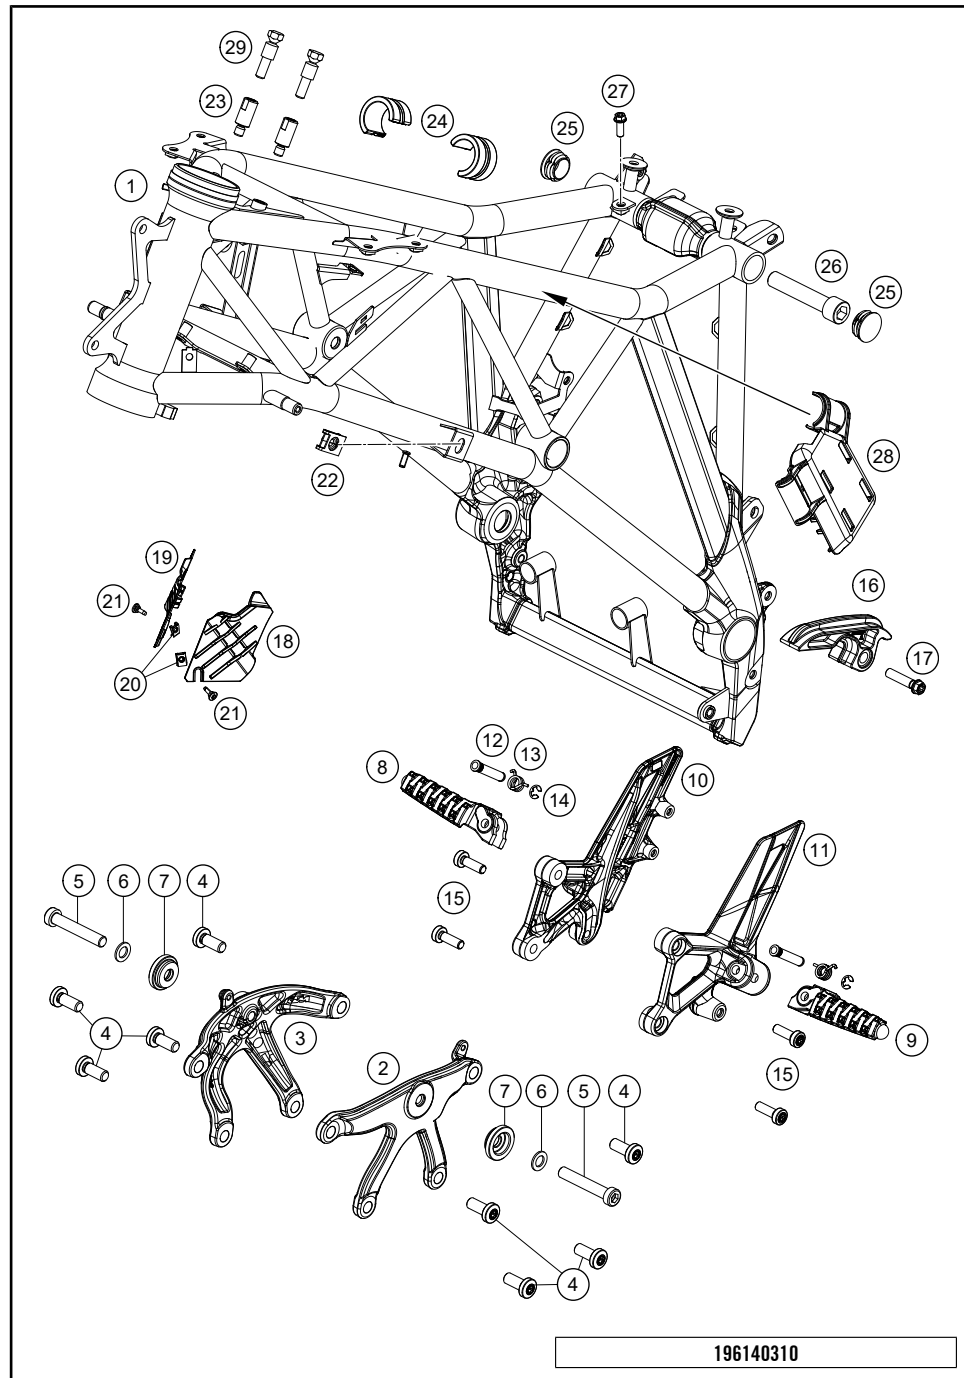

196140210

53679

* NEW PART

X ON DEMAND

FRAME

1290 SUPER DUKE GT, white 2021 2021

POS	PARTNUMBER	PARTNAME	PIECE
1	61503001000EB	Frame 615SA	1
2	6030300500033S	ENGINE SUPPORTL/S BLACK	1
3	6030300600033S	ENGINE SUPPORT R/S BLACK	1
4	0035100249	SHCS M10x24 TX45	8
5	0035100609S	AH-COLLAR SCREW M10X60 ISA45	2
6	0433100003	WASHER 18x10,5x1,6	2
7	60303010000	BUSHING MOTOR MOUNTING	2
8	6900314100033S	FOOTREST FRONT R/S 13	1
9	6900314000033S	FOOTREST FRONT L/S 13	1
10	6130303910033S	FOOTREST SUPPORT FRONT R/S BL.	1
11	6130313800033S	FOOTREST PLATE FR. L/S	1
12	60003044100	footrest bolt, rear	2
13	61003042000	SPRING FOOTREST FRONT 05	2
14	0799060003	retaining washer DIN 6799 - 6	2
15	0035080256	AH-COLLAR SCREW M8X25 ISA45	4
16	61304076000	CHAIN SLIDING BLOCK-FRAME	1
17	0025080356	HH collar screw M8x35 TX40	1
18	61503085000	Frame cover left	1
19	61403086000	FRAME COVER RIGHT	1
20	69008021080	clip nut M5	2
21	69008021060	special screw M5x17	2
22	54603048000	RANGE CHANGE METAL NUT M8	1
23	61503001013	Connecting piece keyless ignition lock	2
24	61007014000	SPACER FUEL TANK 05	2
25	61003088000	PLUG SFL28 05	2
26	60004017000	SCREW M14X1,5 L=73MM 03	1
27	0025060126	HH collar screw M6x12 TX30	1
28	61412032040	TPMS holder	1
29	61611064000	Tamper-proof screw	2