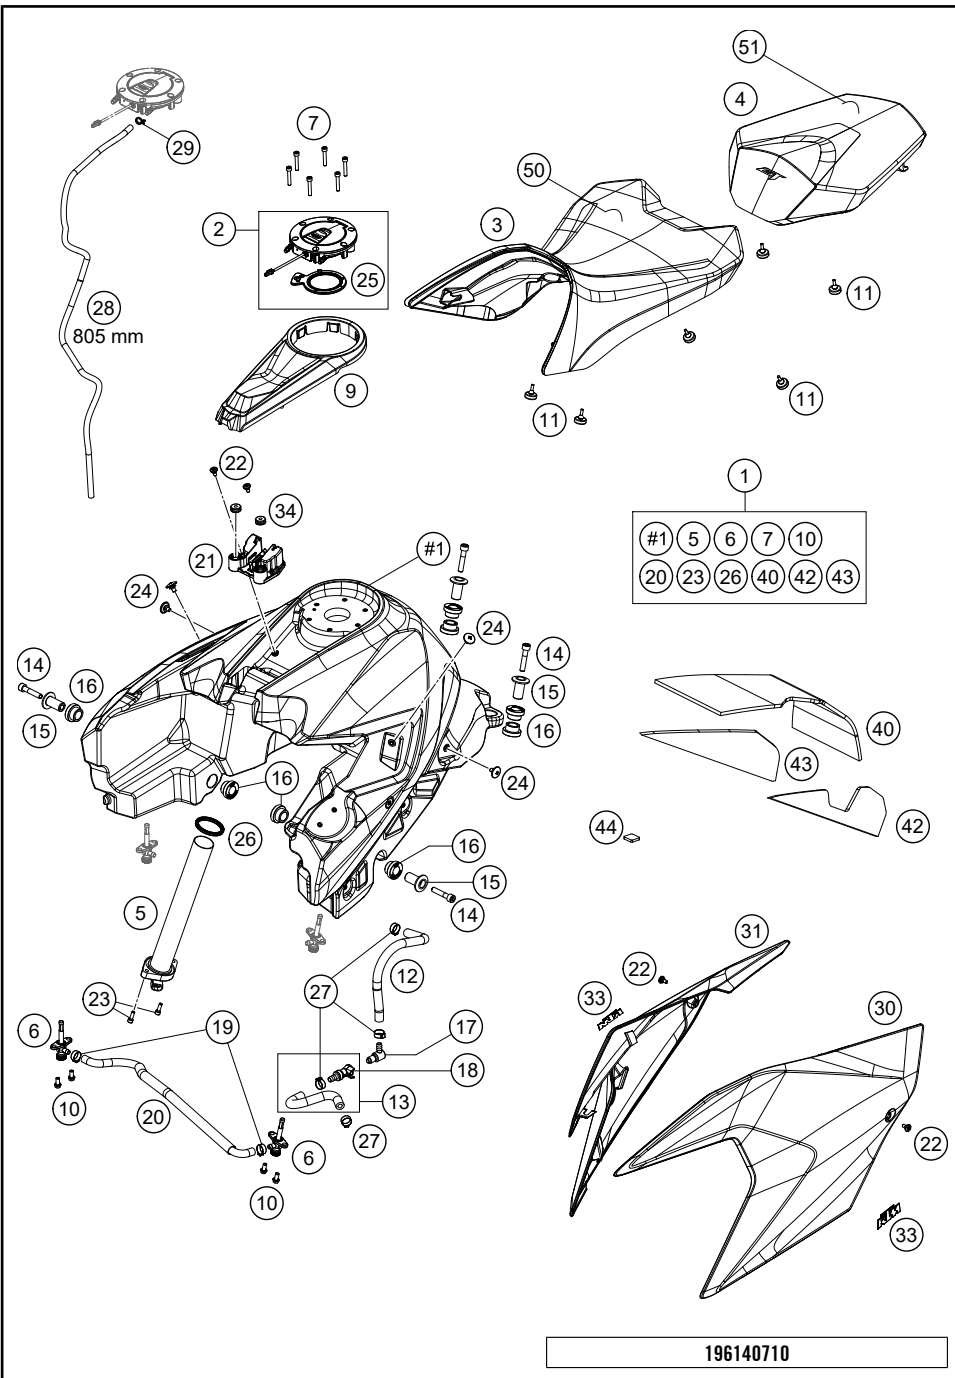

POS	PARTNUMBER	PARTNAME	PIECE
1	61507013044CB	Fuel tank SD-GT Pitch Black EU 19	1
2	61507008000	Fuel tank cap KTM RACE ON	1
3	61507040000	Driver seat complete	1
4	61507047000	Passenger seat	1
5	61407080000	FUEL LEVEL SENSOR	1
6	58507003200	FUEL COCK CPL.	2
7	0912050253	AH SCREW DIN0912-M 5X25	6
9	61507058000	Tank cover	1
10	0025060126	HH collar screw M6x12 TX30	4
11	60006001021	DISTANCE RUBBER AIRBOX 03	6
12	61407016050	FUEL HOSE DKK	1
13	62607016044	FUEL HOSE CPL.	1
14	0912080403	SHCS DIN 912 M8x40	4
15	61007060000	collar bushing, bearing, outside	4
16	61007065000	collar bushing, front tank holder	8
17	7720701000030	PLUG CPC	1
18	5850701050030	CLUTCH CPC BLACK 05	1
19	58031005000	CLAMP YDNAC 10128 12MM	2
20	61407018000	TANK COMPENSATION TUBE	1
21	61507058050	RRS antenna support	1
22	69008021160	special screw M5x12	2
23	0912050163	AH SCREW DIN0912-M 5X16	2
24	58407011100	SCREW FOR SEAT M6X11,5/8	4
25	60307008190	GASKET TANK CAP	1
26	60307080090	GASKET FUEL LEVEL SENSOR	1
27	00050157706	VARIABLE ONE-EAR CLAMP 15,7MM	5
28	60007126001	HOSE 5,4X9,4 NBR, METER	1
29	58007117000	YDNAC-CLAMP 10107 10MM	1
30	61508050000ABA	Fuel tank spoiler left with decal	1
31	61508051000ABA	Fuel tank spoiler right with decal	1
33	61608098000	Decal 3D "KTM" 17	2
34	76008052050	RUBBER SLEEVE 5X7.6X13MM	2
40	61306095010	INSULATION MAT MIDDLE	1
42	61306095020	INSULATION MAT L/S	1
43	61306095030	INSULATION MAT R/S	1
44	61408015030	METAMOLL F. TAIL LIGHT COVER	2

196140710

53684

* NEW PART

X ON DEMAND