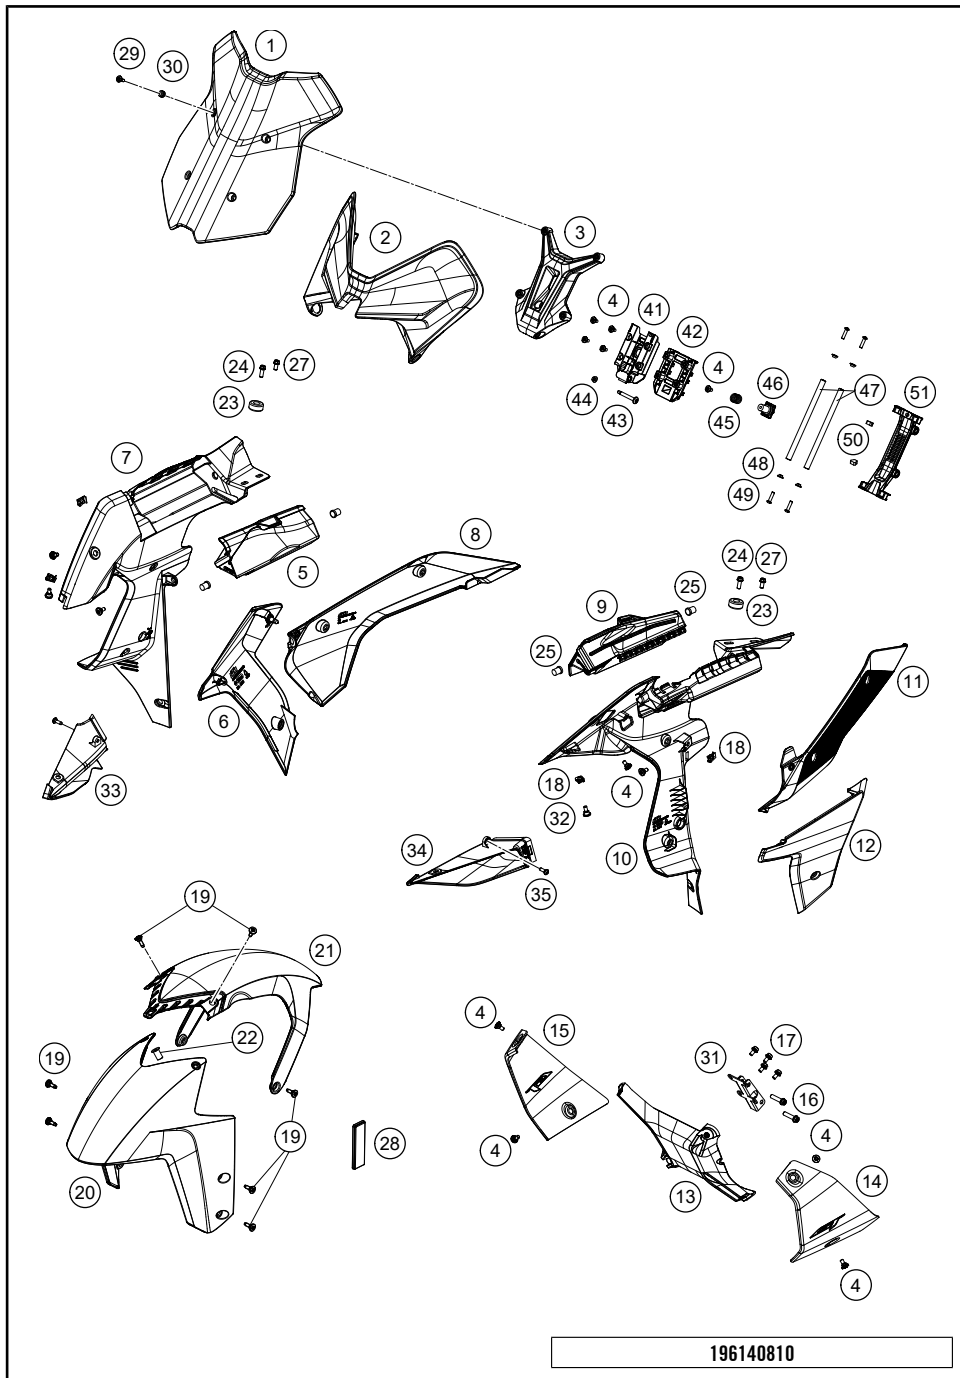

196140810

53685

* NEW PART

X ON DEMAND

MASK, FENDERS

1290 SUPER DUKE GT, white 2021 2021

POS	PARTNUMBER	PARTNAME	PIECE
45	61508008062	Spring, windshield adjustment	1
46	61508008060	Locking mechanism, windshield adjust.	1
47	61508008022	Guide profile, windshield adjust.	2
48	61508008023	Bushing windshield fastening	4
49	0738050202	Lens head screw ISO 7380-M5X20A2	4
50	61508008032	Bump rubber	2
51	61508008020	Support, windshield adjustment	1