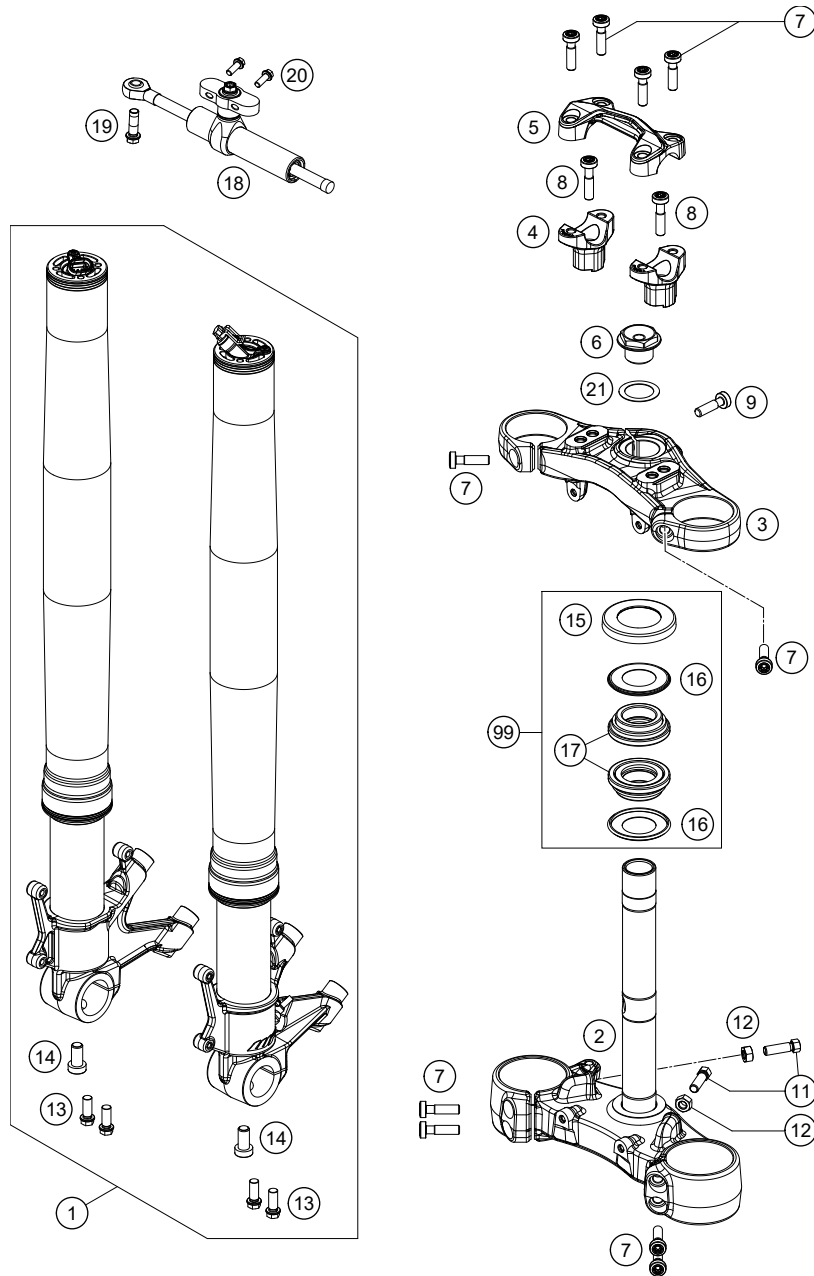

© by KTM Sportmotorcycle GmbH, Mattighofen AUSTRIA; All rights reserved; Reprint, also in extracts, with written allowance of KTM Sportmotorcycle GmbH, Mattighofen only.

<p>FRONT FORK, TRIPLE CLAMP</p>  <p>4</p>	<p>FRONT FORK DISASSEMBLED</p>  <p>5</p>	<p>HANDLEBAR, CONTROLS</p>  <p>6</p>	<p>FRAME</p>  <p>7</p>
<p>SUBFRAME</p>  <p>8</p>	<p>SIDE / CENTER STAND</p>  <p>9</p>	<p>SHOCK ABSORBER</p>  <p>10</p>	<p>SHOCK ABSORBER DISASSEMBLED</p>  <p>11</p>
<p>SWING ARM</p>  <p>12</p>	<p>EXHAUST SYSTEM</p>  <p>13</p>	<p>AIR FILTER</p>  <p>14</p>	<p>TANK, SEAT</p>  <p>15</p>

<p>FUEL PUMP</p>  <p>17</p>	<p>MASK, FENDERS</p>  <p>18</p>	<p>TRIM REAR</p>  <p>20</p>	<p>FRONT WHEEL</p>  <p>21</p>
<p>REAR WHEEL</p>  <p>22</p>	<p>WIRING HARNESS</p>  <p>24</p>	<p>FRONT BRAKE CONTROL</p>  <p>26</p>	<p>REAR BRAKE CONTROL</p>  <p>27</p>
<p>FRONT BRAKE CALIPER</p>  <p>28</p>	<p>REAR BRAKE CALIPER</p>  <p>29</p>	<p>LIGHTING SYSTEM</p>  <p>30</p>	<p>INSTRUMENTS / LOCK SYSTEM</p>  <p>31</p>

FRONT FORK, TRIPLE CLAMP

1290 SUPER DUKE GT, white 2021 2021

POS	PARTNUMBER	PARTNAME	PIECE
1	14181Q2301	Fork Safe SD GT 1290 2017	1
2	6140103202933S	BOTTOM TRIPLE CLAMP CPL.	1
3	6140103402933S	UPPER TRIPLE CLAMP	1
4	6140103904233S	HANDLE BAR SUPPORT	2
5	6130103800033S	HANDLEBAR CLAMP	1
6	6900103600001	STEERING HEAD SCREW 09	1
7	0035080306	SHCS M8x30 TX45	10
8	0032100356S	AH-COLLAR SCREW M10X35 ISA45	2
9	0035080306S	AH-COLLAR SCREW M8X30 ISA45	1
11	59001037000	SPECIAL SCREW M8X26 WS=10	2
12	0934080003	HEXAGON NUT DIN0934-M 8	2
13	0025080206	HH collar screw M8x20	4
14	00501020S1	AH SCREW M10X20 SET	2
15	69001086100	PROT. RING STEER. HEAD BEARING	1
16	69001084100	Steering head gasket	2
17	69001081000	STEERINGHEAD BEARING CPL.	2
18	16181N52ES	STEERING DAMPER CPL. STROKE 75	1
19	0025080256S	HH COLLAR SCREW M8X25 TX40	1
20	0025060206S	HH collar screw M6x20 TX30	2
21	0988253505	thrust wash DIN0988-25x35x0,5	1
99	69001081044	STEERING HEAD REP. KIT RC8	1