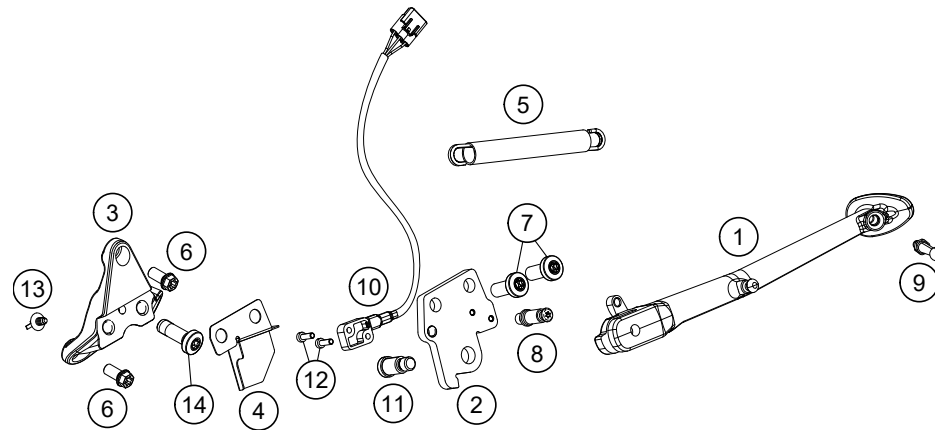

53681

* NEW PART

X ON DEMAND

POS	PARTNUMBER	PARTNAME	PIECE
1	610030232333S	Side stand w. magnet	1
2	61303028000	SIDE STAND MOUNTING	1
3	6130302600033S	SIDE STAND BRACKET	1
4	61303027000	SCREENING SHEET	1
5	60303024100	SIDE STAND SPRING	1
6	0025080166S	HH collar screw M8x16 TX40 SL	2
7	0035100249	SHCS M10x24 TX45	2
8	61303028001	SPEC. SCREW SIDE STAND SPRING	1
9	61303023230	Extender step plate side stand M8	1
10	60411045000	SIDE STAND SENSOR	1
11	62503027200	SCREW FOR SIDE STAND M10X31,2	1
12	0084040123	CYL.HEAD SCREW DIN84A M4x12	2
13	61011094000	CABLE TIE WITH PLUG M6	1
14	0035100309S	SHCS M10x30 TX45	1