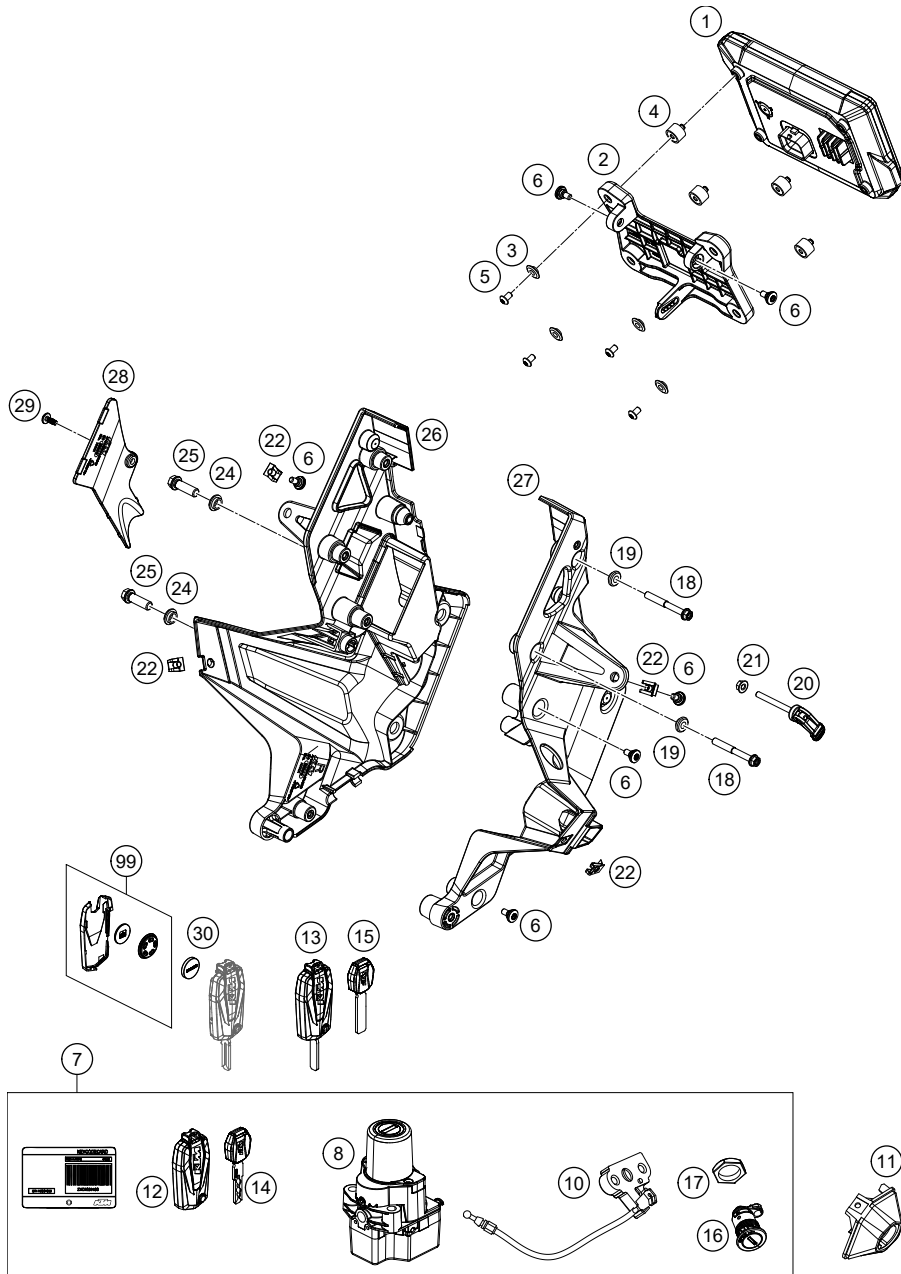

POS	PARTNUMBER	PARTNAME	PIECE
1	60714069000	TFT dashboard	1
2	61514062000	Instrument support	1
3	61614069020	Tachometer support bush	4
4	61514069010	Absorbing element	4
5	0738050082	Flat Head Screw ISO7380 M5x8 A2 TX25	4
6	69008021160	special screw M5x12	6
7	61611266044	Lockset Race-on 433MHz	1
8	61611266000	Ignition lock Race-on 433MHz	1
10	61307050000	SEAT LOCK MECHANISM CPL.	1
11	61407055000	PILLIONSEATLOCKHOLDER	1
12	60711267000	Race-on key 433 MHz	1
13	60711267010	Race on blank key 433MHz	x
14	60411067000	KTM ignition key	1
15	60411067010	Blank KTM ignition key	x
16	61307050020	LOCK CYLINDER SEAT LOCK	1
17	69007050050	NUT SEAT LOCK M22X1,5	1
18	0025060506	HH collar screw M6x50 TX30	2
19	61514010010	Collar bushing 6.3x9x14x4.5	2
20	60714071044	Excentric lever speedometer 607 ADV	1
21	06923050003	flanged hex nut EN 1661 M5	1
22	69008021080	clip nut M5	4
24	61414011040	BUSHING 8.2/11/4.75	2
25	0025080256	HH collar screw M8x25	2
26	61514011000	Mask support right	1
27	61514010000	Mask support left	1
28	61514011010	Cable cover, mask support	1
29	0081045121	SCREW FOR PLASTIC K45X12 T20	1
30	58512085160	BATTERY FOR ICO TRIPMASTER 04	x
99	60711067050	Cover-Kit for Race-on-Key	x

196141430

53691

* NEW PART

X ON DEMAND