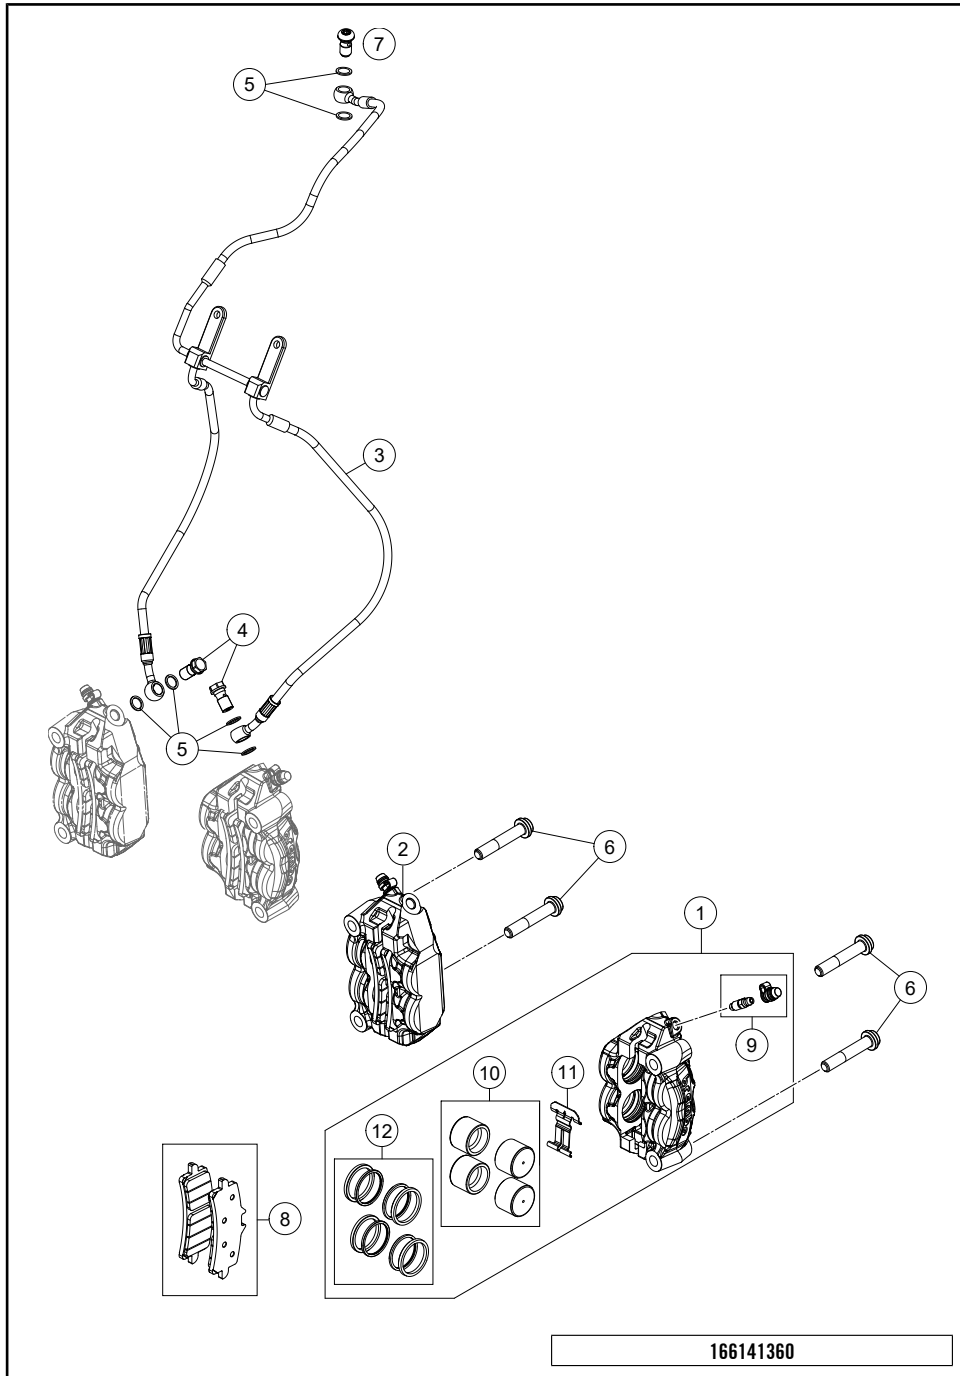

FRONT BRAKE CALIPER

1290 SUPER DUKE GT, white 2021 2021

POS	PARTNUMBER	PARTNAME	PIECE
1	6131301500158	BRAKE CALIPER FRONT - W/O PADS	1
2	6131301600158	BRAKE CALIPER FRONT W/O PADS	1
3	61442003000	BRAKE HOSE CALIPERS FRONT	1
4	69013025000	HOLLOW SCREW M10X1X19 SW12	2
5	0603100141	sealing ring DIN 7603 10x14x1	6
6	0035100559S	AH-COLLAR SCREW M10X1,25X55SS	4
7	62113020100	banjo bolt M10x1x19.5	1
8	61313030000	BRAKE PADS SET BRM10A-HH	2
9	61013020100	BLEEDER SCREW WITH CAP	2
10	61313019000	BRAKE PISTON CPL.	2
11	69013018000	SPRING PLATE	2
12	61313021000	SEAL RINGS CPL.	2

166141360

17324

* NEW PART X ON DEMAND