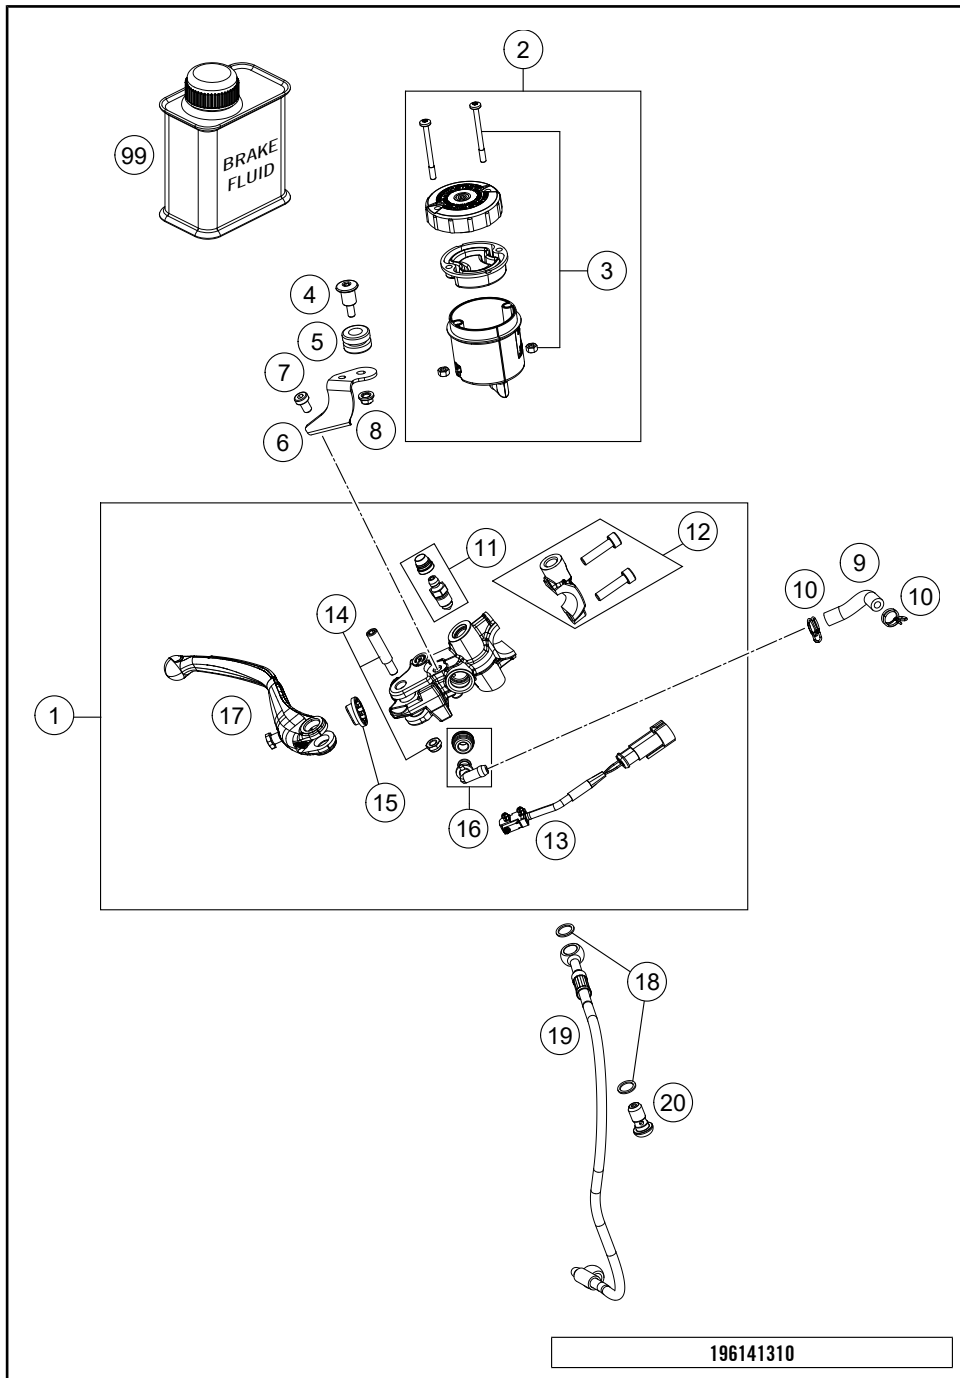

FRONT BRAKE CONTROL

1290 SUPER DUKE GT, white 2021 2021

POS	PARTNUMBER	PARTNAME	PIECE
1	6131310100030	Front master cylinder PR16/19	1
2	61313029000	BRAKE FLUID RESERV. BLACK CPL.	1
3	61013009203	SCREW + NUT F. RESERVOIR	1
4	61013013050	SCREW RET.PANEL-RESERVOIR	1
5	61013013000	RUBBER BUSH 05	1
6	61513028000	Retaining brkt., front brake fluid cont.	1
7	61013021000	SCREW RET.PANEL-BRAKE CYLINDER	1
8	61013009004	NUT FOR RESERVOIR	1
9	69013069001	HOSE FOR RESERVOIR 6X1,5	1
10	58007017000	YDNAC CLAMP 10101 (10,4MM)	2
11	60013020000	BLEEDER SCREW WITH CAP	1
12	76013005100	CLAMP CPL. 16	1
13	61311050000	BRAKE LIGHT SWITCH FRONT	1
14	61013006000	LEVER SCREW CPL. 05	1
15	61013008000	RUBBER CUP 05	1
16	54513155000	ANGLE PIECE	1
17	6101300200030	HAND BRAKE LEVER LOOSE BLACK	1
18	0603100141	sealing ring DIN 7603 10x14x1	2
19	61442001000	BRAKE HOSE HANDBREAK CYLINDER,	1
20	62113020100	banjo bolt M10x1x19.5	1
99	00062030000	BRAKE FLUID DOT5.1 0,25L	1

196141310

53689

* NEW PART X ON DEMAND