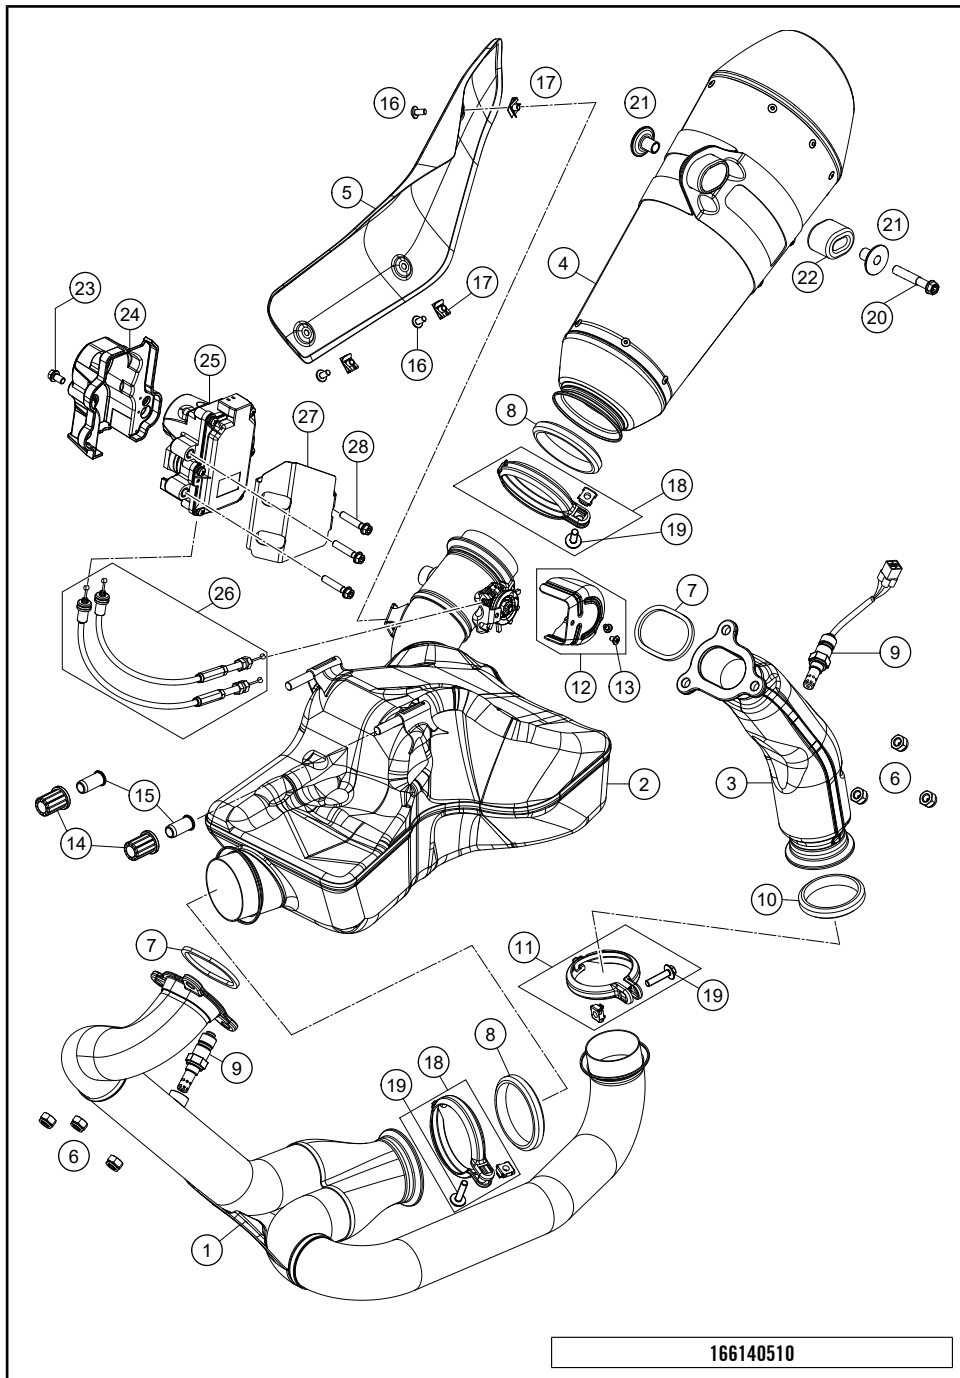

EXHAUST SYSTEM

1290 SUPER DUKE GT, white 2021 2021

POS	PARTNUMBER	PARTNAME	PIECE
1	61305007200	Manifold front	1
2	61405050100	Premuffler	1
3	60405008100	Header with integral isulation	1
4	61305083000	SILENCER CPL.	1
5	6140501100033	HEAT PROTECTOR BLACK	1
6	51010086100	self-locking nut M8 Cu	6
7	69005005100	EXHAUST PIPE FLANGE GASKET	2
8	61305005005	MANIFOLD GASKET 60MM	2
9	75041090200	LAMBDA SENSOR	2
10	69005005005	MANIFOLD GASKET	1
11	69005050000	CLAMP CPL.	1
12	61405095050	COVER FLUE GAS DAMPER	1
13	60402052010	EJOT SPIRAL SCREW SF M4X6-K	2
14	61005013000	RUBBER SILENCER SUPPORT 05	2
15	61005014000	SLEEVE SILENCER SUPPORT 05	2
16	78105081010	SCREW TORX M5X10	3
17	69008021080	clip nut M5	3
18	61305090000	EXHAUST CLAMP CPL. 60MM	2
19	0024060256	HH COLLAR SCREW M6X25 TX30	3
20	0025080506	HH collar screw M8x50 TX40	1
21	61305069000	BUSHING 8,5X11X29	2
22	61305068000	DAMPING RUBBER	1
23	0025060106	HH collar screw M6x10 TX30	1
24	61441070050	COVER EXHAUST FLAP CONTROL MOT	1
25	61441070100	Exhaust flap controll motor	1
26	61441071000	BOWDEN CABELS EXHAUST FLAP	1
27	61441070060	HEAT PROTECTION CAP SERVOMOTOR	1
28	0025060306	HH collar screw M6x30 TX30	3

166140510

53682

* NEW PART

X ON DEMAND