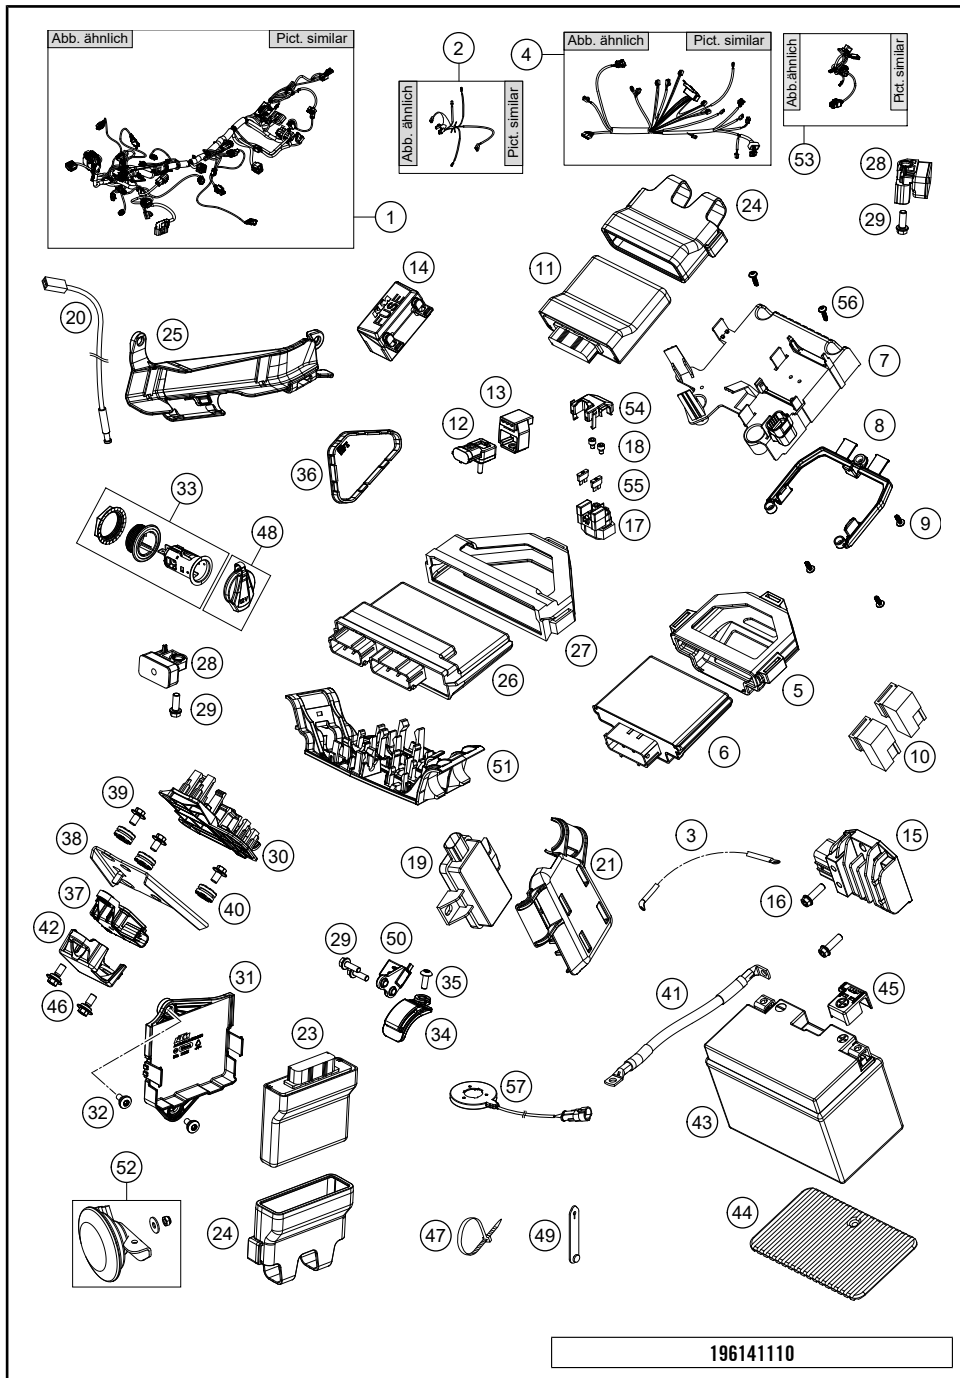

196141110

53688

* NEW PART

X ON DEMAND

WIRING HARNESS

1290 SUPER DUKE GT, white 2021 2021

POS	PARTNUMBER	PARTNAME	PIECE
40	62142041000	DAMP. COMPONENT ABS MODUL	3
41	61411098000	GROUND CABLE BATT.-FRAME 16MM	1
42	61342090050	COVER SENSOR BOX	1
43	60011053000	BATTERY 12V/11AH 03	1
44	61311053050	RUBBER PLATE FOR BATTERY	1
45	62111059060	COVER POSITIVE POLE	1
46	83008000015	SPECIAL SCREW M6X15X3	2
47	44011076140	CABLE TIE 140/2,5MM BLACK	x
47	44011076200	CABLE TIE 200/3,6MM BLACK	x
47	44011076305	CABLE TIE 300/4,8MM BLACK	x
48	60311042050	Lid 12V-socket	1
49	60011093075	RUBBER CABLE TIE 75MM 03	x
50	60416062000	WHEEL TRAVEL SENSOR	1
51	61411049000	CONNECTOR BOARD REAR	1
52	61611060033	Direct current horn complete	1
53	61511078000	Front wiring harness	1
54	64111058010	Cover cap starter relay	1
55	58011109130	FUSE 30 A	2
56	0081050181	SCREW FOR PLASTIC K50X18 T20	4
57	69011168000	Antenna keyless	1