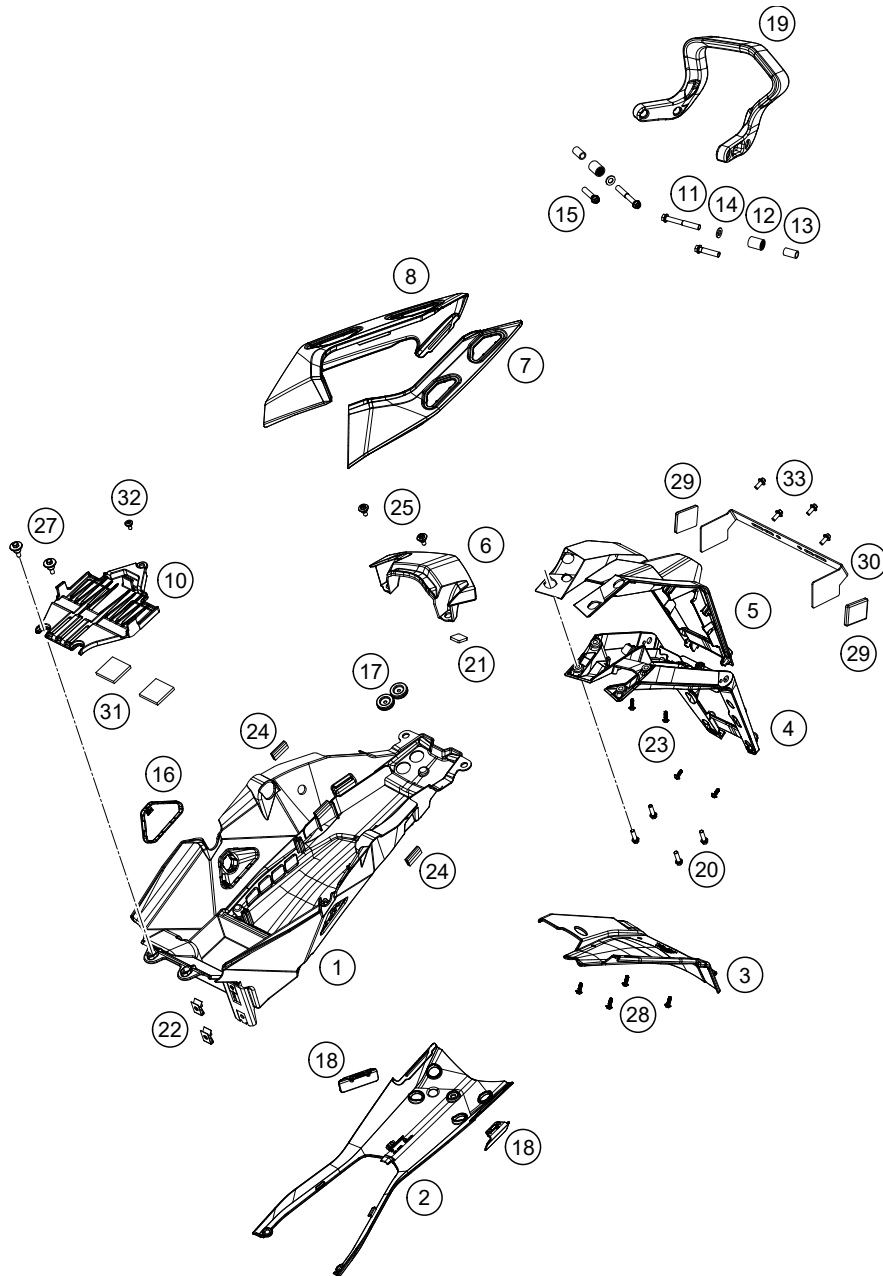

POS	PARTNUMBER	PARTNAME	PIECE
1	61408019000	TAIL UNDERPART	1
2	61408019050CB	Bottom rear fairing Pitch black	1
3	61408023010	SPLASH PROTECTOR	1
4	61408023000	NPC LOWER PART	1
5	61408022000	NPC UPPER PART	1
6	61408015020	TAIL LIGHT COVER	1
7	61408042000ABA	Rear fairing left ceramic white SD-GT19 with decal	1
8	61408041000ABA	Rear fairing right ceramic white SD-GT19 with decal	1
10	61411054000	BATTERY HOLDER	1
11	0025080606	HH COLLAR SCREW M8x60 TX40	2
12	60307048000	RUBBER SEAT-CONTACT SURFACE	2
13	61407049000	BUSHING 8.4X12X21.5	2
14	0125080003	washer DIN 125 A -8.4	2
15	0025080356	HH collar screw M8x35 TX40	2
16	61408019040	HEATINGSWITCH COVER	1
17	60006001023	RUBBER SLEEVE STOP SCREW	2
18	61403002059	PANNIER HOOK DAMPING RUBBER	2
19	61412008000	PILLION HANDLE BAR	1
20	0025060206	HH collar screw M6x20 TX30	4
21	61408015030	METAMOLL F. TAIL LIGHT COVER	1
22	54603048100	clip nut M6	2
23	0081050121	EJOT PT screw K50x12	4
24	58312085100	EDGE PROTECTOR PER METER	1
25	83008100015	SPECIAL SCREW M6X15X5,5	2
27	60035001000	SPECIAL SCREW M6X21 WS=8	2
28	0081050141	EJOT PT screw K50x14	4
29	16512180100	SIDE REFLECTOR RED REAR only for US	2
30	62512081100	BRACKET SIDE REFLECTOR only for US	1
31	61411054050	BATTERY HOLDER ABSORBER	2
32	69008021160	special screw M5x12	1
33	0014050123	HH COLLAR SCREW M 5X12 WS=6	4

166140820

53686

* NEW PART

X ON DEMAND