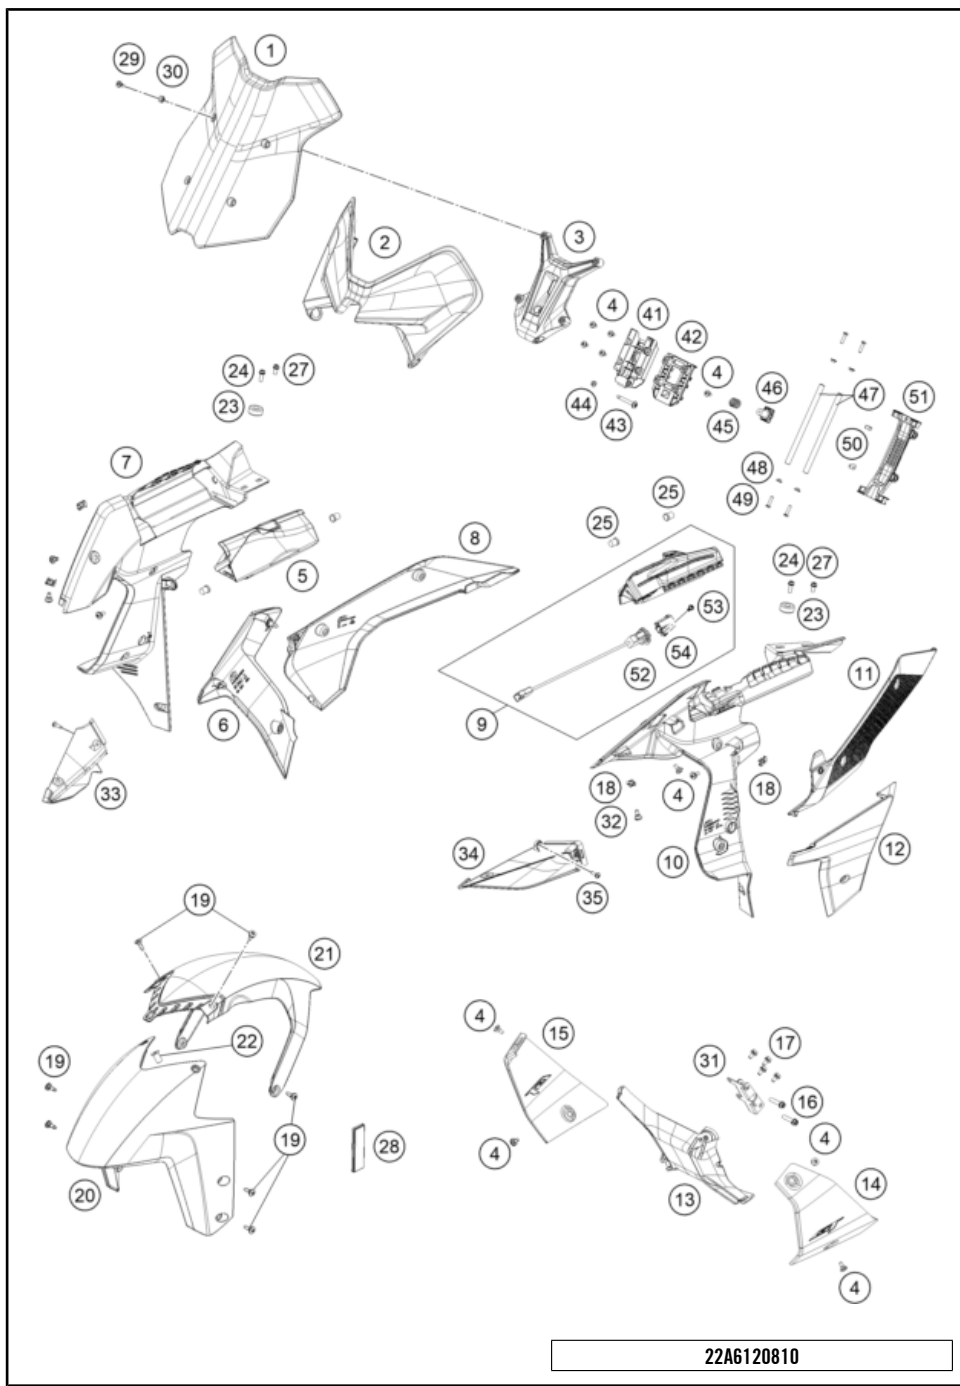

17313

* NEW PART

X ON DEMAND

22A6120810

POS	PARTNUMBER	PARTNAME	PIECE
1	61508008000	Windshield EU	1
2	61508001000	Headlight mask	1
3	61508008050	Windshield holder	1
4	69008021160	special screw M5x12	13
5	61514078033	Storage compartment, right compl.	1
6	61508061000	cooler spoiler right	1
7	61508026000	Inside cover, right	1
8	61408063000	LOWER TANKCOVER RIGHT	1
9	61514080133	Storage compartment left compl.	1
10	61508027000	Inside cover, left	1
11	61408062000	LOWER TANKCOVER LEFT	1
12	61508060000	Radiator spoiler, left	1
13	61508021000	Front spoiler, bracket	1
14	6150802001033	front spoiler left	1
15	6150802002033	Front spoiler right	1
16	0025060256	HH collar screw M6x25 TX30	2
17	0025050106	HH collar screw M5x10 TX30	4
18	69008021080	clip nut M5	6
19	69008021060	special screw M5x17	10
20	61508010000BK	Front fender	1
21	6130801100033	REAR FENDER BLACK	1
22	60008008050	blind plug nut M5 WN16A	2
23	50307014000	TANK ROLLER 12X26X12 '98	2
24	0025060166	HH collar screw M6x16 TX30	2
25	61508026010	Spring loaded pressure piece D10	4
27	0025060126	HH collar screw M6x12 TX30	2
28	60012080100	SIDE REFLECTOR YELLOW "CEV"	2
29	60708008071	Special screw M5x14	4
30	60708008070	rubber bush windshield fixation	4
31	61508021170	Front spoiler retaining bracket compl.	1
32	69007025014	Special screw M5X14 ISA30	2
33	61508002050	Air inlet, left	1
34	61508003050	Air inlet, right	1
35	0081050161	EJOT PT SCREW K50X16 1451	2
41	61508008040	Adapter, windshield bracket	1
42	61508008030	Slide bars, windshield adjust.	1
43	61508008054	Wheel spindle, windshield adjustment	1
44	06923050003	flanged hex nut EN 1661 M5	1