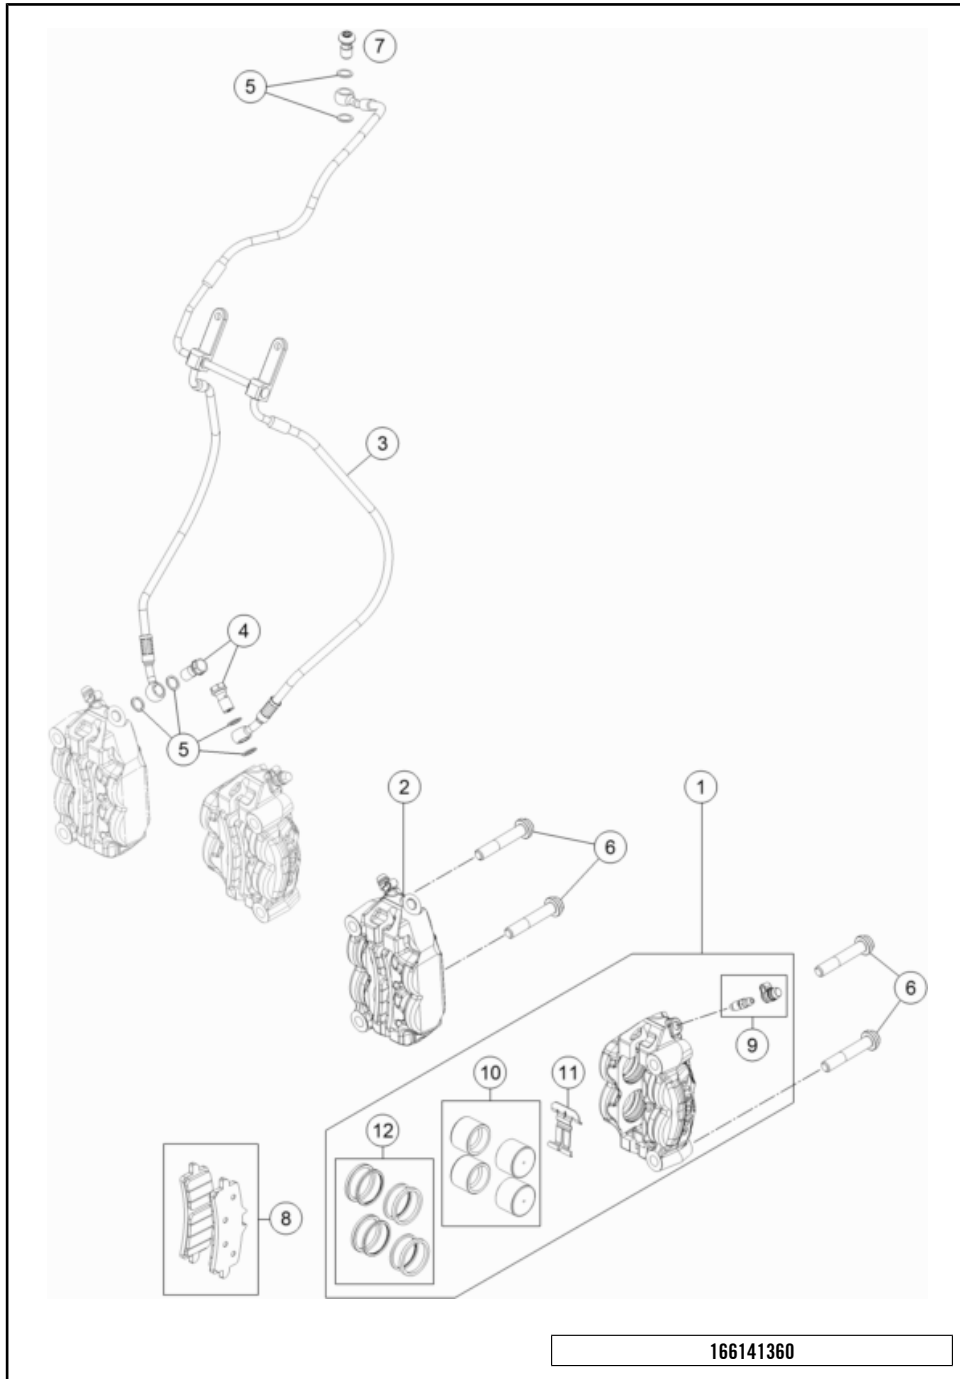

FRONT BRAKE CALIPER

1290 SUPER DUKE GT, orange 2022 EU 2022

POS	PARTNUMBER	PARTNAME	PIECE
1	6131301500158	BRAKE CALIPER FRONT - W/O PADS	1
2	6131301600158	BRAKE CALIPER FRONT W/O PADS	1
3	61442003000	BRAKE HOSE CALIPERS FRONT	1
4	69013025000	HOLLOW SCREW M10X1X19 SW12	2
5	0603100141	sealing ring DIN 7603 10x14x1	6
6	0035100559S	AH-COLLAR SCREW M10X1,25X55SS	4
7	62113020100	banjo bolt M10x1x19.5	1
8	61313030000	BRAKE PADS SET BRM10A-HH	2
9	61013020100	BLEEDER SCREW WITH CAP	2
10	61313019000	BRAKE PISTON CPL.	2
11	69013018000	SPRING PLATE	2
12	61313021000	SEAL RINGS CPL.	2

166141360

17324

* NEW PART

X ON DEMAND