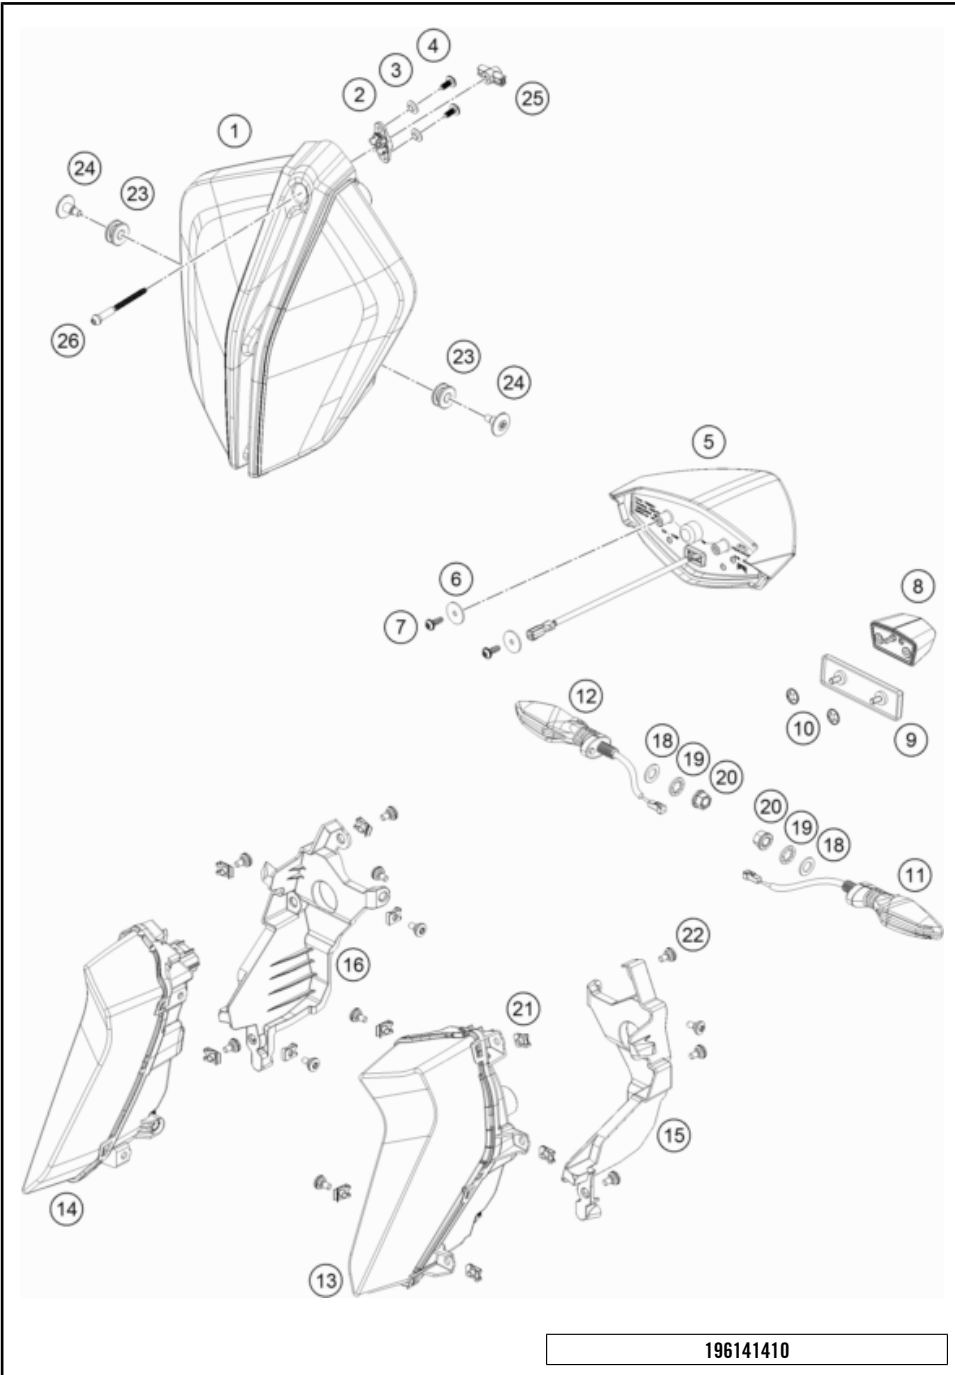

146131390

14626

* NEW PART

X ON DEMAND

LIGHTING SYSTEM

1290 SUPER DUKE GT, orange 2022 EU 2022

POS	PARTNUMBER	PARTNAME	PIECE
1	61614001000	Headlight LED	1
2	61614020100	Ballhead holder	1
3	61412032010	BUSH 13X7X3,3	2
4	61614018100	EJOT ALTRACS 50X12	2
5	61314140300	Rear light Superduke SAE	1
6	0522040003	WASHER DIN522 A2K 4.3X20X1.25	2
7	0081050141	EJOT PT screw K50x14	2
8	60314047000	license plate lighting	1
9	58412080400	Rear reflector red	1
10	60408061060	LOCK WASHER D5	2
11	60314025000	turn signal front left/rear right	1
12	60314026000	turn signal front right/rear left	1
13	61414007100	Cornering light left	1
14	61414008100	Cornering light right	1
15	61514007010	Bracket, cornering light left	1
16	61514008010	Bracket, cornering light right	1
18	0433100003	WASHER 18x10,5x1,6	2
19	0797100003	LOCK WASHER DIN6797-J10,5 ZI	2
20	58414030000	HH COLLAR NUT M10X1,25 WS=13	2
21	69008021080	clip nut M5	10
22	69008021160	special screw M5x12	12
23	61614013050	Rubber bushing	2
24	61514021000	Special screw M6x18	2
25	61514019000	Ball-head screw shaft	1
26	61514020010	Ball-head screw	1