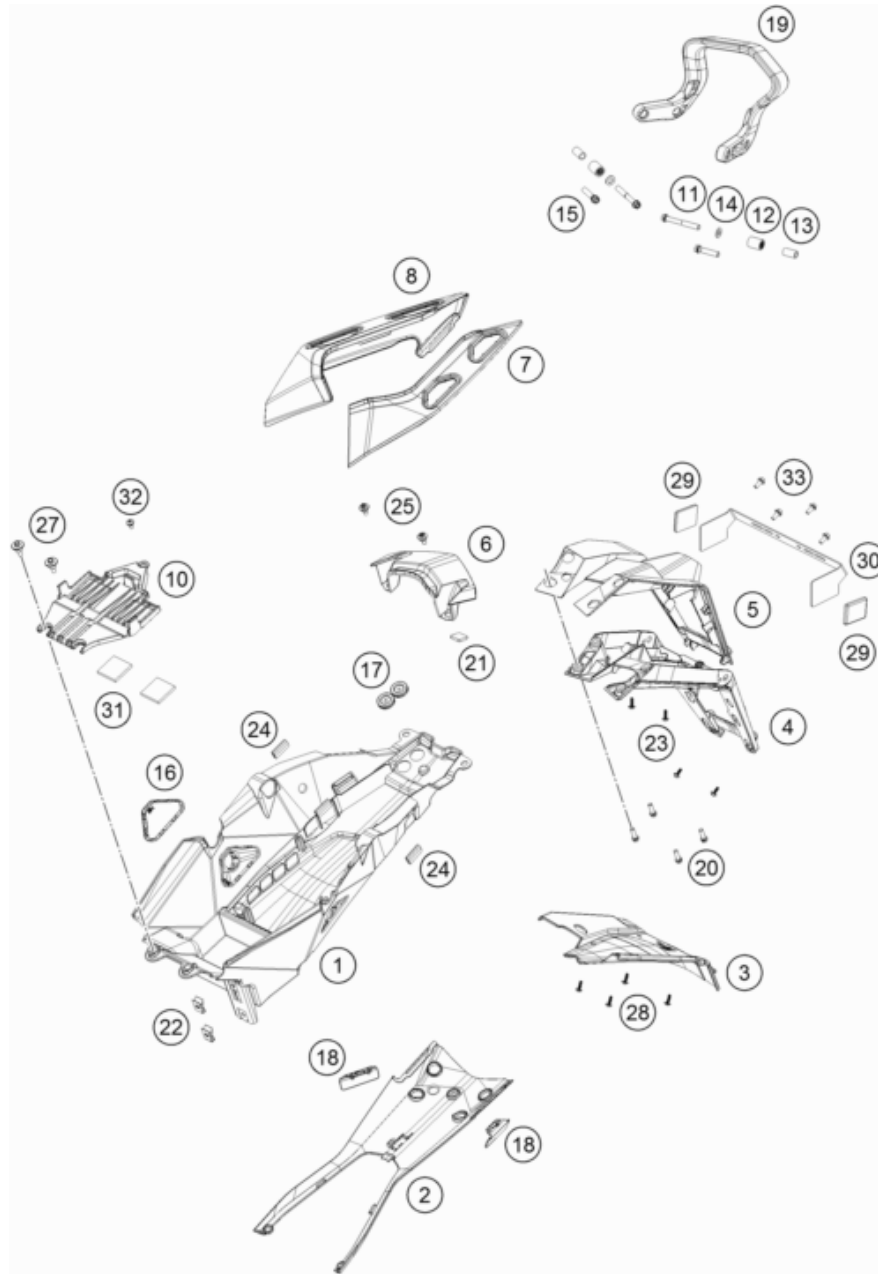

TRIM REAR

1290 SUPER DUKE GT, orange 2022 EU 2022

POS	PARTNUMBER	PARTNAME	PIECE
1	61408019100	Tail end lower part	1
2	61408019050CB	Bottom rear fairing Pitch black	1
3	61408023010	SPLASH PROTECTOR	1
4	61408023000	NPC LOWER PART	1
5	61408022000	NPC UPPER PART	1
6	61408015020	TAIL LIGHT COVER	1
7	61408042000ABA	Rear fairing left ceramic white SD-GT19 with decal	1
8	61408041000ABA	Rear fairing right ceramic white SD-GT19 with decal	1
10	61411054000	BATTERY HOLDER	1
11	0025080606	HH COLLAR SCREW M8x60 TX40	2
12	60307048000	RUBBER SEAT-CONTACT SURFACE	2
13	61407049000	BUSHING 8.4X12X21.5	2
14	0125080003	washer DIN 125 A -8.4	2
15	0025080356	HH collar screw M8x35 TX40	2
16	61408019040	HEATINGSWITCH COVER	1
17	60006001023	RUBBER SLEEVE STOP SCREW	2
18	61403002059	PANNIER HOOK DAMPING RUBBER	2
19	61412008000	PILLION HANDLE BAR	1
20	0025060206	HH collar screw M6x20 TX30	4
21	61408015030	METAMOLL F. TAIL LIGHT COVER	1
22	54603048100	clip nut M6	2
23	0081050121	EJOT PT screw K50x12	4
24	58312085100	EDGE PROTECTOR PER METER	1
25	83008100015	SPECIAL SCREW M6X15X5,5	2
27	60035001000	SPECIAL SCREW M6X21 WS=8	2
28	0081050141	EJOT PT screw K50x14	4
29	16512180100	SIDE REFLECTOR RED REAR only for US	2
30	62512081100	BRACKET SIDE REFLECTOR only for US	1
31	61411054050	BATTERY HOLDER ABSORBER	2
32	69008021160	special screw M5x12	1
33	0014050123	HH COLLAR SCREW M 5X12 WS=6	4

166140820

58048

* NEW PART

X ON DEMAND