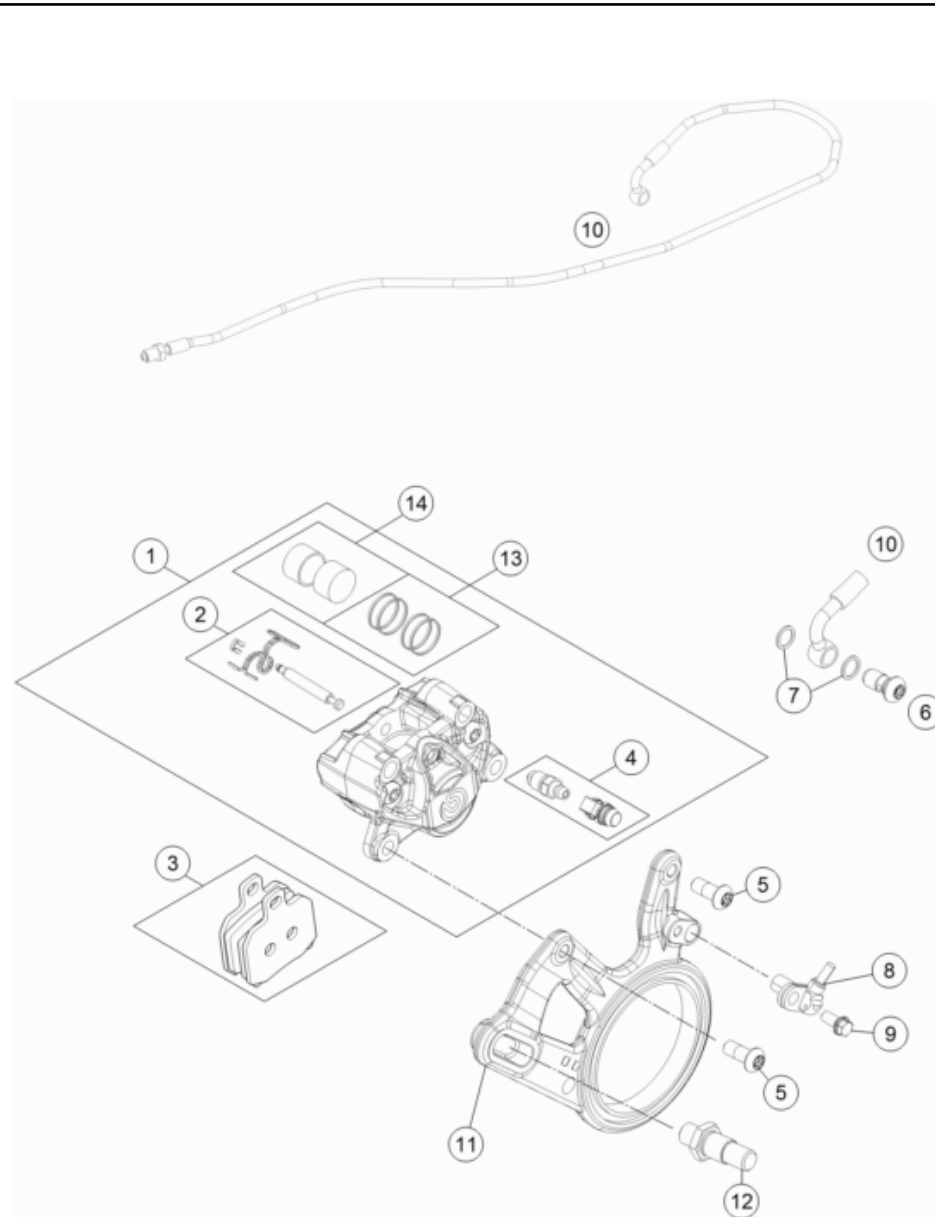

REAR BRAKE CALIPER

1290 SUPER DUKE GT, orange 2022 EU 2022

POS	PARTNUMBER	PARTNAME	PIECE
1	6131308000158	BRAKE CALIPER REAR W/O PADS BL	1
2	69013082000	BOLT KIT 08	1
3	61313090100	BRAKE PADS REAR TT2172HH	1
4	69013020000	BLEEDER SCREW WITH CAP	1
5	69013076000	brake caliper screw M8x20	2
6	62113020100	banjo bolt M10x1x19.5	1
7	0603100141	sealing ring DIN 7603 10x14x1	2
8	76042025000	ABS-SENSOR	1
9	59009062013	SPECIAL SCREW M6X13 WS=8 10.9	1
10	61342004020	BRAKE HOSE CON. PIECE / R. CYL	1
11	6131307500033S	BRAKE CALIPER ADAPTER BLACK	1
12	76004142000	BOLT BRAKE SADDLE BRACKET	1
13	69013081000	REPAIR KIT SEAL RING	1
14	61313083000	REPAIR KIT PISTON	1

146131390

14626

* NEW PART

X ON DEMAND