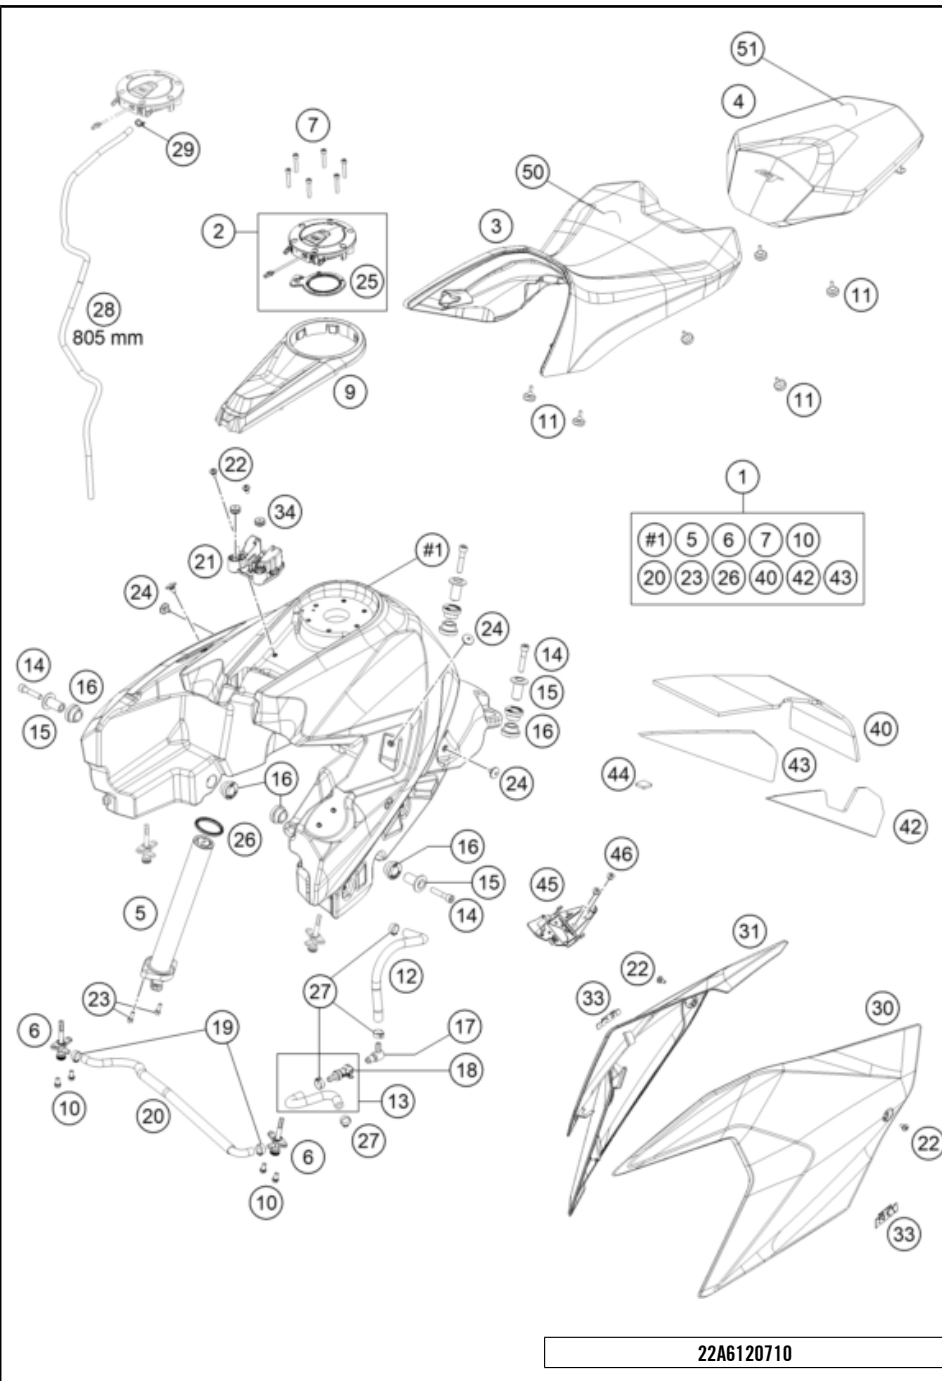

58064

* NEW PART

X ON DEMAND

POS	PARTNUMBER	PARTNAME	PIECE
46	69008021160	special screw M5x12	2
50	61407040050	SEAT COVER DRIVER	1
51	61407047050	SEAT COVER SOZIUS	1

22A6120710

58064

* NEW PART

X ON DEMAND