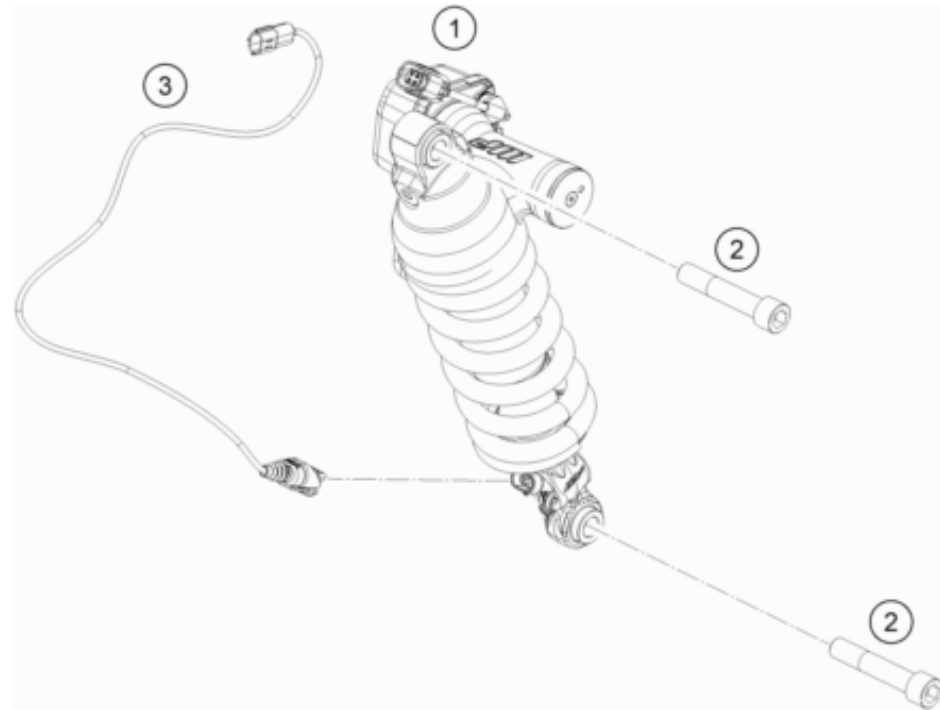

SHOCK ABSORBER

1290 SUPER DUKE GT, orange 2022 EU 2022

POS	PARTNUMBER	PARTNAME	PIECE
1	01181Q2301	Monoshock Safe SD GT 2017 WP	1
2	60004017000	SCREW M14X1,5 L=73MM 03	2
3	61411015000	HARNESS MONOSHOCK SAFE	1

166140410

18856

* NEW PART

X ON DEMAND