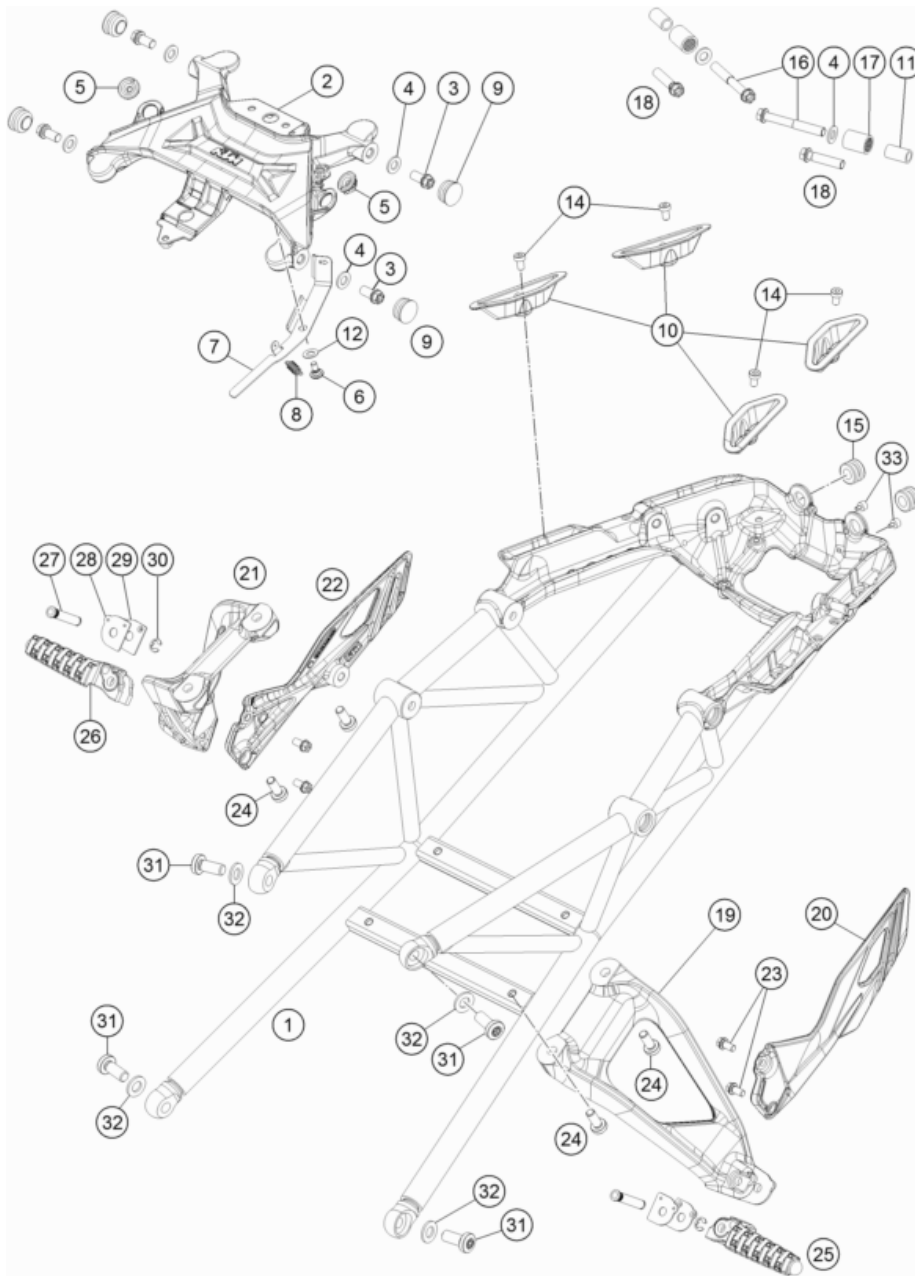

SUBFRAME

1290 SUPER DUKE GT, orange 2022 EU 2022

166140320

POS	PARTNUMBER	PARTNAME	PIECE
1	61503002000C1	Subframe	1
2	6140300213091	Cross stiffener back	1
3	0025080186S	HH collar screw M8x18 ISA40 SS	4
4	0125080003	washer DIN 125 A -8.4	6
5	47106003160	quick release rubber grommet	2
6	69013099050	SCREW F. EXPANSION TANK	1
7	61407050050	SEAT LOCK PLATE	1
8	69008025080	SPRING F. REAR SEAT LOCK	1
9	61303088000	PLUG SFL 22X0,8-3,0	4
10	61503002055	SHELL KIT SIDECASE	1
11	61407049000	BUSHING 8.4X12X21.5	2
12	61403002032	Wave spring	1
14	0984060103	AH SCREW DIN7984-M 6X10	4
15	61013013000	RUBBER BUSH 05	2
16	0025080606	HH COLLAR SCREW M8x60 TX40	2
17	60307048000	RUBBER SEAT-CONTACT SURFACE	2
18	0025080356	HH collar screw M8x35 TX40	2
19	6140304800033S	LEFT PILLION STEP HOLDER	1
20	6140304805033S	LEFT PILLION HEEL GUARD	1
21	6140304900033S	RIGHT PILLION STEP HOLDER	1
22	6140304905033S	RIGHT PILLION HEEL GUARD	1
23	0025060126	HH collar screw M6x12 TX30	4
24	0035080206S	SHCS M8x20 TX45	4
25	6900305003333S	FOOTREST REAR L/S CPL.	1
26	6900305103333S	FOOTREST REAR R/S CPL.	1
27	60003044100	footrest bolt, rear	2
28	60003052000	ENGAGE PANEL FOOTREST R/S 03	2
29	60003152000	ENGAGE PANEL FOOTREST L/S 03	2
30	0799060003	retaining washer DIN 6799 - 6	2
31	0035100249	SHCS M10x24 TX45	4
32	0125100003	washer DIN 125 A 10.5	4
33	61414040010	RUBBER MOUNTING	2

58062

* NEW PART

X ON DEMAND