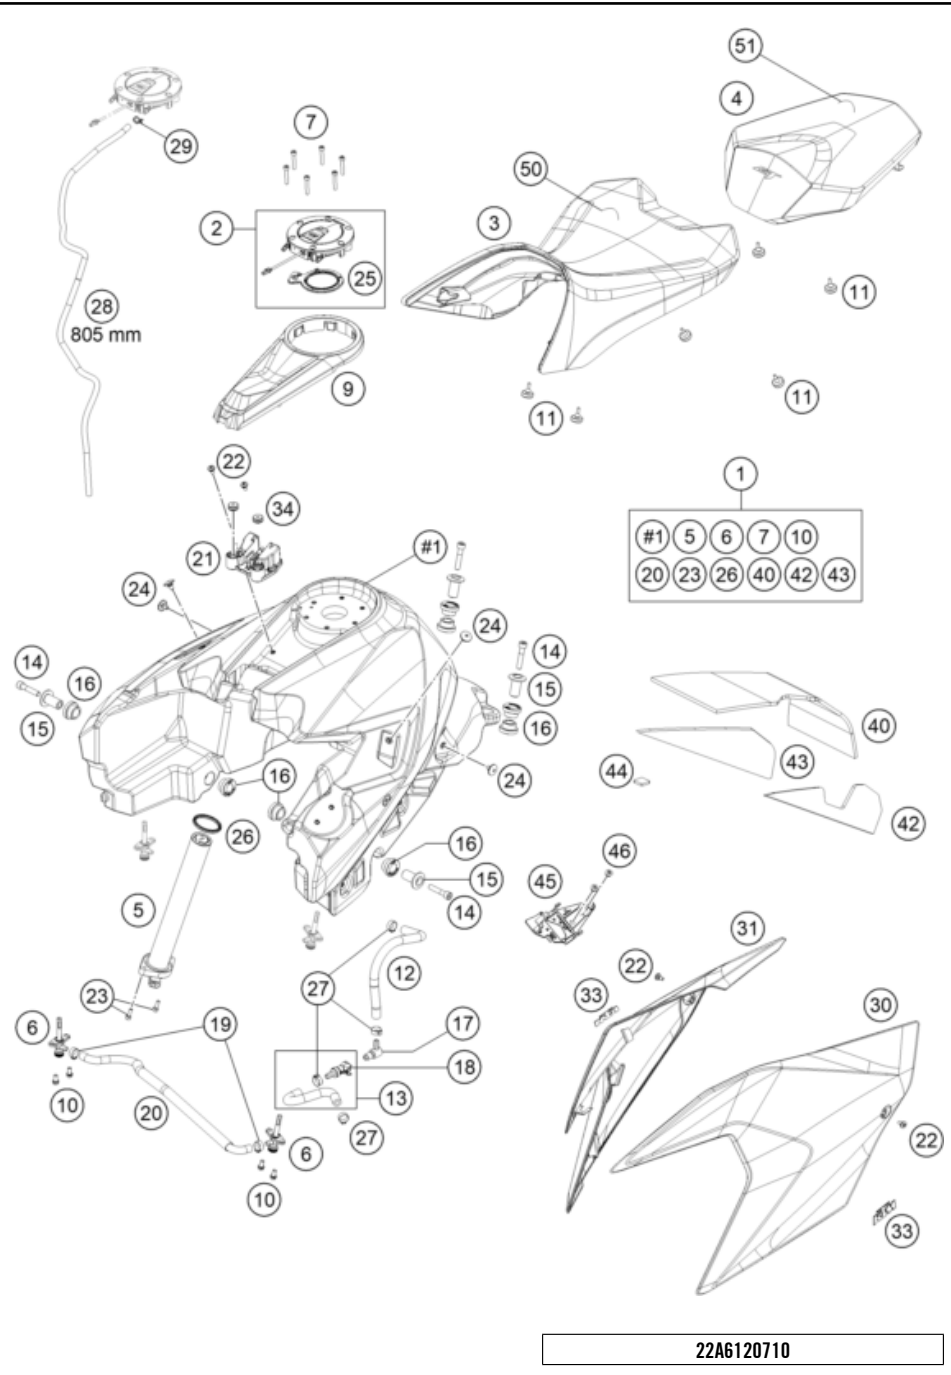

22A6120710

POS	PARTNUMBER	PARTNAME	PIECE
1	61407013344BKA	fuel tank SD-GT orange 22	1
2	61507008100	Fuel tank cap, RaceOn	1
3	61507040000	Driver seat complete	1
4	61507047000	Passenger seat	1
5	61407080200	Fuel lever sensor	1
6	58507003200	FUEL COCK CPL.	2
7	0912050253	AH SCREW DIN0912-M 5X25	6
9	61507058000	Tank cover	1
10	0025060126	HH collar screw M6x12 TX30	4
11	60006001021	DISTANCE RUBBER AIRBOX 03	6
12	61407016050	FUEL HOSE DKK	1
13	62607016044	FUEL HOSE CPL.	1
14	0912080403	SHCS DIN 912 M8x40	4
15	61007060000	collar bushing, bearing, outside	4
16	61007065000	collar bushing, front tank holder	8
17	7720701000030	PLUG CPC	1
18	5850701050030	CLUTCH CPC BLACK 05	1
19	58031005000	CLAMP YDNAC 10128 12MM	2
20	61407018000	TANK COMPENSATION TUBE	1
21	61507058050	RRS antenna support	1
22	69008021160	special screw M5x12	2
23	0912050163	AH SCREW DIN0912-M 5X16	2
24	58407011100	SCREW FOR SEAT M6X11,5/8	4
25	60307008190	GASKET TANK CAP	1
26	60307080090	GASKET FUEL LEVEL SENSOR	1
27	00050157706	VARIABLE ONE-EAR CLAMP 15,7MM	5
28	60007126001	HOSE 5,4X9,4 NBR, METER	1
29	58007117000	YDNAC-CLAMP 10107 10MM	1
30	61508050000EBA	Radiator shroud left with decal	1
31	61508051000EBA	Radiator shroud right with decal	1
33	61608098000	Decal 3D "KTM" 17	2
34	76008052050	RUBBER SLEEVE 5X7.6X13MM	2
40	61306095010	INSULATION MAT MIDDLE	1
42	61306095020	INSULATION MAT L/S	1
43	61306095030	INSULATION MAT R/S	1
44	61408015030	METAMOLL F. TAIL LIGHT COVER	2
45	A61214086010	Control unit bracket	1

58064

* NEW PART

X ON DEMAND