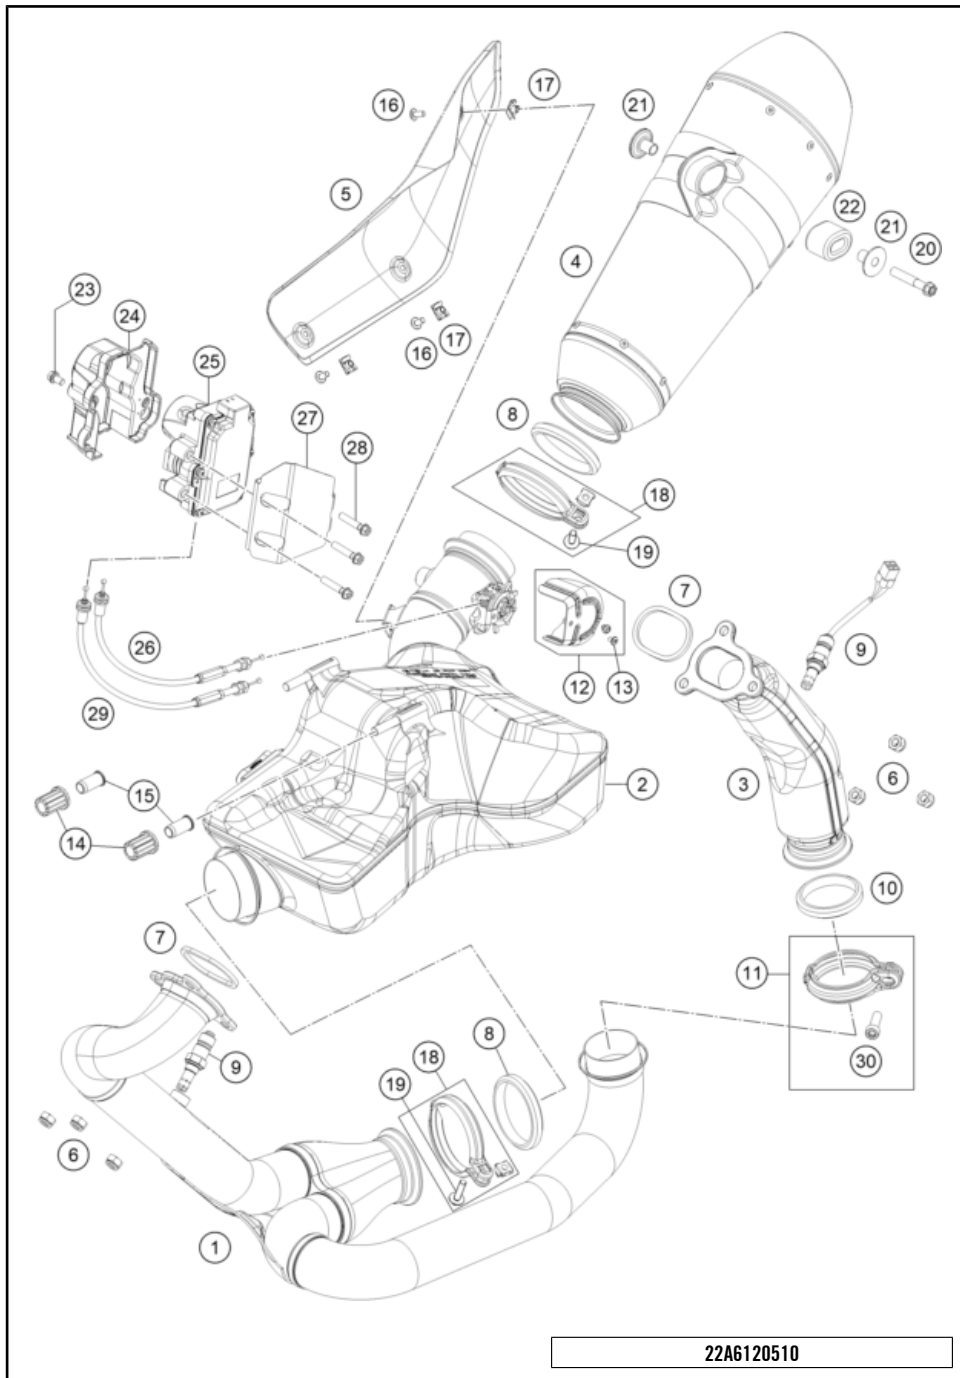

EXHAUST SYSTEM

1290 SUPER DUKE GT, orange 2022 EU 2022

22A6120510

POS	PARTNUMBER	PARTNAME	PIECE
1	A61205007000	Manifold front	1
2	A61205050000	Presilencer	1
3	60405008200	Header with integral insulation	1
4	61305083000	SILENCER CPL.	1
5	6140501100033	HEAT PROTECTOR BLACK	1
6	51010086100	self-locking nut M8 Cu	6
7	69005005100	EXHAUST PIPE FLANGE GASKET	2
8	61305105005	Manifold gasket 60mm	2
9	75041090200	LAMBDA SENSOR	2
10	69005005005	MANIFOLD GASKET	1
11	63605058100	Exhaust clamp tube 50 mm	1
12	61405095150	Exhaust flap cover	1
13	60402052010	EJOT SPIRAL SCREW SF M4X6-K	2
14	61005013000	RUBBER SILENCER SUPPORT 05	2
15	61005014000	SLEEVE SILENCER SUPPORT 05	2
16	78105081010	SCREW TORX M5X10	3
17	69008021080	clip nut M5	3
18	61305058100	Clamp, tube, 60 mm	2
19	0024060256	HH COLLAR SCREW M6X25 TX30	2
20	0025080456S	HH COLLAR SCREW M8X45 ISA40	1
21	61305069000	BUSHING 8,5X11X29	2
22	61305068000	DAMPING RUBBER	1
23	0025060106	HH collar screw M6x10 TX30	1
24	61441070050	COVER EXHAUST FLAP CONTROL MOT	1
25	61441070100	Exhaust flap controll motor	1
26	61441171000	Throttle cable AG, flap 1	1
27	61441070060	HEAT PROTECTION CAP SERVOMOTOR	1
28	0025060306	HH collar screw M6x30 TX30	3
29	61441271000	Throttle cable AG, flap 2	1
30	0145800802500	Cap head bolt ISO 14580 M8x25 Ni/PTFE	1

58041

* NEW PART

X ON DEMAND