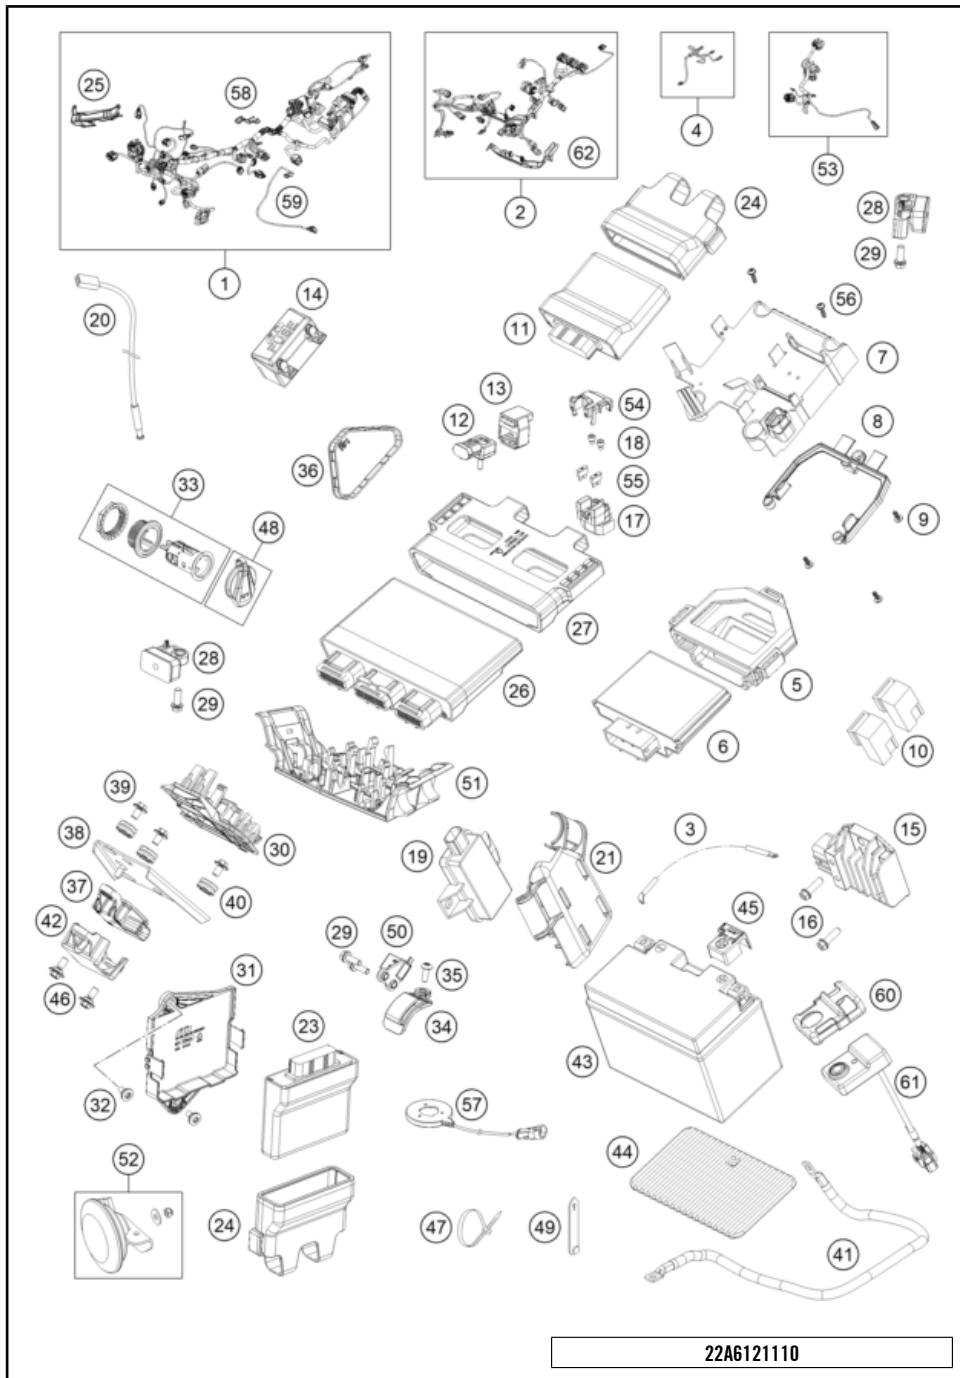

22A6121110

POS	PARTNUMBER	PARTNAME	PIECE
1	A61211075033	Main wiring harness cpl.	1
2	A61211085033	Engine wiring harness cpl.	1
3	61311059050	BATTERY CABLE	1
4	61311076100	REAR WIRING HARNESS	1
5	60711033050	Rubber band	1
6	60711033000	Control unit MCU 3.0	1
7	61508018020	MCU bracket	1
8	61508018010	MCU bracket	1
9	0081050141	EJOT PT screw K50x14	3
10	61111057000	RELAY CM1A-R-12V-H80 07	2
11	60416031000	ELECTRONIC CONTROL UNIT SAFE	1
12	A61241085000	Ambient air pressure sensor	1
13	A61241085050	Ambient air pressure sensor rubber strap	1
14	61311087050	RUBBER CASING FUSE BOX	1
15	60311034000	VOLTAGE REGULATOR	1
16	0025060206	HH collar screw M6x20 TX30	2
17	76211058000	STARTER RELAY 07	1
18	0738060101	COU.SUNK SCR. AH ISO7380 M6X10	2
19	60312032000	RECEIVER AIR PRESSURE SENSOR	1
20	61111018100	TEMPERATURE SENSOR	1
21	61412032040	TPMS holder	1
23	60414039000	CONTROL UNIT CURVE LIGHT	1
24	60316029000	RUBBER EDS-CONTROL UNIT	2
25	60311047000	CABLE CHANNEL R/S	1
26	61941031000	Engine control unit "KTKZ"	1
27	61741031050	Rubber mount ECU	1
28	60416063000	ACCELERATION SENSOR	2
29	0025060166	HH collar screw M6x16 TX30	4
30	61411083000	CONNECTOR BOARD FRONT	1
31	61414039050	LCU HOLDER	1
32	69008021060	special screw M5x17	2
33	60711042000	Power socket 12V	1
34	60416061000	MAGNET HOLDER	1
35	58605083014	SCREW M5X14 TORX 25 07	1
36	61408019040	HEATINGSWITCH COVER	1
37	61542090000	Angle sensor	1
38	61342090040	SUPPORT SLOPING POS. SENSOR	1
39	0024060106	HH COLLAR SCREW M6X10 TX30	3

58040

* NEW PART

X ON DEMAND