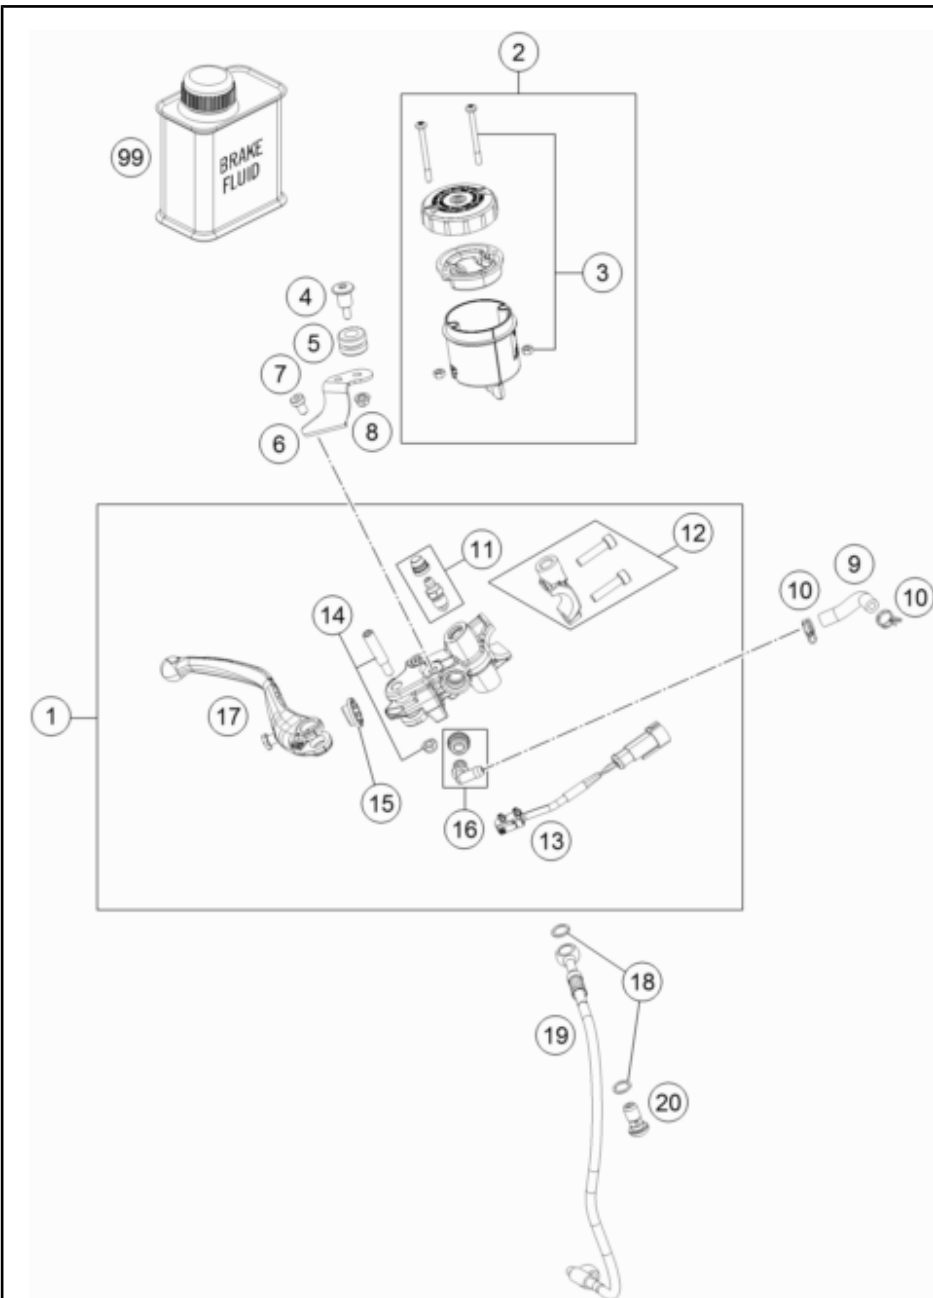

POS	PARTNUMBER	PARTNAME	PIECE
1	6131310100030	Front master cylinder PR16/19	1
2	61313029000	BRAKE FLUID RESERV. BLACK CPL.	1
3	61013009203	SCREW + NUT F. RESERVOIR	1
4	61013013050	SCREW RET.PANEL-RESERVOIR	1
5	61013013000	RUBBER BUSH 05	1
6	61513028000	Retaining brkt., front brake fluid cont.	1
7	61013021000	SCREW RET.PANEL-BRAKE CYLINDER	1
8	61013009004	NUT FOR RESERVOIR	1
9	69013069001	HOSE FOR RESERVOIR 6X1,5	1
10	58007017000	YDNAC CLAMP 10101 (10,4MM)	2
11	60013020000	BLEEDER SCREW WITH CAP	1
12	76013005100	CLAMP CPL. 16	1
13	61311050000	BRAKE LIGHT SWITCH FRONT	1
14	61013006000	LEVER SCREW CPL. 05	1
15	61013008000	RUBBER CUP 05	1
16	54513155000	ANGLE PIECE	1
17	6101300200030	HAND BRAKE LEVER LOOSE BLACK	1
18	0603100141	sealing ring DIN 7603 10x14x1	2
19	61442001000	BRAKE HOSE HANDBREAK CYLINDER,	1
20	62113020100	banjo bolt M10x1x19.5	1
99	00062030000	BRAKE FLUID DOT5.1 0,25L	1

196141310

53689

* NEW PART

X ON DEMAND