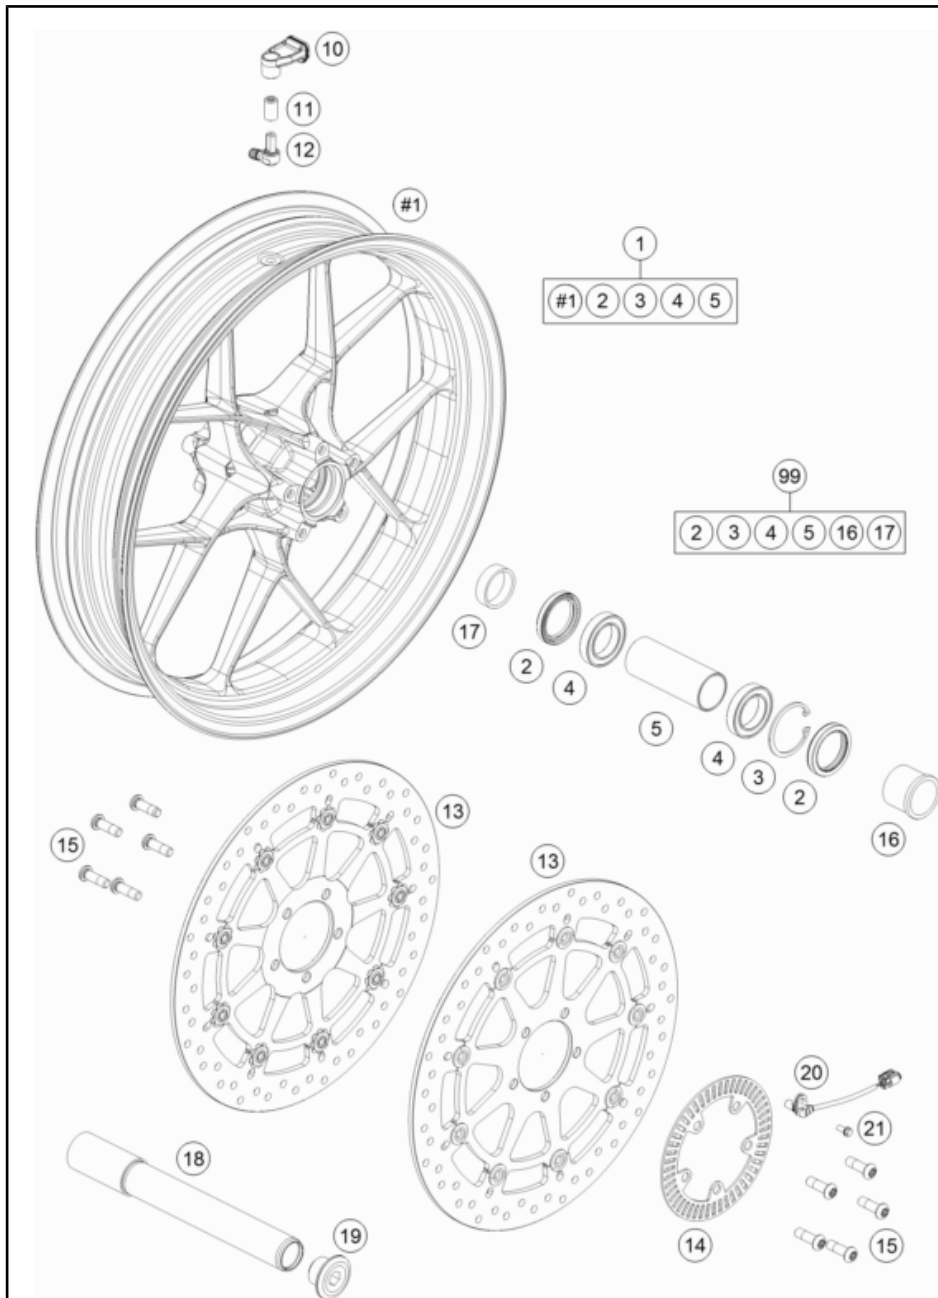

166140820

58048

* NEW PART

X ON DEMAND

FRONT WHEEL

1290 SUPER DUKE GT, orange 2022 EU 2022

POS	PARTNUMBER	PARTNAME	PIECE
1	61709003033C1	Front wheel 3,5x17" cmpl. black	1
2	0760354771	SHAFT SEAL RING 35X47X7 TC	2
3	0472047175	CIRCLIP DIN0472-47X1,75	1
4	0625069068	GR.BALL BEAR.6906 DDU2CG23S6NM	2
5	61009011000	BEARING SPACER TUBE FRONT 05	1
10	61412033000	TIRE PRESSURE SENSOR SMALL	1
11	61412033050	NUT F. TYRE-PRESSURE SENSOR SM	1
12	61412033060	VALVE 8,5MM 90° F. TPMS SMALL	1
13	6130906000033	BRAKE DISK D=320/5	2
14	76042020000	Sensor wheel front	1
15	76009062000	SPECIAL SCREW M8X25 SS TX40	10
16	61009012000	SPACER BUSH. FR. WHEEL L/S 05	1
17	60009013000	SPACER BUSH. FR. WHEEL R/S 03	1
18	61009081000	WHEEL SPINDEL FRONT 05	1
19	61009082000	AH SCREW M25X1,5 WS=12 05	1
20	76042125000	ABS-SENSOR	1
21	59009062013	SPECIAL SCREW M6X13 WS=8 10.9	1
99	61009015000	FRONT WHEEL REP. KIT	x