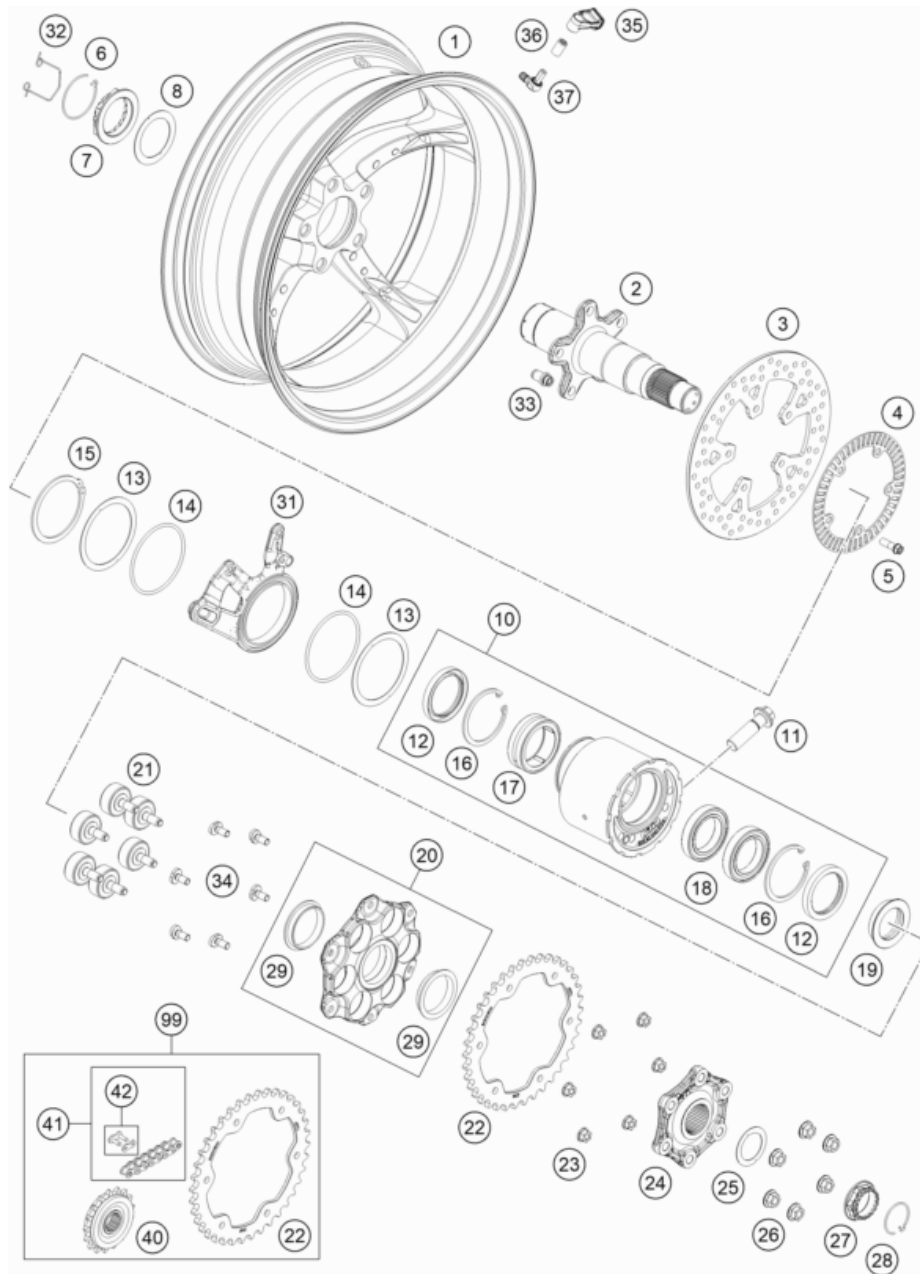

REAR WHEEL

1290 SUPER DUKE GT, orange 2022 EU 2022

POS	PARTNUMBER	PARTNAME	PIECE
42	61310066000	MASTER LINK FOR CHAIN DID VAZ	1
99	00050002029	DRIVETRAIN KIT 1290 SD 17T/38T	1

206171010

55506

* NEW PART

X ON DEMAND