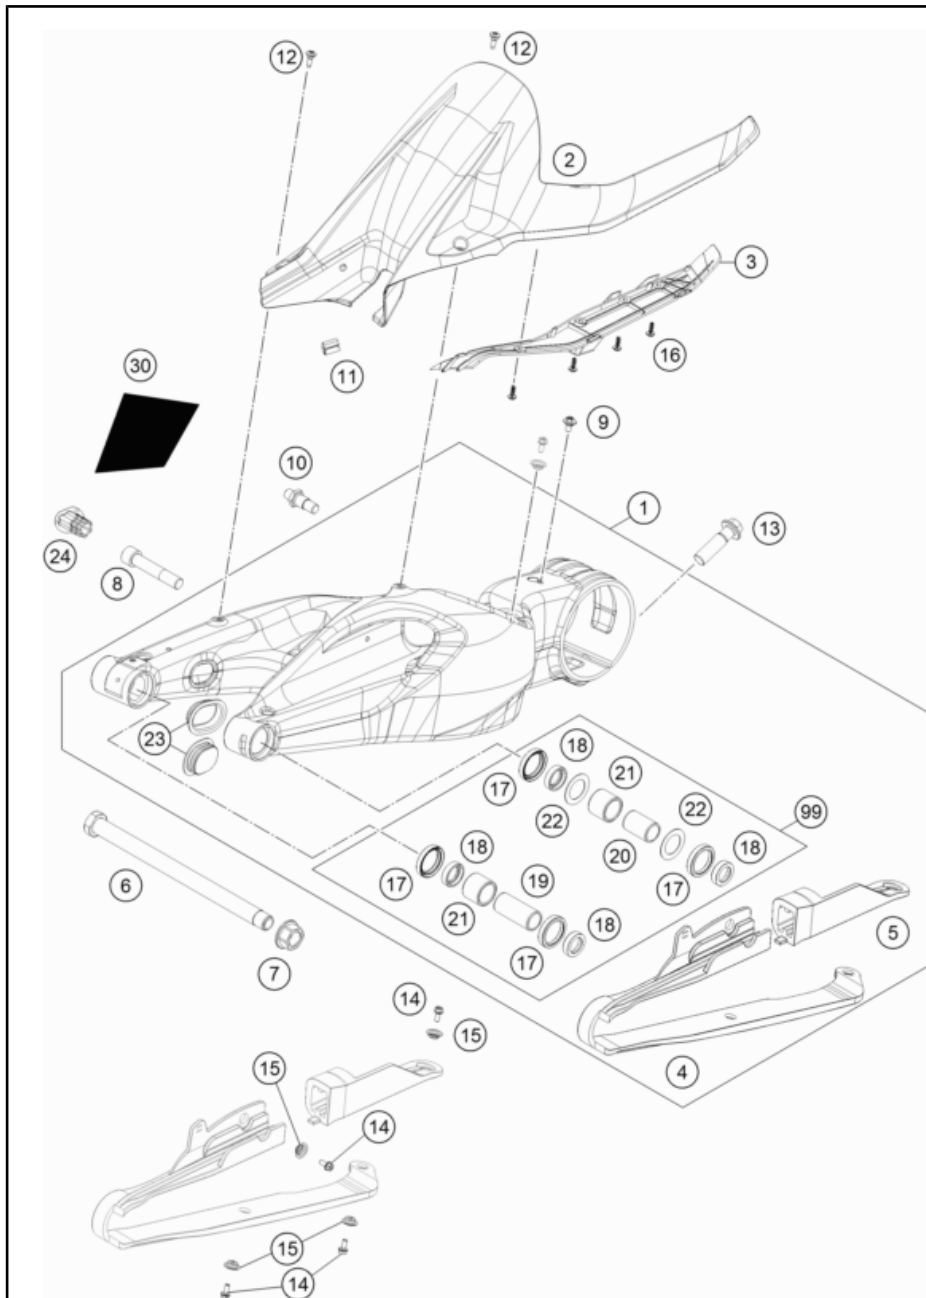

166140430

18857

* NEW PART

X ON DEMAND

SWING ARM

1290 SUPER DUKE GT, orange 2022 EU 2022

186140490

POS	PARTNUMBER	PARTNAME	PIECE
1	6140403014433A	Swingarm cmpl. SD-GT	1
2	61304050100	REARFENDER	1
3	61304051000	BRACKET SPLASH PROTECTOR	1
4	61304060000	CHAIN SLIDING GUARD FRONT	1
5	61304070000	CHAIN SLIDING GUARD REAR	1
6	69004037344	Swingarm pivot	1
7	60004038200	COLLAR NUT M19X1,5 SW=27MM	1
8	60004017000	SCREW M14X1,5 L=73MM 03	1
9	83008000012	special screw M6x12x3	1
10	76004142000	BOLT BRAKE SADDLE BRACKET	1
11	61304042000	CABLE SUPPORT	1
12	69008021060	special screw M5x17	2
13	61310021000	HH COLLAR SCREW M16X1,5X55	1
14	0025050126	HH collar screw M5x12 TX30	4
15	46104066050	BUSH FOR CHAINSLIDER GUARD 02	4
16	0081050141	EJOT PT screw K50x14	4
17	0760304073	SHAFT SEAL RING 30X40X7	4
18	60004034000	BUCKET F. SHAFT SEAL RING 03	4
19	69004032000	INNER RING JR 20X25X56,5	1
20	60004032000	INNER RING JR20X25X38,5 03	1
21	60004031000	NEEDLE BUSH HK2526B 03	2
22	60004033000	STOP DISK 03	2
23	61304041100	CLOSING COVER SWINGARM	2
24	61604041040	Plug	1
30	61604030010	Swing protective foil sw.	1
99	69004230010	swingarm rep. kit	1