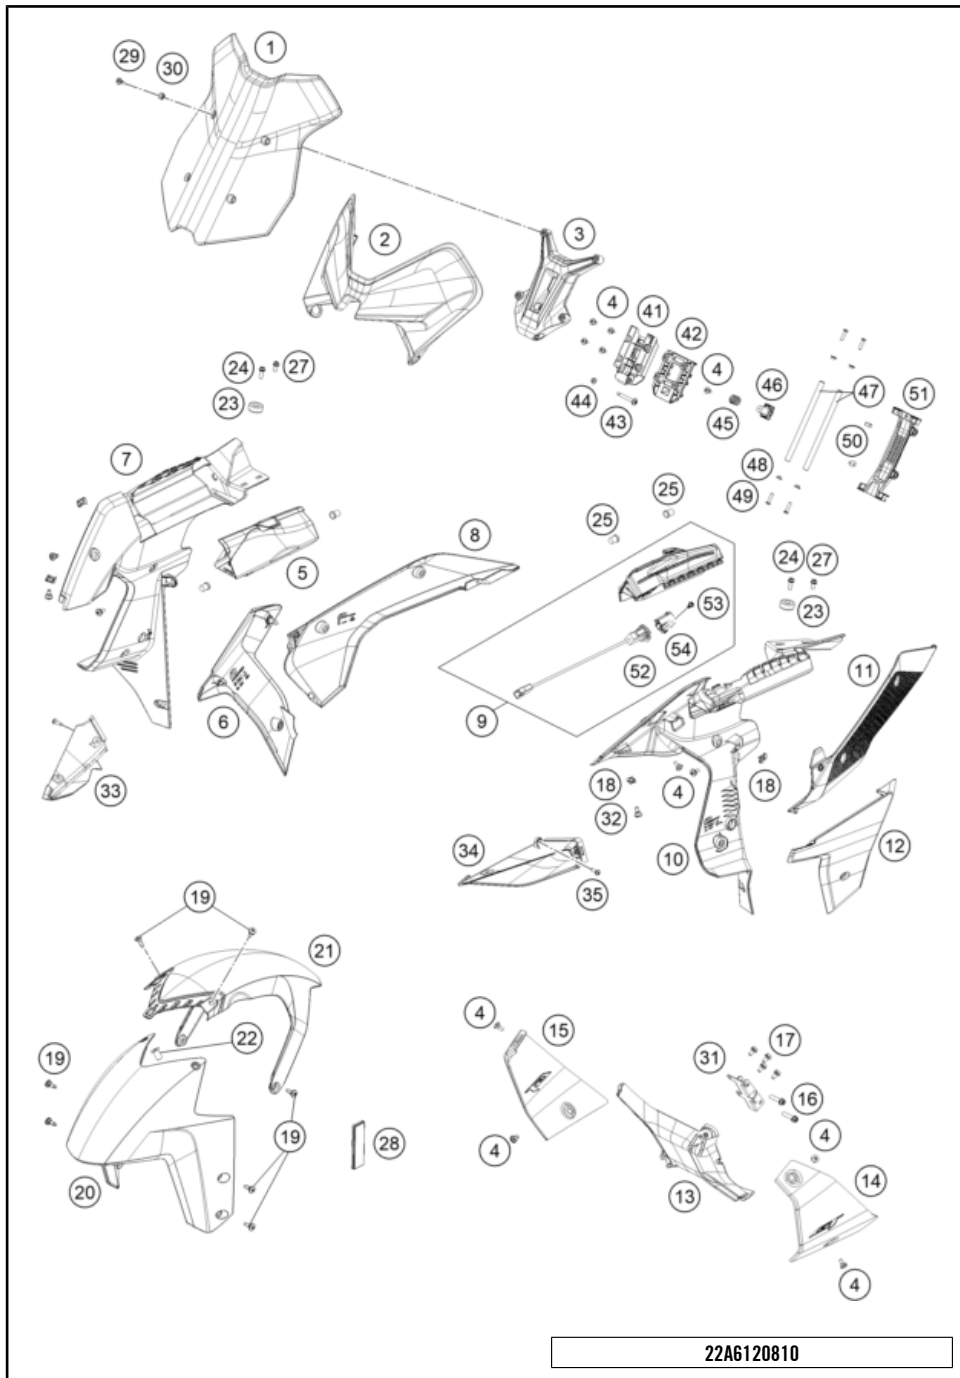

POS	PARTNUMBER	PARTNAME	PIECE
45	61508008062	Spring, windshield adjustment	1
46	61508008060	Locking mechanism, windshield adjust.	1
47	61508008022	Guide profile, windshield adjust.	2
48	61508008023	Bushing windshield fastening	4
49	0738050202	Lens head screw ISO 7380-M5X20A2	4
50	61508008032	Bump rubber	2
51	61508008020	Support, windshield adjustment	1
52	64111043000	USB power socket 12 V	1
53	0081050121	EJOT PT screw K50x12	1
54	A61211043030	Adapter USB socket	1

22A6120810

58061

* NEW PART X ON DEMAND