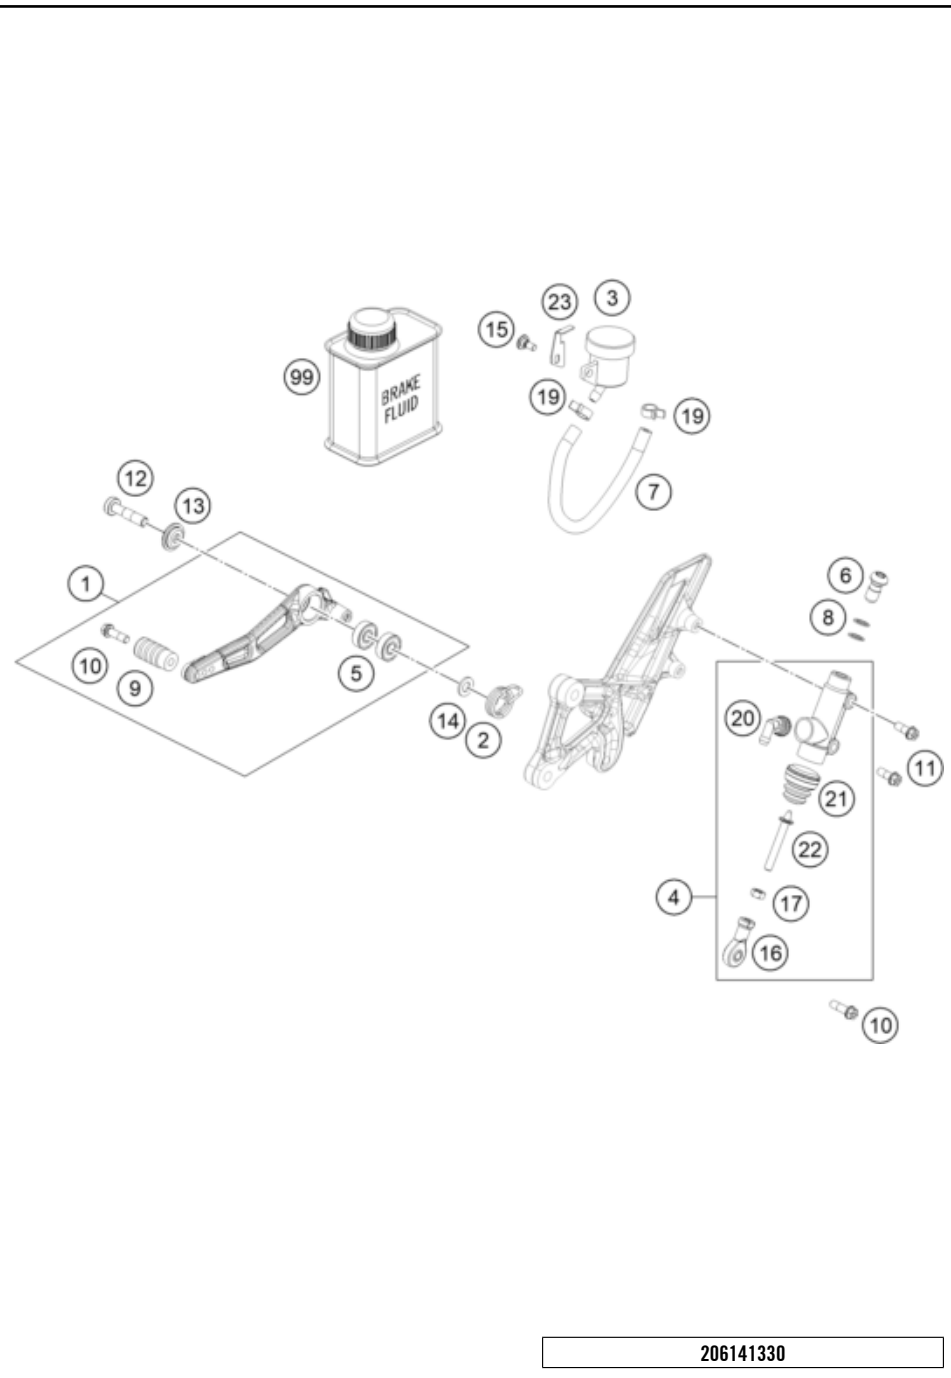

POS	PARTNUMBER	PARTNAME	PIECE
1	6131305004433S	FOOT BRAKE LEVER CPL.	1
2	61313052000	SPRING	1
3	61013069000	reservoir, rear cpl.	1
4	6031306000030	REAR BRAKE CONTROL	1
5	0625006087	GROOVED BALL BEAR. 608 2RS C3	2
6	62113020100	banjo bolt M10x1x19.5	1
7	69013069001	HOSE FOR RESERVOIR 6X1,5	1
8	0603100141	sealing ring DIN 7603 10x14x1	2
9	58303060051	BRAKE LEVER PEDAL DUKE'94	1
10	0025060206S	HH collar screw M6x20 TX30	2
11	0025060166S	HH collar screw M6x16 TX30 SL	2
12	0035080306S	AH-COLLAR SCREW M8X30 ISA45	1
13	61334041000	SPECIAL WASHER D=23X7,2MM	1
14	0125080003	washer DIN 125 A -8.4	1
15	69013099050	SCREW F. EXPANSION TANK	1
16	54603069000	SWIVEL HEAD M6 FOOT BRAKE LEV.	1
17	0934060003	hex nut DIN 934 M6	1
19	58007017000	YDNAC CLAMP 10101 (10,4MM)	2
20	54513155000	ANGLE PIECE	1
21	54513151000	RUBBER SLEEVE	1
22	60313056044	PUSH ROD CPL.	1
23	61713069020	Lock washer, brake fluid reservoir	1
99	00062030000	BRAKE FLUID DOT5.1 0,25L	1

206141330

53676

* NEW PART X ON DEMAND