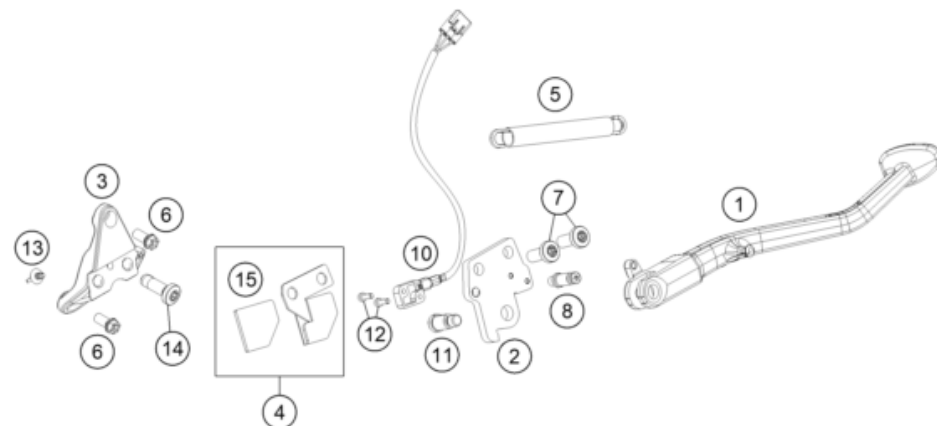

58062

* NEW PART

X ON DEMAND

POS	PARTNUMBER	PARTNAME	PIECE
1	A61203023033C1	Side stand with magnet	1
2	A61203028000	Side stand bracket	1
3	6130302600033S	SIDE STAND BRACKET	1
4	A61203027033	Deflector plate, preass.	1
5	60303024100	SIDE STAND SPRING	1
6	0025080166S	HH collar screw M8x16 TX40 SL	2
7	0035100249S	HH collar screw M10x24 ISA45 S	2
8	61303028001	SPEC. SCREW SIDE STAND SPRING	1
10	61011045000	SIDE STAND SENSOR 05	1
11	62503027200	SCREW FOR SIDE STAND M10X31,2	1
12	0084040123	CYL.HEAD SCREW DIN84A M4x12	2
13	61011094000	CABLE TIE WITH PLUG M6	1
14	0035100309S	SHCS M10x30 TX45	1
15	A61203027010	Thermal protection foil	1