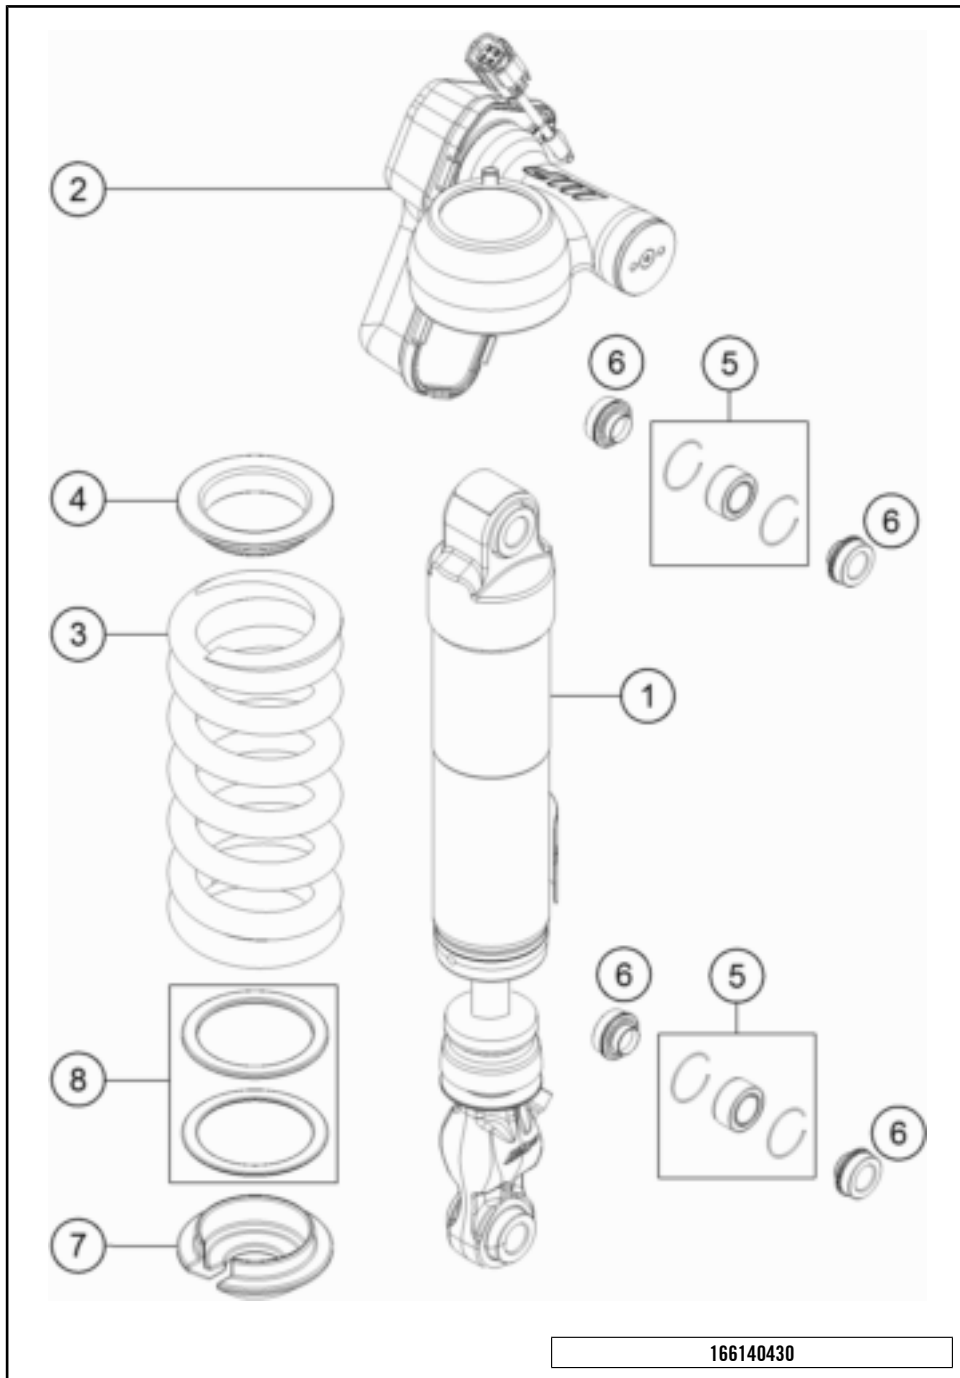

SHOCK ABSORBER DISASSEMBLED

1290 SUPER DUKE GT, orange 2022 EU 2022

POS	PARTNUMBER	PARTNAME	PIECE
1	46812014s2	Monoshock assembly group	1
2	11000P05	PA cpl. KTM EDS d46 s10	1
3	91010347	Mainspring (59) 185-185 damper	1
4	14460661	Spring retainer 52,5x78x3	1
5	R12012	Ball joint bearing kit top 12mm	2
6	46181307E	Bearing bush 14x15/23,5x14,45 cpl.	4
7	46181299	Spring retainer 28x73x15 black	1
8	RP10009	WASHER SET D73	1

166140430

18857

* NEW PART

X ON DEMAND