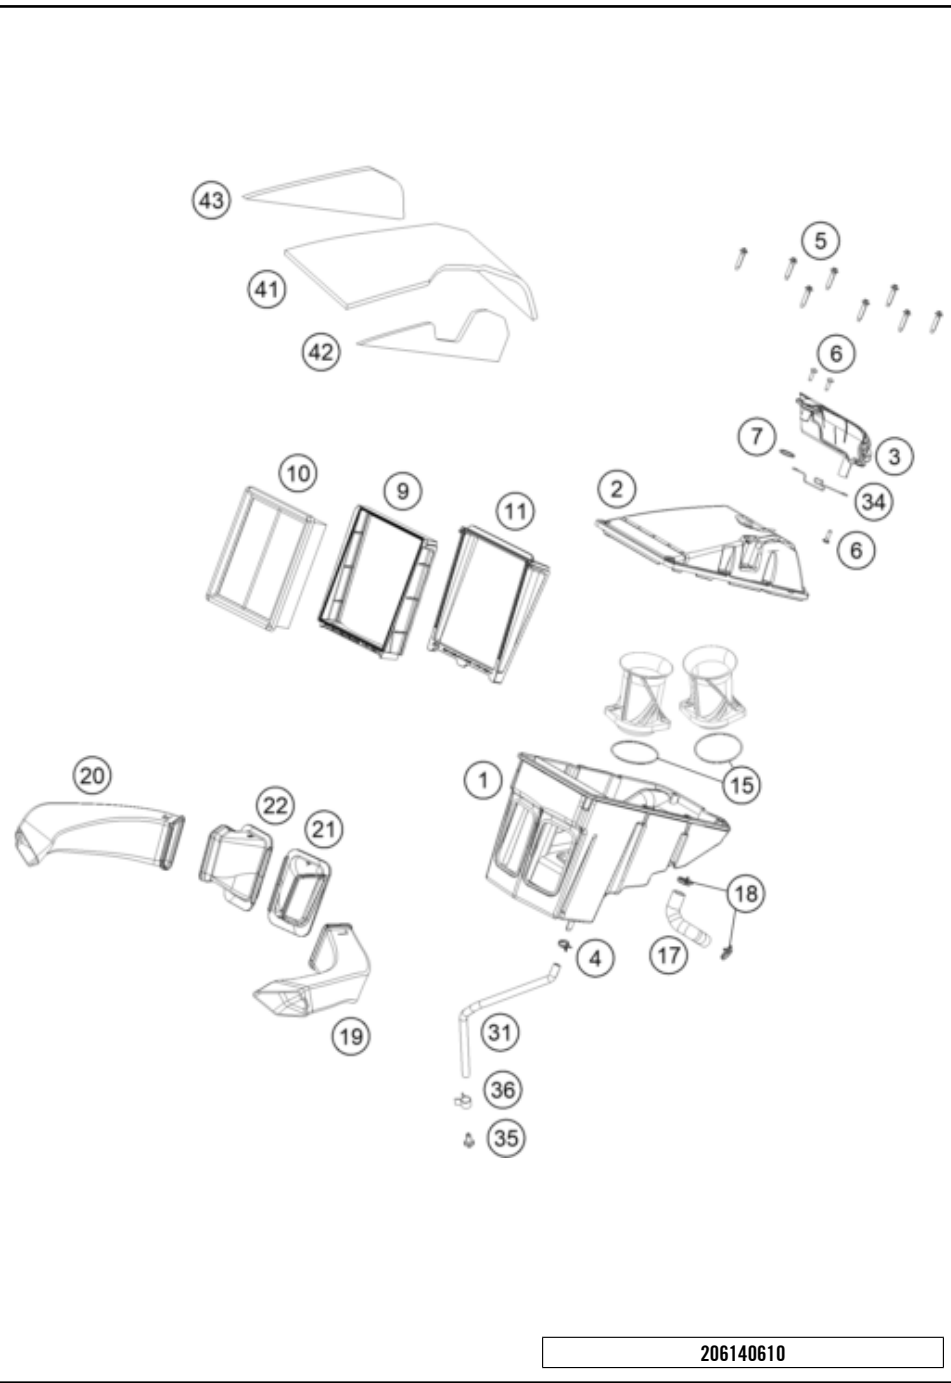

POS	PARTNUMBER	PARTNAME	PIECE
1	60306001200	AIR FILTER HOUSING LOWER PART	1
2	60306002000	AIR FILTER BOX COVER	1
3	60330088100	OIL SEPARATOR	1
4	58031005000	CLAMP YDNAC 10128 12MM	1
5	0017060305	SPECIAL SCREW K60X30 WS=6	8
6	0081050161	EJOT PT SCREW K50X16 1451	2
7	0770021020	O-RING 21,00X2,00 NBR70	1
9	60406016000	FILTERCLAMPING FRAME	x
10	60706015000	Air filter	1
11	60406017000	FILTERCLAMPING LINER	1
15	0770066025	O-RING 66X2,5 FKM	2
17	60330088030	OIL SEPARATOR FOAM HOSE	1
18	58431082100	YDNAC-CLAMP 10173 (16MM) '98	2
19	61506041000	Intake duct, left	1
20	61506040000	Intake duct, right	1
21	61406040050	GASKET INTAKE CHANNEL	1
22	61406041050	GASKET INTAKE CHANNEL	1
31	60015019001	HOSE NBR 7X11 PER METER	1
34	61311099000	MOUNTING BRACKET PLUG	1
35	90515011000	PLUG FUEL DRAIN	1
36	58007117000	YDNAC-CLAMP 10107 10MM	1
41	61306095010	INSULATION MAT MIDDLE	1
42	61306095020	INSULATION MAT L/S	1
43	61306095030	INSULATION MAT R/S	1

206140610

57353

* NEW PART

X ON DEMAND