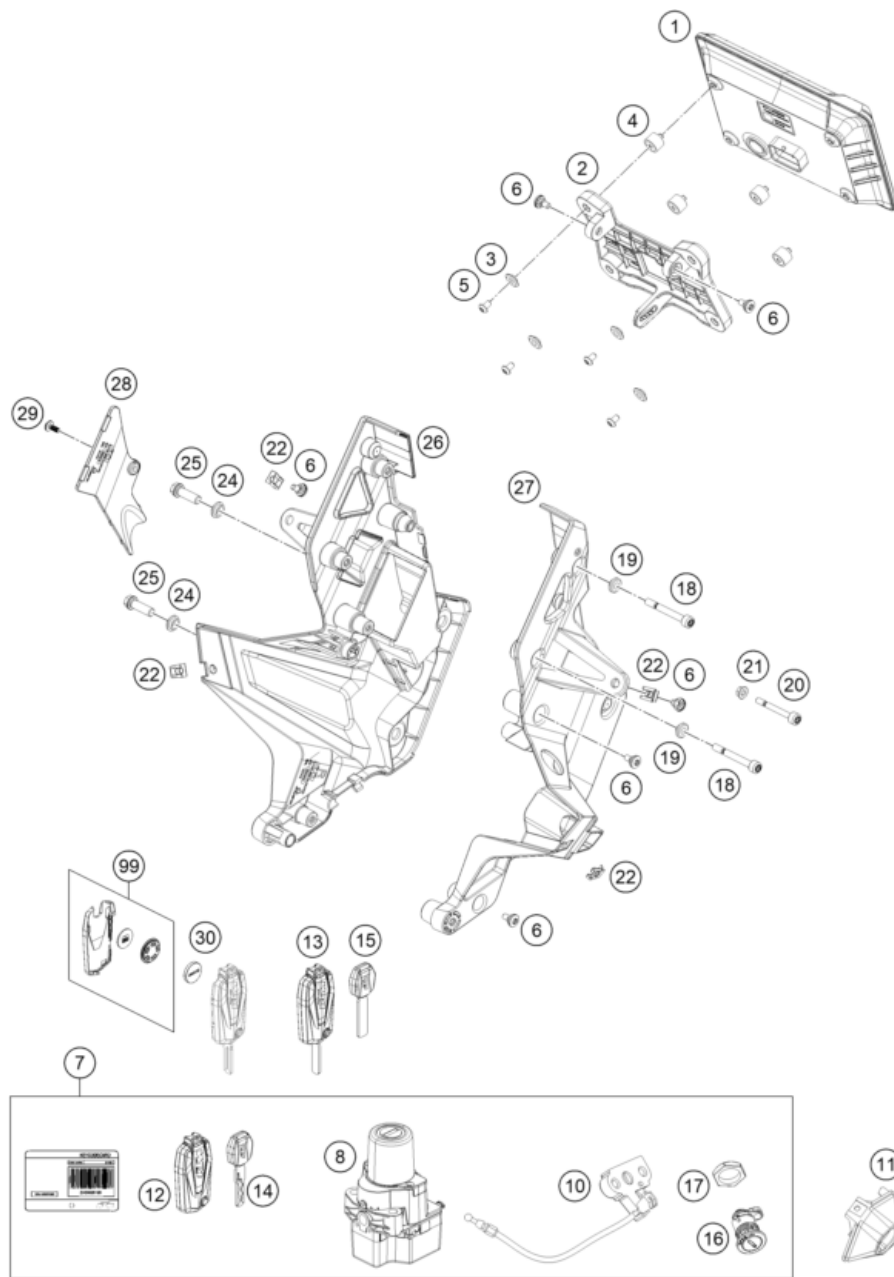

POS	PARTNUMBER	PARTNAME	PIECE
1	61914069000	Combination instrument	1
2	61514062000	Instrument support	1
3	61614069020	Tachometer support bush	4
4	61514069110	Damper, speedometer	4
5	0738050082	Flat Head Screw ISO7380 M5x8 A2 TX25	4
6	69008021160	special screw M5x12	6
7	61611266044	Lockset Race-on 433MHz	1
8	61611266000	Ignition lock Race-on 433MHz	1
10	61307050000	SEAT LOCK MECHANISM CPL.	1
11	61407055000	PILLIONSEATLOCKHOLDER	1
12	60711267000	Race-on key 433 MHz	1
13	60711267010	Race on blank key 433MHz	x
14	60411067000	KTM ignition key	1
15	60411067010	Blank KTM ignition key	x
16	61307050020	LOCK CYLINDER SEAT LOCK	1
17	69007050050	NUT SEAT LOCK M22X1,5	1
18	0900000605000	AH-collar screw M6x50 ISA30	2
19	61514010010	Collar bushing 6.3x9x14x4.5	2
20	0900000504500	AH-collar screw M5x45 ISA30	1
21	06923050003	flanged hex nut EN 1661 M5	1
22	69008021080	clip nut M5	4
24	61414011040	BUSHING 8.2/11/4.75	2
25	0025080256	HH collar screw M8x25	2
26	61514011000	Mask support right	1
27	61514010000	Mask support left	1
28	61514011010	Cable cover, mask support	1
29	0081045121	SCREW FOR PLASTIC K45X12 T20	1
30	58512085160	BATTERY FOR ICO TRIPMASTER 04	x
99	60711067050	Cover-Kit for Race-on-Key	x

22A6121430

58059

* NEW PART

X ON DEMAND