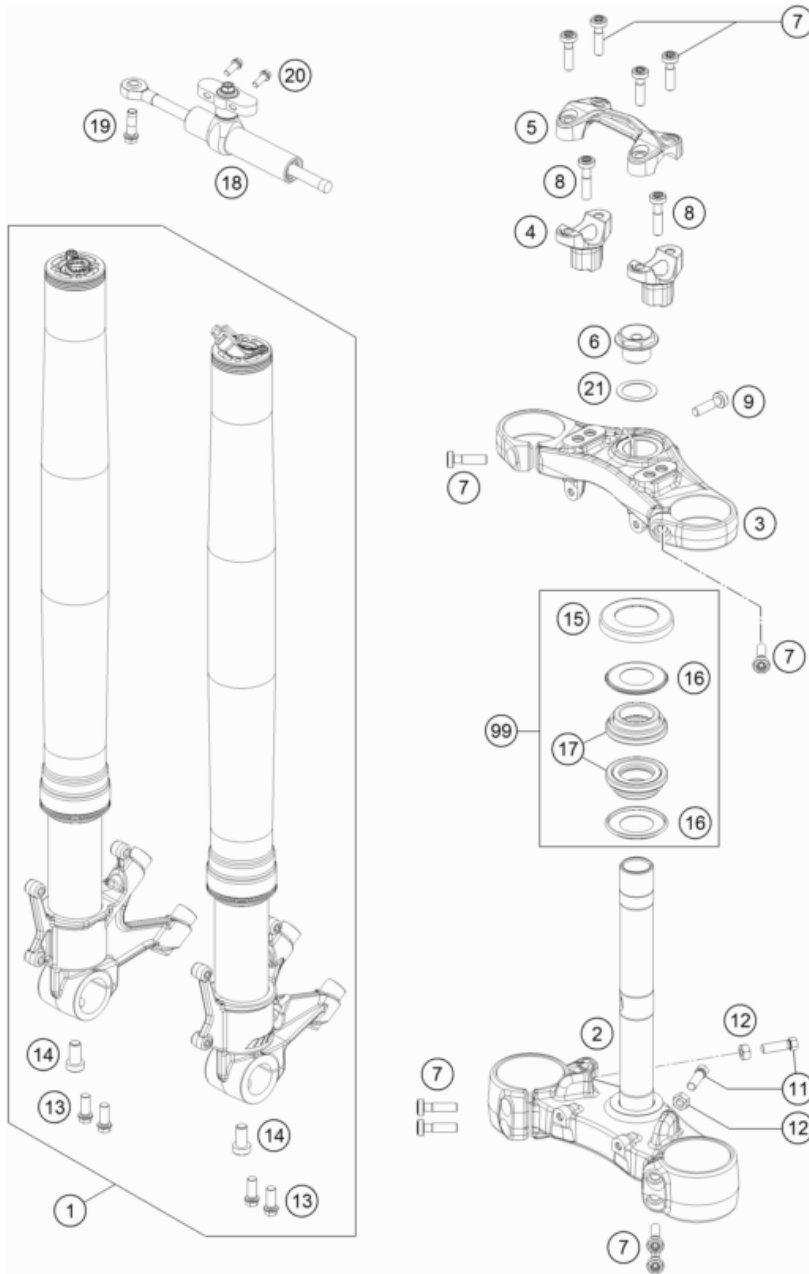

FRONT FORK, TRIPLE CLAMP

1290 SUPER DUKE GT, orange 2022 EU 2022

POS	PARTNUMBER	PARTNAME	PIECE
1	14181Q2301	Fork Safe SD GT 1290 2017	1
2	6140103202933S	BOTTOM TRIPLE CLAMP CPL.	1
3	6140103402933S	UPPER TRIPLE CLAMP	1
4	6140103904233S	HANDLE BAR SUPPORT	2
5	6130103800033S	HANDLEBAR CLAMP	1
6	6900113600001	steering head screw	1
7	0035080306	SHCS M8x30 TX45	10
8	0032100356S	AH-COLLAR SCREW M10X35 ISA45	2
9	0035080306S	AH-COLLAR SCREW M8X30 ISA45	1
11	59001037000	SPECIAL SCREW M8X26 WS=10	2
12	0934080003	HEXAGON NUT DIN0934-M 8	2
13	0025080206	HH collar screw M8x20	4
14	00501020S1	AH SCREW M10X20 SET	2
15	69001086100	PROT. RING STEER. HEAD BEARING	1
16	69001084100	Steering head gasket	2
17	69001081000	STEERINGHEAD BEARING CPL.	2
18	16181N52ES	STEERING DAMPER CPL. STROKE 75	1
19	0025080256S	HH COLLAR SCREW M8X25 TX40	1
20	0025060206S	HH collar screw M6x20 TX30	2
21	0988253505	thrust wash DIN0988-25x35x0,5	1
99	69001081044	STEERING HEAD REP. KIT RC8	1

176140110

58053

* NEW PART

X ON DEMAND