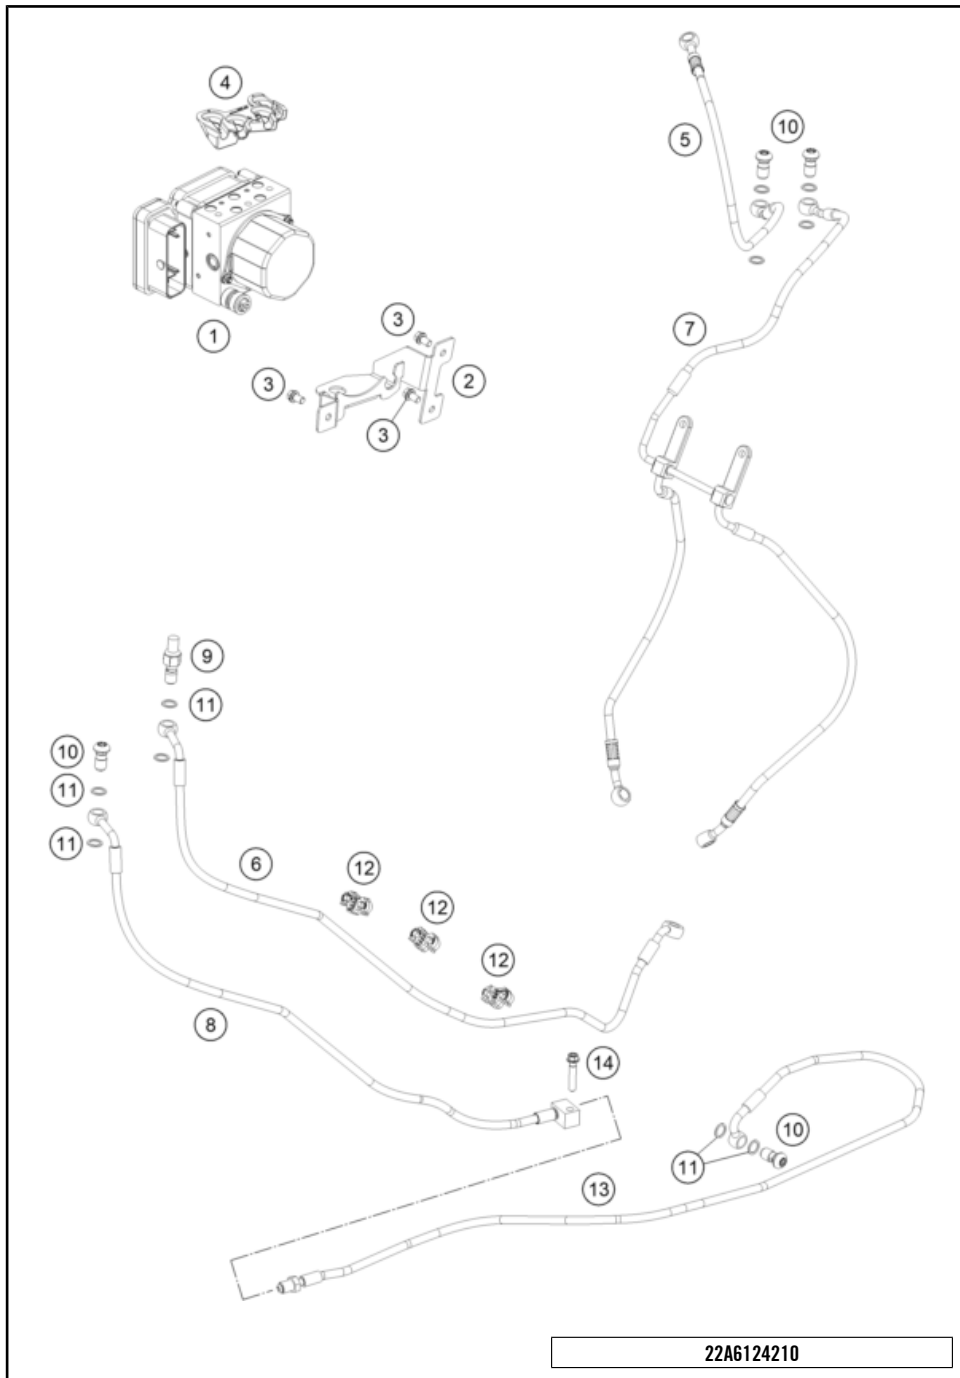

POS	PARTNUMBER	PARTNAME	PIECE
1	A61242031044	ABS module filled	1
2	61442040000	SUPPORT ABS-MODULE	1
3	0025060106	HH collar screw M6x10 TX30	3
4	61442050000	BRAKE PIPE LOCKING	1
5	61442001000	BRAKE HOSE HANDBREAK CYLINDER,	1
6	61442002000	BRAKE HOSE FOOTBRAKECYLINDER	1
7	61442003000	BRAKE HOSE CALIPERS FRONT	1
8	61442004010	BRAKE HOSE	1
9	60311051000	BRAKE LIGHT SWITCH REAR	1
10	62113020100	banjo bolt M10x1x19.5	4
11	0603100141	sealing ring DIN 7603 10x14x1	7
12	61342046000	SUPPORT ABS-PIPE D7,5	4
13	61342004020	BRAKE HOSE CON. PIECE / R. CYL	1
14	0025060306S	HH collar screw M6x30 TX30	1

22A6124210

58063

* NEW PART

X ON DEMAND