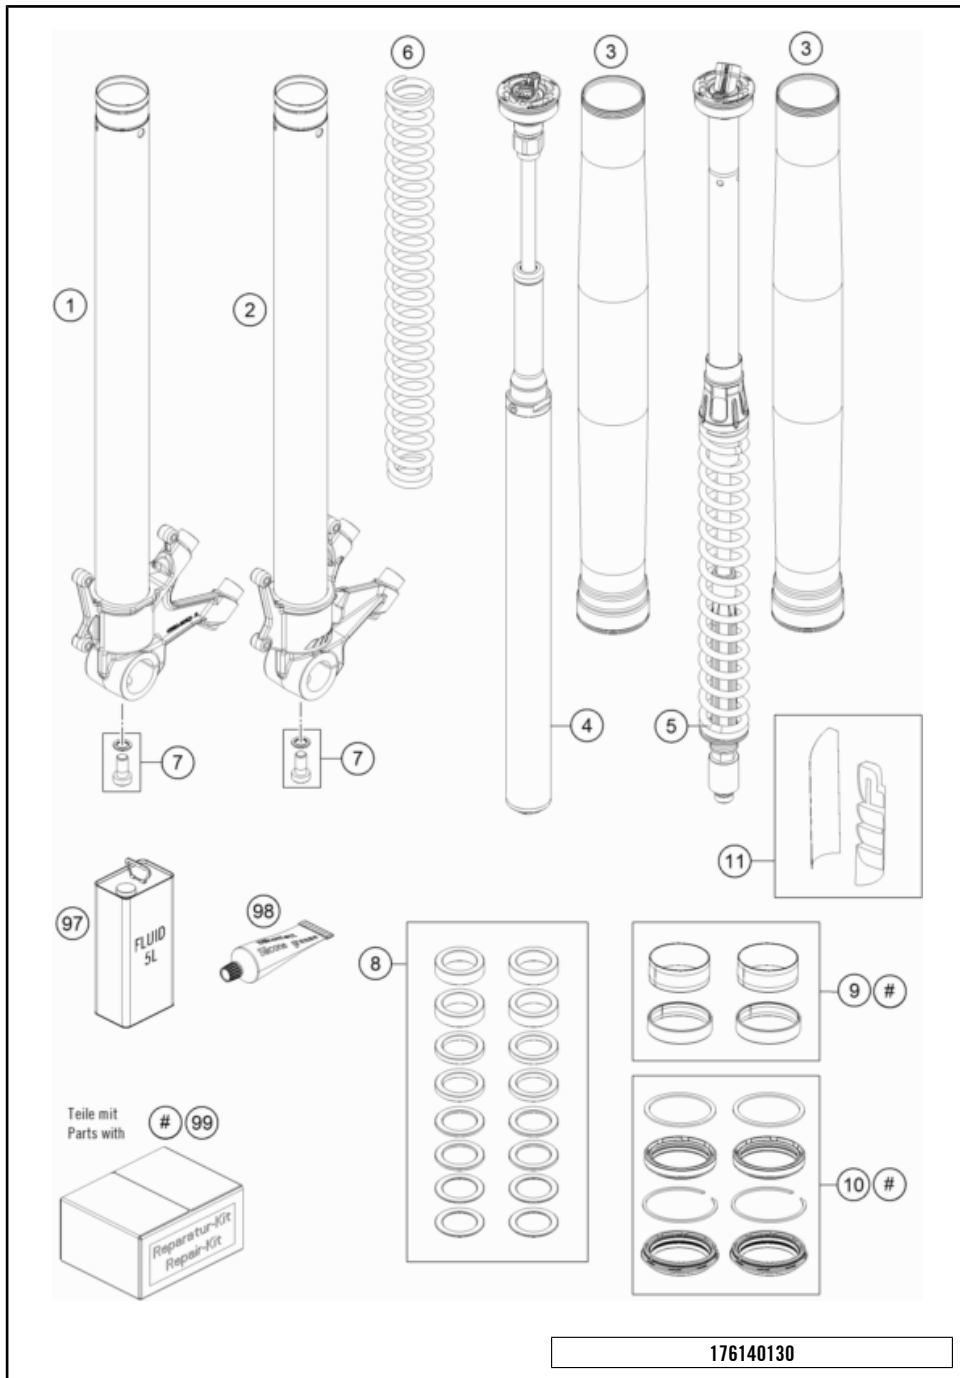

FRONT FORK DISASSEMBLED

1290 SUPER DUKE GT, orange 2022 EU 2022

POS	PARTNUMBER	PARTNAME	PIECE
1	48601082S2	AXLE CLAMP W. INNER TUBE R/S	1
2	48601081S2	AXLE CLAMP W. INNER TUBE L/S	1
3	48601099	Fork outer tube 49,13x550 dt54 db60	2
4	48SAF1Q23R	Cartridge cpl.	1
5	48SAF1Q23L	Cartridge cpl.	1
6	91410122	Mainspring (43,8) 200-325 fork	1
7	00501020S1	AH SCREW M10X20 SET	2
8	R14054	REP. KIT SPACER	1
9	R14047	Guide bushing set fork 48mm	1
10	R14040	GASKET KIT CPL.	1
11	52000147	Sticker set WP fork 175x45	1
97	48601166S1	Fork Fluid Viscosity 4.0 5L	1
98	T14034	Fuchs grease IPR (250g)	1
99	R14063	Fork repair kit 48mm offroad	1

176140130

18853

* NEW PART X ON DEMAND