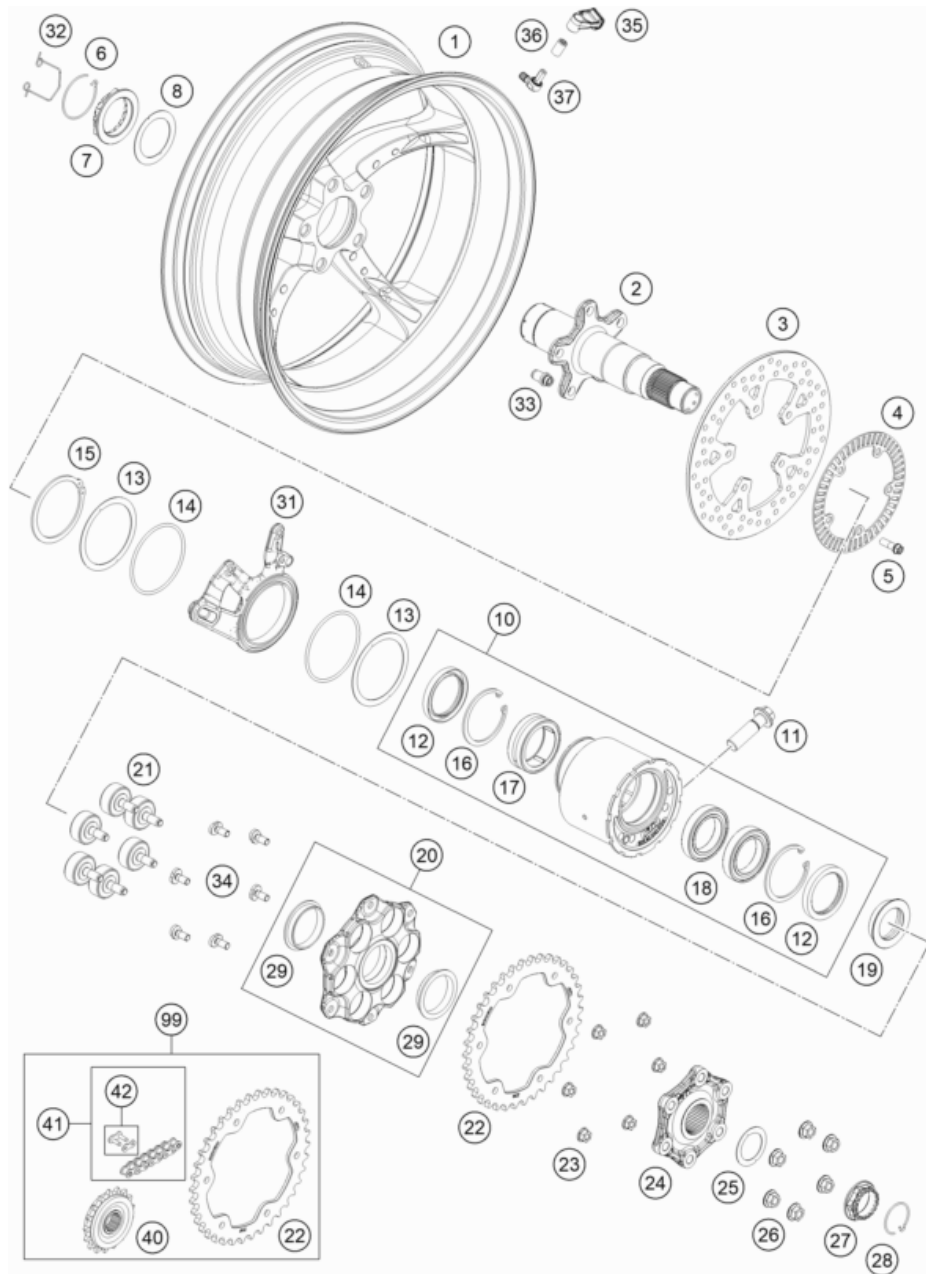

196140910

58035

* NEW PART

X ON DEMAND

REAR WHEEL

1290 SUPER DUKE GT, orange 2022 EU 2022

206171010

POS	PARTNUMBER	PARTNAME	PIECE
1	61710003000C1A	Rear wheel 6x17"	1
2	61310385100	Rear wheel axle	1
3	76010160000	BRAKE DISC 240MM	1
4	76042121000	SENSOR GEAR REAR	1
5	0025080256S	HH COLLAR SCREW M8X25 TX40	5
6	61310187000	SAFETY WIRE R/S	1
7	61310186100	AXLE NUT M50X1.5	1
8	61310016000	WASHER 69X1	1
10	61310010044	CLUTCH HUB HOUSING CPL.	1
11	61310021000	HH COLLAR SCREW M16X1,5X55	1
12	0760526880	SHAFT SEAL RING 52X68X8	2
13	61310019000	WASHER 94X1	2
14	0770840035	O-RING 84,00X3.5 NBR70	2
15	0471078250	CIRCLIP DIN471-78X2.5	1
16	0472068250	CIRCLIP DIN472-68X2.5	2
17	0617456822	NEEDLE BEARING RNA4909-2RSR-XL	1
18	0625061909	DEEP GROOVE BALL BEARING 61909	2
19	61310014000	SPACER RING	1
20	6131005404433S	SPROCKET SUPPORT CPL.	1
21	61310059100	Shock absorber	6
22	61310151038	SPROCKET STEEL DUKE 1290 Z38	1
23	06923080003	hex nut EN 1661 M8 WS13	6
24	6131005000033S	JAR DAMPER CARRIER	1
25	76010116000	SHIM 50X1	1
26	06923100003	HEX. NUT DIN 6923 M10X1.25-10	6
27	61310086000	AXLE NUT M35X1.5	1
28	76010187000	SAFETY WIRE L/S	1
29	76010052000	IGUS BEARING D=50	2
31	6131307500033S	BRAKE CALIPER ADAPTER BLACK	1
32	61310010011	SAFE ARMING WIRE	1
33	61310213000	Centering bolt M8	5
34	61310052100	Rear sprocket screw M8x18 S	6
35	61412033000	TIRE PRESSURE SENSOR SMALL	1
36	61412033050	NUT F. TYRE-PRESSURE SENSOR SM	1
37	61412033060	VALVE 8,5MM 90° F. TPMS SMALL	1
40	60033129017	CHAIN SPROCKET 17-T DAMPED 03	1
41	61310165118	CHAIN DID525 VAZ & MASTER LINK	1