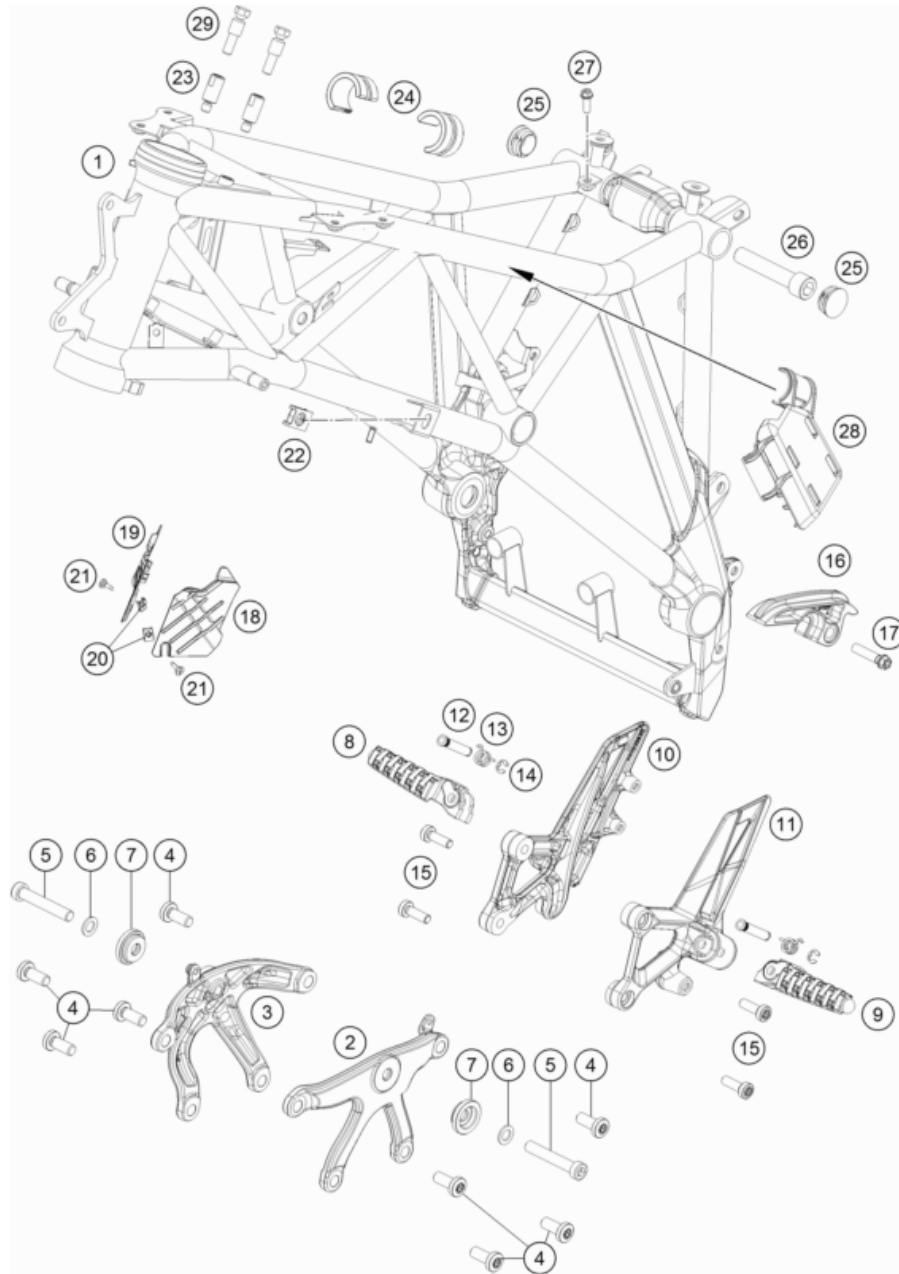

22A6120210

58050

* NEW PART

X ON DEMAND

FRAME

1290 SUPER DUKE GT, orange 2022 EU 2022

POS	PARTNUMBER	PARTNAME	PIECE
1	61503001100EB	Frame 615	1
2	6030300500033S	ENGINE SUPPORTL/S BLACK	1
3	6030300600033S	ENGINE SUPPORT R/S BLACK	1
4	0035100249	SHCS M10x24 TX45	8
5	0035100609S	AH-COLLAR SCREW M10X60 ISA45	2
6	0433100003	WASHER 18x10,5x1,6	2
7	60303010000	BUSHING MOTOR MOUNTING	2
8	6900314100033S	FOOTREST FRONT R/S 13	1
9	6900314000033S	FOOTREST FRONT L/S 13	1
10	6130303910033S	FOOTREST SUPPORT FRONT R/S BL.	1
11	6130313800033S	FOOTREST PLATE FR. L/S	1
12	60003044100	footrest bolt, rear	2
13	61003042000	SPRING FOOTREST FRONT 05	2
14	0799060003	retaining washer DIN 6799 - 6	2
15	0035080256S	ISA collar screw M8x25 ISA45	4
16	61304076000	CHAIN SLIDING BLOCK-FRAME	1
17	0025080356	HH collar screw M8x35 TX40	1
18	61503085000	Frame cover left	1
19	61403086000	FRAME COVER RIGHT	1
20	69008021080	clip nut M5	2
21	69008021060	special screw M5x17	2
22	54603048000	RANGE CHANGE METAL NUT M8	1
23	61503001013	Connecting piece keyless ignition lock	2
24	61007014000	SPACER FUEL TANK 05	2
25	61003088000	PLUG SFL28 05	2
26	60004017000	SCREW M14X1,5 L=73MM 03	1
27	0025060126	HH collar screw M6x12 TX30	1
28	61412032040	TPMS holder	1
29	61611064000	Tamper-proof screw	2