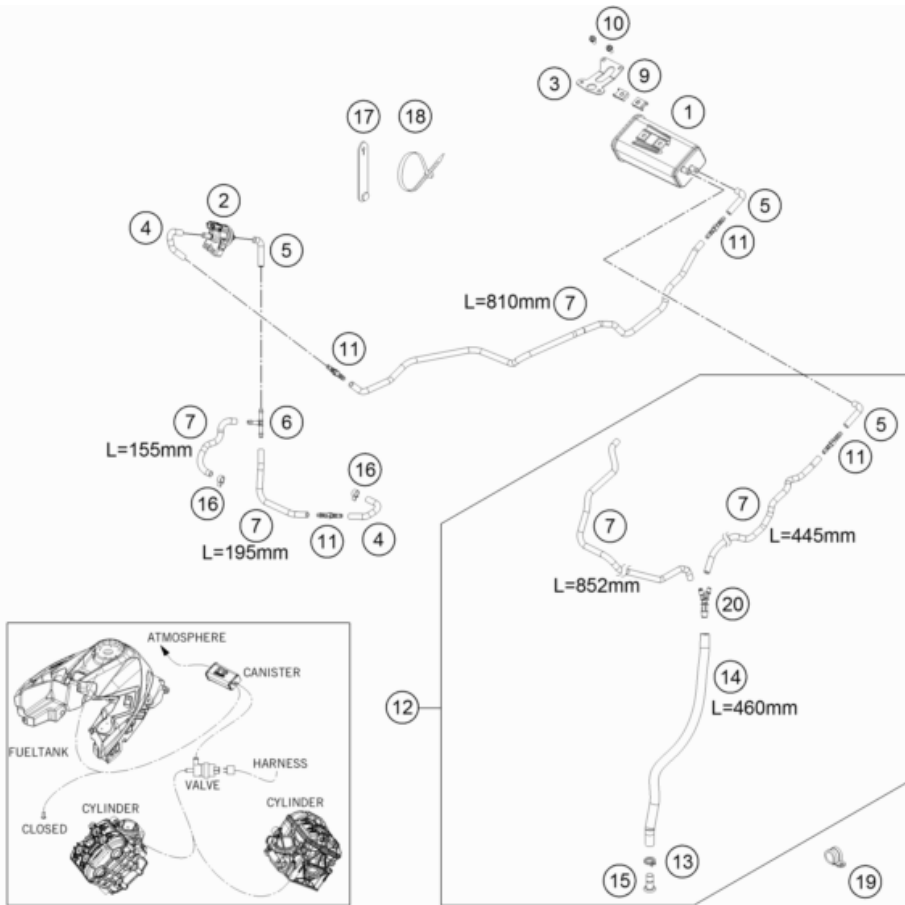

22A6121430

58059

* NEW PART

X ON DEMAND

POS	PARTNUMBER	PARTNAME	PIECE
1	75015001200	CARBON CANISTER	1
2	76015015000	EVAP valve	1
3	61415002000	BRACKET FOR CARBON CANISTER	1
4	61415021000	HOSE PURGE VALVE	2
5	61315022000	PREFORMED HOSE 6X10 FPM	3
6	60015022000	T-CONNECTOR TS-6 03	1
7	78015019000	HOSE EPA D=6/10 L=2000MM	x
9	54603048100	clip nut M6	2
10	0025060126	HH collar screw M6x12 TX30	2
11	69015019010	HOSE CONNECTION STRAIGHT	4
12	61415025033	TANK VENT. TUBE - AKF	1
13	58431082100	YDNAC-CLAMP 10173 (16MM) '98	1
14	78015119000	HOSE EPA D=10/16 L=2000MM	x
15	61315026000	PLUG D=10	1
16	59007017000	CLAMP YDNAC 10096F (9,6MM)	2
17	60011093075	RUBBER CABLE TIE 75MM 03	x
17	60011093060	RUBBER CABLE TIE 60MM 03	x
18	44011076140	CABLE TIE 140/2,5MM BLACK	x
19	61315027000	CABLE CLAMP D=16	1
20	61315028100	Y-CONNECTOR YS 6-10-6	1