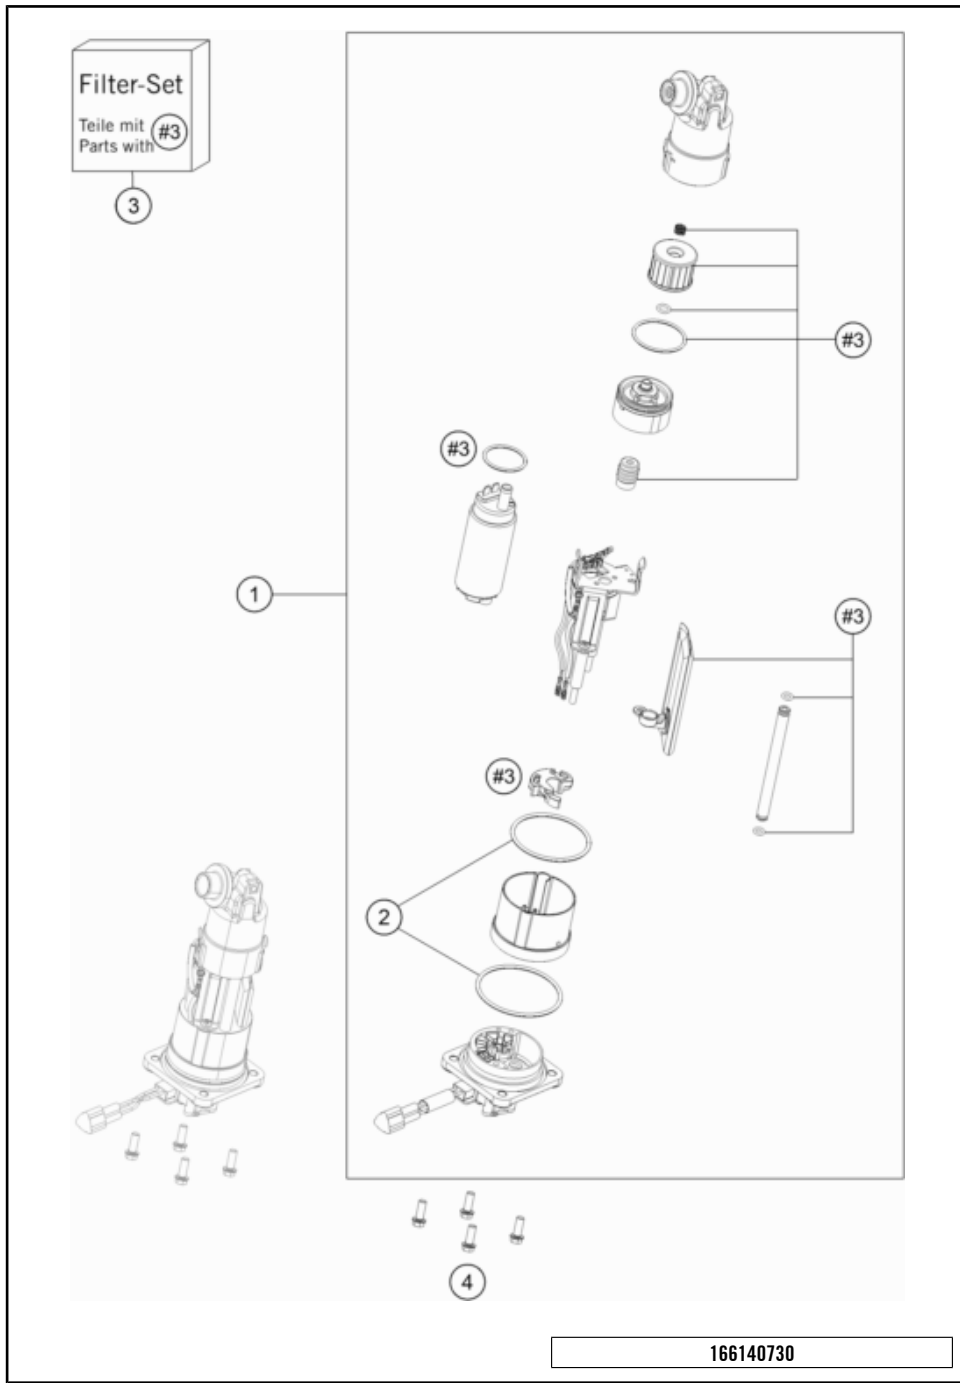

FUEL PUMP

1290 SUPER DUKE GT, orange 2022 EU 2022

POS	PARTNUMBER	PARTNAME	PIECE
1	60307088000	FUEL PUMP	1
2	61007089000	O-RING SET FOR FUEL PUMP 05	1
3	61007090100	FILTER-SET FUEL PUMP	1
4	0025060166	HH collar screw M6x16 TX30	4

17313

* NEW PART

X ON DEMAND