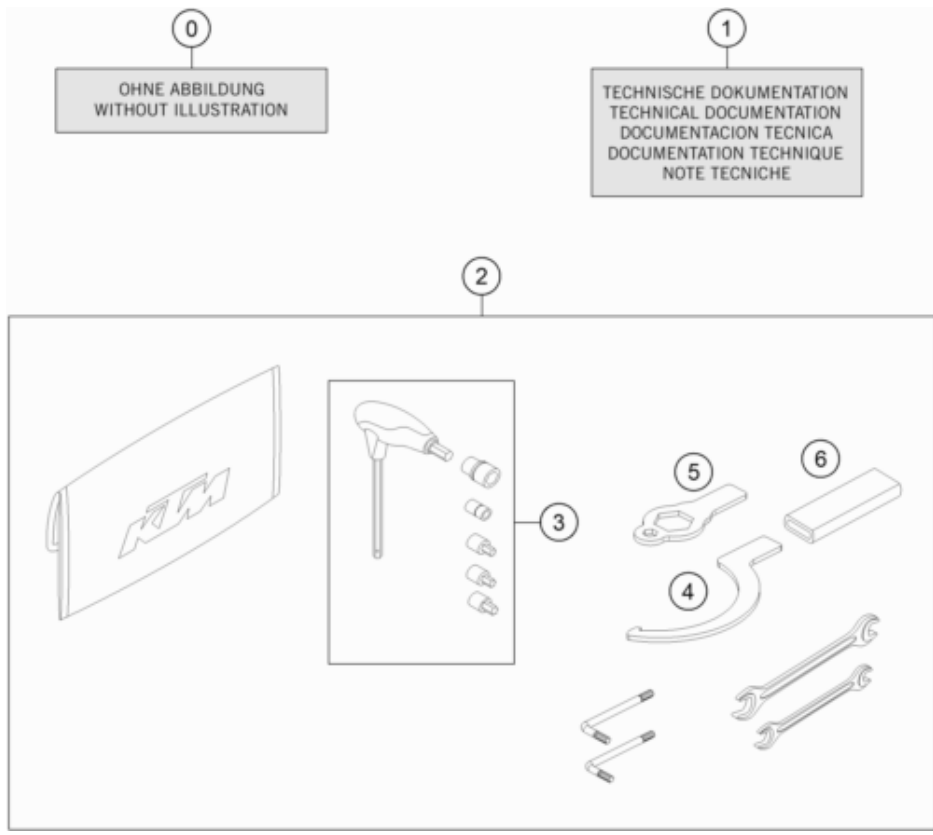

206172000

POS	PARTNUMBER	PARTNAME	PIECE
0	61508021000	Front spoiler, bracket	1
0	00063001022	Foam cutout spoiler protection SD-GT	1
0	0025060256	HH collar screw M6x25 TX30	2
0	6150802001033	front spoiler left	1
0	6150802002033	Front spoiler right	1
0	69008021160	special screw M5x12	4
0	61508008000	Windshield EU	1
0	61408023010	SPLASH PROTECTOR	1
0	0081050141	EJOT PT screw K50x14	4
0	61312040300	Mirror left	1
0	61312041300	Mirror right	1
0	60011093075	RUBBER CABLE TIE 75MM 03	2
0	00063004202	PRINT LABEL 60X51 MM	1
0	60708008070	rubber bush windshield fixation	4
0	60708008071	Special screw M5x14	4
0	61308192000	STICKER SET FORK WP SMALL	1
0	00063004012	HEADLIGHT MASK BOX	1
0	62002080053	CLAMP INTERNAL	2
0	0912080451	Screw w.hex.socket M8x45-8.8 black	2
0	61502083000C1	Handguard bracket right	1
0	61502082000C1	Handguard bracket left	1
0	61502080000CB	Handguard left	1
0	61502081000CB	Handguard right	1
0	0025050106	HH collar screw M5x10 TX30	4
0	61508021070	Retaining bracket front spoiler cmpl.	1
0	00063004105	950 ADV. CARTON F WIND PROT.	1
0	00063004204	Self-ad. stkr. 100X200 mm, perf., art. 3	1
0	00063099014	GRIFFSCHUTZ NOMAPACK 28/13	2
0	K5360002	foil	3
1	3214550EN	Owner's manual 1290 SUPER DUKE GT '22	1
2	61729199000	On-board tool kit	1
3	60029070100	T-WRENCH WS=6/8/10/17	1
4	61329085000	HOOK WRENCH ECCENTRIC REAR WH.	1
5	61729079000	Ring wrench, double, on-board tool kit	1
6	60012060000	GRIP FOR RING WRENCH	1

58068

* NEW PART

X ON DEMAND