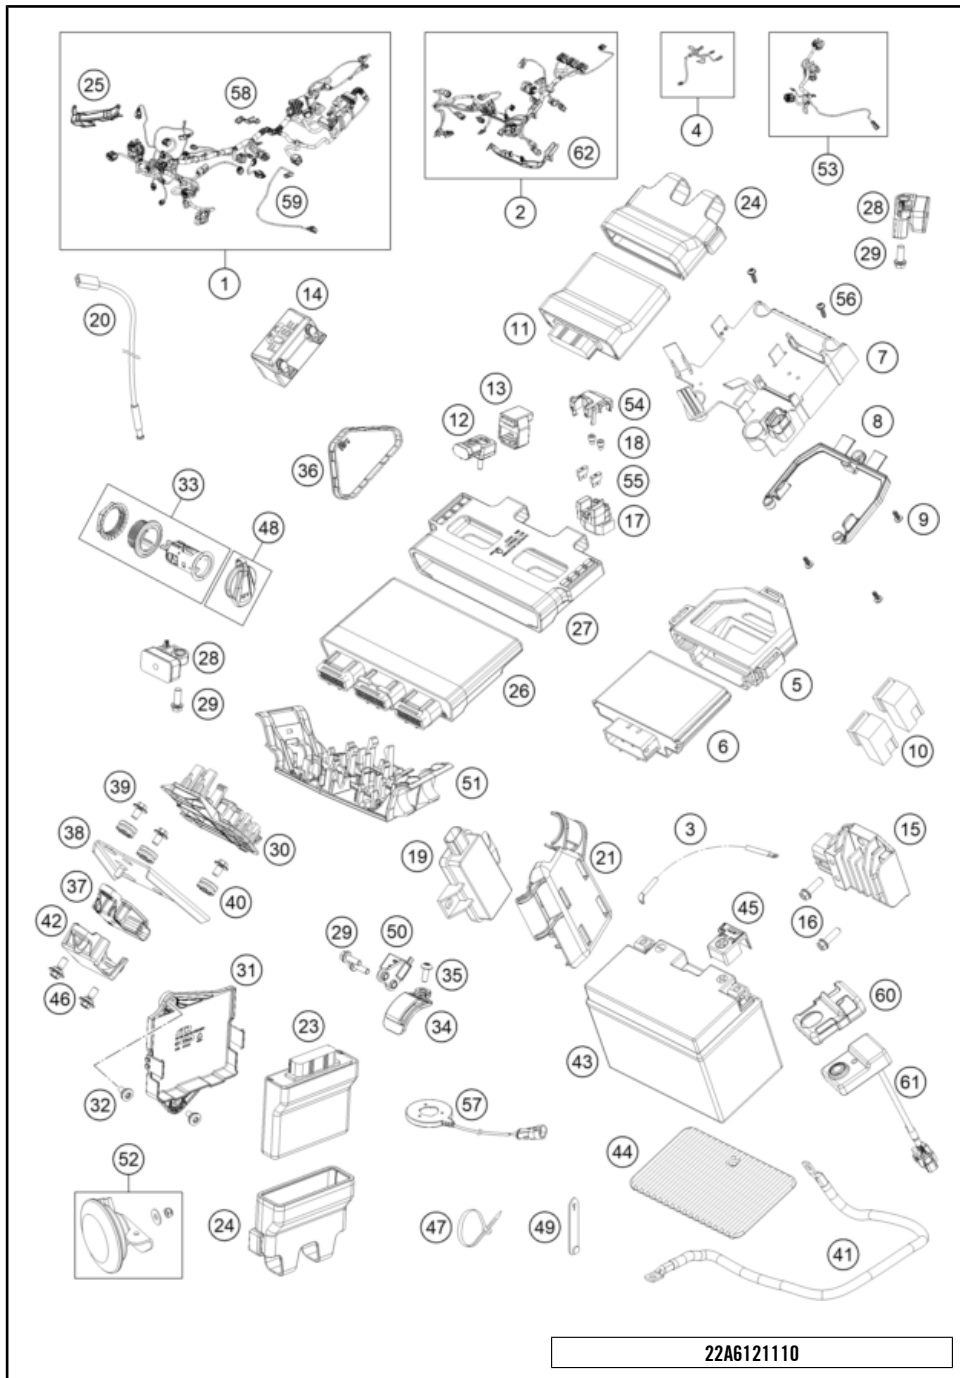

POS	PARTNUMBER	PARTNAME	PIECE
40	62142041000	DAMP. COMPONENT ABS MODUL	3
41	A61211098000	Ground wire battery-frame 16mm	1
42	61342090050	COVER SENSOR BOX	1
43	60011053000	BATTERY 12V/11AH 03	1
44	61311053050	RUBBER PLATE FOR BATTERY	1
45	62111059060	COVER POSITIVE POLE	1
46	83008000015	SPECIAL SCREW M6X15X3	2
47	44011076140	CABLE TIE 140/2,5MM BLACK	x
47	44011076200	CABLE TIE 200/3,6MM BLACK	x
47	44011076305	CABLE TIE 300/4,8MM BLACK	x
48	60311042050	Lid 12V-socket	1
49	60011093075	RUBBER CABLE TIE 75MM 03	x
50	60416062000	WHEEL TRAVEL SENSOR	1
51	61411049000	CONNECTOR BOARD REAR	1
52	61611060033	Direct current horn complete	1
53	A61211078000	Front wiring harness	1
54	64111058010	Cover cap starter relay	1
55	58011109130	FUSE 30 A	2
56	0081050181	SCREW FOR PLASTIC K50X18 T20	4
57	69011168000	Antenna keyless	1
58	A61211047000	main wiring harness cable channe	1
59	61511015000	Shock absorber wiring harness, semi-acti	1
60	79114086050	Rubber support, CCU	1
61	79114086100	Connectivity unit	1
62	60311046000	CABLE CHANNEL L/S	1

22A6121110

58040

* NEW PART

X ON DEMAND