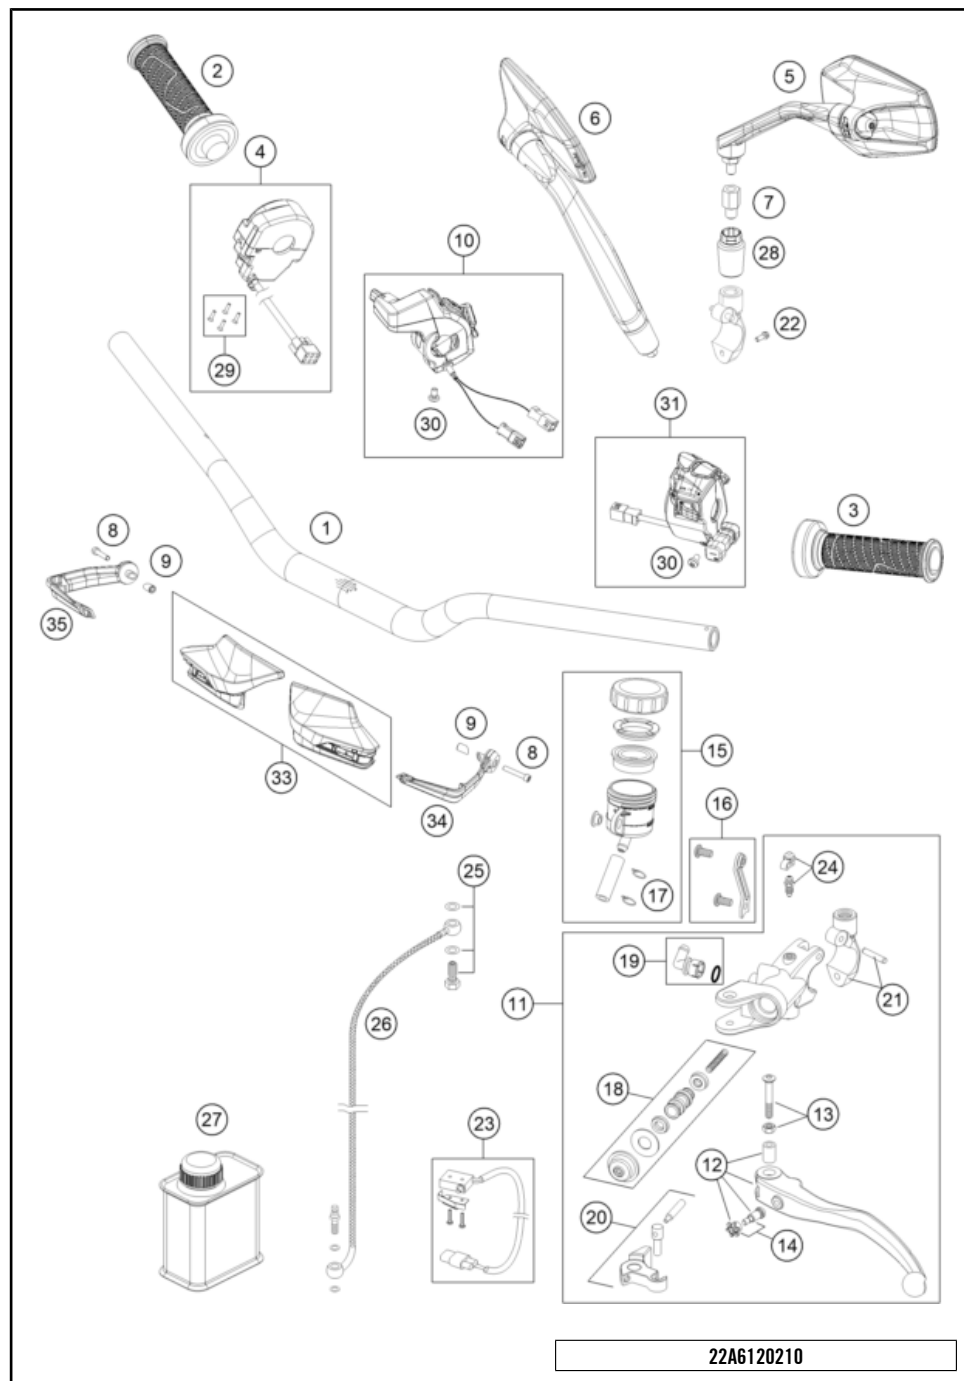

176140130

18853

* NEW PART X ON DEMAND

HANDLEBAR, CONTROLS

1290 SUPER DUKE GT, orange 2022 EU 2022

POS	PARTNUMBER	PARTNAME	PIECE
1	A6120200100017	Handlebar Dk=28.5mm	1
2	60702112000	Handle gripeater R	1
3	60702139100	Handle Gripheater	1
4	60711912000	Quick turn throttle twist grip	1
5	61312040200	MIRROR LEFT CPL.	1
6	61312041200	MIRROR RIGHT CPL.	1
7	61312040050	ADAPTOR FOR MIRROR	2
8	0912080451	Screw w.hex.socket M8x45-8.8 black	2
9	62002080053	CLAMP INTERNAL	2
10	61711074100	Start / Emergency stop switch, right	1
11	6130203014430	MASTER CYLINDER CPL.	1
12	6130203100030	CLUTCH LEVER CPL.	1
13	50302038200	LEVER SCREW SHORT CPL. 09	1
14	61002043000	ADJUSTING SCREW CPL.	1
15	61002055144	RESERVOIR CPL.	1
16	61302055050	RETAINING PLATE RESERVOIR	1
17	58007117000	YDNAC-CLAMP 10107 10MM	2
18	59413008000	REP. SET PISTON D=12MM 2007	1
19	61002051144	ANGLE PIECE CPL. (DOT)	1
20	61002056000	ROCKER CPL. 05	1
21	6130204400030	CLAMP MIRROR W. TENSION PIN	1
22	0025060126	HH collar screw M6x12 TX30	1
23	83111049000	CLUTCH SWITCH ATV	1
24	61002054000	BLEEDER SCREW WITH CAP	1
25	59032062000	HOLLOW SCREW + COPPER GASKET	1
26	61032063100	CLUTCH PIPE	1
27	00062030000	BRAKE FLUID DOT5.1 0,25L	1
28	61312040030	RUBBER SLEEVE	2
29	76011073110	SCREW SET START-STOP SWITCH	1
30	073800501002	PAN HEAD SCREW M5X10 TX25	2
31	61711070100	Combination steering switch, left side	1
33	61502079000CB	Hand guard kit	1
34	61502082000C1	Handguard bracket left	1
35	61502083000C1	Handguard bracket right	1