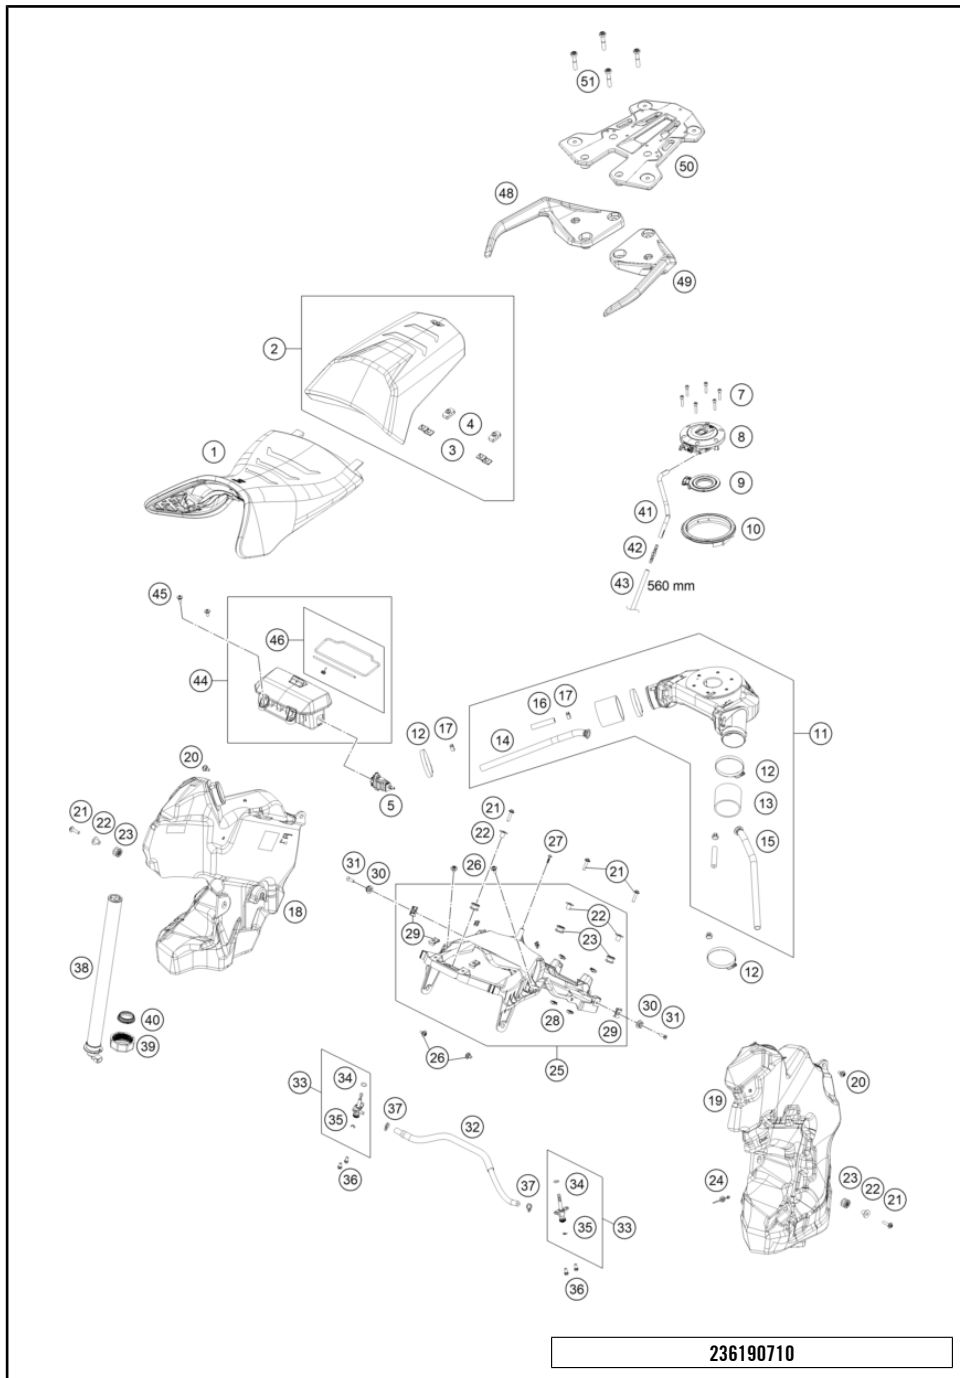

POS	PARTNUMBER	PARTNAME	PIECE
1	61907040300	Rider's seat compl.	1
2	61907047000	Passenger seat S	1
3	77307040041	Isolation pad	4
4	28503002010	rubber support	2
5	64111043000	USB power socket 12 V	1
7	0912050253	AH SCREW DIN0912-M 5X25	6
8	61907008000	Fuel cap Race-on	1
9	61907008010	Gasket for fuel tank cap	1
10	61907009000	Fuel tank cap ring	1
11	61907013066	Fuel tank carrier w. manifold cpl.	1
12	51006027000	HOSE CLAMP 50-70MM	4
13	06000060056	Fuel hose, 60x67 L=56 mm	2
14	61907013071	Inner vent hose right	1
15	61907013070	Inner vent hose	1
16	60007416067	Fuel hose 6.4x3.2 L=67	2
17	00050140706	VARIABLE ONE-EAR CLAMP 14,0MM	4
18	61907013025	Fuel tank right compl.	1
19	61907013015	Fuel tank left compl.	1
20	83008100015	SPECIAL SCREW M6X15X5,5	2
21	0024060256	HH COLLAR SCREW M6X25 TX30	5
22	69007028000	COLLAR BUSH. 6,2X10X21X14MM 08	5
23	69007027000	rubber grommet, tank mounting	5
24	61711094100	Cable strap w.plugin foot for M5	1
25	61907013055	Fuel tank carrier cpl.	1
26	83008000012	special screw M6x12x3	4
27	0081050181	SCREW FOR PLASTIC K50X18 T20	1
28	54603048600	RANGE CHANGE METAL NUT M5 INOX	6
29	54603048100	clip nut M6	4
30	63507040070	Seat bushing	2
31	014581060201	Count.snk screw M6x20 TX30	2
32	61907117033	Tank compensation line compl.	1
33	58507003200	FUEL COCK CPL.	2
34	55007006200	O-RING 11X1,8 NBR 70	2
35	0799050000	TAB WASHER DIN6799 RS5	2
36	0025060126	HH collar screw M6x12 TX30	4
37	58031005000	CLAMP YDNAC 10128 12MM	2
38	61907080000	Fuel level sensor	1
39	61907080020	Sleeve nut, fuel level sensor	1

236190710

61880

* NEW PART

X ON DEMAND