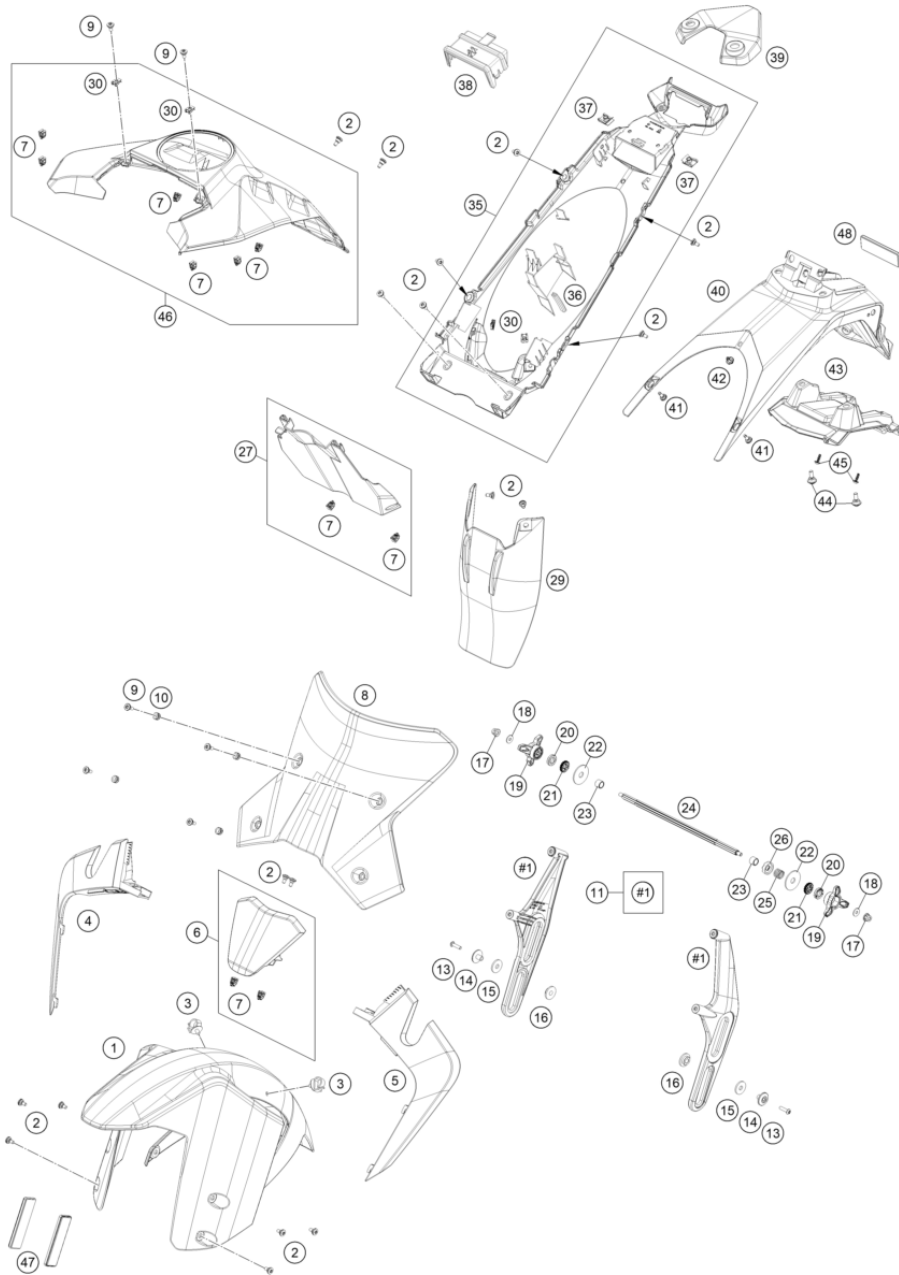

POS	PARTNUMBER	PARTNAME	PIECE
45	0081050141	EJOT PT screw K50x14	2
46	61908030033KCB	Fuel tank fairing compl.	1
47	60012080100	SIDE REFLECTOR YELLOW "CEV"	2
48	61912080000	Reflector, red self-adhesive	1

216190810

61934

* NEW PART

X ON DEMAND