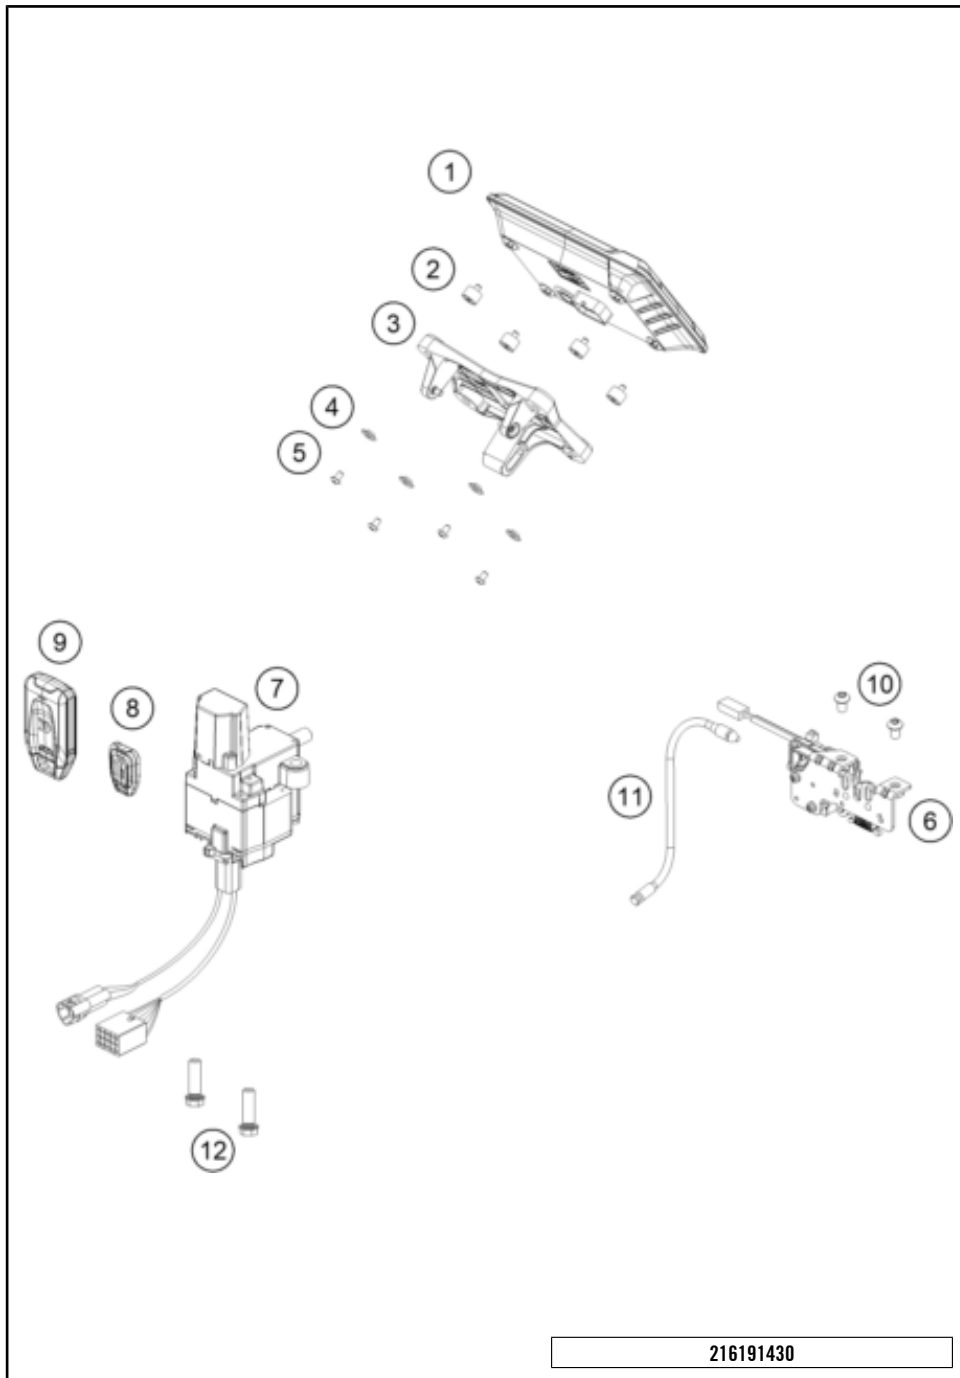

POS	PARTNUMBER	PARTNAME	PIECE
1	61914069000	Combination instrument	1
2	61514069010	Absorbing element	4
3	61914062000	Instrument support	1
4	61614069020	Tachometer support bush	4
5	0738050082	Flat Head Screw ISO7380 M5x8 A2 TX25	4
6	61907050000	Seat lock electric	1
7	61911266100	Ignition lock KTM Race On 433 MHz	1
8	61911067020	passiv transponder Race-on KTM	1
9	61911267000	active transponder Race-on 433 MHz	1
10	0738060101	COU.SUNK SCR. AH ISO7380 M6X10	2
11	61907053040	Rope, emergency release Passenger seat	1
12	0025080256S	HH COLLAR SCREW M8X25 TX40	2

216191430

56010

* NEW PART

X ON DEMAND