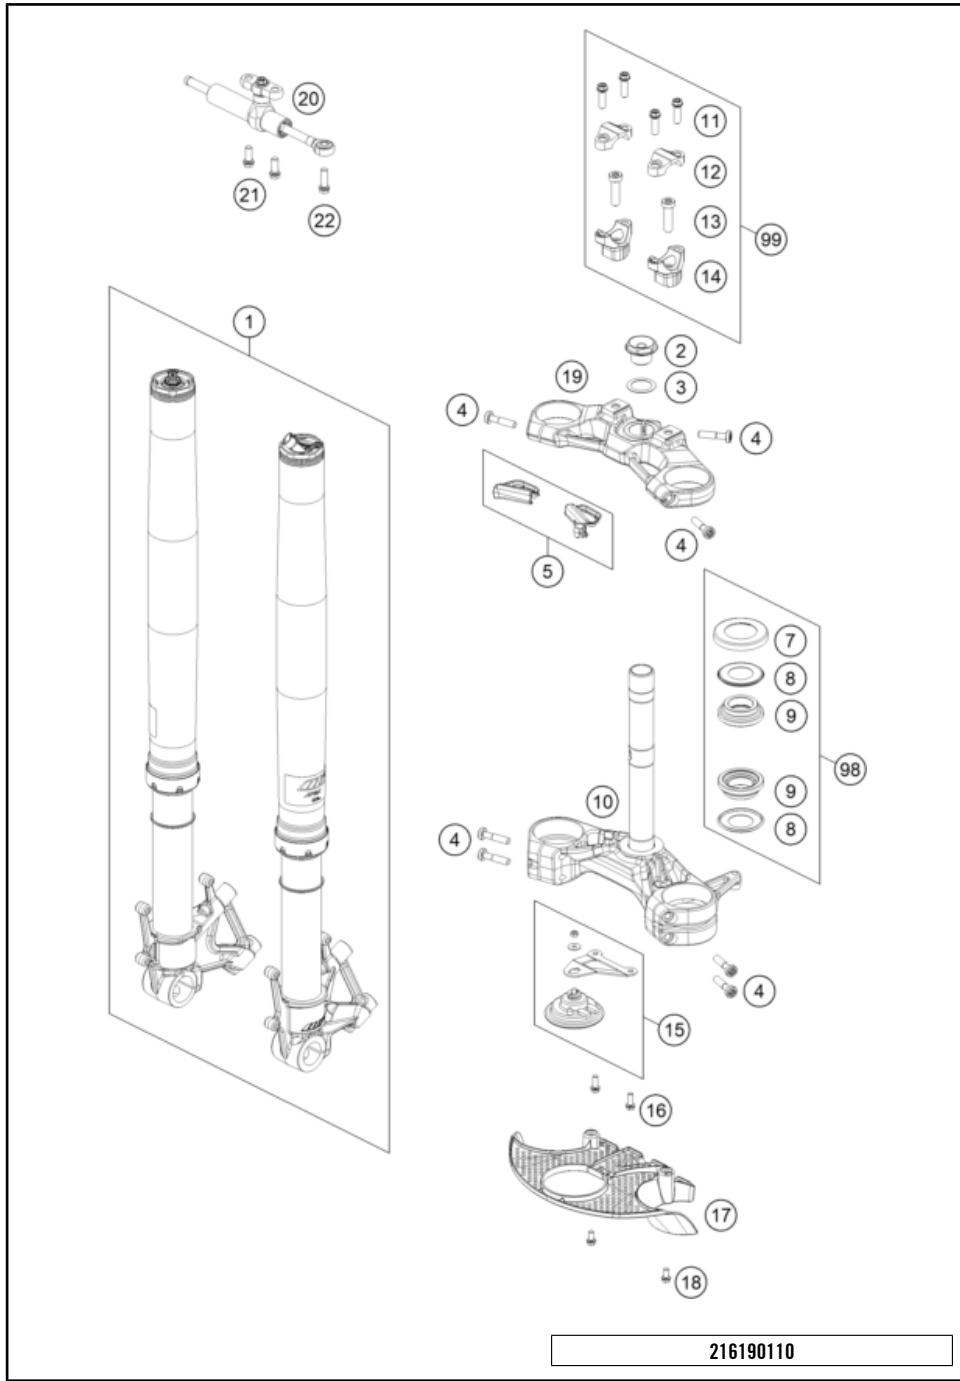

FRONT FORK, TRIPLE CLAMP

1290 SUPER ADVENTURE S, grey 2023 2023

POS	PARTNUMBER	PARTNAME	PIECE
1	0619C126W407000	Fork KTM 1290 Super Adventure S	1
2	6900103600033	Steering head screw	1
3	0988253505	thrust wash DIN0988-25x35x0,5	1
4	0035080356	AH-COLLAR SCREW M8X35 ISA45	7
5	61901034010	Triple clamp cable protection cpl.	1
7	69001086100	PROT. RING STEER. HEAD BEARING	1
8	69001084100	Steering head gasket	2
9	69001181000	STEERINGHEAD KPL.17	2
10	61901032032C1	Bottom triple clamp cmpl. X=32 mm	1
11	0025080256	HH collar screw M8x25	4
12	7720103800030	HANDLEBAR CLAMP 28MM	2
13	0032100356S	AH-COLLAR SCREW M10X35 ISA45	2
14	5940103904230	Handlebar mount D28mm-H42mm	2
15	61911060033	Horn cmpl.	1
16	0025060166	HH collar screw M6x16 TX30	2
17	61908024100	Triple clamp cover, bottom	1
18	0025060126	HH collar screw M6x12 TX30	2
19	61901034032C1	Top triple clamp, X=32 mm	1
20	16181N53ES	STEERING DAMPER CPL.	1
21	0025080206S	HH collar screw M8x20 TX40 SL	2
22	0025080256S	HH COLLAR SCREW M8X25 TX40	1
98	69001181010	Steering head rep. Kit	x
99	00050000927	HANDLEBAR SUPPORT KIT ADV.1190	x

216190110

61904

* NEW PART

X ON DEMAND

FRONT FORK DISASSEMBLED

1290 SUPER ADVENTURE S, grey 2023 2023

POS	PARTNUMBER	PARTNAME	PIECE
1	48601099	Fork outer tube 49,13x550 dt54 db60	2
2	48SAF1U26R	cartridge cpl. valve right	1
3	48SAF1U26L	cartridge cpl. sensor left	1
4	S80990000300000	main spring (43.0) 11.0-430 fork	1
5	S639200002000HG	Fork protection ring 62,1mm blue	2
6	48602007	Stroke indicator 48mm red	2
7	48602066S1	Right fork leg with inner tube cpl.	1
8	48602065S1	Left fork leg with inner tube cpl.	1
9	0025080206	HH collar screw M8x20	4
10	48602117S	HS screw M10x252 cpl.	2
11	52000212SET	sticker set APEX SAT 90x40	1
12	R14054	REP. KIT SPACER	x
13	R14047T	Guide bushing set fork 48mm	x
14	RP10012T	"Seal kit 48mm SKF black"	x
97	T14034	Fuchs grease IPR (250g)	x
98	48601166S1	Fork Fluid Viscosity 4.0 5L	x