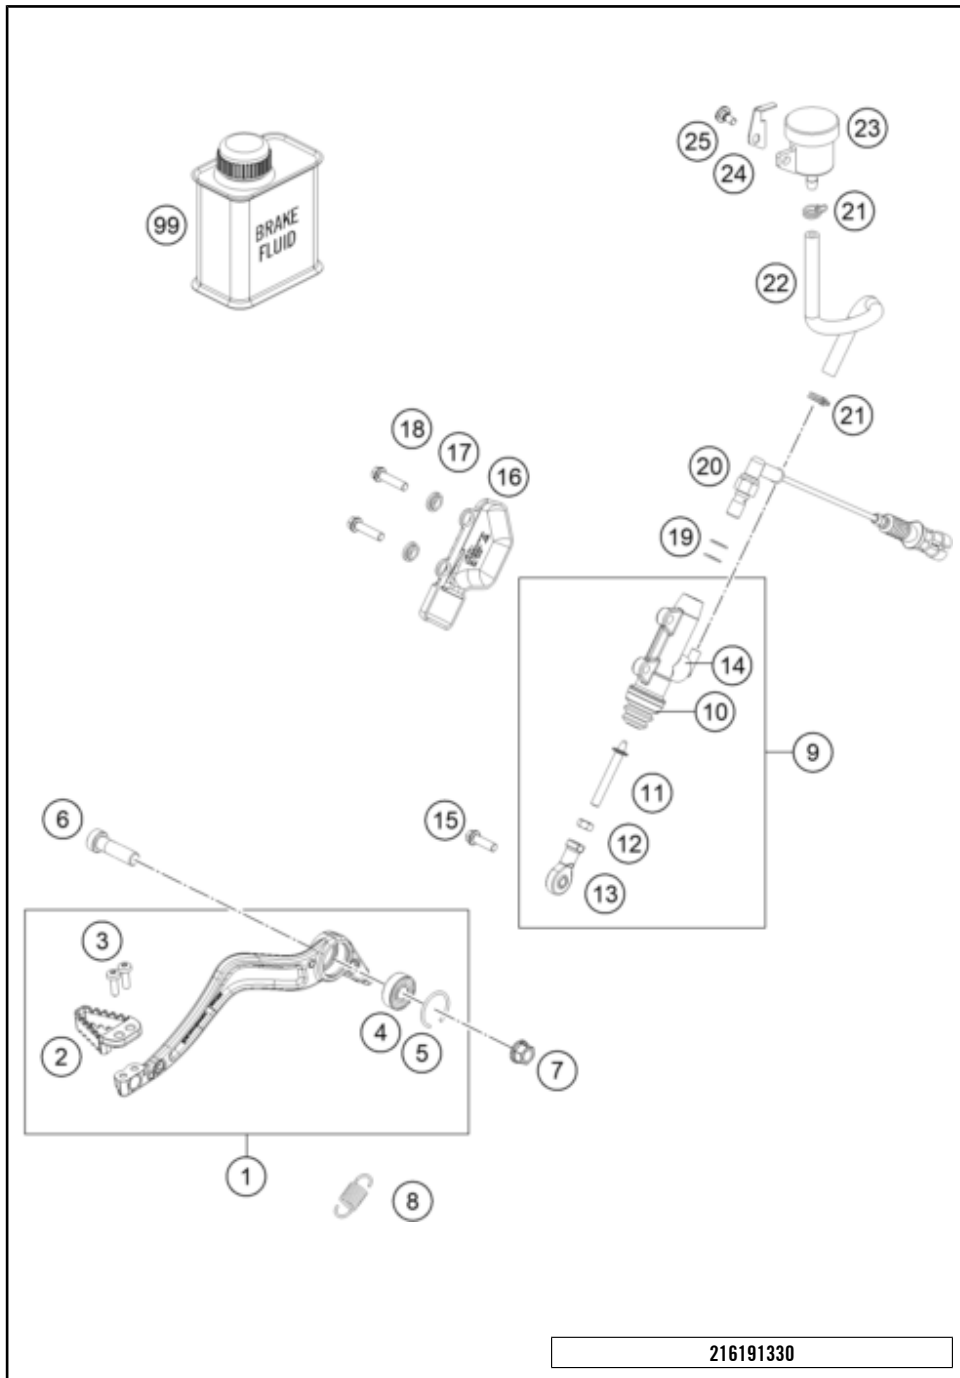

216191310

55985

* NEW PART

X ON DEMAND

REAR BRAKE CONTROL

1290 SUPER ADVENTURE S, grey 2023 2023

POS	PARTNUMBER	PARTNAME	PIECE
1	61913050033C1	Brake pedal compl.	1
2	61913051200C1	Brake pedal tread	1
3	0018050163	INT. TORX OVAL HEAD M5X16	2
4	0625060003	Grooved ball bearing 6000 LUV CW	1
5	0993026500	round wire snap ring DIN 7993 B - 26	1
6	0032100356S	AH-COLLAR SCREW M10X35 ISA45	1
7	54630044000	COLLAR NUT M10 WS=13	1
8	54603062200	Return spring for brake lever	1
9	6031306000030	REAR BRAKE CONTROL	1
10	54513151000	RUBBER SLEEVE	1
11	60313056044	PUSH ROD CPL.	1
12	0934060003	hex nut DIN 934 M6	1
13	54603069000	SWIVEL HEAD M6 FOOT BRAKE LEV.	1
14	54513155000	ANGLE PIECE	1
15	0025060206	HH collar screw M6x20 TX30	1
16	54513038000	BRAKE CYL. PROTECTOR "BREMBO"	1
17	50213161000	COLLAR BUSHING	2
18	0025060256S	SK-BUNDSCHRAUBE M6X25 ISA30	2
19	0603100141	sealing ring DIN 7603 10x14x1	2
20	60311051000	BRAKE LIGHT SWITCH REAR	1
21	58007017000	YDNAC CLAMP 10101 (10,4MM)	2
22	69013069001	HOSE FOR RESERVOIR 6X1,5	1
23	61713069044	Brake fluid reservoir compl.	1
24	61713069020	Lock washer, brake fluid reservoir	1
25	69013099150	Screw, reservoir	1
99	00062030000	BRAKE FLUID DOT5.1 0,25L	1