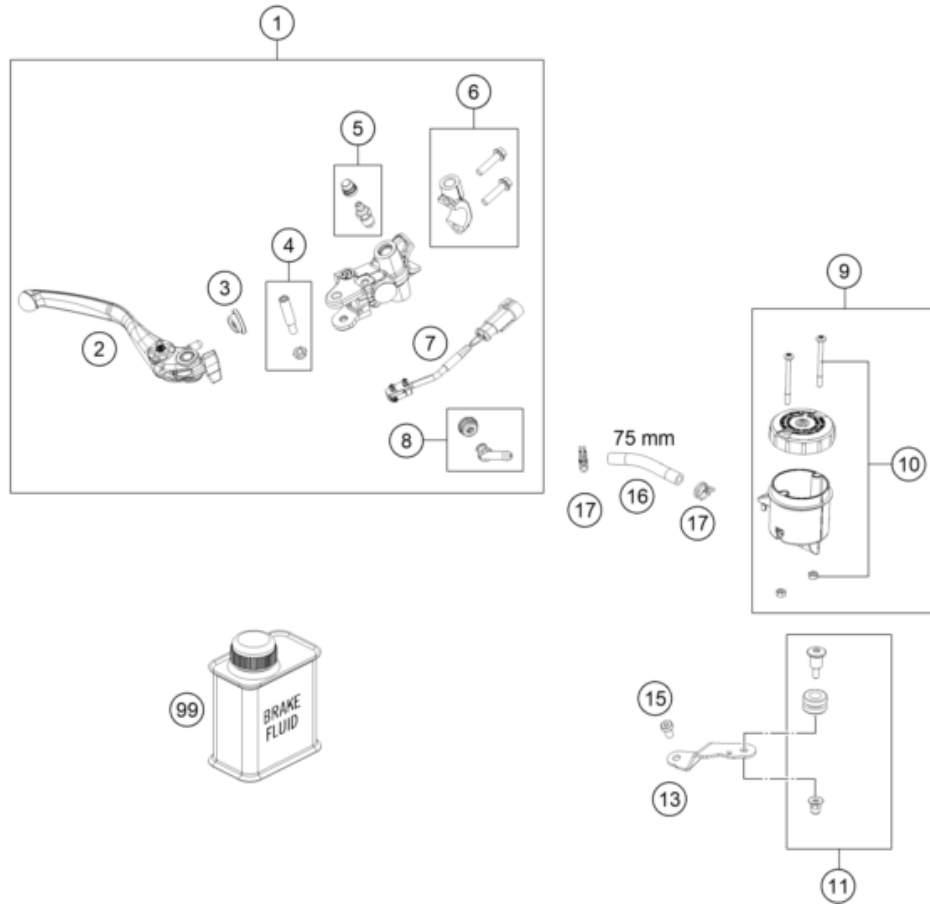

216191130

57913

* NEW PART

X ON DEMAND

FRONT BRAKE CONTROL

1290 SUPER ADVENTURE S, grey 2023 2023

POS	PARTNUMBER	PARTNAME	PIECE
1	61913001000C1	Master cylinder PR18/18	1
2	61913002044C1	front brake lever	1
3	61013008000	RUBBER CUP 05	1
4	61013006000	LEVER SCREW CPL. 05	1
5	60013020000	BLEEDER SCREW WITH CAP	1
6	76013005100	CLAMP CPL. 16	1
7	60311050000	BRAKE LIGHT SWITCH FRONT	1
8	61913055000	Angle piece	1
9	61313029000	BRAKE FLUID RESERV. BLACK CPL.	1
10	61013009203	SCREW + NUT F. RESERVOIR	1
11	61913028044	mounting kit reservoir	1
13	61913028000	holding plate-reservoir	1
15	61013021000	SCREW RET.PANEL-BRAKE CYLINDER	1
16	69013069001	HOSE FOR RESERVOIR 6X1,5	1
17	58007017000	YDNAC CLAMP 10101 (10,4MM)	2
99	00062030000	BRAKE FLUID DOT5.1 0,25L	x

216191310

55985

* NEW PART

X ON DEMAND

REAR BRAKE CONTROL

1290 SUPER ADVENTURE S, grey 2023 2023

POS	PARTNUMBER	PARTNAME	PIECE
1	61913050033C1	Brake pedal compl.	1
2	61913051200C1	Brake pedal tread	1
3	0018050163	INT. TORX OVAL HEAD M5X16	2
4	0625060003	Grooved ball bearing 6000 LUV CW	1
5	0993026500	round wire snap ring DIN 7993 B - 26	1
6	0032100356S	AH-COLLAR SCREW M10X35 ISA45	1
7	54630044000	COLLAR NUT M10 WS=13	1
8	54603062200	Return spring for brake lever	1
9	6031306000030	REAR BRAKE CONTROL	1
10	54513151000	RUBBER SLEEVE	1
11	60313056044	PUSH ROD CPL.	1
12	0934060003	hex nut DIN 934 M6	1
13	54603069000	SWIVEL HEAD M6 FOOT BRAKE LEV.	1
14	54513155000	ANGLE PIECE	1
15	0025060206	HH collar screw M6x20 TX30	1
16	54513038000	BRAKE CYL. PROTECTOR "BREMBO"	1
17	50213161000	COLLAR BUSHING	2
18	0025060256S	SK-BUNDSCHRAUBE M6X25 ISA30	2
19	0603100141	sealing ring DIN 7603 10x14x1	2
20	60311051000	BRAKE LIGHT SWITCH REAR	1
21	58007017000	YDNAC CLAMP 10101 (10,4MM)	2
22	69013069001	HOSE FOR RESERVOIR 6X1,5	1
23	61713069044	Brake fluid reservoir compl.	1
24	61713069020	Lock washer, brake fluid reservoir	1
25	69013099150	Screw, reservoir	1
99	00062030000	BRAKE FLUID DOT5.1 0,25L	1