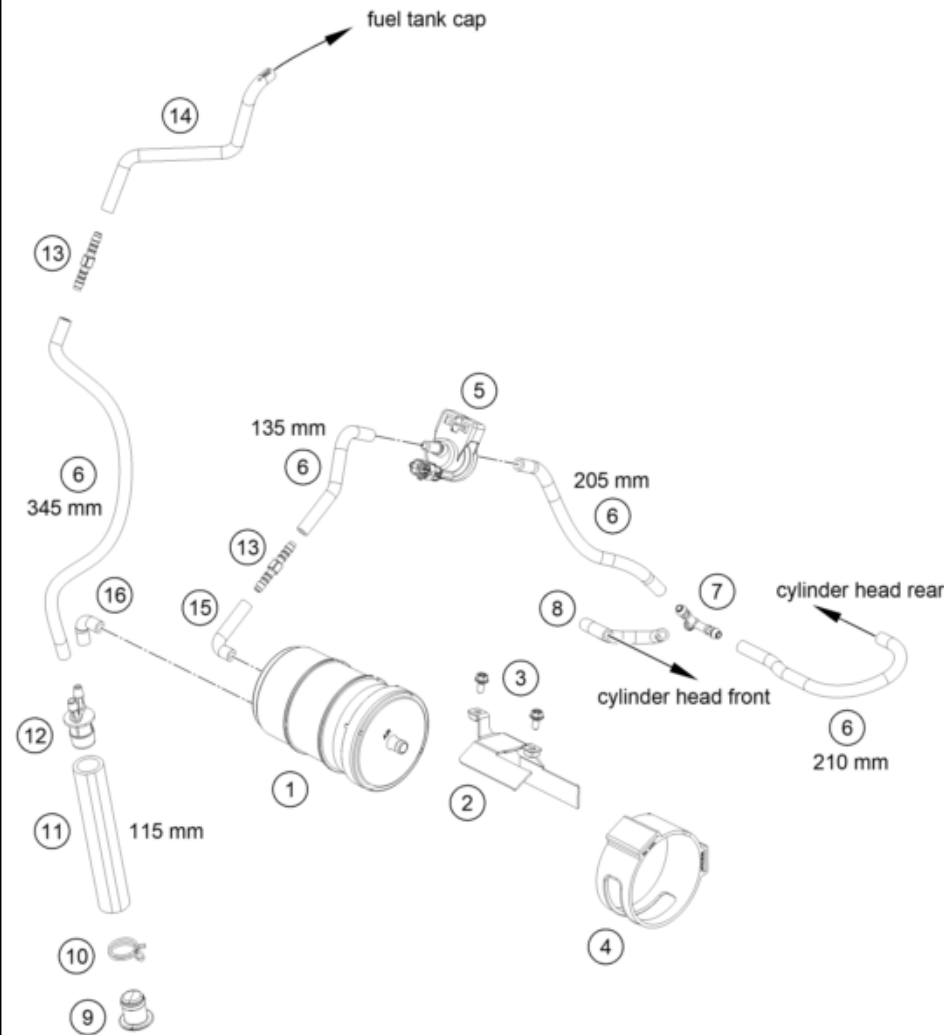

216191430

56010

* NEW PART

X ON DEMAND

EVAPORATIVE CANISTER

1290 SUPER ADVENTURE S, grey 2023 2023

POS	PARTNUMBER	PARTNAME	PIECE
1	61915001000	Activated charcoal filter	1
2	61915001040	Ret. bracket act. charcoal filter compl.	1
3	0025050106	HH collar screw M5x10 TX30	2
4	61915001010	Rubber band ACF	1
5	76015015000	EVAP valve	1
6	78015019000	HOSE EPA D=6/10 L=2000MM	1
7	60015025100	Y-CONNECTING PIECE YS 6-6-6 06	1
8	61915021000	Pre-formed hose, ACF valve	1
9	61915026010	Plug D=18	1
10	0340001202700	YDNAC clamp W1 (25.8-27.4 mm)	1
11	61915022001	Hose, FKM/ECO, 18x25 per m.	1
12	61915028000	Y-PIECE YS 6-18-6	1
13	69015019010	HOSE CONNECTION STRAIGHT	2
14	61915022100	Pre-formed hose for fuel tank vent	1
15	61315022000	PREFORMED HOSE 6X10 FPM	1
16	61915020000	Pre-formed hose ACF	1