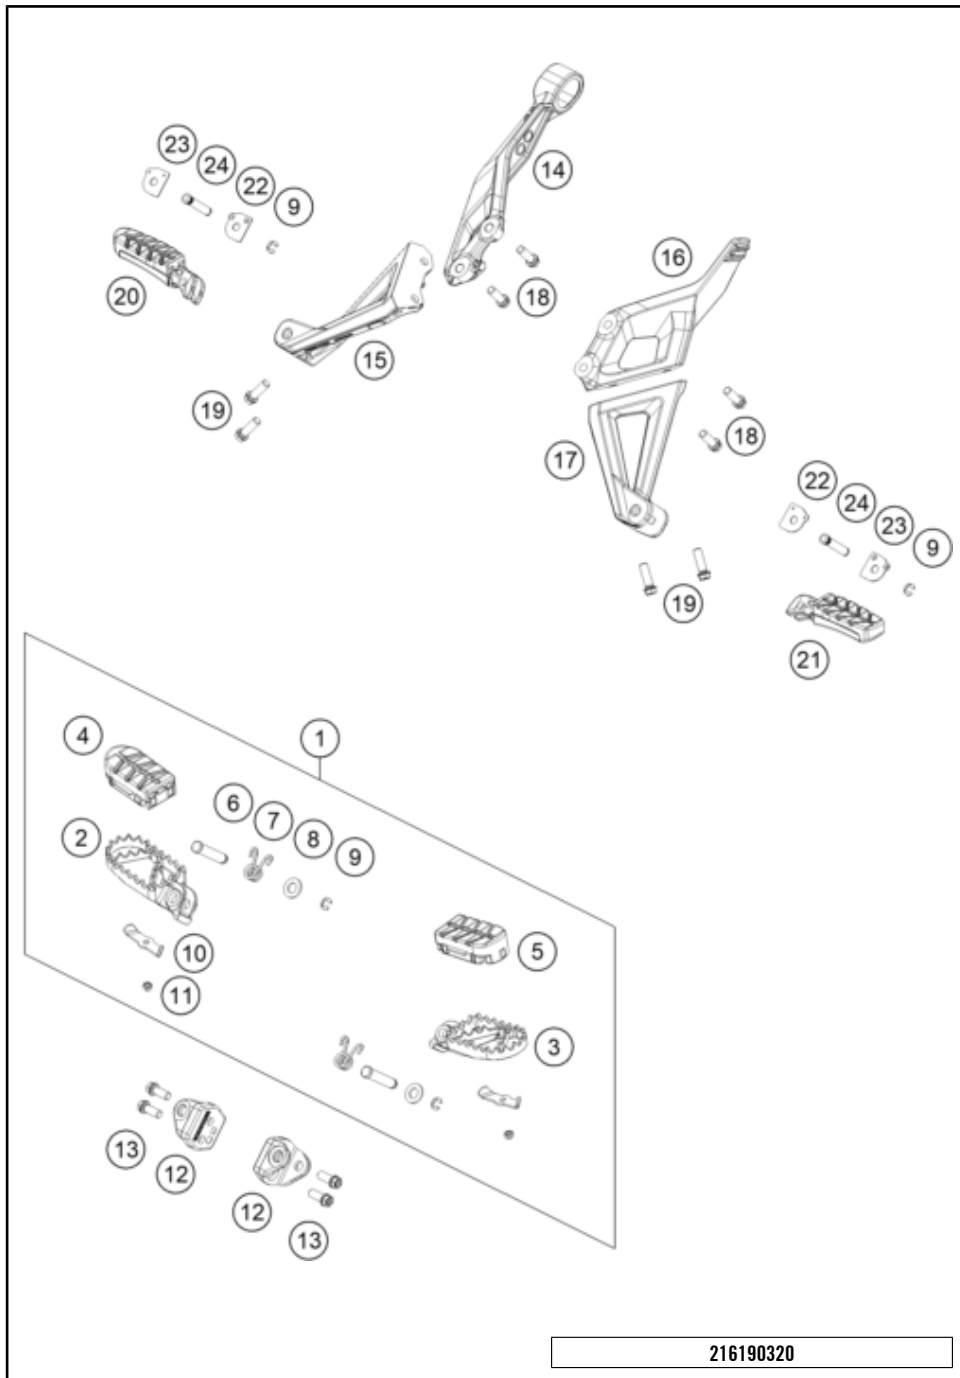

POS	PARTNUMBER	PARTNAME	PIECE
1	61903040033	Footpeg cmpl., left+right	1
2	78003041050	FOOTREST R/S 08	1
3	78003040050	FOOTREST L/S 08	1
4	61903041010	Footpeg rubber cmpl. right	1
5	61903040010	Footpeg rubber cmpl. left	1
6	61903044000	Footpeg stud	2
7	54603041000	FOOTREST SPRING L/S & R/S	2
8	0125100003	washer DIN 125 A 10.5	2
9	0799060003	retaining washer DIN 6799 - 6	4
10	60003044010	CLOSING PANEL FRONT L/S R/S 03	2
11	0985050003	SELF LOCKING NUT DIN0985-M 5	2
12	6030310109533S	FOOTREST MOUNTING	2
13	0025080206S	HH collar screw M8x20 TX40 SL	4
14	61912020090C1	Heel protector, passenger right	1
15	61903049000C1	Rear footpeg bracket, right	1
16	61912020080C1	Heel protector, passenger left	1
17	61903048000C1	Rear footpeg bracket, left	1
18	0025080256	HH collar screw M8x25	4
19	0025080256S	HH COLLAR SCREW M8X25 TX40	4
20	61903051000	Passenger footpeg, right	1
21	61903050000	Passenger footpeg, left	1
22	60003152000	ENGAGE PANEL FOOTREST L/S 03	2
23	60003052000	ENGAGE PANEL FOOTREST R/S 03	2
24	60003044100	footrest bolt, rear	2

216190320

55848

* NEW PART X ON DEMAND