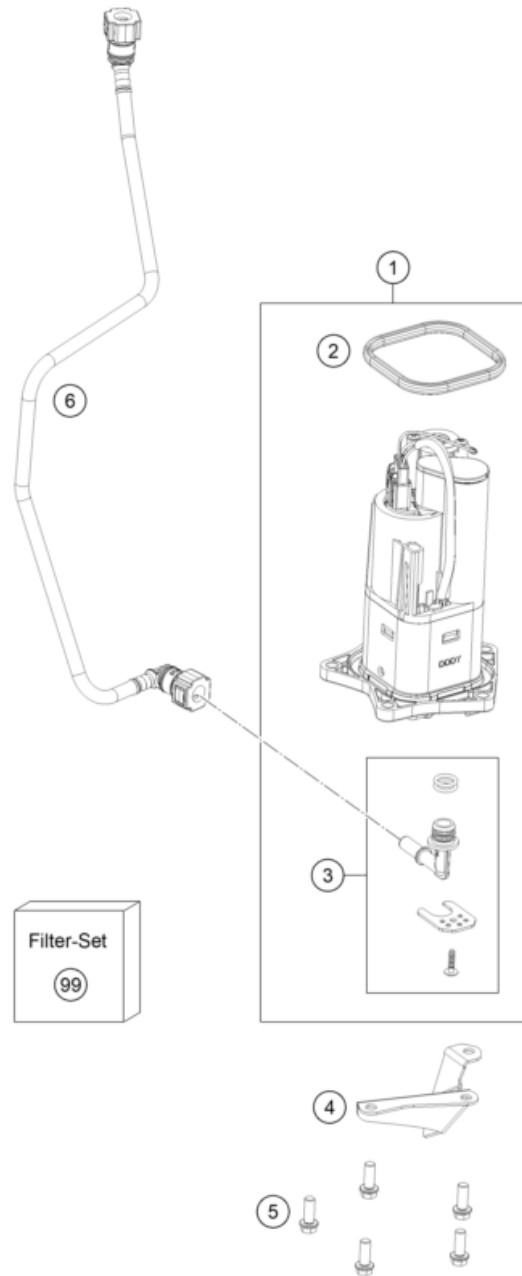

236190710

61880

* NEW PART

X ON DEMAND

POS	PARTNUMBER	PARTNAME	PIECE
40	61907080010	Gasket, fuel level sensor	1
41	61907020000	Pre-formed hose for tank overflow	1
42	69015019010	HOSE CONNECTION STRAIGHT	1
43	78015019000	HOSE EPA D=6/10 L=2000MM	1
44	61912078033KC	Storage compartment cpl.	1
45	69008021040	special screw M6x14	2
46	61912078044	Repair kit storage compartment	1
48	61912009000	Grip handle right	1
49	61912008000	Grip handle left	1
50	61912010050C1	Baggage carrier plate	1
51	0035080406	AH-COLLAR SCREW M8X40 ISA45	4

236190710

61880

* NEW PART

X ON DEMAND

FUEL PUMP

1290 SUPER ADVENTURE S, grey 2023 2023

POS	PARTNUMBER	PARTNAME	PIECE
1	64107088000	Fuel pump cpl.	1
2	64107189000	Sealing	1
3	64107092000	Hydraulic connection	1
4	61907087010	Cover fuel pump	1
5	0025060166	HH collar screw M6x16 TX30	5
6	61907016000	Fuel hose, pump cmpl.	1
99	64107090000	Filter kit	x