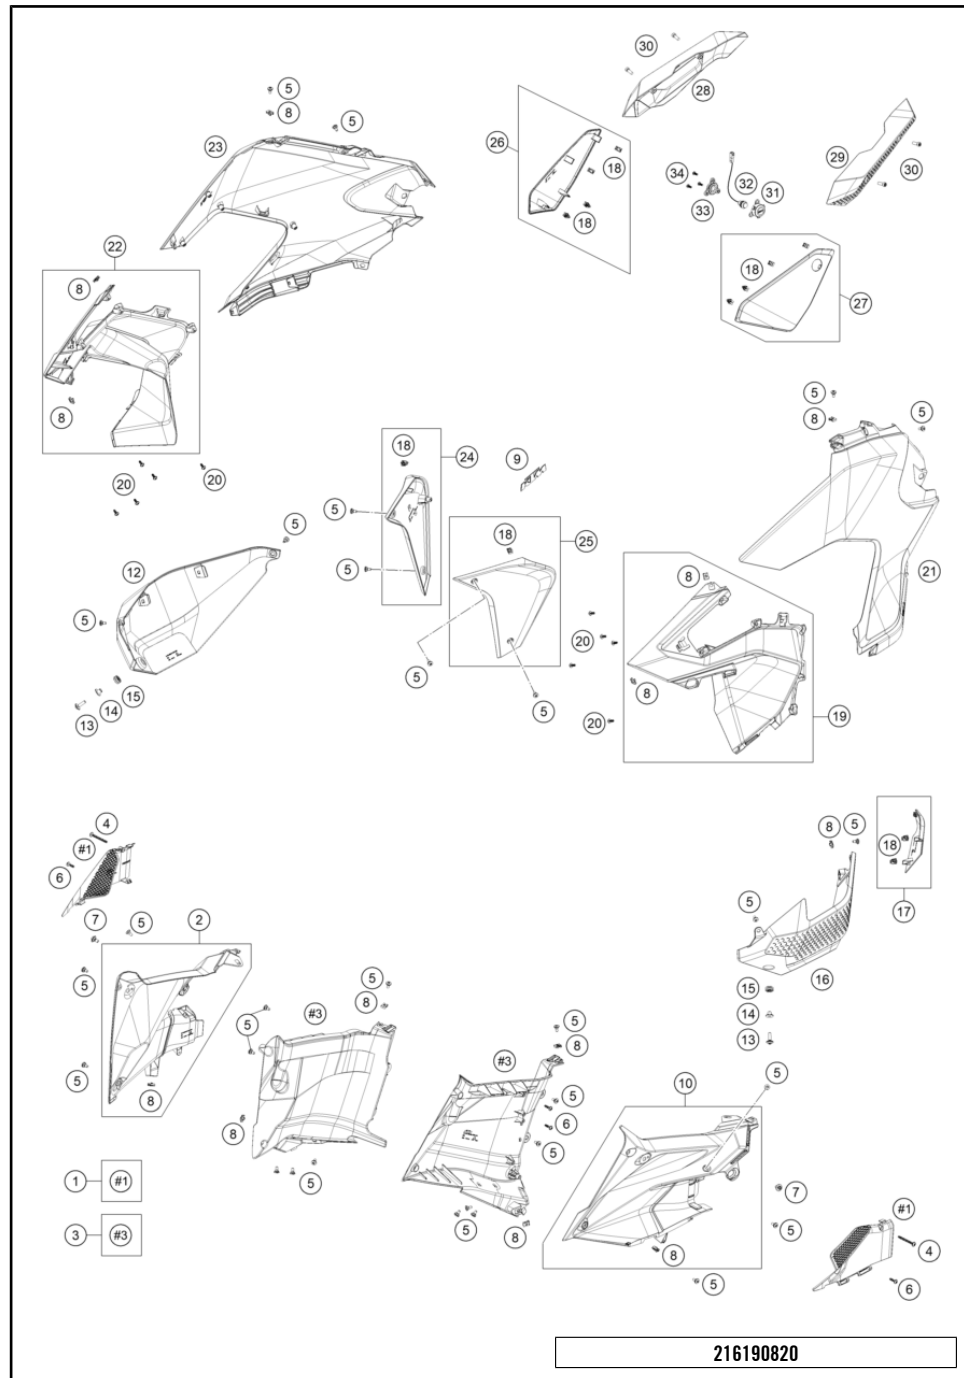

POS	PARTNUMBER	PARTNAME	PIECE
1	61908002061	Air intake cover cpl.	1
2	61908104033	Mask spoiler right cpl.	1
3	61908025044	Inner cover cpl.	1
4	0000170505000	EJOT PT screw K50x50 T25	2
5	69008021160	special screw M5x12	29
6	0081050181	SCREW FOR PLASTIC K50X18 T20	4
7	83008000012	special screw M6x12x3	2
8	69008021080	clip nut M5	13
9	61608098000	Decal 3D "KTM" 17	2
10	61908103033	Mask spoiler left cpl.	1
12	61907025022	Tank protection right	1
13	69014117000	Collar screw M6x22-8.8 ISA30	2
14	61342041100	Collar bushing 6,5x9x18x8,5	2
15	62142041000	DAMP. COMPONENT ABS MODUL	2
16	61907025012	Tank protection left	1
17	61907025025	Oil plug cover	1
18	61908040030	Bracket for side fairing	12
19	61908050011AB	Radiator shroud top part le. Cpl	1
20	0081050121	EJOT PT screw K50x12	10
21	61908050044BHA	Kraftstofftankspoiler Unterteil links kp with decal	1
22	61908051011AB	Radiator shroud top part ri. Cpl	1
23	61908051044BHA	Kraftstofftankspoiler Unterteil rechts k with decal	1
24	61908061233C1	Radiator spoiler ri.	1
25	61908060133C1	Radiator spoiler left cpl.	1
26	61908044033	Side fairing rear part right preass.	1
27	61908043044	Side fairing rear part left preass.	1
28	61908045044	Rear cover right, cpl.	1
29	61908044044	Rear cover left, cpl.	1
30	014580060126	SHCS ISO 14580 M6x12	4
31	61908043050	Switch support, seat	1
32	61911069000	Release switch, seat lock	1
33	61908043055	Switch holder tip switch	1
34	0081040121	EJOT Delta PT K40x12	3

61933 * NEW PART X ON DEMAND