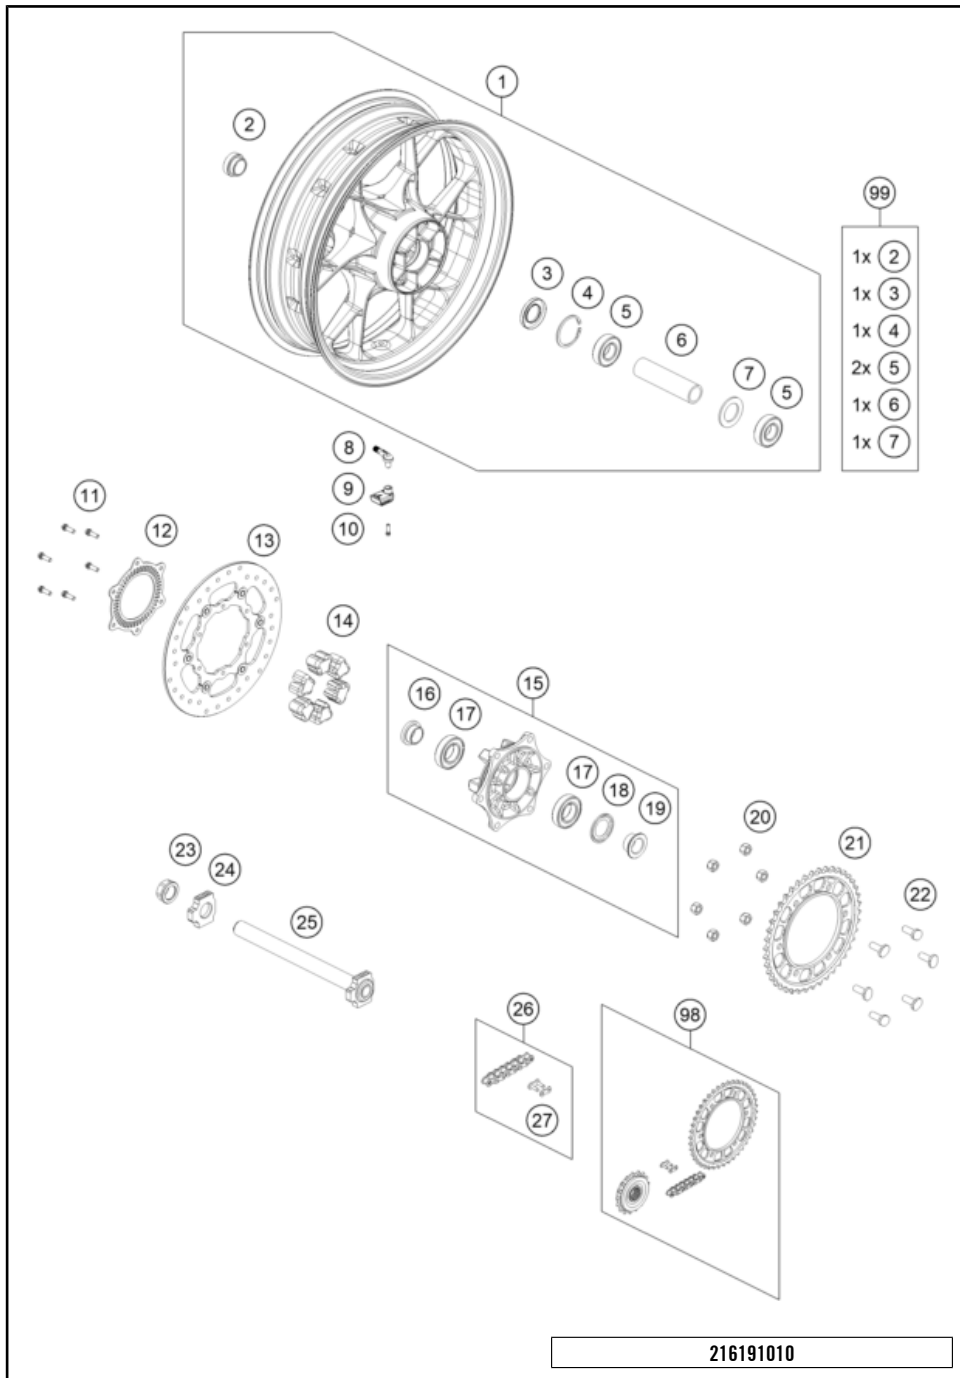

216190910

55908

* NEW PART

X ON DEMAND

REAR WHEEL

1290 SUPER ADVENTURE S, grey 2023 2023

POS	PARTNUMBER	PARTNAME	PIECE
1	6071010104430	Rear wheel 5.0''X17'' KPL.	1
2	60310013100	SPACER BUSH. REAR WHEEL R/S	1
3	0760305271	SHAFT SEAL RING 30X52X7	1
4	0472052200	CIRCLIP DIN0472-52X2	1
5	0625062052	GR.BALL BEAR. 6205-2RSHC3HMTF7	2
6	60010011000	BEAR. SPACERTUBE L=124,8MM 03	1
7	60010015000	SPACER RING 03	1
8	61912033060	Angle valve 8.3 mm for TPMS	1
9	61912033000	Tire pressure sensor	1
10	09000005015005	Screw M5x15 for TPMS	1
11	59009062019	SPECIAL SCREW M6X19 WS=8 10.9	6
12	60142021100	SENSOR GEAR ABS REAR	1
13	60310060000030	BRAKE DISK REAR	1
14	54610459000	RUBBER DAMPING BLOCK '91	6
15	6011005004433	SPROCKET SUPPORT CPL. BLACK	1
16	60110014000	SPACER BUSH. SPR. SUPP. IN. 06	1
17	0625060060	BALL BEARING 6006 DDU2CG23S6NM	2
18	60110016000	NILOS RING 6006AV	1
19	60110012000	SPACER BUSH. SPROCKET SUPP. 06	1
20	0980101253	HEXAG.NUT DIN 980V M10X1,25 SL	6
21	60010051042	REAR SPROCKET 42-T 03	1
22	60010052000	SPROCKET SCREW M10X1,25 03	6
23	61010086000	COLLAR NUT M25X1,5 WS=32 05	1
24	60010084000	CHAIN TENSIONER R/S LC8 03	1
25	60310081244	Wheel spindle, rear, cmpl.	1
26	60410165120	Chain 525 SDZZ + rivet rivet tool necessary	1
27	60410066000	MASTER LINK F.CHAIN 525 SDZZ	1
98	SPAB17G421M120J	Drive set 1290 Adventure 2021	x
99	60610015000	REAR WHEEL REP. KIT ADV. 1050	x