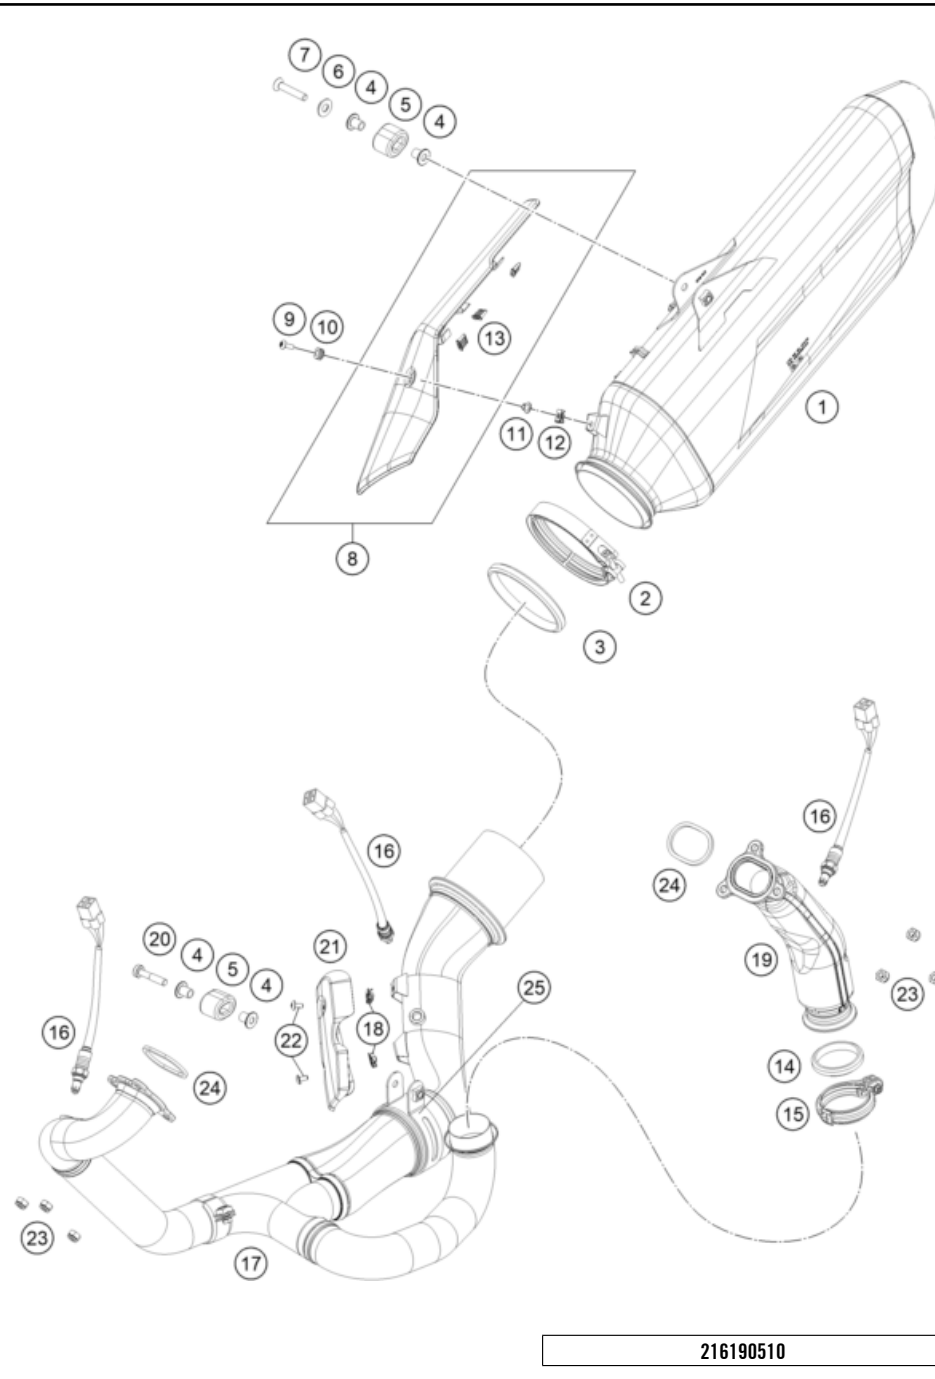

EXHAUST SYSTEM

1290 SUPER ADVENTURE S, grey 2023 2023

POS	PARTNUMBER	PARTNAME	PIECE
1	61905083000	Silencer	1
2	61905058000	V-clamp D=116,1	1
3	61905005005	Manifold gasket	1
4	60305069100	Bushing	4
5	61305068000	DAMPING RUBBER	2
6	60405069000	conical seat Alu	1
7	0019080456	countersunk screw M8x45 TX45	1
8	61905011033	Heat protection preass.	1
9	58605083014	SCREW M5X14 TORX 25 07	1
10	60305083081	SILICON SLEEVE	1
11	60305083082	SPACER BUSHING	1
12	69008021080	clip nut M5	1
13	27005011011	DAMPING ELEMENT SILICON	3
14	69005105005	Manifold gasket	1
15	63605058100	Exhaust clamp tube 50 mm	1
16	75041090200	LAMBDA SENSOR	3
17	61905007100	Manifold front	1
18	54603048600	RANGE CHANGE METAL NUT M5 INOX	2
19	60405008200	Header with integral insulation	1
20	0025080456	HH collar screw M8x45 TX40	1
21	61905030000	Heat guard	1
22	78105081010	SCREW TORX M5X10	2
23	51010086100	self-locking nut M8 Cu	6
24	69005005100	EXHAUST PIPE FLANGE GASKET	2
25	60305007015	SHELL EXHAUST PIPE CPL.	1

216190510

57961

* NEW PART

X ON DEMAND