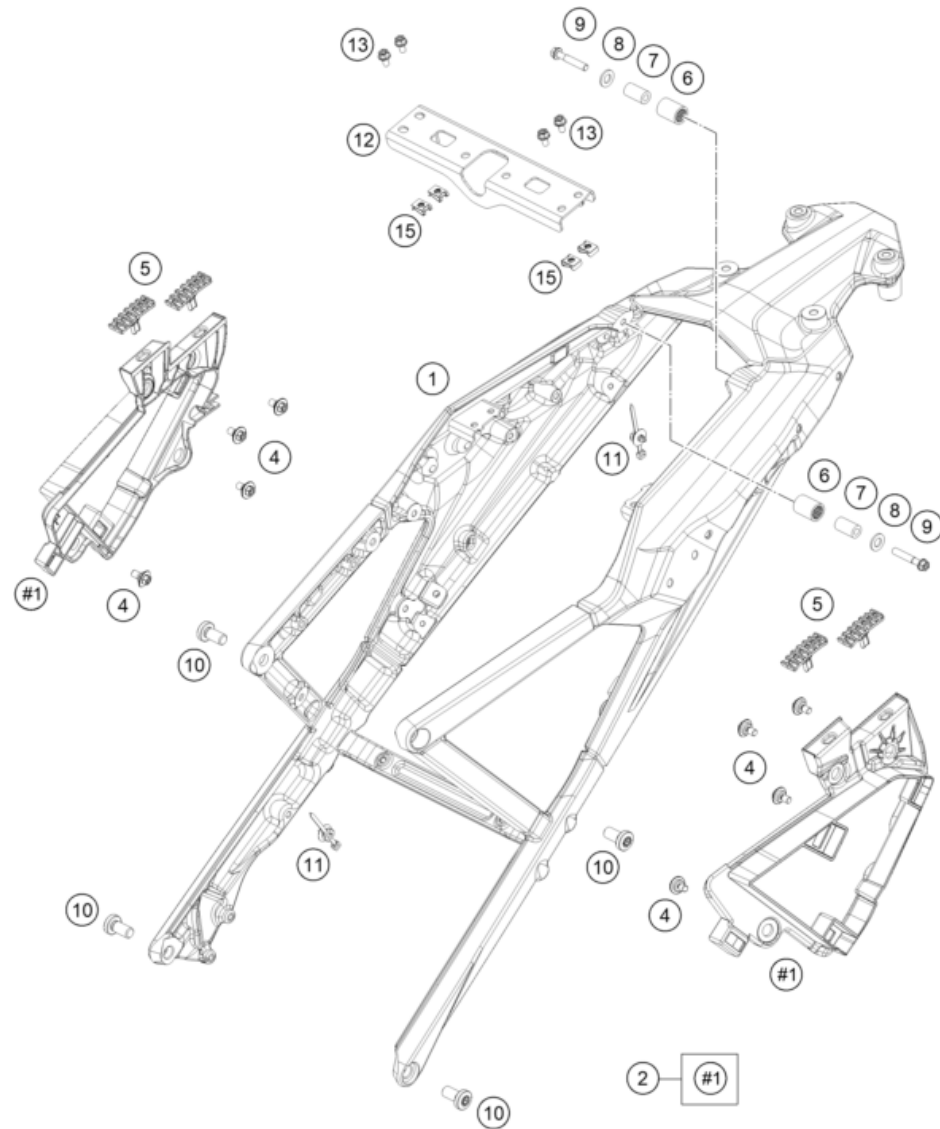

216190310

61929

* NEW PART

X ON DEMAND

SUBFRAME

1290 SUPER ADVENTURE S, grey 2023 2023

POS	PARTNUMBER	PARTNAME	PIECE
1	61903002000AB	Subframe	1
2	61907040040	Seat cowl pad cpl.	1
4	83008000012	special screw M6x12x3	8
5	61907040055	Seat cowl pad, left, elastomer	4
6	60307048000	RUBBER SEAT-CONTACT SURFACE	2
7	60307049000	BUSH 6.2X12X21.5	2
8	0021060003	WASHER DIN9021-A 6,4	2
9	0025060356	HH collar screw M6x35 TX30	2
10	0035100209	AH-COLLAR SCREW M10X20 ISA45	4
11	61711094100	Cable strap w.plug-in foot for M5	2
12	61903002066	Retaining bracket lock	1
13	0025050106	HH collar screw M5x10 TX30	4
15	54603048600	RANGE CHANGE METAL NUT M5 INOX	4

216190315

61936

* NEW PART

X ON DEMAND

POS	PARTNUMBER	PARTNAME	PIECE
1	61903040033	Footpeg cmpl., left+right	1
2	78003041050	FOOTREST R/S 08	1
3	78003040050	FOOTREST L/S 08	1
4	61903041010	Footpeg rubber cmpl. right	1
5	61903040010	Footpeg rubber cmpl. left	1
6	61903044000	Footpeg stud	2
7	54603041000	FOOTREST SPRING L/S & R/S	2
8	0125100003	washer DIN 125 A 10.5	2
9	0799060003	retaining washer DIN 6799 - 6	4
10	60003044010	CLOSING PANEL FRONT L/S R/S 03	2
11	0985050003	SELF LOCKING NUT DIN0985-M 5	2
12	6030310109533S	FOOTREST MOUNTING	2
13	0025080206S	HH collar screw M8x20 TX40 SL	4
14	61912020090C1	Heel protector, passenger right	1
15	61903049000C1	Rear footpeg bracket, right	1
16	61912020080C1	Heel protector, passenger left	1
17	61903048000C1	Rear footpeg bracket, left	1
18	0025080256	HH collar screw M8x25	4
19	0025080256S	HH COLLAR SCREW M8X25 TX40	4
20	61903051000	Passenger footpeg, right	1
21	61903050000	Passenger footpeg, left	1
22	60003152000	ENGAGE PANEL FOOTREST L/S 03	2
23	60003052000	ENGAGE PANEL FOOTREST R/S 03	2
24	60003044100	footrest bolt, rear	2