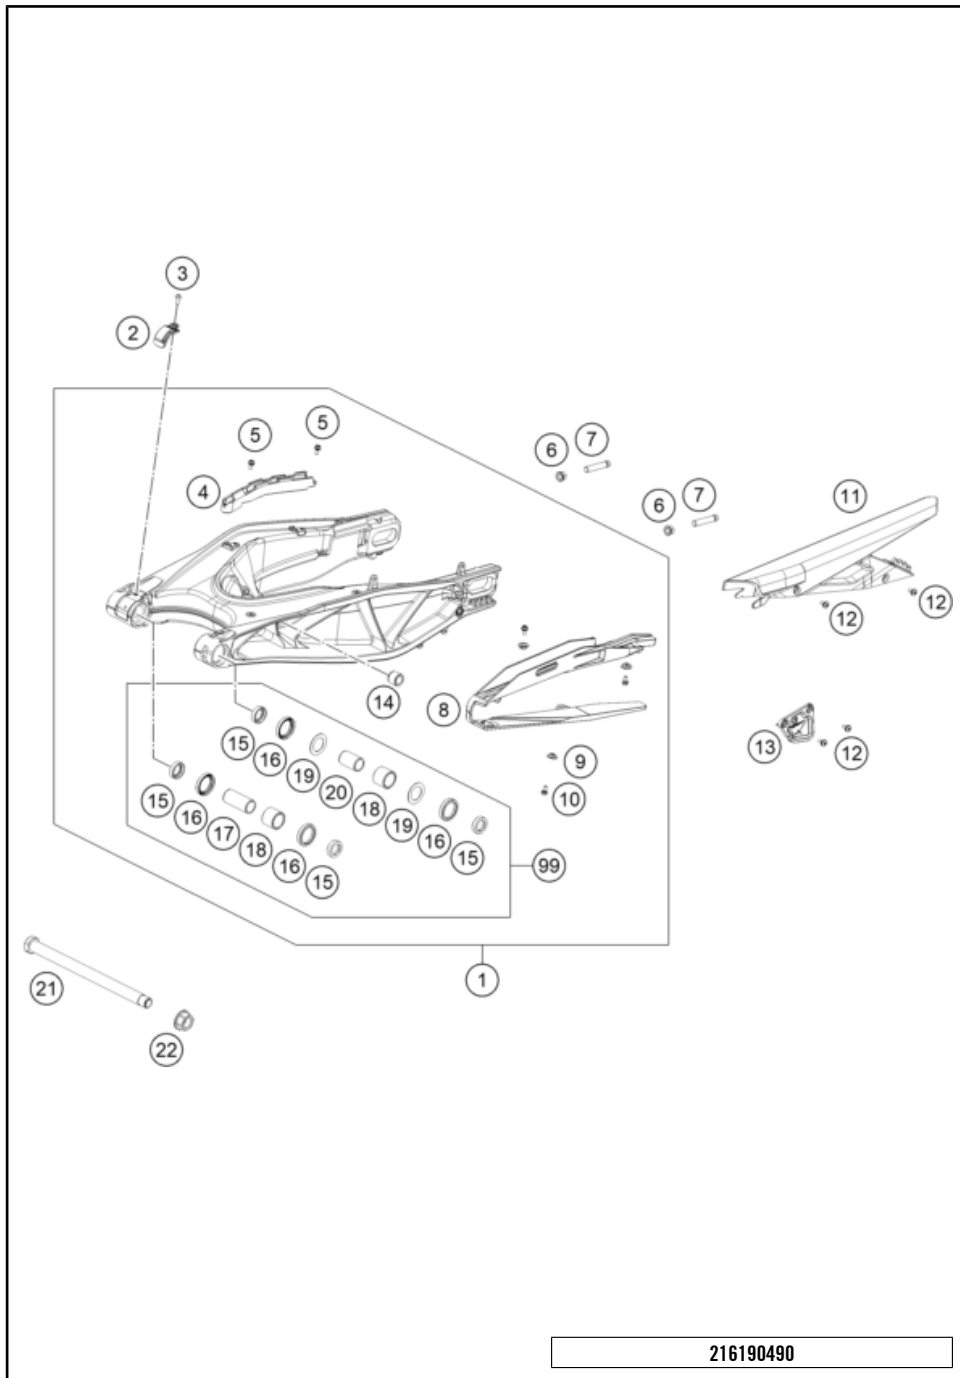

216190330

55839

* NEW PART

X ON DEMAND

POS	PARTNUMBER	PARTNAME	PIECE
1	61903022000C1	Centre stand	1
2	61903916050	Plain bearing	2
3	61903916020	Bushing	2
4	0025080306S	HH COLLAR SCREW M8X30 TX40	2
5	61903022026C1	Rear spring mount, cmpl.	2
6	61903022010	Bearing bush, internal spring mount	2
7	0025060166	HH collar screw M6x16 TX30	2
8	60303030100	SIDESTAND SPRING L=118MM	2
10	61903022024C1	Swivel joint support	1
11	58303070100	BUMP RUBBER M8X25MM	1
12	0934080003	HEXAGON NUT DIN0934-M 8	1
13	0025080256	HH collar screw M8x25	1
14	61903023133C1	Side stand with magnet	1
16	62503027200	SCREW FOR SIDE STAND M10X31,2	1
17	61903026050	Side stand bracket	1
18	0035100309S	SHCS M10x30 TX45	2
19	61903026100C1	Side stand bracket	1
20	0025080256S	HH COLLAR SCREW M8X25 TX40	3
21	60303024100	SIDE STAND SPRING	1
22	61303028001	SPEC. SCREW SIDE STAND SPRING	1
23	61011045000	SIDE STAND SENSOR 05	1
24	014580040123S	Cap head screw ISO 14580-M4x12-8.8 MK	2

216190430

55579

* NEW PART

X ON DEMAND

POS	PARTNUMBER	PARTNAME	PIECE
1	61904030044C1	Swingarm Adventure 21	1
2	60416061000	MAGNET HOLDER	1
3	58605083014	SCREW M5X14 TORX 25 07	1
4	61904043000	Brake line holder	1
5	78105081010	SCREW TORX M5X10	2
6	58414030000	HH COLLAR NUT M10X1,25 WS=13	2
7	50304040100	screw M10x1.25x50 WS10	2
8	61904066100	Chain slider	1
9	46104066050	BUSH FOR CHAINSLIDER GUARD 02	3
10	0018050103	INT. TORX OVAL HEAD M 5X10 8.8	3
11	61904061000	Chainguard	1
12	69008021160	special screw M5x12	4
13	61904070000	Chain guide	1
14	60004030151	BUSHING MONOSHOCK SOCKET 05	1
15	60004034000	BUCKET F. SHAFT SEAL RING 03	4
16	0760304073	SHAFT SEAL RING 30X40X7	4
17	69004032000	INNER RING JR 20X25X56,5	1
18	60004031000	NEEDLE BUSH HK2526B 03	2
19	60004033000	STOP DISK 03	2
20	60004032000	INNER RING JR20X25X38,5 03	1
21	69004037344	Swingarm pivot	1
22	60004038200	COLLAR NUT M19X1,5 SW=27MM	1
99	69004230010	swingarm rep. kit	x