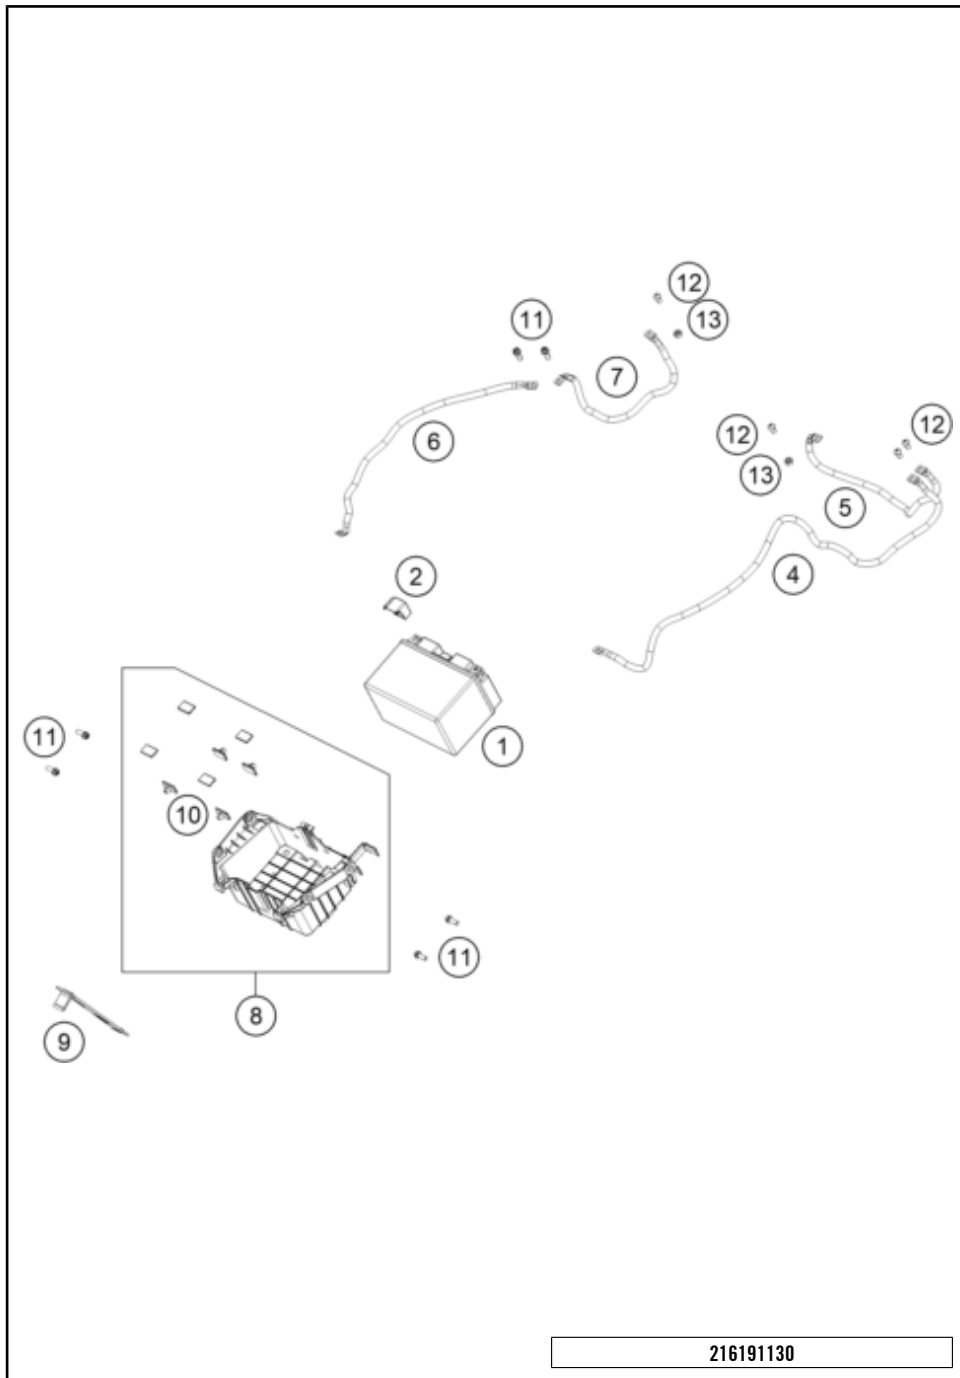

BATTERY

1290 SUPER ADVENTURE S, grey 2023 2023

POS	PARTNUMBER	PARTNAME	PIECE
1	60011053000	BATTERY 12V/11AH 03	1
2	61911059060	Cover positive pole	1
4	61911059000	Starter cable	1
5	61911059050	Battery cable	1
6	61911097000	Ground wire, starter - frame	1
7	61911098000	Ground wire, battery - frame	1
8	61911054100	Battery compartment	1
9	76011056000	RUBBER HOLDER BATTERY	1
10	77307040041	Isolation pad	8
11	0025060166	HH collar screw M6x16 TX30	6
12	0738060101	COU.SUNK SCR. AH ISO7380 M6X10	4
13	0934060003	hex nut DIN 934 M6	2

216191130

57913

* NEW PART

X ON DEMAND