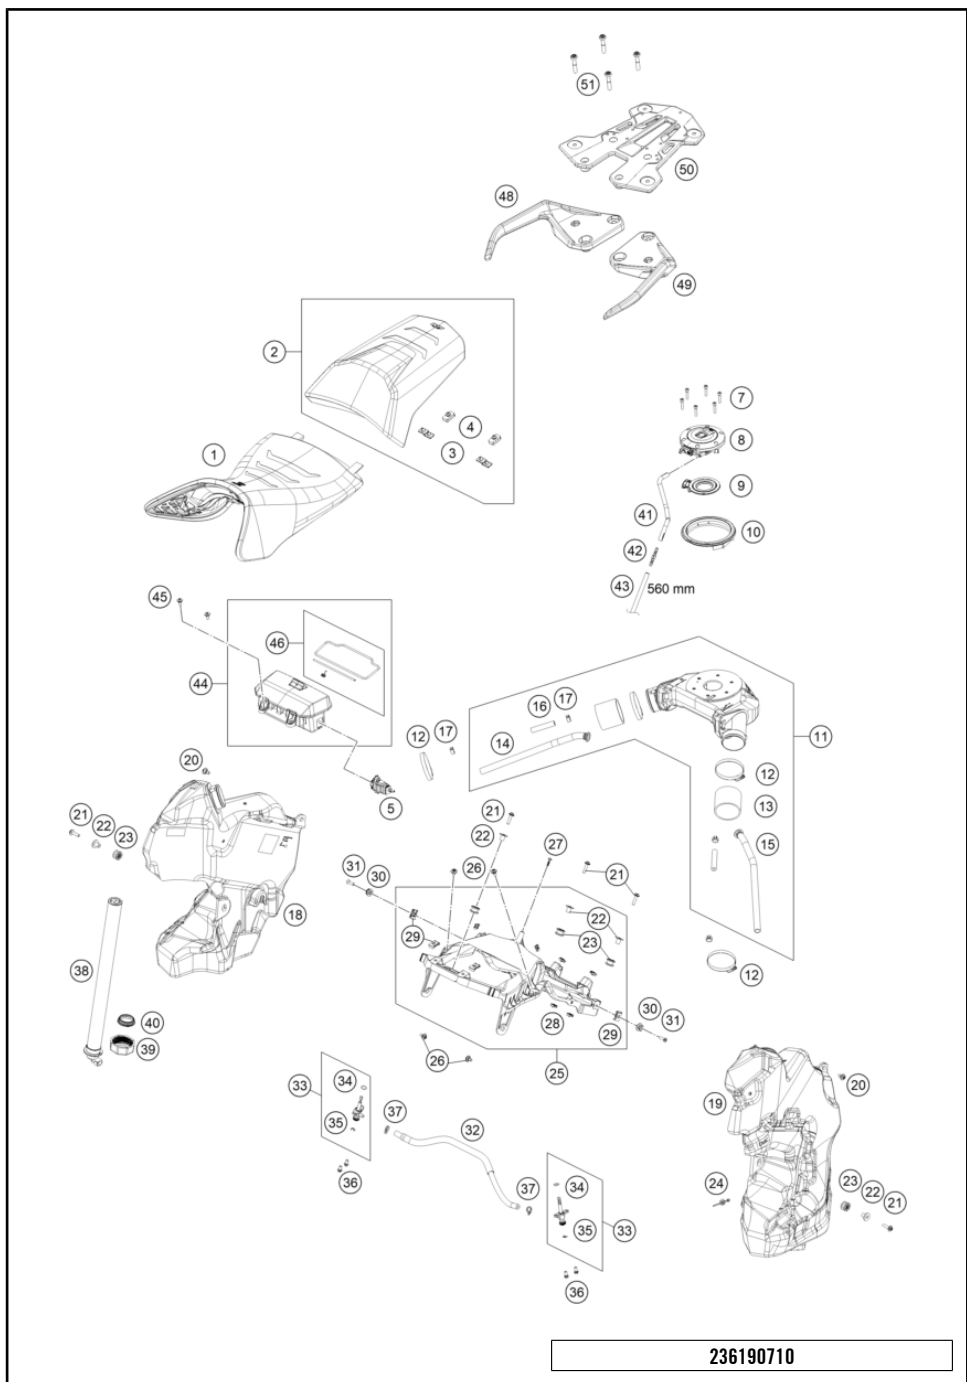

POS	PARTNUMBER	PARTNAME	PIECE
40	61907080010	Gasket, fuel level sensor	1
41	61907020000	Pre-formed hose for tank overflow	1
42	69015019010	HOSE CONNECTION STRAIGHT	1
43	78015019000	HOSE EPA D=6/10 L=2000MM	1
44	61912078033KC	Storage compartment cpl.	1
45	69008021040	special screw M6x14	2
46	61912078044	Repair kit storage compartment	1
48	61912009000	Grip handle right	1
49	61912008000	Grip handle left	1
50	61912010050C1	Baggage carrier plate	1
51	0035080406	AH-COLLAR SCREW M8X40 ISA45	4

236190710

61880

* NEW PART

X ON DEMAND