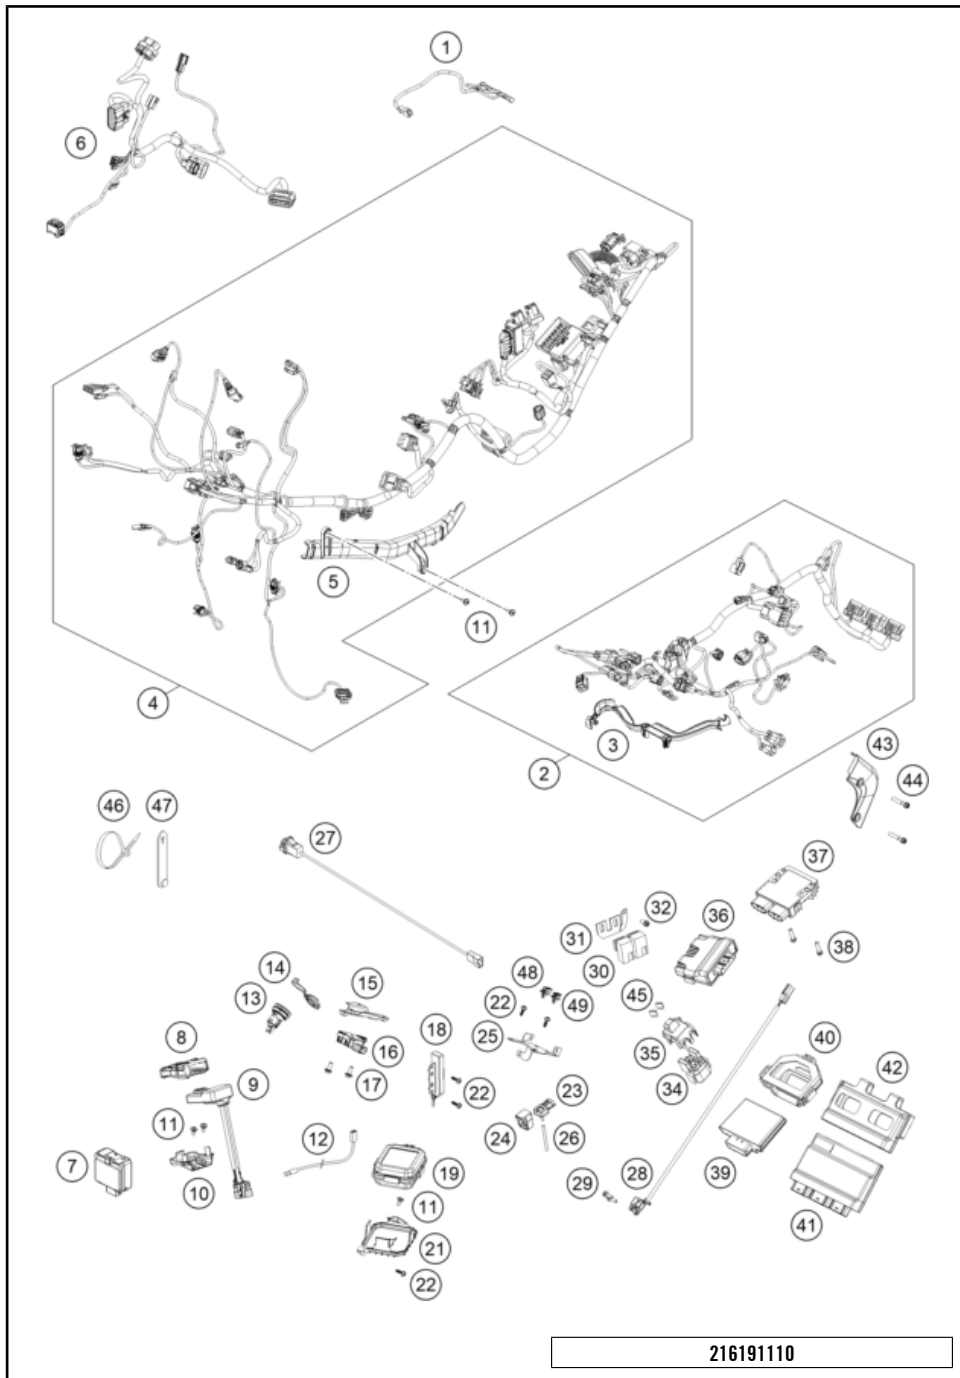

WIRING HARNESS

1290 SUPER ADVENTURE S, grey 2023 2023

POS	PARTNUMBER	PARTNAME	PIECE
1	61911076000	Wiring harness, rear	1
2	61911085033	Engine wiring harness compl.	1
3	61911046000	cable channel engine wiring harness	1
4	61911075033	Main wiring harness, ADV-S compl.	1
5	61911047000	Cable channel, main wiring harness	1
6	61911078000	Wiring harness, front	1
7	61942089000	Front Radar Sensor	1
8	79114086050	Rubber support, CCU	1
9	79114086100	Connectivity unit	1
10	61911047050	Bracket, KTM MY RIDE control unit	1
11	69008021160	special screw M5x12	5
12	61111018100	TEMPERATURE SENSOR	1
13	60711042000	Power socket 12V	1
14	60311042050	Lid 12V-socket	1
15	61942090040	Retaining bracket lean angle sensor compl	1
16	61542090000	Angle sensor	1
17	0024060156S	HH collar screw M6x15 TX30	2
18	61911168000	Race on antenna	1
19	61914039000	HLU control unit	1
21	61914039010	Control unit bracket, HLU	1
22	0081050181	SCREW FOR PLASTIC K50X18 T20	3
23	61041085100	PRESSURE SENSOR 06	1
24	61041085150	RUBBER SUPP. PRESSURE SENS. 06	1
25	61911083000	Connector support	2
26	61041095050	HOSE 3,2X8,5 L=50 MM 05	1
27	61711043000	USB Power Supply 12V	1
28	61916062000	Suspension travel sensor	1
29	0025050166S	HH Collar Screw M5x16 ISA30 SS	2
30	61111057000	RELAY CM1A-R-12V-H80 07	2
31	61911057050	Retaining bracket, relay	1
32	0025060126	HH collar screw M6x12 TX30	1
34	58211058000	STARTER RELAY 12V '99	1
35	64111058110	Cover flap, starter relay	1
36	61916031000	Control unit semi-active chassis	1
37	61911034000	Voltage regulator, 50 A	1
38	0025060256	HH collar screw M6x25 TX30	2
39	60711033000	Control unit MCU 3.0	1
40	60711033050	Rubber band	1

216191110

55911

* NEW PART X ON DEMAND