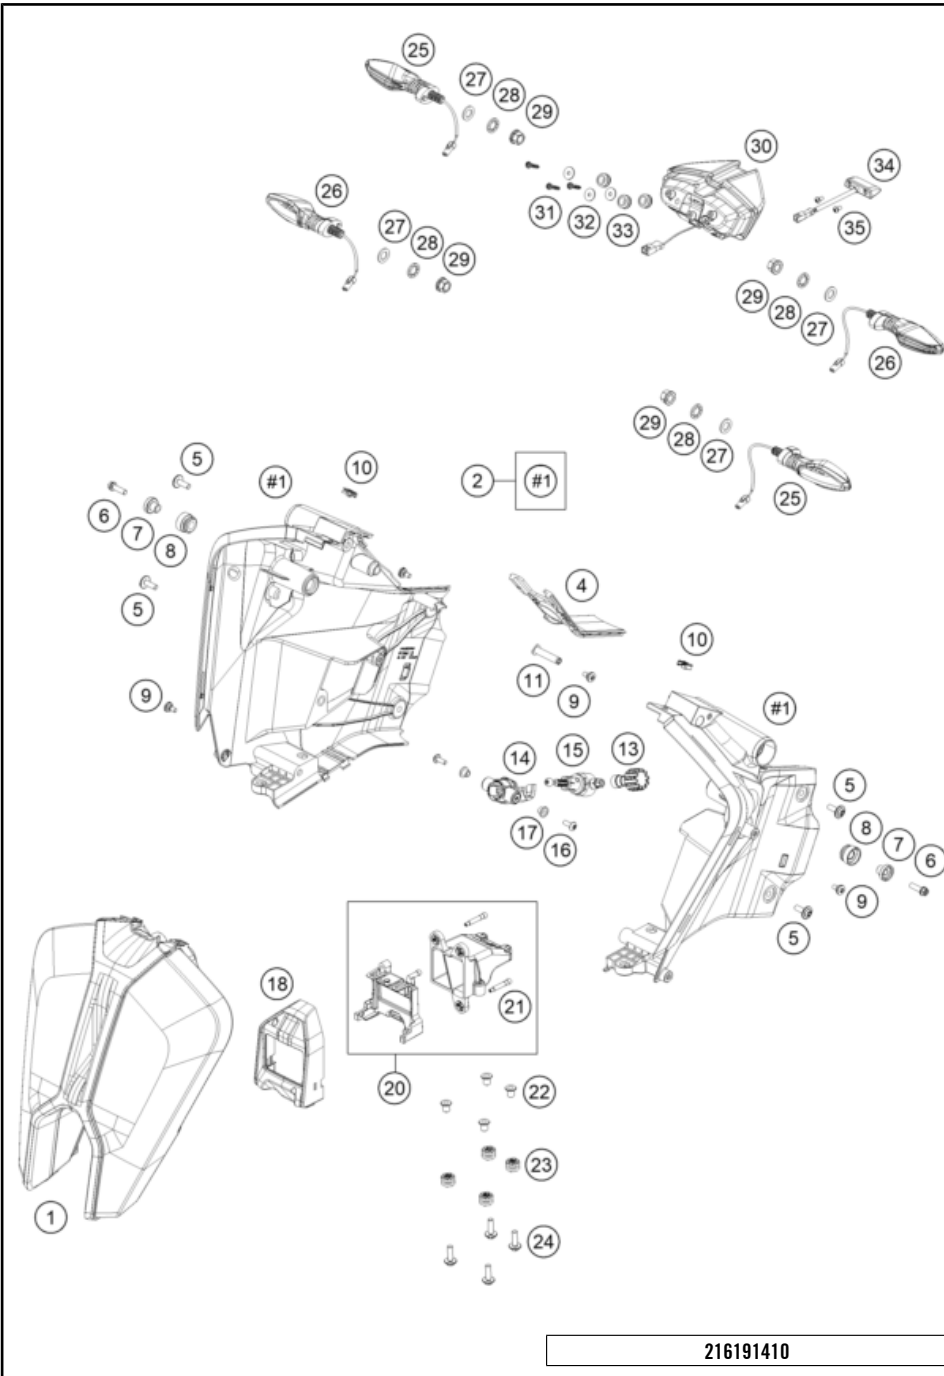

216191410

POS	PARTNUMBER	PARTNAME	PIECE
1	61914001000	Headlight	1
2	61914010044	Mask support	1
4	61914012000	Power socket bracket	1
5	69014017000S	special screw M6x18-8.8 ISA30 MK	4
6	0025060206	HH collar screw M6x20 TX30	2
7	60714011060	Plug-in element headlight	2
8	60714011050	Bushing	2
9	69008021160	special screw M5x12	3
10	54603048600	RANGE CHANGE METAL NUT M5 INOX	2
11	61914010020	Bushing, speedometer attachment	1
13	60714023000	Thumbwheel headlight adjust.	1
14	60714024100	Headlight support	1
15	60714020000	Headlight adjuster	1
16	58605083014	SCREW M5X14 TORX 25 07	2
17	60714010080	Collar bushing 5.1x8x13x8 mm	2
18	61914001060	ACC cover	1
20	61914086033	Bracket, ACC compl.	1
21	61914086030	Ball-head screw M5x20 TX20	2
22	46230102350	Distance sleeve	4
23	76014069051	RUBBER SLEEVE 7X10,8X16MM	4
24	0024060206	HH collar screw M6x20 TX30	4
25	60314025000	turn signal front left/rear right	2
26	60314026000	turn signal front right/rear left	2
27	0433100003	WASHER 18x10,5x1,6	4
28	0797100003	LOCK WASHER DIN6797-J10,5 ZI	4
29	58414030000	HH COLLAR NUT M10X1,25 WS=13	4
30	63514040000	Tail light	1
31	0081645121	EJOT DELTA PT SCREW 45X12-Z	3
32	61041088050	SHIM 4,3X15X1,25MM GALVANIZED	3
33	60006001022	rubber grommet 9x11x16x8.5 mm	3
34	61914047000	License plate lighting	1
35	0738010400800	Oval-head screw ISR M4x8-A2-070	2

55900

* NEW PART

X ON DEMAND