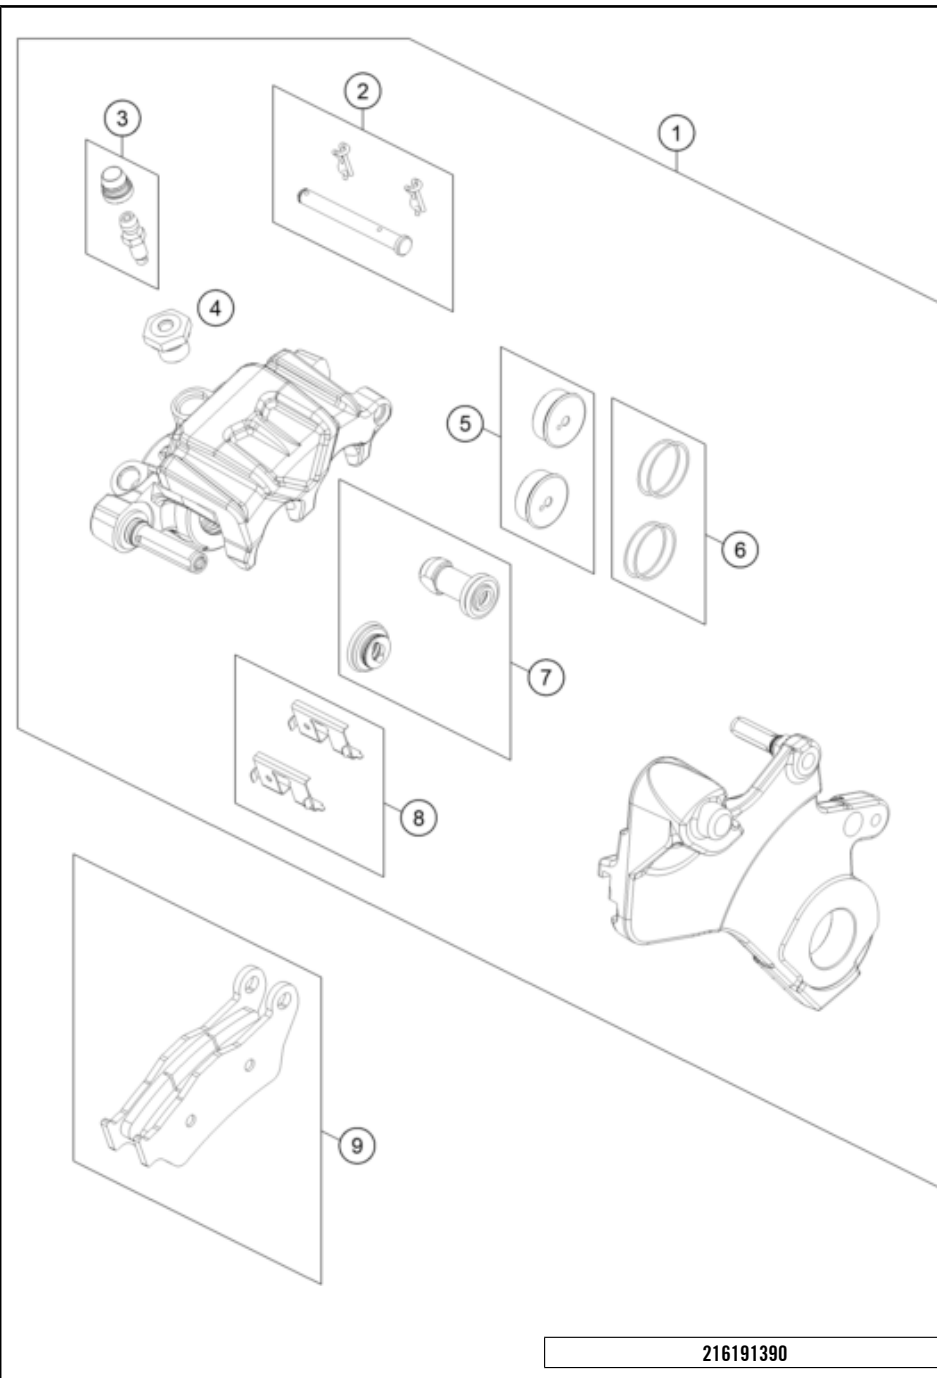

REAR BRAKE CALIPER

1290 SUPER ADVENTURE S, grey 2023 2023

POS	PARTNUMBER	PARTNAME	PIECE
1	6031308010130	BRAKE CALIPER REAR W/O PADS	1
2	77013017000	BOLT CPL. 09	1
3	60013020200	BLEEDER SCREW WITH CAP M6	1
4	60013020100	ADAPTER SCREW	1
5	60013083200	BRAKE PISTONS 05	1
6	60013081000	REP.KIT SEALING RINGS	1
7	54613218100	CUP SET SHORT	1
8	60013018100	RETAINING PLATE SET REAR 03	1
9	50313030000	BRAKE PAD SET FR. TOSHIBA H38	1

216191390

56009

* NEW PART

X ON DEMAND