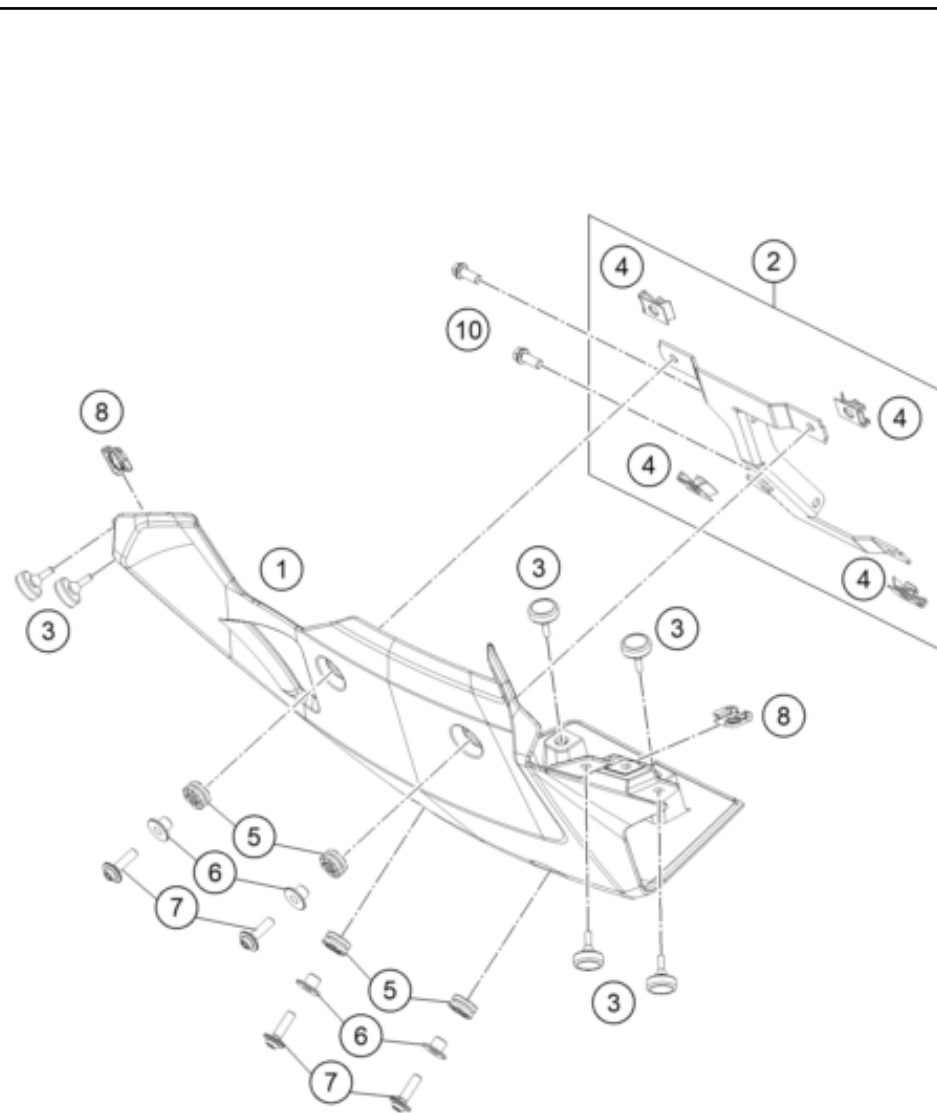

216190315

61936

* NEW PART

X ON DEMAND

POS	PARTNUMBER	PARTNAME	PIECE
1	61903040033	Footpeg cmpl., left+right	1
2	78003041050	FOOTREST R/S 08	1
3	78003040050	FOOTREST L/S 08	1
4	61903041010	Footpeg rubber cmpl. right	1
5	61903040010	Footpeg rubber cmpl. left	1
6	61903044000	Footpeg stud	2
7	54603041000	FOOTREST SPRING L/S & R/S	2
8	0125100003	washer DIN 125 A 10.5	2
9	0799060003	retaining washer DIN 6799 - 6	4
10	60003044010	CLOSING PANEL FRONT L/S R/S 03	2
11	0985050003	SELF LOCKING NUT DIN0985-M 5	2
12	6030310109533S	FOOTREST MOUNTING	2
13	0025080206S	HH collar screw M8x20 TX40 SL	4
14	61912020090C1	Heel protector, passenger right	1
15	61903049000C1	Rear footpeg bracket, right	1
16	61912020080C1	Heel protector, passenger left	1
17	61903048000C1	Rear footpeg bracket, left	1
18	0025080256	HH collar screw M8x25	4
19	0025080256S	HH COLLAR SCREW M8X25 TX40	4
20	61903051000	Passenger footpeg, right	1
21	61903050000	Passenger footpeg, left	1
22	60003152000	ENGAGE PANEL FOOTREST L/S 03	2
23	60003052000	ENGAGE PANEL FOOTREST R/S 03	2
24	60003044100	footrest bolt, rear	2

216190320

55848

* NEW PART X ON DEMAND

POS	PARTNUMBER	PARTNAME	PIECE
1	61903090000	Skid plate	1
2	61903190033	Skid plate bracket front, compl.	1
3	60006001021	DISTANCE RUBBER AIRBOX 03	6
4	54603048100	clip nut M6	4
5	62142041000	DAMP. COMPONENT ABS MODUL	6
6	61342041100	Collar bushing 6,5x9x18x8,5	6
7	69014117000	Collar screw M6x22-8.8 ISA30	6
8	54603048300	RANGE CHANGE METAL NUT M6 INOX	2
10	0025060166S	HH collar screw M6x16 TX30 SL	2