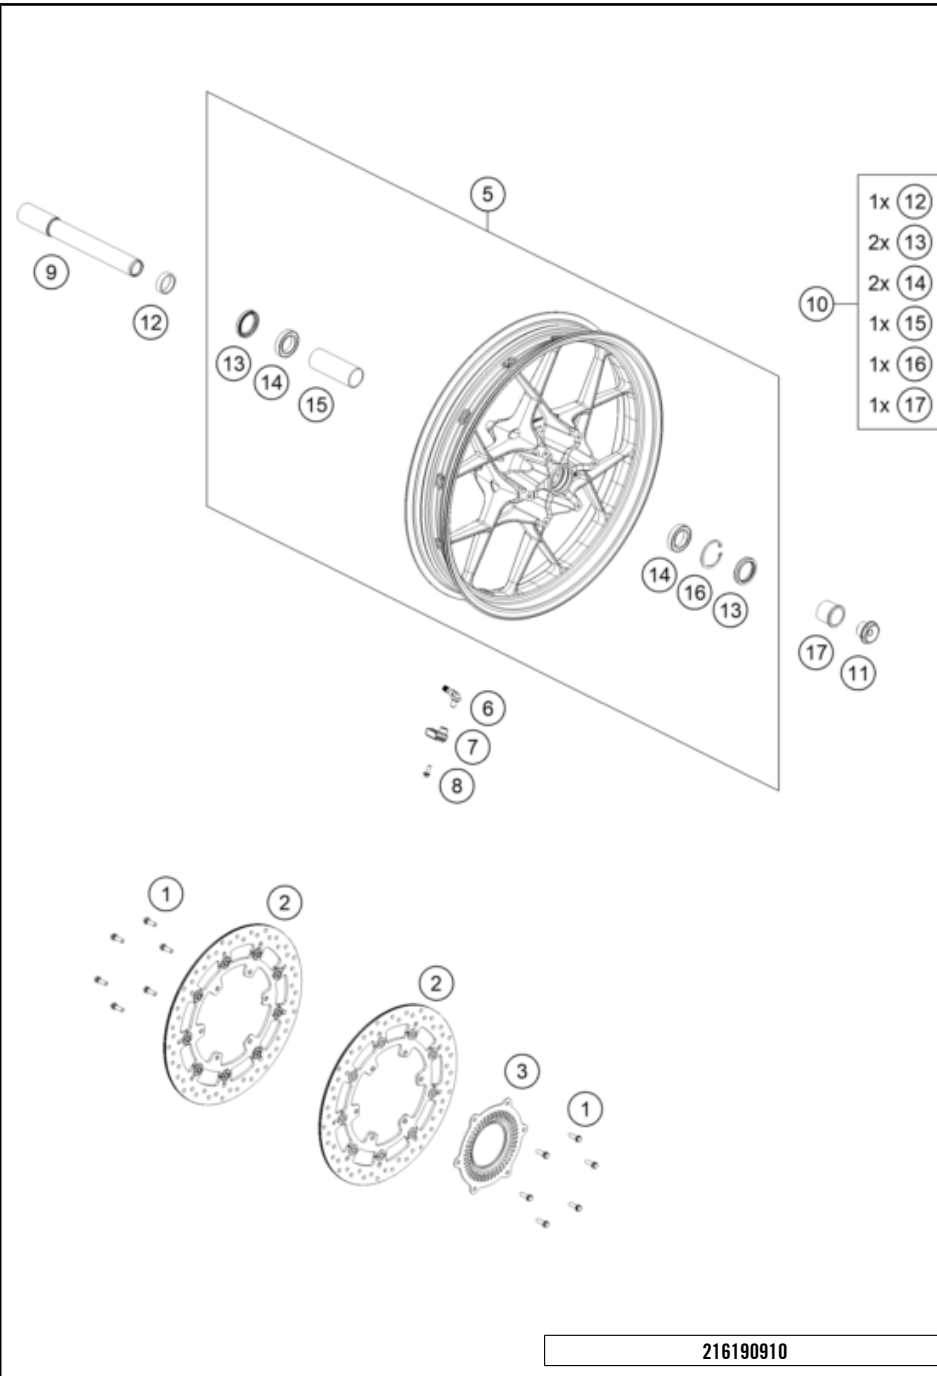

FRONT WHEEL

1290 SUPER ADVENTURE S, grey 2023 2023

POS	PARTNUMBER	PARTNAME	PIECE
1	59009062019	SPECIAL SCREW M6X19 WS=8 10.9	12
2	6030906000030	BRAKE DISC FRONT D=320X4,5	2
3	60342020000	SENSOR GEAR ABS	1
5	6060900114430	Front wheel 3.0X19" complete	1
6	61912033060	Angle valve 8.3 mm for TPMS	1
7	61912033000	Tire pressure sensor	1
8	0900000501500S	Screw M5x15 for TPMS	1
9	60309081100	Wheel spindle, front	1
10	60609015000	FRONT WHEEL REP. KIT ADV. 1050	1
11	6900103600001	STEERING HEAD SCREW 09	1
12	60009013000	SPACER BUSH. FR. WHEEL R/S 03	1
13	0760354771	SHAFT SEAL RING 35X47X7 TC	2
14	0625069068	GR.BALL BEAR.6906 DDU2CG23S6NM	2
15	60309011000	BUSHING SPACER TUBE FRONT	1
16	0472047175	CIRCLIP DIN0472-47X1,75	1
17	60309012100	SPACER BUSH. FRONT WHEEL L/S	1

216190910

55908

* NEW PART

X ON DEMAND