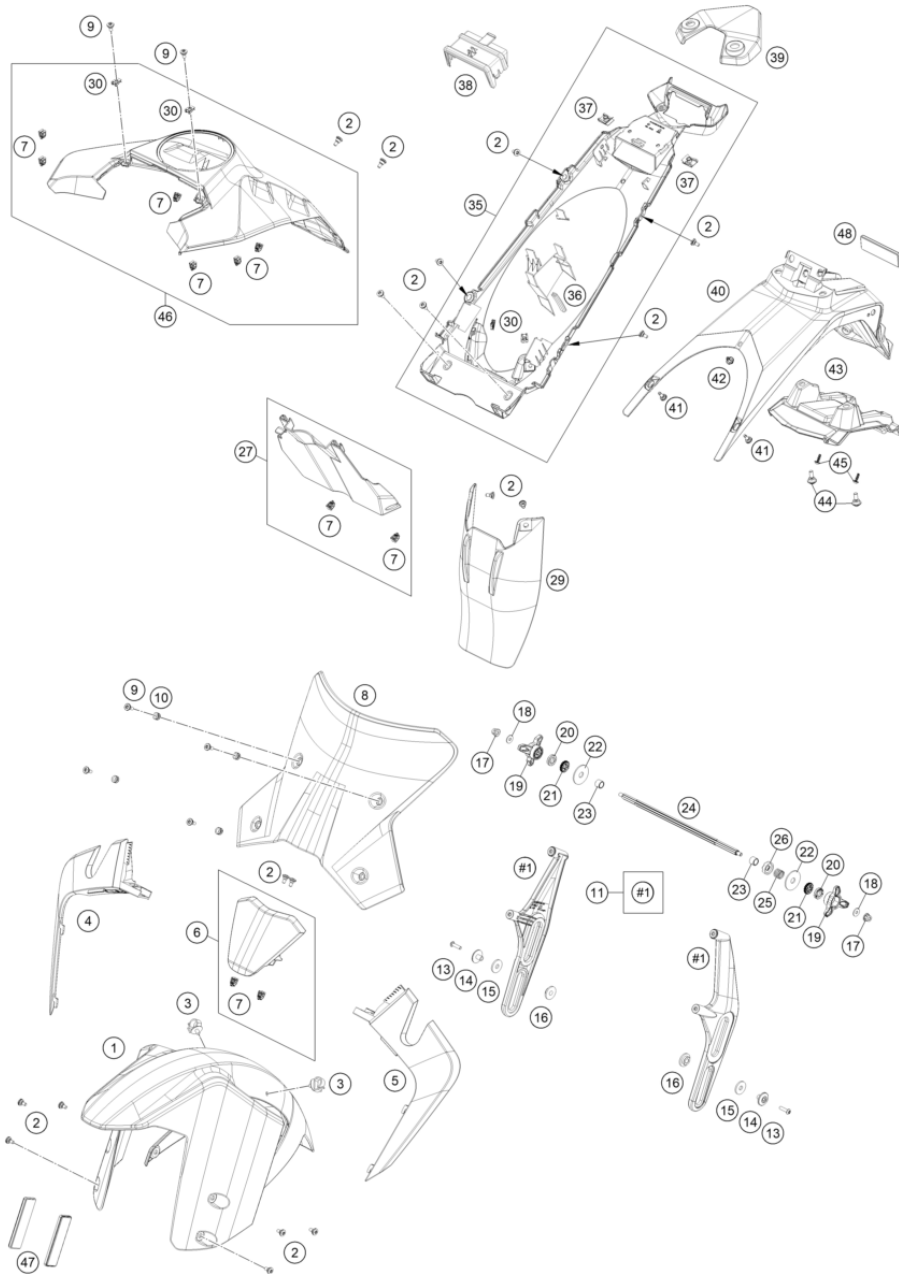

216190730

55872

* NEW PART

X ON DEMAND

MASK, FENDERS

1290 SUPER ADVENTURE S, grey 2023 2023

216190810

POS	PARTNUMBER	PARTNAME	PIECE
1	60308110100C1	Front fender	1
2	69008021160	special screw M5x12	18
3	58111076000	CABLE SUPPORT KHS NR.150-47610	2
4	61908002000C1	Headlight mask right	1
5	61908001000C1	Headlight mask left	1
6	61908001055C1	Headlight mask center compl.	1
7	61908040030	Bracket for side fairing	10
8	61908008000	Windshield	1
9	60708008071	Special screw M5x14	6
10	60708008070	rubber bush windshield fixation	4
11	61908008052	Holder Windshield	1
13	0738050202	Lens head screw ISO 7380-M5X20A2	2
14	60708008055	Collared bush	2
15	60708008062	Washer D=24/T=2.5	2
16	60708008052	Bearing sleeve	2
17	0926060000	STOP NUT M6 DIN6926 A2-70	2
18	0021060003	WASHER DIN9021-A 6,4	2
19	60708008053B2	Adjusting wheel	2
20	60708008057	Windshield support rubber	2
21	60408008155	GEAR 16TH ADJUSTMENT	2
22	60708008063	Washer D=36/T=2	2
23	60708008064	Plain bearing	2
24	60708008154	Shaft windshield adjustment	1
25	60708008067	Spring windshield	1
26	61908008065	Toothed washer, outer	1
27	61908019015	Rear trim panel front compl.	1
29	60304050000	SPLASH PROTECTION	1
30	69008021080	clip nut M5	4
35	61908019033	Lower rear panel cpl.	1
36	76003095048	Edge protection 9.5x6.5x48	1
37	54603048100	clip nut M6	2
38	61908019020	Lower rear panel	1
39	61908013033	Rear cover, preassembled	1
40	61908015100	License plate holder	1
41	69008021060	special screw M5x17	2
42	76503075000	SPREAD RIVET CPL. 6,2MM	1
43	61908016000	Licence plate holder support lower featu	1
44	83008100020	SCREW M6X20X5,5	2