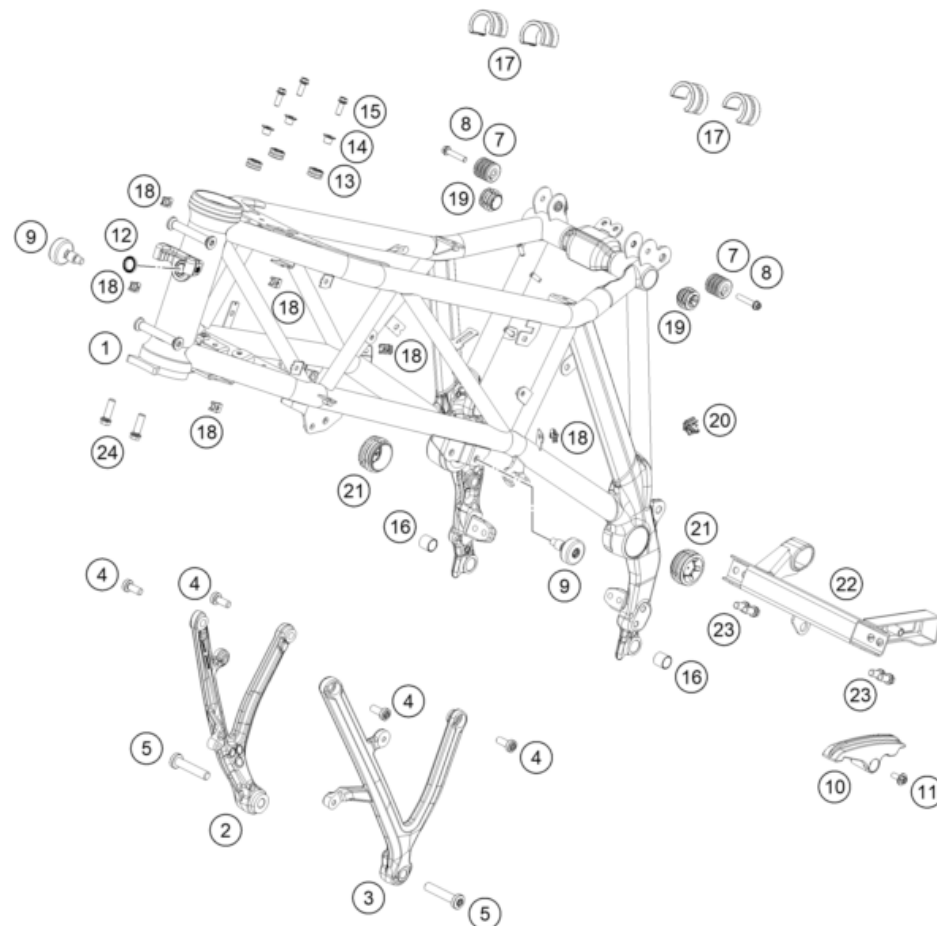

216190110

61904

* NEW PART

X ON DEMAND

FRONT FORK DISASSEMBLED

1290 SUPER ADVENTURE S, grey 2023 2023

POS	PARTNUMBER	PARTNAME	PIECE
1	48601099	Fork outer tube 49,13x550 dt54 db60	2
2	48SAF1U26R	cartridge cpl. valve right	1
3	48SAF1U26L	cartridge cpl. sensor left	1
4	S80990000300000	main spring (43.0) 11.0-430 fork	1
5	S639200002000HG	Fork protection ring 62,1mm blue	2
6	48602007	Stroke indicator 48mm red	2
7	48602066S1	Right fork leg with inner tube cpl.	1
8	48602065S1	Left fork leg with inner tube cpl.	1
9	0025080206	HH collar screw M8x20	4
10	48602117S	HS screw M10x252 cpl.	2
11	52000212SET	sticker set APEX SAT 90x40	1
12	R14054	REP. KIT SPACER	x
13	R14047T	Guide bushing set fork 48mm	x
14	RP10012T	"Seal kit 48mm SKF black"	x
97	T14034	Fuchs grease IPR (250g)	x
98	48601166S1	Fork Fluid Viscosity 4.0 5L	x

226190210

61862

* NEW PART X ON DEMAND

FRAME

1290 SUPER ADVENTURE S, grey 2023 2023

POS	PARTNUMBER	PARTNAME	PIECE
1	61903001000C1	Frame 619UA	1
2	6190300510001	Engine brace right	1
3	6190300610001	Engine brace left	1
4	0035080206S	SHCS M8x20 TX45	4
5	0035100509S	AH-COLLAR SCREW M10X50 ISA45	2
7	61907048100	Rubber seat cowl pad	2
8	0025060306S	HH collar screw M6x30 TX30	2
9	62507026100	SPECIAL SCREW M8 06	2
10	61903070000	Chain slider	1
11	0024060156	HH collar screw M6x15 TX30	1
12	61911066010	Ignition lock gasket	1
13	62142041000	DAMP. COMPONENT ABS MODUL	3
14	00185006009U0	Collar bushing 6.1x9.2x15x8.5x1	3
15	0025060166	HH collar screw M6x16 TX30	3
16	61903916050	Plain bearing	2
17	61007014000	SPACER FUEL TANK 05	4
18	69008021080	clip nut M5	6
19	61903088000	Plug D=23.5	2
20	000700000H0001	Socket connector clip	1
21	61703088000	Plug, large	2
22	61903001036C1	lower cross tube complete	1
23	0025080166S	HH collar screw M8x16 TX40 SL	4
24	0025080256S	HH COLLAR SCREW M8X25 TX40	2