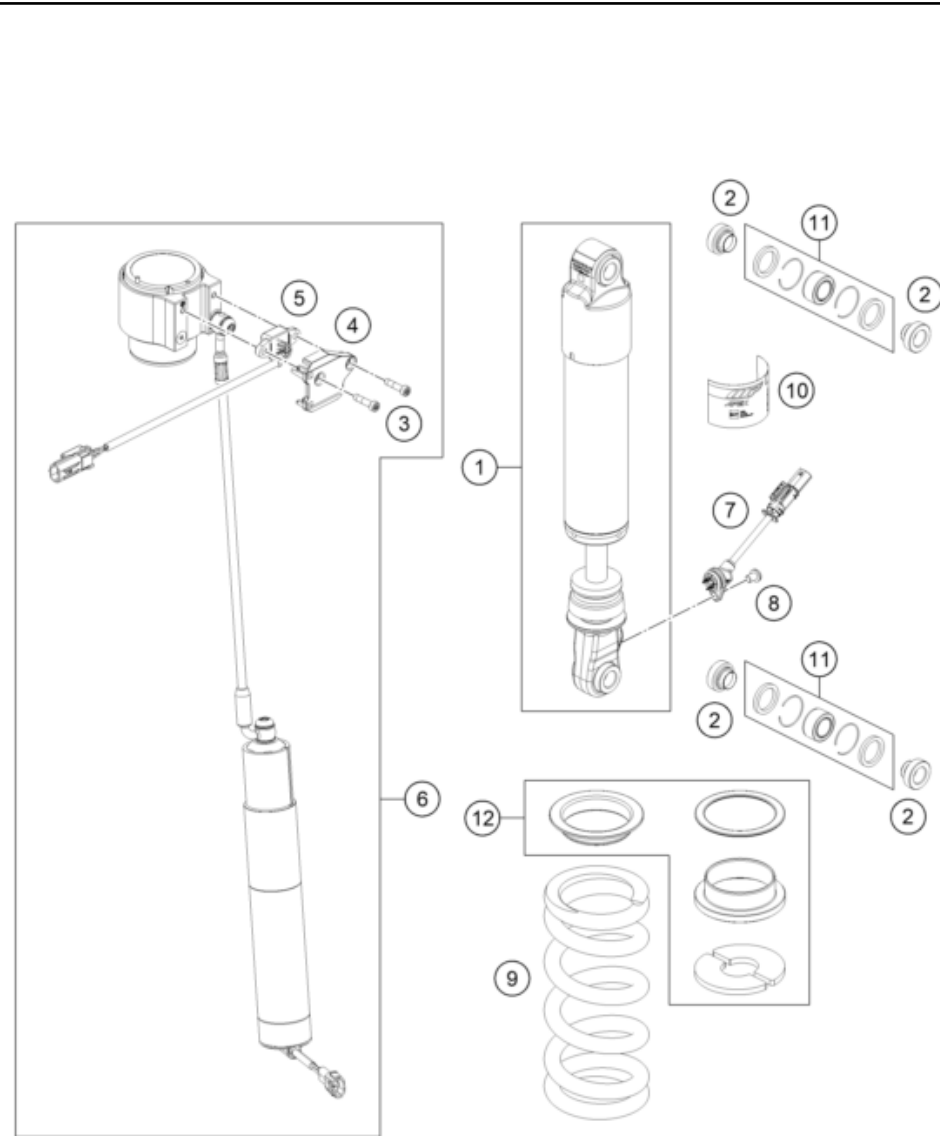

SHOCK ABSORBER DISASSEMBLED

1290 SUPER ADVENTURE S, grey 2023 2023

POS	PARTNUMBER	PARTNAME	PIECE
1	46140029S2	Shock KTM 1290 Adv SAFe 2021	1
2	46181138	Bearing bush 14x15,03/18,5/24,5x14,45	4
3	014580050203S	Cap hd. screw DIN14580 M5x20 Precote30	2
4	S938100000000C1	PA cover	1
5	60000288	sensor linear PA 20mm	1
6	11001T02	PA Super Adventure S 21 electrical	1
7	10000250	wire Hirschmann I750 semi activ	1
8	00700005	HS flat head screw M6x8 acc drawing	1
9	91010365	Mainspring (59)160-198,5 damper white	1
10	52000217	sticker APEX SAT 90x40	1
11	R12012T	Ball joint bearing kit top 12mm	x
12	RP10031T	Repair kit spring retainer shock absorbe	x

216190430

55579

* NEW PART

X ON DEMAND