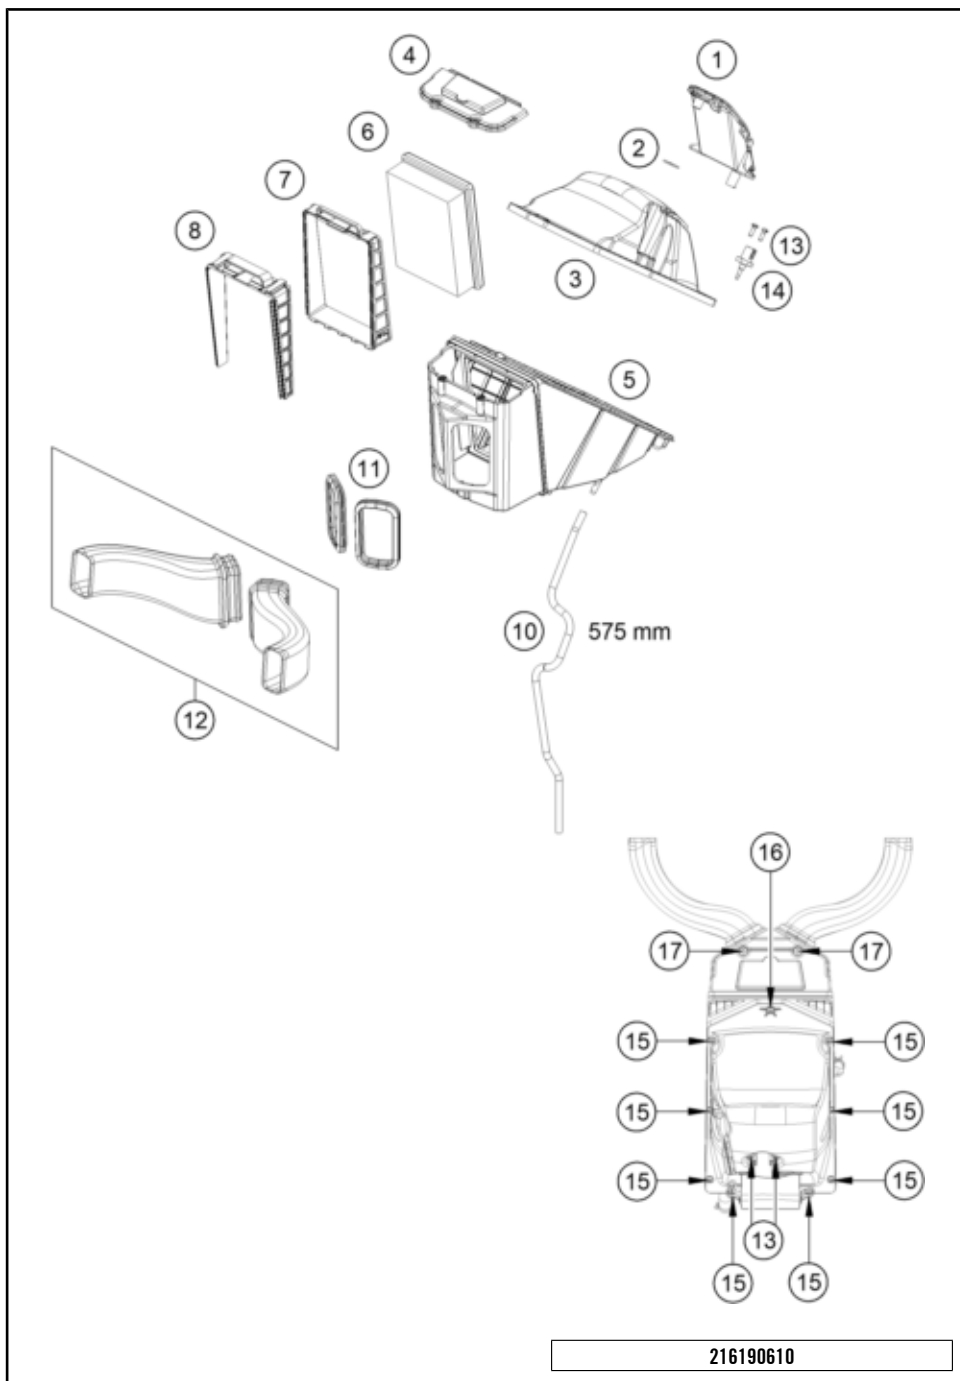

216190510

57961

* NEW PART

X ON DEMAND

AIR FILTER

1290 SUPER ADVENTURE S, grey 2023 2023

POS	PARTNUMBER	PARTNAME	PIECE
1	61930088000	Oil separator	1
2	0770210020	O-RING 21X2	1
3	61906002000	Air filter box cover top	1
4	61906001003	Air filter box cover	1
5	61906001000	Air filter box	1
6	60706015000	Air filter	1
7	61906001004	Filter clamp, frame	1
8	61906001005	Filter clamp, wedge	1
10	78015019000	HOSE EPA D=6/10 L=2000MM	1
11	61906040050	Intake port gasket	2
12	61906040044	Intake port le + ri	1
13	0081050161	EJOT PT SCREW K50X16 1451	4
14	61041080000	AMBIENT-AIR TEMPERATURE SENSOR	1
15	0000810603000	EJOT Delta PT screw 60x30	8
16	0000810602000	EJOT Delta PT screw 60x20	1
17	69008021160	special screw M5x12	2