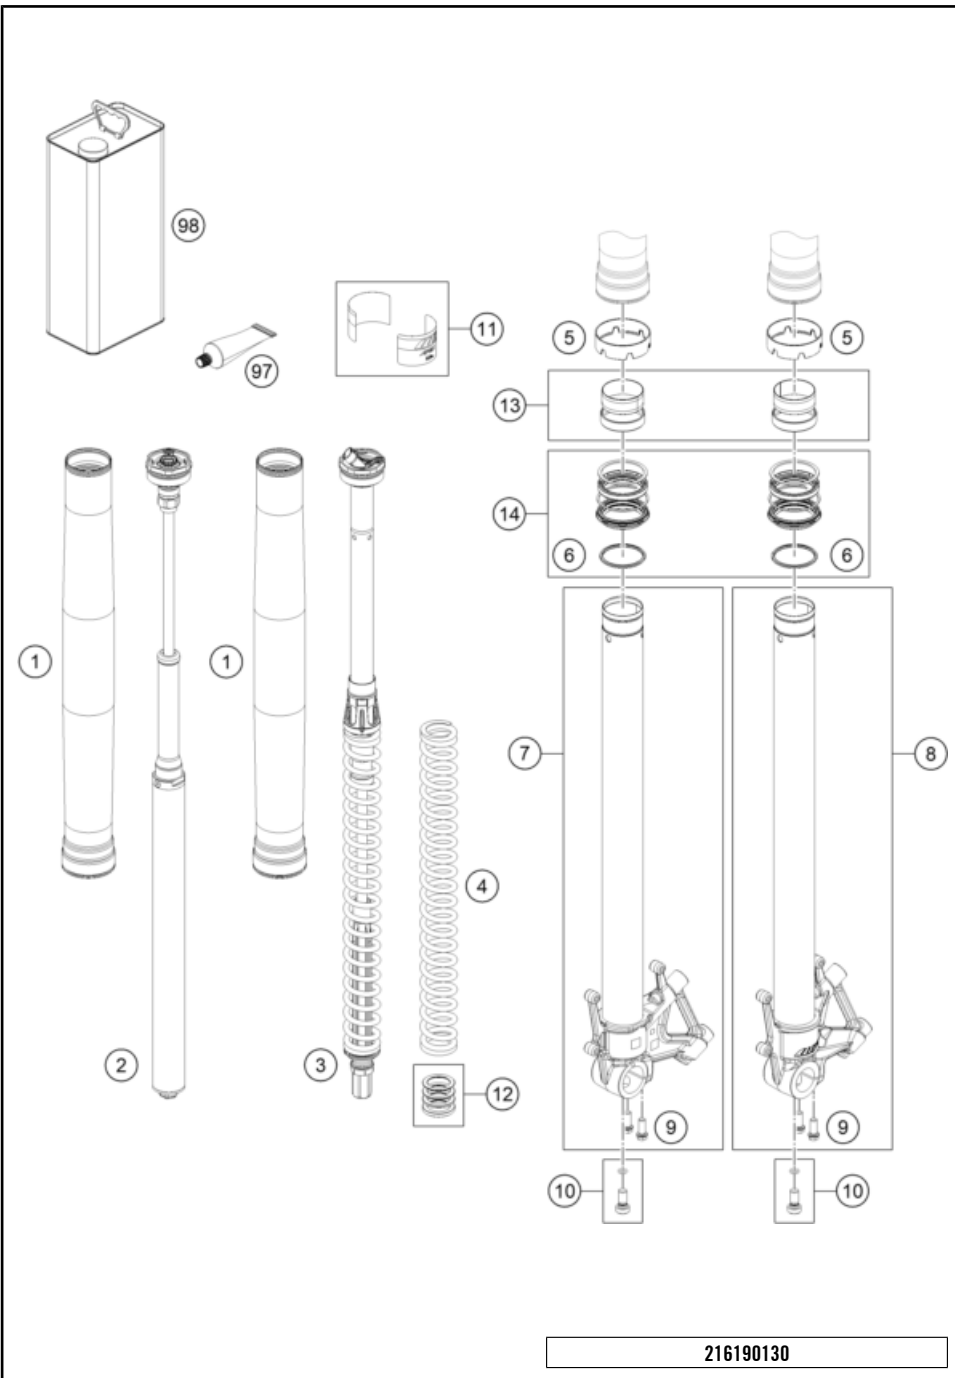

216190110

61904

* NEW PART

X ON DEMAND

FRONT FORK DISASSEMBLED

1290 SUPER ADVENTURE S, grey 2023 2023

POS	PARTNUMBER	PARTNAME	PIECE
1	48601099	Fork outer tube 49,13x550 dt54 db60	2
2	48SAF1U26R	cartridge cpl. valve right	1
3	48SAF1U26L	cartridge cpl. sensor left	1
4	S80990000300000	main spring (43.0) 11.0-430 fork	1
5	S639200002000HG	Fork protection ring 62,1mm blue	2
6	48602007	Stroke indicator 48mm red	2
7	48602066S1	Right fork leg with inner tube cpl.	1
8	48602065S1	Left fork leg with inner tube cpl.	1
9	0025080206	HH collar screw M8x20	4
10	48602117S	HS screw M10x252 cpl.	2
11	52000212SET	sticker set APEX SAT 90x40	1
12	R14054	REP. KIT SPACER	x
13	R14047T	Guide bushing set fork 48mm	x
14	RP10012T	"Seal kit 48mm SKF black"	x
97	T14034	Fuchs grease IPR (250g)	x
98	48601166S1	Fork Fluid Viscosity 4.0 5L	x

226190210

61862

* NEW PART X ON DEMAND

FRAME

1290 SUPER ADVENTURE S, grey 2023 2023

POS	PARTNUMBER	PARTNAME	PIECE
1	61903001000C1	Frame 619UA	1
2	6190300510001	Engine brace right	1
3	6190300610001	Engine brace left	1
4	0035080206S	SHCS M8x20 TX45	4
5	0035100509S	AH-COLLAR SCREW M10X50 ISA45	2
7	61907048100	Rubber seat cowl pad	2
8	0025060306S	HH collar screw M6x30 TX30	2
9	62507026100	SPECIAL SCREW M8 06	2
10	61903070000	Chain slider	1
11	0024060156	HH collar screw M6x15 TX30	1
12	61911066010	Ignition lock gasket	1
13	62142041000	DAMP. COMPONENT ABS MODUL	3
14	00185006009U0	Collar bushing 6.1x9.2x15x8.5x1	3
15	0025060166	HH collar screw M6x16 TX30	3
16	61903916050	Plain bearing	2
17	61007014000	SPACER FUEL TANK 05	4
18	69008021080	clip nut M5	6
19	61903088000	Plug D=23.5	2
20	000700000H0001	Socket connector clip	1
21	61703088000	Plug, large	2
22	61903001036C1	lower cross tube complete	1
23	0025080166S	HH collar screw M8x16 TX40 SL	4
24	0025080256S	HH COLLAR SCREW M8X25 TX40	2