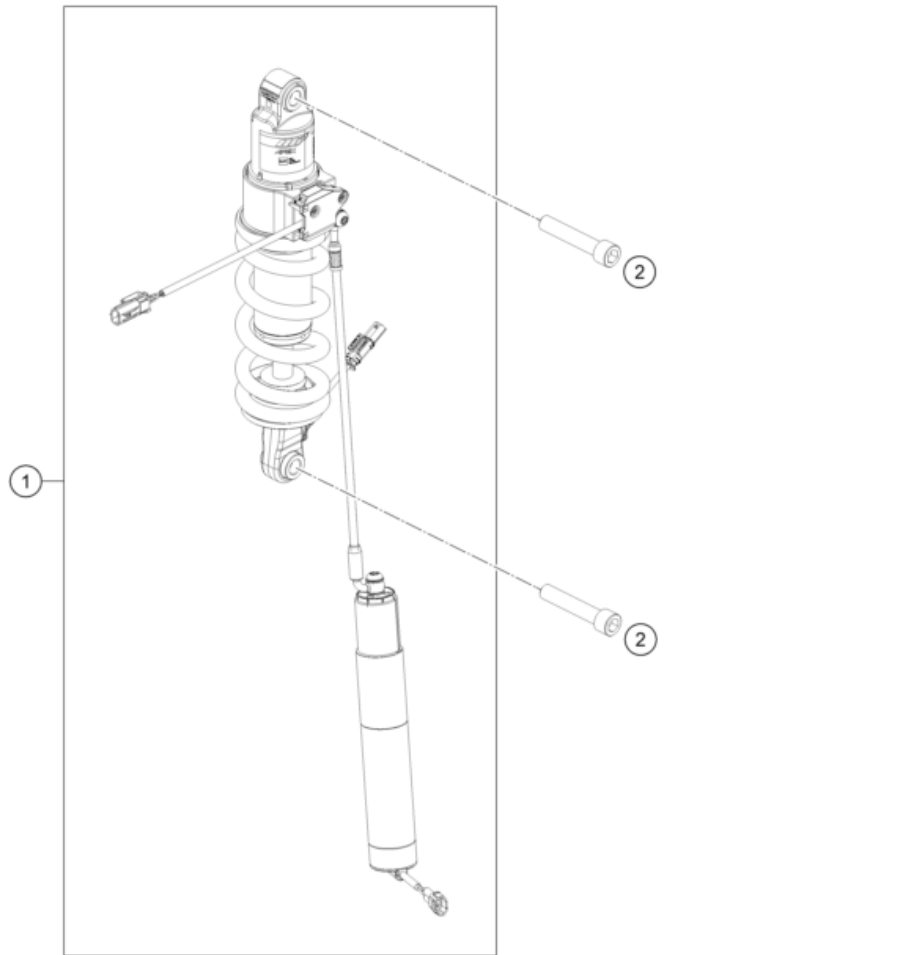

SHOCK ABSORBER

1290 SUPER ADVENTURE S, grey 2023 2023

POS	PARTNUMBER	PARTNAME	PIECE
1	01181U2601	Shock absorber KTM 1290 Super Adv S 21	1
2	60004017000	SCREW M14X1,5 L=73MM 03	2
3	69008021040	special screw M6x14	3
4	61908027044	Bracket preload adjuster cpl.	1
5	54603048100	clip nut M6	1

216190410

55858

* NEW PART

X ON DEMAND