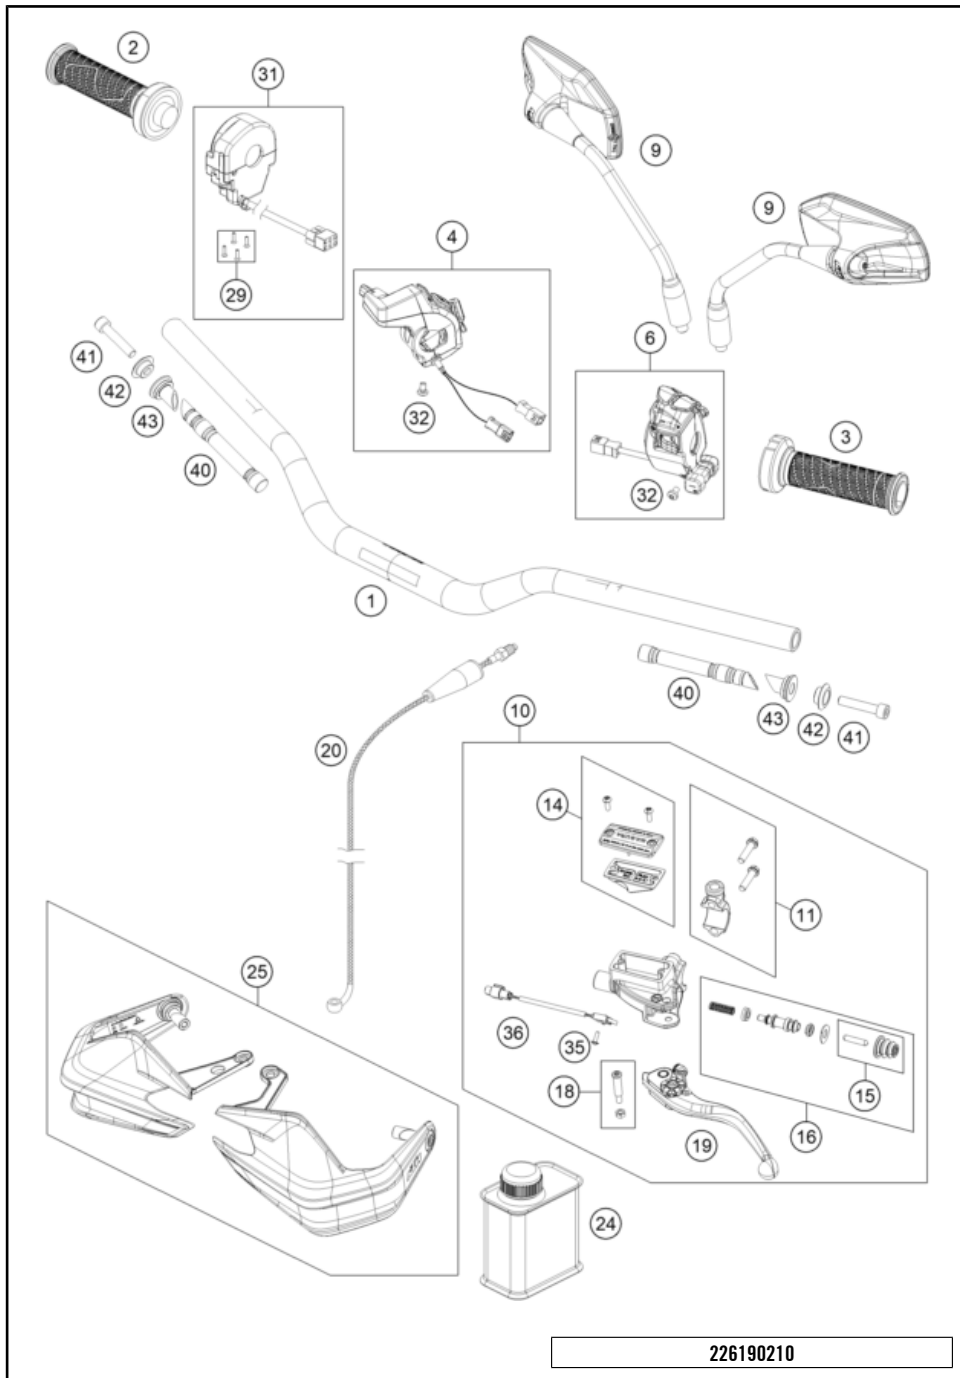

HANDLEBAR, CONTROLS

1290 SUPER ADVENTURE S, grey 2023 2023

POS	PARTNUMBER	PARTNAME	PIECE
1	61902001000C1	Handlebars	1
2	60702012000	Grip tube (no heating)	1
3	60702039100	Grip LHS w/o heater	1
4	61711074100	Start / Emergency stop switch, right	1
6	61711070200	Combination switch left	1
9	60312040200	Mirror	2
10	61902030044	clutch master cylinder	1
11	61902005000	Clamp cpl.	1
14	61902033000	clutch explosions tank	1
15	76502046000	PUSH ROD CPL. 13	1
16	60302032100	REPAIR KIT PISTONS DOT	1
18	50302038200	LEVER SCREW SHORT CPL. 09	1
19	61902031000	clutch lever kit	1
20	61932063000	Clutch pipe	1
24	00062030000	BRAKE FLUID DOT5.1 0,25L	1
25	61902079000	Handguard, left / right	1
29	76011073110	SCREW SET START-STOP SWITCH	1
31	60711012000	Ride-by-wire without throttle tube	1
32	073800501002	PAN HEAD SCREW M5X10 TX25	2
35	0985030103	FLAT HEAD SCREW DIN7985 M3x1	1
36	83111049000	CLUTCH SWITCH ATV	1
40	61902004005	Handlebar weight	2
41	0912080403	SHCS DIN 912 M8x40	2
42	62002080051	COLLAR BUSHING HANDGUARD	2
43	62002080052	CLAMP EXTERNAL	2

226190210

61862

* NEW PART X ON DEMAND