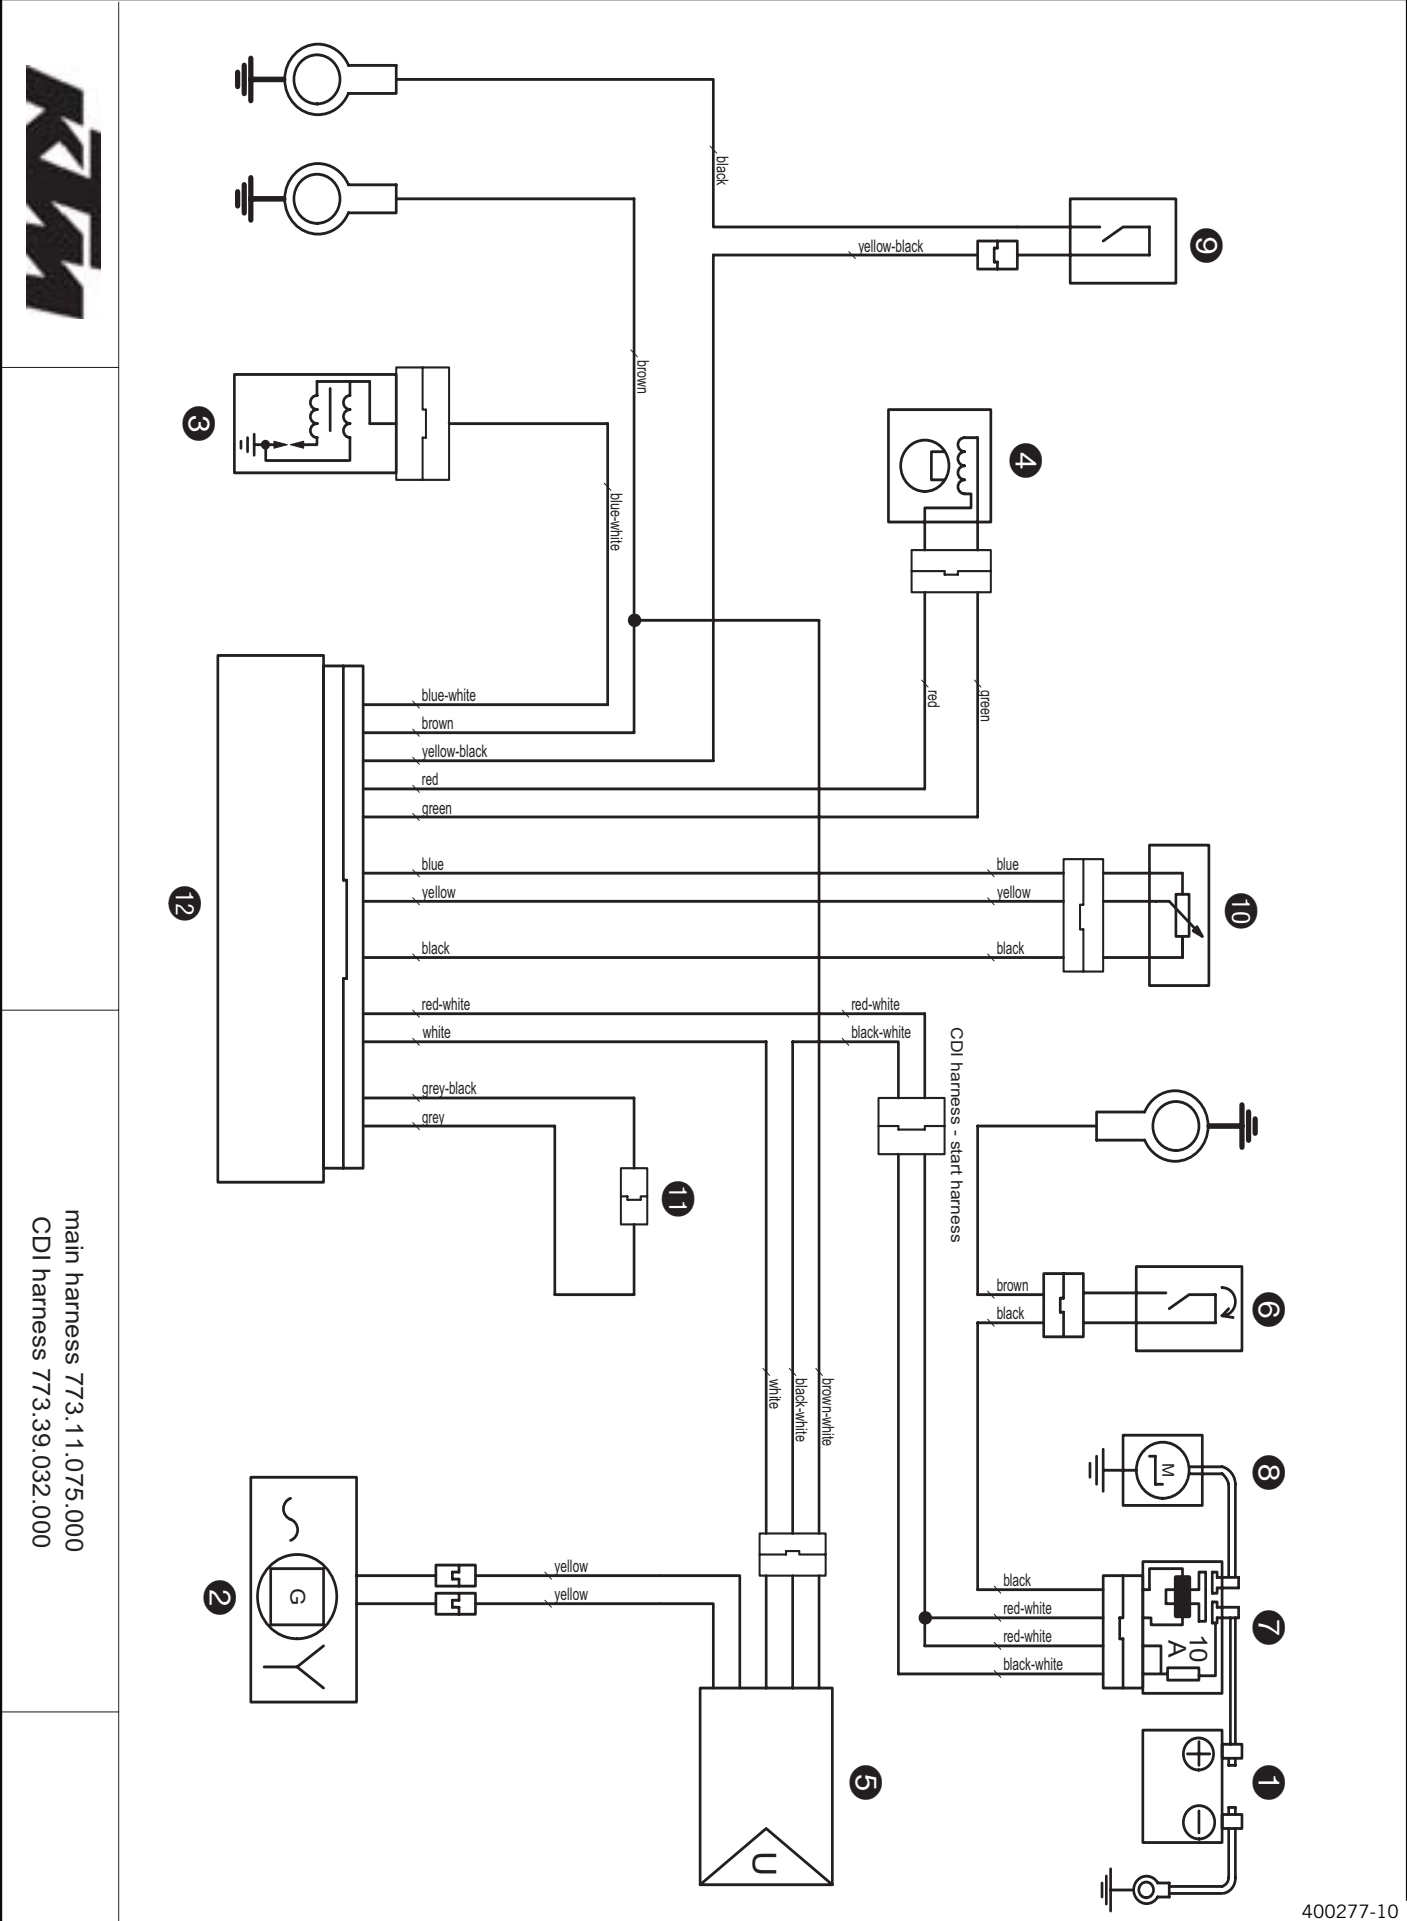

Wiring diagram

main harness 773.11.075.000
 CDI harness 773.39.032.000

Components

1	Battery
2	Generator
3	Ignition coil
4	Pulse generator
5	Voltage regulator/rectifier
6	Starter button
7	Starter relay
8	Starter motor
9	Short circuit button
10	Throttle valve sensor TPS
11	Ignition curve plug connection
12	CDI controller

Cable colors

black	black
black-white	black-white
brown	brown
brown-white	brown-white
blue	blue
blue-white	blue-white
green	green
grey	gray
grey-black	gray-black
red	red
red-white	red-white
white	white
yellow	yellow
yellow-black	yellow-black