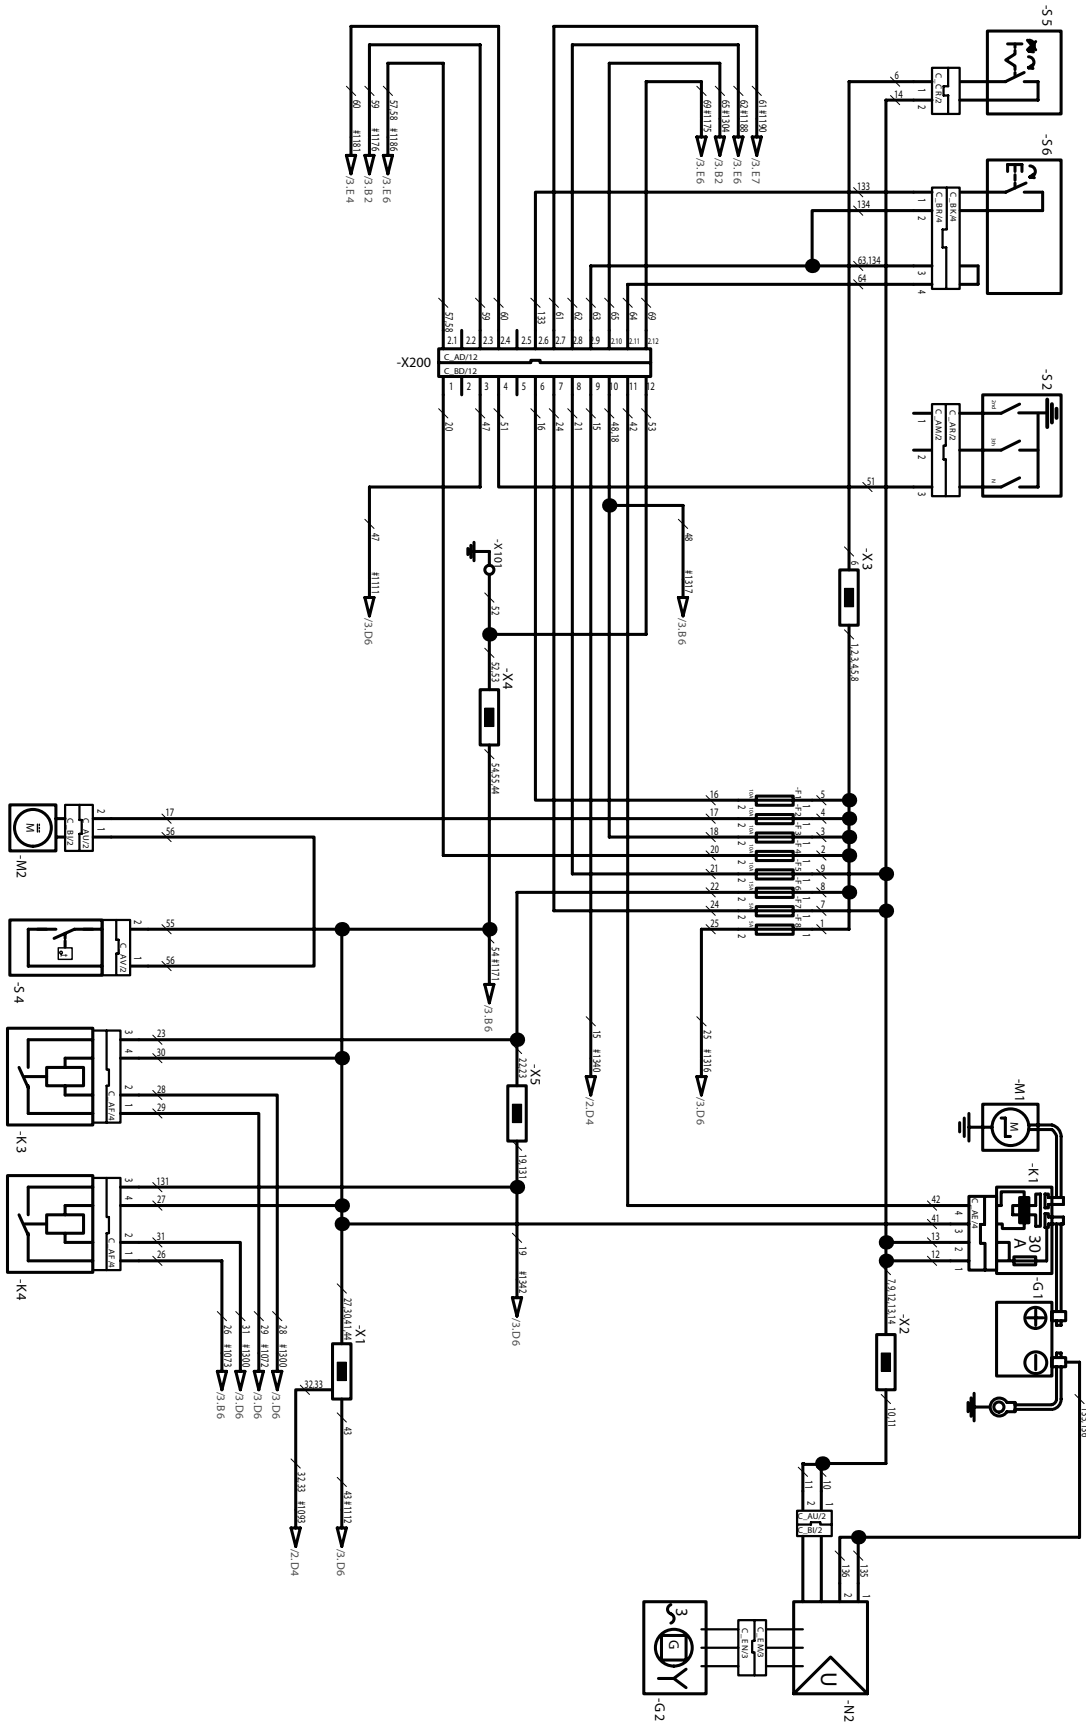

690 Rally Factory Replica 1 of 3

Components:

G1	Battery
G2	Generator
K1	Starter relay with fuse
K3	High beam relay
K4	Low beam relay
M1	Starter motor
M2	Radiator fan
N1	Voltage regulator/rectifier
S2	Gear sensor switch
S4	Temperature switch for radiator fan
S5	Ignition lock
S6	Electric starter button

Cable colors:

1	green
2	green
3	green
4	green
5	green
6	green
7	yellow-red
8	green
9	yellow-red
10	yellow-red
11	yellow-red
12	yellow-red
13	yellow-red
14	yellow-red
15	orange
16	black-orange
17	white-black
18	yellow-blue
19	yellow
20	black-red
21	gray
22	yellow
23	yellow
24	green-red
25	white-yellow
26	blue
27	brown
28	green-orange
29	orange
30	brown
31	blue-orange
32	brown
33	brown
41	brown
42	white-red
43	brown
44	brown
47	white-green

690 Rally Factory Replica 2 of 3

Components:

A6	CDI controller
B1	Throttle valve sensor TPS
B2	Temperature sensor for indicator lamp
L1	Pulse generator
L2	Ignition coil

Cable colors:

15	orange
32	brown
33	brown
34	blue
35	yellow
36	black
37	gray
38	black-blue
39	gray
40	black-brown
50	black-yellow
132	black-yellow

Components:

A1	Roadbook
A2	not assigned
A3	not assigned
A4	GPS (optional)
A5	Iritrac (optional)
B3	Wheel speed sensor
H1	Right rear flasher
H2	Left front flasher
H3	Left rear flasher
H4	Right front flasher
H5	Brake / tail light
H6	Additional rear light (optional)
H7	Parking light
H8	ICO Light (optional)
H10	Roadbook light
H11	Low beam
H12	High beam
H13	Horn
H14	Additional rear light (optional)
H15	Flasher indicator light
H16	Idling speed indicator lamp
H17	Indicator lamp for the coolant temperature
H18	High beam indicator light
H19	Oil pressure indicator lamp
K2	Flasher relay
P1	Speedometer
S1	Rear brake light switch
S3	Oil pressure sensor
S7	Front brake light switch
S8	Flasher switch