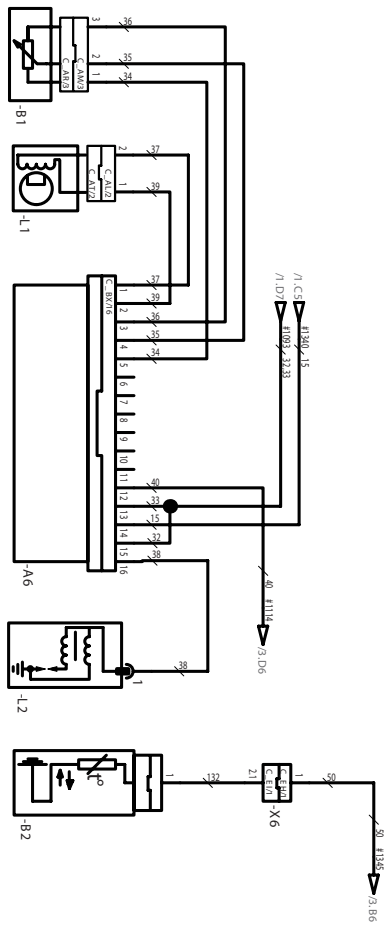

690 Rally Factory Replica 1 of 3

Components:

G1	Battery
G2	Generator
K1	Starter relay with fuse
K3	High beam relay
K4	Low beam relay
M1	Starter motor
M2	Radiator fan
N1	Voltage regulator/rectifier
S2	Gear sensor switch
S4	Temperature switch for radiator fan
S5	Ignition lock
S6	Electric starter button

Cable colors:

1	green
2	green
3	green
4	green
5	green
6	green
7	yellow-red
8	green
9	yellow-red
10	yellow-red
11	yellow-red
12	yellow-red
13	yellow-red
14	yellow-red
15	orange
16	black-orange
17	white-black
18	yellow-blue
19	yellow
20	black-red
21	gray
22	yellow
23	yellow
24	green-red
25	white-yellow
26	blue
27	brown
28	green-orange
29	orange
30	brown
31	blue-orange
32	brown
33	brown
41	brown
42	white-red
43	brown
44	brown
47	white-green

690 Rally Factory Replica 2 of 3

Components:

A6	CDI controller
B1	Throttle valve sensor TPS
B2	Temperature sensor for indicator lamp
L1	Pulse generator
L2	Ignition coil

Cable colors:

15	orange
32	brown
33	brown
34	blue
35	yellow
36	black
37	gray
38	black-blue
39	gray
40	black-brown
50	black-yellow
132	black-yellow

Components:

A1	Roadbook
A2	not assigned
A3	not assigned
A4	GPS (optional)
A5	Iritrac (optional)
B3	Wheel speed sensor
H1	Right rear flasher
H2	Left front flasher
H3	Left rear flasher
H4	Right front flasher
H5	Brake / tail light
H6	Additional rear light (optional)
H7	Parking light
H8	ICO Light (optional)
H10	Roadbook light
H11	Low beam
H12	High beam
H13	Horn
H14	Additional rear light (optional)
H15	Flasher indicator light
H16	Idling speed indicator lamp
H17	Indicator lamp for the coolant temperature
H18	High beam indicator light
H19	Oil pressure indicator lamp
K2	Flasher relay
P1	Speedometer
S1	Rear brake light switch
S3	Oil pressure sensor
S7	Front brake light switch
S8	Flasher switch