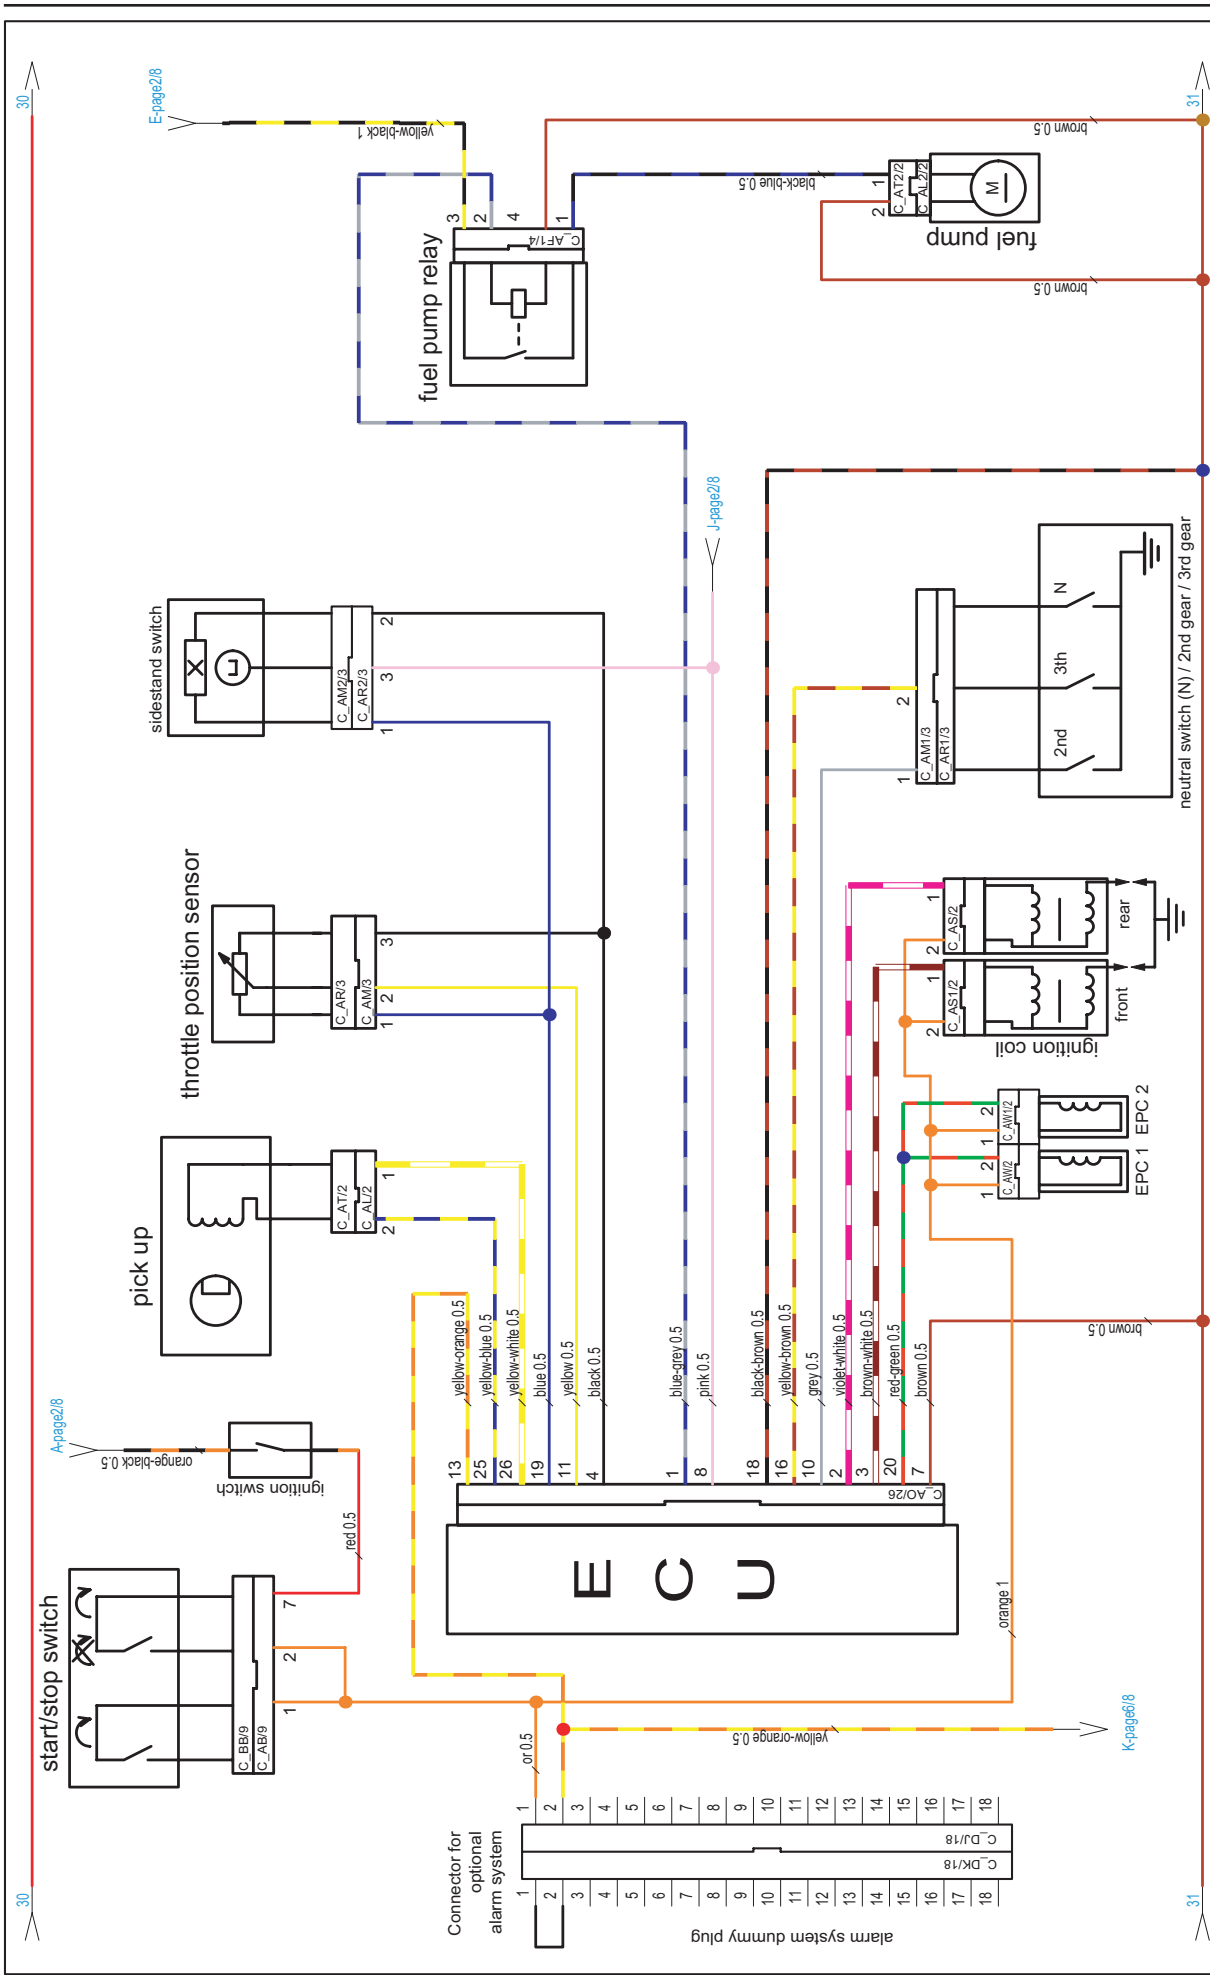

950 S Supermoto 2007
950 Supermoto R 2007

start system

30

31

A-page2/8

E-page2/8

J-page2/8

K-page6/8

Connector for optional alarm system

alarm system dummy plug

C-page2/8

D-page2/8

L-page6/8

M-page6/8

950 SUPERMOTO

turn indicator system

950 SUPERMOTO

light-brake system

950 SUPERMOTO

instruments-tachometer

950 SUPERMOTO

ground connection