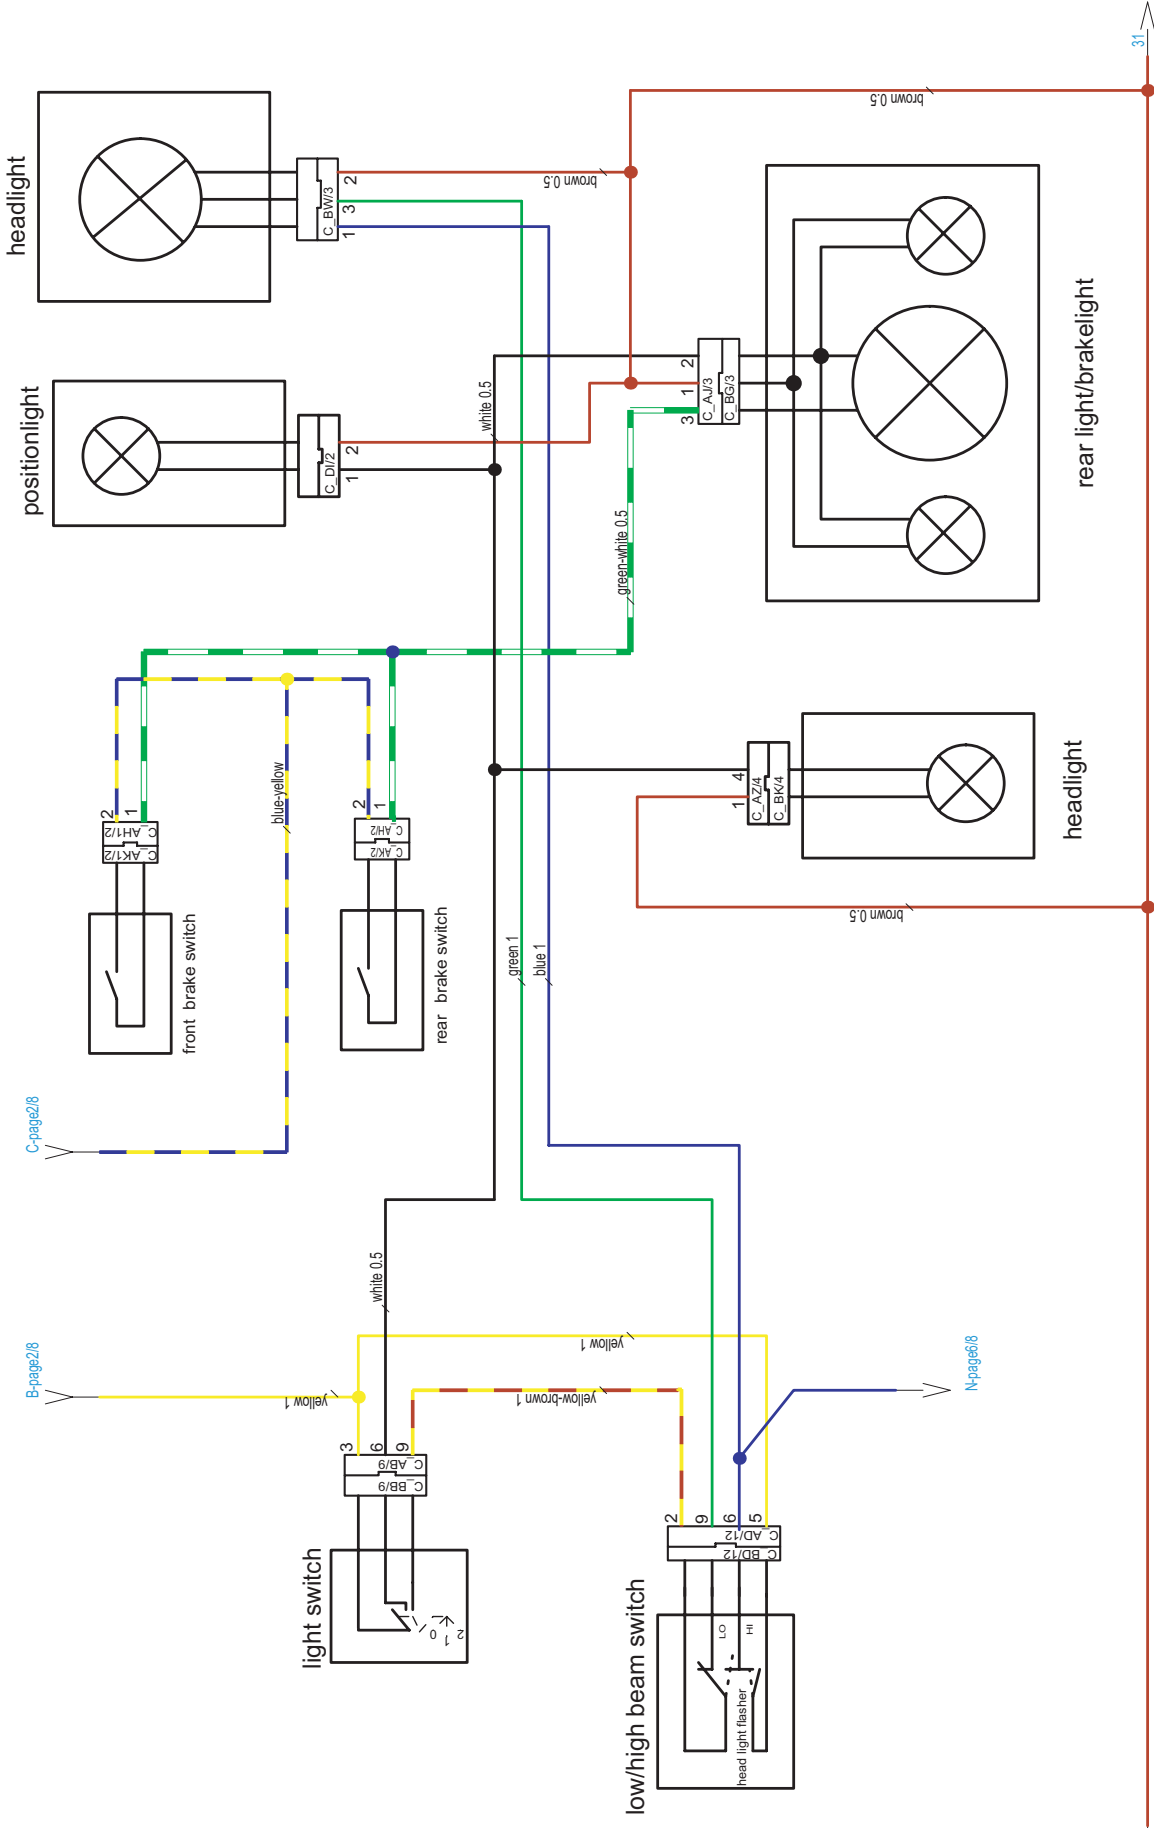

950 S Supermoto 2007
950 Supermoto R 2007

start system

30

31

A-page2/8

E-page2/8

J-page2/8

K-page6/8

Connector for optional alarm system

alarm system dummy plug

C-page2/8

D-page2/8

L-page6/8

M-page6/8

950 SUPERMOTO

turn indicator system

950 SUPERMOTO

light-brake system

950 SUPERMOTO

instruments-tachometer

950 SUPERMOTO

ground connection