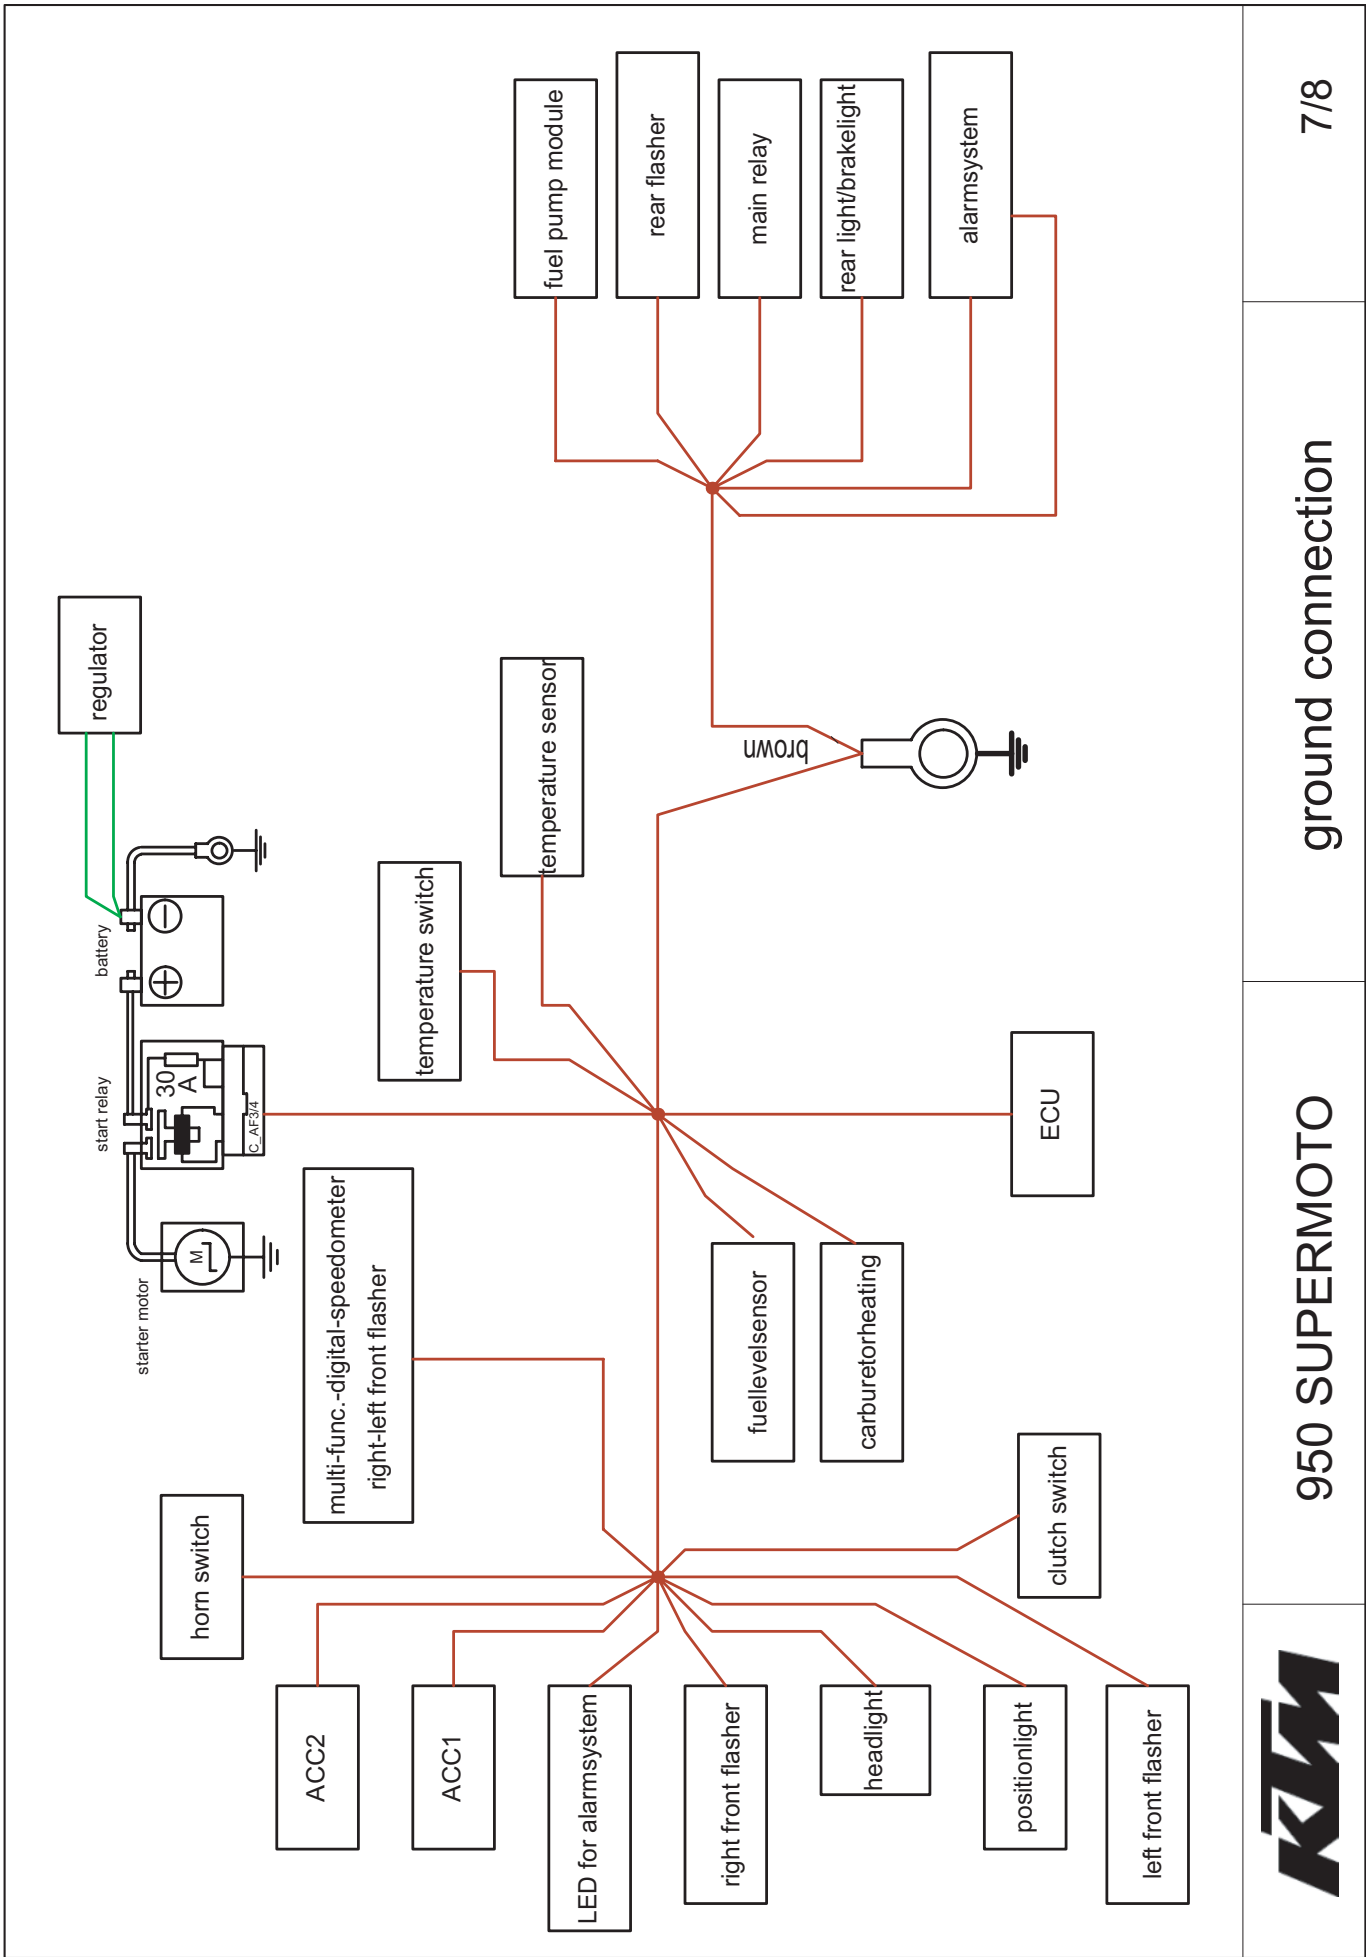

950 S Supermoto 2007
950 Supermoto R 2007

start system

30

31

A-page2/8

E-page2/8

J-page2/8

K-page6/8

Connector for optional alarm system

alarm system dummy plug

C-page2/8

D-page2/8

L-page6/8

M-page6/8

950 SUPERMOTO

turn indicator system

950 SUPERMOTO

light-brake system

950 SUPERMOTO

instruments-tachometer

950 SUPERMOTO

ground connection