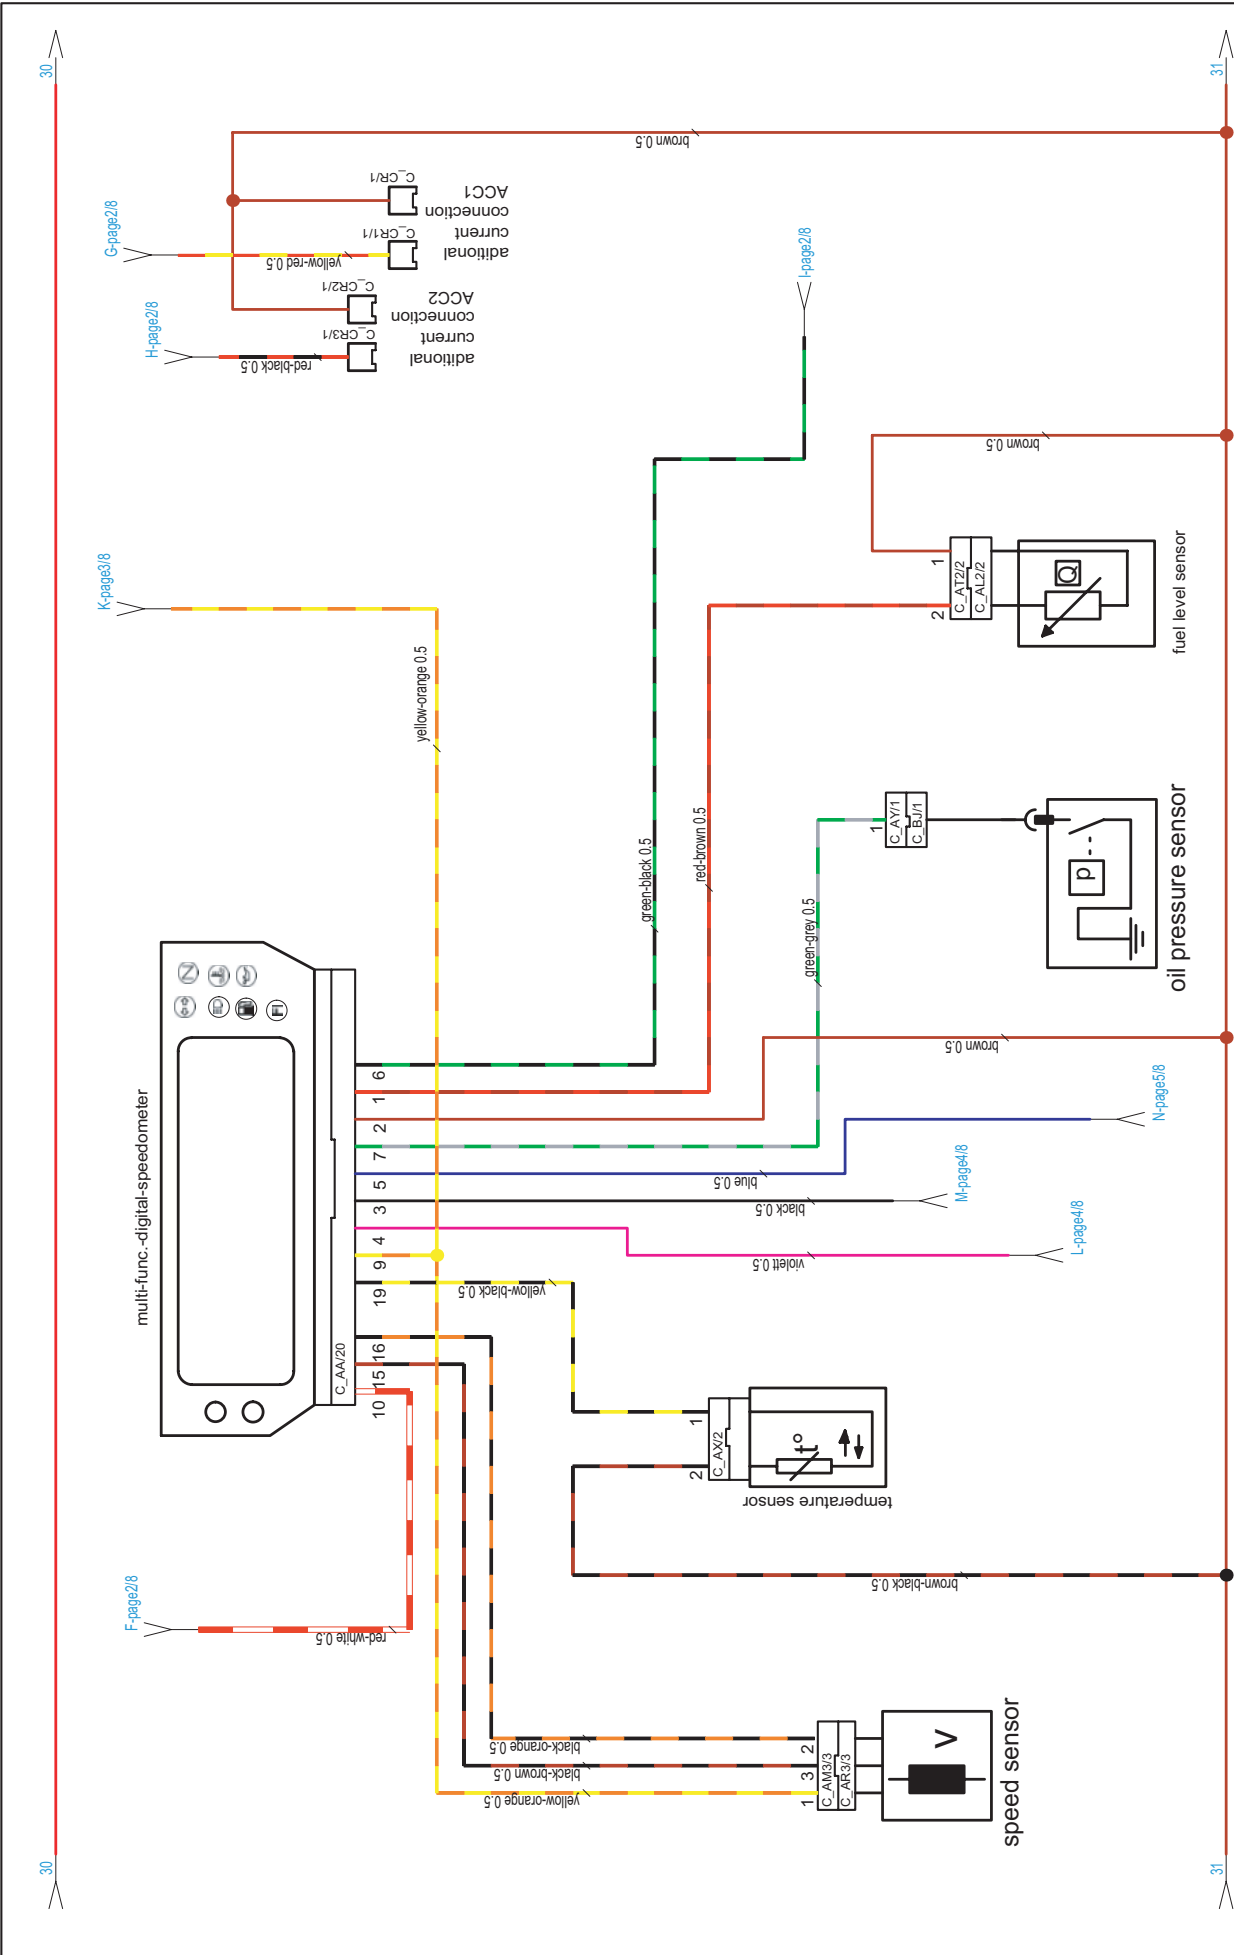

950 S Supermoto 2007
950 Supermoto R 2007

start system

30

31

A-page2/8

E-page2/8

J-page2/8

K-page6/8

Connector for optional alarm system

alarm system dummy plug

C-page2/8

D-page2/8

L-page6/8

M-page6/8

950 SUPERMOTO

turn indicator system

950 SUPERMOTO

light-brake system

950 SUPERMOTO

instruments-tachometer

950 SUPERMOTO

ground connection