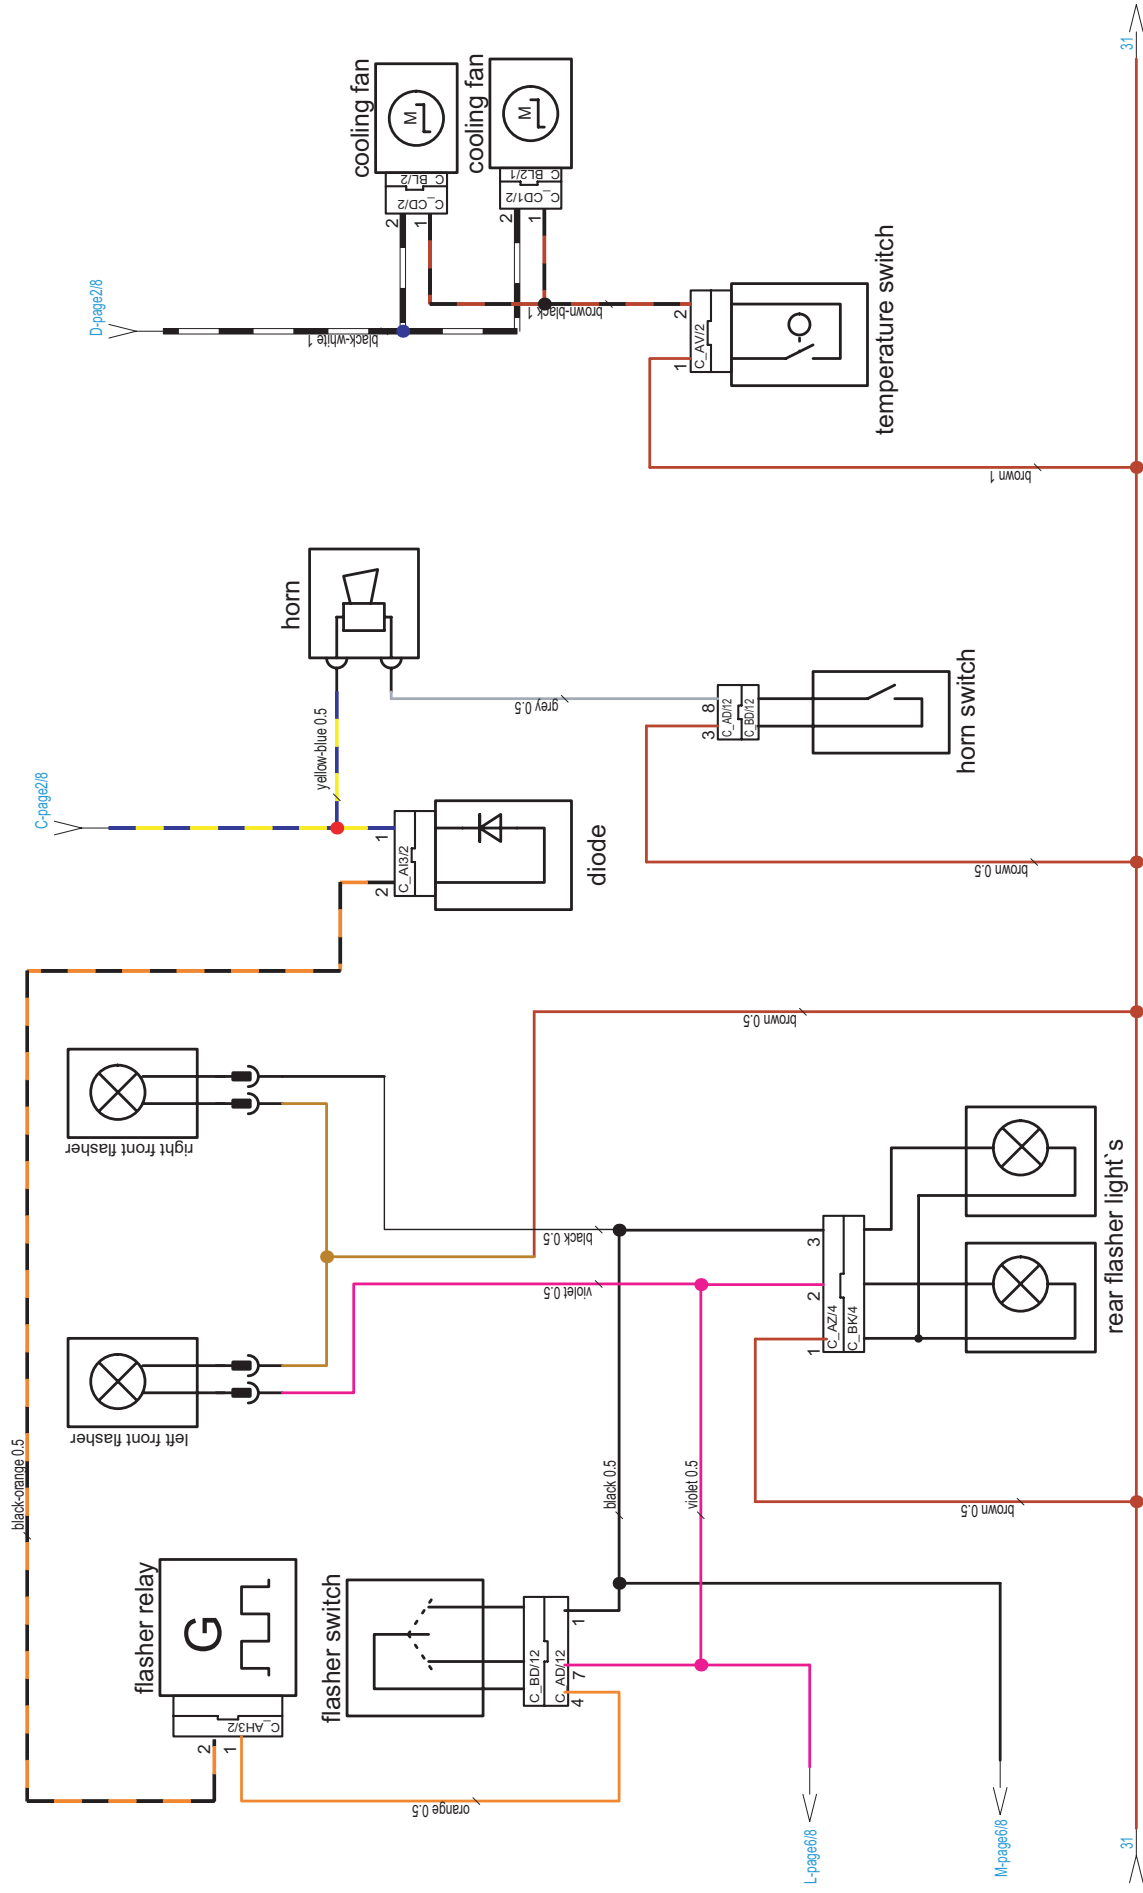

950 S Supermoto 2007
950 Supermoto R 2007

start system

30

31

A-page2/8

E-page2/8

J-page2/8

K-page6/8

Connector for optional alarm system

alarm system dummy plug

C-page2/8

D-page2/8

L-page6/8

M-page6/8

950 SUPERMOTO

turn indicator system

950 SUPERMOTO

light-brake system

950 SUPERMOTO

instruments-tachometer

950 SUPERMOTO

ground connection