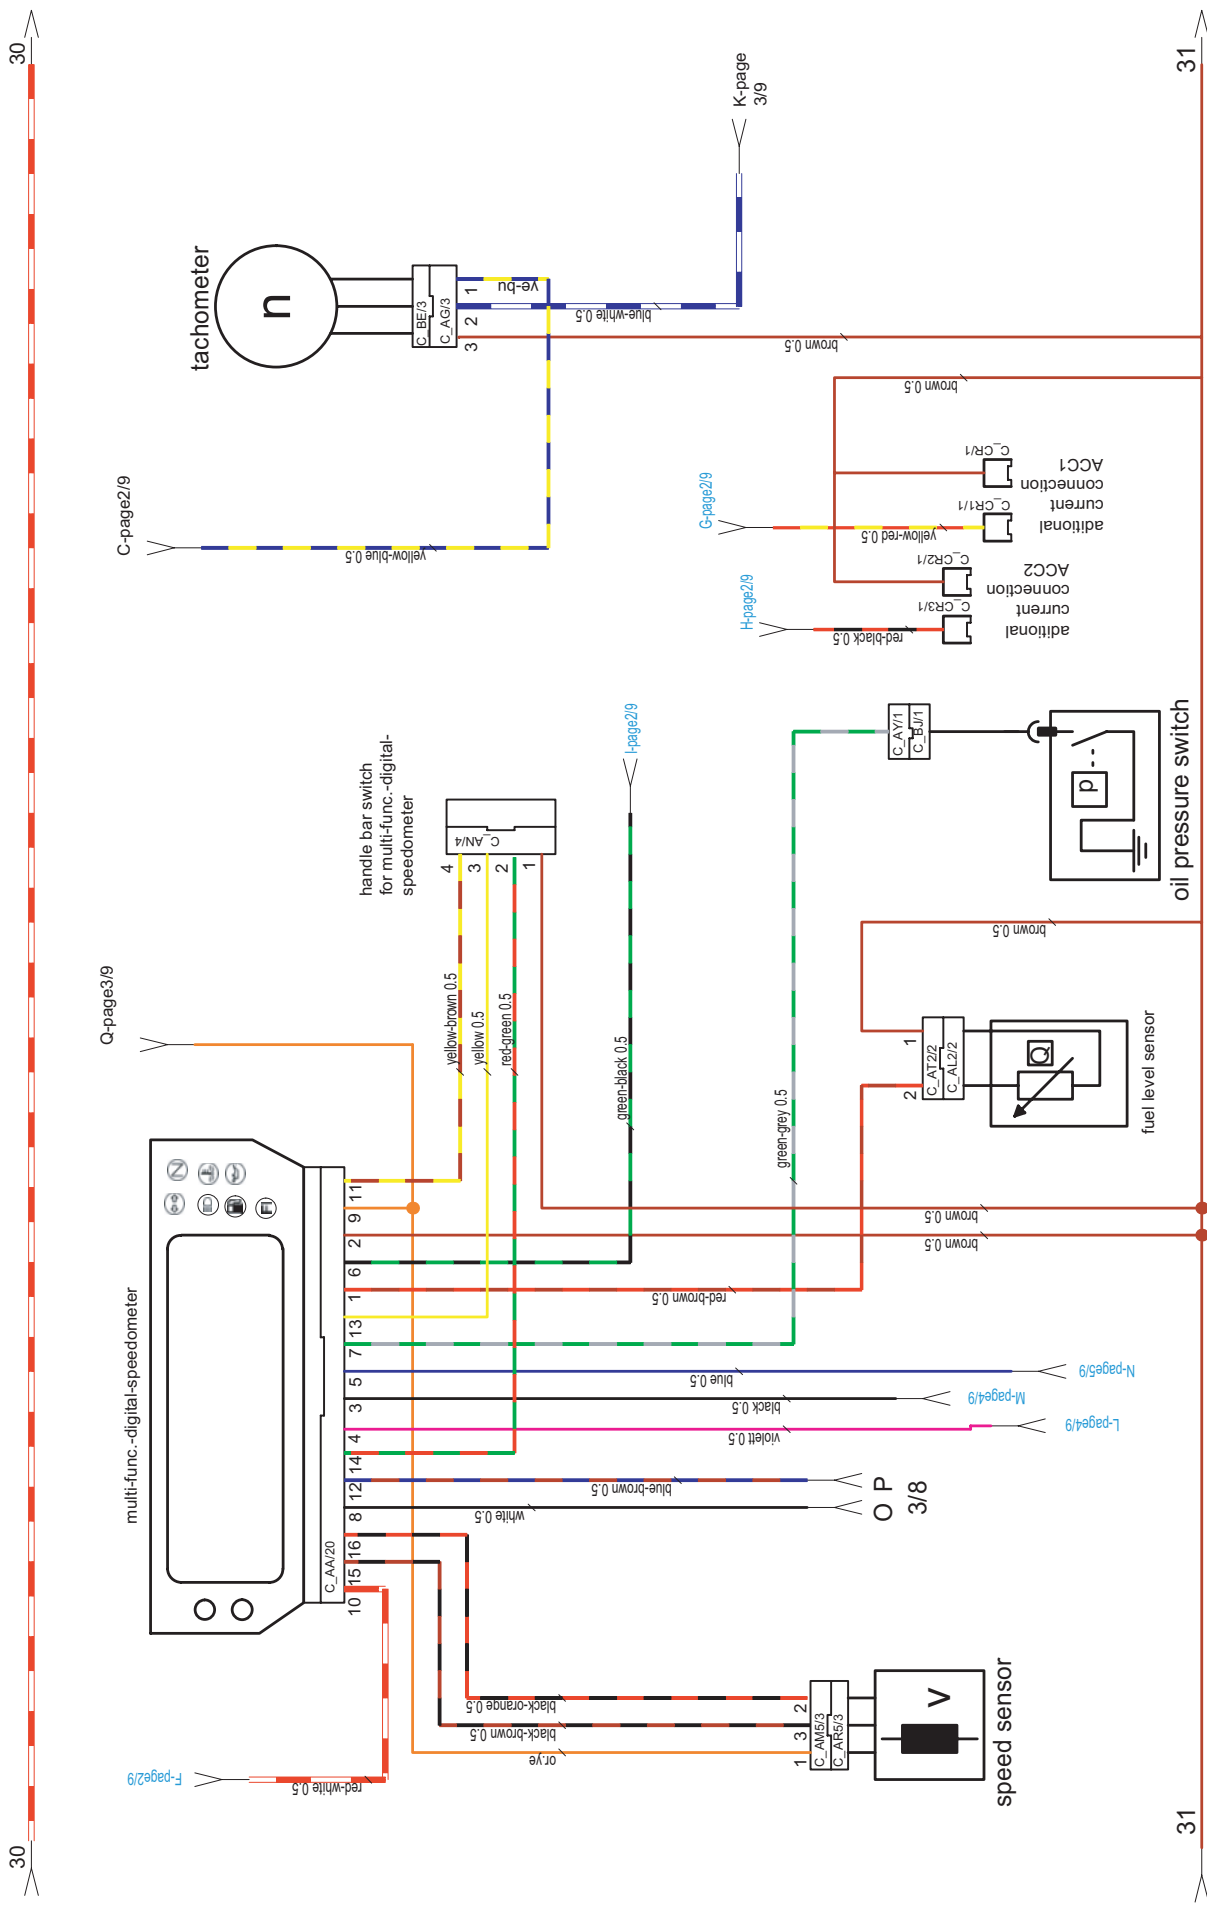

airbox harness
610.41.012.000

EFI

990 Adventure

3/9

990 Adventure

turn signal, horn, fan

990 Adventure

light-brake system

990 Adventure

ABS
ABS harness - 601.11.079.000