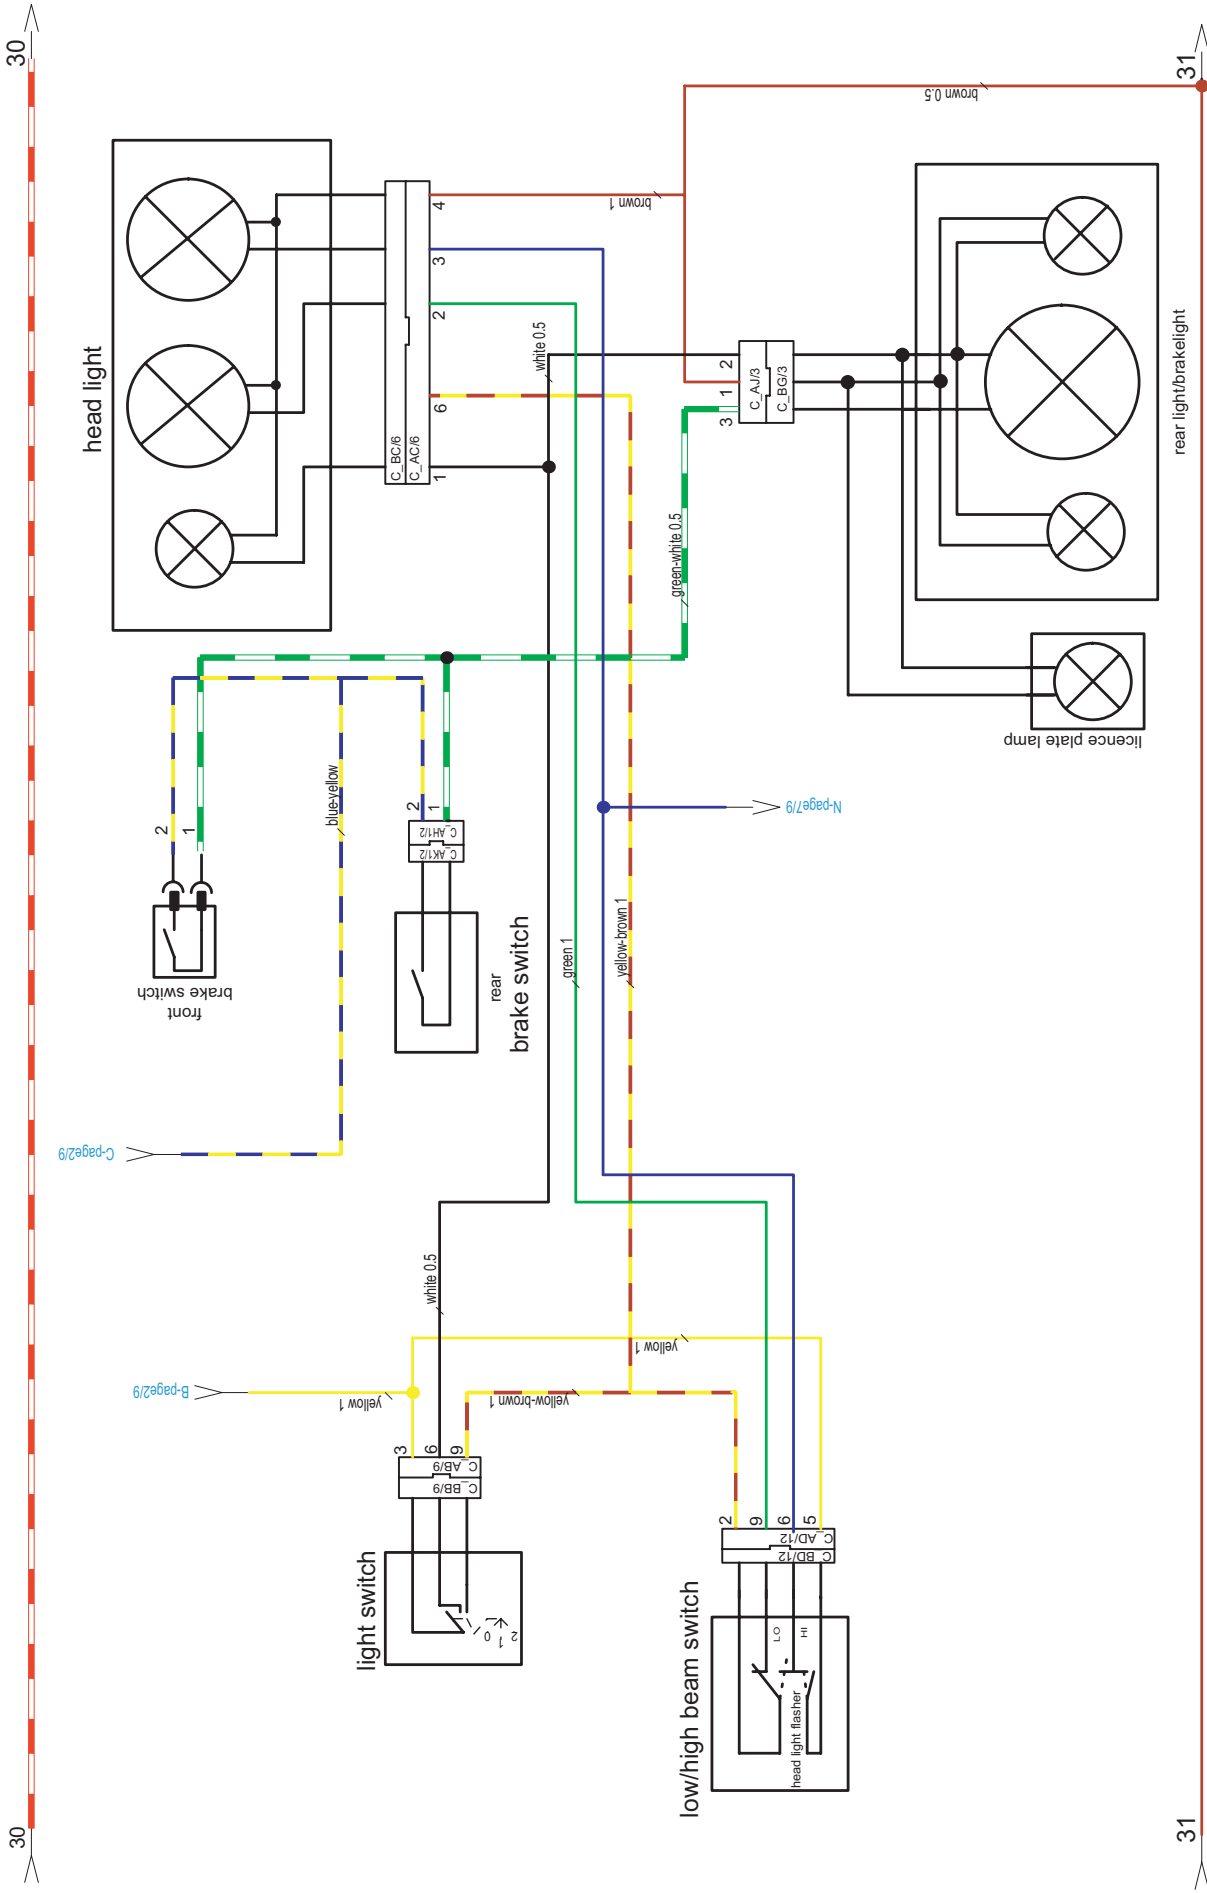

airbox harness
610.41.012.000

EFI

990 Adventure

3/9

990 Adventure

turn signal, horn, fan

990 Adventure

light-brake system

990 Adventure

ABS
ABS harness - 601.11.079.000