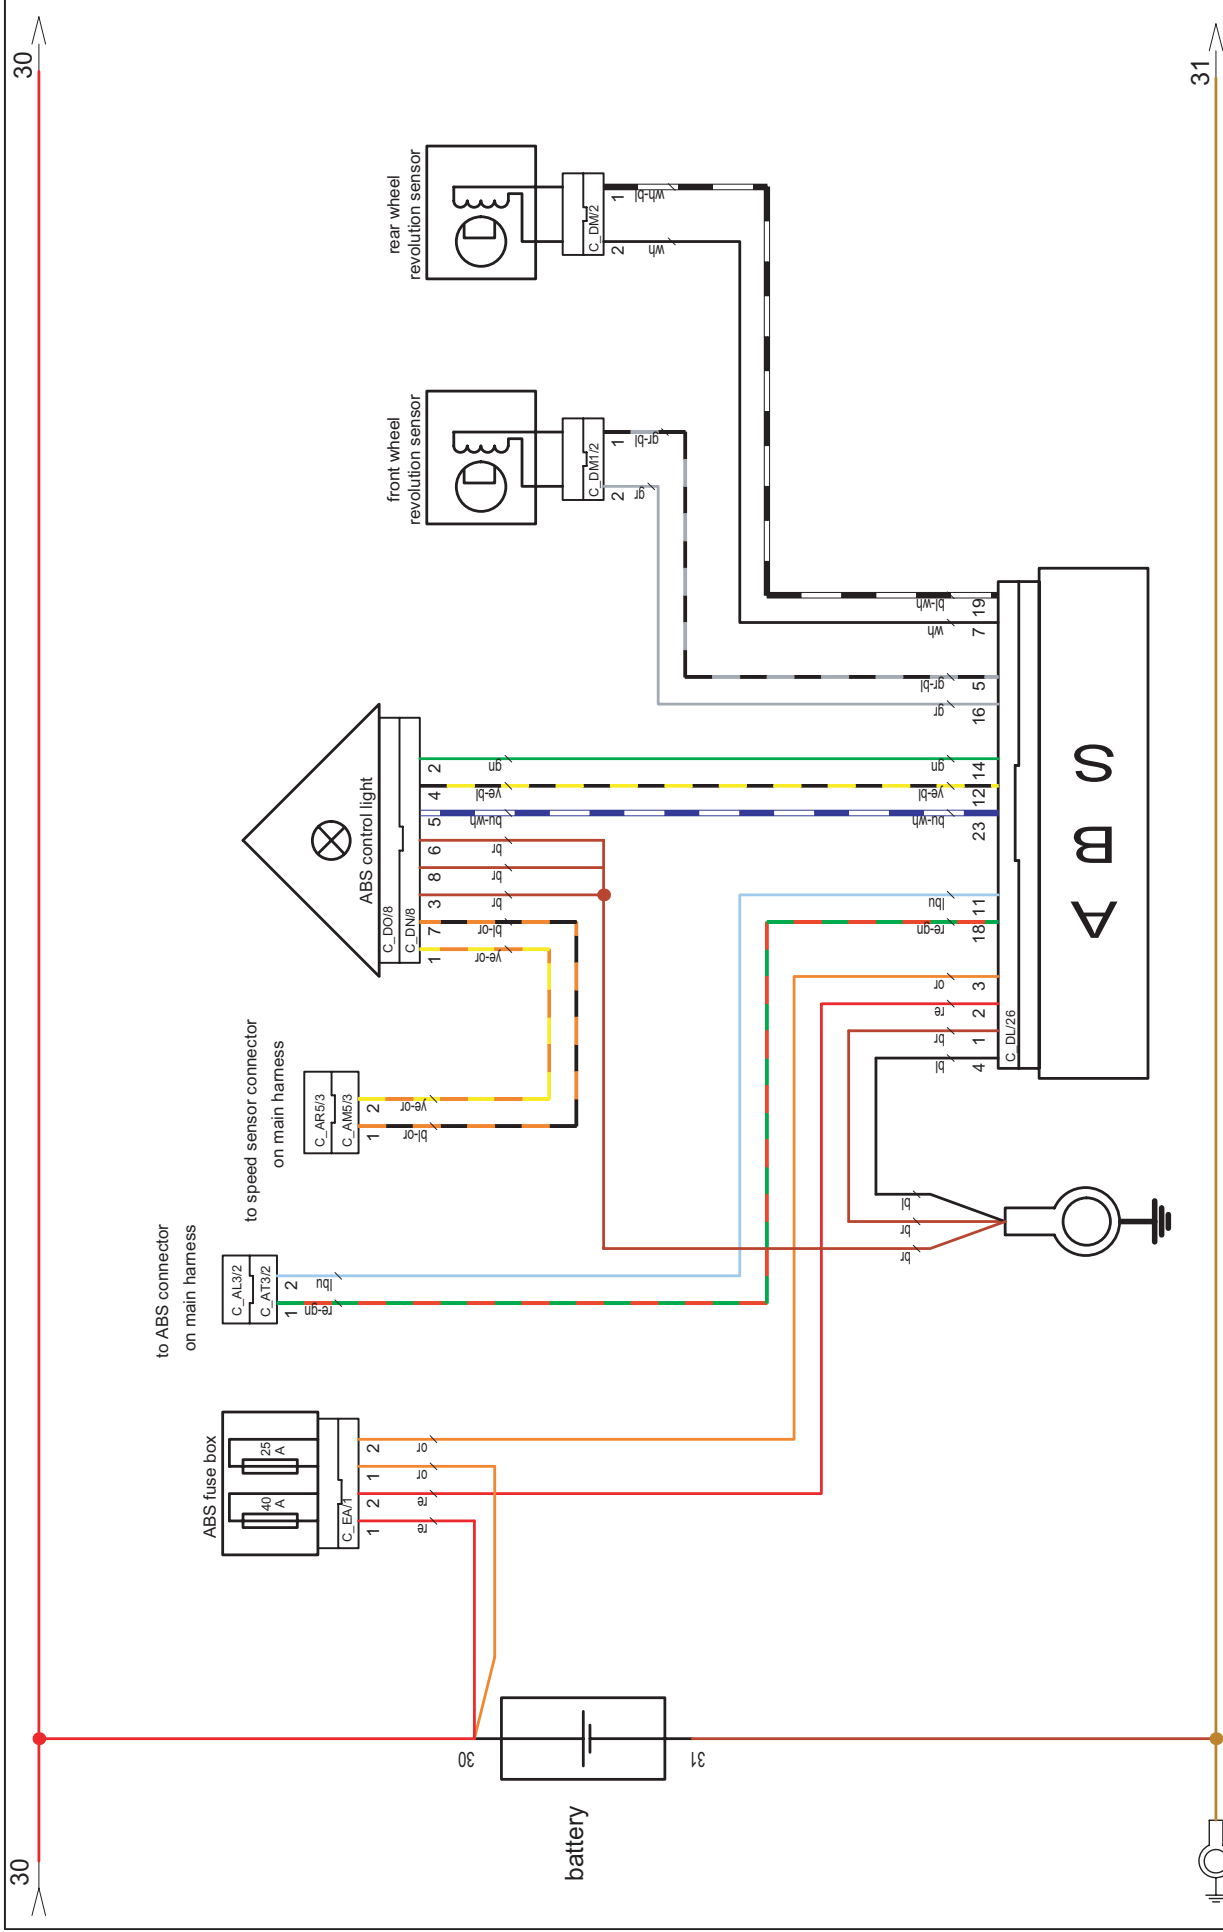

airbox harness
610.41.012.000

EFI

990 Adventure

3/9

990 Adventure

turn signal, horn, fan

990 Adventure

light-brake system

990 Adventure

ABS
ABS harness - 601.11.079.000