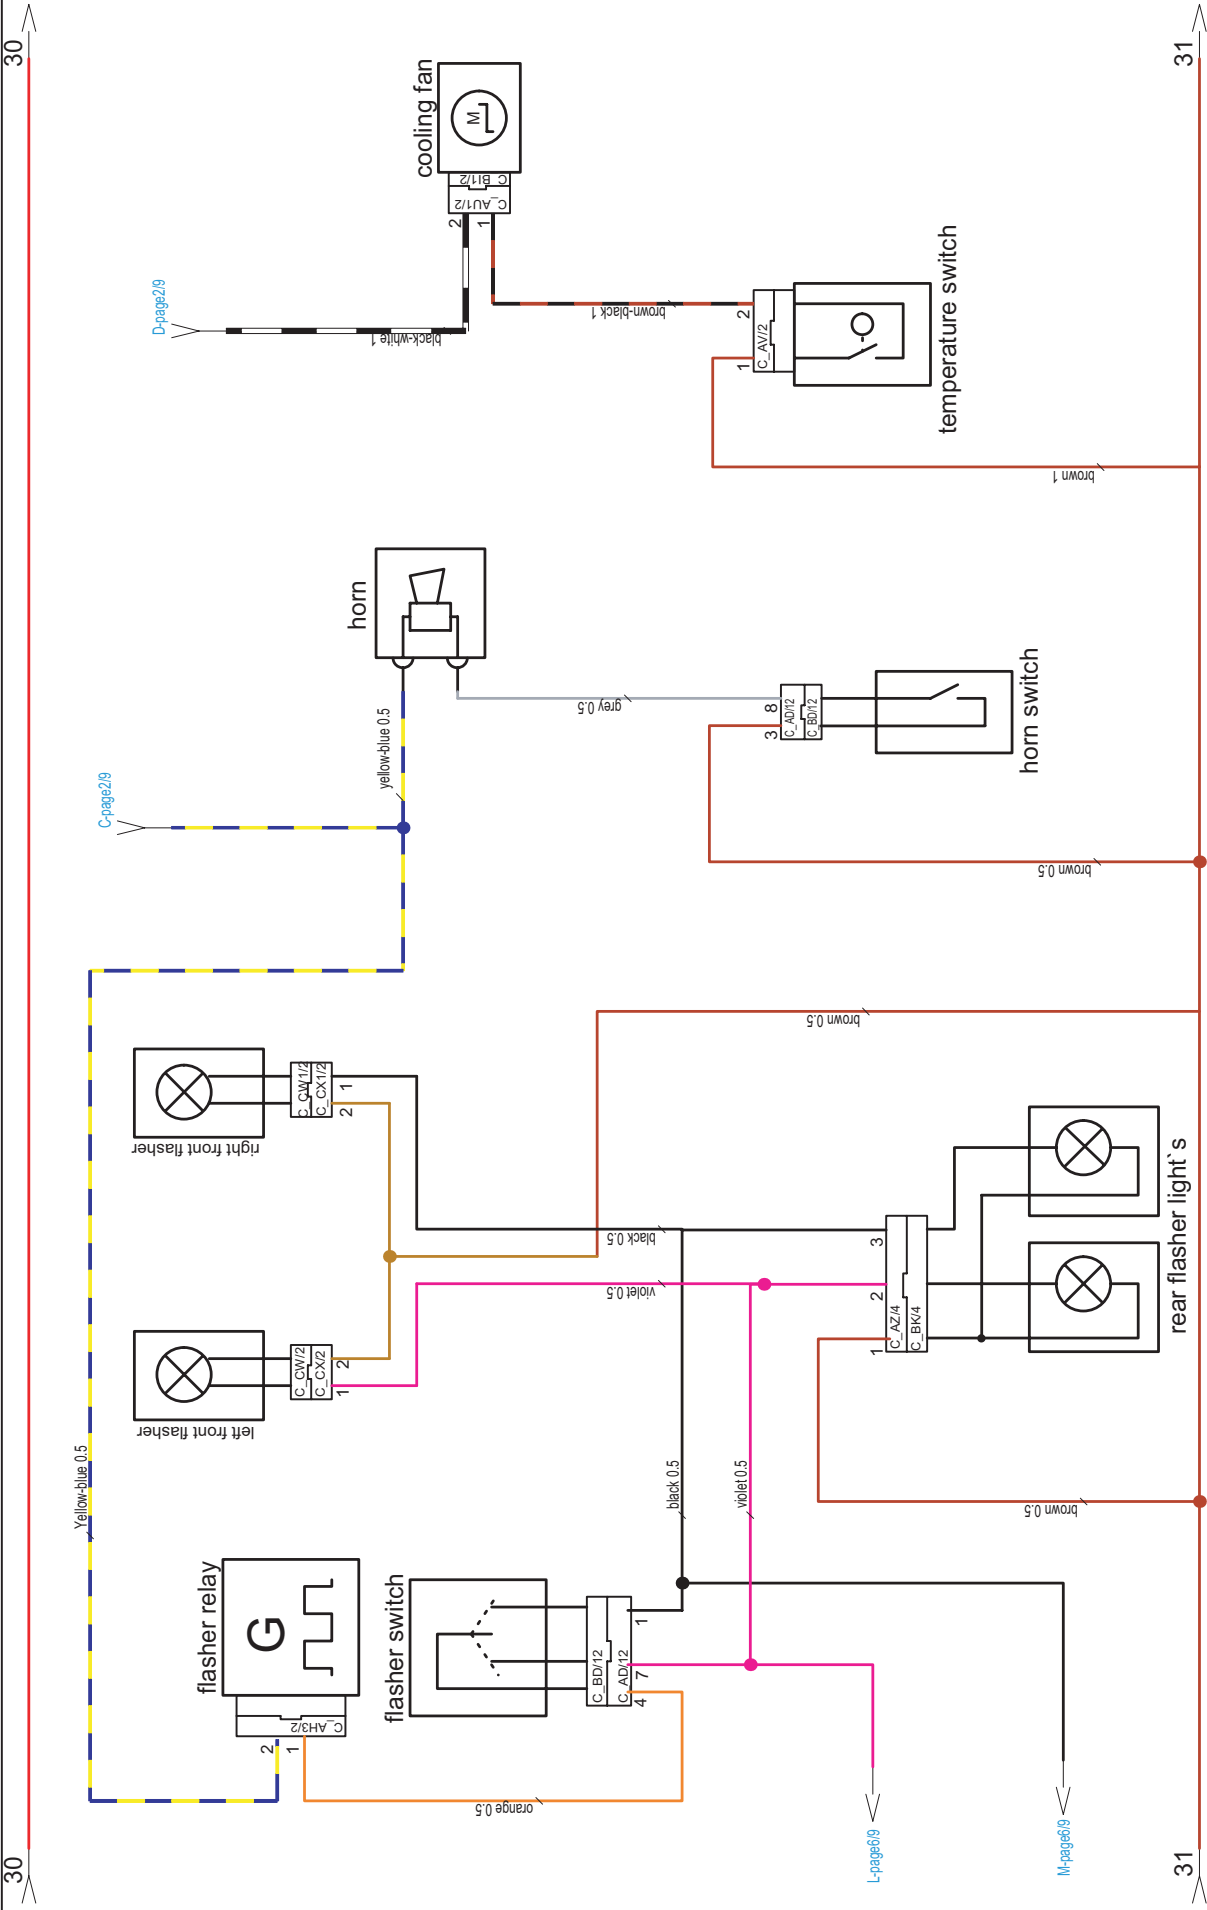

airbox harness
610.41.012.000

EFI

990 Adventure

3/9

990 Adventure

turn signal, horn, fan

990 Adventure

light-brake system

990 Adventure

ABS
ABS harness - 601.11.079.000