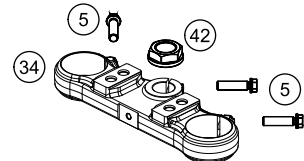

FRONT FORK, TRIPLE CLAMP

SX-E 5 2021 2021

POS	PARTNUMBER	PARTNAME	PIECE
1	07186U0201	Fork 50 SX/TC/Mini E 21	1
4	0025060256	HH collar screw M6x25 TX30	4
5	0025080306	HH collar screw M8x30	5
6	0032100356S	AH-COLLAR SCREW M10X35 ISA45	2
31	45301032022	Bottom triple clamp, complete, 2 rings	1
34	45301034022	Top triple clamp	1
38	77201038000	HANDLEBAR CLAMP 28MM	2
39	59401039032	HANDLEB.SUPP. D=28MM H=32MM 05	x
39	59401039037	HANDLEB.SUPP. D=28MM H=37MM 05	2
39	59401039042	HANDLEB.SUPP. D=28MM H=42MM 05	x
39	59401039047	HANDLEB.SUPP. D=28MM H=47MM 05	x
39	59401039052	handlebar support D28mm-H52mm	x
42	59030029000	HH NUT M20X1,5 WS=27 RIGHT	1
43	49001086000	COVERING CAP	1
44	0770021300	O-RING 40,94X2,62 NBR70	1
45	49001081000	TAPERED ROLLER BEARING 32004X	2
46	46001086000	PROTECTION RING 20,1X39X5	1
47	0770360030	O-RING 36,00X3,00 NBR	1
91	59001092050	SPECIAL SCREW M6X12,5 WS=8	6
92	46301094000ABB	Fork protection Kit SX-E	1
94	46301085000AB	Clamp brake hose	1
95	0017060206	SCREW F. PLASTIC K60X20AL SW6	2
98	00050000931	STEERING HEAD REP. KIT MINI	x
99	00050000921	HANDLEBAR SUPPORT KIT D28/H37	1