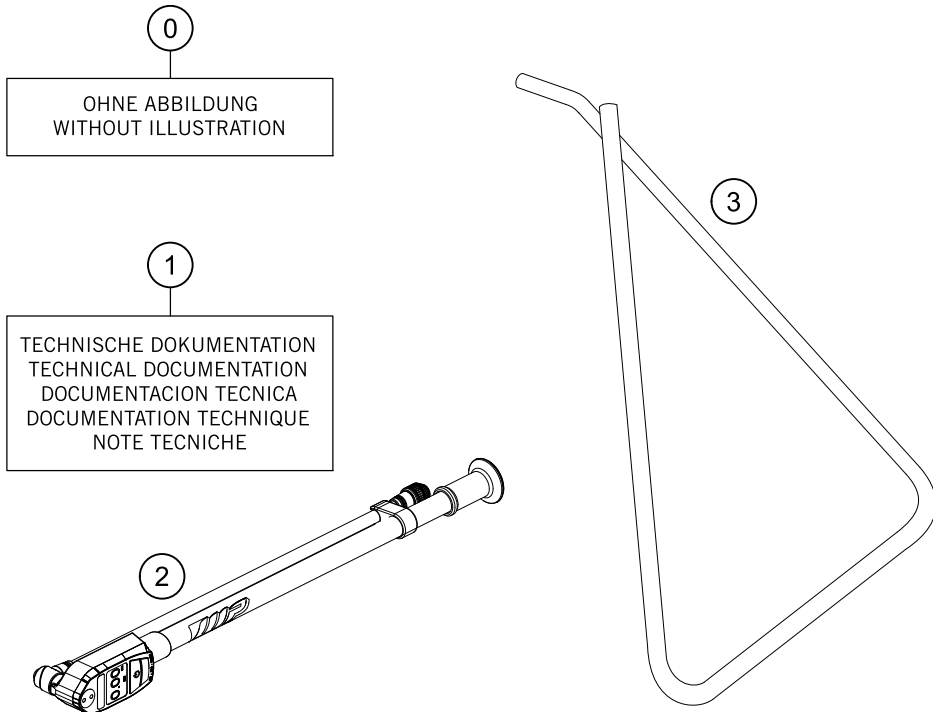

POS	PARTNUMBER	PARTNAME	PIECE
0	45403090000	skid plate	1
0	0025060166	HH collar screw M6x16 TX30	1
0	83008000015	SPECIAL SCREW M6X15X3	1
0	00063004204	Self-ad. stkr. 100X200 mm, perf., art. 3	2
0	00063004202	PRINT LABEL 60X51 MM	1
0	00063004012	HEADLIGHT MASK BOX	1
0	45411089060	Plug for safety pull switch	1
0	45308010000EB	FENDER 50 SX ORANGE	1
0	0024060136	HH collar screw M6x13 TX30	4
0	3210917	NOTEPAD	1
0	52000223SET	Sticker set XACT AER 140x141	1
0	20180189INT	Sticker accessory kit	1
0	47103040033	FOOTREST CPL. 14	1
0	45402002044	handlebar pad cpl.	1
0	44011076140	CABLE TIE 140/2,5MM BLACK	2
0	20180204INT	KTM Bypack Folder Offroad	1
0	312313	KTM BALLPOINT PEN ORANGE	1
0	312305	DOCUMENTS BAG 2006	1
1	3214207EN	Owner's manual SX-E 5 2021	1
1	322000	SAFETY BROCHURES SPORTMINICYC.	1
2	79412966100	Fork pump	1
3	45103023300	PLUG-IN STAND 50 SEN LC 03	1

204532001

54692

* NEW PART

X ON DEMAND