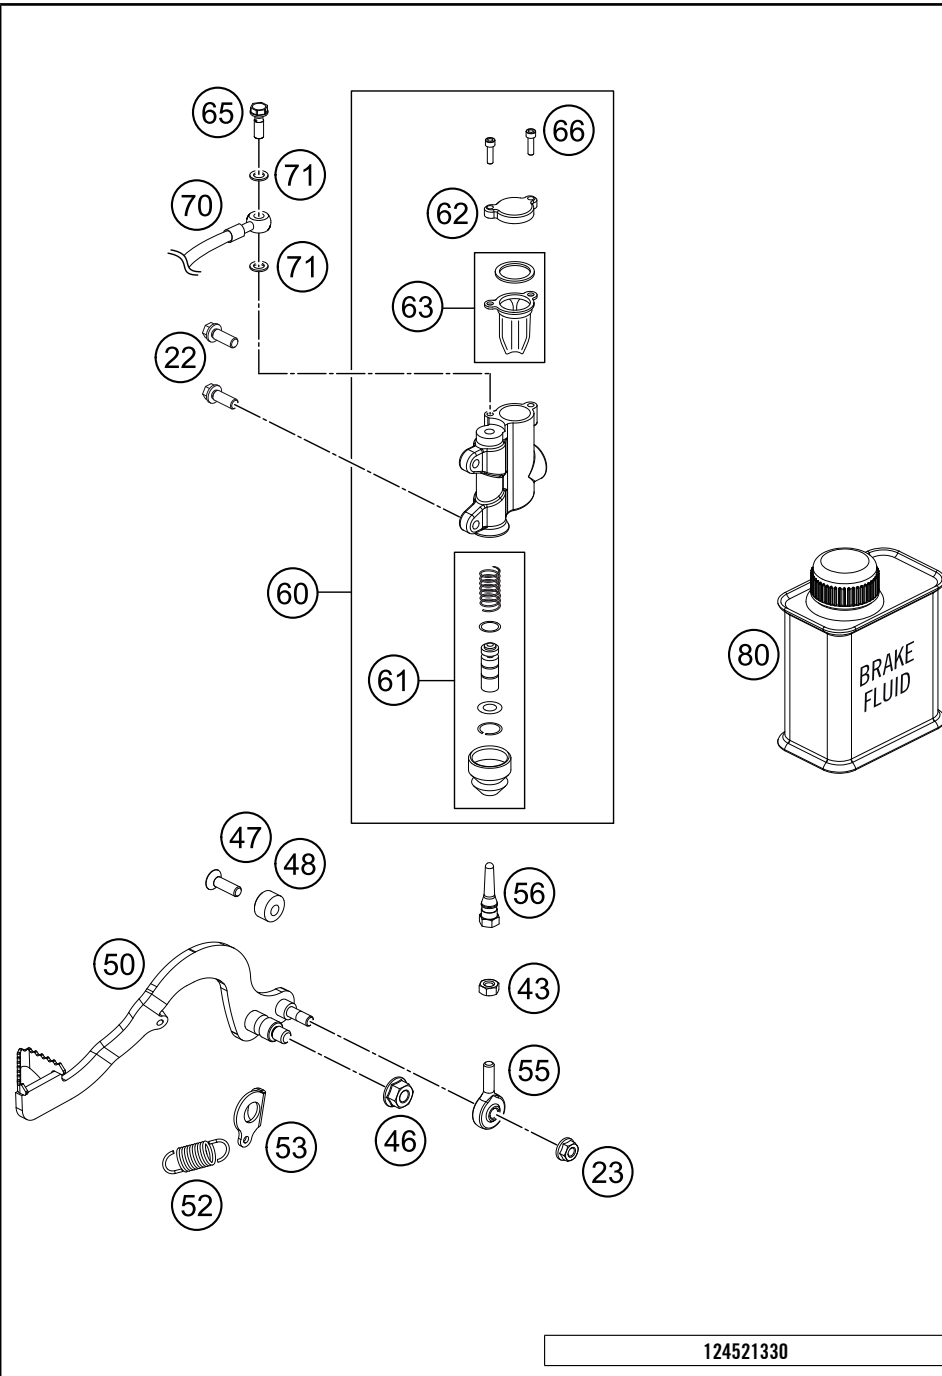

POS	PARTNUMBER	PARTNAME	PIECE
22	59009062019	SPECIAL SCREW M6X19 WS=8 10.9	2
23	56509064100	SELF LOCKING NUT M6 10.9	3
43	0934060003	hex nut DIN 934 M6	1
46	54310086200	SELF LOCKING NUT M8 10.9	1
47	0991060202	FLAT HEAD DIN7991-M 6X20	1
48	45203063000	BRAKE LEVER STOP	1
50	45213050000	FOOT BRAKE LEVER	1
52	54603062200	Return spring for brake lever	1
53	45213053000	LOCK WASHER 50 SX	1
55	46213055000	SWIVEL HEAD KA6 INNOX	1
56	46213056000	PUSH ROD	1
60	46113060000	REAR BRAKE CYL. 50+65 04	1
61	47013061000	REP. SET PISTON REAR D=11 2003	1
62	47013062000	CYLINDER COVER REAR 85 SX 03	1
63	47013063000	GASKET CYLINDER COVER REAR 03	1
65	46113325000	HOLLOW SCREW M6	1
66	0912040103	AH.SCREW DIN0912-M 4X10	2
70	45113170000	BRAKE HOSE REAR 50 LC 04	1
71	0770060019	O-RING 6,00X1,00 FORMULA	2
80	00062030000	BRAKE FLUID DOT5.1 0,25L	1

* NEW PART

X ON DEMAND