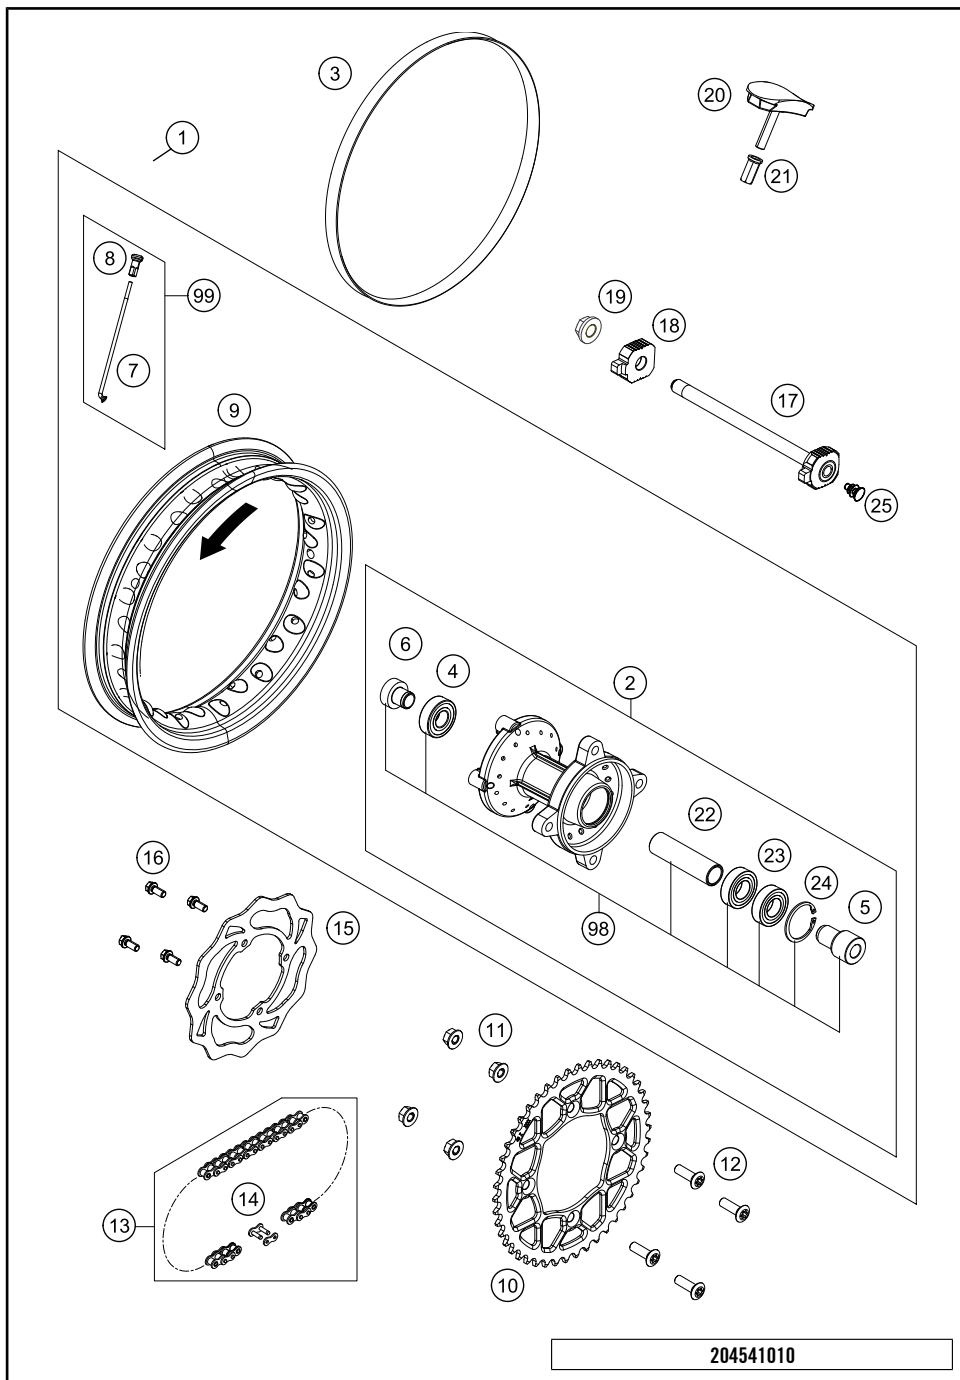

REAR WHEEL

SX-E 5 2021 2021

POS	PARTNUMBER	PARTNAME	PIECE
1	45310001044	Rearwheel cpl. 50SX-Mini 2018	1
2	45210010144	REAR WHEEL HUB CPL. 50SX 2015	1
3	45009073000	RIM BAND 10" 22MM	1
4	0625062028	BALL BEARING 6202-2RSH/C3	1
5	45210013100	SPACER BUSHING LEFT 2015	1
6	45210014000	SPACER BUSHING REAR R/S	1
7	45210071101	SPOKE 3X101 C.113°	28
8	46210072000	SPOKE NIPPLE ALU	28
9	4521007020033	"Rear rim 1,6x10""	1
10	45410051045	Sprocket 45Z	x
10	45410051046	Rear sprocket 46 teeth	1
10	45410051047	Sprocket 47Z	x
11	54310086200	SELF LOCKING NUT M8 10.9	4
12	0019080266S	COUNTER-SUNK SCREW ISA45 M8X26	4
13	45110265104	RACING CHAIN 1/2X3/16" 50 SX	1
14	45110266000	CONNECTING LINK 1/2X3/16" 90RS	1
15	45209060000	BRAKE DISC FRONT JUN/SEN 09	1
16	59009062016	SPECIAL SCREW M6X16 WS=8 10.9	4
17	45410085044	Rear wheel spindle cpl.	1
18	45410084000	Chain tension adjuster right	1
19	49030021100	Collar nut, M12x1, right	1
20	45110090000	RIM LOCK CPL. 2004	1
21	77110090050	NUT FOR WHEEL HOLDER	1
22	45210011100	BEARING DISTANCE TUBE 2015	1
23	0625060037	GR.BALL BEAR. 6003-2RSH/C3HMTF	2
24	0472035150	CIRCLIP DIN0472-35X1,5	1
25	50210086000	COVERING CAP SFL16	1
98	45210015100	REAR WHEEL REP. KIT 50 SX 15	x
99	00050000969	SPOKE KIT REAR 10" '14	1

204541010

54688

* NEW PART X ON DEMAND