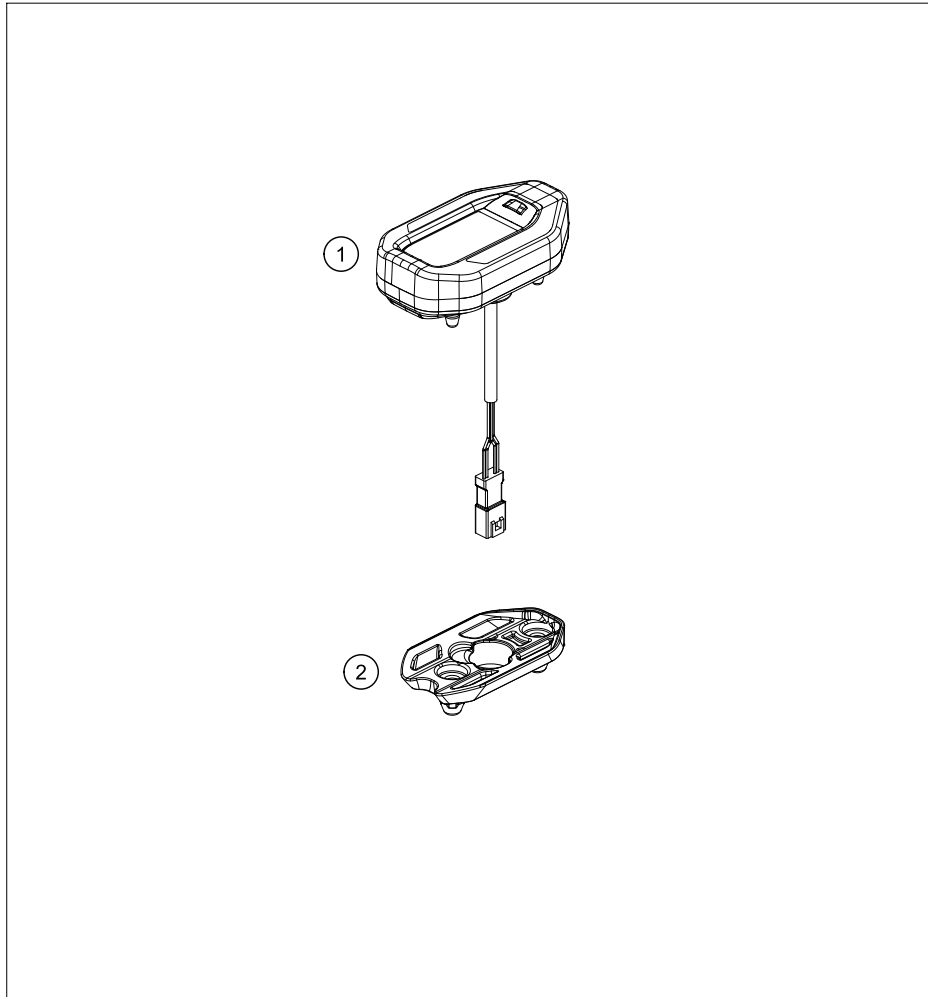

POS	PARTNUMBER	PARTNAME	PIECE
1	70045090000	BATTERY CHARGING-LEVEL CONTROL	1
2	45445090050	Bracket charge lever indicator	1

204541430

53137

* NEW PART

X ON DEMAND