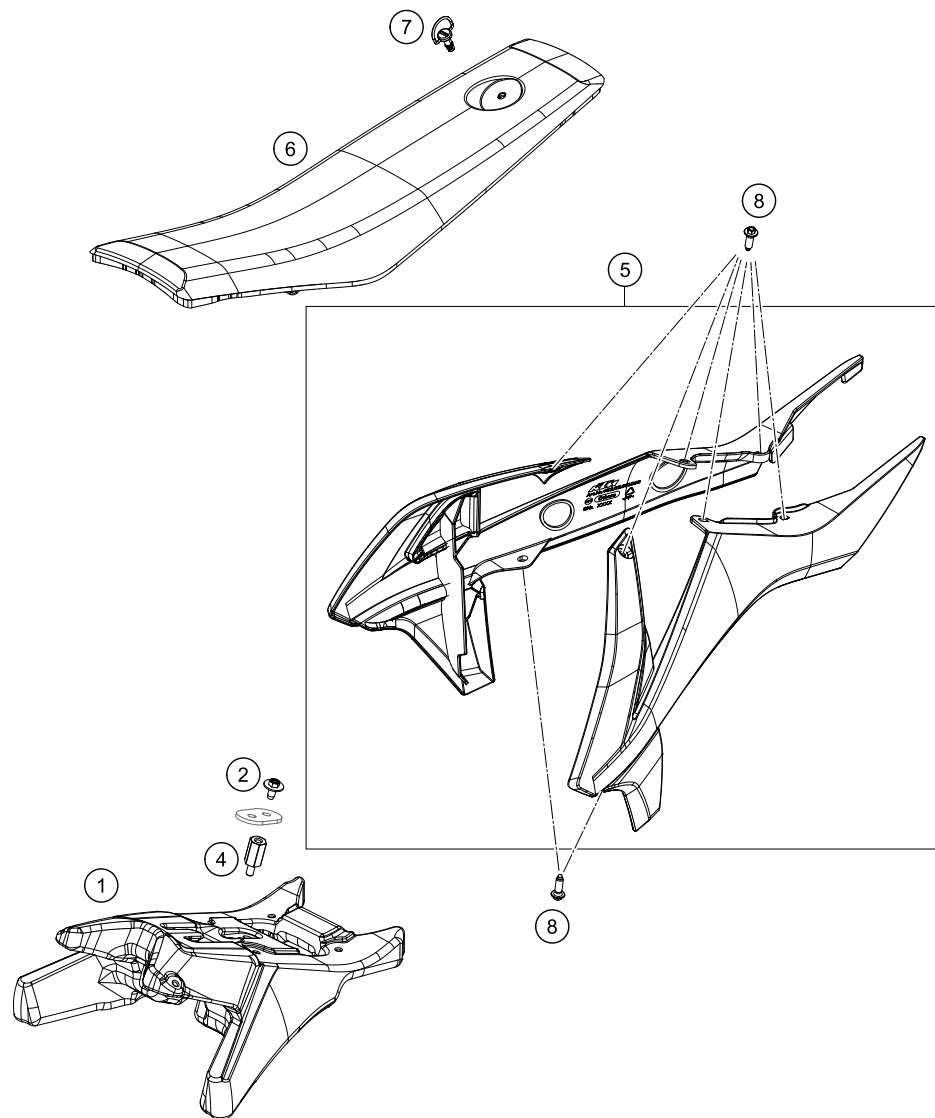

* NEW PART X ON DEMAND

POS	PARTNUMBER	PARTNAME	PIECE
1	45404030044	Schwing arm cpl	1
3	54603097000	NEEDLE BUSH HK 2016	2
4	46004030070	SPACER BUSHING 20X26X30X9,7	4
5	45404041000	Locking cap, swingarm	4
6	46004030071	BUSHING BOX 12X20X36,5	2
7	0770160021	O-RING 16,00X2,00 VITON	4
10	45404066000	Chain sliding protection	1
11	0025060166	HH collar screw M6x16 TX30	1
12	83008000012	special screw M6x12x3	2
13	0009050106	EJOT SPIRAL SCREW SF M5X10-K	2
14	56509064100	SELF LOCKING NUT M6 10.9	1
15	0025060406	HH collar screw M6x40 TX30	1
21	69004095000	ADAPTOR NUT M10	1
25	45404037000	Swingarm pivot	1
29	45404038000	Nut with anti-rotation lock	1
31	50203030090	HH SCREW M8X40 WS=10	2
32	46030045000	flanged nut M8 WS10	2
35	45413047000	Brake line guide	1
97	45204230010	SWINGARM REP. KIT 50/65 SX	1
99	46307066010	CHAIN GUIDE KIT REAR 2016	1

204530490

53129

* NEW PART

X ON DEMAND

POS	PARTNUMBER	PARTNAME	PIECE
1	45407013000	Spoiler bracket	1
2	0024060123	COLLAR SCREW M6X12 TX	1
4	45407013010	Thread adapter for spoiler bracket	1
5	45308054000ABB	Spoiler set white SX-E 5 20 with decal with decal	1
6	45307040000	SEAT	1
7	45007040051	QUICK RELEASE CPL. 50 SXR '97	1
8	0017060206	SCREW F. PLASTIC K60X20AL SW6	8