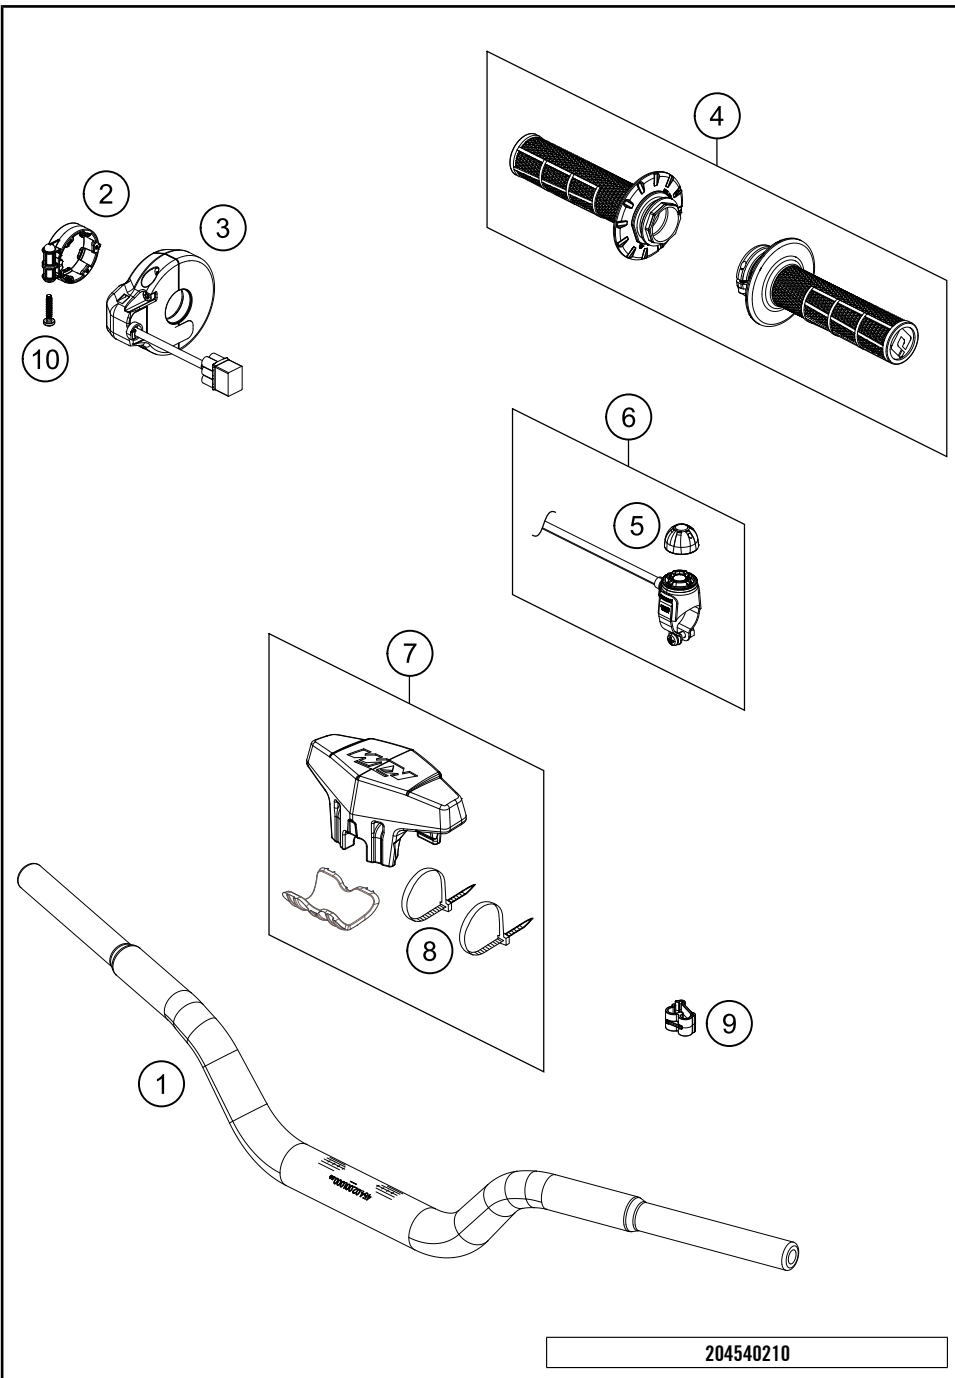

214540110

54683

* NEW PART X ON DEMAND

POS	PARTNUMBER	PARTNAME	PIECE
1	35480455S3	AXLE CLAMP R/S CPL. W. TUBE	1
2	35480456S2	AXLE CLAMP L/S CPL. W. TUBE	1
3	35480585	Fork outer tube 36x425 dt42 db47	2
4	95010055S	SPRING 1,8 N/MM SET	x
4	95010051S	SPRING 2.0N/MM SET D=3.1MM	1
4	95010052S	SPRING 2,2 N/MM SET	x
5	35480497	Washer 22x30x2,5	x
6	35480599S	Screw cap M38x1,5 air d42 cpl.	1
7	35480600S	Screw cap M38x1,5 d42 cpl.	1
8	46180581	O-ring 35x1,5 NBR70 yellow	2
9	48601494S	VALVE M8X1 INCL. SCREW CAP	1
11	RP10021	Adjuster kit screw cap	1
12	35480551S6	pistonrod cpl. Right	1
13	35480551S7	pistonrod cpl. Left	1
14	52000271	Sticker warning 40x40	1
15	52000223SET	Sticker set XACT AER 140x141	1
16	35480583	Stroke indicator d35 red	2
17	35480623	Fork protection ring 48,4mm	2
18	0025060256	HH collar screw M6x25 TX30	2
94	48601166S1	FORK OIL SAE4 5L	x
95	T14034	Fuchs grease IPR (250g)	x
96	00062010053	spezial grease AER Fork 50g	x
97	RP10006	BUSHING KIT 35MM	x
98	RP10027	gasket kit 35mm black	x
99	RP10008	REPAIR KIT 50+65SX AIR 2017	x

214530130

54133

* NEW PART X ON DEMAND

POS	PARTNUMBER	PARTNAME	PIECE
1	45402001000	handlebar mini	1
2	45402015000	clamping ring	1
3	45411012000	Ride-by-wire without throttle tube	1
4	45402021000	Grip Set	1
5	45411089050	Plug for safety pull switch	1
6	45411089000	Safety pull switch	1
7	45402002044	handlebar pad cpl.	1
8	44011076305	CABLE TIE 300/4,8MM BLACK	x
9	83013026000	CABLE GUIDE	1
10	0081035183	Ejot delta PT screw 35X18	1