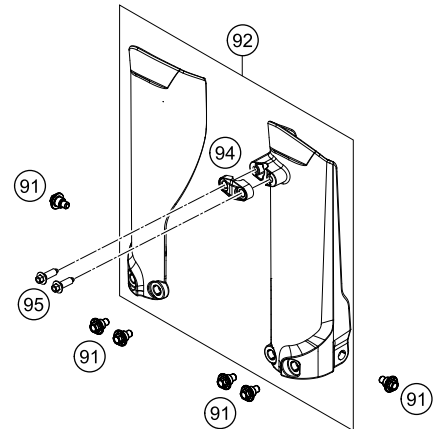

FRONT FORK, TRIPLE CLAMP

SX-E 5 2021 2021

POS	PARTNUMBER	PARTNAME	PIECE
1	07186U0201	Fork 50 SX/TC/Mini E 21	1
4	0025060256	HH collar screw M6x25 TX30	4
5	0025080306	HH collar screw M8x30	5
6	0032100356S	AH-COLLAR SCREW M10X35 ISA45	2
31	45301032022	Bottom triple clamp, complete, 2 rings	1
34	45301034022	Top triple clamp	1
38	77201038000	HANDLEBAR CLAMP 28MM	2
39	59401039032	HANDLEB.SUPP. D=28MM H=32MM 05	x
39	59401039037	HANDLEB.SUPP. D=28MM H=37MM 05	2
39	59401039042	HANDLEB.SUPP. D=28MM H=42MM 05	x
39	59401039047	HANDLEB.SUPP. D=28MM H=47MM 05	x
39	59401039052	handlebar support D28mm-H52mm	x
42	59030029000	HH NUT M20X1,5 WS=27 RIGHT	1
43	49001086000	COVERING CAP	1
44	0770021300	O-RING 40,94X2,62 NBR70	1
45	49001081000	TAPERED ROLLER BEARING 32004X	2
46	46001086000	PROTECTION RING 20,1X39X5	1
47	0770360030	O-RING 36,00X3,00 NBR	1
91	59001092050	SPECIAL SCREW M6X12,5 WS=8	6
92	46301094000ABB	Fork protection Kit SX-E	1
94	46301085000AB	Clamp brake hose	1
95	0017060206	SCREW F. PLASTIC K60X20AL SW6	2
98	00050000931	STEERING HEAD REP. KIT MINI	x
99	00050000921	HANDLEBAR SUPPORT KIT D28/H37	1