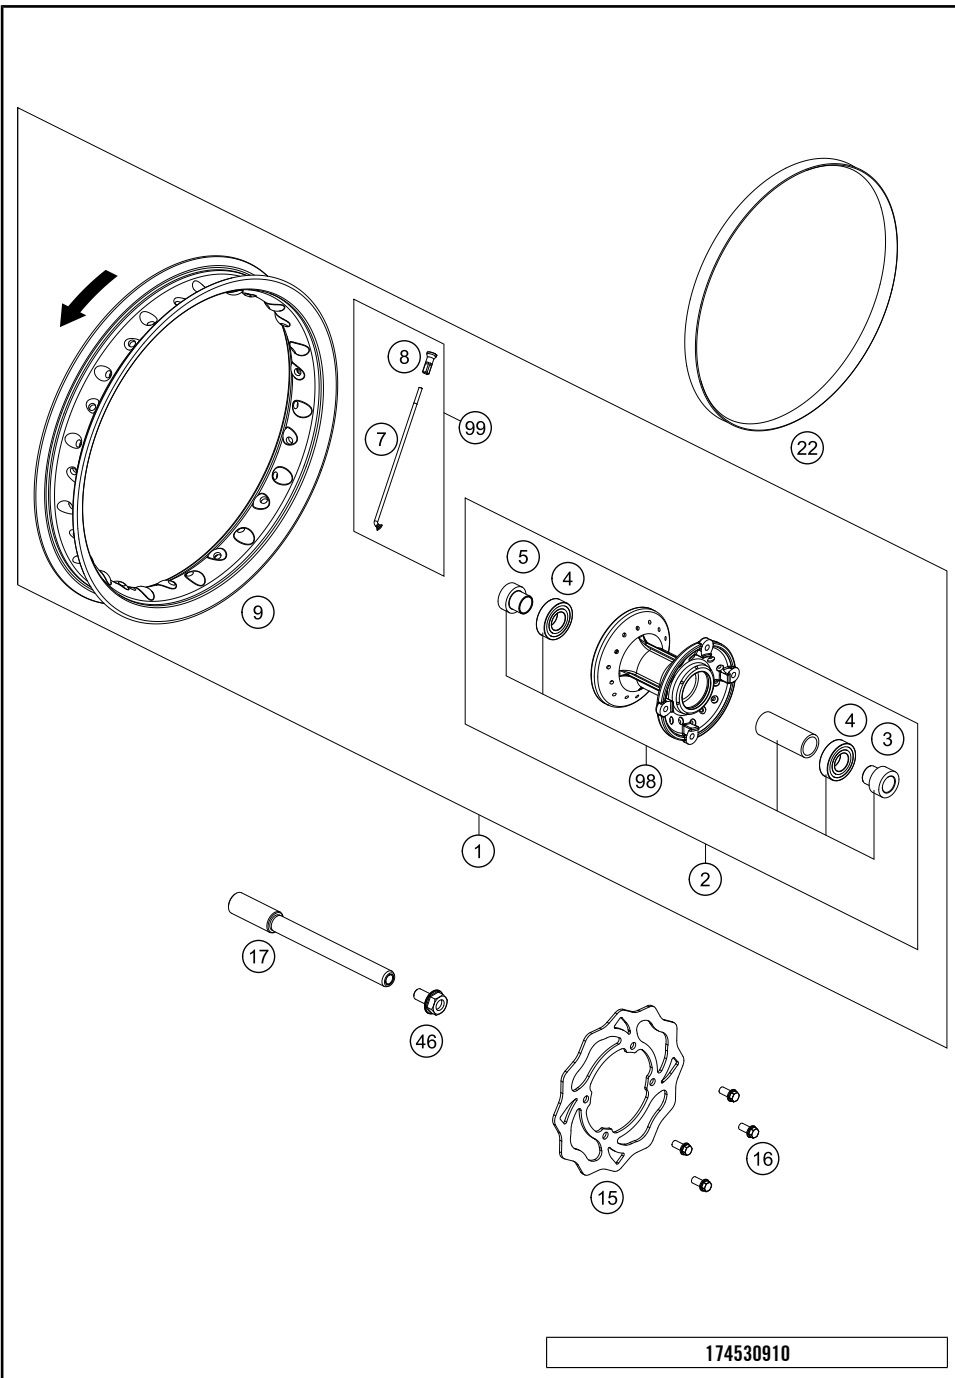

FRONT WHEEL

SX-E 5 2021 2021

POS	PARTNUMBER	PARTNAME	PIECE
1	45309001044	"Front wheel 12x1,5"" cpl."	1
2	45209010044	FRONT WHEEL HUB CPL.	1
3	45209012000	SPACER BUSHING LEFT	1
4	0625060037	GR.BALL BEAR. 6003-2RSH/C3HMTF	2
5	45209013000	SPACER BUSHING RIGHT	1
7	45209071126	SPOKE 3X126C.110°C.5 Zinc 2012	28
8	46210072000	SPOKE NIPPLE ALU	28
9	4520907040033	"Front rim 1,5x12""	1
15	45209060000	BRAKE DISC FRONT JUN/SEN 09	1
16	59009062013	SPECIAL SCREW M6X13 WS=8 10.9	4
17	45209081000	AXLE FRONT	1
22	45109073100	RIM BAND 12"	1
46	49032011000	HH COLLAR SCREW M10X20 WS=17	1
98	45209015000	FRONT WHEEL REP. KIT 50 SX	x
99	00050000964	SPOKE KIT FRONT 12" '12-'14	x

174530910

50142

* NEW PART X ON DEMAND