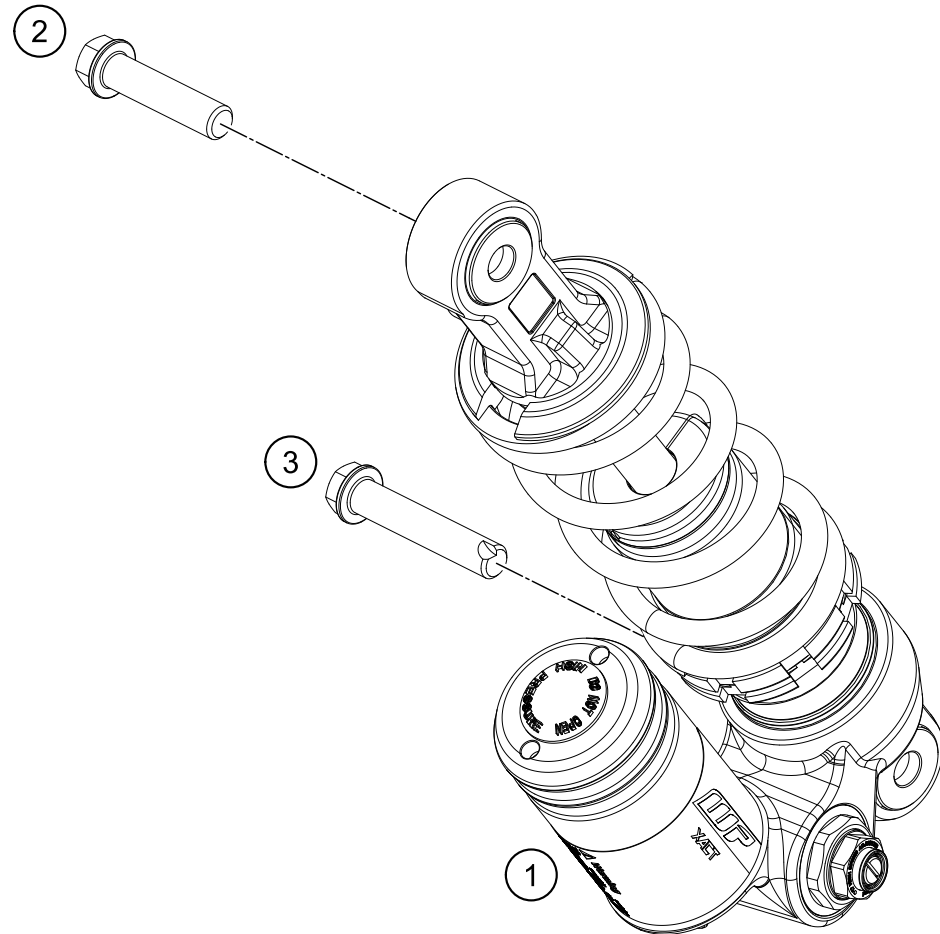

204540310

53084

* NEW PART X ON DEMAND

ENGINE GUARD

SX-E 5 2021 2021

POS	PARTNUMBER	PARTNAME	PIECE
1	45403090000	skid plate	1
2	0025060166	HH collar screw M6x16 TX30	4
3	83008000015	SPECIAL SCREW M6X15X3	1

204540330

53130

* NEW PART

X ON DEMAND

SHOCK ABSORBER

SX-E 5 2021 2021

POS	PARTNUMBER	PARTNAME	PIECE
1	03187U0201	Monoshock SX 50/TC 50/Mini E 21	1
2	69004089000	HH COLLAR SCREW M10X42 WS13 08	1
3	77204089000	HH COLLAR SCREW M10X52 SW13	1

204530410

54313

* NEW PART

X ON DEMAND

POS	PARTNUMBER	PARTNAME	PIECE
1	36120781S17	bottom part cpl.	1
2	52000263	sticker XACT 90x40	1
3	46180009	Distance bush 10x15/18/24,5x9,5	4
4	36120386	Spring retainer 27x57x2	1
5	93010227	Spring (47) 25-130,0 shock white	x
5	93010218S	SHOCK SPRING 30N/MM - 130MM WH	1
5	93010217S	SHOCK SPRING 35N/MM - 130MM WH	x
5	93010219S	SHOCK SPRING 40N/MM - 130MM WH	x
6	50181101S38	compression cpl.	1
7	36120418S	ADJUSTING NUT CPL.	1
8	36120858S2	Top part cpl.	1
9	50180095	HS cylinder-head screw R1/8 I8	1
10	50180217	O-ring 27x1,5 Viton70 green ISO 3601-3S	1
11	46811208	Rubber cap do not open 22x5,5 NBR	1
12	36120151S	PLUG SCREW M5X6 CPL.	1
13	46810893	O-ring 5,28x1,78 NBR70 black	1
97	R12012	Ball joint bearing kit top 12mm	2
98	RP10003	REP. KIT MONOSHOCK MINI 17	1
99	50180751S1	SHOCK ABSORBER FLUID 5 LT	1