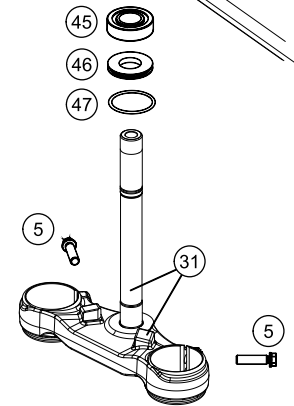

FRONT FORK, TRIPLE CLAMP

SX-E 5 2021 2021

POS	PARTNUMBER	PARTNAME	PIECE
1	07186U0201	Fork 50 SX/TC/Mini E 21	1
4	0025060256	HH collar screw M6x25 TX30	4
5	0025080306	HH collar screw M8x30	5
6	0032100356S	AH-COLLAR SCREW M10X35 ISA45	2
31	45301032022	Bottom triple clamp, complete, 2 rings	1
34	45301034022	Top triple clamp	1
38	77201038000	HANDLEBAR CLAMP 28MM	2
39	59401039032	HANDLEB.SUPP. D=28MM H=32MM 05	x
39	59401039037	HANDLEB.SUPP. D=28MM H=37MM 05	2
39	59401039042	HANDLEB.SUPP. D=28MM H=42MM 05	x
39	59401039047	HANDLEB.SUPP. D=28MM H=47MM 05	x
39	59401039052	handlebar support D28mm-H52mm	x
42	59030029000	HH NUT M20X1,5 WS=27 RIGHT	1
43	49001086000	COVERING CAP	1
44	0770021300	O-RING 40,94X2,62 NBR70	1
45	49001081000	TAPERED ROLLER BEARING 32004X	2
46	46001086000	PROTECTION RING 20,1X39X5	1
47	0770360030	O-RING 36,00X3,00 NBR	1
91	59001092050	SPECIAL SCREW M6X12,5 WS=8	6
92	46301094000ABB	Fork protection Kit SX-E	1
94	46301085000AB	Clamp brake hose	1
95	0017060206	SCREW F. PLASTIC K60X20AL SW6	2
98	00050000931	STEERING HEAD REP. KIT MINI	x
99	00050000921	HANDLEBAR SUPPORT KIT D28/H37	1