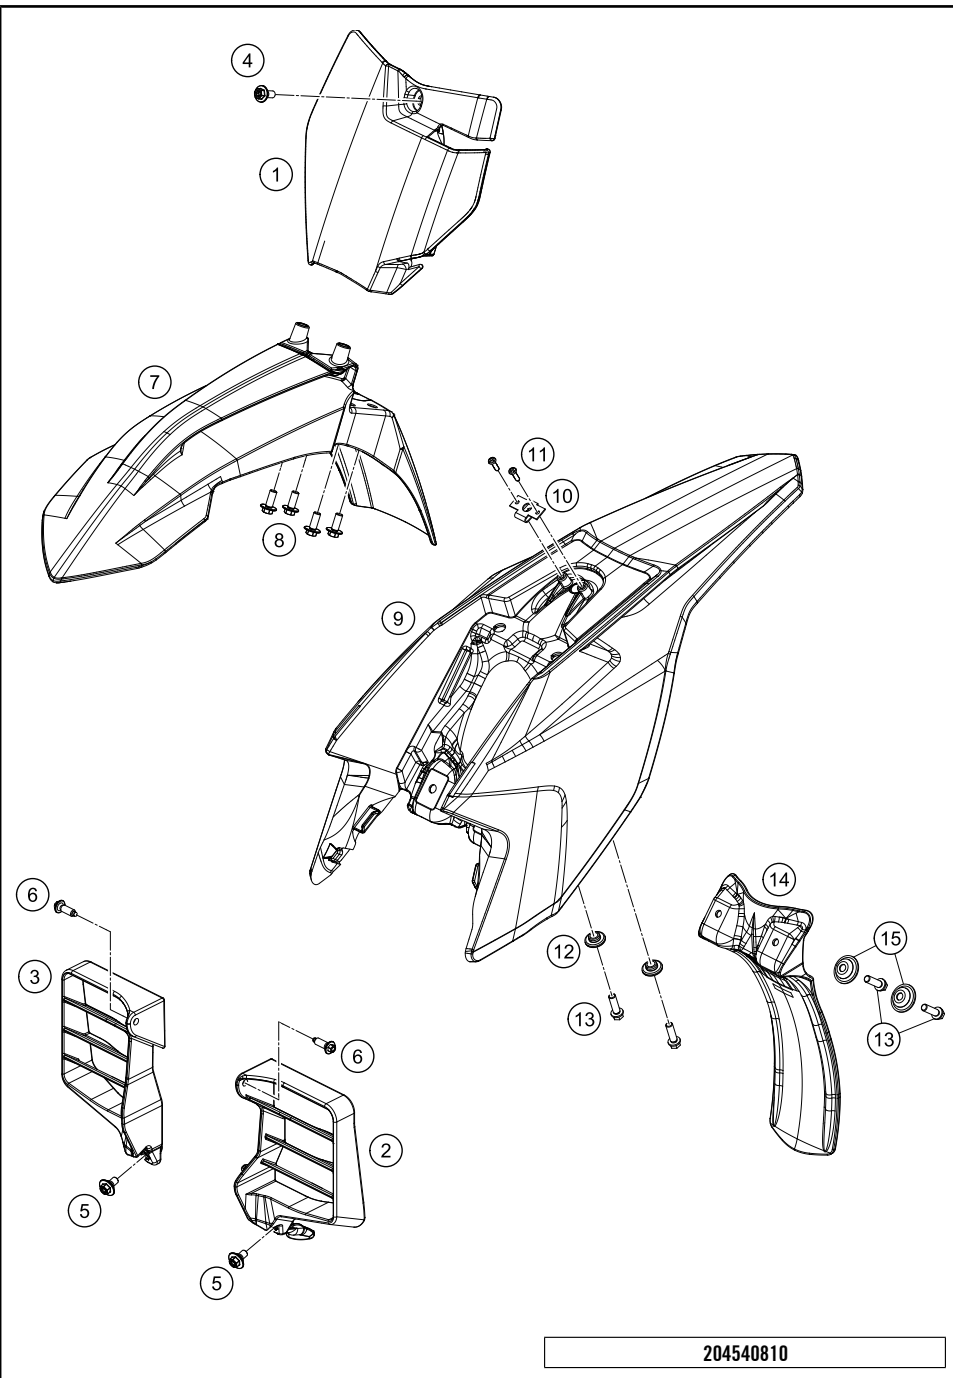

POS	PARTNUMBER	PARTNAME	PIECE
1	45308007000AB	Number Plate white	1
2	45408060000	Air duct, left	1
3	45408061000	Air duct, right	1
4	0024060106	HH COLLAR SCREW M6X10 TX30	1
5	83008000012	special screw M6x12x3	2
6	0017060205	SCREW FOR PLASTIC K60X20 SW6	2
7	45308010000EB	FENDER 50 SX ORANGE	1
8	0024060136	HH collar screw M6x13 TX30	4
9	45308013000ABA	Tail section white 20	1
10	45007040050	QUICK RELEASE LATCHPLATE	1
11	0981350133	SHEET MET.SCR.DIN7981-3,5X13	2
12	54808020000	SPACER BUSHING 03	2
13	0025060166	HH collar screw M6x16 TX30	4
14	45206010000	SPLASH PROTECT. 50 SX 2009	1
15	72210079000	BUCKET	2

204540810

53155

* NEW PART

X ON DEMAND