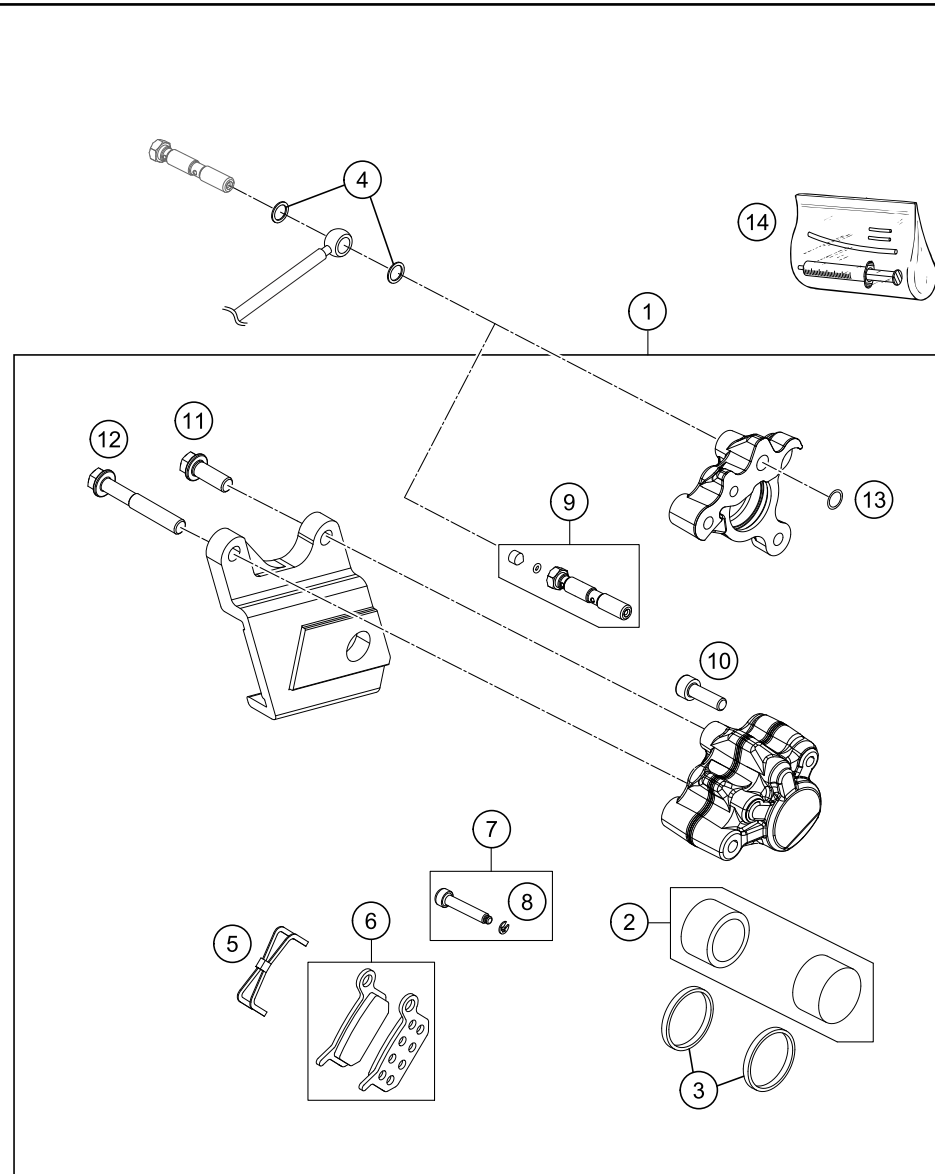

REAR BRAKE CALIPER

SX-E 5 2021 2021

POS	PARTNUMBER	PARTNAME	PIECE
1	45213080000	BRAKE CALIPER REAR	1
2	45113019100	REPAIR KIT BRAKEPISTON	1
3	0770022020	O-RING 22X2X2 EPDM	2
4	0770060019	O-RING 6,00X1,00 FORMULA	2
5	45113018000	RETAINING SPRING 50 LC	1
6	45113030000	BRAKE PAD SET 50 LC 2002	1
7	45113225000	AH SCREW + CIRCLIP 50/65 04	1
8	0799025000	TAB WASHER DIN6799 RS2,5	1
9	46113225000	HOLLOW SCREW CPL.	1
10	0912050163	AH SCREW DIN0912-M 5X16	1
11	0025060166	HH collar screw M6x16 TX30	1
12	0025060406	HH collar screw M6x40 TX30	1
13	0770080019	O-RING 8,00X1,00 FORMULA	1
14	45119050000	BLEEDER INJECTION-SET 50-65	x

144521390

14243

* NEW PART

X ON DEMAND