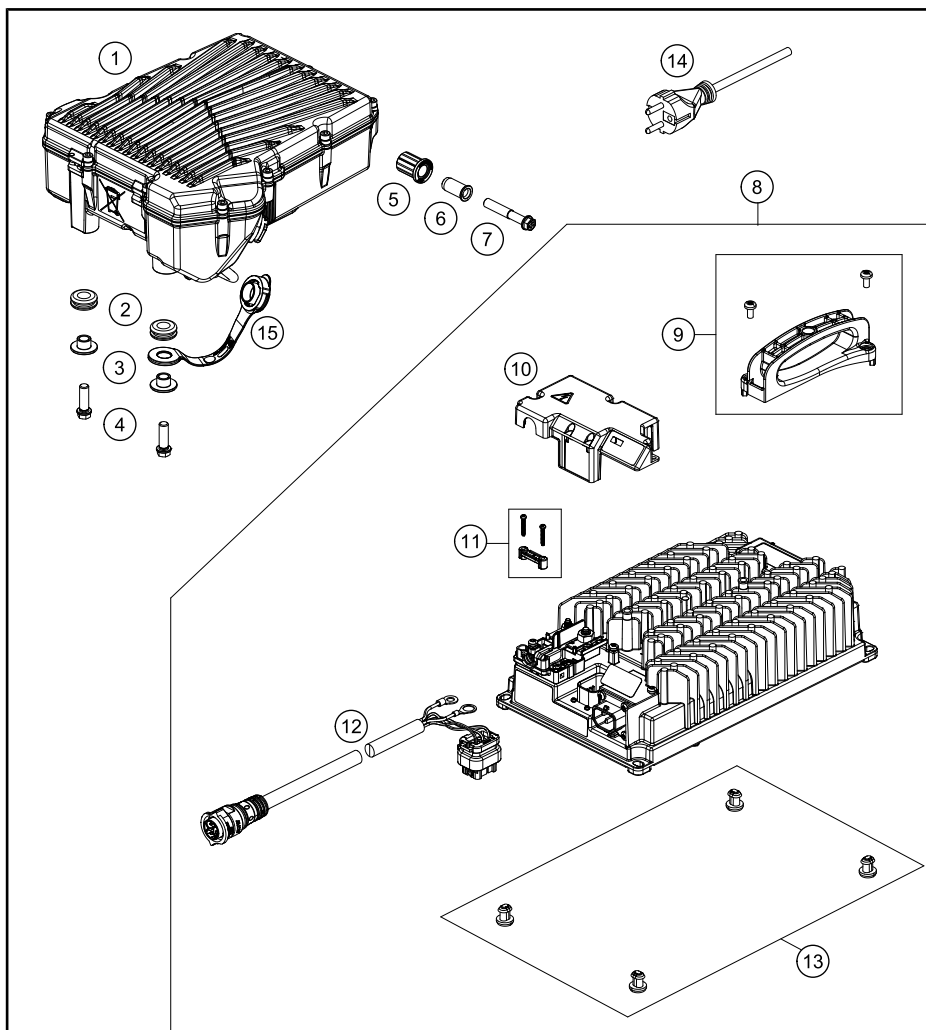

POS	PARTNUMBER	PARTNAME	PIECE
1	45445053200	Power Pack Mini E	1
2	41001052000	RUBBER SLEEVE D=12MM	2
3	58405050065	collar bushing 8.5x12x23.5x10	2
4	0025080256	HH collar screw M8x25	2
5	61005013000	RUBBER SILENCER SUPPORT 05	1
6	61005014000	SLEEVE SILENCER SUPPORT 05	1
7	0025080506	HH collar screw M8x50 TX40	1
8	45429074044	Charger cmpl.	1
9	45429074052	Handle kit incl. Screws kit	1
10	45429074053	Cover cmpl.	1
11	45429074085	Strain relief, charging cable complete	1
12	45429074180	Charging cable	1
13	45429074051	Rubber feet kit	1
14	45429074010	EU power cord	x
14	45429074020	UK power cord	x
14	45429074030	US power cord	x
14	45429074040	OZ power cord	x
15	45445053020	Protection cap charg. Conn.	1

ACHTUNG!!!
DAS POWERPACK DARF NUR AN EIGENTÜMER VON
E MODELLEN VERKAUFT WERDEN!
VORLAGE DER AUSLIEFERUNGURKUNDE NÖTIG!

CAUTION!!!
DO SELL THE KTM POWERPACK TO
E MODEL OWNERS ONLY!
PRESENTATION OF THE
DELIVERY CERTIFICATE IS OBLIGATORY!

204541130

53142

* NEW PART X ON DEMAND