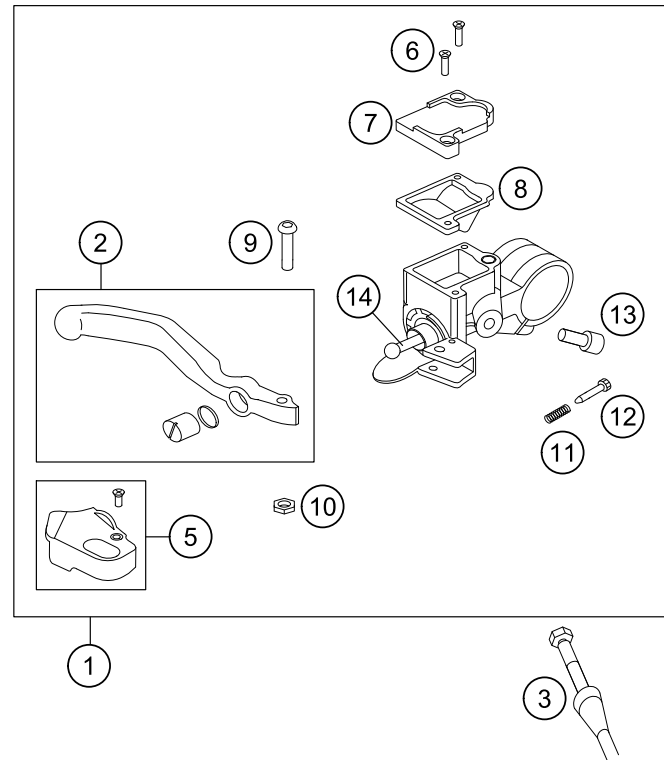

POS	PARTNUMBER	PARTNAME	PIECE
1	45113101044	HAND BRAKE CYLIND.CPL.50 LC 02	1
2	45113002000	HANDBRAKE LEVER CPL. R/S 02	1
3	45213012100	BRAKE HOSE FR. 50SX	1
4	00062030000	BRAKE FLUID DOT5.1 0,25L	1
5	45113004000	PROT.CAP HAND BRAKE CYL. 50 LC	1
6	0966030083	OVAL HEAD SCREW DIN0966-M 3X8	2
7	45113003000	HAND BRAKE CYLINDER COVER 04	1
8	45113009000	GASKET HAND BRAKE CYLINDER 04	1
9	45113006000	SPECIAL-AH SCREW M 5X18	1
10	45113013000	NUT M5 DIN 6334	1
11	45113021000	SPRING FOR HAND BRAKE LEVER 04	1
12	45113007000	ADJUSTING SCREW M 3X16 04	1
13	0912050103	AH SCREW DIN0912-M 5X10	1
14	45113008000	REP.KIT PISTON FRONT 50 04	1

124521310

11199

* NEW PART

X ON DEMAND