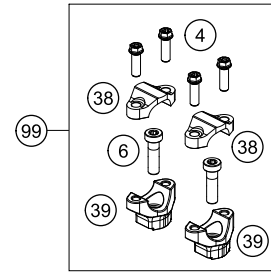

FRONT FORK, TRIPLE CLAMP

SX-E 5 2021 2021

POS	PARTNUMBER	PARTNAME	PIECE
1	07186U0201	Fork 50 SX/TC/Mini E 21	1
4	0025060256	HH collar screw M6x25 TX30	4
5	0025080306	HH collar screw M8x30	5
6	0032100356S	AH-COLLAR SCREW M10X35 ISA45	2
31	45301032022	Bottom triple clamp, complete, 2 rings	1
34	45301034022	Top triple clamp	1
38	77201038000	HANDLEBAR CLAMP 28MM	2
39	59401039032	HANDLEB.SUPP. D=28MM H=32MM 05	x
39	59401039037	HANDLEB.SUPP. D=28MM H=37MM 05	2
39	59401039042	HANDLEB.SUPP. D=28MM H=42MM 05	x
39	59401039047	HANDLEB.SUPP. D=28MM H=47MM 05	x
39	59401039052	handlebar support D28mm-H52mm	x
42	59030029000	HH NUT M20X1,5 WS=27 RIGHT	1
43	49001086000	COVERING CAP	1
44	0770021300	O-RING 40,94X2,62 NBR70	1
45	49001081000	TAPERED ROLLER BEARING 32004X	2
46	46001086000	PROTECTION RING 20,1X39X5	1
47	0770360030	O-RING 36,00X3,00 NBR	1
91	59001092050	SPECIAL SCREW M6X12,5 WS=8	6
92	46301094000ABB	Fork protection Kit SX-E	1
94	46301085000AB	Clamp brake hose	1
95	0017060206	SCREW F. PLASTIC K60X20AL SW6	2
98	00050000931	STEERING HEAD REP. KIT MINI	x
99	00050000921	HANDLEBAR SUPPORT KIT D28/H37	1