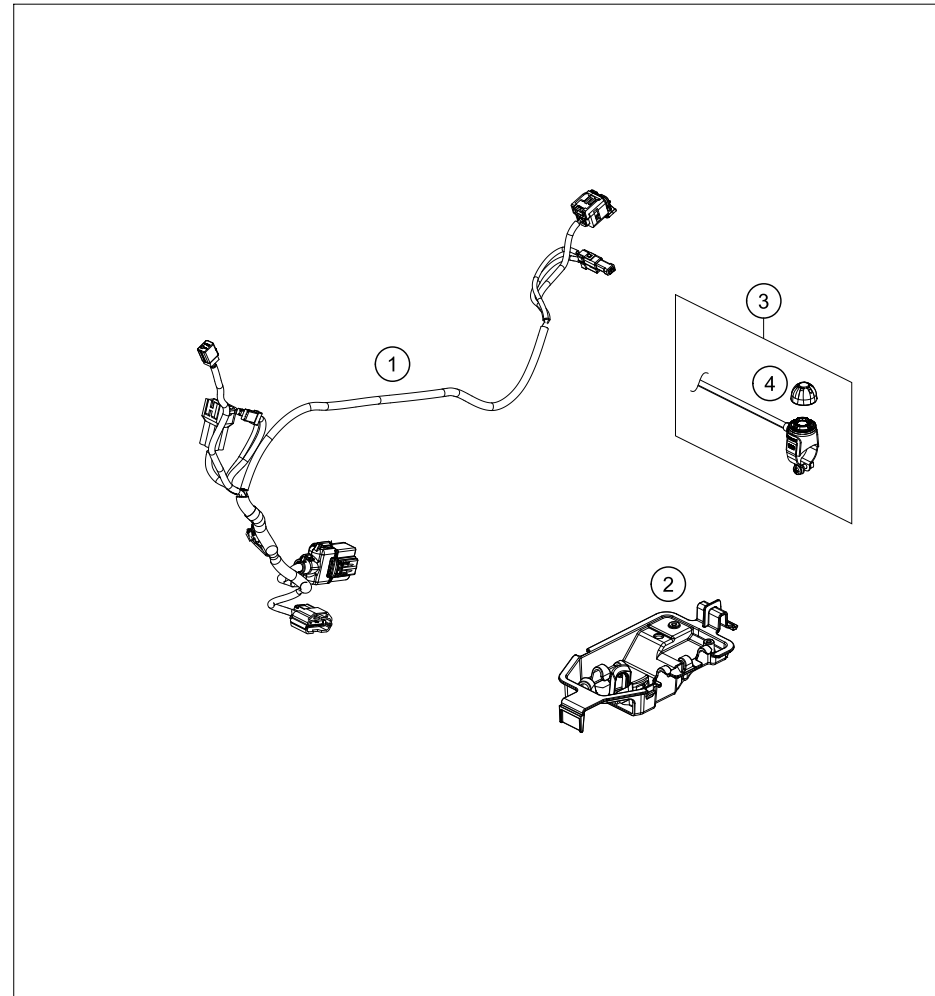

POS	PARTNUMBER	PARTNAME	PIECE
1	45411085100	Wiring harness engine	1
2	45411094100	electric compartment	1
3	45411189000	Safety pull switch	1
4	45411189050	Plug for map safety pull switch	1

214541110

54656

* NEW PART

X ON DEMAND