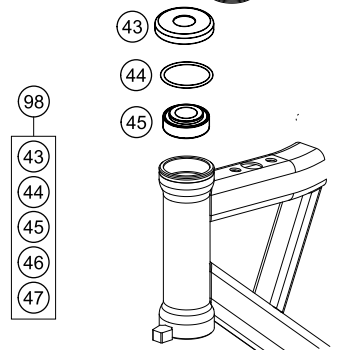

FRONT FORK, TRIPLE CLAMP

SX-E 5 2021 2021

POS	PARTNUMBER	PARTNAME	PIECE
1	07186U0201	Fork 50 SX/TC/Mini E 21	1
4	0025060256	HH collar screw M6x25 TX30	4
5	0025080306	HH collar screw M8x30	5
6	0032100356S	AH-COLLAR SCREW M10X35 ISA45	2
31	45301032022	Bottom triple clamp, complete, 2 rings	1
34	45301034022	Top triple clamp	1
38	77201038000	HANDLEBAR CLAMP 28MM	2
39	59401039032	HANDLEB.SUPP. D=28MM H=32MM 05	x
39	59401039037	HANDLEB.SUPP. D=28MM H=37MM 05	2
39	59401039042	HANDLEB.SUPP. D=28MM H=42MM 05	x
39	59401039047	HANDLEB.SUPP. D=28MM H=47MM 05	x
39	59401039052	handlebar support D28mm-H52mm	x
42	59030029000	HH NUT M20X1,5 WS=27 RIGHT	1
43	49001086000	COVERING CAP	1
44	0770021300	O-RING 40,94X2,62 NBR70	1
45	49001081000	TAPERED ROLLER BEARING 32004X	2
46	46001086000	PROTECTION RING 20,1X39X5	1
47	0770360030	O-RING 36,00X3,00 NBR	1
91	59001092050	SPECIAL SCREW M6X12,5 WS=8	6
92	46301094000ABB	Fork protection Kit SX-E	1
94	46301085000AB	Clamp brake hose	1
95	0017060206	SCREW F. PLASTIC K60X20AL SW6	2
98	00050000931	STEERING HEAD REP. KIT MINI	x
99	00050000921	HANDLEBAR SUPPORT KIT D28/H37	1