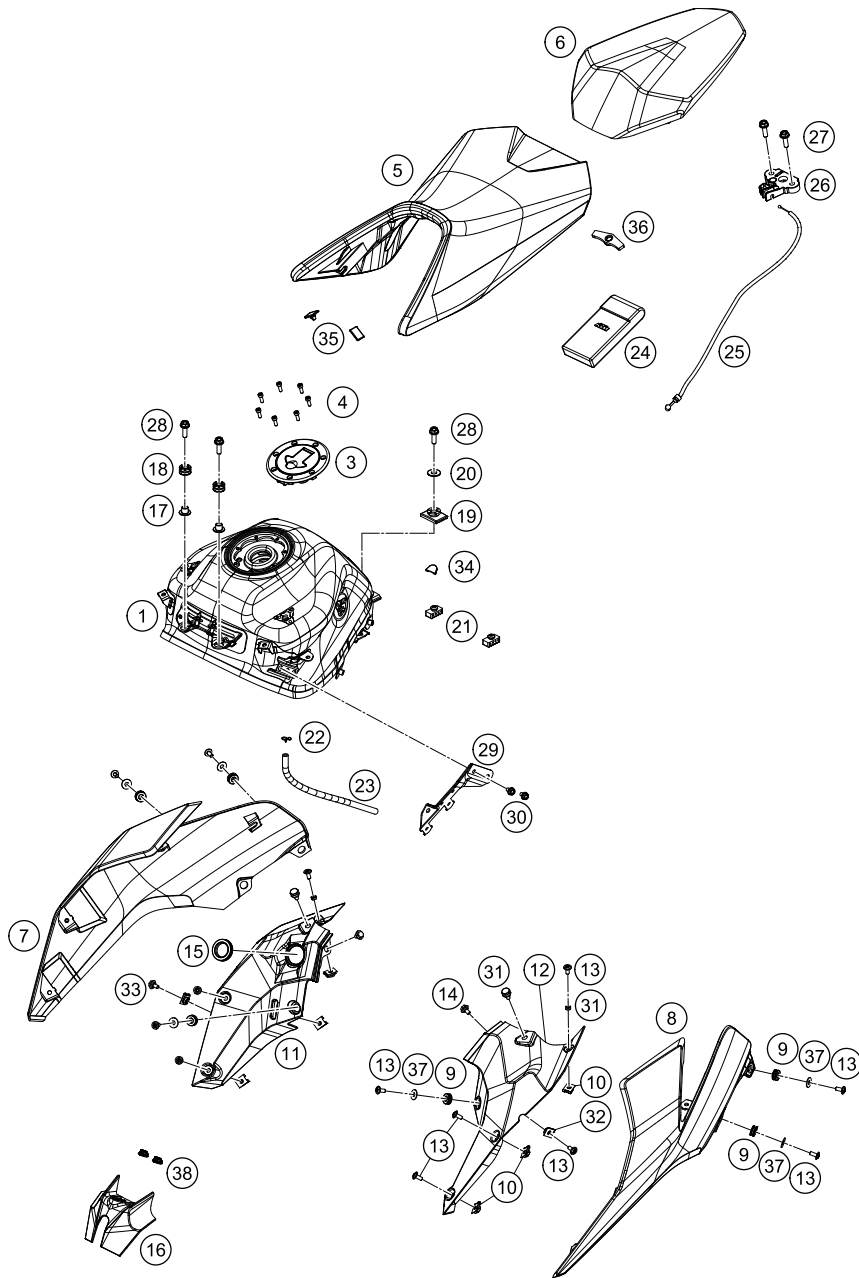

POS	PARTNUMBER	PARTNAME	PIECE
1	93007013100	KRAFTSTOFFTANK	1
3	90507008000	TANK CAP	1
4	J912050151	AH SCREW M5X14 BLACK	7
5	93007040000	Rider seat	1
6	93007047000	Seat passenger complete	1
7	93008051000EB	Frontspoiler right orange	1
8	93008050000EB	Frontspoiler left orange	1
9	93008050040	Rubber bushing	6
10	93008084010	Mehrbereichsblechmutter M6	6
11	93008055000	Inner cover right	1
12	93008056000	Inner cover left	1
13	90508006001	SOCKET HEAD BOLT M6X12	12
14	93008048000	Special screw	2
15	93035065010	Rubber bushing	1
16	93008057000	ABDECKUNG ZÜNDSCHLOSS	1
17	93008034000	Bushing	2
18	90507013006	GROMMET TANK MOUNTING	2
19	93007014000	Tank guard rear	1
20	90111060010	WASHER PLAIN 8,4X25X2	1
21	93007040010	Seat cowl pad	2
22	90107013008	CLAMP	1
23	90107013007	TUBE DRAIN CUP CAP	1
24	90529099000	TOOLKIT	1
25	93007052000	Cable seat lock	1
26	93007050000	Sseat lock ZSB	1
27	J025060203	HH COLLAR SCREW M6X20 SW10	2
28	J025080253	Hexagon screw M8X25	3
29	93015102000	Fastening	1
30	J025060103	HH COLLAR SCREW M6X10 SW10	2
31	93008044000	Sleeve Spoiler Inner RR MTG	2
32	90103097000	clip nut	2
33	90108076000	SPECIAL SCREW M6X12X3	1
34	93008059000	Rubber cap tank	4
35	90507047041	SEAT DUMPER SOZIUS SEAT	2
36	93007046000	Seat cowl pad	1
37	93008050050	Washer 6.2X20X1.5	6
38	93011068010	GUMMITÜLLE ZÜNDSCHLOSSABDECK.	2

179010710

18352

* NEW PART

X ON DEMAND