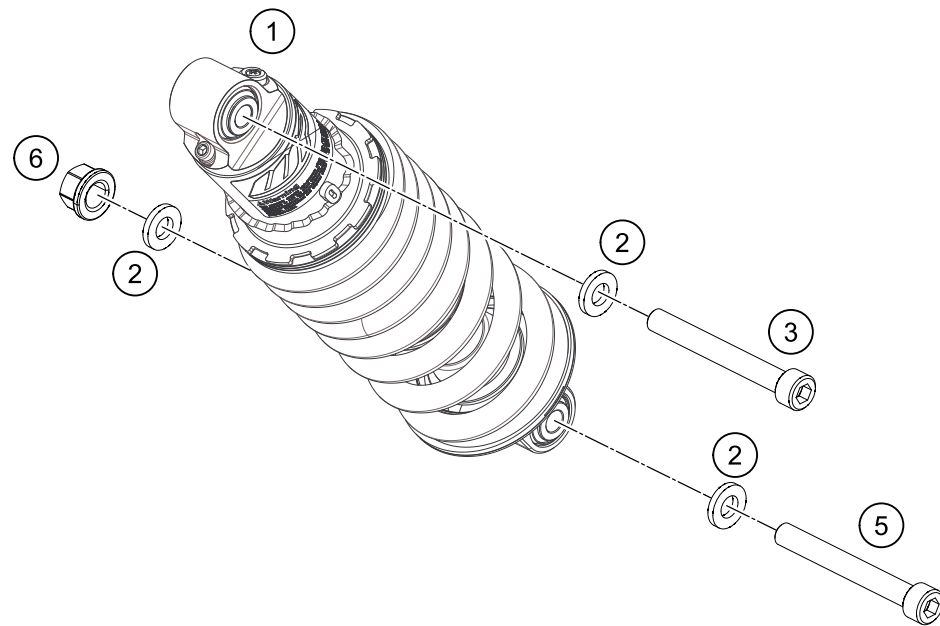

18346

* NEW PART

X ON DEMAND

POS	PARTNUMBER	PARTNAME	PIECE
1	90103023000	SIDE STAND	1
2	93003026000	Side stand bracket	1
3	90103027000	SCREW F. SIDE STAND	1
4	90103029000	MAGNET HOLDER	1
5	90603024000	SIDE STAND SPRING	1
6	J011050133	HH COLLAR SCREW M5X13 SW8	2
7	J982101253	SELF L. NUT M10X1,25 H11 WS17	1
8	J025100253	Hexagon screw M10X25	2
9	93511045000	SWITCH SIDE STAND	1
10	90111045010	GUARD F. SIDE STAND SWITCH	1
11	90111045050	CABLE BRACKET	1
12	90103032000	FLANGED BOLT M6X14	1
13	90111040100	Bushing	1

179010360

18347

* NEW PART

X ON DEMAND

POS	PARTNUMBER	PARTNAME	PIECE
1	93104010044	shockabsorber mono Duke 200 NHD MY17	1
2	90104010003	PLAIN WASHER 10,2X20X3MM	3
3	93004016100	hexagon socket screw M10X1.25X62	1
5	J020100806	SHCS M10x1.25x80 - 10.9	1
6	90104010002	flanged hex nut M10x1.25 WS13	1

179010410

18348

* NEW PART

X ON DEMAND

POS	PARTNUMBER	PARTNAME	PIECE
1	90504030044	SWING ARM CPL.	1
4	93004060100	chain cover	1
5	90104037000	swingarm bolt L=299mm	1
6	90104038000	FLANGED NUT M14X1,5	1
7	J025060083	HH COLLAR SCREW M6X8 SW8	2
8	93004051000	Stützschale	2
11	93004042000	Special wahser	2
12	90104046000	swingarm adjusting ring	2
13	90104034001	OIL SEAL RING 25X32X7	4
14	90104036000	thust washer 22.2x31.7x1	2
15	90104034000	cup for radial shaft seal	4
16	90104031000	lgus plain bearing	4
17	90104032000	sleeve bushing 15.1x20x38	2
18	90104010002	flanged hex nut M10x1.25 WS13	2
19	90104040000	BOLT HEX M10X1,25X50 WS10	2
20	93004064000	Plastic screw 6x30	1
21	93004065000	hexagon socket screw M5X0.8X55	1
22	90604062000	chain slider bushing	2
23	J025060169	HH COLLAR SCREW M6X16 SW8	2
24	93013047000	Support	1
25	J912050101	AH SCREW M5X10	1
27	90204060001	HH COLLAR NUT	1
29	90504067000	WASHER CHAIN SLIDING GUARD	1
30	90104070020	SLEEVE CHAIN GUARD	1
31	90904070020	SLEEVE CHAIN GUARD	1
98	90104230010	SWINGARM REP. KIT 11-17	x
99	90104066310	CHAIN GUARD KIT 125/200	x