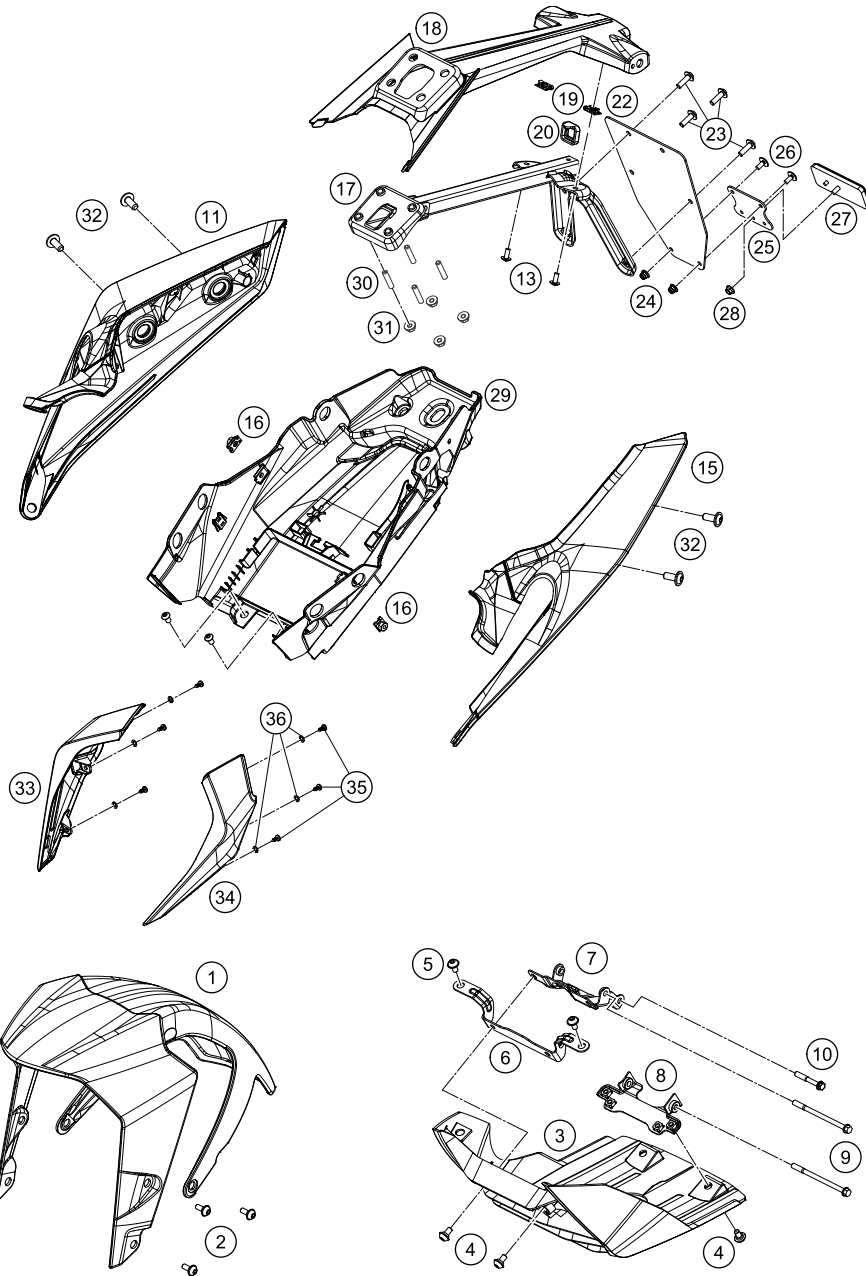

179010710

18352

* NEW PART

X ON DEMAND

POS	PARTNUMBER	PARTNAME	PIECE
1	93007088000	Fuel pump	1
2	93041007000	Flange for fuel pump	1
3	J025060128	flanged HH shoulder screw M6x12.8	6
4	93807018000	fuel filter	1
5	93007016100	Fuel hose	1
6	93007015000	Fuel hose	1
7	93141013000	Injector upper part with hose complete	1

179010730

18353

* NEW PART

X ON DEMAND

POS	PARTNUMBER	PARTNAME	PIECE
1	9300801003330	Front fender cpl. black	1
2	93008040000	Screw M6X1X13	6
3	93008020000	Under-engine fairing 125/200	1
4	93008020060	Screw M6X1X9	4
5	90508006001	SOCKET HEAD BOLT M6X12	2
6	93008020050	Retaining bracket	1
7	90108021100	RETAINING PLATE FRONT SPOILER	1
8	90608025000	Retaining bracket	1
9	J026060903	HH COLLAR SCREW M6X90	2
10	93008021050	Hexagon screw M6X1X40	1
11	9300804210028	Asslyseat cowl right	1
13	J031050123	Lens head screw M5X12	2
15	9300804110028	Assly seat cowl right	1
16	90108050001	CLIP NUT M5	2
17	93008015000	License plate holder support	1
18	93008015050	License plate holder support cover	1
19	93008083010	Mehrbereichsblechmutter M5	2
20	93008015010	Protection rubber	1
22	90808016000	REAR FENDER EXT.	1
23	90508006003	AH SCREW M6X1X20	4
24	90102031010	HEX NUT M5 AF8	2
25	90514044000	REFLECTOR MOUNTING	1
26	J005050123	FLAT HEAD SCREW M6X12 PH	2
27	90514045000	REFLECTOR	1
28	90204060001	HH COLLAR NUT	1
29	93008019000	Tail end lower part	1
30	93003002040	Set screw M6X1X17	4
31	J926060001	Hexagon nut M6	4
32	90508008001	AH SCREW M8X20	4
33	93008001000EB	Side mask right LED orange	1
34	93008024000EB	Side mask left LED orange	1
35	J981030101	Lens head screw M3,5X10	6
36	J125040003	Washer M4	6