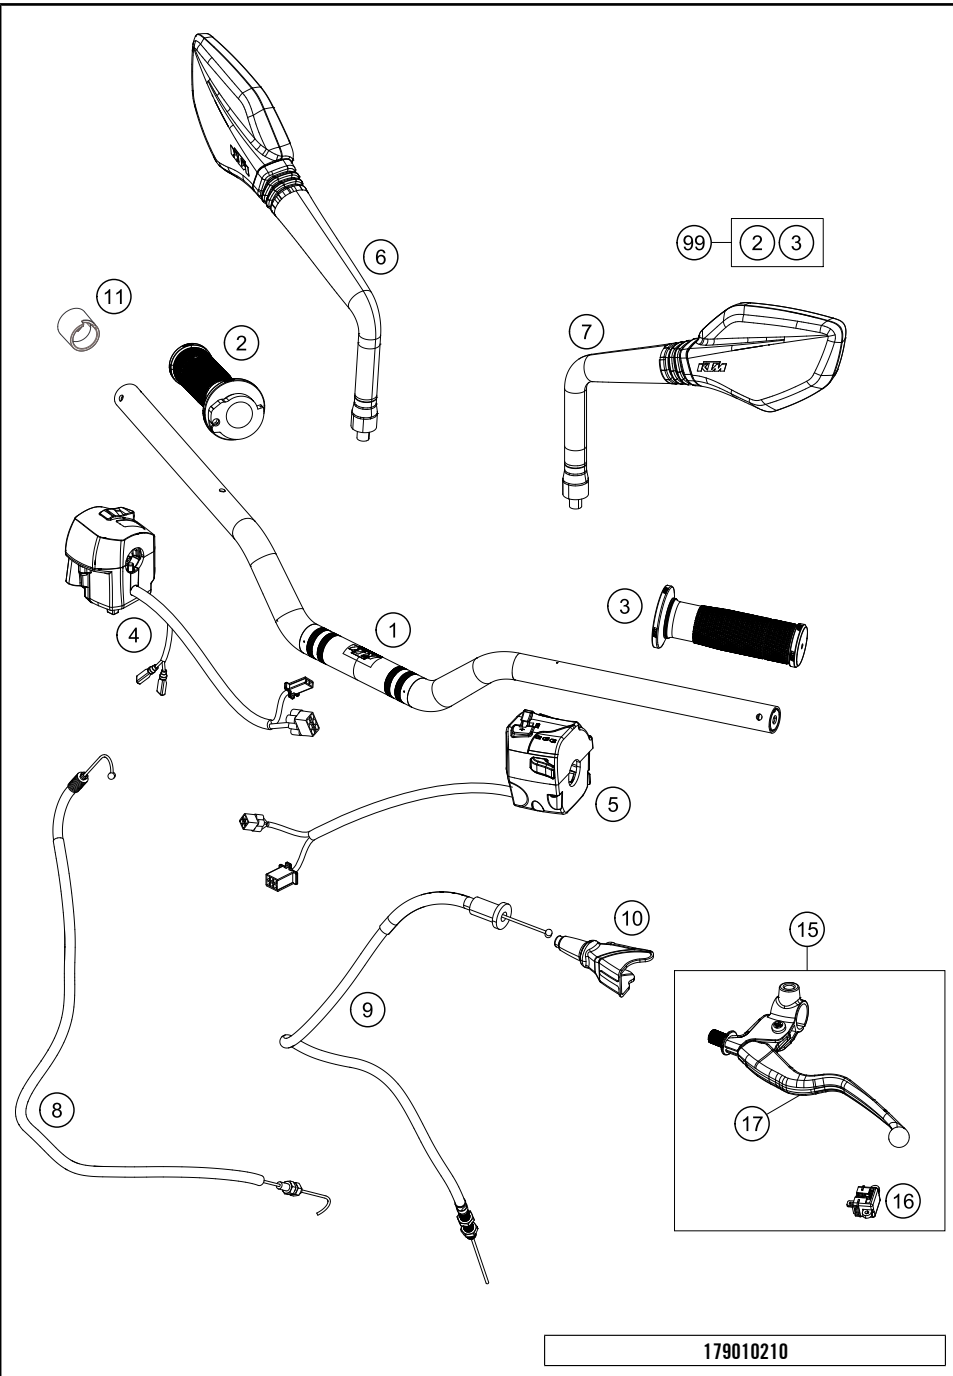

POS	PARTNUMBER	PARTNAME	PIECE
1	93101001000	Gabelbein links kpl.	1
1	93101002000	Gabelbein rechts kpl.	1
2	90101031007	BOLT SOCKET M8X1,25X30L	8
3	93001034033	upper triple clamp GDC	1
4	93001032133	assembly lower triple clamp GDC	1
5	90101080044	STEERING HEAD BEARING-KIT	1
6	90101086000	protection cap	1
7	90101036000	adjusting ring steering head	1
8	90501044000	steering head screw	1
9	93014064000	holder handsbar CUM TFT speedo	1
10	J912080293	ISK-Schraube M8X29	4
11	93001038000	Handlebar clamp	1
13	93001044000	hexagon socket screw M10X1.25X72 8.8	2
14	90101042000	WASHER 10,5X32X2	4
15	90101040000	RUBBER BUSHING	4
16	93001041000	Spacer tube 10.2X12X42	2
17	J982101253	SELF L. NUT M10X1,25 H11 WS17	1
18	43570624	DUST CAP 43X53,4X5,8	2
19	43570623	OIL SEAL RING 43X52,9X11,4	2
20	43570618	GUIDE BUSHING 43X47X12	2
21	48601166S1	FORK OIL SAE4 5L	1
22	40140024	O-RING NBR 43X2	2
23	93013055000	Hose clamp	1
24	90113055010	sleeve for hose clamp	2
25	J021060156	AH SCREW M6X15 10.9	2
26	93032059033	Support	1
28	90212582001	side reflector, front	2
40	93001007033	assembly fork pipe rh.	1
41	93001006033	assembly fork pipe lh.	1
98	90101000010	REP. KIT FORK KPL.	x

* NEW PART

X ON DEMAND

POS	PARTNUMBER	PARTNAME	PIECE
1	93002001000	handlebar	1
2	90102010100	THROTTLE GRIP	1
3	90502039000	FIXED GRIP	1
4	93011074000	HANDLEBAR SWITCH RIGHT	1
5	93011070000	Light switch	1
6	93012041000	Mirror right	1
7	93012040000	Mirror left	1
8	93002091000	Throttle cable 125	1
9	93002090000	CLUTCH CABLE	1
10	90102016000	PROTECTION CAP THROTTLE CABLE	1
11	93011074010	DISTANCE HOLDER HANDLEBAR SWITCH	1
15	93032060000	Clutch armature complete	1
16	90511049000	clutch switch	1
17	93002031000	CLUTCH LEVER	1
99	90102121000	GRIP SET	1