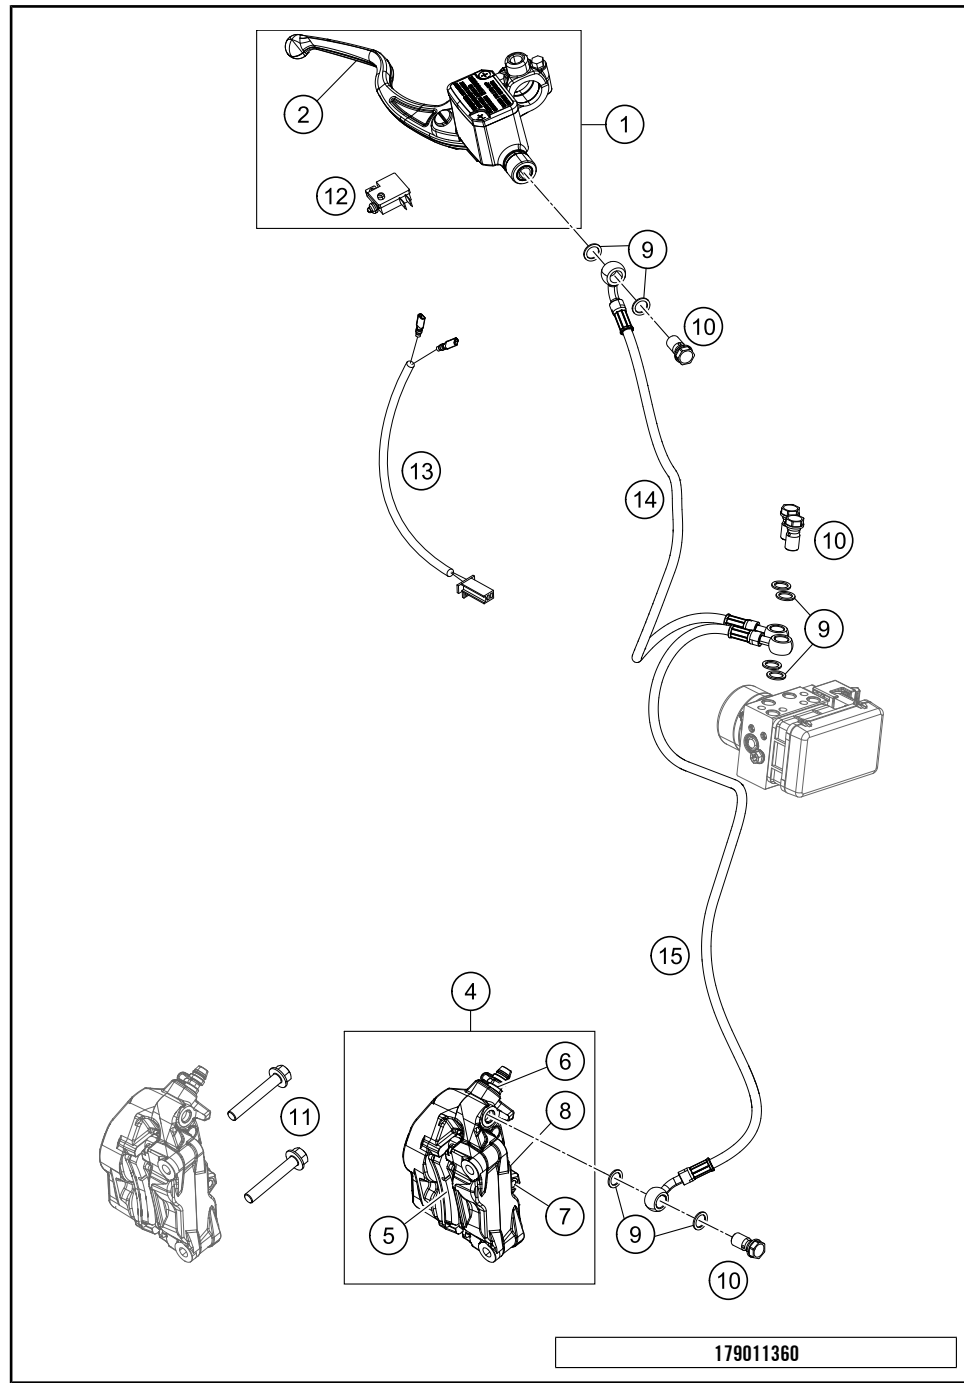

BRAKE CALIPER FRONT

125 DUKE ORANGE 2017

POS	PARTNUMBER	PARTNAME	PIECE
1	93013001044	Hand brake cylinder complete D13	1
2	93013002000	Hand brake lever loose	1
4	90113015000	BRAKE CALIPER RADIAL	1
5	90113030000	BRAKE PADS FRONT - SET	1
6	90113021000	BLEEDER SCREW	1
7	90113017000	BOLT F. BRAKE PADS	1
8	90113018000	SPRING CLIP	1
9	90113026000	COPPER GASKET	4
10	90113013000	BANJO SCREW	2
11	J01008050S	HH COLLAR SCREW M8X1X50 SW12SS	2
12	90111050000	brake light switch, front	1
13	90111050050	WIRE BRAKE LIGHT SWITCH FRONT	1
14	93013035000	Brake hose	1
15	93013036000	Brake hose	1

* NEW PART

X ON DEMAND