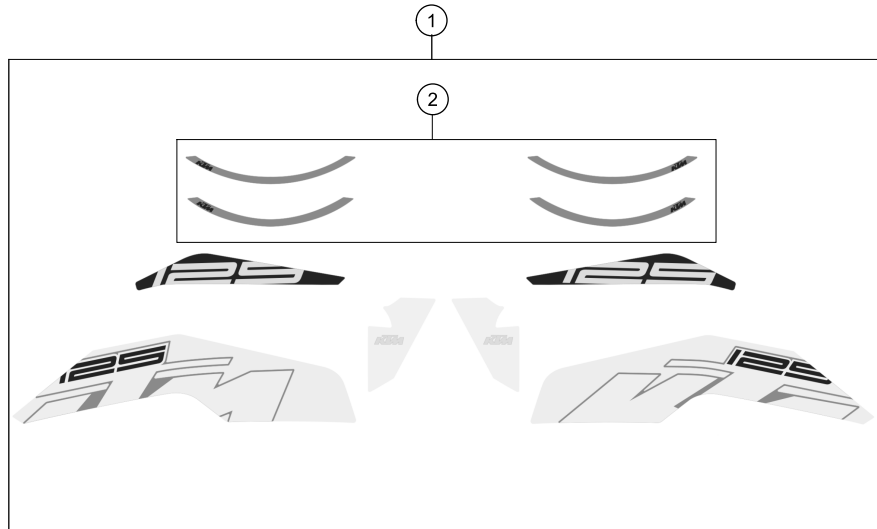

POS	PARTNUMBER	PARTNAME	PIECE
1	90108199300	Decal kit 125 Duke orange	1
2	93008097000	Kit DCL wheel rim D125-250	x

179010830

18354

* NEW PART

X ON DEMAND