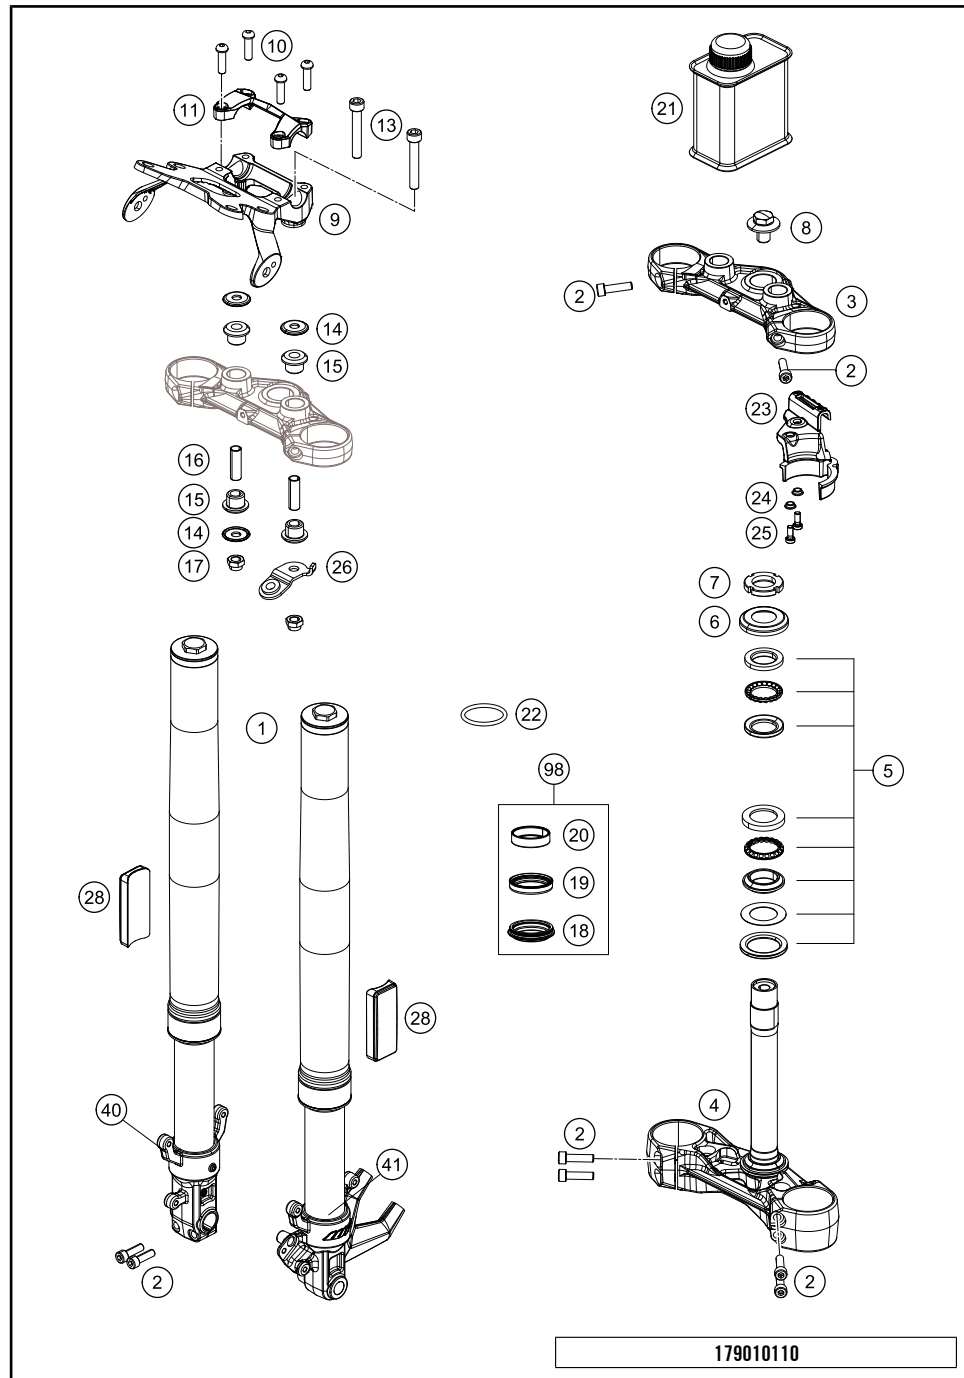

POS	PARTNUMBER	PARTNAME	PIECE
1	93101001000	Gabelbein links kpl.	1
1	93101002000	Gabelbein rechts kpl.	1
2	90101031007	BOLT SOCKET M8X1,25X30L	8
3	93001034033	upper triple clamp GDC	1
4	93001032133	assembly lower triple clamp GDC	1
5	90101080044	STEERING HEAD BEARING-KIT	1
6	90101086000	protection cap	1
7	90101036000	adjusting ring steering head	1
8	90501044000	steering head screw	1
9	93014064000	holder handsbar CUM TFT speedo	1
10	J912080293	ISK-Schraube M8X29	4
11	93001038000	Handlebar clamp	1
13	93001044000	hexagon socket screw M10X1.25X72 8.8	2
14	90101042000	WASHER 10,5X32X2	4
15	90101040000	RUBBER BUSHING	4
16	93001041000	Spacer tube 10.2X12X42	2
17	J982101253	SELF L. NUT M10X1,25 H11 WS17	1
18	43570624	DUST CAP 43X53,4X5,8	2
19	43570623	OIL SEAL RING 43X52,9X11,4	2
20	43570618	GUIDE BUSHING 43X47X12	2
21	48601166S1	FORK OIL SAE4 5L	1
22	40140024	O-RING NBR 43X2	2
23	93013055000	Hose clamp	1
24	90113055010	sleeve for hose clamp	2
25	J021060156	AH SCREW M6X15 10.9	2
26	93032059033	Support	1
28	90212582001	side reflector, front	2
40	93001007033	assembly fork pipe rh.	1
41	93001006033	assembly fork pipe lh.	1
98	90101000010	REP. KIT FORK KPL.	x

* NEW PART

X ON DEMAND

POS	PARTNUMBER	PARTNAME	PIECE
1	93002001000	handlebar	1
2	90102010100	THROTTLE GRIP	1
3	90502039000	FIXED GRIP	1
4	93011074000	HANDLEBAR SWITCH RIGHT	1
5	93011070000	Light switch	1
6	93012041000	Mirror right	1
7	93012040000	Mirror left	1
8	93002091000	Throttle cable 125	1
9	93002090000	CLUTCH CABLE	1
10	90102016000	PROTECTION CAP THROTTLE CABLE	1
11	93011074010	DISTANCE HOLDER HANDLEBAR SWITCH	1
15	93032060000	Clutch armature complete	1
16	90511049000	clutch switch	1
17	93002031000	CLUTCH LEVER	1
99	90102121000	GRIP SET	1