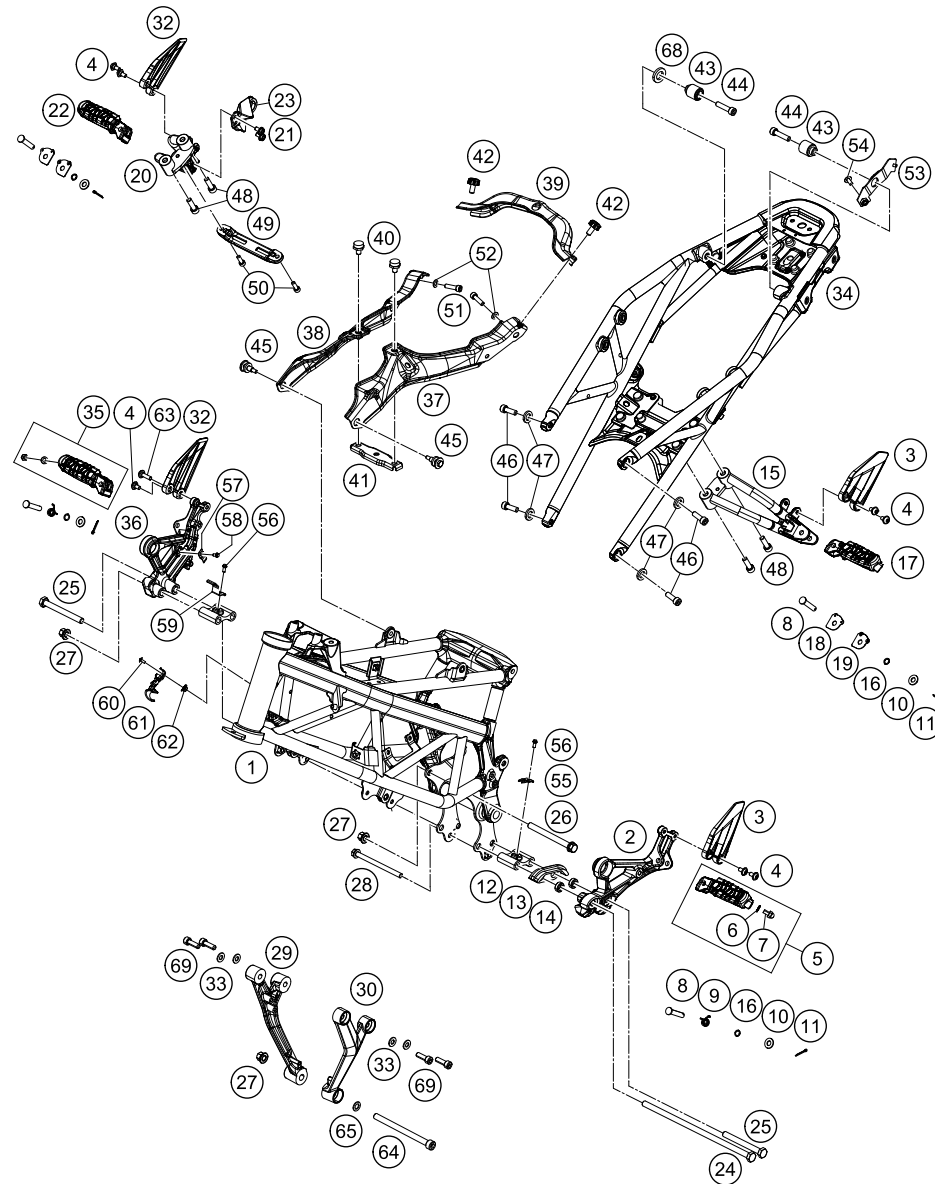

POS	PARTNUMBER	PARTNAME	PIECE
1	9300300100030	Frame Duke 17 black	1
2	93003038000	Footrest bracket front left	x
3	93003048050	Heel protector left	2
4	93008020060	Screw M6X1X9	x
5	90103040033	footrest front left cpl.	1
6	90103040001	PLAIN WASHER 6,4X12X1	2
7	J029060103S	CAP SCREW M6X10 SS	2
8	90103044000	BOLT FOR FOOTREST	4
9	90103042000	footrest return spring	2
10	J125080004	WASHER M8	4
11	J094018250	PIN 25X1,8MM	4
12	90103038001	footrest support holder, front	2
13	90104070000	chainguide	1
14	90104066010	spacer chainguide	2
15	93003048000	Footrest bracket rear left	1
16	J770009015	O-RING 9X1,5	4
17	90103050033	footrest rear left cpl.	1
18	90103052000	footrest lock plate 1	2
19	90103053000	footrest lock plate 2	2
20	93003049000	Footrest bracket rear right	1
21	J025060101	Hexagon screw M6X10	2
22	90103051033	footrest rear right cpl.	1
23	93005084000	Retaining bracket	1
24	J025102656	HH COLLAR SCREW M10X1,25X265	1
25	J025100926	HH COLLAR SCREW M10X1,25X92	2
26	J025101103	HH COLLAR SCREW M10X110 WS14	1
27	90103038002	FLANGED NUT M10X1,25 WS14	3
28	J027081053	HH COLLAR SCREW M8X105 SW12	1
29	93003006000	Engine brace right	1
30	93003005000	Engine brace left 125/200	1
32	93003049050	Heel protector right	2
33	J125080005	WASHER M8	4
34	93003002000EB	Subframe orange	1
35	90103041033	footrest front right cpl.	1
36	93003039000	Footrest bracket front right	1
37	93003002050	Seat support left	1
38	93003002151	Seat support right	1
39	93003002030	Cross brace	1

179010310

18346

* NEW PART

X ON DEMAND