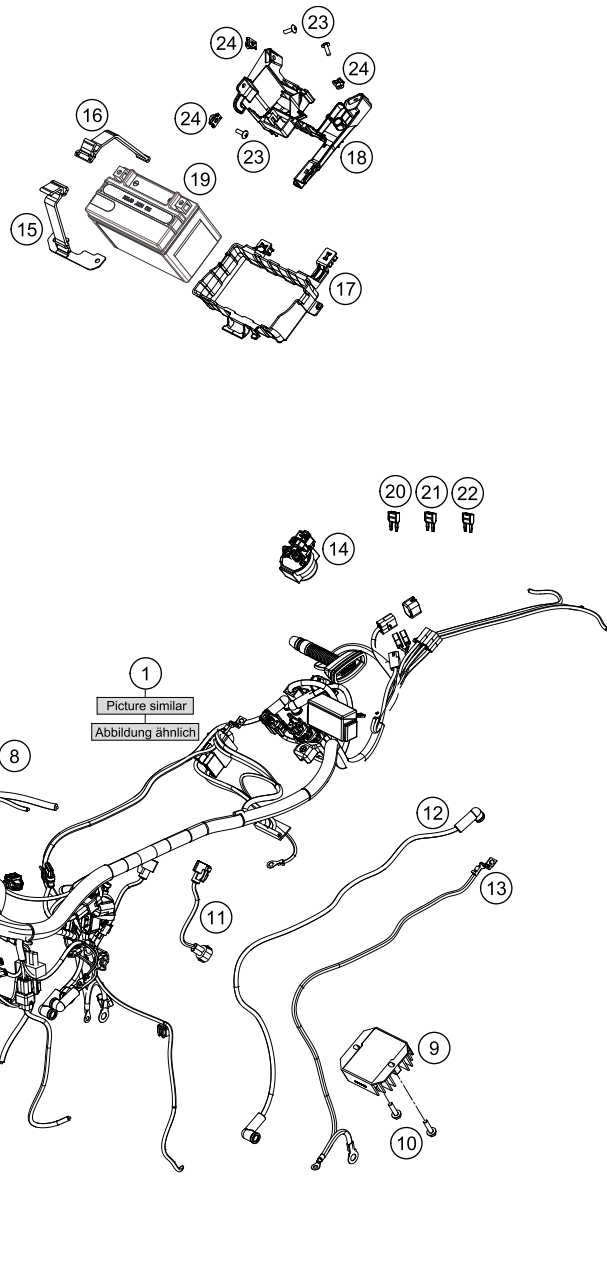

X ON DEMAND

POS	PARTNUMBER	PARTNAME	PIECE
1	9300900104430	Front wheel cpl. black	1
2	93009060000	Brake disc front D=300MM	1
3	J760223508	SHAFT SEAL RING 22X35X8	2
4	J625062023	BALL BEARING 6202	2
5	90109011000	BEARING SPACER TUBE FRONT	1
6	93009081000	Front wheel spindle	1
7	90209083000	BEARING BUSHING	2
8	90109082000	flanged bolt M8	1
9	J472035150	Circlip 35X1,5	1
10	90110062000	SPECIAL SCREW M8X25 SELF LOCK.	6
11	90109076000	VALVE CPL.	1
12	90109011001	FIXATION BEARING SPACER TUBE	1
13	93042020000	SENSORRING ABS	1
99	90109015100	FRONT WHEEL REP. KIT	1

179010910

18445

* NEW PART

X ON DEMAND

POS	PARTNUMBER	PARTNAME	PIECE
1	93011075000	Main wiring harness	1
2	93011060100	Horn	1
3	J025080123	HH COLLAR SCREW M8X12 SW12	1
4	93541088000	rollover sensor	1
5	J025060169	HH COLLAR SCREW M6X16 SW8	2
6	93811043000	resistor	1
7	93539010000	load resistance	1
8	90511030000	indicator relay	1
9	93011034000	Voltage regulator	1
10	J025060253	HH COLLAR SCREW M6X25 SW10	2
11	93041080050	Cable	1
12	93011059000	Starter cable 6MM	1
13	93011197000	Ground wire	1
14	90111058000	STARTER RELAY	1
15	93011056033	Battery holder complete	1
16	93011055000	Battery rubber holder	1
17	93011054050	METAMOLL BATTERY	1
18	93008018060	Cross brace cover	1
19	90611053000	BATTERY 12V/8AH	1
20	75011088010	FUSE 10A 07	8
21	75011088015	FUSE 15A 07	3
22	75011088030	FUSE 30A	2
23	J031050163	CHEESE-HEAD SCREW M5X16	3
24	90108050001	CLIP NUT M5	3