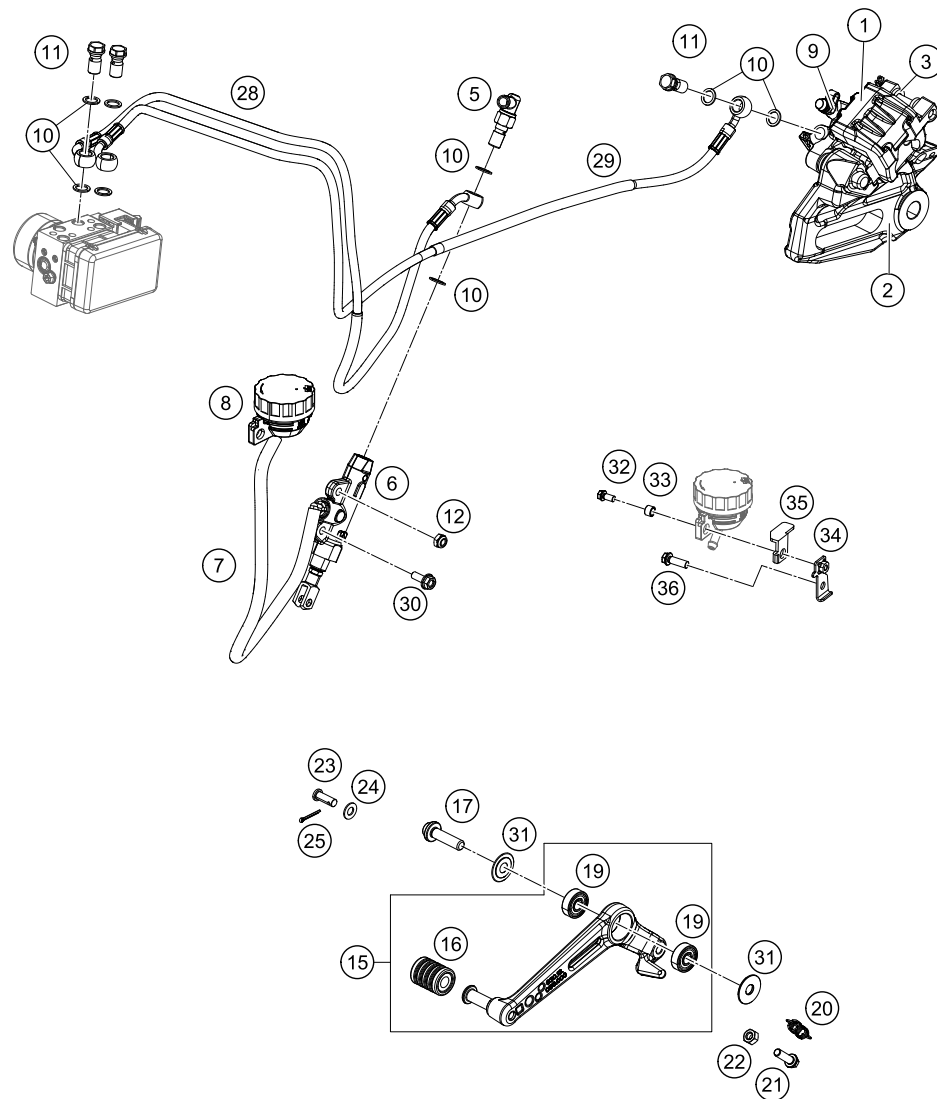

179010910

18445

* NEW PART

X ON DEMAND

POS	PARTNUMBER	PARTNAME	PIECE
1	93011075000	Main wiring harness	1
2	93011060100	Horn	1
3	J025080123	HH COLLAR SCREW M8X12 SW12	1
4	93541088000	rollover sensor	1
5	J025060169	HH COLLAR SCREW M6X16 SW8	2
6	93811043000	resistor	1
7	93539010000	load resistance	1
8	90511030000	indicator relay	1
9	93011034000	Voltage regulator	1
10	J025060253	HH COLLAR SCREW M6X25 SW10	2
11	93041080050	Cable	1
12	93011059000	Starter cable 6MM	1
13	93011197000	Ground wire	1
14	90111058000	STARTER RELAY	1
15	93011056033	Battery holder complete	1
16	93011055000	Battery rubber holder	1
17	93011054050	METAMOLL BATTERY	1
18	93008018060	Cross brace cover	1
19	90611053000	BATTERY 12V/8AH	1
20	75011088010	FUSE 10A 07	8
21	75011088015	FUSE 15A 07	3
22	75011088030	FUSE 30A	2
23	J031050163	CHEESE-HEAD SCREW M5X16	3
24	90108050001	CLIP NUT M5	3

* NEW PART

X ON DEMAND

POS	PARTNUMBER	PARTNAME	PIECE
1	90113080000	brake caliper, rear cpl.	1
2	90113075000	BRAKE CALIPER SUPPORT REAR	1
3	90113090000	REAR BRAKE PADS - SET	1
5	90111051000	brake light switch, rear	1
6	93013060000	Rear master cylinder	1
7	.	DUMMY_SPC	1
8	.	DUMMY_SPC	1
9	90113121000	BLEEDER SCREW	1
10	90113026000	COPPER GASKET	4
11	90113013000	BANJO SCREW	1
12	J934060006	SK Mutter M6	1
15	93013050033	Footbrake lever complete	1
16	90134035000	GEAR SHIFT LEVER RUBBER	1
17	90134034300	BOLT SHIFT LEVER	1
19	J625060800	BALL BEARING 608	2
20	90113052000	brake pedal spring	1
21	J025060203	HH COLLAR SCREW M6X20 SW10	1
22	J934060003	HEXAGON NUT M6	1
23	90113057000	pin for fork end	1
24	90103040001	PLAIN WASHER 6,4X12X1	1
25	J094020153	splint pin 2x15mm	1
28	93013037000	Brake hose	1
29	93013038000	Brake hose	1
30	90130059000	HH COLLAR SCREW M6X16	1
31	90134031020	thrust washer, gear shift lever	2
32	J025060181	SK-Bundschrabe M6X18	1
33	93035065020	Spacer bushing	1
34	93013068000	Sheet	1
35	93013068010	Halterung Reservoir	1
36	J025050103	HH-COLLAR SCREW M5X10	1