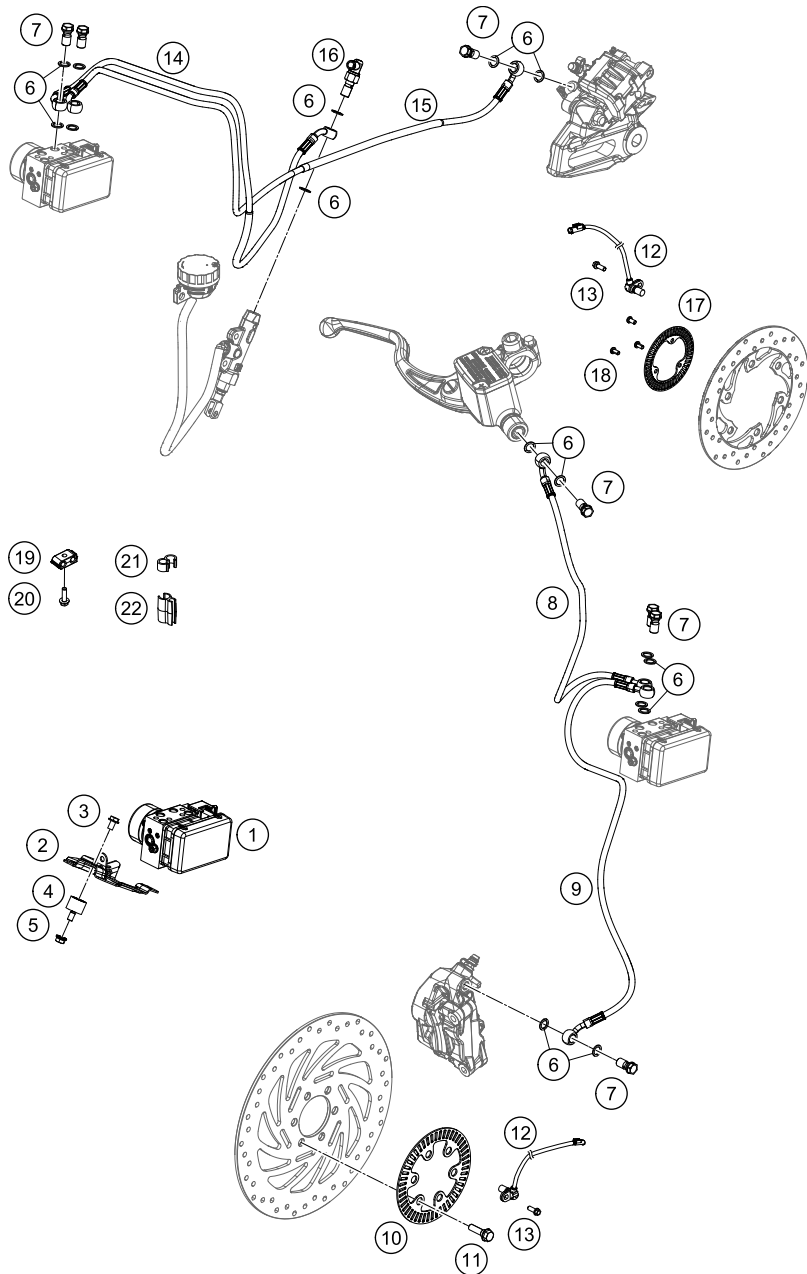

179011410

19136

* NEW PART

X ON DEMAND

POS	PARTNUMBER	PARTNAME	PIECE
1	93014069100	Speedometer with TFT, CAN, ABS	1
2	93014064000	holder handsbar CUM TFT speedo	1
3	93014064100	Bakc cover TFT holder	1
4	93008020060	Screw M6X1X9	2
5	93014062010	Collar TFT speedo small	4
6	90507040001	RUBBER SLEEVE	4
7	93308015010	Unterlegscheibe Kennzeichenträger	4
8	90508006003	AH SCREW M6X1X20	4
13	93011066044	Ignition lock complete	1
14	93011064000	special screw for ignition lock	2
15	90507008000	TANK CAP	1
16	90107050050	SEAT LOCK	1
17	93007051000	Retaining bracket	1
18	93011066010	Positioning rubber	1
20	90111066144	Lock set	1
21	90111067100	BLANK KEY 125/200 DUKE	x

179011430

18357

* NEW PART

X ON DEMAND

POS	PARTNUMBER	PARTNAME	PIECE
1	93542031144	ABS Modul	1
2	93041030020	Retaining bracket	1
3	J026060083	HH COLLAR SCREW M6X8 SW10	3
4	90135001001	silentbloc M6	3
5	J926060000	FLANGED NUT M6 WS10 SELF LOCK.	3
6	90113026000	COPPER GASKET	16
7	90113013000	BANJO SCREW	7
8	93013035000	Brake hose	1
9	93013036000	Brake hose	1
10	93042020000	SENSORRING ABS	1
11	90110062000	SPECIAL SCREW M8X25 SELF LOCK.	6
12	90142125000	ABS SENSOR	2
13	J028060166	BOLT M6X16	2
14	93013037000	Brake hose	1
15	93013038000	Brake hose	1
16	90111051000	brake light switch, rear	1
17	90142021000	SENSOR DISC REAR	1
18	90142021001	SCREW FOR ABS	3
19	93813024000	brake hose clamp	3
20	J025050183	BOLT M5X18	1
21	93813035000	CLAMP SENSOR CABLE	4
22	93813147000	CLAMP FOR BRAKE HOSE	2