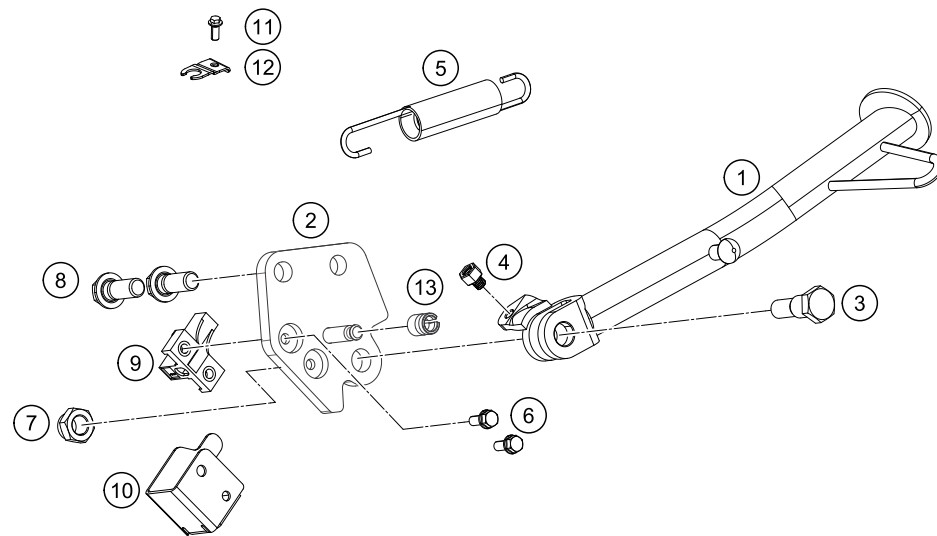

179010310

18346

* NEW PART

X ON DEMAND

179010310

POS	PARTNUMBER	PARTNAME	PIECE
40	93007044000	Retaining pin	2
41	93003001070	Seat cowl front complete	1
42	93008023000	Rubber buffer	2
43	93007047033	Seat support complete	2
44	J912080303	hexagon socket screw M8X30	2
45	93007046050	Screw	2
46	93003002070	hexagon socket screwM8X1.25X25	4
47	93003002080	Washer Plain-ID8.2XOD 14XT 2XBLK	4
48	90103098000	BOLT	4
49	93003056000	Passenger footrest bracket	1
50	J912060143	ISK-Schraube M6X14	2
51	93008019070	hexagon socket screw M8X31	2
52	J125080002	washer plain	2
53	93006040060	Retaining bracket	1
54	J031050163	CHEESE-HEAD SCREW M5X16	1
55	90111045050	CABLE BRACKET	1
56	90103032000	FLANGED BOLT M6X14	2
57	93013041000	Retaining bracket	1
58	J025060109	HH-COLLAR SCREW M6X10 SW8	1
59	93013026000	Support	1
60	93008044000	Sleeve Spoiler Inner RR MTG	1
61	93032059010	Guide clutch cable	1
62	90108050001	CLIP NUT M5	1
63	93008043000	Screw M6X1X25	1
64	J912101283	Hexagon screw M10X128	1
65	J125100009	Washer M10	1
68	J125140003	washer plain	1
69	J912080223	hexagon socket screw M8X1.25X22	4

18346

* NEW PART

X ON DEMAND

POS	PARTNUMBER	PARTNAME	PIECE
1	90103023000	SIDE STAND	1
2	93003026000	Side stand bracket	1
3	90103027000	SCREW F. SIDE STAND	1
4	90103029000	MAGNET HOLDER	1
5	90603024000	SIDE STAND SPRING	1
6	J011050133	HH COLLAR SCREW M5X13 SW8	2
7	J982101253	SELF L. NUT M10X1,25 H11 WS17	1
8	J025100253	Hexagon screw M10X25	2
9	93511045000	SWITCH SIDE STAND	1
10	90111045010	GUARD F. SIDE STAND SWITCH	1
11	90111045050	CABLE BRACKET	1
12	90103032000	FLANGED BOLT M6X14	1
13	90111040100	Bushing	1