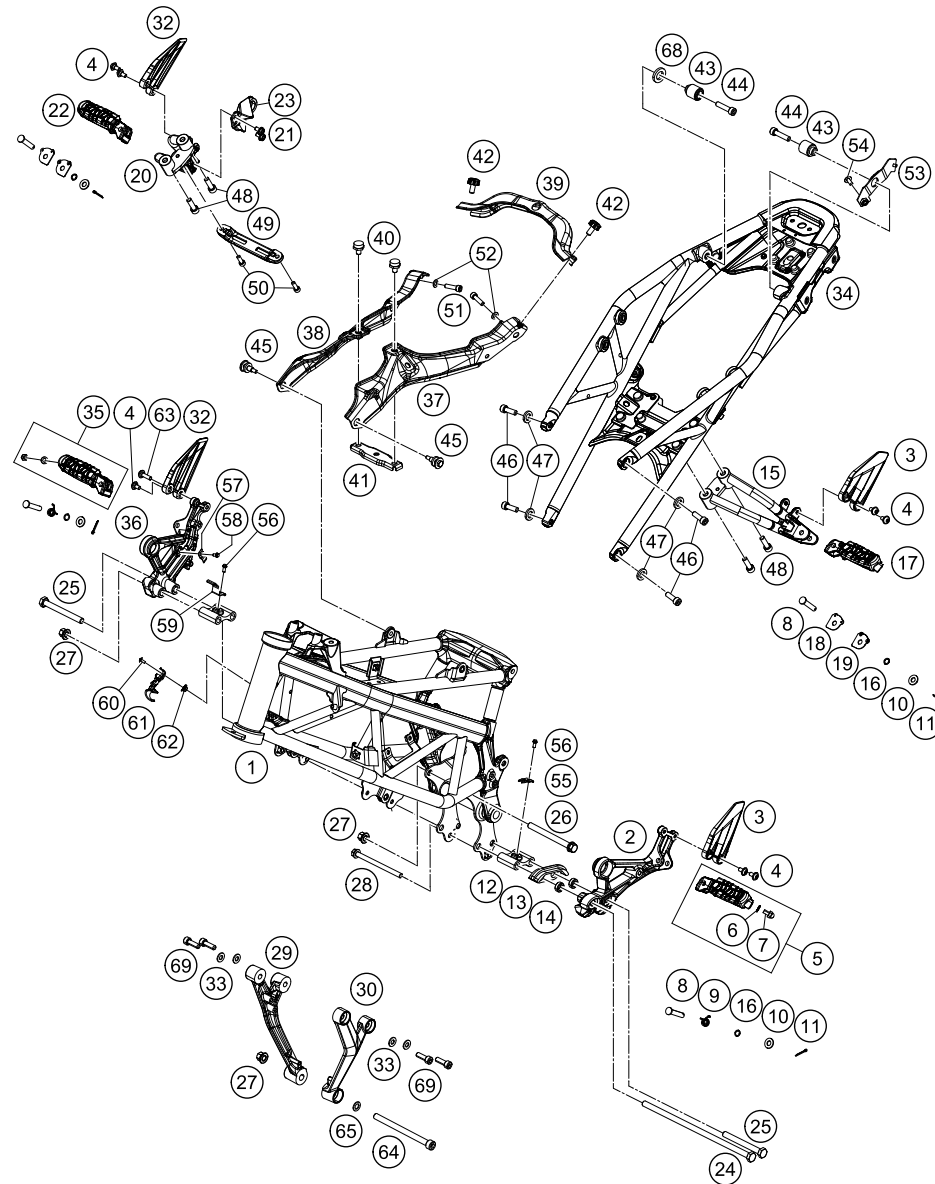

179010310

POS	PARTNUMBER	PARTNAME	PIECE
40	93007044000	Retaining pin	2
41	93003001070	Seat cowl front complete	1
42	93008023000	Rubber buffer	2
43	93007047033	Seat support complete	2
44	J912080303	hexagon socket screw M8X30	2
45	93007046050	Screw	2
46	93003002070	hexagon socket screwM8X1.25X25	4
47	93003002080	Washer Plain-ID8.2XOD 14XT 2XBLK	4
48	90103098000	BOLT	4
49	93003056000	Passenger footrest bracket	1
50	J912060143	ISK-Schraube M6X14	2
51	93008019070	hexagon socket screw M8X31	2
52	J125080002	washer plain	2
53	93006040060	Retaining bracket	1
54	J031050163	CHEESE-HEAD SCREW M5X16	1
55	90111045050	CABLE BRACKET	1
56	90103032000	FLANGED BOLT M6X14	2
57	93013041000	Retaining bracket	1
58	J025060109	HH-COLLAR SCREW M6X10 SW8	1
59	93013026000	Support	1
60	93008044000	Sleeve Spoiler Inner RR MTG	1
61	93032059010	Guide clutch cable	1
62	90108050001	CLIP NUT M5	1
63	93008043000	Screw M6X1X25	1
64	J912101283	Hexagon screw M10X128	1
65	J125100009	Washer M10	1
68	J125140003	washer plain	1
69	J912080223	hexagon socket screw M8X1.25X22	4

18346

* NEW PART

X ON DEMAND