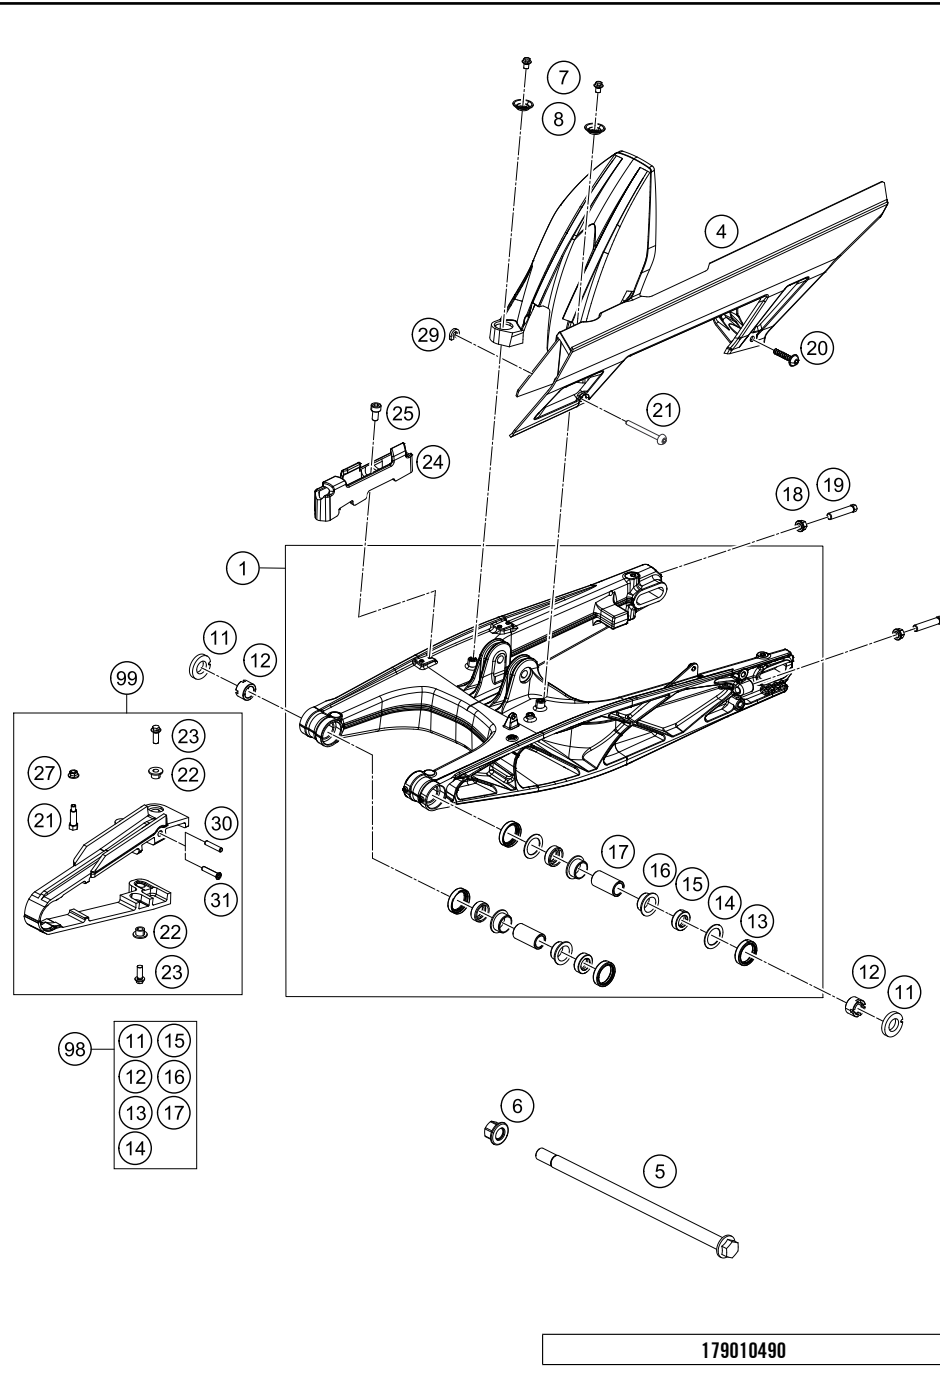

18346

* NEW PART

X ON DEMAND

POS	PARTNUMBER	PARTNAME	PIECE
1	90103023000	SIDE STAND	1
2	93003026000	Side stand bracket	1
3	90103027000	SCREW F. SIDE STAND	1
4	90103029000	MAGNET HOLDER	1
5	90603024000	SIDE STAND SPRING	1
6	J011050133	HH COLLAR SCREW M5X13 SW8	2
7	J982101253	SELF L. NUT M10X1,25 H11 WS17	1
8	J025100253	Hexagon screw M10X25	2
9	93511045000	SWITCH SIDE STAND	1
10	90111045010	GUARD F. SIDE STAND SWITCH	1
11	90111045050	CABLE BRACKET	1
12	90103032000	FLANGED BOLT M6X14	1
13	90111040100	Bushing	1

179010360

18347

* NEW PART

X ON DEMAND

POS	PARTNUMBER	PARTNAME	PIECE
1	93104010044	shockabsorber mono Duke 200 NHD MY17	1
2	90104010003	PLAIN WASHER 10,2X20X3MM	3
3	93004016100	hexagon socket screw M10X1.25X62	1
5	J020100806	SHCS M10x1.25x80 - 10.9	1
6	90104010002	flanged hex nut M10x1.25 WS13	1

179010410

18348

* NEW PART

X ON DEMAND

POS	PARTNUMBER	PARTNAME	PIECE
1	90504030044	SWING ARM CPL.	1
4	93004060100	chain cover	1
5	90104037000	swingarm bolt L=299mm	1
6	90104038000	FLANGED NUT M14X1,5	1
7	J025060083	HH COLLAR SCREW M6X8 SW8	2
8	93004051000	Stützschale	2
11	93004042000	Special wahser	2
12	90104046000	swingarm adjusting ring	2
13	90104034001	OIL SEAL RING 25X32X7	4
14	90104036000	thust washer 22.2x31.7x1	2
15	90104034000	cup for radial shaft seal	4
16	90104031000	lgus plain bearing	4
17	90104032000	sleeve bushing 15.1x20x38	2
18	90104010002	flanged hex nut M10x1.25 WS13	2
19	90104040000	BOLT HEX M10X1,25X50 WS10	2
20	93004064000	Plastic screw 6x30	1
21	93004065000	hexagon socket screw M5X0.8X55	1
22	90604062000	chain slider bushing	2
23	J025060169	HH COLLAR SCREW M6X16 SW8	2
24	93013047000	Support	1
25	J912050101	AH SCREW M5X10	1
27	90204060001	HH COLLAR NUT	1
29	90504067000	WASHER CHAIN SLIDING GUARD	1
30	90104070020	SLEEVE CHAIN GUARD	1
31	90904070020	SLEEVE CHAIN GUARD	1
98	90104230010	SWINGARM REP. KIT 11-17	x
99	90104066310	CHAIN GUARD KIT 125/200	x