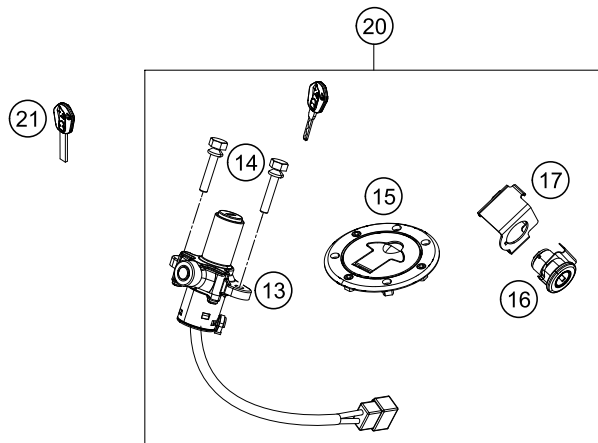

POS	PARTNUMBER	PARTNAME	PIECE
1	93014069100	Speedometer with TFT, CAN, ABS	1
2	93014064000	holder handsbar CUM TFT speedo	1
3	93014064100	Bakc cover TFT holder	1
4	93008020060	Screw M6X1X9	2
5	93014062010	Collar TFT speedo small	4
6	90507040001	RUBBER SLEEVE	4
7	93308015010	Unterlegscheibe Kennzeichenträger	4
8	90508006003	AH SCREW M6X1X20	4
13	93011066044	Ignition lock complete	1
14	93011064000	special screw for ignition lock	2
15	90507008000	TANK CAP	1
16	90107050050	SEAT LOCK	1
17	93007051000	Retaining bracket	1
18	93011066010	Positioning rubber	1
20	90111066144	Lock set	1
21	90111067100	BLANK KEY 125/200 DUKE	x

179011430

18357

* NEW PART

X ON DEMAND