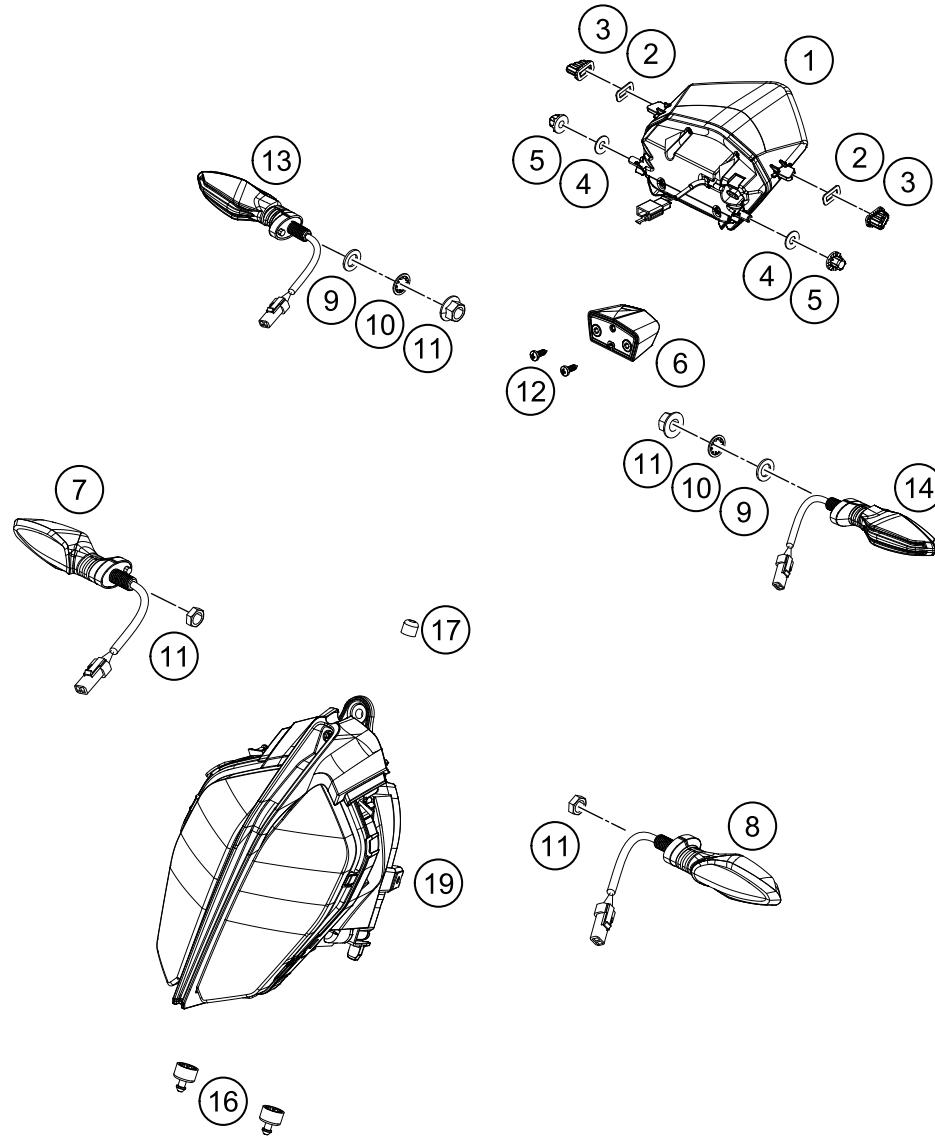

* NEW PART

X ON DEMAND

POS	PARTNUMBER	PARTNAME	PIECE
1	90113080000	brake caliper, rear cpl.	1
2	90113075000	BRAKE CALIPER SUPPORT REAR	1
3	90113090000	REAR BRAKE PADS - SET	1
5	90111051000	brake light switch, rear	1
6	93013060000	Rear master cylinder	1
7	.	DUMMY_SPC	1
8	.	DUMMY_SPC	1
9	90113121000	BLEEDER SCREW	1
10	90113026000	COPPER GASKET	4
11	90113013000	BANJO SCREW	1
12	J934060006	SK Mutter M6	1
15	93013050033	Footbrake lever complete	1
16	90134035000	GEAR SHIFT LEVER RUBBER	1
17	90134034300	BOLT SHIFT LEVER	1
19	J625060800	BALL BEARING 608	2
20	90113052000	brake pedal spring	1
21	J025060203	HH COLLAR SCREW M6X20 SW10	1
22	J934060003	HEXAGON NUT M6	1
23	90113057000	pin for fork end	1
24	90103040001	PLAIN WASHER 6,4X12X1	1
25	J094020153	splint pin 2x15mm	1
28	93013037000	Brake hose	1
29	93013038000	Brake hose	1
30	90130059000	HH COLLAR SCREW M6X16	1
31	90134031020	thrust washer, gear shift lever	2
32	J025060181	SK-Bundschrabe M6X18	1
33	93035065020	Spacer bushing	1
34	93013068000	Sheet	1
35	93013068010	Halterung Reservoir	1
36	J025050103	HH-COLLAR SCREW M5X10	1

179011390

18356

* NEW PART

X ON DEMAND

POS	PARTNUMBER	PARTNAME	PIECE
1	93014040100	lamp tail	1
2	93014040040	Washer	2
3	93014040020	Rubber bushing	2
4	93014040030	Washer	2
5	93014040010	Rubber bushing	2
6	90114047000	LICENSE PLATE ILLUMINATION	1
7	93014026000	Indicator front right	1
8	93014025000	Indicator front left	1
9	J125100003	WASHER PLAIN 10,5	2
10	J797100003	TOOTHED WASHER M10	2
11	J934100003	SK Mutter M10	4
12	J981420133	SHEET MET.SCR. DIN 7981 4,2X13	2
13	90514036100	FLASHER REAR R/S	1
14	90514035100	FLASHER REAR L/S	1
16	93014015000	Rubber bushing	2
17	93014014000	Rubber bushing	1
19	93014001044	Scheinwerfer LED kpl. 2017	1