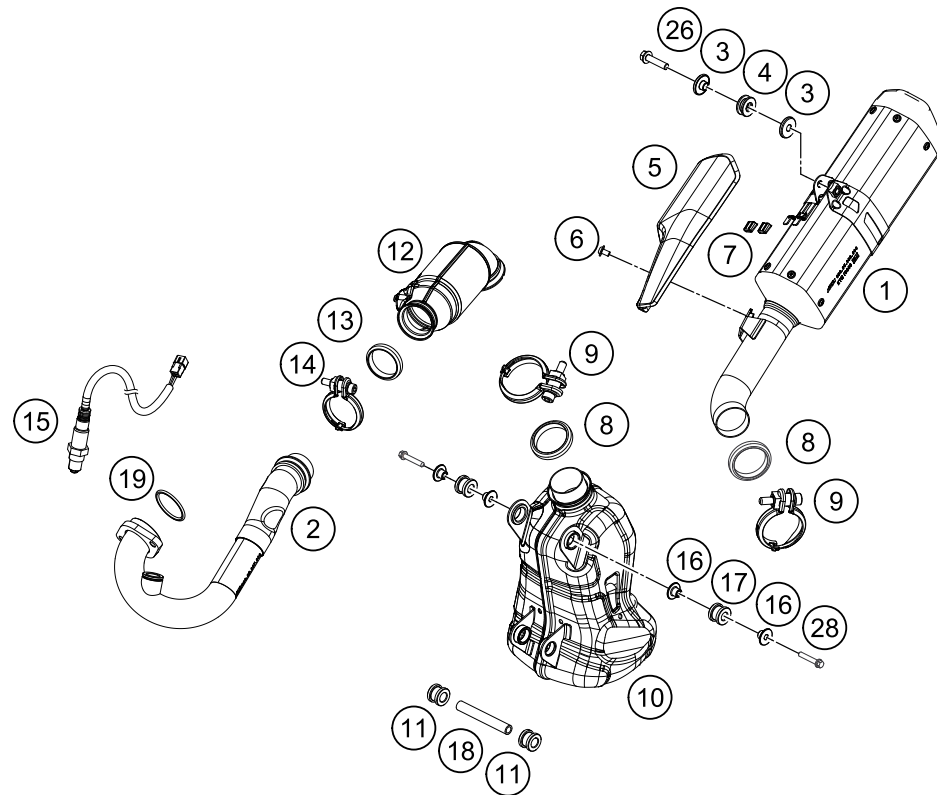

POS	PARTNUMBER	PARTNAME	PIECE
1	93805083000	MUFFLER CPL.	1
2	93505007000	Header complete	1
3	93805095000	BUSH MUFFLER	2
4	93805096000	DAMPER MUFFLER	1
5	93805011000	MUFFLER SHIELD	1
6	J031060103	Lens head screw M6X10	1
7	93805011003	GROMMET MUFFLER SHIELD	2
8	93805005100	GASKET PIPE C	2
9	93805058100	CLAMP DIA 60	2
10	93505050000	pre-muffler	1
11	90105068100	damper, bottom	2
12	93505091033	Catalytic converter	1
13	93805005000	GASKET PIPE B	1
14	93805058000	CLAMP DIA 54	1
15	90141090000	oxygen sensor	1
16	90205086001	muffler mounting spacer bushing	4
17	90205068000	damper, bottom	2
18	90105084000	muffler mounting tube	1
19	90105004000	exhaust flange gasket	1
26	J025080353	BOLT FLANGED M8X35	1
28	90105000002	BOLT SILENCER MTG	2

179010510

18350

* NEW PART

X ON DEMAND