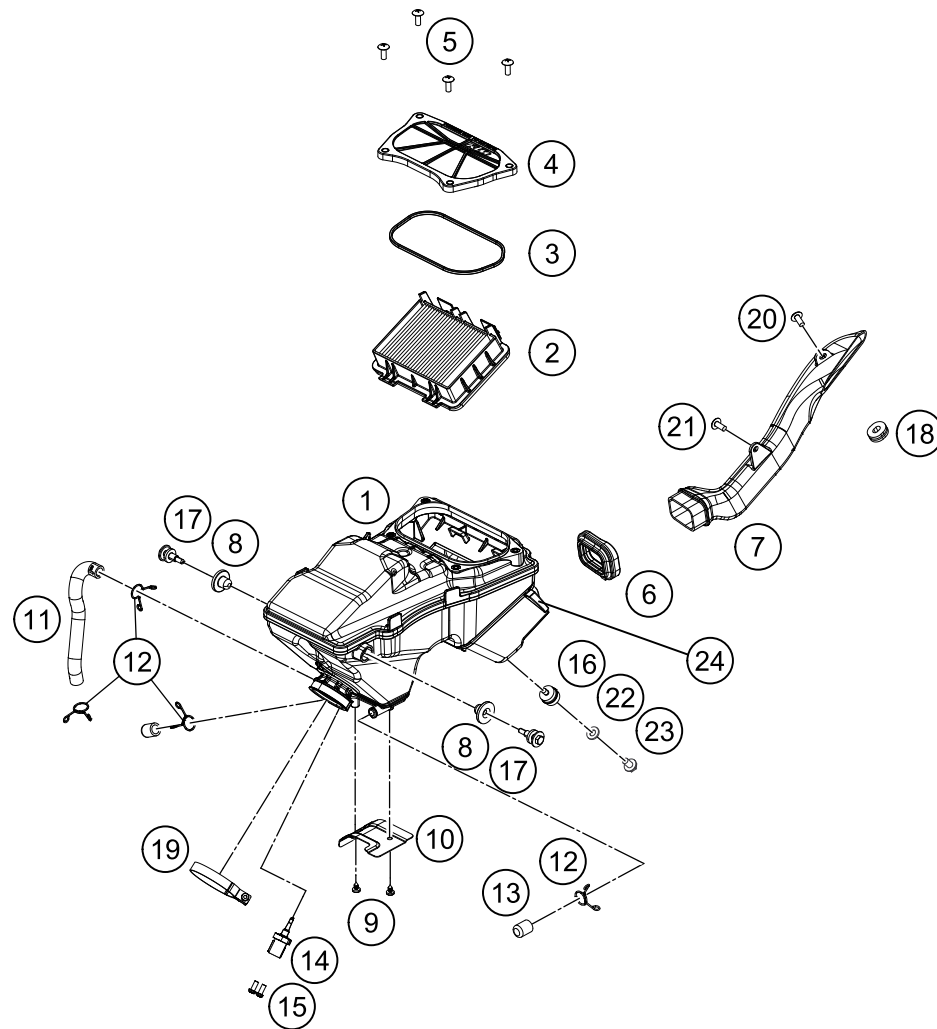

179010410

18348

* NEW PART

X ON DEMAND

POS	PARTNUMBER	PARTNAME	PIECE
1	90504030044	SWING ARM CPL.	1
4	93004060100	chain cover	1
5	90104037000	swingarm bolt L=299mm	1
6	90104038000	FLANGED NUT M14X1,5	1
7	J025060083	HH COLLAR SCREW M6X8 SW8	2
8	93004051000	Stützschale	2
11	93004042000	Special wahser	2
12	90104046000	swingarm adjusting ring	2
13	90104034001	OIL SEAL RING 25X32X7	4
14	90104036000	thust washer 22.2x31.7x1	2
15	90104034000	cup for radial shaft seal	4
16	90104031000	lgus plain bearing	4
17	90104032000	sleeve bushing 15.1x20x38	2
18	90104010002	flanged hex nut M10x1.25 WS13	2
19	90104040000	BOLT HEX M10X1,25X50 WS10	2
20	93004064000	Plastic screw 6x30	1
21	93004065000	hexagon socket screw M5X0.8X55	1
22	90604062000	chain slider bushing	2
23	J025060169	HH COLLAR SCREW M6X16 SW8	2
24	93013047000	Support	1
25	J912050101	AH SCREW M5X10	1
27	90204060001	HH COLLAR NUT	1
29	90504067000	WASHER CHAIN SLIDING GUARD	1
30	90104070020	SLEEVE CHAIN GUARD	1
31	90904070020	SLEEVE CHAIN GUARD	1
98	90104230010	SWINGARM REP. KIT 11-17	x
99	90104066310	CHAIN GUARD KIT 125/200	x

179010510

18350

* NEW PART

X ON DEMAND

POS	PARTNUMBER	PARTNAME	PIECE
1	93006001044	Air filter box complete	1
2	93006015000	FILTER	1
3	93006020050	Seal	1
4	93006002000	Air filter box cover	1
5	93006006000	Lens head screw M6X16	4
6	93006001060	Carburetor connection boot	1
7	93006040000	Duct dirty side	1
8	93006001080	Damping rubber	2
9	J031050103	Linsenkopf-Schraube M5X10	2
10	93006001070	Heat protection	1
11	93030087200	Engine vent hose	1
12	90607017000	CLAMP 16MM	4
13	93030089000	Plug	1
14	93041080000	Intake air temperature sensor	1
15	J005050126	Lens head screw M5X12	2
16	90106001007	SILENT BLOCK AIRFILTER	1
17	93007046050	Screw	2
18	93008019010	Rubber bushing	1
19	90106027100	HOSE CLAMP	1
20	93008044000	Sleeve Spoiler Inner RR MTG	1
21	J031050166	Screw truss M5X16	1
22	J125060001	washer plain	1
23	J026060083	HH COLLAR SCREW M6X8 SW10	1