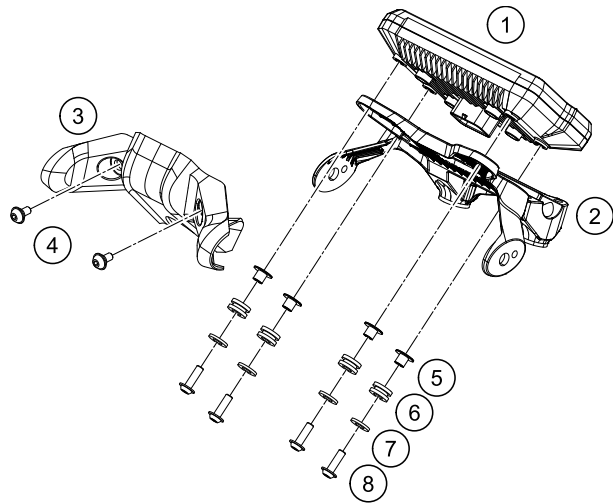

POS	PARTNUMBER	PARTNAME	PIECE
1	93014069100	Speedometer with TFT, CAN, ABS	1
2	93014064000	holder handsbar CUM TFT speedo	1
3	93014064100	Bakc cover TFT holder	1
4	93008020060	Screw M6X1X9	2
5	93014062010	Collar TFT speedo small	4
6	90507040001	RUBBER SLEEVE	4
7	93308015010	Unterlegscheibe Kennzeichenträger	4
8	90508006003	AH SCREW M6X1X20	4
13	93011066044	Ignition lock complete	1
14	93011064000	special screw for ignition lock	2
15	90507008000	TANK CAP	1
16	90107050050	SEAT LOCK	1
17	93007051000	Retaining bracket	1
18	93011066010	Positioning rubber	1
20	90111066144	Lock set	1
21	90111067100	BLANK KEY 125/200 DUKE	x

179011430

18357

* NEW PART

X ON DEMAND