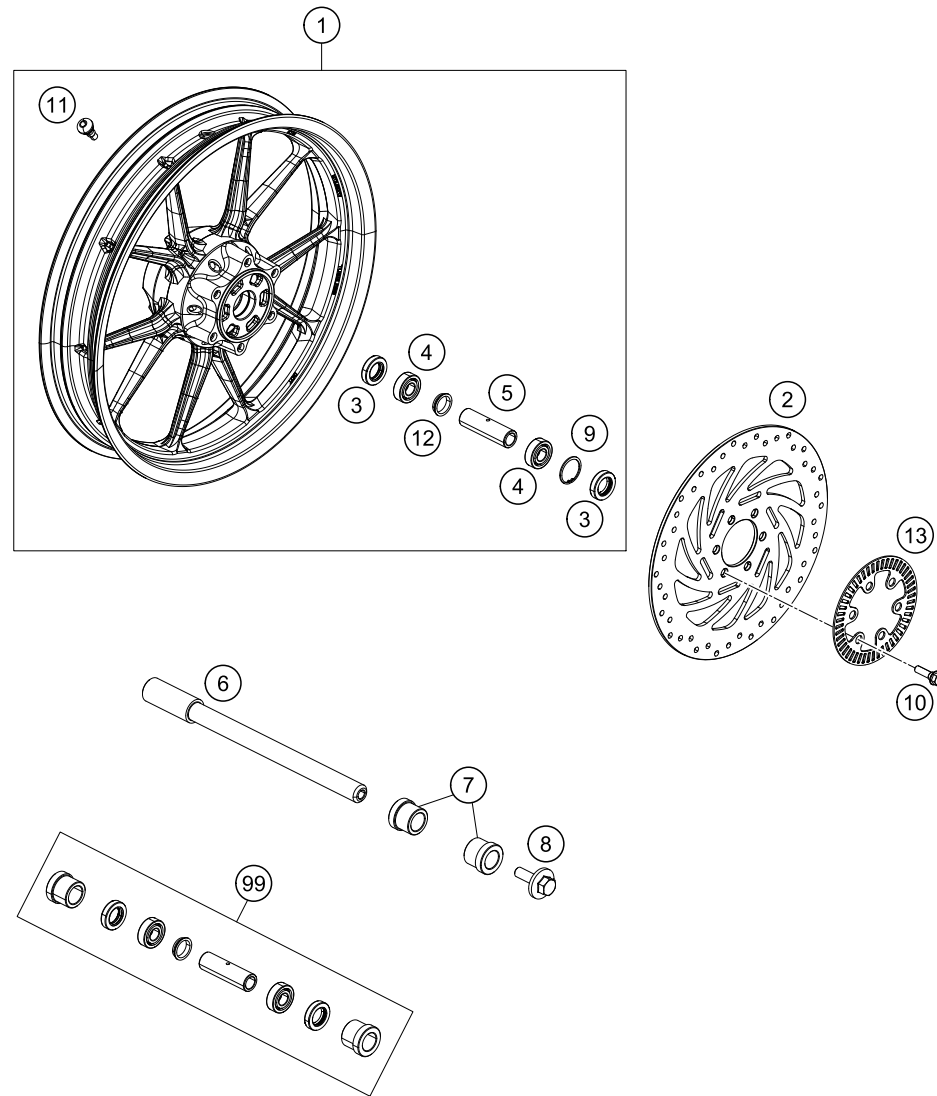

POS	PARTNUMBER	PARTNAME	PIECE
1	9300900104430	Front wheel cpl. black	1
2	93009060000	Brake disc front D=300MM	1
3	J760223508	SHAFT SEAL RING 22X35X8	2
4	J625062023	BALL BEARING 6202	2
5	90109011000	BEARING SPACER TUBE FRONT	1
6	93009081000	Front wheel spindle	1
7	90209083000	BEARING BUSHING	2
8	90109082000	flanged bolt M8	1
9	J472035150	Circlip 35X1,5	1
10	90110062000	SPECIAL SCREW M8X25 SELF LOCK.	6
11	90109076000	VALVE CPL.	1
12	90109011001	FIXATION BEARING SPACER TUBE	1
13	93042020000	SENSORRING ABS	1
99	90109015100	FRONT WHEEL REP. KIT	1

179010910

18445

* NEW PART

X ON DEMAND