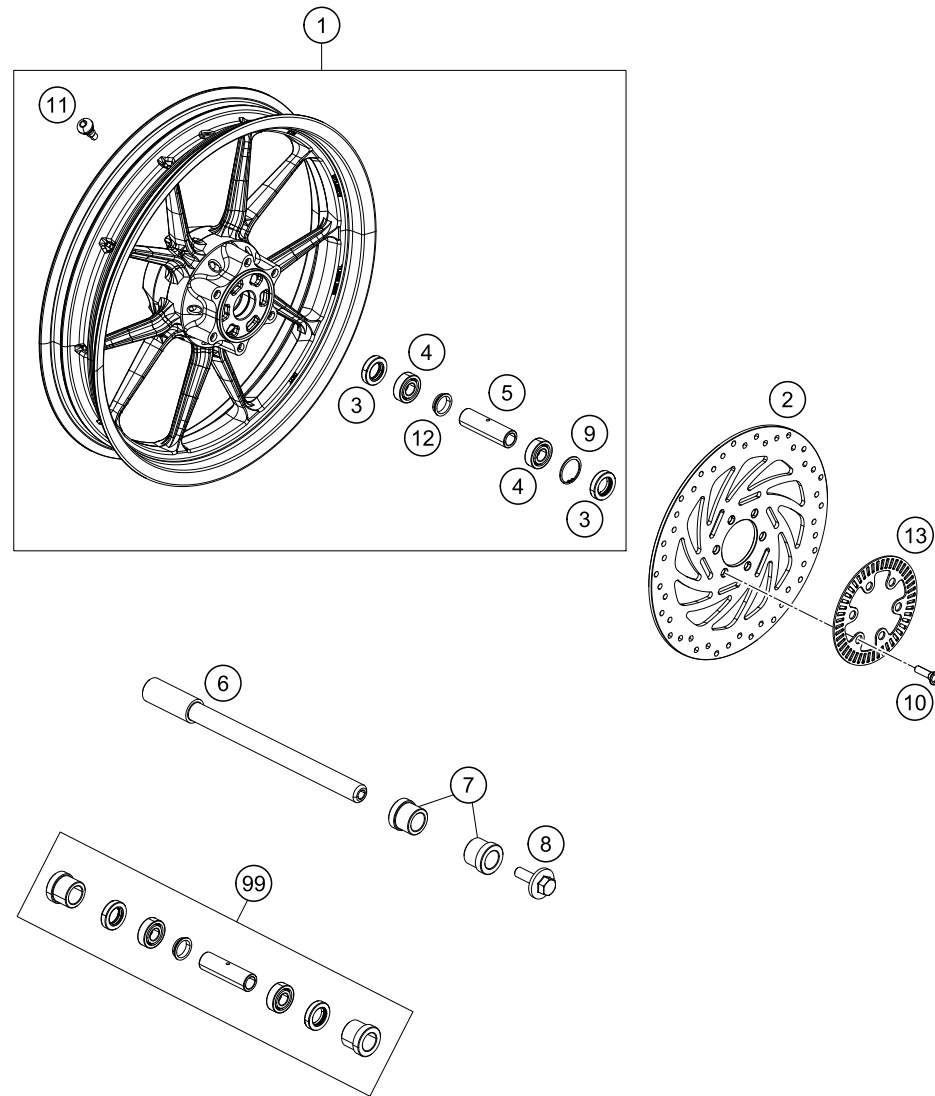

179010730

18353

* NEW PART

X ON DEMAND

209300810

POS	PARTNUMBER	PARTNAME	PIECE
1	9300801003328	Front fender cpl. white	1
2	J031050161	Panhead screw with shoulder	6
3	93008020000	Under-engine fairing 125/200	1
4	93008020060	Screw M6X1X9	4
5	90508006001	SOCKET HEAD BOLT M6X12	2
6	93008020050	Retaining bracket	1
7	90108021100	RETAINING PLATE FRONT SPOILER	1
8	90608025000	Retaining bracket	1
9	J026060903	HH COLLAR SCREW M6X90	2
10	93008021050	Hexagon screw M6X1X40	1
11	9300804210028	Side fairing rs cpl. white	1
15	9300804110028	Side fairing ls cpl. white	1
16	90108050001	CLIP NUT M5	2
17	93008015060	Gummitülle	1
20	93008015010	Protection rubber	1
21	93009059000	Washer nylon	6
22	90808016000	REAR FENDER EXT.	1
23	90508006003	AH SCREW M6X1X20	4
24	90102031010	HEX NUT M5 AF8	2
25	90514044000	REFLECTOR MOUNTING	1
26	J005050123	FLAT HEAD SCREW M5X12 PH	2
27	90514045000	REFLECTOR	1
28	J06923050053	Hex collar nut, M5	1
29	93008019000	Tail end lower part	1
31	J025060226	Hex collar screw M6X22	4
32	90508008001	AH SCREW M8X20	4
33	9300800100030	Side mask right LED black	1
34	9300802400030	Side mask left LED black	1
35	J981030101	Lens head screw M3,5X10	6
36	J125040003	Washer plain small 4.5X8X0.5XBLK	6
37	J025060096	Hexagonal bolt M6x9	2
38	93008015150	License plate holder support, cover	1
39	93008015300	Licence plate holder support	1

54073

* NEW PART

X ON DEMAND

POS	PARTNUMBER	PARTNAME	PIECE
1	90108199400	Decal kit 125 Duke white	1
2	93008097000	Kit DCL wheel rim D125-250	x
3	93001045000	Decal Fork front WP	2

179010831

18483

* NEW PART

X ON DEMAND