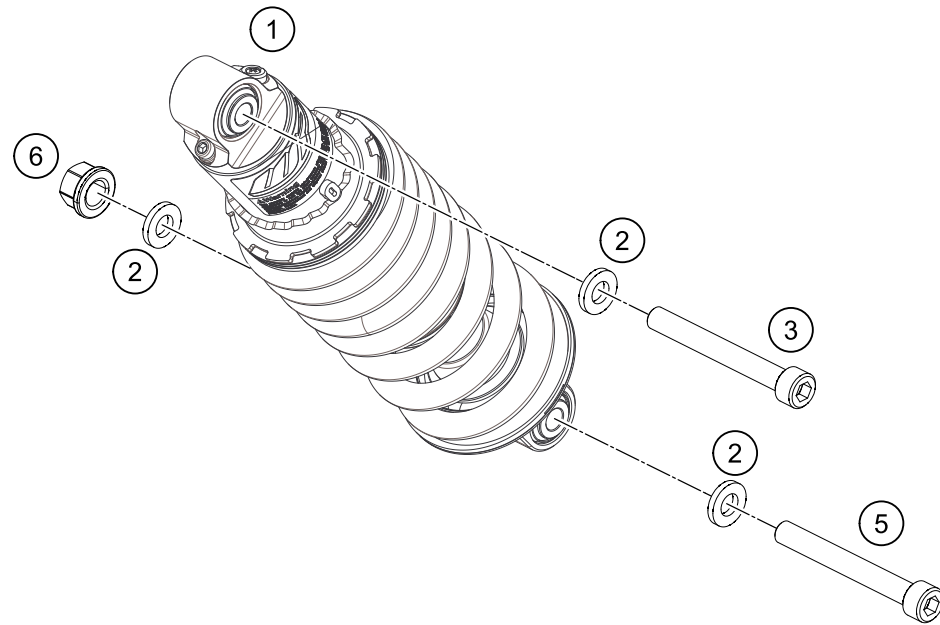

SHOCK ABSORBER

125 Duke, white 2020

POS	PARTNUMBER	PARTNAME	PIECE
1	93104010044	shockabsorber mono Duke 200 NHD MY17	1
2	90104010003	PLAIN WASHER 10,2X20X3MM	3
3	93004016100	hexagon socket screw M10X1.25X62	1
5	J020100806	SHCS M10x1.25x80 - 10.9	1
6	90104010002	flanged hex nut M10x1.25 WS13	1

179010410

18348

* NEW PART

X ON DEMAND