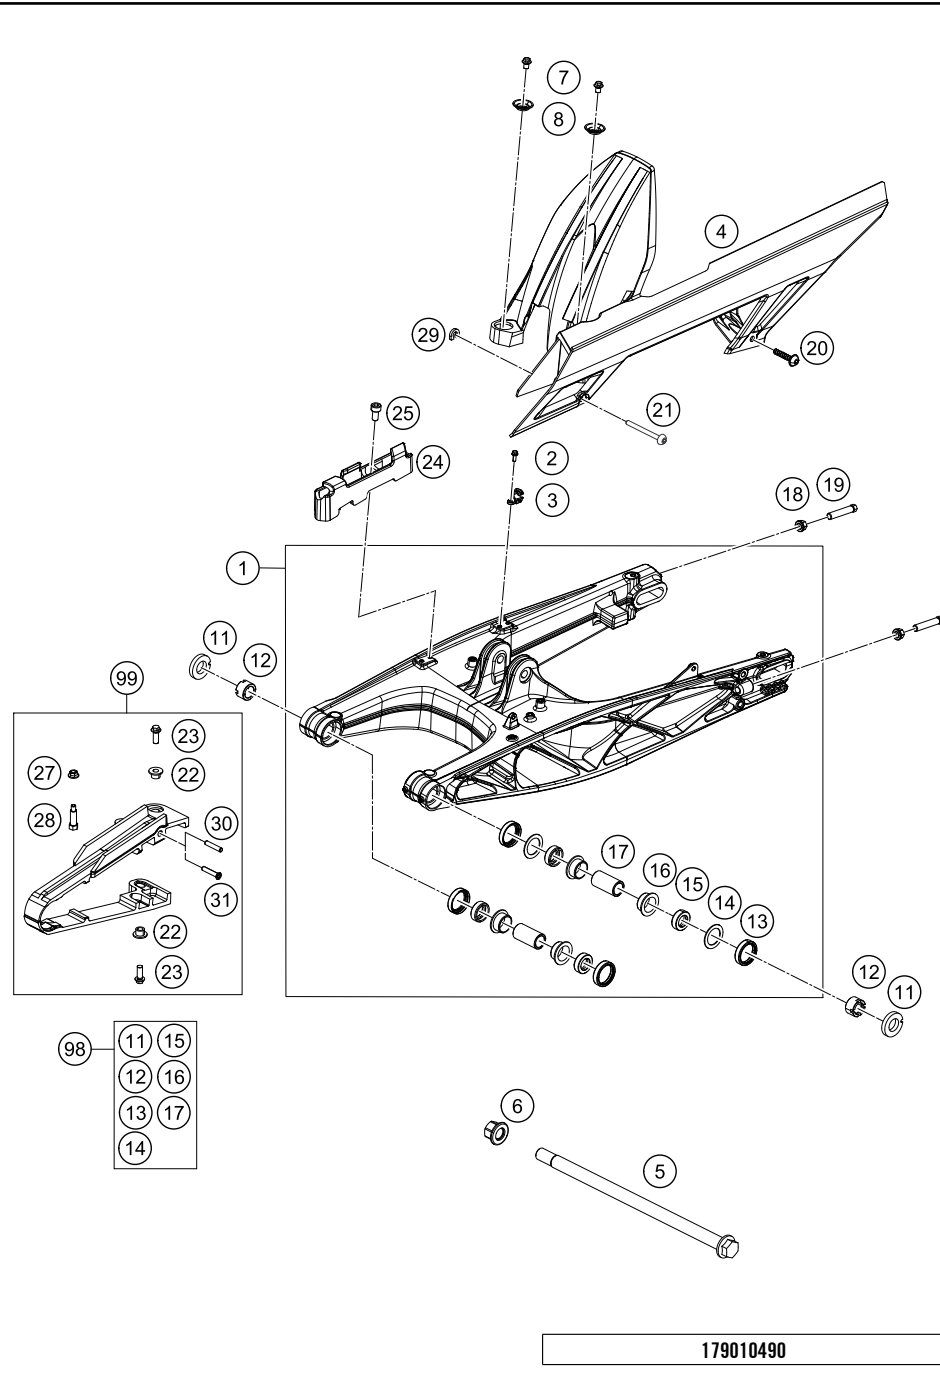

POS	PARTNUMBER	PARTNAME	PIECE
1	28104030044	Schwinge kpl.	1
2	J011050133	HH COLLAR SCREW M5X13 SW8	1
3	90113047000	brake hose guide	1
4	93004060100	Chain cover	1
5	90104037000	Shaft swing arm L=299mm	1
6	90104038000	FLANGED NUT M14X1,5	1
7	J025060081	Hex collar screw M6X8	2
8	93004051000	Supporting shell	2
11	93004042000	Special wahser	2
12	90104046000	swingarm adjusting ring	2
13	90104034001	OIL SEAL RING 25X32X7	4
14	90104036000	Thrust washer 22.2x31.7x1	2
15	90104034000	cup for radial shaft seal	4
16	90104031000	lgus plain bearing	4
17	90104032000	sleeve bushing 15.1x20x38	2
18	90104010002	flanged hex nut M10x1.25 WS13	2
19	90104040000	BOLT HEX M10X1,25X50 WS10	2
20	93004064000	Plastic screw 6x30	1
21	93004065000	hexagon socket screw M5X0.8X55	1
22	90604062000	chain slider bushing	2
23	J025060169	HH COLLAR SCREW M6X16 SW8	2
24	93013047000	Support	1
25	J912050102	ISK-Schraube M5x10	1
27	90204060001	HH COLLAR NUT	1
28	90104040100	screw M5x0.8x30	1
29	90504067000	WASHER CHAIN SLIDING GUARD	1
30	90104070020	SLEEVE CHAIN GUARD	1
31	90904070020	SLEEVE CHAIN GUARD	1
98	90104230010	SWINGARM REP. KIT 11-17	x
99	90104066310	CHAIN GUARD KIT 125/200	x

179010490

53878

* NEW PART

X ON DEMAND