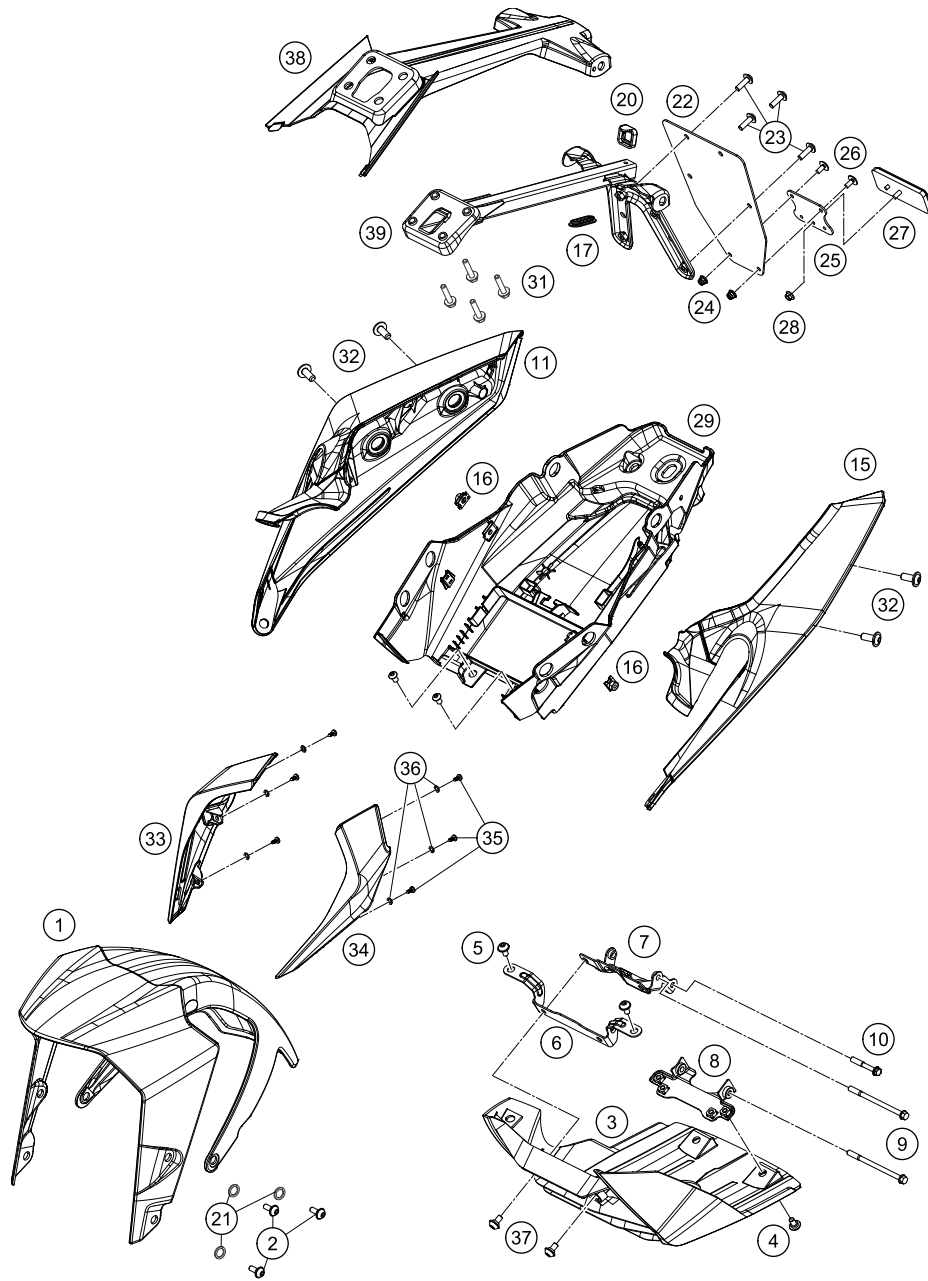

199010710

51864

* NEW PART

X ON DEMAND

FUEL PUMP

125 Duke, white 2020

POS	PARTNUMBER	PARTNAME	PIECE
1	93007088000	Fuel pump	1
2	93041007000	Flange for fuel pump	1
3	J025060128	BOLT FLANGE- M6 X 1 X L12.8 XBRT XST	6
4	93807018000	fuel filter	1
5	93007016100	Fuel hose	1
6	93007015000	Fuel hose	1
7	93141013000	Injector upper part with hose complete	1
8	93007089000	Fuel pump seal	1

179010730

18353

* NEW PART

X ON DEMAND

209300810

POS	PARTNUMBER	PARTNAME	PIECE
1	9300801003328	Front fender cpl. white	1
2	J031050161	Panhead screw with shoulder	6
3	93008020000	Under-engine fairing 125/200	1
4	93008020060	Screw M6X1X9	4
5	90508006001	SOCKET HEAD BOLT M6X12	2
6	93008020050	Retaining bracket	1
7	90108021100	RETAINING PLATE FRONT SPOILER	1
8	90608025000	Retaining bracket	1
9	J026060903	HH COLLAR SCREW M6X90	2
10	93008021050	Hexagon screw M6X1X40	1
11	9300804210028	Side fairing rs cpl. white	1
15	9300804110028	Side fairing ls cpl. white	1
16	90108050001	CLIP NUT M5	2
17	93008015060	Gummitülle	1
20	93008015010	Protection rubber	1
21	93009059000	Washer nylon	6
22	90808016000	REAR FENDER EXT.	1
23	90508006003	AH SCREW M6X1X20	4
24	90102031010	HEX NUT M5 AF8	2
25	90514044000	REFLECTOR MOUNTING	1
26	J005050123	FLAT HEAD SCREW M5X12 PH	2
27	90514045000	REFLECTOR	1
28	J06923050053	Hex collar nut, M5	1
29	93008019000	Tail end lower part	1
31	J025060226	Hex collar screw M6X22	4
32	90508008001	AH SCREW M8X20	4
33	9300800100030	Side mask right LED black	1
34	9300802400030	Side mask left LED black	1
35	J981030101	Lens head screw M3,5X10	6
36	J125040003	Washer plain small 4.5X8X0.5XBLK	6
37	J025060096	Hexagonal bolt M6x9	2
38	93008015150	License plate holder support, cover	1
39	93008015300	Licence plate holder support	1