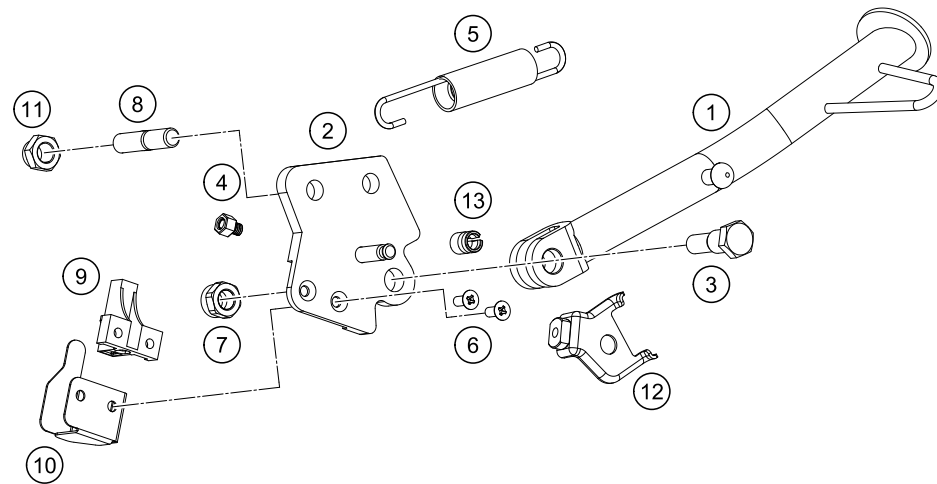

209300310

53873

* NEW PART

X ON DEMAND

209300310

POS	PARTNUMBER	PARTNAME	PIECE
39	93003002030	Bracket seat mount loose	1
40	93007044000	Retaining pin	2
41	93003001070	Seat cowl front complete	1
42	93008023000	Rubber buffer	2
43	93007047033	Seat support complete	2
44	J912080303	hexagon socket screw M8X30	2
45	93007046050	Screw	2
46	93003002070	hexagon socket screwM8X1.25X25	4
47	J125080001	Washer M8	4
48	90103098000	BOLT	4
49	93003056000	Passenger footrest bracket	1
50	J912060143	Hex socket screw M6X14	2
51	93008019070	hexagon socket screw M8X31	2
52	J125080002	Washer plain	2
53	93006040060	Retaining bracket	1
54	J005050123	FLAT HEAD SCREW M5X12 PH	1
55	90111045050	CABLE BRACKET	1
56	90103032000	FLANGED BOLT M6X14	2
57	93013041000	Retaining bracket	1
58	J025060109	HH-COLLAR SCREW M6X10 SW8	1
59	93013026000	Support	1
60	J031050121	Roundhead screw M4X12	1
61	93032059010	Guide clutch cable	1
62	90108050001	CLIP NUT M5	1
63	93008043000	Screw M6X1X25	1
64	J912101283	Hexagon screw M10X128	1
65	J125100009	Washer M10	1
66	90108023100	Clip	2
67	J912080226	Bolt socket-M8X1.25Xl22Xcl8.8Xbl	2
68	J125140003	Washer - plain	1
69	J912080251	Hexagon screw M8X25	2
70	93008041060	guard ih	1
71	J031060106	SCREW BUTTON HEAD-M5X0.8XL 8XB	2

53873

* NEW PART

X ON DEMAND

POS	PARTNUMBER	PARTNAME	PIECE
1	93003023100	Side stand	1
2	xy	Dummy_SPC_Bajajteil SHIELD SWITCH STAND SIDE	1
3	90103027000	SCREW F. SIDE STAND	1
4	xy	Dummy_SPC_Bajajteil HOLDER MAGNET	1
5	90603024000	SIDE STAND SPRING	1
6	J900000501200	Senkkopfschraube M5x12	2
7	J982101253	SELF L. NUT M10X1,25 H11 WS17	1
8	93003027000	bolt stud-M10X1.25XL20XBRXPRECOAT	2
9	93511045000	SWITCH SIDE STAND	1
10	93003026100	Side stand bracket	1
11	93003034000	nut U flang-M10X1.25XHT.8.5XBRT	2
12	xy	Dummy_SPC_Bajajteil BRACKET HOLDER MAGNET	1
13	90111040100	Bushing	1