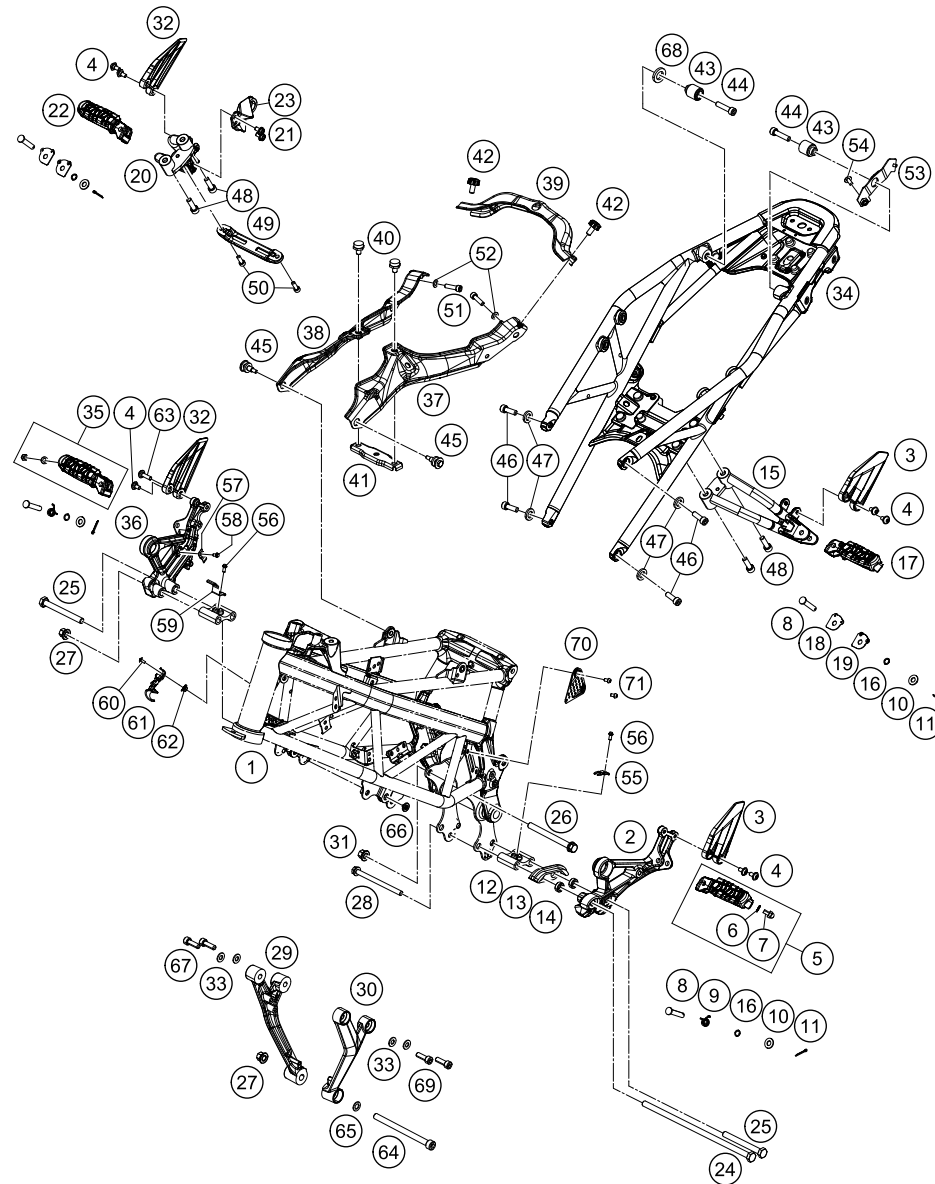

POS	PARTNUMBER	PARTNAME	PIECE
1	9300300110030	Frame Duke 18 black	1
2	93003038000	Footrest bracket front left	x
3	93003048050	Heel protector left	2
4	93008020060	Screw M6X1X9	x
5	93003140033	Front footpeg compl. left	1
6	90103040001	PLAIN WASHER 6,4X12X1	2
7	J029060103S	CAP SCREW M6X10 SS	2
8	93003054000	Pin footrest pivot black	4
9	93003042000	Footpeg spring	2
10	J125080004	WASHER M8	4
11	J094020186	Splint 18x2,5	4
12	90103038001	footrest support holder, front	2
13	90104070000	chainguide	1
14	90104066010	spacer chainguide	2
15	93003048000	Footrest bracket rear left	1
16	J770009015	O-RING 9X1,5	4
17	93003150033	Rear footpeg compl. left	1
18	93003053000	Plate lock pillion step bottom	2
19	93003052000	Plate lock pillion step top	2
20	93003049000	Footrest bracket rear right	1
21	J025060101	Hexagon screw M6X10	2
22	93003151033	Rear footpeg compl. right	1
23	93005084000	Retaining bracket	1
24	J025102656	HH COLLAR SCREW M10X1,25X265	1
25	J025100926	HH COLLAR SCREW M10X1,25X92	2
26	J025101103	HH COLLAR SCREW M10X110 WS14	1
27	90103038002	FLANGED NUT M10X1,25 WS14	2
28	J027081053	HH COLLAR SCREW M8X105 SW12	1
29	93003006000	Engine brace right	1
30	93003005000	Engine brace left 125/200	1
31	93003005100	Nut socket-M10x1.25	1
32	93003049050	Heel protector right	2
33	J125080006	Washer M8	4
34	93003002000EB	Rear frame orange	1
35	93003141033	Front footpeg compl. right	1
36	93003039000	Footrest bracket front right	1
37	93003002050	Bracket spider lh	1
38	93003002151	Bracket spider rh	1

209300310

53873

* NEW PART

X ON DEMAND