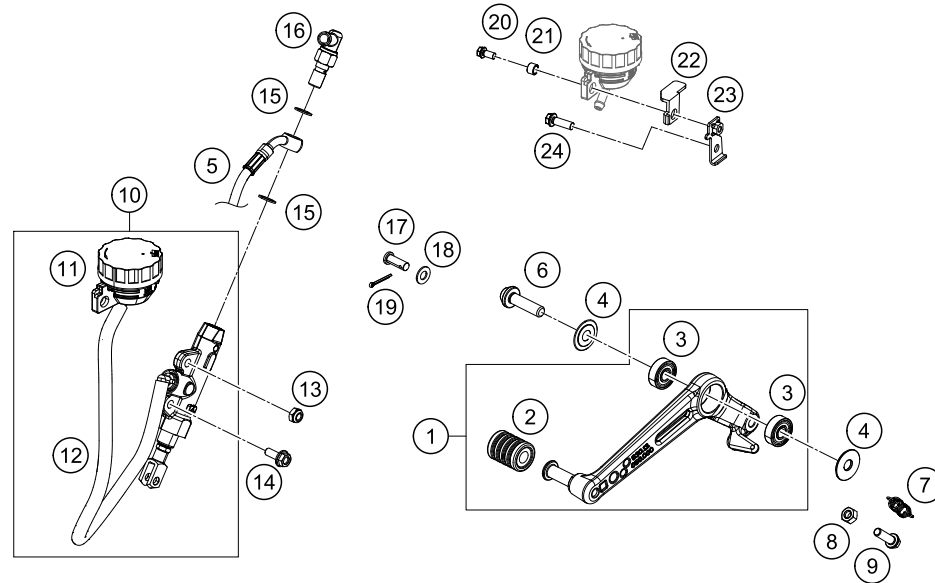

199011110

51770

* NEW PART

X ON DEMAND

FRONT BRAKE CONTROL

125 Duke, white 2020

POS	PARTNUMBER	PARTNAME	PIECE
1	93013001044	Hand brake cylinder complete D13	1
2	93013002000	Hand brake lever loose	1
3	90111050000	brake light switch, front	1
4	90113026000	COPPER GASKET	2
5	90113013000	BANJO SCREW	1
6	93013035000	Brake hose	1
7	90111050050	WIRE BRAKE LIGHT SWITCH FRONT	1

179011310

49397

* NEW PART

X ON DEMAND

POS	PARTNUMBER	PARTNAME	PIECE
1	93013050033	Footbrake lever complete	1
2	90134035000	GEAR SHIFT LEVER RUBBER	1
3	J625060800	BALL BEARING 608	2
4	90134031020	thrust washer, gear shift lever	2
5	93013037000	Brake hose	1
6	90134034300	BOLT SHIFT LEVER silver	1
6	90534034300	BOLT SHIFT LEVER black	1
7	90113052000	brake pedal spring	1
8	J934060001	nut hex thick	1
9	J025060203	HH COLLAR SCREW M6X20 SW10	1
10	93013060000	Rear master cylinder	1
11	90113009000	BRAKE FLUID RESERVOIR CPL.	1
12	93313073000	reservoir tube kit	1
13	J926060006	nut hex flanged	1
14	90130059000	HH COLLAR SCREW M6X16	1
15	90113026000	COPPER GASKET	2
16	90111051000	brake light switch, rear	1
17	90113057000	pin for fork end	1
18	90103040001	PLAIN WASHER 6,4X12X1	1
19	J094020153	splint pin 2x15mm	1
20	J025060181	Hex collar screw M6X18	1
21	93035065020	Spacer bushing	1
22	93013068010	Bracket, reservoir	1
23	93013068000	Sheet	1
24	J025050103	HH-COLLAR SCREW M5X10	1