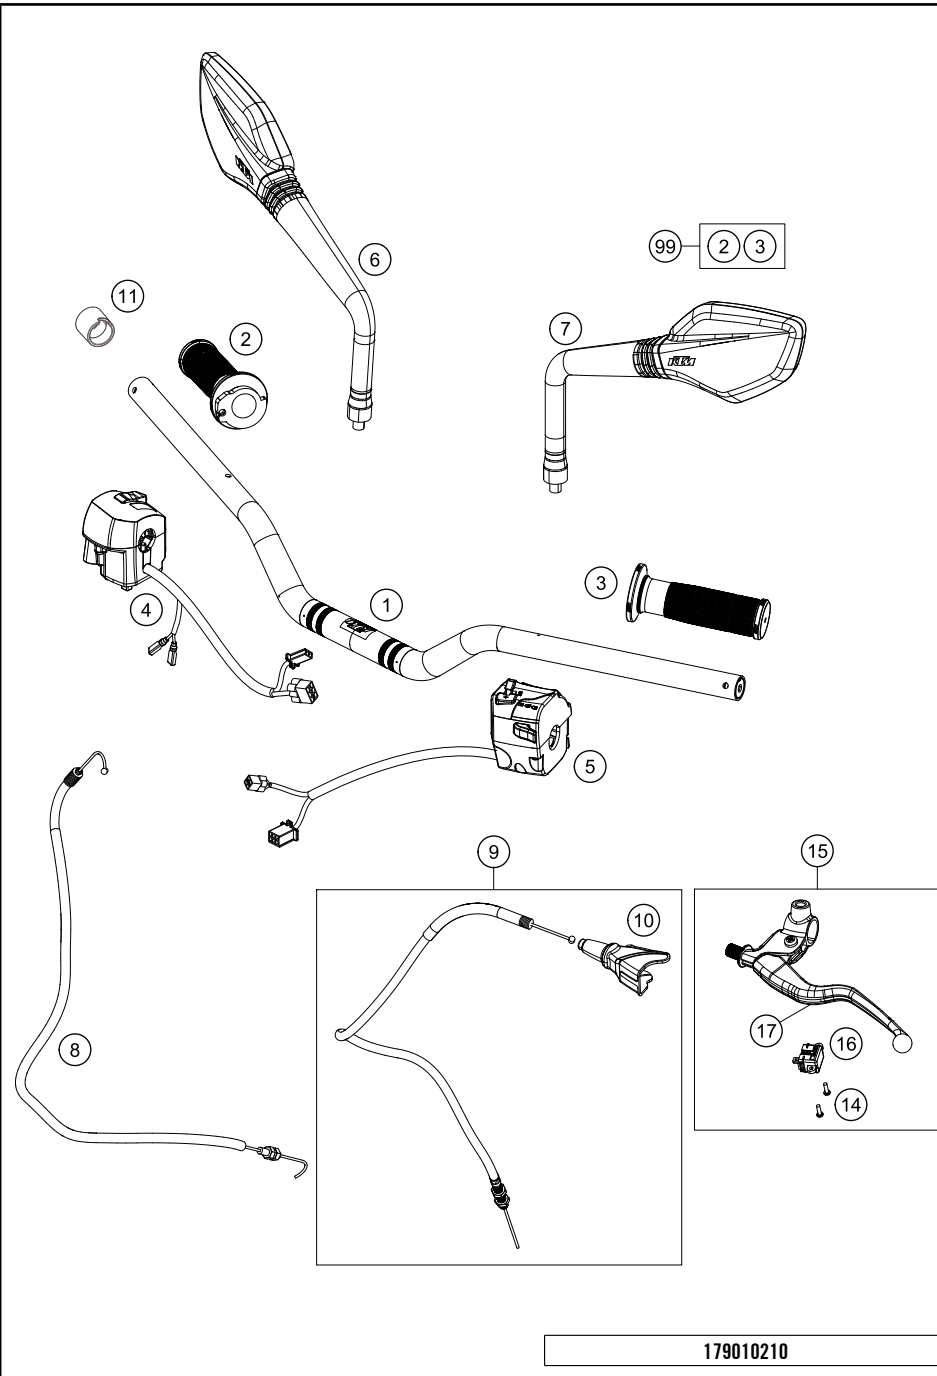

179010110

18344

* NEW PART

X ON DEMAND

HANDLEBAR, CONTROLS

125 Duke, white 2020

POS	PARTNUMBER	PARTNAME	PIECE
1	93002001000	Handlebar	1
2	90102010100	THROTTLE GRIP	1
3	90502039000	FIXED GRIP	1
4	93011074000	Handlebar switch right	1
5	93011070000	Light switch	1
6	93012041000	Mirror right	1
7	93012040000	Mirror left	1
8	93002091000	Throttle cable 125	1
9	93002090000	Clutch cable	1
10	90102016000	PROTECTION CAP THROTTLE CABLE	1
11	93011074010	Distance holder handlebar switch	1
14	90232014002	Screw pan cross M3x0.5	2
15	93032060000	Clutch armature complete	1
16	90511049000	clutch switch	1
17	93002031000	Clutch lever - NON Adjustable	1
99	90102121000	GRIP SET	1