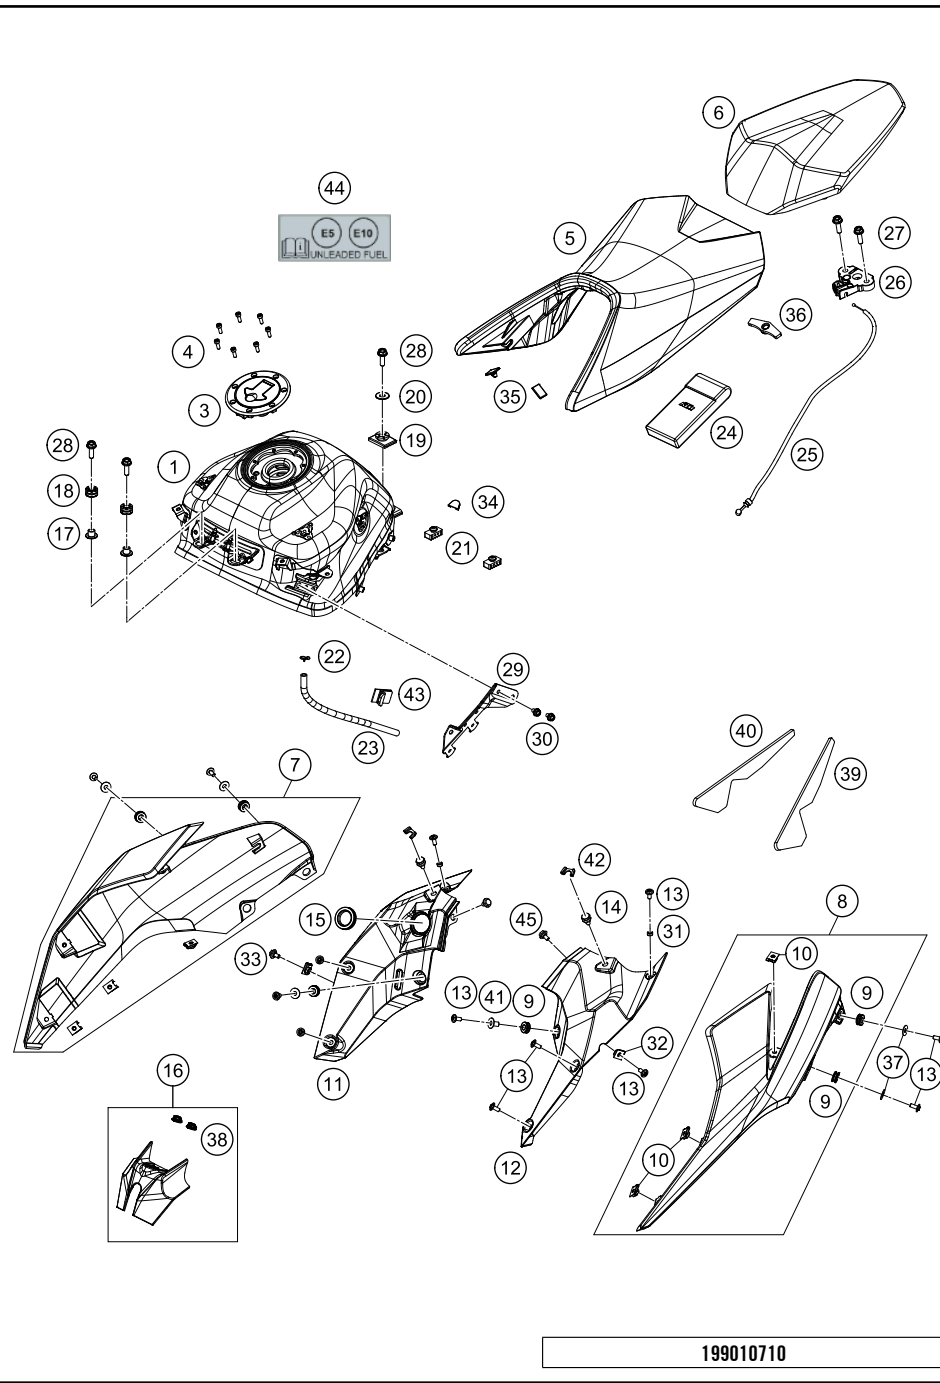

POS	PARTNUMBER	PARTNAME	PIECE
40	93007025010	Tape cover RH	1
41	93014051000	Sleeve-illumination bkt	2
42	93008065000	Rubber grommet tank spoiler	2
43	90107029000	BRACKET DRAIN TUBE CPL.	1
44	21007098000	Sticker fuel labelling	1
45	93008020060	Screw M6X1X9	2

199010710

51864

* NEW PART

X ON DEMAND