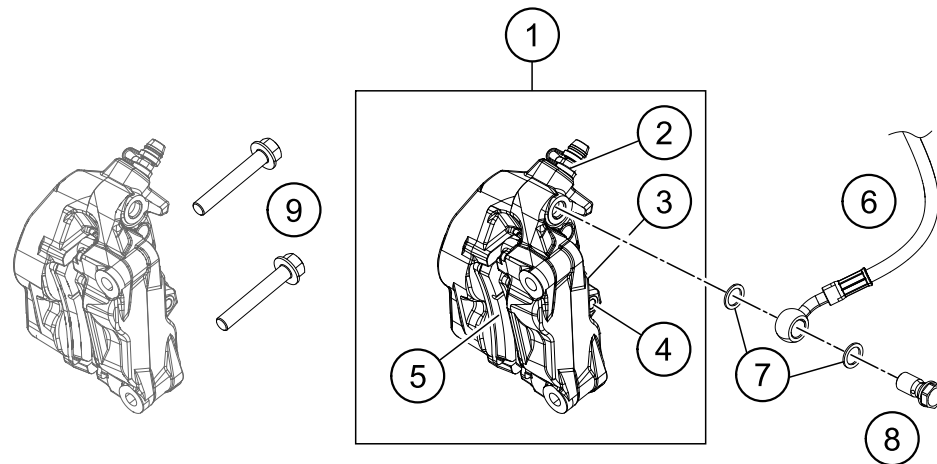

FRONT BRAKE CALIPER

125 Duke, white 2020

POS	PARTNUMBER	PARTNAME	PIECE
1	90113015000	BRAKE CALIPER RADIAL	1
2	90113021000	BLEEDER SCREW	1
3	90113018000	SPRING CLIP	1
4	90113017000	BOLT F. BRAKE PADS	1
5	93813030044	KIT FRONT BRAKE PAD WITH SHIM	1
6	93013036000	Brake hose	1
7	90113026000	COPPER GASKET	2
8	90113013000	BANJO SCREW	1
9	J01008050S	HH COLLAR SCREW M8X1X50 SW12SS	2

179011360

18355

* NEW PART

X ON DEMAND