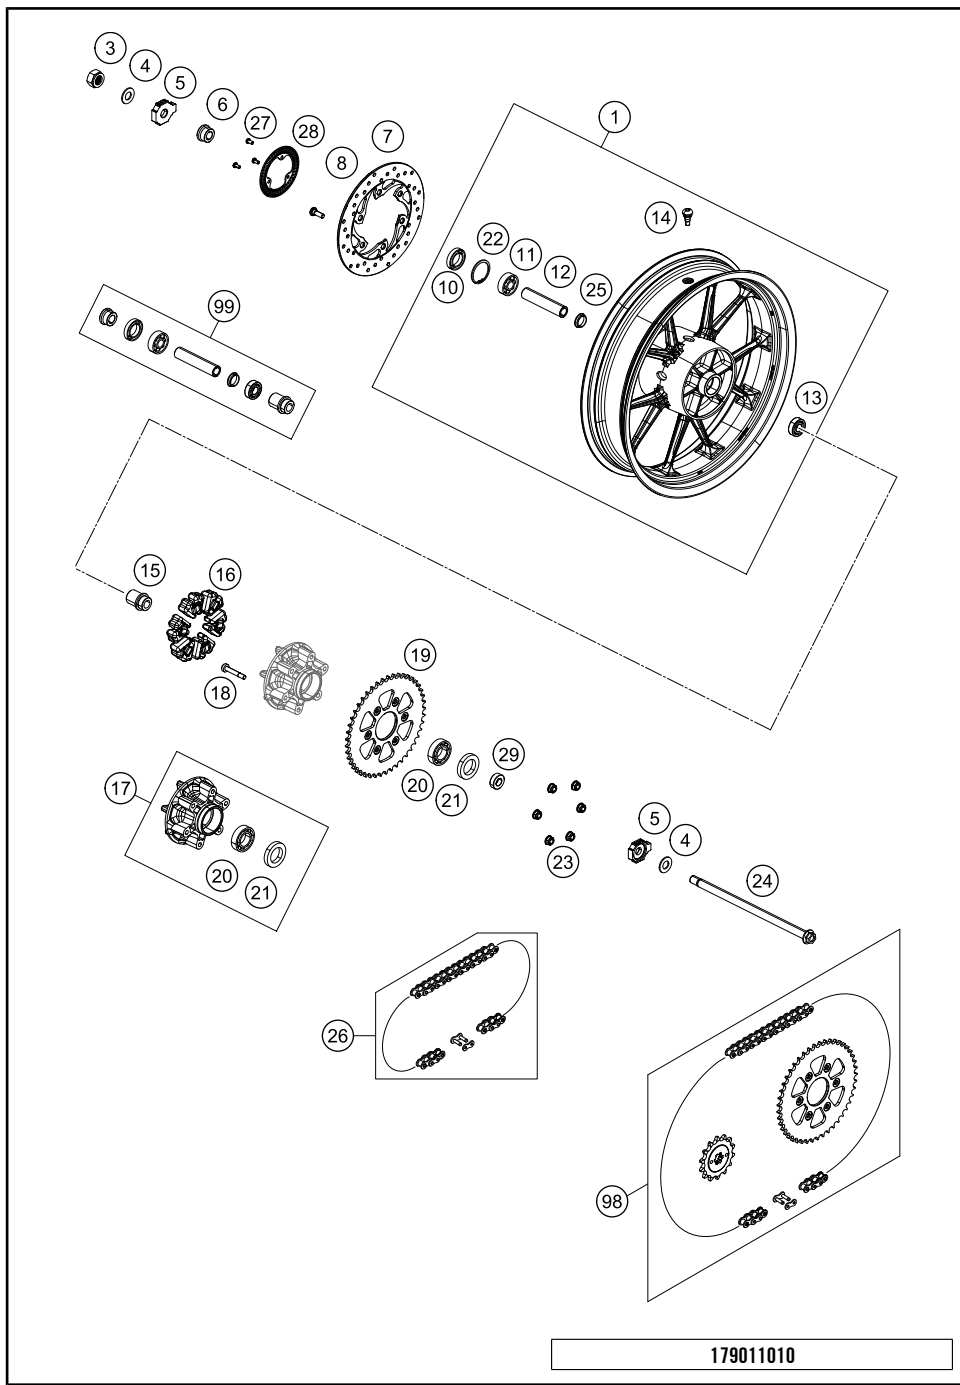

179010910

18445

* NEW PART

X ON DEMAND

REAR WHEEL

125 Duke, white 2020

POS	PARTNUMBER	PARTNAME	PIECE
1	9301000104430	Rear wheel cpl. black	1
3	90210086000	wheel spindle nut, rear	1
4	90610087000	washer 15.2x30x2	2
5	90110084000	chain tension adjuster, right	1
6	90110013000	SPACER BUSHING REAR WHEEL R/S	1
7	90110060000	rear brake disk D=230mm	1
8	90110062000	SPECIAL SCREW M8X25 SELF LOCK.	6
10	J760264208	SHAFT SEAL RING 26X42X8	2
11	J625063021	Grooved ball bearing 6302	1
12	90110011000	BEARING SPACER TUBE REAR	1
13	J625062023	BALL BEARING 6202	1
14	90109076000	VALVE CPL.	1
15	90610054000	SPACER BUSHING KRT INSIDE	1
16	90110059100	DAMPER	1
17	90210050000	SPROCKET SUPPORT	1
18	90810052000	SPECIAL SCREW M8X48	6
19	90510051045	rear sprocket 45 teeth	1
20	J625062050	BALL BEARING 6205	1
21	J760295207	SHAFT SEAL RING 29X52X7	1
22	J472042170	CIRCLIP	1
23	90510052000	FLANGED NUT M8X1,25	6
24	90210085000	Axle rear KT03	1
25	90109011001	Fixation bearing spacer tube	1
26	78010167118	CHAIN DID 118 LINKS	1
27	90142021001	SCREW FOR ABS	3
28	90142021000	SENSOR DISC REAR	1
29	90110053000	SPACER CHAIN WHEEL SUPPORT	1
98	00050002060	DRIVETRAIN KIT 125DUKE 14T/45T	1
99	90110015100	REAR WHEEL REP. KIT 390 DUKE	1