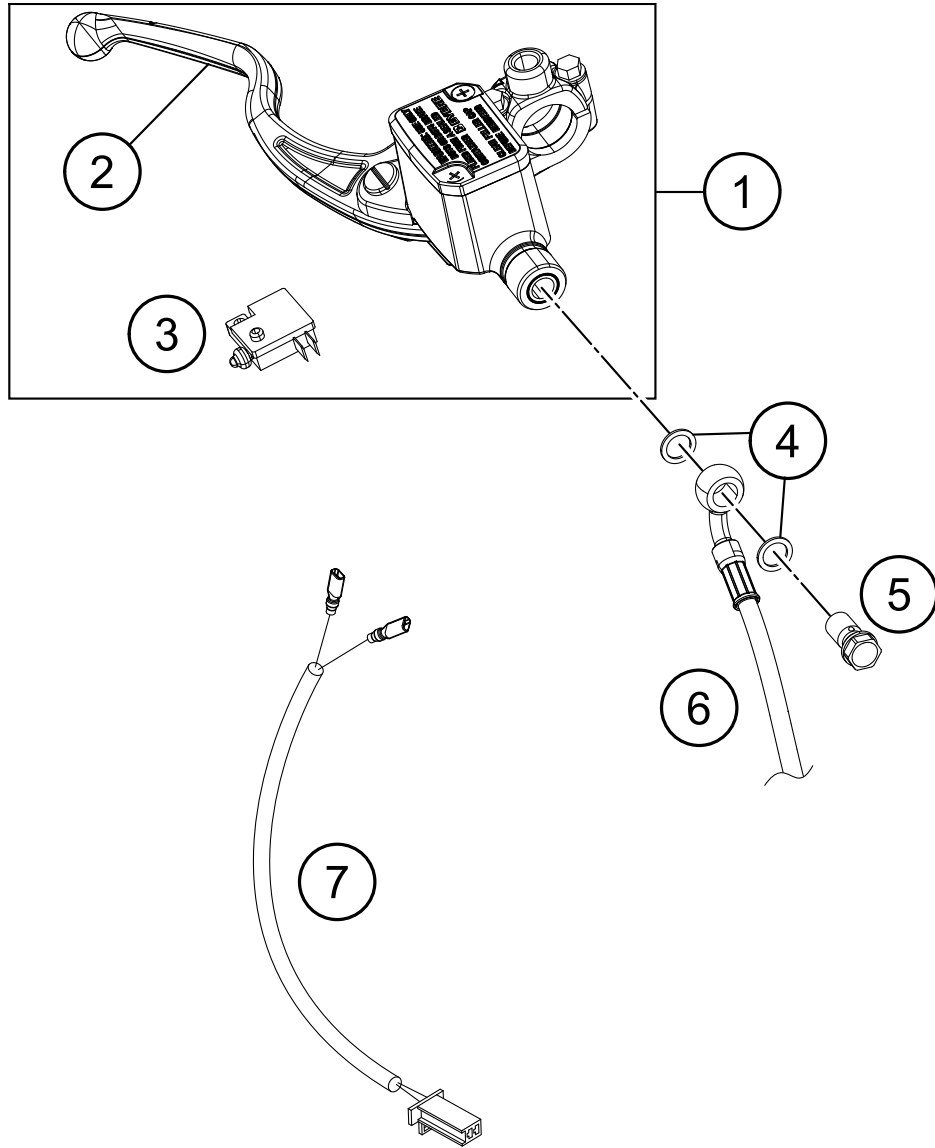

199011110

51770

* NEW PART

X ON DEMAND

FRONT BRAKE CONTROL

125 Duke, white 2020

POS	PARTNUMBER	PARTNAME	PIECE
1	93013001044	Hand brake cylinder complete D13	1
2	93013002000	Hand brake lever loose	1
3	90111050000	brake light switch, front	1
4	90113026000	COPPER GASKET	2
5	90113013000	BANJO SCREW	1
6	93013035000	Brake hose	1
7	90111050050	WIRE BRAKE LIGHT SWITCH FRONT	1

179011310

49397

* NEW PART

X ON DEMAND

POS	PARTNUMBER	PARTNAME	PIECE
1	93013050033	Footbrake lever complete	1
2	90134035000	GEAR SHIFT LEVER RUBBER	1
3	J625060800	BALL BEARING 608	2
4	90134031020	thrust washer, gear shift lever	2
5	93013037000	Brake hose	1
6	90134034300	BOLT SHIFT LEVER silver	1
6	90534034300	BOLT SHIFT LEVER black	1
7	90113052000	brake pedal spring	1
8	J934060001	nut hex thick	1
9	J025060203	HH COLLAR SCREW M6X20 SW10	1
10	93013060000	Rear master cylinder	1
11	90113009000	BRAKE FLUID RESERVOIR CPL.	1
12	93313073000	reservoir tube kit	1
13	J926060006	nut hex flanged	1
14	90130059000	HH COLLAR SCREW M6X16	1
15	90113026000	COPPER GASKET	2
16	90111051000	brake light switch, rear	1
17	90113057000	pin for fork end	1
18	90103040001	PLAIN WASHER 6,4X12X1	1
19	J094020153	splint pin 2x15mm	1
20	J025060181	Hex collar screw M6X18	1
21	93035065020	Spacer bushing	1
22	93013068010	Bracket, reservoir	1
23	93013068000	Sheet	1
24	J025050103	HH-COLLAR SCREW M5X10	1