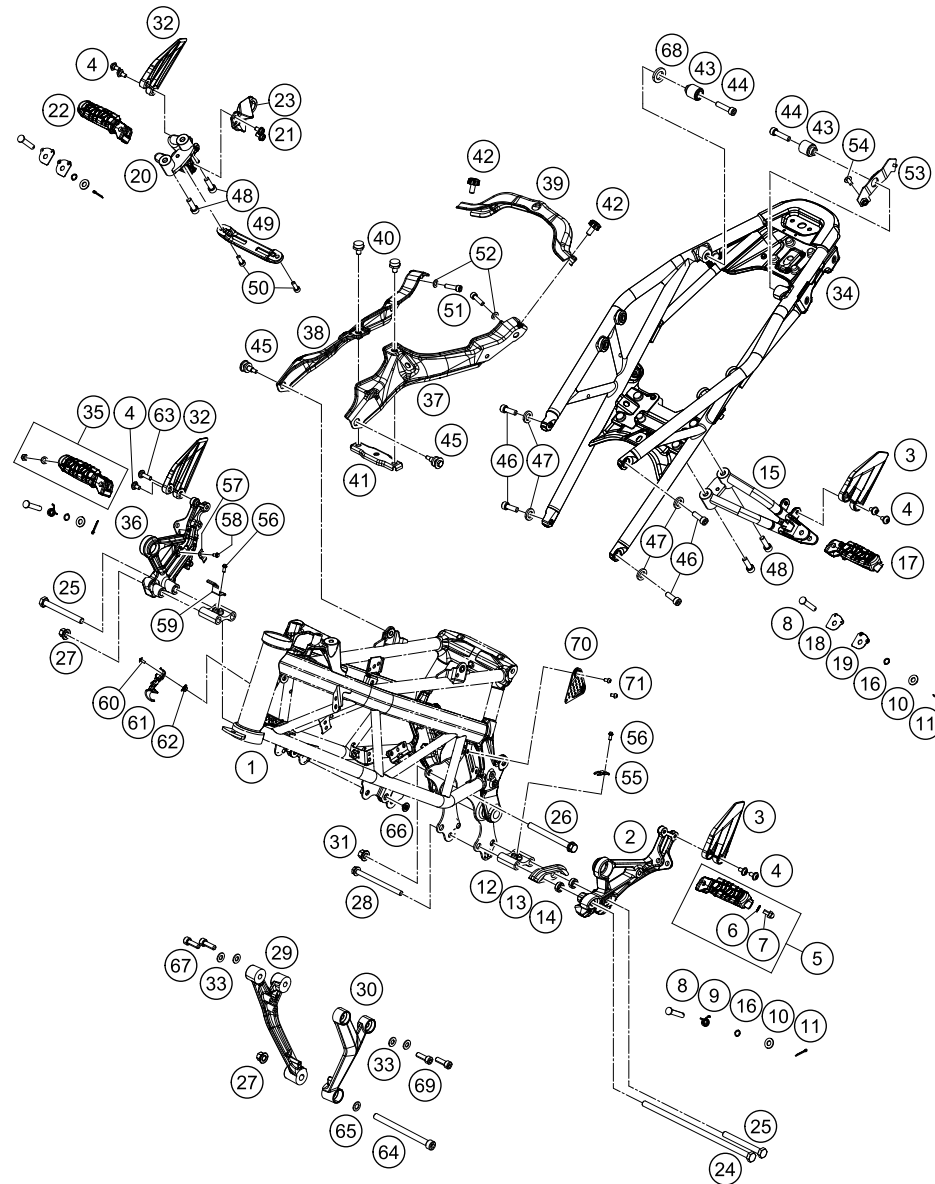

209300310

POS	PARTNUMBER	PARTNAME	PIECE
39	93003002030	Bracket seat mount loose	1
40	93007044000	Retaining pin	2
41	93003001070	Seat cowl front complete	1
42	93008023000	Rubber buffer	2
43	93007047033	Seat support complete	2
44	J912080303	hexagon socket screw M8X30	2
45	93007046050	Screw	2
46	93003002070	hexagon socket screwM8X1.25X25	4
47	J125080001	Washer M8	4
48	90103098000	BOLT	4
49	93003056000	Passenger footrest bracket	1
50	J912060143	Hex socket screw M6X14	2
51	93008019070	hexagon socket screw M8X31	2
52	J125080002	Washer plain	2
53	93006040060	Retaining bracket	1
54	J005050123	FLAT HEAD SCREW M5X12 PH	1
55	90111045050	CABLE BRACKET	1
56	90103032000	FLANGED BOLT M6X14	2
57	93013041000	Retaining bracket	1
58	J025060109	HH-COLLAR SCREW M6X10 SW8	1
59	93013026000	Support	1
60	J031050121	Roundhead screw M4X12	1
61	93032059010	Guide clutch cable	1
62	90108050001	CLIP NUT M5	1
63	93008043000	Screw M6X1X25	1
64	J912101283	Hexagon screw M10X128	1
65	J125100009	Washer M10	1
66	90108023100	Clip	2
67	J912080226	Bolt socket-M8X1.25Xl22Xcl8.8Xbl	2
68	J125140003	Washer - plain	1
69	J912080251	Hexagon screw M8X25	2
70	93008041060	guard ih	1
71	J031060106	SCREW BUTTON HEAD-M5X0.8XL 8XB	2

53873

* NEW PART

X ON DEMAND