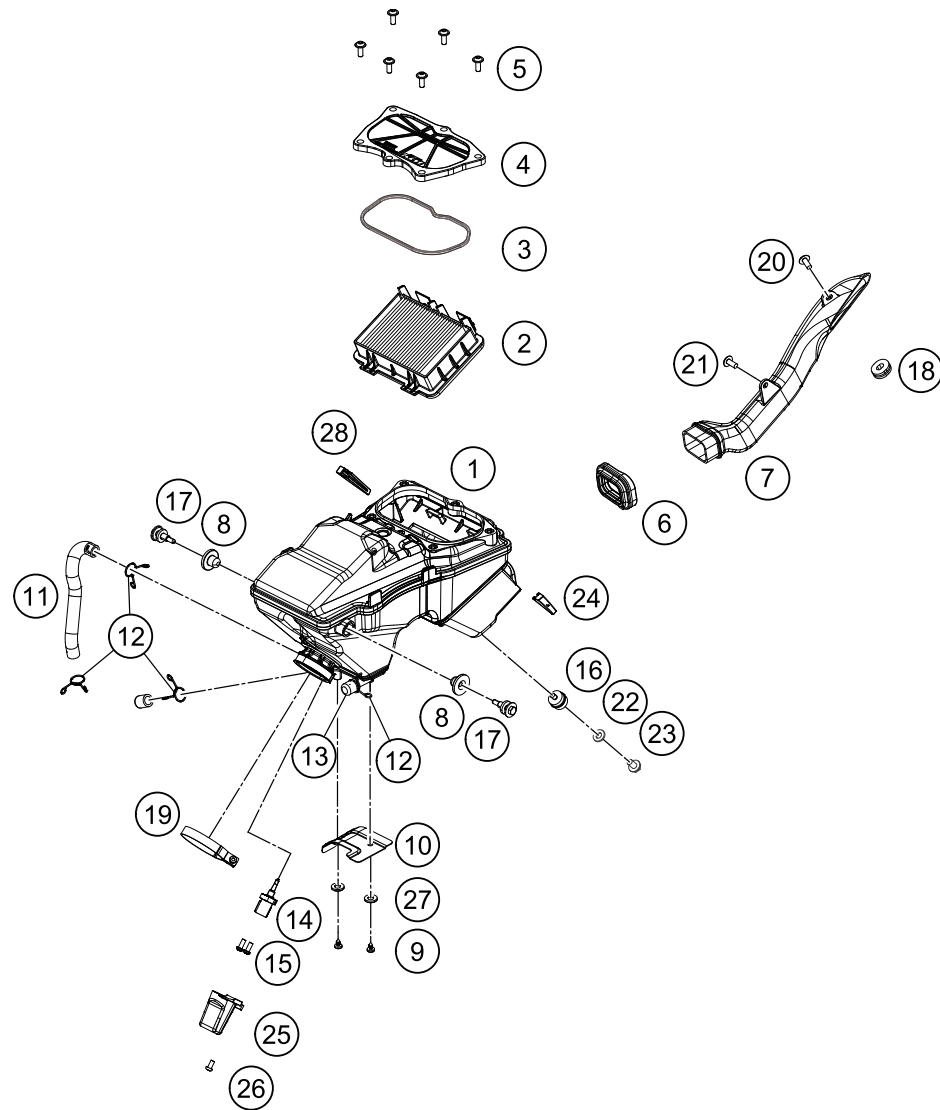

179010510

18350

* NEW PART

X ON DEMAND

POS	PARTNUMBER	PARTNAME	PIECE
1	93006001044	Air filter box complete	1
2	93006015000	FILTER	1
3	93006020050	Seal	1
4	93006002000	Air filter box cover	1
5	93006039000	Flat-head screw M6	4
6	93006001060	Carburetor connection boot	1
7	93006040000	Duct dirty side	1
8	93006001080	Damping rubber	2
9	J031050103	Screw Truss M5X0.8	2
10	93006001070	Heat protection	1
11	93030087200	Engine vent hose	1
12	90130087001	HOSE CLAMP	4
13	93030089000	Plug	1
14	93041080000	Intake air temperature sensor	1
15	J005050126	Lens head screw M5X12	2
16	90106001007	SILENT BLOCK AIRFILTER	1
17	93007046050	Screw	2
18	93008019010	Rubber bushing	1
19	90106027100	HOSE CLAMP	1
20	J031050163	CHEESE-HEAD SCREW M5X16	1
21	J031050166	Screw truss M5X16	1
22	J125060004	Washer, M6	1
23	J026060083	HH COLLAR SCREW M6X8 SW10	1
24	93006001015	Rubber cowl pad	1
25	93041080060	SENSOR COVER	1
26	J005050101	Oval head screw M5X10	1
27	90505090050	WASHER ASBESTOS	2
28	93006021000	Distance piece air filter box right	1