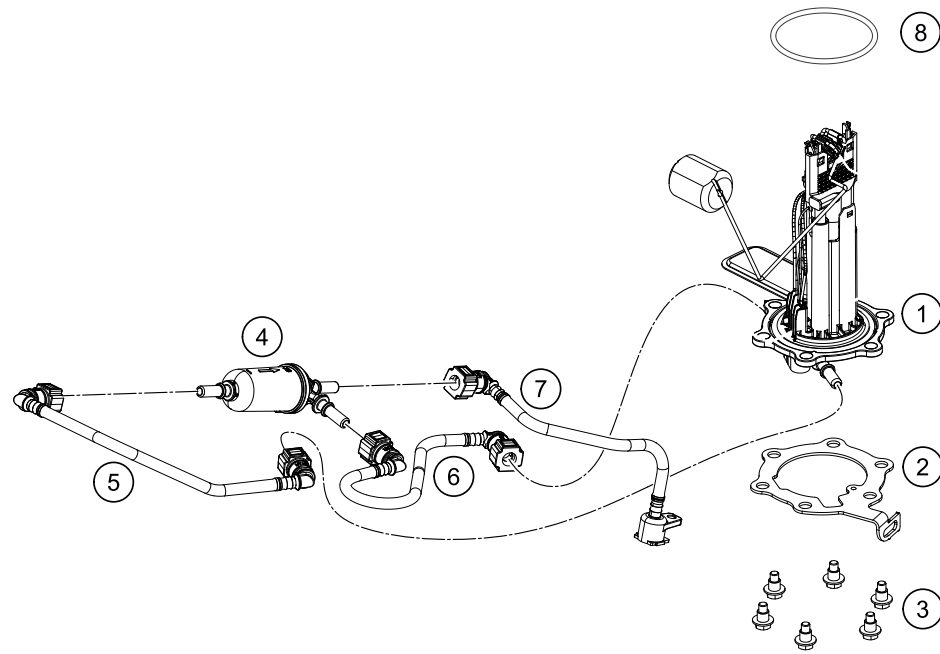

199010710

51864

* NEW PART

X ON DEMAND

FUEL PUMP

125 Duke, white 2020

POS	PARTNUMBER	PARTNAME	PIECE
1	93007088000	Fuel pump	1
2	93041007000	Flange for fuel pump	1
3	J025060128	BOLT FLANGE- M6 X 1 X L12.8 XBRT XST	6
4	93807018000	fuel filter	1
5	93007016100	Fuel hose	1
6	93007015000	Fuel hose	1
7	93141013000	Injector upper part with hose complete	1
8	93007089000	Fuel pump seal	1

179010730

18353

* NEW PART

X ON DEMAND

209300810

POS	PARTNUMBER	PARTNAME	PIECE
1	9300801003328	Front fender cpl. white	1
2	J031050161	Panhead screw with shoulder	6
3	93008020000	Under-engine fairing 125/200	1
4	93008020060	Screw M6X1X9	4
5	90508006001	SOCKET HEAD BOLT M6X12	2
6	93008020050	Retaining bracket	1
7	90108021100	RETAINING PLATE FRONT SPOILER	1
8	90608025000	Retaining bracket	1
9	J026060903	HH COLLAR SCREW M6X90	2
10	93008021050	Hexagon screw M6X1X40	1
11	9300804210028	Side fairing rs cpl. white	1
15	9300804110028	Side fairing ls cpl. white	1
16	90108050001	CLIP NUT M5	2
17	93008015060	Gummitülle	1
20	93008015010	Protection rubber	1
21	93009059000	Washer nylon	6
22	90808016000	REAR FENDER EXT.	1
23	90508006003	AH SCREW M6X1X20	4
24	90102031010	HEX NUT M5 AF8	2
25	90514044000	REFLECTOR MOUNTING	1
26	J005050123	FLAT HEAD SCREW M5X12 PH	2
27	90514045000	REFLECTOR	1
28	J06923050053	Hex collar nut, M5	1
29	93008019000	Tail end lower part	1
31	J025060226	Hex collar screw M6X22	4
32	90508008001	AH SCREW M8X20	4
33	9300800100030	Side mask right LED black	1
34	9300802400030	Side mask left LED black	1
35	J981030101	Lens head screw M3,5X10	6
36	J125040003	Washer plain small 4.5X8X0.5XBLK	6
37	J025060096	Hexagonal bolt M6x9	2
38	93008015150	License plate holder support, cover	1
39	93008015300	Licence plate holder support	1