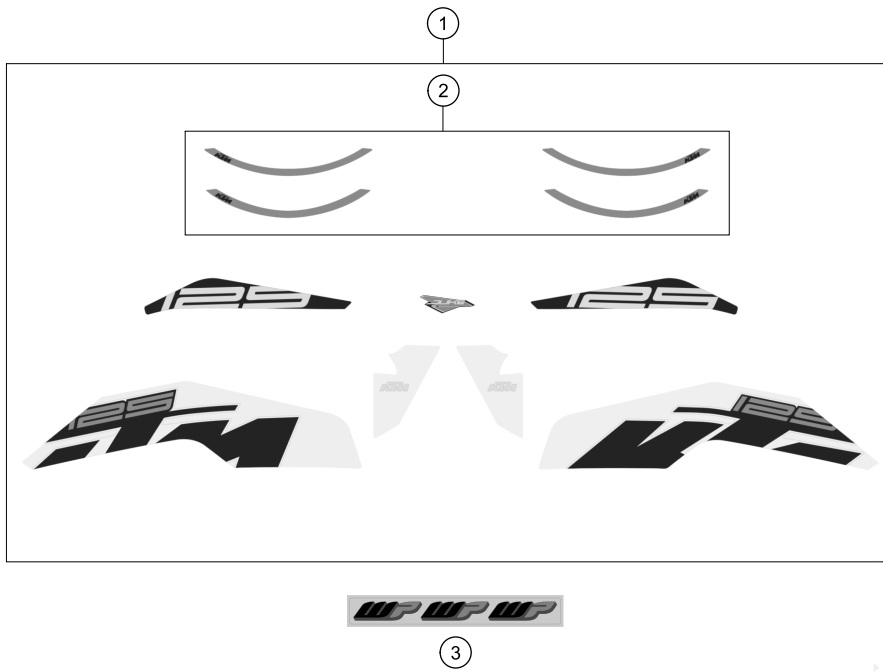

POS	PARTNUMBER	PARTNAME	PIECE
1	90108199400	Decal kit 125 Duke white	1
2	93008097000	Kit DCL wheel rim D125-250	x
3	93001045000	Decal Fork front WP	2

179010831

18483

* NEW PART

X ON DEMAND