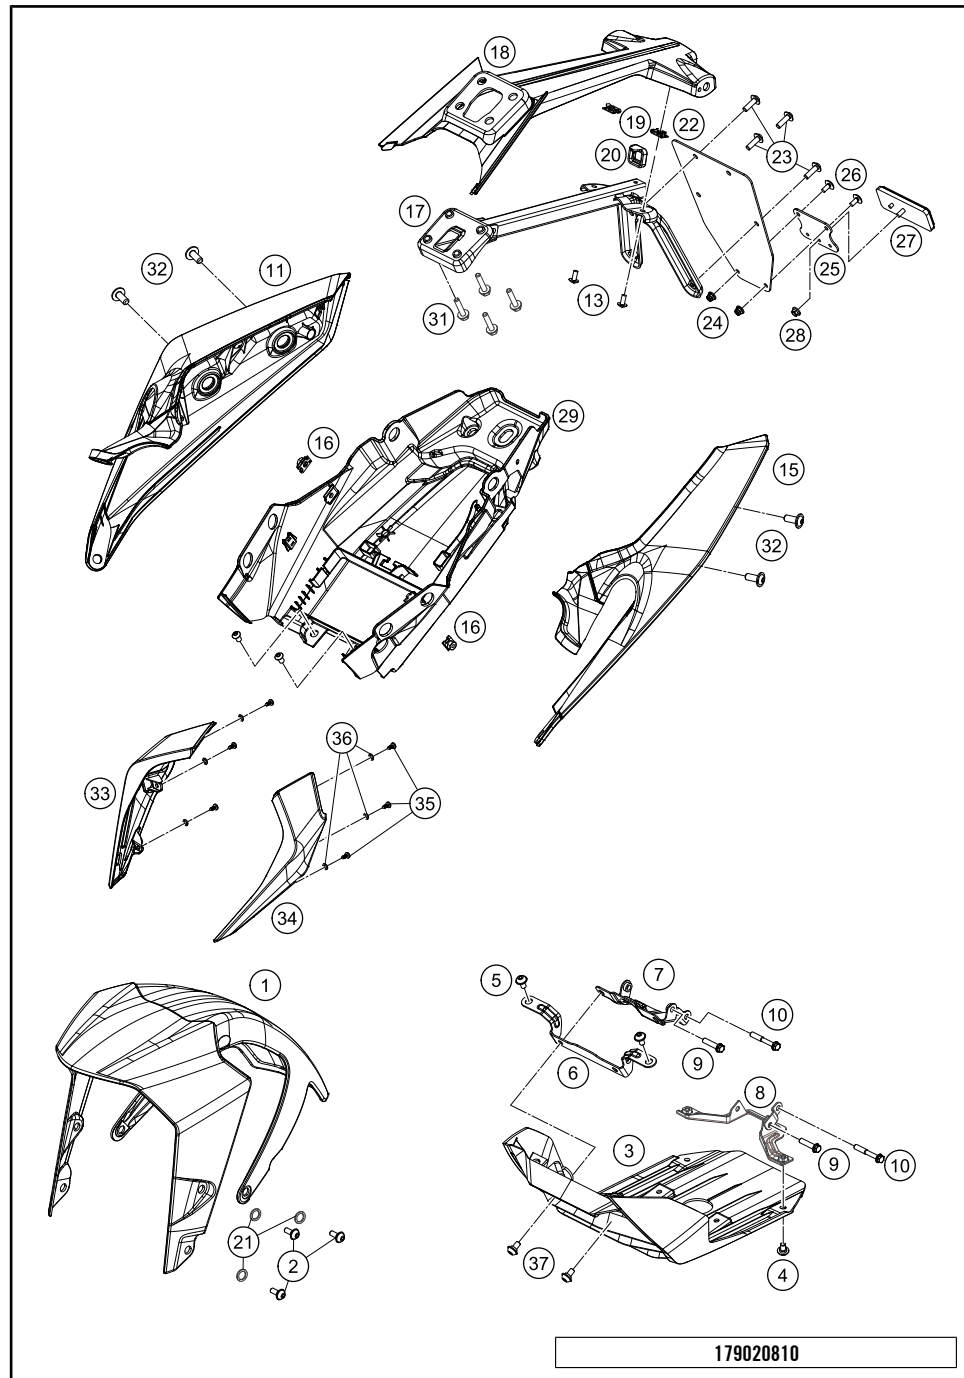

179010730

44997

\* NEW PART

X ON DEMAND

POS	PARTNUMBER	PARTNAME	PIECE
1	9300801003330	Front fender cpl. black	1
2	J031050161	Panhead screw with shoulder	6
3	93308020000	Under-engine fairing 250/390	1
4	93008020060	Screw M6X1X9	4
5	90508006001	SOCKET HEAD BOLT M6X12	2
6	93008021000	Bracket belly pan front	1
7	93008021020	Bracket belly pan rear	1
8	93008021120	Bracket belly pan rear	1
9	J025060144	Hexagon srew M6X14	4
10	J025060359	Hexagon screw M6X35	2
11	9300804210028	Side fairing rs cpl. white	1
13	J031050123	Lens head screw M5X12	2
15	9300804110028	Side fairing ls cpl. white	1
16	90108050001	CLIP NUT M5	6
17	93008015000	License plate holder support	1
18	93008015050	License plate holder support cover	1
19	93008083010	Clip Nut M5	2
20	93008015010	Protection rubber	1
21	93009059000	Washer nylon	6
22	90808016000	REAR FENDER EXT.	1
23	90508006003	AH SCREW M6X1X20	4
24	90102031010	HEX NUT M5 AF8	2
25	90514044000	REFLECTOR MOUNTING	1
26	J005050123	FLAT HEAD SCREW M5X12 PH	2
27	90514045000	REFLECTOR	1
28	90204060001	HH COLLAR NUT	1
29	93008019000	Tail end lower part	1
31	J025060226	Hex collar screw M6X22	4
32	90508008001	AH SCREW M8X20	4
33	93008001000EB	Side mask rgt LED orange	1
34	93008024000EB	Side mark left LED orange	1
35	J981030101	Lens head screw M3,5X10	6
36	J125040003	Washer plain small 4.5X8X0.5XBLK	6
37	93008040000	Screw M6X1X13	2