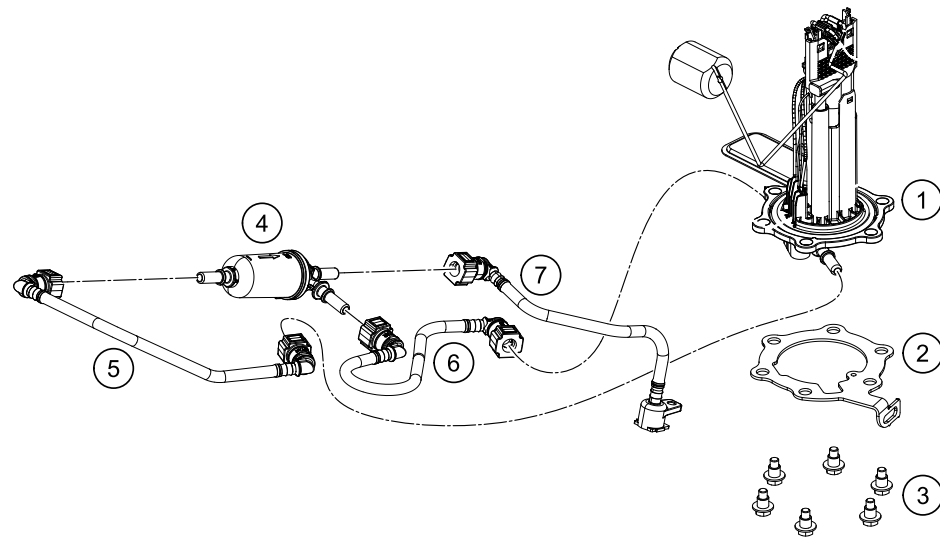

179010710

18556

\* NEW PART

X ON DEMAND

POS	PARTNUMBER	PARTNAME	PIECE
40	93007025010	Tape cover RH	1
41	90107029000	BRACKET DRAIN TUBE CPL.	1

179010710

18556

\* NEW PART

X ON DEMAND

POS	PARTNUMBER	PARTNAME	PIECE
1	93007088000	Fuel pump	1
2	93041007000	Flange for fuel pump	1
3	J025060128	BOLT FLANGE- M6 X 1 X L12.8 XBRT XST	6
4	93807018000	fuel filter	1
5	93007016100	Fuel hose	1
6	93007015000	Fuel hose	1
7	93341013044	Injector upper part with hose complete	1