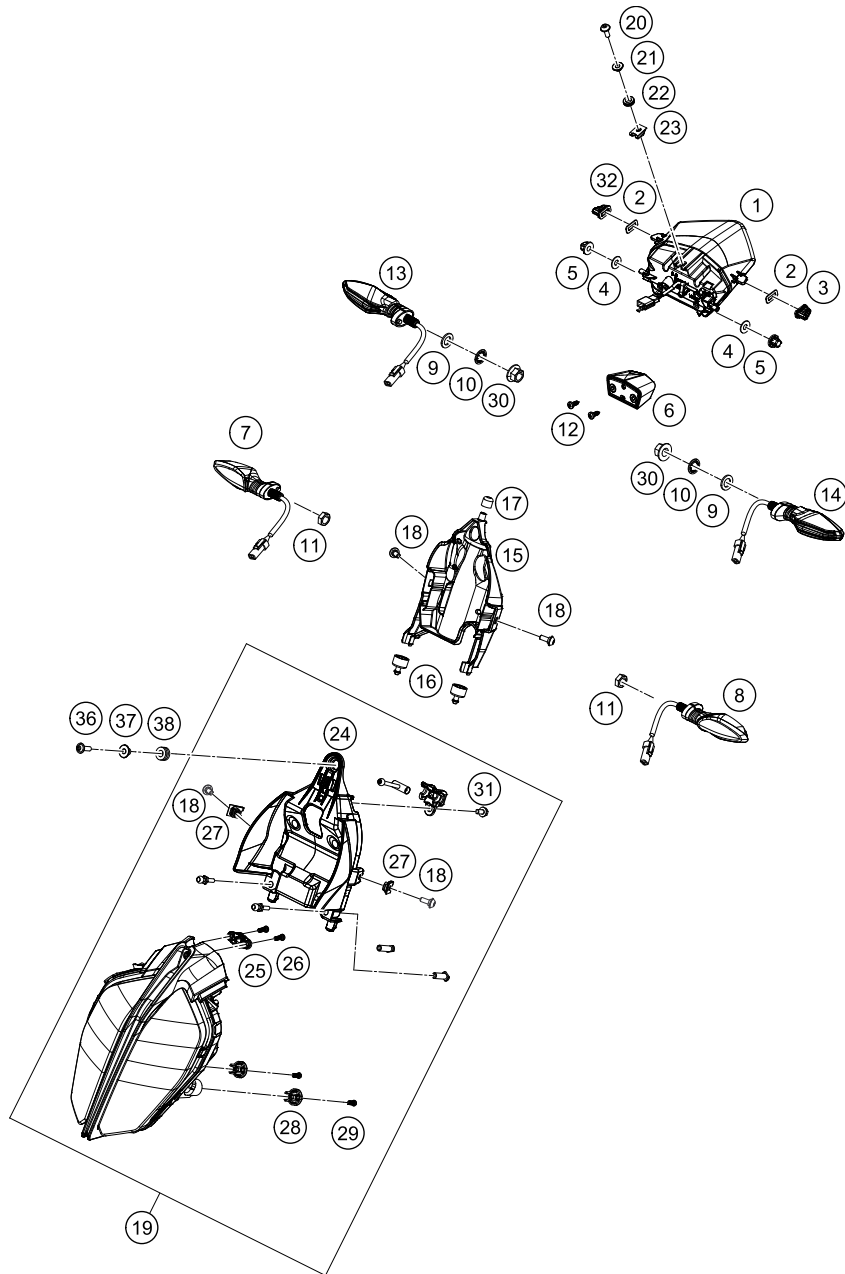

POS	PARTNUMBER	PARTNAME	PIECE
1	93014040100	lamp tail MY17	1
2	93014040040	Washer	2
3	93014040020	Rubber grommet tail light left	1
4	93014040030	Washer	2
5	93014040010	Rubber bushing	2
6	90114047000	LICENSE PLATE ILLUMINATION	1
7	93014026000	Indicator front rh	1
8	93014025000	Indicator front lh	1
9	J125100003	WASHER PLAIN 10,5	2
10	J797100003	TOOTHED WASHER M10	2
11	J934100006	Nut hex thin-M10x1.25	2
12	J981420133	SHEET MET.SCR. DIN 7981 4,2X13	2
13	90514036100	FLASHER REAR R/S	1
14	90514035100	FLASHER REAR L/S	1
15	93014013000	Support	1
16	93014015000	Rubber bushing	2
17	93014014000	Rubber bushing	1
18	93008040000	Screw M6X1X13	4
19	93014001044	LED head lamp assly duke MY17	1
20	93014098000	screw truss-M6X1XL 16Xblack	1
21	93014044000	Tail light box	1
22	93014045000	Rubber grommet	1
23	93008082010	Range change metal nut M6	1
24	93014019100	Holder headlamp LED	1
25	93014024100	bush	1
26	93014024110	Screw M4X14	2
27	93008084010	Range change metal nut M6	2
28	93014009000	bush	2
29	93014009010	Screw M5X12	2
30	90103038002	FLANGED NUT M10X1,25 WS14	2
31	93008020060	Screw M6X1X9	1
32	93014049000	Rubber grommet tail light right	1
36	90508006003	AH SCREW M6X1X20	1
37	93014018100	Collar head lamp holder MTG	1
38	93014017000	Rubber bushing	1

179011412

19136

* NEW PART

X ON DEMAND