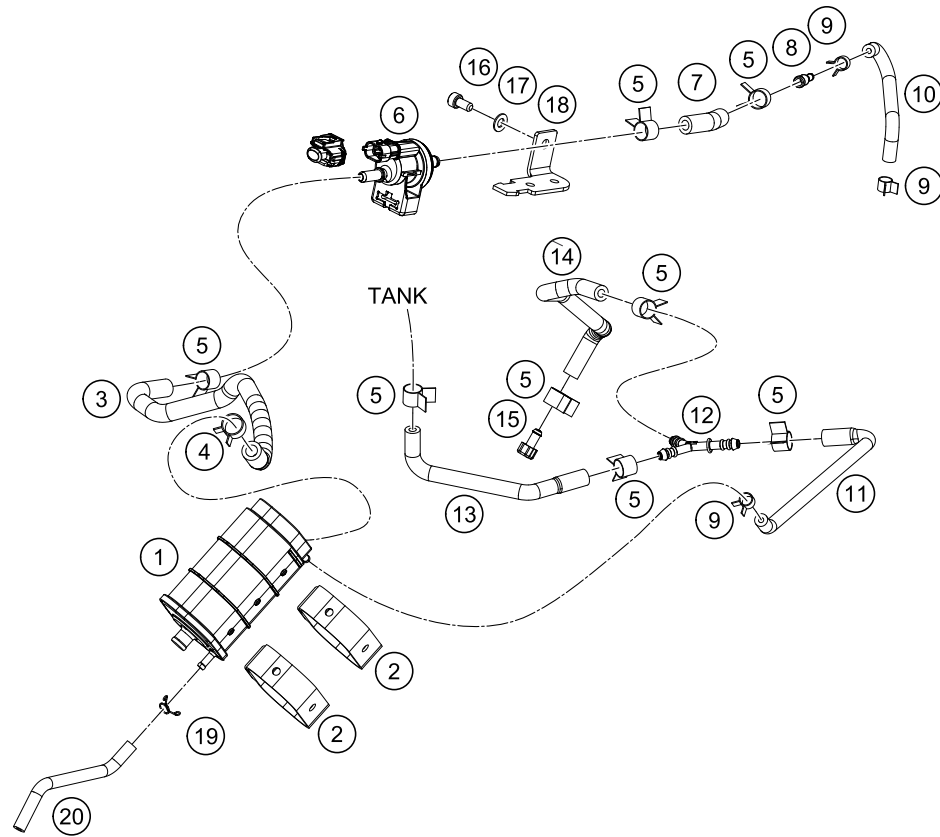

179011412

19136

\* NEW PART

X ON DEMAND

POS	PARTNUMBER	PARTNAME	PIECE
1	93314069000	Speedometer with TFT, CAN, ABS	1
2	93014064000	Holder handsbar CUM TFT speedo	1
3	93014064100	Back cover TFT holder	1
4	93008020060	Screw M6X1X9	2
5	93014062010	Collar TFT speedo small	4
6	90507040001	RUBBER SLEEVE	4
7	93308015010	Washer, license plate holder support	4
8	J031060183	Roundhead screw M5X18	4
9	93014064200	Bracket TFT Cover black	1
13	93011066044	Ignition lock complete	1
14	93011064100	Special screw for ignition lock	2
15	93807008000	Fuel tank cap	1
16	90107050050	SEAT LOCK	1
17	93007051000	Retaining bracket	1
18	93011066010	Positioning rubber	1
20	90211066144	Lock set cpl.	1
21	90111067100	BLANK KEY 125/200 DUKE	x

179011430

18526

\* NEW PART

X ON DEMAND

POS	PARTNUMBER	PARTNAME	PIECE
1	93015001000	Activated carbon filter	1
2	93015003000	Rubber band	2
3	93015020000	Hose	1
4	90607017001	SPRING BAND CLAMP 15X10	1
5	90607017003	SPRING BAND CLAMP D13	8
6	90607030000	fuel tank vent valve	1
7	93015021000	Pre-formed hose	1
8	90207016004	CONNECTOR TUBE EVAP	1
9	90607017002	CLAMP D9	3
10	93015027000	Tube connector to throttle body ETB	1
11	93015017000	Y connection	1
12	90507015000	CONNECTOR Y SHAPE	1
13	93015026000	Pre-formed hose	1
14	90515023000	TUBE CONNECTOR TO PLUG	1
15	90515011000	PLUG FUEL DRAIN	1
16	J912060123	hexagon socket screw M6X12	1
17	J125060006	Washer M6	1
18	93015032000	Fitting panel	1
19	90107013008	CLAMP	1
20	93015029000	Hose active carbon filter	1