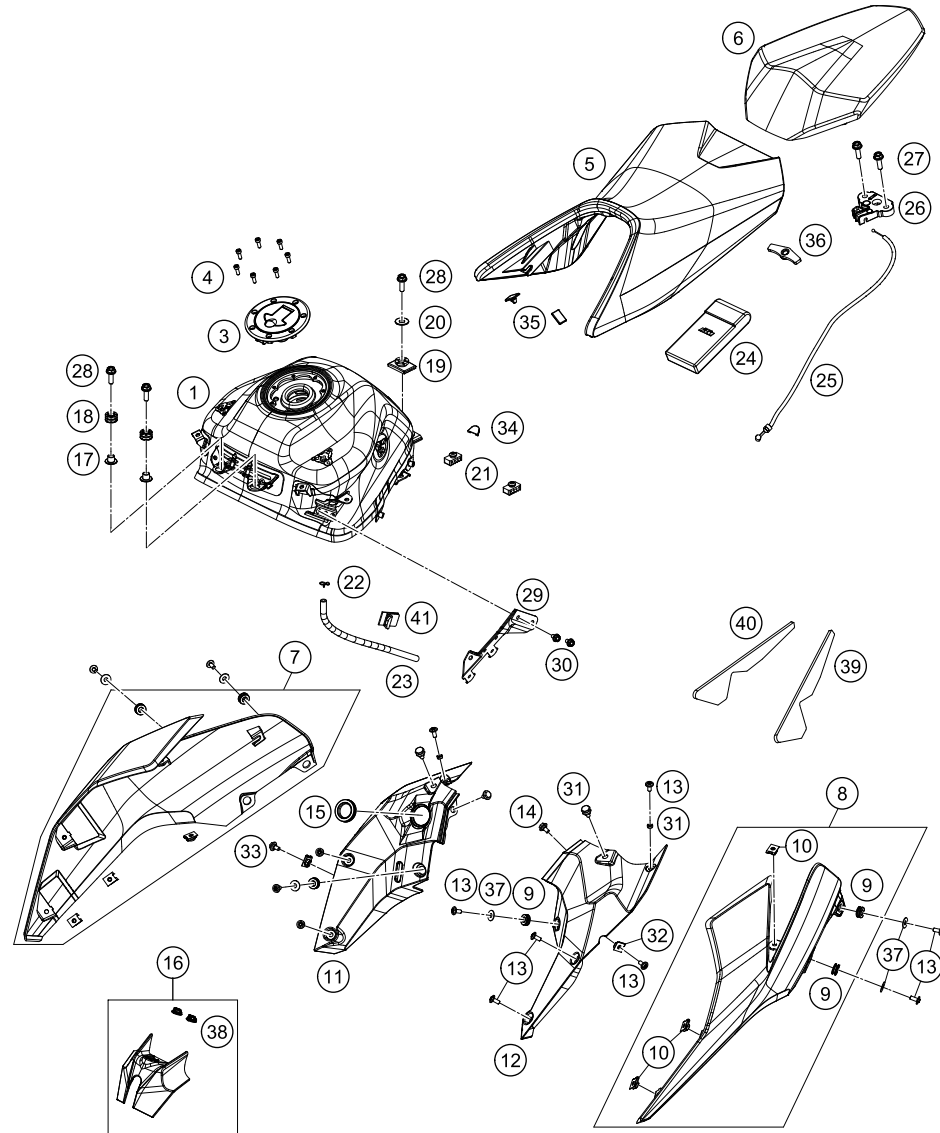

POS	PARTNUMBER	PARTNAME	PIECE
1	93007113000	Fuel tank	1
3	93807008000	Fuel tank cap	1
4	J912050151	AH SCREW M5X14 BLACK	7
5	93007040000	Rider seat	1
6	93007047000	Seat passenger complete	1
7	93008051000EB	Frontspoiler right orange	1
8	93008050000EB	Frontspoiler left orange	1
9	930080500040	Rubber bushing	6
10	90103097000	clip nut	6
11	93008055000	Inner cover right	1
12	93008056000	Inner cover left	1
13	90508006001	SOCKET HEAD BOLT M6X12	12
14	93008048000	Special screw	2
15	93035065010	Rubber bushing	1
16	93008057033	Cover for ignition lock complete	1
17	93008034000	Bushing	2
18	90507013006	GROMMET TANK MOUNTING	2
19	93007014000	Tank guard rear	1
20	90111060010	WASHER PLAIN 8,4X25X2	1
21	93007040010	Seat cowl pad	2
22	90107013008	CLAMP	1
23	90107013007	Tube drain cup cap	1
24	90529099000	TOOLKIT	1
25	93007052000	Cable seat lock	1
26	93007050000	Sseat lock ZSB	1
27	J025060203	HH COLLAR SCREW M6X20 SW10	2
28	J025080253	Hexagon screw M8X25	3
29	93015102000	Fastening	1
30	J025060103	HH COLLAR SCREW M6X10 SW10	2
31	93008044000	Sleeve spoiler inner RR MTG	2
32	90103097000	clip nut	2
33	90108076000	SPECIAL SCREW M6X12X3	1
34	93008059000	Rubber cap tank	4
35	90507047041	SEAT DUMPER SOZIUS SEAT	2
36	93007046000	Seat cowl pad	1
37	930080500050	Washer 6.2X20X1.5	6
38	93011068010	Rubber grommet ignition lock cover	2
39	93007025020	Tape cover LH	1

179010710

18556

* NEW PART

X ON DEMAND