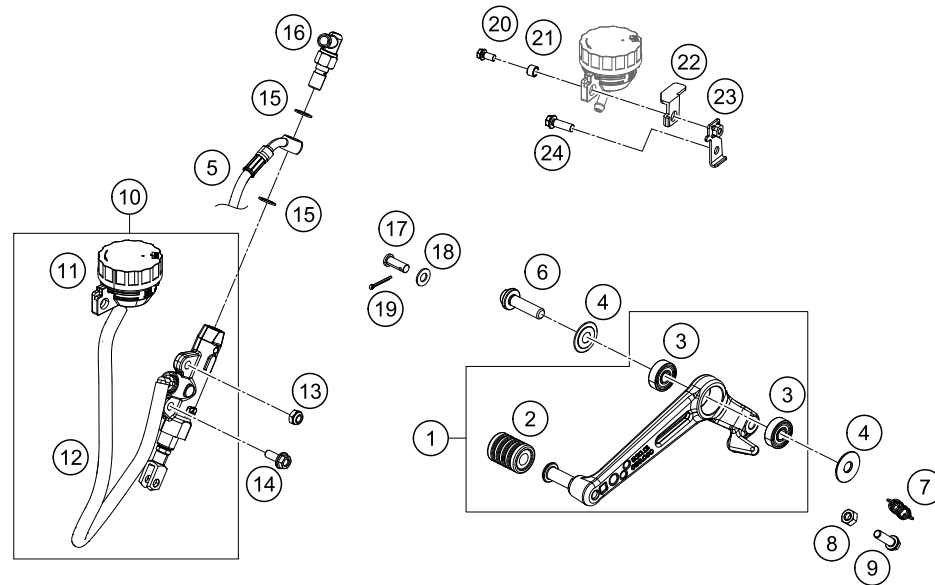

179011110

18469

\* NEW PART

X ON DEMAND

POS	PARTNUMBER	PARTNAME	PIECE
1	93313001033	Master cylinder front_adjustable lever	1
2	93713002033	Brake lever cpl.	1
3	90111050000	brake light switch, front	1
4	90113026000	COPPER GASKET	2
5	90113013000	BANJO SCREW	1
6	93013035000	Brake hose	1
7	90111050050	WIRE BRAKE LIGHT SWITCH FRONT	1

179021310

49400

\* NEW PART

X ON DEMAND

POS	PARTNUMBER	PARTNAME	PIECE
1	93013050033	Footbrake lever complete	1
2	90134035000	GEAR SHIFT LEVER RUBBER	1
3	J625060800	BALL BEARING 608	2
4	90134031020	thrust washer, gear shift lever	2
5	93013037000	Brake hose	1
6	90134034300	BOLT SHIFT LEVER silver	1
6	90534034300	BOLT SHIFT LEVER black	1
7	90113052000	brake pedal spring	1
8	J934060001	nut hex thick	1
9	J025060203	HH COLLAR SCREW M6X20 SW10	1
10	93013060000	Rear master cylinder	1
11	90113009000	BRAKE FLUID RESERVOIR CPL.	1
12	93313073000	reservoir tube kit	1
13	J926060006	nut hex flanged	1
14	90130059000	HH COLLAR SCREW M6X16	1
15	90113026000	COPPER GASKET	2
16	90111051000	brake light switch, rear	1
17	90113057000	pin for fork end	1
18	90103040001	PLAIN WASHER 6,4X12X1	1
19	J094020153	splint pin 2x15mm	1
20	J025060181	Hex collar screw M6X18	1
21	93035065020	Spacer bushing	1
22	93013068010	Bracket, reservoir	1
23	93013068000	Sheet	1
24	J025050103	HH-COLLAR SCREW M5X10	1