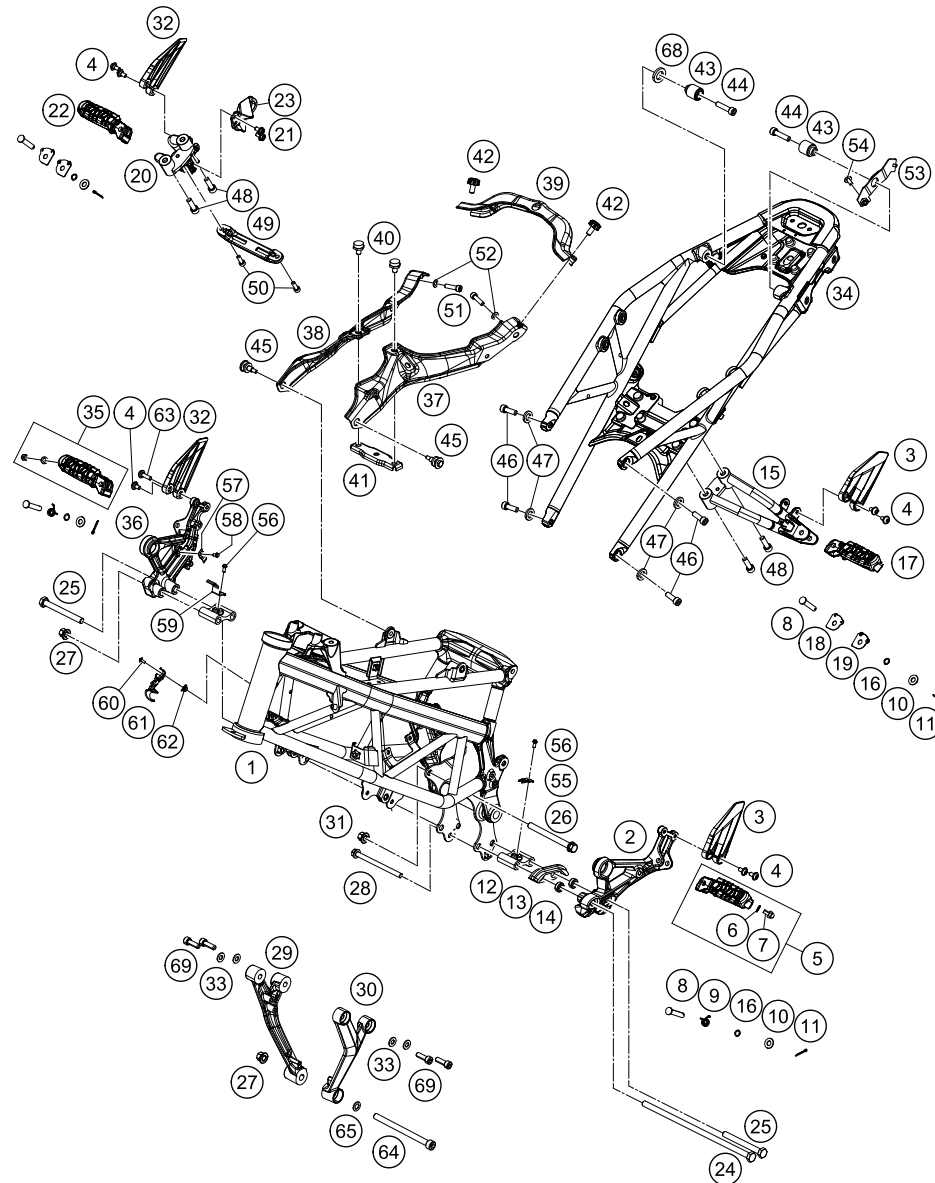

179020310

POS	PARTNUMBER	PARTNAME	PIECE
1	93003001000EB	Frame Duke 2017 orange	1
2	93003038000	Footrest bracket front left	x
3	93003048050	Heel protector left	2
4	93008020060	Screw M6X1X9	x
5	90103040033	footrest front left cpl.	1
6	90103040001	PLAIN WASHER 6,4X12X1	2
7	J029060103S	CAP SCREW M6X10 SS	2
8	93003054000	Pin footrest pivot black	4
9	90103042000	footrest return spring	2
10	J125080004	WASHER M8	4
11	J094018250	PIN 25X1,8MM	4
12	90103038001	footrest support holder, front	2
13	90104070000	chainguide	1
14	90104066010	spacer chainguide	2
15	93003048000	Footrest bracket rear left	1
16	J770009015	O-RING 9X1,5	4
17	90103050033	footrest rear left cpl.	1
18	93003053000	Plate lock pillion step bottom	2
19	93003052000	Plate lock pillion step top	2
20	93003049000	Footrest bracket rear right	1
21	J025060101	Hexagon screw M6X10	2
22	90103051033	footrest rear right cpl.	1
23	93005084000	Retaining bracket	1
24	J025102656	HH COLLAR SCREW M10X1,25X265	1
25	J025100926	HH COLLAR SCREW M10X1,25X92	2
26	J025101103	HH COLLAR SCREW M10X110 WS14	1
27	90103038002	FLANGED NUT M10X1,25 WS14	2
28	J027081053	HH COLLAR SCREW M8X105 SW12	1
29	93303006000	Engine brace right	1
30	93303005000	Engine brace left250/390	1
31	93003005100	Nut socket-M10x1.25	1
32	93003049050	Heel protector right	2
33	J125080006	Washer M8	4
34	9300300200028	Rear frame white	1
35	90103041033	footrest front right cpl.	1
36	93003039000	Footrest bracket front right	1
37	93003002050	Bracket spider lh	1
38	93003002151	Bracket spider rh	1

18461

* NEW PART

X ON DEMAND