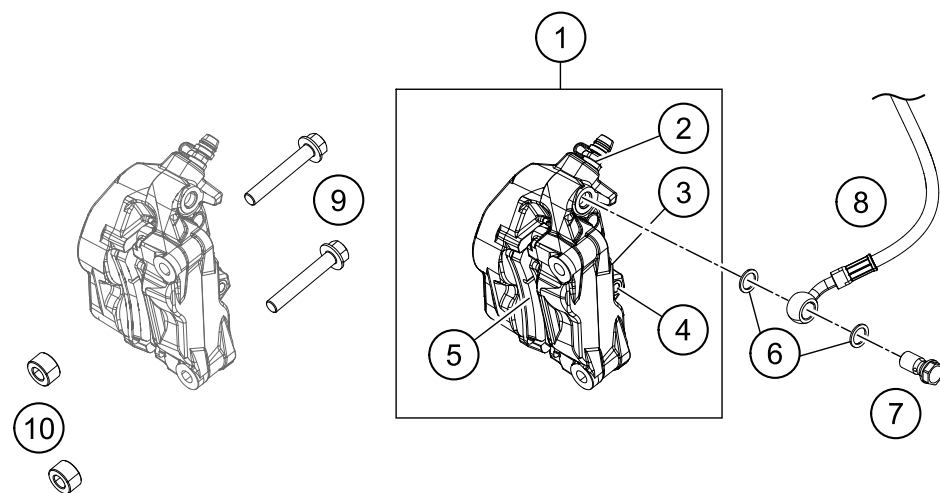

FRONT BRAKE CALIPER

390 DUKE ORANGE 2017 EU 2017

POS	PARTNUMBER	PARTNAME	PIECE
1	93713015000	brake caliper, radial	1
2	90113021000	BLEEDER SCREW	1
3	90113018000	SPRING CLIP	1
4	90113017000	BOLT F. BRAKE PADS	1
5	90813030000	BRAKE PAD FRONT TT2910HH	1
6	90113026000	COPPER GASKET	2
7	90113013000	BANJO SCREW	1
8	93013036000	Brake hose	1
9	J01008060S	HH collar screw M8x1x60	2
10	90613098150	brake caliper spacer sleeve	2

179021360

18470

* NEW PART X ON DEMAND