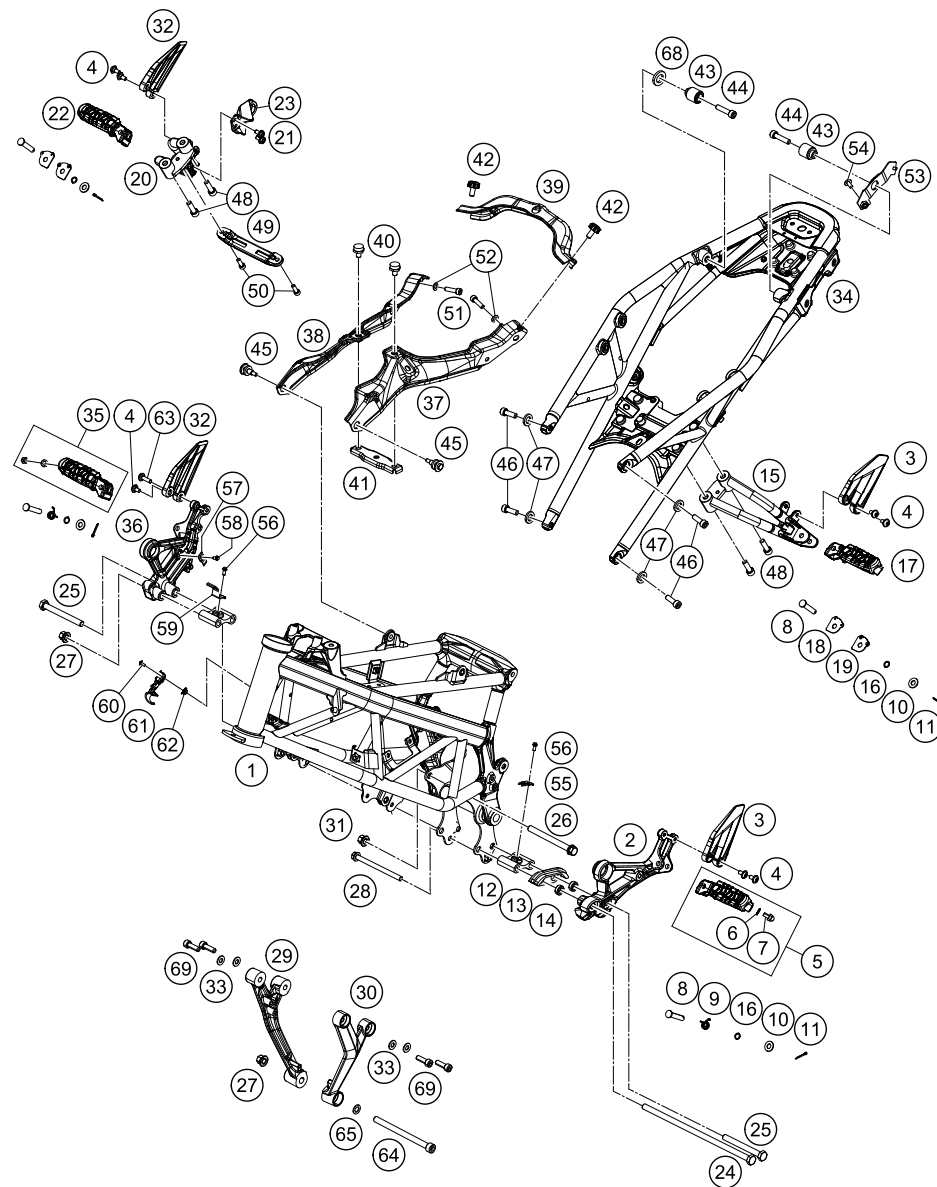

179020310

POS	PARTNUMBER	PARTNAME	PIECE
39	93003002030	Bracket seat mount loose	1
40	93007044000	Retaining pin	2
41	93003001070	Seat cowl front complete	1
42	93008023000	Rubber buffer	2
43	93007047033	Seat support complete	2
44	J912080303	hexagon socket screw M8X30	2
45	93007046050	Screw	2
46	93003002070	hexagon socket screwM8X1.25X25	4
47	93003002080	Washer Plain-ID8.2XOD 14XT 2 BLK	4
48	90103098000	BOLT	4
49	93003056000	Passenger footrest bracket	1
50	J912060143	Hex socket screw M6X14	2
51	93008019070	hexagon socket screw M8X31	2
52	J125080002	Washer plain	2
53	93006040060	Retaining bracket	1
54	J005050123	FLAT HEAD SCREW M5X12 PH	1
55	90111045050	CABLE BRACKET	1
56	90103032000	FLANGED BOLT M6X14	2
57	93013041000	Retaining bracket	1
58	J025060109	HH-COLLAR SCREW M6X10 SW8	1
59	93013026000	Support	1
60	J031050121	Roundhead screw M4X12	1
61	93032059010	Guide clutch cable	1
62	90108050001	CLIP NUT M5	1
63	93008043000	Screw M6X1X25	1
64	90203008000	BOLT M10X135	1
65	J125100009	Washer M10	1
68	J125140003	Washer - plain	1
69	J912080251	Hexagon screw M8X25	4

18461

* NEW PART

X ON DEMAND