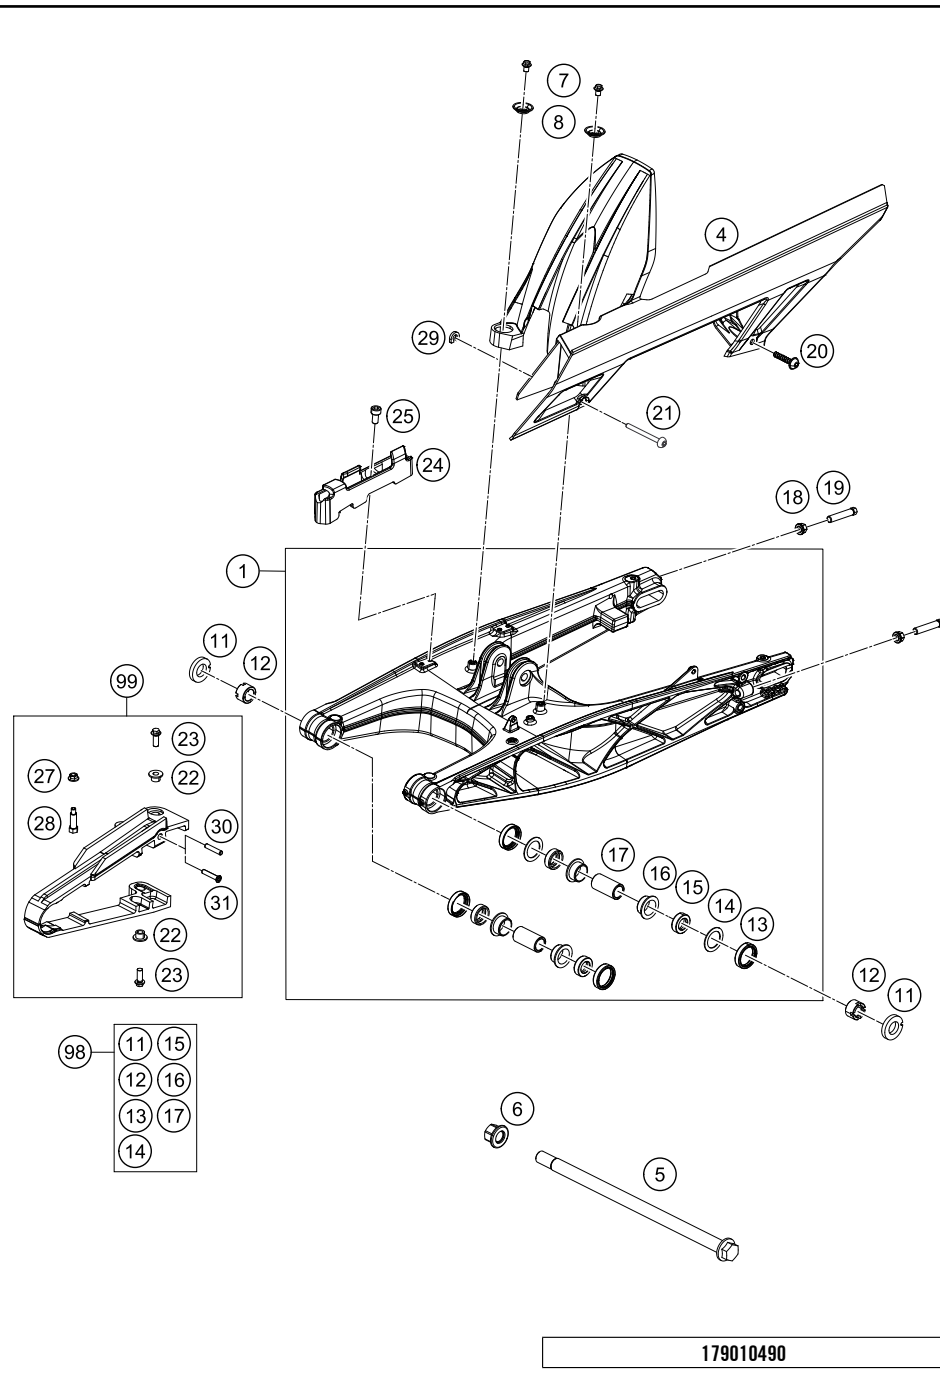

# SHOCK ABSORBER

390 DUKE ORANGE 2017 EU 2017

POS	PARTNUMBER	PARTNAME	PIECE
1	93304010000	Shock absorber	1
2	90104010003	PLAIN WASHER 10,2X20X3MM	3
3	93004016100	hexagon socket screw M10X1.25X62	1
5	J020100806	SHCS M10x1.25x80 - 10.9	1
6	90104010002	flanged hex nut M10x1.25 WS13	1

179010410

18463

\* NEW PART

X ON DEMAND

POS	PARTNUMBER	PARTNAME	PIECE
1	90504030044	SWING ARM CPL.	1
4	93004060100	Chain cover	1
5	90104037000	Shaft swing arm L=299mm	1
6	90104038000	FLANGED NUT M14X1,5	1
7	J025060083	HH COLLAR SCREW M6X8 SW8	2
8	93004051000	Supporting shell	2
11	93004042000	Special wahser	2
12	90104046000	swingarm adjusting ring	2
13	90104034001	OIL SEAL RING 25X32X7	4
14	90104036000	Thrust washer 22.2x31.7x1	2
15	90104034000	cup for radial shaft seal	4
16	90104031000	lgus plain bearing	4
17	90104032000	sleeve bushing 15.1x20x38	2
18	90104010002	flanged hex nut M10x1.25 WS13	2
19	90104040000	BOLT HEX M10X1,25X50 WS10	2
20	93004064000	Plastic screw 6x30	1
21	93004065000	hexagon socket screw M5X0.8X55	1
22	90604062000	chain slider bushing	2
23	J025060169	HH COLLAR SCREW M6X16 SW8	2
24	93013047000	Support	1
25	J912050101	AH SCREW M5X10	1
27	90204060001	HH COLLAR NUT	1
28	90104040100	screw M5x0.8x30	1
29	90504067000	WASHER CHAIN SLIDING GUARD	1
30	90104070020	SLEEVE CHAIN GUARD	1
31	90904070020	SLEEVE CHAIN GUARD	1
98	90104230010	SWINGARM REP. KIT 11-17	x
99	90104066210	CHAIN GUARD KIT 250/390	x