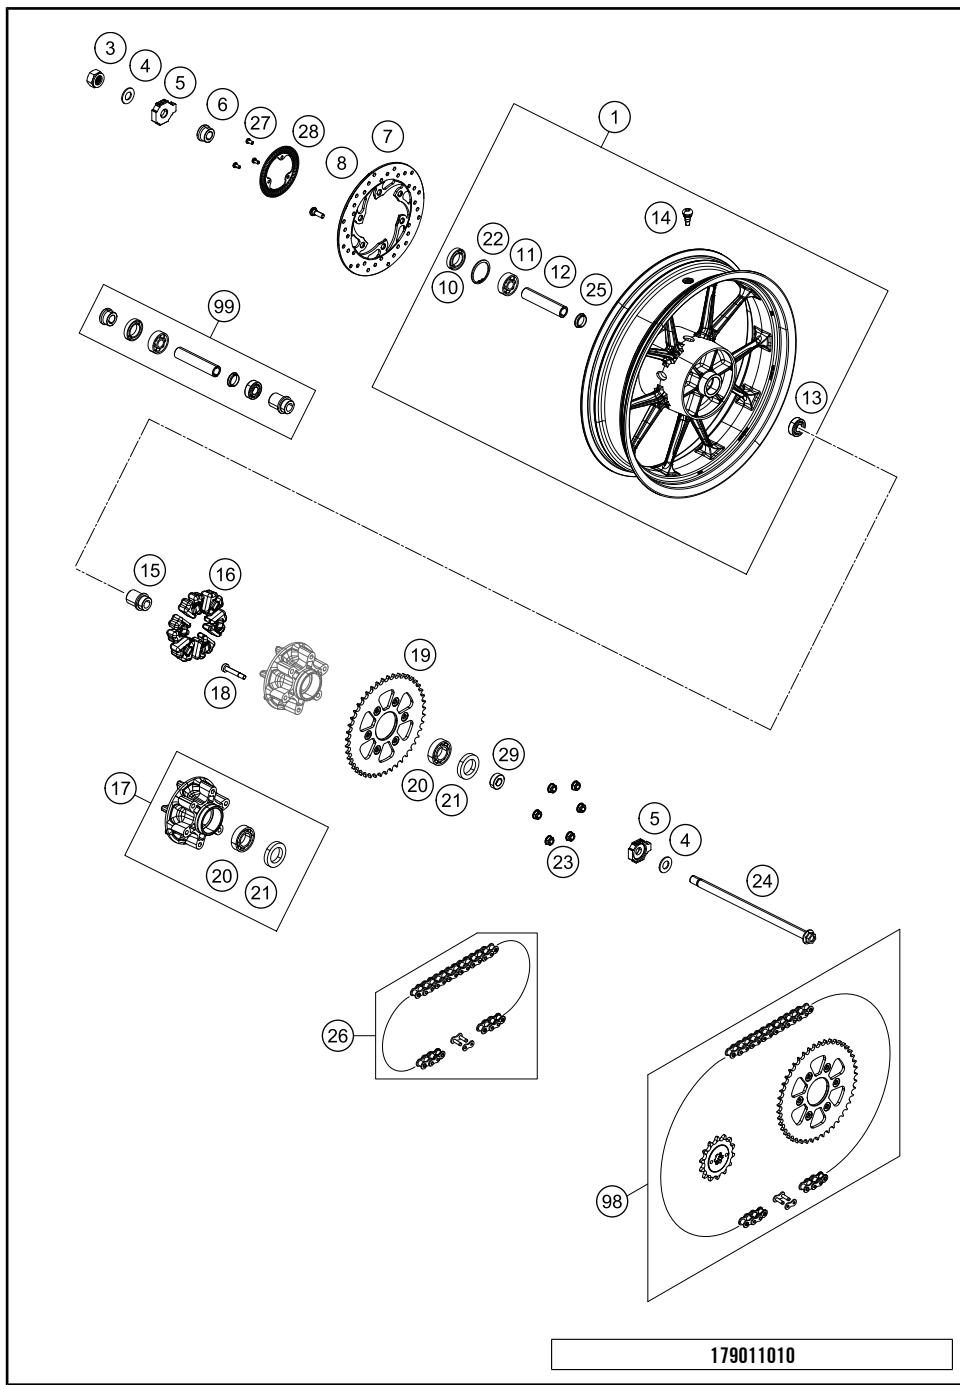

179011010

POS	PARTNUMBER	PARTNAME	PIECE
1	93010001044EB	Rear wheel cpl. orange	1
3	90210086000	wheel spindle nut, rear	1
4	90610087000	washer 15.2x30x2	2
5	90110084000	chain tension adjuster, right	1
6	90110013000	SPACER BUSHING REAR WHEEL R/S	1
7	90110060000	rear brake disk D=230mm	1
8	90110062000	SPECIAL SCREW M8X25 SELF LOCK.	6
10	J760264208	SHAFT SEAL RING 26X42X8	2
11	J625063021	Grooved ball bearing 6302	1
12	90110011000	BEARING SPACER TUBE REAR	1
13	J625062023	BALL BEARING 6202	1
14	90109076000	VALVE CPL.	1
15	90610054000	SPACER BUSHING KRT INSIDE	1
16	90210059100	rear wheel dampening rubber	1
17	90210050000	SPROCKET SUPPORT	1
18	90810052000	SPECIAL SCREW M8X48	6
19	90510051045	rear sprocket 45 teeth	1
20	J625062050	BALL BEARING 6205	1
21	J760295207	SHAFT SEAL RING 29X52X7	1
22	J472042170	CIRCLIP	1
23	90510052000	FLANGED NUT M8X1,25	6
24	90210085000	Axle rear KT03	1
25	90109011001	Fixation bearing spacer tube	1
26	78010167118	CHAIN DID 118 LINKS	1
27	90142021001	SCREW FOR ABS	3
28	90142021000	SENSOR DISC REAR	1
29	90110053000	SPACER CHAIN WHEEL SUPPORT	1
98	00050002059	DRIVETRAIN KIT 390 DUKE 2015	1
99	90110015100	REAR WHEEL REP. KIT 390 DUKE	1

18819

* NEW PART

X ON DEMAND