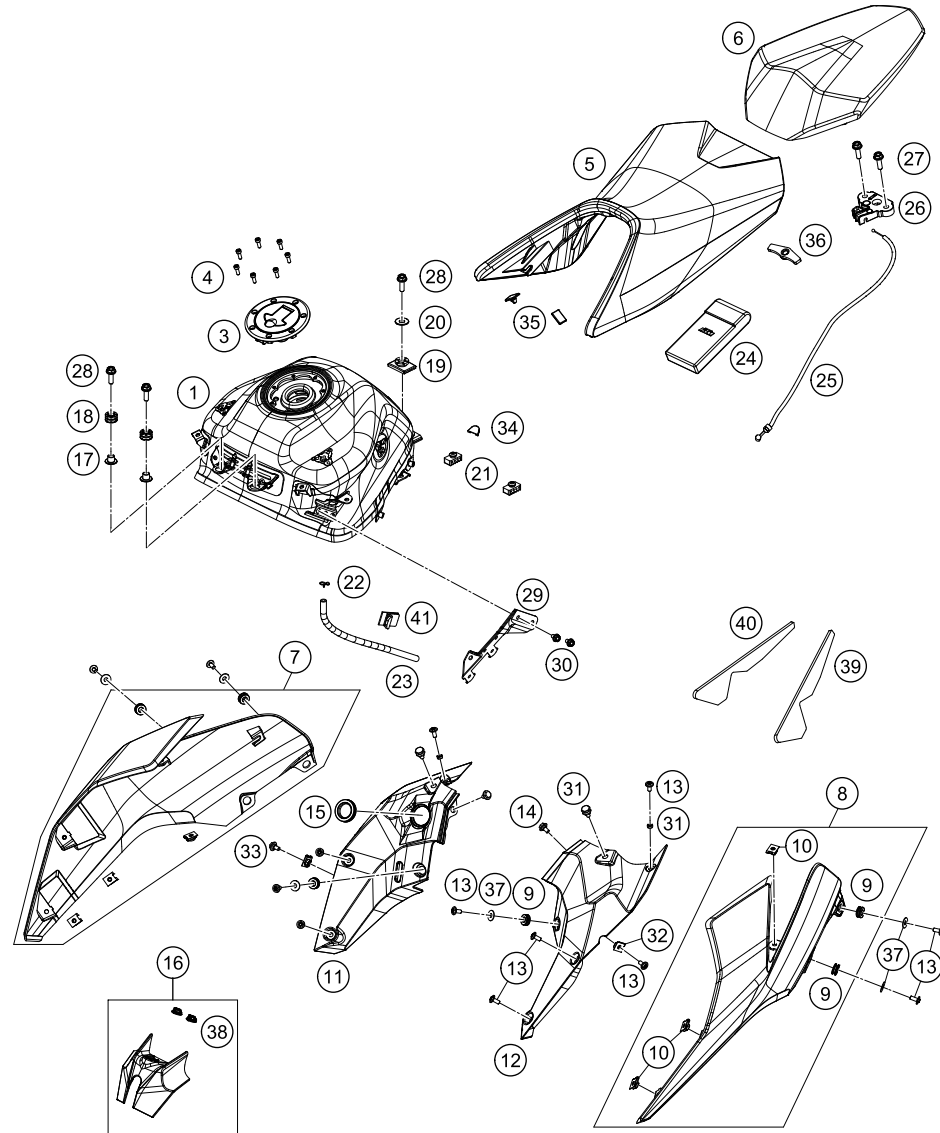

POS	PARTNUMBER	PARTNAME	PIECE
40	93007025010	Tape cover RH	1
41	90107029000	BRACKET DRAIN TUBE CPL.	1

179010710

18556

* NEW PART

X ON DEMAND