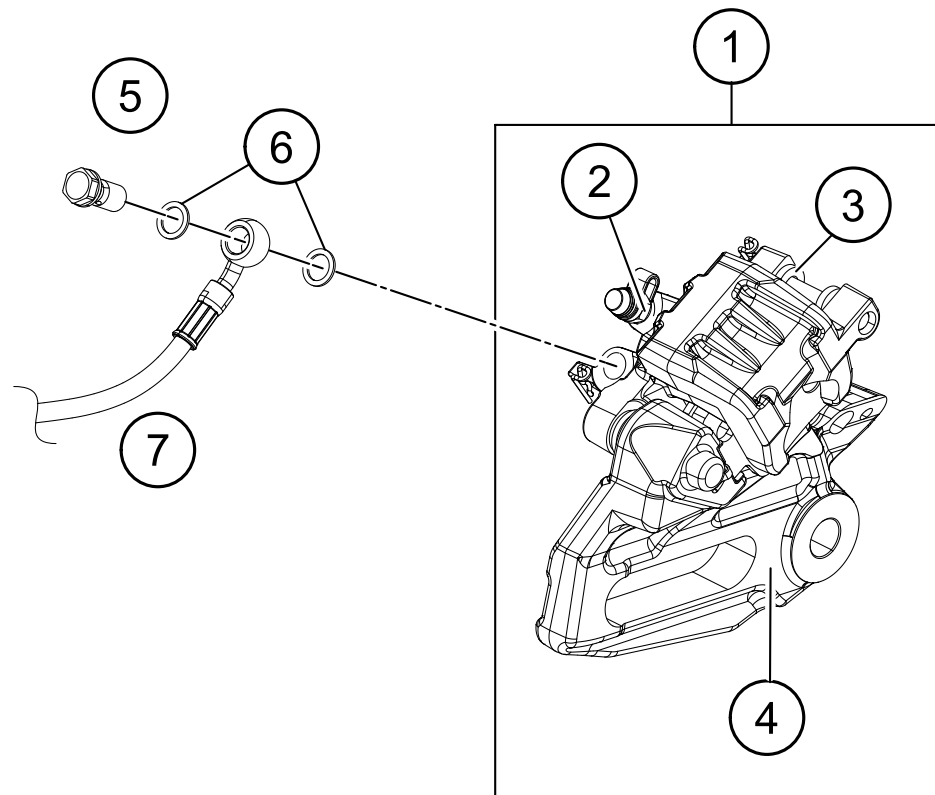

POS	PARTNUMBER	PARTNAME	PIECE
1	90113080000	brake caliper, rear cpl.	1
2	90113121000	BLEEDER SCREW	1
3	90113090000	REAR BRAKE PADS - SET	1
4	90113075000	BRAKE CALIPER SUPPORT REAR	1
5	90113013000	BANJO SCREW	1
6	90113026000	COPPER GASKET	2
7	93013038000	Brake hose	1

179011390

18356

* NEW PART

X ON DEMAND