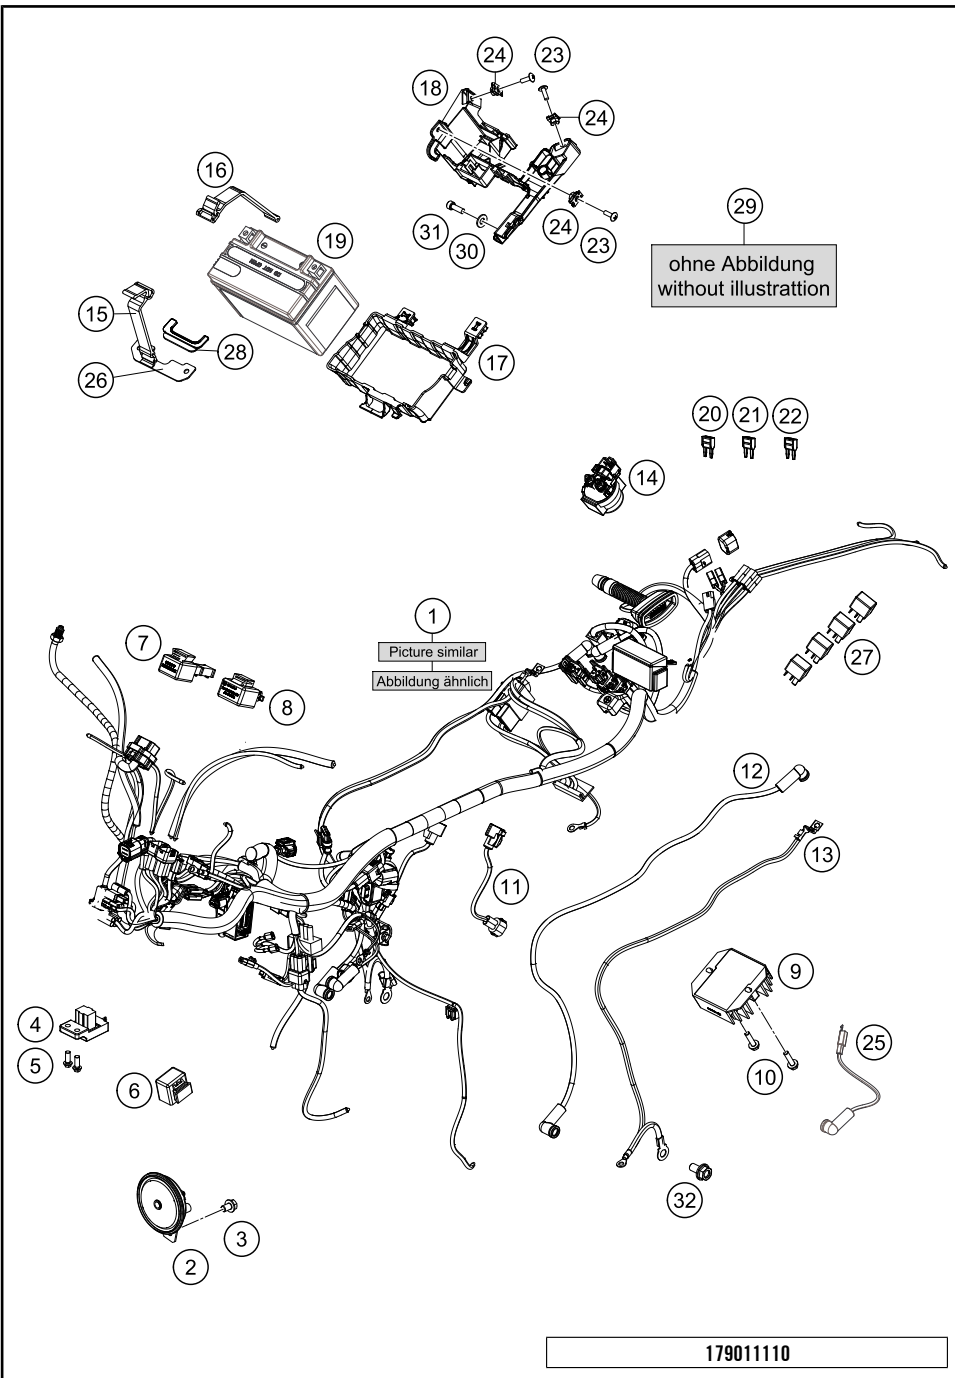

POS	PARTNUMBER	PARTNAME	PIECE
1	93311075000	Main wiring harness	1
2	93011060100	Horn	1
3	J025080123	HH COLLAR SCREW M8X12 SW12	1
4	93541088000	rollover sensor	1
5	J025060169	HH COLLAR SCREW M6X16 SW8	2
6	93811043000	resistor	1
7	93539010000	Start OK control unit	1
8	90511030000	indicator relay	1
9	93011034000	Voltage regulator	1
10	J025060253	bolt flanged M6X25	2
11	93041080050	Cable	1
12	93011059000	Starter cable 6MM	1
13	93011197000	Ground wire	1
14	90111058000	STARTER RELAY	1
15	93011055060	Band batterie	1
16	93011055000	Battery rubber holder	1
17	93011054050	METAMOLL BATTERY	1
18	93008018060	Cross brace cover	1
19	90611053000	BATTERY 12V/8AH	1
20	75011088010	FUSE 10A 07	8
21	75011088015	FUSE 15A 07	3
22	75011088030	FUSE 30A	2
23	J005050123	FLAT HEAD SCREW M5X12 PH	3
24	90108050001	CLIP NUT M5	3
25	93038091000	Pigtail oil pressure switch	1
26	93011056100	Bracket battery band	1
27	90611057000	relay (interlock)	4
28	93011026000	protector	1
29	93511084000	PIGTAIL PH-3 FUEL PUMP	1
29	93042033000	Cable earth ABS	1
30	90107088050	WASHER 5,2X14X2MM	1
31	J912050166	bolt socket-M5X0.8XL16XCL8.8XBRT	1
32	J025060122	Hex collar screw M6X12	2

179011110

18469

* NEW PART

X ON DEMAND