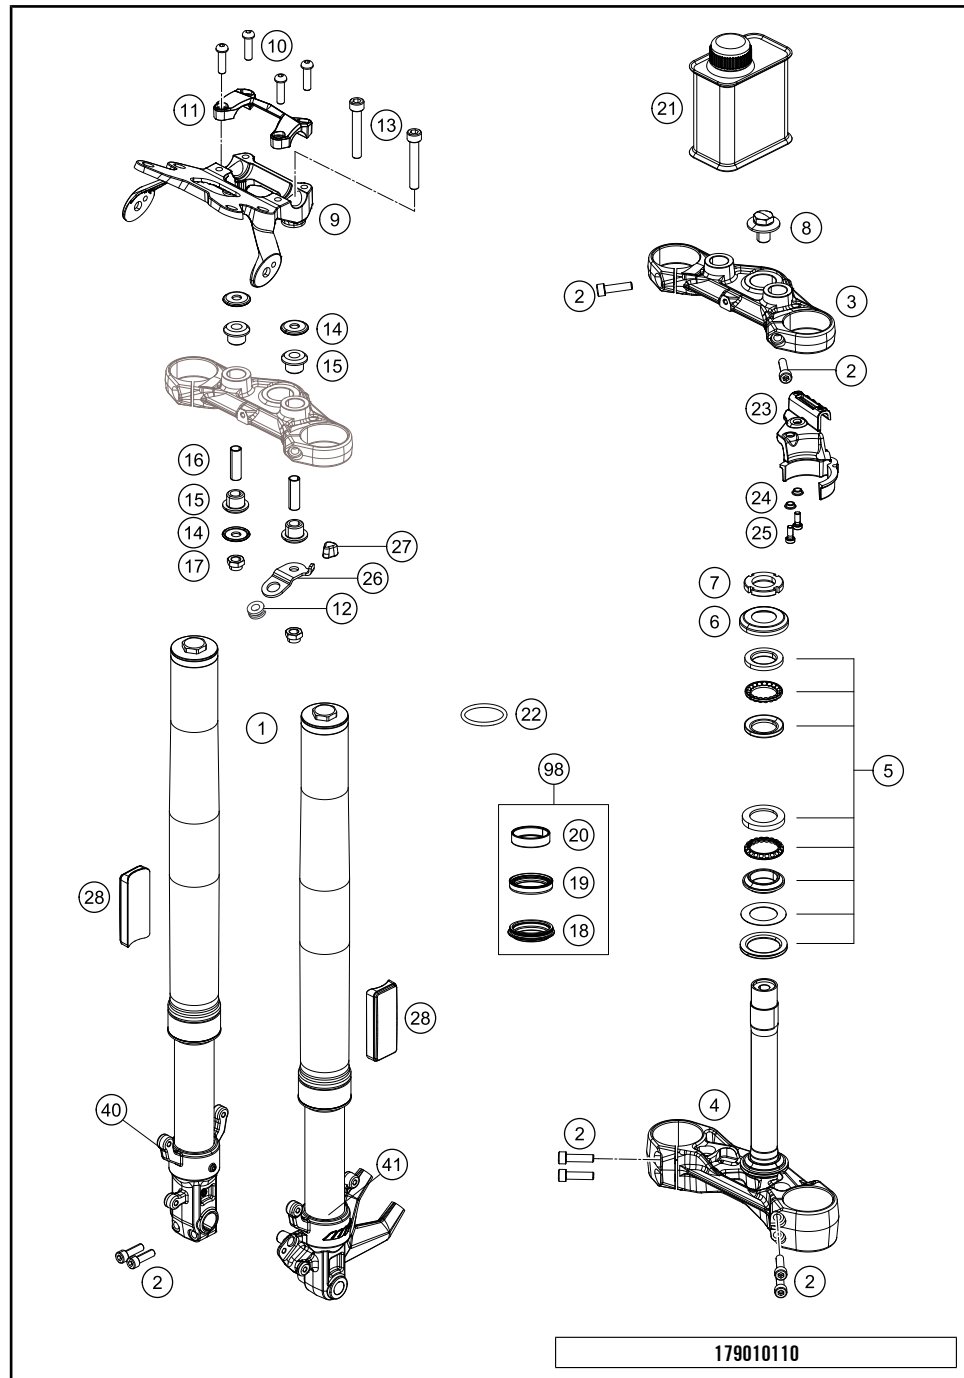

POS	PARTNUMBER	PARTNAME	PIECE
1	93301001100	Assembly leg left	1
1	93301002100	Assembly leg right	1
2	90501045000	AH SCREW M8X1.25X30	8
3	93001034033	Upper triple clamp GDC	1
4	93001032133	assembly lower triple clamp GDC	1
5	90101080044	STEERING HEAD BEARING-KIT	1
6	90101086000	protection cap	1
7	90101036000	adjusting ring steering head	1
8	90501044000	steering head screw	1
9	93014064000	Holder handsbar CUM TFT speedo	1
10	J912080293	Bolt socket-M8X1.25XI 29Xblack	4
11	93001038000	Handlebar clamp	1
12	93032060030	Sleeve clutch cable guide	1
13	93001044000	hexagon socket screw M10X1.25X72 8.8	2
14	90101042000	WASHER 10,5X32X2	4
15	90101040000	RUBBER BUSHING	4
16	93001041000	Spacer tube 10.2X12X42	2
17	J982101253	SELF L. NUT M10X1,25 H11 WS17	1
18	43570624	Dirt scarper SKF 43mm black	2
19	43570623	Shaft seal SKF 43x52,9x11,4 black	2
20	43570618	Guide bushing 42x44x20	2
21	48601166S1	FORK OIL SAE4 5L	1
22	40140024	O-ring 43x2 NBR70 siliconized yellow	2
23	93013055000	Hose clamp	1
24	90113055010	sleeve for hose clamp	2
25	J021060156	AH SCREW M6X15 10.9	2
26	93032059000	Bracket clutch cable guide	1
27	93032060020	RUBBER CLUTCH CABLE GUIDE	1
28	90212582001	side reflector, front	2
40	93001007033	assembly fork pipe rh.	1
41	93001006033	assembly fork pipe lh.	1
98	90101000010	REP. KIT FORK KPL.	1