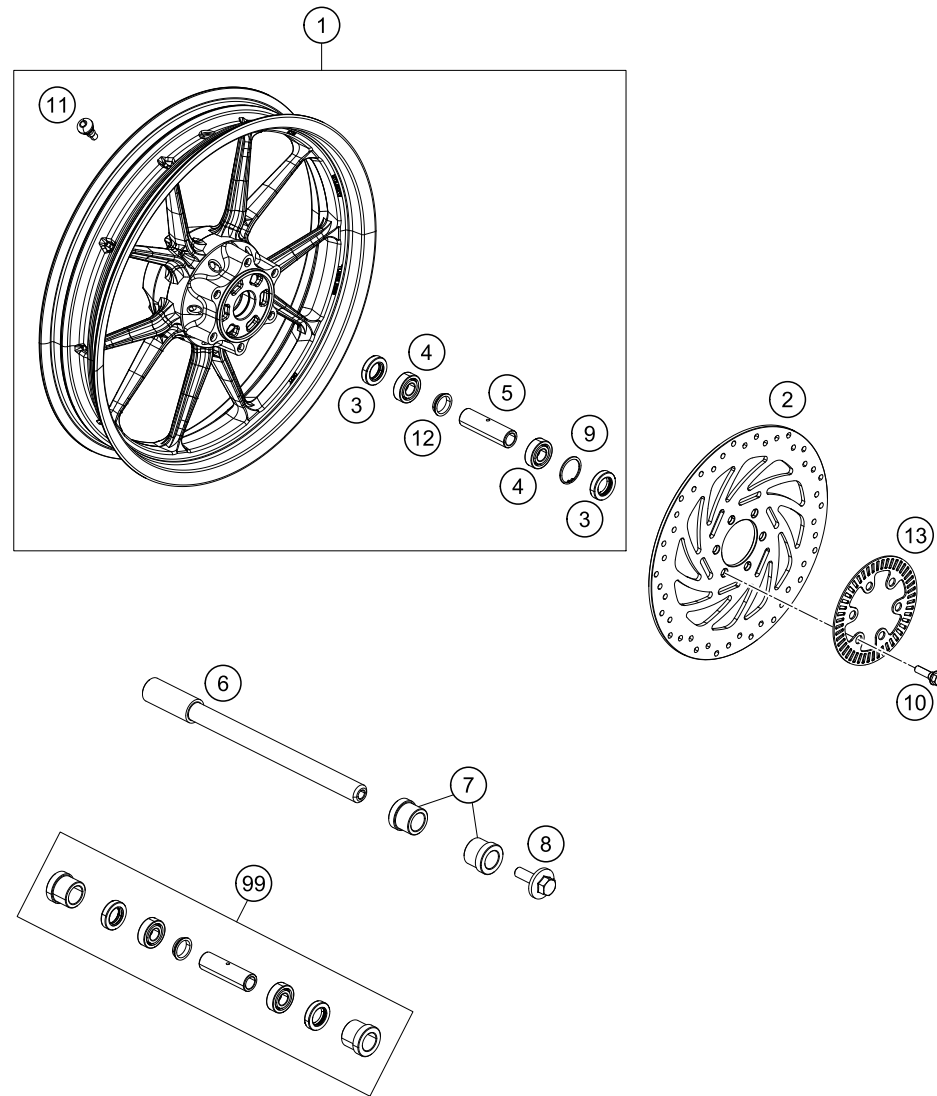

179010730

44997

\* NEW PART

X ON DEMAND

POS	PARTNUMBER	PARTNAME	PIECE
1	9300801003330	Front fender cpl. black	1
2	J031050161	Panhead screw with shoulder	6
3	93308020000	Under-engine fairing 250/390	1
4	93008020060	Screw M6X1X9	4
5	90508006001	SOCKET HEAD BOLT M6X12	2
6	93008021000	Bracket belly pan front	1
7	93008021020	Bracket belly pan rear	1
8	93008021120	Bracket belly pan rear	1
9	J025060144	Hexagon srew M6X14	4
10	J025060359	Hexagon screw M6X35	2
11	9300804210028	Side fairing rs cpl. white	1
13	J031050123	Lens head screw M5X12	2
15	9300804110028	Side fairing ls cpl. white	1
16	90108050001	CLIP NUT M5	6
17	93008015000	License plate holder support	1
18	93008015050	License plate holder support cover	1
19	93008083010	Clip Nut M5	2
20	93008015010	Protection rubber	1
21	93009059000	Washer nylon	6
22	90808016000	REAR FENDER EXT.	1
23	90508006003	AH SCREW M6X1X20	4
24	90102031010	HEX NUT M5 AF8	2
25	90514044000	REFLECTOR MOUNTING	1
26	J005050123	FLAT HEAD SCREW M5X12 PH	2
27	90514045000	REFLECTOR	1
28	90204060001	HH COLLAR NUT	1
29	93008019000	Tail end lower part	1
31	J025060226	Hex collar screw M6X22	4
32	90508008001	AH SCREW M8X20	4
33	93008001000EB	Side mask rgt LED orange	1
34	93008024000EB	Side mark left LED orange	1
35	J981030101	Lens head screw M3,5X10	6
36	J125040003	Washer plain small 4.5X8X0.5XBLK	6
37	93008040000	Screw M6X1X13	2

179020830

18484

\* NEW PART

X ON DEMAND

# FRONT WHEEL

390 DUKE ORANGE 2017 EU 2017

POS	PARTNUMBER	PARTNAME	PIECE
1	93009001044EB	Front wheel cpl. orange	1
2	93309060000	Brake disc front 320MM	1
3	J760223508	SHAFT SEAL RING 22X35X8	2
4	J625062023	BALL BEARING 6202	2
5	90109011000	Spacer front wheel	1
6	93009081000	Front axle	1
7	90209083000	BEARING BUSHING	2
8	90109082000	flanged bolt M8	1
9	J472035150	Circlip 35X1,5	1
10	90110062000	SPECIAL SCREW M8X25 SELF LOCK.	6
11	90109076000	VALVE CPL.	1
12	90109011001	Fixation bearing spacer tube	1
13	93042020000	SENSORRING ABS	1
99	90109015100	FRONT WHEEL REP. KIT	1