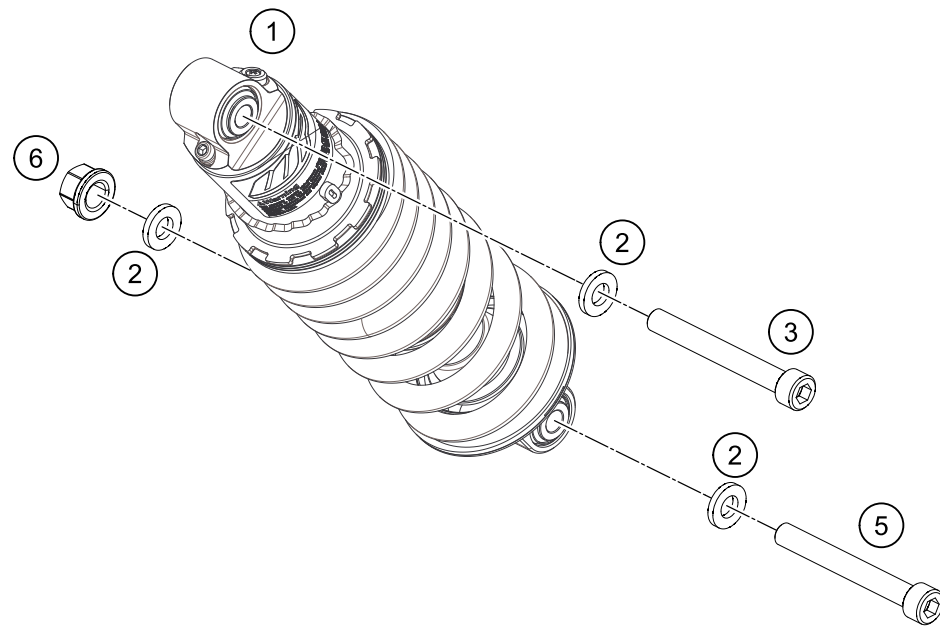

SHOCK ABSORBER

390 DUKE ORANGE 2017 EU 2017

POS	PARTNUMBER	PARTNAME	PIECE
1	93304010000	Shock absorber	1
2	90104010003	PLAIN WASHER 10,2X20X3MM	3
3	93004016100	hexagon socket screw M10X1.25X62	1
5	J020100806	SHCS M10x1.25x80 - 10.9	1
6	90104010002	flanged hex nut M10x1.25 WS13	1

179010410

18463

* NEW PART

X ON DEMAND