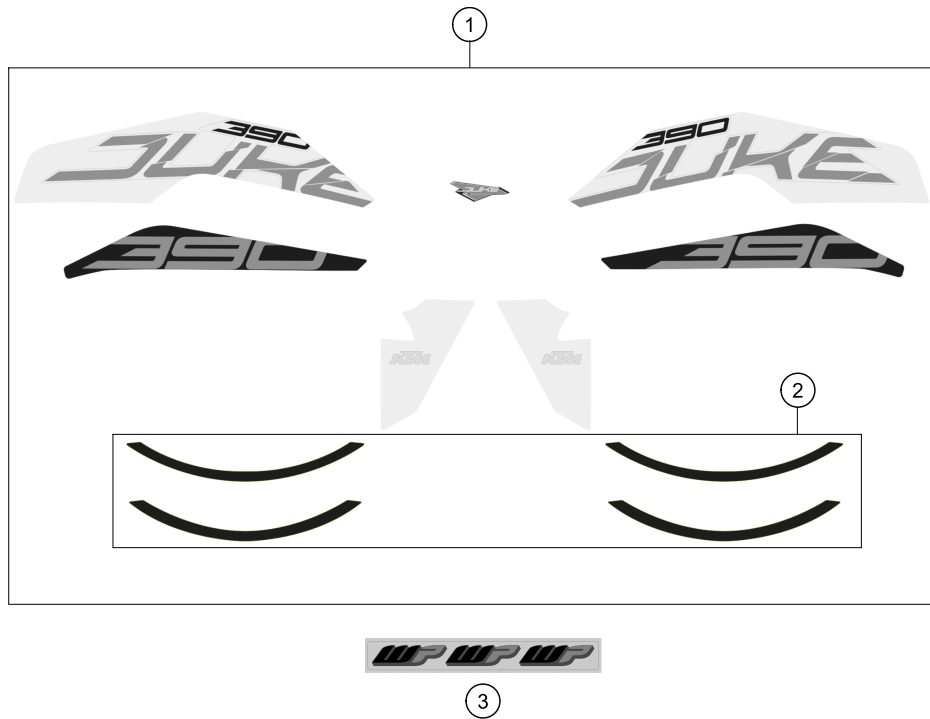

DECAL

390 DUKE ORANGE 2017 EU 2017

POS	PARTNUMBER	PARTNAME	PIECE
1	90208099200	Decal kit 390 Duke orange	1
2	90208097000	Kit DCL wheel rim D390	x
3	93001045000	Decal Fork front WP	2

179020830

18484

* NEW PART

X ON DEMAND