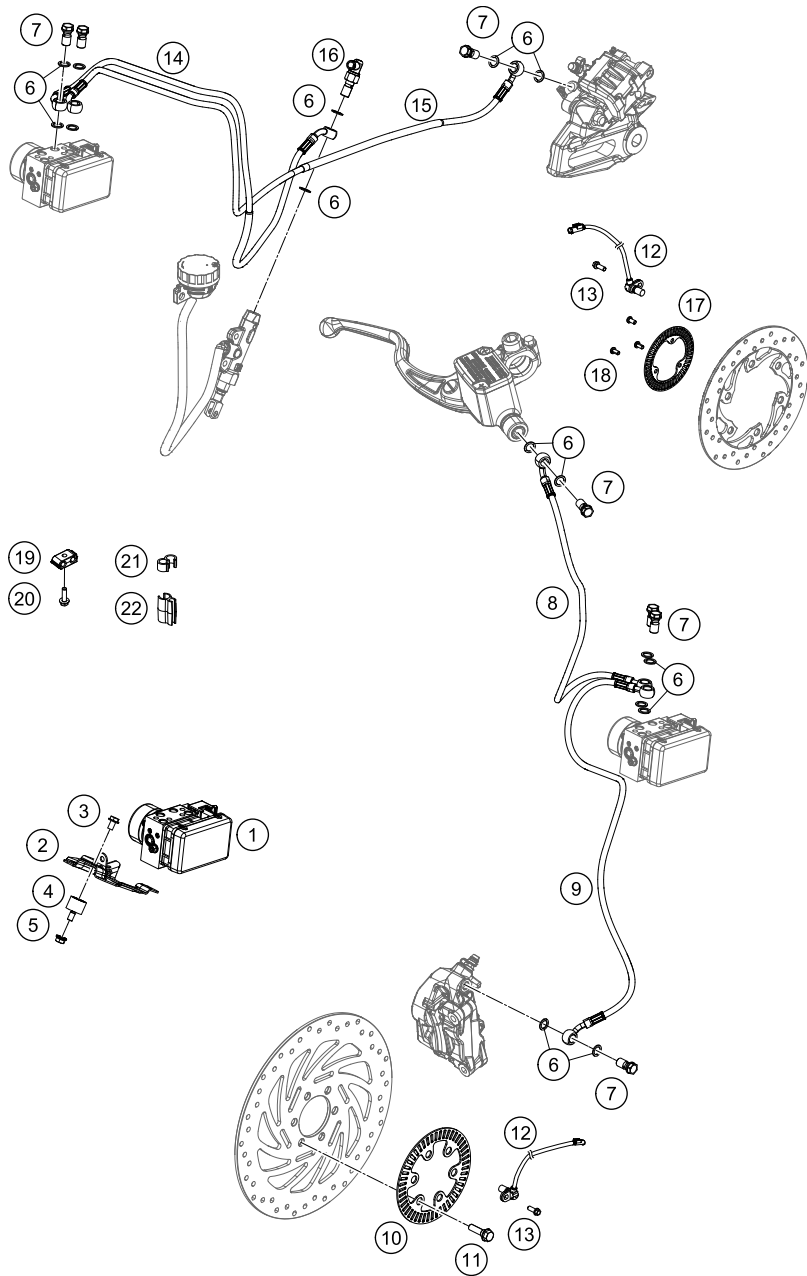

179011430

18526

\* NEW PART

X ON DEMAND

POS	PARTNUMBER	PARTNAME	PIECE
1	93015001000	Activated carbon filter	1
2	93015003000	Rubber band	2
3	93015020000	Hose	1
4	90607017001	SPRING BAND CLAMP 15X10	1
5	90607017003	SPRING BAND CLAMP D13	8
6	90607030000	fuel tank vent valve	1
7	93015021000	Pre-formed hose	1
8	90207016004	CONNECTOR TUBE EVAP	1
9	90607017002	CLAMP D9	3
10	93015027000	Tube connector to throttle body ETB	1
11	93015017000	Y connection	1
12	90507015000	CONNECTOR Y SHAPE	1
13	93015026000	Pre-formed hose	1
14	90515023000	TUBE CONNECTOR TO PLUG	1
15	90515011000	PLUG FUEL DRAIN	1
16	J912060123	hexagon socket screw M6X12	1
17	J125060006	Washer M6	1
18	93015032000	Fitting panel	1
19	90107013008	CLAMP	1
20	93015029000	Hose active carbon filter	1

179021510

18471

\* NEW PART

X ON DEMAND

POS	PARTNUMBER	PARTNAME	PIECE
1	93342031044	Unit ABS WET KT22	1
2	93041030020	Retaining bracket	1
3	J026060083	HH COLLAR SCREW M6X8 SW10	3
4	90135001001	silentbloc M6	3
5	J926060000	FLANGED NUT M6 WS10 SELF LOCK.	3
6	90113026000	COPPER GASKET	16
7	90113013000	BANJO SCREW	7
8	93013035000	Brake hose	1
9	93013036000	Brake hose	1
10	93042020000	SENSORRING ABS	1
11	90110062000	SPECIAL SCREW M8X25 SELF LOCK.	6
12	90142125000	ABS SENSOR	2
13	J028060166	BOLT M6X16	2
14	93013037000	Brake hose	1
15	93013038000	Brake hose	1
16	90111051000	brake light switch, rear	1
17	90142021000	SENSOR DISC REAR	1
18	90142021001	SCREW FOR ABS	3
19	93813024000	brake hose clamp	3
20	J025060209	HH COLLAR SCREW M6X20	1
21	93813035000	CLAMP SENSOR CABLE	4
22	93813147000	CLAMP FOR BRAKE HOSE	2