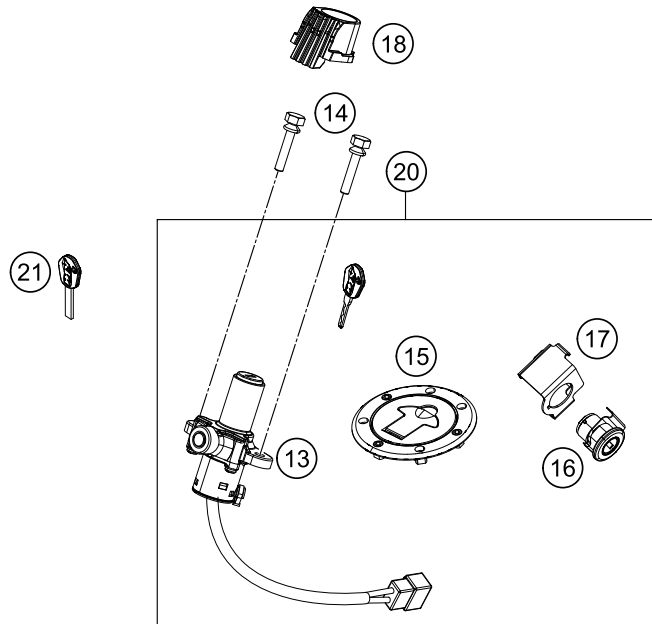

POS	PARTNUMBER	PARTNAME	PIECE
1	93314069000	Speedometer with TFT, CAN, ABS	1
2	93014064000	Holder handsbar CUM TFT speedo	1
3	93014064100	Back cover TFT holder	1
4	93008020060	Screw M6X1X9	2
5	93014062010	Collar TFT speedo small	4
6	90507040001	RUBBER SLEEVE	4
7	93308015010	Washer, license plate holder support	4
8	J031060183	Roundhead screw M5X18	4
9	93014064200	Bracket TFT Cover black	1
13	93011066044	Ignition lock complete	1
14	93011064100	Special screw for ignition lock	2
15	93807008000	Fuel tank cap	1
16	90107050050	SEAT LOCK	1
17	93007051000	Retaining bracket	1
18	93011066010	Positioning rubber	1
20	90211066144	Lock set cpl.	1
21	90111067100	BLANK KEY 125/200 DUKE	x

179011430

18526

* NEW PART

X ON DEMAND