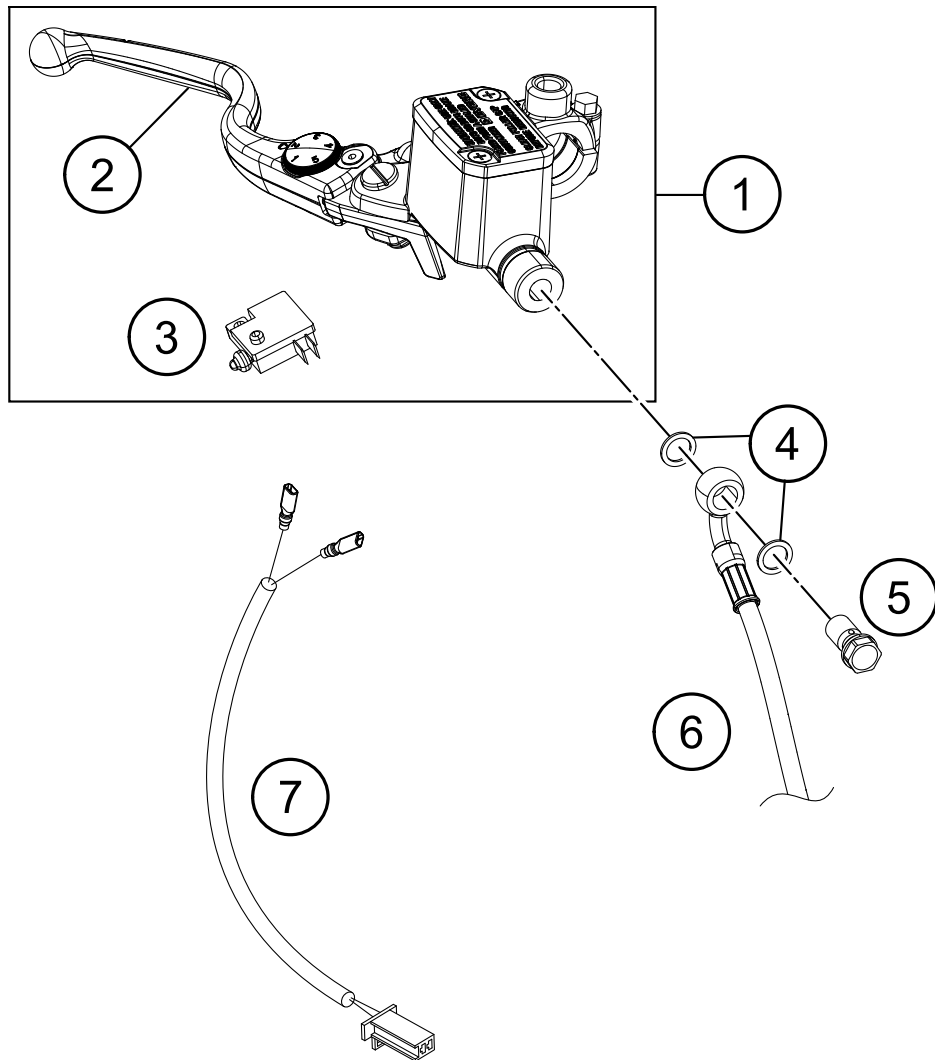

18819

\* NEW PART

X ON DEMAND

POS	PARTNUMBER	PARTNAME	PIECE
1	93311075000	Main wiring harness	1
2	93011060100	Horn	1
3	J025080123	HH COLLAR SCREW M8X12 SW12	1
4	93541088000	rollover sensor	1
5	J025060169	HH COLLAR SCREW M6X16 SW8	2
6	93811043000	resistor	1
7	93539010000	Start OK control unit	1
8	90511030000	indicator relay	1
9	93011034000	Voltage regulator	1
10	J025060253	bolt flanged M6X25	2
11	93041080050	Cable	1
12	93011059000	Starter cable 6MM	1
13	93011197000	Ground wire	1
14	90111058000	STARTER RELAY	1
15	93011055060	Band batterie	1
16	93011055000	Battery rubber holder	1
17	93011054050	METAMOLL BATTERY	1
18	93008018060	Cross brace cover	1
19	90611053000	BATTERY 12V/8AH	1
20	75011088010	FUSE 10A 07	8
21	75011088015	FUSE 15A 07	3
22	75011088030	FUSE 30A	2
23	J005050123	FLAT HEAD SCREW M5X12 PH	3
24	90108050001	CLIP NUT M5	3
25	93038091000	Pigtail oil pressure switch	1
26	93011056100	Bracket battery band	1
27	90611057000	relay (interlock)	4
28	93011026000	protector	1
29	93511084000	PIGTAIL PH-3 FUEL PUMP	1
29	93042033000	Cable earth ABS	1
30	90107088050	WASHER 5,2X14X2MM	1
31	J912050166	bolt socket-M5X0.8XL16XCL8.8XBRT	1
32	J025060122	Hex collar screw M6X12	2

179011110

18469

\* NEW PART

X ON DEMAND

POS	PARTNUMBER	PARTNAME	PIECE
1	93313001033	Master cylinder front_adjustable lever	1
2	93713002033	Brake lever cpl.	1
3	90111050000	brake light switch, front	1
4	90113026000	COPPER GASKET	2
5	90113013000	BANJO SCREW	1
6	93013035000	Brake hose	1
7	90111050050	WIRE BRAKE LIGHT SWITCH FRONT	1