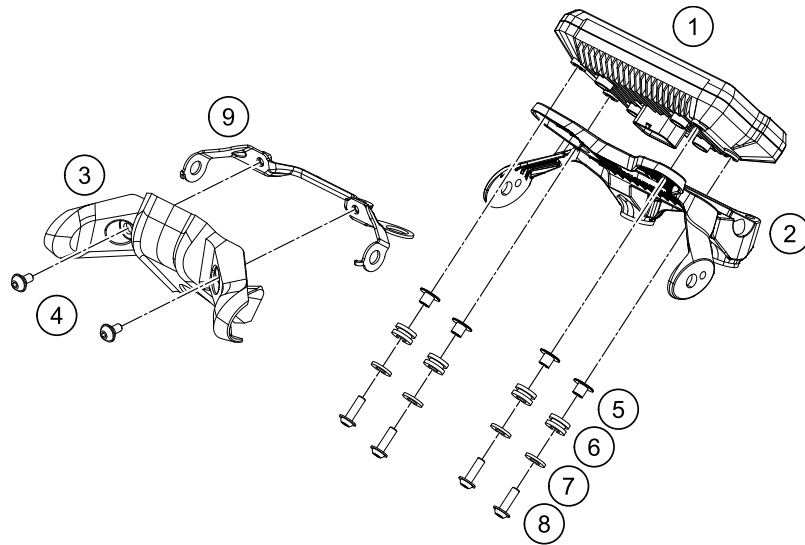

POS	PARTNUMBER	PARTNAME	PIECE
1	93314069000	Speedometer with TFT, CAN, ABS	1
2	93014064000	Holder handsbar CUM TFT speedo	1
3	93014064100	Back cover TFT holder	1
4	93008020060	Screw M6X1X9	2
5	93014062010	Collar TFT speedo small	4
6	90507040001	RUBBER SLEEVE	4
7	93308015010	Washer, license plate holder support	4
8	J031060183	Roundhead screw M5X18	4
9	93014064200	Bracket TFT Cover black	1
13	93011066044	Ignition lock complete	1
14	93011064100	Special screw for ignition lock	2
15	93807008000	Fuel tank cap	1
16	90107050050	SEAT LOCK	1
17	93007051000	Retaining bracket	1
18	93011066010	Positioning rubber	1
20	90211066144	Lock set cpl.	1
21	90111067100	BLANK KEY 125/200 DUKE	x

179011430

18526

* NEW PART

X ON DEMAND