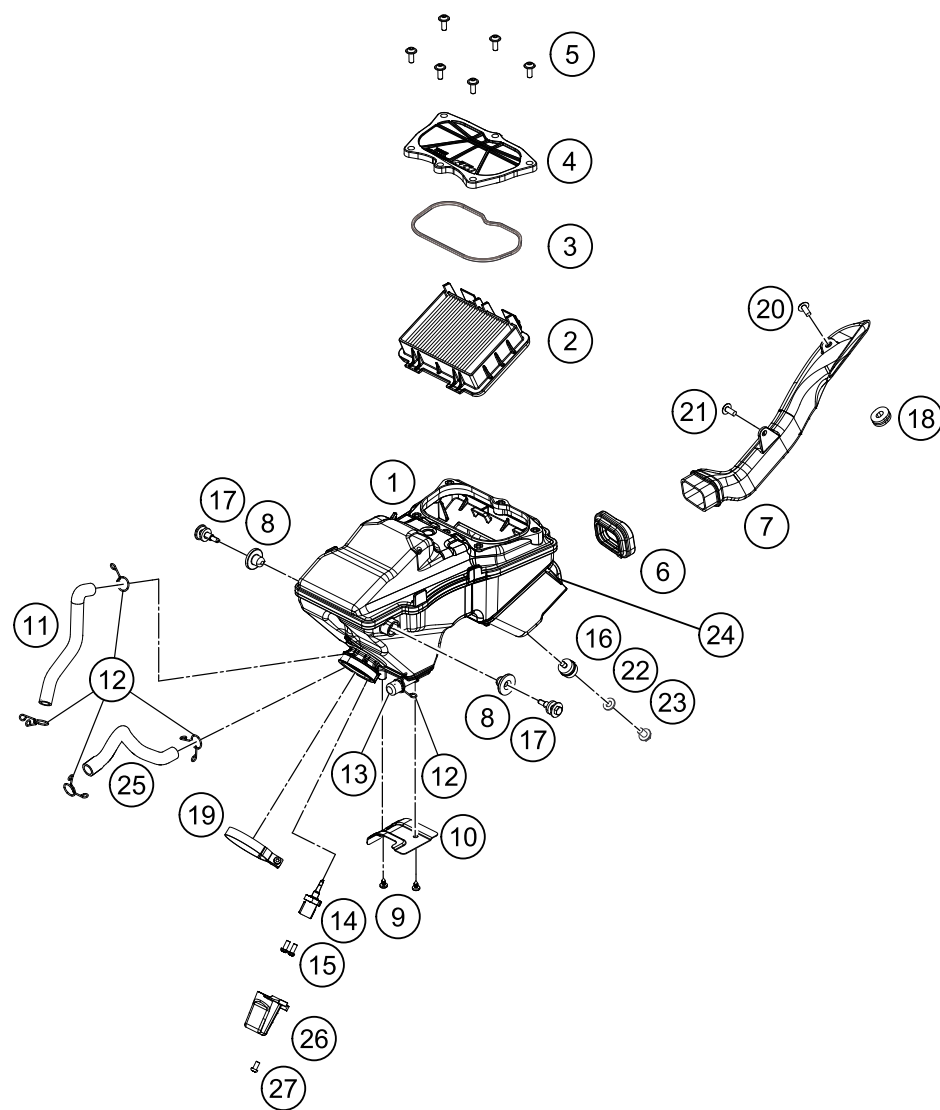

179010510

18464

\* NEW PART

X ON DEMAND

POS	PARTNUMBER	PARTNAME	PIECE
1	93306001044	Air filter Box Kit.	1
2	93006015000	FILTER	1
3	93006020050	Seal	1
4	93006002000	Air filter box cover	1
5	93006039000	Flat-head screw M6	4
6	93006001060	Carburetor connection boot	1
7	93006040000	Duct dirty side	1
8	93006001080	Damping rubber	2
9	J005050126	Lens head screw M5X12	2
10	93006001070	Heat protection	1
11	93030087050	Engine vent hose	1
12	90607017000	CLAMP 16MM	5
13	93030089000	Plug	1
14	93041080000	Intake air temperature sensor	1
15	J005050126	Lens head screw M5X12	2
16	90106001007	SILENT BLOCK AIRFILTER	1
17	93007046050	Screw	2
18	93008019010	Rubber bushing	1
19	90241002010	hose clamp	1
20	93008044000	Sleeve spoiler inner RR MTG	1
21	J031050166	Screw truss M5X16	1
22	J125060001	Washer - plain	1
23	J026060083	HH COLLAR SCREW M6X8 SW10	1
24	93006001015	Rubber cowl pad	1
25	93030088050	Engine vent hose	1
26	93041080060	SENSOR COVER	1
27	J005050103	FLAT HEAD SCREW M5X10	1