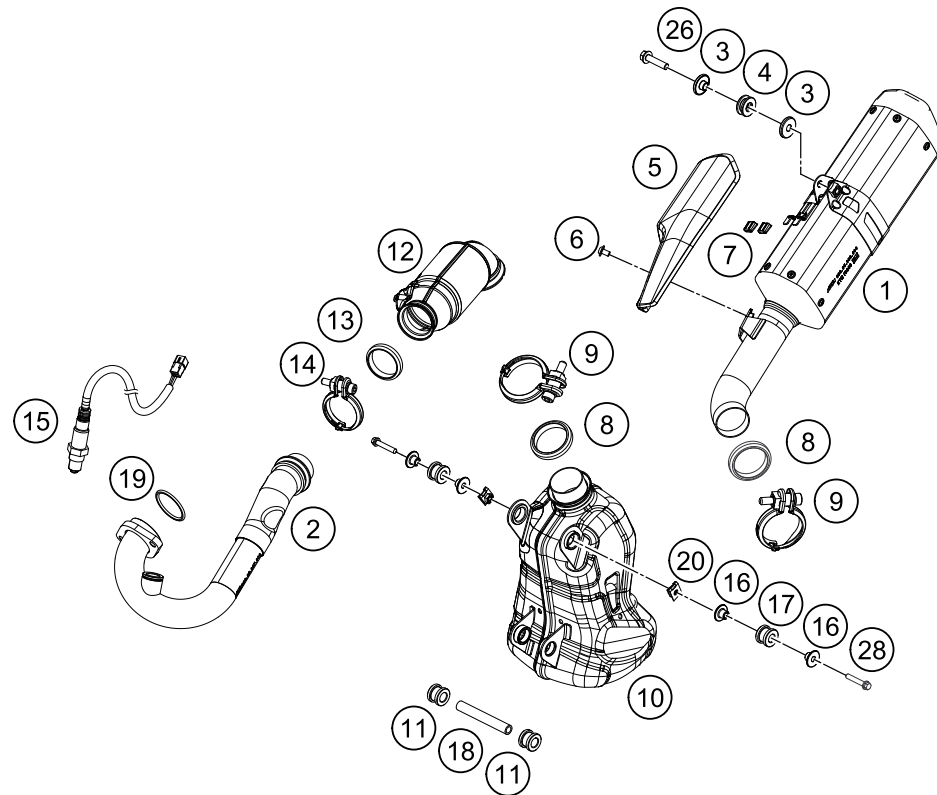

179010410

18463

\* NEW PART

X ON DEMAND

POS	PARTNUMBER	PARTNAME	PIECE
1	90504030044	SWING ARM CPL.	1
4	93004060100	Chain cover	1
5	90104037000	Shaft swing arm L=299mm	1
6	90104038000	FLANGED NUT M14X1,5	1
7	J025060083	HH COLLAR SCREW M6X8 SW8	2
8	93004051000	Supporting shell	2
11	93004042000	Special wahser	2
12	90104046000	swingarm adjusting ring	2
13	90104034001	OIL SEAL RING 25X32X7	4
14	90104036000	Thrust washer 22.2x31.7x1	2
15	90104034000	cup for radial shaft seal	4
16	90104031000	lgus plain bearing	4
17	90104032000	sleeve bushing 15.1x20x38	2
18	90104010002	flanged hex nut M10x1.25 WS13	2
19	90104040000	BOLT HEX M10X1,25X50 WS10	2
20	93004064000	Plastic screw 6x30	1
21	93004065000	hexagon socket screw M5X0.8X55	1
22	90604062000	chain slider bushing	2
23	J025060169	HH COLLAR SCREW M6X16 SW8	2
24	93013047000	Support	1
25	J912050101	AH SCREW M5X10	1
27	90204060001	HH COLLAR NUT	1
28	90104040100	screw M5x0.8x30	1
29	90504067000	WASHER CHAIN SLIDING GUARD	1
30	90104070020	SLEEVE CHAIN GUARD	1
31	90904070020	SLEEVE CHAIN GUARD	1
98	90104230010	SWINGARM REP. KIT 11-17	x
99	90104066210	CHAIN GUARD KIT 250/390	x

179010490

19308

\* NEW PART

X ON DEMAND

POS	PARTNUMBER	PARTNAME	PIECE
1	93805083000	MUFFLER CPL.	1
2	93805007000	header cpl.	1
3	93805095000	BUSH MUFFLER	2
4	93805096000	DAMPER MUFFLER	1
5	93805011000	MUFFLER SHIELD	1
6	J031060103	Lens head screw M6X10	1
7	93805011003	GROMMET MUFFLER SHIELD	2
8	93805005100	GASKET PIPE C	2
9	93805058100	CLAMP DIA 60	2
10	93505050000	pre-muffler	1
11	90105068100	damper, bottom	2
12	93605008000	catalytic converter cpl.	1
13	93805005000	GASKET PIPE B	1
14	93805058000	CLAMP DIA 54	1
15	90141090000	oxygen sensor	1
16	90205086001	muffler mounting spacer bushing	4
17	90205068000	damper, bottom	2
18	90105084000	muffler mounting tube	1
19	90105004000	exhaust flange gasket	1
20	90103097000	clip nut	2
26	J025080353	BOLT FLANGED M8X35	1
28	90105000002	BOLT SILENCER MTG	2