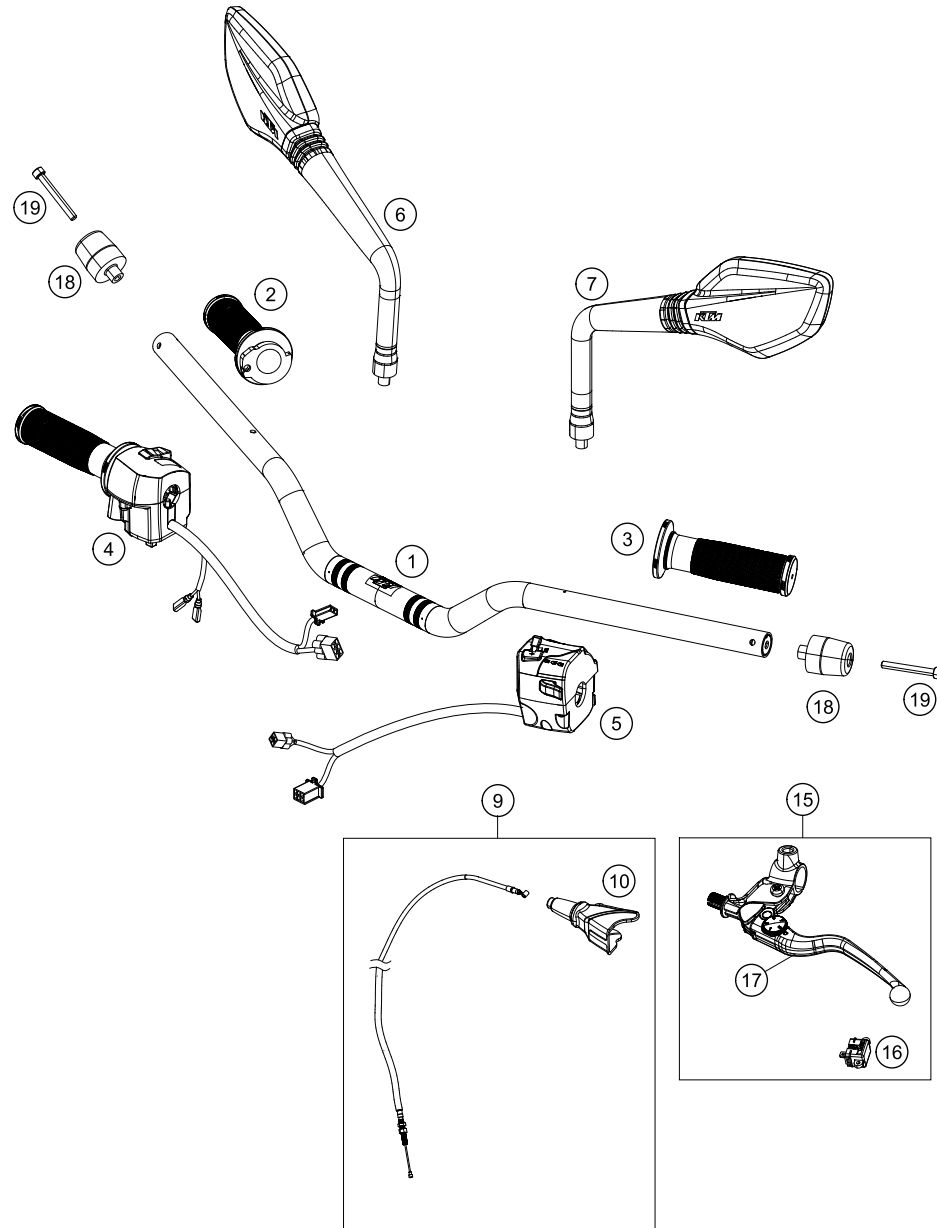

POS	PARTNUMBER	PARTNAME	PIECE
1	93301001100	Assembly leg left	1
1	93301002100	Assembly leg right	1
2	90501045000	AH SCREW M8X1.25X30	8
3	93001034033	Upper triple clamp GDC	1
4	93001032133	assembly lower triple clamp GDC	1
5	90101080044	STEERING HEAD BEARING-KIT	1
6	90101086000	protection cap	1
7	90101036000	adjusting ring steering head	1
8	90501044000	steering head screw	1
9	93014064000	Holder handsbar CUM TFT speedo	1
10	J912080293	Bolt socket-M8X1.25XI 29Xblack	4
11	93001038000	Handlebar clamp	1
12	93032060030	Sleeve clutch cable guide	1
13	93001044000	hexagon socket screw M10X1.25X72 8.8	2
14	90101042000	WASHER 10,5X32X2	4
15	90101040000	RUBBER BUSHING	4
16	93001041000	Spacer tube 10.2X12X42	2
17	J982101253	SELF L. NUT M10X1,25 H11 WS17	1
18	43570624	Dirt scarper SKF 43mm black	2
19	43570623	Shaft seal SKF 43x52,9x11,4 black	2
20	43570618	Guide bushing 42x44x20	2
21	48601166S1	FORK OIL SAE4 5L	1
22	40140024	O-ring 43x2 NBR70 siliconized yellow	2
23	93013055000	Hose clamp	1
24	90113055010	sleeve for hose clamp	2
25	J021060156	AH SCREW M6X15 10.9	2
26	93032059000	Bracket clutch cable guide	1
27	93032060020	RUBBER CLUTCH CABLE GUIDE	1
28	90212582001	side reflector, front	2
40	93001007033	assembly fork pipe rh.	1
41	93001006033	assembly fork pipe lh.	1
98	90101000010	REP. KIT FORK KPL.	1

# HANDLEBAR, CONTROLS

390 DUKE ORANGE 2017 EU 2017

POS	PARTNUMBER	PARTNAME	PIECE
1	93002001000	Handlebar	1
2	93702010033	THROTTLE GRIP	1
3	90802039000	HAND GRIP L/S	1
4	93511074000	START-EMERGENCY STOP SWITCH	1
5	93011070000	Light switch	1
6	93012041000	Mirror right	1
7	93012040000	Mirror left	1
9	90802090000	CLUTCH CABLE	1
10	93802016000	BOOT CLUTCH LEVER	1
15	93302131000	Clutch lever adjustable	1
16	90511049000	clutch switch	1
17	93502031100	Clutch lever	1
18	90202004001	HANDLEBAR WEIGHT	2
19	J912060553	Hexagon screw M6X55	2