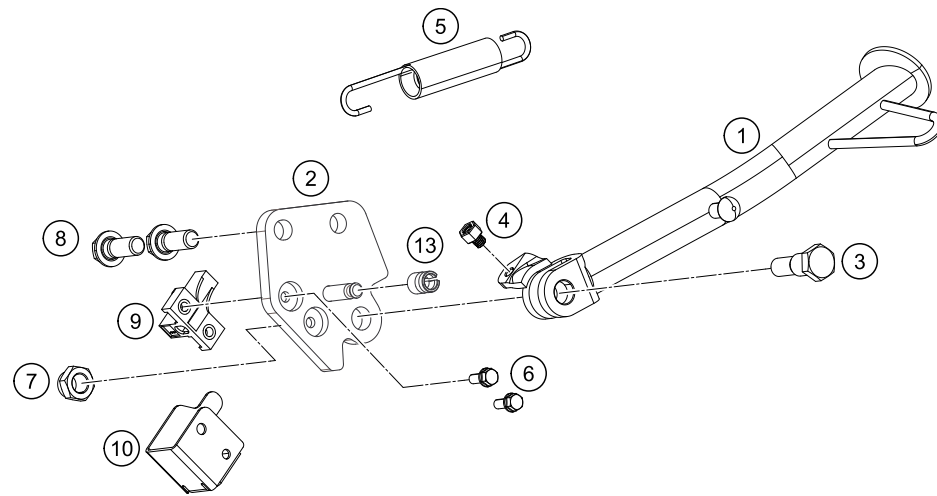

18461

\* NEW PART

X ON DEMAND

179020310

POS	PARTNUMBER	PARTNAME	PIECE
39	93003002030	Bracket seat mount loose	1
40	93007044000	Retaining pin	2
41	93003001070	Seat cowl front complete	1
42	93008023000	Rubber buffer	2
43	93007047033	Seat support complete	2
44	J912080303	hexagon socket screw M8X30	2
45	93007046050	Screw	2
46	93003002070	hexagon socket screwM8X1.25X25	4
47	93003002080	Washer Plain-ID8.2XOD 14XT 2 BLK	4
48	90103098000	BOLT	4
49	93003056000	Passenger footrest bracket	1
50	J912060143	Hex socket screw M6X14	2
51	93008019070	hexagon socket screw M8X31	2
52	J125080002	Washer plain	2
53	93006040060	Retaining bracket	1
54	J005050123	FLAT HEAD SCREW M5X12 PH	1
55	90111045050	CABLE BRACKET	1
56	90103032000	FLANGED BOLT M6X14	2
57	93013041000	Retaining bracket	1
58	J025060109	HH-COLLAR SCREW M6X10 SW8	1
59	93013026000	Support	1
60	J031050121	Roundhead screw M4X12	1
61	93032059010	Guide clutch cable	1
62	90108050001	CLIP NUT M5	1
63	93008043000	Screw M6X1X25	1
64	90203008000	BOLT M10X135	1
65	J125100009	Washer M10	1
68	J125140003	Washer - plain	1
69	J912080251	Hexagon screw M8X25	4

18461

\* NEW PART

X ON DEMAND

POS	PARTNUMBER	PARTNAME	PIECE
1	90103023000	SIDE STAND	1
2	93003026000	Side stand bracket	1
3	90103027000	SCREW F. SIDE STAND	1
4	90103029000	MAGNET HOLDER	1
5	90603024000	SIDE STAND SPRING	1
6	J011050133	HH COLLAR SCREW M5X13 SW8	2
7	J982101253	SELF L. NUT M10X1,25 H11 WS17	1
8	J025100253	Hexagon screw M10X25	2
9	93511045000	SWITCH SIDE STAND	1
10	90111045010	GUARD F. SIDE STAND SWITCH	1
13	90111040100	Bushing	1