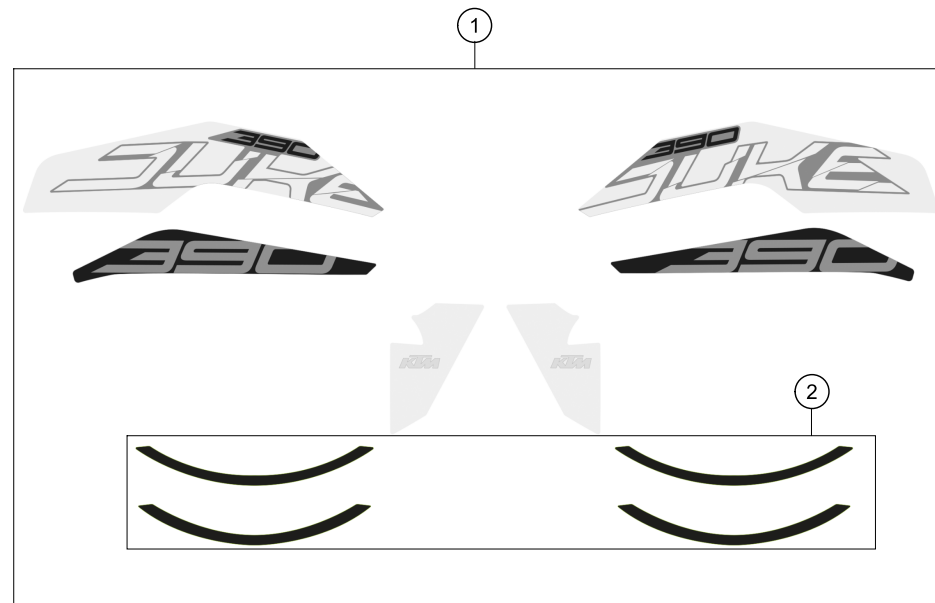

POS	PARTNUMBER	PARTNAME	PIECE
1	90208099300	Decal kit 390 Duke weiss	1
2	90208097000	Kit DCL wheel rim D390	x

179020831

18485

* NEW PART

X ON DEMAND