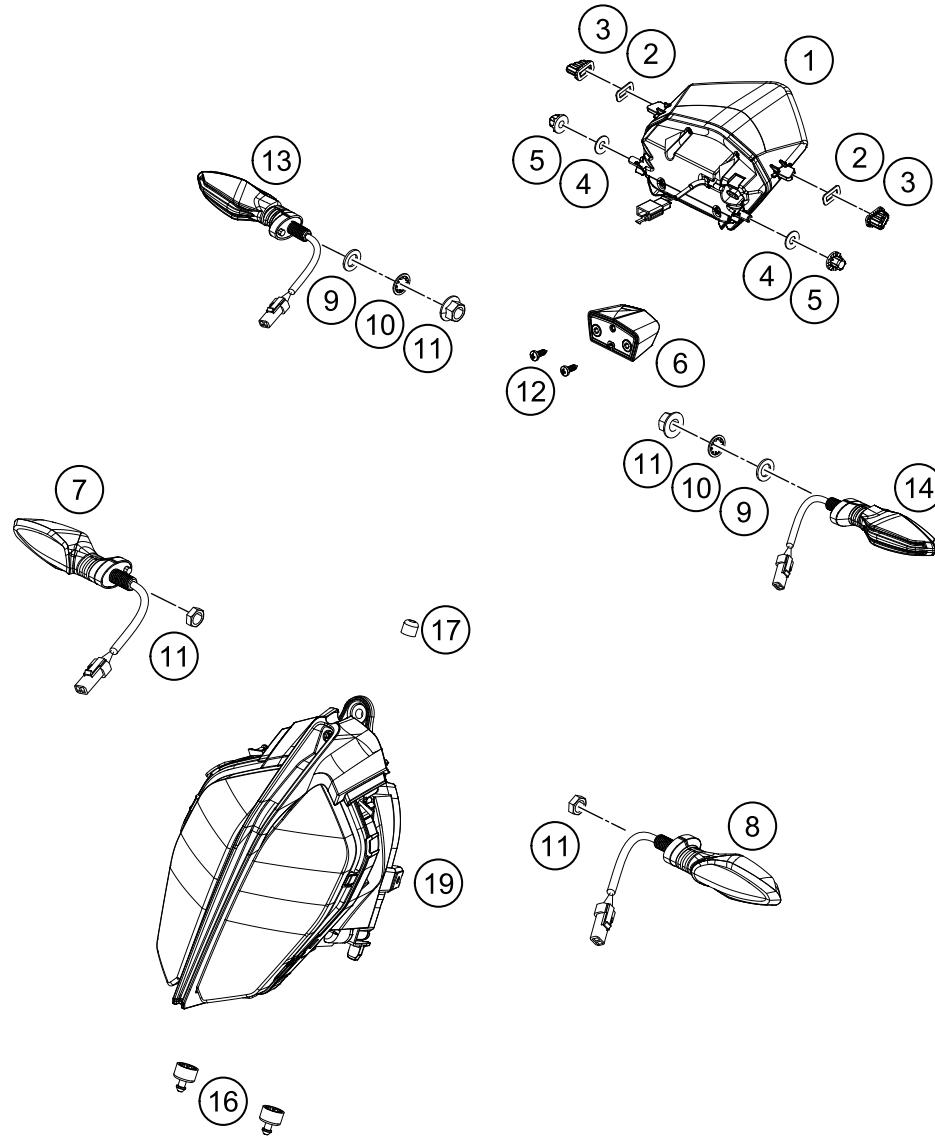

179021360

18470

* NEW PART

X ON DEMAND

POS	PARTNUMBER	PARTNAME	PIECE
1	90113080000	brake caliper, rear cpl.	1
2	90113075000	BRAKE CALIPER SUPPORT REAR	1
3	90113090000	REAR BRAKE PADS - SET	1
5	90111051000	brake light switch, rear	1
6	93013060000	Rear master cylinder	1
7	.	DUMMY_SPC	1
8	.	DUMMY_SPC	1
9	90113121000	BLEEDER SCREW	1
10	90113026000	COPPER GASKET	4
11	90113013000	BANJO SCREW	1
12	J934060006	SK Mutter M6	1
15	93013050033	Footbrake lever complete	1
16	90134035000	GEAR SHIFT LEVER RUBBER	1
17	90134034300	BOLT SHIFT LEVER	1
19	J625060800	BALL BEARING 608	2
20	90113052000	brake pedal spring	1
21	J025060203	HH COLLAR SCREW M6X20 SW10	1
22	J934060003	HEXAGON NUT M6	1
23	90113057000	pin for fork end	1
24	90103040001	PLAIN WASHER 6,4X12X1	1
25	J094020153	splint pin 2x15mm	1
28	93013037000	Brake hose	1
29	93013038000	Brake hose	1
30	90130059000	HH COLLAR SCREW M6X16	1
31	90134031020	thrust washer, gear shift lever	2
32	J025060181	SK-Bundschrabe M6X18	1
33	93035065020	Spacer bushing	1
34	93013068000	Sheet	1
35	93013068010	Halterung Reservoir	1
36	J025050103	HH-COLLAR SCREW M5X10	1

179011390

18356

* NEW PART

X ON DEMAND

POS	PARTNUMBER	PARTNAME	PIECE
1	93014040100	lamp tail	1
2	93014040040	Washer	2
3	93014040020	Rubber bushing	2
4	93014040030	Washer	2
5	93014040010	Rubber bushing	2
6	90114047000	LICENSE PLATE ILLUMINATION	1
7	93014026000	Indicator front right	1
8	93014025000	Indicator front left	1
9	J125100003	WASHER PLAIN 10,5	2
10	J797100003	TOOTHED WASHER M10	2
11	J934100003	SK Mutter M10	4
12	J981420133	SHEET MET.SCR. DIN 7981 4,2X13	2
13	90514036100	FLASHER REAR R/S	1
14	90514035100	FLASHER REAR L/S	1
16	93014015000	Rubber bushing	2
17	93014014000	Rubber bushing	1
19	93014001044	Scheinwerfer LED kpl. 2017	1