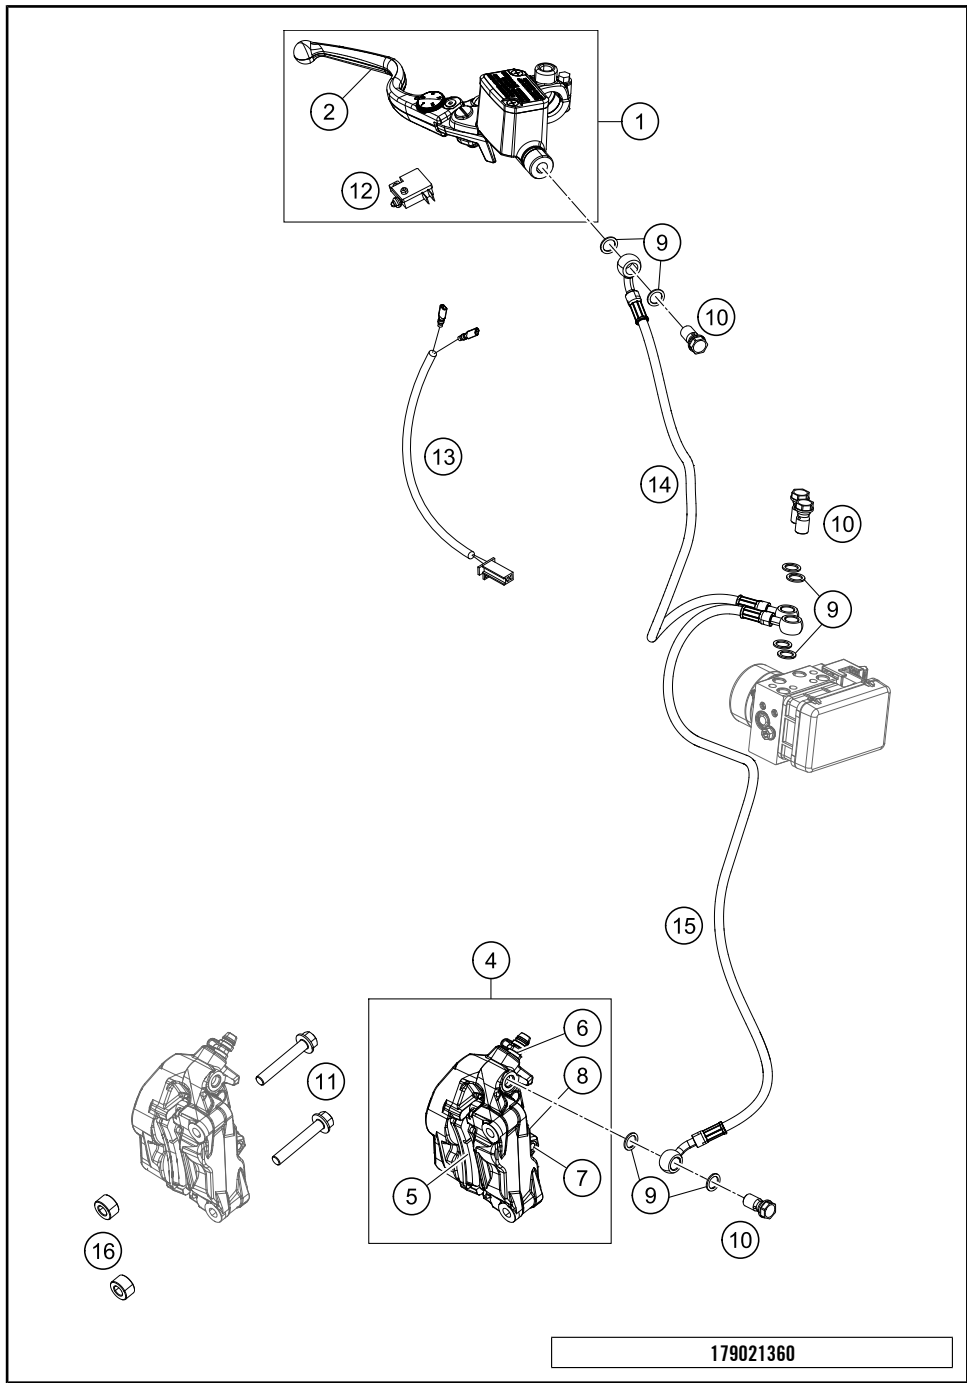

POS	PARTNUMBER	PARTNAME	PIECE
1	93313001033	HANDBREMSZYL. HEBEL VERSTELLB.	1
2	93713002033	BRAKE LEVER CPL.	1
4	93713015000	brake caliper, radial	1
5	90113030000	BRAKE PADS FRONT - SET	1
6	90113021000	BLEEDER SCREW	1
7	90113017000	BOLT F. BRAKE PADS	1
8	90113018000	SPRING CLIP	1
9	90113026000	COPPER GASKET	8
10	90113013000	BANJO SCREW	4
11	J01008060S	HH collar screw M8x1x60	2
12	90111050000	brake light switch, front	1
13	90111050050	WIRE BRAKE LIGHT SWITCH FRONT	1
14	93013035000	Brake hose	1
15	93013036000	Brake hose	1
16	90613098150	brake caliper spacer sleeve	2

179021360

18470

* NEW PART

X ON DEMAND