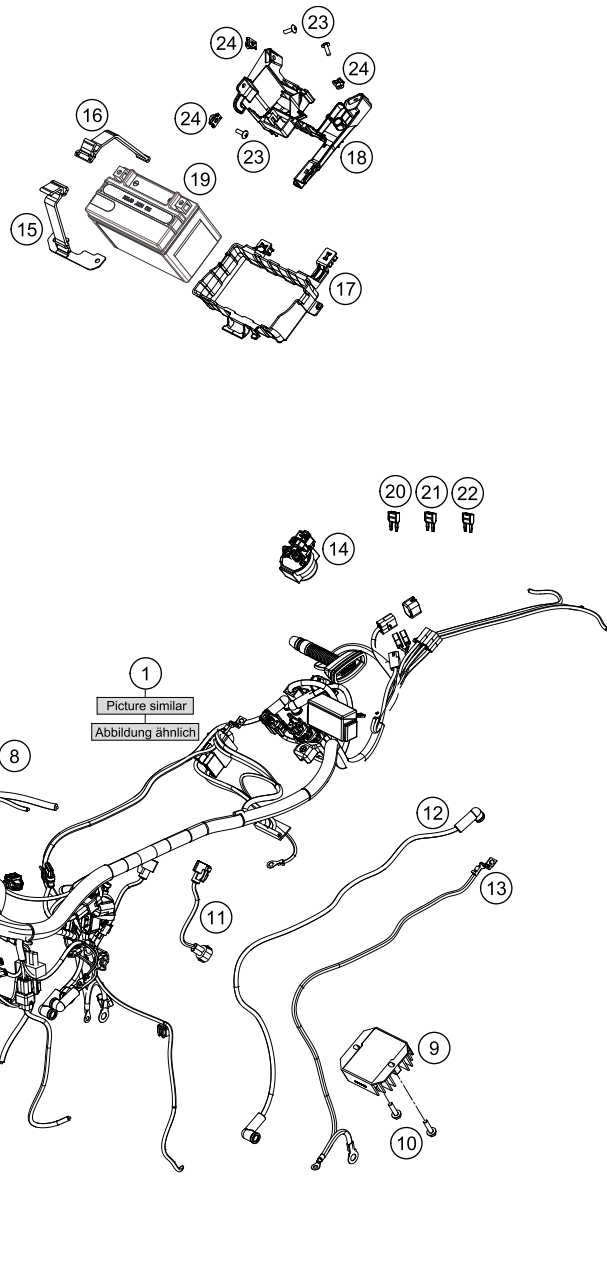

POS	PARTNUMBER	PARTNAME	PIECE
1	93311075000	Main wiring harness	1
2	93011060100	Horn	1
3	J025080123	HH COLLAR SCREW M8X12 SW12	1
4	93541088000	rollover sensor	1
5	J025060169	HH COLLAR SCREW M6X16 SW8	2
6	93811043000	resistor	1
7	93539010000	load resistance	1
8	90511030000	indicator relay	1
9	93011034000	Voltage regulator	1
10	J025060253	HH COLLAR SCREW M6X25 SW10	2
11	93041080050	Cable	1
12	93011059000	Starter cable 6MM	1
13	93011197000	Ground wire	1
14	90111058000	STARTER RELAY	1
15	93011056033	Battery holder complete	1
16	93011055000	Battery rubber holder	1
17	93011054050	METAMOLL BATTERY	1
18	93008018060	Cross brace cover	1
19	90611053000	BATTERY 12V/8AH	1
20	75011088010	FUSE 10A 07	8
21	75011088015	FUSE 15A 07	3
22	75011088030	FUSE 30A	2
23	J031050163	CHEESE-HEAD SCREW M5X16	3
24	90108050001	CLIP NUT M5	3

179011110

18469

* NEW PART

X ON DEMAND