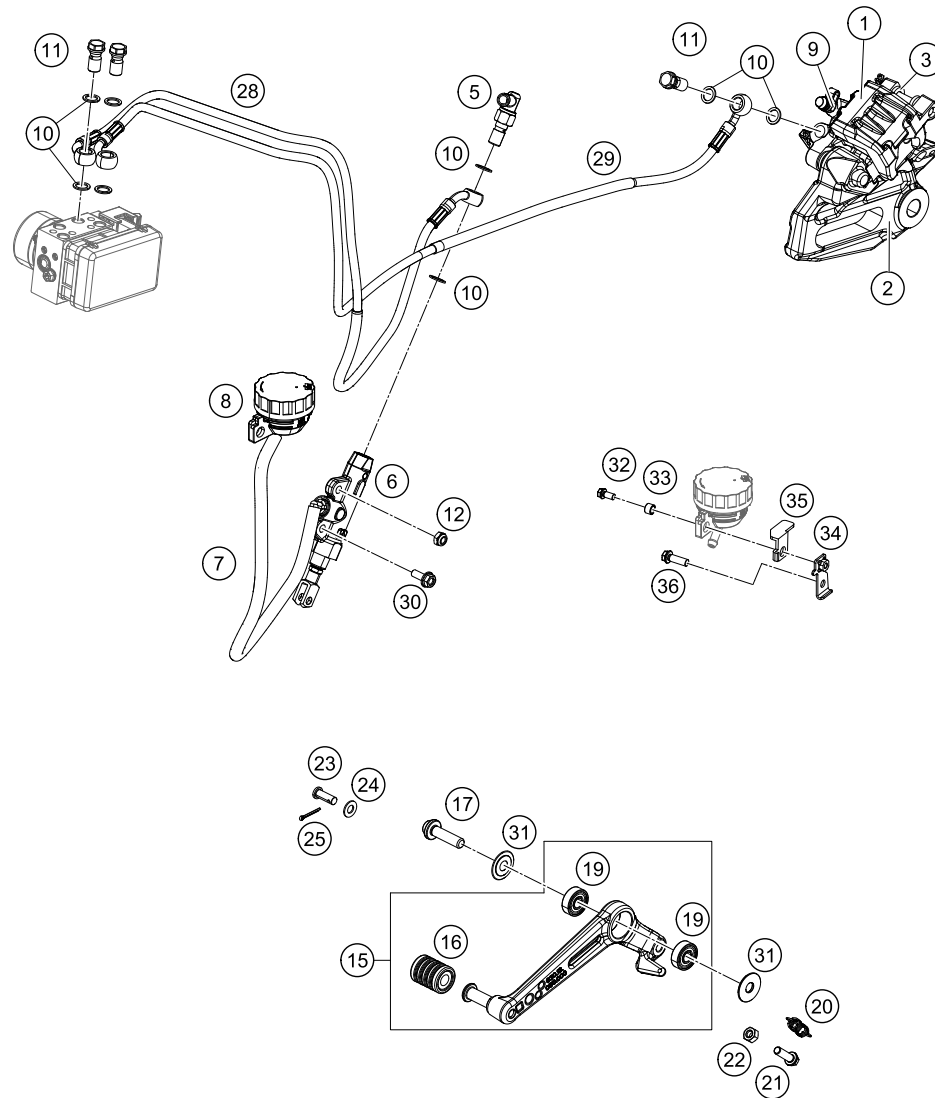

179011110

18469

* NEW PART

X ON DEMAND

POS	PARTNUMBER	PARTNAME	PIECE
1	93313001033	HANDBREMSZYL. HEBEL VERSTELLB.	1
2	93713002033	BRAKE LEVER CPL.	1
4	93713015000	brake caliper, radial	1
5	90113030000	BRAKE PADS FRONT - SET	1
6	90113021000	BLEEDER SCREW	1
7	90113017000	BOLT F. BRAKE PADS	1
8	90113018000	SPRING CLIP	1
9	90113026000	COPPER GASKET	8
10	90113013000	BANJO SCREW	4
11	J01008060S	HH collar screw M8x1x60	2
12	90111050000	brake light switch, front	1
13	90111050050	WIRE BRAKE LIGHT SWITCH FRONT	1
14	93013035000	Brake hose	1
15	93013036000	Brake hose	1
16	90613098150	brake caliper spacer sleeve	2

179021360

18470

* NEW PART

X ON DEMAND

POS	PARTNUMBER	PARTNAME	PIECE
1	90113080000	brake caliper, rear cpl.	1
2	90113075000	BRAKE CALIPER SUPPORT REAR	1
3	90113090000	REAR BRAKE PADS - SET	1
5	90111051000	brake light switch, rear	1
6	93013060000	Rear master cylinder	1
7	.	DUMMY_SPC	1
8	.	DUMMY_SPC	1
9	90113121000	BLEEDER SCREW	1
10	90113026000	COPPER GASKET	4
11	90113013000	BANJO SCREW	1
12	J934060006	SK Mutter M6	1
15	93013050033	Footbrake lever complete	1
16	90134035000	GEAR SHIFT LEVER RUBBER	1
17	90134034300	BOLT SHIFT LEVER	1
19	J625060800	BALL BEARING 608	2
20	90113052000	brake pedal spring	1
21	J025060203	HH COLLAR SCREW M6X20 SW10	1
22	J934060003	HEXAGON NUT M6	1
23	90113057000	pin for fork end	1
24	90103040001	PLAIN WASHER 6,4X12X1	1
25	J094020153	splint pin 2x15mm	1
28	93013037000	Brake hose	1
29	93013038000	Brake hose	1
30	90130059000	HH COLLAR SCREW M6X16	1
31	90134031020	thrust washer, gear shift lever	2
32	J025060181	SK-Bundschrabe M6X18	1
33	93035065020	Spacer bushing	1
34	93013068000	Sheet	1
35	93013068010	Halterung Reservoir	1
36	J025050103	HH-COLLAR SCREW M5X10	1