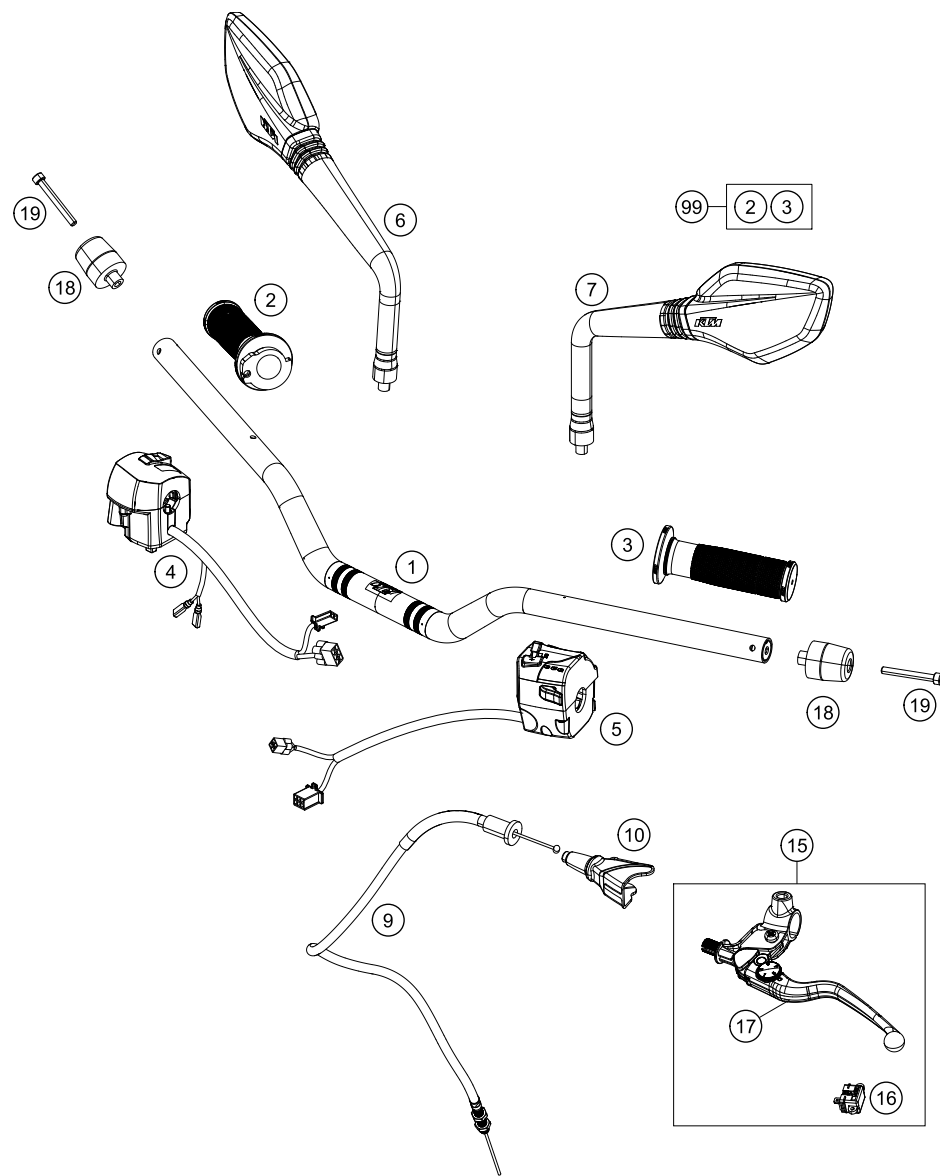

POS	PARTNUMBER	PARTNAME	PIECE
1	93301001100	Assembly leg left 390 HD	1
1	93301002100	Assembly leg right 390 HD	1
2	90101031007	BOLT SOCKET M8X1,25X30L	8
3	93001034033	upper triple clamp GDC	1
4	93001032133	assembly lower triple clamp GDC	1
5	90101080044	STEERING HEAD BEARING-KIT	1
6	90101086000	protection cap	1
7	90101036000	adjusting ring steering head	1
8	90501044000	steering head screw	1
9	93014064000	holder handsbar CUM TFT speedo	1
10	J912080293	ISK-Schraube M8X29	4
11	93001038000	Handlebar clamp	1
13	93001044000	hexagon socket screw M10X1.25X72 8.8	2
14	90101042000	WASHER 10,5X32X2	4
15	90101040000	RUBBER BUSHING	4
16	93001041000	Spacer tube 10.2X12X42	2
17	J982101253	SELF L. NUT M10X1,25 H11 WS17	1
18	43570624	DUST CAP 43X53,4X5,8	2
19	43570623	OIL SEAL RING 43X52,9X11,4	2
20	43570618	GUIDE BUSHING 43X47X12	2
21	48601166S1	FORK OIL SAE4 5L	1
22	40140024	O-RING NBR 43X2	2
23	93013055000	Hose clamp	1
24	90113055010	sleeve for hose clamp	2
25	J021060156	AH SCREW M6X15 10.9	2
26	93032059033	Support	1
28	90212582001	side reflector, front	2
40	93001007033	assembly fork pipe rh.	1
41	93001006033	assembly fork pipe lh.	1
98	90101000010	REP. KIT FORK KPL.	1

179010110

18818

* NEW PART X ON DEMAND

POS	PARTNUMBER	PARTNAME	PIECE
1	93002001000	handlebar	1
2	93702010033	THROTTLE GRIP	1
3	90802039000	HAND GRIP L/S	1
4	93511074000	START-EMERGENCY STOP SWITCH	1
5	93011070000	Light switch	1
6	93012041000	Mirror right	1
7	93012040000	Mirror left	1
9	90802090000	CLUTCH CABLE	1
10	93802016000	BOOT CLUTCH LEVER	1
15	93302131000	Clutch lever adjustable	1
16	90511049000	clutch switch	1
17	93802042000	CLUTCH LEVER	1
18	90202004001	HANDLEBAR WEIGHT	2
19	J912060553	Hexagon screw M6X55	2