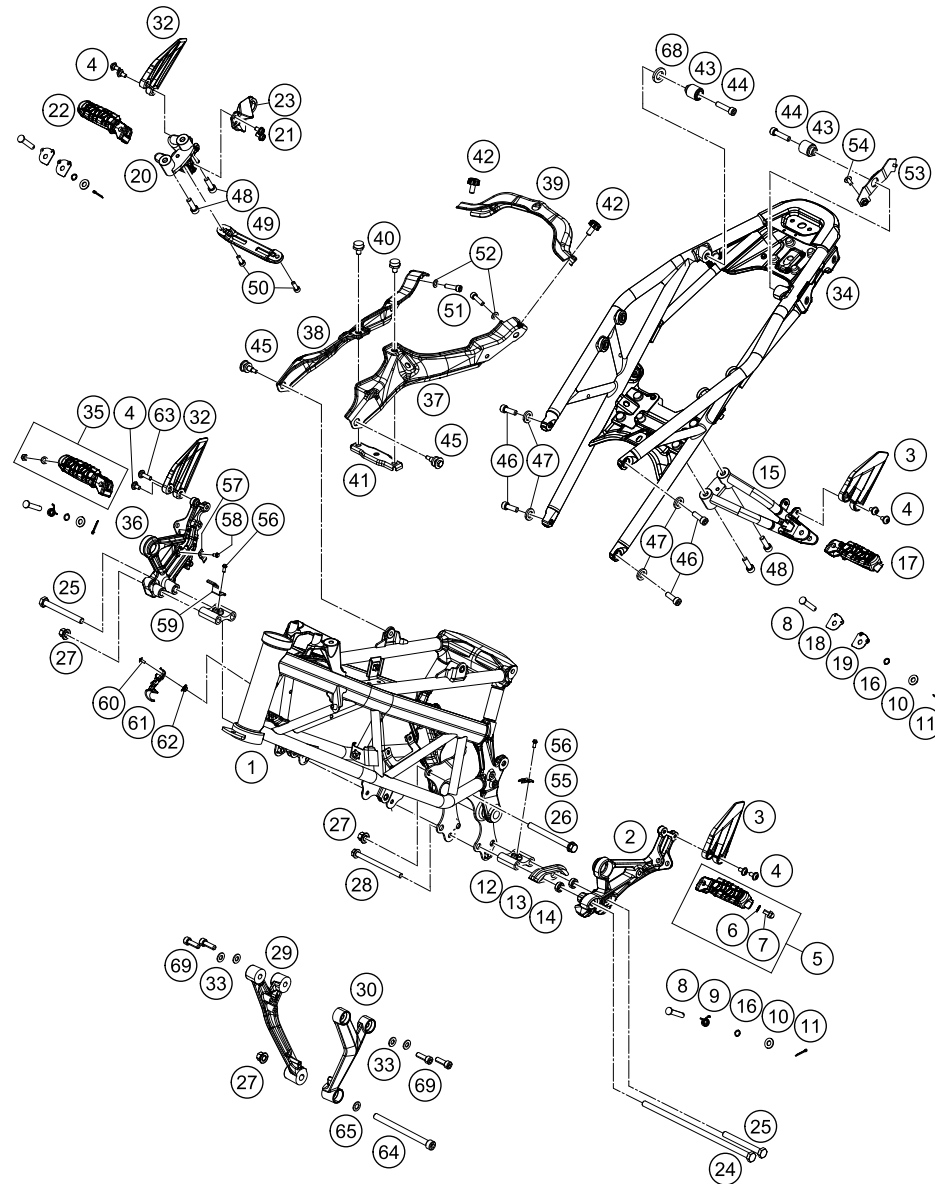

179020310

POS	PARTNUMBER	PARTNAME	PIECE
40	93007044000	Retaining pin	2
41	93003001070	Seat cowl front complete	1
42	93008023000	Rubber buffer	2
43	93007047033	Seat support complete	2
44	J912080303	hexagon socket screw M8X30	2
45	93007046050	Screw	2
46	93003002070	hexagon socket screwM8X1.25X25	4
47	93003002080	Washer Plain-ID8.2XOD 14XT 2XBLK	4
48	90103098000	BOLT	4
49	93003056000	Passenger footrest bracket	1
50	J912060143	ISK-Schraube M6X14	2
51	93008019070	hexagon socket screw M8X31	2
52	J125080002	washer plain	2
53	93006040060	Retaining bracket	1
54	J031050163	CHEESE-HEAD SCREW M5X16	1
55	90111045050	CABLE BRACKET	1
56	90103032000	FLANGED BOLT M6X14	2
57	93013041000	Retaining bracket	1
58	J025060109	HH-COLLAR SCREW M6X10 SW8	1
59	93013026000	Support	1
60	93008044000	Sleeve Spoiler Inner RR MTG	1
61	93032059010	Guide clutch cable	1
62	90108050001	CLIP NUT M5	1
63	93008043000	Screw M6X1X25	1
64	90203008000	BOLT M10X135	1
65	J125100009	Washer M10	1
68	J125140003	washer plain	1
69	J912080251	Hexagon screw M8X25	4

18461

* NEW PART

X ON DEMAND