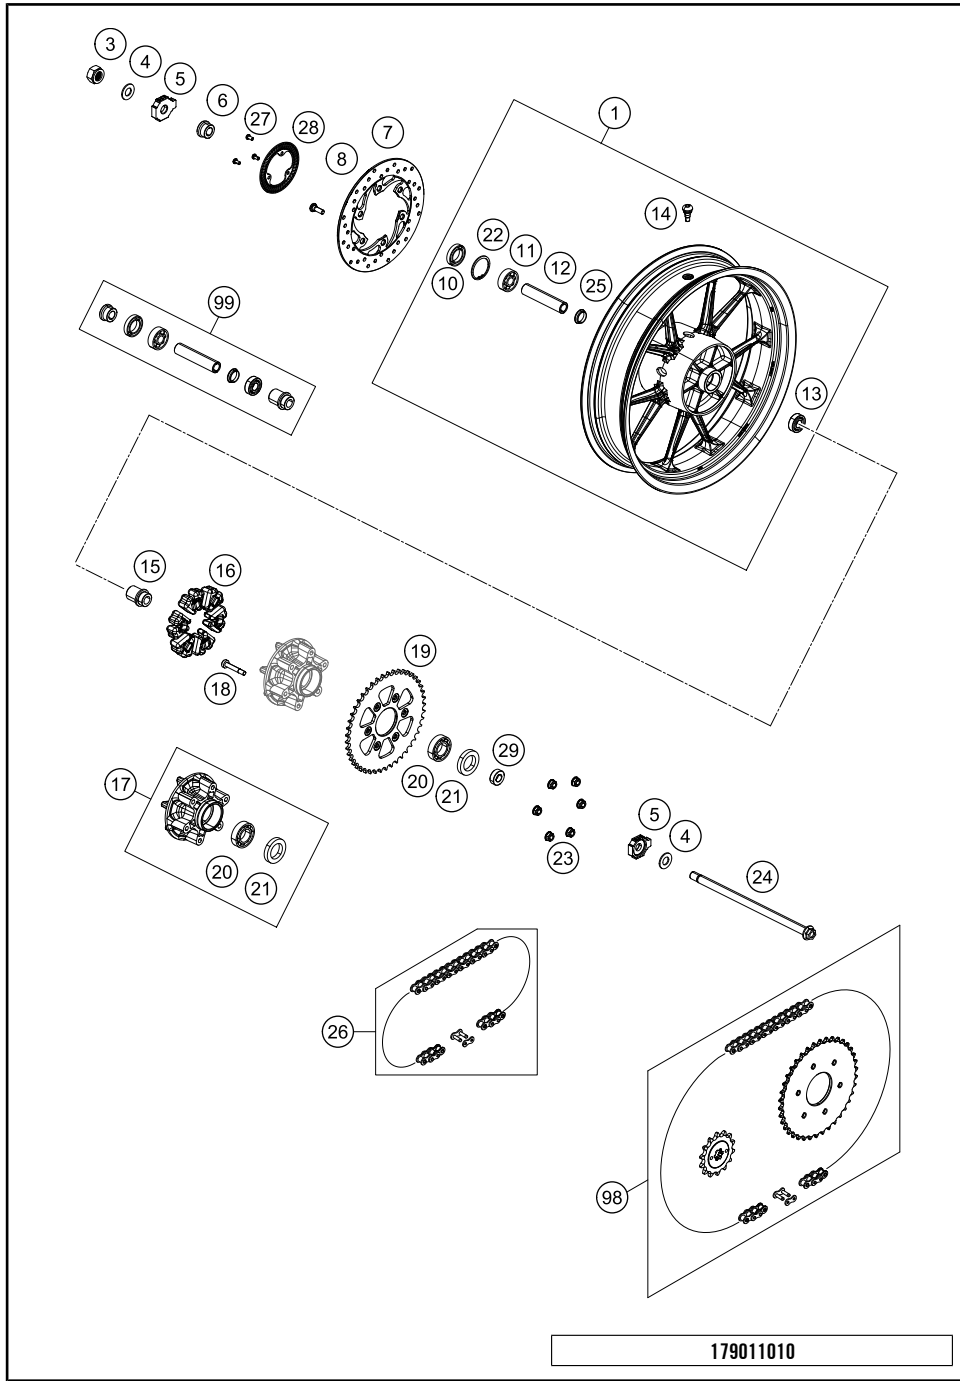

X ON DEMAND

POS	PARTNUMBER	PARTNAME	PIECE
1	93009001044EB	Front wheel cpl. orange	1
2	93309060000	Brake disc front 320MM	1
3	J760223508	SHAFT SEAL RING 22X35X8	2
4	J625062023	BALL BEARING 6202	2
5	90109011000	BEARING SPACER TUBE FRONT	1
6	93009081000	Front wheel spindle	1
7	90209083000	BEARING BUSHING	2
8	90109082000	flanged bolt M8	1
9	J472035150	Circlip 35X1,5	1
10	90110062000	SPECIAL SCREW M8X25 SELF LOCK.	6
11	90109076000	VALVE CPL.	1
12	90109011001	FIXATION BEARING SPACER TUBE	1
13	93042020000	SENSORRING ABS	1
99	90109015100	FRONT WHEEL REP. KIT	1

179010910

18468

* NEW PART

X ON DEMAND

POS	PARTNUMBER	PARTNAME	PIECE
1	93010001044EB	Rear wheel cpl. orange	1
3	90210086000	wheel spindle nut, rear	1
4	90610087000	washer 15.2x30x2	2
5	90110084000	chain tension adjuster, right	1
6	90110013000	SPACER BUSHING REAR WHEEL R/S	1
7	90110060000	rear brake disk D=230mm	1
8	90110062000	SPECIAL SCREW M8X25 SELF LOCK.	6
10	J760264208	SHAFT SEAL RING 26X42X8	2
11	J625063021	Grooved ball bearing 6302	1
12	90110011000	BEARING SPACER TUBE REAR	1
13	J625062023	BALL BEARING 6202	1
14	90109076000	VALVE CPL.	1
15	90610054000	SPACER BUSHING KRT INSIDE	1
16	90210059100	rear wheel dampening rubber	1
17	90210050000	SPROCKET SUPPORT	1
18	90810052000	SPECIAL SCREW M8X48	6
19	90510051045	rear sprocket 45 teeth	1
20	J625062050	BALL BEARING 6205	1
21	J760295207	SHAFT SEAL RING 29X52X7	1
22	J472042170	CIRCLIP	1
23	90510052000	FLANGED NUT M8X1,25	6
24	90210085000	wheel spindle, rear	1
25	90109011001	FIXATION BEARING SPACER TUBE	1
26	78010167118	CHAIN DID 118 LINKS	1
27	90142021001	SCREW FOR ABS	3
28	90142021000	SENSOR DISC REAR	1
29	90110053000	SPACER CHAIN WHEEL SUPPORT	1
98	00050002059	DRIVETRAIN KIT 390 DUKE 2015	1
99	90110015100	REAR WHEEL REP. KIT 390 DUKE	1