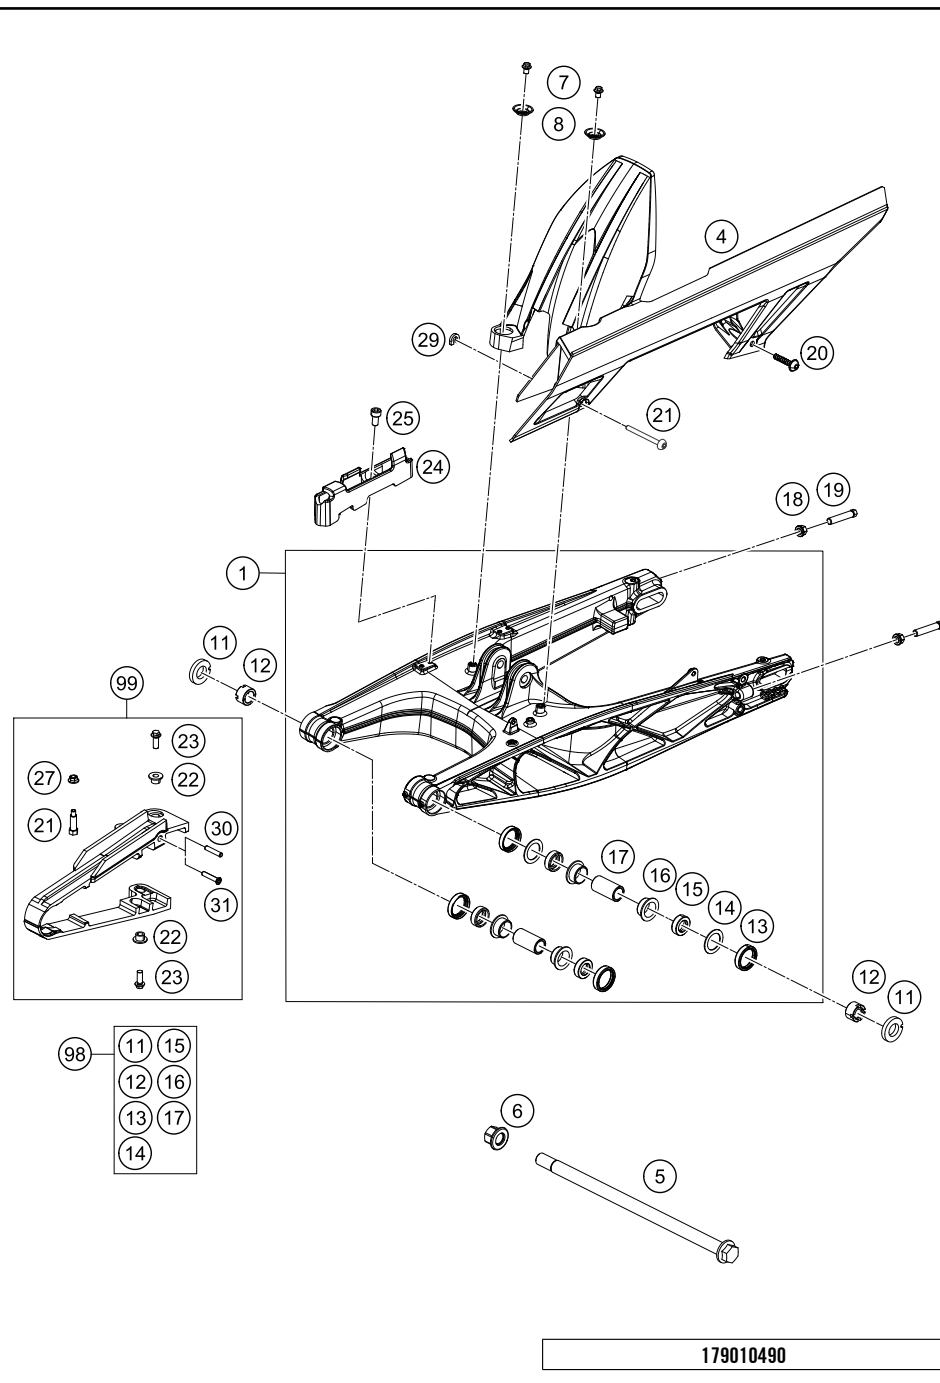

18461

* NEW PART

X ON DEMAND

POS	PARTNUMBER	PARTNAME	PIECE
1	90103023000	SIDE STAND	1
2	93003026000	Side stand bracket	1
3	90103027000	SCREW F. SIDE STAND	1
4	90103029000	MAGNET HOLDER	1
5	90603024000	SIDE STAND SPRING	1
6	J011050133	HH COLLAR SCREW M5X13 SW8	2
7	J982101253	SELF L. NUT M10X1,25 H11 WS17	1
8	J025100253	Hexagon screw M10X25	2
9	93511045000	SWITCH SIDE STAND	1
10	90111045010	GUARD F. SIDE STAND SWITCH	1
11	90111045050	CABLE BRACKET	1
12	90103032000	FLANGED BOLT M6X14	1
13	90111040100	Bushing	1

179010360

18347

* NEW PART

X ON DEMAND

POS	PARTNUMBER	PARTNAME	PIECE
1	93304010000	Shock absorber	1
2	90104010003	PLAIN WASHER 10,2X20X3MM	3
3	93004016100	hexagon socket screw M10X1.25X62	1
5	J020100806	SHCS M10x1.25x80 - 10.9	1
6	90104010002	flanged hex nut M10x1.25 WS13	1

179010410

18463

* NEW PART

X ON DEMAND

POS	PARTNUMBER	PARTNAME	PIECE
1	90504030044	SWING ARM CPL.	1
4	93004060100	chain cover	1
5	90104037000	swingarm bolt L=299mm	1
6	90104038000	FLANGED NUT M14X1,5	1
7	J025060083	HH COLLAR SCREW M6X8 SW8	2
8	93004051000	Stützschale	2
11	93004042000	Special wahser	2
12	90104046000	swingarm adjusting ring	2
13	90104034001	OIL SEAL RING 25X32X7	4
14	90104036000	thust washer 22.2x31.7x1	2
15	90104034000	cup for radial shaft seal	4
16	90104031000	lgus plain bearing	4
17	90104032000	sleeve bushing 15.1x20x38	2
18	90104010002	flanged hex nut M10x1.25 WS13	2
19	90104040000	BOLT HEX M10X1,25X50 WS10	2
20	93004064000	Plastic screw 6x30	1
21	93004065000	hexagon socket screw M5X0.8X55	1
22	90604062000	chain slider bushing	2
23	J025060169	HH COLLAR SCREW M6X16 SW8	2
24	93013047000	Support	1
25	J912050101	AH SCREW M5X10	1
27	90204060001	HH COLLAR NUT	1
29	90504067000	WASHER CHAIN SLIDING GUARD	1
30	90104070020	SLEEVE CHAIN GUARD	1
31	90904070020	SLEEVE CHAIN GUARD	1
98	90104230010	SWINGARM REP. KIT 11-17	x
99	90104066210	CHAIN GUARD KIT 250/390	x