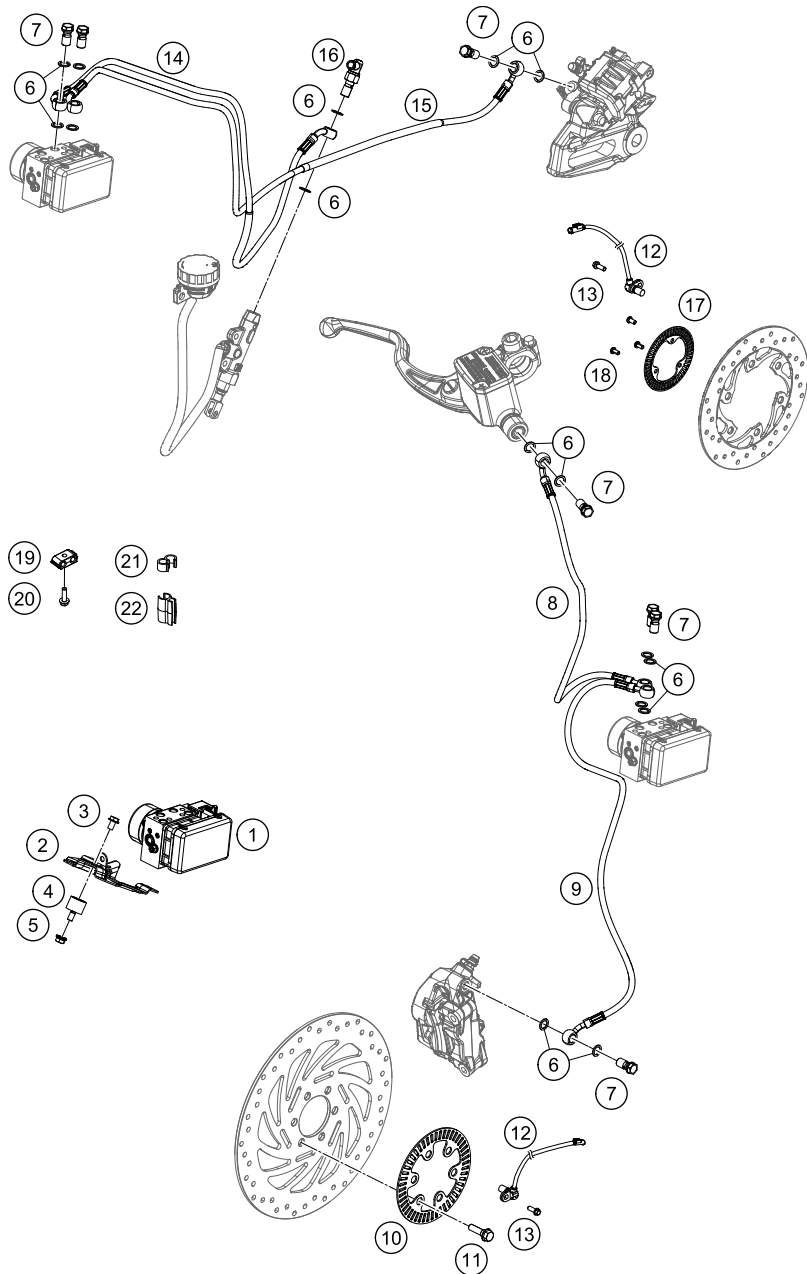

179011430

18526

* NEW PART

X ON DEMAND

POS	PARTNUMBER	PARTNAME	PIECE
1	93015001000	Activated carbon filter	1
2	93015003000	Rubber band	2
3	93015020000	Hose	1
4	90607017001	SPRING BAND CLAMP 15X10	1
5	90607017003	SPRING BAND CLAMP D13	8
6	90607030000	fuel tank vent valve	1
7	93015021000	Pre-formed hose	1
8	90207016004	CONNECTOR TUBE EVAP	1
9	90607017002	CLAMP D9	3
10	93015022000	Pre-formed hose	1
11	93015017000	Y connection	1
12	90507015000	CONNECTOR Y SHAPE	1
13	93015026000	Pre-formed hose	1
14	90515023000	TUBE CONNECTOR TO PLUG	1
15	90515011000	PLUG FUEL DRAIN	1
16	J912060123	hexagon socket screw M6X12	1
17	J125060006	Washer M6	1
18	93015032000	Fitting panel	1

179021510

18471

* NEW PART

X ON DEMAND

POS	PARTNUMBER	PARTNAME	PIECE
1	93342031044	ABS Modul	1
2	93041030020	Retaining bracket	1
3	J026060083	HH COLLAR SCREW M6X8 SW10	3
4	90135001001	silentbloc M6	3
5	J926060000	FLANGED NUT M6 WS10 SELF LOCK.	3
6	90113026000	COPPER GASKET	16
7	90113013000	BANJO SCREW	7
8	93013035000	Brake hose	1
9	93013036000	Brake hose	1
10	93042020000	SENSORRING ABS	1
11	90110062000	SPECIAL SCREW M8X25 SELF LOCK.	6
12	90142125000	ABS SENSOR	2
13	J028060166	BOLT M6X16	2
14	93013037000	Brake hose	1
15	93013038000	Brake hose	1
16	90111051000	brake light switch, rear	1
17	90142021000	SENSOR DISC REAR	1
18	90142021001	SCREW FOR ABS	3
19	93813024000	brake hose clamp	3
20	J025050183	BOLT M5X18	1
21	93813035000	CLAMP SENSOR CABLE	4
22	93813147000	CLAMP FOR BRAKE HOSE	2