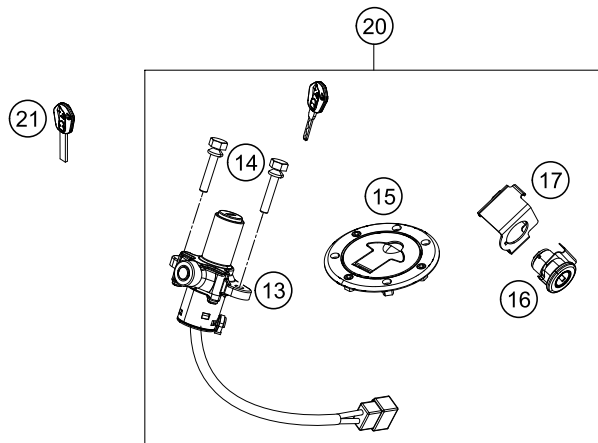

POS	PARTNUMBER	PARTNAME	PIECE
1	93014069100	Speedometer with TFT, CAN, ABS	1
2	93014064000	holder handsbar CUM TFT speedo	1
3	93014064100	Bakc cover TFT holder	1
4	93008020060	Screw M6X1X9	2
5	93014062010	Collar TFT speedo small	4
6	90507040001	RUBBER SLEEVE	4
7	93308015010	Unterlegscheibe Kennzeichenträger	4
8	90508006003	AH SCREW M6X1X20	4
13	93011066044	Ignition lock complete	1
14	93011064000	special screw for ignition lock	2
15	93807008000	Fuel tank cap	1
16	90107050050	SEAT LOCK	1
17	93007051000	Retaining bracket	1
18	93011066010	Positioning rubber	1
20	90211066144	Lock set EVAP	1
21	90111067100	BLANK KEY 125/200 DUKE	x

179011430

18526

* NEW PART

X ON DEMAND