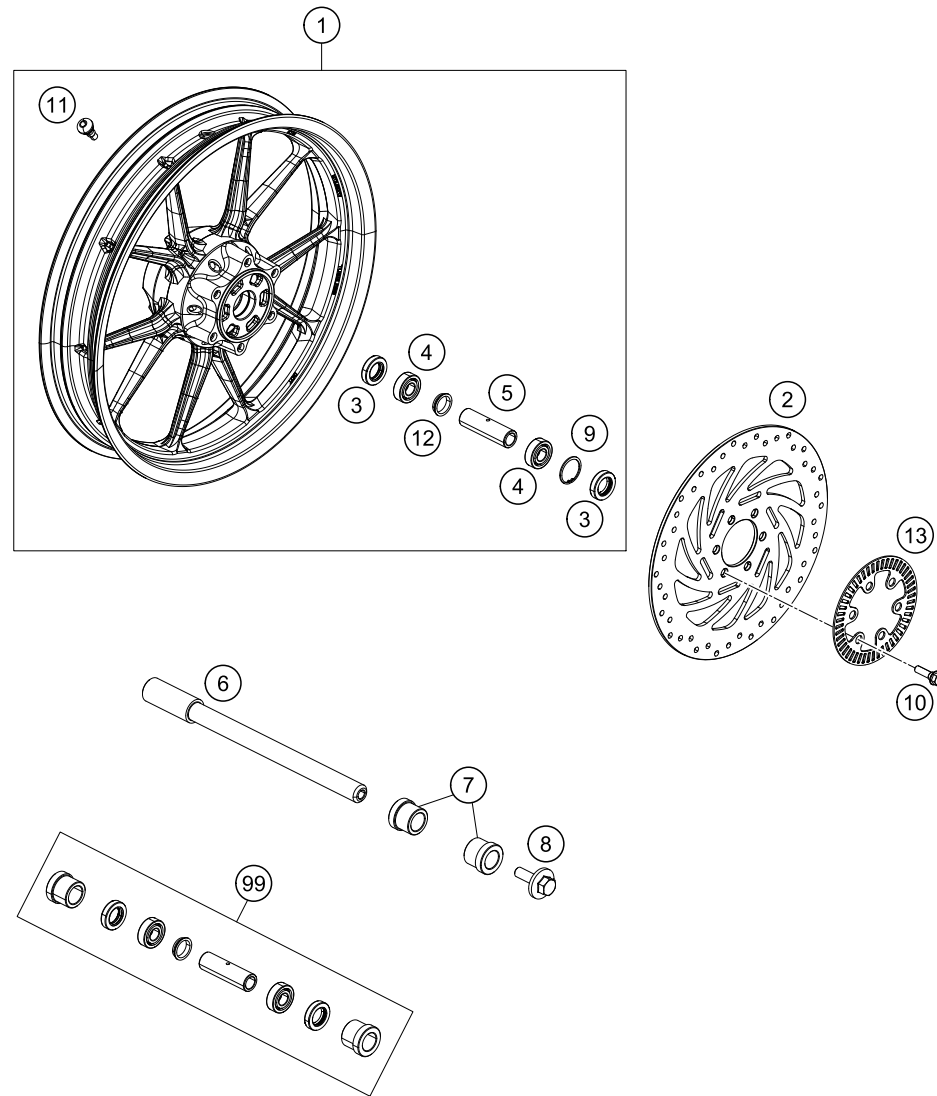

179010730

18353

* NEW PART

X ON DEMAND

POS	PARTNUMBER	PARTNAME	PIECE
1	9300801003328	Front fender cpl. white	1
2	93008040000	Screw M6X1X13	6
3	93308020000	Under-engine fairing 250/390	1
4	93008020060	Screw M6X1X9	4
5	90508006001	SOCKET HEAD BOLT M6X12	2
6	93008021000	Retaining bracket	1
7	93008021020	Retaining bracket	1
8	93008021120	Bracket belly pan rear	1
9	J025060144	Hexagon screw M6X14	2
10	J025060359	Hexagon screw M6X35	1
11	9300804210028	Asslyseat cowl right	1
13	J031050123	Lens head screw M5X12	6
15	9300804110028	Assly seat cowl right	1
16	90108050001	CLIP NUT M5	6
17	93008015000	License plate holder support	1
18	93008015050	License plate holder support cover	1
19	93008083010	Mehrbereichsblechmutter M5	2
20	93008015010	Protection rubber	1
22	90808016000	REAR FENDER EXT.	1
23	90508006003	AH SCREW M6X1X20	4
24	90102031010	HEX NUT M5 AF8	2
25	90514044000	REFLECTOR MOUNTING	1
26	J005050123	FLAT HEAD SCREW M6X12 PH	2
27	90514045000	REFLECTOR	1
28	90204060001	HH COLLAR NUT	1
29	93008019000	Tail end lower part	1
31	J926060001	Hexagon nut M6	4
32	90508008001	AH SCREW M8X20	4
33	9300800100030	Side mask right LED black	1
34	9300802400030	Side mask left LED black	1
35	J981030101	Lens head screw M3,5X10	6
36	J125040003	Washer M4	6

179020810

18467

* NEW PART

X ON DEMAND

POS	PARTNUMBER	PARTNAME	PIECE
1	90208099300	Decal kit 390 Duke weiss	1
2	90208097000	Kit DCL wheel rim D390	x

179020831

18485

* NEW PART

X ON DEMAND

POS	PARTNUMBER	PARTNAME	PIECE
1	93009001044EB	Front wheel cpl. orange	1
2	93309060000	Brake disc front 320MM	1
3	J760223508	SHAFT SEAL RING 22X35X8	2
4	J625062023	BALL BEARING 6202	2
5	90109011000	BEARING SPACER TUBE FRONT	1
6	93009081000	Front wheel spindle	1
7	90209083000	BEARING BUSHING	2
8	90109082000	flanged bolt M8	1
9	J472035150	Circlip 35X1,5	1
10	90110062000	SPECIAL SCREW M8X25 SELF LOCK.	6
11	90109076000	VALVE CPL.	1
12	90109011001	FIXATION BEARING SPACER TUBE	1
13	93042020000	SENSORRING ABS	1
99	90109015100	FRONT WHEEL REP. KIT	1