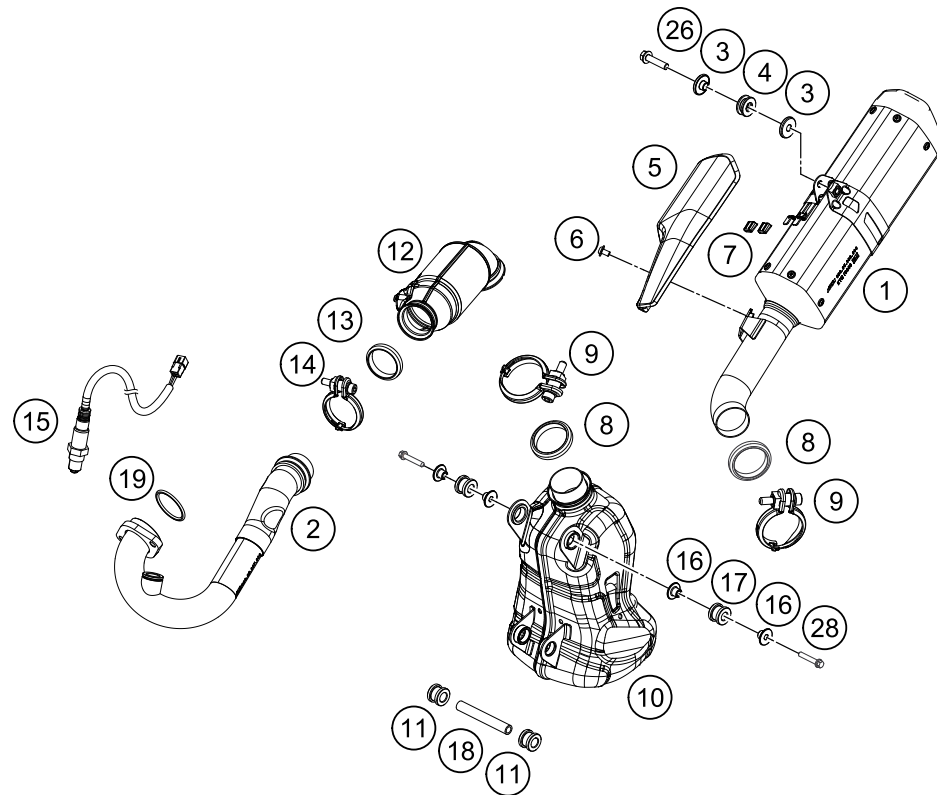

POS	PARTNUMBER	PARTNAME	PIECE
1	93805083000	MUFFLER CPL.	1
2	93805007000	header cpl.	1
3	93805095000	BUSH MUFFLER	2
4	93805096000	DAMPER MUFFLER	1
5	93805011000	MUFFLER SHIELD	1
6	J031060103	Lens head screw M6X10	1
7	93805011003	GROMMET MUFFLER SHIELD	2
8	93805005100	GASKET PIPE C	2
9	93805058100	CLAMP DIA 60	2
10	93505050000	pre-muffler	1
11	90105068100	damper, bottom	2
12	93605008000	catalytic converter cpl.	1
13	93805005000	GASKET PIPE B	1
14	93805058000	CLAMP DIA 54	1
15	90141090000	oxygen sensor	1
16	90205086001	muffler mounting spacer bushing	4
17	90205068000	damper, bottom	2
18	90105084000	muffler mounting tube	1
19	90105004000	exhaust flange gasket	1
26	J025080353	BOLT FLANGED M8X35	1
28	90105000002	BOLT SILENCER MTG	2

179010510

18464

* NEW PART

X ON DEMAND