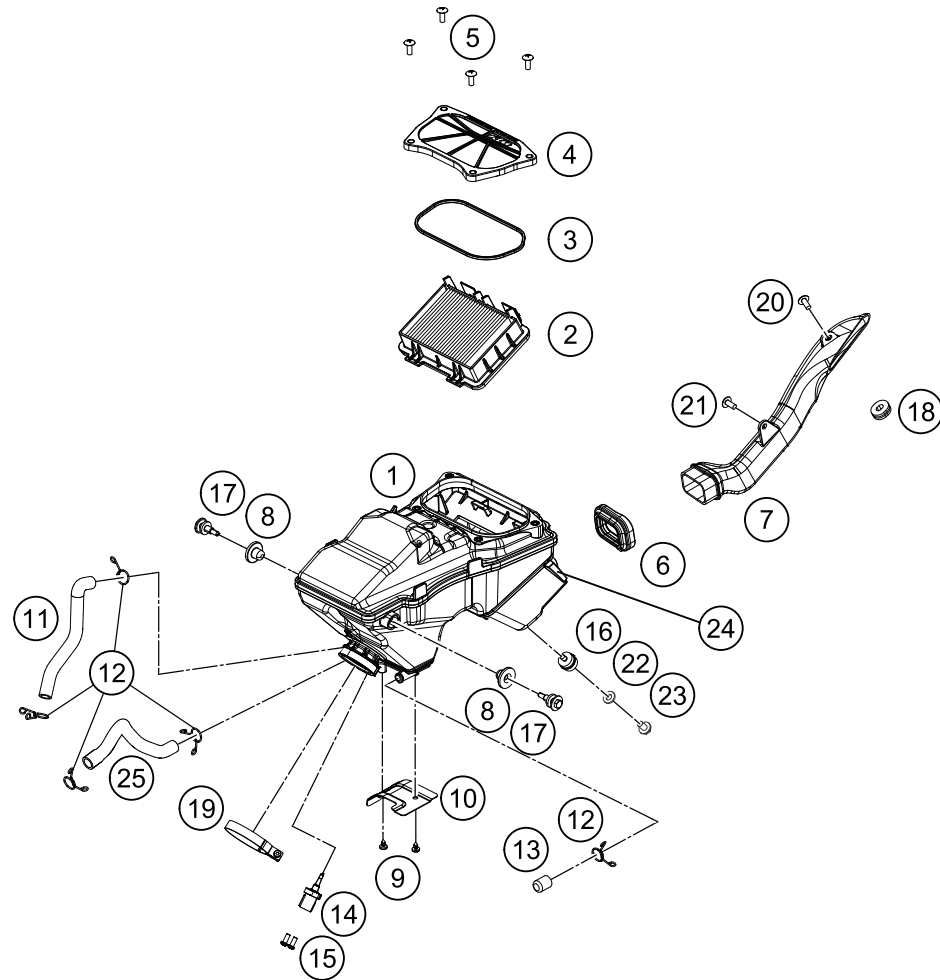

179010490

19308

* NEW PART

X ON DEMAND

POS	PARTNUMBER	PARTNAME	PIECE
1	93805083000	MUFFLER CPL.	1
2	93805007000	header cpl.	1
3	93805095000	BUSH MUFFLER	2
4	93805096000	DAMPER MUFFLER	1
5	93805011000	MUFFLER SHIELD	1
6	J031060103	Lens head screw M6X10	1
7	93805011003	GROMMET MUFFLER SHIELD	2
8	93805005100	GASKET PIPE C	2
9	93805058100	CLAMP DIA 60	2
10	93505050000	pre-muffler	1
11	90105068100	damper, bottom	2
12	93605008000	catalytic converter cpl.	1
13	93805005000	GASKET PIPE B	1
14	93805058000	CLAMP DIA 54	1
15	90141090000	oxygen sensor	1
16	90205086001	muffler mounting spacer bushing	4
17	90205068000	damper, bottom	2
18	90105084000	muffler mounting tube	1
19	90105004000	exhaust flange gasket	1
26	J025080353	BOLT FLANGED M8X35	1
28	90105000002	BOLT SILENCER MTG	2

179010510

18464

* NEW PART

X ON DEMAND

POS	PARTNUMBER	PARTNAME	PIECE
1	93306001044	Air filter cpl.	1
2	93006015000	FILTER	1
3	93006020050	Seal	1
4	93006002000	Air filter box cover	1
5	.	DUMMY_SPC SCREW BUTTON HEAD-M6X1XL 16XBR	4
6	93006001060	Carburetor connection boot	1
7	93006040000	Duct dirty side	1
8	93006001080	Damping rubber	2
9	J981480103	Screw 3,8X10	2
10	93006001070	Heat protection	1
11	93030087050	Engine vent hose	1
12	90607017000	CLAMP 16MM	5
13	93030089000	Plug	1
14	93041080000	Intake air temperature sensor	1
15	J005050126	Lens head screw M5X12	2
16	90106001007	SILENT BLOCK AIRFILTER	1
17	93007046050	Screw	2
18	93008019010	Rubber bushing	1
19	90241002010	hose clamp	1
20	93008044000	Sleeve Spoiler Inner RR MTG	1
21	J031050166	Screw truss M5X16	1
22	J125060001	washer plain	1
23	J026060083	HH COLLAR SCREW M6X8 SW10	1
24	93006001015	Rubber cowl pad	1
25	93030088050	Engine vent hose	1