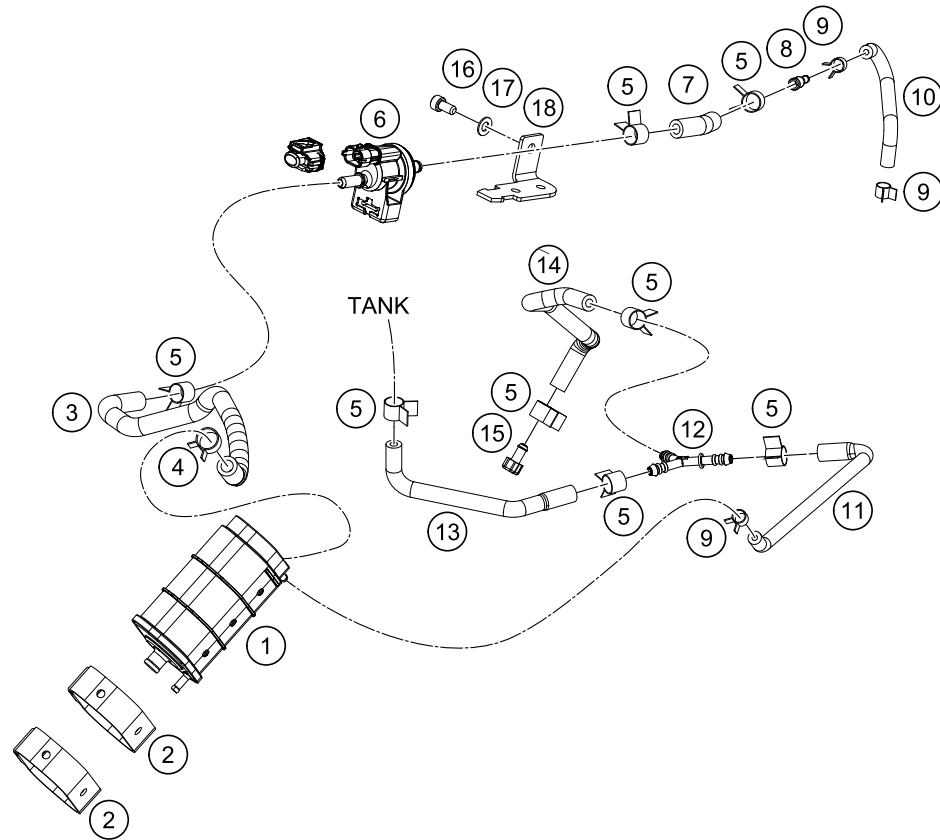

179011410

19136

* NEW PART

X ON DEMAND

POS	PARTNUMBER	PARTNAME	PIECE
1	93014069100	Speedometer with TFT, CAN, ABS	1
2	93014064000	holder handsbar CUM TFT speedo	1
3	93014064100	Bakc cover TFT holder	1
4	93008020060	Screw M6X1X9	2
5	93014062010	Collar TFT speedo small	4
6	90507040001	RUBBER SLEEVE	4
7	93308015010	Unterlegscheibe Kennzeichenträger	4
8	90508006003	AH SCREW M6X1X20	4
13	93011066044	Ignition lock complete	1
14	93011064000	special screw for ignition lock	2
15	93807008000	Fuel tank cap	1
16	90107050050	SEAT LOCK	1
17	93007051000	Retaining bracket	1
18	93011066010	Positioning rubber	1
20	90211066144	Lock set EVAP	1
21	90111067100	BLANK KEY 125/200 DUKE	x

179011430

18526

* NEW PART

X ON DEMAND

POS	PARTNUMBER	PARTNAME	PIECE
1	93015001000	Activated carbon filter	1
2	93015003000	Rubber band	2
3	93015020000	Hose	1
4	90607017001	SPRING BAND CLAMP 15X10	1
5	90607017003	SPRING BAND CLAMP D13	8
6	90607030000	fuel tank vent valve	1
7	93015021000	Pre-formed hose	1
8	90207016004	CONNECTOR TUBE EVAP	1
9	90607017002	CLAMP D9	3
10	93015022000	Pre-formed hose	1
11	93015017000	Y connection	1
12	90507015000	CONNECTOR Y SHAPE	1
13	93015026000	Pre-formed hose	1
14	90515023000	TUBE CONNECTOR TO PLUG	1
15	90515011000	PLUG FUEL DRAIN	1
16	J912060123	hexagon socket screw M6X12	1
17	J125060006	Washer M6	1
18	93015032000	Fitting panel	1