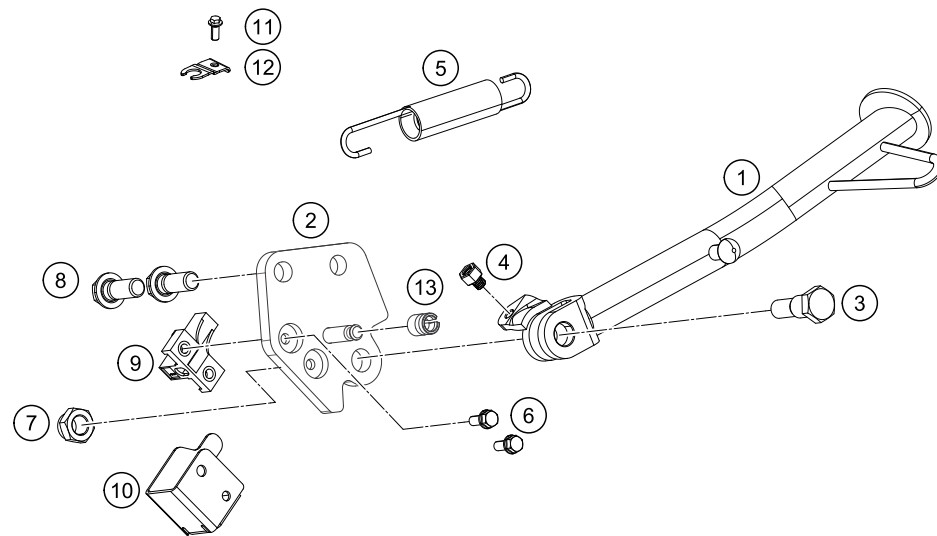

18461

* NEW PART

X ON DEMAND

179020310

POS	PARTNUMBER	PARTNAME	PIECE
40	93007044000	Retaining pin	2
41	93003001070	Seat cowl front complete	1
42	93008023000	Rubber buffer	2
43	93007047033	Seat support complete	2
44	J912080303	hexagon socket screw M8X30	2
45	93007046050	Screw	2
46	93003002070	hexagon socket screwM8X1.25X25	4
47	93003002080	Washer Plain-ID8.2XOD 14XT 2XBLK	4
48	90103098000	BOLT	4
49	93003056000	Passenger footrest bracket	1
50	J912060143	ISK-Schraube M6X14	2
51	93008019070	hexagon socket screw M8X31	2
52	J125080002	washer plain	2
53	93006040060	Retaining bracket	1
54	J031050163	CHEESE-HEAD SCREW M5X16	1
55	90111045050	CABLE BRACKET	1
56	90103032000	FLANGED BOLT M6X14	2
57	93013041000	Retaining bracket	1
58	J025060109	HH-COLLAR SCREW M6X10 SW8	1
59	93013026000	Support	1
60	93008044000	Sleeve Spoiler Inner RR MTG	1
61	93032059010	Guide clutch cable	1
62	90108050001	CLIP NUT M5	1
63	93008043000	Screw M6X1X25	1
64	90203008000	BOLT M10X135	1
65	J125100009	Washer M10	1
68	J125140003	washer plain	1
69	J912080251	Hexagon screw M8X25	4

18461

* NEW PART

X ON DEMAND

POS	PARTNUMBER	PARTNAME	PIECE
1	90103023000	SIDE STAND	1
2	93003026000	Side stand bracket	1
3	90103027000	SCREW F. SIDE STAND	1
4	90103029000	MAGNET HOLDER	1
5	90603024000	SIDE STAND SPRING	1
6	J011050133	HH COLLAR SCREW M5X13 SW8	2
7	J982101253	SELF L. NUT M10X1,25 H11 WS17	1
8	J025100253	Hexagon screw M10X25	2
9	93511045000	SWITCH SIDE STAND	1
10	90111045010	GUARD F. SIDE STAND SWITCH	1
11	90111045050	CABLE BRACKET	1
12	90103032000	FLANGED BOLT M6X14	1
13	90111040100	Bushing	1