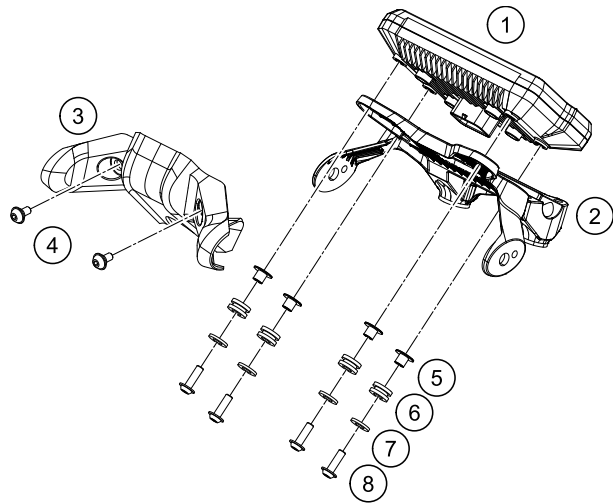

POS	PARTNUMBER	PARTNAME	PIECE
1	93014069100	Speedometer with TFT, CAN, ABS	1
2	93014064000	holder handsbar CUM TFT speedo	1
3	93014064100	Bakc cover TFT holder	1
4	93008020060	Screw M6X1X9	2
5	93014062010	Collar TFT speedo small	4
6	90507040001	RUBBER SLEEVE	4
7	93308015010	Unterlegscheibe Kennzeichenträger	4
8	90508006003	AH SCREW M6X1X20	4
13	93011066044	Ignition lock complete	1
14	93011064000	special screw for ignition lock	2
15	93807008000	Fuel tank cap	1
16	90107050050	SEAT LOCK	1
17	93007051000	Retaining bracket	1
18	93011066010	Positioning rubber	1
20	90211066144	Lock set EVAP	1
21	90111067100	BLANK KEY 125/200 DUKE	x

179011430

18526

* NEW PART

X ON DEMAND