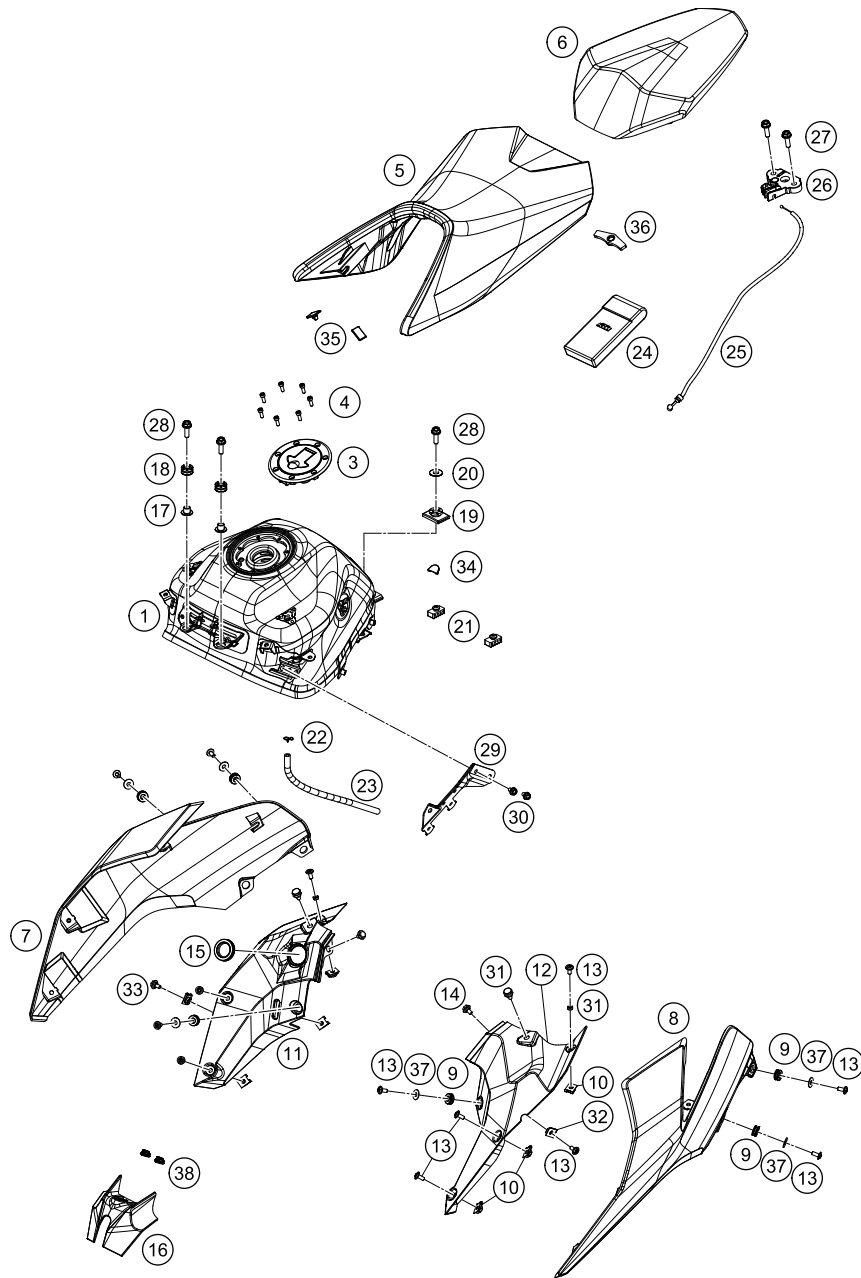

POS	PARTNUMBER	PARTNAME	PIECE
1	93007113000	Fuel tank	1
3	93807008000	Fuel tank cap	1
4	J912050151	AH SCREW M5X14 BLACK	7
5	93007040000	Rider seat	1
6	93007047000	Seat passenger complete	1
7	9300805100028	Frontspoiler right white	1
8	9300805000028	Frontspoiler left white	1
9	93008050040	Rubber bushing	6
10	93008084010	Mehrbereichsblechmutter M6	6
11	93008055000	Inner cover right	1
12	93008056000	Inner cover left	1
13	90508006001	SOCKET HEAD BOLT M6X12	12
14	93008048000	Special screw	2
15	93035065010	Rubber bushing	1
16	93008057000	ABDECKUNG ZÜNDSCHLOSS	1
17	93008034000	Bushing	2
18	90507013006	GROMMET TANK MOUNTING	2
19	93007014000	Tank guard rear	1
20	90111060010	WASHER PLAIN 8,4X25X2	1
21	93007040010	Seat cowl pad	2
22	90107013008	CLAMP	1
23	90107013007	TUBE DRAIN CUP CAP	1
24	90529099000	TOOLKIT	1
25	93007052000	Cable seat lock	1
26	93007050000	Sseat lock ZSB	1
27	J025060203	HH COLLAR SCREW M6X20 SW10	2
28	J025080253	Hexagon screw M8X25	3
29	93015102000	Fastening	1
30	J025060103	HH COLLAR SCREW M6X10 SW10	2
31	93008044000	Sleeve Spoiler Inner RR MTG	2
32	90103097000	clip nut	2
33	90108076000	SPECIAL SCREW M6X12X3	1
34	93008059000	Rubber cap tank	4
35	90507047041	SEAT DUMPER SOZIUS SEAT	2
36	93007046000	Seat cowl pad	1
37	93008050050	Washer 6.2X20X1.5	6
38	93011068010	GUMMITÜLLE ZÜNDSCHLOSSABDECK.	2

179010710

18466

* NEW PART

X ON DEMAND