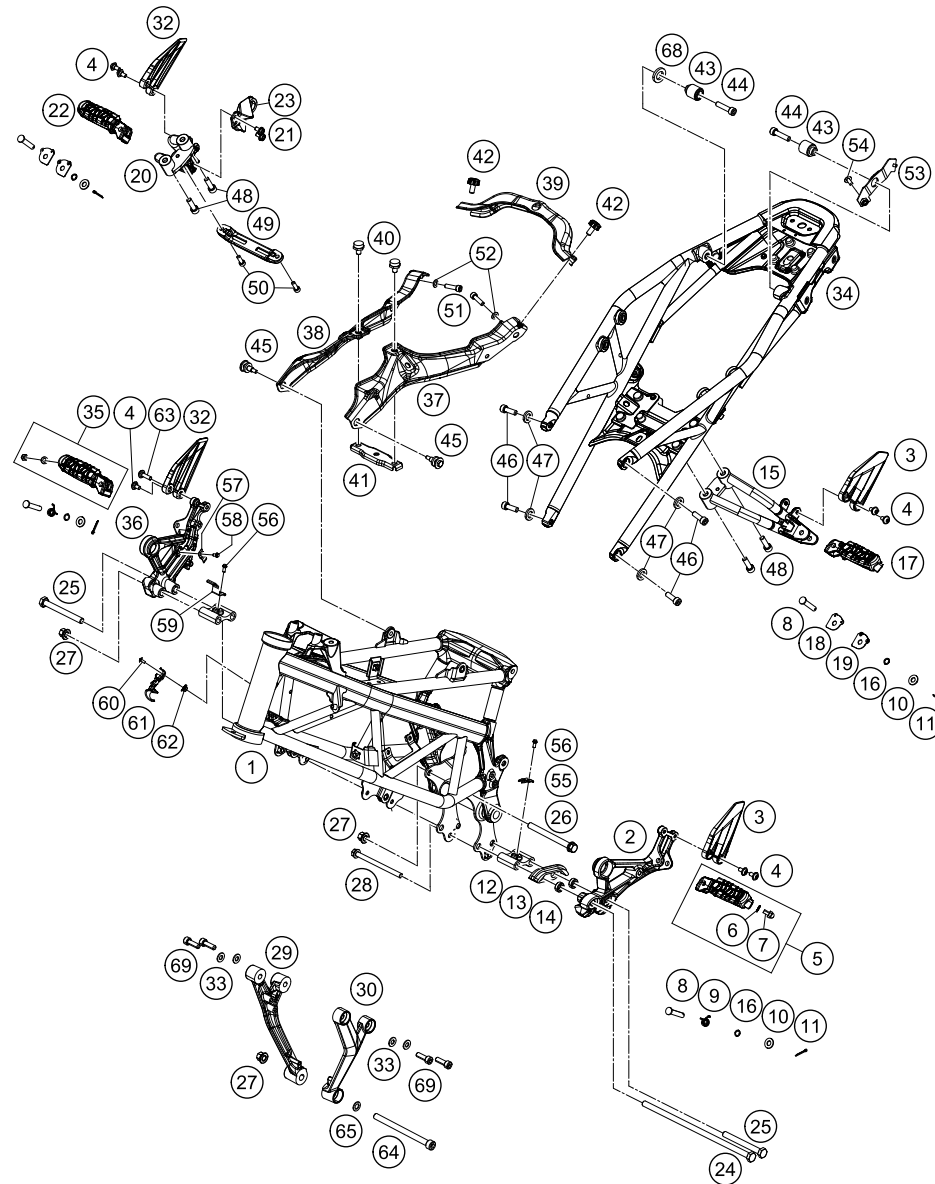

179020310

POS	PARTNUMBER	PARTNAME	PIECE
1	93003001000EB	Frame Duke 17 black	1
2	93003038000	Footrest bracket front left	x
3	93003048050	Heel protector left	2
4	93008020060	Screw M6X1X9	x
5	90103040033	footrest front left cpl.	1
6	90103040001	PLAIN WASHER 6,4X12X1	2
7	J029060103S	CAP SCREW M6X10 SS	2
8	90103044000	BOLT FOR FOOTREST	4
9	90103042000	footrest return spring	2
10	J125080004	WASHER M8	4
11	J094018250	PIN 25X1,8MM	4
12	90103038001	footrest support holder, front	2
13	90104070000	chainguide	1
14	90104066010	spacer chainguide	2
15	93003048000	Footrest bracket rear left	1
16	J770009015	O-RING 9X1,5	4
17	90103050033	footrest rear left cpl.	1
18	90103052000	footrest lock plate 1	2
19	90103053000	footrest lock plate 2	2
20	93003049000	Footrest bracket rear right	1
21	J025060101	Hexagon screw M6X10	2
22	90103051033	footrest rear right cpl.	1
23	93005084000	Retaining bracket	1
24	J025102656	HH COLLAR SCREW M10X1,25X265	1
25	J025100926	HH COLLAR SCREW M10X1,25X92	2
26	J025101103	HH COLLAR SCREW M10X110 WS14	1
27	90103038002	FLANGED NUT M10X1,25 WS14	3
28	J027081053	HH COLLAR SCREW M8X105 SW12	1
29	93303006000	Engine brace right	1
30	93303005000	Engine brace left250/390	1
32	93003049050	Heel protector right	2
33	J125080006	Unterlegscheibe M8	4
34	9300300200028	Subframe white	1
35	90103041033	footrest front right cpl.	1
36	93003039000	Footrest bracket front right	1
37	93003002050	Seat support left	1
38	93003002151	Seat support right	1
39	93003002030	Cross brace	1

18461

* NEW PART

X ON DEMAND