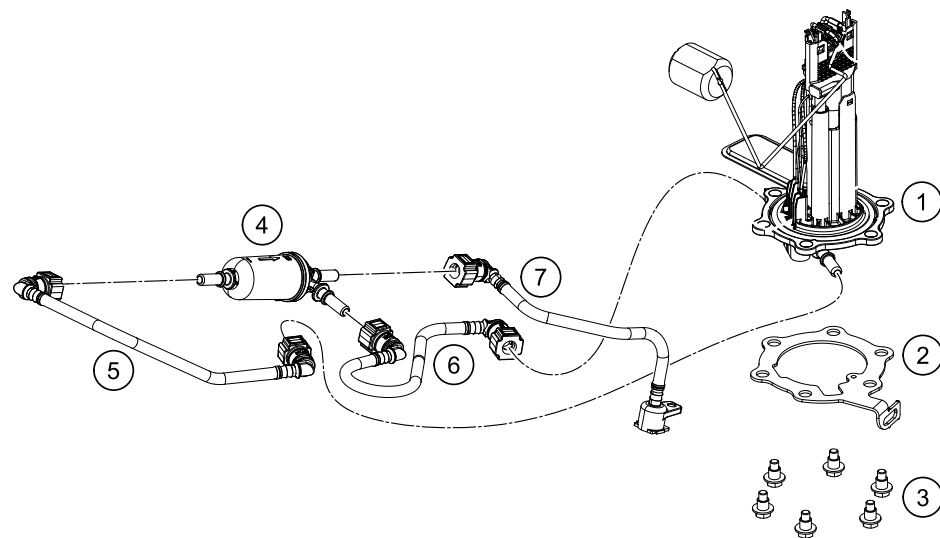

POS	PARTNUMBER	PARTNAME	PIECE
1	93007088000	Fuel pump	1
2	93041007000	Flange for fuel pump	1
3	J025060128	flanged HH shoulder screw M6x12.8	6
4	93807018000	fuel filter	1
5	93007016100	Fuel hose	1
6	93007015000	Fuel hose	1
7	93141013000	Injector upper part with hose complete	1

179010730

18353

* NEW PART

X ON DEMAND