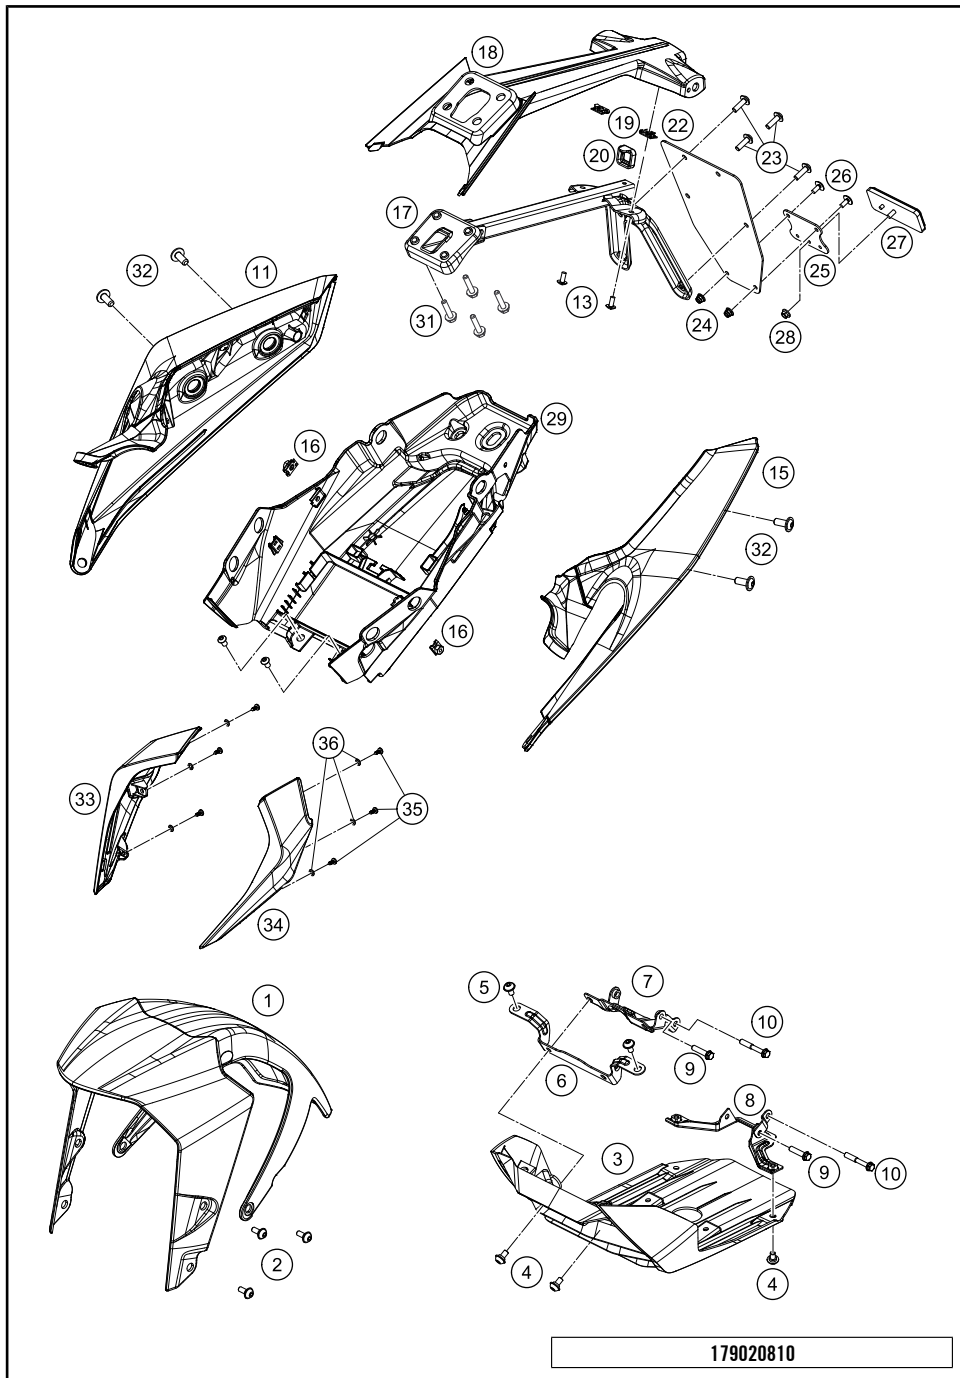

179010710

18466

* NEW PART

X ON DEMAND

POS	PARTNUMBER	PARTNAME	PIECE
1	93007088000	Fuel pump	1
2	93041007000	Flange for fuel pump	1
3	J025060128	flanged HH shoulder screw M6x12.8	6
4	93807018000	fuel filter	1
5	93007016100	Fuel hose	1
6	93007015000	Fuel hose	1
7	93141013000	Injector upper part with hose complete	1

179010730

18353

* NEW PART

X ON DEMAND

POS	PARTNUMBER	PARTNAME	PIECE
1	9300801003328	Front fender cpl. white	1
2	93008040000	Screw M6X1X13	6
3	93308020000	Under-engine fairing 250/390	1
4	93008020060	Screw M6X1X9	4
5	90508006001	SOCKET HEAD BOLT M6X12	2
6	93008021000	Retaining bracket	1
7	93008021020	Retaining bracket	1
8	93008021120	Bracket belly pan rear	1
9	J025060144	Hexagon screw M6X14	2
10	J025060359	Hexagon screw M6X35	1
11	9300804210028	Asslyseat cowl right	1
13	J031050123	Lens head screw M5X12	6
15	9300804110028	Assly seat cowl right	1
16	90108050001	CLIP NUT M5	6
17	93008015000	License plate holder support	1
18	93008015050	License plate holder support cover	1
19	93008083010	Mehrbereichsblechmutter M5	2
20	93008015010	Protection rubber	1
22	90808016000	REAR FENDER EXT.	1
23	90508006003	AH SCREW M6X1X20	4
24	90102031010	HEX NUT M5 AF8	2
25	90514044000	REFLECTOR MOUNTING	1
26	J005050123	FLAT HEAD SCREW M6X12 PH	2
27	90514045000	REFLECTOR	1
28	90204060001	HH COLLAR NUT	1
29	93008019000	Tail end lower part	1
31	J926060001	Hexagon nut M6	4
32	90508008001	AH SCREW M8X20	4
33	9300800100030	Side mask right LED black	1
34	9300802400030	Side mask left LED black	1
35	J981030101	Lens head screw M3,5X10	6
36	J125040003	Washer M4	6