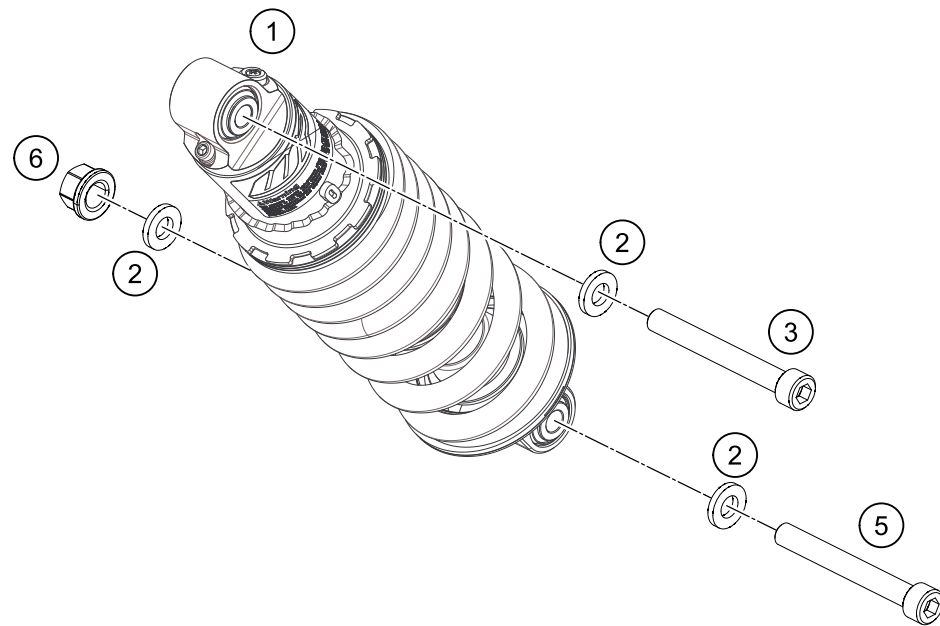

18461

* NEW PART

X ON DEMAND

POS	PARTNUMBER	PARTNAME	PIECE
1	90103023000	SIDE STAND	1
2	93003026000	Side stand bracket	1
3	90103027000	SCREW F. SIDE STAND	1
4	90103029000	MAGNET HOLDER	1
5	90603024000	SIDE STAND SPRING	1
6	J011050133	HH COLLAR SCREW M5X13 SW8	2
7	J982101253	SELF L. NUT M10X1,25 H11 WS17	1
8	J025100253	Hexagon screw M10X25	2
9	93511045000	SWITCH SIDE STAND	1
10	90111045010	GUARD F. SIDE STAND SWITCH	1
11	90111045050	CABLE BRACKET	1
12	90103032000	FLANGED BOLT M6X14	1
13	90111040100	Bushing	1

179010360

18347

* NEW PART

X ON DEMAND

POS	PARTNUMBER	PARTNAME	PIECE
1	93304010000	Shock absorber	1
2	90104010003	PLAIN WASHER 10,2X20X3MM	3
3	93004016100	hexagon socket screw M10X1.25X62	1
5	J020100806	SHCS M10x1.25x80 - 10.9	1
6	90104010002	flanged hex nut M10x1.25 WS13	1

179010410

18463

* NEW PART

X ON DEMAND

POS	PARTNUMBER	PARTNAME	PIECE
1	90504030044	SWING ARM CPL.	1
4	93004060100	chain cover	1
5	90104037000	swingarm bolt L=299mm	1
6	90104038000	FLANGED NUT M14X1,5	1
7	J025060083	HH COLLAR SCREW M6X8 SW8	2
8	93004051000	Stützschale	2
11	93004042000	Special wahser	2
12	90104046000	swingarm adjusting ring	2
13	90104034001	OIL SEAL RING 25X32X7	4
14	90104036000	thust washer 22.2x31.7x1	2
15	90104034000	cup for radial shaft seal	4
16	90104031000	lgus plain bearing	4
17	90104032000	sleeve bushing 15.1x20x38	2
18	90104010002	flanged hex nut M10x1.25 WS13	2
19	90104040000	BOLT HEX M10X1,25X50 WS10	2
20	93004064000	Plastic screw 6x30	1
21	93004065000	hexagon socket screw M5X0.8X55	1
22	90604062000	chain slider bushing	2
23	J025060169	HH COLLAR SCREW M6X16 SW8	2
24	93013047000	Support	1
25	J912050101	AH SCREW M5X10	1
27	90204060001	HH COLLAR NUT	1
29	90504067000	WASHER CHAIN SLIDING GUARD	1
30	90104070020	SLEEVE CHAIN GUARD	1
31	90904070020	SLEEVE CHAIN GUARD	1
98	90104230010	SWINGARM REP. KIT 11-17	x
99	90104066210	CHAIN GUARD KIT 250/390	x