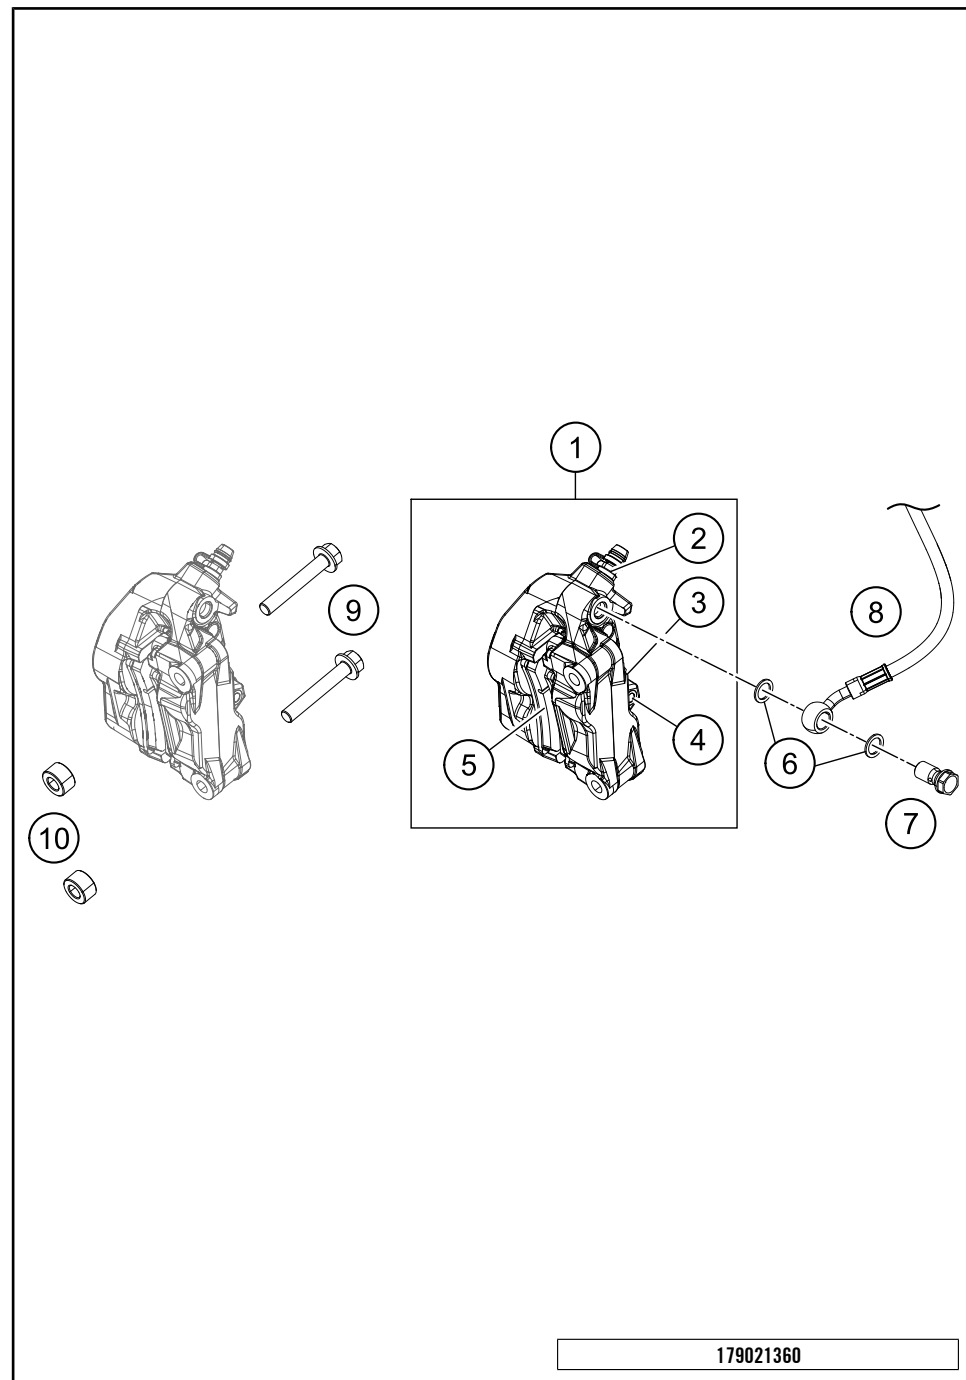

FRONT BRAKE CALIPER

390 Duke, orange 2018 2018

POS	PARTNUMBER	PARTNAME	PIECE
1	93713015000	brake caliper, radial	1
2	90113021000	BLEEDER SCREW	1
3	90113018000	SPRING CLIP	1
4	90113017000	BOLT F. BRAKE PADS	1
5	90813030000	BRAKE PAD FRONT TT2910HH	1
6	90113026000	COPPER GASKET	2
7	90113013000	BANJO SCREW	1
8	93013036000	Brake hose	1
9	J01008060S	HH collar screw M8x1x60	2
10	90613098150	brake caliper spacer sleeve	2

18470 * NEW PART X ON DEMAND