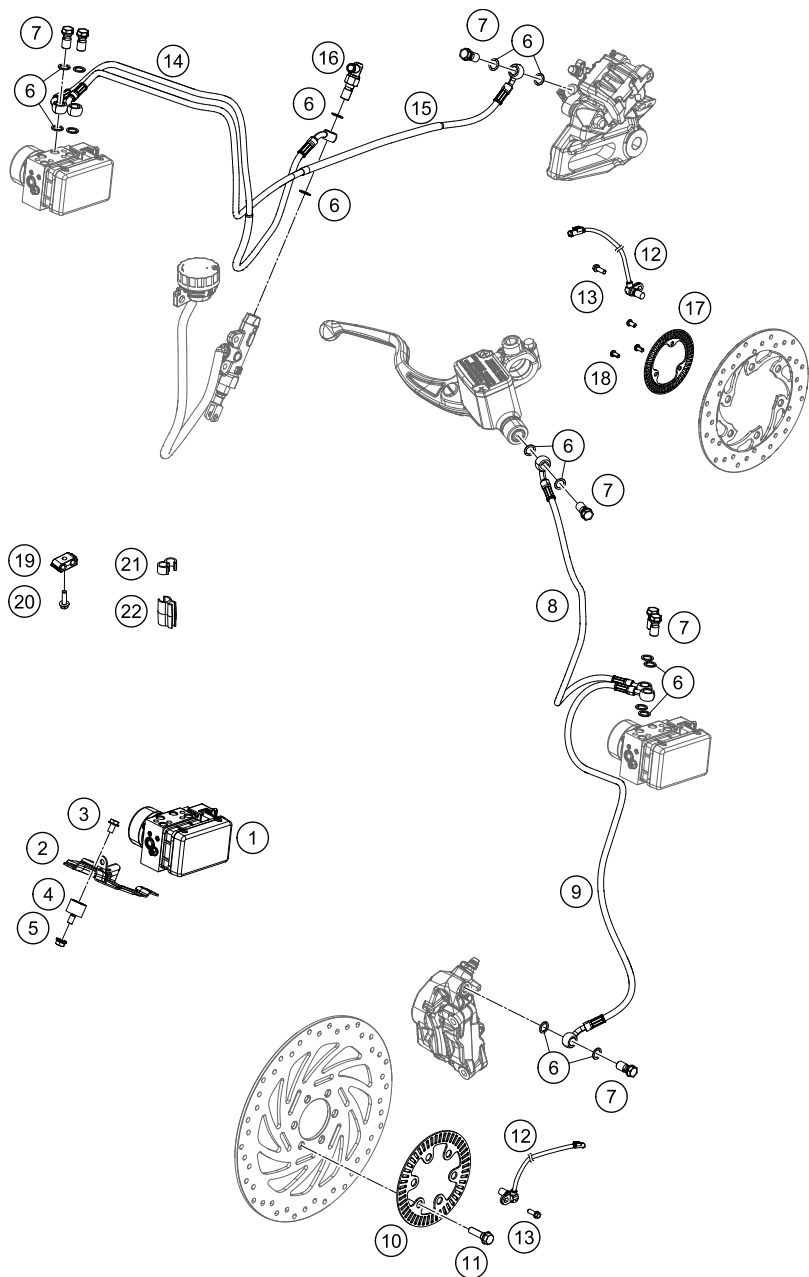

189011430

50000

* NEW PART

X ON DEMAND

EVAPORATIVE CANISTER

390 Duke, orange 2018 2018

POS	PARTNUMBER	PARTNAME	PIECE
1	93015001000	Activated carbon filter	1
2	93015003000	Rubber band	2
3	93015020000	Hose	1
4	90607017001	SPRING BAND CLAMP 15X10	1
5	90607017003	SPRING BAND CLAMP D13	8
6	90607030000	fuel tank vent valve	1
7	93015021000	Pre-formed hose	1
8	90207016004	CONNECTOR TUBE EVAP	1
9	90607017002	CLAMP D9	3
10	93015022000	Pre-formed hose	1
11	93015017000	Y connection	1
12	90507015000	CONNECTOR Y SHAPE	1
13	93015026000	Pre-formed hose	1
14	90515023000	TUBE CONNECTOR TO PLUG	1
15	90515011000	PLUG FUEL DRAIN	1
16	J912060123	hexagon socket screw M6X12	1
17	J125060006	Washer M6	1
18	93015032000	Fitting panel	1

179021510

18471

* NEW PART X ON DEMAND

POS	PARTNUMBER	PARTNAME	PIECE
1	93342031044	Unit ABS WET KT22	1
2	93041030020	Retaining bracket	1
3	J026060083	HH COLLAR SCREW M6X8 SW10	3
4	90135001001	silentbloc M6	3
5	J926060000	FLANGED NUT M6 WS10 SELF LOCK.	3
6	90113026000	COPPER GASKET	16
7	90113013000	BANJO SCREW	7
8	93013035000	Brake hose	1
9	93013036000	Brake hose	1
10	93042020000	SENSORRING ABS	1
11	90110062000	SPECIAL SCREW M8X25 SELF LOCK.	6
12	90142125000	ABS SENSOR	2
13	J028060166	BOLT M6X16	2
14	93013037000	Brake hose	1
15	93013038000	Brake hose	1
16	90111051000	brake light switch, rear	1
17	90142021000	SENSOR DISC REAR	1
18	90142021001	SCREW FOR ABS	3
19	93813024000	brake hose clamp	3
20	J025050183	BOLT M5X18	1
21	93813035000	CLAMP SENSOR CABLE	4
22	93813147000	CLAMP FOR BRAKE HOSE	2