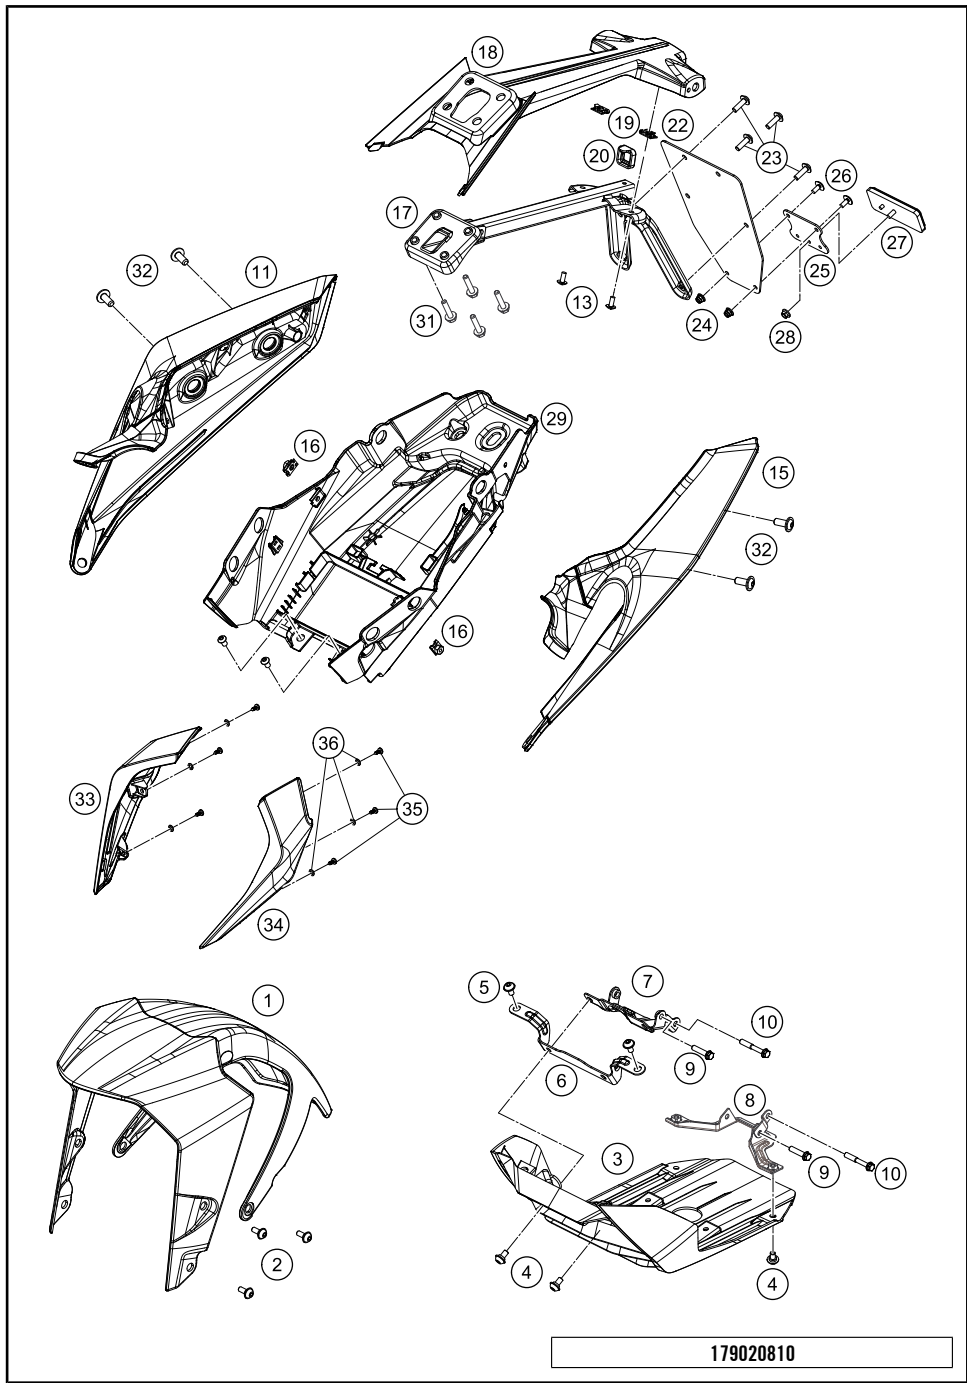

POS	PARTNUMBER	PARTNAME	PIECE
1	9300801003330	Front fender cpl. black	1
2	J031050161	Panhead screw with shoulder	6
3	93308020000	Under-engine fairing 250/390	1
4	93008020060	Screw M6X1X9	4
5	90508006001	SOCKET HEAD BOLT M6X12	2
6	93008021000	Retaining bracket	1
7	93008021020	Retaining bracket	1
8	93008021120	Bracket belly pan rear	1
9	J025060144	Hexagon srew M6X14	4
10	J025060359	Hexagon screw M6X35	2
11	9300804210028	Side fairing rs cpl. white	1
13	J031050123	Lens head screw M5X12	2
15	9300804110028	Side fairing ls cpl. white	1
16	90108050001	CLIP NUT M5	6
17	93008015000	License plate holder support	1
18	93008015050	License plate holder support cover	1
19	93008083010	Clip Nut M5	2
20	93008015010	Protection rubber	1
22	90808016000	REAR FENDER EXT.	1
23	90508006003	AH SCREW M6X1X20	4
24	90102031010	HEX NUT M5 AF8	2
25	90514044000	REFLECTOR MOUNTING	1
26	J005050123	FLAT HEAD SCREW M6X12 PH	2
27	90514045000	REFLECTOR	1
28	90204060001	HH COLLAR NUT	1
29	93008019000	Tail end lower part	1
31	J025060226	Hex collar screw M6X22	4
32	90508008001	AH SCREW M8X20	4
33	93008001000EB	Side mask rgt LED orange	1
34	93008024000EB	Side mark left LED orange	1
35	J981030101	Lens head screw M3,5X10	6
36	J125040003	Washer plain small 4.5X8X0.5XBLK	6

179020810

18935

* NEW PART

X ON DEMAND