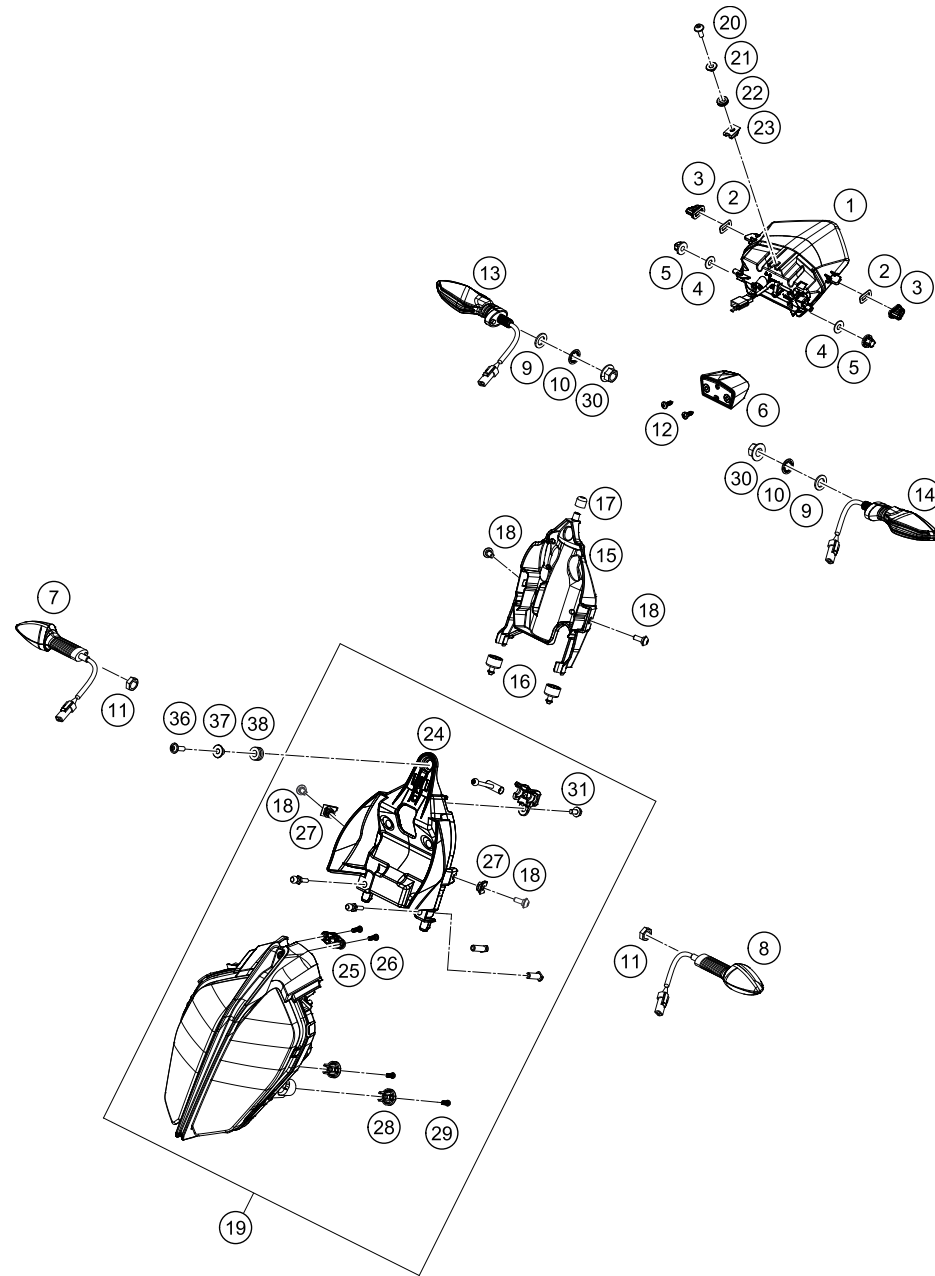

179011390

18356

* NEW PART

X ON DEMAND

POS	PARTNUMBER	PARTNAME	PIECE
1	93014040100	lamp tail MY17	1
2	93014040040	Washer	2
3	93014040020	Rubber bushing	2
4	93014040030	Washer	2
5	93014040010	Rubber bushing	2
6	90114047000	LICENSE PLATE ILLUMINATION	1
7	93014026000	Indicator front rh	1
8	93014025000	Indicator front lh	1
9	J125100003	WASHER PLAIN 10,5	2
10	J797100003	TOOTHED WASHER M10	2
11	J934100006	Hex nut M10	2
12	J981420133	SHEET MET.SCR. DIN 7981 4,2X13	2
13	90514036100	FLASHER REAR R/S	1
14	90514035100	FLASHER REAR L/S	1
15	93014013000	Support	1
16	93014015000	Rubber bushing	2
17	93014014000	Rubber bushing	1
18	93008040000	Screw M6X1X13	4
19	93014001300	Headlight	1
20	90808043000	SPECIAL SCREW M6X1X16	1
21	93014044000	Tail light box	1
22	93014045000	Rubber grommet	1
23	93008082010	Range change metal nut M6	1
24	93014019100	Holder headlamp LED	1
25	93014024100	bush	1
26	93014024110	srew M4X14	2
27	93008084010	Range change metal nut M6	2
28	93014009000	bush	1
29	93014009010	srew M5X12	2
30	J692100006	nut hex flanged	2
31	93008020060	Screw M6X1X9	1
36	90508006003	AH SCREW M6X1X20	1
37	93014018100	Collar head lamp holder MTG	1
38	93014017000	Rubber bushing	1