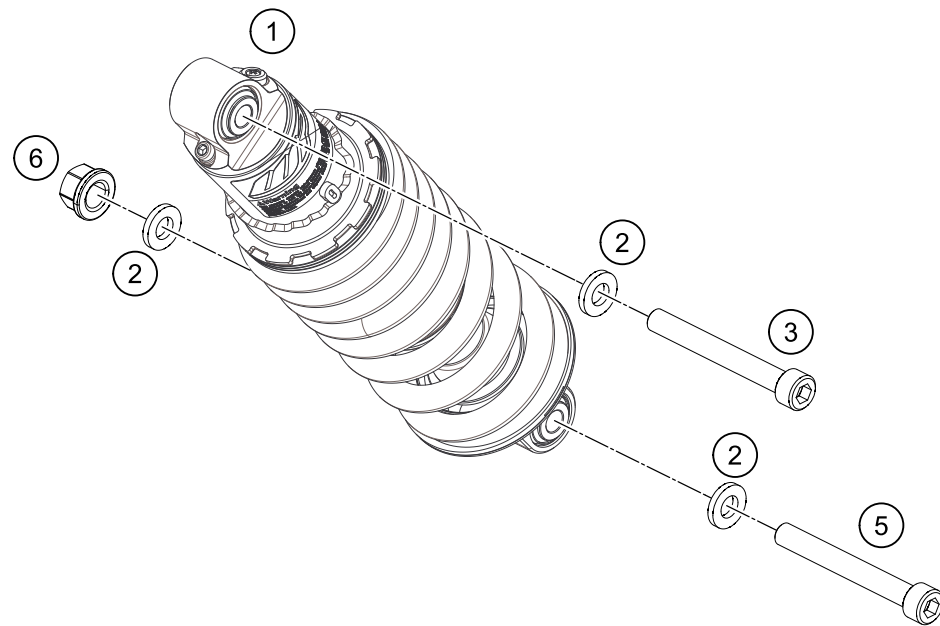

49835

* NEW PART

X ON DEMAND

POS	PARTNUMBER	PARTNAME	PIECE
1	90103023000	SIDE STAND	1
2	93003026000	Side stand bracket	1
3	90103027000	SCREW F. SIDE STAND	1
4	90103029000	MAGNET HOLDER	1
5	90603024000	SIDE STAND SPRING	1
6	J011050133	HH COLLAR SCREW M5X13 SW8	2
7	J982101253	SELF L. NUT M10X1,25 H11 WS17	1
8	J025100253	Hexagon screw M10X25	2
9	93511045000	SWITCH SIDE STAND	1
10	90111045010	GUARD F. SIDE STAND SWITCH	1
13	90111040100	Bushing	1

179010360

18347

* NEW PART

X ON DEMAND

SHOCK ABSORBER

390 Duke, orange 2018 2018

POS	PARTNUMBER	PARTNAME	PIECE
1	93304010000	Shock absorber	1
2	90104010003	PLAIN WASHER 10,2X20X3MM	3
3	93004016100	hexagon socket screw M10X1.25X62	1
5	J020100806	SHCS M10x1.25x80 - 10.9	1
6	90104010002	flanged hex nut M10x1.25 WS13	1

179010410

18463

* NEW PART

X ON DEMAND

POS	PARTNUMBER	PARTNAME	PIECE
1	90504030044	SWING ARM CPL.	1
4	93004060100	Chain cover	1
5	90104037000	swingarm bolt L=299mm	1
6	90104038000	FLANGED NUT M14X1,5	1
7	J025060083	HH COLLAR SCREW M6X8 SW8	2
8	93004051000	Supporting shell	2
11	93004042000	Special wahser	2
12	90104046000	swingarm adjusting ring	2
13	90104034001	OIL SEAL RING 25X32X7	4
14	90104036000	Thrust washer 22.2x31.7x1	2
15	90104034000	cup for radial shaft seal	4
16	90104031000	lgus plain bearing	4
17	90104032000	sleeve bushing 15.1x20x38	2
18	90104010002	flanged hex nut M10x1.25 WS13	2
19	90104040000	BOLT HEX M10X1,25X50 WS10	2
20	93004064000	Plastic screw 6x30	1
21	93004065000	hexagon socket screw M5X0.8X55	1
22	90604062000	chain slider bushing	2
23	J025060169	HH COLLAR SCREW M6X16 SW8	2
24	93013047000	Support	1
25	J912050101	AH SCREW M5X10	1
27	90204060001	HH COLLAR NUT	1
29	90504067000	WASHER CHAIN SLIDING GUARD	1
30	90104070020	SLEEVE CHAIN GUARD	1
31	90904070020	SLEEVE CHAIN GUARD	1
98	90104230010	SWINGARM REP. KIT 11-17	x
99	90104066210	CHAIN GUARD KIT 250/390	x