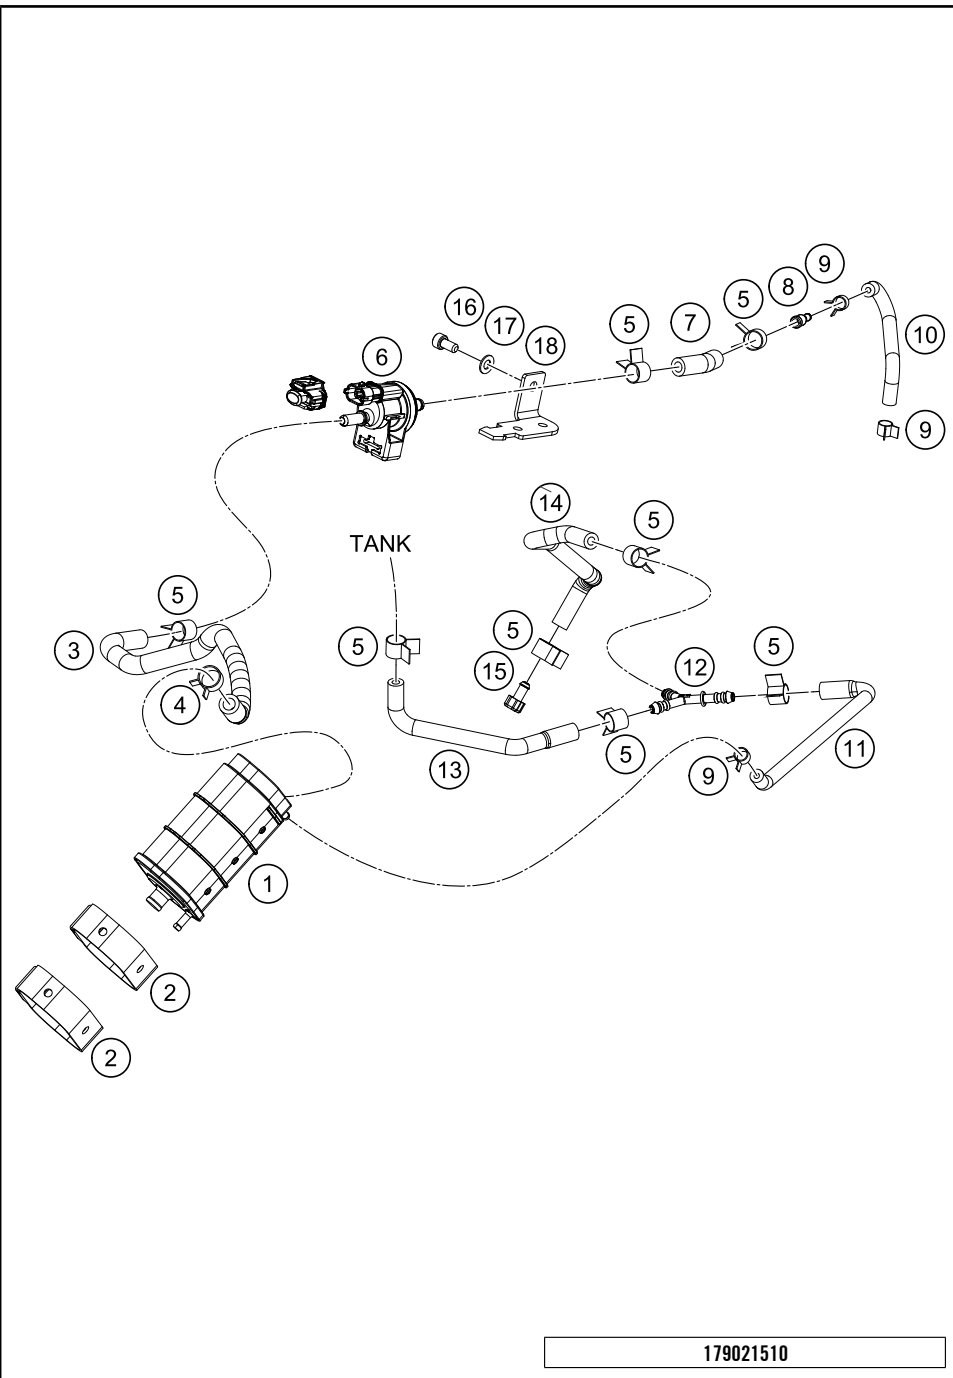

189011430

50000

* NEW PART

X ON DEMAND

EVAPORATIVE CANISTER

390 Duke, orange 2018 2018

POS	PARTNUMBER	PARTNAME	PIECE
1	93015001000	Activated carbon filter	1
2	93015003000	Rubber band	2
3	93015020000	Hose	1
4	90607017001	SPRING BAND CLAMP 15X10	1
5	90607017003	SPRING BAND CLAMP D13	8
6	90607030000	fuel tank vent valve	1
7	93015021000	Pre-formed hose	1
8	90207016004	CONNECTOR TUBE EVAP	1
9	90607017002	CLAMP D9	3
10	93015022000	Pre-formed hose	1
11	93015017000	Y connection	1
12	90507015000	CONNECTOR Y SHAPE	1
13	93015026000	Pre-formed hose	1
14	90515023000	TUBE CONNECTOR TO PLUG	1
15	90515011000	PLUG FUEL DRAIN	1
16	J912060123	hexagon socket screw M6X12	1
17	J125060006	Washer M6	1
18	93015032000	Fitting panel	1