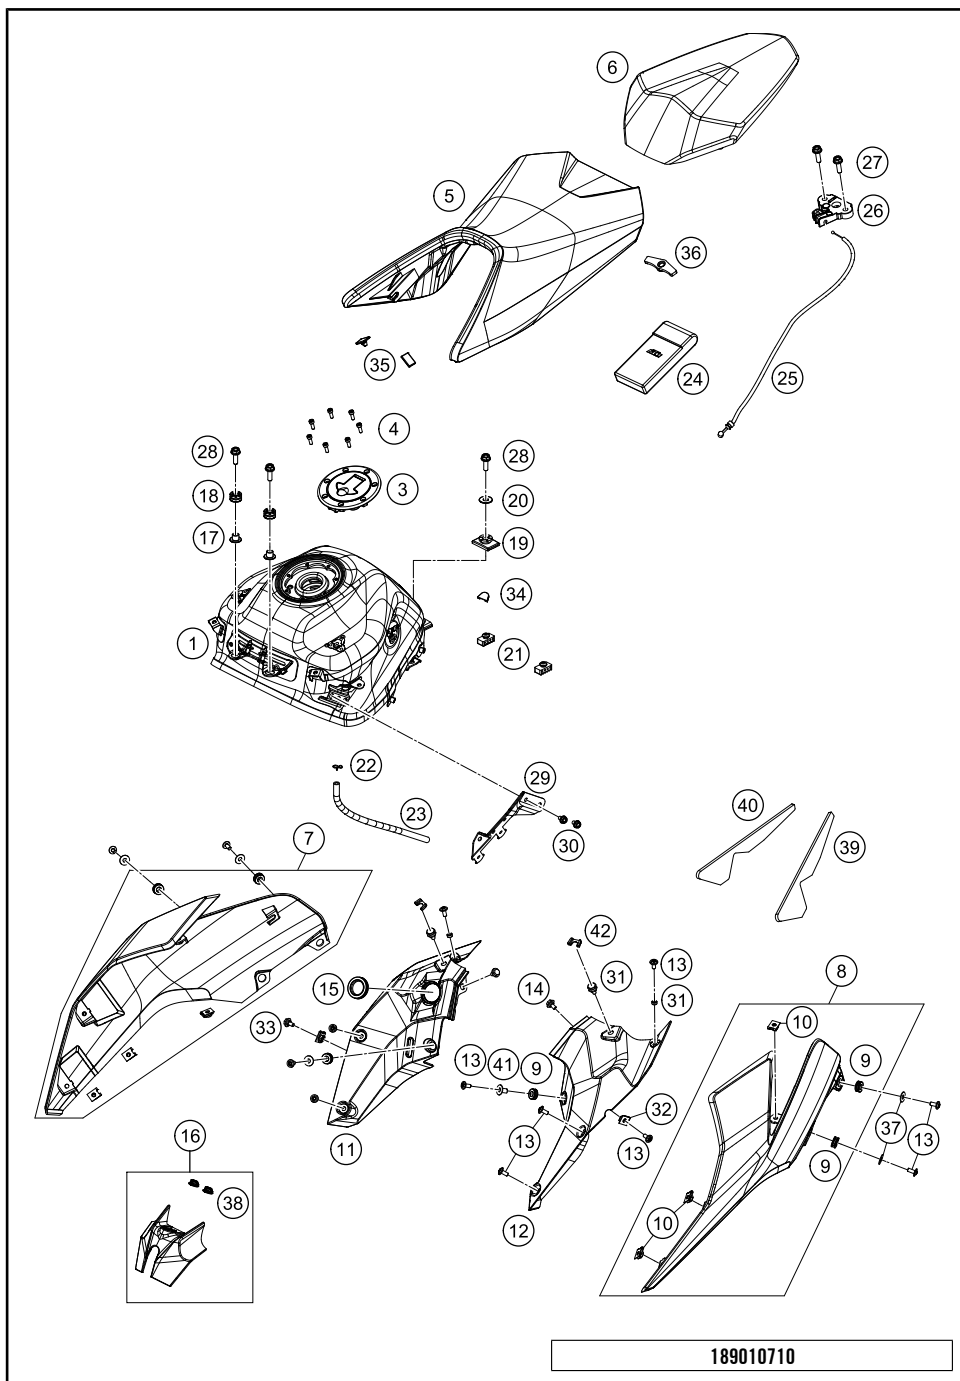

189010710

POS	PARTNUMBER	PARTNAME	PIECE
40	93007025010	Tape cover RH	1
41	93014051000	Bundbuchse	2
42	93008065000	Rubber grommet tank spoiler	2

49989

* NEW PART

X ON DEMAND