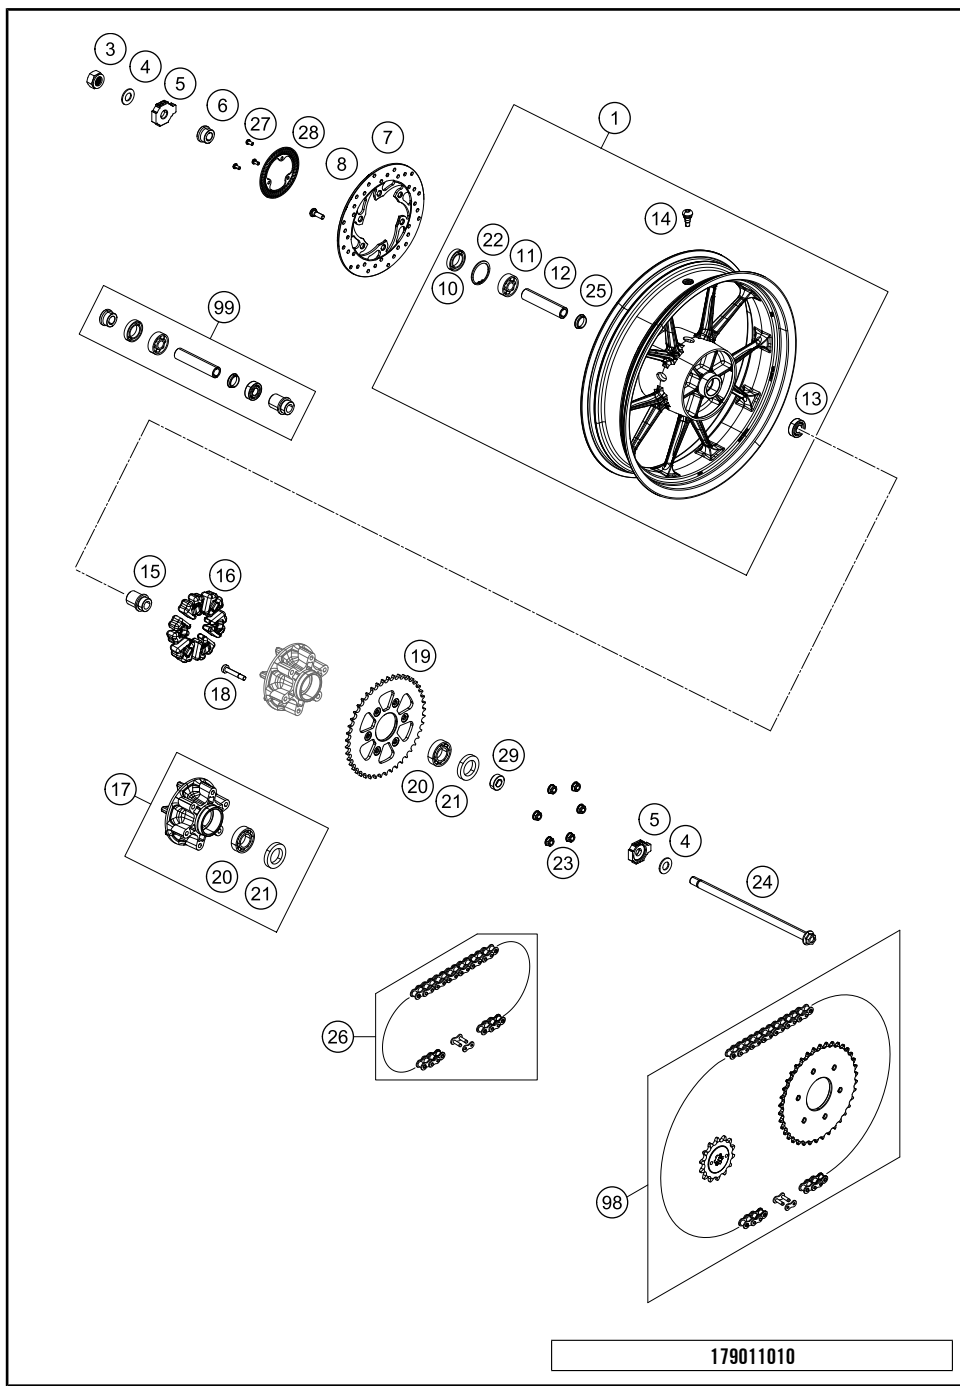

179010910

18468

* NEW PART

X ON DEMAND

REAR WHEEL

390 Duke, orange 2018 2018

POS	PARTNUMBER	PARTNAME	PIECE
1	93010001044EB	Rear wheel cpl. orange	1
3	90210086000	wheel spindle nut, rear	1
4	90610087000	washer 15.2x30x2	2
5	90110084000	chain tension adjuster, right	1
6	90110013000	SPACER BUSHING REAR WHEEL R/S	1
7	90110060000	rear brake disk D=230mm	1
8	90110062000	SPECIAL SCREW M8X25 SELF LOCK.	6
10	J760264208	SHAFT SEAL RING 26X42X8	2
11	J625063021	Grooved ball bearing 6302	1
12	90110011000	BEARING SPACER TUBE REAR	1
13	J625062023	BALL BEARING 6202	1
14	90109076000	VALVE CPL.	1
15	90610054000	SPACER BUSHING KRT INSIDE	1
16	90210059100	rear wheel dampening rubber	1
17	90210050000	SPROCKET SUPPORT	1
18	90810052000	SPECIAL SCREW M8X48	6
19	90510051045	rear sprocket 45 teeth	1
20	J625062050	BALL BEARING 6205	1
21	J760295207	SHAFT SEAL RING 29X52X7	1
22	J472042170	CIRCLIP	1
23	90510052000	FLANGED NUT M8X1,25	6
24	90210085000	wheel spindle, rear	1
25	90109011001	Fixation bearing spacer tube	1
26	78010167118	CHAIN DID 118 LINKS	1
27	90142021001	SCREW FOR ABS	3
28	90142021000	SENSOR DISC REAR	1
29	90110053000	SPACER CHAIN WHEEL SUPPORT	1
98	00050002059	DRIVETRAIN KIT 390 DUKE 2015	1
99	90110015100	REAR WHEEL REP. KIT 390 DUKE	1