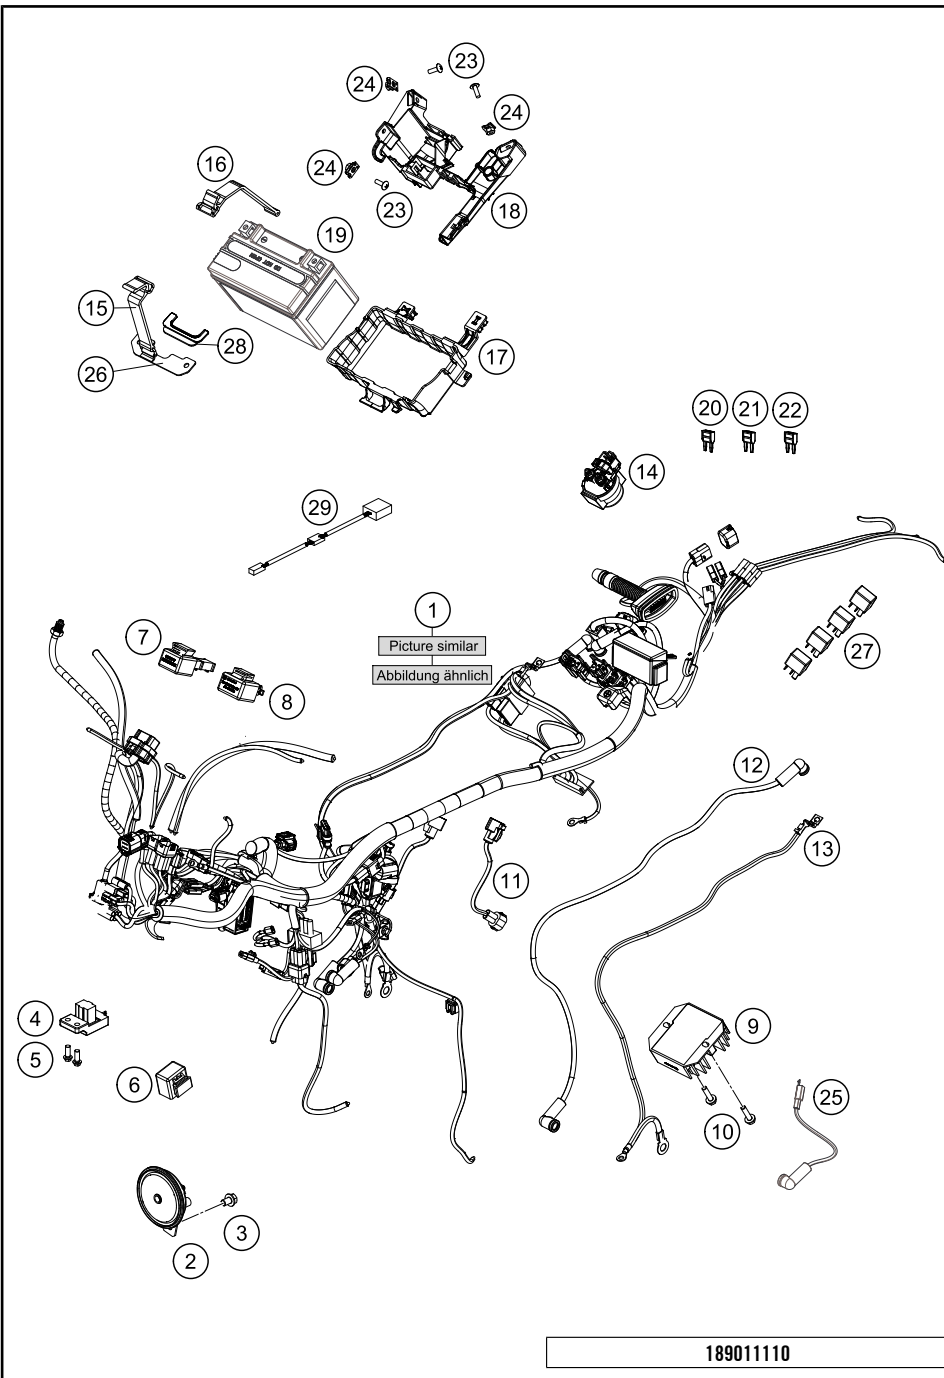

POS	PARTNUMBER	PARTNAME	PIECE
1	93011176000	Kabelstrang	1
2	93011060100	Horn	1
3	J025080123	HH COLLAR SCREW M8X12 SW12	1
4	93541088000	rollover sensor	1
5	J025060169	HH COLLAR SCREW M6X16 SW8	2
6	93811043000	resistor	1
7	93539010000	load resistance	1
8	90511030000	indicator relay	1
9	93011034000	Voltage regulator	1
10	J025060253	HH COLLAR SCREW M6X25 SW10	2
11	93041080050	Cable	1
12	93011059000	Starter cable 6MM	1
13	93011197000	Ground wire	1
14	90111058000	STARTER RELAY	1
15	93011055060	Band batterie	1
16	93011055000	Battery rubber holder	1
17	93011054050	METAMOLL BATTERY	1
18	93008018060	Cross brace cover	1
19	90611053000	BATTERY 12V/8AH	1
20	75011088010	FUSE 10A 07	8
21	75011088015	FUSE 15A 07	3
22	75011088030	FUSE 30A	2
23	J031050163	CHEESE-HEAD SCREW M5X16	3
24	90108050001	CLIP NUT M5	3
25	93038091000	Pigteil oil pressure switch	1
26	93011056100	Bracket battery band	1
27	90611057000	relay (interlock)	4
28	93011026000	Cable protection	1
29	93011035000	Kondensator	1

49852

* NEW PART X ON DEMAND