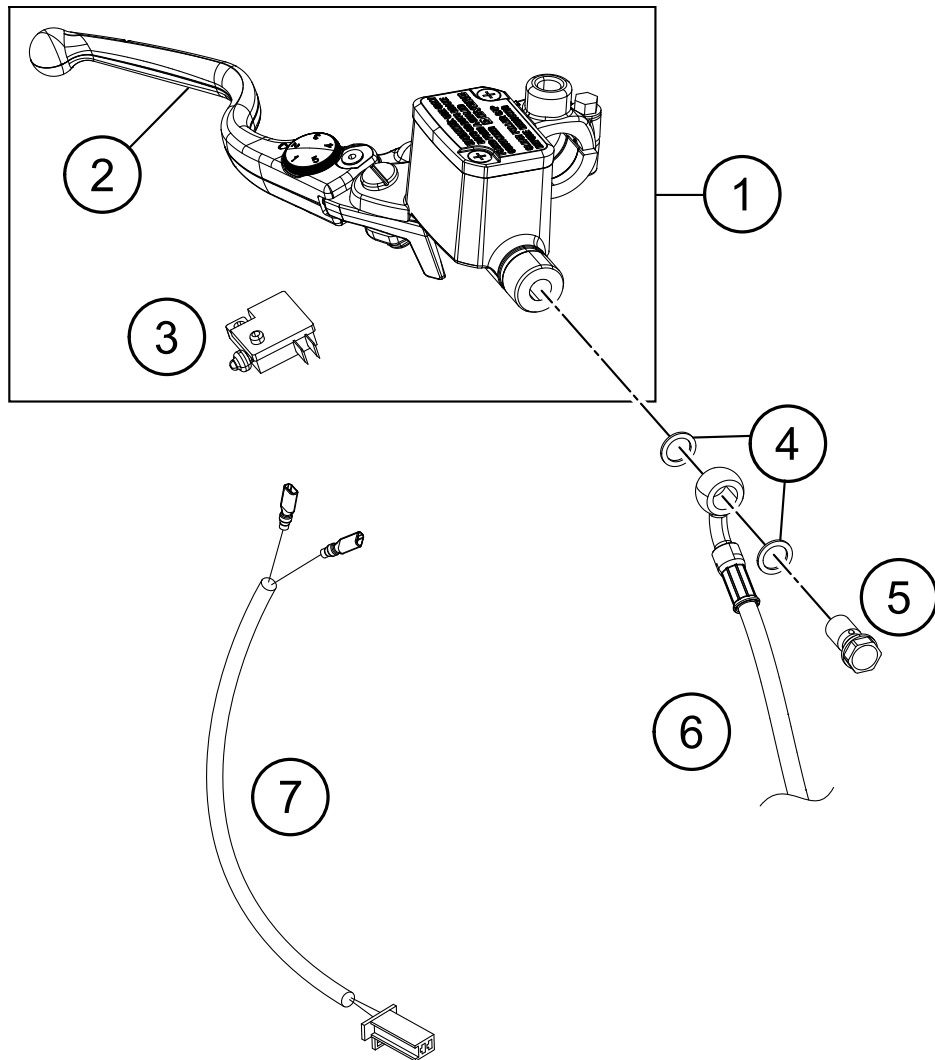

179011010

18819

* NEW PART X ON DEMAND

POS	PARTNUMBER	PARTNAME	PIECE
1	93011176000	Kabelstrang	1
2	93011060100	Horn	1
3	J025080123	HH COLLAR SCREW M8X12 SW12	1
4	93541088000	rollover sensor	1
5	J025060169	HH COLLAR SCREW M6X16 SW8	2
6	93811043000	resistor	1
7	93539010000	load resistance	1
8	90511030000	indicator relay	1
9	93011034000	Voltage regulator	1
10	J025060253	HH COLLAR SCREW M6X25 SW10	2
11	93041080050	Cable	1
12	93011059000	Starter cable 6MM	1
13	93011197000	Ground wire	1
14	90111058000	STARTER RELAY	1
15	93011055060	Band batterie	1
16	93011055000	Battery rubber holder	1
17	93011054050	METAMOLL BATTERY	1
18	93008018060	Cross brace cover	1
19	90611053000	BATTERY 12V/8AH	1
20	75011088010	FUSE 10A 07	8
21	75011088015	FUSE 15A 07	3
22	75011088030	FUSE 30A	2
23	J031050163	CHEESE-HEAD SCREW M5X16	3
24	90108050001	CLIP NUT M5	3
25	93038091000	Pigteil oil pressure switch	1
26	93011056100	Bracket battery band	1
27	90611057000	relay (interlock)	4
28	93011026000	Cable protection	1
29	93011035000	Kondensator	1

49852

* NEW PART X ON DEMAND

FRONT BRAKE CONTROL

390 Duke, orange 2018 2018

POS	PARTNUMBER	PARTNAME	PIECE
1	93313001033	Handbrake cylinder lever adjustable	1
2	93713002033	Brake lever cpl.	1
3	90111050000	brake light switch, front	1
4	90113026000	COPPER GASKET	2
5	90113013000	BANJO SCREW	1
6	93013035000	Brake hose	1
7	90111050050	WIRE BRAKE LIGHT SWITCH FRONT	1