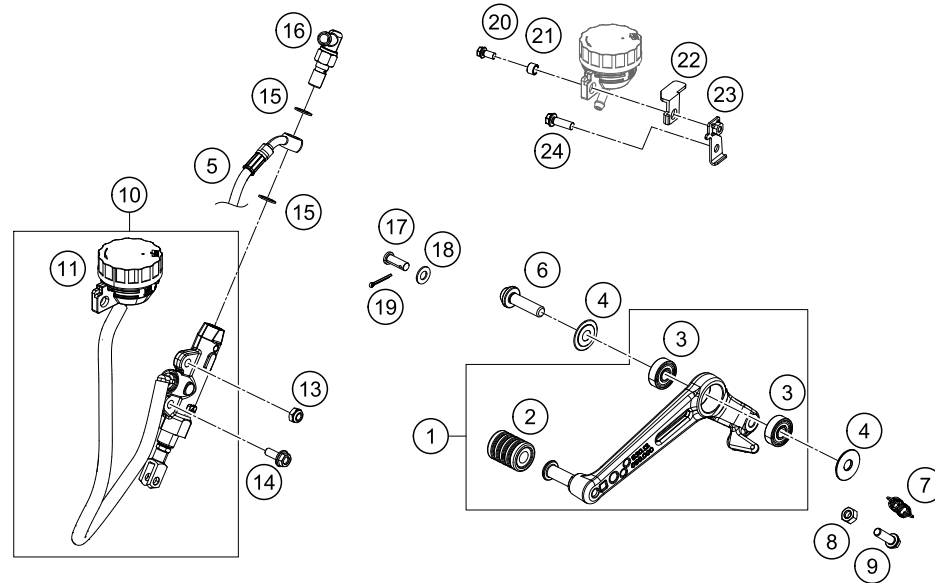

49852

* NEW PART X ON DEMAND

FRONT BRAKE CONTROL

390 Duke, orange 2018 2018

POS	PARTNUMBER	PARTNAME	PIECE
1	93313001033	Handbrake cylinder lever adjustable	1
2	93713002033	Brake lever cpl.	1
3	90111050000	brake light switch, front	1
4	90113026000	COPPER GASKET	2
5	90113013000	BANJO SCREW	1
6	93013035000	Brake hose	1
7	90111050050	WIRE BRAKE LIGHT SWITCH FRONT	1

179021310

49400

* NEW PART

X ON DEMAND

POS	PARTNUMBER	PARTNAME	PIECE
1	93013050033	Footbrake lever complete	1
2	90134035000	GEAR SHIFT LEVER RUBBER	1
3	J625060800	BALL BEARING 608	2
4	90134031020	thrust washer, gear shift lever	2
5	93013037000	Brake hose	1
6	90134034300	BOLT SHIFT LEVER	1
7	90113052000	brake pedal spring	1
8	J934060003	HEXAGON NUT M6	1
9	J025060203	HH COLLAR SCREW M6X20 SW10	1
10	93013060000	Rear master cylinder	1
11	90113009000	BRAKE FLUID RESERVOIR CPL.	1
13	J934060006	Hex nut M6	1
14	90130059000	HH COLLAR SCREW M6X16	1
15	90113026000	COPPER GASKET	2
16	90111051000	brake light switch, rear	1
17	90113057000	pin for fork end	1
18	90103040001	PLAIN WASHER 6,4X12X1	1
19	J094020153	splint pin 2x15mm	1
20	J025060181	Hex collar screw M6X18	1
21	93035065020	Spacer bushing	1
22	93013068010	Bracket, reservoir	1
23	93013068000	Sheet	1
24	J025050103	HH-COLLAR SCREW M5X10	1