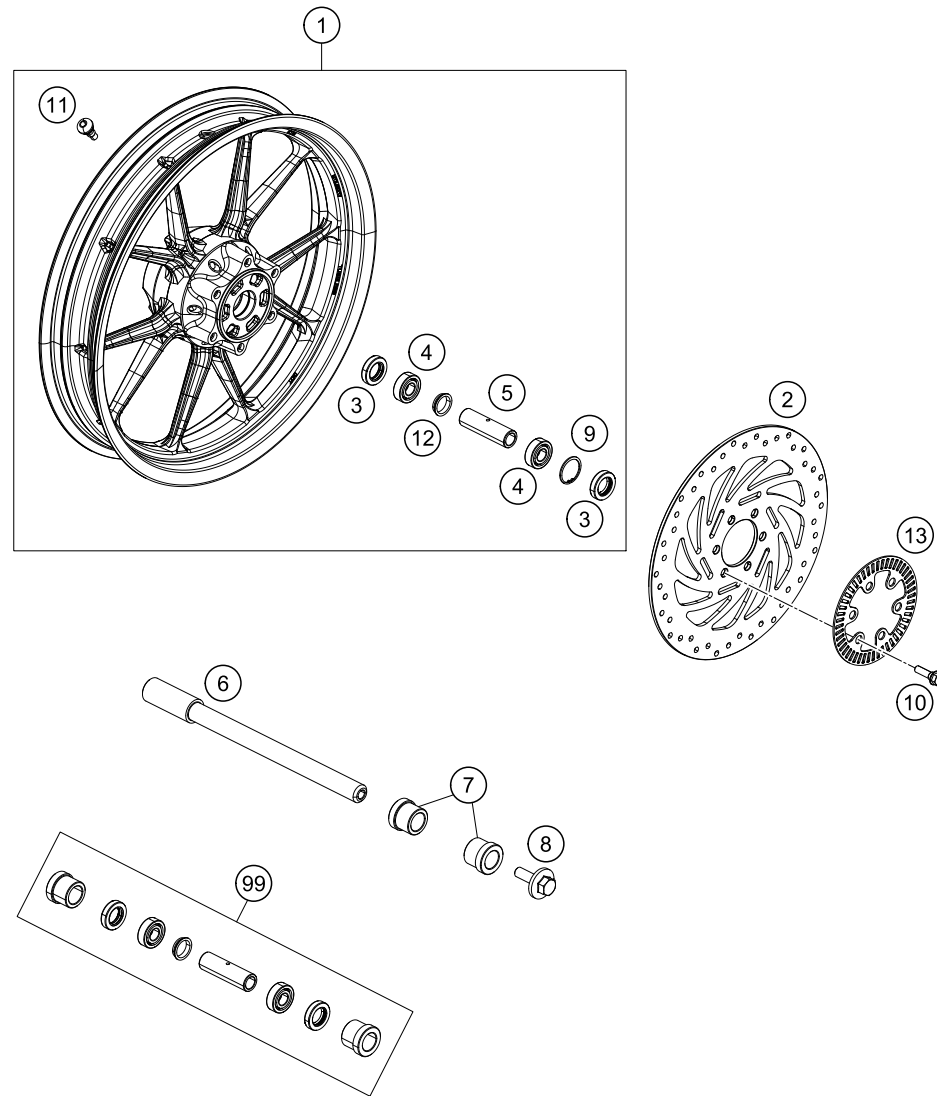

FRONT WHEEL

390 Duke, orange 2018 2018

POS	PARTNUMBER	PARTNAME	PIECE
1	93009001044EB	Front wheel cpl. orange	1
2	93309060000	Brake disc front 320MM	1
3	J760223508	SHAFT SEAL RING 22X35X8	2
4	J625062023	BALL BEARING 6202	2
5	90109011000	BEARING SPACER TUBE FRONT	1
6	93009081000	Front wheel spindle	1
7	90209083000	BEARING BUSHING	2
8	90109082000	flanged bolt M8	1
9	J472035150	Circlip 35X1,5	1
10	90110062000	SPECIAL SCREW M8X25 SELF LOCK.	6
11	90109076000	VALVE CPL.	1
12	90109011001	Fixation bearing spacer tube	1
13	93042020000	SENSORRING ABS	1
99	90109015100	FRONT WHEEL REP. KIT	1

179010910

18468

* NEW PART

X ON DEMAND