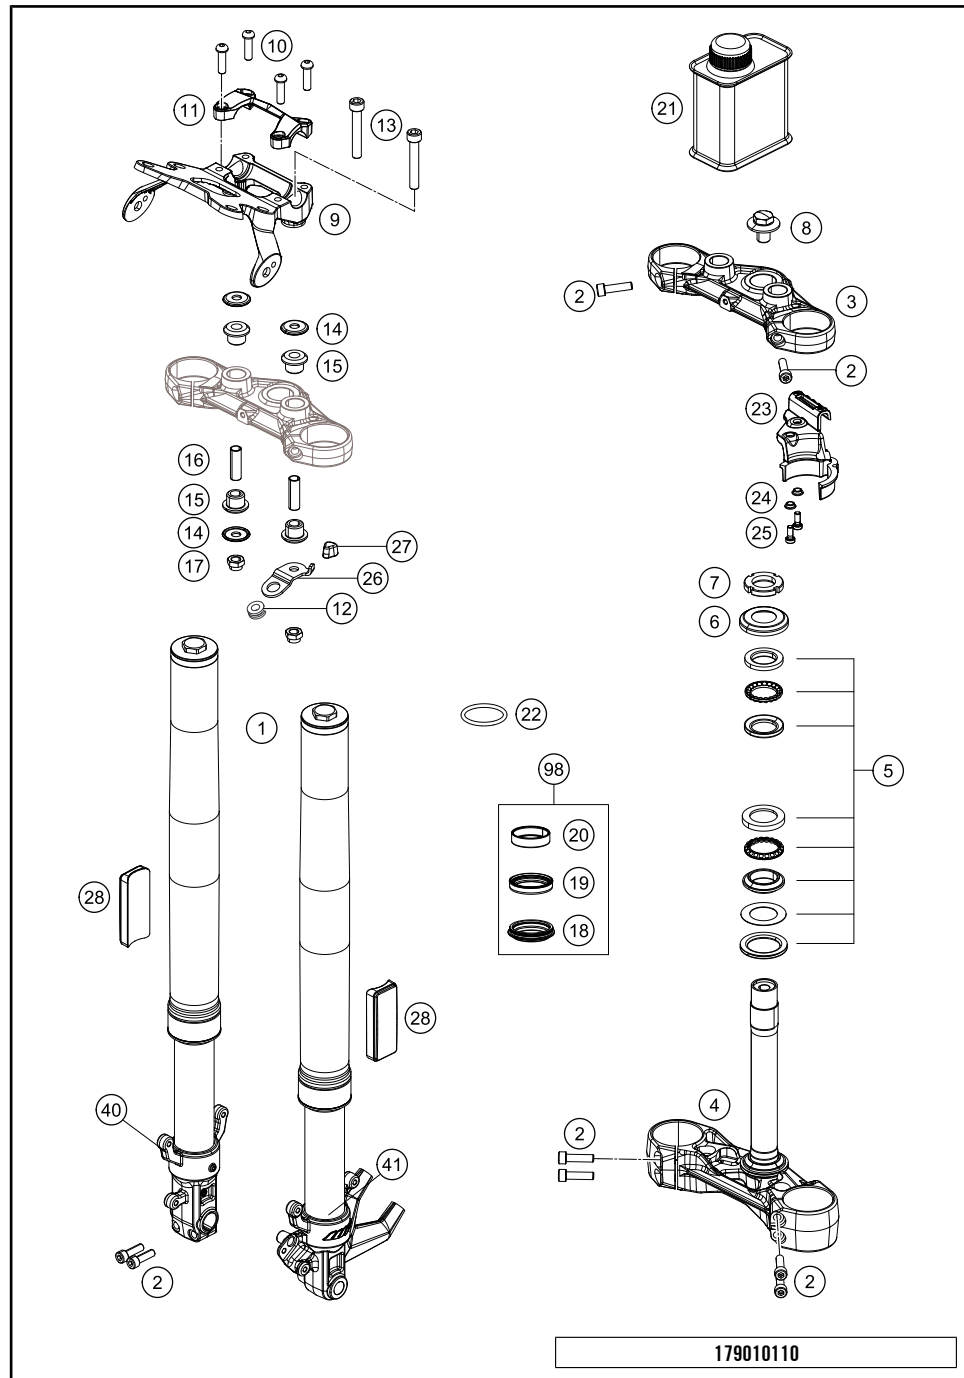

POS	PARTNUMBER	PARTNAME	PIECE
1	93301001100	Assembly leg left 390 HD	1
1	93301002100	Assembly leg right 390 HD	1
2	90501045000	AH SCREW M8X1.25X30	8
3	93001034033	Upper triple clamp GDC	1
4	93001032133	assembly lower triple clamp GDC	1
5	90101080044	STEERING HEAD BEARING-KIT	1
6	90101086000	protection cap	1
7	90101036000	adjusting ring steering head	1
8	90501044000	steering head screw	1
9	93014064000	Holder handsbar CUM TFT speedo	1
10	J912080293	Bolt socket-M8X1.25XI 29Xblack	4
11	93001038000	Handlebar clamp	1
12	93032060030	Sleeve clutch cable guide	1
13	93001044000	hexagon socket screw M10X1.25X72 8.8	2
14	90101042000	WASHER 10,5X32X2	4
15	90101040000	RUBBER BUSHING	4
16	93001041000	Spacer tube 10.2X12X42	2
17	J982101253	SELF L. NUT M10X1,25 H11 WS17	1
18	43570624	DUST CAP 43X53,4X5,8	2
19	43570623	OIL SEAL RING 43X52,9X11,4	2
20	43570618	GUIDE BUSHING 43X47X12	2
21	48601166S1	FORK OIL SAE4 5L	1
22	40140024	O-RING NBR 43X2	2
23	93013055000	Hose clamp	1
24	90113055010	sleeve for hose clamp	2
25	J021060156	AH SCREW M6X15 10.9	2
26	93032059000	Bracket clutch cable guide	1
27	93032060020	RUBBER CLUTCH CABLE GUIDE	1
28	90212582001	side reflector, front	2
40	93001007033	assembly fork pipe rh.	1
41	93001006033	assembly fork pipe lh.	1
98	90101000010	REP. KIT FORK KPL.	1

179010110

18818

* NEW PART X ON DEMAND

HANDLEBAR, CONTROLS

390 Duke, orange 2018 2018

POS	PARTNUMBER	PARTNAME	PIECE
1	93002001000	Handlebar	1
2	93702010033	THROTTLE GRIP	1
3	90802039000	HAND GRIP L/S	1
4	93511074000	START-EMERGENCY STOP SWITCH	1
5	93011070000	Light switch	1
6	93012041000	Mirror right	1
7	93012040000	Mirror left	1
9	90802090000	CLUTCH CABLE	1
10	93802016000	BOOT CLUTCH LEVER	1
15	93302131000	Clutch lever adjustable	1
16	90511049000	clutch switch	1
17	93502031100	Clutch lever	1
18	90202004001	HANDLEBAR WEIGHT	2
19	J912060553	Hexagon screw M6X55	2