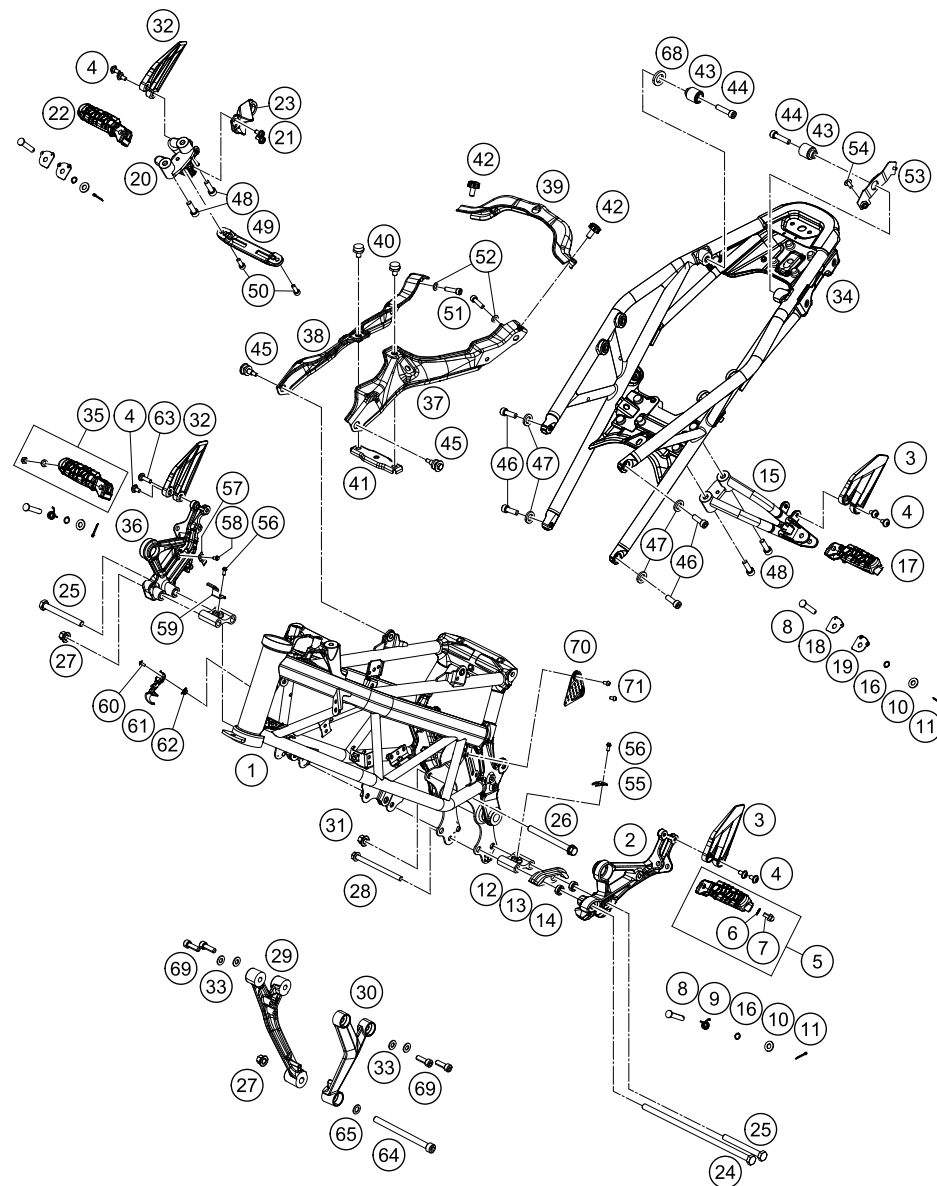

189020310

POS	PARTNUMBER	PARTNAME	PIECE
39	93003002030	Cross brace	1
40	93007044000	Retaining pin	2
41	93003001070	Seat cowl front complete	1
42	93008023000	Rubber buffer	2
43	93007047033	Seat support complete	2
44	J912080303	hexagon socket screw M8X30	2
45	93007046050	Screw	2
46	93003002070	hexagon socket screwM8X1.25X25	4
47	93003002080	Washer Plain-ID8.2XOD 14XT 2 BLK	4
48	90103098000	BOLT	4
49	93003056000	Passenger footrest bracket	1
50	J912060143	Hex socket screw M6X14	2
51	93008019070	hexagon socket screw M8X31	2
52	J125080002	Washer plain	2
53	93006040060	Retaining bracket	1
54	J031050163	CHEESE-HEAD SCREW M5X16	1
55	90111045050	CABLE BRACKET	1
56	90103032000	FLANGED BOLT M6X14	2
57	93013041000	Retaining bracket	1
58	J025060109	HH-COLLAR SCREW M6X10 SW8	1
59	93013026000	Support	1
60	93008044000	Sleeve spoiler inner RR MTG	1
61	93032059010	Guide clutch cable	1
62	90108050001	CLIP NUT M5	1
63	93008043000	Screw M6X1X25	1
64	90203008000	BOLT M10X135	1
65	J125100009	Washer M10	1
68	J125140003	Washer - plain	1
69	J912080251	Hexagon screw M8X25	4
70	93008041060	Hitzeschutz Seitenverkleidung	1
71	J031060106	SCREW BUTTON HEAD-M5X0.8XL 8XB	2

49835

* NEW PART

X ON DEMAND