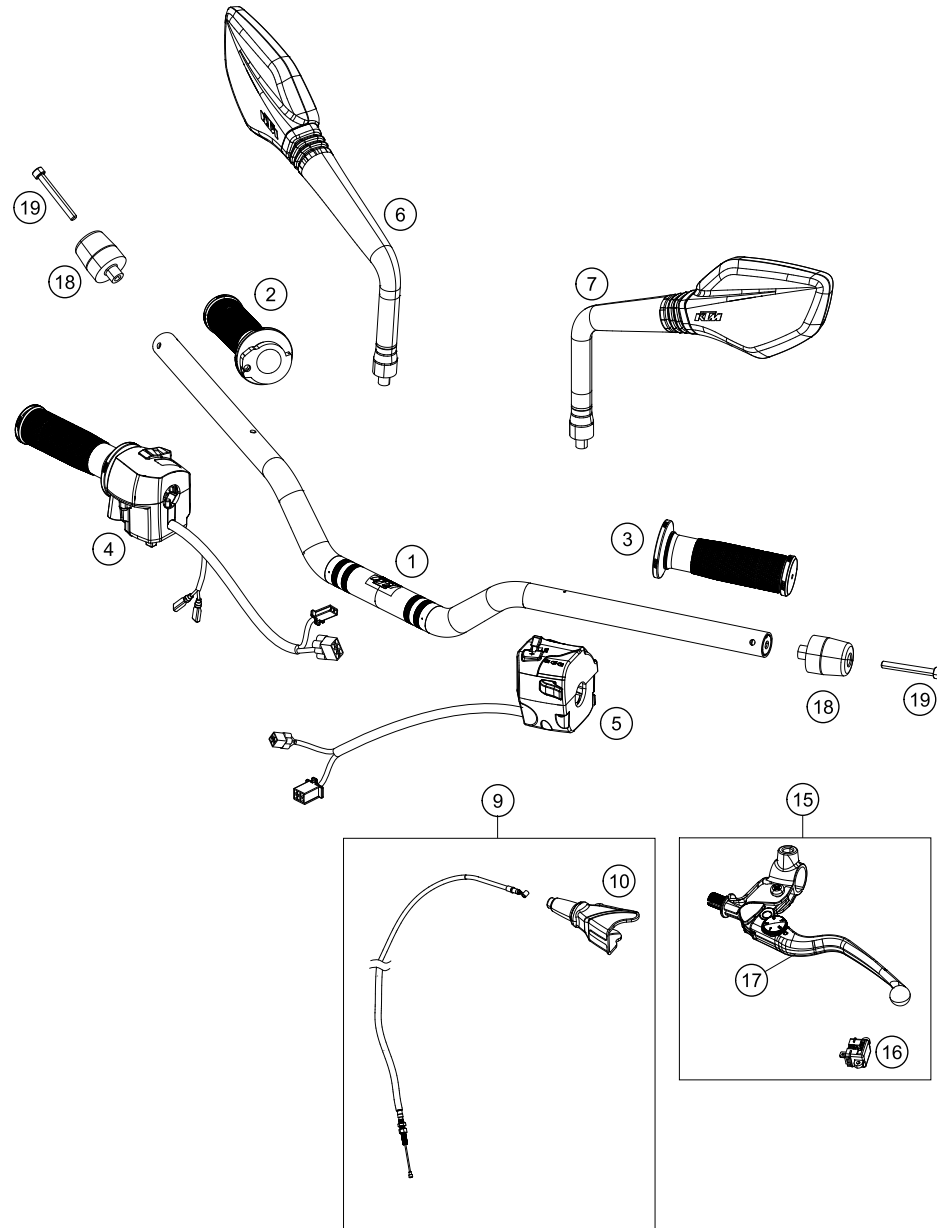

POS	PARTNUMBER	PARTNAME	PIECE
1	93301001100	Assembly leg left 390 HD	1
1	93301002100	Assembly leg right 390 HD	1
2	90501045000	AH SCREW M8X1.25X30	8
3	93001034033	Upper triple clamp GDC	1
4	93001032133	assembly lower triple clamp GDC	1
5	90101080044	STEERING HEAD BEARING-KIT	1
6	90101086000	protection cap	1
7	90101036000	adjusting ring steering head	1
8	90501044000	steering head screw	1
9	93014064000	Holder handsbar CUM TFT speedo	1
10	J912080293	Bolt socket-M8X1.25XI 29Xblack	4
11	93001038000	Handlebar clamp	1
12	93032060030	Sleeve clutch cable guide	1
13	93001044000	hexagon socket screw M10X1.25X72 8.8	2
14	90101042000	WASHER 10,5X32X2	4
15	90101040000	RUBBER BUSHING	4
16	93001041000	Spacer tube 10.2X12X42	2
17	J982101253	SELF L. NUT M10X1,25 H11 WS17	1
18	43570624	DUST CAP 43X53,4X5,8	2
19	43570623	OIL SEAL RING 43X52,9X11,4	2
20	43570618	GUIDE BUSHING 43X47X12	2
21	48601166S1	FORK OIL SAE4 5L	1
22	40140024	O-RING NBR 43X2	2
23	93013055000	Hose clamp	1
24	90113055010	sleeve for hose clamp	2
25	J021060156	AH SCREW M6X15 10.9	2
26	93032059000	Bracket clutch cable guide	1
27	93032060020	RUBBER CLUTCH CABLE GUIDE	1
28	90212582001	side reflector, front	2
40	93001007033	assembly fork pipe rh.	1
41	93001006033	assembly fork pipe lh.	1
98	90101000010	REP. KIT FORK KPL.	1

179010110

18818

* NEW PART X ON DEMAND

HANDLEBAR, CONTROLS

390 Duke, orange 2018 2018

POS	PARTNUMBER	PARTNAME	PIECE
1	93002001000	Handlebar	1
2	93702010033	THROTTLE GRIP	1
3	90802039000	HAND GRIP L/S	1
4	93511074000	START-EMERGENCY STOP SWITCH	1
5	93011070000	Light switch	1
6	93012041000	Mirror right	1
7	93012040000	Mirror left	1
9	90802090000	CLUTCH CABLE	1
10	93802016000	BOOT CLUTCH LEVER	1
15	93302131000	Clutch lever adjustable	1
16	90511049000	clutch switch	1
17	93502031100	Clutch lever	1
18	90202004001	HANDLEBAR WEIGHT	2
19	J912060553	Hexagon screw M6X55	2