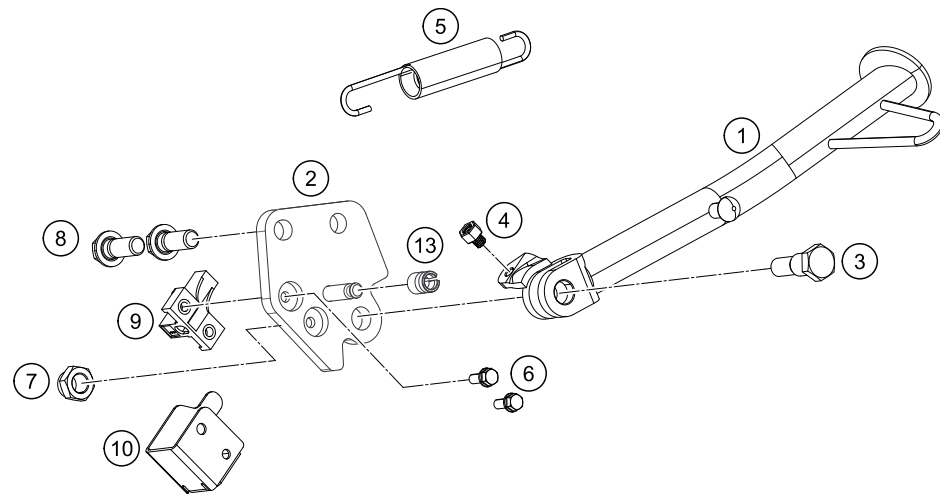

49835

* NEW PART

X ON DEMAND

189020310

POS	PARTNUMBER	PARTNAME	PIECE
39	93003002030	Cross brace	1
40	93007044000	Retaining pin	2
41	93003001070	Seat cowl front complete	1
42	93008023000	Rubber buffer	2
43	93007047033	Seat support complete	2
44	J912080303	hexagon socket screw M8X30	2
45	93007046050	Screw	2
46	93003002070	hexagon socket screwM8X1.25X25	4
47	93003002080	Washer Plain-ID8.2XOD 14XT 2 BLK	4
48	90103098000	BOLT	4
49	93003056000	Passenger footrest bracket	1
50	J912060143	Hex socket screw M6X14	2
51	93008019070	hexagon socket screw M8X31	2
52	J125080002	Washer plain	2
53	93006040060	Retaining bracket	1
54	J031050163	CHEESE-HEAD SCREW M5X16	1
55	90111045050	CABLE BRACKET	1
56	90103032000	FLANGED BOLT M6X14	2
57	93013041000	Retaining bracket	1
58	J025060109	HH-COLLAR SCREW M6X10 SW8	1
59	93013026000	Support	1
60	93008044000	Sleeve spoiler inner RR MTG	1
61	93032059010	Guide clutch cable	1
62	90108050001	CLIP NUT M5	1
63	93008043000	Screw M6X1X25	1
64	90203008000	BOLT M10X135	1
65	J125100009	Washer M10	1
68	J125140003	Washer - plain	1
69	J912080251	Hexagon screw M8X25	4
70	93008041060	Hitzeschutz Seitenverkleidung	1
71	J031060106	SCREW BUTTON HEAD-M5X0.8XL 8XB	2

49835

* NEW PART

X ON DEMAND

POS	PARTNUMBER	PARTNAME	PIECE
1	90103023000	SIDE STAND	1
2	93003026000	Side stand bracket	1
3	90103027000	SCREW F. SIDE STAND	1
4	90103029000	MAGNET HOLDER	1
5	90603024000	SIDE STAND SPRING	1
6	J011050133	HH COLLAR SCREW M5X13 SW8	2
7	J982101253	SELF L. NUT M10X1,25 H11 WS17	1
8	J025100253	Hexagon screw M10X25	2
9	93511045000	SWITCH SIDE STAND	1
10	90111045010	GUARD F. SIDE STAND SWITCH	1
13	90111040100	Bushing	1