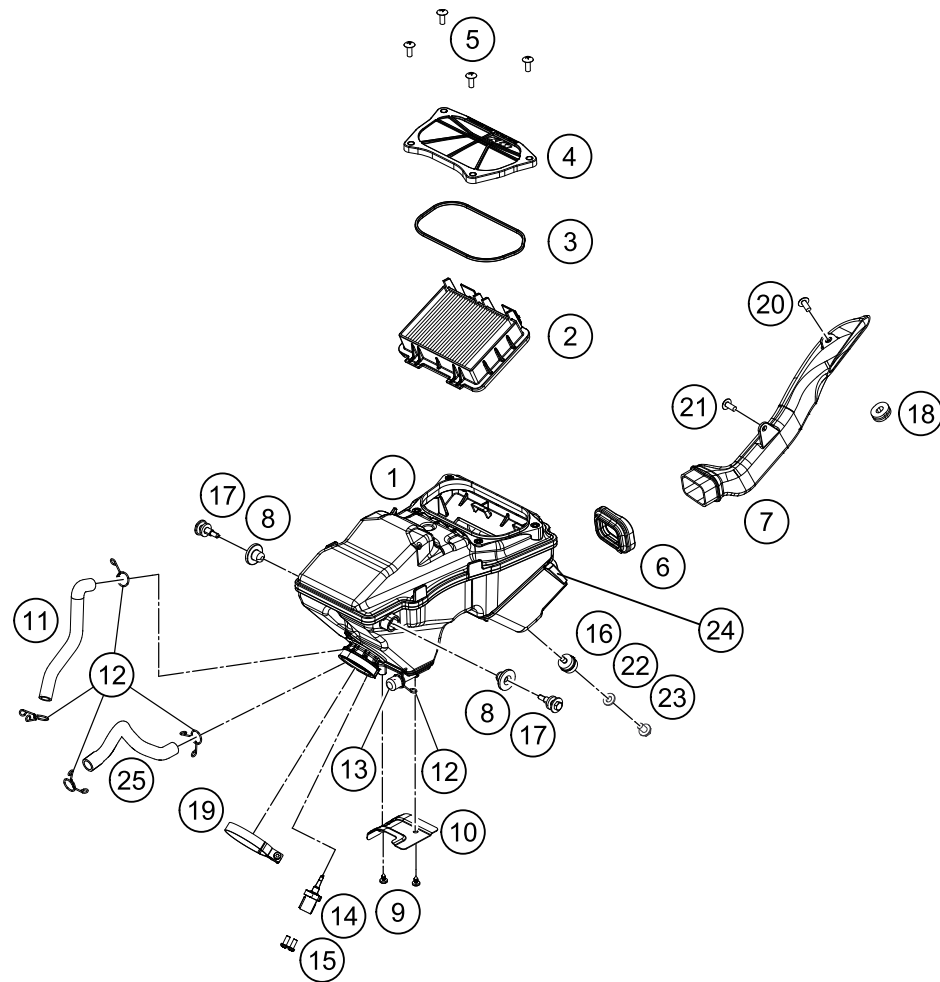

179010510

18464

* NEW PART

X ON DEMAND

AIR FILTER

390 Duke, orange 2018 2018

POS	PARTNUMBER	PARTNAME	PIECE
1	93306001044	Air filter Box Kit.	1
2	93006015000	FILTER	1
3	93006020050	Seal	1
4	93006002000	Air filter box cover	1
5	93006039000	Flat-head screw M6	4
6	93006001060	Carburetor connection boot	1
7	93006040000	Duct dirty side	1
8	93006001080	Damping rubber	2
9	J005050126	Lens head screw M5X12	2
10	93006001070	Heat protection	1
11	93030087050	Engine vent hose	1
12	90607017000	CLAMP 16MM	5
13	93030089000	Plug	1
14	93041080000	Intake air temperature sensor	1
15	J005050126	Lens head screw M5X12	2
16	90106001007	SILENT BLOCK AIRFILTER	1
17	93007046050	Screw	2
18	93008019010	Rubber bushing	1
19	90241002010	hose clamp	1
20	93008044000	Sleeve spoiler inner RR MTG	1
21	J031050166	Screw truss M5X16	1
22	J125060001	Washer - plain	1
23	J026060083	HH COLLAR SCREW M6X8 SW10	1
24	93006001015	Rubber cowl pad	1
25	93030088050	Engine vent hose	1