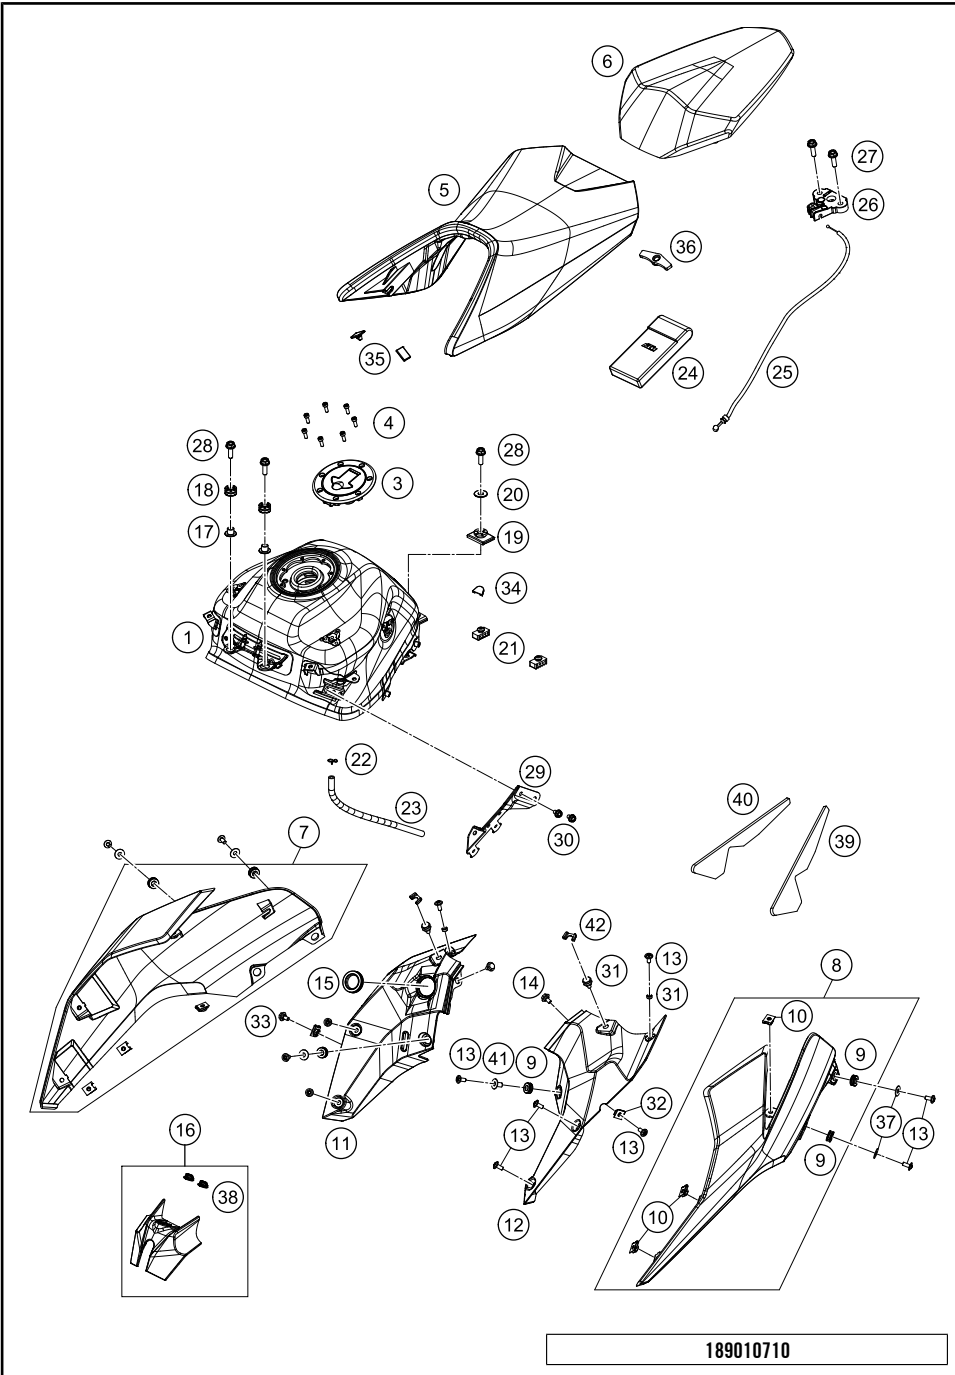

POS	PARTNUMBER	PARTNAME	PIECE
1	93007113000	Fuel tank	1
3	93807008000	Fuel tank cap	1
4	J912050151	AH SCREW M5X14 BLACK	7
5	93007040000	Rider seat	1
6	93007047000	Seat passenger complete	1
7	93008051000EB	Frontspoiler right orange	1
8	93008050000EB	Frontspoiler left orange	1
9	930080500040	Rubber bushing	6
10	90103097000	clip nut	6
11	93008055000	Inner cover right	1
12	93008056000	Inner cover left	1
13	90508006001	SOCKET HEAD BOLT M6X12	12
14	93008048000	Special screw	2
15	93035065010	Rubber bushing	1
16	93008057033	Cover for ignition lock complete	1
17	93008034000	Bushing	2
18	90507013006	GROMMET TANK MOUNTING	2
19	93007014000	Tank guard rear	1
20	90111060010	WASHER PLAIN 8,4X25X2	1
21	93007040010	Seat cowl pad	2
22	90107013008	CLAMP	1
23	90107013007	Tube drain cup cap	1
24	90529099000	TOOLKIT	1
25	93007052000	Cable seat lock	1
26	93007050000	Sseat lock ZSB	1
27	J025060203	HH COLLAR SCREW M6X20 SW10	2
28	J025080253	Hexagon screw M8X25	3
29	93015102000	Fastening	1
30	J025060103	HH COLLAR SCREW M6X10 SW10	2
31	93008044000	Sleeve spoiler inner RR MTG	2
32	90103097000	clip nut	2
33	90108076000	SPECIAL SCREW M6X12X3	1
34	93008059000	Rubber cap tank	4
35	90507047041	SEAT DUMPER SOZIUS SEAT	2
36	93007046000	Seat cowl pad	1
37	930080500050	Washer 6.2X20X1.5	6
38	93011068010	Rubber grommet ignition lock cover	2
39	93007025020	Tape cover LH	1

* NEW PART X ON DEMAND