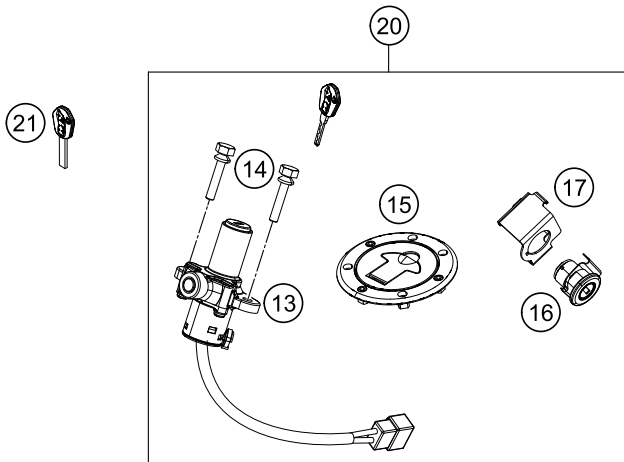

179011390

18356

* NEW PART

X ON DEMAND

POS	PARTNUMBER	PARTNAME	PIECE
1	93014040100	lamp tail MY17	1
2	93014040040	Washer	2
3	93014040020	Rubber bushing	2
4	93014040030	Washer	2
5	93014040010	Rubber bushing	2
6	90114047000	LICENSE PLATE ILLUMINATION	1
7	93014026000	Indicator front rh	1
8	93014025000	Indicator front lh	1
9	J125100003	WASHER PLAIN 10,5	2
10	J797100003	TOOTHED WASHER M10	2
11	J934100006	Hex nut M10	2
12	J981420133	SHEET MET.SCR. DIN 7981 4,2X13	2
13	90514036100	FLASHER REAR R/S	1
14	90514035100	FLASHER REAR L/S	1
15	93014013000	Support	1
16	93014015000	Rubber bushing	2
17	93014014000	Rubber bushing	1
18	93008040000	Screw M6X1X13	4
19	93014001300	Headlight	1
20	90808043000	SPECIAL SCREW M6X1X16	1
21	93014044000	Tail light box	1
22	93014045000	Rubber grommet	1
23	93008082010	Range change metal nut M6	1
24	93014019100	Holder headlamp LED	1
25	93014024100	bush	1
26	93014024110	srew M4X14	2
27	93008084010	Range change metal nut M6	2
28	93014009000	bush	1
29	93014009010	srew M5X12	2
30	J692100006	nut hex flanged	2
31	93008020060	Screw M6X1X9	1
36	90508006003	AH SCREW M6X1X20	1
37	93014018100	Collar head lamp holder MTG	1
38	93014017000	Rubber bushing	1

179011412

49824

* NEW PART

X ON DEMAND

POS	PARTNUMBER	PARTNAME	PIECE
1	93314069000	Speedometer with TFT, CAN, ABS	1
2	93014064000	Holder handsbar CUM TFT speedo	1
3	93014064100	Back cover TFT holder	1
4	93008020060	Screw M6X19	2
5	93014062010	Collar TFT speedo small	4
6	90507040001	RUBBER SLEEVE	4
7	93308015010	Washer, license plate holder support	4
8	90508006003	AH SCREW M6X120	4
9	93014064200	Retain. brack., bracket, comb. instr.	1
13	93011066044	Ignition lock complete	1
14	93011064100	Special screw for ignition lock	2
15	93807008000	Fuel tank cap	1
16	90107050050	SEAT LOCK	1
17	93007051000	Retaining bracket	1
18	93011066010	Positioning rubber	1
20	90211066144	Lock set cpl.	1
21	90111067100	BLANK KEY 125/200 DUKE	x