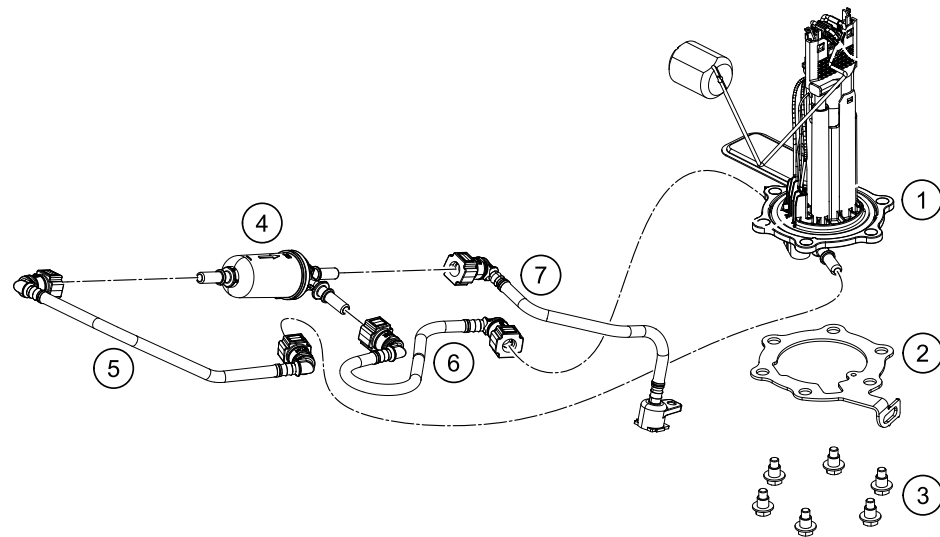

* NEW PART X ON DEMAND

189010710

POS	PARTNUMBER	PARTNAME	PIECE
40	93007025010	Tape cover RH	1
41	93014051000	Bundbuchse	2
42	93008065000	Rubber grommet tank spoiler	2

49989

* NEW PART

X ON DEMAND

FUEL PUMP

390 Duke, orange 2018 2018

POS	PARTNUMBER	PARTNAME	PIECE
1	93007088000	Fuel pump	1
2	93041007000	Flange for fuel pump	1
3	J025060128	BOLT FLANGE- M6 X 1 X L12.8 XBRT XST	6
4	93807018000	fuel filter	1
5	93007016100	Fuel hose	1
6	93007015000	Fuel hose	1
7	93341013044	Injector upper part with hose complete	1