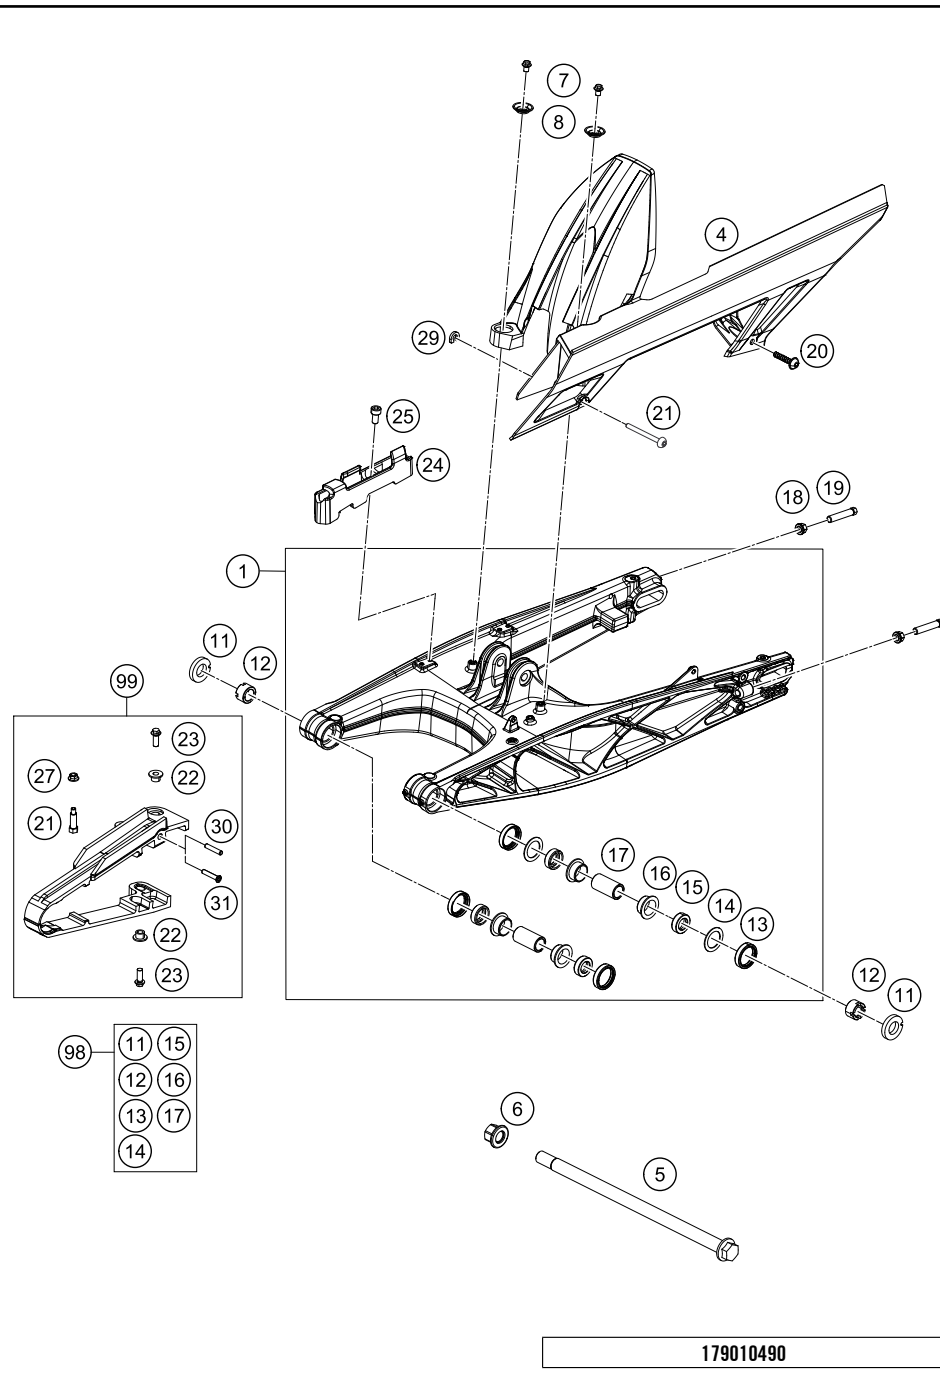

49835

* NEW PART

X ON DEMAND

POS	PARTNUMBER	PARTNAME	PIECE
1	90103023000	SIDE STAND	1
2	93003026000	Side stand bracket	1
3	90103027000	SCREW F. SIDE STAND	1
4	90103029000	MAGNET HOLDER	1
5	90603024000	SIDE STAND SPRING	1
6	J011050133	HH COLLAR SCREW M5X13 SW8	2
7	J982101253	SELF L. NUT M10X1,25 H11 WS17	1
8	J025100253	Hexagon screw M10X25	2
9	93511045000	SWITCH SIDE STAND	1
10	90111045010	GUARD F. SIDE STAND SWITCH	1
13	90111040100	Bushing	1

179010360

18347

* NEW PART

X ON DEMAND

SHOCK ABSORBER

390 Duke, orange 2018 2018

POS	PARTNUMBER	PARTNAME	PIECE
1	93304010000	Shock absorber	1
2	90104010003	PLAIN WASHER 10,2X20X3MM	3
3	93004016100	hexagon socket screw M10X1.25X62	1
5	J020100806	SHCS M10x1.25x80 - 10.9	1
6	90104010002	flanged hex nut M10x1.25 WS13	1

179010410

18463

* NEW PART

X ON DEMAND

POS	PARTNUMBER	PARTNAME	PIECE
1	90504030044	SWING ARM CPL.	1
4	93004060100	Chain cover	1
5	90104037000	swingarm bolt L=299mm	1
6	90104038000	FLANGED NUT M14X1,5	1
7	J025060083	HH COLLAR SCREW M6X8 SW8	2
8	93004051000	Supporting shell	2
11	93004042000	Special wahser	2
12	90104046000	swingarm adjusting ring	2
13	90104034001	OIL SEAL RING 25X32X7	4
14	90104036000	Thrust washer 22.2x31.7x1	2
15	90104034000	cup for radial shaft seal	4
16	90104031000	lgus plain bearing	4
17	90104032000	sleeve bushing 15.1x20x38	2
18	90104010002	flanged hex nut M10x1.25 WS13	2
19	90104040000	BOLT HEX M10X1,25X50 WS10	2
20	93004064000	Plastic screw 6x30	1
21	93004065000	hexagon socket screw M5X0.8X55	1
22	90604062000	chain slider bushing	2
23	J025060169	HH COLLAR SCREW M6X16 SW8	2
24	93013047000	Support	1
25	J912050101	AH SCREW M5X10	1
27	90204060001	HH COLLAR NUT	1
29	90504067000	WASHER CHAIN SLIDING GUARD	1
30	90104070020	SLEEVE CHAIN GUARD	1
31	90904070020	SLEEVE CHAIN GUARD	1
98	90104230010	SWINGARM REP. KIT 11-17	x
99	90104066210	CHAIN GUARD KIT 250/390	x