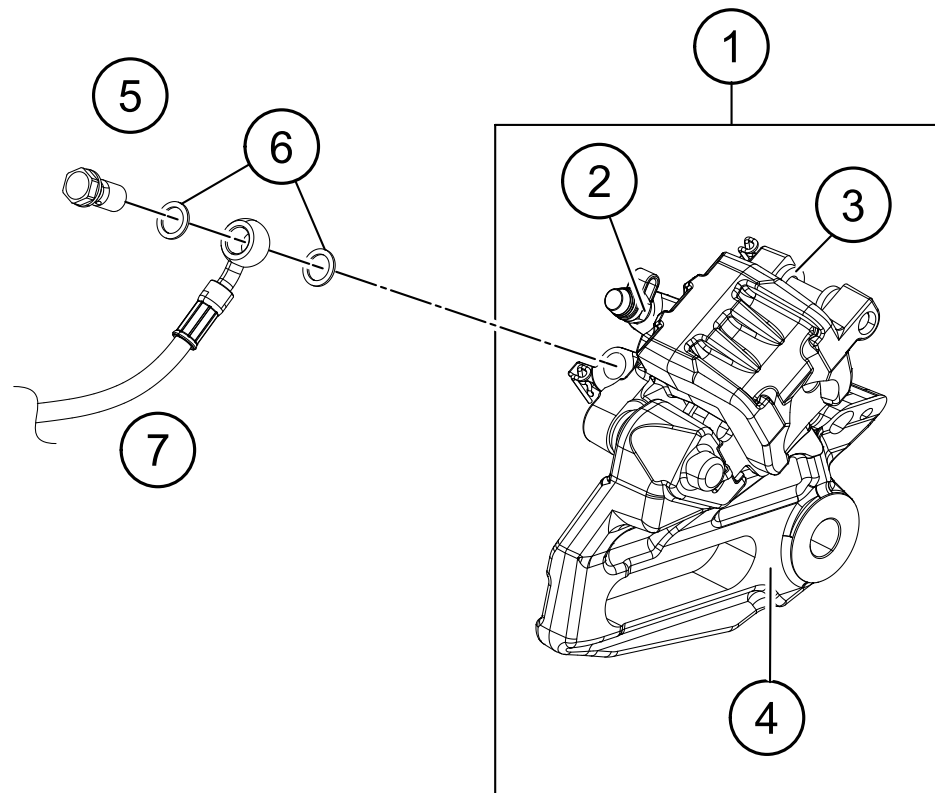

REAR BRAKE CALIPER

390 Duke, orange 2018 2018

POS	PARTNUMBER	PARTNAME	PIECE
1	90113080000	brake caliper, rear cpl.	1
2	90113121000	BLEEDER SCREW	1
3	90113090000	REAR BRAKE PADS - SET	1
4	90113075000	BRAKE CALIPER SUPPORT REAR	1
5	90113013000	BANJO SCREW	1
6	90113026000	COPPER GASKET	2
7	93013038000	Brake hose	1

179011390

18356

* NEW PART

X ON DEMAND