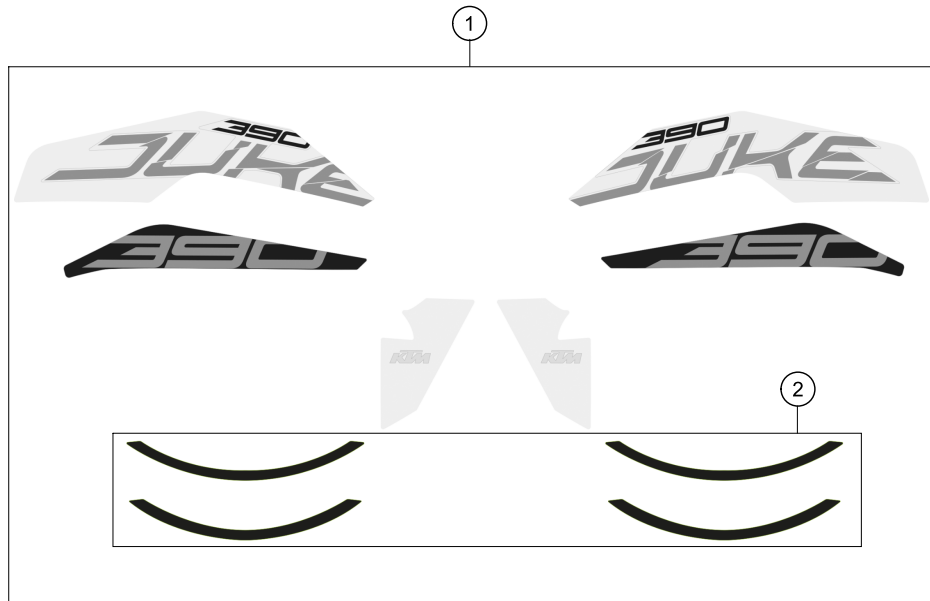

179020810

18935

* NEW PART

X ON DEMAND

DECAL

390 Duke, orange 2018 2018

POS	PARTNUMBER	PARTNAME	PIECE
1	90208099200	Decal kit 390 Duke orange	1
2	90208097000	Kit DCL wheel rim D390	x

179020830