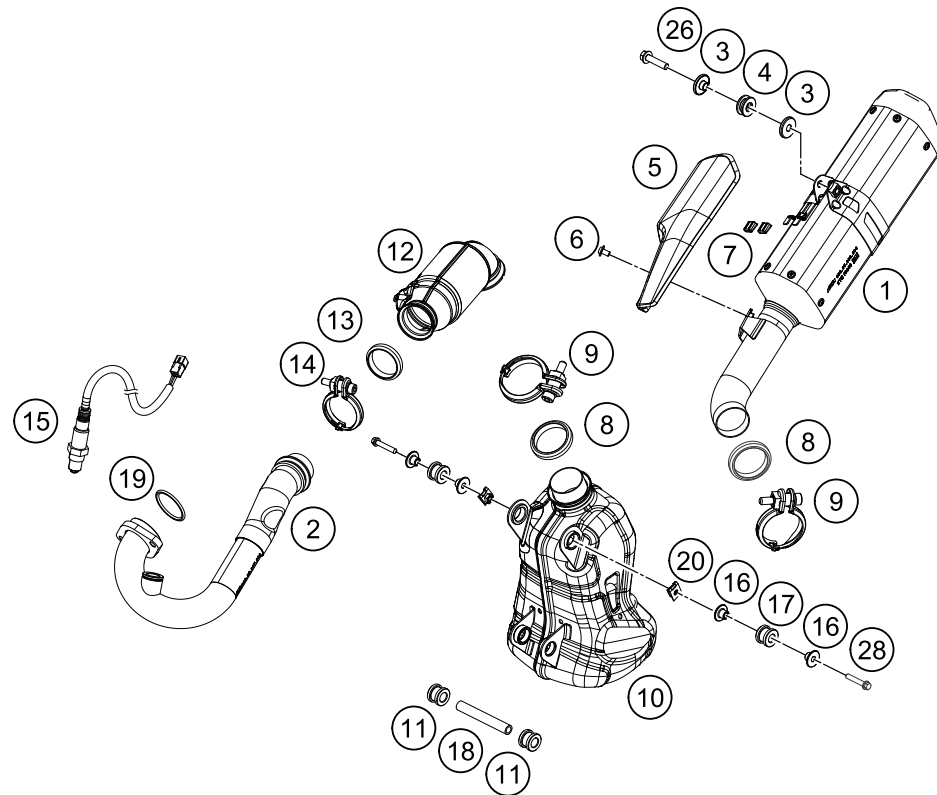

EXHAUST SYSTEM

390 Duke, orange 2018 2018

POS	PARTNUMBER	PARTNAME	PIECE
1	93805083000	MUFFLER CPL.	1
2	93805007000	header cpl.	1
3	93805095000	BUSH MUFFLER	2
4	93805096000	DAMPER MUFFLER	1
5	93805011000	MUFFLER SHIELD	1
6	J031060103	Lens head screw M6X10	1
7	93805011003	GROMMET MUFFLER SHIELD	2
8	93805005100	GASKET PIPE C	2
9	93805058100	CLAMP DIA 60	2
10	93505050000	pre muffler	1
11	90105068100	damper, bottom	2
12	93605008000	catalytic converter cpl.	1
13	93805005000	GASKET PIPE B	1
14	93805058000	CLAMP DIA 54	1
15	90141090000	oxygen sensor	1
16	90205086001	muffler mounting spacer bushing	4
17	90205068000	damper, bottom	2
18	90105084000	muffler mounting tube	1
19	90105004000	exhaust flange gasket	1
20	90103097000	clip nut	2
26	J025080353	BOLT FLANGED M8X35	1
28	90105000002	BOLT SILENCER MTG	2

179010510

18464

* NEW PART

X ON DEMAND