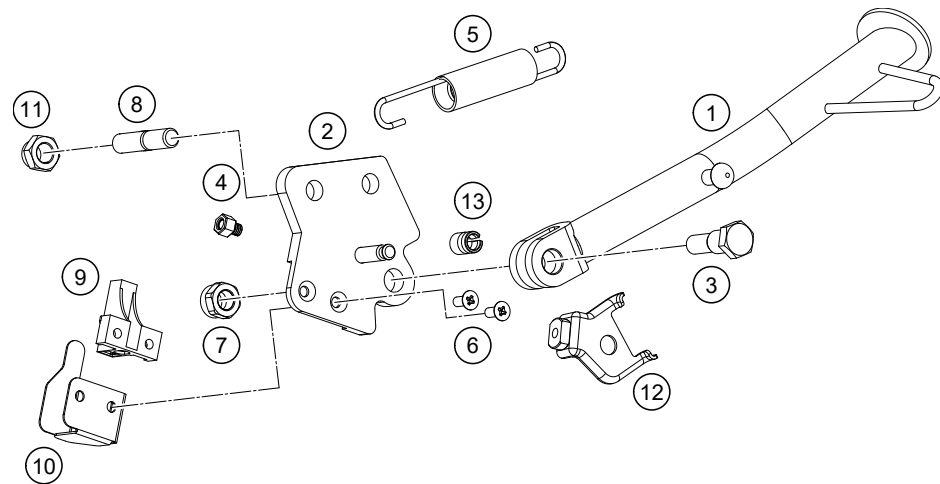

56460

* NEW PART

X ON DEMAND

209020311

POS	PARTNUMBER	PARTNAME	PIECE
39	93003002030	Bracket seat mount loose	1
40	93007044000	Retaining pin	2
41	93003001070	Seat cowl front complete	1
42	93008023000	Rubber buffer	2
43	93007047033	Seat support complete	2
44	J912080303	hexagon socket screw M8X30	2
45	93007046050	Screw	2
47	J125080001	Washer M8	4
48	90103098000	BOLT	4
49	93003056000	Passenger footrest bracket	1
50	J912060143	Hex socket screw M6X14	2
51	93008019070	hexagon socket screw M8X31	2
52	J125080002	Washer plain	2
53	93006040060	Retaining bracket	1
54	J005050123	FLAT HEAD SCREW M5X12 PH	1
55	90111045050	CABLE BRACKET	1
56	90103032000	FLANGED BOLT M6X14	2
57	93013041000	Retaining bracket	1
58	J025060109	HH-COLLAR SCREW M6X10 SW8	1
59	93013026000	Support	1
60	J031050121	Roundhead screw M4X12	1
61	93032059010	Guide clutch cable	1
62	90108050001	CLIP NUT M5	1
63	93008043000	Screw M6X1X25	1
64	90203008000	BOLT M10X135	1
65	J125100009	Washer M10	1
66	90508026100	Clip	2
67	J125080005	WASHER M8	2
68	J125140003	Washer - plain	1
69	J912080251	Hexagon screw M8X25	8
70	93008041060	guard ih	1
71	J031060106	SCREW BUTTON HEAD-M5X0.8XL 8XB	2

56460

* NEW PART

X ON DEMAND

POS	PARTNUMBER	PARTNAME	PIECE
1	28103023000	Side stand	1
2	93003026100	Side stand bracket	1
3	90103027000	SCREW F. SIDE STAND	1
4	93503029000	Magnet bracket	1
5	90603024000	SIDE STAND SPRING	1
6	J900000501200	screw csk cros-m5x0.8x12xbright	2
7	J982101253	SELF L. NUT M10X1,25 H11 WS17	1
8	93003027000	bolt stud-M10X1.25XL20XBRXPRECOAT	2
9	93511045000	SWITCH SIDE STAND	1
10	28111046000	Shield switch stand side	1
11	93003034000	nut U flang-M10X1.25XHT.8.5XBRT	2
12	95803034000	BRACKET HOLDER MAGNET	1
13	90111040100	Bushing	1