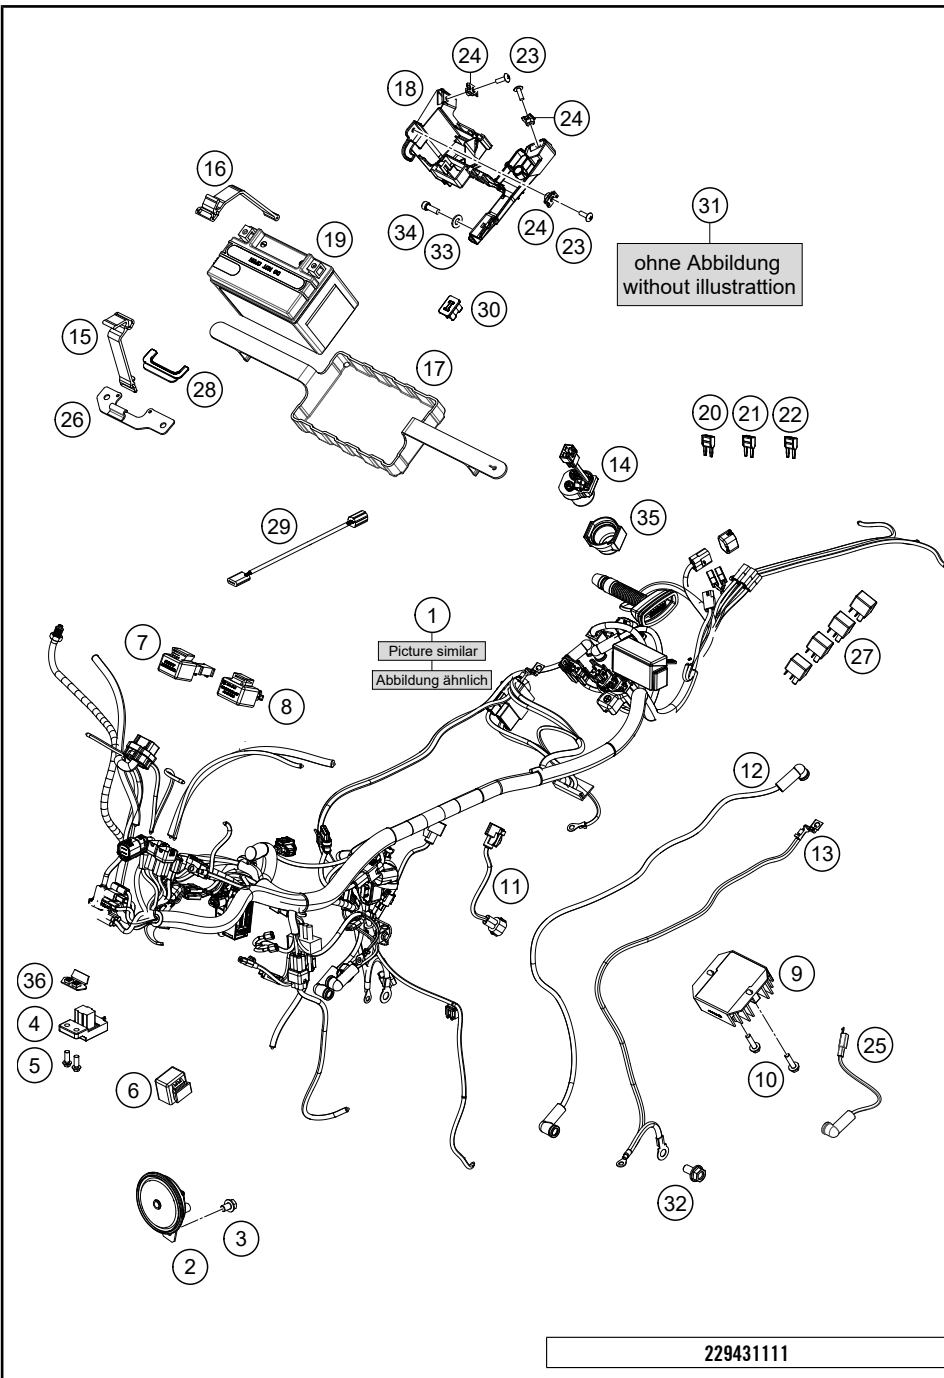

POS	PARTNUMBER	PARTNAME	PIECE
1	94311075000	Main wiring harness 390 Duke	1
2	93011060100	Horn	1
3	J025080123	HH COLLAR SCREW M8X12 SW12	1
4	93541088000	rollover sensor	1
5	J025060169	HH COLLAR SCREW M6X16 SW8	2
6	93811043000	resistor	1
7	28111096000	Transil unit	1
8	90511030000	indicator relay	1
9	28111034000	Voltage regulator	1
10	J90000602600	BOLT FLANGED-M6X1XL26XCL 10.9XBRT	2
11	93041080050	Cable	1
12	93011059000	Starter cable 6MM	1
13	93011197000	Ground wire	1
14	93011058000	Starter relais	1
15	93011055060	Band batterie	1
16	93011055000	Battery rubber holder	1
17	93011054000	BOX BATTERY	1
18	93008018060	Cross brace cover	1
19	90611053000	BATTERY 12V/8AH	1
20	75011088010	FUSE 10A 07	8
21	75011088015	FUSE 15A 07	3
22	75011088030	FUSE 30A	2
23	J005050123	FLAT HEAD SCREW M5X12 PH	3
24	90108050001	CLIP NUT M5	3
25	93038091000	Pigtail oil pressure switch	1
26	93011056100	Bracket battery band	1
27	90611057000	relay (interlock)	4
28	93011026000	protector	1
29	93511084000	PIGTAIL PH-3 FUEL PUMP	1
30	93008078000	Rubber grommet	2
31	93042033000	Cable earth ABS	1
31	93811099000	wiring harness temperatur sensor	1
32	J025060122	Hex collar screw M6X12	2
33	J125050008	Washer M5	1
34	J912050166	bolt socket-M5X0.8XL16XCL8.8XBRT	1
35	93311058000	Rubber damper starter relay	1
36	28503001077	VSG BLECH NEIGUNGSWINKELSENOR	1

229431111

59478

* NEW PART

X ON DEMAND