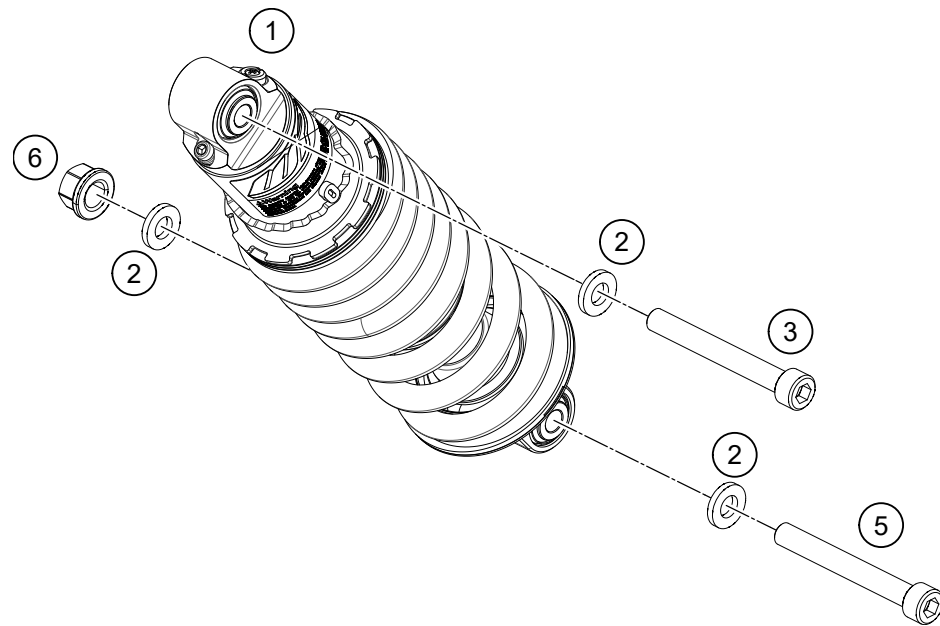

56460

* NEW PART

X ON DEMAND

POS	PARTNUMBER	PARTNAME	PIECE
1	28103023000	Side stand	1
2	93003026100	Side stand bracket	1
3	90103027000	SCREW F. SIDE STAND	1
4	93503029000	Magnet bracket	1
5	90603024000	SIDE STAND SPRING	1
6	J900000501200	screw csk cros-m5x0.8x12xbright	2
7	J982101253	SELF L. NUT M10X1,25 H11 WS17	1
8	93003027000	bolt stud-M10X1.25XL20XBRXPRECOAT	2
9	93511045000	SWITCH SIDE STAND	1
10	28111046000	Shield switch stand side	1
11	93003034000	nut U flang-M10X1.25XHT.8.5XBRT	2
12	95803034000	BRACKET HOLDER MAGNET	1
13	90111040100	Bushing	1

209300360

58340

* NEW PART

X ON DEMAND

SHOCK ABSORBER

390 DUKE, white 2022 EU 2022

POS	PARTNUMBER	PARTNAME	PIECE
1	94304010000	SHOCKABSORBER REAR	1
2	90104010003	PLAIN WASHER 10,2X20X3MM	3
3	93004016100	hexagon socket screw M10X1.25X62	1
5	J020100806	SHCS M10x1.25x80 - 10.9	1
6	90104010002	flanged hex nut M10x1.25 WS13	1