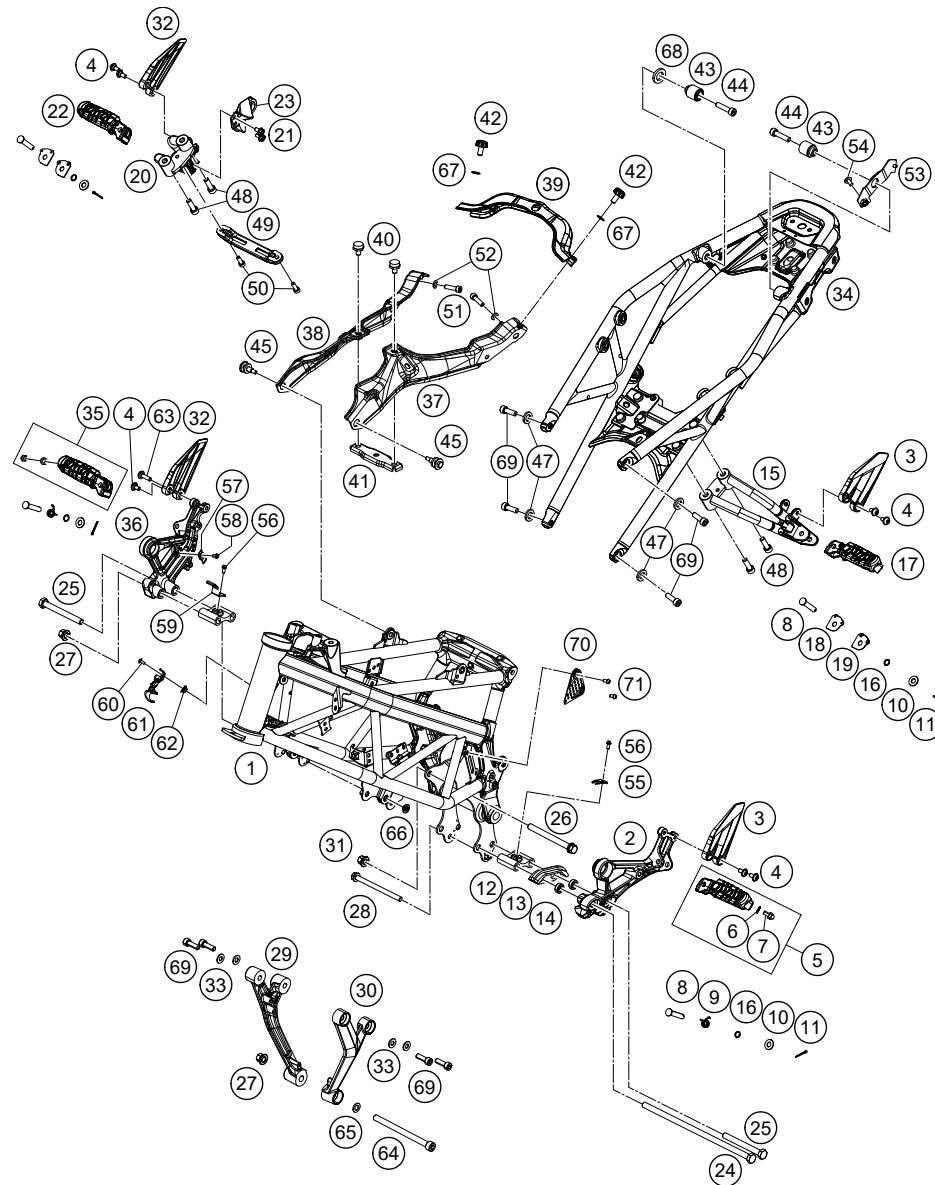

209020311

POS	PARTNUMBER	PARTNAME	PIECE
39	93003002030	Bracket seat mount loose	1
40	93007044000	Retaining pin	2
41	93003001070	Seat cowl front complete	1
42	93008023000	Rubber buffer	2
43	93007047033	Seat support complete	2
44	J912080303	hexagon socket screw M8X30	2
45	93007046050	Screw	2
47	J125080001	Washer M8	4
48	90103098000	BOLT	4
49	93003056000	Passenger footrest bracket	1
50	J912060143	Hex socket screw M6X14	2
51	93008019070	hexagon socket screw M8X31	2
52	J125080002	Washer plain	2
53	93006040060	Retaining bracket	1
54	J005050123	FLAT HEAD SCREW M5X12 PH	1
55	90111045050	CABLE BRACKET	1
56	90103032000	FLANGED BOLT M6X14	2
57	93013041000	Retaining bracket	1
58	J025060109	HH-COLLAR SCREW M6X10 SW8	1
59	93013026000	Support	1
60	J031050121	Roundhead screw M4X12	1
61	93032059010	Guide clutch cable	1
62	90108050001	CLIP NUT M5	1
63	93008043000	Screw M6X1X25	1
64	90203008000	BOLT M10X135	1
65	J125100009	Washer M10	1
66	90508026100	Clip	2
67	J125080005	WASHER M8	2
68	J125140003	Washer - plain	1
69	J912080251	Hexagon screw M8X25	8
70	93008041060	guard ih	1
71	J031060106	SCREW BUTTON HEAD-M5X0.8XL 8XB	2

56460

* NEW PART

X ON DEMAND