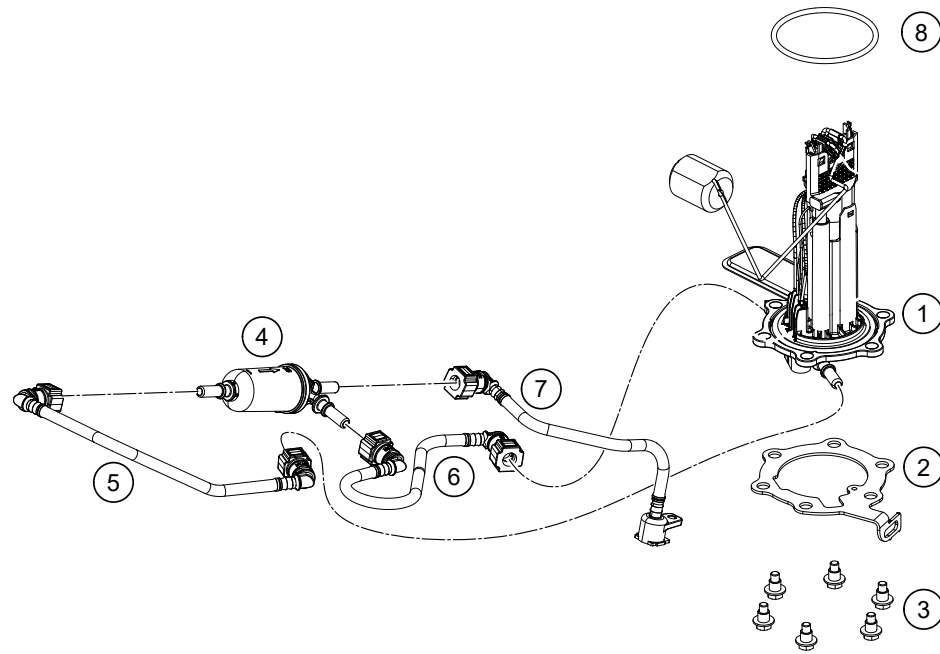

POS	PARTNUMBER	PARTNAME	PIECE
1	93307088000	Fuel pump	1
2	93041007000	Flange for fuel pump	1
3	J025060128	BOLT FLANGE- M6 X 1 X L12.8 XBRT XST	6
4	93807018000	fuel filter	1
5	93007016100	Fuel hose	1
6	93007015000	Fuel hose	1
7	93341013044	Injector upper part with hose complete	1
8	93007089000	Fuel pump seal	1

179010730

57658

* NEW PART

X ON DEMAND