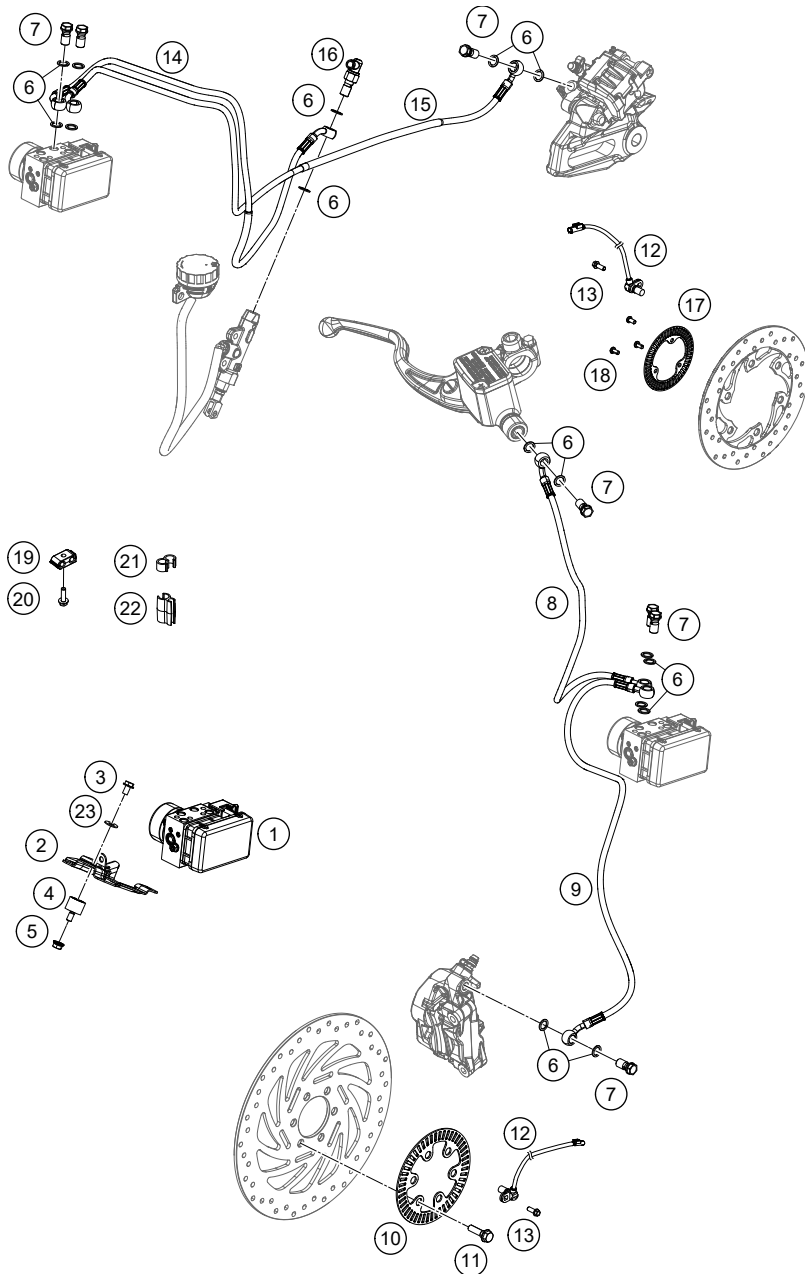

189011430

59479

* NEW PART

X ON DEMAND

EVAPORATIVE CANISTER

390 DUKE, white 2022 EU 2022

POS	PARTNUMBER	PARTNAME	PIECE
1	93015001000	Activated carbon filter	1
2	93015003000	Rubber band	2
3	90507015000	CONNECTOR Y SHAPE	1
4	J600000428500	Fuel hose	1
5	90607017003	SPRING BAND CLAMP D13	6
6	90607830000	Valve purge	1
7	J600000412000	Hose Y-PV	1
8	90207016004	CONNECTOR TUBE EVAP	1
9	90607017002	CLAMP D9	3
10	J600000813700	Hose ACF-Y	1
11	93015017000	Y connection	1
12	90607017001	SPRING BAND CLAMP 15X10	1
13	93015026000	Pre-formed hose	1
14	90515023000	TUBE CONNECTOR TO PLUG	1
15	90515011000	PLUG FUEL DRAIN	1
16	J912060123	hexagon socket screw M6X12	1
17	J926060006	nut hex flanged	1
18	94115032050	BRACKET VALVE PURGE	1
19	90107013008	CLAMP	1
20	93015029000	Hose active carbon filter	1
21	J330000514900	Cable ties	2
22	J310000801300	Hose clamp 12.5 x 8 SW	2
23	93015029050	Hose active carbon filter	1
24	90507017000	HOSE CLAMP	1

219401510

56430

* NEW PART

X ON DEMAND

POS	PARTNUMBER	PARTNAME	PIECE
1	94342031044	Unit ABS WET	1
2	93041030020	Retaining bracket	1
3	J026060083	HH COLLAR SCREW M6X8 SW10	3
4	90135001001	silentbloc M6	3
5	J926060000	FLANGED NUT M6 WS10 SELF LOCK.	3
6	90113026000	COPPER GASKET	16
7	90113013000	BANJO SCREW	7
8	93013035000	Brake hose	1
9	93013036000	Brake hose	1
10	93042020000	SENSORRING ABS	1
11	90110062000	SPECIAL SCREW M8X25 SELF LOCK.	6
12	90142125000	ABS SENSOR	2
13	J028060166	BOLT M6X16	2
14	93013037000	Brake hose	1
15	93013038000	Brake hose	1
16	90111051000	brake light switch, rear	1
17	90142021000	SENSOR DISC REAR	1
18	90142021001	SCREW FOR ABS	3
19	93813024000	brake hose clamp	3
20	J025060209	HH COLLAR SCREW M6X20	1
21	93813035000	CLAMP SENSOR CABLE	4
22	93813147000	CLAMP FOR BRAKE HOSE	2
23	J125060003	PLAIN WASHER 6,5X13X1	3