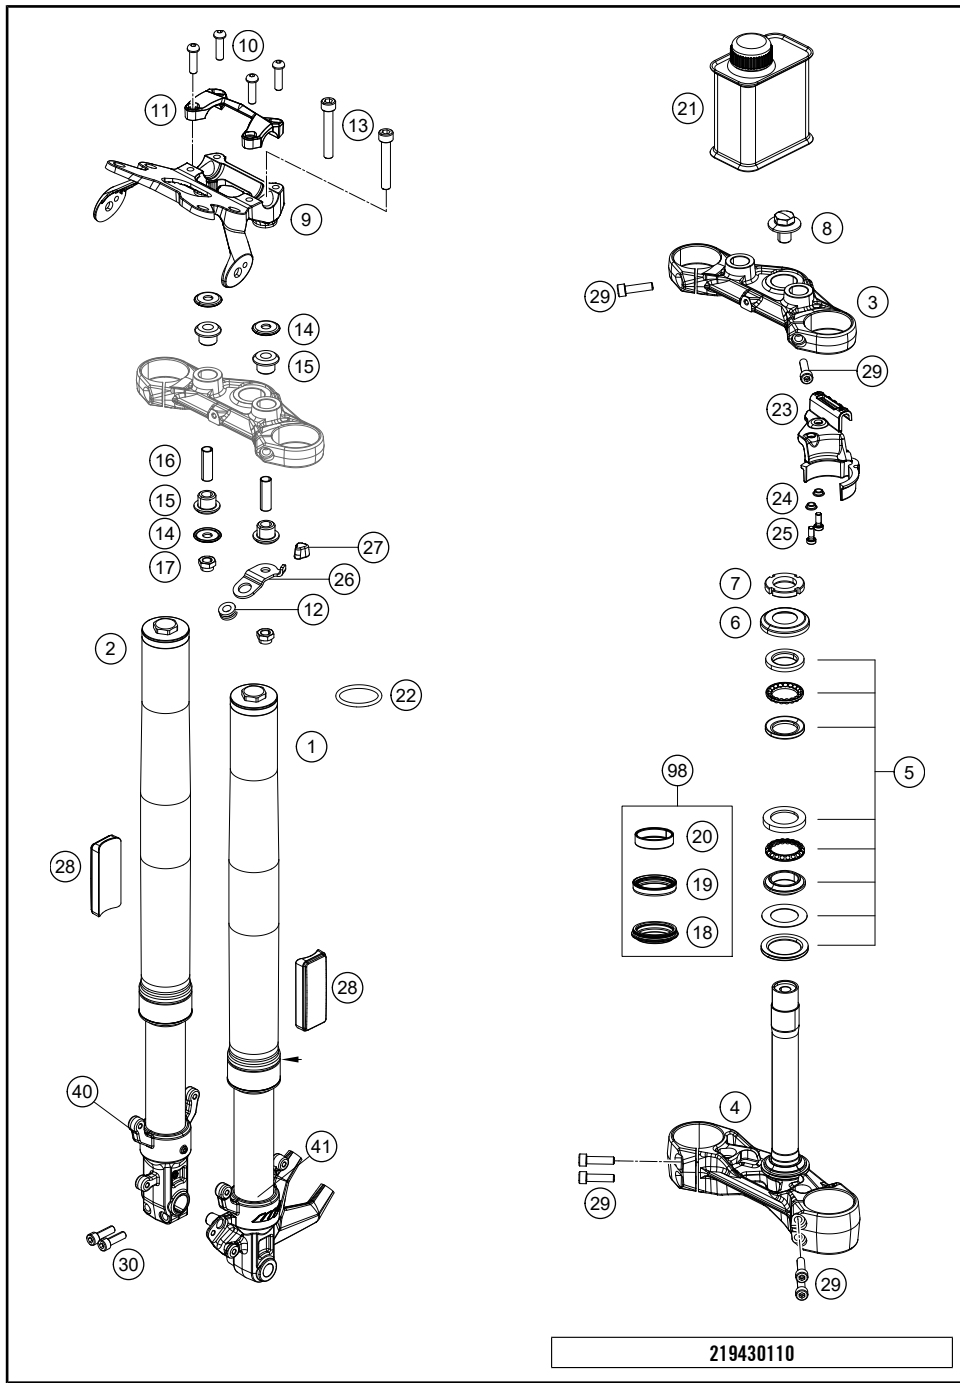

219430110

POS	PARTNUMBER	PARTNAME	PIECE
1	94301001000	Fork leg left	1
2	94301002000	Fork leg right	1
3	93001034033	Upper triple clamp GDC	1
4	93001032133	assembly lower triple clamp GDC	1
5	90101080044	STEERING HEAD BEARING-KIT	1
6	90101086000	protection cap	1
7	90101036000	adjusting ring steering head	1
8	90501044000	steering head screw	1
9	93014064000	Holder handsbar CUM TFT speedo	1
10	J912080293	Bolt socket-M8X1.25XI 29Xblack	4
11	93001038000	Handlebar clamp	1
12	93032060030	Sleeve clutch cable guide	1
13	93001044000	hexagon socket screw M10X1.25X72 8.8	2
14	90101042000	WASHER 10,5X32X2	4
15	90101040000	RUBBER BUSHING	4
16	93001041000	Spacer tube 10.2X12X42	2
17	J982101253	SELF L. NUT M10X1,25 H11 WS17	1
18	43570624	Dirt scarper SKF 43mm black	2
19	43570623	Shaft seal SKF 43x52,9x11,4 black	2
20	43570618	Guide bushing 42x44x20	2
21	48601166S1	Fork Fluid Viscosity 4.0 5L	1
22	40140024	O-ring 43x2 NBR70 siliconized yellow	2
23	93013055000	Hose clamp	1
24	90113055010	sleeve for hose clamp	2
25	J021060156	AH SCREW M6X15 10.9	2
26	93032059000	Bracket clutch cable guide	1
27	93032060020	RUBBER CLUTCH CABLE GUIDE	1
28	90212582001	side reflector, front	2
29	90501045000	AH SCREW M8X1.25X30	8
30	90501045000	AH SCREW M8X1.25X30	2
40	93001007033	assembly fork pipe rh.	1
41	93001006033	assembly fork pipe lh.	1
98	90101000010	REP. KIT FORK KPL.	1

56408

* NEW PART

X ON DEMAND

POS	PARTNUMBER	PARTNAME	PIECE
1	93002001000	Handlebar	1
2	93702010033	THROTTLE GRIP	1
3	90802039000	HAND GRIP L/S	1
4	95802010044	Throttle, cmpl.	1
5	93011070000	Light switch	1
6	93012041000	Mirror right	1
7	93012040000	Mirror left	1
9	90802090000	CLUTCH CABLE	1
10	93802016000	BOOT CLUTCH LEVER	1
14	90232014002	Screw pan cross M3x0.5	2
15	95802031000	Clutch assembly	1
16	90111149000	Clutch switch	1
17	93502031100	Clutch lever	1
18	90202004001	HANDLEBAR WEIGHT	2
19	J912060553	Hexagon screw M6X55	2