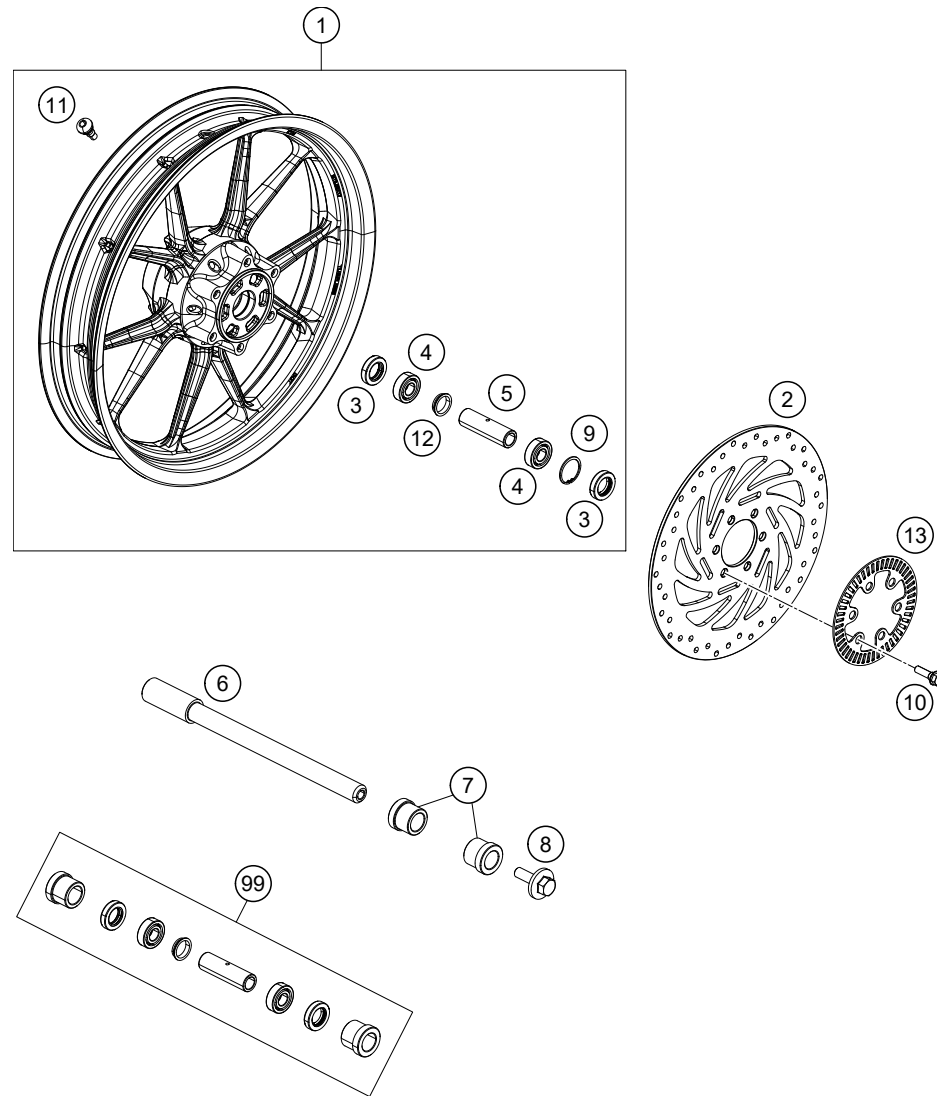

FRONT WHEEL

390 DUKE, white 2022 EU 2022

POS	PARTNUMBER	PARTNAME	PIECE
1	9300900104430	Front wheel cpl. black	1
2	93309060000	Brake disc front 320MM	1
3	J760223508	SHAFT SEAL RING 22X35X8	2
4	J625062023	BALL BEARING 6202	2
5	90109011000	Spacer front wheel	1
6	93009081000	Front axle	1
7	90209083000	BEARING BUSHING	2
8	90109082000	flanged bolt M8	1
9	J472035150	Circlip 35X1,5	1
10	90110062000	SPECIAL SCREW M8X25 SELF LOCK.	6
11	90109076000	VALVE CPL.	1
12	90109011001	Fixation bearing spacer tube	1
13	93042020000	SENSORRING ABS	1
99	90109015100	FRONT WHEEL REP. KIT	1

179010910

56287

* NEW PART

X ON DEMAND