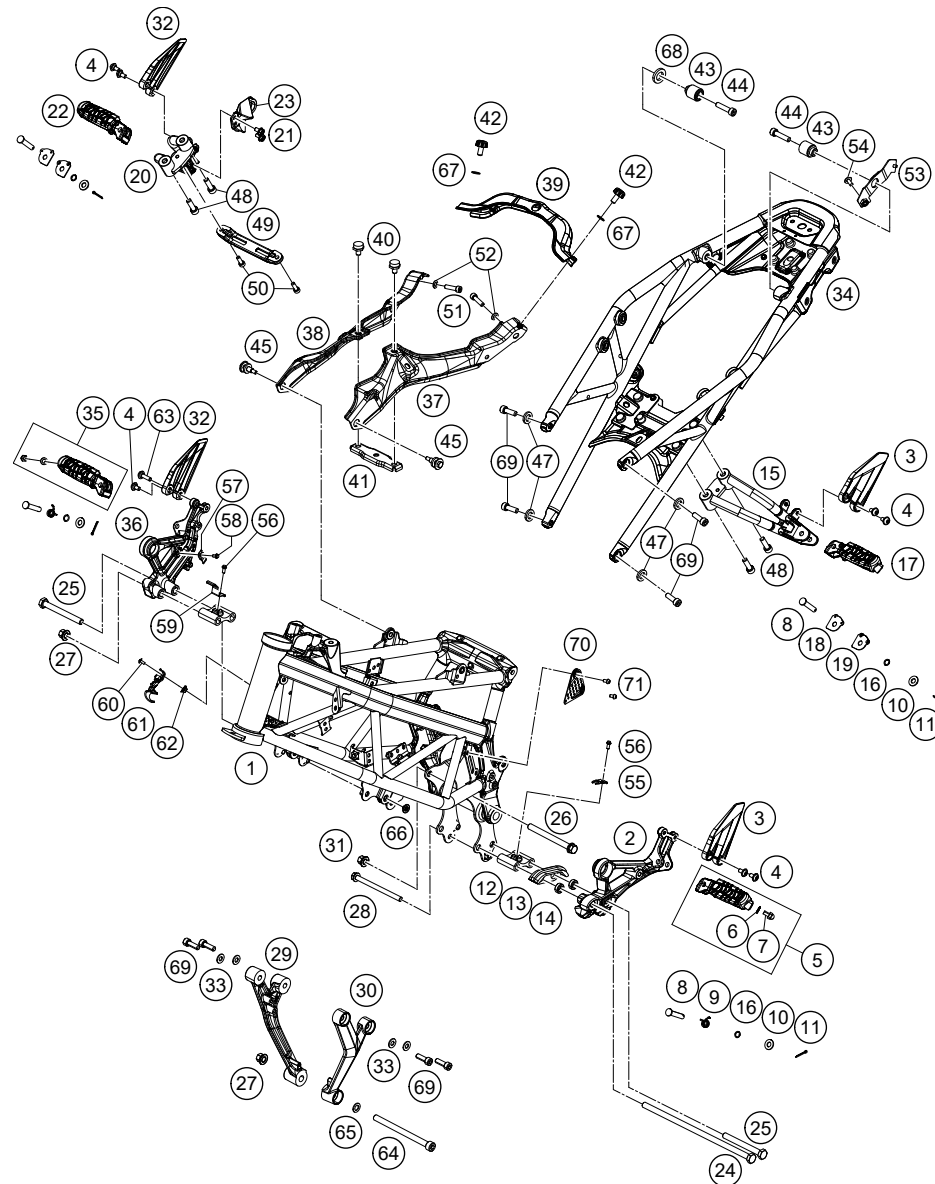

209020311

POS	PARTNUMBER	PARTNAME	PIECE
1	9300300110030	Frame Duke 18 black	1
2	93003038000	Footrest bracket front left	x
3	93003048050	Heel protector left	2
4	93008020060	Screw M6X1X9	x
5	93003140033	Front footpeg compl. left	1
6	90103040001	PLAIN WASHER 6,4X12X1	2
7	J029060103S	CAP SCREW M6X10 SS	2
8	93003054000	Pin footrest pivot black	4
9	93003042000	Footpeg spring	2
10	J125080004	WASHER M8	4
11	J094018250	PIN 25X1,8MM	4
12	90103038001	footrest support holder, front	2
13	90104070000	chainguide	1
14	90104066010	spacer chainguide	2
15	93003048000	Footrest bracket rear left	1
16	J770009015	O-RING 9X1,5	4
17	93003150033	Rear footpeg compl. left	1
18	93003053000	Plate lock pillion step bottom	2
19	93003052000	Plate lock pillion step top	2
20	93003049000	Footrest bracket rear right	1
21	J025060101	Hexagon screw M6X10	2
22	93003151033	Rear footpeg compl. right	1
23	93005084000	Retaining bracket	1
24	J025102656	HH COLLAR SCREW M10X1,25X265	1
25	J025100926	HH COLLAR SCREW M10X1,25X92	2
26	J025101103	HH COLLAR SCREW M10X110 WS14	1
27	90103038002	FLANGED NUT M10X1.25 WS14	3
28	J027081053	HH COLLAR SCREW M8X105 SW12	1
29	93303006000	Engine brace right	1
30	93303005000	Engine brace left250/390	1
31	93003005100	Nut socket-M10x1.25	1
32	93003049050	Heel protector right	2
33	J125080006	Washer M8	4
34	93003002000AB	FRAME REAR	1
35	93003141033	Front footpeg compl. right	1
36	93003039000	Footrest bracket front right	1
37	93003002050	Bracket spider lh	1
38	93003002151	Bracket spider rh	1

56460

* NEW PART

X ON DEMAND