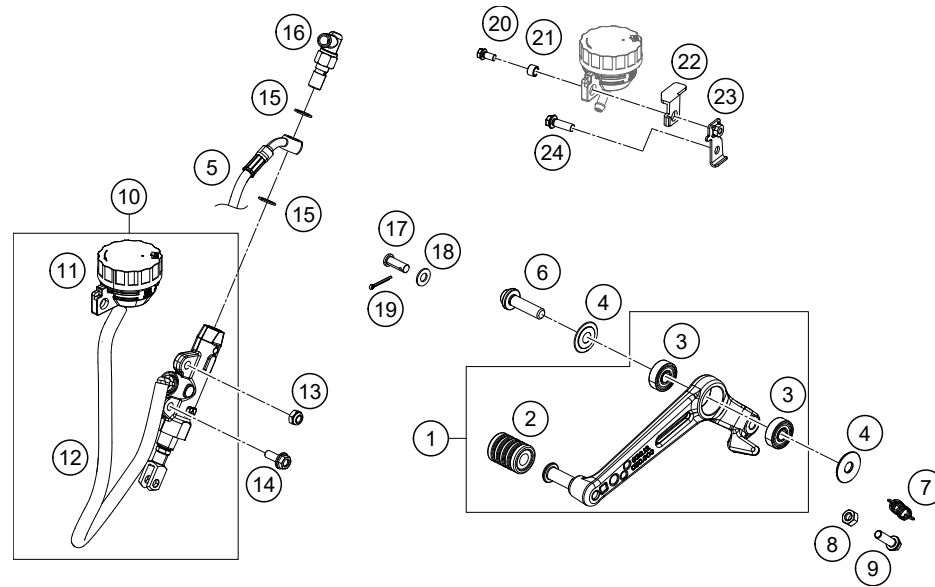

229431111

59478

* NEW PART

X ON DEMAND

FRONT BRAKE CONTROL

390 DUKE, white 2022 EU 2022

POS	PARTNUMBER	PARTNAME	PIECE
1	93313001033	Master cylinder front_adjustable lever	1
2	93713002033	Brake lever cpl.	1
3	90111050000	brake light switch, front	1
4	90113026000	COPPER GASKET	2
5	90113013000	BANJO SCREW	1
6	93013035000	Brake hose	1
7	90111050050	WIRE BRAKE LIGHT SWITCH FRONT	1

179021310

49400

* NEW PART

X ON DEMAND

POS	PARTNUMBER	PARTNAME	PIECE
1	93013050033	Footbrake lever complete	1
2	90134035000	GEAR SHIFT LEVER RUBBER	1
3	J625060800	BALL BEARING 608	2
4	90134031020	thrust washer, gear shift lever	2
5	93013037000	Brake hose	1
6	90134034300	BOLT SHIFT LEVER silver	1
6	90534034300	BOLT SHIFT LEVER black	1
7	90113052000	brake pedal spring	1
8	J934060001	nut hex thick	1
9	J025060203	HH COLLAR SCREW M6X20 SW10	1
10	93013060000	Rear master cylinder	1
11	90113009000	BRAKE FLUID RESERVOIR CPL.	1
12	93313073000	reservoir tube kit	1
13	J926060006	nut hex flanged	1
14	90130059000	HH COLLAR SCREW M6X16	1
15	90113026000	COPPER GASKET	2
16	90111051000	brake light switch, rear	1
17	90113057000	pin for fork end	1
18	90103040001	PLAIN WASHER 6,4X12X1	1
19	J094020153	splint pin 2x15mm	1
20	J025060181	Hex collar screw M6X18	1
21	93035065020	Spacer bushing	1
22	93013068010	Bracket, reservoir	1
23	93013068000	Sheet	1
24	J025050103	HH-COLLAR SCREW M5X10	1

179011330

49399

* NEW PART

X ON DEMAND

POS	PARTNUMBER	PARTNAME	PIECE
1	94813015000	CALIPER ASSEMBLY FRONT	1
2	90113021000	BLEEDER SCREW	1
3	90113018000	SPRING CLIP	1
4	90113017000	BOLT F. BRAKE PADS	1
5	90813030000	BRAKE PAD FRONT TT2910HH	1
6	90113026000	COPPER GASKET	2
7	90113121000	BLEEDER SCREW	1
9	J01008060S	HH collar screw M8x1x60	2
10	90613098150	brake caliper spacer sleeve	2