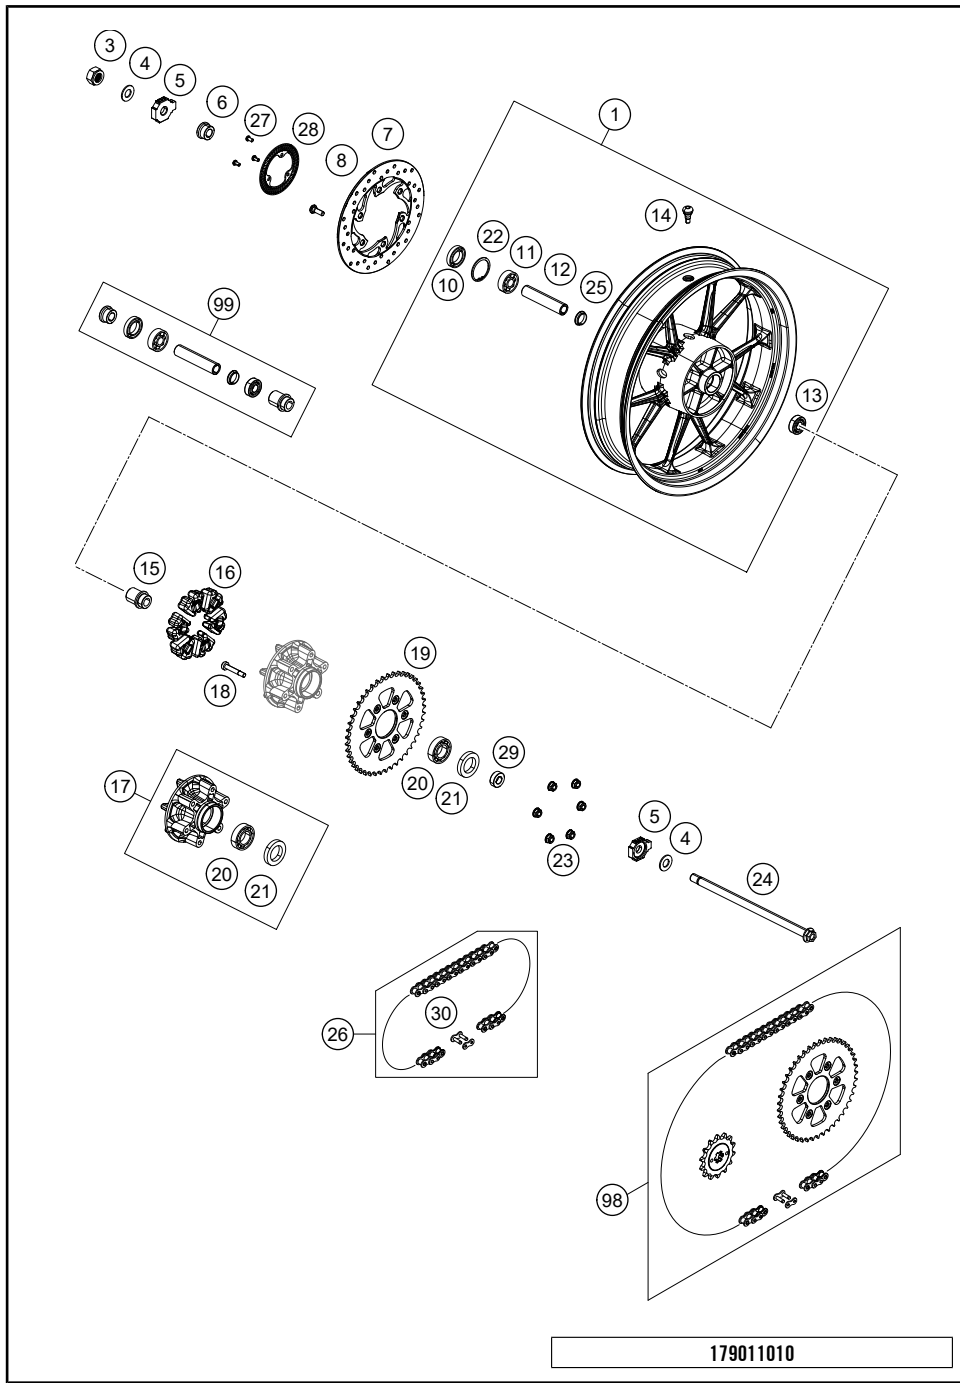

FRONT WHEEL

390 DUKE, white 2022 EU 2022

POS	PARTNUMBER	PARTNAME	PIECE
1	9300900104430	Front wheel cpl. black	1
2	93309060000	Brake disc front 320MM	1
3	J760223508	SHAFT SEAL RING 22X35X8	2
4	J625062023	BALL BEARING 6202	2
5	90109011000	Spacer front wheel	1
6	93009081000	Front axle	1
7	90209083000	BEARING BUSHING	2
8	90109082000	flanged bolt M8	1
9	J472035150	Circlip 35X1,5	1
10	90110062000	SPECIAL SCREW M8X25 SELF LOCK.	6
11	90109076000	VALVE CPL.	1
12	90109011001	Fixation bearing spacer tube	1
13	93042020000	SENSORRING ABS	1
99	90109015100	FRONT WHEEL REP. KIT	1

179010910

56287

* NEW PART

X ON DEMAND

POS	PARTNUMBER	PARTNAME	PIECE
1	9301000104430	Rear wheel cpl. black	1
3	90210086000	wheel spindle nut, rear	1
4	90610087000	washer 15.2x30x2	2
5	90110084000	chain tension adjuster, right	1
6	90110013000	SPACER BUSHING REAR WHEEL R/S	1
7	90110060000	rear brake disk D=230mm	1
8	90110062000	SPECIAL SCREW M8X25 SELF LOCK.	6
10	J760264208	SHAFT SEAL RING 26X42X8	2
11	J625063021	Grooved ball bearing 6302	1
12	90110011000	BEARING SPACER TUBE REAR	1
13	J625062023	BALL BEARING 6202	1
14	90109076000	VALVE CPL.	1
15	90610054000	SPACER BUSHING KRT INSIDE	1
16	90210059100	rear wheel dampening rubber	6
17	90210050000	SPROCKET SUPPORT	1
18	90810052000	SPECIAL SCREW M8X48	6
19	95810051045	Rear sprocket 45T	1
20	J625062050	BALL BEARING 6205	1
21	J760295207	SHAFT SEAL RING 29X52X7	1
22	J472042170	CIRCLIP	1
23	90510052000	FLANGED NUT M8X1,25	6
24	90210085000	Axle rear KT03	1
25	90109011001	Fixation bearing spacer tube	1
26	76910065118	chain DID 118 roll	1
27	90142021001	SCREW FOR ABS	3
28	90142021000	SENSOR DISC REAR	1
29	90110053000	SPACER CHAIN WHEEL SUPPORT	1
30	76910066000	Rivet link chain DID 520 VP2-T	x
98	00050002114	Drivetrain kit 15Z/45Z	1
99	90110015100	REAR WHEEL REP. KIT 390 DUKE	1