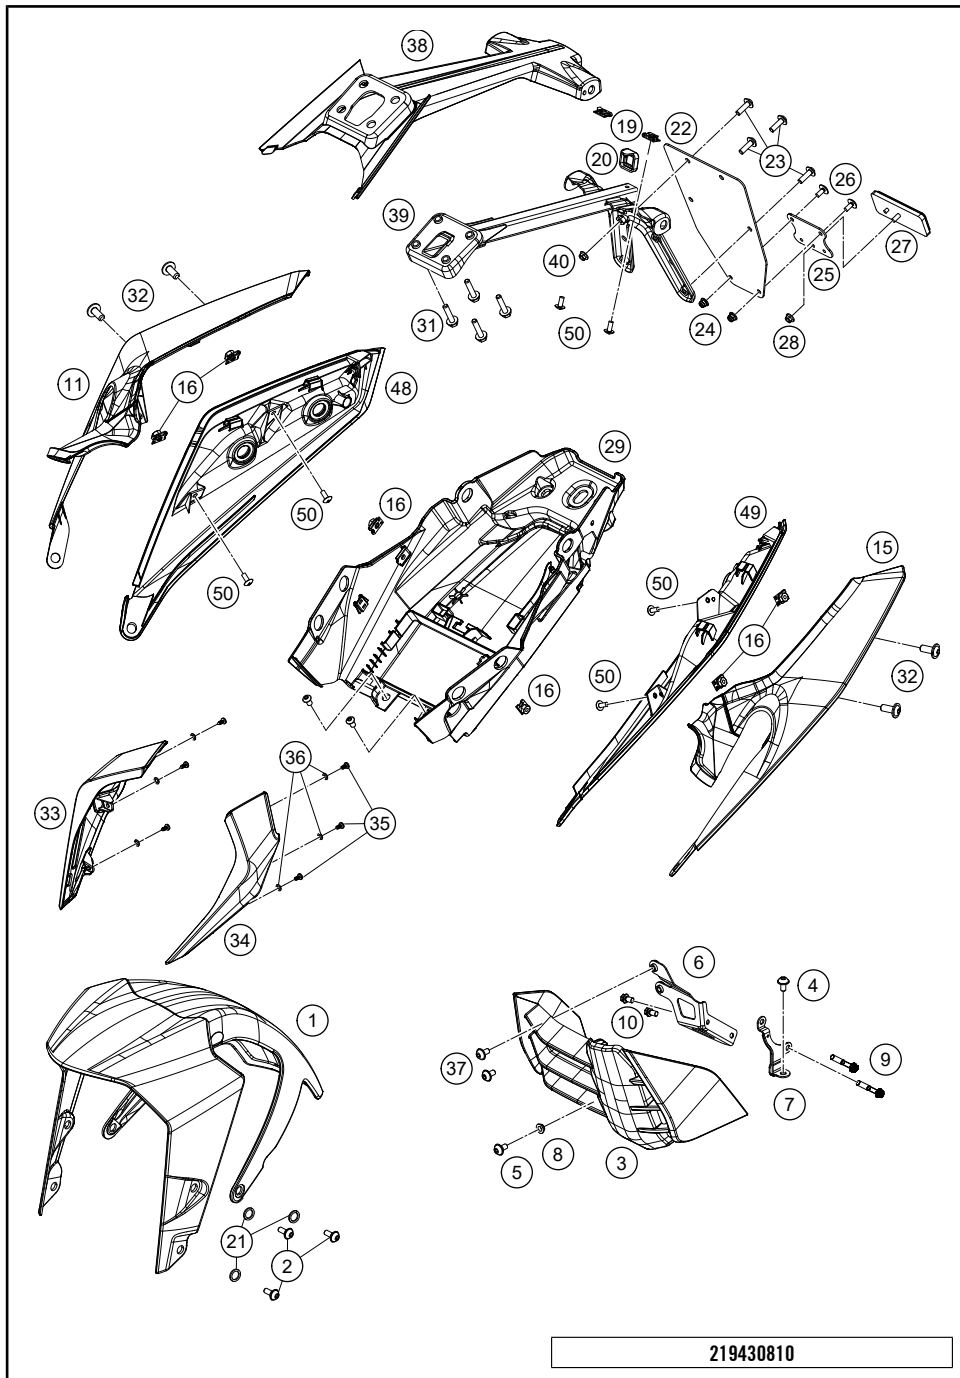

179010730

57658

* NEW PART

X ON DEMAND

POS	PARTNUMBER	PARTNAME	PIECE
1	9300801003330	Front fender cpl. black	1
2	J031050161	Panhead screw with shoulder	6
3	93308020100	Belly Pan	1
4	93008020060	Screw M6X1X9	4
5	J031050106	screw butn hd-m5x0.8x10xprecoat	1
6	94308021020	Front spoiler bracket right	1
7	94308021010	Front spoiler bracket left	1
8	J800000600401	Sleeve 6.2x4x9	1
9	J025060144	Hexagon srew M6X14	4
10	J900000501001	Hexagon collar screw M5x10	2
11	93008039000AB	Seat cowl up rh cer white	1
15	93008018010AB	DUKE 390 SEATCOWL UP RHJP181007 CER WHIT	1
16	90108050001	CLIP NUT M5	10
19	93008083010	Clip Nut M5	2
20	93008015010	Protection rubber	1
21	93009059000	Washer nylon	6
22	90808016000	REAR FENDER EXT.	1
23	90508006003	AH SCREW M6X1X20	4
24	90102031010	HEX NUT M5 AF8	2
25	90514044000	REFLECTOR MOUNTING	1
26	J005050123	FLAT HEAD SCREW M5X12 PH	2
27	90514045000	REFLECTOR	1
28	90204060001	HH COLLAR NUT	1
29	93008019000	Tail end lower part	1
31	J025060226	Hex collar screw M6X22	4
32	90508008001	AH SCREW M8X20	4
33	93008001000EB	Side mask right LED orange	1
34	93008024000EB	Side mark left LED orange	1
35	J981030101	Lens head screw M3,5X10	6
36	J125040003	Washer plain small 4.5X8X0.5XBLK	6
37	90508006001	SOCKET HEAD BOLT M6X12	2
38	93008015150	License plate holder support, cover	1
39	93008015300	Licence plate holder support	1
40	90508016001	Nut nyloc flanged M6X1XHT.9.1	2
48	93008019030	SEAT COWL LOWER RH	1