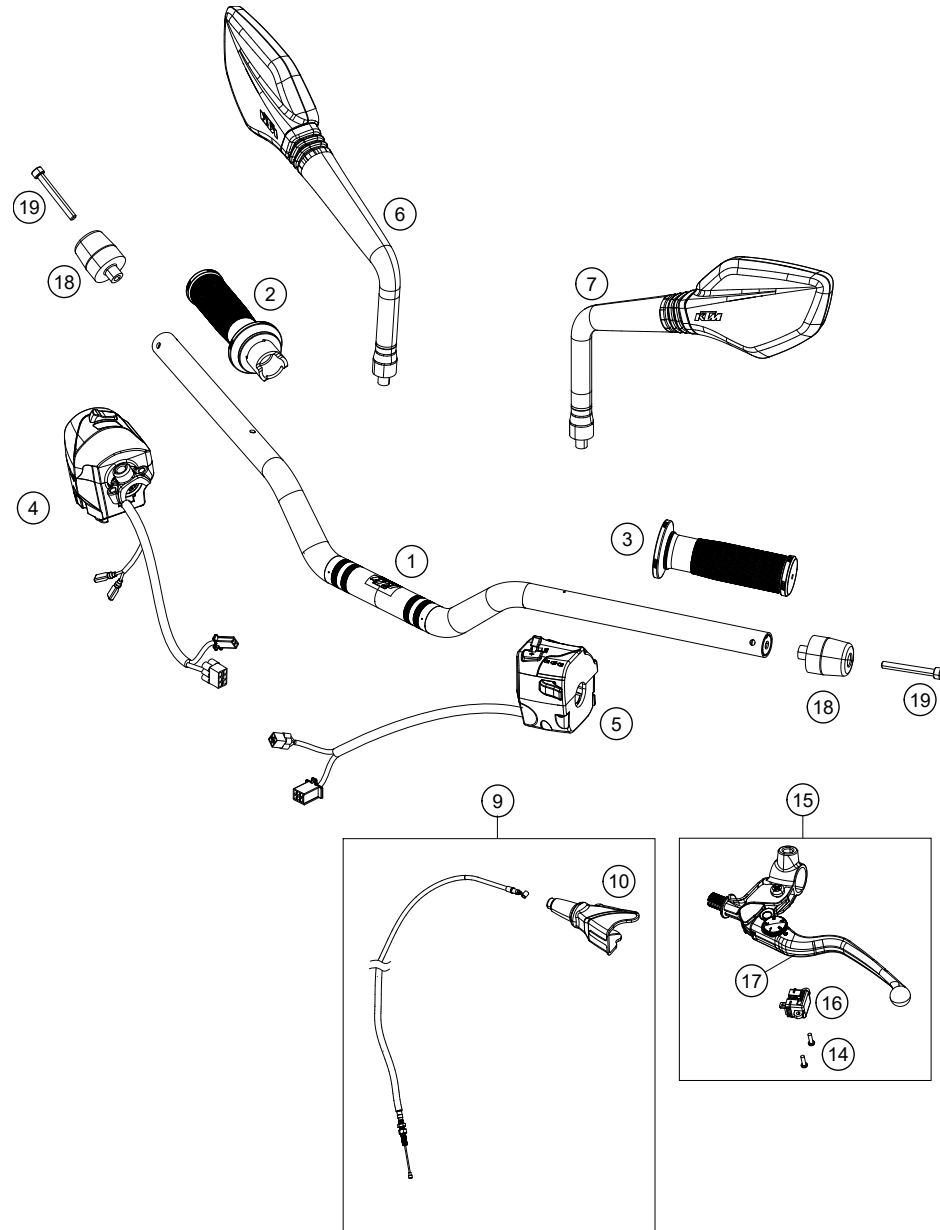

219430110

POS	PARTNUMBER	PARTNAME	PIECE
1	94301001000	Fork leg left	1
2	94301002000	Fork leg right	1
3	93001034033	Upper triple clamp GDC	1
4	93001032133	assembly lower triple clamp GDC	1
5	90101080044	STEERING HEAD BEARING-KIT	1
6	90101086000	protection cap	1
7	90101036000	adjusting ring steering head	1
8	90501044000	steering head screw	1
9	93014064000	Holder handsbar CUM TFT speedo	1
10	J912080293	Bolt socket-M8X1.25XI 29Xblack	4
11	93001038000	Handlebar clamp	1
12	93032060030	Sleeve clutch cable guide	1
13	93001044000	hexagon socket screw M10X1.25X72 8.8	2
14	90101042000	WASHER 10,5X32X2	4
15	90101040000	RUBBER BUSHING	4
16	93001041000	Spacer tube 10.2X12X42	2
17	J982101253	SELF L. NUT M10X1,25 H11 WS17	1
18	43570624	Dirt scarper SKF 43mm black	2
19	43570623	Shaft seal SKF 43x52,9x11,4 black	2
20	43570618	Guide bushing 42x44x20	2
21	48601166S1	Fork Fluid Viscosity 4.0 5L	1
22	40140024	O-ring 43x2 NBR70 siliconized yellow	2
23	93013055000	Hose clamp	1
24	90113055010	sleeve for hose clamp	2
25	J021060156	AH SCREW M6X15 10.9	2
26	93032059000	Bracket clutch cable guide	1
27	93032060020	RUBBER CLUTCH CABLE GUIDE	1
28	90212582001	side reflector, front	2
29	90501045000	AH SCREW M8X1.25X30	8
30	90501045000	AH SCREW M8X1.25X30	2
40	93001007033	assembly fork pipe rh.	1
41	93001006033	assembly fork pipe lh.	1
98	90101000010	REP. KIT FORK KPL.	1

56408

* NEW PART

X ON DEMAND

POS	PARTNUMBER	PARTNAME	PIECE
1	93002001000	Handlebar	1
2	93702010033	THROTTLE GRIP	1
3	90802039000	HAND GRIP L/S	1
4	95802010044	Throttle, cmpl.	1
5	93011070000	Light switch	1
6	93012041000	Mirror right	1
7	93012040000	Mirror left	1
9	90802090000	CLUTCH CABLE	1
10	93802016000	BOOT CLUTCH LEVER	1
14	90232014002	Screw pan cross M3x0.5	2
15	95802031000	Clutch assembly	1
16	90111149000	Clutch switch	1
17	93502031100	Clutch lever	1
18	90202004001	HANDLEBAR WEIGHT	2
19	J912060553	Hexagon screw M6X55	2