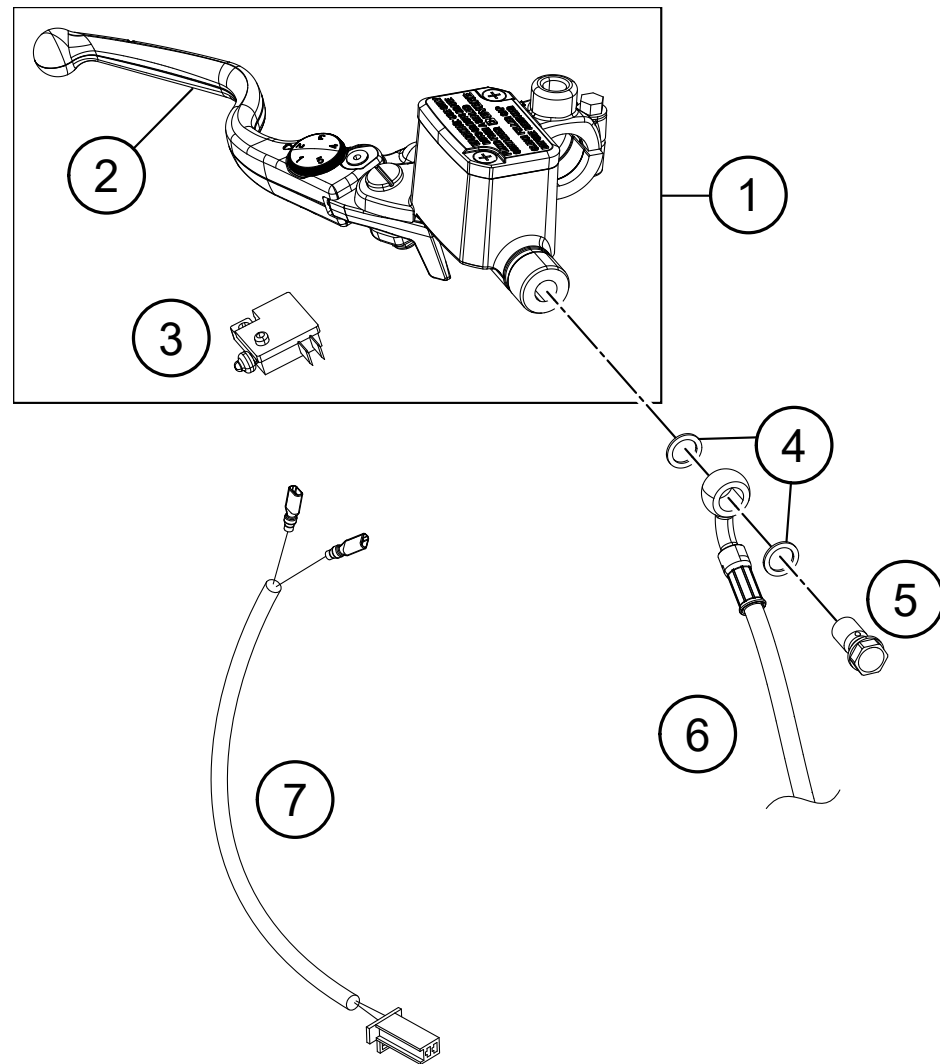

229431111

59478

* NEW PART

X ON DEMAND

FRONT BRAKE CONTROL

390 DUKE, white 2022 EU 2022

POS	PARTNUMBER	PARTNAME	PIECE
1	93313001033	Master cylinder front_adjustable lever	1
2	93713002033	Brake lever cpl.	1
3	90111050000	brake light switch, front	1
4	90113026000	COPPER GASKET	2
5	90113013000	BANJO SCREW	1
6	93013035000	Brake hose	1
7	90111050050	WIRE BRAKE LIGHT SWITCH FRONT	1

179021310

49400

* NEW PART

X ON DEMAND

POS	PARTNUMBER	PARTNAME	PIECE
1	93013050033	Footbrake lever complete	1
2	90134035000	GEAR SHIFT LEVER RUBBER	1
3	J625060800	BALL BEARING 608	2
4	90134031020	thrust washer, gear shift lever	2
5	93013037000	Brake hose	1
6	90134034300	BOLT SHIFT LEVER silver	1
6	90534034300	BOLT SHIFT LEVER black	1
7	90113052000	brake pedal spring	1
8	J934060001	nut hex thick	1
9	J025060203	HH COLLAR SCREW M6X20 SW10	1
10	93013060000	Rear master cylinder	1
11	90113009000	BRAKE FLUID RESERVOIR CPL.	1
12	93313073000	reservoir tube kit	1
13	J926060006	nut hex flanged	1
14	90130059000	HH COLLAR SCREW M6X16	1
15	90113026000	COPPER GASKET	2
16	90111051000	brake light switch, rear	1
17	90113057000	pin for fork end	1
18	90103040001	PLAIN WASHER 6,4X12X1	1
19	J094020153	splint pin 2x15mm	1
20	J025060181	Hex collar screw M6X18	1
21	93035065020	Spacer bushing	1
22	93013068010	Bracket, reservoir	1
23	93013068000	Sheet	1
24	J025050103	HH-COLLAR SCREW M5X10	1