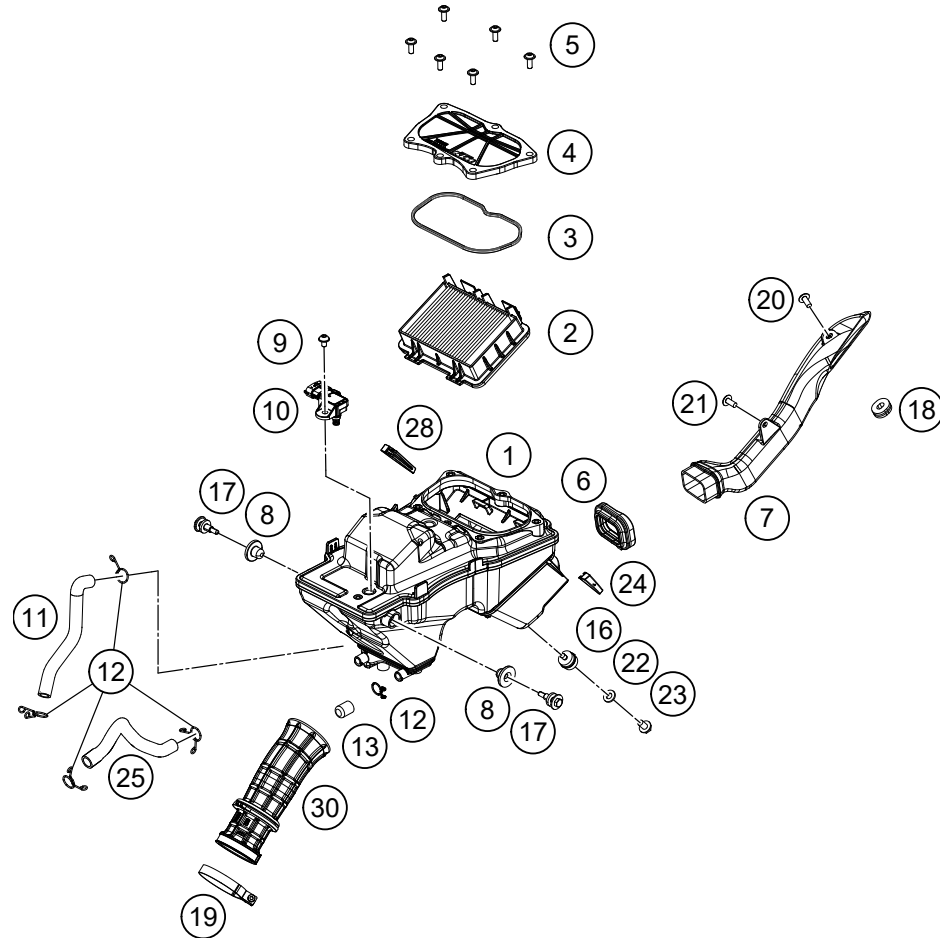

219430510

56443

* NEW PART

X ON DEMAND

AIR FILTER

390 DUKE, white 2022 EU 2022

POS	PARTNUMBER	PARTNAME	PIECE
1	94306001000	Air filter box	1
2	93006015000	FILTER	1
3	93006020050	Seal	1
4	93006002000	Air filter box cover	1
5	93006039000	Flat-head screw M6	4
6	93006001060	Carburetor connection boot	1
7	94306040033	Intake snorkel compl.	1
8	93006001080	Damping rubber	2
9	J031060103	Lens head screw M6X10	1
10	90141071000	TMAP-SENSOR	1
11	93030087050	Engine vent hose	1
12	90130087001	HOSE CLAMP	5
13	93030089000	Plug	1
16	90106001007	SILENT BLOCK AIRFILTER	1
17	93007046050	Screw	2
18	93008019010	Rubber bushing	1
19	90241002010	hose clamp	1
20	J031050126	Screw truss M5X12	1
21	J031050166	Screw truss M5X16	1
22	J125060001	Washer - plain	1
23	J026060083	HH COLLAR SCREW M6X8 SW10	1
24	93006001015	Rubber cowl pad	1
25	93030088050	Engine vent hose	1
28	93006021000	Distance piece air filter box right	1
30	93306026000	CONNECTING TUBE	1