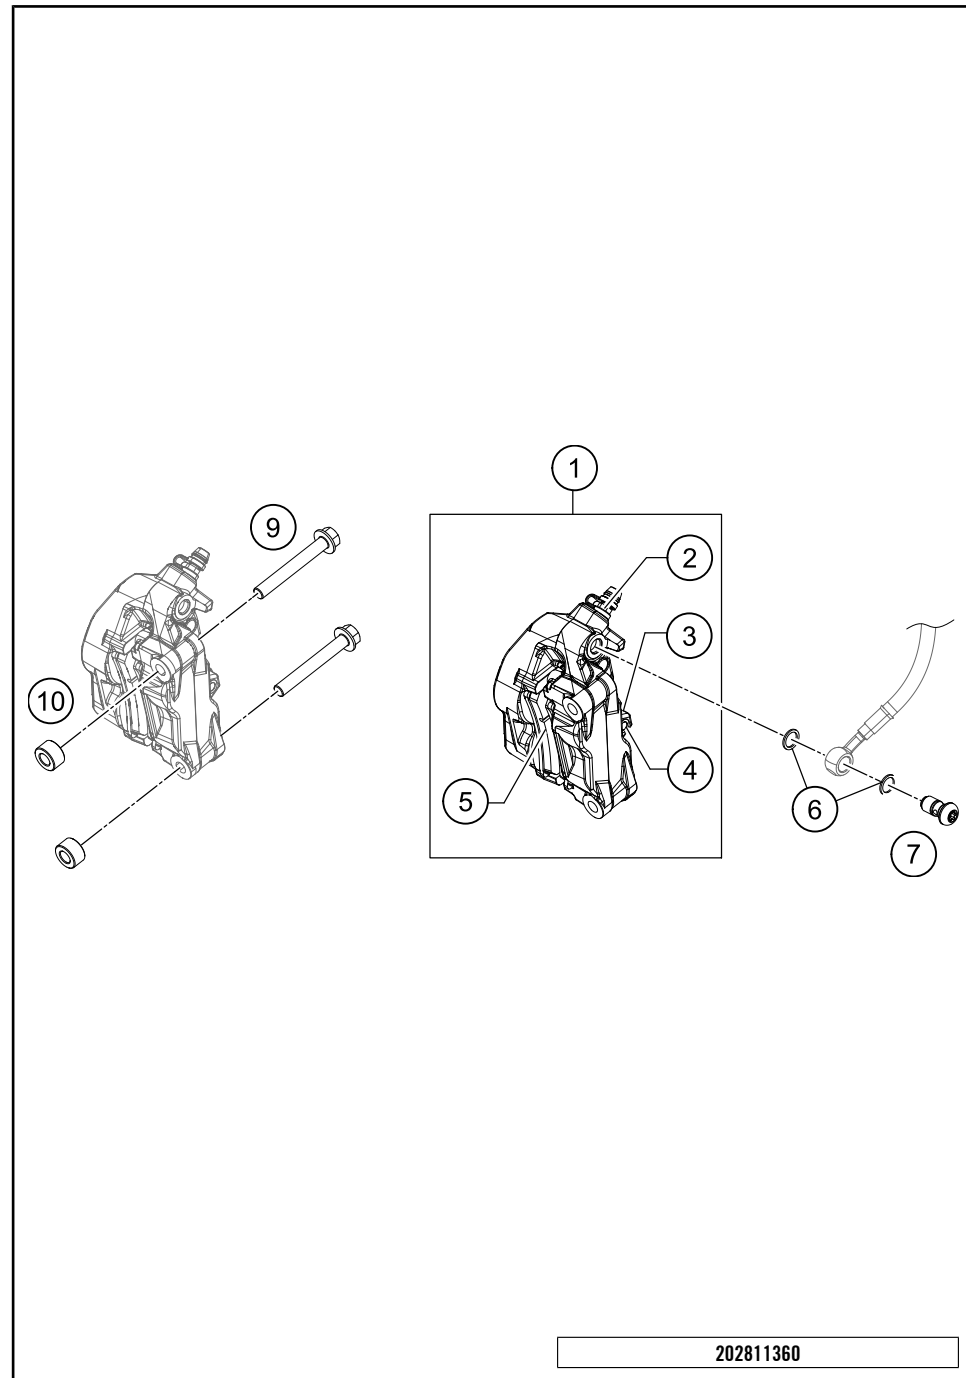

POS	PARTNUMBER	PARTNAME	PIECE
1	94813015000	CALIPER ASSEMBLY FRONT	1
2	90113021000	BLEEDER SCREW	1
3	90113018000	SPRING CLIP	1
4	90113017000	BOLT F. BRAKE PADS	1
5	90813030000	BRAKE PAD FRONT TT2910HH	1
6	90113026000	COPPER GASKET	2
7	90113121000	BLEEDER SCREW	1
9	J01008060S	HH collar screw M8x1x60	2
10	90613098150	brake caliper spacer sleeve	2

202811360

57965

* NEW PART

X ON DEMAND