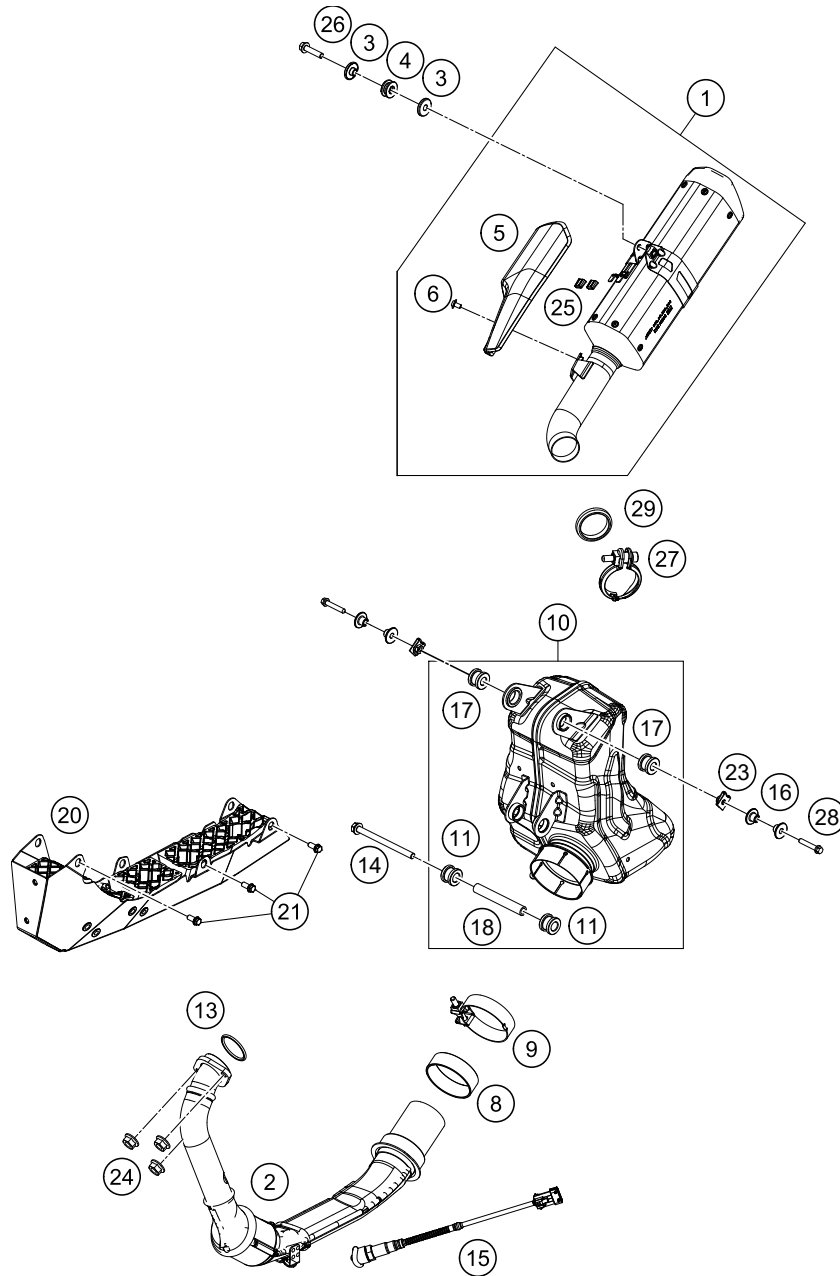

POS	PARTNUMBER	PARTNAME	PIECE
1	94305083000	MUFFLER ASSEMBLY SECONDARY	1
2	94305007031	PIPE ASSEMBLY A	1
3	93805095000	BUSH MUFFLER	2
4	93805096000	DAMPER MUFFLER	1
5	93805011000	MUFFLER SHIELD	1
6	J031060103	Lens head screw M6X10	1
8	94305050072	Exhaust flange gasket, premuffler	1
9	94305051000	Exhaust clamp	1
10	28105050044	ASSEMBLY PREMUFFLER	1
11	90105068100	damper, bottom	2
14	J027081053	HH COLLAR SCREW M8X105 SW12	1
15	94341090000	Oxygen sensor	1
16	90205086001	muffler mounting spacer bushing	4
17	90205068000	damper, bottom	2
18	90105084000	muffler mounting tube	1
20	94305065033	Heat protection compl.	1
21	J028060143	BOLT FLANGED M6X14	6
23	90103097000	clip nut	2
24	J926080003	Hex collar nut M6	3
25	93805011003	GROMMET MUFFLER SHIELD	2
26	J025080353	BOLT FLANGED M8X35	1
27	94305051045	Exhaust clamp	1
28	90105000002	BOLT SILENCER MTG	2
29	94305050071	Exhaust flange gasket, muffler	1

219430510

56443

* NEW PART

X ON DEMAND