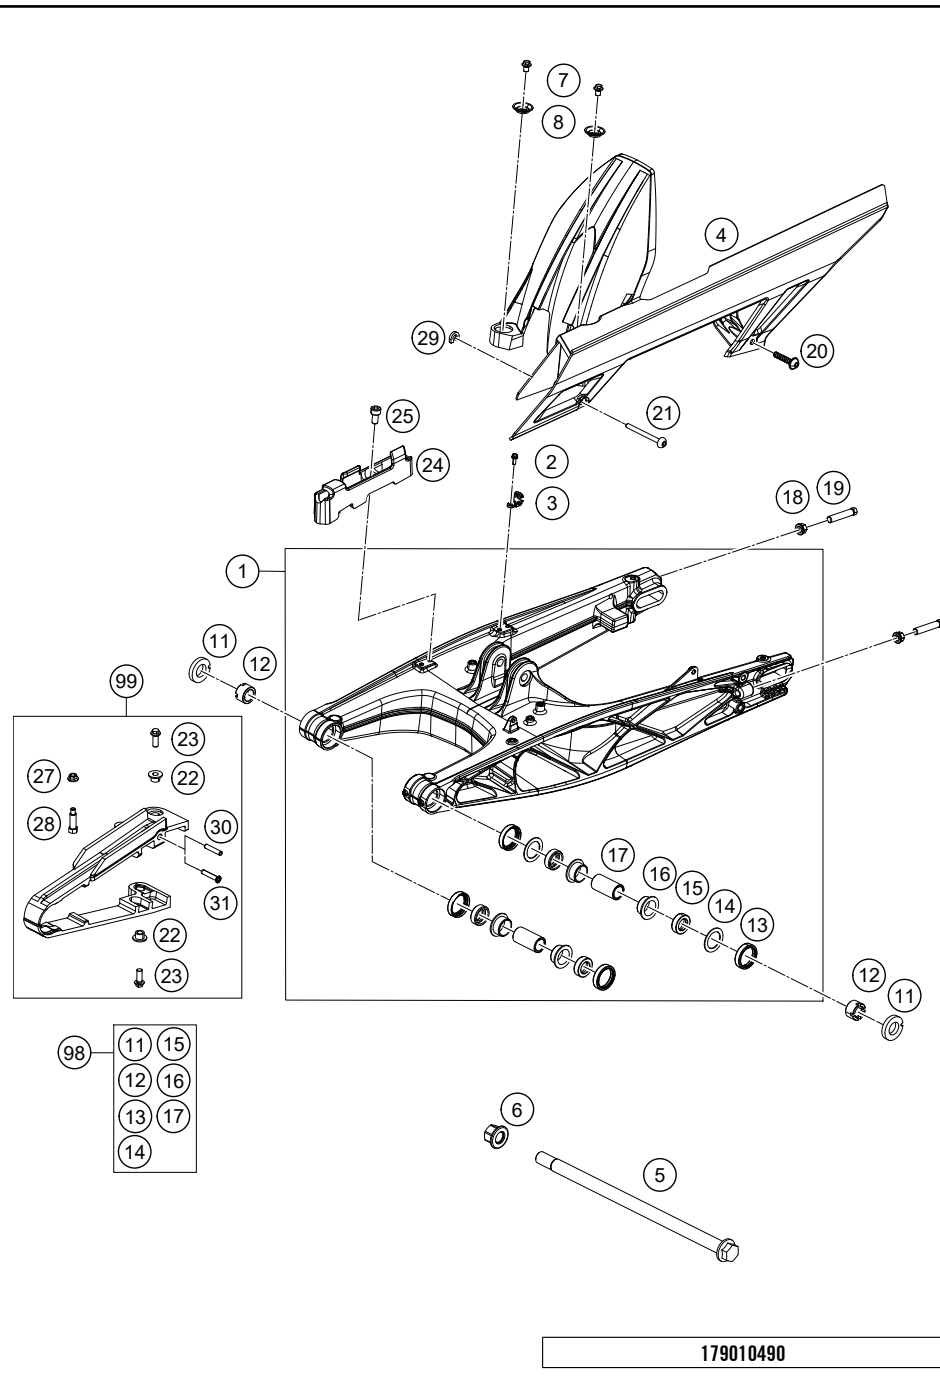

179010490

POS	PARTNUMBER	PARTNAME	PIECE
1	28104030044BA	Swing Arm Sub Assy Duke 390 MY20	1
2	J011050133	HH COLLAR SCREW M5X13 SW8	1
3	90113047000	brake hose guide	1
4	93004060100	Chain cover	1
5	90104037000	Shaft swing arm L=299mm	1
6	90104038000	FLANGED NUT M14X1.5	1
7	J025060081	Hex collar screw M6X8	2
8	93004051000	Supporting shell	2
11	93004042000	Special wahser	2
12	90104046000	swingarm adjusting ring	2
13	90104034001	OIL SEAL RING 25X32X7	4
14	90104036000	Thrust washer 22.2x31.7x1	2
15	90104034000	cup for radial shaft seal	4
16	90104031000	lgus plain bearing	4
17	90104032000	sleeve bushing 15.1x20x38	2
18	90104010002	flanged hex nut M10x1.25 WS13	2
19	90104040000	BOLT HEX M10X1.25X50 WS10	2
20	93004064000	Plastic screw 6x30	1
21	93004065000	hexagon socket screw M5X0.8X55	1
22	90604062000	chain slider bushing	2
23	J025060169	HH COLLAR SCREW M6X16 SW8	2
24	93013047000	Support	1
25	J912050102	bolt soket-m5x0.8x10xcl10.9xbl	1
27	90204060001	HH COLLAR NUT	1
28	90104040100	screw M5x0.8x30	1
29	90504067000	WASHER CHAIN SLIDING GUARD	1
30	90104070020	SLEEVE CHAIN GUARD	1
31	90904070020	SLEEVE CHAIN GUARD	1
98	90104230010	SWINGARM REP. KIT 11-17	x
99	90104066210	CHAIN GUARD KIT 250/390	x

53972

* NEW PART

X ON DEMAND