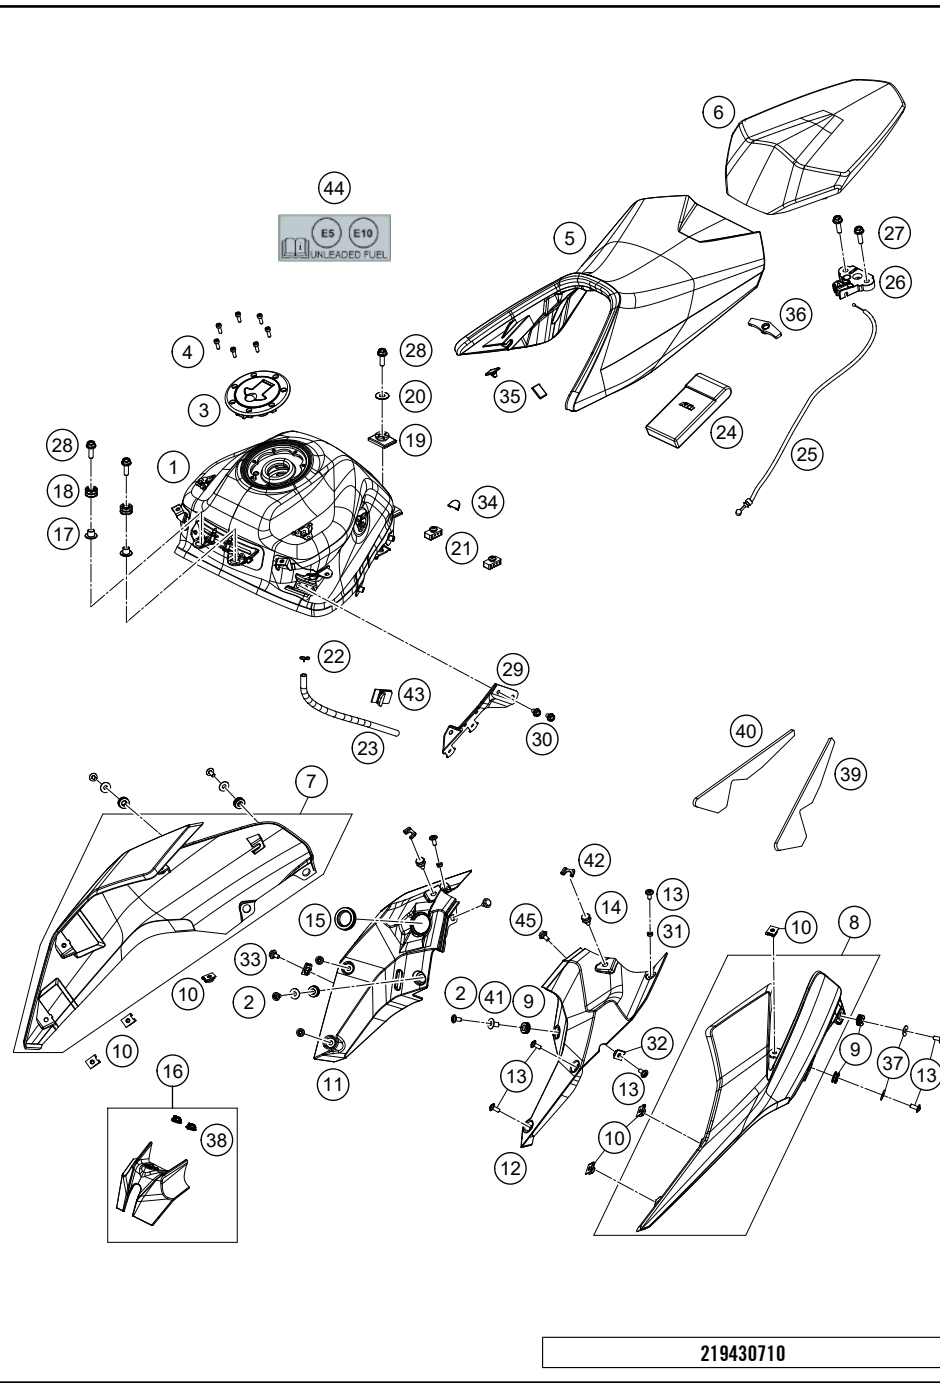

POS	PARTNUMBER	PARTNAME	PIECE
1	93007113000	Fuel tank	1
2	90508006003	AH SCREW M6X1X20	2
3	JP171615	Dummy_SPC_Bajajteil CAP TANK FUEL	1
4	J912050151	AH SCREW M5X14 BLACK	7
5	93007040000	Rider seat	1
6	93007047000	Seat passenger complete	1
7	93008051000AB	DUKE 390 T COVER RHJP181207 CERAMIC WHIT	1
8	93008050000AB	DUKE 390 T COVER LHJP181206 CERAMIC WHIT	1
9	93008050040	Rubber bushing	6
10	93003077000	Clip nut M6	6
11	93008055000	Inner cover right	1
12	93008056000	Inner cover left	1
13	90508006001	SOCKET HEAD BOLT M6X12	10
14	93008048000	Special screw	2
15	93035065010	Rubber bushing	1
16	93008057033	Cover for ignition lock complete	1
17	93008034000	Bushing	2
18	90507013006	GROMMET TANK MOUNTING	2
19	93007014000	Tank guard rear	1
20	90111060010	WASHER PLAIN 8,4X25X2	1
21	93007040010	Seat cowl pad	2
22	90507017000	HOSE CLAMP	1
23	93015029050	Hose active carbon filter	1
24	90529099000	TOOLKIT	1
25	93007052000	Cable seat lock	1
26	93007050000	Sseat lock ZSB	1
27	J025060203	HH COLLAR SCREW M6X20 SW10	2
28	J025080253	Hexagon screw M8X25	3
29	93015102000	Fastening	1
30	J025060103	HH COLLAR SCREW M6X10 SW10	2
31	93008044000	Sleeve spoiler inner RR MTG	2
32	90103097000	clip nut	2
33	90108076000	SPECIAL SCREW M6X12X3	1
34	93008059000	Rubber cap tank	4
35	90507047041	SEAT DUMPER SOZIUS SEAT	2
36	93007046000	Seat cowl pad	1

219430710

59489

* NEW PART

X ON DEMAND