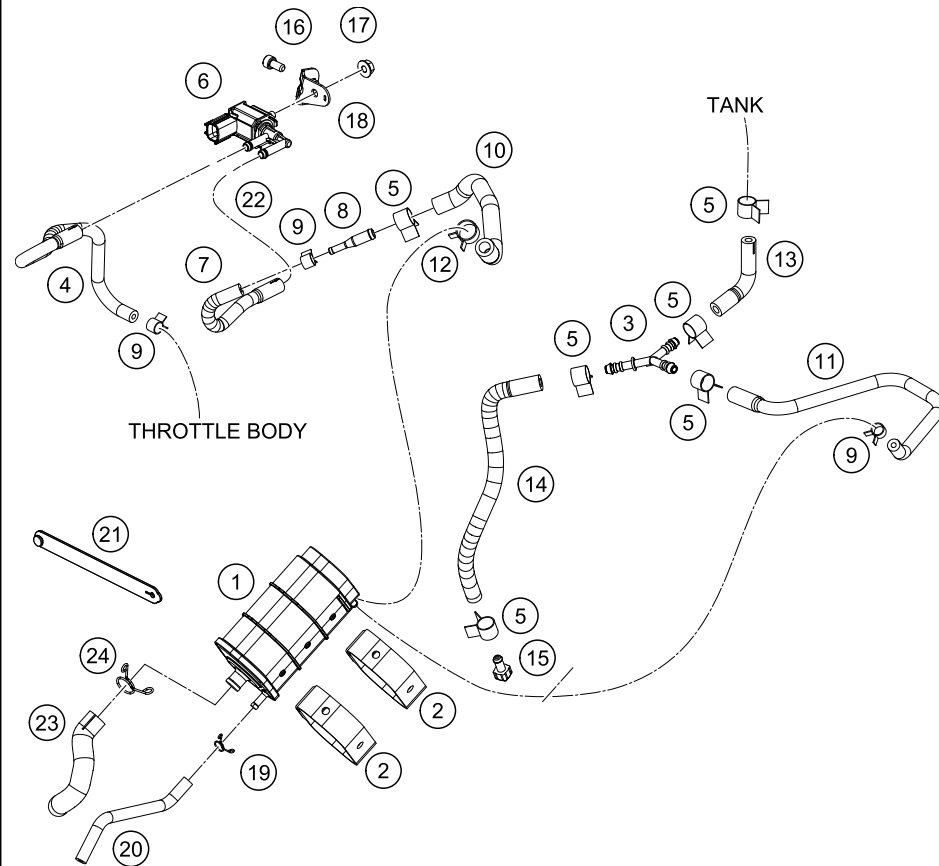

189011430

59479

* NEW PART

X ON DEMAND

EVAPORATIVE CANISTER

390 DUKE, white 2022 EU 2022

POS	PARTNUMBER	PARTNAME	PIECE
1	93015001000	Activated carbon filter	1
2	93015003000	Rubber band	2
3	90507015000	CONNECTOR Y SHAPE	1
4	J600000428500	Fuel hose	1
5	90607017003	SPRING BAND CLAMP D13	6
6	90607830000	Valve purge	1
7	J600000412000	Hose Y-PV	1
8	90207016004	CONNECTOR TUBE EVAP	1
9	90607017002	CLAMP D9	3
10	J600000813700	Hose ACF-Y	1
11	93015017000	Y connection	1
12	90607017001	SPRING BAND CLAMP 15X10	1
13	93015026000	Pre-formed hose	1
14	90515023000	TUBE CONNECTOR TO PLUG	1
15	90515011000	PLUG FUEL DRAIN	1
16	J912060123	hexagon socket screw M6X12	1
17	J926060006	nut hex flanged	1
18	94115032050	BRACKET VALVE PURGE	1
19	90107013008	CLAMP	1
20	93015029000	Hose active carbon filter	1
21	J330000514900	Cable ties	2
22	J310000801300	Hose clamp 12.5 x 8 SW	2
23	93015029050	Hose active carbon filter	1
24	90507017000	HOSE CLAMP	1

219401510

56430

* NEW PART

X ON DEMAND

POS	PARTNUMBER	PARTNAME	PIECE
1	94342031044	Unit ABS WET	1
2	93041030020	Retaining bracket	1
3	J026060083	HH COLLAR SCREW M6X8 SW10	3
4	90135001001	silentbloc M6	3
5	J926060000	FLANGED NUT M6 WS10 SELF LOCK.	3
6	90113026000	COPPER GASKET	16
7	90113013000	BANJO SCREW	7
8	93013035000	Brake hose	1
9	93013036000	Brake hose	1
10	93042020000	SENSORRING ABS	1
11	90110062000	SPECIAL SCREW M8X25 SELF LOCK.	6
12	90142125000	ABS SENSOR	2
13	J028060166	BOLT M6X16	2
14	93013037000	Brake hose	1
15	93013038000	Brake hose	1
16	90111051000	brake light switch, rear	1
17	90142021000	SENSOR DISC REAR	1
18	90142021001	SCREW FOR ABS	3
19	93813024000	brake hose clamp	3
20	J025060209	HH COLLAR SCREW M6X20	1
21	93813035000	CLAMP SENSOR CABLE	4
22	93813147000	CLAMP FOR BRAKE HOSE	2
23	J125060003	PLAIN WASHER 6,5X13X1	3