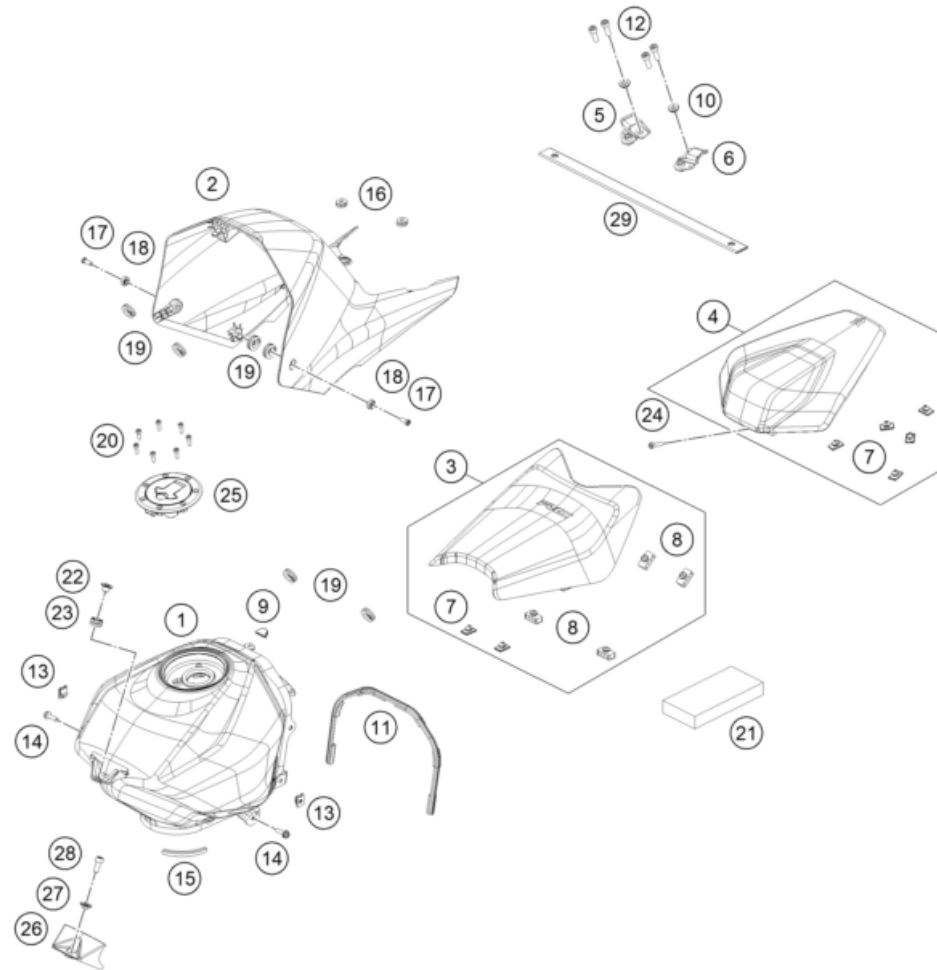

229480710

POS	PARTNUMBER	PARTNAME	PIECE
1	94507013000EB	RC MY21 FUEL TANK JY171174 EB ORG GLOSS	1
2	56JYG291	Dummy_SPC_Bajajteil TANK COVER JY181350 CERAMIC WH	1
3	94507040000	SEAT ASSEMBLY FRONT	1
4	94507047000	SEAT ASSEMBLY PILLION	1
5	94507057020	Passenger pulling strap fastening LH	1
6	94507057010	Passenger pulling strap fastening RH	1
7	90507047041	SEAT DUMPER SOZIUS SEAT	7
8	93007040010	Seat cowl pad	4
9	94507013030	Plastic caps	1
10	J800000900700	Collar bushing	2
11	94507013010	Fuel tank, edge protection	1
12	LAC00035	Dummy_SPC_Bajajteil BOLT SOCKET M8X1.25	4
13	90105017000	CLIP NUT M6	2
14	J025060221	Bolt-Flange-Kad ST-D DIA-06 L-22	2
15	90507012000	BEADING TANK LH	1
16	93008019010	Rubber bushing	2
17	90808043001	BOLT SOCKET M6X1XL	2
18	90808010050	BUSHING FRONT FENDER	2
19	90108060001	DAMPING RUBBER I RADIATOR PROT	6
20	J912050151	AH SCREW M5X14 BLACK	7
21	95829099000	Tool set	1
22	90507013005	SLEEVE TANK MOUNTING	1
23	90507013006	GROMMET TANK MOUNTING	1
24	J912060256	Hexagon socket screw, M6X25	1
25	SXS03540700	SXS FUEL TANK CAP	1
26	94508062000	COVER BRACKET TANK	1
27	J800000800400	COLLAR	1
28	J912080303	hexagon socket screw M8X30	1
29	94507057000	Supporting strap seat	1

59989

* NEW PART

X ON DEMAND