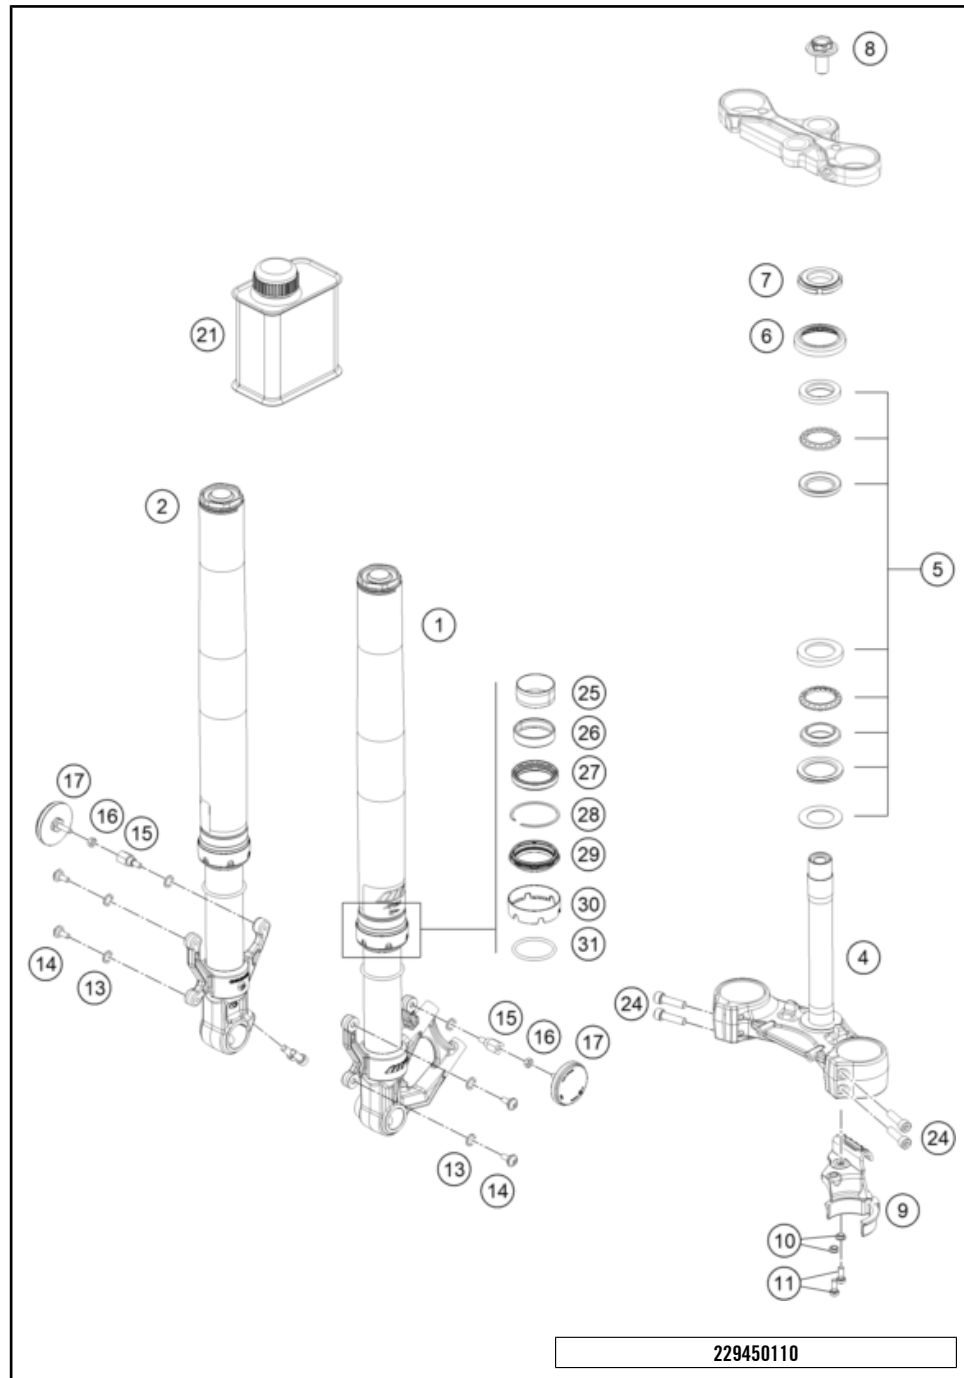

POS	PARTNUMBER	PARTNAME	PIECE
1	JY121114	Dummy_SPC_Bajajteil LEG ASSEMBLY LH	1
2	JY121115	Dummy_SPC_Bajajteil LEG ASSEMBLY RH	1
4	94501032035	Bottom triple clamp	1
5	90101080044	STEERING HEAD BEARING-KIT	1
6	90101086000	protection cap	1
7	90101036100	Adjusting ring steering head	1
8	90501044000	steering head screw	1
9	93013055000	Hose clamp	1
10	90113055010	sleeve for hose clamp	2
11	J021060156	AH SCREW M6X15 10.9	2
13	93009059000	Washer nylon	6
14	J031050161	Panhead screw with shoulder	4
15	94512082010	Reflector holder BOLT STEP M6X1	2
16	J910000600505	NUT HEX THICK	2
17	94512082000	Side reflector	2
21	48601166S1	Fork Fluid Viscosity 4.0 5L	1
24	90501045000	AH SCREW M8X1.25X30	4
25	43578014	GUIDE BUSH LOWER	2
26	43578016	GUIDE BUSH UPPER	2
27	43570623	Shaft seal SKF 43x52,9x11,4 black	2
28	43578044	CIRCLIP	2
29	43570624	Dirt scarper SKF 43mm black	2
30	43578206	Fork protection ring d43	2
31	43578219	O-ring 40x2,5 VMQ70 red ISO 3601	2

229450110

59940

* NEW PART X ON DEMAND