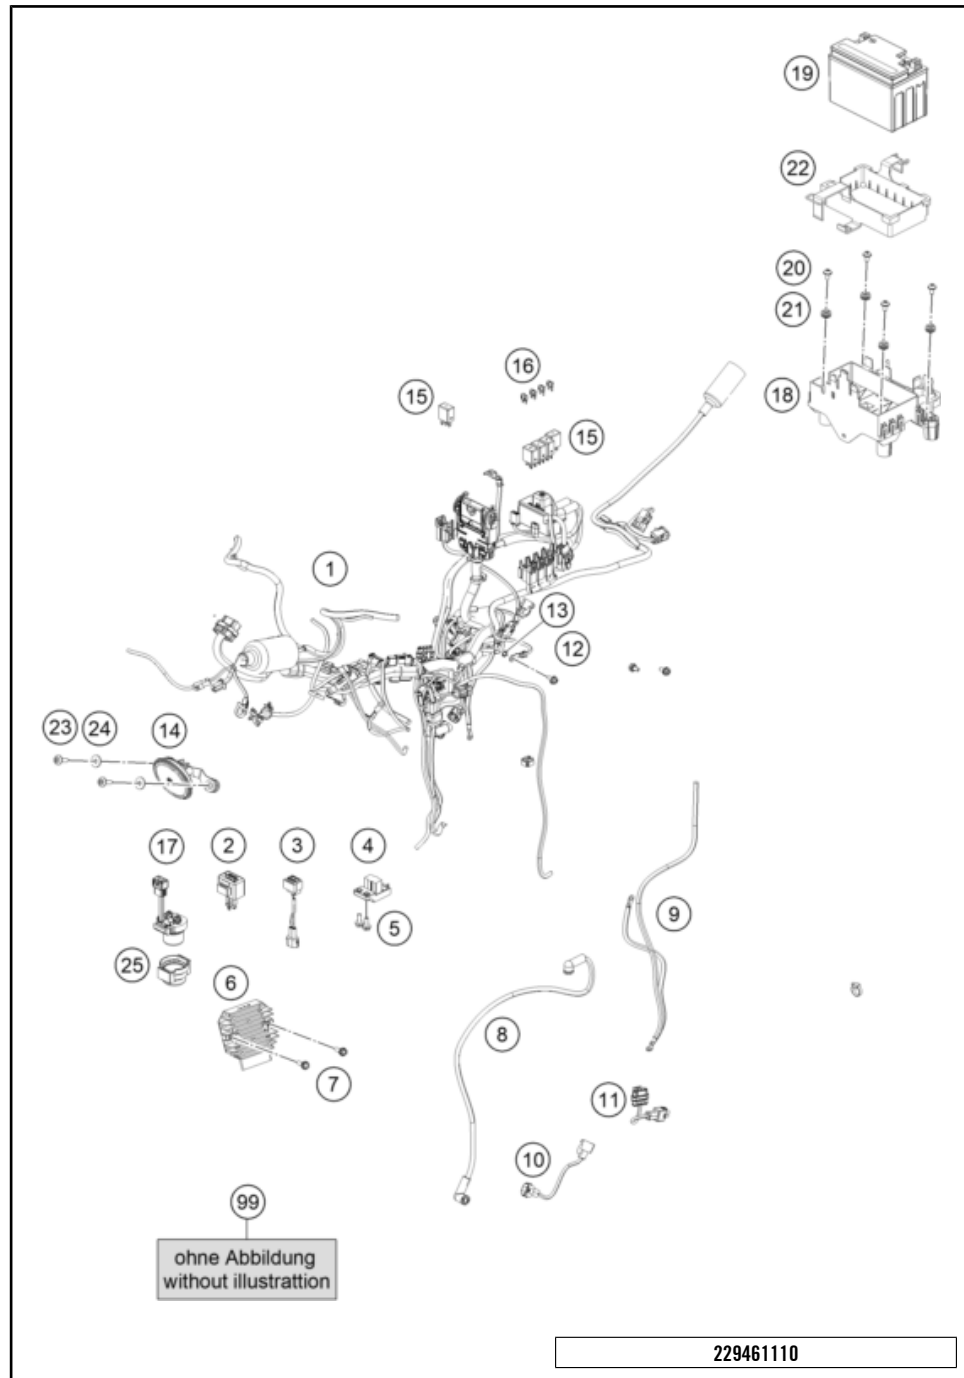

POS	PARTNUMBER	PARTNAME	PIECE
1	94511075000	Main wiring harness	1
2	90511030000	indicator relay	1
3	28111096000	Transil unit	1
4	93541088000	rollover sensor	1
5	J025060169	HH COLLAR SCREW M6X16 SW8	2
6	90511034000	voltage regulator	1
7	J025060303	FLANGED BOLT M6X30 WS10	2
8	94511059000	cable relay-motor starter	1
9	94511063000	cable earth	1
10	93041080050	Cable	1
11	93511084000	PIGTAIL PH-3 FUEL PUMP	1
12	J025060122	Hex collar screw M6X12	3
13	J797060003	TOOTHED WASHER M6	3
14	94511060000	horn	1
15	90611057000	relay (interlock)	5
16	75011088010	FUSE 10A 07	11
16	75011088015	FUSE 15A 07	4
16	75011088030	FUSE 30A	1
17	93011058000	Starter relais	1
18	94511054000	electric carrier	1
19	90611053000	BATTERY 12V/8AH	1
20	90508006001	SOCKET HEAD BOLT M6X12	4
21	60006001022	rubber grommet 9x11x16x8.5 mm	4
22	94511055000	battery grommet box	1
23	J900000602400	BOLT SOCKET M6X1	2
24	J690000600200	washer plain	2
25	93311058000	Rubber damper starter relay	1
99	90838091000	Pigtail oil pressure switch	1
99	93042033000	Cable earth ABS	1

229461110

59963

* NEW PART X ON DEMAND