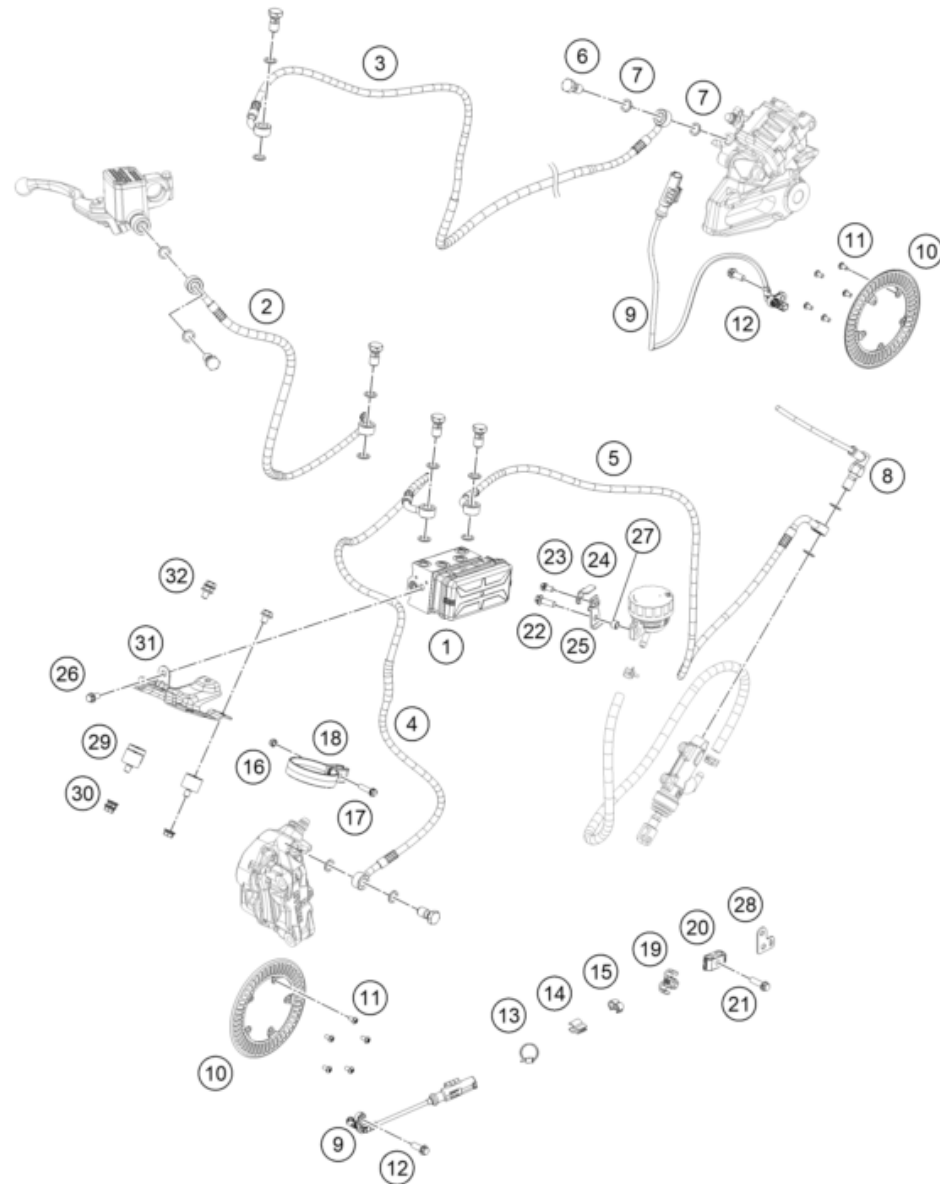

POS	PARTNUMBER	PARTNAME	PIECE
1	94542031044	ABS Unit WET	1
2	94842001000	Brake line, front	1
3	94542004000	Brake line, rear	1
4	94842003000	Brake line, front	1
5	94542002000	Brake line, rear	1
6	90113013000	BANJO SCREW	7
7	90113026000	COPPER GASKET	16
8	90111051000	brake light switch, rear	1
9	94142025000	Sensor speed wheel	2
10	94542020000	Sensor wheel, front	1
11	J900000500800	BOLT SOCKET M5X0.8	10
12	J900000601606	BOLT-FLANGE-KAE ST-F DIA-06 L-16	2
13	93811093000	BAND	3
14	93813147000	CLAMP FOR BRAKE HOSE	1
15	93813035000	CLAMP SENSOR CABLE	4
16	J910000800500	NUT NYLOC-M5X0.8XHT. 4.5XCL6XBLK	1
17	J025050206	bolt flange-m5x0.8xl20xc110.9xbr	1
18	J320001505300	CLAMP	1
19	94513026000	Brake hose bracket	1
20	94801085000	clamp	2
21	J900000602201	BOLT-FLANGED-SMALL	2
22	J025060181	Hex collar screw M6X18	1
23	J025050103	HH-COLLAR SCREW M5X10	1
24	93013068010	Bracket, reservoir	1
25	93013068000	Sheet	1
26	J025060109	HH-COLLAR SCREW M6X10 SW8	2
27	93035065020	Spacer bushing	1
28	94513046000	PLATE CLAMP	1
29	90106001007	SILENT BLOCK AIRFILTER	3
30	J926060000	FLANGED NUT M6 WS10 SELF LOCK.	3
31	94142040000	ABS module holder	1
32	J900000601801	bolt-flange-kad st-f dia-06 l-08	3

229464210

57857

* NEW PART

X ON DEMAND