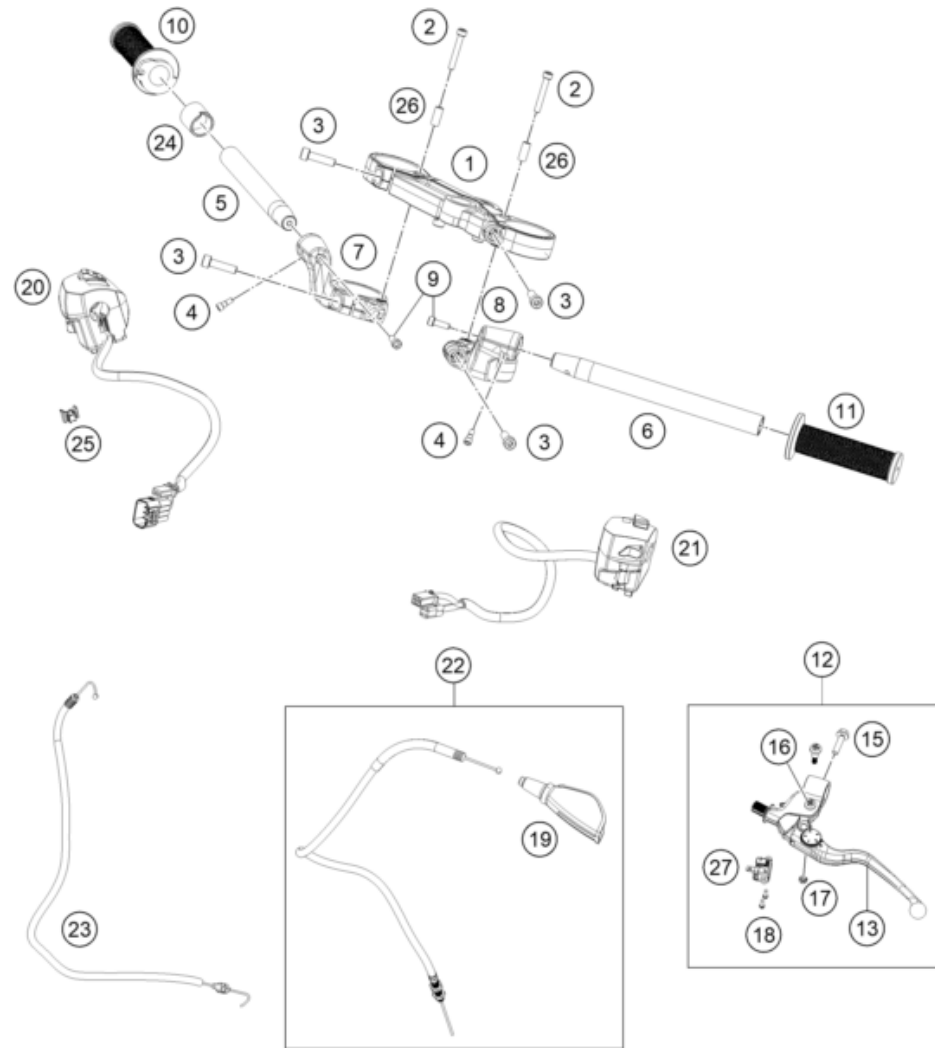

229450110

59940

* NEW PART X ON DEMAND

POS	PARTNUMBER	PARTNAME	PIECE
1	94501034035C1	Top triple clamp	1
2	J900000605004	Set screw w.hexagon socket M6x50	2
3	90501045000	AH SCREW M8X1.25X30	4
4	90511006000	SPECIAL SCREW M5x0,8X13	2
5	93802001100	HANDLEBAR R/S	1
6	JY151045	Dummy_SPC_Bajajteil TUBE HANDLEBAR LH	1
7	94502006010	HOLDER HANDLE RH	1
8	94502005010	HOLDER HANDLE LH	1
9	90511006100	BOLT SOCKET M6X1X14	2
10	94502010033	Throttle compl.	1
11	94502039000	GRIP LH	1
12	94502031044	assembly lever-holder lh	1
13	93502031100	Clutch lever	1
15	J025060251	bolt flanged-m6x1x125xcl8.8xblak	1
16	93802031100	LEVER PIVOT BOLT	1
17	J982050006	nyloc nut-M5x0.8	1
18	90232014002	Screw pan cross M3x0.5	2
19	93802016000	BOOT CLUTCH LEVER	1
20	94511074000	Combination switch right	1
21	94811070000	SWITCH CONTROL LH	1
22	94502090000	Clutch cable	1
23	93502091100	Throttle cable	1
24	93011074010	Distance holder handlebar switch	1
25	94111071000	LOCATOR SWITCH	1
26	J800000702800	Bushing 6.5x28	2
27	94811049000	clutch switch	1