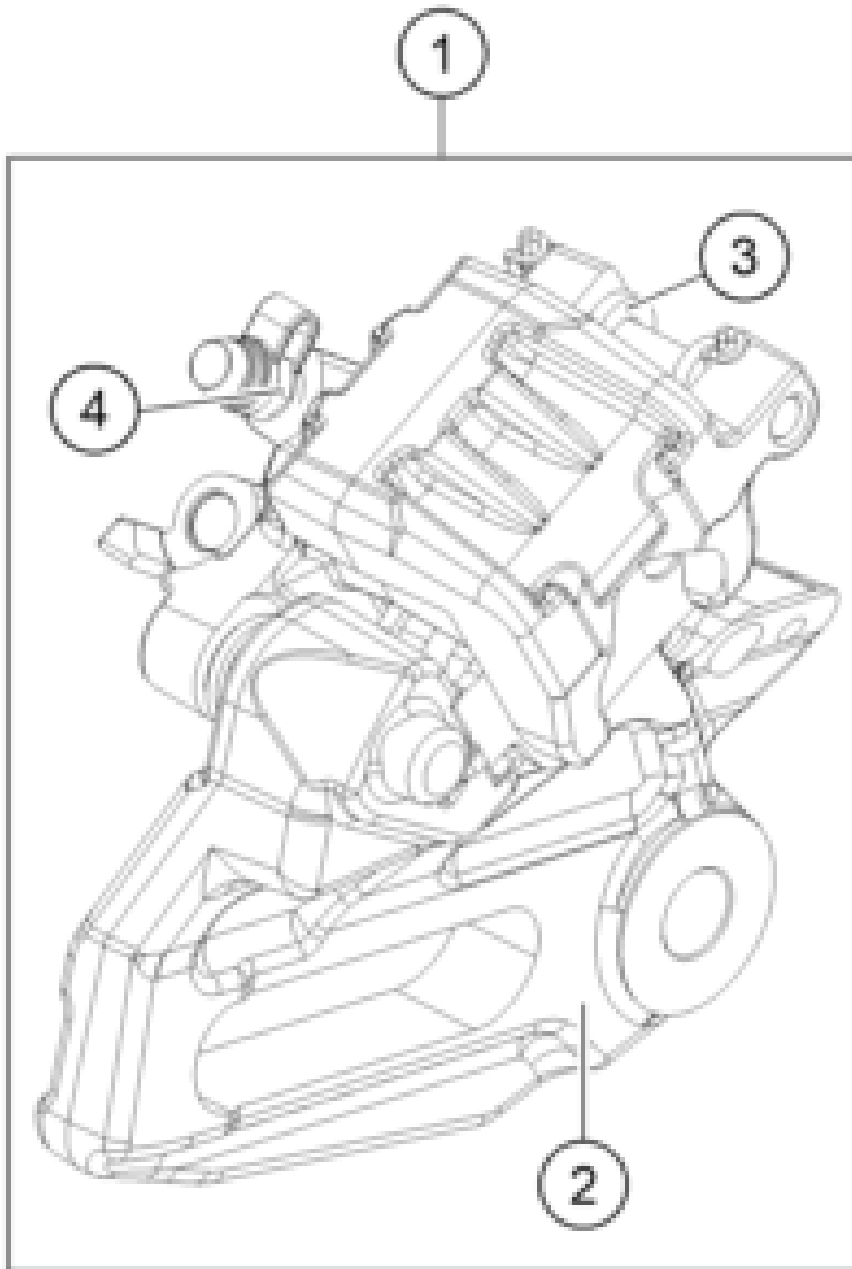

REAR BRAKE CALIPER

RC 125, white 2022 EU 2022

POS	PARTNUMBER	PARTNAME	PIECE
1	94513080000	CALIPER ASSEMBLY REAR	1
2	90113075000	BRAKE CALIPER SUPPORT REAR	1
3	90113090000	REAR BRAKE PADS - SET	1
4	90113121000	BLEEDER SCREW	1

229461390

57860

* NEW PART

X ON DEMAND