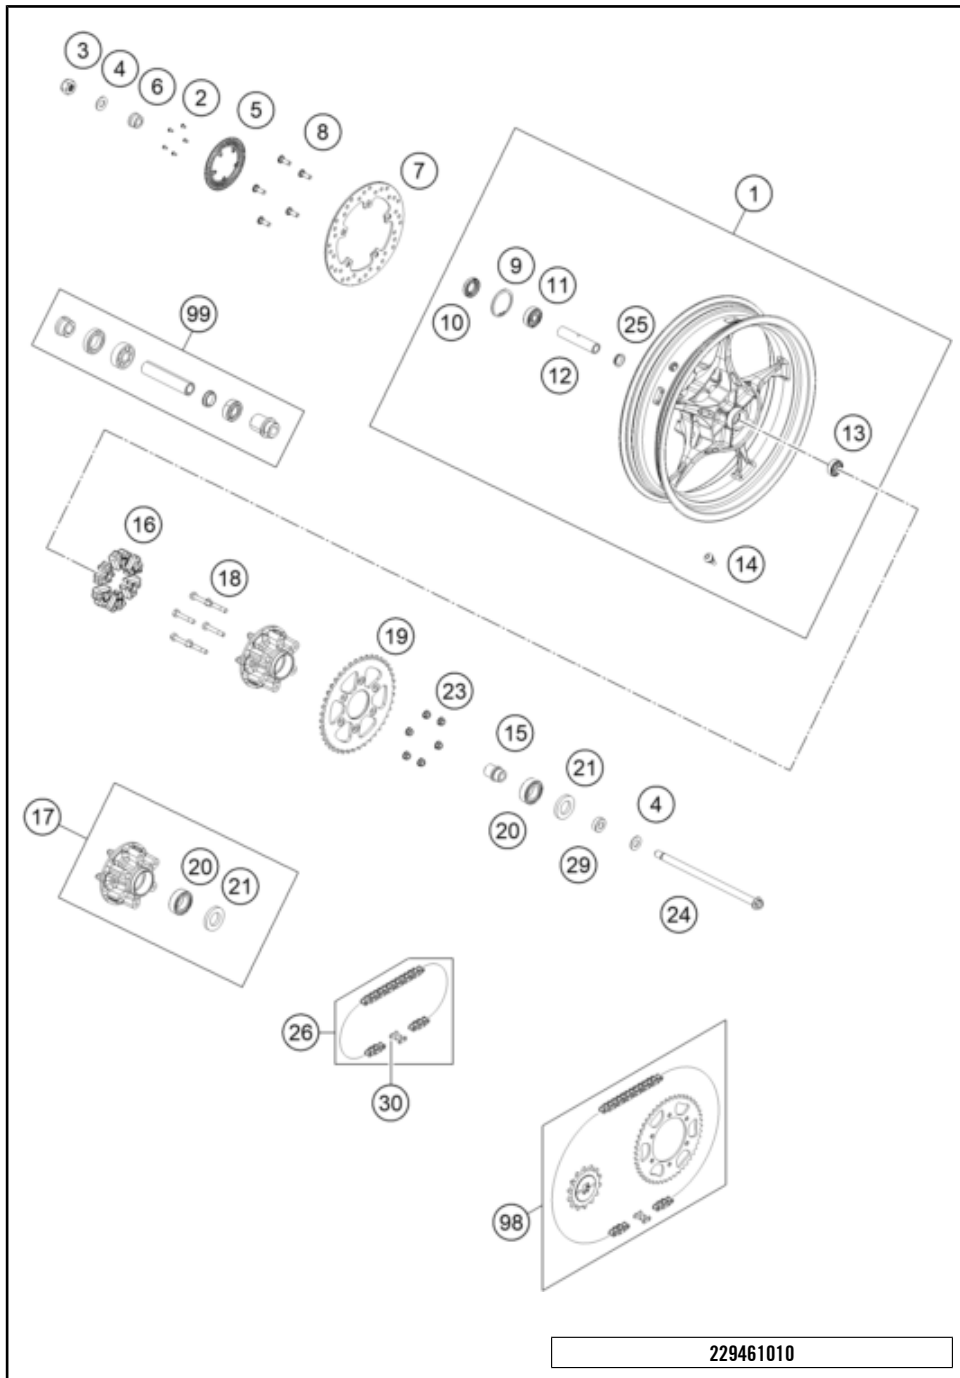

59981

* NEW PART

X ON DEMAND

POS	PARTNUMBER	PARTNAME	PIECE
1	94509001044EB	Vorderrad kpl.	1
2	94509011000	SPACER	1
4	J410003001300	BEARING 30X55X13	1
5	J710005500200	CIRCLIP INTERNAL	1
6	J780003955000	seal oil	2
7	90109076000	VALVE CPL.	1
8	94509060000	DISC BRAKE DIA 320	1
9	J900000602504	bolt socket M6x25	5
10	94542020000	Sensor wheel, front	1
11	J900000500800	BOLT SOCKET M5X0.8	5
12	93009081100	AXLE FRONT MY17	1
13	94509012000	COLLAR	2
14	94509082000	BOLT FLANGED M24X1.5	1

229460910

59977

* NEW PART

X ON DEMAND

REAR WHEEL

RC 125, white 2022 EU 2022

POS	PARTNUMBER	PARTNAME	PIECE
1	94510001044EB	Hinterrad kpl.	1
2	J900000500800	BOLT SOCKET M5X0.8	5
3	90210086000	wheel spindle nut, rear	1
4	90610087000	washer 15.2x30x2	2
5	94542020000	Sensor wheel, front	1
6	90110013000	SPACER BUSHING REAR WHEEL R/S	1
7	94510060000	DISC BRAKE DIA 230	1
8	90110062000	SPECIAL SCREW M8X25 SELF LOCK.	5
9	J472042170	CIRCLIP	1
10	J760264208	SHAFT SEAL RING 26X42X8	1
11	J625063021	Grooved ball bearing 6302	1
12	90110011000	BEARING SPACER TUBE REAR	1
13	J625062023	BALL BEARING 6202	1
14	90109076000	VALVE CPL.	1
15	90610054000	SPACER BUSHING KRT INSIDE	1
16	90210059100	rear wheel dampening rubber	6
17	90210050000	SPROCKET SUPPORT	1
18	90810052000	SPECIAL SCREW M8X48	6
19	95810051045	Rear sprocket 45T	1
20	J625062050	BALL BEARING 6205	1
21	J760295207	SHAFT SEAL RING 29X52X7	1
23	90510052000	FLANGED NUT M8X1,25	6
24	90210085000	Axle rear KT03	1
25	90109011001	Fixation bearing spacer tube	1
26	76910065118	chain DID 118 roll	1
29	90110053000	SPACER CHAIN WHEEL SUPPORT	1
30	76910066000	Rivet link chain DID 520 VP2-T	1
98	SPA2142453K118B	Drivetrain set 14Z/45Z	1
99	90110015100	REAR WHEEL REP. KIT 390 DUKE	x