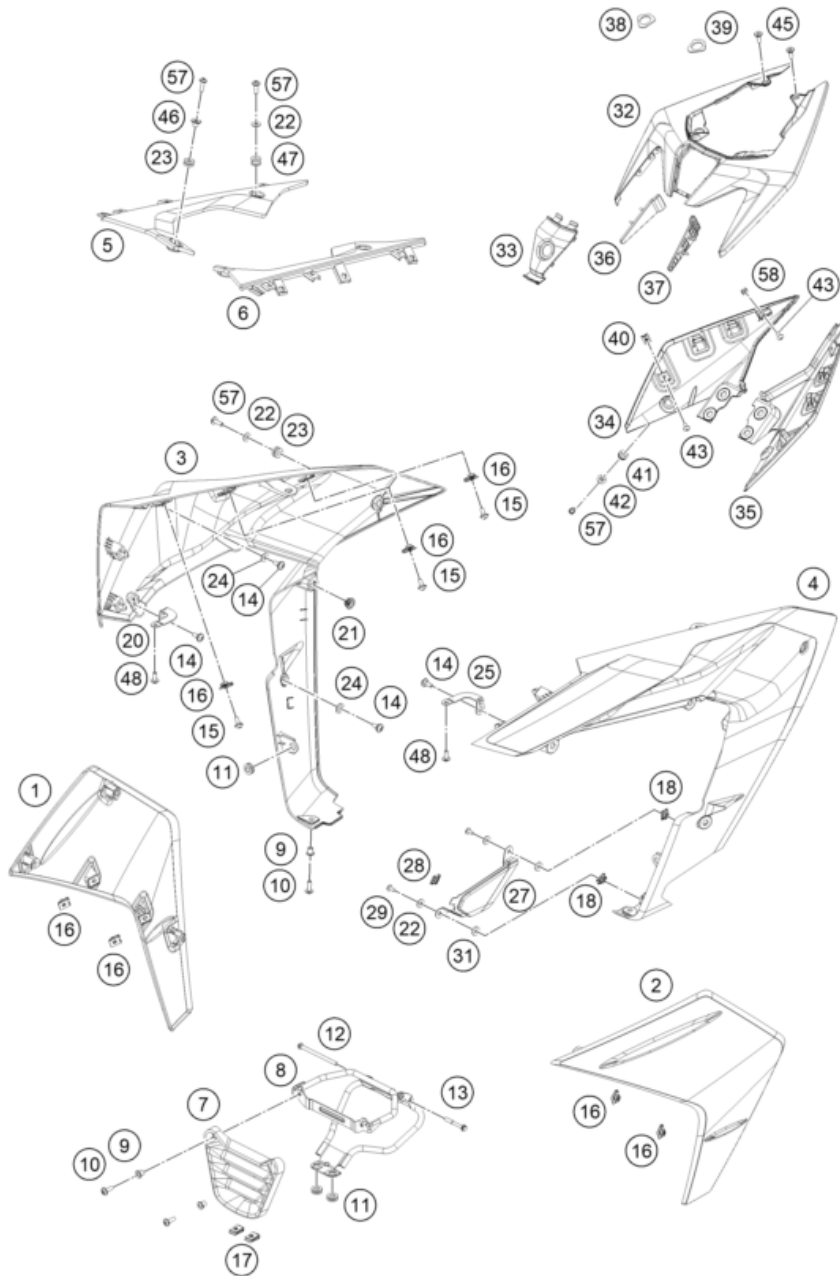

POS	PARTNUMBER	PARTNAME	PIECE
36	94508018040	Frame cover right	1
37	94508018030	Frame cover left	1
38	94508018070	FOAM RH	1
39	94508018060	FOAM LH	1
40	90108050001	CLIP NUT M5	2
41	95835016000	Rubber grommet	2
42	J800000600700	COLLAR FAIRING - K10	1
43	J031050123	Lens head screw M5X12	4
45	J900000601403	BOLT SOCKET STEP M6X1	1
46	93014018100	Collar head lamp holder MTG	2
47	J650001701300	GROMMET	2
48	93006039000	Flat-head screw M6	2
57	J900000602004	Set screw w.hexagon socket M6x20	8
58	95808041020	Special nut	2

229460820

59988

* NEW PART

X ON DEMAND