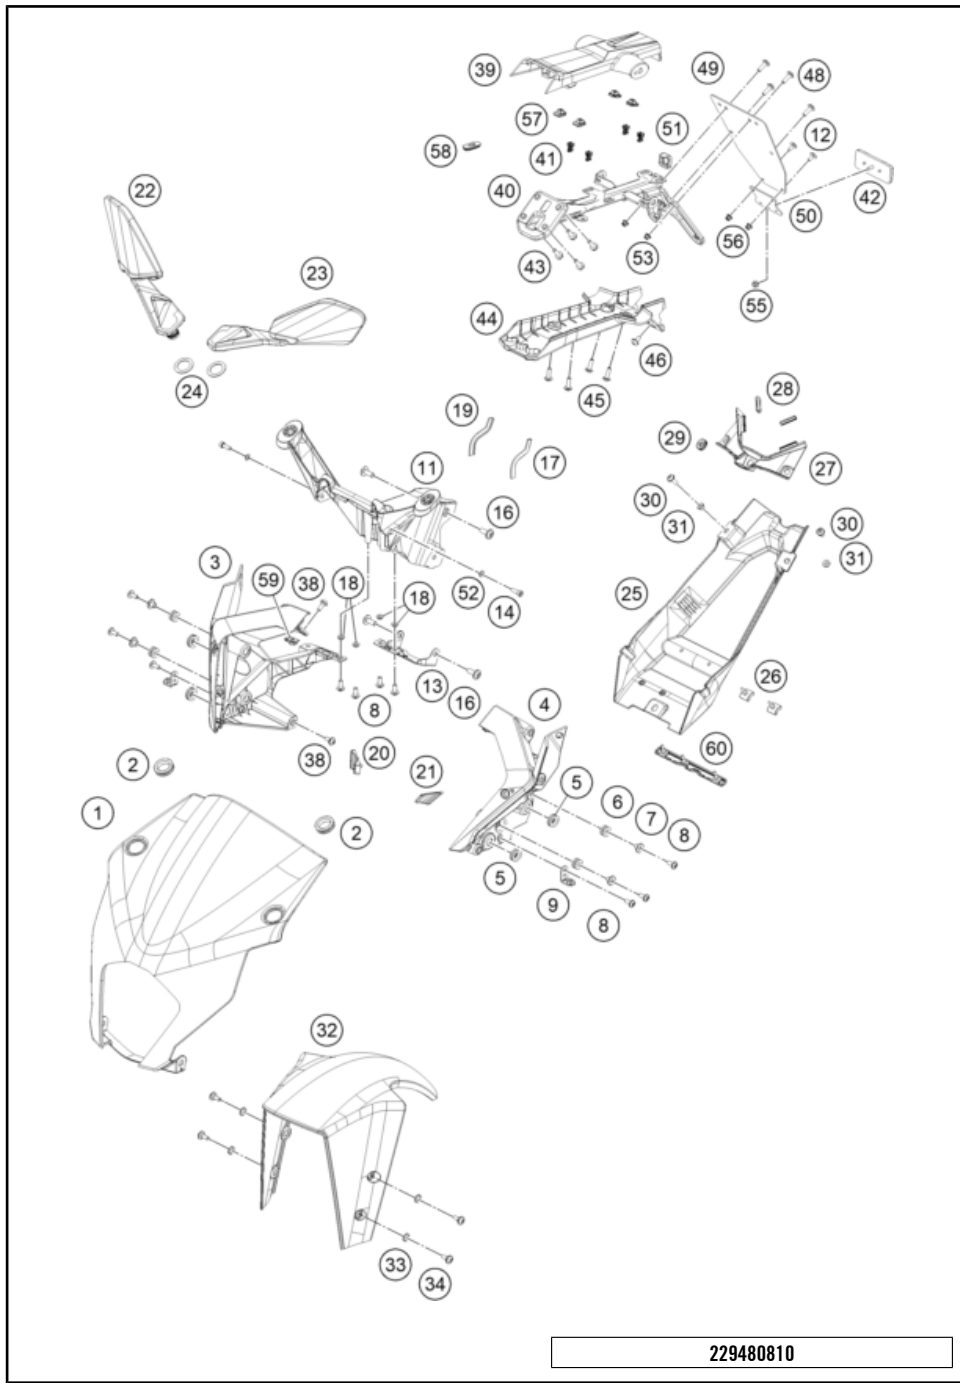

POS	PARTNUMBER	PARTNAME	PIECE
1	94508008000	WINDSHIELD	1
2	J650003503000	Rubber grommet 35x29.6	2
3	94514011000	Structure fairing right	1
4	94514010000	Structure fairing left	1
5	J650002201400	GROMMET	4
6	93014017000	Rubber bushing	4
7	93014018100	Collar head lamp holder MTG	4
8	93006039000	Flat-head screw M6	10
9	94508047010	Angle for bracket, side fairing	2
11	94514013000BM	Mask support bracket	1
12	J005050123	FLAT HEAD SCREW M5X12 PH	2
13	94514013010	Cover, mask support	1
14	J912060183	hexagon socket screw M6X18	2
16	J900000801901	SCREW BUTTON HEAD M8X1.25	4
17	94514013030	Edge protection, mask support, left	1
18	90113055010	sleeve for hose clamp	4
19	94514013040	BEADING RH	1
20	94514011010	Damper, windshield, right	1
21	94514010010	Damper, windshield, left	1
22	94512041033	Mirror, right, preass.	1
23	94512040033	Mirror, left, preass.	1
24	J690002400100	WASHER PLAIN	2
25	94508019000	Tray under	1
26	94508019001	Fuel tank rubber	2
27	94508019010	Cover rear fairing, bottom	1
28	94508030000	Edge protection	2
29	J650002001400	Rubber grommet	1
30	90808043000	SPECIAL SCREW M6X1X16	2
31	J800000600701	Collar bushing 6.2x6.5	1
32	56JY6JX3	Dummy_SPC_Bajajteil FR FENDER JY181428 W/O HOLE BL	1
33	93009059000	Washer nylon	4
34	J031050161	Panhead screw with shoulder	4
38	93008040000	Screw M6X1X13	2
39	94508015010	License plate holder support, top	1
40	94508015030	License plate holder support	1
41	J340001201100	Metallic quick lock	4
42	90514045000	REFLECTOR	1

229480810

59501

* NEW PART

X ON DEMAND