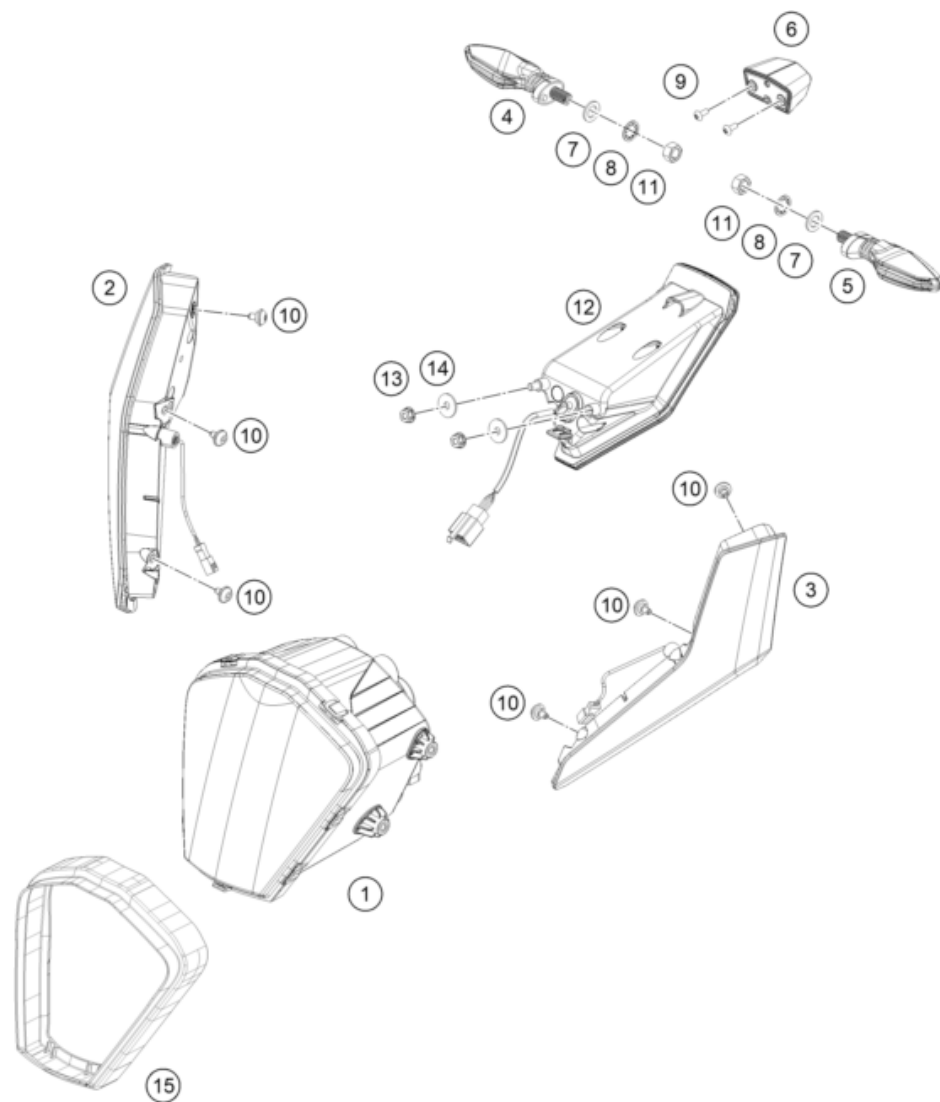

229461360

57859

* NEW PART

X ON DEMAND

REAR BRAKE CALIPER

RC 125, white 2022 EU 2022

POS	PARTNUMBER	PARTNAME	PIECE
1	94513080000	CALIPER ASSEMBLY REAR	1
2	90113075000	BRAKE CALIPER SUPPORT REAR	1
3	90113090000	REAR BRAKE PADS - SET	1
4	90113121000	BLEEDER SCREW	1

229461390

57860

* NEW PART

X ON DEMAND

POS	PARTNUMBER	PARTNAME	PIECE
1	94814001000	lamp head	1
2	94514026000	Front right turn signal	1
3	94514025000	Front left turn signal	1
4	90514036100	FLASHER REAR R/S	1
5	90514035100	FLASHER REAR L/S	1
6	90114047000	LICENSE PLATE ILLUMINATION	1
7	J125100009	Washer M10	2
8	J06797100183	Toothed washer, M10	2
9	J081040121	CROSS PAN SCREW 4X12 PH	4
10	J900000500900	Screw button head step M5x6.5	6
11	J934100001	Hex nut, M10	2
12	94514040000	Tail light	1
13	J926060000	FLANGED NUT M6 WS10 SELF LOCK.	2
14	90814044000	PLAIN WASHER	2
15	94814001050	beading lamp head	1