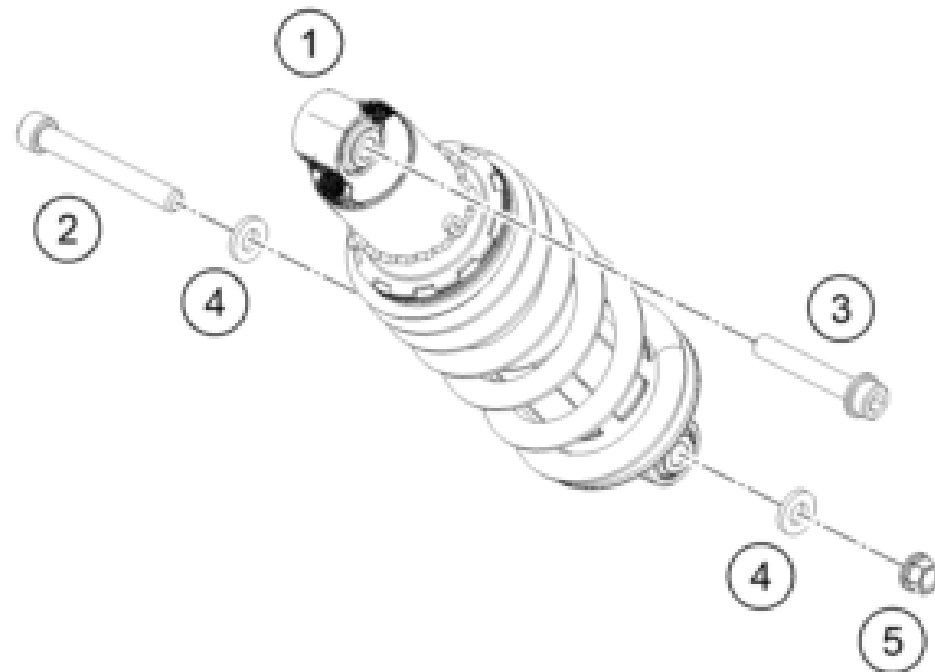

SHOCK ABSORBER

RC 125, white 2022 EU 2022

POS	PARTNUMBER	PARTNAME	PIECE
1	94504010044	Shock absorber	1
2	J020100806	SHCS M10x1.25x80 - 10.9	1
3	J900001006200	BOLT FLANGED M10X1.25	1
4	90104010003	PLAIN WASHER 10,2X20X3MM	2
5	90104010002	flanged hex nut M10x1.25 WS13	1

229480410

59939

* NEW PART

X ON DEMAND