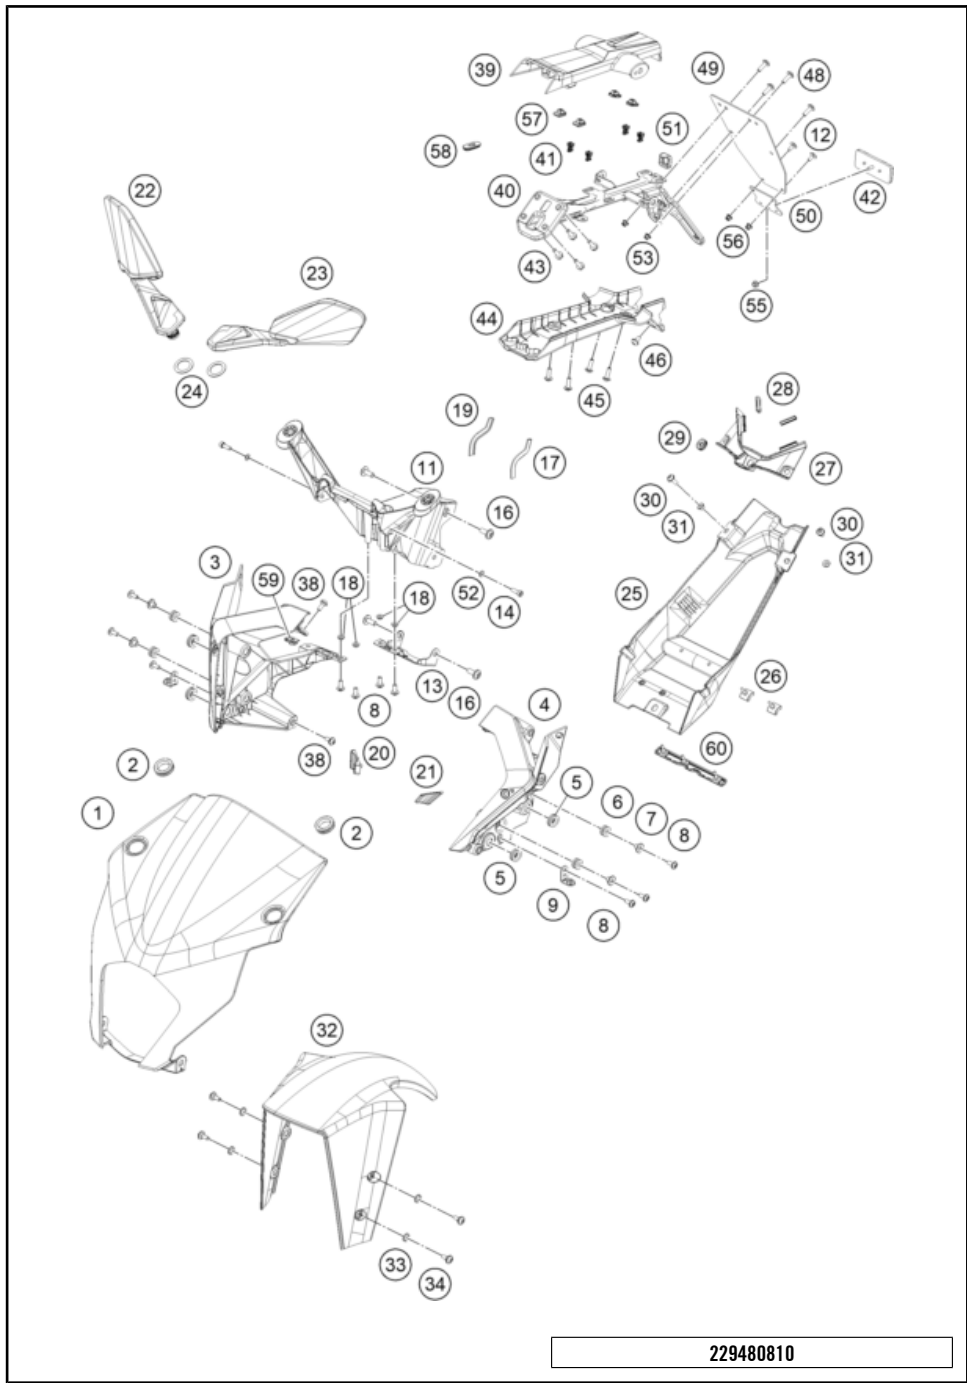

229480810

POS	PARTNUMBER	PARTNAME	PIECE
43	J025060202	Bolt-Flange-Kad ST-A DIA-06 L-20	4
44	94508015020	License plate holder, bottom part	1
45	93008040000	Screw M6X1X13	4
46	93008020060	Screw M6X1X9	1
48	93014098000	screw truss-M6X1XL 16Xblack	4
49	90808016000	REAR FENDER EXT.	1
50	90514044000	REFLECTOR MOUNTING	1
51	93008015010	Protection rubber	1
52	J690000600100	WASHER PLAIN SMALL-6.5X11.5XT0.8	2
53	93008036000	Hexagon nut M6	2
55	J06923050053	Hex collar nut, M5	1
56	90102031010	HEX NUT M5 AF8	2
57	J910000600504	NUT - CLIP :- M6	1
58	93008015060	grommet	1
59	90103097000	clip nut	2
60	94508019002	DAMPER	1

59501

* NEW PART

X ON DEMAND