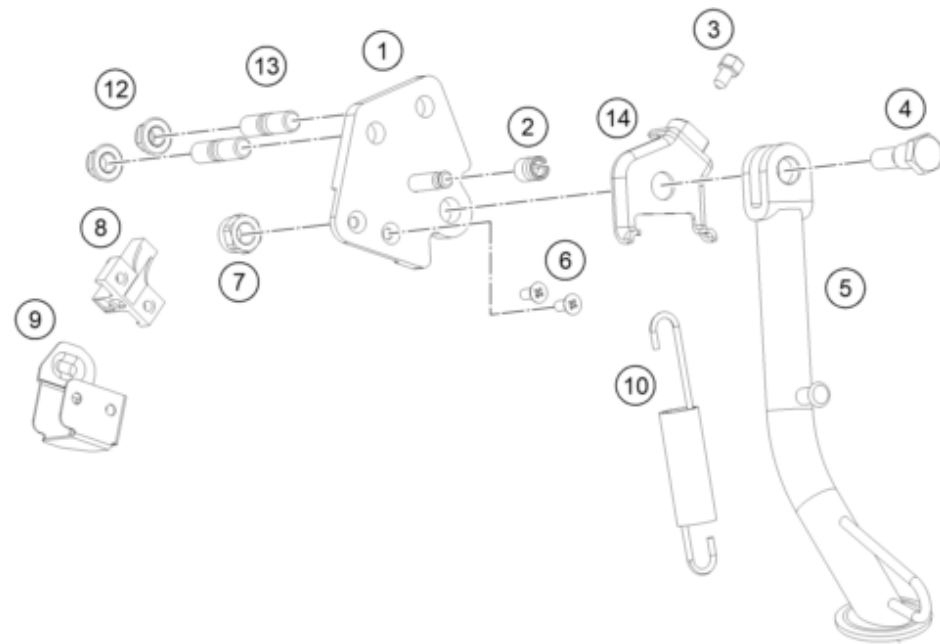

229480320

59417

* NEW PART

X ON DEMAND

POS	PARTNUMBER	PARTNAME	PIECE
1	93803026000	Side stand bracket	1
2	90111040100	Bushing	1
3	93503029000	Magnet bracket	1
4	90103027000	SCREW F. SIDE STAND	1
5	28103023000	Side stand	1
6	J900000501200	screw csk cros-m5x0.8x12xbright	2
7	J982101253	SELF L. NUT M10X1,25 H11 WS17	1
8	93511045000	SWITCH SIDE STAND	1
9	28111046000	Shield switch stand side	1
10	90603024000	SIDE STAND SPRING	1
12	93003034000	nut U flang-M10X1.25XHT.8.5XBRT	2
13	93003027000	bolt stud-M10X1.25XL20XBRXPRECOAT	2
14	95803034000	BRACKET HOLDER MAGNET	1

229480410

59939

* NEW PART

X ON DEMAND

POS	PARTNUMBER	PARTNAME	PIECE
1	28104030044C1	Swing Arm Sub Assy Husqvarna 401 MY20	1
2	90104031000	Igus plain bearing	4
3	90104032000	sleeve bushing 15.1x20x38	2
4	90104036000	Thrust washer 22.2x31.7x1	2
6	90104034001	OIL SEAL RING 25X32X7	4
7	90104034000	cup for radial shaft seal	4
8	90104046000	swingarm adjusting ring	2
9	90104042000	hex thrust washer	2
10	90104038000	FLANGED NUT M14X1.5	1
11	90104037000	Shaft swing arm L=299mm	1
12	90104040000	BOLT HEX M10X1.25X50 WS10	2
13	90104040000	BOLT HEX M10X1.25X50 WS10	2
14	90110084000	chain tension adjuster, right	2
15	J025060169	HH COLLAR SCREW M6X16 SW8	3
16	90604062000	chain slider bushing	2
17	J900000600800	pin quick release	2
18	90904070020	SLEEVE CHAIN GUARD	1
19	J025050504	BOLT FLANGED M5X0.8XL	1
20	94508022000	Brake line guide rear	1
21	90103097000	clip nut	2
22	J912050141	bolt socket-m5x0.8xl 14xprecoat	2
23	94604060000	Chain guard	1
24	J650003002300	PLUG	1
25	94504060010	FENDER HUGGER FRONT	1
26	93011068010	Rubber grommet ignition lock cover	2
27	J900000601605	Roundhead screw M6x16	2
28	90504060050	SLEEVE FOR CHAIN COVER	1
29	90508008001	AH SCREW M8X20	1
30	90504067000	WASHER CHAIN SLIDING GUARD	1
32	J900000601400	screw button head-m6x1x14xblack	2
33	90804066000	chain slider	1
35	J650002401900	Rubber grommet	1
36	94604060020	bracket cover chain	1
37	J926060001	Hexagon nut M6	1