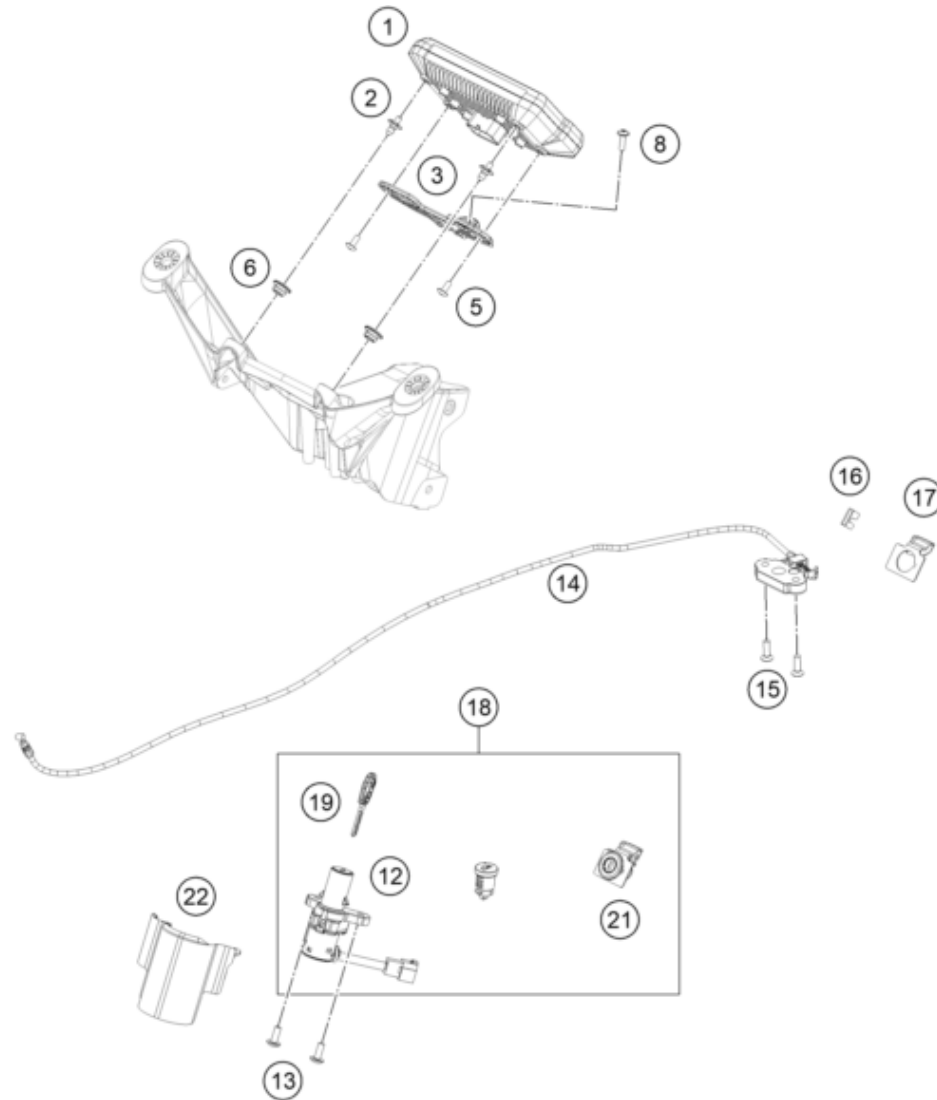

229461390

57860

* NEW PART

X ON DEMAND

POS	PARTNUMBER	PARTNAME	PIECE
1	94814001000	lamp head	1
2	94514026000	Front right turn signal	1
3	94514025000	Front left turn signal	1
4	90514036100	FLASHER REAR R/S	1
5	90514035100	FLASHER REAR L/S	1
6	90114047000	LICENSE PLATE ILLUMINATION	1
7	J125100009	Washer M10	2
8	J06797100183	Toothed washer, M10	2
9	J081040121	CROSS PAN SCREW 4X12 PH	4
10	J900000500900	Screw button head step M5x6.5	6
11	J934100001	Hex nut, M10	2
12	94514040000	Tail light	1
13	J926060000	FLANGED NUT M6 WS10 SELF LOCK.	2
14	90814044000	PLAIN WASHER	2
15	94814001050	beading lamp head	1

229461410

58357

* NEW PART

X ON DEMAND

POS	PARTNUMBER	PARTNAME	PIECE
1	94814069000	Dash	1
2	94514060010	PIN SPIGOT	2
3	94614060000	BRACKET SPEEDOMETER	1
5	J900000501002	SCREW TRUSS-M5X0.8XL 10XBLACK	2
6	J650002001100	GROMMET	2
8	J900000601601	screw m6x1	1
12	21011066000	ADV. 390 IGNITION SWITCH	1
13	J900000601601	screw m6x1	2
14	94507050033	Seat lock preass.	1
15	J025060183	HH COLLAR SCREW M6X18 SW10	2
16	90107050151	PLATE SEAT LOCK	1
17	90107050051	seat lock mounting plate	1
18	94611066044	LOCK 3 IN 1 WITHOUT CAP EVP	1
19	90111067100	BLANK KEY 125/200 DUKE	x
19	90111067000	KEY	1
21	90107050050	SEAT LOCK	1
22	94511068000	COVER SWITCH IGNITION	1