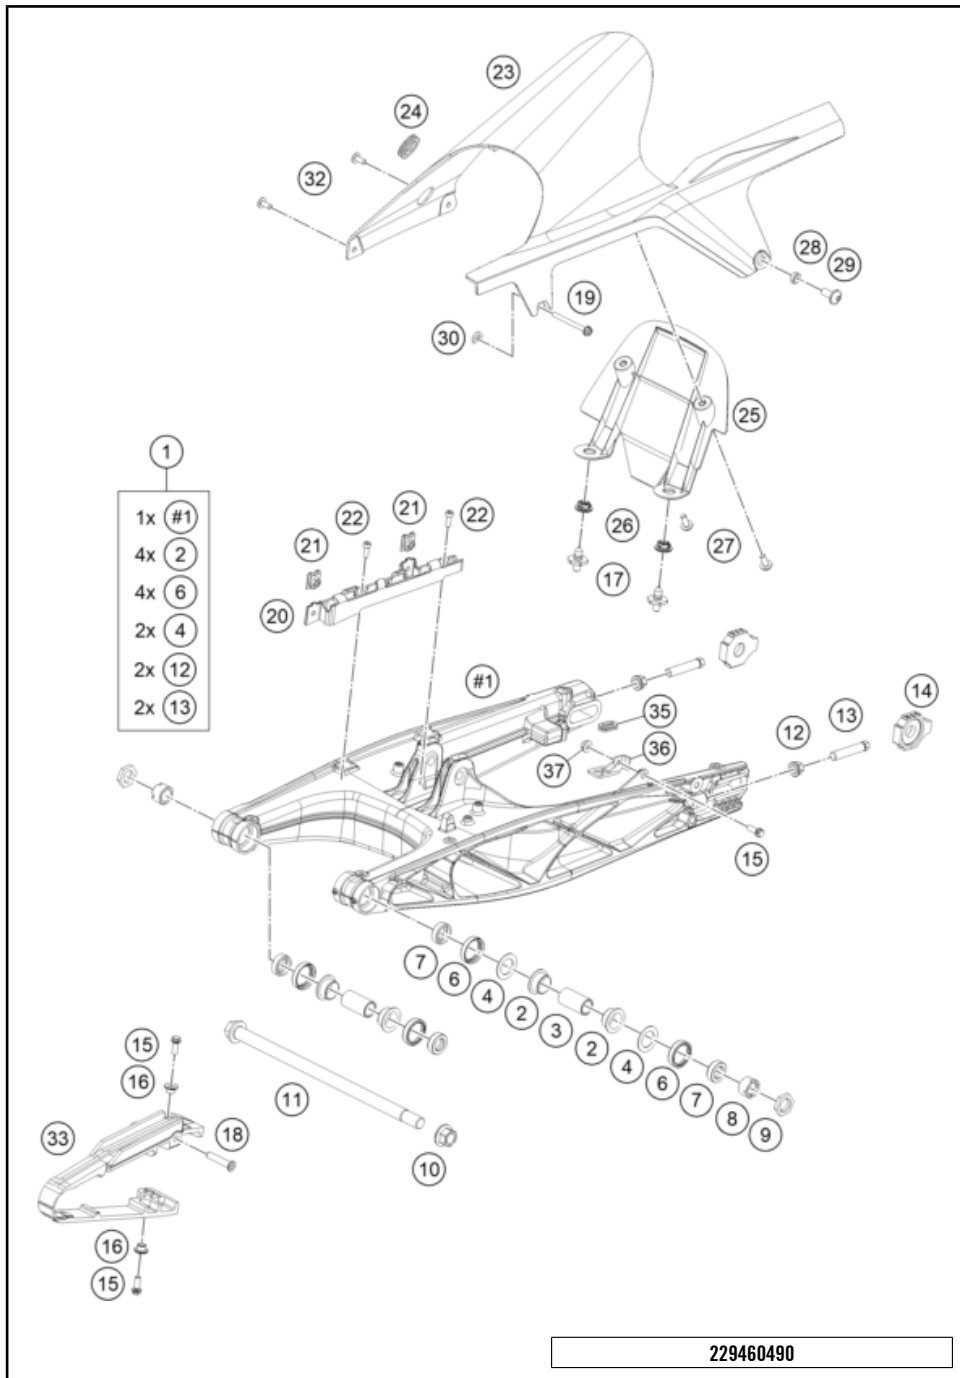

229460360

57897

* NEW PART

X ON DEMAND

SHOCK ABSORBER

RC 125, white 2022 EU 2022

POS	PARTNUMBER	PARTNAME	PIECE
1	94504010044	Shock absorber	1
2	J020100806	SHCS M10x1.25x80 - 10.9	1
3	J900001006200	BOLT FLANGED M10X1.25	1
4	90104010003	PLAIN WASHER 10,2X20X3MM	2
5	90104010002	flanged hex nut M10x1.25 WS13	1

229480410

59939

* NEW PART

X ON DEMAND

POS	PARTNUMBER	PARTNAME	PIECE
1	28104030044C1	Swing Arm Sub Assy Husqvarna 401 MY20	1
2	90104031000	Igus plain bearing	4
3	90104032000	sleeve bushing 15.1x20x38	2
4	90104036000	Thrust washer 22.2x31.7x1	2
6	90104034001	OIL SEAL RING 25X32X7	4
7	90104034000	cup for radial shaft seal	4
8	90104046000	swingarm adjusting ring	2
9	90104042000	hex thrust washer	2
10	90104038000	FLANGED NUT M14X1.5	1
11	90104037000	Shaft swing arm L=299mm	1
12	90104040000	BOLT HEX M10X1.25X50 WS10	2
13	90104040000	BOLT HEX M10X1.25X50 WS10	2
14	90110084000	chain tension adjuster, right	2
15	J025060169	HH COLLAR SCREW M6X16 SW8	3
16	90604062000	chain slider bushing	2
17	J900000600800	pin quick release	2
18	90904070020	SLEEVE CHAIN GUARD	1
19	J025050504	BOLT FLANGED M5X0.8XL	1
20	94508022000	Brake line guide rear	1
21	90103097000	clip nut	2
22	J912050141	bolt socket-m5x0.8xl 14xprecoat	2
23	94604060000	Chain guard	1
24	J650003002300	PLUG	1
25	94504060010	FENDER HUGGER FRONT	1
26	93011068010	Rubber grommet ignition lock cover	2
27	J900000601605	Roundhead screw M6x16	2
28	90504060050	SLEEVE FOR CHAIN COVER	1
29	90508008001	AH SCREW M8X20	1
30	90504067000	WASHER CHAIN SLIDING GUARD	1
32	J900000601400	screw button head-m6x1x14xblack	2
33	90804066000	chain slider	1
35	J650002401900	Rubber grommet	1
36	94604060020	bracket cover chain	1
37	J926060001	Hexagon nut M6	1