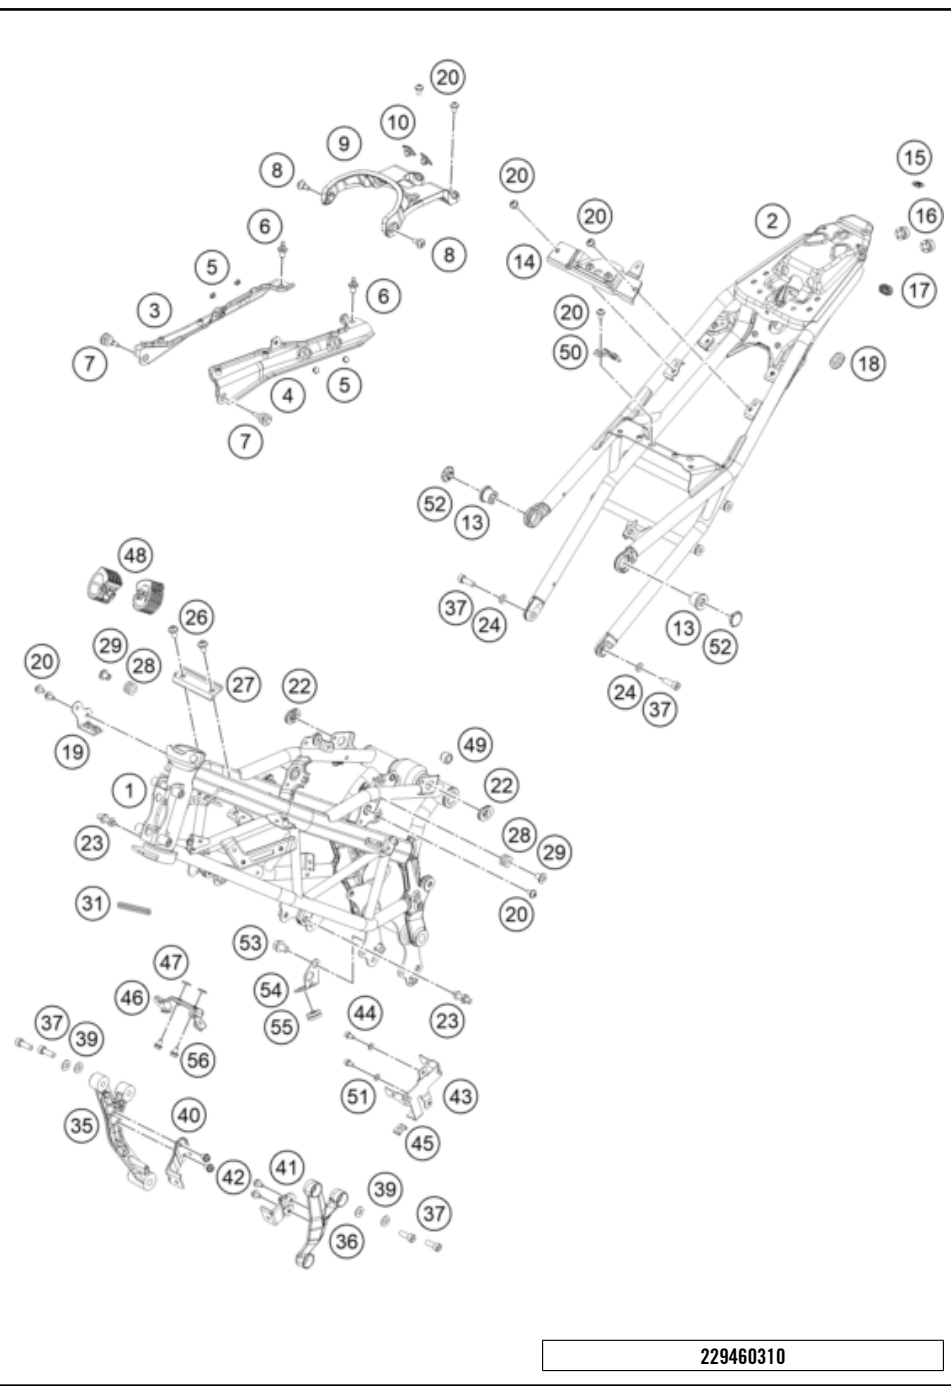

229460310

POS	PARTNUMBER	PARTNAME	PIECE
48	94507012000	Damper	2
49	94503001097	collar	1
50	94603099000	HOLDER COUPLER	1
51	J690000600101	WASHER PLAIN SMALL	2
52	94503082010	Cover	2
53	J900001001600	BOLT FLANGED	1
54	94603001030	BRACKET PIPE DRAIN	1
55	J650002401600	Rubber grommet 24x16	1
56	J025060101	Hexagon screw M6X10	2

57811

* NEW PART

X ON DEMAND