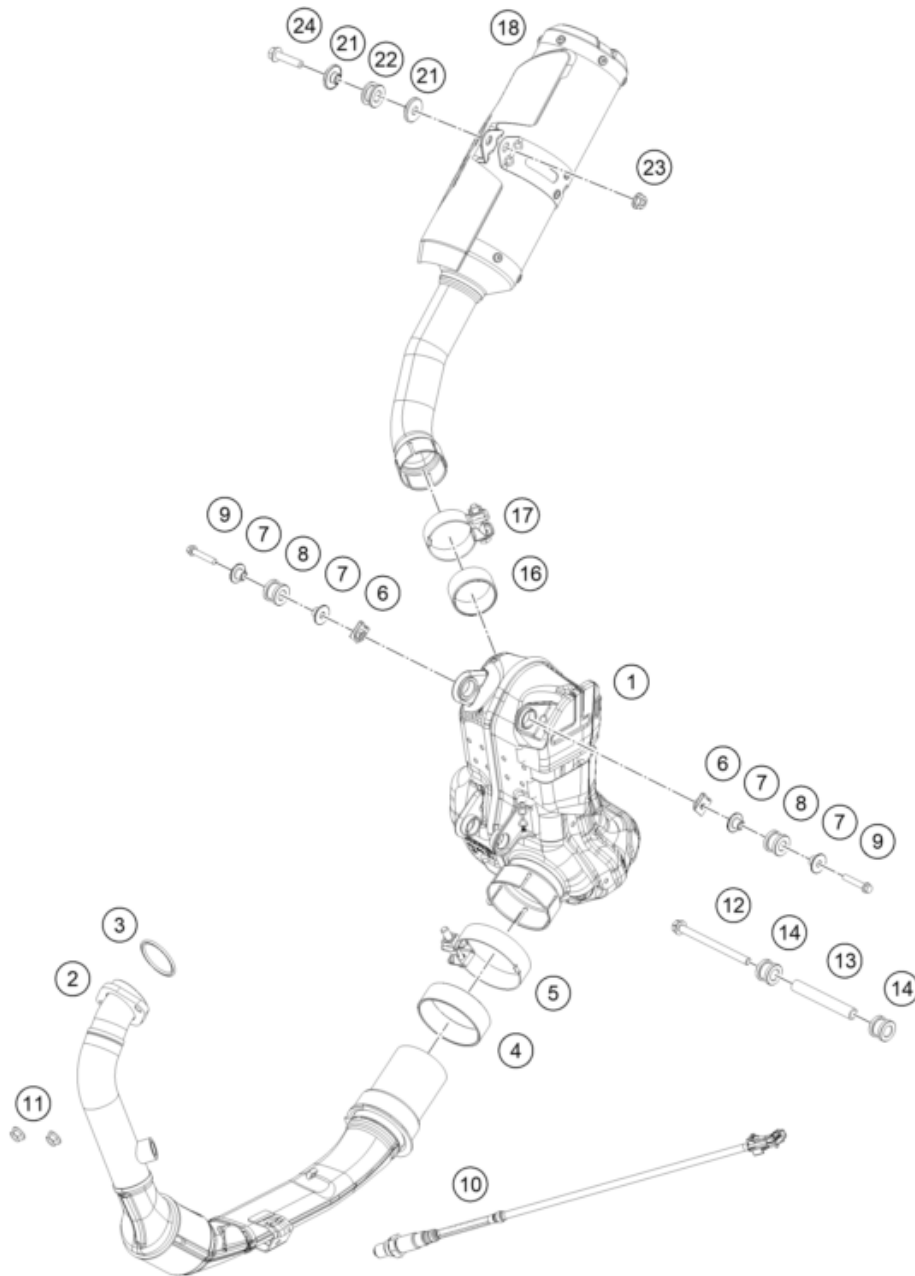

EXHAUST SYSTEM

RC 125, white 2022 EU 2022

POS	PARTNUMBER	PARTNAME	PIECE
1	28105050000	ASSEMBLY PREMUFFLER	1
2	94005007000	PIPE ASSEMBLY A	1
3	90105004100	Gasket exhaust	1
4	94305050172	Gasket exhaust	1
5	94305051000	Exhaust clamp	1
6	90103097000	clip nut	2
7	90205086001	muffler mounting spacer bushing	4
8	90205068000	damper, bottom	2
9	90105000002	BOLT SILENCER MTG	2
10	94341090000	Oxygen sensor	1
11	J926080003	Hex collar nut M6	2
12	J027081053	HH COLLAR SCREW M8X105 SW12	1
13	90105084000	muffler mounting tube	1
14	90105068100	damper, bottom	2
16	94305050071	Exhaust flange gasket, muffler	1
17	95805051010	Exhaust pipe clamp	1
18	94505083000	Muffler cmpl.	2
21	93805095000	BUSH MUFFLER	2
22	93805096000	DAMPER MUFFLER	1
23	J692080006	nut hex flange-M8x1.25xcl8xdacro	1
24	J900000804001	Hex collar screw M8x40	1

229480511

59968

* NEW PART

X ON DEMAND