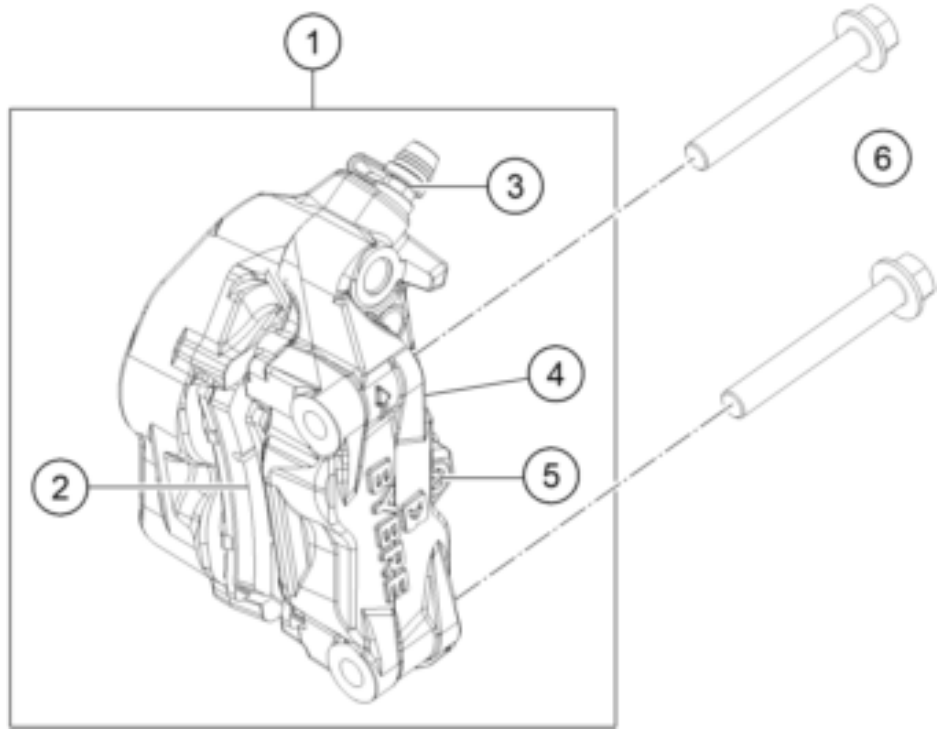

229461330

57863

* NEW PART

X ON DEMAND

FRONT BRAKE CALIPER

RC 125, white 2022 EU 2022

POS	PARTNUMBER	PARTNAME	PIECE
1	94513015000	CALIPER ASSEMBLY FRONT	1
2	93813030044	KIT FRONT BRAKE PAD WITH SHIM	1
3	90113021000	BLEEDER SCREW	1
4	90113018000	SPRING CLIP	1
5	90113017000	BOLT F. BRAKE PADS	1
6	J01008060S	HH collar screw M8x1x60	2