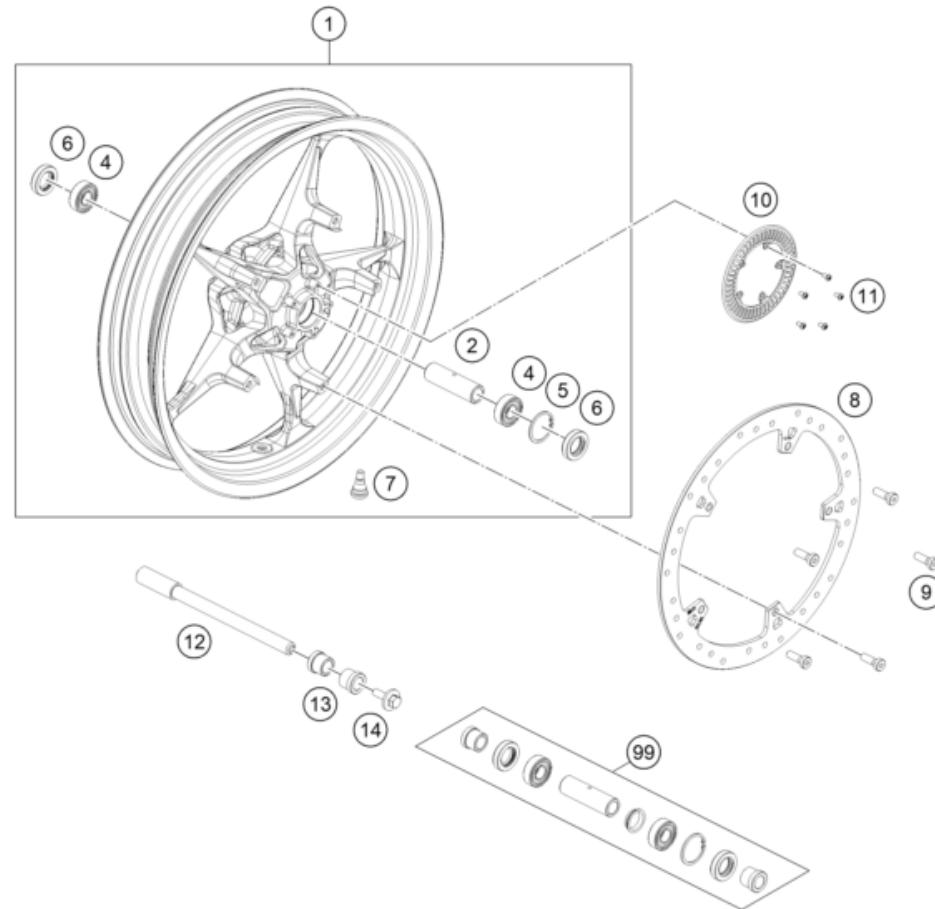

229460820

59988

* NEW PART

X ON DEMAND

POS	PARTNUMBER	PARTNAME	PIECE
36	94508018040	Frame cover right	1
37	94508018030	Frame cover left	1
38	94508018070	FOAM RH	1
39	94508018060	FOAM LH	1
40	90108050001	CLIP NUT M5	2
41	95835016000	Rubber grommet	2
42	J800000600700	COLLAR FAIRING - K10	1
43	J031050123	Lens head screw M5X12	4
45	J900000601403	BOLT SOCKET STEP M6X1	1
46	93014018100	Collar head lamp holder MTG	2
47	J650001701300	GROMMET	2
48	93006039000	Flat-head screw M6	2
57	J900000602004	Set screw w.hexagon socket M6x20	8
58	95808041020	Special nut	2

59981

* NEW PART

X ON DEMAND

POS	PARTNUMBER	PARTNAME	PIECE
1	94509001044EB	Vorderrad kpl.	1
2	94509011000	SPACER	1
4	J410003001300	BEARING 30X55X13	1
5	J710005500200	CIRCLIP INTERNAL	1
6	J780003955000	seal oil	2
7	90109076000	VALVE CPL.	1
8	94509060000	DISC BRAKE DIA 320	1
9	J900000602504	bolt socket M6x25	5
10	94542020000	Sensor wheel, front	1
11	J900000500800	BOLT SOCKET M5X0.8	5
12	93009081100	AXLE FRONT MY17	1
13	94509012000	COLLAR	2
14	94509082000	BOLT FLANGED M24X1.5	1