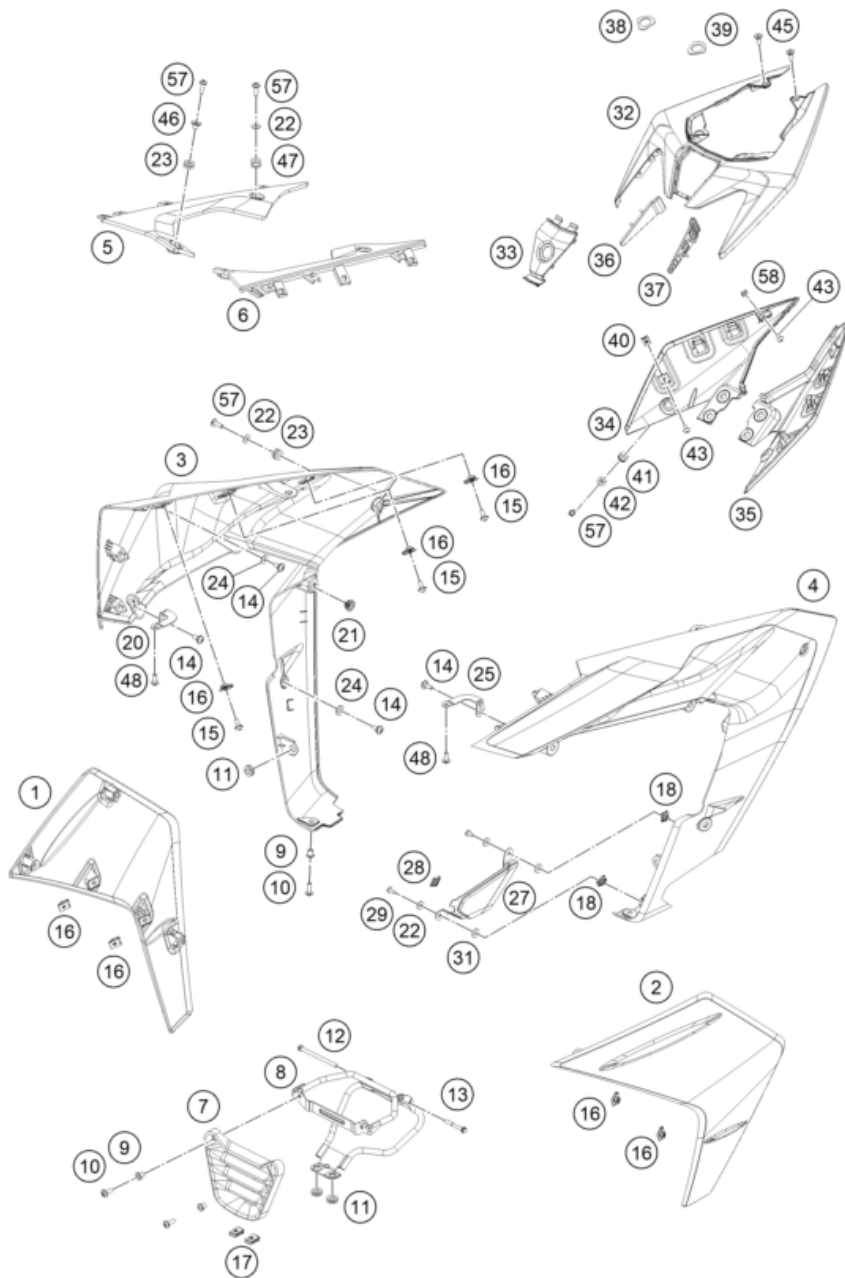

POS	PARTNUMBER	PARTNAME	PIECE
1	94508051020EB	OUTER FAIRING RH JY181349 EB ORANG GLOSS	1
2	94508050010EB	OUTER FAIRING LH JY181348 EB ORANG GLOSS	1
3	56JYF791	Dummy_SPC_Bajajteil INNER FAIRING RHJY181347 CER W	1
4	56JYF691	Dummy_SPC_Bajajteil INNER FAIRING LHJY181346 CER W	1
5	94508027010	Side fairing, inner, top, right	1
6	94508026010	Side fairing, inner, top, left	1
7	94508020000	BELLY PAN MIDDLE	1
8	94508043010	BRACKET ASSY BELLY PAN MIDDLE	1
9	93808027000	SLEEVE	4
10	90508006003	AH SCREW M6X1X20	10
11	93808026100	GROMMET BELLY PAN	4
12	J900000609000	BOLT-FLANGED-SMALL	1
13	J900000604502	BOLT-FLANGED-SMALL	1
14	J031050161	Panhead screw with shoulder	6
15	J900000601200	Oval head screw M6x12	6
16	90103097000	clip nut	10
17	J910000600600	CLIP NUT M6	1
18	90108050001	CLIP NUT M5	2
20	94508048000	Bracket, side fairing, right	1
21	93011068010	Rubber grommet ignition lock cover	2
22	J125070004	washer plain-id6.5xod16xthk1xblk	6
23	93014017000	Rubber bushing	4
24	J125100009	Washer M10	4
25	94508047000	Bracket, side fairing, left	1
27	94508041050	COVER CATALYST	1
28	27005211011	Absorbing element silicone IN	1
29	J900000501403	Roundhead screw M5x14	2
31	90505090050	WASHER ASBESTOS	2
32	56JYG391	Dummy_SPC_Bajajteil SEAT COWL TOP JY181353 CERMI W	1
33	94508018050	Seat lock, cover	1
34	56JYG591	Dummy_SPC_Bajajteil SEAT COWL BOTTOM RHJY181352 C	1
35	56JYG491	Dummy_SPC_Bajajteil SEAT COWL BOTTOM LHJY181351 C	1

229460820

59988

* NEW PART

X ON DEMAND