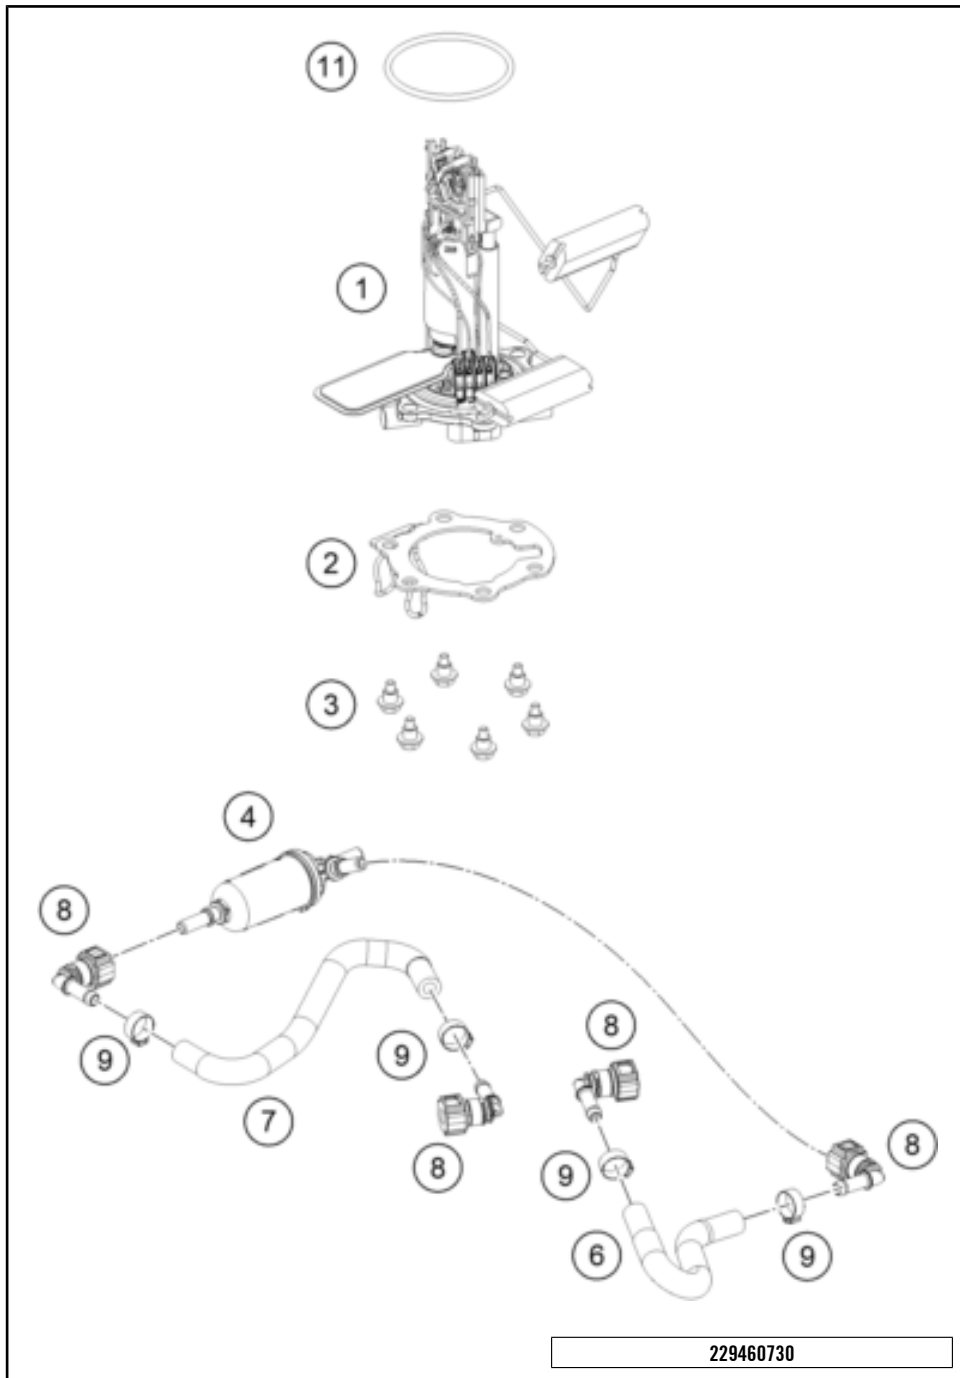

229460730

POS	PARTNUMBER	PARTNAME	PIECE
1	94507088000	Fuel pump	1
2	94507013050	Intermediate disc, fuel pump	1
3	J025060128	BOLT FLANGE- M6 X 1 X L12.8 XBRT XST	6
4	93807018000	fuel filter	1
6	94507016010	PIPE FUEL	1
7	94507016000	PIPE FUEL	1
8	28107028000	Angle piece	4
9	J300000701600	Oetiker clamp D=14	4

57850

* NEW PART

X ON DEMAND