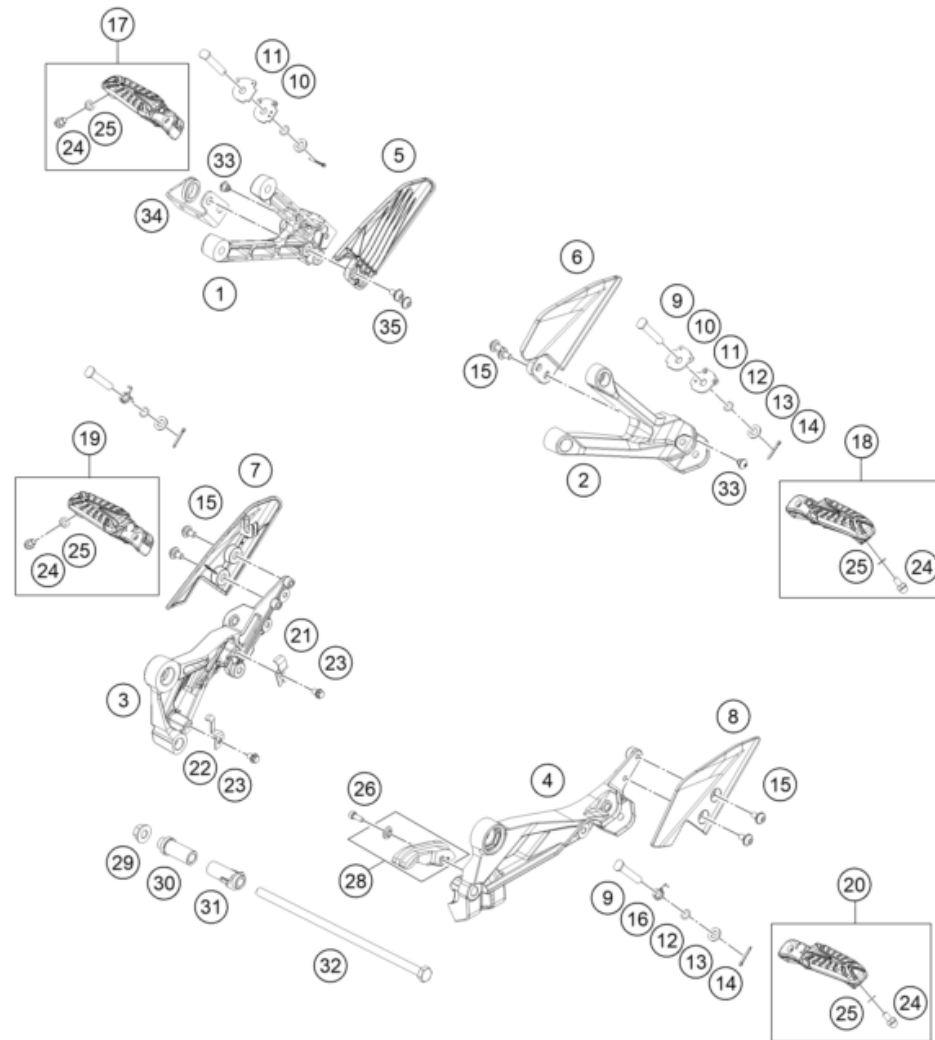

POS	PARTNUMBER	PARTNAME	PIECE
1	94503049000C1	STEP HOLDER PILLON RH JY113041 BLACK MAT	1
2	94503048000C1	STEP HOLDER PILLON LH JY113039 BLACK MAT	1
3	94503039000C1	STEP HOLDER RH (JY113037) BLACK MATT	1
4	94503038000C1	STEP HOLDER LH (JY113035) BLACK MATT	1
5	94603049050	GUARD HEEL RH	1
6	94603048050	GUARD HEEL LH	1
7	94603060010	GUARD HEEL RH	1
8	94603060020	GUARD HEEL LH	1
9	J920000804701	pin clevis dia 8	4
10	90503052000	LOCK PLATE UPPER	2
11	90503053000	LOCK PLATE LOWER	2
12	J770009015	O-RING 9X1,5	4
13	90503048010	WASHER D=8,5	4
14	J094020186	pin cotter-dia. 2.5xl 18	4
15	93008020060	Screw M6X1X9	6
16	93003042000	Footpeg spring	2
17	93003151033	Rear footpeg compl. right	1
18	93003150033	Rear footpeg compl. left	1
19	93003141033	Front footpeg compl. right	1
20	93003140033	Front footpeg compl. left	1
21	94603039010	Retaining bracket, hose	1
22	94603039020	Retaining bracket, hose	1
23	J025060083	HH COLLAR SCREW M6X8 SW8	2
24	J029060103S	CAP SCREW M6X10 SS	4
25	J690000600101	WASHER PLAIN SMALL	4
26	J912050141	bolt socket-m5x0.8xl 14xprecoat	1
28	95804070000	Chain sliding guard	1
29	90103038002	FLANGED NUT M10X1.25 WS14	1
30	95803039010	Distance sleeve	1
31	95803038010	Spacer	1
32	J025102656	HH COLLAR SCREW M10X1,25X265	1
33	J650001200500	Rubber buffer	2
34	94505088010	bracket muffler	1
35	DG161222	Dummy_SPC_Bajajteil BOLT :- PRE-COATED	2

229480320

59417

* NEW PART

X ON DEMAND