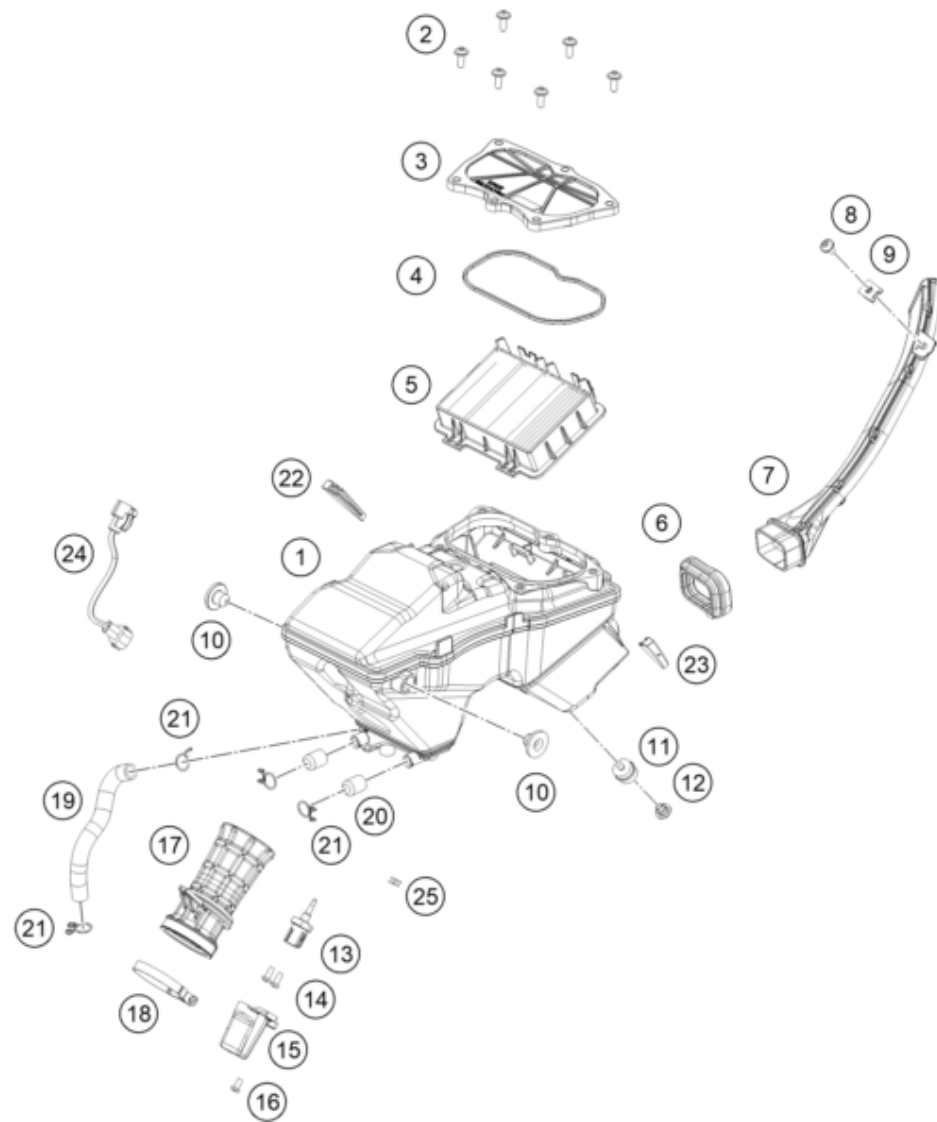

229460490

57847

* NEW PART X ON DEMAND

EXHAUST SYSTEM

RC 125, white 2022 EU 2022

POS	PARTNUMBER	PARTNAME	PIECE
1	28105050000	ASSEMBLY PREMUFFLER	1
2	94005007000	PIPE ASSEMBLY A	1
3	90105004100	Gasket exhaust	1
4	94305050172	Gasket exhaust	1
5	94305051000	Exhaust clamp	1
6	90103097000	clip nut	2
7	90205086001	muffler mounting spacer bushing	4
8	90205068000	damper, bottom	2
9	90105000002	BOLT SILENCER MTG	2
10	94341090000	Oxygen sensor	1
11	J926080003	Hex collar nut M6	2
12	J027081053	HH COLLAR SCREW M8X105 SW12	1
13	90105084000	muffler mounting tube	1
14	90105068100	damper, bottom	2
16	94305050071	Exhaust flange gasket, muffler	1
17	95805051010	Exhaust pipe clamp	1
18	94505083000	Muffler cmpl.	2
21	93805095000	BUSH MUFFLER	2
22	93805096000	DAMPER MUFFLER	1
23	J692080006	nut hex flange-M8x1.25xcl8xdacro	1
24	J900000804001	Hex collar screw M8x40	1

229480511

59968

* NEW PART

X ON DEMAND

POS	PARTNUMBER	PARTNAME	PIECE
1	94006001000	Air filter box	1
2	93006039000	Flat-head screw M6	6
3	93006002000	Air filter box cover	1
4	93006020050	Seal	1
5	93006015000	FILTER	1
6	93006001060	Carburetor connection boot	1
7	94506040000	Intake snorkel	1
8	90508006001	SOCKET HEAD BOLT M6X12	1
9	93008084010	Range change metal nut M6	1
10	93006001080	Damping rubber	2
11	90106001007	SILENT BLOCK AIRFILTER	1
12	94805058030	Bolt flanged step M6x1	1
13	93041080000	Intake air temperature sensor	1
14	J005050126	Lens head screw M5X12	2
15	94505013000	Sensor cover	1
16	J005050101	Oval head screw M5X10	1
17	94541040000	Velocity stack	1
18	94805058000	Exhaust clamp	1
19	93030087200	Engine vent hose	1
20	93030089000	Plug	2
21	90130087001	HOSE CLAMP	4
22	93006021000	Distance piece air filter box right	1
23	93006001015	Rubber cowl pad	1
24	93041080050	Cable	1
25	93041080070	DOPPELSEIT. KLEBEB. 3M 10X15	2