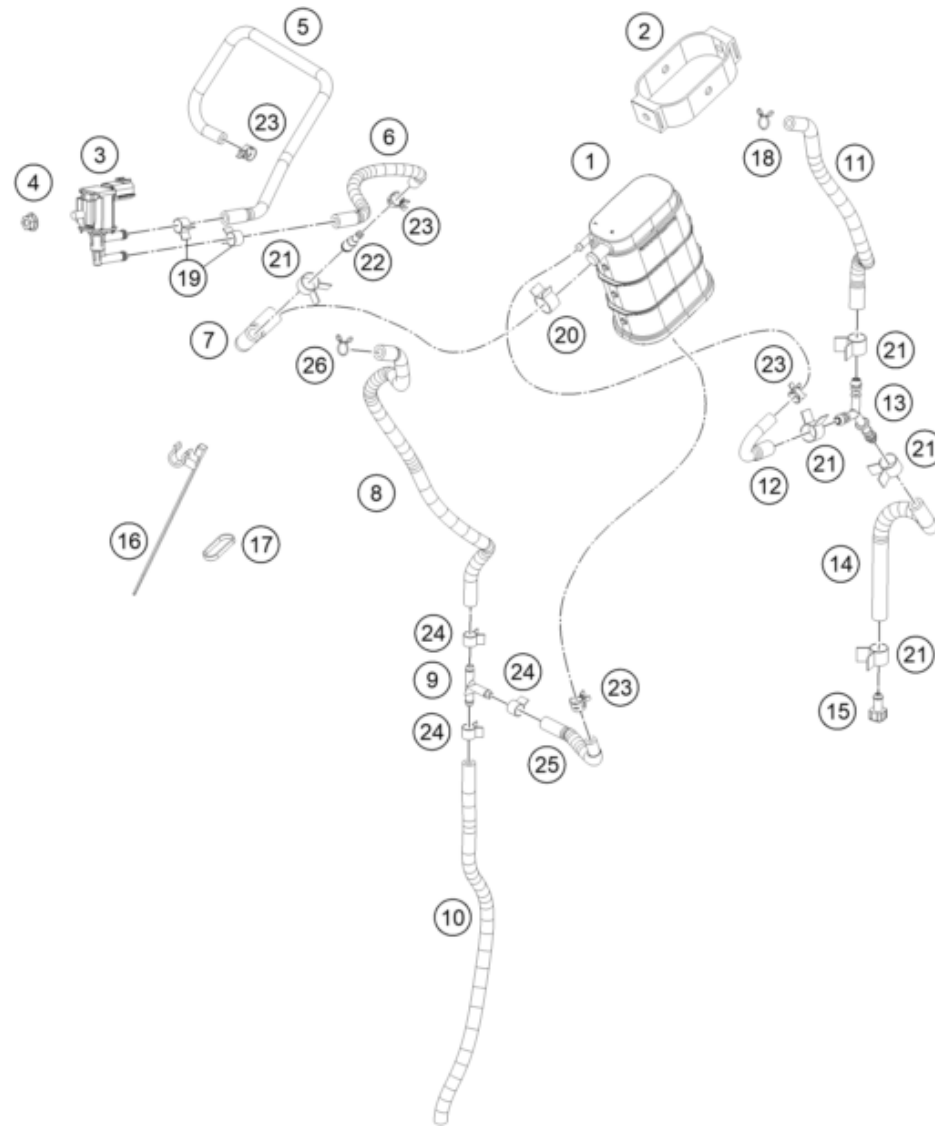

229450110

59940

* NEW PART X ON DEMAND

POS	PARTNUMBER	PARTNAME	PIECE
1	94501034035C1	Top triple clamp	1
2	J900000605004	Set screw w.hexagon socket M6x50	2
3	90501045000	AH SCREW M8X1.25X30	4
4	90511006000	SPECIAL SCREW M5x0,8X13	2
5	93802001100	HANDLEBAR R/S	1
6	JY151045	Dummy_SPC_Bajajteil TUBE HANDLEBAR LH	1
7	94502006010	HOLDER HANDLE RH	1
8	94502005010	HOLDER HANDLE LH	1
9	90511006100	BOLT SOCKET M6X1X14	2
10	94502010033	Throttle compl.	1
11	94502039000	GRIP LH	1
12	94502031044	assembly lever-holder lh	1
13	93502031100	Clutch lever	1
15	J025060251	bolt flanged-m6x1x125xcl8.8xblak	1
16	93802031100	LEVER PIVOT BOLT	1
17	J982050006	nyloc nut-M5x0.8	1
18	90232014002	Screw pan cross M3x0.5	2
19	93802016000	BOOT CLUTCH LEVER	1
20	94511074000	Combination switch right	1
21	94811070000	SWITCH CONTROL LH	1
22	94502090000	Clutch cable	1
23	93502091100	Throttle cable	1
24	93011074010	Distance holder handlebar switch	1
25	94111071000	LOCATOR SWITCH	1
26	J800000702800	Bushing 6.5x28	2
27	94811049000	clutch switch	1

229461430

58377

* NEW PART

X ON DEMAND

POS	PARTNUMBER	PARTNAME	PIECE
1	93015001000	Activated carbon filter	1
2	94515002000	STRAP CANISTER	1
3	90607830000	Valve purge	1
4	J926060006	nut hex flanged	1
5	94515020432	PIPE FUEL	1
6	94515020196	PIPE FUEL	1
7	94515020075	PIPE FUEL	1
8	94515020383	Drain hose	1
9	J610000600400	CONNECTOR FOR BREATHER AND VAPOR TUBE	1
10	J600000532300	Drain hose	1
11	94515020275	PIPE FUEL	1
12	94515020080	PIPE FUEL	1
13	90507015000	CONNECTOR Y SHAPE	1
14	94515020186	PIPE FUEL	1
15	90515011000	PLUG FUEL DRAIN	1
16	95835068000	Strap-clip swivel	1
17	90111093200	BAND (LENGTH 200MM)	1
18	90107013008	CLAMP	1
19	90107018011	CLAMP 10MM	2
20	90607017001	SPRING BAND CLAMP 15X10	1
21	90607017003	SPRING BAND CLAMP D13	5
22	90207016004	CONNECTOR TUBE EVAP	1
23	J300000801000	Spring clip 9.5	4
24	90607017002	CLAMP D9	4
25	94515020092	Drain hose	1
26	90507017000	HOSE CLAMP	1