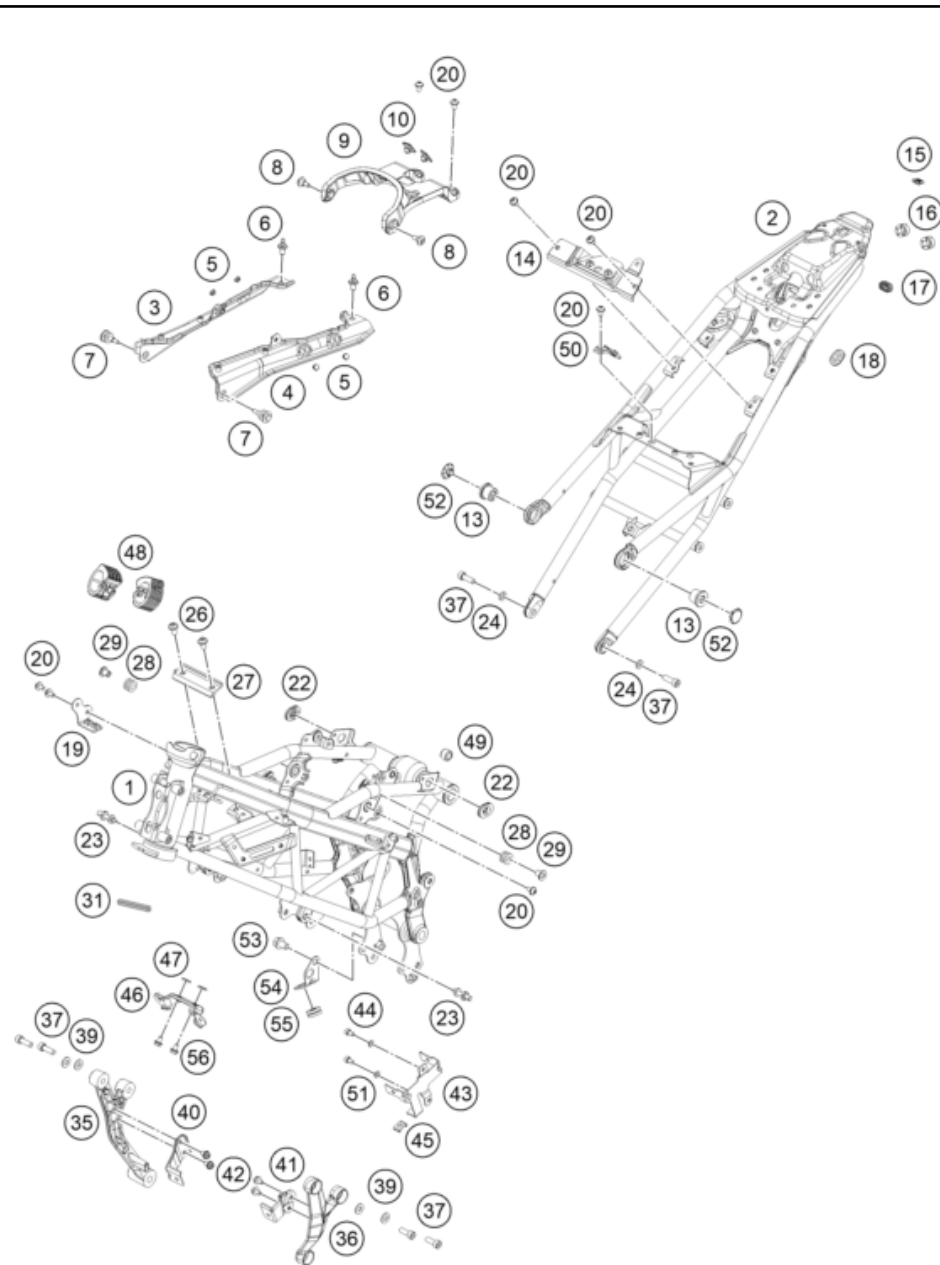

229460310

POS	PARTNUMBER	PARTNAME	PIECE
1	94503001000C1	Frame front - Black Gloss	1
2	94503002000EB	Subframe	1
3	94503002054	BRACKET SPIDER RH	1
4	94503002053	BRACKET SPIDER LH	1
5	94503002065	DAMPER	4
6	94503002057	Quick lock pin M8	2
7	J025080246	Hex collar screw. M8x23.5	2
8	90512042020	STEP BOLT M6	2
9	94508049010	Carrier cover tank	1
10	90507047041	SEAT DUMPER SOZIUS SEAT	2
13	94503082000	SCREW SET SOCKET M22X1.25	2
14	94503002085	BRACKET LATCH SEAT	1
15	90507047042	GROMMET PILLION SEAT	1
16	90107013004	GROMMET TOP COVER	2
17	90508024050	GROMMET BATTERY BOX	1
18	90508016070	GROMMET FOR CABLE	1
19	94541088010	BRACKET SENSOR ROLL OVER	1
20	90508006001	SOCKET HEAD BOLT M6X12	7
22	95811055010	Rubber grommet	2
23	94503001080	Quick lock stud M8x12	2
24	J690000801500	washer plain-id8.2xod15xt2xblack	2
26	J031080146	screw button head-m8x1.25x14xbl	2
27	94503001035	BRACKET FRAME FRONT MIDDLE	1
28	J650001901402	GROMMET	2
29	J800000701400	Collar bushing 6.5x13.5	2
31	90507012000	BEADING TANK LH	1
35	93303006000C1	ENGINE HANGER RH MAT BLACK KT19	1
36	93303005000C1	ENGINE HANGER LH MAT BLACK KT19	1
37	J912080251	Hexagon screw M8X25	4
39	J125080006	Washer M8	4
40	94603001010	BRACKET RADIATOR RH	1
41	94603001020	BRACKET RADIATOR LH	1
42	J025060103	HH COLLAR SCREW M6X10 SW10	4
43	94515003000	Evaporative canister support plate	1
44	J900000601001	Hexagon socket screw M6x10	2
45	93615005000	Rubber underlay	1
46	93035004000	Support	1
47	J125090006	Washer 9,2X16X2	2

57811

* NEW PART

X ON DEMAND