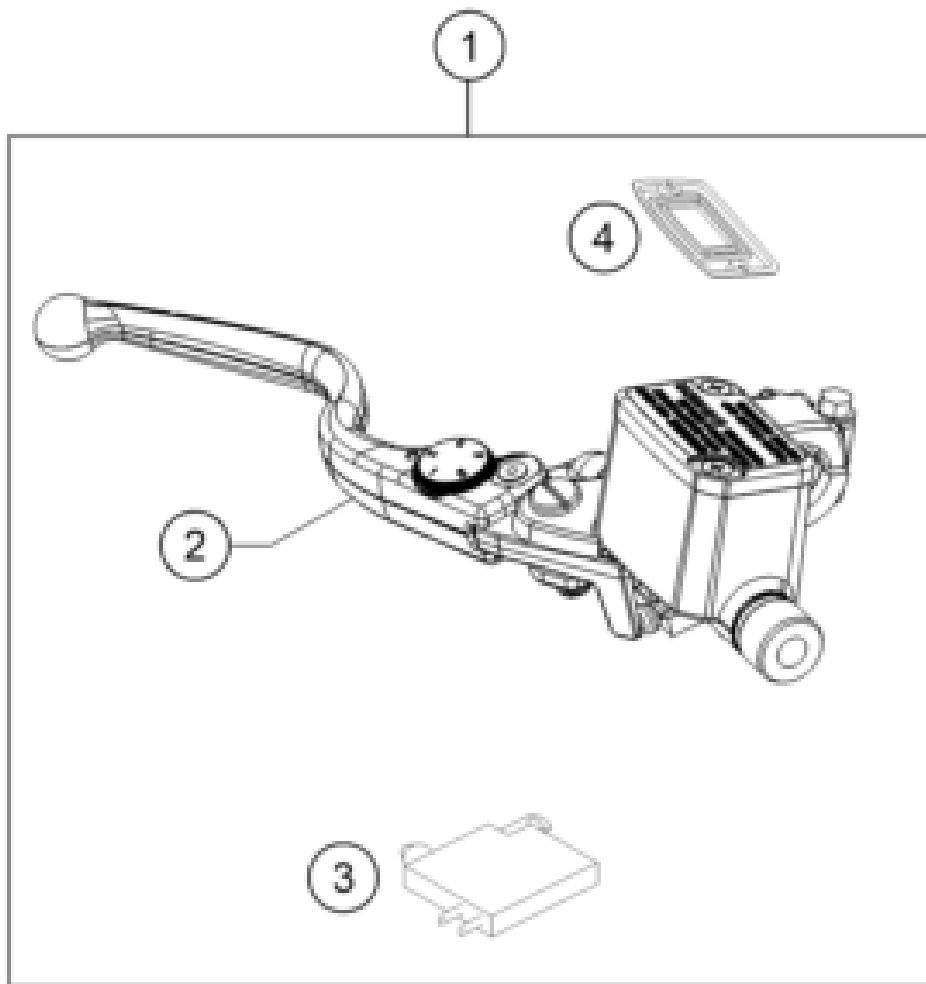

POS	PARTNUMBER	PARTNAME	PIECE
1	93713001000	MASTER CYLINDER CPL.	1
2	93713002033	Brake lever cpl.	1
3	90111050000	brake light switch, front	1
4	90113001007	MEMBRANE	1

229481310

58369

* NEW PART

X ON DEMAND