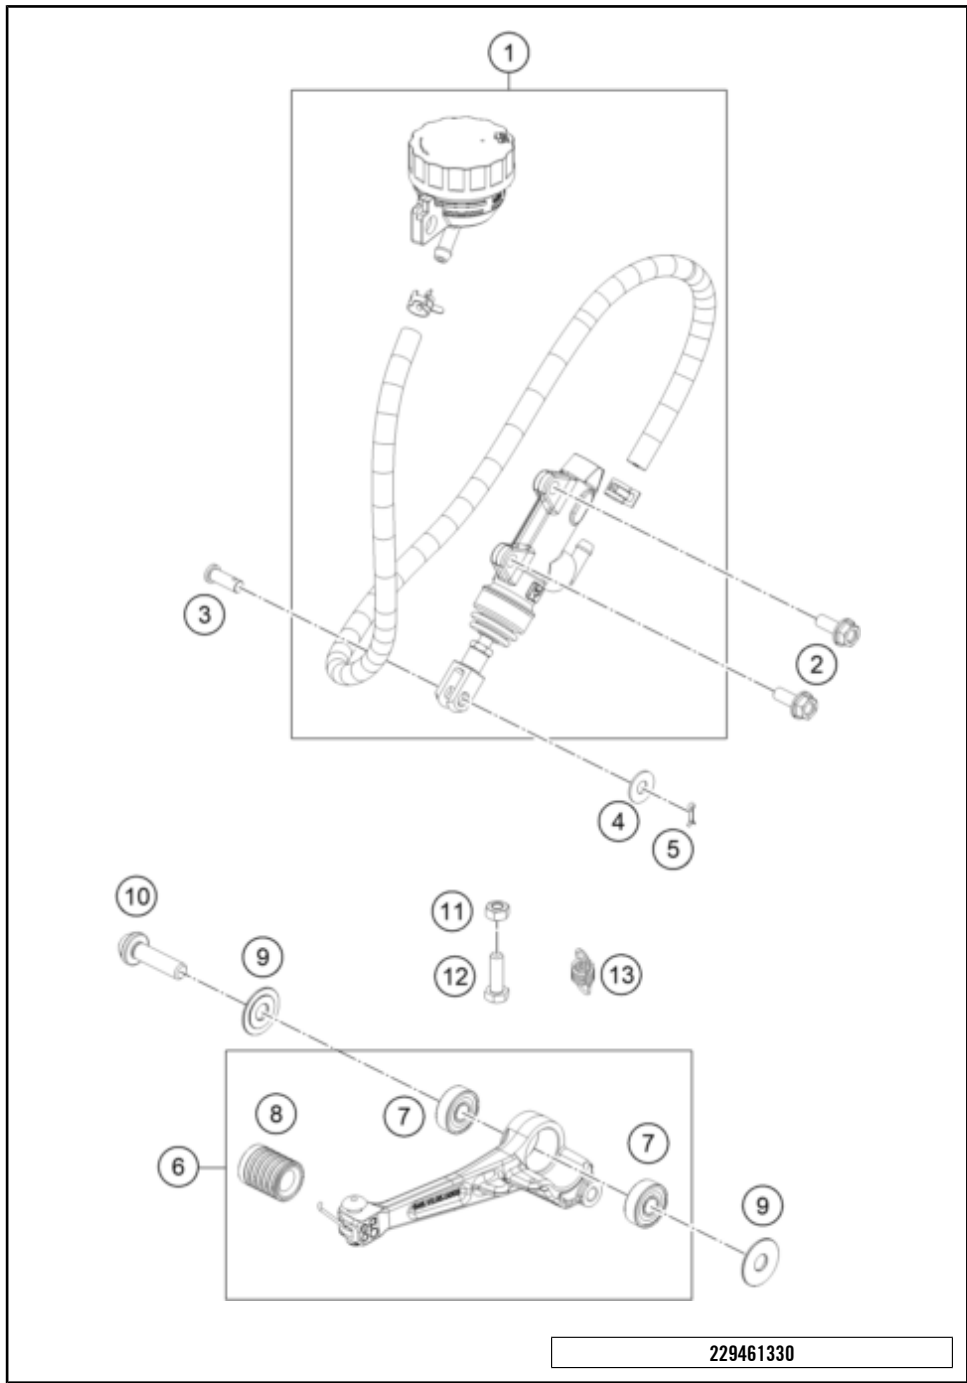

POS	PARTNUMBER	PARTNAME	PIECE
1	94813060033	CYLINDER ASSEMBLY MASTER REAR	1
2	90130059000	HH COLLAR SCREW M6X16	2
3	J920000602100	pin clevis dia 6	1
4	J125070001	Washer nylon 6.5X16X1	1
5	J094020153	splint pin 2x15mm	1
6	94513050044	Rear brake lever compl.	1
7	J625060800	BALL BEARING 608	2
8	95834035000	Pedal rubber	1
9	90534031020	WASHER SHIFTING LEVER	2
10	90534034300	BOLT SHIFT LEVER	1
11	J934060001	nut hex thick	1
12	J900000602003	BOLT-KAA ST-D DIA-06 L-20	1
13	90113052000	brake pedal spring	1

229461330

57863

* NEW PART

X ON DEMAND