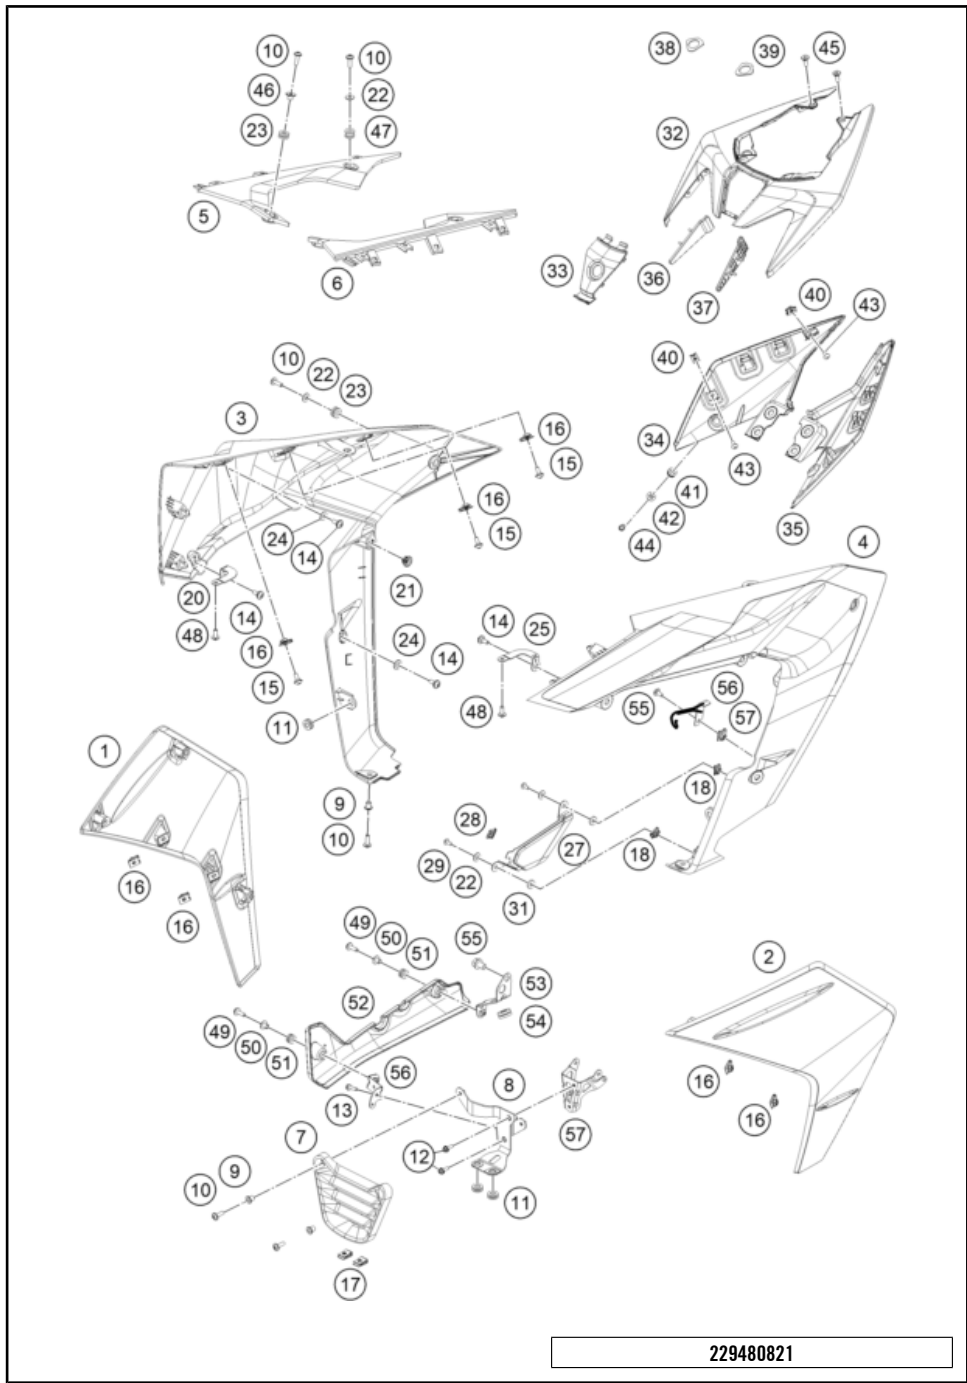

POS	PARTNUMBER	PARTNAME	PIECE
36	94508018040	Frame cover right	1
37	94508018030	Frame cover left	1
38	94508018070	FOAM RH	1
39	94508018060	FOAM LH	1
40	90108050001	CLIP NUT M5	4
41	95835016000	Rubber grommet	2
42	J800000600700	COLLAR FAIRING - K10	1
43	J031050123	Lens head screw M5X12	4
44	93006039000	Flat-head screw M6	2
45	J900000601403	BOLT SOCKET STEP M6X1	1
46	93014018100	Collar head lamp holder MTG	2
47	J650001701300	GROMMET	2
48	93006039000	Flat-head screw M6	2
49	J900000601900	AH oval head screw M6x19	2
50	J800000600900	collar	2
51	J650001601201	Gummitülle	2
52	94805030000	Heat protection	1
53	94805030020	bracket belly pan rear rh	1
54	J650002401600	Rubber grommet 24x16	10
55	J900001001600	BOLT FLANGED	1
56	94805030010	Bracket, heat protection, front	1
57	94808043020	Bracket, front spoiler	1

229480821

59527

* NEW PART

X ON DEMAND