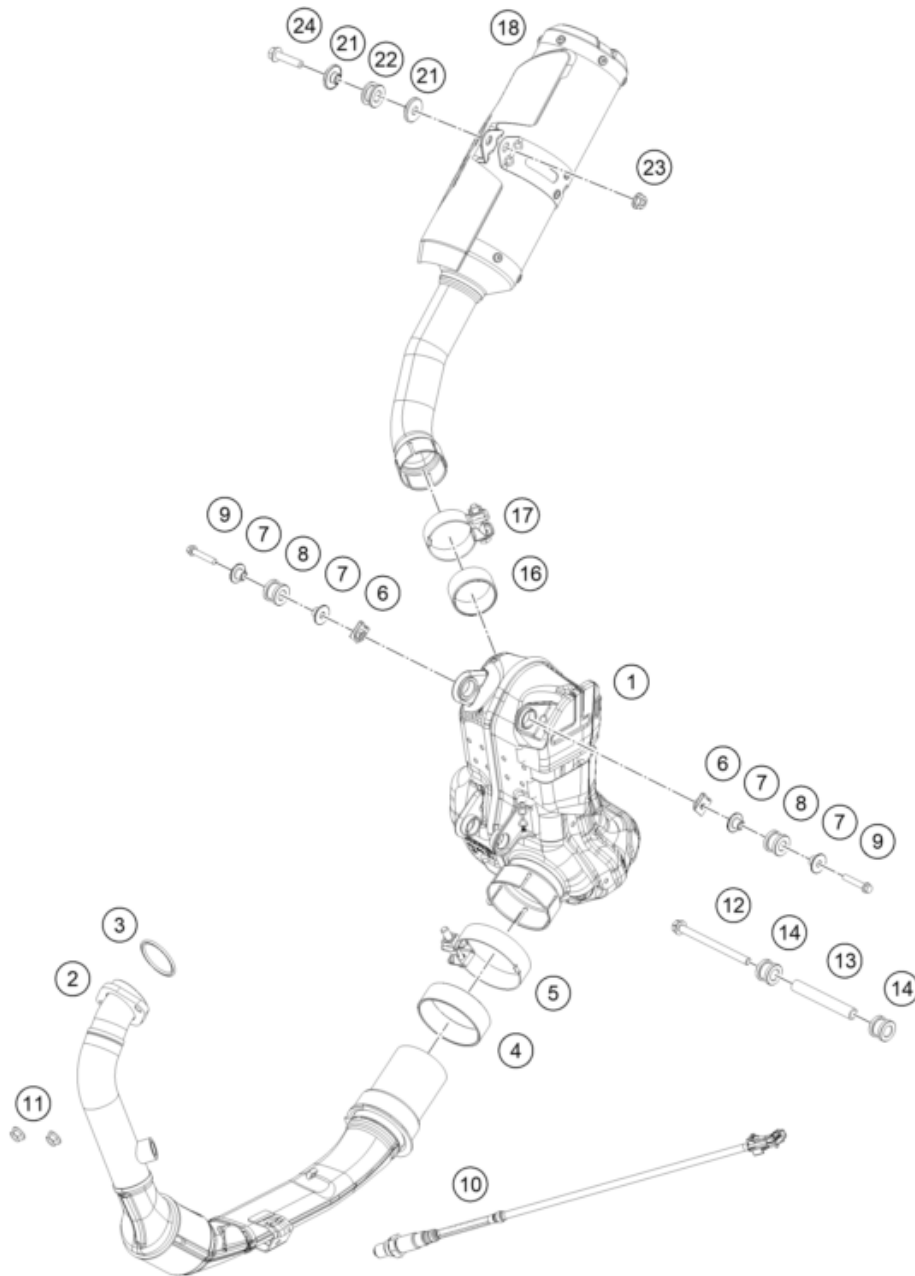

POS	PARTNUMBER	PARTNAME	PIECE
1	28105050000	ASSEMBLY PREMUFFLER	1
2	94305007031	PIPE ASSEMBLY A	1
3	90105004100	Gasket exhaust	1
4	94305050172	Gasket exhaust	1
5	94305051000	Exhaust clamp	1
6	90103097000	clip nut	2
7	90205086001	muffler mounting spacer bushing	4
8	90205068000	damper, bottom	2
9	90105000002	BOLT SILENCER MTG	2
10	94341090000	Oxygen sensor	1
11	J926080003	Hex collar nut M6	2
12	J027081053	HH COLLAR SCREW M8X105 SW12	1
13	90105084000	muffler mounting tube	1
14	90105068100	damper, bottom	2
16	94305050071	Exhaust flange gasket, muffler	1
17	95805051010	Exhaust pipe clamp	1
18	94505083000	Muffler cmpl.	2
21	93805095000	BUSH MUFFLER	2
22	93805096000	DAMPER MUFFLER	1
23	J692080006	nut hex flange-M8x1.25xcl8xdacro	1
24	J900000804001	Hex collar screw M8x40	1

229480511

59502

* NEW PART

X ON DEMAND