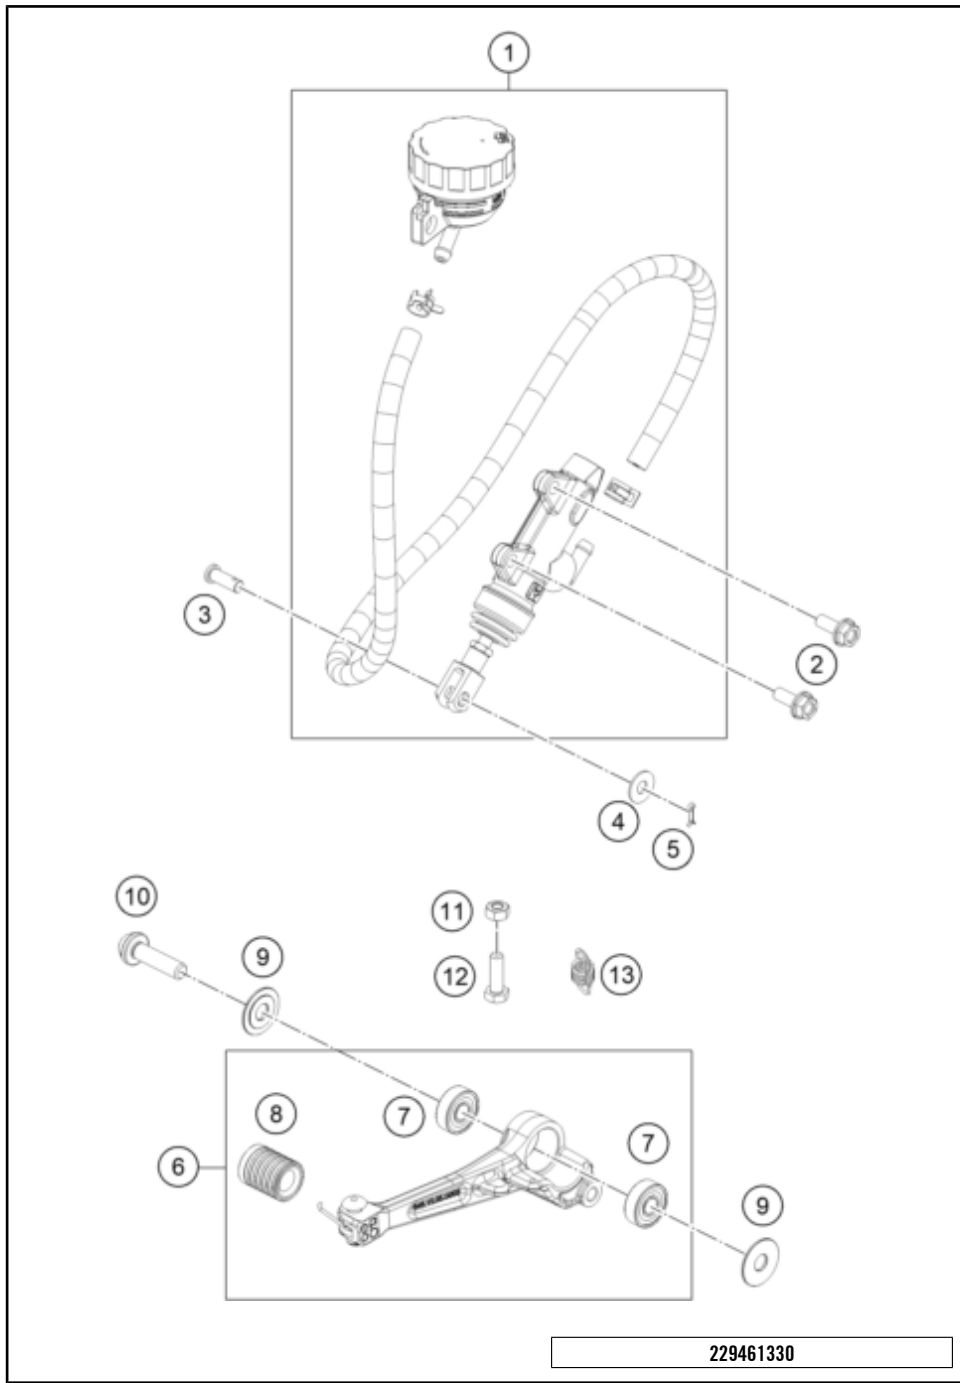

POS	PARTNUMBER	PARTNAME	PIECE
1	94813060033	CYLINDER ASSEMBLY MASTER REAR	1
2	90130059000	HH COLLAR SCREW M6X16	2
3	J920000602100	pin clevis dia 6	1
4	J125070001	Washer nylon 6.5X16X1	1
5	J094020153	splint pin 2x15mm	1
6	94513050044	Rear brake lever compl.	1
7	J625060800	BALL BEARING 608	2
8	95834035000	Pedal rubber	1
9	90534031020	WASHER SHIFTING LEVER	2
10	90534034300	BOLT SHIFT LEVER	1
11	J934060001	nut hex thick	1
12	J900000602003	BOLT-KAA ST-D DIA-06 L-20	1
13	90113052000	brake pedal spring	1

57863 * NEW PART X ON DEMAND