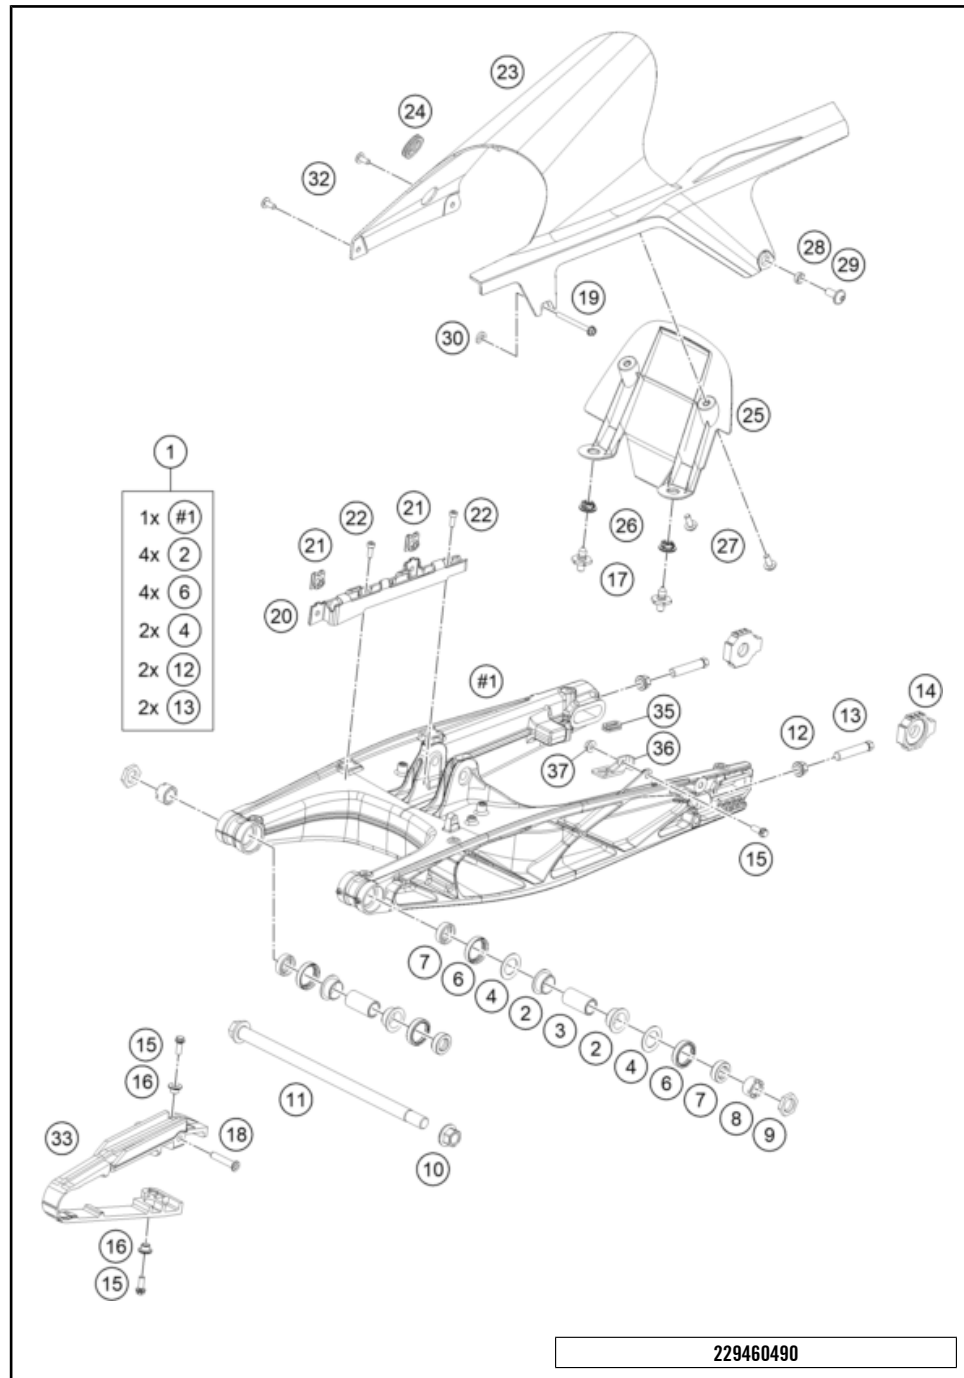

229460360

57897

* NEW PART

X ON DEMAND

POS	PARTNUMBER	PARTNAME	PIECE
1	94804010044	shockabsorber rear	1
2	J020100806	SHCS M10x1.25x80 - 10.9	1
3	J900001006200	BOLT FLANGED M10X1.25	1
4	90104010003	PLAIN WASHER 10,2X20X3MM	2
5	90104010002	flanged hex nut M10x1.25 WS13	1

229480410

59635

* NEW PART

X ON DEMAND

229460490

POS	PARTNUMBER	PARTNAME	PIECE
1	28104030044C1	Swing Arm Sub Assy Husqvarna 401 MY20	1
2	90104031000	Igus plain bearing	4
3	90104032000	sleeve bushing 15.1x20x38	2
4	90104036000	Thrust washer 22.2x31.7x1	2
6	90104034001	OIL SEAL RING 25X32X7	4
7	90104034000	cup for radial shaft seal	4
8	90104046000	swingarm adjusting ring	2
9	90104042000	hex thrust washer	2
10	90104038000	FLANGED NUT M14X1.5	1
11	90104037000	Shaft swing arm L=299mm	1
12	90104040000	BOLT HEX M10X1.25X50 WS10	2
13	90104040000	BOLT HEX M10X1.25X50 WS10	2
14	90110084000	chain tension adjuster, right	2
15	J025060169	HH COLLAR SCREW M6X16 SW8	3
16	90604062000	chain slider bushing	2
17	J900000600800	pin quick release	2
18	90904070020	SLEEVE CHAIN GUARD	1
19	J025050504	BOLT FLANGED M5X0.8XL	1
20	94508022000	Brake line guide rear	1
21	90103097000	clip nut	2
22	J912050141	bolt socket-m5x0.8xl 14xprecoat	2
23	94504060000	Chainguard	1
24	J650003002300	PLUG	1
25	94504060010	FENDER HUGGER FRONT	1
26	93011068010	Rubber grommet ignition lock cover	2
27	J900000601605	Roundhead screw M6x16	2
28	90504060050	SLEEVE FOR CHAIN COVER	1
29	90508008001	AH SCREW M8X20	1
30	90504067000	WASHER CHAIN SLIDING GUARD	1
32	J900000601400	screw button head-m6x1x14xblack	2
33	90804066000	chain slider	1
35	J650002401900	Rubber grommet	1
36	94604060020	bracket cover chain	1
37	J926060001	Hexagon nut M6	1