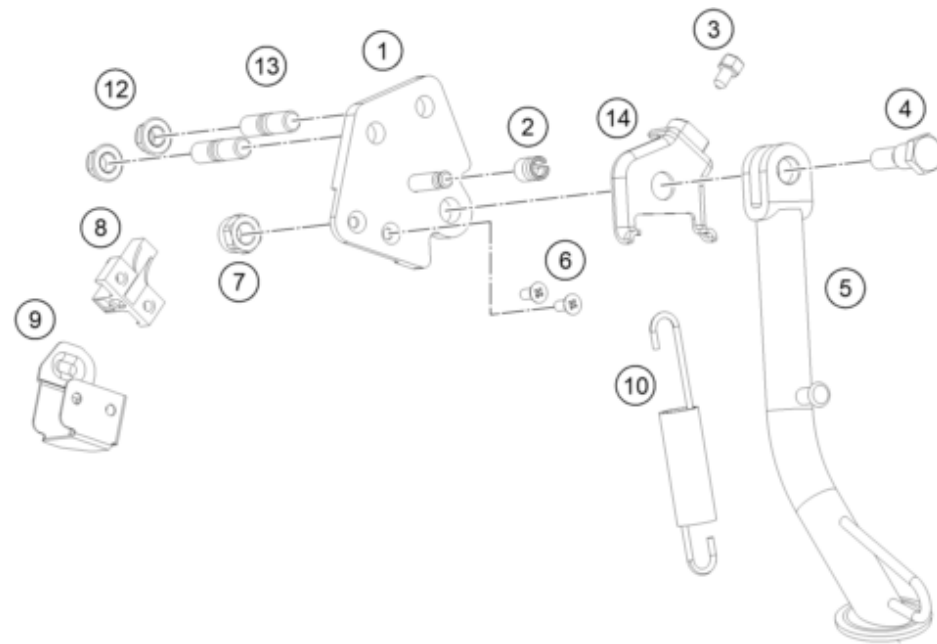

229480310

58363

* NEW PART

X ON DEMAND

229480321

POS	PARTNUMBER	PARTNAME	PIECE
1	94503049000C1	STEP HOLDER PILLON RH JY113041 BLACK MAT	1
2	94503048000C1	STEP HOLDER PILLON LH JY113039 BLACK MAT	1
3	94503039000C1	STEP HOLDER RH (JY113037) BLACK MATT	1
4	94503038000C1	STEP HOLDER LH (JY113035) BLACK MATT	1
7	94603060010	GUARD HEEL RH	1
8	94603060020	GUARD HEEL LH	1
9	J920000804701	pin clevis dia 8	4
10	90503052000	LOCK PLATE UPPER	2
11	90503053000	LOCK PLATE LOWER	2
12	J770009015	O-RING 9X1,5	4
13	90503048010	WASHER D=8,5	4
14	J094020186	pin cotter-dia. 2.5xl 18	4
15	93008020060	Screw M6X1X9	4
16	93003042000	Footpeg spring	2
17	93003151033	Rear footpeg compl. right	1
18	93003150033	Rear footpeg compl. left	1
19	93003141033	Front footpeg compl. right	1
20	93003140033	Front footpeg compl. left	1
21	94603039010	Retaining bracket, hose	1
22	94603039020	Retaining bracket, hose	1
23	J025060083	HH COLLAR SCREW M6X8 SW8	2
24	J029060103S	CAP SCREW M6X10 SS	4
25	J690000600101	WASHER PLAIN SMALL	4
26	J912050141	bolt socket-m5x0.8xl 14xprecoat	1
28	95804070000	Chain sliding guard	1
29	90103038002	FLANGED NUT M10X1.25 WS14	1
30	95803039010	Distance sleeve	1
31	95803038010	Spacer	1
32	J025102656	HH COLLAR SCREW M10X1,25X265	1
33	J650001200500	Rubber buffer	2
34	94505088010	bracket muffler	1
35	DG161222	Dummy_SPC_Bajajteil BOLT :- PRE-COATED	2
36	90108023000	Cap forging pivot LH	4

59516

* NEW PART

X ON DEMAND

POS	PARTNUMBER	PARTNAME	PIECE
1	93803026000	Side stand bracket	1
2	90111040100	Bushing	1
3	93503029000	Magnet bracket	1
4	90103027000	SCREW F. SIDE STAND	1
5	28103023000	Side stand	1
6	J900000501200	screw csk cross-m5x0.8x12xbright	2
7	J982101253	SELF L. NUT M10X1,25 H11 WS17	1
8	93511045000	SWITCH SIDE STAND	1
9	28111046000	Shield switch stand side	1
10	90603024000	SIDE STAND SPRING	1
12	93003034000	nut U flang-M10X1.25XHT.8.5XBRT	2
13	93003027000	bolt stud-M10X1.25XL20XBRXPRECOAT	2
14	95803034000	BRACKET HOLDER MAGNET	1