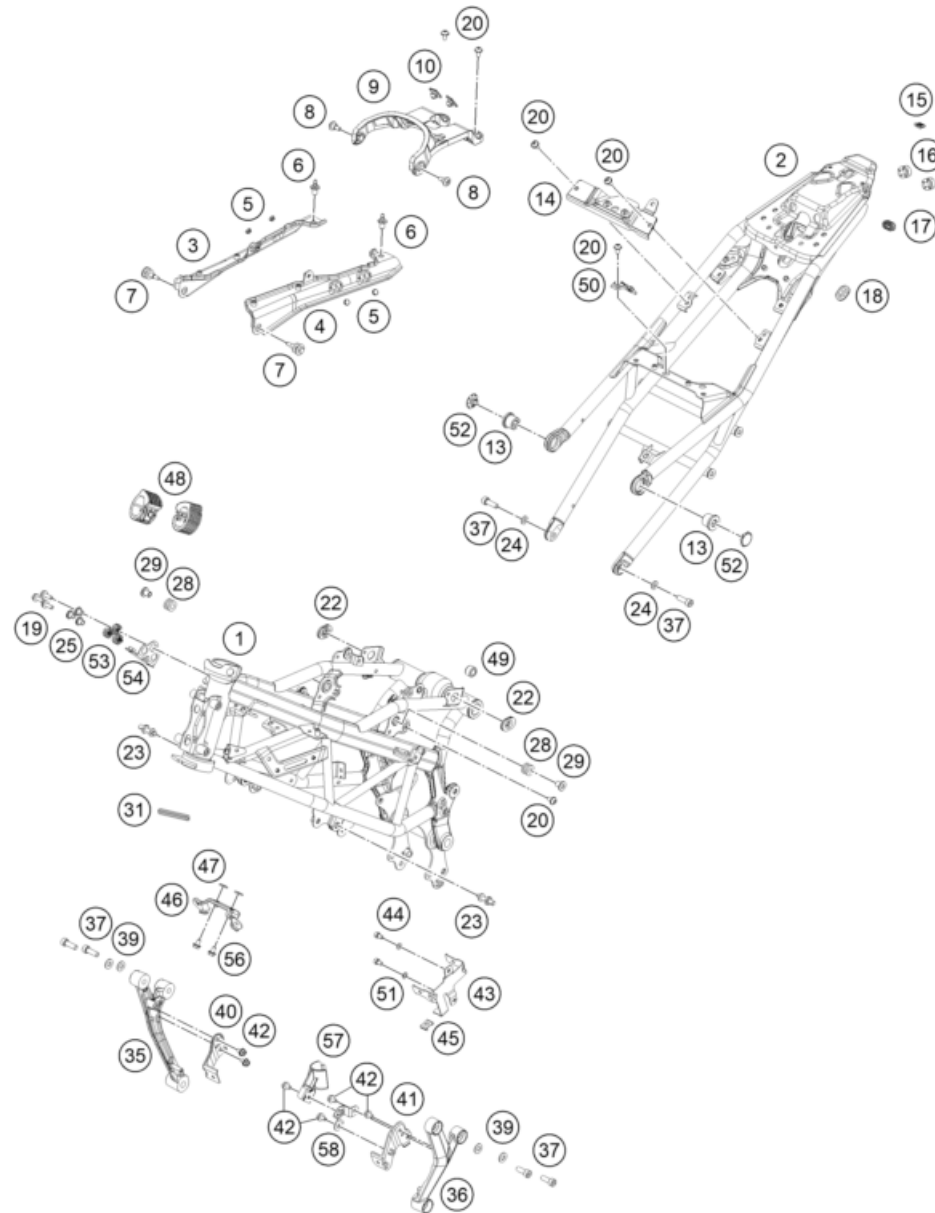

229480310

POS	PARTNUMBER	PARTNAME	PIECE
1	94503001000C1	Frame front - Black Gloss	1
2	94503002000EB	Subframe	1
3	94503002054	BRACKET SPIDER RH	1
4	94503002053	BRACKET SPIDER LH	1
5	94503002065	DAMPER	4
6	94503002057	Quick lock pin M8	2
7	J025080246	Hex collar screw. M8x23.5	2
8	90512042020	STEP BOLT M6	2
9	94508049010	Carrier cover tank	1
10	90507047041	SEAT DUMPER SOZIUS SEAT	2
13	94503082000	SCREW SET SOCKET M22X1.25	2
14	94503002085	BRACKET LATCH SEAT	1
15	90507047042	GROMMET PILLION SEAT	1
16	90107013004	GROMMET TOP COVER	2
17	90508024050	GROMMET BATTERY BOX	1
18	90508016070	GROMMET FOR CABLE	1
19	J900000601802	SK-Bundschraube M6x18	3
20	90508006001	SOCKET HEAD BOLT M6X12	7
22	95811055010	Rubber grommet	2
23	94503001080	Quick lock stud M8x12	2
24	J690000801500	washer plain-id8.2xod15xt2xblack	2
25	J800000601000	collar number plate mounting	3
28	J650001901402	GROMMET	2
29	J800000701400	Collar bushing 6.5x13.5	2
31	90507012000	BEADING TANK LH	1
35	93303006000	Engine brace right	1
36	93303005000	Engine brace left250/390	1
37	J912080251	Hexagon screw M8X25	4
39	J125080006	Washer M8	4
40	95803006001	Radiator retaining plate, bottom right	1
41	95803005001	Radiator retaining plate, bottom left	1
42	J025060103	HH COLLAR SCREW M6X10 SW10	6
43	94515003000	Evaporative canister support plate	1
44	J900000601001	Hexagon socket screw M6x10	2
45	93615005000	Rubber underlay	1
46	93035004000	Support	1
47	J125090006	Washer 9,2X16X2	2
48	94507012000	Damper	2

58363

* NEW PART

X ON DEMAND