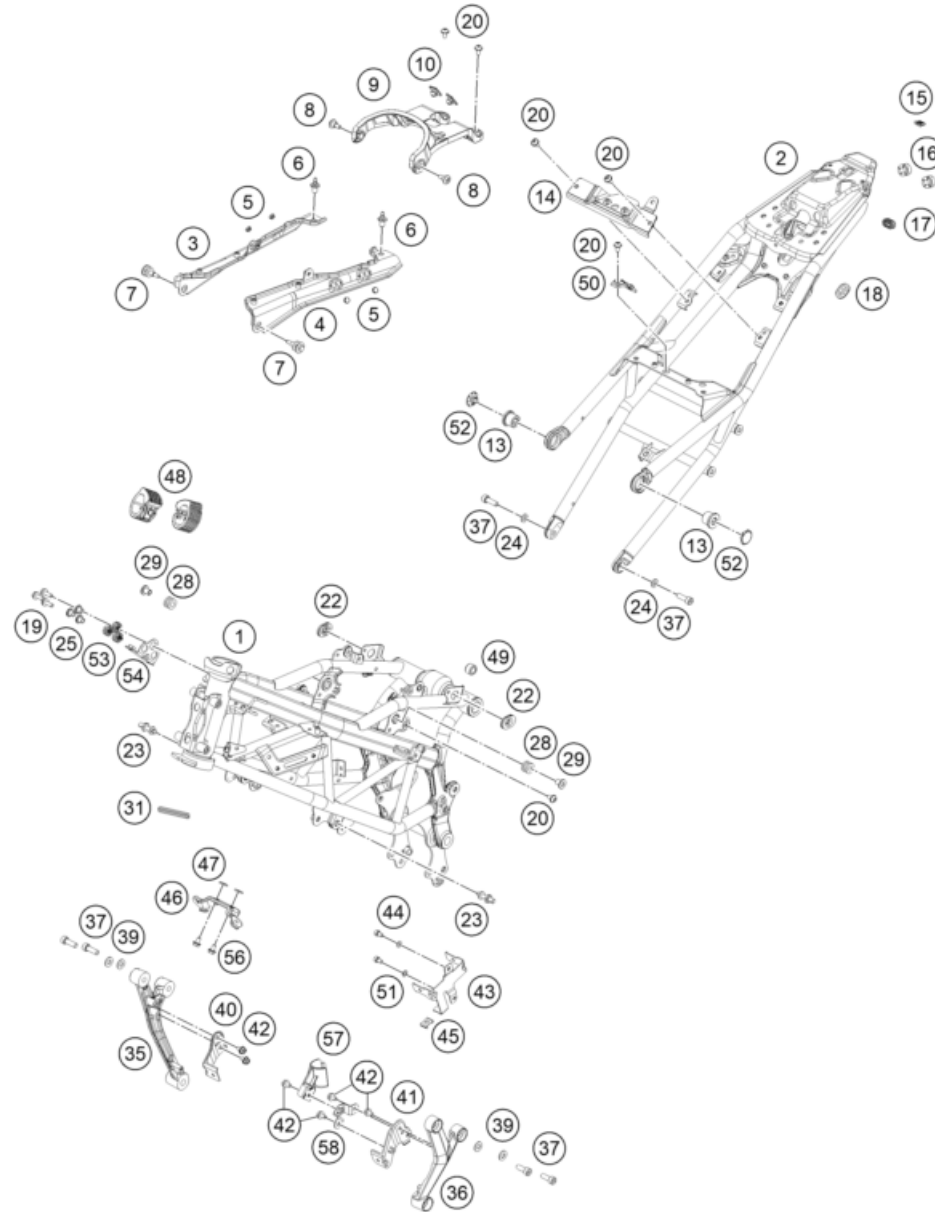

59508

* NEW PART

X ON DEMAND

POS	PARTNUMBER	PARTNAME	PIECE
1	94501034035C1	Top triple clamp	1
2	J900000604002	BOLT SOCKET M6X1	2
3	90501045000	AH SCREW M8X1.25X30	4
4	90511006000	SPECIAL SCREW M5x0,8X13	2
5	93802001100	HANDLEBAR R/S	1
6	JY151045	Dummy_SPC_Bajajteil TUBE HANDLEBAR LH	1
7	94502006010	HOLDER HANDLE RH	1
8	94502005010	HOLDER HANDLE LH	1
9	90511006100	BOLT SOCKET M6X1X14	2
10	94802010033	grip assembly rh	1
11	94802039000	grip lh	1
12	94502031044	assembly lever-holder lh	1
13	93502031100	Clutch lever	1
15	J025060251	bolt flanged-m6x1x125xcl8.8xblak	1
16	93802031100	LEVER PIVOT BOLT	1
17	J982050006	nyloc nut-M5x0.8	1
18	90232014002	Screw pan cross M3x0.5	2
19	93802016000	BOOT CLUTCH LEVER	1
20	94811074000	SWITCH CONTROL RH	1
21	94811070000	SWITCH CONTROL LH	1
22	90802090000	CLUTCH CABLE	1
23	93502091100	Throttle cable	1
24	90202004001	HANDLEBAR WEIGHT	2
25	J900000605003	Set screw w.hexagon socket M6x50	2
26	J800000702800	Bushing 6.5x28	2
27	94811049000	clutch switch	1

58363

* NEW PART

X ON DEMAND

POS	PARTNUMBER	PARTNAME	PIECE
49	94503001097	collar	1
50	94603099000	HOLDER COUPLER	1
51	J690000600101	WASHER PLAIN SMALL	2
52	94503082010	Cover	2
53	J650001801400	grommet	3
54	94842090010	Bracket, inertial measurement unit	1
56	J025060101	Hexagon screw M6X10	2
57	93035017050	THERMOSTAT HALTER	1
58	95835013050	Bracket holder thermostat	1