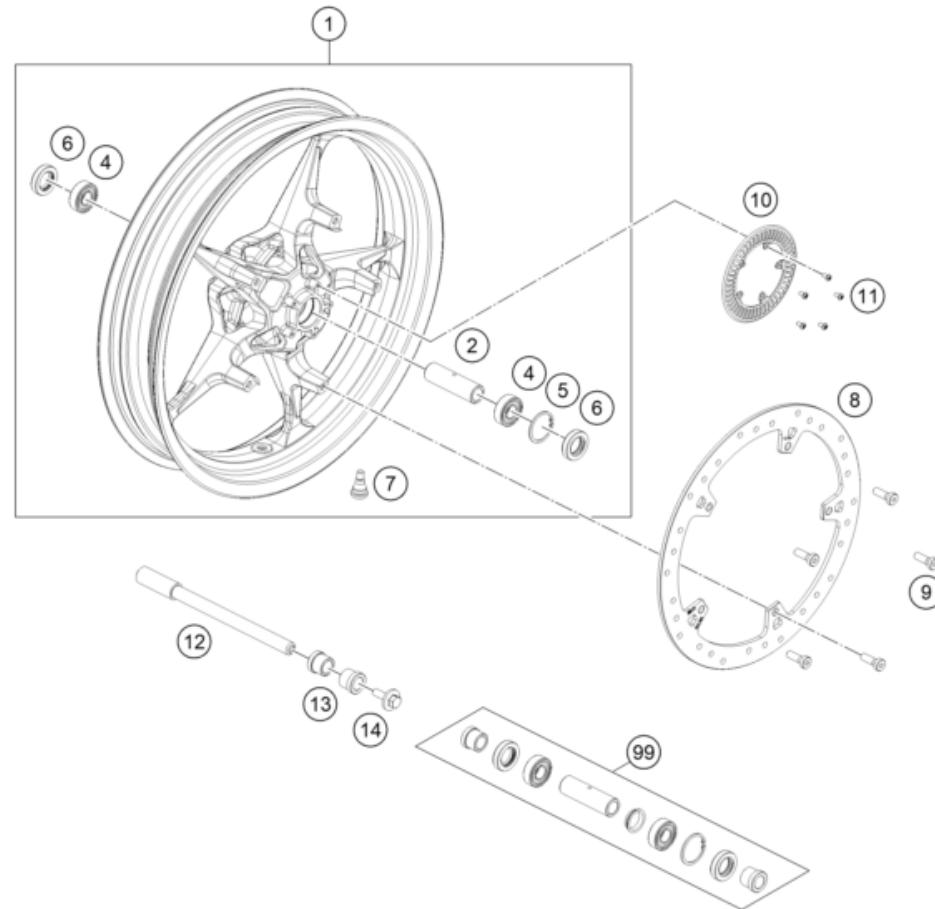

229480821

59527

* NEW PART

X ON DEMAND

POS	PARTNUMBER	PARTNAME	PIECE
36	94508018040	Frame cover right	1
37	94508018030	Frame cover left	1
38	94508018070	FOAM RH	1
39	94508018060	FOAM LH	1
40	90108050001	CLIP NUT M5	4
41	95835016000	Rubber grommet	2
42	J800000600700	COLLAR FAIRING - K10	1
43	J031050123	Lens head screw M5X12	4
44	93006039000	Flat-head screw M6	2
45	J900000601403	BOLT SOCKET STEP M6X1	1
46	93014018100	Collar head lamp holder MTG	2
47	J650001701300	GROMMET	2
48	93006039000	Flat-head screw M6	2
49	J900000601900	AH oval head screw M6x19	2
50	J800000600900	collar	2
51	J650001601201	Gummitülle	2
52	94805030000	Heat protection	1
53	94805030020	bracket belly pan rear rh	1
54	J650002401600	Rubber grommet 24x16	10
55	J900001001600	BOLT FLANGED	1
56	94805030010	Bracket, heat protection, front	1
57	94808043020	Bracket, front spoiler	1

229480821

59527

* NEW PART

X ON DEMAND

POS	PARTNUMBER	PARTNAME	PIECE
1	JY233394	Dummy_SPC_Bajajteil DECAL STRUCTURE FAIRING BTM BL	1
2	JY233312	Dummy_SPC_Bajajteil DECAL STRUCTURE FAIRING RH BLU	1
3	JY233311	Dummy_SPC_Bajajteil DECAL STRUCTURE FAIRING LH BLU	1
4	JY233393	Dummy_SPC_Bajajteil DECAL STRUCTURE FAIRING BTM BL	1
5	JY233313	Dummy_SPC_Bajajteil DECAL WHEEL	4
6	61408098000	DEKOR "KTM" 3D 1290 SUPERD. GT	2

229480830

59436

* NEW PART

X ON DEMAND

POS	PARTNUMBER	PARTNAME	PIECE
1	94609101044C1	Vorderrad kpl.	1
2	94509011000	SPACER	1
4	J410003001300	BEARING 30X55X13	1
5	J710005500200	CIRCLIP INTERNAL	1
6	J780003955000	seal oil	2
7	90109076000	VALVE CPL.	1
8	94509060000	DISC BRAKE DIA 320	1
9	J900000602504	bolt socket M6x25	5
10	94542020000	Sensor wheel, front	1
11	J900000500800	BOLT SOCKET M5X0.8	5
12	93009081100	AXLE FRONT MY17	1
13	94509012000	COLLAR	2
14	94509082000	BOLT FLANGED M24X1.5	1