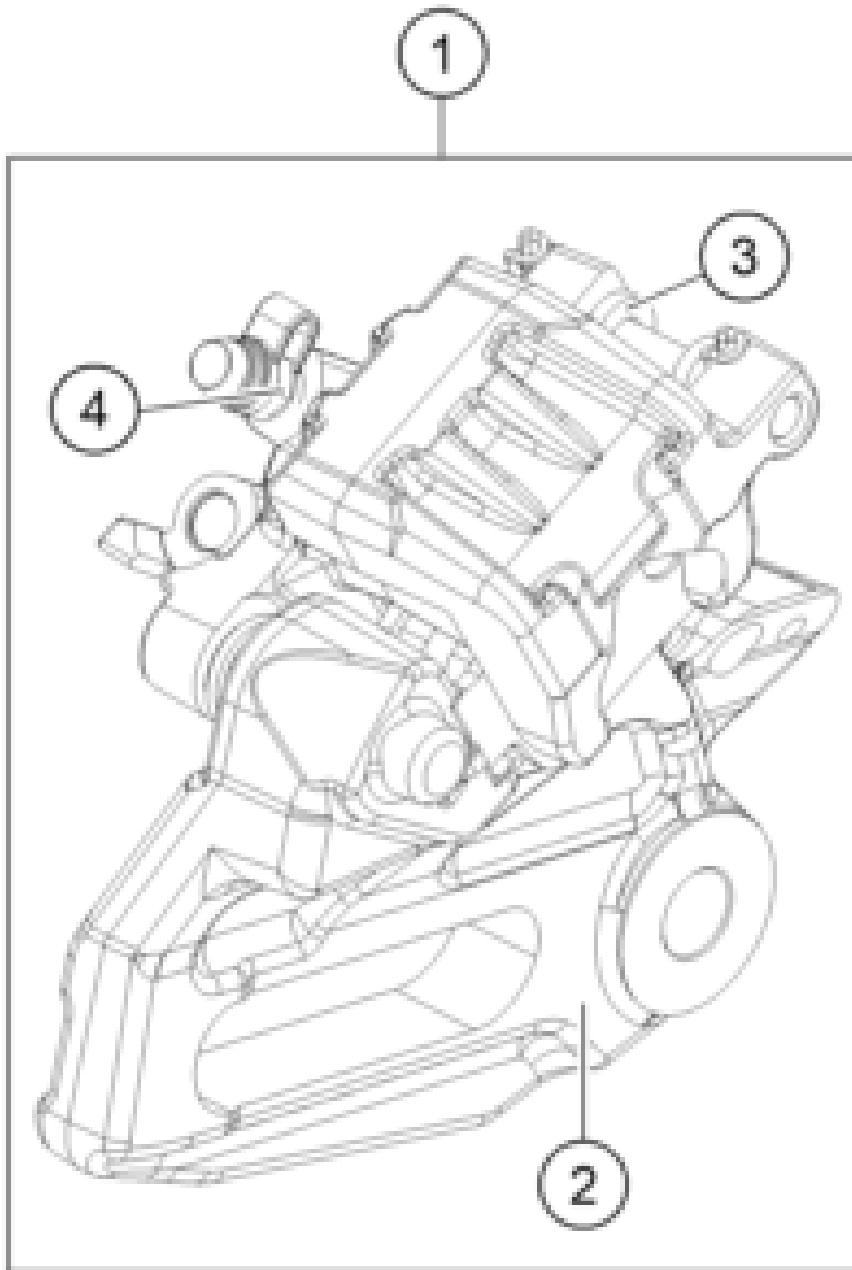

POS	PARTNUMBER	PARTNAME	PIECE
1	94513080000	CALIPER ASSEMBLY REAR	1
2	90113075000	BRAKE CALIPER SUPPORT REAR	1
3	90113090000	REAR BRAKE PADS - SET	1
4	90113121000	BLEEDER SCREW	1

229461390

57860

* NEW PART

X ON DEMAND