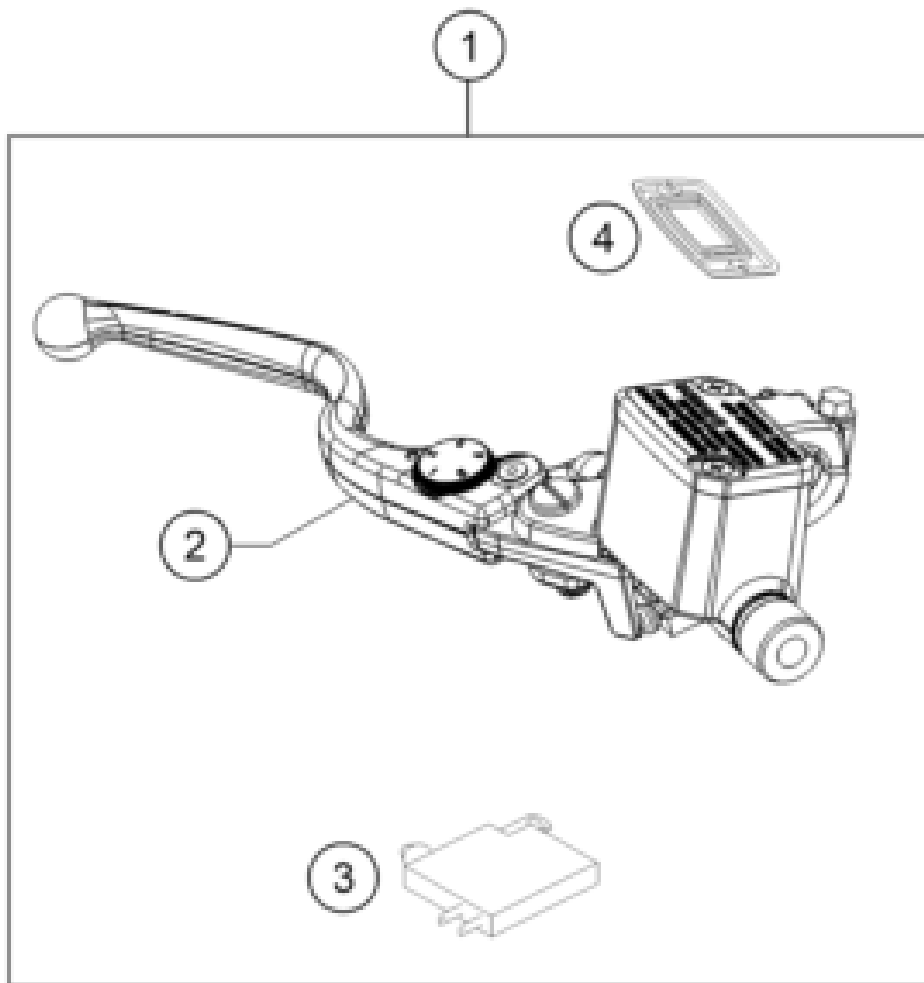

POS	PARTNUMBER	PARTNAME	PIECE
1	93713001000	MASTER CYLINDER CPL.	1
2	93713002033	Brake lever cpl.	1
3	90111050000	brake light switch, front	1
4	90113001007	MEMBRANE	1

229481310

58369

* NEW PART

X ON DEMAND