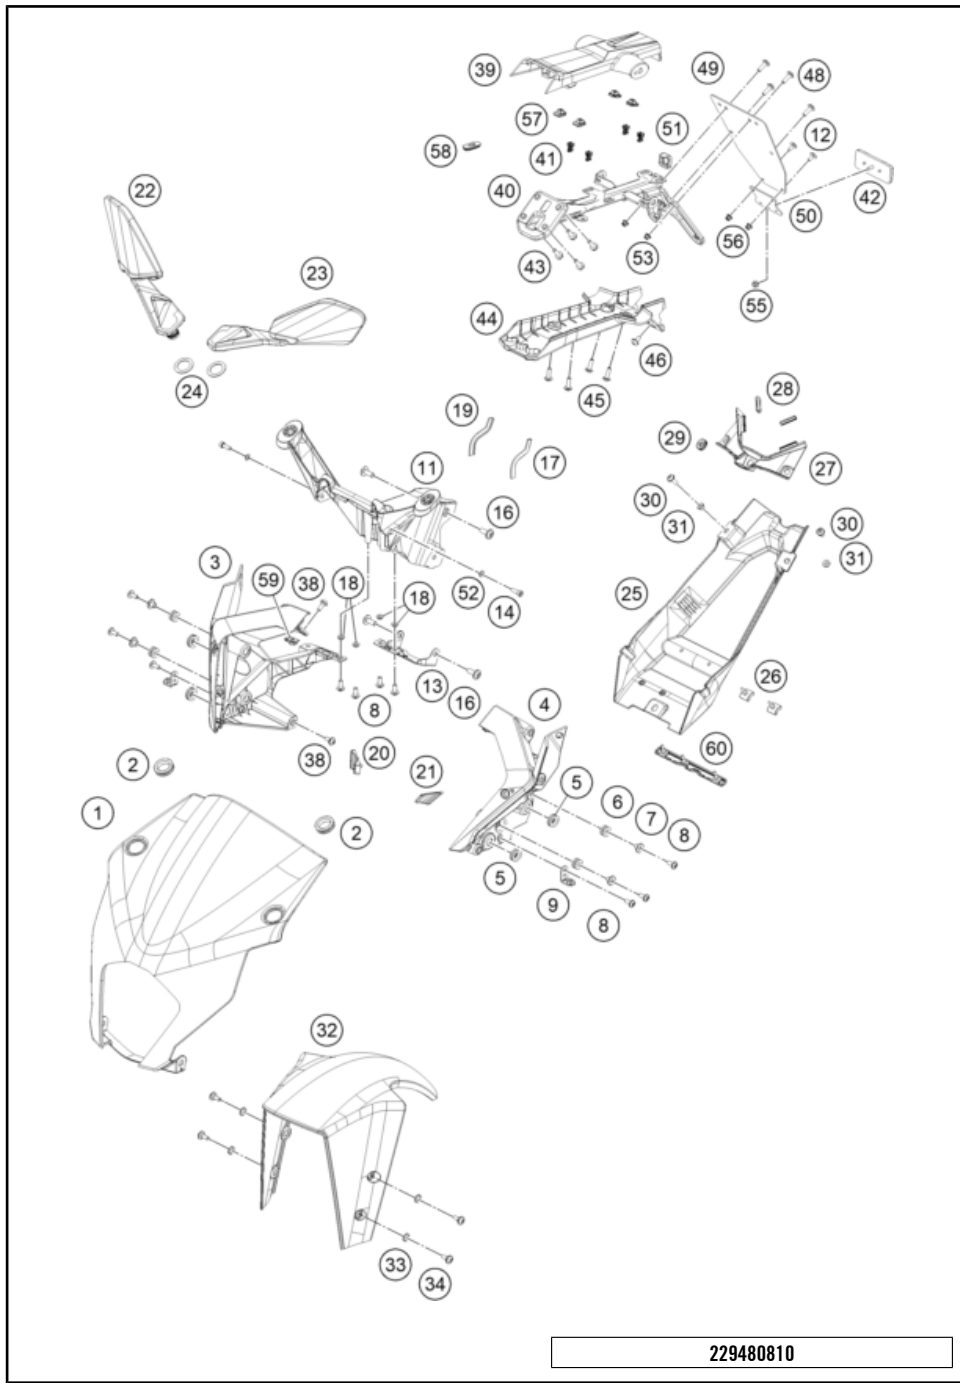

POS	PARTNUMBER	PARTNAME	PIECE
1	94508008000	WINDSHIELD	1
2	J650003503000	Rubber grommet 35x29.6	2
3	94514011000	Structure fairing right	1
4	94514010000	Structure fairing left	1
5	J650002201400	GROMMET	4
6	93014017000	Rubber bushing	4
7	93014018100	Collar head lamp holder MTG	4
8	93006039000	Flat-head screw M6	10
9	94508047010	Angle for bracket, side fairing	2
11	94514013000BM	Mask support bracket	1
12	J005050123	FLAT HEAD SCREW M5X12 PH	2
13	94514013010	Cover, mask support	1
14	J912060183	hexagon socket screw M6X18	2
16	J90000801901	SCREW BUTTON HEAD M8X1.25	4
17	94514013030	Edge protection, mask support, left	1
18	90113055010	sleeve for hose clamp	4
19	94514013040	BEADING RH	1
20	94514011010	Damper, windshield, right	1
21	94514010010	Damper, windshield, left	1
22	94512041033	Mirror, right, preass.	1
23	94512040033	Mirror, left, preass.	1
24	J690002400100	WASHER PLAIN	2
25	94508019000	Tray under	1
26	94508019001	Fuel tank rubber	2
27	94508019010	Cover rear fairing, bottom	1
28	94508030000	Edge protection	2
29	J650002001400	Rubber grommet	1
30	90808043000	SPECIAL SCREW M6X1X16	2
31	J800000600701	Collar bushing 6.2x6.5	1
32	94508010000HC	Fender front part	1
33	93009059000	Washer nylon	4
34	J031050161	Panhead screw with shoulder	4
38	93008040000	Screw M6X1X13	2
39	94508015010	License plate holder support, top	1
40	94508015030	License plate holder support	1
41	J340001201100	Metallic quick lock	4
42	90514045000	REFLECTOR	1
43	J025060202	Bolt-Flange-Kad ST-A DIA-06 L-20	4

229480810

59500

* NEW PART

X ON DEMAND