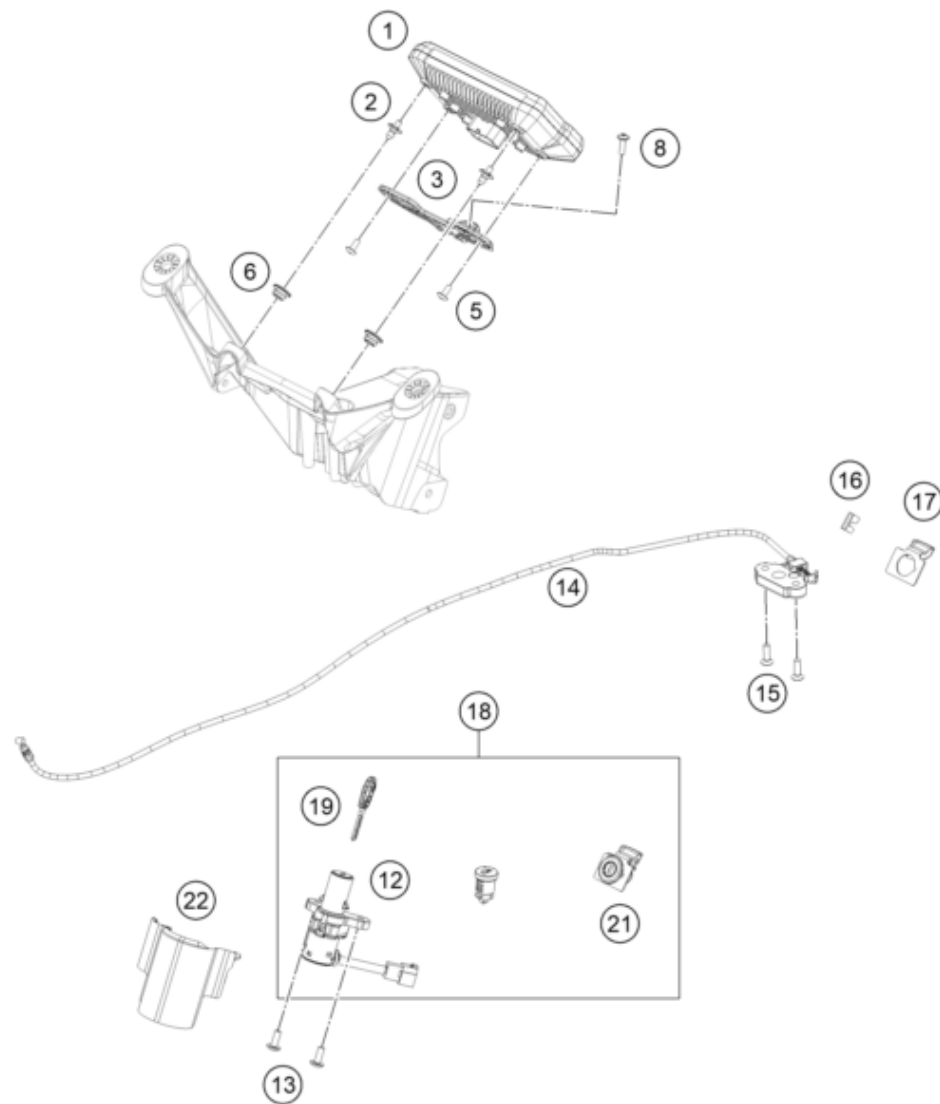

229461390

57860

* NEW PART

X ON DEMAND

POS	PARTNUMBER	PARTNAME	PIECE
1	94814001000	lamp head	1
2	94514026000	Front right turn signal	1
3	94514025000	Front left turn signal	1
4	90514036100	FLASHER REAR R/S	1
5	90514035100	FLASHER REAR L/S	1
6	90114047000	LICENSE PLATE ILLUMINATION	1
7	J125100009	Washer M10	2
8	J06797100183	Toothed washer, M10	2
9	J081040121	CROSS PAN SCREW 4X12 PH	4
10	J900000500900	Screw button head step M5x6.5	6
11	J934100001	Hex nut, M10	2
12	94514040000	Tail light	1
13	J926060000	FLANGED NUT M6 WS10 SELF LOCK.	2
14	90814044000	PLAIN WASHER	2
15	94814001050	beading lamp head	1

229461410

58357

* NEW PART

X ON DEMAND

POS	PARTNUMBER	PARTNAME	PIECE
1	94814069000	Dash	1
2	94514060010	PIN SPIGOT	2
3	94614060000	BRACKET SPEEDOMETER	1
5	J900000501002	SCREW TRUSS-M5X0.8XL 10XBLACK	2
6	J650002001100	GROMMET	2
8	J900000601601	screw m6x1	1
12	21011066000	ADV. 390 IGNITION SWITCH	1
13	J900000601601	screw m6x1	2
14	94507050033	Seat lock preass.	1
15	J025060183	HH COLLAR SCREW M6X18 SW10	2
16	90107050151	PLATE SEAT LOCK	1
17	90107050051	seat lock mounting plate	1
18	94611066044	LOCK 3 IN 1 WITHOUT CAP EVP	1
19	90111067100	BLANK KEY 125/200 DUKE	x
19	90111067000	KEY	1
21	90107050050	SEAT LOCK	1
22	94511068000	COVER SWITCH IGNITION	1