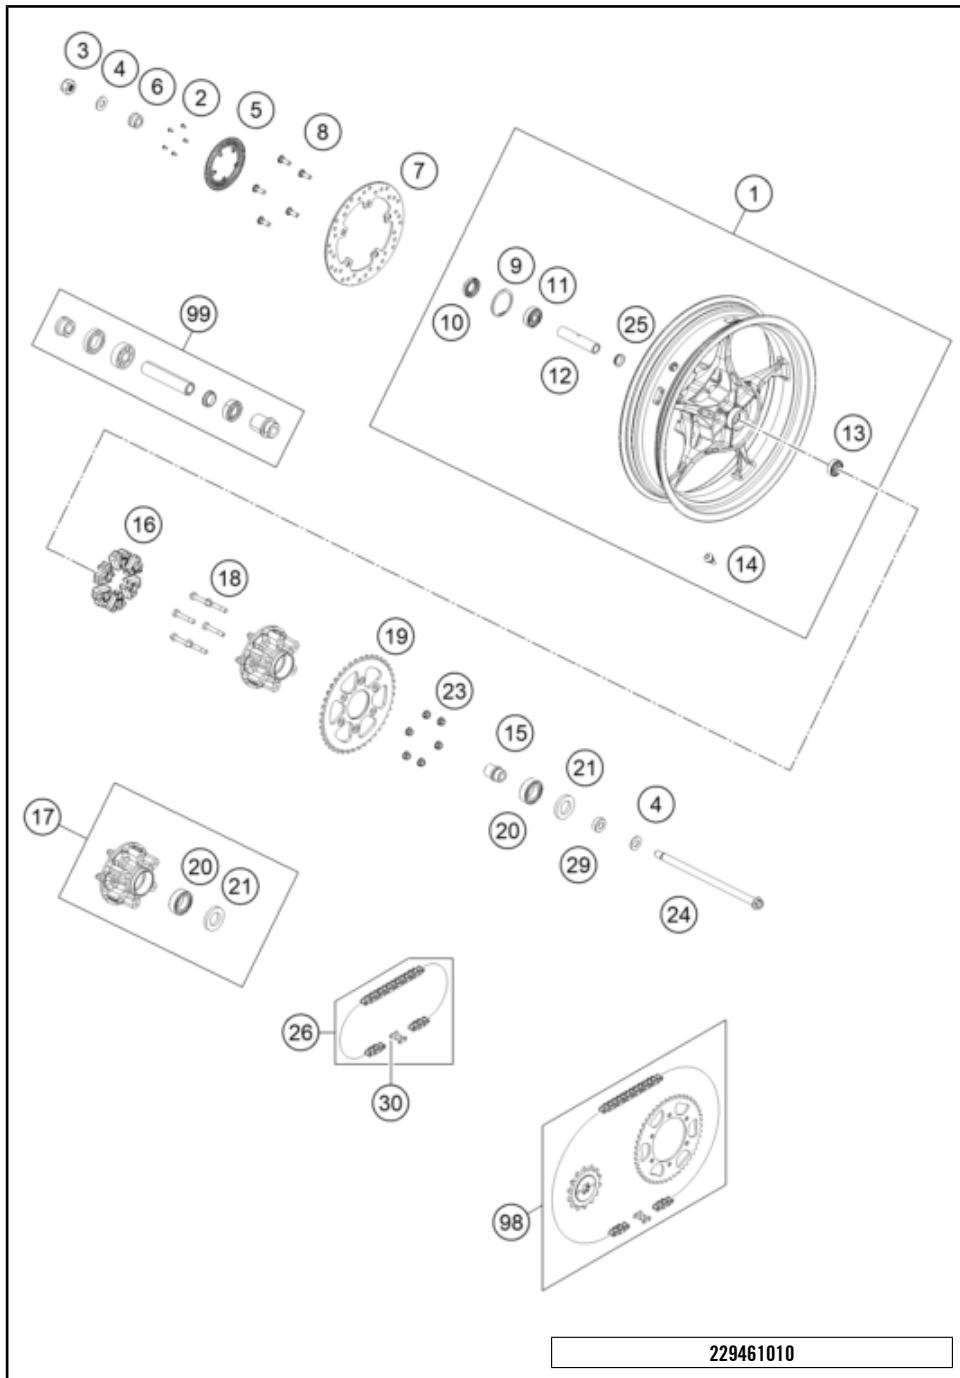

229480830

59436

* NEW PART

X ON DEMAND

POS	PARTNUMBER	PARTNAME	PIECE
1	94609101044C1	Vorderrad kpl.	1
2	94509011000	SPACER	1
4	J410003001300	BEARING 30X55X13	1
5	J710005500200	CIRCLIP INTERNAL	1
6	J780003955000	seal oil	2
7	90109076000	VALVE CPL.	1
8	94509060000	DISC BRAKE DIA 320	1
9	J900000602504	bolt socket M6x25	5
10	94542020000	Sensor wheel, front	1
11	J900000500800	BOLT SOCKET M5X0.8	5
12	93009081100	AXLE FRONT MY17	1
13	94509012000	COLLAR	2
14	94509082000	BOLT FLANGED M24X1.5	1

229460910

59514

* NEW PART

X ON DEMAND

REAR WHEEL

RC 390, blue 2022 EU 2022

229461010

POS	PARTNUMBER	PARTNAME	PIECE
1	94610101044C1	Hinterrad kpl.	1
2	J900000500800	BOLT SOCKET M5X0.8	5
3	90210086000	wheel spindle nut, rear	1
4	90610087000	washer 15.2x30x2	2
5	94542020000	Sensor wheel, front	1
6	90110013000	SPACER BUSHING REAR WHEEL R/S	1
7	94510060000	DISC BRAKE DIA 230	1
8	90110062000	SPECIAL SCREW M8X25 SELF LOCK.	5
9	J472042170	CIRCLIP	1
10	J760264208	SHAFT SEAL RING 26X42X8	1
11	J625063021	Grooved ball bearing 6302	1
12	90110011000	BEARING SPACER TUBE REAR	1
13	J625062023	BALL BEARING 6202	1
14	90109076000	VALVE CPL.	1
15	90610054000	SPACER BUSHING KRT INSIDE	1
16	90210059100	rear wheel dampening rubber	6
17	90210050000	SPROCKET SUPPORT	1
18	90810052000	SPECIAL SCREW M8X48	6
19	94810051044	Rear sprocket Z=44	1
20	J625062050	BALL BEARING 6205	1
21	J760295207	SHAFT SEAL RING 29X52X7	1
23	90510052000	FLANGED NUT M8X1,25	6
24	90210085000	Axle rear KT03	1
25	90109011001	Fixation bearing spacer tube	1
26	76910065118	chain DID 118 roll	1
29	90110053000	SPACER CHAIN WHEEL SUPPORT	1
30	76910066000	Rivet link chain DID 520 VP2-T	1
98	SPA2151443K118B	Dummy_SPC_Bajajteil Antriebssatz 15Z/44Z	1
99	90110015100	REAR WHEEL REP. KIT 390 DUKE	x