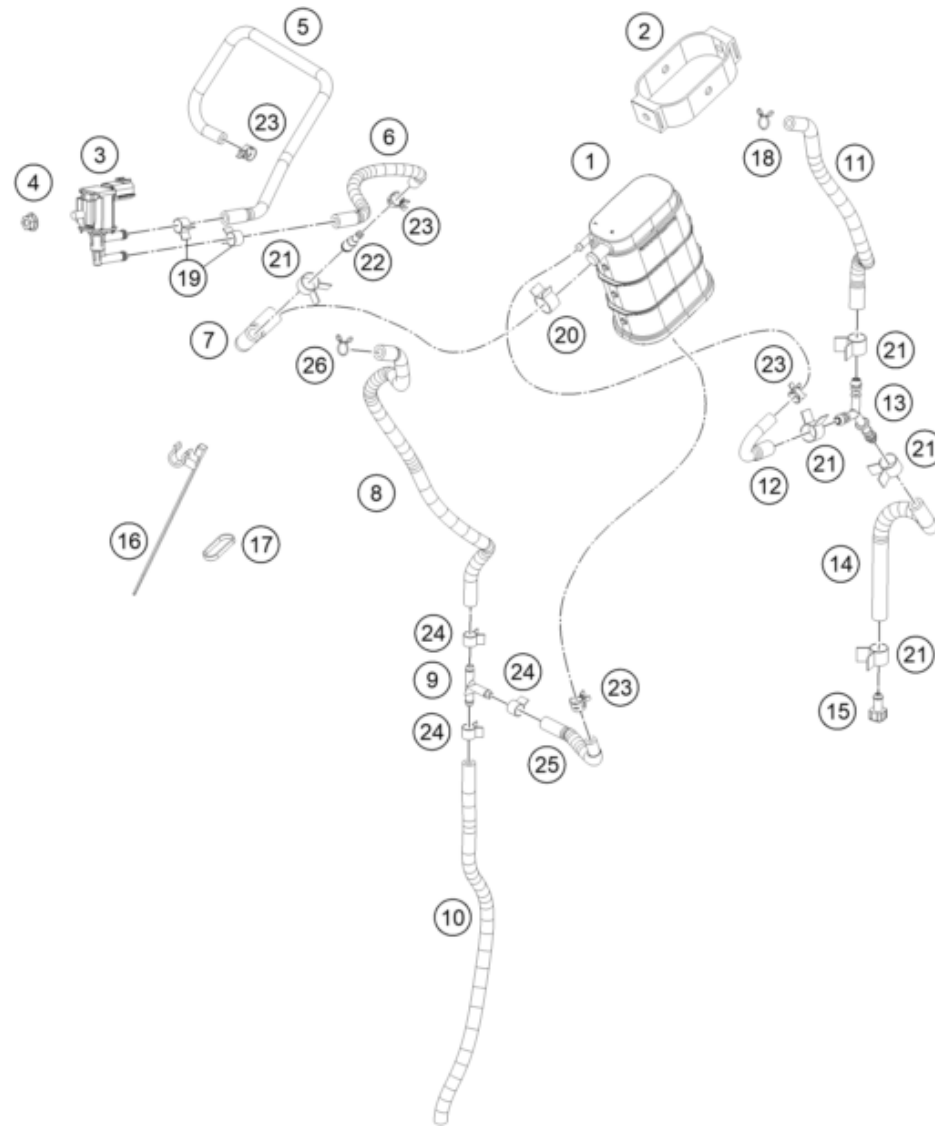

229461410

58357

* NEW PART

X ON DEMAND

POS	PARTNUMBER	PARTNAME	PIECE
1	94814069000	Dash	1
2	94514060010	PIN SPIGOT	2
3	94614060000	BRACKET SPEEDOMETER	1
5	J900000501002	SCREW TRUSS-M5X0.8XL 10XBLACK	2
6	J650002001100	GROMMET	2
8	J900000601601	screw m6x1	1
12	21011066000	ADV. 390 IGNITION SWITCH	1
13	J900000601601	screw m6x1	2
14	94507050033	Seat lock preass.	1
15	J025060183	HH COLLAR SCREW M6X18 SW10	2
16	90107050151	PLATE SEAT LOCK	1
17	90107050051	seat lock mounting plate	1
18	94611066044	LOCK 3 IN 1 WITHOUT CAP EVP	1
19	90111067100	BLANK KEY 125/200 DUKE	x
19	90111067000	KEY	1
21	90107050050	SEAT LOCK	1
22	94511068000	COVER SWITCH IGNITION	1

229461430

58377

* NEW PART

X ON DEMAND

POS	PARTNUMBER	PARTNAME	PIECE
1	93015001000	Activated carbon filter	1
2	94515002000	STRAP CANISTER	1
3	90607830000	Valve purge	1
4	J926060006	nut hex flanged	1
5	94515020285	pipe fuel	1
6	94515020196	PIPE FUEL	1
7	94515020075	PIPE FUEL	1
8	94515020383	Drain hose	1
9	J610000600400	CONNECTOR FOR BREATHER AND VAPOR TUBE	1
10	J600000532300	Drain hose	1
11	94515020275	PIPE FUEL	1
12	94515020080	PIPE FUEL	1
13	90507015000	CONNECTOR Y SHAPE	1
14	94515020186	PIPE FUEL	1
15	90515011000	PLUG FUEL DRAIN	1
16	95835068000	Strap-clip swivel	1
17	90111093200	BAND (LENGTH 200MM)	1
18	90107013008	CLAMP	1
19	90107018011	CLAMP 10MM	2
20	90607017001	SPRING BAND CLAMP 15X10	1
21	90607017003	SPRING BAND CLAMP D13	5
22	90207016004	CONNECTOR TUBE EVAP	1
23	J300000801000	Spring clip 9.5	4
24	90607017002	CLAMP D9	4
25	94515020092	Drain hose	1
26	90507017000	HOSE CLAMP	1