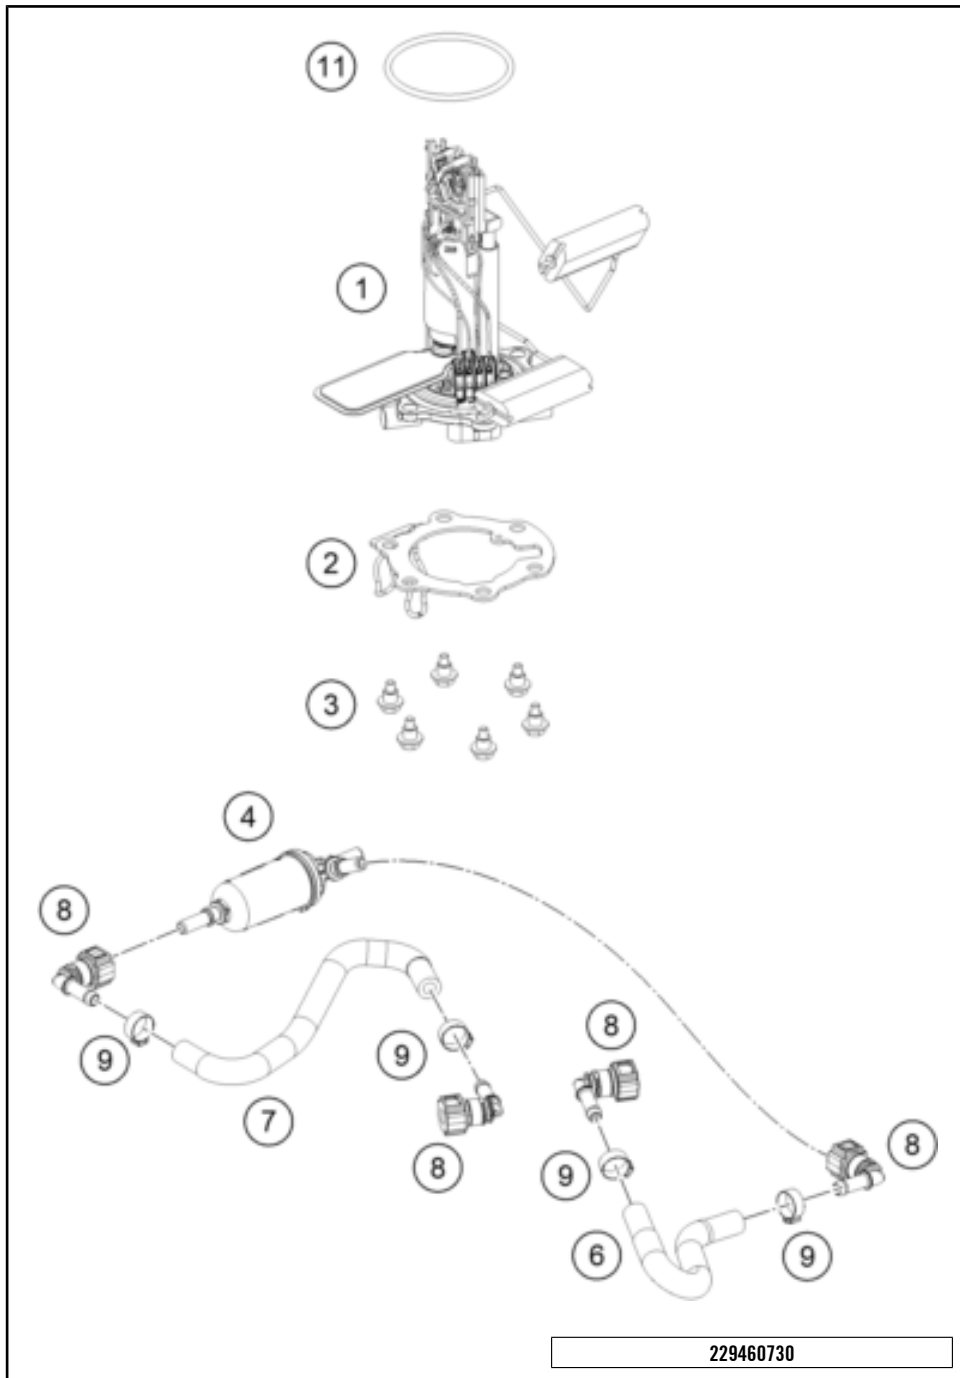

POS	PARTNUMBER	PARTNAME	PIECE
1	94507088000	Fuel pump	1
2	94507013050	Intermediate disc, fuel pump	1
3	J025060128	BOLT FLANGE- M6 X 1 X L12.8 XBRT XST	6
4	93807018000	fuel filter	1
6	94507016010	PIPE FUEL	1
7	94507016000	PIPE FUEL	1
8	28107028000	Angle piece	4
9	J300000701600	Oetiker clamp D=14	4

229460730

57850

* NEW PART X ON DEMAND