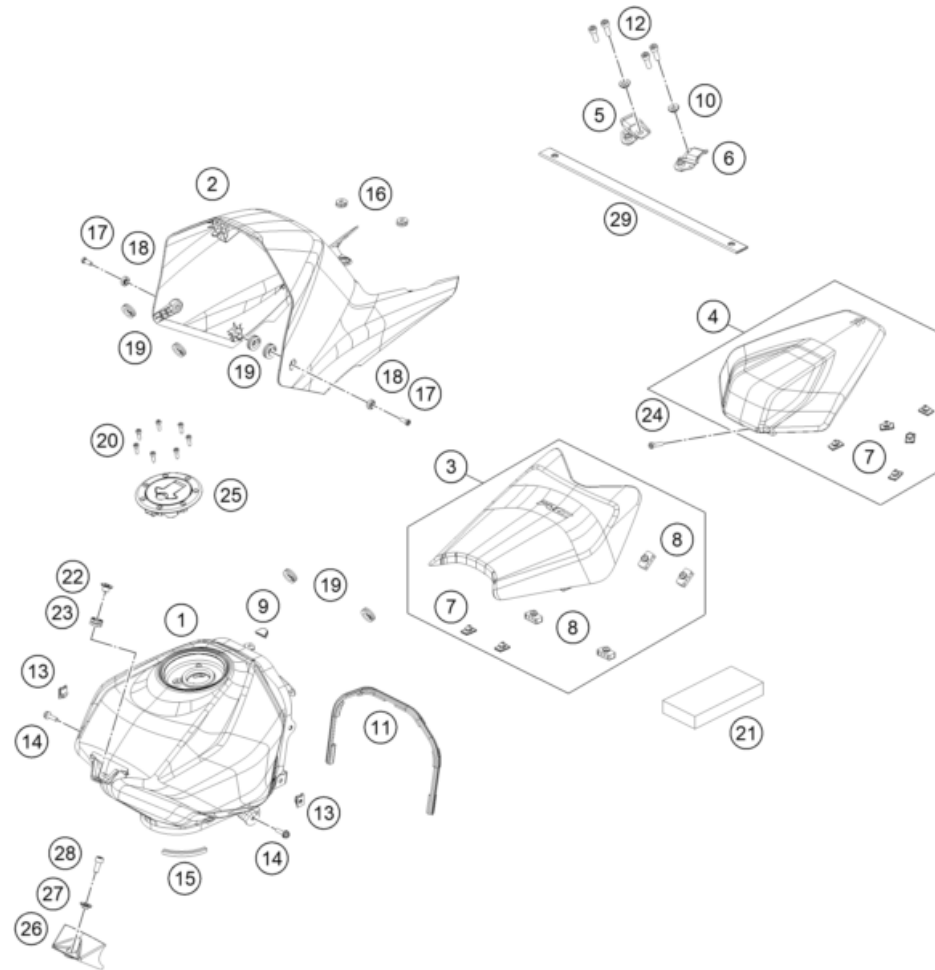

POS	PARTNUMBER	PARTNAME	PIECE
1	94507013000EB	RC MY21 FUEL TANK JY171174 EB ORG GLOSS	1
2	94508049033HCA	Fuel tank fairing rear compl. with decal	1
3	94507040000	SEAT ASSEMBLY FRONT	1
4	94507047000	SEAT ASSEMBLY PILLION	1
5	94507057020	Passenger pulling strap fastening LH	1
6	94507057010	Passenger pulling strap fastening RH	1
7	90507047041	SEAT DUMPER SOZIUS SEAT	7
8	93007040010	Seat cowl pad	4
9	94507013030	Plastic caps	1
10	J800000900700	Collar bushing	2
11	94507013010	Fuel tank, edge protection	1
12	LAC00035	Dummy_SPC_Bajajteil BOLT SOCKET M8X1.25	4
13	90105017000	CLIP NUT M6	2
14	J025060221	Bolt-Flange-Kad ST-D DIA-06 L-22	2
15	90507012000	BEADING TANK LH	1
16	93008019010	Rubber bushing	2
17	90808043001	BOLT SOCKET M6X1XL	2
18	90808010050	BUSHING FRONT FENDER	2
19	90108060001	DAMPING RUBBER I RADIATOR PROT	6
20	J912050151	AH SCREW M5X14 BLACK	7
21	95829099000	Tool set	1
22	90507013005	SLEEVE TANK MOUNTING	1
23	90507013006	GROMMET TANK MOUNTING	1
24	J912060256	Hexagon socket screw, M6X25	1
25	SXS03540700	SXS FUEL TANK CAP	1
26	94508062000	COVER BRACKET TANK	1
27	J800000800400	COLLAR	1
28	J912080303	hexagon socket screw M8X30	1
29	94507057000	Supporting strap seat	1

229480710

59504

* NEW PART

X ON DEMAND