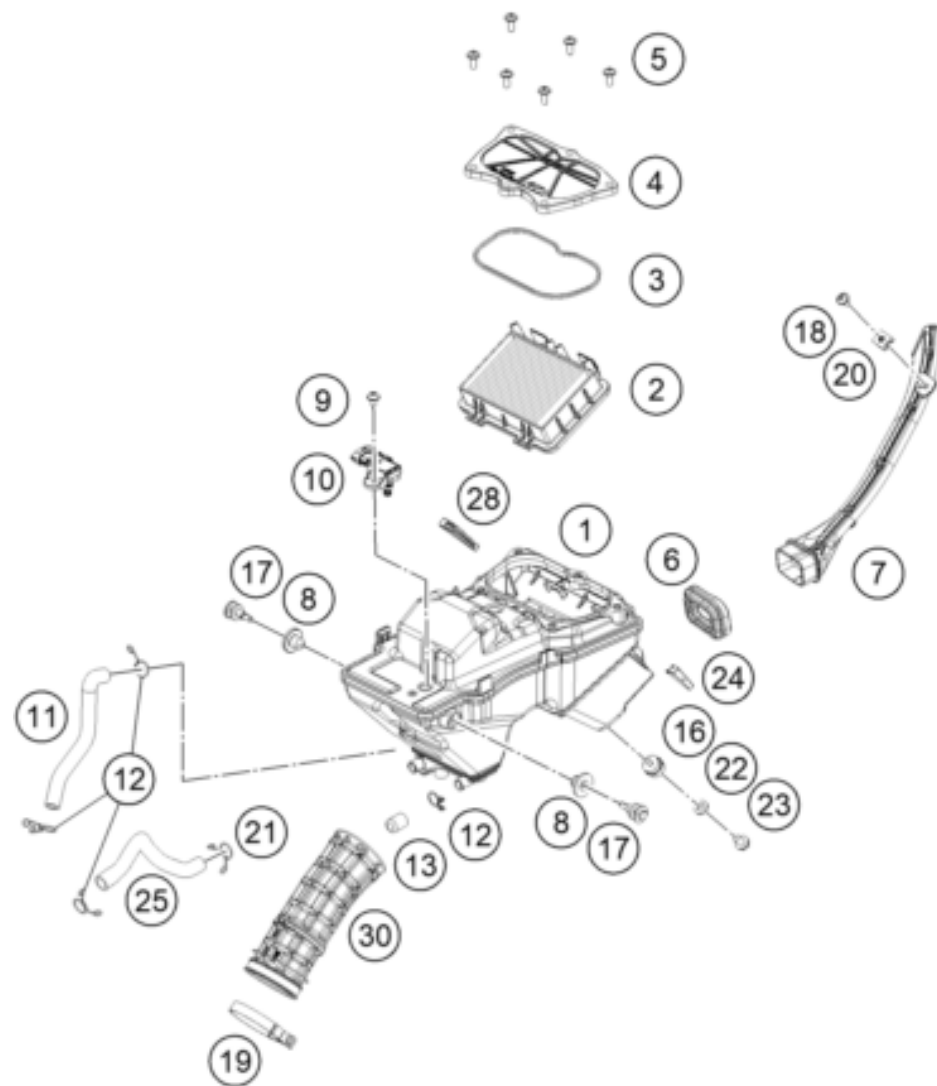

POS	PARTNUMBER	PARTNAME	PIECE
1	94306001000	Air filter box	1
2	93006015000	FILTER	1
3	93006020050	Seal	1
4	93006002000	Air filter box cover	1
5	93006039000	Flat-head screw M6	4
6	93006001060	Carburetor connection boot	1
7	94506040000	Intake snorkel	1
8	93006001080	Damping rubber	2
9	J031060103	Lens head screw M6X10	1
10	90141071000	TMAP-SENSOR	1
11	93030087050	Engine vent hose	1
12	90130087001	HOSE CLAMP	5
13	93030089000	Plug	1
16	90106001007	SILENT BLOCK AIRFILTER	1
17	93007046050	Screw	2
18	90508006001	SOCKET HEAD BOLT M6X12	1
19	90241002010	hose clamp	1
20	93008084010	Range change metal nut M6	1
21	90607017000	CLAMP 16MM	1
22	J125060001	Washer - plain	1
23	J026060083	HH COLLAR SCREW M6X8 SW10	1
24	93006001015	Rubber cowl pad	1
25	93030088050	Engine vent hose	1
28	93006021000	Distance piece air filter box right	1
30	94841040000	TUBE CONNECTING	1

219480610

59379

* NEW PART

X ON DEMAND