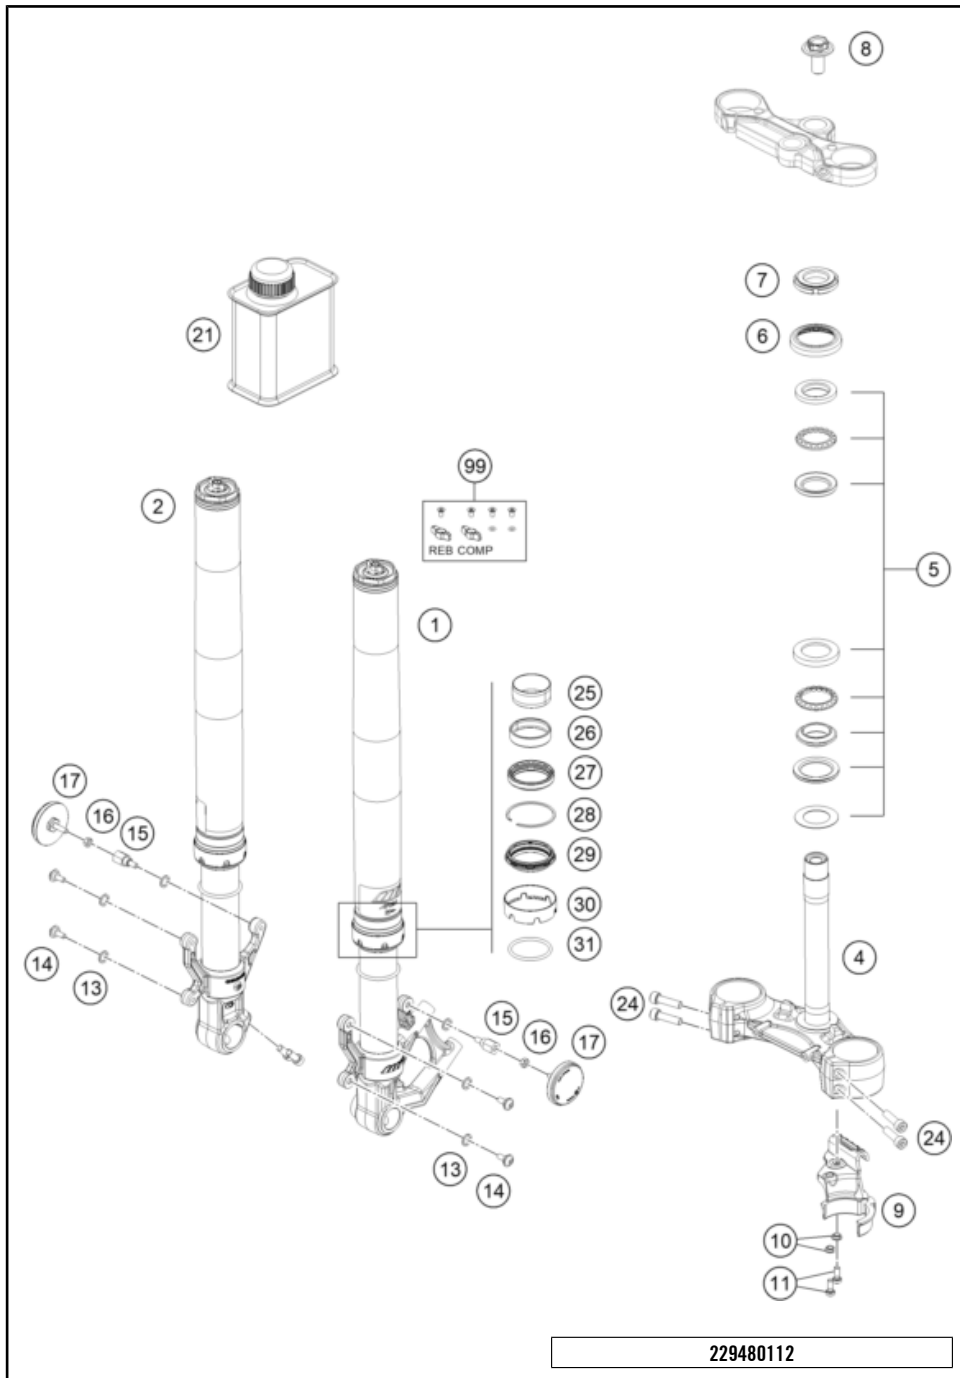

<p>ANTIBLOCK SYSTEM ABS</p>  <p>31</p>			

229480112

POS	PARTNUMBER	PARTNAME	PIECE
1	94801001000	Gabelbein links	1
2	94801002000	Gabelbein rechts	1
4	94501032035	Bottom triple clamp	1
5	90101080044	STEERING HEAD BEARING-KIT	1
6	90101086000	protection cap	1
7	90101036100	Adjusting ring steering head	1
8	90501044000	steering head screw	1
9	93013055000	Hose clamp	1
10	90113055010	sleeve for hose clamp	2
11	J021060156	AH SCREW M6X15 10.9	2
13	93009059000	Washer nylon	6
14	J031050161	Panhead screw with shoulder	4
15	94512082010	Reflector holder BOLT STEP M6X1	2
16	J910000600505	NUT HEX THICK	2
17	94512082000	Side reflector	2
21	48601166S1	Fork Fluid Viscosity 4.0 5L	1
24	90501045000	AH SCREW M8X1.25X30	4
25	43578014	GUIDE BUSH LOWER	2
26	43578016	GUIDE BUSH UPPER	2
27	43570623	Shaft seal SKF 43x52,9x11,4 black	2
28	43578044	CIRCLIP	2
29	43570624	Dirt scarper SKF 43mm black	2
30	43578206	Fork protection ring d43	2
31	43578219	O-ring 40x2,5 VMQ70 red ISO 3601	2
99	RP10021	Adjuster kit screw cap	x

59508

* NEW PART

X ON DEMAND

POS	PARTNUMBER	PARTNAME	PIECE
1	94501034035C1	Top triple clamp	1
2	J900000604002	BOLT SOCKET M6X1	2
3	90501045000	AH SCREW M8X1.25X30	4
4	90511006000	SPECIAL SCREW M5x0,8X13	2
5	93802001100	HANDLEBAR R/S	1
6	JY151045	Dummy_SPC_Bajajteil TUBE HANDLEBAR LH	1
7	94502006010	HOLDER HANDLE RH	1
8	94502005010	HOLDER HANDLE LH	1
9	90511006100	BOLT SOCKET M6X1X14	2
10	94802010033	grip assembly rh	1
11	94802039000	grip lh	1
12	94502031044	assembly lever-holder lh	1
13	93502031100	Clutch lever	1
15	J025060251	bolt flanged-m6x1x125xcl8.8xblak	1
16	93802031100	LEVER PIVOT BOLT	1
17	J982050006	nyloc nut-M5x0.8	1
18	90232014002	Screw pan cross M3x0.5	2
19	93802016000	BOOT CLUTCH LEVER	1
20	94811074000	SWITCH CONTROL RH	1
21	94811070000	SWITCH CONTROL LH	1
22	90802090000	CLUTCH CABLE	1
23	93502091100	Throttle cable	1
24	90202004001	HANDLEBAR WEIGHT	2
25	J900000605003	Set screw w.hexagon socket M6x50	2
26	J800000702800	Bushing 6.5x28	2
27	94811049000	clutch switch	1