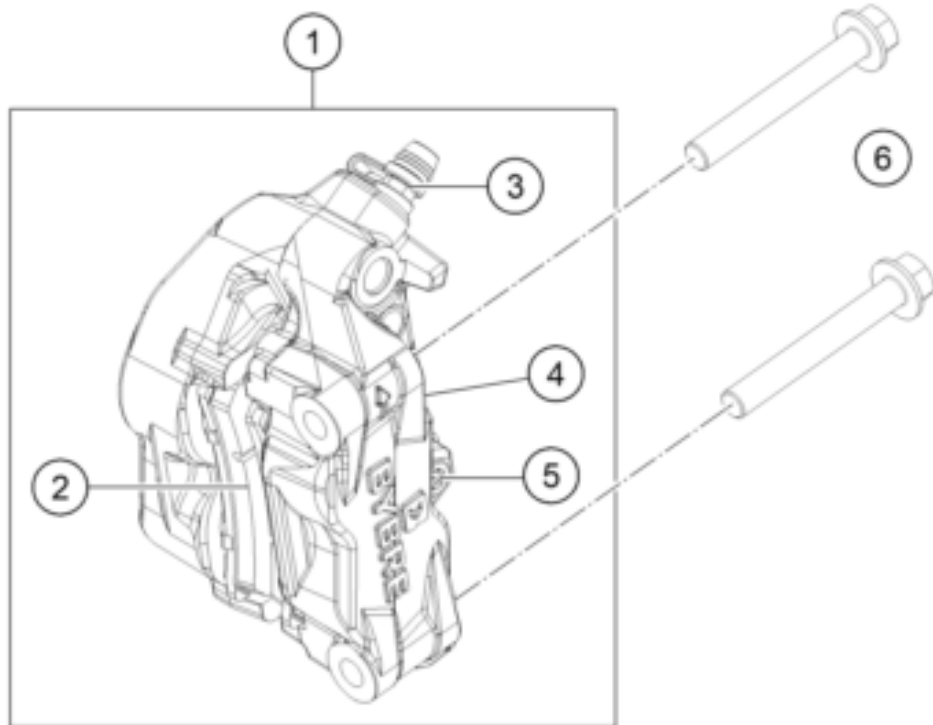

FRONT BRAKE CALIPER

RC 390, blue 2022 EU 2022

POS	PARTNUMBER	PARTNAME	PIECE
1	94813015000	CALIPER ASSEMBLY FRONT	1
2	90813030000	BRAKE PAD FRONT TT2910HH	1
3	90113021000	BLEEDER SCREW	1
4	90113018000	SPRING CLIP	1
5	90113017000	BOLT F. BRAKE PADS	1
6	J01008060S	HH collar screw M8x1x60	2

229461360

58368

* NEW PART

X ON DEMAND