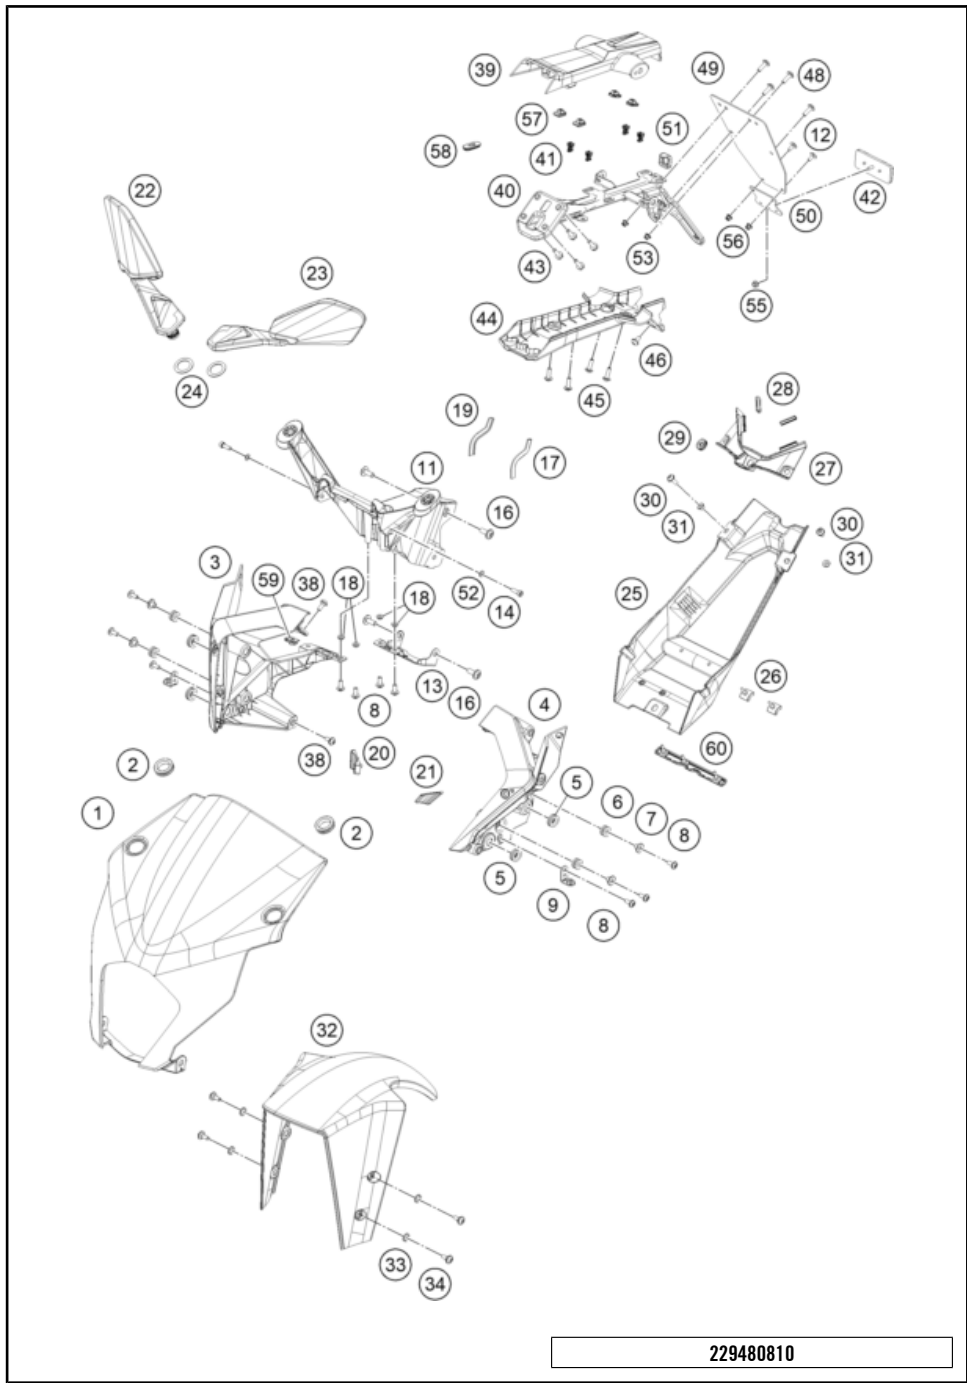

POS	PARTNUMBER	PARTNAME	PIECE
44	94508015020	License plate holder, bottom part	1
45	93008040000	Screw M6X1X13	4
46	93008020060	Screw M6X1X9	1
48	93014098000	screw truss-M6X1XL 16Xblack	4
49	90808016000	REAR FENDER EXT.	1
50	90514044000	REFLECTOR MOUNTING	1
51	93008015010	Protection rubber	1
52	J690000600100	WASHER PLAIN SMALL-6.5X11.5XT0.8	2
53	93008036000	Hexagon nut M6	2
55	J06923050053	Hex collar nut, M5	1
56	90102031010	HEX NUT M5 AF8	2
57	J910000600504	NUT - CLIP :- M6	1
58	93008015060	grommet	1
59	90103097000	clip nut	2
60	94508019002	DAMPER	1

229480810

59500

* NEW PART

X ON DEMAND