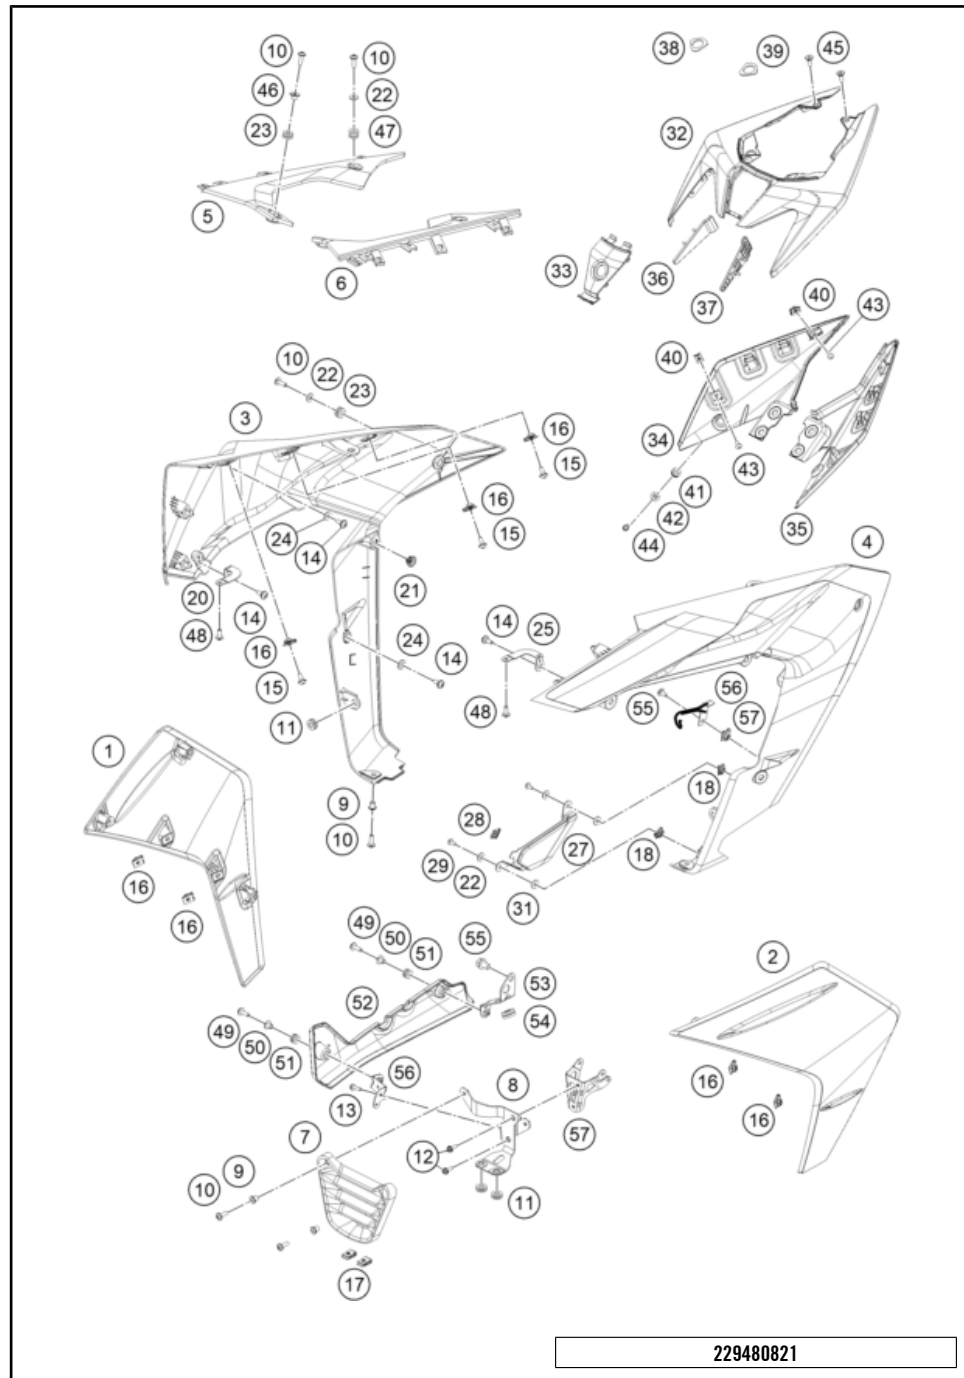

POS	PARTNUMBER	PARTNAME	PIECE
1	94508042033EBA	RC 390 GEN 2 OUT SIDE FAIRING BLUE RH+DL with decal	1
2	94508041033EBA	RC 390 GEN 2 OUT SIDE FAIRING BLUE LH+DL with decal	1
3	94508027033HCA	Side fairing internal right cmpl. with decal	1
4	94508026033HCA	Side fairing internal left cmpl. with decal	1
5	94508027010	Side fairing, inner, top, right	1
6	94508026010	Side fairing, inner, top, left	1
7	94508020000	BELLY PAN MIDDLE	1
8	94808020010	bracket assy belly pan middle	1
9	93808027000	SLEEVE	4
10	90508006003	AH SCREW M6X1X20	10
11	93808026100	GROMMET BELLY PAN	4
12	J900000501601	Hex collar screw, M5x16	1
13	J900000501800	Hex collar screw, M5x18	1
14	J031050161	Panhead screw with shoulder	6
15	J900000601200	Oval head screw M6x12	6
16	90103097000	clip nut	10
17	J910000600600	CLIP NUT M6	1
18	90108050001	CLIP NUT M5	2
20	94508048000	Bracket, side fairing, right	1
21	93011068010	Rubber grommet ignition lock cover	2
22	J125070004	washer plain-id6.5xod16xthk1xblk	6
23	93014017000	Rubber bushing	4
24	J125100009	Washer M10	4
25	94508047000	Bracket, side fairing, left	1
27	94808041050	cover catalyst	1
28	27005211011	Absorbing element silicone IN	1
29	J900000501403	Roundhead screw M5x14	2
31	90505090050	WASHER ASBESTOS	2
32	94508018000C1	SEAT COWL TOPJY181353 ATLANTIC BLUE MATT	1
33	94508018050	Seat lock, cover	1
34	94508018010HCA	Side fairing right with decal	1
35	94508018020HCA	Side fairing left with decal	1

229480821

59527

* NEW PART

X ON DEMAND