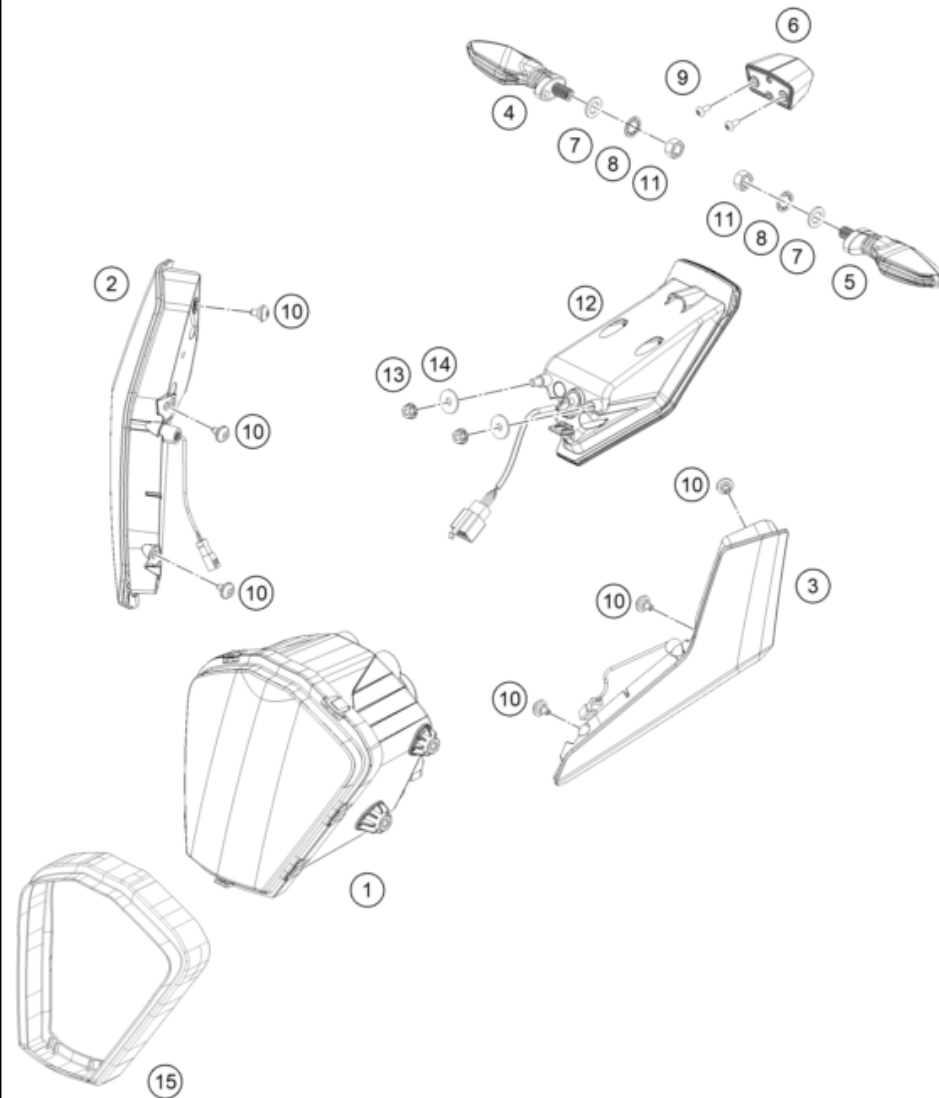

229461360

58368

* NEW PART

X ON DEMAND

POS	PARTNUMBER	PARTNAME	PIECE
1	94513080000	CALIPER ASSEMBLY REAR	1
2	90113075000	BRAKE CALIPER SUPPORT REAR	1
3	90113090000	REAR BRAKE PADS - SET	1
4	90113121000	BLEEDER SCREW	1

229461390

57860

* NEW PART

X ON DEMAND

POS	PARTNUMBER	PARTNAME	PIECE
1	94814001000	lamp head	1
2	94514026000	Front right turn signal	1
3	94514025000	Front left turn signal	1
4	90514036100	FLASHER REAR R/S	1
5	90514035100	FLASHER REAR L/S	1
6	90114047000	LICENSE PLATE ILLUMINATION	1
7	J125100009	Washer M10	2
8	J06797100183	Toothed washer, M10	2
9	J081040121	CROSS PAN SCREW 4X12 PH	4
10	J900000500900	Screw button head step M5x6.5	6
11	J934100001	Hex nut, M10	2
12	94514040000	Tail light	1
13	J926060000	FLANGED NUT M6 WS10 SELF LOCK.	2
14	90814044000	PLAIN WASHER	2
15	94814001050	beading lamp head	1