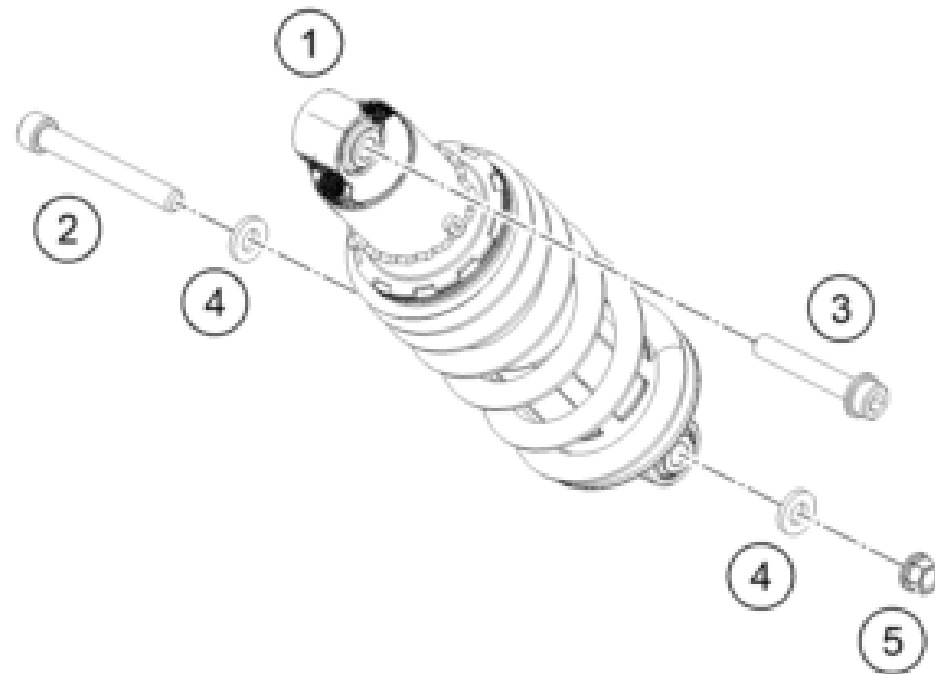

POS	PARTNUMBER	PARTNAME	PIECE
1	94804010044	shockabsorber rear	1
2	J020100806	SHCS M10x1.25x80 - 10.9	1
3	J900001006200	BOLT FLANGED M10X1.25	1
4	90104010003	PLAIN WASHER 10,2X20X3MM	2
5	90104010002	flanged hex nut M10x1.25 WS13	1

229480410

59635

* NEW PART

X ON DEMAND