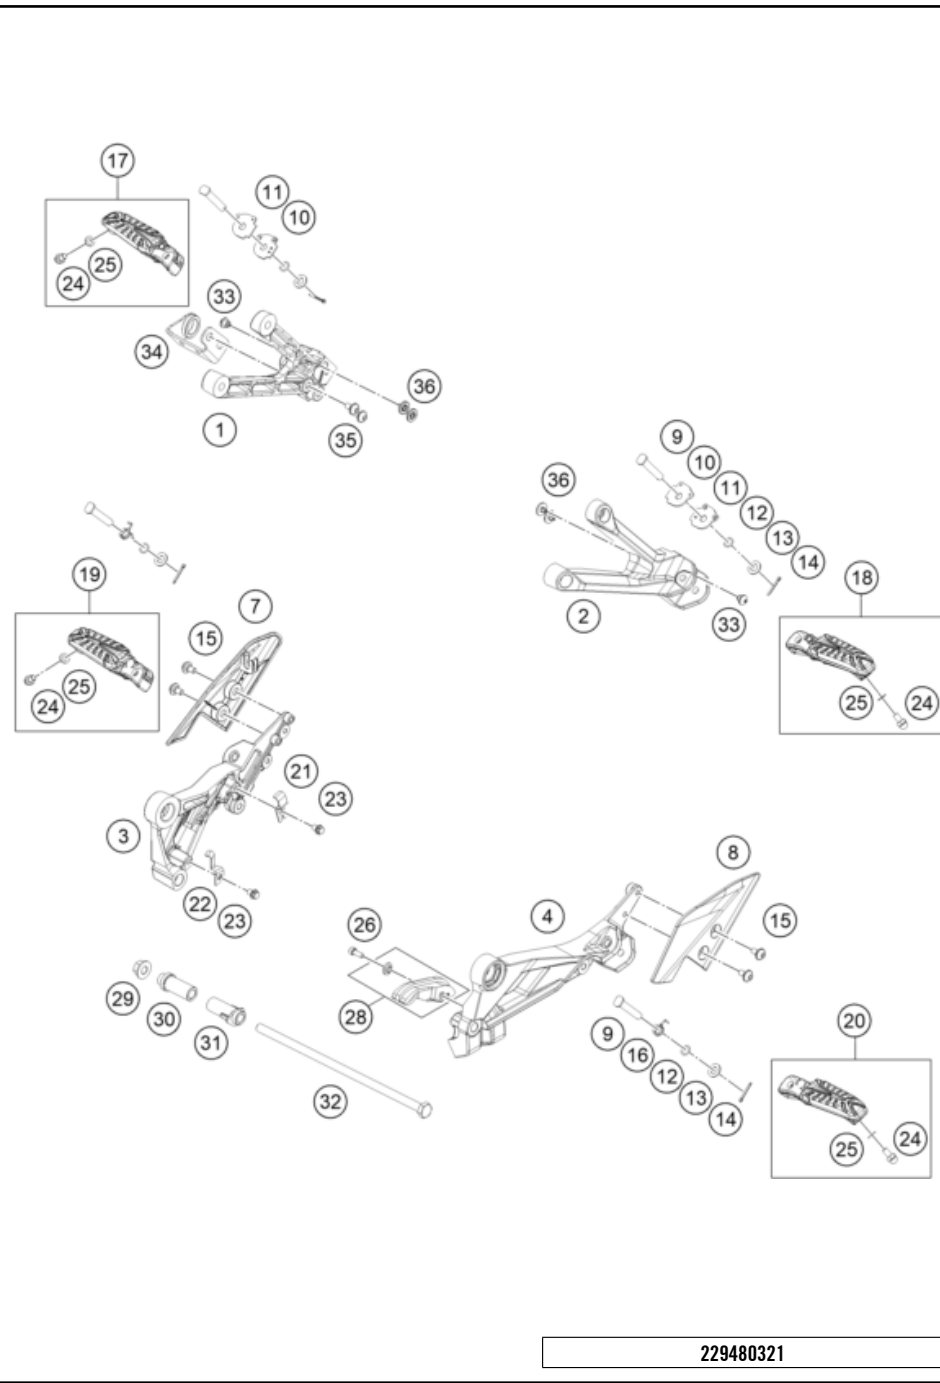

229480321

POS	PARTNUMBER	PARTNAME	PIECE
1	94503049000C1	STEP HOLDER PILLON RH JY113041 BLACK MAT	1
2	94503048000C1	STEP HOLDER PILLON LH JY113039 BLACK MAT	1
3	94503039000C1	STEP HOLDER RH (JY113037) BLACK MATT	1
4	94503038000C1	STEP HOLDER LH (JY113035) BLACK MATT	1
7	94603060010	GUARD HEEL RH	1
8	94603060020	GUARD HEEL LH	1
9	J920000804701	pin clevis dia 8	4
10	90503052000	LOCK PLATE UPPER	2
11	90503053000	LOCK PLATE LOWER	2
12	J770009015	O-RING 9X1,5	4
13	90503048010	WASHER D=8,5	4
14	J094020186	pin cotter-dia. 2.5xl 18	4
15	93008020060	Screw M6X1X9	4
16	93003042000	Footpeg spring	2
17	93003151033	Rear footpeg compl. right	1
18	93003150033	Rear footpeg compl. left	1
19	93003141033	Front footpeg compl. right	1
20	93003140033	Front footpeg compl. left	1
21	94603039010	Retaining bracket, hose	1
22	94603039020	Retaining bracket, hose	1
23	J025060083	HH COLLAR SCREW M6X8 SW8	2
24	J029060103S	CAP SCREW M6X10 SS	4
25	J690000600101	WASHER PLAIN SMALL	4
26	J912050141	bolt socket-m5x0.8xl 14xprecoat	1
28	95804070000	Chain sliding guard	1
29	90103038002	FLANGED NUT M10X1.25 WS14	1
30	95803039010	Distance sleeve	1
31	95803038010	Spacer	1
32	J025102656	HH COLLAR SCREW M10X1,25X265	1
33	J650001200500	Rubber buffer	2
34	94505088010	bracket muffler	1
35	DG161222	Dummy_SPC_Bajajteil BOLT :- PRE-COATED	2
36	90108023000	Cap forging pivot LH	4

59516

* NEW PART

X ON DEMAND