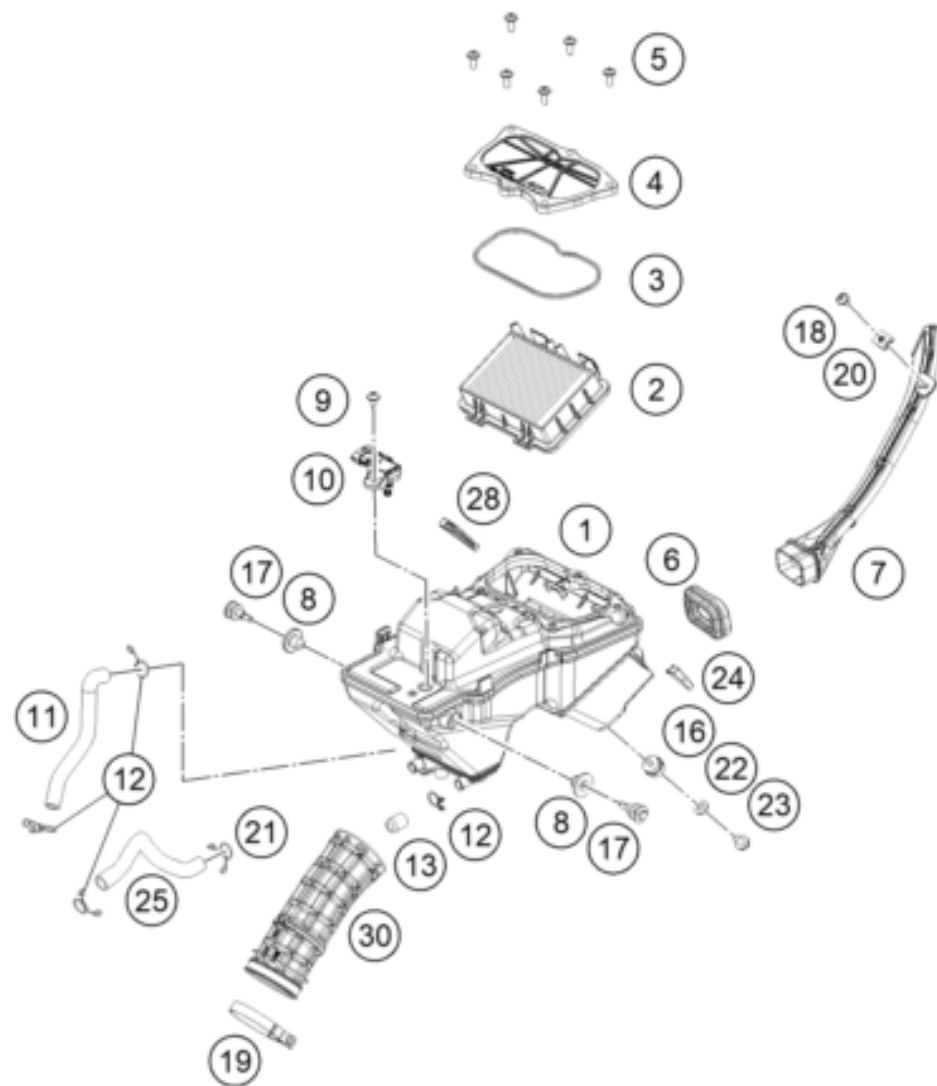

POS	PARTNUMBER		PIECE
1	94306001000	Air filter box	1
2	93006015000	FILTER	1
3	93006020050	Seal	1
4	93006002000	Air filter box cover	1
5	93006039000	Flat-head screw M6	4
6	93006001060	Carburetor connection boot	1
7	94506040000	Intake snorkel	1
8	93006001080	Damping rubber	2
9	J031060103	Lens head screw M6X10	1
10	90141071000	TMAP-SENSOR	1
11	93030088050	Engine vent hose	1
12	90130087001	HOSE CLAMP	5
13	93030089000	Plug	1
16	90106001007	SILENT BLOCK AIRFILTER	1
17	93007046050	Screw	2
18	90508006001	SOCKET HEAD BOLT M6X12	1
19	90241002010	hose clamp	1
20	93008084010	Range change metal nut M6	1
21	90607017000	CLAMP 16MM	1
22	J125060001	Washer - plain	1
23	J026060083	HH COLLAR SCREW M6X8 SW10	1
24	93006001015	Rubber cowl pad	1
25	93030087050	Engine vent hose	1
28	93006021000	Distance piece air filter box right	1
30	94841040000	TUBE CONNECTING	1

219480610

59379

* NEW PART

X ON DEMAND