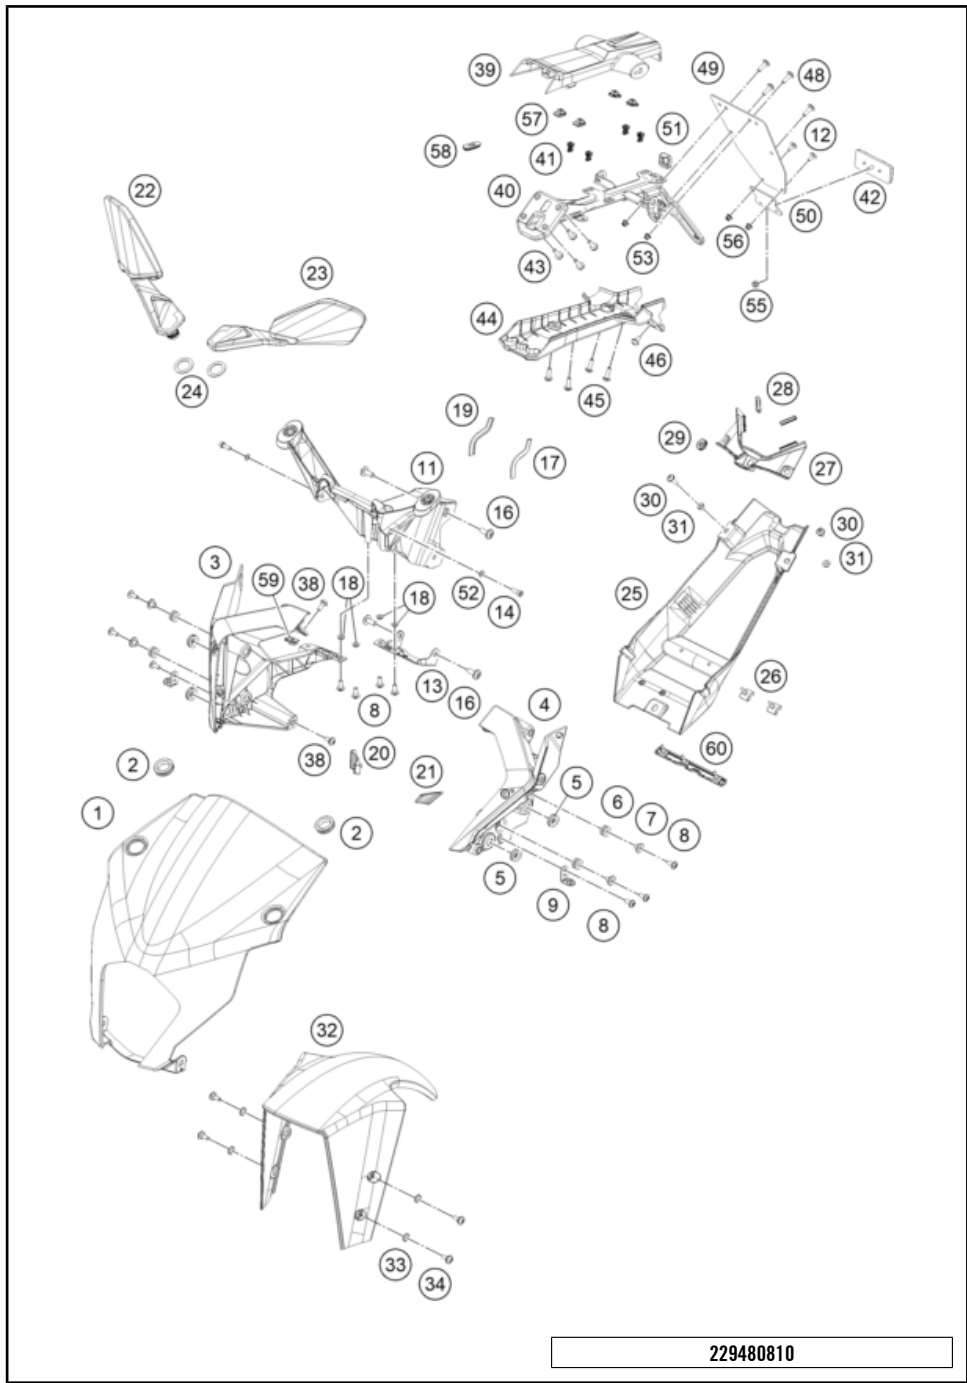

229480810

POS	PARTNUMBER		PIECE
44	94508015020	License plate holder, bottom part	1
45	93008040000	Screw M6X1X13	4
46	93008020060	Screw M6X1X9	1
48	93014098000	screw truss-M6X1XL 16Xblack	4
49	90808016000	REAR FENDER EXT.	1
50	90514044000	REFLECTOR MOUNTING	1
51	93008015010	Protection rubber	1
52	J690000600100	WASHER PLAIN SMALL-6.5X11.5XT0.8	2
53	93008036000	Hexagon nut M6	2
55	J06923050053	Hex collar nut, M5	1
56	90102031010	HEX NUT M5 AF8	2
57	J910000600504	NUT - CLIP :- M6	1
58	93008015060	grommet	1
59	90103097000	clip nut	2
60	94508019002	DAMPER	1

69289

* NEW PART

X ON DEMAND