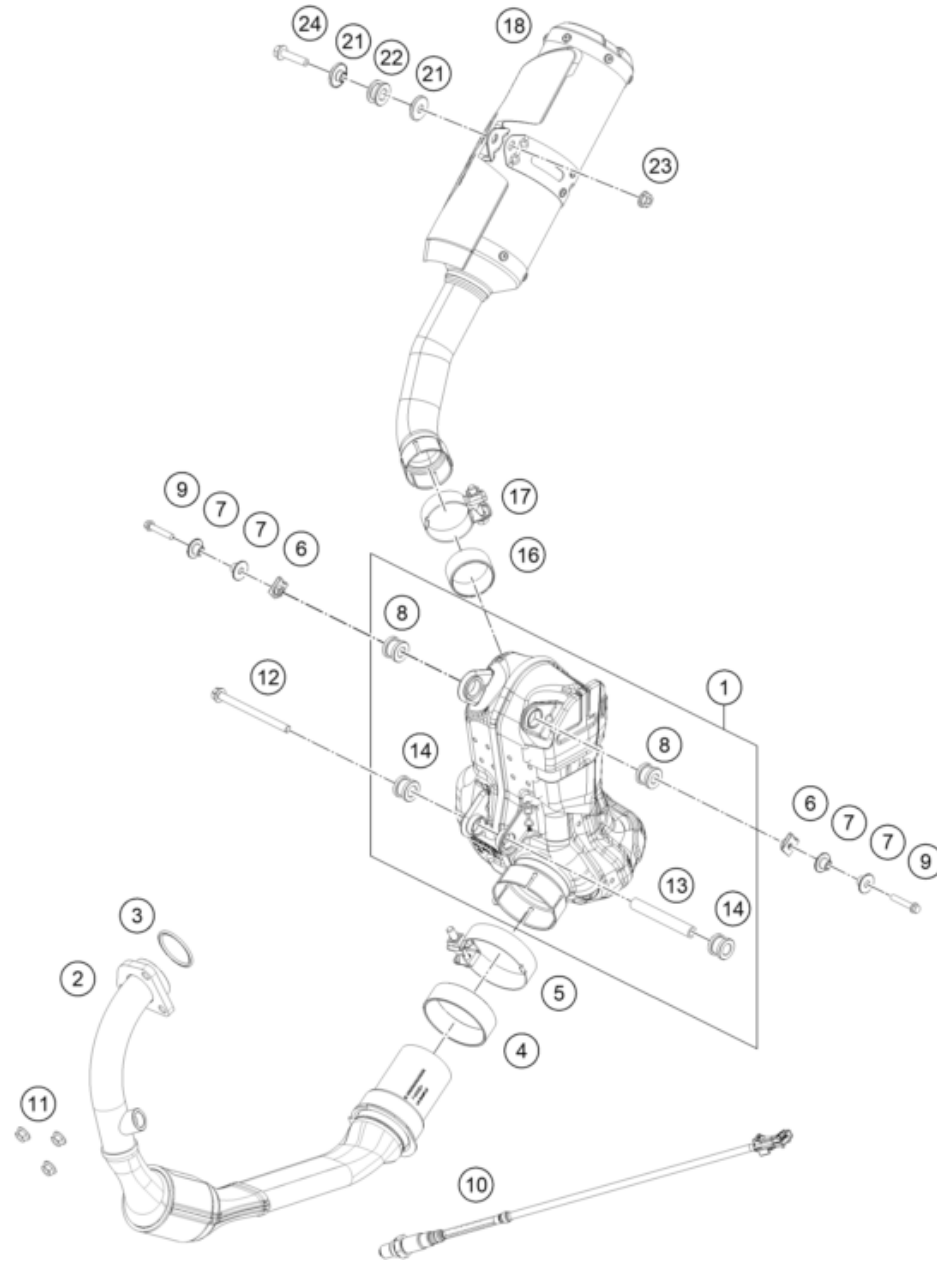

POS	PARTNUMBER		PIECE
1	28105050044	ASSEMBLY PREMUFFLER	1
2	94305007031	PIPE ASSEMBLY A	1
3	90105004100	Gasket exhaust	1
4	94305050172	Gasket exhaust	1
5	94305051000	Exhaust clamp	1
6	90103097000	clip nut	2
7	90205086001	muffler mounting spacer bushing	4
8	90205068000	damper, bottom	2
9	90105000002	BOLT SILENCER MTG	2
10	94341090000	Oxygen sensor	1
11	J926080003	Hex collar nut M6	3
12	J027081053	HH COLLAR SCREW M8X105 SW12	1
13	90105084000	muffler mounting tube	1
14	90105068100	damper, bottom	2
16	94305050071	Exhaust flange gasket, muffler	1
17	95805051010	Exhaust pipe clamp	1
18	94505083000	MUFFLER ASSEMBLY SECONDARY	1
21	93805095000	BUSH MUFFLER	2
22	93805096000	DAMPER MUFFLER	1
23	J692080006	nut hex flange-M8x1.25xcl8xdacro	1
24	J900000804001	Hex collar screw M8x40	1

229480511

59502

* NEW PART

X ON DEMAND