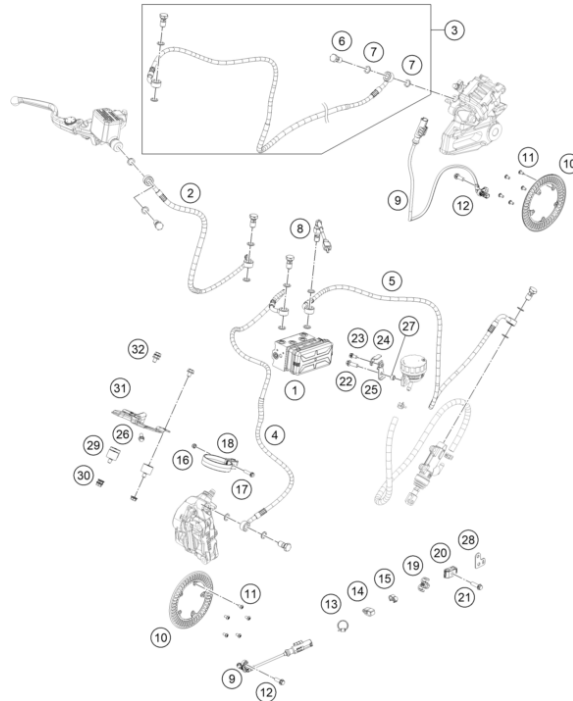

POS	PARTNUMBER		PIECE
1	94842031044	ABS Unit WET	1
2	94842001000	HOSE CYLINDER MASTER FR-UNIT ABS	1
3	94842004044	Brake line, rear	1
4	94842003000	HOSE UNIT ABS-CALIPER FRONT	1
5	94842002000	HOSE CYLINDER MASTER RR-UNIT ABS	1
6	90113013000	BANJO SCREW	7
7	90113026000	COPPER GASKET	16
8	90111051000	brake light switch, rear	1
9	96342025000	Wheel speed sensor	2
10	94542020000	Sensor wheel, front	1
11	J900000500800	BOLT SOCKET M5X0.8	10
12	J900000601606	BOLT-FLANGE-KAE ST-F DIA-06 L-16	2
13	93811093000	BAND	3
14	94313026010	CLIP SEPARATOR	1
15	93813035000	CLAMP SENSOR CABLE	4
16	J910000800500	NUT NYLOC-M5X0.8XHT. 4.5XCL6XBLK	1
17	J900000502001	bolt flanged M5x0.8	1
18	J320001505300	CLAMP	1
19	94513026000	Brake hose bracket	1
20	94801085000	clamp	2
21	J900000602201	BOLT-FLANGED-SMALL	2
22	J025060181	Hex collar screw M6X18	1
23	J025050103	HH-COLLAR SCREW M5X10	1
24	93013068010	Bracket, reservoir	1
25	93013068000	Sheet	1
26	J025060109	HH-COLLAR SCREW M6X10 SW8	2
27	93035065020	Spacer bushing	1
28	94513046000	PLATE CLAMP	1
29	90106001007	SILENT BLOCK AIRFILTER	3
30	J926060000	FLANGED NUT M6 WS10 SELF LOCK.	3
31	90642040000	BRACKET ABS MOUNTING	1
32	J900000601801	bolt-flange-kad st-f dia-06 l-08	3

239484210

62084

* NEW PART

X ON DEMAND