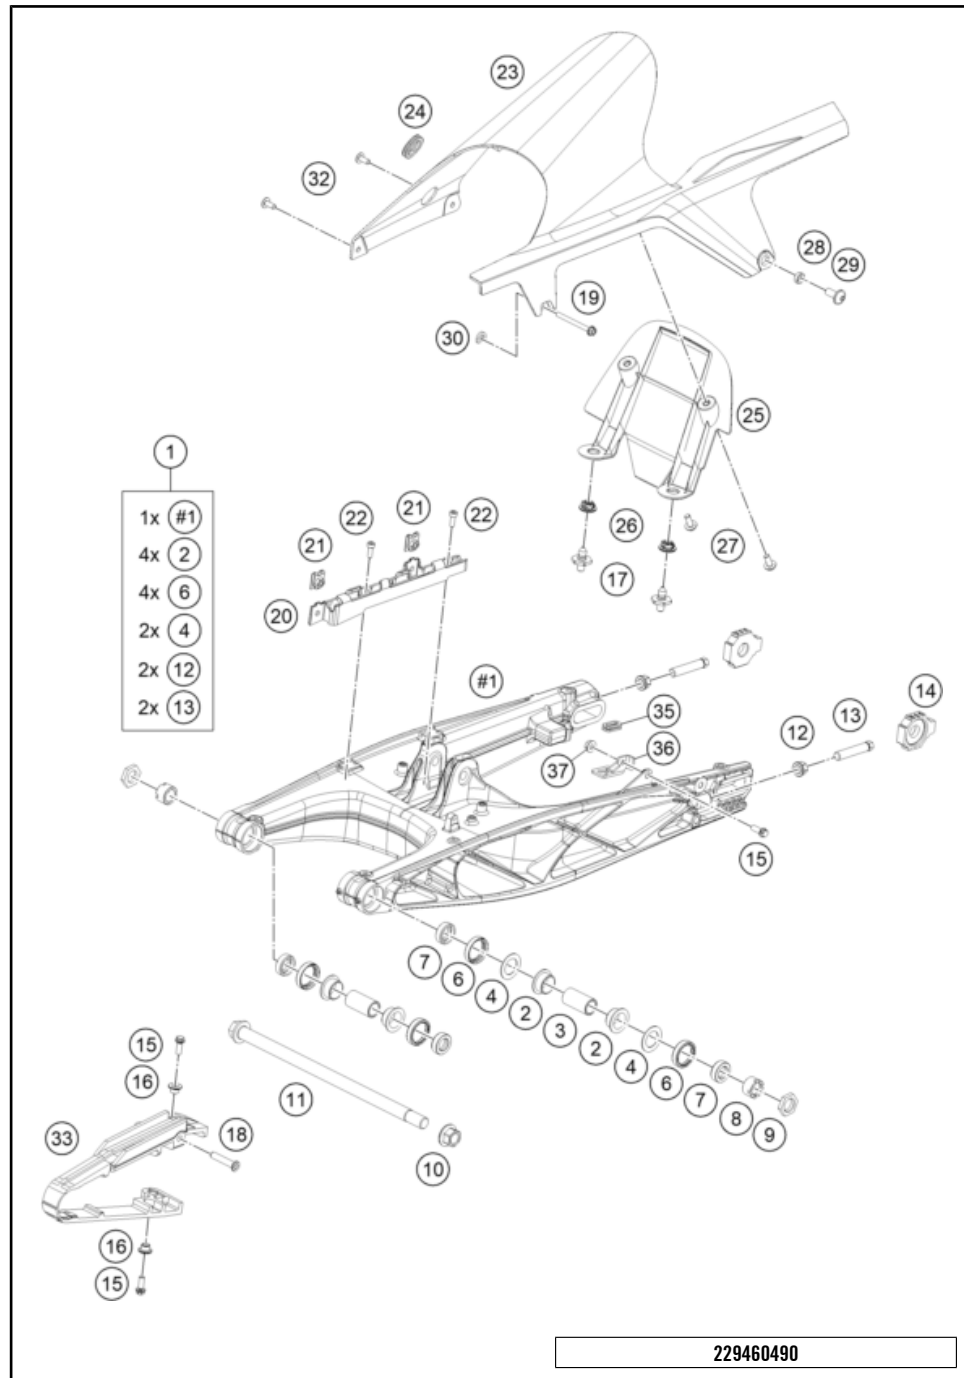

# SHOCK ABSORBER

RC 390, blue 2024 EU 2024

POS	PARTNUMBER		PIECE
1	94804010044	shockabsorber rear	1
2	J020100806	SHCS M10x1.25x80 - 10.9	1
3	J900001006200	BOLT FLANGED M10X1.25	1
4	90104010003	PLAIN WASHER 10,2X20X3MM	2
5	90104010002	flanged hex nut M10x1.25 WS13	1

229480410

59635

\* NEW PART

X ON DEMAND

229460490

POS	PARTNUMBER		PIECE
1	28104030044C1	Swing Arm Sub Assy Husqvarna 401 MY20	1
2	90104031000	Igus plain bearing	4
3	90104032000	sleeve bushing 15.1x20x38	2
4	90104036000	Thrust washer 22.2x31.7x1	2
6	90104034001	OIL SEAL RING 25X32X7	4
7	90104034000	cup for radial shaft seal	4
8	90104046000	swingarm adjusting ring	2
9	90104042000	hex thrust washer	2
10	90104038000	FLANGED NUT M14X1.5	1
11	90104037000	Shaft swing arm L=299mm	1
12	90104040000	BOLT HEX M10X1.25X50 WS10	2
13	90104040000	BOLT HEX M10X1.25X50 WS10	2
14	90110084000	chain tension adjuster, right	2
15	J025060169	HH COLLAR SCREW M6X16 SW8	3
16	90604062000	chain slider bushing	2
17	J900000600800	pin quick release	2
18	90904070020	SLEEVE CHAIN GUARD	1
19	J025050504	BOLT FLANGED M5X0.8XL	1
20	94508022000	Brake line guide rear	1
21	90103097000	clip nut	2
22	J912050141	bolt socket-m5x0.8xl 14xprecoat	2
23	94504060000	chainguard	1
24	J650003002300	PLUG	1
25	94504060010	FENDER HUGGER FRONT	1
26	93011068010	Rubber grommet ignition lock cover	2
27	J900000601605	Roundhead screw M6x16	2
28	90504060050	SLEEVE FOR CHAIN COVER	1
29	90508008001	AH SCREW M8X20	1
30	90504067000	WASHER CHAIN SLIDING GUARD	1
32	J900000601400	screw button head-m6x1x14xblack	2
33	90804066000	chain slider	1
35	J650002401900	Rubber grommet	1
36	94604060020	bracket cover chain	1
37	J926060001	Hexagon nut M6	1