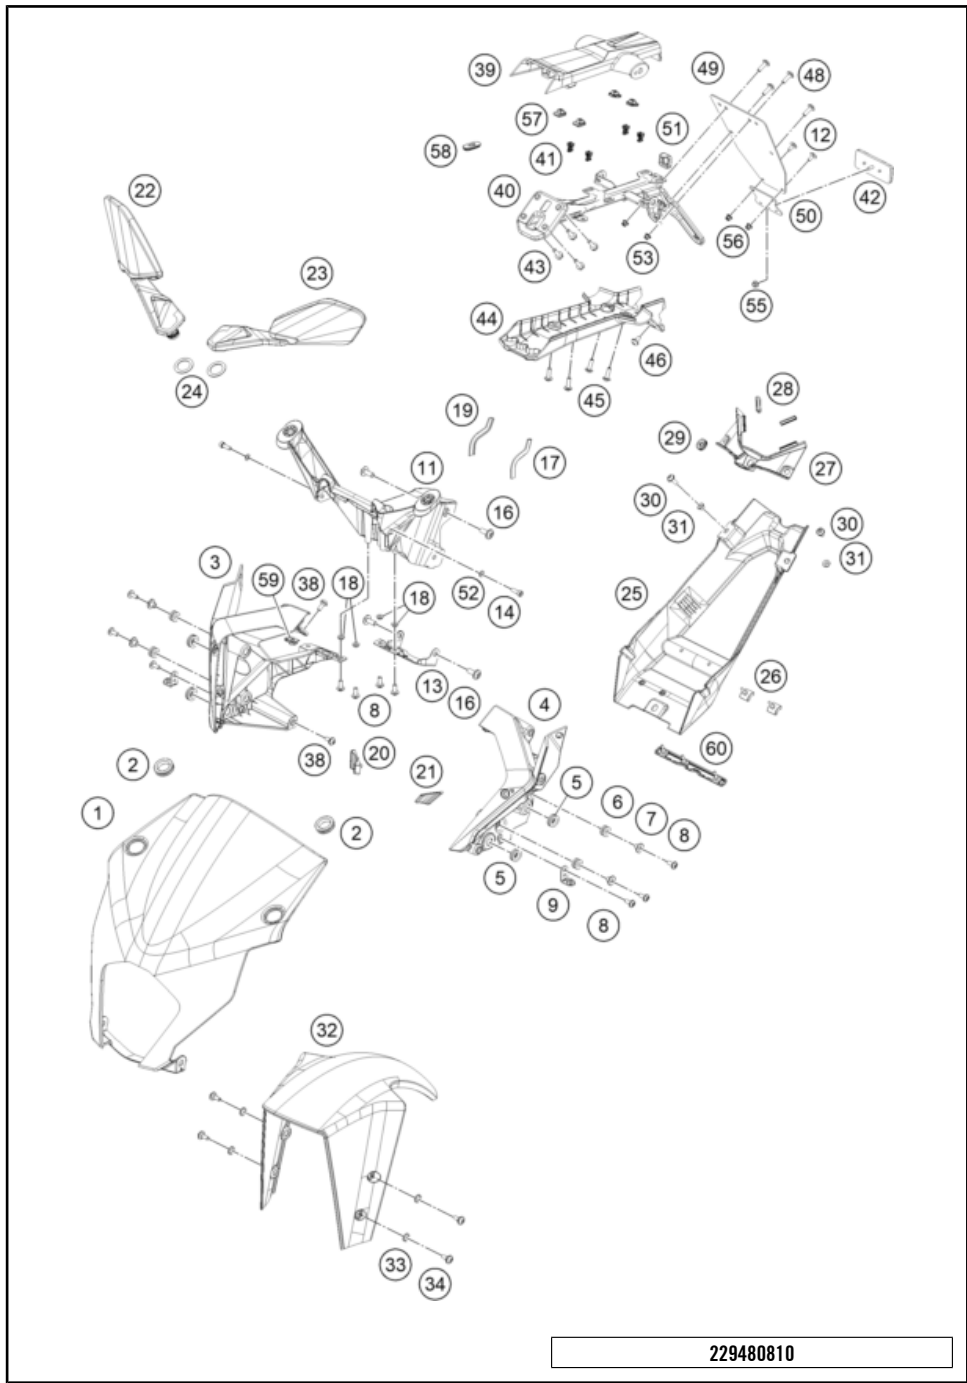

229480710

69291

\* NEW PART

X ON DEMAND

POS	PARTNUMBER		PIECE
1	94507088000	Fuel pump	1
2	94507013050	Intermediate disc, fuel pump	1
3	J025060128	BOLT FLANGE- M6 X 1 X L12.8 XBRT XST	6
4	93807018000	fuel filter	1
6	94507016010	PIPE FUEL	1
7	94507016000	PIPE FUEL	1
8	28107028000	Angle piece	4
9	J300000701600	Oetiker clamp D=14	4
11	93007089000	Fuel pump seal	1

57850

\* NEW PART X ON DEMAND

POS	PARTNUMBER		PIECE
1	94508108000	Windshield	1
2	J650003503000	Rubber grommet 35x29.6	2
3	94514011000	Structure fairing right	1
4	94514010000	Structure fairing left	1
5	J650002201400	GROMMET	4
6	93014017000	Rubber bushing	4
7	93014018100	Collar head lamp holder MTG	4
8	93006039000	Flat-head screw M6	10
9	94508047010	Angle for bracket, side fairing	2
11	94514013000C1	Fairing structure JY181386 tex raven bla	1
12	J005050123	FLAT HEAD SCREW M5X12 PH	2
13	94514013010	Cover, mask support	1
14	J912060183	hexagon socket screw M6X18	2
16	J90000602300	Oval head screw with hex. socket M6x23	4
17	94514013030	Edge protection, mask support, left	1
18	90113055010	sleeve for hose clamp	4
19	94514013040	BEADING RH	1
20	94514011010	Damper, windshield, right	1
21	94514010010	Damper, windshield, left	1
22	94512041033	Mirror, right, preass.	1
23	94512040033	Mirror, left, preass.	1
24	J690002400100	WASHER PLAIN	2
25	94508019000	Tray under	1
26	94508019001	Fuel tank rubber	2
27	94508019010	Cover rear fairing, bottom	1
28	94508030000	Edge protection	2
29	J650002001400	Rubber grommet	1
30	90808043000	SPECIAL SCREW M6X1X16	2
31	J800000600701	Collar bushing 6.2x6.5	1
32	94508010000EBC	Front fender	1
33	93009059000	Washer nylon	4
34	J031050161	Panhead screw with shoulder	4
38	93008040000	Screw M6X1X13	2
39	94508015010	License plate holder support, top	1
40	94508015030	License plate holder support	1
41	J340001201100	Metallic quick lock	4
42	90514045000	REFLECTOR	1
43	J025060202	Bolt-Flange-Kad ST-A DIA-06 L-20	4