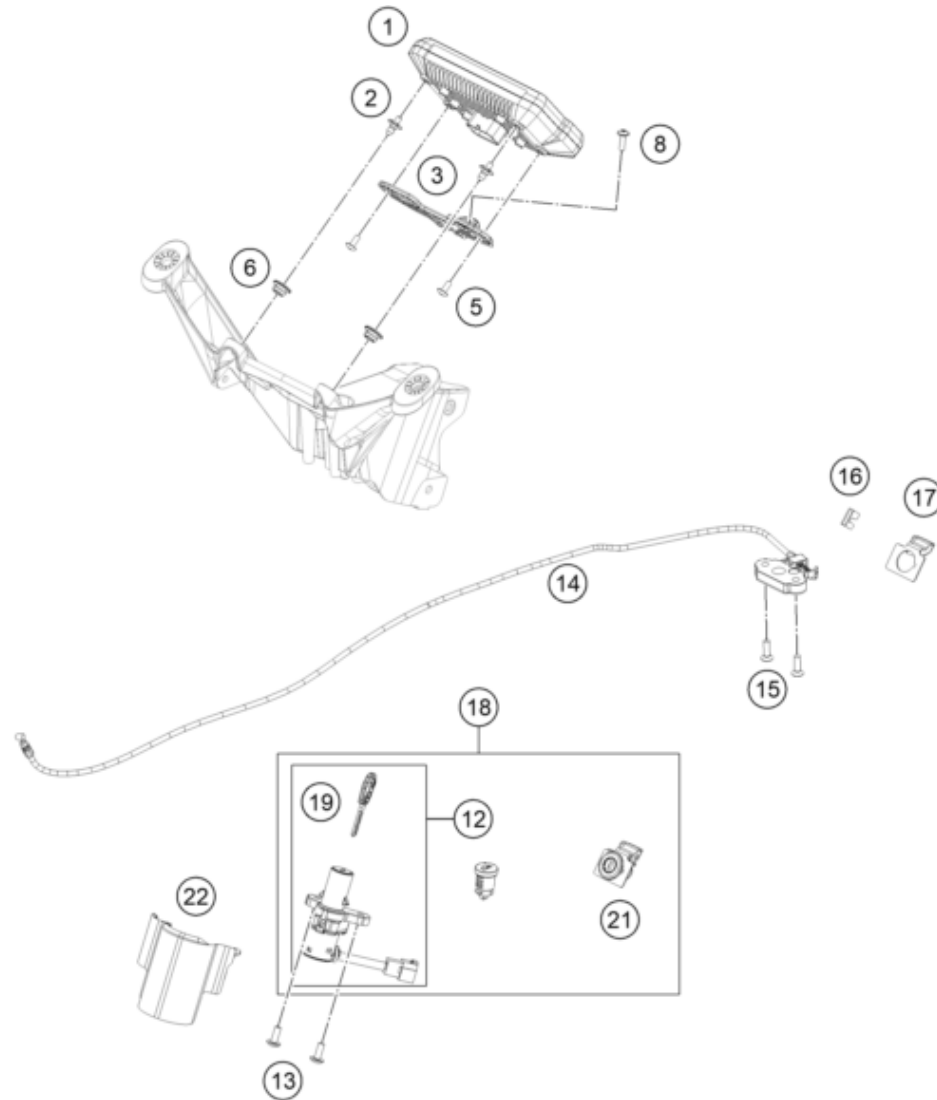

229461390

57860

\* NEW PART

X ON DEMAND

POS	PARTNUMBER		PIECE
1	94814001000	lamp head	1
2	94514026000	Front right turn signal	1
3	94514025000	Front left turn signal	1
4	90514036100	FLASHER REAR R/S	1
5	90514035100	FLASHER REAR L/S	1
6	90114047000	LICENSE PLATE ILLUMINATION	1
7	J125100009	Washer M10	2
8	J06797100183	Toothed washer, M10	2
9	J081040121	CROSS PAN SCREW 4X12 PH	4
10	J900000500900	Screw button head step M5x6.5	6
11	J934100001	Hex nut, M10	2
12	94514040000	Tail light	1
13	J926060000	FLANGED NUT M6 WS10 SELF LOCK.	2
14	90814044000	PLAIN WASHER	2
15	94814001050	beading lamp head	1

229461410

58357

\* NEW PART

X ON DEMAND

POS	PARTNUMBER		PIECE
1	94814069000	Dash	1
2	94514060010	PIN SPIGOT	2
3	94614060000	BRACKET SPEEDOMETER	1
5	J900000501002	SCREW TRUSS-M5X0.8XL 10XBLACK	2
6	J650002001100	GROMMET	2
8	J900000601601	screw m6x1	1
12	21011066000	ADV. 390 IGNITION SWITCH	1
13	J900000601601	screw m6x1	2
14	94507050033	Seat lock preass.	1
15	J025060183	HH COLLAR SCREW M6X18 SW10	2
16	90107050151	PLATE SEAT LOCK	1
17	90107050051	seat lock mounting plate	1
18	94611066044	LOCK 3 IN 1 WITHOUT CAP EVP	1
19	90111067100	BLANK KEY 125/200 DUKE	x
19	90111067000	KEY	1
21	90107050050	SEAT LOCK	1
22	94511068000	COVER SWITCH IGNITION	1