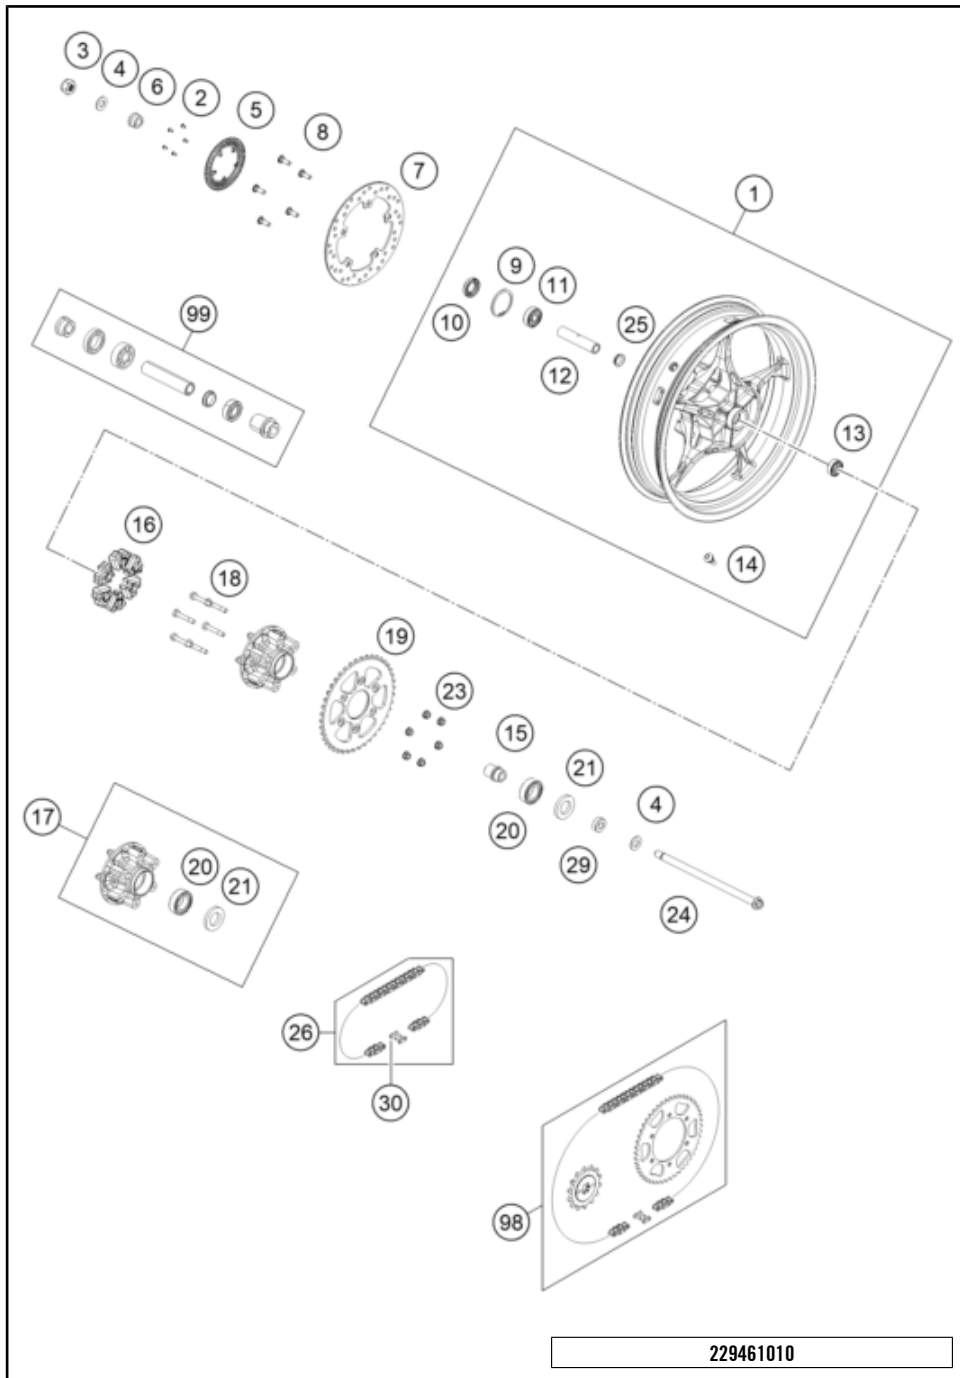

REAR WHEEL

RC 390, blue 2024 EU 2024

229461010

POS	PARTNUMBER		PIECE
1	94610101044C1	Rear Wheel CPL -RC390 Black	1
2	J900000500800	BOLT SOCKET M5X0.8	5
3	90210086000	wheel spindle nut, rear	1
4	90610087000	washer 15.2x30x2	2
5	94542020000	Sensor wheel, front	1
6	90110013000	SPACER BUSHING REAR WHEEL R/S	1
7	94510060000	DISC BRAKE DIA 230	1
8	90110062000	SPECIAL SCREW M8X25 SELF LOCK.	5
9	J472042176	Lock ring, 42x1.7	1
10	J760264208	SHAFT SEAL RING 26X42X8	1
11	J625063021	Grooved ball bearing 6302	1
12	90110011000	BEARING SPACER TUBE REAR	1
13	J625062023	BALL BEARING 6202	1
14	90109076000	VALVE CPL.	1
15	90610054000	SPACER BUSHING KRT INSIDE	1
16	90210059100	rear wheel dampening rubber	6
17	90210050000	SPROCKET SUPPORT	1
18	90810052000	SPECIAL SCREW M8X48	6
19	94810051044	SPROCKET -44T	1
20	J625062050	BALL BEARING 6205	1
21	J760295207	SHAFT SEAL RING 29X52X7	1
23	90510052000	FLANGED NUT M8X1,25	6
24	90210085000	Axle rear KT03	1
25	90109011001	Fixation bearing spacer tube	1
26	76910065118	chain DID 118 roll	1
29	90110053000	SPACER CHAIN WHEEL SUPPORT	1
30	76910066000	Rivet link chain DID 520 VP2-T	1
98	SPA2151443K118B	Drivetrain kit 15Z/44Z	1
99	90110015100	REAR WHEEL REP. KIT 390 DUKE	x

59515

* NEW PART

X ON DEMAND