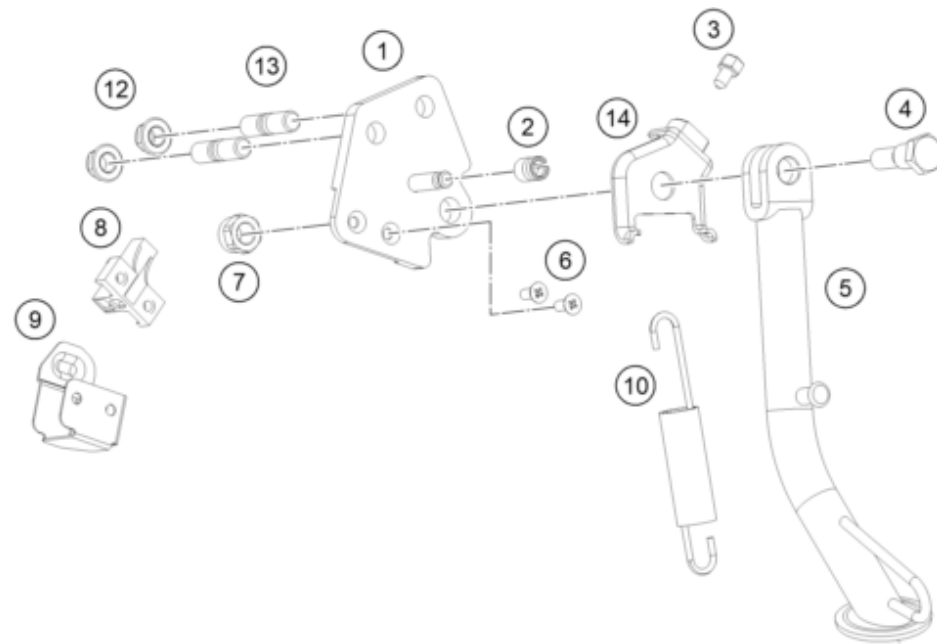

229480310

69288

\* NEW PART

X ON DEMAND

POS	PARTNUMBER		PIECE
1	94503049000C1	STEP HOLDER PILLON RH JY113041 BLACK MAT	1
2	94503048000C1	STEP HOLDER PILLON LH JY113039 BLACK MAT	1
3	94503039000C1	STEP HOLDER RH (JY113037) BLACK MATT	1
4	94503038000C1	STEP HOLDER LH (JY113035) BLACK MATT	1
7	94603060010	GUARD HEEL RH	1
8	94603060020	GUARD HEEL LH	1
9	J920000804701	pin clevis dia 8	4
10	90503052000	LOCK PLATE UPPER	2
11	90503053000	LOCK PLATE LOWER	2
12	J770009015	O-RING 9X1,5	4
13	90503048010	WASHER D=8,5	4
14	J094020186	pin cotter-dia. 2.5xl 18	4
15	93008020060	Screw M6X1X9	4
16	93003042000	Footpeg spring	2
17	93003151033	Rear footpeg compl. right	1
18	93003150033	Rear footpeg compl. left	1
19	93003141033	Front footpeg compl. right	1
20	93003140033	Front footpeg compl. left	1
21	94603039010	Retaining bracket, hose	1
22	94603039020	Retaining bracket, hose	1
23	J025060083	HH COLLAR SCREW M6X8 SW8	2
24	J029060103S	CAP SCREW M6X10 SS	4
25	J690000600101	WASHER PLAIN SMALL	4
26	J912050141	bolt socket-m5x0.8xl 14xprecoat	1
28	95804070000	Chain sliding guard	1
29	90103038002	FLANGED NUT M10X1.25 WS14	1
30	95803039010	Distance sleeve	1
31	95803038010	Spacer	1
32	J025102656	HH COLLAR SCREW M10X1,25X265	1
33	J650001200500	Rubber buffer	2
34	94505088010	bracket muffler	1
35	J00015082000	Hex collar screw M8x20 SS	2
36	90108023000	Cap forging pivot LH	4
37	90503098000	BOLT SOCKET M8X1.25XL	4

229480321

59516

\* NEW PART

X ON DEMAND

POS	PARTNUMBER		PIECE
1	93803026000	Side stand bracket	1
2	90111040100	Bushing	1
3	93503029000	Magnet bracket	1
4	90103027000	SCREW F. SIDE STAND	1
5	28103023000	Side stand	1
6	J900000501200	screw csk cross-m5x0.8x12xbright	2
7	J982101253	SELF L. NUT M10X1,25 H11 WS17	1
8	93511045000	SWITCH SIDE STAND	1
9	28111046000	Shield switch stand side	1
10	90603024000	SIDE STAND SPRING	1
12	93003034000	nut U flang-M10X1.25XHT.8.5XBRT	2
13	93003027000	bolt stud-M10X1.25XL20XBRXPRECOAT	2
14	95803034000	BRACKET HOLDER MAGNET	1