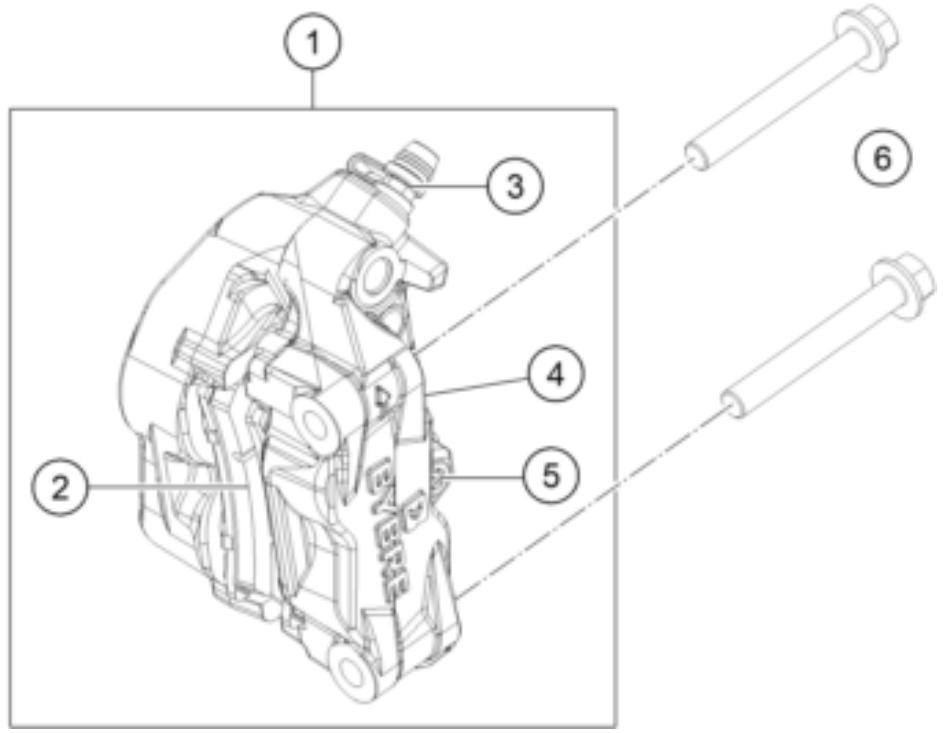

FRONT BRAKE CALIPER

RC 390, blue 2024 EU 2024

POS	PARTNUMBER		PIECE
1	94813015000	CALIPER ASSEMBLY FRONT	1
2	90813030000	BRAKE PAD FRONT TT2910HH	1
3	90113021000	BLEEDER SCREW	1
4	90113018000	SPRING CLIP	1
5	90113017000	BOLT F. BRAKE PADS	1
6	J01008060S	HH collar screw M8x1x60	2

229461360

58368

* NEW PART

X ON DEMAND