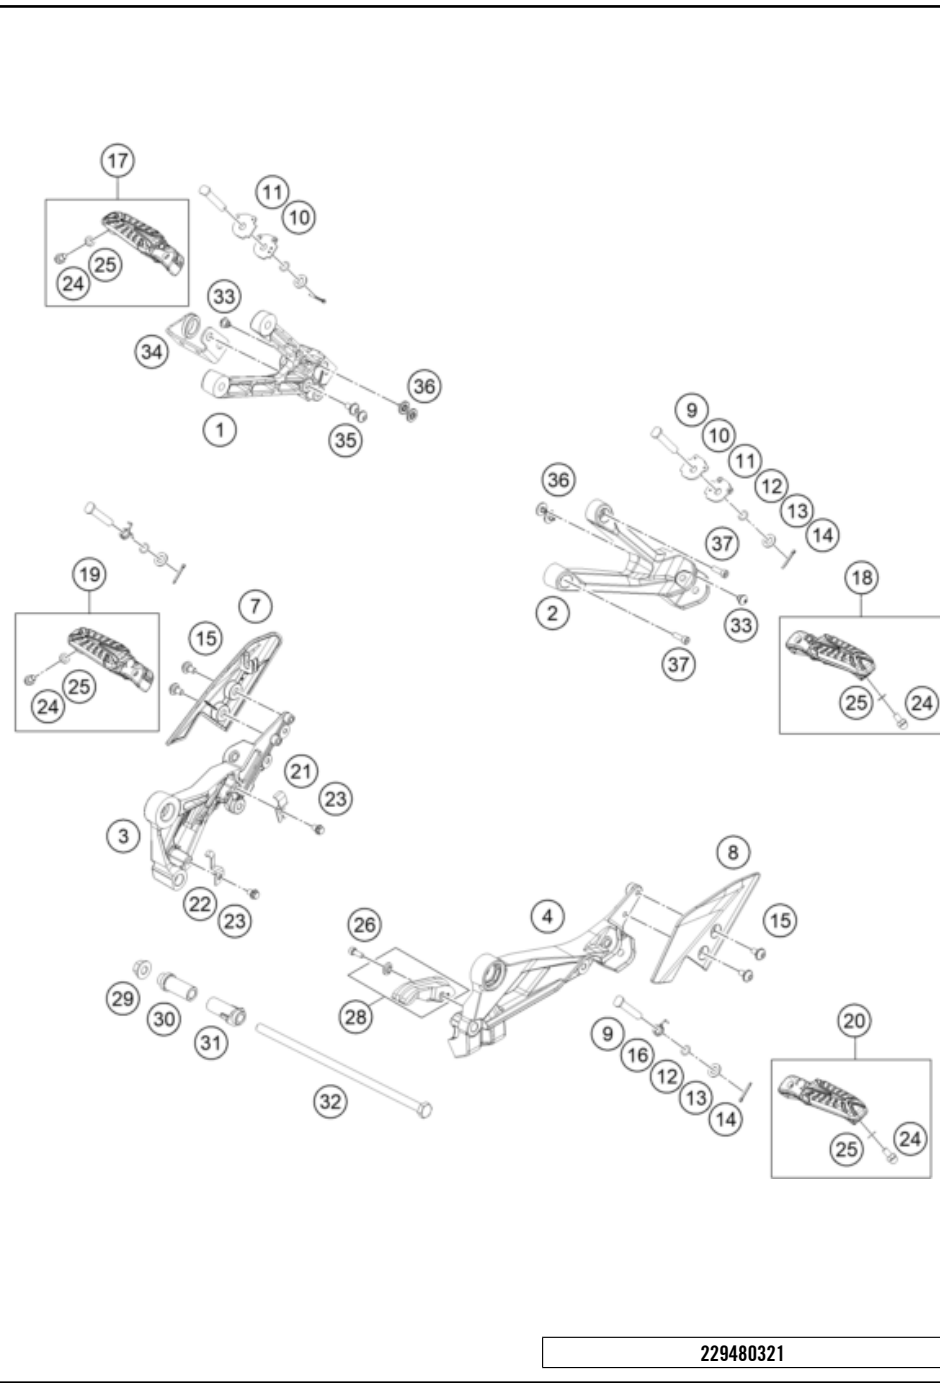

POS	PARTNUMBER		PIECE
1	94503049000C1	STEP HOLDER PILLON RH JY113041 BLACK MAT	1
2	94503048000C1	STEP HOLDER PILLON LH JY113039 BLACK MAT	1
3	94503039000C1	STEP HOLDER RH (JY113037) BLACK MATT	1
4	94503038000C1	STEP HOLDER LH (JY113035) BLACK MATT	1
7	94603060010	GUARD HEEL RH	1
8	94603060020	GUARD HEEL LH	1
9	J920000804701	pin clevis dia 8	4
10	90503052000	LOCK PLATE UPPER	2
11	90503053000	LOCK PLATE LOWER	2
12	J770009015	O-RING 9X1,5	4
13	90503048010	WASHER D=8,5	4
14	J094020186	pin cotter-dia. 2.5xl 18	4
15	93008020060	Screw M6X1X9	4
16	93003042000	Footpeg spring	2
17	93003151033	Rear footpeg compl. right	1
18	93003150033	Rear footpeg compl. left	1
19	93003141033	Front footpeg compl. right	1
20	93003140033	Front footpeg compl. left	1
21	94603039010	Retaining bracket, hose	1
22	94603039020	Retaining bracket, hose	1
23	J025060083	HH COLLAR SCREW M6X8 SW8	2
24	J029060103S	CAP SCREW M6X10 SS	4
25	J690000600101	WASHER PLAIN SMALL	4
26	J912050141	bolt socket-m5x0.8xl 14xprecoat	1
28	95804070000	Chain sliding guard	1
29	90103038002	FLANGED NUT M10X1.25 WS14	1
30	95803039010	Distance sleeve	1
31	95803038010	Spacer	1
32	J025102656	HH COLLAR SCREW M10X1,25X265	1
33	J650001200500	Rubber buffer	2
34	94505088010	bracket muffler	1
35	J00015082000	Hex collar screw M8x20 SS	2
36	90108023000	Cap forging pivot LH	4
37	90503098000	BOLT SOCKET M8X1.25XL	4

229480321

59516

* NEW PART

X ON DEMAND