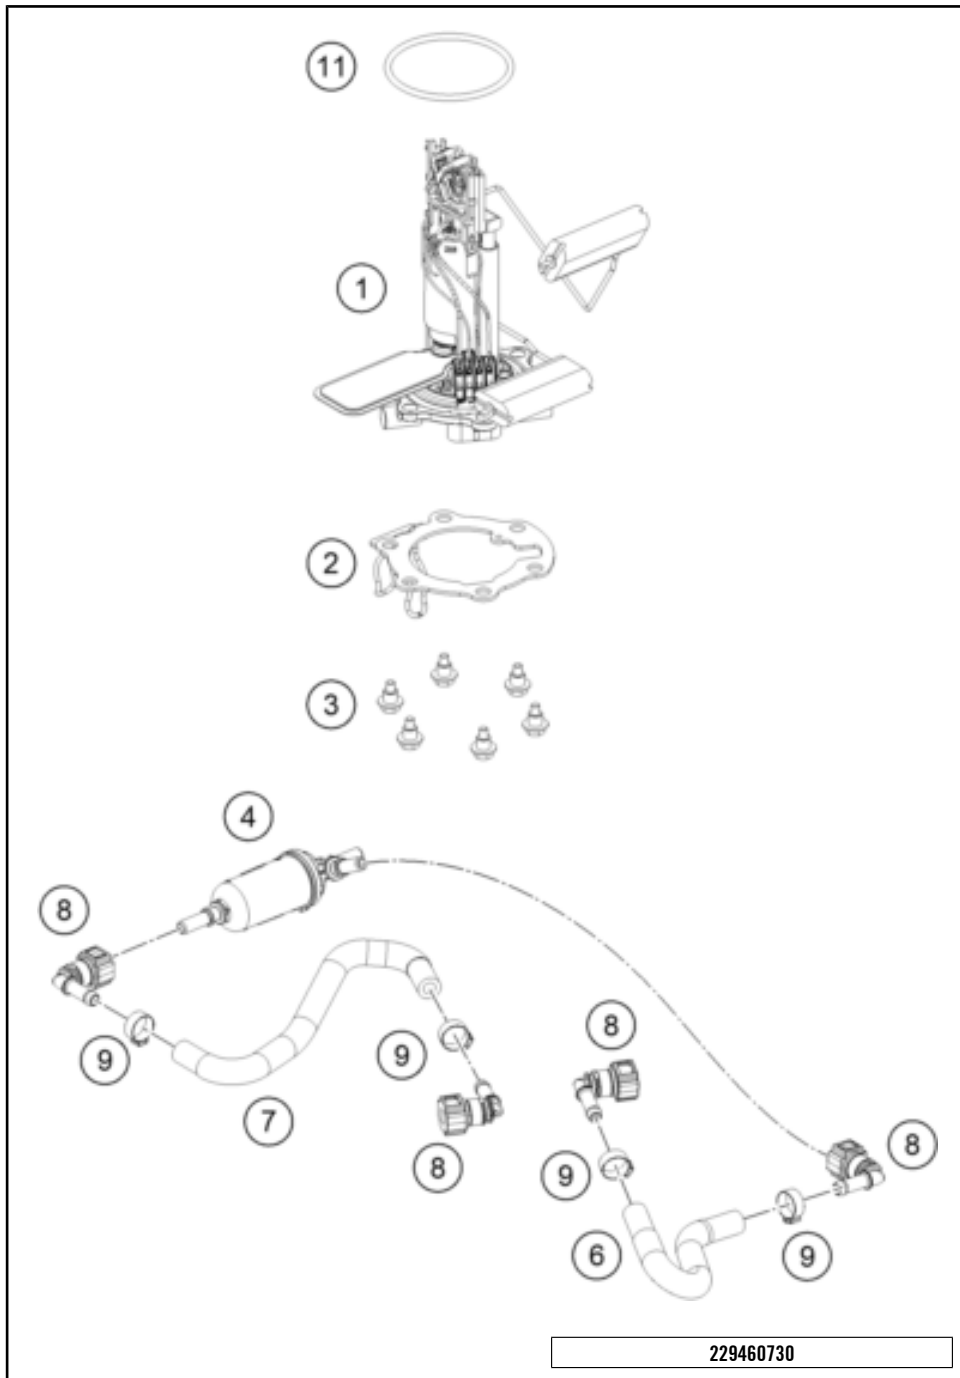

POS	PARTNUMBER		PIECE
1	94507088000	Fuel pump	1
2	94507013050	Intermediate disc, fuel pump	1
3	J025060128	BOLT FLANGE- M6 X 1 X L12.8 XBRT XST	6
4	93807018000	fuel filter	1
6	94507016010	PIPE FUEL	1
7	94507016000	PIPE FUEL	1
8	28107028000	Angle piece	4
9	J300000701600	Oetiker clamp D=14	4
11	93007089000	Fuel pump seal	1

57850

* NEW PART X ON DEMAND