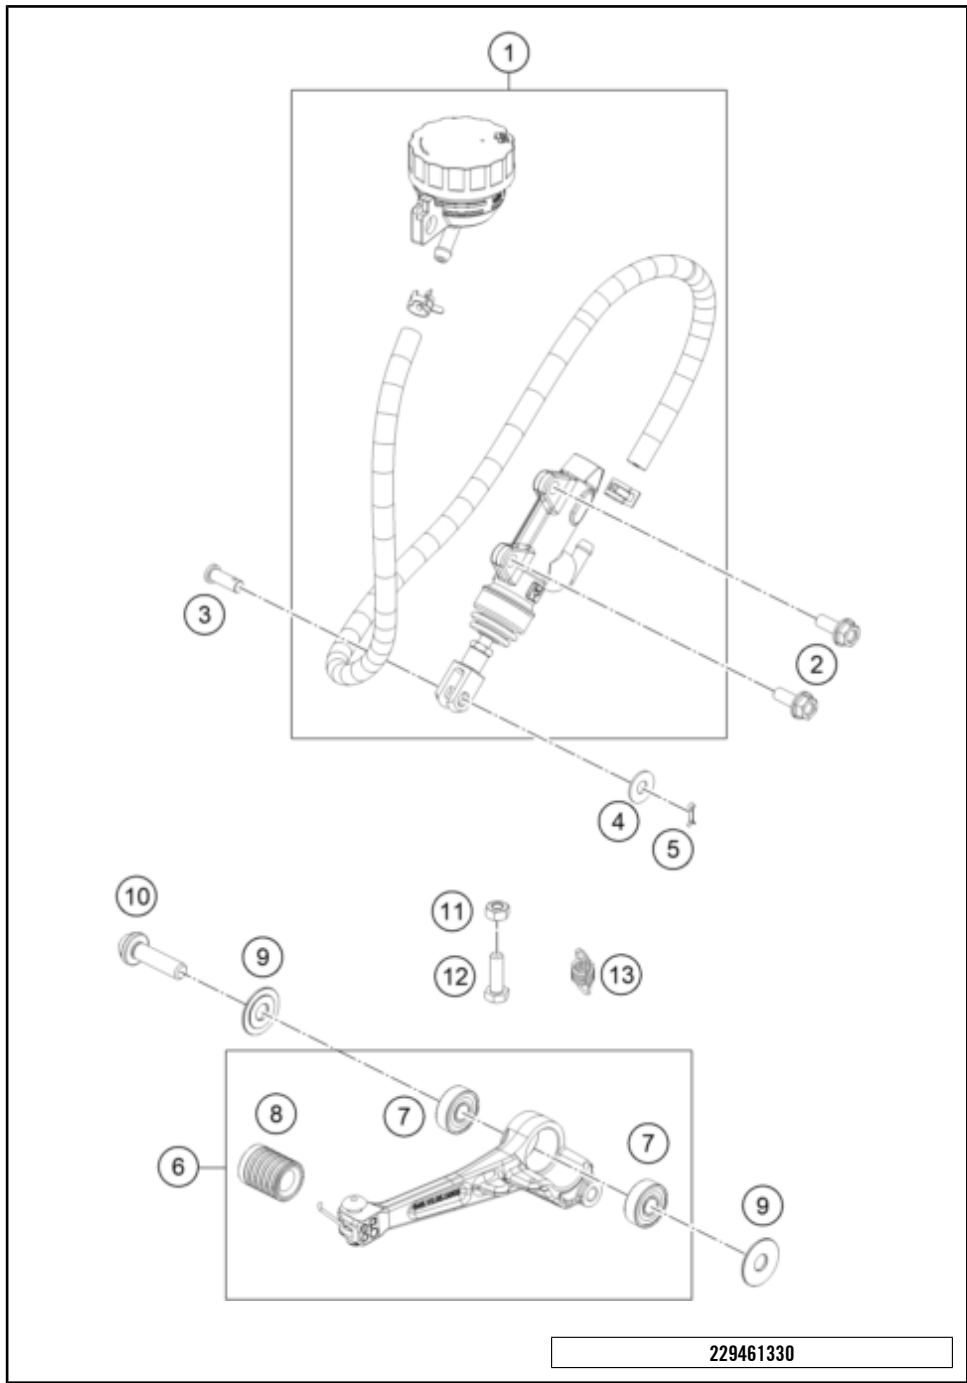

POS	PARTNUMBER		PIECE
1	94813060033	CYLINDER ASSEMBLY MASTER REAR	1
2	90130059000	HH COLLAR SCREW M6X16	2
3	J920000602100	pin clevis dia 6	1
4	J125070001	Washer nylon 6.5X16X1	1
5	J094020153	splint pin 2x15mm	1
6	94513050044	Rear brake lever compl.	1
7	J625060800	BALL BEARING 608	2
8	95834035000	Pedal rubber	1
9	90534031020	WASHER SHIFTING LEVER	2
10	90534034300	BOLT SHIFT LEVER	1
11	J934060001	nut hex thick	1
12	J900000602003	BOLT-KAA ST-D DIA-06 L-20	1
13	90113052000	brake pedal spring	1

57863

* NEW PART   X ON DEMAND