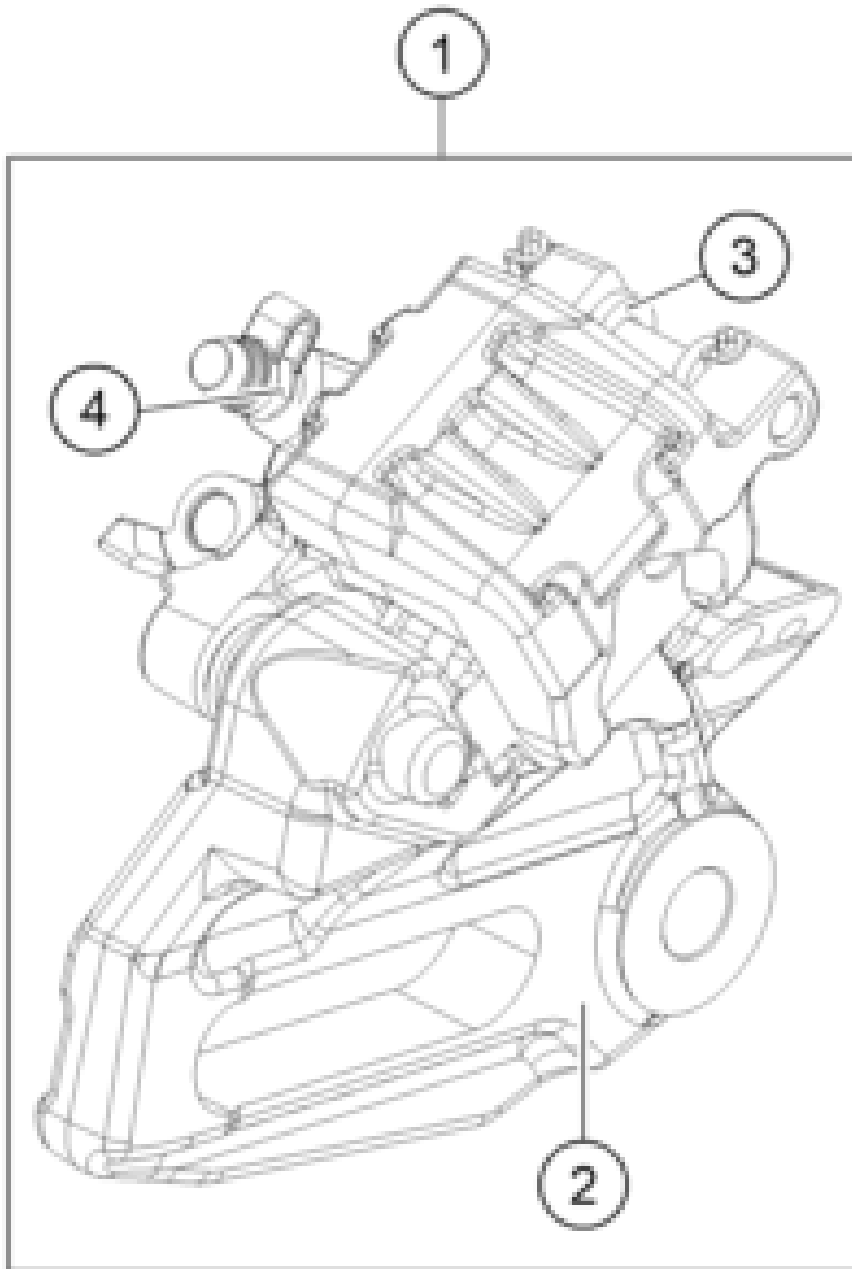

POS	PARTNUMBER		PIECE
1	94513080000	CALIPER ASSEMBLY REAR	1
2	90113075000	BRAKE CALIPER SUPPORT REAR	1
3	90113090000	REAR BRAKE PADS - SET	1
4	90113121000	BLEEDER SCREW	1

229461390

57860

* NEW PART

X ON DEMAND