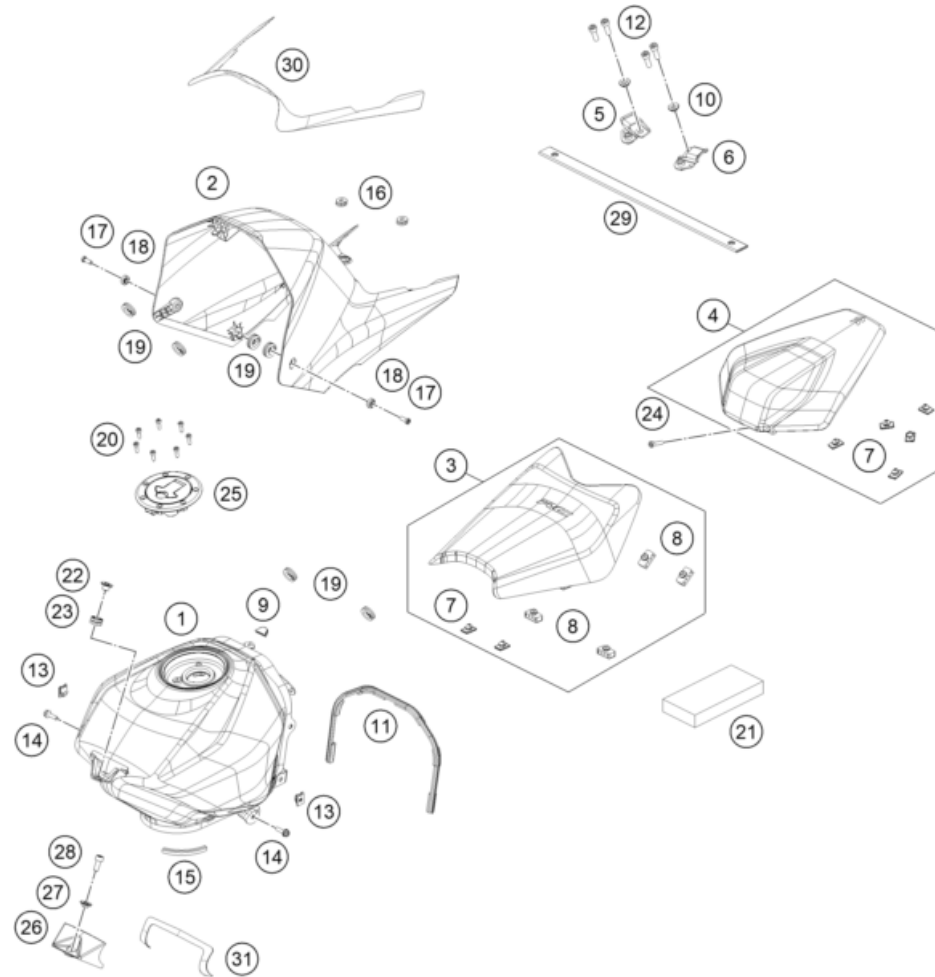

POS	PARTNUMBER		PIECE
1	52JY3245	Dummy_SPC_Bajajteil RC FUEL TANK JY171174 ATL BLUE	1
2	94508049000HCA	Fuel tank fairing rear with decal	1
3	94507040000	SEAT ASSEMBLY FRONT	1
4	94507047000	SEAT ASSEMBLY PILLION	1
5	94507057020	pillion strap bracket RH	1
6	94507057010	pillion strap bracket LH	1
7	90507047041	SEAT DUMPER SOZIUS SEAT	7
8	93007040010	Seat cowl pad	4
9	94507013030	Plastic caps	1
10	J800000900700	collar	2
11	94507013010	Fuel tank, edge protection	1
12	J900000802502	Hexagon socket bolt M8x25 SS	4
13	90105017000	CLIP NUT M6	2
14	J025060221	Bolt-Flange-Kad ST-D DIA-06 L-22	2
15	90507012000	BEADING TANK LH	1
16	93008019010	Rubber bushing	2
17	90808043001	BOLT SOCKET M6X1XL	2
18	90808010050	BUSHING FRONT FENDER	2
19	90108060001	DAMPING RUBBER I RADIATOR PROT	6
20	J912050151	AH SCREW M5X14 BLACK	7
21	95829099000	Tool set	1
22	90507013005	SLEEVE TANK MOUNTING	1
23	90507013006	GROMMET TANK MOUNTING	1
24	J912060256	Hexagon socket screw, M6X25	1
25	94507008000	CAP TANK FUEL	1
26	94508062000	COVER BRACKET TANK	1
27	J800000800400	COLLAR	1
28	J912080303	hexagon socket screw M8X30	1
29	94507057000	Seat Belt	1
30	94507025020	Tape	1
31	94507025010	TAPE	1

229480710

69291

* NEW PART

X ON DEMAND