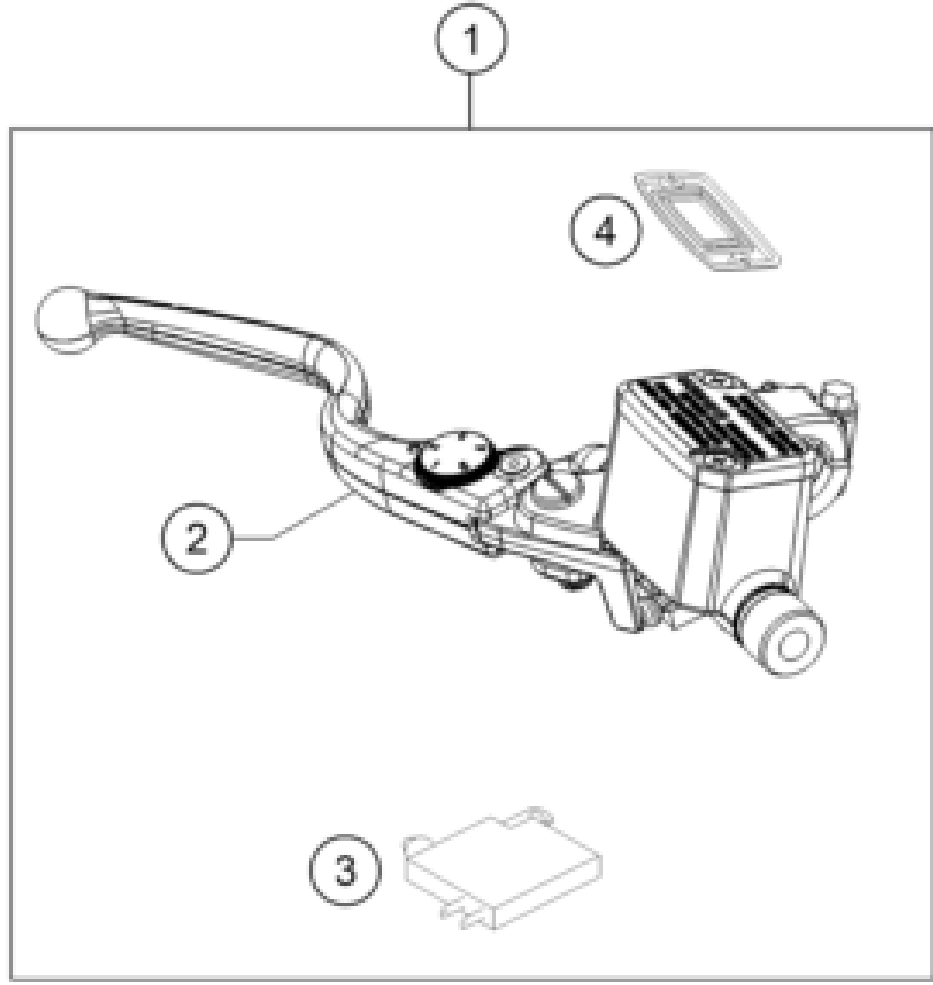

POS	PARTNUMBER		PIECE
1	93713001000	MASTER CYLINDER CPL.	1
2	93713002033	Brake lever cpl.	1
3	90111050000	brake light switch, front	1
4	90113001007	MEMBRANE	1

229481310

58369

* NEW PART

X ON DEMAND