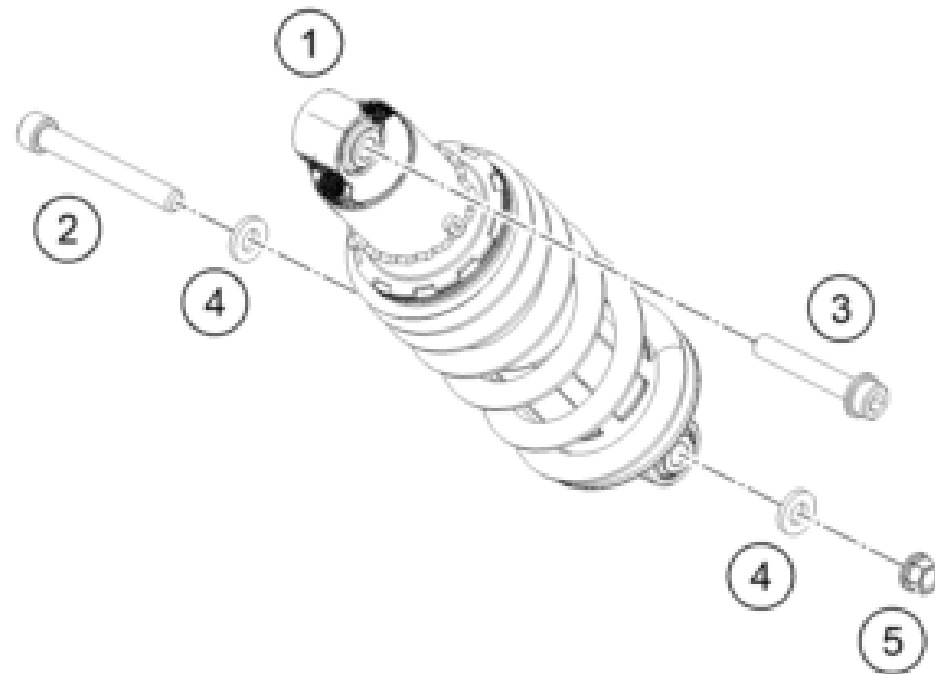

SHOCK ABSORBER

RC 390, blue 2024 EU 2024

POS	PARTNUMBER		PIECE
1	94804010044	shockabsorber rear	1
2	J020100806	SHCS M10x1.25x80 - 10.9	1
3	J900001006200	BOLT FLANGED M10X1.25	1
4	90104010003	PLAIN WASHER 10,2X20X3MM	2
5	90104010002	flanged hex nut M10x1.25 WS13	1

229480410

59635

* NEW PART

X ON DEMAND