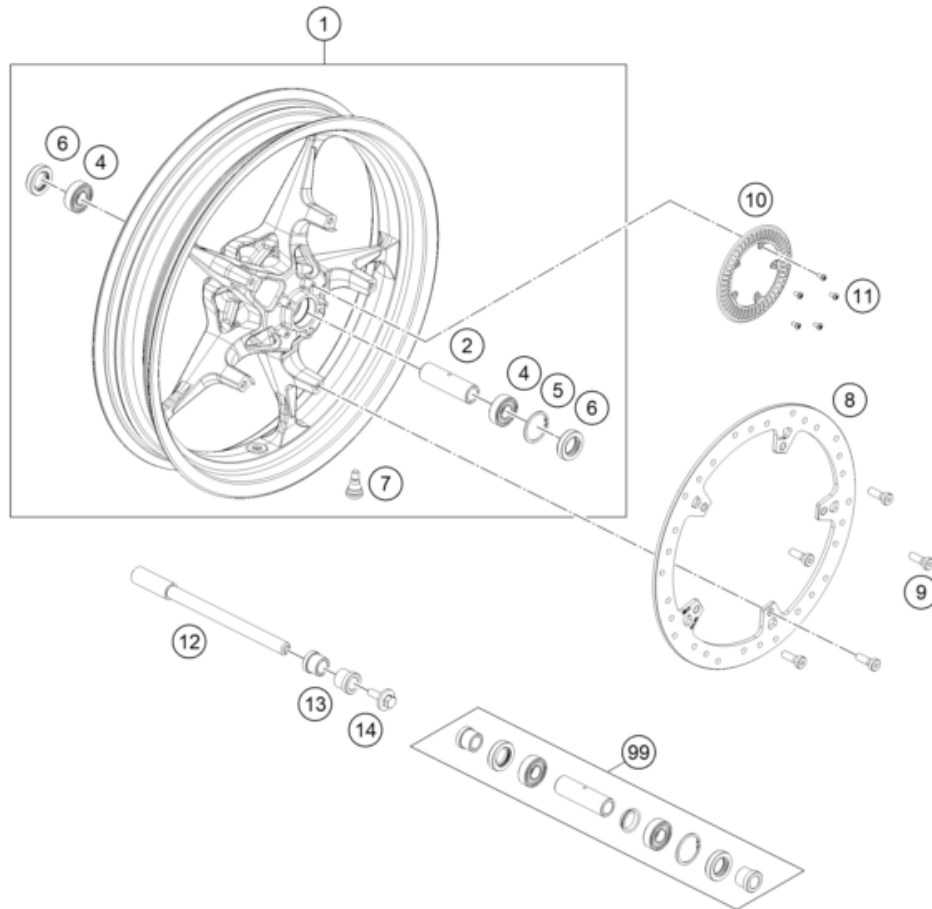

POS	PARTNUMBER		PIECE
1	94609101044C1	FRONT WHEEL BLACK - NON HD	1
2	94509011000	SPACER	1
4	J410003001300	BEARING 30X55X13	1
5	J710005500200	CIRCLIP INTERNAL	1
6	J780003955000	seal oil	2
7	90109076000	VALVE CPL.	1
8	94509060000	DISC BRAKE DIA 320	1
9	J900000602504	bolt socket M6x25	5
10	94542020000	Sensor wheel, front	1
11	J900000500800	BOLT SOCKET M5X0.8	5
12	93009081100	AXLE FRONT MY17	1
13	94509012000	COLLAR	2
14	94509082000	BOLT FLANGED M24X1.5	1

229460910

59514

* NEW PART

X ON DEMAND