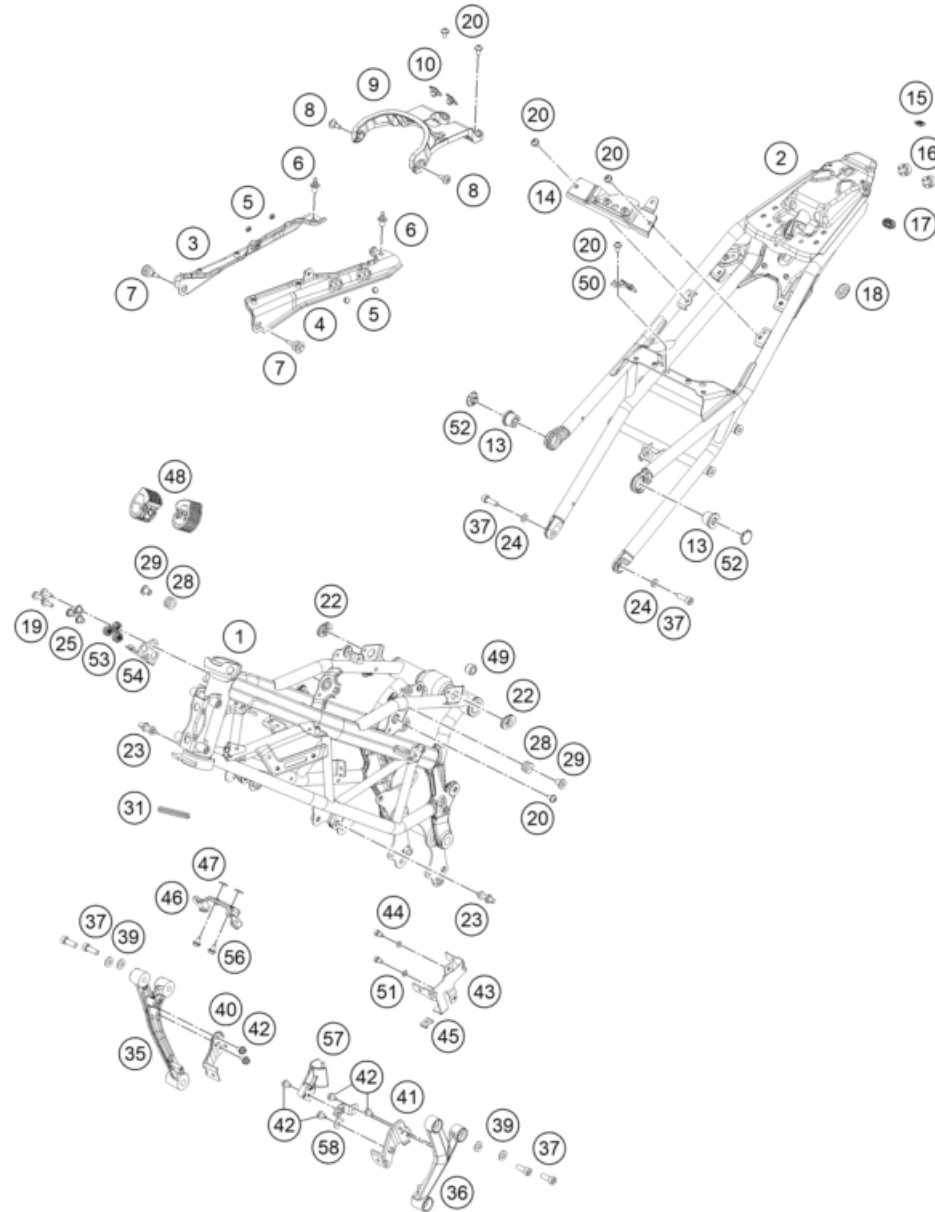

229480112

59508

\* NEW PART

X ON DEMAND

POS	PARTNUMBER		PIECE
1	94501034035C1	Top triple clamp	1
2	J900000604002	BOLT SOCKET M6X1	2
3	90501045000	AH SCREW M8X1.25X30	4
4	90511006000	SPECIAL SCREW M5x0,8X13	2
5	93802001100	HANDLEBAR R/S	1
6	94802005000	TUBE HANDLEBAR LH	1
7	94502006010	HOLDER HANDLE RH	1
8	94502005010	HOLDER HANDLE LH	1
9	90511006100	BOLT SOCKET M6X1X14	2
10	94802010033	grip assembly rh	1
11	94802039000	grip lh	1
12	94502031044	assembly lever-holder lh	1
13	93502031100	Clutch lever	1
15	J025060251	bolt flanged-m6x1x125xcl8.8xblak	1
16	93802031100	LEVER PIVOT BOLT	1
17	J982050006	nyloc nut-M5x0.8	1
18	90232014002	Screw pan cross M3x0.5	2
19	93802016000	BOOT CLUTCH LEVER	1
20	94811074000	SWITCH CONTROL RH	1
21	94811070000	SWITCH CONTROL LH	1
22	90802090000	CLUTCH CABLE	1
24	90202004001	HANDLEBAR WEIGHT	2
25	J900000605003	BOLT SOCKET M6X1	2
26	J800000702800	SLEEVE	2
27	94811049000	clutch switch	1

69288

\* NEW PART

X ON DEMAND

POS	PARTNUMBER		PIECE
49	94503001097	collar	1
50	94603099000	HOLDER COUPLER	1
51	J690000600101	WASHER PLAIN SMALL	2
52	94503082010	Cover	2
53	J650001801400	grommet	3
54	94842090010	bracket sensor lean angle	1
56	J025060101	Hexagon screw M6X10	2
57	93035017050	THERMOSTAT HALTER	1
58	95835013050	Bracket holder thermostat	1