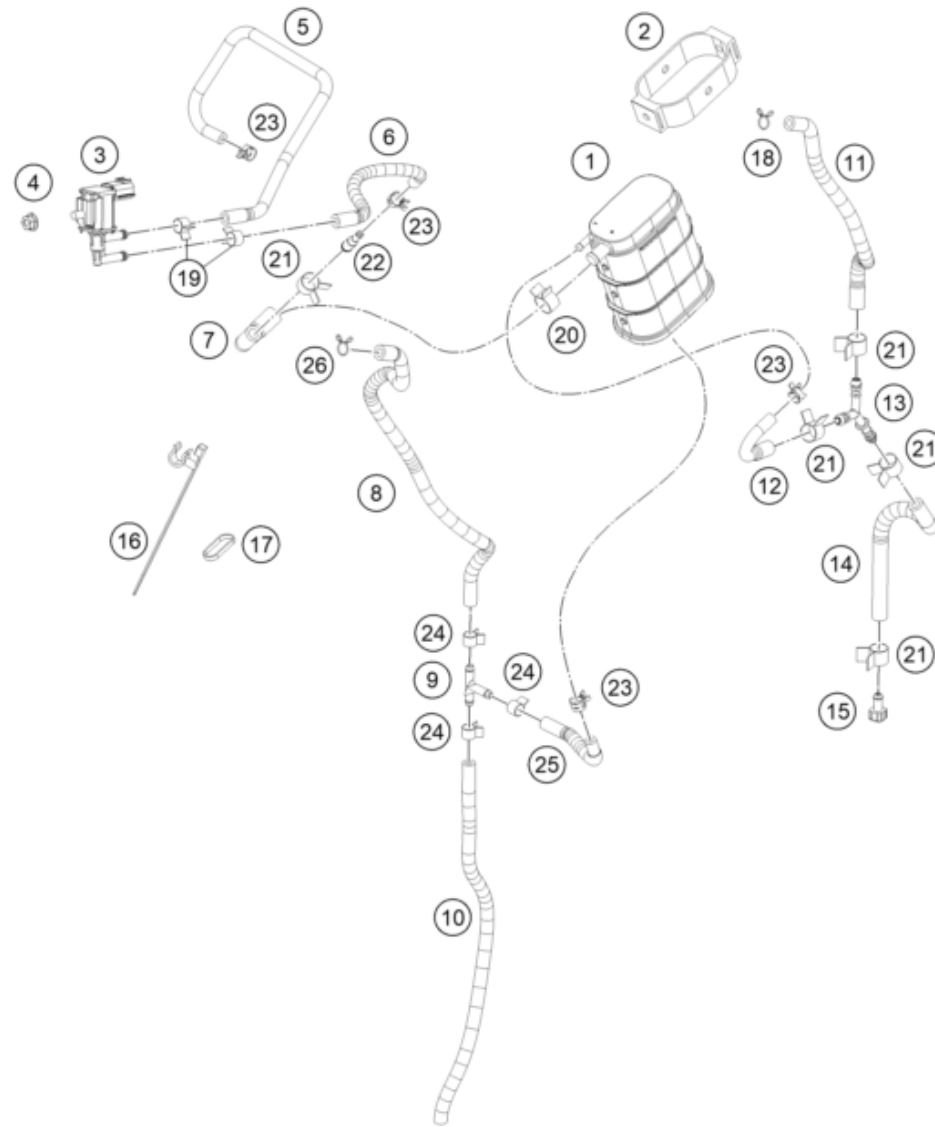

POS	PARTNUMBER		PIECE
1	93015001000	Activated carbon filter	1
2	94515002000	STRAP CANISTER	1
3	90607830000	Valve purge	1
4	J926060006	nut hex flanged	1
5	94515020285	pipe fuel	1
6	94515020196	PIPE FUEL	1
7	94515020075	PIPE FUEL	1
8	94515020383	Drain hose	1
9	J610000600400	CONNECTOR FOR BREATHER AND VAPOR TUBE	1
10	J600000532300	Drain hose	1
11	94515020275	PIPE FUEL	1
12	94515020080	PIPE FUEL	1
13	90507015000	CONNECTOR Y SHAPE	1
14	94515020186	PIPE FUEL	1
15	90515011000	PLUG FUEL DRAIN	1
16	95835068000	Strap-clip swivel	1
17	90111093200	BAND (LENGTH 200MM)	1
18	90107013008	CLAMP	1
19	90107018011	CLAMP 10MM	2
20	90607017001	SPRING BAND CLAMP 15X10	1
21	90607017003	SPRING BAND CLAMP D13	5
22	90207016004	CONNECTOR TUBE EVAP	1
23	J300000801000	Spring clip 9.5	4
24	90607017002	CLAMP D9	4
25	94515020092	Drain hose	1
26	90507017000	HOSE CLAMP	1

229461510

58375

* NEW PART

X ON DEMAND