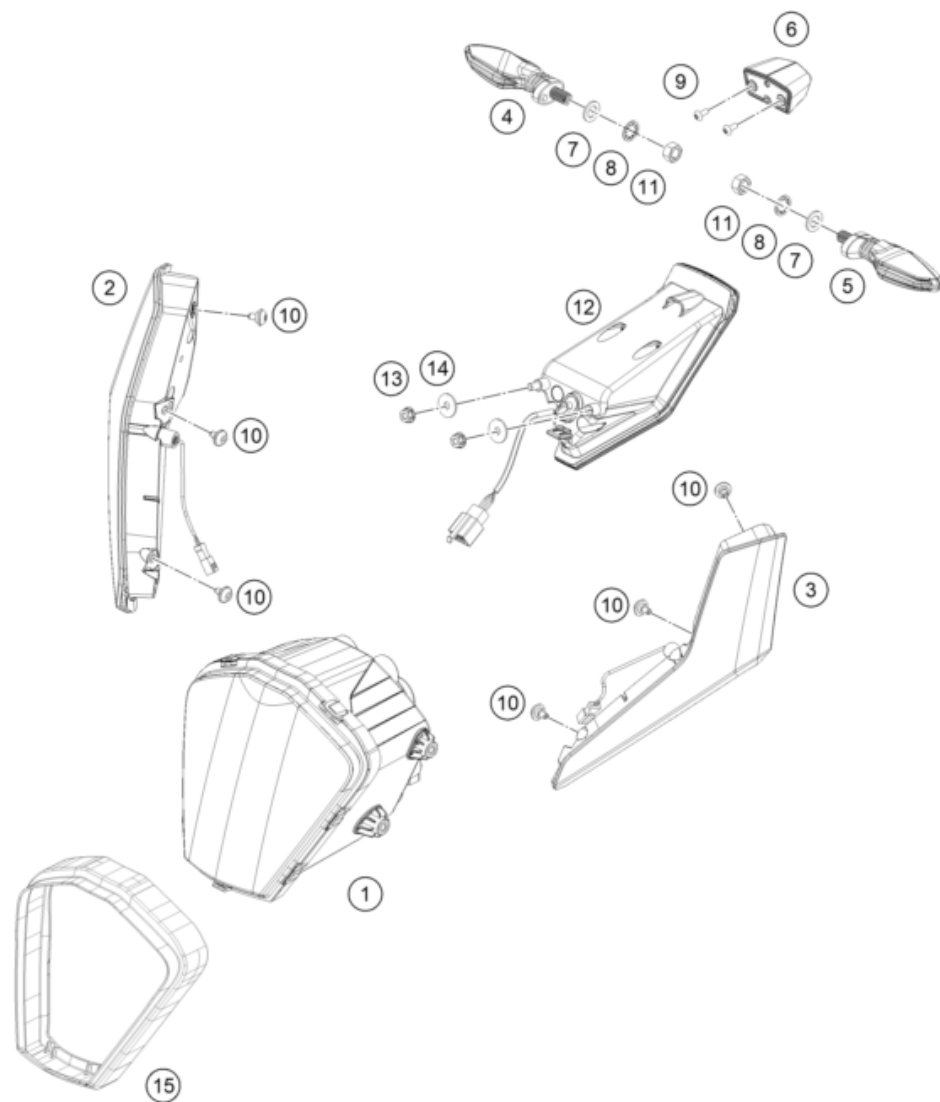

229461360

58368

\* NEW PART

X ON DEMAND

POS	PARTNUMBER		PIECE
1	94513080000	CALIPER ASSEMBLY REAR	1
2	90113075000	BRAKE CALIPER SUPPORT REAR	1
3	90113090000	REAR BRAKE PADS - SET	1
4	90113121000	BLEEDER SCREW	1

229461390

57860

\* NEW PART

X ON DEMAND

POS	PARTNUMBER		PIECE
1	94814001000	lamp head	1
2	94514026000	Front right turn signal	1
3	94514025000	Front left turn signal	1
4	90514036100	FLASHER REAR R/S	1
5	90514035100	FLASHER REAR L/S	1
6	90114047000	LICENSE PLATE ILLUMINATION	1
7	J125100009	Washer M10	2
8	J06797100183	Toothed washer, M10	2
9	J081040121	CROSS PAN SCREW 4X12 PH	4
10	J900000500900	Screw button head step M5x6.5	6
11	J934100001	Hex nut, M10	2
12	94514040000	Tail light	1
13	J926060000	FLANGED NUT M6 WS10 SELF LOCK.	2
14	90814044000	PLAIN WASHER	2
15	94814001050	beading lamp head	1