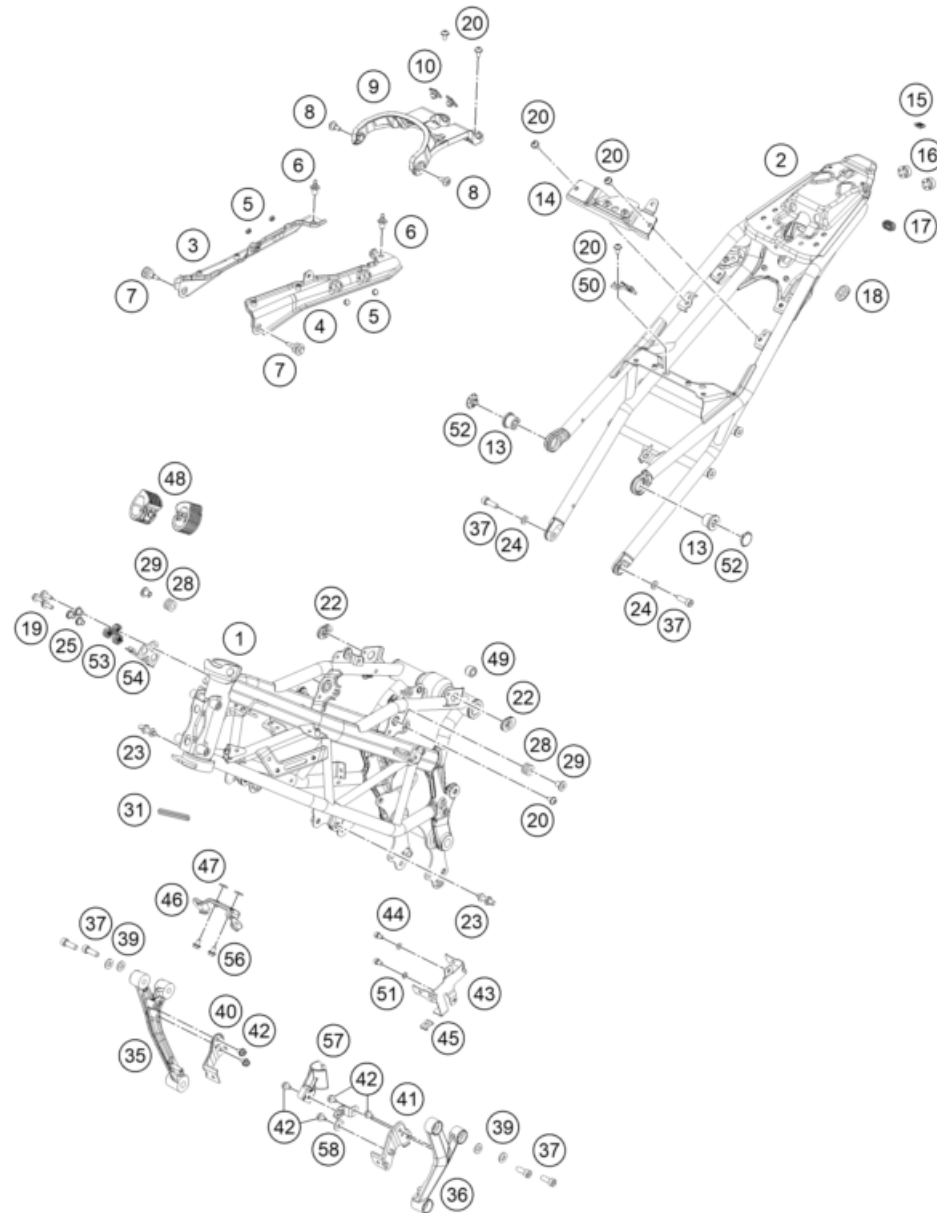

229480310

POS	PARTNUMBER		PIECE
1	94503001000EB	Frame front -electronic Orange Gloss (EB	1
2	94503002000EB	Subframe	1
3	94503002054	BRACKET SPIDER RH	1
4	94503002053	BRACKET SPIDER LH	1
5	94503002065	DAMPER	4
6	94503002057	Quick lock pin M8	2
7	J025080246	Hex collar screw. M8x23.5	2
8	90512042020	STEP BOLT M6	2
9	94508049010	Carrier cover tank	1
10	90507047041	SEAT DUMPER SOZIUS SEAT	2
13	94503082000	SCREW SET SOCKET M22X1.25	2
14	94503002085	BRACKET LATCH SEAT	1
15	90507047042	GROMMET PILLION SEAT	1
16	90107013004	GROMMET TOP COVER	2
17	90508024050	GROMMET BATTERY BOX	1
18	90508016070	GROMMET FOR CABLE	1
19	J90000601802	BOLT-FLANGE-KAD ST-A DIA-06 L-18	3
20	90508006001	SOCKET HEAD BOLT M6X12	7
22	95811055010	Rubber grommet	2
23	94503001080	Quick lock stud M8x12	2
24	J690000801500	washer plain-id8.2xod15xt2xblack	2
25	J800000601000	collar number plate mounting	3
28	J650001901402	GROMMET	2
29	J800000701400	Collar bushing 6.5x13.5	2
31	90507012000	BEADING TANK LH	1
35	93303006000	Engine brace right	1
36	93303005000	Engine brace left250/390	1
37	J912080251	Hexagon screw M8X25	4
39	J125080006	Washer M8	4
40	95803006001	Radiator retaining plate, bottom right	1
41	95803005001	Radiator retaining plate, bottom left	1
42	J025060103	HH COLLAR SCREW M6X10 SW10	6
43	94515003000	Evaporative canister support plate	1
44	J900000601001	Hexagon socket screw M6x10	2
45	93615005000	Rubber underlay	1
46	93035004000	Support	1
47	J125090006	Washer 9,2X16X2	2
48	94507012000	Damper	2

69288

* NEW PART

X ON DEMAND