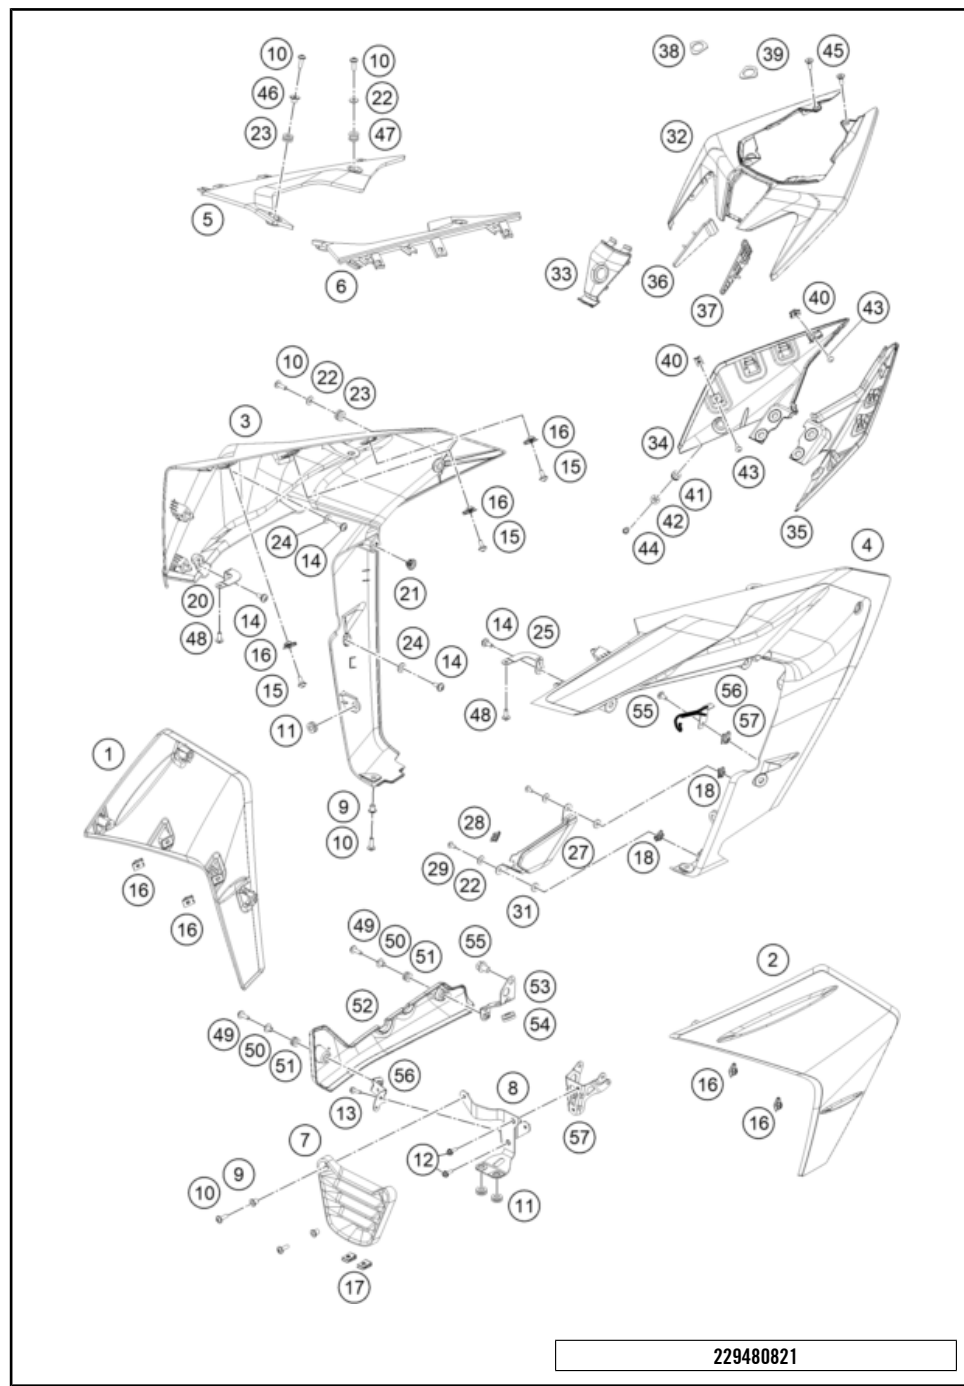

229480810

69289

\* NEW PART

X ON DEMAND

229480810

POS	PARTNUMBER		PIECE
44	94508015020	License plate holder, bottom part	1
45	93008040000	Screw M6X1X13	4
46	93008020060	Screw M6X1X9	1
48	93014098000	screw truss-M6X1XL 16Xblack	4
49	90808016000	REAR FENDER EXT.	1
50	90514044000	REFLECTOR MOUNTING	1
51	93008015010	Protection rubber	1
52	J690000600100	WASHER PLAIN SMALL-6.5X11.5XT0.8	2
53	93008036000	Hexagon nut M6	2
55	J06923050053	Hex collar nut, M5	1
56	90102031010	HEX NUT M5 AF8	2
57	J910000600504	NUT - CLIP :- M6	1
58	93008015060	grommet	1
59	90103097000	clip nut	2
60	94508019002	DAMPER	1

69289

\* NEW PART

X ON DEMAND

POS	PARTNUMBER		PIECE
1	94508042033EBD	Side fairing ext. right with decal	1
2	94508041033EBE	Side fairing ext. left with decal	1
3	94508042000HCA	Side fairing int. right with decal	1
4	94508041000HCA	Side fairing int. left with decal	1
5	94508027010	Side fairing, inner, top, right	1
6	94508026010	Side fairing, inner, top, left	1
7	94508020000	BELLY PAN MIDDLE	1
8	94808020010	bracket assy belly pan middle	1
9	93808027000	SLEEVE	4
10	90508006003	AH SCREW M6X1X20	10
11	93808026100	GROMMET BELLY PAN	4
12	J900000501601	Hex collar screw, M5x16	1
13	J900000501800	Hex collar screw, M5x18	1
14	J031050161	Panhead screw with shoulder	6
15	J900000601200	Oval head screw M6x12	6
16	90103097000	clip nut	10
17	J910000600600	CLIP NUT M6	1
18	90108050001	CLIP NUT M5	2
20	94508048000	Bracket, side fairing, right	1
21	93011068010	Rubber grommet ignition lock cover	2
22	J125070004	washer plain-id6.5xod16xthk1xblk	6
23	93014017000	Rubber bushing	4
24	J125100009	Washer M10	4
25	94508047000	Bracket, side fairing, left	1
27	94808041050	cover catalyst	1
28	27005211011	Absorbing element silicone IN	1
29	J900000501403	Roundhead screw M5x14	2
31	90505090050	WASHER ASBESTOS	2
32	94508018001HC	Tail section	1
33	94508018050	Seat lock, cover	1
34	94508018010EBK	Tail section right with decal	1
35	94508018020EBK	Tail section left with decal	1
36	94508018040	Frame cover right	1