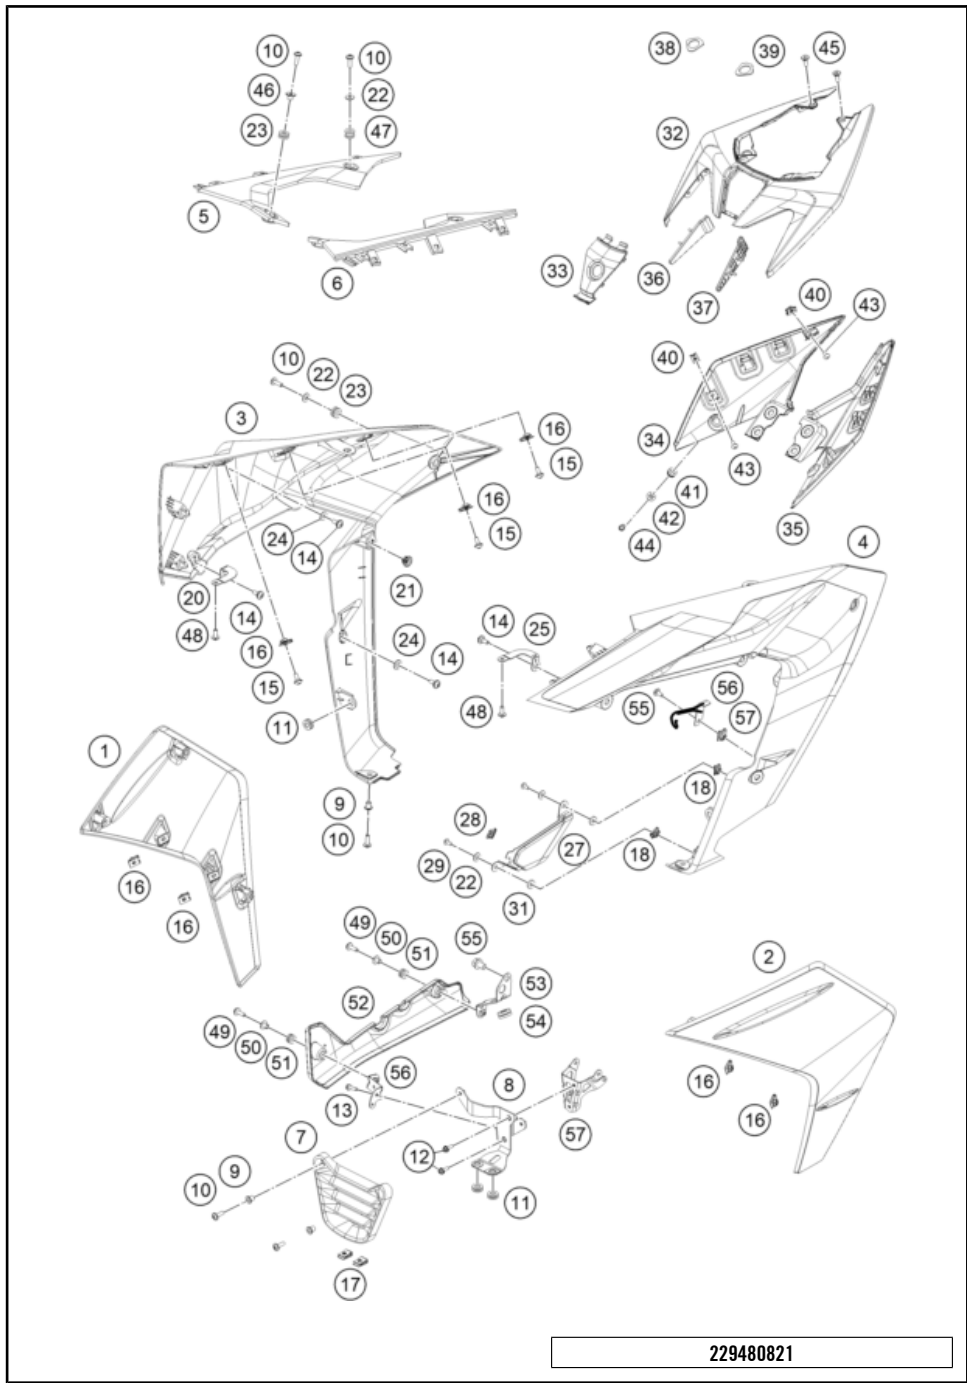

229480821

POS	PARTNUMBER		PIECE
37	94508018030	Frame cover left	1
38	94508018070	FOAM RH	1
39	94508018060	FOAM LH	1
40	90108050001	CLIP NUT M5	4
41	95835016000	Rubber grommet	2
42	J800000600700	COLLAR FAIRING - K10	1
43	J031050123	Lens head screw M5X12	4
44	93006039000	Flat-head screw M6	2
45	J900000601403	BOLT SOCKET STEP M6X1	1
46	93014018100	Collar head lamp holder MTG	2
47	J650001701300	GROMMET	2
48	93006039000	Flat-head screw M6	2
49	J900000601900	AH oval head screw M6x19	2
50	J800000600900	collar	2
51	J650001601201	DAMPER FOR MOUNTING COWLING	2
52	94805030000	belly pan rh	1
53	94805030020	bracket belly pan rear rh	1
54	J650002401600	Rubber grommet 24x16	10
55	J900001001600	BOLT FLANGED	1
56	94805030010	bracket belly pan front rh	1
57	94808043020	bracket belly pan	1

69290

* NEW PART

X ON DEMAND